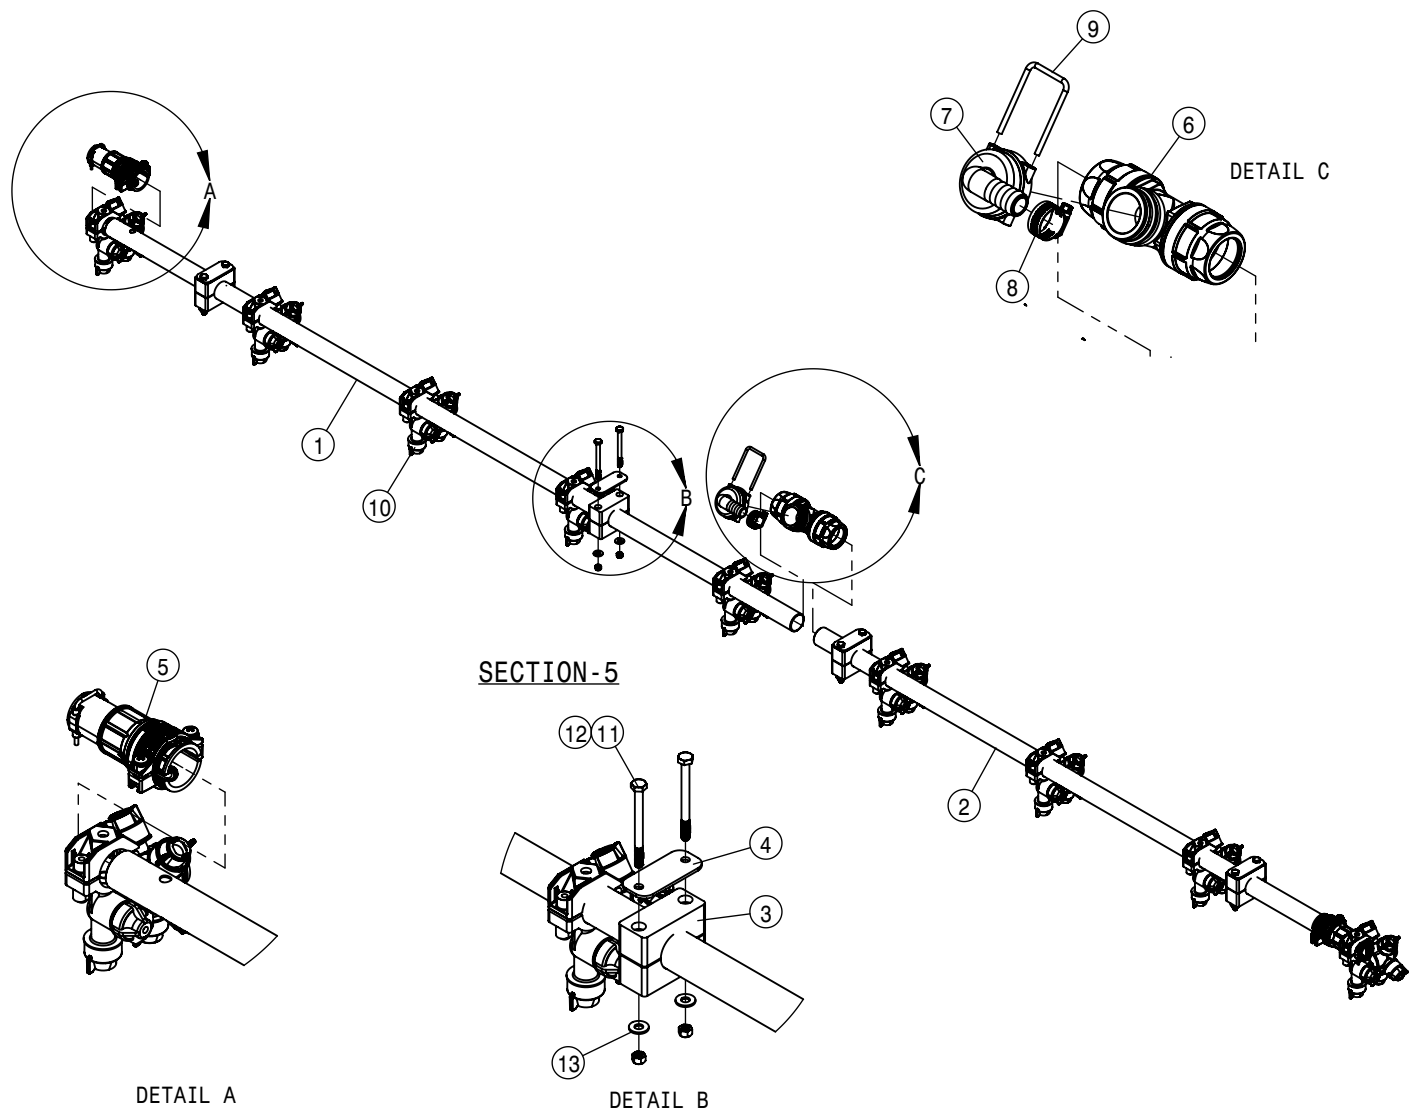

SECTION-5

15' WET BOOM SPACING, SECTION-5 90/100 BOOM			
DET	QTY	P/N	DESCRIPTION
1	1	167225	15" WET BOOM TUBE, 65.66 LG
2	1	167229	15" WET BOOM TUBE, 50.66 LG
3	4	470375	TUBE CLAMP BODY, 1.31 I.D. (PAIR)
4	4	470376	COVER PLATE FOR 470375
5	2	500295	NOZZLE BODY END CAP
6	1	500296	EASY FIT TEE 1" PIPE
7	1	500297	T5 TO 20MM HB 90
8	1	520080	HOSE CLAMP NO 10 STAINLESS
9	1	737738	FORK,D.3 DIST.42 (737731)
10	9	737925	QUICK TJET 5 + 1-TIP BODY 1"
11	8	900010	1/4UNC X 3" HEX BOLT
12	8	914000	1/4UNC HEX STOVER NUT
13	8	920000	1/4 SAE FLAT WASHER