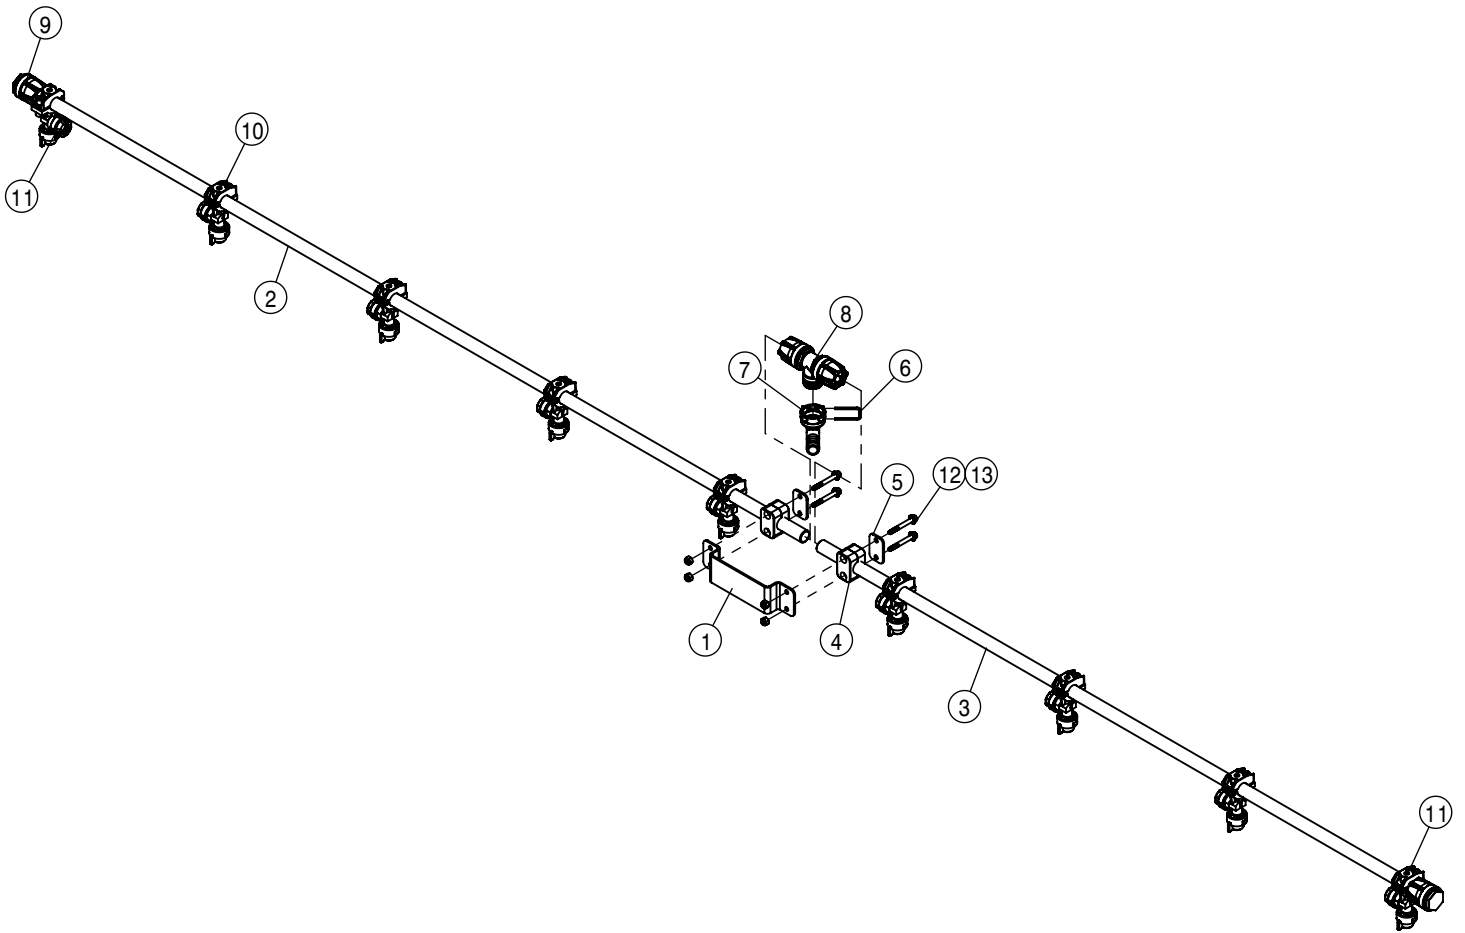

REAR BOOM NOZZLE, 15° SPACING			
DET	QTY	P/N	DESCRIPTION
1	1	165088	REAR BM SOL SUPP BRK
2	1	167264	TUBE-WET BM .50X69.08 15° SP
3	1	167265	TUBE-WET BM .50X54.08 15° SP
4	2	470358	TUBE CLAMP BODY, .840 (1/2 PIPE)
5	2	470359	COVER PLATE FOR 470358
6	1	500311	FORK D3 DIST 29
7	1	500327	T3 TO 20MM HB 90
8	1	500330	T3 - TEE 1/2" PIPE BOOM END
9	2	500332	1/2" PIPE BOOM END
10	7	737970	QUICK TJET SINGLE BODY, 1/2"
11	2	737971	QUICK TJET SINGLE BODY 1/2" RS
12	4	900464	1/4UNC X 2 HHSFB SS
13	4	910118	1/4-20UNC NYLOCK NUT SS