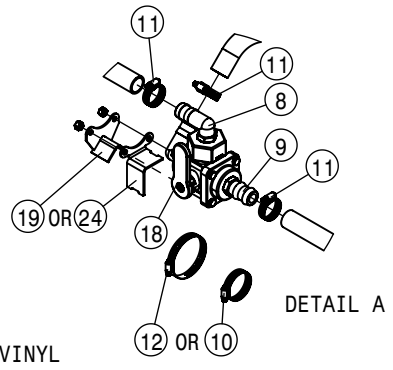

BULK HOSE (BOTH SIDES)
195916-HOSE 1" ID-1/8W CLEAR VINYL
90' BOOM-240"
100' BOOM-300"
132' BOOM-516"

BULK HOSE (BOTH SIDES)
195916-HOSE 1" ID-1/8W CLEAR VINYL
90' BOOM-13"
100' BOOM-13"
132' -BOOM-13"

BULK HOSE (BOTH SIDES)
195916-HOSE 1" ID-1/8W CLEAR VINYL
90' BOOM-130"
100' BOOM-130"
132' -BOOM-12"

BULK HOSE
195906-1/40D AIR BRAKE TUBING J844-A
90' BOOM-444"
100' BOOM-444"
132' BOOM-576"

BULK HOSE
195915-3/80D AIR BRAKE TUBING J844-B
90' BOOM-444"
100' BOOM-444"
132' BOOM-576"

BULK HOSE
195906-1/40D AIR BRAKE TUBING J844-A
90' BOOM-300"
100' BOOM-300"
132' BOOM-456"

BULK HOSE
195915-3/80D AIR BRAKE TUBING J844-B
90' BOOM-300"
100' BOOM-300"
132' BOOM-456"

BOOM FOAMER OPTION 90' 100' 132'				
DET	QTY	P/N	DESCRIPTION	
1	12	470087	3/8UNC	HEX SERR FLANGE NUT
2	4	470113	5/16UNC	SERR FLG LOCK NUT
3	4	470118	1/4 UNC X 3/4	SER FLG BOLT
4	4	470121	1/4 UNC	SERR FLG LOCK NUT
5	2	472036	3/8UNC-2.63ID-2.88	U-BOLT SQ
6	2	472195	5/16UNC-2 11/16ID-3 9/16U	BOLT
7	4	483038	1/4	REGULAR FLAT WASHER
8	4	500026	3/4NPT-90-1"	HOSE BARB, POLY
9	2	500123	3/4NPT-1"	HOSE BARB, POLY
10	2	520085		HOSE CLAMP NO 24 STAINLESS
11	12	520090		HOSECLAMP NO 16 STAINLESS
12	2	520099		HOSE CLAMP NO 40 STAINLESS
13	4	520133	1.81/2.06	T-BOLT HOSE CLAMP SS
14	4	701334	2'	DROP HOSE 1 1/2"
15	2	711054	1/4	NYL TUBE UNION, STRAIGHT
16	2	711055	3/8	NYL TUBE UNION, STRAIGHT
17	8	900129	3/8UNC X 1"	HEX BOLT
18	2	696003		BALL VLV, 3/4NPT 3WAY-SIDE POLY
19	2	701191	1"	SOLU VLV MT WLD
20	4	701290	1 1/2"	COLLECTOR DEFLECTOR
21	2	701296		RICHWAY FOAMHEAD ASSEMBLY
22	2	701335		RH FOAMER DROP HOSE SWIV WLD
23	2	701336		LH FOAMER DROP HOSE SWIV WLD
24	2	701343		BALL VLV BRKT 120' BOOM