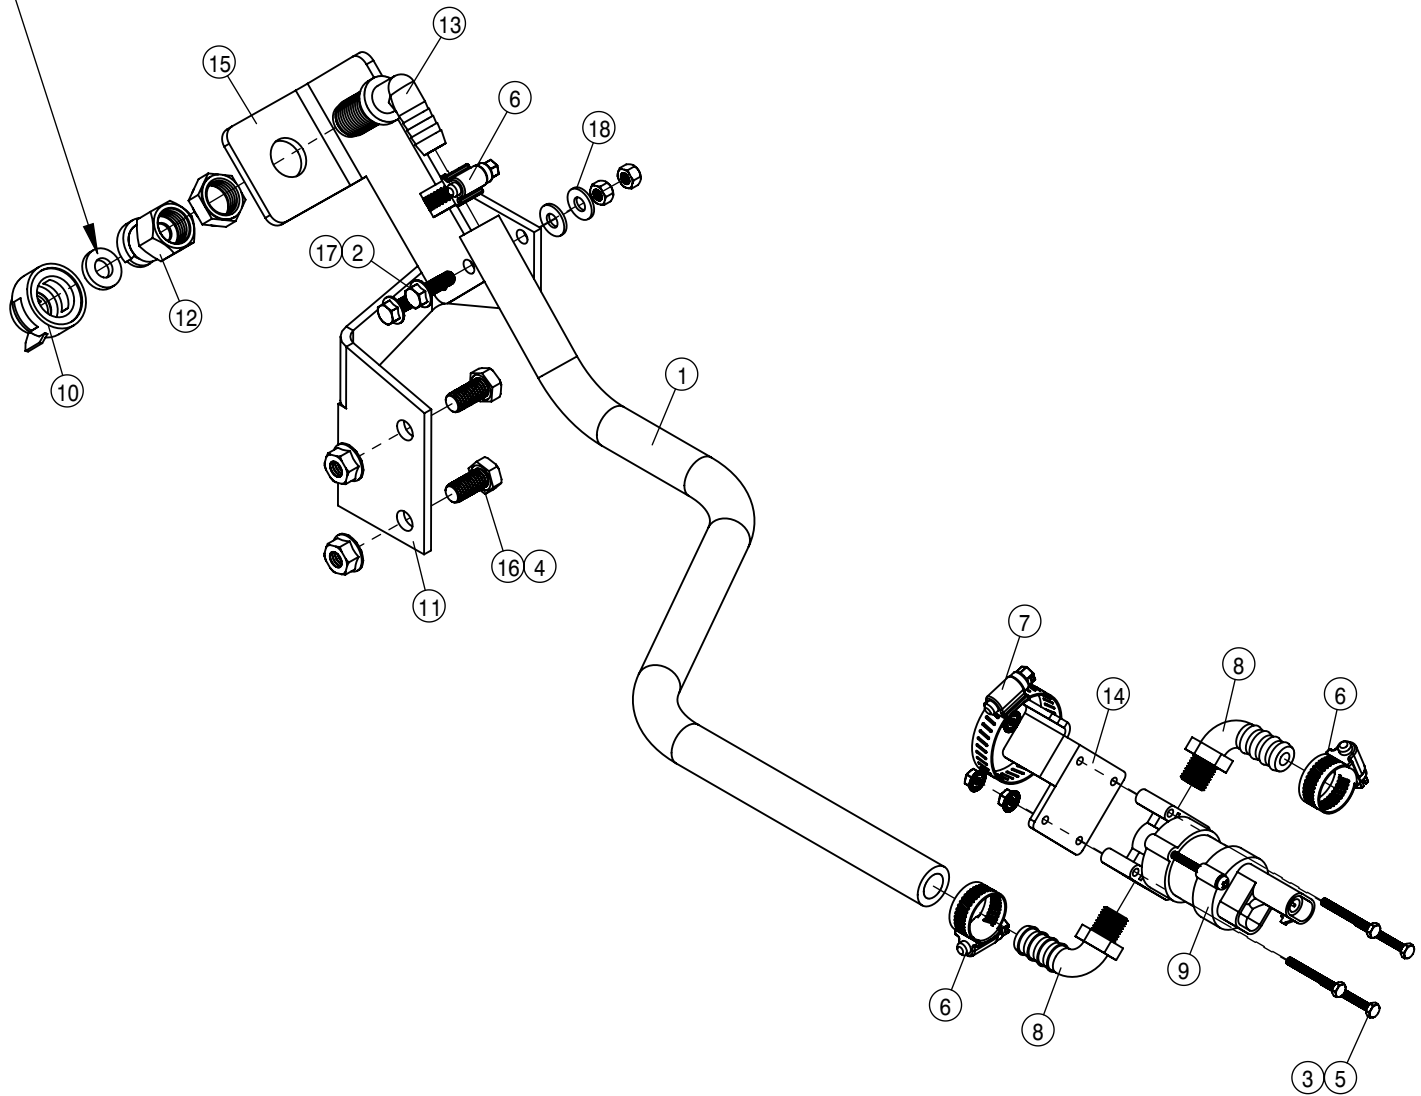

737824-QUICK TEEJET SEAT GASKET

RIGHT FENCE ROW NOZZLE ASSEMBLY 90/100			
DET	QTY	P/N	DESCRIPTION
1	1	197008-023	HOSE 1/2 1-FBR BR BLK EPDM
2	2	470118	1/4 UNC X 3/4 SER FLG BOLT
3	4	470509	6-32 SERR. FLANGE NUT
4	2	472029	3/8UNC SERR FLANGE NUT SS
5	4	473993	6-32 X 1 1/4 HH MACH SCR
6	3	520070	HOSE CLAMP NO 8 STAINLESS
7	1	520087	HOSE CLAMP NO 20 STAINLESS
8	2	618556	1/4NPT-90 1/2 HOSE BARB POLY
9	1	696235	1/4" ELECT SOLU SOLE VLV, 2203
10	1	737822	CAP SET, YELLOW QUICK TEEJET
11	1	737907	RH FENCE ROW TIP BRKT MT
12	1	737931	11/16-16F-QUICK TJET ADAPTER
13	1	737932	11/16MPS-90-1/2 HBARB NOZLBODY
14	1	737945	MTG BRKT-SOLENOID, FENCE ROW
15	1	737946	MTG BRKT-RH FENCE ROW NOZZLE
16	2	900128	3/8UNC X 3/4 HEX BOLT
17	2	914000	1/4UNC HEX STOVER NUT
18	2	920000	1/4 SAE FLAT WASHER