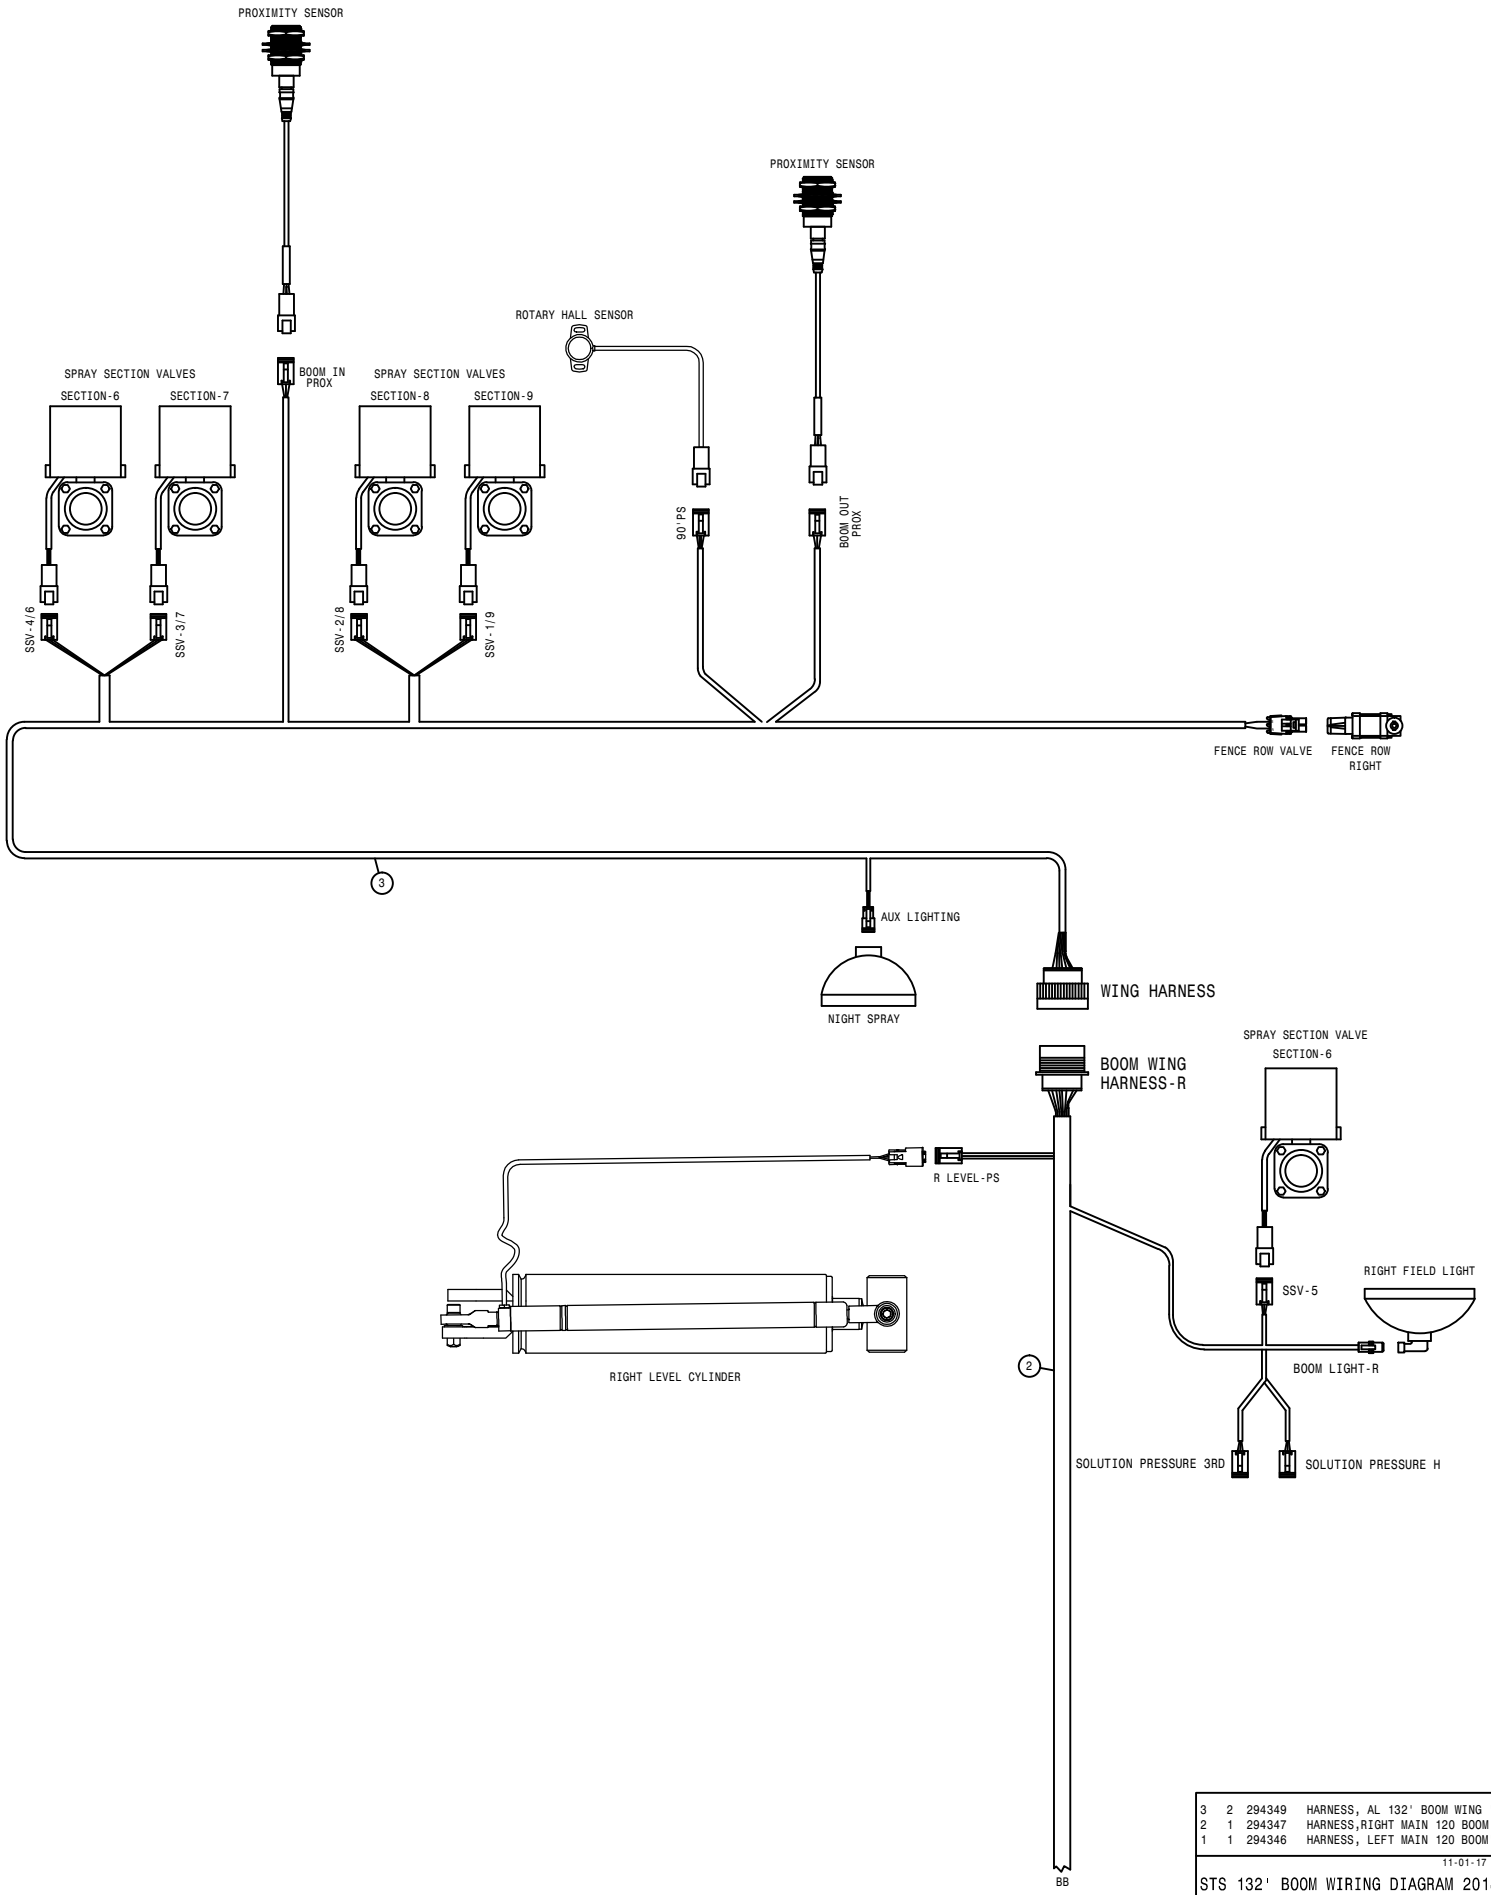

3	2	294349	HARNES, AL 132' BOOM WING '17
2	1	294347	HARNES,RIGHT MAIN 120 BOOM'17
1	1	294346	HARNES, LEFT MAIN 120 BOOM'17
11-01-17 TLM			
STS 132' BOOM WIRING DIAGRAM 2018			
SHEET 2 OF 2			
REV_A 11-01-17			
			499409

SHEET 1 OF 2