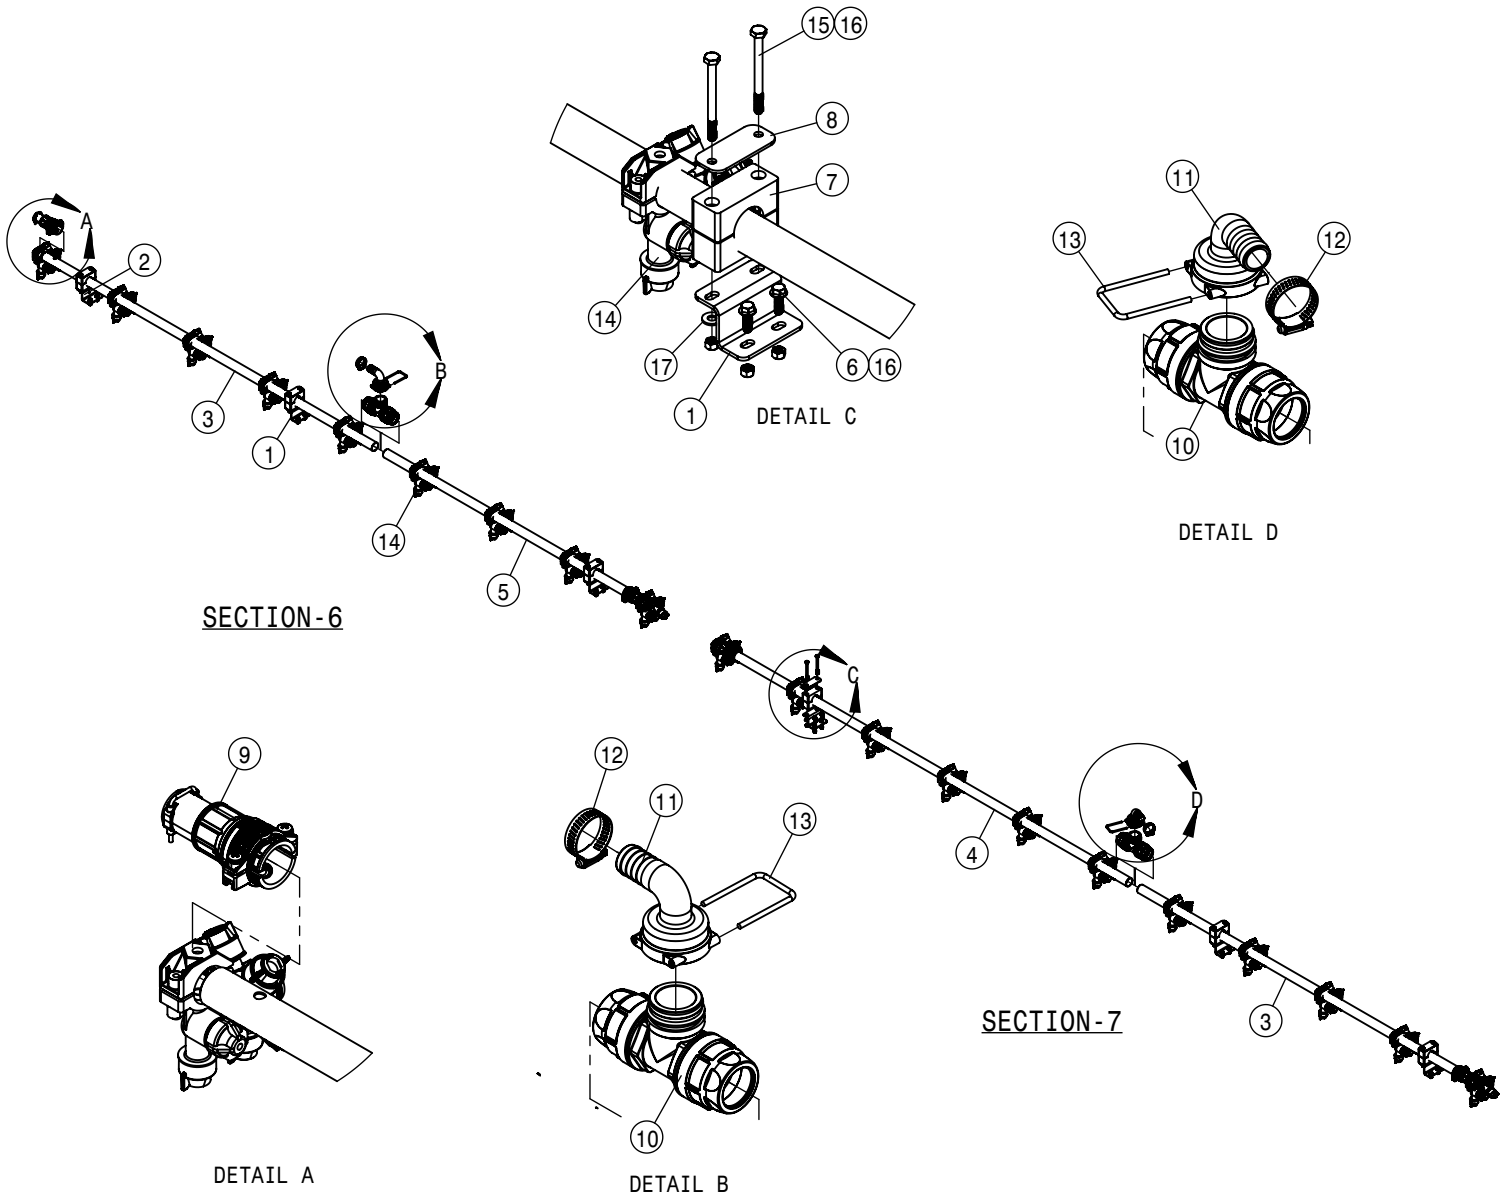

15" WET BOOM SPACING, SECTION 6-7 90/100 BOOM			
DET	QTY	P/N	DESCRIPTION
1	5	164859	CLAMP MT BRKT, WET BOOM, STS 04
2	1	164916	Z-BRKT, WET BOOM SECT 1, STS
3	2	167225	15" WET BOOM TUBE, 65.66 LG
4	1	167228	15" WET BOOM TUBE, 80.66 LG
5	1	167229	15" WET BOOM TUBE, 50.66 LG
6	12	470118	1/4 UNC X 3/4 SER FLG BOLT
7	6	470375	TUBE CLAMP BODY, 1.31 I.D. (PAIR)
8	6	470376	COVER PLATE FOR 470375
9	4	500295	NOZZLE BODY END CAP
10	2	500296	EASY FIT TEE 1" PIPE
11	2	500299	T5 TO 25MM HB 90
12	2	520090	HOSECLAMP NO 16 STAINLESS
13	2	737738	FORK,D.3 DIST.42 (737731)
14	20	737925	QUICK TJET 5 + 1-TIP BODY 1"
15	12	900010	1/4UNC X 3" HEX BOLT
16	24	914000	1/4UNC HEX STOVER NUT
17	12	920000	1/4 SAE FLAT WASHER