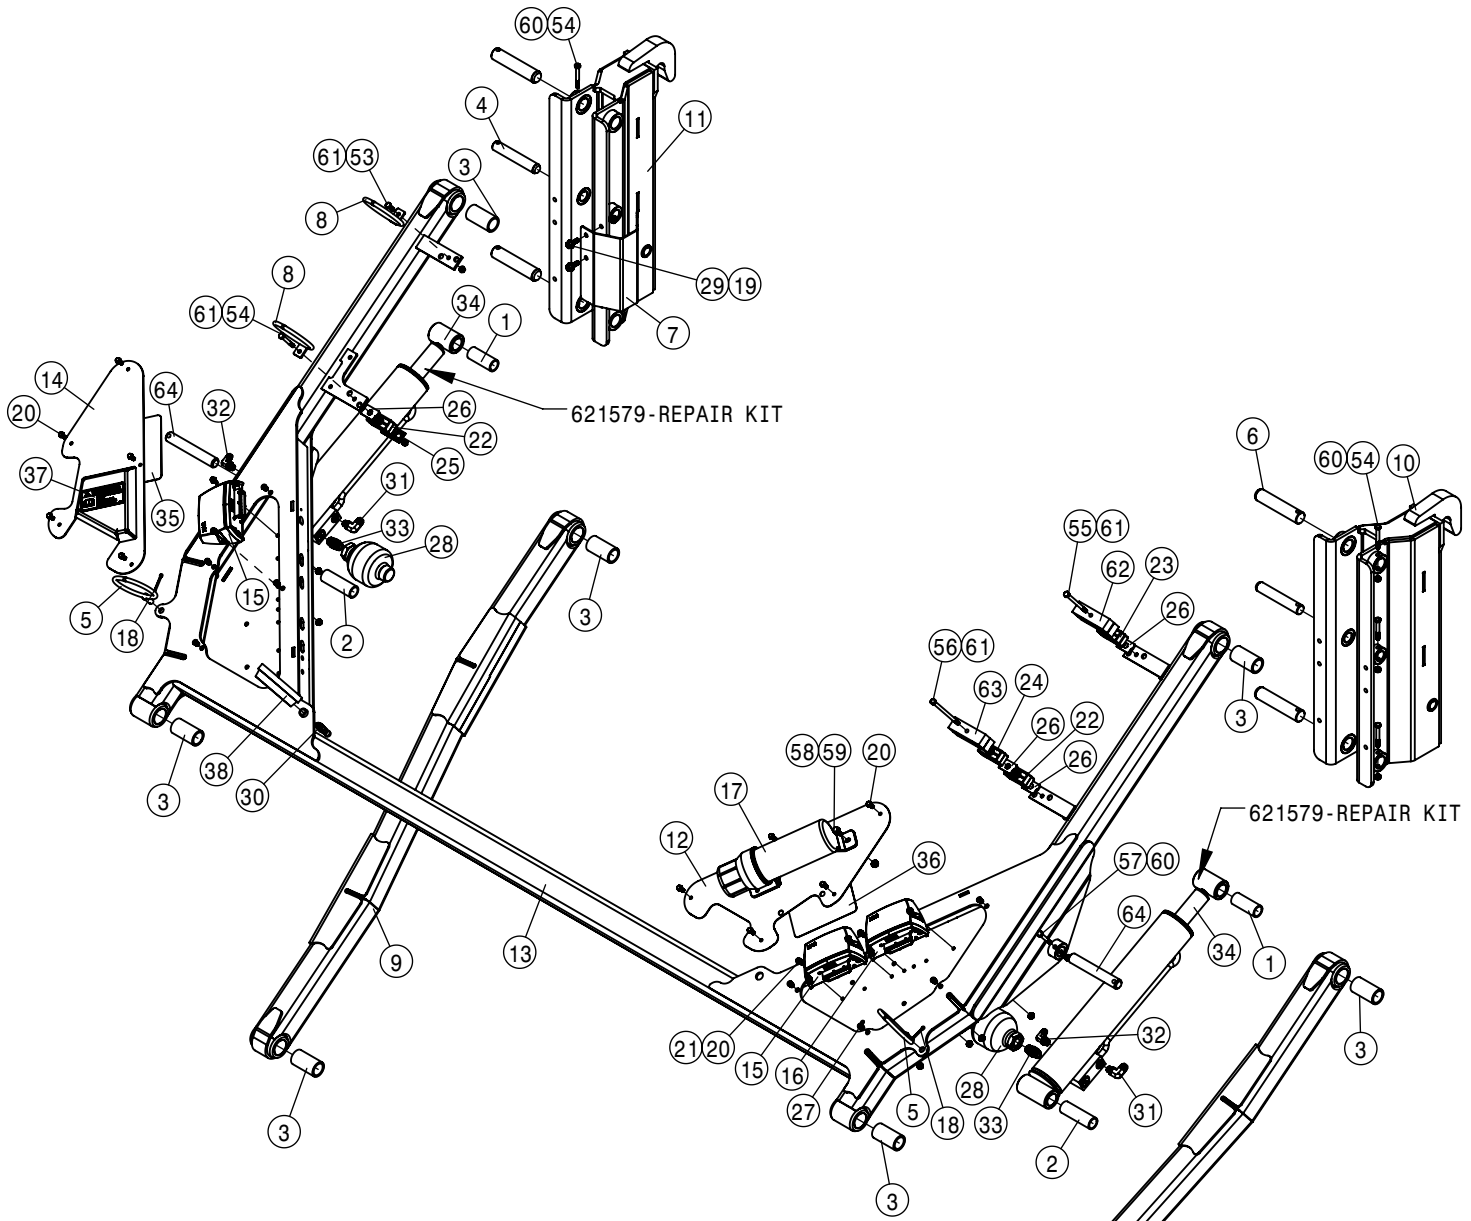

SECTION-13

DETAIL C

DETAIL A

DETAIL B

SECTION-14

30" WET BOOM SPACING, SECTION 13-14 60' HYBRID (DUAL PRODUCT)			
DET	QTY	P/N	DESCRIPTION
1	2	167759	30" WET BM TUBE, 50.17 LG
2	1	167761	30" WET BOOM TUBE, 73.17 LG
3	1	167762	30" WET BM TUBE, 34.17 LG
4	12	470375	TUBE CLAMP BODY, 1.31 I.D. (PAIR)
5	18	470376	COVER PLATE FOR 470375
6	4	500295	NOZZLE BODY END CAP
7	2	500296	EASY FIT TEE 1" PIPE
8	2	500307	T5 FEMALE TO 25MM HB
9	10	500363	QUICK TJET SINGLE BODY, 1"
10	2	520090	HOSECLAMP NO 16 STAINLESS
11	2	737738	FORK, D.3 DIST.42 (737731)
12	12	900028	1/4UNC X 5 1/2 HHCS SS
13	12	910112	SAE FLAT WASHER 1/4 SS
14	12	910118	1/4-20UNC NYLOCK NUT SS