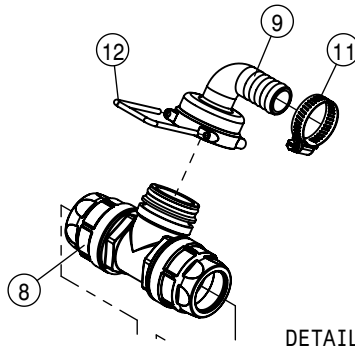

SECTION-10

DETAIL A

DETAIL C

DETAIL B

SECTION-11

30" WET BOOM SPACING, SECTION 10-11 60' BOOM (DUAL PRODUCT)			
DET	QTY	P/N	DESCRIPTION
1	1	167759	30" WET BM TUBE, 50.17 LG
2	1	167761	30" WET BOOM TUBE, 73.17 LG
3	1	167762	30" WET BM TUBE, 34.17 LG
4	1	167763	30" WET BM TUBE, 35.17 LG
5	12	470375	TUBE CLAMP BODY, 1.31 I.D. (PAIR)
6	18	470376	COVER PLATE FOR 470375
7	4	500295	NOZZLE BODY END CAP
8	2	500296	EASY FIT TEE 1" PIPE
9	2	500299	T5 TO 25MM HB 90
10	10	500363	QUICK TJET SINGLE BODY, 1"
11	2	520090	HOSECLAMP NO 16 STAINLESS
12	2	737738	FORK, D.3 DIST.42 (737731)
13	12	900028	1/4UNC X 5 1/2 HHCS SS
14	12	910112	SAE FLAT WASHER 1/4 SS
15	12	910118	1/4-20UNC NYLOCK NUT SS