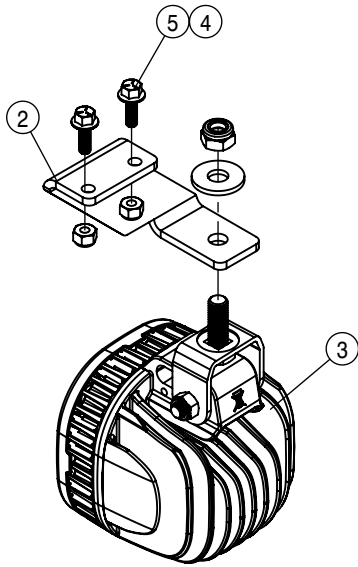

RIGHT SIDE

NIGHT SPRAY ASSEMBLY 90/100				
DET	QTY	P/N	DESCRIPTION	
1	1	167822	LH NIGHT SPRAY 90' / 100' BRKT	
2	1	167823	RH NIGHT SPRAY 90' / 100' BRKT	
3	2	290014	LIGHT, 1010L4-BLUE POINT	
4	4	470089	1/4-20UNC NYLOCK NUT MC GR5	
5	4	470118	1/4UNC X 3/4 HHSFB GR5 MC