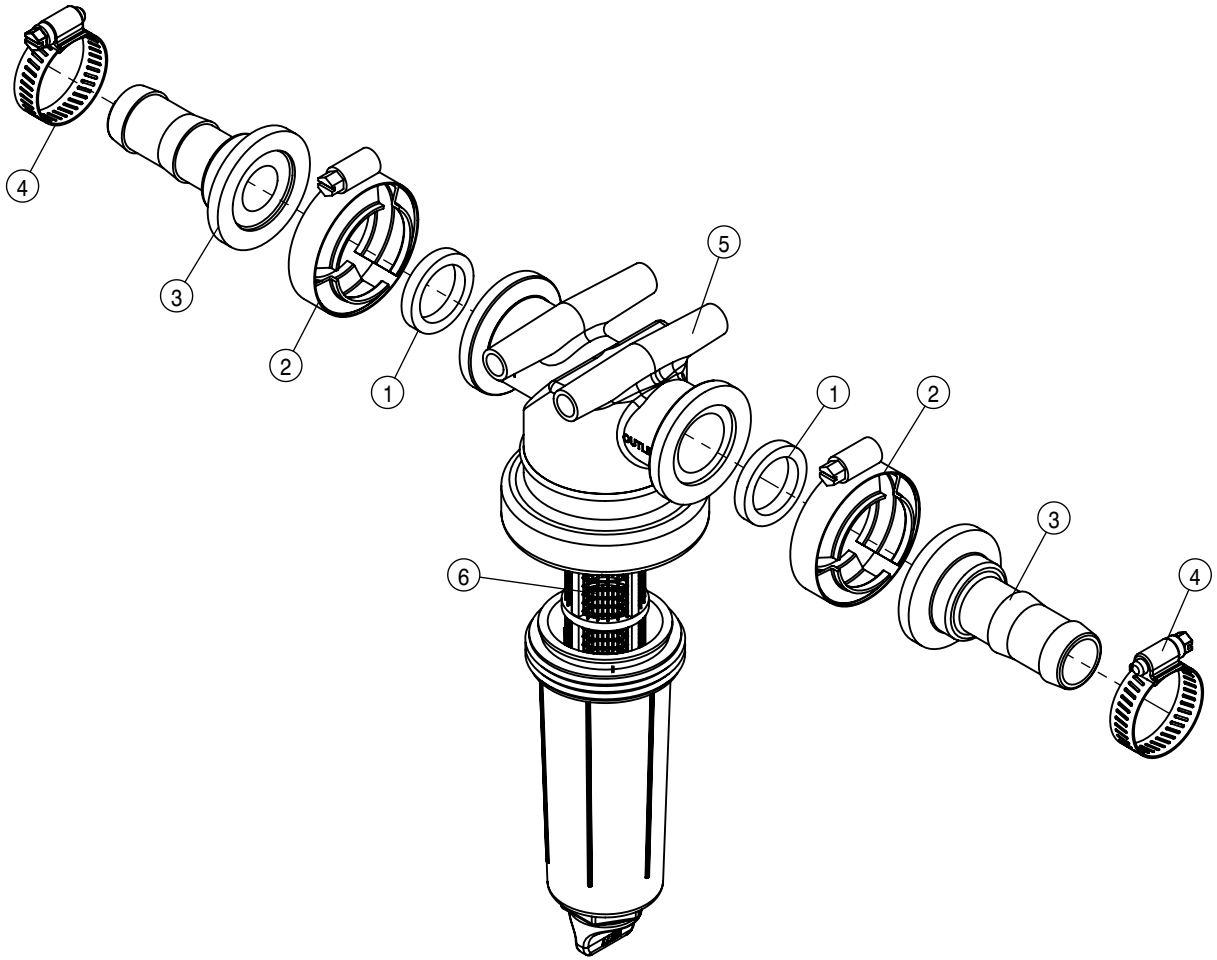

BOOM STRAINER ASSEMBLY 132'			
DET	QTY	P/N	DESCRIPTION
1	2	500157	1" FLANGE GASKET EPDM
2	2	500159	1" FLANGE CLAMP S.S.
3	2	500171	1" FLANGE-1" HOSE BARB POLY
4	2	520090	HOSECLAMP NO 16 STAINLESS
5	1	690660	LINE "T" STRAINER, 1" FLANGE W/O SCREEN
6	1	690661	50 MESH SCREEN FOR 690660