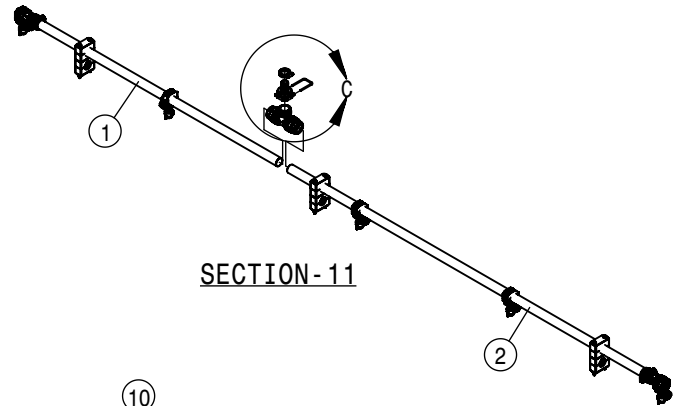

SECTION-11