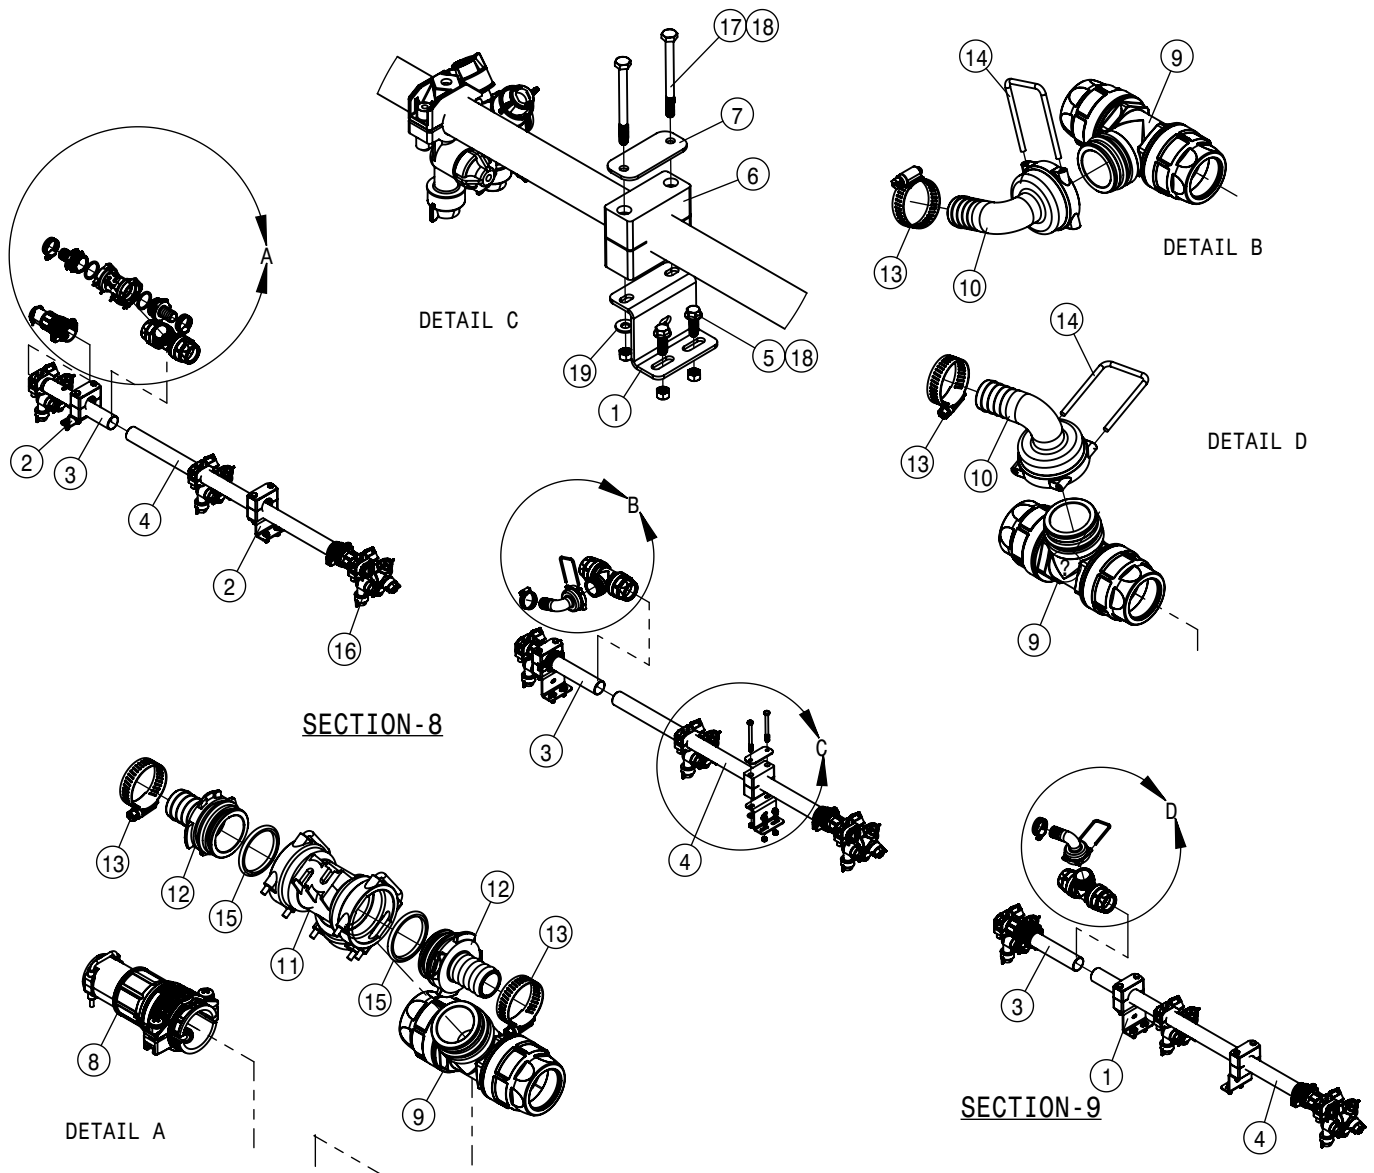

20" WET BOOM SPACING, SECTION 8-9 90' BOOM			
DET	QTY	P/N	DESCRIPTION
1	4	164716	TALL CLAMP MT BRKT, WET BOOM, STS
2	2	164859	CLAMP MT BRKT, WET BOOM, STS 04
3	3	167234	20" WET BOOM TUBE, 8.13 LG
4	3	167263	20" WET BOOM TUBE, 28.13 LG
5	12	470118	1/4 UNC X 3/4 SER FLG BOLT
6	6	470375	TUBE CLAMP BODY, 1.31 I.D. (PAIR)
7	6	470376	COVER PLATE FOR 470375
8	6	500295	NOZZLE BODY END CAP
9	3	500296	EASY FIT TEE 1" PIPE
10	2	500299	T5 TO 25MM HB 90
11	1	500300	T5 FEMALE TEE
12	2	500301	T5 MALE TO 25MM HB
13	4	520090	HOSECLAMP NO 16 STAINLESS
14	5	737738	FORK,D.3 DIST.42 (737731)
15	2	737763	O-RING, -221 EPDM
16	9	737925	QUICK TJET 5 + 1-TIP BODY 1"
17	12	900010	1/4UNC X 3" HEX BOLT
18	24	914000	1/4UNC HEX STOVER NUT
19	12	920000	1/4 SAE FLAT WASHER