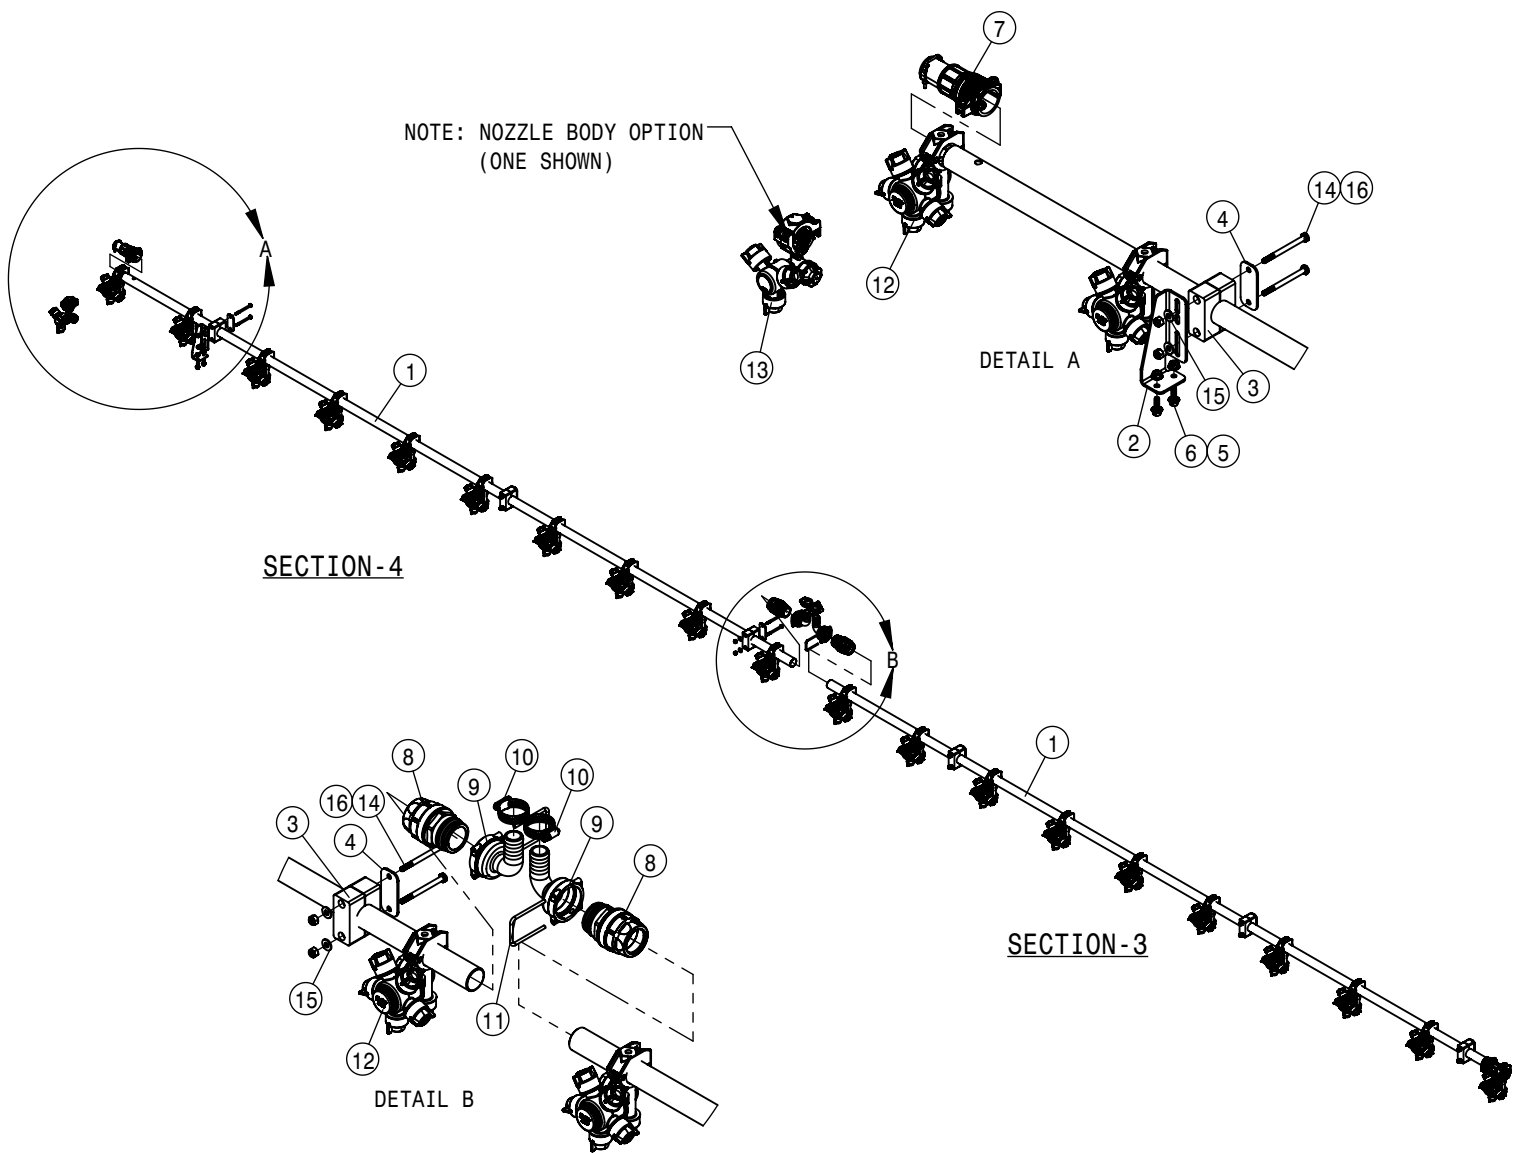

15" WET BOOM SPACING, SECTION 3-4 120' HYBRID			
DET	QTY	P/N	DESCRIPTION
1	2	167473	15" WET BOOM TUBE, 138.00 LG
2	1	167585	INR SOLU BRKT
3	6	470375	TUBE CLAMP BODY, 1.31 I.D. (PAIR)
4	6	470376	COVER PLATE FOR 470375
5	2	473832	1/4-20UNC HEX FLG NUT SER SS
6	2	473834	1/4UNC X 3/4 HHSFB SS
7	2	500295	NOZZLE BODY END CAP
8	2	500298	EASY FIT END T5, 1" PIPE
9	2	500299	T5 TO 25MM HB 90
10	2	520090	HOSECLAMP NO 16 STAINLESS
11	2	737738	FORK,D.3 DIST.42 (737731)
12	20	737925	QUICK TJET 5 + 1-TIP BODY 1"
13	20	737929	QUICK TJET 3-TIP BODY 1"
14	12	900467	1/4UNC X 3 HHCS SS
15	12	910112	SAE FLAT WASHER 1/4 SS
16	12	910118	1/4-20UNC NYLOCK NUT SS