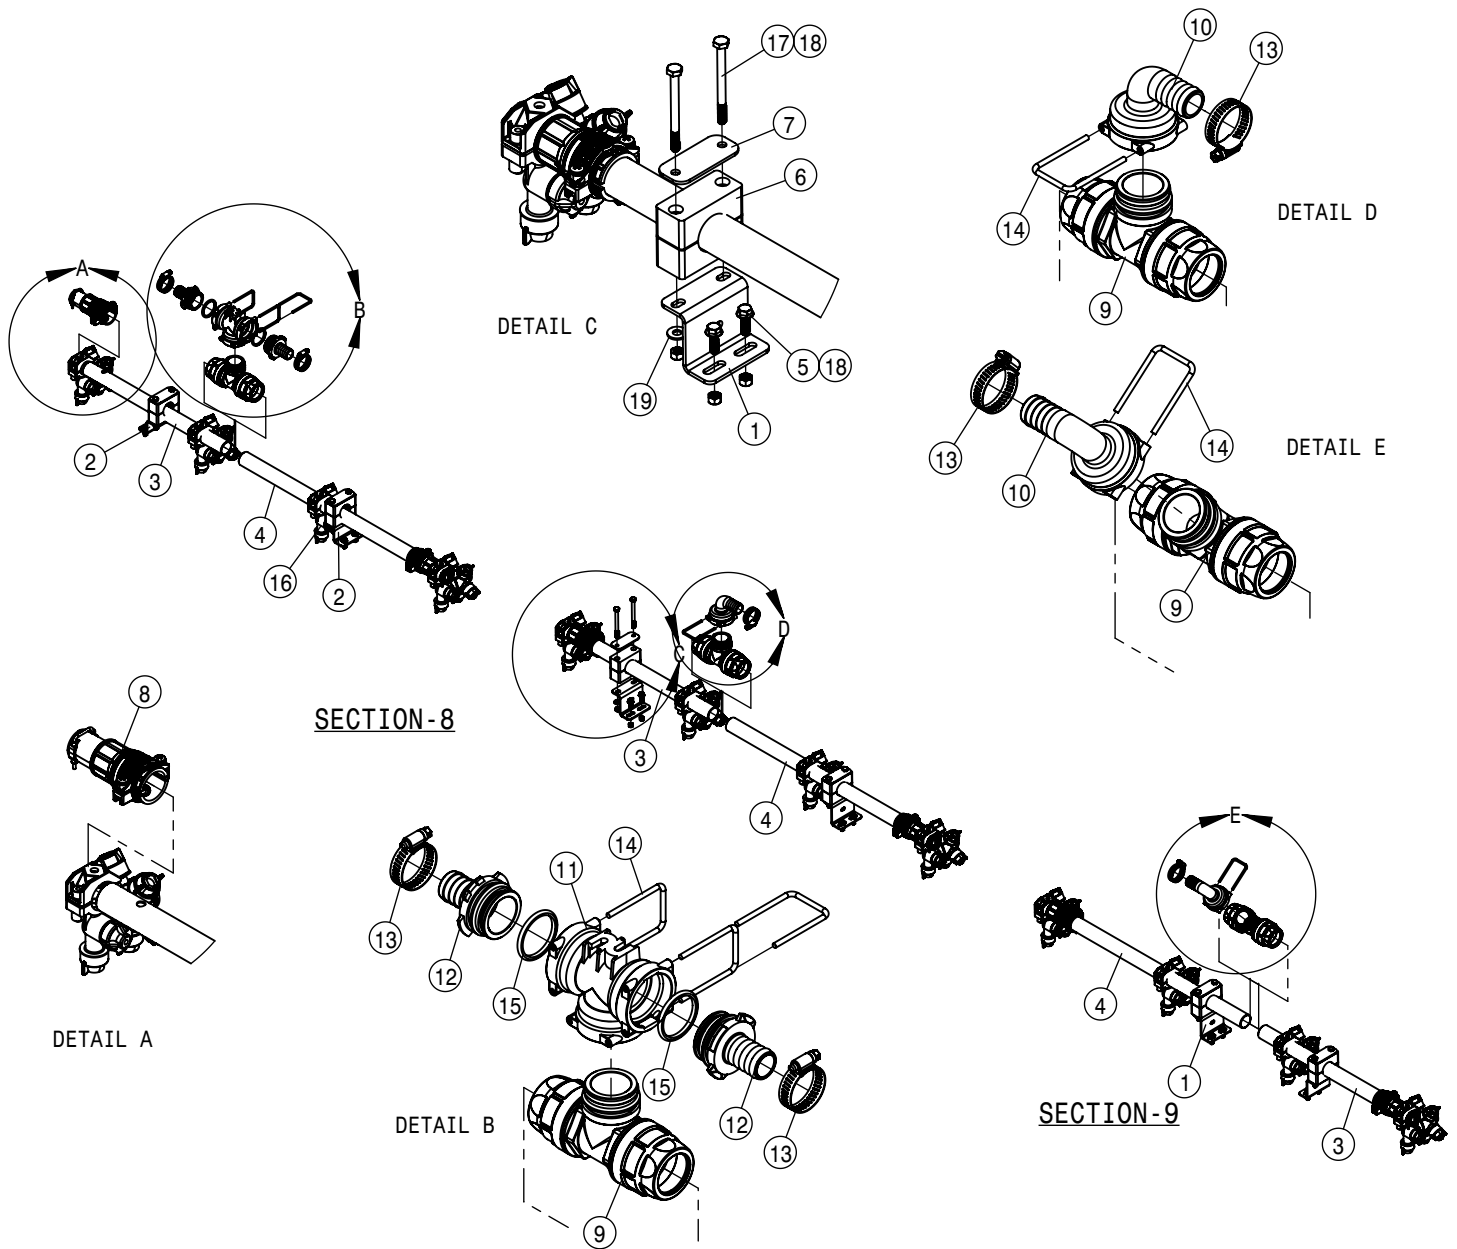

15" WET BOOM SPACING, SECTION 8-9 90' BOOM			
DET	QTY	P/N	DESCRIPTION
1	4	164716	TALL CLAMP MT BRKT, WET BOOM, STS
2	2	164859	CLAMP MT BRKT, WET BOOM, STS 04
3	3	167235	15" WET BOOM TUBE, 17.32 LG
4	3	167236	15" WET BOOM TUBE, 24.00 LG
5	12	470118	1/4 UNC X 3/4 SER FLG BOLT
6	6	470375	TUBE CLAMP BODY, 1.31 I.D. (PAIR)
7	6	470376	COVER PLATE FOR 470375
8	6	500295	NOZZLE BODY END CAP
9	3	500296	EASY FIT TEE 1" PIPE
10	2	500299	T5 TO 25MM HB 90
11	1	500300	T5 FEMALE TEE
12	2	500301	T5 MALE TO 25MM HB
13	4	520090	HOSECLAMP NO 16 STAINLESS
14	5	737738	FORK,D.3 DIST.42 (737731)
15	2	737763	O-RING, -221 EPDM
16	12	737925	QUICK TJET 5 + 1-TIP BODY 1"
17	12	900010	1/4UNC X 3" HEX BOLT
18	24	914000	1/4UNC HEX STOVER NUT
19	12	920000	1/4 SAE FLAT WASHER