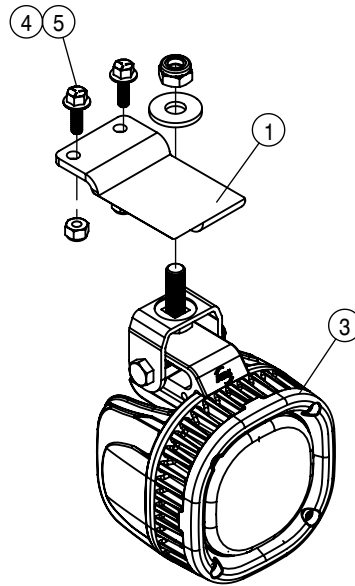

LEFT SIDE

NIGHT SPRAY ASSEMBLY 90/100				
DET	QTY	P/N	DESCRIPTION	
1	1	167822	LH NIGHT SPRAY 90' / 100' BRKT	
2	1	167823	RH NIGHT SPRAY 90' / 100' BRKT	
3	2	290014	LIGHT, 1010L4-BLUE POINT	
4	4	470089	1/4-20UNC NYLOCK NUT MC GR5	
5	4	470118	1/4UNC X 3/4 HHSFB GR5 MC