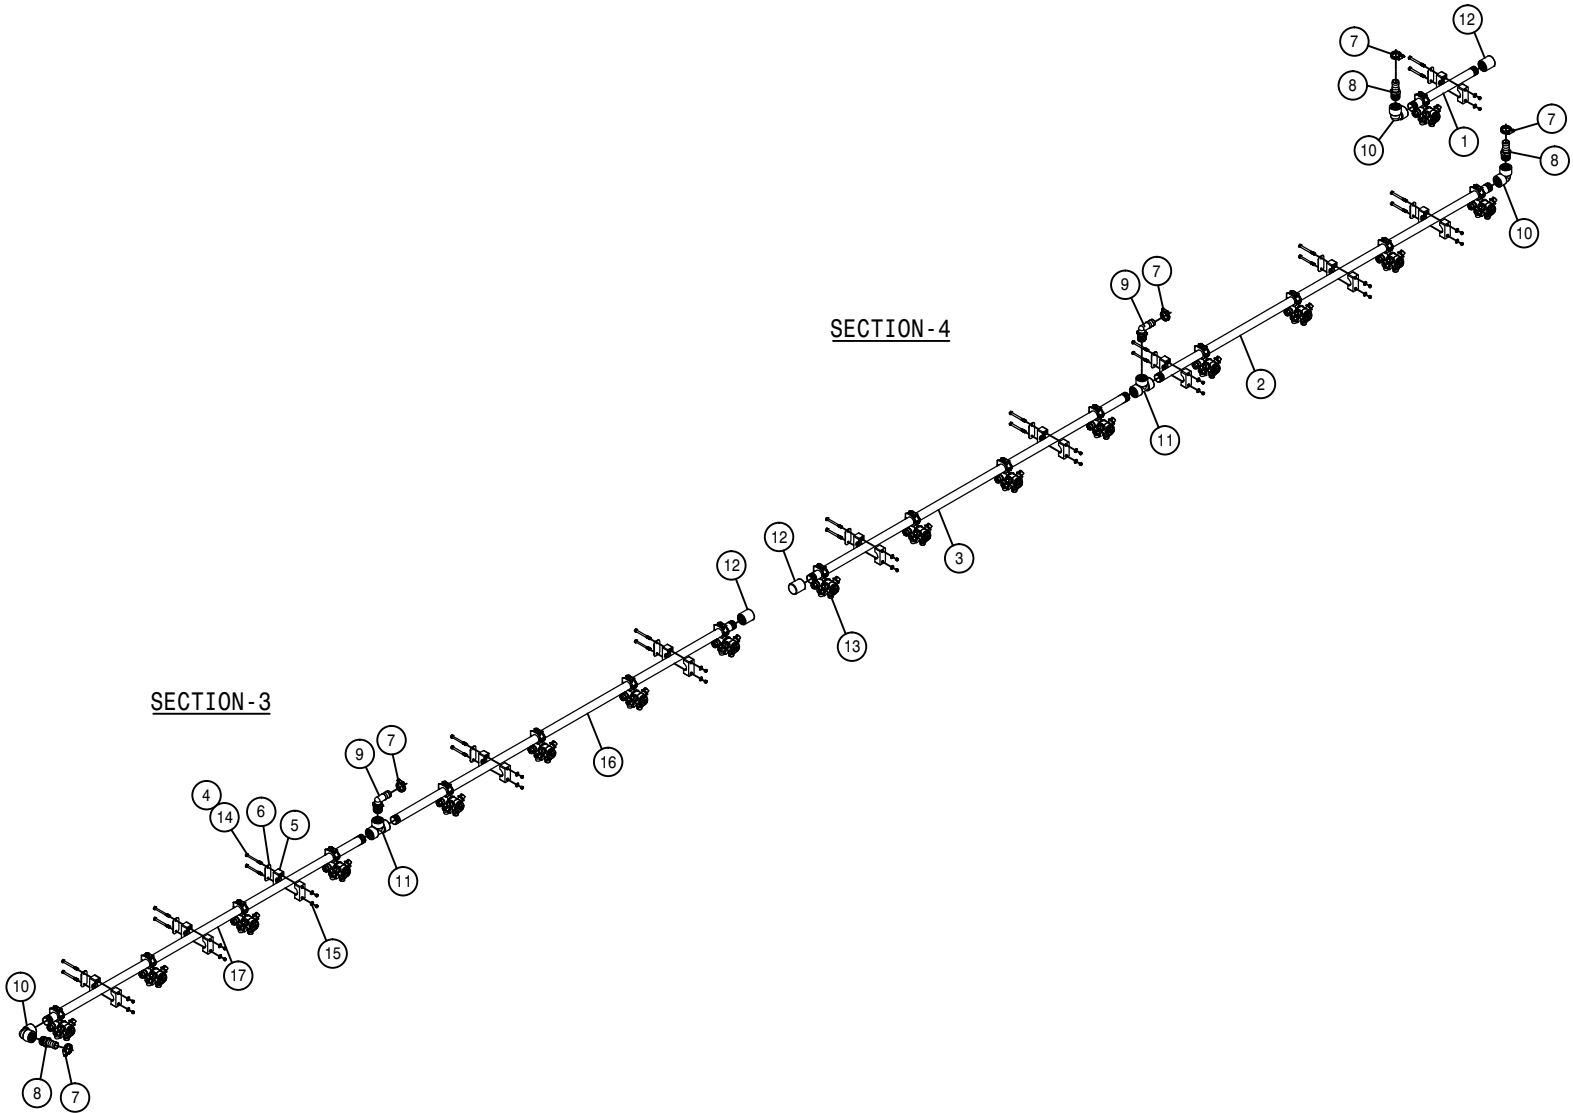

SECTION-3

SECTION-4

22" WET BOOM SPACING, SECTION 3-4 132'

DET. QTY PART NO. DESCRIPTION

1	1	167699	18.50"-21.50 W/ NIPPLES 132'BM
2	1	167700	80.00"-83.00 W/ NIPPLES 132'BM
3	1	167701	71.15"-74.15 W/ NIPPLES 132'BM
4	22	470089	1/4UNC HEX NY-LOC NUT
5	11	470375	TUBE CLAMP BODY, 1.31 ID (PAIR)
6	11	470376	COVER PLATE FOR 470375
7	5	520090	HOSE CLAMP NO 16 STAINLESS
8	3	500074	1"NPT-1" HOSE BARB, POLY
9	2	500024	1"NPT-90-1"HOSE BARB, POLY
10	3	500080	1"NPT-90 EL, POLY
11	2	500075	1" NPT PIPE TEE, POLY
12	3	500148	1"NPT PIPE CAP POLY
13	17	737921	QUICK TJET 3-TIP BODY, 1" HV
14	22	900010	1/4UNC X 3" HHCS GR 5
15	22	920000	1/4 SAE FLAT WASHER
16	1	167702	66.00"-69.00 W/ NIPPLES 132'BM
17	1	167703	72.15"-75.15 W/ NIPPLES 132'BM