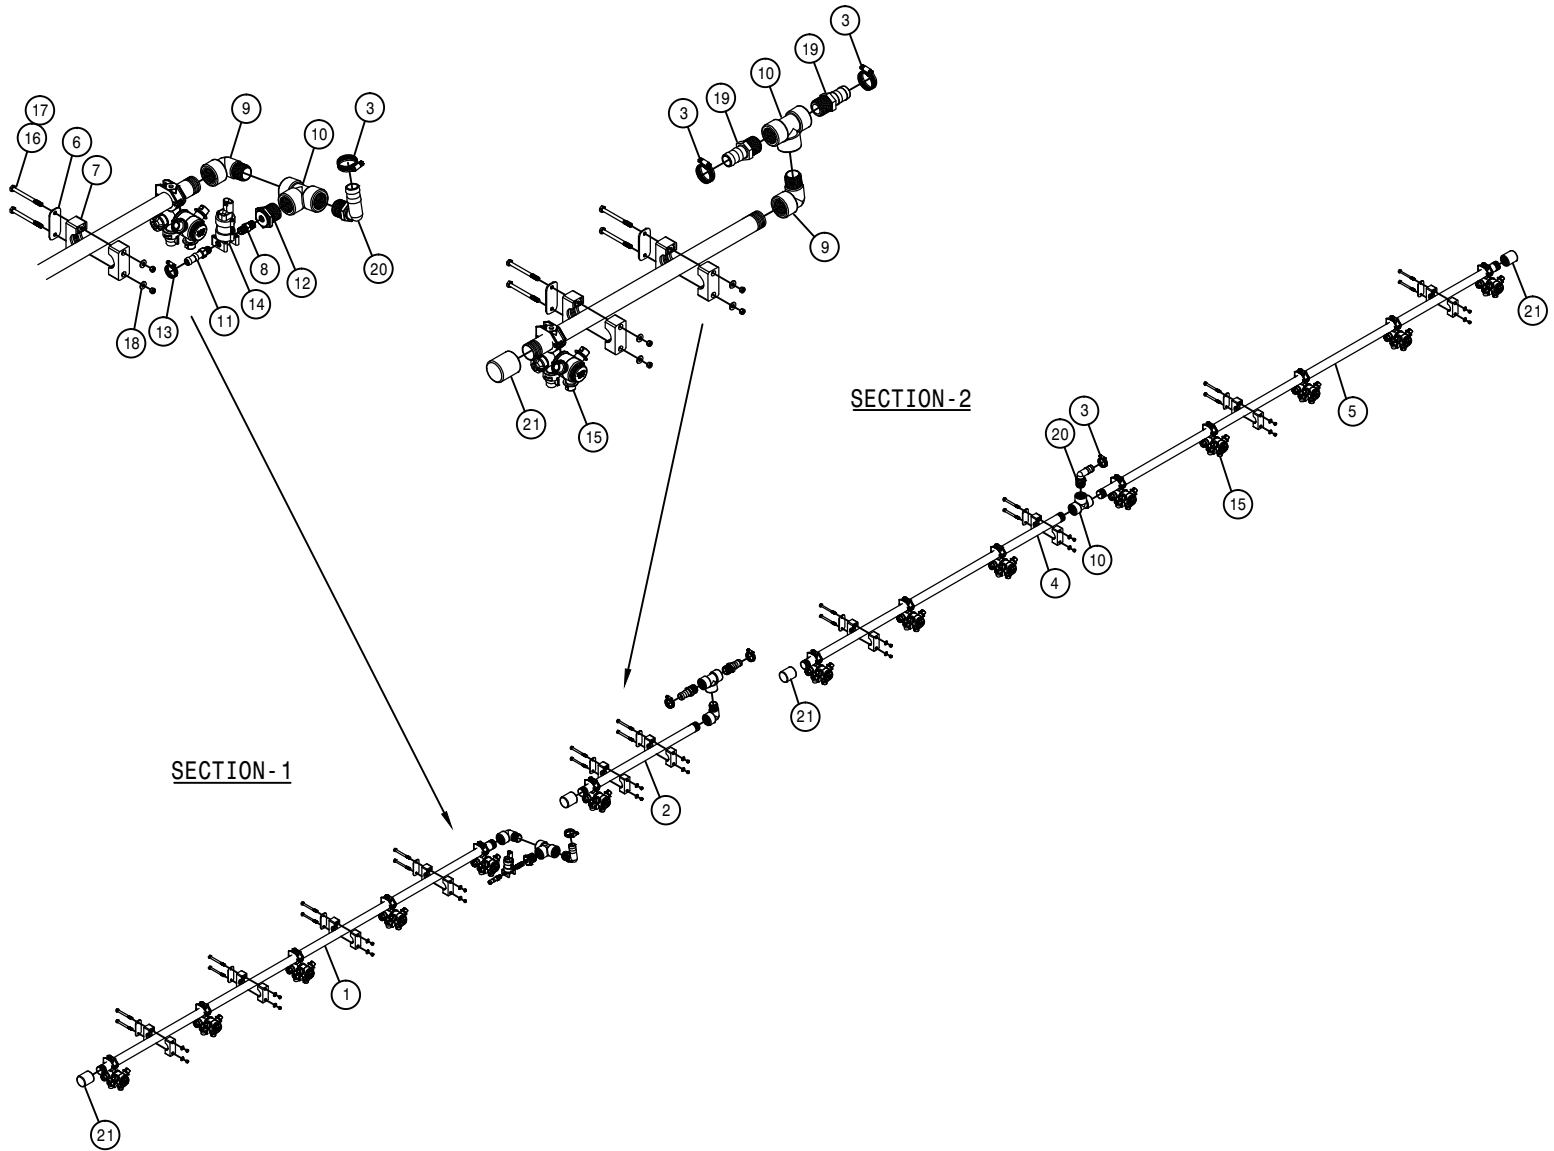

22" WET BOOM SPACING, SECTION 1-2 132'

DET. QTY PART NO. DESCRIPTION

DET.	QTY	PART NO.	DESCRIPTION
1	1	167698	90.00"-93.00 W/ NIPPLES 132'BM
2	1	167697	15.15"-18.15 W/ NIPPLES 132'BM
3	4	520090	HOSE CLAMP NO 16 STAINLESS
4	1	167696	59.00"-62.00 W/ NIPPLES 132'BM
5	1	167695	92.15"-95.15 W/ NIPPLES 132'BM
6	10	470375	TUBE CLAMP BODY, 1.31 ID (PAIR)
7	10	470376	COVER PLATE FOR 470375
8	1	500001	1/4MNPT HEX PIPE NIPPLE STL
9	2	500014	1"NPT-90 ST EL, POLY
10	3	500075	1" NPT PIPE TEE, POLY
11	1	500128	1/4NPT-1/2 HOSE BARB, POLY
12	1	505225	1"-1/4"NPT REDU BUSH, POLY
13	1	520070	HOSE CLAMP NO 8 STAINLESS
14	1	696235	1/4" ELECT SOLU SOLE VLV, 2203
15	14	737921	QUICK TJET 3-TIP BODY, 1" HV
16	20	900010	1/4UNC X 3" HHCS GR 5
17	20	470089	1/4UNC HEX NY-LOC NUT
18	20	920000	1/4 SAE FLAT WASHER
19	2	500074	1"NPT-1" HOSE BARB, POLY
20	2	500024	1"NPT-90-1"HOSE BARB, POLY
21	4	500148	1"NPT PIPE CAP POLY