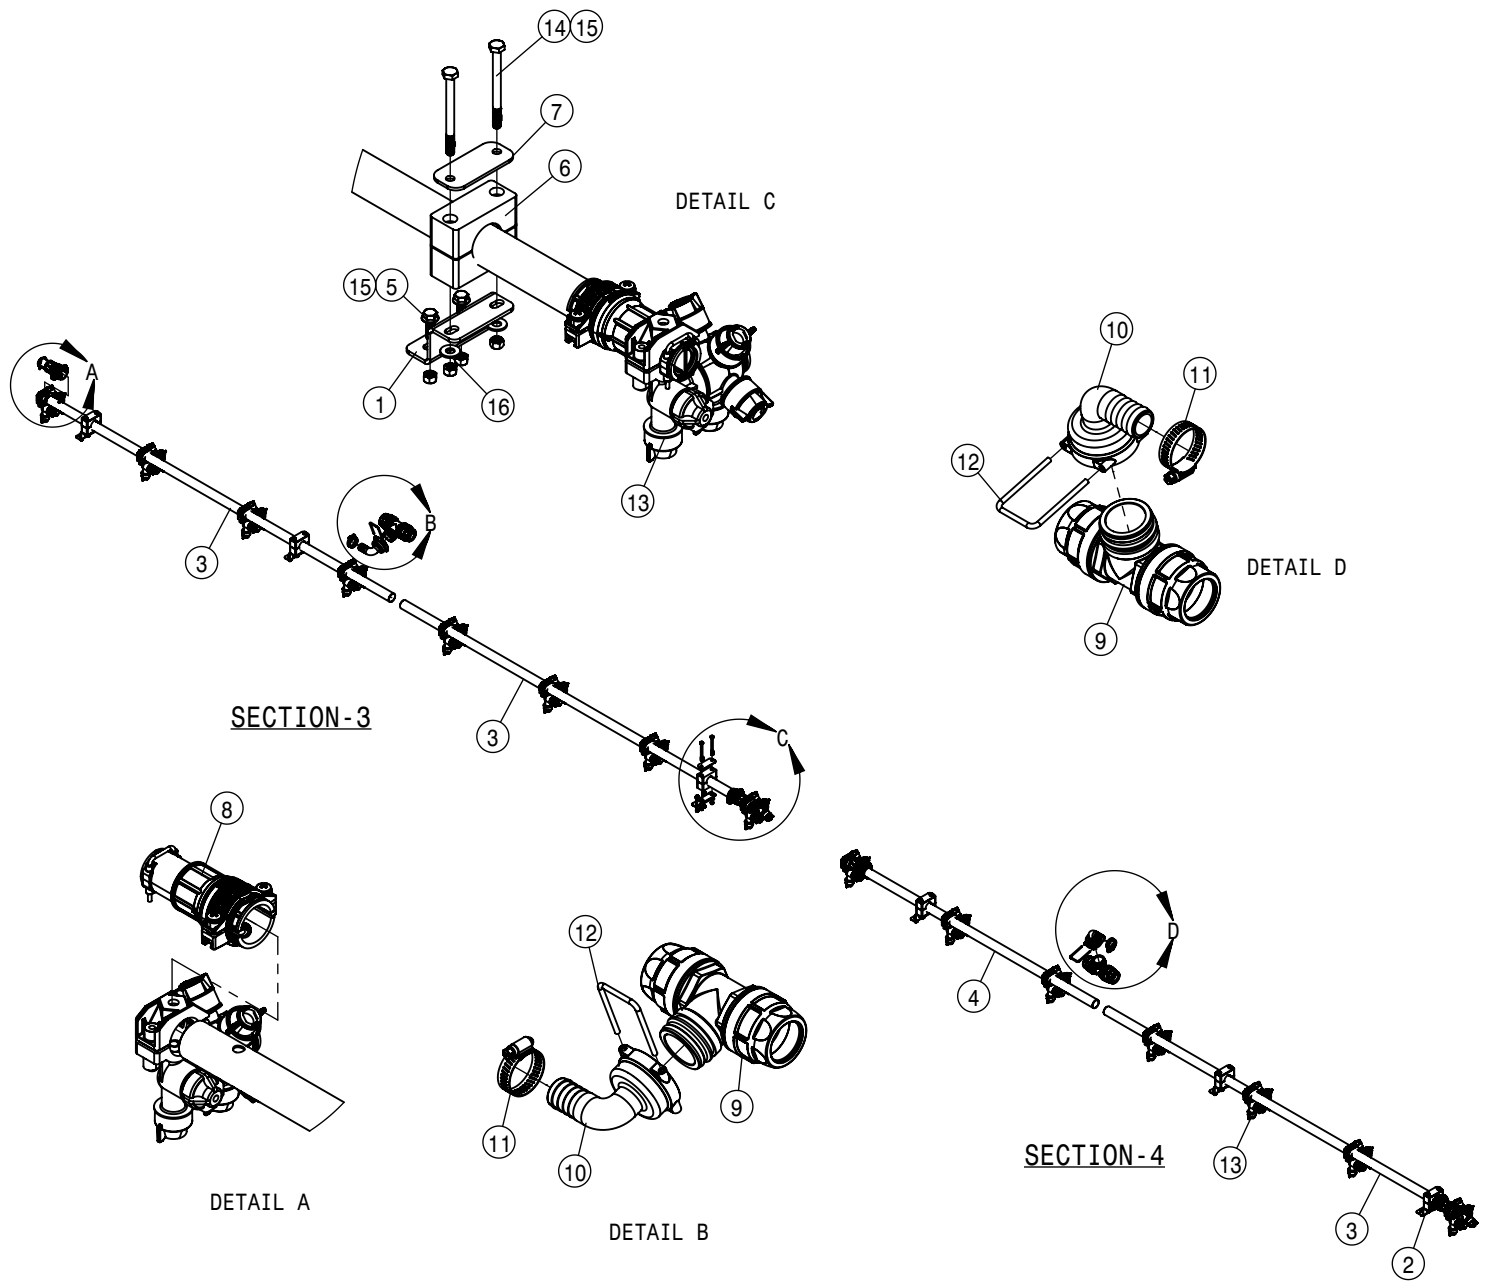

20" WET BOOM SPACING, SECTION 3-4 90/100 BOOM			
DET	QTY	P/N	DESCRIPTION
1	5	164859	CLAMP MT BRKT, WET BOOM, STS 04
2	1	164916	Z-BRKT, WET BOOM SECT 1, STS
3	3	167230	20" WET BOOM TUBE, 68.13 LG
4	1	167238	20" WET BOOM TUBE, 48.13 LG
5	12	470118	1/4 UNC X 3/4 SER FLG BOLT
6	6	470375	TUBE CLAMP BODY, 1.31 I.D. (PAIR)
7	6	470376	COVER PLATE FOR 470375
8	4	500295	NOZZLE BODY END CAP
9	2	500296	EASY FIT TEE 1" PIPE
10	2	500299	T5 TO 25MM HB 90
11	2	520090	HOSECLAMP NO 16 STAINLESS
12	2	737738	FORK,D.3 DIST.42 (737731)
13	15	737925	QUICK TJET 5 + 1-TIP BODY 1"
14	12	900010	1/4UNC X 3" HEX BOLT
15	24	914000	1/4UNC HEX STOVER NUT
16	12	920000	1/4 SAE FLAT WASHER