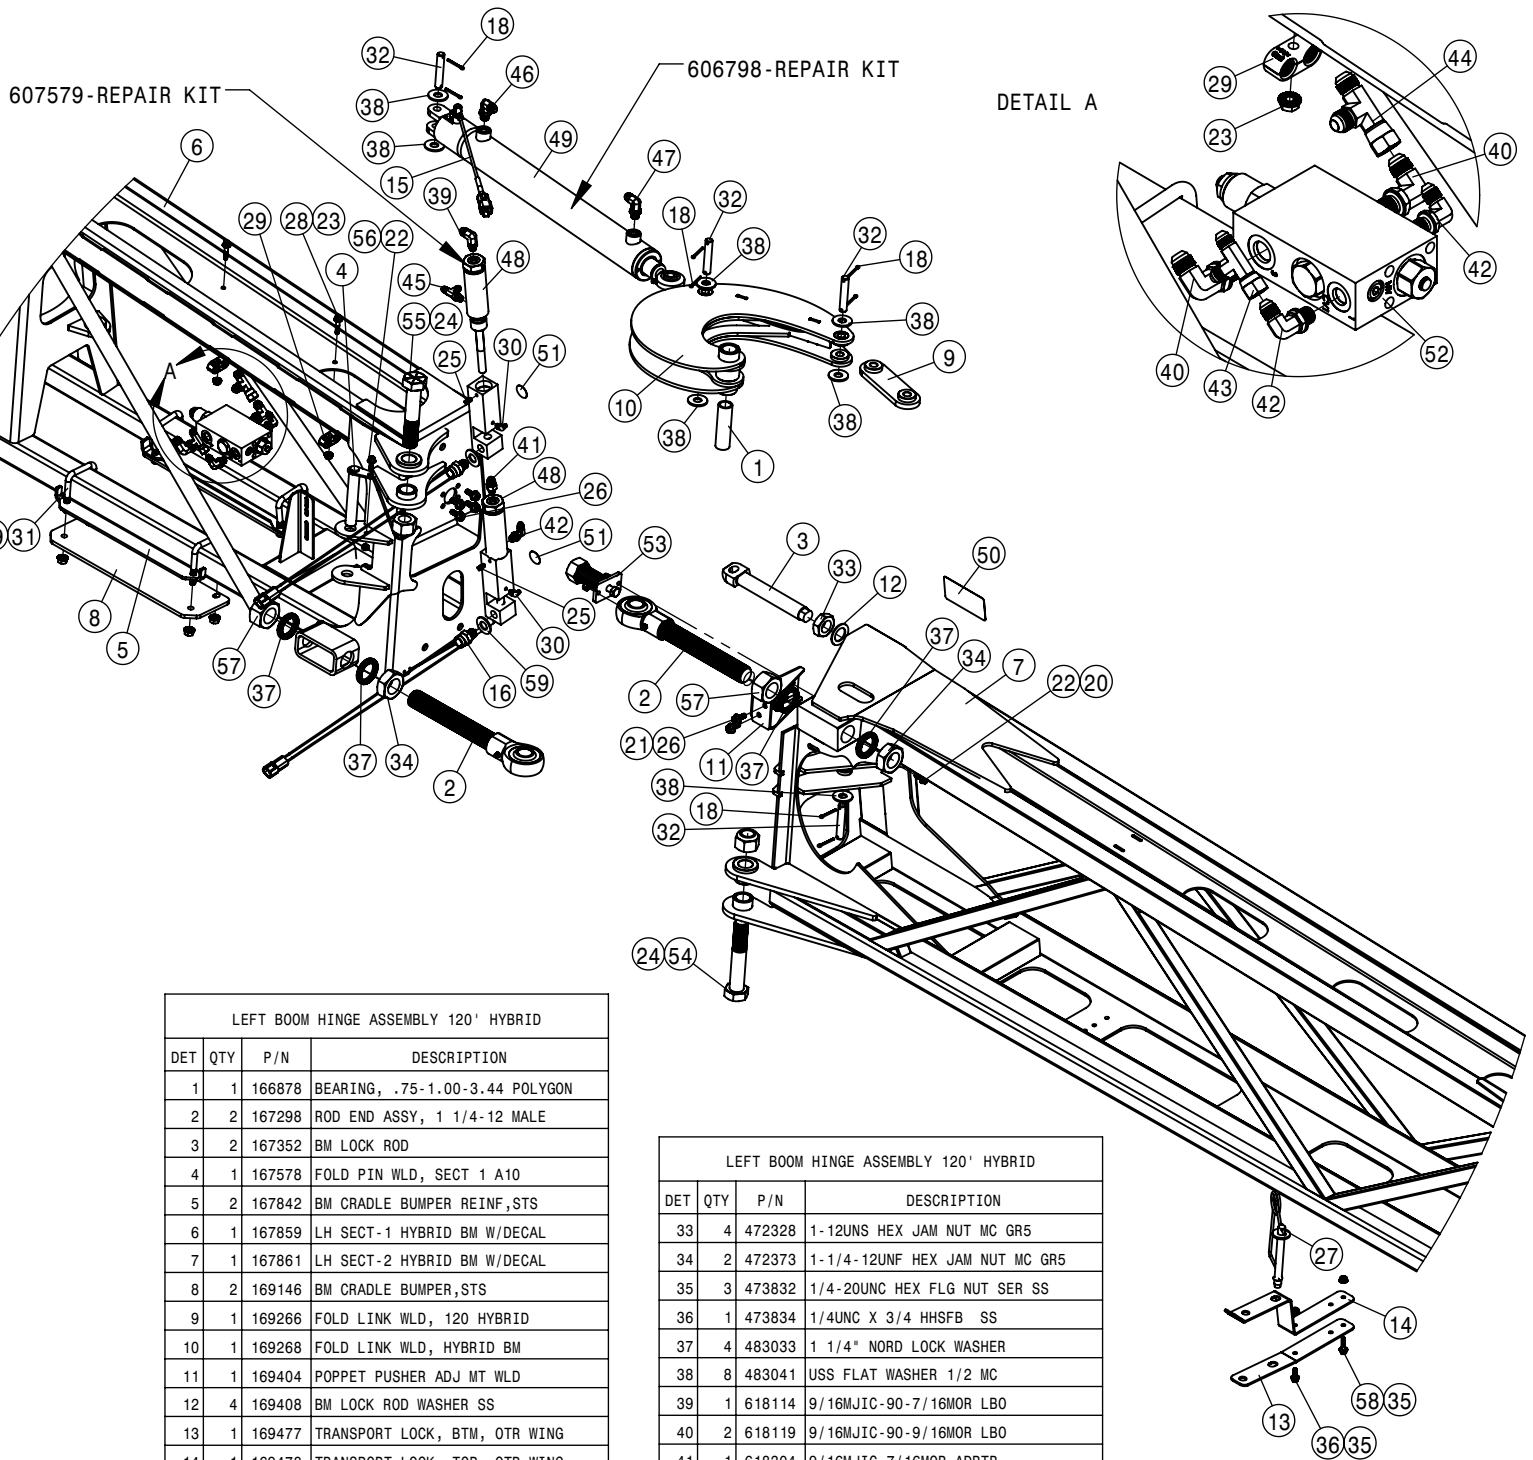

LEFT BOOM HINGE ASSEMBLY 120' HYBRID			
DET	QTY	P/N	DESCRIPTION
1	1	166878	BEARING, .75-1.00-3.44 POLYGON
2	2	167298	ROD END ASSY, 1 1/4-12 MALE
3	2	167352	BM LOCK ROD
4	1	167578	FOLD PIN WLD, SECT 1 A10
5	2	167842	BM CRADLE BUMPER REINF,STS
6	1	167859	LH SECT-1 HYBRID BM W/DECAL
7	1	167861	LH SECT-2 HYBRID BM W/DECAL
8	2	169146	BM CRADLE BUMPER,STS
9	1	169266	FOLD LINK WLD, 120 HYBRID
10	1	169268	FOLD LINK WLD, HYBRID BM
11	1	169404	POPPET PUSHER ADJ MT WLD
12	4	169408	BM LOCK ROD WASHER SS
13	1	169477	TRANSPORT LOCK, BTM, OTR WING
14	1	169478	TRANSPORT LOCK, TOP, OTR WING
15	1	291994	SENSOR HARNESS FOR AWS
16	2	292929	BM CATCH SENSOR
NS	1	294309	HARNESS, BOOM WING
18	8	390984	1/8 X 1 1/4 COTTER PIN
19	8	470087	3/8-16UNC HEX FLG NUT SER MC GR5
20	2	470089	1/4-20UNC NYLOCK NUT MC GR5
21	2	470113	5/16-18UNC HEX FLG NUT SER MC GR5
22	3	470118	1/4UNC X 3/4 HHSFB GR5 MC
23	2	470121	1/4-20UNC HEX FLG NUT SER MC GR5
24	2	470144	1-8UNC NYLOCK NUT MC GR5
25	2	470199	1/4UNC X 3/8 SQHD CUP SET SCR
26	6	470233	5/16UNC X 3/4 HHSFB GR5 MC
27	1	470361	SNAP LOCK PIN, 1/2 X 3 1/2
28	2	470407	1/4UNC X 1 1/4 HHSFB GR5 MC
29	2	470888	TWIN #4 CLAMP
30	2	471028	GREASE ZERK, 1/4-28 90DEG
31	4	472040	3/8UNC-2.18ID-2.81 U-BOLT SQ
32	4	472291	CLEVIS PIN HL 0.5 DIA X 2.250

LEFT BOOM HINGE ASSEMBLY 120' HYBRID			
DET	QTY	P/N	DESCRIPTION
33	4	472328	1-12UNS HEX JAM NUT MC GR5
34	2	472373	1-1/4-12UNF HEX JAM NUT MC GR5
35	3	473832	1/4-20UNC HEX FLG NUT SER SS
36	1	473834	1/4UNC X 3/4 HHSFB SS
37	4	483033	1 1/4" NORD LOCK WASHER
38	8	483041	USS FLAT WASHER 1/2 MC
39	1	618114	9/16MJIC-90-7/16MOR LBO
40	2	618119	9/16MJIC-90-9/16MOR LBO
41	1	618304	9/16MJIC-7/16MOR ADPTR
42	3	618473	7/16MJIC-90-7/16MOR LBO
43	1	618485	7/16FJIC SW RUN TEE-7/16MJIC
44	1	618486	9/16FJIC SW RUN TEE-9/16MJIC
45	1	618509	7/16MOR RUN TEE-7/16MJIC
46	1	618688	9/16MOR-90-9/16MJ .025 CHK VLV
47	1	618860	9/16MOR-90-9/16MJ .015 CHK VLV
48	2	620104	HYD CYL 1.00" X 1.813" X 0.50"
49	1	621667	HYD CYL, 2.00 X 15.25 X 1.25
50	1	650204	DECAL, WARNING, CRUSH HAZARD FP
51	2	650205	DECAL, GREASE WEEKLY
52	1	701627	MECHANICAL SEQUENCE VLV
53	1	701629	ASSY, POPPET PUSHER (149 LBS)
54	1	900817	1UNC X 5 1/2 HHCS GR8 MC
55	1	900850	1UNC X 5 HHCS GR8 MC
56	1	910000	1/4-20UNC HEX NUT MC GR5
57	2	910041	1-1/4-12UNF HEX NUT MC GR5
58	2	910124	1/4UNC X 1 HHSFB SS
59	2	920005	SAE FLAT WASHER 5/8 MC