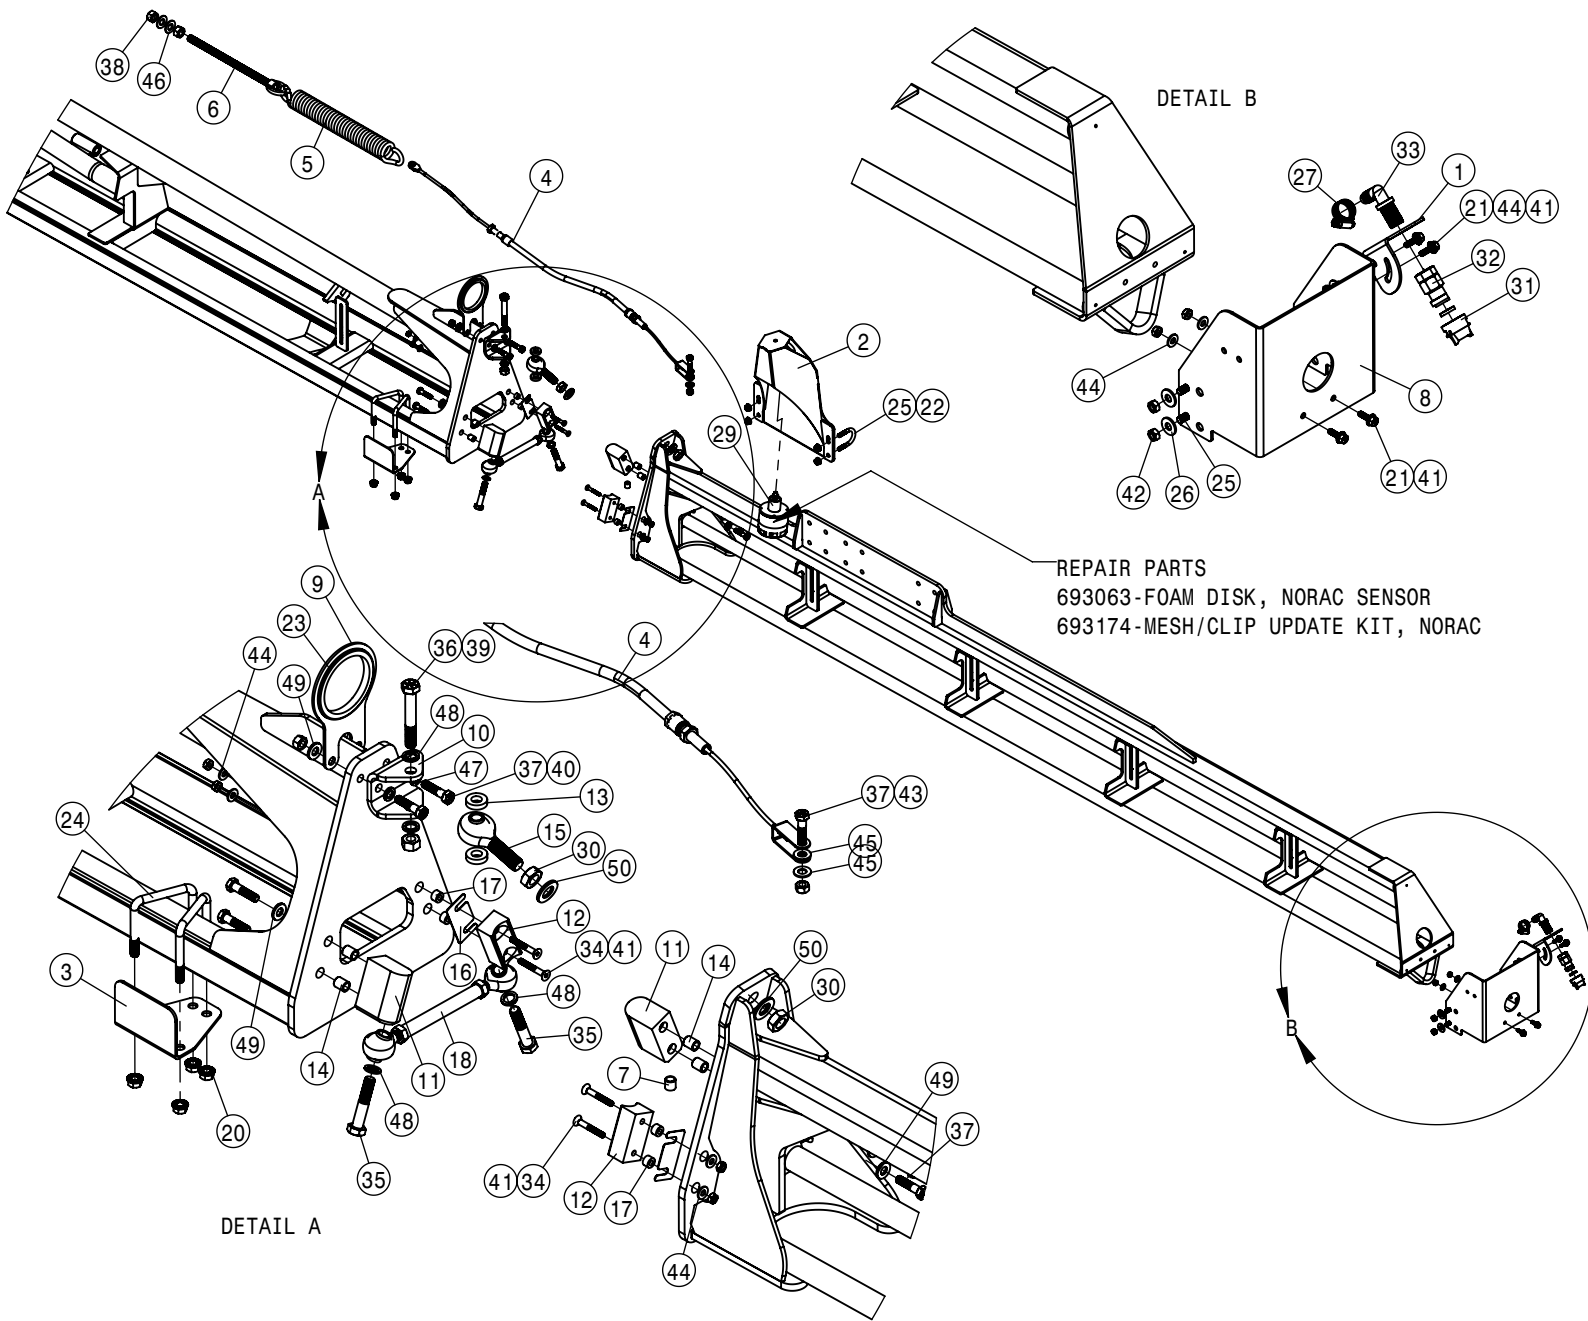

LEFT BOOM BREAKAWAY ASSEMBLY 132'			
DET	QTY	P/N	DESCRIPTION
1	1	166863	FENCE ROW NOZ BRKT LH, 120
2	1	166893	NORAC BRKT 5.4 DEGREE TILT
3	1	167069	PROX FLAG BRKT OTR SECT1-2 120'A'12
4	1	167092	CABLE,BREAK AWAY 120'A'12
5	1	167106	SPRING,BREAK AWAY 120'A'12
6	1	167107	BM SPRING ROD ASSY 120'A'12
7	1	167125	BRONZE BUSHING .5 OD X .058 WA
8	1	167135	BRKT MNT FOAM & FNCE ROW NOZL 7.5"
9	1	167821	HOSE RING PLT, 3 INCH '16
10	1	169221	BRKT, UPR PIV MT
11	2	169222	BLOCK, LWR PIV
12	2	169223	BLOCK, STOP
13	2	169224	SPACER, 1.00 OD X .50 ID X .25
14	4	169225	SLEEVE, .5000D X .375ID X .600
15	1	169226	ROD END, UPR BALL JOINT
16	4	169227	SHIM, STOP BLOCK
17	4	169228	SLEEVE, .5000D X .252ID X .313

LEFT BOOM BREAKAWAY ASSEMBLY 132'			
DET	QTY	P/N	DESCRIPTION
18	1	169229	LINK ASSY, LWR HINGE
NS	2	294349	HARNES,132' BOOM WING
20	4	470087	3/8-16UNC HEX FLG NUT SER MC GR5
21	4	470118	1/4UNC X 3/4 HHSFB GR5 MC
22	4	470570	5/16UNC HEX FLG CNTR LOCK NUT
23	1	470691	GROMMET,3.000ID .125GW 3.25GD
24	2	472036	3/8UNC-2.63ID-2.88 U-BOLT SQ
25	4	473911	5/16UNC-1.31ID-2.00 U-BOLT ZINC
26	4	483040	USS FLAT WASHER 5/16 MC
27	1	520070	HOSE CLAMP NO 8 STAINLESS
NS	1	650429	DECAL SHEET,120' ALUM BOOM '12
29	1	693113	SENSOR, NORAC UC5 ULTRASONIC
30	2	695914	5/8-18UNF HEX JAM NUT SS
31	1	737822	CAP SET, YELLOW QUICK TEEJET
32	1	737931	11/16-16F-QUICK TJET ADAPTER
33	1	737932	11/16MPS-90-1/2 HBARB NOZLBODY
34	4	900169	1/4-20 UNC X 1 3/4 FHSCS GR5 MC

LEFT BOOM BREAKAWAY ASSEMBLY 132'			
DET	QTY	P/N	DESCRIPTION
35	2	900842	1/2UNC X 2 1/2 HHCS GR8 MC
36	1	900856	1/2UNC X 3 1/4 HHCS GR8 MC
37	7	900858	3/8UNC X 1 1/2 HHCS GR8 MC
38	2	910010	5/8-11UNC HEX NUT MC GR5
39	1	910032	1/2-13UNC HEX NUT MC GR8
40	2	910134	3/8-16UNC HEX NUT MC GR8
41	8	914000	1/4-20UNC STOVER NUT MC GR5
42	4	914002	5/16-18UNC STOVER NUT MC GR5
43	1	914004	3/8-16UNC STOVER NUT MC GR5
44	8	920000	SAE FLAT WASHER 1/4 MC
45	2	920002	SAE FLAT WASHER 3/8 MC
46	2	920005	SAE FLAT WASHER 5/8 MC
47	2	920523	WASHER, NORD-LOCK NL3/8
48	4	920524	WASHER, NORD-LOCK NL1/2
49	6	920525	WASHER, NORD-LOCK NL3/8SP
50	2	920526	WASHER, NORD-LOCK NL16SP