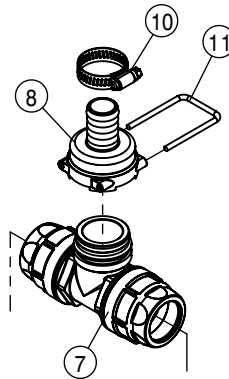

30" WET BOOM SPACING, SECTION 13-14 60' HYBRID (DUAL PRODUCT)			
DET	QTY	P/N	DESCRIPTION
1	2	167759	30" WET BM TUBE, 50.17 LG
2	1	167761	30" WET BOOM TUBE, 73.17 LG
3	1	167762	30" WET BM TUBE, 34.17 LG
4	12	470375	TUBE CLAMP BODY, 1.31 I.D. (PAIR)
5	18	470376	COVER PLATE FOR 470375
6	4	500295	NOZZLE BODY END CAP
7	2	500296	EASY FIT TEE 1" PIPE
8	2	500307	T5 FEMALE TO 25MM HB
9	10	500363	QUICK TJET SINGLE BODY, 1"
10	2	520090	HOSECLAMP NO 16 STAINLESS
11	2	737738	FORK, D.3 DIST.42 (737731)
12	12	900028	1/4UNC X 5 1/2 HHCS SS
13	12	910112	SAE FLAT WASHER 1/4 SS
14	12	910118	1/4-20UNC NYLOCK NUT SS