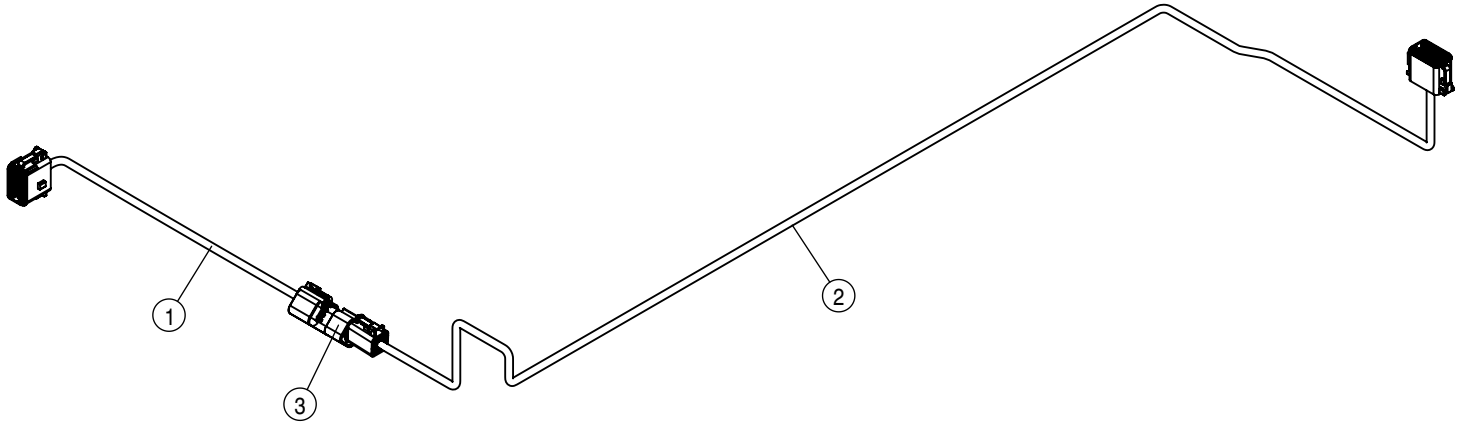

NORAC CAB TO BOOM HARNESS ASSEMBLY 120' HYBRID			
DET	QTY	P/N	DESCRIPTION
1	1	693077	NORAC CABLE, UC5 NETWORK, 10"
2	1	693078	NORAC CABLE, UC5 NETWORK, 90"
3	1	693128	NORAC UC5 NETWORK 2-WAY CPLR