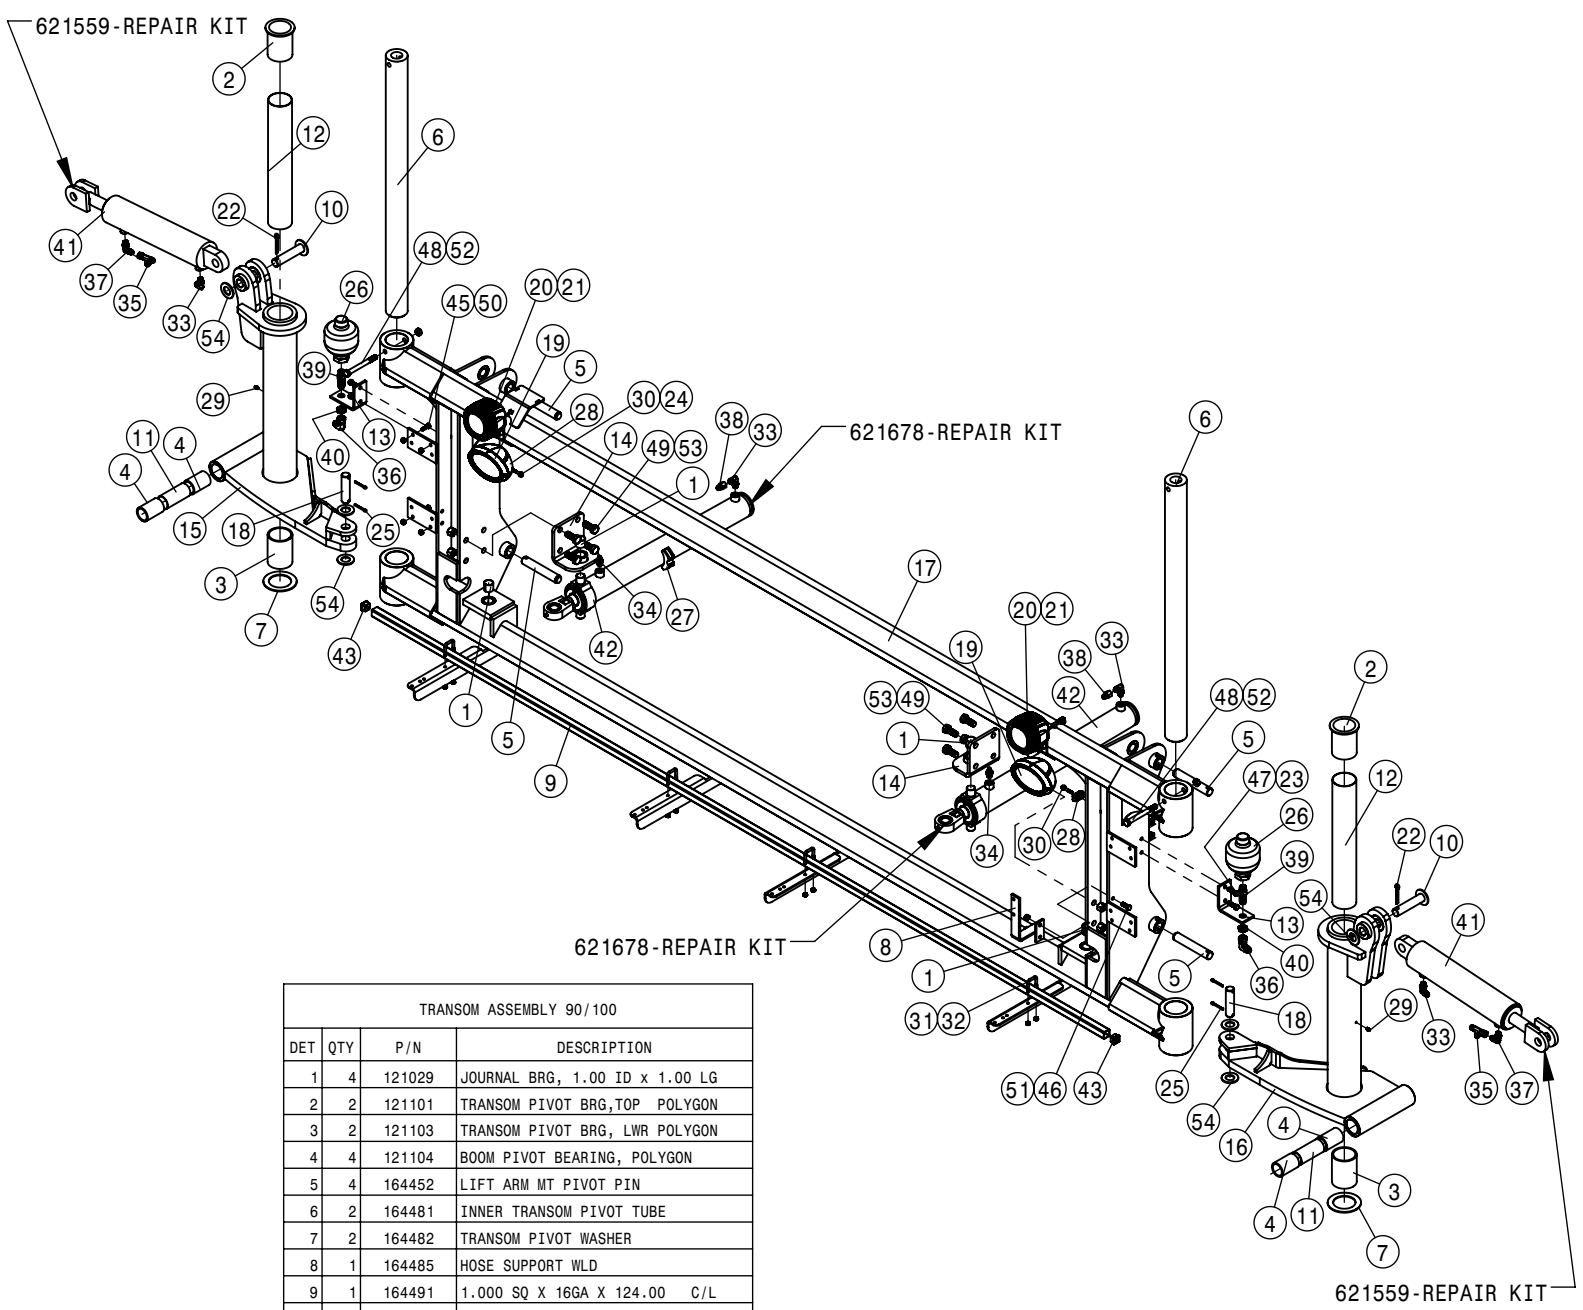

TRANSOM ASSEMBLY 90/100			
DET	QTY	P/N	DESCRIPTION
1	4	121029	JOURNAL BRG, 1.00 ID x 1.00 LG
2	2	121101	TRANSOM PIVOT BRG,TOP POLYGON
3	2	121103	TRANSOM PIVOT BRG, LWR POLYGON
4	4	121104	BOOM PIVOT BEARING, POLYGON
5	4	164452	LIFT ARM MT PIVOT PIN
6	2	164481	INNER TRANSOM PIVOT TUBE
7	2	164482	TRANSOM PIVOT WASHER
8	1	164485	HOSE SUPPORT WLD
9	1	164491	1.000 SQ X 16GA X 124.00 C/L
10	2	164496	LEVEL CYL PIN WLD, TRANSOM END
11	2	164641	BOOM PIVOT BRG SPACER
12	2	164642	TRANSOM PIVOT BRG SPACER
13	2	165027	ACCUMULATOR MT, STSLS
14	2	165828	FOLD CYL TRUNNION MT WLD 10
15	1	167416	RH TRANSOM PIVOT WLD
16	1	167417	LH TRANSOM PIVOT WLD
17	1	169240	TRANSOM WLD STS 90/100, 2017
18	2	169249	CLEVIS PIN HL .994 DIA X 3.17
19	2	292614	WORK LIGHT, HALOGEN FLOOD '14
20	2	292618	WORKLIGHT-TYRI LED FLOOD
21	2	294299	TYRI JUMPER HARNESS
22	2	470012	5/16 X 2 COTTER PIN
23	4	470087	3/8UNC HEX SERR FLANGE NUT
24	2	470121	1/4-20UNC HEX FLG NUT SER MC GR5
25	4	470162	COTTER PIN 3/16 X 1 1/2 ZN
26	2	470701	ACCUMULATOR, 30CI 1,812 PSI
27	2	470887	Cylinder Saddle Clamp
28	2	470888	TWIN #4 CLAMP
29	2	471005	GREASE ZERK, 1/4-28 X 1/2
30	2	473837	1/4UNC X 1 1/2 HHSFB SS
31	8	473842	1/4UNC LOCK NUT,CNTR POINT
32	4	473979	1/4UNC-1 1/8ID-1 1/2U-BOLTSQSS
33	4	618119	9/16MJIC-90-9/16MOR LBO
34	2	618468	7/16MJIC-9/16MOR ADPTR
35	2	618486	9/16FJIC SW RUN TEE-9/16MJIC

TRANSOM ASSEMBLY 90/100			
DET	QTY	P/N	DESCRIPTION
36	2	618609	3/4MJIC-90-3/4FJIC SWIV LBO
37	2	618689	9/16MOR-90-9/16MJ .042 CHK VLV
38	2	618733	9/16JIC .042 ORIFICE ADPTR
39	2	618743	3/4MOR-3/4MJIC BLKHD, .040 ORF
40	2	618744	3/4 THD BLKHD LOCK NUT
41	2	621558	3.00 X 11.00 X 1.38 LEVEL CYL.
42	2	621670	HYD CYL 2.50 X 21.00 X 1.375
43	2	629727	FINISH PLUG 1" SQ 16 GA
NS	1	650428	DECAL SHEET, 90' BOOM
45	4	900065	5/16UNC X 1" HEX BOLT
46	2	900129	3/8UNC X 1" HEX BOLT
47	4	900130	3/8UNC X 1 1/4 HEX BOLT
48	2	900284	1/2UNC X 4 3/4 HEX BOLT
49	8	900333	5/8UNC X 1 1/2 HEX BOLT
50	4	914002	5/16UNC HEX STOVER NUT
51	2	914004	3/8UNC HEX STOVER NUT
52	2	914008	1/2 UNC HEX STOVER NUT
53	8	914010	5/8UNC HEX STOVER NUT
54	6	920008	SAE FLAT WASHER 1 MC