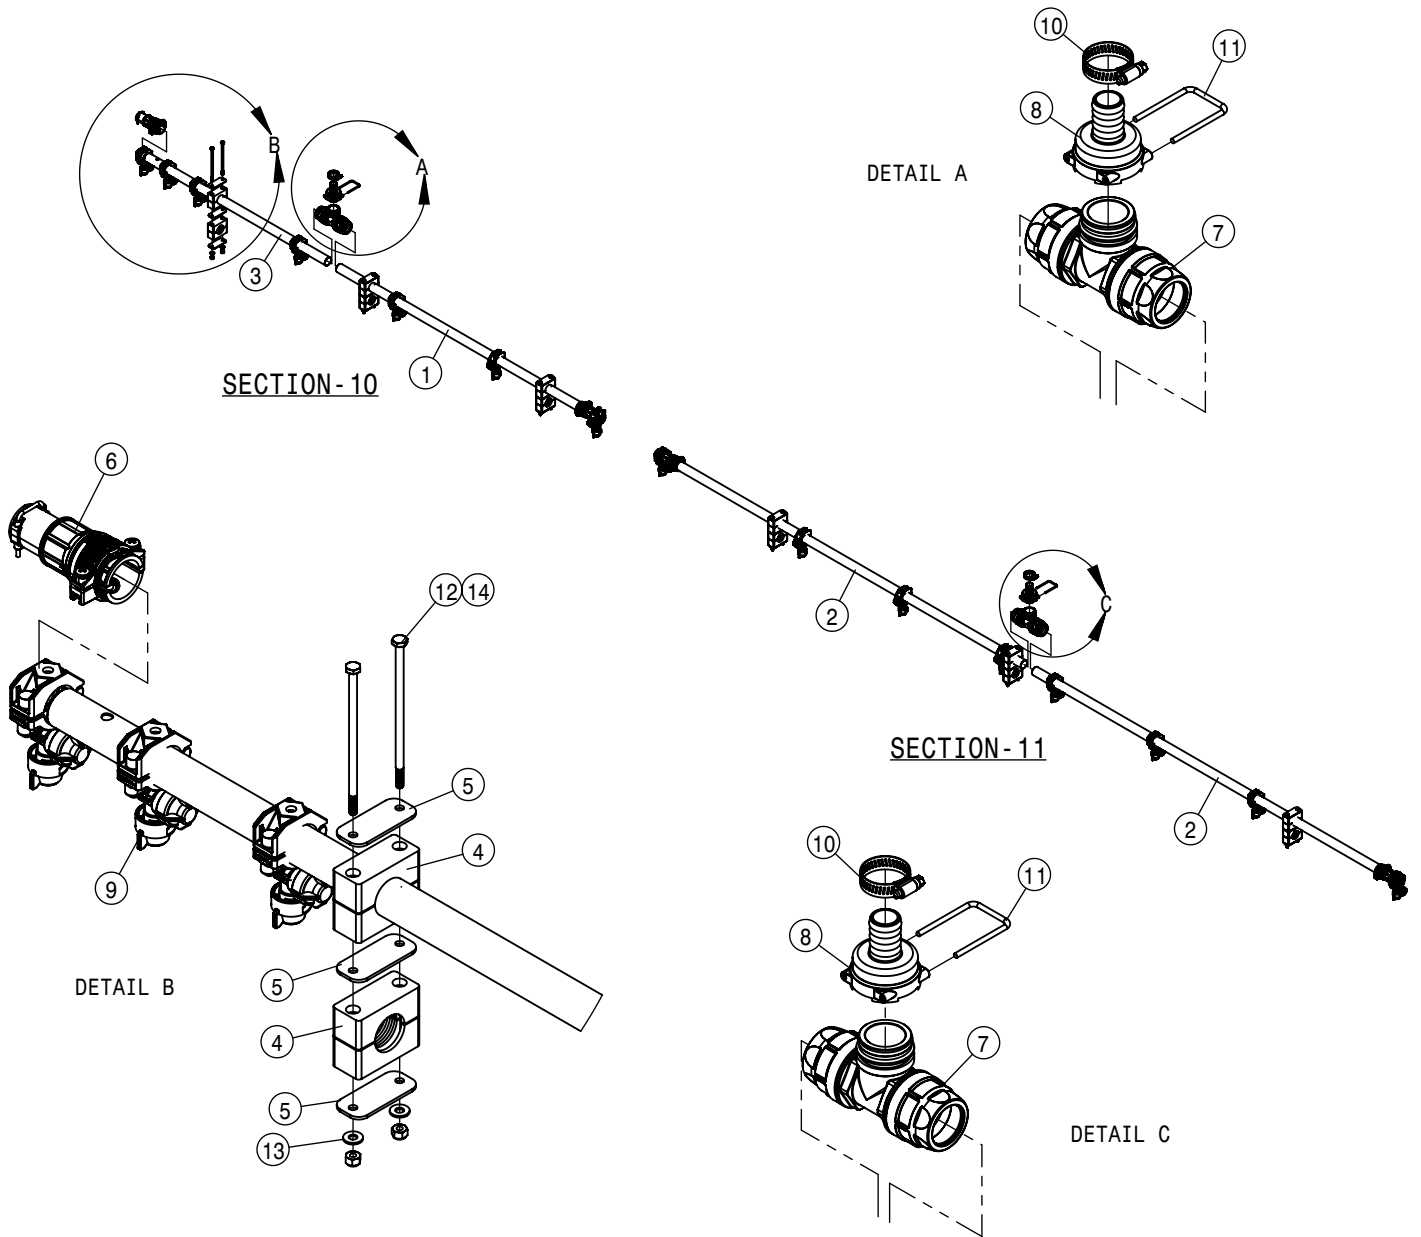

20" WET BOOM SPACING,SECTION 10-11 60' HYBRID (DUAL PRODUCT)			
DET	QTY	P/N	DESCRIPTION
1	1	167231	20" WET BOOM TUBE, 50.66 LG
2	2	169156	20" WET BM TUBE, 71.17 LG
3	1	169475	20" WET BM TUBE, 35.92
4	12	470375	TUBE CLAMP BODY, 1.31 I.D. (PAIR)
5	18	470376	COVER PLATE FOR 470375
6	4	500295	NOZZLE BODY END CAP
7	2	500296	EASY FIT TEE 1" PIPE
8	2	500307	T5 FEMALE TO 25MM HB
9	15	500363	QUICK TJET SINGLE BODY, 1"
10	2	520090	HOSECLAMP NO 16 STAINLESS
11	2	737738	FORK,D.3 DIST.42 (737731)
12	12	900028	1/4UNC X 5 1/2 HHCS SS
13	12	910112	SAE FLAT WASHER 1/4 SS
14	12	910118	1/4-20UNC NYLOCK NUT SS