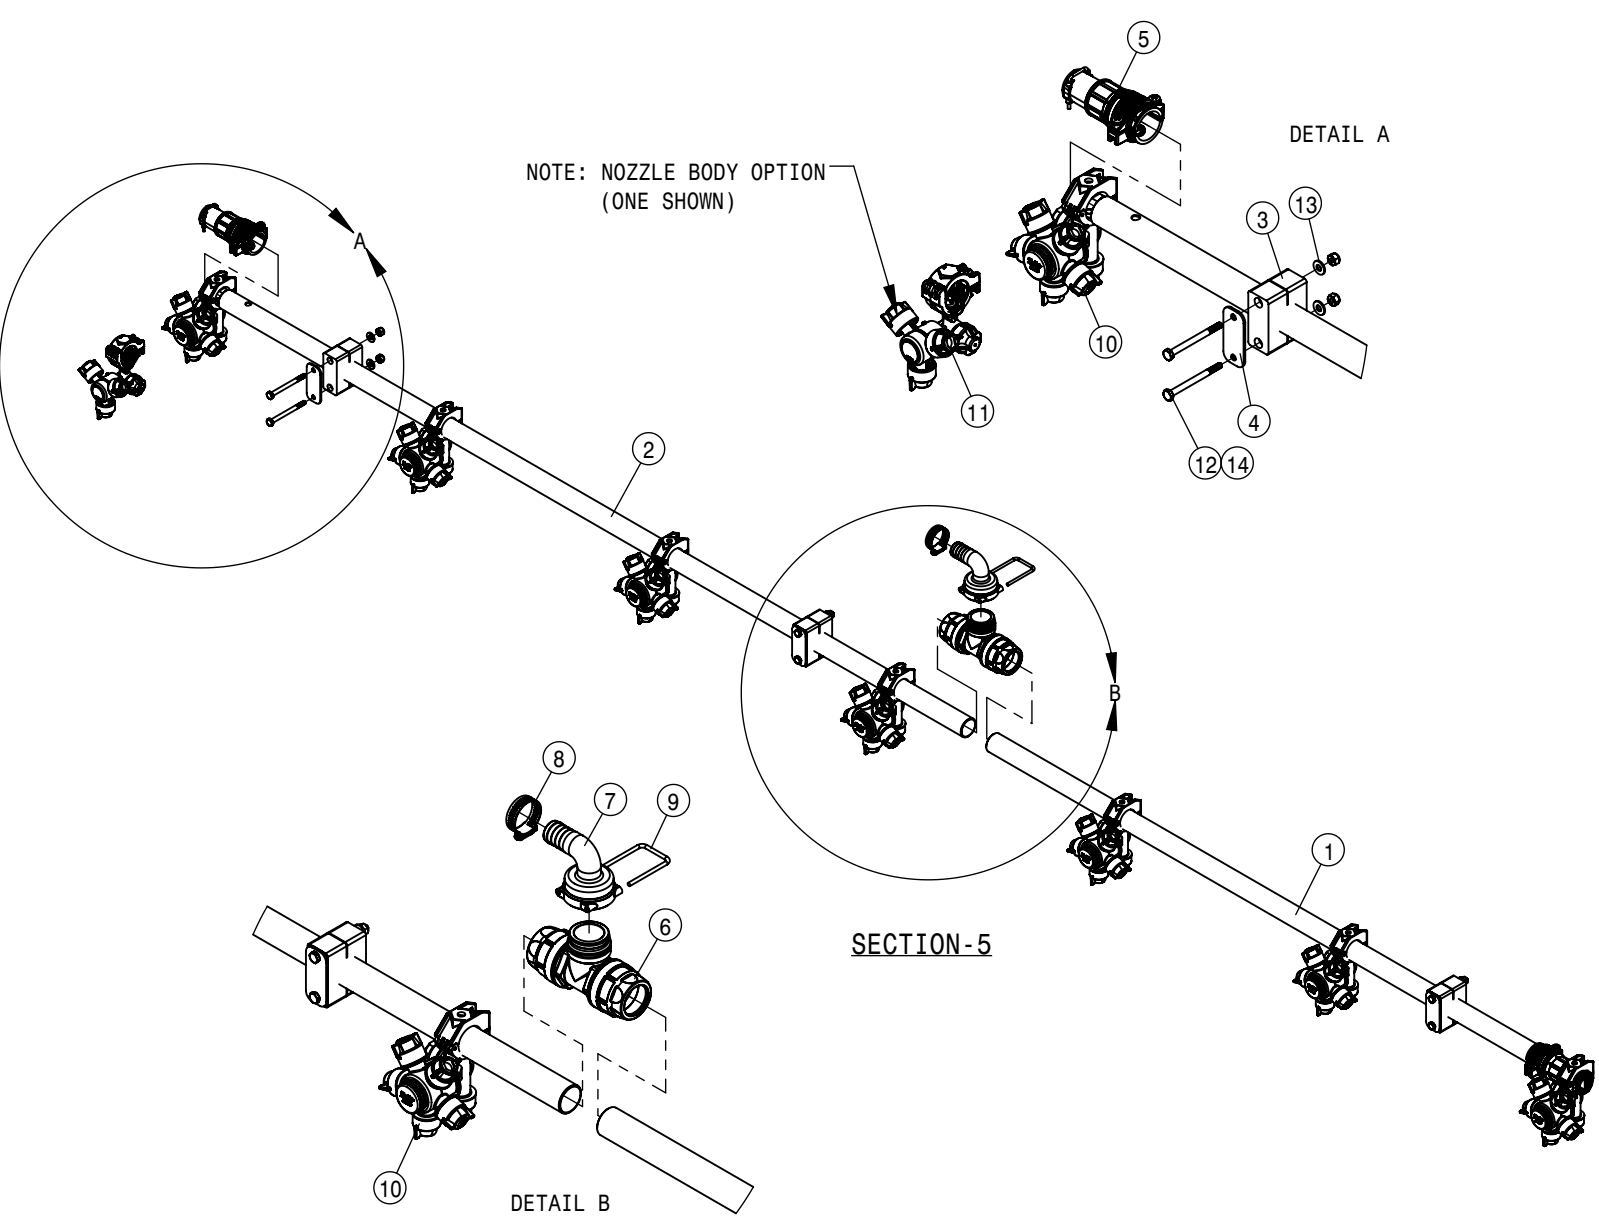

20" WET BOOM SPACING, SECTION-5 120' HYBRID			
DET	QTY	P/N	DESCRIPTION
1	1	167231	20" WET BOOM TUBE, 50.66 LG
2	1	167237	20" WET BOOM TUBE, 65.66 LG
3	3	470375	TUBE CLAMP BODY, 1.31 I.D. (PAIR)
4	3	470376	COVER PLATE FOR 470375
5	2	500295	NOZZLE BODY END CAP
6	1	500296	EASY FIT TEE 1" PIPE
7	1	500299	T5 TO 25MM HB 90
8	1	520090	HOSECLAMP NO 16 STAINLESS
9	1	737738	FORK,D.3 DIST.42 (737731)
10	7	737925	QUICK TJET 5 + 1-TIP BODY 1"
11	7	737929	QUICK TJET 3-TIP BODY 1"
12	6	900467	1/4UNC X 3 HHCS SS
13	6	910112	SAE FLAT WASHER 1/4 SS
14	6	910118	1/4-20UNC NYLOCK NUT SS