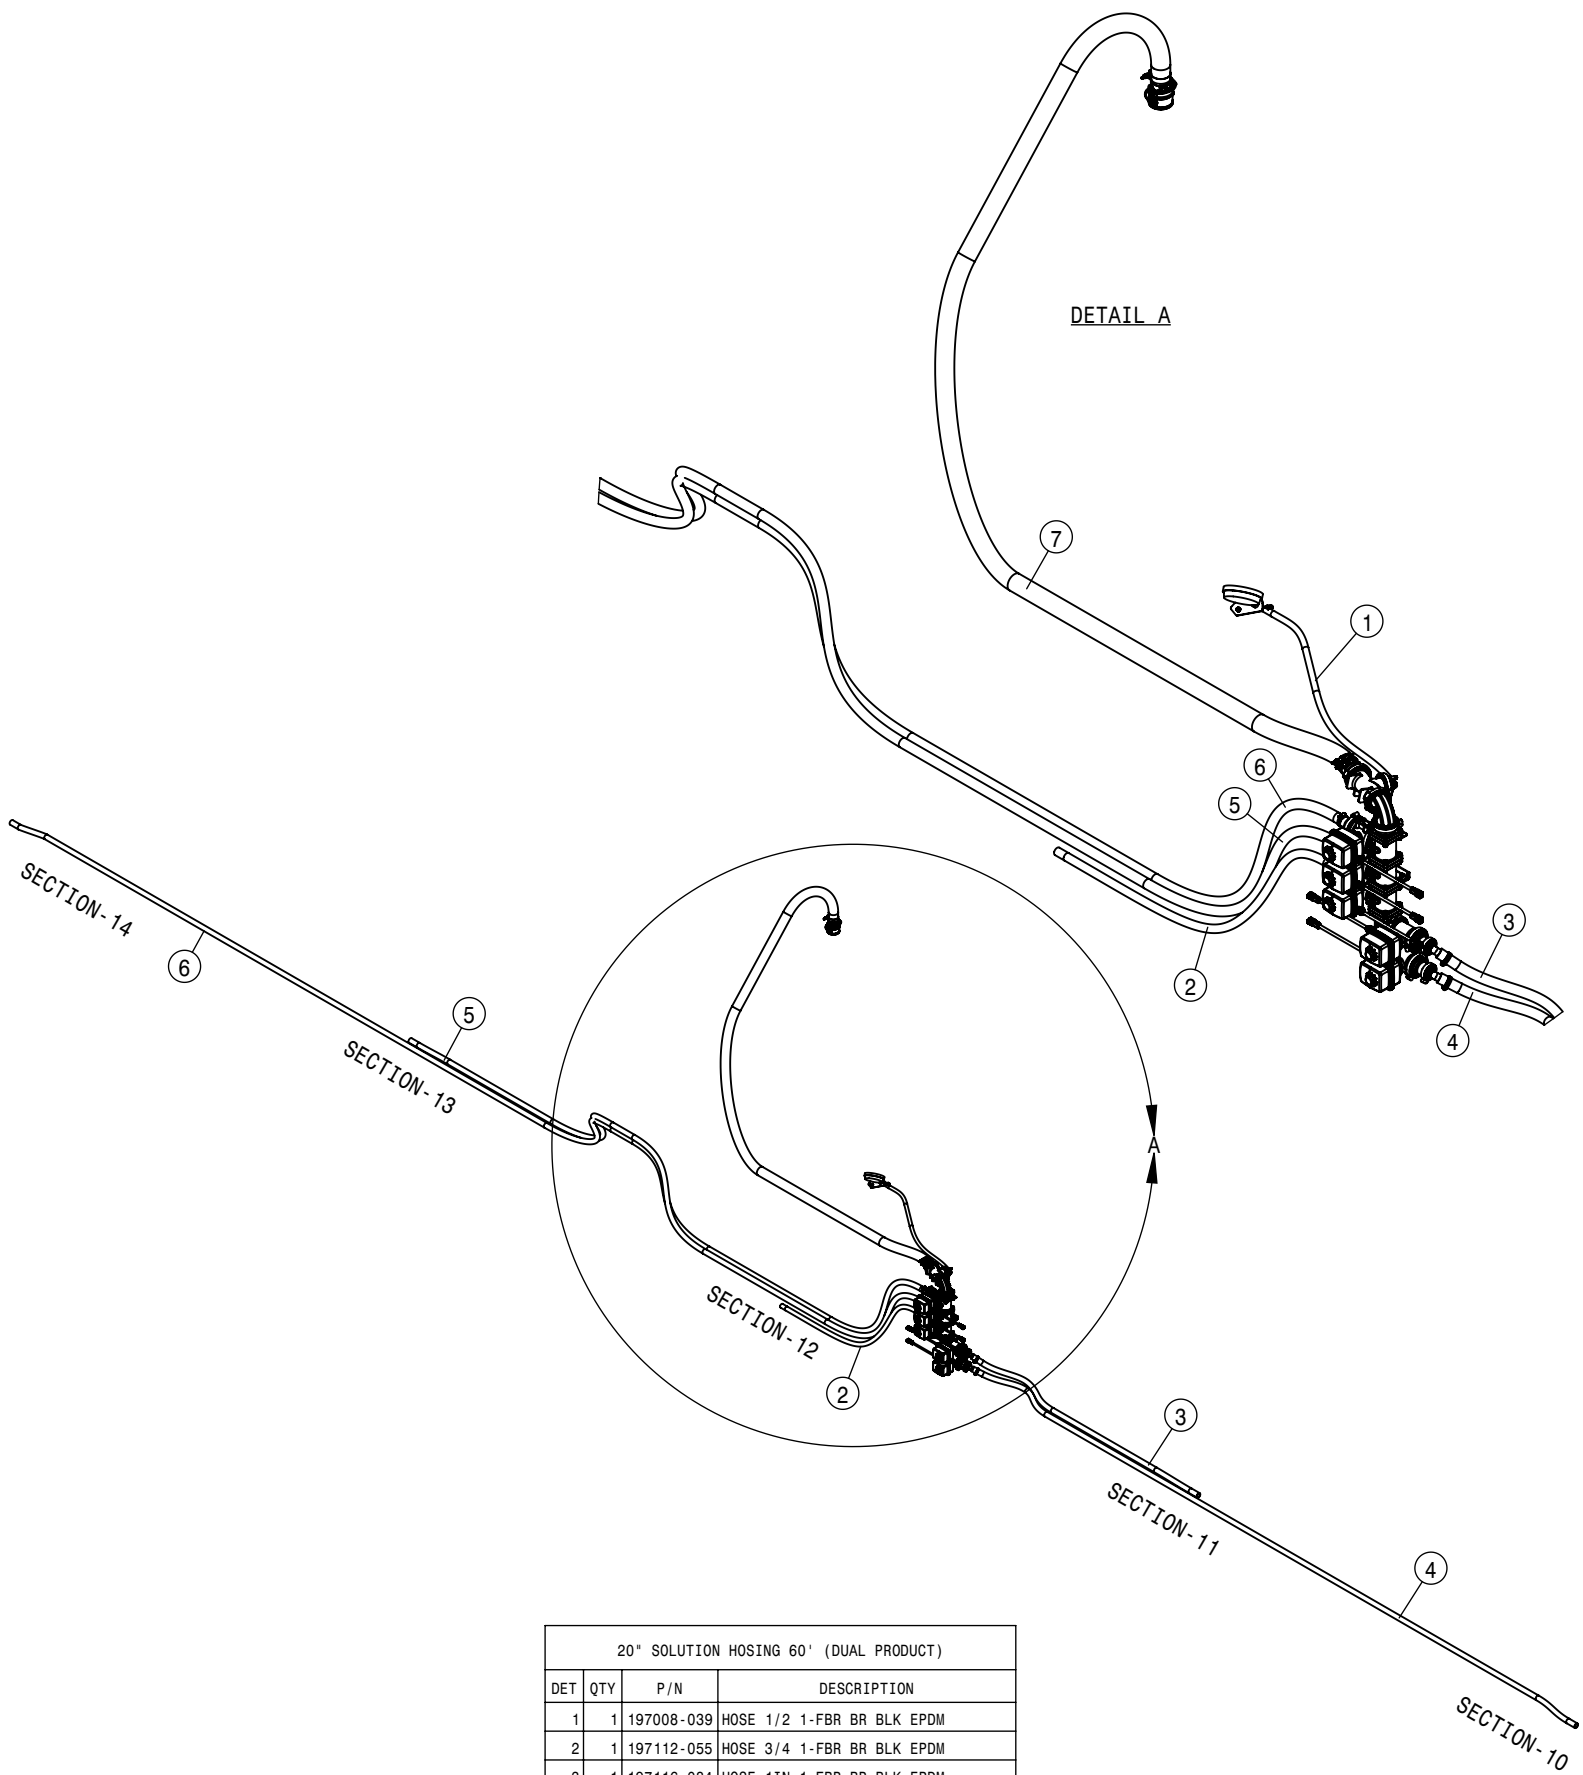

20" SOLUTION HOISING 60' (DUAL PRODUCT)			
DET	QTY	P/N	DESCRIPTION
1	1	197008-039	HOSE 1/2 1-FBR BR BLK EPDM
2	1	197112-055	HOSE 3/4 1-FBR BR BLK EPDM
3	1	197116-084	HOSE 1IN 1-FBR BR BLK EPDM
4	1	197116-224	HOSE 1IN 1-FBR BR BLK EPDM
5	1	197116-239	HOSE 1IN 1-FBR BR BLK EPDM
6	1	197116-381	HOSE 1IN 1-FBR BR BLK EPDM
7	1	197133-165	HOSE 2" SUCTION, 2F-1W EPDM