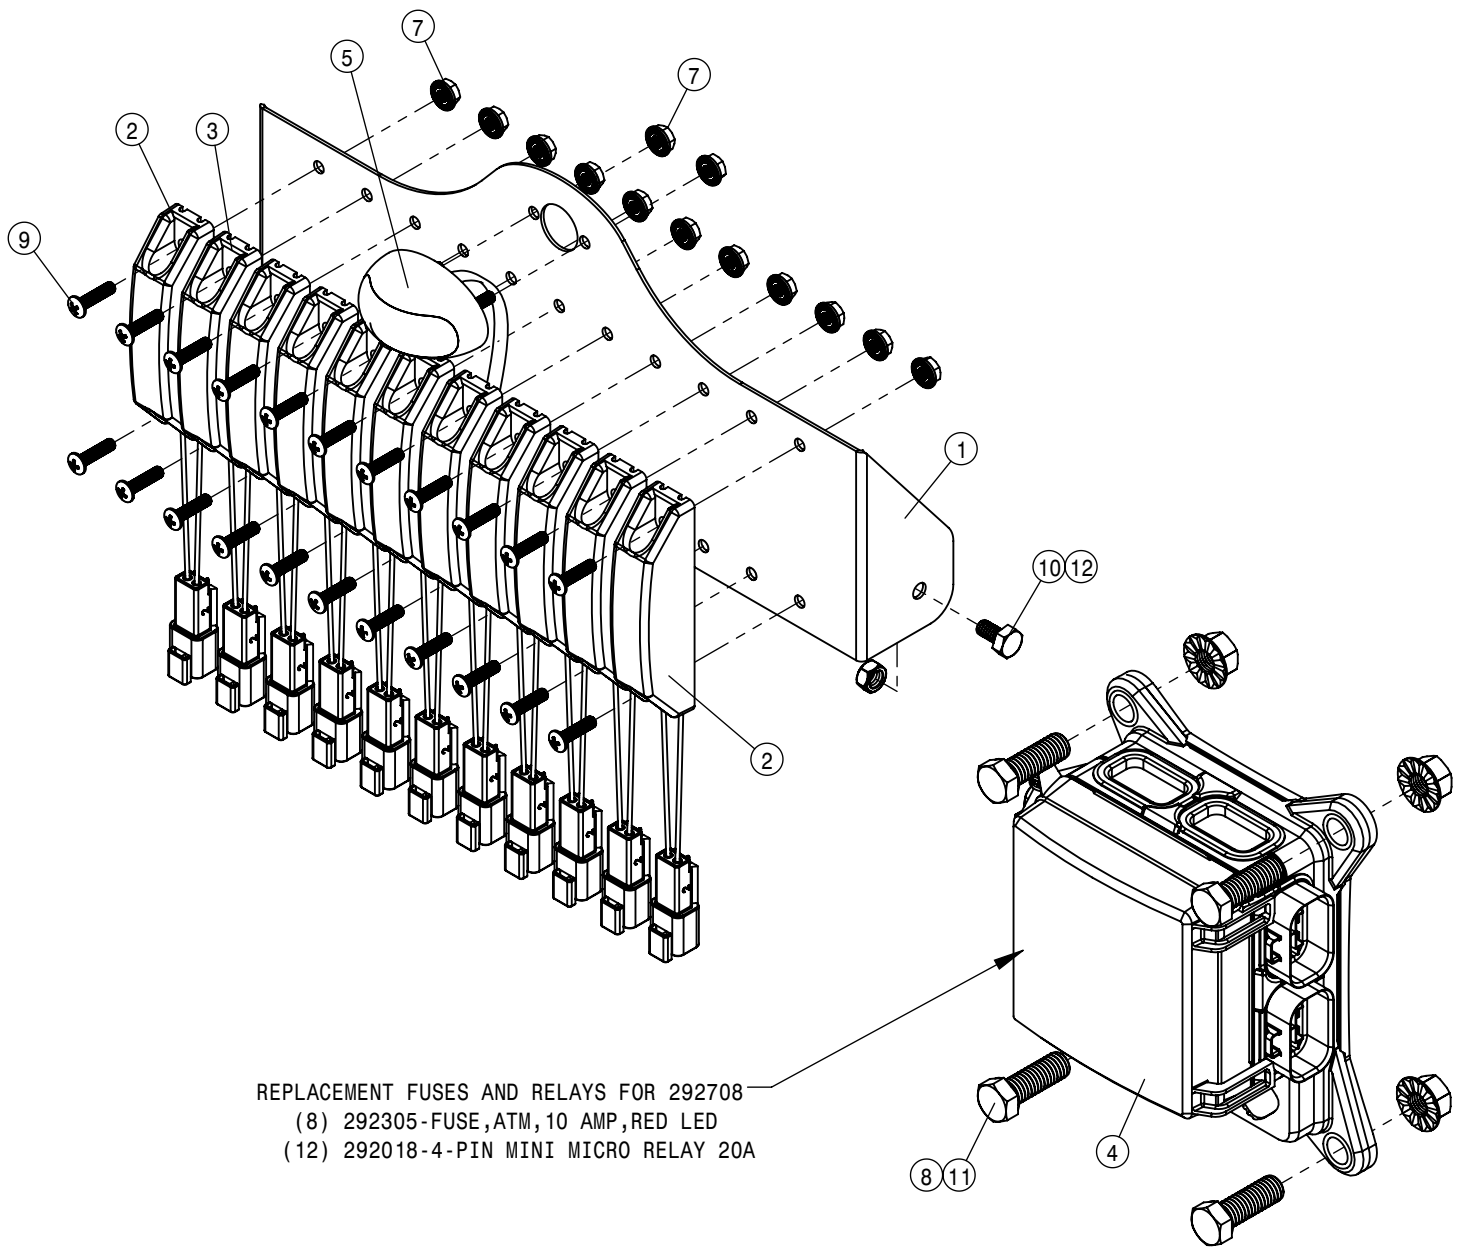

REPLACEMENT FUSES AND RELAYS FOR 292708
(8) 292305-FUSE,ATM,10 AMP,RED LED
(12) 292018-4-PIN MINI MICRO RELAY 20A

SECTION INDICATOR LIGHTS 90/100			
DET	QTY	P/N	DESCRIPTION
1	1	165994	BOOM INDICATOR LGT MT
2	2	291325	AMBER LAMP,4" DT DEUTSCH
3	9	291326	RED LAMP,4" DT DEUTSCH
4	1	292708	MVEC
5	1	293817	MASTER SPRAY LIGHT, STS 05
NS	1	294284	SPRAY SECTION LIGHT HARNESS
7	24	470175	10-32 SERR FLANGE NUT
8	4	470325	7/16 UNC SERR FLG HEX NUT
9	24	472235	10-32 X 3/4 PHIL HD MACH SCR
10	2	900000	1/4UNC X 1/2 HEX BOLT
11	4	900196	7/16UNC X 1 1/4 HEX BOLT
12	2	910000	1/4UNC HEX NUT