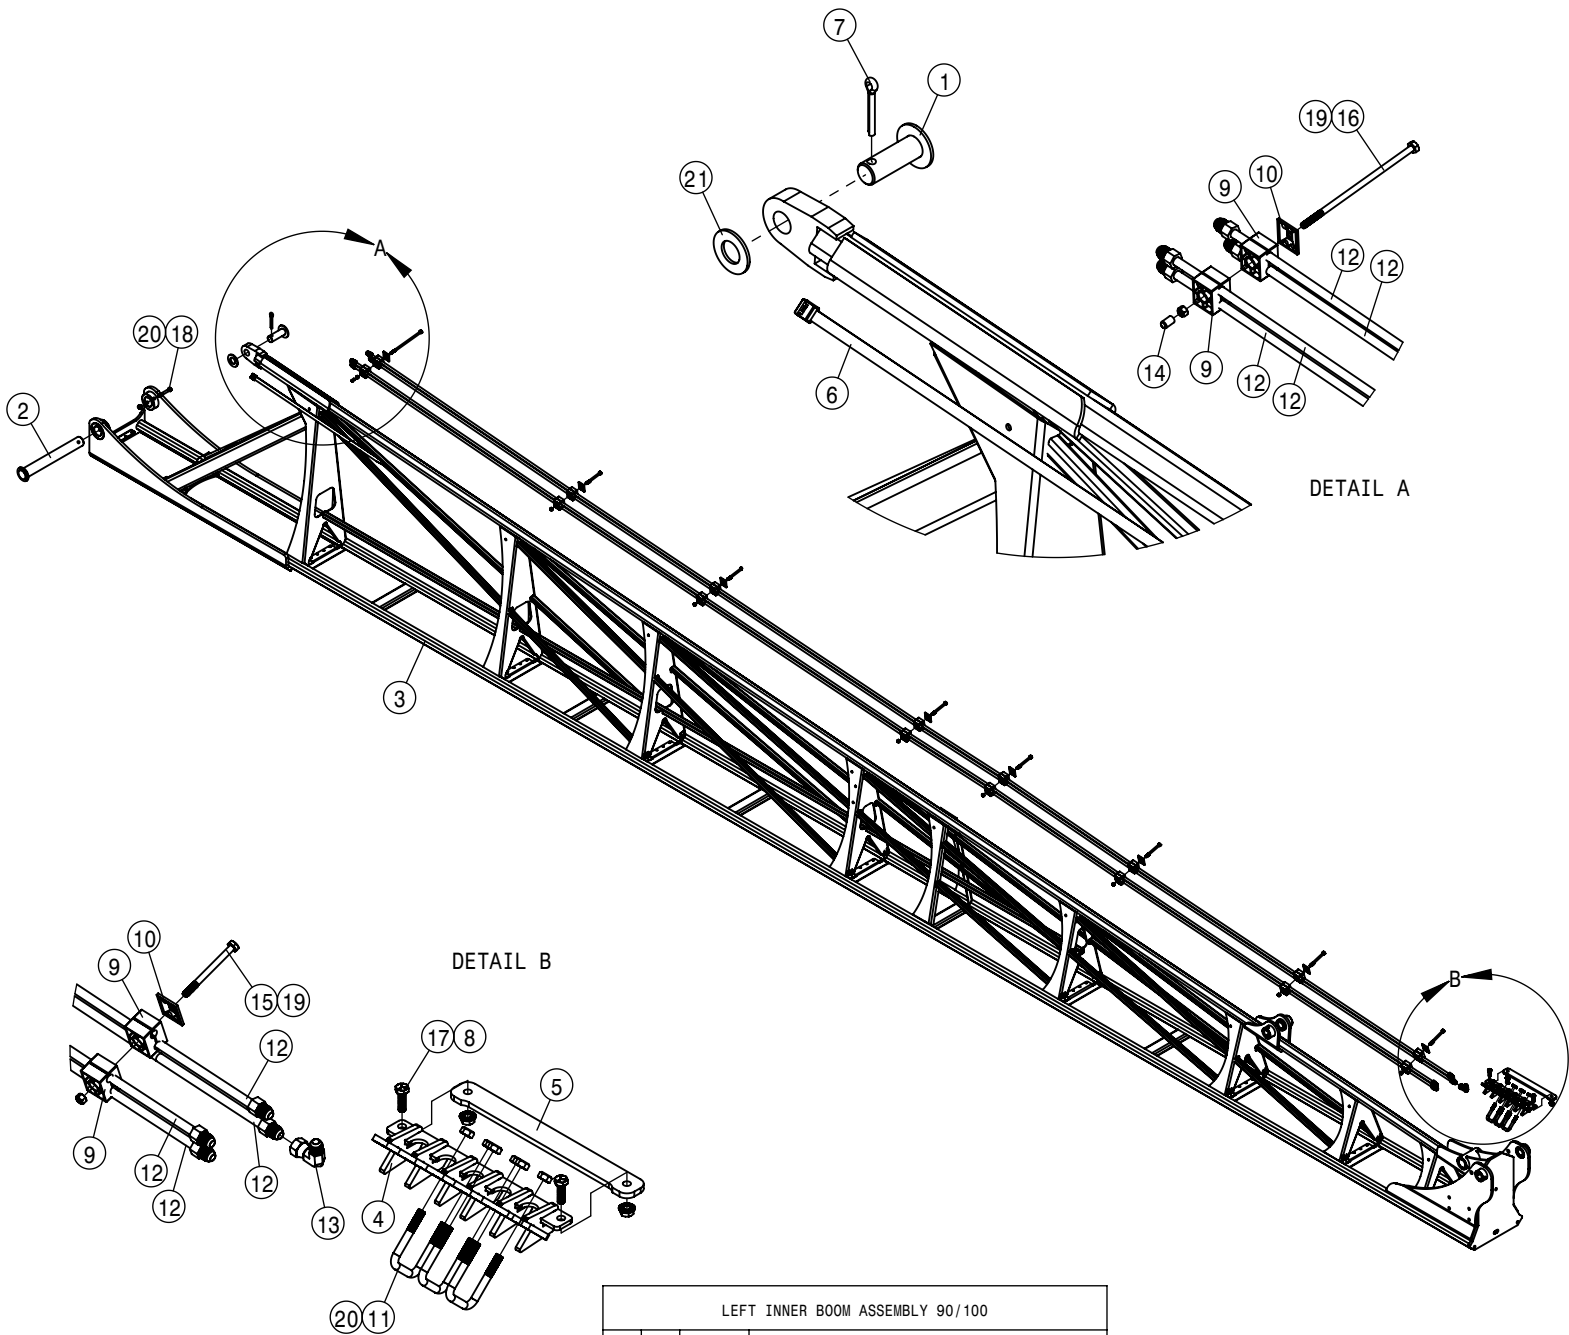

LEFT INNER BOOM ASSEMBLY 90/100			
DET	QTY	P/N	DESCRIPTION
1	1	164500	LEVEL CYL PIN WLD, SHAFT END
2	1	164515	BOOM HINGE PIN WLD
3	1	164880	INNER BOOM WLD, SECT-1 STS 05
4	1	169303	CRADLE RAIL WLD, 90-100 BM
5	1	169305	BUMPER, CRADLE RAIL WLD
6	1	470000	.50 X 28" CABLE TIE - UV BLACK NYLON
7	1	470012	5/16 X 2 COTTER PIN
8	2	470113	5/16-18UNC HEX FLG NUT SER MC GR5
9	16	470473	TUBE CLAMP, HVY DTY .375-.375
10	8	470474	COVER PLATE FOR 470473 CLAMP
11	3	473986	5/16UNC-1 9/16ID-2 3/8 U-BOLT SS
12	4	615851	HYD TUBE, MAIN BOOM, STS LS
13	1	618618	9/16MJIC-90-9/16FJIC SWIV LBO
14	1	629770	CAPPLUGS CAP, .234 X .500 VINYL
15	7	900010	1/4UNC X 3" HEX BOLT
16	1	900032	1/4UNC X 6 1/2" HEX BOLT
17	2	900065	5/16UNC X 1 HHCS GR5 MC
18	1	900073	5/16UNC X 3 1/4 HEX BOLT
19	8	914000	1/4UNC HEX STOVER NUT
20	7	914002	5/16UNC HEX STOVER NUT
21	1	920008	SAE FLAT WASHER 1 MC