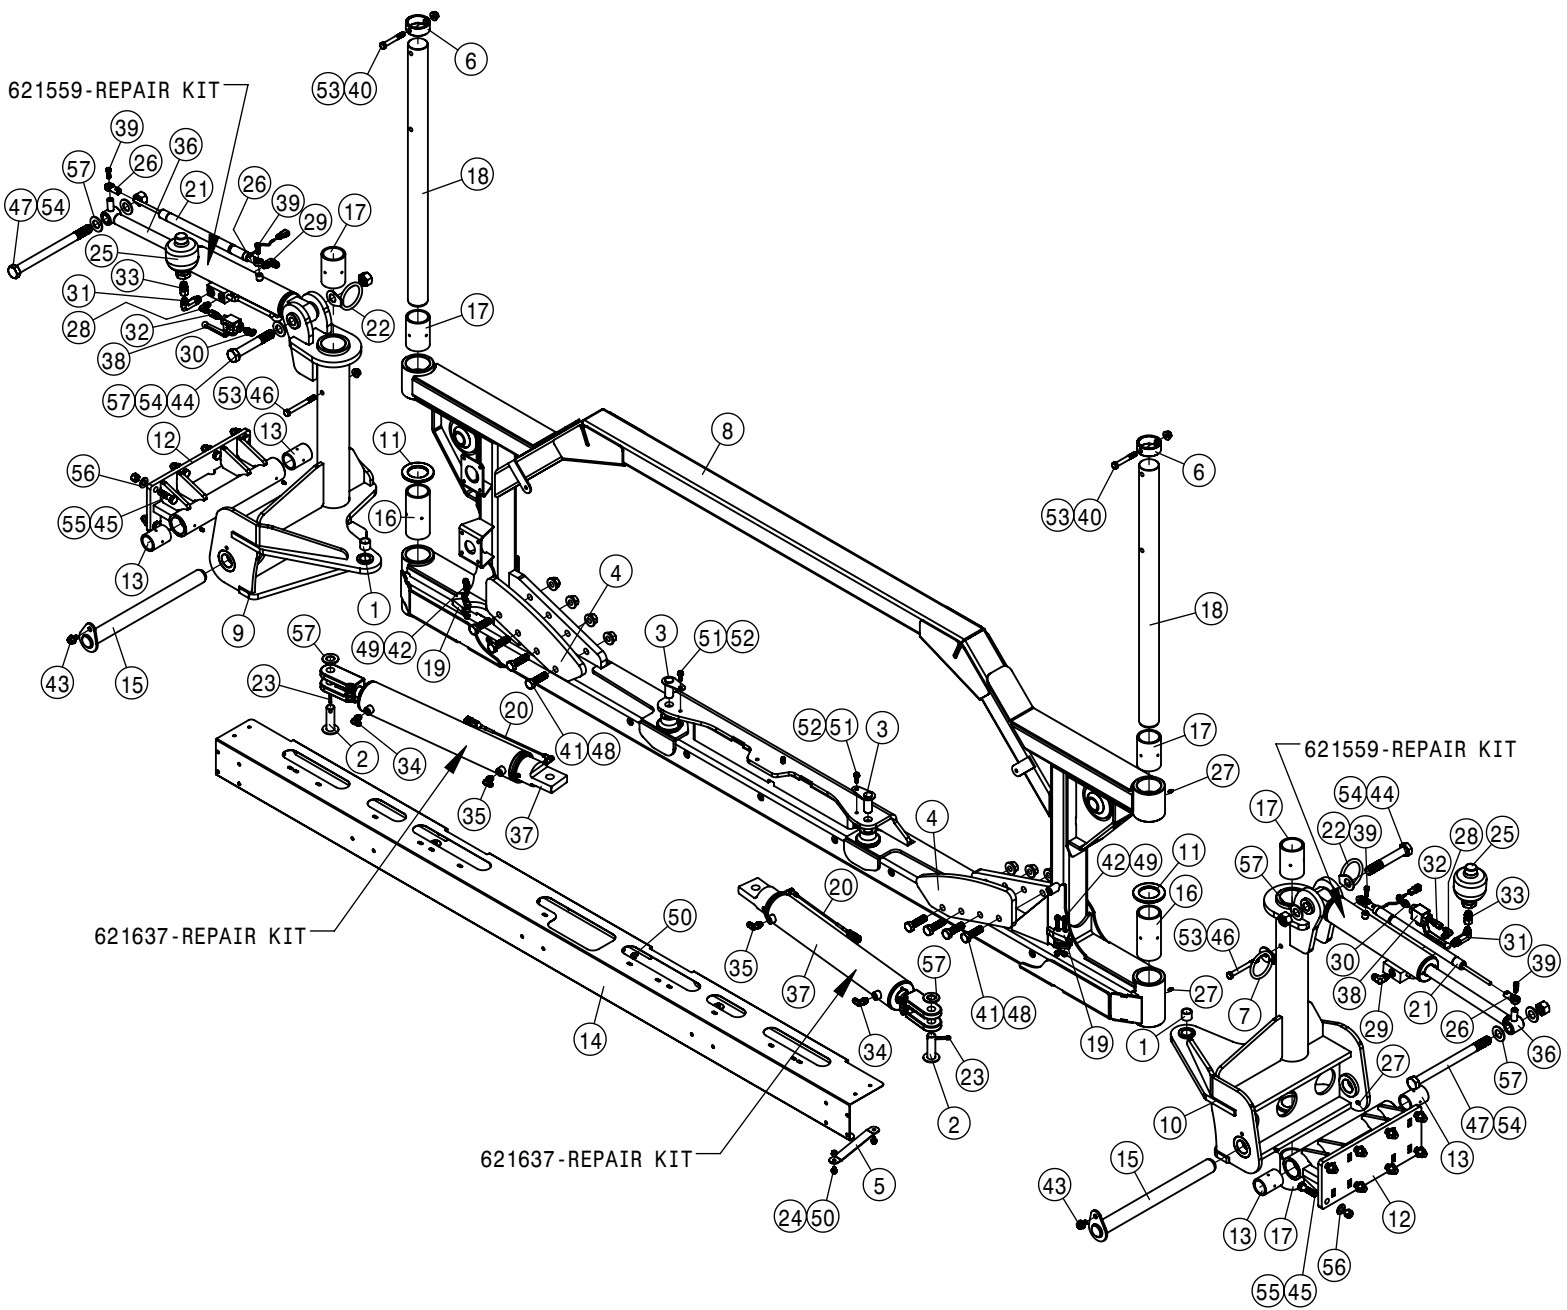

TRANSOM ASSEMBLY 132'			
DET	QTY	P/N	DESCRIPTION
1	2	121126	BEARING,1.00-1.25-1.10 POLYGON
2	2	164498	BOOM FOLD CYL PIN WLD
3	2	166127	TRANSOM PIN WLD 1", A10
4	2	166566	ROLLER GUIDE PLATE, 120
5	6	166694	CENTER SOLN SUB MNT STRAP, 120
6	2	166932	PIVOT PIN RET RING, 120
7	1	166983	HOSE SUPPORT RING WLD
8	1	166989	TRANSOM PIVOT WLDMT, 120
9	1	167014	RH TRANSOM PIVOT WLD
10	1	167015	LH TRANSOM PIVOT WLD
11	2	167030	THRUST WASH PIVOT TUBE, 120'ALUM
12	2	167036	ALUM BOOM SECT 1 ADPTR WLD
13	4	167041	FIBER BUSH, ADPTR PLATE 120'ALUM
14	1	167042	CTR SCT SOLU MT CHANNEL
15	2	167043	LEVEL PIN WLD 120'ALUM
16	2	167046	BEARING,2.51-2.99-6.38 POLYGON
17	6	167047	BEARING,2.51-2.99-4.25 POLYGON
18	2	167048	SHAFT, INNER TRANS PIVOT 120'ALUM
19	2	169131	MECH FOLD STOP, 120 AL
20	2	291994	SENSOR HARNESS FOR AWS

TRANSOM ASSEMBLY 132'			
DET	QTY	P/N	DESCRIPTION
21	2	294330	LINEAR POSITION SENSOR, 250mm
22	2	438302	HOSE SUPPORT RING WLD W/WASHER
23	2	470047	COTTER PIN 5/16 X 2 SS
24	6	470113	5/16UNC SERR FLG LOCK NUT
25	2	470444	ACCUM, DIAPHRAGM, 30CI 1508 PSI
26	4	470628	BALL END,9.9MM BORE X 10MM THD
27	10	471005	GREASE ZERK, 1/4-28 X 1/2
28	2	618119	9/16MJIC-90-9/16MOR LBO
29	2	618249	3/4MJIC-90-9/16MOR LBO
30	2	618425	9/16MJIC-45-9/16MOR LBO
31	2	618443	3/4MJIC-90-3/4MOR EX LG LBO
32	2	618668	9/16FJIC SWIV-9/16MOR ADPTR
33	2	618669	3/4FJIC SWIV-3/4MOR ADPTR
34	2	618689	9/16MOR-90-9/16MJ .042 CHK VLV
35	2	618739	9/16MJIC-90-9/16MOR .065 CHK
36	2	621642	HYD CYL, 3.00X9.00X1.38
37	2	621656	HYD CYL,3.50X19.75X1.75
38	2	696131	HIGH PRESSURE BALL VALVE
39	4	900172	3/8UNC X 1"SOC HD CAP SCR,ZINC
40	2	900272	1/2UNC X 3 1/2 HEX BOLT

TRANSOM ASSEMBLY 132'			
DET	QTY	P/N	DESCRIPTION
41	8	900404	3/4UNC X 2 1/2 HEX BOLT
42	4	900490	5/16UNC X 1 1/4 HHSFB SS
43	2	900515	1/2UNC X 3/4 HHSFB GR5 MC
44	2	900851	1" UNC X 6 1/2" HEX BOLT GR8 YZ
45	16	900857	5/8UNC X 2 1/4 HEX BOLT GR8
46	2	900863	1/2UNC X 4 3/4 HEX BOLT GR 8 YZ
47	2	900869	1" UNC X 13" HEX BOLT GR8 YZ
48	8	910111	3/4-10UNC CTRLK FLG NUT MC GR5
49	4	910119	5/16-18UNC HEX FLG NUT SER SS
50	19	910125	5/16UNC X 1/2 HHSFB SS
51	2	910126	5/16UNC X 1 HHSFB SS
52	2	914002	5/16UNC HEX STOVER NUT
53	4	914015	1/2-13UNC CTRLK FLG NUT MC GR5
54	4	914016	1" UNC HEX STOVER NUT
55	16	914810	5/8UNC HEX STOVER NUT GR8
56	16	920005	5/8 SAE FLAT WASHER
57	8	920008	1" SAE FLAT WASHER