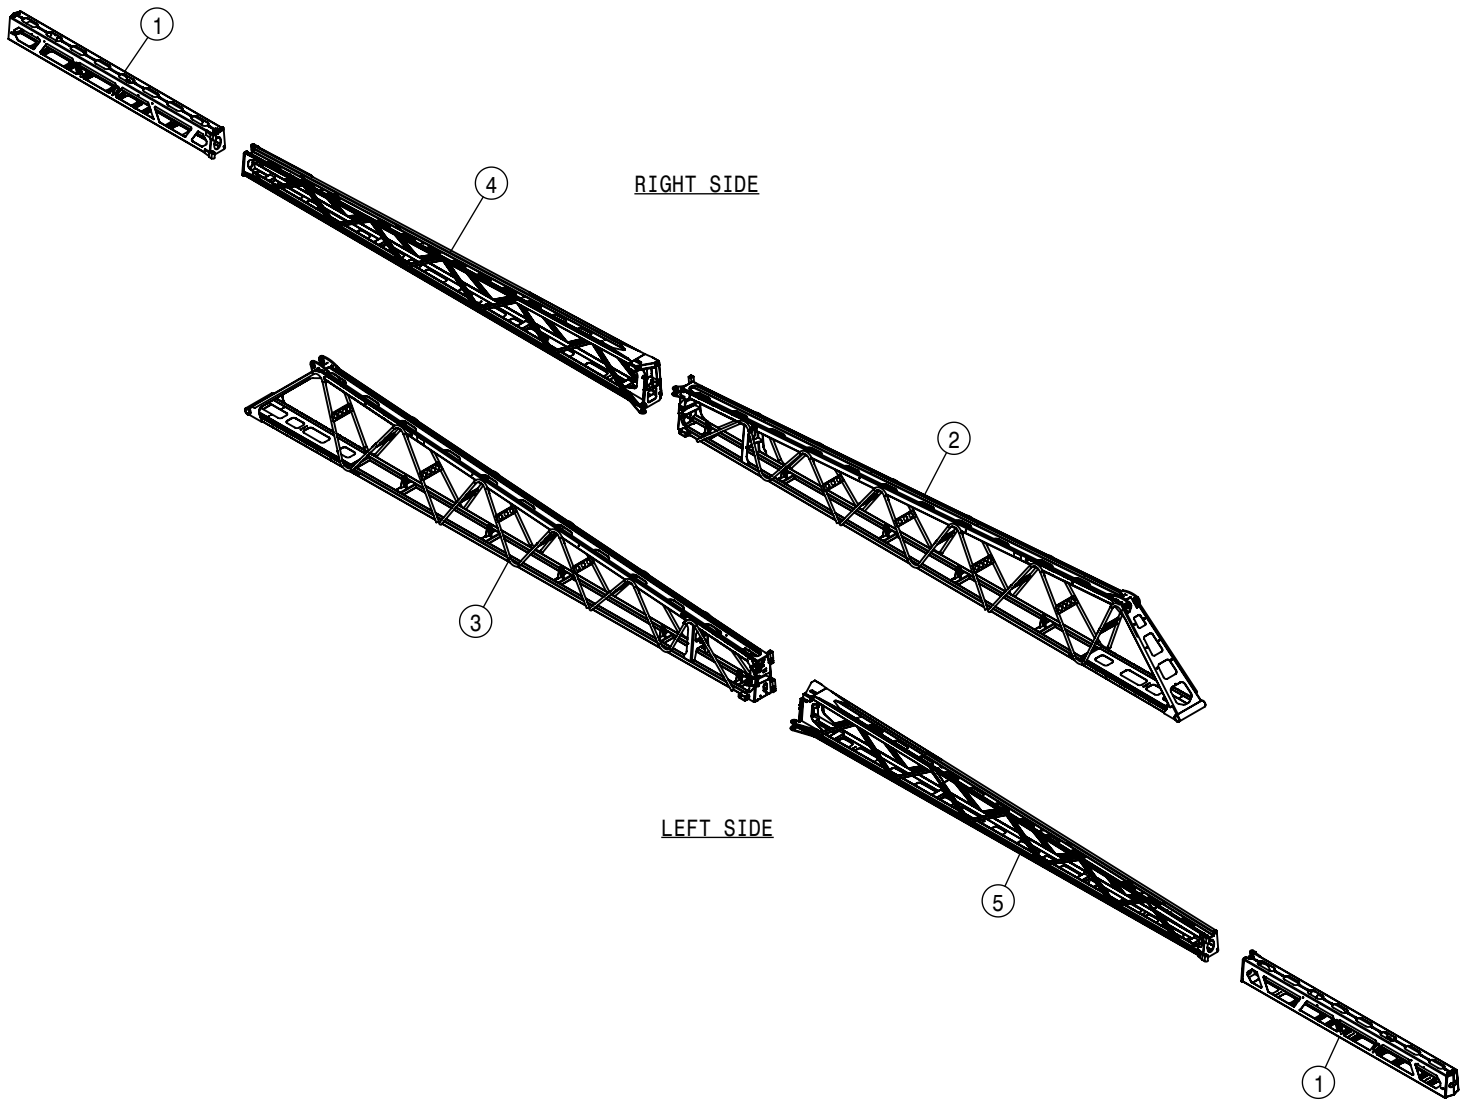

BOOM ASSEMBLY 120' HYBRID			
DET	QTY	P/N	DESCRIPTION
1	2	167151	BREAKAWAY AL BM 120 '16
2	1	167858	RH SECT-1 HYBRID BM W/DECAL
3	1	167859	LH SECT-1 HYBRID BM W/DECAL
4	1	167860	RH SECT-2 HYBRID BM W/DECAL
5	1	167861	LH SECT-2 HYBRID BM W/DECAL