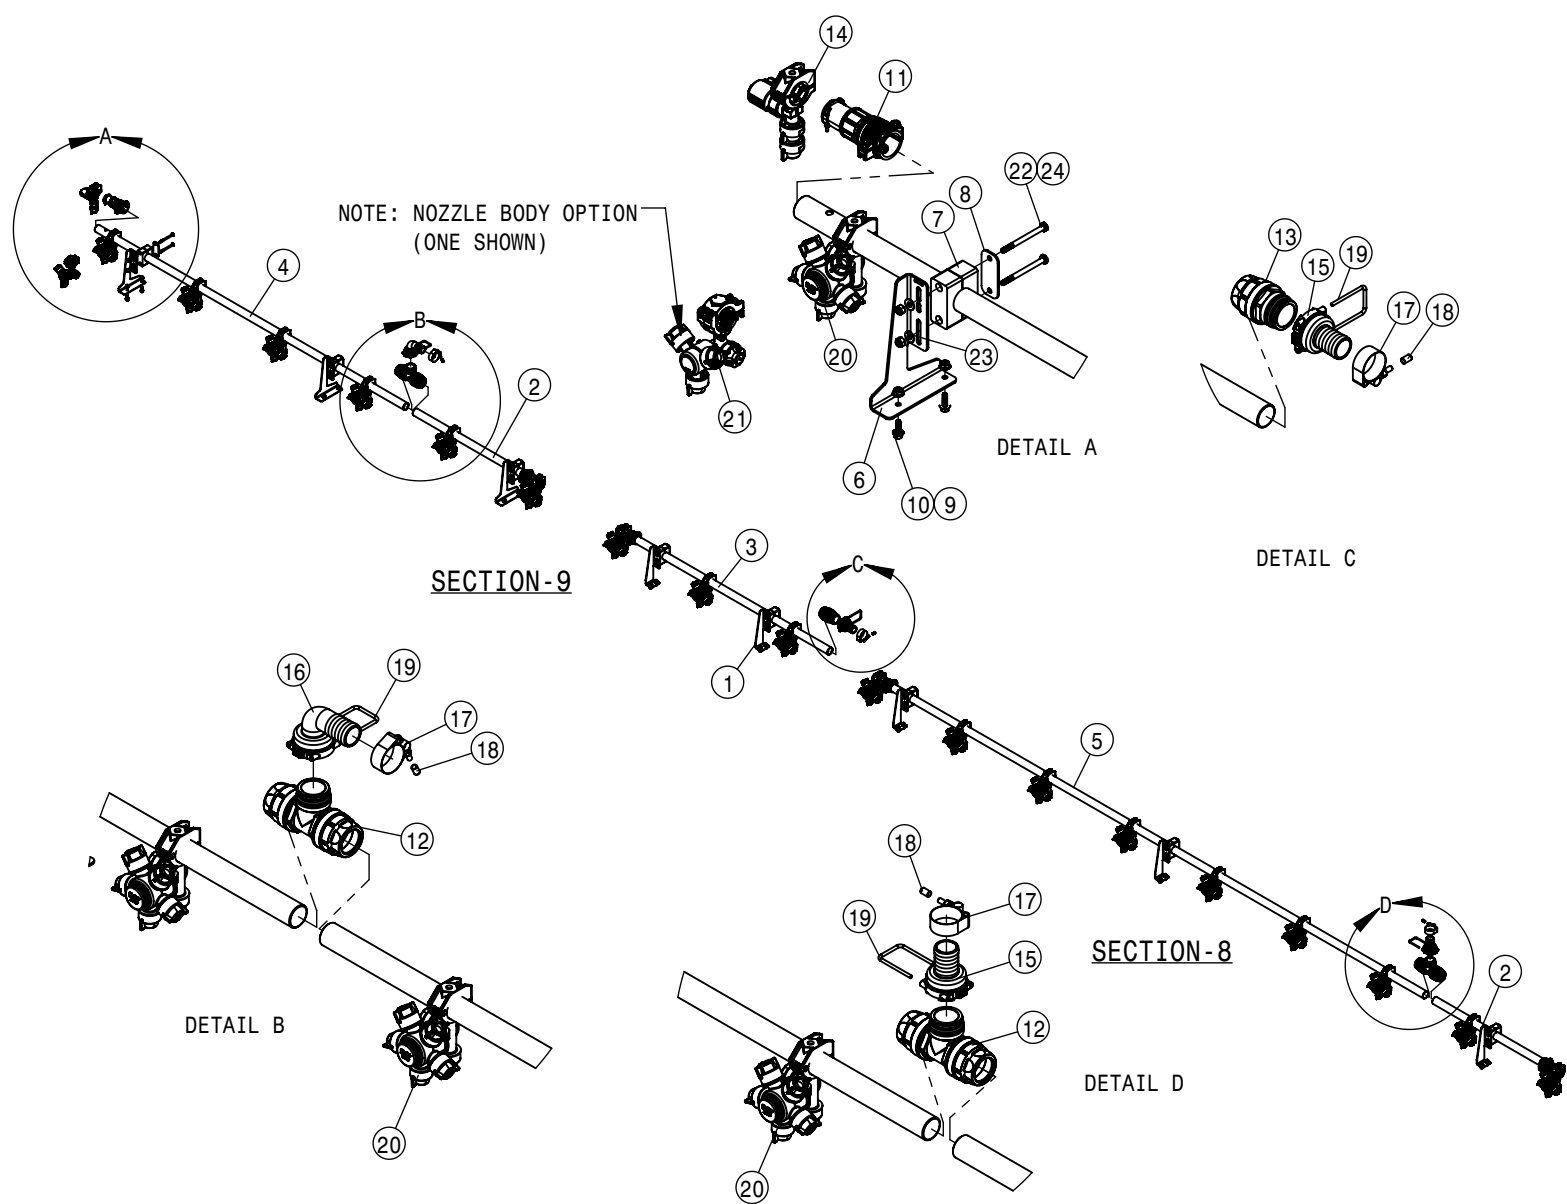

20" WET BOOM SPACING, SECTION 8-9 120' HYBRID			
DET	QTY	P/N	DESCRIPTION
1	5	167503	OTR SOLU BRKT
2	2	167764	20" WET BOOM TUBE, 28.16 LG
3	1	167765	20" WET BOOM TUBE, 48.16 LG
4	1	167767	20" WET BOOM TUBE, 72.75 LG
5	1	167768	20" WET BOOM TUBE, 128.16 LG
6	3	169438	HYBRID BM T3SLA SOLU BRKT
7	8	470375	TUBE CLAMP BODY, 1.31 I.D. (PAIR)
8	8	470376	COVER PLATE FOR 470375
9	16	473832	1/4-20UNC HEX FLG NUT SER SS
10	16	473834	1/4UNC X 3/4 HHSFB SS
11	5	500295	NOZZLE BODY END CAP
12	2	500296	EASY FIT TEE 1" PIPE
13	1	500298	EASY FIT END T5, 1" PIPE
14	1	500365	E-CHEMSAVER SINGLE NOZZLE 1IN
15	2	500369	T5 TO 32 MM HB FEMALE
16	1	500370	T5 TO 32MM HB 90 FEMALE
17	3	520176	1.50/1.75 T-BOLT HOSE CLAMP SS
18	3	629770	CAPPLUGS CAP, .234 X .500 VINYL
19	3	737738	FORK,D.3 DIST.42 (737731)
20	18	737925	QUICK TJET 5 + 1-TIP BODY 1"
21	18	737929	QUICK TJET 3-TIP BODY 1"
22	16	900467	1/4UNC X 3 HHCS SS
23	16	910112	SAE FLAT WASHER 1/4 SS
24	16	910118	1/4-20UNC NYLOCK NUT SS