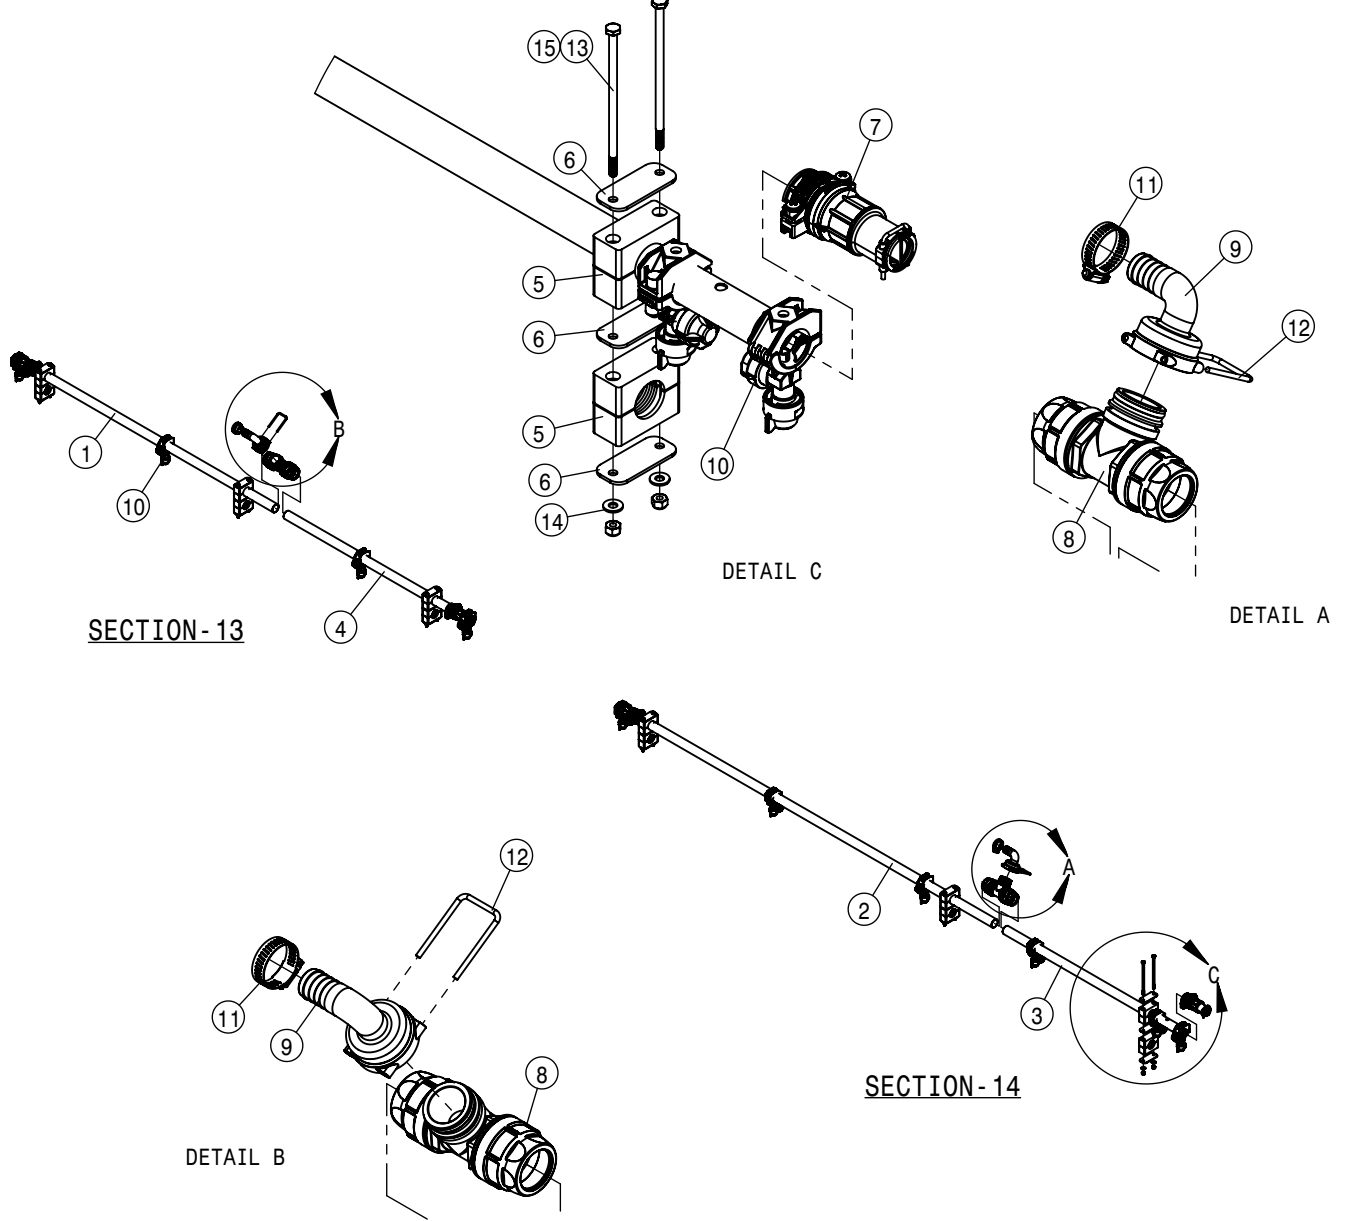

30° WET BOOM SPACING, SECTION 13-14 60' BOOM (DUAL PRODUCT)			
DET	QTY	P/N	DESCRIPTION
1	1	167759	30° WET BM TUBE, 50.17 LG
2	1	167761	30° WET BOOM TUBE, 73.17 LG
3	1	167762	30° WET BM TUBE, 34.17 LG
4	1	167763	30° WET BM TUBE, 35.17 LG
5	12	470375	TUBE CLAMP BODY, 1.31 I.D. (PAIR)
6	18	470376	COVER PLATE FOR 470375
7	4	500295	NOZZLE BODY END CAP
8	2	500296	EASY FIT TEE 1" PIPE
9	2	500299	T5 TO 25MM HB 90
10	10	500363	QUICK TJET SINGLE BODY, 1"
11	2	520090	HOSECLAMP NO 16 STAINLESS
12	2	737738	FORK, D.3 DIST.42 (737731)
13	12	900028	1/4UNC X 5 1/2 HHCS SS
14	12	910112	SAE FLAT WASHER 1/4 SS
15	12	910118	1/4-20UNC NYLOCK NUT SS