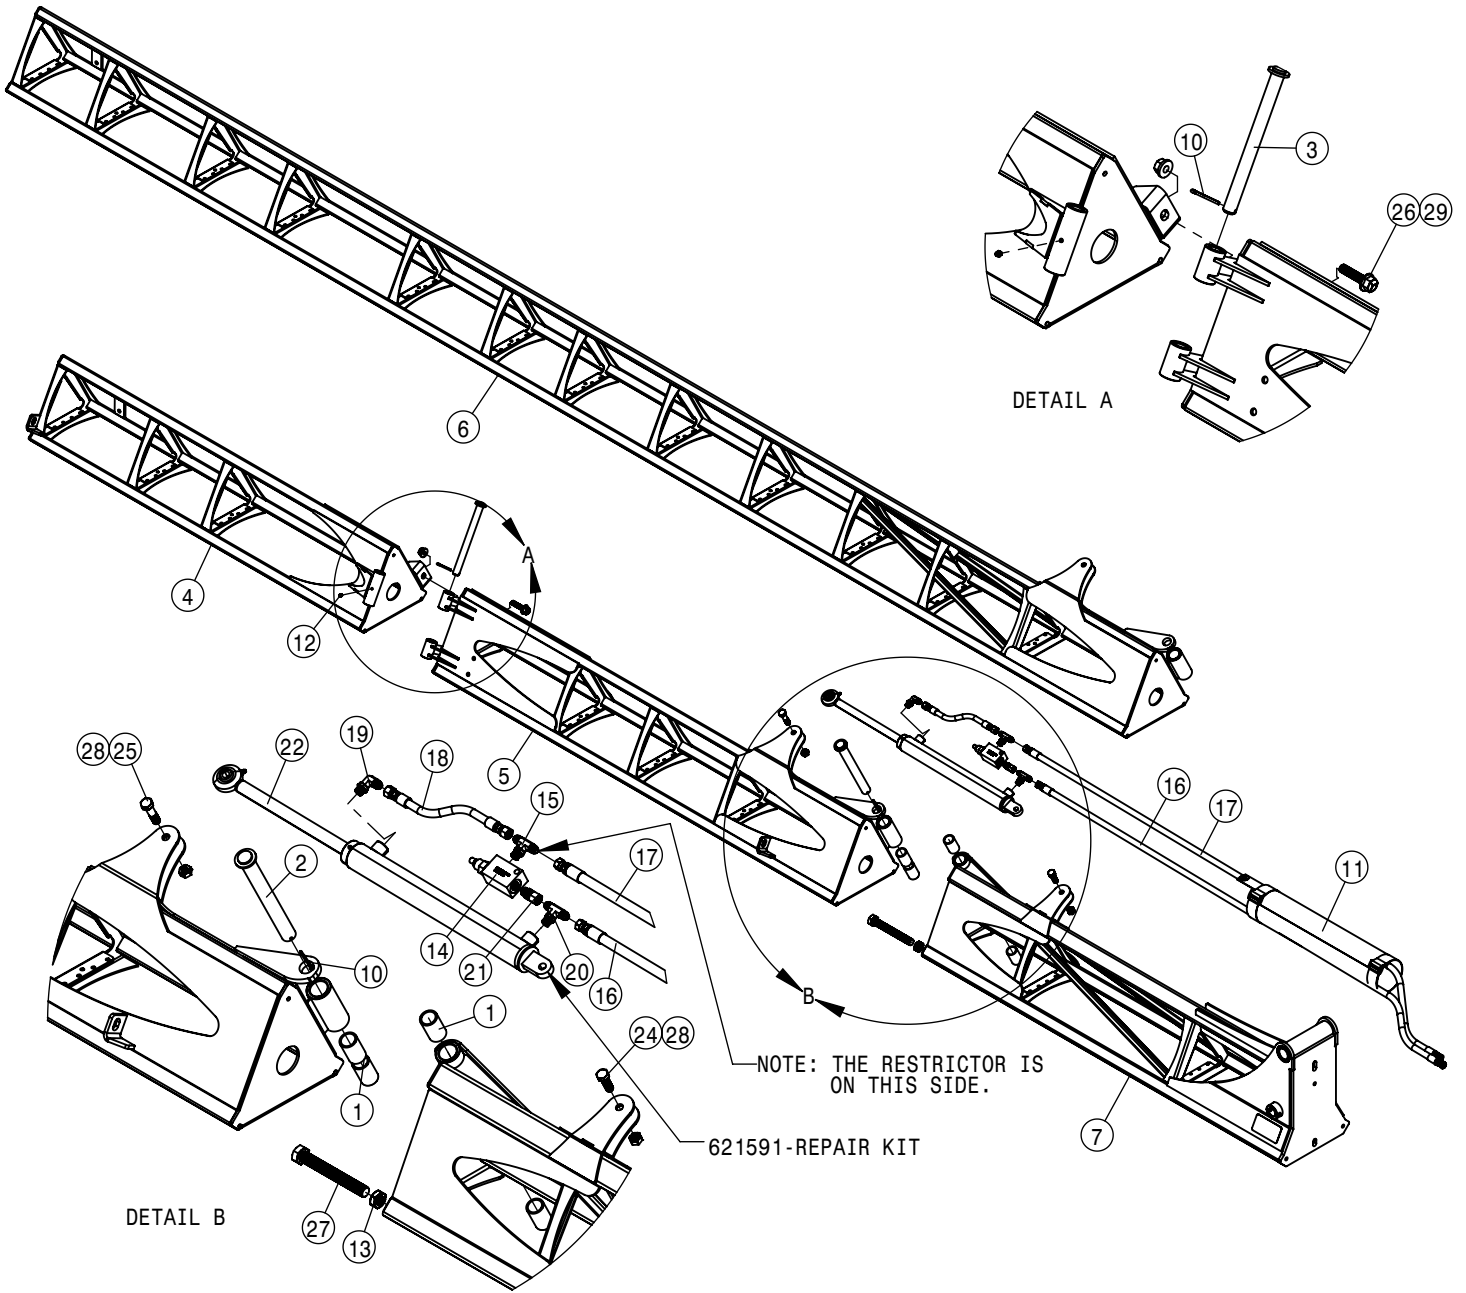

RIGHT BOOM BREAKAWAY 90/100			
DET	QTY	P/N	DESCRIPTION
1	4	121110	BOOM FOLD BRG, POLYGON
2	1	164526	BOOM BREAKAWAY PIVOT PIN WLD
3	1	164637	BOOM TIP SECTION PIN WLD
4	1	164970	RH 90' BOOM TIP WLD, SECT-4
5	1	164971	RH BREAKAWAY BOOM WLD, SECT-3
6	1	165815	RH BRKWAY BM WLD, 100' SECT-3' 10
7	1	165999	RH FLDVR BM, SECT-2 W/DECAL
NS	1	293860	FENCE ROW EXT HARNESS 100' STS
NS	2	294351	HARNESS, 90/100' BOOM WING
10	2	470011	COTTER PIN 5/32 X 1 1/2
11	1	470378	SIDEWINDER SLEEVE, 14.06 X 21"
12	1	471005	GREASE ZERK, 1/4-28 X 1/2
13	2	472334	3/4UNC HEX JAM NUT
14	1	607540	KICK DOWN RELIEF VALVE, 800 PSI
15	1	614752	RESTRICTOR BR TEE ASSY, .042DIA

RIGHT BOOM BREAKAWAY 90/100			
DET	QTY	P/N	DESCRIPTION
16	1	616360	06-451TC-06FJX-06FJX-84 H/A
17	1	616361	06-451TC-06FJX-06FJX-86 H/A
18	1	617054	04-451TC-06FJX-06FJX-11
19	1	618119	9/16MJIC-90-9/16MOR LBO
20	1	618629	9/16MOR BRANCH TEE-9/16MJIC
21	1	618668	9/16FJIC SWIV-9/16MOR ADPTR
22	1	621590	120' TIP FOLD CYL, STS 120' BM 08
NS	1	650428	DECAL SHEET, 90' BOOM
24	1	900265	1/2UNC X 1 1/2 HEX BOLT
25	1	900267	1/2UNC X 2" HEX BOLT
26	1	900519	1/2UNC X 2 HHSFB GR5 MC FT
27	2	906350	3/4UNC X 6" HEX BOLT FULL
28	2	914008	1/2 UNC HEX STOVER NUT
29	1	914015	1/2-13UNC CTRLK FLG NUT MC GR5