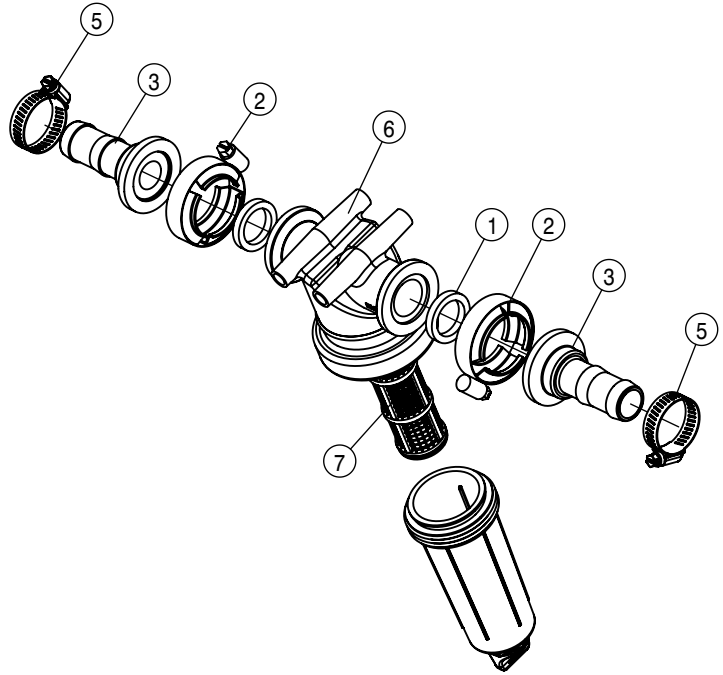

STRAINER ASSEMBLY 90/100 (DUAL PRODUCT)			
DET	QTY	P/N	DESCRIPTION
1	4	500157	1" FLANGE GASKET EPDM
2	4	500159	1" FLANGE CLAMP S.S.
3	2	500171	1" FLANGE-1" HOSE BARB POLY
4	1	500414	1" FLANGE-45-1"FLANGE LBO POLY
5	2	520090	HOSECLAMP NO 16 STAINLESS
6	2	690660	LINE "T" STRAINER, 1" FLANGE W/O SCREEN
7	2	690661	50 MESH SCREEN FOR 690660