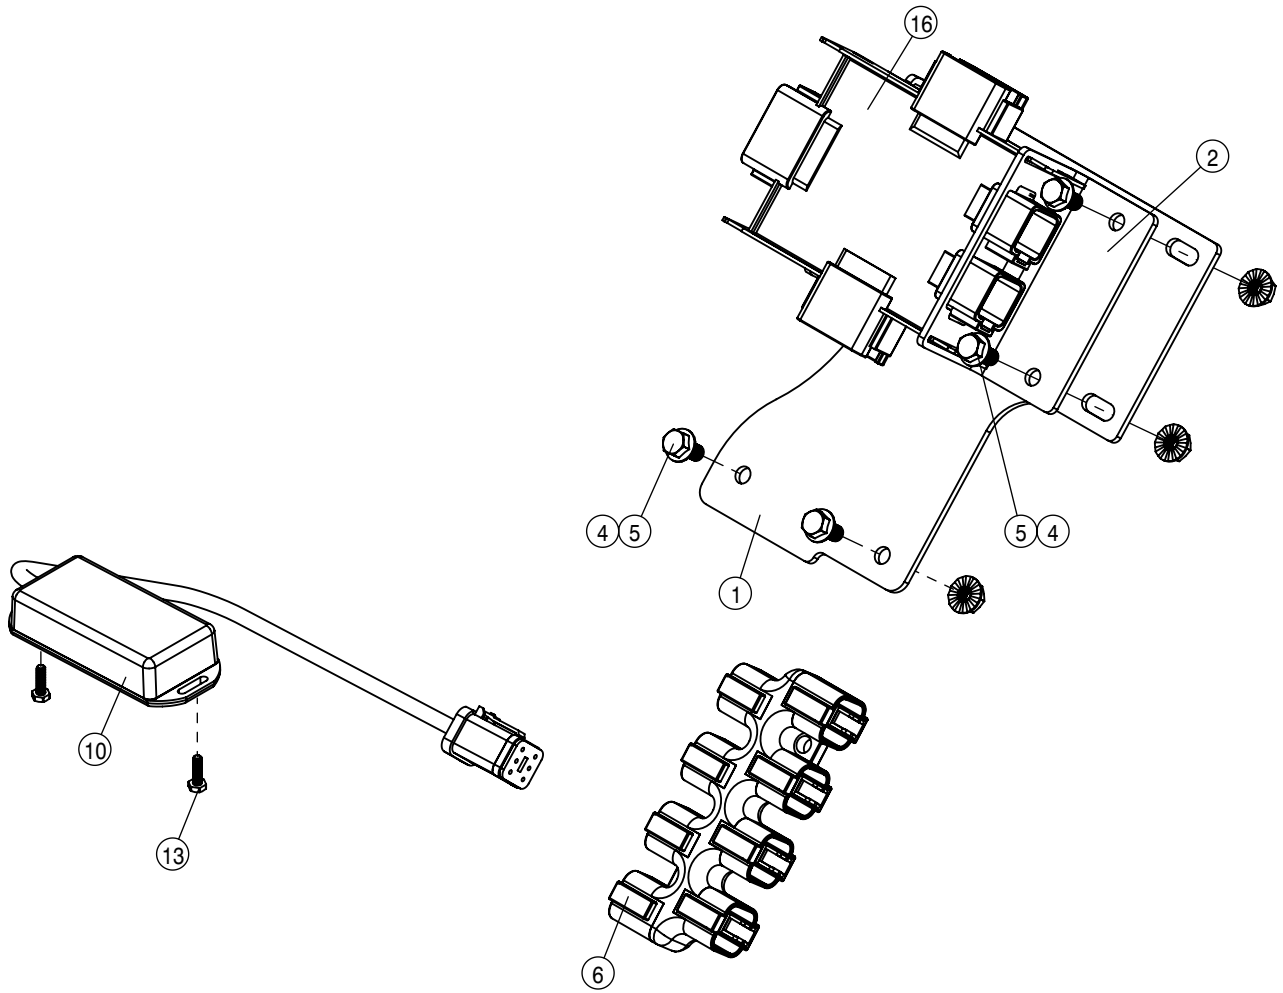

NORAC MODULE ASSEMBLY 90/100			
DET	QTY	P/N	DESCRIPTION
	1	167178	UC5 MTG BRKT
	1	167179	CLAMP UC5 BRKT
NS	1	294251	HARNESS-NORAC INPUT INTERFACE
	4	470121	1/4 UNC SERR FLG LOCK NUT
	4	470122	1/4 UNC X 1/2 SERR FLG BOLT
	1	693131	NORAC UC5 NETWORK CPLR, 8-WAY
NS	1	693135	NORAC CABLE, STS BM DISCNT, 150"
NS	2	693145	NORAC CABLE, UC5 NETWORK, 10M
NS	1	693161	NORAC CABLE, UC5 NETWORK, 5M
	1	693165	NORAC UC5 ROLL SENSOR
NS	2	693741	CABLE UC5 NETWORK 14 AWG 1M
NS	1	693742	INSTALLATION MANUAL UC5, STS
	2	693743	MACH HEX SCREW SS 6-32X1/2 IN
NS	1	693749	UC5 CABLE, VALVE
NS	1	693750	UC5 INTERFACE CABLE
	1	693751	UC5 INPUT PASS THRU MODULE
NS	1	693752	UC5 NETWORK 2 PIN PLUG
NS	5	693800	UC5 NETWORK 6PIN PLUG
NS	1	693802	CABLE, UC5 VALVE LOCK
NS	2	693806	CABLE,UC5 12 AWG 7M