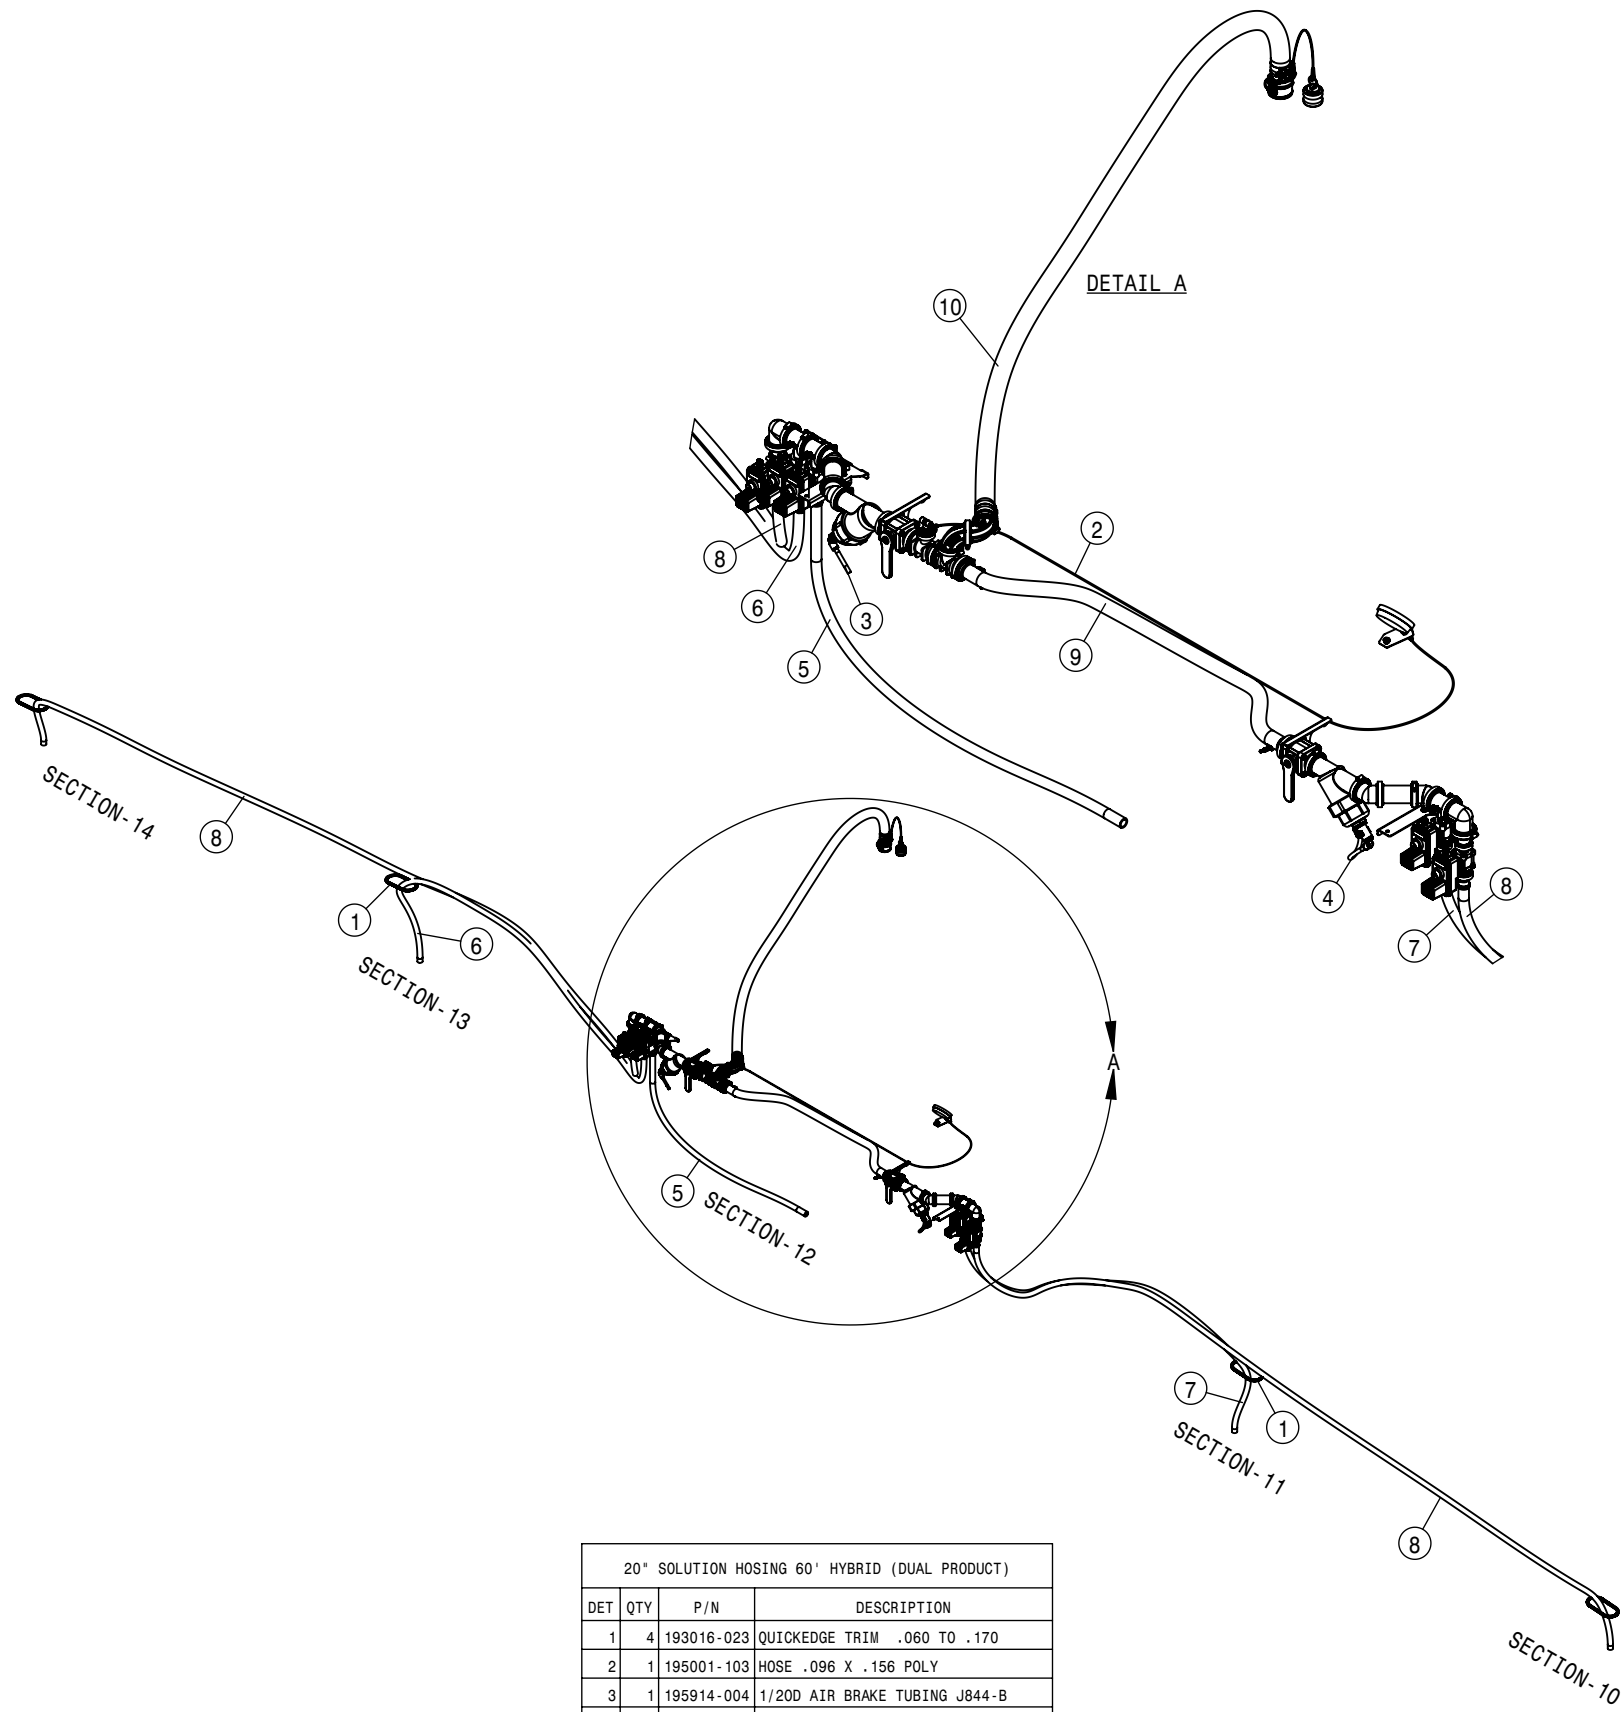

20" SOLUTION HOISING 60' HYBRID (DUAL PRODUCT)

DET	QTY	P/N	DESCRIPTION
1	4	193016-023	QUICKEDGE TRIM .060 TO .170
2	1	195001-103	HOSE .096 X .156 POLY
3	1	195914-004	1/20D AIR BRAKE TUBING J844-B
4	1	195914-020	1/20D AIR BRAKE TUBING J844-B
5	1	197116-077	HOSE 1IN 1-FBR BR BLK EPDM
6	1	197116-139	HOSE 1IN 1-FBR BR BLK EPDM
7	1	197116-142	HOSE 1IN 1-FBR BR BLK EPDM
8	2	197116-256	HOSE 1IN 1-FBR BR BLK EPDM
9	1	197124-064	HOSE 1 1/2 2-FBR BR BLK EPDM
10	1	197133-097	HOSE 2" SUCTION, 2F-1W EPDM