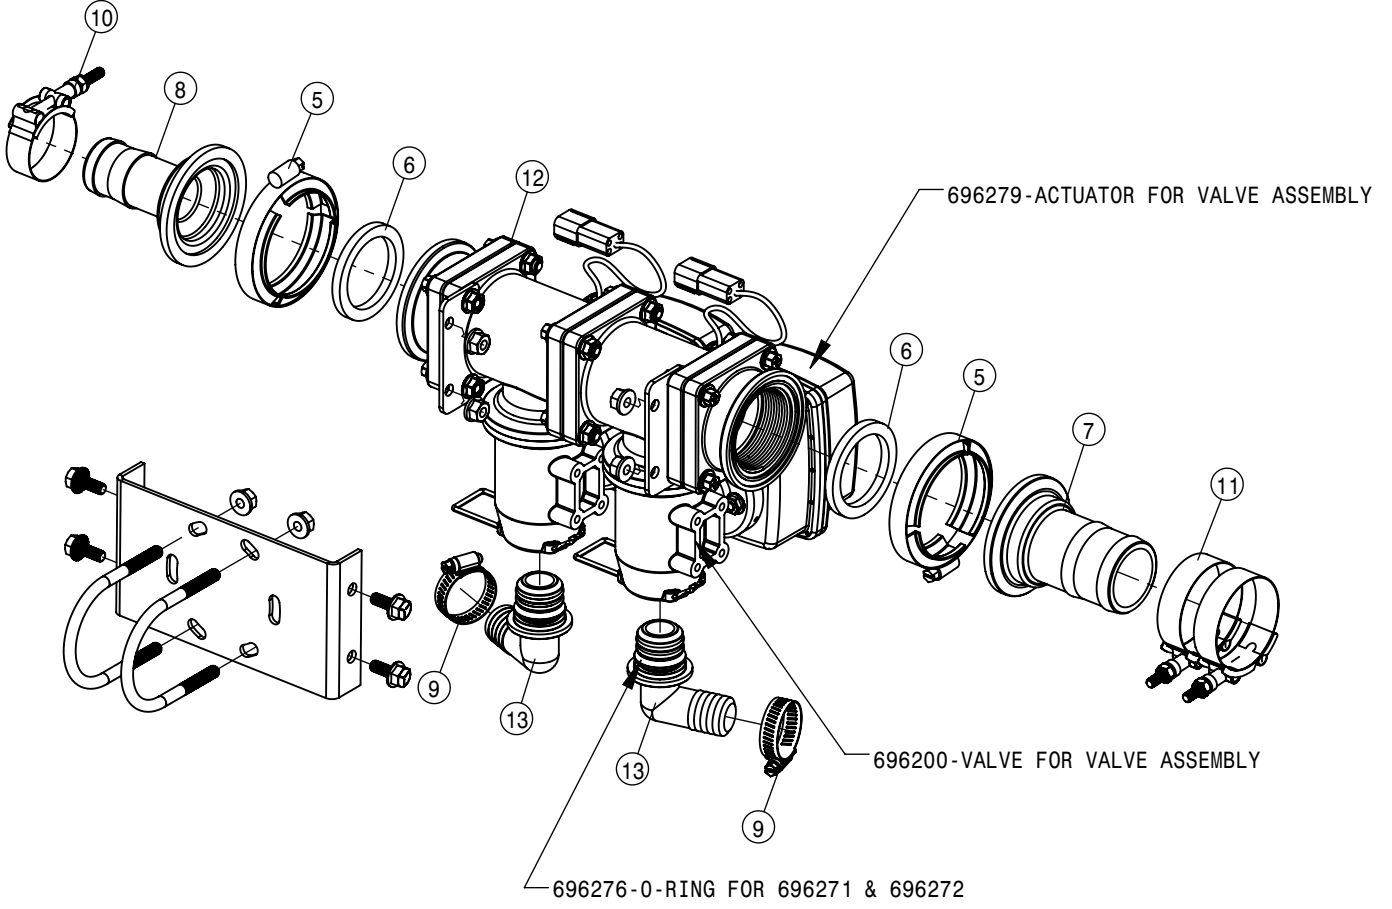

RIGHT INNER SOLUTION VALVE ASSEMBLY 132'			
DET	QTY	P/N	DESCRIPTION
1	1	167335	MTG BRKT SLTN VALVE 120' - 1
2	4	470233	5/16UNC X 3/4 HHSFB GR5 MC
3	8	470570	5/16-18UNC CTRLK FLG NUT MC GR5
4	2	473974	5/16UNC-2 9/16-3 1/2 U-BOLT SS
5	2	500194	2" FP FLANGE CLAMP S.S.
6	2	500195	2" FP FLANGE GASKET EPDM
7	1	500196	2"FP FLANGE-2"HOSE BARB POLY
8	1	500230	2" FP FLANGE PLUG-1 1/2" HOSE BARB
9	2	520090	HOSECLAMP NO 16 STAINLESS
10	1	520133	1.81/2.06 T-BOLT HOSE CLAMP SS
11	2	520141	2.31/2.62 T-BOLT HOSE CLAMP SS
12	1	696270	2-VALVE STACK, QX4 KZCO
13	2	696272	1" 90 HOSE BARB FOR 696270, KZCO