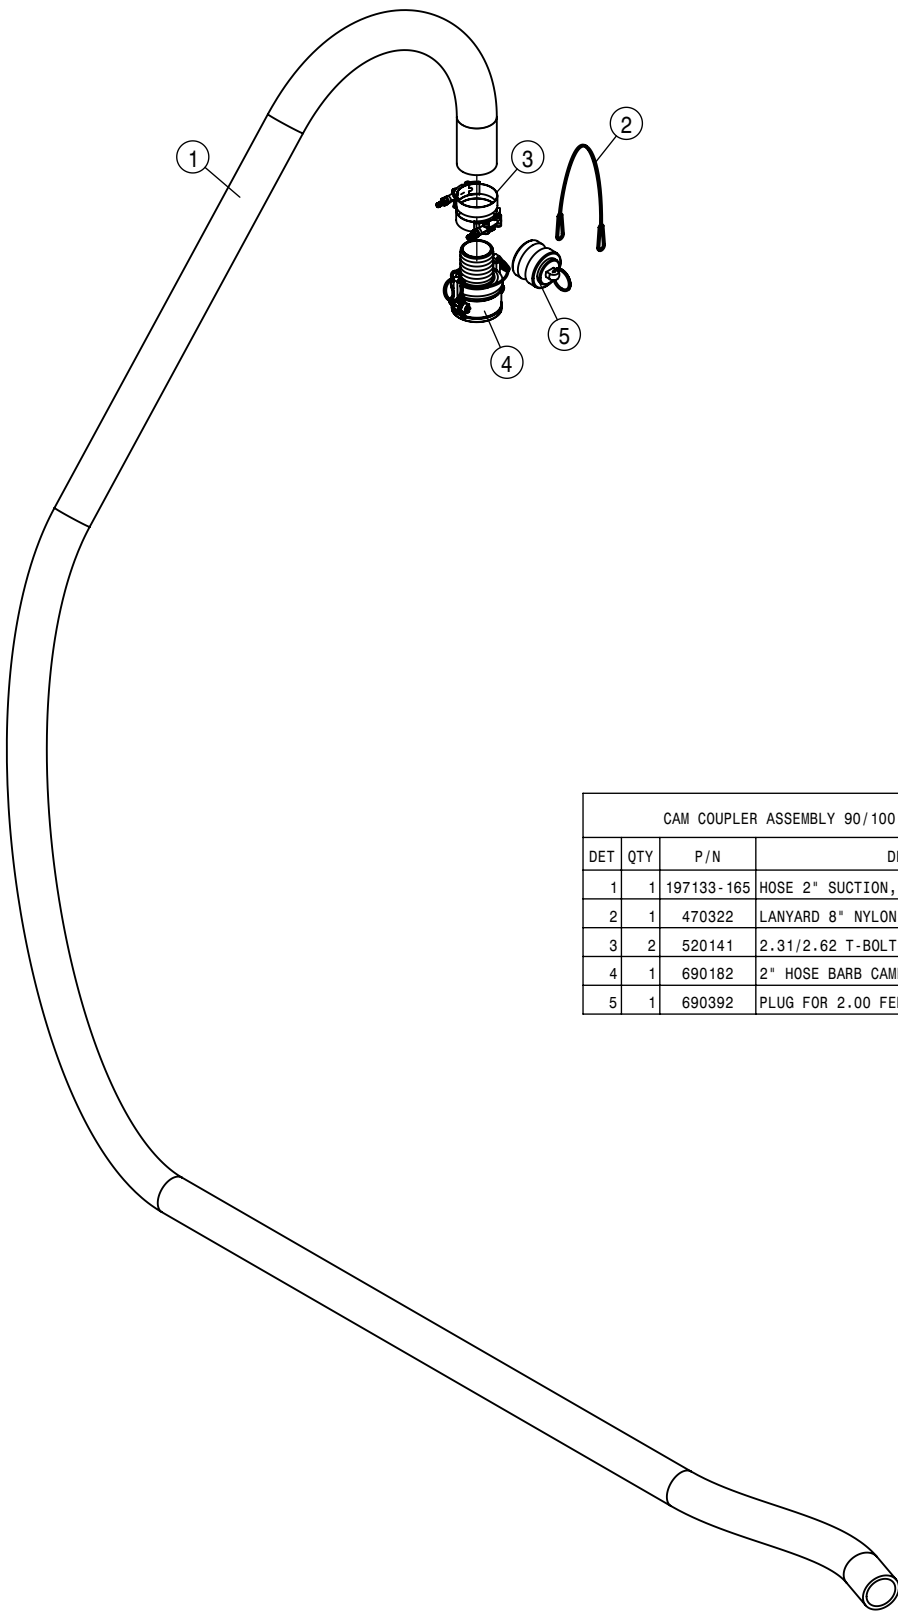

CAM COUPLER ASSEMBLY 90/100 (DUAL PRODUCTS)			
DET	QTY	P/N	DESCRIPTION
1	1	197133-165	HOSE 2" SUCTION, 2F-1W EPDM
2	1	470322	LANYARD 8" NYLON LOOP/LOOP
3	2	520141	2.31/2.62 T-BOLT HOSE CLAMP SS
4	1	690182	2" HOSE BARB CAMLOCK W/ LOCK
5	1	690392	PLUG FOR 2.00 FEMALE COUPLER