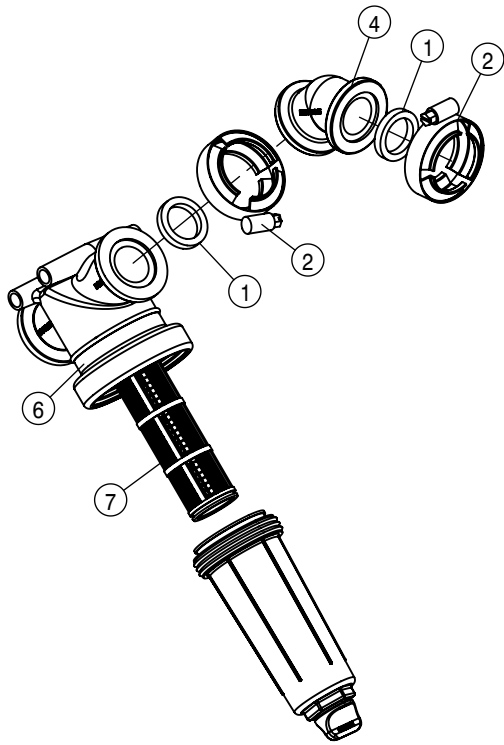

STRAINER ASSEMBLY 90/100 (DUAL PRODUCT)			
DET	QTY	P/N	DESCRIPTION
1	4	500157	1" FLANGE GASKET EPDM
2	4	500159	1" FLANGE CLAMP S.S.
3	2	500171	1" FLANGE-1" HOSE BARB POLY
4	1	500414	1" FLANGE-45-1"FLANGE LBO POLY
5	2	520090	HOSECLAMP NO 16 STAINLESS
6	2	690660	LINE "T" STRAINER, 1" FLANGE W/O SCREEN
7	2	690661	50 MESH SCREEN FOR 690660