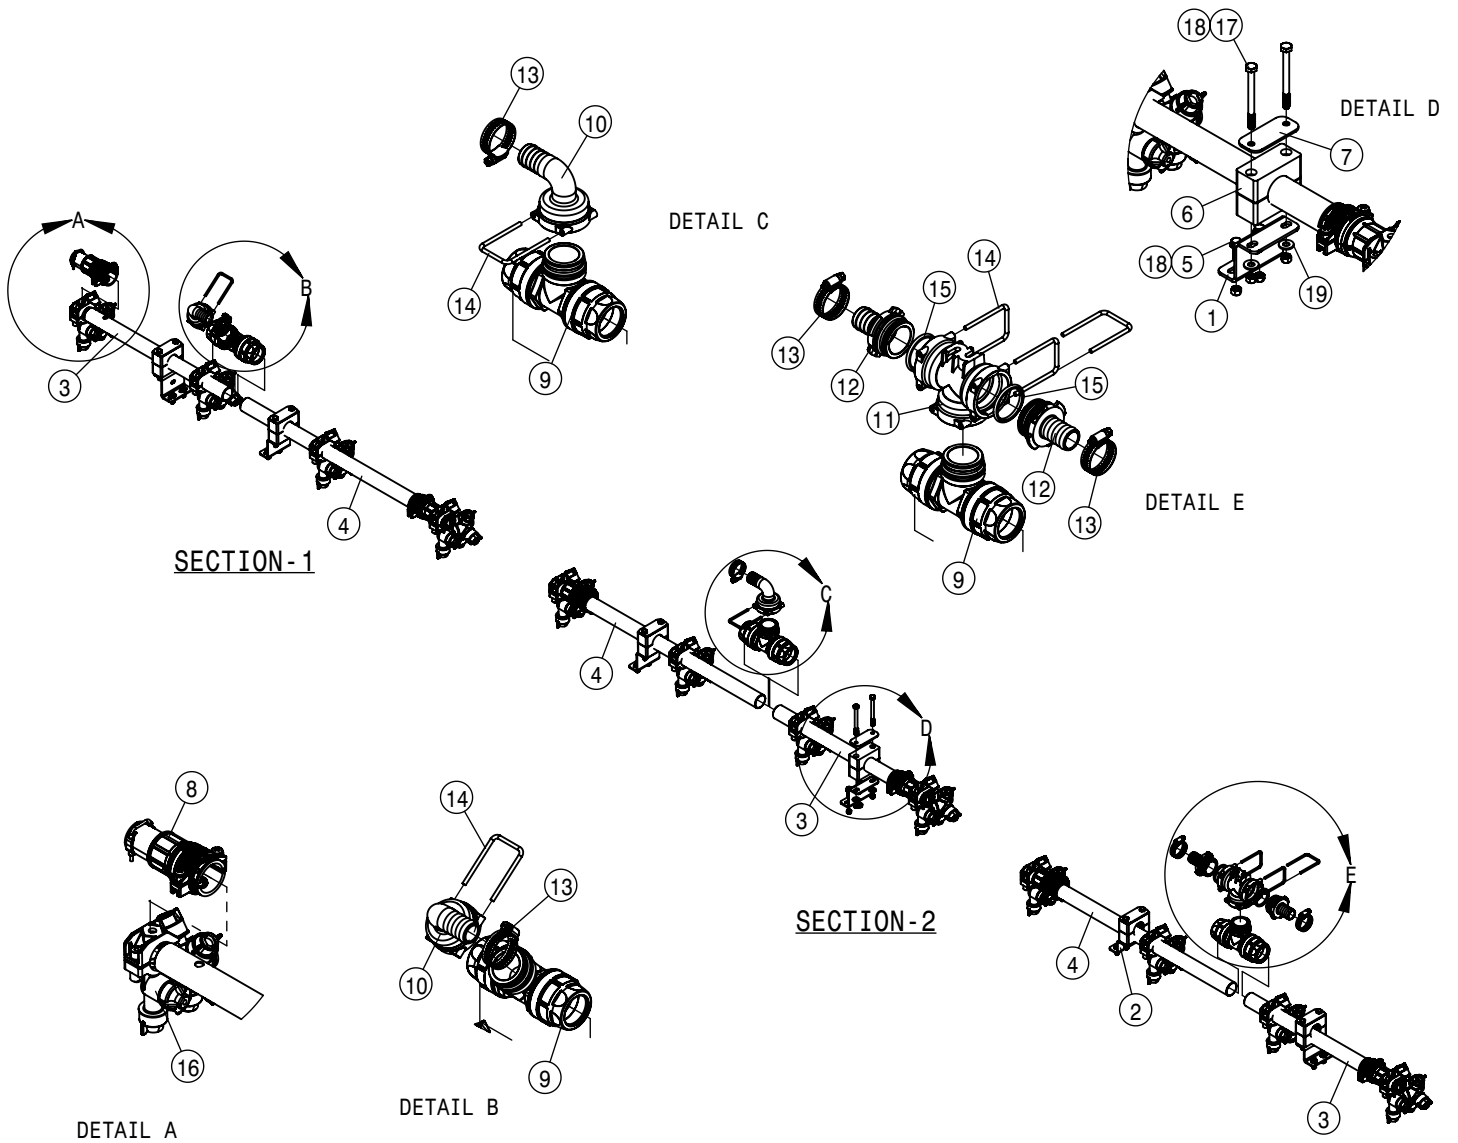

15" WET BOOM SPACING, SECTION 1-2 90' BOOM			
DET	QTY	P/N	DESCRIPTION
1	4	164716	TALL CLAMP MT BRKT, WET BOOM, STS
2	2	164859	CLAMP MT BRKT, WET BOOM, STS 04
3	3	167235	15" WET BOOM TUBE, 17.32 LG
4	3	167236	15" WET BOOM TUBE, 24.00 LG
5	12	470118	1/4 UNC X 3/4 SER FLG BOLT
6	6	470375	TUBE CLAMP BODY, 1.31 I.D. (PAIR)
7	6	470376	COVER PLATE FOR 470375
8	6	500295	NOZZLE BODY END CAP
9	3	500296	EASY FIT TEE 1" PIPE
10	2	500299	T5 TO 25MM HB 90
11	1	500300	T5 FEMALE TEE
12	2	500301	T5 MALE TO 25MM HB
13	4	520090	HOSECLAMP NO 16 STAINLESS
14	5	737738	FORK,D.3 DIST.42 (737731)
15	2	737763	O-RING, -221 EPDM
16	12	737925	QUICK TJET 5 + 1-TIP BODY 1"
17	12	900010	1/4UNC X 3" HEX BOLT
18	24	914000	1/4UNC HEX STOVER NUT
19	12	920000	1/4 SAE FLAT WASHER