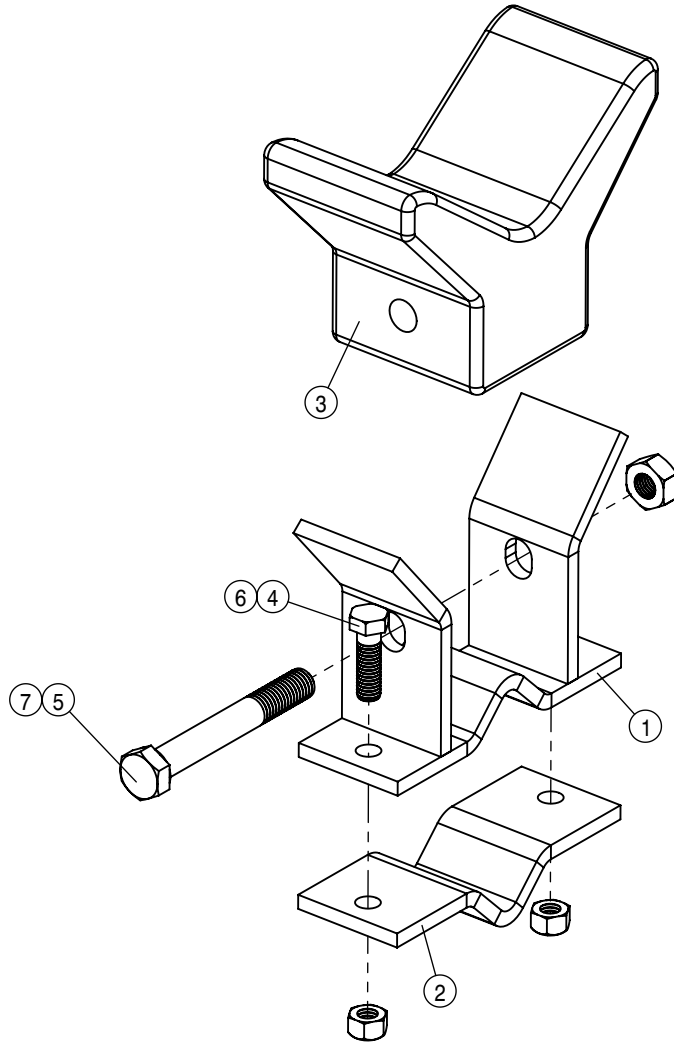

BOOM SUPPORT ASSEMBLY 90/100			
DET	QTY	P/N	DESCRIPTION
1	1	164544	FRT BOOM SUPPORT WLD, 90' BOOM
2	1	164545	FRT BOOM SUPPORT MT
3	1	470324	3" RUBBER BOW GUARD
4	2	900130	3/8UNC X 1 1/4 HEX BOLT
5	1	900273	1/2UNC X 3 3/4 HEX BOLT
6	2	914004	3/8UNC HEX STOVER NUT
7	1	914008	1/2 UNC HEX STOVER NUT