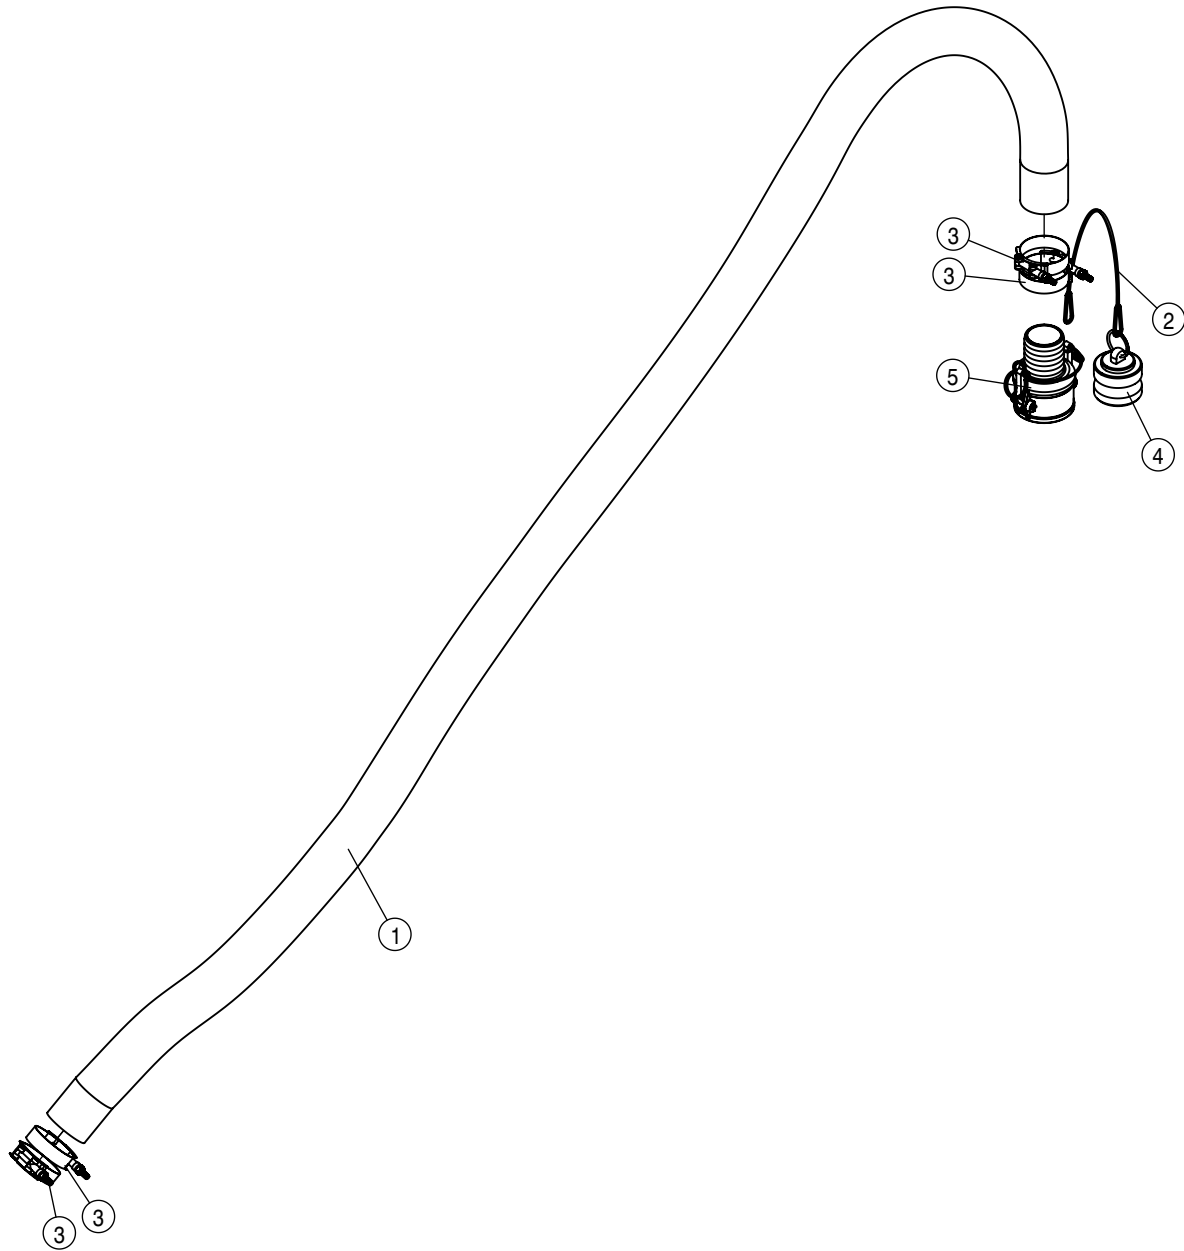

CAM COUPLING ASSEMBLY 90/100			
DET	QTY	P/N	DESCRIPTION
1	1	197133-091	HOSE, 2ID X 091 2F-W1 EPDM
2	1	470322	LANYARD 8" NYLON LOOP/LOOP
3	4	520141	2.31/2.62 T-BOLT HOSE CLAMP SS
4	1	690392	PLUG FOR 2.00 FEMALE COUPLER
5	1	690182	2" HOSE BARB CAMLOCK W/ LOCK