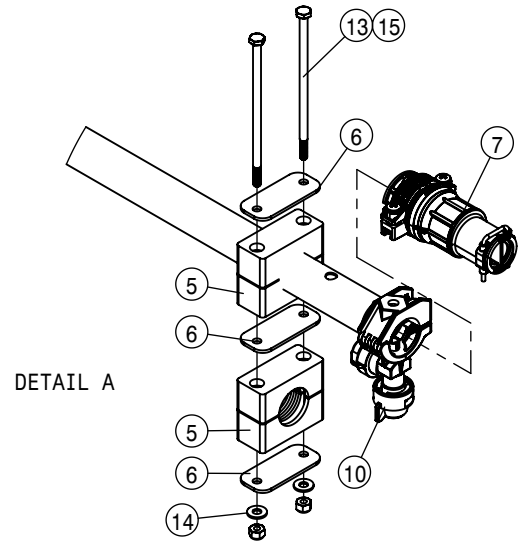

DETAIL A

30" WET BOOM SPACING, SECTION 10-11 60' BOOM (DUAL PRODUCT)			
DET	QTY	P/N	DESCRIPTION
1	1	167759	30" WET BM TUBE, 50.17 LG
2	1	167761	30" WET BOOM TUBE, 73.17 LG
3	1	167762	30" WET BM TUBE, 34.17 LG
4	1	167763	30" WET BM TUBE, 35.17 LG
5	12	470375	TUBE CLAMP BODY, 1.31 I.D. (PAIR)
6	18	470376	COVER PLATE FOR 470375
7	4	500295	NOZZLE BODY END CAP
8	2	500296	EASY FIT TEE 1" PIPE
9	2	500299	T5 TO 25MM HB 90
10	10	500363	QUICK TJET SINGLE BODY, 1"
11	2	520090	HOSECLAMP NO 16 STAINLESS
12	2	737738	FORK, D.3 DIST.42 (737731)
13	12	900028	1/4UNC X 5 1/2 HHCS SS
14	12	910112	SAE FLAT WASHER 1/4 SS
15	12	910118	1/4-20UNC NYLOCK NUT SS