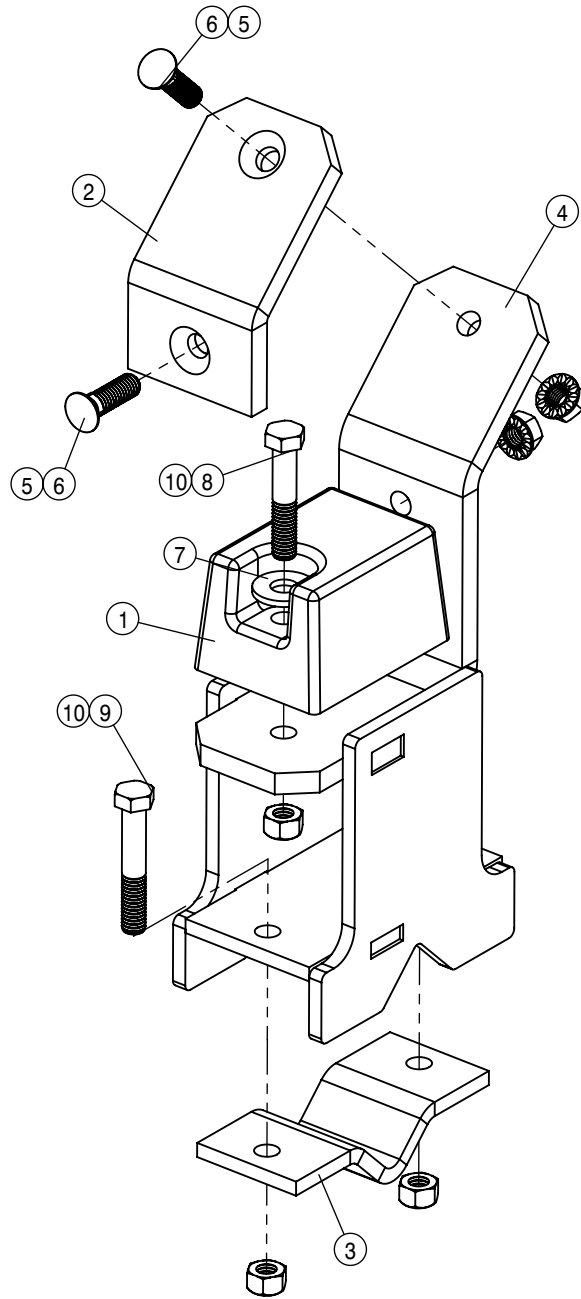

BOOM SUPPORT CRADLE ASSEMBLY 90/100			
DET	QTY	P/N	DESCRIPTION
1	1	164541	BOOM SUPPORT PAD
2	1	164542	BOOM SUPPORT CRADLE PAD
3	1	164543	BOOM SUPPORT KEEPER
4	1	164811	BOOM SUPP CRADLE WLD,80/90' 04
5	2	470087	3/8UNC HEX SERR FLANGE NUT
6	4	470328	3/8UNC X 1 1/4 #3HD PLOW BOLT
7	1	483043	3/8 REGULAR FLAT WASHER
8	1	900133	3/8UNC X 2" HEX BOLT
9	2	900170	3/8UNC X 2 1/4 HEX BOLT
10	3	914004	3/8UNC HEX STOVER NUT