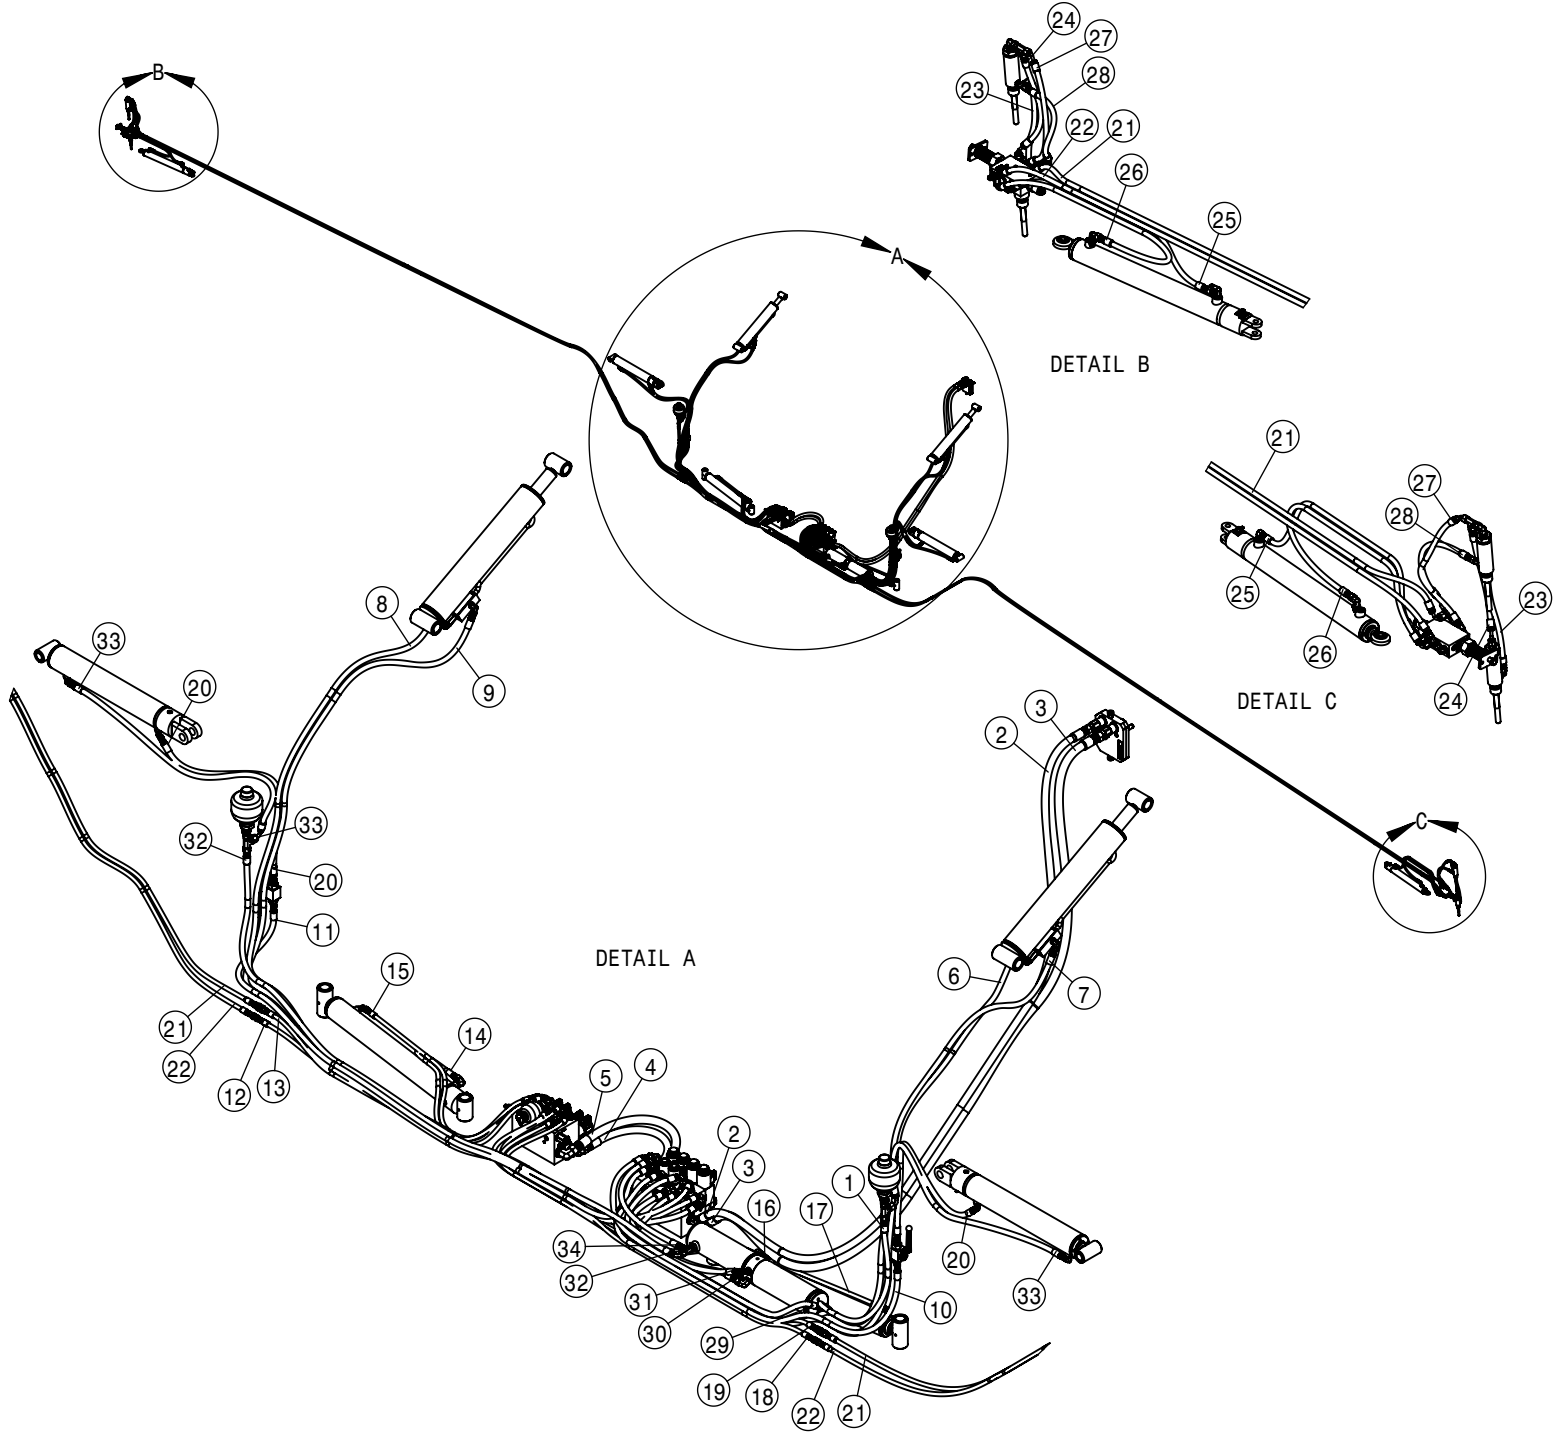

HYDRAULIC HOISING W/ACTIVE WING ROLL 120' HYBRID				
DET	QTY	P/N	DESCRIPTION	
1	1	616365	06-451TC-08FJX-06FJX90-30	H/A
2	1	617215	10-451TC-10FJX-10FJX-116	H/A
3	1	617216	12-451TC-12FJX-12FJX-114	H/A
4	1	617217	10-451TC-10FJX-10FJX90-26	H/A
5	1	617218	12-451TC-12FJX-12FJX90-28	H/A
6	1	617219	06-451TC-08FJX-08FJX90-121	H/A
7	1	617220	06-451TC-06FJX-06FJX90-120	H/A
8	1	617221	06-451TC-08FJX-08FJX-147	H/A
9	1	617222	06-451TC-06FJX-06FJX90-151	H/A
10	1	617223	06-451TC-06FJX-08FJX90-70	H/A
11	1	617224	06-451TC-06FJX-08FJX90-94	H/A
12	1	617428	04-451TC-04FJX-04FJX-49	H/A
13	1	617429	04-451TC-06FJX-06FJX-47	H/A
14	1	617430	04-451TC-08FJX-06FJX90-45	H/A
15	1	617431	04-451TC-06FJX-04FJX90-52	H/A
16	1	617432	04-451TC-08FJX-06FJX90-68	H/A
17	1	617433	04-451TC-06FJX-04FJX90-74	H/A

HYDRAULIC HOISING W/ACTIVE WING ROLL 120' HYBRID				
DET	QTY	P/N	DESCRIPTION	
18	1	617434	04-451TC-04FJX-04FJX-72	H/A
19	1	617435	04-451TC-06FJX-06FJX-70	H/A
20	2	617437	06-451TC-06FJX-06FJX-34	H/A
21	2	617438	04-451TC-06FJX-06FJX90-328	H/A
22	2	617439	04-451TC-04FJX-04FJX-331	H/A
23	2	617440	04-451TC-04FJX-04FJX90-14.5H/A	H/A
24	2	617441	04-451TC-06FJX-06FJX45-15	H/A
25	2	617442	04-451TC-06FJX-06FJX-35	H/A
26	2	617443	04-451TC-06FJX-04FJX90-40	H/A
27	2	617444	04-451TC-04FJX-06FJX45-19	H/A
28	2	617445	04-451TC-04FJX-06FJX45-14	H/A
29	1	619090	06-451TC-06FJX-06FJX45-55	H/A
30	1	619091	06-451TC-08FJX-08FJX-29	H/A
31	1	619092	06-451TC-06FJX-06FJX90-33	H/A
32	1	619093	06-451TC-08FJX-06FJX90-101	H/A
33	2	619095	06-451TC-06FJX-08FJX90-45	H/A
34	1	619171	06-451TC-06FJX-06FJX90-25	H/A