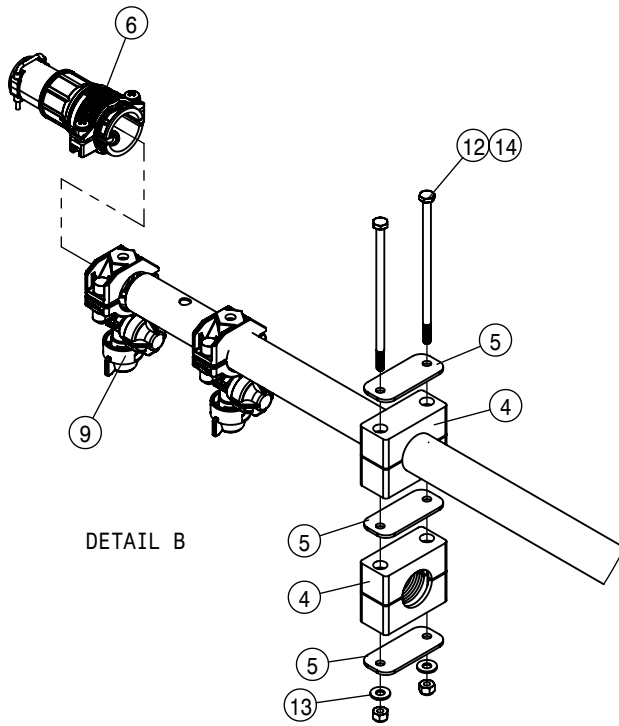

DETAIL A

SECTION-11

DETAIL B

DETAIL C

30" WET BOOM SPACING, SECTION 10-11 60' HYBRID (DUAL PRODUCT)

DET	QTY	P/N	DESCRIPTION
1	2	167759	30" WET BM TUBE, 50.17 LG
2	1	167761	30" WET BOOM TUBE, 73.17 LG
3	1	167762	30" WET BM TUBE, 34.17 LG
4	12	470375	TUBE CLAMP BODY, 1.31 I.D. (PAIR)
5	18	470376	COVER PLATE FOR 470375
6	4	500295	NOZZLE BODY END CAP
7	2	500296	EASY FIT TEE 1" PIPE
8	2	500307	T5 FEMALE TO 25MM HB
9	10	500363	QUICK TJET SINGLE BODY, 1"
10	2	520090	HOSECLAMP NO 16 STAINLESS
11	2	737738	FORK, D.3 DIST.42 (737731)
12	12	900028	1/4UNC X 5 1/2 HHCS SS
13	12	910112	SAE FLAT WASHER 1/4 SS
14	12	910118	1/4-20UNC NYLOCK NUT SS