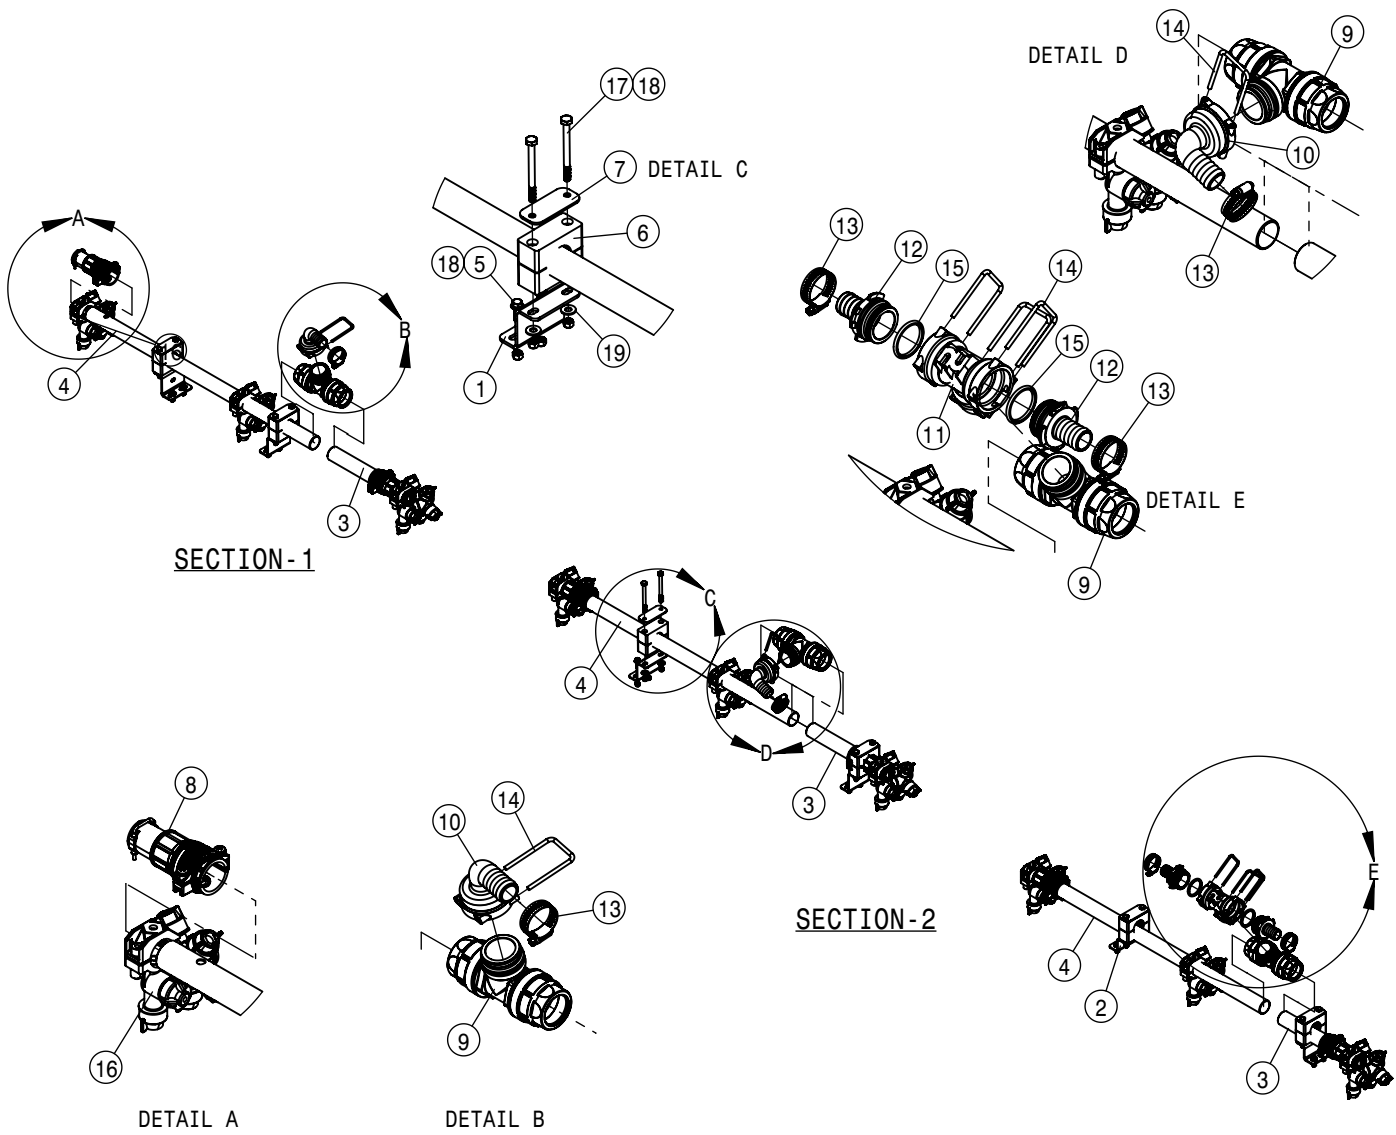

20" WET BOOM SPACING, SECTION 1-2 90' BOOM			
DET	QTY	P/N	DESCRIPTION
1	4	164716	TALL CLAMP MT BRKT, WET BOOM, STS
2	2	164859	CLAMP MT BRKT, WET BOOM, STS 04
3	3	167234	20" WET BOOM TUBE, 8.13 LG
4	3	167263	20" WET BOOM TUBE, 28.13 LG
5	12	470118	1/4 UNC X 3/4 SER FLG BOLT
6	6	470375	TUBE CLAMP BODY, 1.31 I.D. (PAIR)
7	6	470376	COVER PLATE FOR 470375
8	6	500295	NOZZLE BODY END CAP
9	3	500296	EASY FIT TEE 1" PIPE
10	2	500299	T5 TO 25MM HB 90
11	1	500300	T5 FEMALE TEE
12	2	500301	T5 MALE TO 25MM HB
13	4	520090	HOSECLAMP NO 16 STAINLESS
14	5	737738	FORK,D.3 DIST.42 (737731)
15	2	737763	O-RING, -221 EPDM
16	9	737925	QUICK TJET 5 + 1-TIP BODY 1"
17	12	900010	1/4UNC X 3" HEX BOLT
18	24	914000	1/4UNC HEX STOVER NUT
19	12	920000	1/4 SAE FLAT WASHER