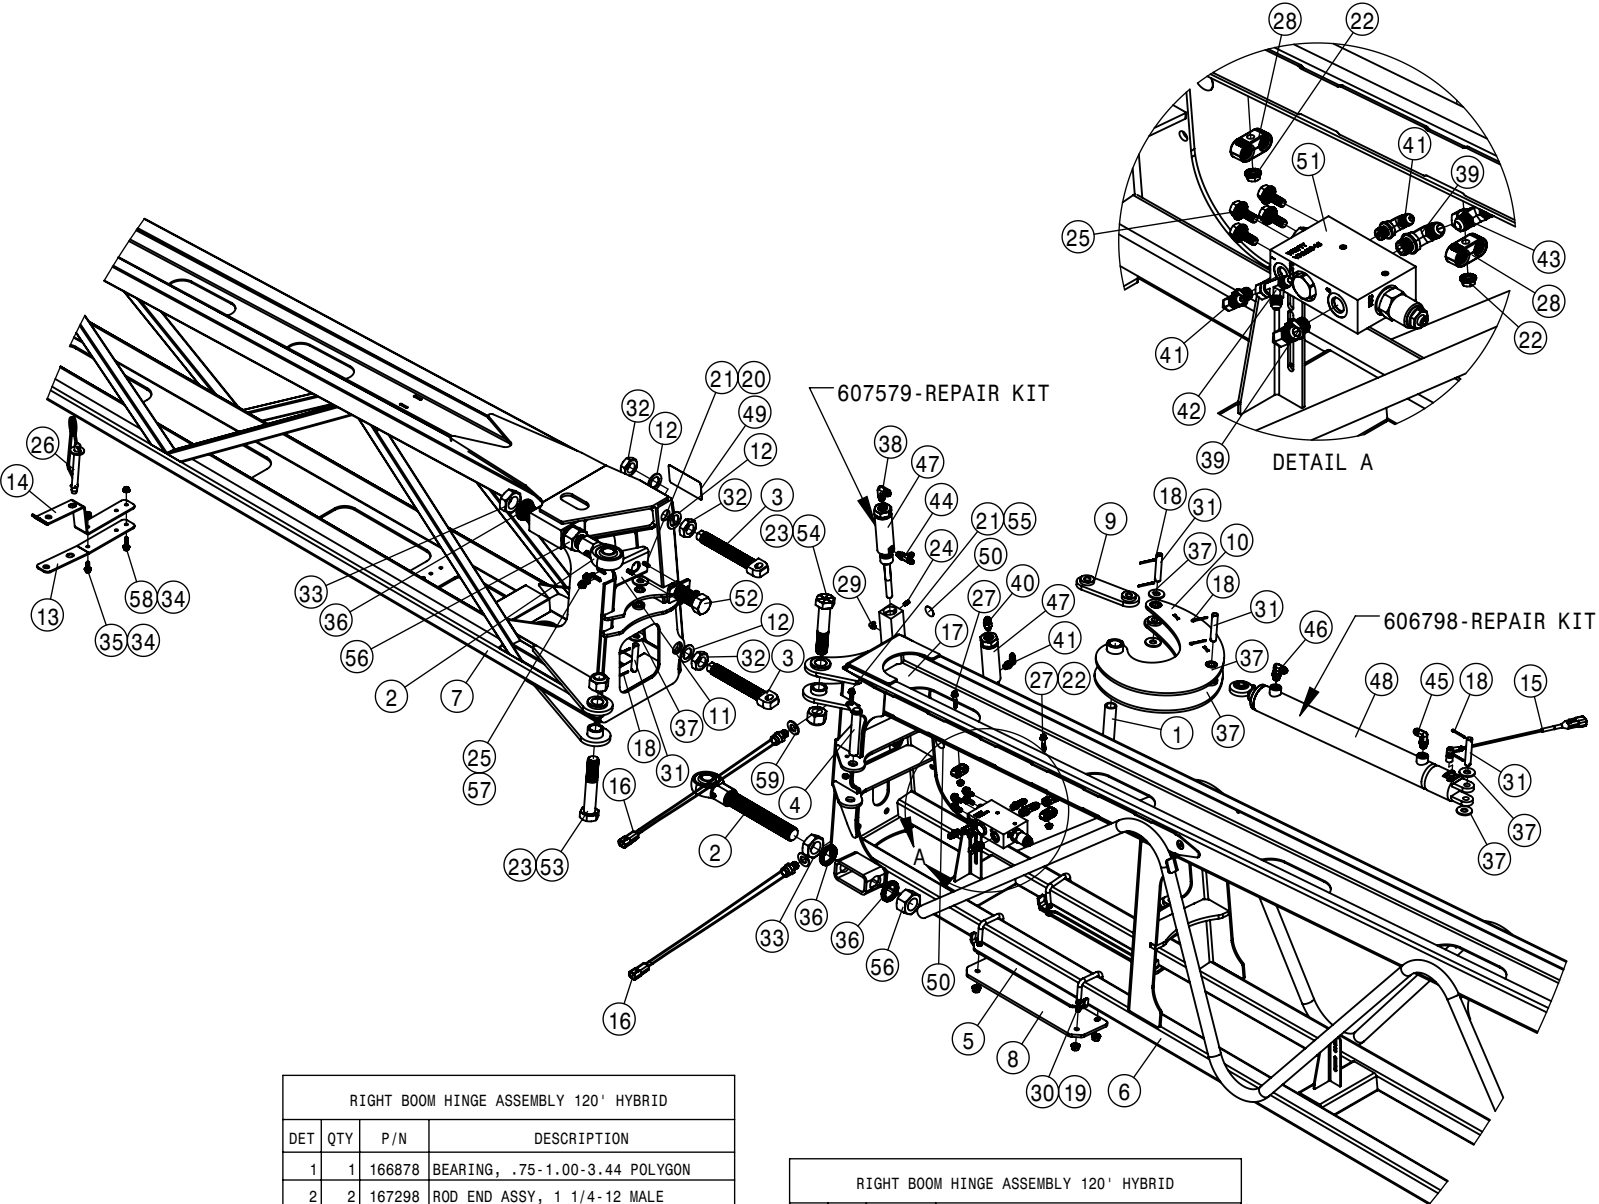

RIGHT BOOM HINGE ASSEMBLY 120' HYBRID			
DET	QTY	P/N	DESCRIPTION
1	1	166878	BEARING, .75-1.00-3.44 POLYGON
2	2	167298	ROD END ASSY, 1 1/4-12 MALE
3	2	167352	BM LOCK ROD
4	1	167578	FOLD PIN WLD, SECT 1 A10
5	2	167842	BM CRADLE BUMPER REINF,STS
6	1	167858	RH SECT-1 HYBRID BM W/DECAL
7	1	167860	RH SECT-2 HYBRID BM W/DECAL
8	2	169146	BM CRADLE BUMPER,STS
9	1	169266	FOLD LINK WLD, 120 HYBRID
10	1	169268	FOLD LINK WLD, HYBRID BM
11	1	169404	POPPET PUSHER ADJ MT WLD
12	4	169408	BM LOCK ROD WASHER SS
13	1	169477	TRANSPORT LOCK, BTM, OTR WING
14	1	169478	TRANSPORT LOCK, TOP, OTR WING
15	1	291994	SENSOR HARNESS FOR AWS
16	2	292929	BM CATCH SENSOR
NS	1	294309	HARNESS, BOOM WING
18	8	390984	1/8 X 1 1/4 COTTER PIN
19	8	470087	3/8-16UNC HEX FLG NUT SER MC GR5
20	2	470089	1/4-20UNC NYLOCK NUT MC GR5
21	3	470118	1/4UNC X 3/4 HHSFB GR5 MC
22	2	470121	1/4-20UNC HEX FLG NUT SER MC GR5
23	2	470144	1-8UNC NYLOCK NUT MC GR5
24	2	470199	1/4UNC X 3/8 SQHD CUP SET SCR
25	6	470233	5/16UNC X 3/4 HHSFB GR5 MC
26	1	470361	SNAP LOCK PIN, 1/2 X 3 1/2
27	2	470407	1/4UNC X 1 1/4 HHSFB GR5 MC
28	2	470888	TWIN #4 CLAMP
29	2	471028	GREASE ZERK, 1/4-28 90DEG
30	4	472040	3/8UNC-2.18ID-2.81 U-BOLT SQ
31	4	472291	CLEVIS PIN HL 0.5 DIA X 2.250

RIGHT BOOM HINGE ASSEMBLY 120' HYBRID			
DET	QTY	P/N	DESCRIPTION
32	4	472328	1-12UNS HEX JAM NUT MC GR5
33	2	472373	1-1/4-12UNF HEX JAM NUT MC GR5
34	3	473832	1/4-20UNC HEX FLG NUT SER SS
35	1	473834	1/4UNC X 3/4 HHSFB SS
36	4	483033	1 1/4" NORD LOCK WASHER
37	8	483041	USS FLAT WASHER 1/2 MC
38	1	618114	9/16MJIC-90-7/16MOR LBO
39	2	618119	9/16MJIC-90-9/16MOR LBO
40	1	618304	9/16MJIC-7/16MOR ADPTR
41	3	618473	7/16MJIC-90-7/16MOR LBO
42	1	618485	7/16FJIC SW RUN TEE-7/16MJIC
43	1	618486	9/16FJIC SW RUN TEE-9/16MJIC
44	1	618509	7/16MOR RUN TEE-7/16MJIC
45	1	618688	9/16MOR-90-9/16MJ .025 CHK VLV
46	1	618860	9/16MOR-90-9/16MJ .015 CHK VLV
47	2	620104	HYD CYL 1.00" X 1.813" X 0.50"
48	1	621667	HYD CYL, 2.00 X 15.25 X 1.25
49	1	650204	DECAL, WARNING, CRUSH HAZARD FP
50	2	650205	DECAL, GREASE WEEKLY
51	1	701627	MECHANICAL SEQUENCE VLV
52	1	701629	ASSY, POPPET PUSHER (149 LBS)
53	1	900817	1UNC X 5 1/2 HHCS GR8 MC
54	1	900850	1UNC X 5 HHCS GR8 MC
55	1	910000	1/4-20UNC HEX NUT MC GR5
56	2	910041	1-1/4-12UNF HEX NUT MC GR5
57	2	910119	5/16-18UNC HEX FLG NUT SER SS
58	2	910124	1/4UNC X 1 HHSFB SS
59	2	920005	SAE FLAT WASHER 5/8 MC