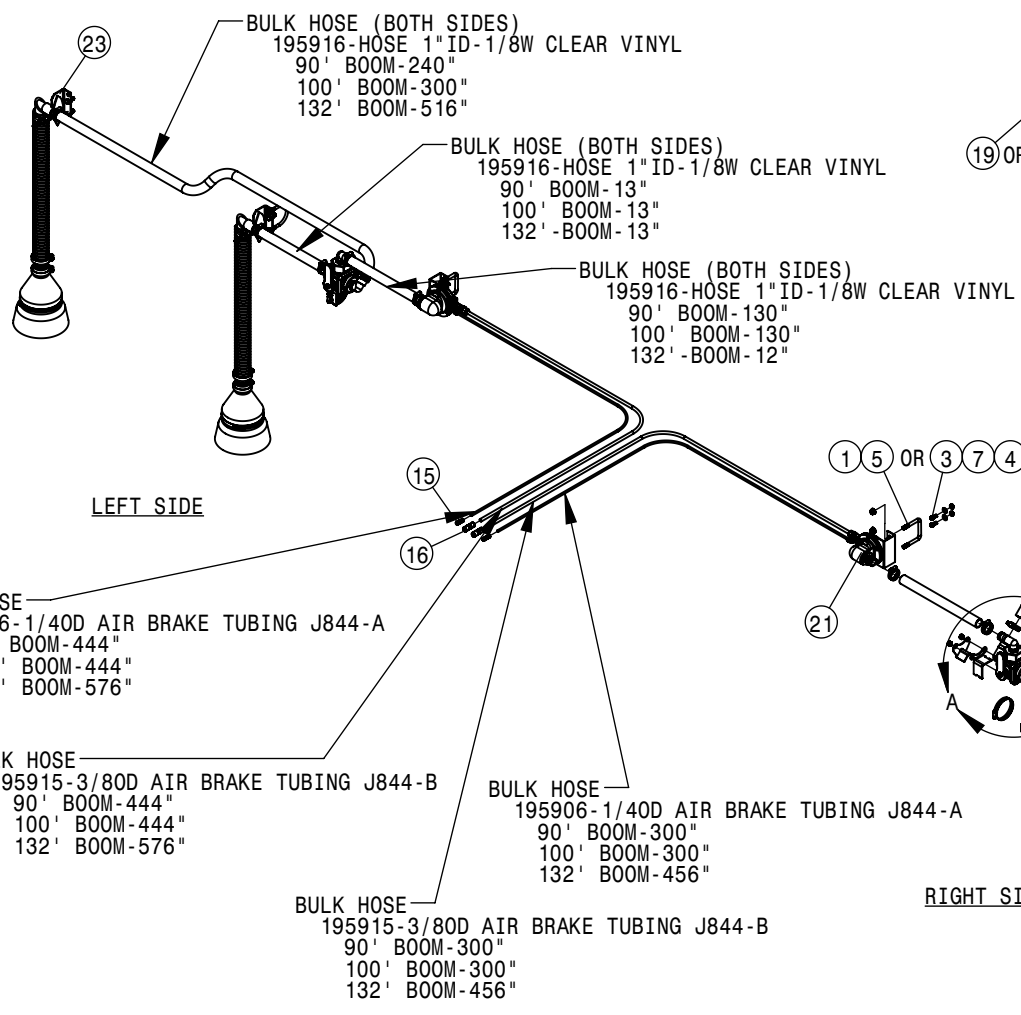

BULK HOSE (BOTH SIDES)
195916-HOSE 1" ID-1/8W CLEAR VINYL
90' BOOM-240"
100' BOOM-300"
132' BOOM-516"

BULK HOSE (BOTH SIDES)
195916-HOSE 1" ID-1/8W CLEAR VINYL
90' BOOM-13"
100' BOOM-13"
132' -BOOM-13"

BULK HOSE (BOTH SIDES)
195916-HOSE 1" ID-1/8W CLEAR VINYL
90' BOOM-130"
100' BOOM-130"
132' -BOOM-12"

BULK HOSE
195906-1/40D AIR BRAKE TUBING J844-A
90' BOOM-444"
100' BOOM-444"
132' BOOM-576"

BULK HOSE
195915-3/80D AIR BRAKE TUBING J844-B
90' BOOM-444"
100' BOOM-444"
132' BOOM-576"

BULK HOSE
195906-1/40D AIR BRAKE TUBING J844-A
90' BOOM-300"
100' BOOM-300"
132' BOOM-456"

BULK HOSE
195915-3/80D AIR BRAKE TUBING J844-B
90' BOOM-300"
100' BOOM-300"
132' BOOM-456"

BOOM FOAMER OPTION 90' 100' 132'				
DET	QTY	P/N	DESCRIPTION	
1	12	470087	3/8UNC	HEX SERR FLANGE NUT
2	4	470113	5/16UNC	SERR FLG LOCK NUT
3	4	470118	1/4 UNC X 3/4	SER FLG BOLT
4	4	470121	1/4 UNC	SERR FLG LOCK NUT
5	2	472036	3/8UNC-2.63ID-2.88	U-BOLT SQ
6	2	472195	5/16UNC-2 11/16ID-3 9/16U	BOLT
7	4	483038	1/4	REGULAR FLAT WASHER
8	4	500026	3/4NPT-90-1"	HOSE BARB, POLY
9	2	500123	3/4NPT-1"	HOSE BARB, POLY
10	2	520085		HOSE CLAMP NO 24 STAINLESS
11	12	520090		HOSECLAMP NO 16 STAINLESS
12	2	520099		HOSE CLAMP NO 40 STAINLESS
13	4	520133	1.81/2.06	T-BOLT HOSE CLAMP SS
14	4	701334	2'	DROP HOSE 1 1/2"
15	2	711054	1/4	NYL TUBE UNION, STRAIGHT
16	2	711055	3/8	NYL TUBE UNION, STRAIGHT
17	8	900129	3/8UNC X 1"	HEX BOLT
18	2	696003		BALL VLV, 3/4NPT 3WAY-SIDE POLY
19	2	701191	1"	SOLU VLV MT WLD
20	4	701290	1 1/2"	COLLECTOR DEFLECTOR
21	2	701296		RICHWAY FOAMHEAD ASSEMBLY
22	2	701335		RH FOAMER DROP HOSE SWIV WLD
23	2	701336		LH FOAMER DROP HOSE SWIV WLD
24	2	701343		BALL VLV BRKT 120' BOOM