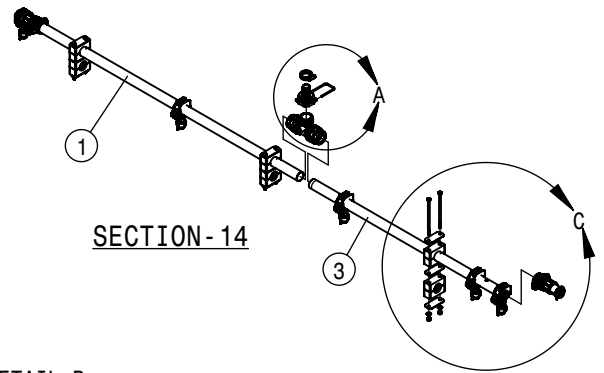

SECTION-13

DETAIL C

DETAIL A

DETAIL B

SECTION-14

30" WET BOOM SPACING, SECTION 13-14 60' HYBRID (DUAL PRODUCT)			
DET	QTY	P/N	DESCRIPTION
1	2	167759	30" WET BM TUBE, 50.17 LG
2	1	167761	30" WET BOOM TUBE, 73.17 LG
3	1	167762	30" WET BM TUBE, 34.17 LG
4	12	470375	TUBE CLAMP BODY, 1.31 I.D. (PAIR)
5	18	470376	COVER PLATE FOR 470375
6	4	500295	NOZZLE BODY END CAP
7	2	500296	EASY FIT TEE 1" PIPE
8	2	500307	T5 FEMALE TO 25MM HB
9	10	500363	QUICK TJET SINGLE BODY, 1"
10	2	520090	HOSECLAMP NO 16 STAINLESS
11	2	737738	FORK, D.3 DIST.42 (737731)
12	12	900028	1/4UNC X 5 1/2 HHCS SS
13	12	910112	SAE FLAT WASHER 1/4 SS
14	12	910118	1/4-20UNC NYLOCK NUT SS