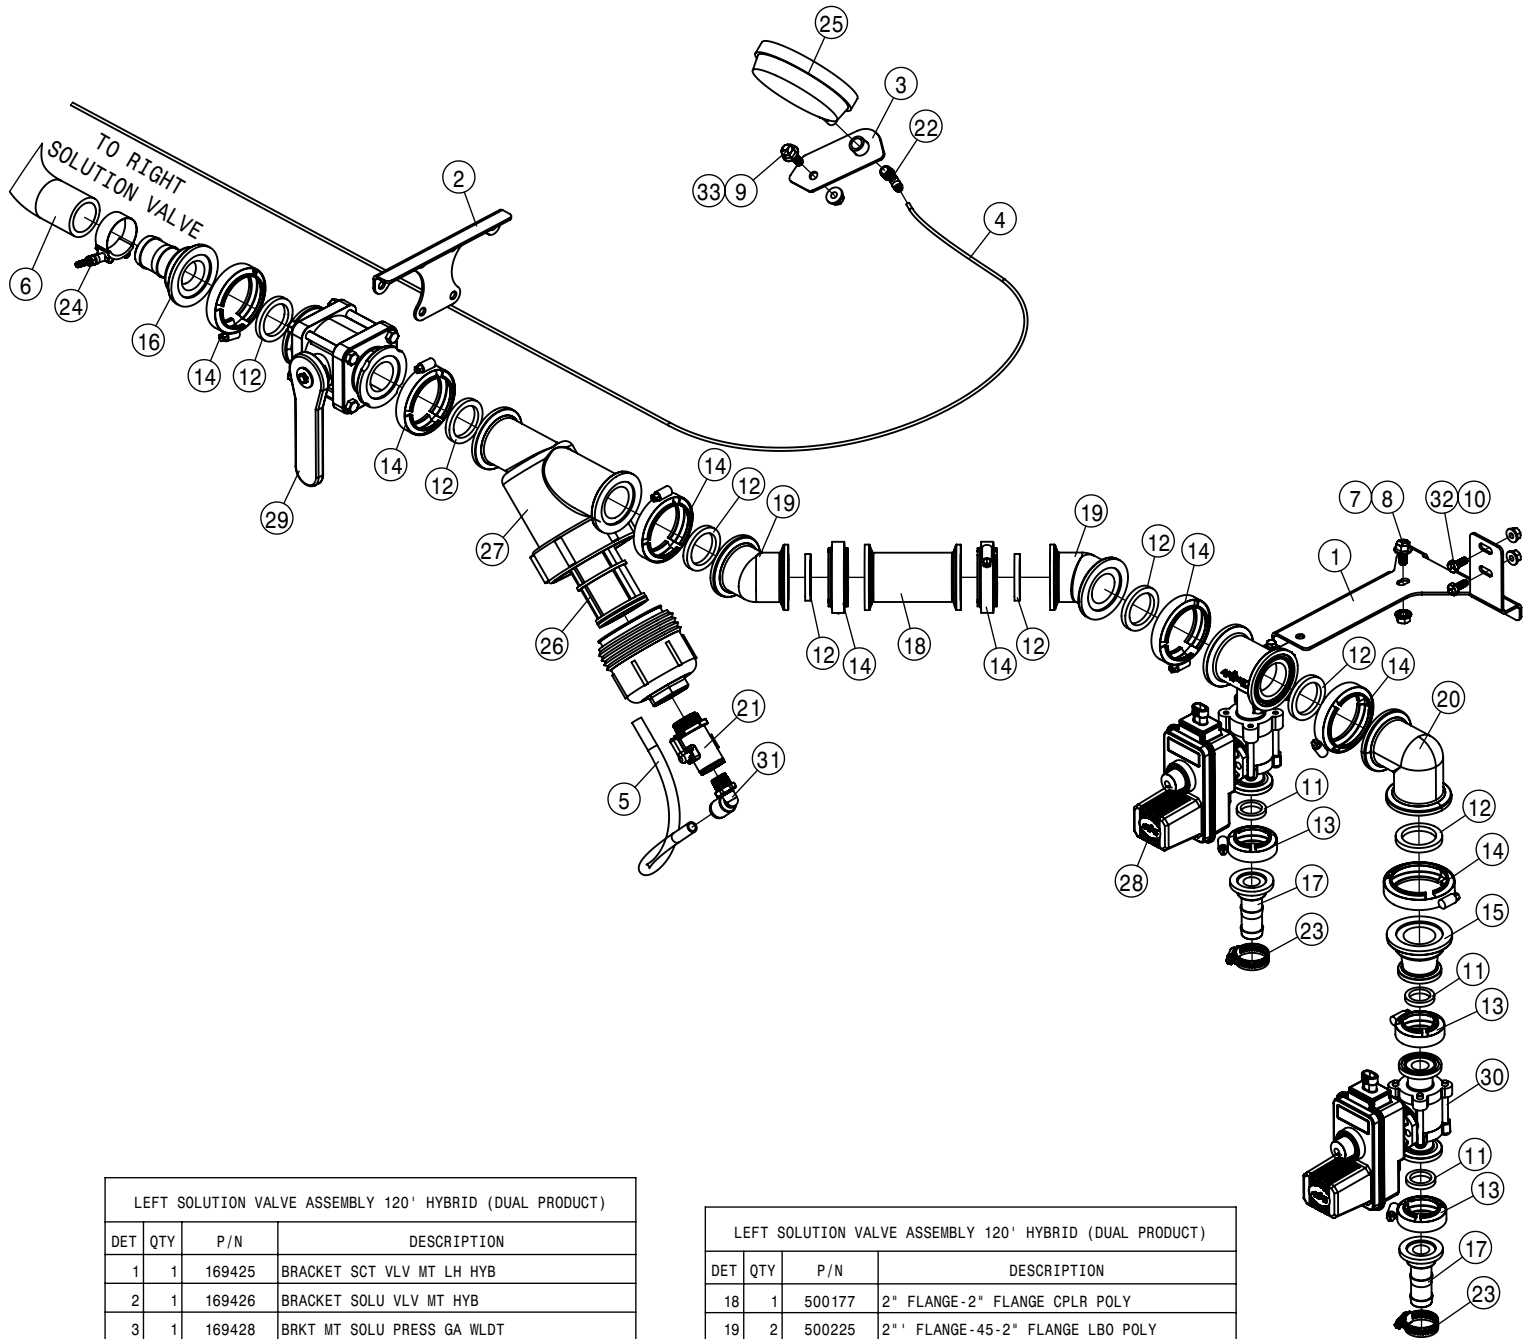

LEFT SOLUTION VALVE ASSEMBLY 120' HYBRID (DUAL PRODUCT)			
DET	QTY	P/N	DESCRIPTION
1	1	169425	BRACKET SCT VLV MT LH HYB
2	1	169426	BRACKET SOLU VLV MT HYB
3	1	169428	BRKT MT SOLU PRESS GA WLDT
4	1	195001-103	HOSE .096 X .156 POLY
5	1	195914-020	1/20D AIR BRAKE TUBING J844-B
6	1	197124-064	HOSE 1 1/2 2-FBR BR BLK EPDM
7	1	470087	3/8-16UNC HEX FLG NUT SER MC GR5
8	1	470409	3/8UNC X 3/4 HHSFB GR5 MC
9	1	470460	3/8UNC X 1 HHSFB GR5 MC
10	2	470570	5/16-18UNC CTRLK FLG NUT MC GR5
11	3	500157	1" FLANGE GASKET EPDM
12	8	500158	1 1/2" GASKET FOR 2" FLANGE
13	3	500159	1" FLANGE CLAMP S.S.
14	8	500160	2" FLANGE CLAMP S.S.
15	1	500161	2" FLANGE-1"FLANGE ADPTR POLY
16	1	500162	2" FLANGE-1 1/2 HOSE BARB POLY
17	2	500171	1" FLANGE-1" HOSE BARB POLY

LEFT SOLUTION VALVE ASSEMBLY 120' HYBRID (DUAL PRODUCT)			
DET	QTY	P/N	DESCRIPTION
18	1	500177	2" FLANGE-2" FLANGE CPLR POLY
19	2	500225	2" FLANGE-45-2" FLANGE LBO POLY
20	1	500248	2"FLANGE-90-2"FLANGE LBO SHORT
21	1	500366	1/2 FEMALE X 1 MALE NPT VALVE
22	1	520021	1/4MNPT-90-5/32 NYL TUBE LBO
23	2	520090	HOSECLAMP NO 16 STAINLESS
24	1	520133	1.81/2.06 T-BOLT HOSE CLAMP SS
25	1	690359	PRESSURE GA GLYCERI 100 PSI
26	1	690626	100 MESH SCREEN FOR 690628
27	1	690628	LINE "Y" STRAINER, 2" FLANGE
28	1	691433	3/4" MANF VLV SS 2"SP, 1" FLG
29	1	696142	BALL VLV, 2" FLANGE
30	1	696196	3/4" ELEC BALL VALVE SS 1" FLG
31	1	711042	1/2MNPT-1/2 NYL TUBE LBO
32	2	900064	5/16UNC X 3/4 HHCS GR5 MC
33	1	910106	3/8-16UNC CTRLK FLG NUT MC GR5