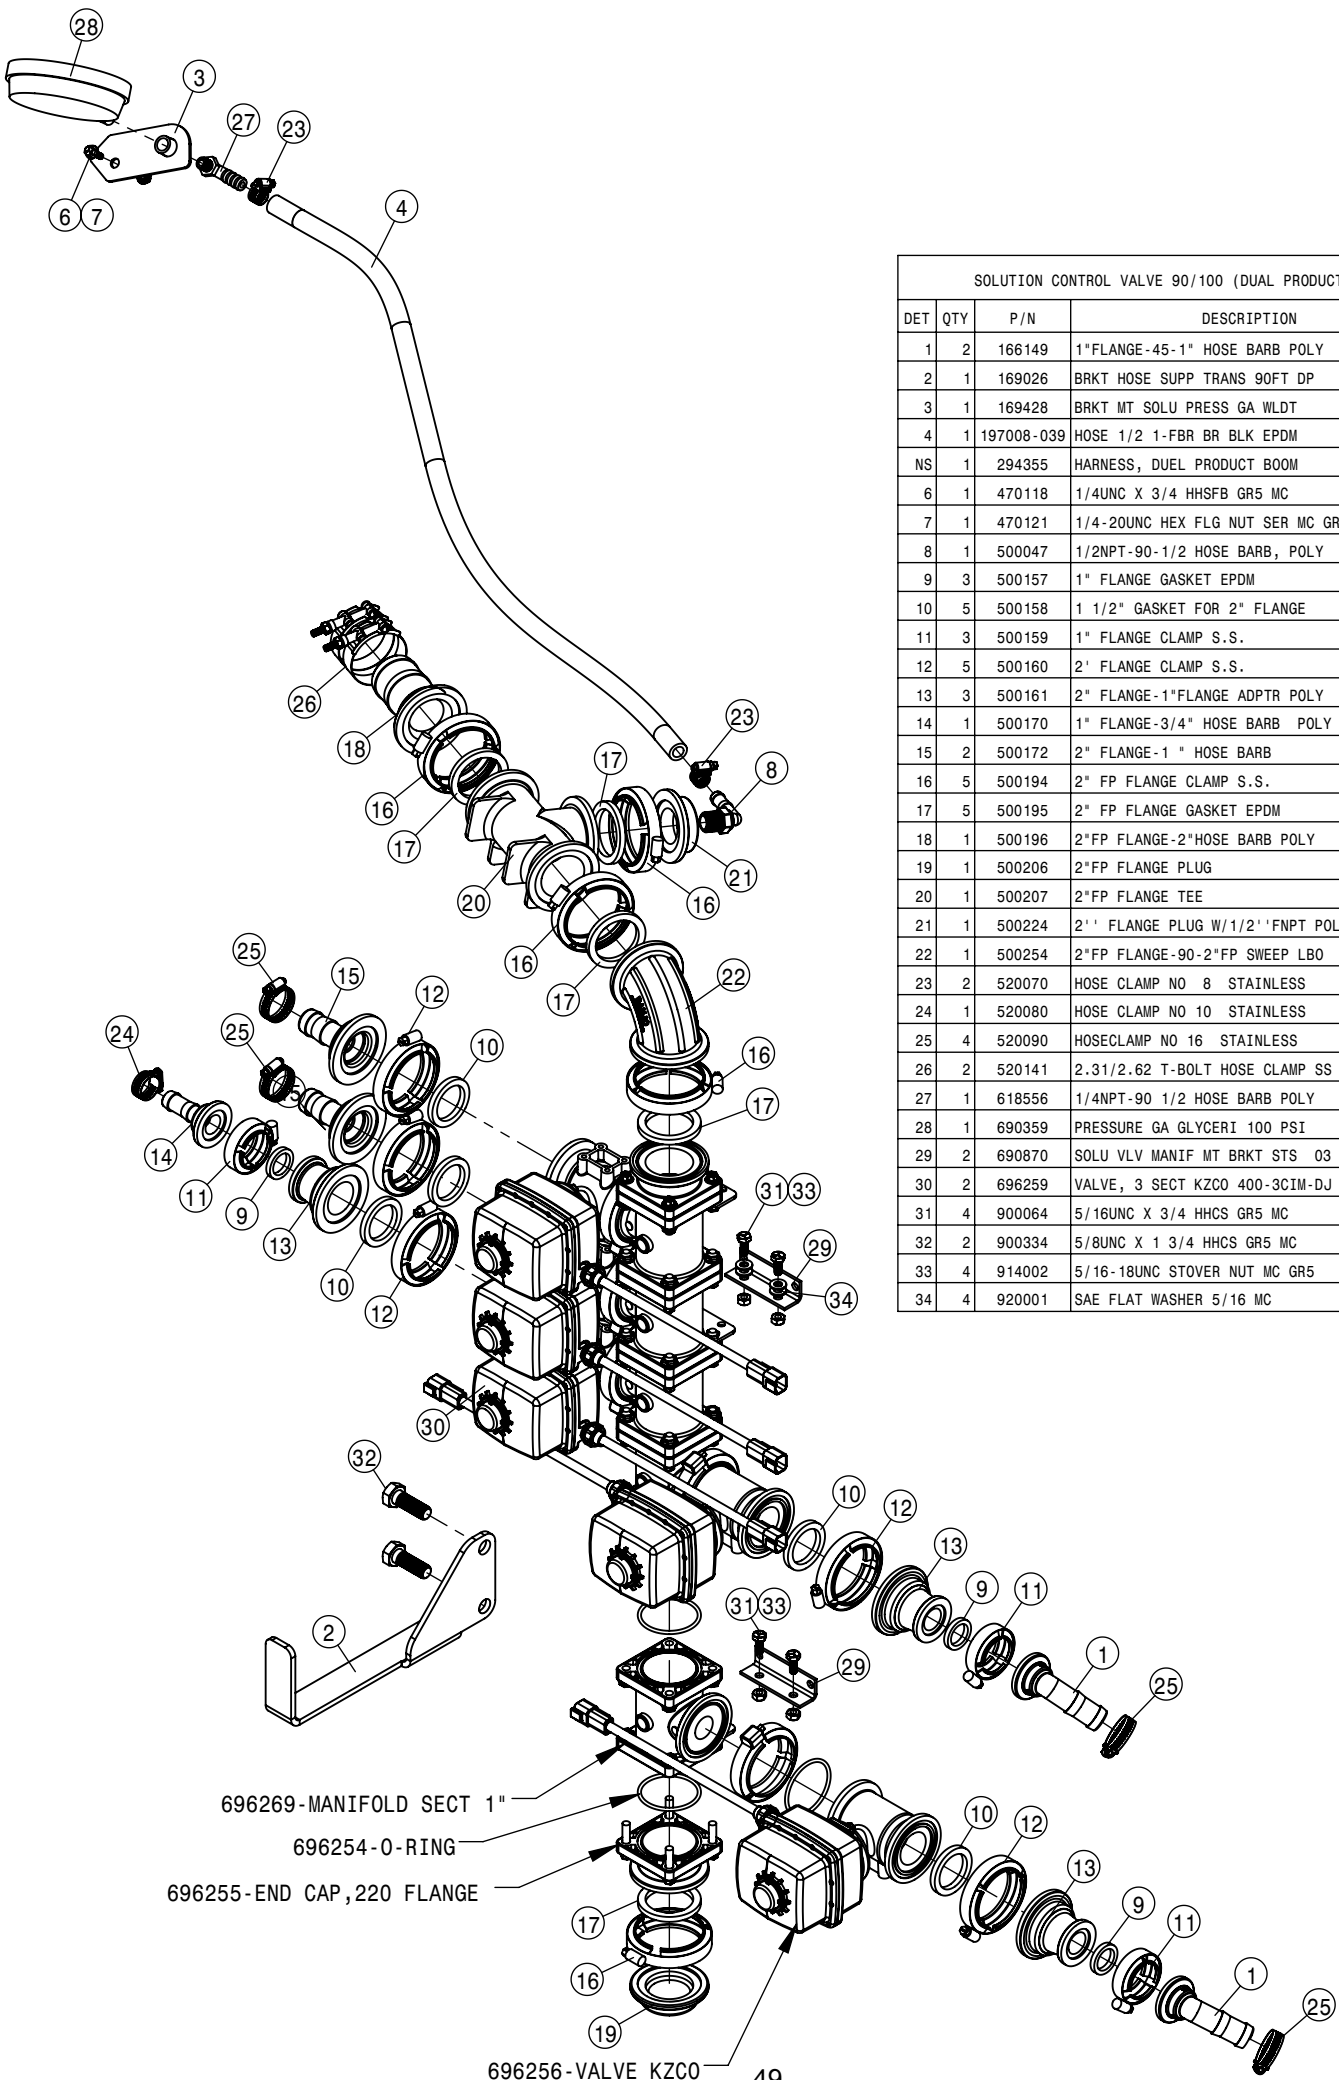

SOLUTION CONTROL VALVE 90/100 (DUAL PRODUCT)			
DET	QTY	P/N	DESCRIPTION
1	2	166149	1" FLANGE-45-1" HOSE BARB POLY
2	1	169026	BRKT HOSE SUPP TRANS 90FT DP
3	1	169428	BRKT MT SOLU PRESS GA WLDT
4	1	197008-039	HOSE 1/2 1-FBR BR BLK EPDM
NS	1	294355	HARNES, DUEL PRODUCT BOOM
6	1	470118	1/4UNC X 3/4 HHSFB GR5 MC
7	1	470121	1/4-20UNC HEX FLG NUT SER MC GR5
8	1	500047	1/2NPT-90-1/2 HOSE BARB, POLY
9	3	500157	1" FLANGE GASKET EPDM
10	5	500158	1 1/2" GASKET FOR 2" FLANGE
11	3	500159	1" FLANGE CLAMP S.S.
12	5	500160	2" FLANGE CLAMP S.S.
13	3	500161	2" FLANGE-1" FLANGE ADPTR POLY
14	1	500170	1" FLANGE-3/4" HOSE BARB POLY
15	2	500172	2" FLANGE-1" HOSE BARB
16	5	500194	2" FP FLANGE CLAMP S.S.
17	5	500195	2" FP FLANGE GASKET EPDM
18	1	500196	2" FP FLANGE-2" HOSE BARB POLY
19	1	500206	2" FP FLANGE PLUG
20	1	500207	2" FP FLANGE TEE
21	1	500224	2" FLANGE PLUG W/1/2" FNPT POLY
22	1	500254	2" FP FLANGE-90-2" FP SWEEP LBO
23	2	520070	HOSE CLAMP NO 8 STAINLESS
24	1	520080	HOSE CLAMP NO 10 STAINLESS
25	4	520090	HOSECLAMP NO 16 STAINLESS
26	2	520141	2.31/2.62 T-BOLT HOSE CLAMP SS
27	1	618556	1/4NPT-90 1/2 HOSE BARB POLY
28	1	690359	PRESSURE GA GLYCERI 100 PSI
29	2	690870	SOLU VLV MANIF MT BRKT STS 03
30	2	696259	VALVE, 3 SECT KZCO 400-3CIM-DJ
31	4	900064	5/16UNC X 3/4 HHCS GR5 MC
32	2	900334	5/8UNC X 1 3/4 HHCS GR5 MC
33	4	914002	5/16-18UNC STOVER NUT MC GR5
34	4	920001	SAE FLAT WASHER 5/16 MC

696269-MANIFOLD SECT 1"
696254-O-RING
696255-END CAP,220 FLANGE

696256-VALVE KZCO 49