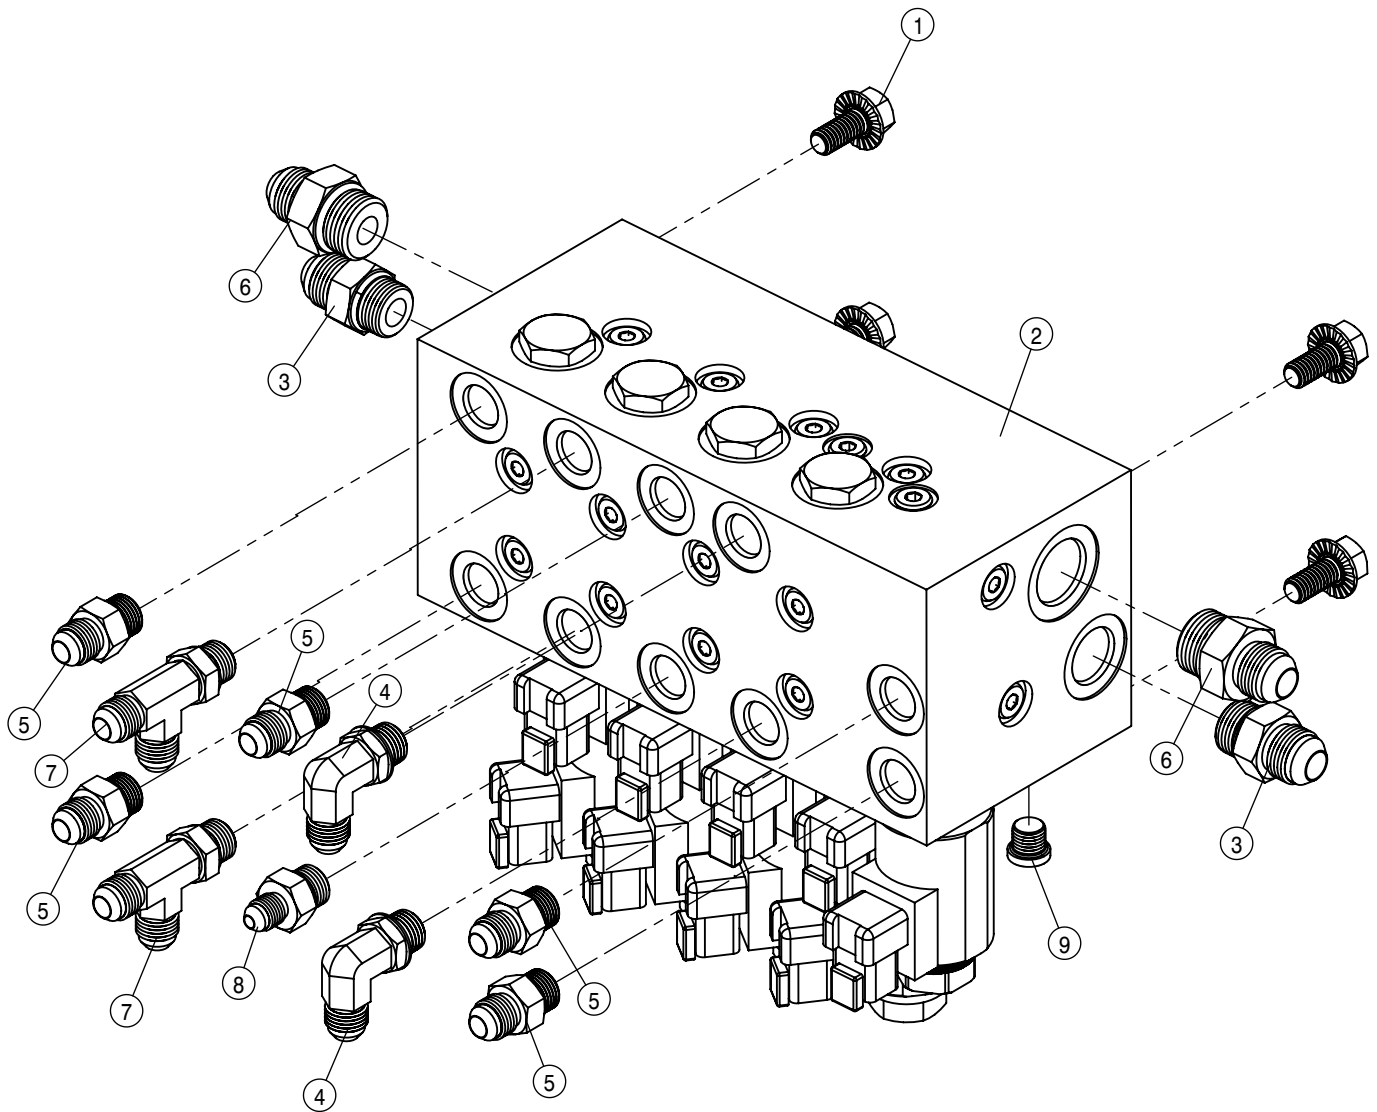

BOOM MANIFOLD ASSEMBLY-NORAC 90/100			
DET	QTY	P/N	DESCRIPTION
1	4	470409	3/8UNC X 3/4 HHSFB GR5 MC
2	1	606529	VALVE, LIFT-FOLD, 4-SECTION
3	2	611125	3/4MJIC-3/4MOR ADPTR
4	2	618119	9/16MJIC-90-9/16MOR LBO
5	5	618126	9/16MJIC-9/16MOR ADPTR
6	2	618327	3/4MJIC-7/8MOR ADPTR
7	2	618444	9/16MOR RUN TEE-9/16MJIC
8	1	618468	7/16MJIC-9/16MOR ADPTR
9	1	618753	7/16 MOR PLUG, HEX SOCKET