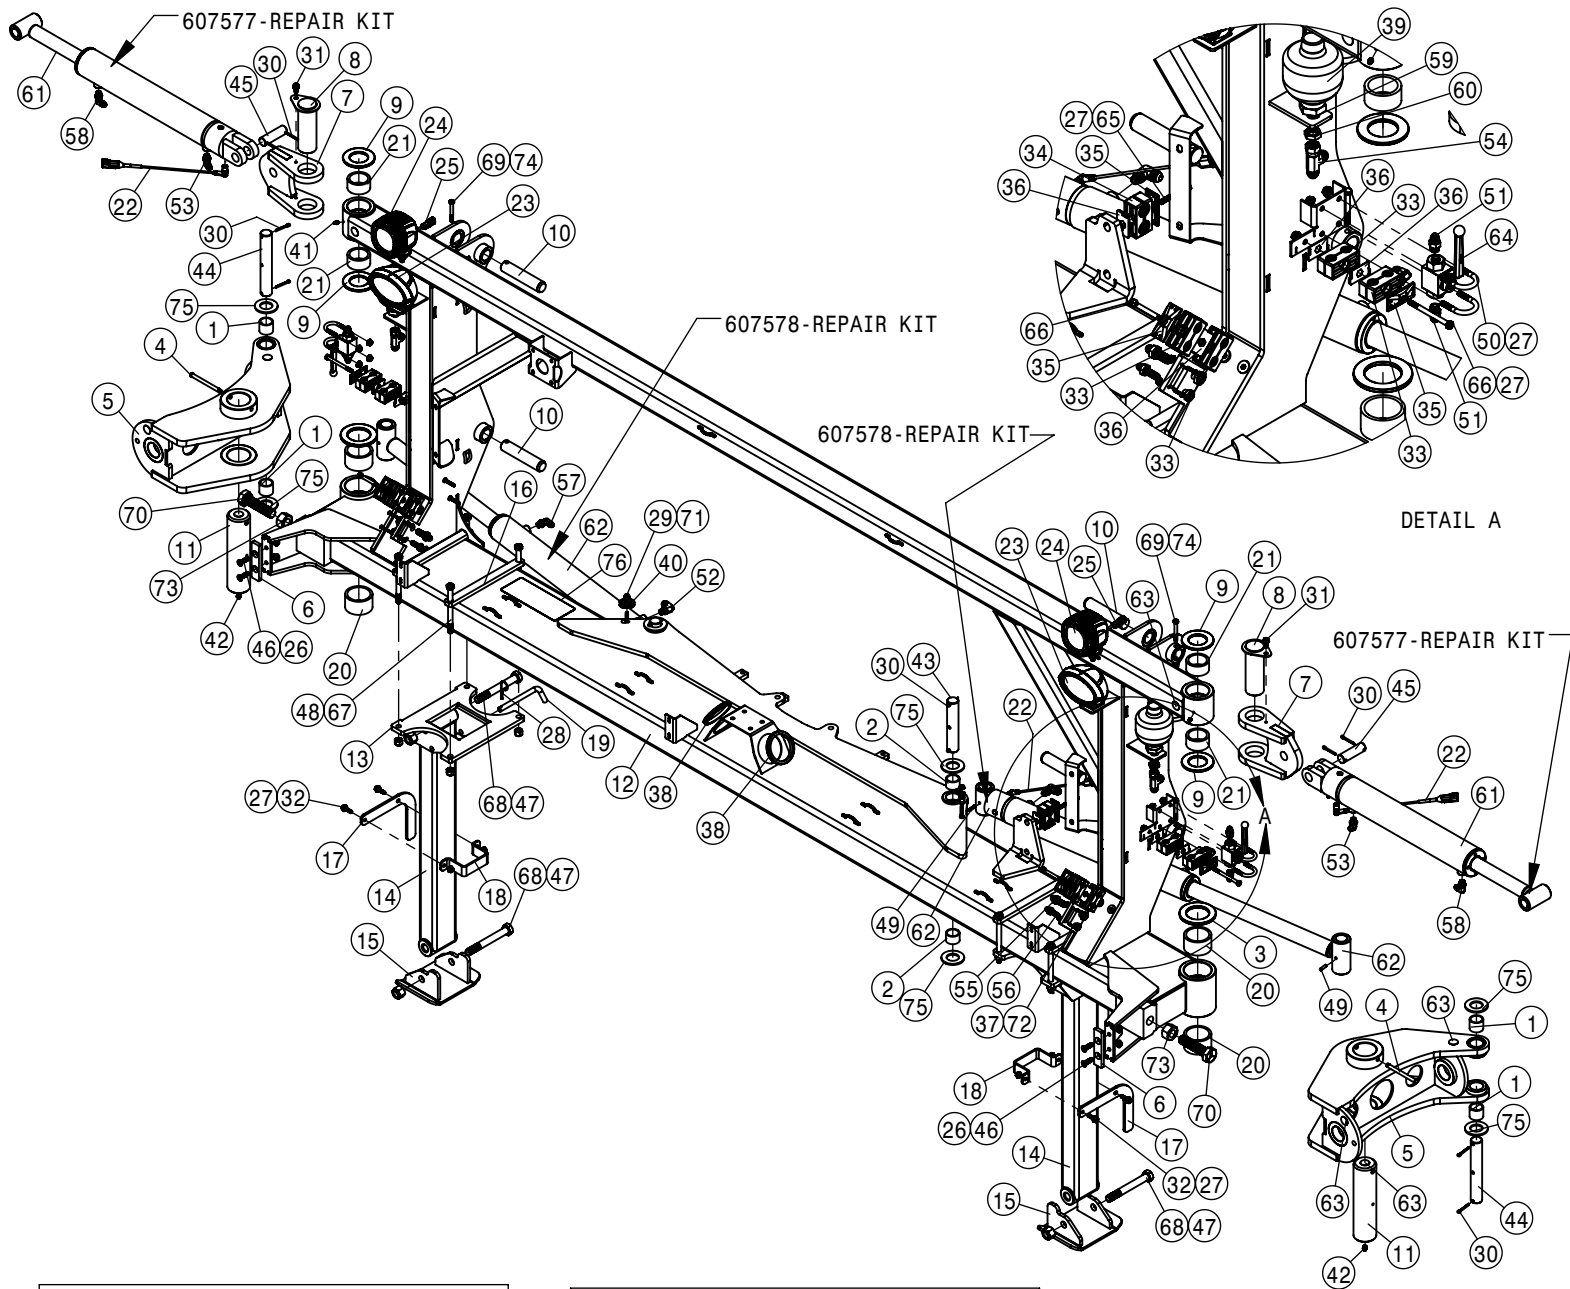

TRANSOM ASSEMBLY 120' HYBRID			
DET	QTY	P/N	DESCRIPTION
1	4	121129	BEARING, 1.25-1.51-1.25 POLYGON
2	4	121130	BEARING, 1.25-1.50-1.00 POLYGON
3	2	167030	THRUST WASH PIVOT TUBE, 120' ALUM
4	2	167292	CLEVIS PIN-LOCKING-3/8X4.06
5	2	167299	TRANSOM PIV WLD HYBRID
6	2	167464	BREAKAWAY BUMP PAD
7	2	167530	TRANSOM LEVEL WLD STS
8	2	167564	PIN 2.0 OD X 5.75
9	4	167567	THRUST WASHER
10	4	167573	LIFT ARM MT PIV PIN, 120' BM 17
11	2	167825	PIN, 2.50 OD, 9.88 LG, DRILLED
12	1	167862	TRANSOM FIXED, HYBRID W/DECAL
13	2	169201	HYBRID BM STAND MT WLD
14	2	169206	HYBRID BM STAND LEG WLD
15	2	169211	HYBRID BM SAND FT WLD
16	4	169214	HYBRID BM STAND MNT PLATE
17	2	169481	HYBRID BM STAND HANDLE
18	2	169482	HYBRID BM STAND HANDLE BRKT
19	2	169484	CLEVIS PIN - .5 DIA X 5.00 LG
20	4	169494	BRG POLYGON MRP 3 X 2.5 X 1.75
21	4	169495	BRG PLOYGON MRP 2.5 X 2 X 1.25
22	4	291994	SENSOR HARNESS FOR AWS
23	2	292614	WORK LIGHT, HALOGEN FLOOD '14
24	2	292618	WORKLIGHT-TYRI LED FLOOD
25	2	294299	TYRI JUMPER HARNESS
26	4	470087	3/8-16UNC HEX FLG NUT SER MC GR5

TRANSOM ASSEMBLY 120' HYBRID			
DET	QTY	P/N	DESCRIPTION
27	15	470113	5/16-18UNC HEX FLG NUT SER MC GR5
28	2	470120	HAIR PIN 3/32 DIA WIRE
29	2	470121	1/4-20UNC HEX FLG NUT SER MC GR5
30	12	470162	COTTER PIN 3/16 X 1 1/2 ZN
31	2	470233	5/16UNC X 3/4 HHSFB GR5 MC
32	4	470234	5/16UNC X 1 HHSFB GR5 MC
33	8	470274	TUBE CLAMP BODY, .750-.750
34	1	470275	TUBE CLAMP BODY, 1.00-1.000
35	5	470276	CLAMP COVER PLATE, SNGL, 2.55LG
36	7	470281	STACK BOLT SAFETY LOCK PLATE
37	8	470463	#8-32UNC HEX FLG NUT SER MC GR5
38	2	470691	GROMMET, 3.000ID .125GW 3.25GD
39	2	470701	ACCUMULATOR, 30CI 1,812 PSI
40	2	470888	TWIN #4 CLAMP
41	2	471005	GREASE ZERK, 1/4-28 X 1/2
42	2	471021	GREASE ZERK 1/8 NPT STRAIGHT
43	2	472203	CLEVIS PIN HL 1.25 DIA X 6.08
44	2	472204	CLEVIS PIN HL 1.25 DIA X 7.58
45	2	472219	CLEVIS PIN HL 1.0 DIA X 2.625
46	4	472286	3/8UNC X 1-1/4 FLTHD SOC CAP SCR
47	4	473005	3/4-10UNC NYLOCK NUT MC GR5
48	8	473007	1/2-13UNC NYLOCK NUT MC GR5
49	4	473850	ROLL PIN, 1/4 X 1 ZN
50	4	473911	5/16UNC-1.31ID-2.00 U-BOLT ZINC
51	4	618126	9/16MJIC-9/16MOR ADPTR
52	2	618249	3/4MJIC-90-9/16MOR LBO

TRANSOM ASSEMBLY 120' HYBRID			
DET	QTY	P/N	DESCRIPTION
53	2	618425	9/16MJIC-45-9/16MOR LBO
54	2	618451	3/4FJIC SW RUN TEE-3/4MJIC
55	2	618510	9/16MJIC-9/16MJIC BLKHD UNION
56	2	618511	7/16MJIC-7/16MJIC BLKHD UNION
57	2	618689	9/16MOR-90-9/16MJ .042 CHK VLV
58	2	618739	9/16MJIC-90-9/16MOR .065 CHK
59	2	618743	3/4MOR-3/4MJIC BLKHD, .040 ORF
60	2	618744	3/4 THD BLKHD LOCK NUT
61	2	620106	HYD CYL, 2.75 X 15.25 X 1.50
62	2	620150	HYD CYL, 2.50" X 20.00" X 1.75
63	8	650205	DECAL, GREASE WEEKLY
64	2	696131	HIGH PRESSURE BALL VALVE
65	1	900070	5/16UNC X 2 1/2 HHCS GR5 MC
66	4	900075	5/16UNC X 3 3/4 HHCS GR5 MC
67	8	900278	1/2UNC X 6 HHCS GR5 MC
68	4	900414	3/4UNC X 6 HHCS GR5 MC
69	4	900494	5/16UNC X 2 1/2 HHCS SS
70	2	900536	1UNC X 4 HHCS GR5 MC FT
71	2	901011	1/4UNC X 1 3/4 CARR BOLT
72	8	903850	#8-32 UNC X 3/4 PHMS PH BZ
73	2	910017	1-8UNC HEX NUT MC GR5
74	4	910132	5/16-18UNC NYLOCK NUT SS
75	8	920009	SAE FLAT WASHER 1 1/4 MC
76	1	HXE28534	LABEL, HYDRAULIC ENGLISH