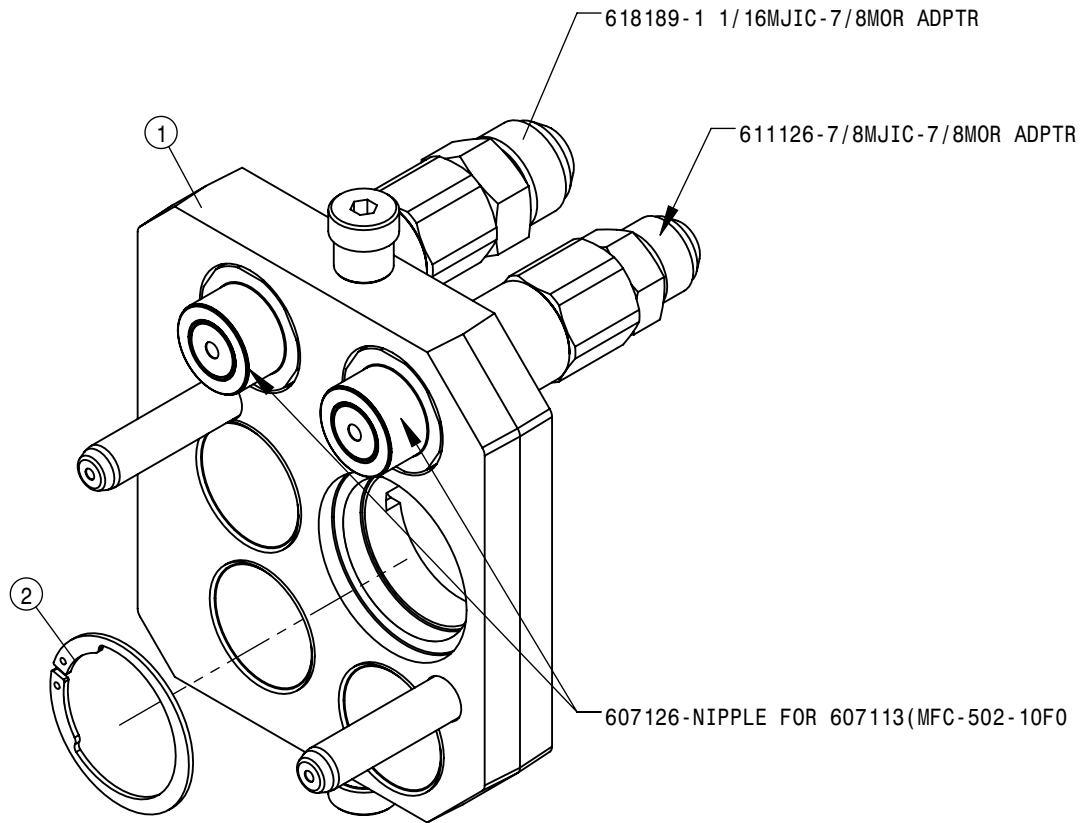

MULTICOUPLER ASSEMBLY 120' HYBRID			
DET	QTY	P/N	DESCRIPTION
1	1	607114	MOBILE HALF COUPLER ASSY, 0502
2	1	629546	SNAP RING, 1.637 EXTERNAL