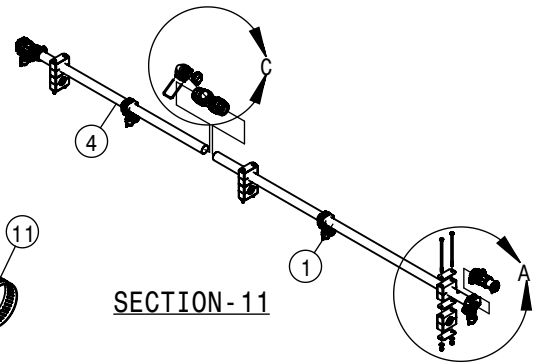

SECTION-10

DETAIL A

DETAIL C

DETAIL B

SECTION-11

30" WET BOOM SPACING, SECTION 10-11 60' BOOM (DUAL PRODUCT)			
DET	QTY	P/N	DESCRIPTION
1	1	167759	30" WET BM TUBE, 50.17 LG
2	1	167761	30" WET BOOM TUBE, 73.17 LG
3	1	167762	30" WET BM TUBE, 34.17 LG
4	1	167763	30" WET BM TUBE, 35.17 LG
5	12	470375	TUBE CLAMP BODY, 1.31 I.D. (PAIR)
6	18	470376	COVER PLATE FOR 470375
7	4	500295	NOZZLE BODY END CAP
8	2	500296	EASY FIT TEE 1" PIPE
9	2	500299	T5 TO 25MM HB 90
10	10	500363	QUICK TJET SINGLE BODY, 1"
11	2	520090	HOSECLAMP NO 16 STAINLESS
12	2	737738	FORK, D.3 DIST.42 (737731)
13	12	900028	1/4UNC X 5 1/2 HHCS SS
14	12	910112	SAE FLAT WASHER 1/4 SS
15	12	910118	1/4-20UNC NYLOCK NUT SS