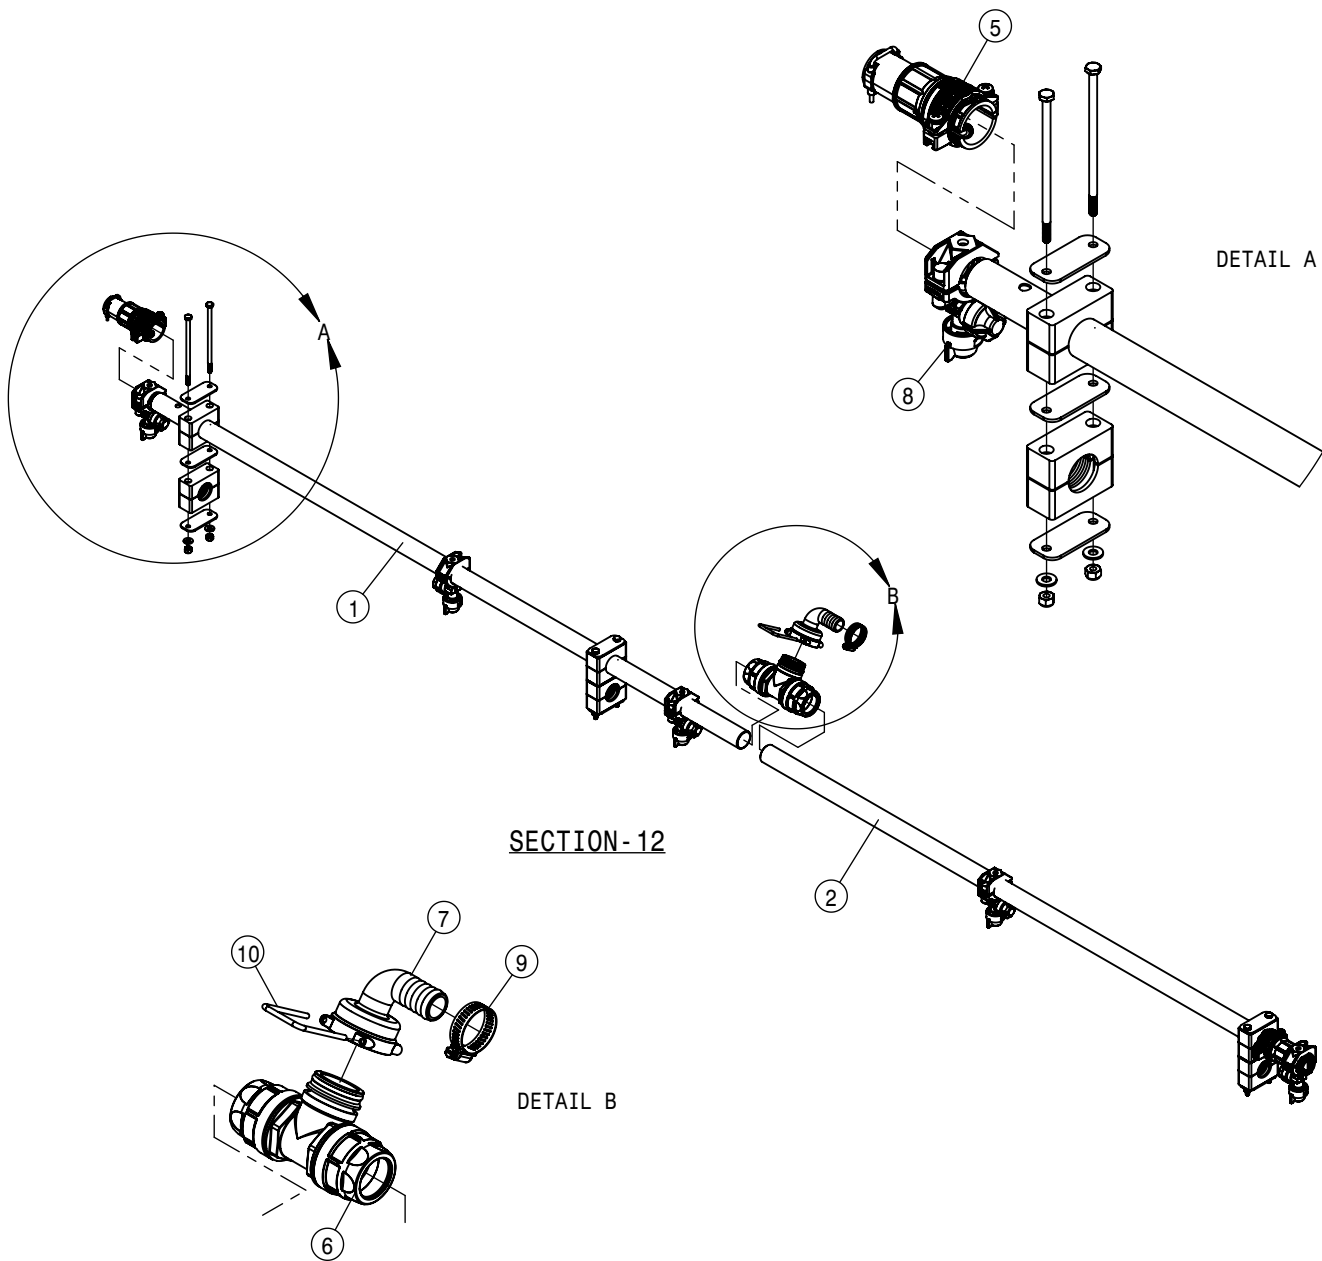

DETAIL A

SECTION-11

DETAIL B

DETAIL C

30" WET BOOM SPACING, SECTION 10-11 60' HYBRID (DUAL PRODUCT)

DET	QTY	P/N	DESCRIPTION
1	2	167759	30" WET BM TUBE, 50.17 LG
2	1	167761	30" WET BOOM TUBE, 73.17 LG
3	1	167762	30" WET BM TUBE, 34.17 LG
4	12	470375	TUBE CLAMP BODY, 1.31 I.D. (PAIR)
5	18	470376	COVER PLATE FOR 470375
6	4	500295	NOZZLE BODY END CAP
7	2	500296	EASY FIT TEE 1" PIPE
8	2	500307	T5 FEMALE TO 25MM HB
9	10	500363	QUICK TJET SINGLE BODY, 1"
10	2	520090	HOSECLAMP NO 16 STAINLESS
11	2	737738	FORK, D.3 DIST.42 (737731)
12	12	900028	1/4UNC X 5 1/2 HHCS SS
13	12	910112	SAE FLAT WASHER 1/4 SS
14	12	910118	1/4-20UNC NYLOCK NUT SS