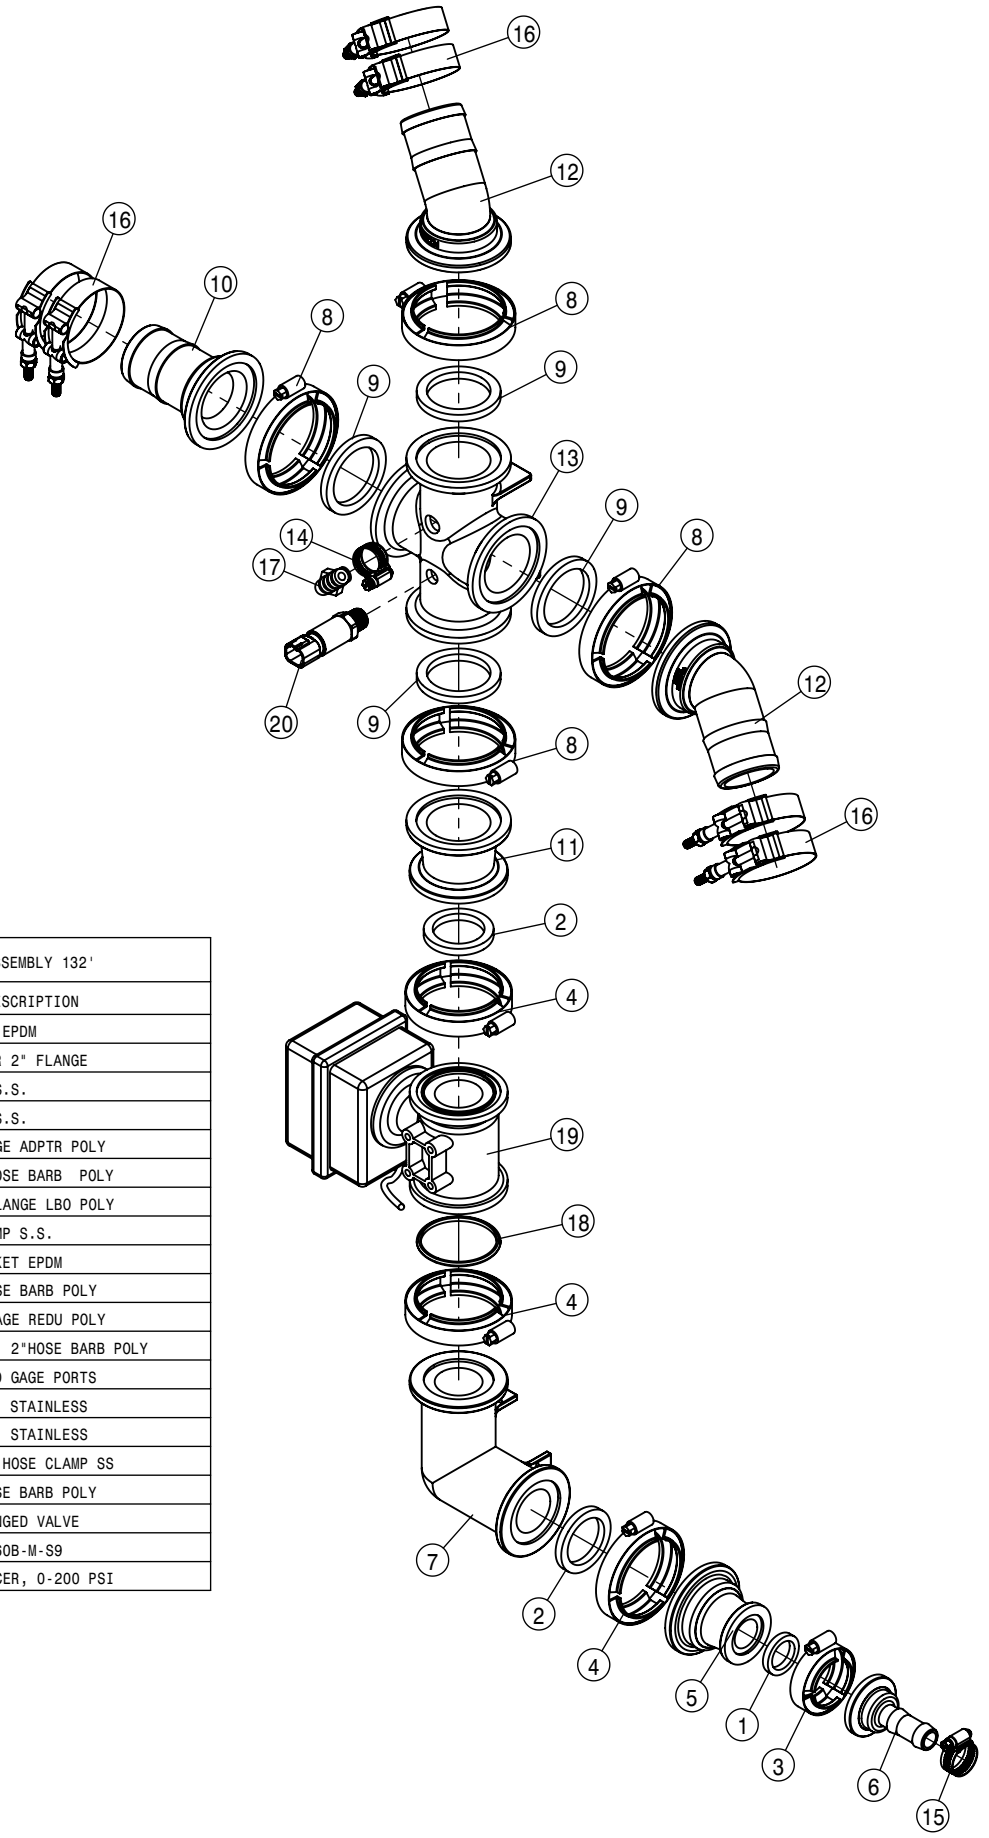

CENTER SOLUTION VALVE ASSEMBLY 132'			
DET	QTY	P/N	DESCRIPTION
1	1	500157	1" FLANGE GASKET EPDM
2	2	500158	1 1/2" GASKET FOR 2" FLANGE
3	1	500159	1" FLANGE CLAMP S.S.
4	3	500160	2" FLANGE CLAMP S.S.
5	1	500161	2" FLANGE-1"FLANGE ADPTR POLY
6	1	500170	1" FLANGE-3/4" HOSE BARB POLY
7	1	500180	2" FLANGE-90-2"FLANGE LBO POLY
8	4	500194	2" FP FLANGE CLAMP S.S.
9	4	500195	2" FP FLANGE GASKET EPDM
10	1	500196	2"FP FLANGE-2"HOSE BARB POLY
11	1	500199	2"FP FLANGE-2"FLAGE REDU POLY
12	2	500255	2"FP FLANGE - 45- 2"HOSE BARB POLY
13	1	500423	2" FP CROSS W/TWO GAGE PORTS
14	1	520070	HOSE CLAMP NO 8 STAINLESS
15	1	520080	HOSE CLAMP NO 10 STAINLESS
16	6	520141	2.31/2.62 T-BOLT HOSE CLAMP SS
17	1	618556	1/4NPT-90 1/2 HOSE BARB POLY
18	1	696254	O-RING, KZCO FLANGED VALVE
19	1	696256	VALVE, KZCO C2F-60B-M-S9
20	1	AKK13435	PRESSURE TRANSDUCER, 0-200 PSI