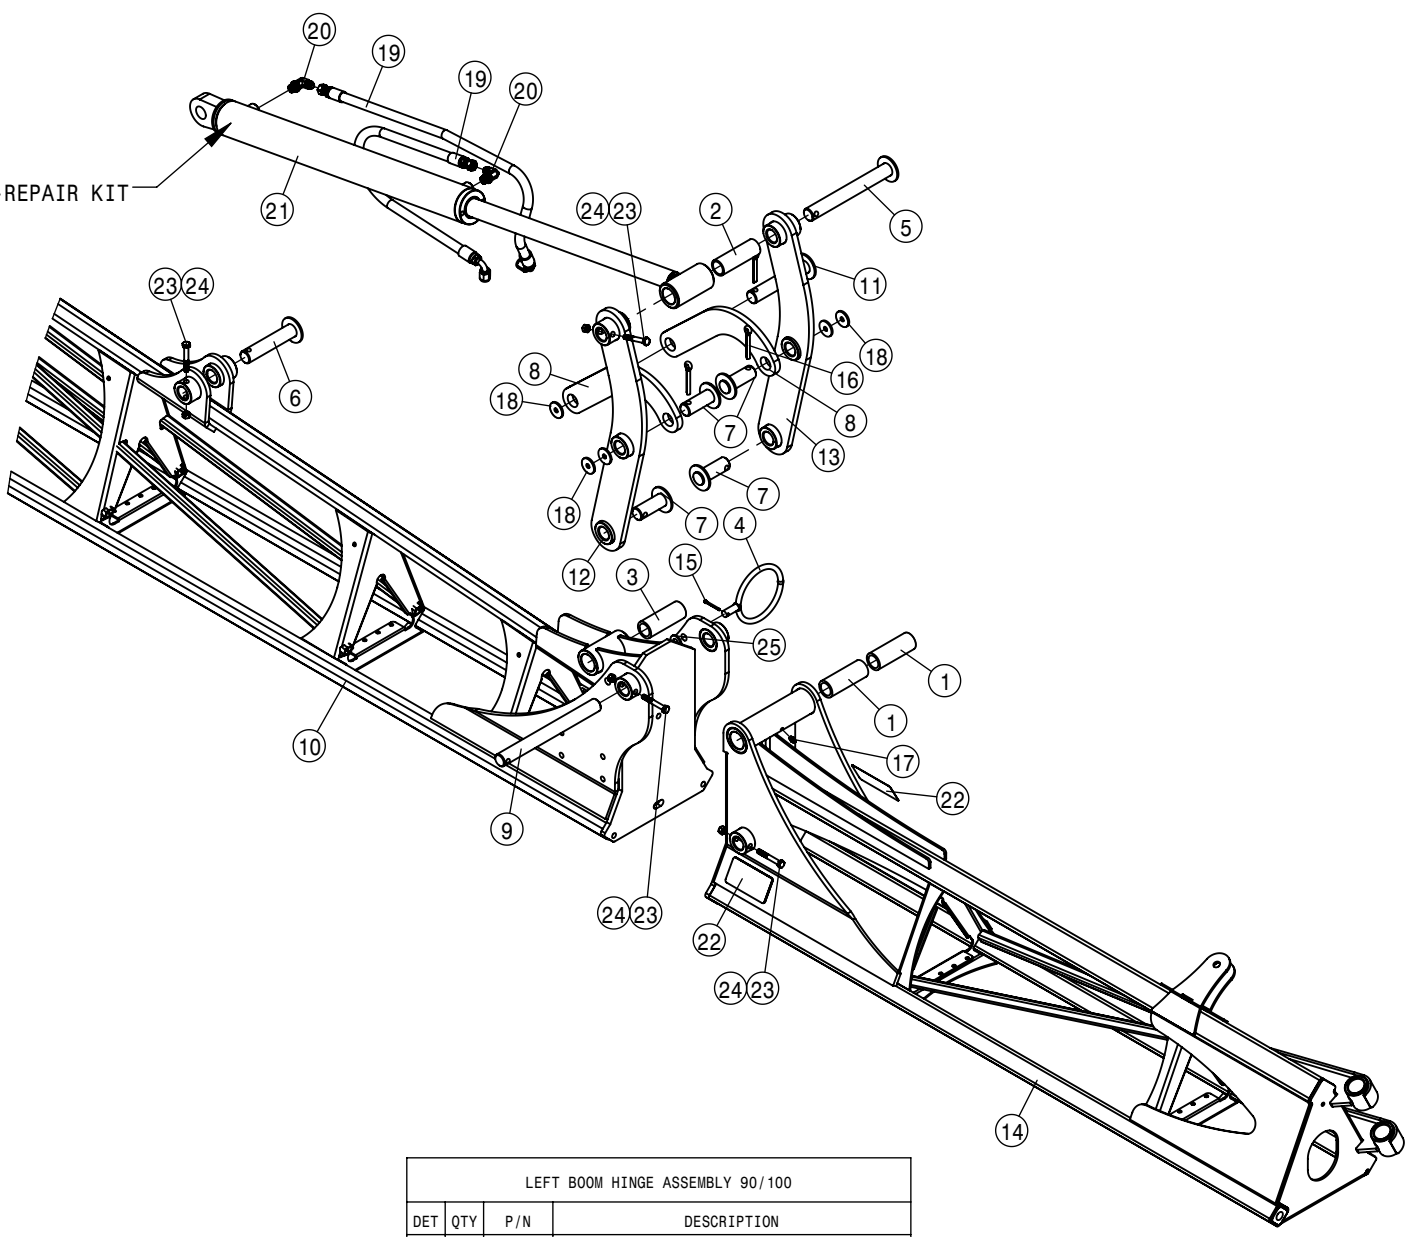

621536-REPAIR KIT

LEFT BOOM HINGE ASSEMBLY 90/100				
DET	QTY	P/N	DESCRIPTION	
1	2	121106	BOOM FOLD BRG, POLYGON	
2	1	121108	OUTR BOOM FOLD CYL BRG,POLYGON	
3	1	121121	BEARING, 1.006-1.368-3.6PLYGON	
4	1	164517	HOSE SUPPORT RING WLD	
5	1	164520	BOOM CYL PIVOT PIN WLD	
6	1	164522	BOOM FOLD CYL PIN WLD	
7	4	164524	BOOMERANG CNTR PIVOT PIN WLD	
8	2	164643	XK402 TOP ARM(LEFT) 10.35 CNTR	
9	1	164678	BOOM FOLD PIVOT PIN, STS 05	
10	1	164880	INNER BOOM WLD, SECT-1 STS 05	
11	1	165834	BOOM FOLD CYL PIN WLD	
12	1	165836	RH FOLD-OVER BOOMERANG WLD	
13	1	165837	LH FOLD-OVER BOOMERANG WLD	
14	1	166000	LH FLDOVR BM, SECT-2 W/DECAL	
15	1	390984	1/8 X 1 1/4 COTTER PIN	
16	3	470012	5/16 X 2 COTTER PIN	
17	1	471005	GREASE ZERK, 1/4-28 X 1/2	
18	5	483024	FENDER WASHER 5/16 MC	
19	2	616356	06-451TC-06FJX-06FJX90-27 H/A	
20	2	618688	9/16MOR-90-9/16MJ .025 CHK VLV	
21	1	621562	OUTR FOLD CYL,2.25 X 21.00 STS	
22	2	650204	DECAL, WARNING, CRUSH HAZARD FP	
23	5	900086	5/16UNC X 2 1/4 HEX BOLT	
24	5	914002	5/16UNC HEX STOVER NUT	
25	1	920004	1/2 SAE FLAT WASHER