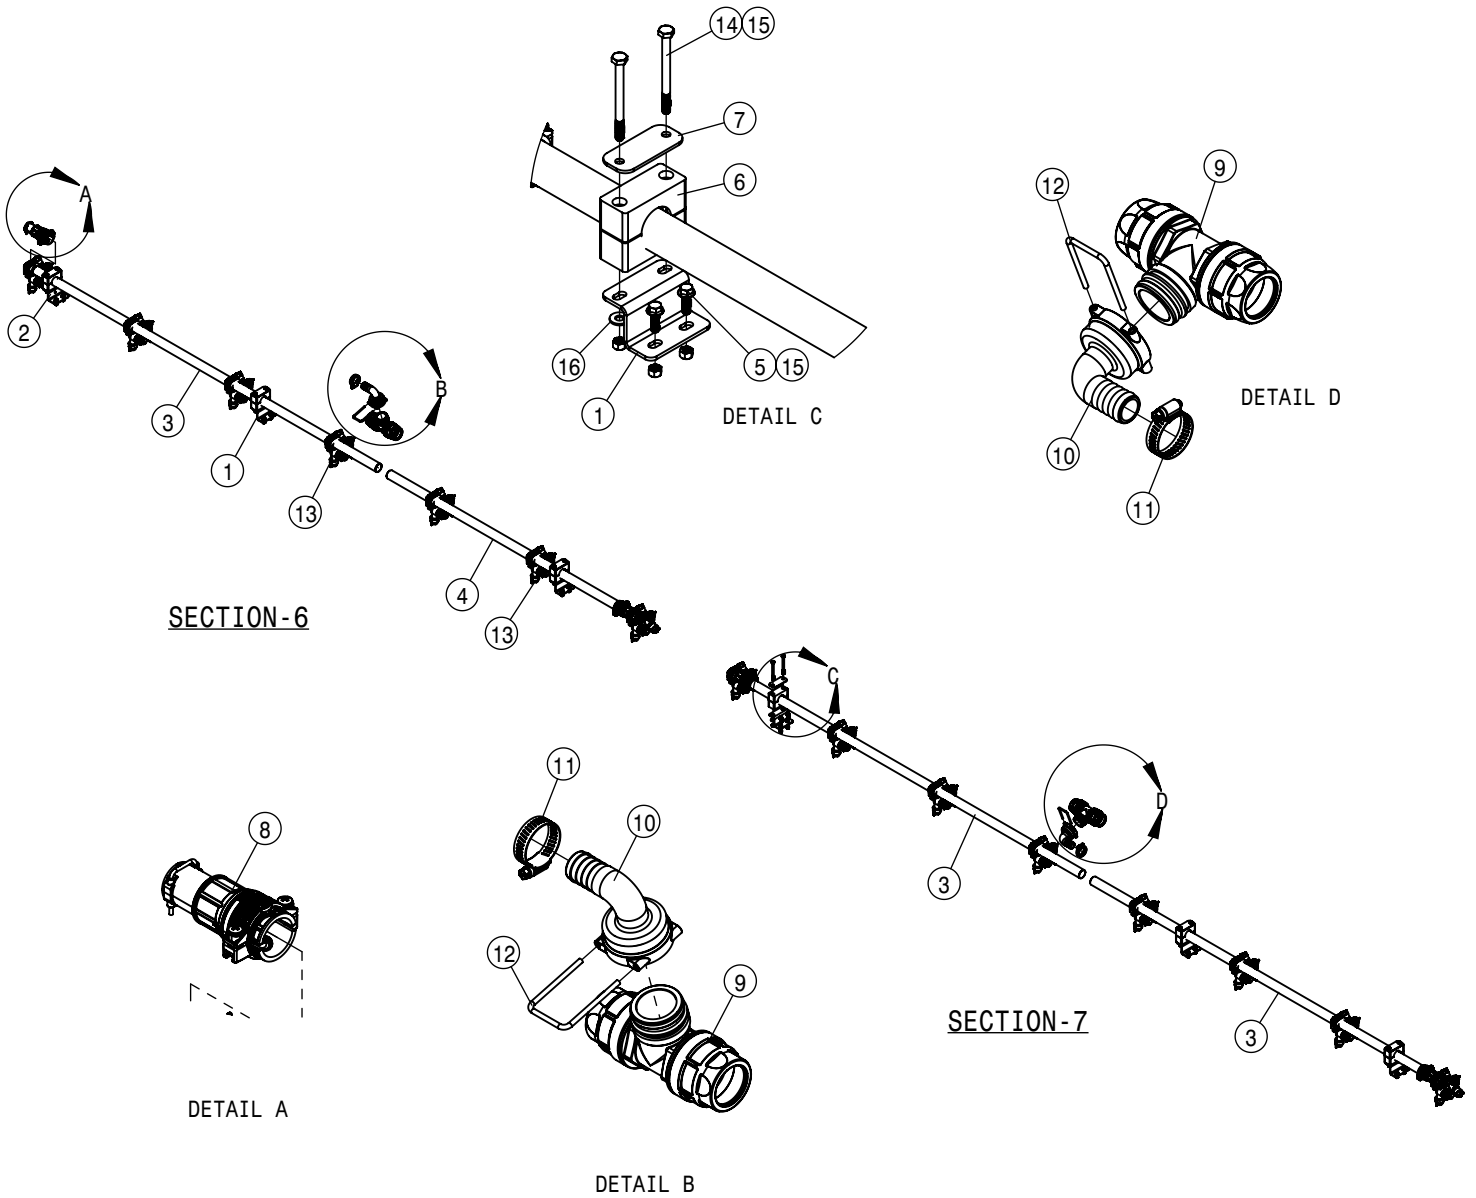

20" WET BOOM SPACING, SECTION 6-7 90/100 BOOM			
DET	QTY	P/N	DESCRIPTION
1	5	164859	CLAMP MT BRKT, WET BOOM, STS 04
2	1	164916	Z-BRKT, WET BOOM SECT 1, STS
3	3	167230	20" WET BOOM TUBE, 68.13 LG
4	1	167238	20" WET BOOM TUBE, 48.13 LG
5	12	470118	1/4 UNC X 3/4 SER FLG BOLT
6	6	470375	TUBE CLAMP BODY, 1.31 I.D. (PAIR)
7	6	470376	COVER PLATE FOR 470375
8	4	500295	NOZZLE BODY END CAP
9	2	500296	EASY FIT TEE 1" PIPE
10	2	500299	T5 TO 25MM HB 90
11	2	520090	HOSECLAMP NO 16 STAINLESS
12	2	737738	FORK,D.3 DIST.42 (737731)
13	15	737925	QUICK TJET 5 + 1-TIP BODY 1"
14	12	900010	1/4UNC X 3" HEX BOLT
15	24	914000	1/4UNC HEX STOVER NUT
16	12	920000	1/4 SAE FLAT WASHER