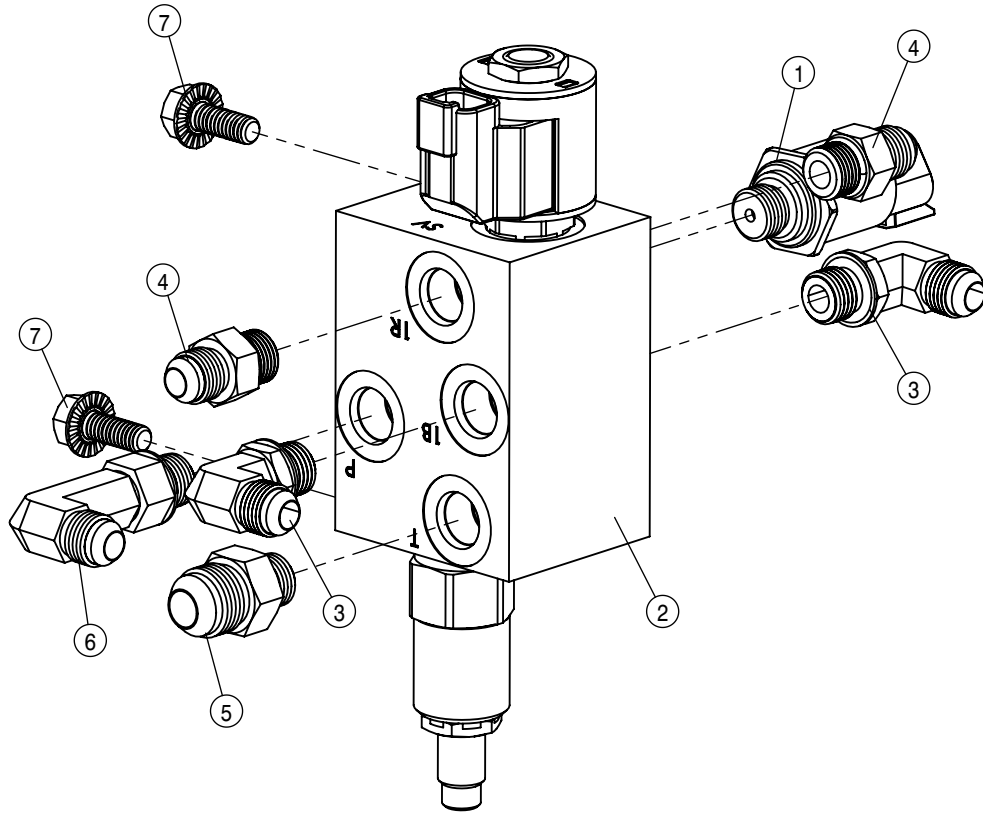

BREAKAWAY VALVE ASSEMBLY 90/100			
DET	QTY	P/N	DESCRIPTION
1	1	606347	PRESSURE TRANSDUCER,7500PSI
2	1	607119	90/100 breakaway block
3	2	618119	9/16MJC-90-9/16MOR LBO
4	2	618126	9/16MJC-9/16MOR ADPTR
5	1	618360	3/4MJC-9/16MOR ADPTR
6	1	618440	9/16MJC-90-9/16MOR EX LG LBO
7	2	900486	5/16UNC X 3/4 HHSFB SS