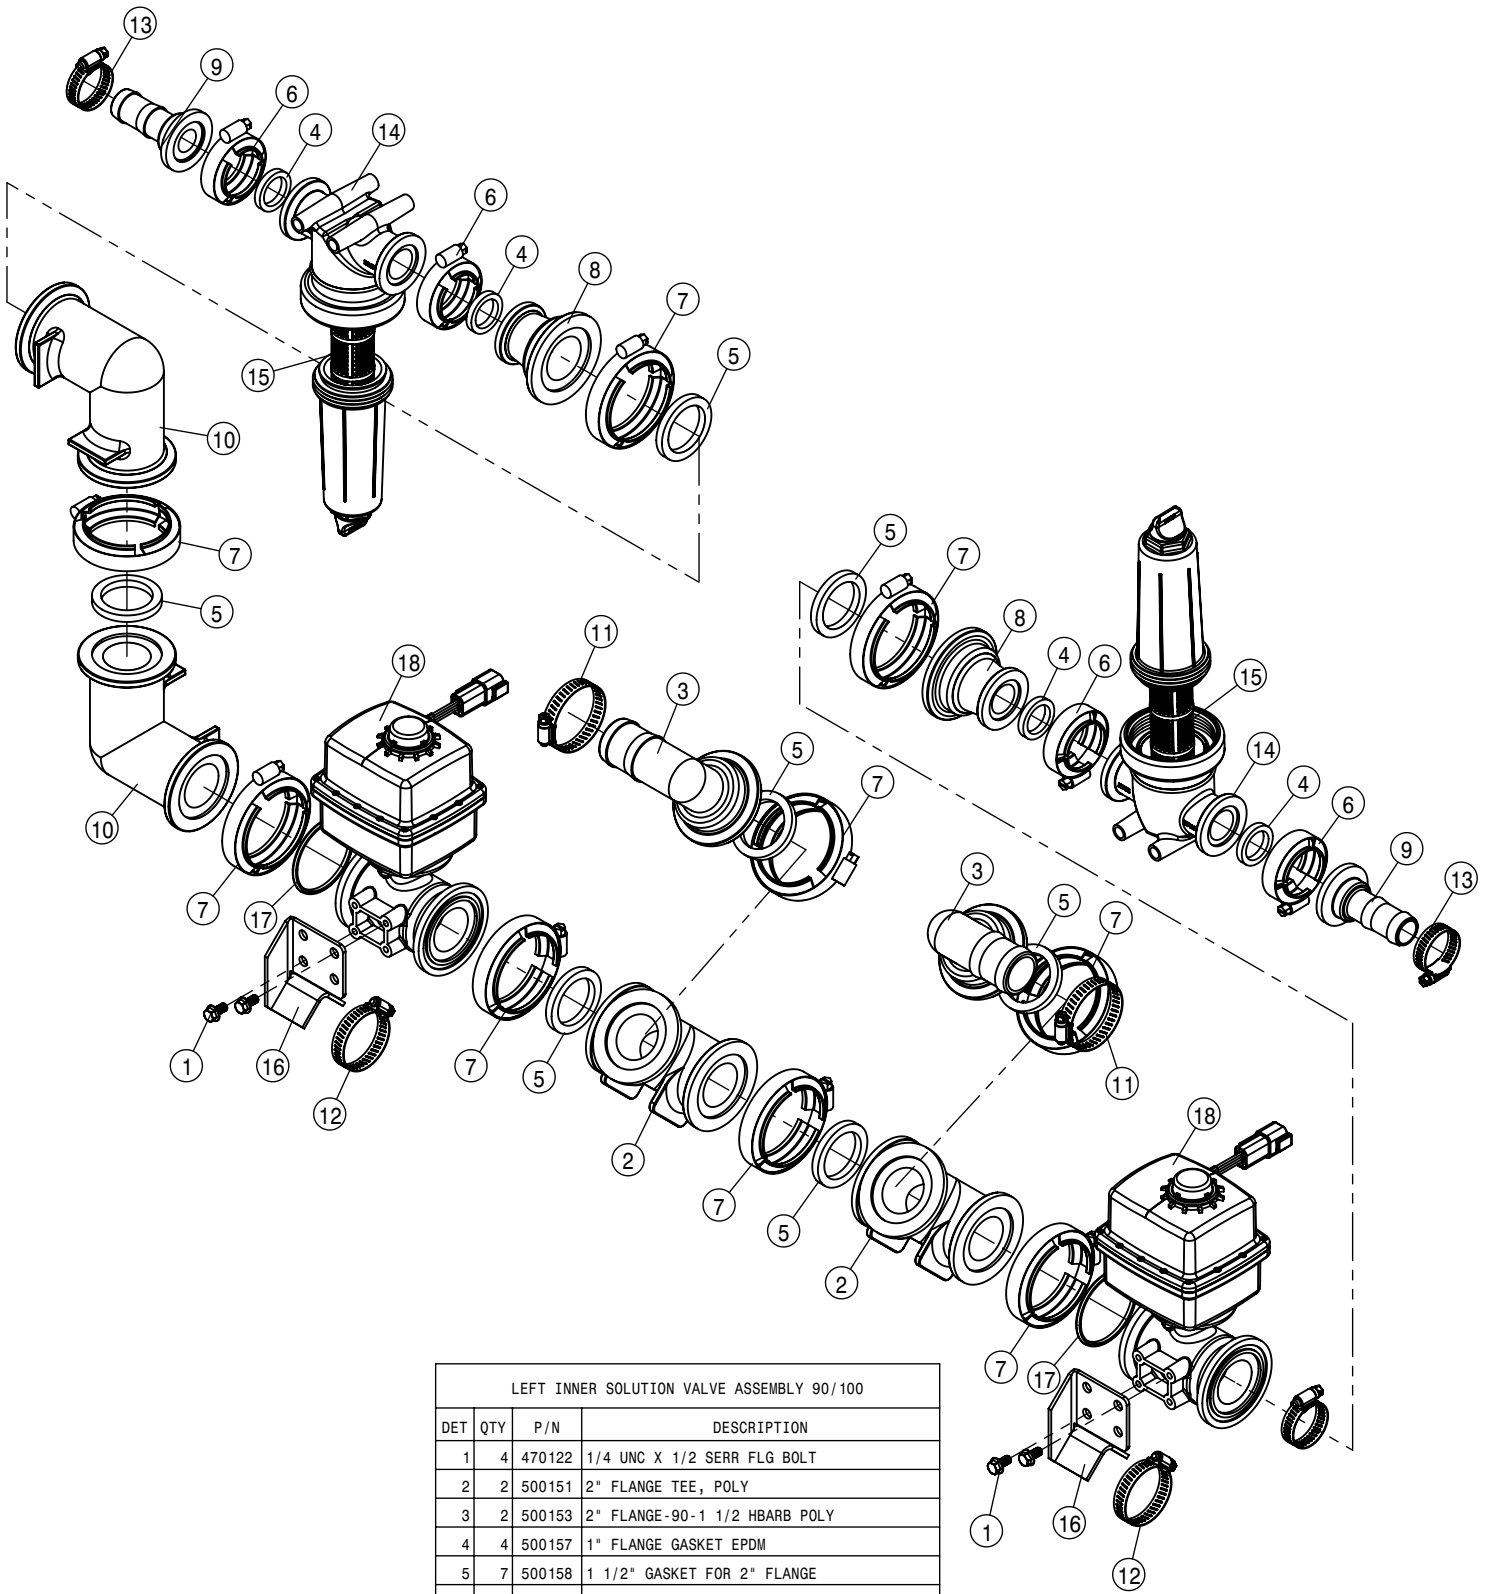

LEFT INNER SOLUTION VALVE ASSEMBLY 90/100			
DET	QTY	P/N	DESCRIPTION
1	4	470122	1/4 UNC X 1/2 SERR FLG BOLT
2	2	500151	2" FLANGE TEE, POLY
3	2	500153	2" FLANGE-90-1 1/2 HBARB POLY
4	4	500157	1" FLANGE GASKET EPDM
5	7	500158	1 1/2" GASKET FOR 2" FLANGE
6	4	500159	1" FLANGE CLAMP S.S.
7	9	500160	2" FLANGE CLAMP S.S.
8	2	500161	2" FLANGE-1"FLANGE ADPTR POLY
9	2	500171	1" FLANGE-1" HOSE BARB POLY
10	2	500180	2" FLANGE-90-2"FLANGE LBO POLY
11	2	520067	HOSE CLAMP NO 28 STAINLESS
12	2	520085	HOSE CLAMP NO 24 STAINLESS
13	4	520090	HOSECLAMP NO 16 STAINLESS
14	2	690660	LINE "T" STRAINER, 1" FLANGE W/O SCREEN
15	2	690661	50 MESH SCREEN FOR 690660
16	2	690871	80/90 BOOM VLV MT WLD 03
17	2	696254	O-RING, KZCO FLANGED VALVE
18	2	696260	VALVE, KZCO C2F-55B-M-S9