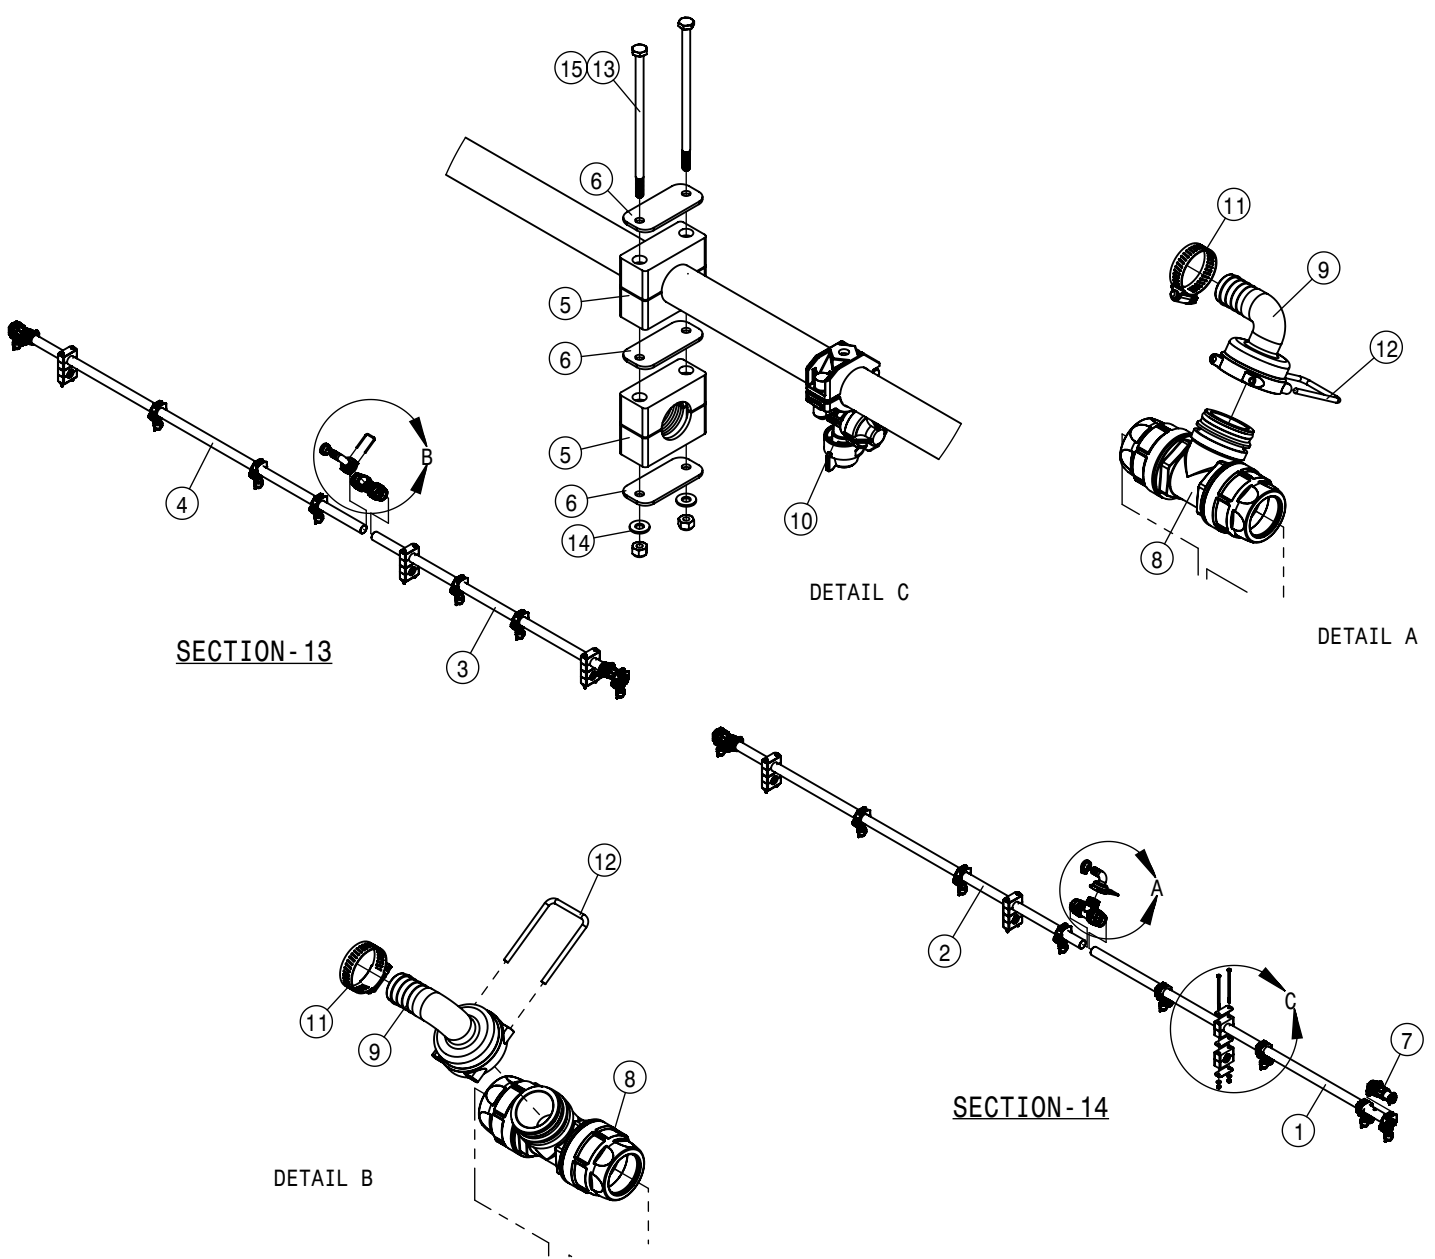

20" WET BOOM SPACING, SECTION 13-14 60' BOOM (DUAL PRODUCT)			
DET	QTY	P/N	DESCRIPTION
1	1	169155	20" WET BM TUBE, 57.92
2	1	169156	20" WET BM TUBE, 71.17 LG
3	1	169471	20" WET BM TUBE, 48.17 LG
4	1	169472	20" WET BM TUBE, 68.17 LG
5	12	470375	TUBE CLAMP BODY, 1.31 I.D. (PAIR)
6	18	470376	COVER PLATE FOR 470375
7	4	500295	NOZZLE BODY END CAP
8	2	500296	EASY FIT TEE 1" PIPE
9	2	500299	T5 TO 25MM HB 90
10	15	500363	QUICK TJET SINGLE BODY, 1"
11	2	520090	HOSECLAMP NO 16 STAINLESS
12	2	737738	FORK, D.3 DIST.42 (737731)
13	12	900028	1/4UNC X 5 1/2 HHCS SS
14	12	910112	SAE FLAT WASHER 1/4 SS
15	12	910118	1/4-20UNC NYLOCK NUT SS