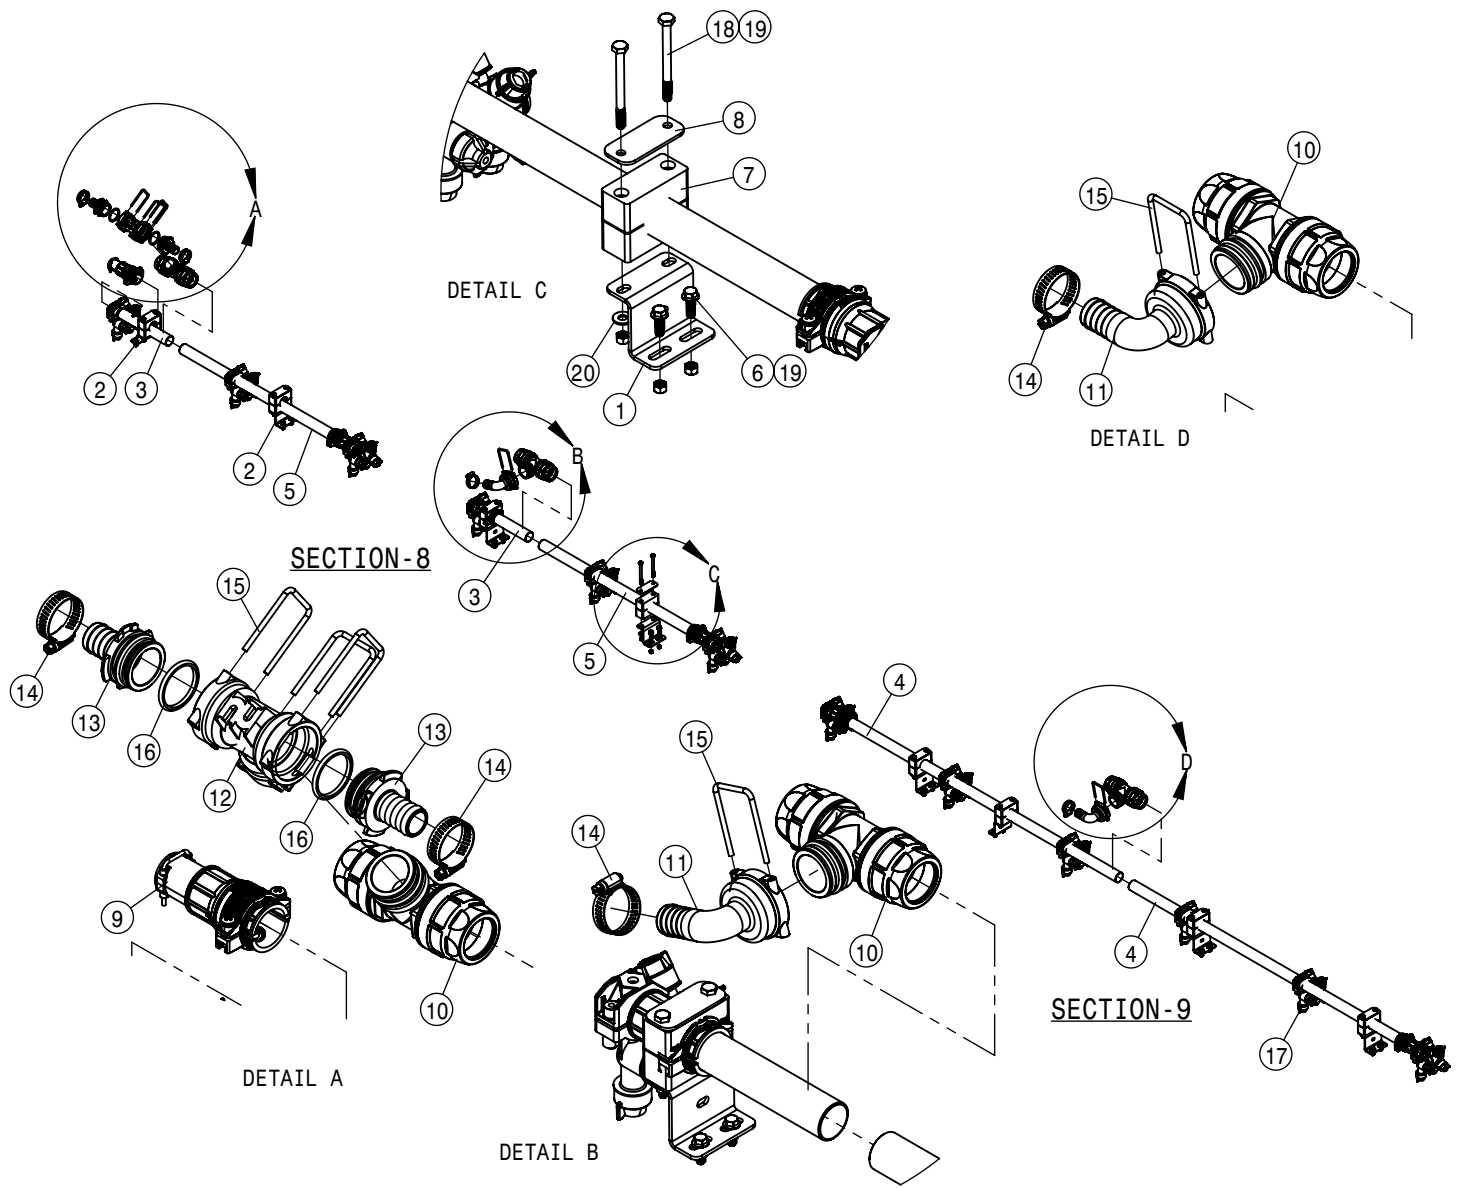

20" WET BOOM SPACING, SECTION 8-9 100' BOOM			
DET	QTY	P/N	DESCRIPTION
1	6	164716	TALL CLAMP MT BRKT, WET BOOM, STS
2	2	164859	CLAMP MT BRKT, WET BOOM, STS 04
3	2	167234	20" WET BOOM TUBE, 8.13 LG
4	2	167238	20" WET BOOM TUBE, 48.13 LG
5	2	167263	20" WET BOOM TUBE, 28.13 LG
6	16	470118	1/4 UNC X 3/4 SER FLG BOLT
7	8	470375	TUBE CLAMP BODY, 1.31 I.D. (PAIR)
8	8	470376	COVER PLATE FOR 470375
9	6	500295	NOZZLE BODY END CAP
10	3	500296	EASY FIT TEE 1" PIPE
11	2	500299	T5 TO 25MM HB 90
12	1	500300	T5 FEMALE TEE
13	2	500301	T5 MALE TO 25MM HB
14	4	520090	HOSECLAMP NO 16 STAINLESS
15	5	737738	FORK,D.3 DIST.42 (737731)
16	2	737763	O-RING, -221 EPDM
17	15	737925	QUICK TJET 5 + 1-TIP BODY 1"
18	16	900010	1/4UNC X 3" HEX BOLT
19	32	914000	1/4UNC HEX STOVER NUT
20	16	920000	1/4 SAE FLAT WASHER