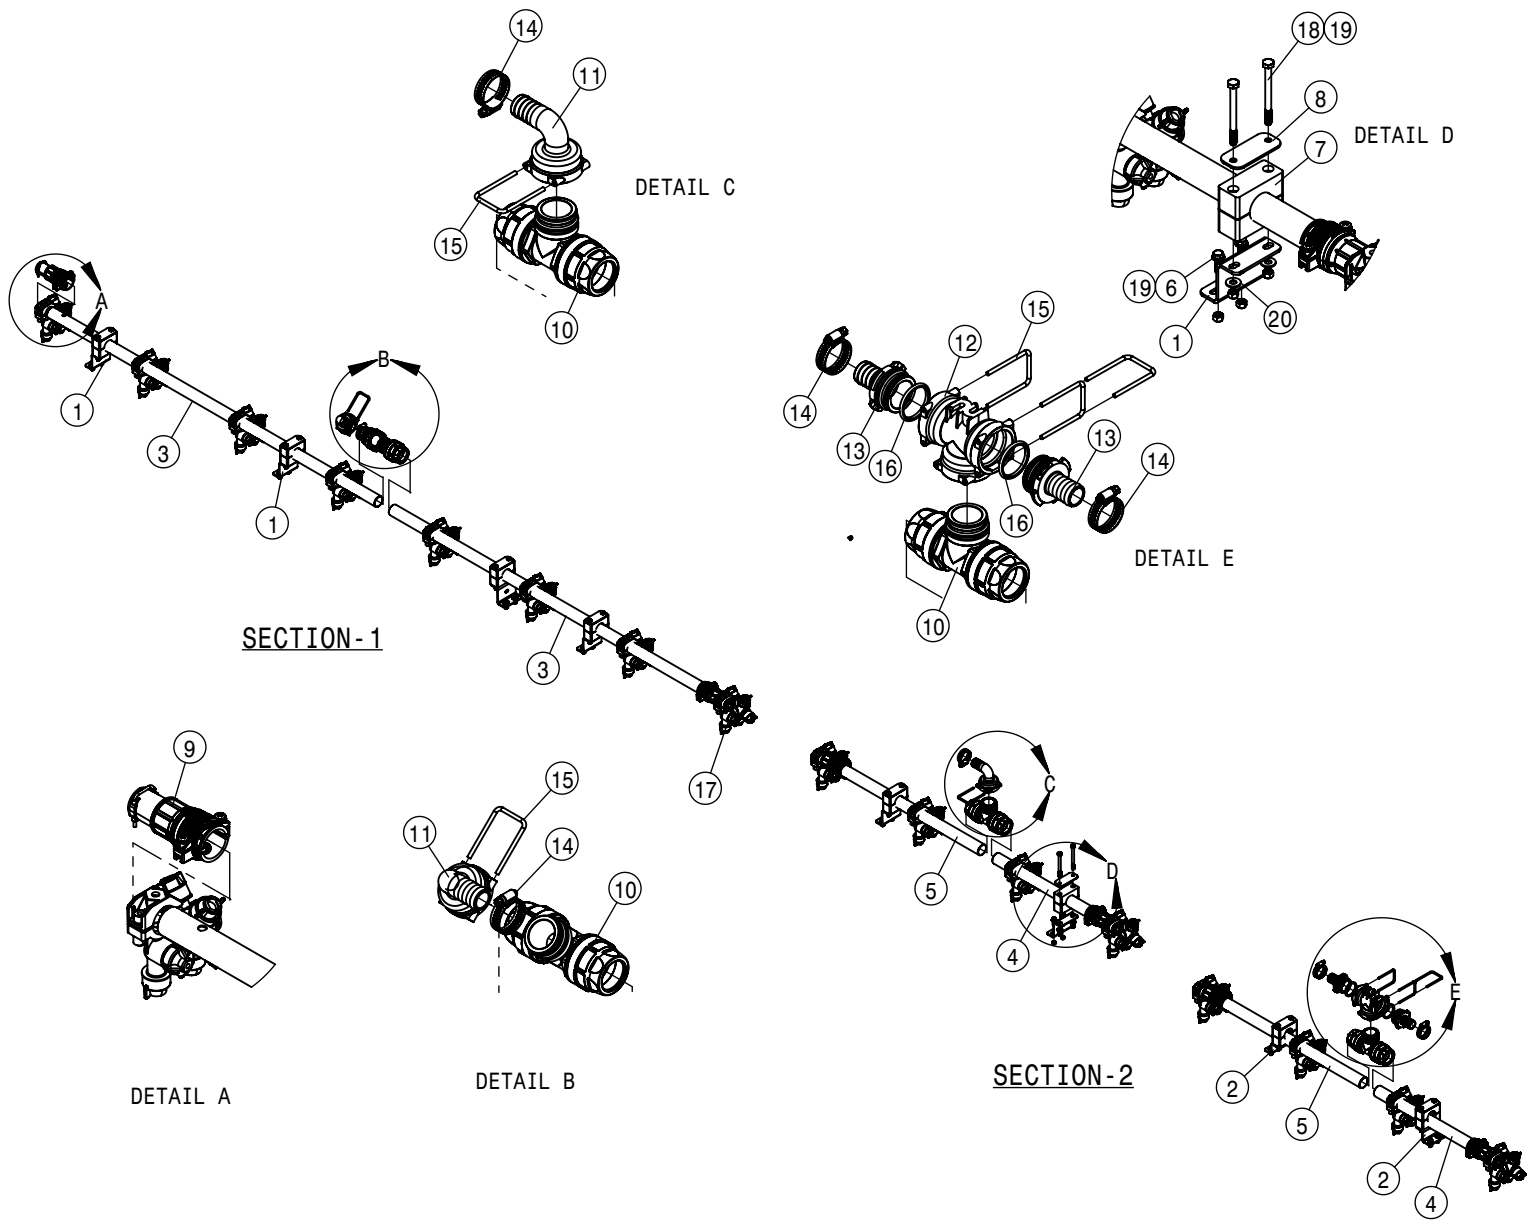

15" WET BOOM SPACING, SECTION 1-2 100' BOOM			
DET	QTY	P/N	DESCRIPTION
1	6	164716	TALL CLAMP MT BRKT, WET BOOM, STS
2	2	164859	CLAMP MT BRKT, WET BOOM, STS 04
3	2	167229	15" WET BOOM TUBE, 50.66 LG
4	2	167235	15" WET BOOM TUBE, 17.32 LG
5	2	167236	15" WET BOOM TUBE, 24.00 LG
6	16	470118	1/4 UNC X 3/4 SER FLG BOLT
7	8	470375	TUBE CLAMP BODY, 1.31 I.D. (PAIR)
8	8	470376	COVER PLATE FOR 470375
9	6	500295	NOZZLE BODY END CAP
10	3	500296	EASY FIT TEE 1" PIPE
11	2	500299	T5 TO 25MM HB 90
12	1	500300	T5 FEMALE TEE
13	2	500301	T5 MALE TO 25MM HB
14	4	520090	HOSECLAMP NO 16 STAINLESS
15	5	737738	FORK,D.3 DIST.42 (737731)
16	2	737763	O-RING, -221 EPDM
17	16	737925	QUICK TJET 5 + 1-TIP BODY 1"
18	16	900010	1/4UNC X 3" HEX BOLT
19	32	914000	1/4UNC HEX STOVER NUT
20	16	920000	1/4 SAE FLAT WASHER