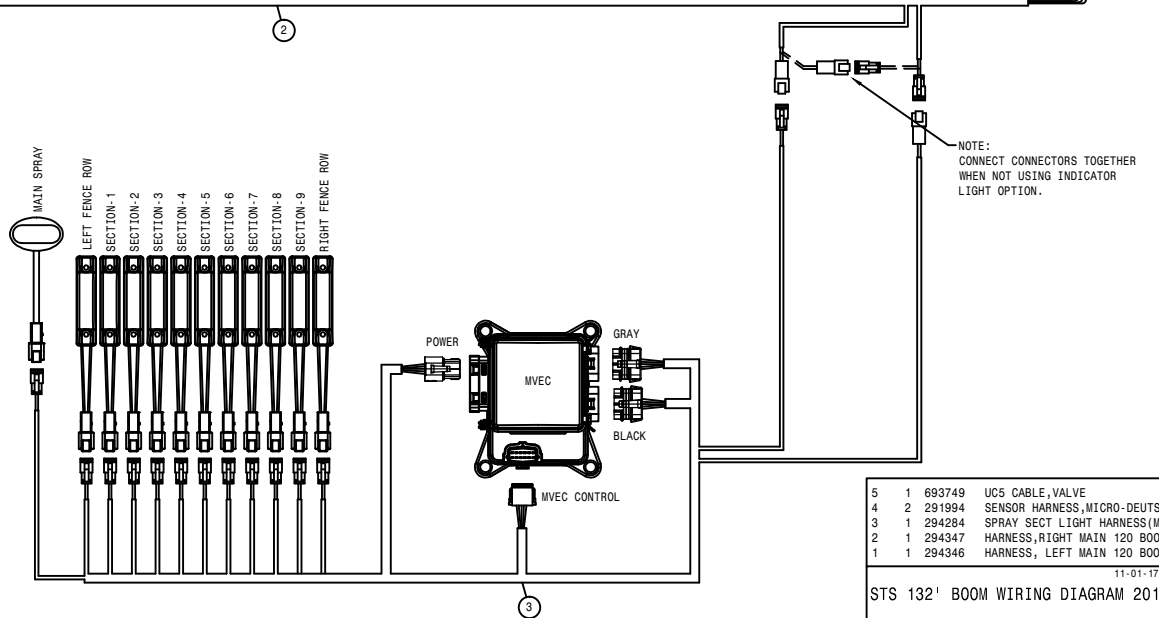

5	1	693749	UCS CABLE, VALVE
4	2	291994	SENSOR HARNESS, MICRO-DEUTSCH
3	1	294284	SPRAY SECT LIGHT HARNESS (MVEC)
2	1	294347	HARNESS, RIGHT MAIN 120 BOOM '17
1	1	294346	HARNESS, LEFT MAIN 120 BOOM '17

11-01-17 TLM

STS 132' BOOM WIRING DIAGRAM 2018

SHEET 1 OF 2
REV_A 11-01-17

499409