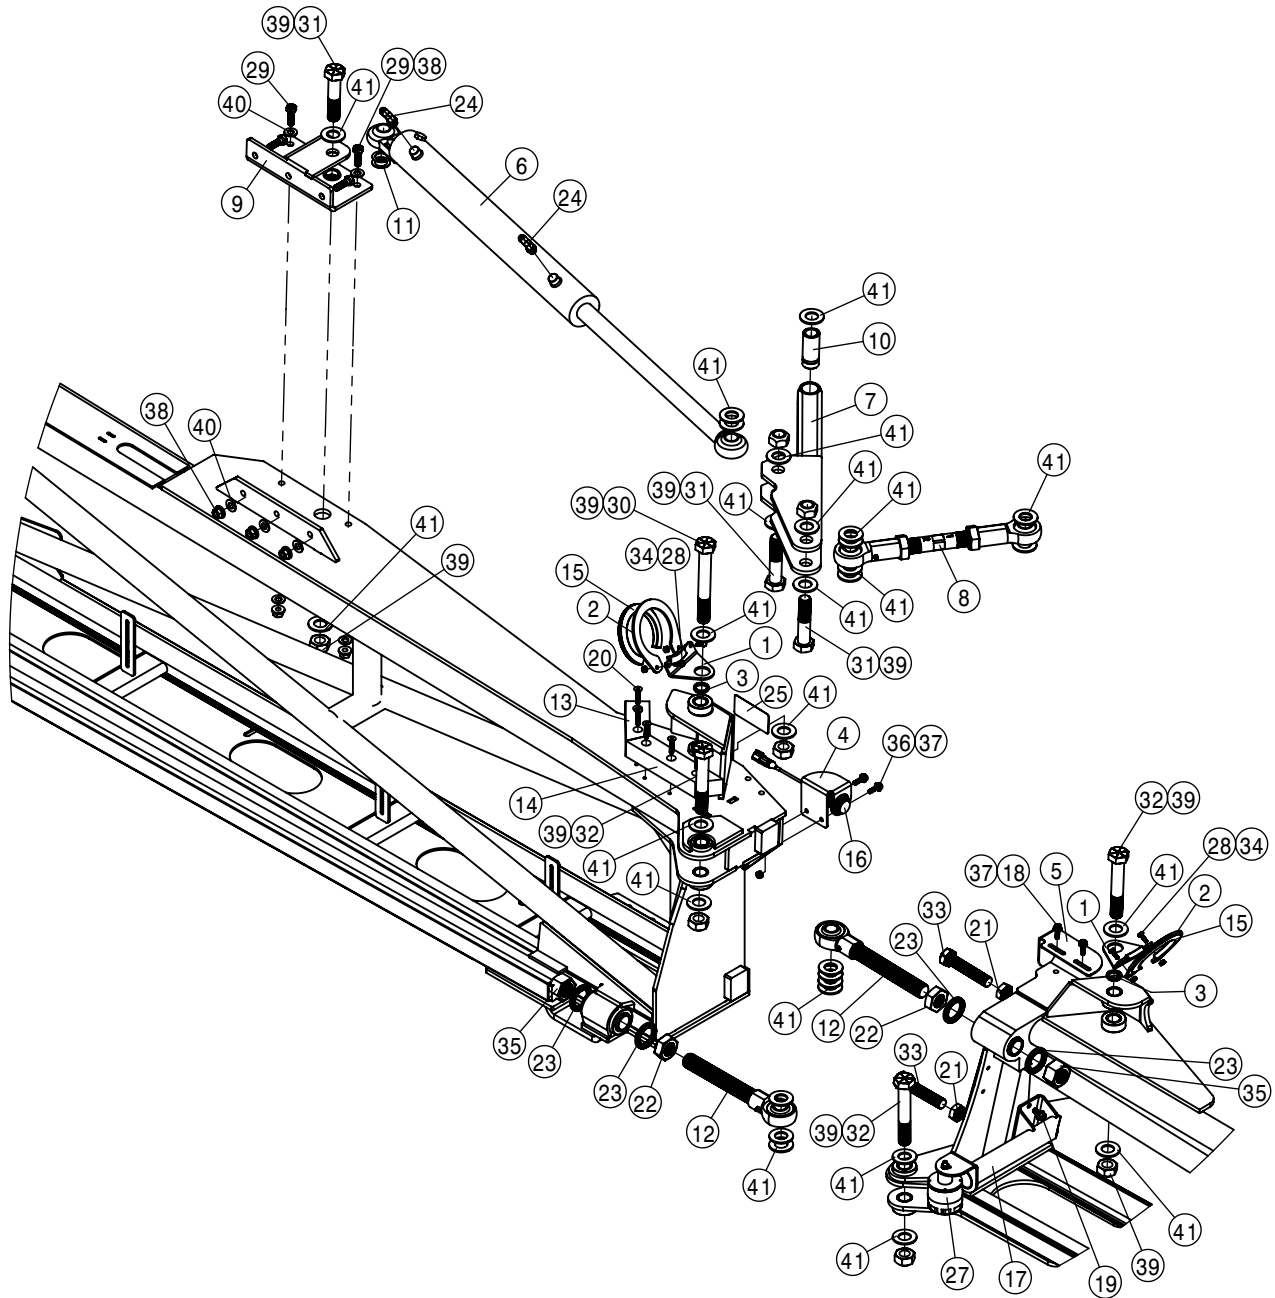

LEFT BOOM FOLD ASSEMBLY 132'			
DET	QTY	P/N	DESCRIPTION
1	2	165950	HOSE RING MNT TAB, 120'A'13
2	2	165951	HOSE RING, REMOVABLE, 120'A'13
3	2	165952	SPACER, 1.25 X 1.010 X .220
4	1	167065	PROX MNT BRKT LH 120'A SECT1-2
5	1	167066	PROX FLAG BRKT LH 120'A SECT1-2
6	1	167090	LH HYD CYL, OUTER FOLD 120'A'12
7	1	167095	LH SCNDRY FOLD ARM WLD120'A'12
8	1	167103	S2-FOLD ARM CONN ASSY 120'A'12
9	1	167104	LH SIDE SUPP BRKT WLD 120'A'12
10	1	167113	BUSH SCNDRY FOLD ARM 120'A'12
11	3	167132	SHIM, 1.50 ODx1.02 IDx0.048
12	2	167298	ROD END ASSY, 1 1/4-12 MALE
13	1	167325	LH GUIDE BLOCK, ALUM BOOM12'A'13
14	1	167326	LH GUIDE BLOCK, ALUM BOOM12'A'13
15	4	193012	QUICKEDGE TRIM .135 TO .250
16	1	292927	INDUCTIVE PROX SENSOR, 30MM
17	1	344540	120' NORAC MNT LEFT, SNSR 2
18	2	470234	5/16UNC X 1 HHSFB GR5 MC
19	2	470409	3/8UNC X 3/4 HHSFB GR5 MC
20	5	472285	1/4-20 UNC X 3/4 FHCS GR5 BZ
21	2	472372	7/8-9 UNC HEX JAM NUT

LEFT BOOM FOLD ASSEMBLY 132'			
DET	QTY	P/N	DESCRIPTION
22	2	472373	1 1/4UNF HEX JAM NUT
23	4	483021	1 1/2" NORD LOCK WASHER
24	2	618119	9/16MJIC-90-9/16MOR LBO
25	1	650204	DECAL, WARNING, CRUSH HAZARD FP
NS	1	650429	DECAL SHEET, 120' ALUM BOOM '12
27	1	693113	SENSOR, NORAC UC5 ULTRASONIC
28	4	900448	1/4UNC X 3/4 HHCS SS
29	5	900804	1/2UNC X 1 1/2 HHCS GR8 MC
30	1	900860	1UNC X 7 1/2 HHCS GR8 MC
31	3	900861	1UNC X 4 1/2 HHCS GR8 MC
32	3	900862	1UNC X 6 HHCS GR8 MC
33	2	900870	7/8UNC X 4.50 FULL HEX BOLT GR8
34	4	910000	1/4-20UNC HEX NUT MC GR5
35	2	910041	1 1/4UNF HEX NUT
36	2	910126	5/16UNC X 1 HHSFB SS
37	4	910132	5/16-18UNC NYLOCK NUT SS
38	5	914015	1/2-13UNC CTRLK FLG NUT MC GR5
39	7	914016	1-8UNC STOVER NUT MC GR5
40	10	920004	SAE FLAT WASHER 1/2 MC
41	31	920008	SAE FLAT WASHER 1 MC