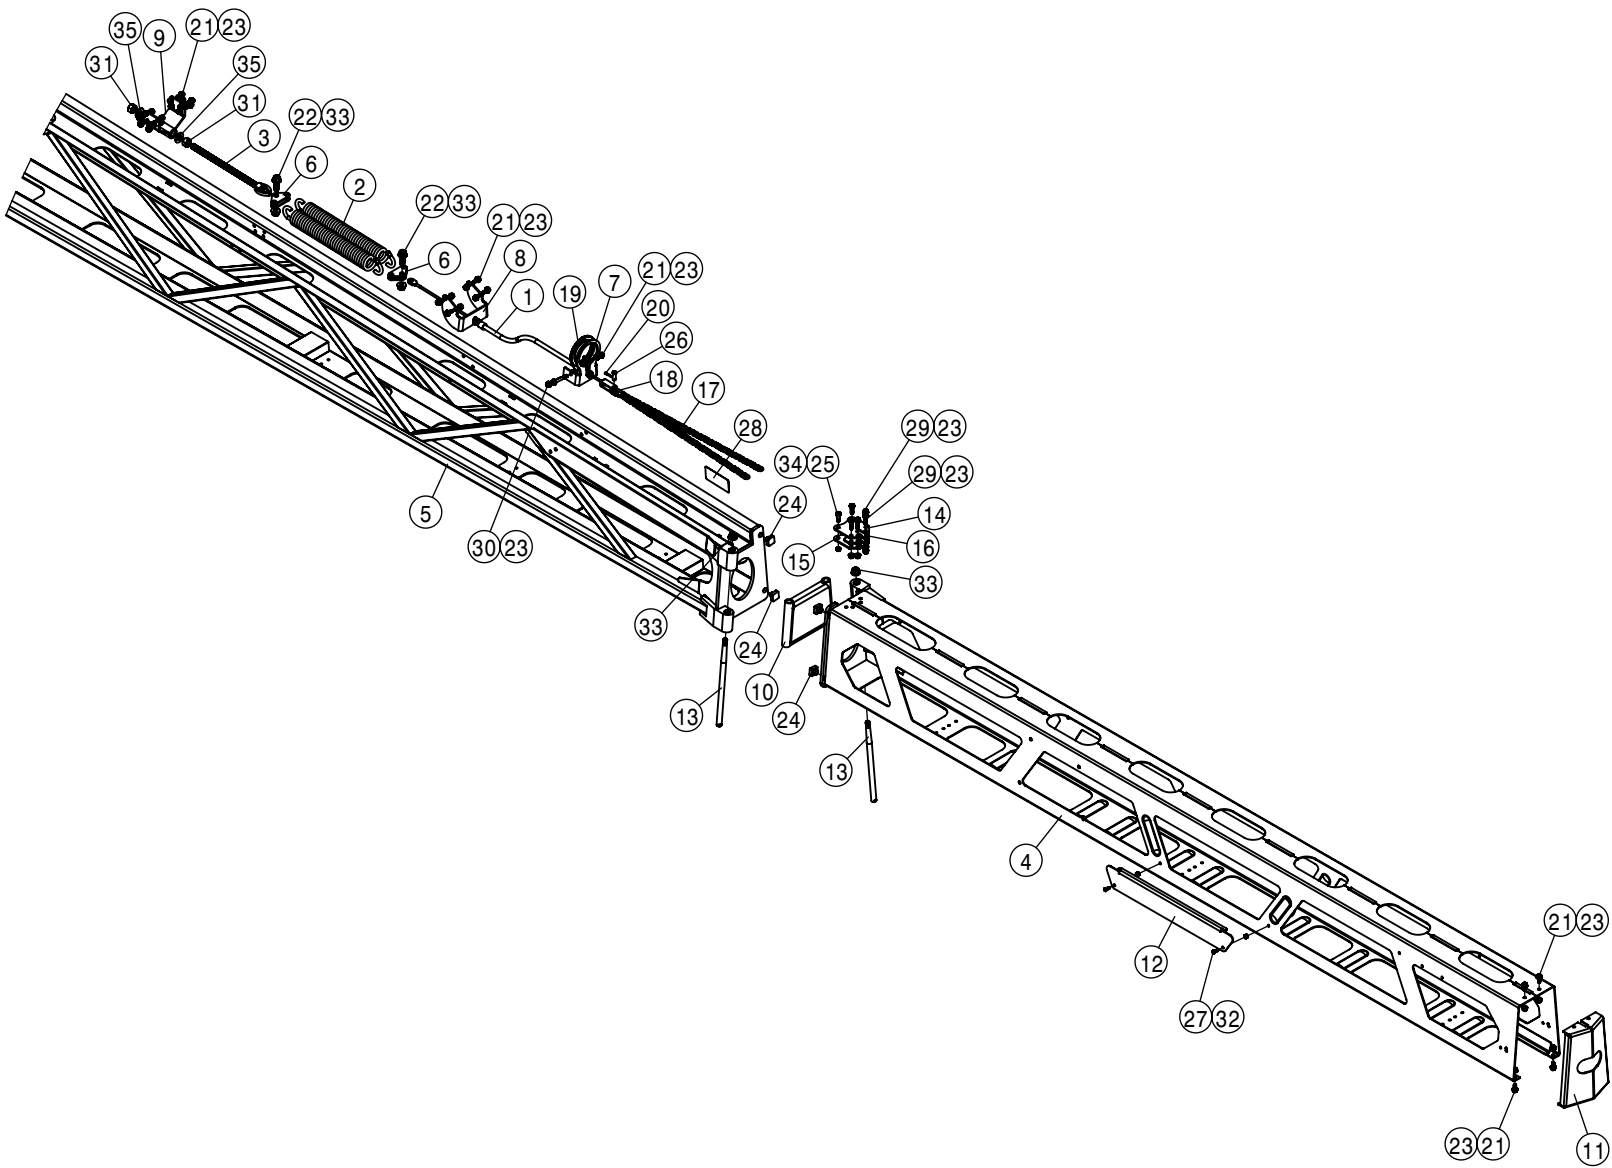

LEFT BOOM BREAKAWAY 120' HYBRID			
DET	QTY	P/N	DESCRIPTION
1	1	167092	CABLE,BREAK AWAY 120'A'12
2	2	167106	SPRING,BREAK AWAY 120'A'12
3	1	167107	BOOM SPRING ROD ASSY 120'A'12
4	1	167151	BREAKAWAY AL BM 120 '16
5	1	167861	LH SECT-2 HYBRID BM W/DECAL
6	4	169170	SPRING SPREADER LINK
7	1	169171	BRKWKY CABLE SHEATH OTR MT
8	1	169172	BRKWKY CABLE SHEATH INR MT
9	1	169175	BRKWKY SPRING TENSION MT WLD
10	1	169273	BREAKAWAY PIVOT WLD, AL BOOM
11	1	169306	BREAKAWAY CAP WLD
12	1	169411	HYBRID 120' BRKWKY BUMPER
13	2	169412	HYBRID BRKWKY HINGE PIN
14	1	169445	HYBRID BRKWKY TONGUE
15	1	169446	HYBRID BRKWKY TONGUE
16	1	169447	HYBRID BRKWKY TONGUE SPACER
17	2	169448	HYBRID BRKWKY CHAIN SS
18	1	169449	SS CONNECTING LINK

LEFT BOOM BREAKAWAY 120' HYBRID			
DET	QTY	P/N	DESCRIPTION
19	1	193016-010	QUICKEDGE TRIM .060 TO .170
20	1	470040	COTTER PIN 5/32 X 3/4
21	18	470233	5/16UNC X 3/4 HHSFB GR5 MC
22	2	470431	1/2UNC X 1 1/2 HHSFB GR5 MC
23	24	470570	5/16-18UNC CTRLK FLG NUT MC GR5
24	4	470760	WEAR PAD, BRKWKY, HYBRID BM
25	2	470907	5/16-18 UNC SS SHOULDER BOLT
26	1	472205	CLEVIS PIN 3/8 DIA X 3/4 FREE
27	2	472379	1/4-20 UNC X 3/4 BHCS SS
28	1	650204	DECAL, WARNING, CRUSH HAZARD FP
29	4	900088	5/16UNC X 1 1/4 HHSFB GR5 MC
30	2	900089	5/16UNC X 2 1/4 HHSFB GR5 MC
31	2	910010	5/8-11UNC HEX NUT MC GR5
32	2	910118	1/4-20UNC NYLOCK NUT SS
33	4	914015	1/2-13UNC CTRLK FLG NUT MC GR5
34	2	914017	5/16-18UNC STOVER NUT SS
35	2	920005	SAE FLAT WASHER 5/8 MC