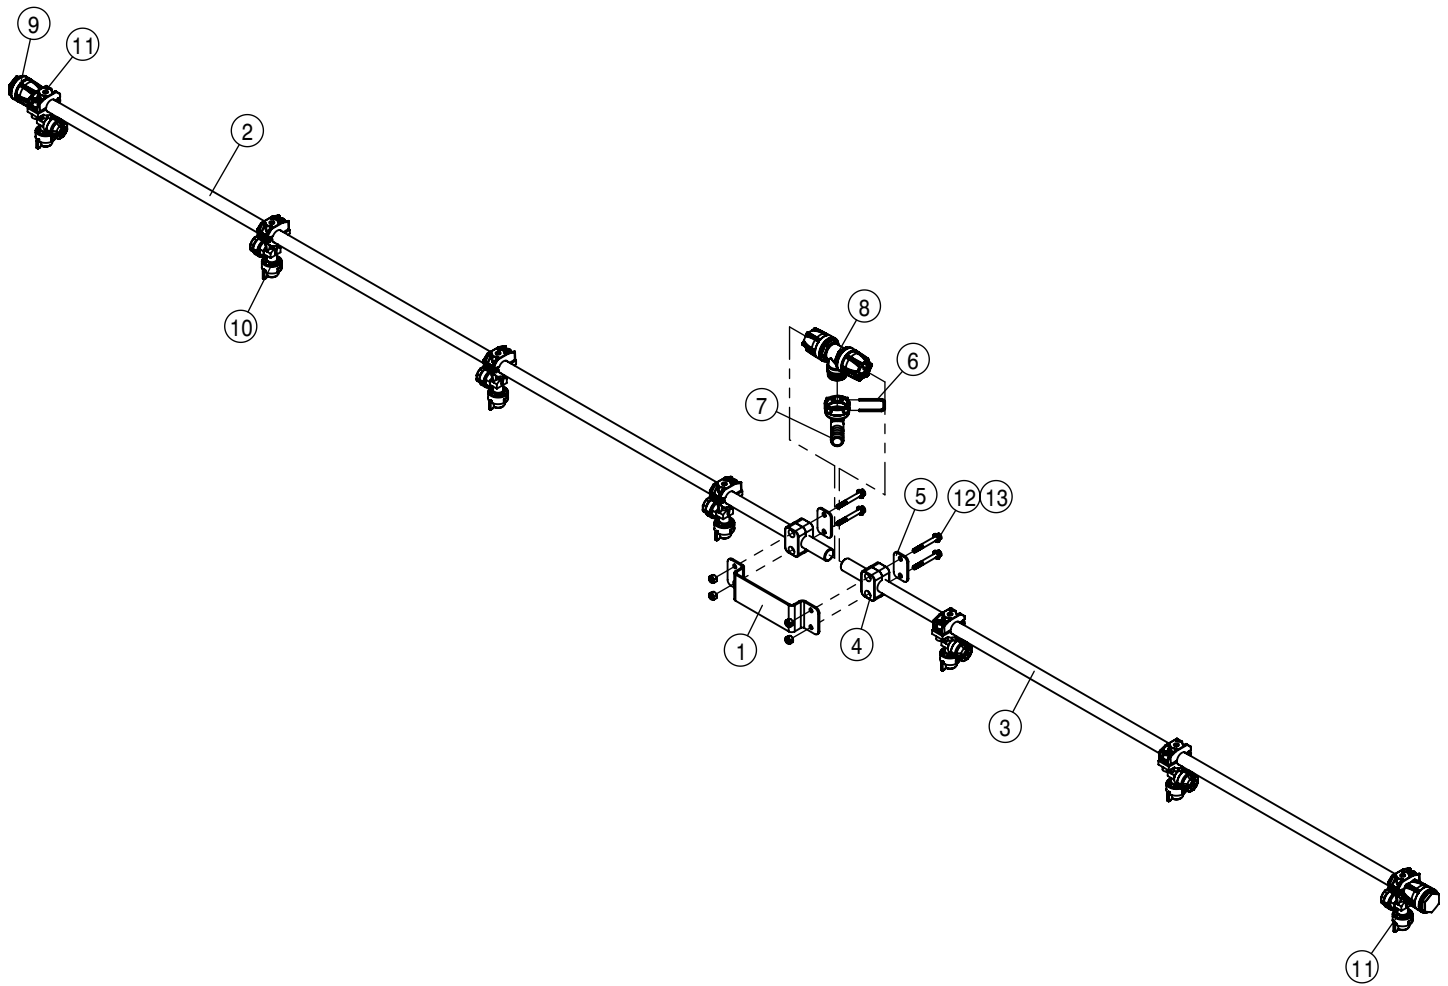

REAR BOOM NOZZLE, 20" SPACING			
DET	QTY	P/N	DESCRIPTION
1	1	165088	REAR BM SOL SUPP BRK
2	1	167466	TUBE-WET BM .5X71.58 20"SP
3	1	167467	TUBE-WET BM .5X51.58 20"SP
4	2	470358	TUBE CLAMP BODY, .840 (1/2 PIPE)
5	2	470359	COVER PLATE FOR 470358
6	1	500311	FORK D3 DIST 29
7	1	500327	T3 TO 20MM HB 90
8	1	500330	T3 - TEE 1/2" PIPE BOOM END
9	2	500332	1/2" PIPE BOOM END
10	5	737970	QUICK TJET SINGLE BODY, 1/2"
11	2	737971	QUICK TJET SINGLE BODY 1/2" RS
12	4	900464	1/4UNC X 2 HHSFB SS
13	4	910118	1/4-20UNC NYLOCK NUT SS