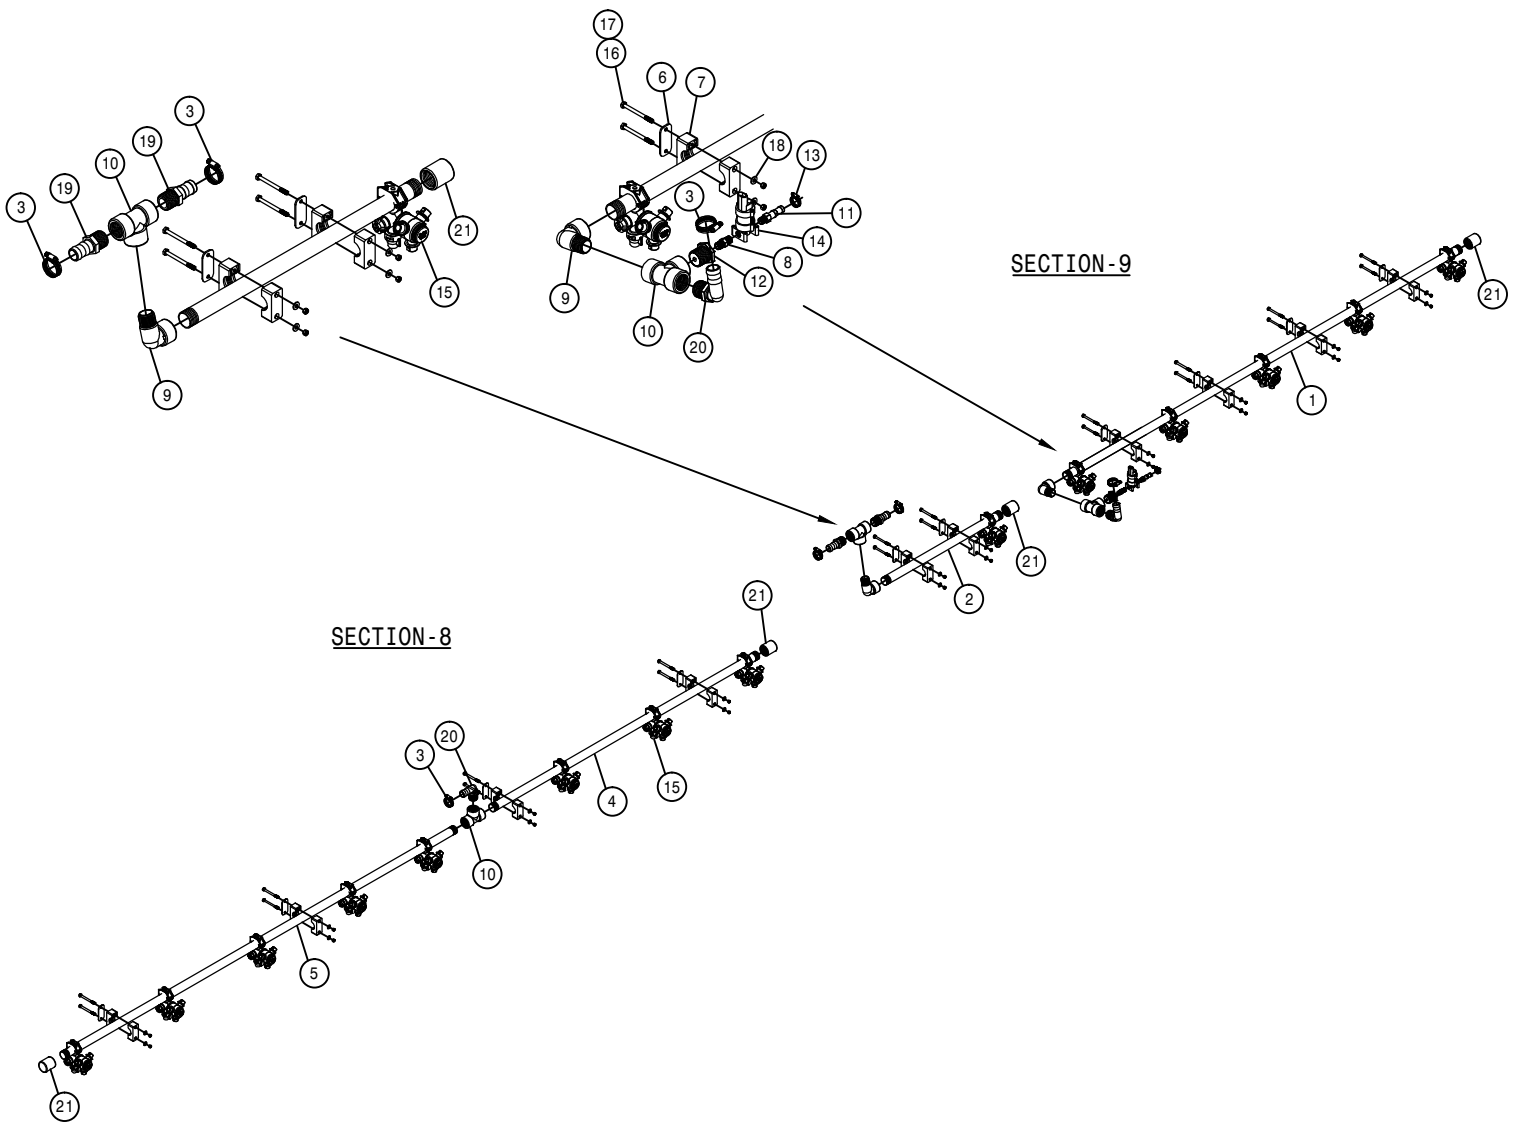

22" WET BOOM SPACING, SECTION 8-9 132'

DET. QTY PART NO. DESCRIPTION

DET.	QTY	PART NO.	DESCRIPTION
1	1	167698	90.00"-93.00 W/ NIPPLES 132'BM
2	1	167697	15.15"-18.15 W/ NIPPLES 132'BM
3	4	520090	HOSE CLAMP NO 16 STAINLESS
4	1	167696	59.00"-62.00 W/ NIPPLES 132'BM
5	1	167695	92.15"-95.15 W/ NIPPLES 132'BM
6	10	470375	TUBE CLAMP BODY, 1.31 ID (PAIR)
7	10	470376	COVER PLATE FOR 470375
8	1	500001	1/4MNPT HEX PIPE NIPPLE STL
9	2	500014	1"NPT-90 ST EL, POLY
10	3	500075	1" NPT PIPE TEE, POLY
11	1	500128	1/4NPT-1/2 HOSE BARB, POLY
12	1	505225	1"-1/4"NPT REDU BUSH, POLY
13	1	520070	HOSE CLAMP NO 8 STAINLESS
14	1	696235	1/4" ELECT SOLU SOLE VLV, 2203
15	14	737921	QUICK TJET 3-TIP BODY, 1" HV
16	20	900010	1/4UNC X 3" HHCS GR 5
17	20	470089	1/4UNC HEX NY-LOC NUT
18	20	920000	1/4 SAE FLAT WASHER
19	2	500074	1"NPT-1" HOSE BARB, POLY
20	2	500024	1"NPT-90-1"HOSE BARB, POLY
21	4	500148	1"NPT PIPE CAP POLY