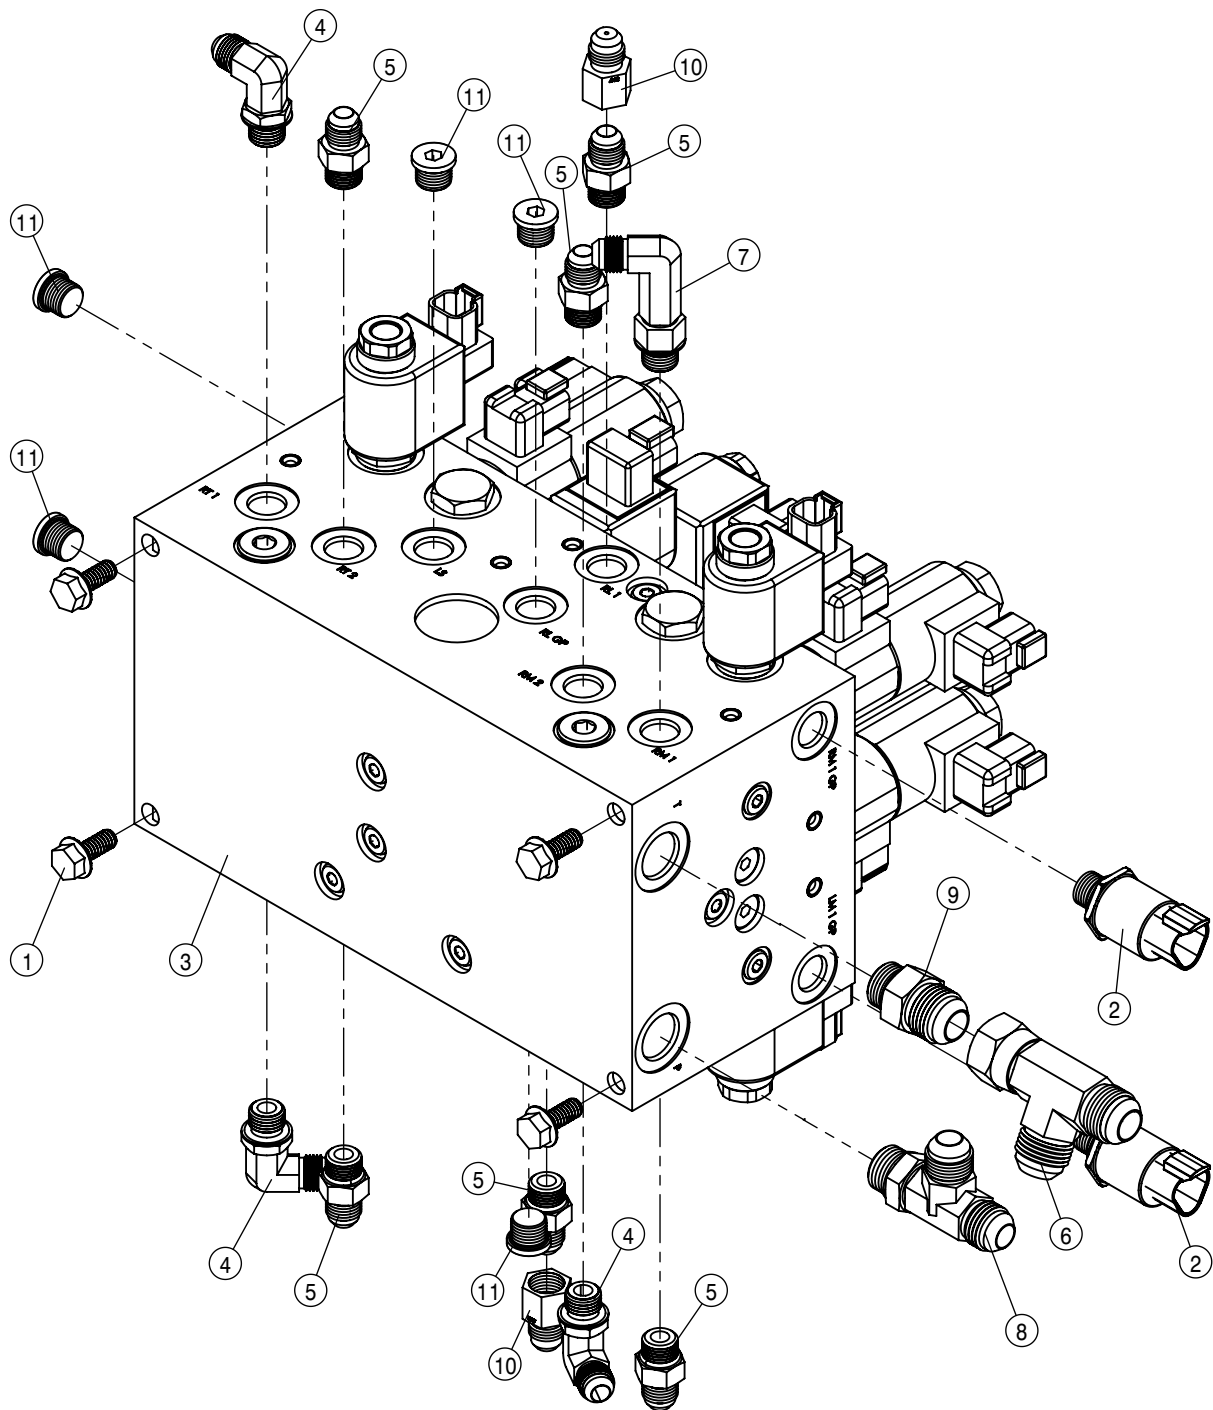

FOLD CONTROL VALVE ASSEMBLY 132'			
DET	QTY	P/N	DESCRIPTION
1	4	470233	5/16UNC X 3/4 SERR FLG HEX BOLT
2	2	606347	PRESSURE TRANSDUCER, 7500PSI
3	1	606527	FOLD MANIFOLD, 120'A STS' 14
4	3	618119	9/16MJIC-90-9/16MOR LBO
5	6	618126	9/16MJIC-9/16MOR ADPTR
6	1	618333	7/8FJIC SW RUN TEE-7/8MJIC
7	1	618440	9/16MJIC-90-9/16MOR EX LG LBO
8	1	618494	3/4MOR RUN TEE-3/4MJIC
9	1	618574	7/8MJIC-3/4MOR ADPTR
10	2	618735	9/16JIC .062 ORIFICE ADPTR
11	5	618754	9/16 MOR PLUG, HEX SOCKET