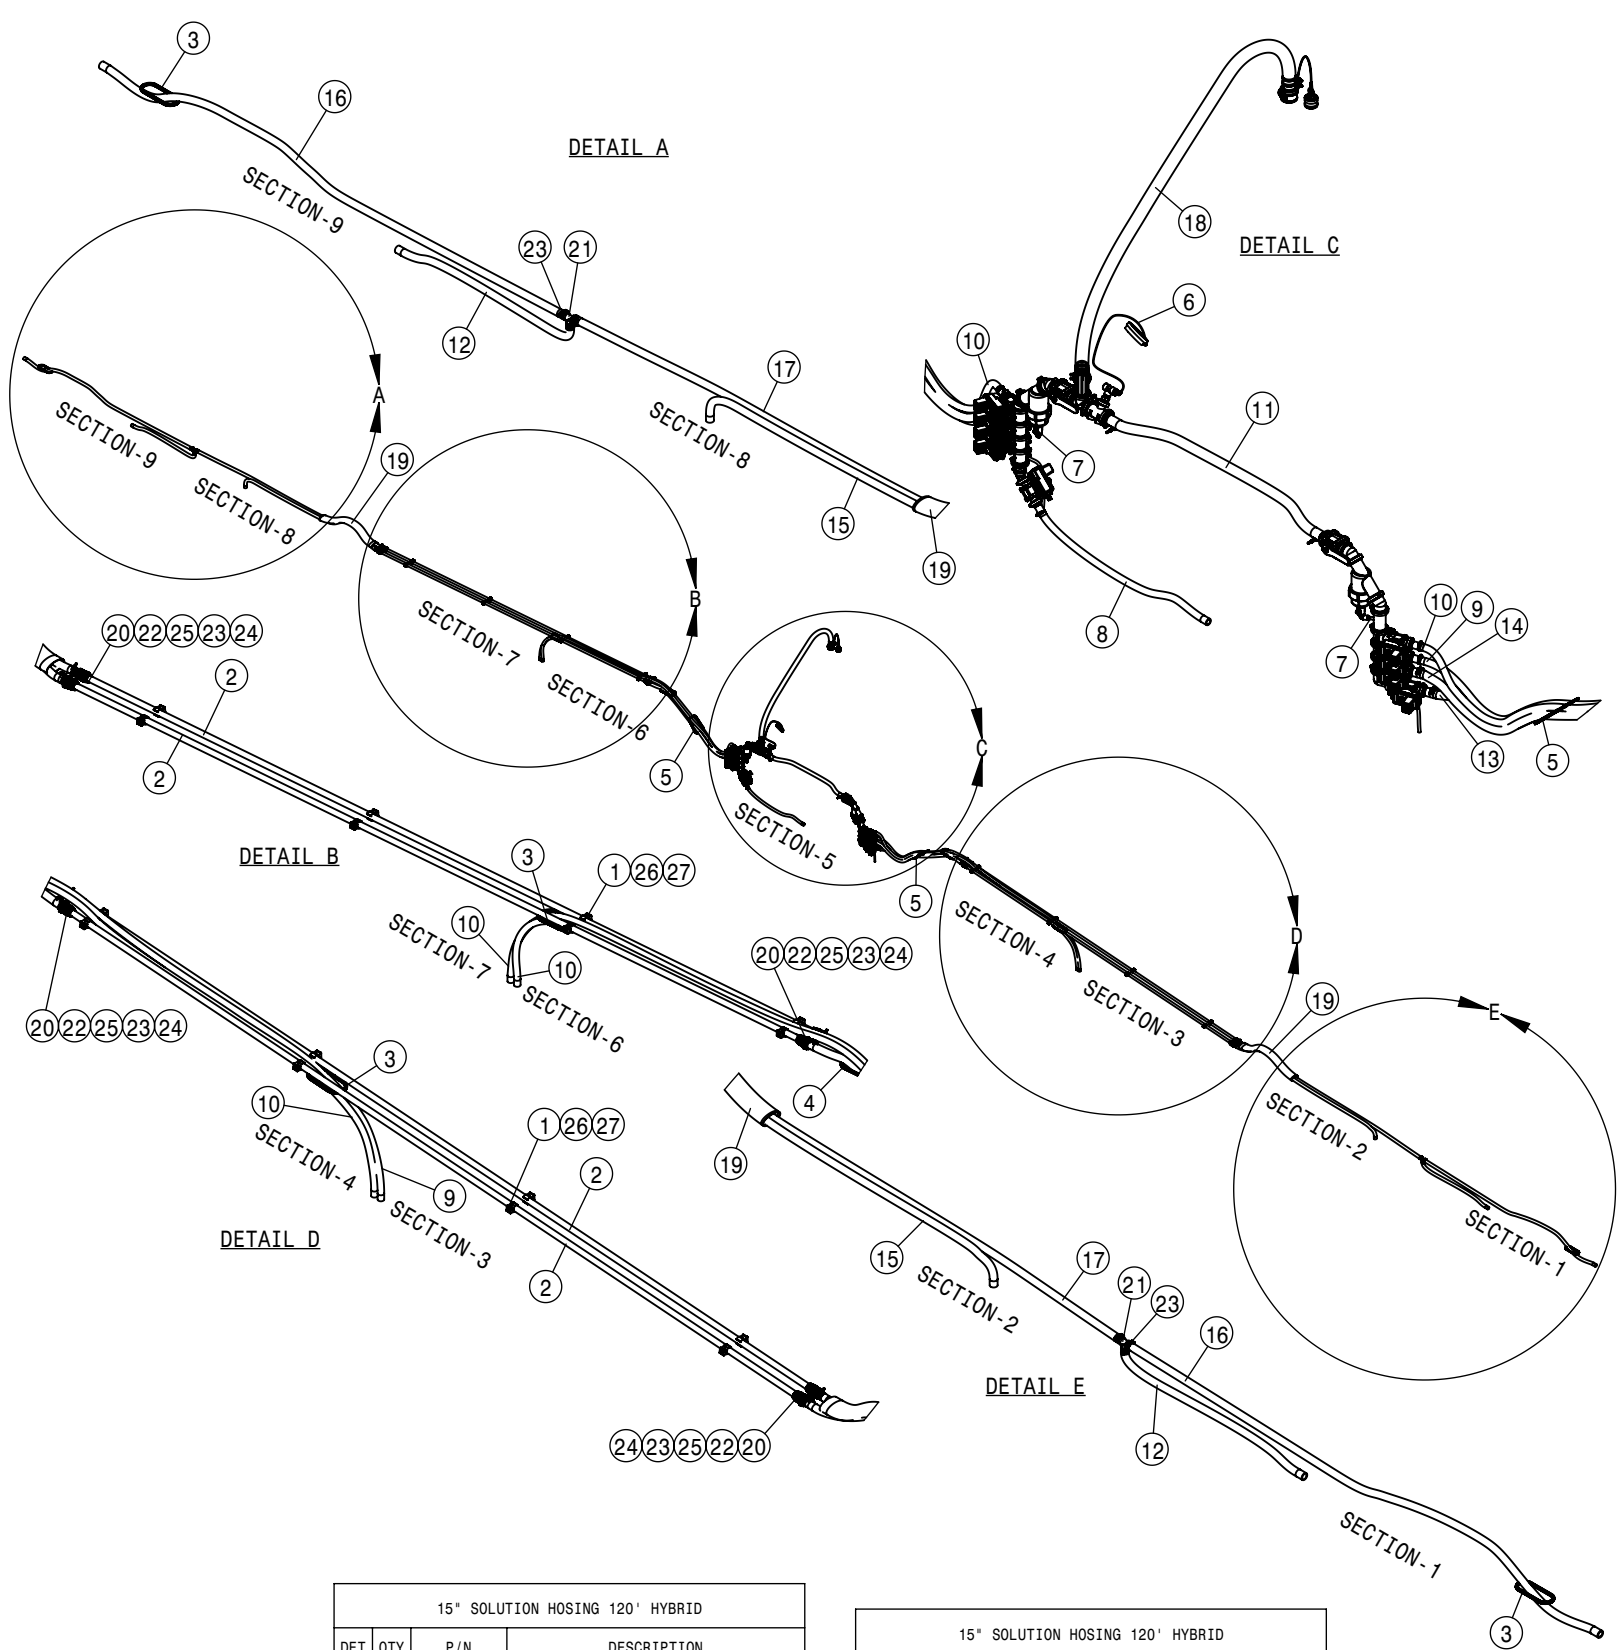

15" SOLUTION HOISING 120' HYBRID			
DET	QTY	P/N	DESCRIPTION
1	16	166096	1" PIPE CLIP
2	4	167746	1" SCH 5 HARD LINE 217"
3	4	193016-023	QUICKEDGE TRIM .060 TO .170
4	2	193016-025	QUICKEDGE TRIM .060 TO .170
5	2	193016-028	QUICKEDGE TRIM .060 TO .170
6	1	195001-035	HOSE .096 X .156 POLY
7	2	195914-034	1/20D AIR BRAKE TUBING J844-B
8	1	197116-053	HOSE 1IN 1-FBR BR BLK EPDM
9	1	197116-189	HOSE 1IN 1-FBR BR BLK EPDM
10	3	197116-191	HOSE 1IN 1-FBR BR BLK EPDM
11	1	197124-059	HOSE 1 1/2 2-FBR BR BLK EPDM
12	2	197126-057	HOSE 1 1/4" SUCTION,2F-1W EPDM
13	1	197126-078	HOSE 1 1/4" SUCTION,2F-1W EPDM
14	3	197126-081	HOSE 1 1/4" SUCTION,2F-1W EPDM

15" SOLUTION HOISING 120' HYBRID			
DET	QTY	P/N	DESCRIPTION
15	2	197126-119	HOSE 1 1/4" SUCTION,2F-1W EPDM
16	2	197126-141	HOSE 1 1/4" SUCTION,2F-1W EPDM
17	2	197126-153	HOSE 1 1/4" SUCTION,2F-1W EPDM
18	1	197133-095	HOSE 2" SUCTION, 2F-1W EPDM
19	2	470310	SIDEWINDER SLEEVE,14.06 X 45"
20	8	500298	EASY FIT END T5, 1" PIPE
21	2	500347	Barbed Dark Gray PVC
22	8	500369	T5 TO 32 MM HB FEMALE
23	14	520176	1.50/1.75 T-BOLT HOSE CLAMP SS
24	15	629770	CAPPLUGS CAP, .234 X .500 VINYL
25	8	737738	FORK,D.3 DIST.42 (737731)
26	16	900449	1/4UNC X 1 HHCS SS
27	16	910118	1/4-20UNC NYLOCK NUT SS