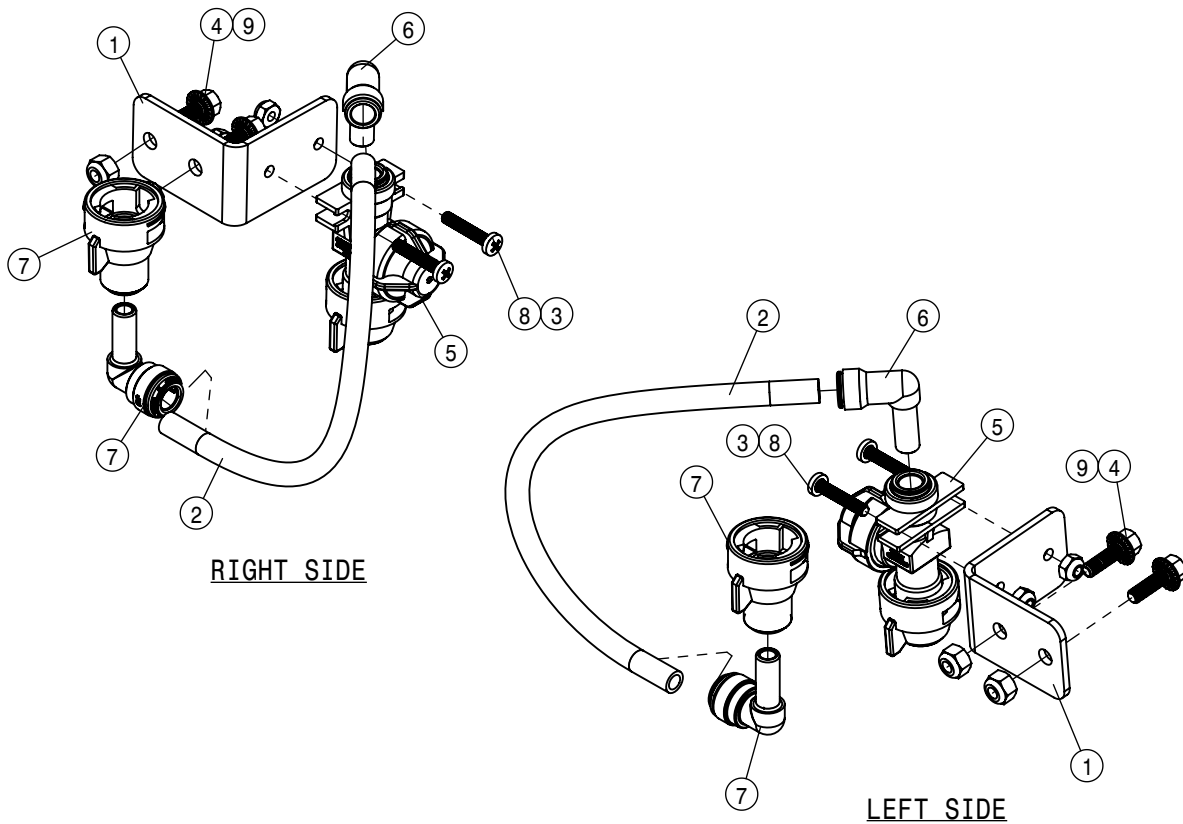

FENCE ROW NOZZLE ASSEMBLY 120' HYBRID			
DET	QTY	P/N	DESCRIPTION
1	2	167438	FENCE ROW BRACKET DTS
2	2	195915-010	3/80D AIR BRAKE TUBING J844-B
3	4	473004	#10-32UNF NYLOCK NUT MC GR5
4	4	473834	1/4UNC X 3/4 HHSFB SS
5	2	500334	NOZZLE-3/80D PUSH TO CONNECT
6	2	711066	3/8 NYL PUSH IN ELBOW 90 DEG
7	2	711099	90 DEG SWIVEL CAP
8	4	903894	10-32 X 1 PHIL RDHD MACH SCR
9	4	910118	1/4-20UNC NYLOCK NUT SS