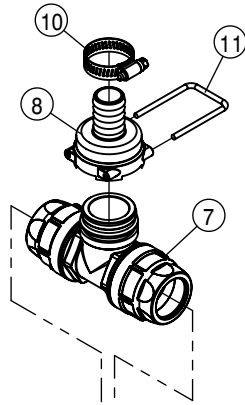

DETAIL A

30" WET BOOM SPACING, SECTION 10-11 60' HYBRID (DUAL PRODUCT)

DET	QTY	P/N	DESCRIPTION
1	2	167759	30" WET BM TUBE, 50.17 LG
2	1	167761	30" WET BOOM TUBE, 73.17 LG
3	1	167762	30" WET BM TUBE, 34.17 LG
4	12	470375	TUBE CLAMP BODY, 1.31 I.D. (PAIR)
5	18	470376	COVER PLATE FOR 470375
6	4	500295	NOZZLE BODY END CAP
7	2	500296	EASY FIT TEE 1" PIPE
8	2	500307	T5 FEMALE TO 25MM HB
9	10	500363	QUICK TJET SINGLE BODY, 1"
10	2	520090	HOSECLAMP NO 16 STAINLESS
11	2	737738	FORK, D.3 DIST.42 (737731)
12	12	900028	1/4UNC X 5 1/2 HHCS SS
13	12	910112	SAE FLAT WASHER 1/4 SS
14	12	910118	1/4-20UNC NYLOCK NUT SS