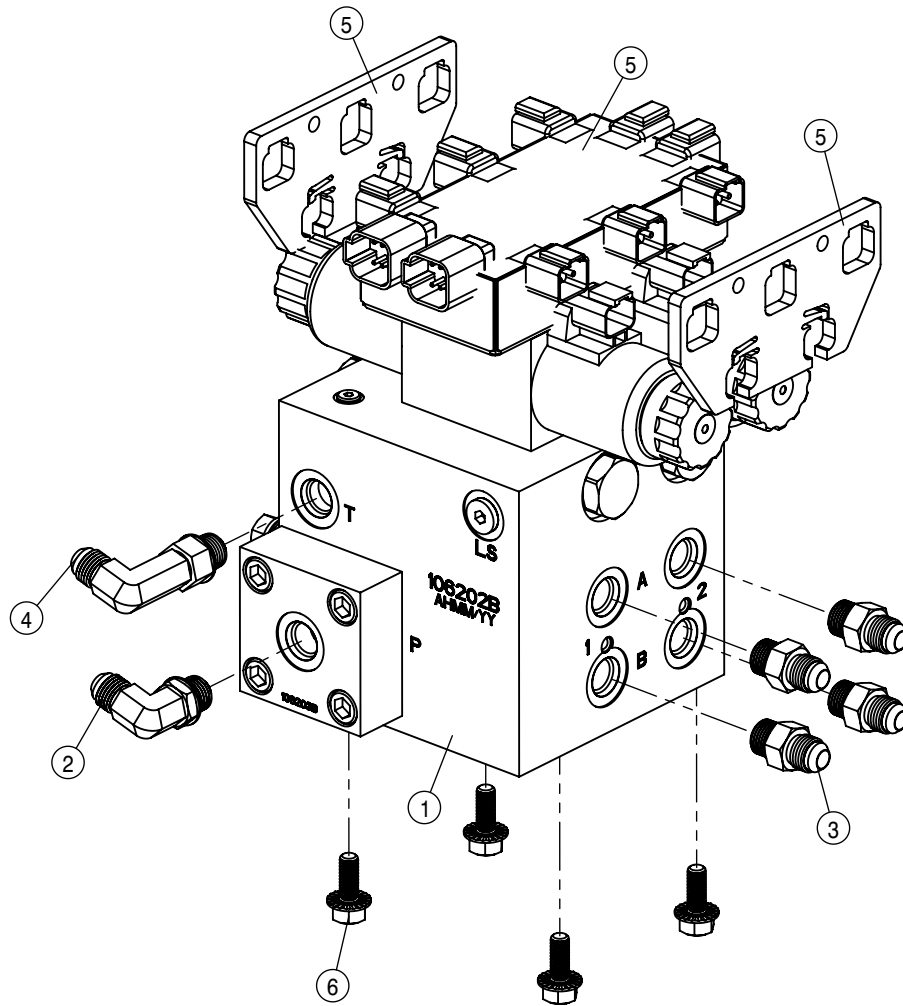

NORAC VALVE ASSEMBLY 90/100			
DET	QTY	P/N	DESCRIPTION
1	1	606455	NORAC HYD VALVE (44963D)
2	1	618119	9/16MJIC-90-9/16MOR LBO
3	4	618126	9/16MJIC-9/16MOR ADPTR
4	1	618440	9/16MJIC-90-9/16MOR EX LG LBO
5	1	693133	NORAC MODULE, UC5 VALVE
6	4	900486	5/16UNC X 3/4 HHSFB SS