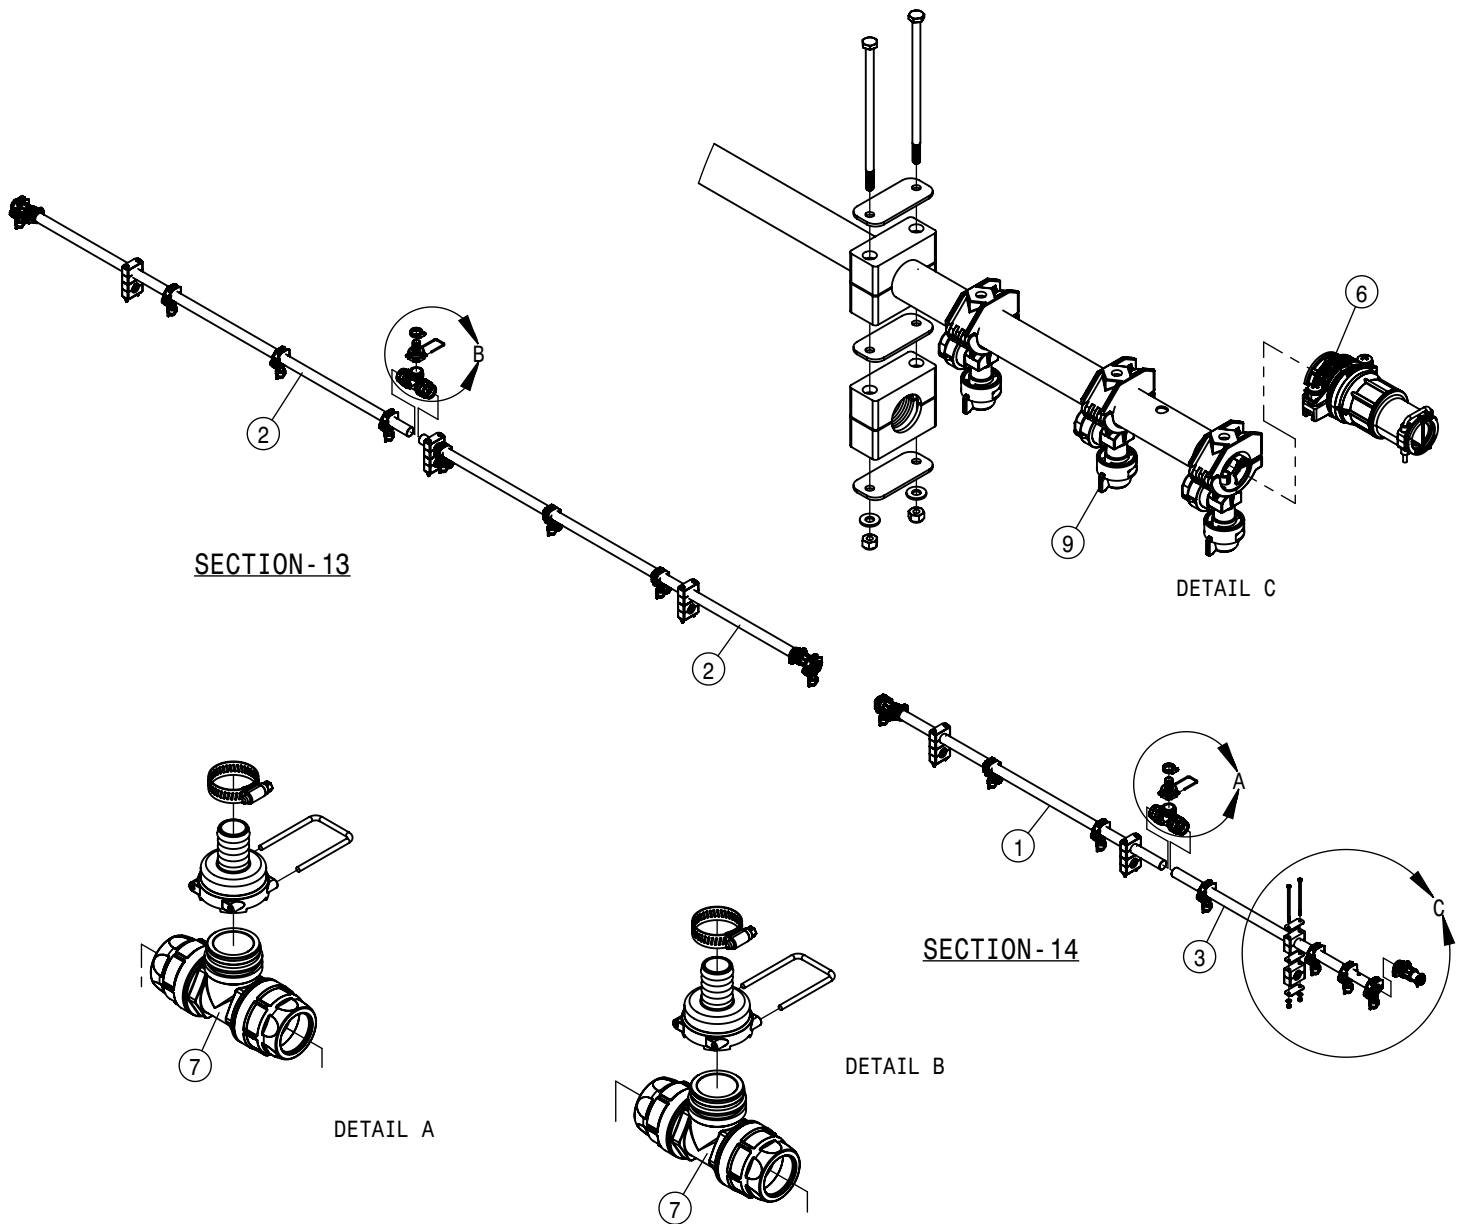

20" WET BOOM SPACING, SECTION 13-14 60' HYBRID (DUAL PRODUCT)			
DET	QTY	P/N	DESCRIPTION
1	1	167231	20" WET BOOM TUBE, 50.66 LG
2	2	169156	20" WET BM TUBE, 71.17 LG
3	1	169475	20" WET BM TUBE, 35.92
4	12	470375	TUBE CLAMP BODY, 1.31 I.D. (PAIR)
5	18	470376	COVER PLATE FOR 470375
6	4	500295	NOZZLE BODY END CAP
7	2	500296	EASY FIT TEE 1" PIPE
8	2	500307	T5 FEMALE TO 25MM HB
9	15	500363	QUICK TJET SINGLE BODY, 1"
10	2	520090	HOSECLAMP NO 16 STAINLESS
11	2	737738	FORK, D.3 DIST.42 (737731)
12	12	900028	1/4UNC X 5 1/2 HHCS SS
13	12	910112	SAE FLAT WASHER 1/4 SS
14	12	910118	1/4-20UNC NYLOCK NUT SS