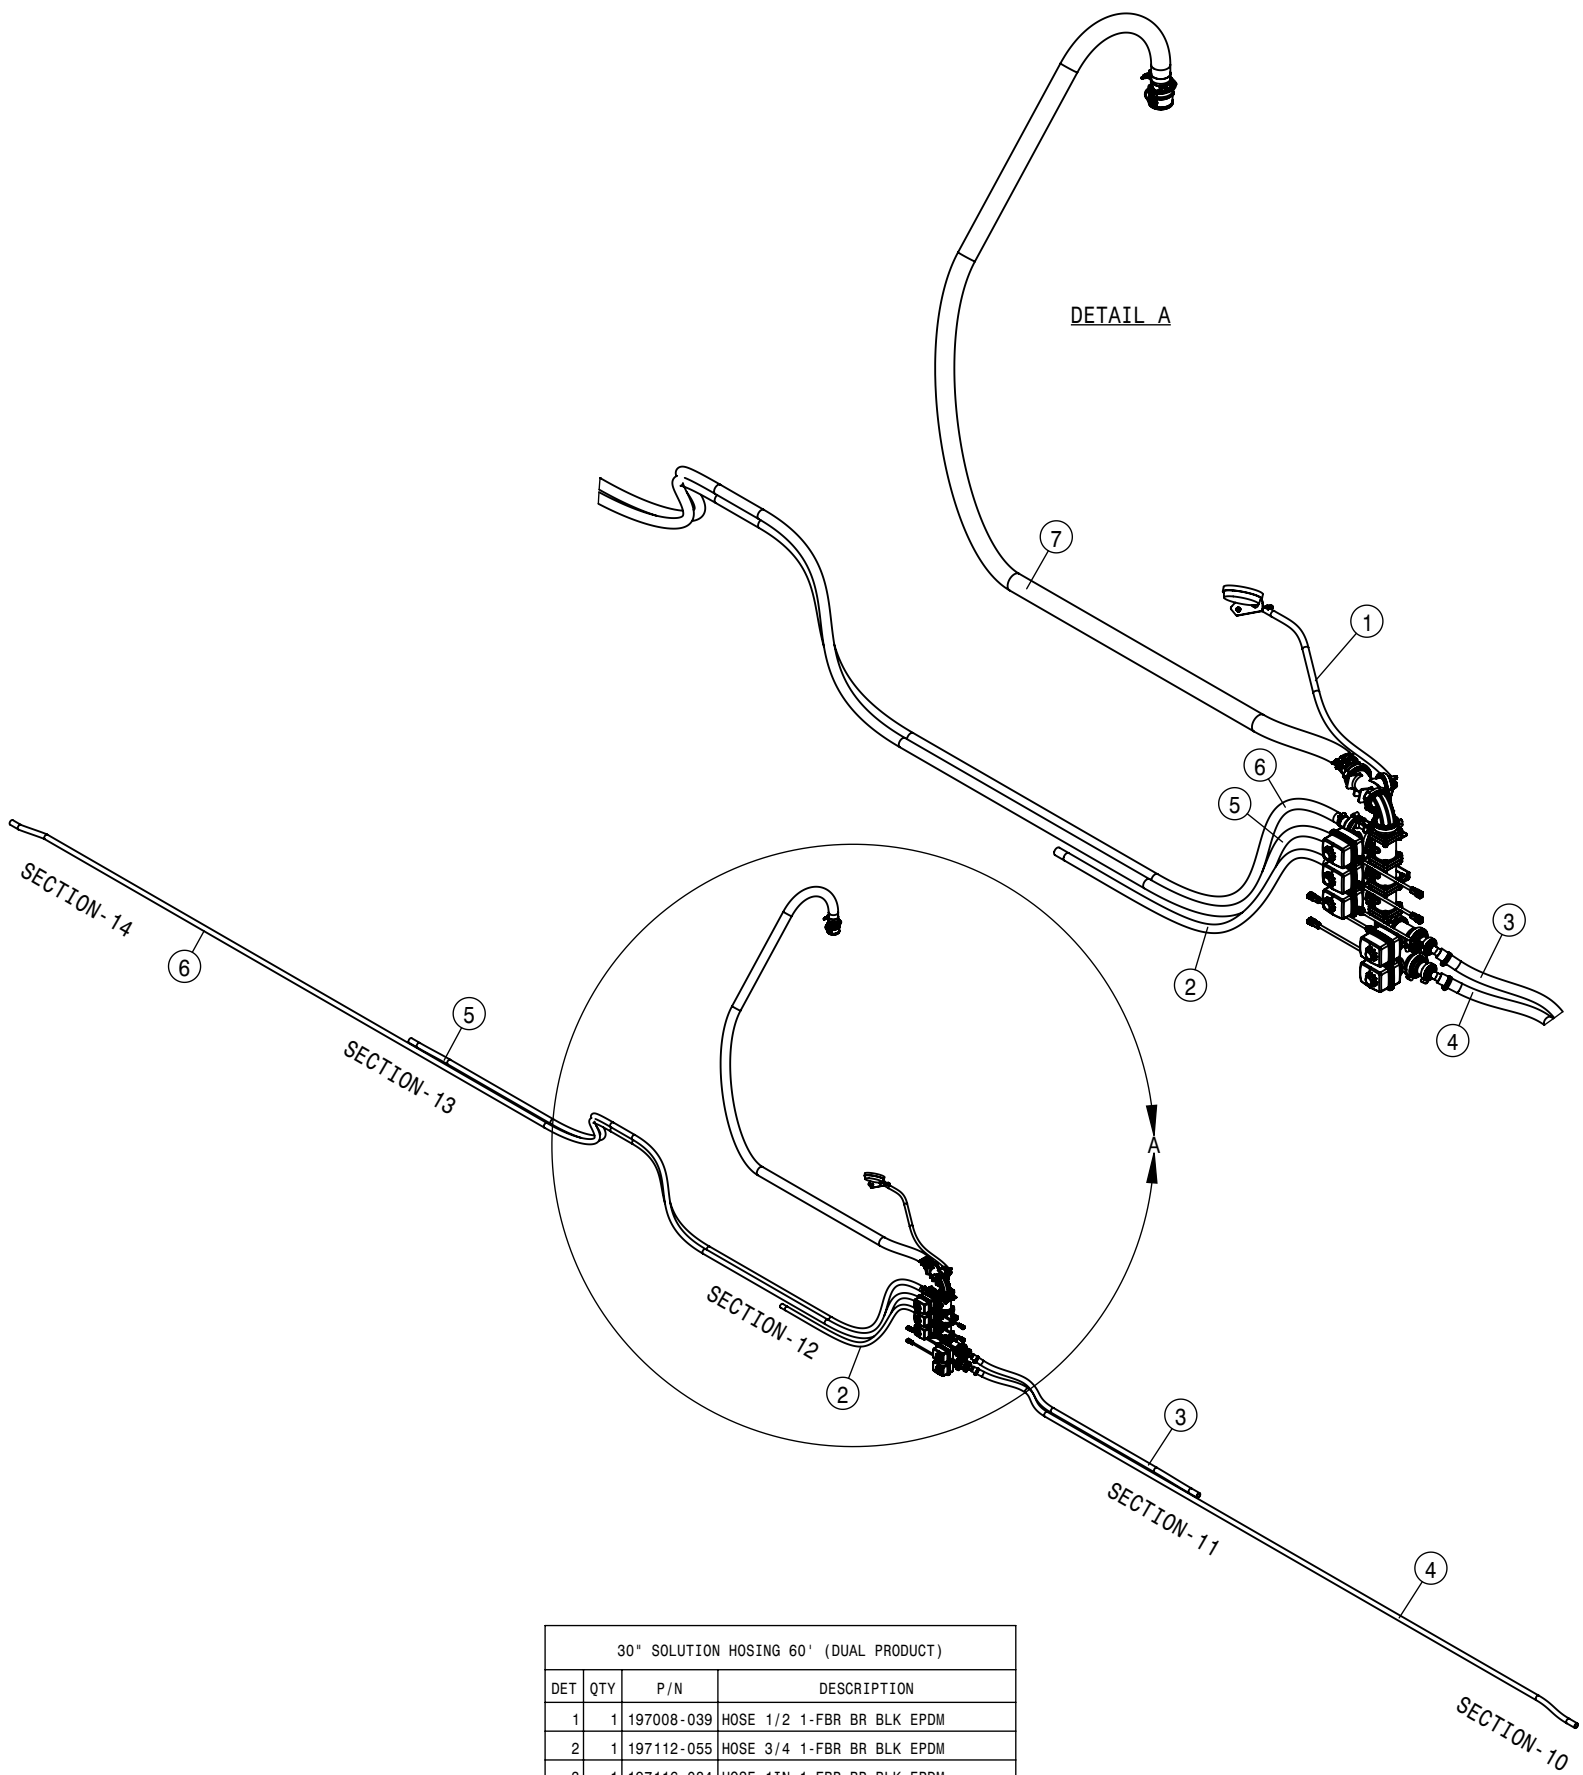

30° SOLUTION HOISING 60' (DUAL PRODUCT)			
DET	QTY	P/N	DESCRIPTION
1	1	197008-039	HOSE 1/2 1-FBR BR BLK EPDM
2	1	197112-055	HOSE 3/4 1-FBR BR BLK EPDM
3	1	197116-084	HOSE 1IN 1-FBR BR BLK EPDM
4	1	197116-224	HOSE 1IN 1-FBR BR BLK EPDM
5	1	197116-239	HOSE 1IN 1-FBR BR BLK EPDM
6	1	197116-381	HOSE 1IN 1-FBR BR BLK EPDM
7	1	197133-165	HOSE 2" SUCTION, 2F-1W EPDM