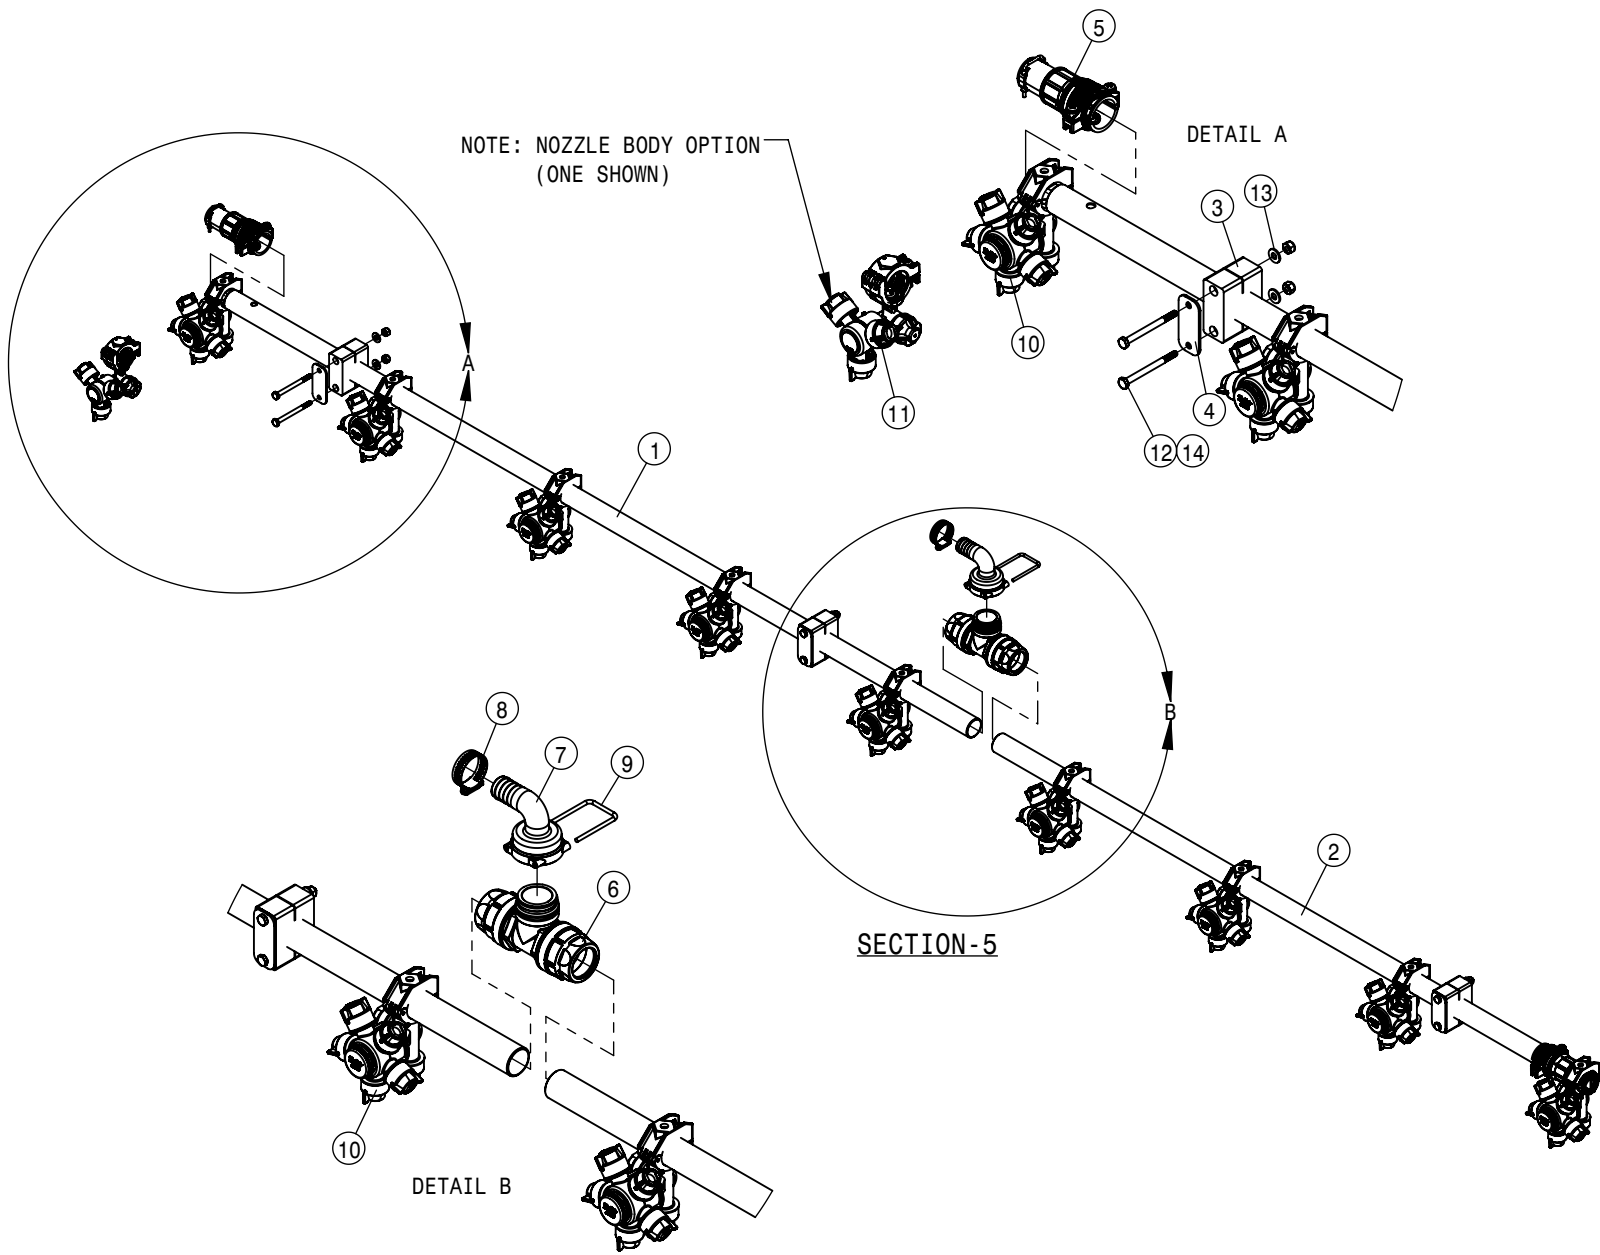

15" WET BOOM SPACING, SECTION-5 120' HYBRID			
DET	QTY	P/N	DESCRIPTION
1	1	167225	15" WET BOOM TUBE, 65.66 LG
2	1	167229	15" WET BOOM TUBE, 50.66 LG
3	3	470375	TUBE CLAMP BODY, 1.31 I.D. (PAIR)
4	3	470376	COVER PLATE FOR 470375
5	2	500295	NOZZLE BODY END CAP
6	1	500296	EASY FIT TEE 1" PIPE
7	1	500299	T5 TO 25MM HB 90
8	1	520090	HOSECLAMP NO 16 STAINLESS
9	1	737738	FORK,D.3 DIST.42 (737731)
10	9	737925	QUICK TJET 5 + 1-TIP BODY 1"
11	9	737929	QUICK TJET 3-TIP BODY 1"
12	6	900467	1/4UNC X 3 HHCS SS
13	6	910112	SAE FLAT WASHER 1/4 SS
14	6	910118	1/4-20UNC NYLOCK NUT SS