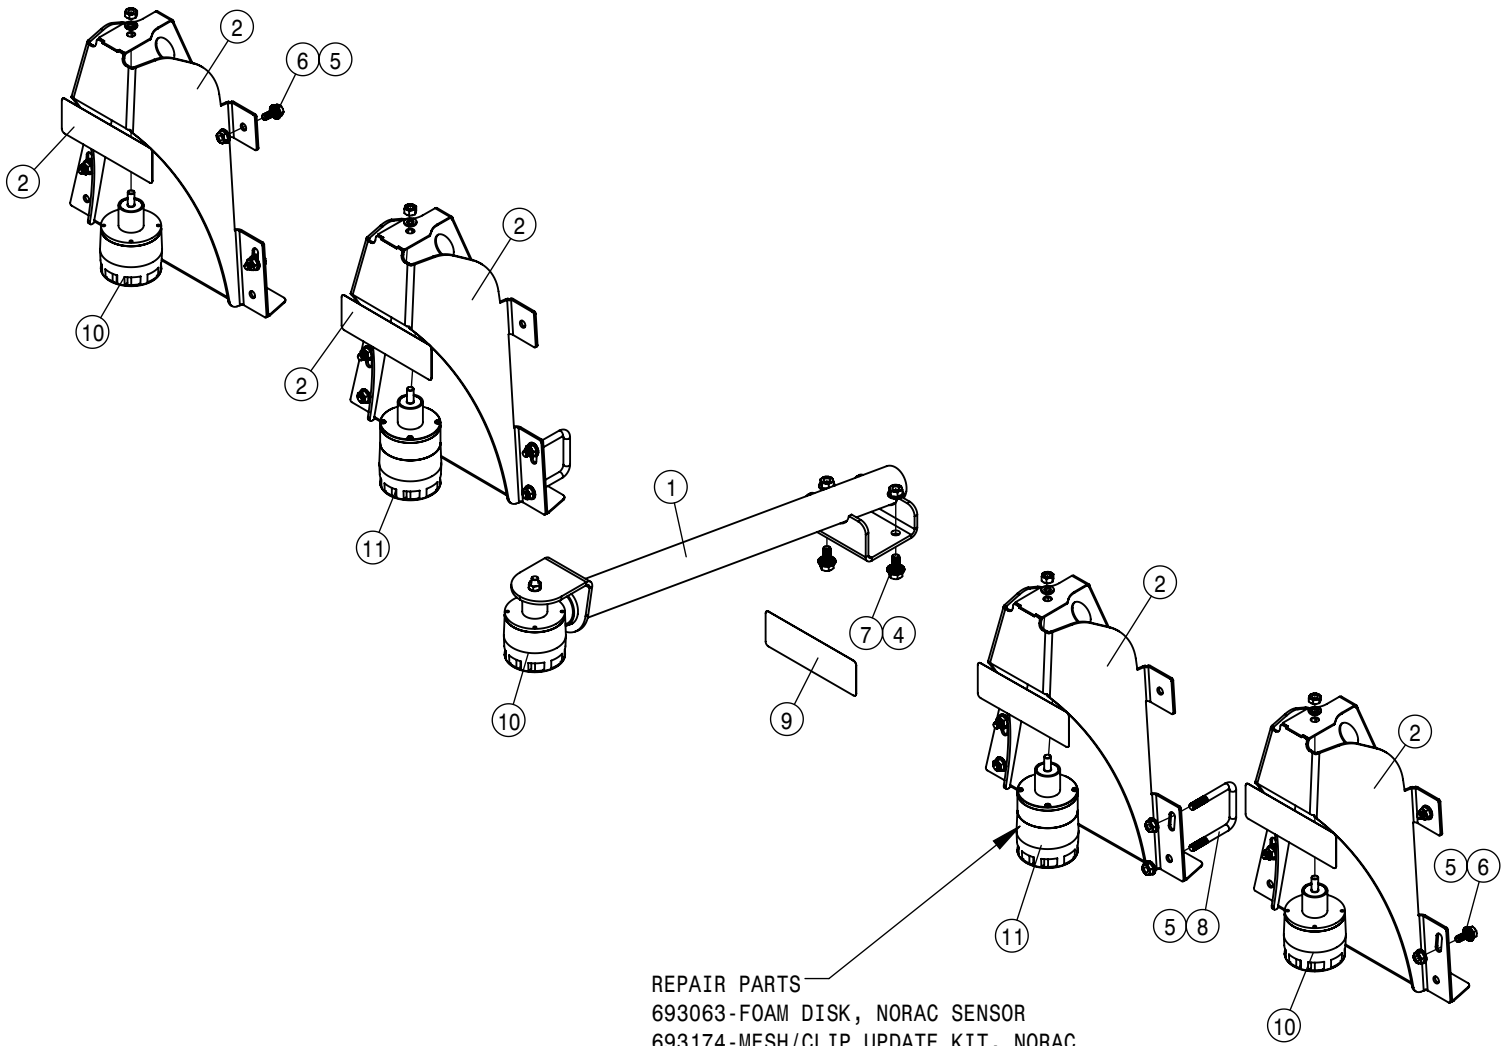

NORAC SENSOR MOUNTS 120' HYBRID			
DET	QTY	P/N	DESCRIPTION
	1	167310	NORAC MNT WLD CTR, 120
	4	167783	NORAC SENSOR MT W/DECAL
NS	2	294353	HARNES, 2 PIN JUMPER AWR
	4	470087	3/8-16UNC HEX FLG NUT SER MC GR5
	5	470113	5/16-18UNC HEX FLG NUT SER MC GR5
	6	470233	5/16UNC X 3/4 HHSFB GR5 MC
	7	470409	3/8UNC X 3/4 HHSFB GR5 MC
	8	474028	5/16UNC-2.06ID -2.63 U-BOLT SQ
	9	650210	DECAL, WARNING, UNEXPECTED MOVE
	10	693113	SENSOR, NORAC UC5 ULTRASONIC
	11	693836	NORAC ULTRASONIC MAX SENSOR