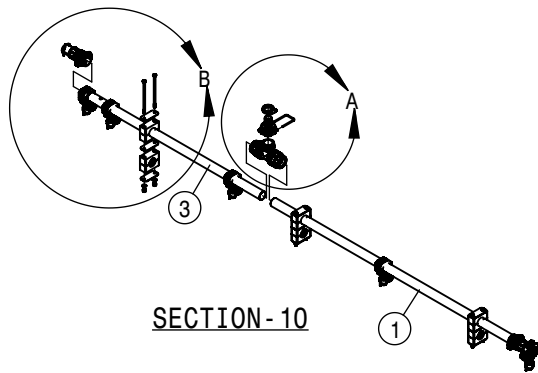

30" WET BOOM SPACING, SECTION 10-11 60' HYBRID (DUAL PRODUCT)

DET	QTY	P/N	DESCRIPTION
1	2	167759	30" WET BM TUBE, 50.17 LG
2	1	167761	30" WET BOOM TUBE, 73.17 LG
3	1	167762	30" WET BM TUBE, 34.17 LG
4	12	470375	TUBE CLAMP BODY, 1.31 I.D. (PAIR)
5	18	470376	COVER PLATE FOR 470375
6	4	500295	NOZZLE BODY END CAP
7	2	500296	EASY FIT TEE 1" PIPE
8	2	500307	T5 FEMALE TO 25MM HB
9	10	500363	QUICK TJET SINGLE BODY, 1"
10	2	520090	HOSECLAMP NO 16 STAINLESS
11	2	737738	FORK, D.3 DIST.42 (737731)
12	12	900028	1/4UNC X 5 1/2 HHCS SS
13	12	910112	SAE FLAT WASHER 1/4 SS
14	12	910118	1/4-20UNC NYLOCK NUT SS