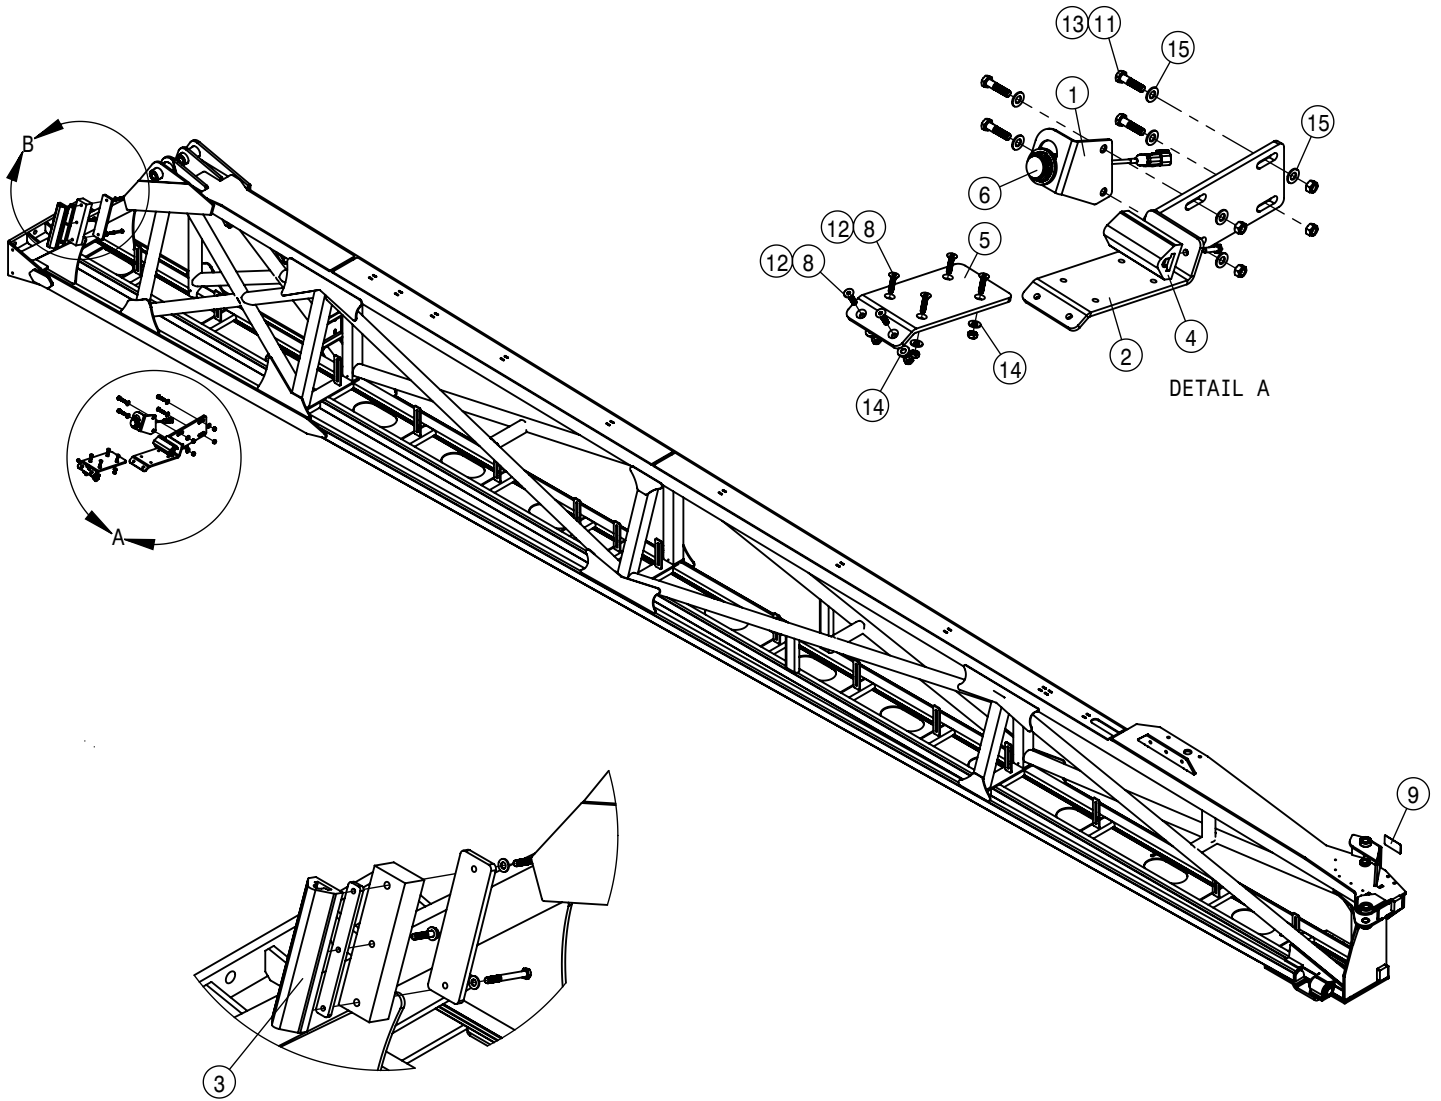

DETAIL B

DETAIL A

LEFT INNER BOOM ASSEMBLY 132'			
DET	QTY	P/N	DESCRIPTION
1	1	167070	LH PROX MT, SECT 1-2 OTR 120'A'12
2	1	167093	LH ARM BRKT SHELF WLD 120'A'12
3	1	167102	BOOM BUMPER ASSY 120'A'12
4	1	167111	ARM BRKT SHELF BUMPER 120'A'12
5	1	167112	ARM BRKT SHELF PAD 120'A'12
6	1	292927	INDUCTIVE PROX SENSOR, 30MM
NS	1	294346	HARNES,LH MAIN 120 BOOM
8	6	472284	1/4-20 UNC X 3/4 FHSCS GR5 BZ
9	1	650204	DECAL , WARNING, CRUSH HAZARD FP
NS	1	650429	DECAL SHEET,120' ALUM BOOM '12
11	4	900858	3/8UNC X 1 1/2 HHCS GR8 MC
12	6	914001	1/4-28UNF STOVER NUT MC GR5
13	4	914004	3/8-16UNC STOVER NUT MC GR5
14	6	920000	SAE FLAT WASHER 1/4 MC
15	7	920002	SAE FLAT WASHER 3/8 MC