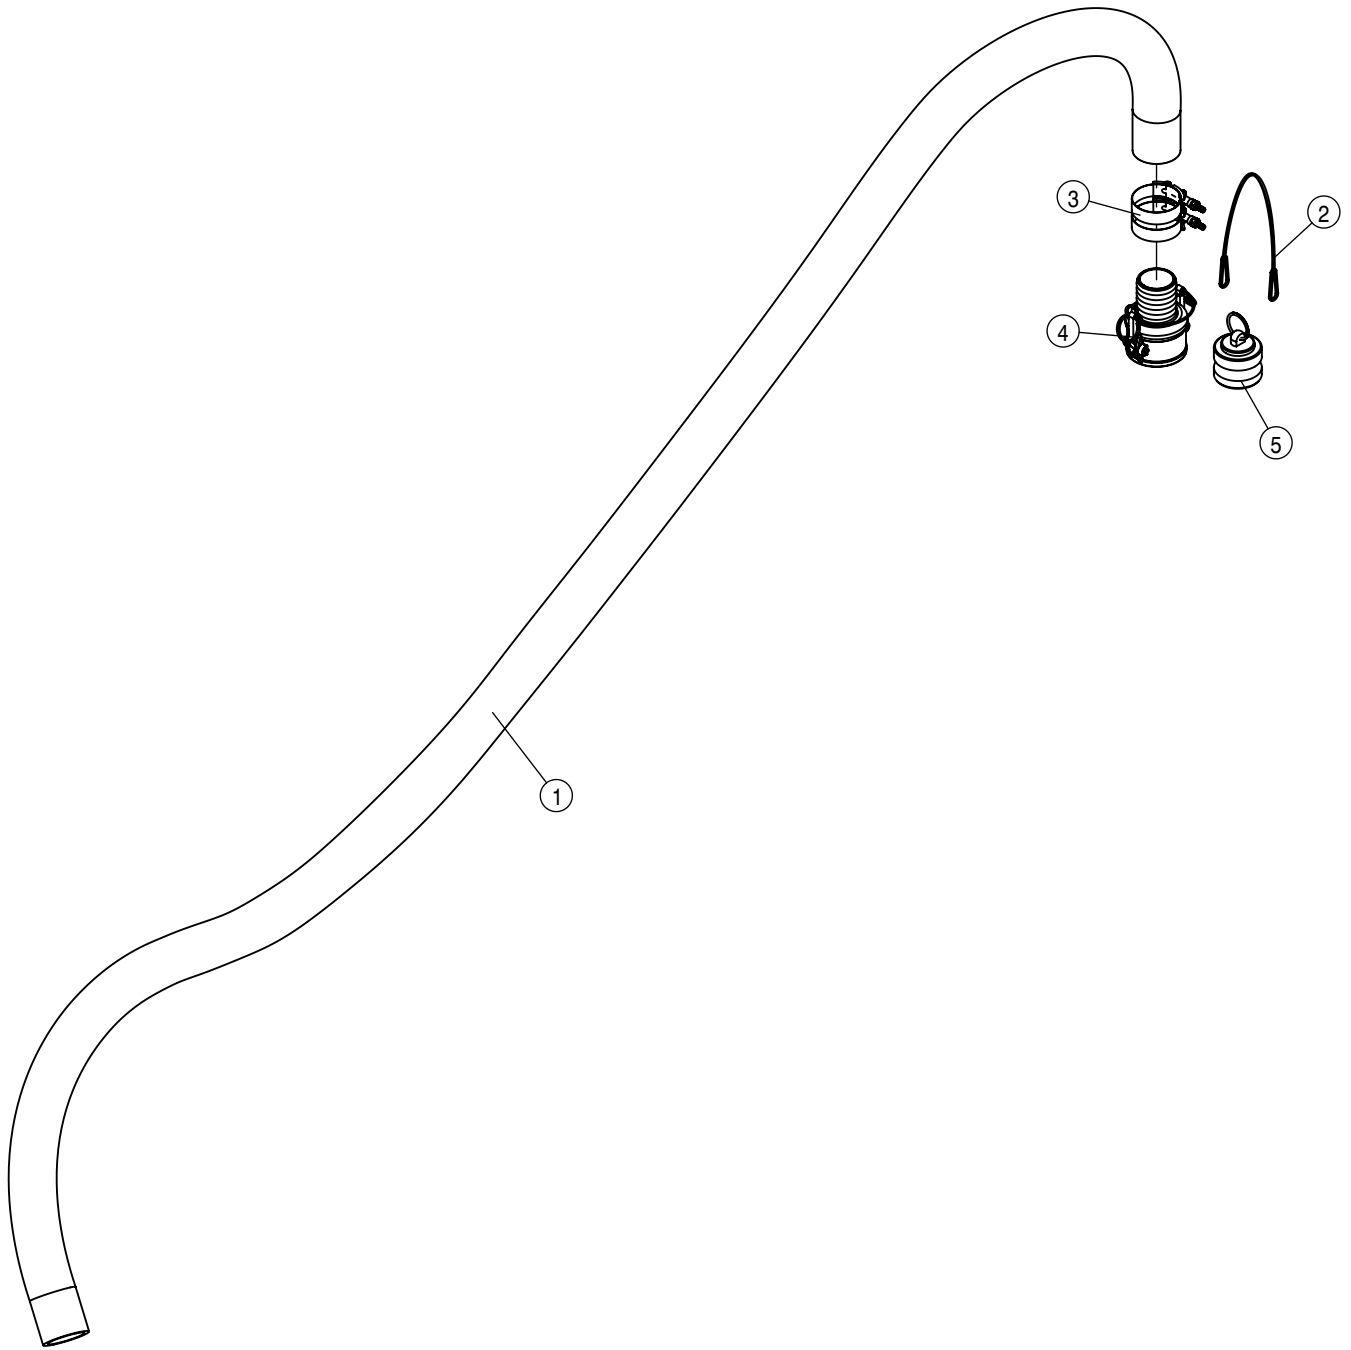

CAM COUPLING ASSEMBLY 132'				
DET	QTY	P/N	DESCRIPTION	
1	1	197133-105	HOSE 2" SUCTION, 2F-1W EPDM	
2	1	470322	LANYARD 8" NYLON LOOP/LOOP	
3	2	520141	2.31/2.62 T-BOLT HOSE CLAMP SS	
4	1	690182	2" HOSE BARB CAMLOCK W/ LOCK	
5	1	690392	PLUG FOR 2.00 FEMALE COUPLER