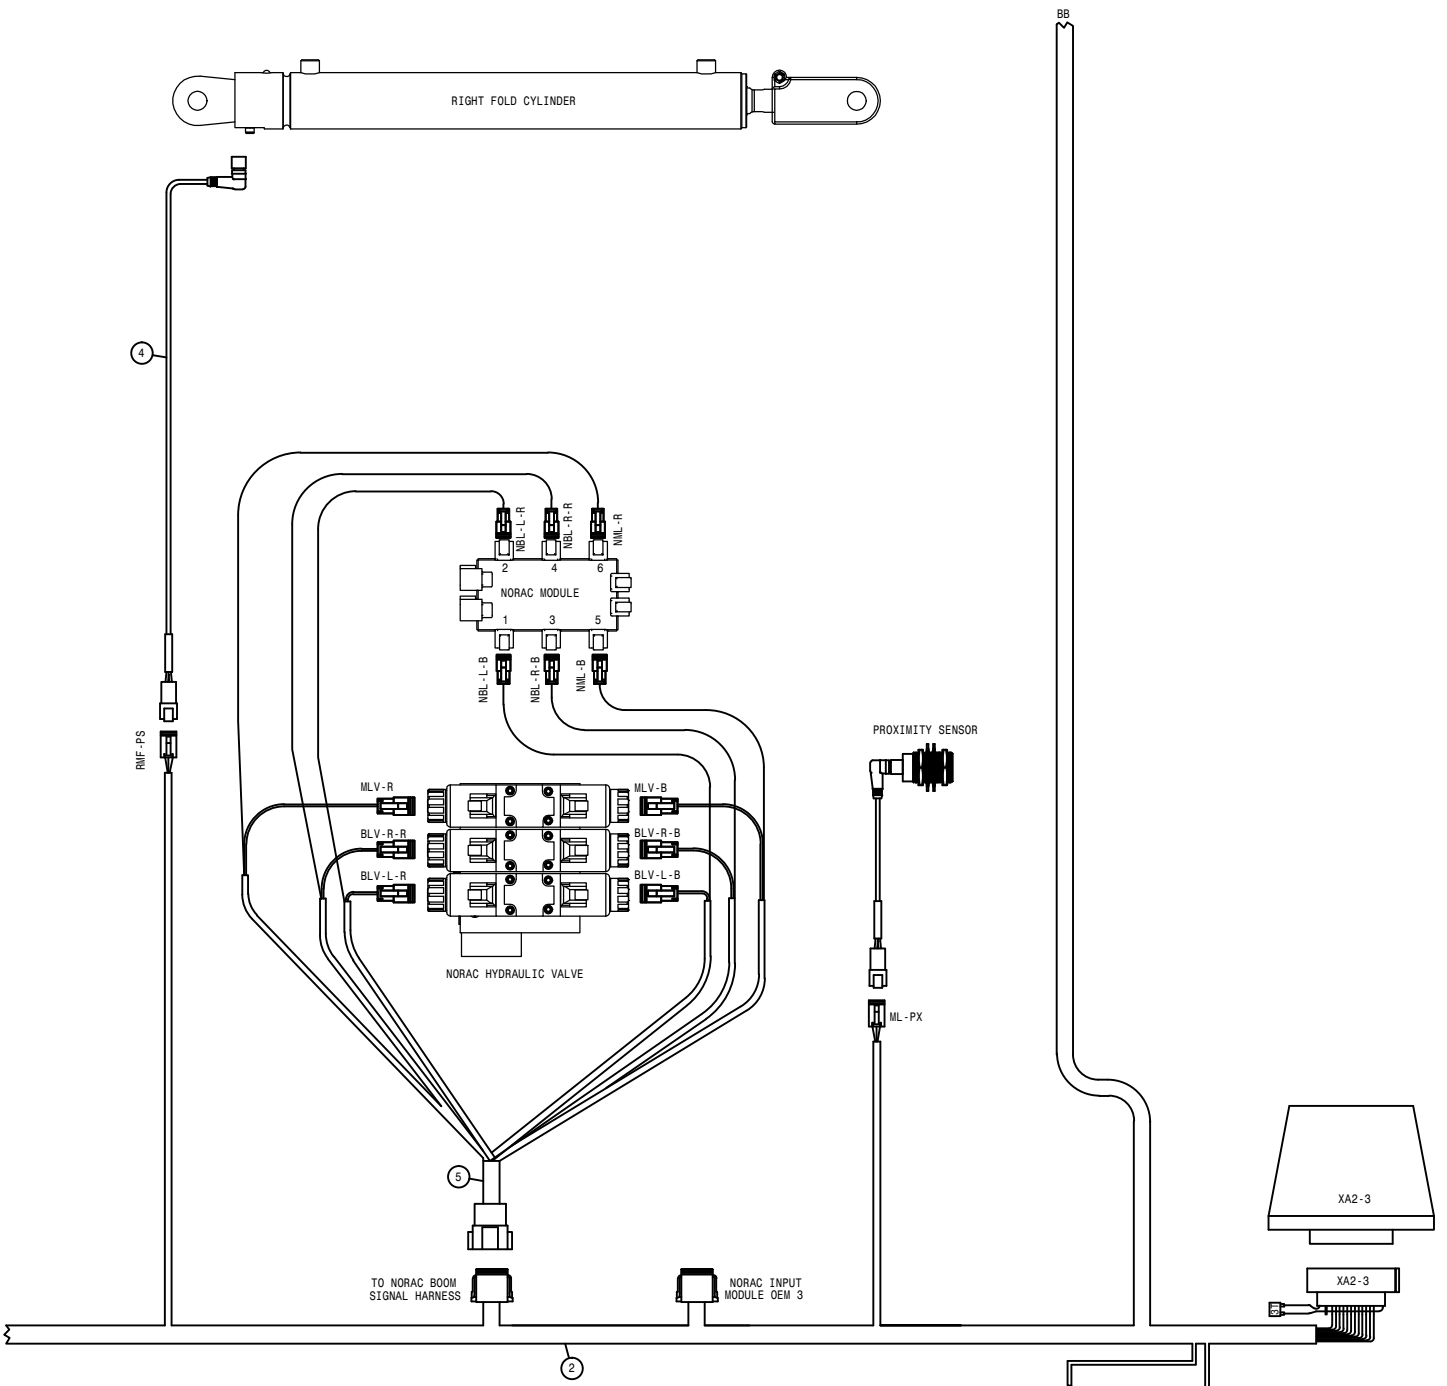

5	1	693749	UCS CABLE, VALVE
4	2	291994	SENSOR HARNESS, MICRO-DEUTSCH
3	1	294284	SPRAY SECT LIGHT HARNESS (MVEC)
2	1	294347	HARNESS, RIGHT MAIN 120 BOOM '17
1	1	294346	HARNESS, LEFT MAIN 120 BOOM '17

11-01-17 TLM

STS 132' BOOM WIRING DIAGRAM 2018

SHEET 1 OF 2
REV_A 11-01-17

499409