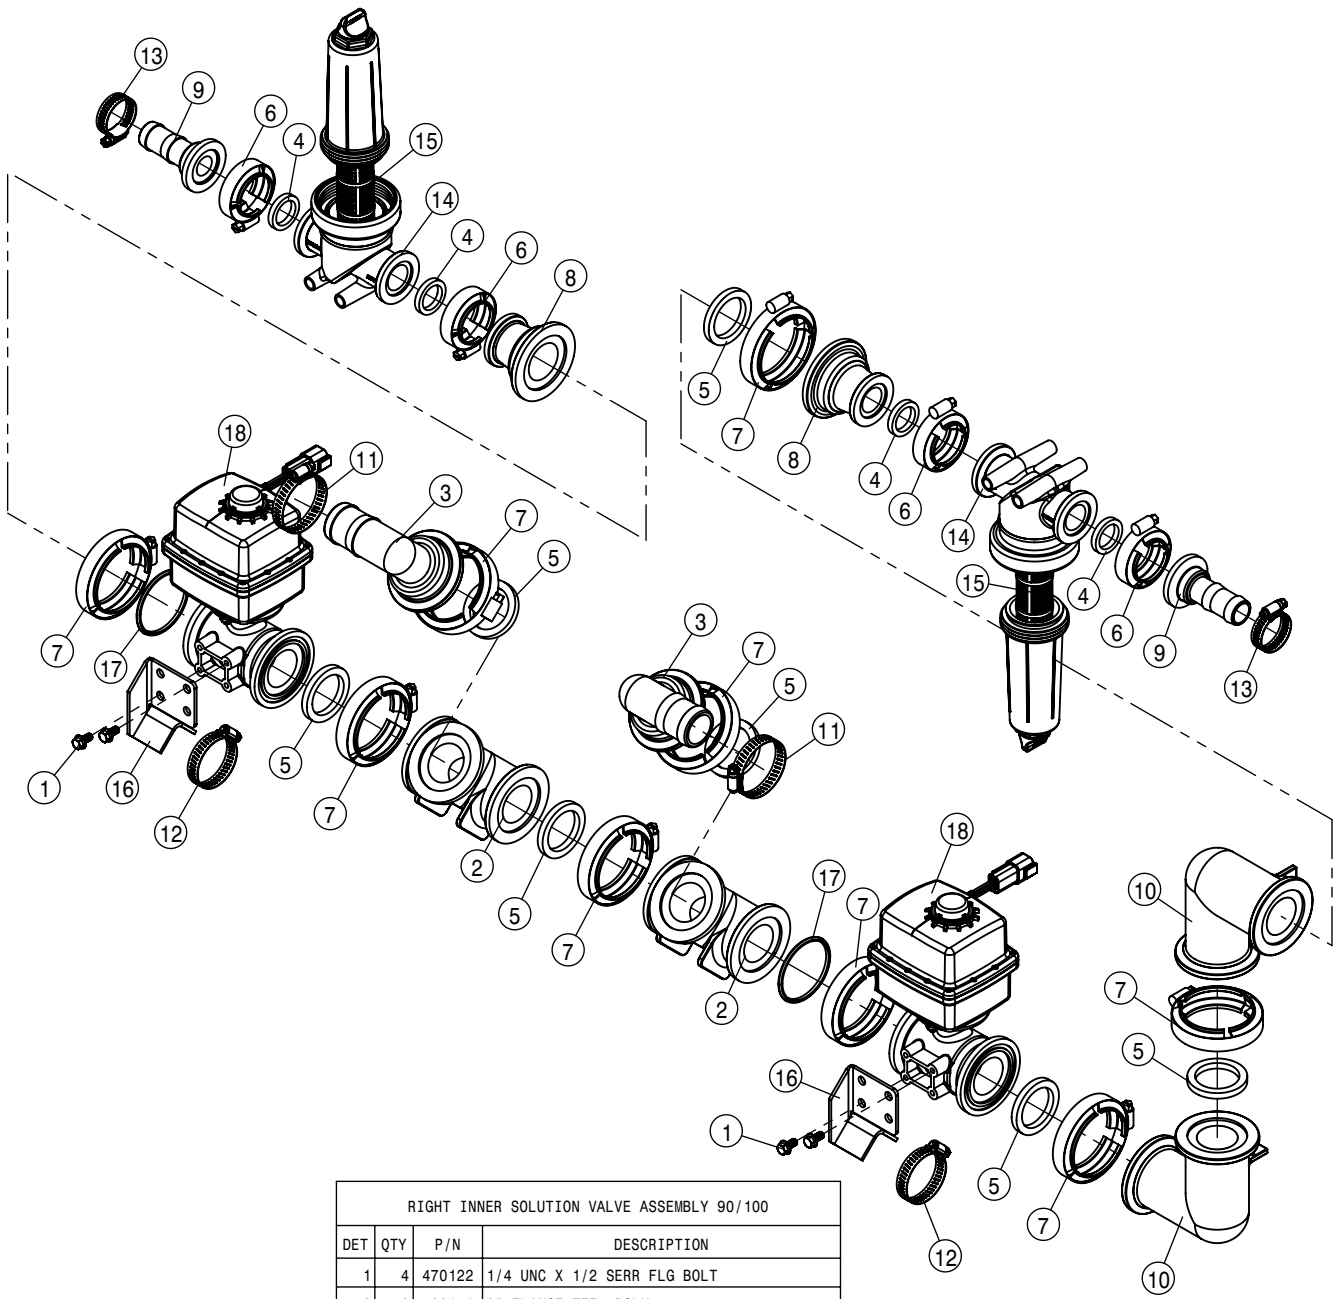

RIGHT INNER SOLUTION VALVE ASSEMBLY 90/100			
DET	QTY	P/N	DESCRIPTION
1	4	470122	1/4 UNC X 1/2 SERR FLG BOLT
2	2	500151	2" FLANGE TEE, POLY
3	2	500153	2" FLANGE-90-1 1/2 HBARB POLY
4	4	500157	1" FLANGE GASKET EPDM
5	7	500158	1 1/2" GASKET FOR 2" FLANGE
6	4	500159	1" FLANGE CLAMP S.S.
7	9	500160	2" FLANGE CLAMP S.S.
8	2	500161	2" FLANGE-1"FLANGE ADPTR POLY
9	2	500171	1" FLANGE-1" HOSE BARB POLY
10	2	500180	2" FLANGE-90-2"FLANGE LBO POLY
11	2	520067	HOSE CLAMP NO 28 STAINLESS
12	2	520085	HOSE CLAMP NO 24 STAINLESS
13	2	520090	HOSECLAMP NO 16 STAINLESS
14	2	690660	LINE "T" STRAINER, 1" FLANGE W/O SCREEN
15	2	690661	50 MESH SCREEN FOR 690660
16	2	690871	80/90 BOOM VLV MT WLD 03
17	2	696254	O-RING, KZCO FLANGED VALVE
18	2	696260	VALVE, KZCO C2F-55B-M-S9