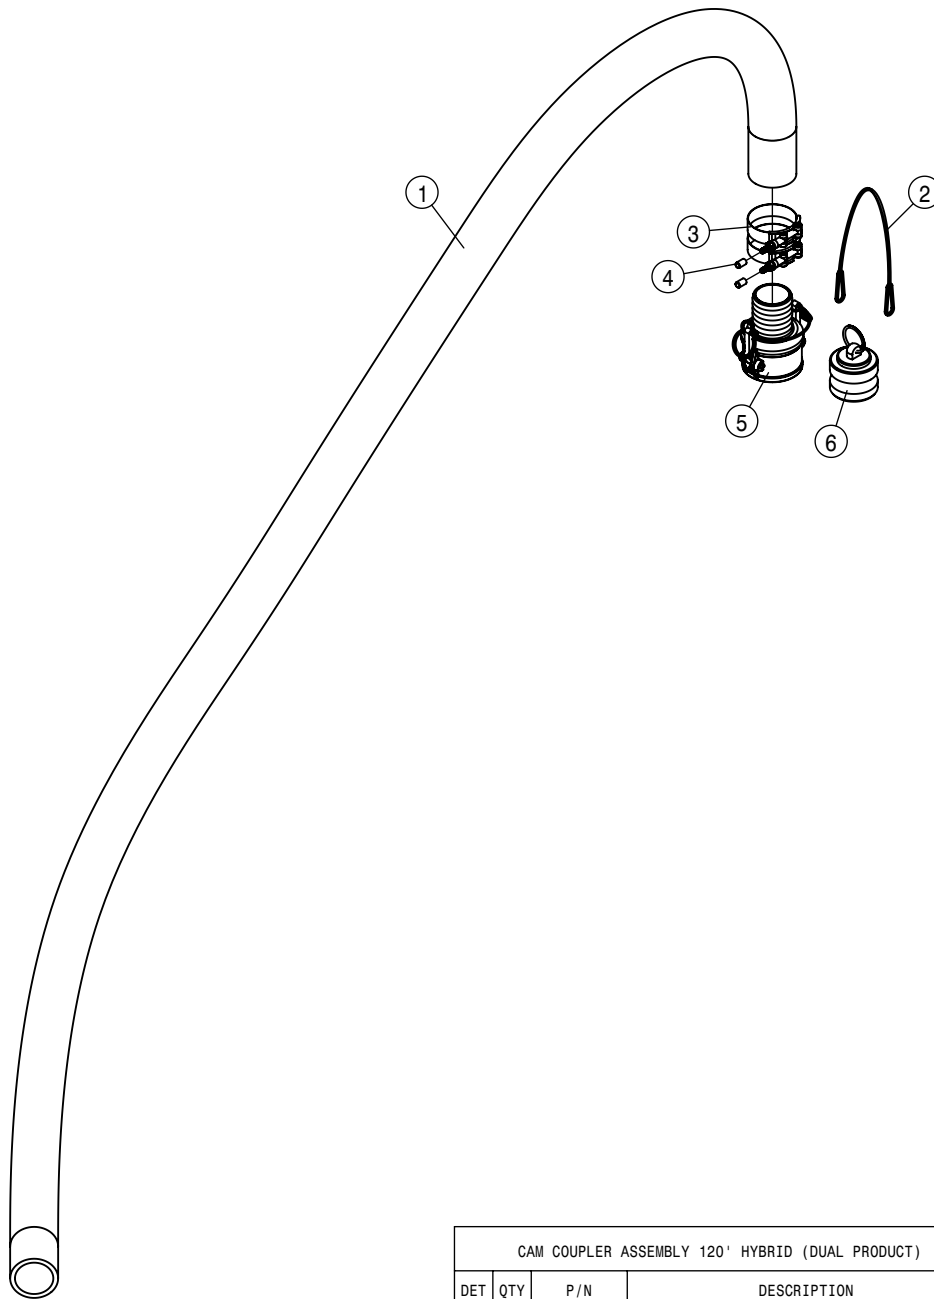

CAM COUPLER ASSEMBLY 120' HYBRID (DUAL PRODUCT)			
DET	QTY	P/N	DESCRIPTION
1	1	197133-097	HOSE 2" SUCTION, 2F-1W EPDM
2	1	470322	LANYARD 8" NYLON LOOP/LOOP
3	2	520141	2.31/2.62 T-BOLT HOSE CLAMP SS
4	2	629770	CAPPLUGS CAP, .234 X .500 VINYL
5	1	690182	2" HOSE BARB CAMLOCK W/ LOCK
6	1	690392	PLUG FOR 2.00 FEMALE COUPLER