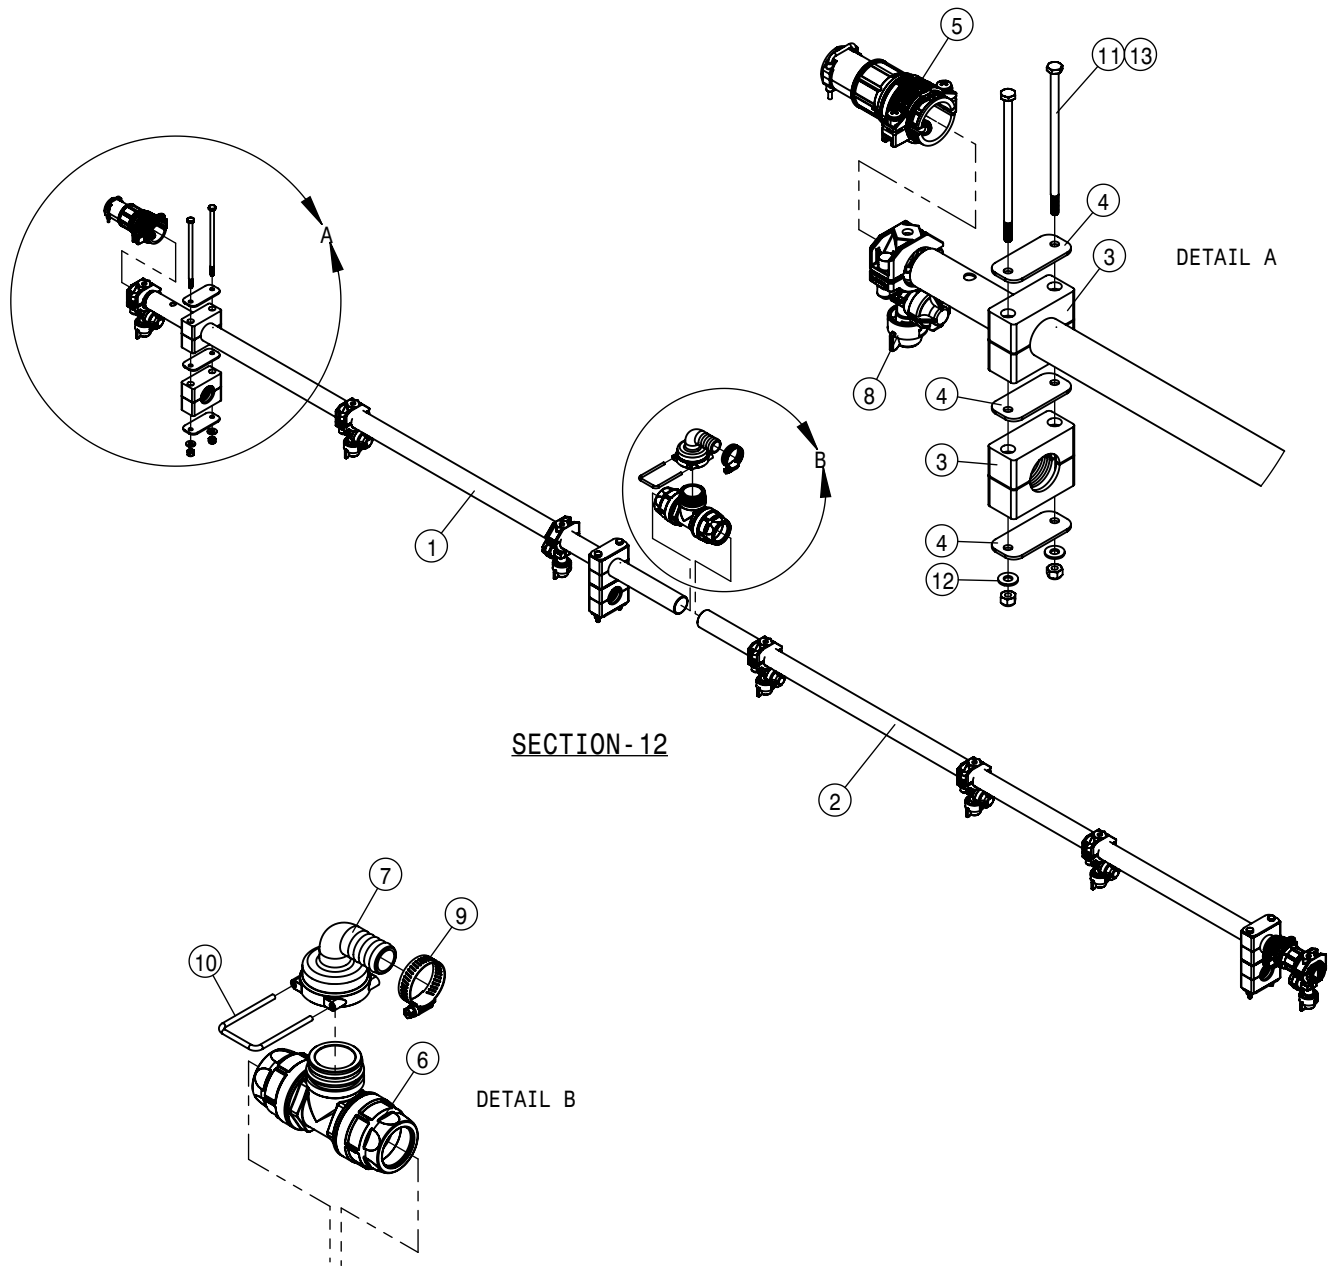

20" WET BOOM SPACING, SECTION-12 60' HYBRID (DUAL PRODUCT)			
DET	QTY	P/N	DESCRIPTION
1	1	167231	20" WET BOOM TUBE, 50.66 LG
2	1	169473	20" WET BM TUBE, 57.17 LG
3	6	470375	TUBE CLAMP BODY, 1.31 I.D. (PAIR)
4	9	470376	COVER PLATE FOR 470375
5	2	500295	NOZZLE BODY END CAP
6	1	500296	EASY FIT TEE 1" PIPE
7	1	500299	T5 TO 25MM HB 90
8	7	500363	QUICK TJET SINGLE BODY, 1"
9	1	520090	HOSECLAMP NO 16 STAINLESS
10	1	737738	FORK,D.3 DIST.42 (737731)
11	6	900028	1/4UNC X 5 1/2 HHCS SS
12	6	910112	SAE FLAT WASHER 1/4 SS
13	6	910118	1/4-20UNC NYLOCK NUT SS