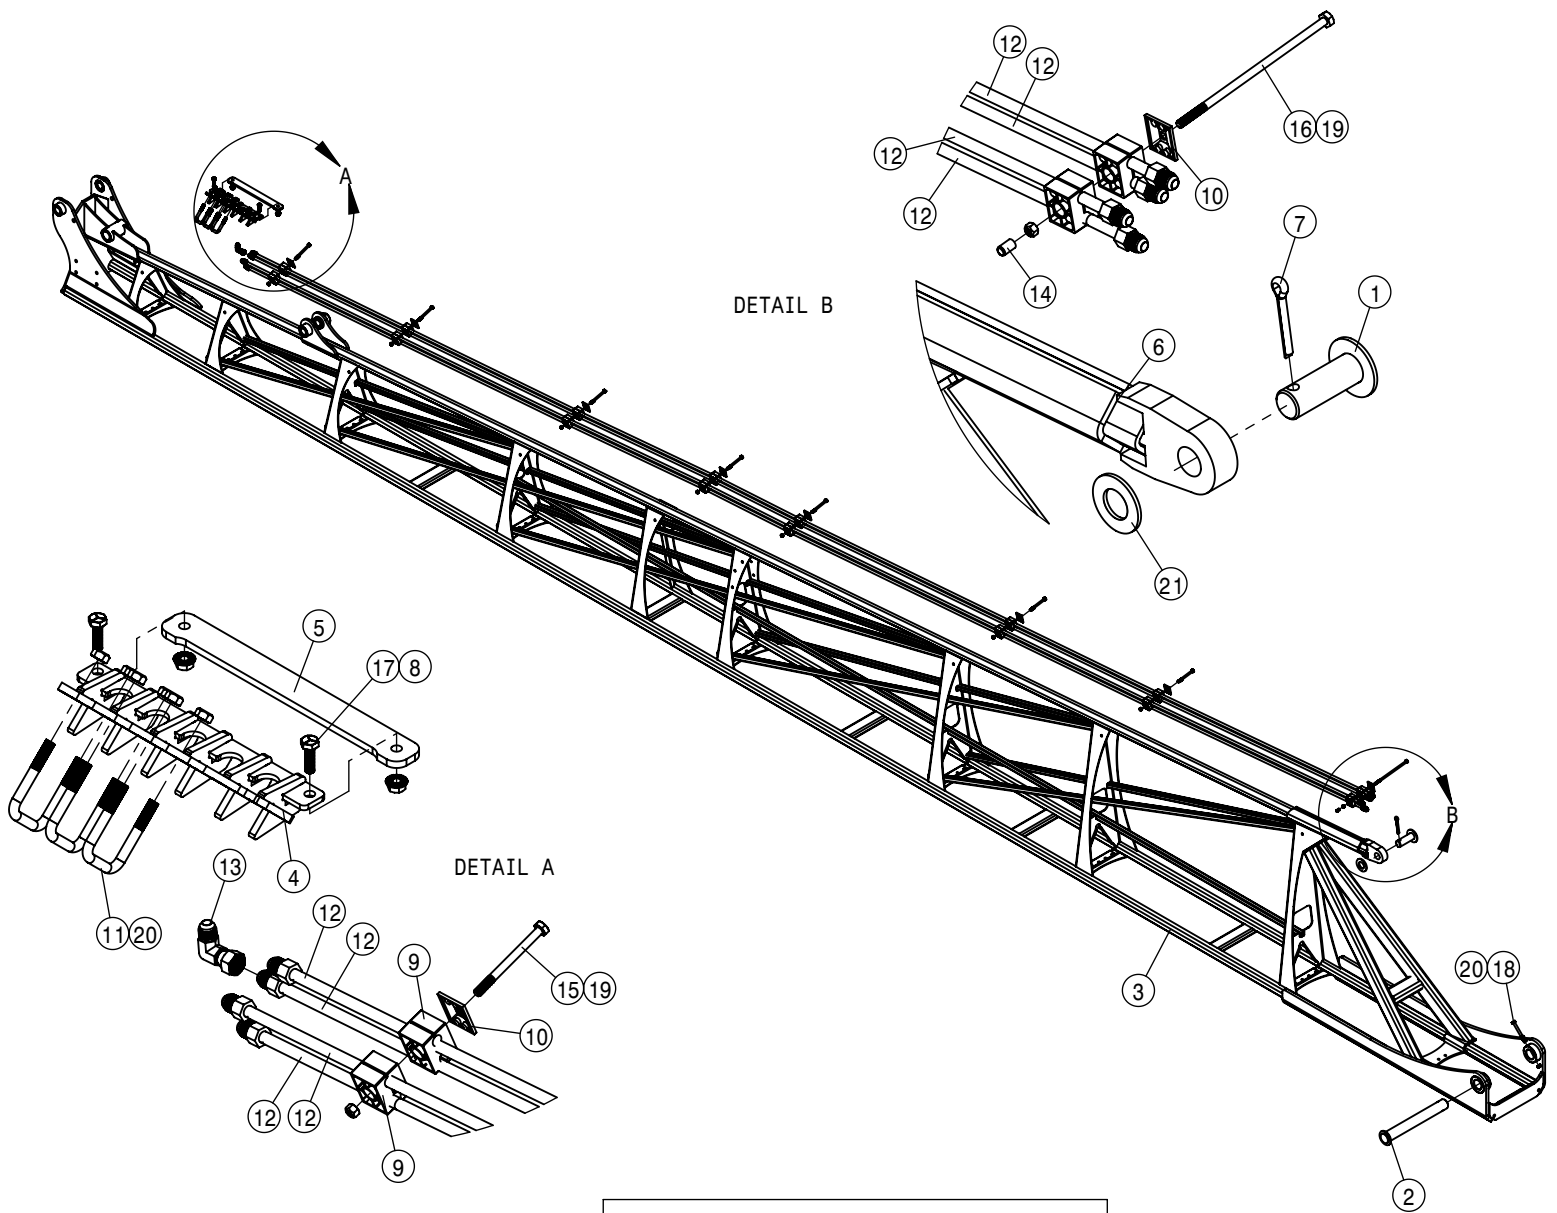

RIGHT INNER BOOM ASSEMBLY 90/100			
DET	QTY	P/N	DESCRIPTION
1	1	164500	LEVEL CYL PIN WLD, SHAFT END
2	1	164515	BOOM HINGE PIN WLD
3	1	164880	INNER BOOM WLD, SECT-1 STS 05
4	1	169303	CRADLE RAIL WLD, 90-100 BM
5	1	169305	BUMPER, CRADLE RAIL WLD
6	1	470000	.50 X 28" CABLE TIE - UV BLACK NYLON
7	1	470012	5/16 X 2 COTTER PIN
8	2	470113	5/16-18UNC HEX FLG NUT SER MC GR5
9	16	470473	TUBE CLAMP, HVY DTY .375-.375
10	8	470474	COVER PLATE FOR 470473 CLAMP
11	3	473986	5/16UNC-1 9/16ID-2 3/8 U-BOLT SS
12	4	615851	HYD TUBE, MAIN BOOM, STS LS
13	1	618618	9/16MJIC-90-9/16FJIC SWIV LBO
14	1	629770	CAPPLUGS CAP, .234 X .500 VINYL
15	7	900010	1/4UNC X 3" HEX BOLT
16	1	900032	1/4UNC X 6 1/2" HEX BOLT
17	2	900065	5/16UNC X 1 HHCS GR5 MC
18	1	900073	5/16UNC X 3 1/4 HEX BOLT
19	8	914000	1/4UNC HEX STOVER NUT
20	7	914002	5/16UNC HEX STOVER NUT
21	1	920008	SAE FLAT WASHER 1 MC