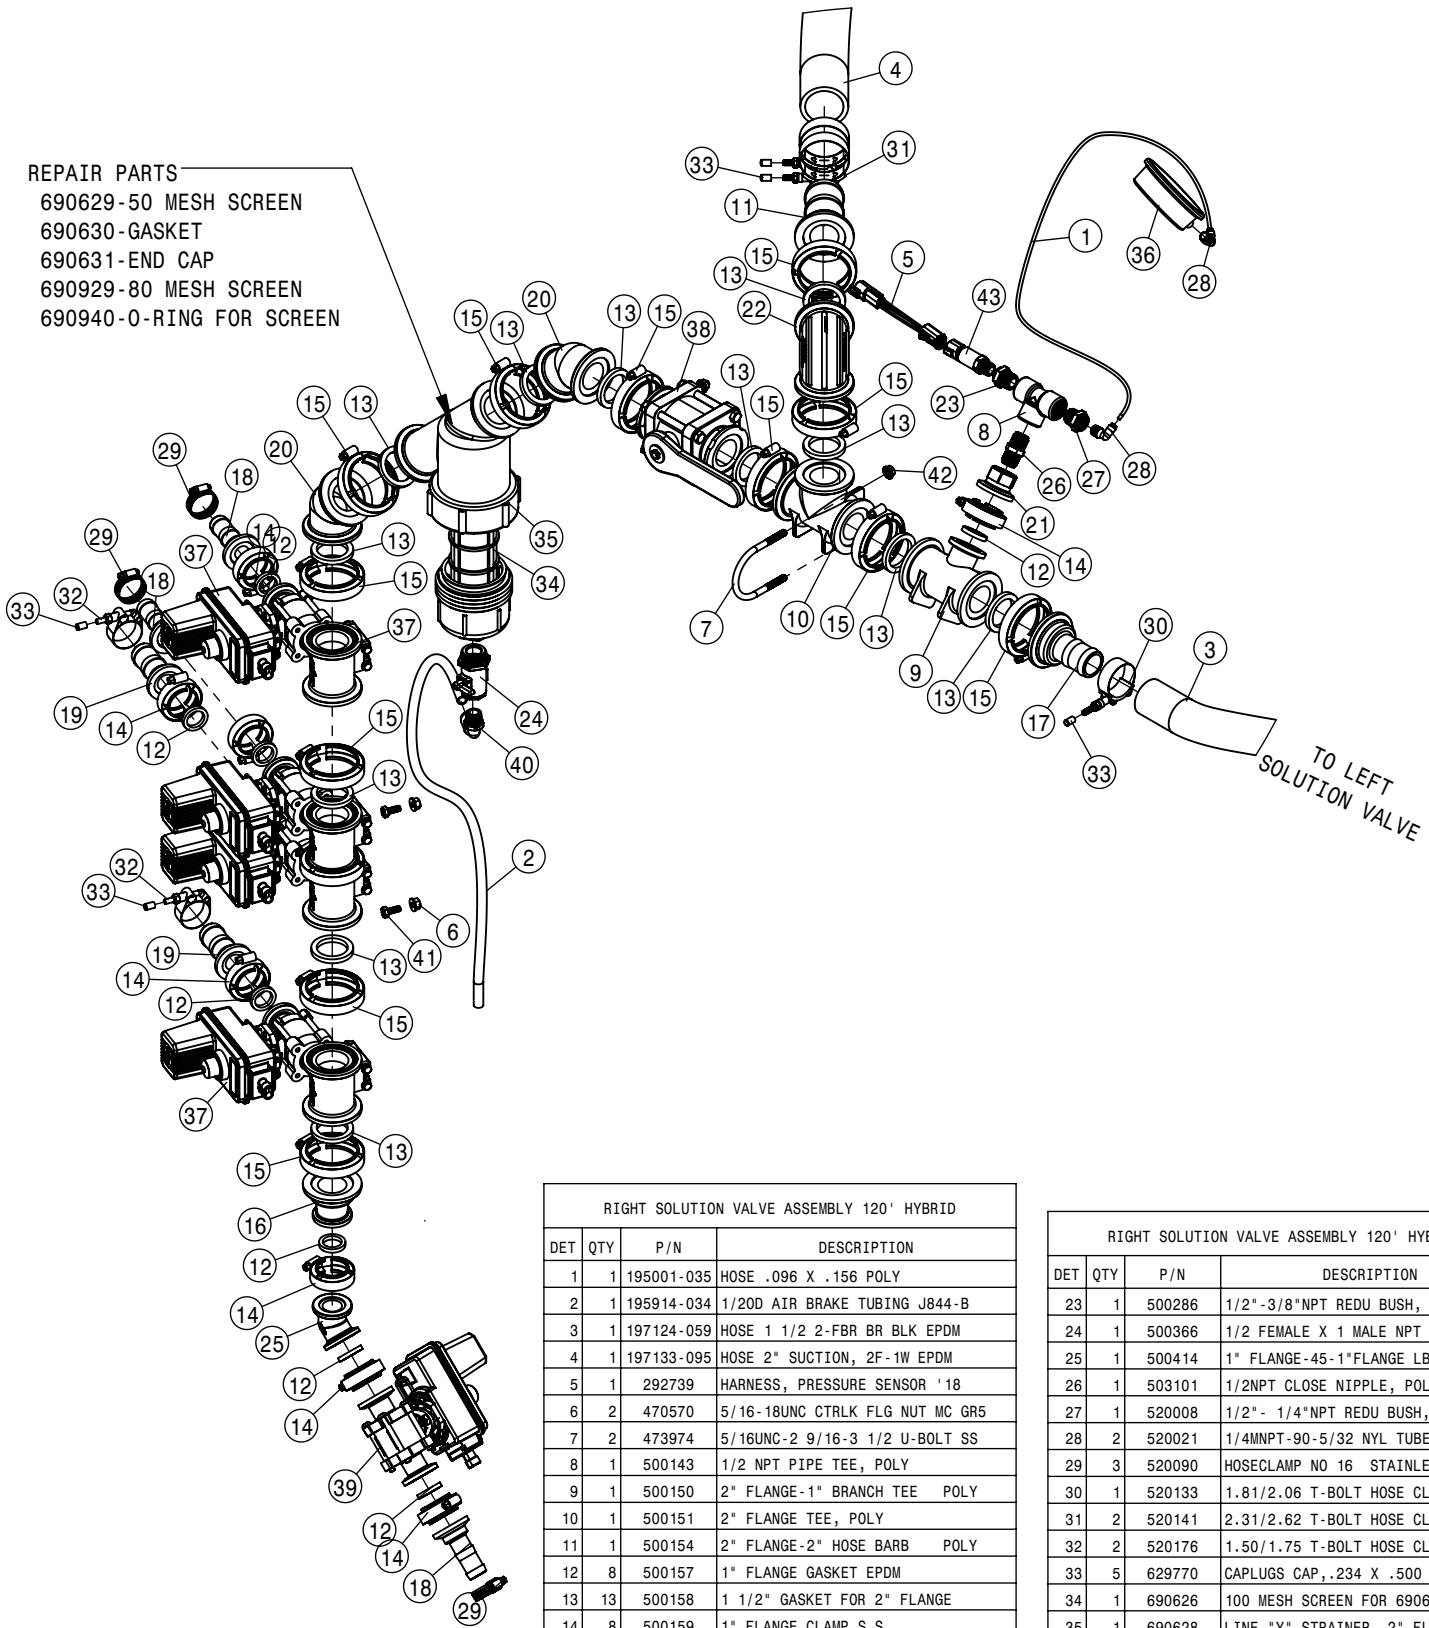

FROM QUICK ATTACH

1. REPAIR PARTS
   690629-50 MESH SCREEN
   690630-GASKET
   690631-END CAP
   690929-80 MESH SCREEN
   690940-0-RING FOR SCREEN

RIGHT SOLUTION VALVE ASSEMBLY 120' HYBRID			
DET	QTY	P/N	DESCRIPTION
1	1	195001-035	HOSE .096 X .156 POLY
2	1	195914-034	1/20D AIR BRAKE TUBING J844-B
3	1	197124-059	HOSE 1 1/2 2-FBR BR BLK EPDM
4	1	197133-095	HOSE 2" SUCTION, 2F-1W EPDM
5	1	292739	HARNES, PRESSURE SENSOR '18
6	2	470570	5/16-18UNC CTRLK FLG NUT MC GR5
7	2	473974	5/16UNC-2 9/16-3 1/2 U-BOLT SS
8	1	500143	1/2 NPT PIPE TEE, POLY
9	1	500150	2" FLANGE-1" BRANCH TEE POLY
10	1	500151	2" FLANGE TEE, POLY
11	1	500154	2" FLANGE-2" HOSE BARB POLY
12	8	500157	1" FLANGE GASKET EPDM
13	13	500158	1 1/2" GASKET FOR 2" FLANGE
14	8	500159	1" FLANGE CLAMP S.S.
15	13	500160	2" FLANGE CLAMP S.S.
16	1	500161	2" FLANGE-1"FLANGE ADPTR POLY
17	1	500162	2" FLANGE-1 1/2 HOSE BARB POLY
18	3	500171	1" FLANGE-1" HOSE BARB POLY
19	2	500184	1" FLANGE-1 1/4"HOSE BARB POLY
20	2	500225	2" FLANGE-45-2" FLANGE LBO POLY
21	1	500238	1" FLANGE PLUG W/1/2"FNPT POLY
22	1	500266	2" FLANGE SWEEP 90

RIGHT SOLUTION VALVE ASSEMBLY 120' HYBRID			
DET	QTY	P/N	DESCRIPTION
23	1	500286	1/2"-3/8"NPT REDU BUSH, POLY
24	1	500366	1/2 FEMALE X 1 MALE NPT VALVE
25	1	500414	1" FLANGE-45-1"FLANGE LBO POLY
26	1	503101	1/2NPT CLOSE NIPPLE, POLY
27	1	520008	1/2"- 1/4"NPT REDU BUSH, POLY
28	2	520021	1/4MNPT-90-5/32 NYL TUBE LBO
29	3	520090	HOSECLAMP NO 16 STAINLESS
30	1	520133	1.81/2.06 T-BOLT HOSE CLAMP SS
31	2	520141	2.31/2.62 T-BOLT HOSE CLAMP SS
32	2	520176	1.50/1.75 T-BOLT HOSE CLAMP SS
33	5	629770	CAPPLUGS CAP, .234 X .500 VINYL
34	1	690626	100 MESH SCREEN FOR 690628
35	1	690628	LINE "Y" STRAINER, 2" FLANGE
36	1	690832	PRESS GA GLYCERI 160 PSI
37	4	691433	3/4" MANF VLV SS 2"SP, 1" FLG
38	1	696142	BALL VLV, 2" FLANGE
39	1	696196	3/4" ELEC BALL VALVE SS 1" FLG
40	1	711042	1/2MNPT-1/2 NYL TUBE LBO
41	2	900064	5/16UNC X 3/4 HHCS GR5 MC
42	4	910119	5/16-18UNC HEX FLG NUT SER SS
43	1	AKK13435	PRESSURE TRANSDUCER, 0-200 PSI