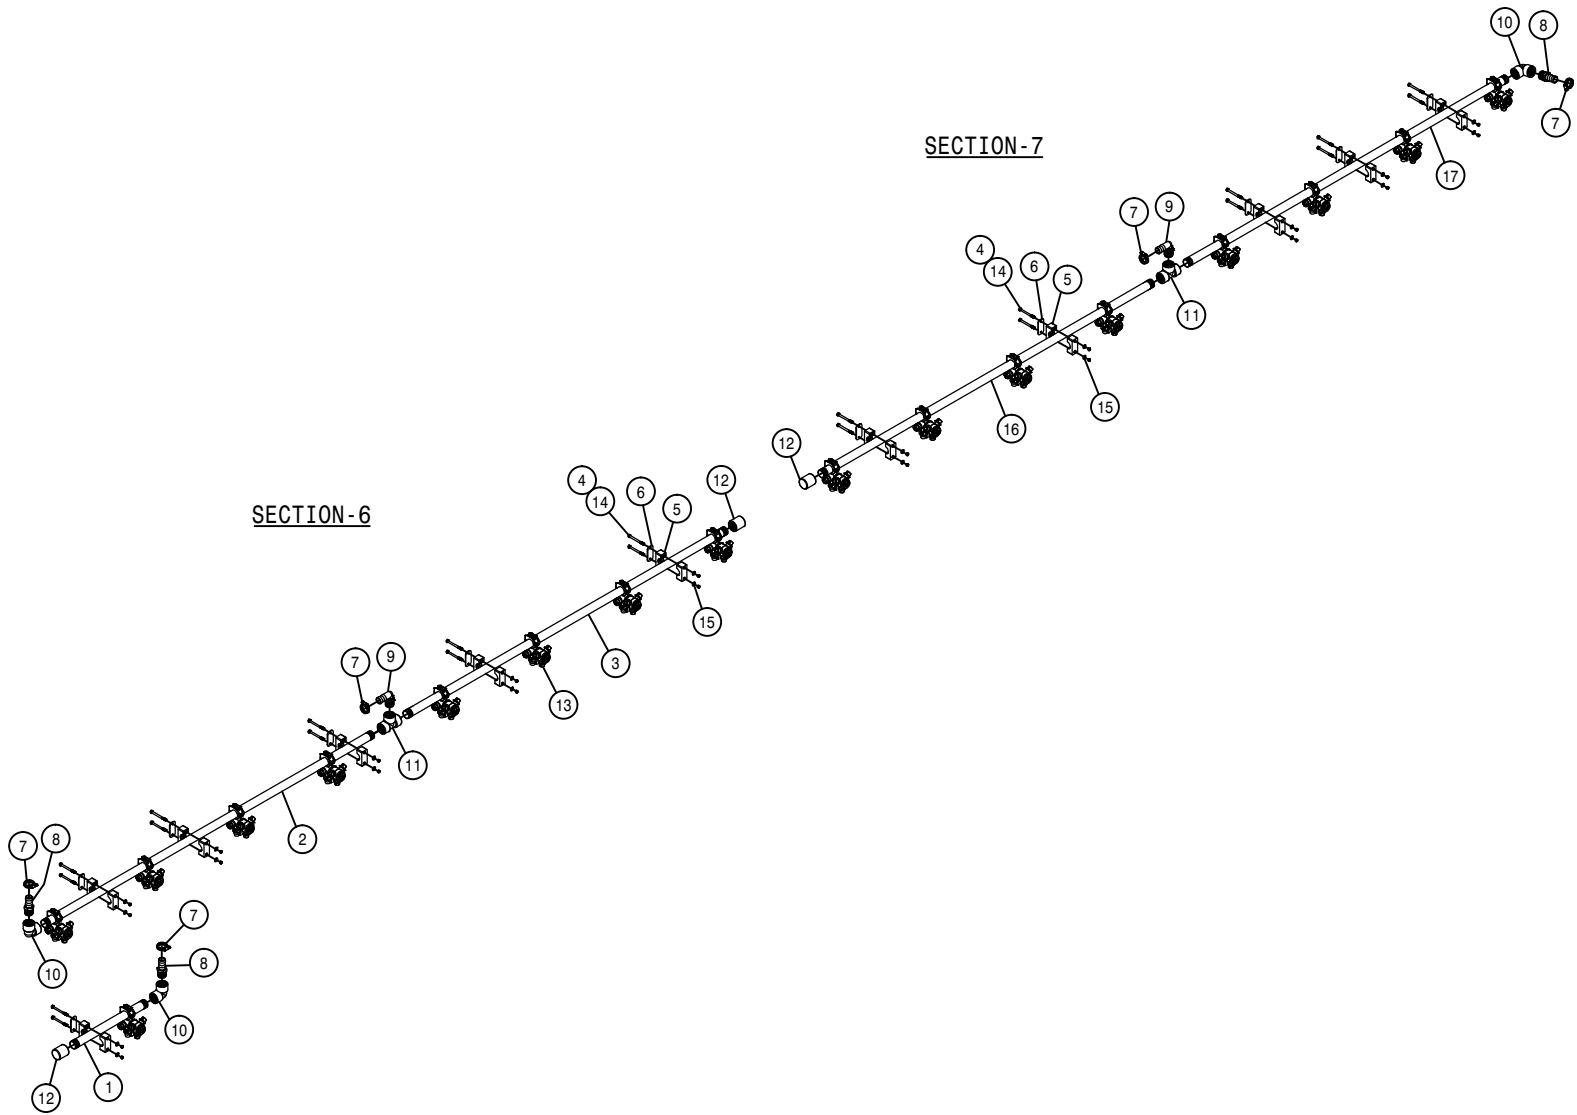

22° WET BOOM SPACING, SECTION 6-7 132'

DET. QTY PART NO. DESCRIPTION

DET.	QTY	PART NO.	DESCRIPTION
1	1	167699	18.50"-21.50 W/ NIPPLES 132'BM
2	1	167700	80.00"-83.00 W/ NIPPLES 132'BM
3	1	167701	71.15"-74.15 W/ NIPPLES 132'BM
4	22	470089	1/4UNC HEX NY-LOC NUT
5	11	470375	TUBE CLAMP BODY, 1.31 ID (PAIR)
6	11	470376	COVER PLATE FOR 470375
7	5	520090	HOSE CLAMP NO 16 STAINLESS
8	3	500074	1"NPT-1" HOSE BARB, POLY
9	2	500024	1"NPT-90-1"HOSE BARB, POLY
10	3	500080	1"NPT-90 EL, POLY
11	2	500075	1" NPT PIPE TEE, POLY
12	3	500148	1"NPT PIPE CAP POLY
13	17	737921	QUICK TJET 3-TIP BODY, 1" HV
14	22	900010	1/4UNC X 3" HHCS GR 5
15	22	920000	1/4 SAE FLAT WASHER
16	1	167702	66.00"-69.00 W/ NIPPLES 132'BM
17	1	167703	72.15"-75.15 W/ NIPPLES 132'BM