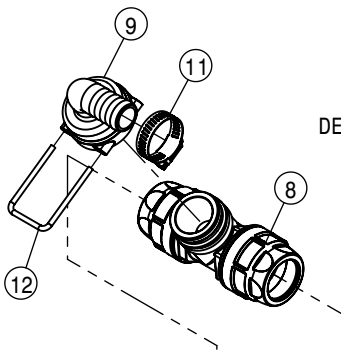

DETAIL C

30" WET BOOM SPACING, SECTION 10-11 60' BOOM (DUAL PRODUCT)			
DET	QTY	P/N	DESCRIPTION
1	1	167759	30" WET BM TUBE, 50.17 LG
2	1	167761	30" WET BOOM TUBE, 73.17 LG
3	1	167762	30" WET BM TUBE, 34.17 LG
4	1	167763	30" WET BM TUBE, 35.17 LG
5	12	470375	TUBE CLAMP BODY, 1.31 I.D. (PAIR)
6	18	470376	COVER PLATE FOR 470375
7	4	500295	NOZZLE BODY END CAP
8	2	500296	EASY FIT TEE 1" PIPE
9	2	500299	T5 TO 25MM HB 90
10	10	500363	QUICK TJET SINGLE BODY, 1"
11	2	520090	HOSECLAMP NO 16 STAINLESS
12	2	737738	FORK, D.3 DIST.42 (737731)
13	12	900028	1/4UNC X 5 1/2 HHCS SS
14	12	910112	SAE FLAT WASHER 1/4 SS
15	12	910118	1/4-20UNC NYLOCK NUT SS