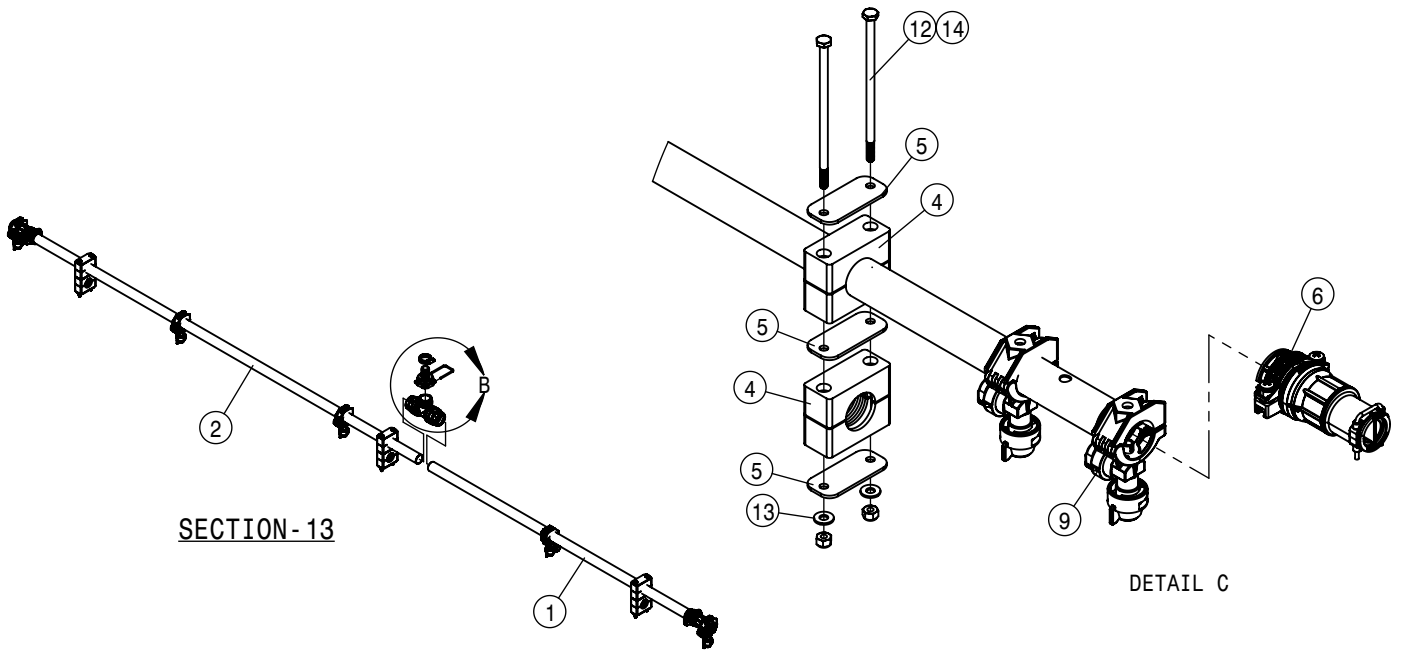

SECTION-13

DETAIL C