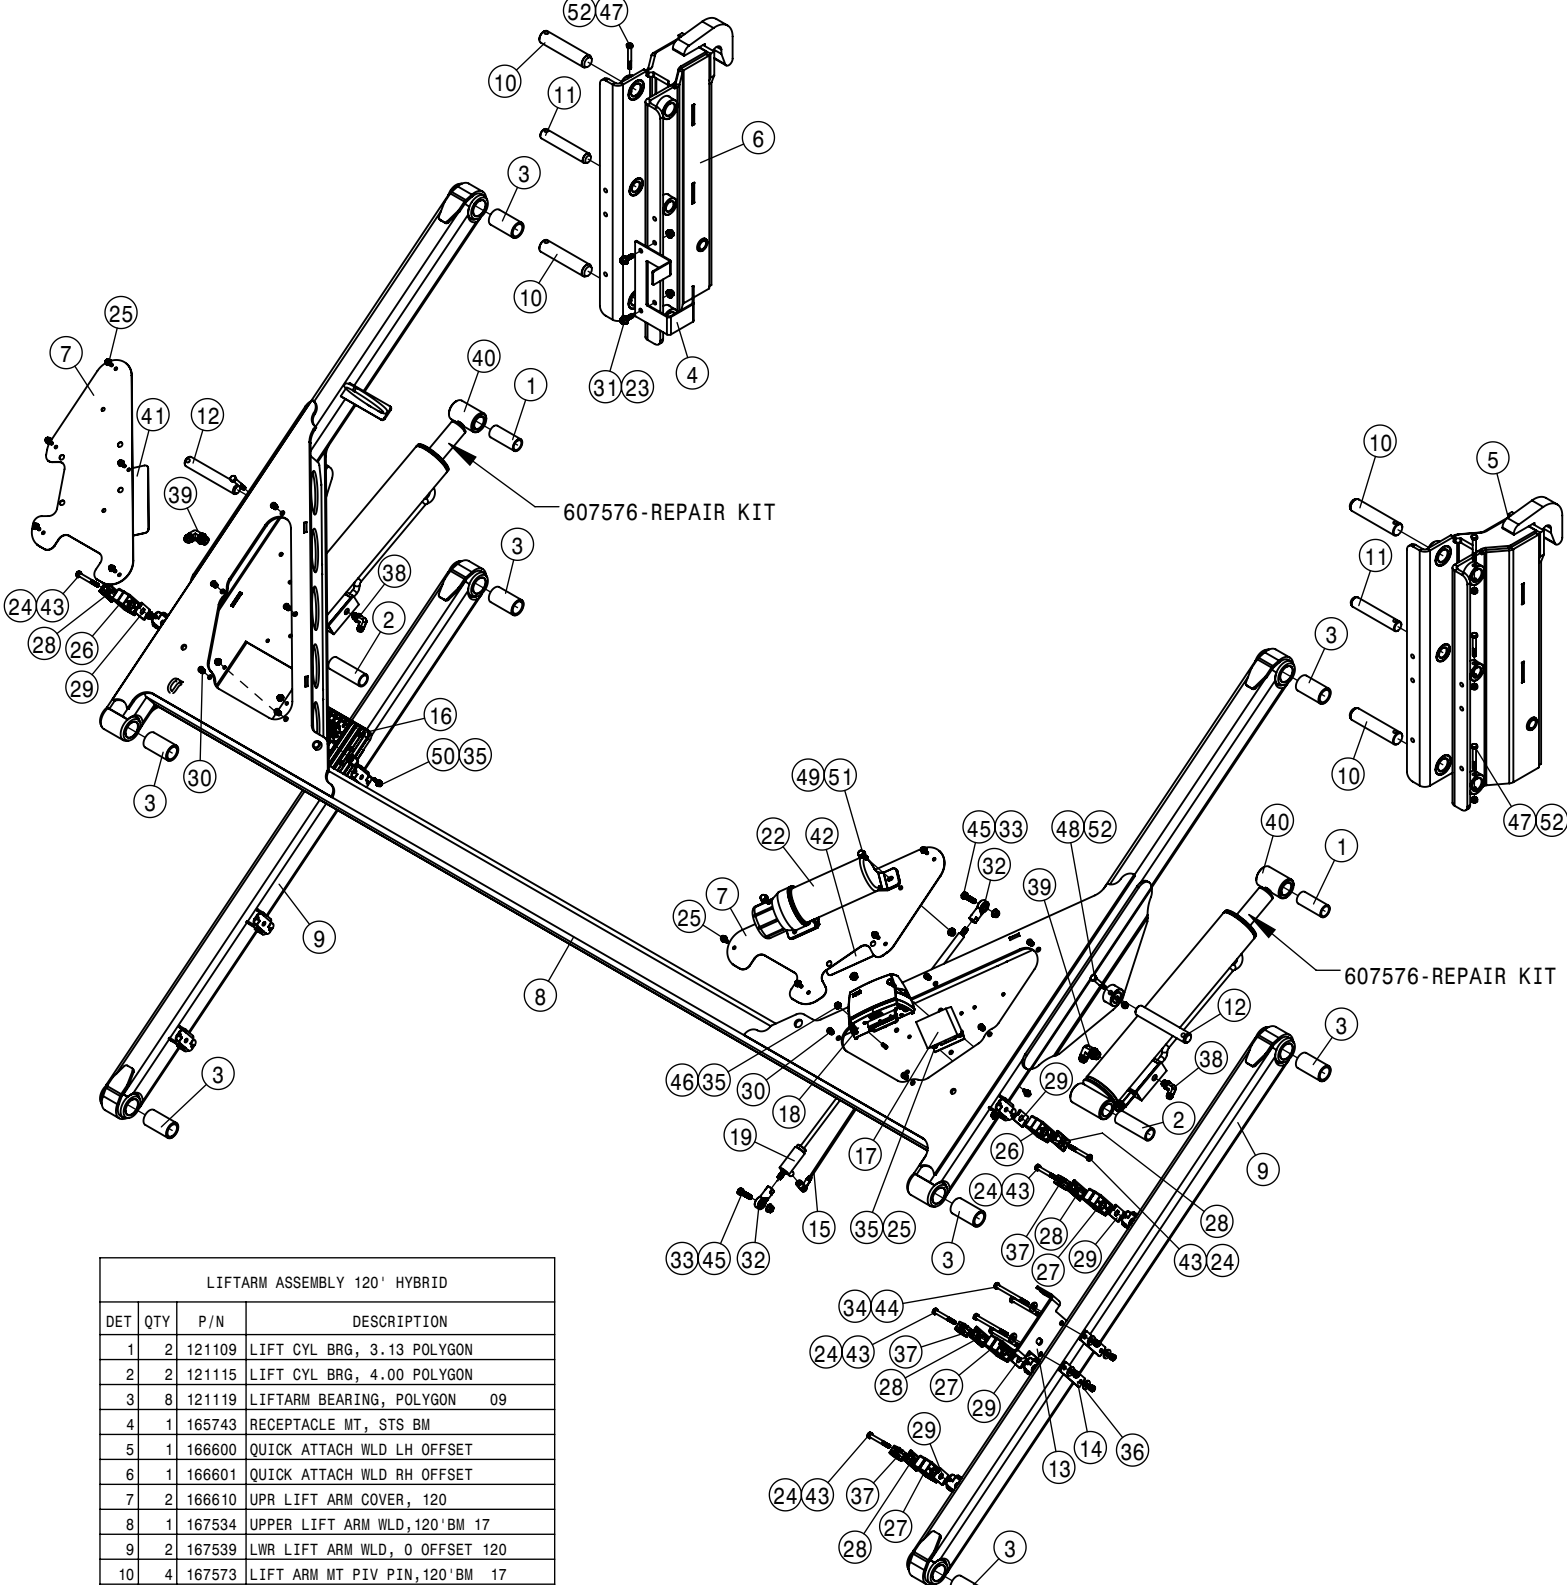

LIFTARM ASSEMBLY 120' HYBRID			
DET	QTY	P/N	DESCRIPTION
1	2	121109	LIFT CYL BRG, 3.13 POLYGON
2	2	121115	LIFT CYL BRG, 4.00 POLYGON
3	8	121119	LIFTARM BEARING, POLYGON 09
4	1	165743	RECEPTACLE MT, STS BM
5	1	166600	QUICK ATTACH WLD LH OFFSET
6	1	166601	QUICK ATTACH WLD RH OFFSET
7	2	166610	UPR LIFT ARM COVER, 120
8	1	167534	UPPER LIFT ARM WLD, 120' BM 17
9	2	167539	LWR LIFT ARM WLD, 0 OFFSET 120
10	4	167573	LIFT ARM MT PIV PIN, 120' BM 17
11	2	167574	LIFT ARM MT PIVOT PIN 17
12	2	167575	LIFT CYL PIN, BARREL PIN, STS
13	1	167830	MULTICOUPLER LIFTARM MT
14	2	167831	MULTICOUPLER MT STRAP
15	1	291994	SENSOR HARNESS FOR AWS
16	1	292005	IQAN MC31
17	1	292027	18 WAY FUSE HOLDER ASSY
18	1	292086	IQAN-XA2 MODULE->611
19	1	292706	LINEAR POSITION SENSOR, 300MM
NS	1	294304	LH MAIN BOOM HARNESS 120' '17
NS	1	294305	RH MAIN HARNESS 120' BOOM STS
22	1	344017	MANUAL CANISTER W/NEOPREN SEAL
23	2	470087	3/8-16UNC HEX FLG NUT SER MC GR5
24	5	470113	5/16-18UNC HEX FLG NUT SER MC GR5
25	12	470118	1/4UNC X 3/4 HHSFB GR5 MC
26	2	470274	TUBE CLAMP BODY, .750-.750
27	3	470275	TUBE CLAMP BODY, 1.00-1.000

LIFTARM ASSEMBLY 120' HYBRID			
DET	QTY	P/N	DESCRIPTION
28	5	470276	CLAMP COVER PLATE, SNGL, 2.55LG
29	5	470281	STACK BOLT SAFETY LOCK PLATE
30	10	470383	1/4-20 NUTSERT .165-.260 STL
31	2	470460	3/8UNC X 1 HHSFB GR5 MC
32	2	470628	BALL END, 9.9MM BORE X 10MM THD
33	2	472029	3/8UNC SERR FLANGE NUT SS
34	4	473001	5/16-18UNC NYLOCK NUT MC GR5
35	6	473832	1/4-20UNC HEX FLG NUT SER SS
36	8	483040	USS FLAT WASHER 5/16 MC
37	3	520108	CUSH HOSE CLAMP, #20, 1 1/4 X 3/4W
38	2	618119	9/16MJIC-90-9/16MOR LBO
39	2	618241	3/4MJIC-90-3/4MOR LBO
40	2	621669	HYD CYL, 3.25X16.00X1.63

LIFTARM ASSEMBLY 120' HYBRID			
DET	QTY	P/N	DESCRIPTION
41	1	650412	RH BOOM DECAL 120'A'12
42	1	650413	LH BOOM DECAL 120'A'12
43	5	900070	5/16UNC X 2 1/2 HHCS GR5 MC
44	4	900076	5/16UNC X 4 HHCS GR5 MC
45	2	900130	3/8UNC X 1 1/4 HEX BOLT
46	2	900449	1/4UNC X 1 HHCS SS
47	4	900494	5/16UNC X 2 1/2 HHCS SS
48	4	900503	5/16UNC X 2 1/4 HHCS SS
49	2	910119	5/16-18UNC HEX FLG NUT SER SS
50	2	910124	1/4UNC X 1 HHSFB SS
51	2	910126	5/16UNC X 1 HHSFB SS
52	8	910132	5/16-18UNC NYLOCK NUT SS