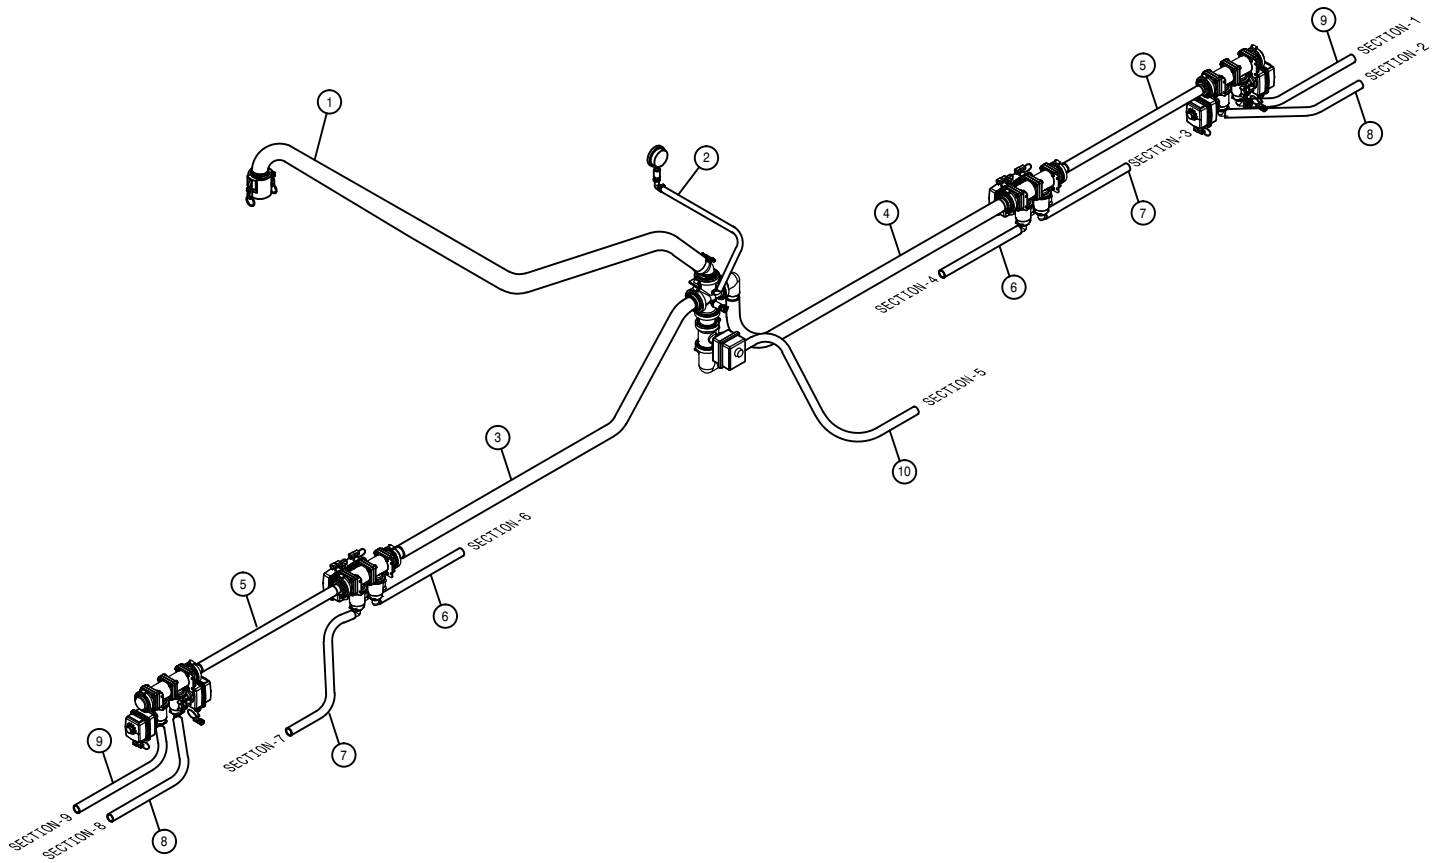

SOLUTION HOSEING 132'

DET. QTY PART NO. DESCRIPTION

1	1	197133-105	HOSE 2" SUCTION, 2F-1W EPDM
2	1	197008-100	HOSE 1/2 1-FBR BR BLK EPDM
3	1	197133-135	HOSE 2" SUCTION, 2F-1W EPDM
4	1	197133-251	HOSE 2" SUCTION, 2F-1W EPDM
5	2	197124-121	HOSE 1 1/2 2-FBR BR BLK EPDM
6	2	197116-020	HOSE 1IN 1-FBR BR BLK EPDM
7	2	197116-145	HOSE 1IN 1-FBR BR BLK EPDM
8	2	197116-200	HOSE 1IN 1-FBR BR BLK EPDM
9	2	197116-300	HOSE 1IN 1-FBR BR BLK EPDM
10	1	197116-072	HOSE 1IN 1-FBR BR BLK EPDM