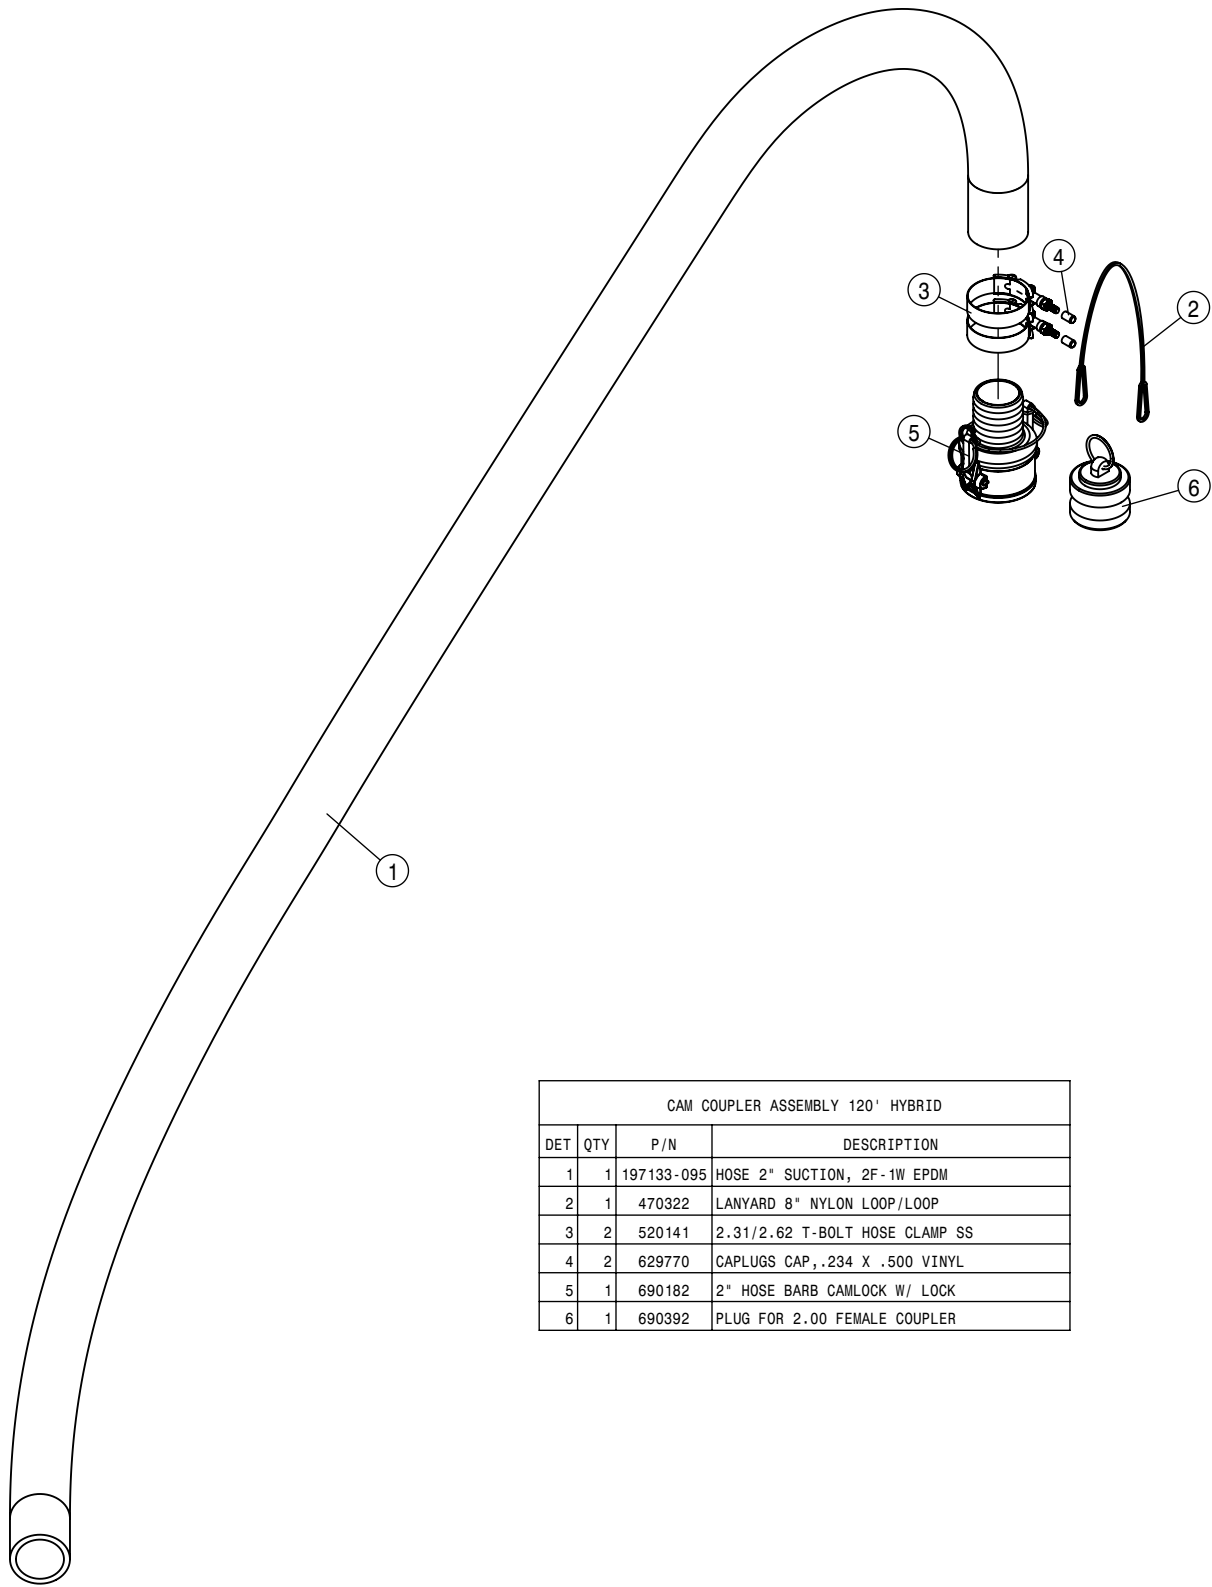

TO SOLUTION VALVES

CAM COUPLER ASSEMBLY 120' HYBRID			
DET	QTY	P/N	DESCRIPTION
1	1	197133-095	HOSE 2" SUCTION, 2F-1W EPDM
2	1	470322	LANYARD 8" NYLON LOOP/LOOP
3	2	520141	2.31/2.62 T-BOLT HOSE CLAMP SS
4	2	629770	CAPPLUGS CAP, .234 X .500 VINYL
5	1	690182	2" HOSE BARB CAMLOCK W/ LOCK
6	1	690392	PLUG FOR 2.00 FEMALE COUPLER