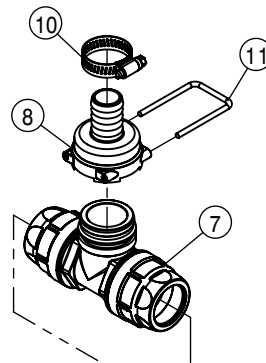

DETAIL A

SECTION-11

DETAIL B

DETAIL C

30" WET BOOM SPACING, SECTION 10-11 60' HYBRID (DUAL PRODUCT)

DET	QTY	P/N	DESCRIPTION
1	2	167759	30" WET BM TUBE, 50.17 LG
2	1	167761	30" WET BOOM TUBE, 73.17 LG
3	1	167762	30" WET BM TUBE, 34.17 LG
4	12	470375	TUBE CLAMP BODY, 1.31 I.D. (PAIR)
5	18	470376	COVER PLATE FOR 470375
6	4	500295	NOZZLE BODY END CAP
7	2	500296	EASY FIT TEE 1" PIPE
8	2	500307	T5 FEMALE TO 25MM HB
9	10	500363	QUICK TJET SINGLE BODY, 1"
10	2	520090	HOSECLAMP NO 16 STAINLESS
11	2	737738	FORK, D.3 DIST.42 (737731)
12	12	900028	1/4UNC X 5 1/2 HHCS SS
13	12	910112	SAE FLAT WASHER 1/4 SS
14	12	910118	1/4-20UNC NYLOCK NUT SS