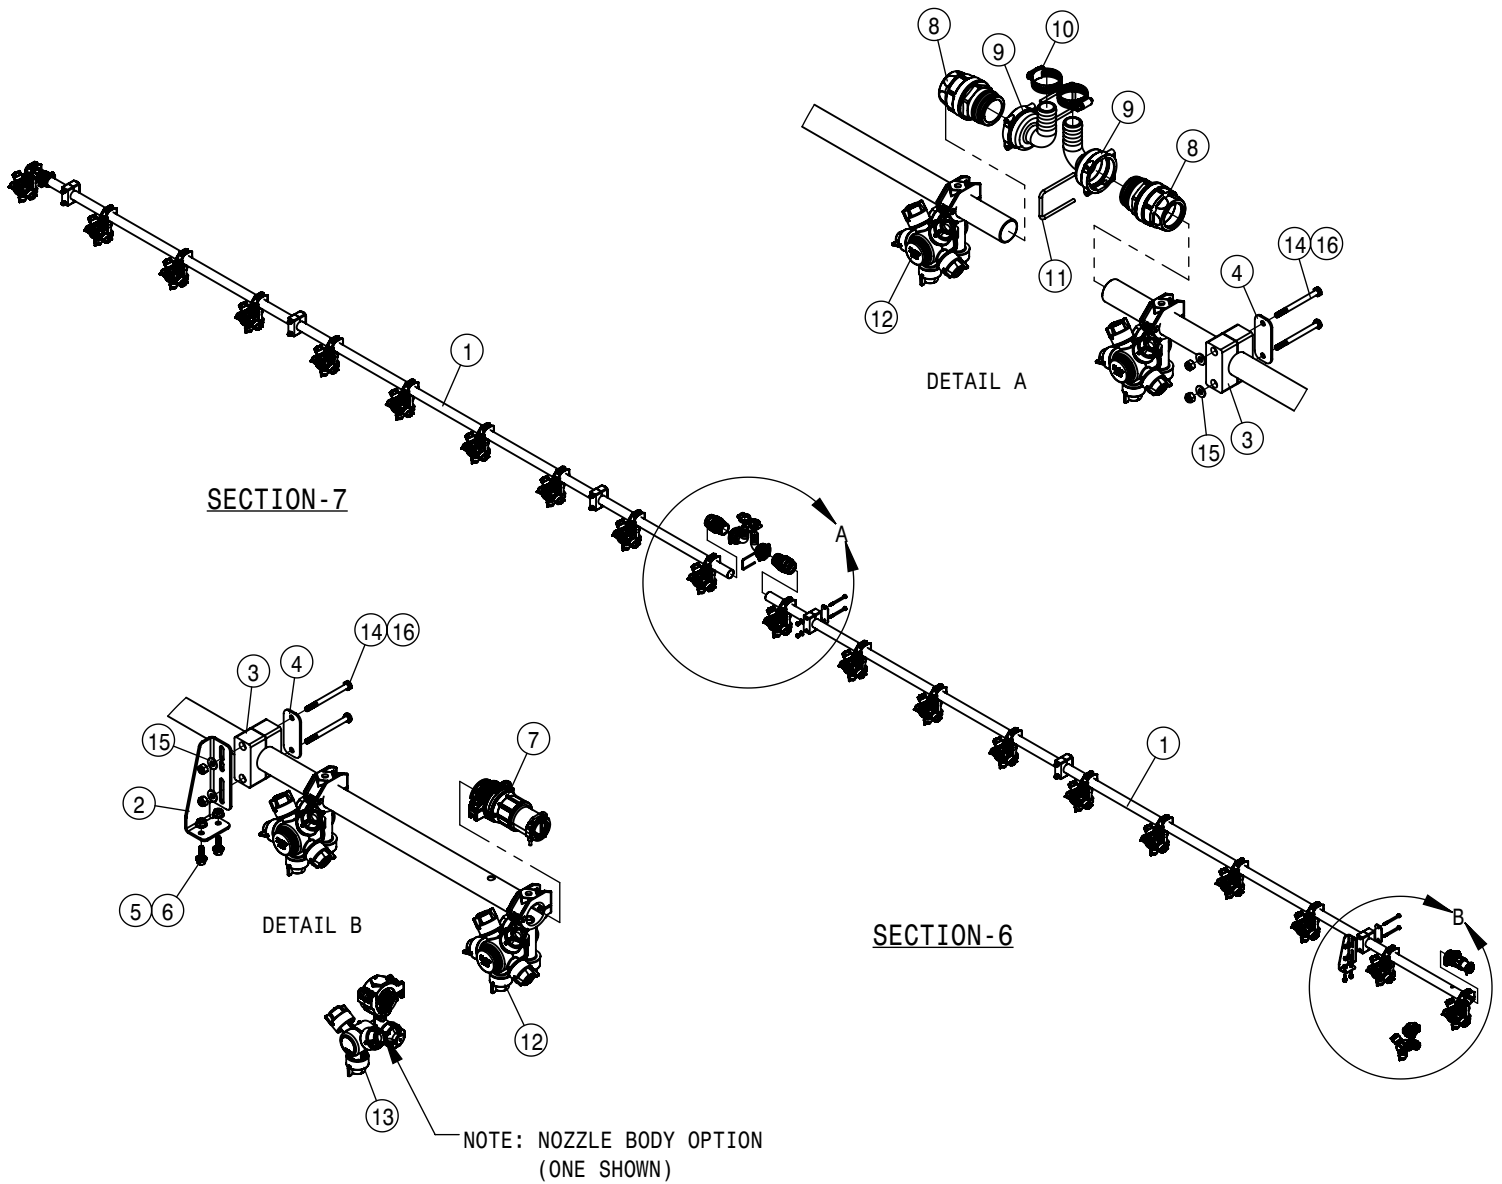

15" WET BOOM SPACING, SECTION 6-7 120' HYBRID			
DET	QTY	P/N	DESCRIPTION
1	2	167473	15" WET BOOM TUBE, 138.00 LG
2	1	167585	INR SOLU BRKT
3	6	470375	TUBE CLAMP BODY, 1.31 I.D. (PAIR)
4	6	470376	COVER PLATE FOR 470375
5	2	473832	1/4-20UNC HEX FLG NUT SER SS
6	2	473834	1/4UNC X 3/4 HHSFB SS
7	2	500295	NOZZLE BODY END CAP
8	2	500298	EASY FIT END T5, 1" PIPE
9	2	500299	T5 TO 25MM HB 90
10	2	520090	HOSECLAMP NO 16 STAINLESS
11	2	737738	FORK,D.3 DIST.42 (737731)
12	20	737925	QUICK TJET 5 + 1-TIP BODY 1"
13	20	737929	QUICK TJET 3-TIP BODY 1"
14	12	900467	1/4UNC X 3 HHCS SS
15	12	910112	SAE FLAT WASHER 1/4 SS
16	12	910118	1/4-20UNC NYLOCK NUT SS