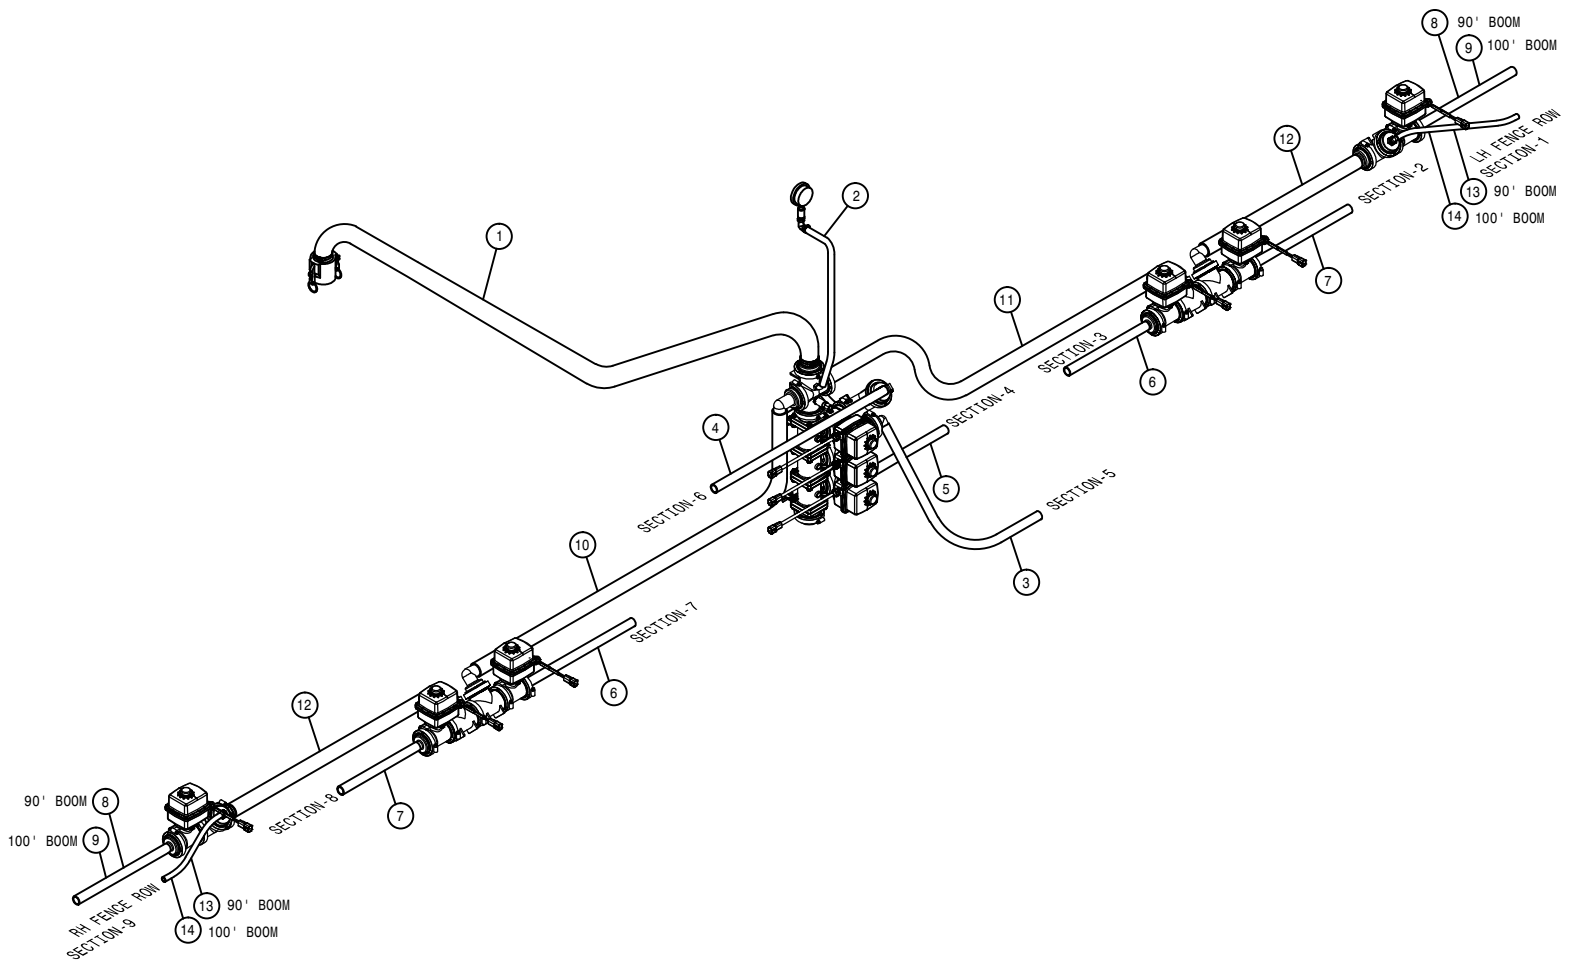

SOLUTION HOISING 90' / 100' BOOM

DET. QTY PART NO. DESCRIPTION

DET.	QTY	PART NO.	DESCRIPTION
1	1	197133-091	HOSE 2" SUCTION, 2F-1W EPDM
2	1	197008-078	HOSE 1/2 1-FBR BR BLK EPDM
3	1	197112-072	HOSE 3/4 1-FBR BR BLK EPDM
4	1	197116-225	HOSE 1IN 1-FBR BR BLK EPDM
5	1	197116-310	HOSE 1IN 1-FBR BR BLK EPDM
6	2	197116-115	HOSE 1IN 1-FBR BR BLK EPDM
7	2	197116-069	HOSE 1IN 1-FBR BR BLK EPDM
8	2	197116-065	HOSE 1IN 1-FBR BR BLK EPDM
9	2	197116-076	HOSE 1IN 1-FBR BR BLK EPDM
10	1	197124-315	HOSE 1 1/2 2-FBR BR BLK EPDM
11	1	197124-415	HOSE 1 1/2 2-FBR BR BLK EPDM
12	2	197124-142	HOSE 1 1/2 2-FBR BR BLK EPDM
13	2	197008-059	HOSE 1/2 1-FBR BR BLK EPDM
14	2	197008-143	HOSE 1/2 1-FBR BR BLK EPDM