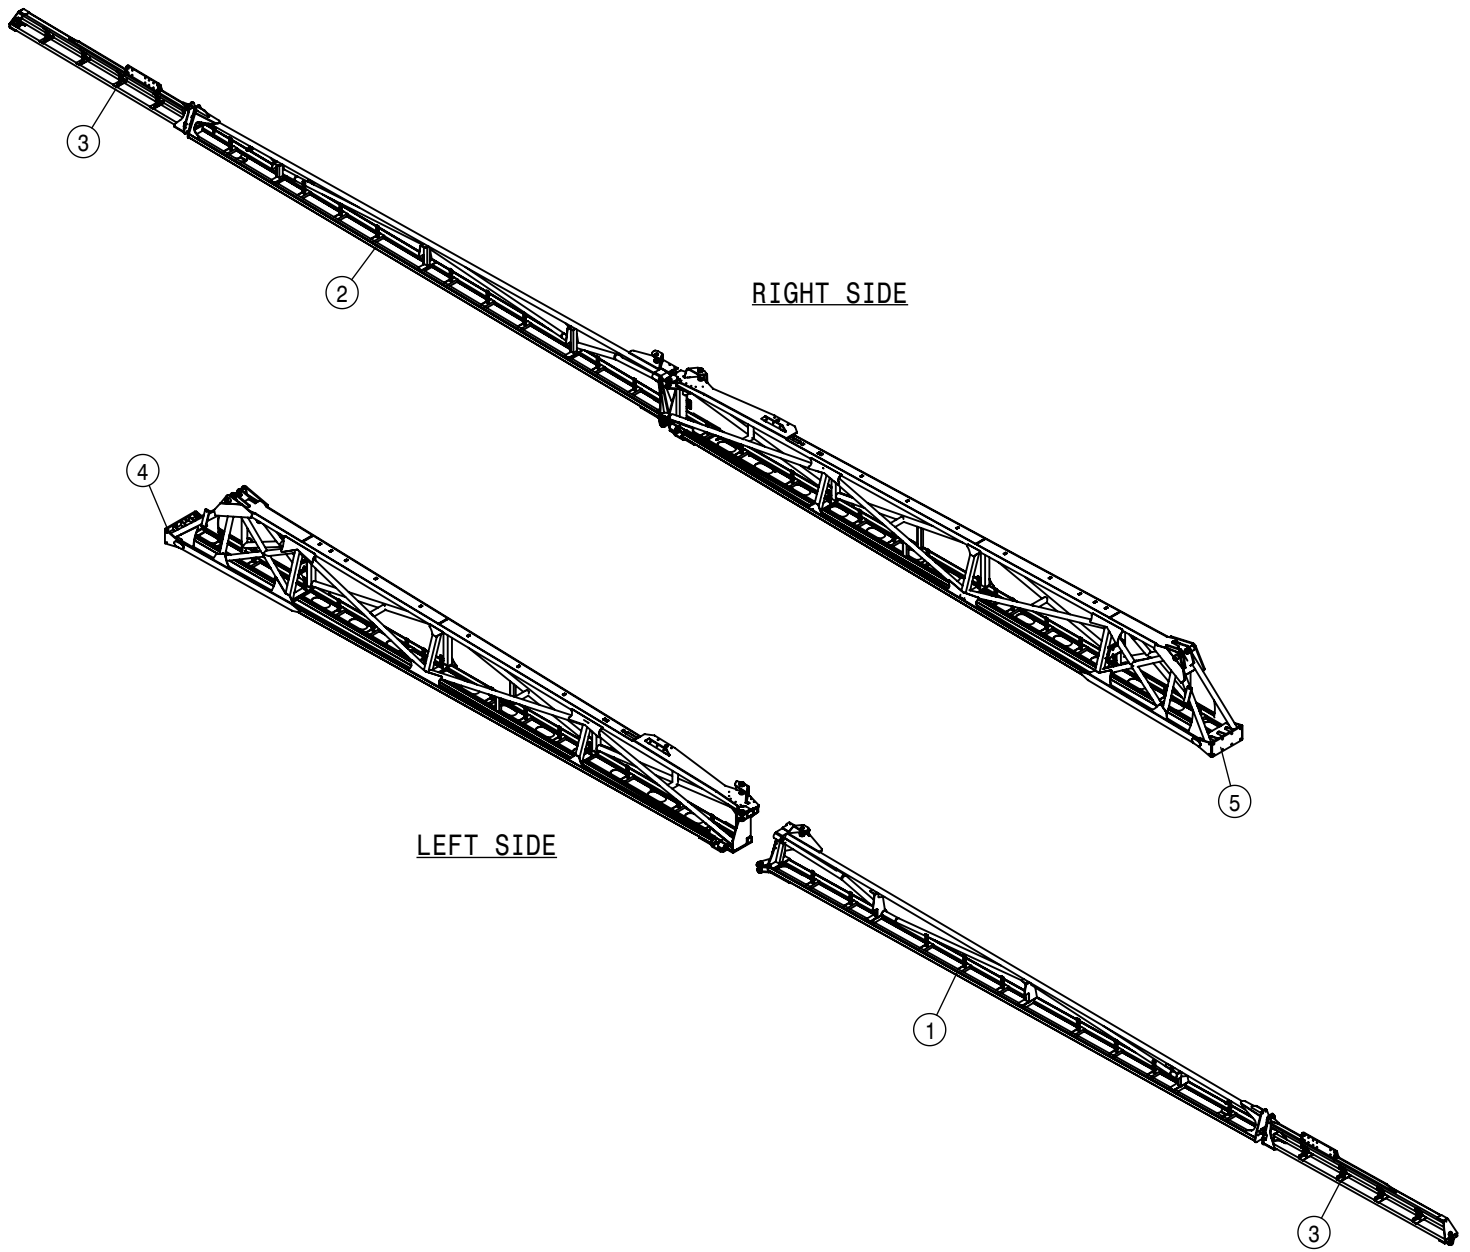

BOOM ASSEMBLY 132'			
DET	QTY	P/N	DESCRIPTION
1	1	167816	LH BOOM WLD, SECT 2,22,132,16
2	1	167817	RH BOOM WLD, SECT 2,22,132,16
3	2	167820	BREAKAWAY ASSY, 22 ON
4	1	169459	LH SECT-1 132-22 REINF W/DECAL
5	1	169461	RH SECT-1 132-22 REINF W/DECAL