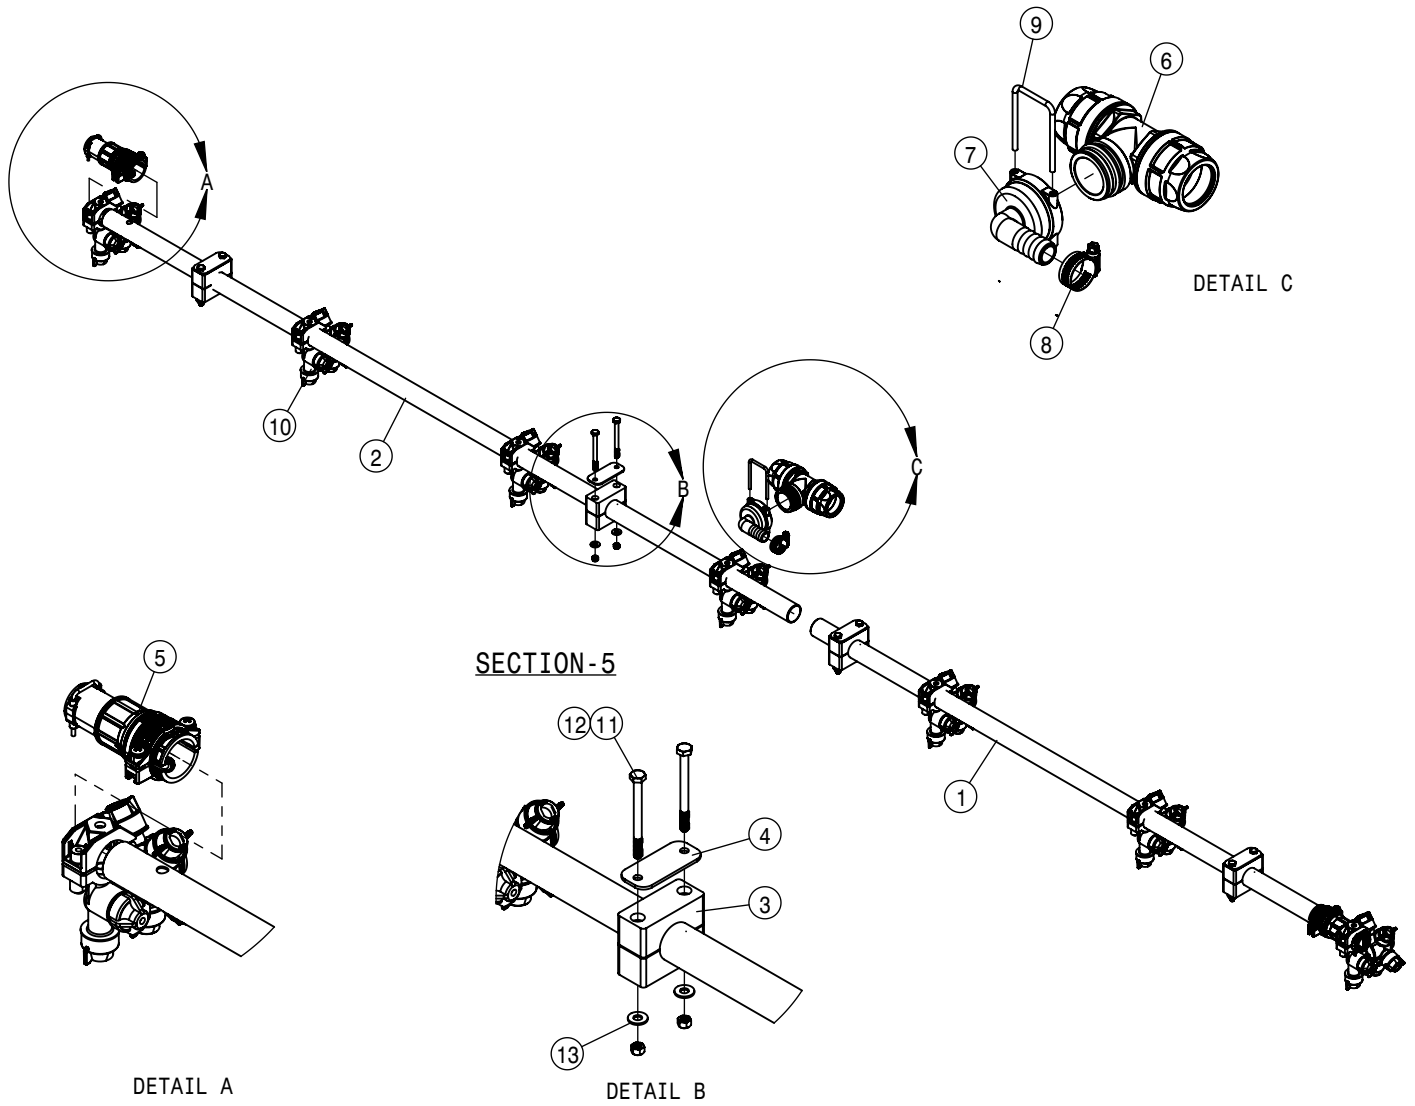

20" WET BOOM SPACING, SECTION-5 90/100 BOOM			
DET	QTY	P/N	DESCRIPTION
1	1	167231	20" WET BOOM TUBE, 50.66 LG
2	1	167237	20" WET BOOM TUBE, 65.66 LG
3	4	470375	TUBE CLAMP BODY, 1.31 I.D. (PAIR)
4	4	470376	COVER PLATE FOR 470375
5	2	500295	NOZZLE BODY END CAP
6	1	500296	EASY FIT TEE 1" PIPE
7	1	500297	T5 TO 20MM HB 90
8	1	520080	HOSE CLAMP NO 10 STAINLESS
9	1	737738	FORK,D.3 DIST.42 (737731)
10	7	737925	QUICK TJET 5 + 1-TIP BODY 1"
11	8	900010	1/4UNC X 3" HEX BOLT
12	8	914000	1/4UNC HEX STOVER NUT
13	8	920000	1/4 SAE FLAT WASHER