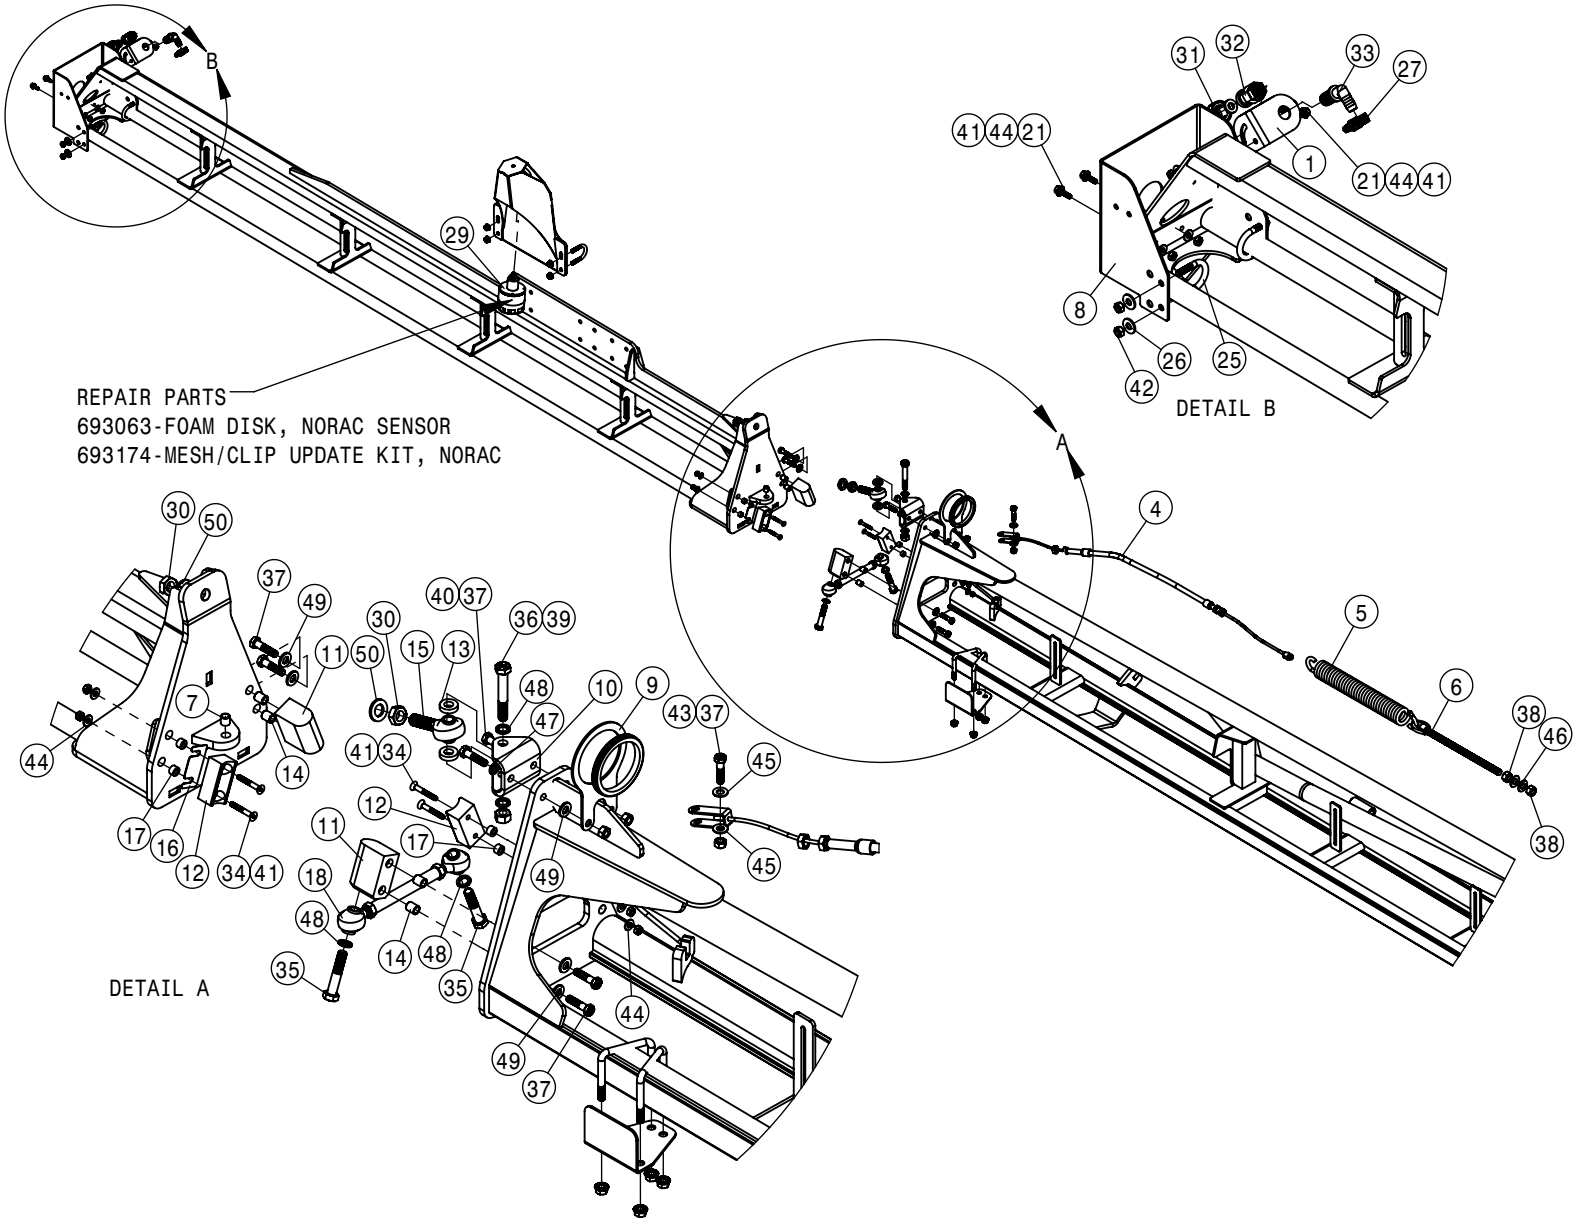

RIGHT BOOM BREAKAWAY ASSEMBLY 132'			
DET	QTY	P/N	DESCRIPTION
1	1	166862	FENCE ROW NOZ BRKT RH, 120
2	1	166893	NORAC BRKT 5.4 DEGREE TILT
3	1	167069	PROX FLAG BRKT OTR SECT1-2 120'A'12
4	1	167092	CABLE,BREAK AWAY 120'A'12
5	1	167106	SPRING,BREAK AWAY 120'A'12
6	1	167107	BM SPRING ROD ASSY 120'A'12
7	1	167125	BRONZE BUSHING .5 OD X .058 WA
8	1	167135	BRKT MNT FOAM & FNCE ROW NOZL 7.5"
9	1	167821	HOSE RING PLT, 3 INCH '16
10	1	169221	BRKT, UPR PIV MT
11	2	169222	BLOCK, LWR PIV
12	2	169223	BLOCK, STOP
13	2	169224	SPACER, 1.00 OD X .50 ID X .25
14	4	169225	SLEEVE, .5000D X .375ID X .600
15	1	169226	ROD END, UPR BALL JOINT
16	4	169227	SHIM, STOP BLOCK
17	4	169228	SLEEVE, .5000D X .252ID X .313
18	1	169229	LINK ASSY, LWR HINGE
NS	2	294349	HARNES,132' BOOM WING

RIGHT BOOM BREAKAWAY ASSEMBLY 132'			
DET	QTY	P/N	DESCRIPTION
20	4	470087	3/8-16UNC HEX FLG NUT SER MC GR5
21	4	470118	1/4UNC X 3/4 HHSFB GR5 MC
22	4	470570	5/16UNC HEX FLG CNTR LOCK NUT
23	1	470691	GROMMET,3.000ID .125GW 3.25GD
24	2	472036	3/8UNC-2.63ID-2.88 U-BOLT SQ
25	4	473911	5/16UNC-1.31ID-2.00 U-BOLT ZINC
26	4	483040	USS FLAT WASHER 5/16 MC
27	1	520070	HOSE CLAMP NO 8 STAINLESS
NS	1	650429	DECAL SHEET,120' ALUM BOOM '12
29	1	693113	SENSOR, NORAC UC5 ULTRASONIC
30	2	695914	5/8-18UNF HEX JAM NUT SS
31	1	737822	CAP SET, YELLOW QUICK TEEJET
32	1	737931	11/16-16F-QUICK TJET ADAPTER
33	1	737932	11/16MPS-90-1/2 HBARB NOZLBODY
34	4	900169	1/4-20 UNC X 1 3/4 FHSCS GR5 MC
35	2	900842	1/2UNC X 2 1/2 HHCS GR8 MC
36	1	900856	1/2UNC X 3 1/4 HHCS GR8 MC
37	7	900858	3/8UNC X 1 1/2 HHCS GR8 MC
38	2	910010	5/8-11UNC HEX NUT MC GR5

RIGHT BOOM BREAKAWAY ASSEMBLY 132'			
DET	QTY	P/N	DESCRIPTION
39	1	910032	1/2-13UNC HEX NUT MC GR8
40	2	910134	3/8-16UNC HEX NUT MC GR8
41	8	914000	1/4-20UNC STOVER NUT MC GR5
42	4	914002	5/16-18UNC STOVER NUT MC GR5
43	1	914004	3/8-16UNC STOVER NUT MC GR5
44	8	920000	SAE FLAT WASHER 1/4 MC
45	2	920002	SAE FLAT WASHER 3/8 MC
46	2	920005	SAE FLAT WASHER 5/8 MC
47	2	920523	WASHER, NORD-LOCK NL3/8
48	4	920524	WASHER, NORD-LOCK NL1/2
49	6	920525	WASHER, NORD-LOCK NL3/8SP
50	2	920526	WASHER, NORD-LOCK NL16SP