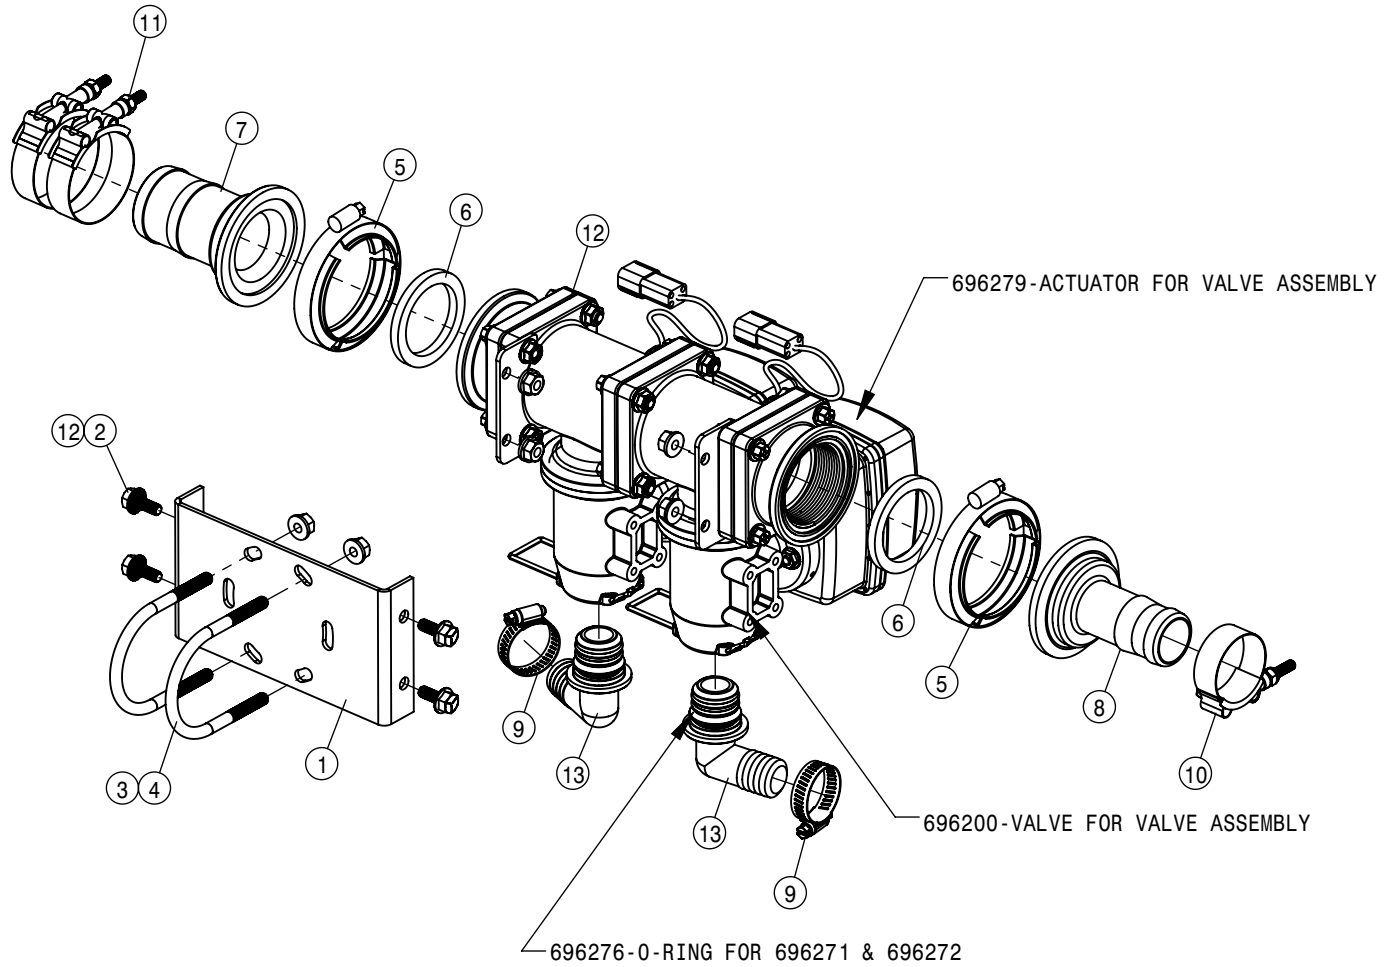

LEFT INNER SOLUTION VALVE ASSEMBLY 132'			
DET	QTY	P/N	DESCRIPTION
1	1	167335	MTG BRKT SLTN VALVE 120' - 1
2	4	470233	5/16UNC X 3/4 HHSFB GR5 MC
3	8	470570	5/16-18UNC CTRLK FLG NUT MC GR5
4	2	473974	5/16UNC-2 9/16-3 1/2 U-BOLT SS
5	2	500194	2" FP FLANGE CLAMP S.S.
6	2	500195	2" FP FLANGE GASKET EPDM
7	1	500196	2"FP FLANGE-2"HOSE BARB POLY
8	1	500230	2" FP FLANGE PLUG-1 1/2" HOSE BARB
9	2	520090	HOSECLAMP NO 16 STAINLESS
10	1	520133	1.81/2.06 T-BOLT HOSE CLAMP SS
11	2	520141	2.31/2.62 T-BOLT HOSE CLAMP SS
12	1	696270	2-VALVE STACK, QX4 KZCO
13	2	696272	1" 90 HOSE BARB FOR 696270, KZCO