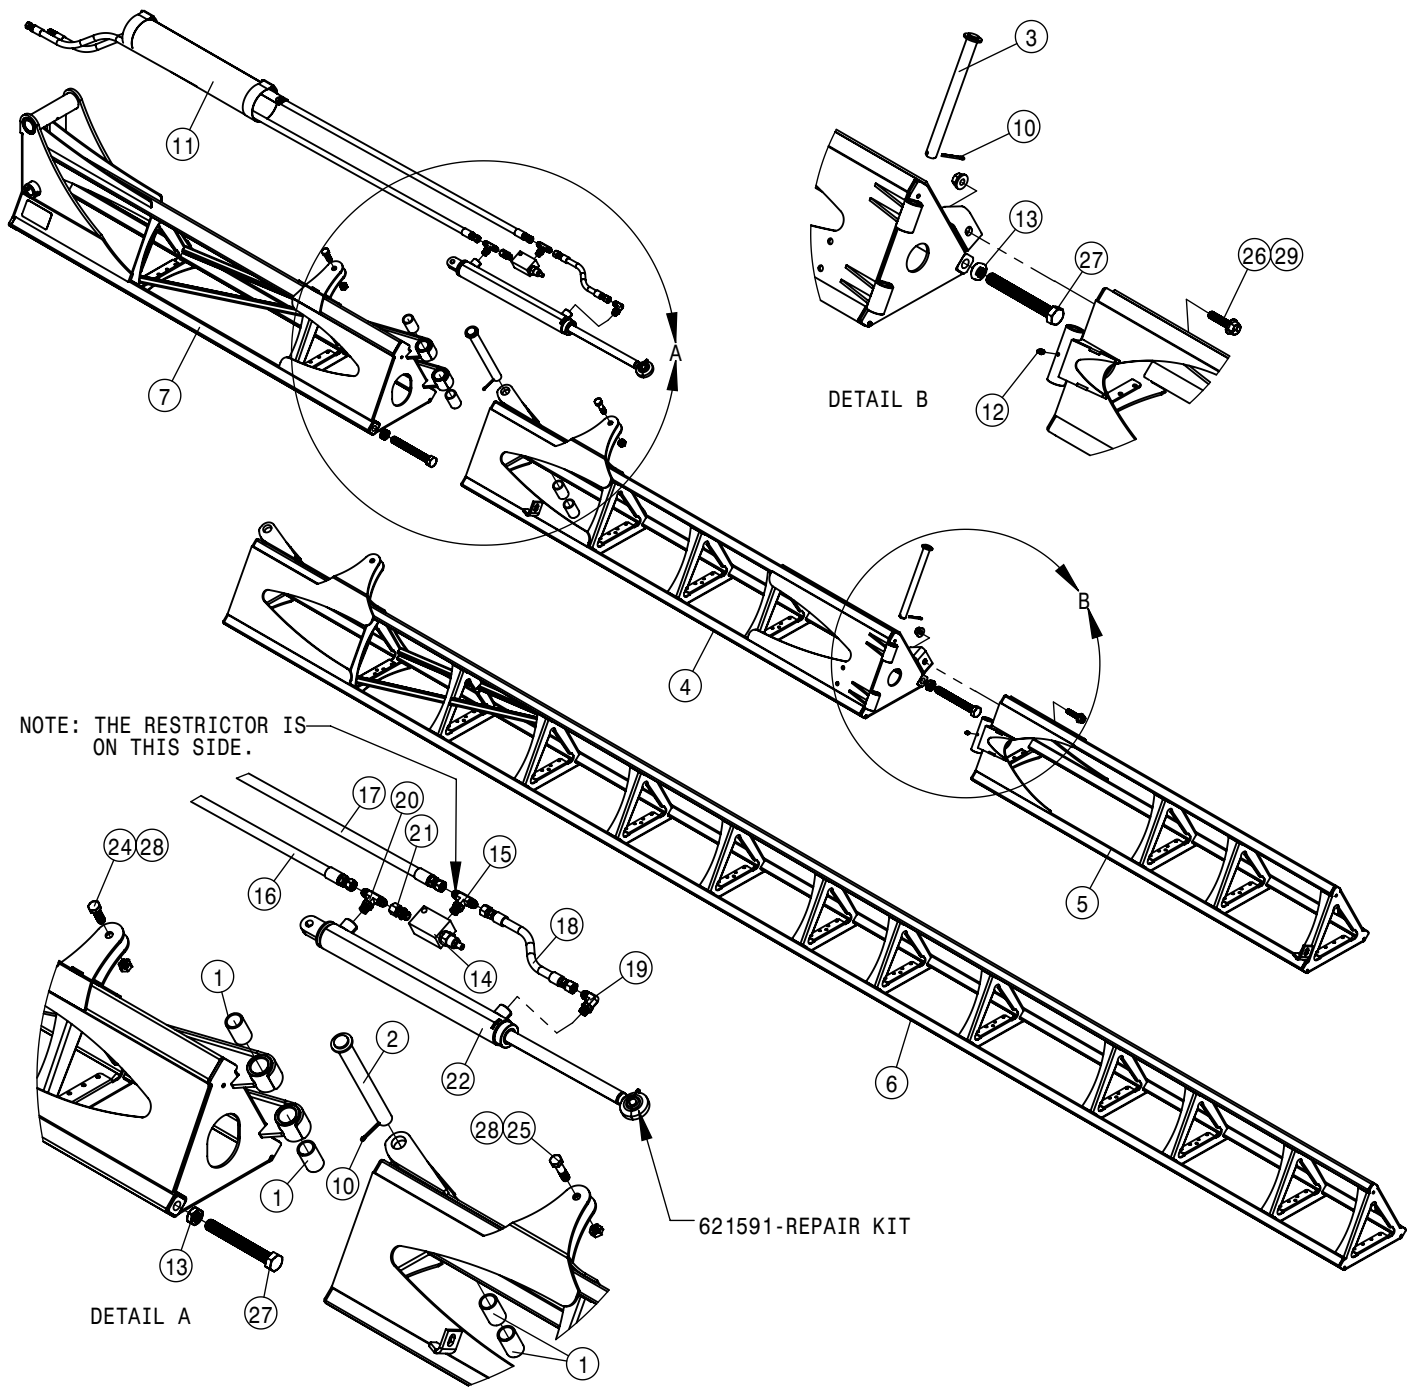

LEFT BOOM BREAKAWAY 90/100			
DET	QTY	P/N	DESCRIPTION
1	4	121110	BOOM FOLD BRG, POLYGON
2	1	164526	BOOM BREAKAWAY PIVOT PIN WLD
3	1	164637	BOOM TIP SECTION PIN WLD
4	1	164973	LH BREAKAWAY BOOM WLD, SECT-3
5	1	164975	LH 90' BOOM TIP WLD, SECT-4
6	1	165816	LH BRKWAY BM WLD, 100' SECT-3' 10
7	1	166000	LH FLDVR BM, SECT-2 W/DECAL
NS	1	293860	FENCE ROW EXT HARNESS 100' STS
NS	2	294351	HARNESS, 90/100' BOOM WING
10	2	470011	COTTER PIN 5/32 X 1 1/2
11	1	470378	SIDEWINDER SLEEVE, 14.06 X 21"
12	1	471005	GREASE ZERK, 1/4-28 X 1/2
13	2	472334	3/4UNC HEX JAM NUT
14	1	607540	KICK DOWN RELIEF VALVE, 800 PSI
15	1	614752	RESTRICTOR BR TEE ASSY, .042DIA

LEFT BOOM BREAKAWAY 90/100			
DET	QTY	P/N	DESCRIPTION
16	1	616360	06-451TC-06FJX-06FJX-84 H/A
17	1	616361	06-451TC-06FJX-06FJX-86 H/A
18	1	617054	04-451TC-06FJX-06FJX-11
19	1	618119	9/16MJIC-90-9/16MOR LBO
20	1	618629	9/16MOR BRANCH TEE-9/16MJIC
21	1	618668	9/16FJIC SWIV-9/16MOR ADPTR
22	1	621590	120' TIP FOLD CYL, STS 120' BM 08
NS	1	650428	DECAL SHEET, 90' BOOM
24	1	900265	1/2UNC X 1 1/2 HEX BOLT
25	1	900267	1/2UNC X 2" HEX BOLT
26	1	900519	1/2UNC X 2 HHSFB GR5 MC FT
27	2	906350	3/4UNC X 6" HEX BOLT FULL
28	2	914008	1/2 UNC HEX STOVER NUT
29	1	914015	1/2-13UNC CTRLK FLG NUT MC GR5