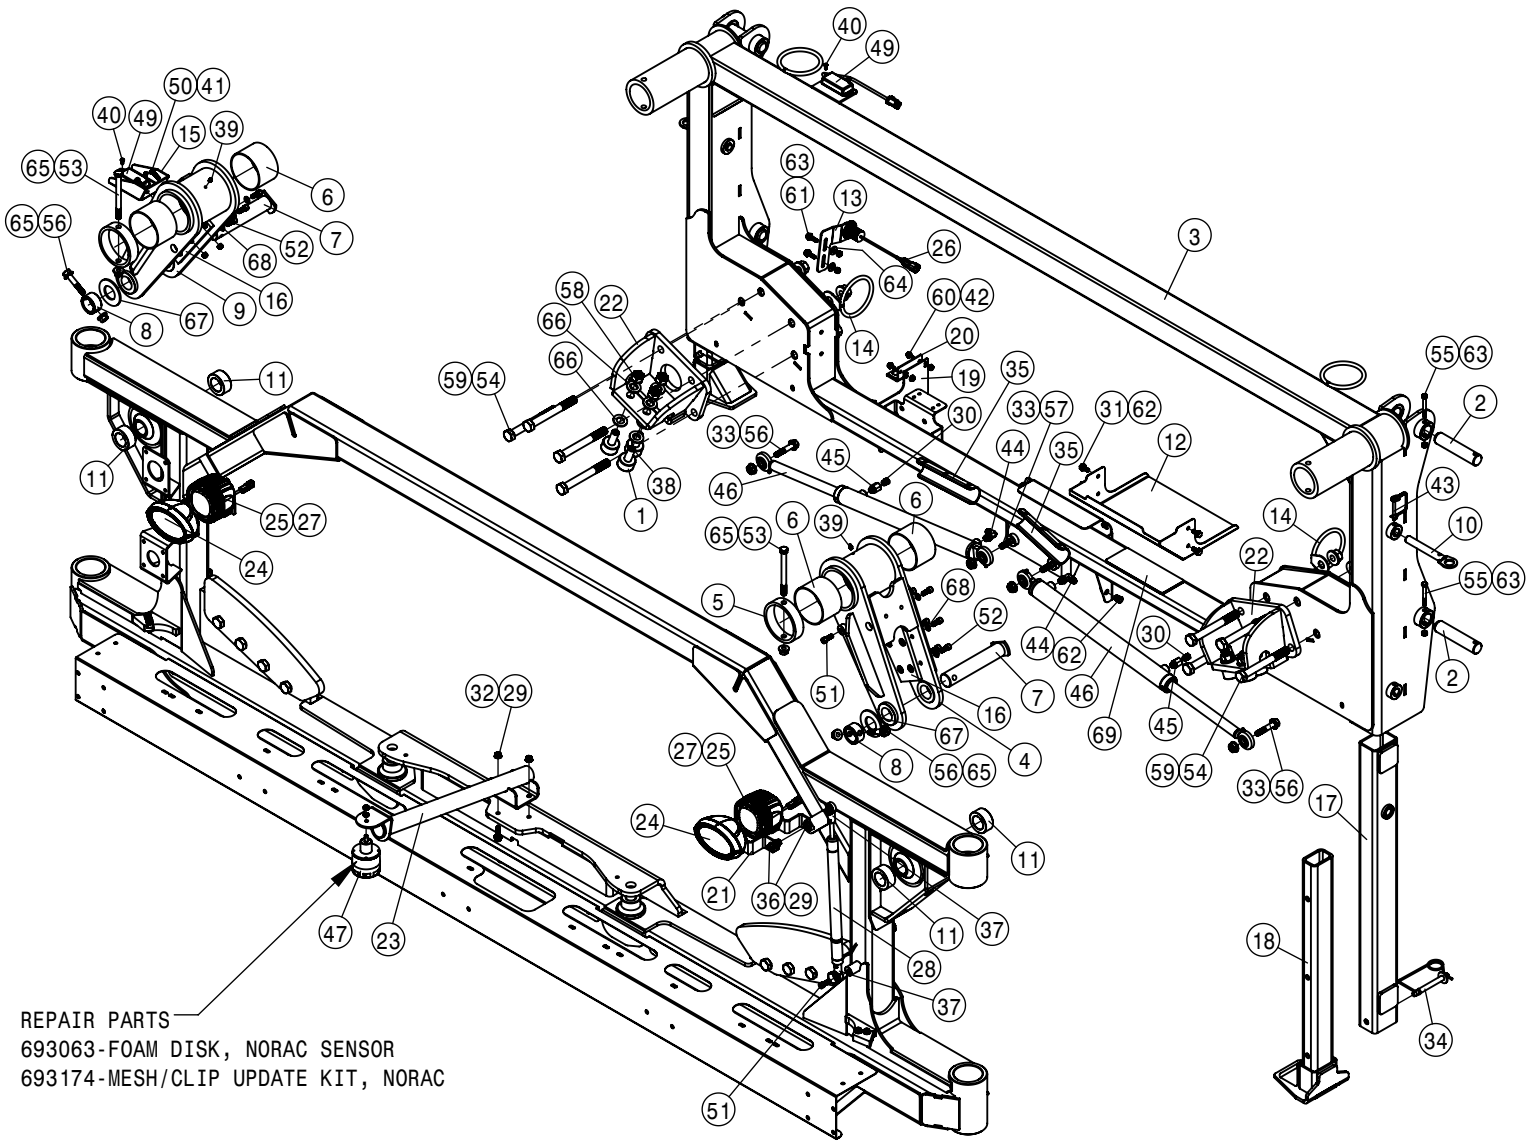

REPAIR PARTS
693063-FOAM DISK, NORAC SENSOR
693174-MESH/CLIP UPDATE KIT, NORAC

TRANSOM PIVOT ASSEMBLY 132			
DET	QTY	P/N	DESCRIPTION
1	6	125058	TRACK ROLLER, 1.750D, .75-16THD
2	4	165713	LIFT ARM MT PIV PIN, 120'BM 09
3	1	166001	TRANSOM 120' FIXED W/DECAL
4	1	166544	PENDULUM-WLD LH, TRANSOM
5	2	166552	RET RING-PENDULUM, 120
6	4	166591	POLYGON BRG 4.0ID X 2.72LG X 1/8WA
7	2	166611	LWR PENDULUM PIN, 120
8	2	166697	PEND RETNR BUSH, 120
9	1	166698	PENDULUM-WLD RH, TRANSOM
10	2	166772	BM STND PIN WLD, 120
11	4	166861	SPCR BUSHING, BALL JOINT, 120
12	1	166871	MANIFOLD GUARD WLD, 120
13	1	166874	FRMD PROX BRKT, LIFT, 120
14	2	166903	HOSE RING WLD, 4" X 3/4"
15	1	166915	NORAC ROLL SENS WLD, 120
16	2	166938	PENDULUM WEAR PLT, 120
17	2	167055	BOOM STAND OTR TUBE WLD, 120'ALUM
18	2	167057	BOOM STAND INR TUBE WLD, 120'ALUM
19	1	167178	UC5 MTG BRKT
20	1	167179	CLAMP UC5 BRKT
21	4	167253	LIGHT EXTENSION MOUNT
22	2	167305	ROLLER MNT WLD, 120A, 15'
23	1	167310	NORAC MNT WLD CTR, 120
24	2	292614	WORK LIGHT, HALOGEN FLOOD '14

TRANSOM PIVOT ASSEMBLY 132			
DET	QTY	P/N	DESCRIPTION
25	2	292618	WORKLIGHT-TYRI LED FLOOD
26	1	292927	INDUCTIVE PROX SENSOR, 30MM
27	2	294299	TYRI JUMPER HARNESS
28	1	294330	LINEAR POSITION SENSOR, 250mm
29	6	470087	3/8UNC HEX SERR FLANGE NUT
30	2	470114	BREATHER FILTER VENT, 1/4 NPT
31	4	470233	5/16UNC X 3/4 SERR FLG HEX BOLT
32	1	470329	3/8UNC X 1 1/4 HHSFB GR5 MC
33	4	470345	1/2UNC SMTH FLG HEX LOCK NUT
34	2	470361	SNAP LOCK PIN, 1/2 X 3 1/2
35	2	470369	HOSE PROTECTOR, 8" BLACK
36	4	470409	3/8UNC X 3/4 HHSFB GR5 MC
37	2	470628	BALL END, 9.9MM BORE X 10MM THD
38	6	471001	GREASE ZERK, 3/16 DRIVE-IN
39	2	471005	GREASE ZERK, 1/4-28 X 1/2
40	4	472236	#10-32 UNF X 1/2 PHMS PH ZN
41	2	473001	5/16UNC HEX NUT, NYLOC
42	4	473832	1/4-20UNC HEX FLG NUT SER SS
43	2	473895	1/4 X 1 3/4 LINCHPIN
44	2	618119	9/16MJIC-90-9/16MOR LBO
45	2	618123	9/16MOR-1/4FNPT ADPTR
46	2	621661	1.50X16.00X1.00 ROLL LOCK CYL
47	1	693113	SENSOR, NORAC UC5 ULTRASONIC
NS	1	693147	NORAC UC5 NETWORK CPLR, 3-WAY

TRANSOM PIVOT ASSEMBLY 132			
DET	QTY	P/N	DESCRIPTION
49	2	693165	NORAC UC5 ROLL SENSOR
50	2	900065	5/16UNC X 1" HEX BOLT
51	2	900172	3/8UNC X 1"SOC HD CAP SCR,ZINC
52	12	900173	3/8UNC X 7/8SOC HD CAP SCR,ZNC
53	2	900277	1/2UNC X 5 1/2 HEX BOLT
54	8	900416	3/4UNC X 6 1/2 HEX BOLT
55	4	900494	5/16UNC X 2 1/2 HHCS SS
56	4	900520	1/2UNC X 2 1/2 HHSFB GR5 MC
57	2	900842	1/2UNC X 2 1/2 HEX BOLT GR8 YZ
58	6	910013	3/4UNF HEX NUT
59	16	910111	3/4-10UNC CTRLK FLG NUT MC GR5
60	4	910122	1/4UNC X 1/2 HHSFB SS
61	2	910126	5/16UNC X 1 HHSFB SS
62	4	910128	5/16-18 NUTSER .027-.150 STL
63	6	910132	5/16-18UNC NYLOCK NUT SS
64	2	910133	USS FLAT WASHER 5/16 BZ
65	4	914015	1/2-13UNC CTRLK FLG NUT MC GR5
66	12	920006	3/4 SAE FLAT WASHER
67	2	920013	1 1/2 SAE FLAT WASHER
68	12	920502	3/8 LOCK WASHER
69	1	HXE28534	LABEL, HYDRAULIC ENGLISH