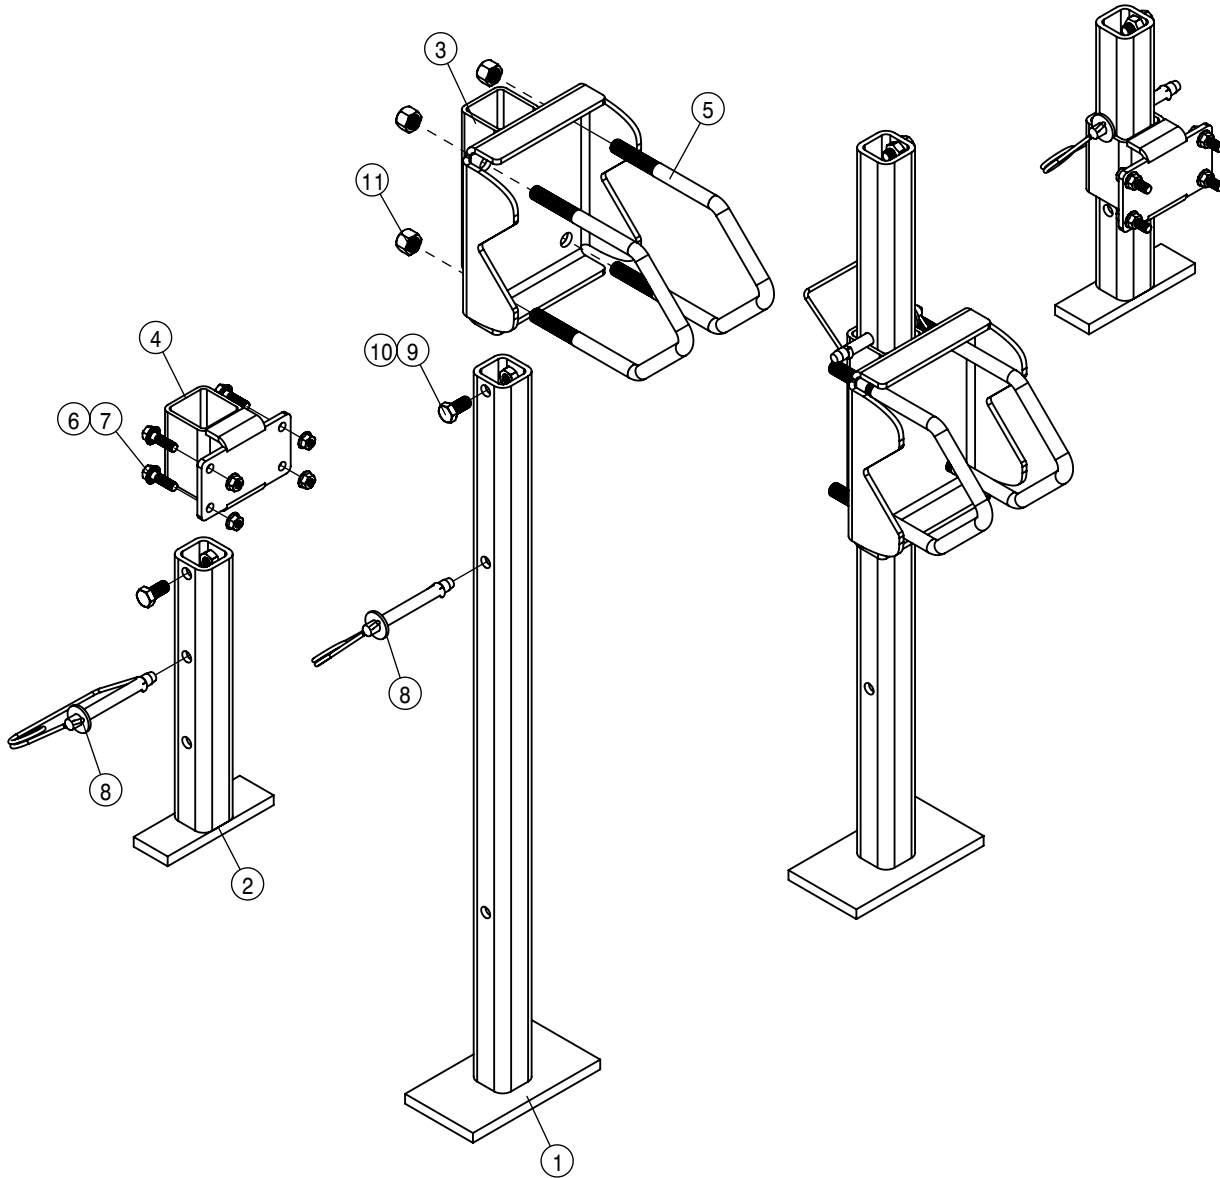

BOOM STAND OPTION 90/100			
DET	QTY	P/N	DESCRIPTION
1	2	164787	TRANSOM STAND POST WLD, STS 04
2	2	164794	BOOM STAND POST WLD, STS 04
3	2	164855	TRANSOM STAND MT WLD, STS 05
4	2	164857	MAIN BOOM JACKSTAND WLD, STS 05
5	4	438293	5/8UNC X 6 1/4 CTR U-BOLT TRI
6	8	470087	3/8UNC HEX SERR FLANGE NUT
7	8	470329	3/8UNC X 1 1/4 SERR FLG HEX BOLT
8	4	470361	SNAP LOCK PIN, 1/2 X 3 1/2
9	4	900263	1/2UNC X 1" HEX BOLT
10	4	914008	1/2 UNC HEX STOVER NUT
11	8	914010	5/8UNC HEX STOVER NUT