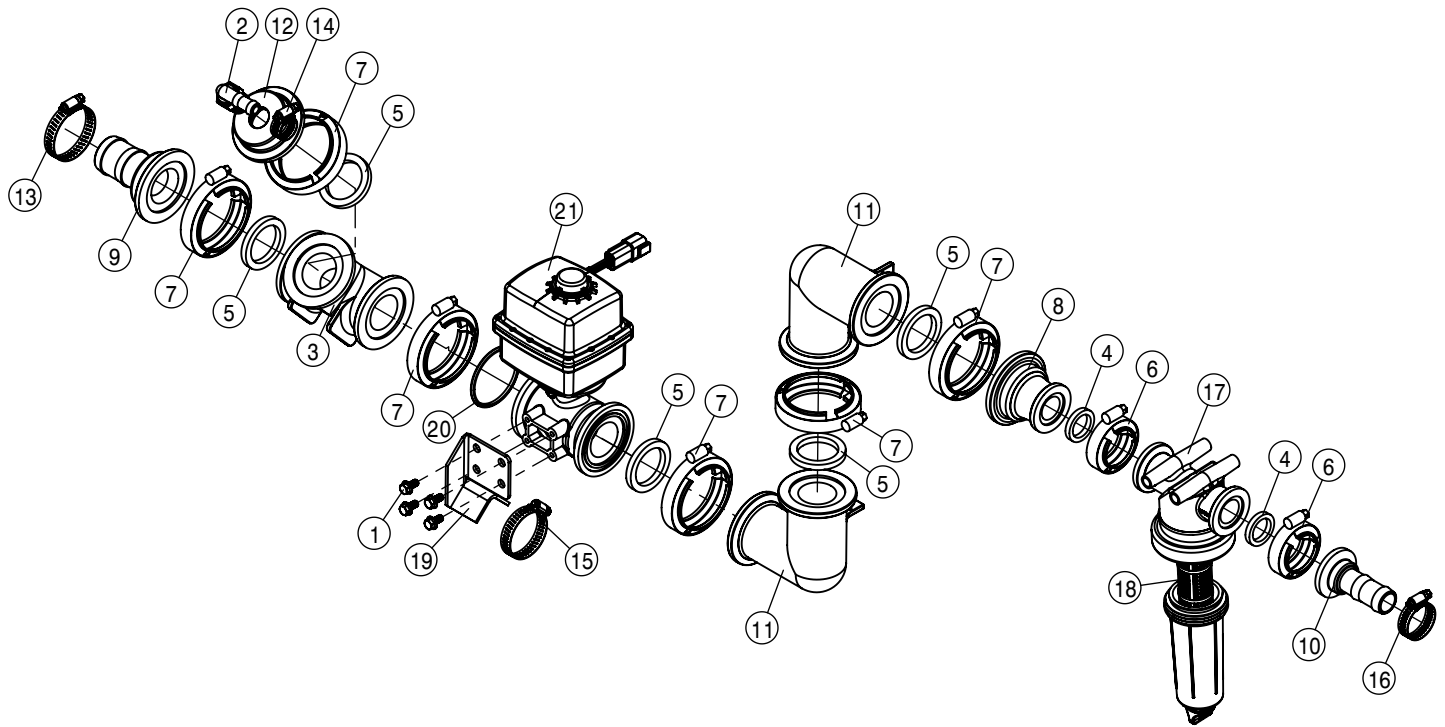

LEFT OUTER SOLUTION VALVE ASSEMBLY 90/100			
DET	QTY	P/N	DESCRIPTION
1	4	470122	1/4 UNC X 1/2 SERR FLG BOLT
2	1	500047	1/2NPT-90-1/2 HOSE BARB, POLY
3	1	500151	2" FLANGE TEE, POLY
4	2	500157	1" FLANGE GASKET EPDM
5	5	500158	1 1/2" GASKET FOR 2" FLANGE
6	2	500159	1" FLANGE CLAMP S.S.
7	6	500160	2" FLANGE CLAMP S.S.
8	1	500161	2" FLANGE-1"FLANGE ADPTR POLY
9	1	500162	2" FLANGE-1 1/2 HOSE BARB POLY
10	1	500171	1" FLANGE-1" HOSE BARB POLY
11	2	500180	2" FLANGE-90-2"FLANGE LBO POLY
12	1	500224	2" FLANGE PLUG W/1/2" FNPT POLY
13	1	520067	HOSE CLAMP NO 28 STAINLESS
14	1	520070	HOSE CLAMP NO 8 STAINLESS
15	1	520085	HOSE CLAMP NO 24 STAINLESS
16	1	520090	HOSECLAMP NO 16 STAINLESS
17	1	690660	LINE "T" STRAINER, 1" FLANGE W/O SCREEN
18	1	690661	50 MESH SCREEN FOR 690660
19	1	690871	80/90 BOOM VLV MT WLD 03
20	1	696254	O-RING, KZCO FLANGED VALVE
21	1	696260	VALVE, KZCO C2F-55B-M-S9