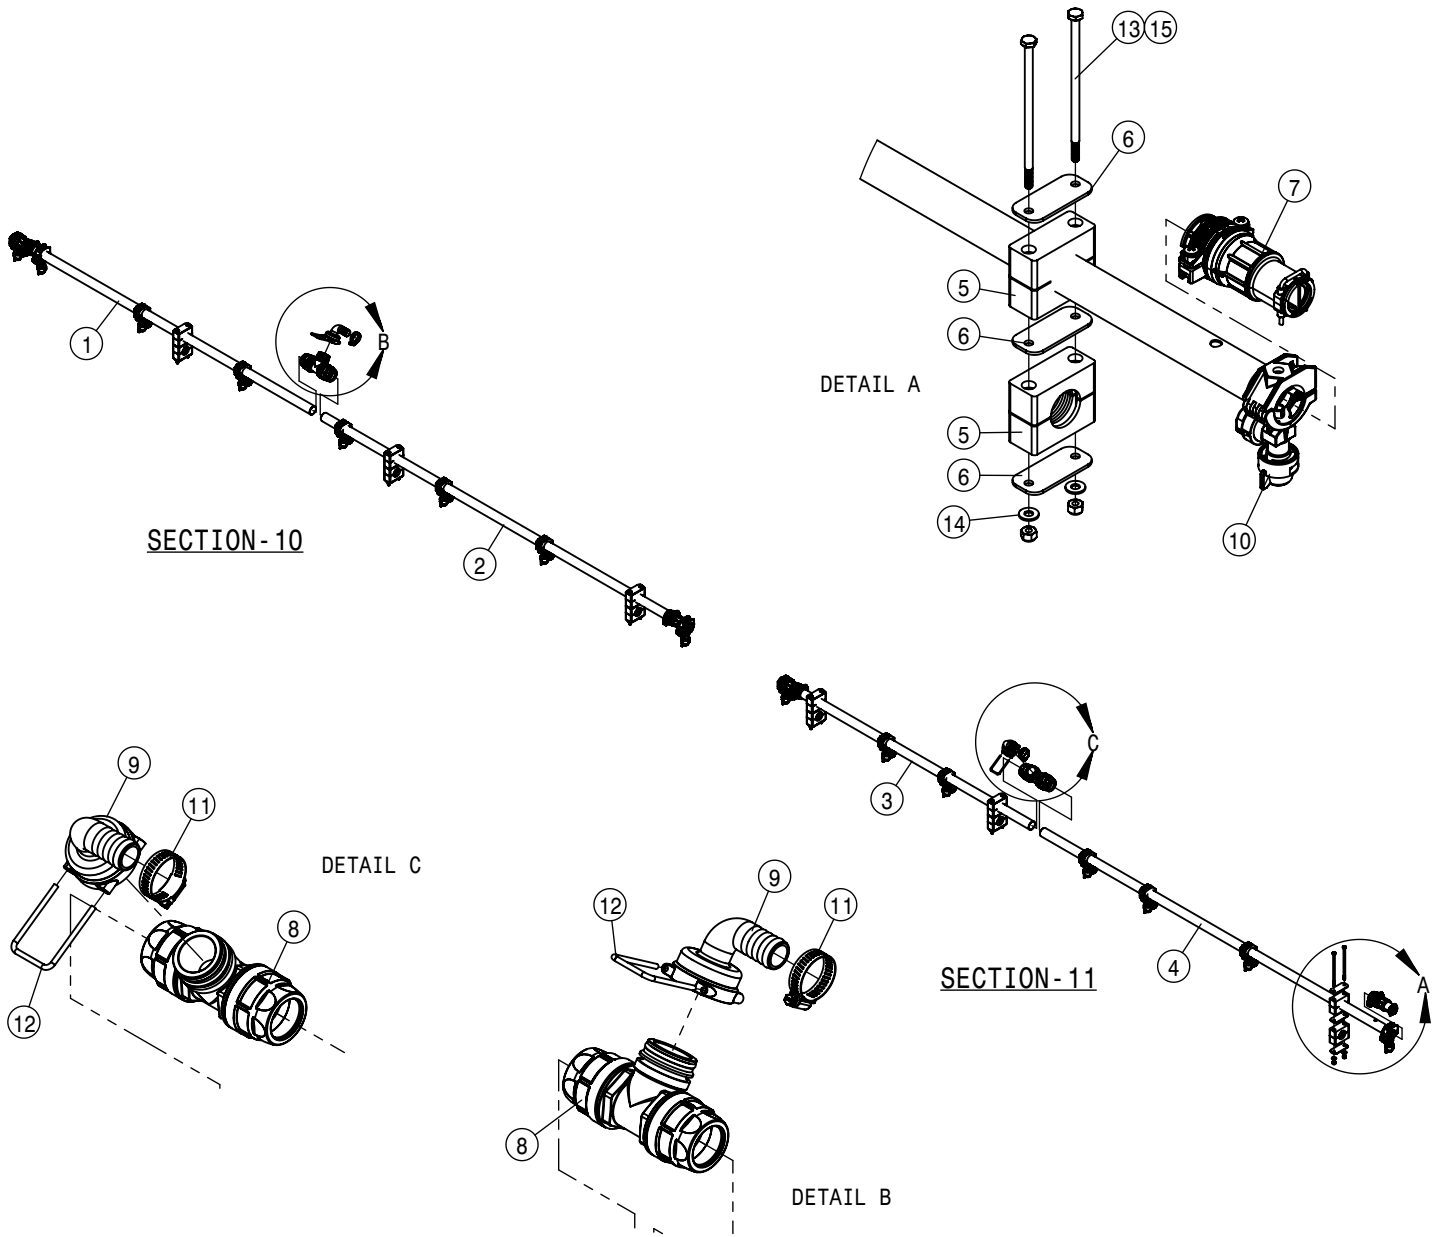

20" WET BOOM SPACING, SECTION 10-11 60' BOOM (DUAL PRODUCT)			
DET	QTY	P/N	DESCRIPTION
1	1	169155	20" WET BM TUBE, 57.92
2	1	169156	20" WET BM TUBE, 71.17 LG
3	1	169471	20" WET BM TUBE, 48.17 LG
4	1	169472	20" WET BM TUBE, 68.17 LG
5	12	470375	TUBE CLAMP BODY, 1.31 I.D. (PAIR)
6	18	470376	COVER PLATE FOR 470375
7	4	500295	NOZZLE BODY END CAP
8	2	500296	EASY FIT TEE 1" PIPE
9	2	500299	T5 TO 25MM HB 90
10	15	500363	QUICK TJET SINGLE BODY, 1"
11	2	520090	HOSECLAMP NO 16 STAINLESS
12	2	737738	FORK, D.3 DIST.42 (737731)
13	12	900028	1/4UNC X 5 1/2 HHCS SS
14	12	910112	SAE FLAT WASHER 1/4 SS
15	12	910118	1/4-20UNC NYLOCK NUT SS