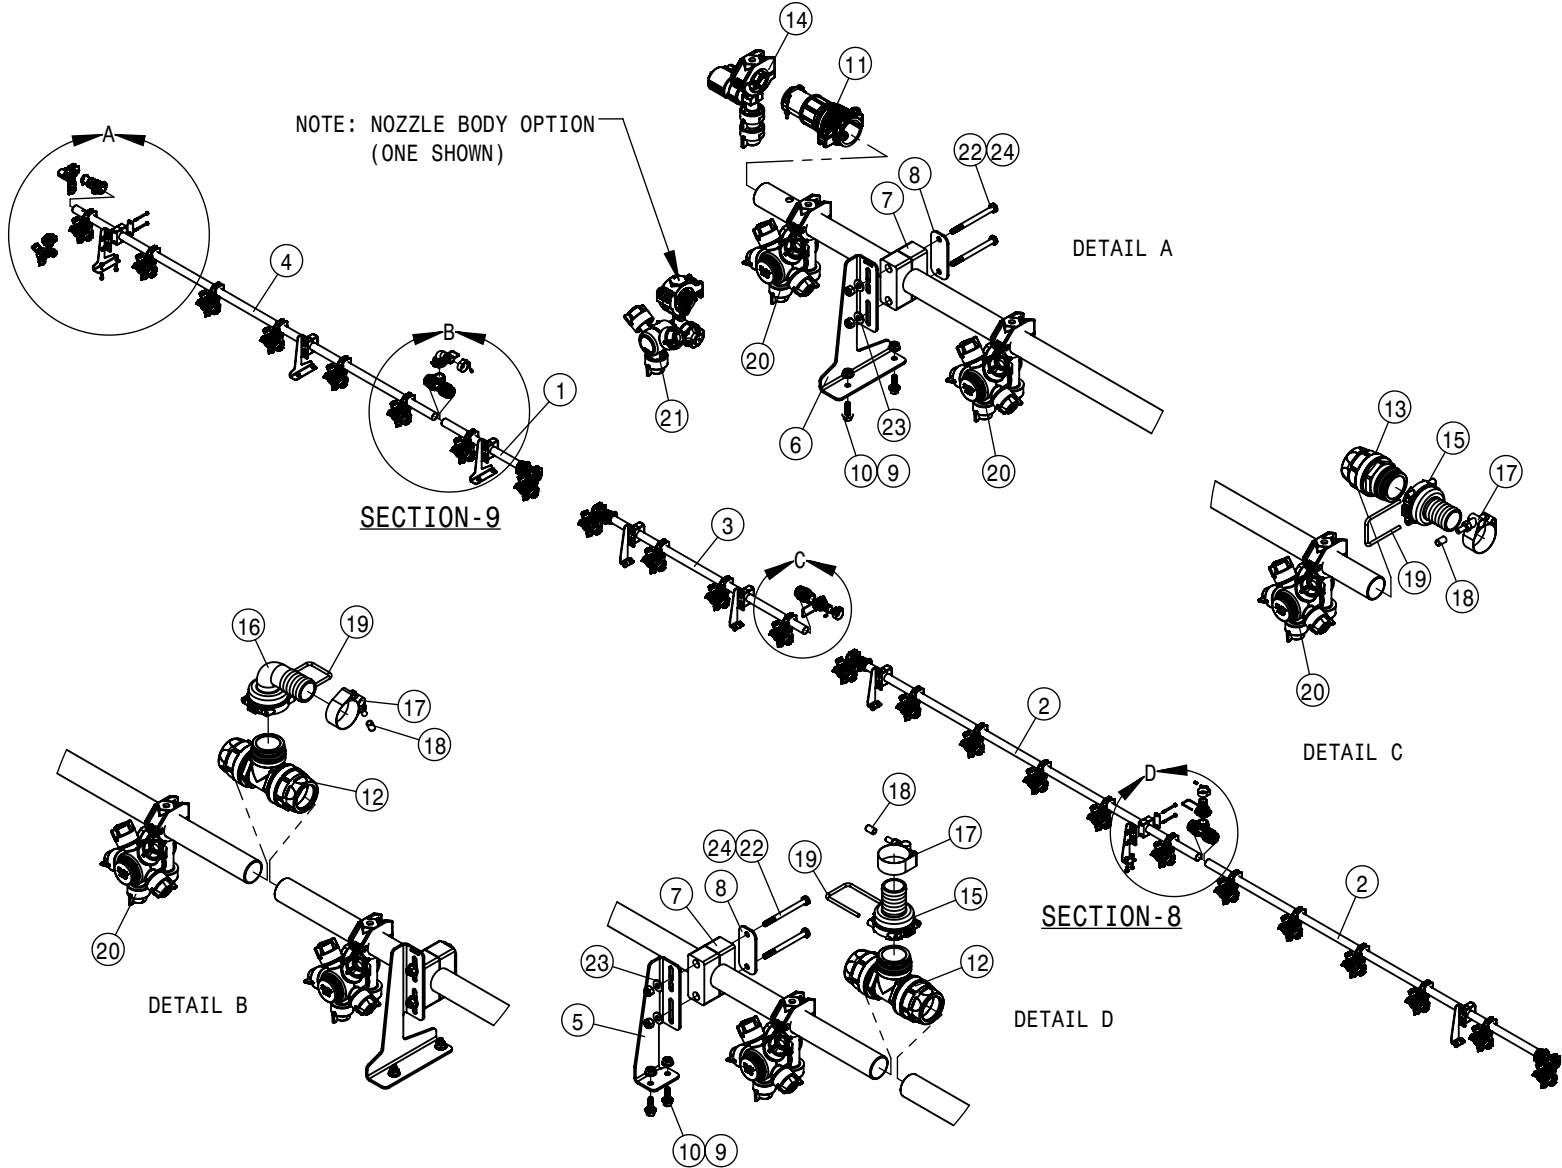

15" WET BOOM SPACING, SECTION 8-9 120' HYBRID			
DET	QTY	P/N	DESCRIPTION
1	1	167224	15" WET BOOM TUBE, 20.66 LG
2	2	167228	15" WET BOOM TUBE, 80.66 LG
3	1	167474	15" WET BOOM TUBE, 48.09 LG
4	1	167475	15" WET BOOM TUBE, 84.80 LG
5	5	167503	OTR SOLU BRKT
6	3	169438	HYBRID BM T3SLA SOLU BRKT
7	8	470375	TUBE CLAMP BODY, 1.31 I.D. (PAIR)
8	8	470376	COVER PLATE FOR 470375
9	16	473832	1/4-20UNC HEX FLG NUT SER SS
10	16	473834	1/4UNC X 3/4 HHSFB SS
11	5	500295	NOZZLE BODY END CAP
12	2	500296	EASY FIT TEE 1" PIPE
13	1	500298	EASY FIT END T5, 1" PIPE
14	1	500365	E-CHEMSAVER SINGLE NOZZLE 1IN
15	2	500369	T5 TO 32 MM HB FEMALE
16	1	500370	T5 TO 32MM HB 90 FEMALE
17	3	520176	1.50/1.75 T-BOLT HOSE CLAMP SS
18	3	629770	CAPPLUGS CAP, .234 X .500 VINYL
19	3	737738	FORK,D.3 DIST.42 (737731)
20	24	737925	QUICK TJET 5 + 1-TIP BODY 1"
21	24	737929	QUICK TJET 3-TIP BODY 1"
22	16	900467	1/4UNC X 3 HHCS SS
23	16	910112	SAE FLAT WASHER 1/4 SS
24	16	910118	1/4-20UNC NYLOCK NUT SS