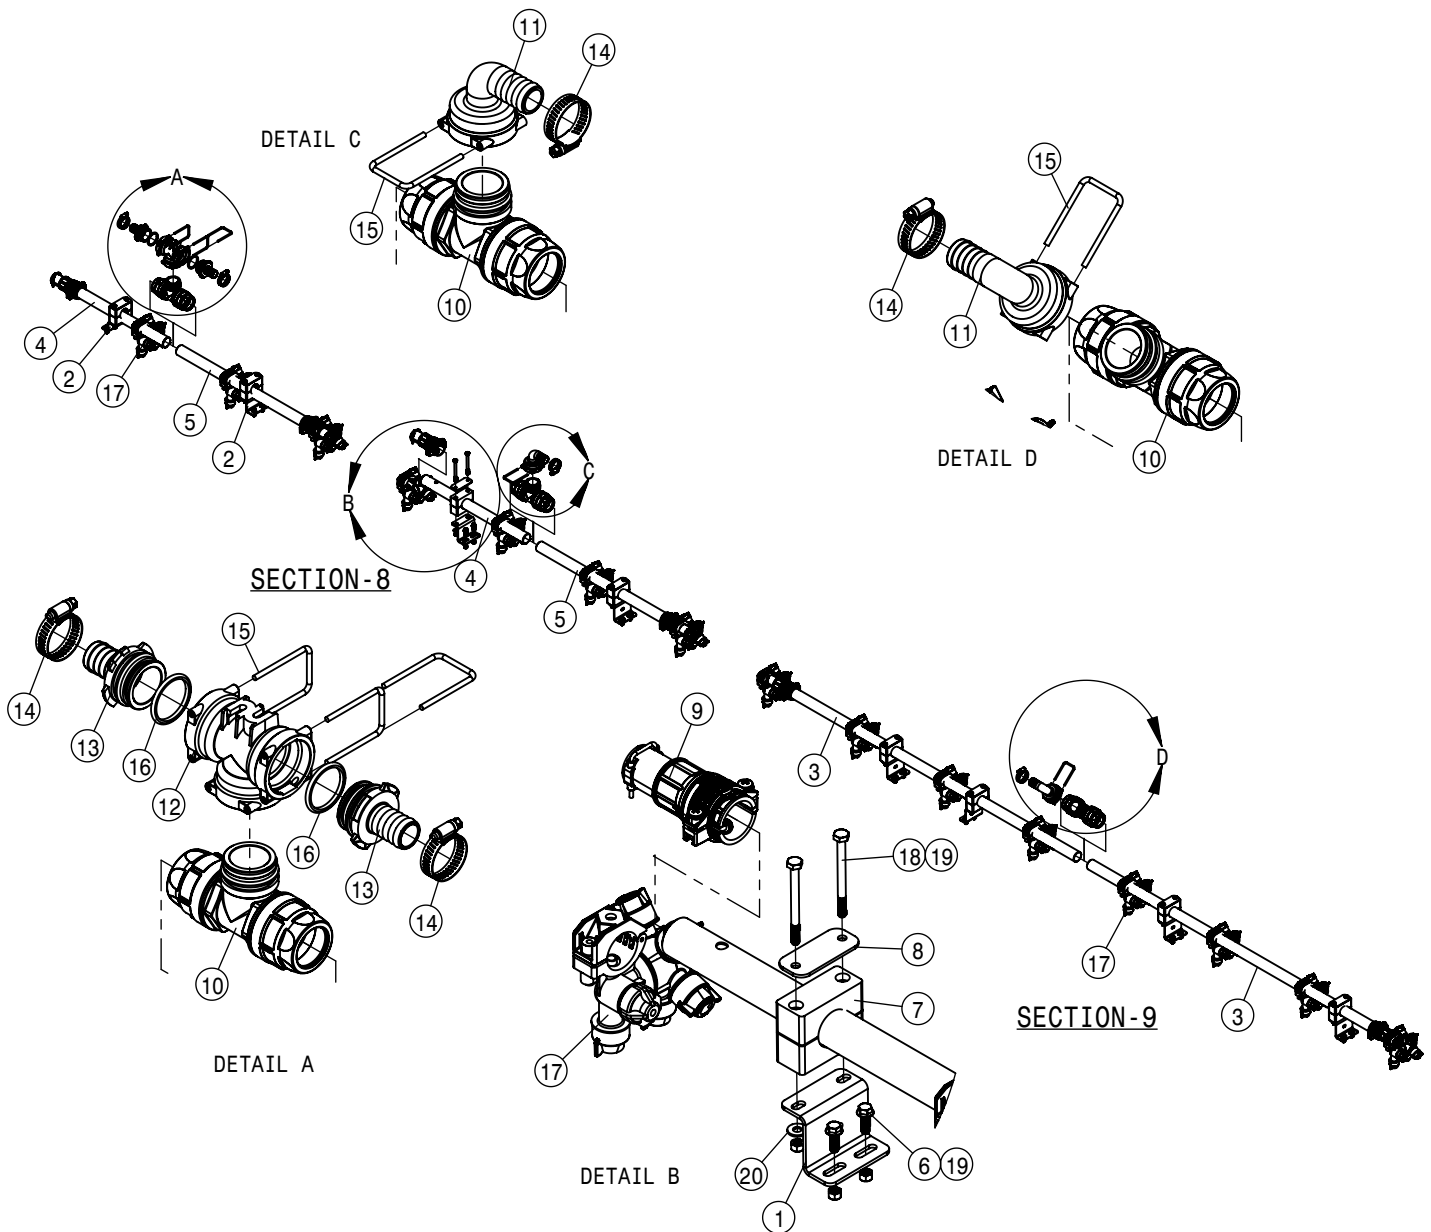

15" WET BOOM SPACING, SECTION 8-9 100' BOOM			
DET	QTY	P/N	DESCRIPTION
1	6	164716	TALL CLAMP MT BRKT, WET BOOM, STS
2	2	164859	CLAMP MT BRKT, WET BOOM, STS 04
3	2	167229	15" WET BOOM TUBE, 50.66 LG
4	2	167235	15" WET BOOM TUBE, 17.32 LG
5	2	167236	15" WET BOOM TUBE, 24.00 LG
6	16	470118	1/4 UNC X 3/4 SER FLG BOLT
7	8	470375	TUBE CLAMP BODY, 1.31 I.D. (PAIR)
8	8	470376	COVER PLATE FOR 470375
9	6	500295	NOZZLE BODY END CAP
10	3	500296	EASY FIT TEE 1" PIPE
11	2	500299	T5 TO 25MM HB 90
12	1	500300	T5 FEMALE TEE
13	2	500301	T5 MALE TO 25MM HB
14	4	520090	HOSECLAMP NO 16 STAINLESS
15	5	737738	FORK,D.3 DIST.42 (737731)
16	2	737763	O-RING, -221 EPDM
17	15	737925	QUICK TJET 5 + 1-TIP BODY 1"
18	16	900010	1/4UNC X 3" HEX BOLT
19	32	914000	1/4UNC HEX STOVER NUT
20	16	920000	1/4 SAE FLAT WASHER