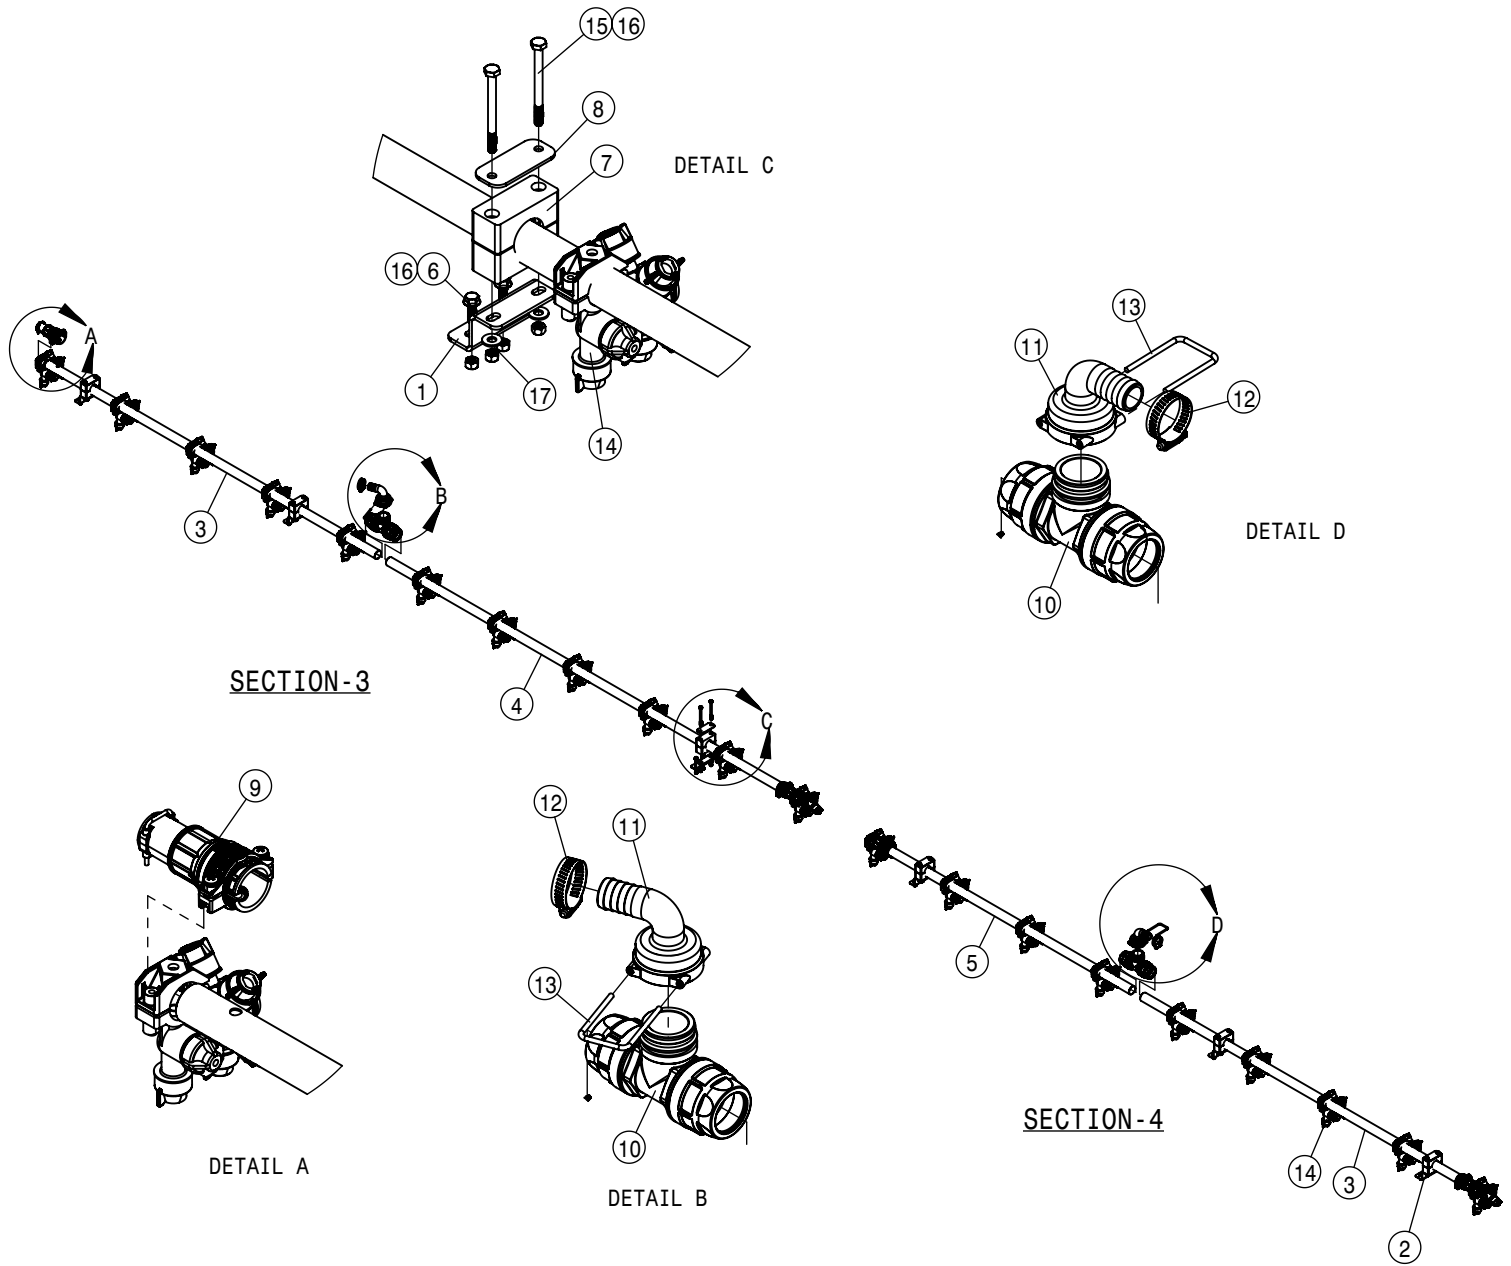

15" WET BOOM SPACING, SECTION 3-4 90/100' BOOM			
DET	QTY	P/N	DESCRIPTION
1	5	164859	CLAMP MT BRKT, WET BOOM, STS 04
2	1	164916	Z-BRKT, WET BOOM SECT 1, STS
3	2	167225	15" WET BOOM TUBE, 65.66 LG
4	1	167228	15" WET BOOM TUBE, 80.66 LG
5	1	167229	15" WET BOOM TUBE, 50.66 LG
6	12	470118	1/4 UNC X 3/4 SER FLG BOLT
7	6	470375	TUBE CLAMP BODY, 1.31 I.D. (PAIR)
8	6	470376	COVER PLATE FOR 470375
9	4	500295	NOZZLE BODY END CAP
10	2	500296	EASY FIT TEE 1" PIPE
11	2	500299	T5 TO 25MM HB 90
12	2	520090	HOSECLAMP NO 16 STAINLESS
13	2	737738	FORK,D.3 DIST.42 (737731)
14	20	737925	QUICK TJET 5 + 1-TIP BODY 1"
15	12	900010	1/4UNC X 3" HEX BOLT
16	24	914000	1/4UNC HEX STOVER NUT
17	12	920000	1/4 SAE FLAT WASHER