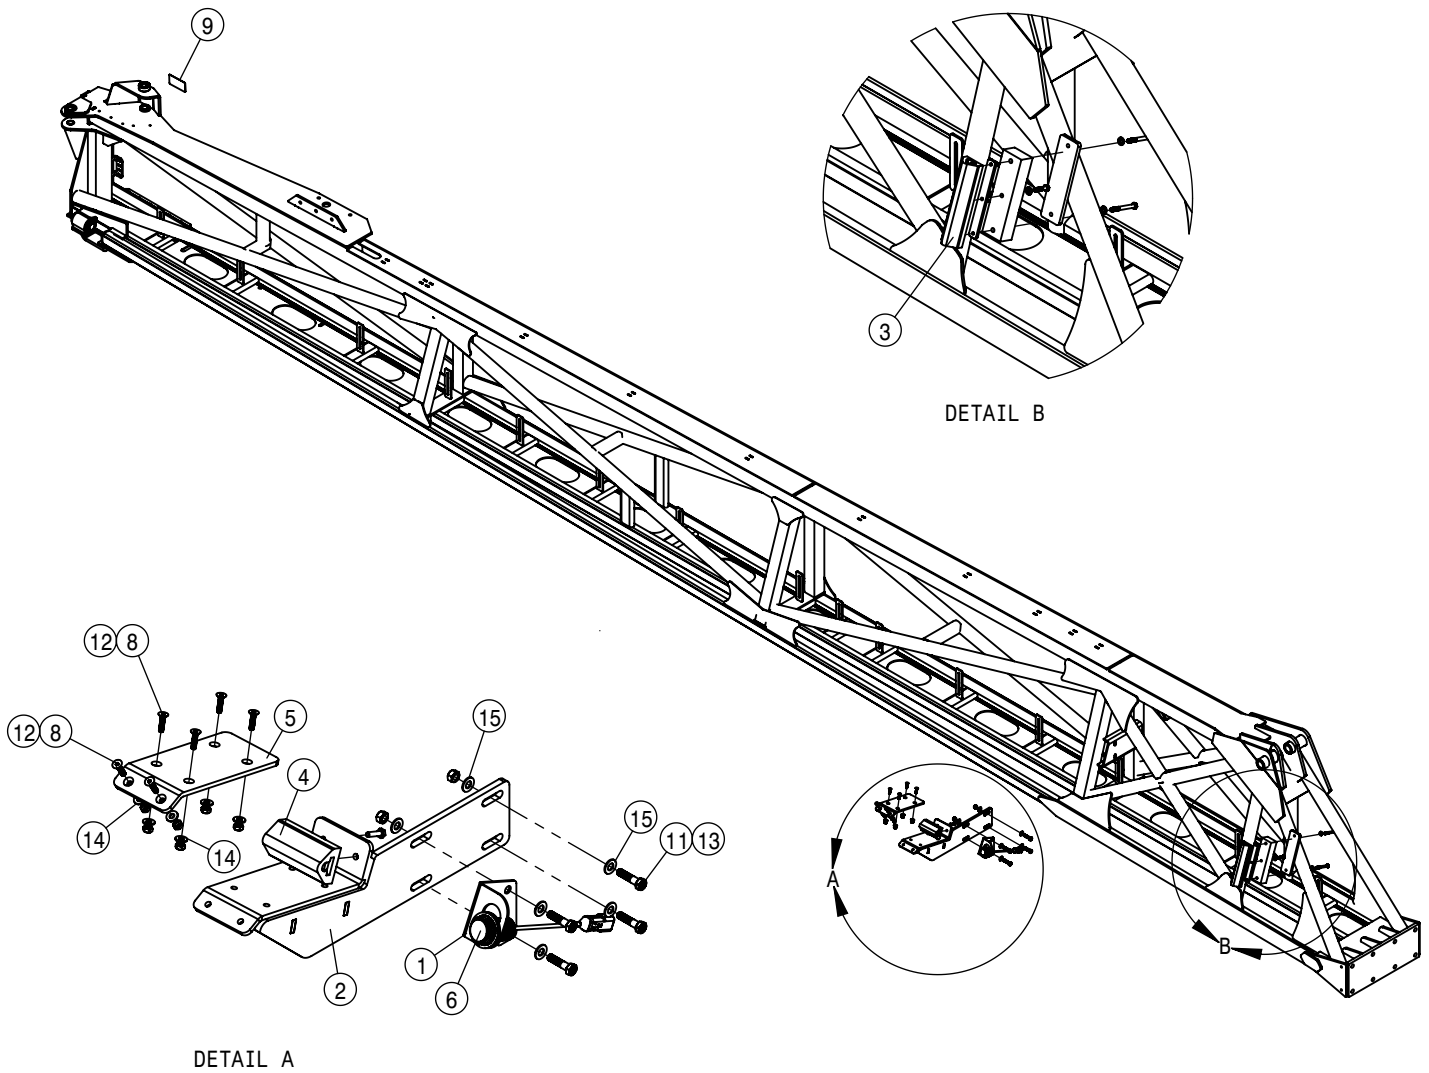

DETAIL A

DETAIL B

RIGHT INNER BOOM ASSEMBLY 132'			
DET	QTY	P/N	DESCRIPTION
1	1	167071	RH PROX MT, SECT 1-2 OTR 120'A'12
2	1	167094	RH ARM BRKT SHELF WLD 120'A'12
3	1	167102	BOOM BUMPER ASSY 120'A'12
4	1	167111	ARM BRKT SHELF BUMPER 120'A'12
5	1	167112	ARM BRKT SHELF PAD 120'A'12
6	1	292927	INDUCTIVE PROX SENSOR, 30MM
NS	1	294347	HARNES,RH MAIN 120 BOOM
8	6	472284	1/4-20 UNC X 3/4 FHSCS GR5 BZ
9	1	650204	DECAL, WARNING, CRUSH HAZARD FP
NS	1	650429	DECAL SHEET,120' ALUM BOOM '12
11	4	900858	3/8UNC X 1 1/2 HHCS GR8 MC
12	6	914001	1/4-28UNF STOVER NUT MC GR5
13	4	914004	3/8-16UNC STOVER NUT MC GR5
14	6	920000	SAE FLAT WASHER 1/4 MC
15	8	920002	SAE FLAT WASHER 3/8 MC