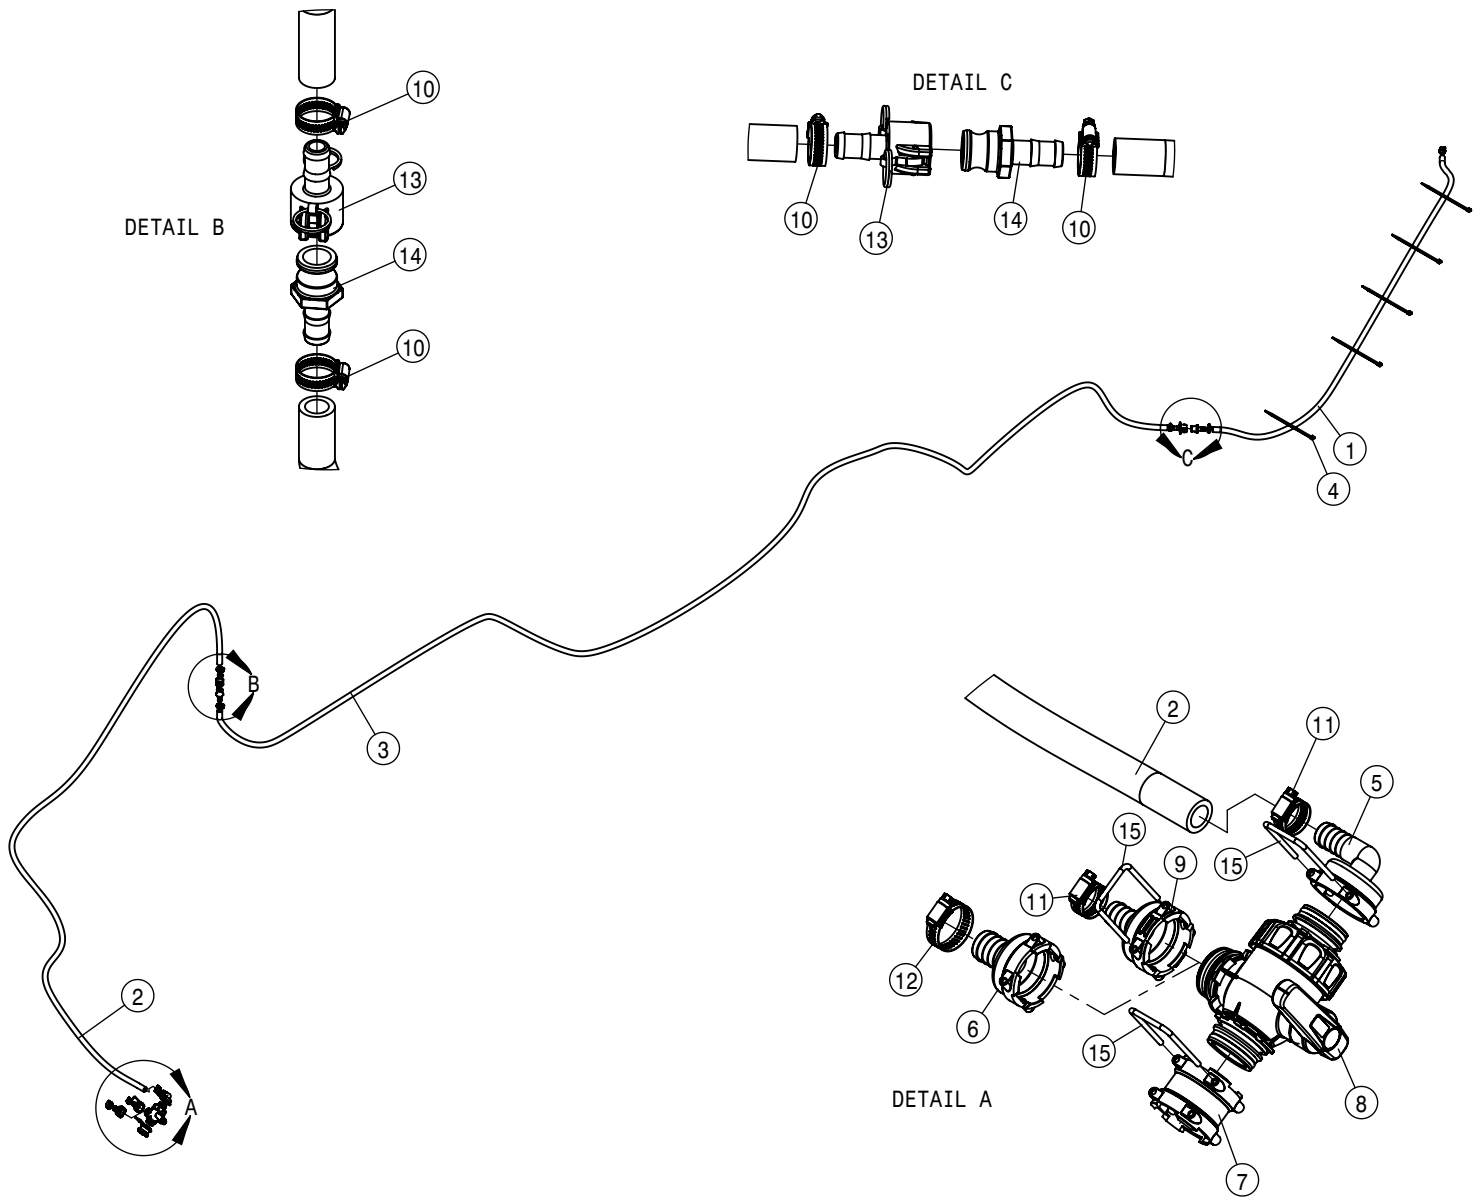

REAR BOOM SOLUTION HOISING			
DET	QTY	P/N	DESCRIPTION
1	1	197121-093	HOSE 3/4 2-FBR BR BLK EPDM
2	1	197121-170	HOSE 3/4 2-FBR BR BLK EPDM
3	1	197121-306	HOSE 3/4 2-FBR BR BLK EPDM
4	5	470555	CABLE TIE, 1/2 X 15" BLACK NYL
5	1	500297	T5 TO 20MM HB 90
6	1	500307	T5 FEMALE TO 25MM HB
7	1	503112	T5 - FEMALE COUPLING
8	1	503113	T5 - 455 3-WAY BALL VLV
9	1	503115	T5 FEM - 20MM HOSE BARB
10	5	520055	HOSE CLAMP NO 12 STAINLESS
11	2	520080	HOSE CLAMP NO 10 STAINLESS
12	1	520090	HOSECLAMP NO 16 STAINLESS
13	2	696207	.75 HOSE BARB-FEMALE COUPLER
14	2	696208	.75 HOSE BARB-MALE COUPLER
15	3	737738	FORK,D.3 DIST.42 (737731)