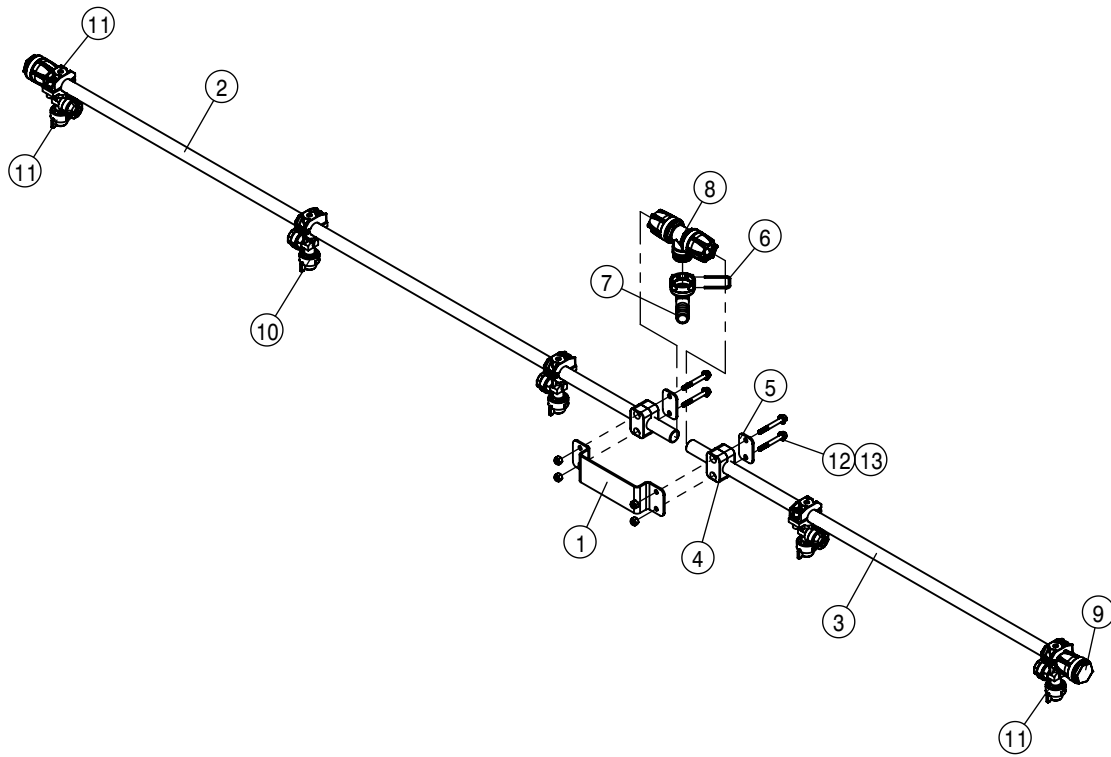

REAR BOOM NOZZLE, 22" SPACING			
DET	QTY	P/N	DESCRIPTION
1	1	165088	REAR BM SOL SUPP BRK
2	1	167468	TUBE-WET BM .5X56.58 22" SP
3	1	167469	TUBE-WET BM .5X34.58 22"SP
4	2	470358	TUBE CLAMP BODY, .840 (1/2 PIPE)
5	2	470359	COVER PLATE FOR 470358
6	1	500311	FORK D3 DIST 29
7	1	500327	T3 TO 20MM HB 90
8	1	500330	T3 - TEE 1/2" PIPE BOOM END
9	2	500332	1/2" PIPE BOOM END
10	3	737970	QUICK TJET SINGLE BODY, 1/2"
11	2	737971	QUICK TJET SINGLE BODY 1/2" RS
12	4	900464	1/4UNC X 2 HHSFB SS
13	4	910118	1/4-20UNC NYLOCK NUT SS