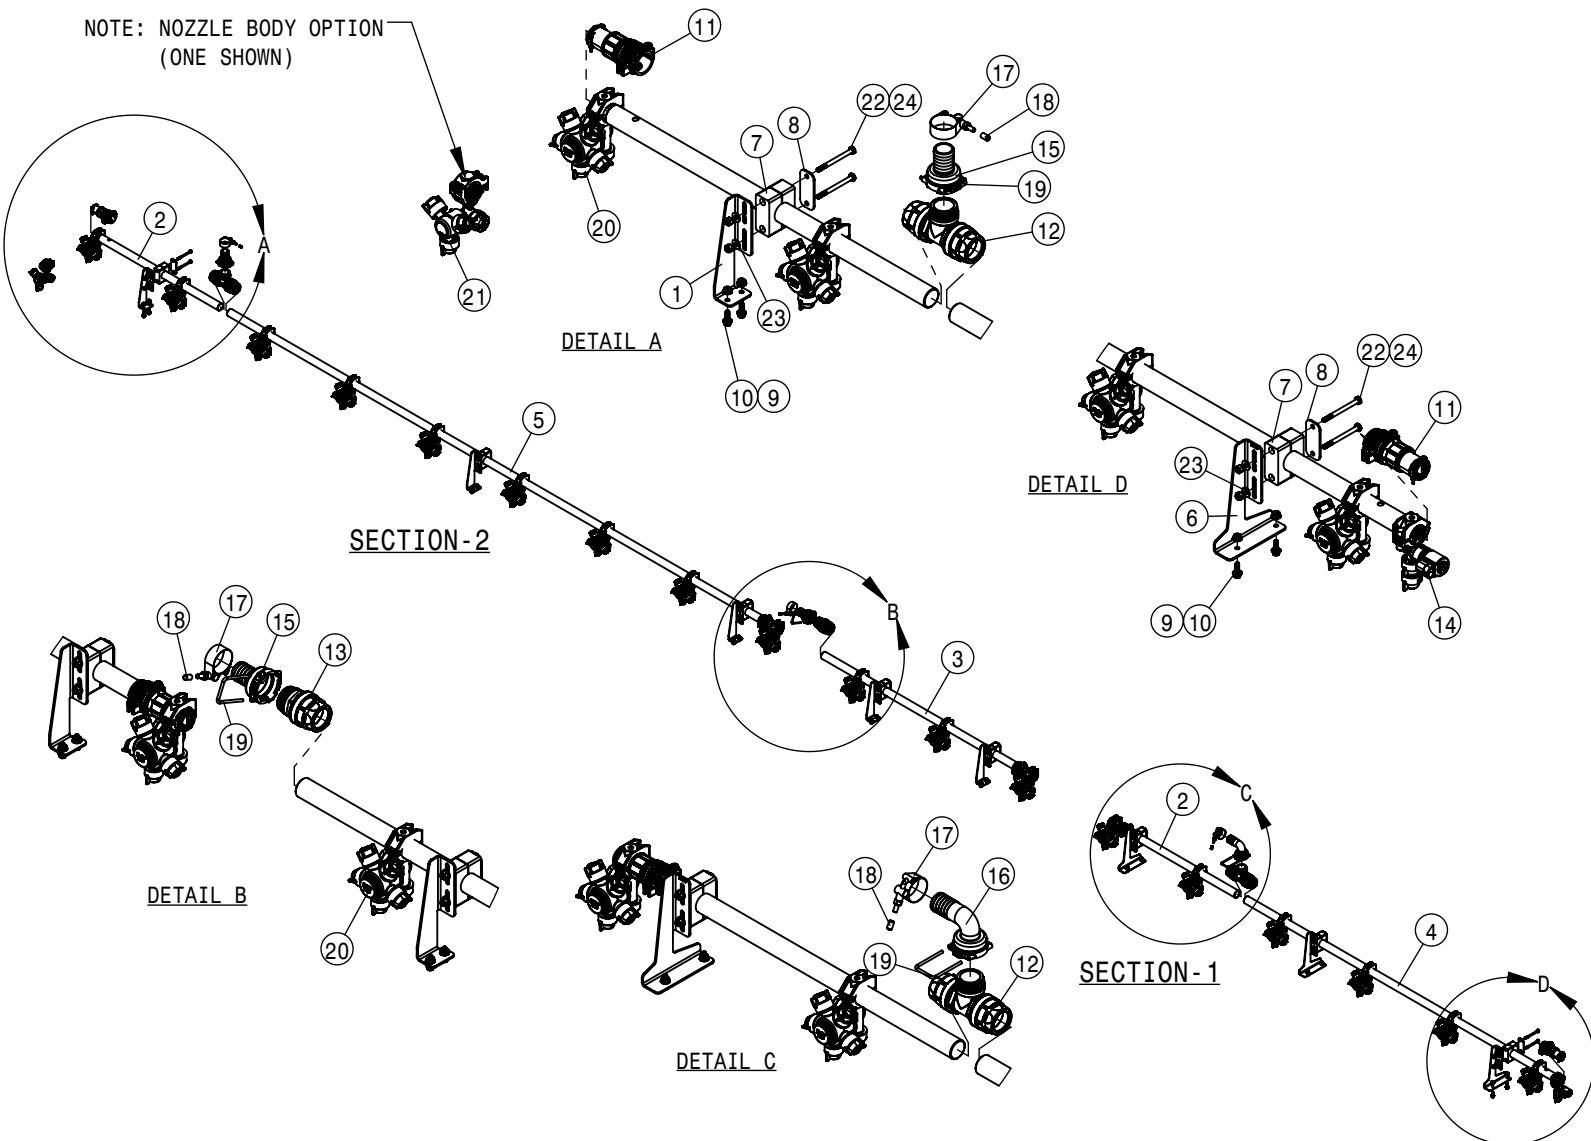

NOTE: NOZZLE BODY OPTION
(ONE SHOWN)

20" WET BOOM SPACING, SECTION 1-2 120' HYBRID			
DET	QTY	P/N	DESCRIPTION
1	5	167503	OTR SOLU BRKT
2	2	167764	20" WET BOOM TUBE, 28.16 LG
3	1	167765	20" WET BOOM TUBE, 48.16 LG
4	1	167767	20" WET BOOM TUBE, 72.75 LG
5	1	167768	20" WET BOOM TUBE, 128.16 LG
6	3	169438	HYBRID BM T3SLA SOLU BRKT
7	8	470375	TUBE CLAMP BODY, 1.31 I.D. (PAIR)
8	8	470376	COVER PLATE FOR 470375
9	16	473832	1/4-20UNC HEX FLG NUT SER SS
10	16	473834	1/4UNC X 3/4 HHSFB SS
11	5	500295	NOZZLE BODY END CAP
12	2	500296	EASY FIT TEE 1" PIPE
13	1	500298	EASY FIT END T5, 1" PIPE
14	1	500365	E-CHEMSAVER SINGLE NOZZLE 1IN
15	2	500369	T5 TO 32 MM HB FEMALE
16	1	500370	T5 TO 32MM HB 90 FEMALE
17	3	520176	1.50/1.75 T-BOLT HOSE CLAMP SS
18	3	629770	CAPPLUGS CAP, .234 X .500 VINYL
19	3	737738	FORK,D.3 DIST.42 (737731)
20	18	737925	QUICK TJET 5 + 1-TIP BODY 1"
21	18	737929	QUICK TJET 3-TIP BODY 1"
22	16	900467	1/4UNC X 3 HHCS SS
23	16	910112	SAE FLAT WASHER 1/4 SS
24	16	910118	1/4-20UNC NYLOCK NUT SS