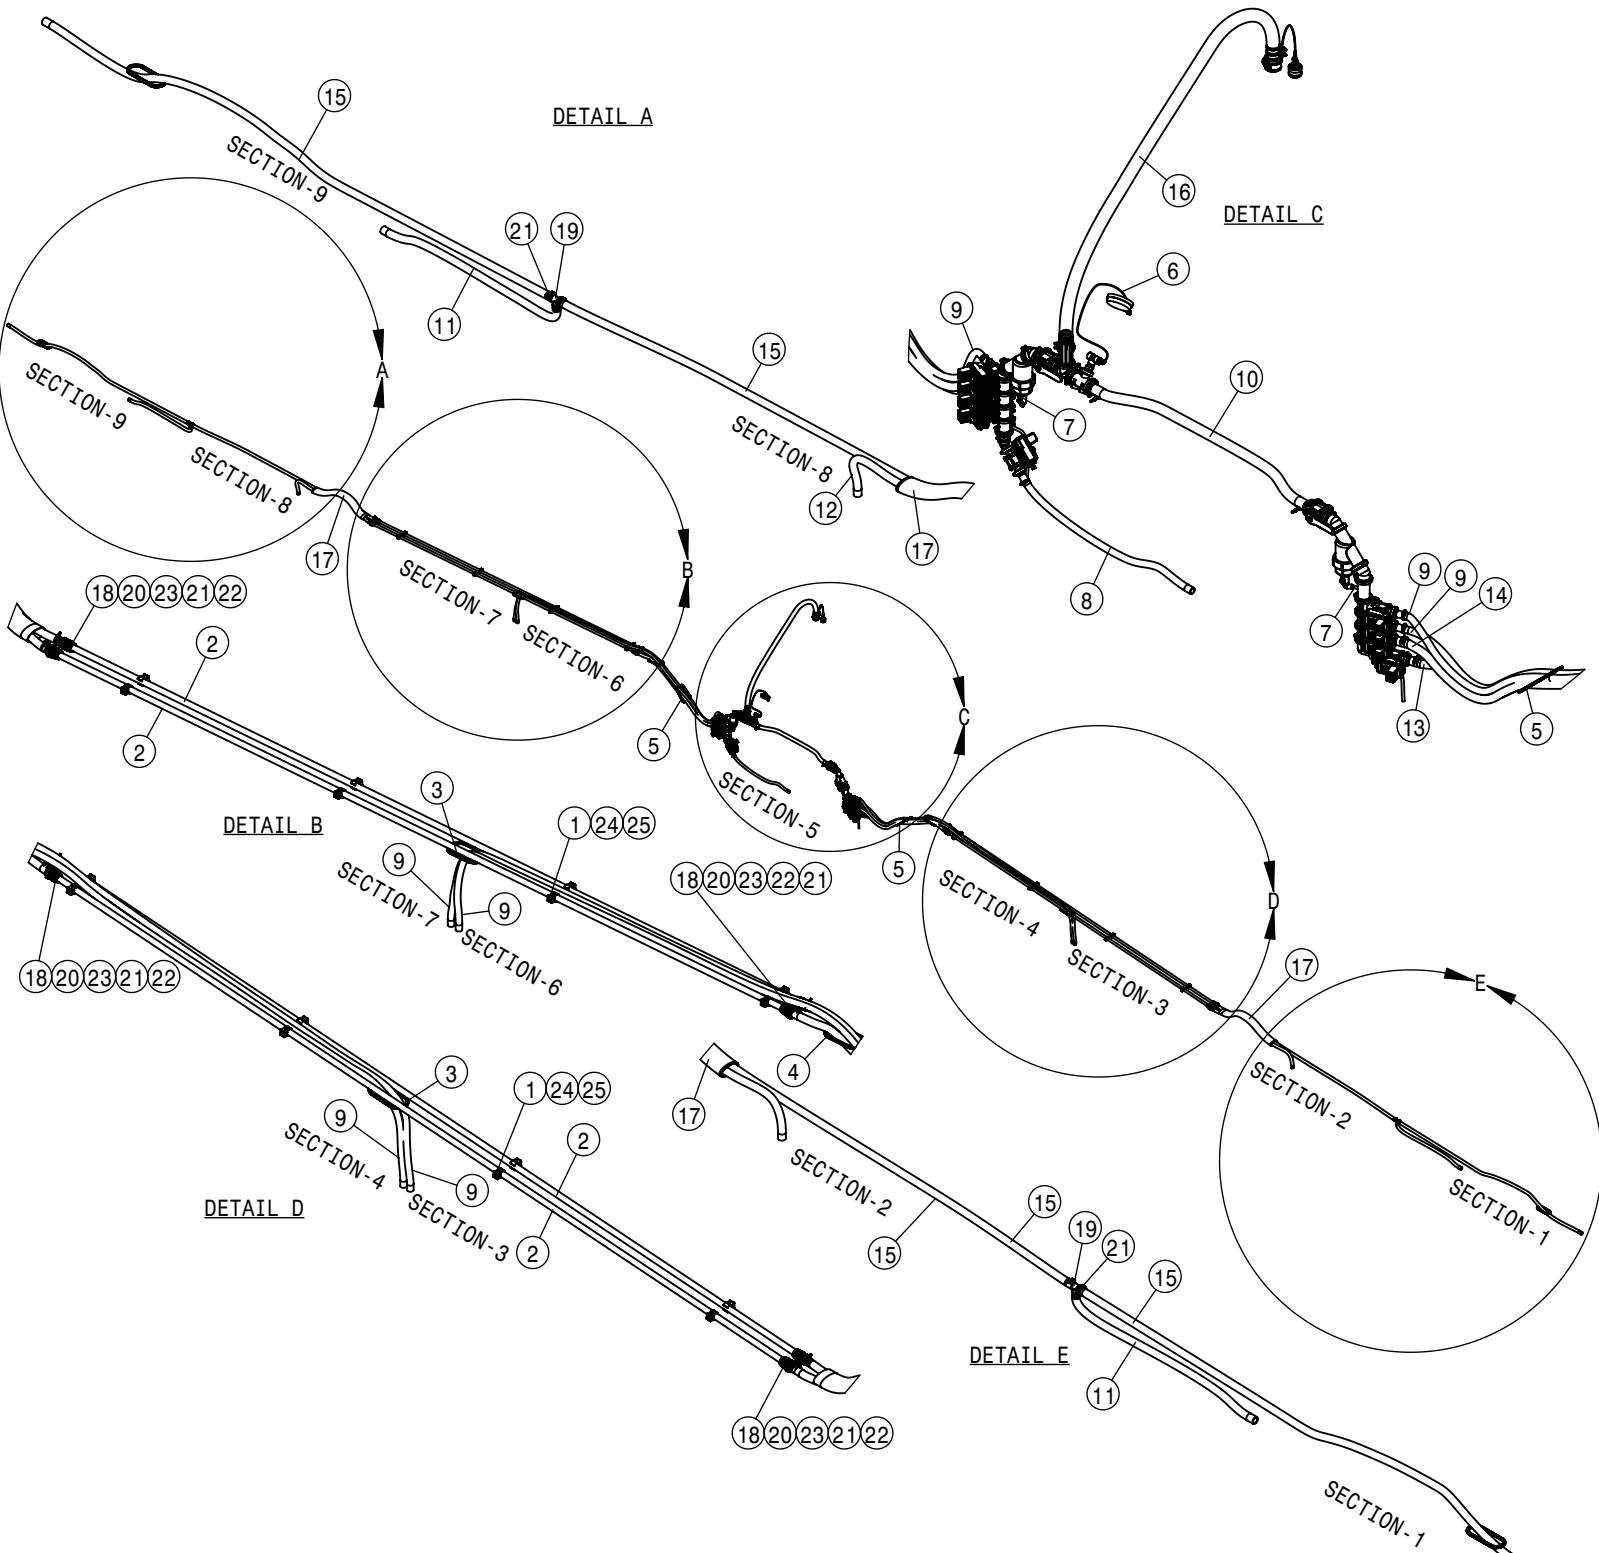

20" SOLUTION HOSE 120' HYBRID			
DET	QTY	P/N	DESCRIPTION
1	16	166096	1" PIPE CLIP
2	4	167746	1" SCH 5 HARD LINE 217"
3	4	193016-023	QUICKEDGE TRIM .060 TO .170
4	2	193016-025	QUICKEDGE TRIM .060 TO .170
5	2	193016-028	QUICKEDGE TRIM .060 TO .170
6	1	195001-035	HOSE .096 X .156 POLY
7	2	195914-034	1/20D AIR BRAKE TUBING J844-B
8	1	197116-053	HOSE 1IN 1-FBR BR BLK EPDM
9	4	197116-206	HOSE 1IN 1-FBR BR BLK EPDM
10	1	197124-059	HOSE 1 1/2 2-FBR BR BLK EPDM
11	2	197126-057	HOSE 1 1/4" SUCTION, 2F-1W EPDM
12	2	197126-076	HOSE 1 1/4" SUCTION, 2F-1W EPDM
13	1	197126-078	HOSE 1 1/4" SUCTION, 2F-1W EPDM

20" SOLUTION HOSE 120' HYBRID			
DET	QTY	P/N	DESCRIPTION
14	3	197126-081	HOSE 1 1/4" SUCTION, 2F-1W EPDM
15	4	197126-153	HOSE 1 1/4" SUCTION, 2F-1W EPDM
16	1	197133-095	HOSE 2" SUCTION, 2F-1W EPDM
17	2	470310	SIDEWINDER SLEEVE, 14.06 X 45"
18	8	500298	EASY FIT END T5, 1" PIPE
19	2	500347	Barbed Dark Gray PVC
20	8	500369	T5 TO 32 MM HB FEMALE
21	14	520176	1.50/1.75 T-BOLT HOSE CLAMP SS
22	15	629770	CAPPLUGS CAP, .234 X .500 VINYL
23	8	737738	FORK, D.3 DIST.42 (737731)
24	16	900449	1/4UNC X 1 HHCS SS
25	16	910118	1/4-20UNC NYLOCK NUT SS