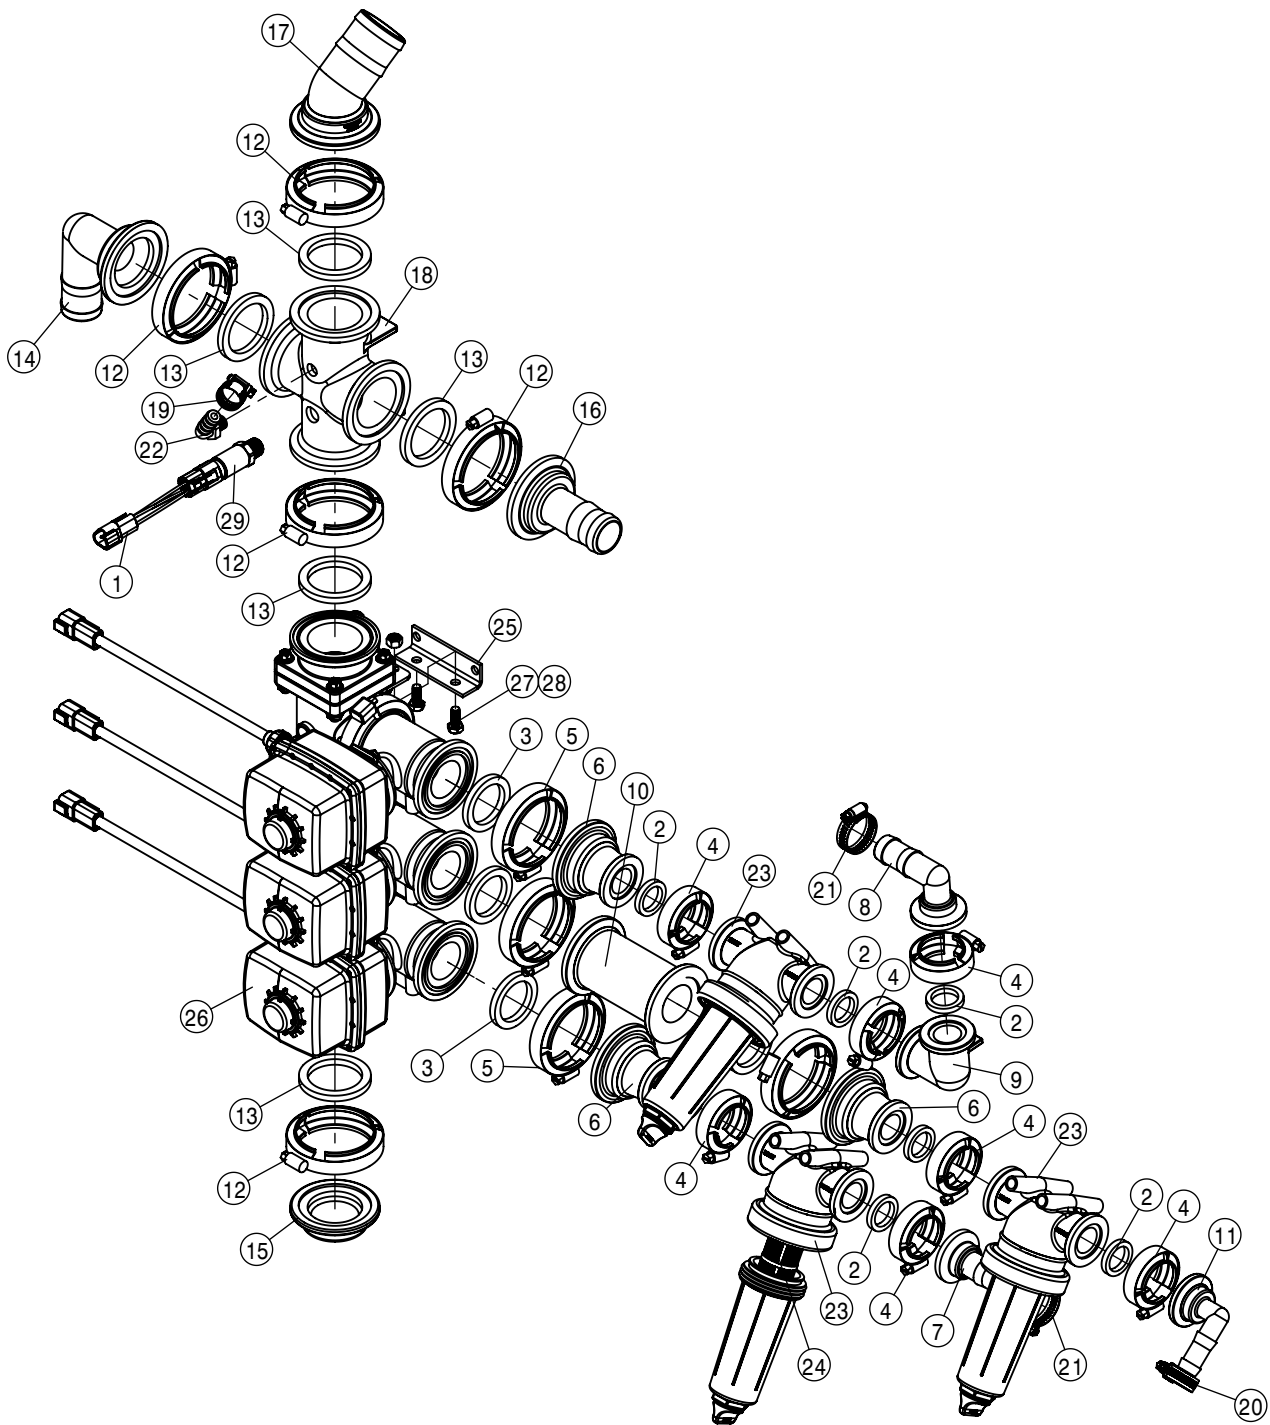

SOLUTION CONTROL VALVE ASSEMBLY 90/100			
DET	QTY	P/N	DESCRIPTION
1	1	292739	HARNES, PRESSURE SENSOR '18
2	7	500157	1" FLANGE GASKET EPDM
3	4	500158	1 1/2" GASKET FOR 2" FLANGE
4	7	500159	1" FLANGE CLAMP S.S.
5	4	500160	2" FLANGE CLAMP S.S.
6	3	500161	2" FLANGE-1"FLANGE ADPTR POLY
7	1	500171	1" FLANGE-1" HOSE BARB POLY
8	1	500173	1"FLANGE-90-1"HOSE BARB POLY
9	1	500174	1" FLANGE-90-1" FLANGE LBOPOLY
10	1	500177	2" FLANGE-2" FLANGE CPLR POLY
11	1	500185	1"FLANGE-90-3/4"HOSE BARB POLY
12	5	500194	2" FP FLANGE CLAMP S.S.
13	5	500195	2" FP FLANGE GASKET EPDM
14	1	500197	2" FP FLANGE-90-1 1/2 HBARB
15	1	500206	2"FP FLANGE PLUG

SOLUTION CONTROL VALVE ASSEMBLY 90/100			
DET	QTY	P/N	DESCRIPTION
16	1	500230	2" FP FLANGE PLUG-1 1/2" HOSE BARB
17	1	500255	2"FP FLANGE - 45- 2"HOSE BARB POLY
18	1	500423	2" FP CROSS W/TWO GAGE PORTS
19	1	520070	HOSE CLAMP NO 8 STAINLESS
20	1	520080	HOSE CLAMP NO 10 STAINLESS
21	2	520090	HOSECLAMP NO 16 STAINLESS
22	1	618556	1/4NPT-90 1/2 HOSE BARB POLY
23	3	690660	LINE "T" STRAINER, 1" FLANGE W/O SCREEN
24	3	690661	50 MESH SCREEN FOR 690660
25	2	690870	SOLU VLV MANIF MT BRKT STS 03
26	1	696259	VALVE, 3 SECT KZCO 400-3CIM-DJ
27	4	900064	5/16UNC X 3/4" HEX BOLT
28	4	914002	5/16UNC HEX STOVER NUT
29	1	AKK13435	PRESSURE TRANSDUCER, 0-200 PSI