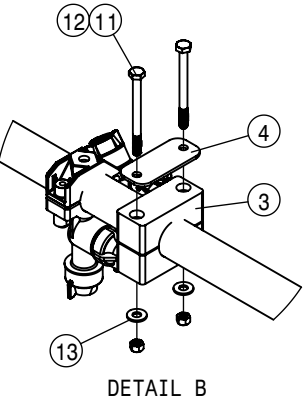

15' WET BOOM SPACING, SECTION-5 90/100 BOOM			
DET	QTY	P/N	DESCRIPTION
1	1	167225	15" WET BOOM TUBE, 65.66 LG
2	1	167229	15" WET BOOM TUBE, 50.66 LG
3	4	470375	TUBE CLAMP BODY, 1.31 I.D. (PAIR)
4	4	470376	COVER PLATE FOR 470375
5	2	500295	NOZZLE BODY END CAP
6	1	500296	EASY FIT TEE 1" PIPE
7	1	500297	T5 TO 20MM HB 90
8	1	520080	HOSE CLAMP NO 10 STAINLESS
9	1	737738	FORK,D.3 DIST.42 (737731)
10	9	737925	QUICK TJET 5 + 1-TIP BODY 1"
11	8	900010	1/4UNC X 3" HEX BOLT
12	8	914000	1/4UNC HEX STOVER NUT
13	8	920000	1/4 SAE FLAT WASHER