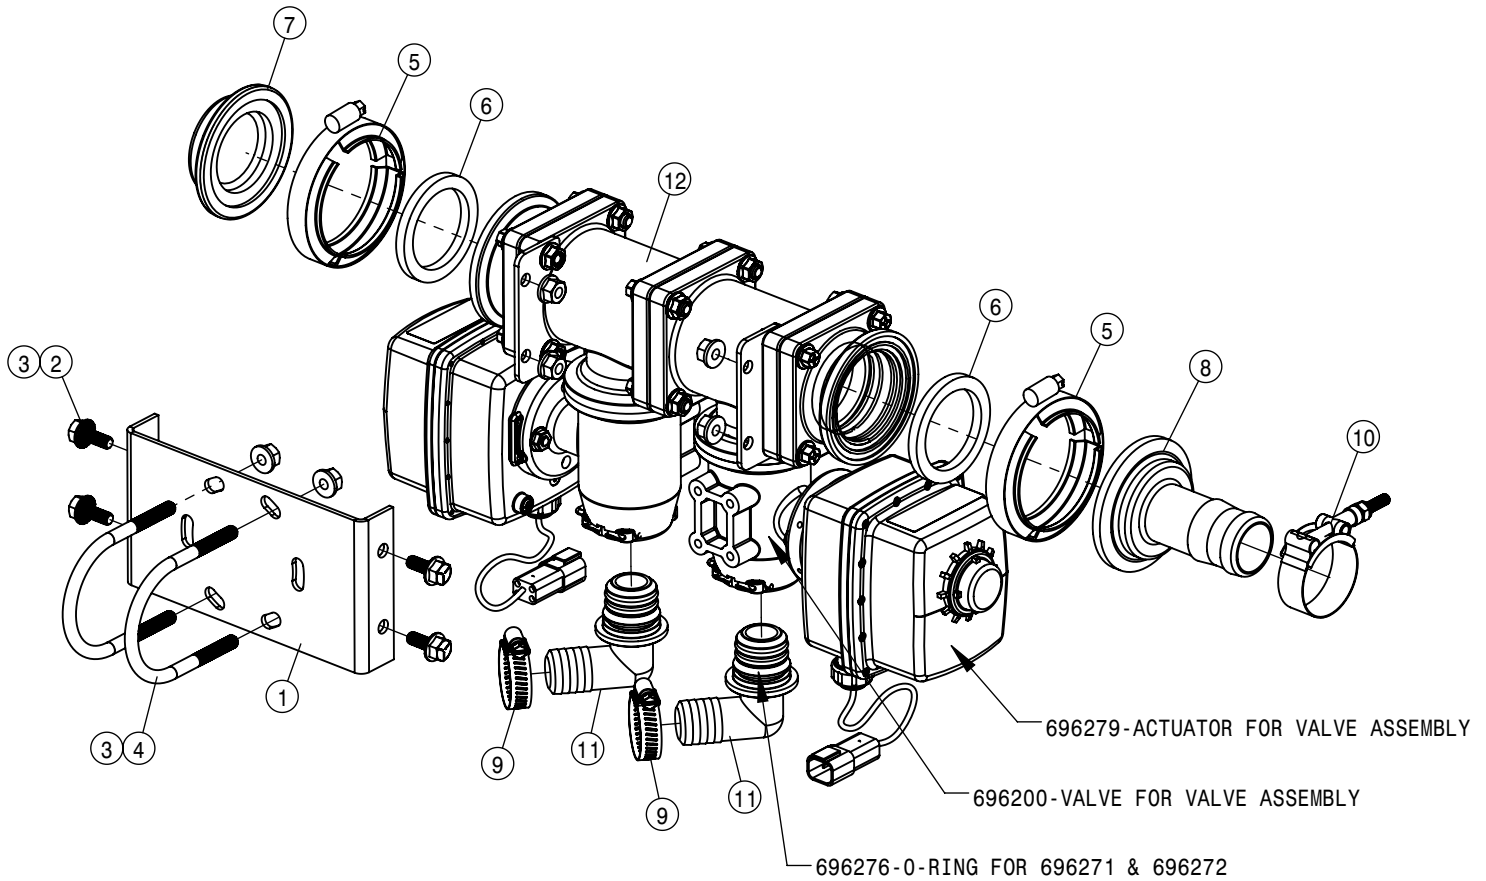

RIGHT OUTER SOLUTION VALVE ASSEMBLY 132'			
DET	QTY	P/N	DESCRIPTION
	1	167335	MTG BRKT SLTN VALVE 120' - 1
	4	470233	5/16UNC X 3/4 HHSFB GR5 MC
	8	470570	5/16-18UNC CTRLK FLG NUT MC GR5
	2	473974	5/16UNC-2 9/16-3 1/2 U-BOLT SS
	2	500194	2" FP FLANGE CLAMP S.S.
	2	500195	2" FP FLANGE GASKET EPDM
	1	500206	2"FP FLANGE PLUG
	1	500230	2" FP FLANGE PLUG-1 1/2" HOSE BARB
	2	520090	HOSECLAMP NO 16 STAINLESS
	1	520133	1.81/2.06 T-BOLT HOSE CLAMP SS
	2	696272	1" 90 HOSE BARB FOR 696270, KZCO
	1	696295	2-VALVE STACK, QX4 KZCO