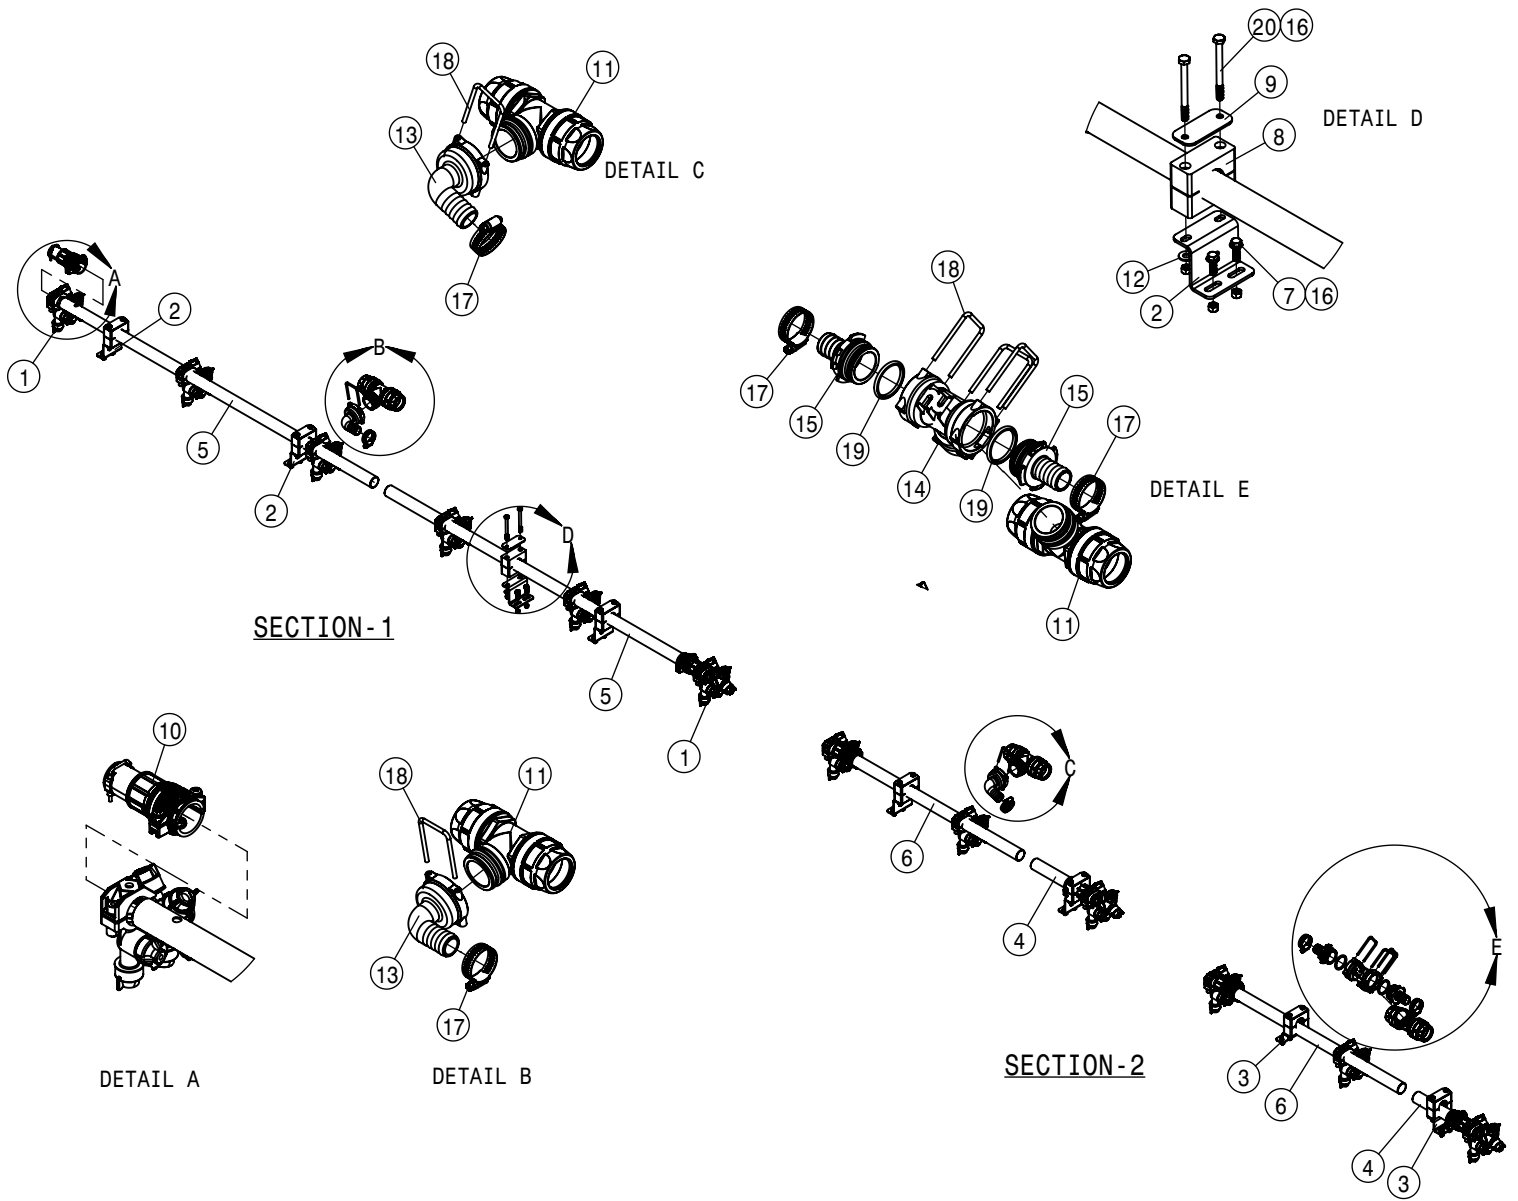

20" WET BOOM SPACING, SECTION 1-2 100' BOOM			
DET	QTY	P/N	DESCRIPTION
1	15	737925	QUICK TJET 5 + 1-TIP BODY 1"
2	6	164716	TALL CLAMP MT BRKT, WET BOOM, STS
3	2	164859	CLAMP MT BRKT, WET BOOM, STS 04
4	2	167234	20" WET BOOM TUBE, 8.13 LG
5	2	167238	20" WET BOOM TUBE, 48.13 LG
6	2	167263	20" WET BOOM TUBE, 28.13 LG
7	16	470118	1/4 UNC X 3/4 SER FLG BOLT
8	8	470375	TUBE CLAMP BODY, 1.31 I.D. (PAIR)
9	8	470376	COVER PLATE FOR 470375
10	6	500295	NOZZLE BODY END CAP
11	3	500296	EASY FIT TEE 1" PIPE
12	16	920000	1/4 SAE FLAT WASHER
13	2	500299	T5 TO 25MM HB 90
14	1	500300	T5 FEMALE TEE
15	2	500301	T5 MALE TO 25MM HB
16	32	914000	1/4UNC HEX STOVER NUT
17	4	520090	HOSECLAMP NO 16 STAINLESS
18	5	737738	FORK,D.3 DIST.42 (737731)
19	2	737763	O-RING, -221 EPDM
20	16	900010	1/4UNC X 3" HEX BOLT