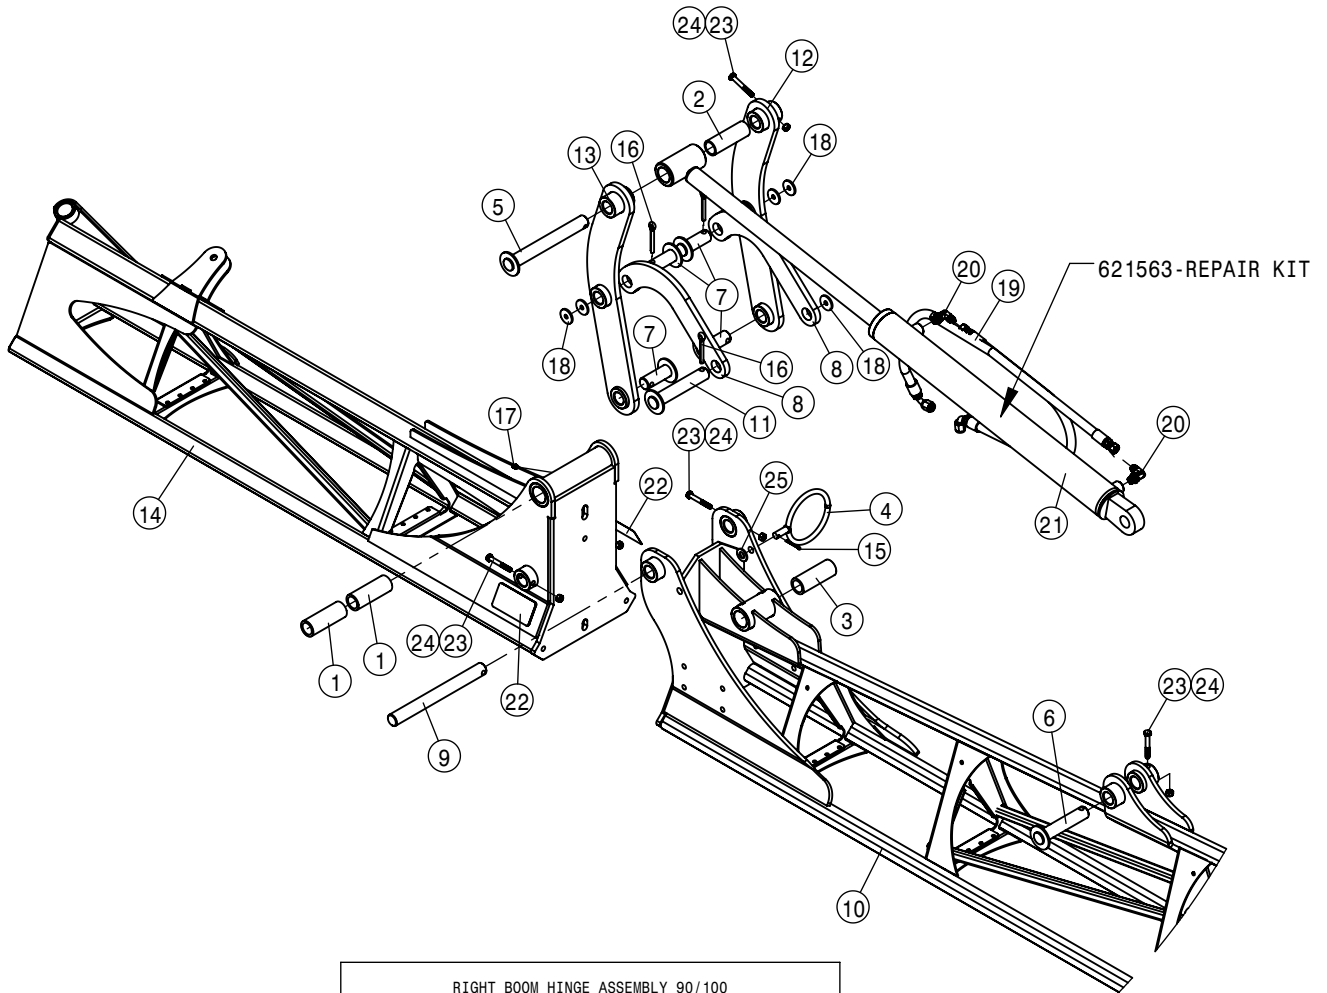

RIGHT BOOM HINGE ASSEMBLY 90/100			
DET	QTY	P/N	DESCRIPTION
1	2	121106	BOOM FOLD BRG, POLYGON
2	1	121108	OUTR BOOM FOLD CYL BRG,POLYGON
3	1	121121	BEARING, 1.006-1.368-3.6PLYGON
4	1	164517	HOSE SUPPORT RING WLD
5	1	164520	BOOM CYL PIVOT PIN WLD
6	1	164522	BOOM FOLD CYL PIN WLD
7	4	164524	BOOMERANG CNTR PIVOT PIN WLD
8	2	164643	XK402 TOP ARM(LEFT) 10.35 CNTR
9	1	164678	BOOM FOLD PIVOT PIN, STS 05
10	1	164880	INNER BOOM WLD, SECT-1 STS 05
11	1	165834	BOOM FOLD CYL PIN WLD
12	1	165836	RH FOLD-OVER BOOMERANG WLD
13	1	165837	LH FOLD-OVER BOOMERANG WLD
14	1	165999	RH FLDOVR BM, SECT-2 W/DECAL
15	1	390984	1/8 X 1 1/4 COTTER PIN
16	3	470012	5/16 X 2 COTTER PIN
17	1	471005	GREASE ZERK, 1/4-28 X 1/2
18	5	483024	FENDER WASHER 5/16 MC
19	2	616356	06-451TC-06FJX-06FJX90-27 H/A
20	2	618688	9/16MOR-90-9/16MJ .025 CHK VLV
21	1	621562	OUTR FOLD CYL,2.25 X 21.00 STS
22	2	650204	DECAL, WARNING, CRUSH HAZARD FP
23	5	900086	5/16UNC X 2 1/4 HEX BOLT
24	5	914002	5/16UNC HEX STOVER NUT
25	1	920004	1/2 SAE FLAT WASHER