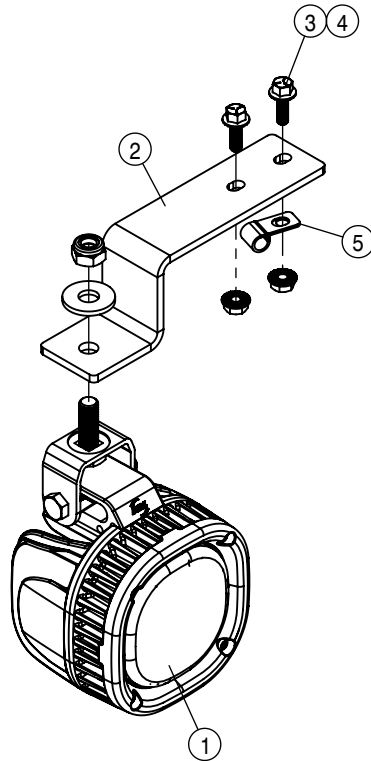

LEFT SIDE

NIGHT SPRAY ASSEMBLY 120' HYBRID			
DET	QTY	P/N	DESCRIPTION
1	2	290014	LIGHT, 1010L4-BLUE POINT
2	2	317048	NIGHT SPRAY BRKT
3	4	470118	1/4UNC X 3/4 HHSFB GR5 MC
4	4	470121	1/4-20UNC HEX FLG NUT SER MC GR5
5	2	520125	CUSH CLMP,#5, 5/16DX1/2W