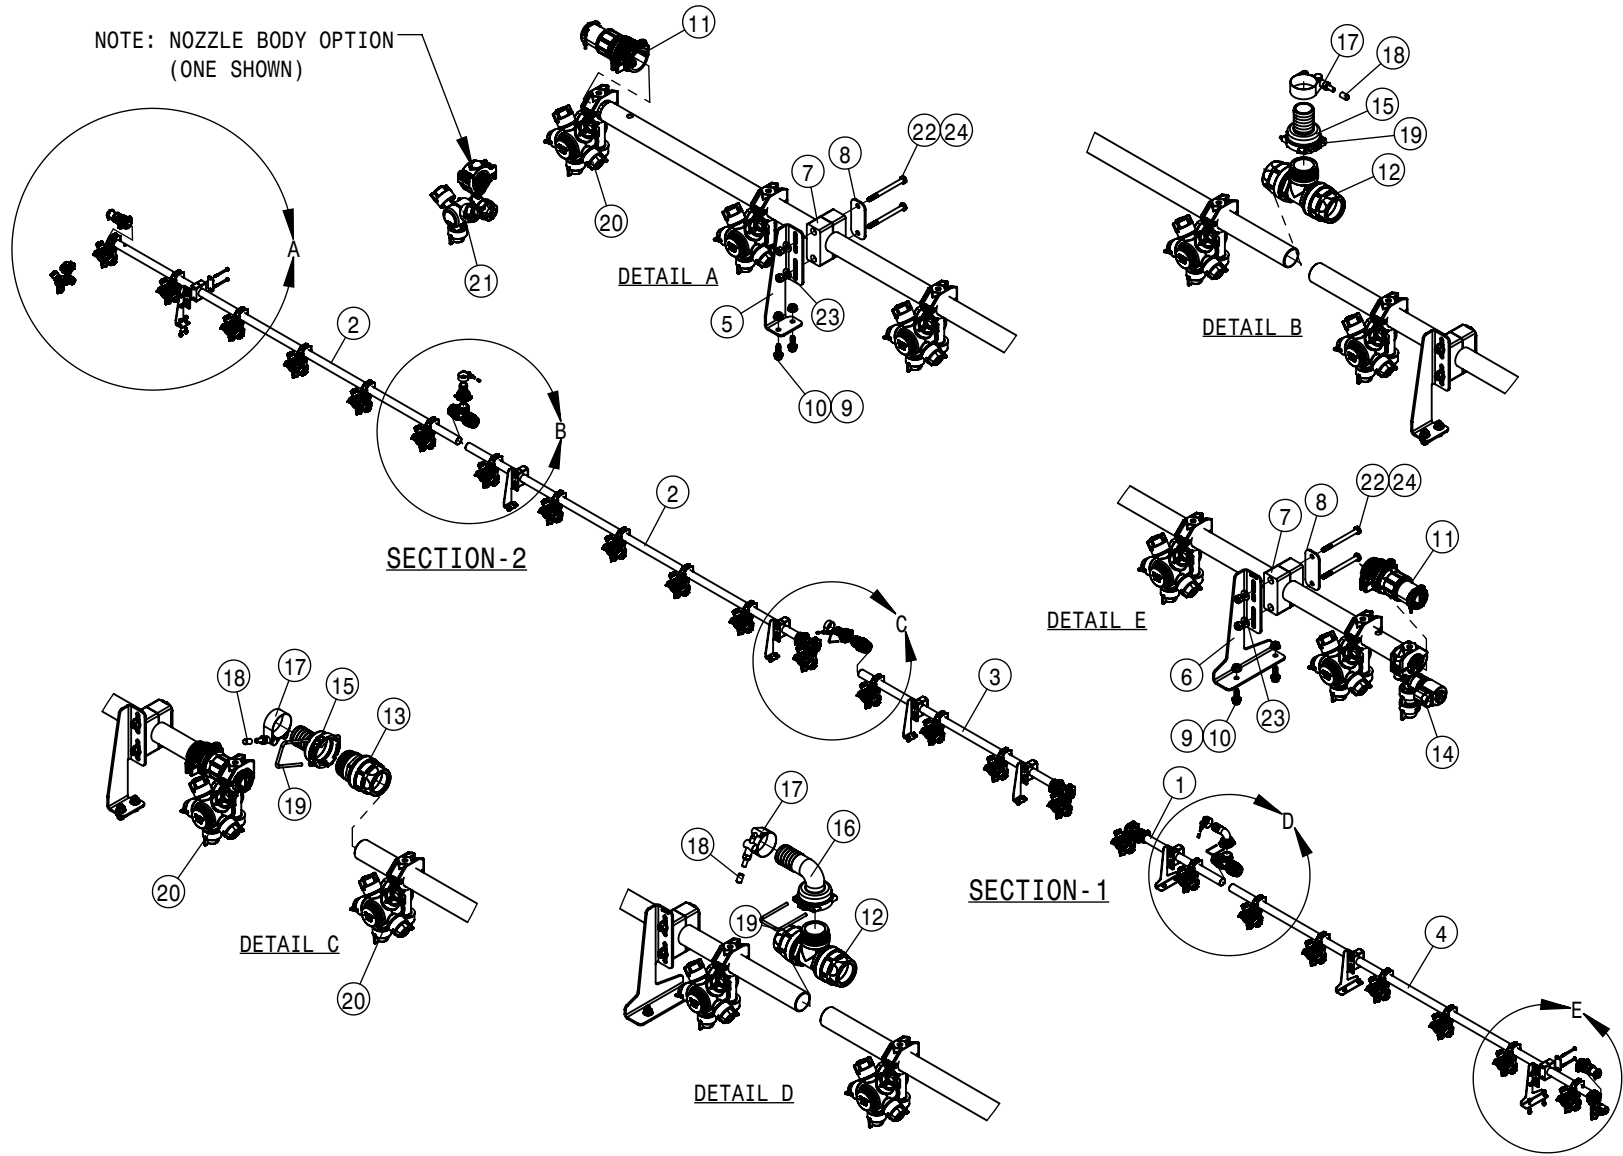

NOTE: NOZZLE BODY OPTION
(ONE SHOWN)

15" WET BOOM SPACING, SECTION 1-2 120' HYBRID			
DET	QTY	P/N	DESCRIPTION
1	1	167224	15" WET BOOM TUBE, 20.66 LG
2	2	167228	15" WET BOOM TUBE, 80.66 LG
3	1	167474	15" WET BOOM TUBE, 48.09 LG
4	1	167475	15" WET BOOM TUBE, 84.80 LG
5	5	167503	OTR SOLU BRKT
6	3	169438	HYBRID BM T3SLA SOLU BRKT
7	8	470375	TUBE CLAMP BODY, 1.31 I.D. (PAIR)
8	8	470376	COVER PLATE FOR 470375
9	16	473832	1/4-20UNC HEX FLG NUT SER SS
10	16	473834	1/4UNC X 3/4 HHSFB SS
11	5	500295	NOZZLE BODY END CAP
12	2	500296	EASY FIT TEE 1" PIPE
13	1	500298	EASY FIT END T5, 1" PIPE
14	1	500365	E-CHEMSAVER SINGLE NOZZLE 1IN
15	2	500369	T5 TO 32 MM HB FEMALE
16	1	500370	T5 TO 32MM HB 90 FEMALE
17	3	520176	1.50/1.75 T-BOLT HOSE CLAMP SS
18	3	629770	CAPPLUGS CAP, .234 X .500 VINYL
19	3	737738	FORK,D.3 DIST.42 (737731)
20	24	737925	QUICK TJET 5 + 1-TIP BODY 1"
21	24	737929	QUICK TJET 3-TIP BODY 1"
22	16	900467	1/4UNC X 3 HHCS SS
23	16	910112	SAE FLAT WASHER 1/4 SS
24	16	910118	1/4-20UNC NYLOCK NUT SS