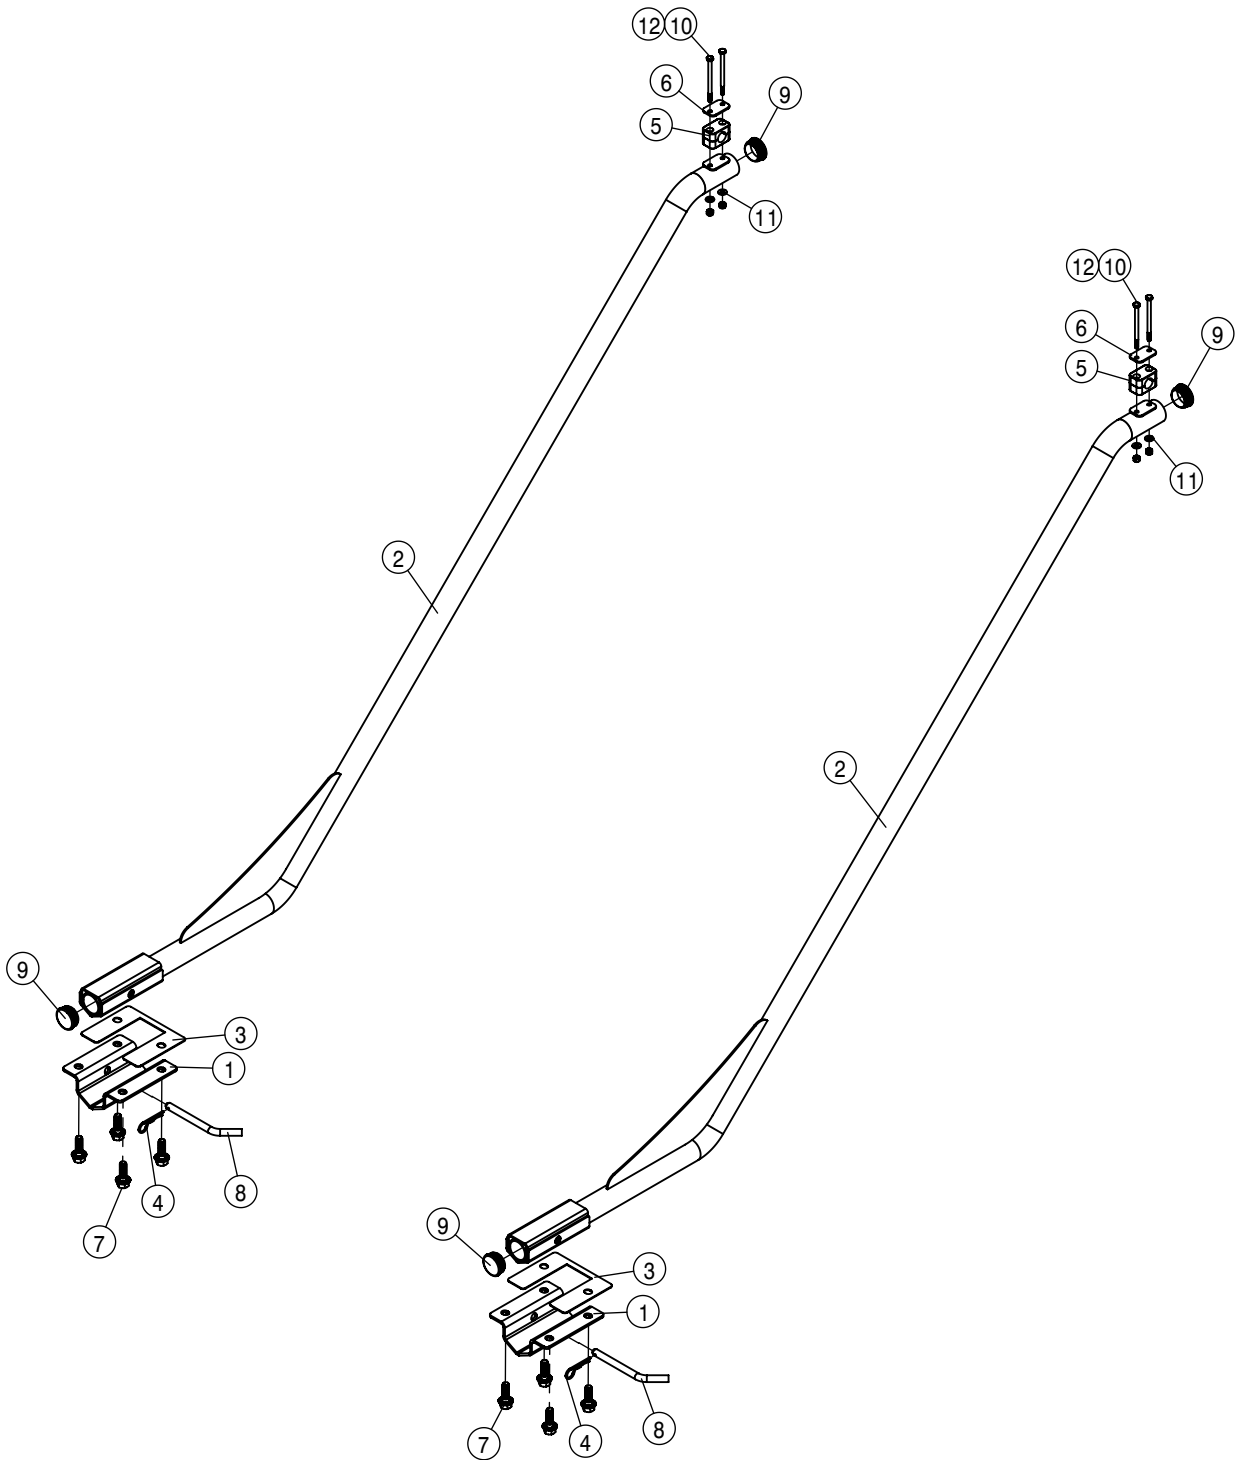

REAR BOOM MOUNTING ASSEMBLY			
DET	QTY	P/N	DESCRIPTION
1	2	165083	REAR BM MT BRKT
2	2	165087	REAR BOOM WLD
3	2	169078	REAR BM SPACER
4	2	470235	HAIR PIN, 1/8 DIA X 2 1/2 LG
5	2	470358	TUBE CLAMP BODY, .840 (1/2 PIPE)
6	4	470359	COVER PLATE FOR 470358
7	8	470431	1/2UNC X 1 1/2 HHSFB GR5 MC
8	2	472382	BENT PIN 1/2 X 4
9	4	629772	CAPLUGS PLUG, 1 3/4" RD, BLACK POLY
10	4	900470	1/4UNC X 3 3/4 HHCS SS
11	4	910112	SAE FLAT WASHER 1/4 SS
12	4	910118	1/4-20UNC NYLOCK NUT SS