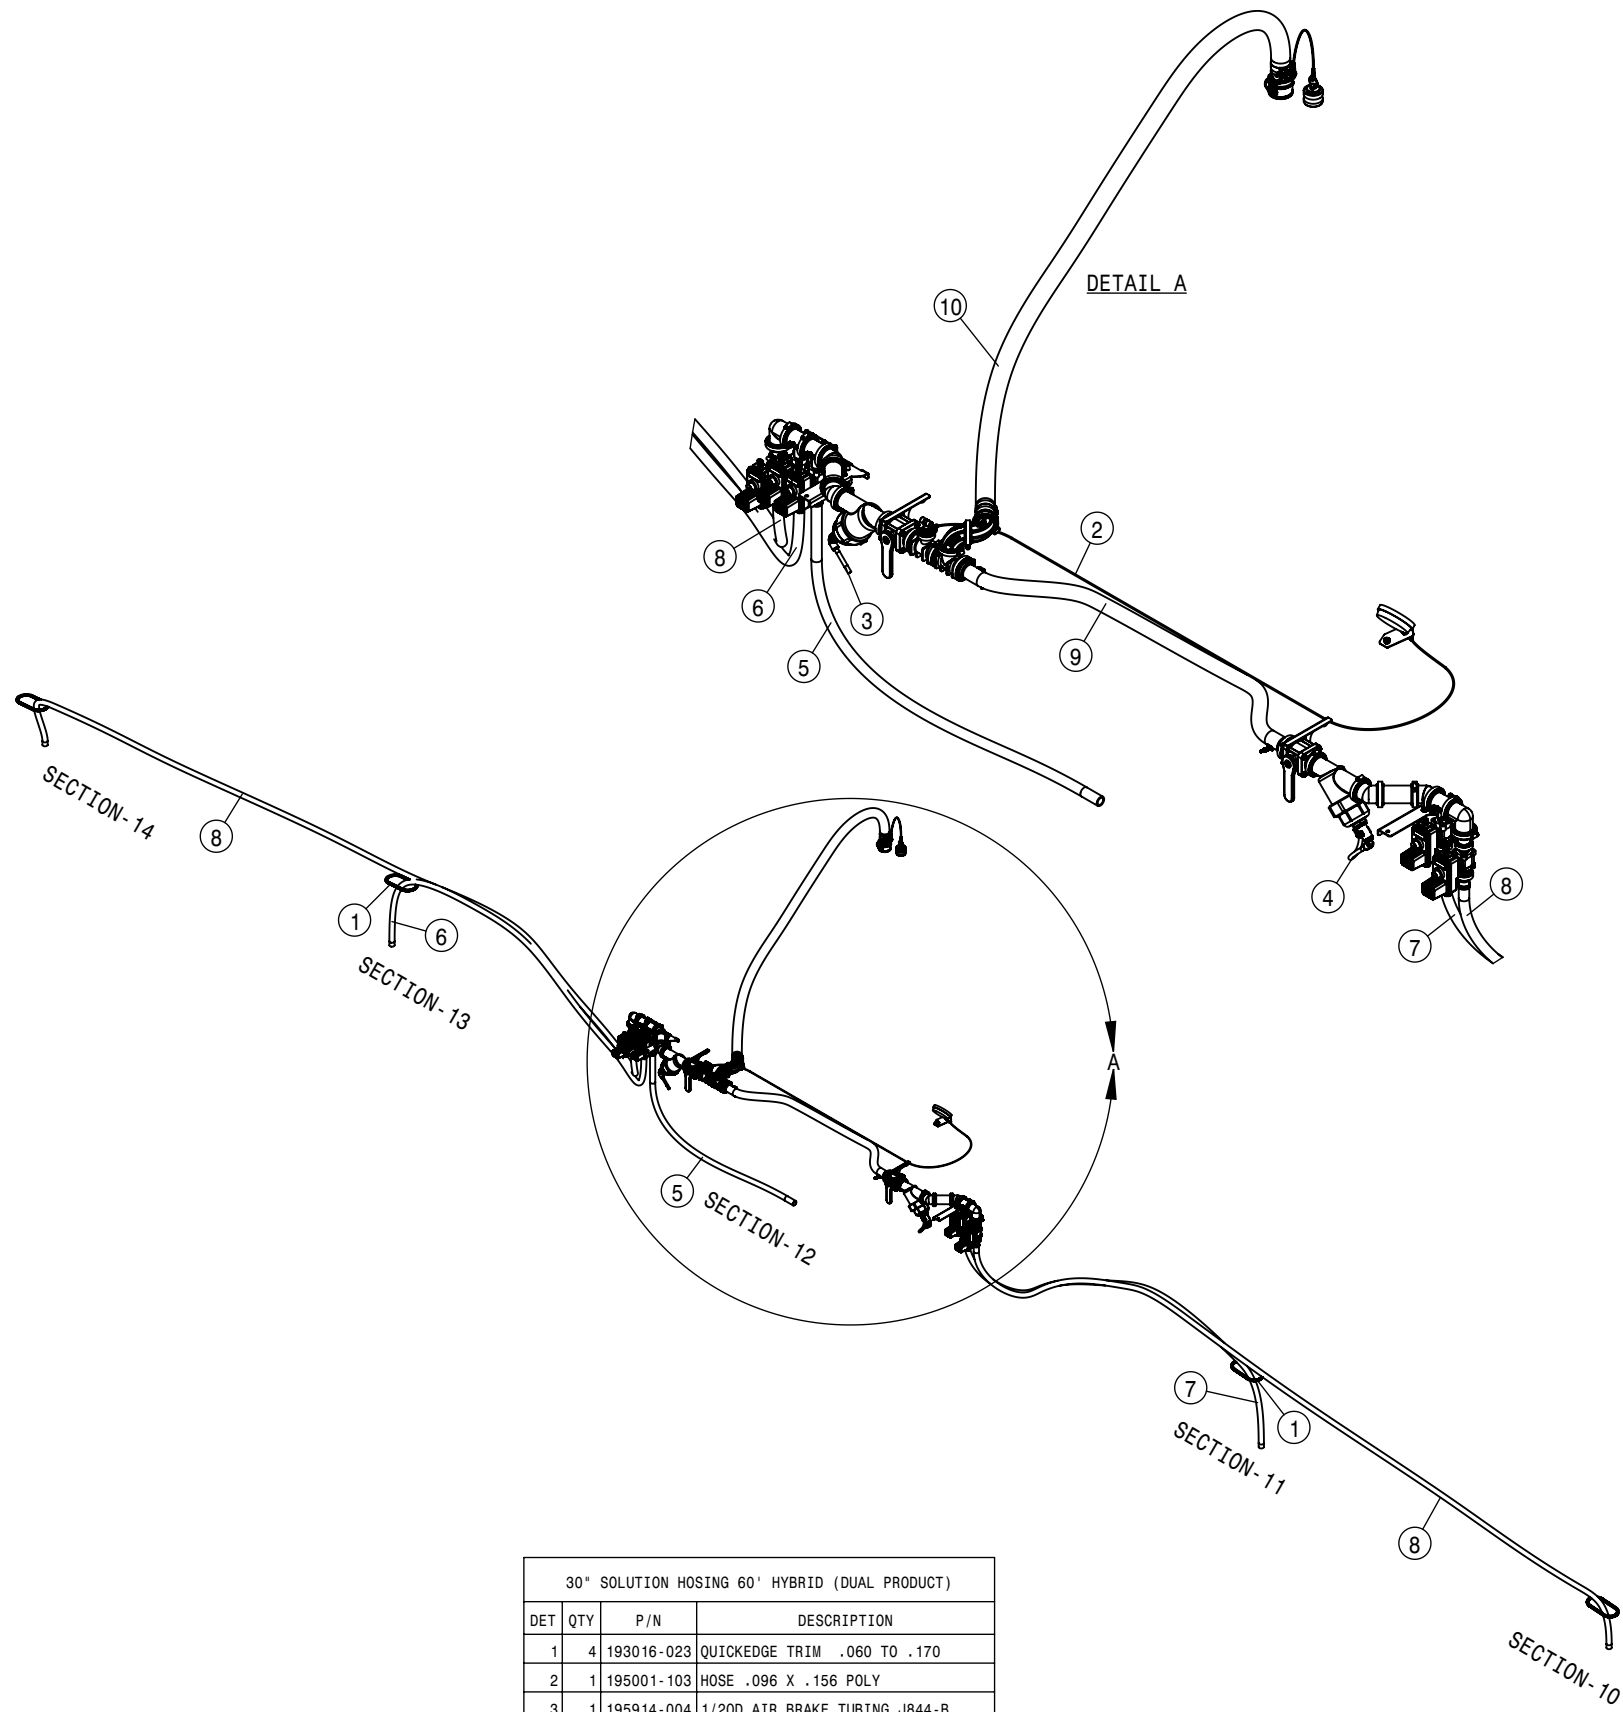

30" SOLUTION HOISING 60' HYBRID (DUAL PRODUCT)			
DET	QTY	P/N	DESCRIPTION
1	4	193016-023	QUICKEDGE TRIM .060 TO .170
2	1	195001-103	HOSE .096 X .156 POLY
3	1	195914-004	1/20D AIR BRAKE TUBING J844-B
4	1	195914-020	1/20D AIR BRAKE TUBING J844-B
5	1	197116-072	HOSE 1IN 1-FBR BR BLK EPDM
6	1	197116-139	HOSE 1IN 1-FBR BR BLK EPDM
7	1	197116-142	HOSE 1IN 1-FBR BR BLK EPDM
8	2	197116-256	HOSE 1IN 1-FBR BR BLK EPDM
9	1	197124-064	HOSE 1 1/2 2-FBR BR BLK EPDM
10	1	197133-097	HOSE 2" SUCTION, 2F-1W EPDM