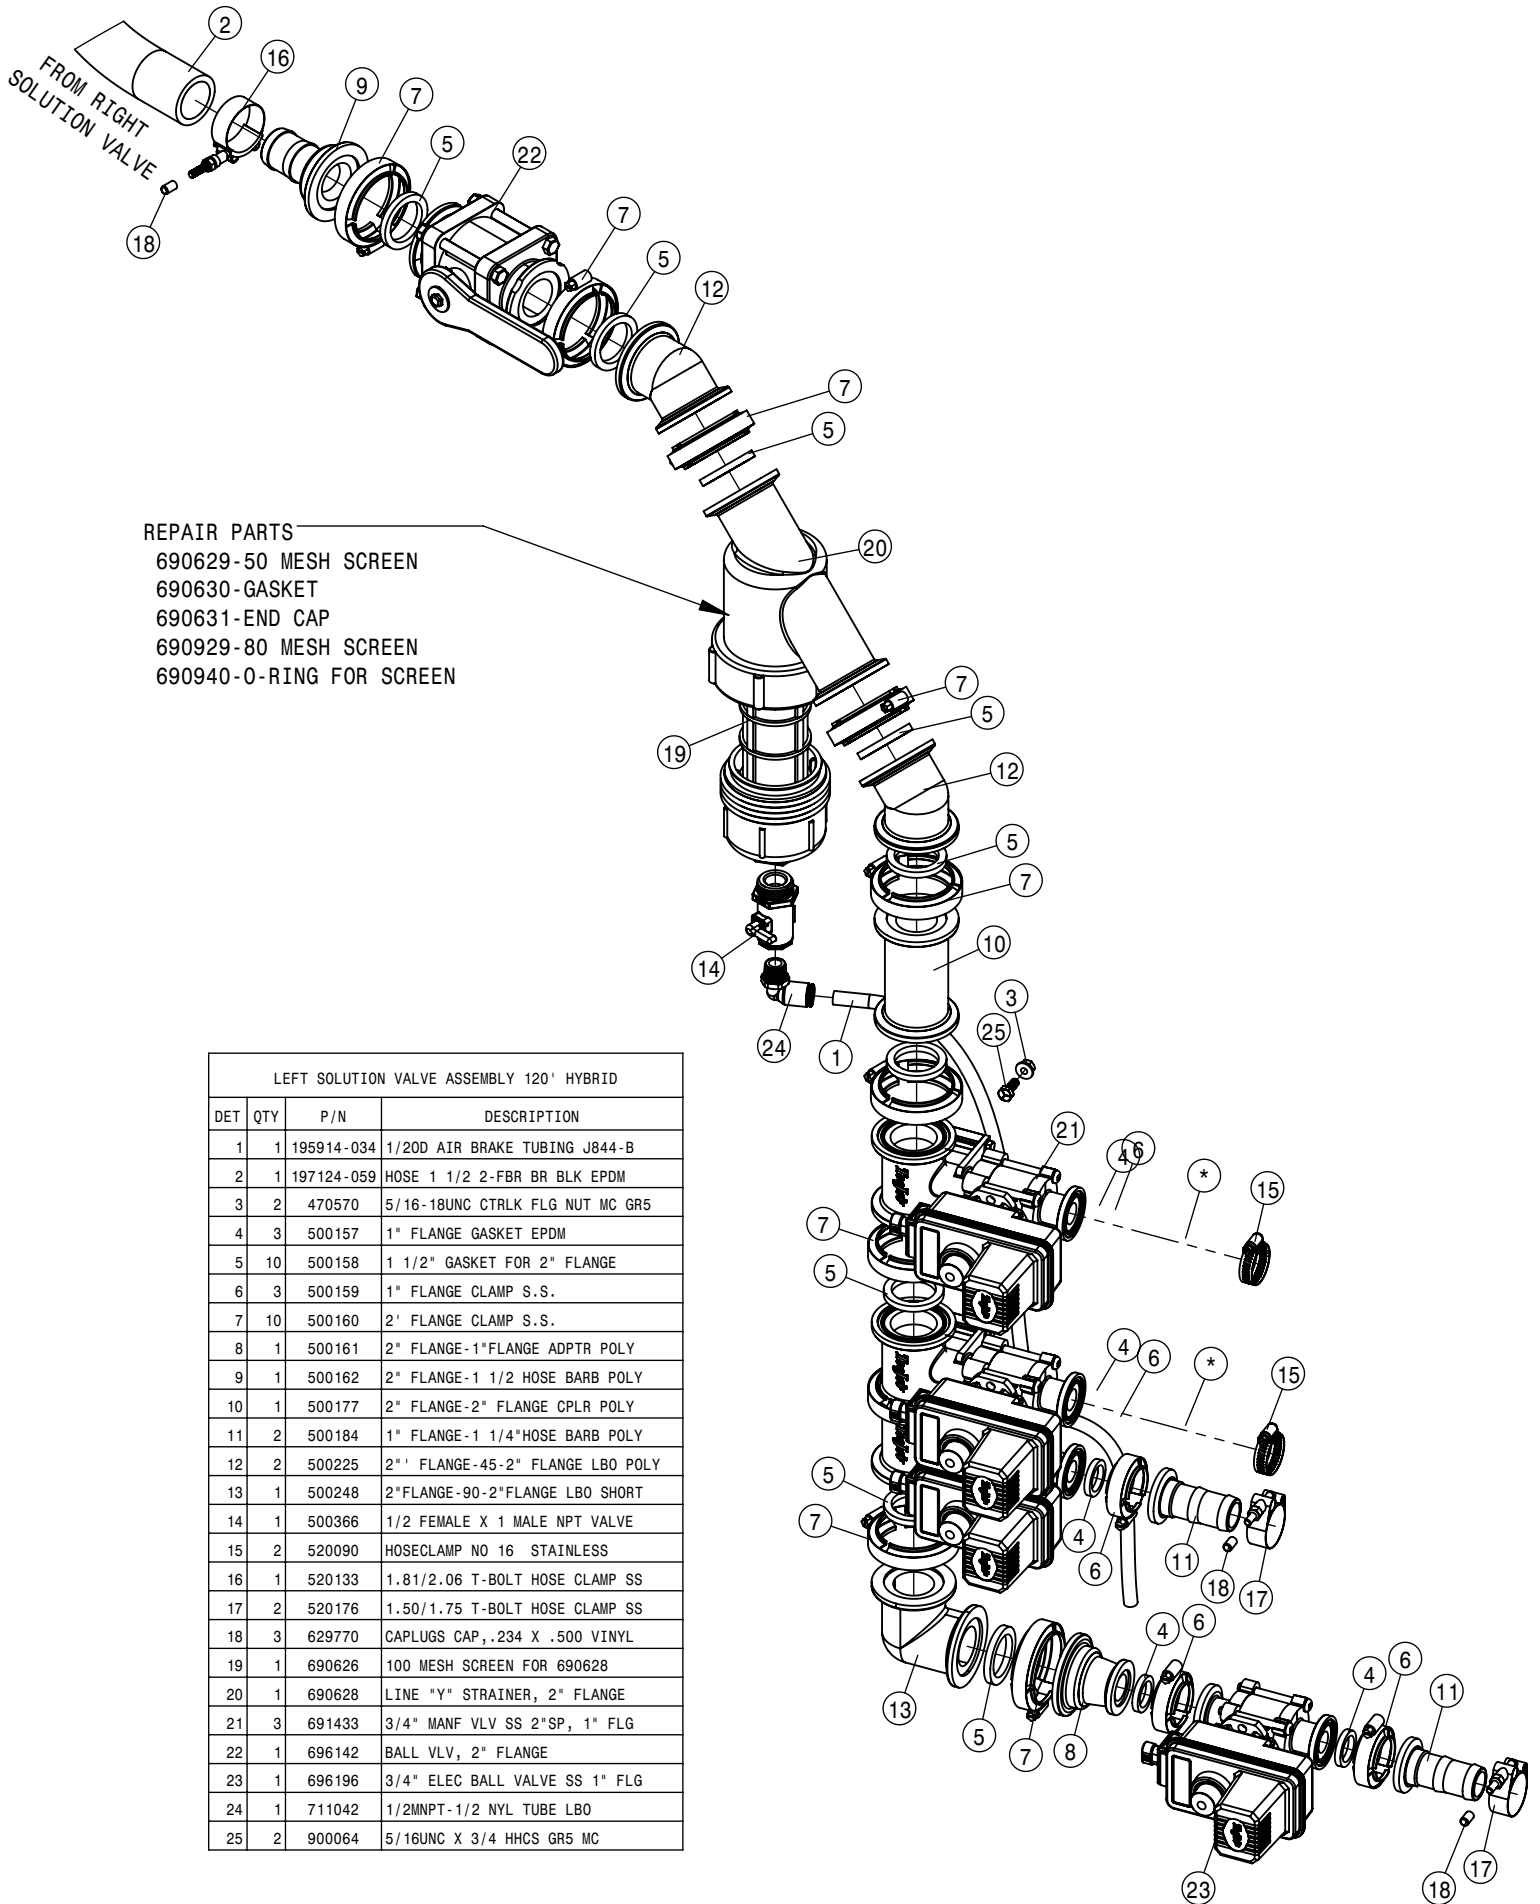

REPAIR PARTS
690629-50 MESH SCREEN
690630-GASKET
690631-END CAP
690929-80 MESH SCREEN
690940-O-RING FOR SCREEN

LEFT SOLUTION VALVE ASSEMBLY 120' HYBRID			
DET	QTY	P/N	DESCRIPTION
1	1	195914-034	1/20D AIR BRAKE TUBING J844-B
2	1	197124-059	HOSE 1 1/2 2-FBR BR BLK EPDM
3	2	470570	5/16-18UNC CTRLK FLG NUT MC GR5
4	3	500157	1" FLANGE GASKET EPDM
5	10	500158	1 1/2" GASKET FOR 2" FLANGE
6	3	500159	1" FLANGE CLAMP S.S.
7	10	500160	2" FLANGE CLAMP S.S.
8	1	500161	2" FLANGE-1"FLANGE ADPTR POLY
9	1	500162	2" FLANGE-1 1/2 HOSE BARB POLY
10	1	500177	2" FLANGE-2" FLANGE CPLR POLY
11	2	500184	1" FLANGE-1 1/4"HOSE BARB POLY
12	2	500225	2" FLANGE-45-2" FLANGE LBO POLY
13	1	500248	2"FLANGE-90-2"FLANGE LBO SHORT
14	1	500366	1/2 FEMALE X 1 MALE NPT VALVE
15	2	520090	HOSECLAMP NO 16 STAINLESS
16	1	520133	1.81/2.06 T-BOLT HOSE CLAMP SS
17	2	520176	1.50/1.75 T-BOLT HOSE CLAMP SS
18	3	629770	CAPPLUGS CAP, .234 X .500 VINYL
19	1	690626	100 MESH SCREEN FOR 690628
20	1	690628	LINE "Y" STRAINER, 2" FLANGE
21	3	691433	3/4" MANF VLV SS 2"SP, 1" FLG
22	1	696142	BALL VLV, 2" FLANGE
23	1	696196	3/4" ELEC BALL VALVE SS 1" FLG
24	1	711042	1/2MNPT-1/2 NYL TUBE LBO
25	2	900064	5/16UNC X 3/4 HHCS GR5 MC