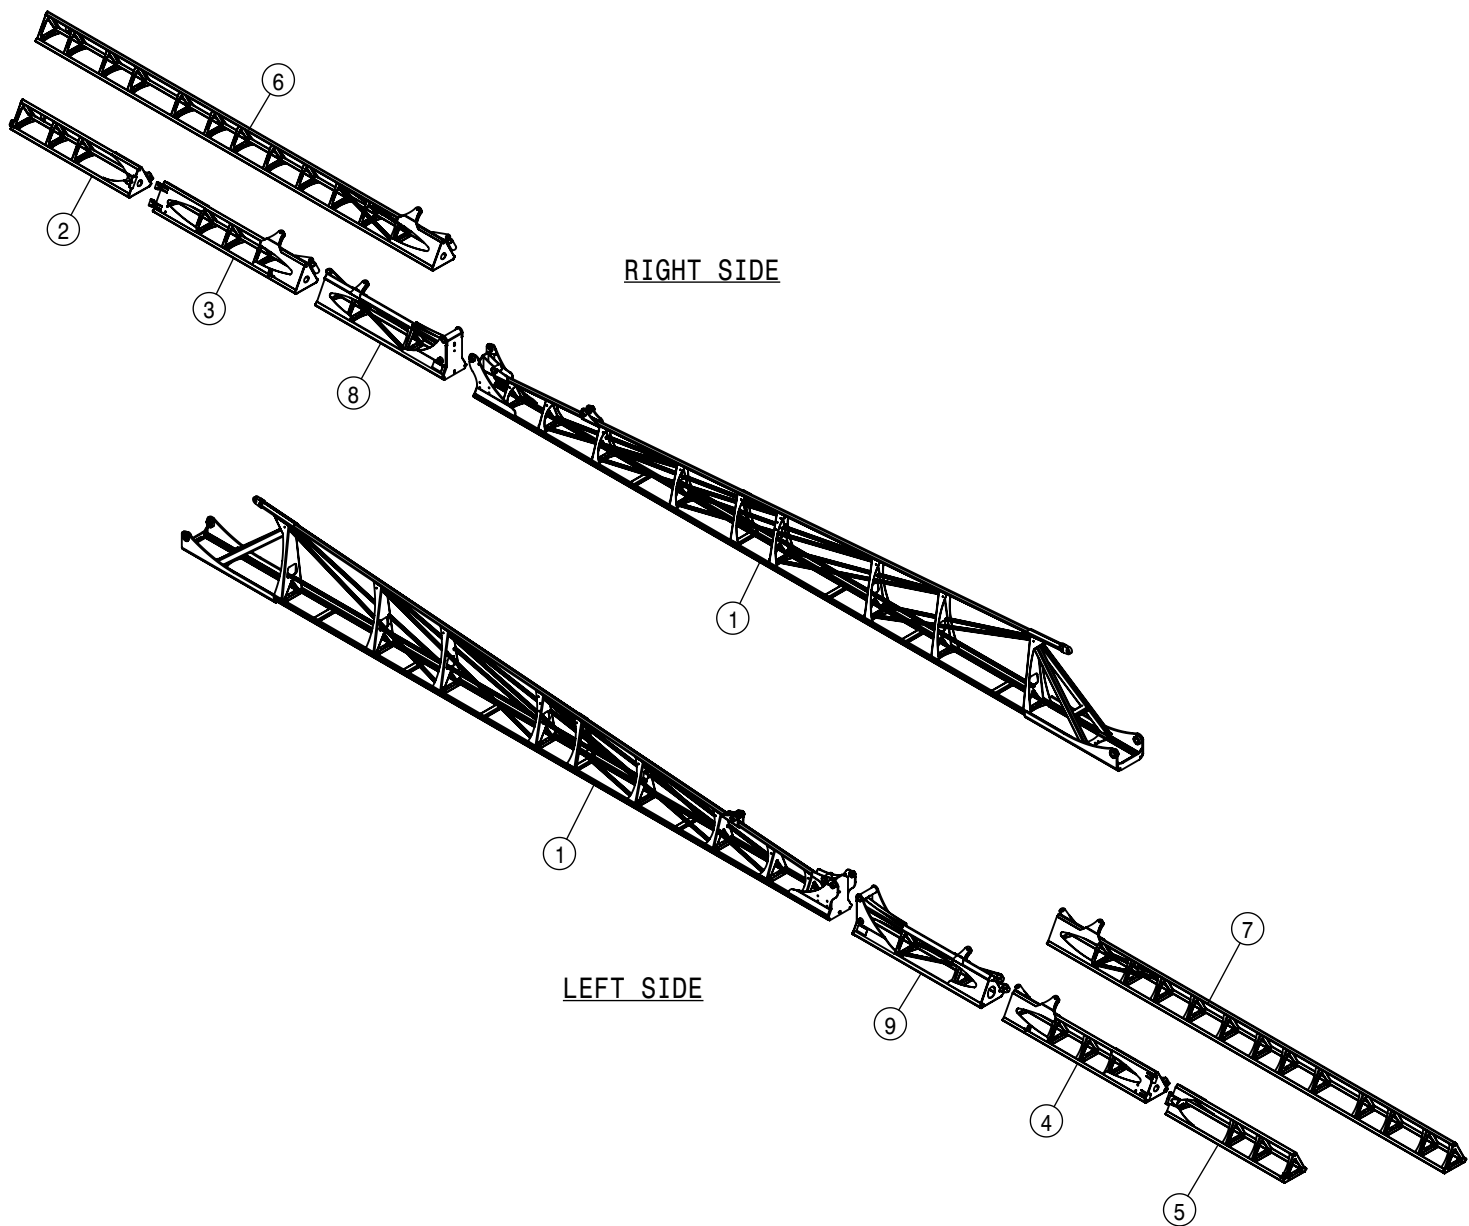

BOOM ASSEMBLY 90/100			
DET	QTY	P/N	DESCRIPTION
1	2	164880	INNER BOOM WLD, SECT-1 STS 05
2	1	164970	RH 90' BOOM TIP WLD, SECT-4
3	1	164971	RH BREAKAWAY BOOM WLD, SECT-3
4	1	164973	LH BREAKAWAY BOOM WLD, SECT-3
5	1	164975	LH 90' BOOM TIP WLD, SECT-4
6	1	165815	RH BRKWAY BM WLD,100'SECT-3'10
7	1	165816	LH BRKWAY BM WLD,100'SECT-3'10
8	1	165999	RH FLDOVR BM, SECT-2 W/DECAL
9	1	166000	LH FLDOVR BM, SECT-2 W/DECAL