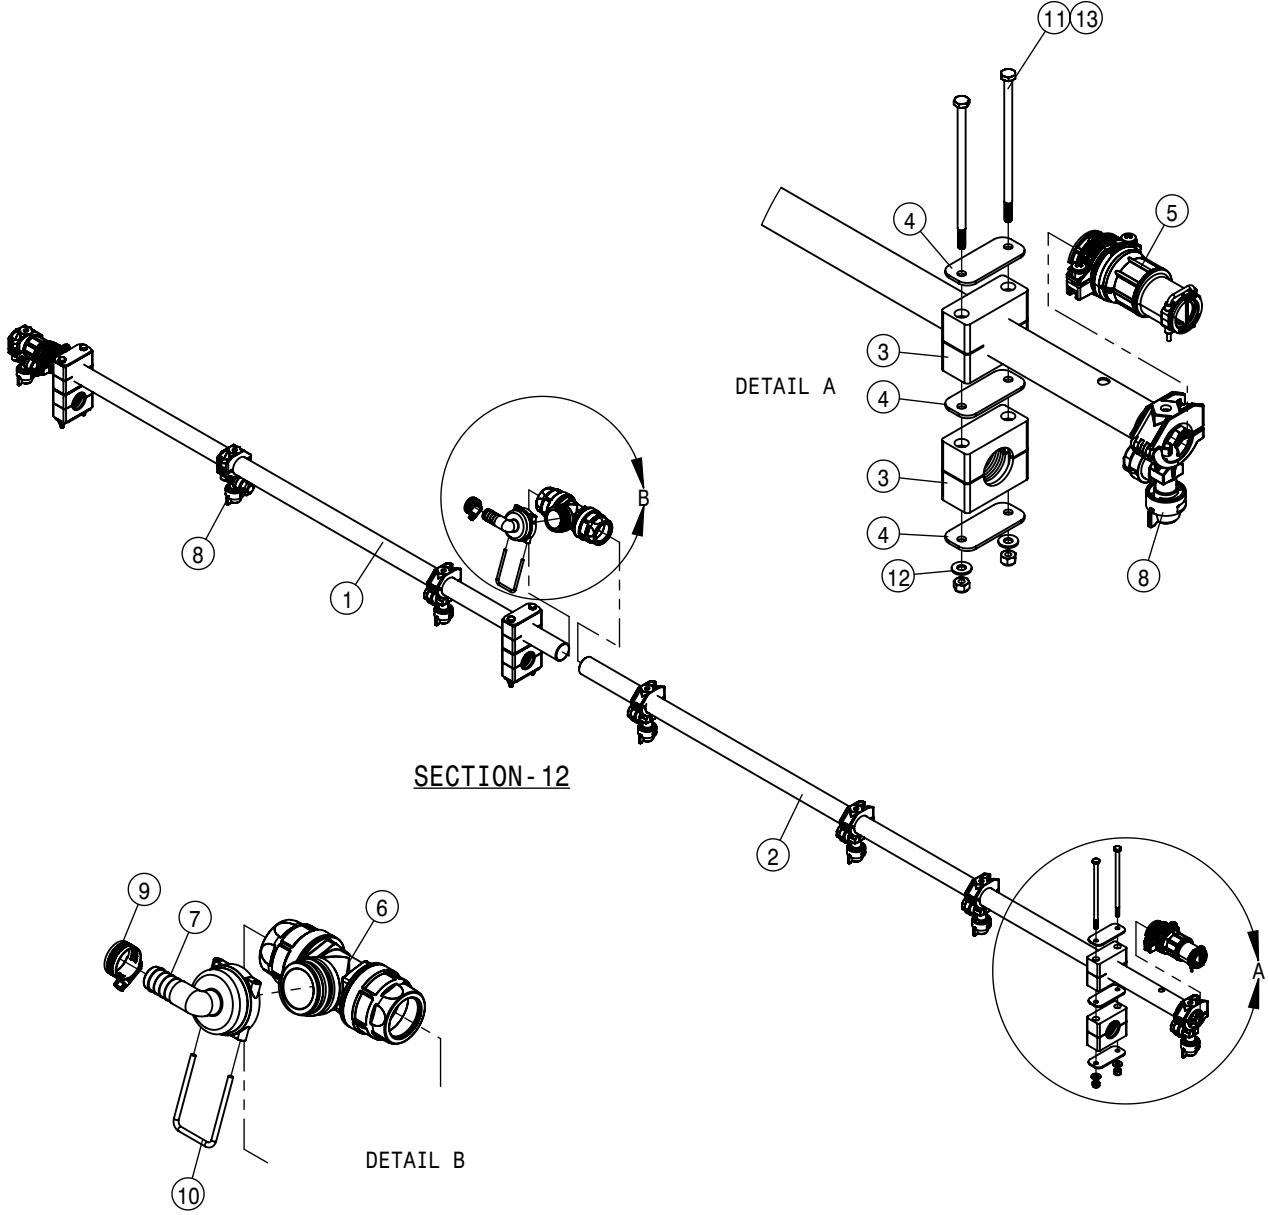

20" WET BOOM SPACING, SECTION-12 60' BOOM (DUAL PRODUCT)			
DET	QTY	P/N	DESCRIPTION
1	1	167231	20" WET BOOM TUBE, 50.66 LG
2	1	169473	20" WET BM TUBE, 57.17 LG
3	6	470375	TUBE CLAMP BODY, 1.31 I.D. (PAIR)
4	9	470376	COVER PLATE FOR 470375
5	2	500295	NOZZLE BODY END CAP
6	1	500296	EASY FIT TEE 1" PIPE
7	1	500297	T5 TO 20MM HB 90
8	7	500363	QUICK TJET SINGLE BODY, 1"
9	1	520080	HOSE CLAMP NO 10 STAINLESS
10	1	737738	FORK,D.3 DIST.42 (737731)
11	6	900028	1/4UNC X 5 1/2 HHCS SS
12	6	910112	SAE FLAT WASHER 1/4 SS
13	6	910118	1/4-20UNC NYLOCK NUT SS