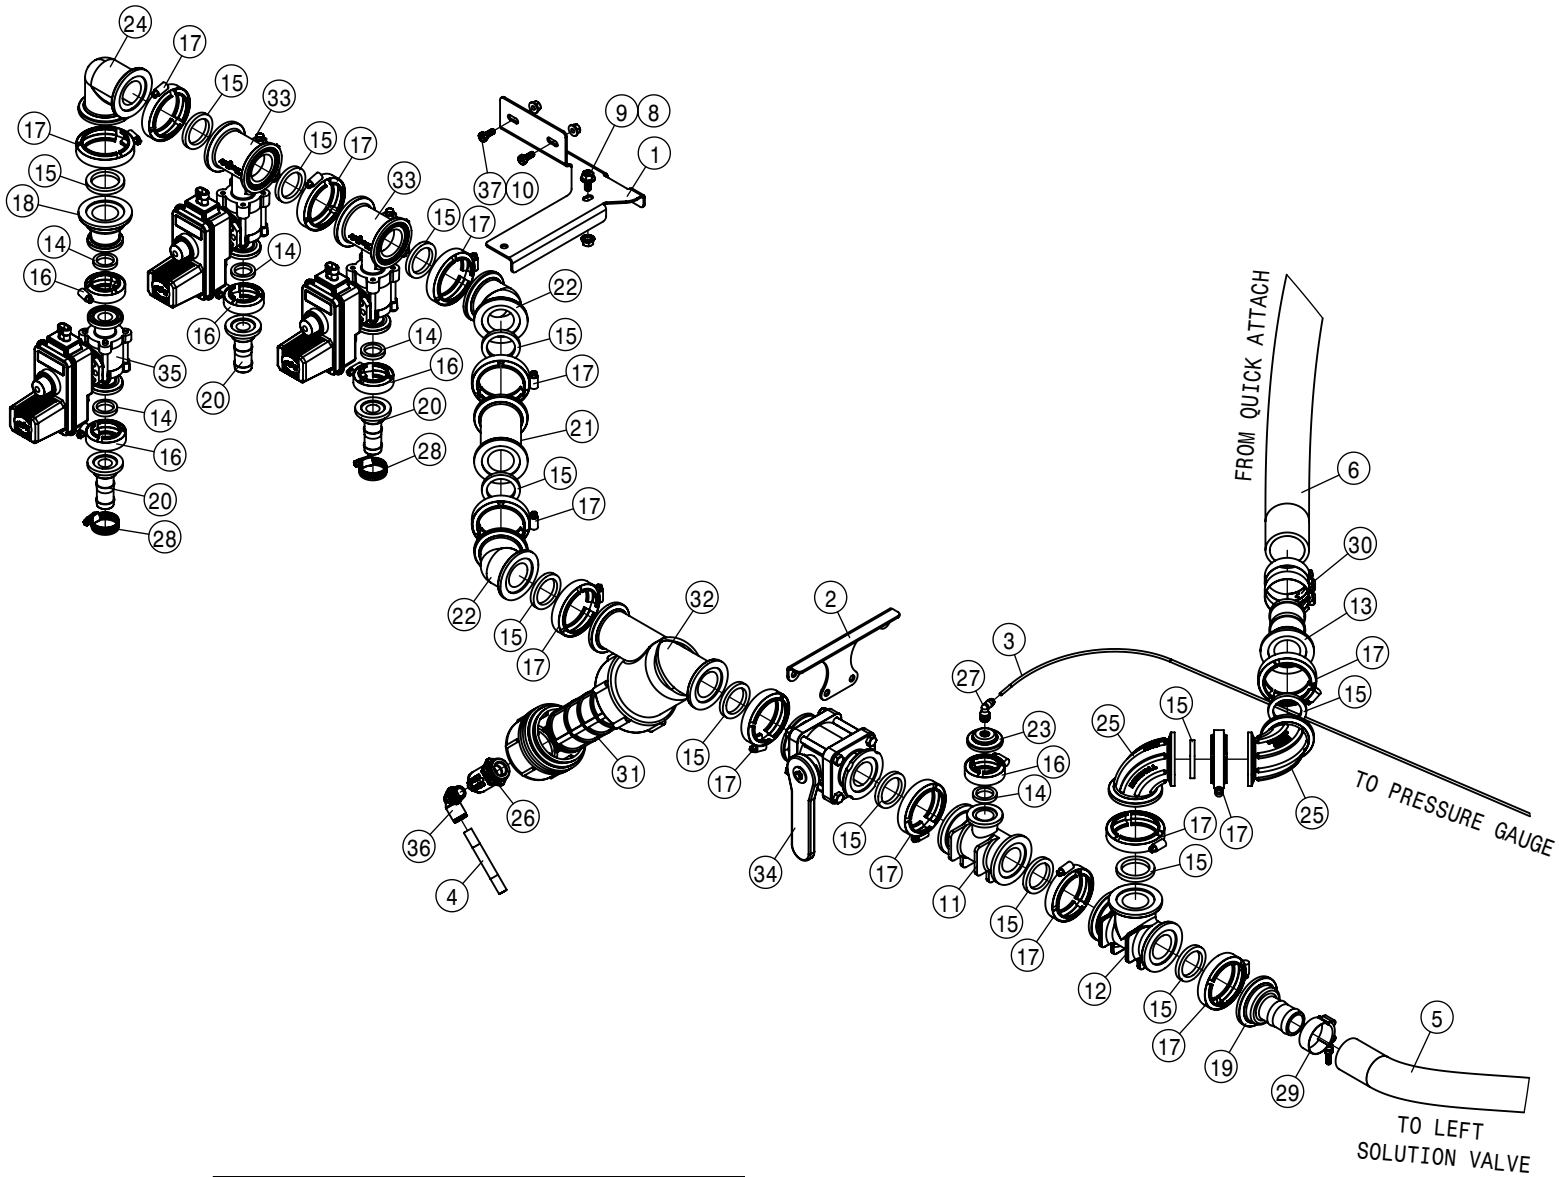

CAM COUPLER ASSEMBLY 120' HYBRID (DUAL PRODUCT)			
DET	QTY	P/N	DESCRIPTION
1	1	197133-097	HOSE 2" SUCTION, 2F-1W EPDM
2	1	470322	LANYARD 8" NYLON LOOP/LOOP
3	2	520141	2.31/2.62 T-BOLT HOSE CLAMP SS
4	2	629770	CAPPLUGS CAP, .234 X .500 VINYL
5	1	690182	2" HOSE BARB CAMLOCK W/ LOCK
6	1	690392	PLUG FOR 2.00 FEMALE COUPLER