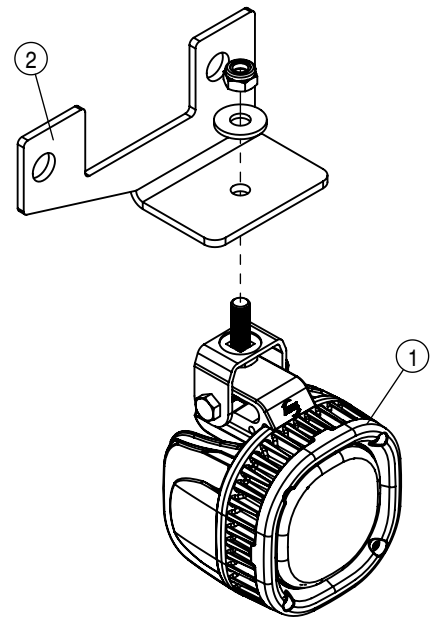

LEFT SIDE

NIGHT SPRAY ASSEMBLY 120/132			
DET	QTY	P/N	DESCRIPTION
1	2	290014	LIGHT, 1010L4-BLUE POINT
2	1	317495	LH NIGHT SPRAY BRKT 120
3	1	317496	RH NIGHT SPRAY BRKT 120