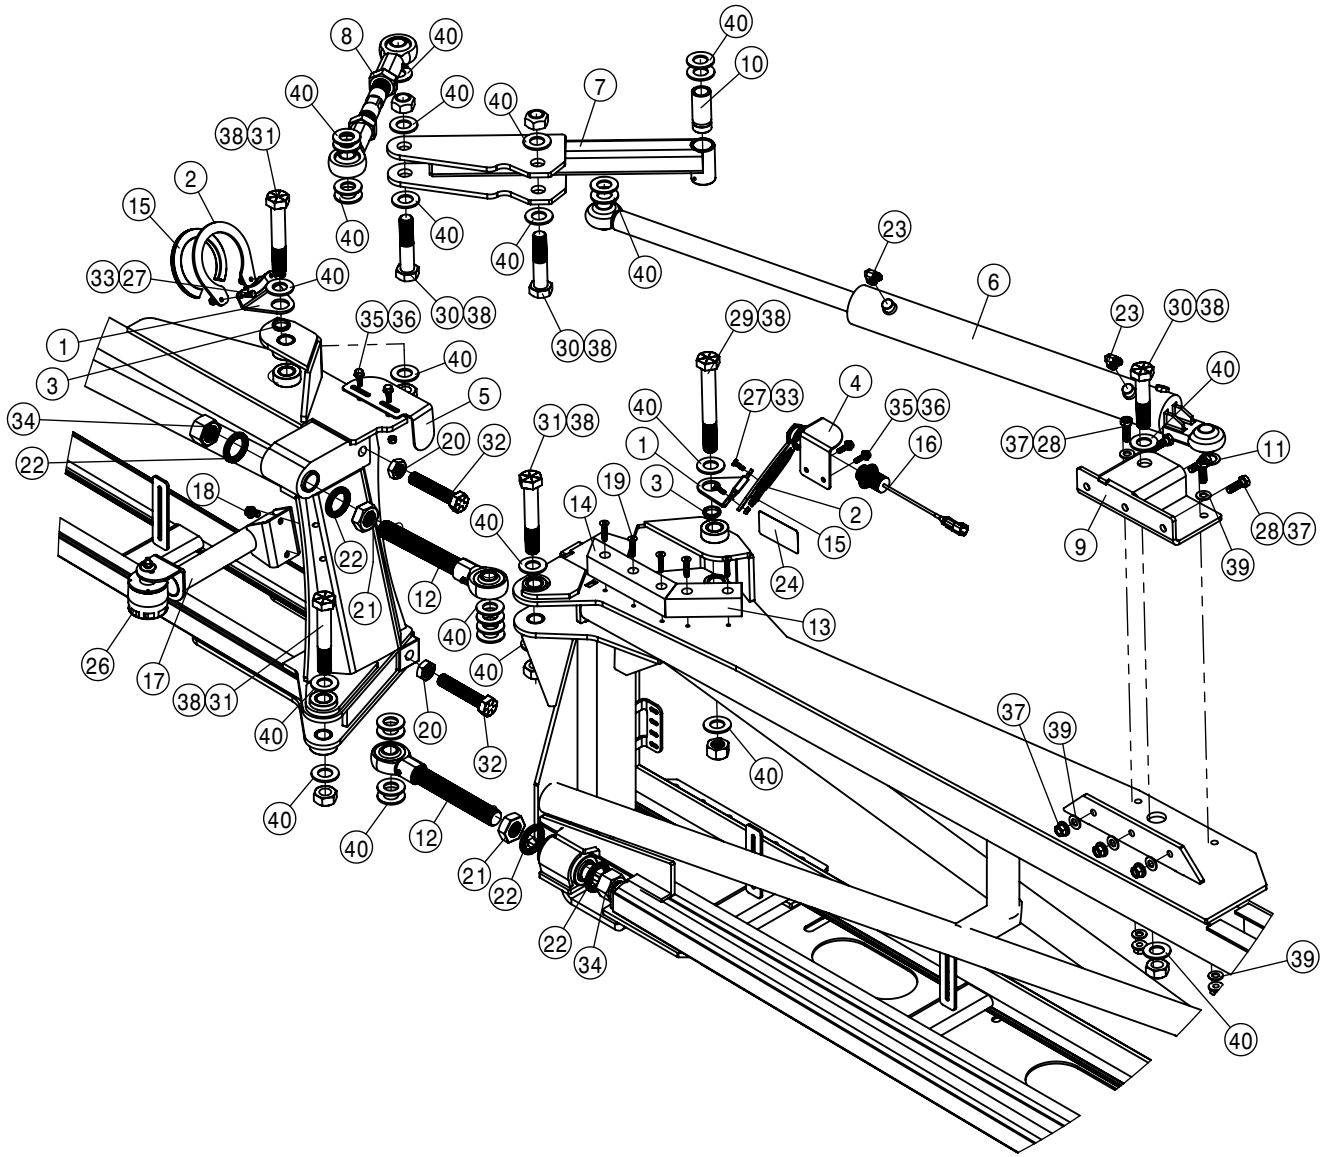

RIGHT BOOM FOLD ASSEMBLY 132'			
DET	QTY	P/N	DESCRIPTION
1	2	165950	HOSE RING MNT TAB, 120'A'13
2	2	165951	HOSE RING, REMOVABLE, 120'A'13
3	2	165952	SPACER, 1.25 X 1.010 X .220
4	1	167067	PROX MNT BRKT RH 120'A SECT1-2
5	1	167068	PROX FLAG BRKT RH 120'A SECT1-2
6	1	167091	RH HYD CYL, OUTER FOLD 120'A'12
7	1	167096	RH SCNDRY FOLD ARM WLD120'A'12
8	1	167103	S2-FOLD ARM CONN ASSY 120'A'12
9	1	167105	RH SIDE SUPP BRKT WLD 120'A'12
10	1	167113	BUSH SCNDRY FOLD ARM 120'A'12
11	1	167132	SHIM, 1.50 ODx1.02 IDx0.048
12	2	167298	ROD END ASSY, 1 1/4-12 MALE
13	1	167323	RH GUIDE BLOCK, ALUM BOOM12'A'13
14	1	167324	RH GUIDE BLOCK, ALUM BOOM12'A'13
15	4	193012	QUICKEDGE TRIM .135 TO .250
16	1	292927	INDUCTIVE PROX SENSOR, 30MM
17	1	344537	120' NORAC MNT, RIGHT, SNSR 4
18	2	470409	3/8UNC X 3/4 HHSFB GR5 MC
19	5	472285	1/4-20 UNC X 3/4 FHCS GR5 BZ
20	2	472372	7/8-9 UNC HEX JAM NUT

RIGHT BOOM FOLD ASSEMBLY 132'			
DET	QTY	P/N	DESCRIPTION
21	2	472373	1 1/4UNF HEX JAM NUT
22	4	483021	1 1/2" NORD LOCK WASHER
23	2	618119	9/16MJIC-90-9/16MOR LBO
24	1	650204	DECAL, WARNING, CRUSH HAZARD FP
NS	1	650429	DECAL SHEET, 120' ALUM BOOM '12
26	1	693113	SENSOR, NORAC UC5 ULTRASONIC
27	4	900448	1/4UNC X 3/4 HHCS SS
28	5	900804	1/2UNC X 1 1/2 HHCS GR8 MC
29	1	900860	1UNC X 7 1/2 HHCS GR8 MC
30	3	900861	1UNC X 4 1/2 HHCS GR8 MC
31	3	900862	1UNC X 6 HHCS GR8 MC
32	2	900870	7/8UNC X 4.50 FULL HEX BOLT GR8
33	4	910000	1/4-20UNC HEX NUT MC GR5
34	2	910041	1 1/4UNF HEX NUT
35	4	910126	5/16UNC X 1 HHSFB SS
36	4	910132	5/16-18UNC NYLOCK NUT SS
37	5	914015	1/2-13UNC CTRLK FLG NUT MC GR5
38	7	914016	1-8UNC STOVER NUT MC GR5
39	10	920004	SAE FLAT WASHER 1/2 MC
40	31	920008	SAE FLAT WASHER 1 MC