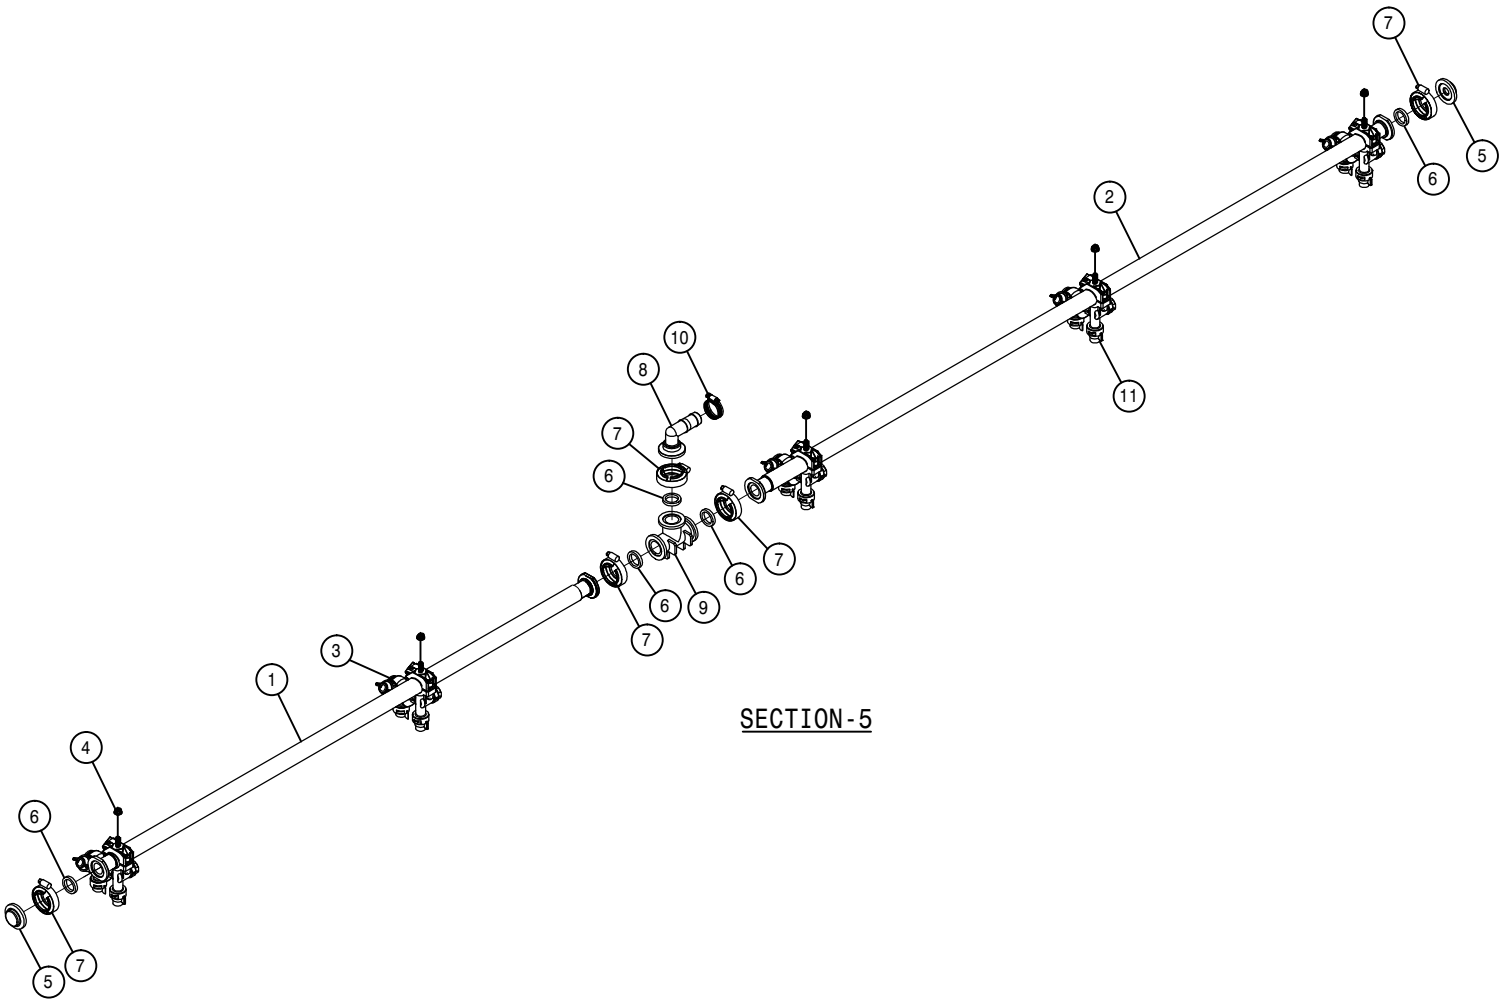

SECTION-3

SECTION-4

22" WET BOOM SPACING, SECTION 3-4 132'

DET. QTY PART NO. DESCRIPTION

1	1	167699	18.50"-21.50 W/ NIPPLES 132'BM
2	1	167700	80.00"-83.00 W/ NIPPLES 132'BM
3	1	167701	71.15"-74.15 W/ NIPPLES 132'BM
4	22	470089	1/4UNC HEX NY-LOC NUT
5	11	470375	TUBE CLAMP BODY, 1.31 ID (PAIR)
6	11	470376	COVER PLATE FOR 470375
7	5	520090	HOSE CLAMP NO 16 STAINLESS
8	3	500074	1"NPT-1" HOSE BARB, POLY
9	2	500024	1"NPT-90-1"HOSE BARB, POLY
10	3	500080	1"NPT-90 EL, POLY
11	2	500075	1" NPT PIPE TEE, POLY
12	3	500148	1"NPT PIPE CAP POLY
13	17	737921	QUICK TJET 3-TIP BODY, 1" HV
14	22	900010	1/4UNC X 3" HHCS GR 5
15	22	920000	1/4 SAE FLAT WASHER
16	1	167702	66.00"-69.00 W/ NIPPLES 132'BM
17	1	167703	72.15"-75.15 W/ NIPPLES 132'BM