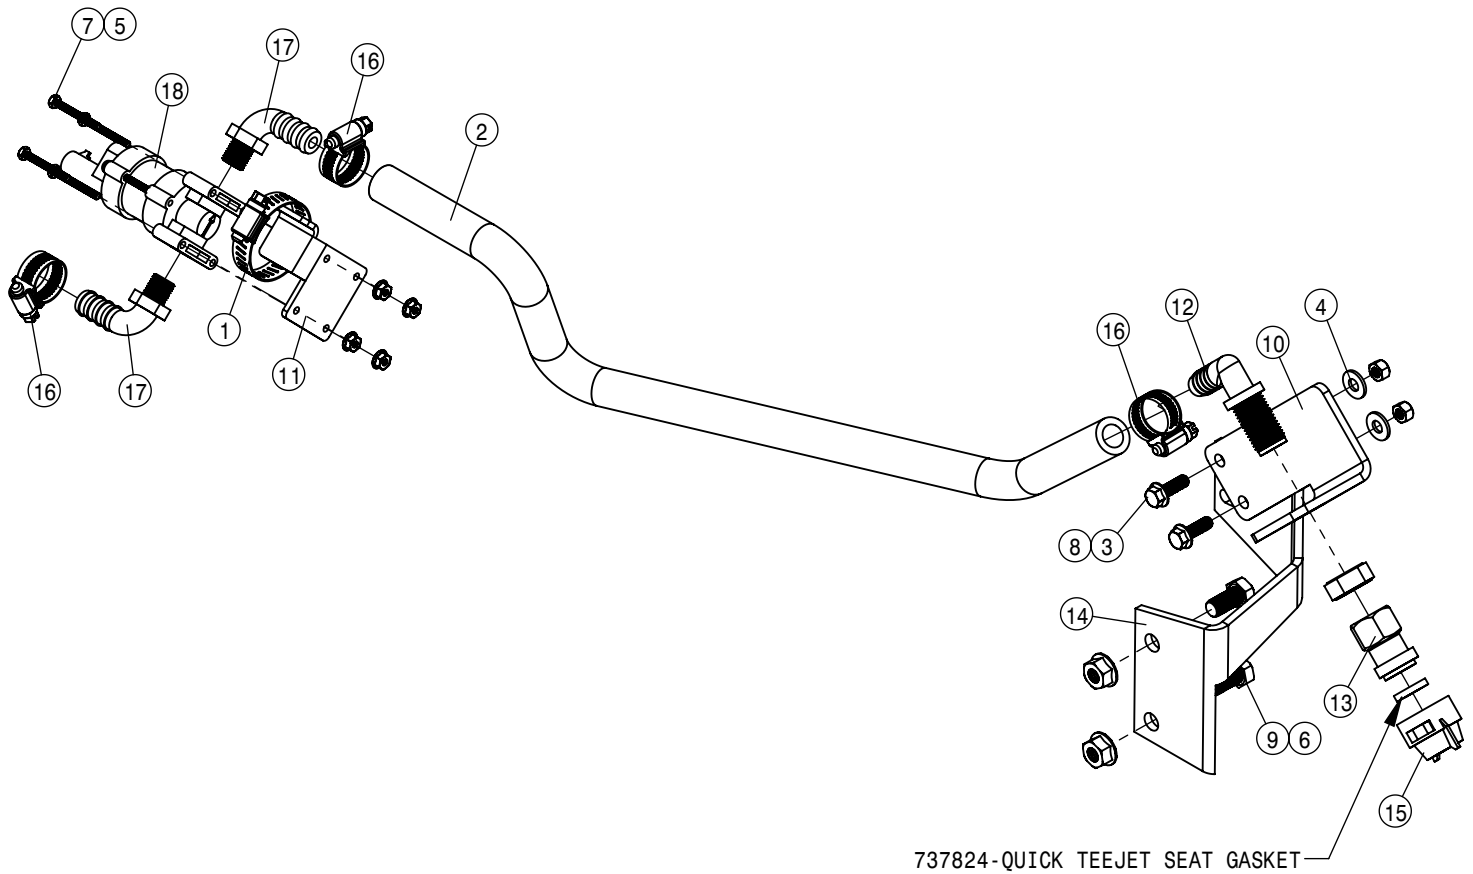

LEFT FENCE ROW NOZZLE ASSEMBLY 90/100			
DET	QTY	P/N	DESCRIPTION
1	1	520087	HOSE CLAMP NO 20 STAINLESS
2	1	197008-023	HOSE 1/2 1-FBR BR BLK EPDM
3	2	470118	1/4 UNC X 3/4 SER FLG BOLT
4	2	920000	1/4 SAE FLAT WASHER
5	4	470509	6-32 SERR. FLANGE NUT
6	2	472029	3/8UNC SERR FLANGE NUT SS
7	4	473993	6-32 X 1 1/4 HH MACH SCR
8	2	914000	1/4UNC HEX STOVER NUT
9	2	900128	3/8UNC X 3/4 HEX BOLT
10	1	737947	MTG BRKT-LH FENCE ROW NOZZLE
11	1	737945	MTG BRKT-SOLENOID, FENCE ROW
12	1	737932	11/16MPS-90-1/2 HBARB NOZLBODY
13	1	737931	11/16-16F-QUICK TJET ADAPTER
14	1	737908	LH FENCE ROW TIP BRKT MT
15	1	737822	CAP SET, YELLOW QUICK TEEJET
16	3	520070	HOSE CLAMP NO 8 STAINLESS
17	2	618556	1/4NPT-90 1/2 HOSE BARB POLY
18	1	696235	1/4" ELECT SOLU SOLE VLV, 2203