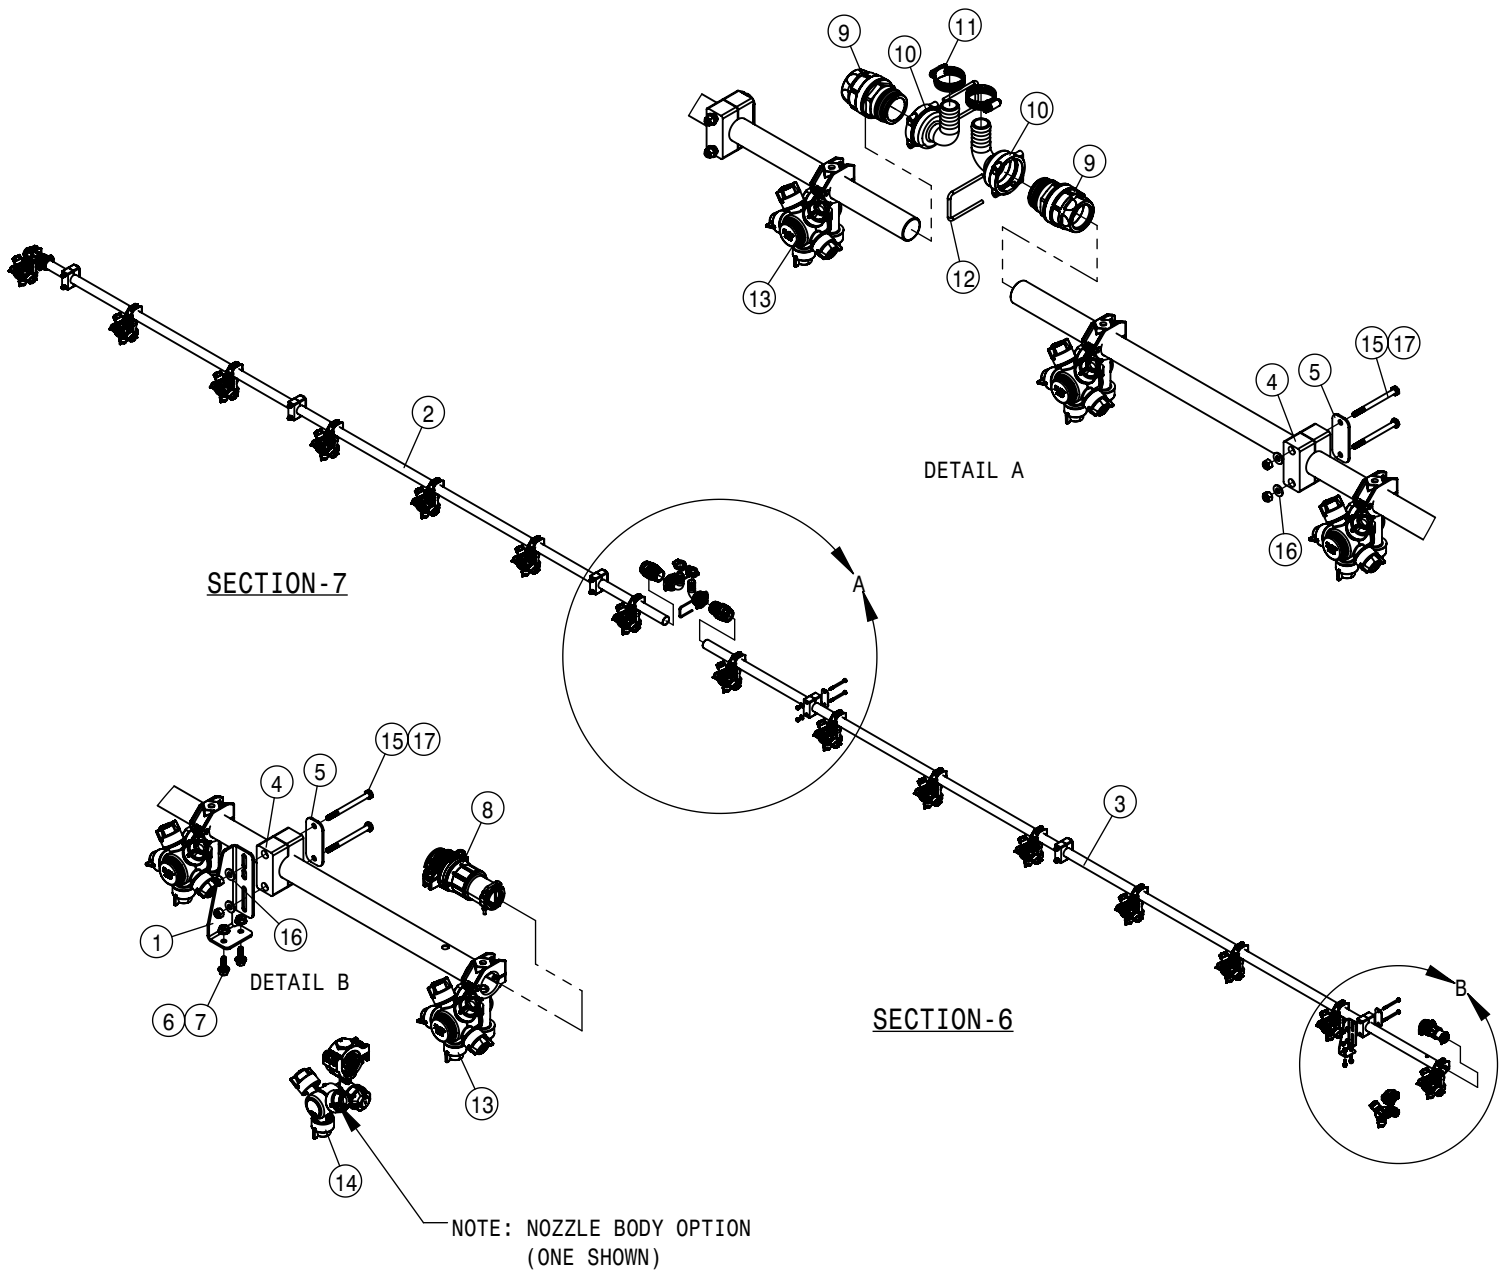

20" WET BOOM SPACING, SECTION 6-7 120' HYBRID			
DET	QTY	P/N	DESCRIPTION
1	1	167585	INR SOLU BRKT
2	1	167769	20" WET BOOM TUBE, 125.46 LG
3	1	167770	20" WET BOOM TUBE, 145.46 LG
4	6	470375	TUBE CLAMP BODY, 1.31 I.D. (PAIR)
5	6	470376	COVER PLATE FOR 470375
6	2	473832	1/4-20UNC HEX FLG NUT SER SS
7	2	473834	1/4UNC X 3/4 HHSFB SS
8	2	500295	NOZZLE BODY END CAP
9	2	500298	EASY FIT END T5, 1" PIPE
10	2	500299	T5 TO 25MM HB 90
11	2	520090	HOSECLAMP NO 16 STAINLESS
12	2	737738	FORK,D.3 DIST.42 (737731)
13	15	737925	QUICK TJET 5 + 1-TIP BODY 1"
14	15	737929	QUICK TJET 3-TIP BODY 1"
15	12	900467	1/4UNC X 3 HHCS SS
16	12	910112	SAE FLAT WASHER 1/4 SS
17	12	910118	1/4-20UNC NYLOCK NUT SS