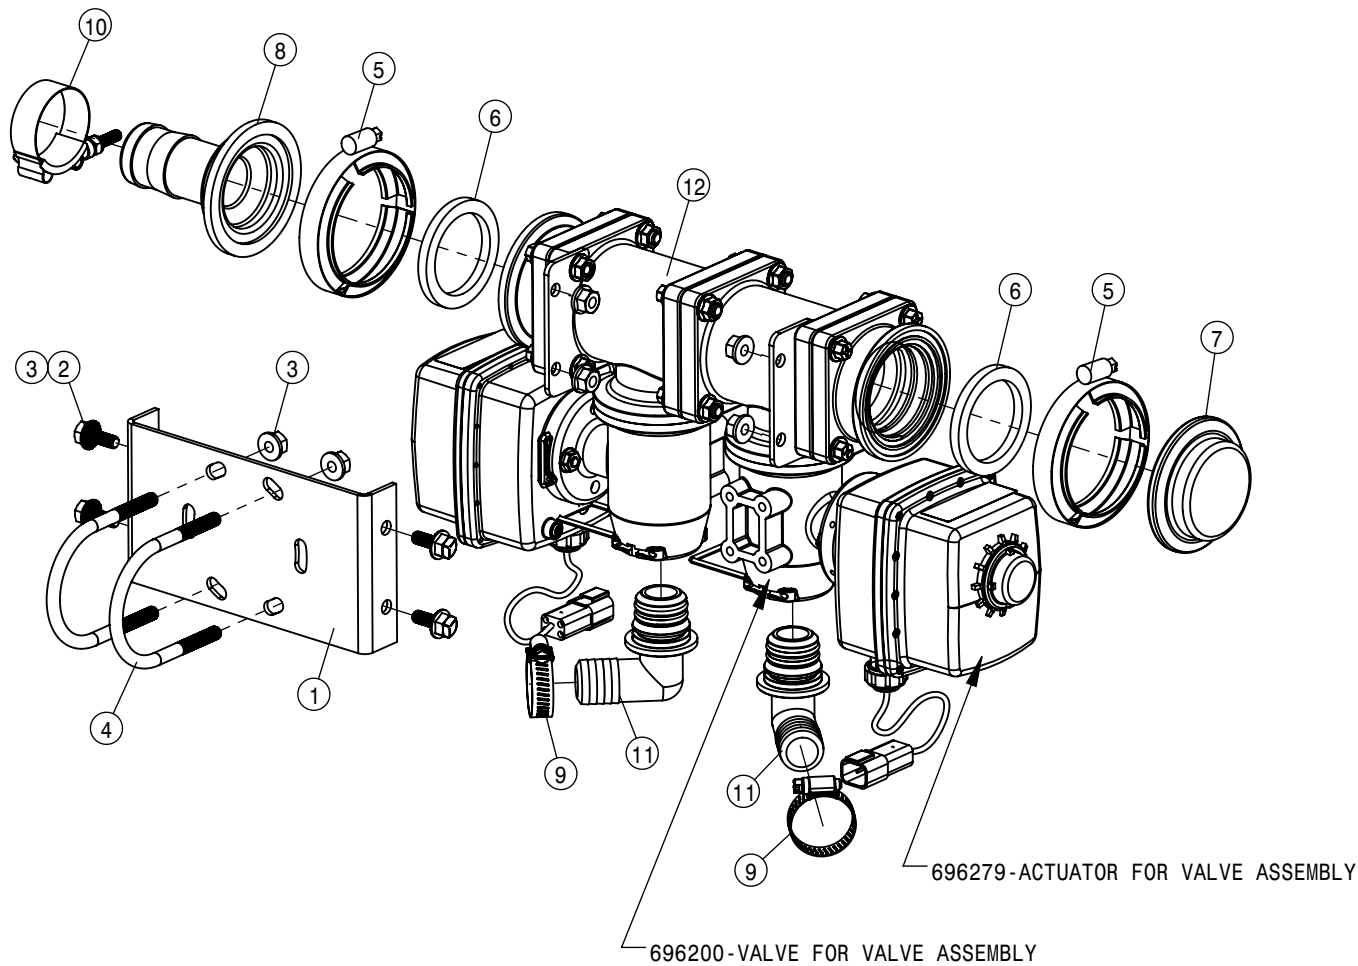

LEFT OUTER SOLUTION VALVE ASSEMBLY 132'			
DET	QTY	P/N	DESCRIPTION
1	1	167335	MTG BRKT SLTN VALVE 120" - 1
2	4	470233	5/16UNC X 3/4 HHSFB GR5 MC
3	8	470570	5/16-18UNC CTRLK FLG NUT MC GR5
4	2	473974	5/16UNC-2 9/16-3 1/2 U-BOLT SS
5	2	500194	2" FP FLANGE CLAMP S.S.
6	2	500195	2" FP FLANGE GASKET EPDM
7	1	500206	2"FP FLANGE PLUG
8	1	500230	2" FP FLANGE PLUG-1 1/2" HOSE BARB
9	2	520090	HOSECLAMP NO 16 STAINLESS
10	1	520133	1.81/2.06 T-BOLT HOSE CLAMP SS
11	2	696272	1" 90 HOSE BARB FOR 696270, KZCO
12	1	696295	2-VALVE STACK, QX4 KZCO