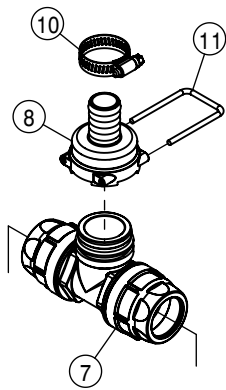

DETAIL A

30" WET BOOM SPACING, SECTION 13-14 60' HYBRID (DUAL PRODUCT)			
DET	QTY	P/N	DESCRIPTION
1	2	167759	30" WET BM TUBE, 50.17 LG
2	1	167761	30" WET BOOM TUBE, 73.17 LG
3	1	167762	30" WET BM TUBE, 34.17 LG
4	12	470375	TUBE CLAMP BODY, 1.31 I.D. (PAIR)
5	18	470376	COVER PLATE FOR 470375
6	4	500295	NOZZLE BODY END CAP
7	2	500296	EASY FIT TEE 1" PIPE
8	2	500307	T5 FEMALE TO 25MM HB
9	10	500363	QUICK TJET SINGLE BODY, 1"
10	2	520090	HOSECLAMP NO 16 STAINLESS
11	2	737738	FORK, D.3 DIST.42 (737731)
12	12	900028	1/4UNC X 5 1/2 HHCS SS
13	12	910112	SAE FLAT WASHER 1/4 SS
14	12	910118	1/4-20UNC NYLOCK NUT SS