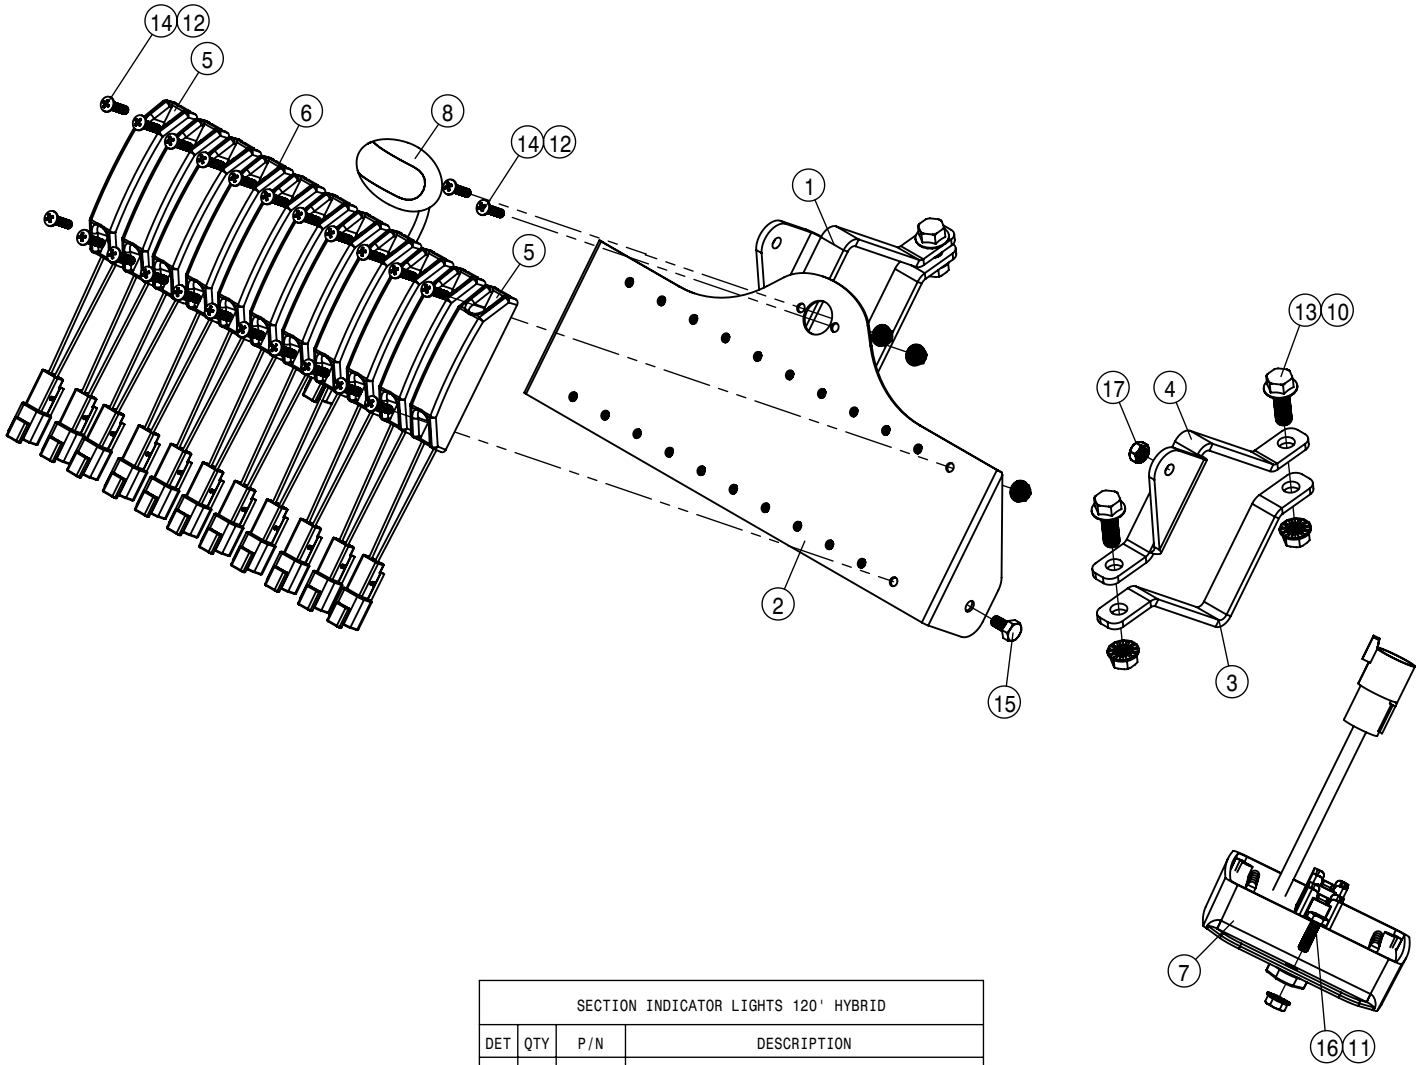

SECTION INDICATOR LIGHTS 120' HYBRID			
DET	QTY	P/N	DESCRIPTION
1	1	165993	RECEPT MTG BRKT BENT RGT
2	1	165994	BOOM INDICATOR LGT MT
3	2	165995	RECEPT MTG BRKT
4	1	165996	RECEPT MTG BRKT BENT LFT
5	2	291325	AMBER LAMP, 4" DT DEUTSCH
6	9	291326	RED LAMP, 4" DT DEUTSCH
7	1	292030	CAN POWER OUTLET MODULE
8	1	293817	MASTER SPRAY LIGHT, STS 05
NS	1	294360	HARNES, SEC LIGHT EDI
10	4	470087	3/8UNC HEX SERR FLANGE NUT
11	3	470121	1/4-20UNC HEX FLG NUT SER MC GR5
12	24	470175	10-32 SERR FLANGE NUT
13	4	470460	3/8 X 1" SERR FLG BOLT
14	24	472235	10-32 X 3/4 PHIL HD MACH SCR
15	2	900000	1/4UNC X 1/2 HEX BOLT
16	3	900002	1/4UNC X 3/4 HHCS GR5 MC
17	2	910000	1/4UNC HEX NUT