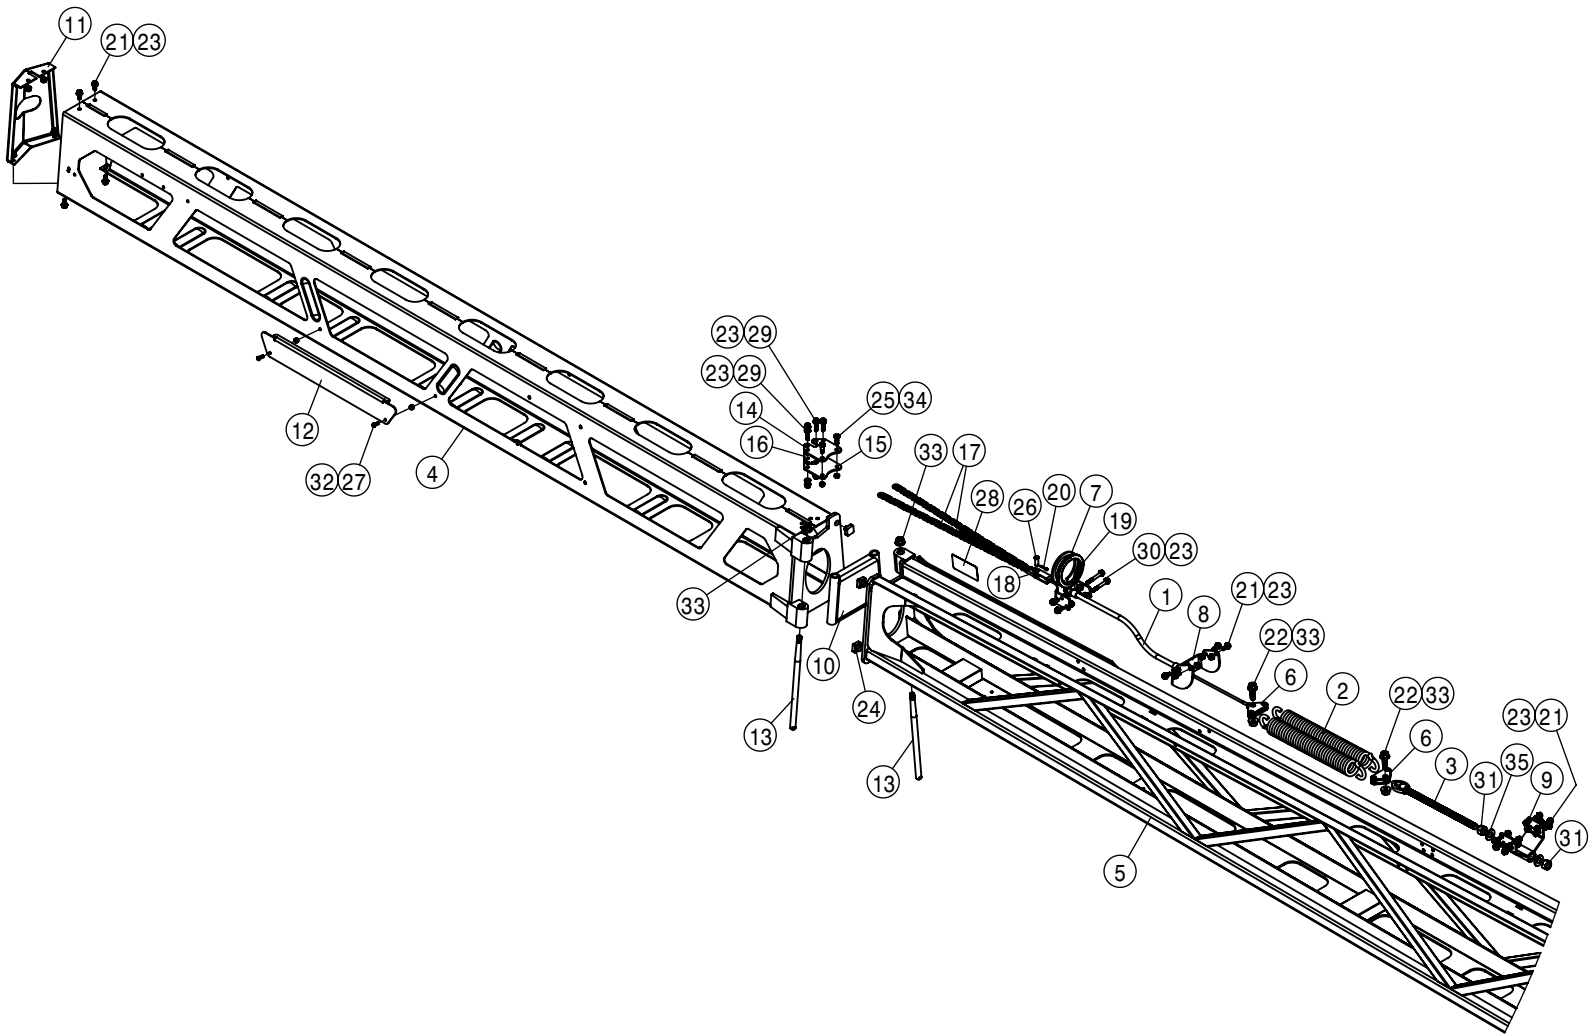

RIGHT BOOM BREAKAWAY 120' HYBRID			
DET	QTY	P/N	DESCRIPTION
1	1	167092	CABLE,BREAK AWAY 120'A'12
2	2	167106	SPRING,BREAK AWAY 120'A'12
3	1	167107	BOOM SPRING ROD ASSY 120'A'12
4	1	167151	BREAKAWAY AL BM 120 '16
5	1	167860	RH SECT-2 HYBRID BM W/DECAL
6	4	169170	SPRING SPREADER LINK
7	1	169171	BRKWKY CABLE SHEATH OTR MT
8	1	169172	BRKWKY CABLE SHEATH INR MT
9	1	169175	BRKWKY SPRING TENSION MT WLD
10	1	169273	BREAKAWAY PIVOT WLD, AL BOOM
11	1	169306	BREAKAWAY CAP WLD
12	1	169411	HYBRID 120' BRKWKY BUMPER
13	2	169412	HYBRID BRKWKY HINGE PIN
14	1	169445	HYBRID BRKWKY TONGUE
15	1	169446	HYBRID BRKWKY TONGUE
16	1	169447	HYBRID BRKWKY TONGUE SPACER
17	2	169448	HYBRID BRKWKY CHAIN SS
18	1	169449	SS CONNECTING LINK

RIGHT BOOM BREAKAWAY 120' HYBRID			
DET	QTY	P/N	DESCRIPTION
19	1	193016-010	QUICKEDGE TRIM .060 TO .170
20	1	470040	COTTER PIN 5/32 X 3/4
21	18	470233	5/16UNC X 3/4 HHSFB GR5 MC
22	2	470431	1/2UNC X 1 1/2 HHSFB GR5 MC
23	24	470570	5/16-18UNC CTRLK FLG NUT MC GR5
24	4	470760	WEAR PAD, BRKWKY, HYBRID BM
25	2	470907	5/16-18 UNC SS SHOULDER BOLT
26	1	472205	CLEVIS PIN 3/8 DIA X 3/4 FREE
27	2	472379	1/4-20 UNC X 3/4 BHCS SS
28	1	650204	DECAL, WARNING, CRUSH HAZARD FP
29	4	900088	5/16UNC X 1 1/4 HHSFB GR5 MC
30	2	900089	5/16UNC X 2 1/4 HHSFB GR5 MC
31	2	910010	5/8-11UNC HEX NUT MC GR5
32	2	910118	1/4-20UNC NYLOCK NUT SS
33	4	914015	1/2-13UNC CTRLK FLG NUT MC GR5
34	2	914017	5/16-18UNC STOVER NUT SS
35	2	920005	SAE FLAT WASHER 5/8 MC