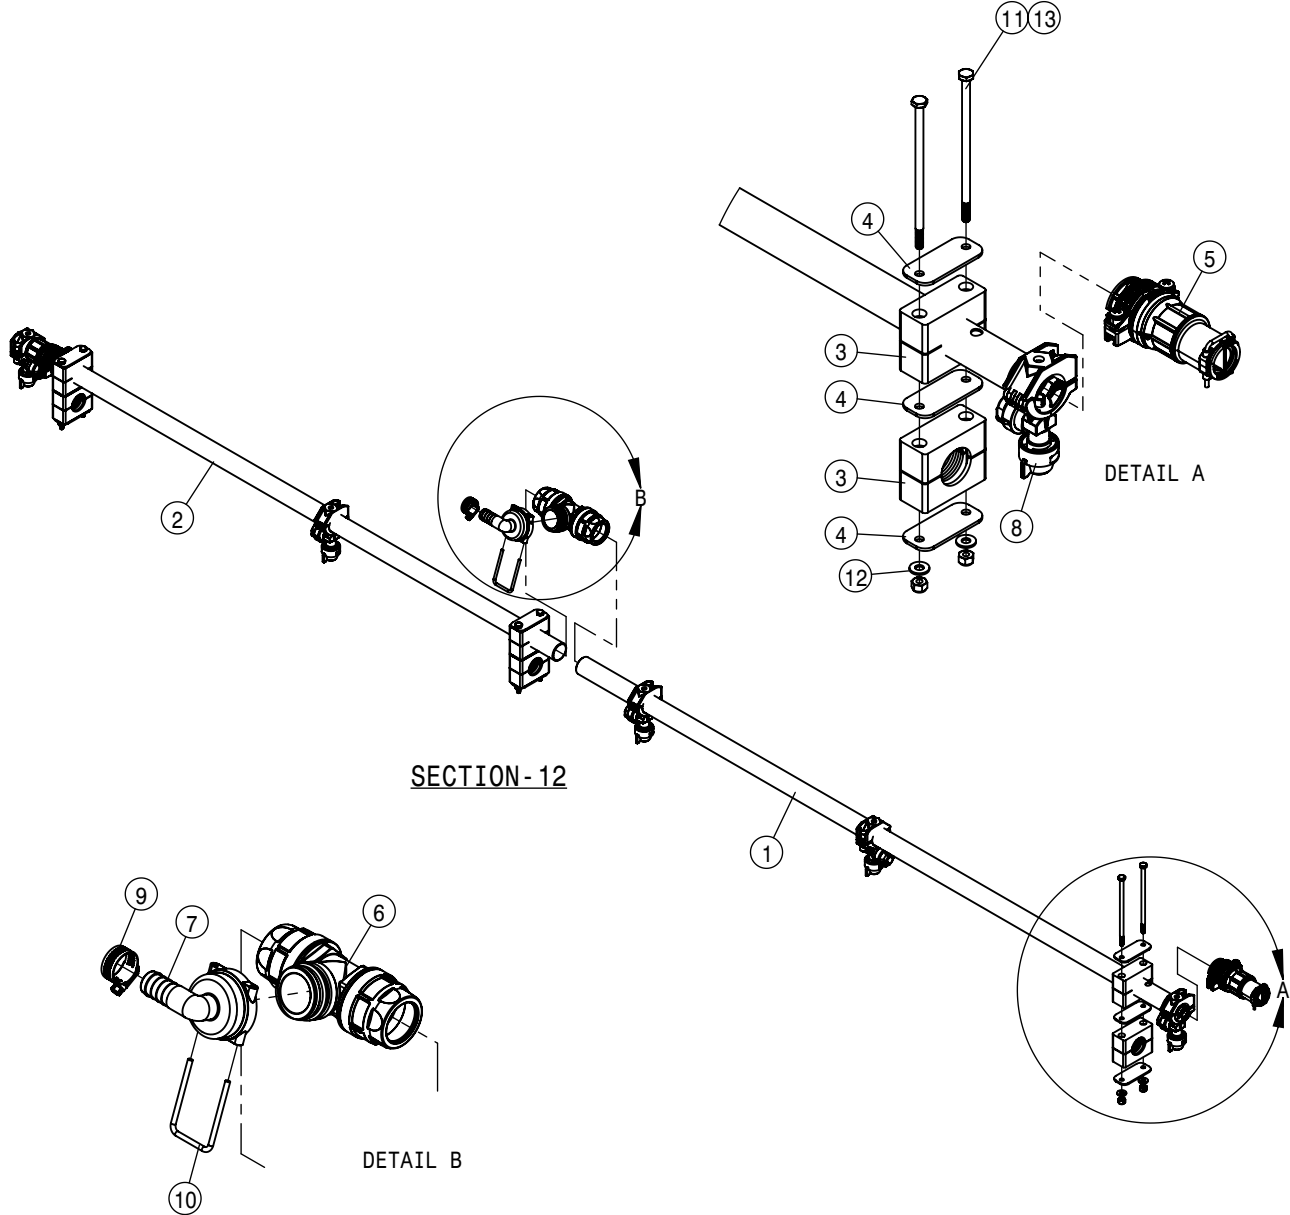

SECTION-10

DETAIL A

DETAIL C

DETAIL B

SECTION-11

30" WET BOOM SPACING, SECTION 10-11 60' BOOM (DUAL PRODUCT)			
DET	QTY	P/N	DESCRIPTION
1	1	167759	30" WET BM TUBE, 50.17 LG
2	1	167761	30" WET BOOM TUBE, 73.17 LG
3	1	167762	30" WET BM TUBE, 34.17 LG
4	1	167763	30" WET BM TUBE, 35.17 LG
5	12	470375	TUBE CLAMP BODY, 1.31 I.D. (PAIR)
6	18	470376	COVER PLATE FOR 470375
7	4	500295	NOZZLE BODY END CAP
8	2	500296	EASY FIT TEE 1" PIPE
9	2	500299	T5 TO 25MM HB 90
10	10	500363	QUICK TJET SINGLE BODY, 1"
11	2	520090	HOSECLAMP NO 16 STAINLESS
12	2	737738	FORK, D.3 DIST.42 (737731)
13	12	900028	1/4UNC X 5 1/2 HHCS SS
14	12	910112	SAE FLAT WASHER 1/4 SS
15	12	910118	1/4-20UNC NYLOCK NUT SS