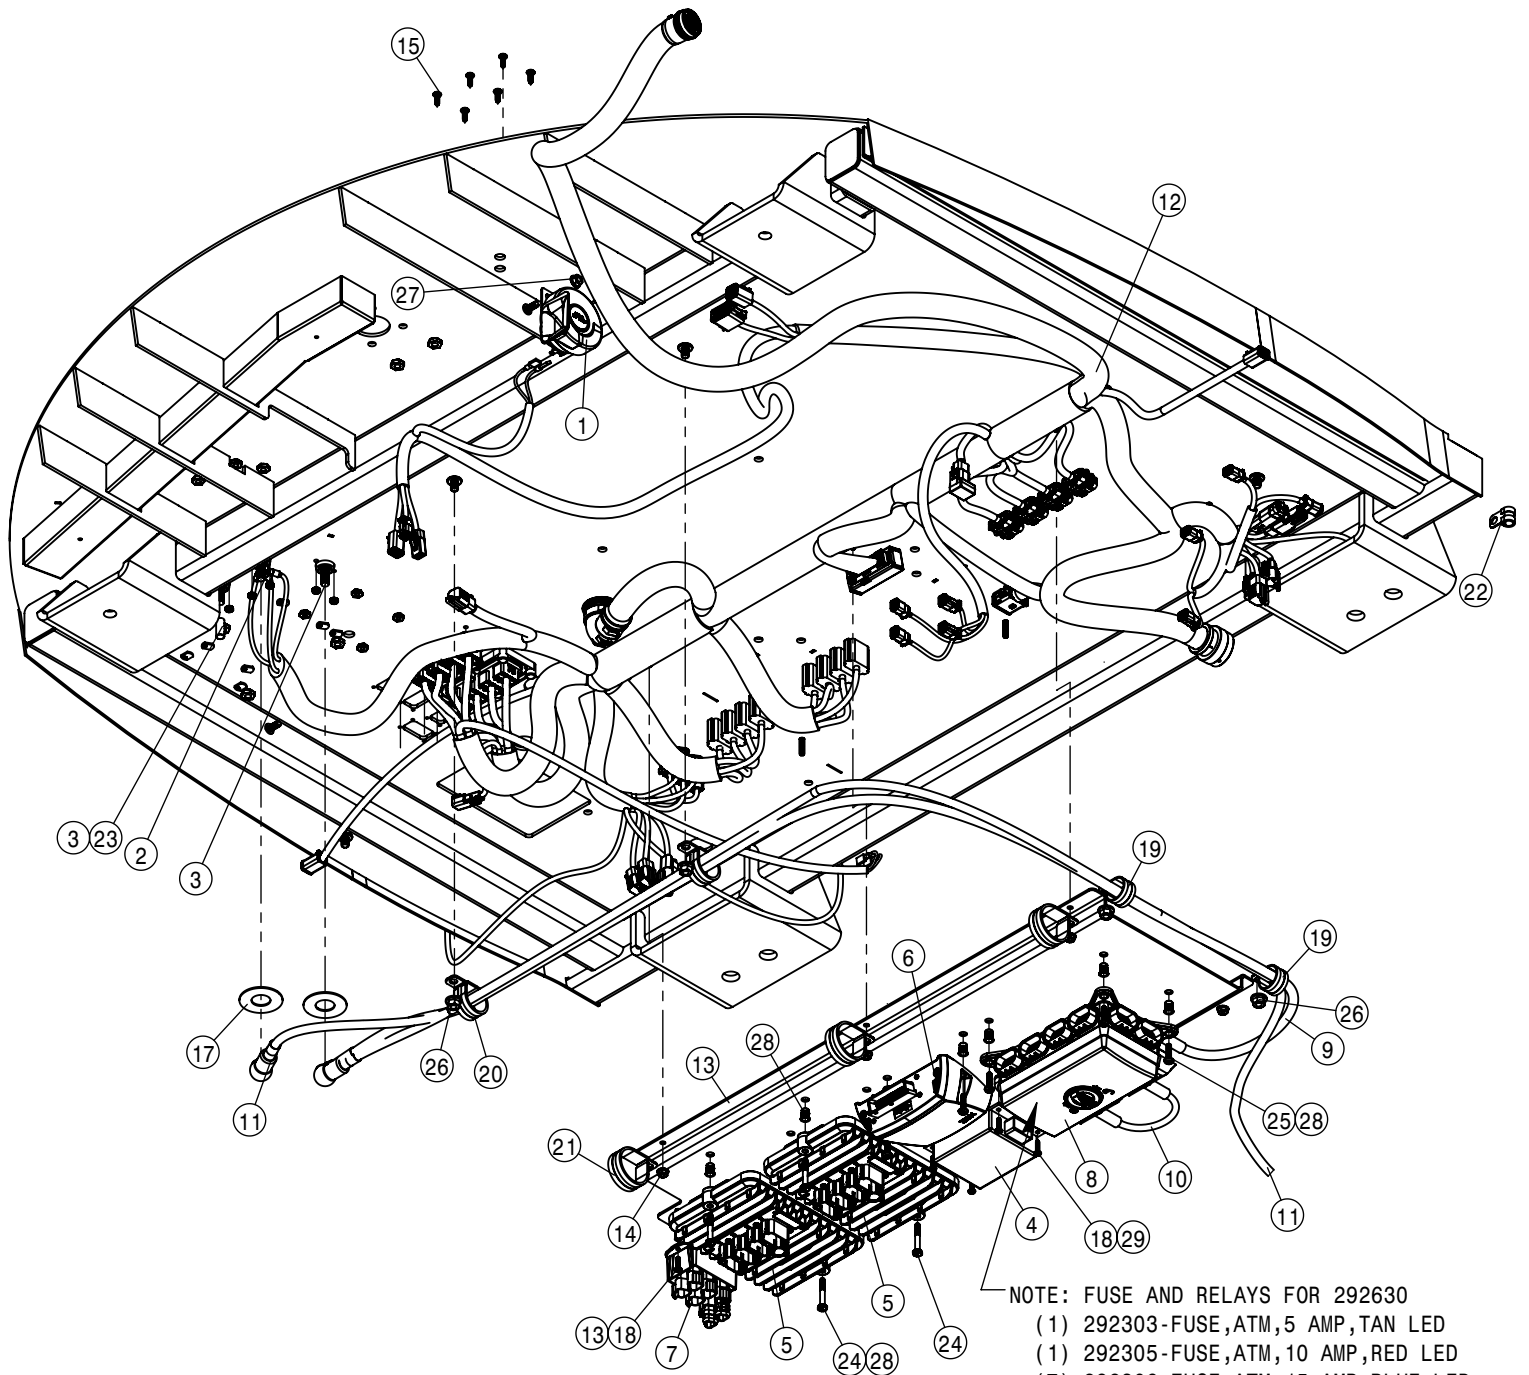

CAB ELECTRICAL-BOTTOM ASSEMBLY			
DET	QTY	P/N	DESCRIPTION
1	1	290062	HORN
2	1	291749	TERM BLOCK,BLACK,3/8-16 THRU
3	2	291750	TERM BLOCK,RED,3/8-16 THRU
4	1	291910	FLASHER, SOLID STATE, 12V
5	2	292009	IQAN-MC3 CONTROLLER
6	1	292087	IQAN-XS2 MODULE>611
7	1	292406	J1939 JUNCTION MODULE
8	1	292630	DVEC - EXTERIOR
9	1	292645	CABLE - SSDVEC POWER CABLE
10	1	292650	CABLE - SSDVEC JUMPER
11	1	292668	CAB PWR,GND CABLE ASY
12	1	294085	HARNESS - MAIN CAB EXT STS
13	1	344541	BRKT-CAB ELEC MODULE MOUT
14	6	470121	1/4-20UNC HEX FLG NUT SER MC GR5
15	6	470465	#12 X 3/4 PHIL PAN SHT MTL SCR

CAB ELECTRICAL-BOTTOM ASSEMBLY			
DET	QTY	P/N	DESCRIPTION
16	6	470542	#10-32UNF KEP NUT MC GR5
17	2	470677	NYLON WASHER 1"ID, 2-1/4"OD, .075"W
18	6	472235	#10-32 UNF X 3/4 PHMS PH ZN
19	2	520108	CUSH HOSE CLAMP,#20, 1 1/4D X 3/4W
20	2	520160	CUSH CLAMP,#24 1 1/2D-3/4W LOOP
21	3	520161	CUSH CLAMP,#32 2"D-3/4W LOOP
22	1	520163	CUSH HOSE CLAMP,#8, 1/2D X 3/4W
23	1	629736	CAPPLUGS CAP,.312 X 1.00 VINYL
24	4	900006	1/4UNC X 1 3/4 HHCS GR5 MC
25	6	903701	1/4-20 UNC X 1 PHMS PH ZN
26	4	910106	3/8-16UNC CTRLK FLG NUT MC GR5
27	1	910119	5/16-18UNC HEX FLG NUT SER SS
28	10	910127	1/4-20 NUTSERT .027-1.65 STL
29	6	910130	10-32 NUTSERT .020-.130 STL