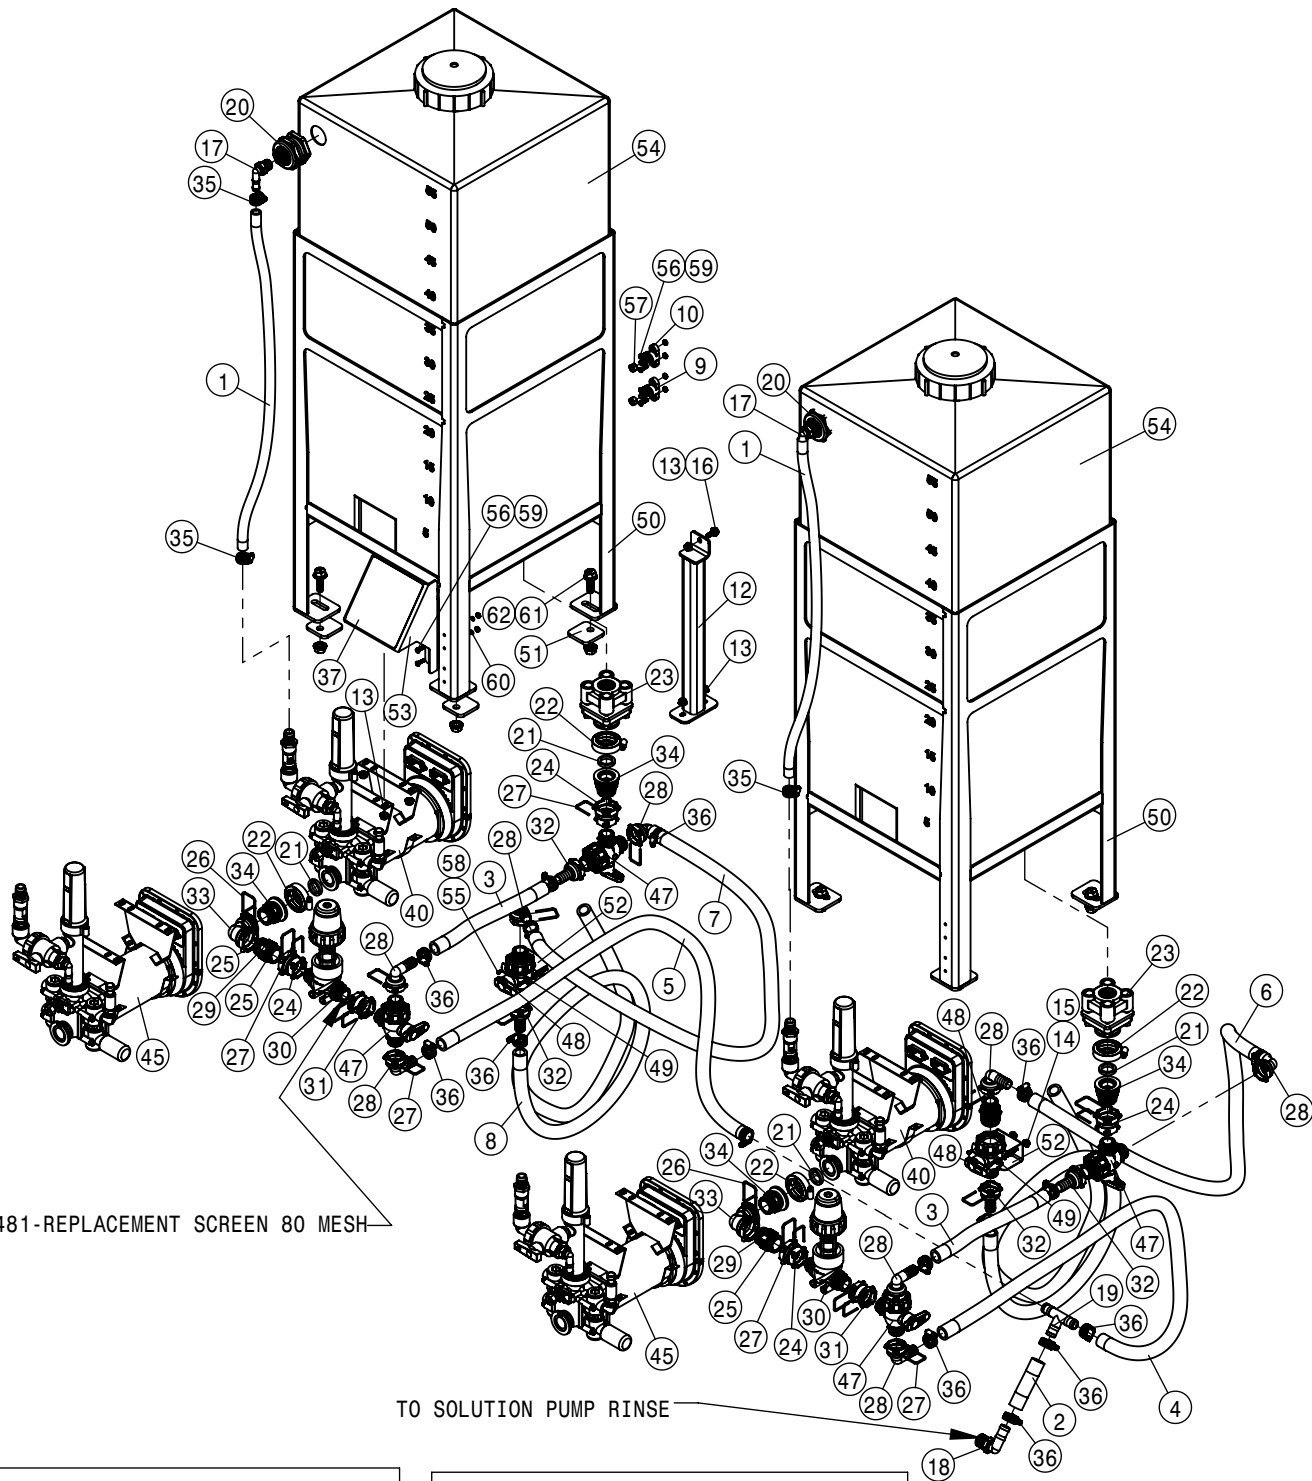

691481-REPLACEMENT SCREEN 80 MESH

TO SOLUTION PUMP RINSE

MODULAR INJECTION TANK ASSEMBLY (2-TANKS)			
DET	QTY	P/N	DESCRIPTION
1	2	197008-032	HOSE 1/2 1-FBR BR BLK EPDM
2	1	197112-004	HOSE 3/4 1-FBR BR BLK EPDM
3	2	197112-014	HOSE 3/4 1-FBR BR BLK EPDM
4	1	197112-045	HOSE 3/4 1-FBR BR BLK EPDM
5	1	197112-047	HOSE 3/4 1-FBR BR BLK EPDM
6	1	197112-051	HOSE 3/4 1-FBR BR BLK EPDM
7	1	197112-055	HOSE 3/4 1-FBR BR BLK EPDM
8	2	197112-076	HOSE 3/4 1-FBR BR BLK EPDM
9	1	291792	TERM BLOCK, BLACK, 3/8-16 SINGLE
10	1	291936	TERM BLOCK, RED, 3/8-16 SINGLE
NS	1	294106	HAGIE MODULAR INJ BATT CBL
12	1	362564	PLATFORM SUPP WLD
13	7	470113	5/16-18UNC HEX FLG NUT SER MC GR5
14	4	470121	1/4-20UNC HEX FLG NUT SER MC GR5
15	4	470122	1/4UNC X 1/2 HHSFB GR5 MC
16	1	470233	5/16UNC X 3/4 HHSFB GR5 MC
17	2	500047	1/2NPT-90-1/2 HOSE BARB, POLY
18	1	500054	3/4NPT-90-3/4 HOSE BARB, POLY
19	1	500073	3/4 HOSE BARB TEE, POLY
20	2	500131	1/2"NPT TANK FLANGE POLY
21	4	500157	1" FLANGE GASKET EPDM

MODULAR INJECTION TANK ASSEMBLY (2-TANKS)			
DET	QTY	P/N	DESCRIPTION
22	4	500159	1" FLANGE CLAMP S.S.
23	2	500178	1"FLG TANK FTG, BOTDRN BLT POLY
24	4	500305	T4 - T3 FEMALE REDUCER
25	8	500308	O-RING, -.216 EPDM
26	8	500310	FORK D3 DIST 34.2
27	20	500311	FORK D3 DIST 29
28	8	500327	T3 TO 20MM HB 90
29	2	500341	T4 NIPPLE
30	2	500342	STRAINER T3M 80 MESH
31	2	500348	T3 FEMALE COUPLER
32	4	500349	T3 FEMALE - .75 HB
33	2	500356	T4 FEMALE 90
34	4	500357	1" FLANGE - T4M ADAPTER
35	5	520070	HOSE CLAMP NO 8 STAINLESS
36	16	520080	HOSE CLAMP NO 10 STAINLESS
37	1	650515	DECAL, INST MODULR CHEM INJECT
NS	1	693367	AG LDR MULTI PRODUCT UNLOCK
NS	1	693392	RVN INJ CAN/LOGIC EXT 18'
40	2	693879	HAGIE SIDEKICK PRO HW/SW
NS	1	693955	AG LDR ISO INJ INST INSTRUCT
NS	1	693956	AG LDR CBL ISO EXTEND 16'

MODULAR INJECTION TANK ASSEMBLY (2-TANKS)			
DET	QTY	P/N	DESCRIPTION
NS	1	693957	AG LDR CBL ISO PUMP ADAPTOR
NS	1	693981	CABLE-POWER, MULTI MODULE, 3'
45	2	693998	RVN SPRO ISO PMP, 5-200, HW/SW
NS	1	694174	RAVEN CBL INJ NO AGIT
47	4	696013	3 WAY T3 INTERRUPTED FLOW VLV
48	2	696014	T3 2 WAY BALL VLV
49	2	701791	INJ VLV BRKT
50	2	701792	INJECTION STAND WLD
51	4	701793	MODULAR INJ BACKING PLT
52	2	701795	VLV MNT BRKT
53	1	701796	INSTRUCTION DECAL MT BRKT
54	2	763745	MODULAR INJ TANK W HOLES
55	4	903812	6-32 X 1/2 PHIL PAN MACH SCR
56	6	903888	10-24 X 3/4 PHIL PAN MACH SCR
57	2	910004	3/8-16UNC HEX NUT MC GR5
58	3	910022	#6-32UNC HEX NUT MC GR5
59	6	910026	#10-24UNC HEX NUT MC GR5
60	6	920510	HLOCK WASHER #10 MC
61	8	470431	1/2UNC X 1 1/2 HHSFB GR5 MC
62	8	470360	1/2-13UNC HEX FLG NUT SER MC GR5