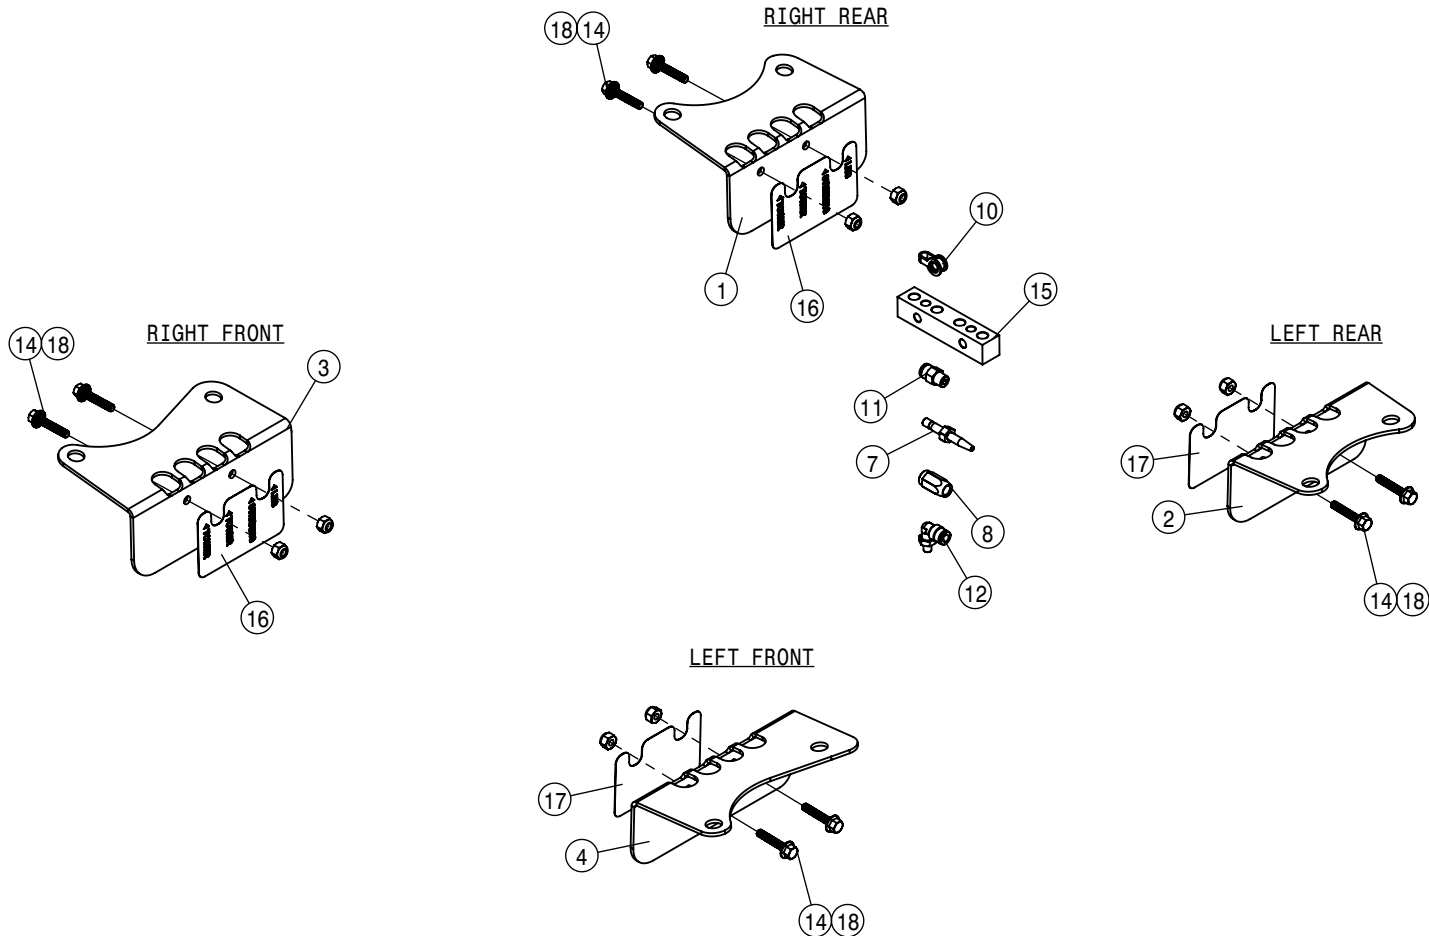

REMOTE GREASE BANK ASSEMBLY			
DET	QTY	P/N	DESCRIPTION
1	1	360424	2017 GREASE ZERK RHR BRKT
2	1	360425	2017 GREASE ZERK LHR BRKT
3	1	360902	2017 GREASE ZERK RHF BRKT
4	1	360903	2017 GREASE ZERK LHF BRKT
NS	16	470154	CABLE TIE, 11.00" BLK NYLON
NS	32	470735	PROTECTIVE RUBBER BOOT
7	32	470736	SHORT FIELD INSTALL
8	32	470737	FIELD INSTALL NUT
NS	16	470738	LEAKLESS ZERK (1/8" - 27 PTF)
10	16	470740	PROTECTIVE ZERK CAP
11	16	470741	STR PUSH CON 1/4 X 1/8 NPT
12	16	470744	90 SWIVEL PUSH CON 1/4 - 28
NS	1	470745	5/16"OD HOSE 35' GREASE FILLED
14	8	473836	1/4UNC X 1 1/4 HHSFB SS FT
15	4	606474	MANIFOLD
16	2	650506	2017 GREASE ZERK RH DECAL
17	2	650507	2017 GREASE ZERK LH DECAL
18	8	910118	1/4-20UNC NYLOCK NUT SS