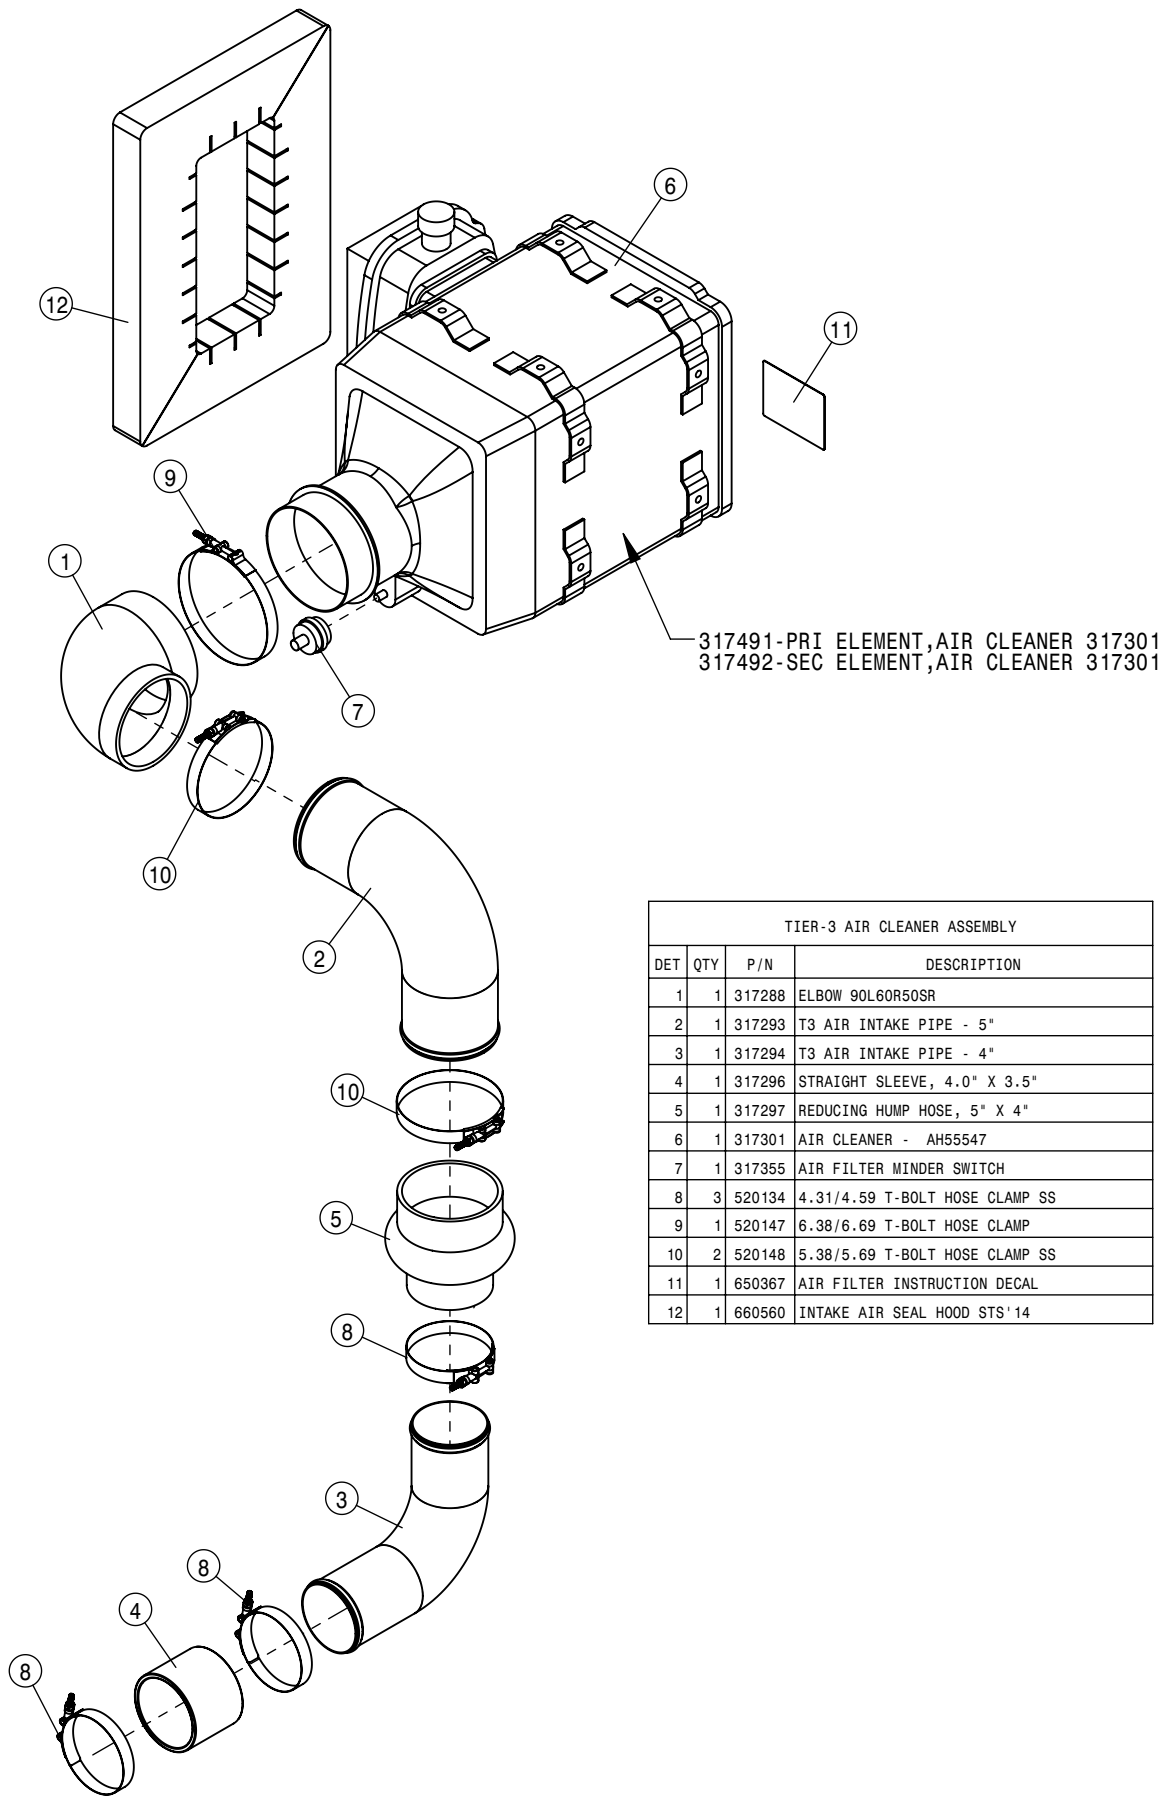

TIER-3 AIR CLEANER ASSEMBLY			
DET	QTY	P/N	DESCRIPTION
1	1	317288	ELBOW 90L60R50SR
2	1	317293	T3 AIR INTAKE PIPE - 5"
3	1	317294	T3 AIR INTAKE PIPE - 4"
4	1	317296	STRAIGHT SLEEVE, 4.0" X 3.5"
5	1	317297	REDUCING HUMP HOSE, 5" X 4"
6	1	317301	AIR CLEANER - AH55547
7	1	317355	AIR FILTER MINDER SWITCH
8	3	520134	4.31/4.59 T-BOLT HOSE CLAMP SS
9	1	520147	6.38/6.69 T-BOLT HOSE CLAMP
10	2	520148	5.38/5.69 T-BOLT HOSE CLAMP SS
11	1	650367	AIR FILTER INSTRUCTION DECAL
12	1	660560	INTAKE AIR SEAL HOOD STS' 14