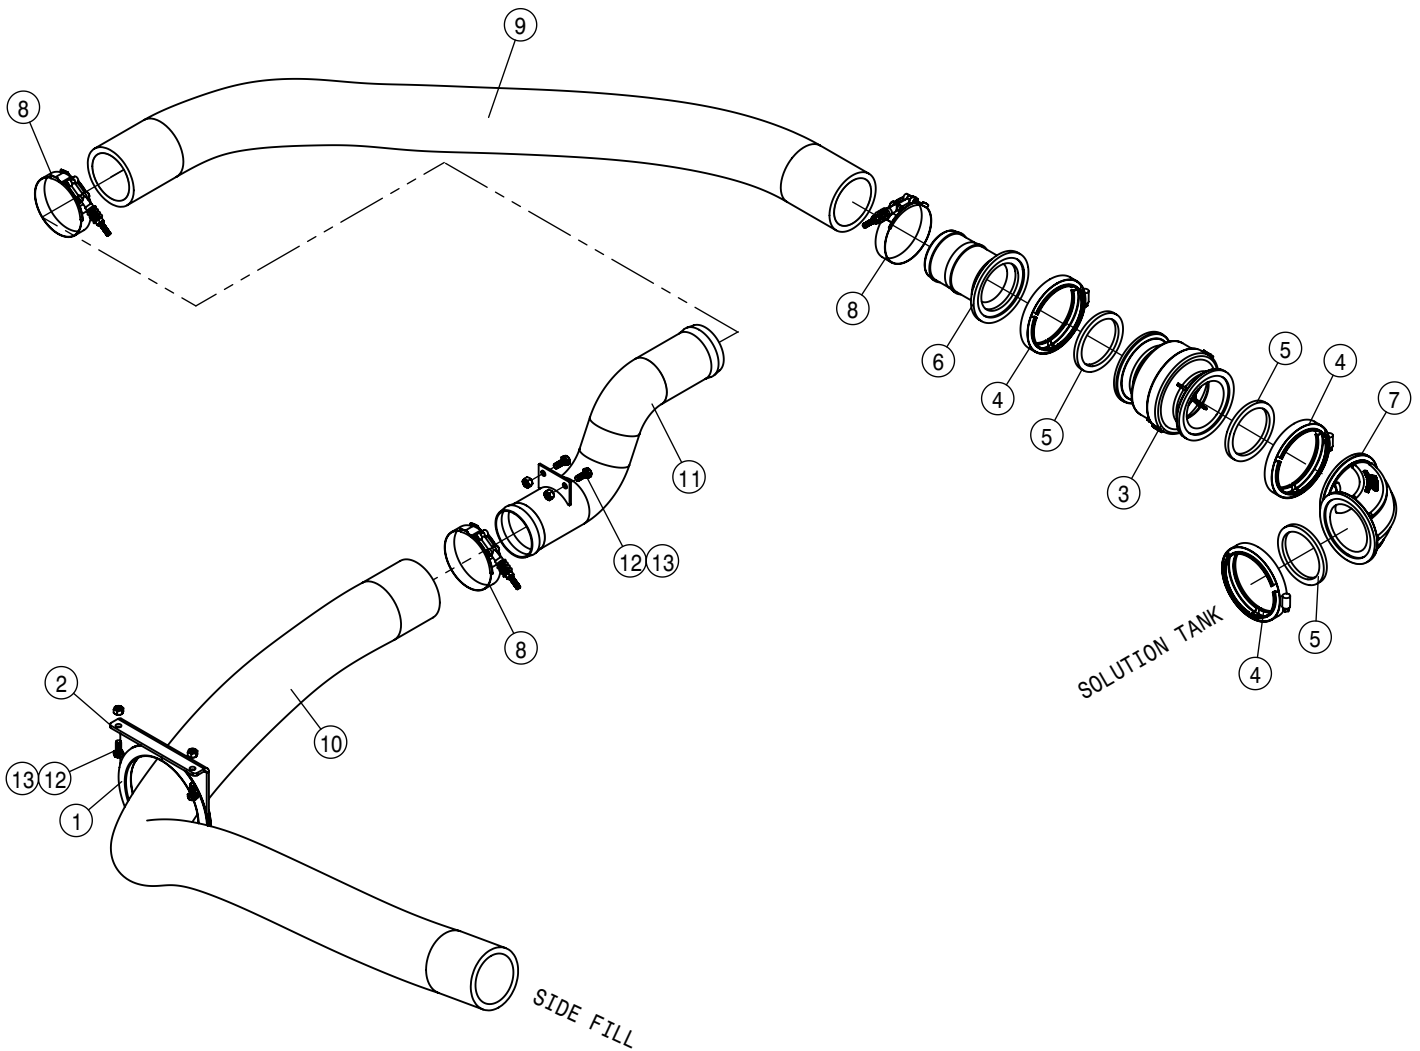

BULK HOSE
197145-HOSE 3" SUCTION, POLY HELIX EPDM

RH SOLUTION TANK VALVE (SIDE FILL)			
DET	QTY	P/N	DESCRIPTION
	1	193012	QUICKEDGE TRIM .135 TO .250
	1	342991	SIDEFILL HOSE SUPP BRKT,STS 05
	1	500142	CHECK VALVE 3" FLANGE
	3	500208	3" FLANGE CLAMP S.S.
	3	500209	3" FLANGE GASKET EPDM
	1	500210	3" FLANGE-3" HOSEBARB POLY
	1	500262	3" FLANGE-90-3" FLG SWEEP LBO
	3	520145	3.56/3.88 T-BOLT HOSE CLAMP SS
	1	601798	HOSE, 3 X 51 POLY HELIX EPDM
	1	601916	HOSE, 3 X 65 POLY HELIX EPDM
	1	690731	SOLU TUBE, 3.00 S.S. SIDE FILL
	4	900064	5/16UNC X 3/4" HEX BOLT
	4	914002	5/16UNC HEX STOVER NUT