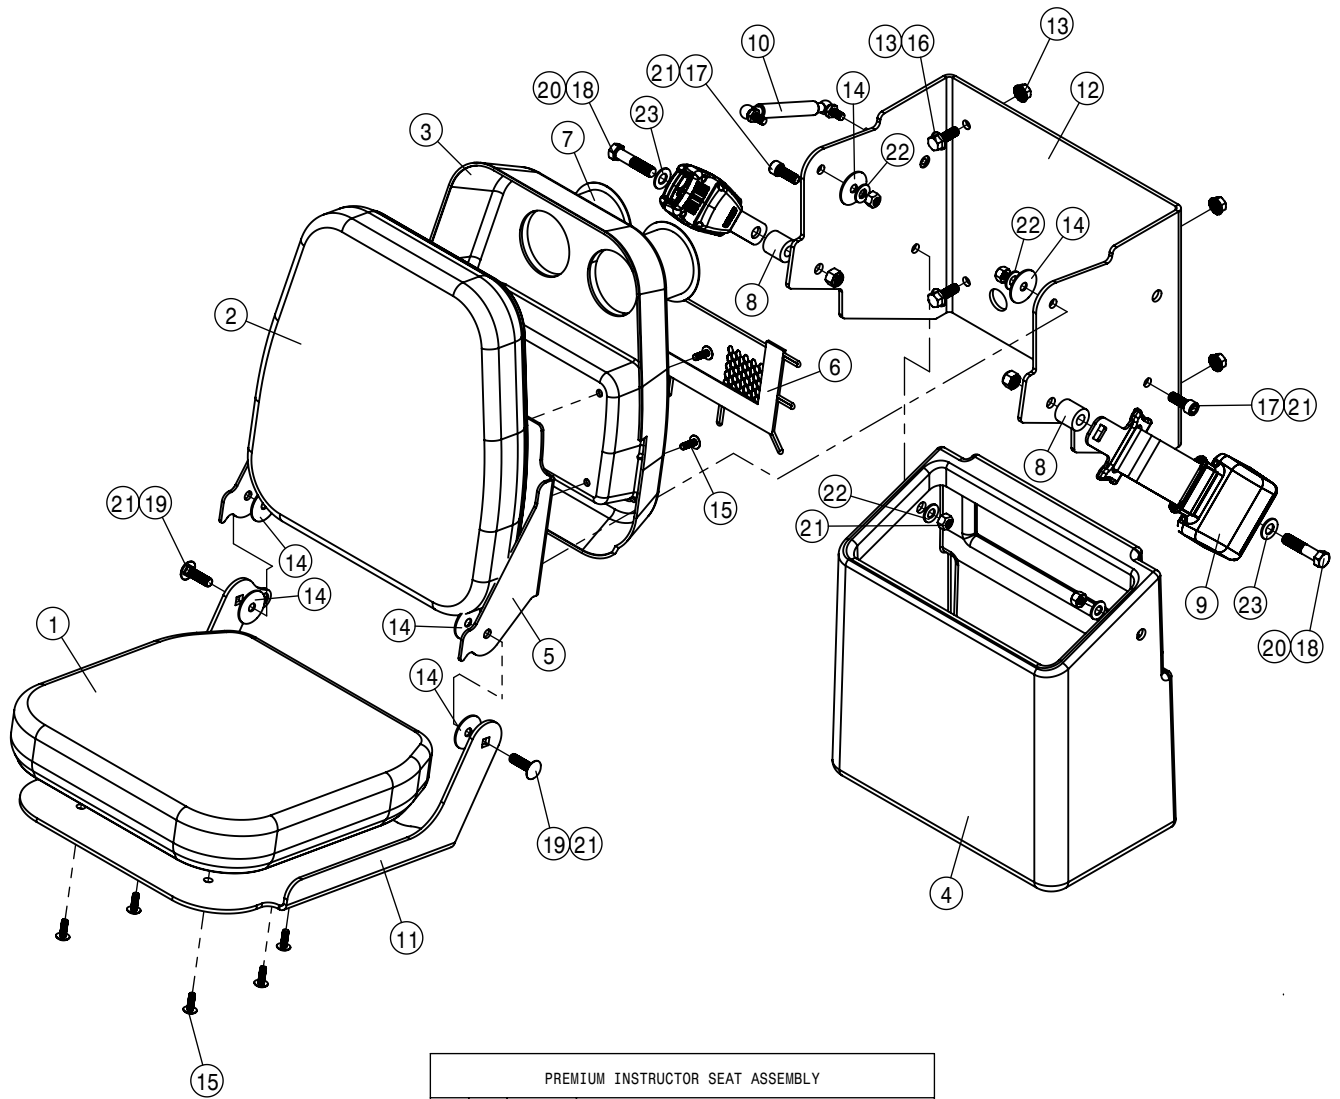

PREMIUM INSTRUCTOR SEAT ASSEMBLY			
DET	QTY	P/N	DESCRIPTION
1	1	330070	CUSH BASE INST SEAT PREM
2	1	330071	CUSH BACK INST SEAT PREM
3	1	344162	PANEL BACK INSTRUCTOR SEAT BACK
4	1	344163	BIN STORAGE INSTRUCTOR SEAT
5	1	344166	BRKT BACK INSTRUCTOR SEAT MOUNT
6	1	344412	CARGO NET - INSTRUCTOR SEAT
7	2	344463	CUP HOLDER - SMALL
8	2	344489	INST SEAT BELT BUSHING, STS' 14
9	1	344493	INST SEAT BELT ASSY, STS' 14
10	1	344559	INST SEAT GAS SPRING, STS' 14
11	1	344564	BRKT BASE INST SEAT WLDT, STS' 14
12	1	344566	BRKT INST SEAT MT WLDT, STS' 14
13	4	470087	3/8UNC HEX SERR FLANGE NUT
14	6	470657	3/8 PTFE LOW-FRICT WASHER
15	10	472261	1/4UNC X 3/4 TRUSS HD BOLT
16	4	900129N	3/8UNC X 1" SERR FLANGE BOLT
17	2	900172	3/8UNC X 1" SOC HD CAP SCR, ZINC
18	2	900235	7/16-20 HEX HEAD BOLT, GR 5
19	2	901130	3/8UNC X 1 1/4 CARR BOLT
20	2	910030	7/16UNF HEX NUT, NYLOC GR5
21	4	914004	3/8UNC HEX STOVER NUT
22	4	920002	3/8 SAE FLAT WASHER
23	2	920003	7/16 SAE FLAT WASHER