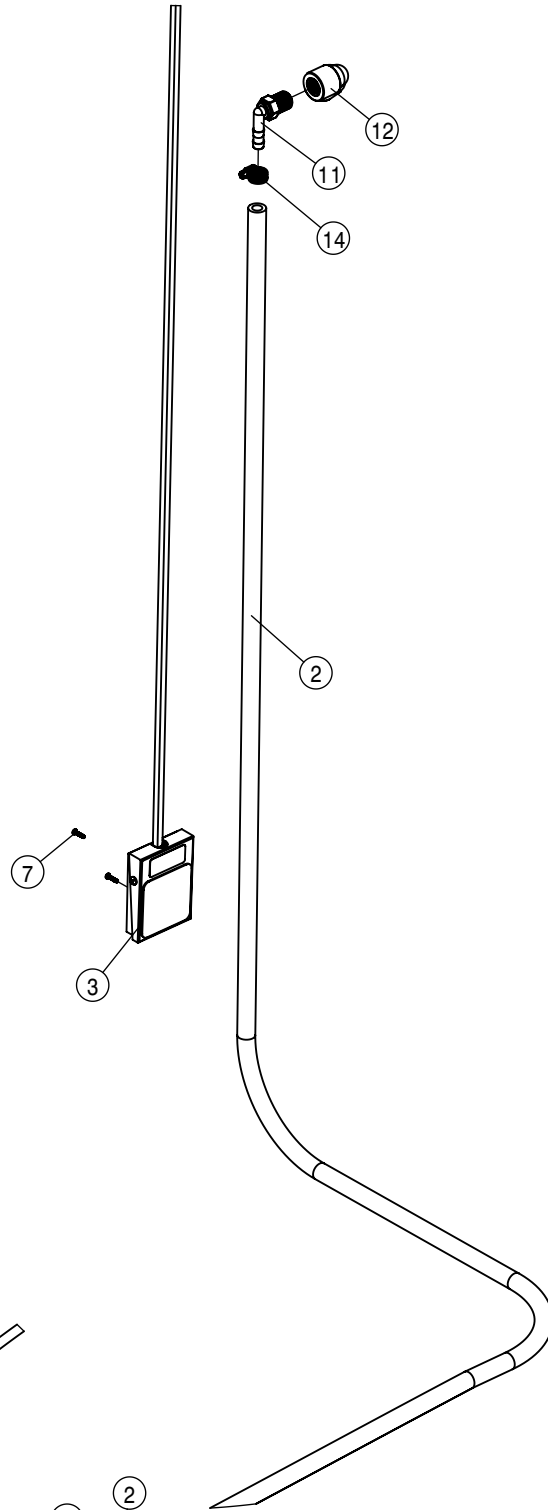

BULK HOSE
195902-HOSE 1/2ID-3/32W CLEAR VINYL
195923-HOSE 3/8 1-FBR BR BLK RLA

HAND WASH TANK ASSEMBLY			
DET	QTY	P/N	DESCRIPTION
	1	195923-011	HOSE 3/8 1-FBR BR BLK RLA
	1	195923-200	HOSE 3/8 1-FBR BR BLK RLA
	1	294059	FOOTSWITCH ASSY, 60" CORD
	1	294252	HANDWASH EXTENSION HARNESS
	2	470122	1/4UNC X 1/2 HHSFB GR5 MC
	1	470596	DIAPHRAM PUMP W/DEUTSCH CONNEC
	2	472351	4-40 X 1/2 PAN HD MTL SCR TYP F
	2	500044	1/2NPT-90 ST EL, POLY
	2	500047	1/2NPT-90-1/2 HOSE BARB, POLY
	1	500286	1/2"-3/8"NPT REDU BUSH, POLY
	2	500287	3/8NPT-90-3/8 HOSE BARB, POLY
	1	500288	3/8NPT-90 EL, POLY
	2	520069	HOSE CLAMP NO 6 STAINLESS
	4	520120	HOSE CLAMP NO 4 STAINLESS
	1	601078	HOSE, 1/2 X 7.50" CLEAR VINYL
	1	690207	IN-LINE STRAINER, 1/2 FNPT, HYPRO
	1	696195	1/2FNPT-1/2MNPT MICRO BALL VLV
	1	763003	PUMP MT BRKT WLD
	1	763006	PUMP MT SHIELD
	1	763831	TANK-HAND WASH, 4.4 GALLON
	4	903706	#10-32 UNF X 1/2 PHMS PH BZ
	4	910125	5/16UNC X 1/2 HHSFB SS
	4	910131	#10-32 UNF X 3/4 PHMS PH BZ
	8	920510	HLOCK WASHER #10 MC
	1	N408864	LABEL, CLEAN WATER RINSE TANK