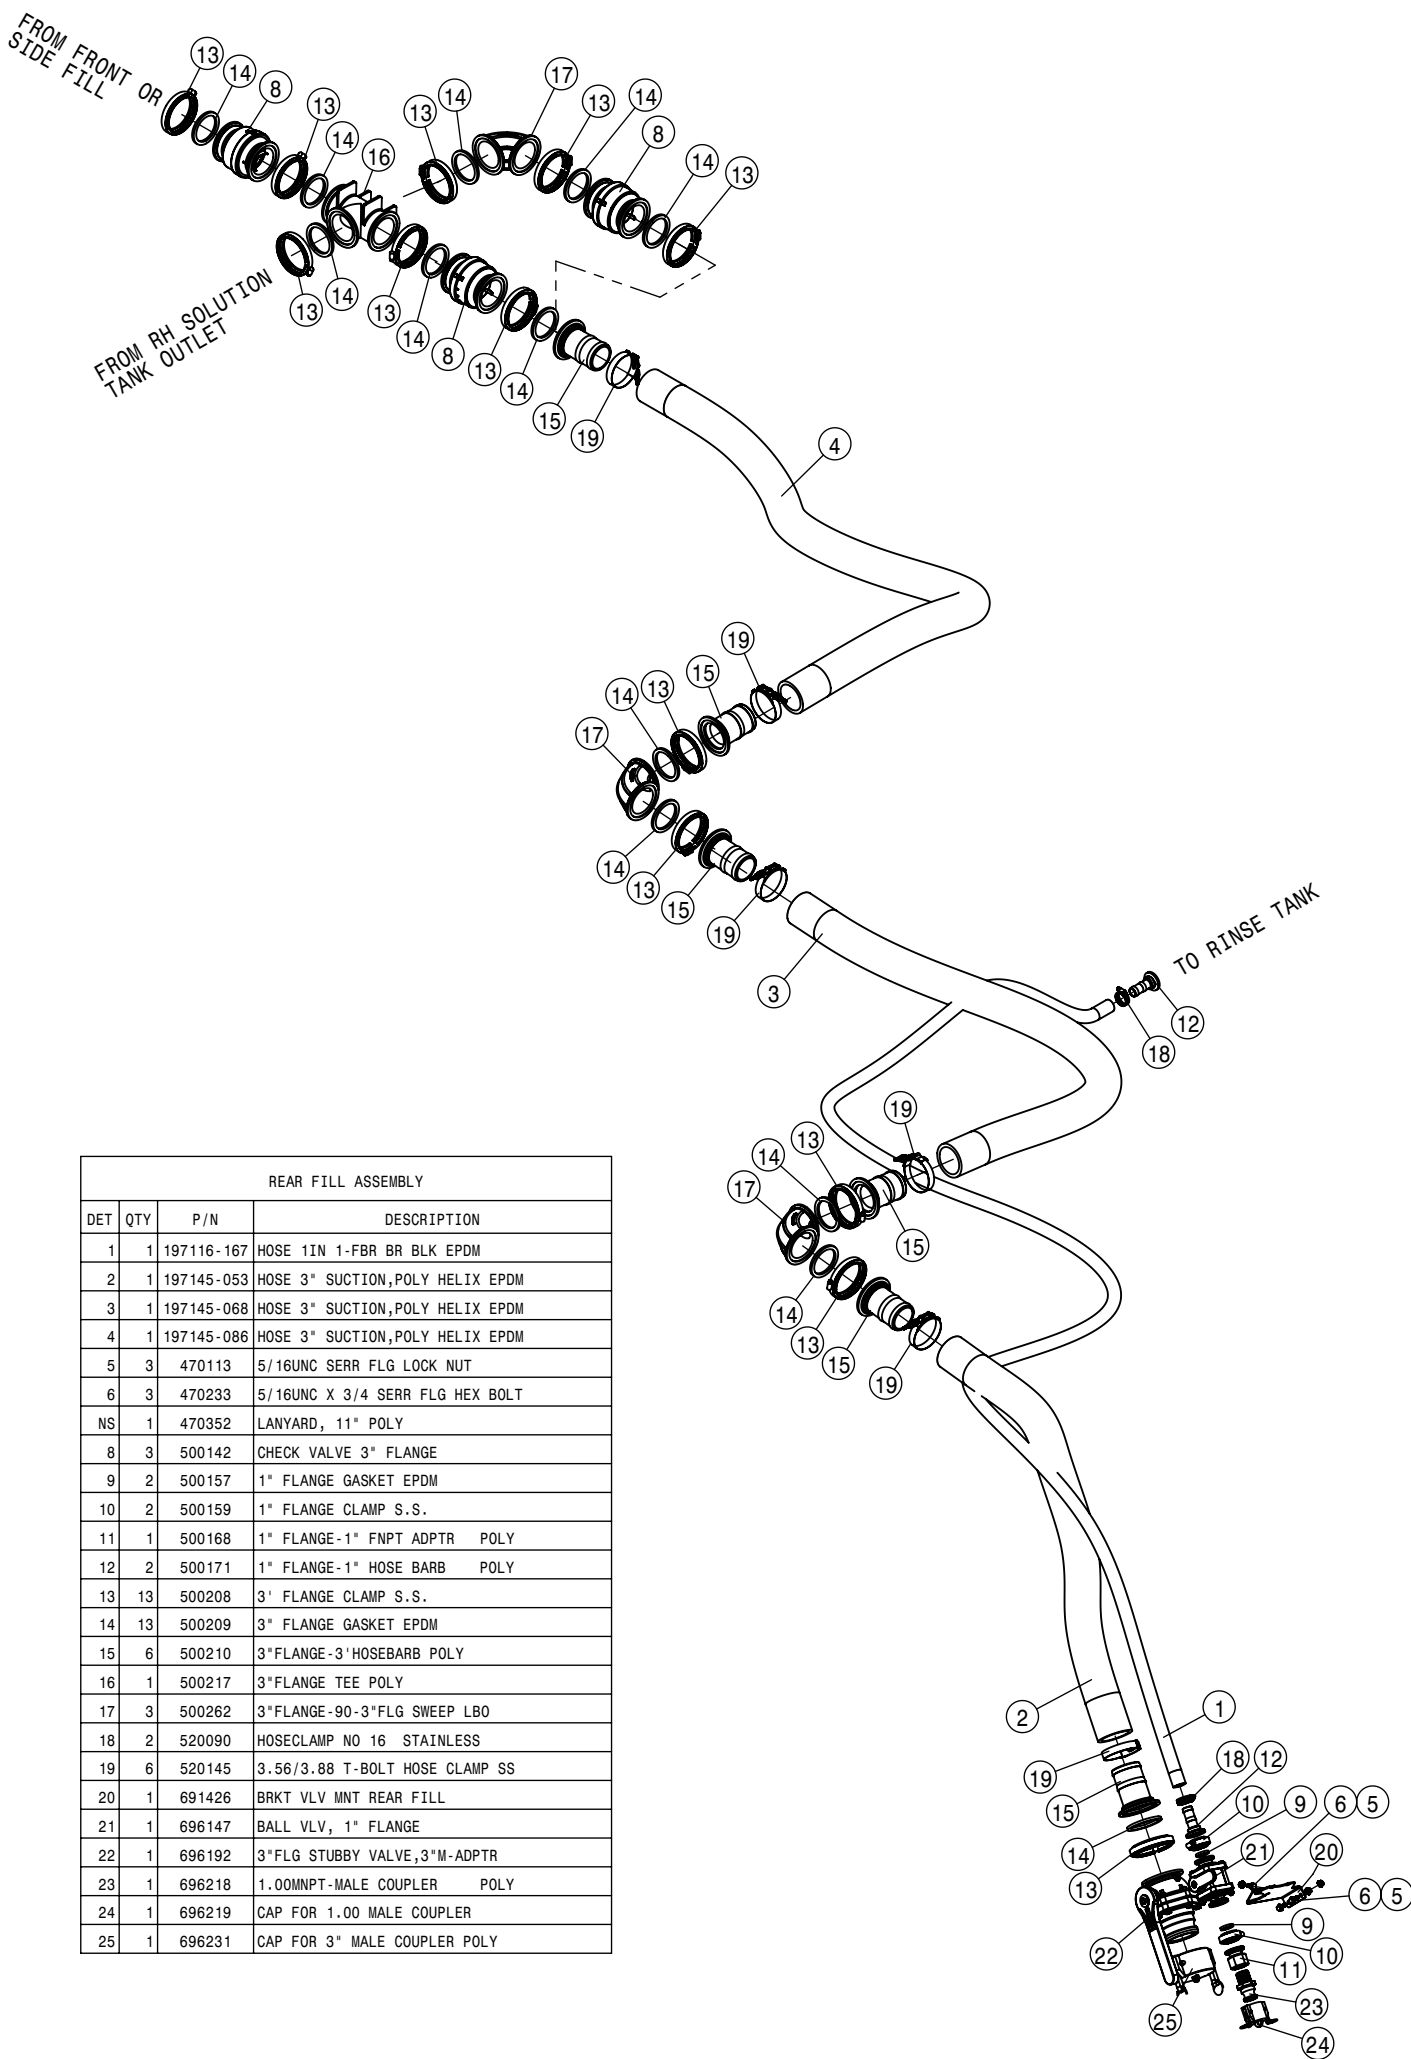

REAR FILL ASSEMBLY			
DET	QTY	P/N	DESCRIPTION
	1	197116-167	HOSE 1IN 1-FBR BR BLK EPDM
	2	197145-053	HOSE 3" SUCTION,POLY HELIX EPDM
	3	197145-068	HOSE 3" SUCTION,POLY HELIX EPDM
	4	197145-086	HOSE 3" SUCTION,POLY HELIX EPDM
	5	470113	5/16UNC SERR FLG LOCK NUT
	6	470233	5/16UNC X 3/4 SERR FLG HEX BOLT
NS	1	470352	LANYARD, 11" POLY
	8	500142	CHECK VALVE 3" FLANGE
	9	500157	1" FLANGE GASKET EPDM
	10	500159	1" FLANGE CLAMP S.S.
	11	500168	1" FLANGE-1" FNPT ADPTR POLY
	12	500171	1" FLANGE-1" HOSE BARB POLY
	13	500208	3' FLANGE CLAMP S.S.
	14	500209	3" FLANGE GASKET EPDM
	15	500210	3"FLANGE-3'HOSEBARB POLY
	16	500217	3"FLANGE TEE POLY
	17	500262	3"FLANGE-90-3"FLG SWEEP LBO
	18	520090	HOSECLAMP NO 16 STAINLESS
	19	520145	3.56/3.88 T-BOLT HOSE CLAMP SS
	20	691426	BRKT VLV MNT REAR FILL
	21	696147	BALL VLV, 1" FLANGE
	22	696192	3"FLG STUBBY VALVE,3"M-ADPTR
	23	696218	1.00MNPT-MALE COUPLER POLY
	24	696219	CAP FOR 1.00 MALE COUPLER
	25	696231	CAP FOR 3" MALE COUPLER POLY