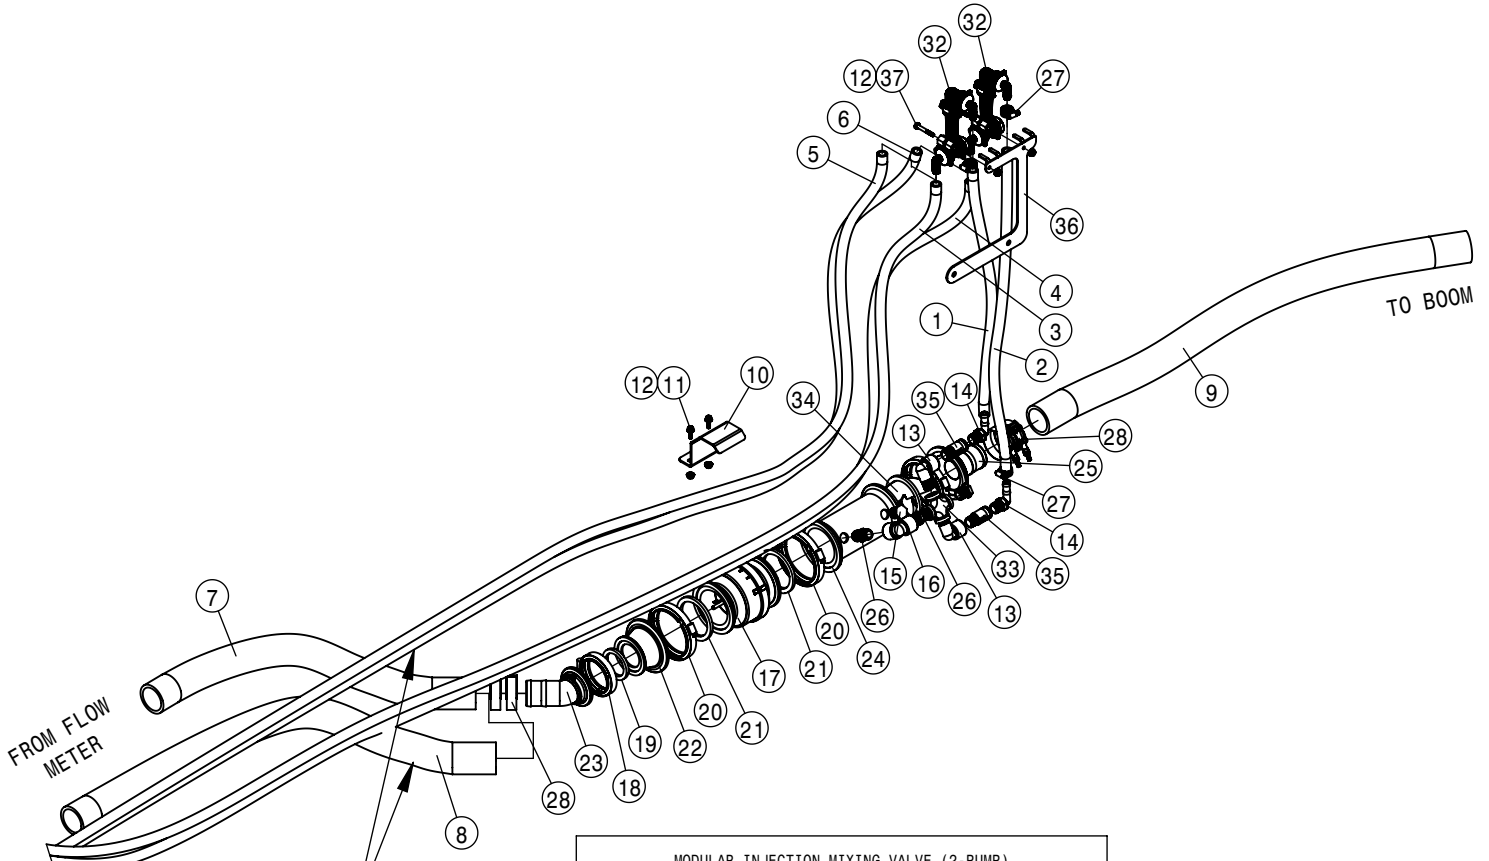

NOTE: LONG FRAME HOSES

MODULAR INJECTION MIXING VALVE (2-PUMP)			
DET	QTY	P/N	DESCRIPTION
1	1	197008-027	HOSE 1/2 1-FBR BR BLK EPDM
2	1	197008-031	HOSE 1/2 1-FBR BR BLK EPDM
3	1	197008-159	HOSE 1/2 1-FBR BR BLK EPDM
4	1	197008-180	HOSE 1/2 1-FBR BR BLK EPDM
5	1	197008-189	HOSE 1/2 1-FBR BR BLK EPDM
6	1	197008-211	HOSE 1/2 1-FBR BR BLK EPDM
7	1	197133-029	HOSE 2" SUCTION, 2F-1W EPDM
8	1	197133-040	HOSE 2" SUCTION, 2F-1W EPDM
9	1	197133-041	HOSE 2" SUCTION, 2F-1W EPDM
10	1	345023	3" MIXER CLAMP
11	2	470118	1/4UNC X 3/4 HHSFB GR5 MC
12	4	470121	1/4-20UNC HEX FLG NUT SER MC GR5
13	2	500044	1/2NPT-90 ST EL, POLY
14	2	500047	1/2NPT-90-1/2 HOSE BARB, POLY
15	2	500062	1/2"NPT PLUG, POLY
16	1	500078	1/2NPT-90 EL, POLY
17	1	500142	CHECK VALVE 3" FLANGE
18	1	500194	2" FP FLANGE CLAMP S.S.
19	1	500195	2" FP FLANGE GASKET EPDM
20	3	500208	3' FLANGE CLAMP S.S.
21	3	500209	3" FLANGE GASKET EPDM
22	1	500212	3"FLANGE - 2" FP FLANGE ADTPTR
23	1	500255	2"FP FLANGE - 45- 2"HOSE BARB POLY
24	1	500345	FLANGE COUPLER 3 X 7, 1/2 NPT
25	1	500346	3" FLANGE-2"HOSE BARB POLY
26	2	503101	1/2NPT CLOSE NIPPLE, POLY
27	3	520070	HOSE CLAMP NO 8 STAINLESS
28	4	520141	2.31/2.62 T-BOLT HOSE CLAMP SS
NS	1	693367	AG LDR MULTI PRODUCT UNLOCK
NS	1	693955	AG LDR ISO INJ INST INSTRUCT
NS	1	693956	AG LDR CBL ISO EXTEND 16'
32	2	701384	FLOW VIEW MANIFOLD
33	1	701422	PIPE CROSS-.50" NPT, POLY
34	2	701492	MIXER FIN
35	2	701619	CHECK VALVE-RAVEN 333-0011-102
36	1	701794	WILGER FLOW VIEW BRKT
37	2	900006	1/4UNC X 1 3/4 HHCS GR5 MC