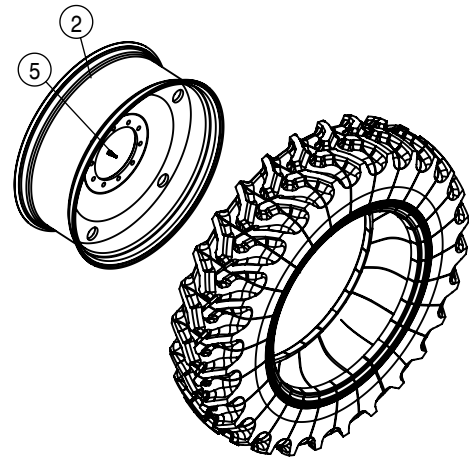

480/80 R42 RADIAL TIRE
IF520/85 R42 RADIAL TIRE