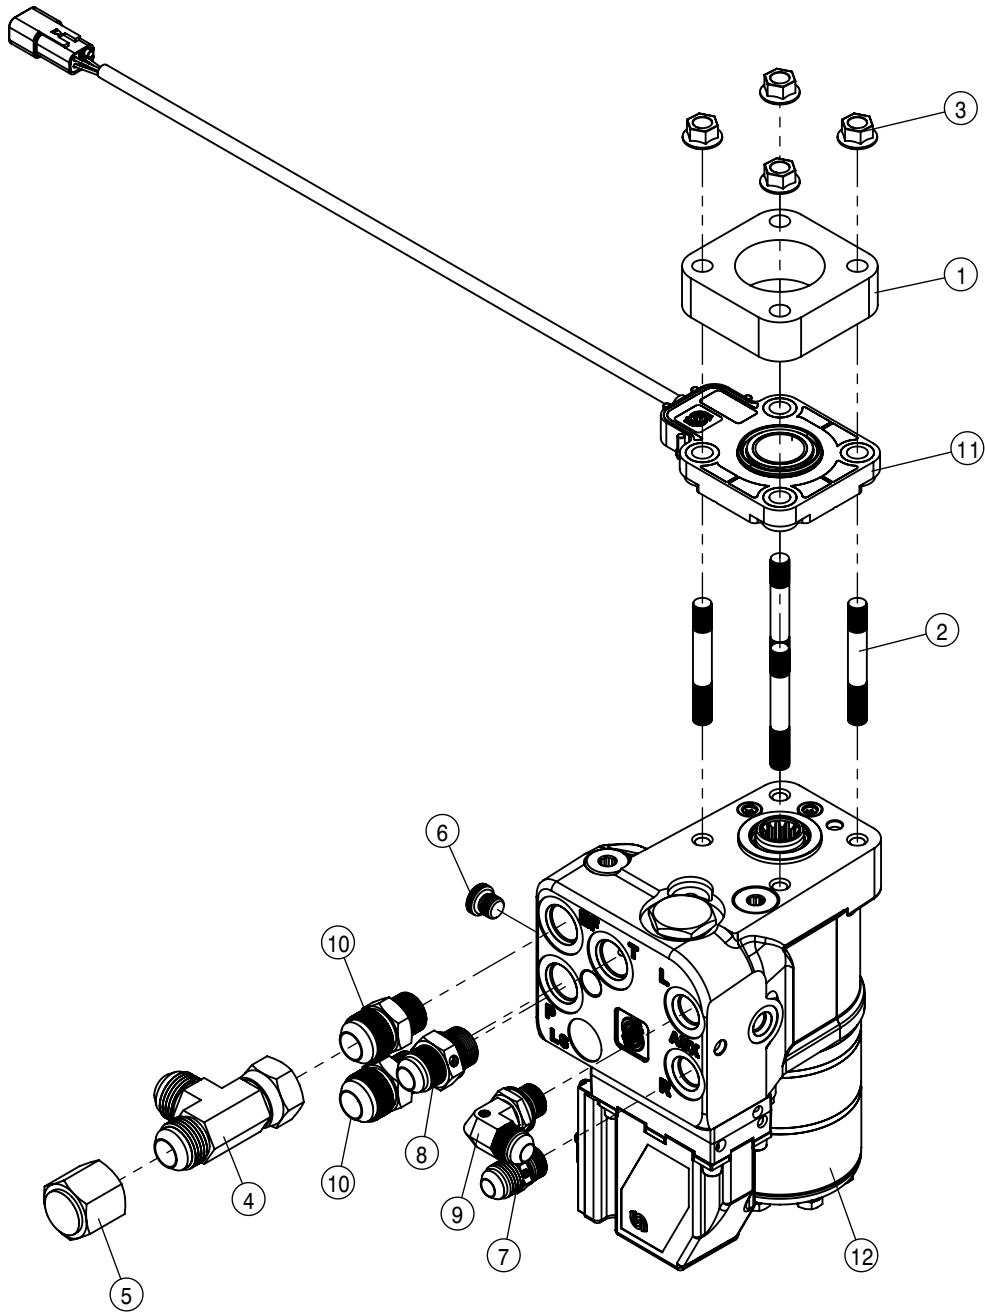

STEERING MOTOR ASSEMBLY			
DET	QTY	P/N	DESCRIPTION
1	1	345017	STEERING VALVE SPACER BLOCK
2	4	472340	M10 X 1.5 X 3" STUD BOLT, DBL END
3	4	473866	M10 X 1.5 HEX SERR FLG NUT
4	1	618487	1 1/16FJ SW RUN TEE-1 1/16MJ
5	1	618533	1 1/16FJIC CAP NUT
6	1	618909	M12 MOR PLUG, HEX SOCKET
7	1	618910	3/4MJIC-M18MOR ADPTR
8	1	618911	7/8MJIC-M22 MOR ADPTR
9	1	618912	3/4MJIC-90-M18MOR LBO
10	2	619019	1 1/16MJIC-M22 MOR ADPTR
11	1	749341	BEI STEERING ANGLE SENSOR
12	1	749343	VALVE ASM-STEERING,AUTO