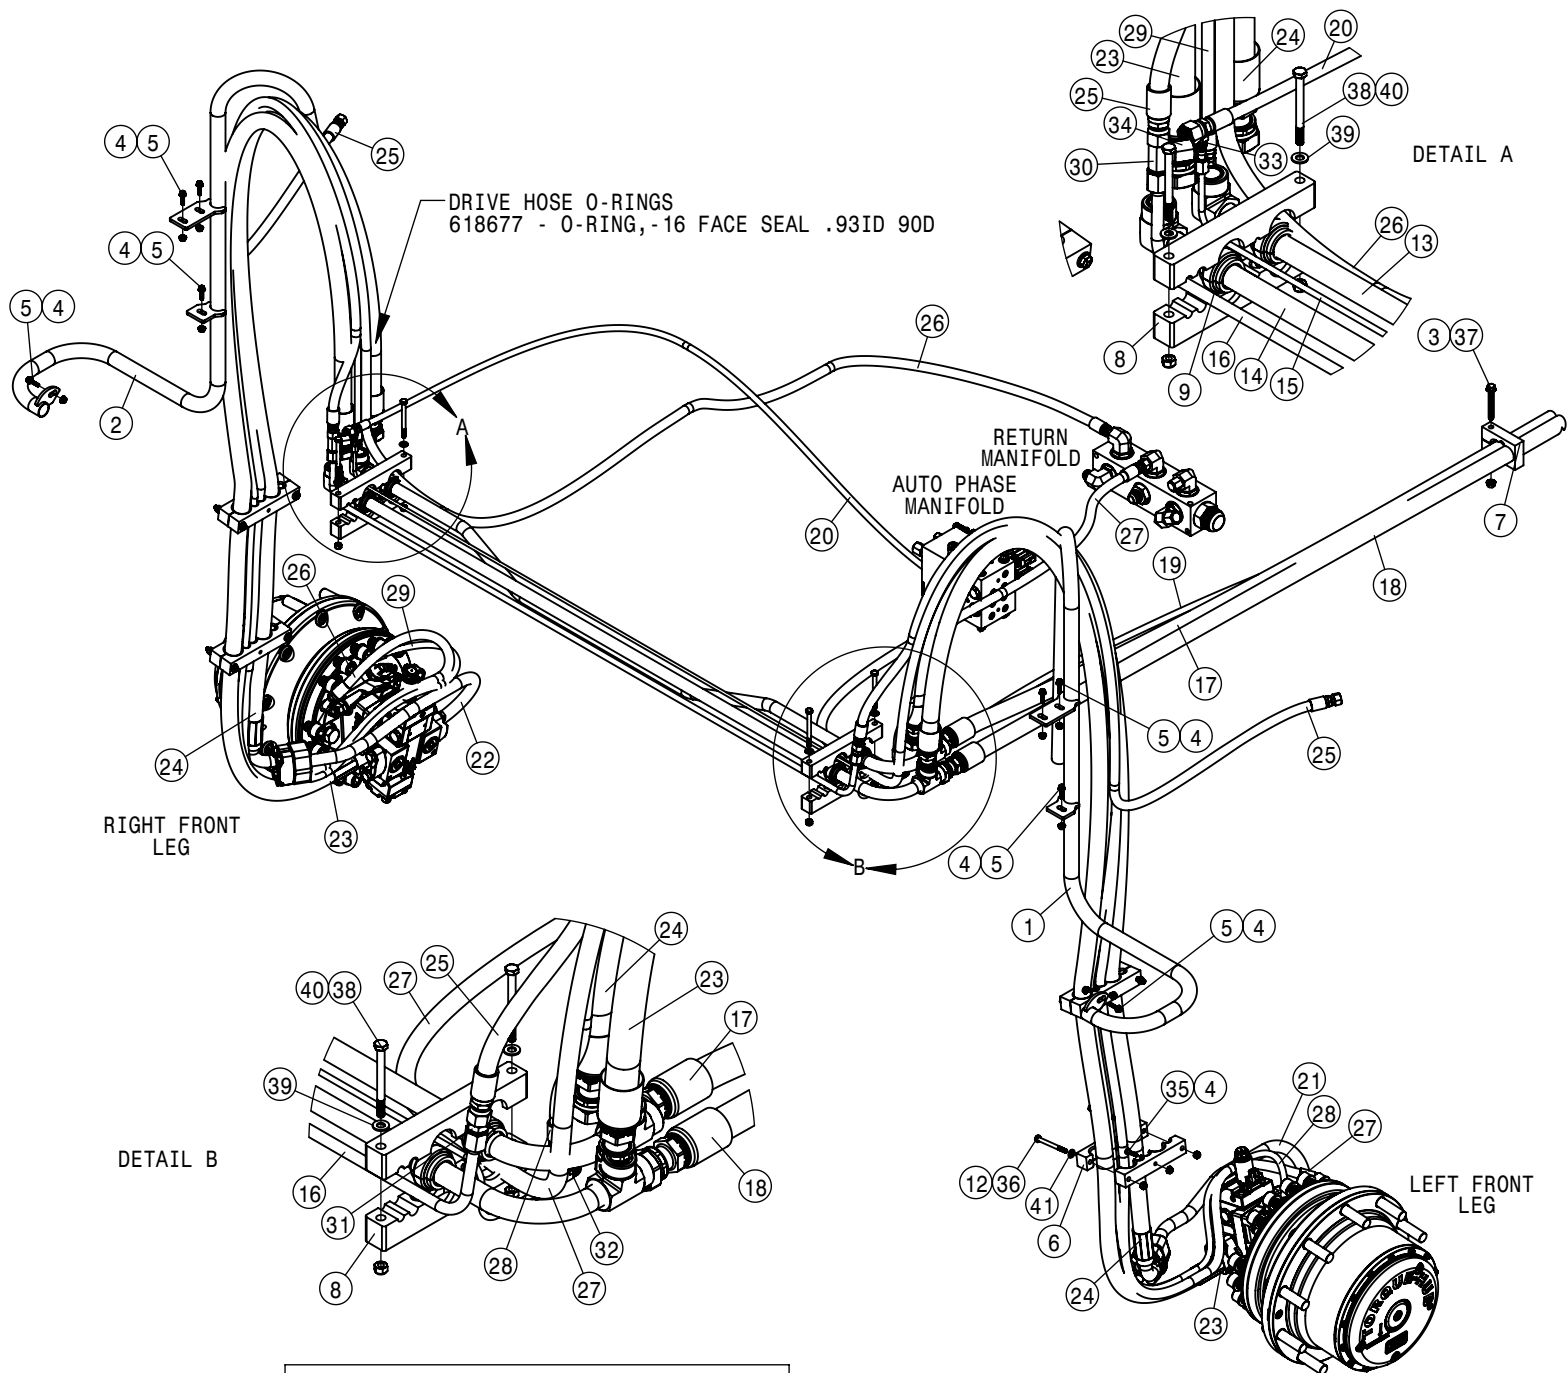

FRONT DRIVE HOSE ASSEMBLY			
DET	QTY	P/N	DESCRIPTION
1	1	362590	LH WEAR BAR WLD
2	1	362591	RH WEAR BAR WLD
3	1	470087N	3/8UNC HEX SERR FLG NUT YZ
4	12	470121	1/4-20UNC HEX FLG NUT SER MC GR5
5	8	470231	1/4UNC X 1 HHSFB GR5 MC
6	4	470672	HOSE CLAMP, 5-HOLE
7	1	470673	HOSE CLAMP, 4-HOLE
8	2	470685	HOSE CLAMP
9	4	470686	RUBBER INSERT, CLAMP
NS	1	470762	SIDEWINDER SLEEVE RH
NS	1	470763	SIDEWINDER SLEEVE LH
12	8	473001	5/16-18UNC NYLOCK NUT MC GR5
13	1	615913	TUBE ASSY 1"OD 16-ORFS
14	1	615914	TUBE ASSY 1"OD 16-ORFS
15	1	615916	TUBE ASSY 1/4"OD 4-FJIC
16	1	615917	TUBE ASSY 1/2"OD 8-FJIC
17	1	617081	16-797TC-16FFOX-16FFOX45-213 H/A
18	1	617082	16-797TC-16FFOX-16FFOX45-217 H/A
19	1	617083	04-451TC-04FJX-06FJX90-208 H/A
20	1	617210	04-451TC-04FJX-08FJX-78 H/A
21	1	617456	LFT DRV TUBE 1.00"X 0.120"WT

FRONT DRIVE HOSE ASSEMBLY			
DET	QTY	P/N	DESCRIPTION
22	1	617457	RGT DRV TUBE 1.00"X 0.120"WT
23	2	617462	16-797TC-16FFOX-16C62F-126 H/A
24	2	617463	16-797TC-16FFOX-16C62F90-112 H/A
25	2	617478	08-451TC-08FJX-08FJX-80 H/A
26	1	617481	08-451TC-08FJX-08FJX90-231 H/A
27	1	617482	08-451TC-08FJX-08FJX90-207 H/A
28	1	617483	04-451TC-04FJX-04FJX45-149 H/A
29	1	617484	04-451TC-04FJX-04FJX45-145 H/A
30	1	618311	3/4MJIC UNION TEE
31	1	618314	3/4MJIC UNION
32	1	618488	7/16MJIC UNION TEE
33	1	618524	7/16MJIC UNION
34	1	618532	3/4FJIC CAP NUT
35	4	900003	1/4UNC X 1 HHCS GR5 MC
36	8	900073	5/16UNC X 3 1/4 HHCS GR5 MC
37	1	900136N	3/8UNC X 3" SERR FLANGE BOLT
38	4	900521	5/16UNC X 3 1/2 HHCS SS
39	4	910113	SAE FLAT WASHER 5/16 SS
40	4	910132	5/16-18UNC NYLOCK NUT SS
41	8	920001	SAE FLAT WASHER 5/16 MC