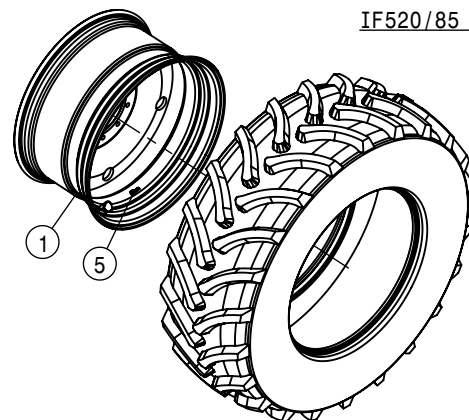

650/65 R38 RADIAL TIRE

TIRE AND RIM ASSEMBLY			
DET	QTY	P/N	DESCRIPTION
1	1	821201	RIM WLD, DW20 X 38, STS'17
2	1	821203	RIM WLD, W16B X 42, STS'17
3	1	821208	RIM WLD, W15B X 50, STS'17
4	1	821209	RIM WLD, W10A X 54, STS'17
5	7	821252	VALVE STEM, TR-618A, STAINLESS
6	2	821299	WHL 50XDW13A 10-14.567
7	1	821300	WHL 46XDW13B 10-14.567