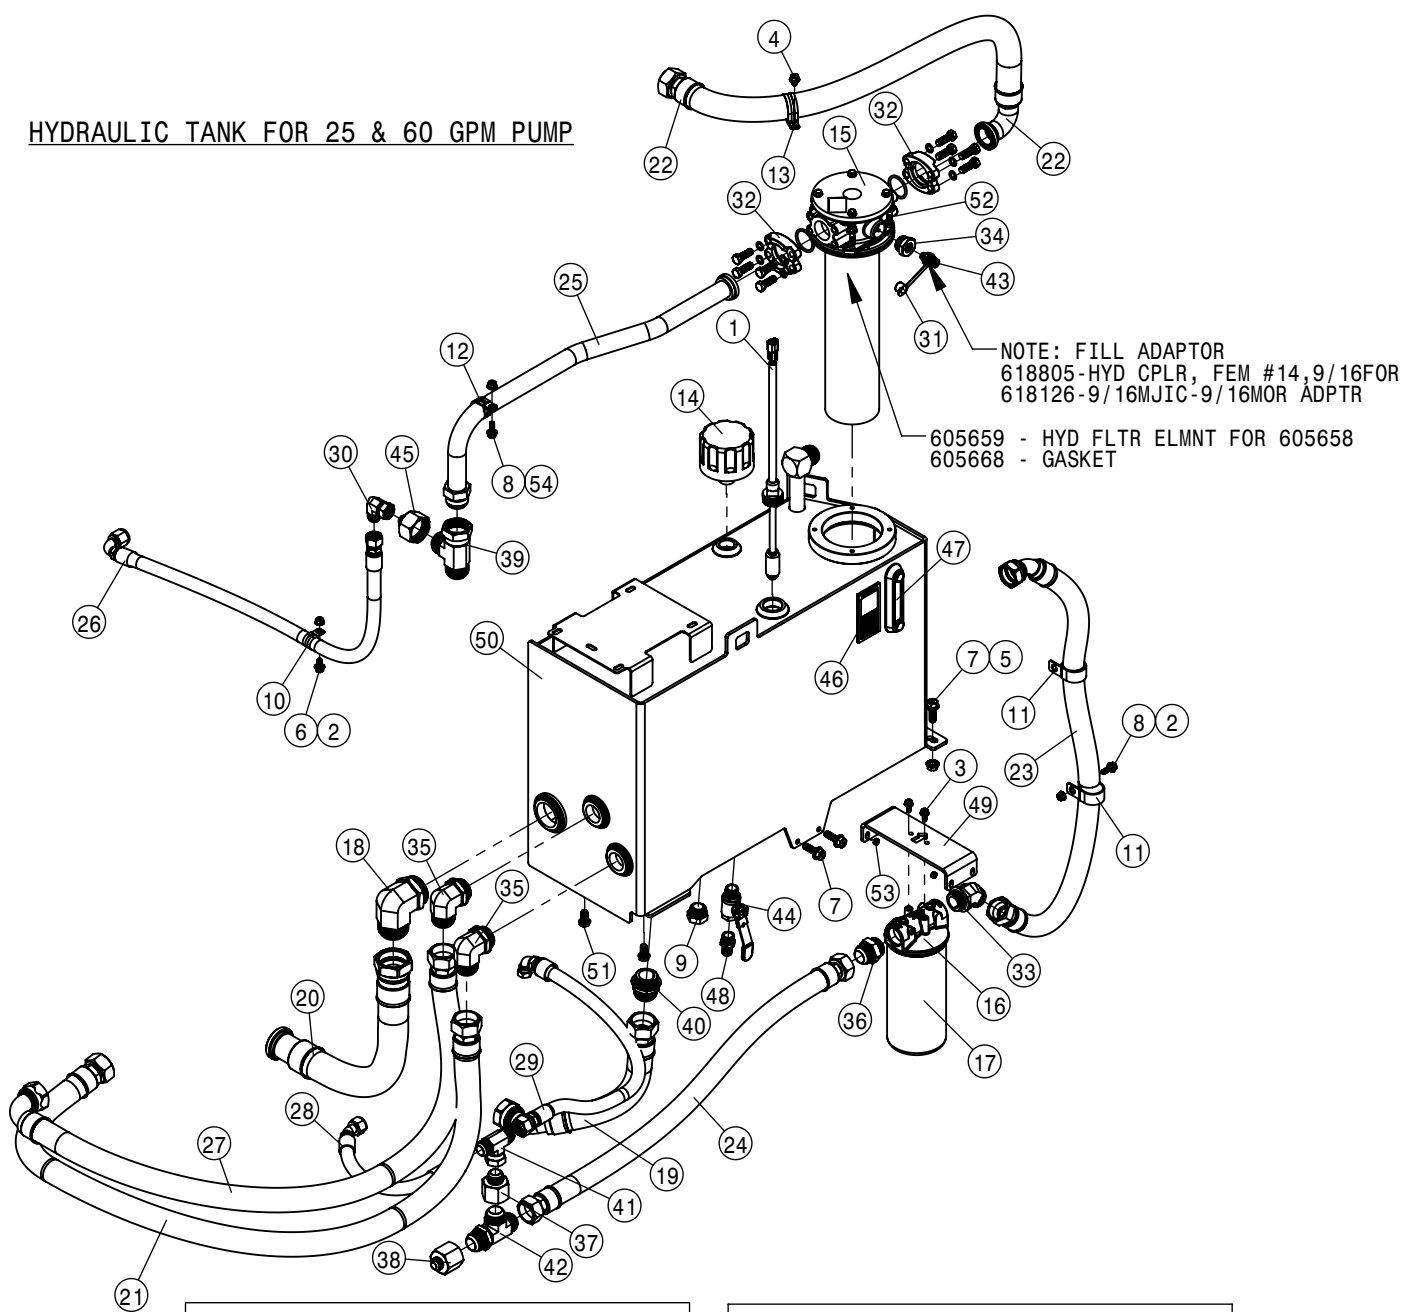

HYDRAULIC TANK FOR 25 & 60 GPM PUMP

HYDRAULIC TANK ASSEMBLY FOR 25 & 60 GPM PUMP			
DET	QTY	P/N	DESCRIPTION
1	1	294069	TEMPERATURE/OIL LEVEL SENSOR
2	4	470087	3/8-16UNC HEX FLG NUT SER MC GR5
3	2	470233	5/16UNC X 3/4 HHSFB GR5 MC
4	1	470319	3/8UNC X 1/2 HHSFB GR5 MC
5	2	470360	1/2-13UNC HEX FLG NUT SER MC GR5
6	1	470409	3/8UNC X 3/4 HHSFB GR5 MC
7	6	470431	1/2UNC X 1 1/2 HHSFB GR5 MC
8	2	470460	3/8UNC X 1 HHSFB GR5 MC
9	1	470471	1 5/16MOR PLUG, MAGNETIC
10	1	520121	CUSH CLAMP,#16 1IN X 3/4W
11	2	520124	CUSH HOSE CLAMP,#28, 1 3/4D X 1 W
12	1	520160	CUSH CLAMP,#24 1 1/2D-3/4WLOOP
13	1	520161	CUSH CLAMP,#32 2"D-3/4W LOOP
14	1	605656	T.R.A.P. BREATHER 1" NPT
15	1	605658	HYD TANK RETURN FILTER
16	1	605662	CASE DRAIN FILTER HEAD
17	1	605663	CASE DRAIN FILTER ELEMENT
18	1	611170	2 1/2 MOR-90-2 1/2 MJIC
19	1	617088	24-811-24FJX-24FJX45-18 H/A
20	1	617089	32-811-32FJX-32FLG-25 H/A
21	1	617091	24-811-24FJX-24FJX-71 H/A
22	1	617093	24-811-24FJX-24FLG90-48 H/A
23	1	617095	20-811-20FJX-20FJX45-47 H/A
24	1	617120	20-811-20FJX-20FJX-37 H/A
25	1	617151	HYD TANK TUBE
26	1	617171	12-451TC-12FJX-12FJX90-43 H/A
27	1	617473	24-811-24FJX-24FJX90-61 H/A

HYDRAULIC TANK ASSEMBLY FOR 25 & 60 GPM PUMP			
DET	QTY	P/N	DESCRIPTION
28	1	617475	12-451TC-16FJX-12FJX45-18 H/A
29	1	617476	12-451TC-10FJX90-16FJX-30 H/A
30	1	618191	1 1/16MJ-90-1 1/16FJ SWIV LBO
31	1	618255	DUST CAP/PLUG FOR 618804/805
32	2	618299	1.50 SPLIT FLANGE KIT #61
33	1	618396	1 5/8MJIC-45-1 5/8MOR LBO
34	1	618397	1 5/16MOR-9/16FOR ADPTR
35	2	618432	1 7/8MJIC-90-1 7/8MOR LBO
36	1	618472	1 5/8MJIC-1 5/8MOR ADPTR
37	1	618547	1 5/8FJIC-1 5/16MJIC ADPTR
38	1	618665	1 5/8FJIC-1 1/16MJIC ADPTR
39	1	618681	1 7/8FJ SW RUN TEE-1 7/8MJ
40	1	618682	1 7/8MOR-1 7/8MJIC ADPTR
41	1	618717	1 5/16FJX BRANCH TEE-1 5/16MJ
42	1	618752	1 5/8MJIC BLKHD RUN TEE
43	1	618870	HYD CPLR, MALE #14 9/16MOR
44	1	618881	3/4 NPT BALL VLV BRS LOCK
45	1	618936	1 7/8FJIC-1 1/16MJIC ADPTR
46	1	650493	DECAL, HYDRAULIC OIL
47	1	701367	SIGHT GAUGE
48	1	711102	3/4NPT X 3/4 HOSE BARB, BRS
49	1	760809	filter mount plate
50	1	760958	HYD RESERVOIR STS '17 W/DECAL
51	2	900263	1/2UNC X 1" HEX BOLT
52	4	900504	3/8UNC X 1 1/2 HHSFB GR5 MC
53	4	910001	1/4-28UNF HEX NUT MC GR5
54	1	910106	3/8-16UNC CTRLK FLG NUT MC GR5