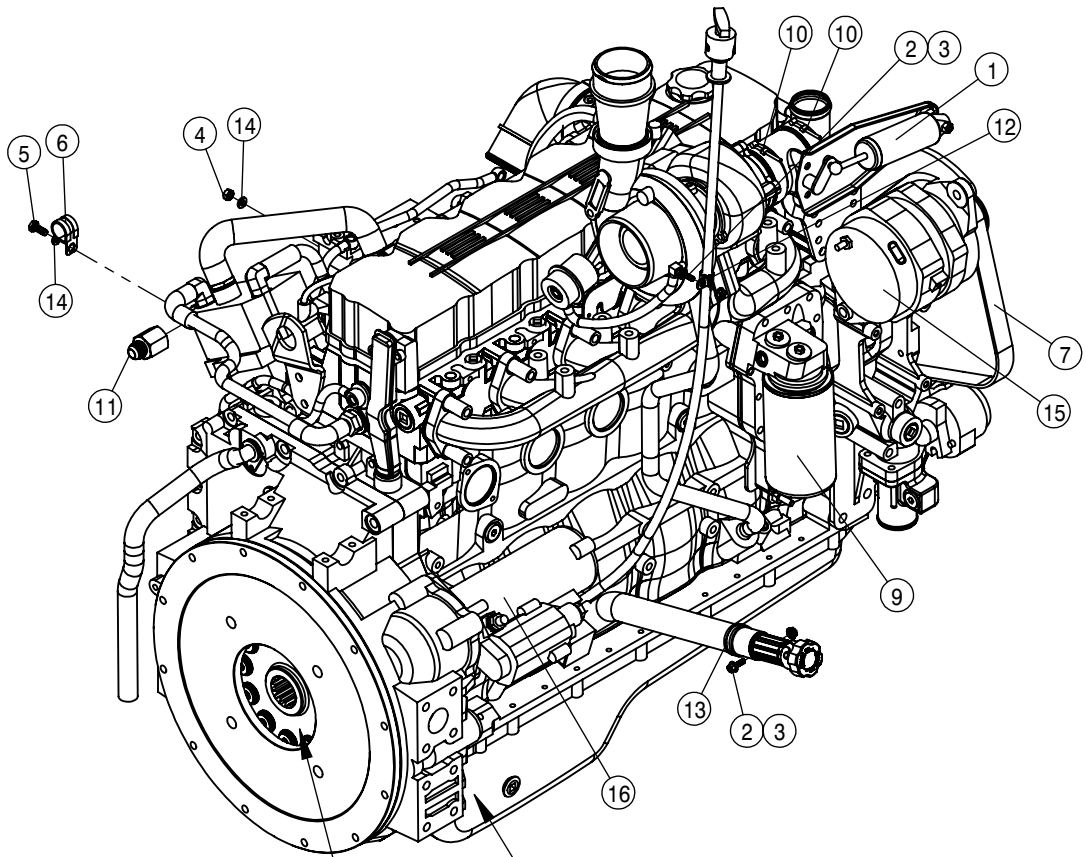

317285 - T3 275HP ENG-REPAIR CONFIG STS' 14

800513-PUMP DRIVE ASSY, STS' 14
800514-DRIVE PLATE, STS' 14

TIER-3 275 HP ENGINE ASSEMBLY			
DET	QTY	P/N	DESCRIPTION
1	1	316644	EXHAUST BRAKE
2	2	470118	1/4UNC X 3/4 HHSFB GR5 MC
3	2	470121	1/4-20UNC HEX FLG NUT SER MC GR5
4	1	473778	8MM-1.25 HEX NUT
5	1	473827	8MM-1.25 X 20MM HEX BOLT GR8
6	1	520121	CUSH CLAMP,#16 1IN X 3/4W
7	1	317304	DRIVE BELT - 3289716
NS	1	294224	ENGINE HARNESS T3, 14
9	1	316372	ENGINE OIL FILTER
10	2	316646	V-CLAMP, EXHAUST BRAKE,CUMMINS
15	1	317300	ALTERNATOR - DELCO 200 AMP
16	1	317299	STARTER - DENSO PA90L