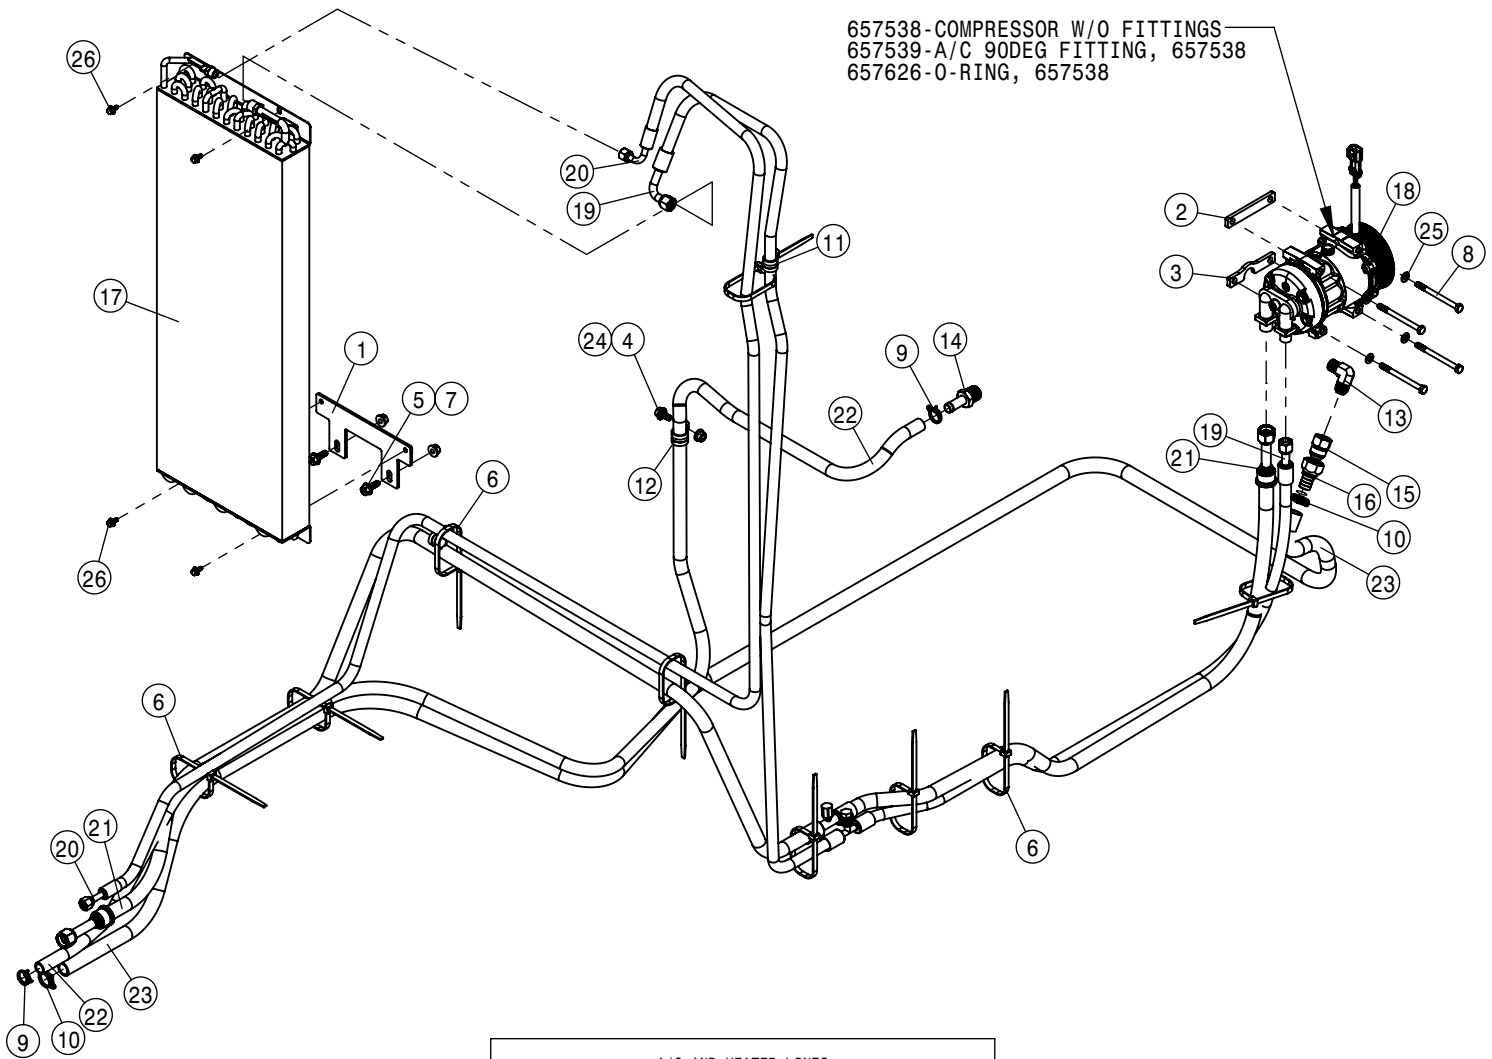

657538-COMPRESSOR W/O FITTINGS
657539-A/C 90DEG FITTING, 657538
657626-O-RING, 657538

A/C AND HEATER LINES			
DET	QTY	P/N	DESCRIPTION
1	1	317450	A/C COND BRKT WLD
2	1	317673	SPACER-A/C COMPRESSOR (TOP)
3	1	317674	SPACER-A/C COMPRESSOR (BOTTOM)
4	1	470409	3/8UNC X 3/4 HHSFB GR5 MC
5	2	470460	3/8UNC X 1 HHSFB GR5 MC
6	9	470555	CABLE TIE, 1/2 X 15" BLACK NYLON
7	2	472043	OBS USE 910042
8	4	473868	8MM-1.25 X 100MM HEX BOLT
9	2	520081	HOSE CLAMP NO 14 DBL WIRE
10	2	520082	HOSE CLAMP NO 16 DBL WIRE
11	2	520115	CUSH CLAMP,#12 0.75"D-3/4W LOOP
12	1	520121	CUSH CLAMP,#16 1IN X 3/4W
13	1	611124	7/8MJIC-90-1/2MNPT LBO
14	1	618949	5/8 HOSE BARB - 3/4MNPT
15	1	618954	7/8FJIC-1 1/16MJIC
16	1	618955	3/4 HOSE BARB-1 1/16FJX ADPTR
17	1	657457	COIL, COND 12 X 31.6
18	1	657537	A/C COMPRESSOR
19	1	657579	A/C HOSE,08-08F-SV-08F90-138
20	1	657581	A/C HOSE,06-06F-06F90-136
21	1	657589	A/C HOSE,12-10F-SV-10F-148"
22	1	657593	HOSE, 5/8 x 112 HEATER
23	1	657611	HOSE, 3/4 x 135 HEATER
24	1	910106	3/8-16UNC CTRLK FLG NUT MC GR5
25	4	910113	SAE FLAT WASHER 5/16 SS
26	4	910122	1/4UNC X 1/2 HHSFB SS