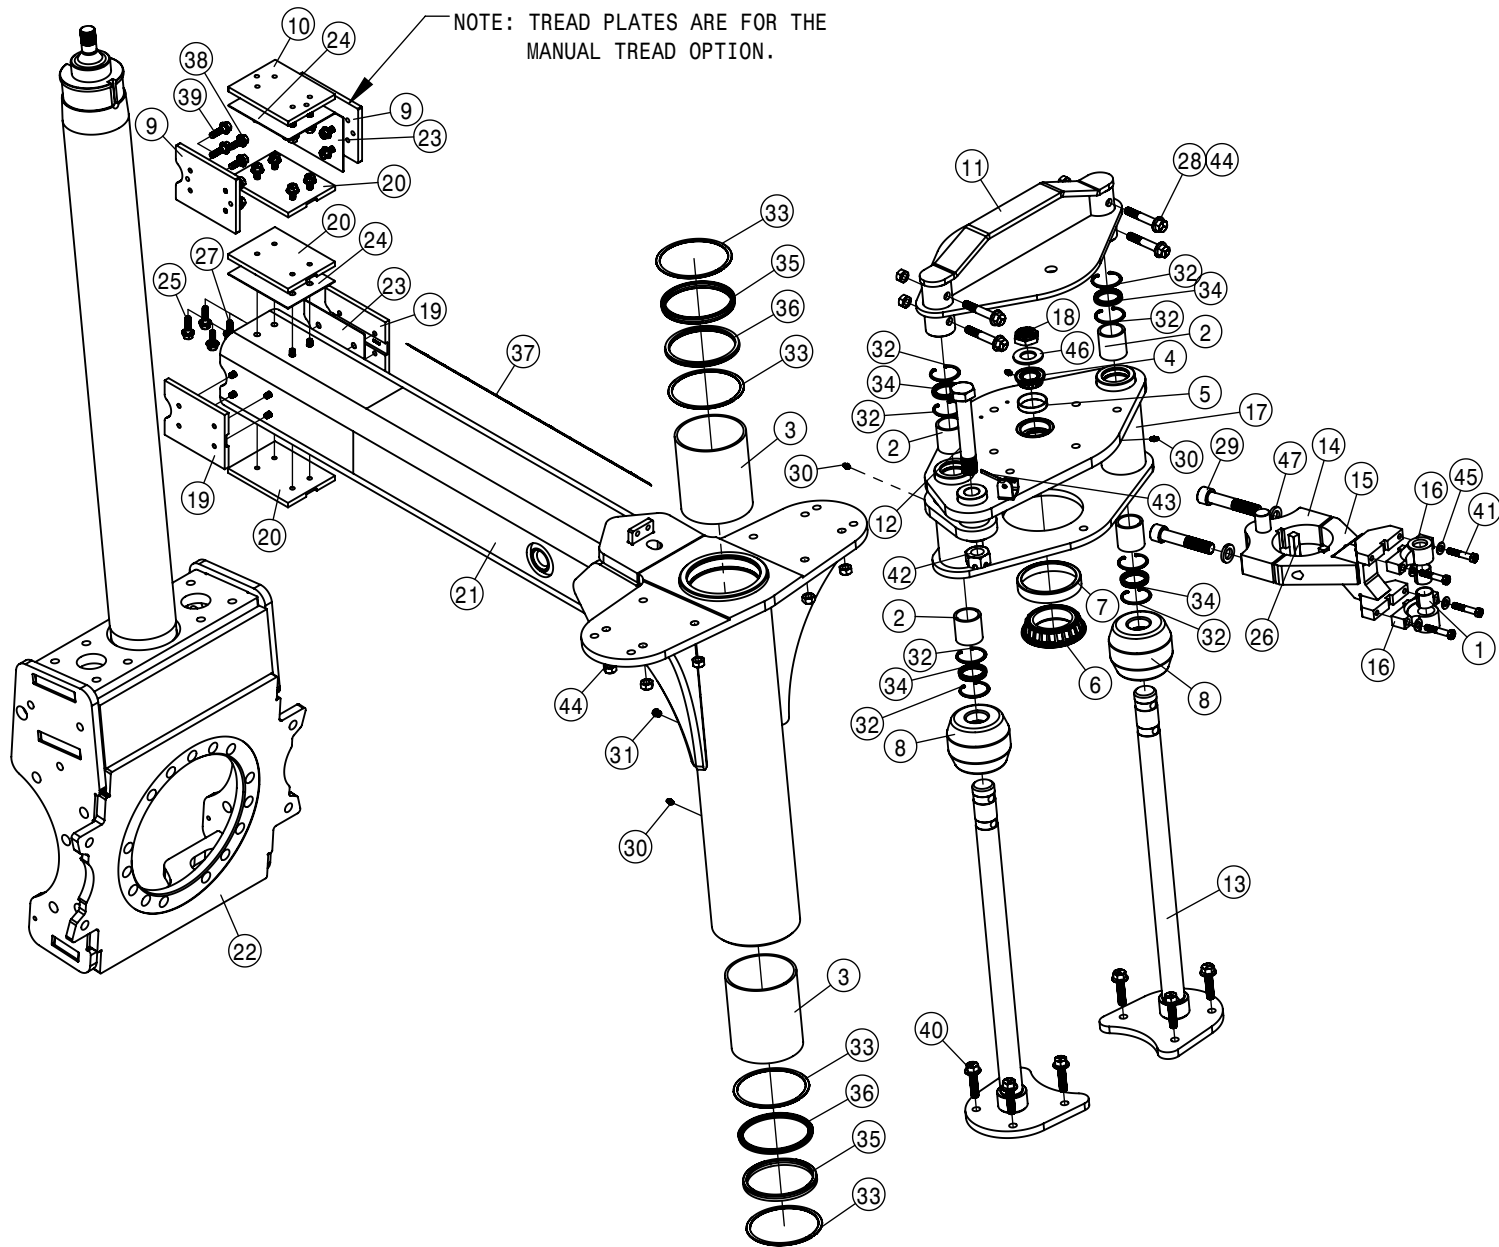

LEFT REAR LEG ASSEMBLY			
DET	QTY	P/N	DESCRIPTION
1	2	121029	JOURNAL BRG, 1.00 ID X 1.00 LG
2	4	121113	TOWER SLEEVE BRG (POLYGON) 05
3	2	121125	BEARING-POLY 4.50 ID X 5.74 LG
4	1	125050	BRG CONE, 1.00 ID W/FACE SEAL
5	1	125051	BRG CUP FOR 125050
6	1	125052	BRG CONE, 2.687 ID W/FACE SEAL
7	1	125053	BRG CUP FOR 125052
8	2	311058	RUBBER SPRING
9	2	343189	MAN TRD NOTCHED PLATE, TAPPED
10	1	343190	MAN TRD PLATE, TAPPED
11	1	359333	AIR BAG TOWER TOP MT WLD
12	1	359546	STRG CYL BOLT, STS AWS LRG 09
13	2	359654	NITRO TOWER WLD, STS AWS 13
14	1	359683	STEERING ARM WLDMT-STS
15	1	359684	STEERING TRUN MNT WLD - STS
16	2	359687	TRUNNION-STEERING CYLINDER
17	1	360149	LH AIR BAG LWR PLT WLD, STS 15
18	1	360561	1-14 UNS THIN HEX NUT LCK
19	2	360852	TRD ADJ BRONZE BEARING, TAPPED
20	3	360853	TRD ADJ BRONZE BEARING, TAPPED
21	1	360860	OUTER LEG WELDMNT STS
22	1	360861	INNER LEG WELDMNT-STS, SDS LEG
23	2	360864	NOTCHED SHIM - TRD ADJ BEARING
24	2	360865	SHIM - TRD ADJ BEARING

LEFT REAR LEG ASSEMBLY			
DET	QTY	P/N	DESCRIPTION
25	16	470329	3/8UNC X 1 1/4 HHSFB GR5 MC
26	2	470447	KEY .50 SQ X 1.69 LONG
27	16	470460	3/8UNC X 1 HHSFB GR5 MC
28	4	470461	1/2UNC X 3 HHSFB GR5 MC
29	2	470904	3/4UNC X 4" SOC HD CAP SCR GR8
30	4	471005	GREASE ZERK, 1/4-28 X 1/2
31	1	471030	PRESSURE RELIEF VALVE-GREASE 45-80 PSI
32	8	629537	187RRH00Z SNAP RING
33	4	629538	4.5 SPIROLOX RING
34	4	629620	SEAL, 1.500 ROD DIA
35	2	629621	SEAL, 4.500 ROD DIA
36	2	629625	SEAL, 4.500 ROD DIA
37	1	650486	DECAL, TREAD ADJ INDICATOR DTS
38	16	900163	3/8UNF X 1 HHSFB GR5 MC
39	16	900164	3/8UNF X 1 1/4 HHSFB GR5 MC
40	8	900519	1/2UNC X 2 HHSFB GR5 MC FT
41	4	900821	3/8UNF X 2 HHCS GR8 MC
42	1	910020	1-8UNC HEX SLTDT NUT MC GR5
43	1	910120	3/16 X 1 3/4 COTTER PIN SS
44	12	914008	1/2-13UNC STOVER NUT MC GR5
45	4	920002	SAE FLAT WASHER 3/8 MC
46	1	920008	1" SAE FLAT WASHER
47	2	920506	HLOCK WASHER 3/4 MC