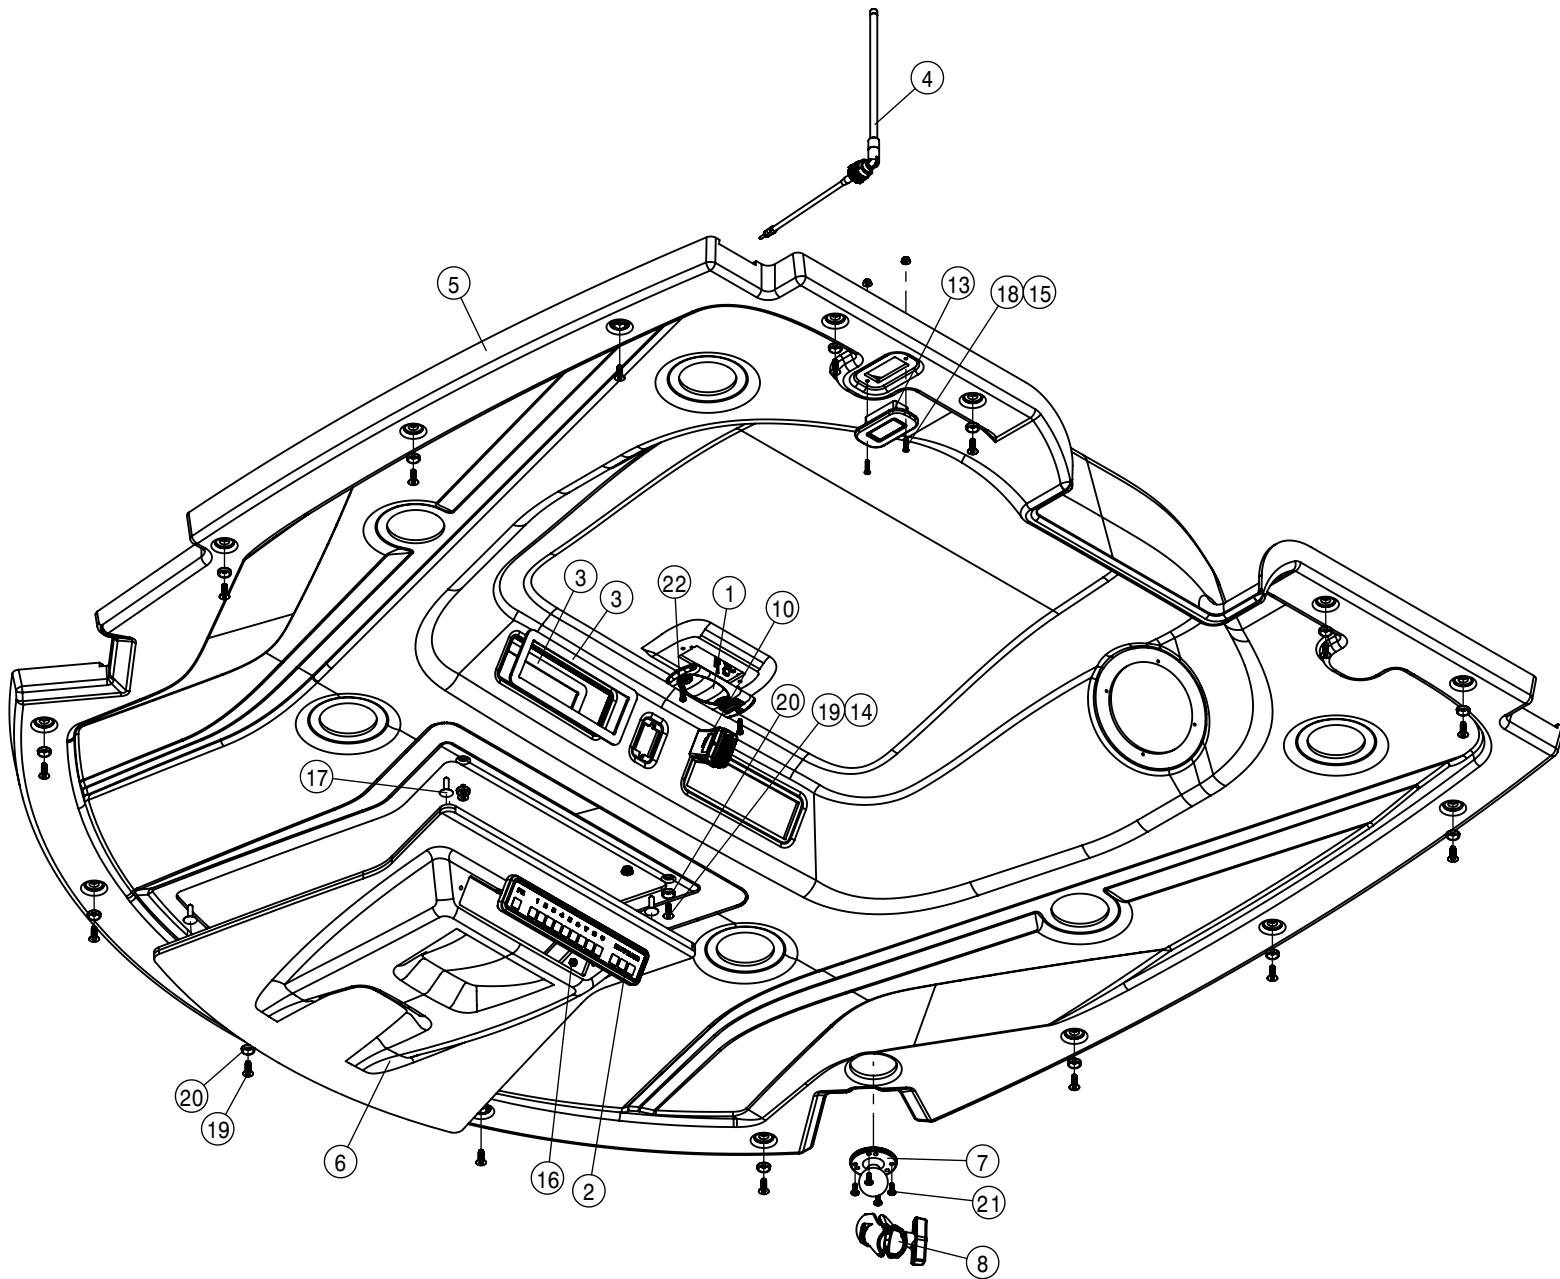

HEADLINER ASSEMBLY			
DET	QTY	P/N	DESCRIPTION
1	1	292620	DOMELIGHT
2	1	292678	LIGHT BAR - SECTION INDICATOR
3	2	343331	RADIO BEZEL,CAB, BLK PLASIC 05
4	1	344177	ANTENNA - RADIO
5	1	344349	HEADLINER
6	1	344350	HEADLINER ACCESS PANEL
7	1	344384	1.5" RAM BALL MNT BASE 2.50"DIA
8	1	344385	1.5" RAM BALL MNT 4.50"DBL SOC ARM
NS	1	344416	RADIO - PREMIUM
10	1	344417	BLUETOOTH MIC
NS	1	344418	HARNESS - BLUETOOTH MIC
NS	2	344419	SPEAKER
13	1	344459	GARMENT HOOK
14	2	470121	1/4 UNC SERR FLG LOCK NUT
15	4	470463	8-32 SERR FLANGE NUT
16	2	470541	8-32 KEP NUT
17	4	470545	PUSH TREE FASTENER 1/4 X 1
18	2	472376	#8-32 X 3/4 FLT HD PHIL SCREW
19	17	472378	1/4-20 X 3/4 FLT HD SOCKET SCREW ZN BLK
20	17	472380	1/4 CNTR SNK WASH, NYLON
21	4	903706	10-32X1/2 PHIL PAN MACH SCR
22	2	903850	8-32 X 3/4 PHIL PAN MACH SCR BZ