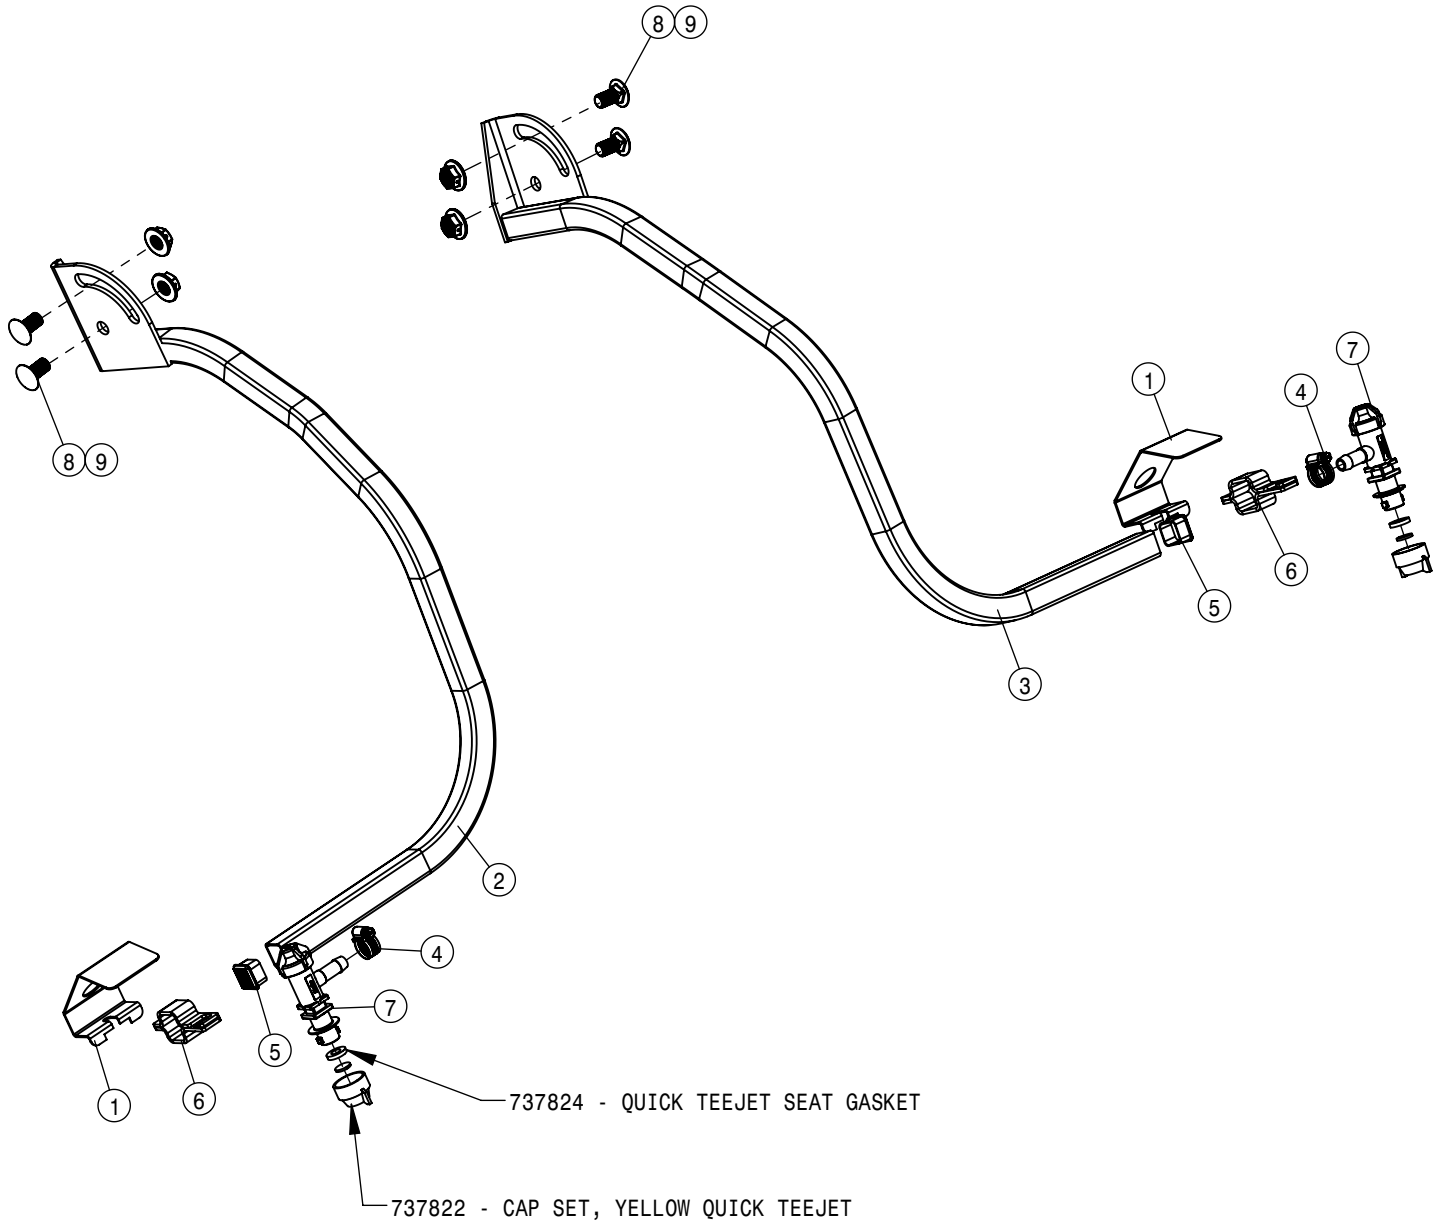

REAR NOZZLE ASSEMBLY			
DET	QTY	P/N	DESCRIPTION
1	2	164676	NOZL SHIELD, REAR WHEEL 00
2	1	164978	LH REAR NOZZLE MT WLD STS12
3	1	164979	RH REAR NOZZLE MT WLD STS12
4	2	520069	HOSE CLAMP NO 6 STAINLESS
5	2	629727	FINISH PLUG 1" SQ 16 GA
6	2	737817	NOZZLE BRACKET
7	2	737827	QUICK TJET LBO, 1-TIP BODY .50
8	4	901253	1/2UNC X 1" CARR BOLT
9	4	914015	1/2UNC HEX CENTER-LOCK NUT