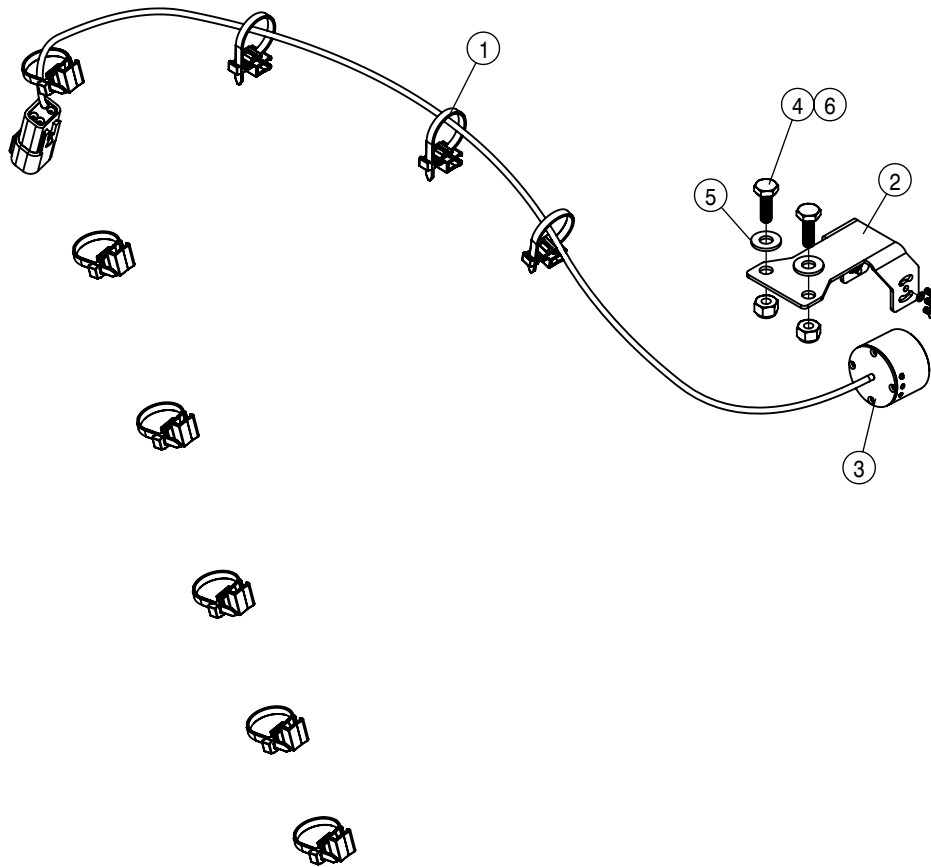

BACK-UP CAMERA ASSEMBLY			
DET	QTY	P/N	DESCRIPTION
1	9	470680	CABLE TIE/CLIP .04"-.12"W
2	1	660861	STS B-UP CAMERA BRKT
3	1	694028	B-UP CAMERA
4	2	900448	1/4UNC X 3/4 HHCS SS
5	2	910112	SAE FLAT WASHER 1/4 SS
6	2	910118	1/4-20UNC NYLOCK NUT SS