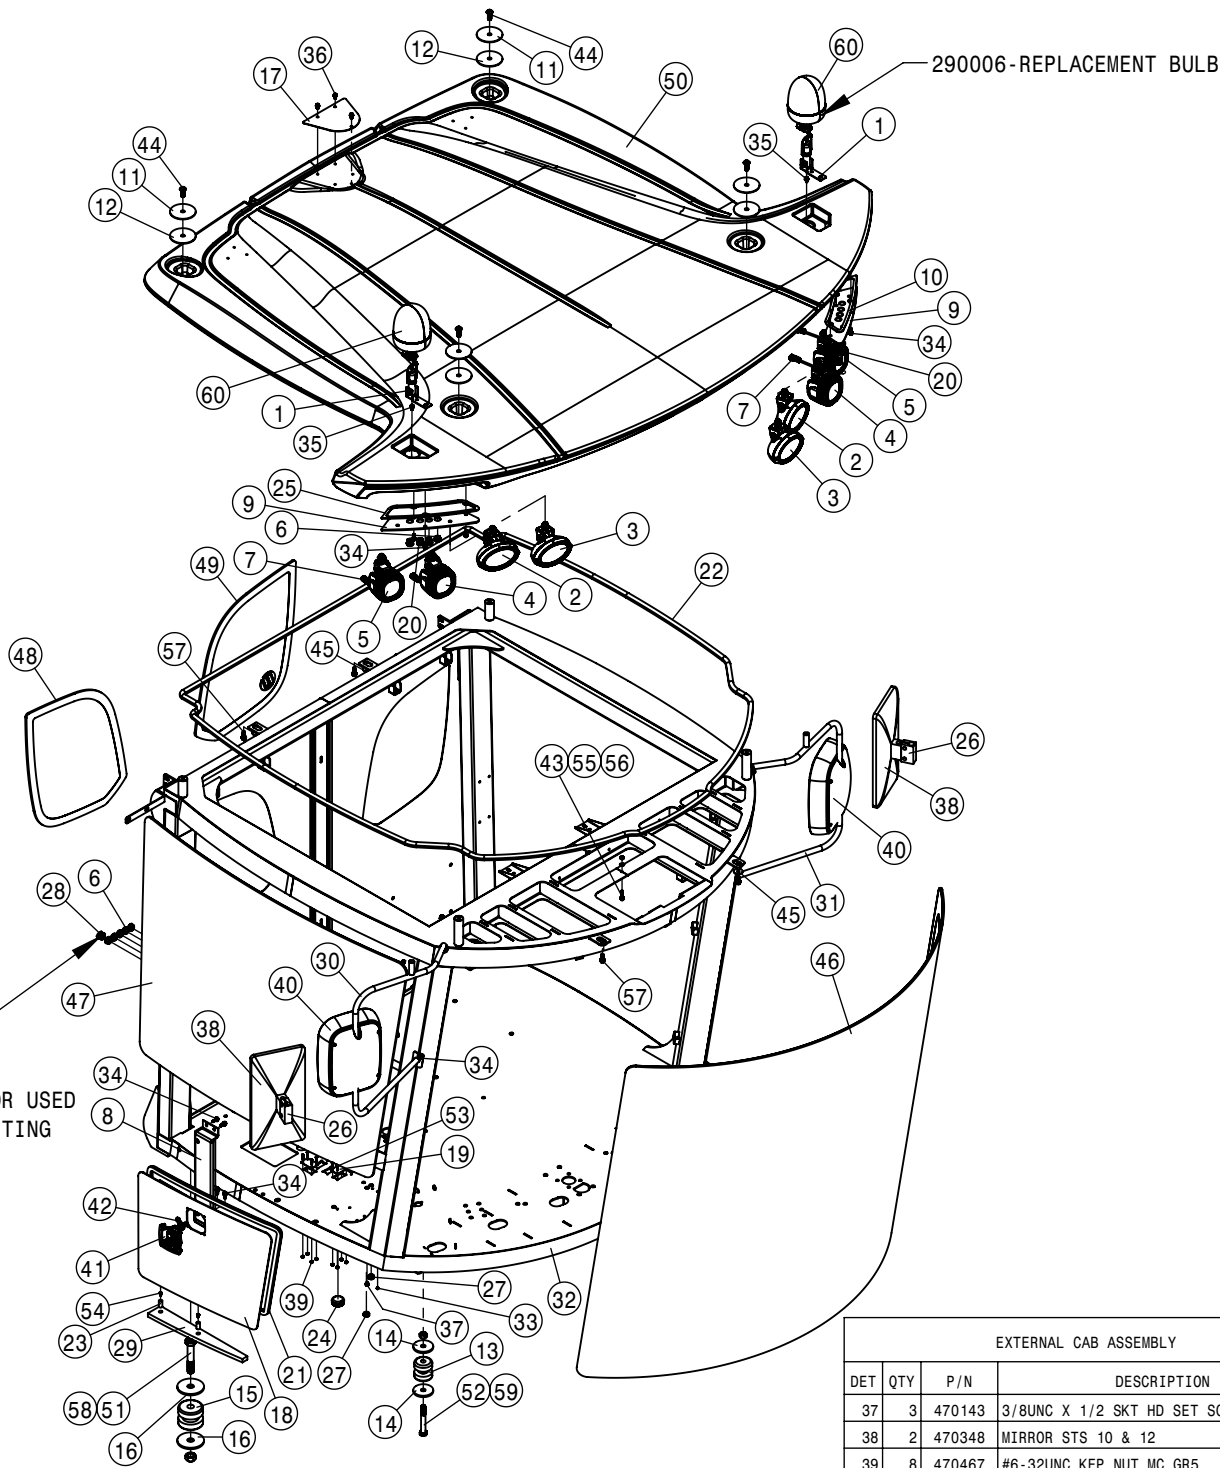

EXTERNAL CAB ASSEMBLY			
DET	QTY	P/N	DESCRIPTION
1	2	290060	BEACON TILT SURFACE MT,QK CHG
2	2	292614	WORKLIGHT - HALOGEN CLOSE RANGE
3	2	292615	Worklight - Oval 100 Long Range
4	2	292618	WORKLIGHT-TYRI LED FLOOD
5	2	292619	WORKLIGHT-TYRI LED TRAP
6	7	292634	HOLE PLUG
7	4	294299	TYRI JUMPER HARNESS
8	1	344299	ACCESS PANEL SEALING SURFACE WLDT
9	2	344357	ROOF LIGHT MNT PLT, STSCAB'14
10	1	344358	ROOF LIGHT MNT PLT GASKET, STSCAB'14
11	4	344359	ROOF RETAINER WASHER, STSCAB'14
12	4	344360	ROOF RETAINER WASHER SEAL, STSCAB'14
13	2	344393	ISO MOUNT
14	4	344394	ISO MT WASHER FRNT, STS'14
15	2	344395	ISO MOUNT
16	4	344396	ISO MT WASHER REAR, STS'14
17	1	344449	PLATE - ROOF ANTENNA STS
18	1	344452	FRT ACCESS PNL WLDT, STS'14

EXTERNAL CAB ASSEMBLY			
DET	QTY	P/N	DESCRIPTION
19	2	344477	PLATE - 12 PIN COVER
20	10	344478	BUSHING - STRAIN RELIEF
21	1	344479	SEAL - ACCESS PANEL
22	1	344481	SEAL - CAB ROOF STS
23	2	344497	THREADED NYLN SPCR, STS'14
24	1	344509	HOLE PLUG - 24 SERIES
25	1	344513	ROOF LIGHT MT PLT RH GASKET, STS'14
26	2	344515	STD MIR BRKT, STS'14
27	2	344554	HOSE GROMMET, STS'14
28	1	344572	BUSHING - ANTENNA STRAIGHT
29	1	344579	ACCESS PANEL SEAL LWR, STS'14
30	1	344631	MIRROR BRKT WLDT RH, STS'15
31	1	344635	MIRROR BRKT WLDT LH, STS'15
32	1	344824	CAB WLDT, STS 17 W/DECALS
33	7	470053	1/4-20X1/4 AL HD SET SCR CUP
34	16	470118	1/4UNC X 3/4 HHSFB GR5 MC
35	2	470122	1/4UNC X 1/2 HHSFB GR5 MC
36	3	470122N	1/4 UNC X 1/2 SERR FLG BOLT SS

EXTERNAL CAB ASSEMBLY			
DET	QTY	P/N	DESCRIPTION
37	3	470143	3/8UNC X 1/2 SKT HD SET SCR
38	2	470348	MIRROR STS 10 & 12
39	8	470467	#6-32UNC KEP NUT MC GR5
40	2	470648	POWER MIRROR
41	1	470660	LATCH ASSY, STS'14
42	1	470661	CAM LATCH, STS'14
43	1	473836	1/4UNC X 1 1/4 HHSFB SS FT
44	4	474001	1/2-13 UNC X 1 1/4 BHCS SS PATCH
45	4	483024	FENDER WASHER 5/16 MC
46	1	658100	WINDOW - FRT 2014 STS
47	1	658101	WINDOW - RH SIDE 2014 STS CAB
48	1	658103	WINDOW - REAR RH 2014 STS CAB
49	1	658104	WINDOW - REAR LH 2014 STS CAB
50	1	658139	CAB ROOF, STS/DTS '17
51	2	900481	7/8-9UNC X 5 HHCS GR8 MC
52	2	900847	5/8UNC X 4 1/2 HHCS GR8 MC
53	8	903814	#6-32 UNC X 3/4 PHMS PH BZ
54	2	903884	#10-32 UNF X 3/8 PHMS PH BZ
55	1	910112	SAE FLAT WASHER 1/4 SS
56	1	910118	1/4-20UNC NYLOCK NUT SS
57	4	910126	5/16UNC X 1 HHSFB SS
58	2	914014	7/8-9UNC STOVER NUT MC GR8
59	2	914810	5/8-11UNC STOVER NUT MC GR8
60	2	AZ101891	IDENT LAMP ROTATING BEACON