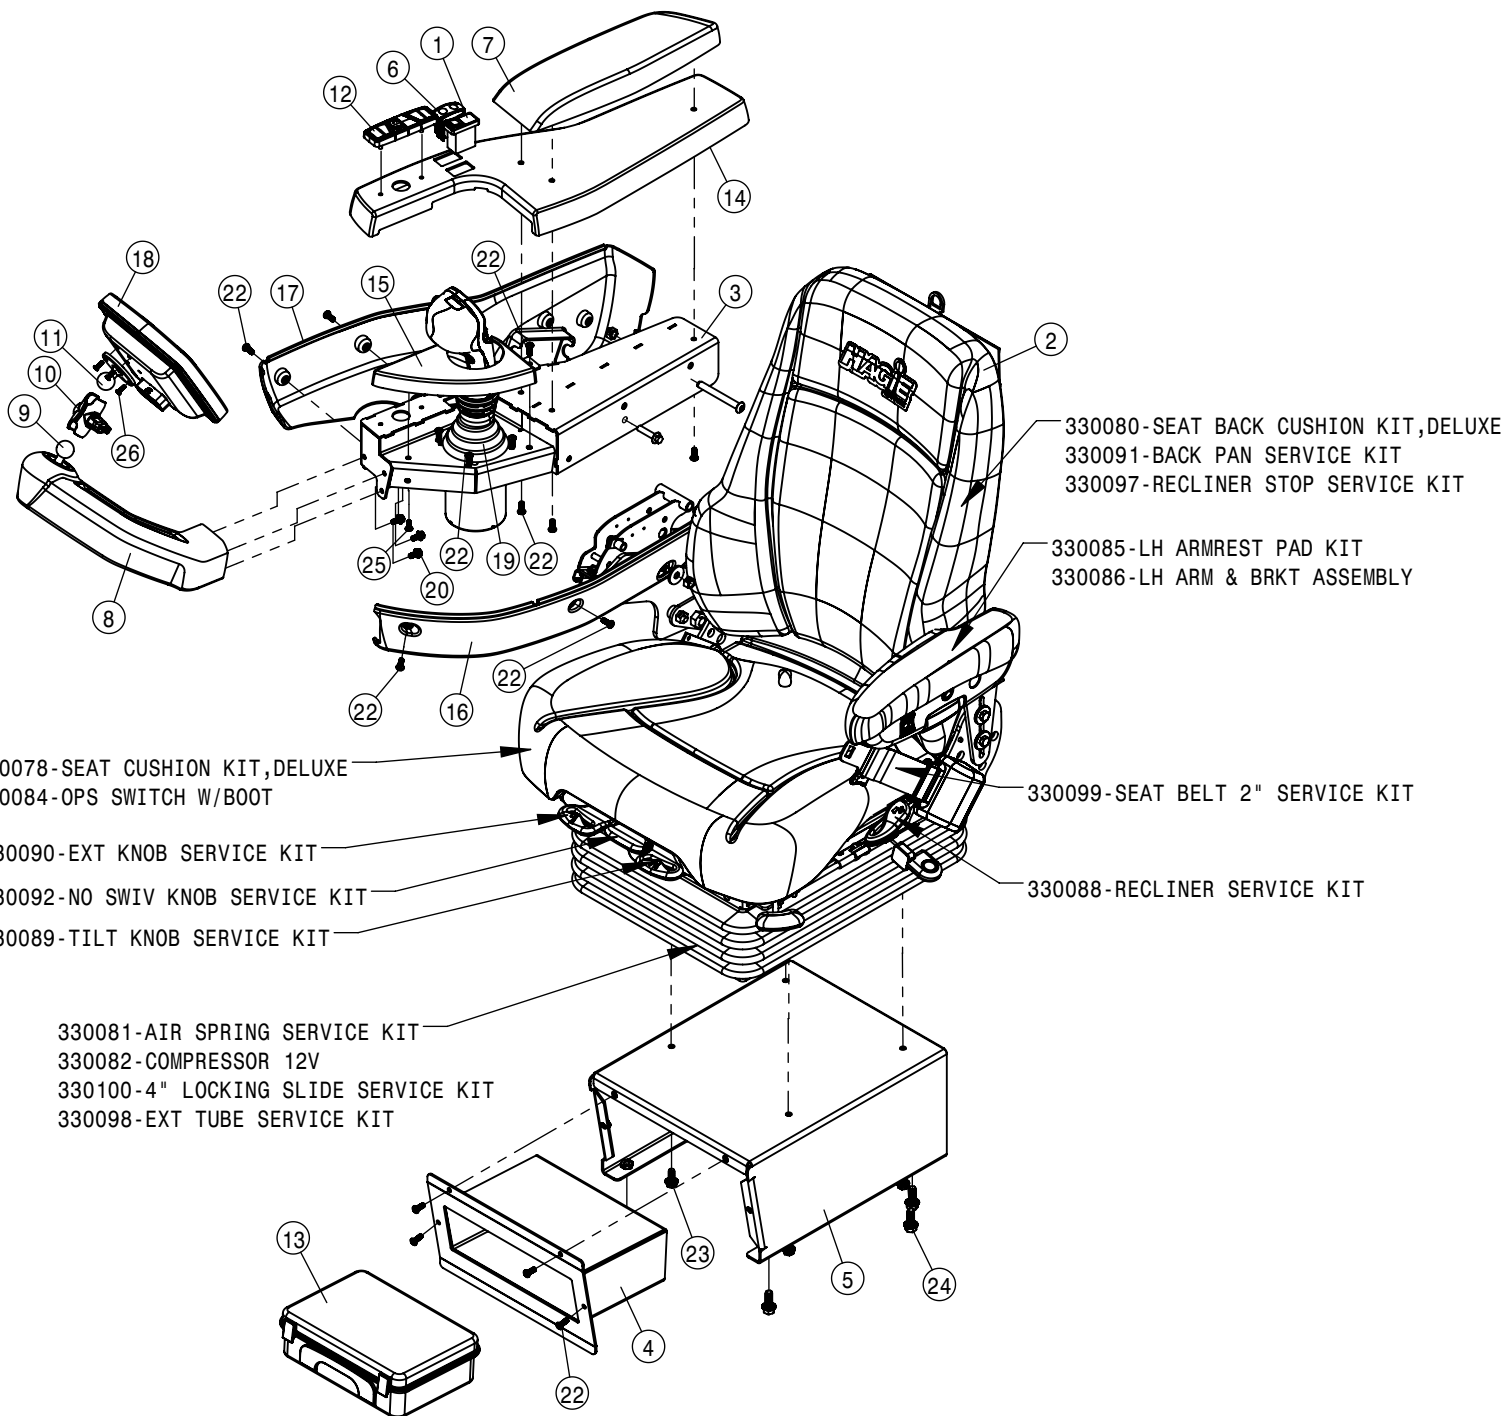

STANDARD SEAT ASSEMBLY			
DET	QTY	P/N	DESCRIPTION
1	1	292201	SWITCH, BRAKE, STS
2	1	330075	SEAT - DELUXE, CAB STS '14
3	1	344167	POD STRUCTURE WLDMT
4	1	344271	STS CAB FIRST AID WLDMNT '14
5	1	344275	STS CAB SEAT RISER WLDMNT '14
6	1	344311	SWITCH - THROTTLE
7	1	344340	ARMREST POD, ASSY, STSCAB '14
8	1	344342	POD DISPLAY MNT ASSY MOLDED, STSCAB '14
9	1	344363	1" RAM BALL MNT 1/4UNC THRD HOLE
10	1	344364	1" RAM BALL MNT 2.00"DBL SOC ARM
11	1	344365	1" RAM BALL MNT BASE 2.50"DIA
12	1	344399	RADIO KEYPAD
13	1	344427	MEDICAL KIT

STANDARD SEAT ASSEMBLY			
DET	QTY	P/N	DESCRIPTION
14	1	344516	POD UPPER, CAB
15	1	344517	POD MIDDLE, CAB
16	1	344518	POD INNER, CAB
17	1	344519	POD OUTER
18	1	344612	MACHINE DISPLAY ASSEMBLY, 2014
19	1	344656	JOYSTICK, CAB
20	4	470122	1/4 UNC X 1/2 SERR FLG BOLT
21	2	470175	#10-32UNF HEX FLG NUT SER MC GR5
22	19	472344	1/4UNCX5/8 ALHD BUTTON CAP SCR
23	4	473873	M8 x 20MM LG SERR FLANGE HEX BOLT
24	6	900129N	3/8UNC X 1" SERR FLANGE BOLT
25	1	903706	10-32X1/2 PHIL PAN MACH SCR
26	4	903844	8-32 X 1/2 PHIL PANHD MACH SCR