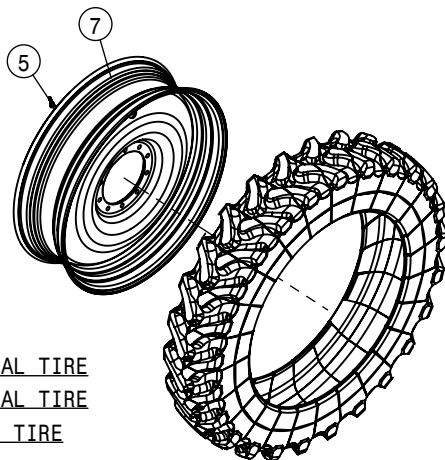

VF380/90 R46 RADIAL TIRE
IF380/90 R46 RADIAL TIRE
380/90 R46 RADIAL TIRE