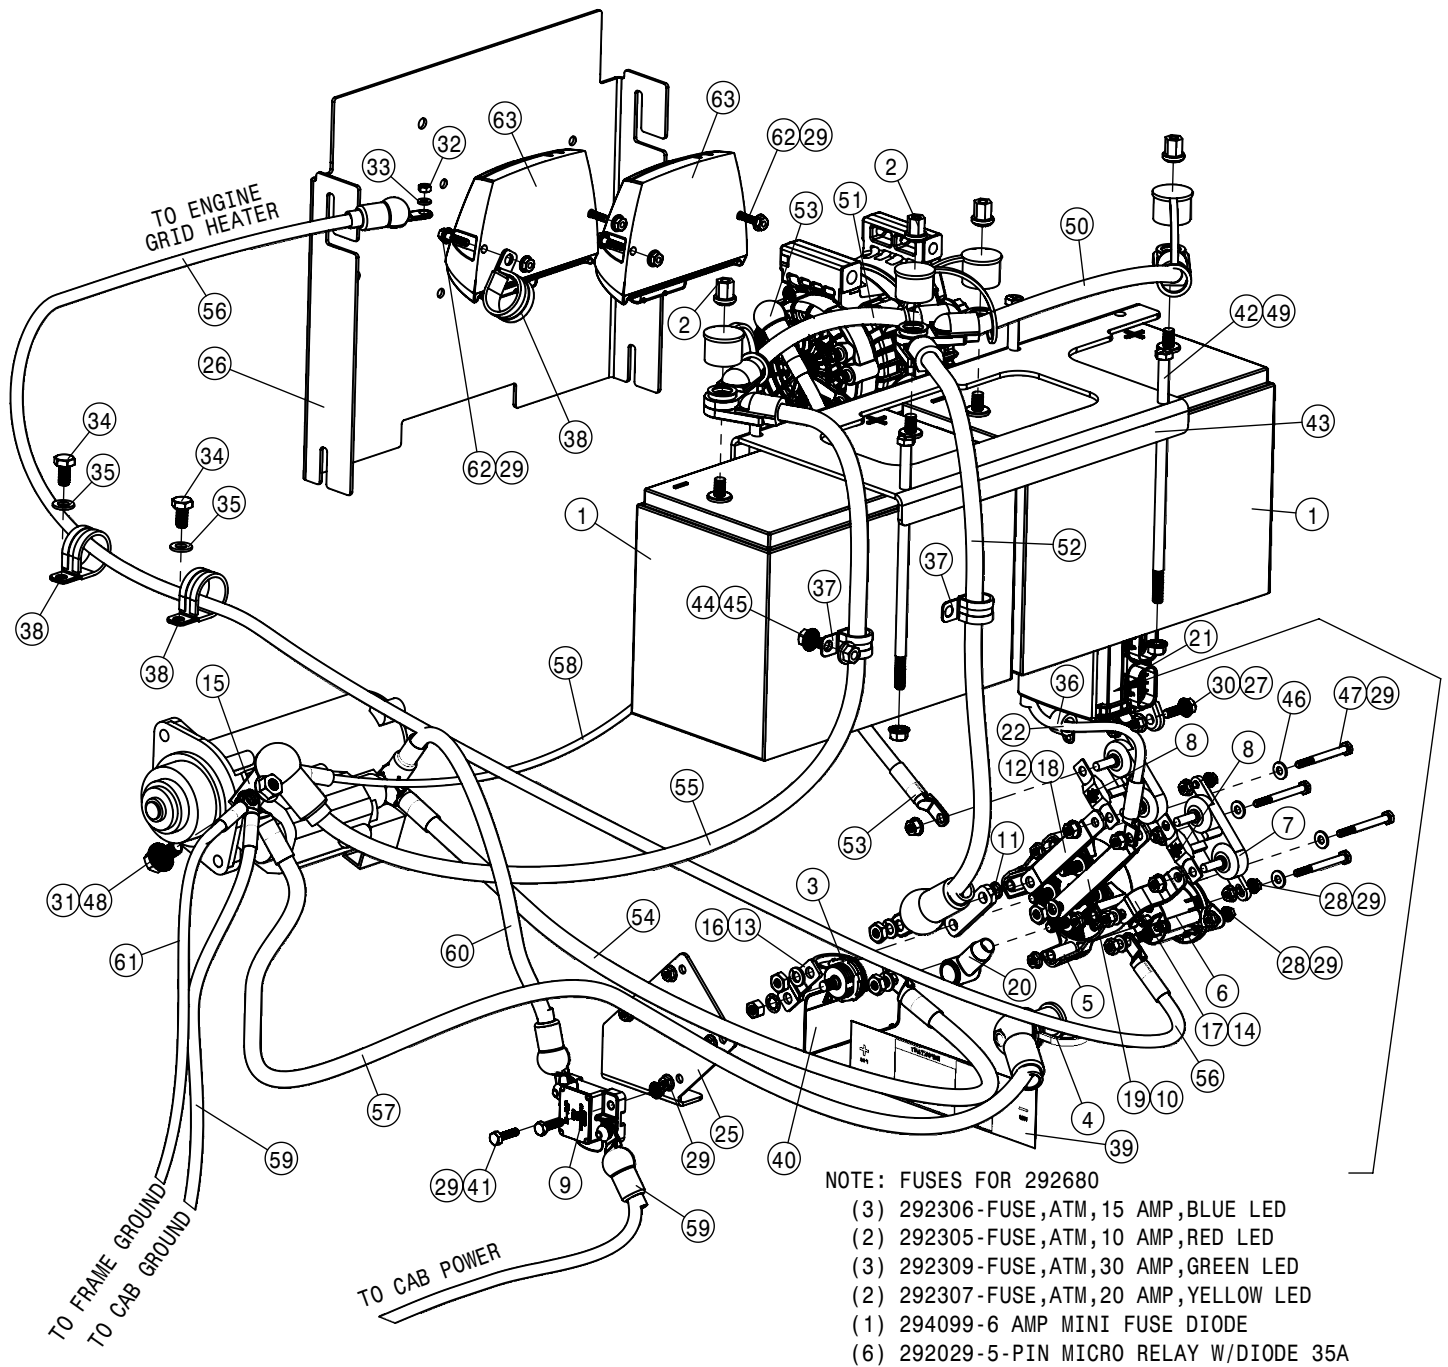

TIER-4F BATTERY AND CABLE ASSEMBLY			
DET	QTY	P/N	DESCRIPTION
1	2	291196	BATTERY,12V 900CCA, SS STUD
2	4	291205	BATTERY NUT,3/8-16 SS CLSD CAP
3	1	291680	POSITIVE JUMPER STUD, RED
4	1	291681	NEGATIVE JUMPER STUD, BLACK
5	1	291957	BATTERY SWITCH, DUAL CIRCUIT
6	1	292505	MCR
7	2	292578	HIGH AMP FUSE HOLDER W/COVER
8	2	292641	FUSE, 250 AMP 32 VOLT DC
9	1	292642	CIRCUIT BREAKER,150 AMP BUSS
10	1	292651	BUSBAR, MD TO GRID HEAT FUSE
11	1	292652	BUSBAR, MASTER DISC. JUMPER
12	1	292653	BUSBAR, MD TO ALT. FUSE
13	1	292654	BUSBAR, POST TO MD
14	1	292655	BUSBAR, MCR TO FUSE
15	1	292671	BUSBAR, GND EXT
16	1	292673	HEAT SHRINK, RED .75 X .03 X 1 1/2"
17	1	292674	HEAT SHRINK, RED .75 X .03 X 2 1/2"
18	1	292675	HEAT SHRINK, RED .75 X .03 X 3 1/2"
19	1	292676	HEAT SHRINK, RED .75 X .03 X 4 1/2"
20	1	292677	RUBBER BOOT (RED) 2 TO 2/0 GAUGE
21	1	292680	VEC

TIER-4F BATTERY AND CABLE ASSEMBLY			
DET	QTY	P/N	DESCRIPTION
22	1	292683	VEC POWER CABLE
NS	1	294226	TIER 4F HARNESS ASSY
NS	1	294253	AFTERTREATMENT HARNESS
25	1	317345	MST DISC. COVER
26	1	362037	MODULE BOX REMOVABLE COVER
27	4	470113N	5/16UNC SERR FLG LOCK NUT SS
28	6	470118	1/4 UNC X 3/4 SER FLG BOLT
29	20	470121	1/4-20UNC HEX FLG NUT SER MC GR5
30	4	470234N	5/16UNC X 1" SERR FLG BOLT SS
31	1	470360	1/2UNC SERR FLG HEX NUT
32	1	473767	6MM-1.00 HEX NUT
33	1	473768	6MM LOCK WASHER
34	2	473793	10MM-1.50 X 20MM HEX BOLT GR8
35	2	473799	10MM FLAT WASHER
36	1	520117	CUSH HOSE CLAMP,#10, 5/8D X 1/2W
37	2	520121	CUSH CLAMP,#16 1IN X 3/4W
38	3	520160	CUSH CLAMP,#24 1 1/2D-3/4WLOOP
39	1	650295	IMPORTANT/ NEG/ POS DECAL
40	1	650296	CAUTION DECAL
41	2	900003	1/4UNC X 1" HEX BOLT
42	4	900150	3/8UNC X 9 1/2 HHCS GR5 MC

TIER-4F BATTERY AND CABLE ASSEMBLY			
DET	QTY	P/N	DESCRIPTION
43	1	317446	BATTERY CLAMP
44	1	910106	3/8-16UNC CTRLK FLG NUT MC GR5
45	1	470409	3/8UNC X 3/4 HHSFB GR5 MC
46	4	910112	SAE FLAT WASHER 1/4 SS
47	4	900465	1/4UNC X 2 1/2 HHCS SS
48	1	900516	1/2UNC X 1 HHSFB GR5 MC
49	4	470087	3/8-16UNC HEX FLG NUT SER MC GR5
50	1	292660	BATT CABLE,RED 18"2/0 3/8-3/8
51	1	292659	BATT CABLE, BLK 16"2/0 3/8-3/8
52	1	292661	BATT CABLE,RED 34"2/0 3/8-3/8
53	1	292656	BATT CABLE,RED 20" 1/0 5/16-5/16
54	1	292665	BATT CABLE, RED 42"2/0 1/2-3/8
55	1	292662	BATT CABLE,BLK 47"2/0 3/8-1/2
56	1	292670	BATT CABLE,RED 94"2GA 1/4-5/16
57	1	292664	BATT CABLE,BLK 45"2/0 1/2-3/8
58	1	292657	BATT CABLE,BLK 35"2GA 1/2-1/4
59	1	292668	CAB PWR,GND CABLE ASY
60	1	292669	BATT CABLE,RED 21"1/0 1/2-1/4
61	1	292658	BATT CABLE,BLK 75"2GA 3/8-1/2
62	4	470231	1/4UNC X 1 HHSFB GR5 MC
63	2	292086	IQAN-XA2 MODULE->611