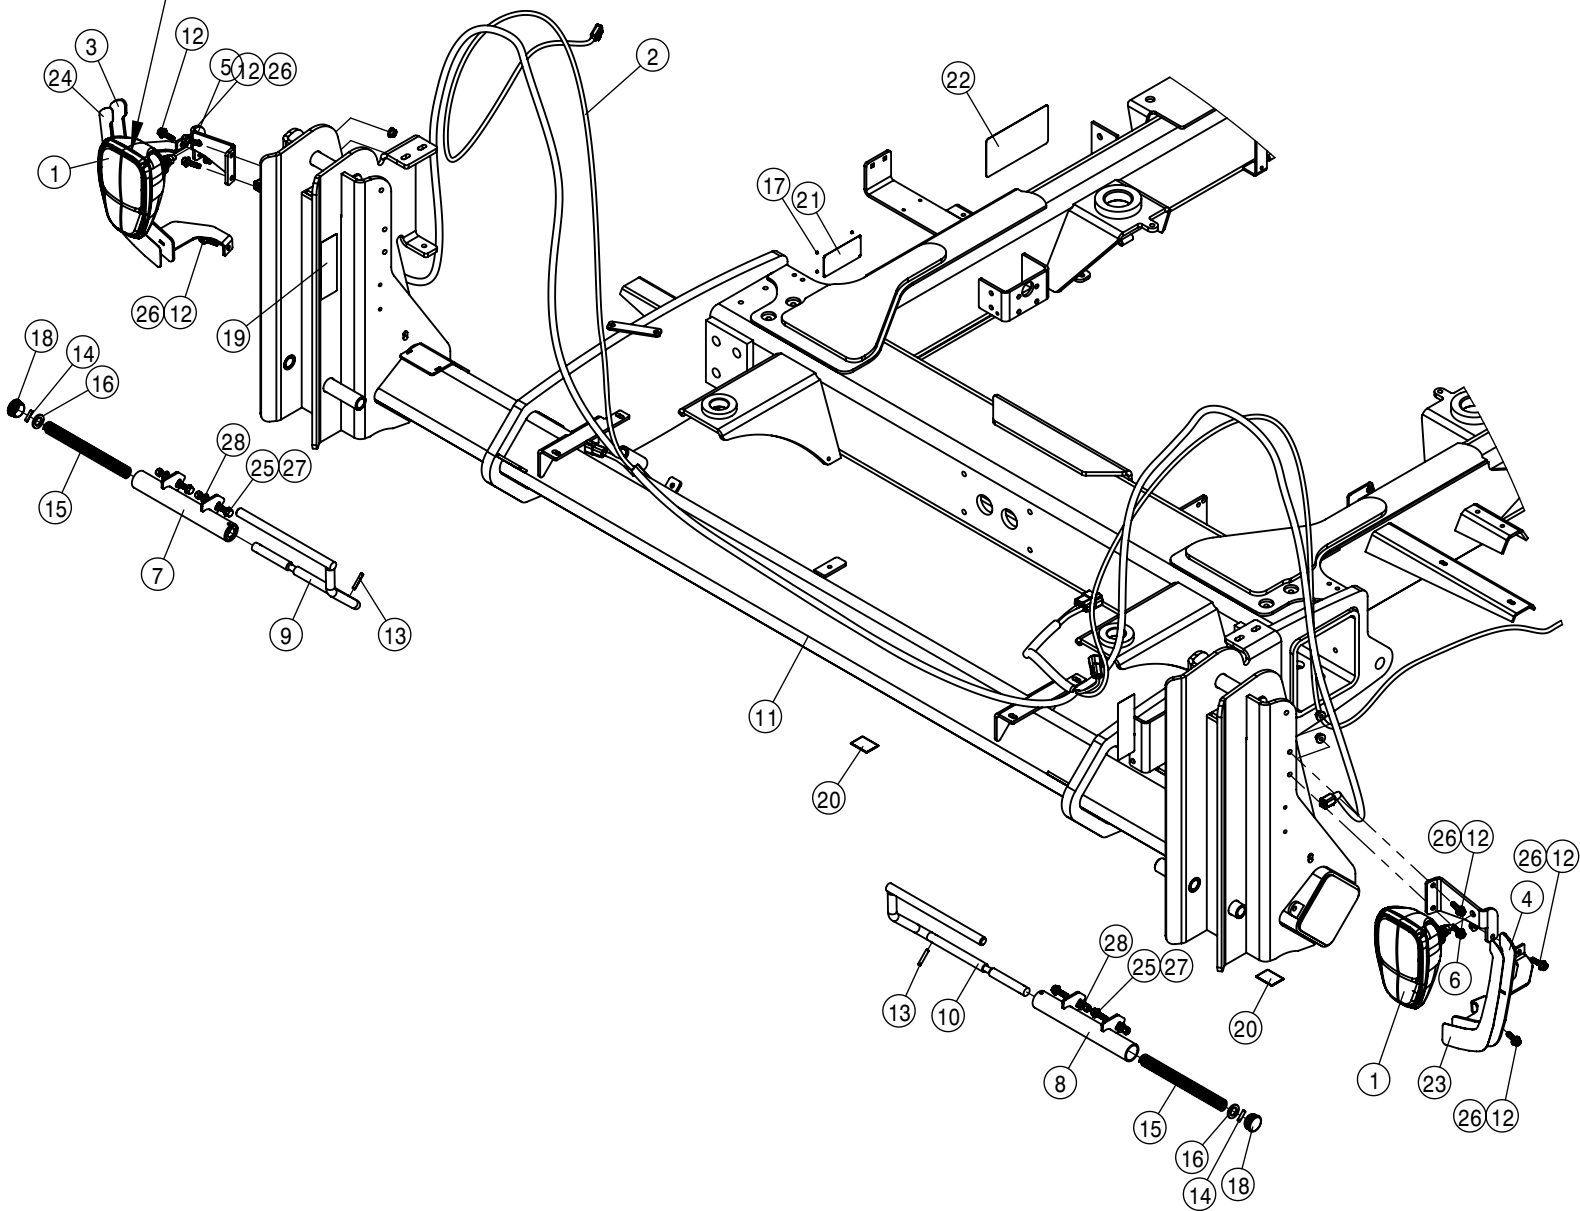

290007-REPLACEMENT BULB 12V/55W
290008-REPLACEMENT BULB 12V/4W
290010-REPLACEMENT BULB 12V/55W
290011-REPLACEMENT BULB 12V/21W

QUICK ATTACK LEVER ASSEMBLY			
DET	QTY	P/N	DESCRIPTION
1	2	292556	HEAD/FLASHER LIGHT
2	1	294228	FRT LIGHT/WHLMTR HARNESS '14
3	1	360911	REFLECTOR WLD STS RH FRT
4	1	360912	REFLECTOR WLD STS LH FRT
5	1	360917	RT FT STS LIGHT BRKT
6	1	360918	STS LT FT LIGHT BRKT
7	1	361665	RH Q-ATTACH LOCK WLD, STS 04
8	1	361666	LH Q-ATTACH LOCK WLD, STS 04
9	1	361670	RH Q-ATTACH LOCK PIN WLD, STS04
10	1	361671	LH Q-ATTACH LOCK PIN WLD, STS04
11	1	362599	MAINFRAME WLD STS14 , 2017
12	8	470329	3/8UNC X 1 1/4 HHSFB GR5 MC
13	2	473805	ROLL PIN, 1/4 X 1 1/2
14	2	473850	ROLL PIN, 1/4 X 1"

QUICK ATTACK LEVER ASSEMBLY			
DET	QTY	P/N	DESCRIPTION
15	2	482018	SPRING, 1.00 X 12.00 COMPRSN
16	2	483055	.771ID-1.2500D-.135T MACH WASH
17	4	485073	METAL-TACK GRIP .02/.03,3/16HD
18	2	629765	CAPLUG, 1 1/2" RD, BLACK POLY
19	2	650178	DECAL, CAUTION QUICK ATTACH LOC
20	4	650277	DECAL, LIFT POINT
21	1	650315	HAGIE NAMEPLATE
22	1	650466	DECAL, FLUIDS FOR ALL MODELS
23	1	650513	LH FRONT REFLECTOR, DTS
24	1	650514	RH FRONT REFLECTOR, DTS
25	4	900127N	3/8UNC X 1 1/4 SER FLANGE BOLT
26	8	910106	3/8-16UNC CTRLK FLG NUT MC GR5
27	4	914004N	3/8UNC HEX STOVER NUT
28	4	920002N	3/8 SAE FLAT WASHER