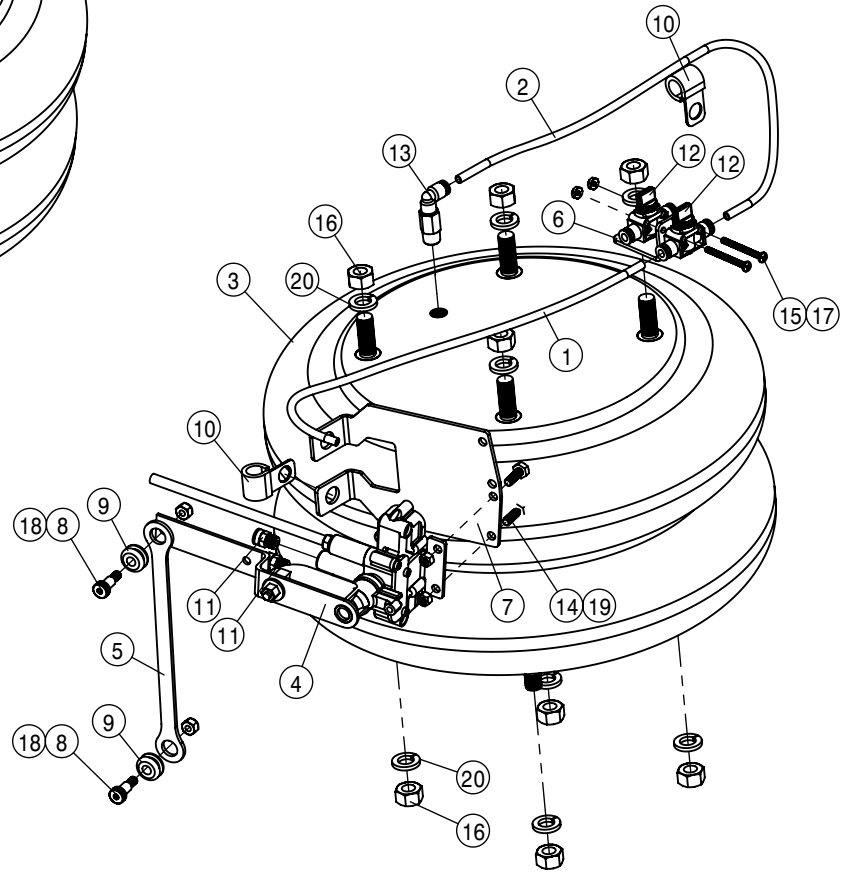

LEFT AIR BAG

FRONT AIR BAG ASSEMBLY			
DET	QTY	P/N	DESCRIPTION
1	1	195906-018	1/40D AIR BRAKE TUBING J844-A
2	1	195906-021	1/40D AIR BRAKE TUBING J844-A
3	2	311100	AIR RIDE SPRING
4	2	358832	AIRIDE SPRING CTRL VALVE 98
5	2	360141	LINK-AIR VALVE, FRONT MOUNT
6	1	360147	AIR DUMP VLV BRKT,STS 15
7	2	360798	AIRIDE VALVE BRACKET
8	4	470607	1/4UNC-5/16 X .50 SHLDR SCR SS
9	4	470608	GROMMET-.31 ID X .56 PD X .19 PG
10	3	520164	CUSH HOSE CLAMP,#9, 9/16D X 3/4W
11	4	711036	1/8MNPT-1/4 NYL TUBE FTG
12	2	711053	AIR VALVE, 1/4 NYL TUBE
13	2	711098	1/4 NPT QUICK CONNECT FITTING
14	4	900002	1/4UNC x 3/4 HEX BOLT
15	2	903854	8-32 X 1 3/4 PHIL PN MACH SCR SS
16	16	910008	1/2-13UNC HEX NUT MC GR5
17	2	910024	8-32 HEX NUT
18	4	910118	1/4-20UNC NYLOCK NUT SS
19	4	914000	1/4UNC HEX STOVER NUT
20	16	920504	1/2 LOCK WASHER