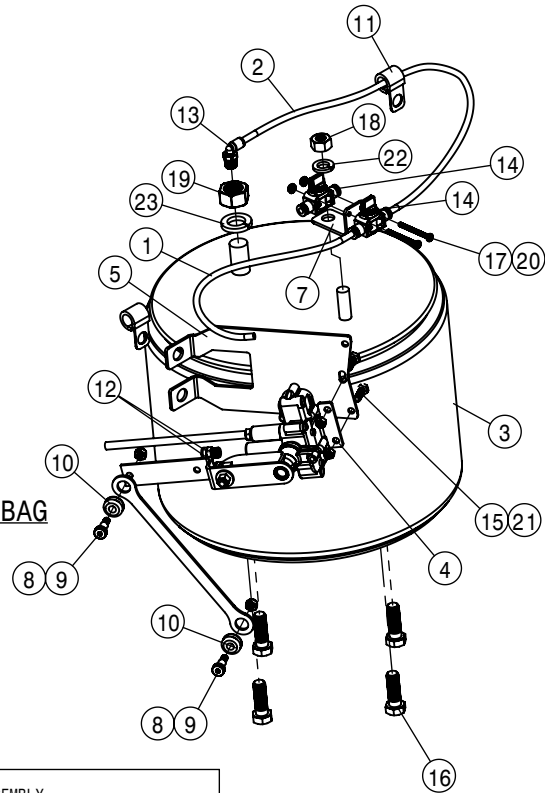

REAR AIR BAG ASSEMBLY			
DET	QTY	P/N	DESCRIPTION
1	1	195906-011	1/40D AIR BRAKE TUBING J844-A
2	1	195906-022	1/40D AIR BRAKE TUBING J844-A
3	2	311080	AIRIDE SPRING, 11.81 BASE
4	2	358832	AIRIDE SPRING CTRL VALVE 98
5	2	360140	AIRIDE VALVE BRACKET
6	2	360141	LINK-AIR VALVE, FRONT MOUNT
7	1	360147	AIR DUMP VLV BRKT,STS 15
8	4	470089N	1/4UNC HEX NYLOC NUT, 316 SS
9	4	470607	1/4UNC-5/16 X .50 SHLDR SCR SS
10	4	470608	GROMMET-.31 ID X .56 PD X .19 PG
11	3	520164	CUSH HOSE CLAMP,#9, 9/16D X 3/4W
12	4	711036	1/8MNPT-1/4 NYL TUBE FTG
13	2	711040	1/4MNPT-90-1/4 NYL TUBE LBO
14	2	711053	AIR VALVE, 1/4 NYL TUBE
15	4	900002	1/4UNC x 3/4 HEX BOLT
16	8	900265	1/2UNC X 1 1/2 HEX BOLT
17	2	903854	8-32 X 1 3/4 PHIL PN MACH SCR SS
18	2	910008	1/2UNC HEX NUT
19	2	910013	3/4UNF HEX NUT
20	2	910024	8-32 HEX NUT
21	4	914000	1/4UNC HEX STOVER NUT
22	2	920504	1/2 LOCK WASHER
23	2	920506	3/4 LOCK WASHER