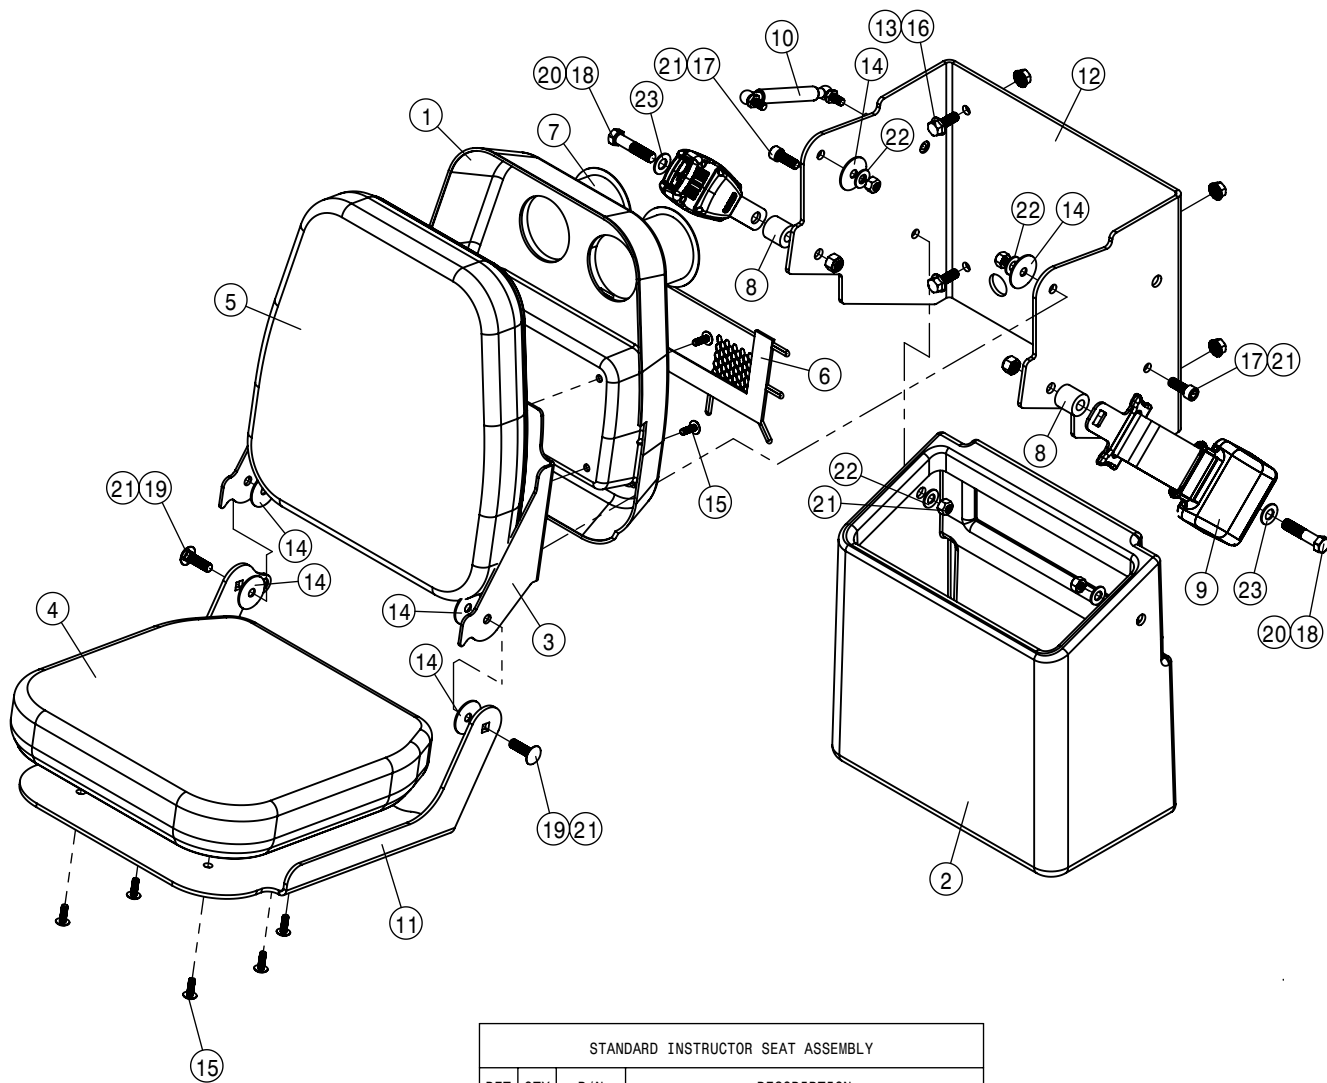

STANDARD INSTRUCTOR SEAT ASSEMBLY			
DET	QTY	P/N	DESCRIPTION
1	1	344162	PANEL BACK INSTRUCTOR SEAT BACK
2	1	344163	BIN STORAGE INSTRUCTOR SEAT
3	1	344166	BRKT BACK INSTRUCTOR SEAT MOUNT
4	1	344174	CUSH BASE INST SEAT STD
5	1	344175	CUSH BACK INST SEAT STD
6	1	344412	CARGO NET - INSTRUCTOR SEAT
7	2	344463	CUP HOLDER - SMALL
8	2	344489	INST SEAT BELT BUSHING, STS' 14
9	1	344493	INST SEAT BELT ASSY, STS' 14
10	1	344559	INST SEAT GAS SPRING, STS' 14
11	1	344564	BRKT BASE INST SEAT WLDT, STS' 14
12	1	344566	BRKT INST SEAT MT WLDT, STS' 14
13	4	470087	3/8UNC HEX SERR FLANGE NUT
14	6	470657	3/8 PTFE LOW-FRICT WASHER
15	10	472261	1/4UNC X 3/4 TRUSS HD BOLT
16	4	900129N	3/8UNC X 1" SERR FLANGE BOLT
17	2	900172	3/8UNC X 1" SOC HD CAP SCR, ZINC
18	2	900235	7/16-20 HEX HEAD BOLT, GR 5
19	2	901130	3/8UNC X 1 1/4 CARR BOLT
20	2	910030	7/16UNF HEX NUT, NYLOC GR5
21	4	914004	3/8UNC HEX STOVER NUT
22	4	920002	3/8 SAE FLAT WASHER
23	2	920003	7/16 SAE FLAT WASHER