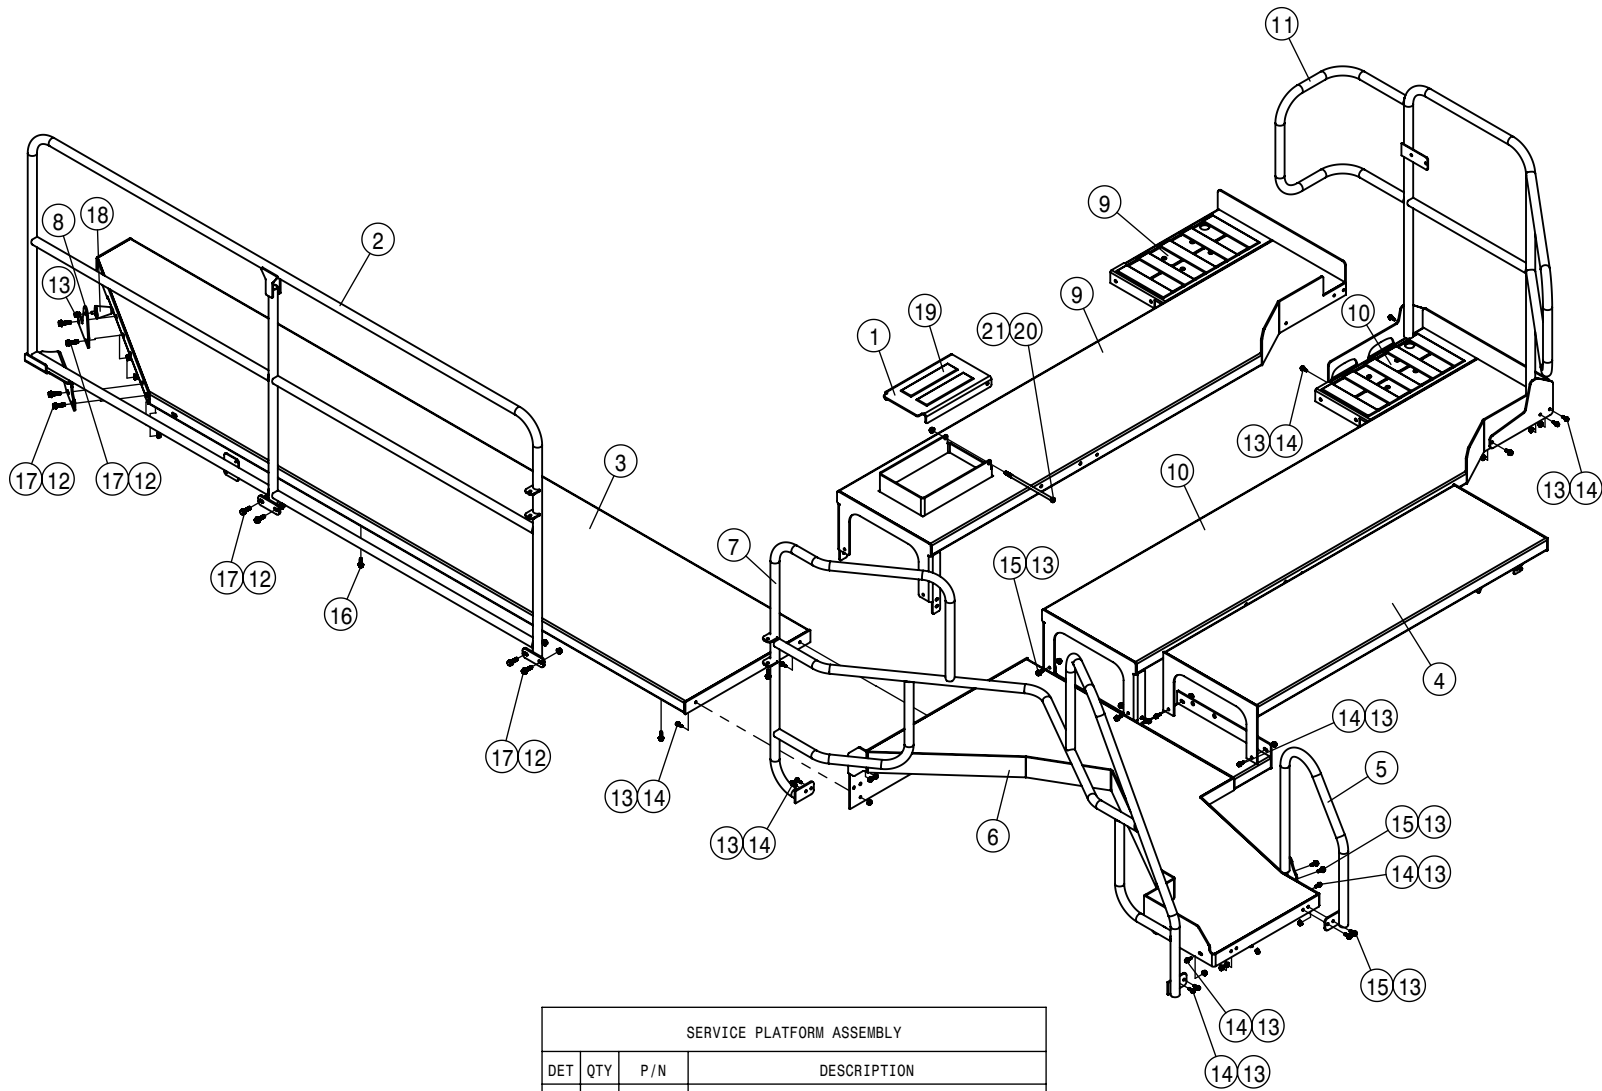

SERVICE PLATFORM ASSEMBLY			
DET	QTY	P/N	DESCRIPTION
1	1	317326	DEF FILL COVER
2	1	343514	LH FRT HANDRAIL WLD, STS16 05
3	1	343518	LH SIDE PLATFORM WLD, STS 16 05
4	1	344473	CNTR SERV PLATFORM WLD, STS '14
5	1	344520	RH HANDRAIL WLD,LH PLTFRM '14
6	1	344521	LH REAR SERV PLTFRM WLD STS '14
7	1	344522	LH REAR HANDRAIL WLD
8	1	344578	BRACKET-DOOR STOP STS 2014
9	1	344903	REAR CENTER PLATFORM T4F
10	1	344904	REAR CENTER PLATFORM
11	1	345101	HAND RAIL WLD ASSY, '17
12	8	470087N	3/8UNC HEX SERR FLG NUT YZ
13	35	470113	5/16-18UNC HEX FLG NUT SER MC GR5
14	15	470118	1/4UNC X 3/4 HHSFB GR5 MC
15	11	470233	5/16UNC X 3/4 HHSFB GR5 MC
16	8	470234	5/16UNC X 1" SERR FLG HEX BOLT
17	12	470329	3/8UNC X 1 1/4 SERR FLG HEX BOLT
18	1	470571	BUMPER,MALE STUD 2.375 X 1.75
19	12	490670	SAFETY TREAD TAPE, 2" X 9"
20	1	900152	3/8UNC X 9" HEX BOLT YZ
21	5	910004N	3/8UNC FLANGE CNTR LOCK NUT