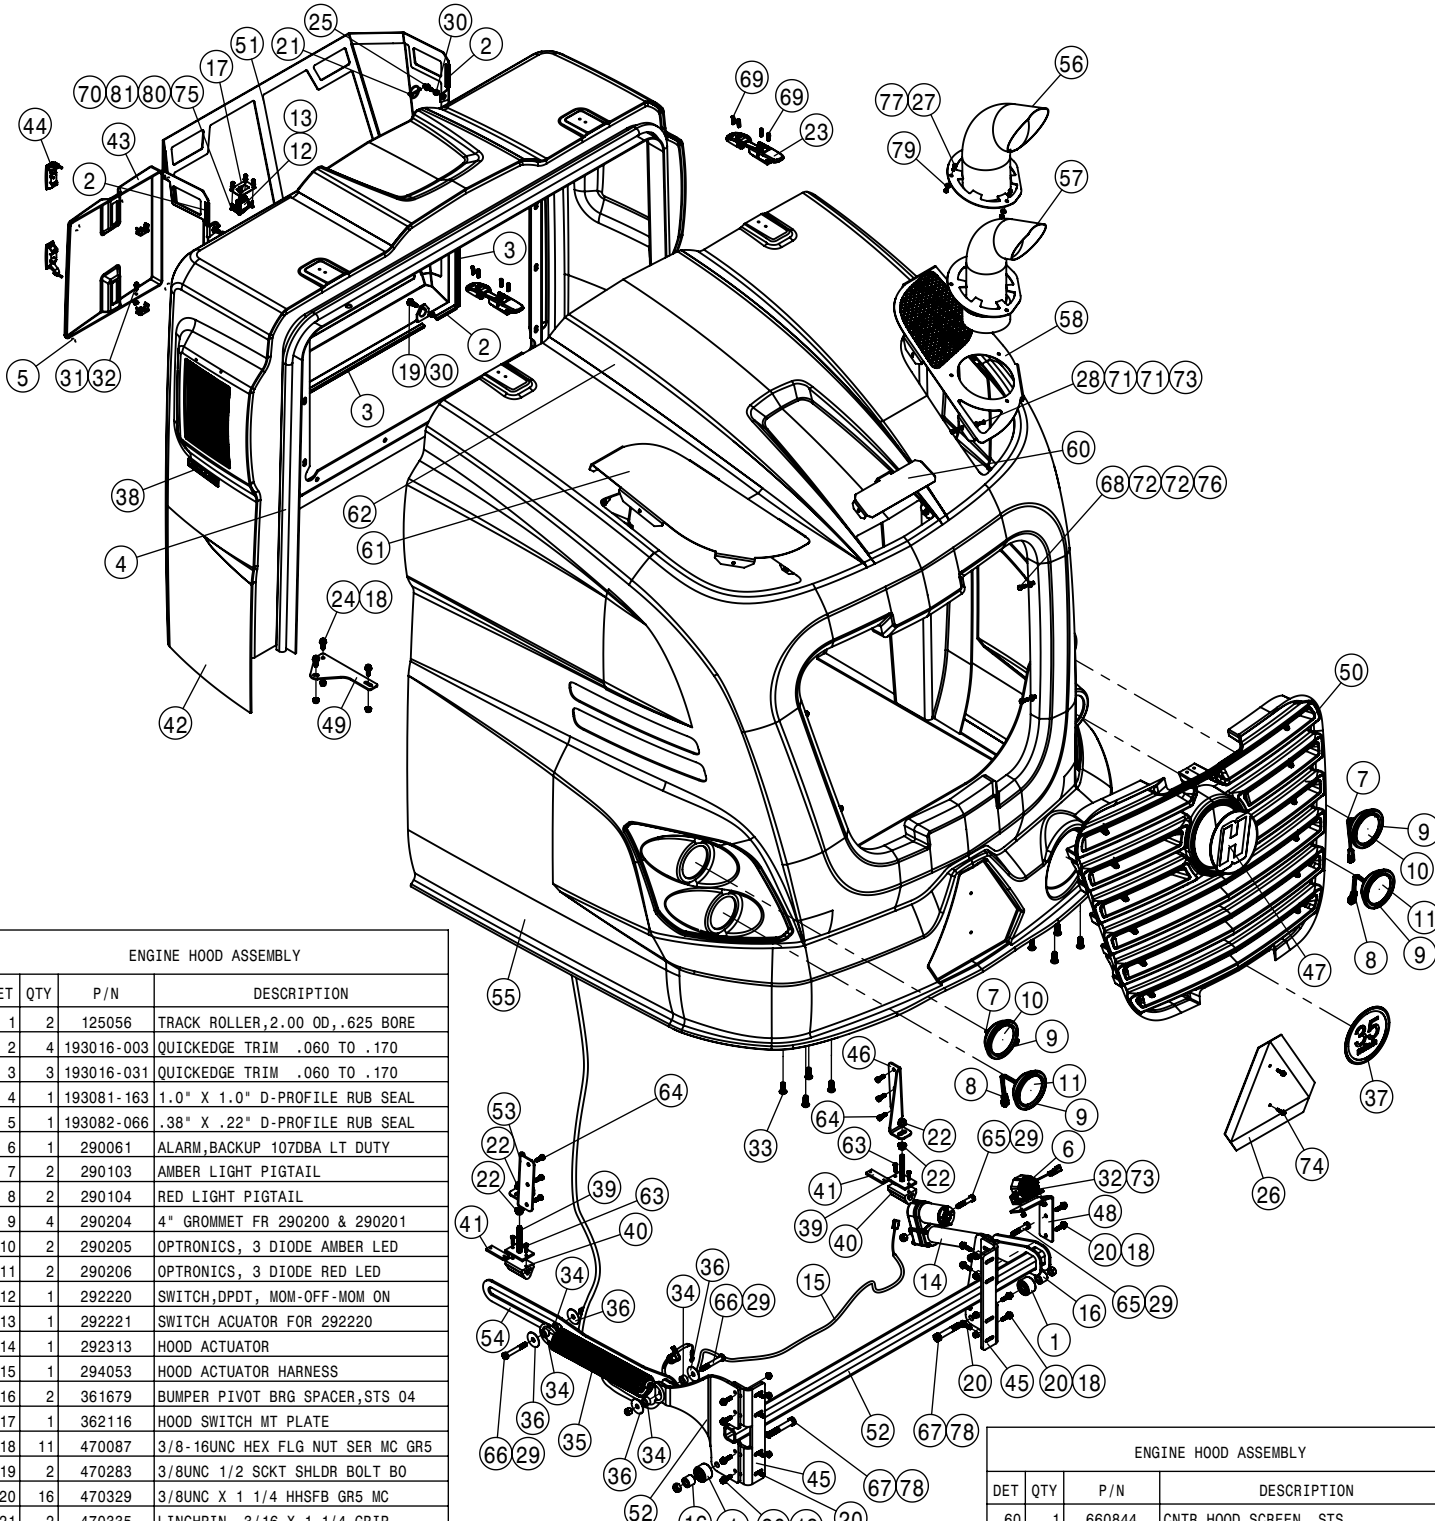

ENGINE HOOD ASSEMBLY

DET	QTY	P/N	DESCRIPTION
1	2	125056	TRACK ROLLER,2.00 OD,.625 BORE
2	4	193016-003	QUICKEDGE TRIM .060 TO .170
3	3	193016-031	QUICKEDGE TRIM .060 TO .170
4	1	193081-163	1.0" X 1.0" D-PROFILE RUB SEAL
5	1	193082-066	.38" X .22" D-PROFILE RUB SEAL
6	1	290061	ALARM,BACKUP 107DBA LT DUTY
7	2	290103	AMBER LIGHT PIGTAIL
8	2	290104	RED LIGHT PIGTAIL
9	4	290204	4" GROMMET FR 290200 & 290201
10	2	290205	OPTRONICS, 3 DIODE AMBER LED
11	2	290206	OPTRONICS, 3 DIODE RED LED
12	1	292220	SWITCH,DPDT, MOM-OFF-MOM ON
13	1	292221	SWITCH ACUATOR FOR 292220
14	1	292313	HOOD ACTUATOR
15	1	294053	HOOD ACTUATOR HARNESS
16	2	361679	BUMPER PIVOT BRG SPACER,STS 04
17	1	362116	HOOD SWITCH MT PLATE
18	11	470087	3/8-16UNC HEX FLG NUT SER MC GR5
19	2	470283	3/8UNC 1/2 SCKT SHLDR BOLT BO
20	16	470329	3/8UNC X 1 1/4 HHSFB GR5 MC
21	2	470335	LINCHPIN, 3/16 X 1 1/4 GRIP
22	4	470360	1/2-13UNC HEX FLG NUT SER MC GR5
23	2	470368	LATCH W/KEEPER, FLEXIBLE LEVER
24	3	470460	3/8UNC X 1 HHSFB GR5 MC
25	2	470520	HANGER PIN,3/8UNC x.437Dx.500L
26	1	472249	SLOW MOVING VEHICLE SIGN
27	3	472345	1/4-20 UNC X 1 BHCS GR5 MC
28	13	472379	1/4-20 UNC X 3/4 BHCS SS
29	4	473007	1/2-13UNC NYLOCK NUT MC GR5
30	4	473010	3/8-16UNC NYLOCK NUT SS
31	1	473832	1/4-20UNC HEX FLG NUT SER SS
32	3	473834	1/4UNC X 3/4 HHSFB SS
33	8	473987	1/2UNC X 1 1/4BUT SKTHD SCR
34	4	482029	SPACER, 1.0 OD, .53 ID
35	1	482030	EXT. SPRING OD-2.95" LG-20"
36	4	483082	1/2" X 2" FENDER WASHER
37	1	650224	DECAL,35MPH ID SYMBOL, VINYL
38	2	650426	AWS DECAL
39	2	660224	ENG HOOD BUMPER WLD, STS 04
40	2	660226	ENG HOOD BUMPER, STS 04
41	2	660227	ENG HOOD BUMPER KEEPER, STS 04
42	1	660503	ENGINE HOOD FRONT ASSY STS' 14

ENGINE HOOD ASSEMBLY

DET	QTY	P/N	DESCRIPTION
43	1	660510	ENGINE HOOD ACS PANEL STS' 14
44	2	660525	LATCH ACS PNL RETAINER STS' 14
45	2	660526	ENGINE HOOD BLKHD MNT BRKT STS' 14
46	1	660532	ENGINE HOOD BMPR MNT BRKT STS' 14
47	1	660559	DECAL HAGIE DOT 8.25"DIA GRILLE
48	1	660562	B-UP ALARM BRKT
49	1	660815	FRONT HOOD TIE BRKT, STS
50	1	660822	STS GRILL ASSY '17
51	1	660823	AIR INTAKE SCOOP WLD
52	1	660828	HOOD HINGE WLD QSB STS' 17
53	1	660832	LH HOOD BMPR MT BRKT STS' 17
54	1	660833	HOOD STOP LINKAGE BAR
55	1	660836	ENG HOOD REAR ASSY, STS' 17
56	1	660837	6" EXHAUST STACK WLD, STS
57	1	660838	5" EXHAUST STACK WLD, STS
58	1	660842	RH HOOD SCREEN, STS '17
NS	1	660843	MACHINE MODEL DECAL SHEET

ENGINE HOOD ASSEMBLY