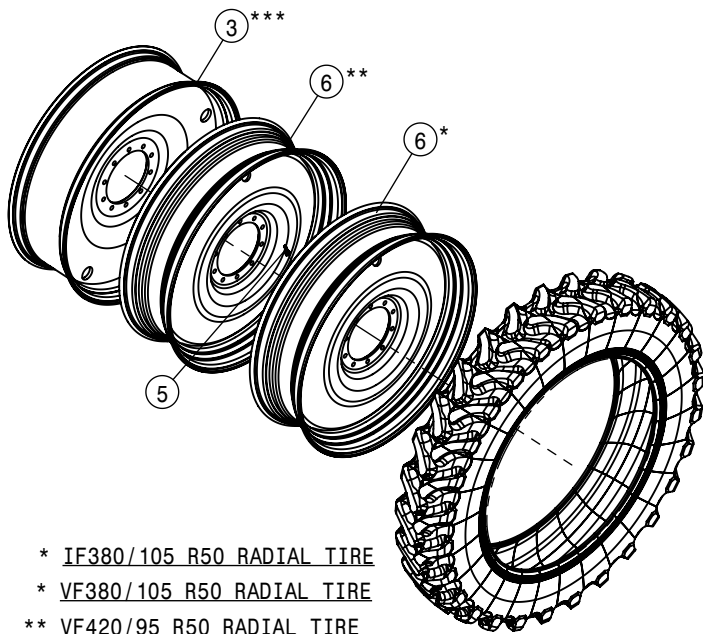

REAR STANDARD TIE ROD ASSEMBLY			
DET	QTY	P/N	DESCRIPTION
1	1	359086	REAR TIE ROD SHAFT WLD
2	1	359089	TIE ROD STUD WLD
3	1	749322	STEERING TUBE CLAMP & BOLT ASSY

- * IF380/105 R50 RADIAL TIRE
- * VF380/105 R50 RADIAL TIRE
- ** VF420/95 R50 RADIAL TIRE
- *** VF480/80 R50 RADIAL TIRE