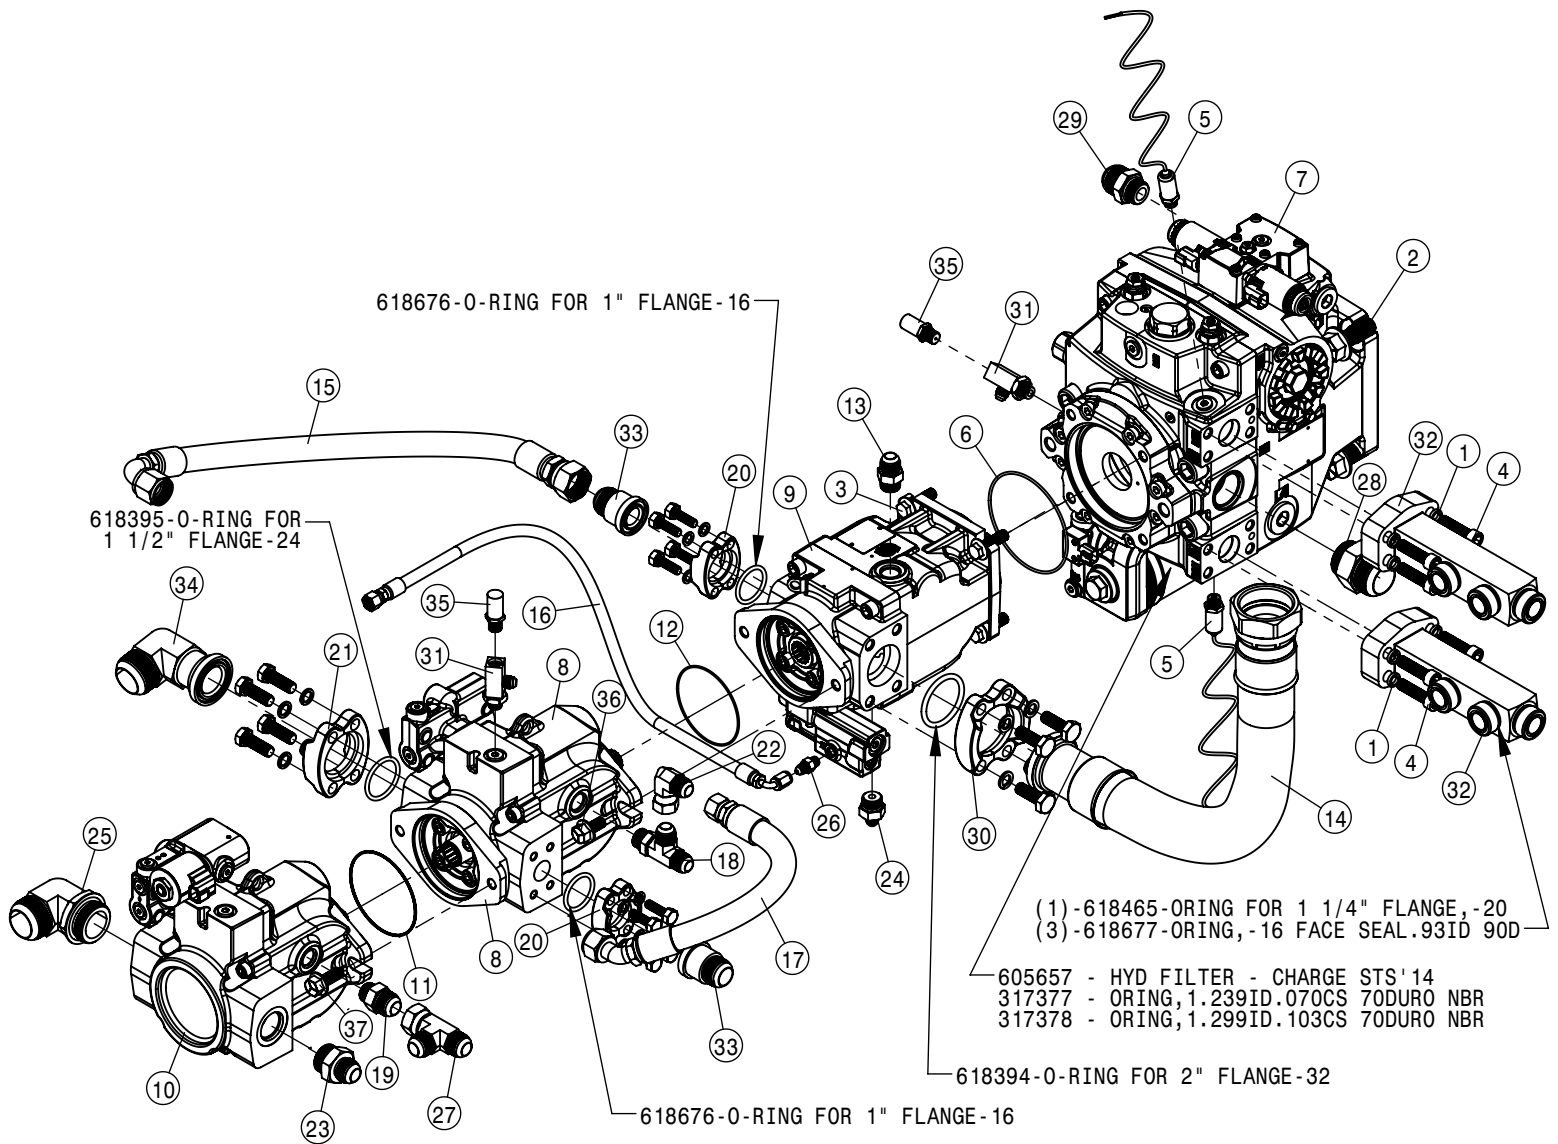

STANDARD HYDROSTATIC PUMP 25GPM

STANDARD HYDROSTATIC PUMP WITH 25GPM PUMP ASSEMBLY			
DET	QTY	P/N	DESCRIPTION
1	8	470189	7/16 HC LOCK WASH FOR 618598
2	4	472367	3/4UNC X 2 HHFB GR8 MC
3	4	473856	12MM-1.75 X 40MM SM FLANGED BOLT
4	8	473874	12MM-1.75X 40MM SOC HD CAP SCR
5	2	606196	PRESSURE TRANSDUCER, 9000 PSI
6	1	606197	O-RING, 4.73ID-.103CS-4.9430D
7	1	606522	H1 PUMP, 165CC, D/C MT, ISL
8	1	606523	PUMP-38CC BB/B MNT
9	1	606525	PUMP 45CC C/BB MT
10	1	606606	PUMP-45CC SAE B MNT
11	1	606870	O-RING FOR 606865 SUND B-MT
12	1	607115	O-RING, 3.739ID-.070CS-3.8090D
13	1	611126	7/8MJIC-7/8MOR ADPTR
14	1	617089	32-811-32FJX-32FLG-25 H/A
15	1	617101	12-451TC-16FJX-12FJX90-23 H/A
16	1	617102	04-451TC-06FJX-04FJX90-29 H/A
17	1	617474	12-451TC-10FJX-12FJX45-16 H/A
18	1	618130	7/8MOR RUN TEE-7/8MJIC
19	1	618189	1 1/16MJIC-7/8MOR ADPTR

STANDARD HYDROSTATIC PUMP WITH 25GPM PUMP ASSEMBLY			
DET	QTY	P/N	DESCRIPTION
20	2	618297	1.00 SPLIT FLANGE KIT #61
21	1	618299	1.50 SPLIT FLANGE KIT #61
22	1	618301	7/8MJIC-90-7/8FJIC SWIV LBO
23	1	618308	1 1/16MJIC-1 5/16MOR ADPTR
24	1	618310	9/16MJIC-7/8MOR ADPTR
25	1	618432	1 7/8MJIC-90-1 7/8MOR LBO
26	1	618467	7/16MJIC-7/16MOR ADPTR
27	1	618487	1 1/16FJ SW RUN TEE-1 1/16MJ
28	1	618527	1 7/8MJIC-1 5/8MOR ADPTR
29	1	618558	1 5/16MJIC-1 1/16MOR ADPTR
30	1	618766	2" SPLIT FLANGE KIT #61
31	2	618782	9/16MOR-9/16FOR-9/16MJIC BRNCH
32	2	618876	DRIVE PUMP MANIFOLD BLK
33	2	618899	1 5/16MJ-1"FLANGE C61 ADPTR
34	1	619020	1 1/2 FLG-90-1 7/8 MJIC LBO
35	2	619023	9/16 MOR DIAGNOSTIC FITTING
36	2	900516	1/2UNC X 1 HHSFB GR5 MC
37	2	900517	1/2UNC X 1 1/4 HHSFB GR5 MC