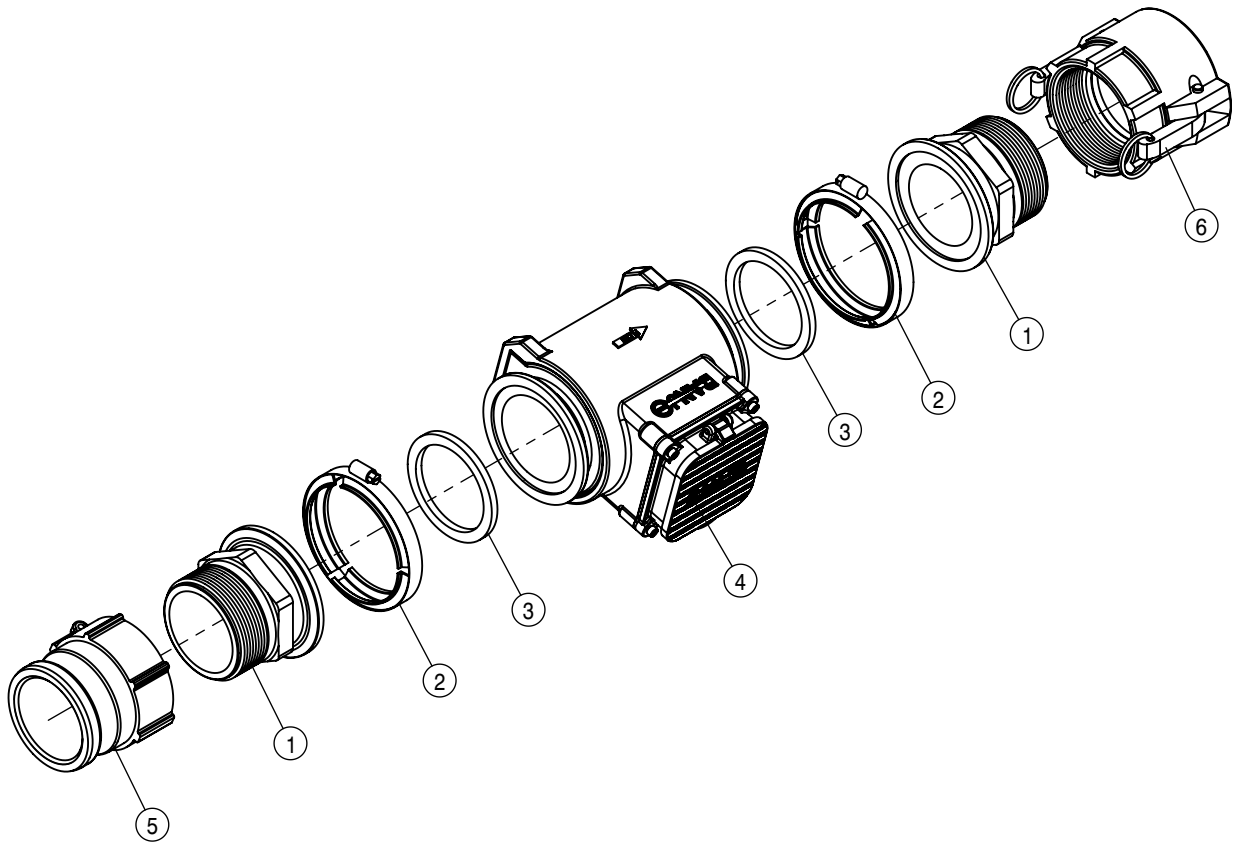

FILL FLOW METER ASSEMBLY			
DET	QTY	P/N	DESCRIPTION
1	2	500164	3" FLANGE- 3.00 MNPT ADPTR POLY
2	2	500208	3" FLANGE CLAMP S.S.
3	2	500209	3" FLANGE GASKET EPDM
4	1	691242	3" MANIFOLD FLOWMETER, BANJO
5	1	696225	3.00 FNPT-MALE COUPLER POLY
6	1	696228	3.00FNPT-FEMALE COUPLER POLY