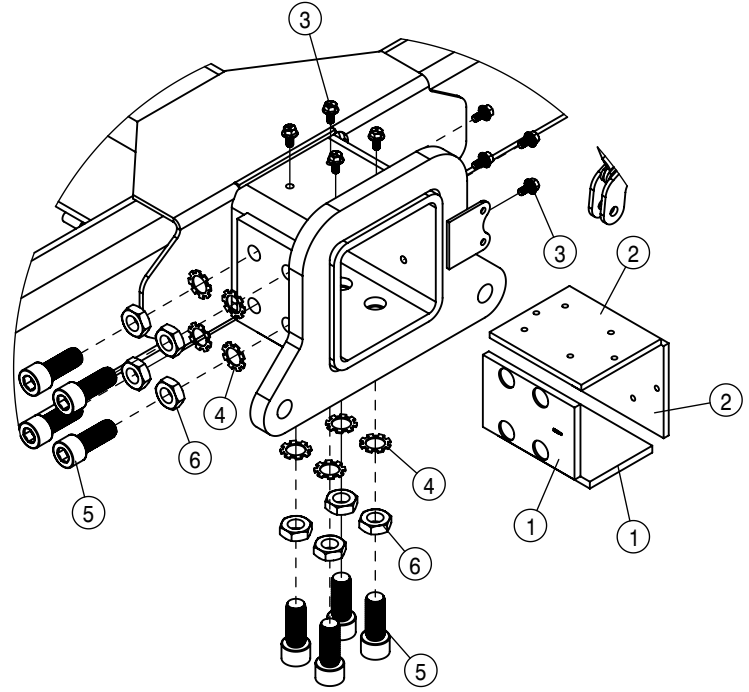

REAR MAINFRAME

NO TREAD MAINFRAME PLATE ASSEMBLY			
DET	QTY	P/N	DESCRIPTION
1	4	342721	TRD ADJ BRONZE BRG
2	4	342917	TREAD ADJ PLATE, TAPPED, STS 10
3	16	470409	3/8UNC X 3/4 HHSFB GR5 MC
4	16	483018	EXT TOOTH LOCK WASHER 1 MC
5	16	900395	1"UNC X 2 1/2 SOCKET CAP SCR
6	16	910101	1-8UNC HEX JAM NUT MC GR5