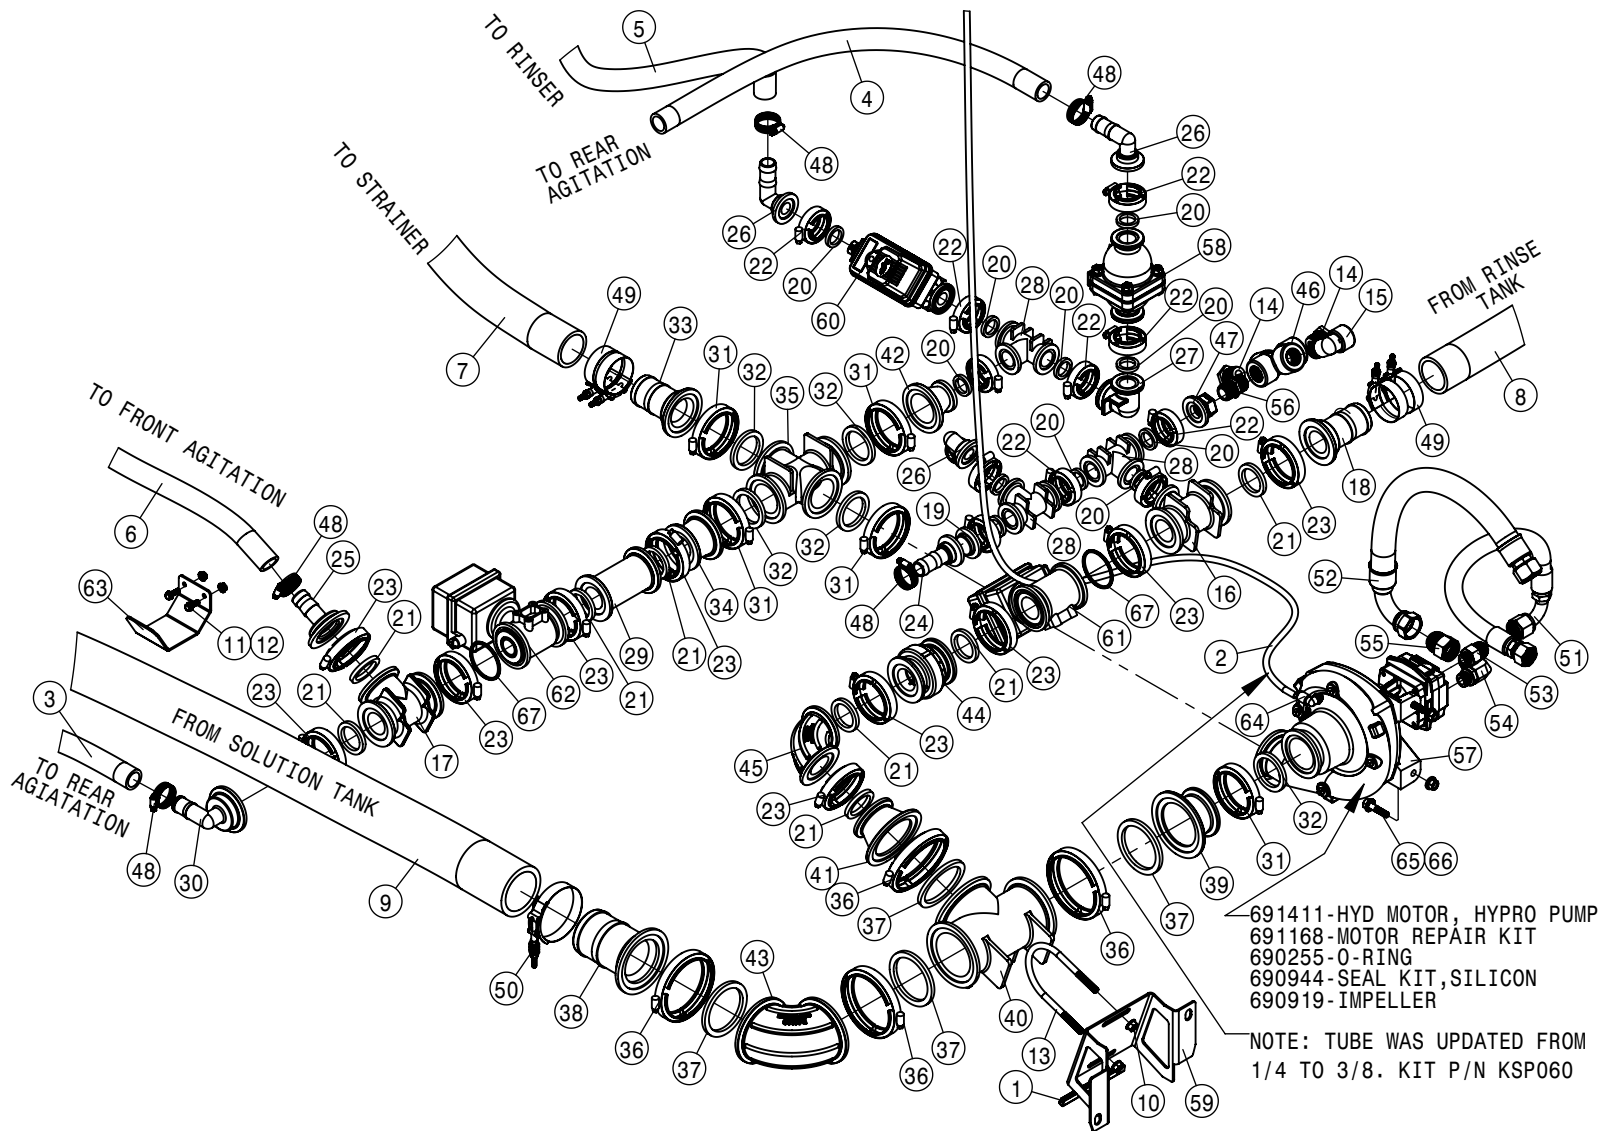

TO BOOM QUICK
COUPLER

BULK HOSE
197133-HOSE 2" SUCTION, 2F-1W EPDM

696007-50 MESH SCREEN

FROM SOLUTION PUMP

FLOW METER ASSEMBLY			
DET	QTY	P/N	DESCRIPTION
1	1	197133-037	HOSE, 2ID X 097 2F-W1 EPDM
2	1	197133-097	HOSE 2" SUCTION, 2F-1W EPDM
3	4	470118	1/4 UNC X 3/4 SER FLG BOLT
4	4	470121	1/4 UNC SERR FLG LOCK NUT
5	3	500194	2" FP FLANGE CLAMP S.S.
6	3	500195	2" FP FLANGE GASKET EPDM
7	2	500196	2"FP FLANGE-2"HOSE BARB POLY
8	1	500249	2"FP FLANGE COUPLING
9	2	500292	2" HOSE BARB 2" FLY NUT
10	2	500293	FLY NUT 2"
11	4	500294	O-RING, -129 EPDM
12	8	520141	2.31/2.62 T-BOLT HOSE CLAMP SS
13	1	520170	VIBRATION-DAMPING CLAMP HANGER
14	1	601099	HOSE, 2 X 26 2F-1W EPDM
15	1	691302	ORION FLOW METER MNT FRONT
16	1	691303	ORION FLOW METER MNT REAR
17	1	691327	MAG FLOWMETER 2" FLYNUT
18	1	691332	STS Flowmeter Shield
19	1	691337	STRAINER CLAMP MNT WLD
20	1	696006	LINE "Y" STRAINER,2"FP FLG 50M
21	1	734046	ADPTR HARNESS FOR 691327