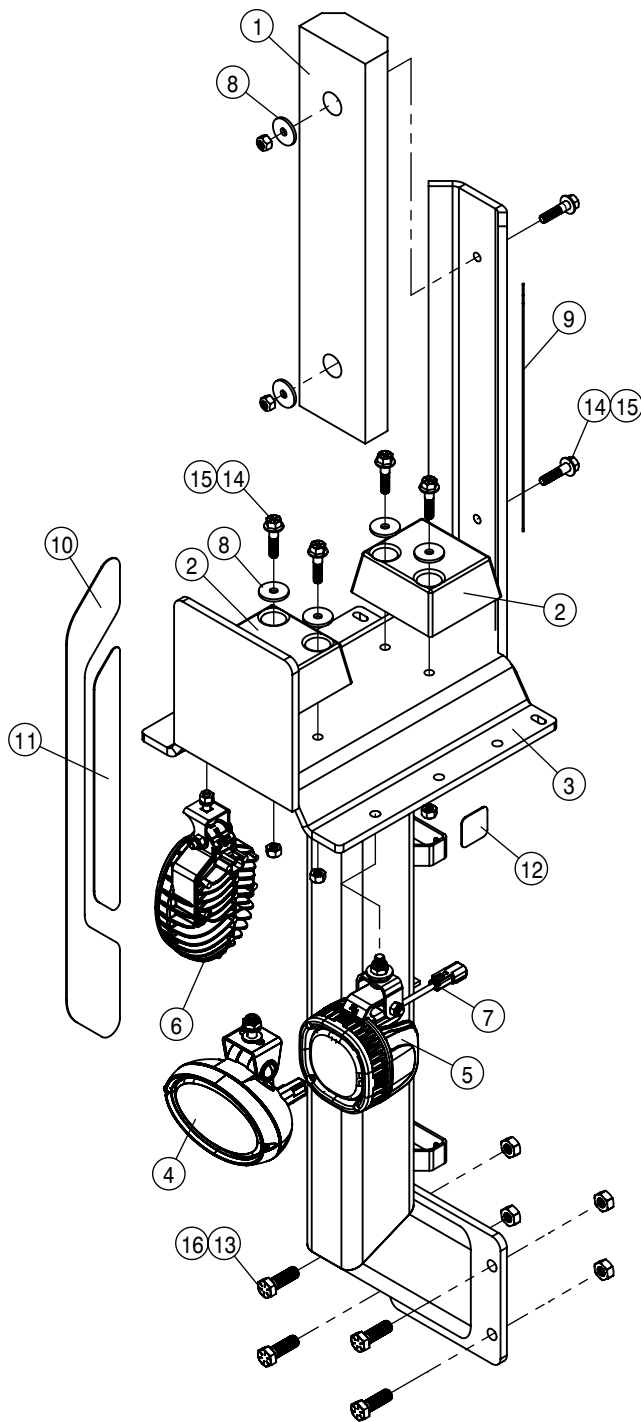

RH 90/100' BOOM CRADLE ASSEMBLY			
DET	QTY	P/N	DESCRIPTION
1	1	164512	RUBBER BUMPER, BOOM CRADLE
2	2	164513	BOOM CRADLE PAD
3	1	165041	BOOM CRADLE WLD 07
4	1	292614	WORKLIGHT - HALOGEN CLOSE RANGE
5	1	292618	WORKLIGHT-TYRI LED FLOOD
6	1	292917	LED LIGHT, AMBER
7	1	294299	TYRI JUMPER HARNESS
8	6	483024	FENDER WASHER 5/16 MC
9	1	650508	BOOM CRADLE REFLECTOR, DTS
10	1	650553	STS REFLECTOR RH 90-100 BOOM
11	1	650554	STS REFLECT REAR ORANGE 90/100
12	1	650555	BOOM CRADLE DECAL, STS' 17
13	4	900804	1/2UNC X 1 1/2 HEX BOLT GR8 YZ
14	6	910044	3/8UNC X 1 1/2 HHFB GR8 MC
15	6	914004	3/8UNC HEX STOVER NUT
16	4	914808	1/2UNC HEX STOVER NUT GR8