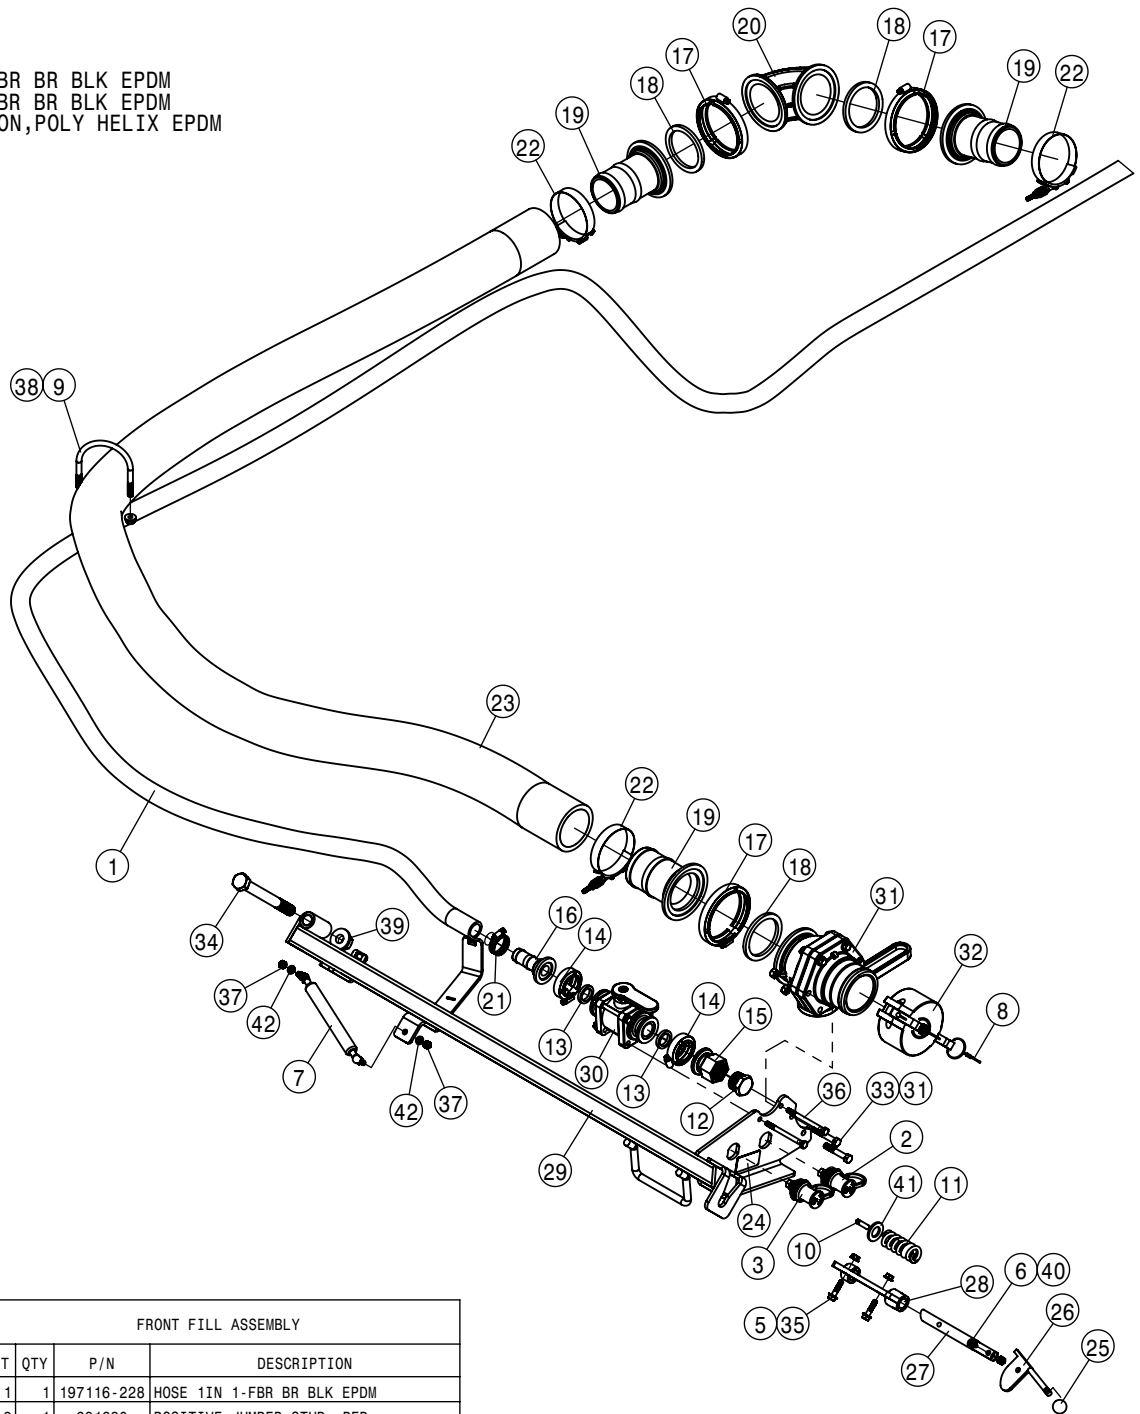

BULK HOSE

- 197008-HOSE 1/2 1-FBR BR BLK EPDM
- 197116-HOSE 1IN 1-FBR BR BLK EPDM
- 197145-HOSE 3" SUCTION, POLY HELIX EPDM

FRONT FILL ASSEMBLY			
DET	QTY	P/N	DESCRIPTION
1	1	197116-228	HOSE 1IN 1-FBR BR BLK EPDM
2	1	291680	POSITIVE JUMPER STUD, RED
3	1	291681	NEGATIVE JUMPER STUD, BLACK
NS	1	294168	FRONT FILL PWR HARNESS STS' 12
5	2	470113	5/16UNC SERR FLG LOCK NUT
6	1	470122	1/4UNC X 1/2 HHSFB GR5 MC
7	1	470253	HYD DAMPER 100LB 4.0 STROKE
8	1	470352	LANYARD, 11" POLY
9	1	472048	3/8 UNC U-BOLT 3.50ID X 4.125 ZINC
10	1	472316	ROLL PIN, 5/16 X 1 1/2
11	1	482017	SPRING
12	1	500063	1"NPT PIP PLUG, POLY
13	2	500157	1" FLANGE GASKET EPDM
14	2	500159	1" FLANGE CLAMP S.S.
15	1	500168	1" FLANGE-1" FNPT ADPTR POLY
16	1	500171	1" FLANGE-1" HOSE BARB POLY
17	3	500208	3" FLANGE CLAMP S.S.
18	3	500209	3" FLANGE GASKET EPDM
19	3	500210	3" FLANGE-3" HOSEBARB POLY
20	1	500262	3" FLANGE-90-3" FLG SWEEP LBO
21	1	520090	HOSECLAMP NO 16 STAINLESS
22	3	520145	3.56/3.88 T-BOLT HOSE CLAMP SS
23	1	601827	HOSE 3 X 98 POLY HELIX EPDM
24	1	650516	FRT/SIDE FILL PANEL DECAL

FRONT FILL ASSEMBLY			
DET	QTY	P/N	DESCRIPTION
25	1	659291	KNOB, BLK, 3/8" - 16 UNC
26	1	690698	FRT FILL SUPP ARM REL WLD
27	1	691139	FRT FILL SUPP ARM LATCH PIN' 10
28	1	691140	FRT FILL LATCH BRKT WLD, STS' 10
29	1	691378	FRT FILL SUPP ARM W/DECAL
30	1	696147	BALL VLV, 1" FLANGE
31	1	696192	3" FLG STUBBY VALVE, 3"M-ADPTR
32	1	696231	CAP FOR 3" MALE COUPLER POLY
33	2	900170	3/8UNC X 2 1/4 HEX BOLT
34	1	900418	3/4UNC X 7" HEX BOLT
35	2	900490	5/16UNC X 1 1/4 HHSFB SS
36	2	900498	5/16UNC X 3 3/4 HHCS SS
37	2	910002	5/16UNC HEX NUT
38	2	910106	3/8-16UNC CTRLK FLG NUT MC GR5
39	1	910111	3/4-10UNC CTRLK FLG NUT MC GR5
40	1	914002	5/16UNC HEX STOVER NUT
41	1	920006	3/4 SAE FLAT WASHER
42	2	920501	5/16 LOCK WASHER