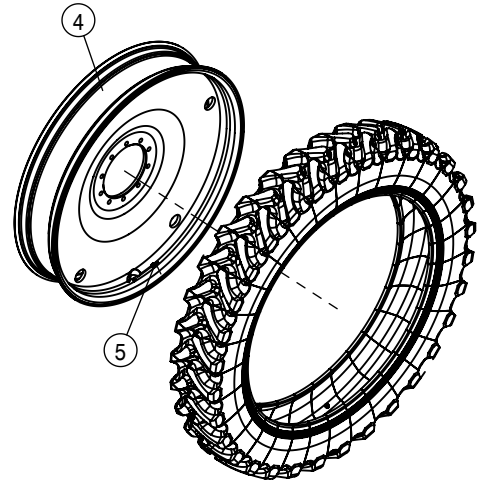

IF320/105 R54 RADIAL TIRE