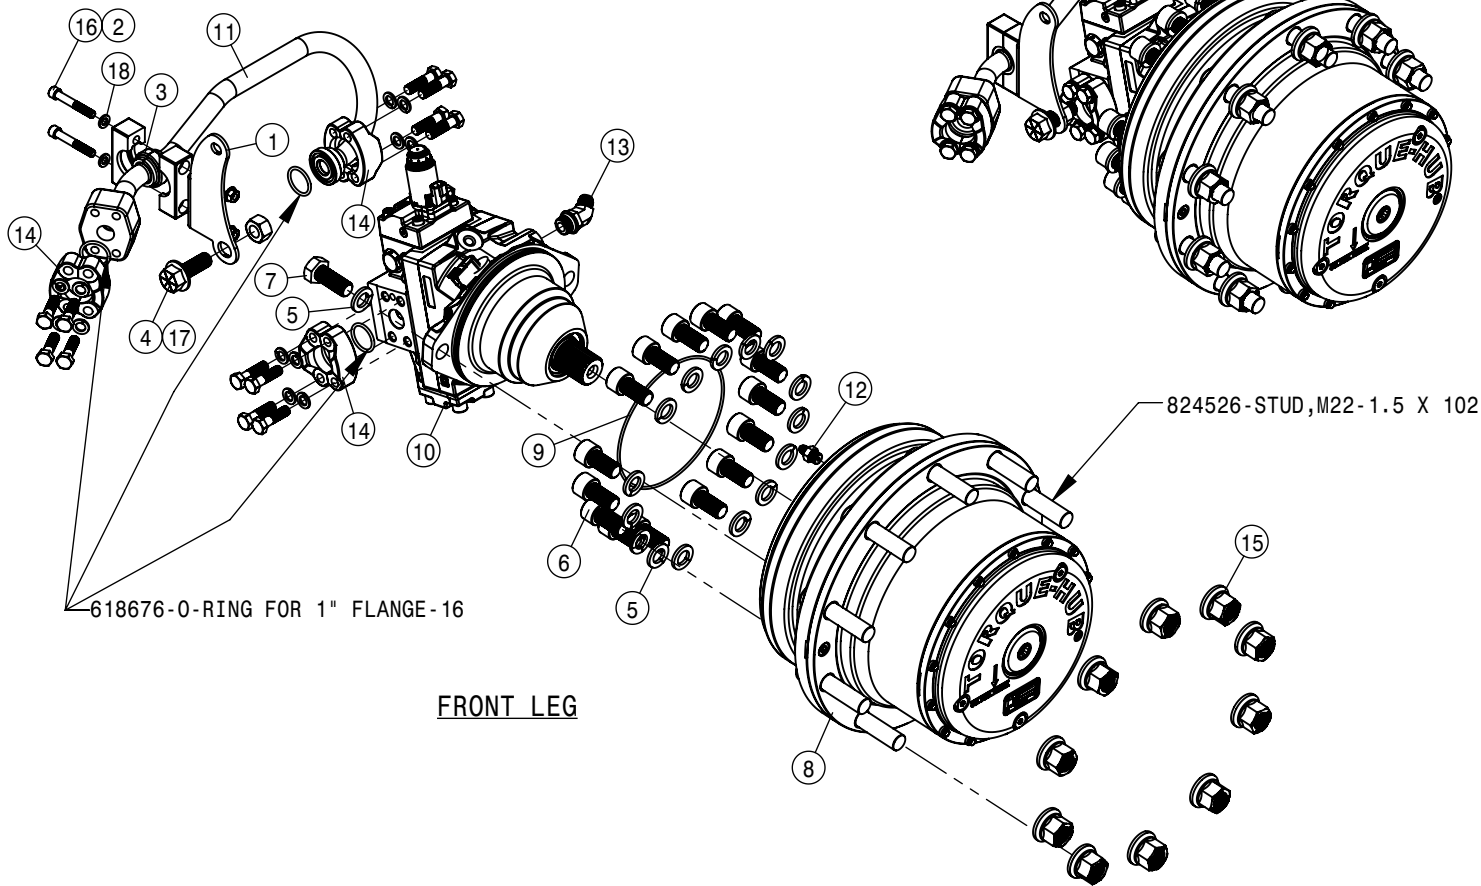

REAR LEG

FRONT LEG

LEFT WHEEL MOTOR ASSEMBLY			
DET	QTY	P/N	DESCRIPTION
1	2	360209	LFT LEG TUBE BRKT
2	4	470087	3/8-16UNC HEX FLG NUT SER MC GR5
3	2	470693	CLAMP ASSY W/ 1" RUBBER INS
4	2	472367	3/4UNC X 2 HHFB GR8 MC
5	34	473854	20MM LOCK WASHER
6	30	473885	20MM-2.50 X 40 MM SHCS
7	4	473886	20MM-2.50 X 50MM HEX BOLT
8	2	606129	HUB, C017, 30:1
9	2	606190	O-RING,WHL MTR HSNG SAUER
10	2	606632	H1-B 80cc WHL MTR W40SFT SAUER
11	2	617456	LFT DRV TUBE 1.00"X 0.120"WT
12	2	618468	7/16MJIC-9/16MOR ADPTR
13	2	618602	3/4MJIC-45-7/8MOR LBO
14	6	618933	M12 SPLIT FLANGE KIT #62 (-16)
15	20	824055	22MM-1.50 SMTH FLG WHEEL NUT
16	4	900398	3/8UNC X 2 1/2" SOC HD CAP SCR
17	2	910012	3/4-10UNC HEX NUT MC GR5
18	4	920502	HLOCK WASHER 3/8 MC