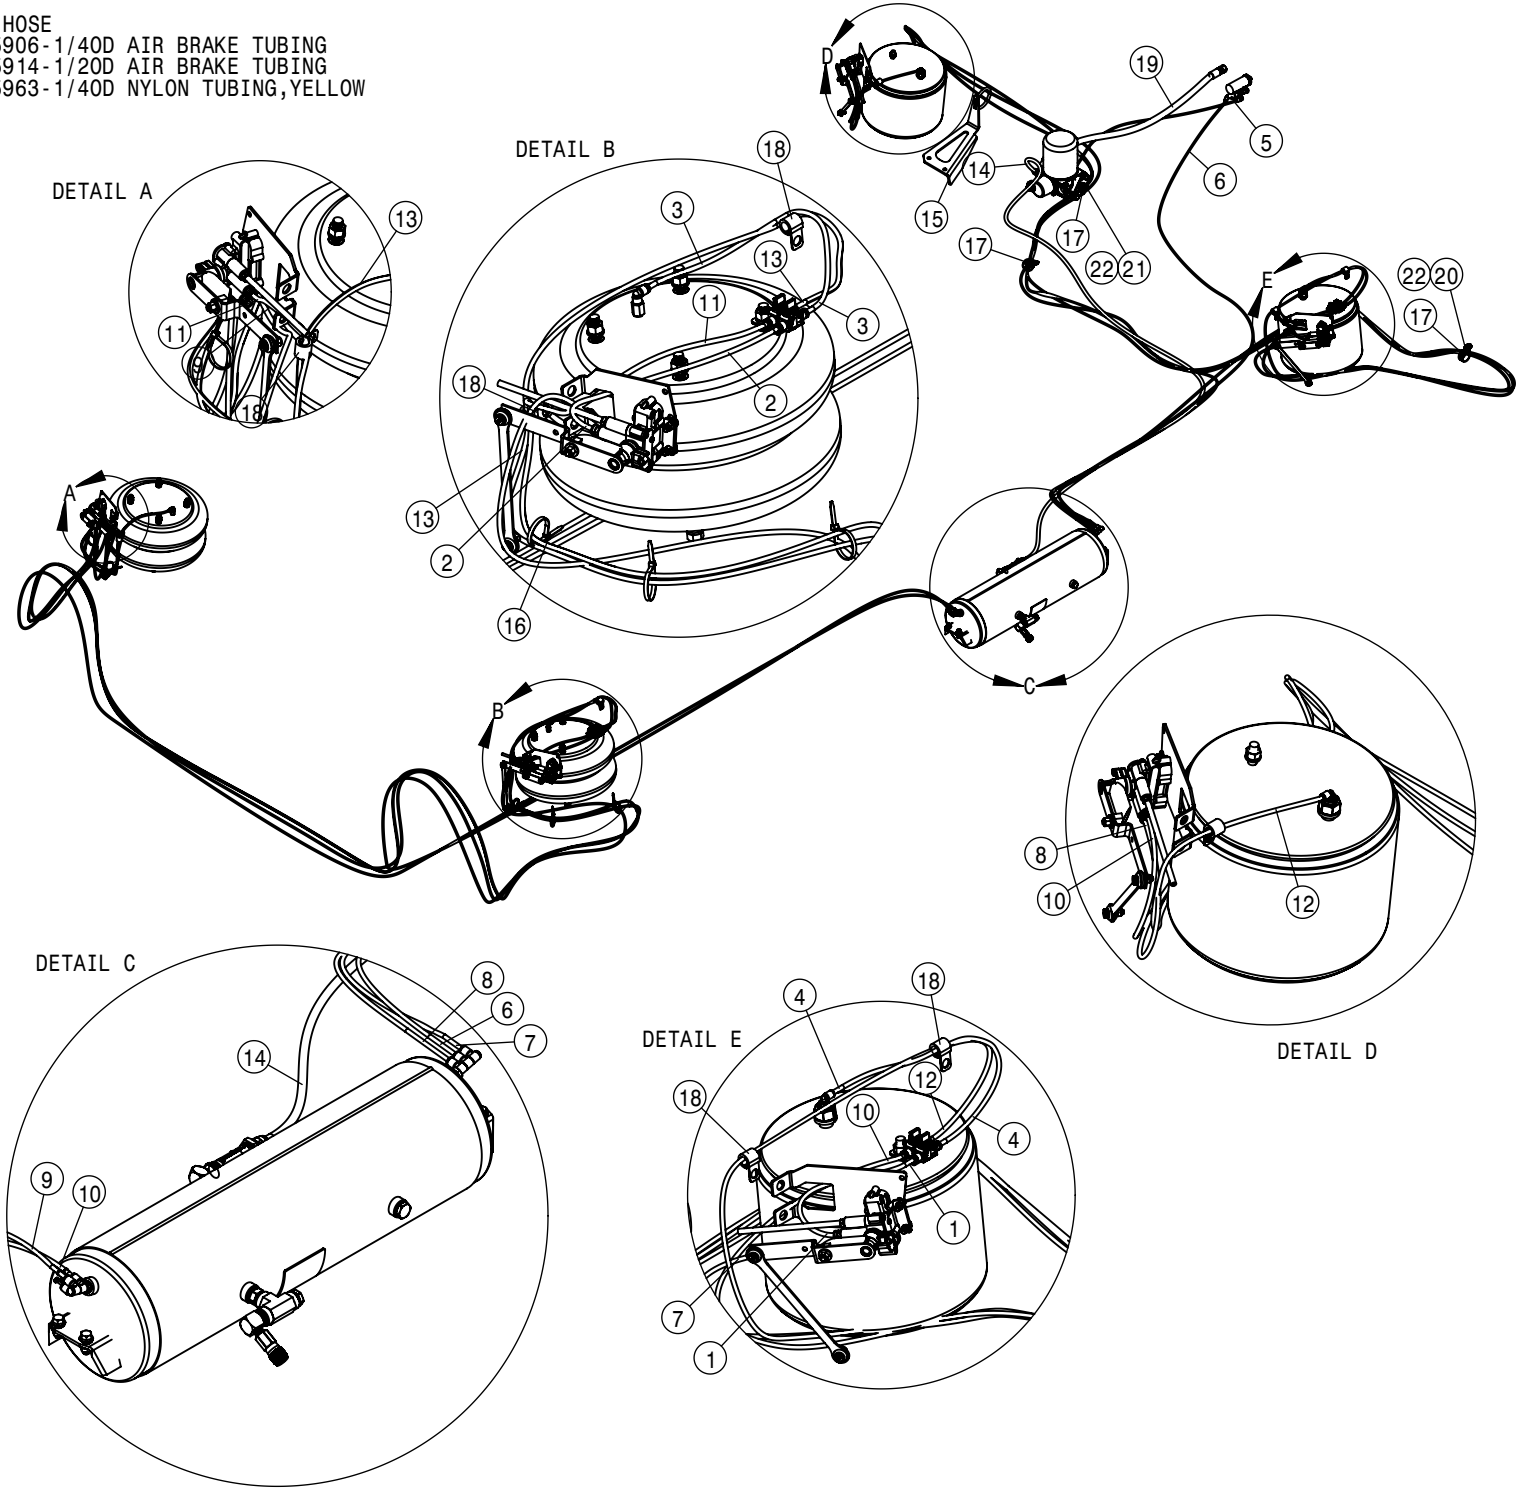

BULK HOSE
195906-1/40D AIR BRAKE TUBING
195914-1/20D AIR BRAKE TUBING
195963-1/40D NYLON TUBING, YELLOW

AIR LINE ASSEMBLY			
DET	QTY	P/N	DESCRIPTION
1	1	195906-011	1/40D AIR BRAKE TUBING J844-A
2	1	195906-018	1/40D AIR BRAKE TUBING J844-A
3	1	195906-021	1/40D AIR BRAKE TUBING J844-A
4	1	195906-022	1/40D AIR BRAKE TUBING J844-A
5	1	195906-032	1/40D AIR BRAKE TUBING J844-A
6	1	195906-123	1/40D AIR BRAKE TUBING J844-A
7	1	195906-181	1/40D AIR BRAKE TUBING J844-A
8	1	195906-226	1/40D AIR BRAKE TUBING J844-A
9	1	195906-238	1/40D AIR BRAKE TUBING J844-A
10	2	195906-300	1/40D AIR BRAKE TUBING J844-A
11	1	195906-303	1/40D AIR BRAKE TUBING J844-A

AIR LINE ASSEMBLY			
DET	QTY	P/N	DESCRIPTION
12	1	195906-330	1/40D AIR BRAKE TUBING J844-A
13	1	195906-331	1/40D AIR BRAKE TUBING J844-A
14	1	195914-128	1/20D AIR BRAKE TUBING J844-B
15	1	362115	REAR RGT LEG HOSE BRKT
16	6	470154	CABLE TIE, 11.00" BLK NYLON
17	4	520160	CUSH CLAMP,#24 1 1/2D-3/4WLOOP
18	3	520164	CUSH HOSE CLAMP,#9, 9/16D X 3/4W
19	1	601941	10-451TC-10FJX-10FJX45-36
20	1	900128N	3/8UNC X 3/4 SER FLANGE BOLT
21	1	900129N	3/8UNC X 1" SERR FLANGE BOLT
22	2	910004N	3/8UNC FLANGE CNTR LOCK NUT