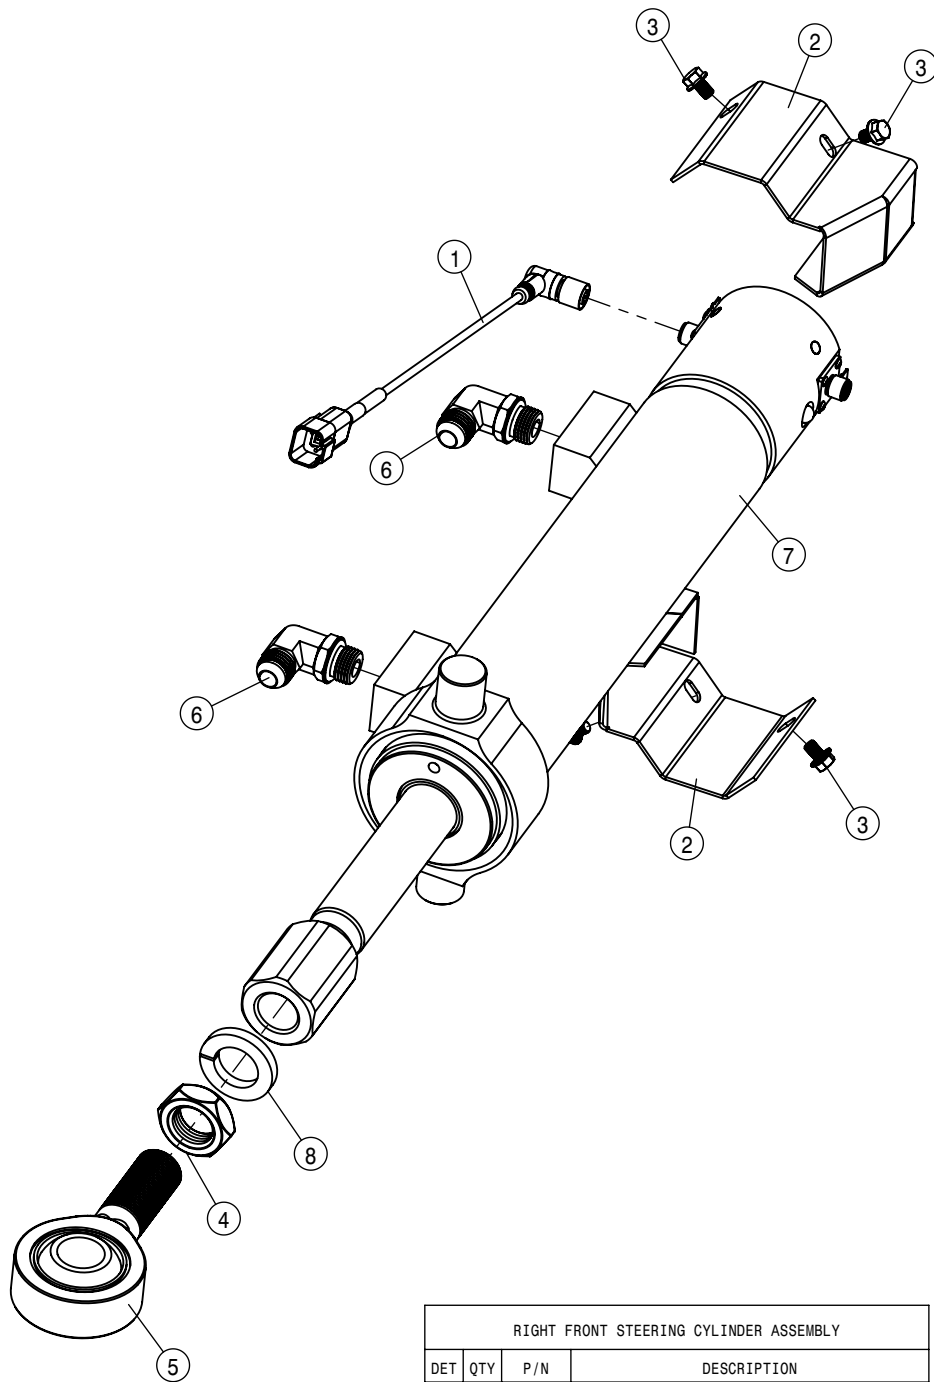

RIGHT FRONT STEERING CYLINDER ASSEMBLY				
DET	QTY	P/N	DESCRIPTION	
1	1	291994	SENSOR HARNESS FOR AWS	
2	2	359645	STRG CYL SENSOR GUARD	
3	4	470883	1/4UNC X 3/8 SERR FLG BOLT SS	
4	1	472328	1" - 12 HEX JAM NUT	
5	1	474004	ROD END, 1.00 BORE, 1- 12 RH MALE	
6	2	618241	3/4MJIC-90-3/4MOR LBO	
7	1	621654	HYD CYL, 2.50 X 8.81 PHASE/SENS	
8	1	920508	1" LOCK WASHER