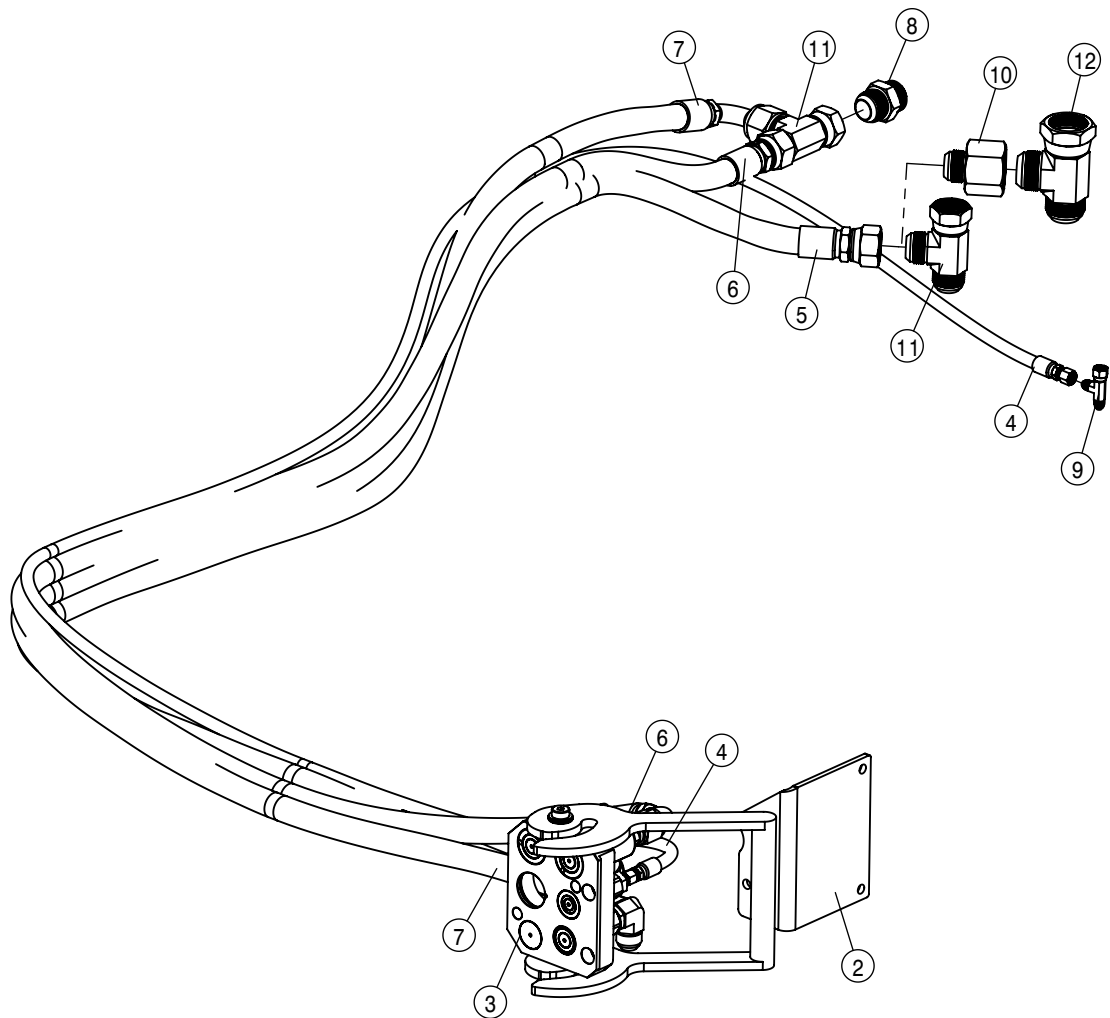

LOAD SENSE CONNECT KIT				
DET	QTY	P/N	DESCRIPTION	
NS	1	294344	HARNES, MACHINE SIDE CDS	
2	1	362179	MULTI-COUPLER BRKT CDS	
3	1	607112	FIX HALF COUPLER ASSY	
4	1	617207	04-451TC-04FJX-04FJX-105 H/A	
5	1	617368	12-451TC-10FJX45-16FJX-90	
6	1	617369	12-451TC-12FJX90-12FJX-88	
7	1	617461	12-451TC-12FJX-16FJX90-75	
8	1	618186	1 5/16MJIC-1 5/16MOR ADPTR	
9	1	618485	7/16FJIC SW RUN TEE-7/16MJIC	
10	1	618547	1 5/8FJIC-1 5/16MJIC ADPTR	
11	2	618619	1 5/16FJ SW RUN TEE-1 5/16MJ	
12	1	618726	1 5/8FJ SW RUN TEE-1 5/8MJ