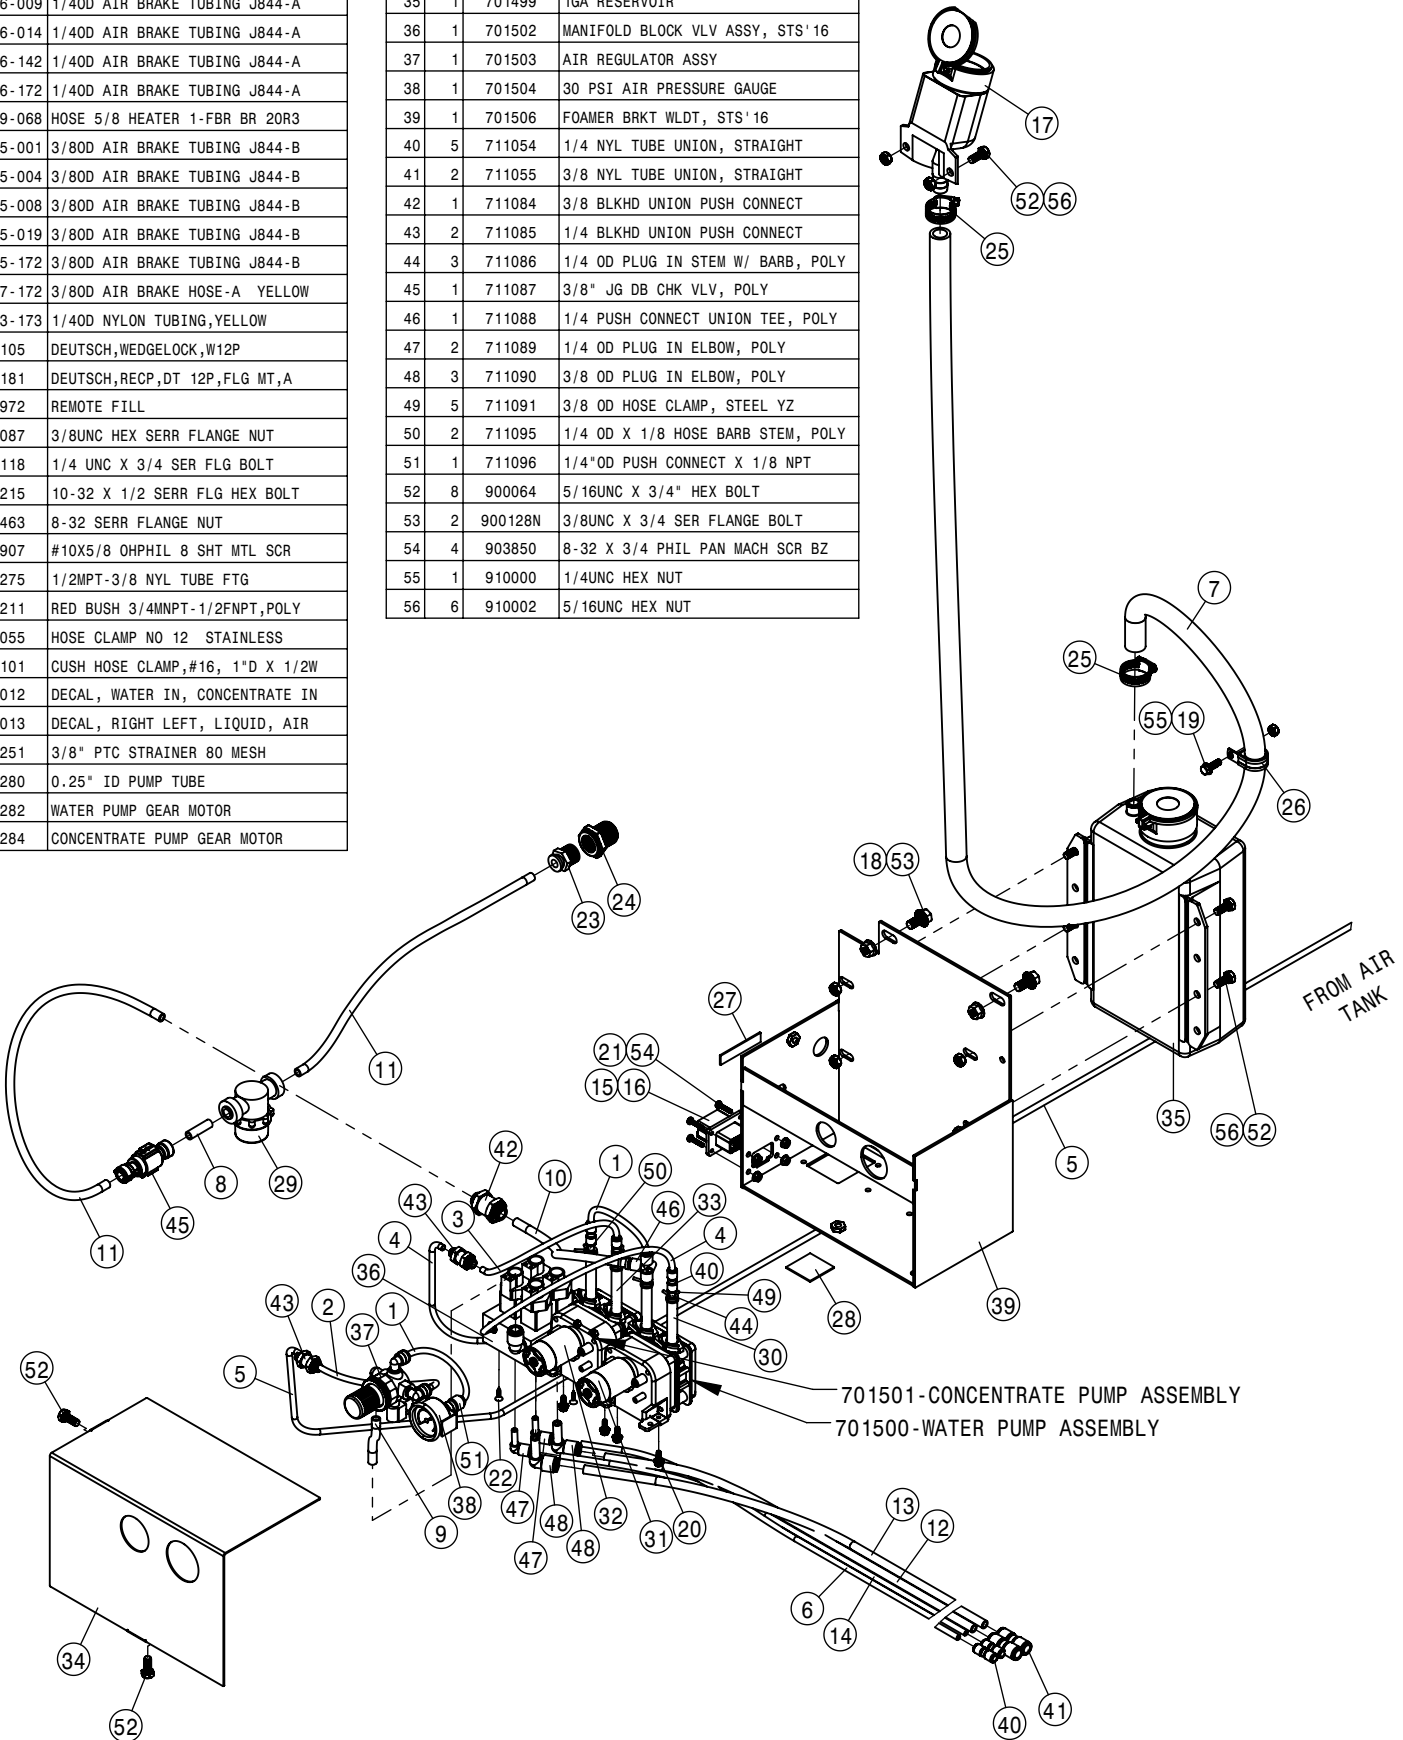

FOAMER ASSEMBLY			
DET	QTY	P/N	DESCRIPTION
33	1	701297	1/8" ID PUMP TUBE
34	1	701498	FOAMER BRKT, STS' 16
35	1	701499	1GA RESERVOIR
36	1	701502	MANIFOLD BLOCK VLV ASSY, STS' 16
37	1	701503	AIR REGULATOR ASSY
38	1	701504	30 PSI AIR PRESSURE GAUGE
39	1	701506	FOAMER BRKT WLDT, STS' 16
40	5	711054	1/4 NYL TUBE UNION, STRAIGHT
41	2	711055	3/8 NYL TUBE UNION, STRAIGHT
42	1	711084	3/8 BLKHD UNION PUSH CONNECT
43	2	711085	1/4 BLKHD UNION PUSH CONNECT
44	3	711086	1/4 OD PLUG IN STEM W/ BARB, POLY
45	1	711087	3/8" JG DB CHK VLV, POLY
46	1	711088	1/4 PUSH CONNECT UNION TEE, POLY
47	2	711089	1/4 OD PLUG IN ELBOW, POLY
48	3	711090	3/8 OD PLUG IN ELBOW, POLY
49	5	711091	3/8 OD HOSE CLAMP, STEEL YZ
50	2	711095	1/4 OD X 1/8 HOSE BARB STEM, POLY
51	1	711096	1/4"OD PUSH CONNECT X 1/8 NPT
52	8	900064	5/16UNC X 3/4" HEX BOLT
53	2	900128N	3/8UNC X 3/4 SER FLANGE BOLT
54	4	903850	8-32 X 3/4 PHIL PAN MACH SCR BZ
55	1	910000	1/4UNC HEX NUT
56	6	910002	5/16UNC HEX NUT