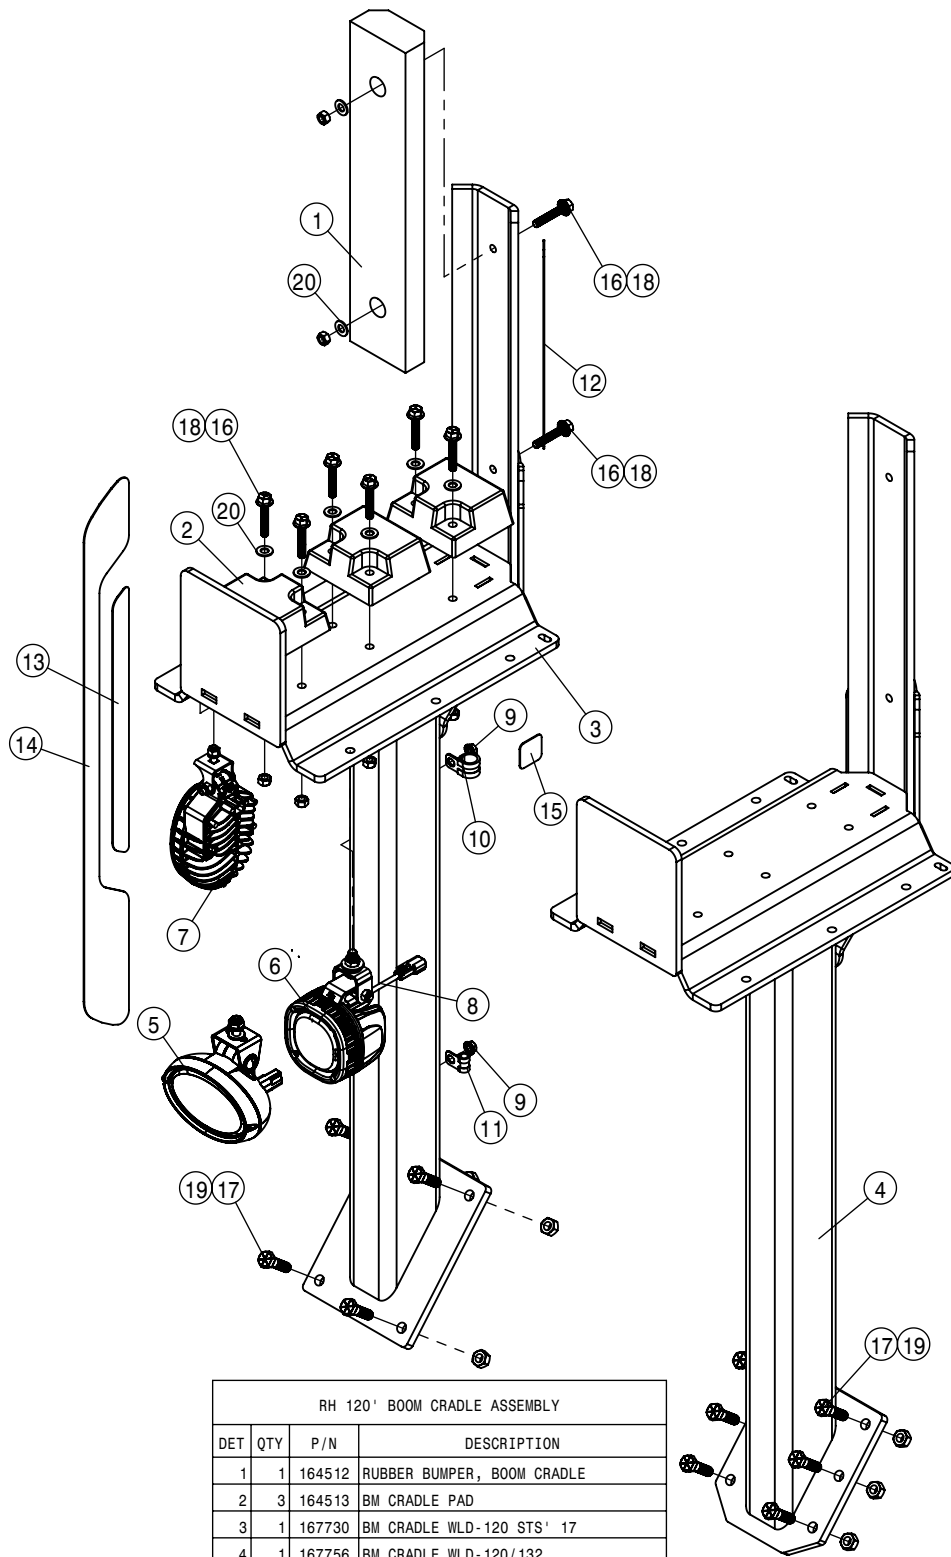

RH 120' BOOM CRADLE ASSEMBLY			
DET	QTY	P/N	DESCRIPTION
1	1	164512	RUBBER BUMPER, BOOM CRADLE
2	3	164513	BM CRADLE PAD
3	1	167730	BM CRADLE WLD-120 STS' 17
4	1	167756	BM CRADLE WLD-120/132
5	1	292614	WORKLIGHT - HALOGEN CLOSE RANGE
6	1	292618	WORKLIGHT-TYRI LED FLOOD
7	1	292917	LED LIGHT, AMBER
8	1	294299	TYRI JUMPER HARNESS
9	2	470113	5/16-18UNC HEX FLG NUT SER MC GR5
10	1	520115	CUSH CLAMP,#12 0.75"D-3/4W LOOP
11	1	520167	CUSH CLAMP,#6 3/8D X 3/4W
12	1	650508	BOOM CRADLE REFLECTOR, DTS
13	1	650549	REFLECTOR ORANGE STS REAR
14	1	650550	STS REFLECTOR RH REAR
15	1	650555	BOOM CRADLE DECAL, STS' 17
16	8	900506	3/8UNC X 2 HHSFB GR5 MC FT
17	10	900805	1/2UNC X 1 3/4 HHCS GR8 MC
18	8	914004	3/8-16UNC STOVER NUT MC GR5
19	10	914808	1/2-13UNC STOVER NUT MC GR8
20	8	920002	SAE FLAT WASHER 3/8 MC