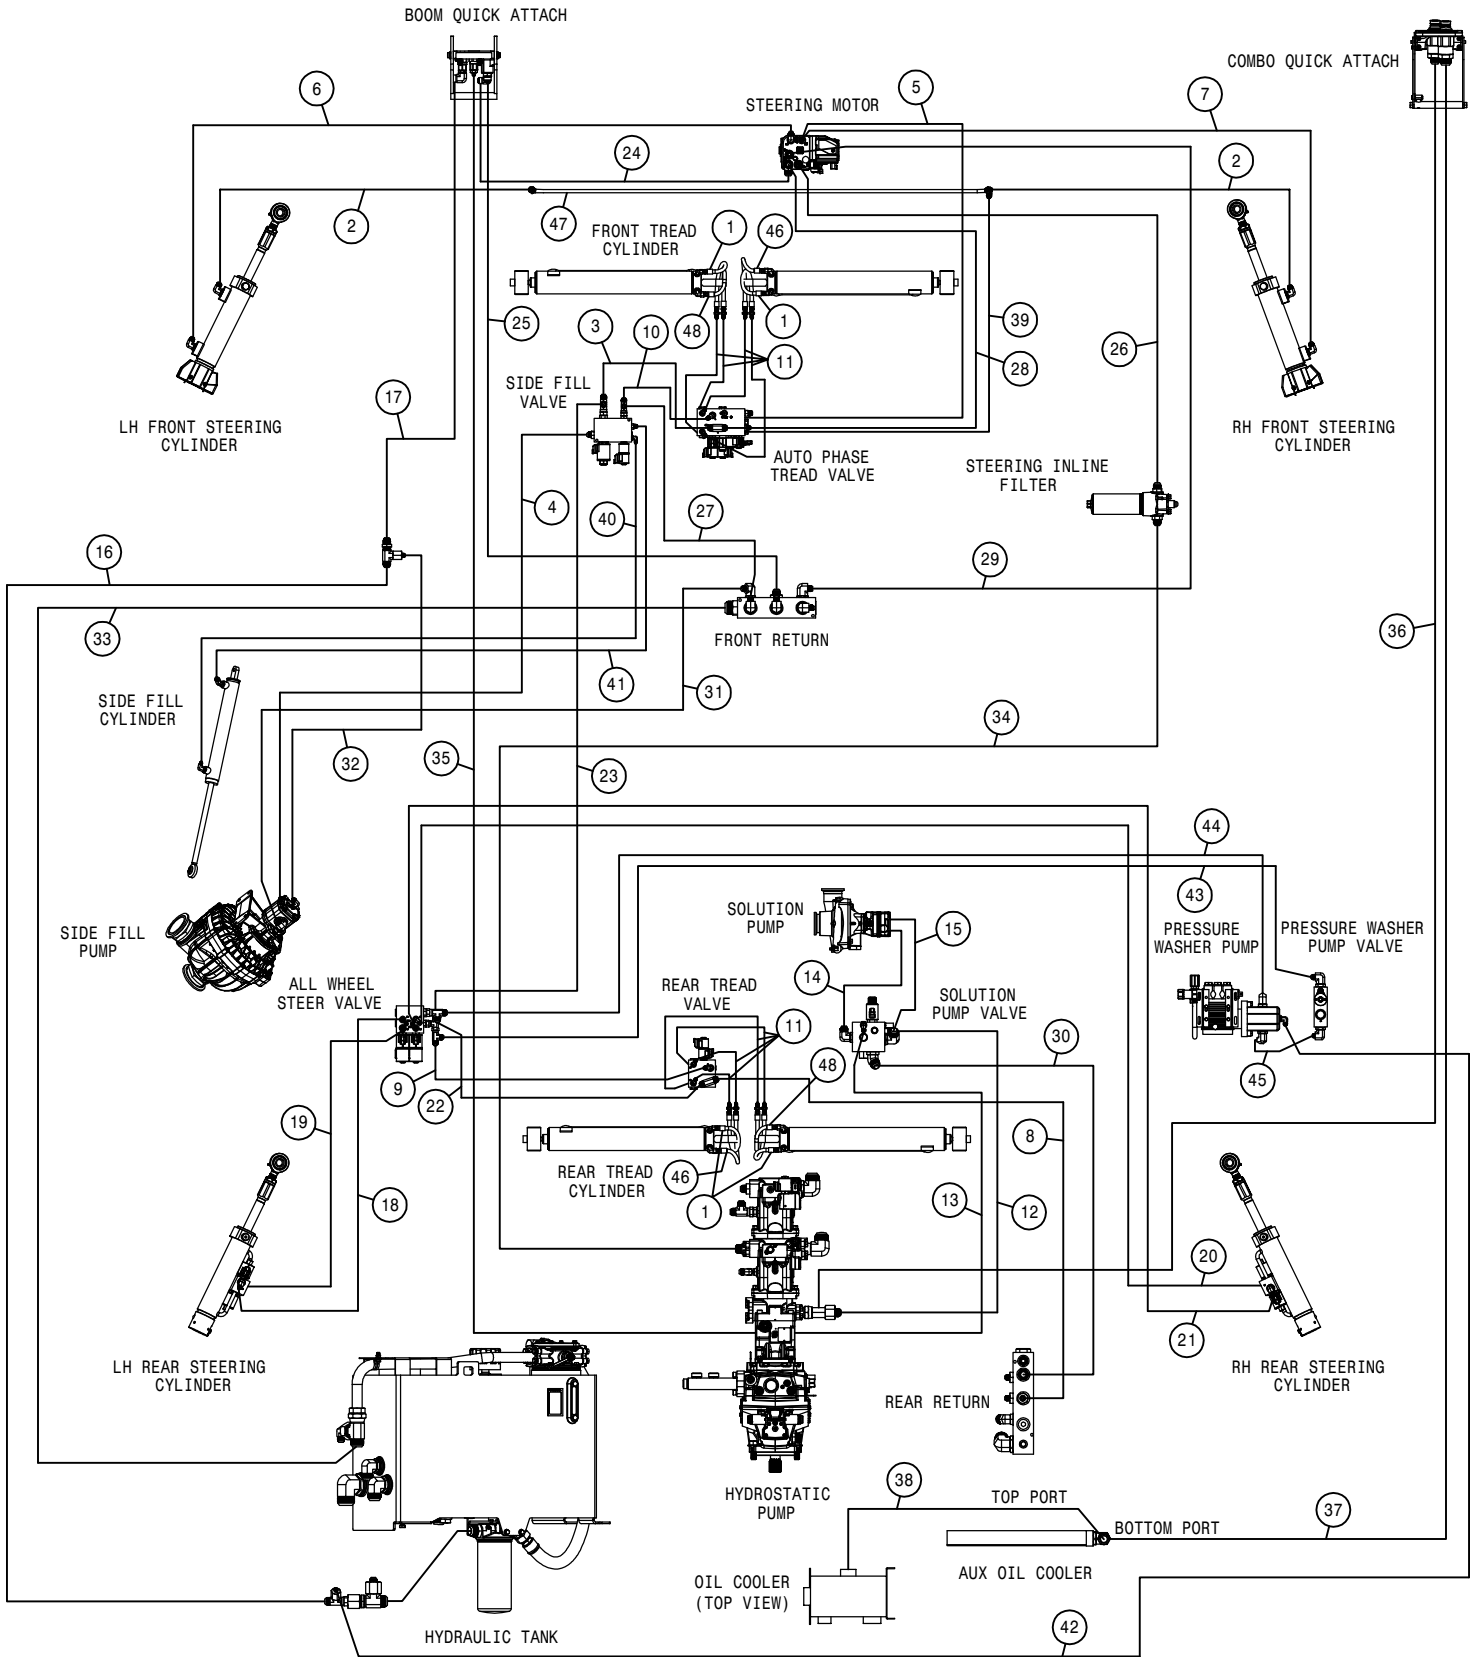

STS 14/12i HYDRAULIC DIAGRAM 2017
REFERENCE DRAWING NO. 499373s2_RevA

DET.	QTY	PART NO.	DESCRIPTION		DET.	QTY	PART NO.	DESCRIPTION	
1	4	617493	04-451TC-04MJBH-04FJX-18	H/A	25	1	617130	12-451TC-12FJX-12FJX90-78	H/A
2	2	617478	08-451TC-08FJX-08FJX-80	H/A	26	1	617131	12-451TC-12FJX-12FJX-44	H/A
3	1	616138	06-482TC-06FJX-06FJX-9	H/A	27	1	617134	08-451TC-08FJX-08FJX-22	H/A
4	1	617108	08-451TC-08FJX-08FJX90-127	H/A	28	1	617136	10-451TC-10FJX-12FJX-53	H/A
5	1	616599	06-451TC-06FJX-08FJX90-62	H/A	29	1	617137	10-451TC-10FJX-10FJX-79	H/A
6	1	617480	08-451TC-08FJX-08FJX90-127	H/A	30	1	617139	16-811-16FJX-16FJX-12	H/A
7	1	617479	08-451TC-08FJX-08FJX-119	H/A	31	1	617107	10-451TC-10FJX-10FJX-132	H/A
8	1	617097	10-451TC-10FJX-10FJX-47	H/A	32	1	617109	06-451TC-06FJX-06FJX90-133	H/A
9	1	617098	06-451TC-06FJX-08FJX90-13	H/A	33	1	617087	24-811-24FJX-24FJX90-177	H/A
10	1	617099	06-451TC-06FJX-08FJX-18	H/A	34	1	617133	12-451TC-12FJX-16FJX90-187	H/A
11	8	617100	04-451TC-04FJX-04FJX-24	H/A	35	1	617112	04-451TC-04FJX-04FJX45-239	H/A
12	1	617101	12-451TC-16FJX-12FJX90-23	H/A	36	1	617113	16-451TC-16FJX-20FJX90-215	H/A
13	1	617102	04-451TC-06FJX-04FJX90-29	H/A	37	1	617114	20-811-20FJX-20FJX-229	H/A
14	1	617103	12-451TC-12FJX-12FJX90-22	H/A	38	1	617173	20-811-20FJX-20FJX-39	H/A
15	1	617104	16-811-16FJX-16FJX90-26	H/A	39	1	617210	04-451TC-04FJX-08FJX-78	H/A
16	1	617105	12-451TC-12FJX-12FJX-115	H/A	40	1	617389	04-451TC-04FJX-04FJX-111	H/A
17	1	617111	12-451TC-12FJX-12FJX-93	H/A	41	1	617390	04-451TC-06FJX-06FJX90-100	H/A
18	1	617496	06-451TC-08FJX-06FJX45-108	H/A	42	1	617446	06-451TC-06FJX-06FJX-84	H/A
19	1	617495	06-451TC-06FJX-06FJX-104	H/A	43	1	617447	08-451TC-08FJX-08FJX-95	H/A
20	1	617498	06-451TC-06FJX-08FJX-139	H/A	44	1	617448	10-451TC-10FJX-10FJX-89	H/A
21	1	617497	06-451TC-06FJX-06FJX90-143	H/A	45	1	617450	06-451TC-06FJX-06FJX-9	H/A
22	1	617119	10-451TC-10FJX-10FJX-18	H/A	46	2	617494	04-451TC-04MJBH-06FJX-15	H/A
23	1	617128	08-451TC-08FJX-10FJX90-113	H/A	47	1	615917	TUBE ASSY, 1/2" OD 8-FJIC	
24	1	617129	10-451TC-10FJX-12FJX90-55	H/A	48	2	617511	04-451TC-04MJBH-06FJX-17	H/A