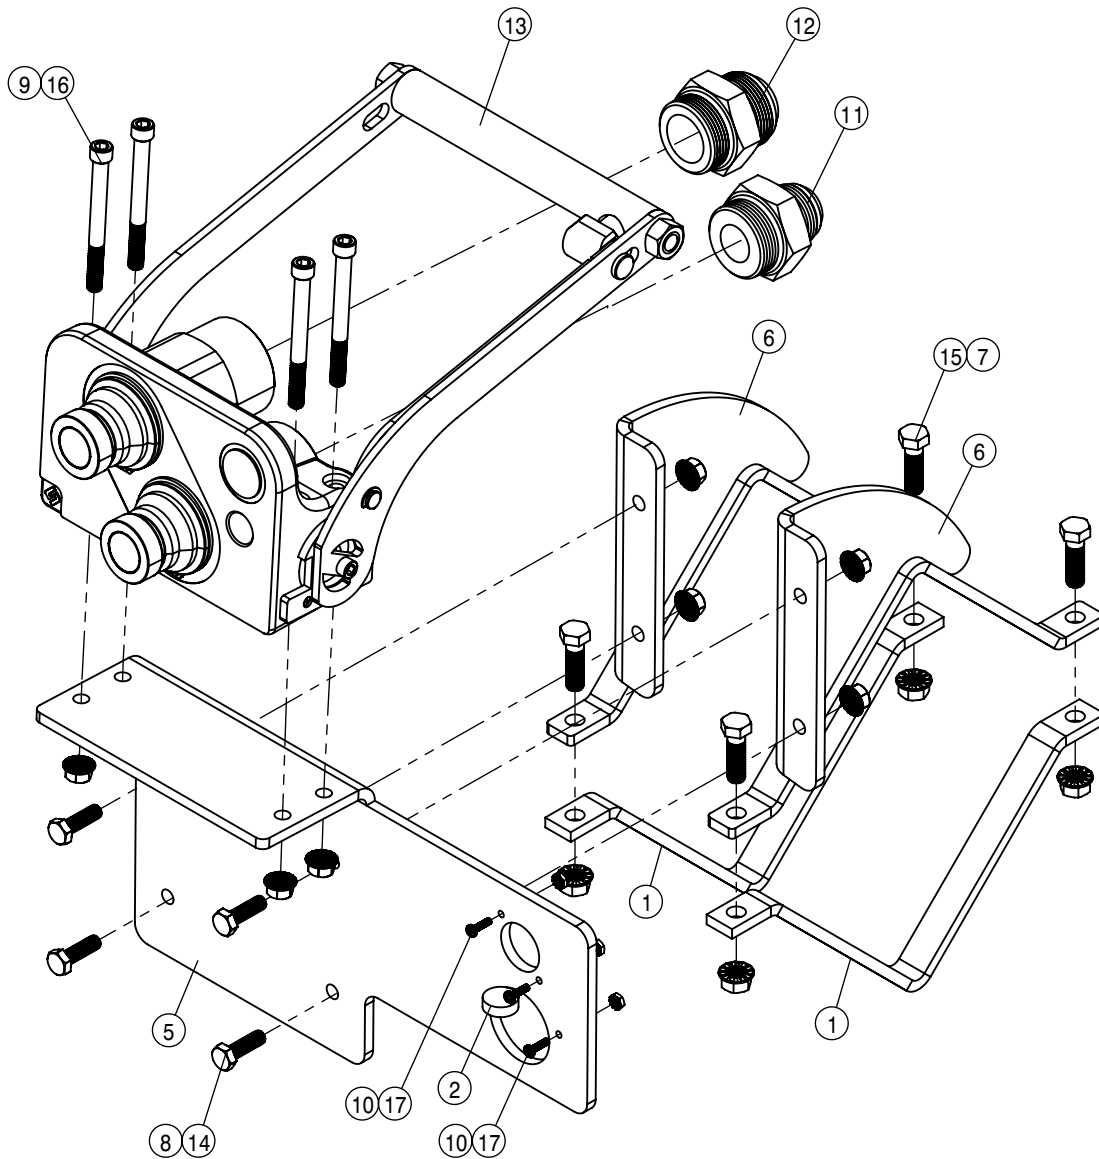

COMBO OPTION QUICK ATTACH

COMBO OPTION HYDRAULIC QUICK COUPLER ASSEMBLY			
DET	QTY	P/N	DESCRIPTION
1	2	003078	RECEPT MTG BRKT, PAINTED STS 07
2	1	291754	AMP CAP, 17 SHELL
NS	1	293866	POWER HARNESS, MAIN STSC 05
NS	1	294047	STS COMBO CHASSIS TO BAR HARNESS
5	1	362043	SOLUTION COMBO MOUNT
6	2	362047	RECEPT SCM BRKT WLD LFT
7	4	470087	3/8UNC HEX SERR FLANGE NUT
8	4	470113	5/16UNC SERR FLG LOCK NUT
9	4	470113N	5/16UNC SERR FLG LOCK NUT SS
10	3	470467	6-32 KEP NUT
11	1	618455	1 5/16MJC-1 5/8 MOR ADPTR
12	1	618472	1 5/8MJC-1 5/8MOR ADPTR
13	1	618877	COMBO MULT CPLR MACHINE
14	4	900065	5/16UNC X 1" HEX BOLT
15	4	900127	3/8UNC X 1 1/4 HEX BOLT
16	4	900175	5/16UNC X 3 1/4 SKT HD CAP SCR
17	3	903812	6-32 X 1/2 PHIL PAN MACH SCR