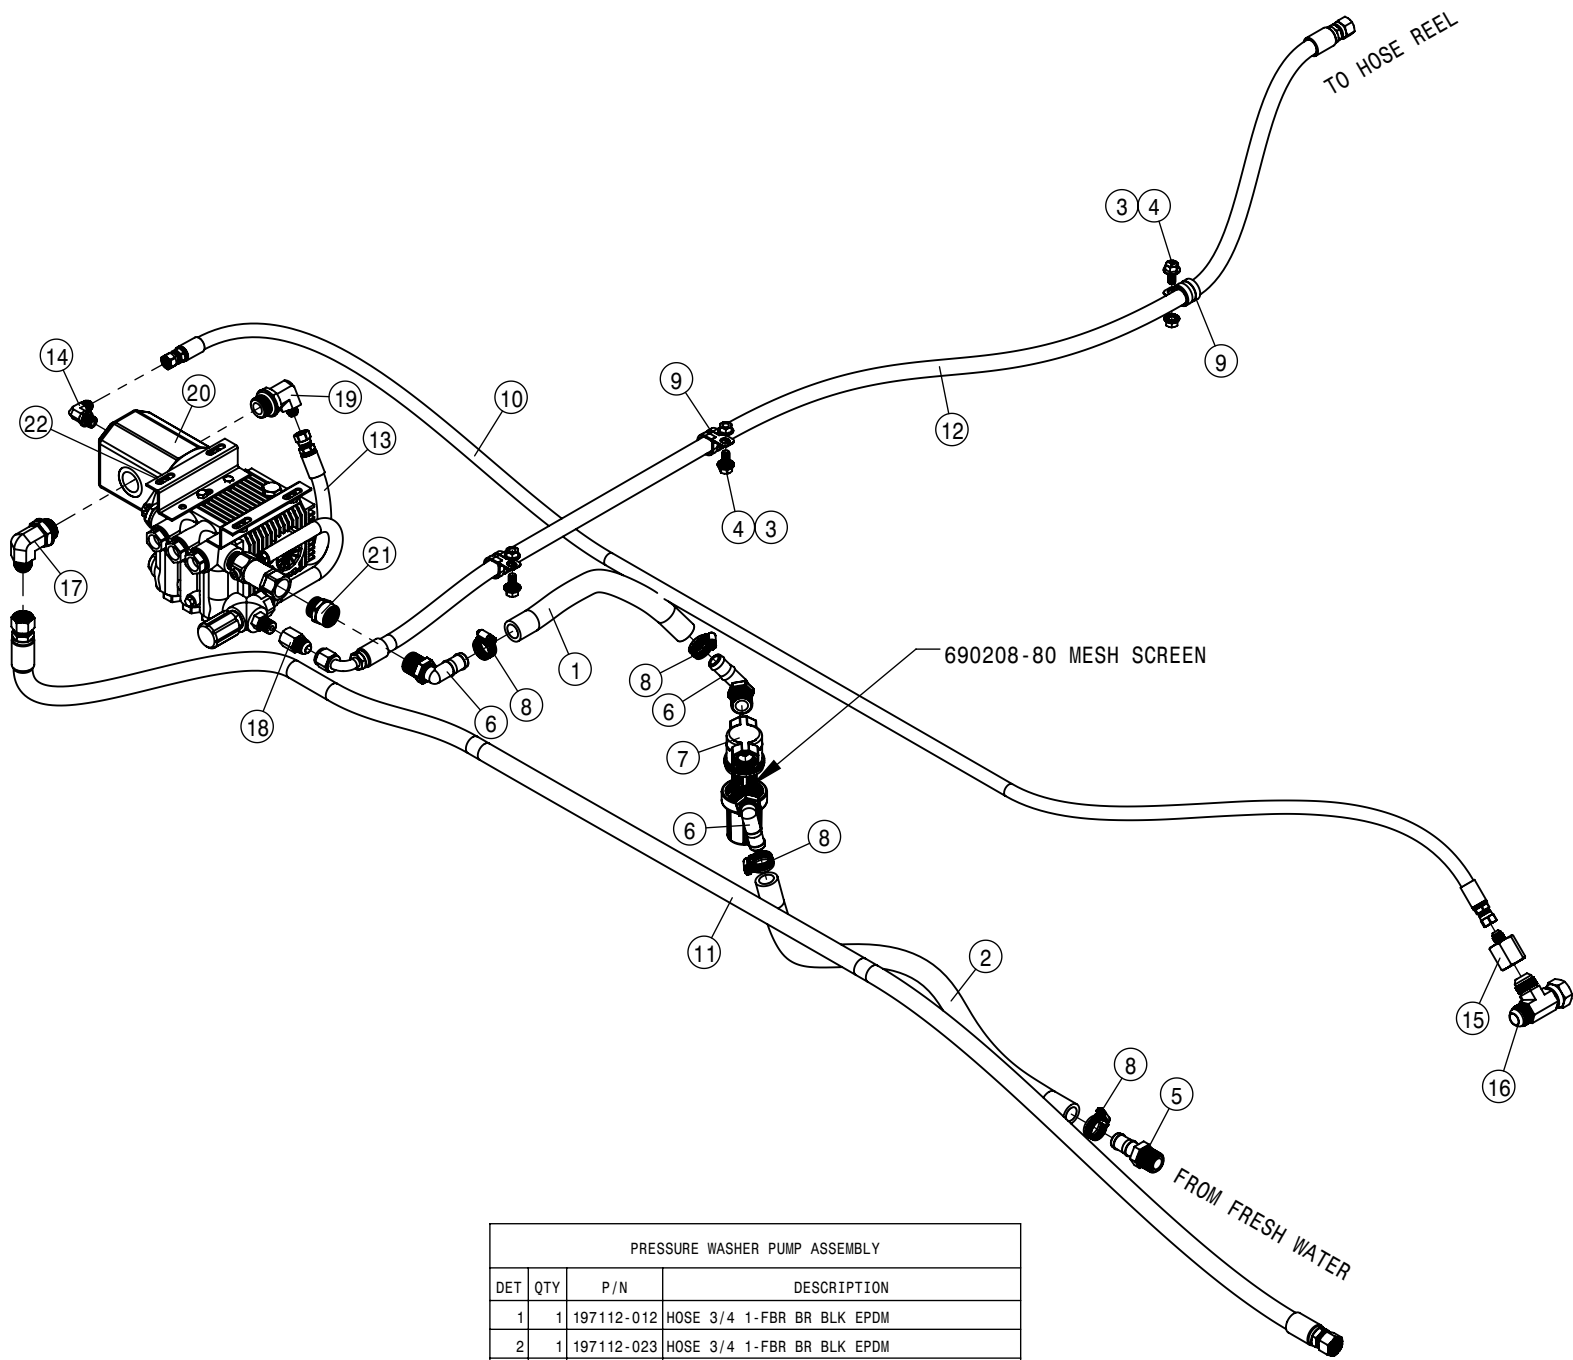

PRESSURE WASHER PUMP ASSEMBLY			
DET	QTY	P/N	DESCRIPTION
1	1	197112-012	HOSE 3/4 1-FBR BR BLK EPDM
2	1	197112-023	HOSE 3/4 1-FBR BR BLK EPDM
3	3	470087	3/8-16UNC HEX FLG NUT SER MC GR5
4	3	470409	3/8UNC X 3/4 HHSFB GR5 MC
5	1	500022	3/4NPT-3/4HOSE BARB, POLY
6	3	500054	3/4NPT-90-3/4 HOSE BARB, POLY
7	1	503104	LINE T-STRAINER, 3/4" NPT 80 MESH
8	4	520080	HOSE CLAMP NO 10 STAINLESS
9	3	520121	CUSH CLAMP, #16 1IN X 3/4W
10	1	617446	06-451TC-06FJX-06FJX-84
11	1	617448	10-451TC-10FJX-10FJX-89 H/A
12	1	617449	08-451TC-08FJX-08FJX90-85 H/A
13	1	617450	06-451TC-06FJX-06FJX-9 H/A
14	1	618119	9/16MJIC-90-9/16MOR LBO
15	1	618483	1 1/16FJIC-9/16MJIC ADPTR
16	1	618487	1 1/16FJ SW RUN TEE-1 1/16MJ
17	1	618535	7/8MJIC-90-1 1/16MOR LBO
18	1	618787	3/4MJIC-3/8FNPT ADPTR
19	1	618813	9/16MJIC-90-1 1/16MOR LBO
20	1	690672	PRESSURE WASHER, PACE 320 HYD
21	1	715449	3/4FNPT X 3/4MGHT ADPTR BRS
22	4	910002	5/16-18UNC HEX NUT MC GR5