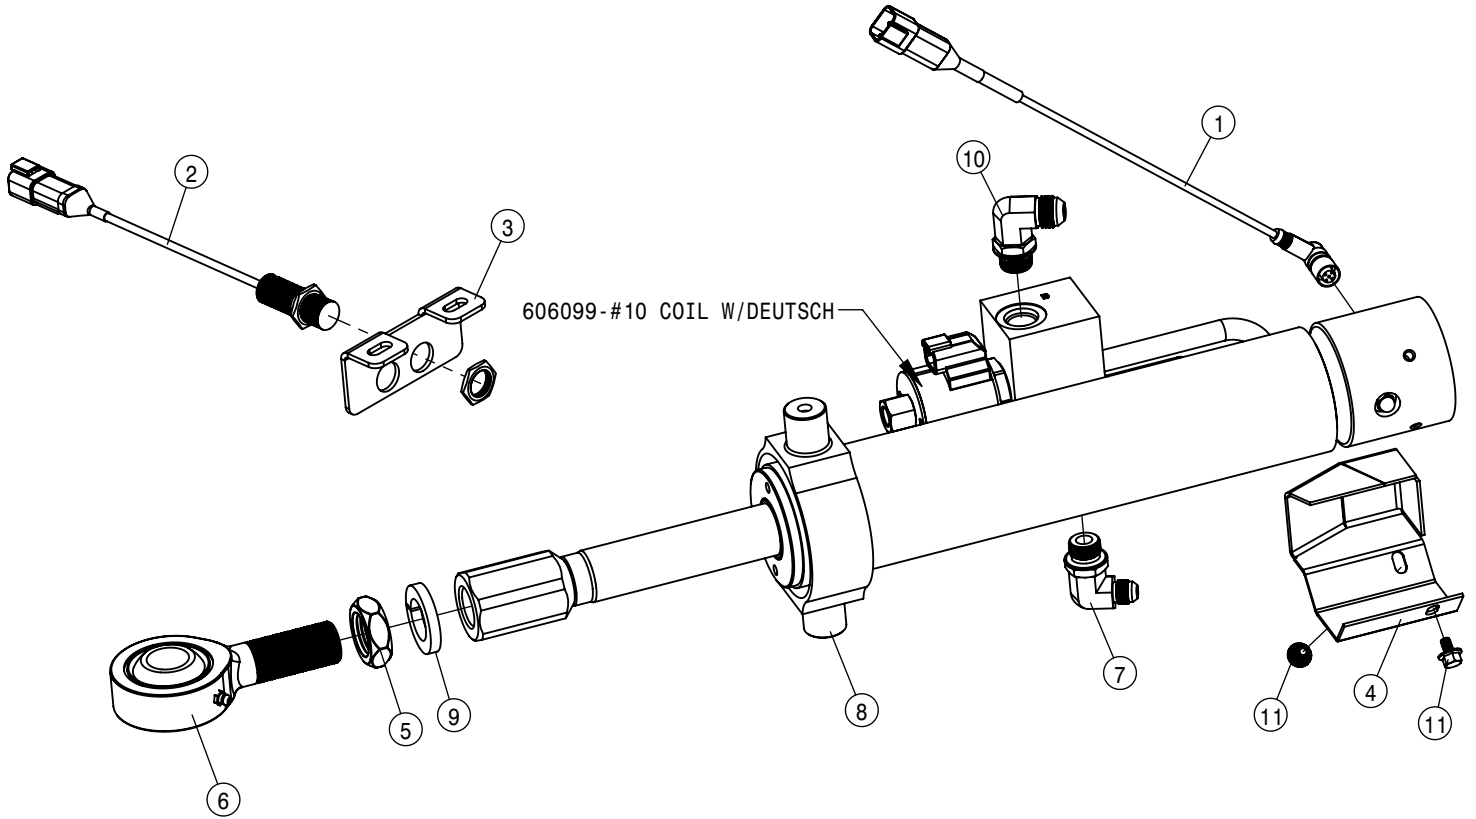

LEFT REAR STEERING CYLINDER ASSEMBLY			
DET	QTY	P/N	DESCRIPTION
1	1	291994	SENSOR HARNESS FOR AWS
2	1	292926	INDUCTIVE PROX SENSOR, 18MM
3	1	359555	SENSOR BRKT, STS AWS 09
4	1	359645	STRG CYL SENSOR GUARD
5	1	472328	1" - 12 HEX JAM NUT
6	1	474004	ROD END, 1.00 BORE, 1-12 RH MALE
7	1	618115	9/16MJIC-90-3/4MOR LBO
8	1	621653	HYD CYL, 2.50 X 8.81 X 1.25
9	1	920508	1" LOCK WASHER
10	1	618241	3/4MJIC-90-3/4MOR LBO
11	2	470409	3/8UNC X 3/4 HHSFB GR5 MC