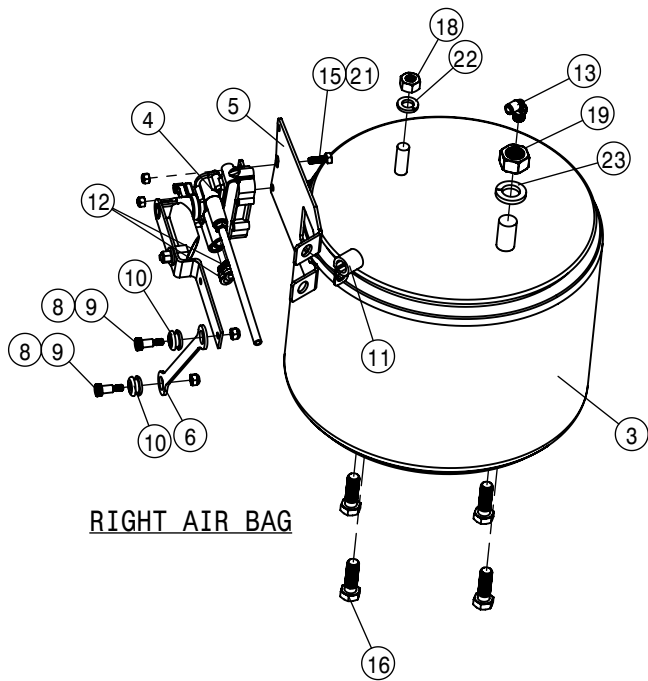

RIGHT AIR BAG

LEFT AIR BAG

FRONT AIR BAG ASSEMBLY			
DET	QTY	P/N	DESCRIPTION
1	1	195906-018	1/40D AIR BRAKE TUBING J844-A
2	1	195906-021	1/40D AIR BRAKE TUBING J844-A
3	2	311100	AIR RIDE SPRING
4	2	358832	AIRIDE SPRING CTRL VALVE 98
5	2	360141	LINK-AIR VALVE, FRONT MOUNT
6	1	360147	AIR DUMP VLV BRKT,STS 15
7	2	360798	AIRIDE VALVE BRACKET
8	4	470607	1/4UNC-5/16 X .50 SHLDR SCR SS
9	4	470608	GROMMET-.31 ID X .56 PD X .19 PG
10	3	520164	CUSH HOSE CLAMP,#9, 9/16D X 3/4W
11	4	711036	1/8MNPT-1/4 NYL TUBE FTG
12	2	711053	AIR VALVE, 1/4 NYL TUBE
13	2	711098	1/4 NPT QUICK CONNECT FITTING
14	4	900002	1/4UNC x 3/4 HEX BOLT
15	2	903854	8-32 X 1 3/4 PHIL PN MACH SCR SS
16	16	910008	1/2-13UNC HEX NUT MC GR5
17	2	910024	8-32 HEX NUT
18	4	910118	1/4-20UNC NYLOCK NUT SS
19	4	914000	1/4UNC HEX STOVER NUT
20	16	920504	1/2 LOCK WASHER