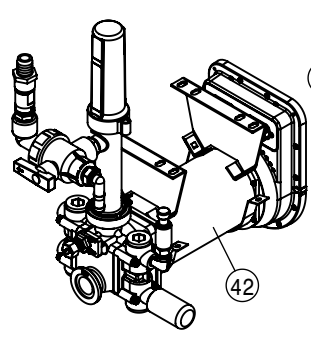

DET	QTY	P/N	DESCRIPTION
1	1	197008-032	HOSE 1/2 1-FBR BR BLK EPDM
2	1	197112-014	HOSE 3/4 1-FBR BR BLK EPDM
3	1	197112-051	HOSE 3/4 1-FBR BR BLK EPDM
4	1	197112-055	HOSE 3/4 1-FBR BR BLK EPDM
5	1	197112-076	HOSE 3/4 1-FBR BR BLK EPDM
6	1	291792	TERM BLOCK, BLACK, 3/8-16 SINGLE
7	1	291936	TERM BLOCK, RED, 3/8-16 SINGLE
NS	1	294106	HAGIE MODULAR INJ BATT CBL
9	1	362564	PLATFORM SUPP WLD
10	7	470113	5/16-18UNC HEX FLG NUT SER MC GR5
11	2	470121	1/4-20UNC HEX FLG NUT SER MC GR5
12	2	470122	1/4UNC X 1/2 HHSFB GR5 MC
13	1	470233	5/16UNC X 3/4 HHSFB GR5 MC
14	4	470325	7/16-14UNC HEX FLG NUT SER MC GR5
15	1	500047	1/2NPT-90-1/2 HOSE BARB, POLY
16	1	500054	3/4NPT-90-3/4 HOSE BARB, POLY
17	1	500131	1/2"NPT TANK FLANGE POLY
18	2	500157	1" FLANGE GASKET EPDM
19	2	500159	1" FLANGE CLAMP S.S.
20	1	500178	1"FLG TANK FTG, BOTDRN BLT POLY
21	2	500305	T4 - T3 FEMALE REDUCER
22	4	500308	O-RING, -216 EPDM
23	4	500310	FORK D3 DIST 34.2
24	10	500311	FORK D3 DIST 29
25	4	500327	T3 TO 20MM HB 90
26	1	500341	T4 NIPPLE
27	1	500342	STRAINER T3M 80 MESH
28	1	500348	T3 FEMALE COUPLER
29	2	500349	T3 FEMALE - .75 HB
30	1	500356	T4 FEMALE 90
31	2	500357	1" FLANGE - T4M ADAPTER
32	3	520070	HOSE CLAMP NO 8 STAINLESS
33	7	520080	HOSE CLAMP NO 10 STAINLESS
34	1	650515	DECAL, INST MODULR CHEM INJECT
NS	1	693367	AG LDR MULTI PRODUCT UNLOCK
NS	1	693392	RVN INJ CAN/LOGIC EXT 18'
37	1	693879	HAGIE SIDEKICK PRO HW/SW
NS	1	693955	AG LDR ISO INJ INST INSTRUCT
NS	1	693956	AG LDR CBL ISO EXTEND 16'
NS	1	693957	AG LDR CBL ISO PUMP ADAPTOR
NS	1	693981	CABLE-POWER, MULTI MODULE, 3'
42	1	693998	RVN SPRO ISO PMP, 5-200, HW/SW
NS	1	694174	RAVEN CBL INJ NO AGIT
44	2	696013	3 WAY T3 INTERRUPTED FLOW VLV
45	1	696014	T3 2 WAY BALL VLV
46	1	701791	INJ VLV BRKT
47	1	701792	INJECTION STAND WLD
48	4	701793	MODULAR INJ BACKING PLT
49	1	701795	VLV MNT BRKT
50	1	701796	INSTRUCTION DECAL MT BRKT
51	1	763745	MODULAR INJ TANK W HOLES
52	4	900512	7/16UNC X 1 1/2 HHSFB GR5 MC
53	2	903812	6-32 X 1/2 PHIL PAN MACH SCR
54	6	903888	10-24 X 3/4 PHIL PAN MACH SCR
55	2	910004	3/8-16UNC HEX NUT MC GR5
56	2	910022	#6-32UNC HEX NUT MC GR5
57	6	910026	#10-24UNC HEX NUT MC GR5
58	6	920510	HLOCK WASHER #10 MC