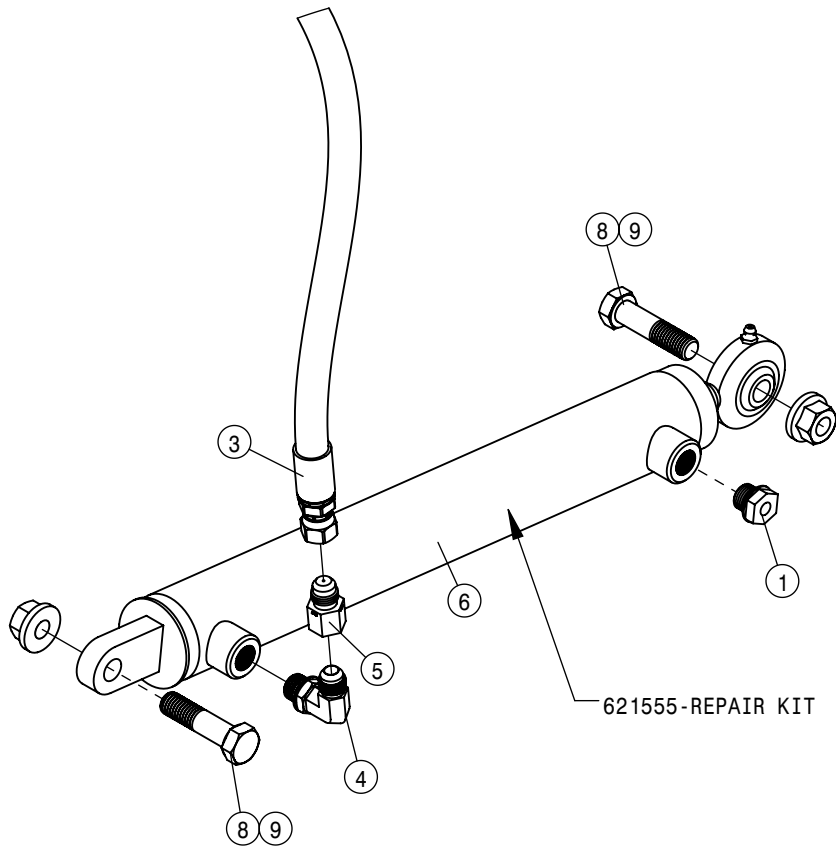

LADDER CYLINDER ASSEMBLY			
DET	QTY	P/N	DESCRIPTION
1	1	362036	SAE 6 BRASS BREATHER
2	2	470679	SIDEWINDER SLEEVE
3	1	617491	06-451TC-06FJX-06FJX-40 H/A
4	1	618119	9/16MJIC-90-9/16MOR LBO
5	1	618733	9/16JIC .042 ORIFICE ADPTR
6	1	621554	HYD CYL, 1.50" X 12.25" X 0.75"
7	1	651006	DECAL FOR 605657
8	2	900267	1/2UNC X 2" HEX BOLT
9	2	914015	1/2-13UNC CTRLK FLG NUT MC GR5