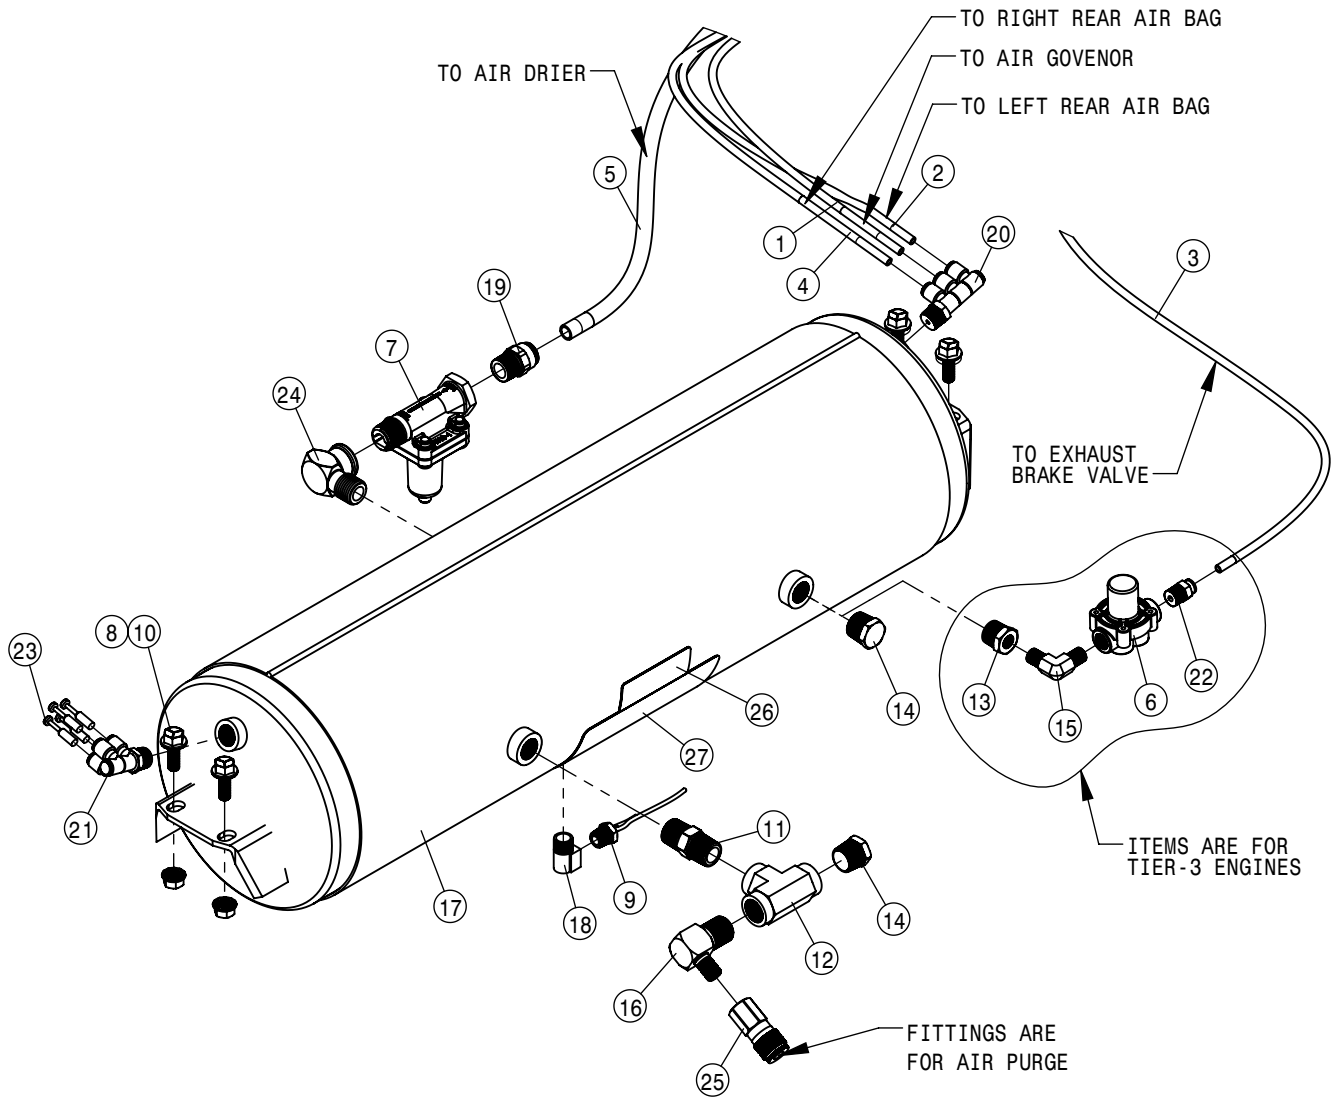

AIR TANK ASSEMBLY			
DET	QTY	P/N	DESCRIPTION
1	1	195906-123	1/40D AIR BRAKE TUBING J844-A
2	1	195906-181	1/40D AIR BRAKE TUBING J844-A
3	1	195906-214	1/40D AIR BRAKE TUBING J844-A
4	1	195906-226	1/40D AIR BRAKE TUBING J844-A
5	1	195914-128	1/20D AIR BRAKE TUBING J844-B
6	1	311081	PROTECTION VALVE, JACOBS
7	1	311086	CHECK VALVE, PRESS CRTL, WABCO
8	4	470087	3/8UNC HEX SERR FLANGE NUT
9	1	470266	DRAIN VALVE KIT, 1/4NPT
10	4	470460	3/8UNC X 1 HHSFB GR5 MC
11	1	500000	1/2MNPT HEX PIPE NIPPLE STL
12	1	503819	1/2FNPT PIPE TEE STL
13	1	505212	1/2-1/4NPT REDU BUSH, BRS
14	2	505231	PIPE PLUG .50NPT HEX HD BRS
15	1	618571	1/4MNPT-90-1/4MNPT LBO
16	1	618633	1/2MNPT-90-1/4MNPT REDU LBO
17	1	701518	AIR TANK W/DECAL
18	1	711027	1/4 NPT ST EL BRS
19	1	711037	1/2MNPT-1/2 NYL TUBE FTG
20	1	711046	3/8MNPT-1/4 NYL TUBE TRPL LBO
21	1	711047	3/8MNPT-1/4NYL TUBE, DBL BRANCH
22	1	711049	1/4 NYL TUBE-1/4MNPT FTG
23	4	711063	RUBBER PLUG FOR 1/4 PISCO CPLR7
24	1	711079	1/2NPT ST EL BRS
25	1	711083	1/4 NPTF SLV LOCK SOCKET BRS
26	1	N209334	LABEL, AIR TANK DRAIN
27	1	N404969	LABEL, DECAL SAFETY AIR DRIER