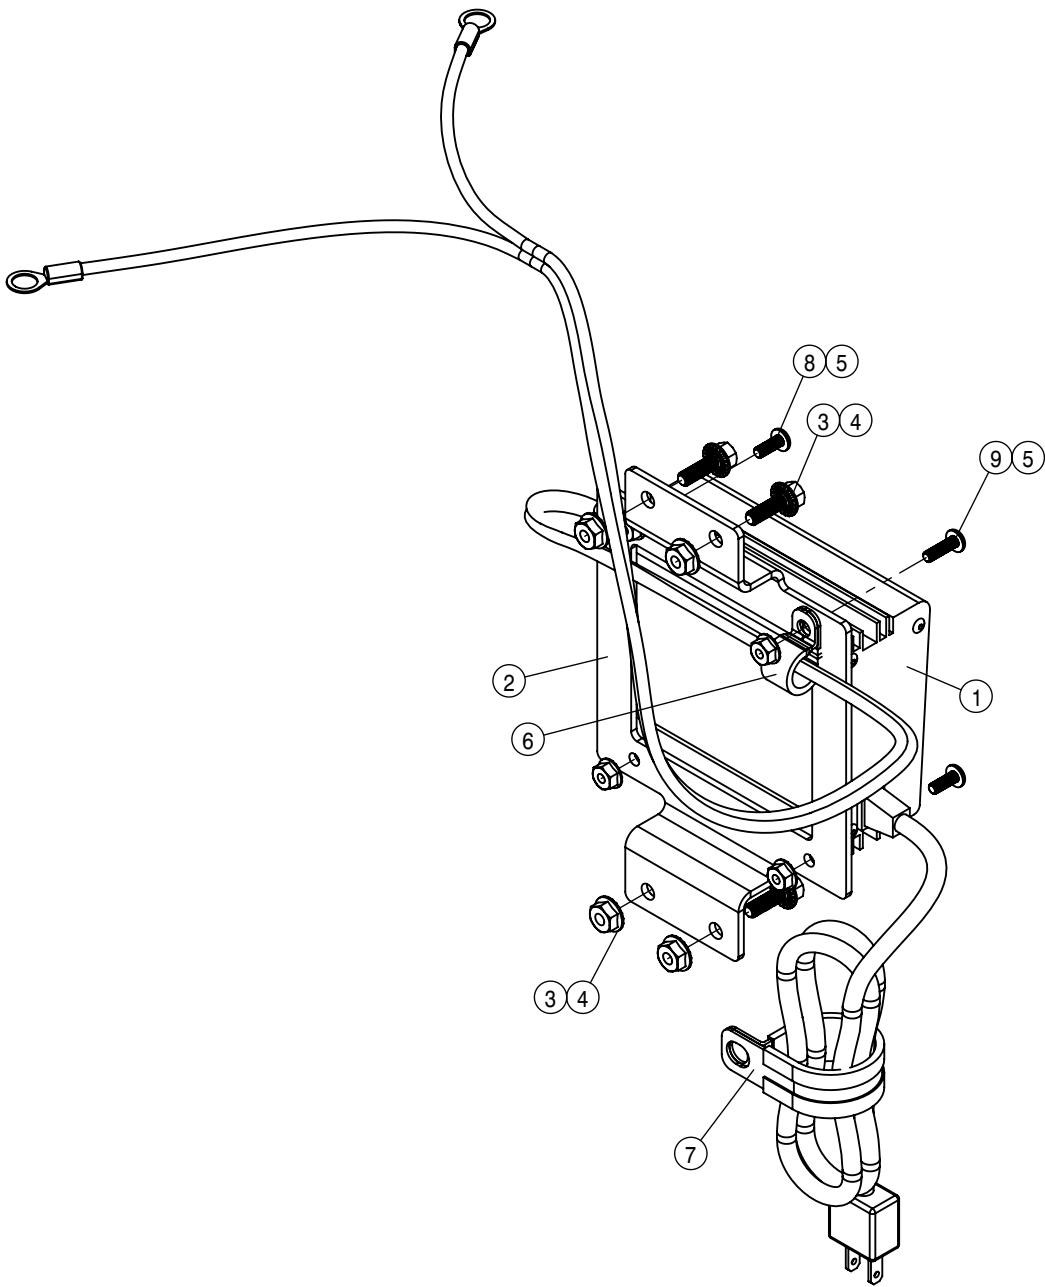

BATTERY TENDER OPTION			
DET	QTY	P/N	DESCRIPTION
1	1	292722	BATTERY TENDER, STS' 17
2	1	317806	BATTERY TENDER MT BRKT
3	4	470118	1/4UNC X 3/4 HHSFB GR5 MC
4	4	470121	1/4-20UNC HEX FLG NUT SER MC GR5
5	4	470175	#10-32UNF HEX FLG NUT SER MC GR5
6	1	520125	CUSH HOSE CLAMP,#5, 5/16D X 1/2W
7	1	520160	CUSH CLAMP,#24 1 1/2D-3/4WLOOP
8	3	903706	#10-32 UNF X 1/2 PHMS PH BZ
9	1	903710	#10-32 UNF X 5/8 PHMS PH BZ