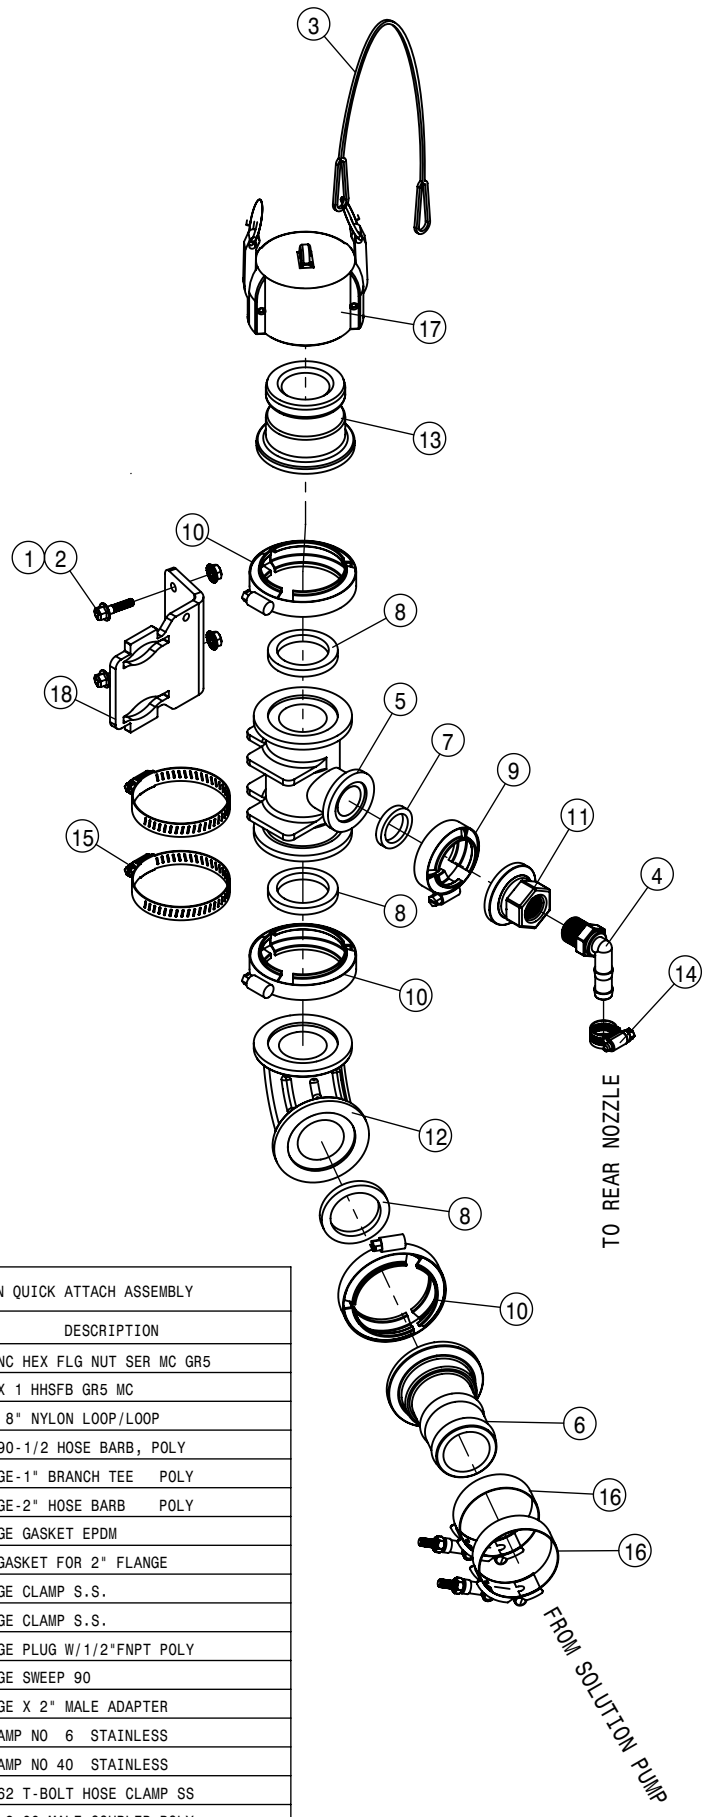

TO REAR NOZZLE

FROM SOLUTION PUMP

FRONT SOLUTION QUICK ATTACH ASSEMBLY			
DET	QTY	P/N	DESCRIPTION
1	2	470121	1/4-20UNC HEX FLG NUT SER MC GR5
2	2	470231	1/4UNC X 1 HHSFB GR5 MC
3	1	470322	LANYARD 8" NYLON LOOP/LOOP
4	1	500047	1/2NPT-90-1/2 HOSE BARB, POLY
5	1	500150	2" FLANGE-1" BRANCH TEE POLY
6	1	500154	2" FLANGE-2" HOSE BARB POLY
7	1	500157	1" FLANGE GASKET EPDM
8	3	500158	1 1/2" GASKET FOR 2" FLANGE
9	1	500159	1" FLANGE CLAMP S.S.
10	3	500160	2" FLANGE CLAMP S.S.
11	1	500238	1" FLANGE PLUG W/1/2"FNPT POLY
12	1	500266	2" FLANGE SWEEP 90
13	1	500276	2" FLANGE X 2" MALE ADAPTER
14	1	520069	HOSE CLAMP NO 6 STAINLESS
15	2	520099	HOSE CLAMP NO 40 STAINLESS
16	2	520141	2.31/2.62 T-BOLT HOSE CLAMP SS
17	1	690623	CAP FOR 2.00 MALE COUPLER POLY
18	1	763943	SOLU QUICK TACH BRKT