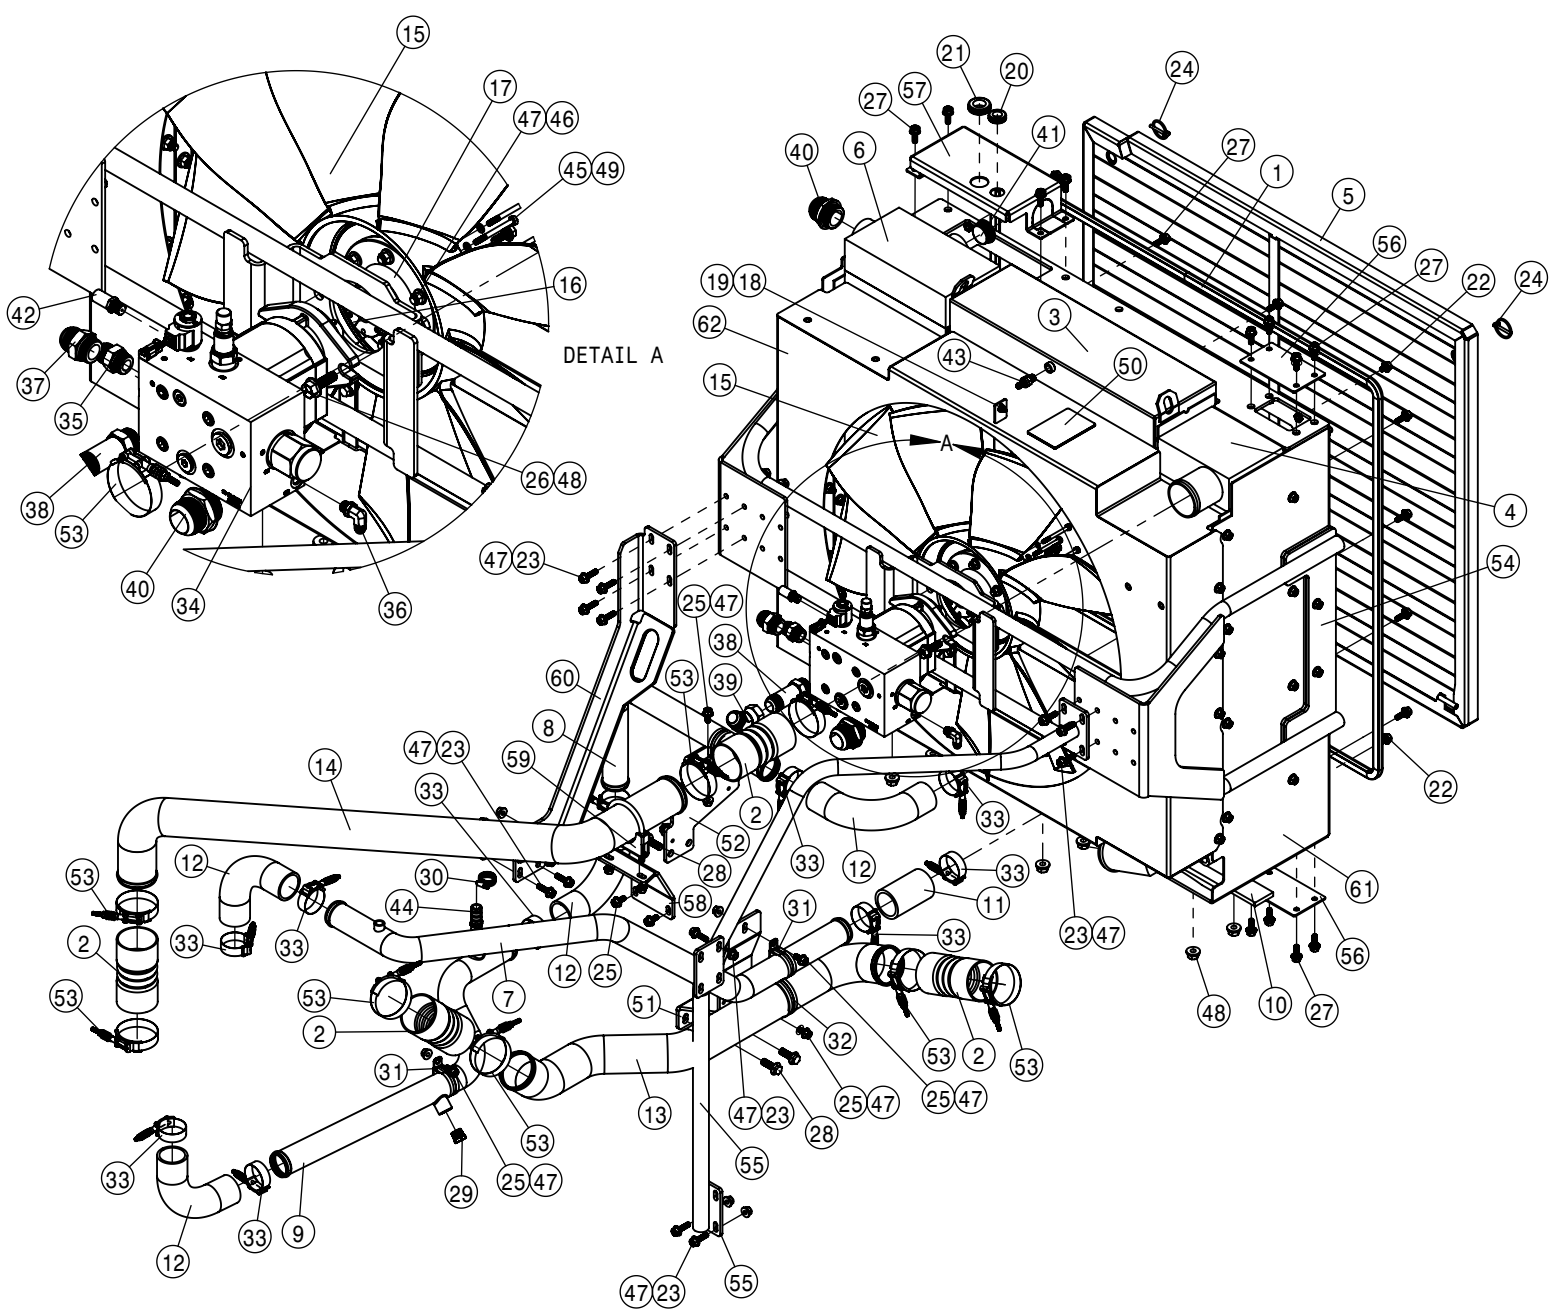

TIER-3 RADIATOR ASSEMBLY			
DET	QTY	P/N	DESCRIPTION
1	1	193070-157	SEAL - ACCESS PANEL
2	4	311592	3.00 X 6.00 CAC HOSE
3	1	317169	RADIATOR STS' 14
4	1	317170	CHARGE AIR COOLER STS' 14
5	1	317774	INTAKE SCREEN WLD, STS '17
6	1	317171	HYD OIL COOLER STS' 14
7	1	317199	PIPE - WATER OUTLET TO RAD
8	1	317200	PIPE - RAD TO WATER INLET 1
9	1	317201	PIPE - RAD TO WATER INLET 2
10	1	317202	COOLING PACKAGE ISOLATOR
11	1	317203	COOLANT HOSE
12	4	317204	COOLANT ELBOW
13	1	317292	PIPE - CAC TO INTAKE
14	1	317389	PIPE - T3 CAC HOT SIDE
15	1	317535	32" ENGINE FAN
16	1	317536	SPLIT BUSHING ADPTR
17	1	317537	FAN HUB
18	1	470118	1/4UNC X 3/4 HHSFB GR5 MC
19	1	470121	1/4-20UNC HEX FLG NUT SER MC GR5
20	1	470203	GROMMET, .750ID .125GW 1.062GD
21	1	470204	GROMMET, 1.000ID .125GW 1.375GD

TIER-3 RADIATOR ASSEMBLY			
DET	QTY	P/N	DESCRIPTION
22	2	470319	3/8UNC X 1/2 HHSFB GR5 MC
23	15	470329	3/8UNC X 1 1/4 HHSFB GR5 MC
24	2	470335	LINCHPIN, 3/16 X 1 1/4 GRIP
25	6	470409	3/8UNC X 3/4 HHSFB GR5 MC
26	2	470431	1/2UNC X 1 1/2 HHSFB GR5 MC
27	56	470460	3/8UNC X 1 HHSFB GR5 MC
28	4	473855	12MM-1.75 X 35MM SM FLG BOLT
29	1	505231	PIPE PLUG .50NPT HEX HD BRS
30	1	520055	HOSE CLAMP NO 12 STAINLESS
31	3	520161	CUSH CLAMP, #32 2"D-3/4W LOOP
32	1	520166	CUSH CLAMP, 3"D-3/4W LOOP
33	10	520177	2.13/2.44 CONT TEN CLAMP SS
34	1	606613	35CC FAN MOTOR ASSY
35	1	611127	1 1/16MJIC-1 1/16MOR ADPTR
36	1	618119	9/16MJIC-90-9/16MOR LBO
37	1	618186	1 5/16MJIC-1 5/16MOR ADPTR
38	1	618610	1 5/16MJIC-1 5/16MOR LG ADPTR
39	1	618630	1 5/16MJ-45-1 5/16FJ SWIV LBO
40	2	618682	1 7/8MOR-1 7/8MJIC ADPTR
41	1	618759	1 5/8MOR PLUG, HEX SOCKET
42	1	619023	9/16 MOR DIAGNOSTIC FITTING

TIER-3 RADIATOR ASSEMBLY			
DET	QTY	P/N	DESCRIPTION
43	1	712100	1/4NPT X 3/8 HOSE FTG,PUSHLOCK
44	1	712440	1/2 NPT X 3/4 HOSE BARB
45	3	900009	1/4UNC X 2 3/4 HEX BOLT
46	6	900517	1/2UNC X 1 1/4 HHSFB GR5 MC
47	50	910106	3/8-16UNC CTRLK FLG NUT MC GR5
48	8	914015	1/2-13UNC CTRLK FLG NUT MC GR5
49	3	920500	1/4 LOCK WASHER
50	1	T188283	LABEL, WARNING,FAN GUARD,ENG
51	1	317198	CAC / RAD PIPE SUPP
52	1	317331	HOSE PLATE
53	8	520146	3.06/3.38 T-BOLT HOSE CLAMP SS
54	1	317181	FAN FRAME WLD
55	1	317194	RH COOLING PKG SUPP WLD
56	2	317341	COOLING PKG FRAME COVER
57	1	317342	CONDENSOR ACCESS COVER
58	1	317206	CAC PIPE SUPP
59	1	470160	MUFFLER CLAMP 3.00 IN
60	1	317390	SUPPORT BRACE COOLING PACK
61	1	317771	QSB COOLING PKG FRM WLD, STS
62	1	318318	FAN SHROUD WLD W/DECAL