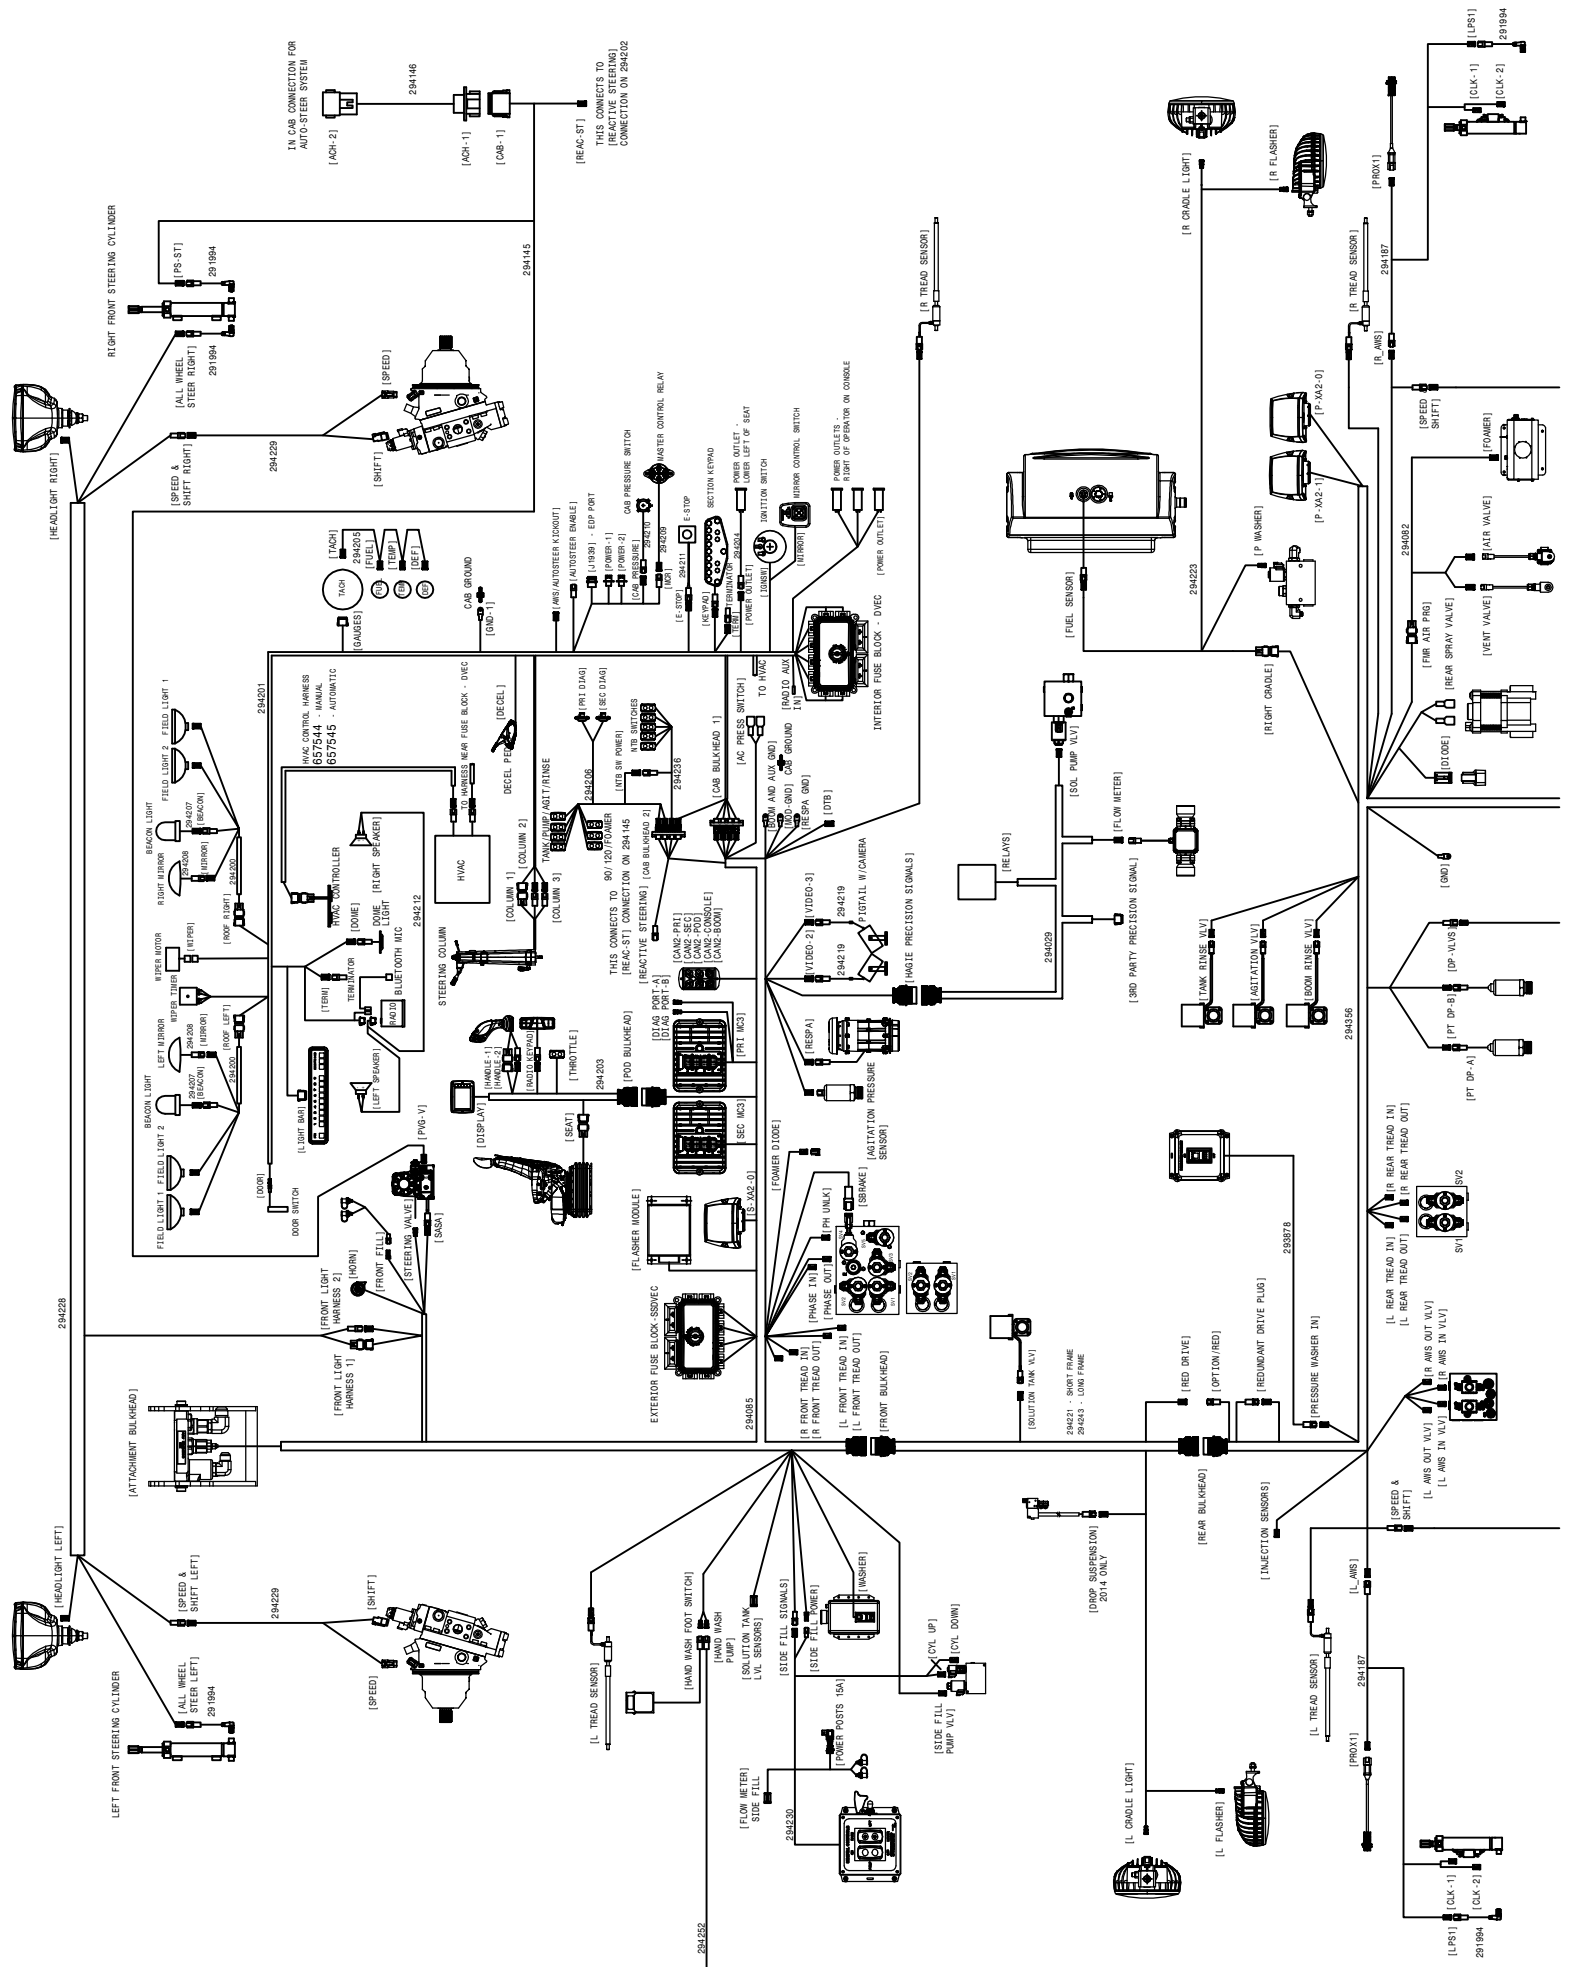

REFERENCE ONLY

 HAGIE MANUFACTURING COMPANY CLARION, IOWA 50525		
DESCRIPTION WIRING DIAGRAM 2017 STS 10,12,14		
DRAWN BY T. MARKER		SCALE NONE
CHECKED BY		APPROVED BY
DATE 8/2/2016	DRAWING NUMBER 499371	REV A
SHEET 1 OF 1		