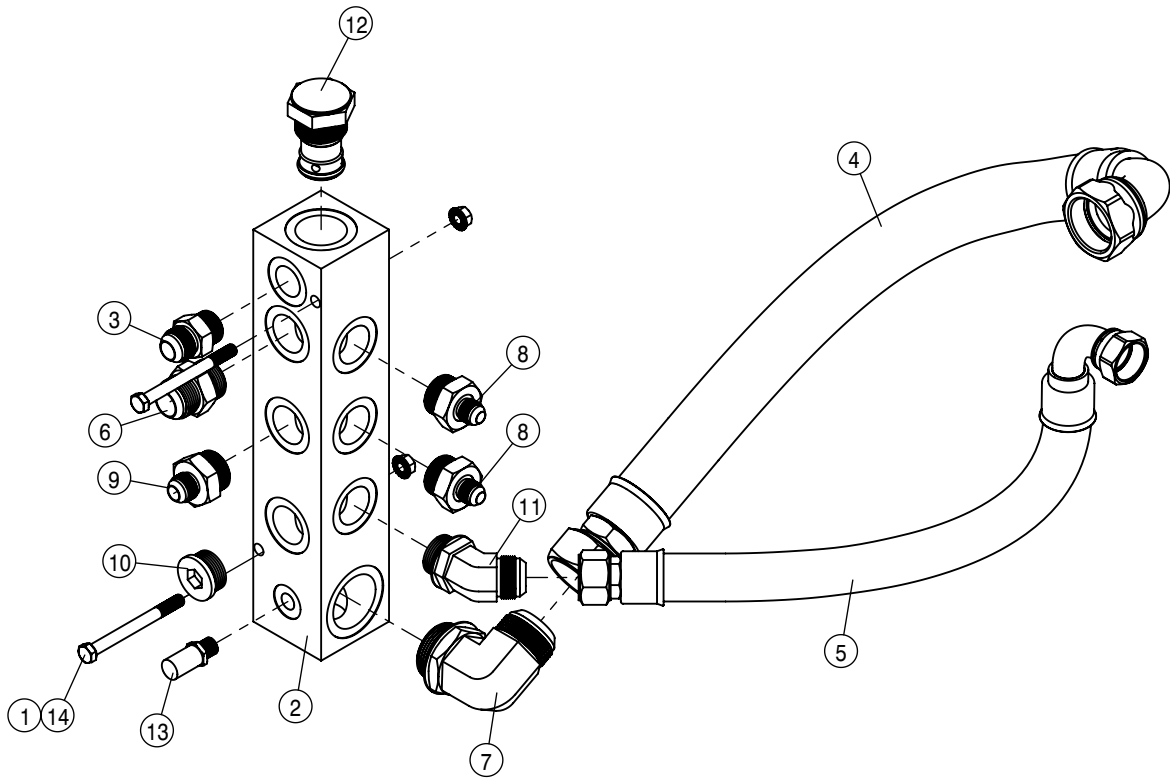

REAR RETURN MANIFOLD ASSEMBLY			
DET	QTY	P/N	DESCRIPTION
1	2	470087	3/8-16UNC HEX FLG NUT SER MC GR5
2	1	607574	MANIFOLD, #16, # 24 ends
3	1	611127	1 1/16MJIC-1 1/16MOR ADPTR
4	1	617094	24-811-24FJX-24FJX90-31 H/A
5	1	617123	16-811-16FJX-16FJX90-22 H/A
6	1	618186	1 5/16MJIC-1 5/16MOR ADPTR
7	1	618432	1 7/8MJIC-90-1 7/8MOR LBO
8	2	618470	3/4MJIC-1 5/16MOR ADPTR
9	1	618601	7/8MJIC-1 5/16MOR ADPT
10	1	618758	1 5/16MOR PLUG, HEX SOCKET
11	1	618901	1 5/16MJIC-45-1 5/16MOR LBO
12	1	618935	20 SIZE CHECK VALVE
13	1	619023	9/16 MOR DIAGNOSTIC FITTING
14	2	900140	3/8UNC X 4" HEX BOLT