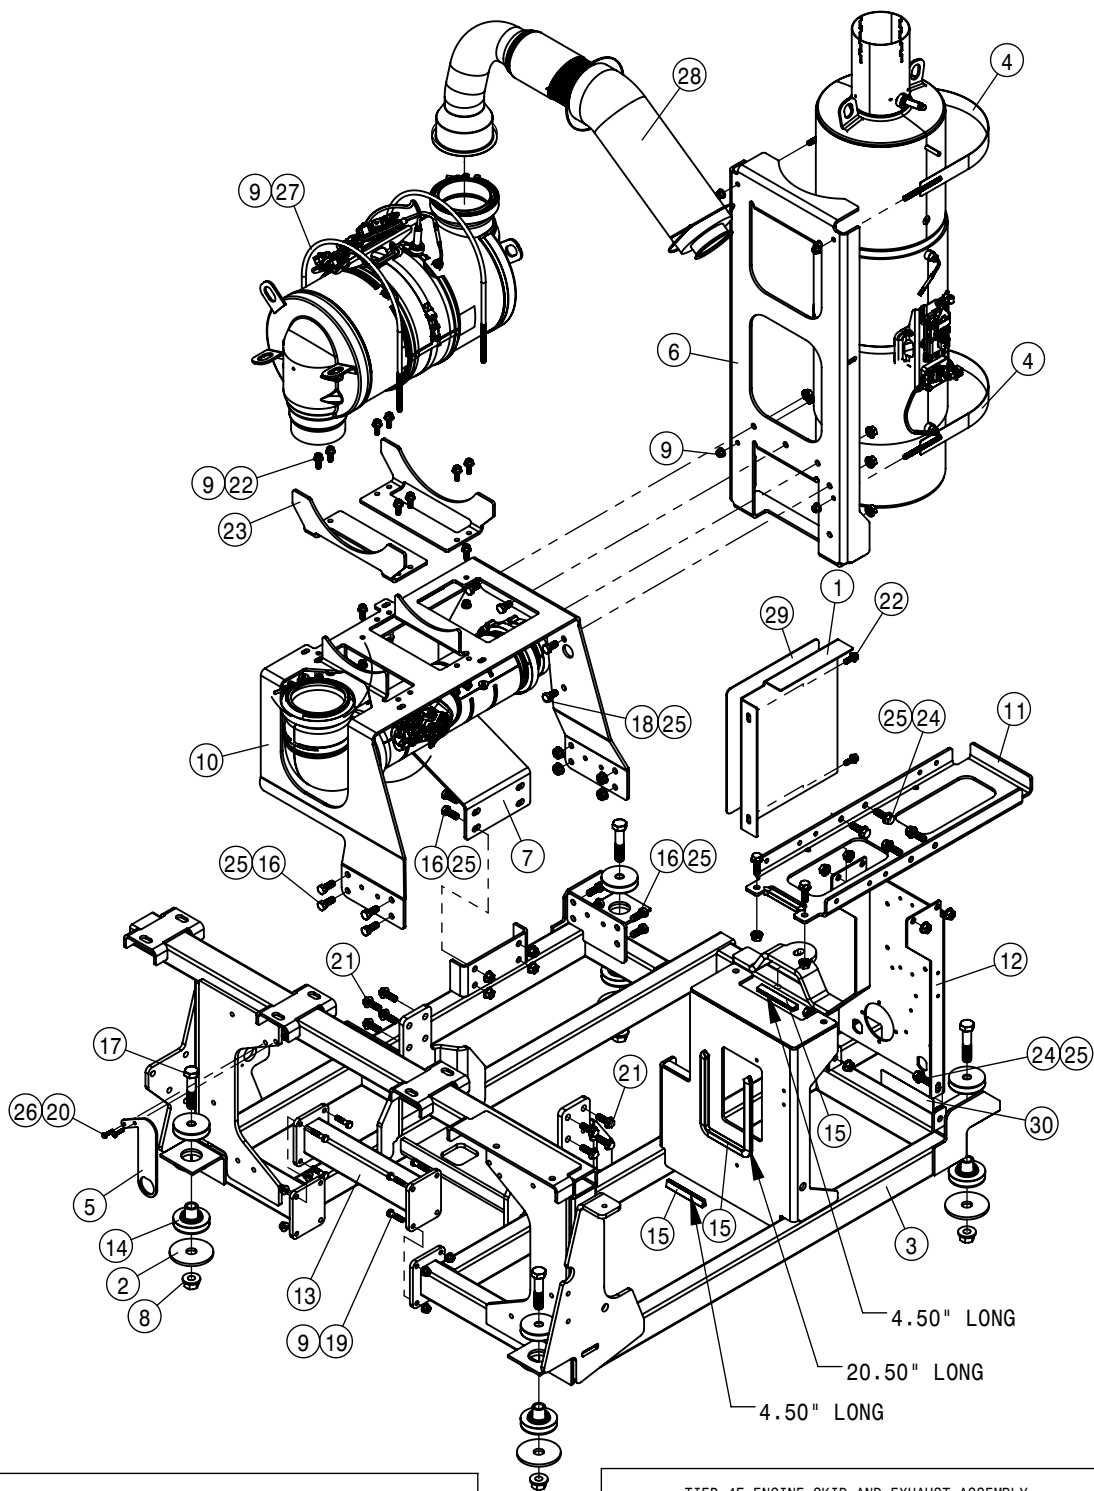

TIER-4F ENGINE SKID AND EXHAUST ASSEMBLY			
DET	QTY	P/N	DESCRIPTION
1	1	317254	BATTERY HEAT SHIELD
2	4	311091	SNUBBING WASHER FOR 311090
3	1	318164	ENG SKID FRAME T4F W/DECAL
4	2	317531	SCR SUPPORT STRAP WELD
5	1	317368	WIRE HARNESS BLKHD
6	1	317314	SCR MOUNT
7	1	317313	SCR SUPP STIFFNER
8	4	910111	3/4-10UNC CTRLK FLG NUT MC GR5
9	26	910106	3/8-16UNC CTRLK FLG NUT MC GR5
10	1	317312	SCR PLATE
11	1	317253	BATT MOUNT
12	1	317249	BATTERY STAND
13	1	317248	FRAME SPACER WLD
14	4	311057	RUBBER MT SET,SSB33-1000-4
15	3.14	193012	QUICKEDGE TRIM .135 TO .250

TIER-4F ENGINE SKID AND EXHAUST ASSEMBLY			
DET	QTY	P/N	DESCRIPTION
16	12	900264	1/2UNC X 1 1/4 HEX BOLT
17	4	900408	3/4UNC X 3 1/2 HEX BOLT
18	5	900263	1/2UNC X 1" HEX BOLT
19	8	900131	3/8UNC X 1 1/2 HEX BOLT
20	2	900003	1/4UNC X 1 HHCS GR5 MC
21	8	473855	12MM-1.75 X 35MM SM FLG BOLT
22	12	470460	3/8UNC X 1 HHSFB GR5 MC
23	2	317321	DOC INNER REST STS'14
24	8	470431	1/2UNC X 1 1/2 SERR FLG BOLT
25	25	470360	1/2UNC SERR FLG HEX NUT
26	2	470121	1/4-20UNC HEX FLG NUT SER MC GR5
27	2	317322	3/8UNC-11.63ID-14.5 UBOLT
28	1	317244	PIPE, T4F - TURBO - DOC
29	1	317256	REFLECTIVE HEAT SHIELD
30	1	650517	BTRY DISCONNECT PANEL DECAL