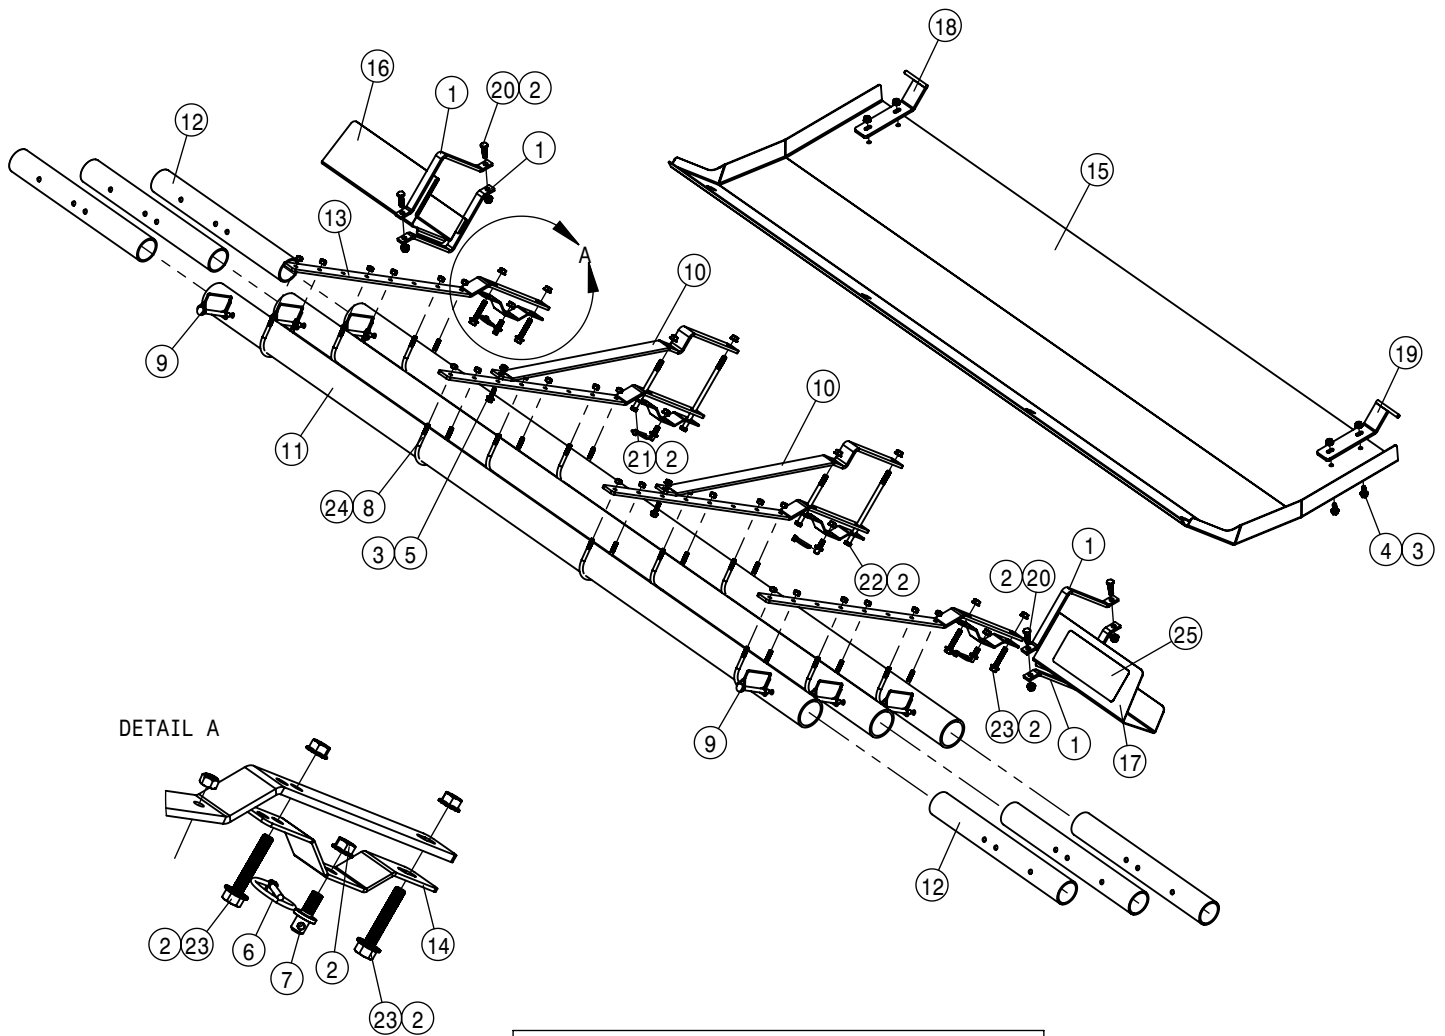

FRONT TALL CROP SHIELD ASSEMBLY			
DET	QTY	P/N	DESCRIPTION
1	4	003078	RECEPT MTG BRKT, PAINTED STS 07
2	16	470087	3/8UNC HEX SERR FLANGE NUT
3	6	470113	5/16UNC SERR FLG LOCK NUT
4	4	470233	5/16UNC X 3/4 SERR FLG HEX BOLT
5	2	470234	5/16UNC X 1" SERR FLG HEX BOLT
6	4	470335	LINCHPIN, 3/16 X 1 1/4 GRIP
7	4	470520	HANGER PIN,3/8UNC x.437Dx.500L
8	12	472046	5/16UNC-3.00ID-3.687 U-BOLT,SS
9	6	475016	KLIK PIN 3/8 DIA x 3 x 1 1/2
10	2	660465	BRUSH GUARD SUPPORT
11	3	660466	BRUSH GUARD PVC TUBE STS
12	6	660467	BRUSH GUARD PVC EXT STS
13	4	660468	BRUSH GUARD MT STS
14	4	660471	FRNT BELLY SHLD RETAINER STS
15	1	660472	FRT BELLY SHIELD STS' 14
16	1	660473	RH FRT TOOLBAR SHIELD STS
17	1	660474	LH FRT TOOLBAR SHIELD STS
18	1	660475	RH FRT SHLD HING WLD STS' 14
19	1	660476	LH FRT SHLD HING WLD STS' 14
20	4	900127	3/8UNC X 1 1/4 HEX BOLT
21	2	900142	3/8 UNC X 5" HEX BOLT
22	2	900151	3/8UNC X 7 1/2 HEX BOLT
23	4	900506	3/8UNC X 2 HHSFB GR5 MC FT
24	24	914002	5/16UNC HEX STOVER NUT
25	1	HXE28534	LABEL, HYDRAULIC ENGLISH