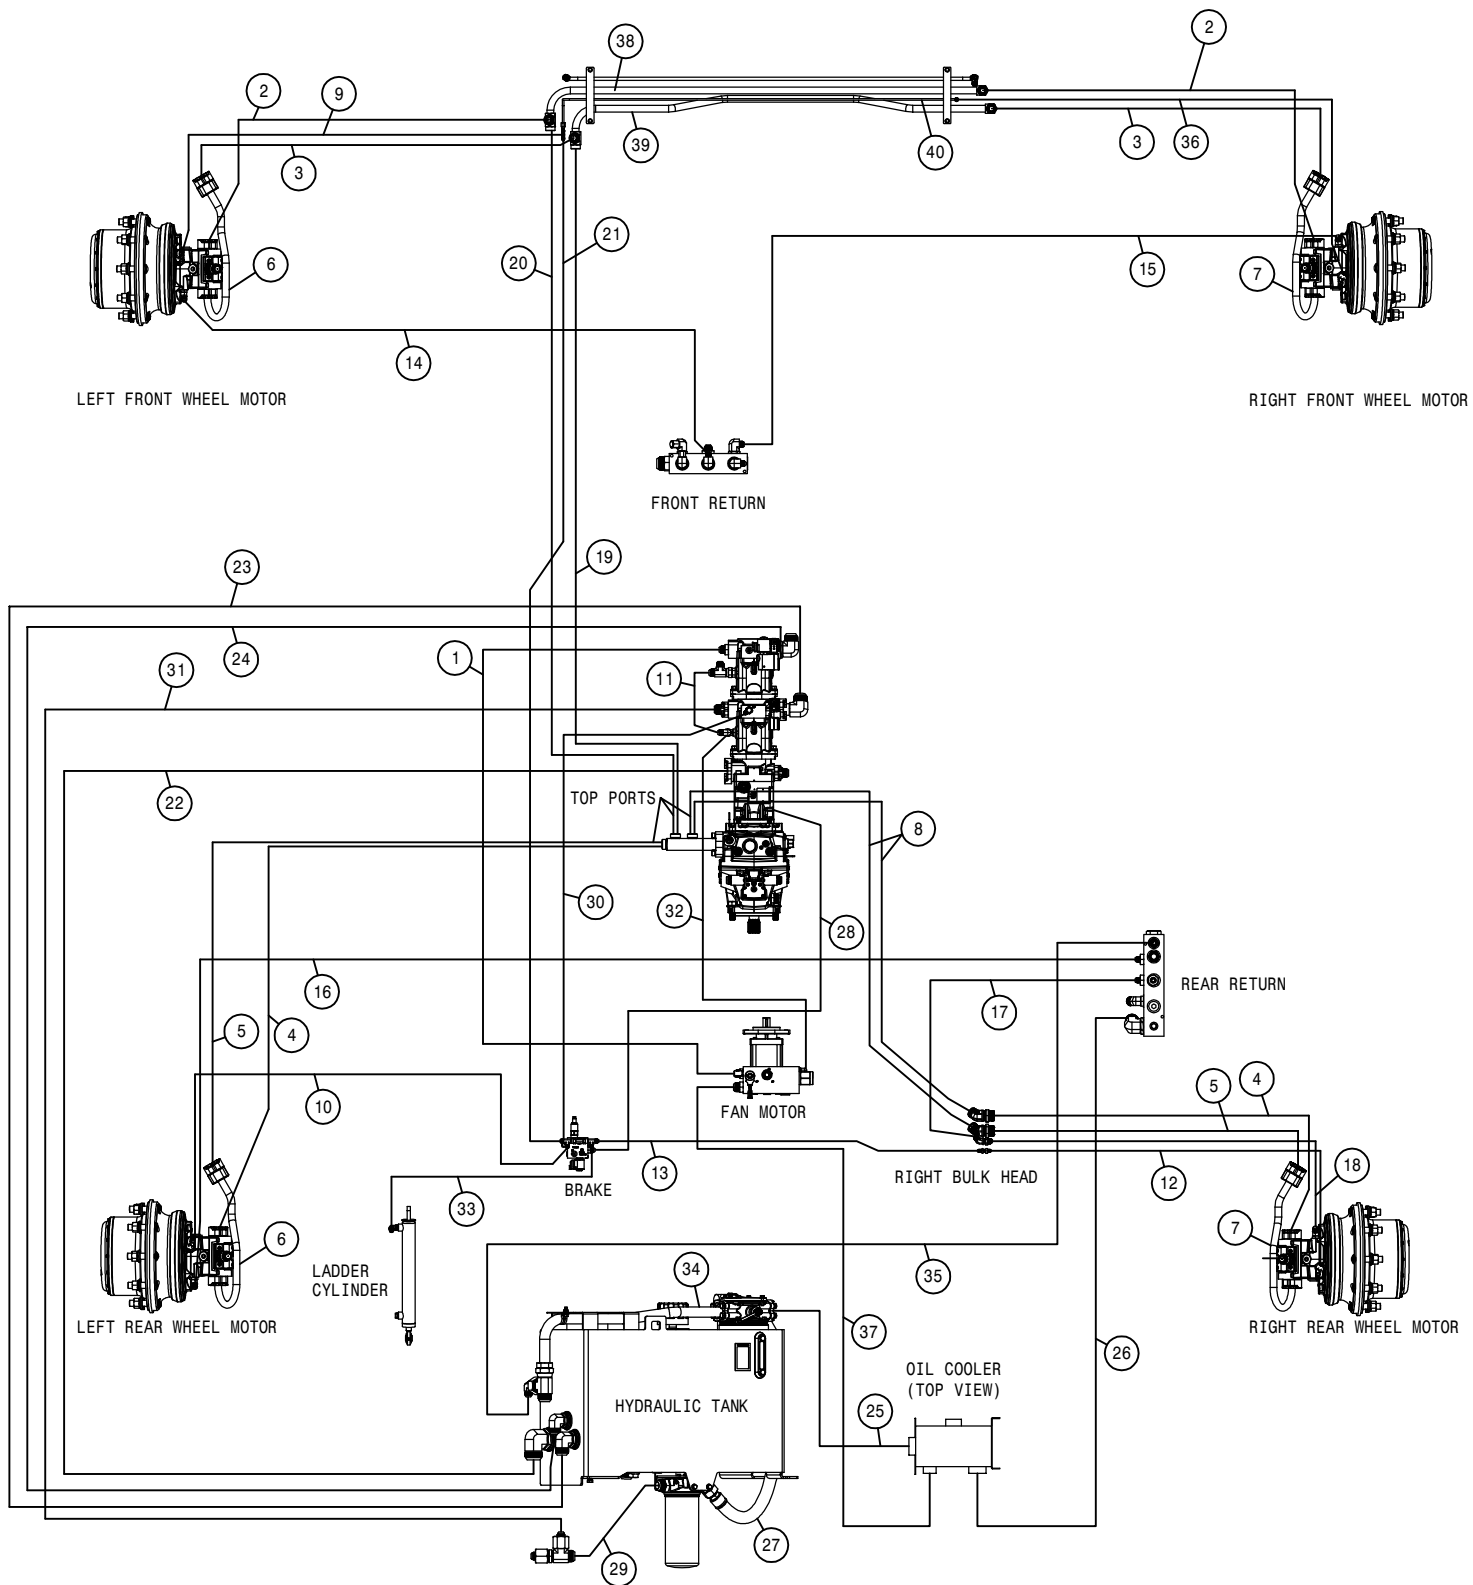

REFERENCE ONLY

 HAGIE MANUFACTURING COMPANY CLARION, IOWA 50525		
DESCRIPTION WIRING DIAGRAM 2017 STS 10,12,14		
DRAWN BY T. MARKER		SCALE NONE
CHECKED BY		APPROVED BY
DATE 8/2/2016	DRAWING NUMBER 499371	REV A
SHEET 1 OF 1		