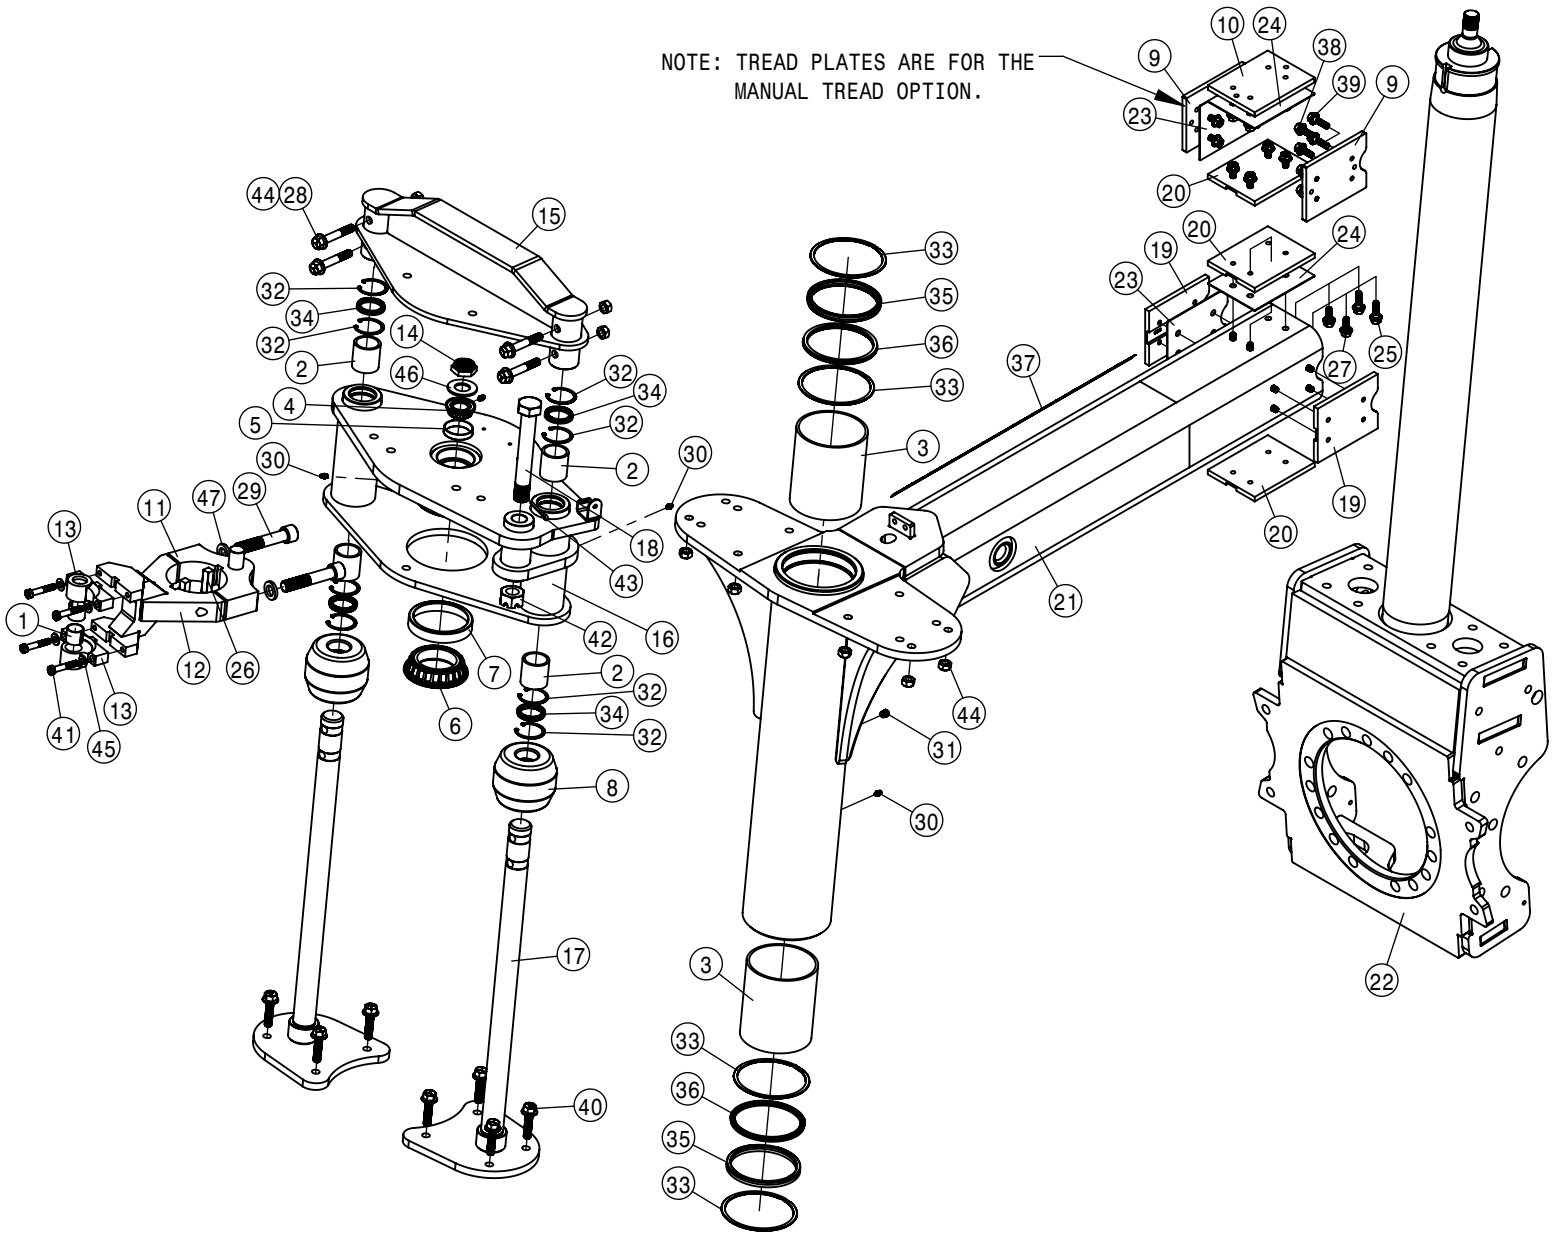

NOTE: TREAD PLATES ARE FOR THE
MANUAL TREAD OPTION.

RIGHT FRONT LEG ASSEMBLY			
DET	QTY	P/N	DESCRIPTION
1	2	121029	JOURNAL BRG, 1.00 ID x 1.00 LG
2	4	121113	TOWER SLEEVE BRG (POLYGON) 05
3	2	121125	BEARING-POLY 4.50 ID X 5.74 LG
4	1	125050	BRG CONE, 1.00 ID W/FACE SEAL
5	1	125051	BRG CUP FOR 125050
6	1	125052	BRG CONE, 2.687 ID W/FACE SEAL
7	1	125053	BRG CUP FOR 125052
8	2	311058	RUBBER SPRING
9	2	343189	MAN TRD NOTCHED PLATE, TAPPED
10	1	343190	MAN TRD PLATE, TAPPED
11	1	359683	STEERING ARM WLDMT-STS
12	1	359684	STEERING TRUN MNT WLD - STS
13	2	359687	TRUNNION-STEERING CYLINDER
14	1	360561	1-14 UNS THIN HEX NUT LCK
15	1	360780	AIR BAG TOWER TOP MT WLD
16	1	360786	RH AIR BAG LWR PLT WLD
17	2	360795	NITRO TOWER WLD
18	1	360797	STRG CYL BOLT
19	2	360852	TRD ADJ BRONZE BEARING, TAPPED
20	3	360853	TRD ADJ BRONZE BEARING, TAPPED
21	1	360860	OUTER LEG WELDMNT STS
22	1	360861	INNER LEG WELDMNT-STS, SDS LEG
23	2	360864	NOTCHED SHIM - TRD ADJ BEARING
24	2	360865	SHIM - TRD ADJ BEARING

RIGHT FRONT LEG ASSEMBLY			
DET	QTY	P/N	DESCRIPTION
25	16	470329	3/8UNC X 1 1/4 HHSFB GR5 MC
26	2	470447	KEY .50 SQ X 1.69 LONG
27	16	470460	3/8UNC X 1 HHSFB GR5 MC
28	4	470461	1/2UNC X 3 HHSFB GR5 MC
29	2	470904	3/4UNC X 4* SOC HD CAP SCR GR8
30	4	471005	GREASE ZERK, 1/4-28 X 1/2
31	1	471030	PRESSURE RELIEF VALVE-GREASE 45-80 PSI
32	8	629537	187RRH00Z SNAP RING
33	4	629538	4.5 SPIROLOX RING
34	4	629620	SEAL, 1.500 ROD DIA
35	2	629621	SEAL, 4.500 ROD DIA
36	2	629625	SEAL, 4.500 ROD DIA
37	1	650486	DECAL,TREAD ADJ INDICATOR DTS
38	16	900163	3/8UNF X 1 HHSFB GR5 MC
39	16	900164	3/8UNF X 1 1/4 HHSFB GR5 MC
40	8	900519	1/2UNC X 2 HHSFB GR5 MC FT
41	4	900821	3/8UNF X 2 HHCS GR8 MC
42	1	910020	1-8UNC HEX SLTTD NUT MC GR5
43	1	910120	3/16 X 1 3/4 COTTER PIN SS
44	12	914008	1/2-13UNC STOVER NUT MC GR5
45	4	920002	SAE FLAT WASHER 3/8 MC
46	1	920008	1" SAE FLAT WASHER
47	2	920506	HLOCK WASHER 3/4 MC