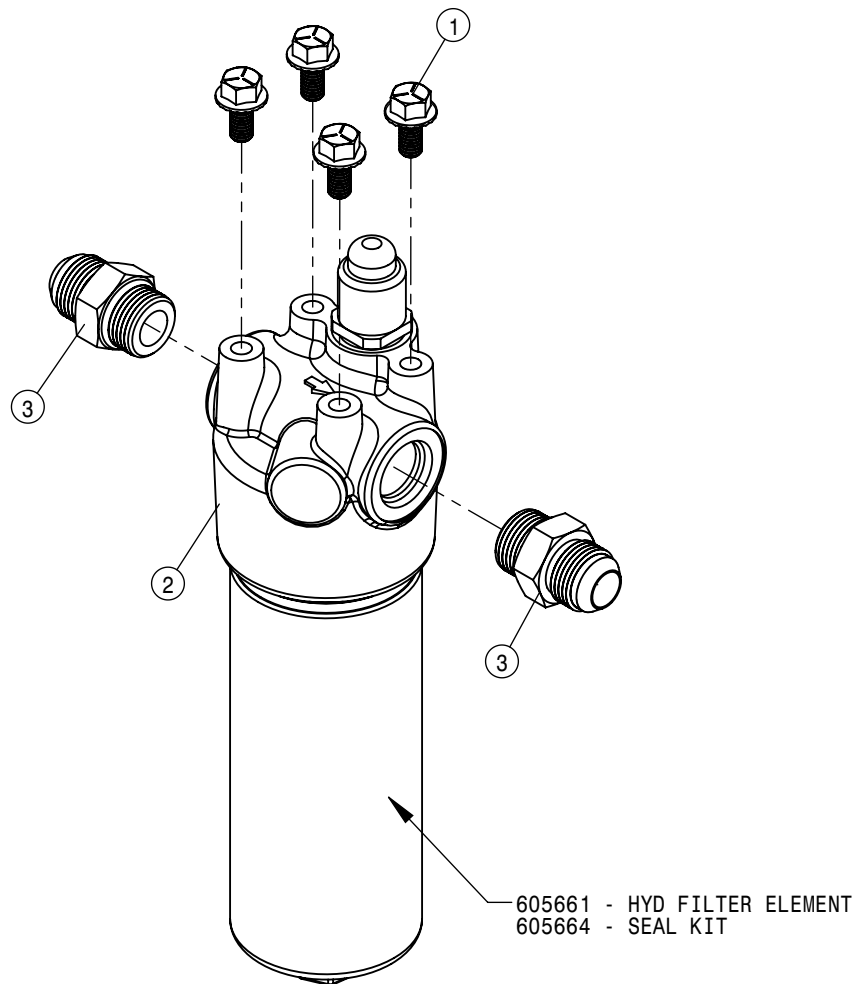

STEERING MOTOR INLINE FILTER			
DET	QTY	P/N	DESCRIPTION
1	4	470409	3/8UNC X 3/4 HHSFB GR5 MC
2	1	605660	HYD FILTER 5M SAE12
3	2	611127	1 1/16MJIC-1 1/16MOR ADPTR