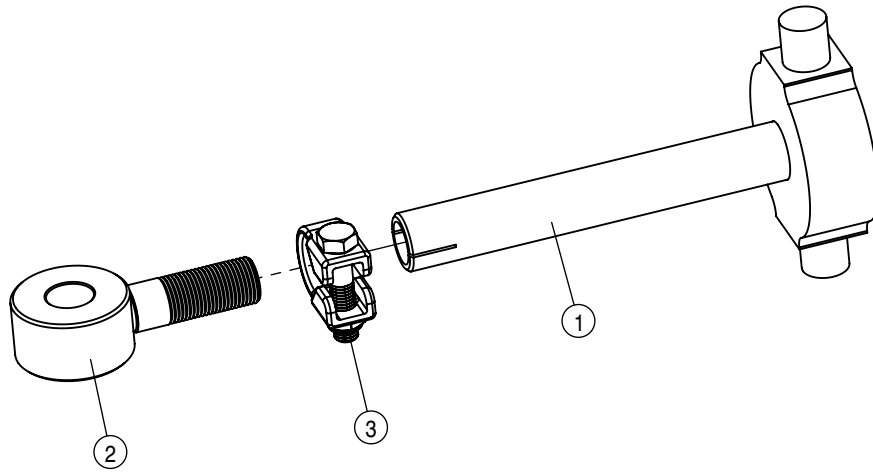

REAR STANDARD TIE ROD ASSEMBLY			
DET	QTY	P/N	DESCRIPTION
1	1	359086	REAR TIE ROD SHAFT WLD
2	1	359089	TIE ROD STUD WLD
3	1	749322	STEERING TUBE CLAMP & BOLT ASSY