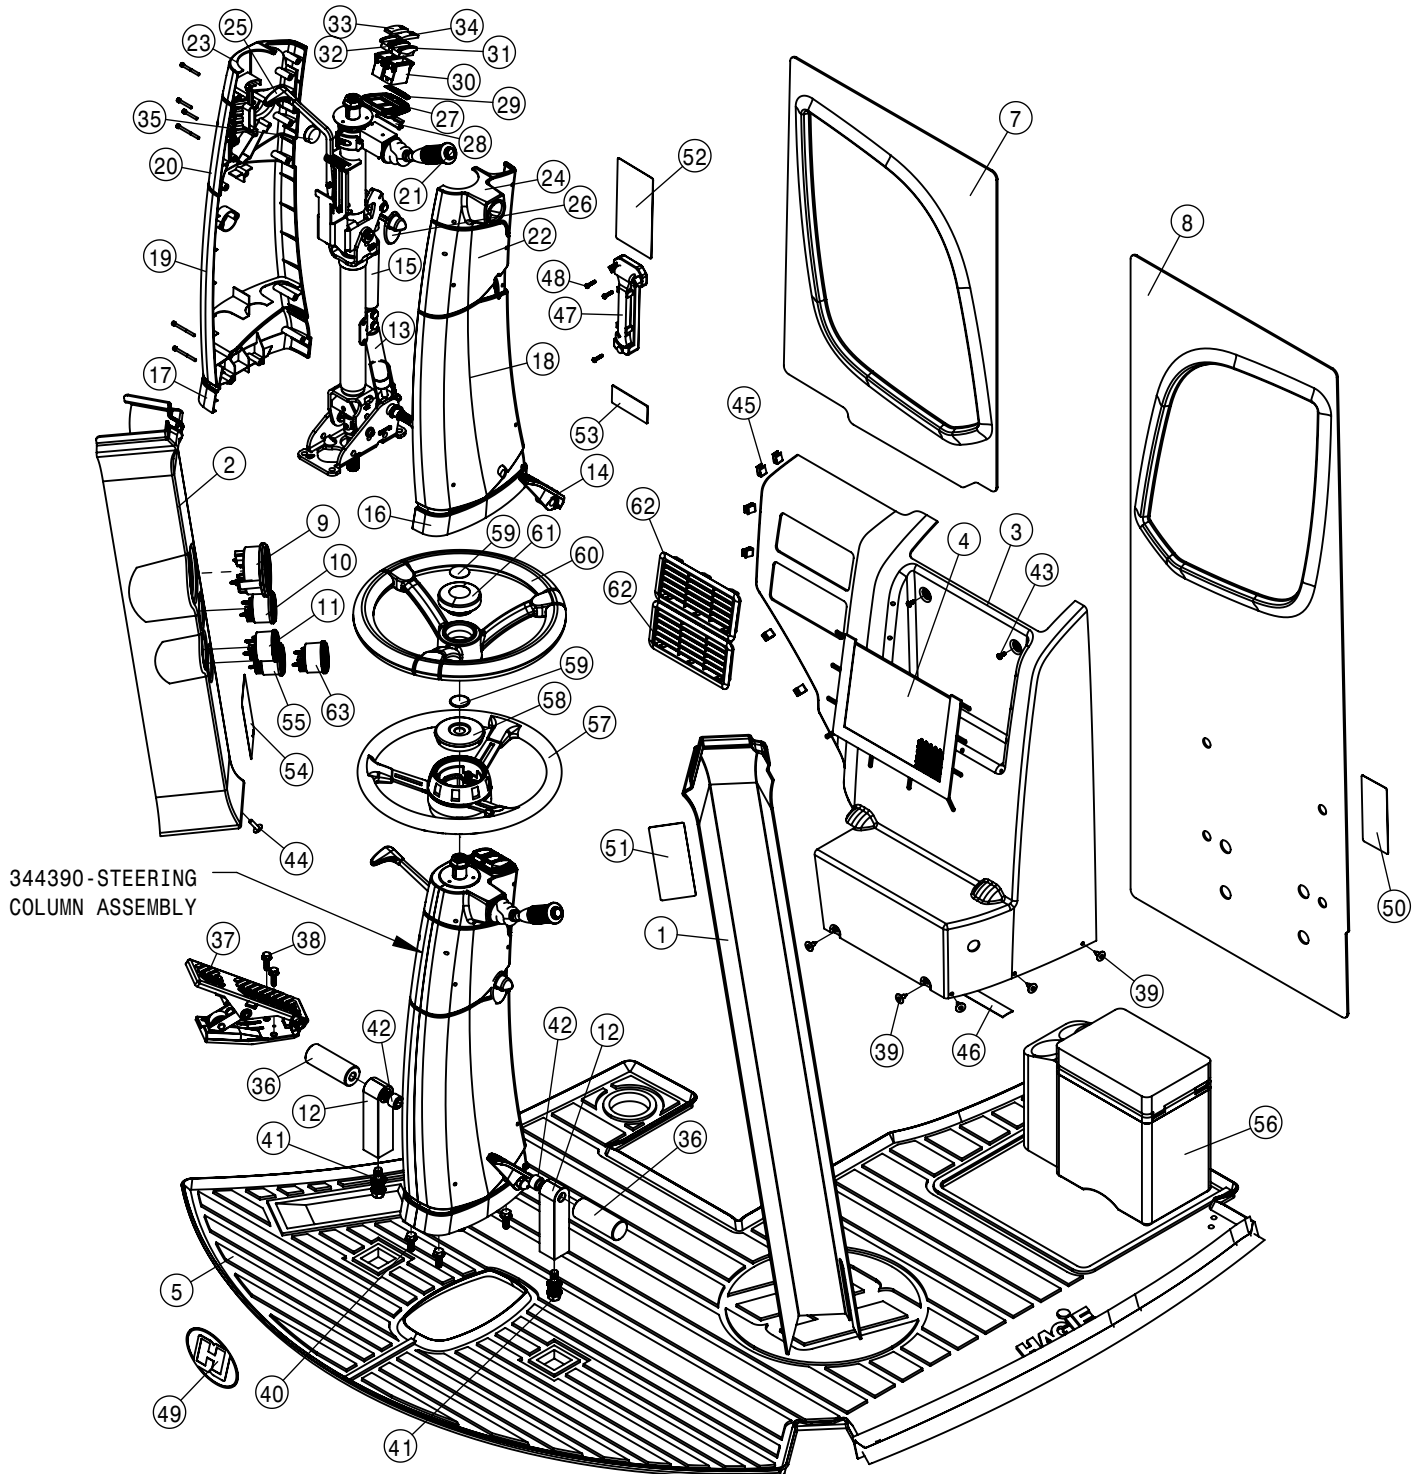

344390-STEERING
COLUMN ASSEMBLY

CAB INTERIOR ASSEMBLY			
DET	QTY	P/N	DESCRIPTION
1	1	344398	LH A POST COVER
2	1	344397	RH A POST COVER
3	1	344308	REAR CONSOLE
4	1	344411	CARGO NET - REAR CONSOLE
5	1	344339	FLOORMAT - MOLDED
NS	4	344464	POWER OUTLET 12V
7	1	344347	RH REAR WALL LINER
8	1	344348	LH REAR WALL LINER
9	1	470650	GAUGE - 3" RPM
10	1	470651	GAUGE - 2" FUEL
11	1	470652	GAUGE - 2" COOLANT TEMP
12	2	344286	STS CAB FOOT PEG RISER
13	1	344708	GAS SPRING 500N, STRG COLUMN
14	1	344705	LEFT PEDAL, STRG COLUMN
15	1	344707	GAS SPRING 400N, STRG COLUMN
16	1	344686	LH SIDE-LWR COVER, STRG COLUMN
17	1	344687	RH SIDE-LWR COVER, STRG COLUMN
18	1	344688	LH SIDE-MID COVER, STRG COLUMN
19	1	344689	RH SIDE-MID COVER, STRG COLUMN
20	1	344690	RH SIDE-UPR COVER, STRG COLUMN
21	1	344691	LH SWITCH, WIPER/LIGHTS, STRG

CAB INTERIOR ASSEMBLY			
DET	QTY	P/N	DESCRIPTION
22	1	344692	LH SIDE-UPR COVER, STRG COLUMN
23	1	344693	RH SIDE-UPR COVER, STRG COLUMN
24	1	344694	LH SIDE-TOP COVER, STRG COLUMN
25	1	344695	UPR HANDLE RAL, STRG COLUMN
26	1	344696	LH UPR HANDLE RAL, STRG COLUMN
27	1	344697	SWITCH HOUSING, STRG COLUMN
28	1	344698	LIGHT 4LED 12V, STRG COLUMN
29	1	344699	INDICATOR PAD, STRG COLUMN
30	2	344700	SWITCH BASE, STRG COLUMN
31	1	344701	SWITCH ON/OFF SERIES 533
32	1	344702	SWITCH ON/OFF SERIES 533
33	1	344703	BLUE COVER, LIGHTS, 1-LED
34	1	344704	RED COVER, HAZARD SERIES 533
35	1	344734	RH CAP, STRG COLUMN
36	2	344284	STS CAB FOOT PEG '14
37	1	470649	PEDAL - DECEL
38	2	470234	5/16UNC X 1" SERR FLG HEX BOLT
39	5	470466	1/4 X 3/4 PLTC LCK RIVET
40	4	900129N	3/8UNC X 1" SERR FLANGE BOLT
41	4	9002263N	1/2UNC X 1" SER FLANGE BOLT
42	2	900396	5/8UNC X 2 SOCKET CAP SCR

CAB INTERIOR ASSEMBLY			
DET	QTY	P/N	DESCRIPTION
43	2	903706	10-32X1/2 PHIL PAN MACH SCR
44	1	470545	PUSH TREE FASTENER 1/4 X 1
45	6	344413	"U" CLIP
46	1	490645	VHB TAPE 5952, BLACK
47	1	344646	WINDOW BREAKING TOOL, STS'15
48	3	903850	8-32 X 3/4 PHIL PAN MACH SCR BZ
49	1	651008	DECAL - H-DOT FRONT GLASS 5.00"
50	1	650164	DECAL,NO PASSNGR/NOT NEAR LEAK
51	1	650474	DECAL,PWR LINE/BM FOLD
52	1	650176	DECAL,CAUTION,CAB CHEM EXPOSUR
53	1	651009	ROPS DECAL, STS'14
54	1	650479	JOYSTICK DECAL, STS'15
55	1	344171	GAUGE BLANK
56	1	344420	ELEC COOLER
57	1	344392	STEERING WHEEL - PREMIUM
58	1	344573	CTR CAP,STEERING WHEEL-PREMIUM
59	2	344575	DECAL - STEERING WHEEL CENTER
60	1	344391	STEERING WHEEL - DELUXE
61	1	344574	CTR CAP STEERING WHEEL - DELUXE
62	2	657549	2412, 4"X8" Louver Grill
63	1	470654	GAUGE, DEF 2" '14