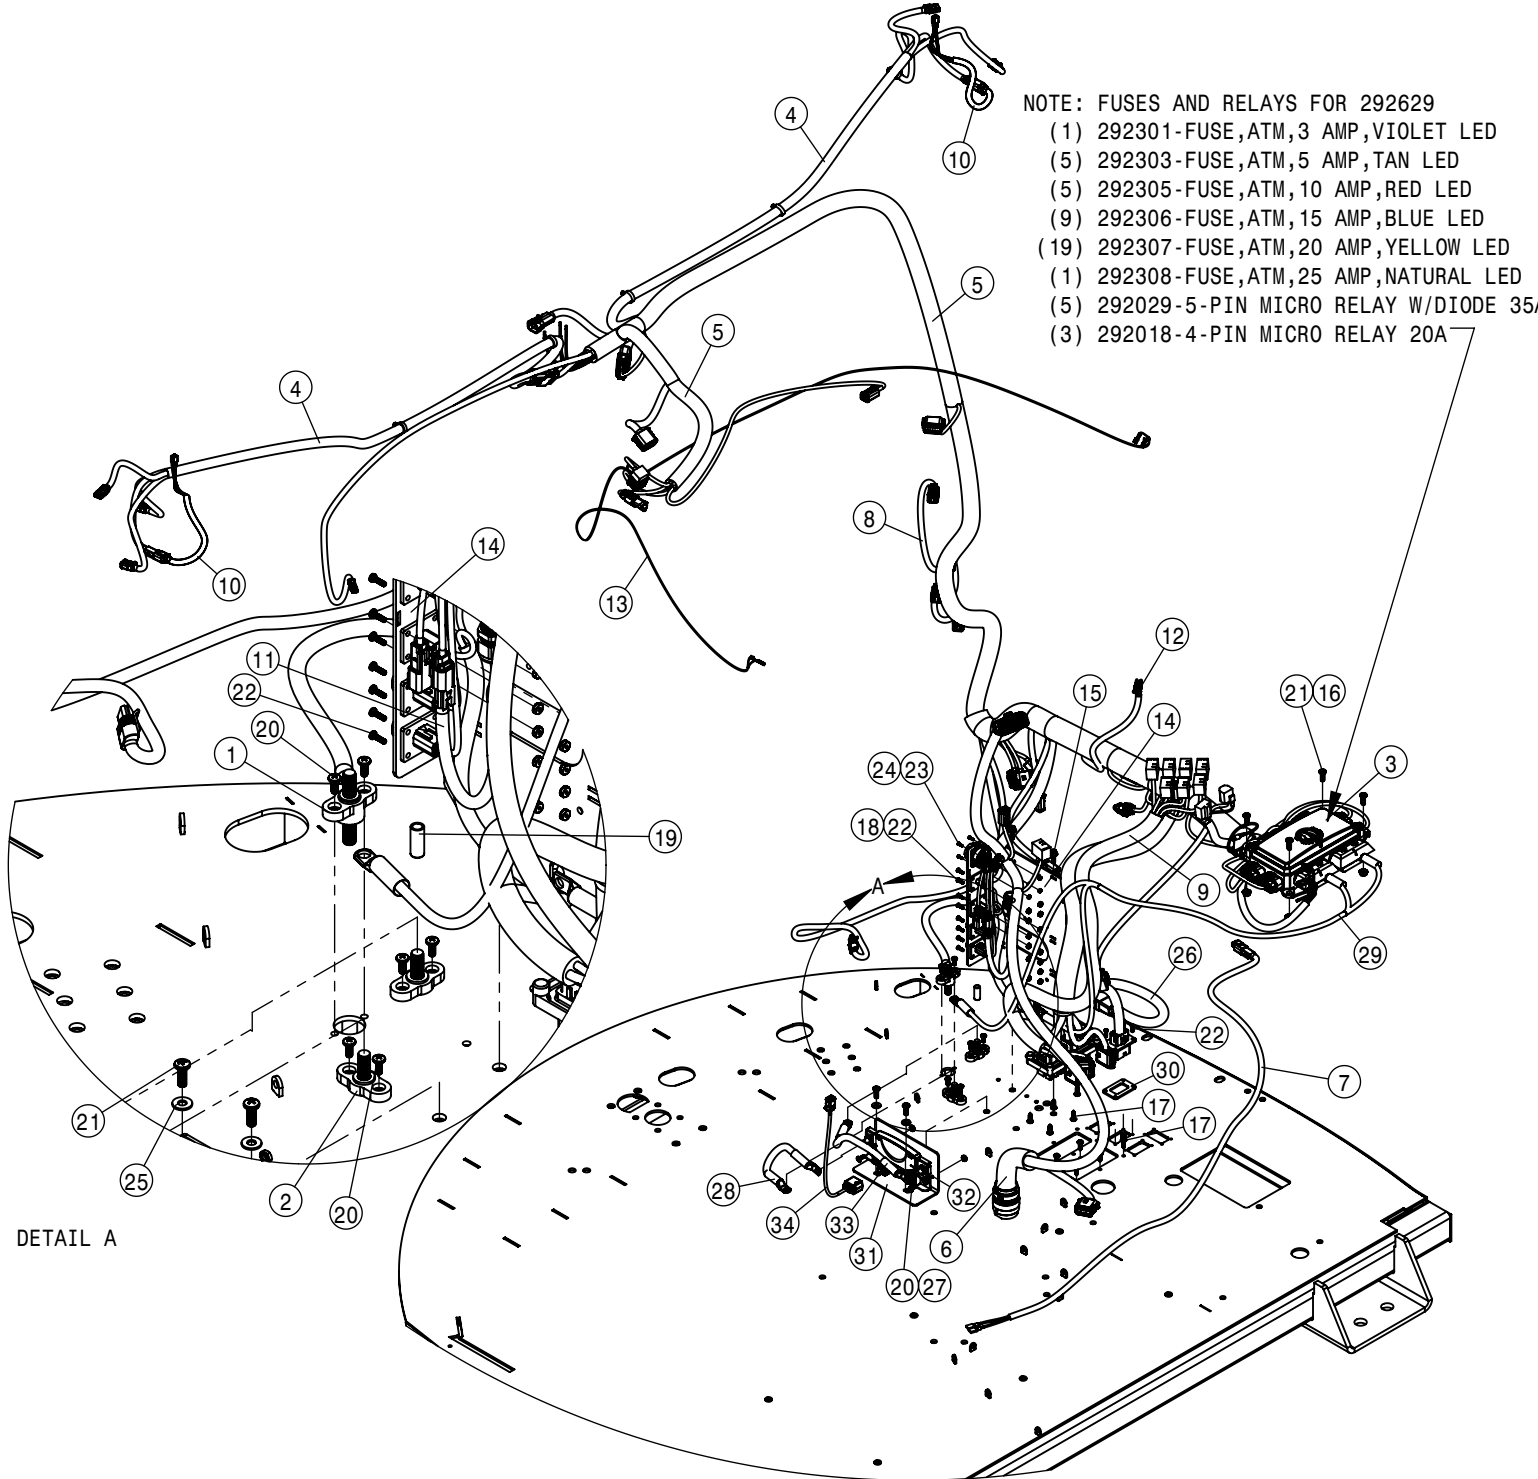

DETAIL A

CAB ELECTRICAL-TOP ASSEMBLY			
DET	QTY	P/N	DESCRIPTION
1	1	291749	TERM BLOCK,BLACK,3/8-16 THRU
2	2	291750	TERM BLOCK,RED,3/8-16 THRU
3	1	292629	DVEC - INTERIOR
4	2	294201	HARNESS - ROOF STS
5	1	294201	HARNESS - MAIN CAB INT STS
6	1	294203	HARNESS - SEAT POD STS
7	1	294204	HARNESS - 12V POWER PLUG STS
8	1	294205	HARNESS - A-POST GAUGE STS
9	1	294206	HARNESS - CAB SWITCH STS
10	2	294207	HARNESS - BEACON STS
11	1	294210	HARNESS - PRES SWITCH STS
12	1	294211	HARNESS - E-STOP STS
13	1	294212	HARNESS - SPEAKER STS
14	1	344310	CAB ELEC BRKT '15
15	2	470118	1/4UNC X 3/4 HHSFB GR5 MC
16	4	470121	1/4-20UNC HEX FLG NUT SER MC GR5
17	12	470465	#12 X 3/4 PHIL PAN SHT MTL SCR

CAB ELECTRICAL-TOP ASSEMBLY			
DET	QTY	P/N	DESCRIPTION
18	20	470467	#6-32UNC KEP NUT MC GR5
19	1	629736	CAPPLUGS CAP,-.312 X 1.00 VINYL
20	8	903706	10-32X1/2 PHIL PAN MACH SCR
21	6	903711	1/4UNC X3/4PHIL PANHD MACH SCR
22	20	903812	6-32 X 1/2 PHIL PAN MACH SCR
23	4	903904	4-40 X 3/8 PHIL PAN MACH SCR
24	4	910029	#4-40UNC HEX NUT MC GR5
25	2	910112	SAE FLAT WASHER 1/4 SS
26	1	294369	HARNESS - AUTO STEER CAB
27	2	470542	#10-32UNF KEP NUT MC GR5
28	1	292647	CABLE - BATTERY POWER STS
29	1	292648	CABLE - DVEC POWER STS
30	1	292120	DEUTSCH GASKET, DT12-L012
31	1	345233	MCR MT BRKT
32	1	292761	SOLID STATE MCR
33	1	292762	CABLE - SWITCH POWER STS
34	1	294425	HARNESS, SOLID STATE MCR