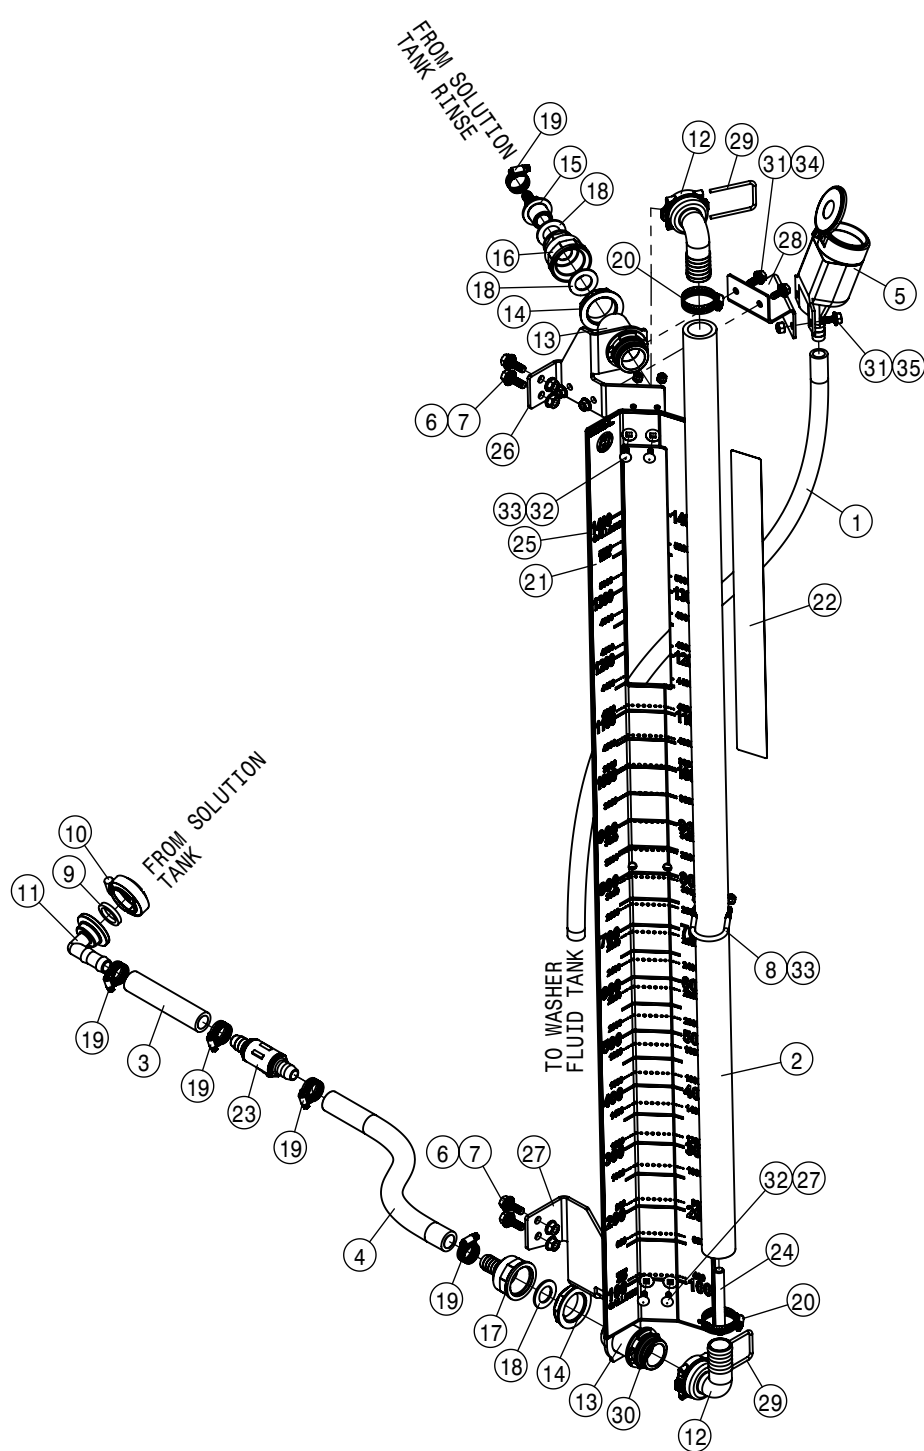

SIGHT GAUGE ASSEMBLY			
DET	QTY	P/N	DESCRIPTION
1	1	195909-042	HOSE 5/8 HEATER 1-FBR BR 20R3
2	1	195964-058	HOSE 1 1/4" ID-1/4W CLEAR VINYL
3	1	197112-005	HOSE 3/4 1-FBR BR BLK EPDM
4	1	197112-019	HOSE 3/4 1-FBR BR BLK EPDM
5	1	343972	REMOTE FILL
6	4	470087	3/8-16UNC HEX FLG NUT SER MC GR5
7	4	470460	3/8UNC X 1 HHSFB GR5 MC
8	1	473969	1/4UNC-1 1/2 X 2 3/4 RD U-BOLT
9	1	500157	1" FLANGE GASKET EPDM
10	1	500159	1" FLANGE CLAMP S.S.
11	1	500185	1"FLANGE-90-3/4"HOSE BARB POLY
12	2	500370	T5 TO 32MM HB 90 FEMALE
13	2	500396	T5 MALE BULKHEAD
14	2	500397	BULKHEAD NUT
15	1	502003	STRAIGHT-POLY .75" MPT X 13MM
16	1	502004	REDUCER 1.25 FPT X .75" FPT
17	1	502005	STRGHT-POLY,1.25" FPT X 19MM
18	3	502006	GASKET 39.5 X 27.5 EPDM

SIGHT GAUGE ASSEMBLY			
DET	QTY	P/N	DESCRIPTION
19	5	520080	HOSE CLAMP NO 10 STAINLESS
20	2	520087	HOSE CLAMP NO 20 STAINLESS
21	1	650533	DECAL, 1400 GAL SS, MAJOR '17
22	1	650534	DECAL, 1400 GAL SS, MINOR '17
23	1	696193	3/4" HOSE BARB MICRO VALVE
24	1	701448	FLOAT-SIGHT GAUGE 2013
25	1	701566	SS SIGHT GAUGE DECAL PLT
26	1	701567	SS SIGHT GA SUPP BRKT-UPR
27	1	701568	SS SIGHT GA SUPP BRKT-LWR
28	1	701797	WINDOW WASH FILL MT, SS
29	2	737738	FORK,D.3 DIST.42 (737731)
30	2	737763	O-RING, -221 EPDM
31	4	900486	5/16UNC X 3/4 HHSFB SS
32	4	901127	1/4-20 UNC X 3/4 RHSONB SS
33	6	910118	1/4-20UNC NYLOCK NUT SS
34	2	910119	5/16-18UNC HEX FLG NUT SER SS
35	2	910132	5/16-18UNC NYLOCK NUT SS