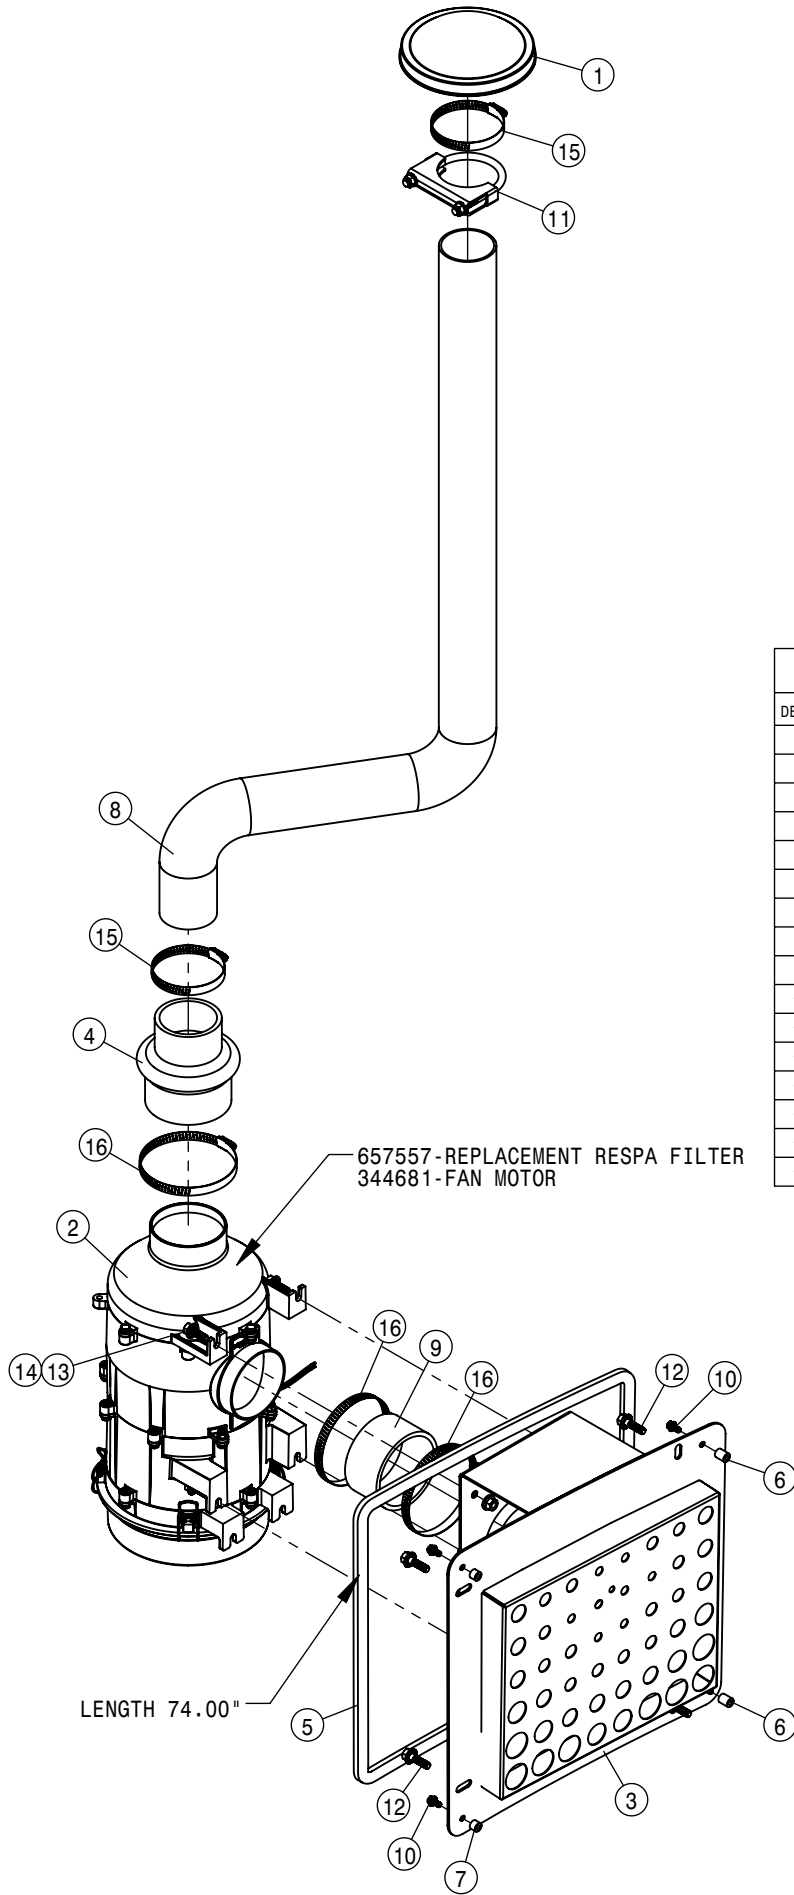

BULK TRIM SEAL
193070-SEAL, .63 X .63 D-SECT EDPM

AIR INTAKE ASSEMBLY			
DET	QTY	P/N	DESCRIPTION
1	1	311534	RAIN CAP, 3" INLET, POLY
2	1	343863	HVAC FILTRATION UNIT, DTS
3	1	343903	TALL CROP MT WLD, DTS
4	1	343909	AIR INTAKE COUPLING, DTS
5	1	344480	SEAL - RESPA PANEL
6	2	344557	STAND OFF 5/8" LG, STS'14
7	2	344558	STAND OFF 3/8" LG, STS'14
8	1	344667	TALL CROP INTAKE TUBE, STS'16
9	1	344669	TC HVAC DUCT, STS'15
10	4	470122	1/4 UNC X 1/2 SERR FLG BOLT
11	1	470160	MUFFLER CLAMP 3.00 IN
12	4	470329	3/8UNC X 1 1/4 HHSFB GR5 MC
13	4	470460	3/8UNC X 1 HHSFB GR5 MC
14	4	472043	3/8-16UNC CTRLK FLG NUT MC GR8
15	2	520052	HOSE CLAMP NO 52 STAINLESS
16	3	520072	HOSE CLAMP NO 72 STAINLESS