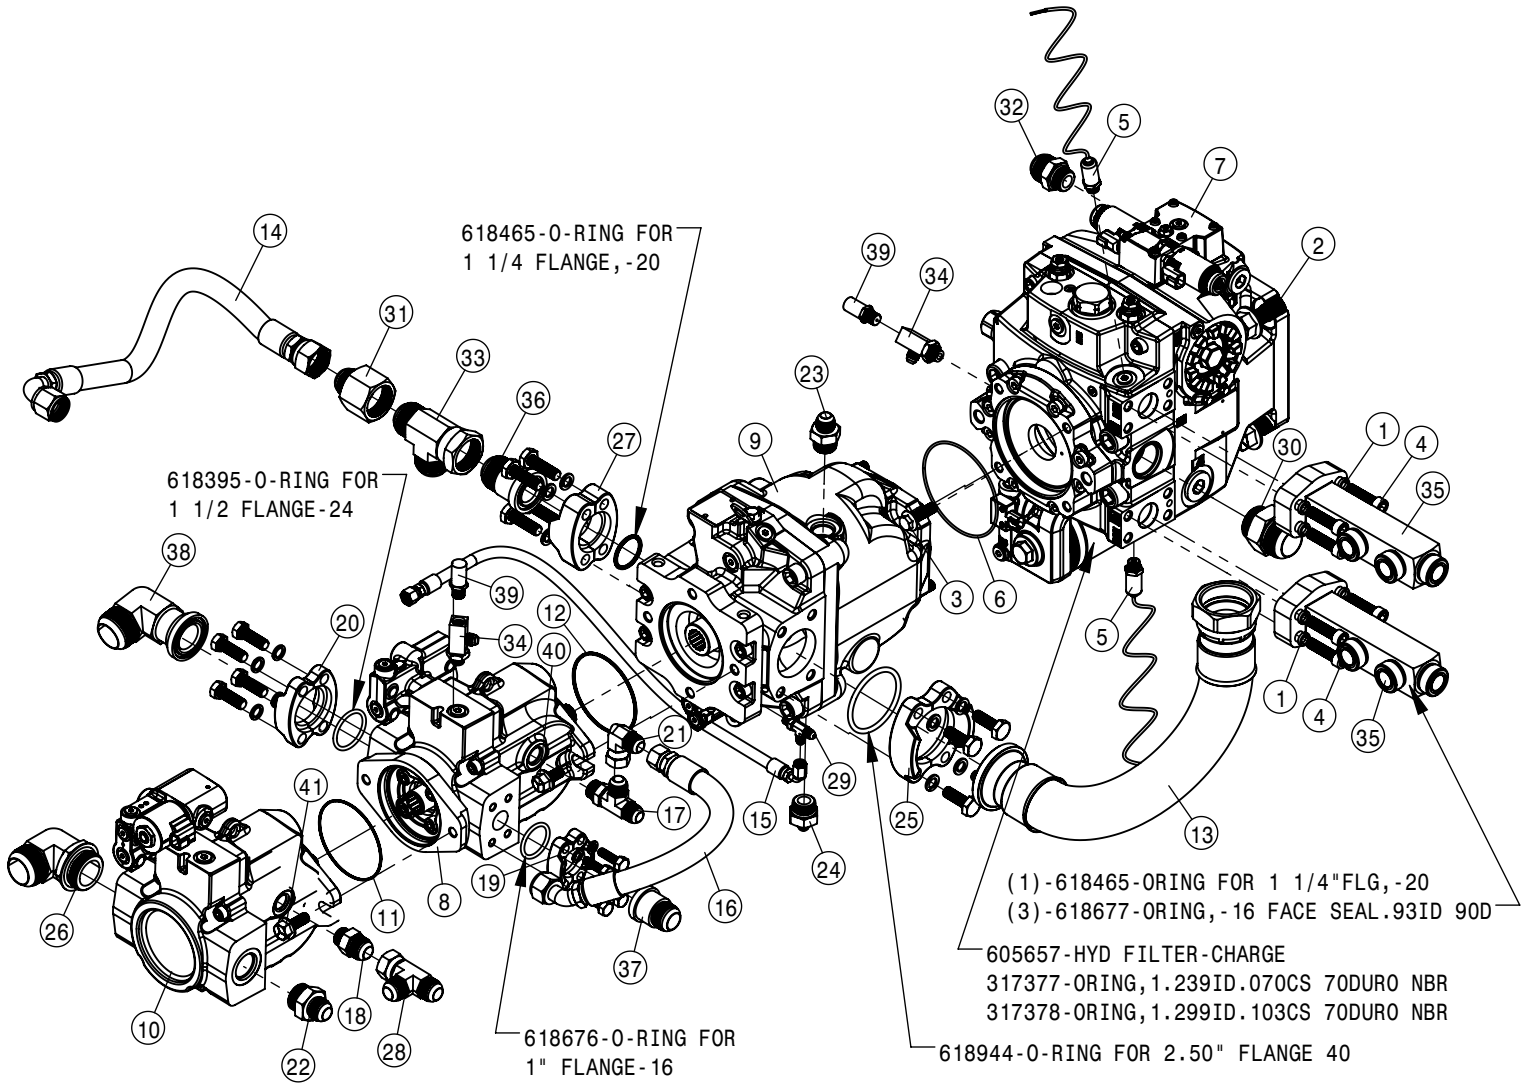

COMBO HYDROSTATIC PUMP 60GPM

COMBO HYDROSTATIC PUMP WITH 60GPM PUMP ASSEMBLY			
DET	QTY	P/N	DESCRIPTION
1	8	470189	7/16 HC LOCK WASH FOR 618598
2	4	472367	3/4UNC X 2 HHFB GR8 MC
3	4	473856	12MM-1.75 X 40MM SM FLANGED BOLT
4	8	473874	12MM-1.75X 40MM SOC HD CAP SCR
5	2	606196	PRESSURE TRANSDUCER, 9000 PSI
6	1	606197	O-RING, 4.73ID-.103CS-4.9430D
7	1	606522	H1 PUMP, 165CC, D/C MT, ISL
8	1	606523	PUMP-38CC BB/B MNT
9	1	606526	PUMP 100CC C/BB MT
10	1	606606	PUMP-45CC SAE B MNT
11	1	606870	O-RING FOR 606865 SUND B-MT
12	1	606977	O-RING, B-MT, 3.989ID X .103CS
13	1	617090	32-811-32FJX-40FLG-23 H/A
14	1	617101	12-451TC-16FJX-12FJX90-23 H/A
15	1	617102	04-451TC-06FJX-04FJX90-29 H/A
16	1	617474	12-451TC-10FJX-12FJX45-16 H/A
17	1	618130	7/8MOR RUN TEE-7/8MJIC
18	1	618189	1 1/16MJIC-7/8MOR ADPTR
19	1	618297	1.00 SPLIT FLANGE KIT #61
20	1	618299	1.50 SPLIT FLANGE KIT #61
21	1	618301	7/8MJIC-90-7/8FJIC SWIV LBO

COMBO HYDROSTATIC PUMP WITH 60GPM PUMP ASSEMBLY			
DET	QTY	P/N	DESCRIPTION
22	1	618308	1 1/16MJIC-1 5/16MOR ADPTR
23	1	618309	7/8MJIC-1 1/16MOR ADPTR
24	1	618344	9/16MJIC-1 1/16MOR ADPTR
25	1	618359	2 1/2" SPLIT FLANGE KIT #61
26	1	618432	1 7/8MJIC-90-1 7/8MOR LBO
27	1	618461	1 1/4 SPLIT FLANGE KIT
28	1	618487	1 1/16FJ SW RUN TEE-1 1/16MJ
29	1	618509	7/16MOR RUN TEE-7/16MJIC
30	1	618527	1 7/8MJIC-1 5/8MOR ADPTR
31	1	618547	1 5/8FJIC-1 5/16MJIC ADPTR
32	1	618558	1 5/16MJIC-1 1/16MOR ADPTR
33	1	618726	1 5/8FJ SW RUN TEE-1 5/8MJ
34	2	618782	9/16MOR-9/16FOR-9/16MJIC BRNCH
35	2	618876	DRIVE PUMP MANIFOLD BLK
36	1	618894	1 5/8MJIC-1 1/4FLG C62
37	1	618899	1 5/16MJ-1"FLANGE C61 ADPTR
38	1	619020	1 1/2 FLG-90-1 7/8 MJIC LBO
39	2	619023	9/16 MOR DIAGNOSTIC FITTING
40	2	900516	1/2UNC X 1 HHSFB GR5 MC
41	2	900517	1/2UNC X 1 1/4 HHSFB GR5 MC