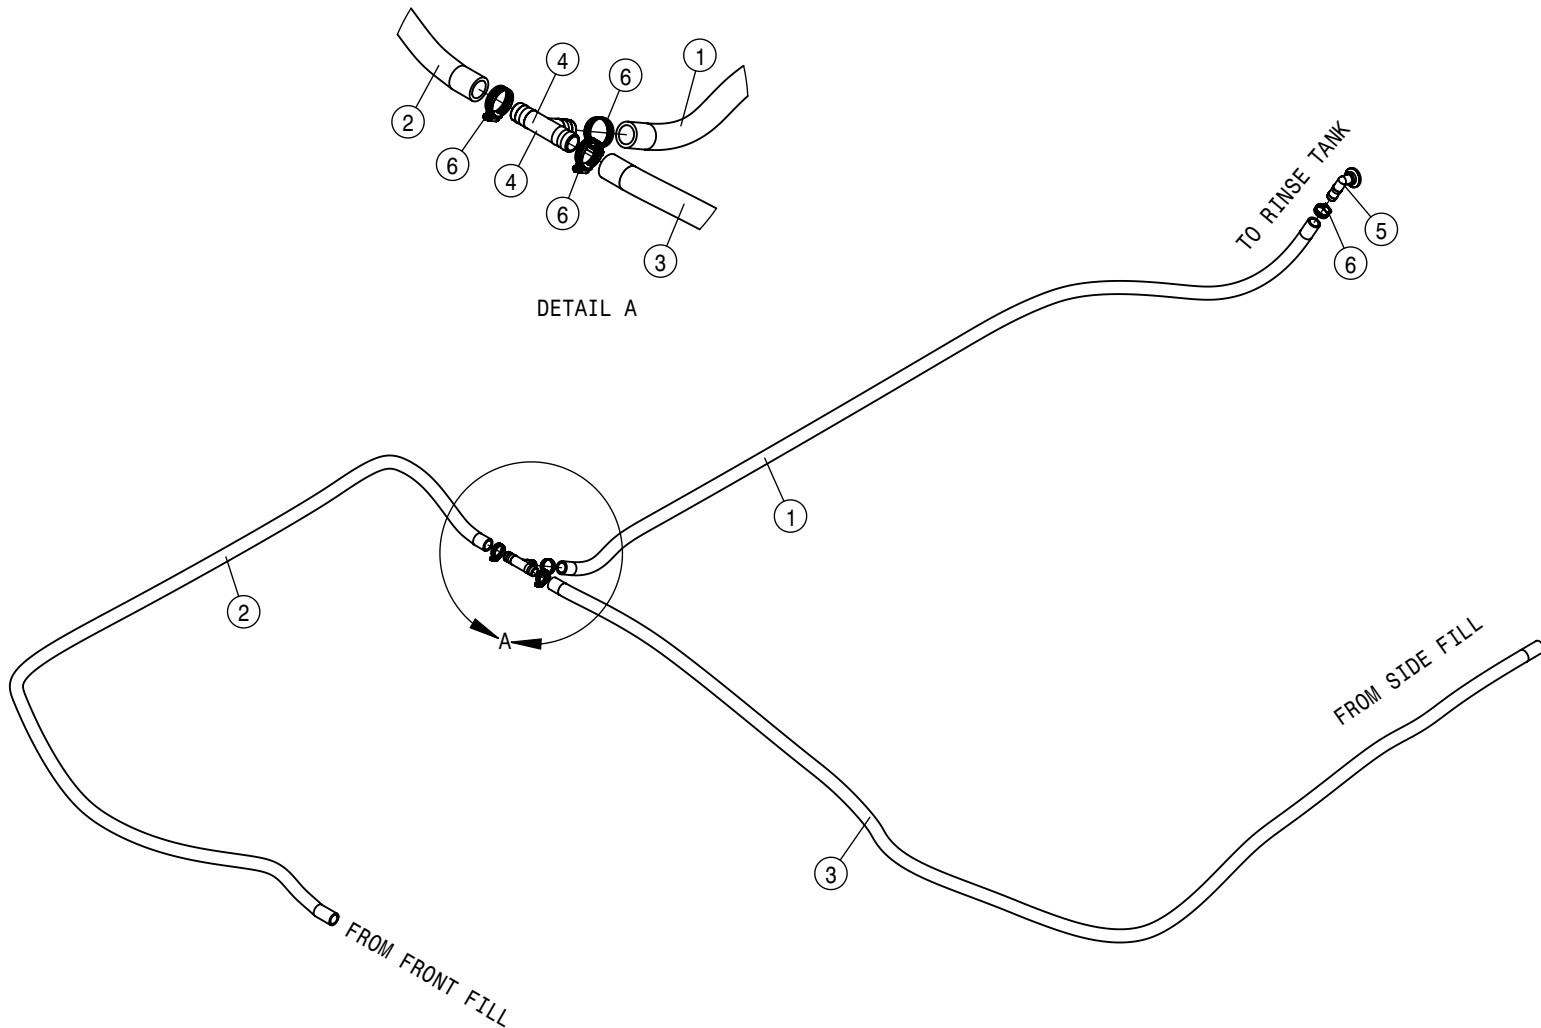

BULK HOSE
197116-HOSE 1IN 1-FBR BR BLK EPDM

FILL/RINSE HOSES FRONT/SIDE FILL ASSEMBLY			
DET	QTY	P/N	DESCRIPTION
1	1	197116-109	HOSE 1IN 1-FBR BR BLK EPDM
2	1	197116-119	HOSE 1IN 1-FBR BR BLK EPDM
3	1	197116-150	HOSE 1IN 1-FBR BR BLK EPDM
4	1	500105	1.00 HOSE BARB TEE, POLY
5	1	500173	1"FLANGE-90-1"HOSE BARB POLY
6	4	520090	HOSECLAMP NO 16 STAINLESS