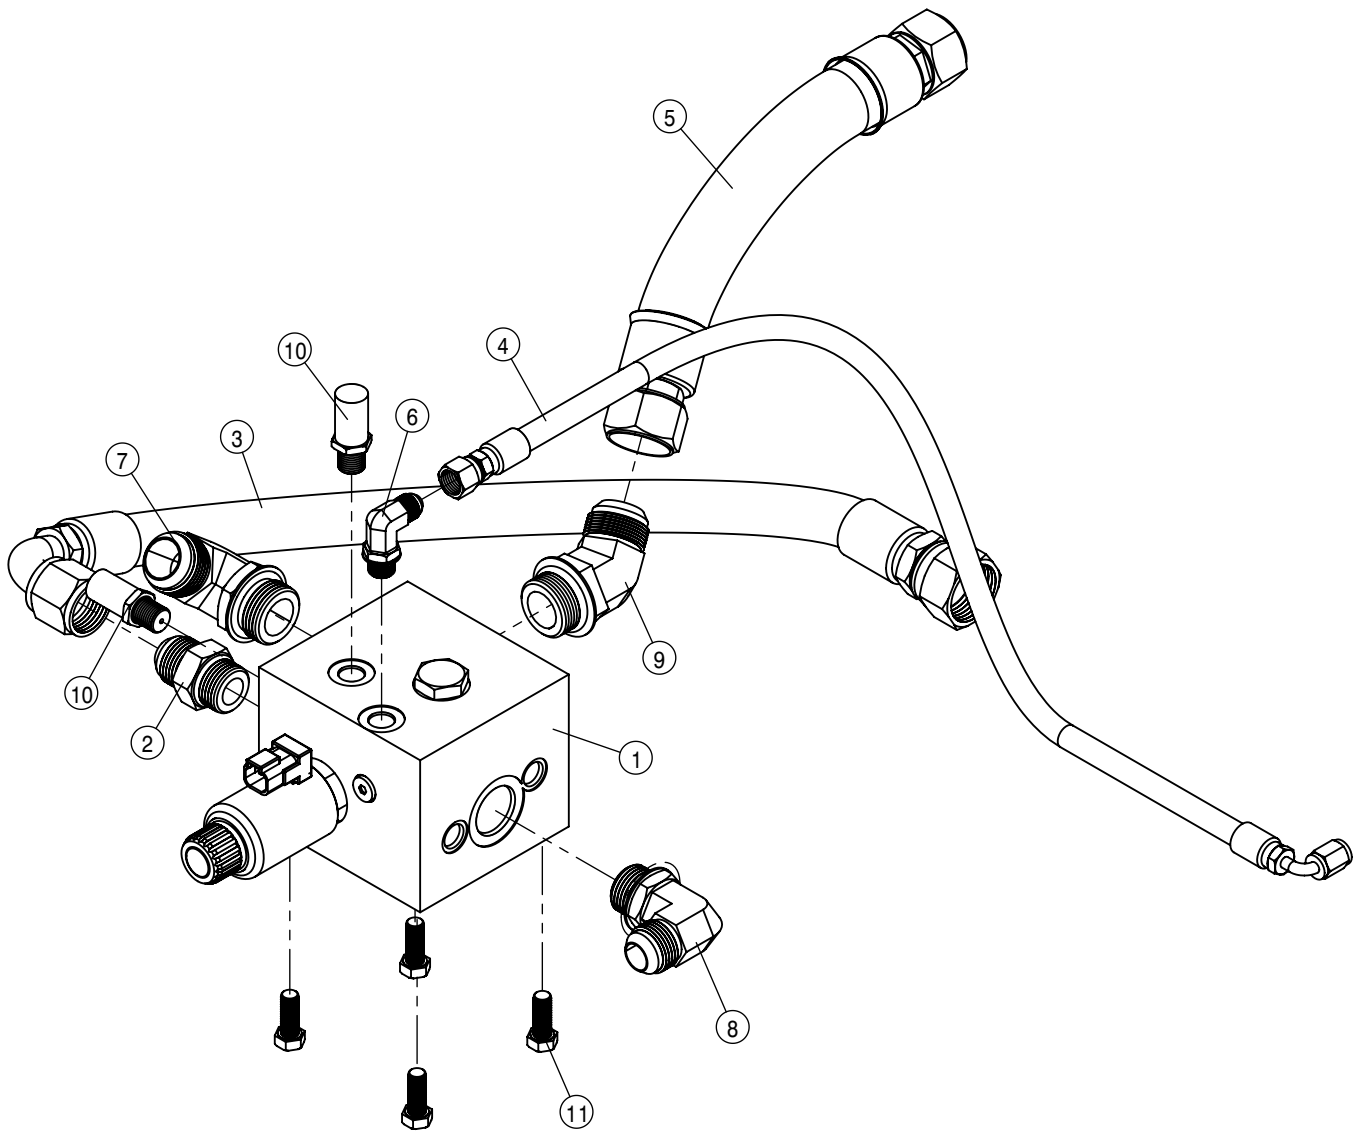

SOLUTION CONTROL VALVE ASSEMBLY			
DET	QTY	P/N	DESCRIPTION
1	1	606253	CTRL VALVE, SOLU PUMP SAUER
2	1	611127	1 1/16MJIC-1 1/16MOR ADPTR
3	1	617101	12-451TC-16FJX-12FJX90-23 H/A
4	1	617102	04-451TC-06FJX-04FJX90-29 H/A
5	1	617139	16-811-16FJX-16FJX-12 H/A
6	1	618119	9/16MJIC-90-9/16MOR LBO
7	1	618178	1 5/16MJIC-90-1 5/16MOR LBO
8	1	618248	1 1/16MJIC-90-1 1/16MOR LBO
9	1	618901	1 5/16MJIC-45-1 5/16MOR LBO
10	2	619023	9/16 MOR DIAGNOSTIC FITTING
11	4	900129	3/8UNC X 1" HEX BOLT