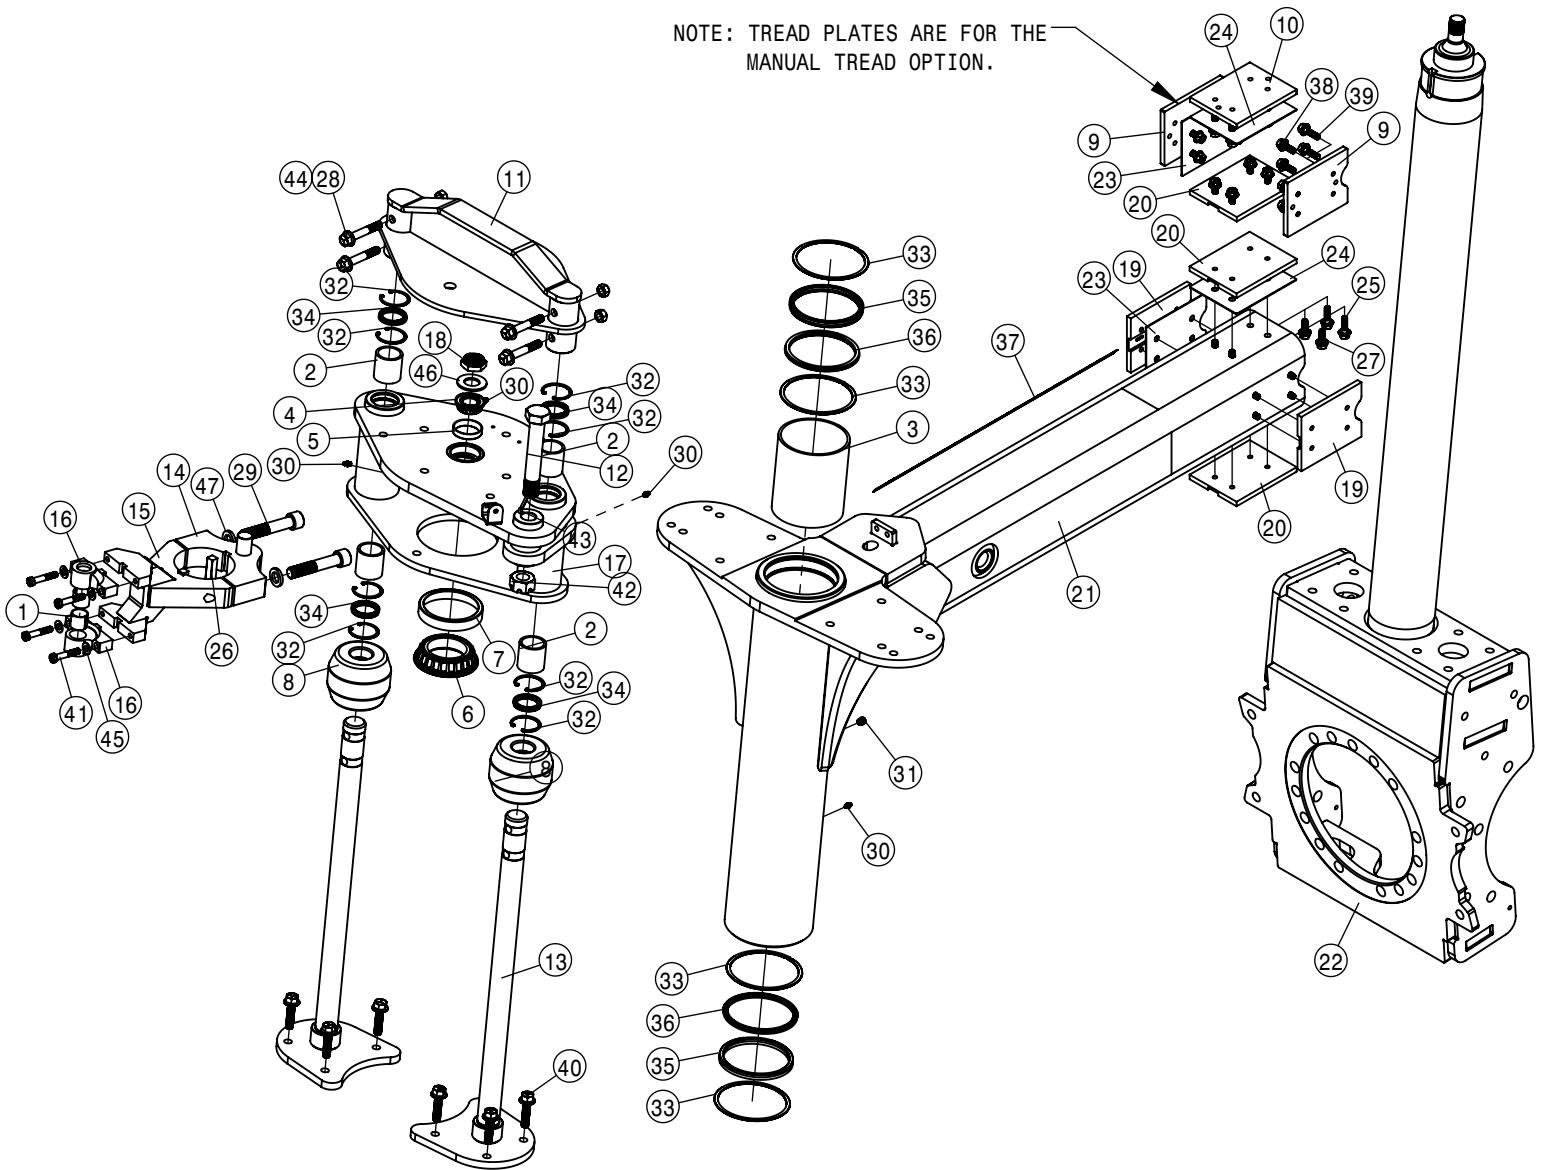

NOTE: TREAD PLATES ARE FOR THE
MANUAL TREAD OPTION.

RIGHT REAR LEG ASSEMBLY			
DET	QTY	P/N	DESCRIPTION
1	2	121029	JOURNAL BRG, 1.00 ID X 1.00 LG
2	4	121113	TOWER SLEEVE BRG (POLYGON) 05
3	2	121125	BEARING-POLY 4.50 ID X 5.74 LG
4	1	125050	BRG CONE, 1.00 ID W/FACE SEAL
5	1	125051	BRG CUP FOR 125050
6	1	125052	BRG CONE, 2.687 ID W/FACE SEAL
7	1	125053	BRG CUP FOR 125052
8	2	311058	RUBBER SPRING
9	2	343189	MAN TRD NOTCHED PLATE, TAPPED
10	1	343190	MAN TRD PLATE, TAPPED
11	1	359333	AIR BAG TOWER TOP MT WLD
12	1	359546	STRG CYL BOLT, STS AWS LRG 09
13	2	359654	NITRO TOWER WLD, STS AWS 13
14	1	359683	STEERING ARM WLDMT-STS
15	1	359684	STEERING TRUN MNT WLD - STS
16	2	359687	TRUNNION-STEERING CYLINDER
17	1	360148	RH AIR BAG LWR PLT WLD, STS 15
18	1	360561	1-14 UNS THIN HEX NUT LCK
19	2	360852	TRD ADJ BRONZE BEARING, TAPPED
20	3	360853	TRD ADJ BRONZE BEARING, TAPPED
21	1	360860	OUTER LEG WELDMNT STS
22	1	360861	INNER LEG WELDMT-STS, SDS LEG
23	2	360864	NOTCHED SHIM - TRD ADJ BEARING
24	2	360865	SHIM - TRD ADJ BEARING

RIGHT REAR LEG ASSEMBLY			
DET	QTY	P/N	DESCRIPTION
25	16	470329	3/8UNC X 1 1/4 HHSFB GR5 MC
26	2	470447	KEY .50 SQ X 1.69 LONG
27	16	470460	3/8UNC X 1 HHSFB GR5 MC
28	4	470461	1/2UNC X 3 HHSFB GR5 MC
29	2	470904	3/4UNC X 4" SOC HD CAP SCR GR8
30	4	471005	GREASE ZERK, 1/4-28 X 1/2
31	1	471030	PRESSURE RELIEF VALVE-GREASE 45-80 PSI
32	8	629537	187RRH00Z SNAP RING
33	4	629538	4.5 SPIROLOX RING
34	4	629620	SEAL, 1.500 ROD DIA
35	2	629621	SEAL, 4.500 ROD DIA
36	2	629625	SEAL, 4.500 ROD DIA
37	1	650486	DECAL,TREAD ADJ INDICATOR DTS
38	16	900163	3/8UNF X 1 HHSFB GR5 MC
39	16	900164	3/8UNF X 1 1/4 HHSFB GR5 MC
40	8	900519	1/2UNC X 2 HHSFB GR5 MC FT
41	4	900821	3/8UNF X 2 HHCS GR8 MC
42	1	910020	1-8UNC HEX SLTDD NUT MC GR5
43	1	910120	3/16 X 1 3/4 COTTER PIN SS
44	12	914008	1/2-13UNC STOVER NUT MC GR5
45	4	920002	SAE FLAT WASHER 3/8 MC
46	1	920008	1" SAE FLAT WASHER
47	2	920506	HLOCK WASHER 3/4 MC