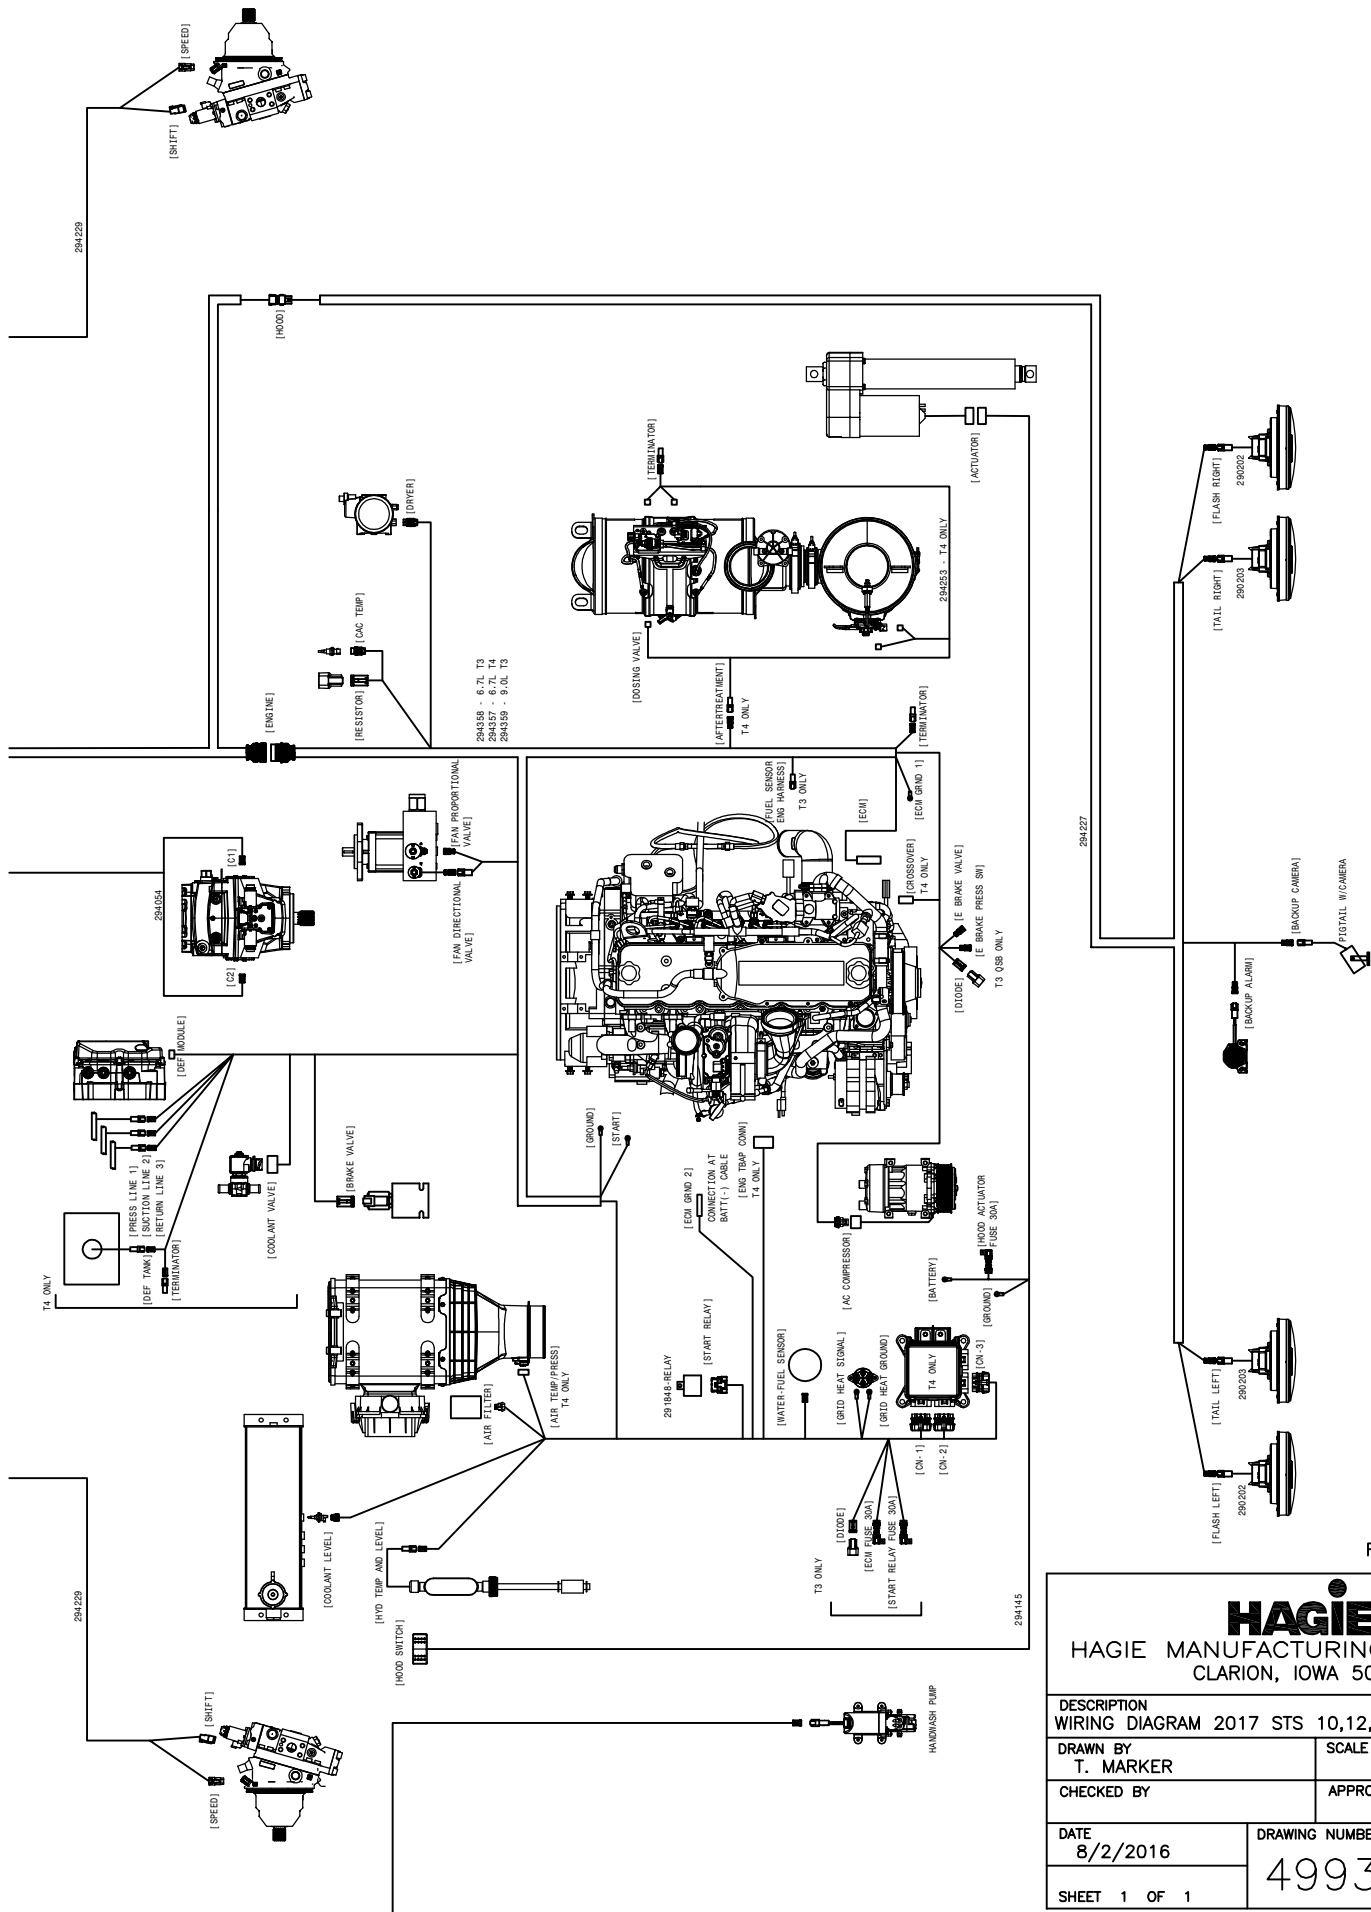

REFERENCE ONLY

 HAGIE MANUFACTURING COMPANY CLARION, IOWA 50525		
DESCRIPTION WIRING DIAGRAM 2017 STS 10,12,14		
DRAWN BY T. MARKER		SCALE NONE
CHECKED BY		APPROVED BY
DATE 8/2/2016	DRAWING NUMBER 499371	REV A
SHEET 1 OF 1		