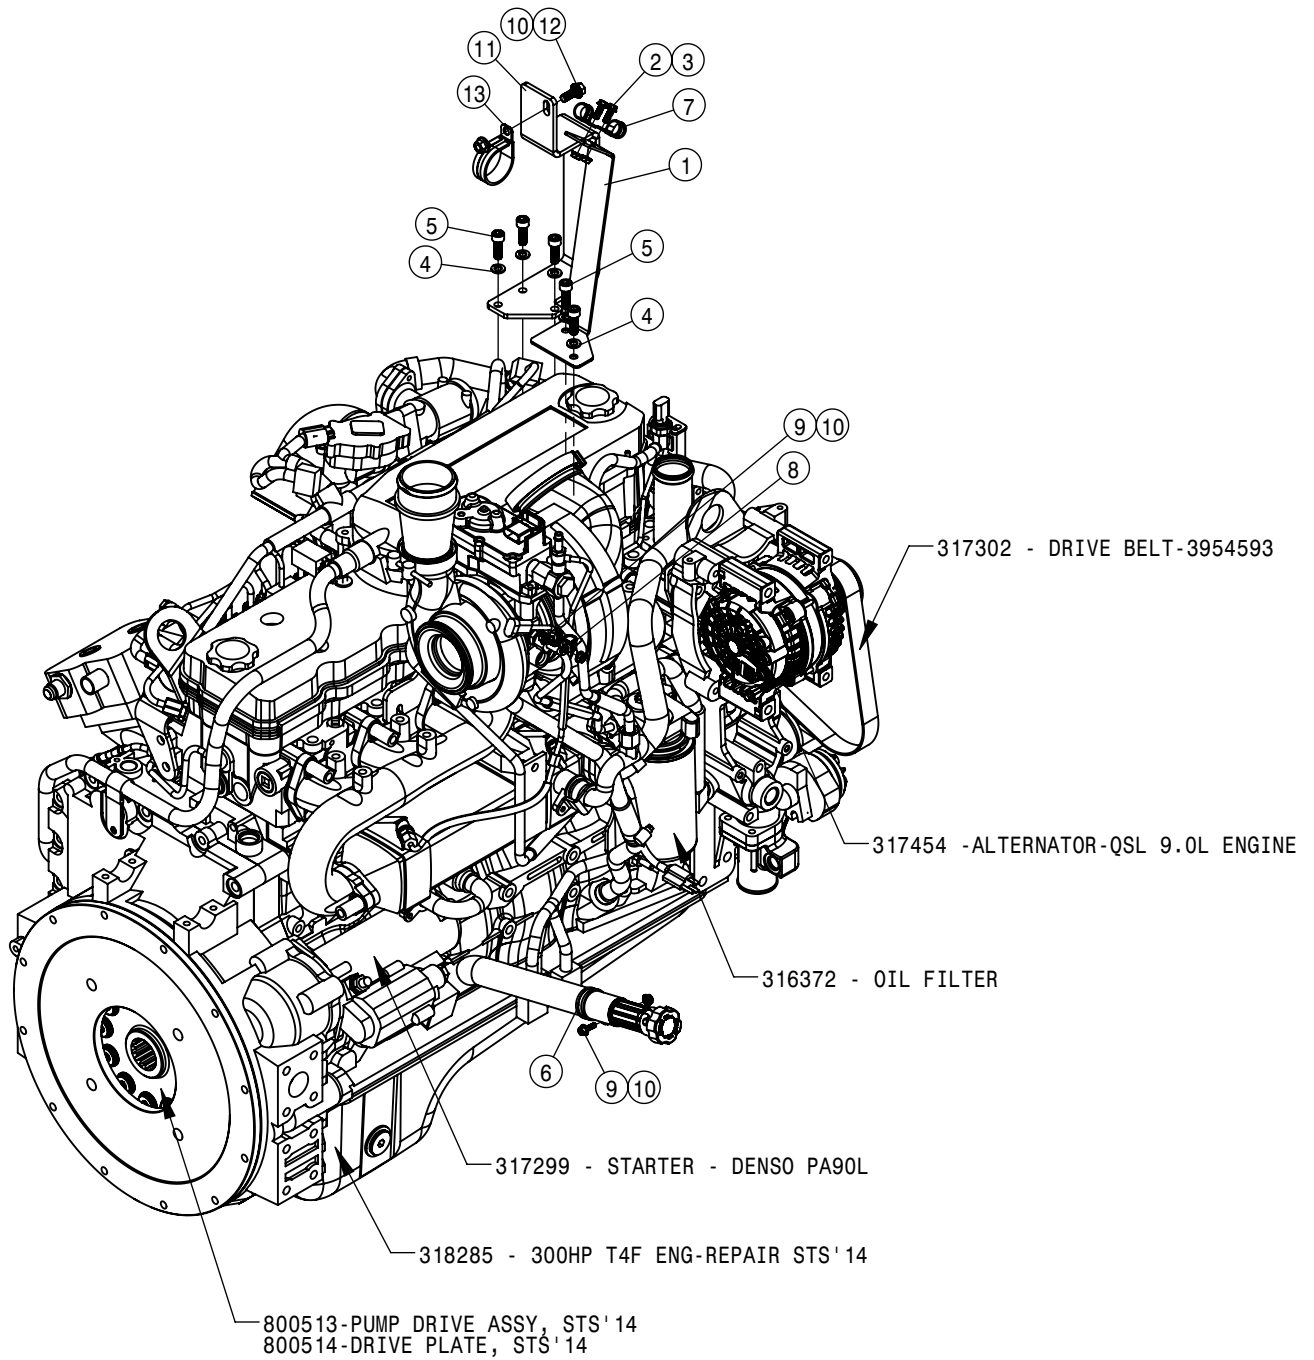

TIER-4F 300 HP ENGINE ASSEMBLY			
DET	QTY	P/N	DESCRIPTION
1	1	317380	T4I/T4F VENT HOSE BRACKET
2	2	470118	1/4 UNC X 3/4 SER FLG BOLT
3	2	470121	1/4 UNC SERR FLG LOCK NUT
4	5	473798	10MM LOCK WASHER
5	5	473844	10MM-1.50 X 30 SOC HD CAP SCR
6	1	520100	CUSH HOSE CLAMP,#24, 1 1/2D X 1/2W
7	2	520104	CUSH HOSE CLMP,#12, 3/4D x 1/2W
8	1	520118	CUSH CLAMP,#8 1/2D X 1/2W
9	2	470460	3/8UNC X 1 HHSFB GR5 MC
10	3	910106	3/8-16UNC CTRLK FLG NUT MC GR5
11	1	317280	PIPE SUPP
12	1	470460	3/8 X 1" SERR FLG BOLT
13	1	520161	CUSH CLAMP,#32 2"D-3/4W LOOP