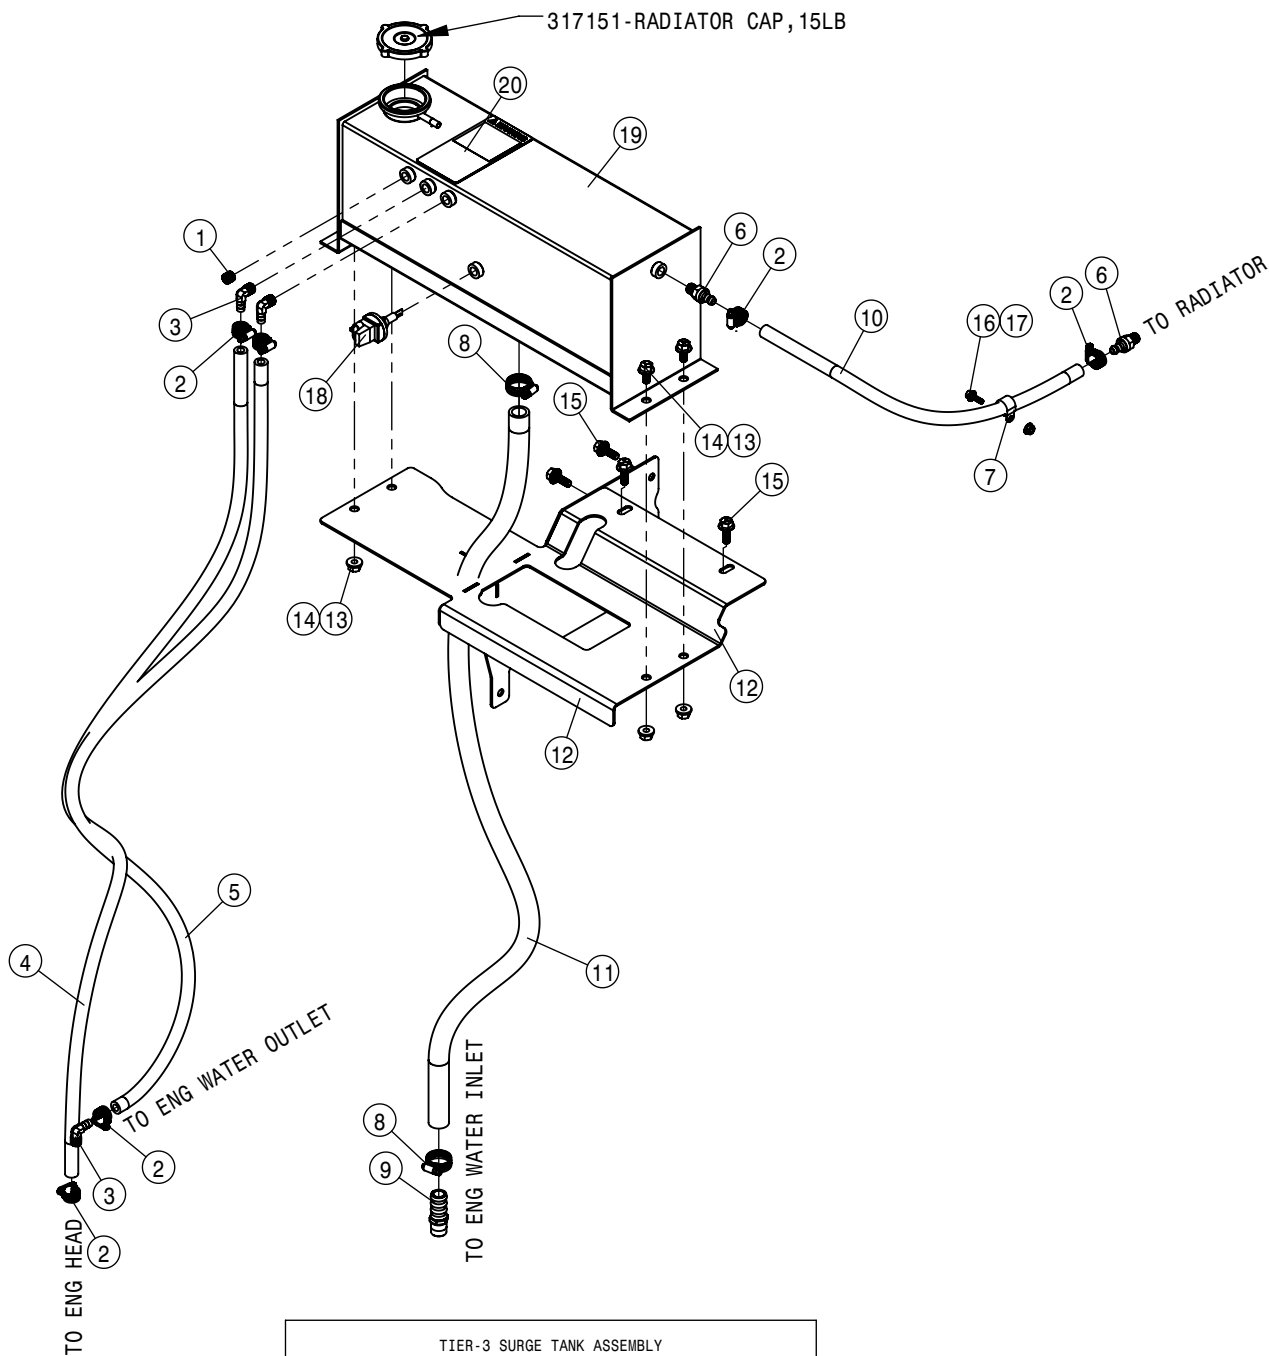

TIER-3 SURGE TANK ASSEMBLY			
DET	QTY	P/N	DESCRIPTION
1	1	501103	PIPE PLUG .25NPT SKT HD
2	6	520069	HOSE CLAMP NO 6 STAINLESS
3	3	711104	1/4MNPT-90-3/8 HOSE BARB, BRS
4	1	195917-052	HOSE 3/8 HEATER 1-FBR
5	1	195917-050	HOSE 3/8 HEATER 1-FBR
6	2	712100	1/4NPT X 3/8 HOSE FTG,PUSHLOCK
7	1	520117	CUSH HOSE CLAMP,#10, 5/8D X 1/2W
8	2	520055	HOSE CLAMP NO 12 STAINLESS
9	1	712440	1/2 NPT X 3/4 HOSE BARB
10	1	195917-021	HOSE 3/8 HEATER 1-FBR
11	1	195924-048	HOSE 3/4 HEATER 1-FBR BR 20R3
12	1	317795	SURGE TANK SUPP WLD
13	4	910106	3/8-16UNC CTRLK FLG NUT MC GR5
14	4	470409	3/8UNC X 3/4 HHSFB GR5 MC
15	6	470460	3/8UNC X 1 HHSFB GR5 MC
16	1	470118	1/4UNC X 3/4 HHSFB GR5 MC
17	1	470121	1/4-20UNC HEX FLG NUT SER MC GR5
18	1	317157	SENSOR, LOW COOLANT T4I STS
19	1	318317	RESERVOIR TANK STS W/DECAL
20	1	H228964	LABEL, PRESSURE COOLING SYSTEM