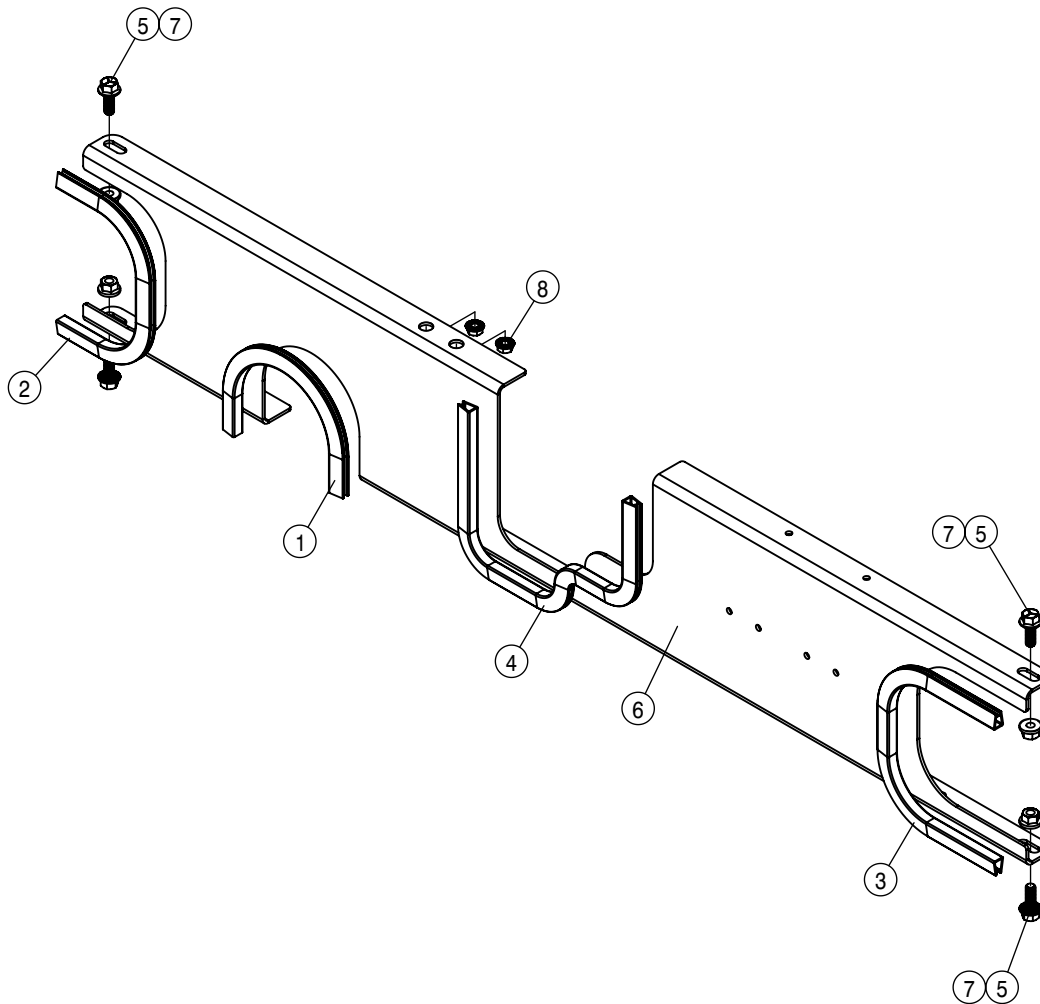

REAR BULKHEAD ASSEMBLY			
DET	QTY	P/N	DESCRIPTION
1	1	193012-011	QUICKEDGE TRIM .135 TO .250
2	1	193012-012	QUICKEDGE TRIM .135 TO .250
3	1	193012-014	QUICKEDGE TRIM .135 TO .250
4	1	193012-019	QUICKEDGE TRIM .135 TO .250
5	4	470460	3/8UNC X 1 HHSFB GR5 MC
6	1	660297	REAR BULKHEAD 2015
7	4	910106	3/8-16UNC CTRLK FLG NUT MC GR5
8	2	910119	5/16-18UNC HEX FLG NUT SER SS