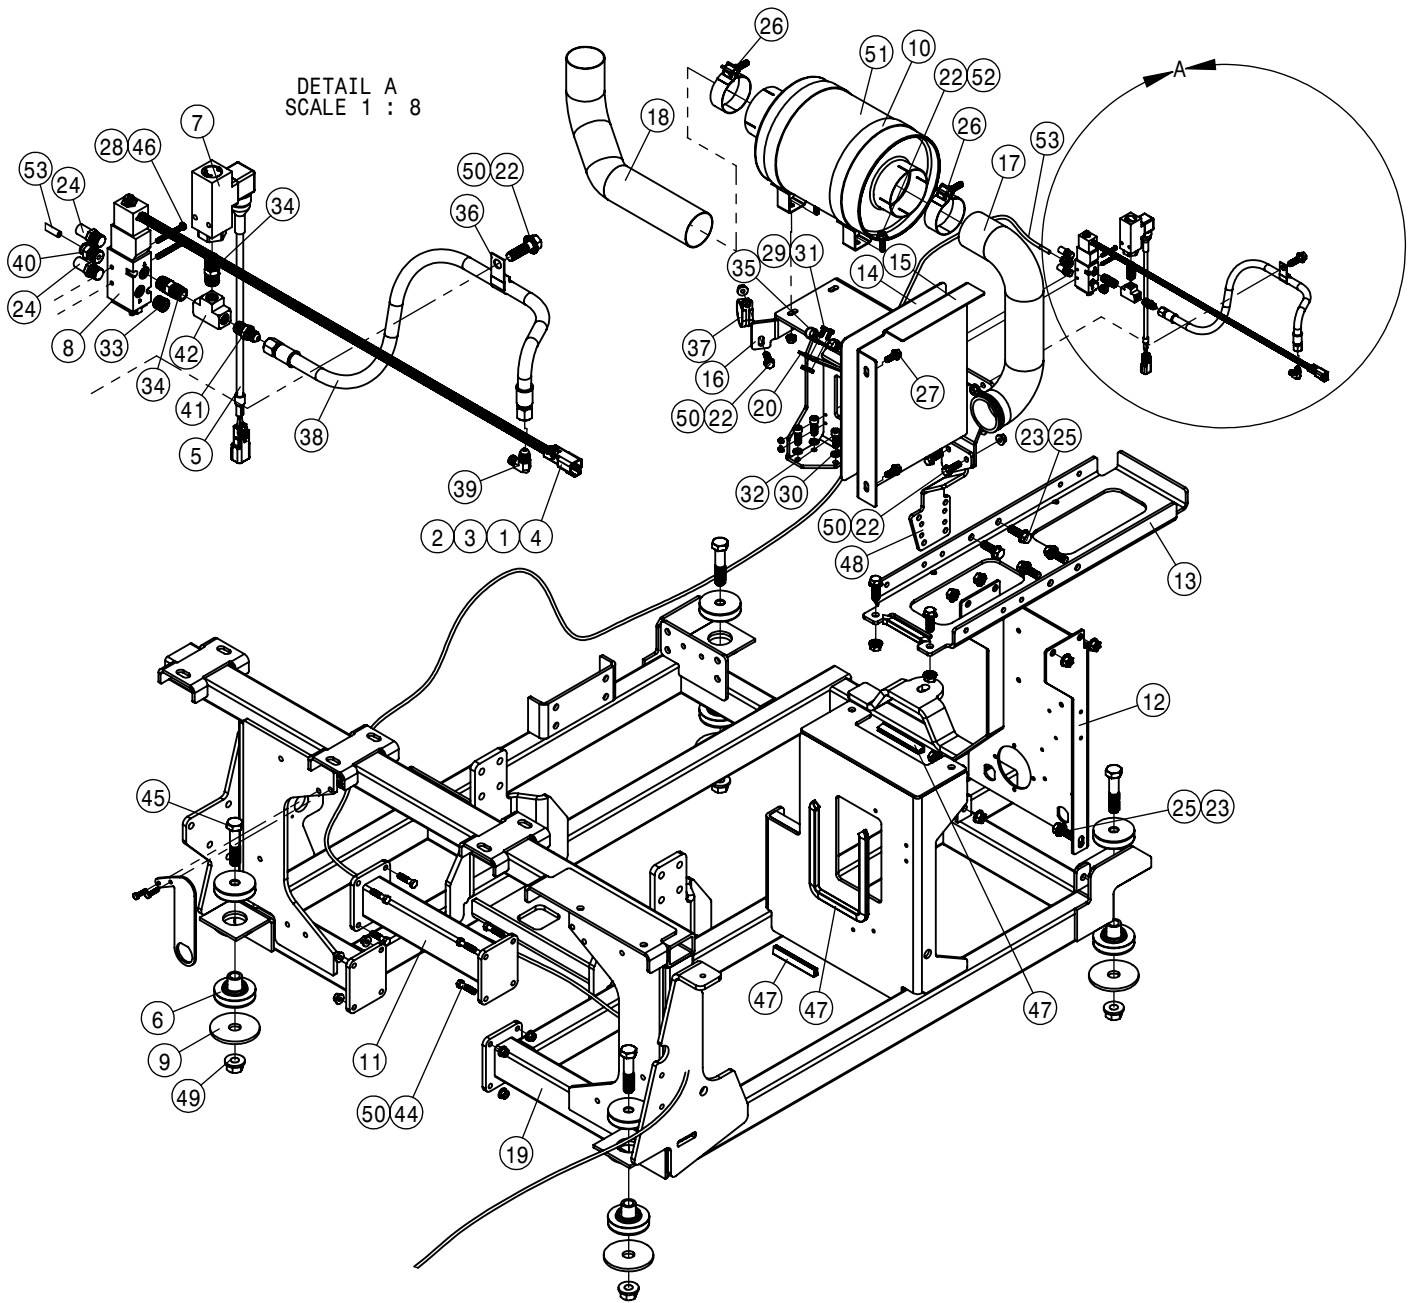

TIER-3 ENGINE SKID AND EXHAUST ASSEMBLY			
DET	QTY	P/N	DESCRIPTION
1	2	192507	.25 ID WIRE FLEX GUARD
2	1	292100	DEUTSCH DT WEDGE LOCK, W2P
3	2	292109	DEUTSCH,S&F PIN,SZ16,16-14GA
4	1	292332	DEUTSCH RECEPTACLE, DT04-2PE004
5	1	293568	PRESS SWITCH HARNESS,STS16 05
6	4	311057	RUBBER MT SET,SSB33-1000-4
7	1	311083	PRESSURE SWITCH,80PSI,12VDC
8	1	311087	AIR VALVE,1/4FNPT,12VDC
9	4	311091	SNUBBING WASHER FOR 311090
10	2	317106	MUFFLER MNTG CLAMP
11	1	317248	FRAME SPACER WLD
12	1	317249	BATTERY STAND
13	1	317253	BATT MOUNT
14	1	317256	REFLECTIVE HEAT SHIELD
15	1	317254	BATTERY HEAT SHIELD
16	1	317281	T3 EXHAUST SUPPORT
17	1	317289	T3 TURBO EXHAUST PIPE
18	1	317290	T3 EXHAUST PIPE

TIER-3 ENGINE SKID AND EXHAUST ASSEMBLY			
DET	QTY	P/N	DESCRIPTION
19	1	317310	ENGINE SKID FRAME
20	1	317379	T3 VENT HOSE BRACKET
21	2	470121	1/4 UNC SERR FLG LOCK NUT
22	8	470329	3/8UNC X 1 1/4 SERR FLG HEX BOLT
23	8	470360	1/2UNC SERR FLG HEX NUT
24	2	470402	1/4MNPT MUFFLER
25	8	470431	1/2UNC X 1 1/2 SERR FLG BOLT
26	2	470458	MUFFLER CLAMP, 3.00 ACCUSEAL
27	2	470460	3/8 X 1" SERR FLG BOLT
28	2	470463	8-32 SERR FLANGE NUT
29	2	473767	6MM-1.00 HEX NUT
30	3	473798	10MM LOCK WASHER
31	2	473826	6MM-1.00 X 16MM HEX BOLT GR8
32	3	473844	10MM-1.50 X 30 SOC HD CAP SCR
33	1	501103	PIPE PLUG .25NPT SKT HD
34	2	502707	PIPE NIPPLE,1/4NPT HEX, BRS
35	2	520104	CUSH HOSE CLMP,#12, 3/4D X 1/2W
36	1	520128	CUSH J-CLIP,#9, 9/16D X 3/4W

TIER-3 ENGINE SKID AND EXHAUST ASSEMBLY			
DET	QTY	P/N	DESCRIPTION
37	1	520161	CUSH CLAMP,#32 2"D-3/4W LOOP
38	1	611352	04-213-04FJX-04FJX-25 H/A
39	1	618447	7/16MJIC-90-1/8MNPT LBO
40	1	711049	1/4 NYL TUBE-1/4MNPT FTG
41	1	711057	7/16MJIC-1/4MNPT ADPTR BRS
42	1	711060	1/4 UNION TEE BRS
43	2	900003	1/4UNC X 1" HEX BOLT
44	8	900131	3/8UNC X 1 1/2 HEX BOLT
45	4	900408	3/4UNC X 3 1/2 HEX BOLT
46	2	903855	8-32 X 1 1/2 PHIL PAN HD SCR
47	1	193012	QUICKEDGE TRIM .135 TO .250
48	1	317485	T3 EXHAUST BRKT SUPP
49	4	910111	3/4-10UNC CTRLK FLG NUT MC GR5
50	12	910106	3/8-16UNC CTRLK FLG NUT MC GR5
51	1	317307	RESONATOR, EXHAUST
52	4	470087	3/8-16UNC HEX FLG NUT SER MC GR5
53	1	195906-214	1/40D AIR BRAKE TUBING J844-A
54	1	317368	WIRE HARNESS BLKHD