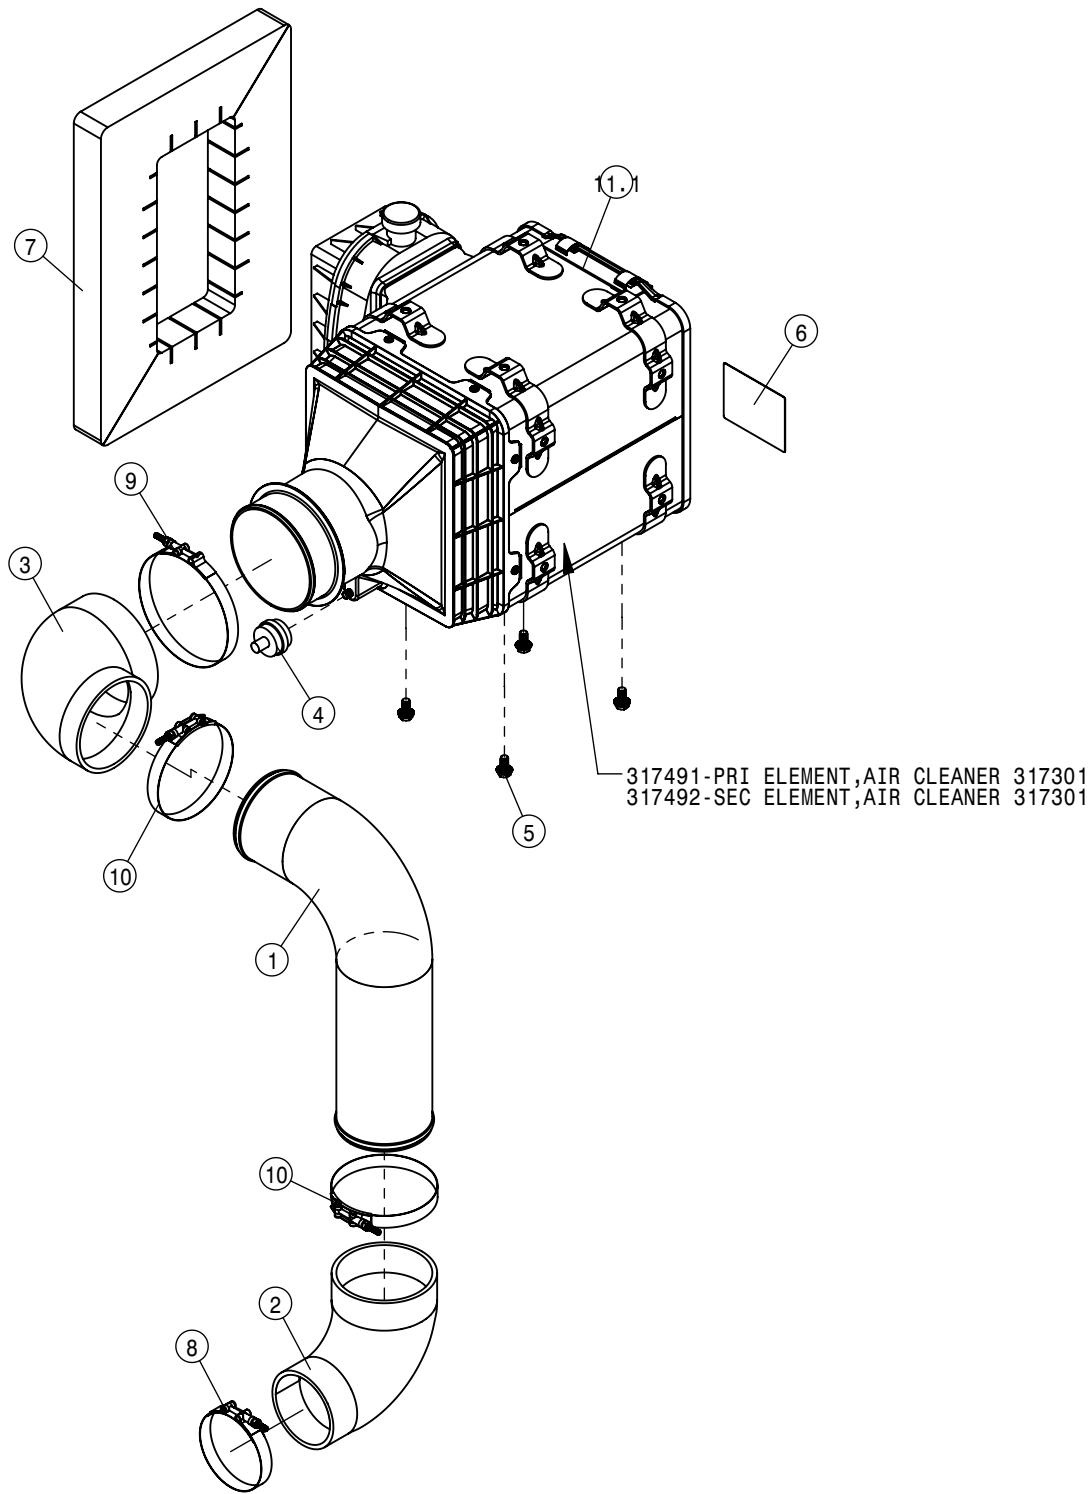

TIER-4F AIR CLEANER ASSEMBLY			
DET	QTY	P/N	DESCRIPTION
1	1	317267	AIR INTAKE PIPE
2	1	317287	ELBOW, 90 DEG 5" -4" (90L50R40)
3	1	317288	ELBOW 90L60R50SR
4	1	317355	AIR FILTER MINDER SWITCH
5	4	473875	10MM-1.5 X 20MM FLG SER BLT YZ
6	1	650367	AIR FILTER INSTRUCTION DECAL
7	1	660560	INTAKE AIR SEAL HOOD STS' 14
8	1	520134	4.31/4.59 T-BOLT HOSE CLAMP SS
9	1	520147	6.38/6.69 T-BOLT HOSE CLAMP
10	2	520148	5.38/5.69 T-BOLT HOSE CLAMP SS