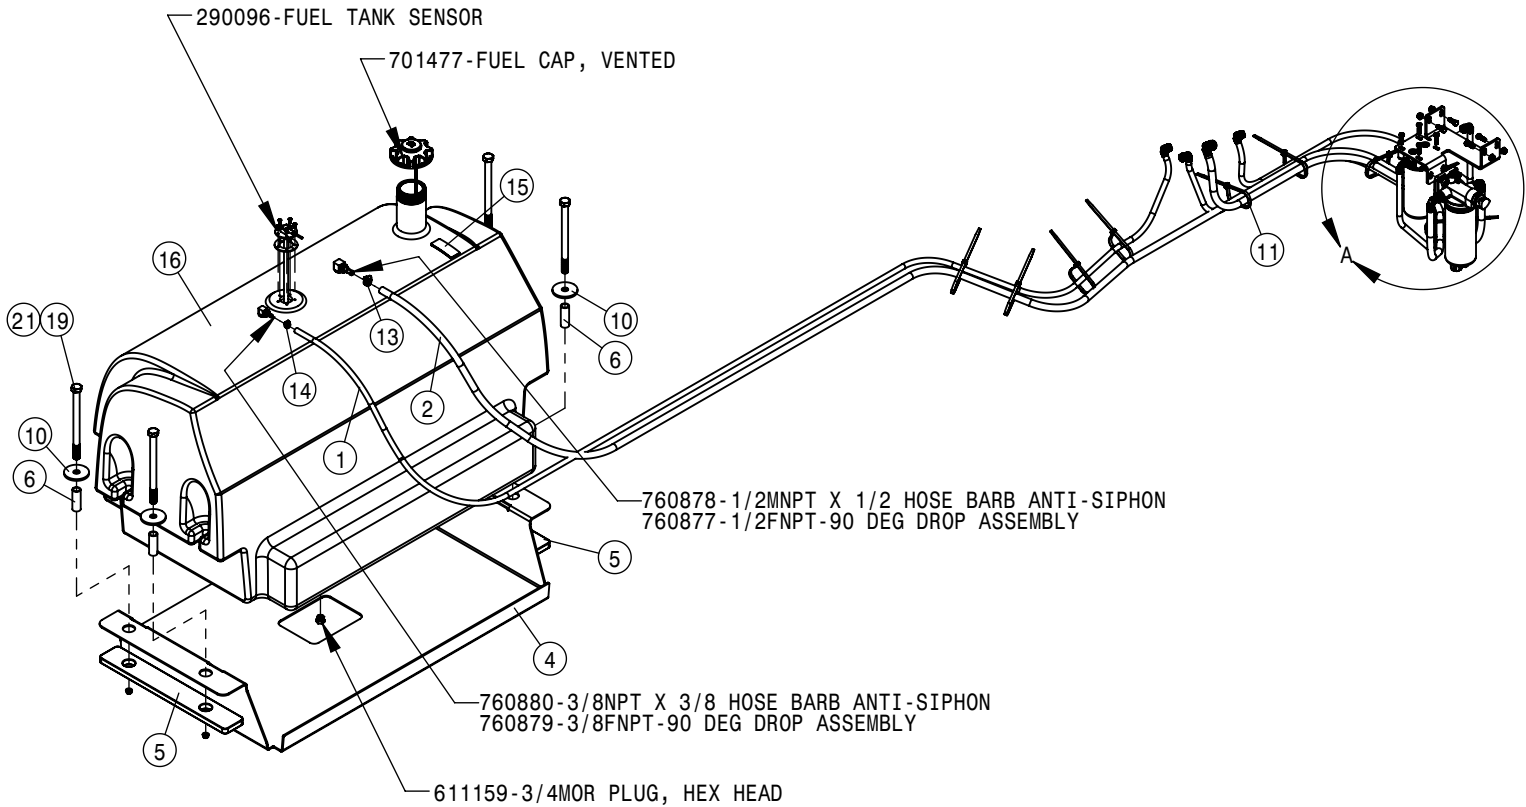

FUEL SYSTEM ASSEMBLY			
DET	QTY	P/N	DESCRIPTION
1	1	317269	FUEL RETURN HOSE
2	1	317270	FUEL SUCTION HOSE ASSY
3	1	317271	FILTER MT PLT
4	1	317343	FUEL TANK CRADLE
5	2	317361	FUEL TANK ISOLATOR
6	4	317375	BUSH 1 OD X .125 WA X 2.880
7	1	317421	FUEL HOSE, FILTER TO RAIL
8	1	317422	FUEL HOSE, PUMP TO FILTER
9	1	317423	FUEL HOSE, STRAINER TO PUMP
10	4	341172	WASHER-.75" ID X 3.00" OD X .25" THK
11	9	470555	CABLE TIE, 1/2 X 15" BLACK NYLON

FUEL SYSTEM ASSEMBLY			
DET	QTY	P/N	DESCRIPTION
12	4	473790	8MM-1.25 X 30MM HEX BOLT
13	1	520069	HOSE CLAMP NO 6 STAINLESS
14	1	520120	HOSE CLAMP NO 4 STAINLESS
15	1	650431	DECAL, ULTRA LOW SULFUR FUEL
16	1	763956	FUEL TANK 134 GAL W/DECAL
17	4	900129	3/8UNC X 1" HEX BOLT
18	2	900264	1/2UNC X 1 1/4 HEX BOLT
19	4	900420	3/4UNC X 10.00" HEX BOLT
20	2	910008	1/2UNC HEX NUT
21	8	910042	3/8-16UNC HEX FLG NUT SM MC GR8