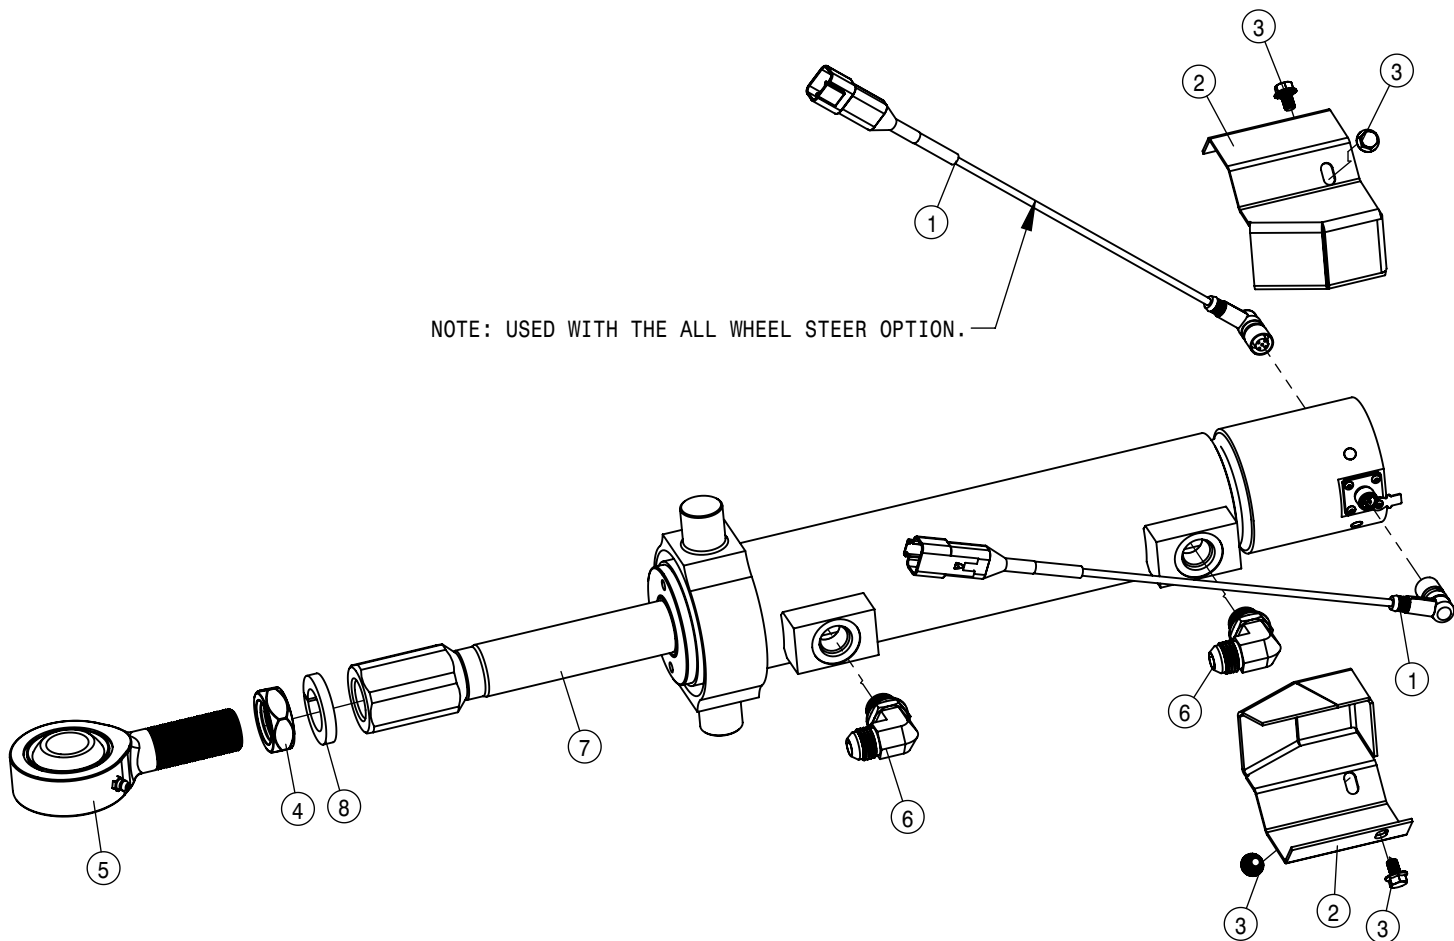

LEFT FRONT STEERING CYLINDER ASSEMBLY			
DET	QTY	P/N	DESCRIPTION
1	2	291994	SENSOR HARNESS FOR AWS
2	2	359645	STRG CYL SENSOR GUARD
3	4	470883	1/4UNC X 3/8 SERR FLG BOLT SS
4	1	472328	1" - 12 HEX JAM NUT
5	1	474004	ROD END, 1.00 BORE, 1-12 RH MALE
6	2	618241	3/4MJIC-90-3/4MOR LBO
7	1	621654	HYD CYL, 2.50 X 8.81 PHASE/SENS
8	1	920508	1" LOCK WASHER