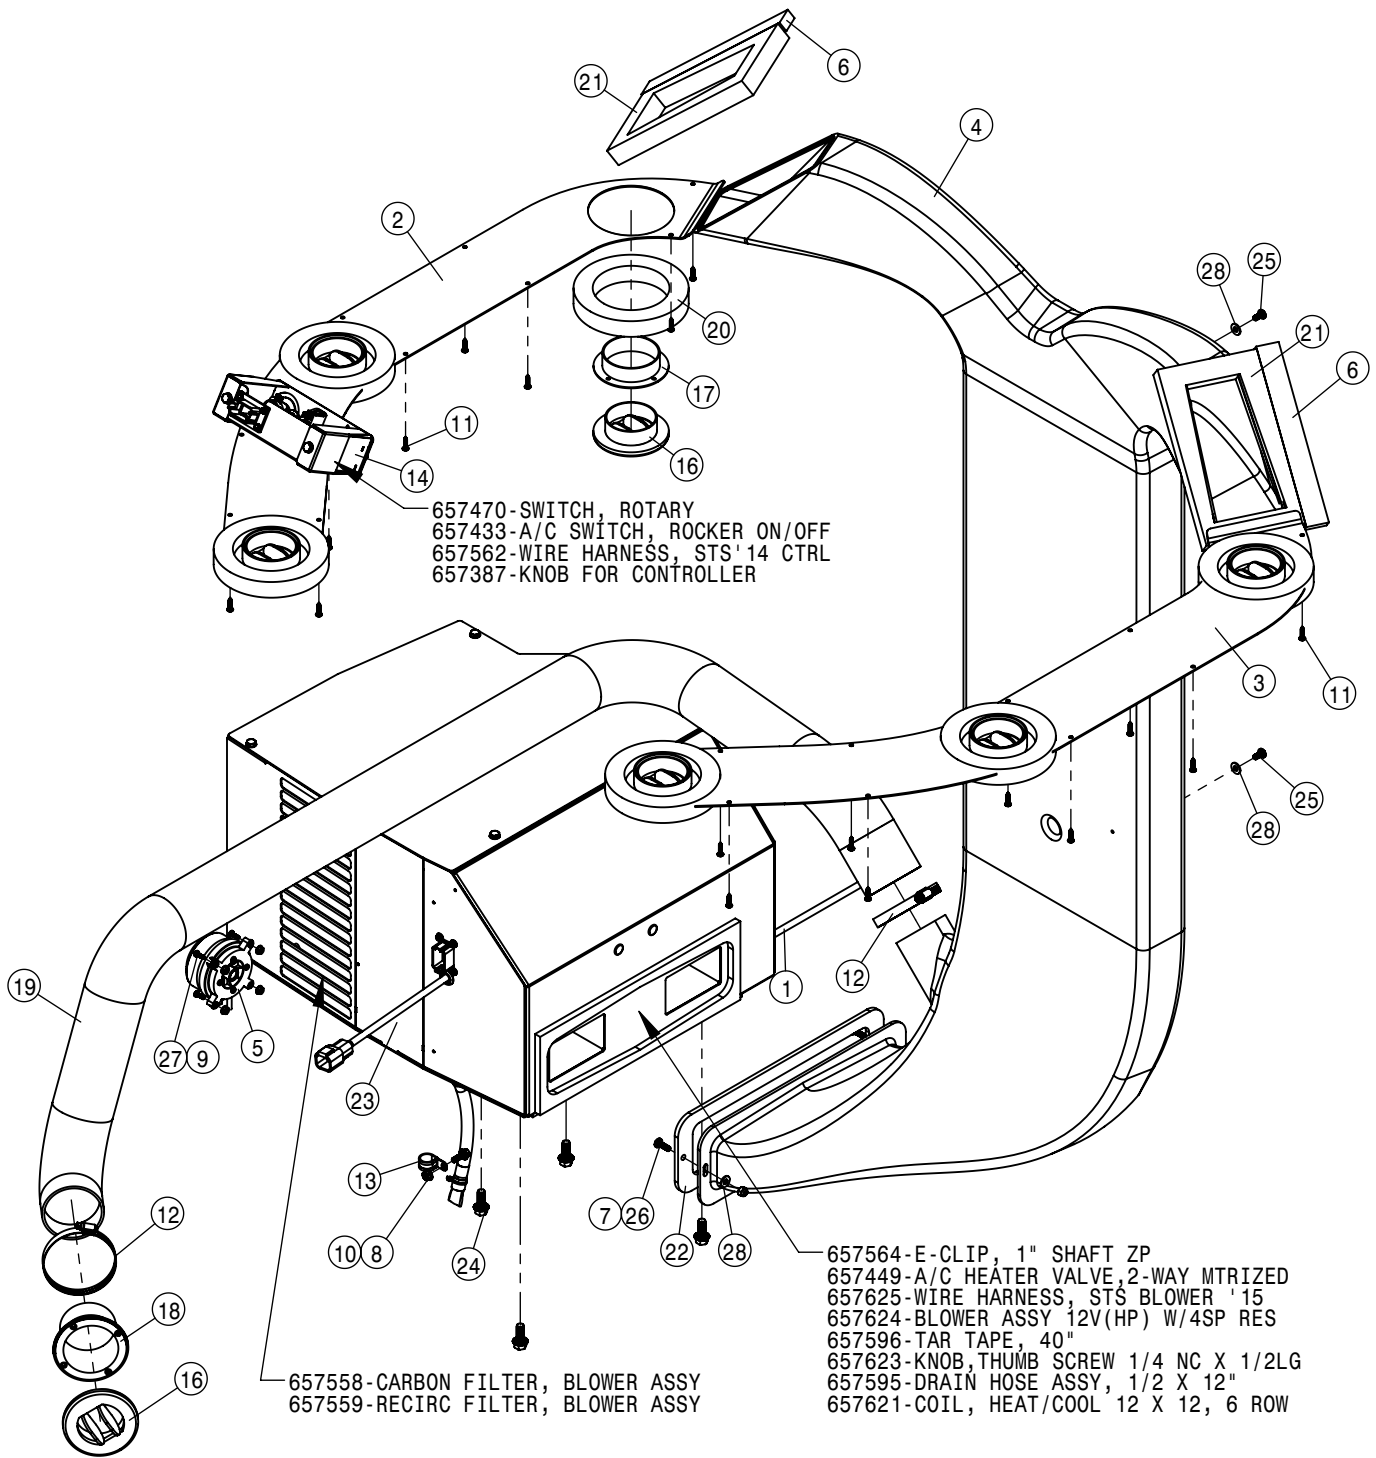

STANDARD HVAC ASSEMBLY			
DET	QTY	P/N	DESCRIPTION
1	1	317315	HOSE - HVAC PRESSURE
2	1	344361	PLATE, ROOF DUCT COVER RH, STSCAB' 14
3	1	344362	PLATE, ROOF DUCT COVER LH, STSCAB' 14
4	1	344366	DUCT HVAC - STS CAB
5	1	344425	PRESSURE SWITCH - HVAC
6	2	344576	TEMP SEAL DUCT, STS' 14
7	2	470089	1/4UNC HEX NYL-LOC NUT
8	1	470121N	1/4 UNC SERR FLG LOCK NUT SS
9	4	470463	8-32 SERR FLANGE NUT
10	1	473834	1/4UNC X 3/4 SER FLG BOLT SS
11	20	473990N	#8 X 3/4 PHIL PAN SMS TY-A BZ
12	2	520052	HOSE CLAMP NO 52 STAINLESS
13	1	520104	CUSH HOSE CLMP,#12, 3/4D x 1/2W
14	1	657542	HVAC CONTROL - MANUAL, STS' 14

STANDARD HVAC ASSEMBLY			
DET	QTY	P/N	DESCRIPTION
NS	1	657544	HARNESS - HVAC MAN CONTROL
16	7	657546	LOUVER, 4" W/O MNT
17	6	657547	PANEL MNT, LOUVER (THK PANEL)
18	1	657548	PANEL MNT, LOUVER (THK PANEL)
19	1	657550	HOSE - 3IN HVAC
20	6	657552	GASKET SEAL ROOF LOUVER
21	2	657553	GASKET SEAL ROOF LOUVER
22	1	657556	GASKET SEAL ROOF LOUVER
23	1	657560	HVAC STANDARD CONTROL ENHANCED
24	4	900129N	3/8UNC X 1" SERR FLANGE BOLT
25	2	903708N	1/4UNC X1/2PHIL PAN MACH SCR BZ
26	2	903711	1/4UNC X3/4PHIL PANHD MACH SCR
27	4	903844	8-32 X 1/2 PHIL PANHD MACH SCR
28	4	920000	1/4 SAE FLAT WASHER