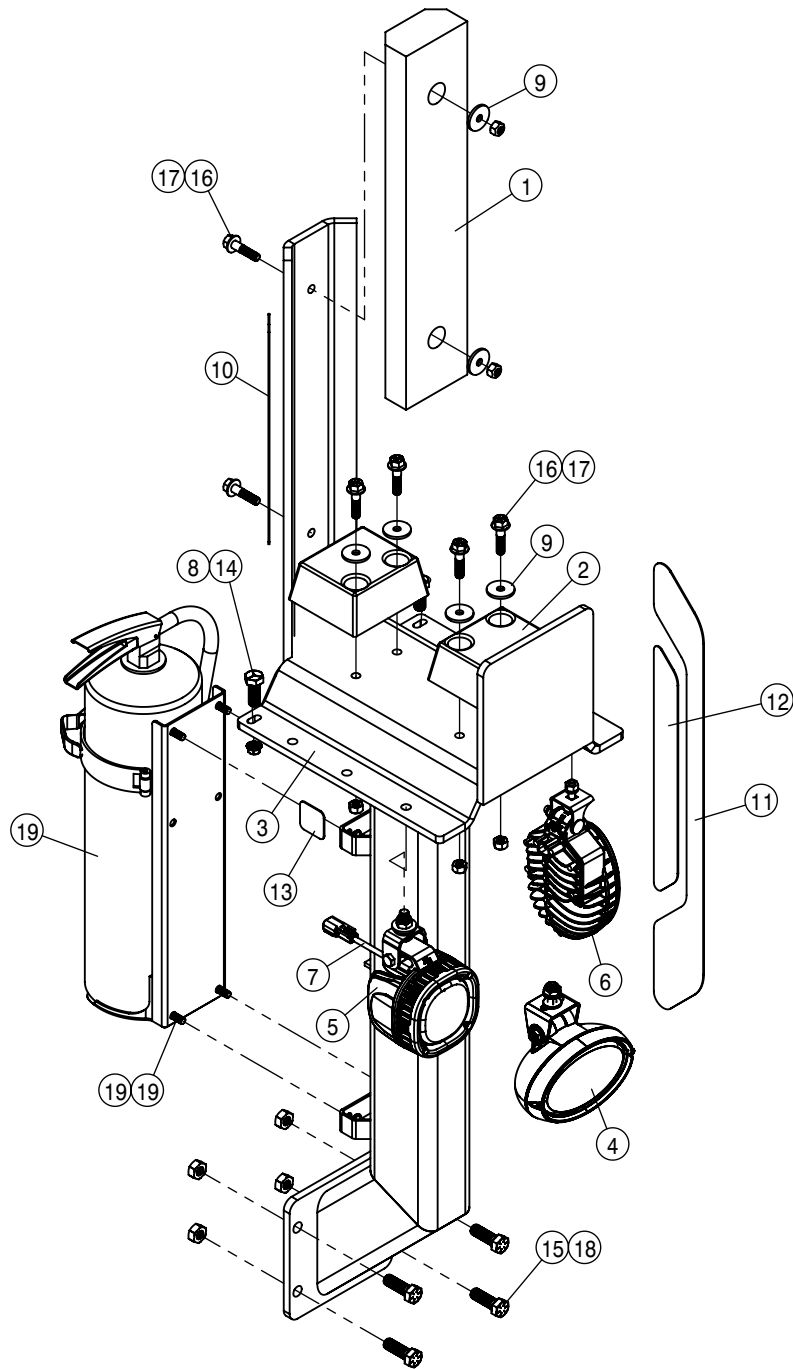

LH 90/100' BOOM CRADLE ASSEMBLY			
DET	QTY	P/N	DESCRIPTION
1	1	164512	RUBBER BUMPER, BOOM CRADLE
2	2	164513	BOOM CRADLE PAD
3	1	165041	BOOM CRADLE WLD 07
4	1	292614	WORKLIGHT - HALOGEN CLOSE RANGE
5	1	292618	WORKLIGHT-TYRI LED FLOOD
6	1	292917	LED LIGHT, AMBER
7	1	294299	TYRI JUMPER HARNESS
8	2	470113	5/16UNC SERR FLG LOCK NUT
9	6	483024	FENDER WASHER 5/16 MC
10	1	650508	BOOM CRADLE REFLECTOR, DTS
11	1	650552	STS REFLECTOR LH 90-100 BOOM
12	1	650554	STS REFLECT REAR ORANGE 90/100
13	1	650555	BOOM CRADLE DECAL, STS' 17
14	2	900522	1/2UNF X 1 1/4 HHCS GR5 MC
15	4	900804	1/2UNC X 1 1/2 HEX BOLT GR8 YZ
16	6	910044	3/8UNC X 1 1/2 HHFB GR8 MC
17	6	914004	3/8UNC HEX STOVER NUT
18	4	914808	1/2UNC HEX STOVER NUT GR8
19	1	SS04031	FIRE EXTINGUISHER STS2014