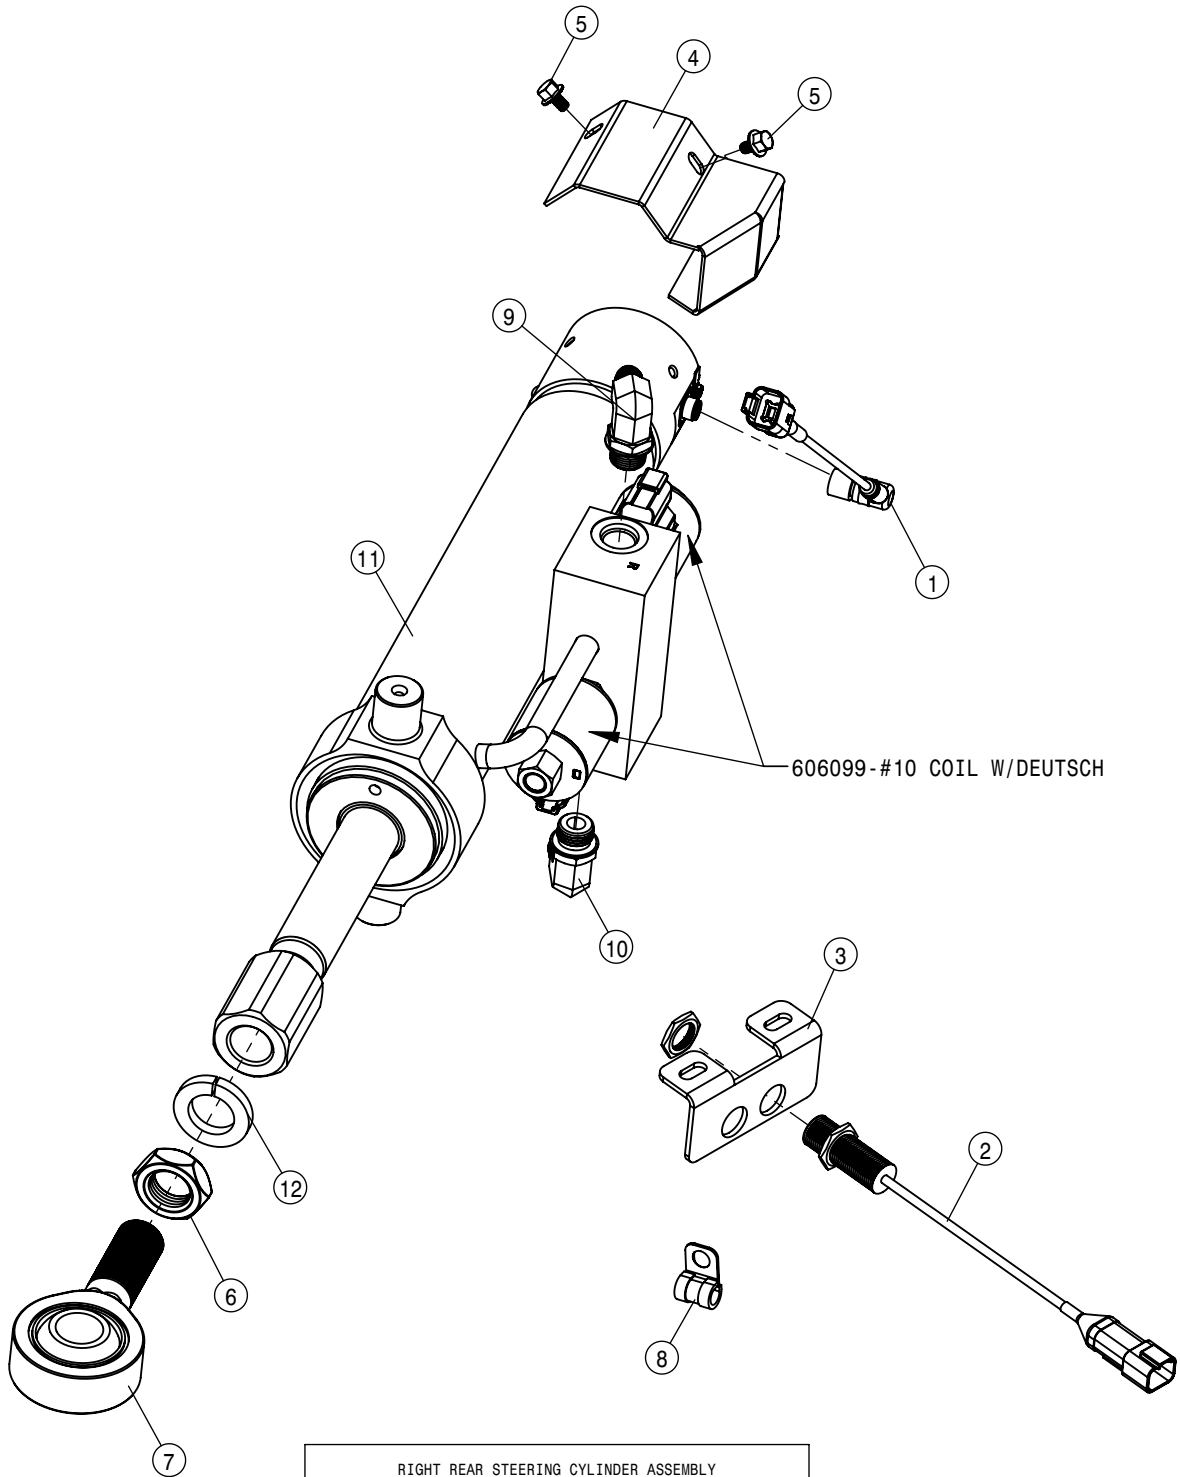

RIGHT REAR STEERING CYLINDER ASSEMBLY			
DET	QTY	P/N	DESCRIPTION
1	1	291994	SENSOR HARNESS FOR AWS
2	1	292926	INDUCTIVE PROX SENSOR, 18MM
3	1	359555	SENSOR BRKT, STS AWS 09
4	1	359645	STRG CYL SENSOR GUARD
5	2	470883	1/4UNC X 3/8 HHSFB SS
6	1	472328	1" -12 HEX JAM NUT
7	1	474004	ROD END, 1.00 BORE, 1-12 RH MALE
8	1	520167	CUSH CLAMP, #6 3/8D X 3/4W
9	1	618115	9/16MJIC-90-3/4MOR LBO
10	1	618241	3/4MJIC-90-3/4MOR LBO
11	1	621653	HYD CYL, 2.50 X 8.81 X 1.25
12	1	920508	1" LOCK WASHER