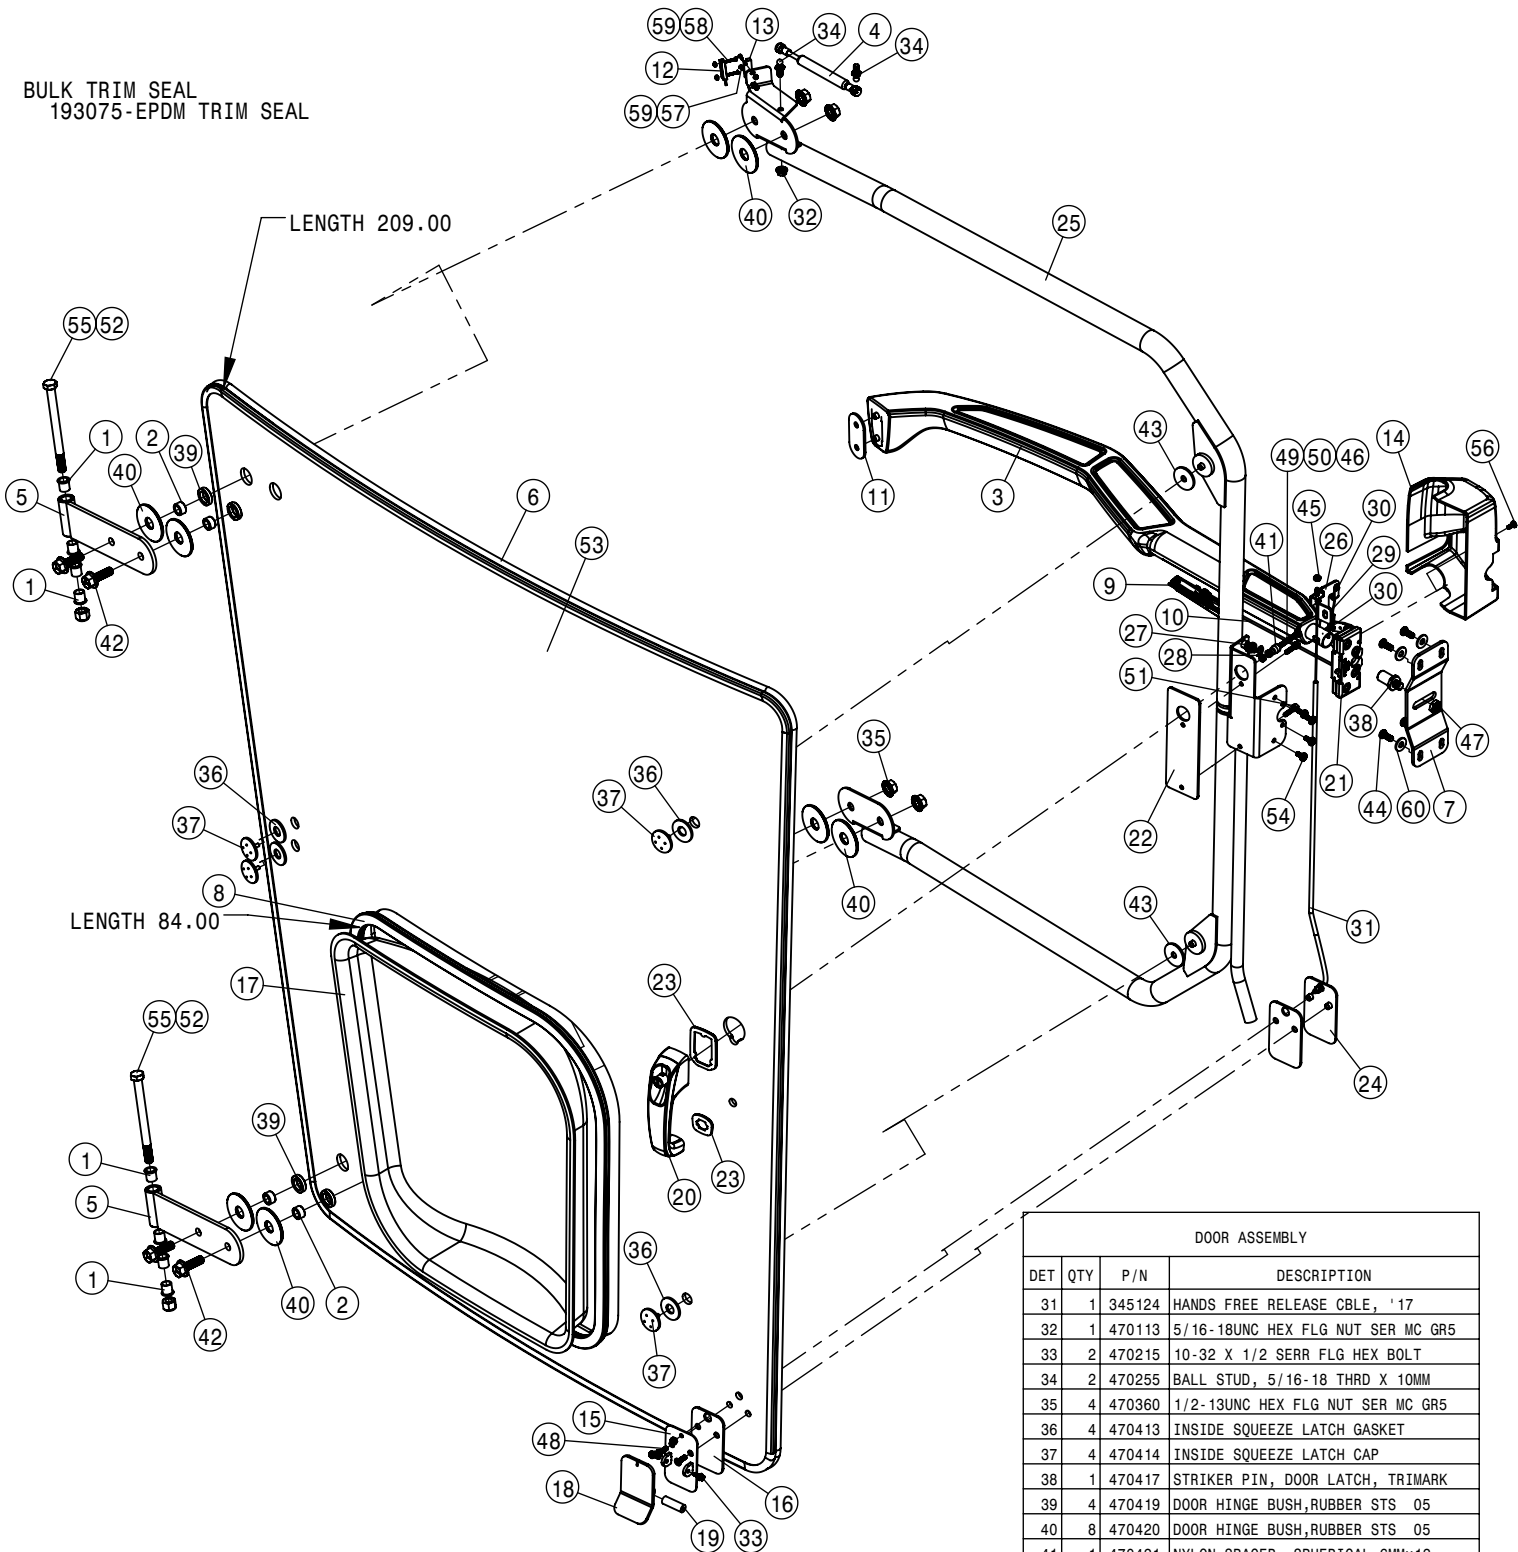

BULK TRIM SEAL
193075-EPDM TRIM SEAL

DOOR ASSEMBLY			
DET	QTY	P/N	DESCRIPTION
1	8	127506	NYLON FLANGE BRG, STS
2	4	343335	DOOR HINGE GLASS BUSH, CAB 05
3	1	344331	DOOR LATCH TUBE MOLDED, STSCAB' 14
4	1	344335	GAS CYLINDER 40LB 2.0 STROKE
5	2	344336	DOOR HINGE WLDT, STSCAB' 14
6	1	344423	BULB SEAL - DOOR, CAB
7	1	344428	DOOR LATCH STRKR PIN MT PLT '14
8	1	344482	TRIM SEAL - BUBBLE STS
9	1	344508	DOOR LOCK KIT, STS'14
10	1	344510	DOOR LATCH ROD, STS' 14
11	1	344551	GASKET - DOOR ARM REST MOUNT
12	1	344560	DOOR SWITCH, STS' 14
13	1	344561	DOOR SWITCH MAGNET, STS' 14
14	1	344589	DOOR LATCH COVER, STS' 15
15	1	344592	FOOT PEDAL BASE WLDT, STS' 15

DOOR ASSEMBLY			
DET	QTY	P/N	DESCRIPTION
16	2	344600	FOOT PEDAL MT GASKET, STS' 15
17	1	344610	DOOR BUBBLE INSERT, STS' 15
18	1	344611	FOOT PEDAL WLDT, STS' 15
19	1	344618	FOOT PEDAL PIVOT PIN, STS' 15
20	1	344620	DOOR HANDLE PUSH BUTTON' 15
21	1	344621	DOOR LATCH, STS' 15
22	1	344625	DOOR HANDLE MT GASKET, STS' 15
23	1	344627	DOOR HANDLE GASKET, STS' 15
24	1	344628	FOOT PEDAL MT WLDT, STS' 15
25	1	345050	DOOR FRAME WLD, STS/DTS
26	1	345056	DOOR HINGE BRKT
27	1	345057	DOOR LATCH SPRING
28	1	345058	E-STYLE RETAINING RING, .375
29	1	345060	DOOR CABLE '17
30	2	345120	.19 X .5 GRVED CLEXIS PIN ASSY

DOOR ASSEMBLY			
DET	QTY	P/N	DESCRIPTION
31	1	345124	HANDS FREE RELEASE CBLE, '17
32	1	470113	5/16-18UNC HEX FLG NUT SER MC GR5
33	2	470215	10-32 X 1/2 SERR FLG HEX BOLT
34	2	470255	BALL STUD, 5/16-18 THRD X 10MM
35	4	470360	1/2-13UNC HEX FLG NUT SER MC GR5
36	4	470413	INSIDE SQUEEZE LATCH GASKET
37	4	470414	INSIDE SQUEEZE LATCH CAP
38	1	470417	STRIKER PIN, DOOR LATCH, TRIMARK
39	4	470419	DOOR HINGE BUSH,RUBBER STS 05
40	8	470420	DOOR HINGE BUSH,RUBBER STS 05
41	1	470421	NYLON SPACER, SPHERICAL 6MMx12
42	4	470431	1/2UNC X 1 1/2 HHSFB GR5 MC
43	2	470489	GASKET, DOOR HANDLE STIFFENER
44	4	472375	5/16UNC X 3/4 BUTN CAP SCR BLK
45	1	473004	#10-32UNF NYLOCK NUT MC GR5
46	1	473758	6MM X 1.00 NYLON-LOCK HEX NUT
47	1	473759	12MM-1.75 HEX JAM NUT YZ
48	2	473761	6MM-1.00 X 20MM FLT HD SCREW
49	1	473762	6MM-1.00 X 45 PAN HD PHL SCREW
50	1	473767	6MM-1.00 HEX NUT
51	2	473787	6MM-1.00 X 25MM HEX BOLT GR8
52	2	473988	1/2-13UNC NYLOCK NUT SS
53	1	658105	GLASS DOOR, STS' 15
54	4	900000	1/4UNC X 1/2 HHCS GR5 MC
55	2	900348	1/2UNC X 6 HHCS SS
56	1	903706	10-32X1/2 PHIL PAN MACH SCR
57	2	903904	4-40 X 3/8 PHIL PAN MACH SCR
58	2	903906	#4-40 X 5/8 PHIL PAN HD SCREW
59	4	910031	#4-40UNC NYLOCK NUT MC GR2
60	4	910133	USS FLAT WASHER 5/16 BZ