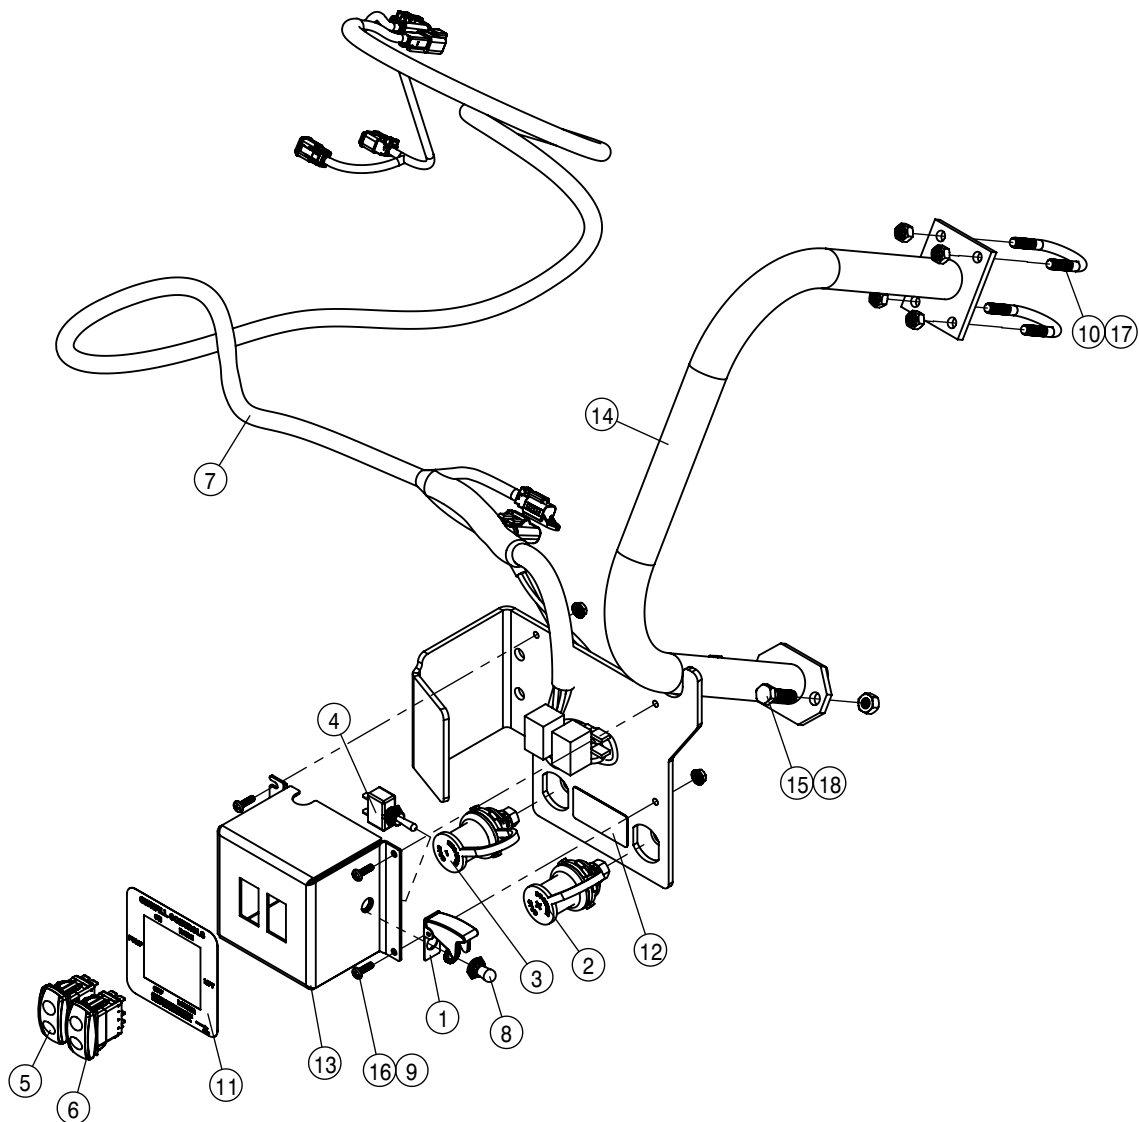

SIDE FILL SWITCH BOX ASSEMBLY			
DET	QTY	P/N	DESCRIPTION
1	1	291655	AIRCRAFT TOGGLE SWITCH GUARD
2	1	291680	POSITIVE JUMPER STUD, RED
3	1	291681	NEGATIVE JUMPER STUD, BLACK
4	1	291937	TOGGLE SWITCH, SPST
5	1	292226	SWITCH - SIDEFILL PUMP SPEED
6	1	292367	SWITCH - SIDEFILL CYLINDER
7	1	294230	SIDE FILL HARNESS
8	1	470001	RUBBER BOOT AND NUT FOR 298012
9	4	470175	10-32 SERR FLANGE NUT
10	2	473911	5/16UNC-1.31ID-2.00 U-BOLT ZINC
11	1	650155	DECAL, SIDEFILL CTRL STS 05
12	1	650516	FRT/SIDE FILL PANEL DECAL
13	1	691371	SIDE FILL SWITCH BOX, STS'16
14	1	691377	CHEM IND GUARD W/DECAL
15	2	900130	3/8UNC X 1 1/4 HEX BOLT
16	4	903710	#10-32 UNF X 5/8 PHMS PH BZ
17	4	914002	5/16UNC HEX STOVER NUT
18	2	914004	3/8UNC HEX STOVER NUT