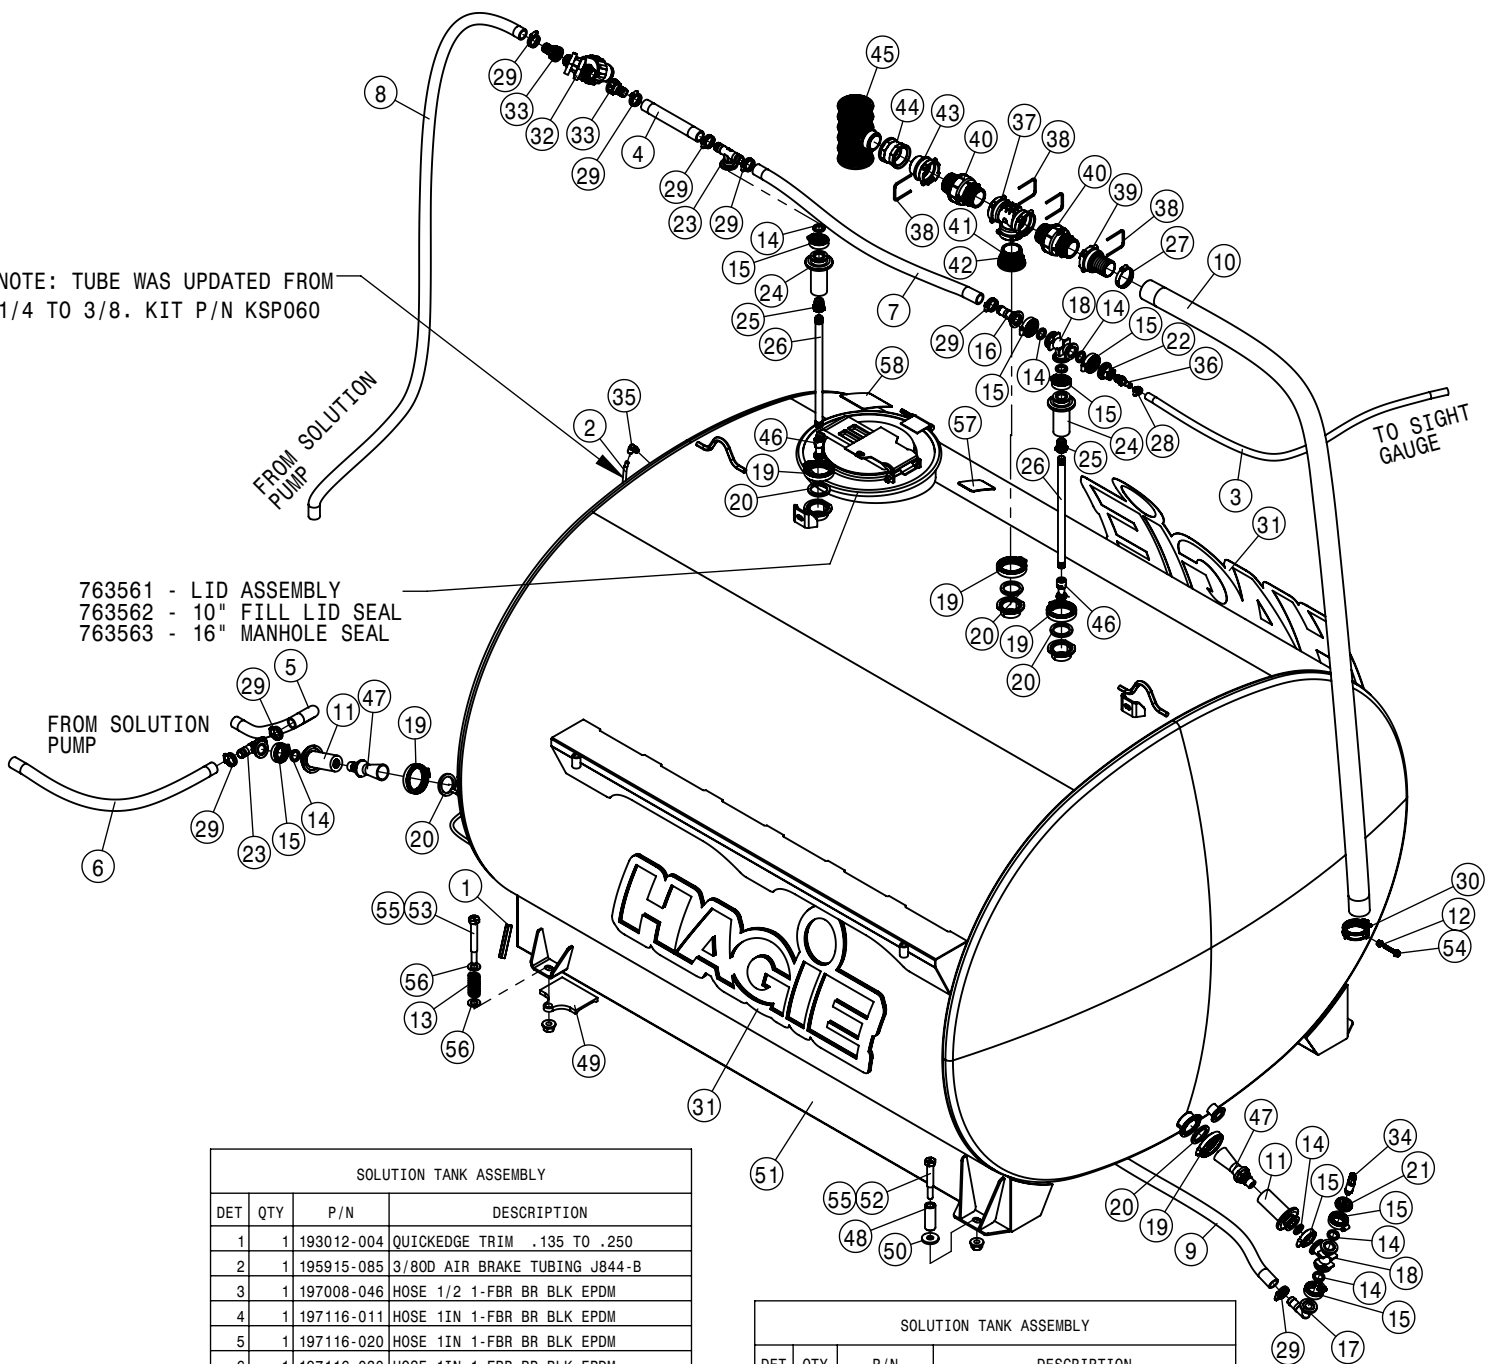

NOTE: TUBE WAS UPDATED FROM
1/4 TO 3/8. KIT P/N KSP060

SOLUTION TANK ASSEMBLY			
DET	QTY	P/N	DESCRIPTION
1	1	193012-004	QUICKEDGE TRIM .135 TO .250
2	1	195915-085	3/80D AIR BRAKE TUBING J844-B
3	1	197008-046	HOSE 1/2 1-FBR BR BLK EPDM
4	1	197116-011	HOSE 1IN 1-FBR BR BLK EPDM
5	1	197116-020	HOSE 1IN 1-FBR BR BLK EPDM
6	1	197116-030	HOSE 1IN 1-FBR BR BLK EPDM
7	1	197116-039	HOSE 1IN 1-FBR BR BLK EPDM
8	1	197116-088	HOSE 1IN 1-FBR BR BLK EPDM
9	1	197116-104	HOSE 1IN 1-FBR BR BLK EPDM
10	1	197133-097	HOSE 2" SUCTION, 2F-1W EPDM
11	2	362127	TANK MOUNT ADAPTER 1" FLANGE
12	1	470087	3/8-16UNC HEX FLG NUT SER MC GR5
13	2	482016	SPRING, 1.4 X 3.00 COMPRSN
14	8	500157	1" FLANGE GASKET EPDM
15	8	500159	1" FLANGE CLAMP S.S.
16	1	500171	1" FLANGE-1" HOSE BARB POLY
17	1	500173	1"FLANGE-90-1"HOSE BARB POLY
18	2	500175	1" FLANGE TEE, POLY
19	5	500194	2" FP FLANGE CLAMP S.S.
20	5	500195	2" FP FLANGE GASKET EPDM
21	1	500226	1" FLANGE PLUG W/1/4"FNPT POLY
22	1	500238	1" FLANGE PLUG W/1/2"FNPT POLY
23	2	500268	1" FLANGE HOSE BARB TEE
24	2	502007	RINSE TANK MT ADPTR 1" FLG
25	2	504211	RED BUSH 3/4MNPT-1/2FNPT,POLY
26	2	507032	SS PIPE NIPPE, .50NPT-16.00
27	1	520068	HOSE CLAMP NO 32 STAINLESS
28	1	520069	HOSE CLAMP NO 6 STAINLESS
29	8	520090	HOSECLAMP NO 16 STAINLESS
30	1	520170	VIBRATION-DAMPING CLAMP HANGER
31	2	650144	DECAL, LOGO, SOLU TANK STS12
32	1	690071	LINE STRAINER, .32 MESH, 150PSI

SOLUTION TANK ASSEMBLY			
DET	QTY	P/N	DESCRIPTION
33	2	691280	1" HOSE BARB WITH FLY NUT
34	1	691281	PRESSURE TRANSDUCER,300PSI
35	1	711124	1/4MNPT-90-3/8 NYL TUBE LBO
36	1	713340	1/2NPT-1/2 HOSE BARB, POLY
37	1	737754	2"FEM T-CONNECTOR POLY
38	5	737756	2" FORK FOR 737754/755
39	1	737759	2"F-2"HOSE BARB POLY
40	2	737761	2"M CHECK VALVE POLY
41	2	737762	O-RING, -227 EPDM
42	1	737767	T7 TO "BANJO 2" FP" ADAPTER
43	1	737768	T7 TO BSP ADAPTER
44	1	737769	THREADED COUPLING
45	1	737770	T FILTER WITH BSP THREADS, 16 MESH
46	2	737953	NOZZLE,PROCLEAN TANKWASH
47	2	737956	JET AGITATION NOZZLE HYPRO, GROUND
48	2	763840	TANK MNT BUSHING
49	2	763841	TANK ISOLATOR
50	2	763925	WASHER .78ID-2.0 OD .25THK SS
51	1	763949	1400 GAL SS TANK '17 W/DECAL
52	2	900412	3/4UNC X 5 HHCS GR5 MC
53	2	900414	3/4UNC X 6 HHCS GR5 MC
54	1	900506	3/8UNC X 2 HHSFB GR5 MC FT
55	4	910111	3/4-10UNC CTRLK FLG NUT MC GR5
56	4	920006	SAE FLAT WASHER 3/4 MC
57	1	N203265	DECAL CAUTION
58	1	N404968	LABEL, DANGER TANK LID OPENING