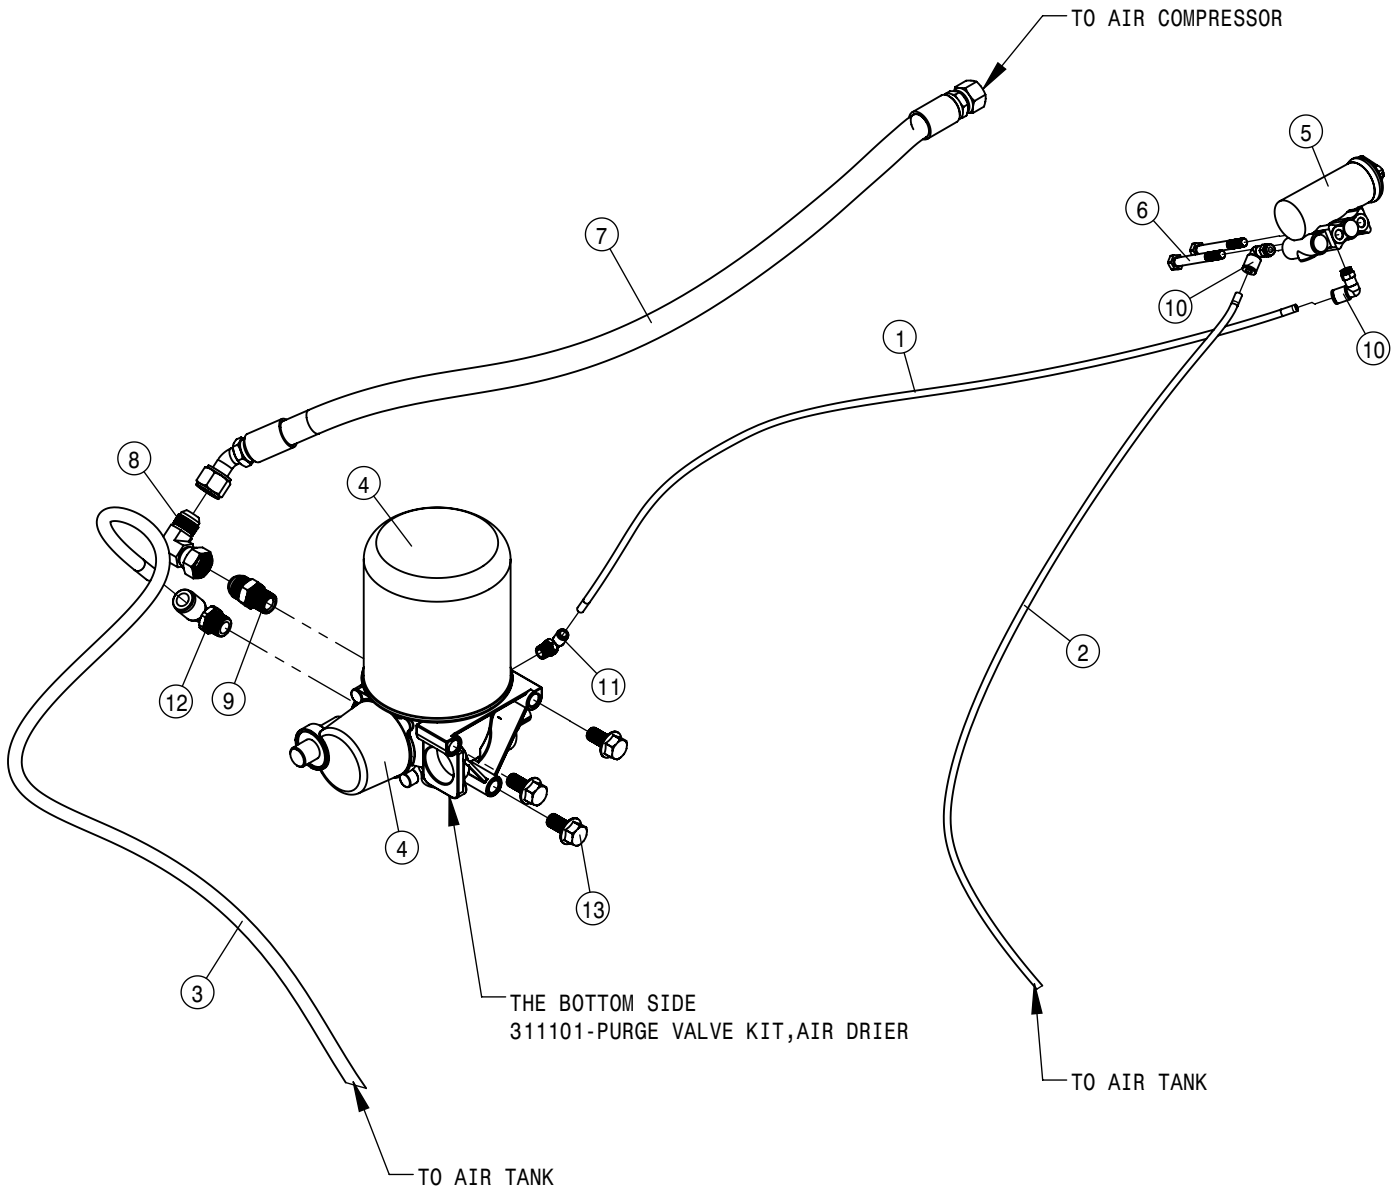

BULK HOSE
195906-1/40D AIR BRAKE TUBING
195914-1/20D AIR BRAKE TUBING

AIR DRIER AND GOVERNOR ASSEMBLY			
DET	QTY	P/N	DESCRIPTION
1	1	195906-032	1/40D AIR BRAKE TUBING J844-A
2	1	195906-123	1/40D AIR BRAKE TUBING J844-A
3	1	195914-128	1/20D AIR BRAKE TUBING J844-B
4	1	311084	AIR DRYER,SYSTEM SAVER 1200
5	1	316277	AIR COMPRESSOR GOVERNOR KIT
6	2	473822	8MM-1.25 X 70MM HEX BOLT GR8
7	1	601941	10-451TC-10FJX-10FJX45-36
8	1	618301	7/8MJIC-90-7/8FJIC SWIV LBO
9	1	618325	7/8MJIC-1/2MNPT ADPTR
10	2	711039	1/8MNPT-90-1/4 NYL TUBE LBO
11	1	711040	1/4MNPT-90-1/4 NYL TUBE LBO
12	1	711042	1/2MNPT-1/2 NYL TUBE LBO
13	3	900263N	1/2UNC X 1" SER FLANGE BOLT