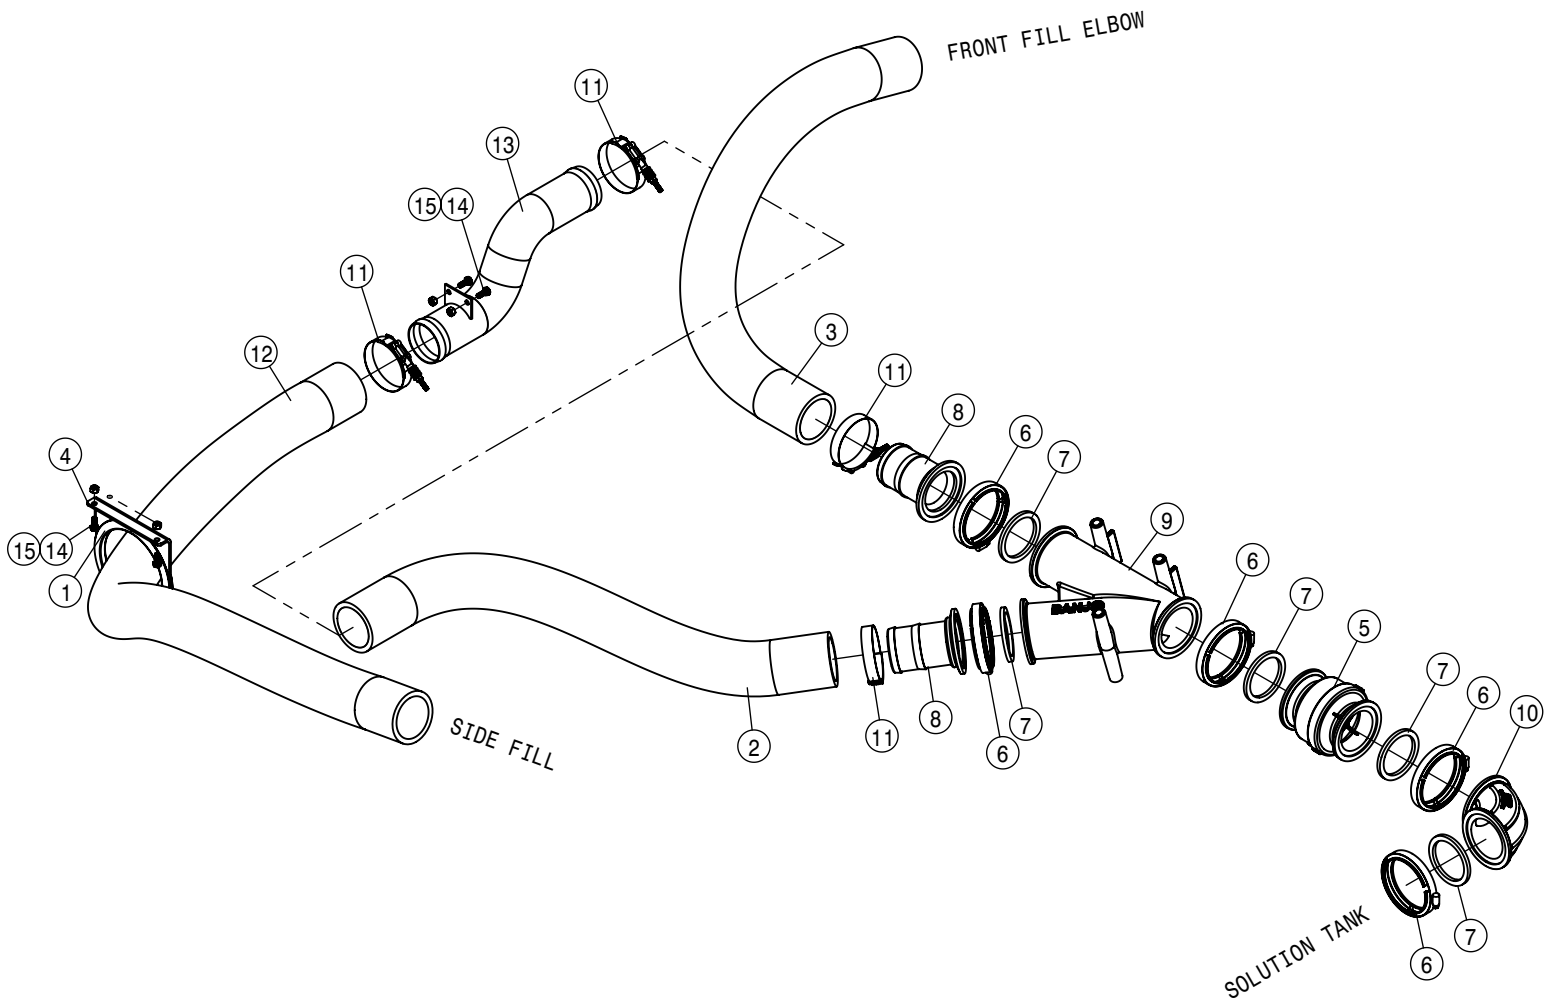

BULK HOSE
197145-HOSE 3"SUCTION,POLY HELIX EPDM

RH SOLUTION TANK VALVE (FRONT AND SIDE FILL)			
DET	QTY	P/N	DESCRIPTION
1	1	193012	QUICKEDGE TRIM .135 TO .250
2	1	197145-037	HOSE 3" SUCTION,POLY HELIX EPDM
3	1	197145-040	HOSE 3" SUCTION,POLY HELIX EPDM
4	1	342991	SIDEFILL HOSE SUPP BRKT,STS 05
5	1	500142	CHECK VALVE 3" FLANGE
6	5	500208	3" FLANGE CLAMP S.S.
7	5	500209	3" FLANGE GASKET EPDM
8	2	500210	3"FLANGE-3'HOSEBARB POLY
9	1	500260	3" FP FLANGE 45 Y COUPLING
10	1	500262	3"FLANGE-90-3"FLG SWEEP LBO
11	4	520145	3.56/3.88 T-BOLT HOSE CLAMP SS
12	1	601916	HOSE, 3 X 65 POLY HELIX EPDM
13	1	690731	SOLU TUBE, 3.00 S.S. SIDE FILL
14	4	900064	5/16UNC X 3/4" HEX BOLT
15	4	914002	5/16UNC HEX STOVER NUT