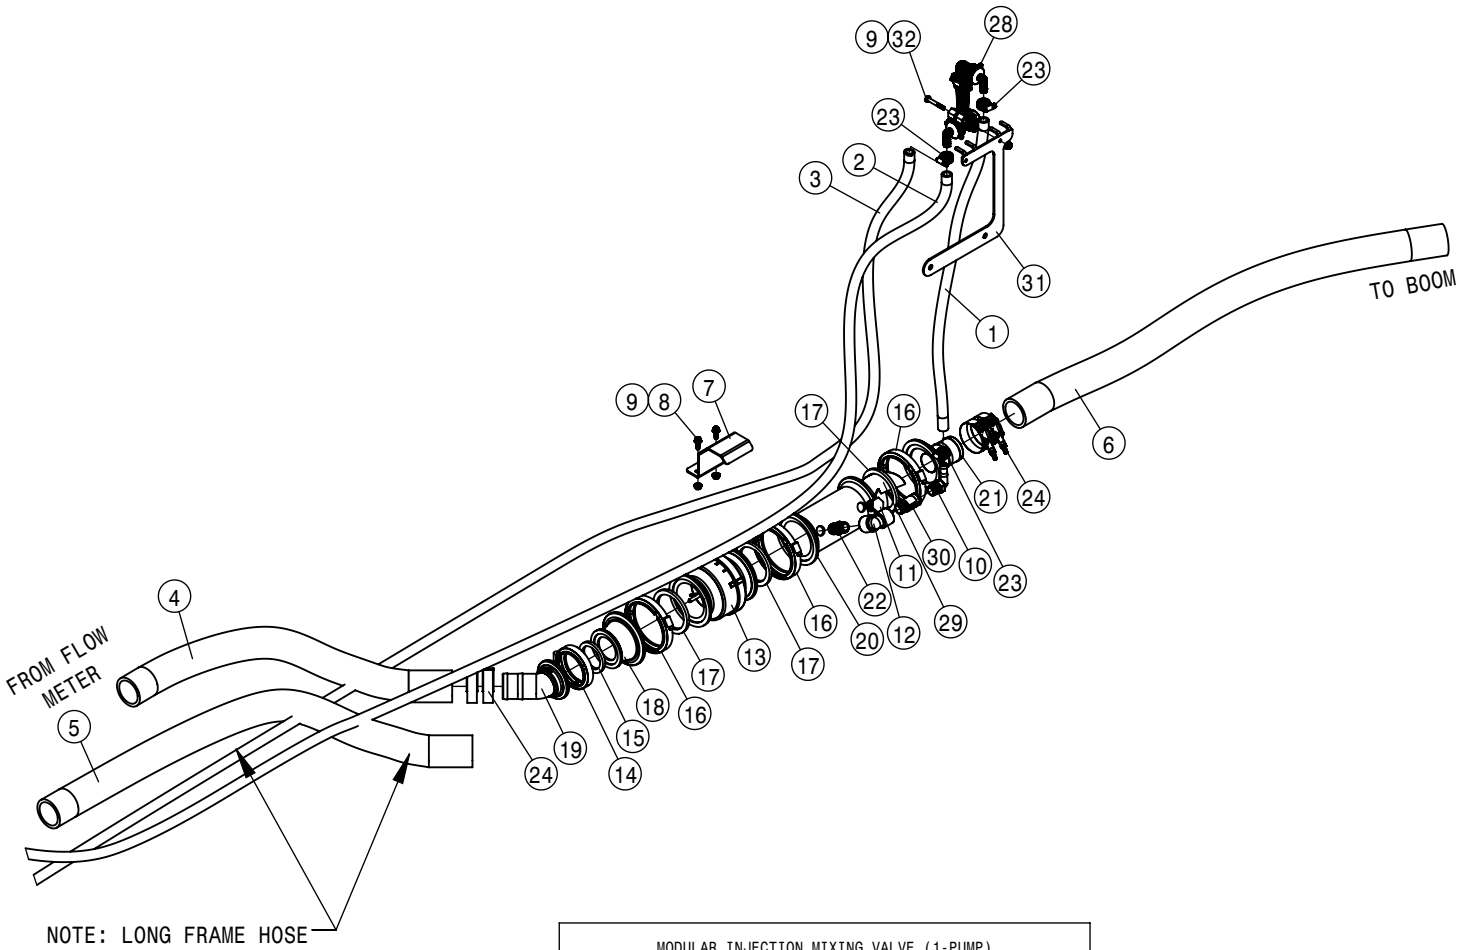

MODULAR INJECTION MIXING VALVE (1-PUMP)			
DET	QTY	P/N	DESCRIPTION
1	1	197008-031	HOSE 1/2 1-FBR BR BLK EPDM
2	1	197008-180	HOSE 1/2 1-FBR BR BLK EPDM
3	1	197008-189	HOSE 1/2 1-FBR BR BLK EPDM
4	1	197133-029	HOSE 2" SUCTION, 2F-1W EPDM
5	1	197133-040	HOSE 2" SUCTION, 2F-1W EPDM
6	1	197133-041	HOSE 2" SUCTION, 2F-1W EPDM
7	1	345023	3" MIXER CLAMP
8	2	470118	1/4UNC X 3/4 HHSFB GR5 MC
9	3	470121	1/4-20UNC HEX FLG NUT SER MC GR5
10	1	500047	1/2NPT-90-1/2 HOSE BARB, POLY
11	1	500062	1/2"NPT PLUG, POLY
12	1	500078	1/2NPT-90 EL, POLY
13	1	500142	CHECK VALVE 3" FLANGE
14	1	500194	2" FP FLANGE CLAMP S.S.
15	1	500195	2" FP FLANGE GASKET EPDM
16	3	500208	3" FLANGE CLAMP S.S.
17	3	500209	3" FLANGE GASKET EPDM
18	1	500212	3"FLANGE - 2" FP FLANGE ADTPTR
19	1	500255	2"FP FLANGE - 45- 2"HOSE BARB POLY
20	1	500345	FLANGE COUPLER 3 X 7, 1/2 NPT
21	1	500346	3" FLANGE-2"HOSE BARB POLY
22	1	503101	1/2NPT CLOSE NIPPLE, POLY
23	3	520070	HOSE CLAMP NO 8 STAINLESS
24	4	520141	2.31/2.62 T-BOLT HOSE CLAMP SS
NS	1	693367	AG LDR MULTI PRODUCT UNLOCK
NS	1	693955	AG LDR ISO INJ INST INSTRUCT
NS	1	693956	AG LDR CBL ISO EXTEND 16'
28	1	701384	FLOW VIEW MANIFOLD
29	2	701492	MIXER FIN
30	1	701619	CHECK VALVE-RAVEN 333-0011-102
31	1	701794	WILGER FLOW VIEW BRKT
32	1	900006	1/4UNC X 1 3/4 HHCS GR5 MC