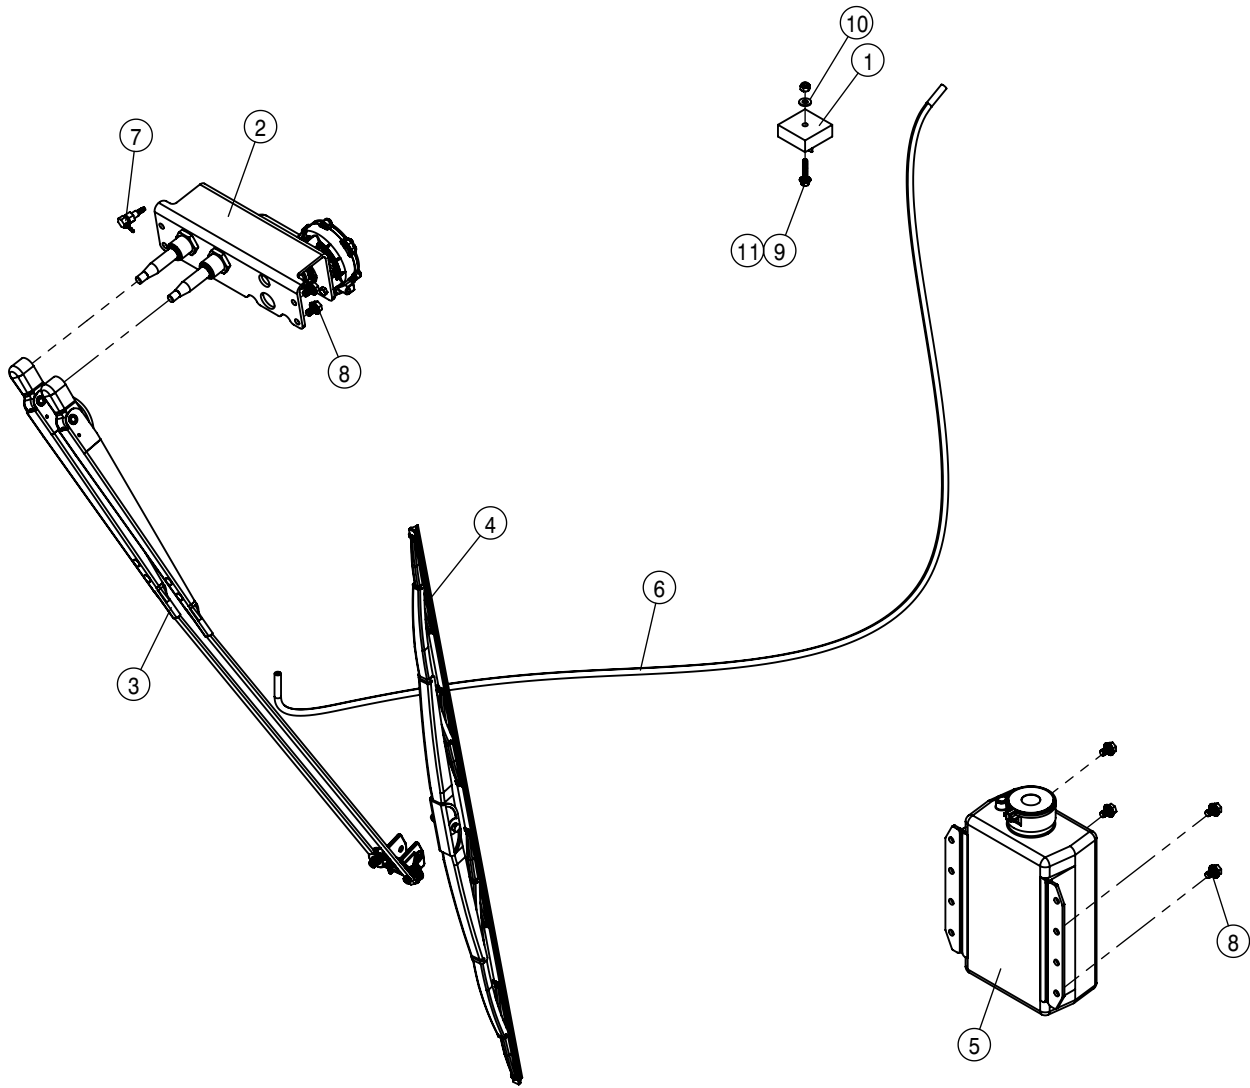

WIPER ASSEMBLY			
DET	QTY	P/N	DESCRIPTION
1	1	290094	TIMER - WIPER
2	1	344367	WIPER MOTOR STS
3	1	344379	WIPER ARM STS
4	1	344380	WIPER BLADE STS
5	1	344382	WASHER BOTTLE
6	1	344383	HOSE - WASHER STS
7	1	344483	WASHER BULKHEAD, STS' 14
8	8	470232	5/16UNC X 1/2 SERR FLG HEX BOLT
9	1	473836	1/4UNC X 1 1/4 HHSFB SS FT
10	1	910112	SAE FLAT WASHER 1/4 SS
11	1	910118	1/4-20UNC NYLOCK NUT SS