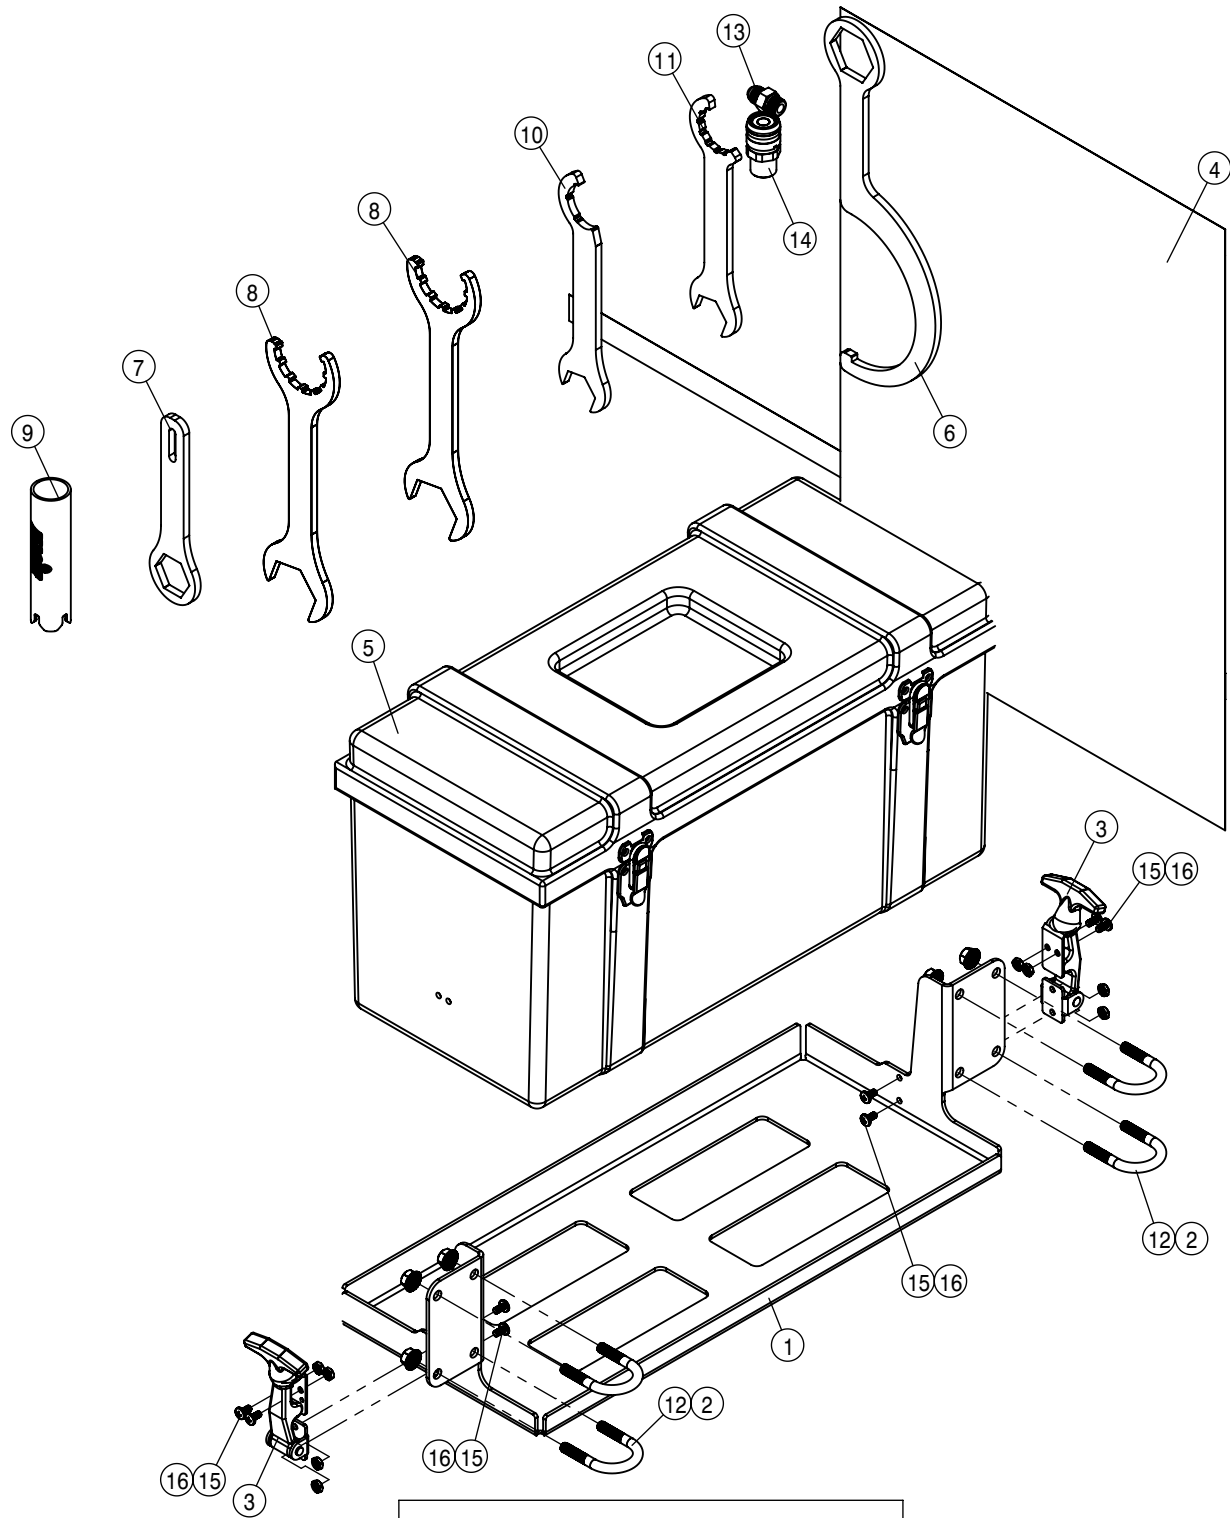

TOOL BOX ASSEMBLY			
DET	QTY	P/N	DESCRIPTION
1	1	345042	TOOLBOX MNT BASE, STS '12
2	8	470113	5/16UNC SERR FLG LOCK NUT
3	2	470643	RUBBER DRAW LATCH
4	1	470758	STS/DTS TOOL POUCH
5	1	470841	TOOL BOX w/TRAY
6	1	470893	BANJO MLS222 SERIES SPNR WRNH
7	1	470894	BANJO MLST100 SERIES WRENCH
8	2	470895	EASY FIT T5 FITTING WRENCH
9	1	470896	TEEJET NOZZEL REMOVAL SOCKET
10	1	470899	EASY FIT T3 FITTING SPEED WRNH
11	1	470900	EASY FIT T3 FITTING WRENCH
12	4	473911	5/16UNC-1.31ID-2.00 U-BOLT ZINC
13	1	618126	9/16MJIC-9/16MOR ADPTR
14	1	618805	HYD CPLR, FEM #14,9/16FOR
15	8	903884	10-32X3/8 PHIL PN MACH SCR
16	8	914027	10-32 HEX STOVER NUT