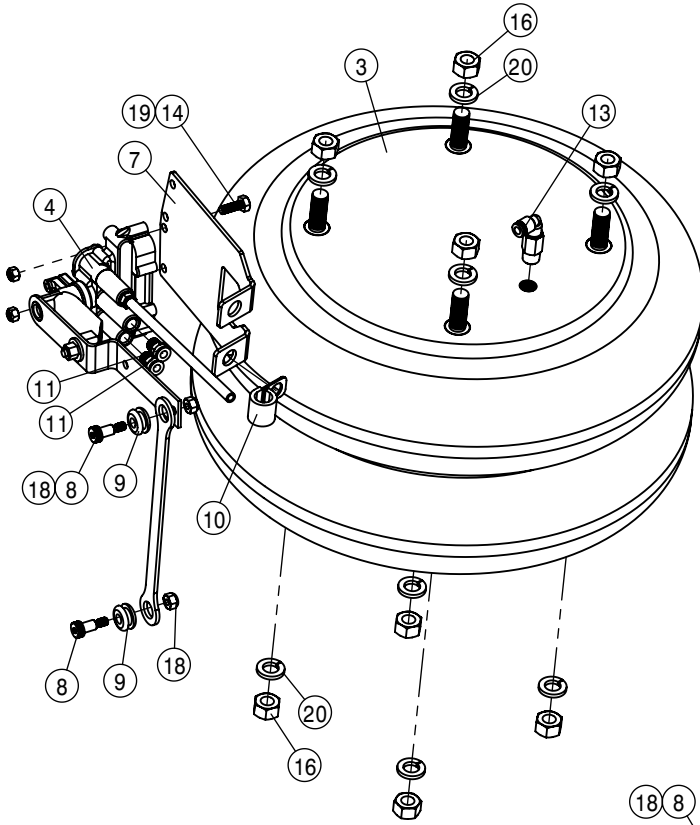

RIGHT AIR BAG