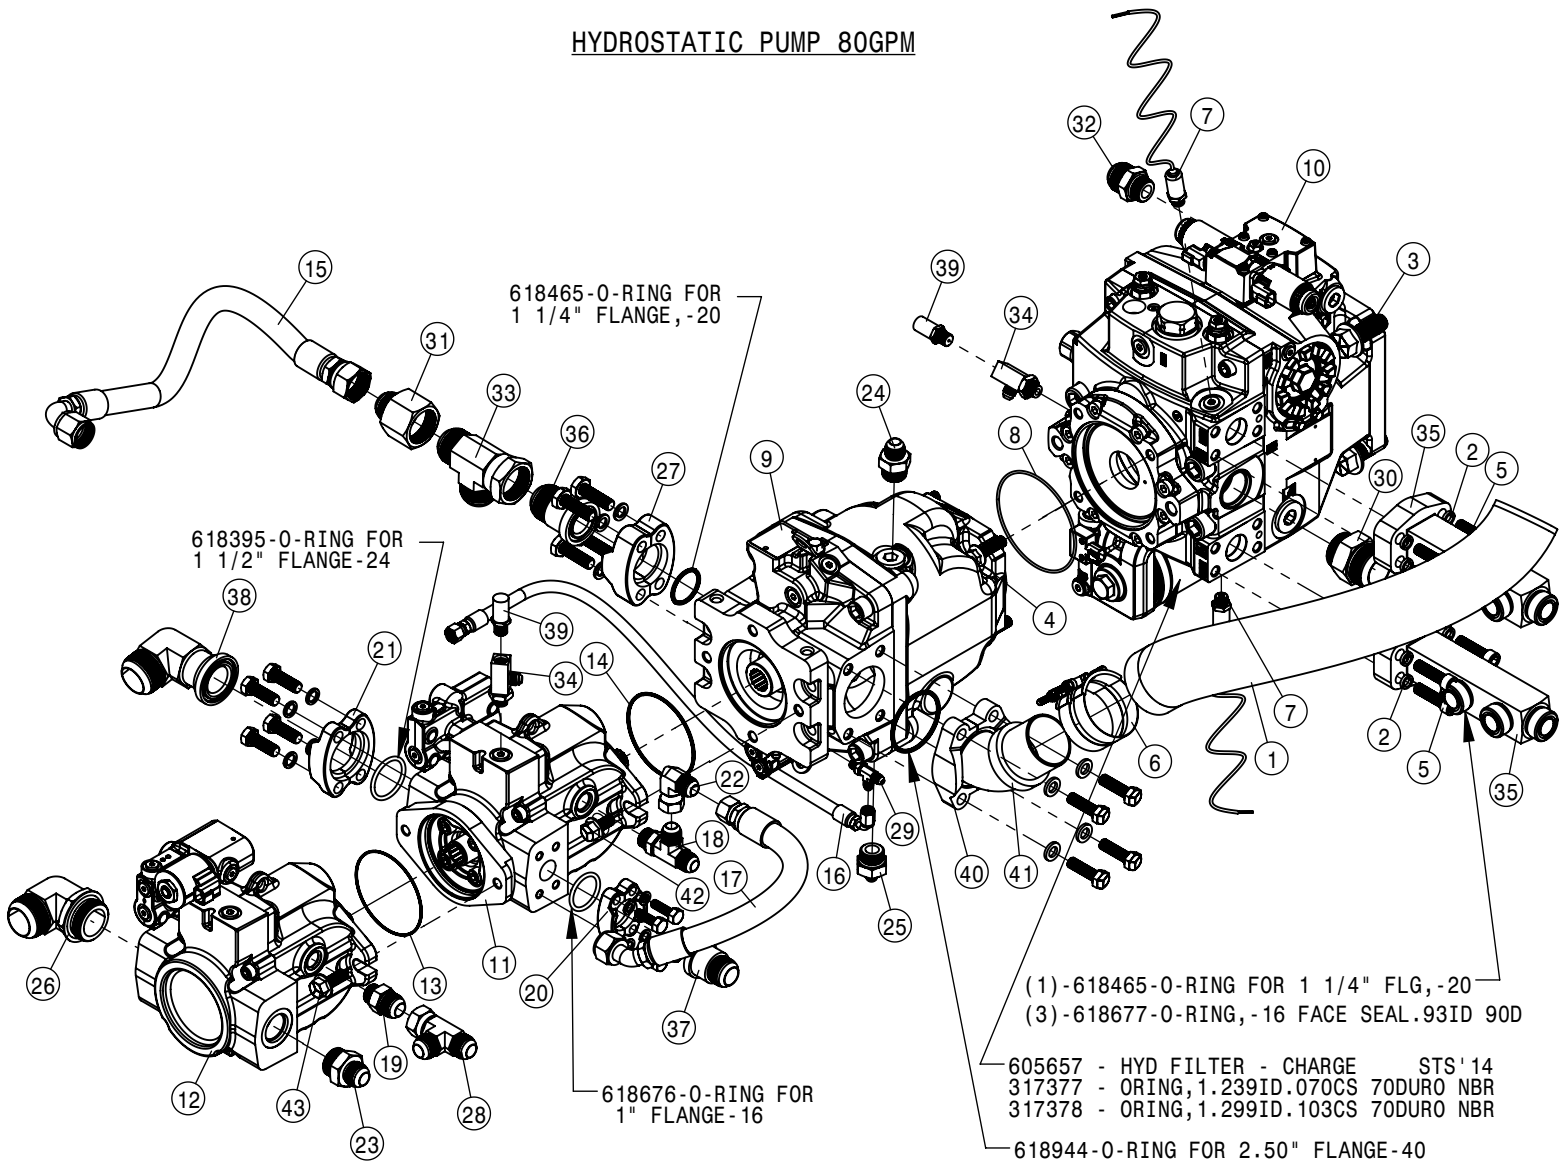

HYDROSTATIC PUMP 80GPM

HYDROSTATIC PUMP WITH 80GPM PUMP ASSEMBLY			
DET	QTY	P/N	DESCRIPTION
1	1	195418-019	HOSE, 7219-40 2.50 75P
2	8	470189	7/16 HC LOCK WASH FOR 618598
3	4	472367	3/4UNC X 2 HHFB GR8 MC
4	4	473856	12MM-1.75 X 40MM SM FLANGED BOLT
5	8	473874	12MM-1.75X 40MM SOC HD CAP SCR
6	2	520143	2.87/3.18 T-BOLT HOSE CLAMP SS
7	2	606196	PRESSURE TRANSDUCER, 9000 PSI
8	1	606197	O-RING, 4.73ID-.103CS-4.9430D
9	1	606429	LS PUMP, 147CC
10	1	606522	H1 PUMP, 165CC, D/C MT, ISL
11	1	606523	PUMP-38CC BB/B MNT
12	1	606606	PUMP-45CC SAE B MNT
13	1	606870	O-RING FOR 606865 SUND B-MT
14	1	606977	O-RING, B-MT, 3.989ID X .103CS
15	1	617101	12-451TC-16FJX-12FJX90-23 H/A
16	1	617102	04-451TC-06FJX-04FJX90-29 H/A
17	1	617474	12-451TC-10FJX-12FJX45-16 H/A
18	1	618130	7/8MOR RUN TEE-7/8MJIC
19	1	618189	1 1/16MJIC-7/8MOR ADPTR
20	1	618297	1.00 SPLIT FLANGE KIT #61
21	1	618299	1.50 SPLIT FLANGE KIT #61
22	1	618301	7/8MJIC-90-7/8FJIC SWIV LBO

HYDROSTATIC PUMP WITH 80GPM PUMP ASSEMBLY			
DET	QTY	P/N	DESCRIPTION
23	1	618308	1 1/16MJIC-1 5/16MOR ADPTR
24	1	618309	7/8MJIC-1 1/16MOR ADPTR
25	1	618344	9/16MJIC-1 1/16MOR ADPTR
26	1	618432	1 7/8MJIC-90-1 7/8MOR LBO
27	1	618461	1 1/4 SPLIT FLANGE KIT
28	1	618487	1 1/16FJ SW RUN TEE-1 1/16MJ
29	1	618509	7/16MOR RUN TEE-7/16MJIC
30	1	618527	1 7/8MJIC-1 5/8MOR ADPTR
31	1	618547	1 5/8FJIC-1 5/16MJIC ADPTR
32	1	618558	1 5/16MJIC-1 1/16MOR ADPTR
33	1	618726	1 5/8FJ SW RUN TEE-1 5/8MJ
34	2	618782	9/16MOR-9/16FOR-9/16MJIC BRNCH
35	2	618876	DRIVE PUMP MANIFOLD BLK
36	1	618894	1 5/8MJIC-1 1/4FLG C62
37	1	618899	1 5/16MJ-1"FLANGE C61 ADPTR
38	1	619020	1 1/2 FLG-90-1 7/8 MJIC LBO
39	2	619023	9/16 MOR DIAGNOSTIC FITTING
40	1	760834	2.50 SPLIT FLANGE CODE 61
41	1	760837	1788-40-40 3.34CA
42	2	900516	1/2UNC X 1 HHSFB GR5 MC
43	2	900517	1/2UNC X 1 1/4 HHSFB GR5 MC