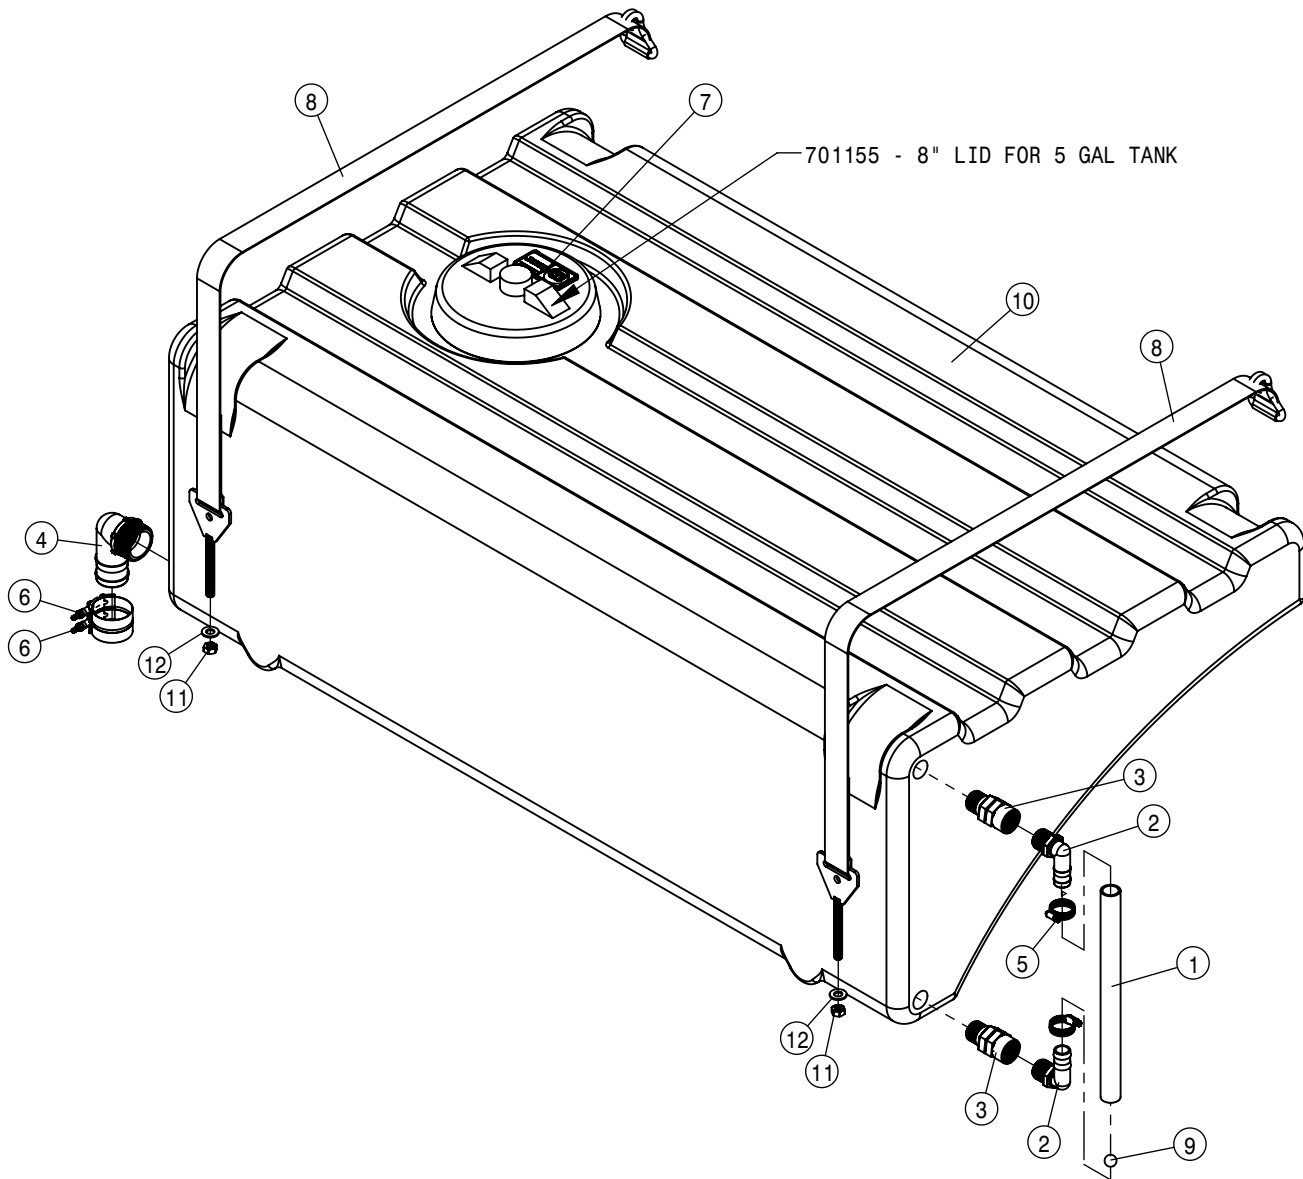

POLY RINSE TANK ASSEMBLY			
DET	QTY	P/N	DESCRIPTION
1	1	195916-016	HOSE 1" ID-1/BW CLEAR VINYL
2	2	500024	1"NPT-90-1"HOSE BARB, POLY
3	2	500107	1"NPT SWIVEL POLY
4	1	500141	2"MNPT-90-2" HOSE BARB, POLY
5	2	520090	HOSECLAMP NO 16 STAINLESS
6	2	520141	2.31/2.62 T-BOLT HOSE CLAMP SS
7	1	650114	DECAL, FILL WITH FRESH WATER
8	2	763599	POLY RINSE TNK STRAP ASSY STS
9	1	763623	GREEN POLYPROPYLENE BALL 0.750"
10	1	764378	100 GAL POLY TANK GRAY W/DECAL
11	2	914008	1/2 UNC HEX STOVER NUT
12	2	920004	1/2 SAE FLAT WASHER