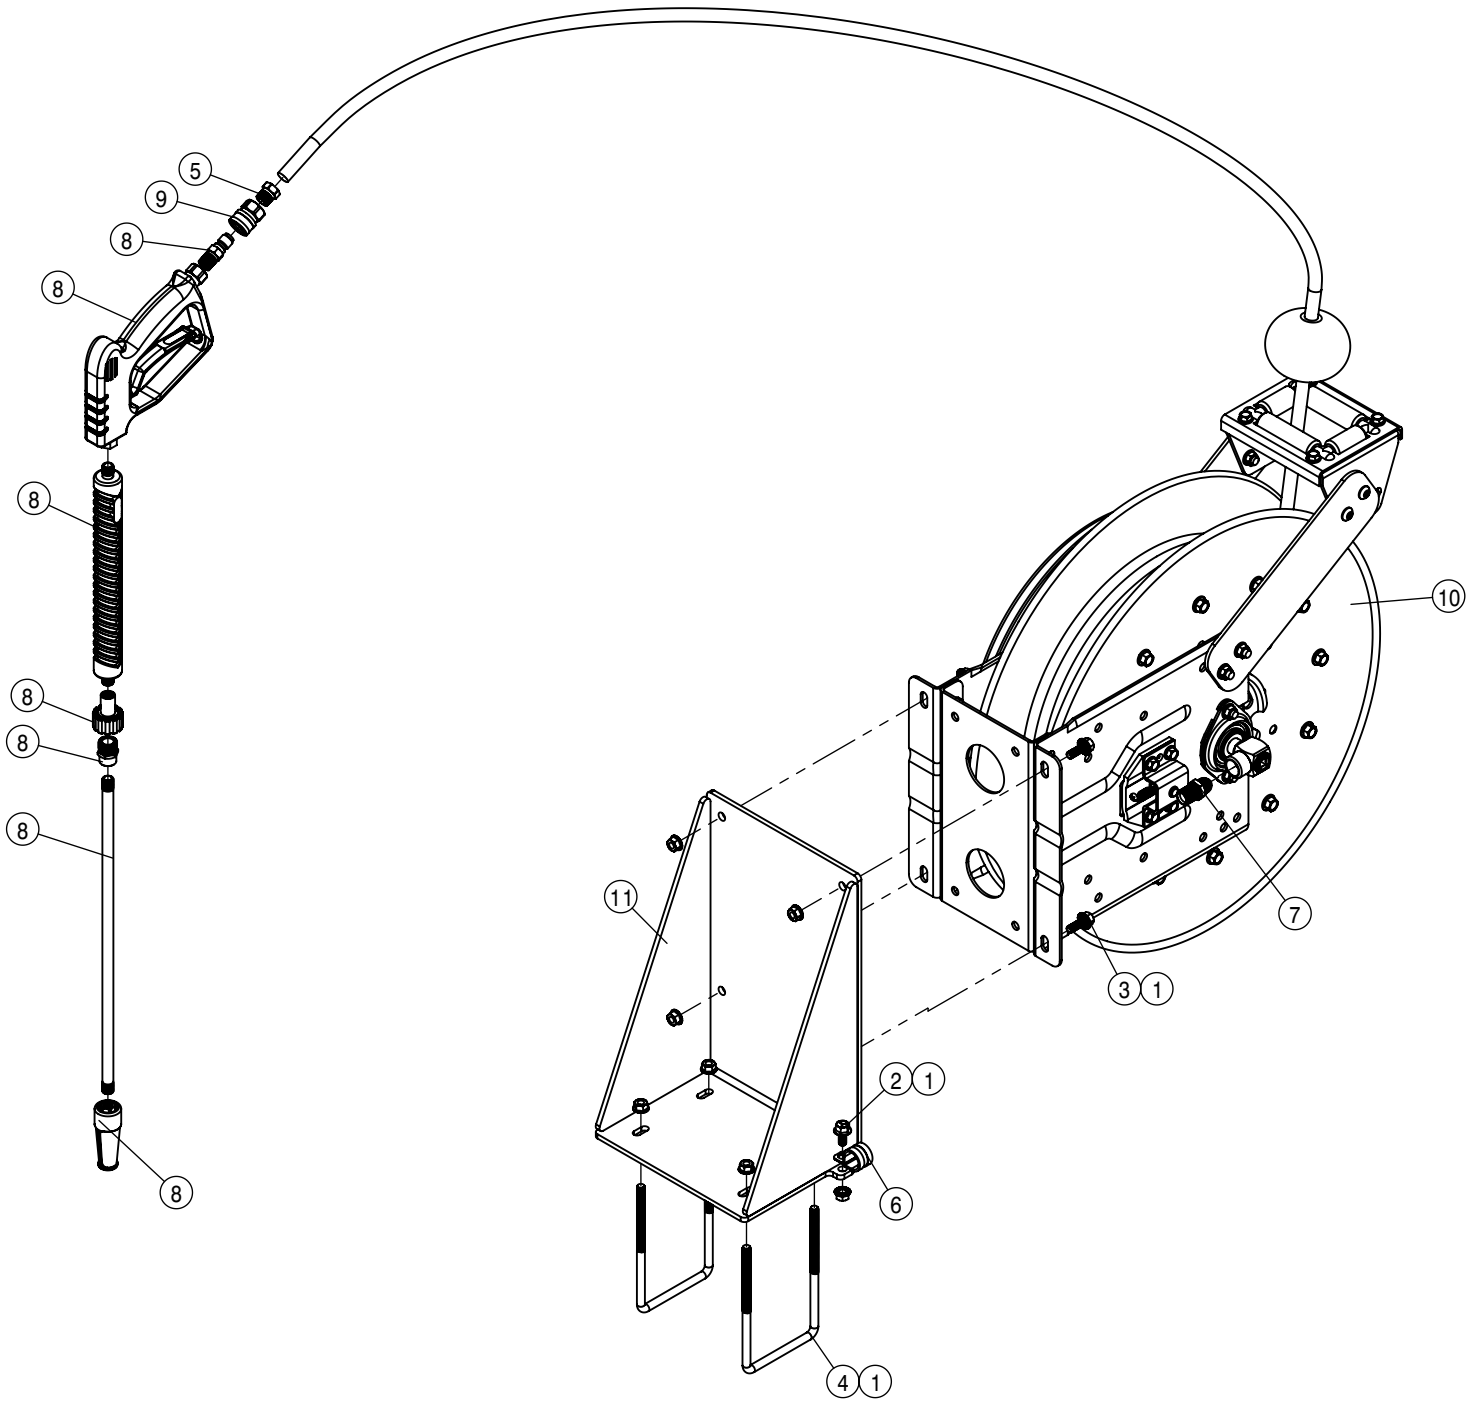

PRESSURE WASHER REEL ASSEMBLY			
DET	QTY	P/N	DESCRIPTION
1	9	470087	3/8-16UNC HEX FLG NUT SER MC GR5
2	1	470409	3/8UNC X 3/4 HHSFB GR5 MC
3	4	470460	3/8UNC X 1 HHSFB GR5 MC
4	2	474027	3/8UNC-4 1/8 ID-7 U BOLT
5	1	505211	3/8-1/4NPT REDU BUSH, BRS
6	1	520121	CUSH CLAMP,#16 1IN X 3/4W
7	1	611147	3/4MJIC-1/2MNPT ADPTR
8	1	690673	TRIGGER GUN ASSY FOR 690672
9	1	690799	FEM CPLR FNPT FOR 690672
10	1	690984	HOSE REEL-PRESS WASH .25" X 100'
11	1	691448	PRESSURE WASHER BRKT WLDT, STS'16