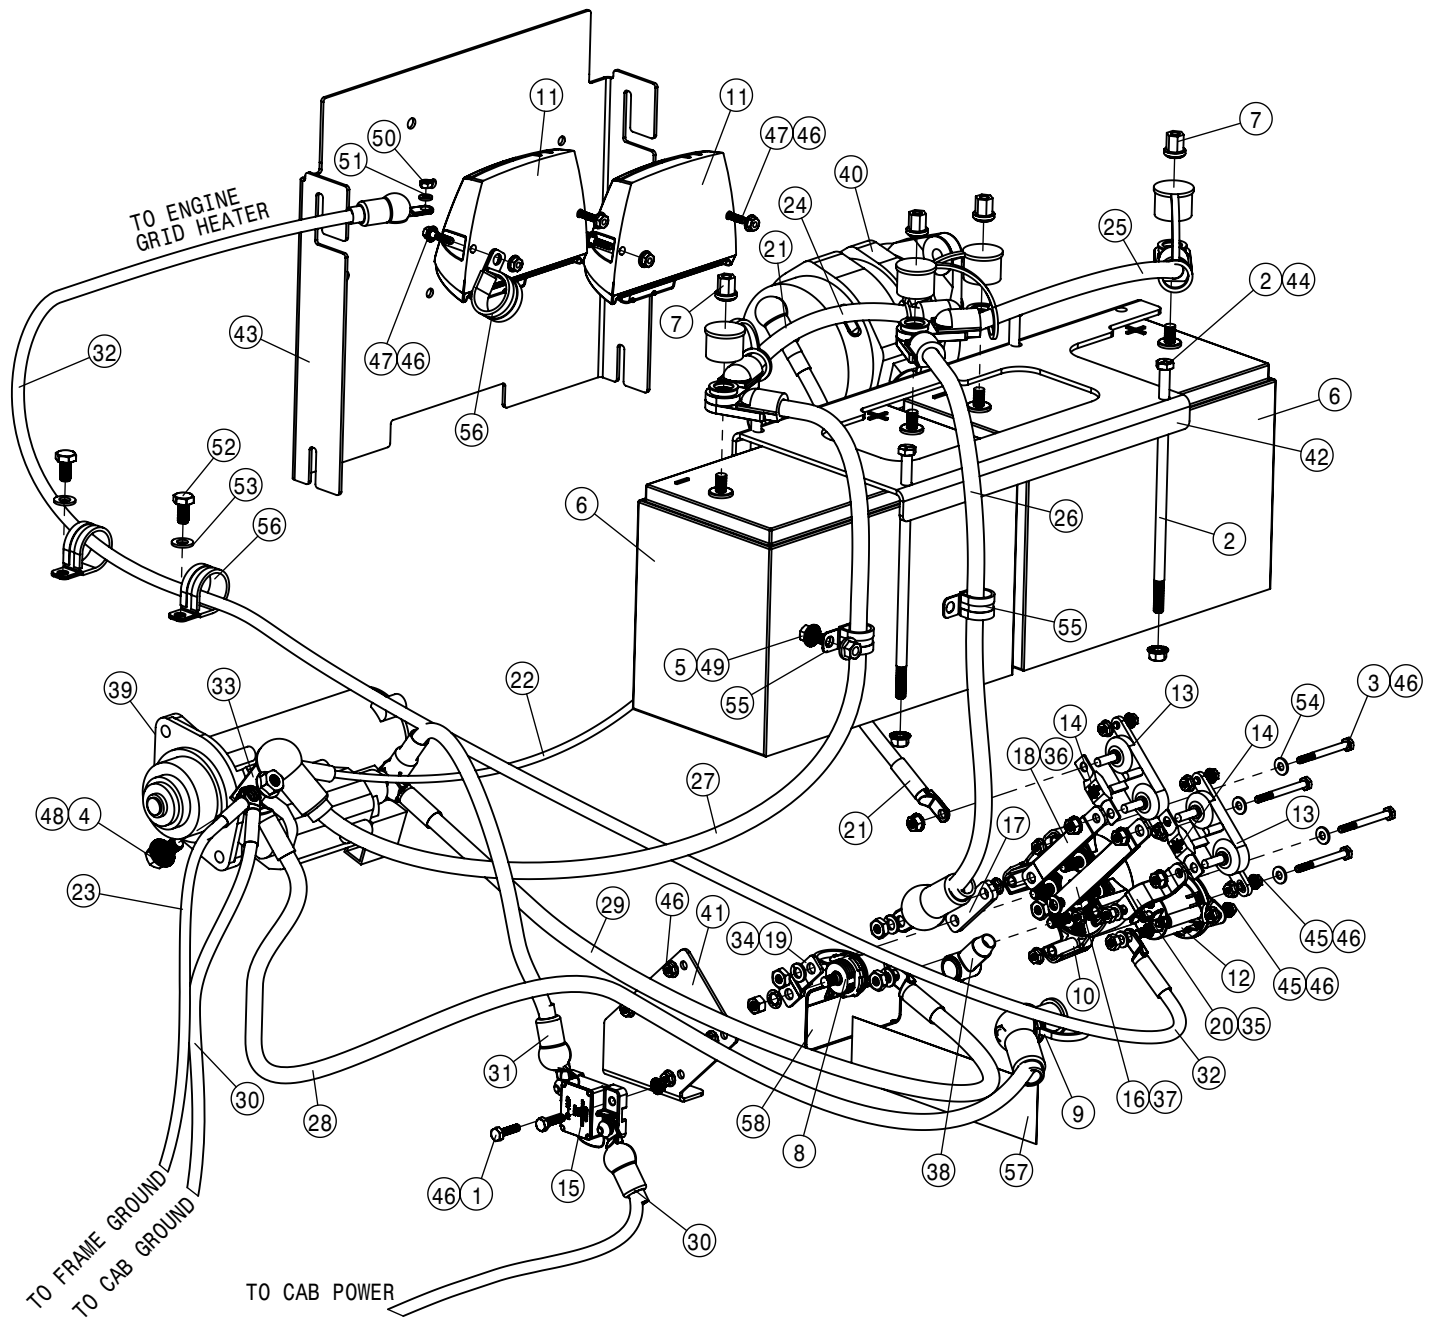

TIER-3 BATTERY AND CABLE ASSEMBLY			
DET	QTY	P/N	DESCRIPTION
1	2	900003	1/4UNC X 1" HEX BOLT
2	4	900150	3/8UNC X 9 1/2 HHCS GR5 MC
3	4	900465	1/4UNC X 2 1/2 HHCS SS
4	1	900516	1/2UNC X 1 HHSFB GR5 MC
5	1	910106	3/8-16UNC CTRLK FLG NUT MC GR5
6	2	291196	BATTERY, 12V 900CCA, SS STUD
7	4	291205	BATTERY NUT, 3/8-16 SS CLSD CAP
8	1	291680	POSITIVE JUMPER STUD, RED
9	1	291681	NEGATIVE JUMPER STUD, BLACK
10	1	291957	BATTERY SWITCH, DUAL CIRCUIT
11	2	292086	IQAN-XA2 MODULE->611
12	1	292505	MCR
13	2	292578	HIGH AMP FUSE HOLDER W/COVER
14	2	292641	FUSE, 250 AMP 32 VOLT DC
15	1	292642	CIRCUIT BREAKER, 150 AMP BUSS
16	1	292651	BUSBAR, MD TO GRID HEAT FUSE
17	1	292652	BUSBAR, MASTER DISC. JUMPER
18	1	292653	BUSBAR, MD TO ALT. FUSE
19	1	292654	BUSBAR, POST TO MD

TIER-3 BATTERY AND CABLE ASSEMBLY			
DET	QTY	P/N	DESCRIPTION
20	1	292655	BUSBAR, MCR TO FUSE
21	1	292656	BATT CABLE, RED 20" 1/0 5/16-5/16
22	1	292657	BATT CABLE, BLK 35"2GA 1/2-1/4
23	1	292658	BATT CABLE, BLK 75"2GA 3/8-1/2
24	1	292659	BATT CABLE, BLK 16"2/0 3/8-3/8
25	1	292660	BATT CABLE, RED 18"2/0 3/8-3/8
26	1	292661	BATT CABLE, RED 34"2/0 3/8-3/8
27	1	292662	BATT CABLE, BLK 47"2/0 3/8-1/2
28	1	292664	BATT CABLE, BLK 45"2/0 1/2-3/8
29	1	292665	BATT CABLE, RED 42"2/0 1/2-3/8
30	1	292668	CAB PWR, GND CABLE ASY
31	1	292669	BATT CABLE, RED 21"1/0 1/2-1/4
32	1	292670	BATT CABLE, RED 94"2GA 1/4-5/16
33	1	292671	BUSBAR, GND EXT
34	1	292673	HEAT SHRINK, RED .75 X .03 X 1 1/2"
35	1	292674	HEAT SHRINK, RED .75 X .03 X 2 1/2"
36	1	292675	HEAT SHRINK, RED .75 X .03 X 3 1/2"
37	1	292676	HEAT SHRINK, RED .75 X .03 X 4 1/2"
38	1	292677	RUBBER BOOT (RED) 2 TO 2/0 GAUGE

TIER-3 BATTERY AND CABLE ASSEMBLY			
DET	QTY	P/N	DESCRIPTION
39	1	317299	STARTER - DENSO PA90L
40	1	317300	ALTERNATOR - DELCO 200 AMP
41	1	317345	MST DISC. COVER
42	1	317446	BATTERY CLAMP
43	1	362037	MODULE BOX REMOVABLE COVER
44	4	470087	3/8-16UNC HEX FLG NUT SER MC GR5
45	6	470118	1/4 UNC X 3/4 SER FLG BOLT
46	20	470121	1/4 UNC SERR FLG LOCK NUT
47	4	470231	1/4UNC X 1 HHSFB GR5 MC
48	1	470360	1/2UNC SERR FLG HEX NUT
49	1	470409	3/8UNC X 3/4 HHSFB GR5 MC
50	1	473767	6MM-1.00 HEX NUT
51	1	473768	6MM LOCK WASHER
52	2	473793	10MM-1.50 X 20MM HEX BOLT GR8
53	2	473799	10MM FLAT WASHER
54	4	910112	SAE FLAT WASHER 1/4 SS
55	2	520121	CUSH CLAMP, #16 1IN X 3/4W
56	3	520160	CUSH CLAMP, #24 1 1/2D-3/4W LOOP
57	1	650295	IMPORTANT/ NEG/ POS DECAL
58	1	650296	CAUTION DECAL