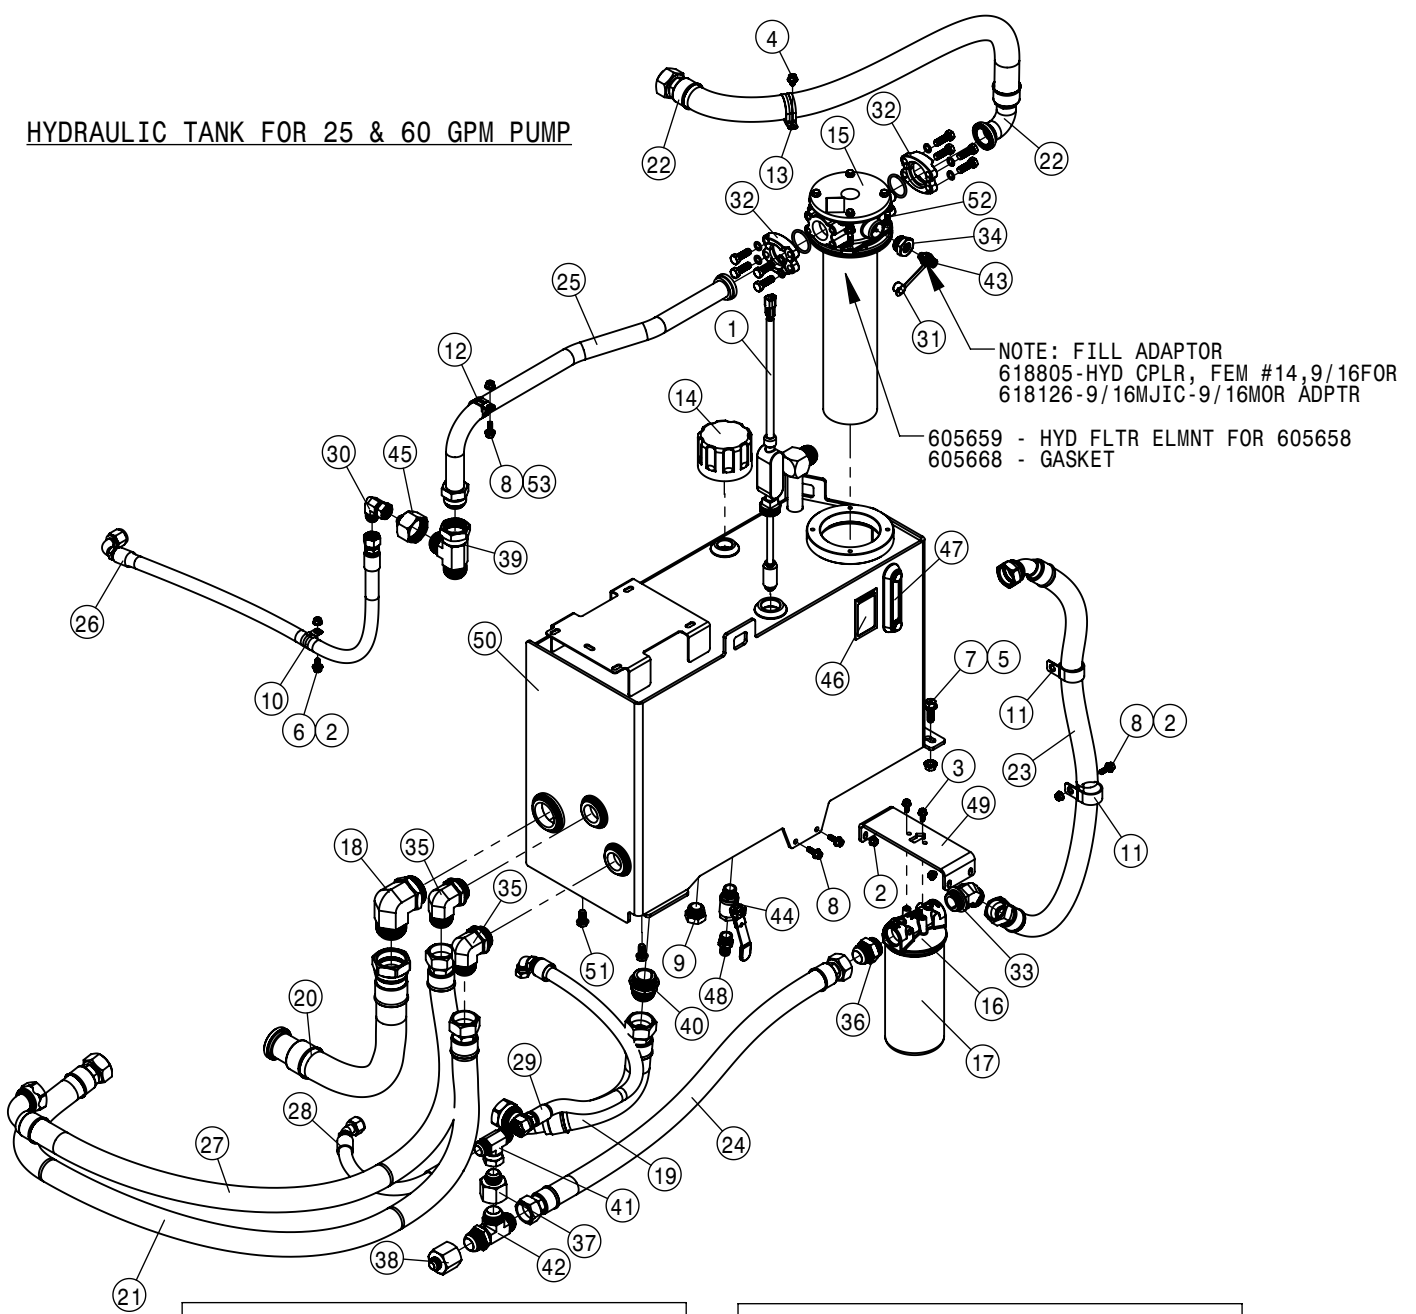

HYDRAULIC TANK FOR 25 & 60 GPM PUMP

HYDRAULIC TANK ASSEMBLY FOR 25 & 60 GPM PUMP			
DET	QTY	P/N	DESCRIPTION
1	1	294025	TEMPERATURE/OIL LEVEL SENSOR
2	8	470087	3/8-16UNC HEX FLG NUT SER MC GR5
3	2	470233	5/16UNC X 3/4 HHSFB GR5 MC
4	1	470319	3/8UNC X 1/2 HHSFB GR5 MC
5	2	470360	1/2-13UNC HEX FLG NUT SER MC GR5
6	1	470409	3/8UNC X 3/4 HHSFB GR5 MC
7	3	470431	1/2UNC X 1 1/2 HHSFB GR5 MC
8	5	470460	3/8UNC X 1 HHSFB GR5 MC
9	1	470471	1 5/16MOR PLUG, MAGNETIC
10	1	520121	CUSH CLAMP,#16 1IN X 3/4W
11	2	520124	CUSH HOSE CLAMP,#28, 1 3/4D X 1 W
12	1	520160	CUSH CLAMP,#24 1 1/2D-3/4W LOOP
13	1	520161	CUSH CLAMP,#32 2"D-3/4W LOOP
14	1	605656	T.R.A.P. BREATHER 1" NPT
15	1	605658	HYD TANK RETURN FILTER
16	1	605662	CASE DRAIN FILTER HEAD
17	1	605663	CASE DRAIN FILTER ELEMENT
18	1	611170	2 1/2 MOR-90-2 1/2 MJIC
19	1	617088	24-811-24FJX-24FJX45-18 H/A
20	1	617089	32-811-32FJX-32FLG-25 H/A
21	1	617091	24-811-24FJX-24FJX-71 H/A
22	1	617093	24-811-24FJX-24FLG90-48 H/A
23	1	617095	20-811-20FJX-20FJX45-47 H/A
24	1	617120	20-811-20FJX-20FJX-37 H/A
25	1	617151	HYD TANK TUBE
26	1	617171	12-451TC-12FJX-12FJX90-43 H/A
27	1	617473	24-811-24FJX-24FJX90-61 H/A

HYDRAULIC TANK ASSEMBLY FOR 25 & 60 GPM PUMP			
DET	QTY	P/N	DESCRIPTION
28	1	617475	12-451TC-16FJX-12FJX45-18 H/A
29	1	617476	12-451TC-10FJX90-16FJX-30 H/A
30	1	618191	1 1/16MJ-90-1 1/16FJ SWIV LBO
31	1	618255	DUST CAP/PLUG FOR 618804/805
32	2	618299	1.50 SPLIT FLANGE KIT #61
33	1	618396	1 5/8MJIC-45-1 5/8MOR LBO
34	1	618397	1 5/16MOR-9/16FOR ADPTR
35	2	618432	1 7/8MJIC-90-1 7/8MOR LBO
36	1	618472	1 5/8MJIC-1 5/8MOR ADPTR
37	1	618547	1 5/8FJIC-1 5/16MJIC ADPTR
38	1	618665	1 5/8FJIC-1 1/16MJIC ADPTR
39	1	618681	1 7/8FJ SW RUN TEE-1 7/8MJ
40	1	618682	1 7/8MOR-1 7/8MJIC ADPTR
41	1	618717	1 5/16FJX BRANCH TEE-1 5/16MJ
42	1	618752	1 5/8MJIC BLKHD RUN TEE
43	1	618870	HYD CPLR, MALE #14 9/16MOR
44	1	618881	3/4 NPT BALL VLV BRS LOCK
45	1	618936	1 7/8FJIC-1 1/16MJIC ADPTR
46	1	650430	HYDRAULIC OIL DECAL
47	1	701367	SIGHT GAUGE
48	1	711102	3/4NPT X 3/4 HOSE BARB, BRS
49	1	760809	filter mount plate
50	1	760932	HYDRAULIC RESERVOIR STS 2017
51	2	900263	1/2UNC X 1" HEX BOLT
52	4	900504	3/8UNC X 1 1/2 HHSFB GR5 MC
53	1	910106	3/8-16UNC CTRLK FLG NUT MC GR5