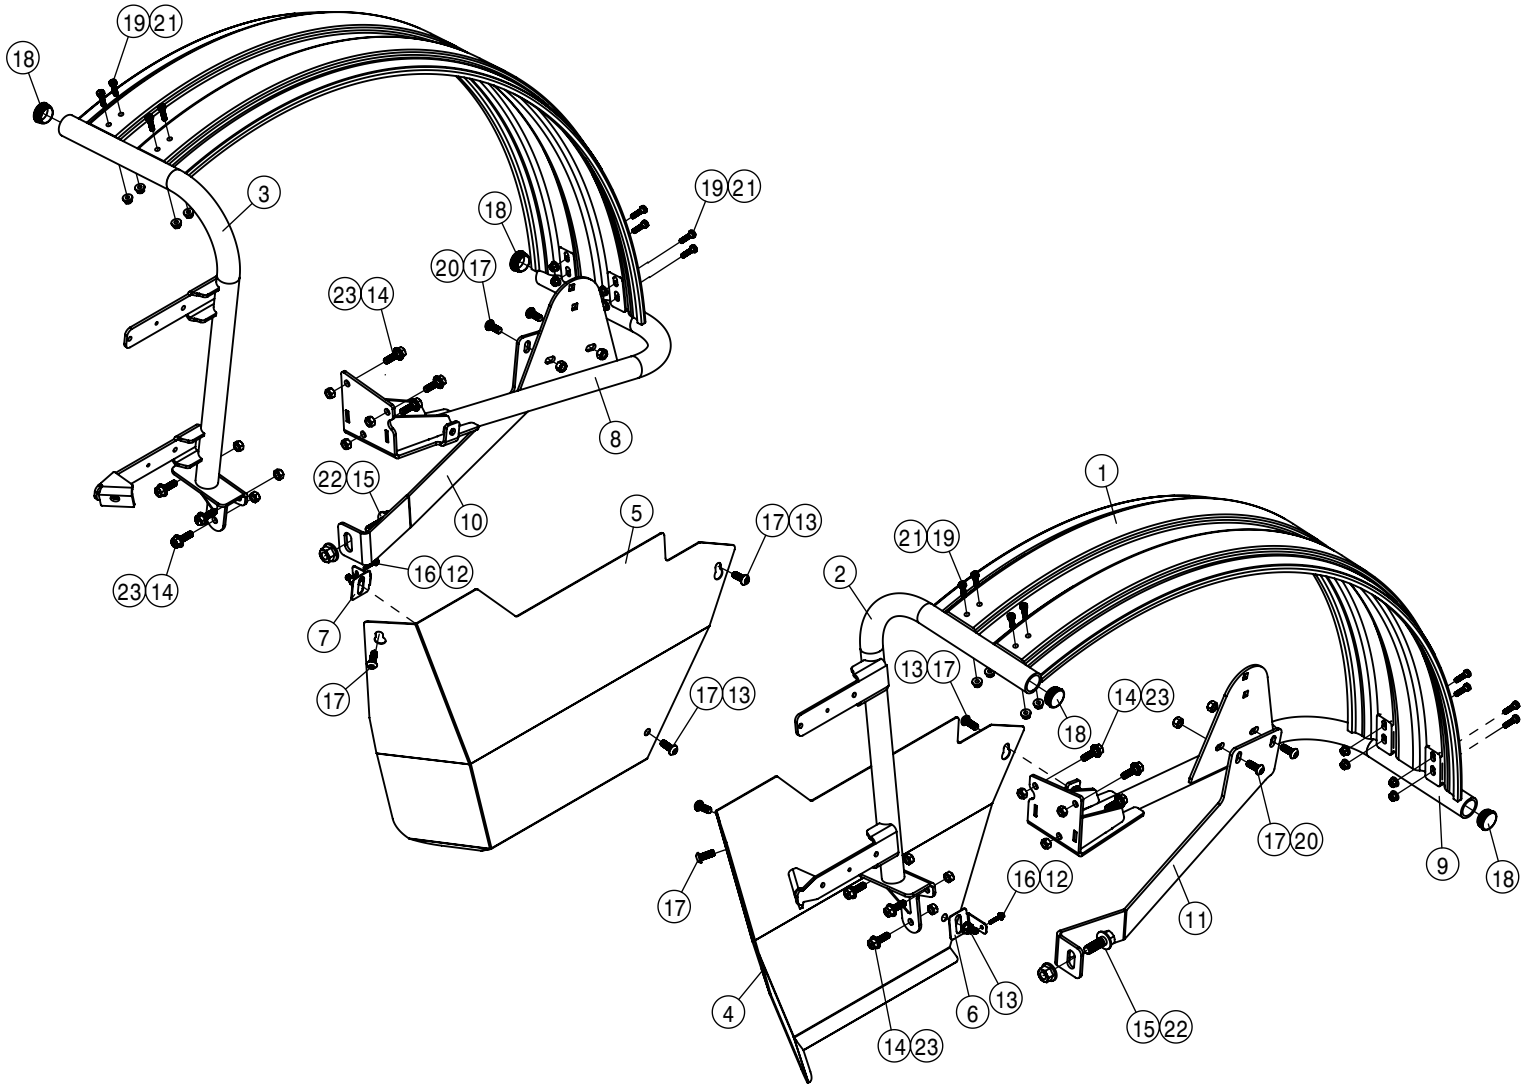

FRONT/REAR FENDER ASSEMBLY			
DET	QTY	P/N	DESCRIPTION
1	2	359598	FRONT FENDER, STS '10
2	1	360123	FENDER BRKT-LH FRT, SDS LEG
3	1	360124	FENDER BRKT-RH FRT, SDS LEG
4	1	360868	CROP SHIELD WLD-LH SDS LEG
5	1	360869	CROP SHIELD WLD - RH SDS LEG
6	1	360870	SDS CROP SHIELD LH MT BRKT
7	1	360871	SDS CROP SHIELD RH MT BRKT
8	1	362571	SDS FENDER BRKT WLD RH, STS'16
9	1	362575	SDS FENDER BRKT WLD LH, STS'16
10	1	362577	RH FENDER BRKT LWR BRACE, STS'16
11	1	362578	LH FENDER BRKT LWR BRACE, STS'16
12	2	470089	1/4UNC HEX NYL-LOC NUT
13	4	470360	1/2UNC SERR FLG HEX NUT
14	12	470431	1/2UNC X 1 1/2 HHSFB GR5 MC
15	2	472367	3/4UNC X 2 HHFB GR8 MC
16	2	473836	1/4UNC X 1 1/4 HHSFB SS FT
17	10	473987	1/2UNC X 1 1/4BUT SKTHD SCR
18	4	629772	CAPPLUGS PLUG,1 3/4" RD, BLACK POLY
19	16	900130	3/8UNC X 1 1/4 HHCS GR5 MC
20	4	910008	1/2-13UNC HEX NUT MC GR5
21	16	910106	3/8-16UNC CTRLK FLG NUT MC GR5
22	2	910111	3/4-10UNC CTRLK FLG NUT MC GR5
23	12	914008	1/2-13UNC STOVER NUT MC GR5