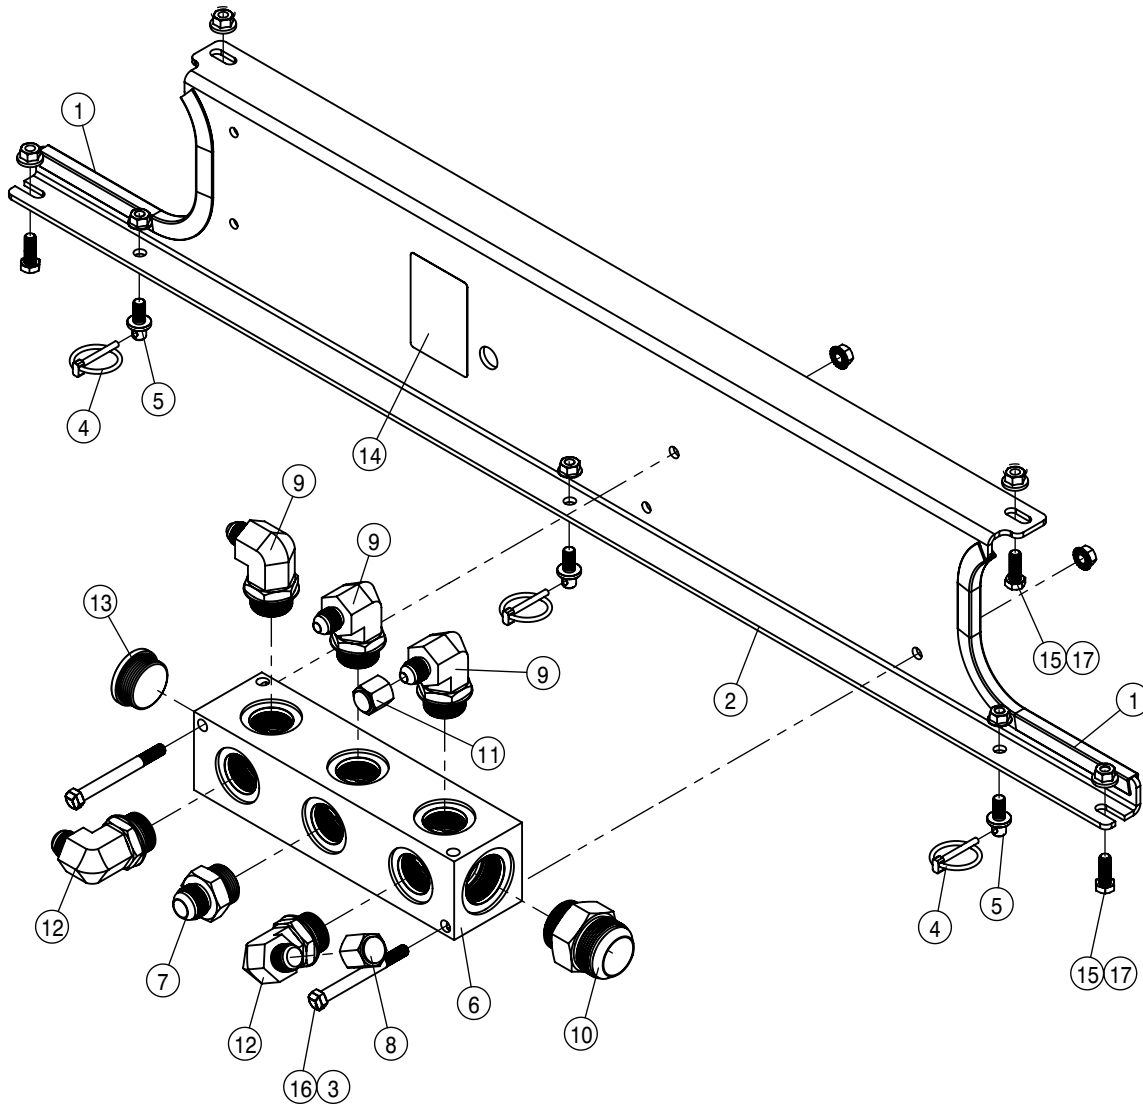

RETURN MANIFOLD AND BULKHEAD ASSEMBLY			
DET	QTY	P/N	DESCRIPTION
1	0.5	193012	QUICKEDGE TRIM .135 TO .250
2	1	362113	FRONT BULKHEAD, STS
3	5	470087	3/8-16UNC HEX FLG NUT SER MC GR5
4	3	470335	LINCHPIN, 3/16 X 1 1/4 GRIP
5	3	470520	HANGER PIN,3/8UNC x.437Dx.500L
6	1	606246	MANIFOLD, 1 5/16FOR
7	1	618308	1 1/16MJIC-1 5/16MOR ADPTR
8	1	618328	7/8FJIC CAP NUT
9	3	618475	3/4MJIC-90-1 5/16MOR LBO
10	1	618527	1 7/8MJIC-1 5/8MOR ADPTR
11	1	618532	3/4FJIC CAP NUT
12	2	618589	7/8MJIC-90-1 5/16MOR LBO
13	1	618759	1 5/8MOR PLUG, HEX SOCKET
14	1	650339	DECAL, WARNING, HYD. OIL INJ
15	4	900129	3/8UNC X 1 HHCS GR5 MC
16	2	900139	3/8UNC X 3 3/4 HHCS GR5 MC
17	4	910106	3/8-16UNC CTRLK FLG NUT MC GR5