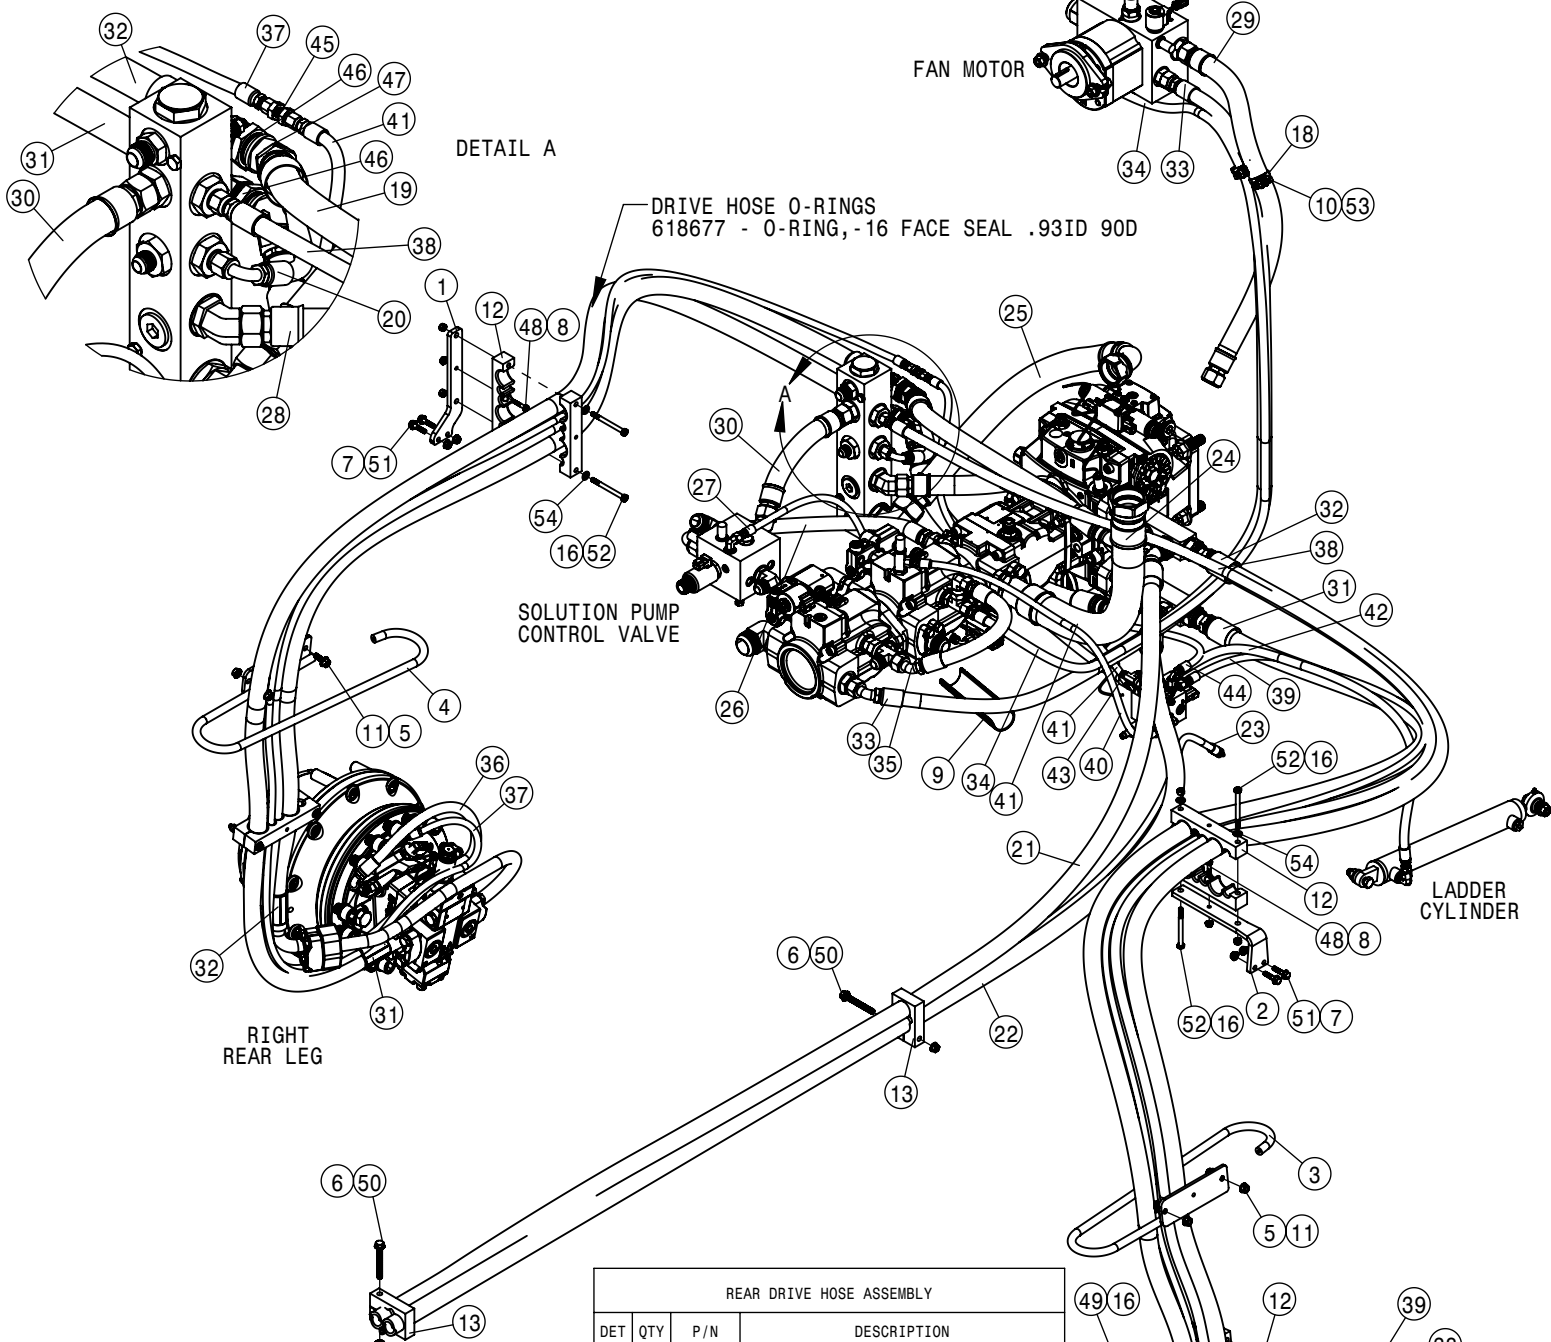

REAR DRIVE HOSE ASSEMBLY			
DET	QTY	P/N	DESCRIPTION
1	1	360065	RIGHT REAR LEG HOSE BRKT
2	1	360066	LFT REAR LEG HOSE BRKT
3	1	362095	LFT REAR HOSE BRKT TOP WLDMENT
4	1	362096	RGT REAR TOP HOSE BRKT
5	6	470087	3/8-16UNC HEX FLG NUT SER MC GR5
6	2	470087N	3/8UNC HEX SERR FLG NUT YZ
7	4	470113	5/16-18UNC HEX FLG NUT SER MC GR5
8	4	470121	1/4-20UNC HEX FLG NUT SER MC GR5
9	1	470369	HOSE PROTECTOR, 8" BLACK
10	2	470409	3/8UNC X 3/4 HHSFB GR5 MC
11	4	470460	3/8UNC X 1 HHSFB GR5 MC
12	4	470672	HOSE CLAMP, 5-HOLE
13	2	470673	HOSE CLAMP, 4-HOLE
NS	1	470762	SIDEWINDER SLEEVE RH
NS	1	470763	SIDEWINDER SLEEVE LH
16	8	473001	5/16-18UNC NYLOCK NUT MC GR5
17	1	473874	12MM-1.75X 40MM SOG HD CAP SCR
18	2	520160	CUSH CLAMP,#24 1 1/2D-3/4WLOOP
19	2	617067	16-797TC-16FFOX-16FFOX90-31 H/A
20	1	617077	08-451TC-08FJX-08FJX90-15 H/A
21	1	617081	16-797TC-16FFOX-16FFOX45-213 H/A
22	1	617082	16-797TC-16FFOX-16FFOX45-217 H/A
23	1	617083	04-451TC-04FJX-06FJX90-208 H/A
24	1	617089	32-811-32FJX-32FLG-25 H/A
25	1	617094	24-811-24FJX-24FJX90-31 H/A

REAR DRIVE HOSE ASSEMBLY				
DET	QTY	P/N	DESCRIPTION	
26	1	617101	12-451TC-16FJX-12FJX90-23	H/A
27	1	617102	04-451TC-06FJX-04FJX90-29	H/A
28	1	617123	16-811-16FJX-16FJX90-22	H/A
29	1	617126	16-811-16FJX-16FJX-34	H/A
30	1	617139	16-811-16FJX-16FJX-12	H/A
31	2	617464	16-797TC-16FFOX-16C62F-138	H/A
32	2	617465	16-797TC-16FFOX-16C62FX90-120	H/A
33	1	617471	12-451TC-12FJX-12FJX45-83	H/A
34	1	617472	06-451TC-10FJX-06FJX90-87	H/A
35	1	617474	12-451TC-10FJX-12FJX45-16	H/A
36	1	617485	08-451TC-08FJX-08FJX90-161	H/A
37	1	617486	04-451TC-04FJX-04FJX45-155	H/A
38	1	617487	08-451TC-08FJX-08FJX90-176	H/A
39	1	617488	04-451TC-06FJX-04FJX45-155	H/A
40	1	617489	04-451TC-04FJX-06FJX-31	H/A
41	1	617490	04-451TC-04FJX-06FJX45-42	H/A
42	1	617491	06-451TC-06FJX-06FJX-40	H/A
43	1	617492	06-451TC-08FJX-06FJX90-16	H/A
44	1	617505	04-451TC-06FJX-04FJX90-33	H/A
45	1	618511	7/16MJIC-7/16MJIC BLKHD UNION	
46	2	618930	1 7/16 MFOR-45-BLKHD UNION LBO	
47	1	618931	3/4" MJIC-45-BLKHD UNION LBO	
48	4	900004	1/4UNC X 1 1/4 HHCS GR5 MC	
49	4	900073	5/16UNC X 3 1/4 HHCS GR5 MC	
50	2	900136N	3/8UNC X 3" SERR FLANGE BOLT	
51	4	900490	5/16UNC X 1 1/4 HHSFB SS	
52	4	900539	5/16UNC X 3 1/2 HHCS GR5 MC	
53	2	910106	3/8-16UNC CTRLK FLG NUT MC GR5	
54	8	920001	SAE FLAT WASHER 5/16 MC