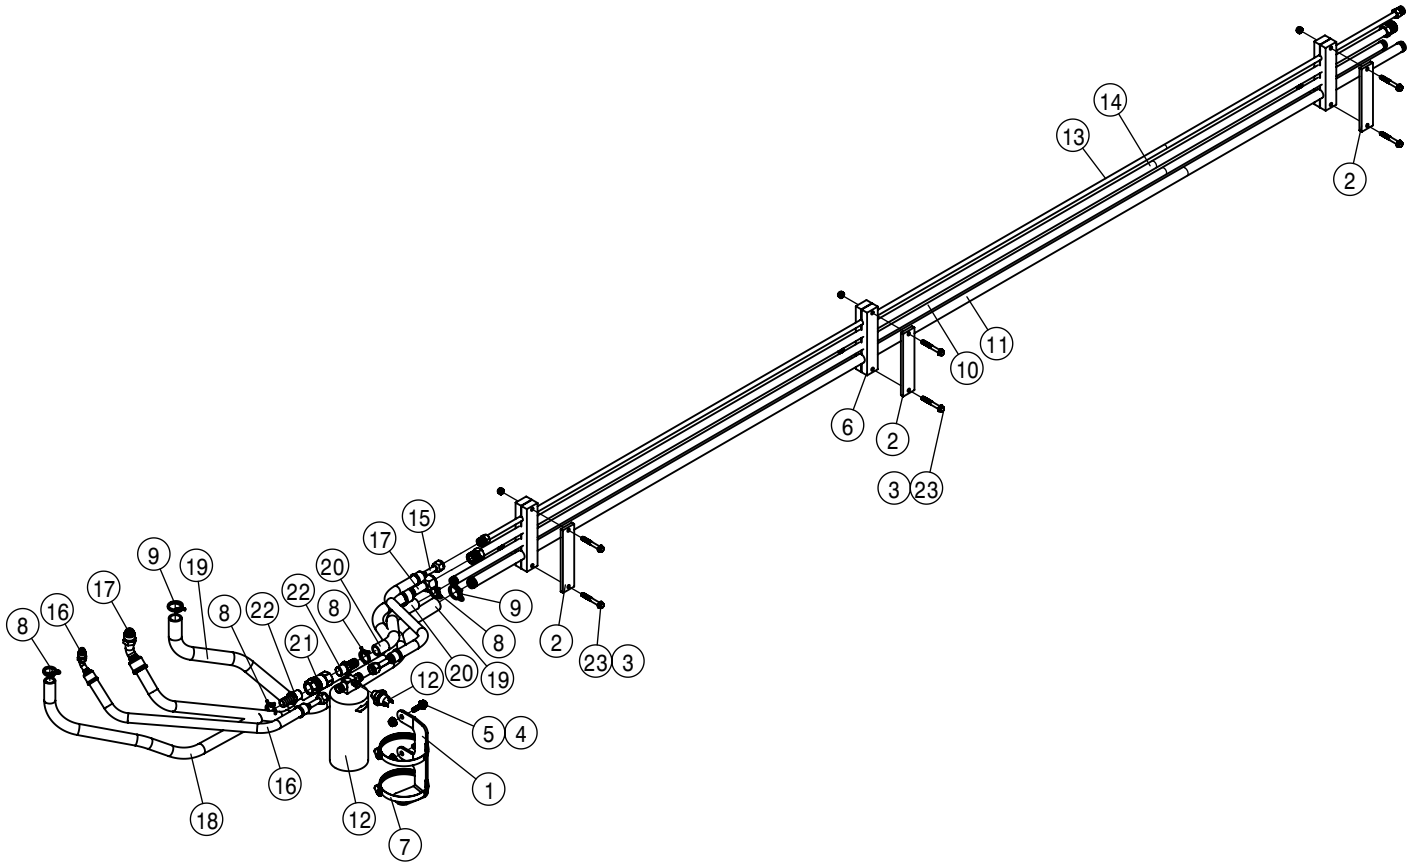

A/C AND HEATER LINES			
DET	QTY	P/N	DESCRIPTION
1	1	317145	A/C DRYER MT
2	3	342718	HYD TUBE CLAMP KEEPER, 6.00
3	6	470089	1/4UNC HEX NYL-LOC NUT
4	2	470113	5/16UNC SERR FLG LOCK NUT
5	2	470234	5/16UNC X 1" SERR FLG HEX BOLT
6	3	470695	TUBE CLAMP BODY,4HOLE.375-.750
7	2	520052	HOSE CLAMP NO 52 STAINLESS
8	4	520081	HOSE CLAMP NO 14 DBL WIRE
9	2	520082	HOSE CLAMP NO 16 DBL WIRE
10	1	615919	M/F TUBE ASSY 103" L/F
11	1	615922	M/F TUBE ASSY 103" L/F
12	1	657438	RECEIVER DRIER W/SWITCH
13	1	657481	A/C TUBE ASSY, .375OD,STS16
14	1	657483	A/C TUBE ASSY, .625OD,STS16
15	1	657586	A/C HOSE,06-06F-06F-21.5
16	1	657587	A/C HOSE, 06-06F-06M45-23.9
17	1	657588	A/C HOSE, 10-10F-10M45-41
18	1	657592	HOSE, 5/8 x 23 HEATER
19	1	657610	HOSE, 3/4 x 36 HEATER
20	1	657618	HOSE, 5/8 x 10 HEATER
21	1	696011	1/2 NPT FEMALE BALL VALVE
22	2	716007	1/2 x 5/8 HOSE BARB
23	6	900007N	1/4 UNC X 2 SER FLG BOLT SS