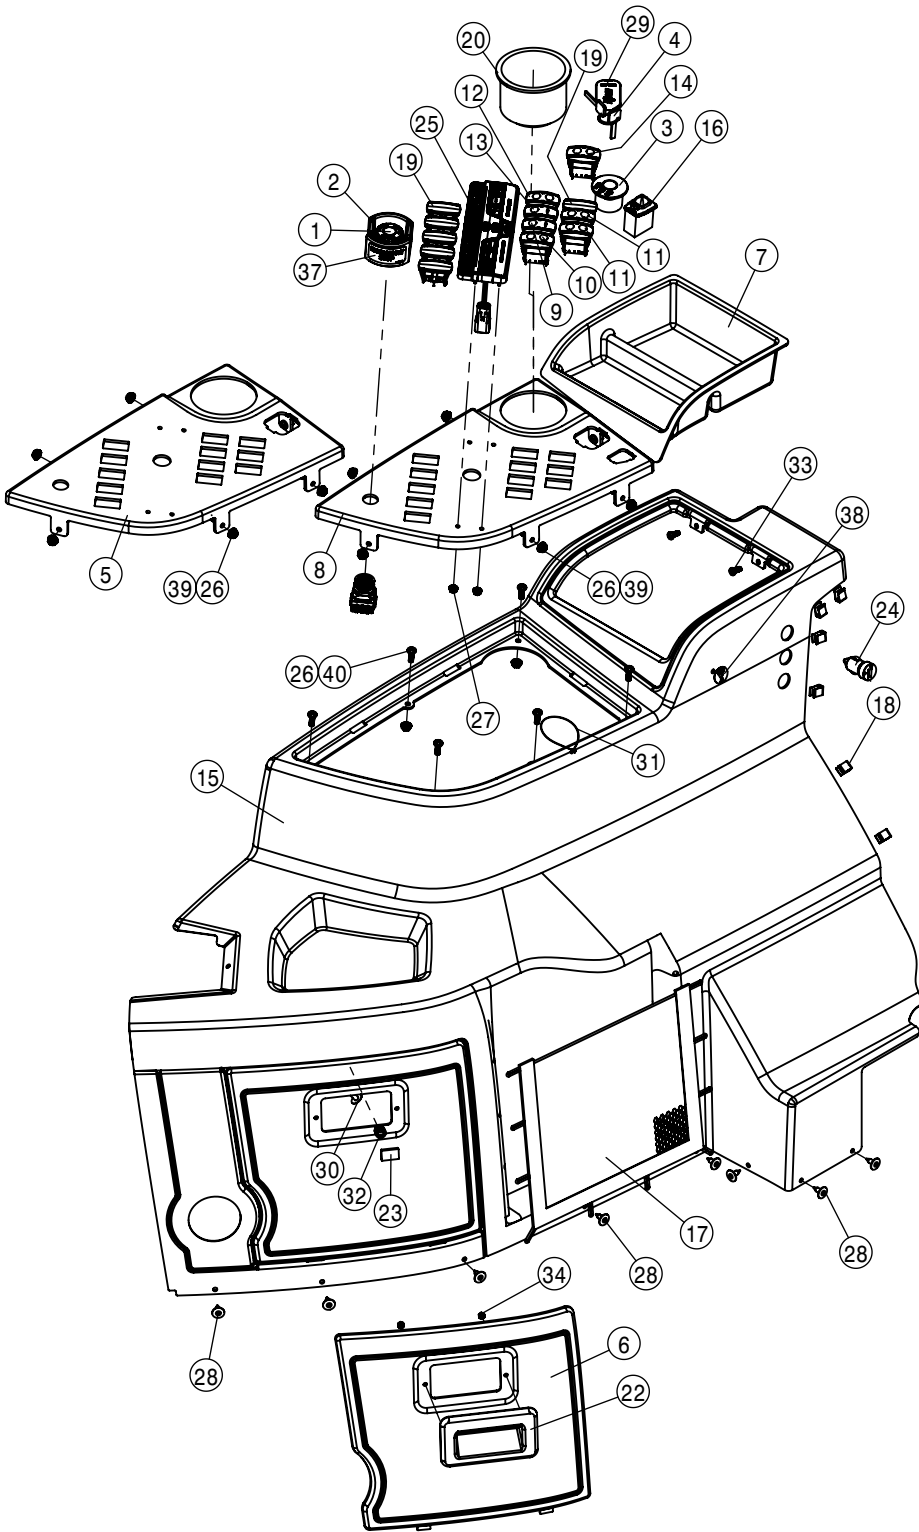

CONSOLE ASSEMBLY			
DET	QTY	P/N	DESCRIPTION
1	1	290081	E-STOP SWITCH,LED MUSHROOM
2	1	290089	E-STOP SHROUD, STS '11
3	1	291916	IGNITION SWITCH
4	2	291917	IGNITION KEY FOR 291916
5	1	343912	CONSOLE SWITCH PANEL, NO MRR
6	1	344306	CONSOLE DOOR
7	1	344307	CONSOLE TRAY
8	1	344309	CONSOLE SWITCH PANEL
9	1	344312	SWITCH - SOLUTION PUMP
10	1	344313	SWITCH - MAIN TANK
11	2	344314	SWITCH - BOOM FOLD
12	1	344315	SWITCH - RINSE
13	1	344316	SWITCH - AGITATION
14	1	344317	SWITCH - FOAMER
15	1	344407	CONSOLE BODY
16	1	344409	SWITCH - POWER MIRROR
17	1	344410	CARGO NET - SIDE CONSOLE
18	6	344413	"U" CLIP
19	6	344461	HOLE PLUG - CONTURA V
20	1	344462	CUP HOLDER - LARGE
NS	4	344464	POWER OUTLET 12V
22	1	344465	DOOR HANDLE
23	1	344514	PLATE - CONSOLE DOOR
24	1	344555	USB CHARGING ADAPTER - DC
25	1	344556	SECTION KEYPAD STS'15
26	18	470121	1/4 UNC SERR FLG LOCK NUT
27	4	470175	10-32 SERR FLANGE NUT
28	8	470466	1/4 X 3/4 PLTC LCK RIVET
29	1	470544	HAGIE KEY CHAIN
30	1	470545	PUSH TREE FASTENER 1/4 X 1
31	1	470609	8" BEAD CHAIN
32	1	470676	MORTISE MOUNT-PULL MAG CATCH
33	2	472344	1/4UNCX5/8 ALHD BUTTON CAP SCR
34	2	473870	M5 HEX NUT
NS	1	493626	STS QUICK START GUIDE
NS	1	493662	STS TOOL INSTRUCTION SHEET
37	1	650278	DECAL, E-STOP, STS '11
38	1	650467	DECAL - AUX 2
39	12	903708	1/4UNC X1/2PHIL PANHD MACH SCR
40	6	903711	1/4UNC X3/4PHIL PANHD MACH SCR