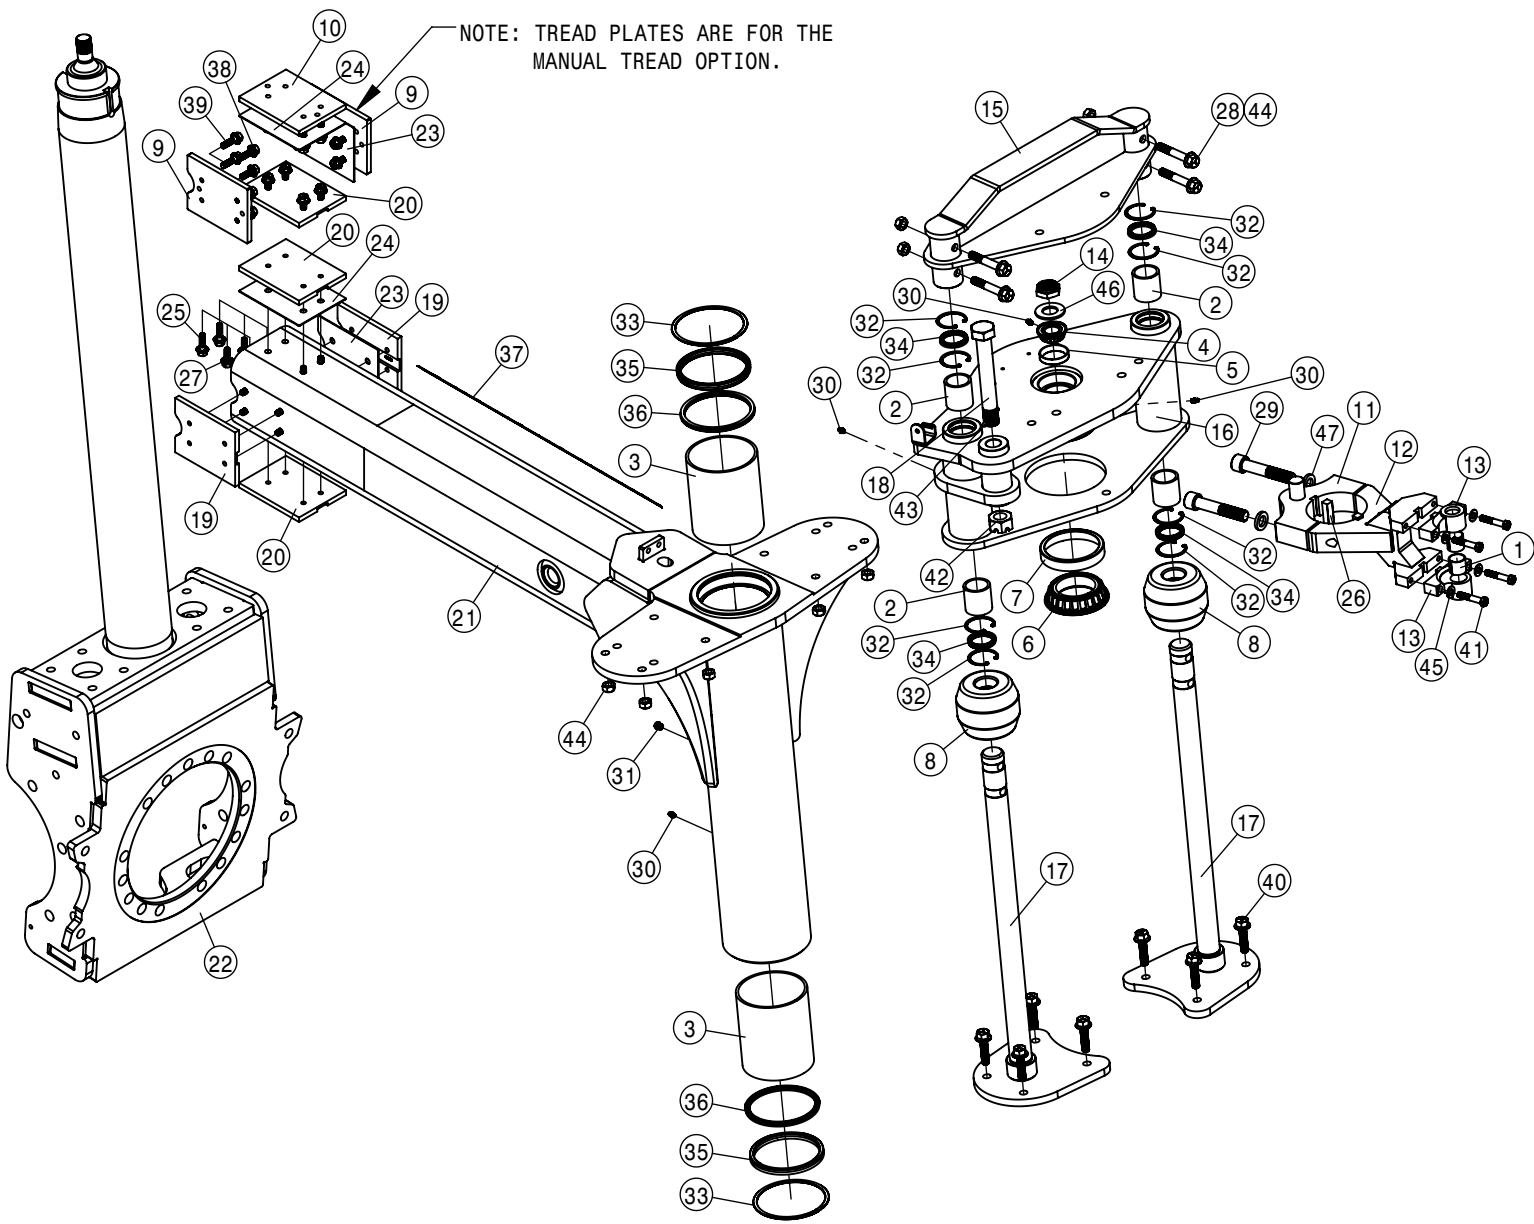

LEFT FRONT LEG ASSEMBLY			
DET	QTY	P/N	DESCRIPTION
1	2	121029	JOURNAL BRG, 1.00 ID x 1.00 LG
2	4	121113	TOWER SLEEVE BRG (POLYGON) 05
3	2	121125	BEARING-POLY 4.50 ID X 5.74 LG
4	1	125050	BRG CONE, 1.00 ID W/FACE SEAL
5	1	125051	BRG CUP FOR 125050
6	1	125052	BRG CONE, 2.687 ID W/FACE SEAL
7	1	125053	BRG CUP FOR 125052
8	2	311058	RUBBER SPRING
9	2	343189	MAN TRD NOTCHED PLATE, TAPPED
10	1	343190	MAN TRD PLATE, TAPPED
11	1	359683	STEERING ARM WLDMT-STS
12	1	359684	STEERING TRUN MNT WLD - STS
13	2	359687	TRUNNION-STEERING CYLINDER
14	1	360561	1-14 UNS THIN HEX NUT LCK
15	1	360780	AIR BAG TOWER TOP MT WLD
16	1	360785	LH AIR BAG LWR PLT WLD
17	2	360795	NITRO TOWER WLD
18	1	360797	STRG CYL BOLT
19	2	360852	TRD ADJ BRONZE BEARING, TAPPED
20	3	360853	TRD ADJ BRONZE BEARING, TAPPED
21	1	360860	OUTER LEG WELDMENT STS
22	1	360861	INNER LEG WLDMT-STS, SDS LEG
23	2	360864	NOTCHED SHIM - TRD ADJ BEARING
24	2	360865	SHIM - TRD ADJ BEARING

LEFT FRONT LEG ASSEMBLY			
DET	QTY	P/N	DESCRIPTION
25	16	470329	3/8UNC X 1 1/4 HHSFB GR5 MC
26	2	470447	KEY .50 SQ X 1.69 LONG
27	16	470460	3/8UNC X 1 HHSFB GR5 MC
28	4	470461	1/2UNC X 3 HHSFB GR5 MC
29	2	470904	3/4UNC X 4" SOC HD CAP SCR GR8
30	4	471005	GREASE ZERK, 1/4-28 X 1/2
31	1	471030	PRESSURE RELIEF VALVE-GREASE 45-80 PSI
32	8	629537	187RRH00Z SNAP RING
33	4	629538	4.5 SPIROLOX RING
34	4	629620	SEAL, 1.500 ROD DIA
35	2	629621	SEAL, 4.500 ROD DIA
36	2	629625	SEAL, 4.500 ROD DIA
37	1	650486	DECAL, TREAD ADJ INDICATOR DTS
38	16	900163	3/8UNF X 1 HHSFB GR5 MC
39	16	900164	3/8UNF X 1 1/4 HHSFB GR5 MC
40	8	900519	1/2UNC X 2 HHSFB GR5 MC FT
41	4	900821	3/8UNF X 2 HHCS GR8 MC
42	1	910020	1-8UNC HEX SLTTD NUT MC GR5
43	1	910120	3/16 X 1 3/4 COTTER PIN SS
44	12	914008	1/2-13UNC STOVER NUT MC GR5
45	4	920002	SAE FLAT WASHER 3/8 MC
46	1	920008	1" SAE FLAT WASHER
47	2	920506	HLOCK WASHER 3/4 MC