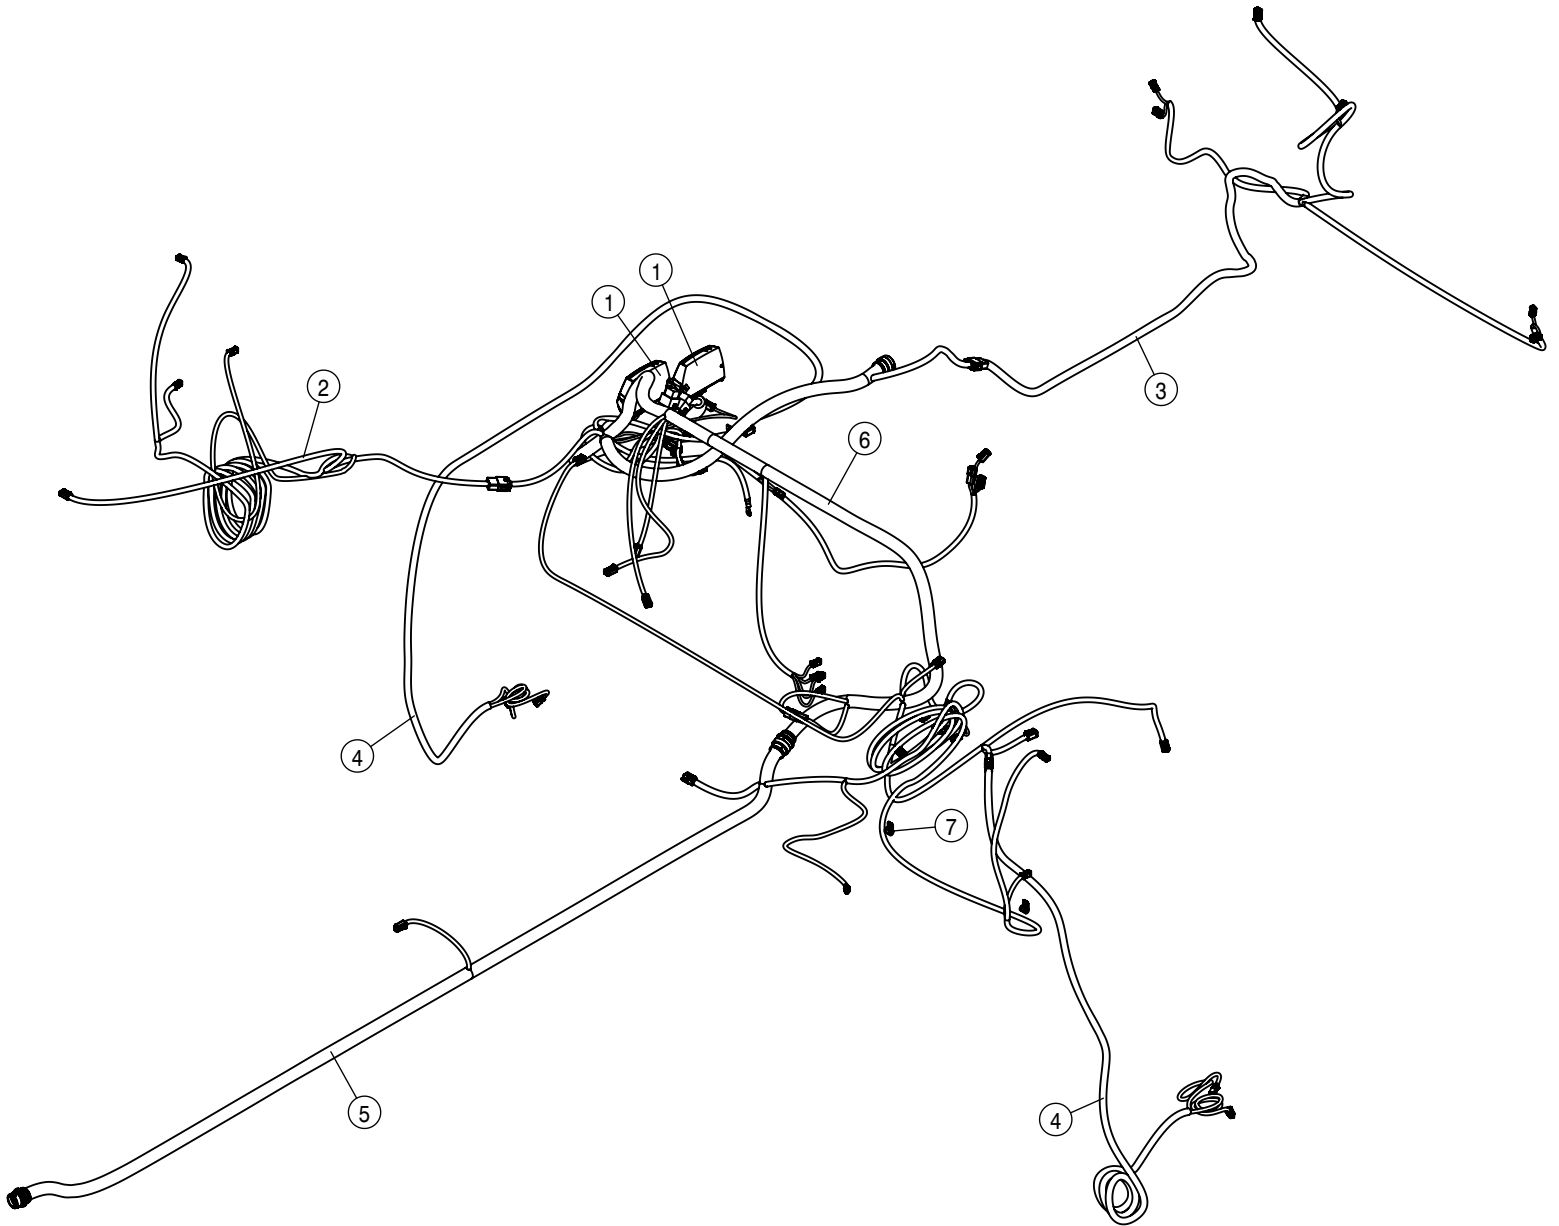

CHASSIS ELECTRICAL HARNESS			
DET	QTY	P/N	DESCRIPTION
1	2	292086	IQAN-XA2 MODULE->611
2	1	294223	REAR/MID RIGHT HARNESS STS '14
3	1	294227	REAR LIGHT HARNESS STS '14
4	2	294229	WHEEL MOTOR HARNESS STS '14
5	1	294243	FRT/BACK HARNESS, L/F STS '14
6	1	294356	HARNESS,REAR MODULE STS '17
7	2	520167	CUSH CLAMP,#6 3/8D X 3/4W