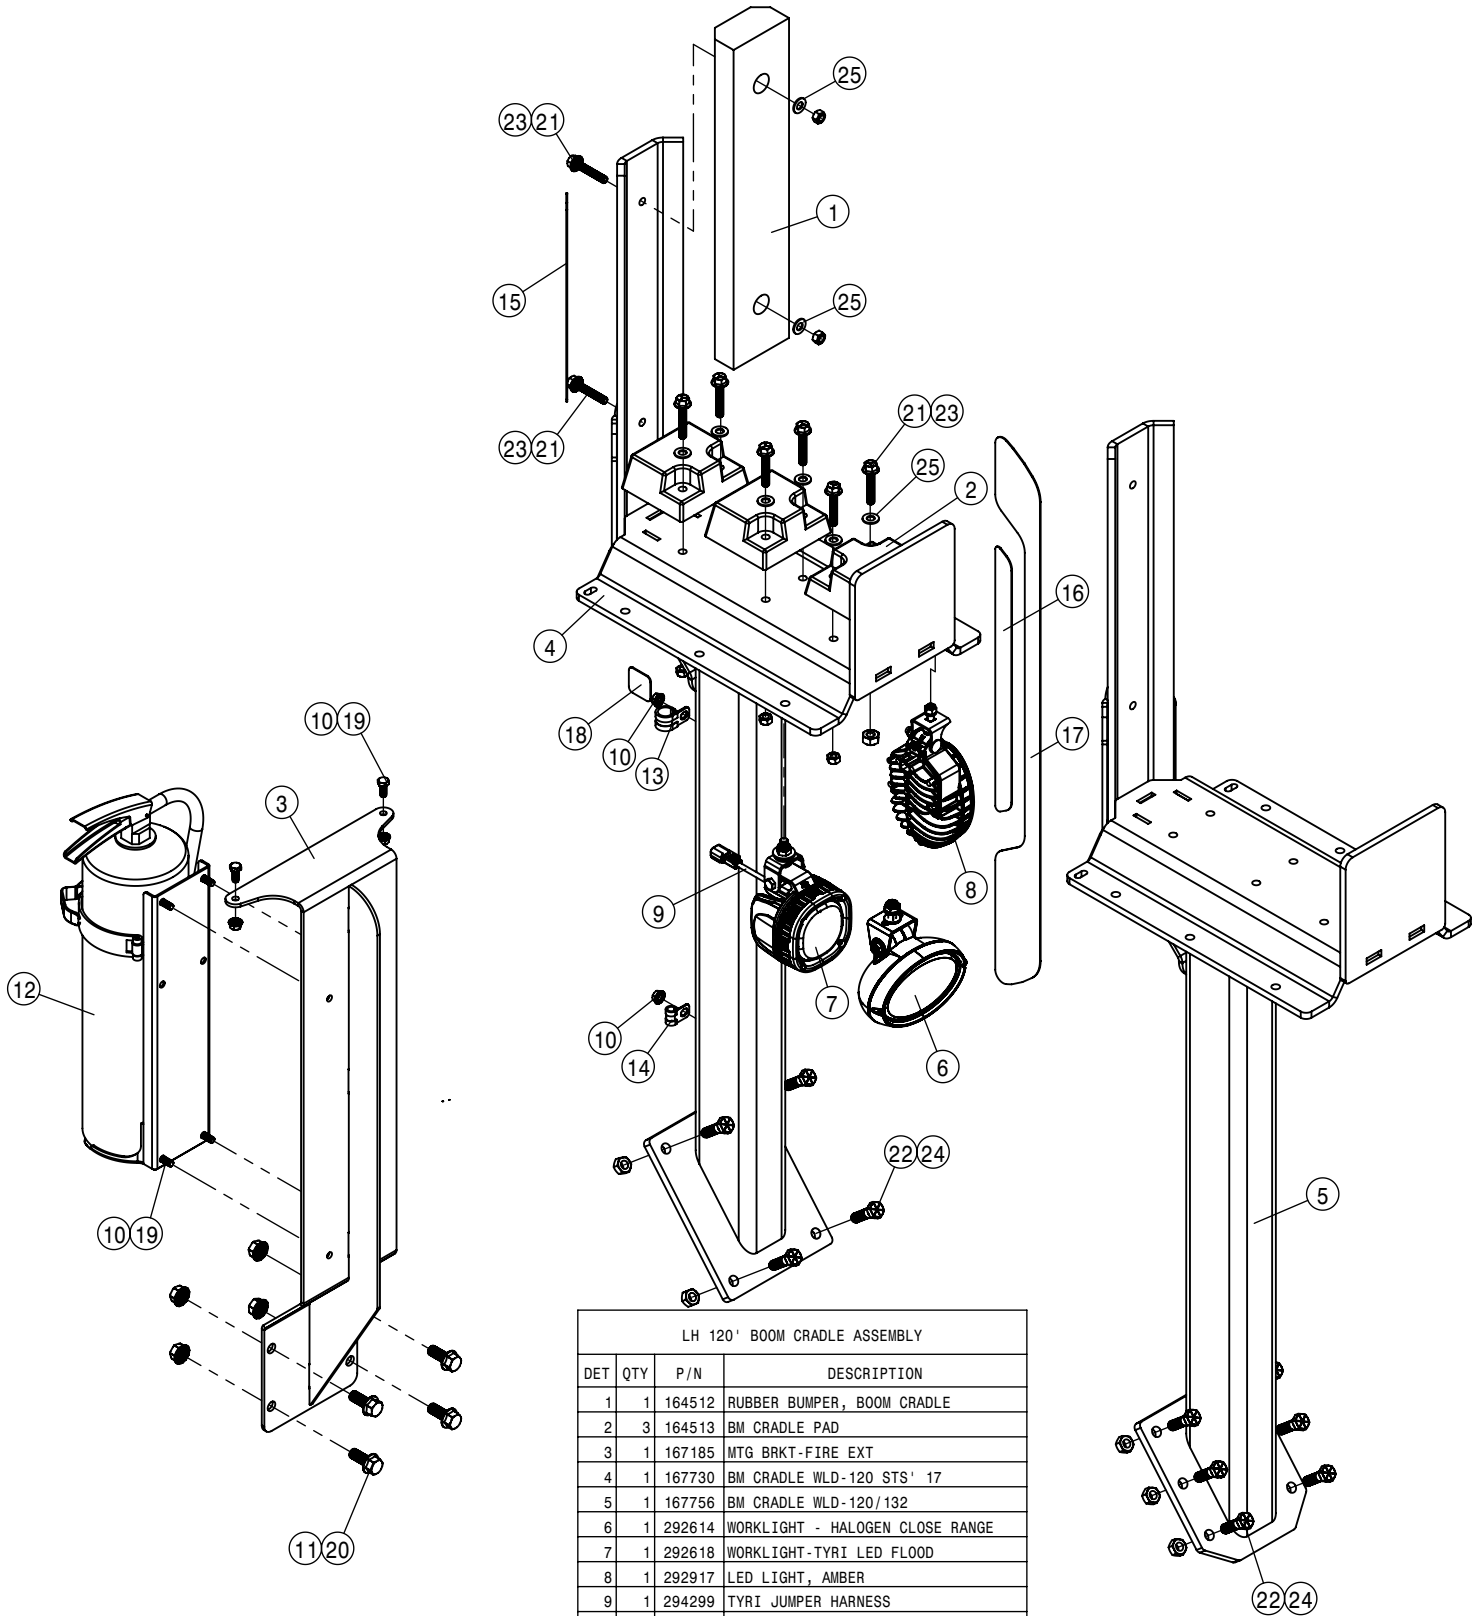

LH 120' BOOM CRADLE ASSEMBLY			
DET	QTY	P/N	DESCRIPTION
1	1	164512	RUBBER BUMPER, BOOM CRADLE
2	3	164513	BM CRADLE PAD
3	1	167185	MTG BRKT-FIRE EXT
4	1	167730	BM CRADLE WLD-120 STS' 17
5	1	167756	BM CRADLE WLD-120/132
6	1	292614	WORKLIGHT - HALOGEN CLOSE RANGE
7	1	292618	WORKLIGHT-TYRI LED FLOOD
8	1	292917	LED LIGHT, AMBER
9	1	294299	TYRI JUMPER HARNESS
10	8	470113	5/16-18UNC HEX FLG NUT SER MC GR5
11	4	470360	1/2UNC SERR FLG HEX NUT
12	1	490508	FIRE EXTINGUISHER 10LB ABC
13	1	520115	CUSH CLAMP,#12 0.75"D-3/4W LOOP
14	1	520167	CUSH CLAMP,#6 3/8D X 3/4W
15	1	650508	BOOM CRADLE REFLECTOR, DTS
16	1	650549	REFLECTOR ORANGE STS REAR
17	1	650551	STS REFLECTOR LH REAR
18	1	650555	BOOM CRADLE DECAL, STS' 17
19	6	900064	5/16UNC X 3/4" HEX BOLT
20	4	900264N	1/2UNC X 1 1/4 SER FLANGE BOLT
21	8	900506	3/8UNC X 2 HHSFB GR5 MC FT
22	10	900805	1/2UNC X 1 3/4 HHCS GR8 MC
23	7	914004	3/8-16UNC STOVER NUT MC GR5
24	11	914808	1/2-13UNC STOVER NUT MC GR8
25	8	920002	SAE FLAT WASHER 3/8 MC