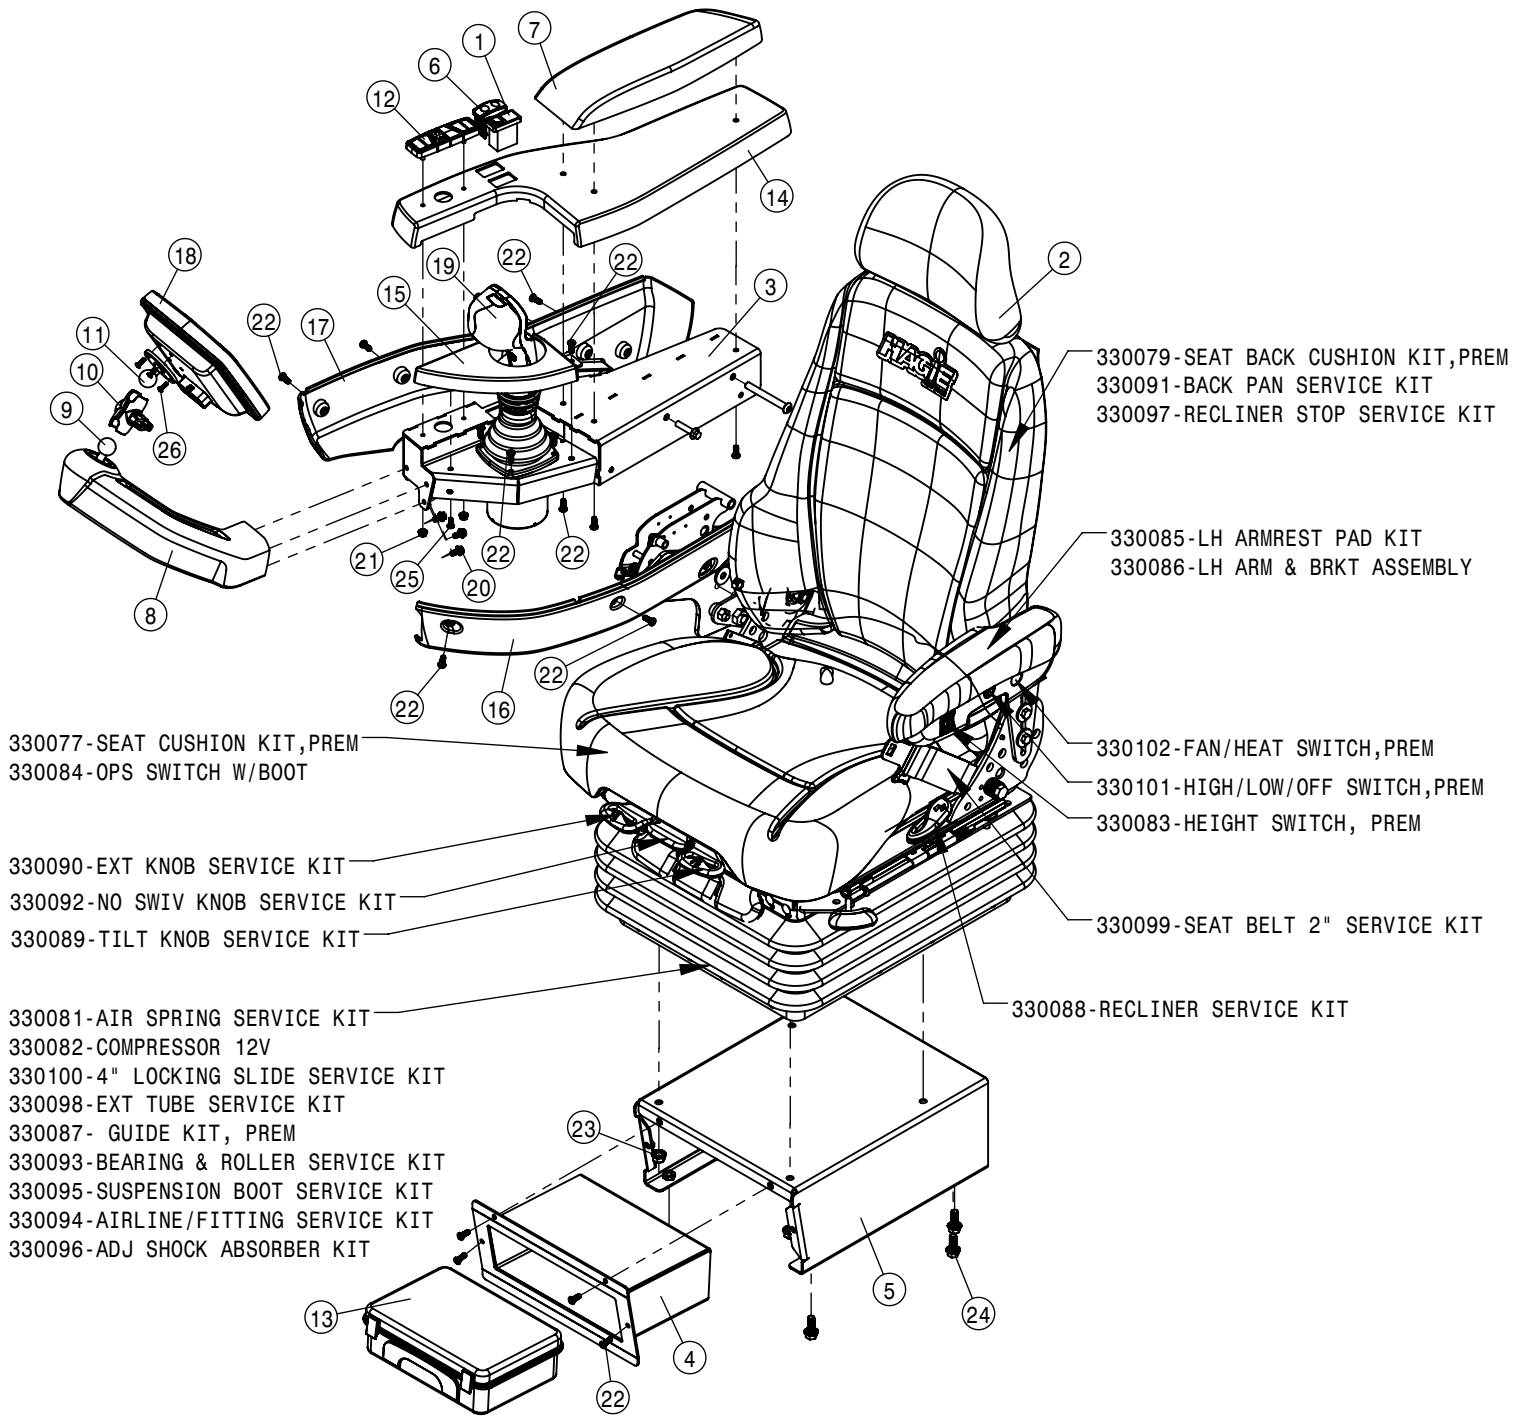

PREMIUM SEAT ASSEMBLY			
DET	QTY	P/N	DESCRIPTION
1	1	292201	SWITCH, BRAKE, STS
2	1	330068	SEAT - PREMIUM, CAB STS' 14
3	1	344167	POD STRUCTURE WLDMT
4	1	344279	STS CAB FIRST AID WLDMNT '14
5	1	344280	STS CAB SEAT RSR WLDMNT '14
6	1	344311	SWITCH - THROTTLE
7	1	344340	ARMREST POD, ASSY, STSCAB'14
8	1	344342	POD DISPLAY MNT ASSY MOLDED, STSCAB'14
9	1	344363	1" RAM BALL MNT 1/4UNC THRD HOLE
10	1	344364	1" RAM BALL MNT 2.00"DBL SOC ARM
11	1	344365	1" RAM BALL MNT BASE 2.50"DIA
12	1	344399	RADIO KEYPAD
13	1	344427	MEDICAL KIT

PREMIUM SEAT ASSEMBLY			
DET	QTY	P/N	DESCRIPTION
14	1	344516	POD UPPER, CAB
15	1	344517	POD MIDDLE, CAB
16	1	344518	POD INNER, CAB
17	1	344519	POD OUTER
18	1	344612	MACHINE DISPLAY ASSEMBLY, 2014
19	1	344656	JOYSTICK, CAB
20	4	470122	1/4 UNC X 1/2 SERR FLG BOLT
21	2	470175	#10-32UNF HEX FLG NUT SER MC GR5
22	19	472344	1/4UNCX5/8 ALHD BUTTON CAP SCR
23	4	473866	M10 X 1.5 HEX SERR FLG NUT
24	6	900129N	3/8UNC X 1" SERR FLANGE BOLT
25	1	903706	10-32X1/2 PHIL PAN MACH SCR
26	4	903844	8-32 X 1/2 PHIL PANHD MACH SCR