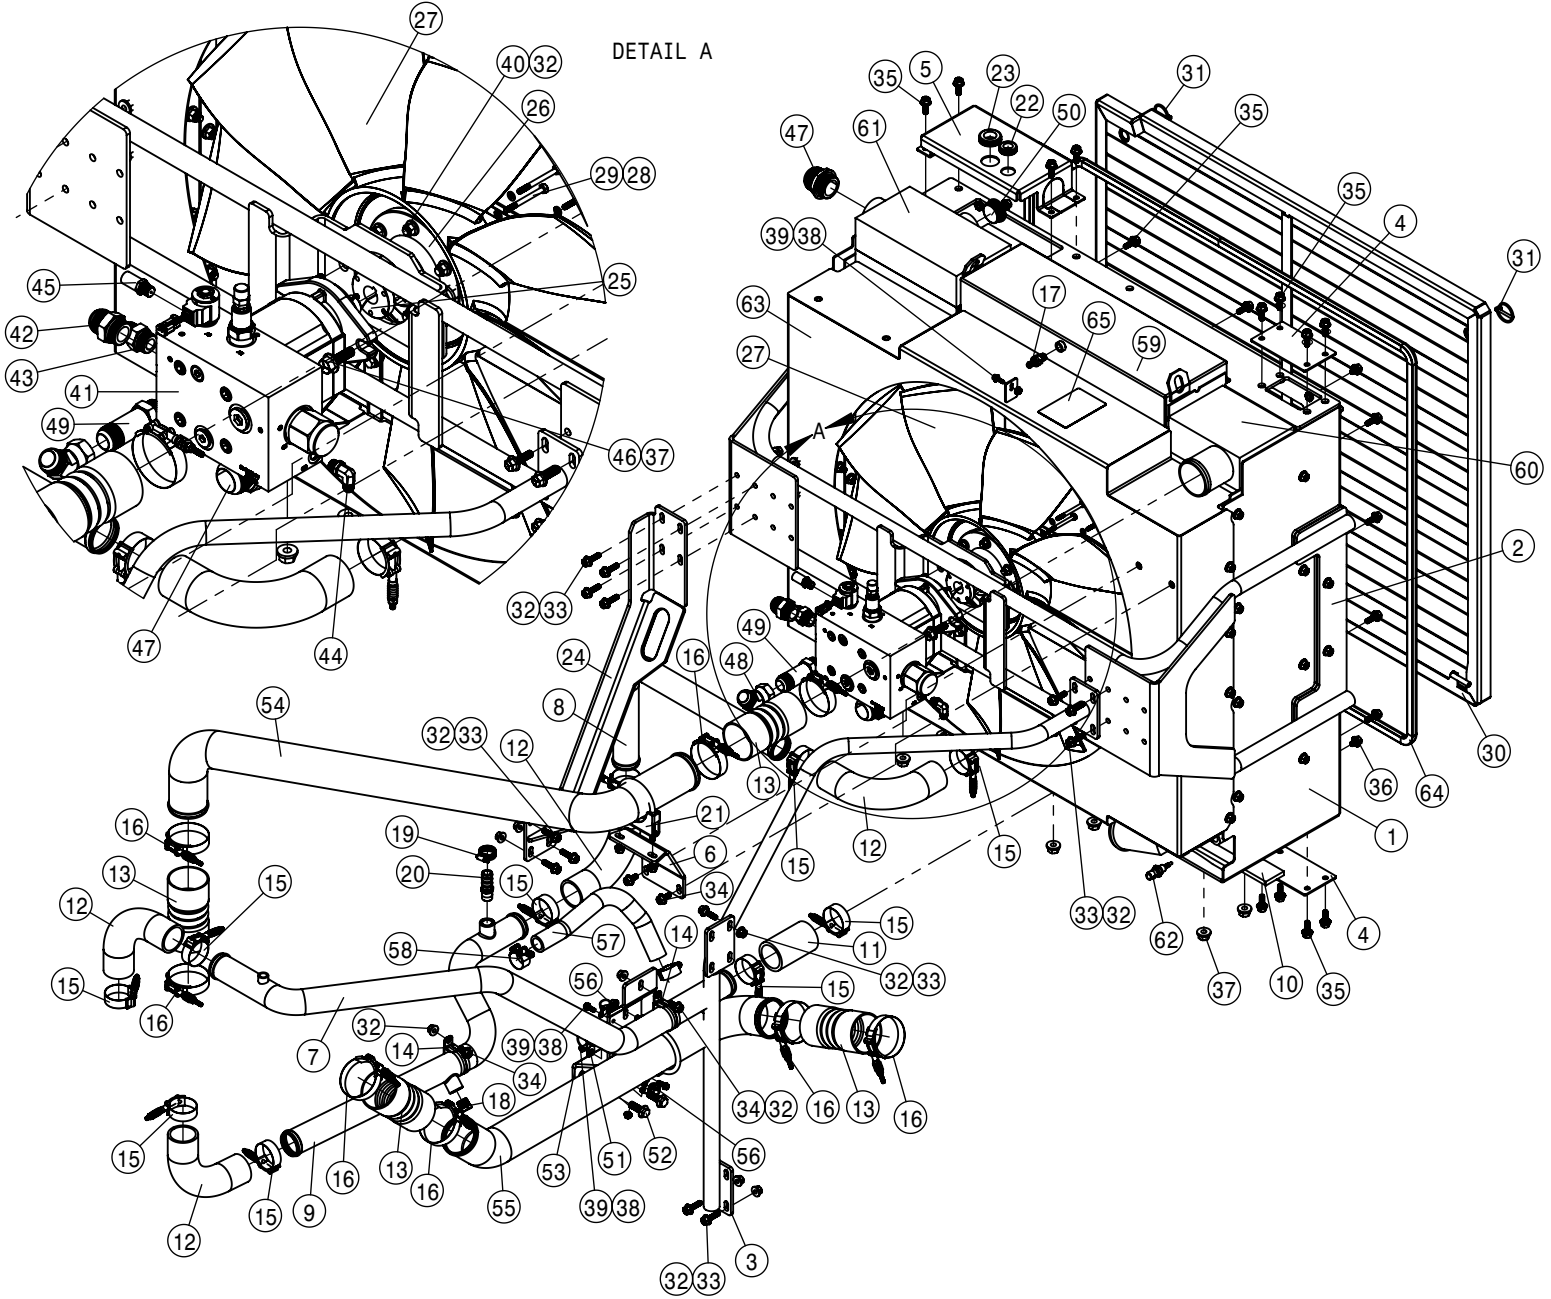

TIER-4F RADIATOR ASSEMBLY			
DET	QTY	P/N	DESCRIPTION
1	1	317771	QSB COOLING PKG FRM WLD, STS
2	1	317181	FAN FRAME WLD
3	1	317194	RH COOLING PKG SUPP WLD
4	2	317341	COOLING PKG FRAME COVER
5	1	317342	CONDENSATOR ACCESS COVER
6	1	317206	CAC PIPE SUPP
7	1	317199	PIPE - WATER OUTLET TO RAD
8	1	317200	PIPE - RAD TO WATER INLET 1
9	1	317201	PIPE - RAD TO WATER INLET 2
10	1	317202	COOLING PACKAGE ISOLATOR
11	1	317203	COOLANT HOSE
12	4	317204	COOLANT ELBOW
13	4	311592	3.00 X 6.00 CAC HOSE
14	2	520161	CUSH CLAMP,#32 2"D-3/4W LOOP
15	10	520177	2.13/2.44 CONT TEN CLAMP SS
16	8	520146	3.06/3.38 T-BOLT HOSE CLAMP SS
17	1	712100	1/4NPT X 3/8 HOSE FTG,PUSHLOCK
18	1	505231	PIPE PLUG .50NPT HEX HD BRS
19	1	520055	HOSE CLAMP NO 12 STAINLESS
20	1	712440	1/2 NPT X 3/4 HOSE BARB
21	2	470160	MUFFLER CLAMP 3.00 IN
22	1	470203	GROMMET, .750ID .125GW 1.062GD

TIER-4F RADIATOR ASSEMBLY			
DET	QTY	P/N	DESCRIPTION
23	1	470204	GROMMET,1.000ID .125GW 1.375GD
24	1	317390	SUPPORT BRACE COOLING PACK
25	1	317536	SPLIT BUSHING ADPTR
26	1	317537	FAN HUB
27	1	317535	32" ENGINE FAN
28	3	920500	1/4 LOCK WASHER
29	3	900009	1/4UNC X 2 3/4 HEX BOLT
30	1	317774	INTAKE SCREEN WLD, STS '17
31	2	470335	LINCHPIN, 3/16 X 1 1/4 GRIP
32	48	910106	3/8-16UNC CTRLK FLG NUT MC GR5
33	15	470329	3/8UNC X 1 1/4 HHSFB GR5 MC
34	4	470409	3/8UNC X 3/4 HHSFB GR5 MC
35	56	470460	3/8UNC X 1 HHSFB GR5 MC
36	2	470319	3/8UNC X 1/2 HHSFB GR5 MC
37	8	914015	1/2-13UNC CTRLK FLG NUT MC GR5
38	4	470118	1/4 UNC X 3/4 SER FLG BOLT
39	4	470121	1/4 UNC SERR FLG LOCK NUT
40	6	900517	1/2UNC X 1 1/4 HHSFB GR5 MC
41	1	606613	35CC FAN MOTOR ASSY
42	1	618186	1 5/16MJIC-1 5/16MOR ADPTR
43	1	611127	1 1/16MJIC-1 1/16MOR ADPTR
44	1	618119	9/16MJIC-90-9/16MOR LBO

TIER-4F RADIATOR ASSEMBLY			
DET	QTY	P/N	DESCRIPTION
45	1	619023	9/16 MOR DIAGNOSTIC FITTING
46	2	470431	1/2UNC X 1 1/2 HHSFB GR5 MC
47	2	618682	1 7/8MOR-1 7/8MJIC ADPTR
48	1	618630	1 5/16MJ-45-1 5/16FJ SWIV LBO
49	1	618610	1 5/16MJIC-1 5/16MOR LG ADPTR
50	1	618759	1 5/8MOR PLUG, HEX SOCKET
51	1	520121	CUSH CLAMP,#16 1IN X 3/4W
52	2	473855	12MM-1.75 X 35MM SM FLG BOLT
53	1	317327	CAC / RAD PIPE SUPP
54	1	317392	PIPE T4F CAC HOT SIDE
55	1	317490	PIPE - CAC TO INTAKE
56	2	520104	CUSH HOSE CLMP,#12, 3/4D x 1/2W
57	1	601992	HOSE, 1" SAE J20R2-D1 EPDM
58	2	520138	1.38/1.56 T-BOLT HOSE CLAMP
59	1	317169	RADIATOR STS'14
60	1	317170	CHARGE AIR COOLER STS'14
61	1	317171	HYD OIL COOLER STS'14
62	1	290098	TEMP SENDER - CAC
63	1	318318	FAN SHROUD WLD W/DECAL
64	1	193070-157	SEAL - ACCESS PANEL
65	1	T188283	LABEL, WARNING,FAN GUARD,ENG