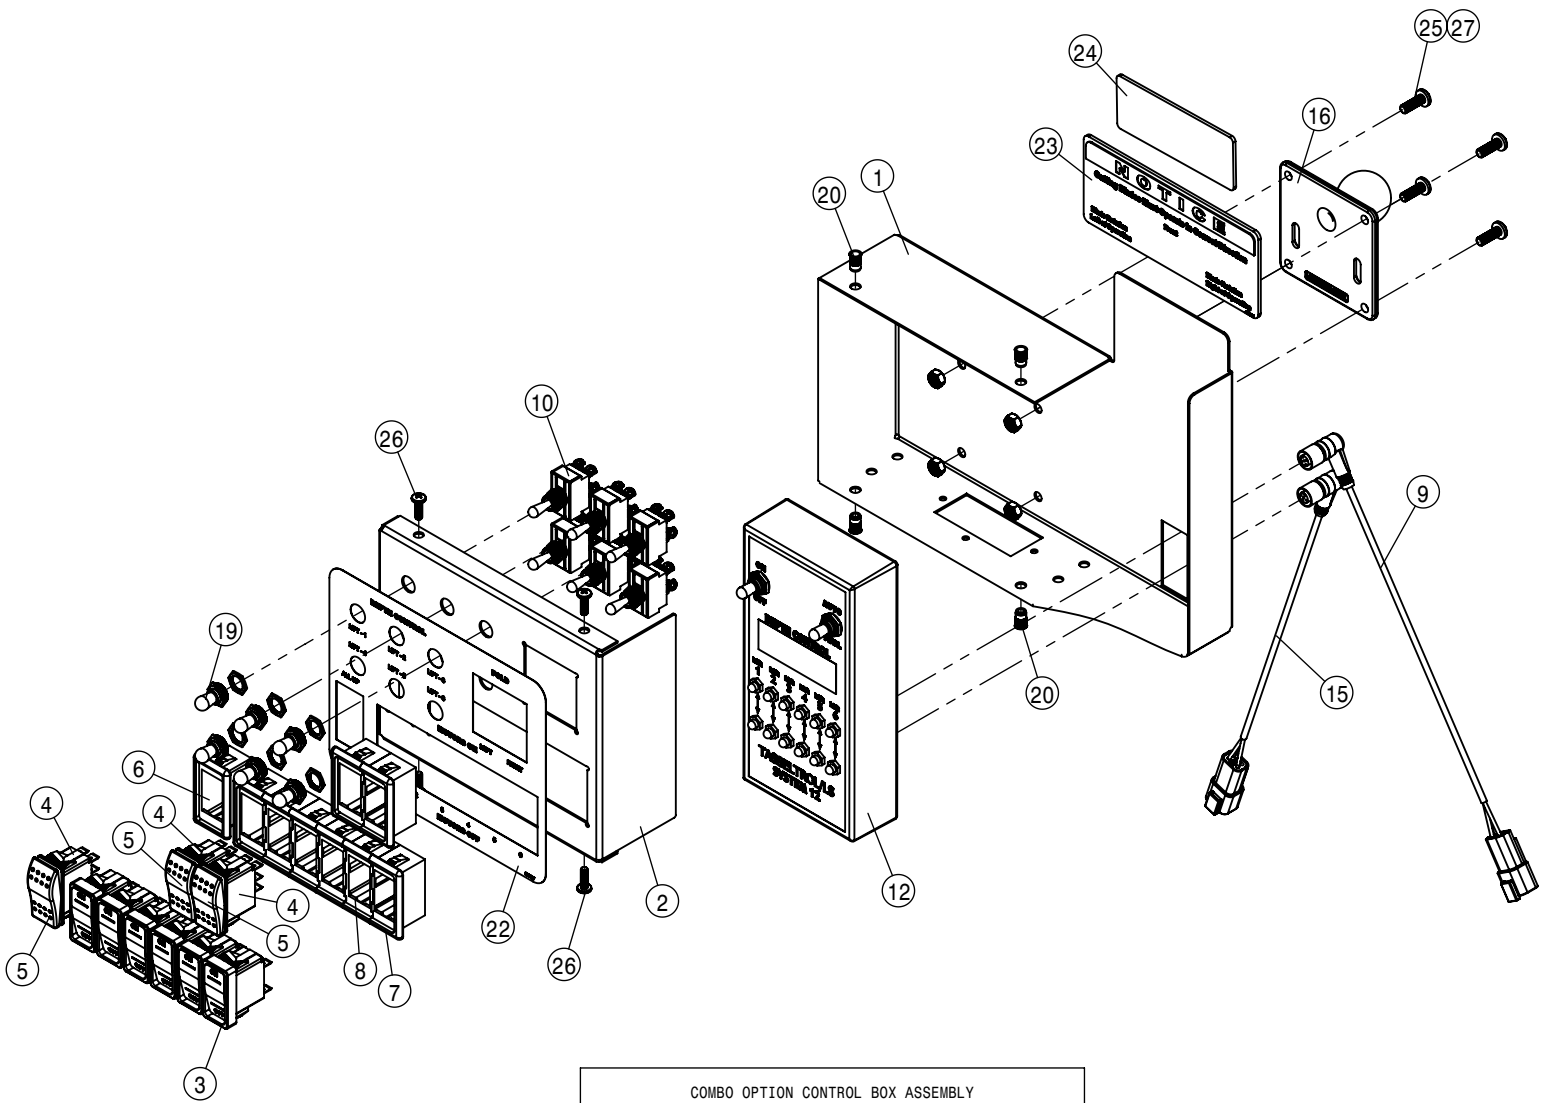

COMBO OPTION CONTROL BOX ASSEMBLY			
DET	QTY	P/N	DESCRIPTION
	1	003200	SWITCH BOX HOUSING WLD,STSC 05
	1	003201	SWITCH BOX COVER,STS COMBO 05
	6	292204	SWITCH,SOLU TANK/NTB FLOAT,STS
	3	292220	SWITCH,DPDT, MOM-OFF-MOM ON
	3	292221	SWITCH ACUATOR FOR 292220
	1	292260	MOUNTING TRIM, SINGLE VMS
	4	292261	MOUNTING TRIM, END VME
	4	292262	MOUNTING TRIM, MIDDLE VME
	1	292583	SENSOR HARNESS FOR AWS
	6	293172	TOGGLE SWITCH DPDT W/JUMPERS
	1	293862	SWITCH BOX HARNESS,STS COMB005
	1	294035	LS CTRL 6L DISPLAY BOX ASSY
NS	1	294036	STS COMBO CAB HARNESS, '14
NS	1	294048	STS CAB HARNESS 2
	1	294049	SENSOR HARNESS FOR SIE
	1	344386	1.5" RAM BALL MNT BASE 3.625"SQ
NS	1	344491	RAM SHRT SCKT ARM 1.5" BALL, STS'14
NS	1	344492	RAM U BLT BASE 1.5 BALL, STS'14
	6	470001	RUBBER BOOT AND NUT FOR 298012
	4	470384N	10-32 NUTSERT .020-.130 STL
NS	2	471100	DUAL LOCK, 1.00 x 1.00
	1	650127	DECAL,STS COMBO CAB BOX 05
	1	650303	CUTTER ROTATION DECAL
	1	650379	DECAL,ENGAGE DET HD HYD MTRS
	4	903700	1/4UNC X 3/4 PHIL PAN MACH SCR
	4	903710	10-32 X 5/8 PHIL PANHD MACH SCR
	4	910000	1/4UNC HEX NUT