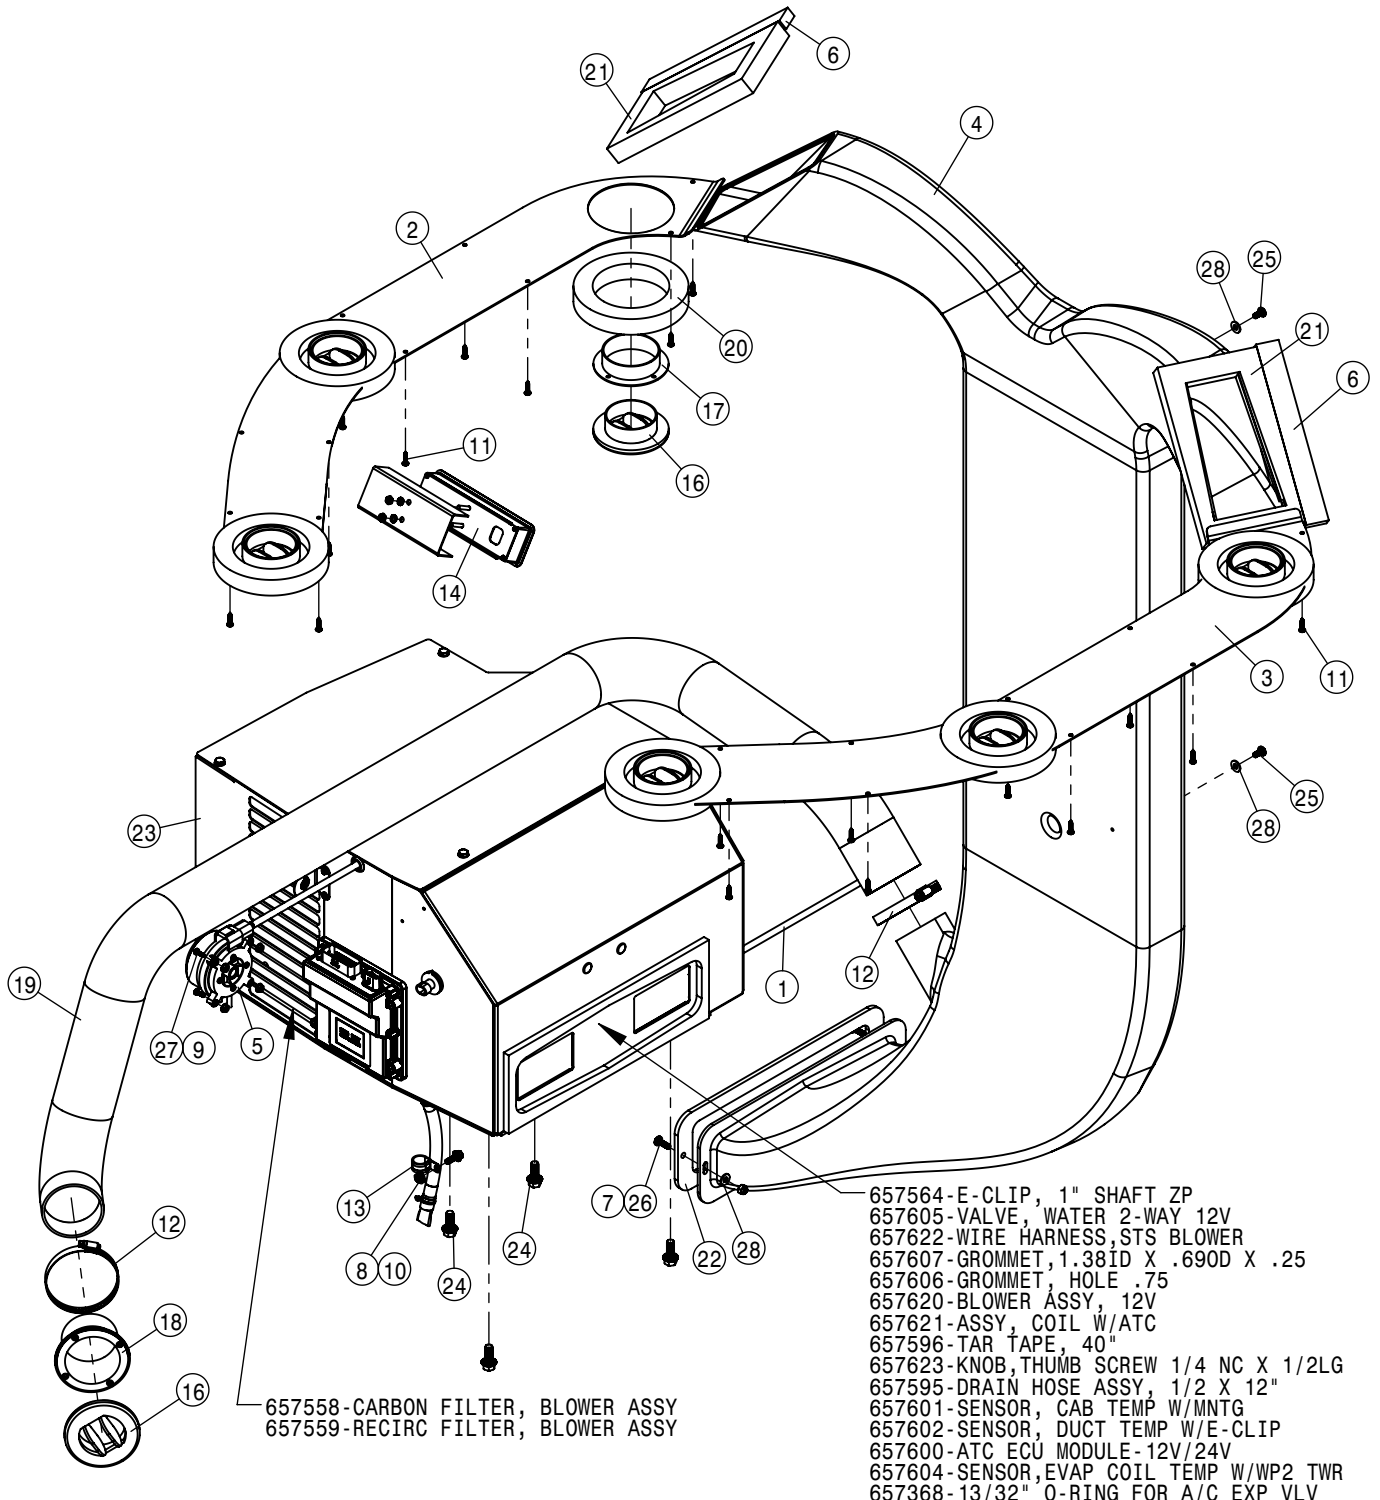

PREMIUM HVAC ASSEMBLY			
DET	QTY	P/N	DESCRIPTION
1	1	317315	HOSE - HVAC PRESSURE
2	1	344361	PLATE, ROOF DUCT COVER RH, STSCAB' 14
3	1	344362	PLATE, ROOF DUCT COVER LH, STSCAB' 14
4	1	344366	DUCT HVAC - STS CAB
5	1	344425	PRESSURE SWITCH - HVAC
6	2	344576	TEMP SEAL DUCT, STS' 14
7	2	470089	1/4UNC HEX NYL-LOC NUT
8	1	470121N	1/4 UNC SERR FLG LOCK NUT SS
9	4	470463	8-32 SERR FLANGE NUT
10	1	473834	1/4UNC X 3/4 SER FLG BOLT SS
11	20	473990N	#8 X 3/4 PHIL PAN SMS TY-A BZ
12	2	520052	HOSE CLAMP NO 52 STAINLESS
13	1	520104	CUSH HOSE CLMP, #12, 3/4D x 1/2W
14	1	657543	HVAC-CTRL-AUTO, CAB

PREMIUM HVAC ASSEMBLY			
DET	QTY	P/N	DESCRIPTION
NS	1	657545	HARNESS-HVAC AUTO CTRL STS' 14
16	7	657546	LOUVER, 4" W/O MNT
17	6	657547	PANEL MNT, LOUVER (THK PANEL)
18	1	657548	PANEL MNT, LOUVER (THK PANEL)
19	1	657550	HOSE - 3IN HVAC
20	6	657552	GASKET SEAL ROOF LOUVER
21	2	657553	GASKET SEAL ROOF LOUVER
22	1	657556	GASKET SEAL ROOF LOUVER
23	1	657561	BLOWER UNIT-AUT TMP CTRL STS' 15
24	4	900129N	3/8UNC X 1" SERR FLANGE BOLT
25	2	903708N	1/4UNC X1/2PHIL PAN MACH SCR BZ
26	2	903711	1/4UNC X3/4PHIL PANHD MACH SCR
27	4	903844	8-32 X 1/2 PHIL PANHD MACH SCR
28	4	920000	1/4 SAE FLAT WASHER