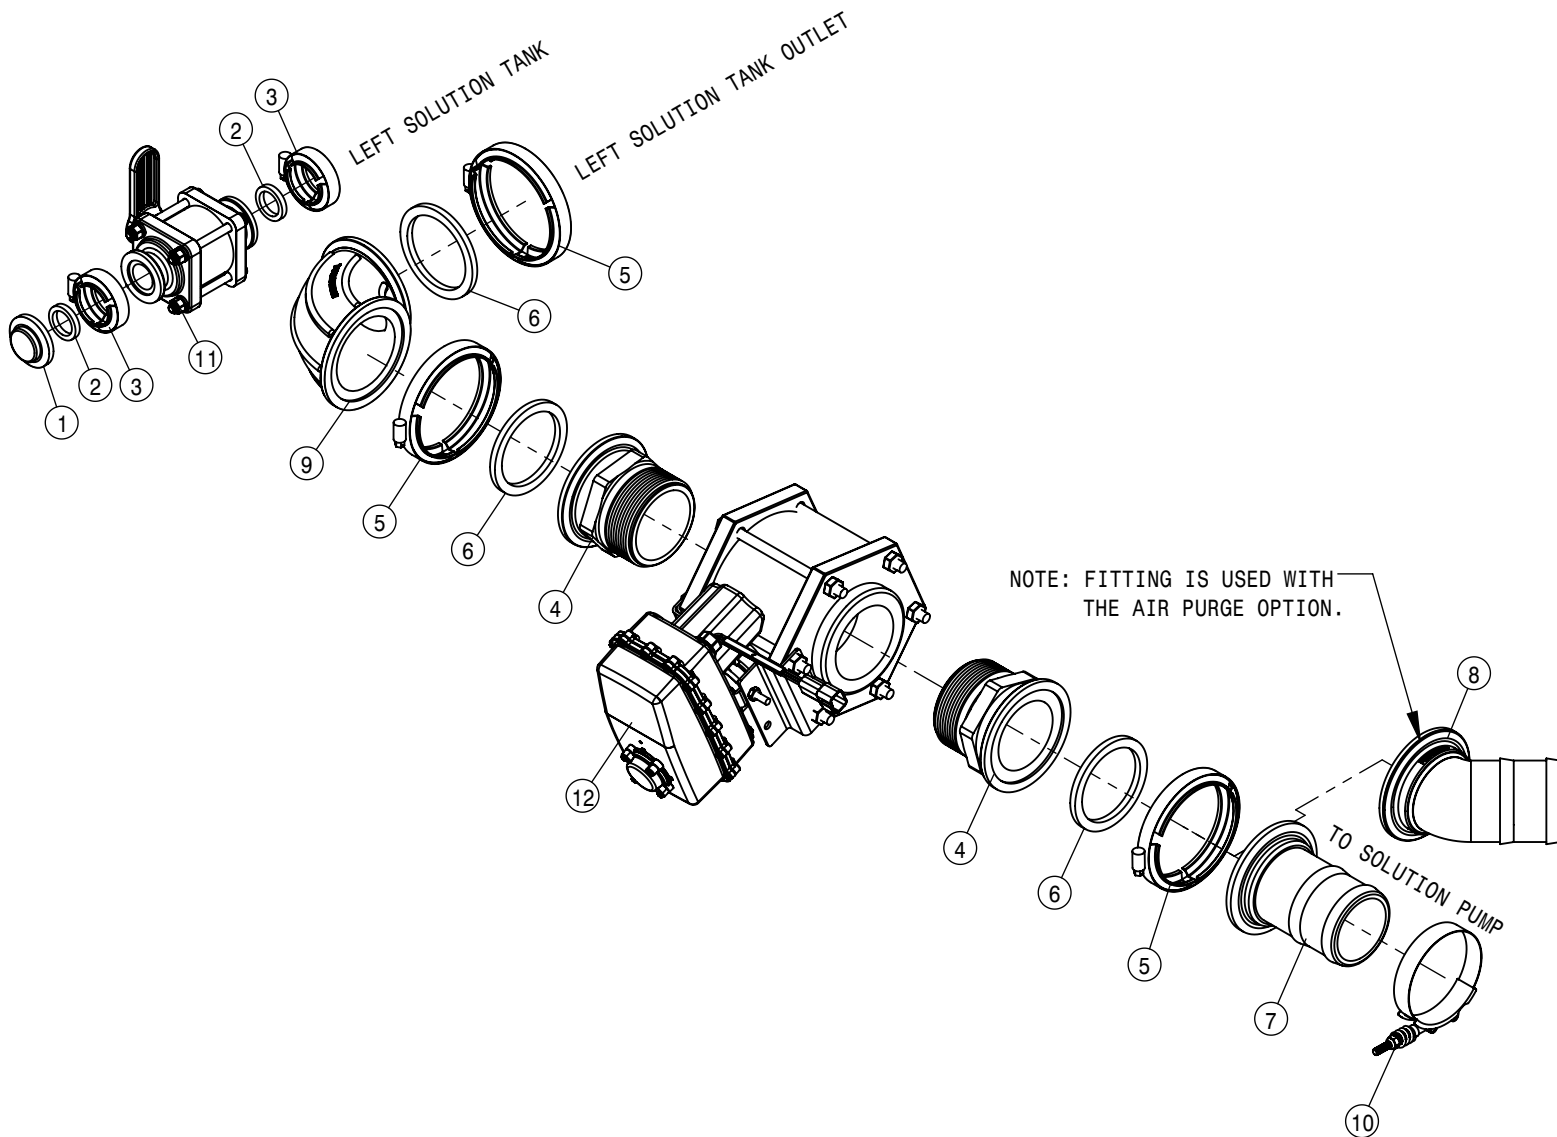

LEFT SOLUTION TANK VALVE ASSEMBLY			
DET	QTY	P/N	DESCRIPTION
1	1	500155	1" FLANGE CAP PLUG POLY
2	2	500157	1" FLANGE GASKET EPDM
3	2	500159	1" FLANGE CLAMP S.S.
4	2	500164	3" FLANGE- 3.00 MNPT ADPTR POLY
5	3	500208	3" FLANGE CLAMP S.S.
6	3	500209	3" FLANGE GASKET EPDM
7	1	500210	3" FLANGE-3" HOSEBARB POLY
8	1	500258	3" FLANGE-45-3" HOSEBARB, POLY
9	1	500262	3" FLANGE-90-3" FLG SWEEP LBO
10	1	520145	3.56/3.88 T-BOLT HOSE CLAMP SS
11	1	696147	BALL VLV, 1" FLANGE
12	1	696268	KZCO, 3" VALVE