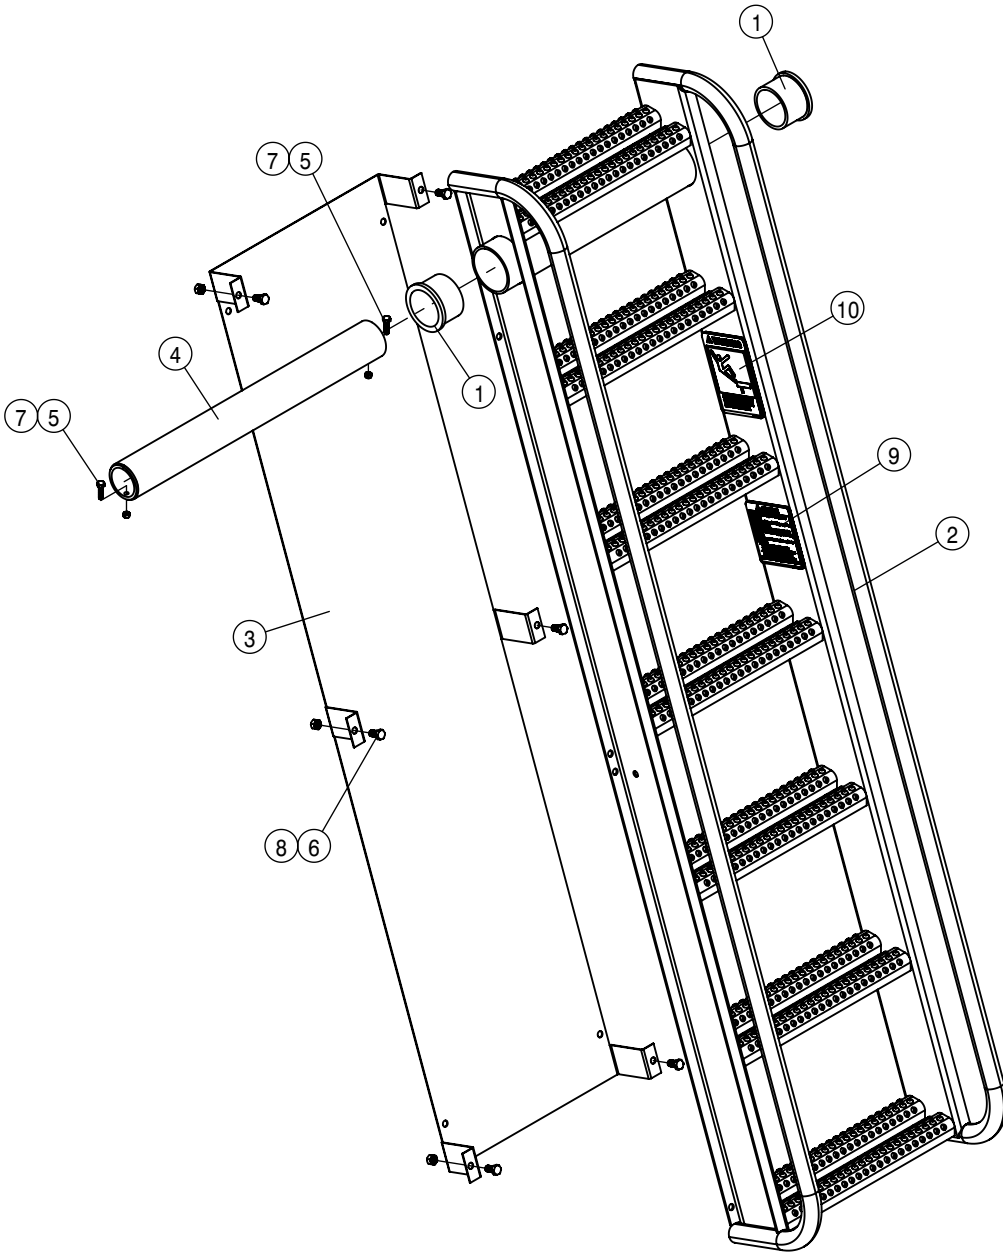

LADDER ASSEMBLY			
DET	QTY	P/N	DESCRIPTION
1	2	121102	LADDER PIVOT BEARING, POLYGON
2	1	343944	LADDER W/DECAL, STS
3	1	344009	STEP BACKPLATE STS CE
4	1	344534	LADDER MT TUBE, STS '14
5	2	900003	1/4UNC X 1" HEX BOLT
6	6	900128	3/8UNC X 3/4 HEX BOLT
7	2	914000	1/4UNC HEX STOVER NUT
8	6	914004	3/8UNC HEX STOVER NUT
9	1	HXE19558	LABEL, CAUTION
10	1	N403721	LABEL, DO-NOT-RIDE