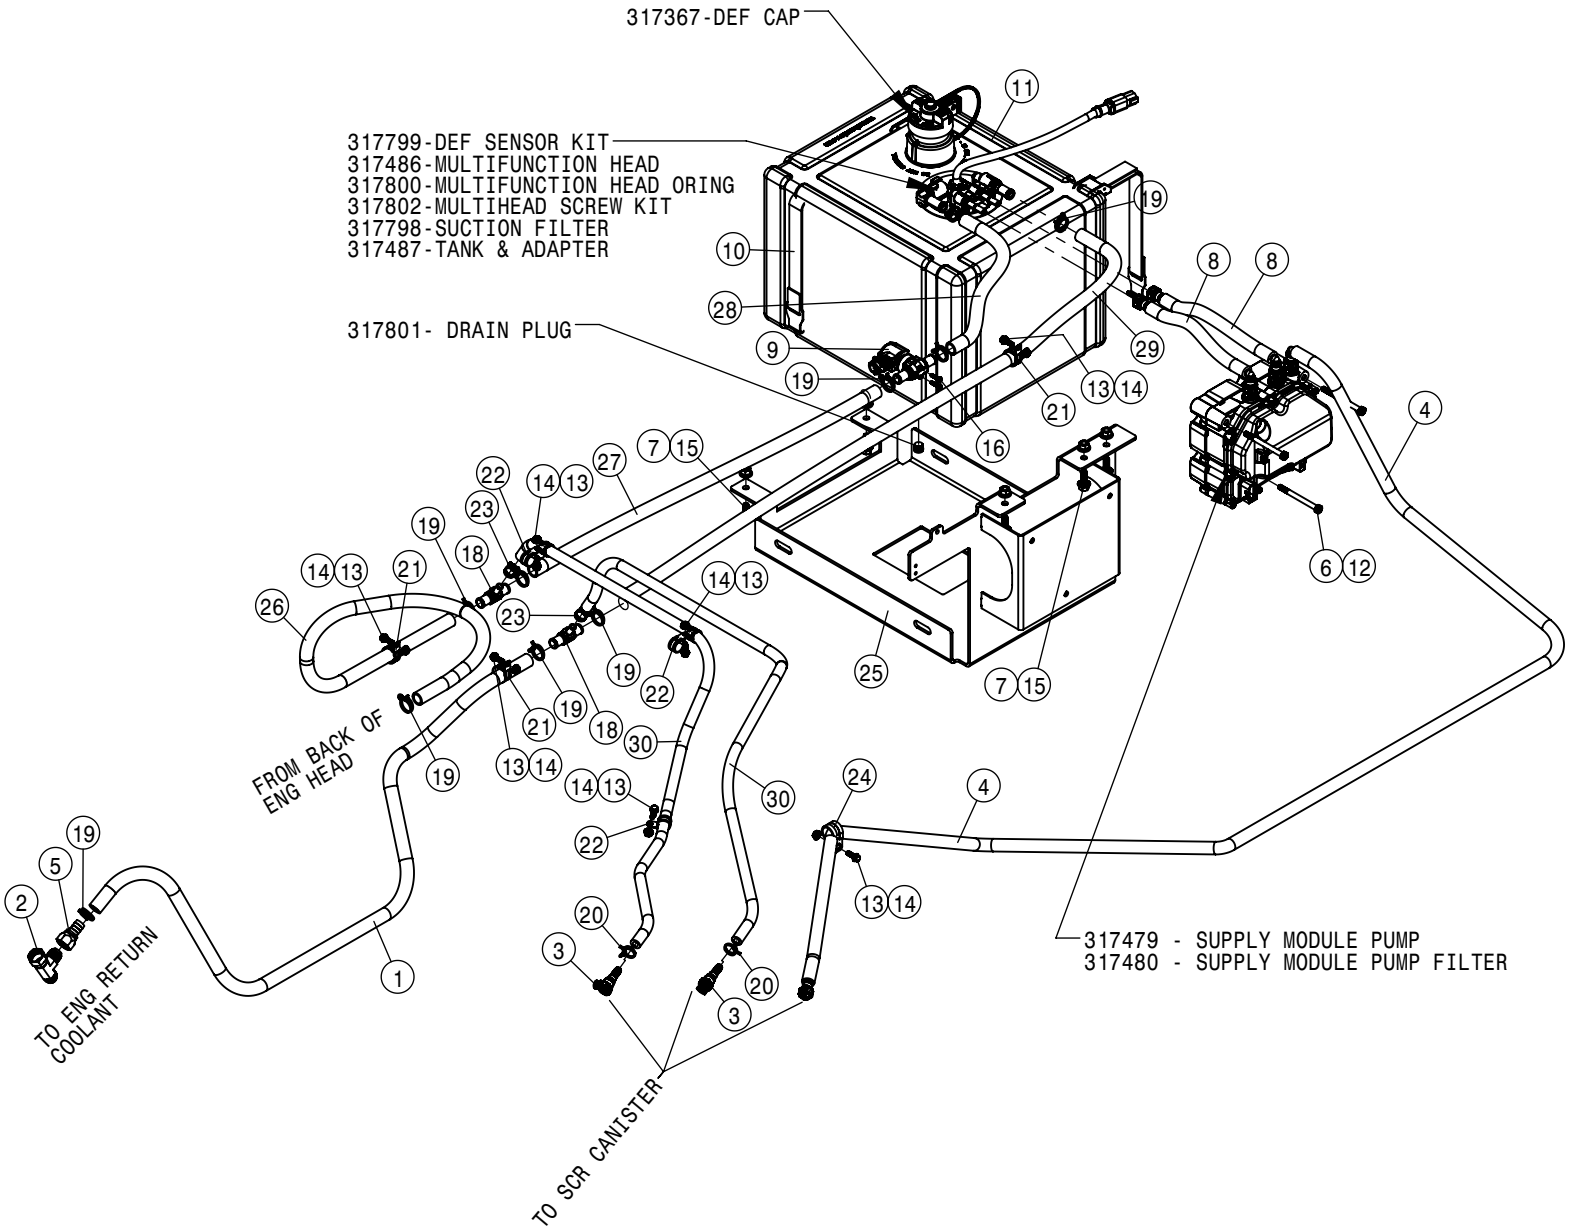

TIER-4F DEF TANK ASSEMBLY			
DET	QTY	P/N	DESCRIPTION
1	1	601052	HOSE, MAIN RETURN
2	1	618333	7/8FJIC SW RUN TEE-7/8MJIC
3	2	618880	3/8 J2044 QUICK CONNECT
4	1	317330	PRESSURE HOSE ASMY
5	1	711101	5/8 HOSE BARB-7/8FJX ADPTR,BRS
6	3	900539	5/16UNC X 3 1/2 HHCS GR5 MC
7	5	910106	3/8-16UNC CTRLK FLG NUT MC GR5
8	2	317329	DEF SUCTION/THROTTLE HOSE ASSY
9	1	317359	COOLANT VALVE STS 14
10	2	317395	DEF TIE DOWN STRAP
11	1	317488	DEF TANK 10 GALLON
12	3	470113	5/16-18UNC HEX FLG NUT SER MC GR5
13	7	470118	1/4 UNC X 3/4 SER FLG BOLT
14	7	470121	1/4 UNC SERR FLG LOCK NUT
15	5	470460	3/8UNC X 1 HHSFB GR5 MC

TIER-4F DEF TANK ASSEMBLY			
DET	QTY	P/N	DESCRIPTION
16	2	472235	#10-32 UNF X 3/4 PHMS PH ZN
NS	5	490522	DEF FLUID 1 GAL
18	2	500285	3/8 x 5/8 x 5/8 MOLDED TEE
19	10	520081	HOSE CLAMP NO 14 DBL WIRE
20	2	520083	HOSE CLAMP NO 11.5 DBL WIRE
21	3	520101	CUSH HOSE CLAMP,#16, 1"D X 1/2W
22	5	520104	CUSH HOSE CLMP,#12, 3/4D X 1/2W
23	2	520120	HOSE CLAMP NO 4 STAINLESS
24	1	520121	CUSH CLAMP,#16 1IN X 3/4W
25	1	343950	DEF TANK CRADLE ASM
26	1	601039	HOSE, 5/8 X 39.4 HEATER
27	1	601040	DEF TANK SUPPLY HOSE 1
28	1	601041	DEF TANK SUPPLY HOSE 2
29	1	601042	DEF TANK RETURN HOSE
30	2	601051	HOSE, 3/8 X 46.00 HEATER