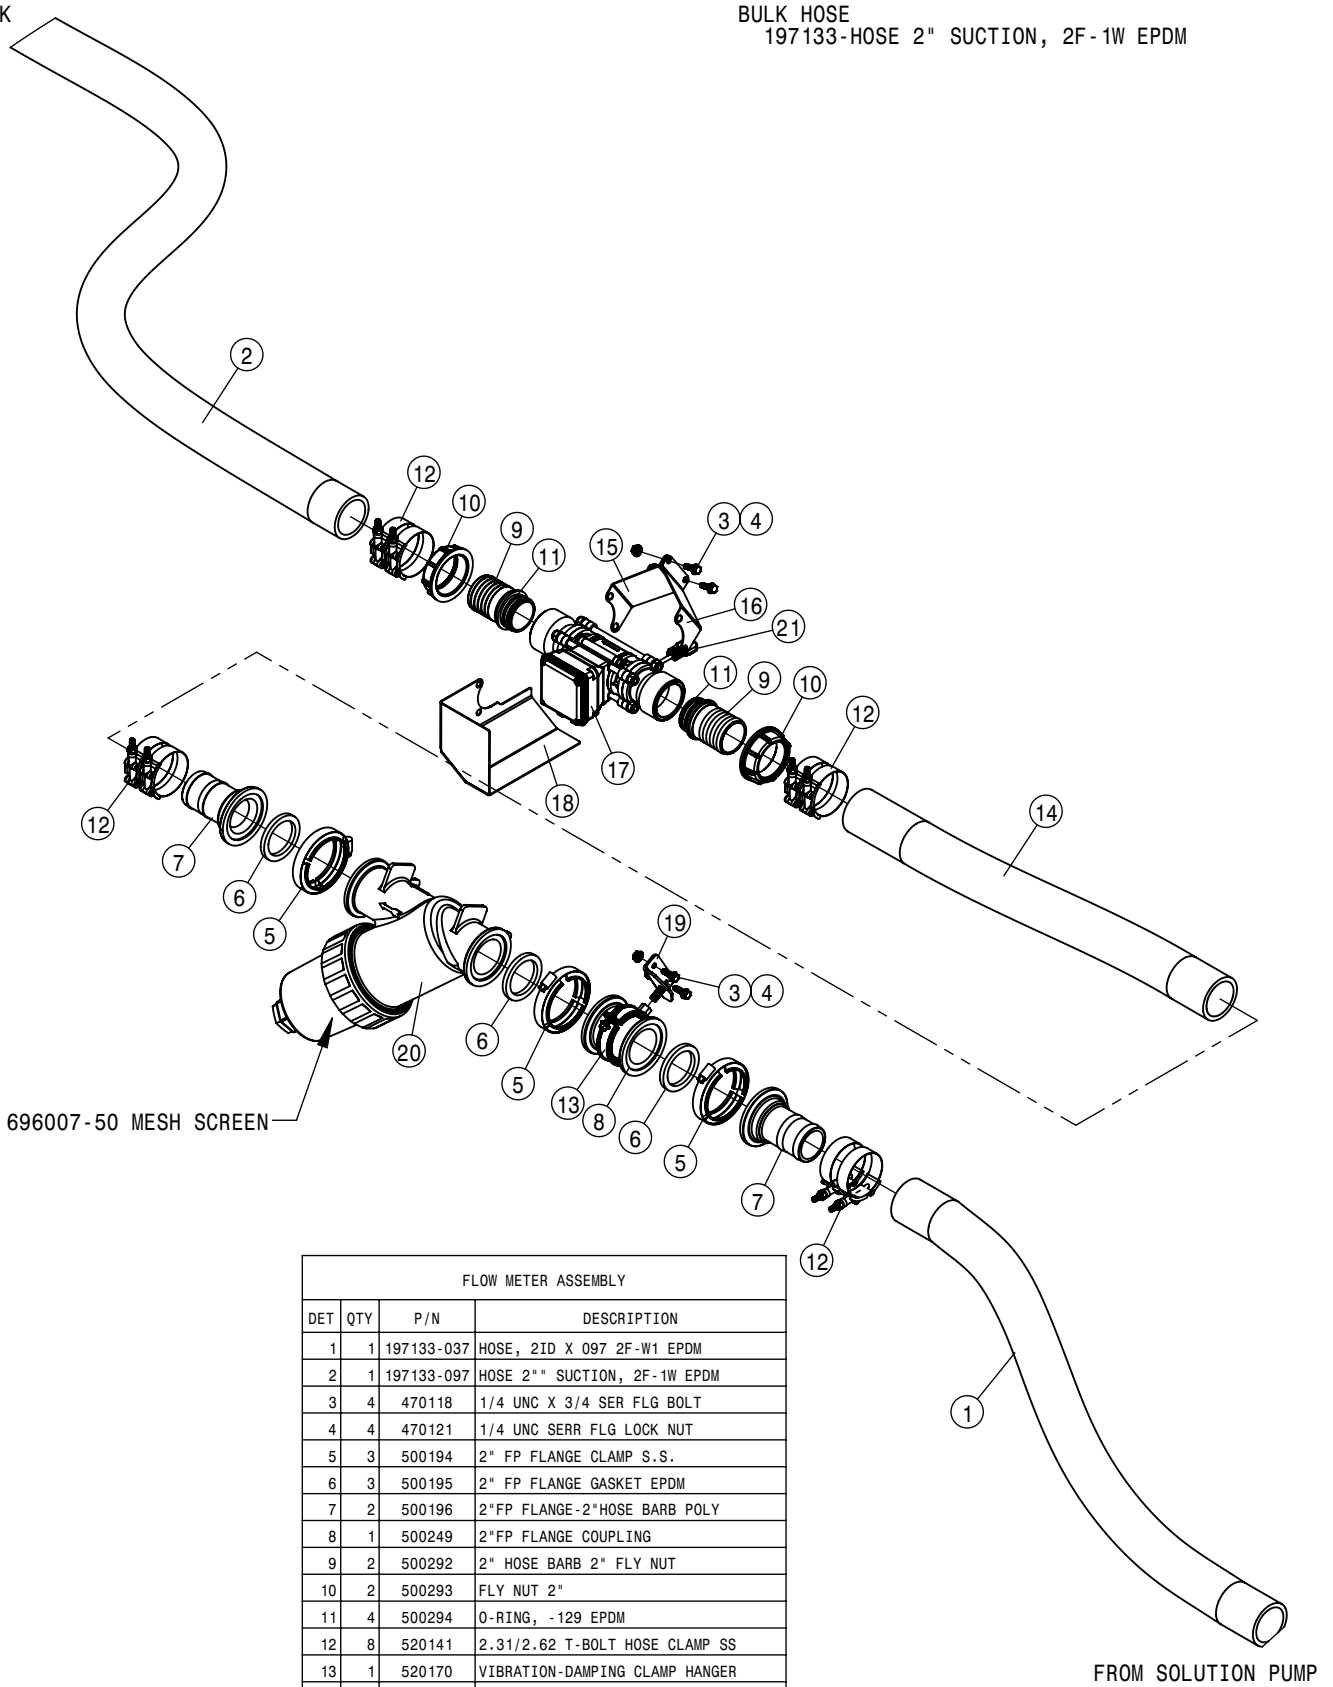

TO BOOM QUICK
COUPLER

BULK HOSE
197133-HOSE 2" SUCTION, 2F-1W EPDM

696007-50 MESH SCREEN

FROM SOLUTION PUMP

FLOW METER ASSEMBLY			
DET	QTY	P/N	DESCRIPTION
1	1	197133-037	HOSE, 2ID X 097 2F-W1 EPDM
2	1	197133-097	HOSE 2" SUCTION, 2F-1W EPDM
3	4	470118	1/4 UNC X 3/4 SER FLG BOLT
4	4	470121	1/4 UNC SERR FLG LOCK NUT
5	3	500194	2" FP FLANGE CLAMP S.S.
6	3	500195	2" FP FLANGE GASKET EPDM
7	2	500196	2"FP FLANGE-2"HOSE BARB POLY
8	1	500249	2"FP FLANGE COUPLING
9	2	500292	2" HOSE BARB 2" FLY NUT
10	2	500293	FLY NUT 2"
11	4	500294	O-RING, -129 EPDM
12	8	520141	2.31/2.62 T-BOLT HOSE CLAMP SS
13	1	520170	VIBRATION-DAMPING CLAMP HANGER
14	1	601099	HOSE, 2 X 26 2F-1W EPDM
15	1	691302	ORION FLOW METER MNT FRONT
16	1	691303	ORION FLOW METER MNT REAR
17	1	691327	MAG FLOWMETER 2" FLYNUT
18	1	691332	STS Flowmeter Shield
19	1	691337	STRAINER CLAMP MNT WLD
20	1	696006	LINE "Y" STRAINER,2"FP FLG 50M
21	1	734046	ADPTR HARNESS FOR 691327