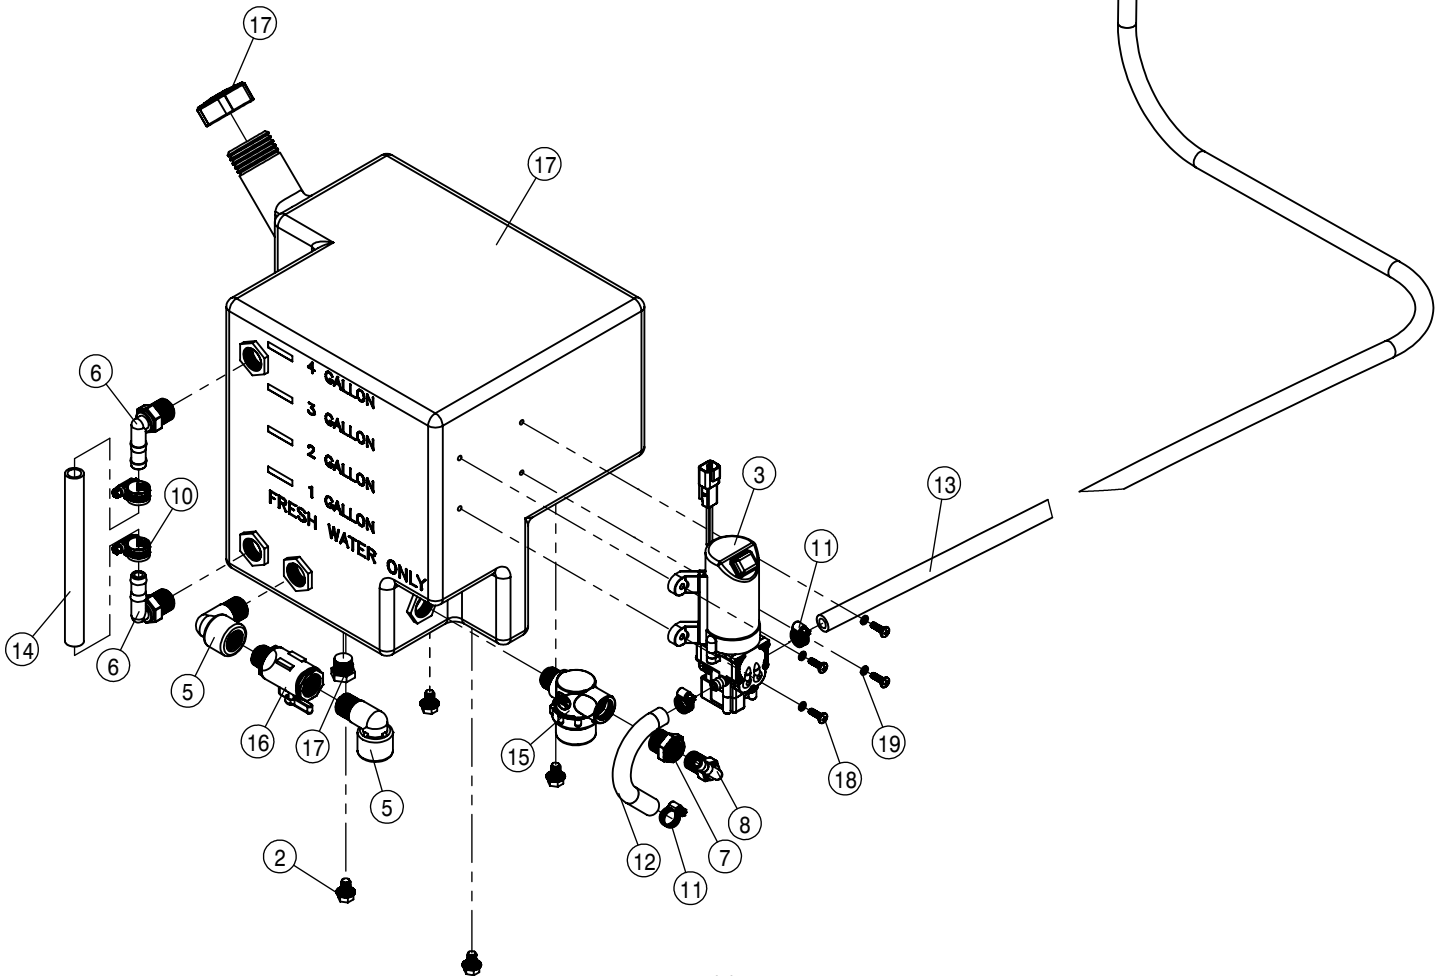

BULK HOSE  
 195902-HOSE 1/2ID-3/32W CLEAR VINYL  
 195923-HOSE 3/8 1-FBR BR BLK RLA

HAND WASH TANK ASSEMBLY			
DET	QTY	P/N	DESCRIPTION
1	1	294059	footswitch assembly, 60" cord
2	4	470232N	5/16UNC X 1/2 SERR FLG BOLT SS
3	1	470596	DIAPHRAM PUMP W/DEUTSCH CONNEC
4	2	472351	4-40 X 1/2 PAN HD MTL SCR TYP F
5	2	500044	1/2NPT-90 ST EL, POLY
6	2	500047	1/2NPT-90-1/2 HOSE BARB, POLY
7	1	500286	1/2"-3/8"NPT REDU BUSH, POLY
8	2	500287	3/8NPT-90-3/8 HOSE BARB, POLY
9	1	500288	3/8NPT-90 EL, POLY
10	2	520069	HOSE CLAMP NO 6 STAINLESS
11	4	520120	HOSE CLAMP NO 4 STAINLESS
12	1	601076	HOSE, 3/8 X 7.00 1FBR BR
13	1	601077	HOSE, 3/8 X 200.00 1FBR BR
14	1	601078	HOSE, 1/2 X 7.50" CLEAR VINYL
15	1	690207	IN-LINE STRAINER, 1/2 FNPT, HYPRO
16	1	696195	1/2FNPT-1/2MNPT MICRO BALL VLV
17	1	763831	TANK-HAND WASH, 4.4 GALLON
18	4	903710N	10-32 X 5/8 PHIL PANHD MACH SCR
19	4	920510N	#10 LOCK WASHER YZ
20	1	294252	HANDWASH EXTENSION HARNESS