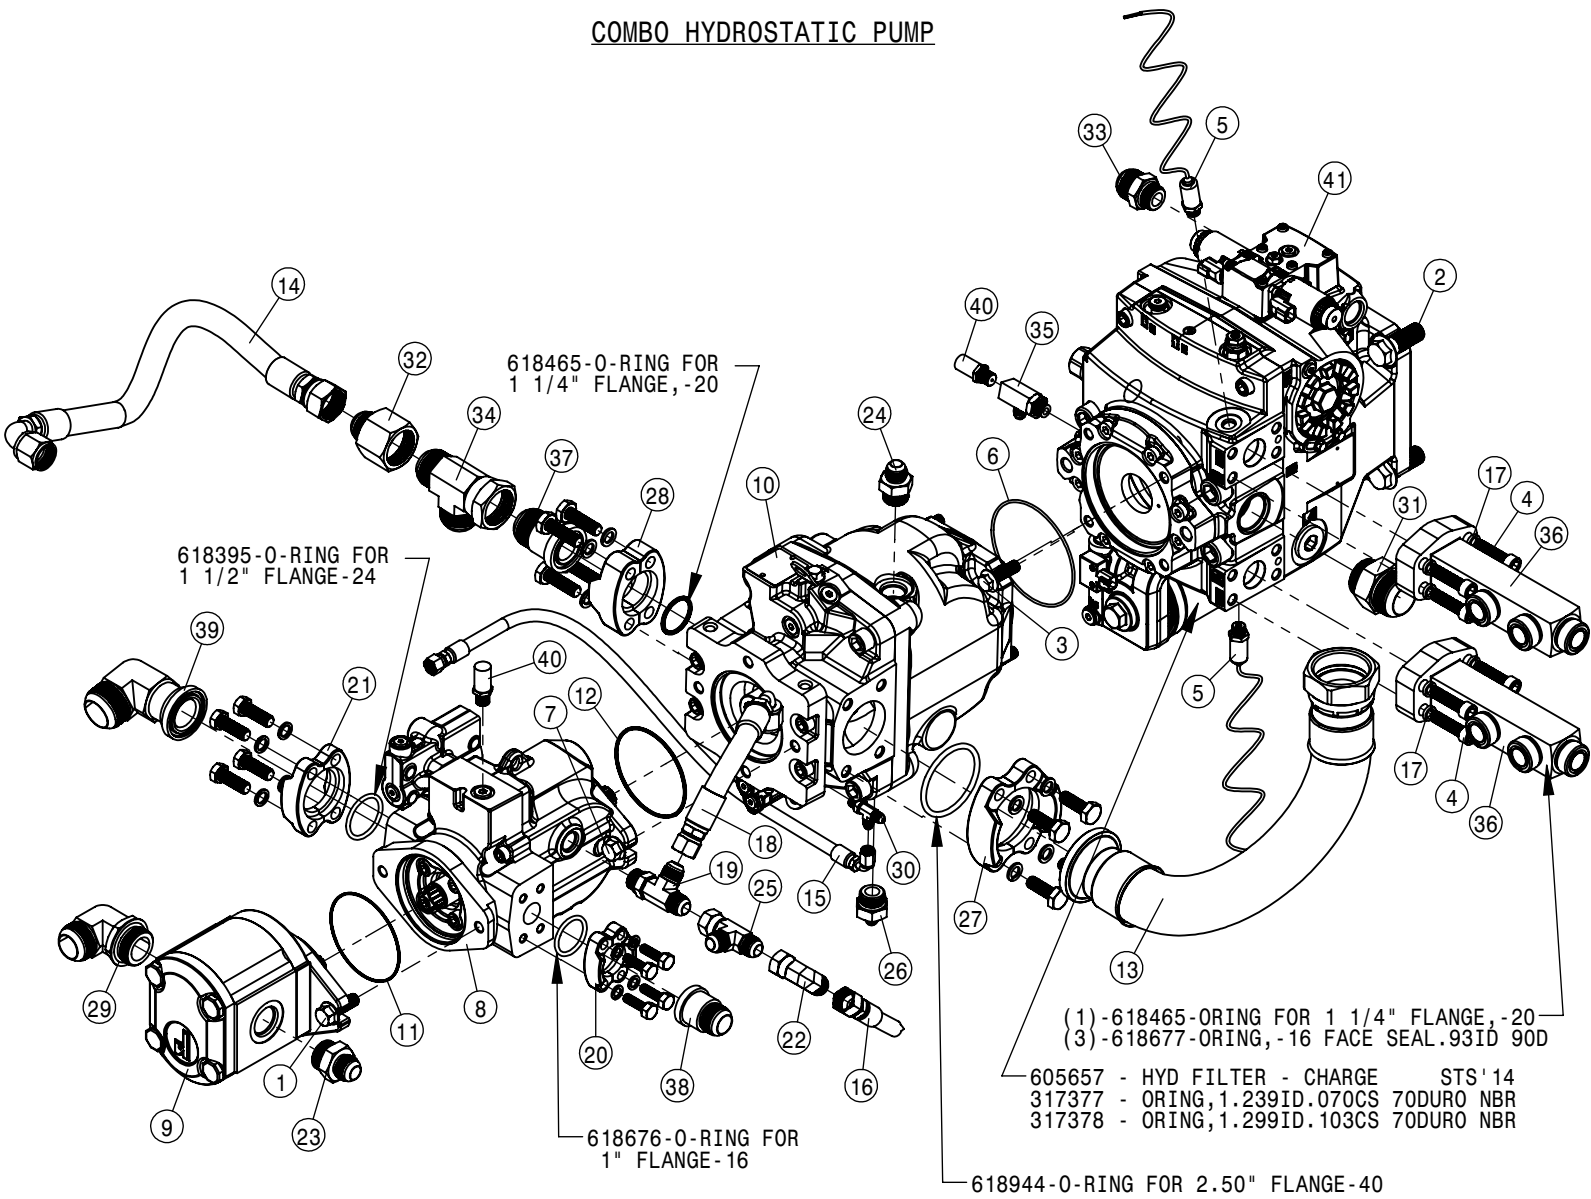

COMBO HYDROSTATIC PUMP

COMBO HYDROSTATIC PUMP ASSEMBLY				
DET	QTY	P/N	DESCRIPTION	
1	2	470431	1/2UNC X 1 1/2 SERR FLG BOLT	
2	4	472367	3/4UNC X 2" SM FLG BOLT GR8 YZ	
3	4	473856	12MM-1.75 X 40MM SM FLANGED BOLT	
4	8	473874	12MM-1.75X 40MM SOC HD CAP SCR	
5	2	606196	PRESSURE TRANSDUCER, 9000 PSI	
6	1	606197	O-RING, 4.73ID-.103CS-4.9430D	
7	2	900263N	1/2UNC X 1" SER FLANGE BOLT	
8	1	606523	PUMP-38CC BB/B MNT	
9	1	606524	40CC GEAR PUMP	
10	1	606526	PUMP 100CC C/BB MT	
11	1	606870	O-RING FOR 606865 SUND B-MT	
12	1	606977	O-RING, B-MT, 3.989ID X .103CS	
13	1	617090	32-811-32FJX-40FLG-23	H/A
14	1	617101	12-451TC-16FJX-12FJX90-23	H/A
15	1	617102	04-451TC-06FJX-04FJX90-29	H/A
16	1	617124	06-451TC-10FJX-06FJX90-85	H/A
17	8	470189	7/16 HC LOCK WASH FOR 618598	
18	1	617132	10-451TC-10FJX-10FJX90-11	H/A
19	1	618130	7/8MOR RUN TEE-7/8MJIC	
20	1	618297	1.00 SPLIT FLANGE KIT #61	
21	1	618299	1.50 SPLIT FLANGE KIT #61	

COMBO HYDROSTATIC PUMP ASSEMBLY				
DET	QTY	P/N	DESCRIPTION	
22	1	618301	7/8MJIC-90-7/8FJIC SWIV LBO	
23	1	618308	1 1/16MJIC-1 5/16MOR ADPTR	
24	1	618309	7/8MJIC-1 1/16MOR ADPTR	
25	1	618333	7/8FJIC SW RUN TEE-7/8MJIC	
26	1	618344	9/16MJIC-1 1/16MOR ADPTR	
27	1	618359	2 1/2" SPLIT FLANGE KIT #61	
28	1	618461	1 1/4 SPLIT FLANGE KIT	
29	1	618477	1 5/8MJIC-90-1 5/8MOR LBO	
30	1	618509	7/16MOR RUN TEE-7/16MJIC	
31	1	618527	1 7/8MJIC-1 5/8MOR ADPTR	
32	1	618547	1 5/8FJIC-1 5/16MJIC ADPTR	
33	1	618558	1 5/16MJIC-1 1/16MOR ADPTR	
34	1	618726	1 5/8FJ SW RUN TEE-1 5/8MJ	
35	1	618782	9/16MOR-9/16FOR-9/16MJIC BRNCH	
36	2	618876	DRIVE PUMP MANIFOLD BLK	
37	1	618894	1 5/8MJIC-1 1/4FLG C62	
38	1	618899	1 5/16MJ-1"FLANGE C61 ADPTR	
39	1	619020	1 1/2 FLG-90-1 7/8 MJIC LBO	
40	2	619023	9/16 MOR DIAGNOSTIC FITTING	
41	1	606519	H1 PUMP 147CC D/C MT