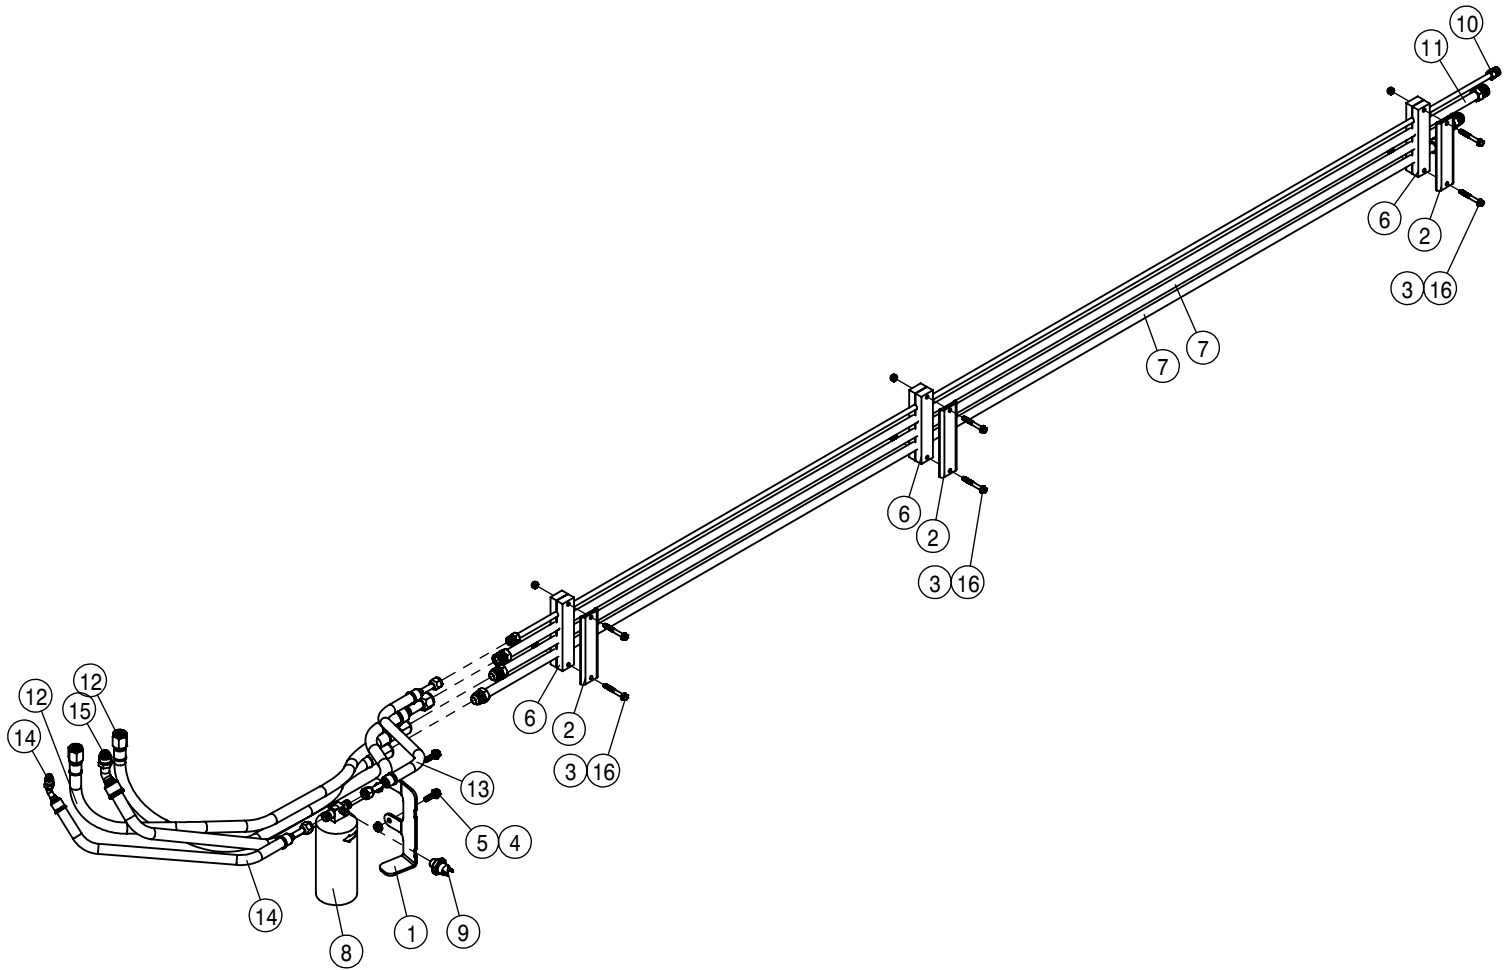

A/C AND HEATER LINES T3,T4I			
DET	QTY	P/N	DESCRIPTION
1	1	317145	A/C DRYER MT
2	3	342718	HYD TUBE CLAMP KEEPER, 6.00
3	6	470089	1/4UNC HEX NYL-LOC NUT
4	2	470113	5/16UNC SERR FLG LOCK NUT
5	2	470234	5/16UNC X 1" SERR FLG HEX BOLT
6	3	470304	TUBE CLAMP BODY,4HOLE.375-.625
7	2	615843	M/F TUBE ASSY 100" STS16 07
8	1	657421	A/C RECEIVER/DRIER
9	1	657422	A/C BINARY SWITCH
10	1	657481	A/C TUBE ASSY, .3750D,STS16
11	1	657483	A/C TUBE ASSY, .6250D,STS16
12	2	657576	10-213-10FJX-10FJX-40
13	1	657586	A/C HOSE,06-06F-06F-21.5
14	1	657587	A/C HOSE, 06-06F-06M45-23.9
15	1	657588	A/C HOSE, 10-10F-10M45-41
16	6	900007N	1/4 UNC X 2 SER FLG BOLT SS