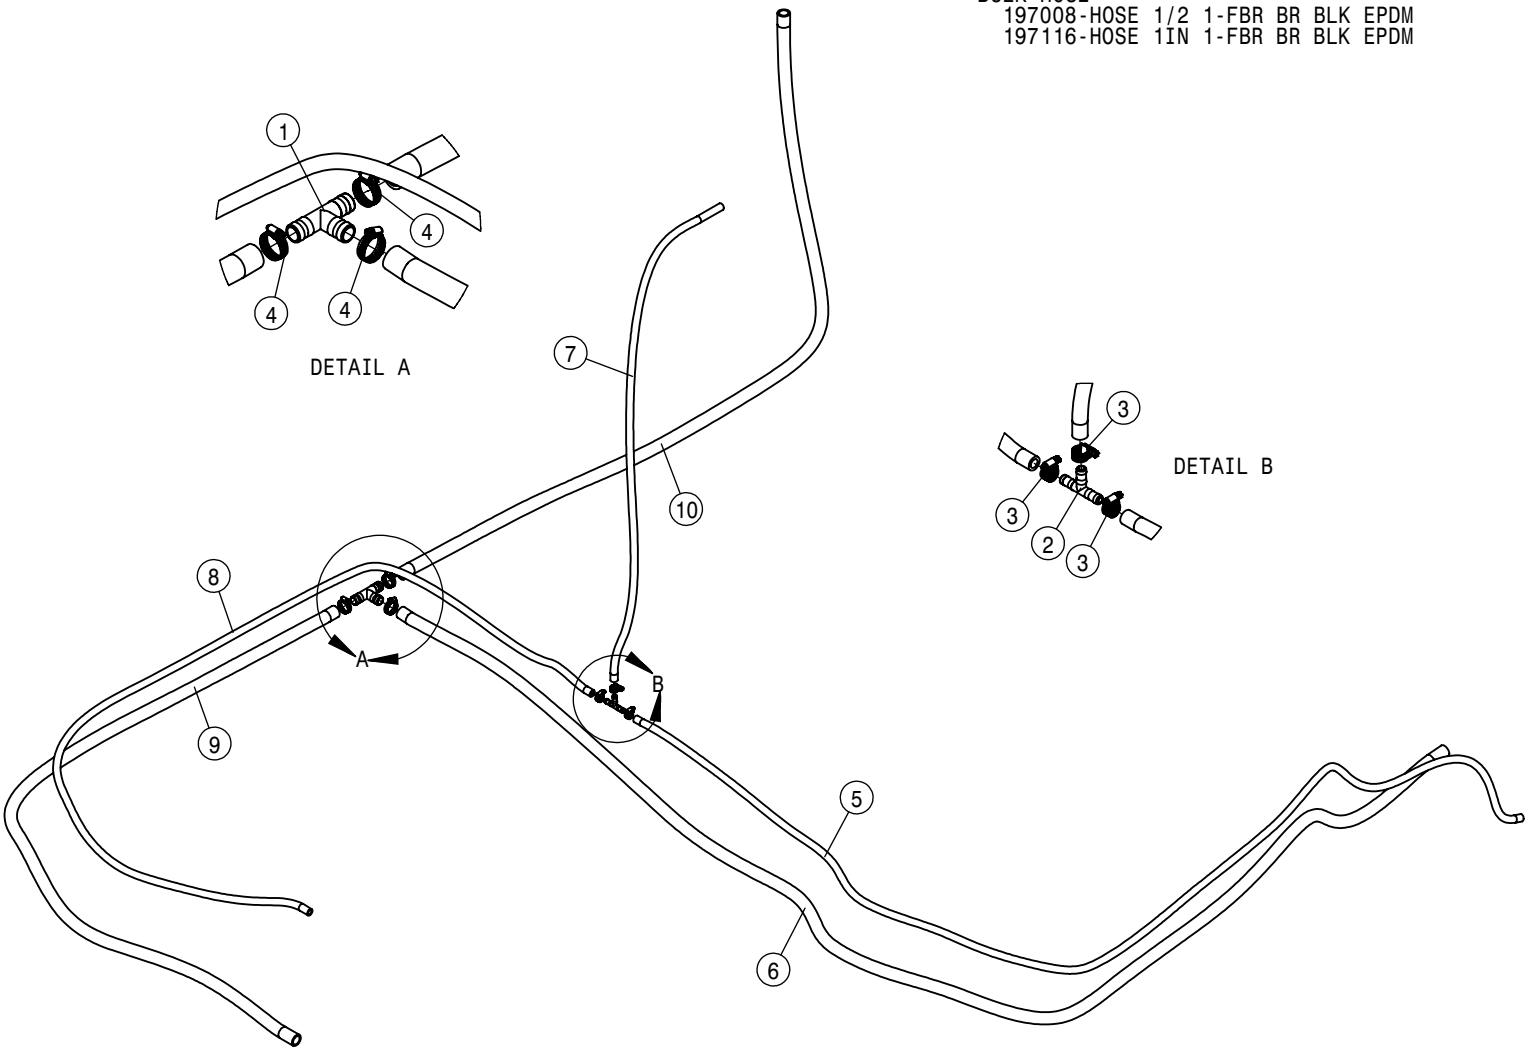

BULK HOSE

197008-HOSE 1/2 1-FBR BR BLK EPDM
197116-HOSE 1IN 1-FBR BR BLK EPDM

FILL/RINSE HOSES FRONT/SIDE FILL ASSEMBLY			
DET	QTY	P/N	DESCRIPTION
1	1	500105	1.00 HOSE BARB TEE, POLY
2	1	500120	1/2" HOSE BARB TEE
3	3	520069	HOSE CLAMP NO 6 STAINLESS
4	3	520090	HOSECLAMP NO 16 STAINLESS
5	1	601033	HOSE, 1/2 X 146 1BR BLK EPDM
6	1	601038	HOSE, 1 X 167 1BR BLK EPDM
7	1	601247	HOSE, 1/2 X 65 1BR BLK EPDM
8	1	601563	HOSE, 1/2 X 120 1BR BLK EPDM
9	1	601636	HOSE, 1 X 100 1BR BLK EPDM
10	1	601862	HOSE, 1 X 102 1BR BLK EPDM