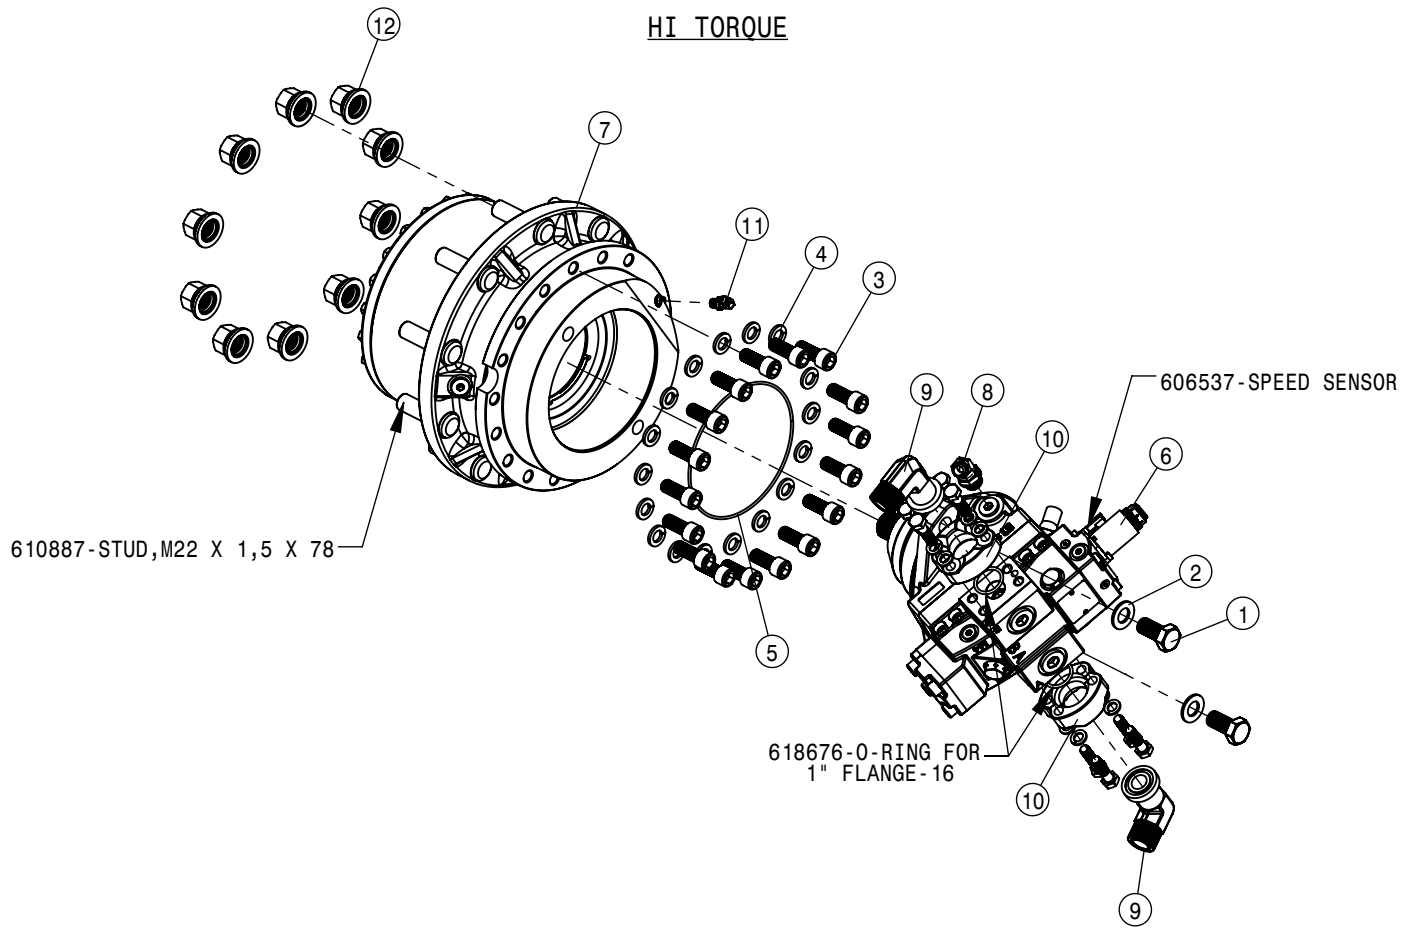

HI TORQUE

RIGHT WHEEL MOTOR ASSEMBLY			
DET	QTY	P/N	DESCRIPTION
1	2	473838	20MM-1.5 X 40MM HEX BOLT GR8
2	2	473839	20MM FLAT WASHER
3	17	473840	16MM-2.00 X 40MM SOC CAP SCR
4	17	473841	16MM LOCK WASHER
5	1	606190	O-RING,WHL MTR HSNG SAUER
6	1	606514	H1-B-80CC WHL MTR SAUER
7	1	610506	TORQ HUB,25:1 CW18E
8	1	618602	3/4MJIC-45-7/8MOR LBO
9	2	618654	1" FLANGE-90-1 7/16MFOR LBO
10	2	618933	M12 SPLIT FLANGE KIT #62 (-16)
11	1	618934	7/16MJIC-90-M12MOR LBO
12	10	824055	22MM-1.50 SMTH FLG WHEEL NUT