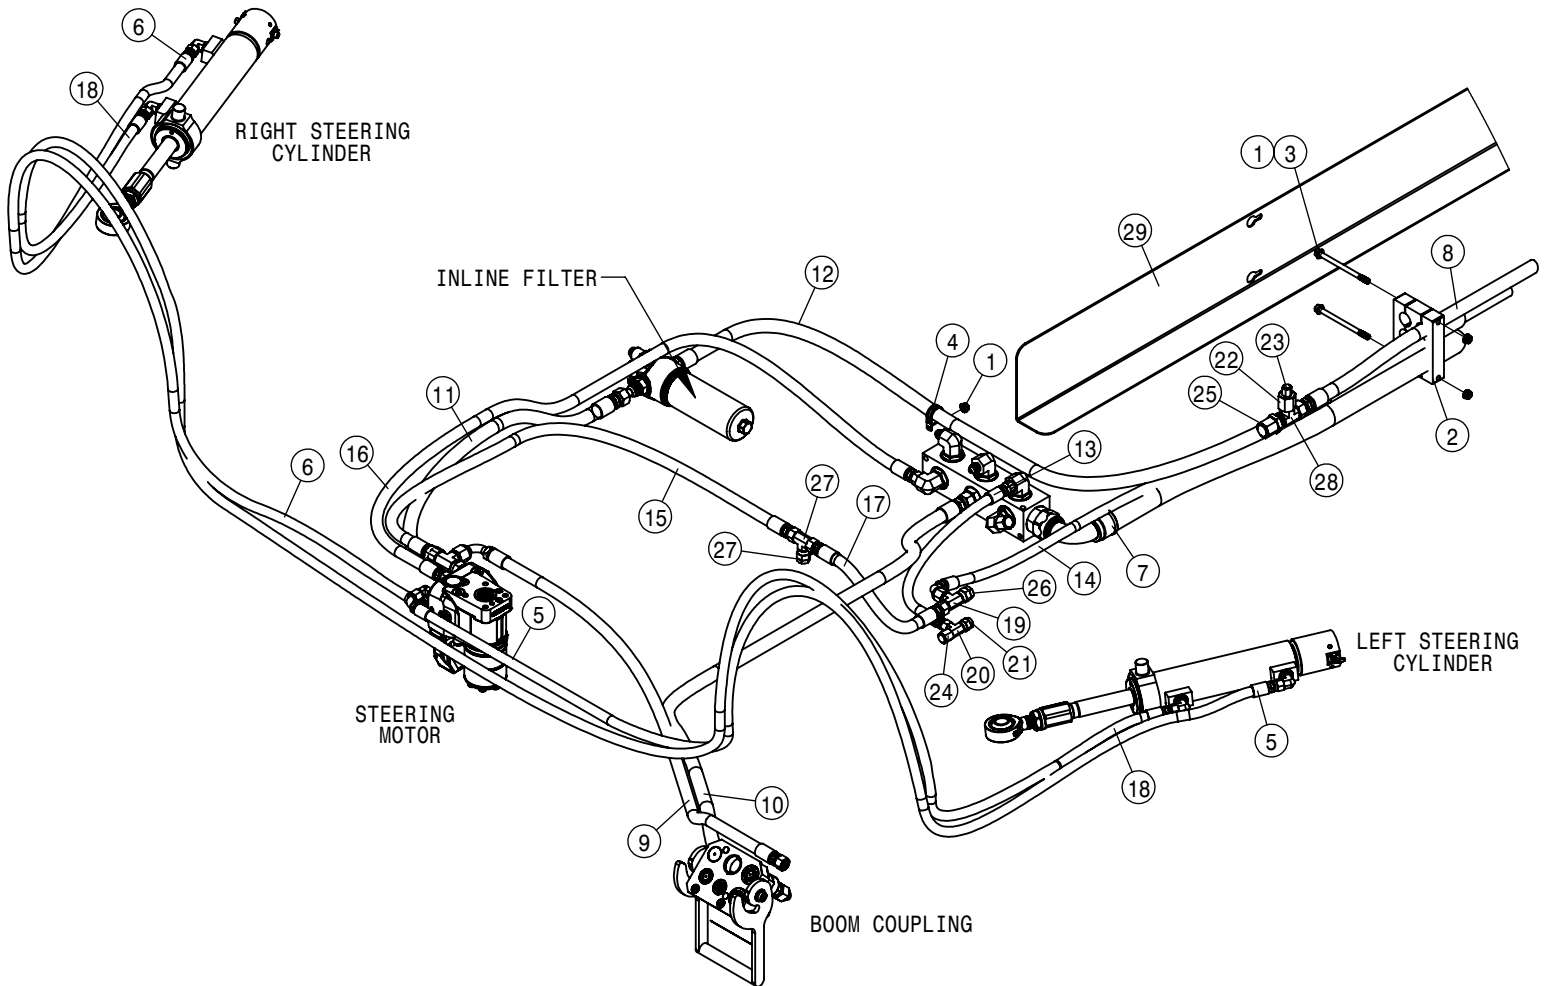

STANDARD FRONT AUX HYDRAULIC HOSES

STANDARD FRONT AUX HYDRAULIC HOSE ASSEMBLY				
DET	QTY	P/N	DESCRIPTION	
1	3	470087	3/8UNC HEX SERR FLANGE NUT	
2	1	470671	HOSE CLAMP, 6-HOLE	
3	2	470683	3/8UNC X5 1/2SMTH FLG HEX BOLT	
4	1	520102	CUSH HOSE CLAMP, #20, 1 1/4D X 1/2W	
5	1	617078	08-451TC-08FJX-08FJX90-118 H/A	
6	1	617079	08-451TC-08FJX-08FJX-107 H/A	
7	1	617087	24-811-24FJX-24FJX90-177 H/A	
8	1	617105	12-451TC-12FJX-12FJX-115 H/A	
9	1	617129	10-451TC-10FJX-12FJX90-55 H/A	
10	1	617130	12-451TC-12FJX-12FJX90-78 H/A	
11	1	617131	12-451TC-12FJX-12FJX-44 H/A	
12	1	617133	12-451TC-12FJX-16FJX90-187 H/A	
13	1	617134	08-451TC-08FJX-08FJX-22 H/A	
14	1	617135	08-451TC-08FJX-10FJX90-141 H/A	
15	1	617136	10-451TC-10FJX-12FJX-53 H/A	

STANDARD FRONT AUX HYDRAULIC HOSE ASSEMBLY				
DET	QTY	P/N	DESCRIPTION	
16	1	617137	10-451TC-10FJX-10FJX-79 H/A	
17	1	617138	10-451TC-10FJX-10FJX-16 H/A	
18	1	617172	08-451TC-08FJX-08FJX-204	
19	1	618333	7/8FJIC SW RUN TEE-7/8MJIC	
20	1	618451	3/4FJIC SW RUN TEE-3/4MJIC	
21	1	618457	3/4MJIC PLUG	
22	1	618483	1 1/16FJIC-9/16MJIC ADPTR	
23	1	618531	9/16FJIC CAP NUT	
24	1	618532	3/4FJIC CAP NUT	
25	1	618533	1 1/16FJIC CAP NUT	
26	2	618543	7/8MJIC PLUG	
27	1	618593	7/8FJ SW BRANCH TEE-7/8MJ	
28	1	618750	1 1/16MJIC BLKHD RUN TEE	
29	1	660290	HOSE GUARD - L/F