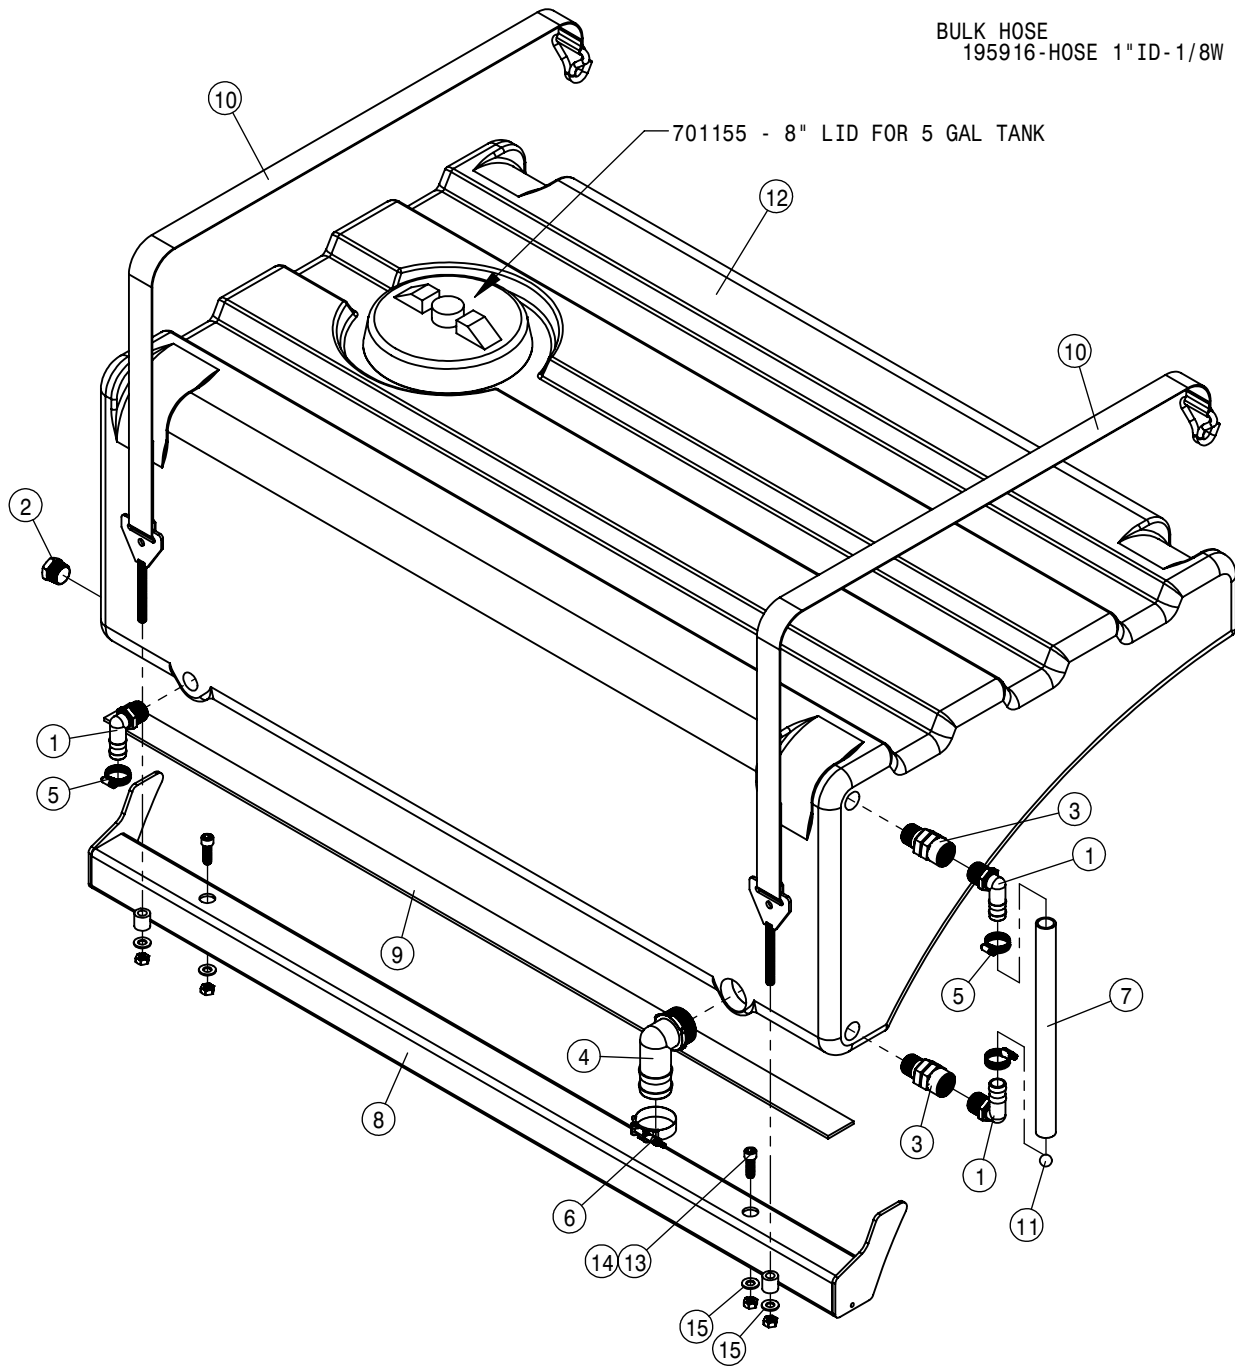

POLY RINSE TANK ASSEMBLY			
DET	QTY	P/N	DESCRIPTION
1	3	500024	1"NPT-90-1"HOSE BARB, POLY
2	1	500063	1"NPT PIP PLUG, POLY
3	2	500107	1"NPT SWIVEL POLY
4	1	500141	2"MNPT-90-2" HOSE BARB, POLY
5	3	520090	HOSECLAMP NO 16 STAINLESS
6	1	520141	2.31/2.62 T-BOLT HOSE CLAMP SS
7	1	601742	HOSE 1" ID-1/8W CLR VNYL 16"
8	1	763590	POLY RINSE TANK MT WLD STS12
9	1	763594	POLY RINSE TANK MT PAD STS12
10	2	763595	POLY RINSE TNK STRAP ASSY STS
11	1	763623	GREEN POLYPROPYLENE BALL 0.750"
12	1	763821	100 GAL POLY TANK, GRAY '13
13	2	900392	1/2UNC X 1 1/2 SOCKET CAP SCR
14	4	914008	1/2 UNC HEX STOVER NUT
15	4	920004	1/2 SAE FLAT WASHER