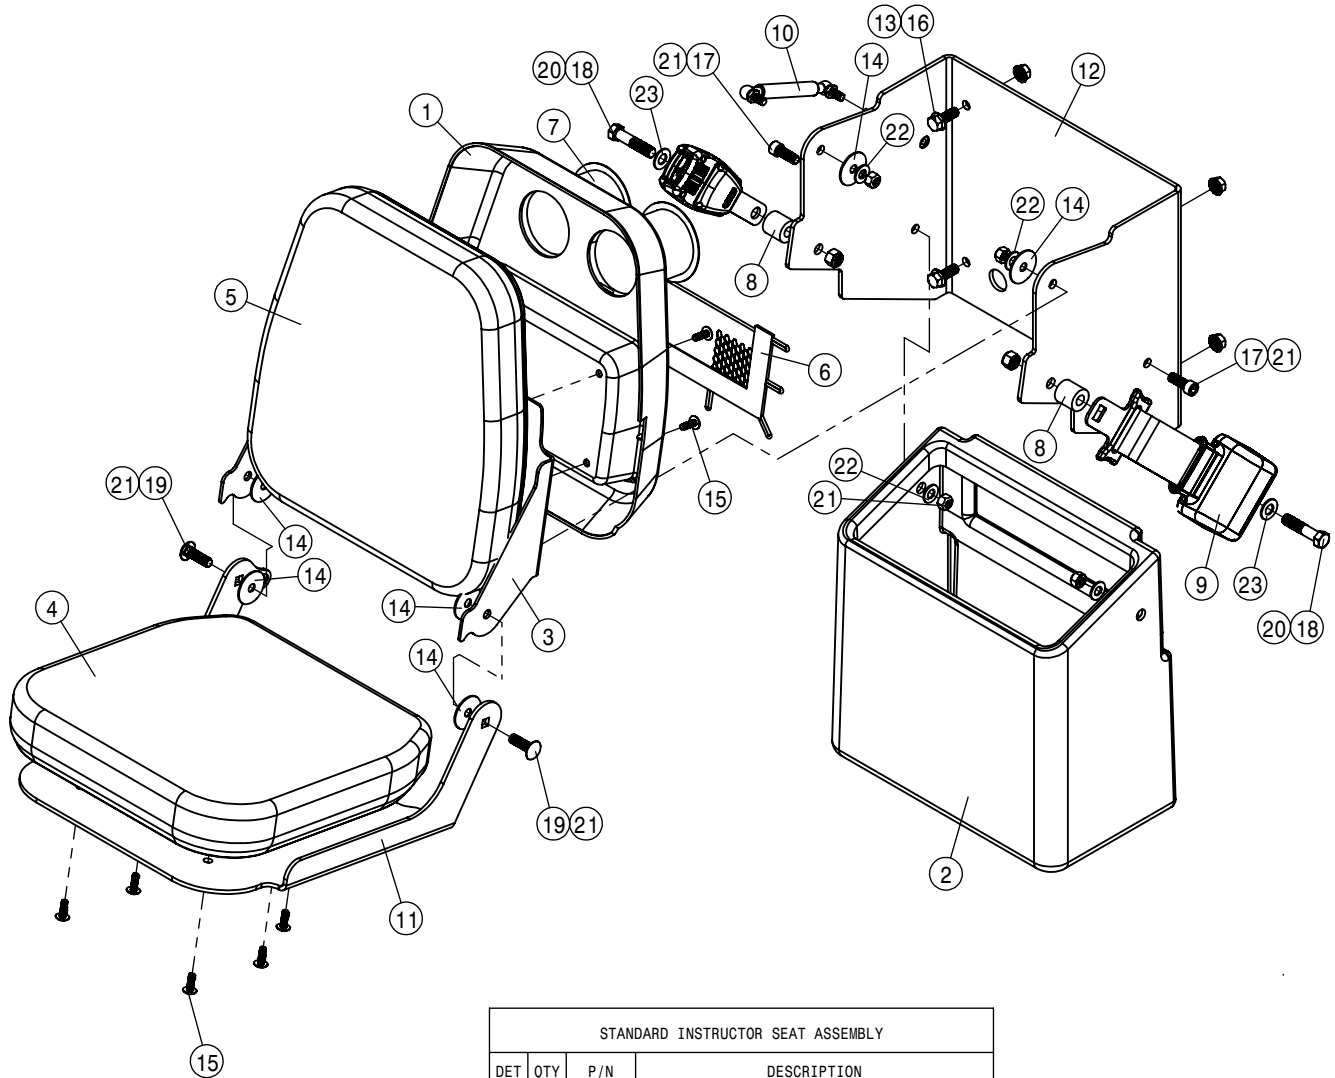

STANDARD INSTRUCTOR SEAT ASSEMBLY			
DET	QTY	P/N	DESCRIPTION
1	1	344162	PANEL BACK INSTRUCTOR SEAT BACK
2	1	344163	BIN STORAGE INSTRUCTOR SEAT
3	1	344166	BRKT BACK INSTRUCTOR SEAT MOUNT
4	1	344174	CUSH BASE INST SEAT STD
5	1	344175	CUSH BACK INST SEAT STD
6	1	344412	CARGO NET - INSTRUCTOR SEAT
7	2	344463	CUP HOLDER - SMALL
8	2	344489	INST SEAT BELT BUSHING, STS' 14
9	1	344493	INST SEAT BELT ASSY, STS' 14
10	1	344559	INST SEAT GAS SPRING, STS' 14
11	1	344564	BRKT BASE INST SEAT WLDT, STS' 14
12	1	344566	BRKT INST SEAT MT WLDT, STS' 14
13	4	470087	3/8UNC HEX SERR FLANGE NUT
14	6	470657	3/8 PTFE LOW-FRICT WASHER
15	10	472261	1/4UNC X 3/4 TRUSS HD BOLT
16	4	900129N	3/8UNC X 1" SERR FLANGE BOLT
17	2	900172	3/8UNC X 1" SOC HD CAP SCR, ZINC
18	2	900235	7/16-20 HEX HEAD BOLT, GR 5
19	2	901130	3/8UNC X 1 1/4 CARR BOLT
20	2	910030	7/16UNF HEX NUT, NYLOC GR5
21	4	914004	3/8UNC HEX STOVER NUT
22	4	920002	3/8 SAE FLAT WASHER
23	2	920003	7/16 SAE FLAT WASHER