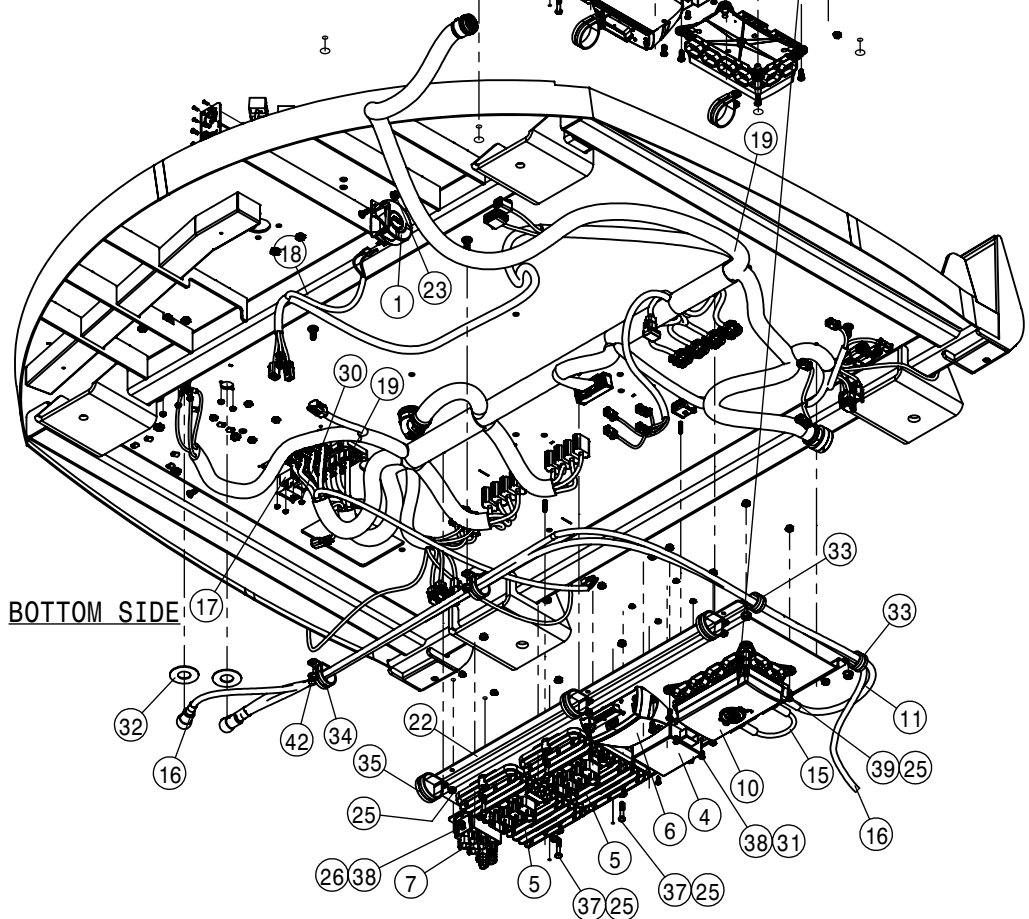

BOTTOM SIDE

CAB ELECTRICAL ASSEMBLY			
DET	QTY	P/N	DESCRIPTION
1	1	290062	HORN
2	1	291749	TERM BLOCK,BLACK,3/8-16 THRU
3	2	291750	TERM BLOCK,RED,3/8-16 THRU
4	1	291910	FLASHER, SOLID STATE, 12V
5	2	292009	IQAN-MC3 CONTROLLER
6	1	292016	IQAN-XA2 MODULE
7	1	292406	J1939 JUNCTION MODULE
8	1	292505	MCR
9	1	292629	DVEC - INTERIOR
10	1	292630	DVEC - EXTERIOR
11	1	292645	CABLE - SSDVEC POWER CABLE
12	1	292646	CABLE - SWITCH POWER STS
13	1	292647	CABLE - BATTERY POWER STS
14	1	292648	CABLE - DVEC POWER STS
15	1	292650	CABLE - SSDVEC JUMPER
16	1	292668	CAB PWR,GND CABLE ASY
17	1	294146	HARNESS - AUTO STEER CAB
18	1	294201	HARNESS - MAIN CAB INT STS
19	1	294202	HARNESS - MAIN CAB EXT STS
20	1	294206	HARNESS - CAB SWITCH STS
21	1	344288	STS CAB ELEC BRKT '14
22	1	344442	BRACKET - ELEC MODULE MOUT CAB
23	1	470113N	5/16UNC SERR FLG LOCK NUT SS
24	2	470118	1/4 UNC X 3/4 SER FLG BOLT
25	20	470121	1/4 UNC SERR FLG LOCK NUT
26	2	470175	10-32 SERR FLANGE NUT
27	12	470465	#12 X 3/4 PHIL PAN SHT MTL SCR
28	8	470541	8-32 KEP NUT
29	12	903812	6-32 X 1/2 PHIL PAN MACH SCR
30	12	470467	6-32 KEP NUT
31	10	470542	10-32 KEP NUT
32	2	470677	NYLON WASHER 1" ID, 2-1/4"OD, .075"W
33	2	520108	CUSH HOSE CLAMP,#20, 1 1/4 X 3/4W
34	2	520160	CUSH CLAMP,#24 1 1/2D-3/4W LOOP
35	3	520161	CUSH CLAMP,#32 2"D-3/4W LOOP
36	1	629736	CAPPLUGS CAP, .312 X 1.00 VINYL
37	4	900005	1/4UNC X 1 1/2 HEX BOLT
38	12	903706	10-32X1/2 PHIL PAN MACH SCR
39	12	903711	1/4UNC X3/4PHIL PANHD MACH SCR
40	8	903844	8-32 X 1/2 PHIL PANHD MACH SCR
41	4	903904	4-40 X 3/8 PHIL PAN MACH SCR
42	4	910004N	3/8UNC FLANGE CNTR LOCK NUT
43	4	910029	4-40 HEX NUT
44	2	920000N	1/4 SAE FLAT WASHER SS