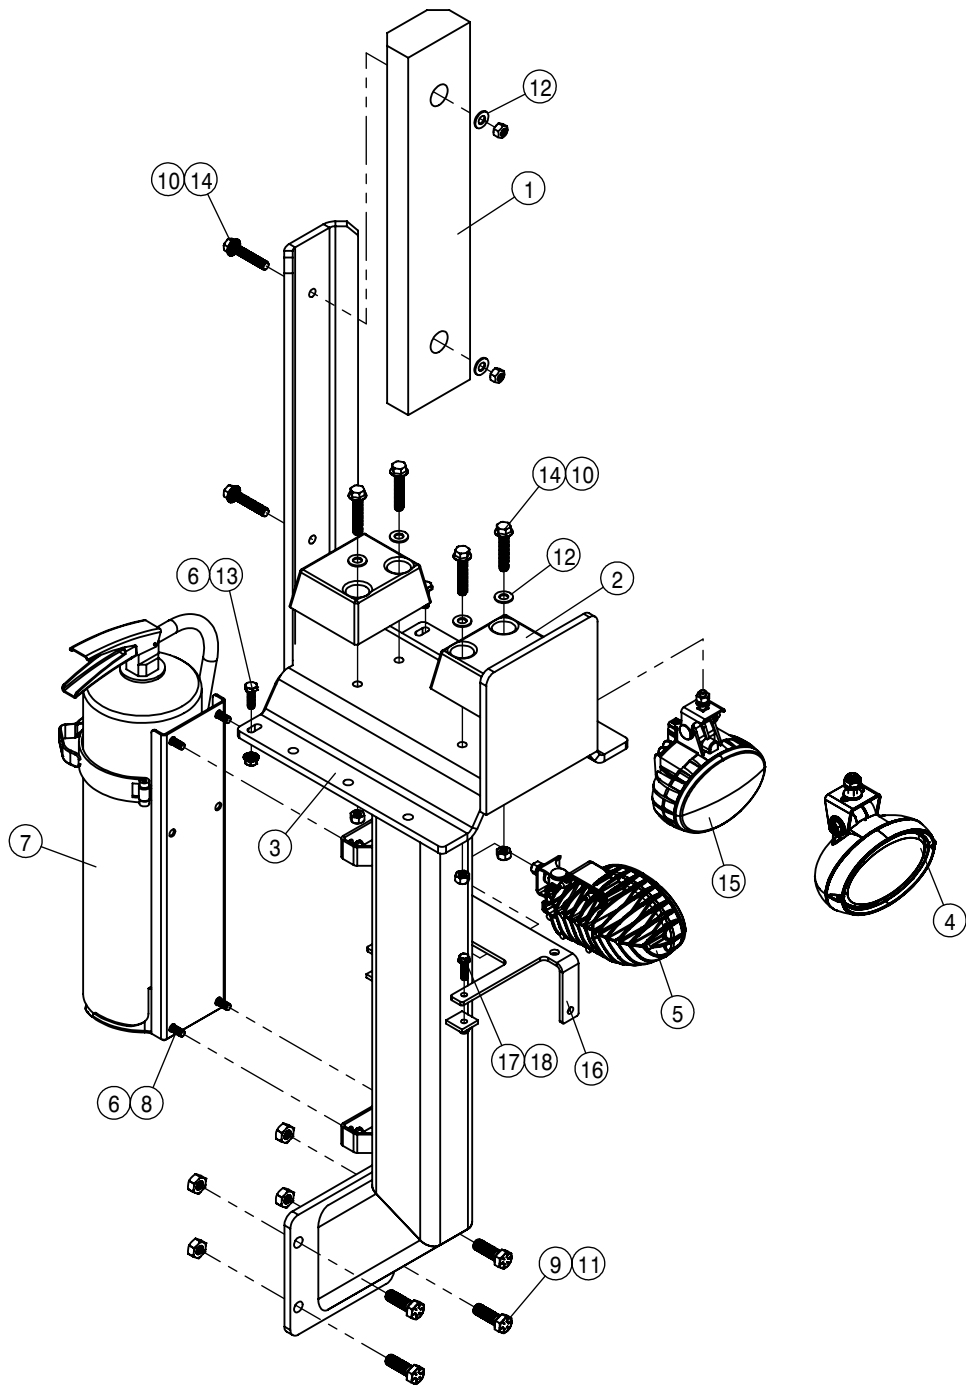

LH 90/100' BOOM CRADLE ASSEMBLY			
DET	QTY	P/N	DESCRIPTION
1	1	164512	RUBBER BUMPER, BOOM CRADLE
2	2	164513	BOOM CRADLE PAD
3	1	165041	BOOM CRADLE WLD 07
4	1	292614	WORKLIGHT - HALOGEN CLOSE RANGE
5	1	292917	LED LIGHT, AMBER
6	6	470113	5/16UNC SERR FLG LOCK NUT
7	1	490508	FIRE EXTINGUISHER
8	4	900064	5/16UNC X 3/4" HEX BOLT
9	4	900804	1/2UNC X 1 1/2 HEX BOLT GR8 YZ
10	6	914004	3/8UNC HEX STOVER NUT
11	4	914808	1/2UNC HEX STOVER NUT GR8
12	6	920002	3/8 SAE FLAT WASHER
13	2	900065N	5/16UNC X 1" HEX BOLT SS
14	6	900133N	3/8UNC X 2" SERR FLANGE BOLT
15	1	292553	735F 12V LED worklamp, Bottom mount
16	1	343689	EXTREMITY FLASHER MT, STS '11
17	2	470231N	1/4UNC X 1" SERR FLG BOLT SS
18	2	470089N	1/4UNC HEX NYLOC NUT, 316 SS