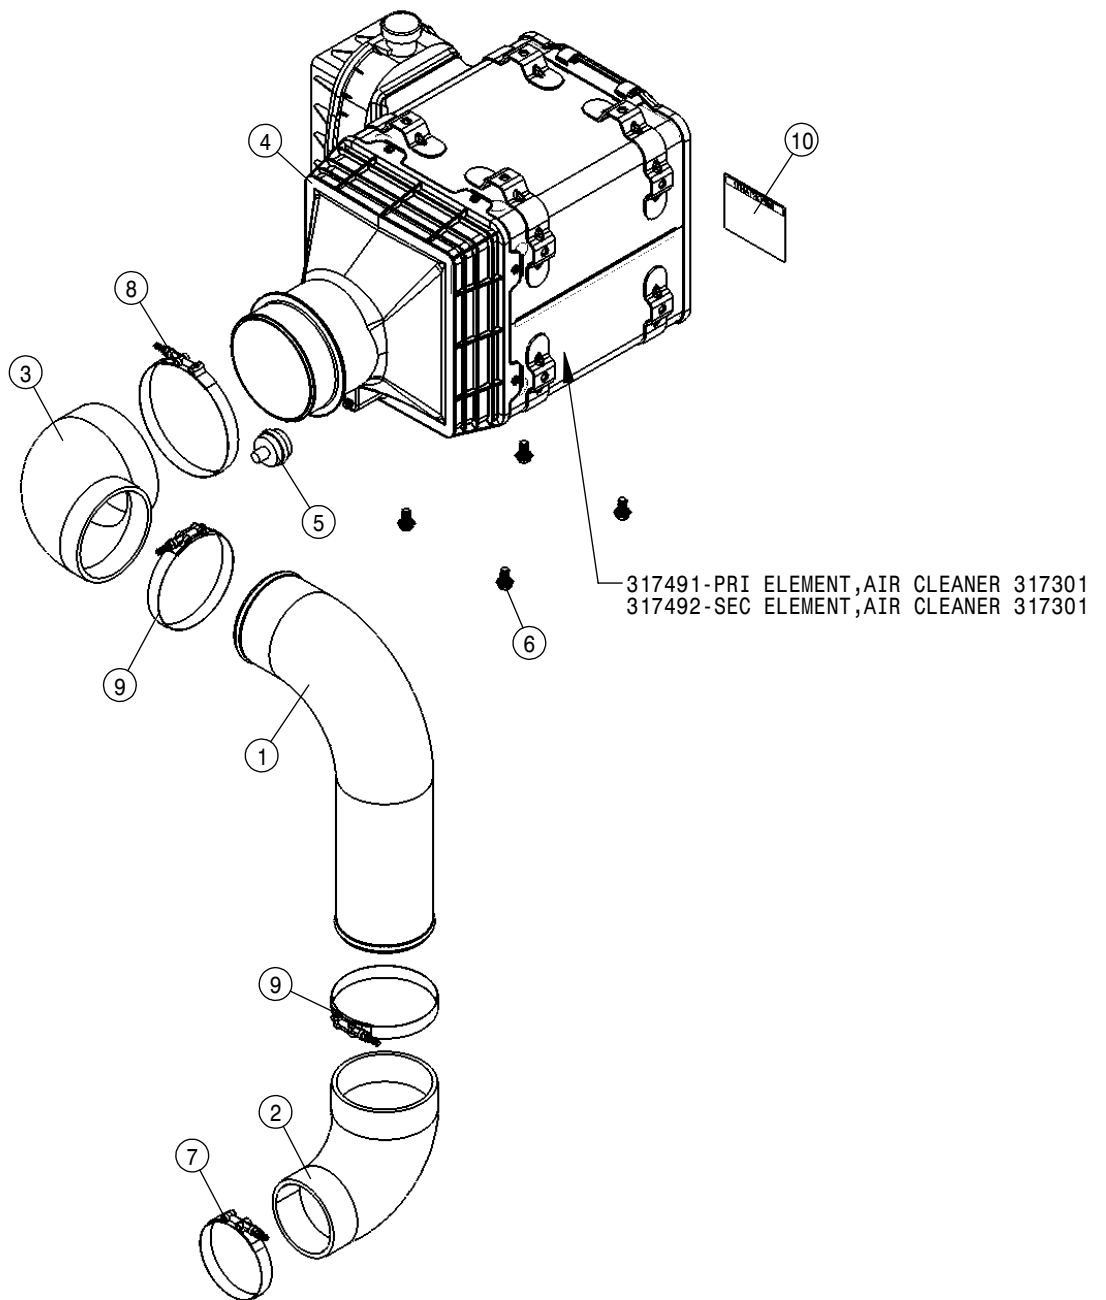

TIER-4F AIR CLEANER ASSEMBLY			
DET	QTY	P/N	DESCRIPTION
1	1	317267	AIR INTAKE PIPE
2	1	317287	ELBOW, 90 DEG 5" -4" (90L50R40)
3	1	317288	ELBOW 90L60R50SR
4	1	317301	AIR CLEANER - AH55547
5	1	317355	AIR FILTER MINDER SWITCH
6	4	473875	10mm - 1.5x20mm FLE BOLT YZ
7	1	520134	4.31/4.59 T-BOLT HOSE CLAMP SS
8	1	520147	6.38/6.69 T-BOLT HOSE CLAMP
9	2	520148	5.38/5.69 T-BOLT HOSE CLAMP SS
10	1	650367	AIR FILTER INSTRUCTION DECAL