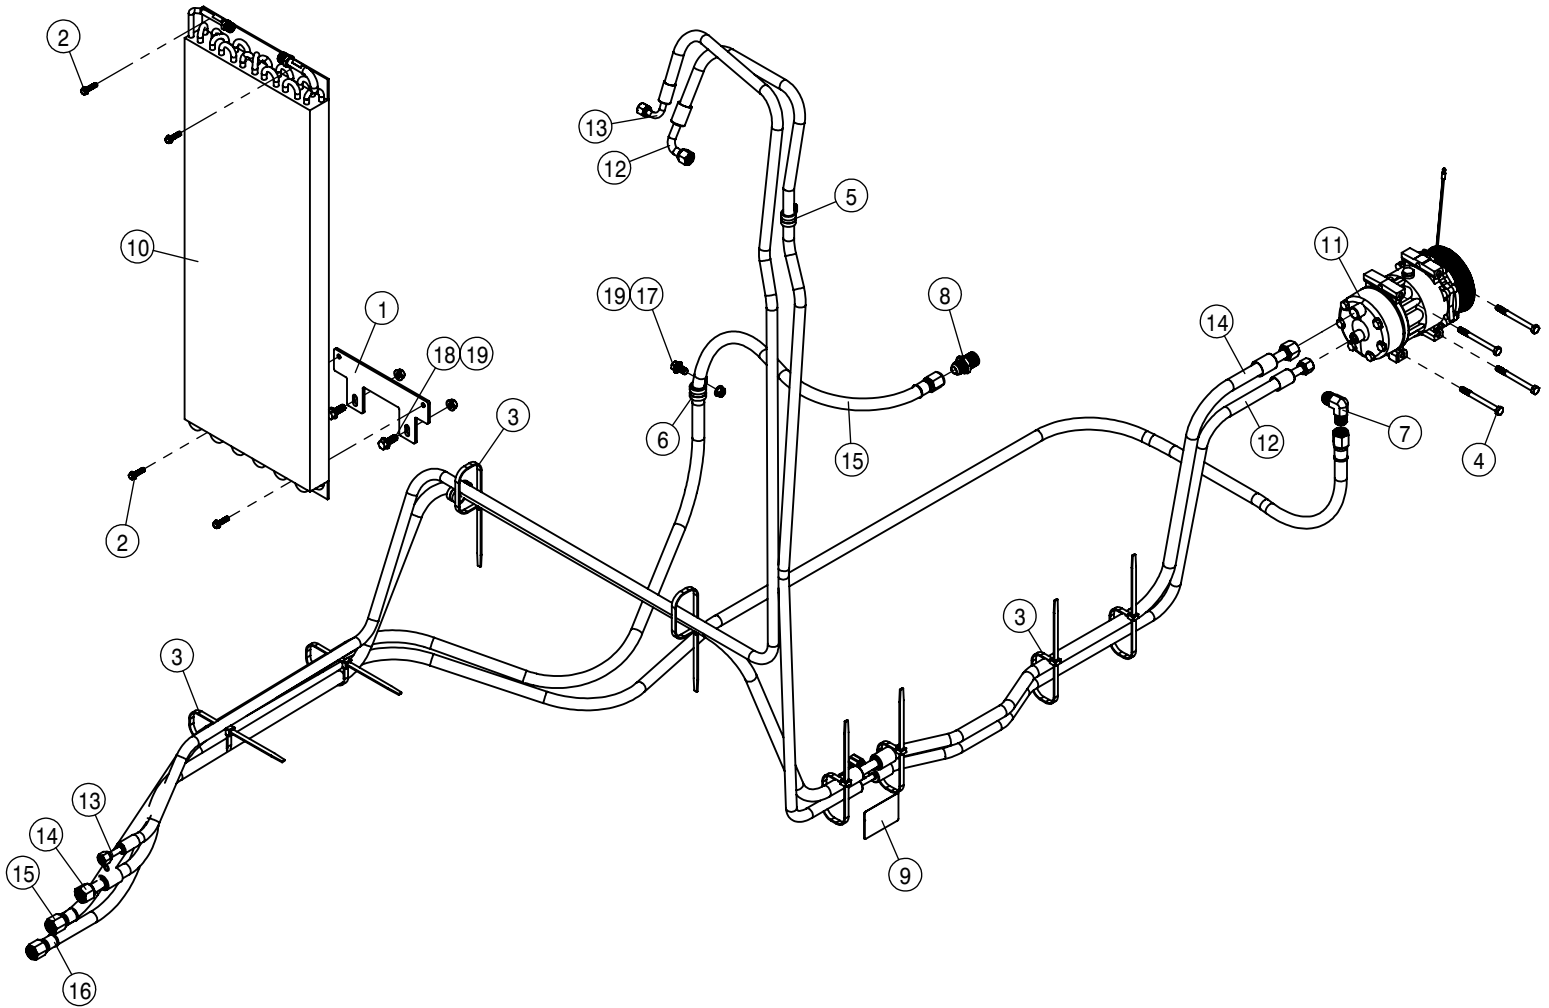

A/C AND HEATER LINES T3,T4I			
DET	QTY	P/N	DESCRIPTION
1	1	317450	A/C COND BRKT WLD
2	4	470231	1/4UNC X 1" SERR FLG HEX BOLT
3	8	470555	.345 X 15" CABLE TIE - UV BLACK NYLON
4	4	473825	8MM-1.25 X 90MM HEX BOLT GR8
5	2	520115	CUSH CLAMP,#12 0.75"D-3/4W LOOP
6	1	520121	CUSH CLAMP,#16 1IN X 3/4W
7	1	611124	7/8MJIC-90-1/2MNPT LBO
8	1	618059	7/8MJIC-3/4MNPT ADPTR
9	1	650377	NOTICE - R143A 3LB DECAL
10	1	657434	A/C CONDENSER COIL 21-0302
11	1	657532	A/C COMPRESSOR T4I STS
12	1	657579	A/C HOSE,08-08F-SV-08F90-138
13	1	657581	A/C HOSE,06-06F-06F90-136
14	1	657582	A/C HOSE,10-10F-SV-10F-148"
15	1	657583	10-213-10FJX-10FJX-101
16	1	657584	10-213-10FJX-10FJX-133.5
17	1	900128N	3/8UNC X 3/4 SER FLANGE BOLT
18	2	900129N	3/8UNC X 1" SERR FLANGE BOLT
19	3	910004N	3/8UNC FLANGE CNTR LOCK NUT