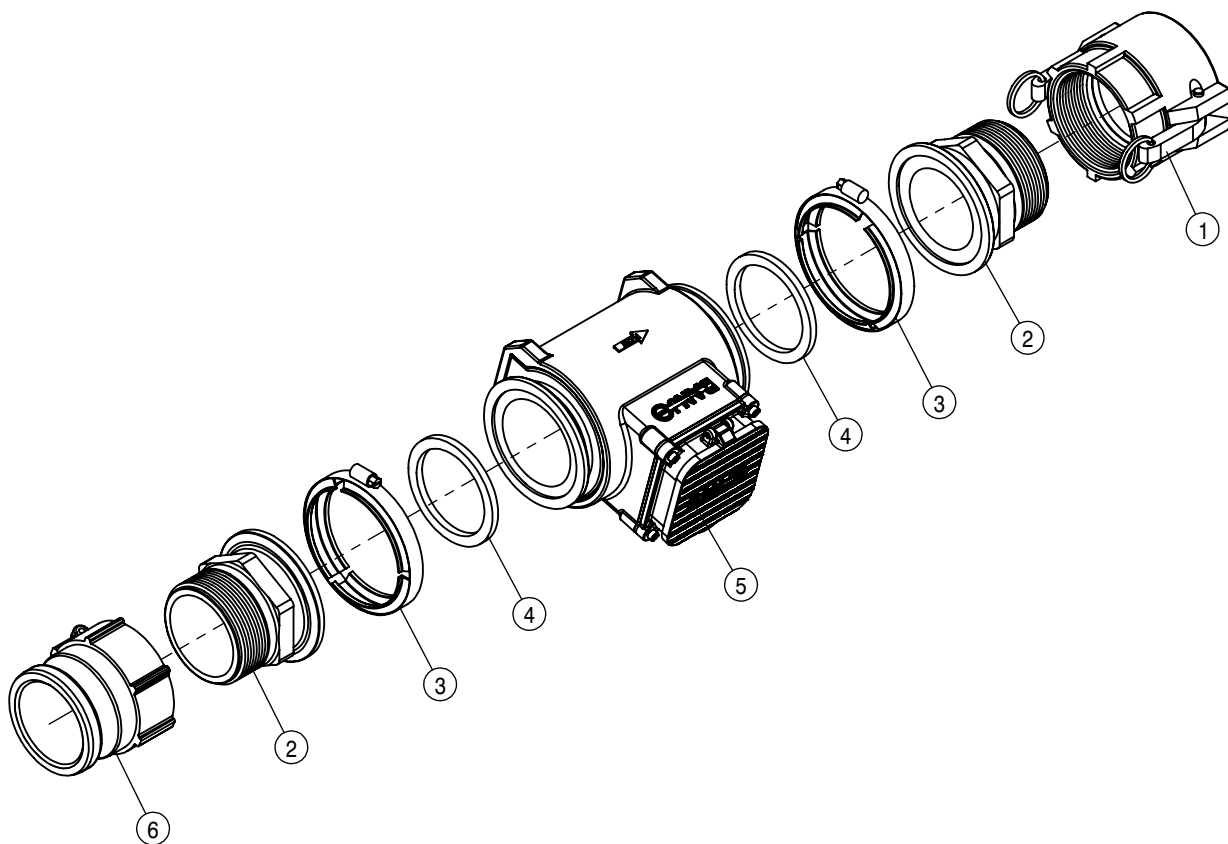

FILL FLOW METER ASSEMBLY			
DET	QTY	P/N	DESCRIPTION
1	1	696228	3.00FNPT-FEMALE COUPLER POLY
2	2	500164	3" FLANGE- 3.00 MNPT ADPTR POLY
3	2	500208	3" FLANGE CLAMP S.S.
4	2	500209	3" FLANGE GASKET EPDM
5	1	691242	3" MANIFOLD FLOWMETER, BANJO
6	1	696225	3.00 FNPT-MALE COUPLER POLY