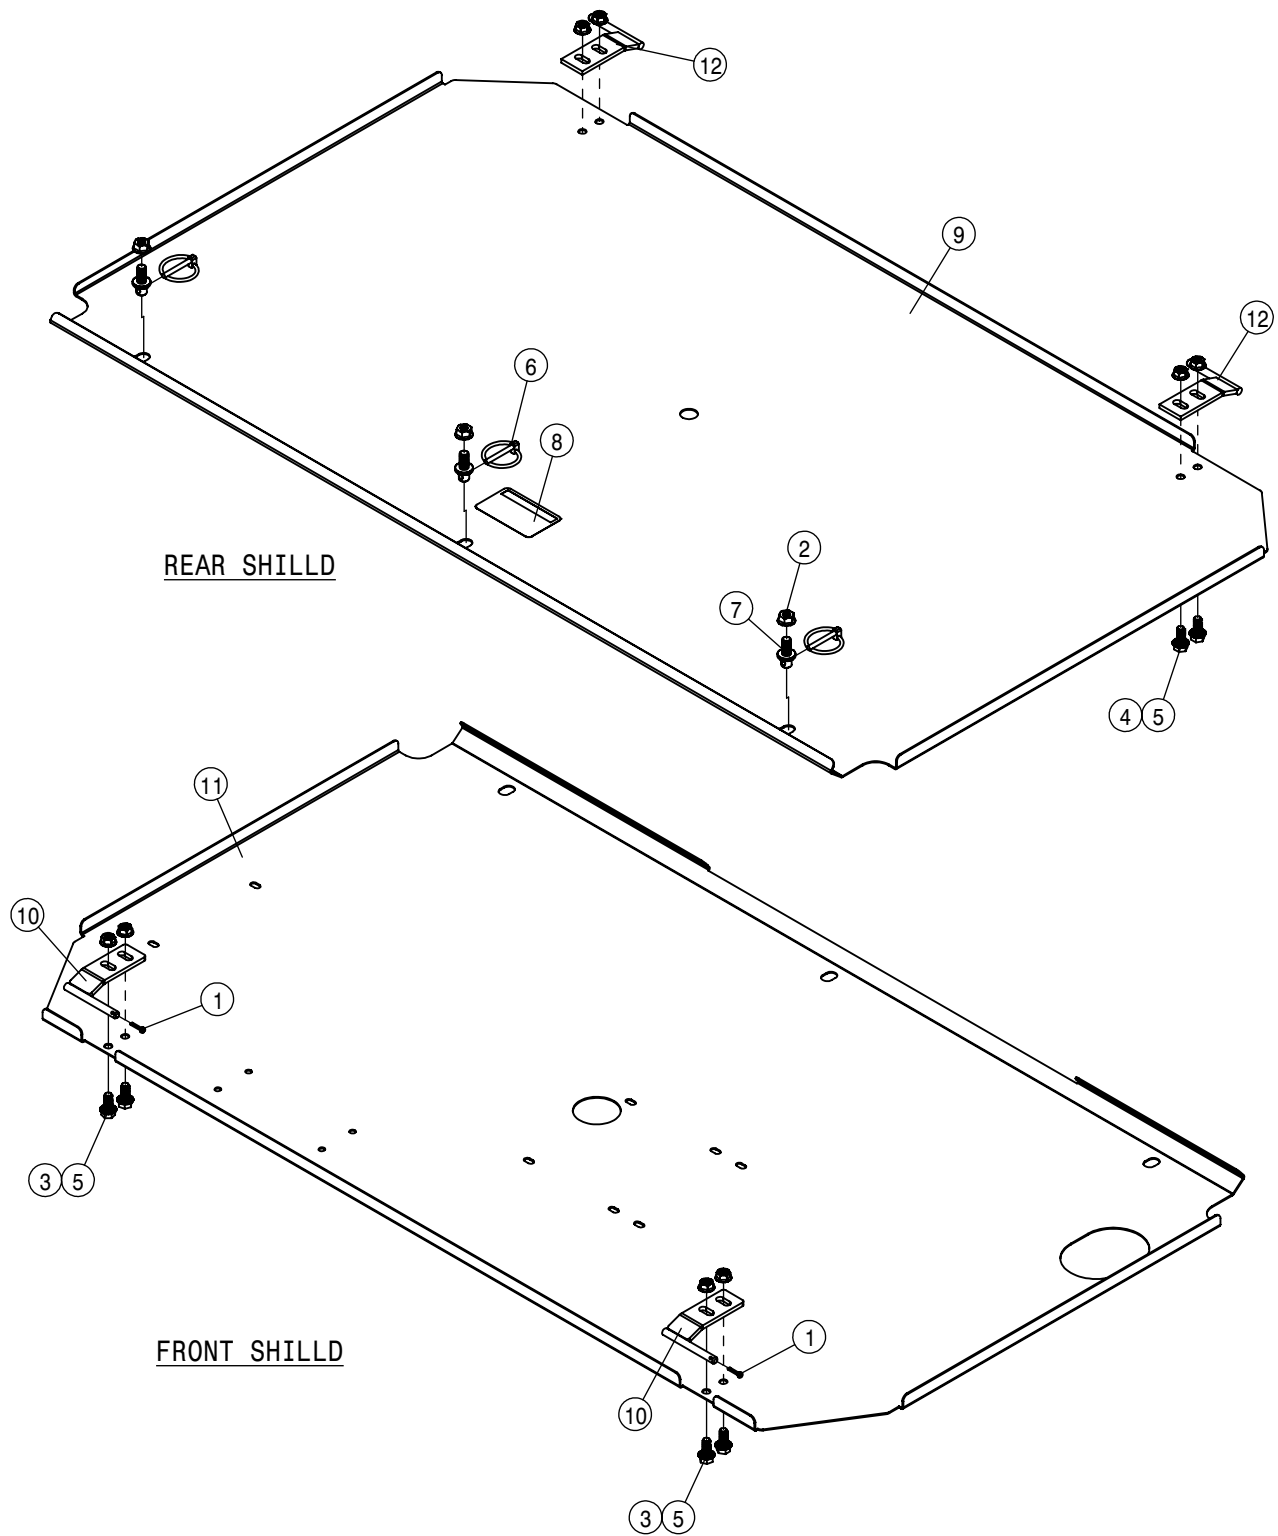

FRONT AND REAR BELLY SHIELD ASSEMBLY			
DET	QTY	P/N	DESCRIPTION
1	2	470075	1/8 X 3/4 COTTER PIN
2	3	470087N	3/8UNC HEX SERR FLG NUT YZ
3	4	470113	5/16UNC SERR FLG LOCK NUT
4	4	470113N	5/16UNC SERR FLG LOCK NUT SS
5	8	470233	5/16UNC X 3/4 SERR FLG HEX BOLT
6	3	470335	LINCHPIN, 3/16 X 1 1/4 GRIP
7	3	470520	HANGER PIN, 3/8UNC x.437Dx.500L
8	1	650851	CAUTION DECAL - SHEILDS
9	1	660289	REAR BELLY SHIELD, STS 13
10	2	660578	HINGE - BELLY PAN, WLD
11	1	A51043	FRONT BELLY SHIELD, STS 07
12	2	A51381	BELLY PAN HINGE WLDMNT, STS LS