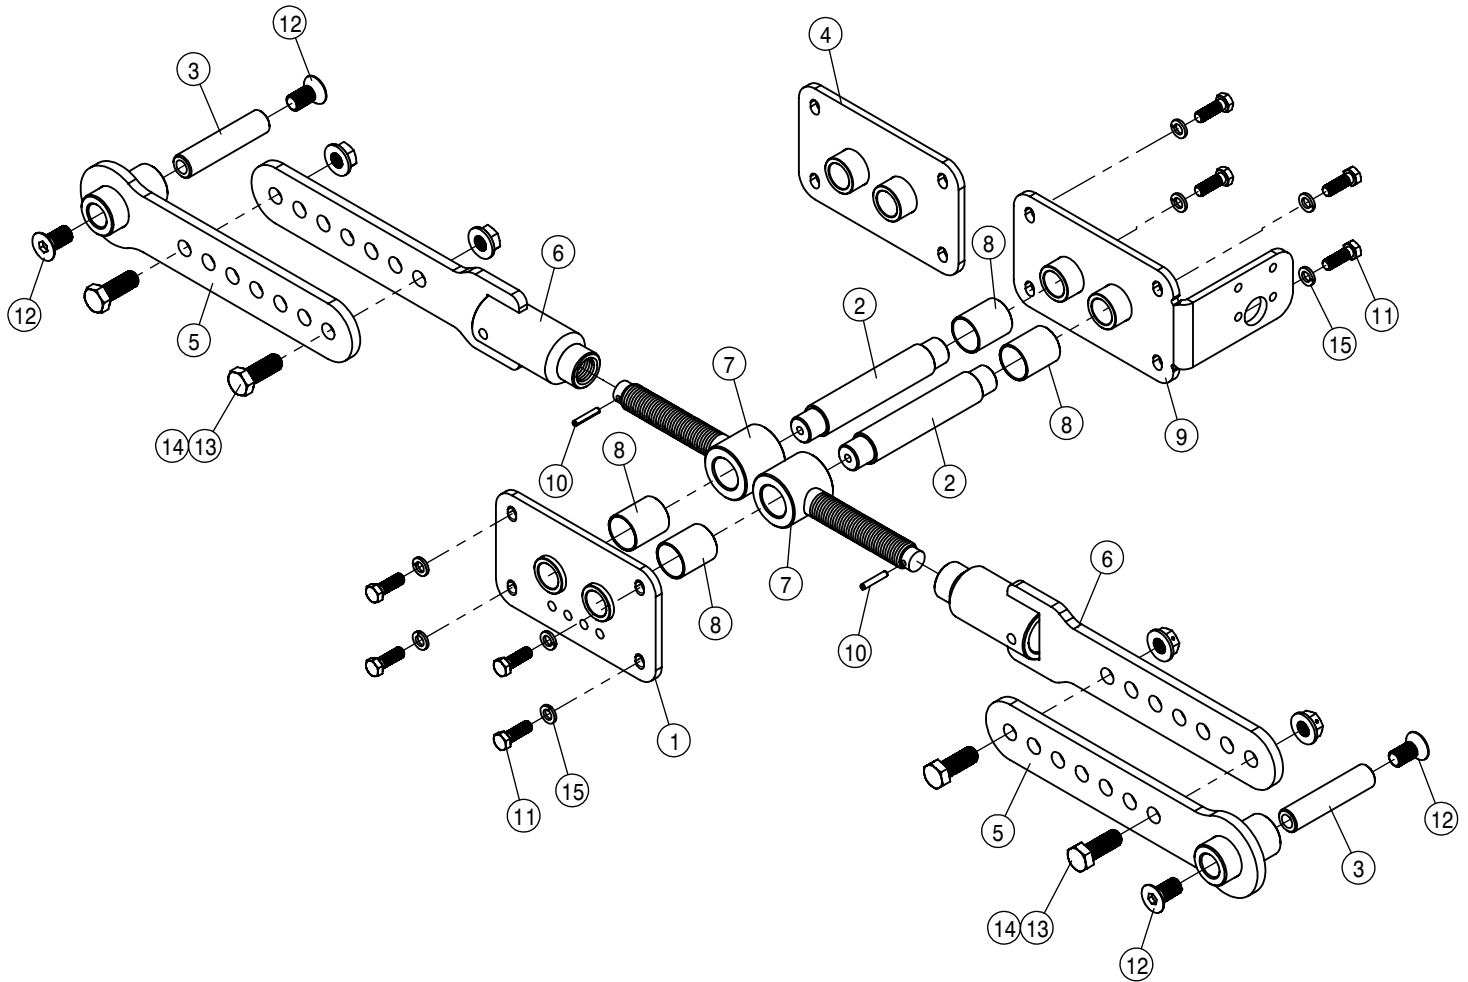

REAR NO TREAD ADJUST ASSEMBLY			
DET	QTY	P/N	DESCRIPTION
1	1	361579	REAR TRD ADJ ACCESS PLT WLD
2	2	361581	TRD ADJ CYL PIVOT PIN, M/F
3	2	361582	TREAD ADJ CYL PIN, OUTER LEG
4	1	361697	FRT TREAD ADJ ACCESS PLT WLD
5	2	361964	TREAD ADJ TIE ROD LEG BAR WLDT
6	2	361967	TREAD ADJ TIE ROD CON BAR WLDT
7	2	361970	TREAD ADJ TIE ROD ADJ BAR WLDT
8	4	361973	TRD ADJ TIE ROD SPACER
9	1	362129	ACCESS PLT - TREAD ADJ WLD
10	2	473805	ROLL PIN, 1/4 X 1 1/2
11	8	900303N	1/2UNF X 1 1/2 HEX BOLT
12	4	900391N	3/4UNC X 1 1/2 FLT SOC CAP SCR
13	4	900403N	3/4UNC X 2" HEX BOLT
14	4	914012N	3/4UNC CNTLCK SM FLG HEX NUT
15	8	920504N	1/2 LOCK WASHER YZ