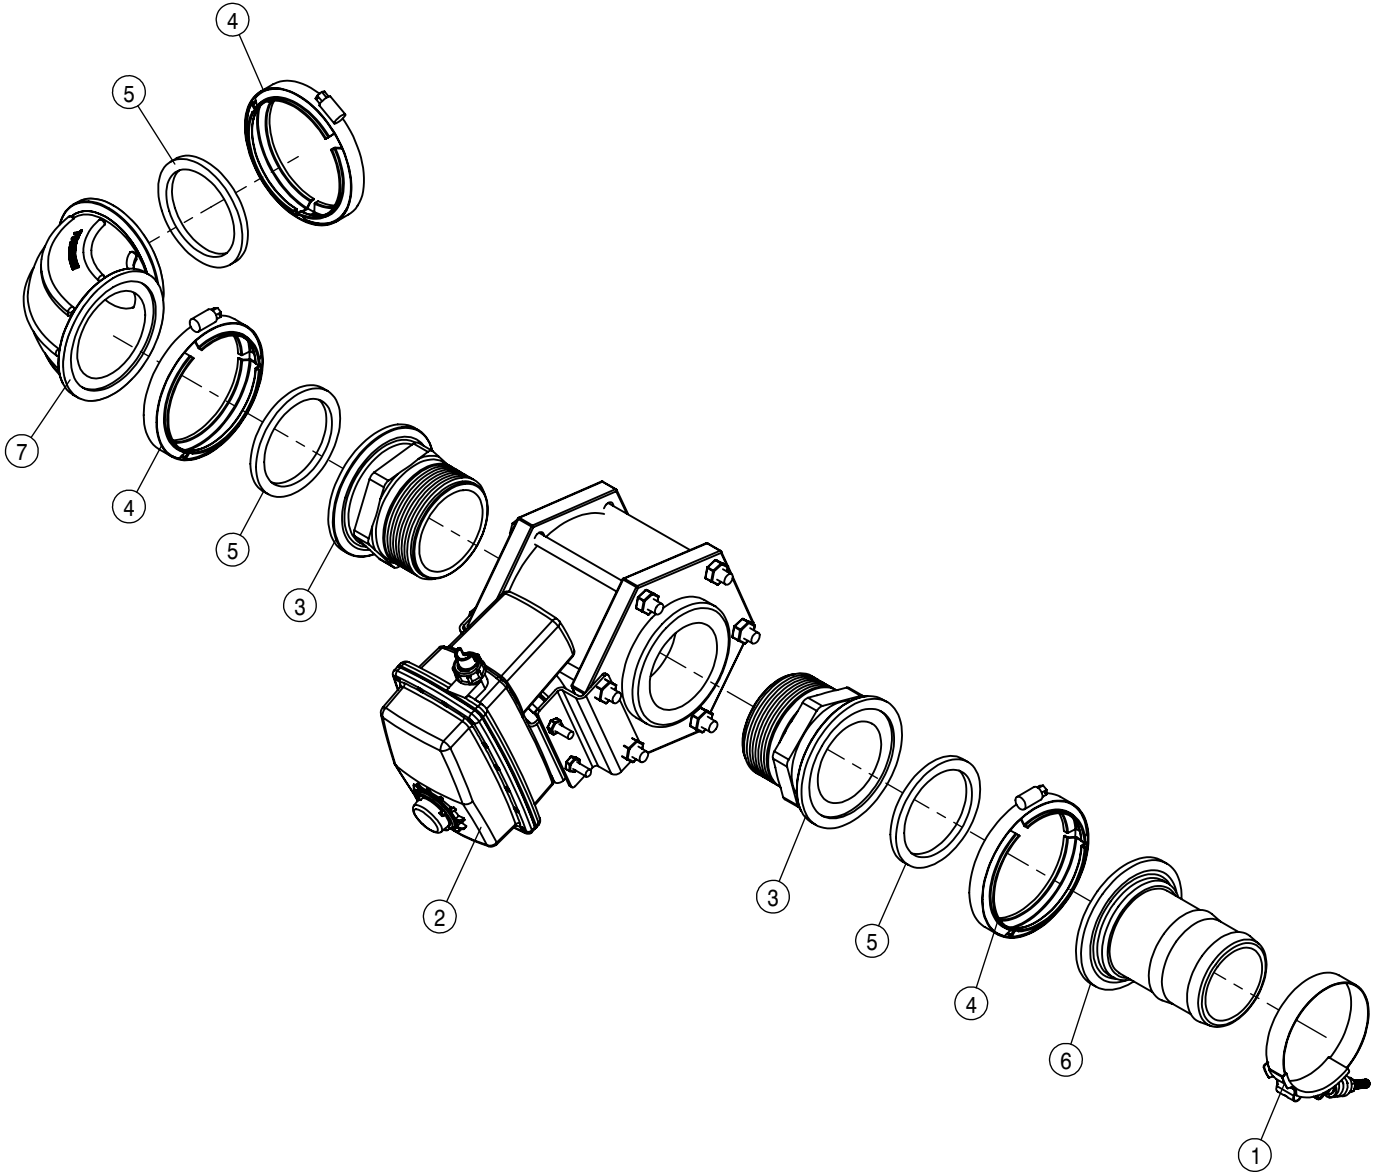

LEFT SOLUTION TANK VALVE ASSEMBLY HV			
DET	QTY	P/N	DESCRIPTION
1	1	520145	3.56/3.88 T-BOLT HOSE CLAMP SS
2	1	696268	VALVE, 3" KZCO
3	2	500164	3" FLANGE- 3.00 MNPT ADPTR POLY
4	3	500208	3" FLANGE CLAMP S.S.
5	3	500209	3" FLANGE GASKET EPDM
6	1	500210	3" FLANGE-3" HOSEBARB POLY
7	1	500262	3" FLANGE-90-3" FLG SWEEP LBO