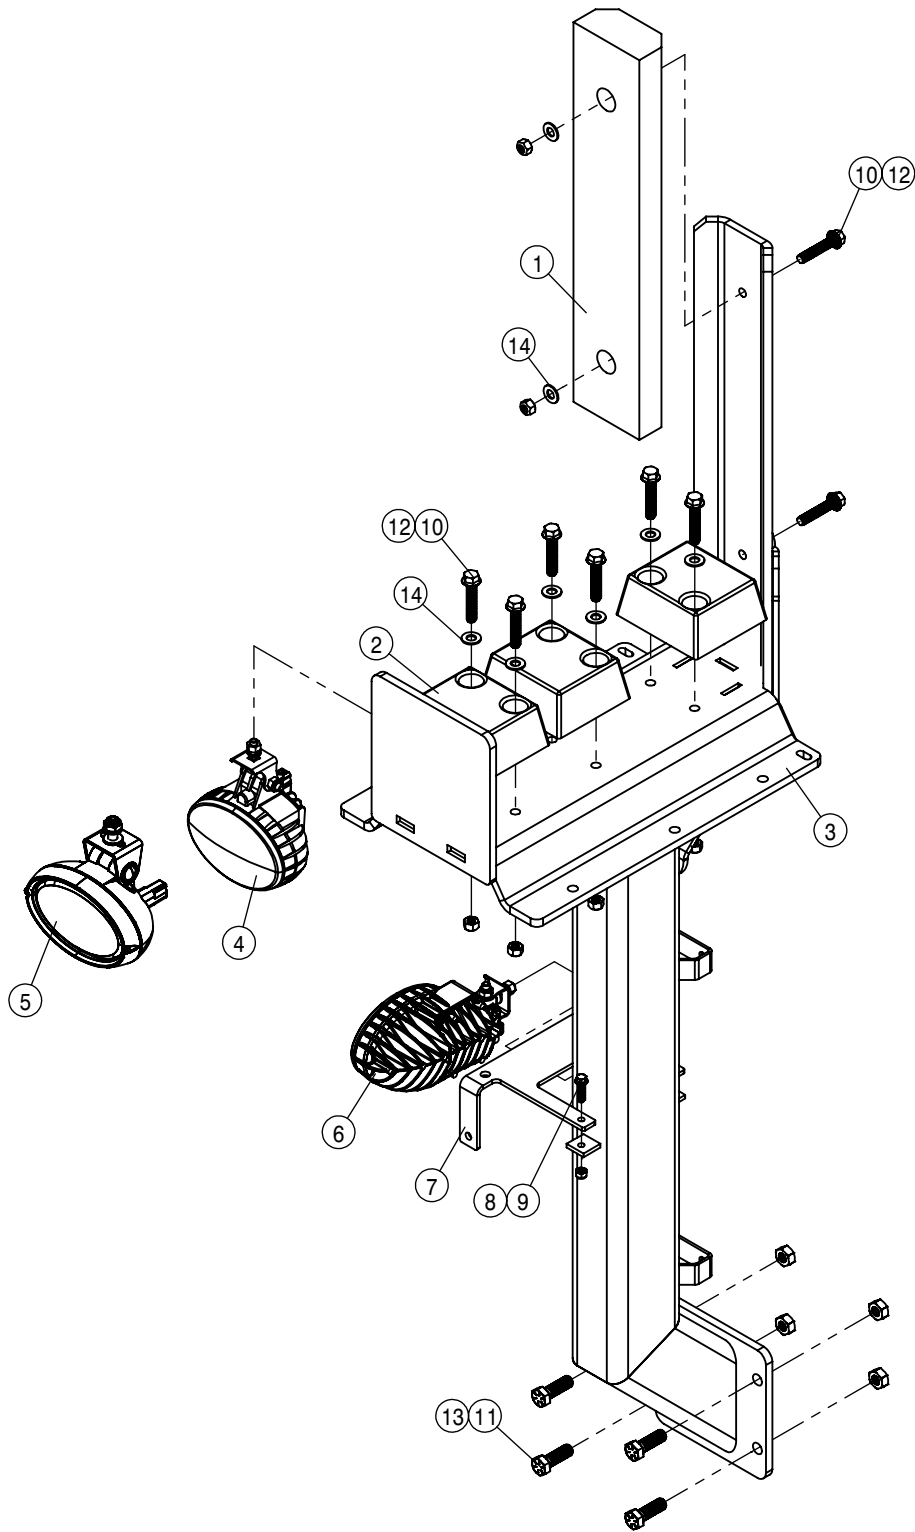

RH 120' BOOM CRADLE ASSEMBLY			
DET	QTY	P/N	DESCRIPTION
1	1	164512	RUBBER BUMPER, BOOM CRADLE
2	3	164513	BOOM CRADLE PAD
3	1	167053	BOOM CRADLE WLD, 120'ALUM
4	1	292553	735F 12V LED workLamp, Bottom mount
5	1	292614	WORKLIGHT - HALOGEN CLOSE RANGE
6	1	292917	LED LIGHT, AMBER
7	1	343689	EXTREMITY FLASHER MT, STS '11
8	2	470089N	1/4UNC HEX NYLOC NUT, 316 SS
9	2	470231N	1/4UNC X 1" SERR FLG BOLT SS
10	8	900133N	3/8UNC X 2" SERR FLANGE BOLT
11	4	900804	1/2UNC X 1 1/2 HEX BOLT GR8 YZ
12	8	914004	3/8UNC HEX STOVER NUT
13	4	914808	1/2UNC HEX STOVER NUT GR8
14	8	920002	3/8 SAE FLAT WASHER