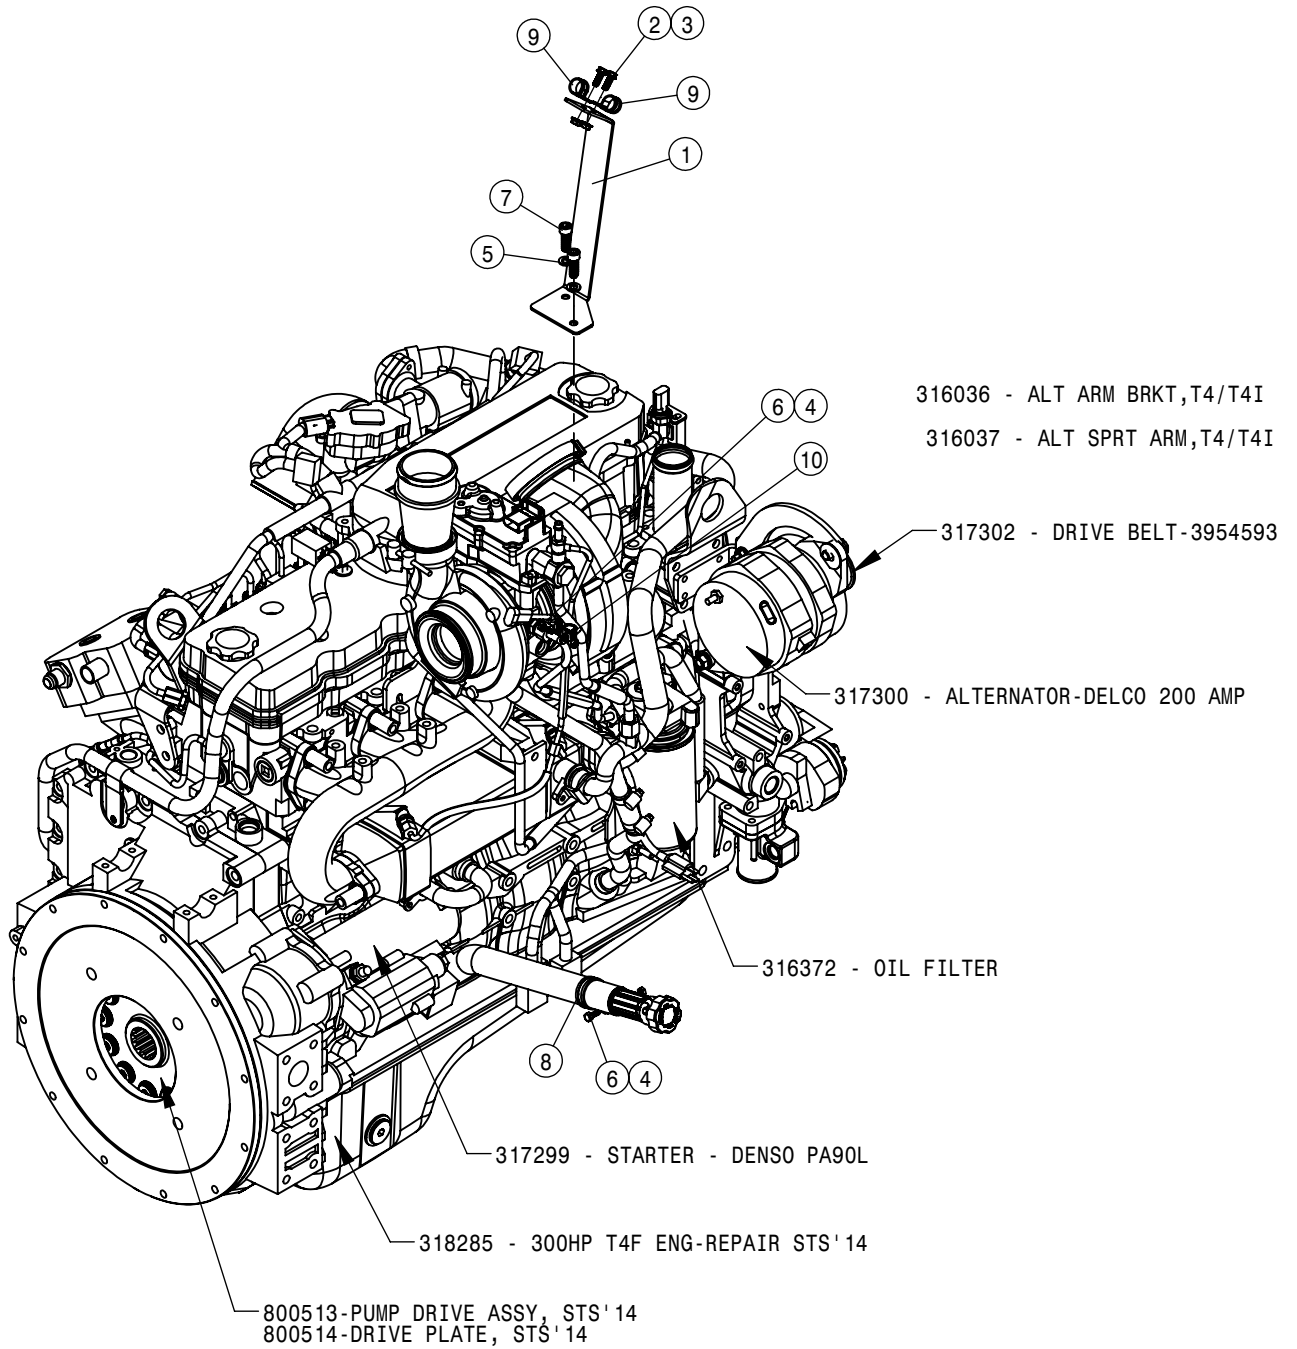

TIER-4F 300 HP ENGINE ASSEMBLY			
DET	QTY	P/N	DESCRIPTION
1	1	317380	T4I/T4F VENT HOSE BRACKET
2	2	470118	1/4 UNC X 3/4 SER FLG BOLT
3	2	470121	1/4 UNC SERR FLG LOCK NUT
4	2	473767	6MM-1.00 HEX NUT
5	2	473798	10MM LOCK WASHER
6	2	473826	6MM-1.00 X 16MM HEX BOLT GR8
7	2	473844	10MM-1.50 X 30 SOC HD CAP SCR
8	1	520100	CUSH HOSE CLAMP,#24, 1 1/2D X 1/2W
9	2	520104	CUSH HOSE CLMP,#12, 3/4D X 1/2W
10	1	520118	CUSH CLAMP,#8 1/2D X 1/2W