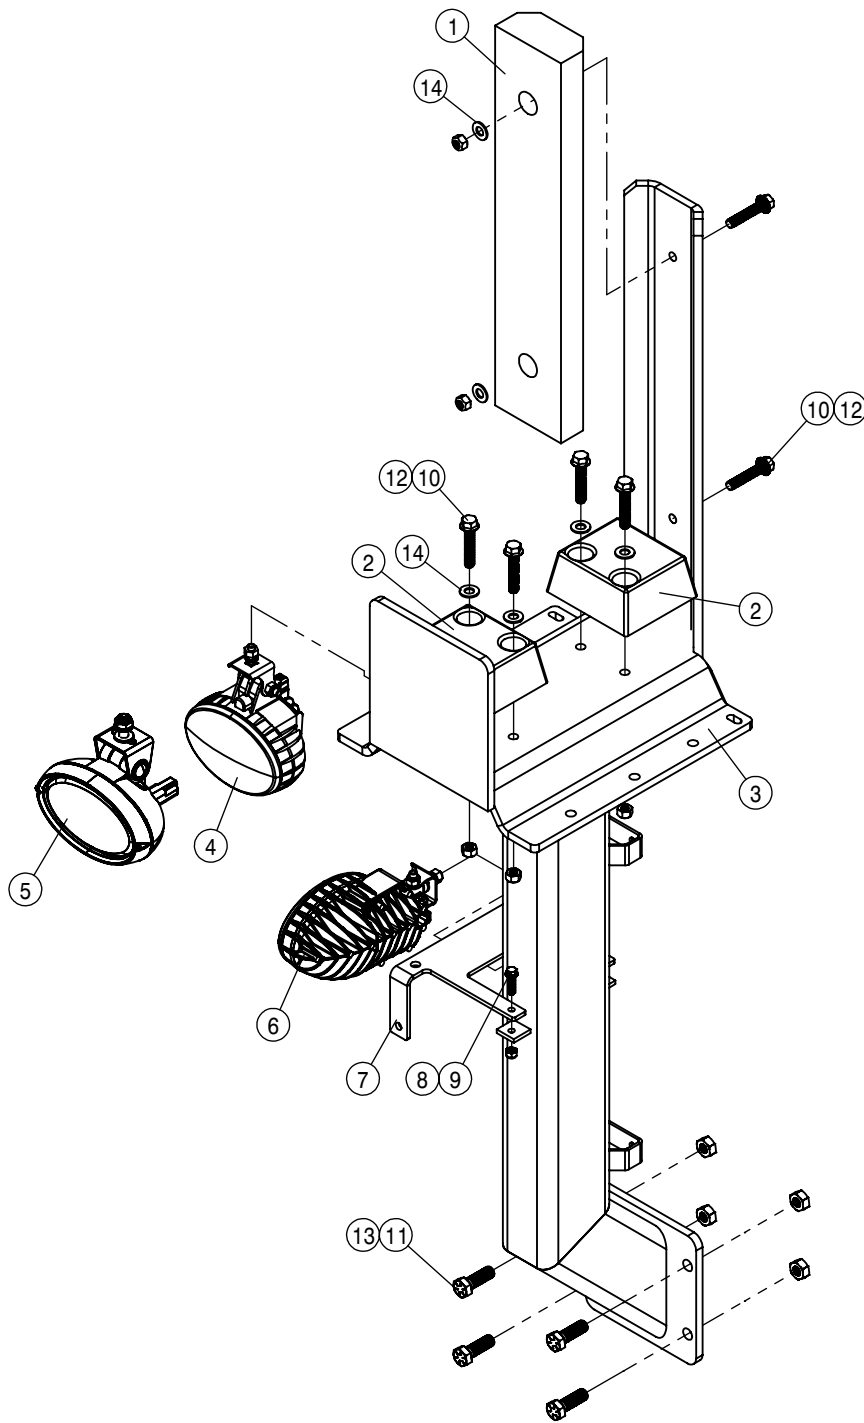

RH 90/100' BOOM CRADLE ASSEMBLY			
DET	QTY	P/N	DESCRIPTION
1	1	164512	RUBBER BUMPER, BOOM CRADLE
2	2	164513	BOOM CRADLE PAD
3	1	165041	BOOM CRADLE WLD 07
4	1	292553	735F 12V LED worklamp, Bottom mount
5	1	292614	WORKLIGHT - HALOGEN CLOSE RANGE
6	1	292917	LED LIGHT, AMBER
7	1	343689	EXTREMITY FLASHER MT, STS '11
8	2	470089N	1/4UNC HEX NYLOC NUT, 316 SS
9	2	470231N	1/4UNC X 1" SERR FLG BOLT SS
10	6	900133N	3/8UNC X 2" SERR FLANGE BOLT
11	4	900804	1/2UNC X 1 1/2 HEX BOLT GR8 YZ
12	6	914004	3/8UNC HEX STOVER NUT
13	4	914808	1/2UNC HEX STOVER NUT GR8
14	6	920002	3/8 SAE FLAT WASHER