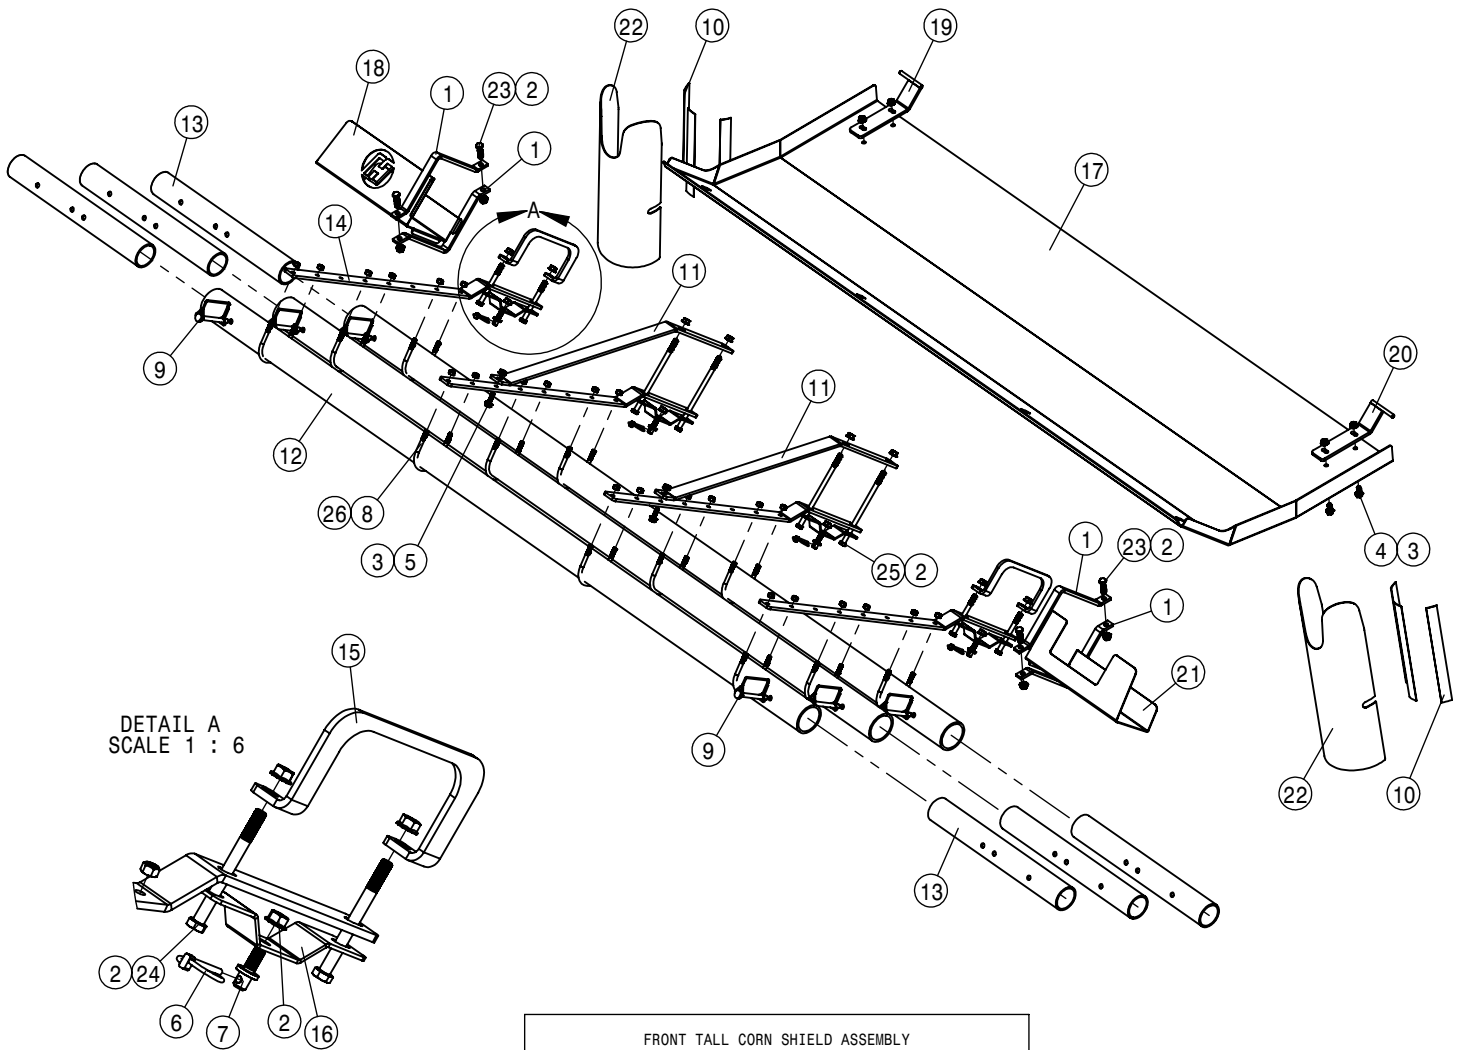

DETAIL A
SCALE 1 : 6

FRONT TALL CORN SHIELD ASSEMBLY			
DET	QTY	P/N	DESCRIPTION
1	4	003078	RECEPT MTG BRKT, PAINTED STS 07
2	16	470087	3/8UNC HEX SERR FLANGE NUT
3	6	470113	5/16UNC SERR FLG LOCK NUT
4	4	470233	5/16UNC X 3/4 SERR FLG HEX BOLT
5	2	470234	5/16UNC X 1" SERR FLG HEX BOLT
6	4	470335	LINCHPIN, 3/16 X 1 1/4 GRIP
7	4	470520	HANGER PIN,3/8UNC x.437Dx.500L
8	12	472046	5/16UNC-3.00ID-3.687 U-BOLT,SS
9	6	475016	KLIK PIN 3/8 DIA x 3 x 1 1/2
10	6	490645	VHB TAPE 5952, BLACK
11	2	660465	BRUSH GUARD SUPPORT
12	3	660466	BRUSH GUARD PVC TUBE STS
13	6	660467	BRUSH GUARD PVC EXT STS
14	4	660468	BRUSH GUARD MT STS
15	2	660470	BRUSH GUARD MT SUPPORT STS
16	4	660471	FRNT BELLY SHLD RETAINER STS
17	1	660472	FRT BELLY SHIELD STS'14
18	1	660473	RH FRT TOOLBAR SHIELD STS
19	1	660475	RH FRT SHLD HING WLD STS'14
20	1	660476	LH FRT SHLD HING WLD STS'14
21	1	660584	LH FRT TOOLBAR SHIELD STS
22	2	662285	TALL CORN LEG SHIELD
23	4	900127	3/8UNC X 1 1/4 HEX BOLT
24	4	900140	3/8UNC X 4" HEX BOLT
25	4	900151	3/8UNC X 7 1/2 HEX BOLT
26	24	914002	5/16UNC HEX STOVER NUT