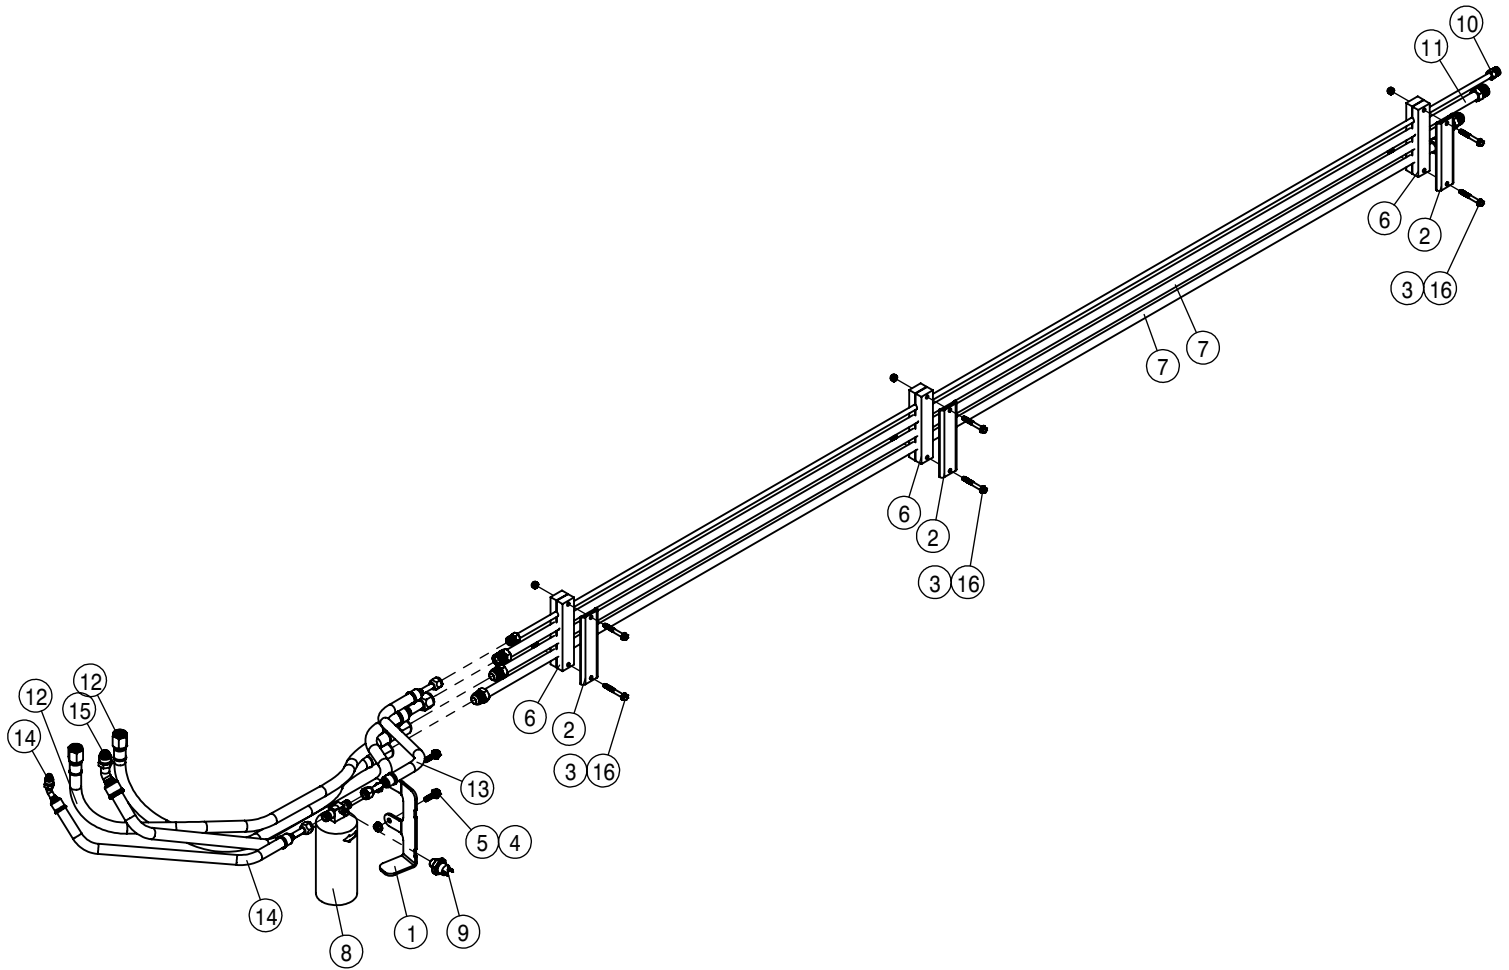

A/C AND HEATER LINES T4F			
DET	QTY	P/N	DESCRIPTION
1	1	317145	A/C DRYER MT
2	3	342718	HYD TUBE CLAMP KEEPER, 6.00
3	6	470089	1/4UNC HEX NYL-LOC NUT
4	2	470113	5/16UNC SERR FLG LOCK NUT
5	2	470234	5/16UNC X 1" SERR FLG HEX BOLT
6	3	470304	TUBE CLAMP BODY,4HOLE.375-.625
7	2	615843	M/F TUBE ASSY 100" STS16 07
8	1	657421	A/C RECEIVER/DRYER
9	1	657422	A/C BINARY SWITCH
10	1	657481	A/C TUBE ASSY, .3750D,STS16
11	1	657483	A/C TUBE ASSY, .6250D,STS16
12	2	657576	10-213-10FJX-10FJX-40
13	1	657586	A/C HOSE,06-06F-06F-21.5
14	1	657587	A/C HOSE, 06-06F-06M45-23.9
15	1	657588	A/C HOSE, 10-10F-10M45-41
16	6	900007N	1/4 UNC X 2 SER FLG BOLT SS