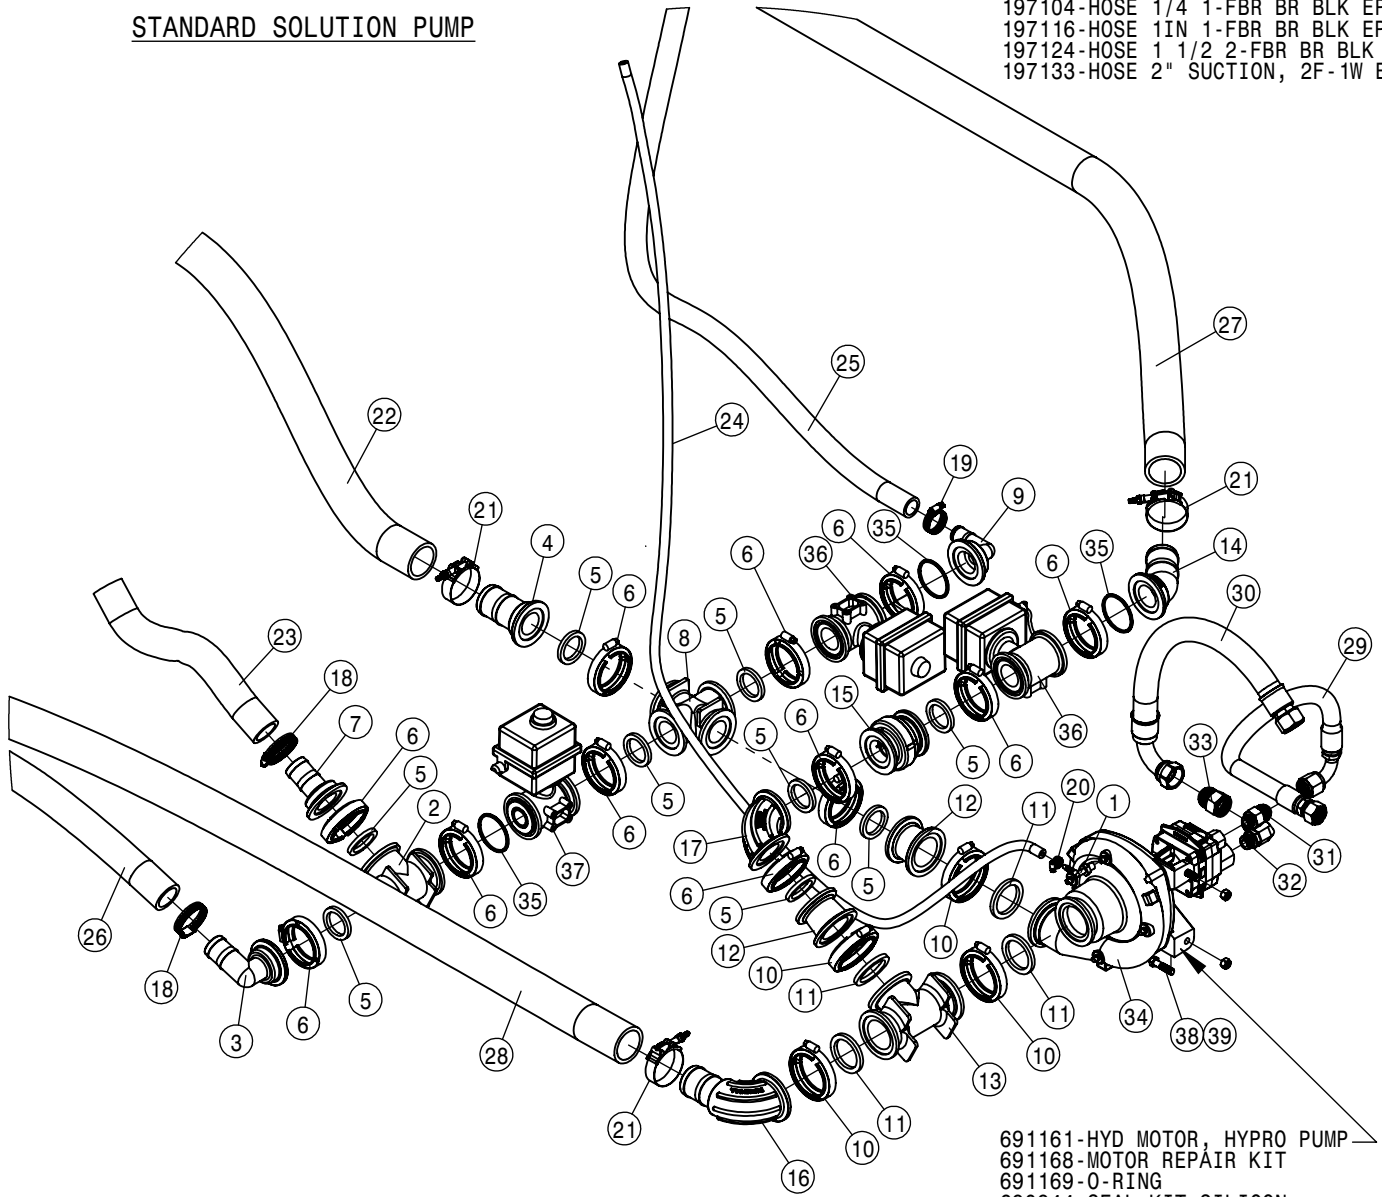

STANDARD SOLUTION PUMP

BULK HOSE
197104-HOSE 1/4 1-FBR BR BLK EPDM
197116-HOSE 1IN 1-FBR BR BLK EPDM
197124-HOSE 1 1/2 2-FBR BR BLK EPDM
197133-HOSE 2" SUCTION, 2F-1W EPDM

691161-HYD MOTOR, HYPRO PUMP
691168-MOTOR REPAIR KIT
691169-O-RING
690944-SEAL KIT,SILICON

SOLUTION PUMP ASSEMBLY SV			
DET	QTY	P/N	DESCRIPTION
1	1	500103	1/8"NPT-90-1/4 HOSE BARB,NYLON
2	1	500151	2" FLANGE TEE, POLY
3	1	500153	2" FLANGE-90-1 1/2 HBARB POLY
4	1	500154	2" FLANGE-2" HOSE BARB POLY
5	9	500158	1 1/2" GASKET FOR 2" FLANGE
6	12	500160	2" FLANGE CLAMP S.S.
7	1	500162	2" FLANGE-1 1/2 HOSE BARB POLY
8	1	500176	2" FLANGE CROSS POLY
9	1	500189	2" FLANGE-90-1" HOSE BARB POLY
10	4	500194	2" FP FLANGE CLAMP S.S.
11	4	500195	2" FP FLANGE GASKET EPDM
12	2	500199	2"FP FLANGE-2"FLAGE REDU POLY
13	1	500207	2"FP FLANGE TEE
14	1	500257	2" STANDARD PORT HOSE BARB 45
15	1	500264	2" CHECK STANDARD PORT
16	1	500265	2"FP FLANGE SWEEP 90 HB
17	1	500266	2" FLANGE SWEEP 90
18	2	520067	HOSE CLAMP NO 28 STAINLESS
19	1	520090	HOSECLAMP NO 16 STAINLESS
20	1	520120	HOSE CLAMP NO 4 STAINLESS

SOLUTION PUMP ASSEMBLY SV			
DET	QTY	P/N	DESCRIPTION
21	3	520141	2.31/2.62 T-BOLT HOSE CLAMP SS
22	1	601073	HOSE, 2 X 34 2F-1W EPDM
23	1	601184	HOSE, 1 1/2 X 14 2BR BLK EPDM
24	1	601852	HOSE, 1/4 X 84 1 BR BLK EPDM
25	1	601872	HOSE, 1 X 95 1BR BLK EPDM
26	1	601880	HOSE, 1 1/2 X 106 2BR BLK EPDM
27	1	601899	HOSE, 2 X 137 2F-1W EPDM
28	1	601910	HOSE, 2 X 71 2F-1W EPDM
29	1	617103	12-451TC-12FJX-12FJX90-22 H/A
30	1	617104	16-811-16FJX-16FJX90-26 H/A
31	1	618193	1 1/16MJIC-3/4MOR ADPTR
32	1	618279	1 1/16MJIC-90-7/8MOR LBO
33	1	618641	1 1/16FJIC -1 5/16MJIC ADPTR
34	1	691160	HYPRO PUMP, 9306C-HMSC-BU, FLG
35	3	696254	O-RING, KZCO FLANGED VALVE
36	2	696256	VALVE, KZCO C2F-60B-M-S9
37	1	696257	VALVE, KZCO C2F-62-Q-S9
38	2	900131	3/8UNC X 1 1/2 HEX BOLT
39	2	914004	3/8UNC HEX STOVER NUT