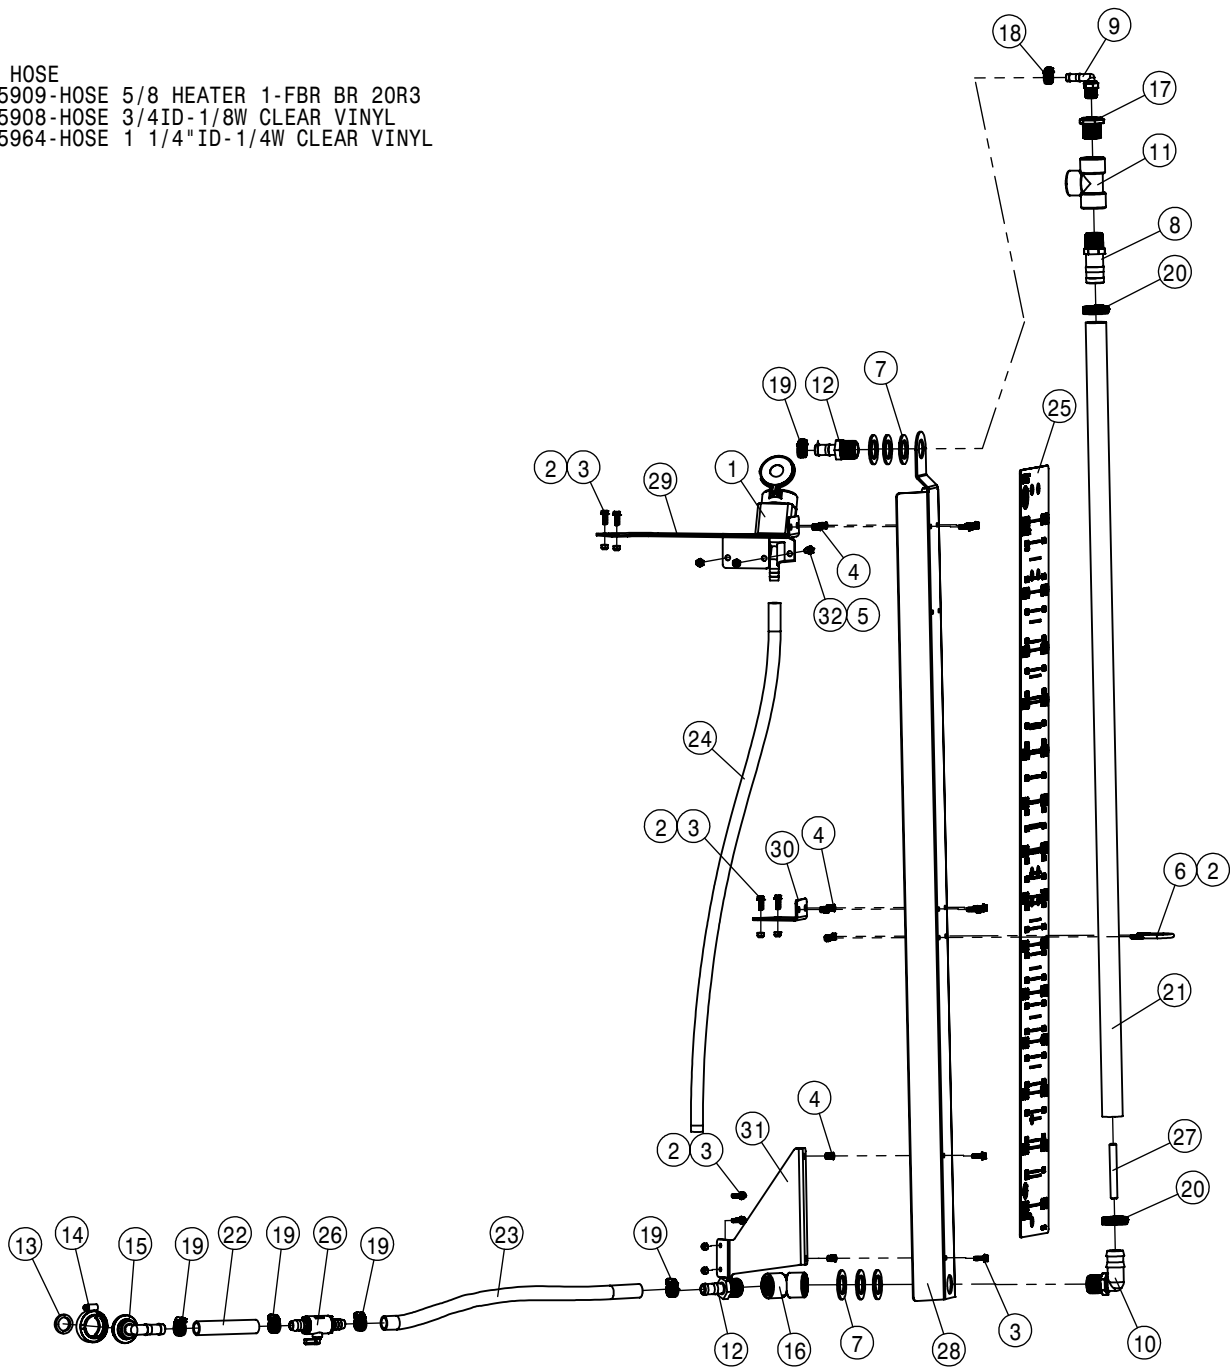

BULK HOSE

- 195909-HOSE 5/8 HEATER 1-FBR BR 20R3
- 195908-HOSE 3/4ID-1/8W CLEAR VINYL
- 195964-HOSE 1 1/4"ID-1/4W CLEAR VINYL

SIGHT GAUGE ASSEMBLY			
DET	QTY	P/N	DESCRIPTION
1	1	343972	REMOTE FILL
2	8	470089	1/4UNC HEX NYL-LOC NUT
3	12	470118	1/4 UNC X 3/4 SER FLG BOLT
4	6	470380	1/4-20 NUTSERT .027-1.65 ALUM
5	2	473001	5/16UNC HEX NUT,NYLOC
6	1	473969	1/4UNC-1 1/2 X 2 3/4 RD U-BOLT
7	6	483022	1.375 X 2.125 X .134 MACH WASH
8	1	500021	HOSE BARB-1" NPT X 1.25" HOSE
9	1	500047	1/2NPT-90-1/2 HOSE BARB, POLY
10	1	500051	1"NPT-90-1 1/4" HOSE BARB, POLY
11	1	500075	1" NPT PIPE TEE, POLY
12	2	500108	STRAIGHT-POLY, 1" MPT X 3/4 HOSE BARB
13	1	500157	1" FLANGE GASKET EPDM
14	1	500159	1" FLANGE CLAMP S.S.
15	1	500185	1"FLANGE-90-3/4"HOSE BARB POLY
16	1	503110	1" NPT 45 ELBOW

SIGHT GAUGE ASSEMBLY			
DET	QTY	P/N	DESCRIPTION
17	1	505233	1"-1/2"NPT REDU BUSH, POLY
18	1	520069	HOSE CLAMP NO 6 STAINLESS
19	5	520070	HOSE CLAMP NO 8 STAINLESS
20	2	520087	HOSE CLAMP NO 20 STAINLESS
21	1	601025	HOSE, 1 1/4 X 58 CLEAR VINYL
22	1	601070	HOSE, 3/4 X 5, CLEAR VINYL
23	1	601768	HOSE, 3/4 X 22, CLEAR VINYL
24	1	601911	HOSE 5/8 X 44 HEATER 1-FBR BR 20R3
25	1	650442	DECAL, 1400G SS SIGHT GAUGE STS'14
26	1	696193	3/4" HOSE BARB MICRO VALVE
27	1	701448	FLOAT-SIGHT GAUGE 2013
28	1	701466	SS TANK SIGHT GAUGE, STS '14
29	1	701467	SIGHT GAUGE MNT BRKT UPR, STS'14
30	1	701468	SIGHT GAUGE MNT BRKT MID, STS'14
31	1	701469	SIGHT GAUGE MNT BRKT LWR, STS'14
32	2	900065	5/16UNC X 1" HEX BOLT