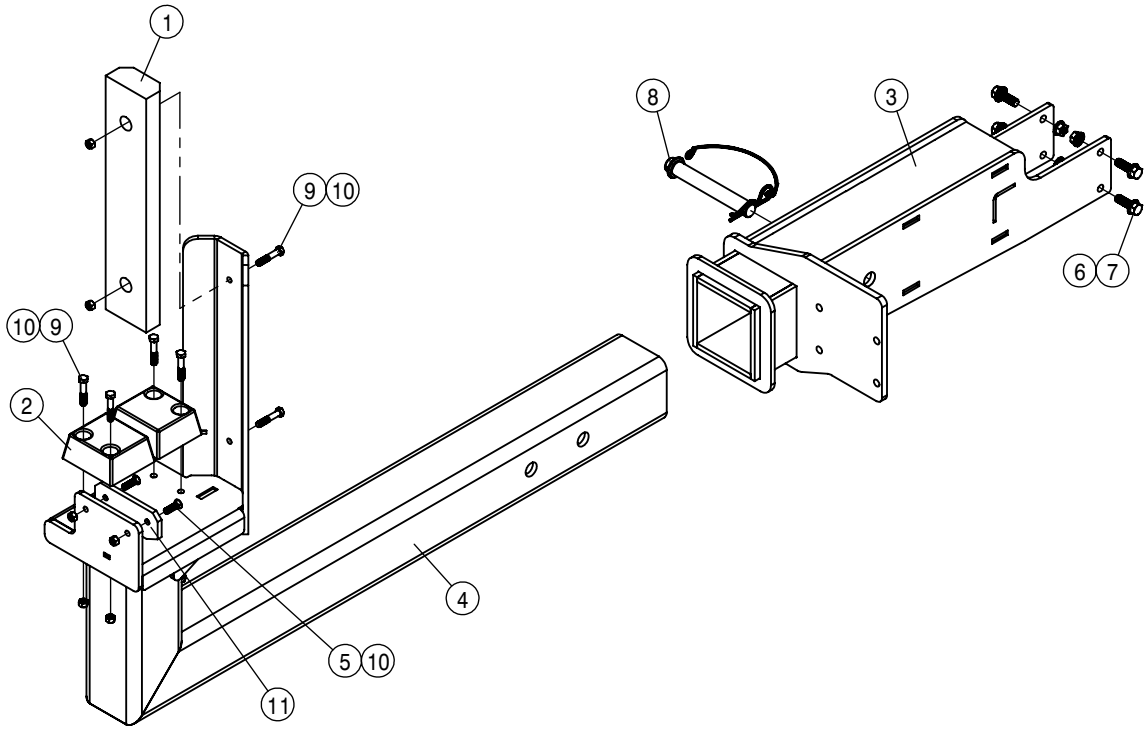

RIGHT 60FT NTB CRADLE ASSEMBLY			
DET	QTY	P/N	DESCRIPTION
1	1	164512	RUBBER BUMPER, BOOM CRADLE
2	2	164513	BOOM CRADLE PAD
3	1	439655	CRADLE MOUNT RH WLDT, NTB 60'
4	1	439661	CRADLE TOOLBAR WLDT, LH, NTB 60'
5	2	470328	3/8UNC X 1 1/4 #3HD PLOW BOLT
6	4	470360	1/2UNC SERR FLG HEX NUT
7	4	470431	1/2UNC X 1 1/2 SERR FLG BOLT
8	1	470499	1" HITCH PIN, W/HANDLE,HAIRPIN
9	6	900133	3/8UNC X 2" HEX BOLT
10	8	914004	3/8UNC HEX STOVER NUT
11	1	A53915	WEAR PAD-BOOM CRADLE 120' BOOM
12	1	294244	60' NTB MACHINE LIGHT HARNESS