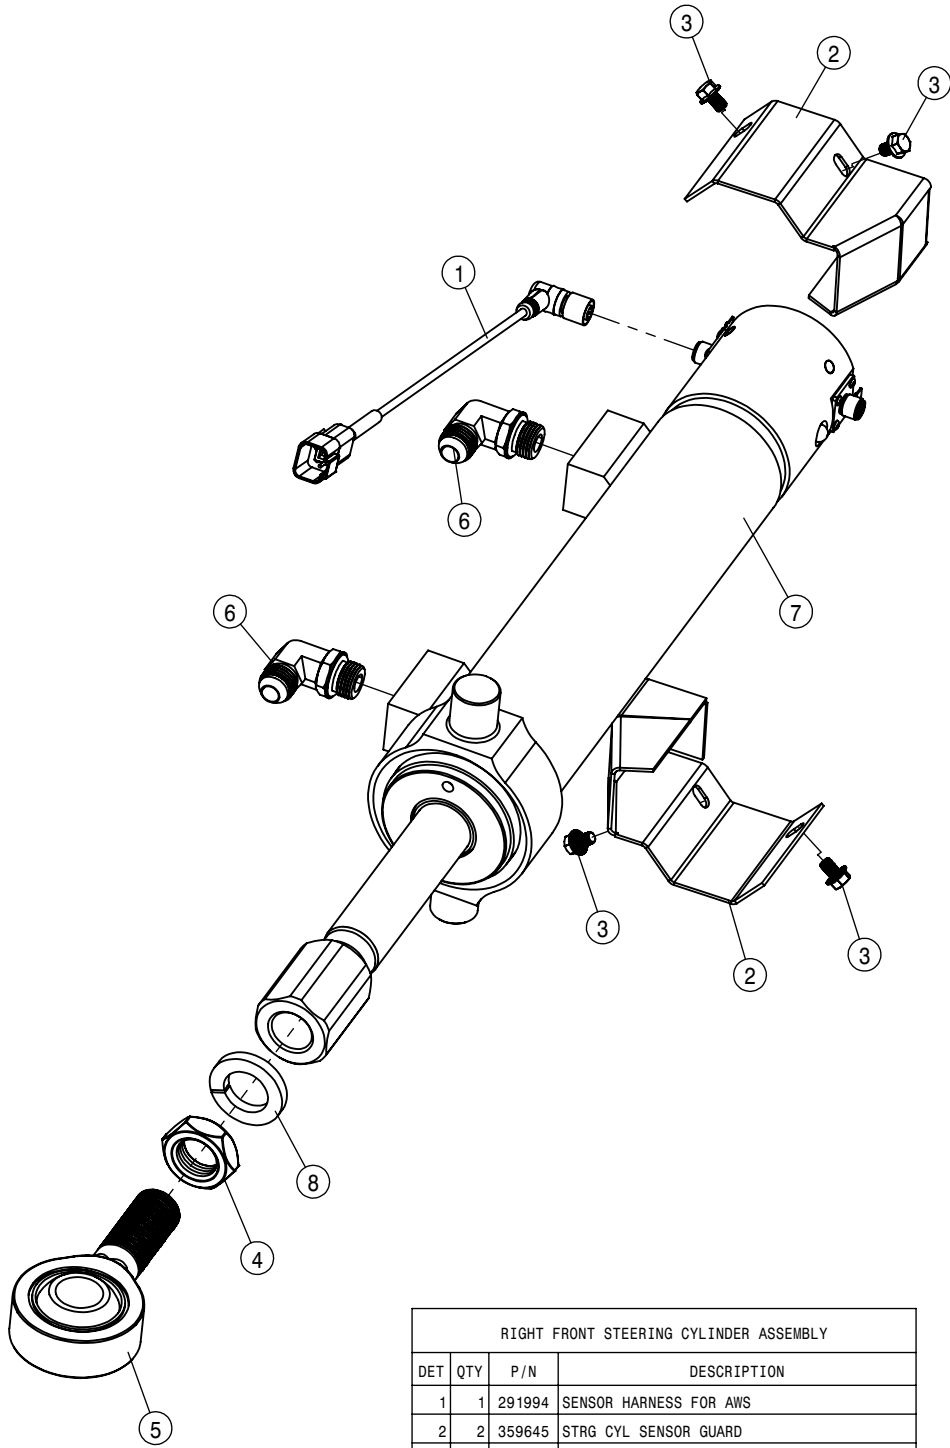

RIGHT FRONT STEERING CYLINDER ASSEMBLY			
DET	QTY	P/N	DESCRIPTION
1	1	291994	SENSOR HARNESS FOR AWS
2	2	359645	STRG CYL SENSOR GUARD
3	4	470883	1/4UNC X 3/8 SERR FLG BOLT SS
4	1	472328	1" -12 HEX JAM NUT
5	1	473975	ROD END, 1.00 BORE, 1-12 RH MALE
6	2	618241	3/4MJIC-90-3/4MOR LBO
7	1	621654	HYD CYL, 2.50 X 8.81 PHASE/SENS
8	1	920508	1" LOCK WASHER