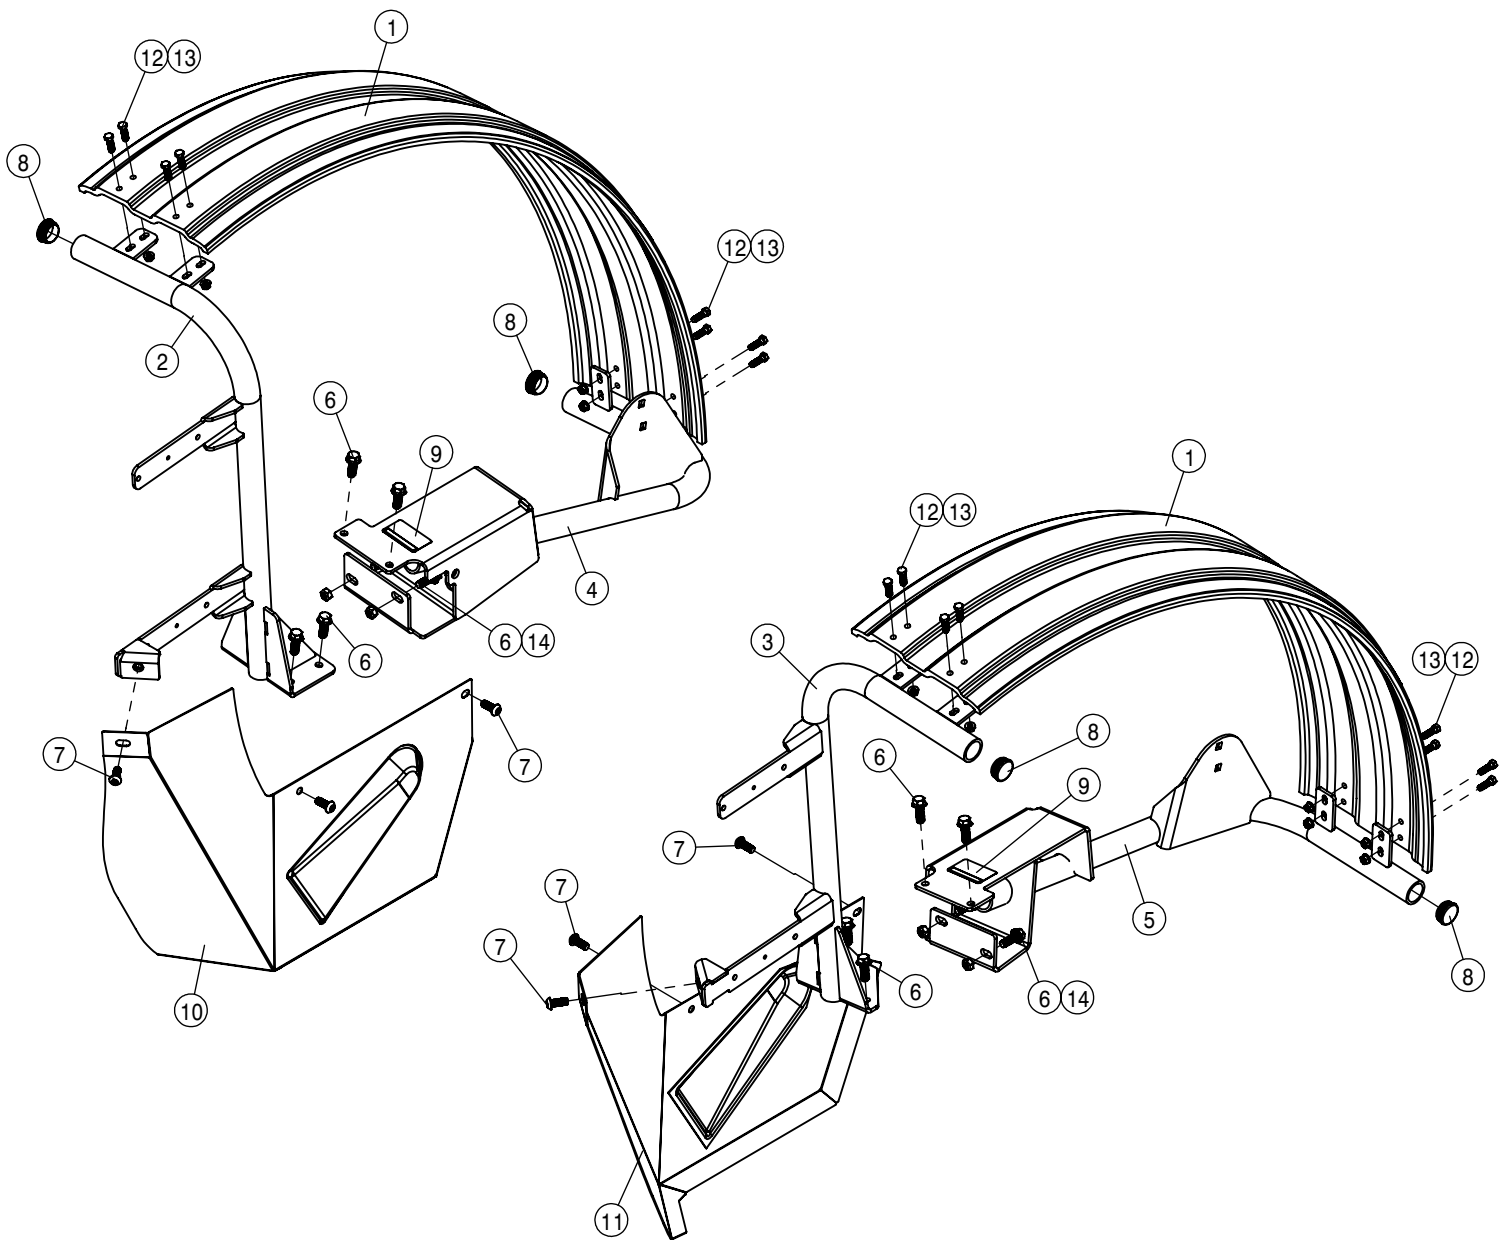

FRONT FENDER ASSEMBLY			
DET	QTY	P/N	DESCRIPTION
1	2	359598	FRONT FENDER, STS '10
2	1	360042	RH FENDER BRKT WLD, STS '14
3	1	360043	LFT FENDER BRKT WELD
4	1	360050	RH LWR FENDER MT WLD, STS'14
5	1	360051	LFT LWR FENDER MT WLD, STS'14
6	14	470431	1/2UNC X 1 1/2 SERR FLG BOLT
7	6	473987	1/2UNC X 1 1/4 BUT SKTHD SCR
8	4	629772	CAPPLUGS PLUG, 1 3/4" RD, BLACK POLY
9	2	650851	CAUTION DECAL - SHEILDS
10	1	662288	CROP SHIELD INDENT WLDMENT RGT
11	1	662289	CROP SHIELD INDENT WLDMENT LFT
12	16	900130	3/8UNC X 1 1/4 HEX BOLT
13	16	910004N	3/8UNC FLANGE CNTR LOCK NUT
14	4	914008	1/2 UNC HEX STOVER NUT