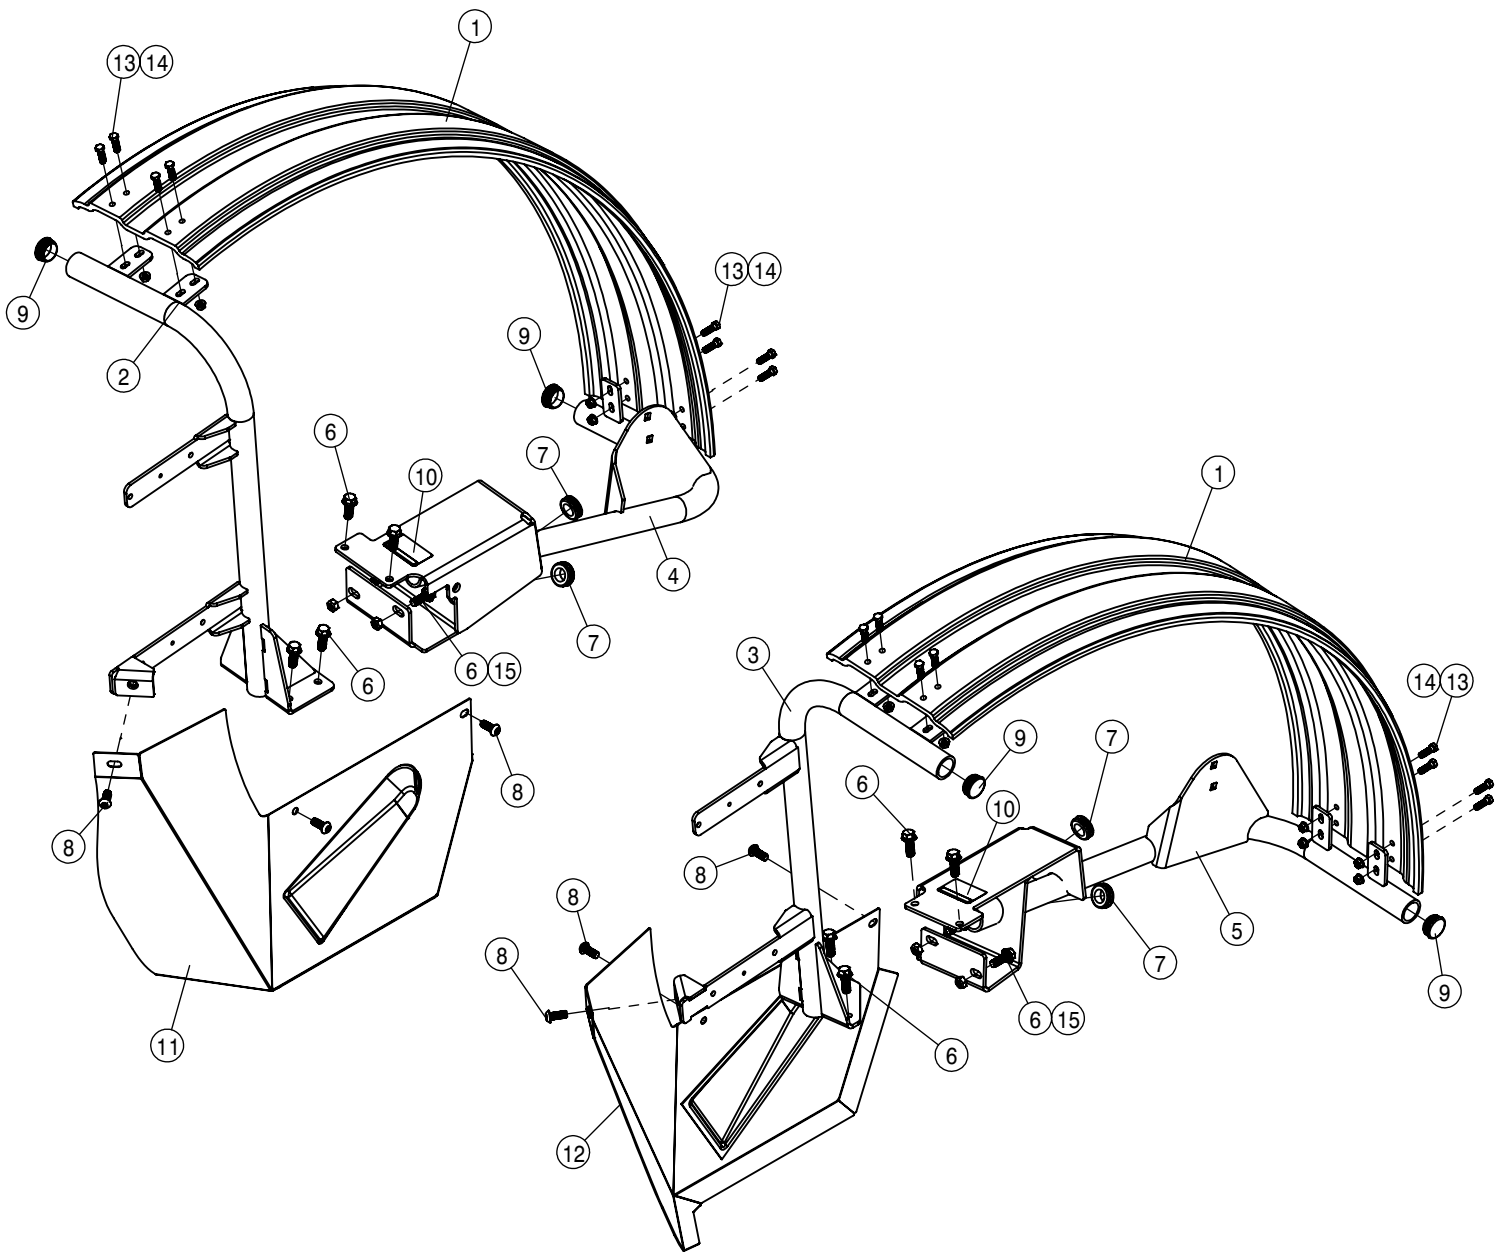

REAR FENDER ASSEMBLY			
DET	QTY	P/N	DESCRIPTION
1	2	359598	FRONT FENDER, STS '10
2	1	360042	RH FENDER BRKT WLD, STS '14
3	1	360043	LFT FENDER BRKT WELD
4	1	360050	RH LWR FENDER MT WLD, STS'14
5	1	360051	LFT LWR FENDER MT WLD, STS'14
6	14	470431	1/2UNC X 1 1/2 SERR FLG BOLT
7	4	473913	GROMMET, 1ID, 0.25GW 1.375GD
8	6	473987	1/2UNC X 1 1/4BUT SKTHD SCR
9	4	629772	CAPPLUGS PLUG, 1 3/4" RD, BLACK POLY
10	2	650851	CAUTION DECAL - SHEILDS
11	1	662288	CROP SHIELD INDENT WLDMENT RGT
12	1	662289	CROP SHIELD INDENT WLDMENT LFT
13	16	900130	3/8UNC X 1 1/4 HEX BOLT
14	16	910004N	3/8UNC FLANGE CNTR LOCK NUT
15	4	914008	1/2 UNC HEX STOVER NUT