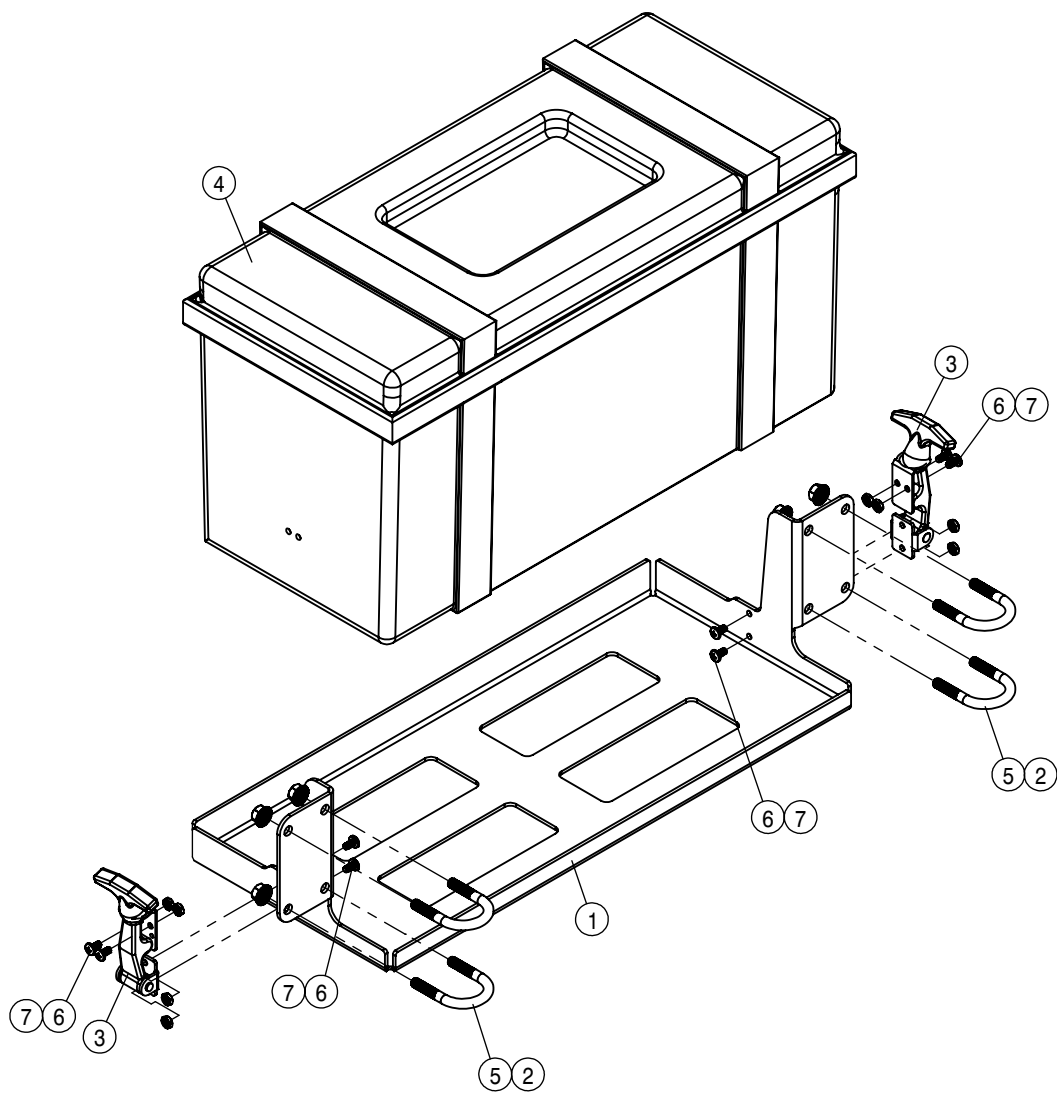

TOOLBOX ASSEMBLY			
DET	QTY	P/N	DESCRIPTION
1	1	345042	TOOLBOX MNT BASE, STS '12
2	8	470113	5/16UNC SERR FLG LOCK NUT
3	2	470643	RUBBER DRAW LATCH
4	1	470841	TOOL BOX w/TRAY
5	4	473911	5/16UNC-1.31ID-2.00 U-BOLT ZINC
6	8	903884	10-32X3/8 PHIL PN MACH SCR
7	8	914027	10-32 HEX STOVER NUT