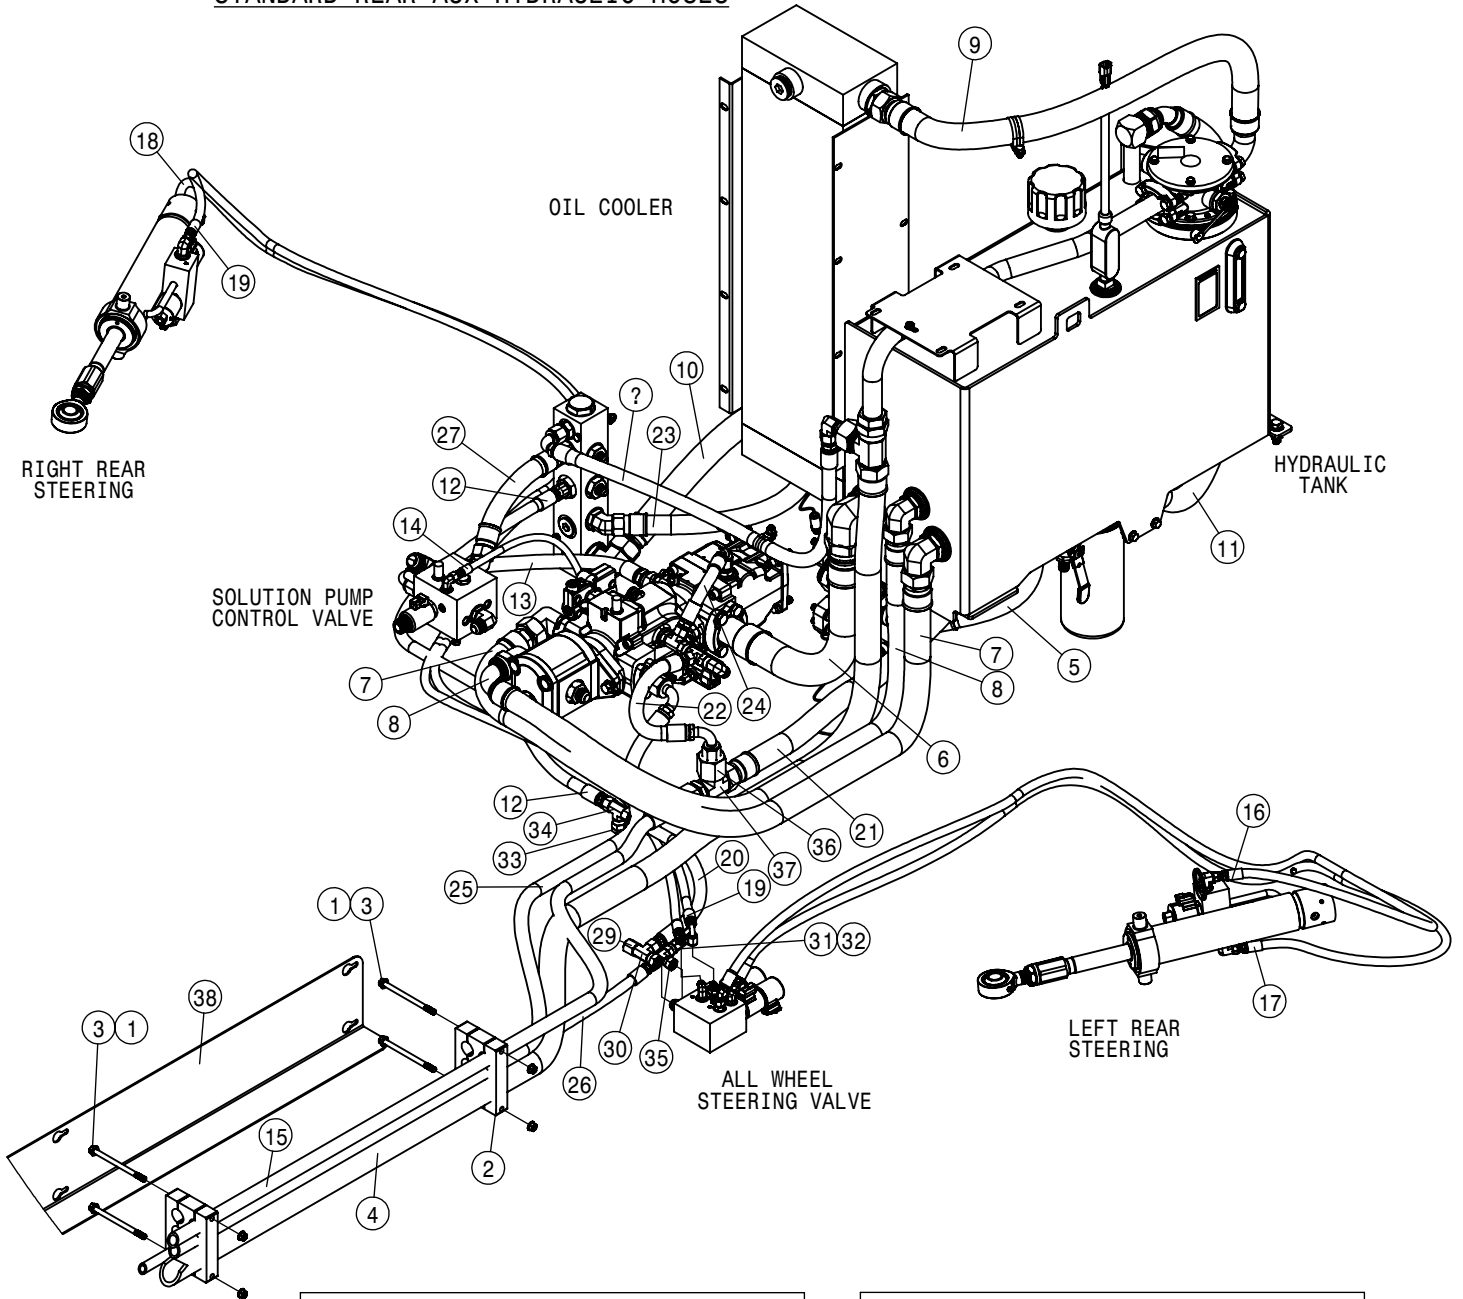

STANDARD REAR AUX HYDRAULIC HOSES

STANDARD REAR AUX HYDRAULIC HOSE ASSEMBLY			
DET	QTY	P/N	DESCRIPTION
1	4	470087	3/8UNC HEX SERR FLANGE NUT
2	2	470671	HOSE CLAMP, 6-HOLE
3	4	470683	3/8UNC X5 1/2SMTH FLG HEX BOLT
4	1	617087	24-811-24FJX-24FJX90-177 H/A
5	1	617088	24-811-24FJX-24FJX45-18 H/A
6	1	617089	32-811-32FJX-32FLG-25 H/A
7	1	617091	24-811-24FJX-24FJX-71 H/A
8	1	617092	20-811-20FJX-20FJX90-60 H/A
9	1	617093	24-811-24FJX-24FLG90-48 H/A
10	1	617094	24-811-24FJX-24FJX90-31 H/A
11	1	617095	20-811-20FJX-20FJX45-47 H/A
12	1	617097	10-451TC-10FJX-10FJX-47 H/A
13	1	617101	12-451TC-16FJX-12FJX90-23 H/A
14	1	617102	04-451TC-06FJX-04FJX90-29 H/A
15	1	617105	12-451TC-12FJX-12FJX-115 H/A
16	1	617115	06-451TC-06FJX-06FJX45-101 H/A
17	1	617116	06-451TC-06FJX-06FJX-99 H/A
18	1	617117	06-451TC-06FJX-06FJX-137
19	1	617118	06-451TC-06FJX-06FJX90-137 H/A

STANDARD REAR AUX HYDRAULIC HOSE ASSEMBLY			
DET	QTY	P/N	DESCRIPTION
20	1	617119	10-451TC-10FJX-10FJX-18 H/A
21	1	617120	20-811-20FJX-20FJX-37 H/A
22	1	617122	12-451TC-10FJX-12FJX90-18 H/A
23	1	617123	16-811-16FJX-16FJX90-22 H/A
24	1	617132	10-451TC-10FJX-10FJX90-11 H/A
25	1	617133	12-451TC-12FJX-16FJX90-187 H/A
26	1	617135	08-451TC-08FJX-10FJX90-141 H/A
27	1	617139	16-811-16FJX-16FJX-12 H/A
28	1	617171	12-451TC-12FJX-12FJX90-43 H/A
29	1	618328	7/8FJIC CAP NUT
30	1	618333	7/8FJIC SW RUN TEE-7/8MJIC
31	1	618451	3/4FJIC SW RUN TEE-3/4MJIC
32	2	618532	3/4FJIC CAP NUT
33	1	618543	7/8MJIC PLUG
34	1	618593	7/8FJ SW BRANCH TEE-7/8MJ
35	1	618643	3/4FJ SW BRANCH TEE-3/4MJ
36	2	618665	1 5/8FJIC-1 1/16MJIC ADPTR
37	1	618752	1 5/8MJIC BLKHD RUN TEE
38	1	660290	HOSE GUARD - L/F