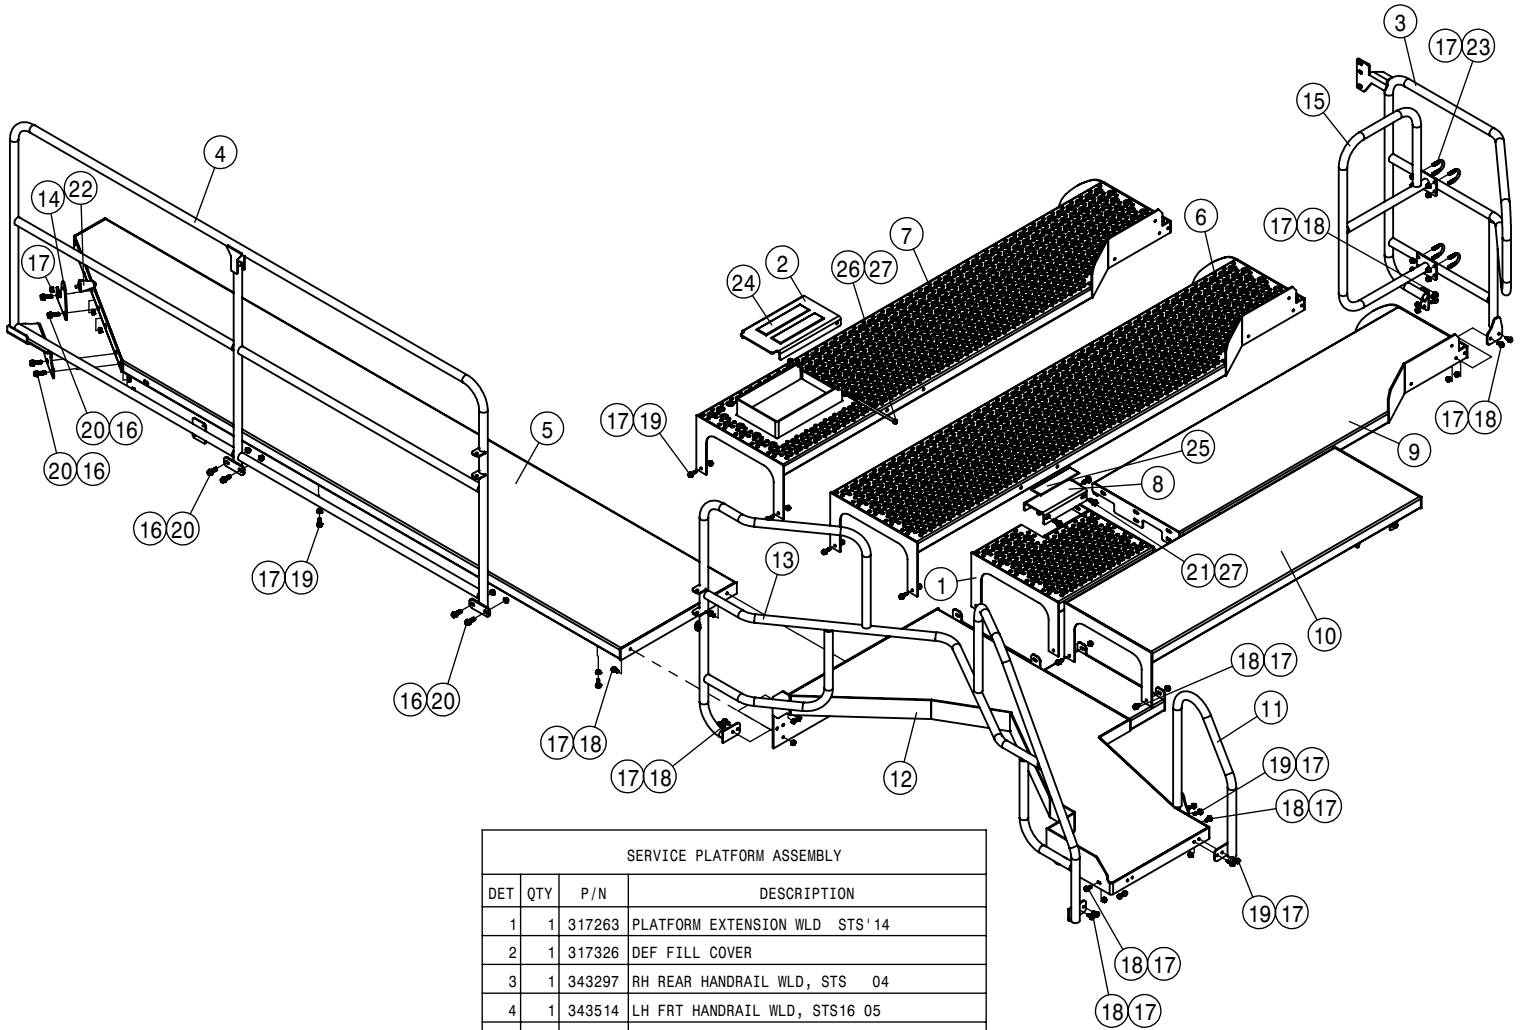

SERVICE PLATFORM ASSEMBLY			
DET	QTY	P/N	DESCRIPTION
1	1	317263	PLATFORM EXTENSION WLD STS' 14
2	1	317326	DEF FILL COVER
3	1	343297	RH REAR HANDRAIL WLD, STS 04
4	1	343514	LH FRT HANDRAIL WLD, STS16 05
5	1	343518	LH SIDE PLATFORM WLD, STS 16 05
6	1	343948	REAR CENTER PLATFORM T3
7	1	343959	T4F REAR PLATFORM
8	1	344018	FUEL FILL SUPPORT RETRO
9	1	344471	CENTER FRT PLATFORM WLD, STS2014
10	1	344473	CNTR SERV PLATFORM WLD, STS '14
11	1	344520	RH HANDRAIL WLD,LH PLTFRM '14
12	1	344521	LH REAR SERV PLTFRM WLD STS '14
13	1	344522	LH REAR HANDRAIL WLD
14	1	344578	BRACKET-DOOR STOP STS 2014
15	1	345001	RH REAR HANDRAIL EXT WLD, STS06
16	8	470087N	3/8UNC HEX SERR FLG NUT YZ
17	40	470113	5/16UNC SERR FLG LOCK NUT
18	15	470233	5/16UNC X 3/4 SERR FLG HEX BOLT
19	16	470234	5/16UNC X 1" SERR FLG HEX BOLT
20	12	470329	3/8UNC X 1 1/4 SERR FLG HEX BOLT
21	3	470460	3/8 X 1" SERR FLG BOLT
22	1	470571	BUMPER,MALE STUD 2.375 X 1.75
23	4	473911	5/16UNC-1.31ID-2.00 U-BOLT ZINC
24	2	490670	SAFETY TREAD TAPE, 2" X 9"
25	1	490675	SAFETY TREAD TAPE, 2" X 8"
26	1	900152	3/8UNC X 9" HEX BOLT YZ
27	8	910004N	3/8UNC FLANGE CNTR LOCK NUT