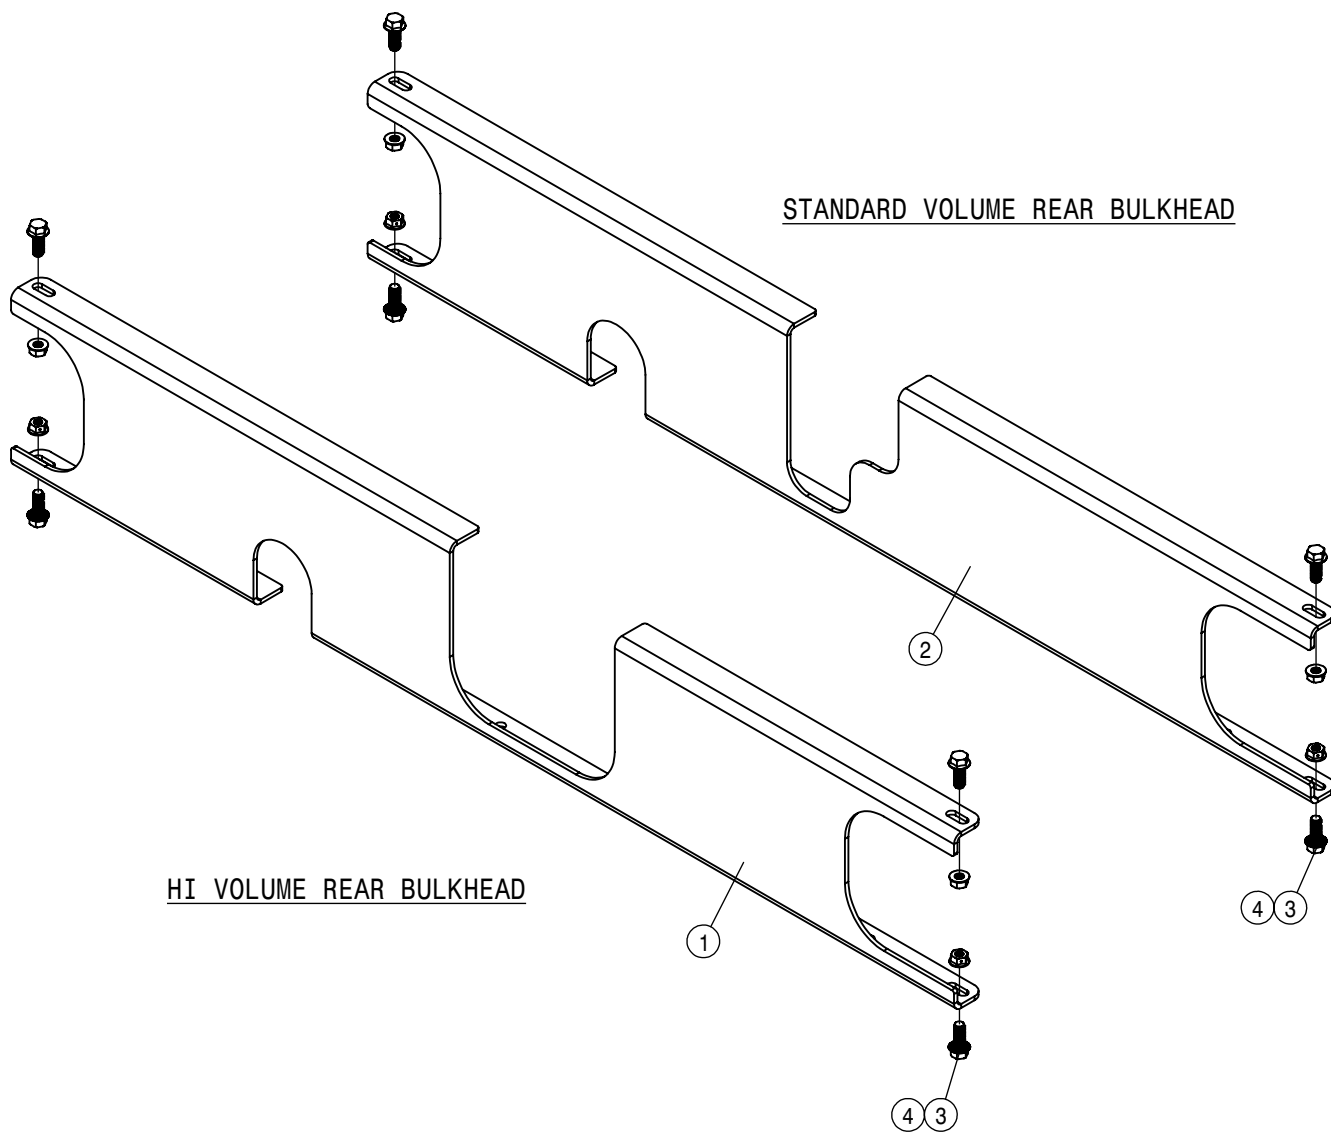

REAR BULKHEAD ASSEMBLY				
DET	QTY	P/N	DESCRIPTION	
1	1	660292	REAR BULKHEAD - SS/HV	
2	1	660293	REAR BULKHEAD - SS/SV	
3	8	900129N	3/8UNC X 1" SERR FLANGE BOLT	
4	8	910004N	3/8UNC FLANGE CNTR LOCK NUT