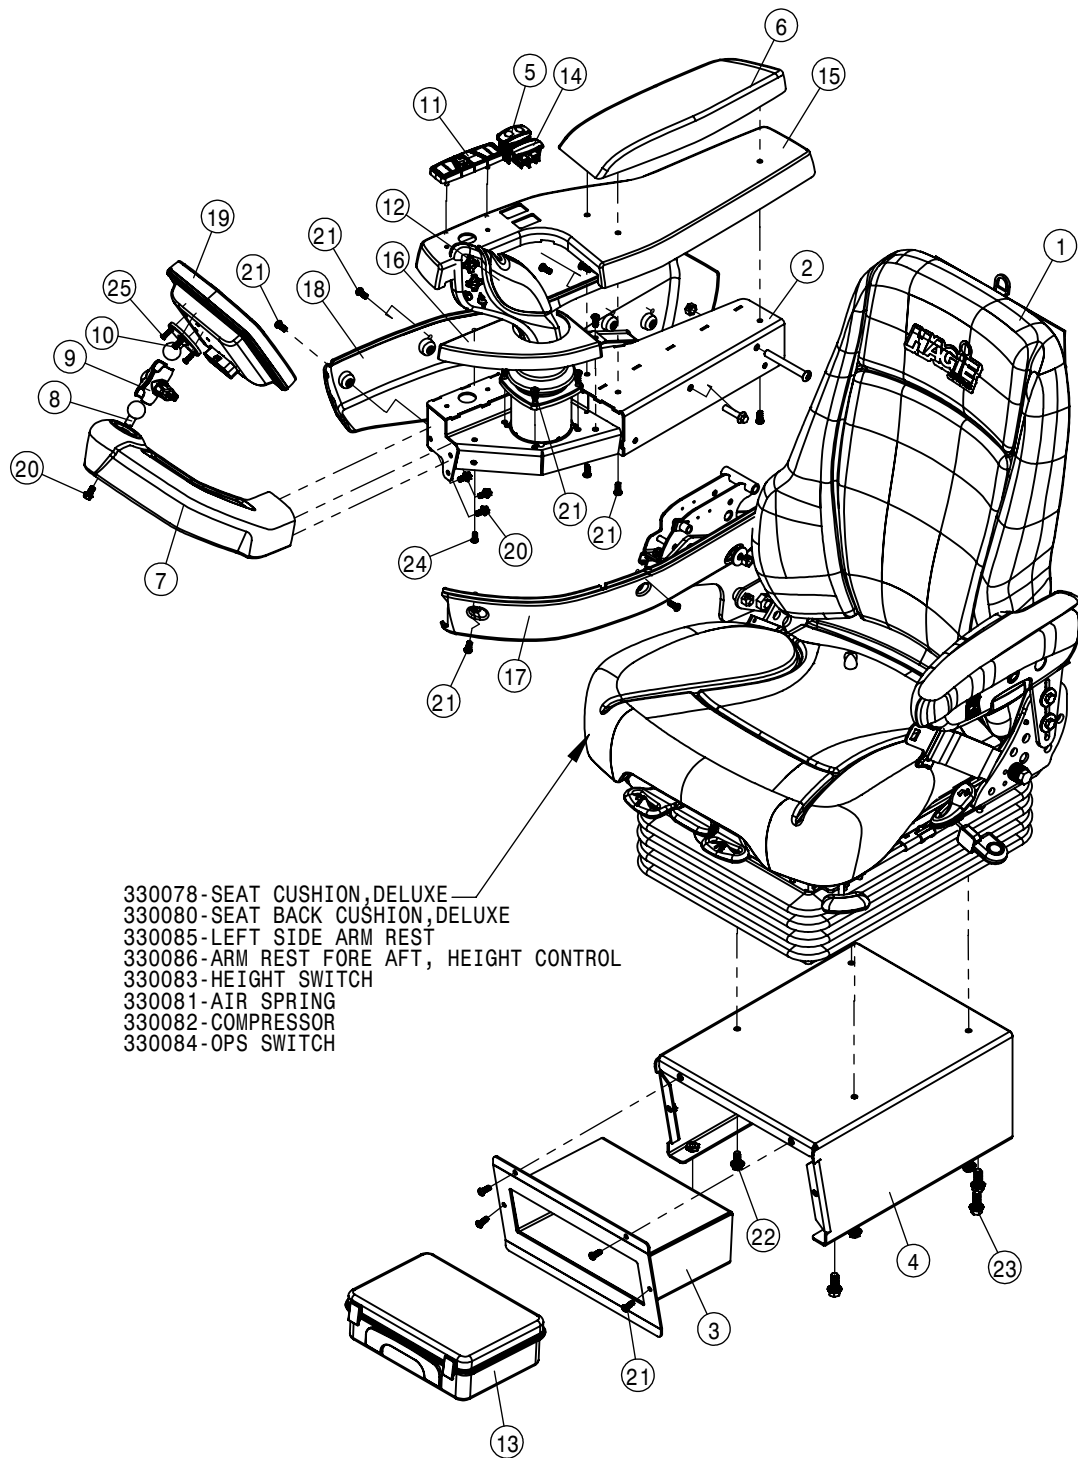

DELUXE SEAT ASSEMBLY			
DET	QTY	P/N	DESCRIPTION
1	1	330075	SEAT - DELUXE, CAB STS' 14
2	1	344167	POD STRUCTURE WLDMT
3	1	344271	STS CAB FIRST AID WLDMNT '14
4	1	344275	STS CAB SEAT RISER WLDMNT '14
5	1	344311	SWITCH - THROTTLE
6	1	344340	ARMREST POD, ASSY, STSCAB' 14
7	1	344342	POD DISPLAY MNT ASSY MOLDED, STSCAB' 14
8	1	344363	1" RAM BALL MNT 1/4UNC THRD HOLE
9	1	344364	1" RAM BALL MNT 2.00"DBL SOC ARM
10	1	344365	1" RAM BALL MNT BASE 2.50"DIA
11	1	344399	RADIO KEYPAD
12	1	344421	JOYSTICK, CAB STS' 14
13	1	344427	MEDICAL KIT

DELUXE SEAT ASSEMBLY			
DET	QTY	P/N	DESCRIPTION
14	1	344461	HOLE PLUG - CONTURA V
15	1	344516	POD UPPER, CAB
16	1	344517	POD MIDDLE, CAB
17	1	344518	POD INNER, CAB
18	1	344519	POD OUTER
19	1	344612	MACHINE DISPLAY ASSEMBLY, 2014
20	4	470122	1/4 UNC X 1/2 SERR FLG BOLT
21	19	472344	1/4UNCX5/8 ALHD BUTTON CAP SCR
22	4	473873	M8 x 20MM LG SERR FLANGE HEX BOLT
23	6	900129N	3/8UNC X 1" SERR FLANGE BOLT
24	1	903706	10-32X1/2 PHIL PAN MACH SCR
25	4	903844	8-32 X 1/2 PHIL PANHD MACH SCR