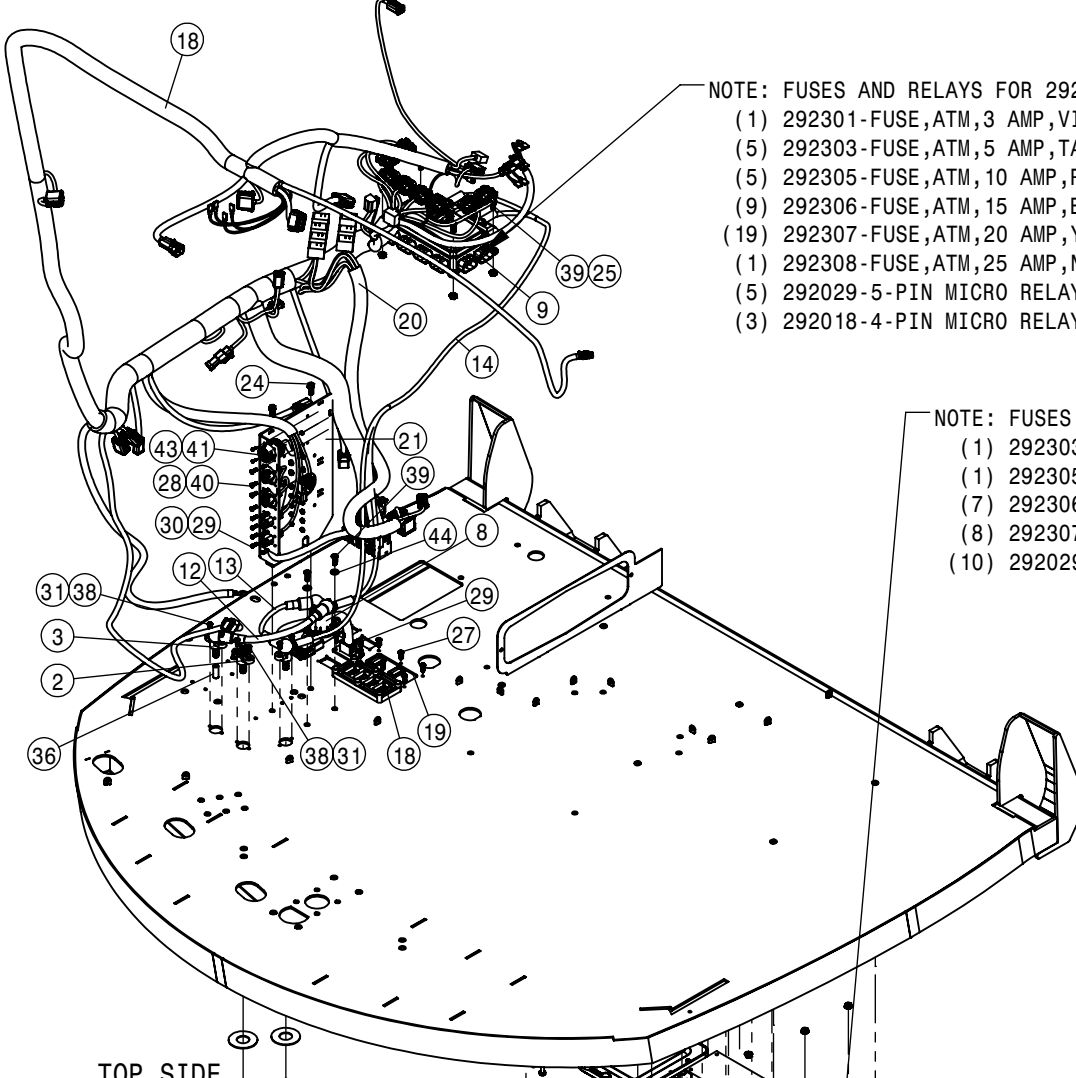

1. NOTE: FUSES AND RELAYS FOR 292629
- (1) 292301-FUSE,ATM,3 AMP,VIOLET LED
  - (5) 292303-FUSE,ATM,5 AMP,TAN LED
  - (5) 292305-FUSE,ATM,10 AMP,RED LED
  - (9) 292306-FUSE,ATM,15 AMP,BLUE LED
  - (4) 292307-FUSE,ATM,20 AMP,YELLOW LED
  - (1) 292308-FUSE,ATM,25 AMP,NATURAL LED
  - (5) 292029-5-PIN MICRO RELAY W/DIODE 35A
  - (3) 292018-4-PIN MICRO RELAY 20A

1. NOTE: FUSES AND RELAYS FOR 292630
- (1) 292303-FUSE,ATM,5 AMP,TAN LED
  - (1) 292305-FUSE,ATM,10 AMP,RED LED
  - (7) 292306-FUSE,ATM,15 AMP,BLUE LED
  - (8) 292307-FUSE,ATM,20 AMP,YELLOW LED
  - (10) 292029-5-PIN MICRO RELAY W/DIODE 35A

TOP SIDE