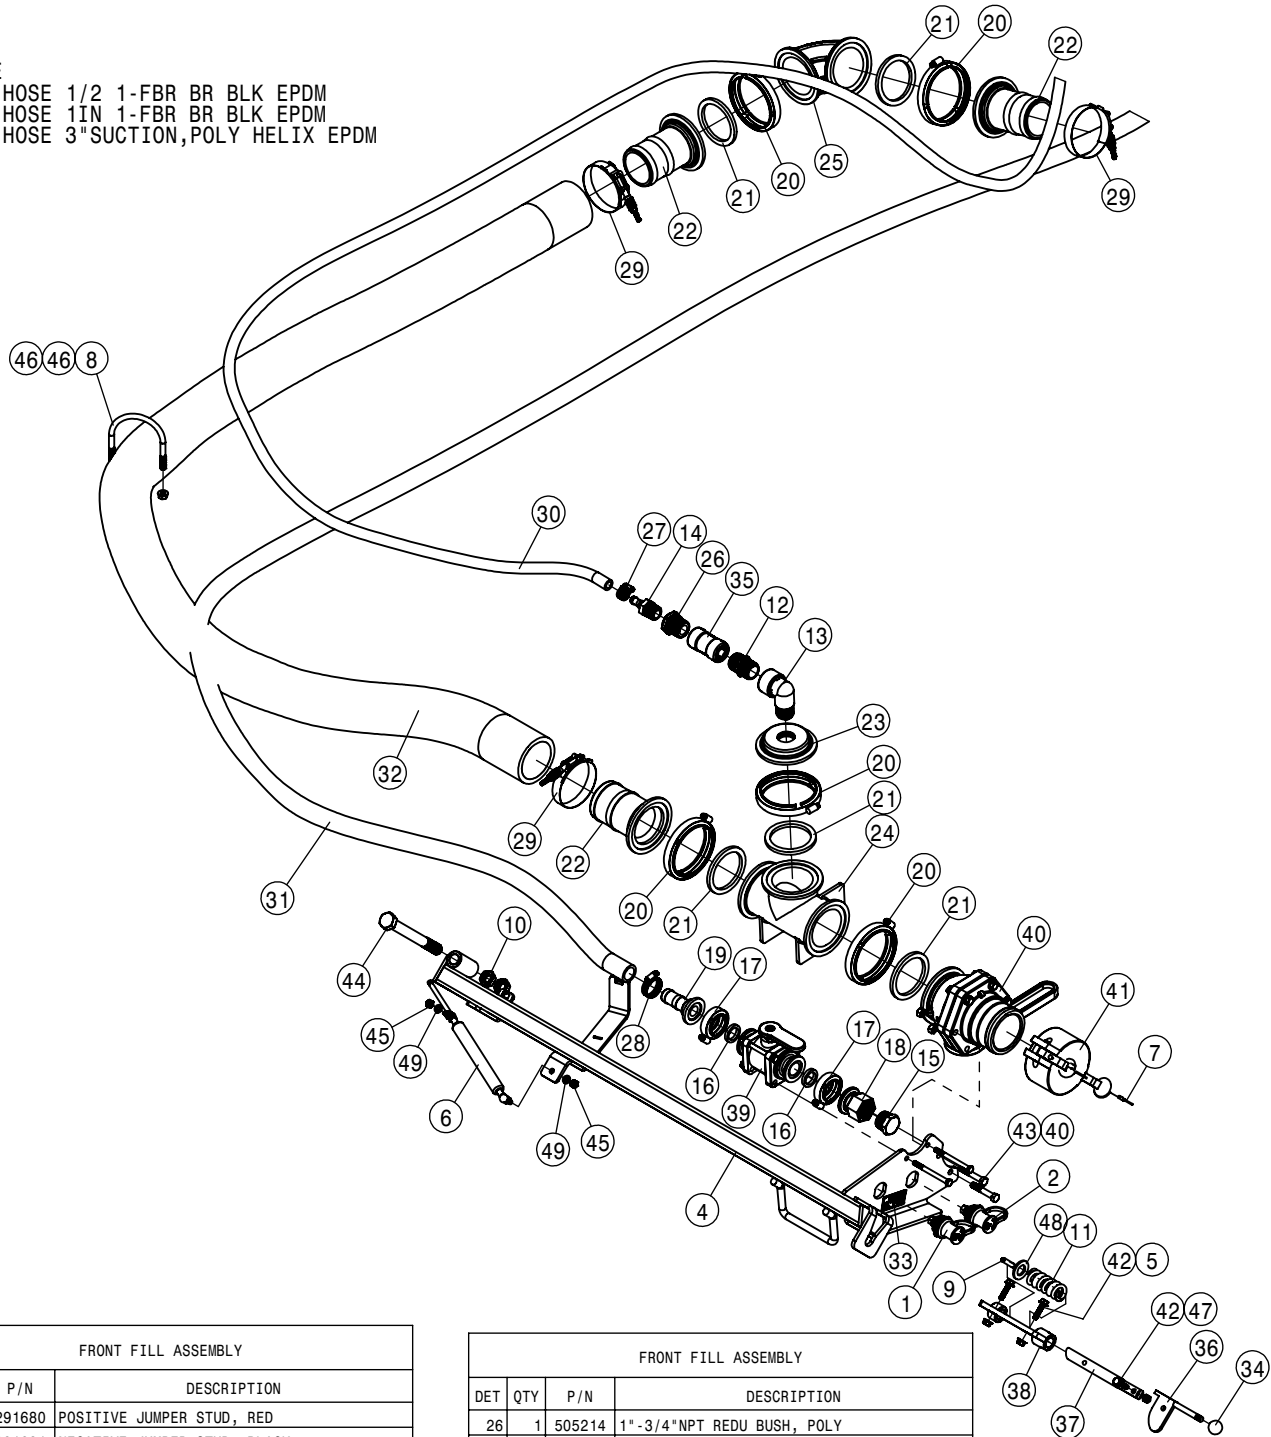

BULK HOSE

197008-HOSE 1/2 1-FBR BR BLK EPDM
197116-HOSE 1IN 1-FBR BR BLK EPDM
197145-HOSE 3"SUCTION,POLY HELIX EPDM

FRONT FILL ASSEMBLY			
DET	QTY	P/N	DESCRIPTION
1	1	291680	POSITIVE JUMPER STUD, RED
2	1	291681	NEGATIVE JUMPER STUD, BLACK
NS	1	294168	Front fill harness
4	1	344485	FRT FILL SUPP ARM WLD '13
5	2	470113	5/16UNC SERR FLG LOCK NUT
6	1	470253	HYD DAMPER 100LB 4.0 STROKE
7	1	470352	LANYARD, 11" POLY
8	1	472048	3/8 UNC U-BOLT 3.50ID X 4.125 ZINC
9	1	472316	ROLL PIN, 5/16 X 1 1/2
10	2	473006	3/4UNC HEX JAM NUT, NYLOC
11	1	482017	SPRING
12	1	500013	1"NPT HEX PIPE NIPPLE, POLY
13	1	500014	1"NPT-90 ST EL, POLY
14	1	500019	3/4NPT-1/2HOSE BARB, POLY
15	1	500063	1"NPT PIP PLUG, POLY
16	2	500157	1" FLANGE GASKET EPDM
17	2	500159	1" FLANGE CLAMP S.S.
18	1	500168	1" FLANGE-1" FNPT ADPTR POLY
19	1	500171	1" FLANGE-1" HOSE BARB POLY
20	5	500208	3" FLANGE CLAMP S.S.
21	5	500209	3" FLANGE GASKET EPDM
22	3	500210	3"FLANGE-3"HOSEBARB POLY
23	1	500216	3"FLANGE PLUG W/1"FNPT
24	1	500217	3"FLANGE TEE POLY
25	1	500262	3"FLANGE-90-3"FLG SWEEP LBO

FRONT FILL ASSEMBLY			
DET	QTY	P/N	DESCRIPTION
26	1	505214	1"-3/4"NPT REDU BUSH, POLY
27	1	520069	HOSE CLAMP NO 6 STAINLESS
28	1	520090	HOSECLAMP NO 16 STAINLESS
29	3	520145	3.56/3.88 T-BOLT HOSE CLAMP SS
30	1	601017	HOSE, 1/2 X 178 1BR BLK EPDM
31	1	601497	HOSE, 1 X 206 1BR BLK EPDM
32	1	601680	HOSE 3 X 91 POLY HELIX EPDM
33	1	650401	DECAL, AUX POWER PORT
34	1	659291	KNOB, BLK, 3/8" - 16 UNC
35	1	690488	1.00 CHECK VLV, SPRING LOADED
36	1	690698	FRT FILL SUPP ARM REL WLD
37	1	691139	FRT FILL SUPP ARM LATCH PIN'10
38	1	691140	FRT FILL LATCH BRKT WLD,STS' 10
39	1	696147	BALL VLV, 1" FLANGE
40	1	696192	3"FLG STUBBY VALVE,3"M-ADPTR
41	1	696231	CAP FOR 3" MALE COUPLER POLY
42	3	900066N	5/16UNC X 1 1/4 SERR.FLG.HEX BOLT
43	2	900170	3/8UNC X 2 1/4 HEX BOLT
44	1	900418	3/4UNC X 7" HEX BOLT
45	2	910002	5/16UNC HEX NUT
46	2	910004N	3/8UNC FLANGE CNTR LOCK NUT
47	1	914002	5/16UNC HEX STOVER NUT
48	1	920006	3/4 SAE FLAT WASHER
49	2	920501	5/16 LOCK WASHER