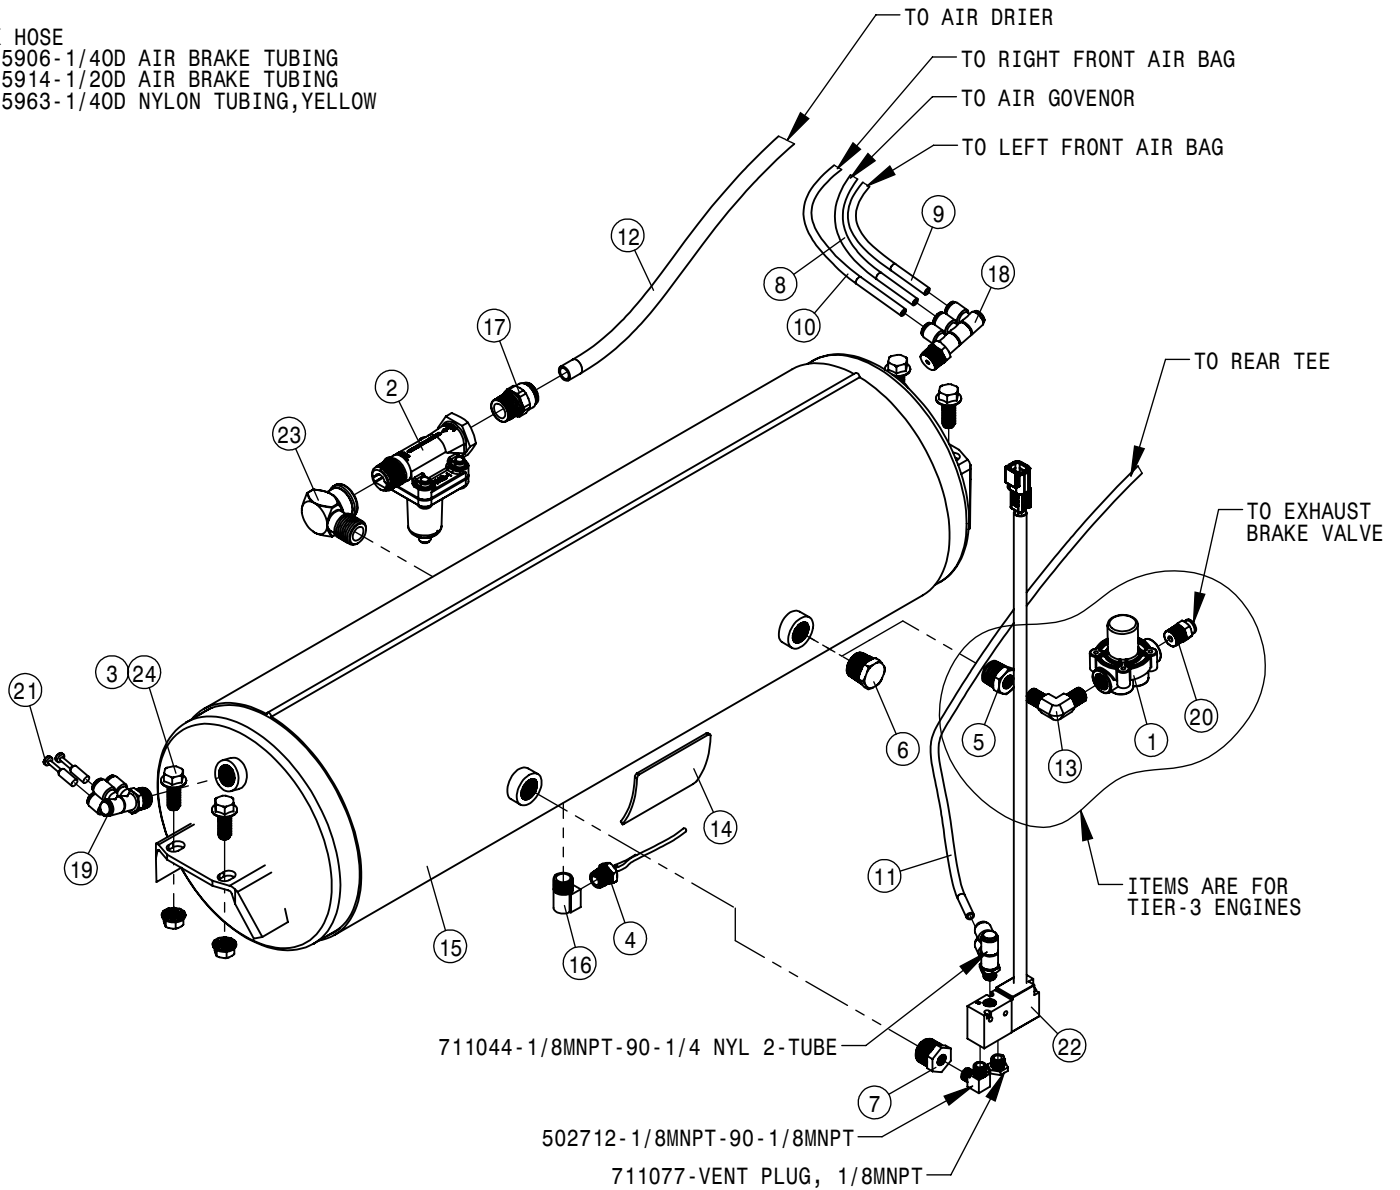

BULK HOSE
195906-1/40D AIR BRAKE TUBING
195914-1/20D AIR BRAKE TUBING
195963-1/40D NYLON TUBING, YELLOW

AIR TANK ASSEMBLY			
DET	QTY	P/N	DESCRIPTION
1	1	311081	PROTECTION VALVE, JACOBS
2	1	311086	CHECK VALVE, PRESS CRTL, WABCO
3	4	470087N	3/8UNC HEX SERR FLG NUT YZ
4	1	470266	DRAIN VALVE KIT, 1/4NPT
5	1	505212	1/2-1/4NPT REDU BUSH, BRS
6	1	505231	PIPE PLUG .50NPT HEX HD BRS
7	1	505234	RED BUSH 1/2MNPT-1/8FNPT , BRS
8	1	601929	HOSE, 1/4 X 124 AIR
9	1	601931	HOSE, 1/4 X 172 AIR
10	1	601932	HOSE, 1/4 X 215 AIR
11	1	601935	HOSE, 1/4 X 62.5 AIR, YEL NYLON
12	1	601942	HOSE, 1/2 X 128 AIR
13	1	618571	1/4MNPT-90-1/4MNPT LBO
14	1	650348	AIR TANK DECAL
15	1	701365	AIR TANK
16	1	711027	1/4 NPT ST EL BRS
17	1	711037	1/2MNPT-1/2 NYL TUBE FTG
18	1	711046	3/8MNPT-1/4 NYL TUBE TRPL LBO
19	1	711047	3/8MNPT-1/4NYL TUBE,DBL BRANCH
20	1	711049	1/4 NYL TUBE-1/4MNPT FTG
21	2	711063	RUBBER PLUG FOR 1/4 PISCO CPLR7
22	1	711078	AIR VALVE ASSEMBLY
23	1	711079	1/2NPT ST EL BRS
24	4	900129N	3/8UNC X 1" SERR FLANGE BOLT