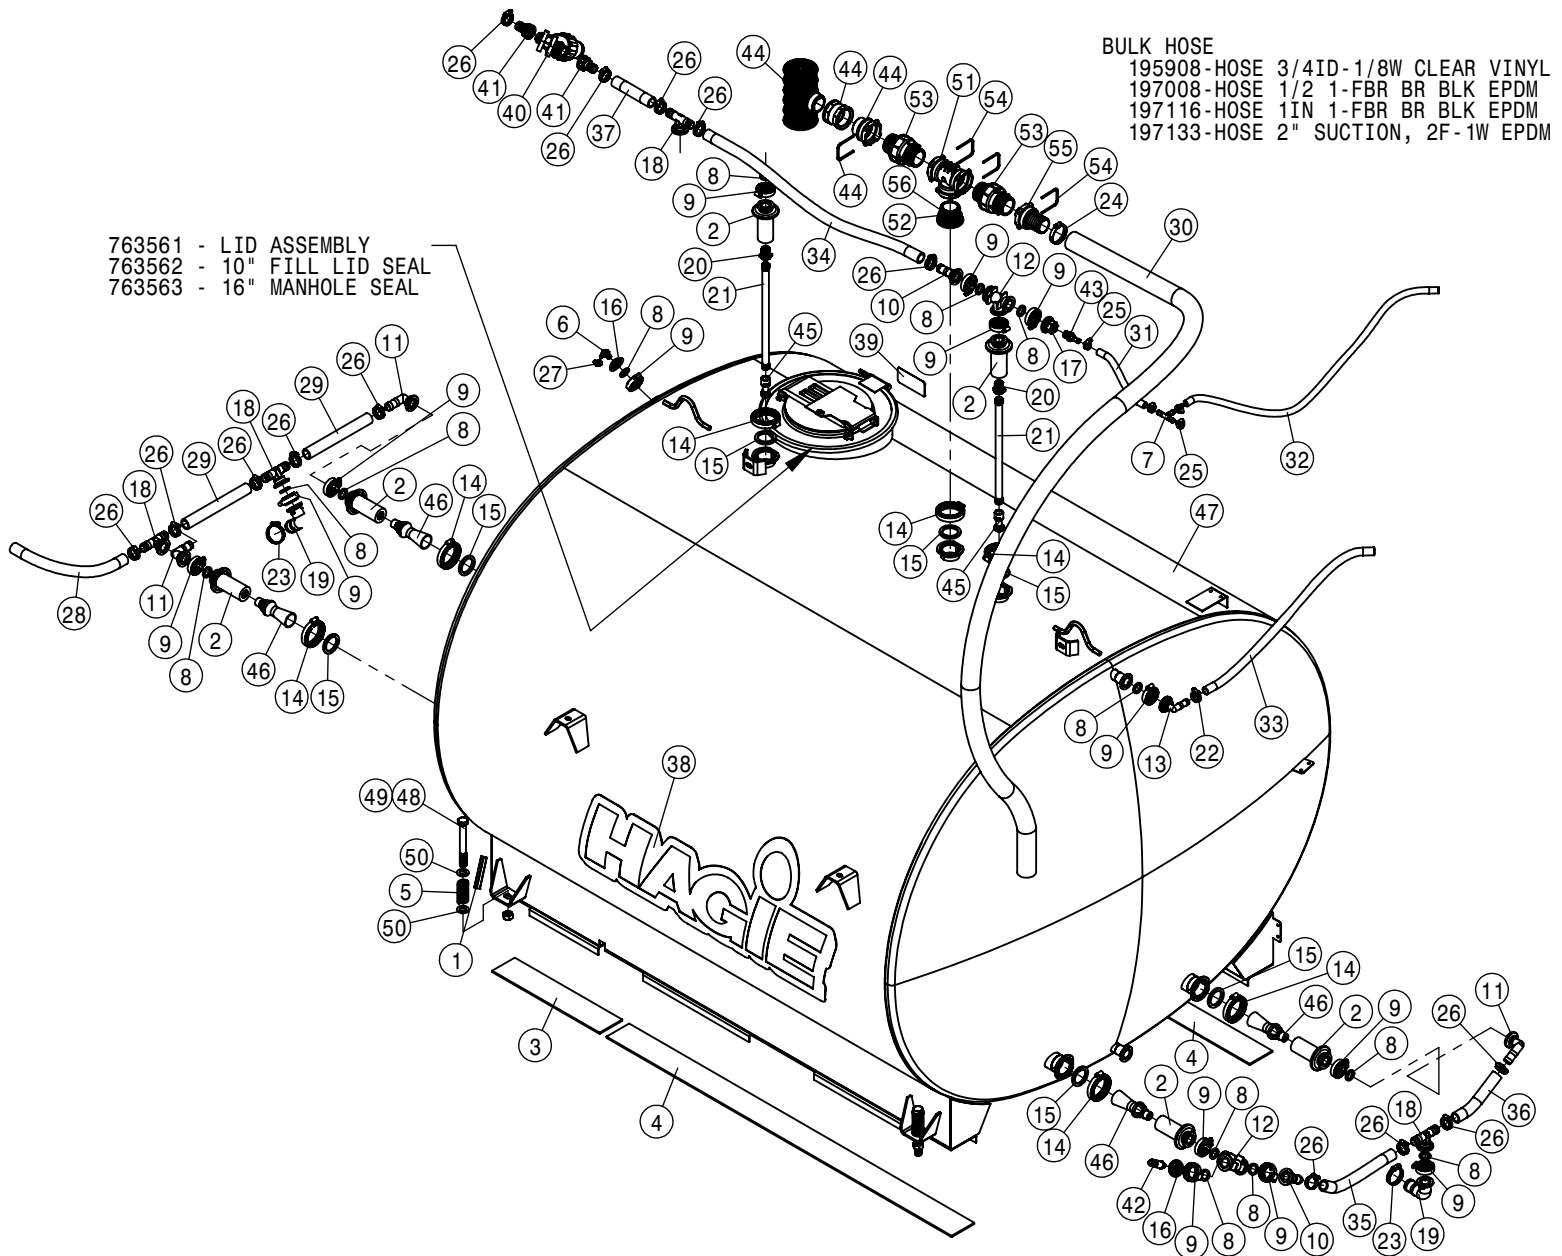

SOLUTION TANK ASSEMBLY			
DET	QTY	P/N	DESCRIPTION
1	0.33	193012	QUICKEDGE TRIM .135 TO .250
2	6	362127	TANK MOUNT ADAPTER 1" FLANGE
3	2	470665	IND BELT, 4.00 X 67.00 X .203 THK
4	2	470666	IND BELT, 4.00 X 61.00 X .203 THK
5	4	482016	SPRING, 1.4 X 3.00 COMPRSN
6	1	500104	1/4NPT-90-1/4 HOSE BARB, POLY
7	1	500120	1/2" HOSE BARB TEE
8	14	500157	1" FLANGE GASKET EPDM
9	14	500159	1" FLANGE CLAMP S.S.
10	2	500171	1" FLANGE-1" HOSE BARB POLY
11	3	500173	1"FLANGE-90-1"HOSE BARB POLY
12	2	500175	1" FLANGE TEE, POLY
13	1	500185	1"FLANGE-90-3/4"HOSE BARB POLY
14	7	500194	2" FP FLANGE CLAMP S.S.
15	7	500195	2" FP FLANGE GASKET EPDM
16	2	500226	1" FLANGE PLUG W/1/4"FNPT POLY
17	1	500238	1" FLANGE PLUG W/1/2"FNPT POLY
18	4	500268	1" FLANGE HOSE BARB TEE
19	2	500269	1" FLANGE 1 1/2" HOSE BARB 90
20	2	504211	RED BUSH 3/4MNPT-1/2FNPT,POLY
21	2	507032	SS PIPE NIPPE, .50NPT-16.00
22	1	520055	HOSE CLAMP NO 12 STAINLESS
23	2	520067	HOSE CLAMP NO 28 STAINLESS
24	1	520068	HOSE CLAMP NO 32 STAINLESS
25	4	520069	HOSE CLAMP NO 6 STAINLESS
26	14	520090	HOSECLAMP NO 16 STAINLESS
27	1	520120	HOSE CLAMP NO 4 STAINLESS
28	1	601209	HOSE, 1 X 18 1BR BLK EPDM

SOLUTION TANK ASSEMBLY			
DET	QTY	P/N	DESCRIPTION
29	2	601726	HOSE, 1 X 11 1BR BLK EPDM
30	1	601743	HOSE, 2 X 113 1BR BLK EPDM
31	1	601855	HOSE, 1/2 X 10 1BR BLK EPDM
32	1	601856	HOSE, 1/2 X 41 1BR BLK EPDM
33	1	601858	HOSE, 3/4 X 32 CLEAR VINYL
34	1	601859	HOSE, 1 X 39 1BR BLK EPDM
35	1	601860	HOSE, 1 X 13 1BR BLK EPDM
36	1	601861	HOSE, 1 X 8 1BR BLK EPDM
37	1	601874	HOSE, 1 X 7 1BR BLK EPDM
38	2	650144	DECAL, LOGO, SOLU TANK STS12
39	1	650850	DECAL,WARNING, DANGEROUS CHEM
40	1	690071	LINE STRAINER, .32 MESH, 150PSI
41	2	691280	1" HOSE BARB WITH FLY NUT
42	1	691281	PRESSURE TRANSDUCER,300PSI
43	1	713340	1/2NPT-1/2 HOSE BARB, POLY
44	1	737766	REAR SOLUTION VENT ASSY '14
45	2	737953	NOZZLE,PROCLEAN TANKWASH
46	4	737956	JET AGITATION NOZZLE HYPRO, GROUND
47	1	763826	1400 GAL SS TANK 14
48	4	900416	3/4UNC X 6 1/2 HEX BOLT
49	4	914012	3/4UNC HEX STOVER NUT
50	8	920006	3/4 SAE FLAT WASHER
51	1	737754	2"FEM T-CONNECTOR POLY
52	1	737767	T7 TO "BANJO 2" FP" ADAPTER
53	2	737761	2"M CHECK VALVE POLY
54	4	737756	2" FORK FOR 737754/755
55	1	737759	2"F-2"HOSE BARB POLY
56	2	737762	O-RING, 2"CONN EPDM