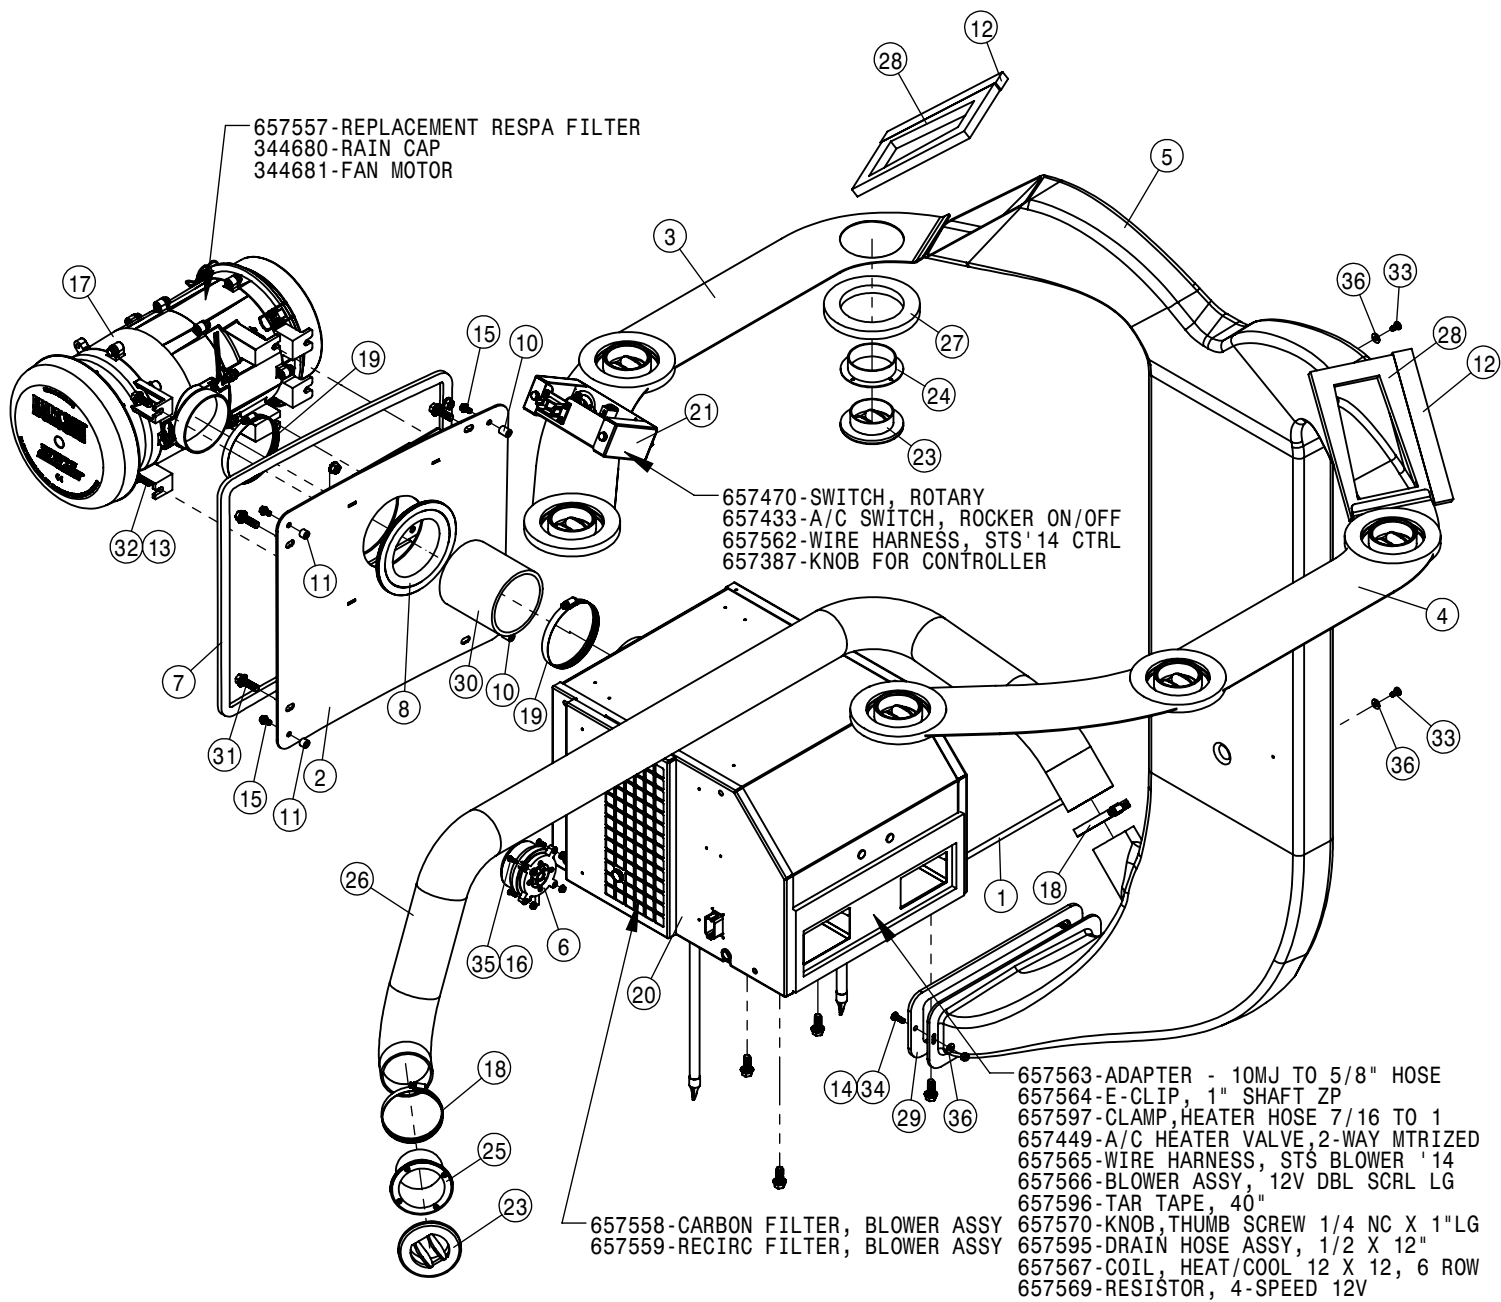

STANDARD HVAC ASSEMBLY			
DET	QTY	P/N	DESCRIPTION
1	1	317315	HOSE - HVAC PRESSURE
2	1	344295	PANEL ACCESS HVAC WLDT, STSCAB'14
3	1	344361	PLATE, ROOF DUCT COVER RH, STSCAB'14
4	1	344362	PLATE, ROOF DUCT COVER LH, STSCAB'14
5	1	344366	DUCT HVAC - STS CAB
6	1	344425	PRESSURE SWITCH - HVAC
7	1	344480	SEAL - RESPA PANEL
8	1	344512	RESPA BULB SEAL, STS'14
NS	2	344552	HVAC DUCT PLT SEAL, STS'14
10	2	344557	STAND OFF 5/8" LG, STS'14
11	2	344558	STAND OFF 3/8" LG, STS'14
12	2	344576	TEMP SEAL DUCT, STS'14
13	4	470087	3/8UNC HEX SERR FLANGE NUT
14	2	470089	1/4UNC HEX NYL-LOC NUT
15	4	470122	1/4 UNC X 1/2 SERR FLG BOLT
16	4	470463	8-32 SERR FLANGE NUT
17	1	470655	HVAC FILTRATION UNIT PRECLEANER
18	2	520052	HOSE CLAMP NO 52 STAINLESS

STANDARD HVAC ASSEMBLY			
DET	QTY	P/N	DESCRIPTION
19	2	520064	HOSE CLAMP NO 64 STAINLESS
20	1	657540	BLOWER UNIT - MAN TMP CNTRL
21	1	657542	HVAC CONTROL - MANUAL, STS'14
NS	1	657544	HARNESS - HVAC MAN CONTROL
23	7	657546	LOUVER, 4" W/O MNT
24	6	657547	PANEL MNT, LOUVER (THK PANEL)
25	1	657548	PANEL MNT, LOUVER (THK PANEL)
26	1	657550	HOSE - 3IN HVAC
27	6	657552	GASKET SEAL ROOF LOUVER
28	2	657553	GASKET SEAL ROOF LOUVER
29	1	657556	GASKET SEAL ROOF LOUVER
30	1	657585	HVAC DUCT, STS'14
31	4	900127N	3/8UNC X 1 1/4 SER FLANGE BOLT
32	8	900129N	3/8UNC X 1" SERR FLANGE BOLT
33	2	903708N	1/4UNC X1/2PHIL PAN MACH SCR BZ
34	2	903711	1/4UNC X3/4PHIL PANHD MACH SCR
35	4	903844	8-32 X 1/2 PHIL PANHD MACH SCR
36	4	920000	1/4 SAE FLAT WASHER