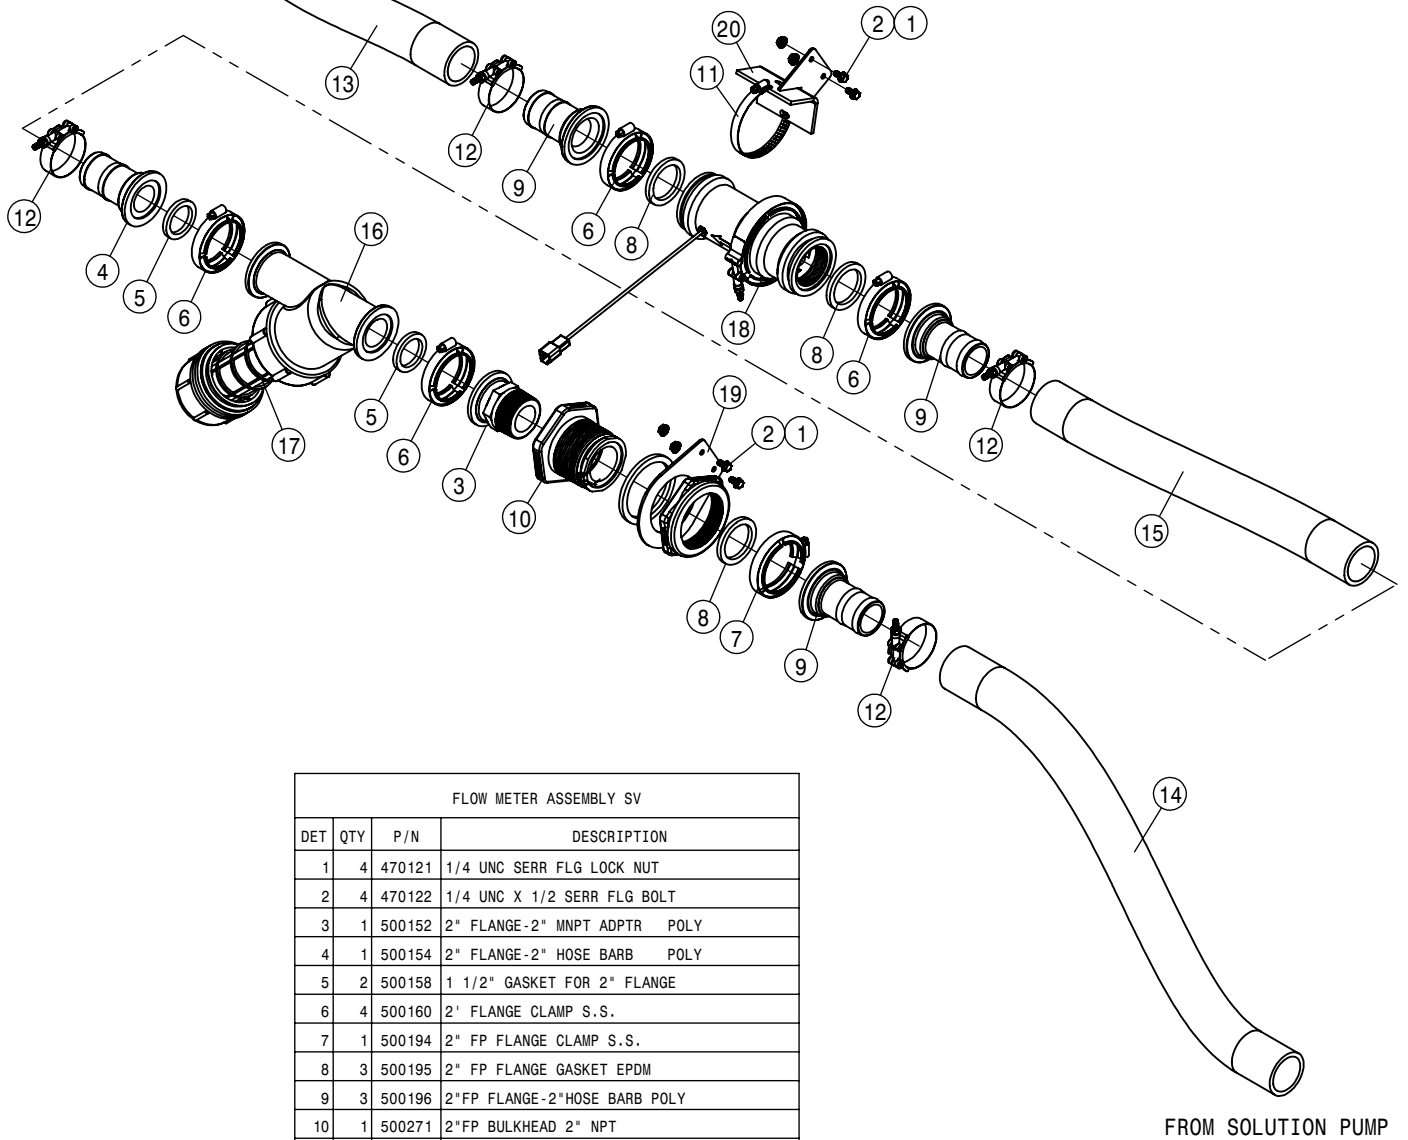

TO BOOM QUICK
COUPLER

BULK HOSE
197133-HOSE 2" SUCTION, 2F-1W EPDM

FROM SOLUTION PUMP

FLOW METER ASSEMBLY SV			
DET	QTY	P/N	DESCRIPTION
1	4	470121	1/4 UNC SERR FLG LOCK NUT
2	4	470122	1/4 UNC X 1/2 SERR FLG BOLT
3	1	500152	2" FLANGE-2" MNPT ADPTR POLY
4	1	500154	2" FLANGE-2" HOSE BARB POLY
5	2	500158	1 1/2" GASKET FOR 2" FLANGE
6	4	500160	2" FLANGE CLAMP S.S.
7	1	500194	2" FP FLANGE CLAMP S.S.
8	3	500195	2" FP FLANGE GASKET EPDM
9	3	500196	2"FP FLANGE-2"HOSE BARB POLY
10	1	500271	2"FP BULKHEAD 2" NPT
11	1	520056	HOSE CLAMP NO 56 STAINLESS
12	4	520141	2.31/2.62 T-BOLT HOSE CLAMP SS
13	1	601050	HOSE, 2 X 97 2F-IW EPDM
14	1	601073	HOSE, 2 X 34 2F-1W EPDM
15	1	601889	HOSE, 2 X 22 2F-1W EPDM
16	1	690628	LINE "Y" STRAINER, 2" FLANGE
17	1	690629	50 MESH SCREEN FOR 690628
18	1	690961	RFM 100 FLOW METER, RAVEN 05
19	1	691277	STRAINER MNT
20	1	691278	SV FLOWMETER MNT '14