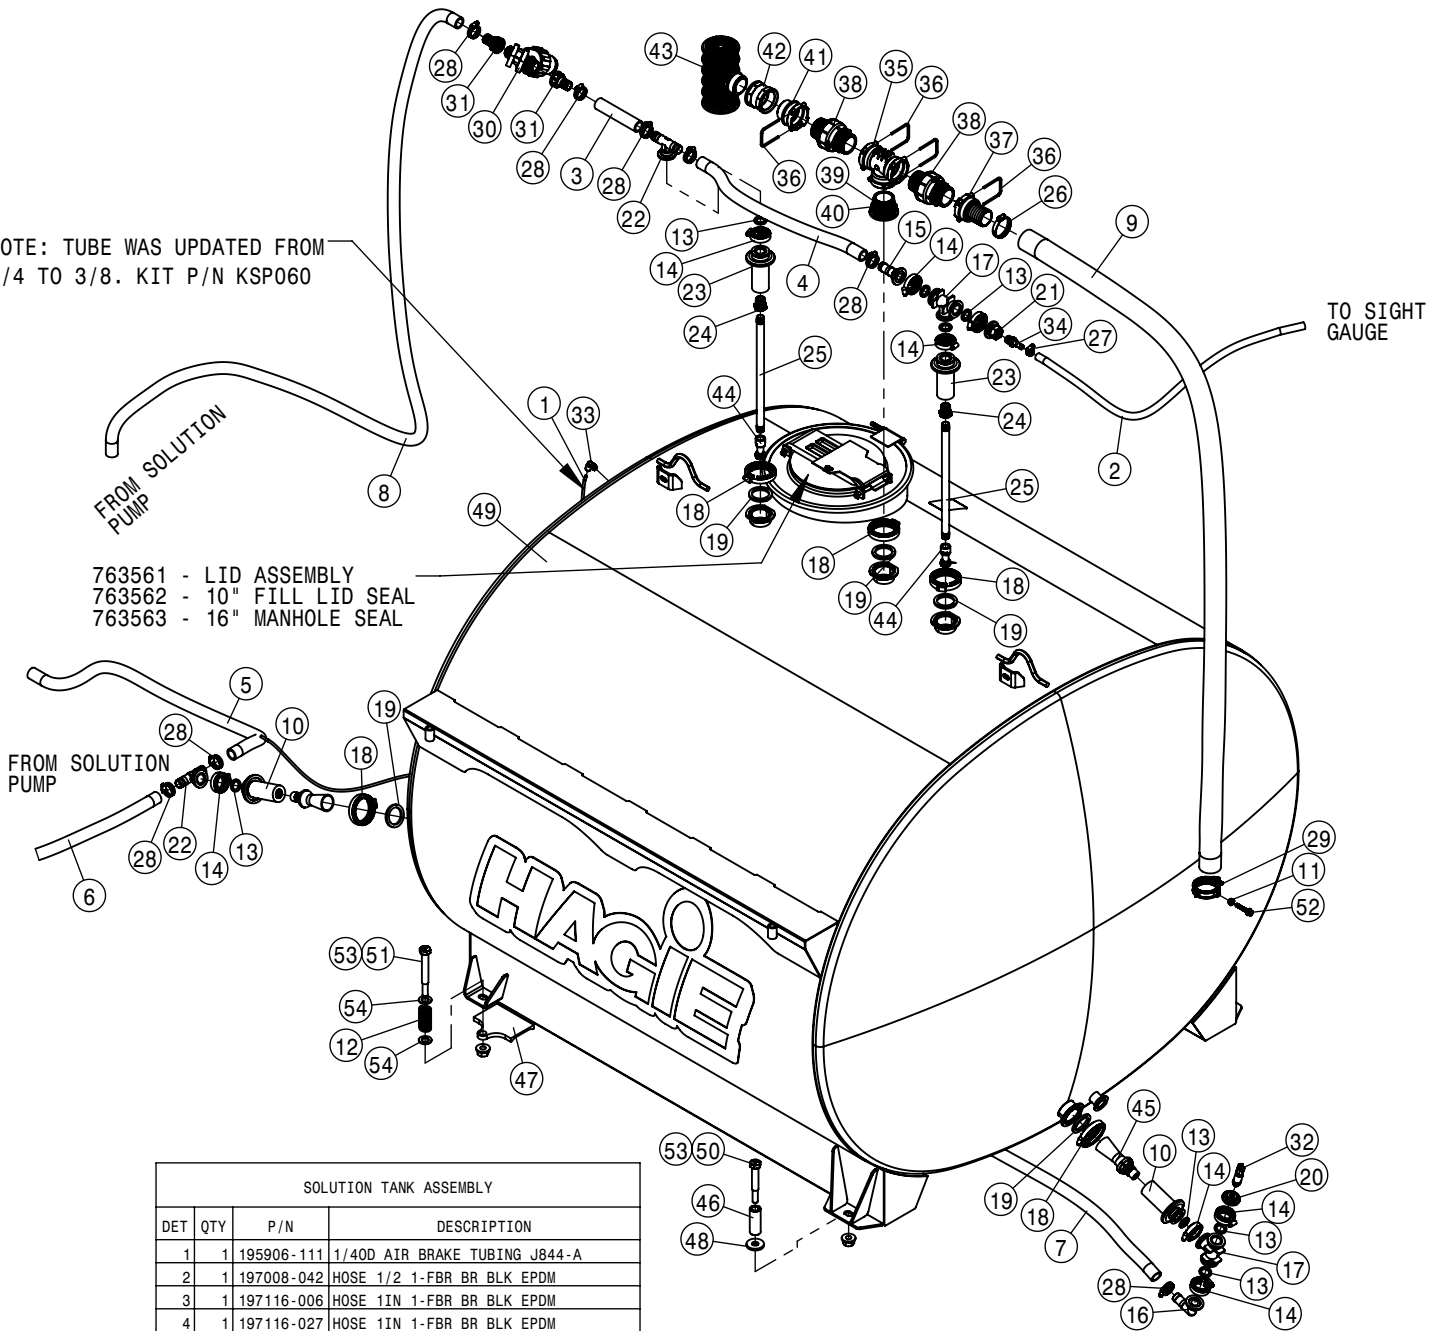

NOTE: TUBE WAS UPDATED FROM
1/4 TO 3/8. KIT P/N KSP060

763561 - LID ASSEMBLY
763562 - 10" FILL LID SEAL
763563 - 16" MANHOLE SEAL

SOLUTION TANK ASSEMBLY			
DET	QTY	P/N	DESCRIPTION
1	1	195906-111	1/40D AIR BRAKE TUBING J844-A
2	1	197008-042	HOSE 1/2 1-FBR BR BLK EPDM
3	1	197116-006	HOSE 1IN 1-FBR BR BLK EPDM
4	1	197116-027	HOSE 1IN 1-FBR BR BLK EPDM
5	1	197116-043	HOSE 1IN 1-FBR BR BLK EPDM
6	1	197116-059	HOSE 1IN 1-FBR BR BLK EPDM
7	1	197116-110	HOSE 1IN 1-FBR BR BLK EPDM
8	1	197116-118	HOSE 1IN 1-FBR BR BLK EPDM
9	1	197133-097	HOSE, 2ID X 097 2F-W1 EPDM
10	2	362127	TANK MOUNT ADAPTER 1" FLANGE
11	1	470087	3/8-16UNC HEX FLG NUT SER MC GR5
12	2	482016	SPRING, 1.4 X 3.00 COMPRSN
13	8	500157	1" FLANGE GASKET EPDM
14	8	500159	1" FLANGE CLAMP S.S.
15	1	500171	1" FLANGE-1" HOSE BARB POLY
16	1	500173	1"FLANGE-90-1"HOSE BARB POLY
17	2	500175	1" FLANGE TEE, POLY
18	5	500194	2" FP FLANGE CLAMP S.S.
19	5	500195	2" FP FLANGE GASKET EPDM
20	1	500226	1" FLANGE PLUG W/1/4"FNPT POLY
21	1	500238	1" FLANGE PLUG W/1/2"FNPT POLY
22	2	500268	1" FLANGE HOSE BARB TEE
23	2	502007	RINSE TANK MT ADPTR 1" FLG
24	2	504211	RED BUSH 3/4MNPT-1/2FNPT,POLY
25	2	507032	SS PIPE NIPPE, .50NPT-16.00
26	1	520068	HOSE CLAMP NO 32 STAINLESS
27	1	520069	HOSE CLAMP NO 6 STAINLESS
28	8	520090	HOSECLAMP NO 16 STAINLESS
29	1	520170	VIBRATION-DAMPING CLAMP HANGER
30	1	690071	LINE STRAINER, .32 MESH, 150PSI
31	2	691280	1" HOSE BARB WITH FLY NUT
32	1	691281	PRESSURE TRANSDUCER,300PSI
33	1	711124	1/4MNPT-90-3/8 NYL TUBE LBO

SOLUTION TANK ASSEMBLY			
DET	QTY	P/N	DESCRIPTION
34	1	713340	1/2NPT-1/2 HOSE BARB, POLY
35	1	737754	2"FEM T-CONNECTOR POLY
36	5	737756	2" FORK FOR 737754/755
37	1	737759	2"F-2"HOSE BARB POLY
38	2	737761	2"M CHECK VALVE POLY
39	2	737762	O-RING, -227 EPDM
40	1	737767	T7 TO "BANJO 2" FP" ADAPTER
41	1	737768	T7 TO BSP ADAPTER
42	1	737769	THREADED COUPLING
43	1	737770	T FILTER WITH BSP THREADS, 16 MESH
44	2	737953	NOZZLE,PROCLEAN TANKWASH
45	2	737956	JET AGITATION NOZZLE HYPRO, GROUND
46	2	763840	TANK MNT BUSHING
47	2	763841	TANK ISOLATOR
48	2	763925	WASHER .78ID-2.0 OD .25THK SS
49	1	763948	1200 GAL SS TANK '17 W/DECAL
50	2	900412	3/4UNC X 5 HHCS GR5 MC
51	2	900414	3/4UNC X 6 HHCS GR5 MC
52	1	900506	3/4UNC X 2 HHSFB GR5 MC FT
53	4	910111	3/4-10UNC CTRLK FLG NUT MC GR5
54	4	920006	SAE FLAT WASHER 3/4 MC