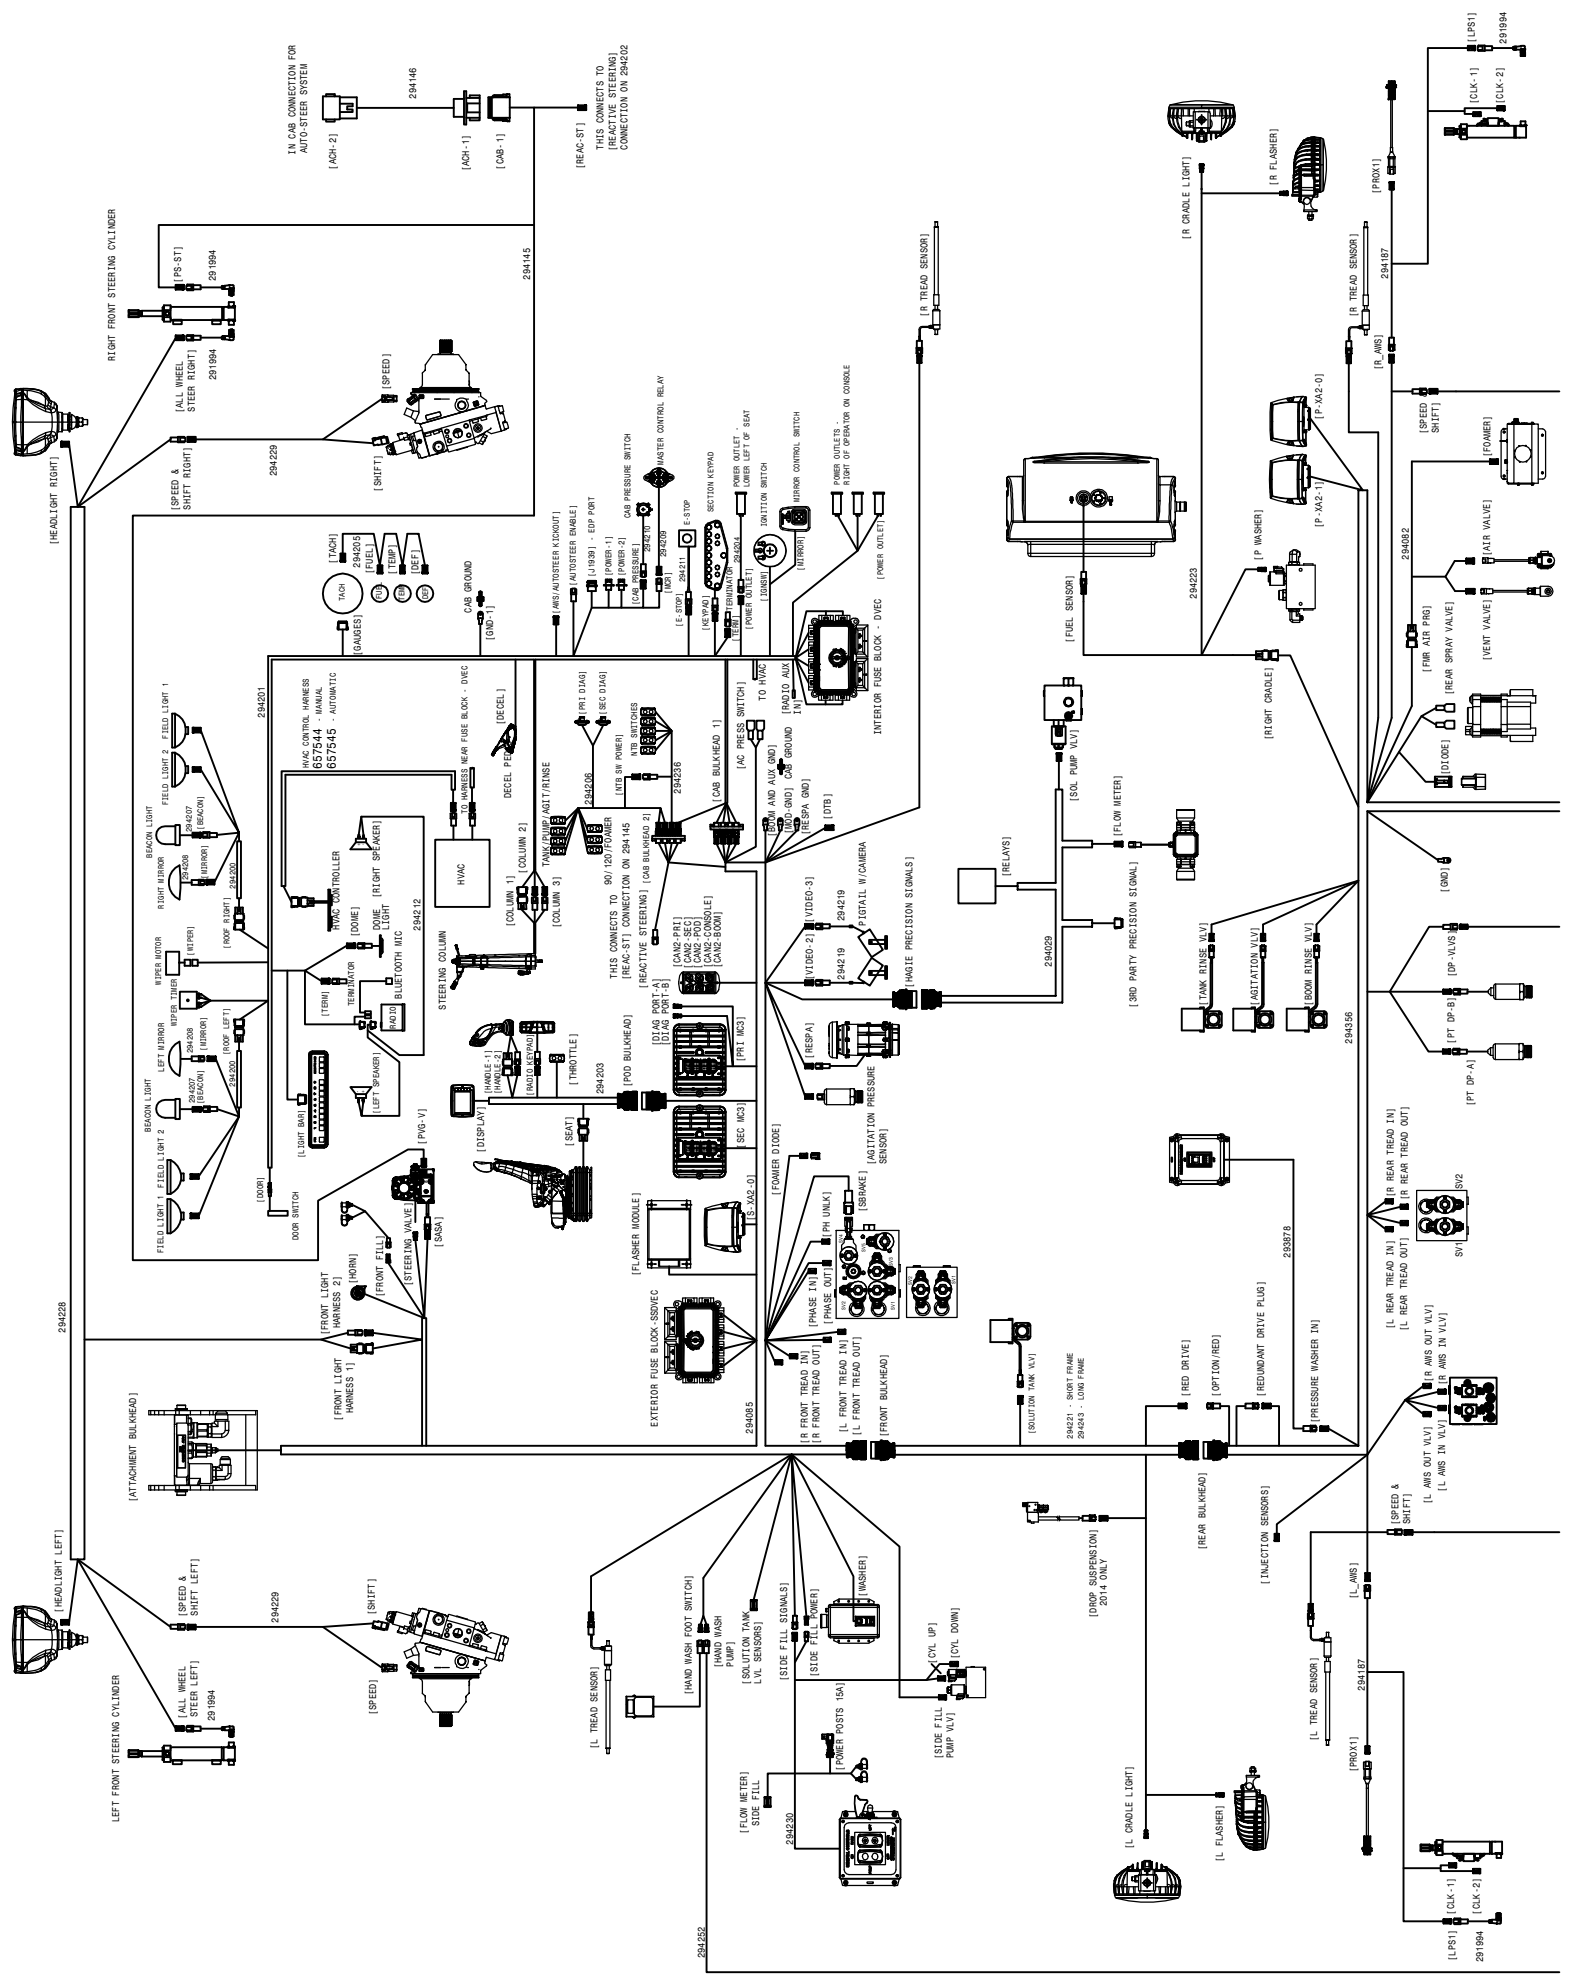

This Page Intentionally Blank

REFERENCE ONLY

 HAGIE MANUFACTURING COMPANY CLARION, IOWA 50525		
DESCRIPTION WIRING DIAGRAM 2017 STS 10,12,14		
DRAWN BY T. MARKER		SCALE NONE
CHECKED BY		APPROVED BY
DATE 8/2/2016	DRAWING NUMBER 499371	REV A
SHEET 1 OF 1		