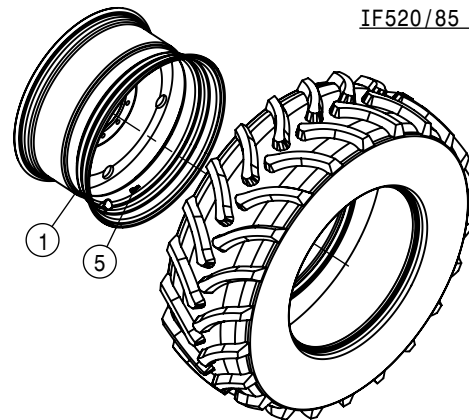

650/65 R38 RADIAL TIRE

TIRE AND RIM ASSEMBLY			
DET	QTY	P/N	DESCRIPTION
1	1	821201	RIM WLD, DW20 X 38, STS'17
2	1	821203	RIM WLD, W16B X 42, STS'17
3	1	821208	RIM WLD, W15B X 50, STS'17
4	1	821209	RIM WLD, W10A X 54, STS'17
5	7	821252	VALVE STEM, TR-618A, STAINLESS
6	2	821299	WHL 50XDW13A 10-14.567
7	1	821300	WHL 46XDW13B 10-14.567