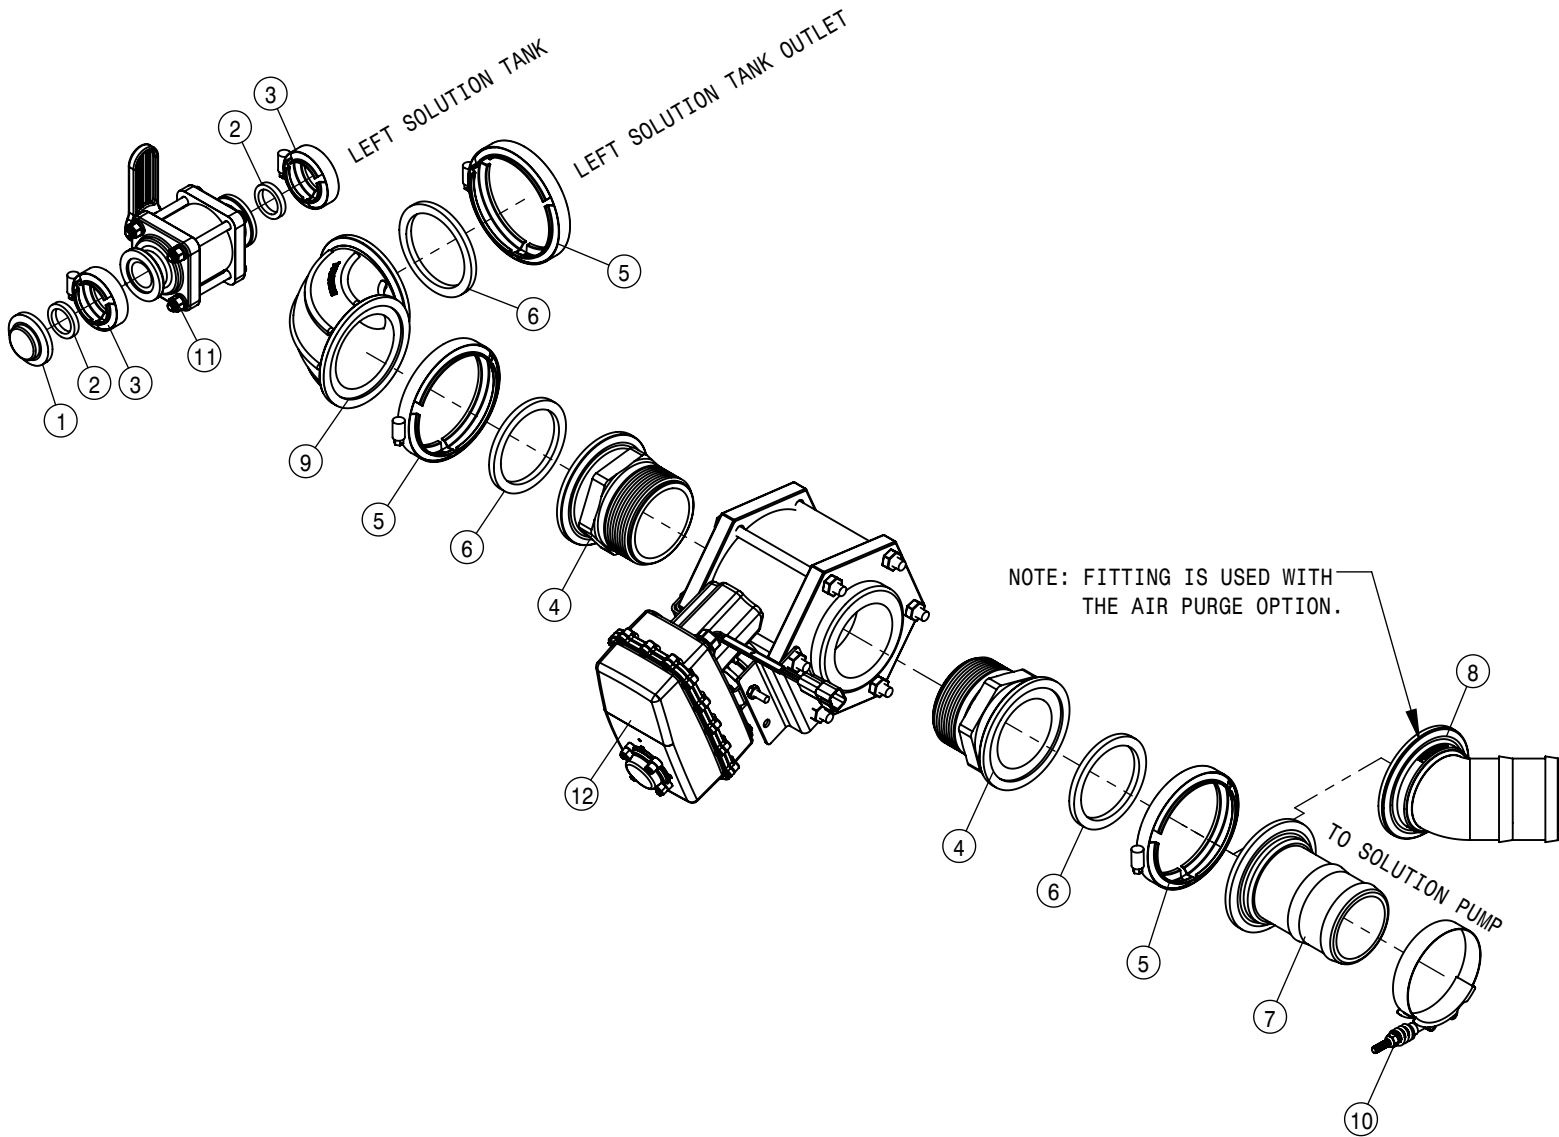

LEFT SOLUTION TANK VALVE ASSEMBLY			
DET	QTY	P/N	DESCRIPTION
1	1	500155	1" FLANGE CAP PLUG POLY
2	2	500157	1" FLANGE GASKET EPDM
3	2	500159	1" FLANGE CLAMP S.S.
4	2	500164	3" FLANGE - 3.00 MNPT ADPTR POLY
5	3	500208	3" FLANGE CLAMP S.S.
6	3	500209	3" FLANGE GASKET EPDM
7	1	500210	3" FLANGE - 3" HOSEBARB POLY
8	1	500258	3" FLANGE - 45 - 3" HOSEBARB, POLY
9	1	500262	3" FLANGE - 90 - 3" FLG SWEEP LBO
10	1	520145	3.56/3.88 T-BOLT HOSE CLAMP SS
11	1	696147	BALL VLV, 1" FLANGE
12	1	696268	KZCO, 3" VALVE