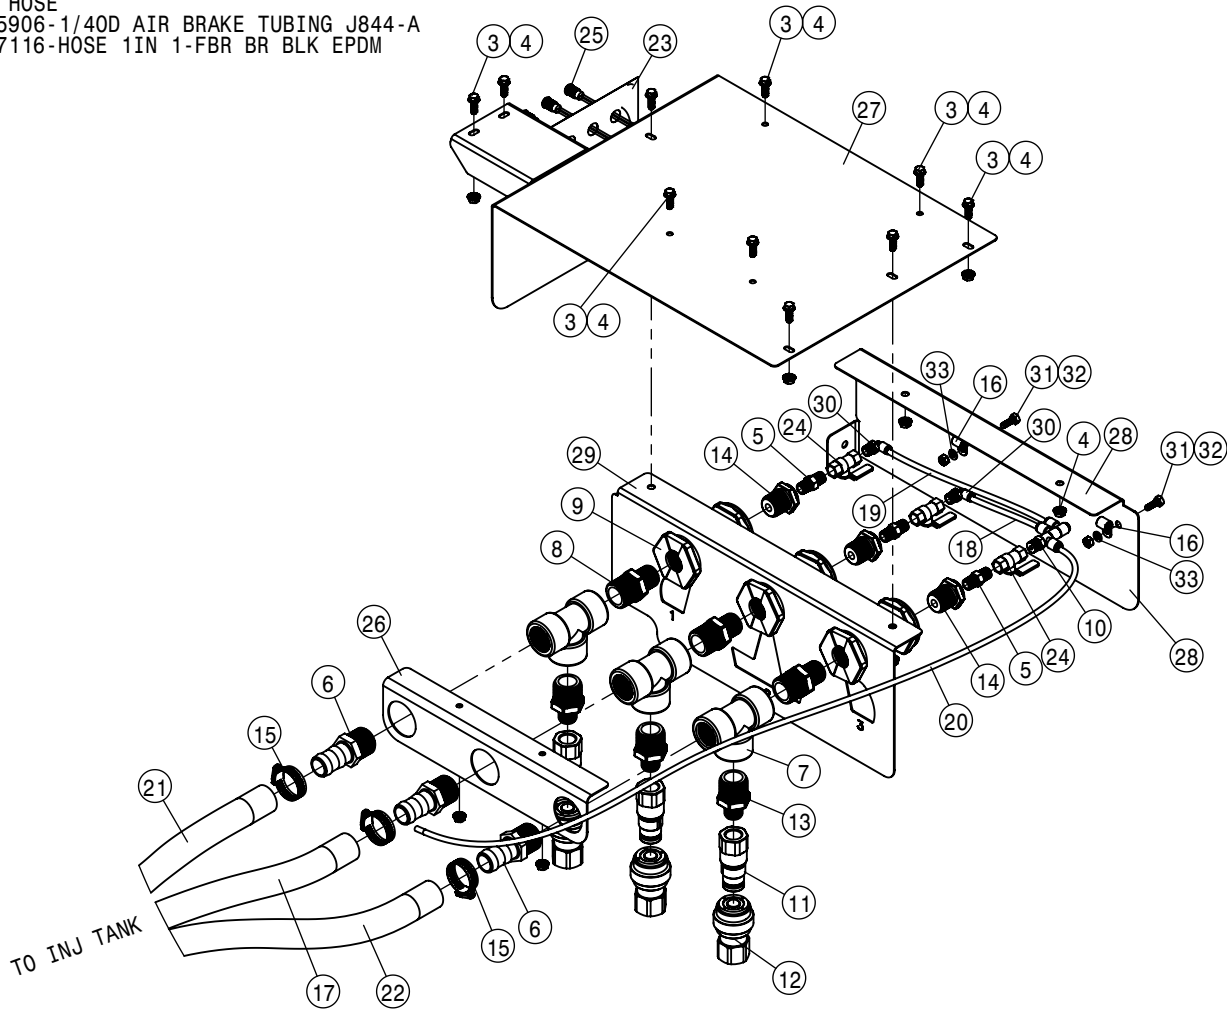

BULK HOSE
195906-1/40D AIR BRAKE TUBING J844-A
197116-HOSE 1IN 1-FBR BR BLK EPDM

CHEMICAL INJECTION PUMP FILL ASSEMBLY (3-PUMP)			
DET	QTY	P/N	DESCRIPTION
NS	1	294247	CHEM INJECT CABLE ASSY
NS	1	294248	CHEM INJECT LIGHT SWITCH HARNESS
3	11	470118	1/4 UNC X 3/4 SER FLG BOLT
4	11	470121	1/4 UNC SERR FLG LOCK NUT
5	3	500001	1/4MNPT HEX PIPE NIPPLE STL
6	3	500074	1"NPT-1"HOSE BARB, POLY
7	3	500075	1" NPT PIPE TEE, POLY
8	3	500085	1" X 3/4NPT REDU NIPPLE, POLY
9	3	500110	3/4NPT BLKHD TANK FITTING POLY
10	1	500289	1/4 MNPT-1/4 NYL TUBE TRPL LBO
11	3	503107	1/2" NPT MALE DRY DISCONNECT, POLY
12	3	503108	1/2" NPT FEMALE DRY DISCONNECT, POLY
13	3	503109	1 X 1/2 REDUCER NIPPLE
14	3	504002	RED BUSH 3/4 TO 1/4, POLY
15	3	520090	HOSECLAMP NO 16 STAINLESS
16	2	520119	CUSH HOSE CLAMP 3/16D X 1/2W
17	1	601069	HOSE, 1 X 127 1BR BLK EPDM

CHEMICAL INJECTION PUMP FILL ASSEMBLY (3-PUMP)			
DET	QTY	P/N	DESCRIPTION
18	1	601079	HOSE, 1/4 X 5 AIR
19	1	601080	HOSE, 1/4 X 11 AIR
20	1	601554	HOSE, 1/4 X 46 AIR
21	1	601704	HOSE, 1 X 140 1BR BLK EPDM
22	1	601704	HOSE, 1 X 140 1BR BLK EPDM
23	1	650445	DECAL-INDICATOR LIGHTS, INJ SYS
24	3	696120	BALL VALVE, 1/4NPT, STEEL
25	3	701420	INDICATOR LIGHT-INJECT SYSTEM
26	1	701460	CHEM INJECT FILL BRACE
27	1	701478	CHEM INJECT FILL WLD 16 GA
28	1	701481	FILL STATION FRONT BRKT
29	1	701482	CHEM INJECT FILL BULKHEAD 16 GA
30	2	711040	1/4MNPT-90-1/4 NYL TUBE LBO
31	2	900002	1/4UNC x 3/4 HEX BOLT
32	2	910000	1/4UNC HEX NUT
33	2	920500	1/4 LOCK WASHER