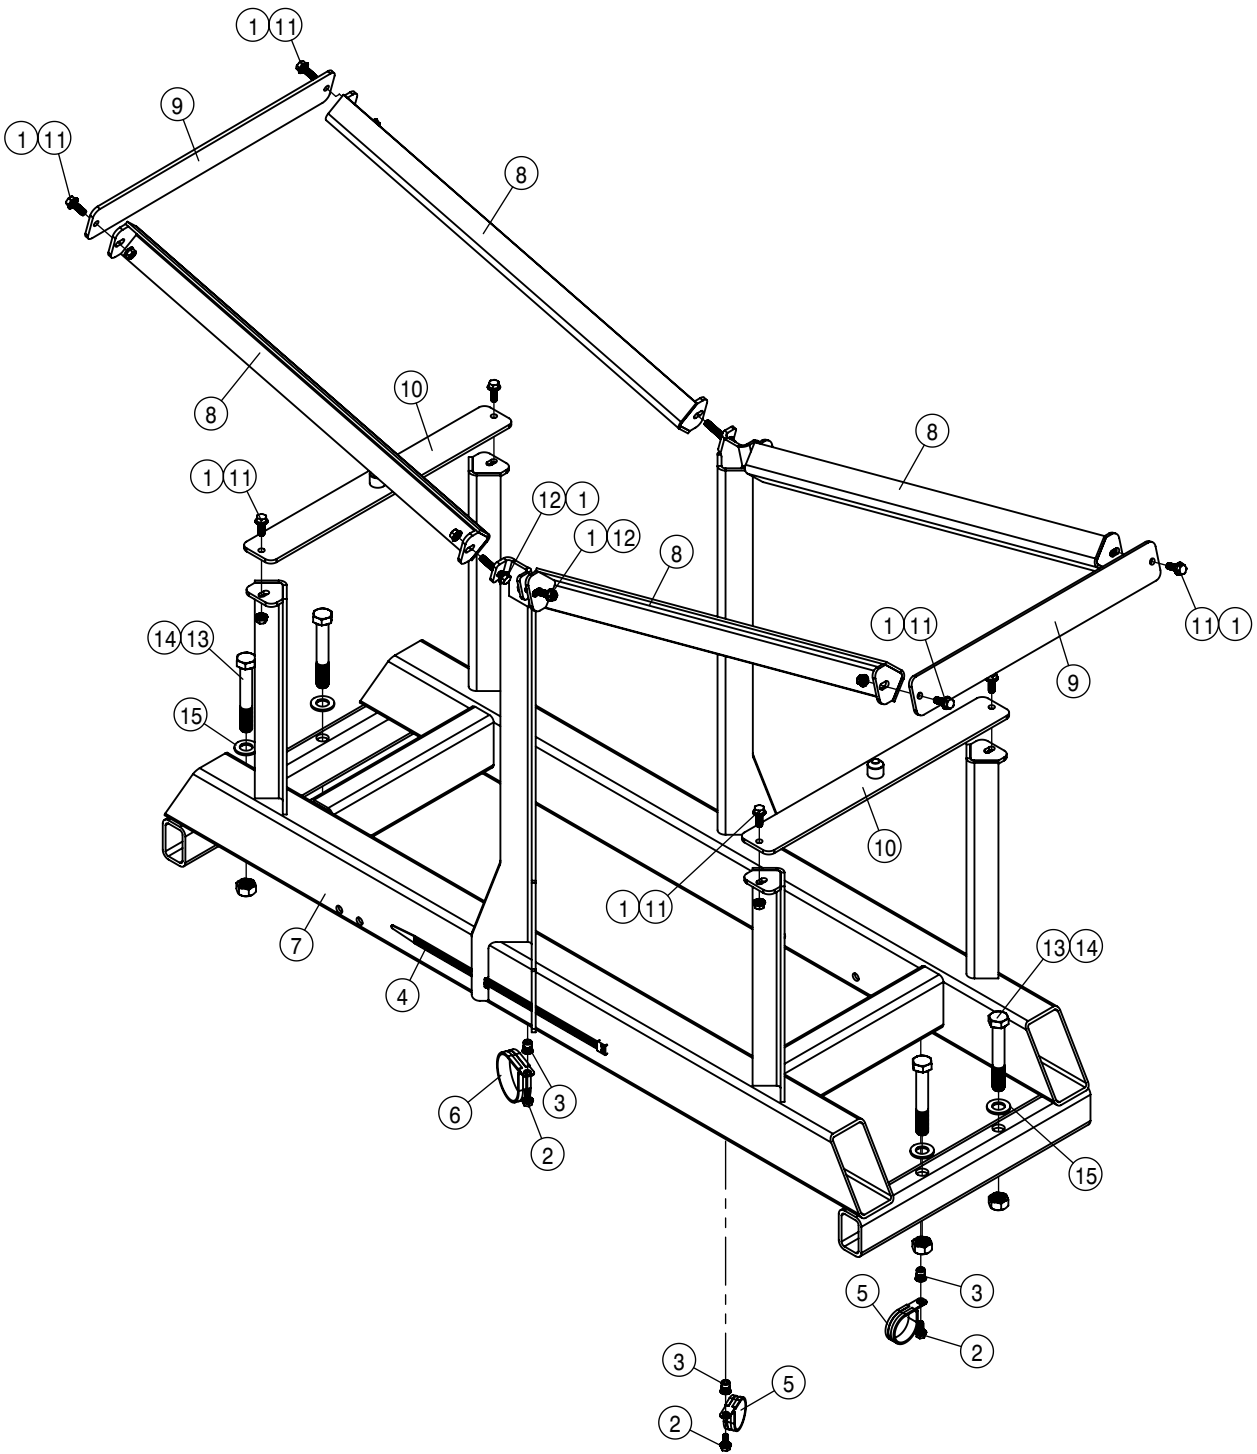

FRAME INJECTION ASSEMBLY (1-PUMP)			
DET	QTY	P/N	DESCRIPTION
	12	470087	3/8UNC HEX SERR FLANGE NUT
	3	470233	5/16UNC X 3/4 SERR FLG HEX BOLT
	3	470381N	5/16-18 NUTSERT .027-.150 STL
	1	470556	.50 X 19" CABLE TIE - UV BLACK NYLON
	2	520126	CUSH CLAMP, #32 2IN X 5/8W
	1	520166	CUSH CLAMP, 3"D-3/4W LOOP
	1	701393	FRAME WLDMT-INJECTION TANKS
	4	701394	TIE DOWN BRKT-INJECTION TANK
	2	701410	TIE PLATE-INJECTION TANK
	2	701616	TIE PLATE-WLDMT, INJ SYS
	8	900129N	3/8UNC X 1" SERR FLANGE BOLT
	4	900133N	3/8UNC X 2" SERR FLANGE BOLT
	4	900412	3/4UNC X 5" HEX BOLT
	4	914012	3/4UNC HEX STOVER NUT
	4	920006	3/4 SAE FLAT WASHER