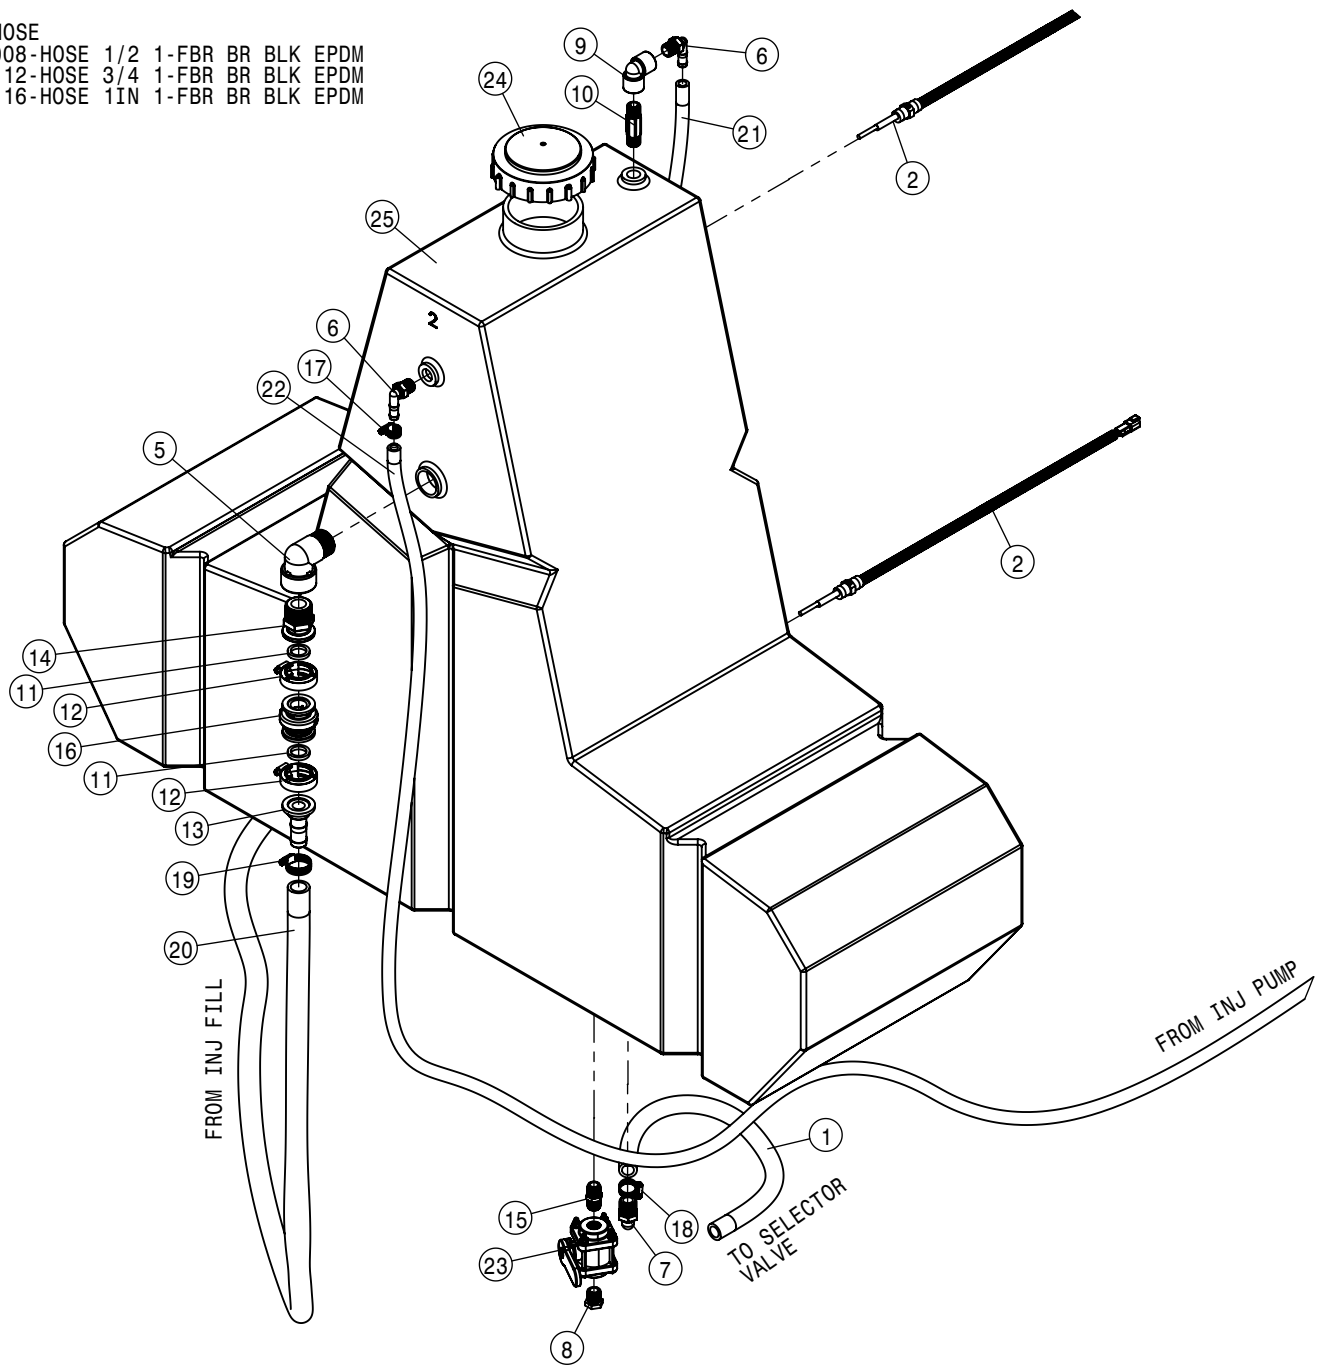

BULK HOSE

- 197008-HOSE 1/2 1-FBR BR BLK EPDM
- 197112-HOSE 3/4 1-FBR BR BLK EPDM
- 197116-HOSE 1IN 1-FBR BR BLK EPDM

INJECTION TANK-2 ASSEMBLY (1-PUMP)			
DET	QTY	P/N	DESCRIPTION
1	1	197112-025	HOSE 3/4 1-FBR BR BLK EPDM
2	2	292228	LIQ LEV SWITCH ASSY, 1/2NP05 EX
NS	1	294247	CHEM INJECT CABLE ASSY
NS	1	294248	CHEM INJECT LIGHT SWITCH HARNESS
5	1	500039	1 1/4NPT-90 ST EL, POLY
6	2	500047	1/2NPT-90-1/2 HOSE BARB, POLY
7	1	500054	3/4NPT-90-3/4 HOSE BARB, POLY
8	1	500062	1/2"NPT PLUG, POLY
9	1	500078	1/2NPT-90 EL, POLY
10	1	500133	1/2NPT X 3" PIPE NIPPLE POLY
11	2	500157	1" FLANGE GASKET EPDM
12	2	500159	1" FLANGE CLAMP S.S.
13	1	500171	1" FLANGE-1" HOSE BARB POLY

INJECTION TANK-2 ASSEMBLY (1-PUMP)			
DET	QTY	P/N	DESCRIPTION
14	1	500236	1" FLANGE 1 1/4" MNP, POLY
15	1	503101	1/2NPT CLOSE NIPPLE, POLY
16	1	503102	1" FLANGE CHECK VALVE
17	1	520069	HOSE CLAMP NO 6 STAINLESS
18	1	520080	HOSE CLAMP NO 10 STAINLESS
19	1	520090	HOSECLAMP NO 16 STAINLESS
20	1	601069	HOSE, 1 X 127 1BR BLK EPDM
21	1	601162	HOSE, 1/2 X 60 1BR BLK EPDM
22	1	601165	HOSE, 1/2 X 150 1BR BLK EPDM
23	1	696082	BALL VALVE 1/2FNPT POLY
24	1	701424	FILL CAP-TIPS350
25	1	701484	TANK-120 GALLON POLY W/O DECAL (INJECT)