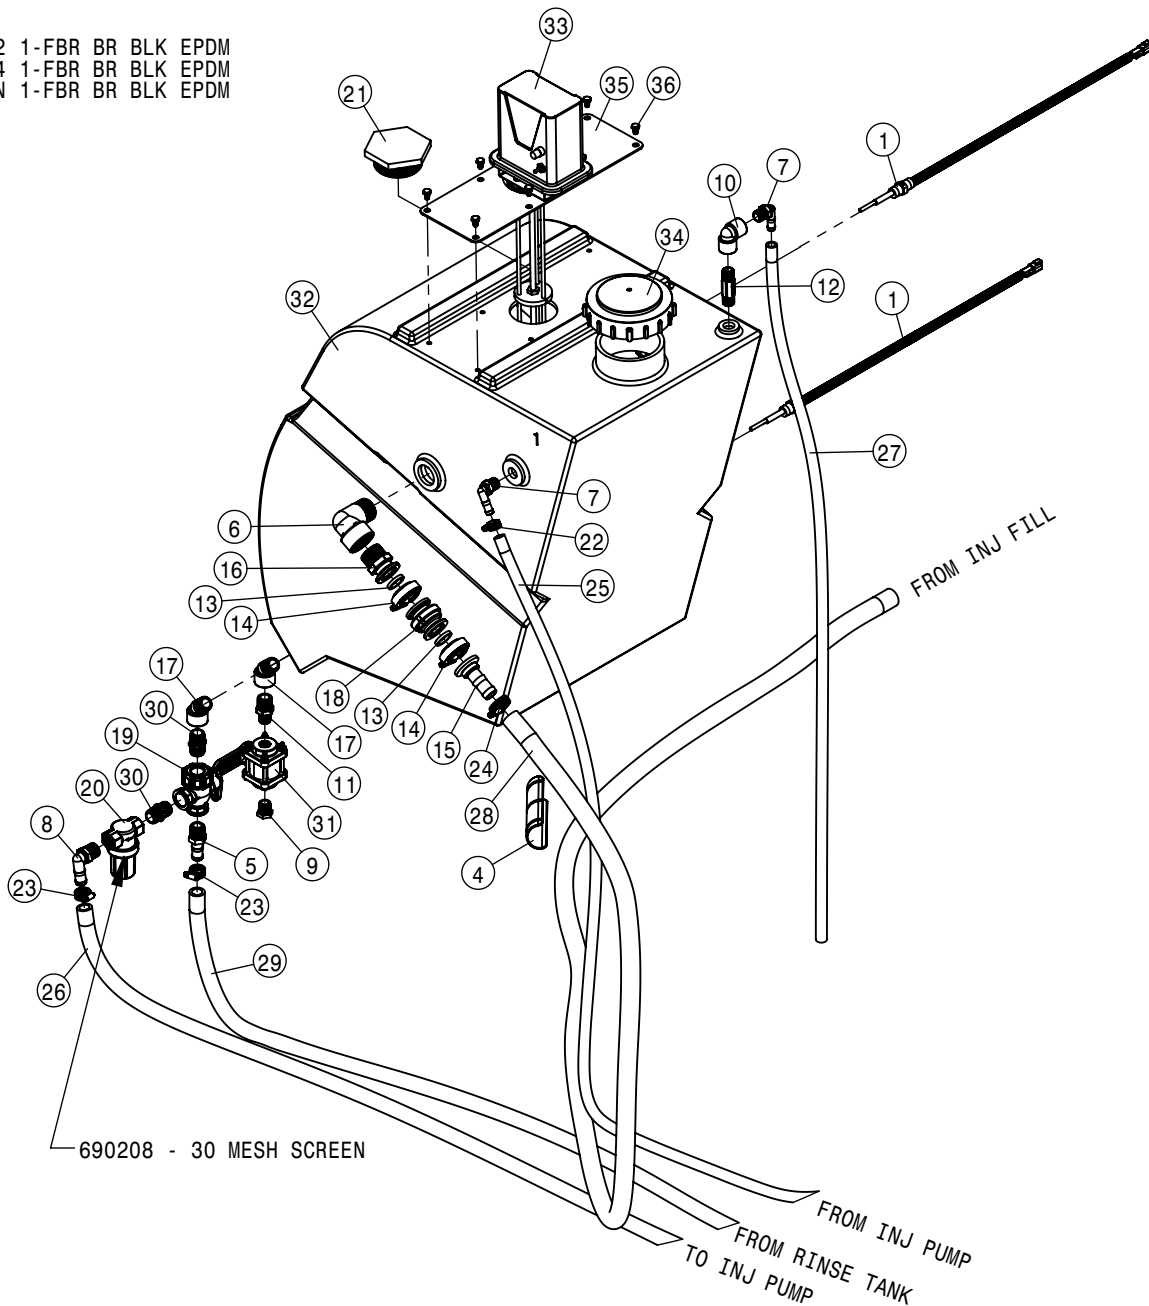

BULK HOSE

- 197008-HOSE 1/2 1-FBR BR BLK EPDM
- 197112-HOSE 3/4 1-FBR BR BLK EPDM
- 197116-HOSE 1IN 1-FBR BR BLK EPDM

INJECTION TANK-1 ASSEMBLY (3-PUMP)			
DET	QTY	P/N	DESCRIPTION
1	2	292228	LIQ LEV SWITCH ASSY,1/2NPOS EX
2	1	294247	CHEM INJECT CABLE ASSY
3	1	294248	CHEM INJECT LIGHT SWITCH HARNESS
4	1	470369	HOSE PROTECTOR, 8" BLACK
5	1	500022	3/4NPT-3/4HOSE BARB, POLY
6	1	500039	1 1/4NPT-90 ST EL, POLY
7	2	500047	1/2NPT-90-1/2 HOSE BARB, POLY
8	1	500054	3/4NPT-90-3/4 HOSE BARB, POLY
9	1	500062	1/2"NPT PLUG, POLY
10	1	500078	1/2NPT-90 EL, POLY
11	1	500124	3/4 X 1/2NPT REDU NIPPLE,POLY
12	1	500133	1/2NPT X 3" PIPE NIPPLE POLY
13	2	500157	1" FLANGE GASKET EPDM
14	2	500159	1" FLANGE CLAMP S.S.
15	1	500171	1" FLANGE-1" HOSE BARB POLY
16	1	500236	1" FLANGE 1 1/4" MNP, POLY
17	2	500283	3/4" NPT X 45 STREET ELBOW, POLY
18	1	503102	1" FLANGE CHECK VALVE

INJECTION TANK-1 ASSEMBLY (3-PUMP)			
DET	QTY	P/N	DESCRIPTION
19	1	503103	3-WAY BALL VALVE 3/4" NPT
20	1	503104	LINE T-STRAINER, 3/4" NPT 80 MESH
21	1	503106	3" NPT POLY PLUG
22	1	520069	HOSE CLAMP NO 6 STAINLESS
23	2	520080	HOSE CLAMP NO 10 STAINLESS
24	1	520090	HOSECLAMP NO 16 STAINLESS
25	1	601014	HOSE, 1/2 X 160 1BR BLK EPDM
26	1	601068	HOSE, 3/4 X 148 1-FBR BR BLK EPDM
27	1	601162	HOSE, 1/2 X 60 1BR BLK EPDM
28	1	601704	HOSE, 1 X 140 1BR BLK EPDM
29	1	601794	HOSE, 3/4 X 70 1BR BLK EPDM
30	2	690098	3/4NPT CLOSE NIPPLE, POLY
31	1	696082	BALL VALVE 1/2FNPT POLY
32	1	701390	TANK-60 GALLON, LH POLY
33	1	701412	RAVEN AGITATOR-HAGIE MODIFIED
34	1	701424	FILL CAP-TIPS350
35	1	701457	BRACE-AGITATOR, INJ SYSTEM
36	8	900062	5/16UNC X 1/2 HEX BOLT