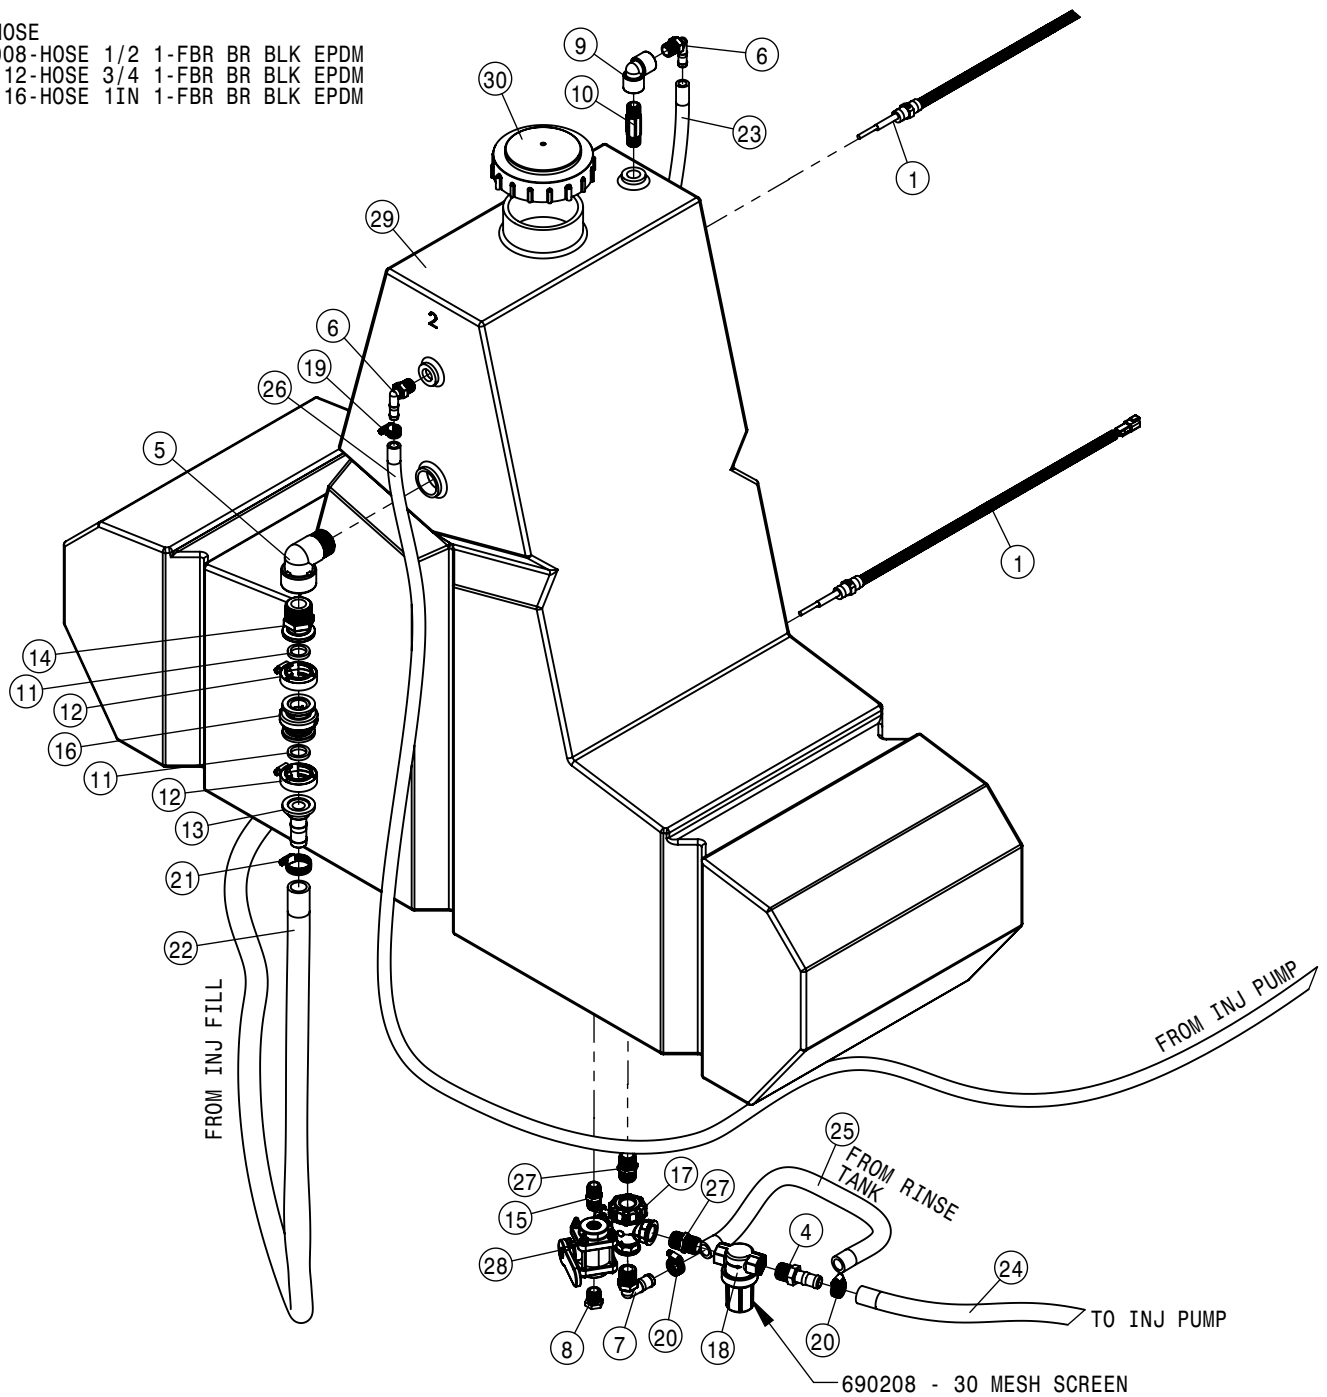

BULK HOSE

- 197008-HOSE 1/2 1-FBR BR BLK EPDM
- 197112-HOSE 3/4 1-FBR BR BLK EPDM
- 197116-HOSE 1IN 1-FBR BR BLK EPDM

INJECTION TANK-2 ASSEMBLY (3-PUMP)			
DET	QTY	P/N	DESCRIPTION
1	2	292228	LIQ LEV SWITCH ASSY, 1/2NPT05 EX
2	1	294247	CHEM INJECT CABLE ASSY
3	1	294248	CHEM INJECT LIGHT SWITCH HARNESS
4	1	500022	3/4NPT-3/4HOSE BARB, POLY
5	1	500039	1 1/4NPT-90 ST EL, POLY
6	2	500047	1/2NPT-90-1/2 HOSE BARB, POLY
7	1	500054	3/4NPT-90-3/4 HOSE BARB, POLY
8	1	500062	1/2"NPT PLUG, POLY
9	1	500078	1/2NPT-90 EL, POLY
10	1	500133	1/2NPT X 3" PIPE NIPPLE POLY
11	2	500157	1" FLANGE GASKET EPDM
12	2	500159	1" FLANGE CLAMP S.S.
13	1	500171	1" FLANGE-1" HOSE BARB POLY
14	1	500236	1" FLANGE 1 1/4" MNP, POLY
15	1	503101	1/2NPT CLOSE NIPPLE, POLY

INJECTION TANK-2 ASSEMBLY (3-PUMP)			
DET	QTY	P/N	DESCRIPTION
16	1	503102	1" FLANGE CHECK VALVE
17	1	503103	3-WAY BALL VALVE 3/4" NPT
18	1	503104	LINE T-STRAINER, 3/4" NPT 80 MESH
19	1	520069	HOSE CLAMP NO 6 STAINLESS
20	2	520080	HOSE CLAMP NO 10 STAINLESS
21	1	520090	HOSECLAMP NO 16 STAINLESS
22	1	601069	HOSE, 1 X 127 1BR BLK EPDM
23	1	601162	HOSE, 1/2 X 60 1BR BLK EPDM
24	1	601242	HOSE, 3/4 X 90 1-FBR BR BLK EPDM
25	1	601286	HOSE, 3/4 X 22 1BR BLK EPDM
26	1	601919	HOSE, 1/2 X 168 1BR BLK EPDM
27	2	690098	3/4NPT CLOSE NIPPLE, POLY
28	1	696082	BALL VALVE 1/2NPT POLY
29	1	701389	TANK-120 GALLON POLY (INJECT)
30	1	701424	FILL CAP-TIPS350