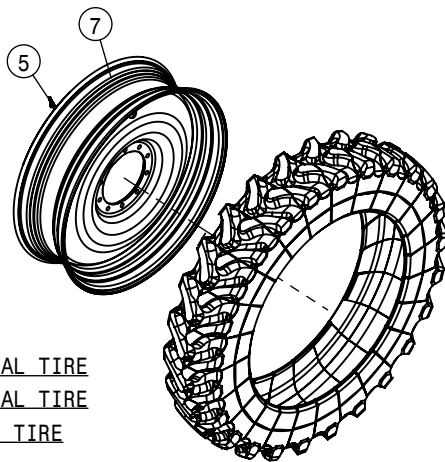

VF380/90 R46 RADIAL TIRE
IF380/90 R46 RADIAL TIRE
380/90 R46 RADIAL TIRE