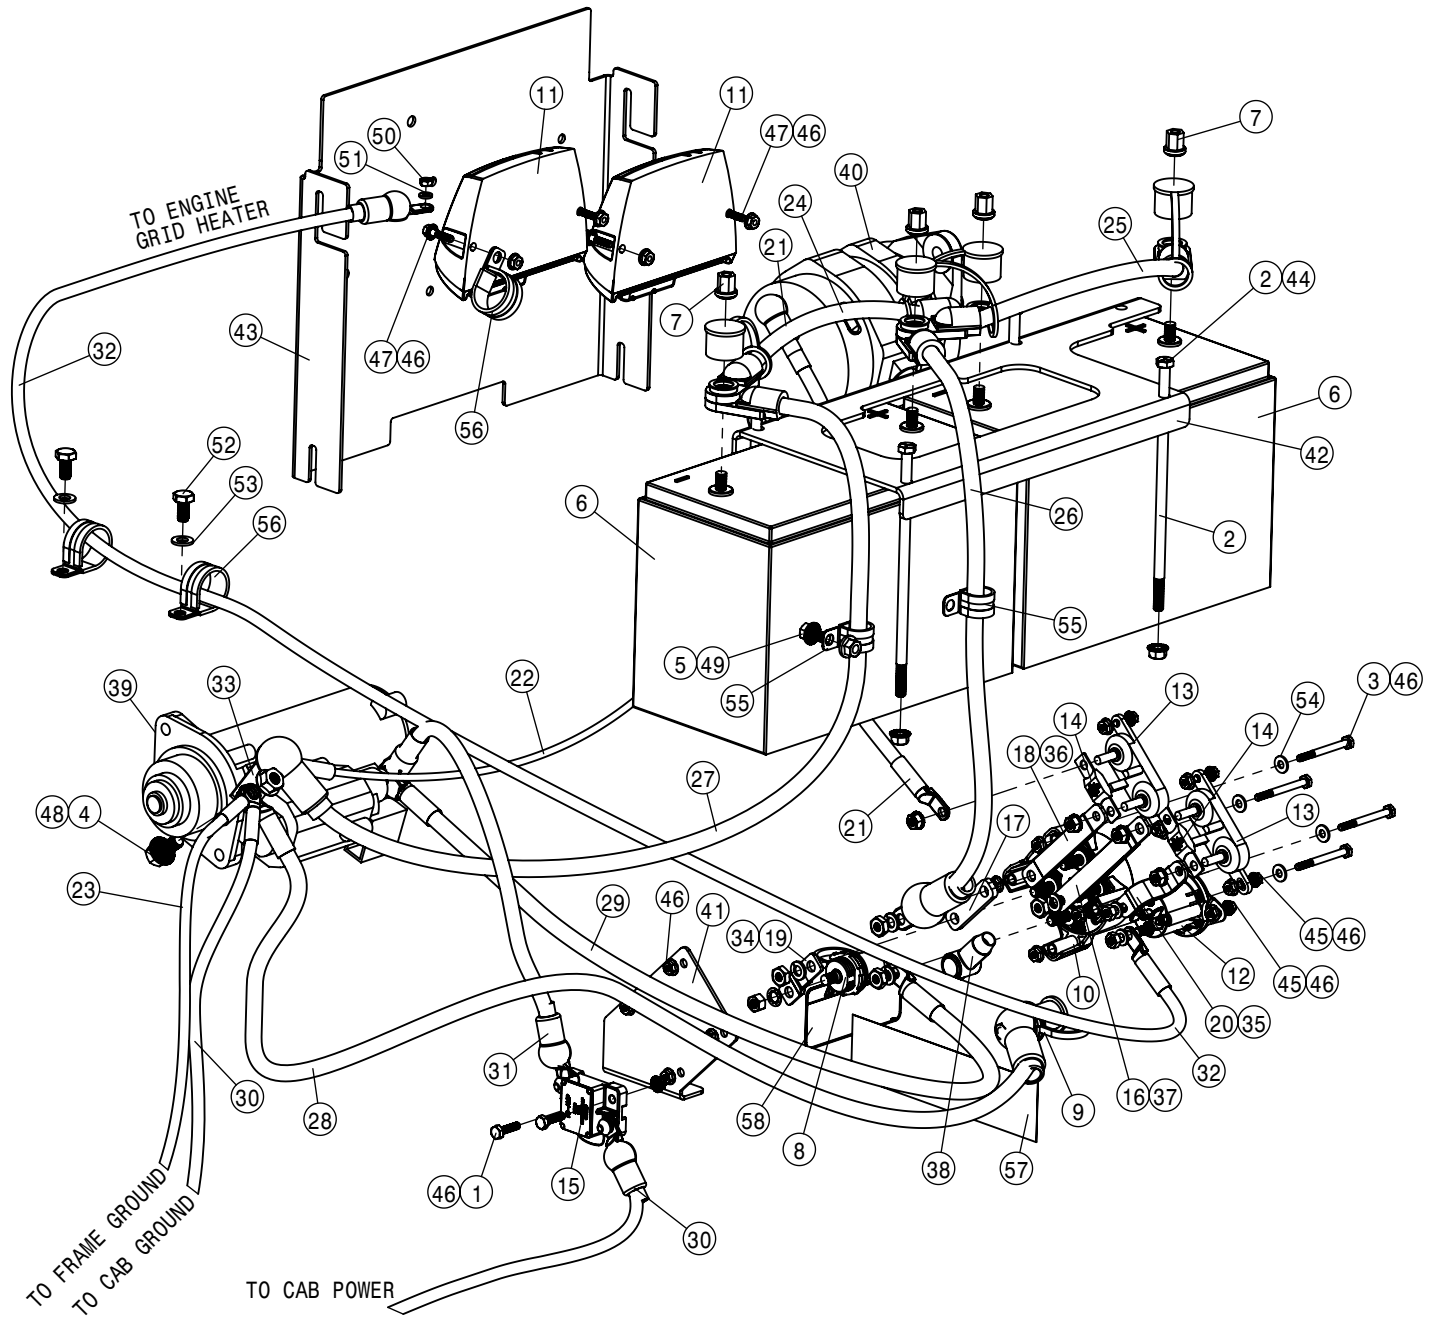

TIER-3 BATTERY AND CABLE ASSEMBLY			
DET	QTY	P/N	DESCRIPTION
1	2	900003	1/4UNC X 1" HEX BOLT
2	4	900150	3/8UNC X 9 1/2 HHCS GR5 MC
3	4	900465	1/4UNC X 2 1/2 HHCS SS
4	1	900516	1/2UNC X 1 HHSFB GR5 MC
5	1	910106	3/8-16UNC CTRLK FLG NUT MC GR5
6	2	291196	BATTERY, 12V 900CCA, SS STUD
7	4	291205	BATTERY NUT, 3/8-16 SS CLSD CAP
8	1	291680	POSITIVE JUMPER STUD, RED
9	1	291681	NEGATIVE JUMPER STUD, BLACK
10	1	291957	BATTERY SWITCH, DUAL CIRCUIT
11	2	292086	IQAN-XA2 MODULE->611
12	1	292505	MCR
13	2	292578	HIGH AMP FUSE HOLDER W/COVER
14	2	292641	FUSE, 250 AMP 32 VOLT DC
15	1	292642	CIRCUIT BREAKER, 150 AMP BUSS
16	1	292651	BUSBAR, MD TO GRID HEAT FUSE
17	1	292652	BUSBAR, MASTER DISC. JUMPER
18	1	292653	BUSBAR, MD TO ALT. FUSE
19	1	292654	BUSBAR, POST TO MD

TIER-3 BATTERY AND CABLE ASSEMBLY			
DET	QTY	P/N	DESCRIPTION
20	1	292655	BUSBAR, MCR TO FUSE
21	1	292656	BATT CABLE, RED 20" 1/0 5/16-5/16
22	1	292657	BATT CABLE, BLK 35"2GA 1/2-1/4
23	1	292658	BATT CABLE, BLK 75"2GA 3/8-1/2
24	1	292659	BATT CABLE, BLK 16"2/0 3/8-3/8
25	1	292660	BATT CABLE, RED 18"2/0 3/8-3/8
26	1	292661	BATT CABLE, RED 34"2/0 3/8-3/8
27	1	292662	BATT CABLE, BLK 47"2/0 3/8-1/2
28	1	292664	BATT CABLE, BLK 45"2/0 1/2-3/8
29	1	292665	BATT CABLE, RED 42"2/0 1/2-3/8
30	1	292668	CAB PWR, GND CABLE ASY
31	1	292669	BATT CABLE, RED 21"1/0 1/2-1/4
32	1	292670	BATT CABLE, RED 94"2GA 1/4-5/16
33	1	292671	BUSBAR, GND EXT
34	1	292673	HEAT SHRINK, RED .75 X .03 X 1 1/2"
35	1	292674	HEAT SHRINK, RED .75 X .03 X 2 1/2"
36	1	292675	HEAT SHRINK, RED .75 X .03 X 3 1/2"
37	1	292676	HEAT SHRINK, RED .75 X .03 X 4 1/2"
38	1	292677	RUBBER BOOT (RED) 2 TO 2/0 GAUGE

TIER-3 BATTERY AND CABLE ASSEMBLY			
DET	QTY	P/N	DESCRIPTION
39	1	317299	STARTER - DENSO PA90L
40	1	317300	ALTERNATOR - DELCO 200 AMP
41	1	317345	MST DISC. COVER
42	1	317446	BATTERY CLAMP
43	1	362037	MODULE BOX REMOVABLE COVER
44	4	470087	3/8-16UNC HEX FLG NUT SER MC GR5
45	6	470118	1/4 UNC X 3/4 SER FLG BOLT
46	20	470121	1/4 UNC SERR FLG LOCK NUT
47	4	470231	1/4UNC X 1 HHSFB GR5 MC
48	1	470360	1/2UNC SERR FLG HEX NUT
49	1	470409	3/8UNC X 3/4 HHSFB GR5 MC
50	1	473767	6MM-1.00 HEX NUT
51	1	473768	6MM LOCK WASHER
52	2	473793	10MM-1.50 X 20MM HEX BOLT GR8
53	2	473799	10MM FLAT WASHER
54	4	910112	SAE FLAT WASHER 1/4 SS
55	2	520121	CUSH CLAMP, #16 1IN X 3/4W
56	3	520160	CUSH CLAMP, #24 1 1/2D-3/4W LOOP
57	1	650295	IMPORTANT/ NEG/ POS DECAL
58	1	650296	CAUTION DECAL