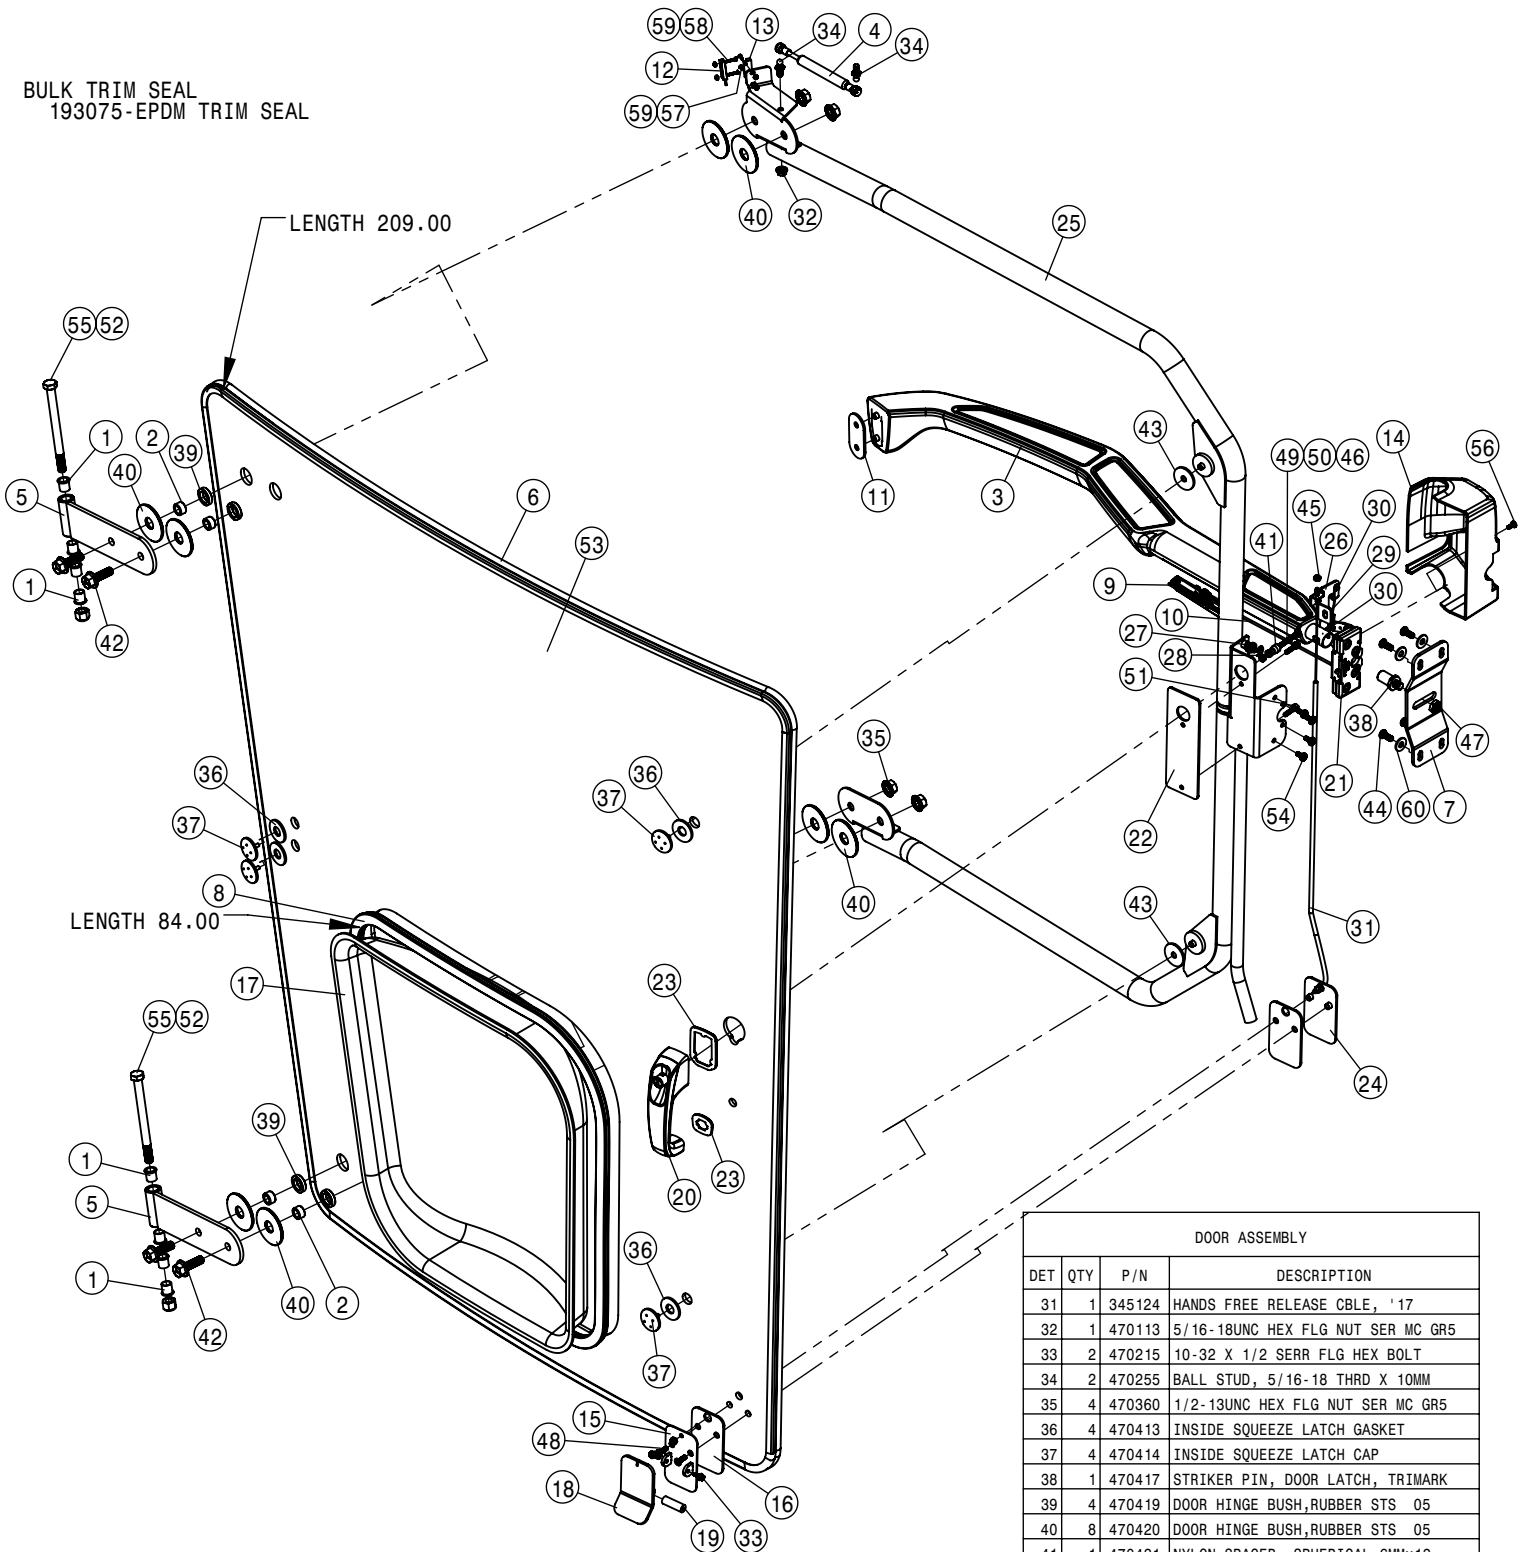

BULK TRIM SEAL
193075-EPDM TRIM SEAL

DOOR ASSEMBLY			
DET	QTY	P/N	DESCRIPTION
1	8	127506	NYLON FLANGE BRG, STS
2	4	343335	DOOR HINGE GLASS BUSH, CAB 05
3	1	344331	DOOR LATCH TUBE MOLDED, STSCAB' 14
4	1	344335	GAS CYLINDER 40LB 2.0 STROKE
5	2	344336	DOOR HINGE WLDT, STSCAB' 14
6	1	344423	BULB SEAL - DOOR, CAB
7	1	344428	DOOR LATCH STRKR PIN MT PLT ' 14
8	1	344482	TRIM SEAL - BUBBLE STS
9	1	344508	DOOR LOCK KIT, STS' 14
10	1	344510	DOOR LATCH ROD, STS' 14
11	1	344551	GASKET - DOOR ARM REST MOUNT
12	1	344560	DOOR SWITCH, STS' 14
13	1	344561	DOOR SWITCH MAGNET, STS' 14
14	1	344589	DOOR LATCH COVER, STS' 15
15	1	344592	FOOT PEDAL BASE WLDT, STS' 15

DOOR ASSEMBLY			
DET	QTY	P/N	DESCRIPTION
16	2	344600	FOOT PEDAL MT GASKET, STS' 15
17	1	344610	DOOR BUBBLE INSERT, STS' 15
18	1	344611	FOOT PEDAL WLDT, STS' 15
19	1	344618	FOOT PEDAL PIVOT PIN, STS' 15
20	1	344620	DOOR HANDLE PUSH BUTTON' 15
21	1	344621	DOOR LATCH, STS' 15
22	1	344625	DOOR HANDLE MT GASKET, STS' 15
23	1	344627	DOOR HANDLE GASKET, STS' 15
24	1	344628	FOOT PEDAL MT WLDT, STS' 15
25	1	345050	DOOR FRAME WLD, STS/DTS
26	1	345056	DOOR HINGE BRKT
27	1	345057	DOOR LATCH SPRING
28	1	345058	E-STYLE RETAINING RING, .375
29	1	345060	DOOR CABLE ' 17
30	2	345120	.19 X .5 GRVED CLEXIS PIN ASSY

DOOR ASSEMBLY			
DET	QTY	P/N	DESCRIPTION
31	1	345124	HANDS FREE RELEASE CBLE, ' 17
32	1	470113	5/16-18UNC HEX FLG NUT SER MC GR5
33	2	470215	10-32 X 1/2 SERR FLG HEX BOLT
34	2	470255	BALL STUD, 5/16-18 THRD X 10MM
35	4	470360	1/2-13UNC HEX FLG NUT SER MC GR5
36	4	470413	INSIDE SQUEEZE LATCH GASKET
37	4	470414	INSIDE SQUEEZE LATCH CAP
38	1	470417	STRIKER PIN, DOOR LATCH, TRIMARK
39	4	470419	DOOR HINGE BUSH,RUBBER STS 05
40	8	470420	DOOR HINGE BUSH,RUBBER STS 05
41	1	470421	NYLON SPACER, SPHERICAL 6MMx12
42	4	470431	1/2UNC X 1 1/2 HHSFB GR5 MC
43	2	470489	GASKET, DOOR HANDLE STIFFENER
44	4	472375	5/16UNC X 3/4 BUTN CAP SCR BLK
45	1	473004	#10-32UNF NYLOCK NUT MC GR5
46	1	473758	6MM X 1.00 NYLON-LOCK HEX NUT
47	1	473759	12MM-1.75 HEX JAM NUT YZ
48	2	473761	6MM-1.00 X 20MM FLT HD SCREW
49	1	473762	6MM-1.00 X 45 PAN HD PHL SCREW
50	1	473767	6MM-1.00 HEX NUT
51	2	473787	6MM-1.00 X 25MM HEX BOLT GR8
52	2	473988	1/2-13UNC NYLOCK NUT SS
53	1	658105	GLASS DOOR, STS' 15
54	4	900000	1/4UNC X 1/2 HHCS GR5 MC
55	2	900348	1/2UNC X 6 HHCS SS
56	1	903706	10-32X1/2 PHIL PAN MACH SCR
57	2	903904	4-40 X 3/8 PHIL PAN MACH SCR
58	2	903906	#4-40 X 5/8 PHIL PAN HD SCREW
59	4	910031	#4-40UNC NYLOCK NUT MC GR2
60	4	910133	USS FLAT WASHER 5/16 BZ