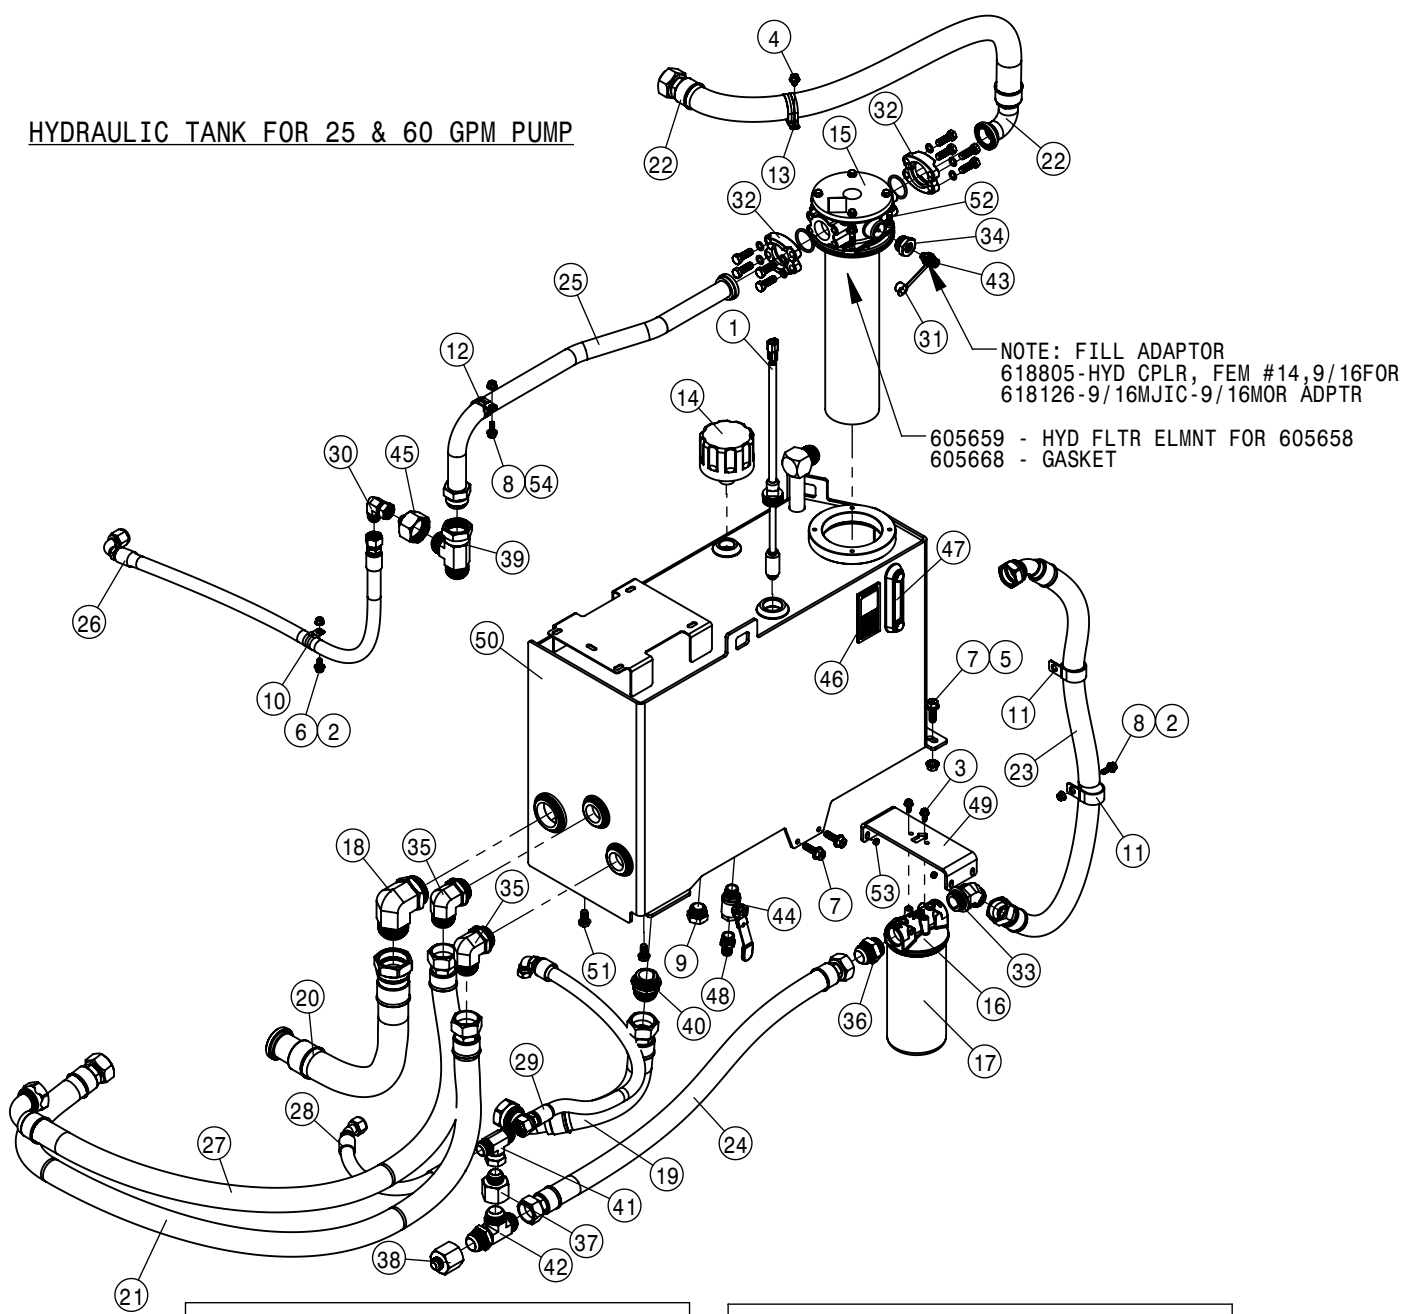

HYDRAULIC TANK FOR 25 & 60 GPM PUMP

NOTE: FILL ADAPTOR
618805-HYD CPLR, FEM #14,9/16FOR
618126-9/16MJIC-9/16MOR ADPTR
605659 - HYD FLTR ELMNT FOR 605658
605668 - GASKET

HYDRAULIC TANK ASSEMBLY FOR 25 & 60 GPM PUMP			
DET	QTY	P/N	DESCRIPTION
1	1	294069	TEMPERATURE/OIL LEVEL SENSOR
2	4	470087	3/8-16UNC HEX FLG NUT SER MC GR5
3	2	470233	5/16UNC X 3/4 HHSFB GR5 MC
4	1	470319	3/8UNC X 1/2 HHSFB GR5 MC
5	2	470360	1/2-13UNC HEX FLG NUT SER MC GR5
6	1	470409	3/8UNC X 3/4 HHSFB GR5 MC
7	6	470431	1/2UNC X 1 1/2 HHSFB GR5 MC
8	2	470460	3/8UNC X 1 HHSFB GR5 MC
9	1	470471	1 5/16MOR PLUG, MAGNETIC
10	1	520121	CUSH CLAMP,#16 1IN X 3/4W
11	2	520124	CUSH HOSE CLAMP,#28, 1 3/4D X 1 W
12	1	520160	CUSH CLAMP,#24 1 1/2D-3/4WLOOP
13	1	520161	CUSH CLAMP,#32 2"D-3/4W LOOP
14	1	605656	T.R.A.P. BREATHER 1" NPT
15	1	605658	HYD TANK RETURN FILTER
16	1	605662	CASE DRAIN FILTER HEAD
17	1	605663	CASE DRAIN FILTER ELEMENT
18	1	611170	2 1/2 MOR-90-2 1/2 MJIC
19	1	617088	24-811-24FJX-24FJX45-18 H/A
20	1	617089	32-811-32FJX-32FLG-25 H/A
21	1	617091	24-811-24FJX-24FJX-71 H/A
22	1	617093	24-811-24FJX-24FLG90-48 H/A
23	1	617095	20-811-20FJX-20FJX45-47 H/A
24	1	617120	20-811-20FJX-20FJX-37 H/A
25	1	617151	HYD TANK TUBE
26	1	617171	12-451TC-12FJX-12FJX90-43 H/A
27	1	617473	24-811-24FJX-24FJX90-61 H/A

HYDRAULIC TANK ASSEMBLY FOR 25 & 60 GPM PUMP			
DET	QTY	P/N	DESCRIPTION
28	1	617475	12-451TC-16FJX-12FJX45-18 H/A
29	1	617476	12-451TC-10FJX90-16FJX-30 H/A
30	1	618191	1 1/16MJ-90-1 1/16FJ SWIV LBO
31	1	618255	DUST CAP/PLUG FOR 618804/805
32	2	618299	1.50 SPLIT FLANGE KIT #61
33	1	618396	1 5/8MJIC-45-1 5/8MOR LBO
34	1	618397	1 5/16MOR-9/16FOR ADPTR
35	2	618432	1 7/8MJIC-90-1 7/8MOR LBO
36	1	618472	1 5/8MJIC-1 5/8MOR ADPTR
37	1	618547	1 5/8FJIC-1 5/16MJIC ADPTR
38	1	618665	1 5/8FJIC-1 1/16MJIC ADPTR
39	1	618681	1 7/8FJ SW RUN TEE-1 7/8MJ
40	1	618682	1 7/8MOR-1 7/8MJIC ADPTR
41	1	618717	1 5/16FJX BRANCH TEE-1 5/16MJ
42	1	618752	1 5/8MJIC BLKHD RUN TEE
43	1	618870	HYD CPLR, MALE #14 9/16MOR
44	1	618881	3/4 NPT BALL VLV BR5 LOCK
45	1	618936	1 7/8FJIC-1 1/16MJIC ADPTR
46	1	650493	DECAL, HYDRAULIC OIL
47	1	701367	SIGHT GAUGE
48	1	711102	3/4NPT X 3/4 HOSE BARB, BR5
49	1	760809	filter mount plate
50	1	760958	HYD RESERVOIR STS '17 W/DECAL
51	2	900263	1/2UNC X 1" HEX BOLT
52	4	900504	3/8UNC X 1 1/2 HHSFB GR5 MC
53	4	910001	1/4-28UNF HEX NUT MC GR5
54	1	910106	3/8-16UNC CTRLK FLG NUT MC GR5