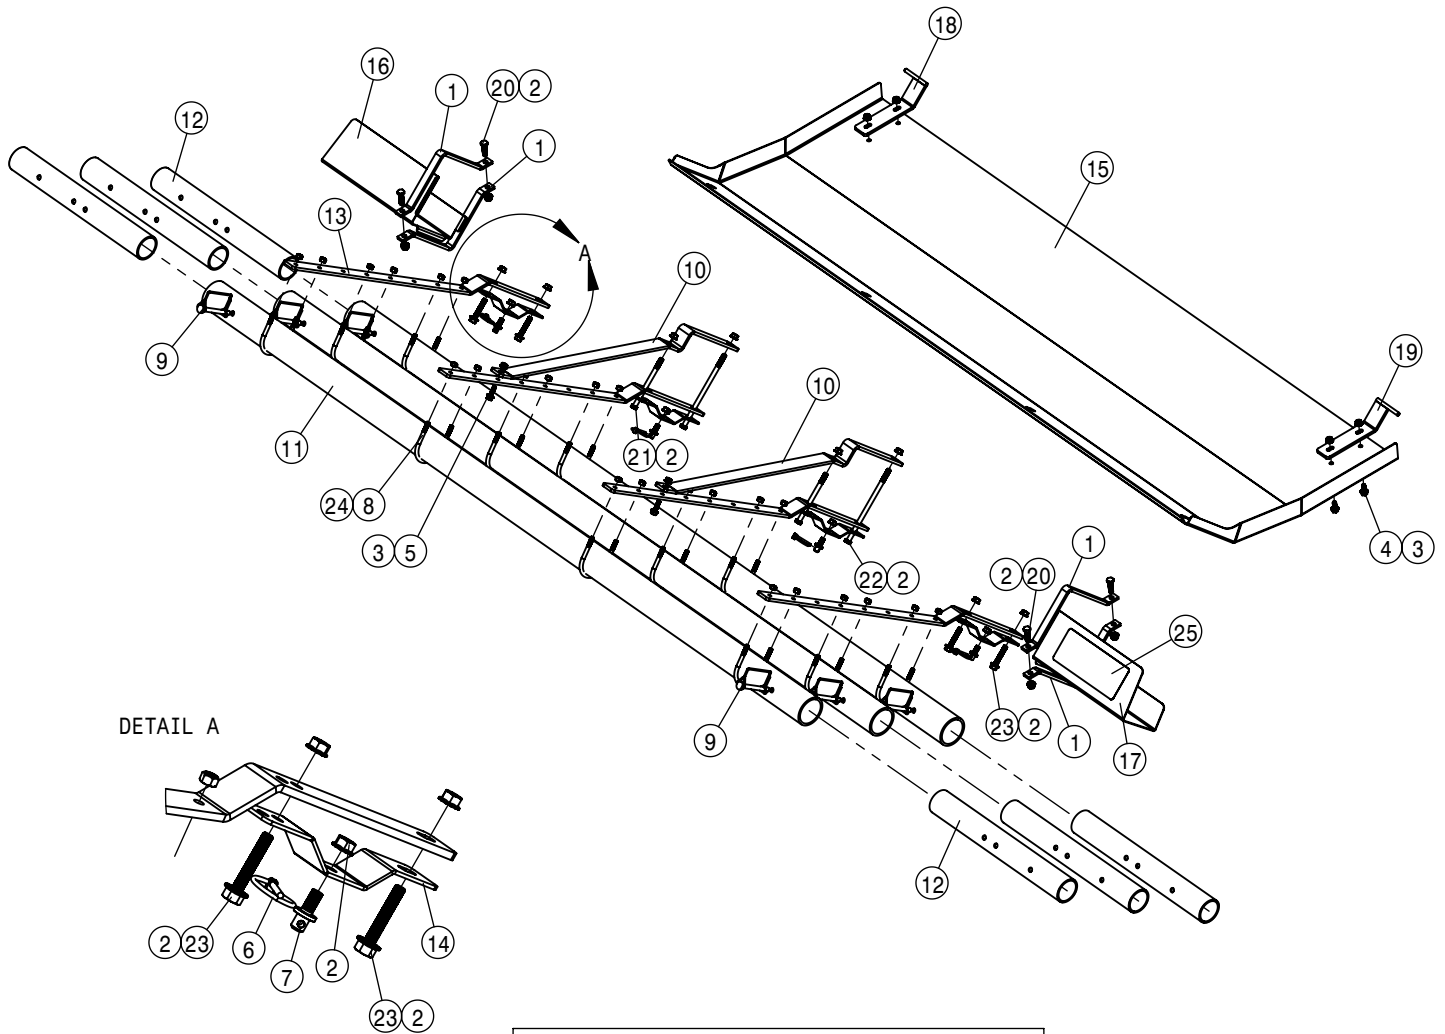

FRONT TALL CROP SHIELD ASSEMBLY			
DET	QTY	P/N	DESCRIPTION
1	4	003078	RECEPT MTG BRKT, PAINTED STS 07
2	16	470087	3/8UNC HEX SERR FLANGE NUT
3	6	470113	5/16UNC SERR FLG LOCK NUT
4	4	470233	5/16UNC X 3/4 SERR FLG HEX BOLT
5	2	470234	5/16UNC X 1" SERR FLG HEX BOLT
6	4	470335	LINCHPIN, 3/16 X 1 1/4 GRIP
7	4	470520	HANGER PIN,3/8UNC x.437Dx.500L
8	12	472046	5/16UNC-3.00ID-3.687 U-BOLT,SS
9	6	475016	KLIK PIN 3/8 DIA x 3 x 1 1/2
10	2	660465	BRUSH GUARD SUPPORT
11	3	660466	BRUSH GUARD PVC TUBE STS
12	6	660467	BRUSH GUARD PVC EXT STS
13	4	660468	BRUSH GUARD MT STS
14	4	660471	FRNT BELLY SHLD RETAINER STS
15	1	660472	FRT BELLY SHIELD STS' 14
16	1	660473	RH FRT TOOLBAR SHIELD STS
17	1	660474	LH FRT TOOLBAR SHIELD STS
18	1	660475	RH FRT SHLD HING WLD STS' 14
19	1	660476	LH FRT SHLD HING WLD STS' 14
20	4	900127	3/8UNC X 1 1/4 HEX BOLT
21	2	900142	3/8 UNC X 5" HEX BOLT
22	2	900151	3/8UNC X 7 1/2 HEX BOLT
23	4	900506	3/8UNC X 2 HHSFB GR5 MC FT
24	24	914002	5/16UNC HEX STOVER NUT
25	1	HXE28534	LABEL, HYDRAULIC ENGLISH