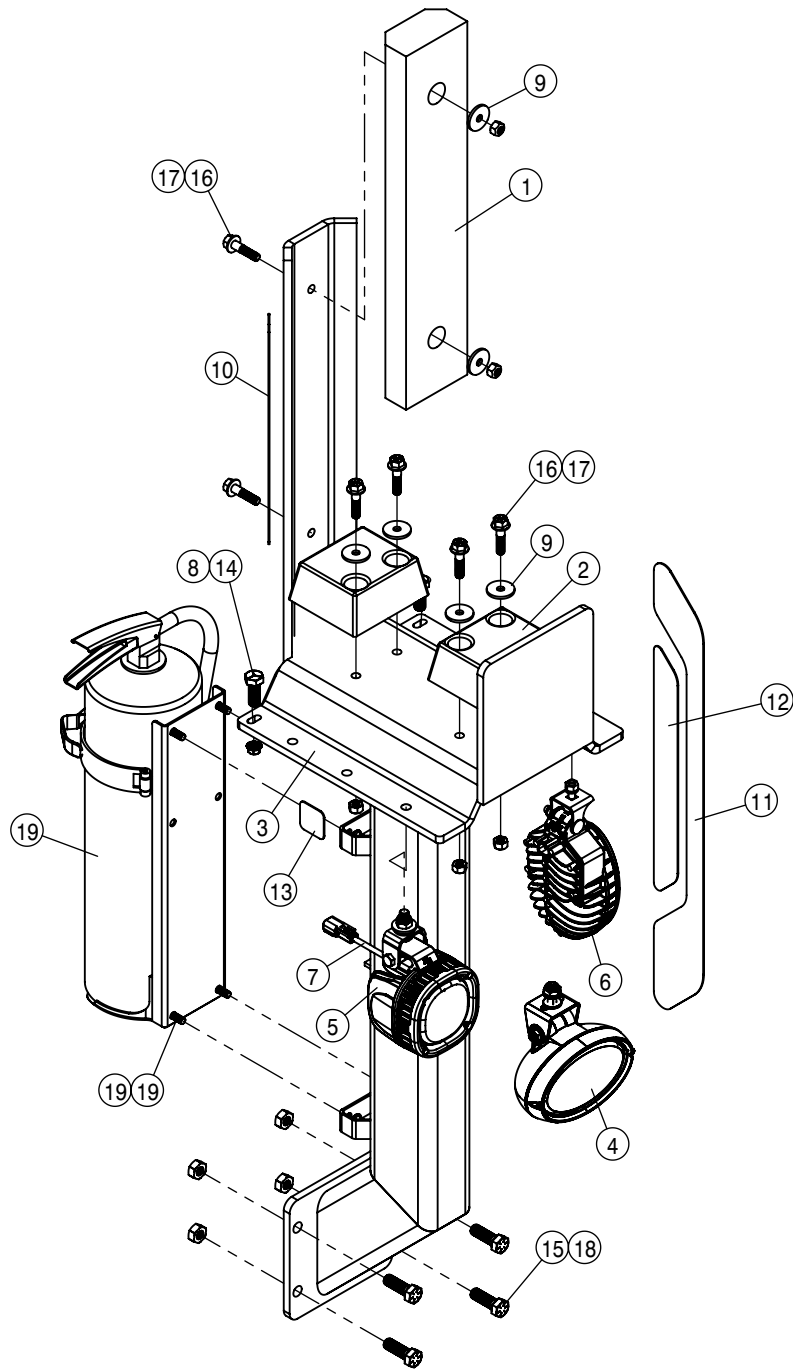

LH 90/100' BOOM CRADLE ASSEMBLY			
DET	QTY	P/N	DESCRIPTION
1	1	164512	RUBBER BUMPER, BOOM CRADLE
2	2	164513	BOOM CRADLE PAD
3	1	165041	BOOM CRADLE WLD 07
4	1	292614	WORKLIGHT - HALOGEN CLOSE RANGE
5	1	292618	WORKLIGHT-TYRI LED FLOOD
6	1	292917	LED LIGHT, AMBER
7	1	294299	TYRI JUMPER HARNESS
8	2	470113	5/16UNC SERR FLG LOCK NUT
9	6	483024	FENDER WASHER 5/16 MC
10	1	650508	BOOM CRADLE REFLECTOR, DTS
11	1	650552	STS REFLECTOR LH 90-100 BOOM
12	1	650554	STS REFLECT REAR ORANGE 90/100
13	1	650555	BOOM CRADLE DECAL, STS' 17
14	2	900522	1/2UNF X 1 1/4 HHCS GR5 MC
15	4	900804	1/2UNC X 1 1/2 HEX BOLT GR8 YZ
16	6	910044	3/8UNC X 1 1/2 HHFB GR8 MC
17	6	914004	3/8UNC HEX STOVER NUT
18	4	914808	1/2UNC HEX STOVER NUT GR8
19	1	SS04031	FIRE EXTINGUISHER STS2014