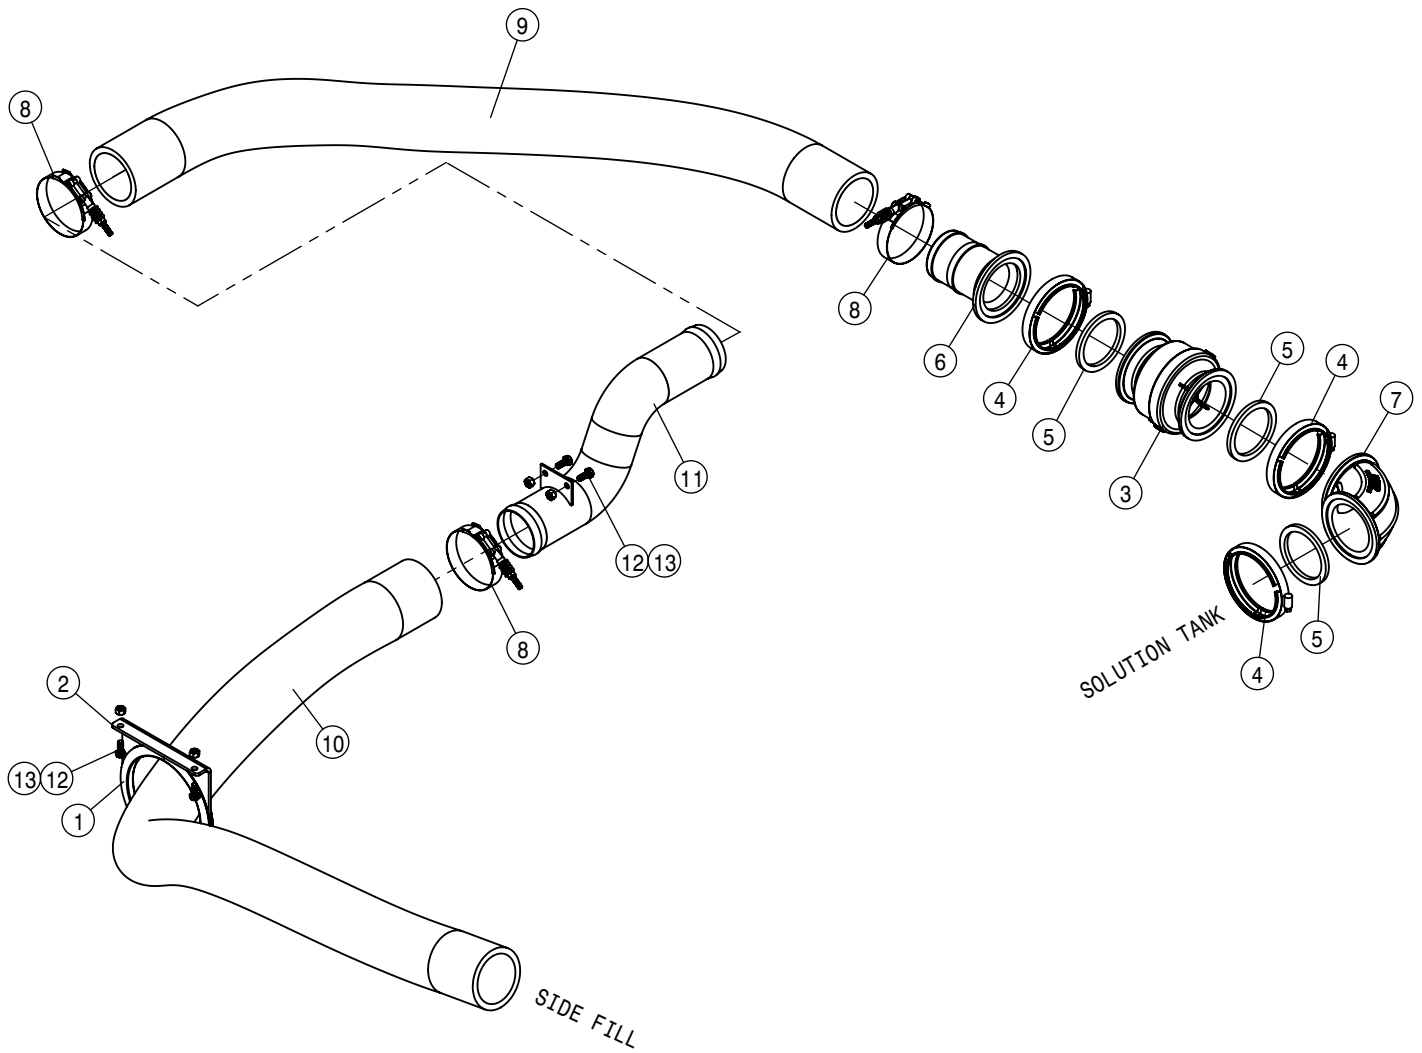

BULK HOSE
197145-HOSE 3" SUCTION, POLY HELIX EPDM

RH SOLUTION TANK VALVE (SIDE FILL)			
DET	QTY	P/N	DESCRIPTION
	1	193012	QUICKEDGE TRIM .135 TO .250
	1	342991	SIDEFILL HOSE SUPP BRKT,STS 05
	1	500142	CHECK VALVE 3" FLANGE
	3	500208	3" FLANGE CLAMP S.S.
	3	500209	3" FLANGE GASKET EPDM
	1	500210	3" FLANGE-3" HOSEBARB POLY
	1	500262	3" FLANGE-90-3" FLG SWEEP LBO
	3	520145	3.56/3.88 T-BOLT HOSE CLAMP SS
	1	601798	HOSE, 3 X 51 POLY HELIX EPDM
	1	601916	HOSE, 3 X 65 POLY HELIX EPDM
	1	690731	SOLU TUBE, 3.00 S.S. SIDE FILL
	4	900064	5/16UNC X 3/4" HEX BOLT
	4	914002	5/16UNC HEX STOVER NUT