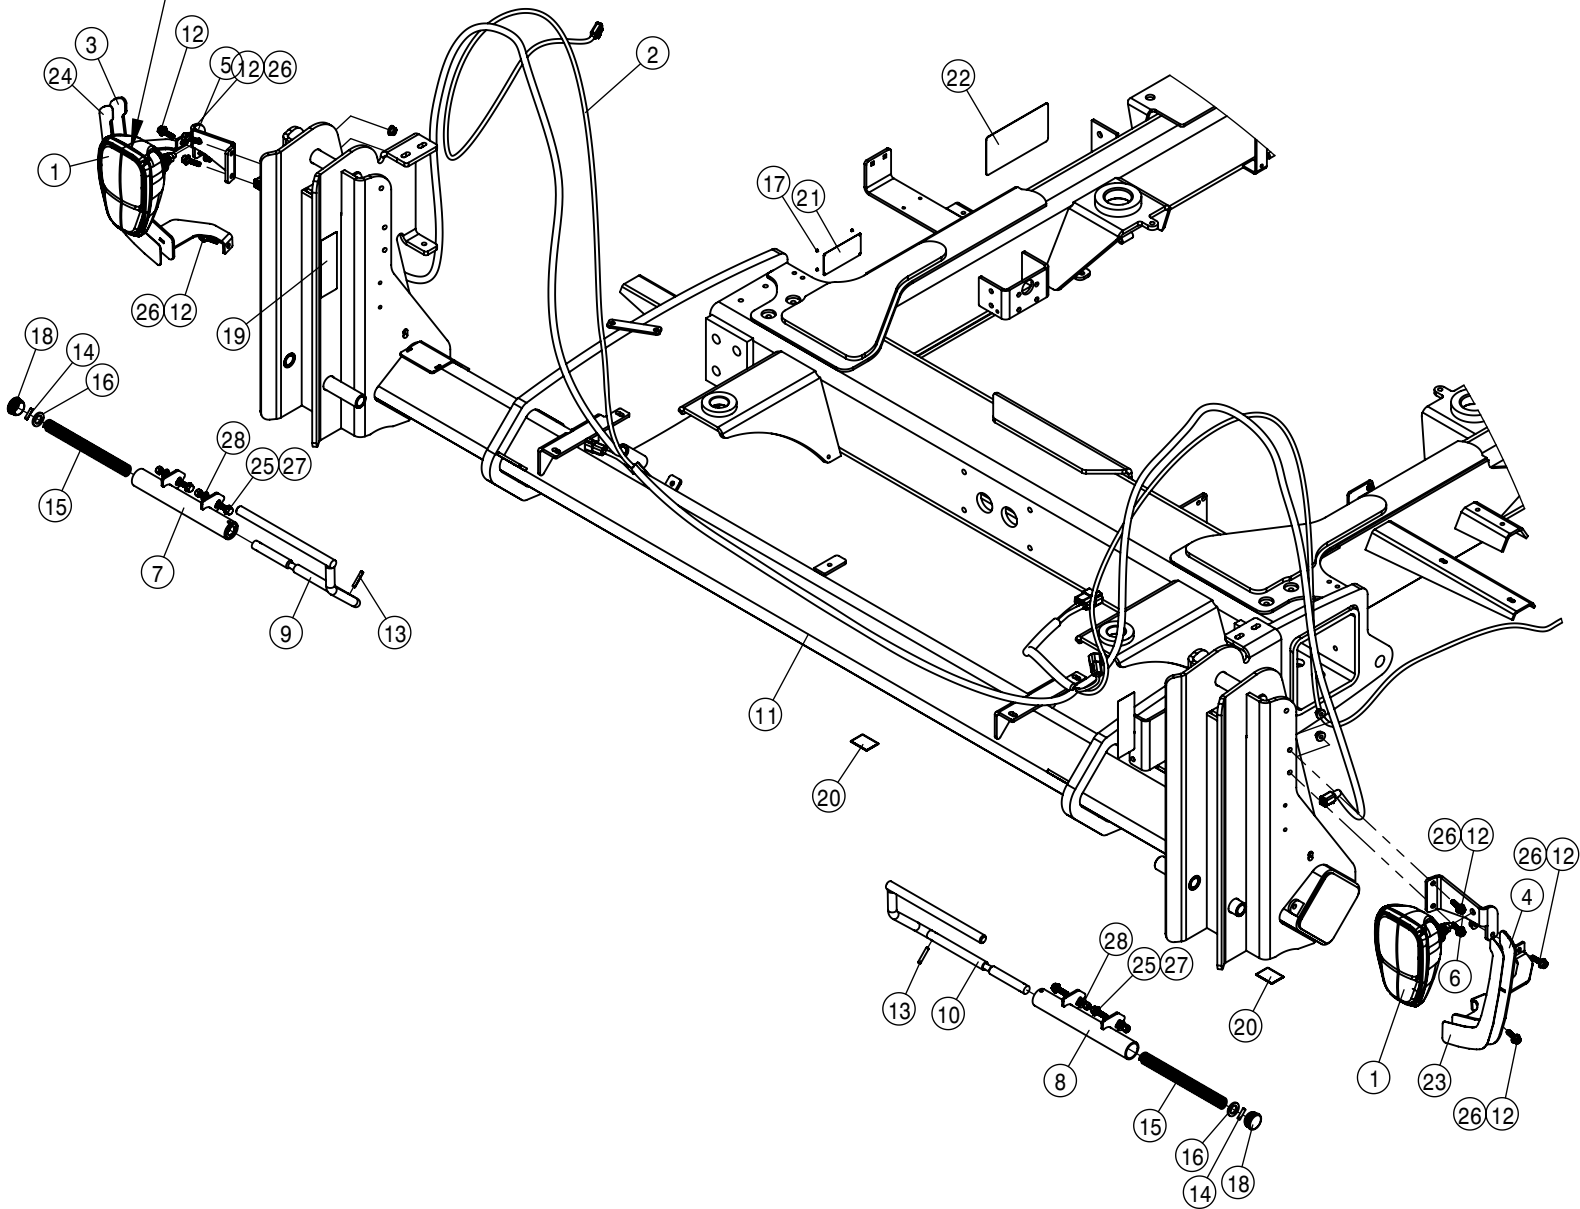

290007-REPLACEMENT BULB 12V/55W
290008-REPLACEMENT BULB 12V/4W
290010-REPLACEMENT BULB 12V/55W
290011-REPLACEMENT BULB 12V/21W

QUICK ATTACK LEVER ASSEMBLY			
DET	QTY	P/N	DESCRIPTION
1	2	292556	HEAD/FLASHER LIGHT
2	1	294228	FRT LIGHT/WHLMTR HARNESS '14
3	1	360911	REFLECTOR WLD STS RH FRT
4	1	360912	REFLECTOR WLD STS LH FRT
5	1	360917	RT FT STS LIGHT BRKT
6	1	360918	STS LT FT LIGHT BRKT
7	1	361665	RH Q-ATTACH LOCK WLD, STS 04
8	1	361666	LH Q-ATTACH LOCK WLD, STS 04
9	1	361670	RH Q-ATTACH LOCK PIN WLD, STS04
10	1	361671	LH Q-ATTACH LOCK PIN WLD, STS04
11	1	362599	MAINFRAME WLD STS14 , 2017
12	8	470329	3/8UNC X 1 1/4 HHSFB GR5 MC
13	2	473805	ROLL PIN, 1/4 X 1 1/2
14	2	473850	ROLL PIN, 1/4 X 1"

QUICK ATTACK LEVER ASSEMBLY			
DET	QTY	P/N	DESCRIPTION
15	2	482018	SPRING, 1.00 X 12.00 COMPRSN
16	2	483055	.771ID-1.2500D-.135T MACH WASH
17	4	485073	METAL-TACK GRIP .02/.03,3/16HD
18	2	629765	CAPLUG, 1 1/2" RD, BLACK POLY
19	2	650178	DECAL, CAUTION QUICK ATTACH LOC
20	4	650277	DECAL, LIFT POINT
21	1	650315	HAGIE NAMEPLATE
22	1	650466	DECAL, FLUIDS FOR ALL MODELS
23	1	650513	LH FRONT REFLECTOR, DTS
24	1	650514	RH FRONT REFLECTOR, DTS
25	4	900127N	3/8UNC X 1 1/4 SER FLANGE BOLT
26	8	910106	3/8-16UNC CTRLK FLG NUT MC GR5
27	4	914004N	3/8UNC HEX STOVER NUT
28	4	920002N	3/8 SAE FLAT WASHER