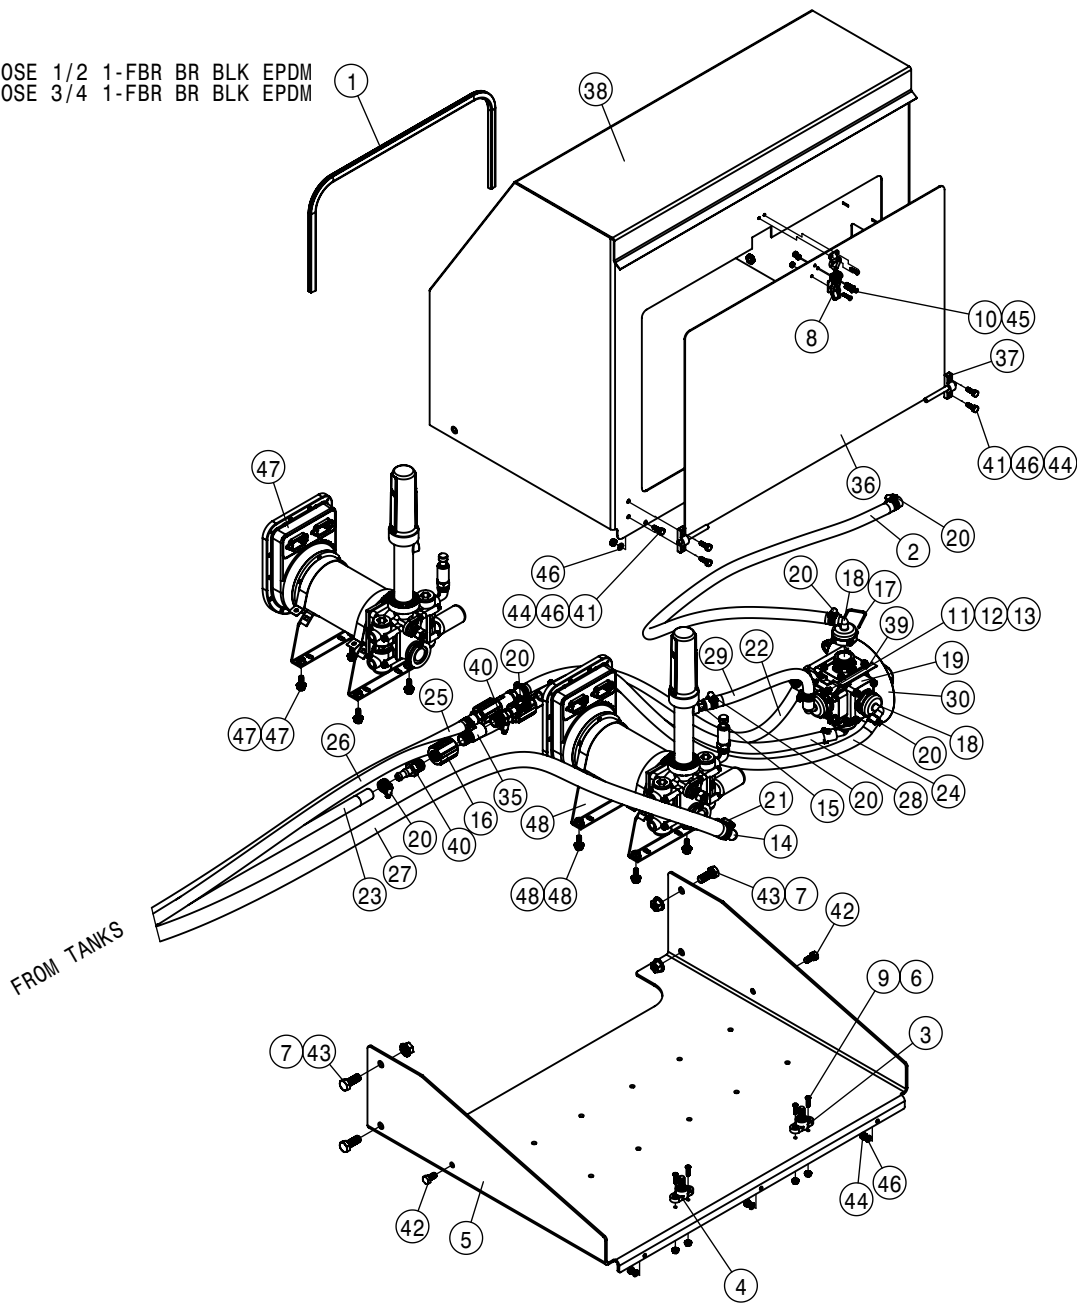

BULK HOSE

197008-HOSE 1/2 1-FBR BR BLK EPDM
197112-HOSE 3/4 1-FBR BR BLK EPDM

CHEMICAL INJECTION PUMP ASSEMBLY (1-PUMP)			
DET	QTY	P/N	DESCRIPTION
1	2.9	193016	QUICKEDGE TRIM .060 TO .170
2	1	197008-040	HOSE 1/2 1-FBR BR BLK EPDM
3	1	291792	TERM BLOCK, BLACK, 3/8-16 SINGLE
4	1	291936	TERM BLOCK, RED, 3/8-16 SINGLE
5	1	361995	MT BRKT-PUMP, INJECT SYS
6	4	470175	10-32 SERR FLANGE NUT
7	4	470360	1/2UNC SERR FLG HEX NUT
8	1	470629	LATCH-PADLOCKABLE ADJUST DRAW
9	4	472235	10-32 X 3/4 PHIL HD MACH SCR
10	5	472376	#8-32 X 3/4 FLT HD PHIL SCREW
11	2	473767N	6MM-1.00 HEX NUT YZ
12	2	473768	6MM LOCK WASHER
13	2	473826N	6MM-1.00 X 16MM HEX BOLT GR8
14	1	500054	3/4NPT-90-3/4 HOSE BARB, POLY
15	1	500128	1/4NPT-1/2 HOSE BARB, POLY
16	3	500273	1/2" NPT PIPE COUPLING, POLY
17	5	500310	FORK D3 DIST 34.2

CHEMICAL INJECTION PUMP ASSEMBLY (1-PUMP)			
DET	QTY	P/N	DESCRIPTION
18	5	500318	T4 TO 13MM HB 90
19	1	503123	T4 5-WAY VALVE
20	13	520069	HOSE CLAMP NO 6 STAINLESS
21	1	520080	HOSE CLAMP NO 10 STAINLESS
22	1	601006	HOSE, 1/2 X 28 1BR BLK EPDM
23	1	601010	HOSE, 1/2 X 149 1BR BLK EPDM
24	1	601031	HOSE, 1/2 X 31 1BR BLK EPDM
25	1	601165	HOSE, 1/2 X 150 1BR BLK EPDM
26	1	601165	HOSE, 1/2 X 150 1BR BLK EPDM
27	1	601686	HOSE, 3/4 X 80 1BR EPDM
28	1	601720	HOSE, 1/2 X 25 1BR BLK EPDM
29	1	601765	HOSE, 1/2 X 13 1BR BLK EPDM
30	1	650545	DECAL, 1 PUMP INJ MIXER SIDE
31	1	693954	AG LDR 1 PMP ISO INJ HRNS KIT
32	2	693990	RAVEN CBL INJ EXT 12'
33	1	694173	RAVEN CBL W/ INJ
34	1	694174	RAVEN CBL INJ NO AGIT

CHEMICAL INJECTION PUMP ASSEMBLY (1-PUMP)			
DET	QTY	P/N	DESCRIPTION
35	3	701423	CHECK VALVE-RAVEN 333-0011-100
36	1	701427	PUMP COVER DOOR WLD, STS14IJ' 14
37	2	701430	HINGE-PUMP COVER, INJECTION SYSTEM
38	1	701483	COVER WELDMT-1 PUMP, INJ SYSTEM
39	1	701489	5 WAY PUMP BOX MNT
40	6	713340	1/2NPT-1/2 HOSE BARB, POLY
41	7	900002	1/4UNC x 3/4 HEX BOLT
42	2	900128	3/8UNC X 3/4 HEX BOLT
43	4	900264	1/2UNC X 1 1/4 HEX BOLT
44	7	910000	1/4UNC HEX NUT
45	5	914028	# 8-32 HEX STOVER NUT
46	7	920500	1/4 LOCK WASHER
47	1	SS04143	RAVEN SPRO ISO HI FLOW INJ
48	1	SS04146	RAVEN SPRO ISO HI FLOW INJ