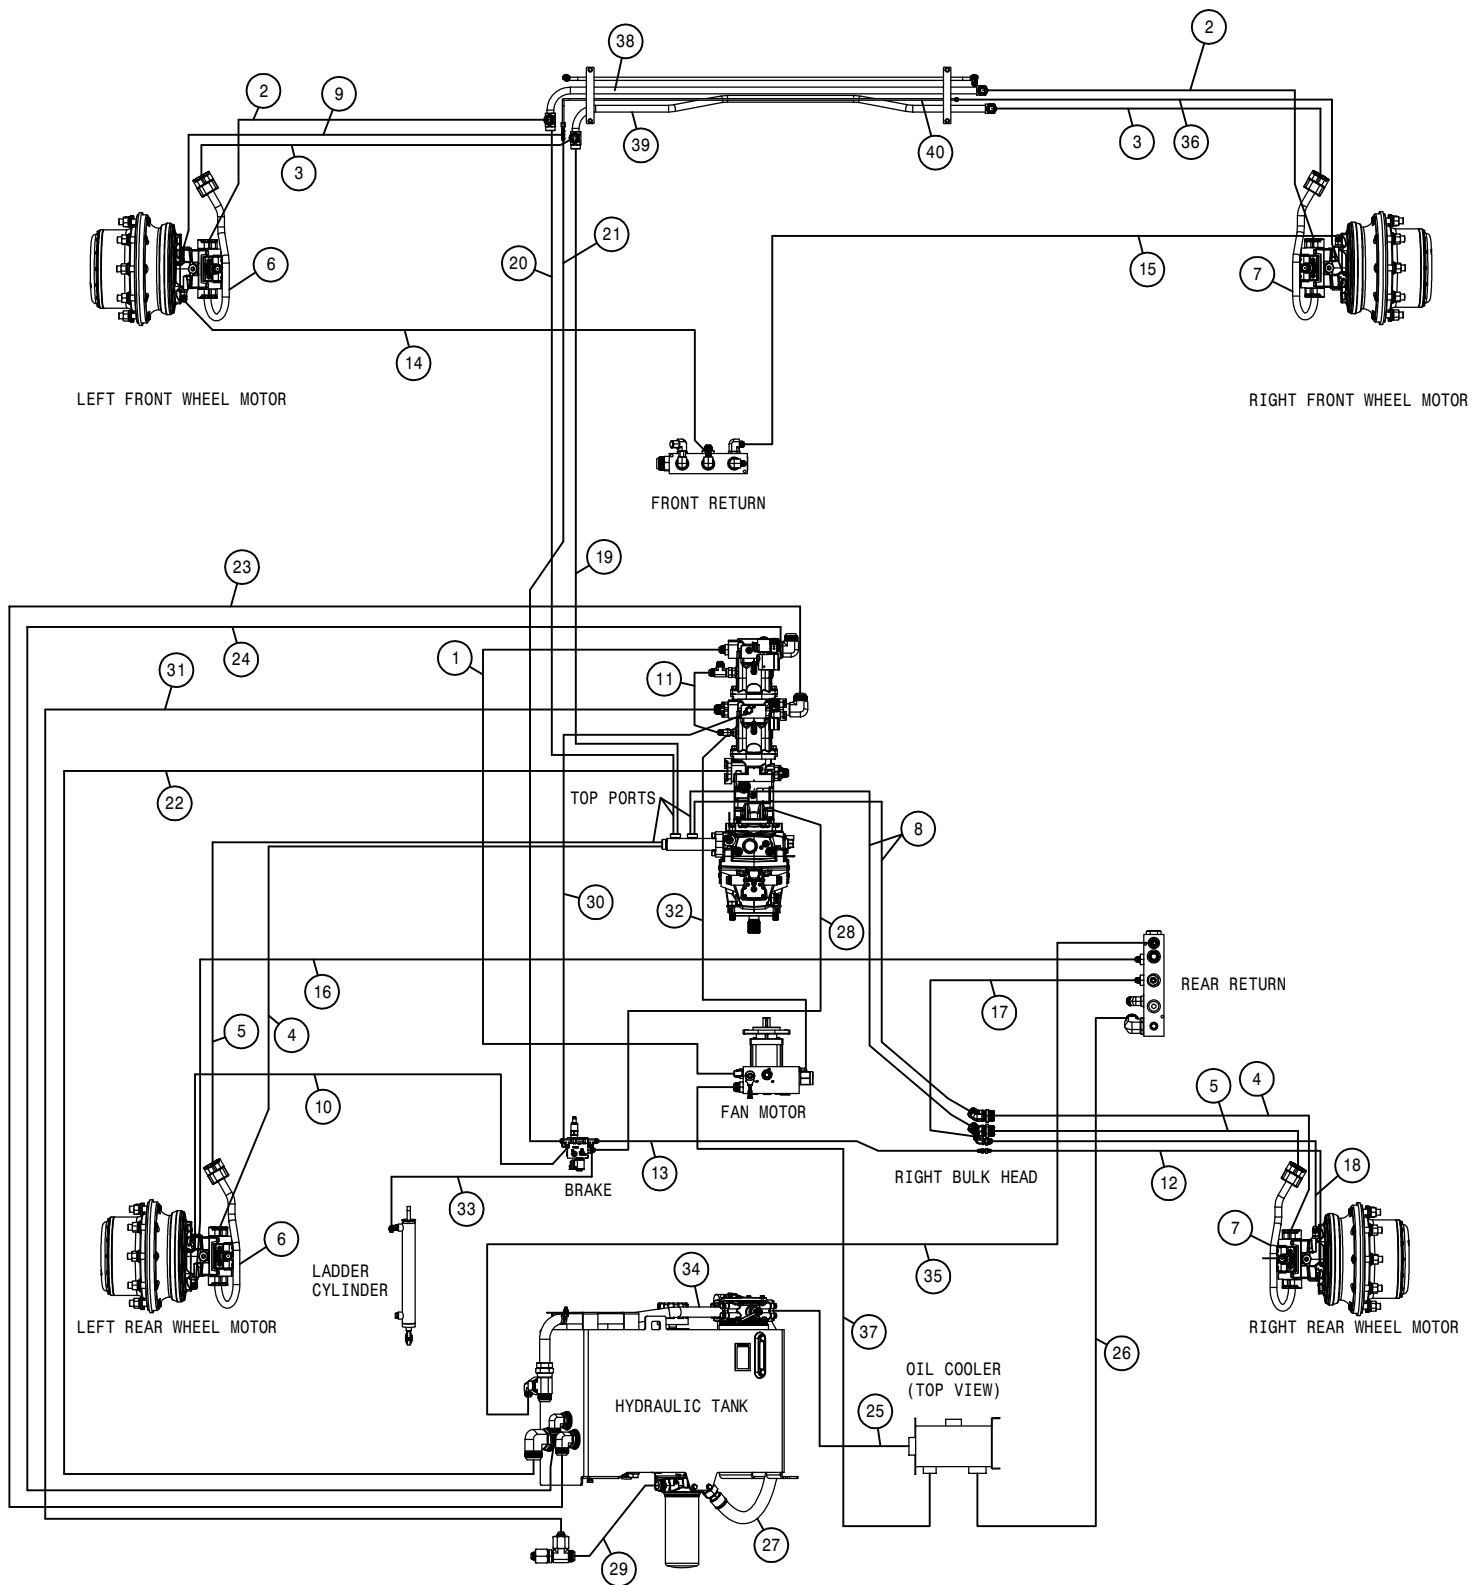

This Page Intentionally Blank

REFERENCE ONLY

 HAGIE MANUFACTURING COMPANY CLARION, IOWA 50525		
DESCRIPTION WIRING DIAGRAM 2017 STS 10,12,14		
DRAWN BY T. MARKER		SCALE NONE
CHECKED BY		APPROVED BY
DATE 8/2/2016	DRAWING NUMBER 499371	REV A
SHEET 1 OF 1		