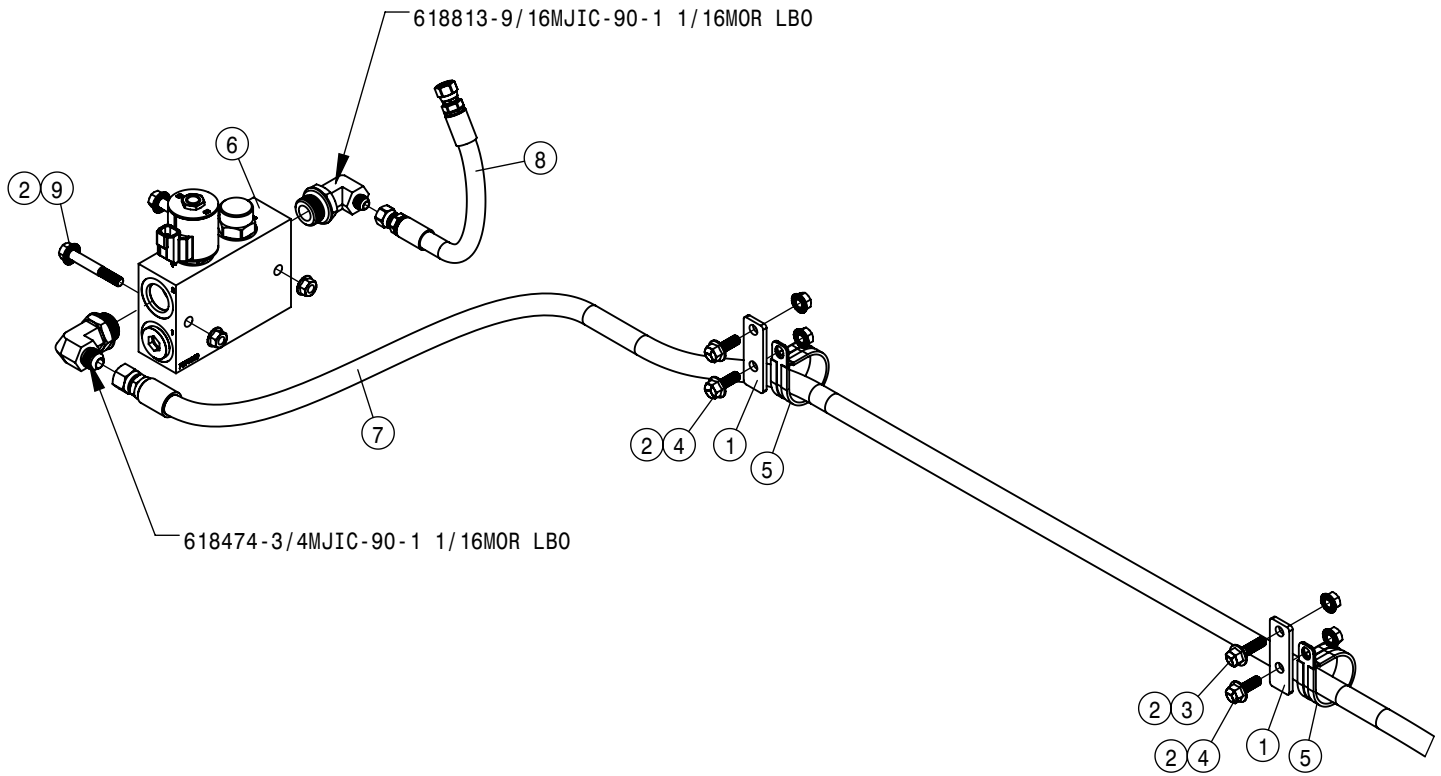

PRESSURE WASHER HYDRAULIC VALVE ASSEMBLY			
DET	QTY	P/N	DESCRIPTION
1	2	344110	STS BRCKT PRESSURE WASHER
2	6	470087	3/8-16UNC HEX FLG NUT SER MC GR5
3	1	470329	3/8UNC X 1 1/4 HHSFB GR5 MC
4	3	470460	3/8UNC X 1 HHSFB GR5 MC
5	2	520161	CUSH CLAMP,#32 2"D-3/4W LOOP
6	1	606543	HYD VLV 7GPM PFC
7	1	617447	08-451TC-08FJX-08FJX-95 H/A
8	1	617450	06-451TC-06FJX-06FJX-9 H/A
9	2	900507	3/8UNC X 2 1/2 HHSFB GR5 MC