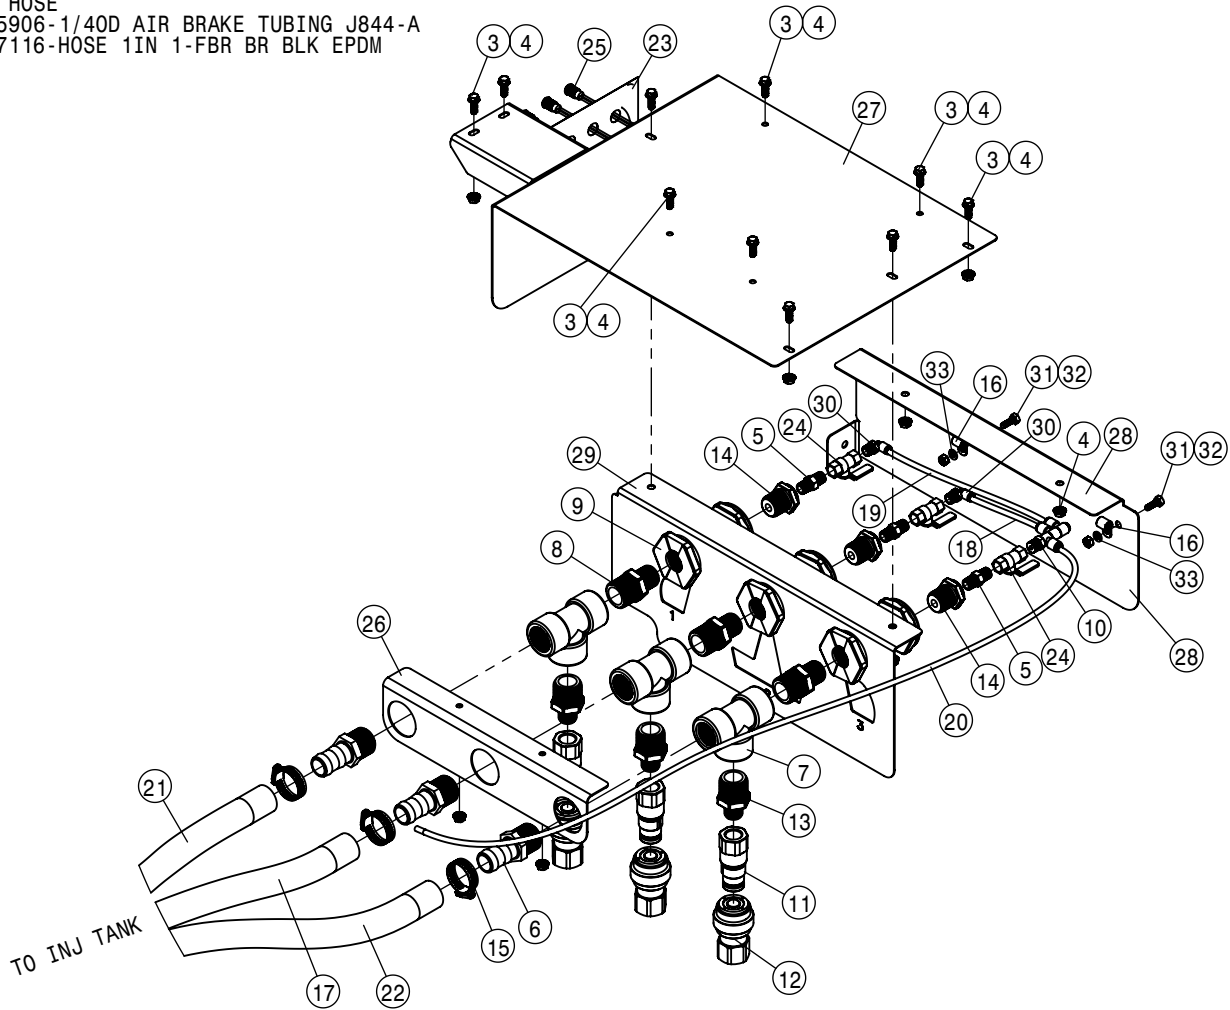

BULK HOSE
195906-1/40D AIR BRAKE TUBING J844-A
197116-HOSE 1IN 1-FBR BR BLK EPDM

CHEMICAL INJECTION PUMP FILL ASSEMBLY (1-PUMP)			
DET	QTY	P/N	DESCRIPTION
NS	1	294247	CHEM INJECT CABLE ASSY
NS	1	294248	CHEM INJECT LIGHT SWITCH HARNESS
3	11	470118	1/4 UNC X 3/4 SER FLG BOLT
4	11	470121	1/4 UNC SERR FLG LOCK NUT
5	3	500001	1/4MNPT HEX PIPE NIPPLE STL
6	3	500074	1"NPT-1"HOSE BARB, POLY
7	3	500075	1" NPT PIPE TEE, POLY
8	3	500085	1" X 3/4NPT REDU NIPPLE, POLY
9	3	500110	3/4NPT BLKHD TANK FITTING POLY
10	1	500289	1/4 MNPT-1/4 NYL TUBE TRPL LBO
11	3	503107	1/2" NPT MALE DRY DISCONNECT, POLY
12	3	503108	1/2" NPT FEMALE DRY DISCONNECT, POLY
13	3	503109	1 X 1/2 REDUCER NIPPLE
14	3	504002	RED BUSH 3/4 TO 1/4, POLY
15	3	520090	HOSECLAMP NO 16 STAINLESS
16	2	520119	CUSH HOSE CLAMP 3/16D X 1/2W
17	1	601069	HOSE, 1 X 127 1BR BLK EPDM

CHEMICAL INJECTION PUMP FILL ASSEMBLY (1-PUMP)			
DET	QTY	P/N	DESCRIPTION
18	1	601079	HOSE, 1/4 X 5 AIR
19	1	601080	HOSE, 1/4 X 11 AIR
20	1	601554	HOSE, 1/4 X 46 AIR
21	1	601704	HOSE, 1 X 140 1BR BLK EPDM
22	1	601704	HOSE, 1 X 140 1BR BLK EPDM
23	1	650445	DECAL-INDICATOR LIGHTS, INJ SYS
24	3	696120	BALL VALVE, 1/4NPT, STEEL
25	3	701420	INDICATOR LIGHT-INJECT SYSTEM
26	1	701460	CHEM INJECT FILL BRACE
27	1	701478	CHEM INJECT FILL WLD 16 GA
28	1	701481	FILL STATION FRONT BRKT
29	1	701482	CHEM INJECT FILL BULKHEAD 16 GA
30	2	711040	1/4MNPT-90-1/4 NYL TUBE LBO
31	2	900002	1/4UNC x 3/4 HEX BOLT
32	2	910000	1/4UNC HEX NUT
33	2	920500	1/4 LOCK WASHER