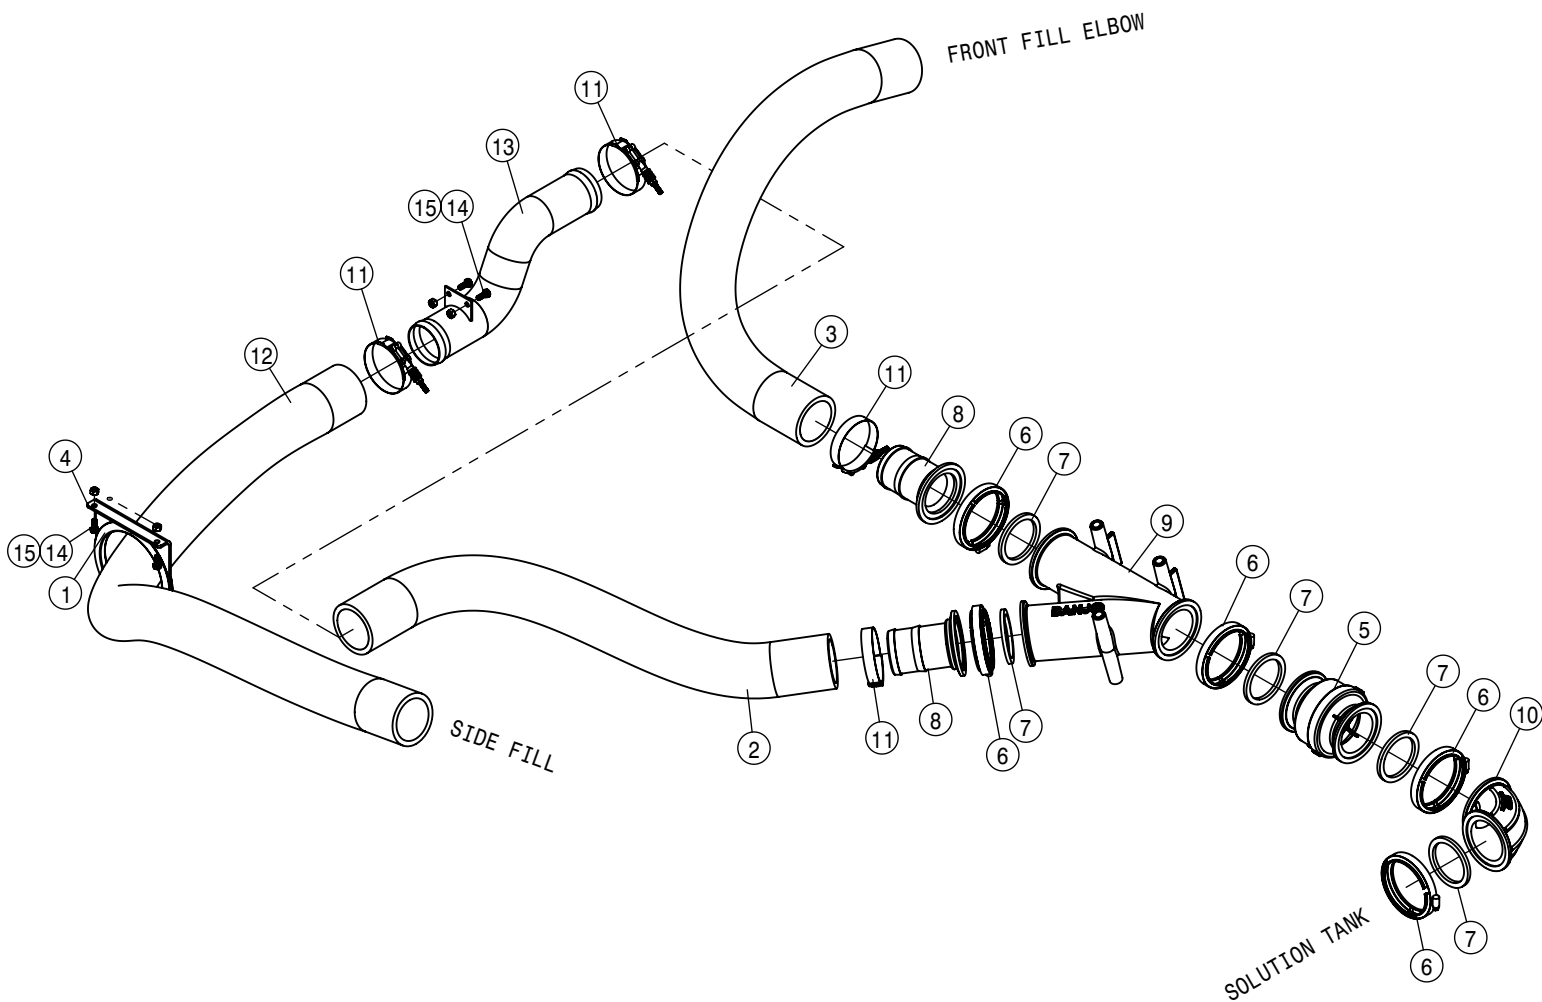

BULK HOSE
197145-HOSE 3"SUCTION,POLY HELIX EPDM

RH SOLUTION TANK VALVE (FRONT AND SIDE FILL)			
DET	QTY	P/N	DESCRIPTION
1	1	193012	QUICKEDGE TRIM .135 TO .250
2	1	197145-037	HOSE 3" SUCTION,POLY HELIX EPDM
3	1	197145-040	HOSE 3" SUCTION,POLY HELIX EPDM
4	1	342991	SIDEFILL HOSE SUPP BRKT,STS 05
5	1	500142	CHECK VALVE 3" FLANGE
6	5	500208	3" FLANGE CLAMP S.S.
7	5	500209	3" FLANGE GASKET EPDM
8	2	500210	3"FLANGE-3'HOSEBARB POLY
9	1	500260	3" FP FLANGE 45 Y COUPLING
10	1	500262	3"FLANGE-90-3"FLG SWEEP LBO
11	4	520145	3.56/3.88 T-BOLT HOSE CLAMP SS
12	1	601916	HOSE, 3 X 65 POLY HELIX EPDM
13	1	690731	SOLU TUBE, 3.00 S.S. SIDE FILL
14	4	900064	5/16UNC X 3/4" HEX BOLT
15	4	914002	5/16UNC HEX STOVER NUT