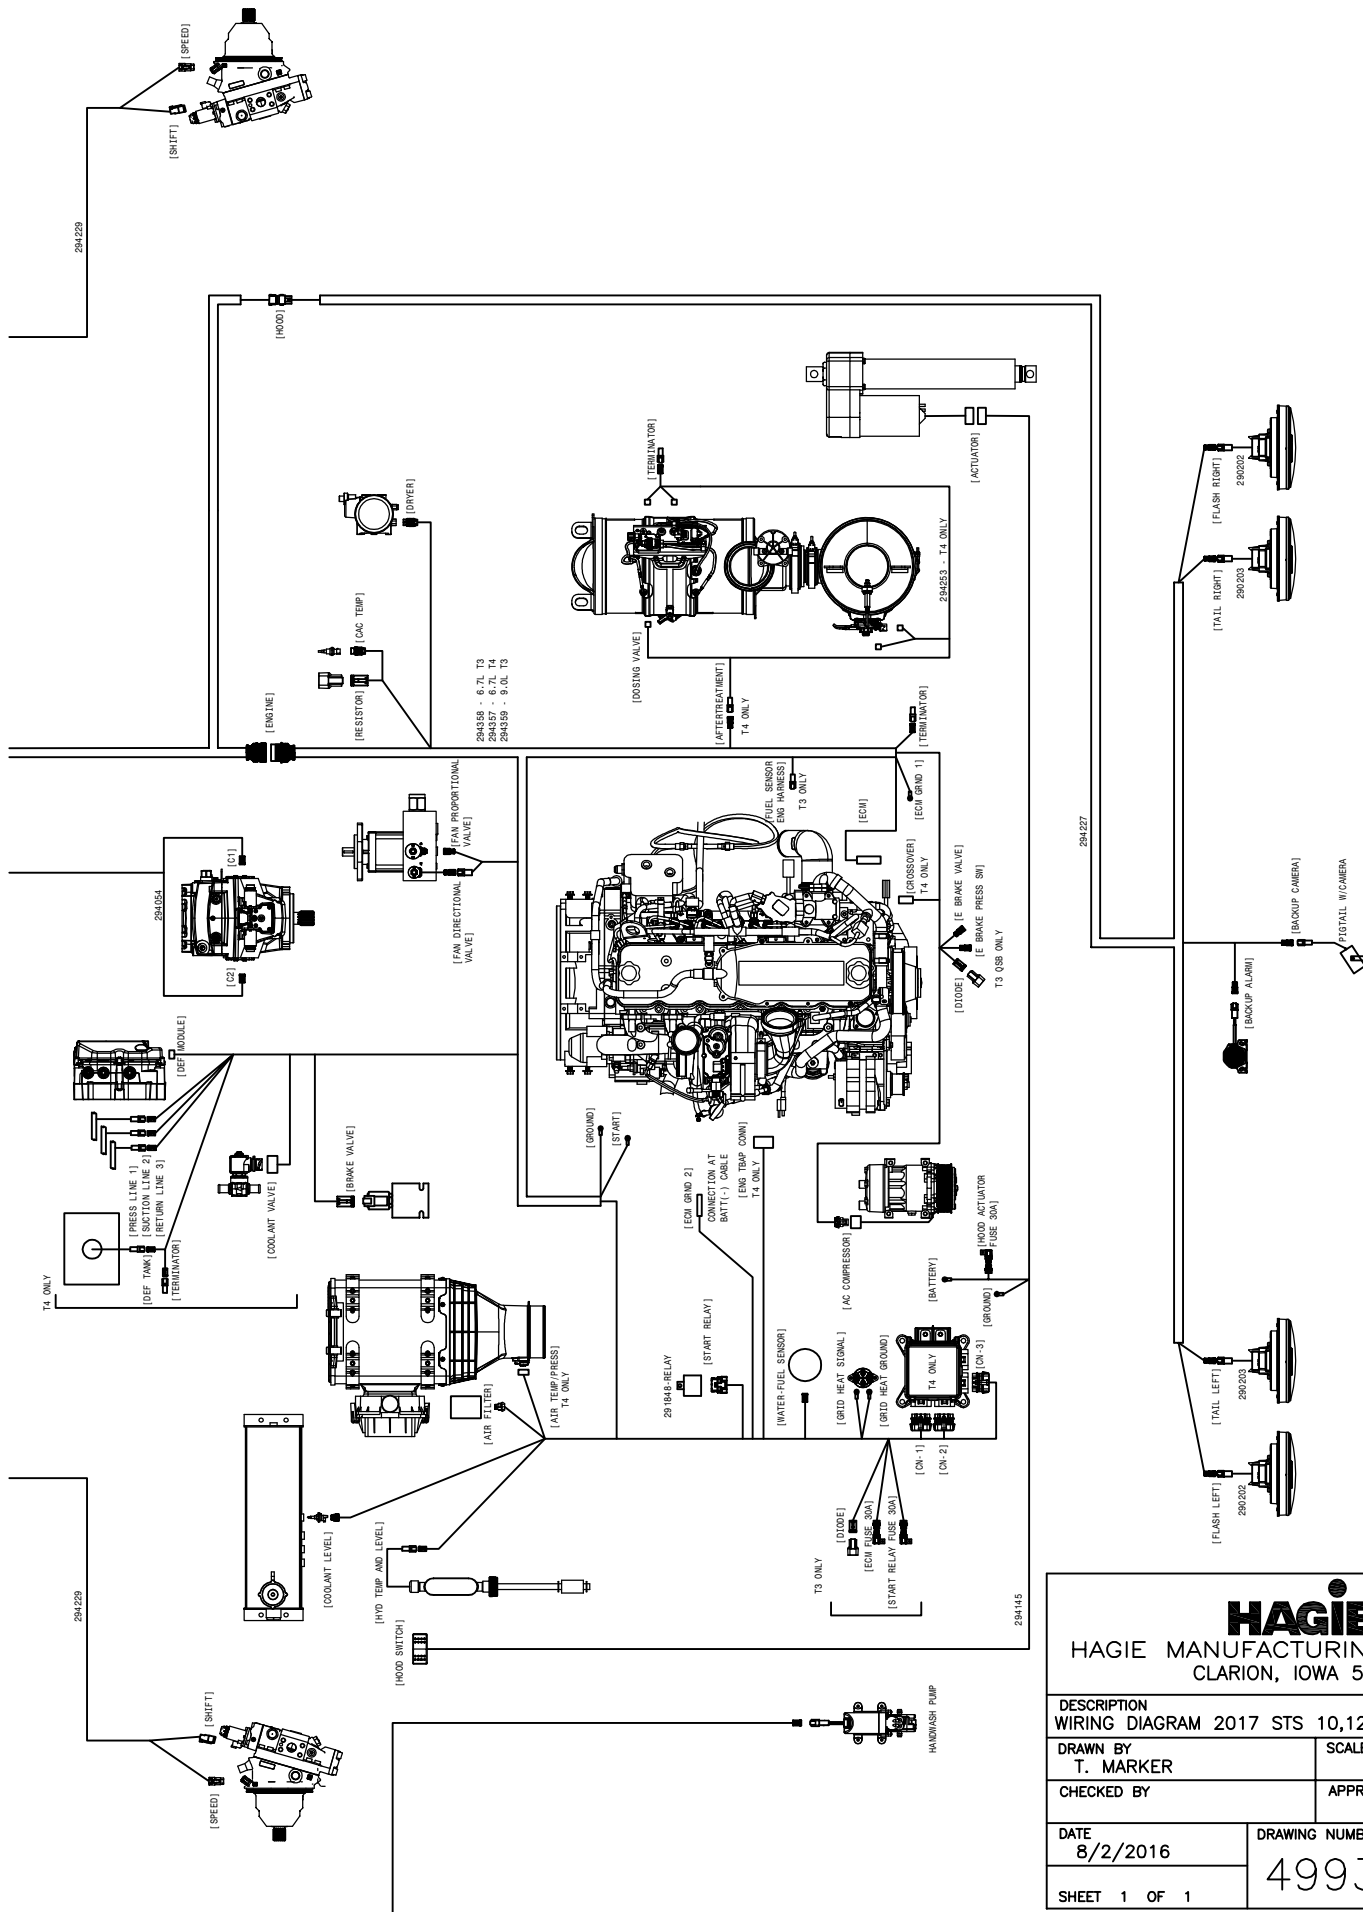

This Page Intentionally Blank

REFERENCE ONLY

 HAGIE MANUFACTURING COMPANY CLARION, IOWA 50525		
DESCRIPTION WIRING DIAGRAM 2017 STS 10,12,14		
DRAWN BY T. MARKER		SCALE NONE
CHECKED BY		APPROVED BY
DATE 8/2/2016	DRAWING NUMBER 499371	REV A
SHEET 1 OF 1		