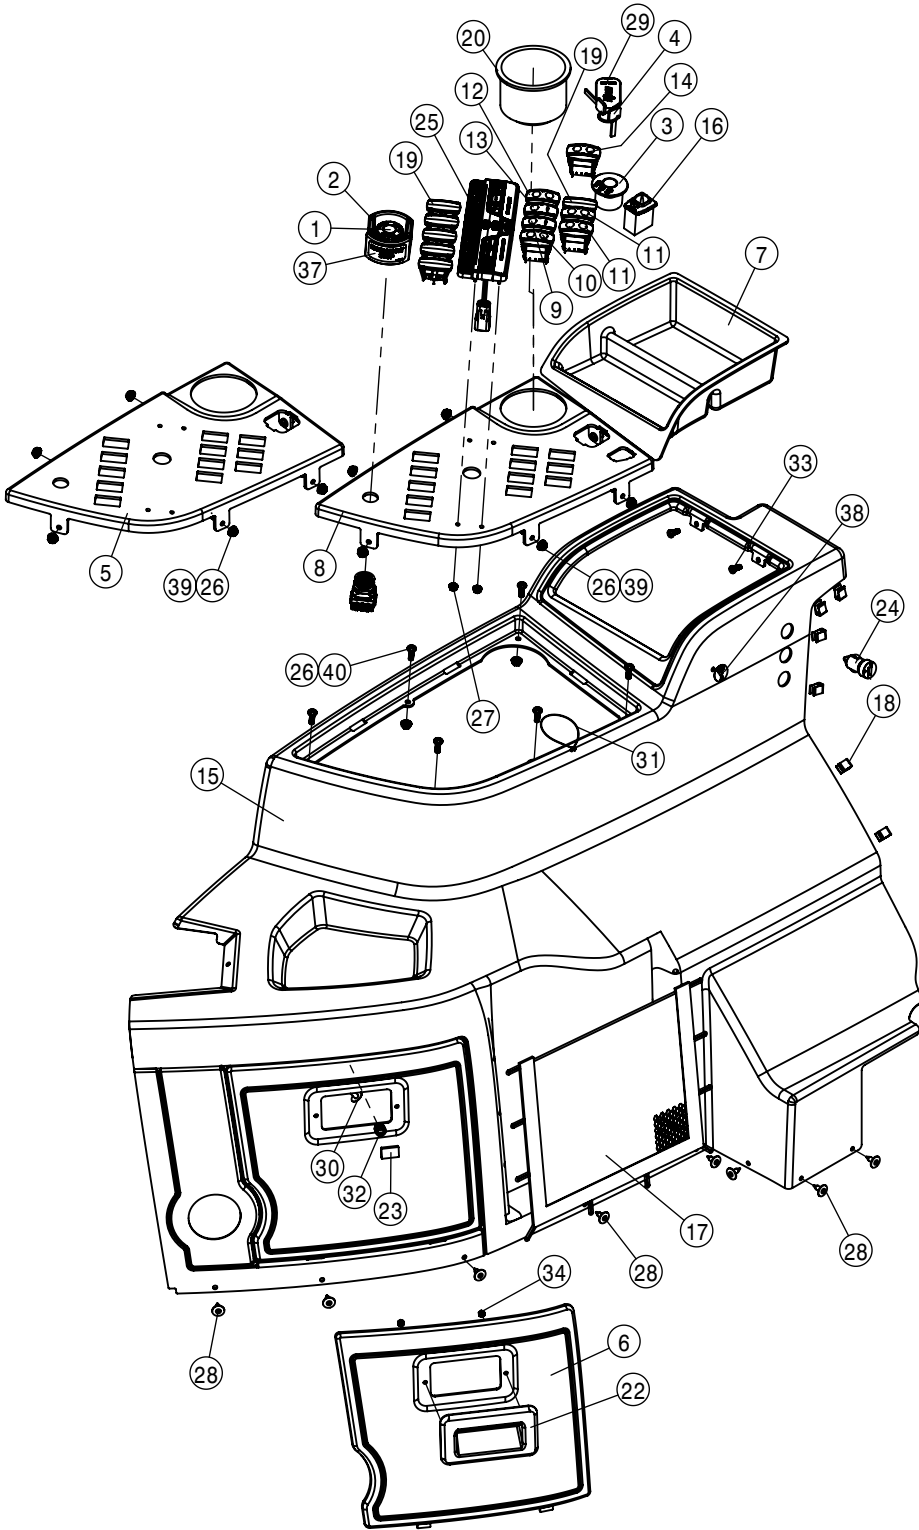

CONSOLE ASSEMBLY			
DET	QTY	P/N	DESCRIPTION
1	1	290081	E-STOP SWITCH,LED MUSHROOM
2	1	290089	E-STOP SHROUD, STS '11
3	1	291916	IGNITION SWITCH
4	2	291917	IGNITION KEY FOR 291916
5	1	343912	CONSOLE SWITCH PANEL, NO MRR
6	1	344306	CONSOLE DOOR
7	1	344307	CONSOLE TRAY
8	1	344309	CONSOLE SWITCH PANEL
9	1	344312	SWITCH - SOLUTION PUMP
10	1	344313	SWITCH - MAIN TANK
11	2	344314	SWITCH - BOOM FOLD
12	1	344315	SWITCH - RINSE
13	1	344316	SWITCH - AGITATION
14	1	344317	SWITCH - FOAMER
15	1	344407	CONSOLE BODY
16	1	344409	SWITCH - POWER MIRROR
17	1	344410	CARGO NET - SIDE CONSOLE
18	6	344413	"U" CLIP
19	6	344461	HOLE PLUG - CONTURA V
20	1	344462	CUP HOLDER - LARGE
NS	4	344464	POWER OUTLET 12V
22	1	344465	DOOR HANDLE
23	1	344514	PLATE - CONSOLE DOOR
24	1	344555	USB CHARGING ADAPTER - DC
25	1	344556	SECTION KEYPAD STS'15
26	18	470121	1/4 UNC SERR FLG LOCK NUT
27	4	470175	10-32 SERR FLANGE NUT
28	8	470466	1/4 X 3/4 PLTC LCK RIVET
29	1	470544	HAGIE KEY CHAIN
30	1	470545	PUSH TREE FASTENER 1/4 X 1
31	1	470609	8" BEAD CHAIN
32	1	470676	MORTISE MOUNT-PULL MAG CATCH
33	2	472344	1/4UNCX5/8 ALHD BUTTON CAP SCR
34	2	473870	M5 HEX NUT
NS	1	493626	STS QUICK START GUIDE
NS	1	493662	STS TOOL INSTRUCTION SHEET
37	1	650278	DECAL, E-STOP, STS '11
38	1	650467	DECAL - AUX 2
39	12	903708	1/4UNC X1/2PHIL PANHD MACH SCR
40	6	903711	1/4UNC X3/4PHIL PANHD MACH SCR