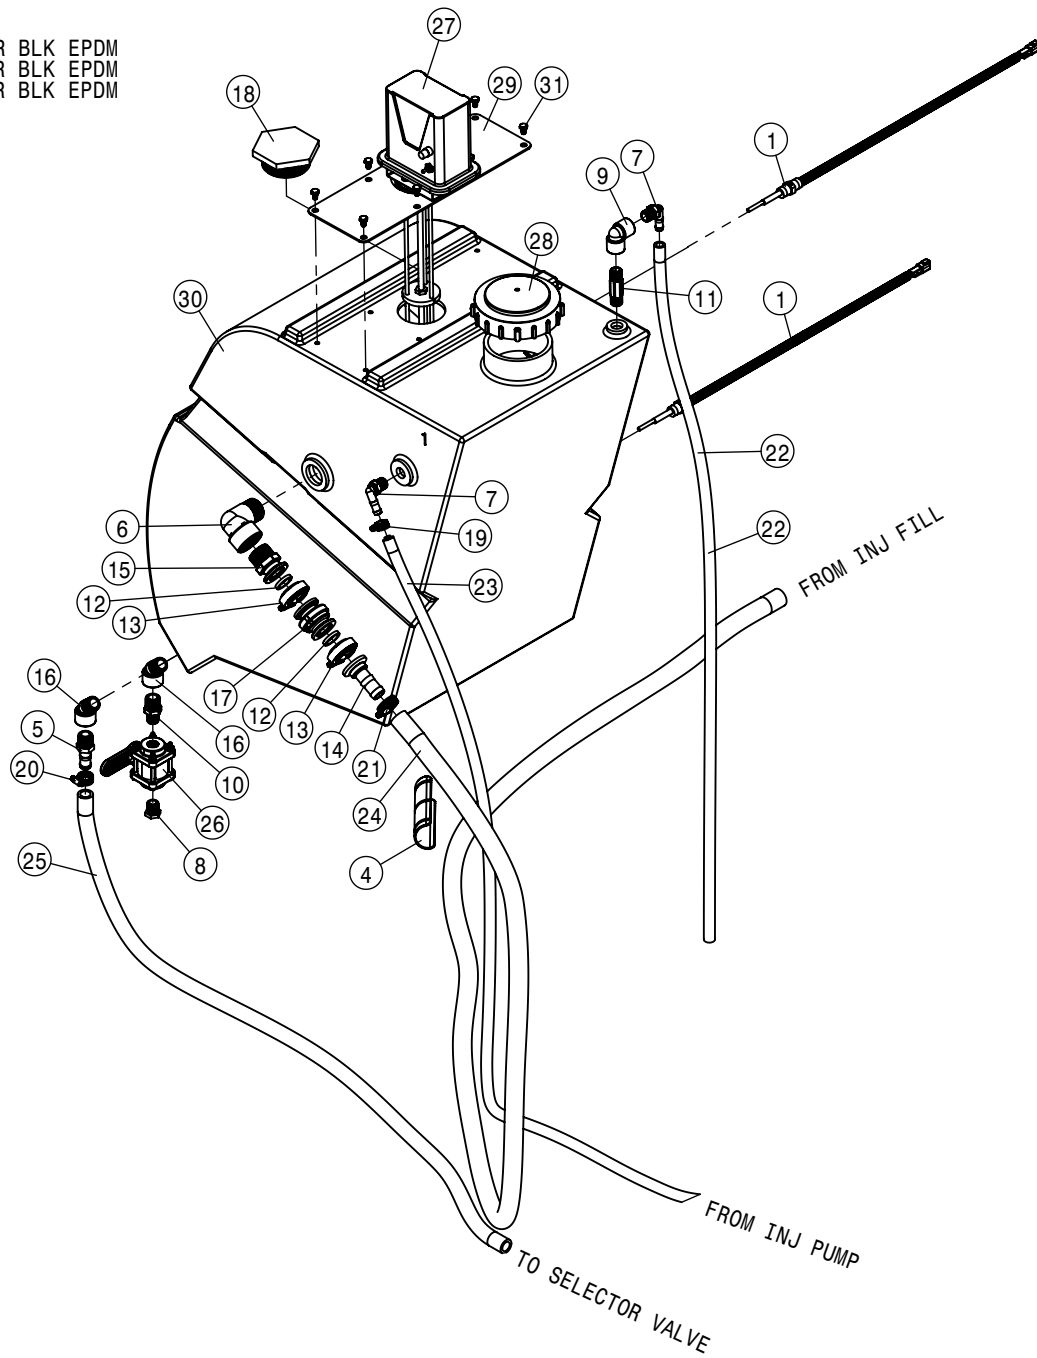

BULK HOSE

197008-HOSE 1/2 1-FBR BR BLK EPDM
 197112-HOSE 3/4 1-FBR BR BLK EPDM
 197116-HOSE 1IN 1-FBR BR BLK EPDM

INJECTION TANK-1 ASSEMBLY (1-PUMP)			
DET	QTY	P/N	DESCRIPTION
1	2	292228	LIQ LEV SWITCH ASSY, 1/2NP05 EX
NS	1	294247	CHEM INJECT CABLE ASSY
NS	1	294248	CHEM INJECT LIGHT SWITCH HARNESS
4	1	470369	HOSE PROTECTOR, 8" BLACK
5	1	500022	3/4NPT-3/4HOSE BARB, POLY
6	1	500039	1 1/4NPT-90 ST EL, POLY
7	2	500047	1/2NPT-90-1/2 HOSE BARB, POLY
8	1	500062	1/2"NPT PLUG, POLY
9	1	500078	1/2NPT-90 EL, POLY
10	1	500124	3/4 X 1/2NPT REDU NIPPLE, POLY
11	1	500133	1/2NPT X 3" PIPE NIPPLE POLY
12	2	500157	1" FLANGE GASKET EPDM
13	2	500159	1" FLANGE CLAMP S.S.
14	1	500171	1" FLANGE-1" HOSE BARB POLY
15	1	500236	1" FLANGE 1 1/4" MNP, POLY
16	2	500283	3/4" NPT X 45 STREET ELBOW, POLY