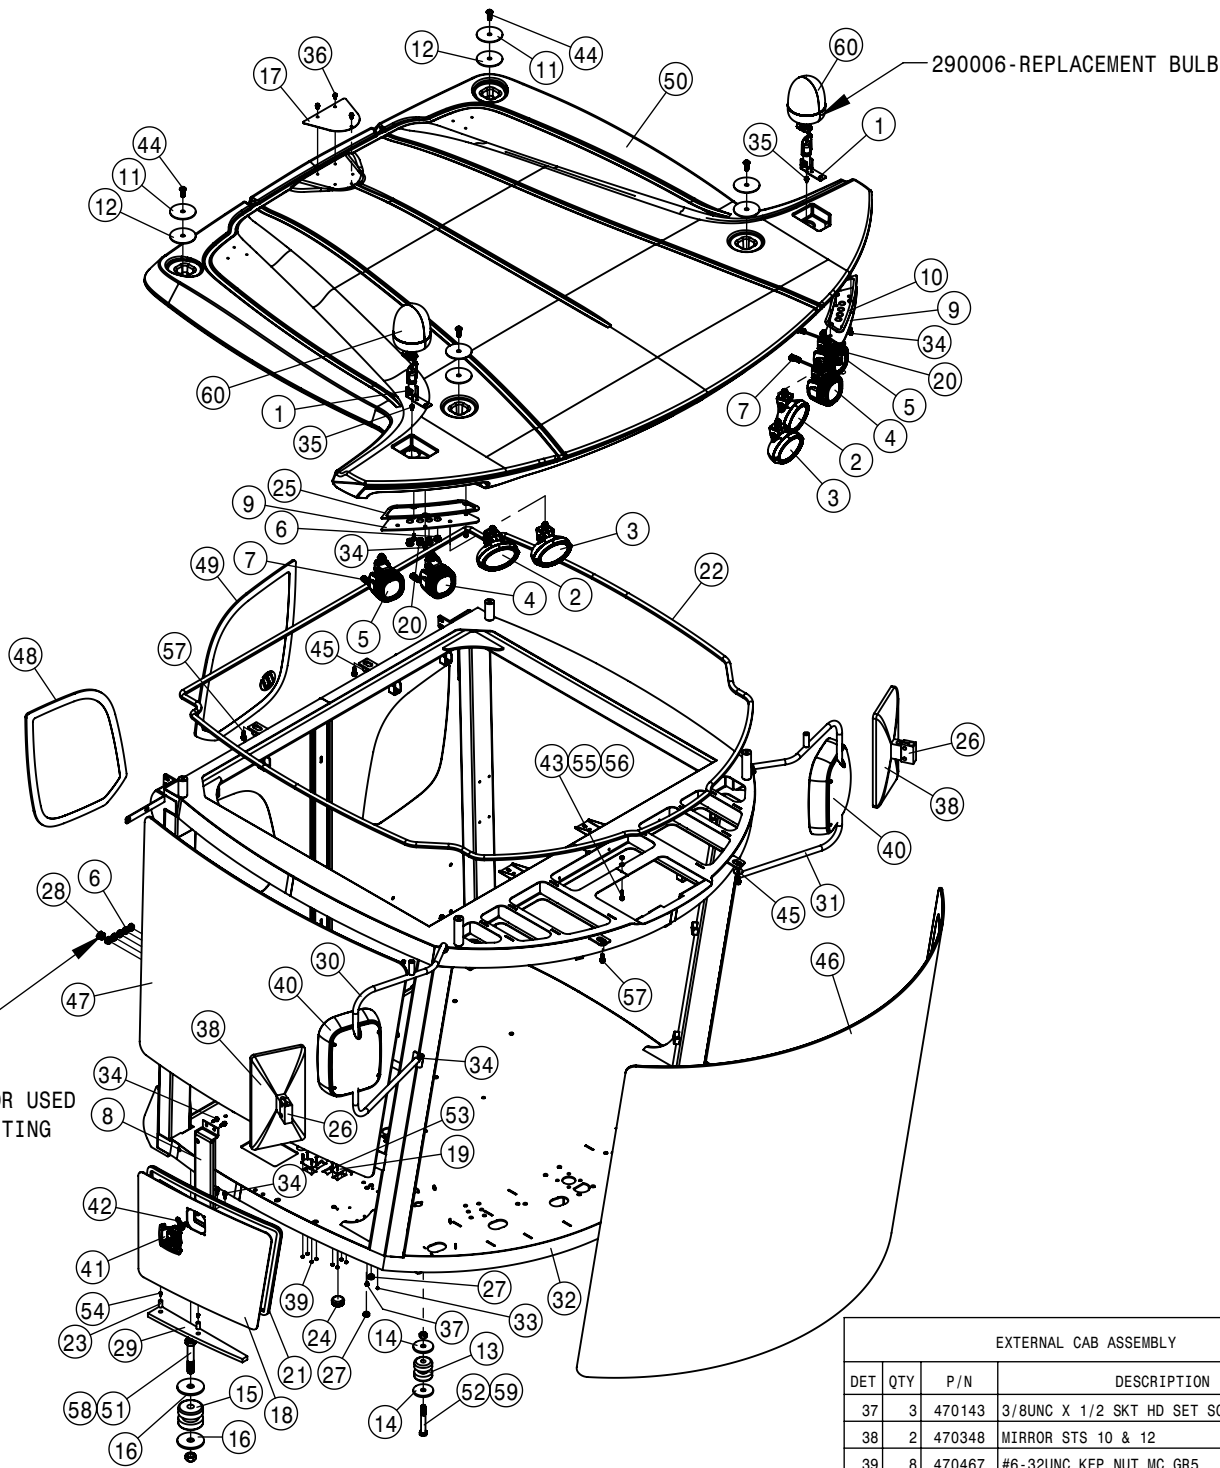

EXTERNAL CAB ASSEMBLY			
DET	QTY	P/N	DESCRIPTION
1	2	290060	BEACON TILT SURFACE MT,QK CHG
2	2	292614	WORKLIGHT - HALOGEN CLOSE RANGE
3	2	292615	Worklight - Oval 100 Long Range
4	2	292618	WORKLIGHT-TYRI LED FLOOD
5	2	292619	WORKLIGHT-TYRI LED TRAP
6	7	292634	HOLE PLUG
7	4	294299	TYRI JUMPER HARNESS
8	1	344299	ACCESS PANEL SEALING SURFACE WLDT
9	2	344357	ROOF LIGHT MNT PLT, STSCAB'14
10	1	344358	ROOF LIGHT MNT PLT GASKET, STSCAB'14
11	4	344359	ROOF RETAINER WASHER, STSCAB'14
12	4	344360	ROOF RETAINER WASHER SEAL, STSCAB'14
13	2	344393	ISO MOUNT
14	4	344394	ISO MT WASHER FRNT, STS'14
15	2	344395	ISO MOUNT
16	4	344396	ISO MT WASHER REAR, STS'14
17	1	344449	PLATE - ROOF ANTENNA STS
18	1	344452	FRT ACCESS PNL WLDT, STS'14

EXTERNAL CAB ASSEMBLY			
DET	QTY	P/N	DESCRIPTION
19	2	344477	PLATE - 12 PIN COVER
20	10	344478	BUSHING - STRAIN RELIEF
21	1	344479	SEAL - ACCESS PANEL
22	1	344481	SEAL - CAB ROOF STS
23	2	344497	THREADED NYL N SPCR , STS'14
24	1	344509	HOLE PLUG - 24 SERIES
25	1	344513	ROOF LIGHT MT PLT RH GASKET, STS'14
26	2	344515	STD MIR BRKT, STS'14
27	2	344554	HOSE GROMMET, STS'14
28	1	344572	BUSHING - ANTENNA STRAIGHT
29	1	344579	ACCESS PANEL SEAL LWR, STS'14
30	1	344631	MIRROR BRKT WLDT RH, STS'15
31	1	344635	MIRROR BRKT WLDT LH, STS'15
32	1	344824	CAB WLDT, STS 17 W/DECALS
33	7	470053	1/4-20X1/4 AL HD SET SCR CUP
34	16	470118	1/4UNC X 3/4 HHSFB GR5 MC
35	2	470122	1/4UNC X 1/2 HHSFB GR5 MC
36	3	470122N	1/4 UNC X 1/2 SERR FLG BOLT SS

EXTERNAL CAB ASSEMBLY			
DET	QTY	P/N	DESCRIPTION
37	3	470143	3/8UNC X 1/2 SKT HD SET SCR
38	2	470348	MIRROR STS 10 & 12
39	8	470467	#6-32UNC KEP NUT MC GR5
40	2	470648	POWER MIRROR
41	1	470660	LATCH ASSY, STS'14
42	1	470661	CAM LATCH, STS'14
43	1	473836	1/4UNC X 1 1/4 HHSFB SS FT
44	4	474001	1/2-13 UNC X 1 1/4 BHCS SS PATCH
45	4	483024	FENDER WASHER 5/16 MC
46	1	658100	WINDOW - FRT 2014 STS
47	1	658101	WINDOW - RH SIDE 2014 STS CAB
48	1	658103	WINDOW - REAR RH 2014 STS CAB
49	1	658104	WINDOW - REAR LH 2014 STS CAB
50	1	658139	CAB ROOF, STS/DTS '17
51	2	900481	7/8-9UNC X 5 HHCS GR8 MC
52	2	900847	5/8UNC X 4 1/2 HHCS GR8 MC
53	8	903814	#6-32 UNC X 3/4 PHMS PH BZ
54	2	903884	#10-32 UNF X 3/8 PHMS PH BZ
55	1	910112	SAE FLAT WASHER 1/4 SS
56	1	910118	1/4-20UNC NYLOCK NUT SS
57	4	910126	5/16UNC X 1 HHSFB SS
58	2	914014	7/8-9UNC STOVER NUT MC GR8
59	2	914810	5/8-11UNC STOVER NUT MC GR8
60	2	AZ101891	IDENT LAMP ROTATING BEACON