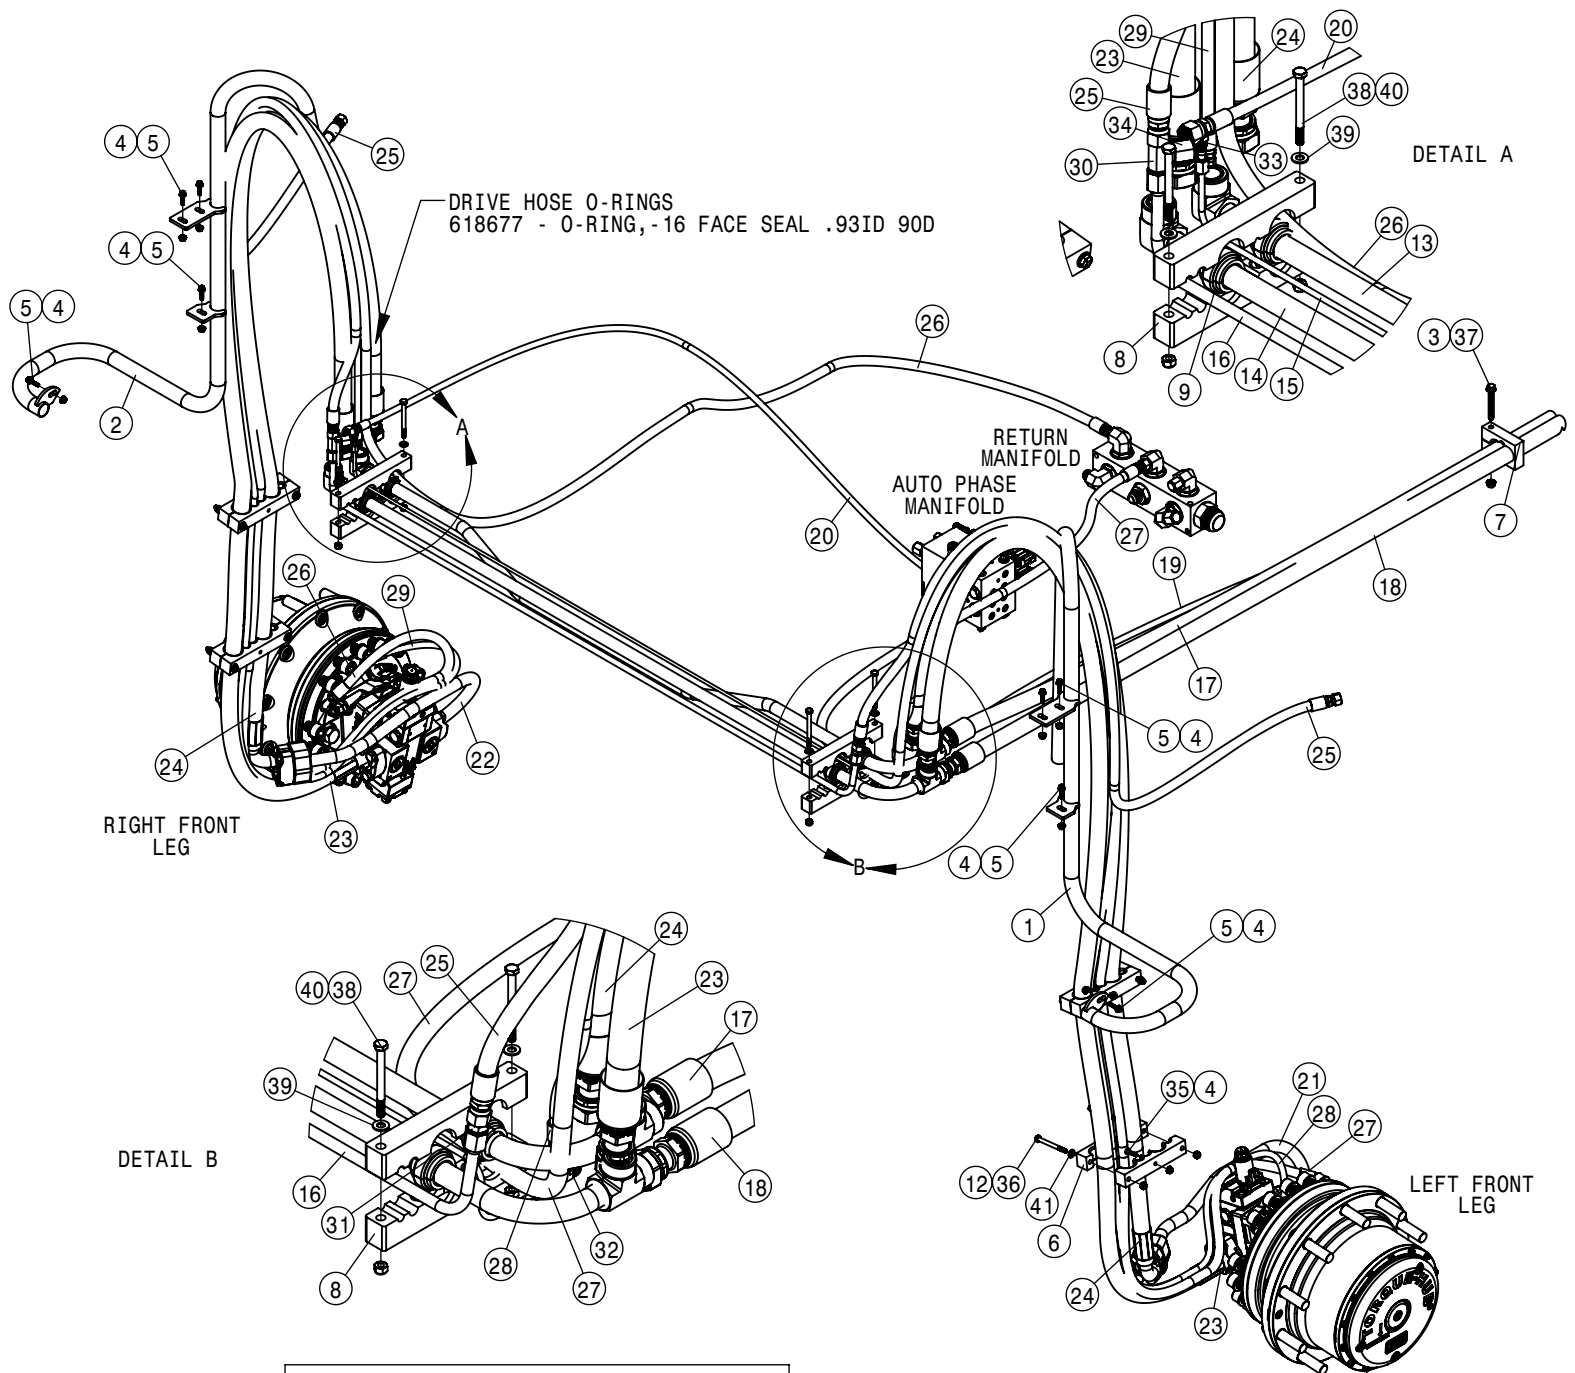

FRONT DRIVE HOSE ASSEMBLY			
DET	QTY	P/N	DESCRIPTION
1	1	362590	LH WEAR BAR WLD
2	1	362591	RH WEAR BAR WLD
3	1	470087N	3/8UNC HEX SERR FLG NUT YZ
4	12	470121	1/4-20UNC HEX FLG NUT SER MC GR5
5	8	470231	1/4UNC X 1 HHSFB GR5 MC
6	4	470672	HOSE CLAMP, 5-HOLE
7	1	470673	HOSE CLAMP, 4-HOLE
8	2	470685	HOSE CLAMP
9	4	470686	RUBBER INSERT, CLAMP
NS	1	470762	SIDEWINDER SLEEVE RH
NS	1	470763	SIDEWINDER SLEEVE LH
12	8	473001	5/16-18UNC NYLOCK NUT MC GR5
13	1	615913	TUBE ASSY 1"OD 16-ORFS
14	1	615914	TUBE ASSY 1"OD 16-ORFS
15	1	615916	TUBE ASSY 1/4"OD 4-FJIC
16	1	615917	TUBE ASSY 1/2"OD 8-FJIC
17	1	617081	16-797TC-16FFOX-16FFOX45-213 H/A
18	1	617082	16-797TC-16FFOX-16FFOX45-217 H/A
19	1	617083	04-451TC-04FJX-06FJX90-208 H/A
20	1	617210	04-451TC-04FJX-08FJX-78 H/A
21	1	617456	LFT DRV TUBE 1.00" X 0.120"WT

FRONT DRIVE HOSE ASSEMBLY			
DET	QTY	P/N	DESCRIPTION
22	1	617457	RGT DRV TUBE 1.00" X 0.120"WT
23	2	617462	16-797TC-16FFOX-16C62F-126 H/A
24	2	617463	16-797TC-16FFOX-16C62F90-112 H/A
25	2	617478	08-451TC-08FJX-08FJX-80 H/A
26	1	617481	08-451TC-08FJX-08FJX90-231 H/A
27	1	617482	08-451TC-08FJX-08FJX90-207 H/A
28	1	617483	04-451TC-04FJX-04FJX45-149 H/A
29	1	617484	04-451TC-04FJX-04FJX45-145 H/A
30	1	618311	3/4MJIC UNION TEE
31	1	618314	3/4MJIC UNION
32	1	618488	7/16MJIC UNION TEE
33	1	618524	7/16MJIC UNION
34	1	618532	3/4FJIC CAP NUT
35	4	900003	1/4UNC X 1 HHCS GR5 MC
36	8	900073	5/16UNC X 3 1/4 HHCS GR5 MC
37	1	900136N	3/8UNC X 3" SERR FLANGE BOLT
38	4	900521	5/16UNC X 3 1/2 HHCS SS
39	4	910113	SAE FLAT WASHER 5/16 SS
40	4	910132	5/16-18UNC NYLOCK NUT SS
41	8	920001	SAE FLAT WASHER 5/16 MC