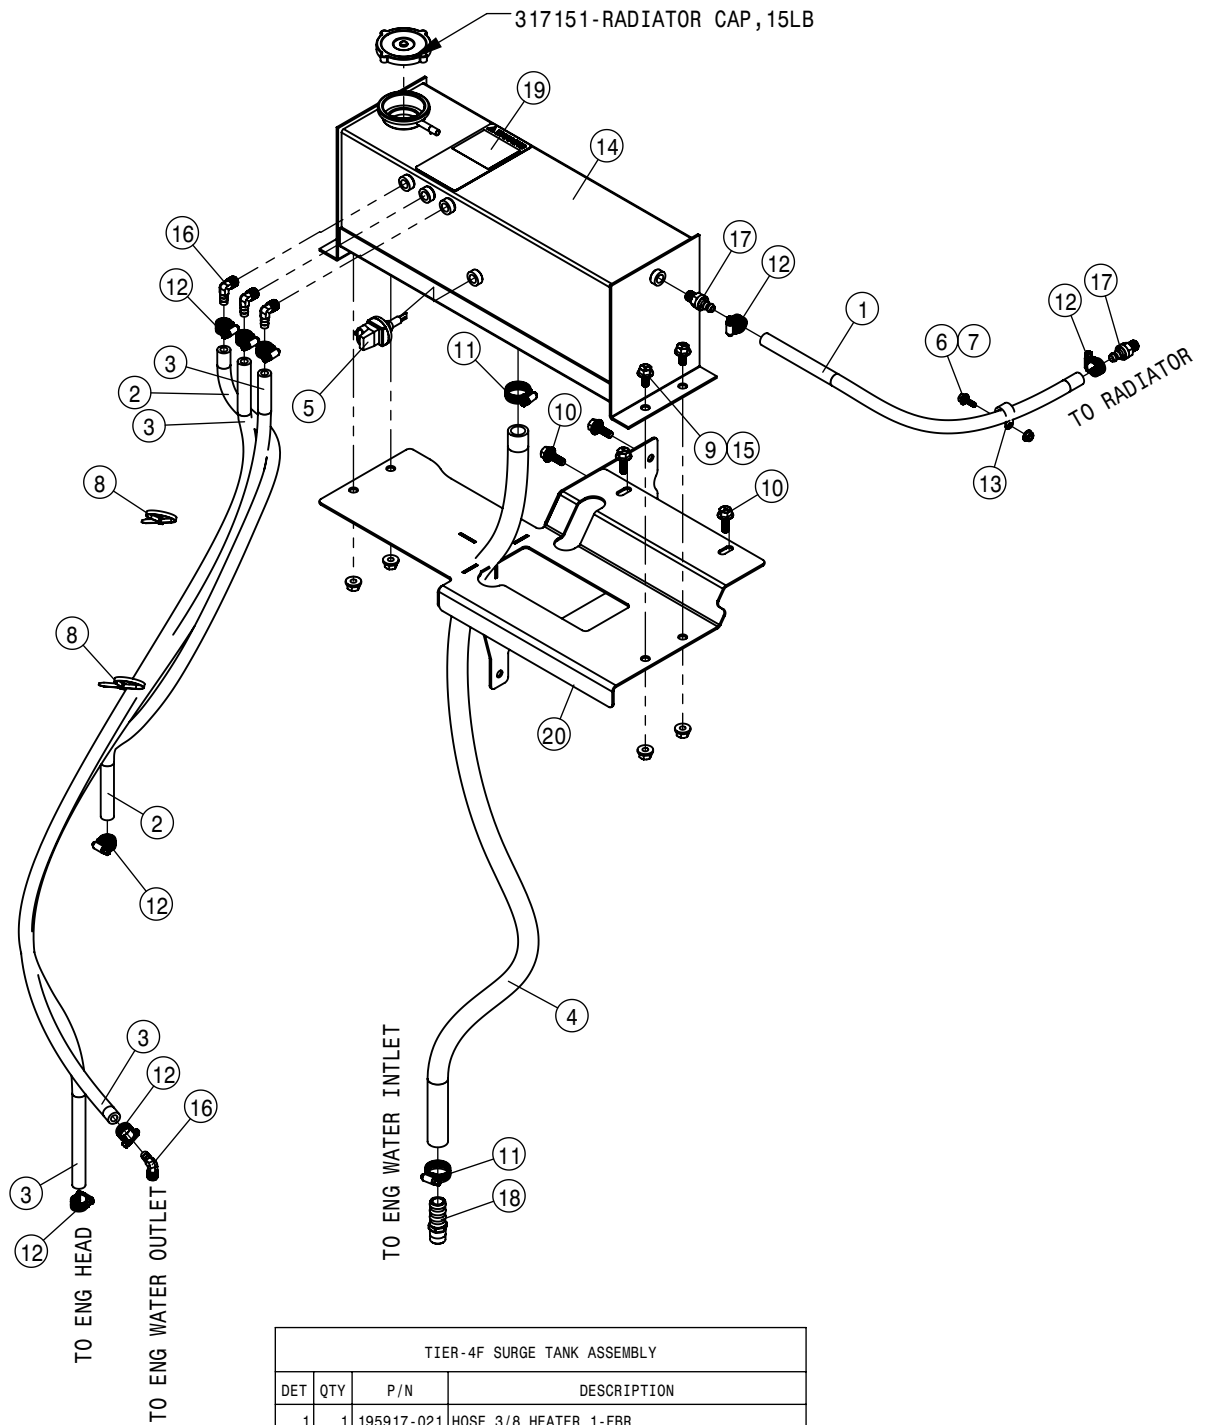

TIER-4F SURGE TANK ASSEMBLY			
DET	QTY	P/N	DESCRIPTION
	1	195917-021	HOSE 3/8 HEATER 1-FBR
	1	195917-031	HOSE 3/8 HEATER 1-FBR
	2	195917-049	HOSE 3/8 HEATER 1-FBR
	1	195924-048	HOSE 3/4 HEATER 1-FBR BR 20R3
	1	317157	SENSOR, LOW COOLANT T4I STS
	1	470118	1/4UNC X 3/4 HHSFB GR5 MC
	1	470121	1/4-20UNC HEX FLG NUT SER MC GR5
	2	470154	CABLE TIE, 11.00" BLK NYLON
	4	470409	3/8UNC X 3/4 HHSFB GR5 MC
	6	470460	3/8UNC X 1 HHSFB GR5 MC
	2	520055	HOSE CLAMP NO 12 STAINLESS
	8	520069	HOSE CLAMP NO 6 STAINLESS
	1	520117	CUSH HOSE CLAMP,#10, 5/8D X 1/2W
	1	318317	RESERVOIR TANK STS W/DECAL
	4	910106	3/8-16UNC CTRLK FLG NUT MC GR5
	4	711104	1/4MNPT-90-3/8 HOSE BARB, BRS
	2	712100	1/4NPT X 3/8 HOSE FTG,PUSHLOCK
	1	712440	1/2 NPT X 3/4 HOSE BARB
	1	H228964	LABEL, PRESSURE COOLING SYSTEM
	1	317795	SURGE TANK SUPP WLD