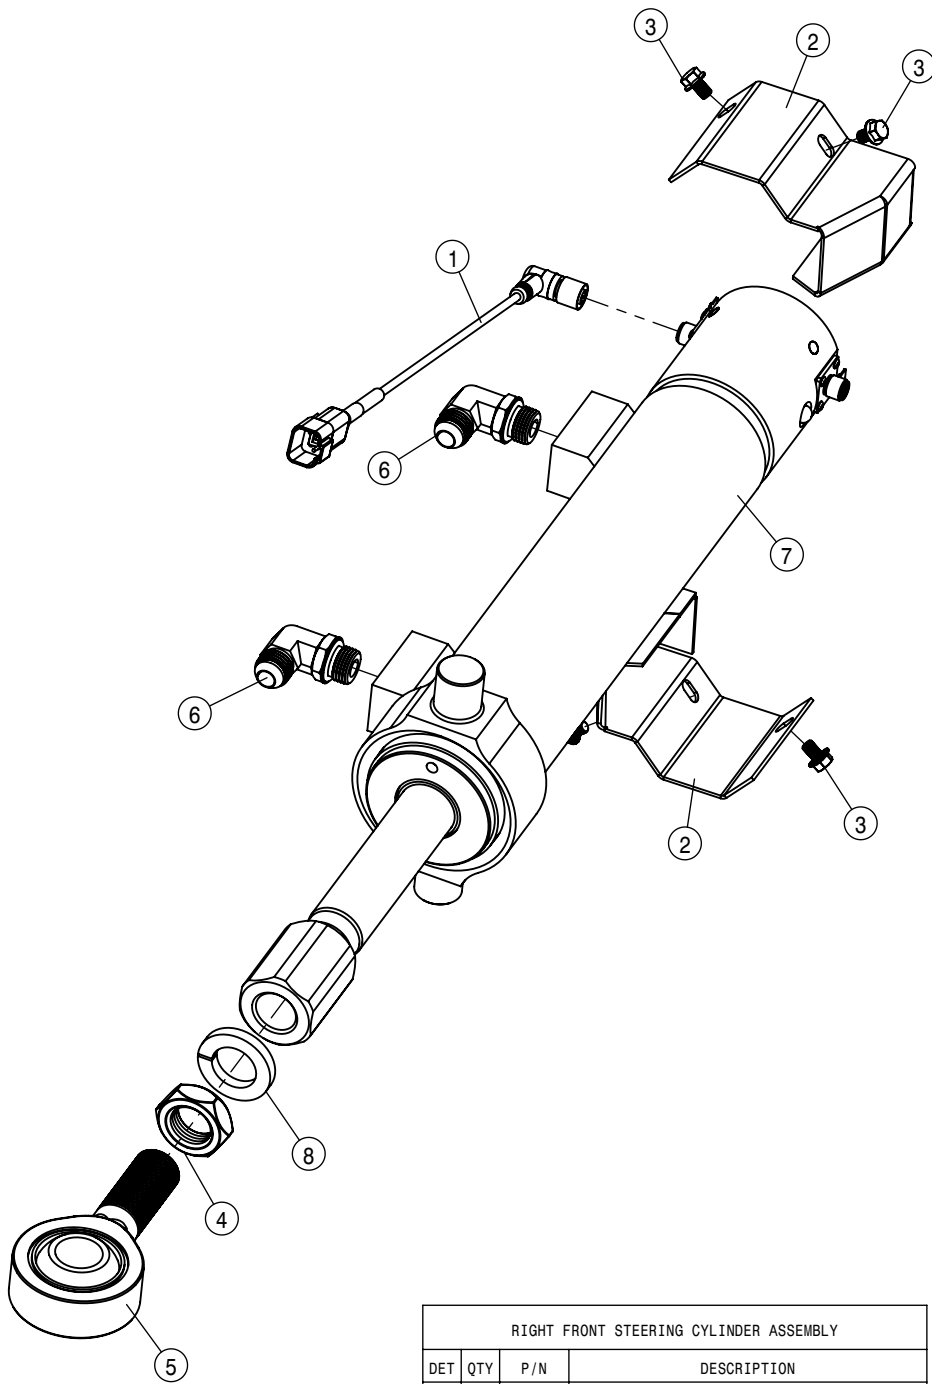

RIGHT FRONT STEERING CYLINDER ASSEMBLY				
DET	QTY	P/N	DESCRIPTION	
1	1	291994	SENSOR HARNESS FOR AWS	
2	2	359645	STRG CYL SENSOR GUARD	
3	4	470883	1/4UNC X 3/8 SERR FLG BOLT SS	
4	1	472328	1" - 12 HEX JAM NUT	
5	1	474004	ROD END, 1.00 BORE, 1- 12 RH MALE	
6	2	618241	3/4MJIC-90-3/4MOR LBO	
7	1	621654	HYD CYL, 2.50 X 8.81 PHASE/SENS	
8	1	920508	1" LOCK WASHER