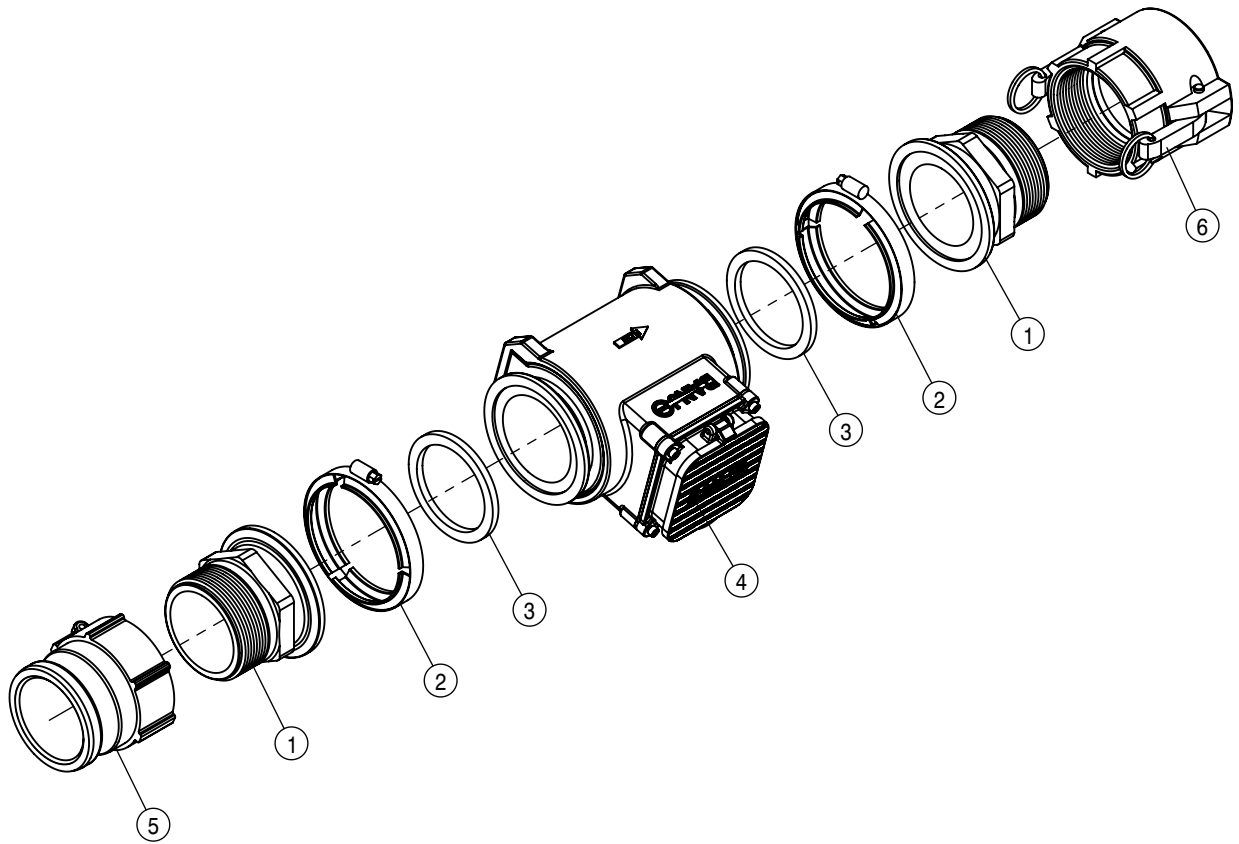

FILL FLOW METER ASSEMBLY			
DET	QTY	P/N	DESCRIPTION
1	2	500164	3" FLANGE- 3.00 MNPT ADPTR POLY
2	2	500208	3" FLANGE CLAMP S.S.
3	2	500209	3" FLANGE GASKET EPDM
4	1	691242	3" MANIFOLD FLOWMETER, BANJO
5	1	696225	3.00 FNPT-MALE COUPLER POLY
6	1	696228	3.00FNPT-FEMALE COUPLER POLY