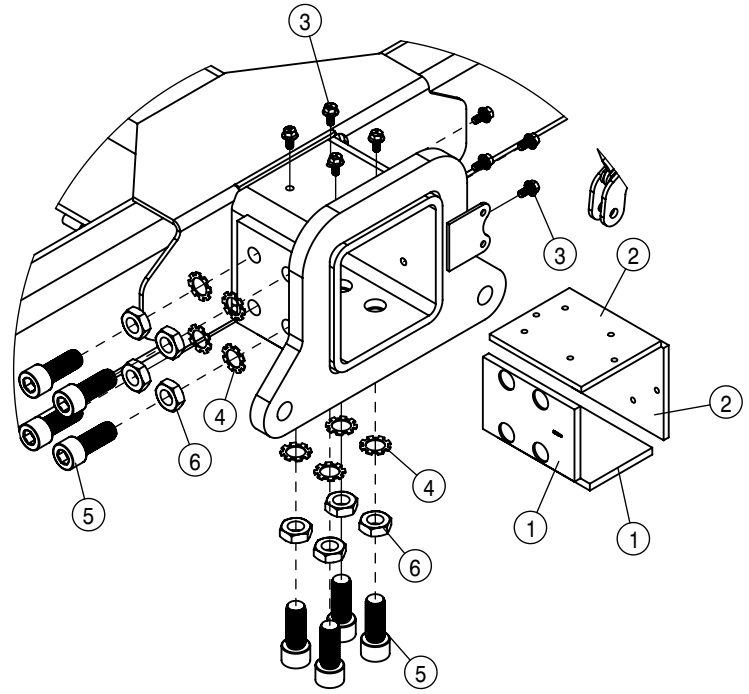

REAR MAINFRAME

NO TREAD MAINFRAME PLATE ASSEMBLY			
DET	QTY	P/N	DESCRIPTION
1	4	342721	TRD ADJ BRONZE BRG
2	4	342917	TREAD ADJ PLATE, TAPPED, STS 10
3	16	470409	3/8UNC X 3/4 HHSFB GR5 MC
4	16	483018	EXT TOOTH LOCK WASHER 1 MC
5	16	900395	1"UNC X 2 1/2 SOCKET CAP SCR
6	16	910101	1-8UNC HEX JAM NUT MC GR5