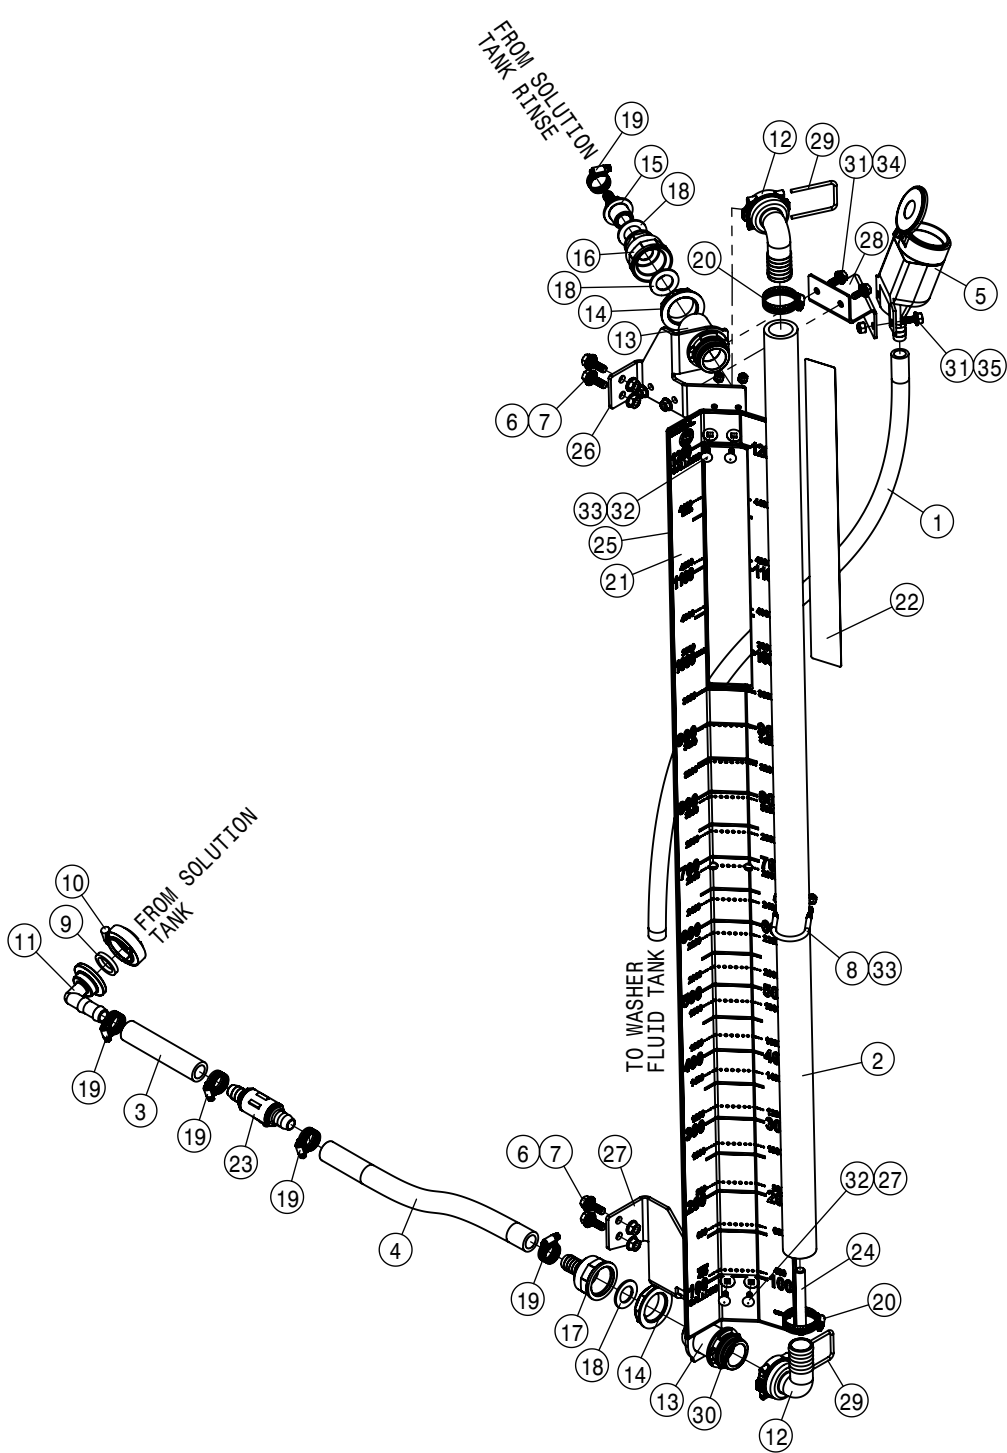

SIGHT GAUGE ASSEMBLY			
DET	QTY	P/N	DESCRIPTION
1	1	195909-042	HOSE 5/8 HEATER 1-FBR BR 20R3
2	1	195964-058	HOSE 1 1/4" ID-1/4W CLEAR VINYL
3	1	197112-005	HOSE 3/4 1-FBR BR BLK EPDM
4	1	197112-016	HOSE 3/4 1-FBR BR BLK EPDM
5	1	343972	REMOTE FILL
6	4	470087	3/8-16UNC HEX FLG NUT SER MC GR5
7	4	470460	3/8UNC X 1 HHSFB GR5 MC
8	1	473969	1/4UNC-1 1/2 X 2 3/4 RD U-BOLT
9	1	500157	1" FLANGE GASKET EPDM
10	1	500159	1" FLANGE CLAMP S.S.
11	1	500185	1"FLANGE-90-3/4"HOSE BARB POLY
12	2	500370	T5 TO 32MM HB 90 FEMALE
13	2	500396	T5 MALE BULKHEAD
14	2	500397	BULKHEAD NUT
15	1	502003	STRAIGHT-POLY .75" MPT X 13MM
16	1	502004	REDUCER 1.25 FPT X .75" FPT
17	1	502005	STRGHT-POLY,1.25" FPT X 19MM
18	3	502006	GASKET 39.5 X 27.5 EPDM

SIGHT GAUGE ASSEMBLY			
DET	QTY	P/N	DESCRIPTION
19	5	520080	HOSE CLAMP NO 10 STAINLESS
20	2	520087	HOSE CLAMP NO 20 STAINLESS
21	1	650531	DECAL, 1200 GAL SS, MAJOR '17
22	1	650532	DECAL, 1200 GAL SS, MINOR '17
23	1	696193	3/4" HOSE BARB MICRO VALVE
24	1	701448	FLOAT-SIGHT GAUGE 2013
25	1	701566	SS SIGHT GAUGE DECAL PLT
26	1	701567	SS SIGHT GA SUPP BRKT-UPR
27	1	701568	SS SIGHT GA SUPP BRKT-LWR
28	1	701797	WINDOW WASH FILL MT, SS
29	2	737738	FORK,D.3 DIST.42 (737731)
30	2	737763	O-RING, -221 EPDM
31	4	900486	5/16UNC X 3/4 HHSFB SS
32	4	901127	1/4-20 UNC X 3/4 RHSONB SS
33	6	910118	1/4-20UNC NYLOCK NUT SS
34	2	910119	5/16-18UNC HEX FLG NUT SER SS
35	2	910132	5/16-18UNC NYLOCK NUT SS