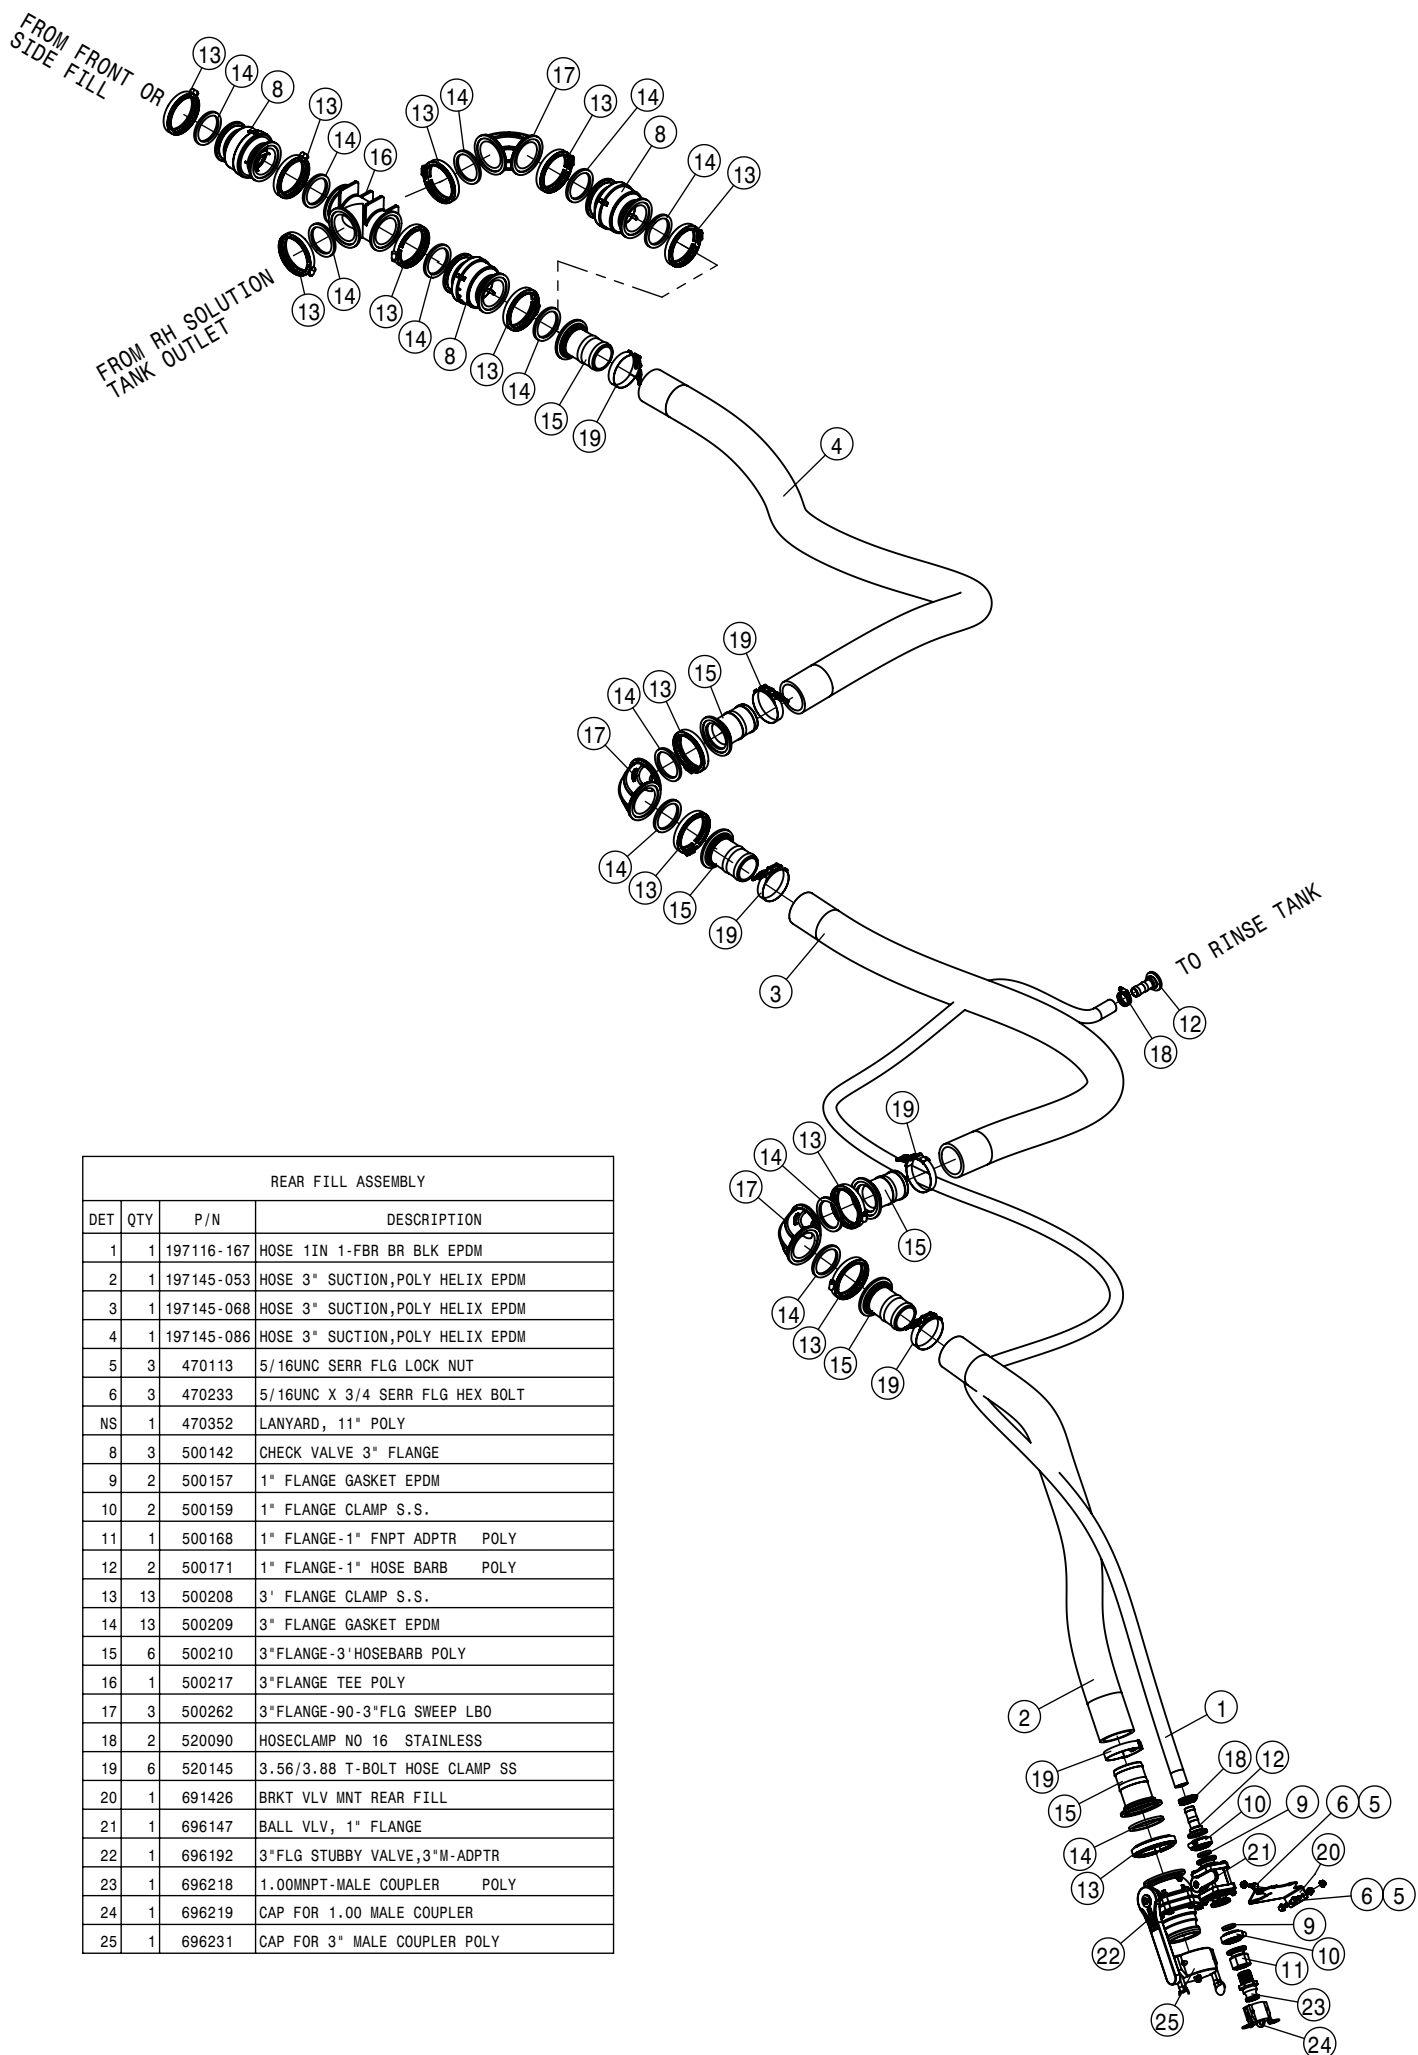

REAR FILL ASSEMBLY

DET	QTY	P/N	DESCRIPTION
1	1	197116-167	HOSE 1IN 1-FBR BR BLK EPDM
2	1	197145-053	HOSE 3" SUCTION,POLY HELIX EPDM
3	1	197145-068	HOSE 3" SUCTION,POLY HELIX EPDM
4	1	197145-086	HOSE 3" SUCTION,POLY HELIX EPDM
5	3	470113	5/16UNC SERR FLG LOCK NUT
6	3	470233	5/16UNC X 3/4 SERR FLG HEX BOLT
NS	1	470352	LANYARD, 11" POLY
8	3	500142	CHECK VALVE 3" FLANGE
9	2	500157	1" FLANGE GASKET EPDM
10	2	500159	1" FLANGE CLAMP S.S.
11	1	500168	1" FLANGE-1" FNPT ADPTR POLY
12	2	500171	1" FLANGE-1" HOSE BARB POLY
13	13	500208	3' FLANGE CLAMP S.S.
14	13	500209	3" FLANGE GASKET EPDM
15	6	500210	3"FLANGE-3'HOSEBARB POLY
16	1	500217	3"FLANGE TEE POLY
17	3	500262	3"FLANGE-90-3"FLG SWEEP LBO
18	2	520090	HOSECLAMP NO 16 STAINLESS
19	6	520145	3.56/3.88 T-BOLT HOSE CLAMP SS
20	1	691426	BRKT VLV MNT REAR FILL
21	1	696147	BALL VLV, 1" FLANGE
22	1	696192	3"FLG STUBBY VALVE,3"M-ADPTR
23	1	696218	1.00MNPT-MALE COUPLER POLY
24	1	696219	CAP FOR 1.00 MALE COUPLER
25	1	696231	CAP FOR 3" MALE COUPLER POLY