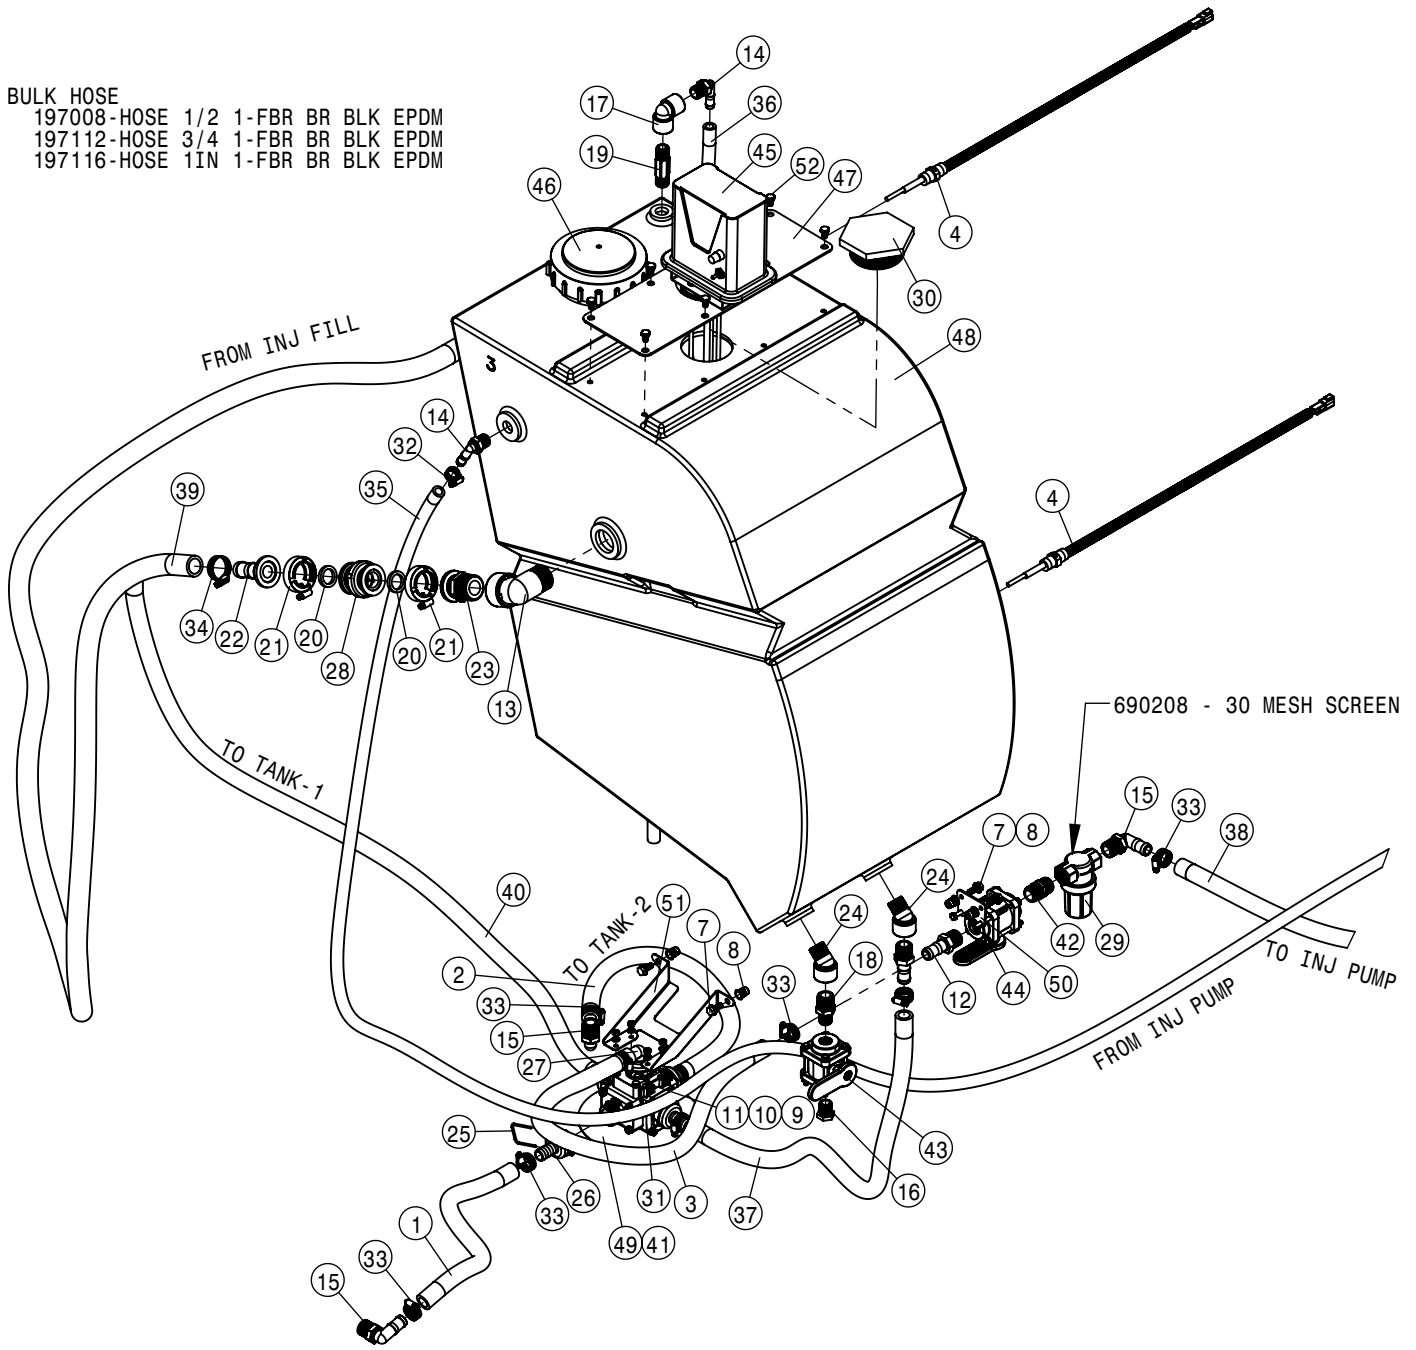

BULK HOSE

- 197008-HOSE 1/2 1-FBR BR BLK EPDM
- 197112-HOSE 3/4 1-FBR BR BLK EPDM
- 197116-HOSE 1IN 1-FBR BR BLK EPDM

INJECTION TANK-3 ASSEMBLY (1-PUMP)			
DET	QTY	P/N	DESCRIPTION
1	1	197112-022	HOSE 3/4 1-FBR BR BLK EPDM
2	1	197112-025	HOSE 3/4 1-FBR BR BLK EPDM
3	1	197112-035	HOSE 3/4 1-FBR BR BLK EPDM
4	2	292228	LIQ LEV SWITCH ASSY, 1/2NPO5 EX
NS	1	294247	CHEM INJECT CABLE ASSY
NS	1	294248	CHEM INJECT LIGHT SWITCH HARNESS
7	4	470233	5/16UNC X 3/4 SERR FLG HEX BOLT
8	4	470381N	5/16-18 NUTSERT .027-.150 STL
9	4	473767N	6MM-1.00 HEX NUT YZ
10	4	473768	6MM LOCK WASHER
11	4	473826N	6MM-1.00 X 16MM HEX BOLT GR8
12	2	500022	3/4NPT-3/4HOSE BARB, POLY
13	1	500039	1 1/4NPT-90 ST EL, POLY
14	2	500047	1/2NPT-90-1/2 HOSE BARB, POLY
15	3	500054	3/4NPT-90-3/4 HOSE BARB, POLY
16	1	500062	1/2"NPT PLUG, POLY
17	1	500078	1/2NPT-90 EL, POLY
18	1	500124	3/4 X 1/2NPT REDU NIPPLE, POLY

INJECTION TANK-3 ASSEMBLY (1-PUMP)			
DET	QTY	P/N	DESCRIPTION
19	1	500133	1/2NPT X 3" PIPE NIPPLE POLY
20	2	500157	1" FLANGE GASKET EPDM
21	2	500159	1" FLANGE CLAMP S.S.
22	1	500171	1" FLANGE-1" HOSE BARB POLY
23	1	500236	1" FLANGE 1 1/4" MNP, POLY
24	2	500283	3/4" NPT X 45 STREET ELBOW, POLY
25	5	500310	FORK D3 DIST 34.2
26	4	500316	T4 TO 20 MM HB
27	1	500317	T4 TO 20MM HB 90
28	1	503102	1" FLANGE CHECK VALVE
29	1	503104	LINE T-STRAINER, 3/4" NPT 80 MESH
30	1	503106	3" NPT POLY PLUG
31	1	503123	T4 5-WAY VALVE
32	1	520069	HOSE CLAMP NO 6 STAINLESS
33	10	520080	HOSE CLAMP NO 10 STAINLESS
34	1	520090	HOSECLAMP NO 16 STAINLESS
35	1	601010	HOSE, 1/2 X 149 1BR BLK EPDM
36	1	601162	HOSE, 1/2 X 60 1BR BLK EPDM

INJECTION TANK-3 ASSEMBLY (1-PUMP)			
DET	QTY	P/N	DESCRIPTION
37	1	601211	HOSE, 3/4 X 36 1BR BLK EPDM
38	1	601686	HOSE, 3/4 X 80 1BR EPDM
39	1	601704	HOSE, 1 X 140 1BR BLK EPDM
40	1	601815	HOSE, 3/4 X 56 1BR BLK EPDM
41	1	650544	DECAL, 1 PUMP INJ TANK SIDE
42	1	690098	3/4NPT CLOSE NIPPLE, POLY
43	1	696082	BALL VALVE 1/2FNPT POLY
44	1	696135	BALL VALVE, 3/4FNPT POLY
45	1	701412	RAVEN AGITATOR-HAGIE MODIFIED
46	1	701424	FILL CAP-TIPS350
47	1	701457	BRACE-AGITATOR, INJ SYSTEM
48	1	701486	TANK-60 GALLON, RH POLY W/O DECAL
49	1	701490	5 WAY DECAL PLT
50	1	701491	1 IN BALL VLV MNT CHEM INJECT
51	1	701494	5 WAY VALVE BRKT CHEM INJ WLD
52	8	900062	5/16UNC X 1/2 HEX BOLT