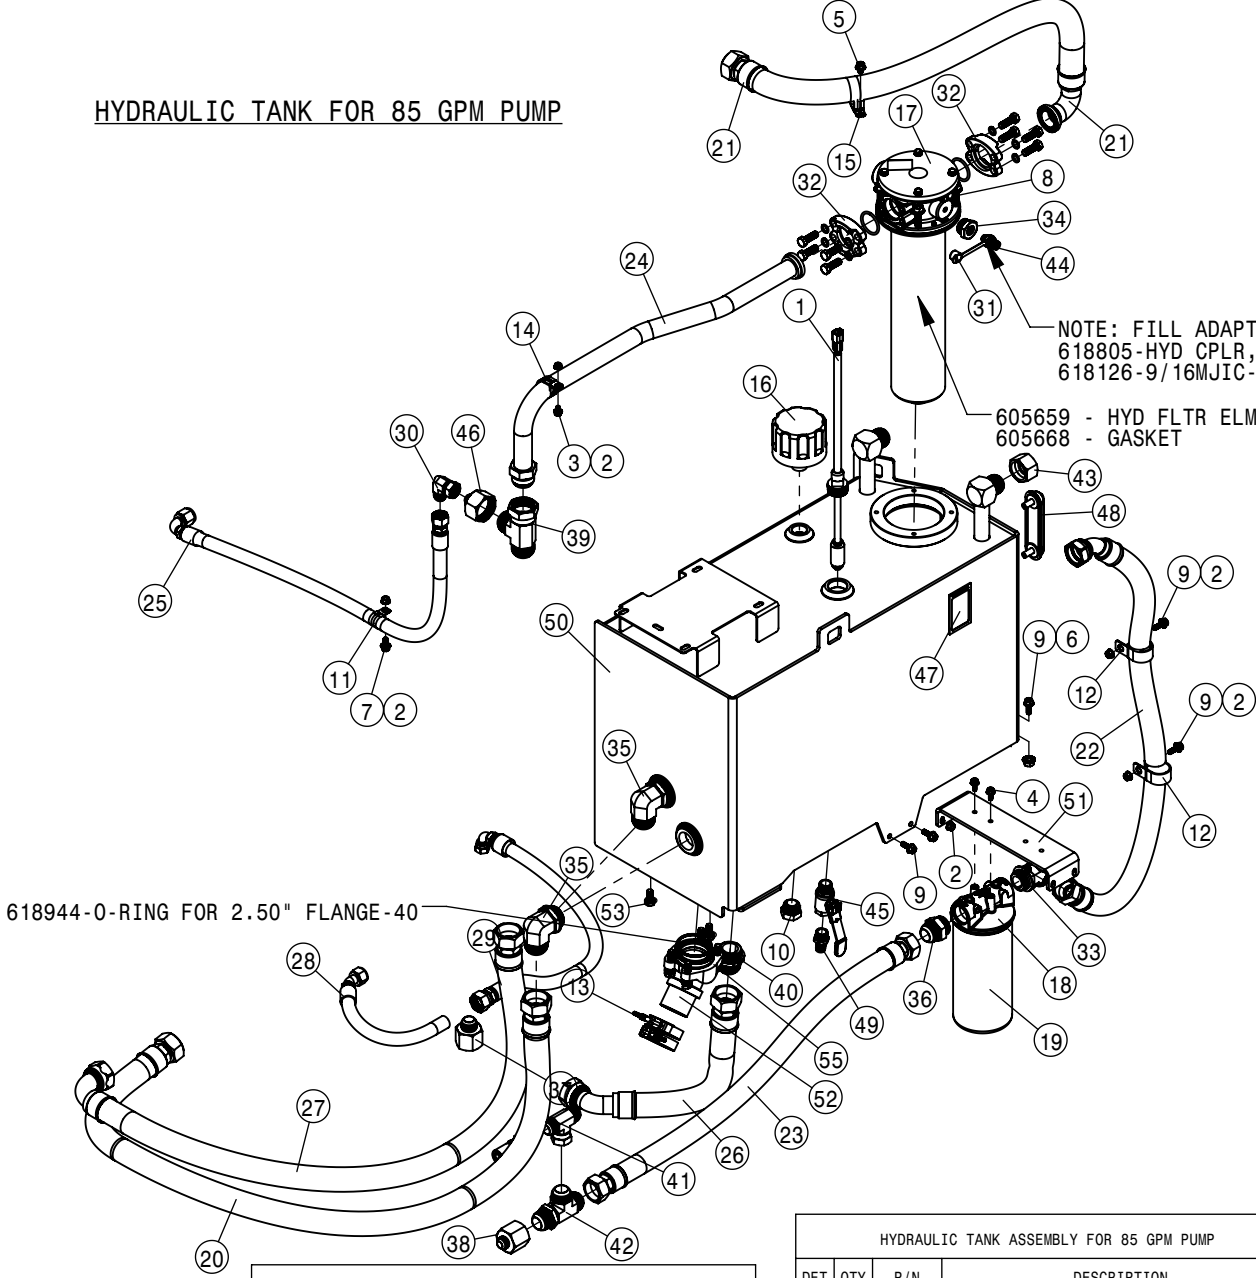

HYDRAULIC TANK FOR 85 GPM PUMP

NOTE: FILL ADAPTOR
618805-HYD CPLR, FEM #14,9/16FOR
618126-9/16MJIC-9/16MOR ADPTR

605659 - HYD FLTR ELMNT FOR 605658
605668 - GASKET

618944-0-RING FOR 2.50" FLANGE-40

HYDRAULIC TANK ASSEMBLY FOR 85 GPM PUMP			
DET	QTY	P/N	DESCRIPTION
1	1	294069	TEMPERATURE/OIL LEVEL SENSOR
2	7	470087	3/8-16UNC HEX FLG NUT SER MC GR5
3	1	470232	5/16UNC X 1/2 HHSFB GR5 MC
4	2	470233	5/16UNC X 3/4 HHSFB GR5 MC
5	1	470319	3/8UNC X 1/2 HHSFB GR5 MC
6	2	470360	1/2-13UNC HEX FLG NUT SER MC GR5
7	1	470409	3/8UNC X 3/4 HHSFB GR5 MC
8	4	470431	1/2UNC X 1 1/2 HHSFB GR5 MC
9	8	470460	3/8UNC X 1 HHSFB GR5 MC
10	1	470471	1 5/16MOR PLUG, MAGNETIC
11	1	520121	CUSH CLAMP,#16 1IN X 3/4W
12	2	520124	CUSH HOSE CLAMP,#28, 1 3/4D X 1 W
13	2	520143	2.87/3.18 T-BOLT HOSE CLAMP SS
14	1	520160	CUSH CLAMP,#24 1 1/2D-3/4WLOOP
15	1	520161	CUSH CLAMP,#32 2"D-3/4W LOOP
16	1	605656	T.R.A.P. BREATHER 1" NPT
17	1	605658	HYD TANK RETURN FILTER
18	1	605662	CASE DRAIN FILTER HEAD
19	1	605663	CASE DRAIN FILTER ELEMENT
20	1	617091	24-811-24FJX-24FJX-71 H/A
21	1	617093	24-811-24FJX-24FLG90-48 H/A
22	1	617095	20-811-20FJX-20FJX45-47 H/A
23	1	617120	20-811-20FJX-20FJX-37 H/A
24	1	617151	HYD TANK TUBE
25	1	617171	12-451TC-12FJX-12FJX90-43 H/A
26	1	617466	24-811-24FJX-24FJX45-20 H/A
27	1	617473	24-811-24FJX-24FJX90-61 H/A

HYDRAULIC TANK ASSEMBLY FOR 85 GPM PUMP			
DET	QTY	P/N	DESCRIPTION
28	1	617475	12-451TC-16FJX-12FJX45-18 H/A
29	1	617476	12-451TC-10FJX90-16FJX-30 H/A
30	1	618191	1 1/16MJ-90-1 1/16FJ SWIV LBO
31	1	618255	DUST CAP/PLUG FOR 618804/805
32	2	618299	1.50 SPLIT FLANGE KIT #61
33	1	618396	1 5/8MJIC-45-1 5/8MOR LBO
34	1	618397	1 5/16MOR-9/16FOR ADPTR
35	2	618432	1 7/8MJIC-90-1 7/8MOR LBO
36	1	618472	1 5/8MJIC-1 5/8MOR ADPTR
37	1	618547	1 5/8FJIC-1 5/16MJIC ADPTR
38	1	618665	1 5/8FJIC-1 1/16MJIC ADPTR
39	1	618681	1 7/8FJ SW RUN TEE-1 7/8MJ
40	1	618682	1 7/8MOR-1 7/8MJIC ADPTR
41	1	618717	1 5/16FJX BRANCH TEE-1 5/16MJ
42	1	618752	1 5/8MJIC BLKHD RUN TEE
43	1	618828	1 5/8FJIC CAP NUT
44	1	618870	HYD CPLR, MALE #14 9/16MOR
45	1	618881	3/4 NPT BALL VLV BRS LOCK
46	1	618936	1 7/8FJIC-1 1/16MJIC ADPTR
47	1	650430	HYDRAULIC OIL DECAL
48	1	701367	SIGHT GAUGE
49	1	711102	3/4NPT X 3/4 HOSE BARB, BRS
50	1	760823	HYDRAULIC RESERVOIR, GST
51	1	760833	GST HYD RES FILTER MT
52	1	760837	1788-40-40 3.34CA
53	2	900263	1/2UNC X 1 HHCS GR5 MC
54	1	910119	5/16-18UNC HEX FLG NUT SER SS
55	1	760834	2.50 SPLIT FLANGE CODE 61
56	4	900264	1/2UNC X 1 1/4 HHCS GR5 MC