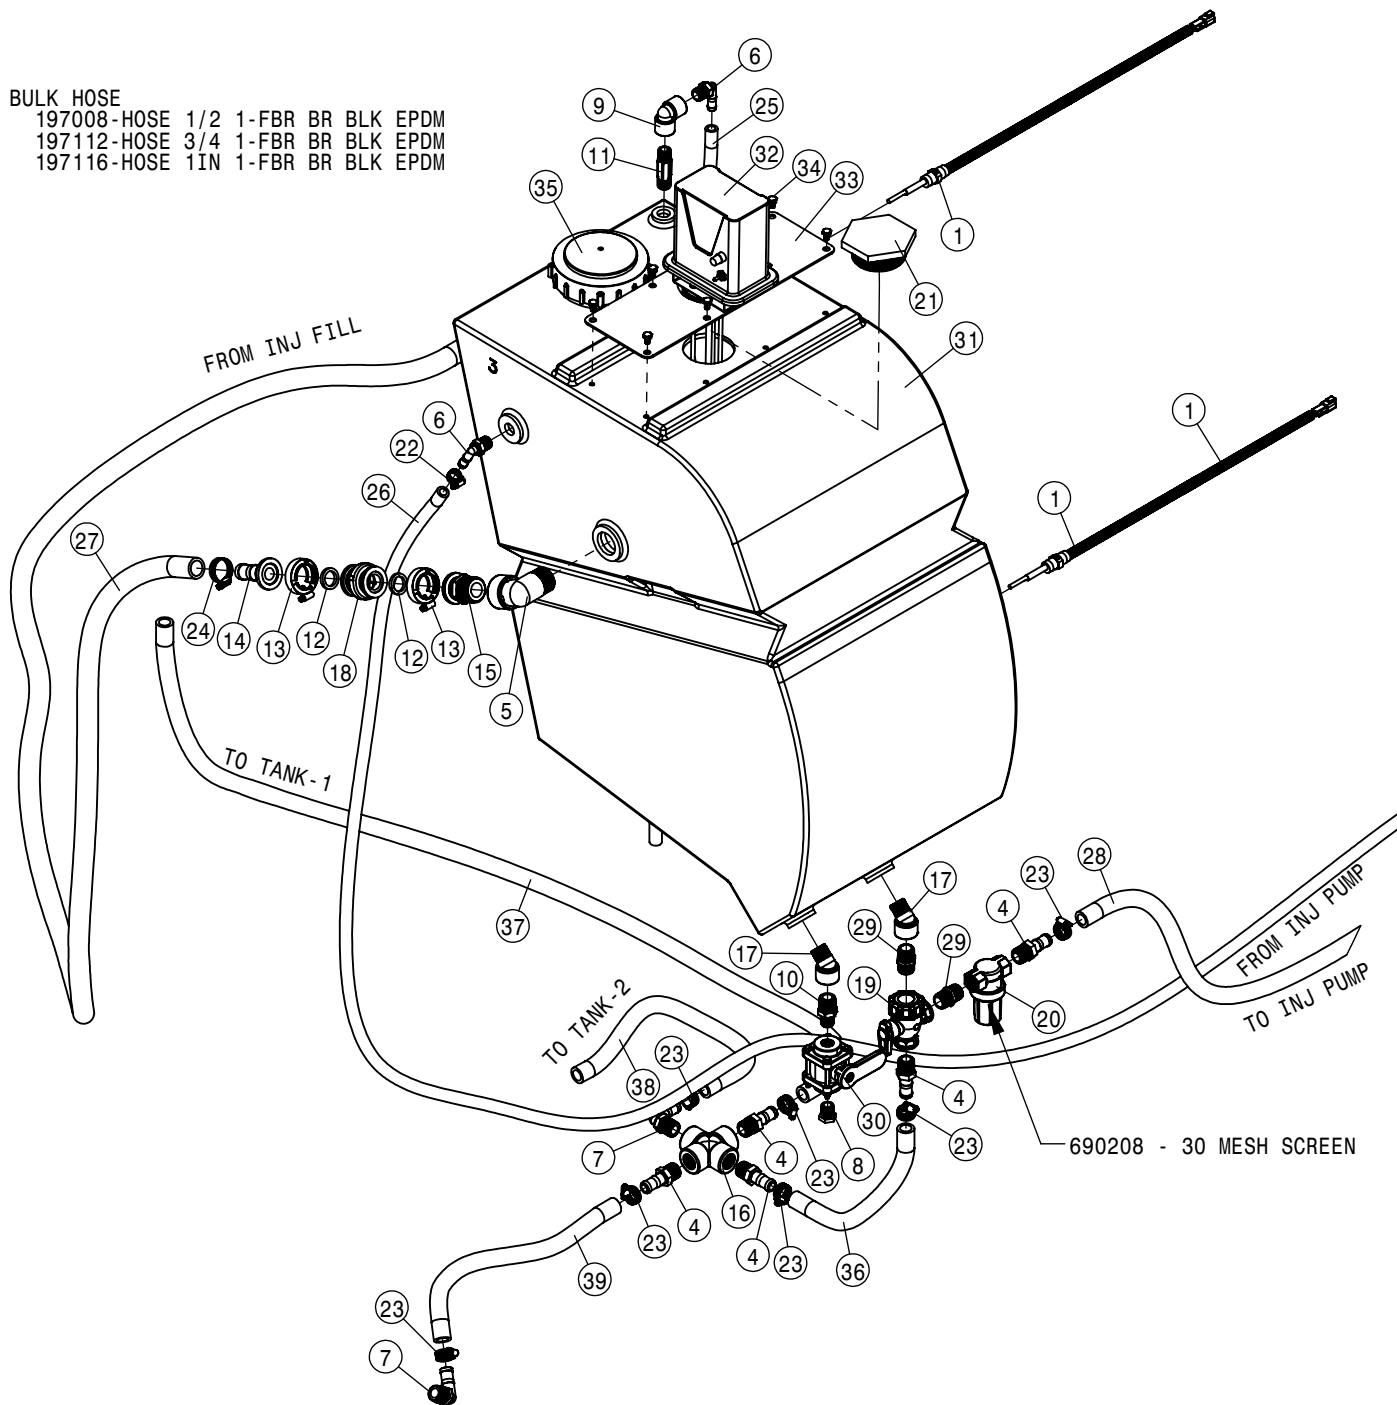

BULK HOSE

- 197008-HOSE 1/2 1-FBR BR BLK EPDM
- 197112-HOSE 3/4 1-FBR BR BLK EPDM
- 197116-HOSE 1IN 1-FBR BR BLK EPDM

INJECTION TANK-3 ASSEMBLY (3-PUMP)			
DET	QTY	P/N	DESCRIPTION
1	2	292228	LIQ LEV SWITCH ASSY,1/2NPO5 EX
NS	1	294247	CHEM INJECT CABLE ASSY
NS	1	294248	CHEM INJECT LIGHT SWITCH HARNESS
4	5	500022	3/4NPT-3/4HOSE BARB, POLY
5	1	500039	1 1/4NPT-90 ST EL, POLY
6	2	500047	1/2NPT-90-1/2 HOSE BARB, POLY
7	2	500054	3/4NPT-90-3/4 HOSE BARB, POLY
8	1	500062	1/2"NPT PLUG, POLY
9	1	500078	1/2NPT-90 EL, POLY
10	1	500124	3/4 X 1/2NPT REDU NIPPLE,POLY
11	1	500133	1/2NPT X 3" PIPE NIPPLE POLY
12	2	500157	1" FLANGE GASKET EPDM
13	2	500159	1" FLANGE CLAMP S.S.
14	1	500171	1" FLANGE-1" HOSE BARB POLY
15	1	500236	1" FLANGE 1 1/4" MNP, POLY
16	1	500267	3/4NPT CROSS POLY
17	2	500283	3/4" NPT X 45 STREET ELBOW, POLY
18	1	503102	1" FLANGE CHECK VALVE
19	1	503103	3-WAY BALL VALVE 3/4" NPT

INJECTION TANK-3 ASSEMBLY (3-PUMP)			
DET	QTY	P/N	DESCRIPTION
20	1	503104	LINE T-STRAINER, 3/4" NPT 80 MESH
21	1	503106	3" NPT POLY PLUG
22	1	520069	HOSE CLAMP NO 6 STAINLESS
23	7	520080	HOSE CLAMP NO 10 STAINLESS
24	1	520090	HOSECLAMP NO 16 STAINLESS
25	1	601162	HOSE, 1/2 X 60 1BR BLK EPDM
26	1	601564	HOSE, 1/2 X 174 1BR BLK EPDM
27	1	601704	HOSE, 1 X 140 1BR BLK EPDM
28	1	601710	HOSE, 3/4 X 100 1BR BLK EPDM
29	2	690098	3/4NPT CLOSE NIPPLE, POLY
30	1	696082	BALL VALVE 1/2FNPT POLY
31	1	701391	TANK-60 GALLON, RH POLY
32	1	701412	RAVEN AGITATOR-HAGIE MODIFIED
33	1	701457	BRACE-AGITATOR, INJ SYSTEM
34	8	900062	5/16UNC X 1/2 HEX BOLT
35	1	701424	FILL CAP-TIPS350
36	1	601604	HOSE, 3/4 X 21 1BR BLK EPDM
37	1	601794	HOSE, 3/4 X 70 1BR BLK EPDM
38	1	601286	HOSE, 3/4 X 22 1BR BLK EPDM
39	1	197112-018	HOSE 3/4 1-FBR BR BLK EPDM