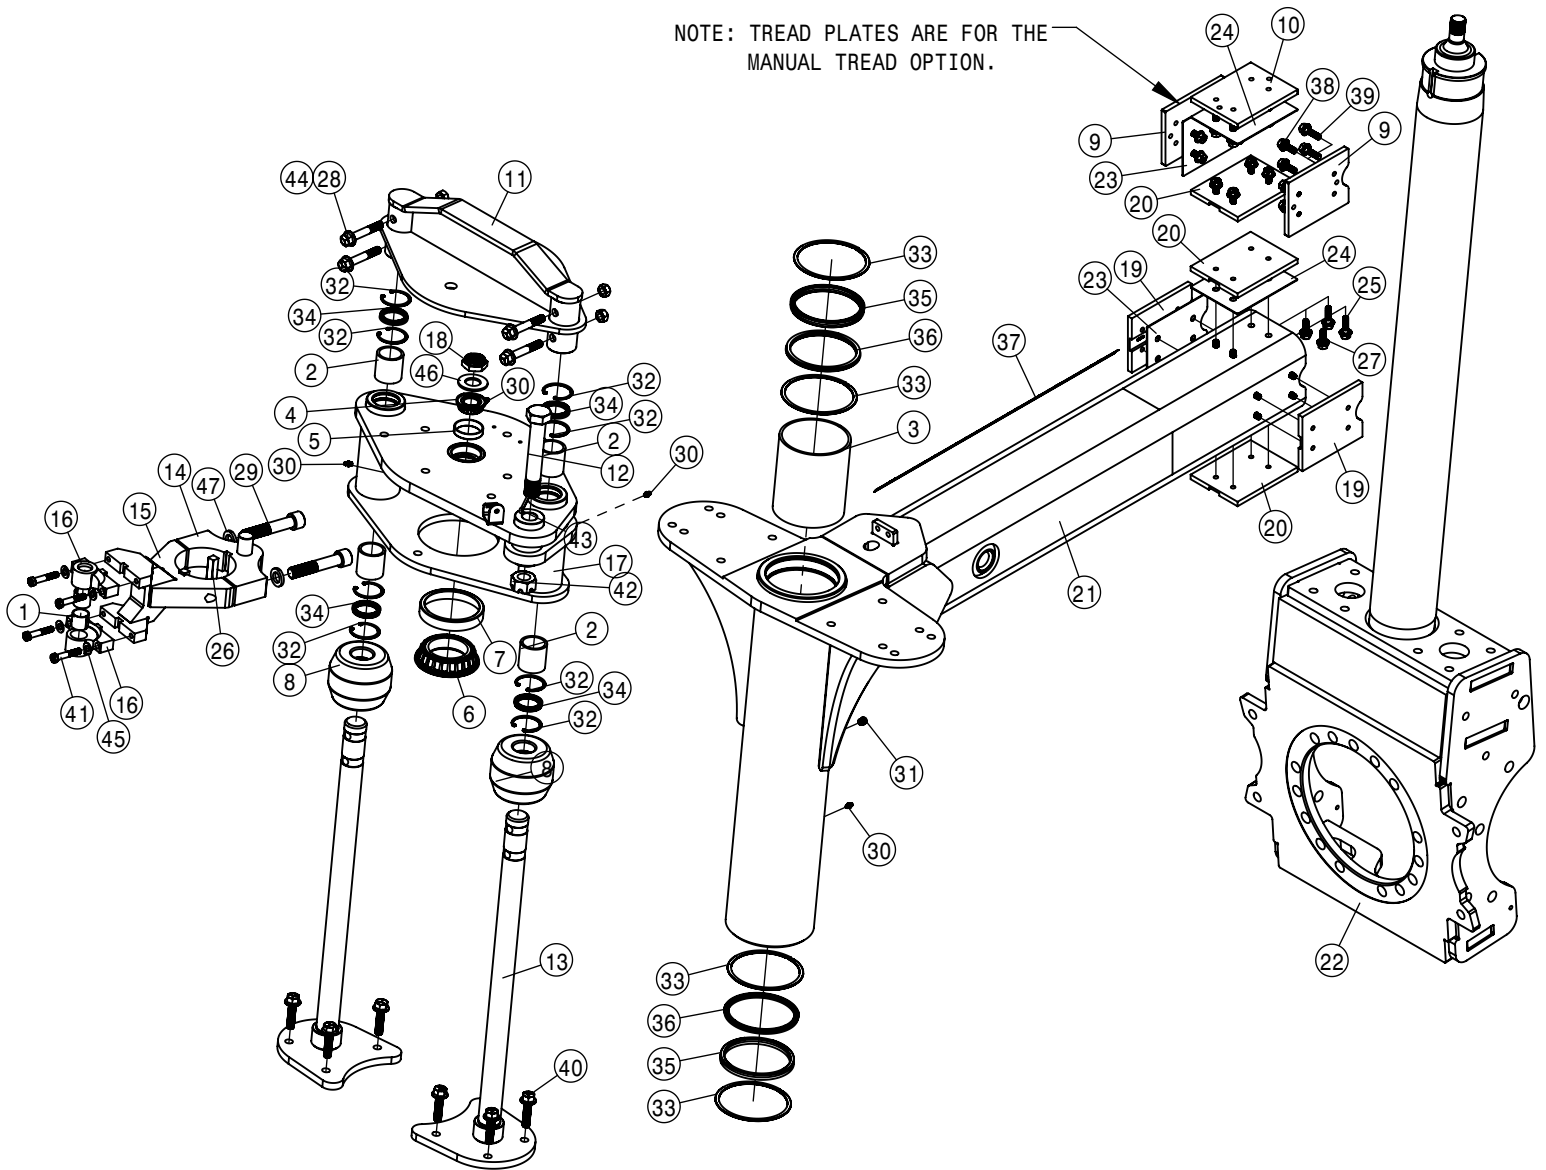

NOTE: TREAD PLATES ARE FOR THE
MANUAL TREAD OPTION.

RIGHT REAR LEG ASSEMBLY			
DET	QTY	P/N	DESCRIPTION
1	2	121029	JOURNAL BRG, 1.00 ID X 1.00 LG
2	4	121113	TOWER SLEEVE BRG (POLYGON) 05
3	2	121125	BEARING-POLY 4.50 ID X 5.74 LG
4	1	125050	BRG CONE, 1.00 ID W/FACE SEAL
5	1	125051	BRG CUP FOR 125050
6	1	125052	BRG CONE, 2.687 ID W/FACE SEAL
7	1	125053	BRG CUP FOR 125052
8	2	311058	RUBBER SPRING
9	2	343189	MAN TRD NOTCHED PLATE, TAPPED
10	1	343190	MAN TRD PLATE, TAPPED
11	1	359333	AIR BAG TOWER TOP MT WLD
12	1	359546	STRG CYL BOLT, STS AWS LRG 09
13	2	359654	NITRO TOWER WLD, STS AWS 13
14	1	359683	STEERING ARM WLDMT-STS
15	1	359684	STEERING TRUN MNT WLD - STS
16	2	359687	TRUNNION-STEERING CYLINDER
17	1	360148	RH AIR BAG LWR PLT WLD, STS 15
18	1	360561	1-14 UNS THIN HEX NUT LCK
19	2	360852	TRD ADJ BRONZE BEARING, TAPPED
20	3	360853	TRD ADJ BRONZE BEARING, TAPPED
21	1	360860	OUTER LEG WELDMNT STS
22	1	360861	INNER LEG WELDMT-STS, SDS LEG
23	2	360864	NOTCHED SHIM - TRD ADJ BEARING
24	2	360865	SHIM - TRD ADJ BEARING

RIGHT REAR LEG ASSEMBLY			
DET	QTY	P/N	DESCRIPTION
25	16	470329	3/8UNC X 1 1/4 HHSFB GR5 MC
26	2	470447	KEY .50 SQ X 1.69 LONG
27	16	470460	3/8UNC X 1 HHSFB GR5 MC
28	4	470461	1/2UNC X 3 HHSFB GR5 MC
29	2	470904	3/4UNC X 4" SOC HD CAP SCR GR8
30	4	471005	GREASE ZERK, 1/4-28 X 1/2
31	1	471030	PRESSURE RELIEF VALVE-GREASE 45-80 PSI
32	8	629537	187RRH00Z SNAP RING
33	4	629538	4.5 SPIROLOX RING
34	4	629620	SEAL, 1.500 ROD DIA
35	2	629621	SEAL, 4.500 ROD DIA
36	2	629625	SEAL, 4.500 ROD DIA
37	1	650486	DECAL,TREAD ADJ INDICATOR DTS
38	16	900163	3/8UNF X 1 HHSFB GR5 MC
39	16	900164	3/8UNF X 1 1/4 HHSFB GR5 MC
40	8	900519	1/2UNC X 2 HHSFB GR5 MC FT
41	4	900821	3/8UNF X 2 HHCS GR8 MC
42	1	910020	1-8UNC HEX SLTDD NUT MC GR5
43	1	910120	3/16 X 1 3/4 COTTER PIN SS
44	12	914008	1/2-13UNC STOVER NUT MC GR5
45	4	920002	SAE FLAT WASHER 3/8 MC
46	1	920008	1" SAE FLAT WASHER
47	2	920506	HLOCK WASHER 3/4 MC