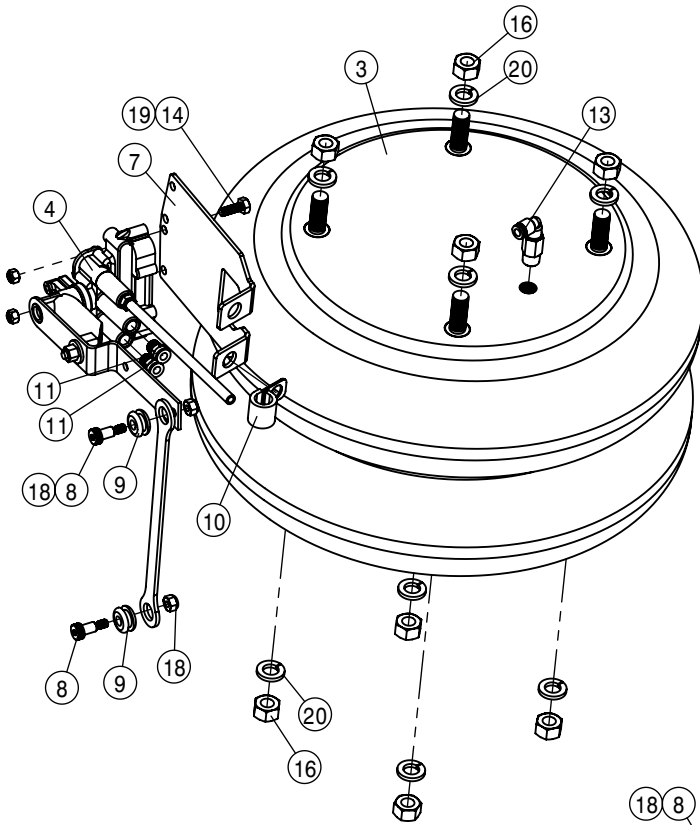

RIGHT AIR BAG