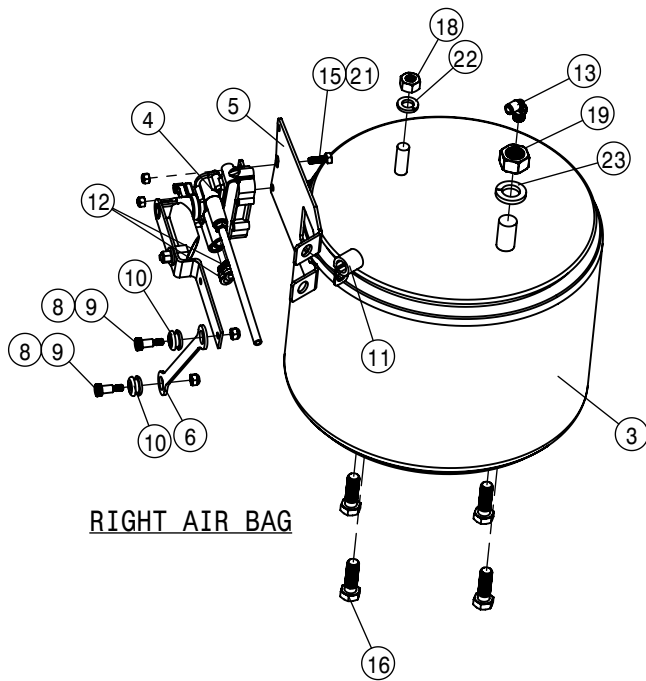

LEFT AIR BAG

RIGHT AIR BAG