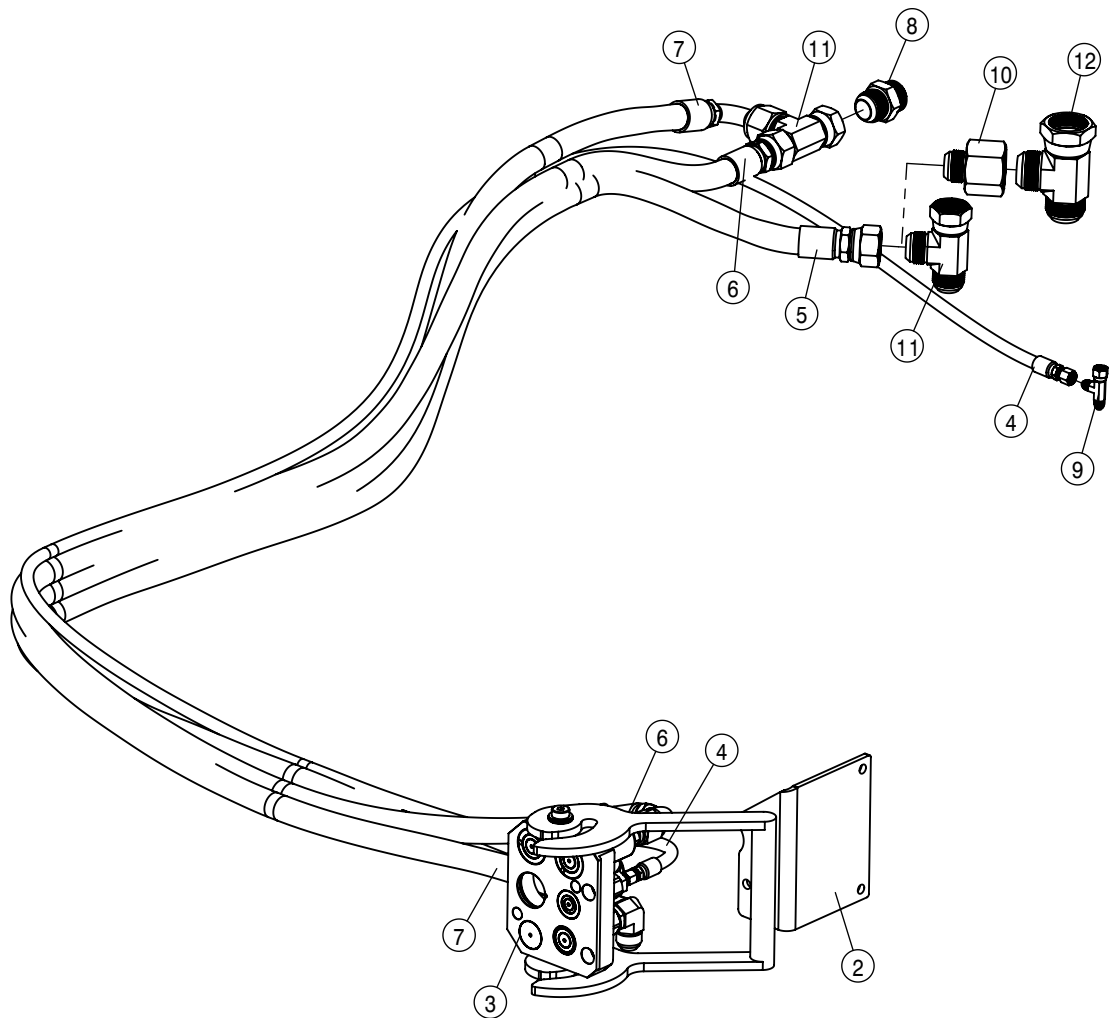

LOAD SENSE CONNECT KIT				
DET	QTY	P/N	DESCRIPTION	
NS	1	294344	HARNES, MACHINE SIDE CDS	
	1	362179	MULTI-COUPLER BRKT CDS	
	1	607112	FIX HALF COUPLER ASSY	
	1	617207	04-451TC-04FJX-04FJX-105 H/A	
	1	617368	12-451TC-10FJX45-16FJX-90	
	1	617369	12-451TC-12FJX90-12FJX-88	
	1	617461	12-451TC-12FJX-16FJX90-75	
	1	618186	1 5/16MJIC-1 5/16MOR ADPTR	
	1	618485	7/16FJIC SW RUN TEE-7/16MJIC	
	1	618547	1 5/8FJIC-1 5/16MJIC ADPTR	
	2	618619	1 5/16FJ SW RUN TEE-1 5/16MJ	
	1	618726	1 5/8FJ SW RUN TEE-1 5/8MJ