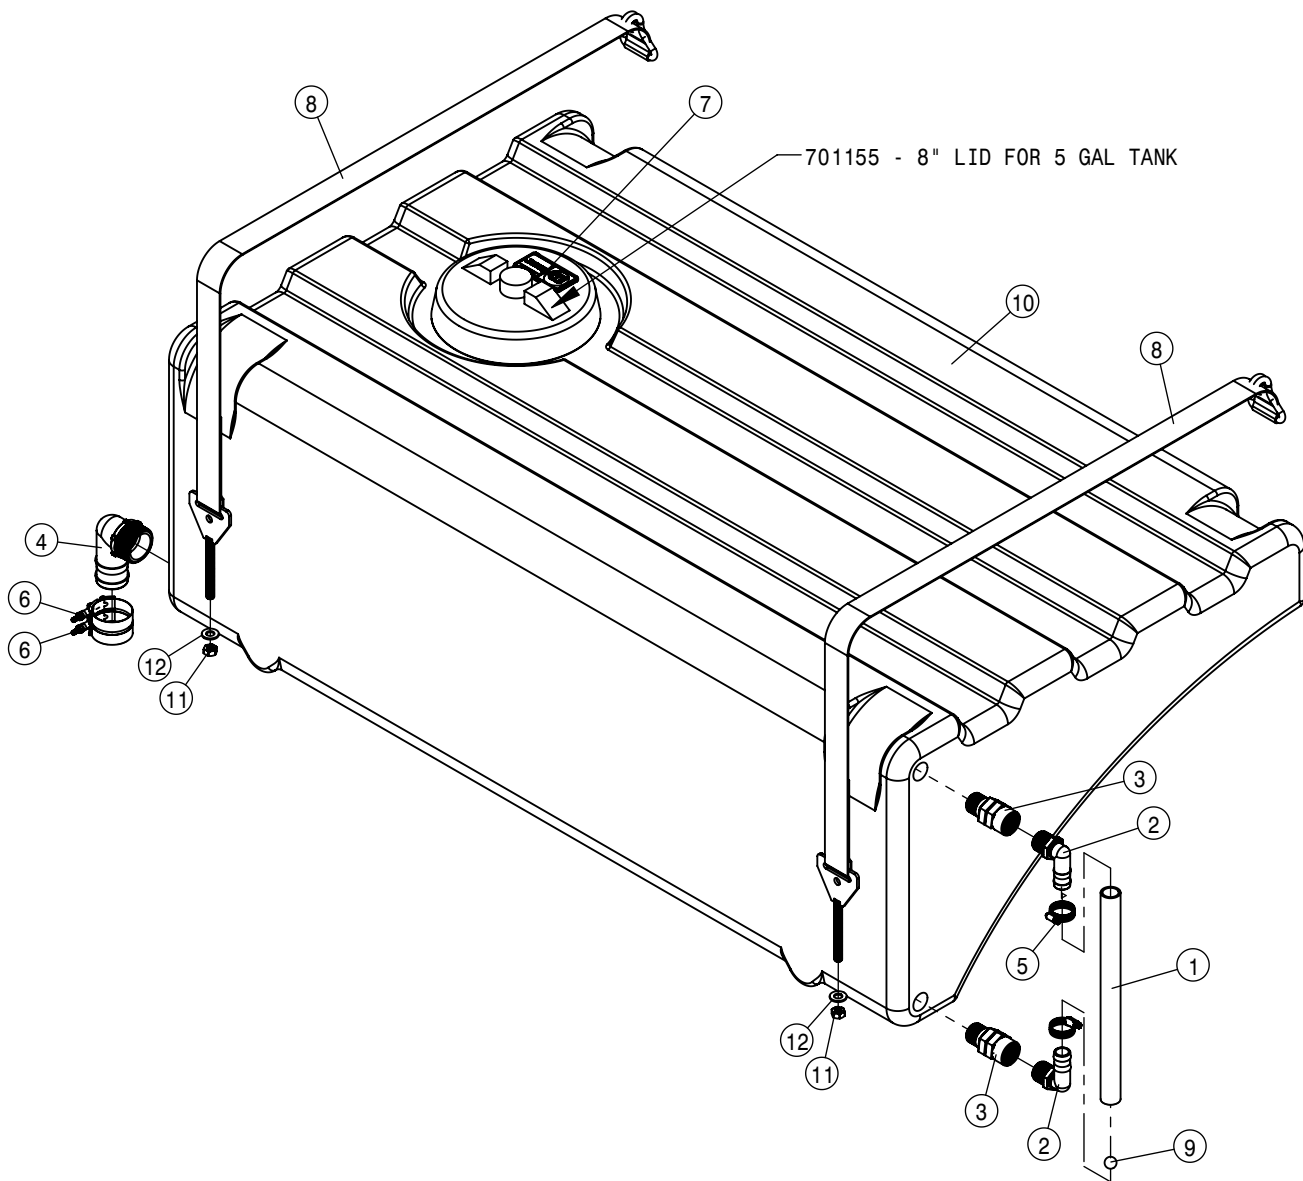

701155 - 8" LID FOR 5 GAL TANK

POLY RINSE TANK ASSEMBLY			
DET	QTY	P/N	DESCRIPTION
1	1	195916-016	HOSE 1" ID-1/BW CLEAR VINYL
2	2	500024	1"NPT-90-1"HOSE BARB, POLY
3	2	500107	1"NPT SWIVEL POLY
4	1	500141	2"MNPT-90-2" HOSE BARB, POLY
5	2	520090	HOSECLAMP NO 16 STAINLESS
6	2	520141	2.31/2.62 T-BOLT HOSE CLAMP SS
7	1	650114	DECAL, FILL WITH FRESH WATER
8	2	763599	POLY RINSE TNK STRAP ASSY STS
9	1	763623	GREEN POLYPROPYLENE BALL 0.750"
10	1	764378	100 GAL POLY TANK GRAY W/DECAL
11	2	914008	1/2 UNC HEX STOVER NUT
12	2	920004	1/2 SAE FLAT WASHER