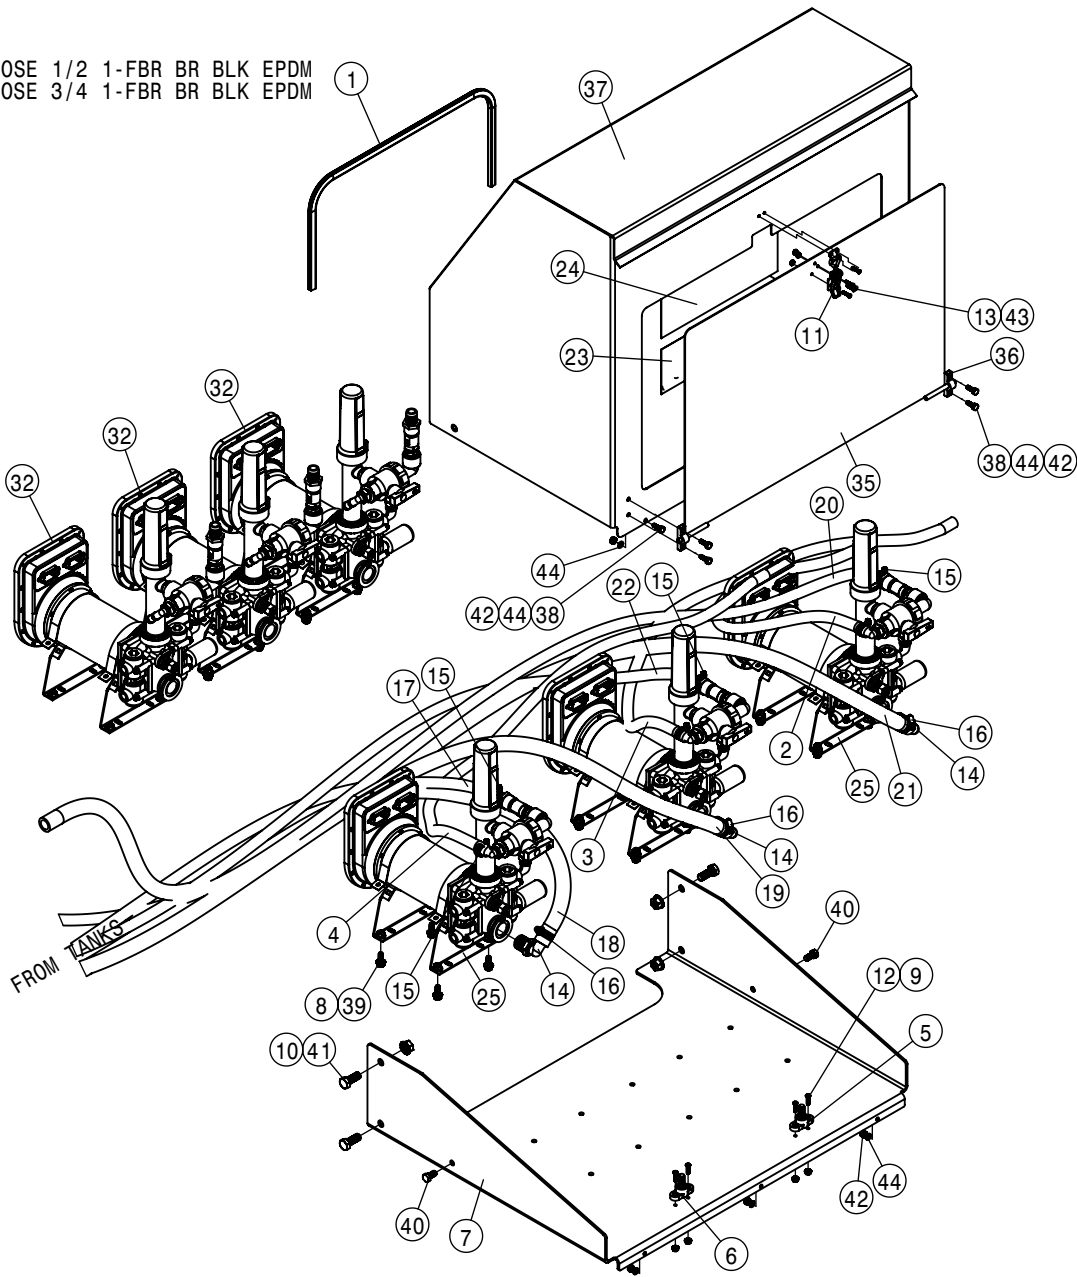

BULK HOSE

- 197008-HOSE 1/2 1-FBR BR BLK EPDM
- 197112-HOSE 3/4 1-FBR BR BLK EPDM

CHEMICAL INJECTION PUMP ASSEMBLY (3-PUMP)			
DET	QTY	P/N	DESCRIPTION
1	2.9	193016	QUICKEDGE TRIM .060 TO .170
2	1	197008-038	HOSE 1/2 1-FBR BR BLK EPDM
3	1	197008-043	HOSE 1/2 1-FBR BR BLK EPDM
4	1	197008-053	HOSE 1/2 1-FBR BR BLK EPDM
5	1	291792	TERM BLOCK, BLACK, 3/8-16 SINGLE
6	1	291936	TERM BLOCK, RED, 3/8-16 SINGLE
7	1	361995	MT BRKT-PUMP, INJECT SYS
8	24	470113	5/16UNC SERR FLG LOCK NUT
9	4	470175	10-32 SERR FLANGE NUT
10	4	470360	1/2UNC SERR FLG HEX NUT
11	1	470629	LATCH-PADLOCKABLE ADJUST DRAW
12	4	472235	10-32 X 3/4 PHIL HD MACH SCR
13	5	472376	#8-32 X 3/4 FLT HD PHIL SCREW
14	3	500054	3/4NPT-90-3/4 HOSE BARB, POLY
15	6	520069	HOSE CLAMP NO 6 STAINLESS
16	3	520080	HOSE CLAMP NO 10 STAINLESS
17	1	601014	HOSE, 1/2 X 160 1BR BLK EPDM
18	1	601068	HOSE, 3/4 X 148 1-FBR BR BLK EPDM
19	1	601242	HOSE, 3/4 X 90 1-FBR BR BLK EPDM
20	1	601564	HOSE, 1/2 X 174 1BR BLK EPDM
21	1	601710	HOSE, 3/4 X 100 1BR BLK EPDM
22	1	601919	HOSE, 1/2 X 168 1BR BLK EPDM

CHEMICAL INJECTION PUMP ASSEMBLY (3-PUMP)			
DET	QTY	P/N	DESCRIPTION
23	1	650446	DECAL-INJECTION PUMPS
24	1	650464	PUMP OUTLET VALVE DECAL, CHEM INJECT
25	3	693879	HAGIE SIDEKICK PRO HW/SW
NS	1	693949	AG LDR CBL INST KIT - 01
NS	3	693957	AG LDR CBL ISO PUMP ADAPTOR
NS	1	693980	AG LDR STS 12I INJ INST INSTRUCT
NS	3	693981	CABLE-POWER, MULTI MODULE, 3'
NS	1	693982	AG LDR CBL ISO EXTEND 6'
NS	2	693990	RAVEN CBL INJ EXT 12'
32	3	693998	RVN SPRO ISO PMP, 5-200, HW/SW
NS	1	694173	RAVEN CBL W/ INJ
NS	1	694174	RAVEN CBL INJ NO AGIT
35	1	701427	PUMP COVER DOOR WLD, STS14IJ' 14
36	2	701430	HINGE-PUMP COVER, INJECTION SYSTEM
37	1	701431	COVER WELDMT-PUMPS, INJ SYSTEM
38	7	900002	1/4UNC X 3/4 HEX BOLT
39	20	900064N	5/16UNC X 3/4" SER FLG BOLT SS
40	2	900128	3/8UNC X 3/4 HEX BOLT
41	4	900264	1/2UNC X 1 1/4 HEX BOLT
42	7	910000	1/4UNC HEX NUT
43	5	914028	# 8-32 HEX STOVER NUT
44	7	920500	1/4 LOCK WASHER