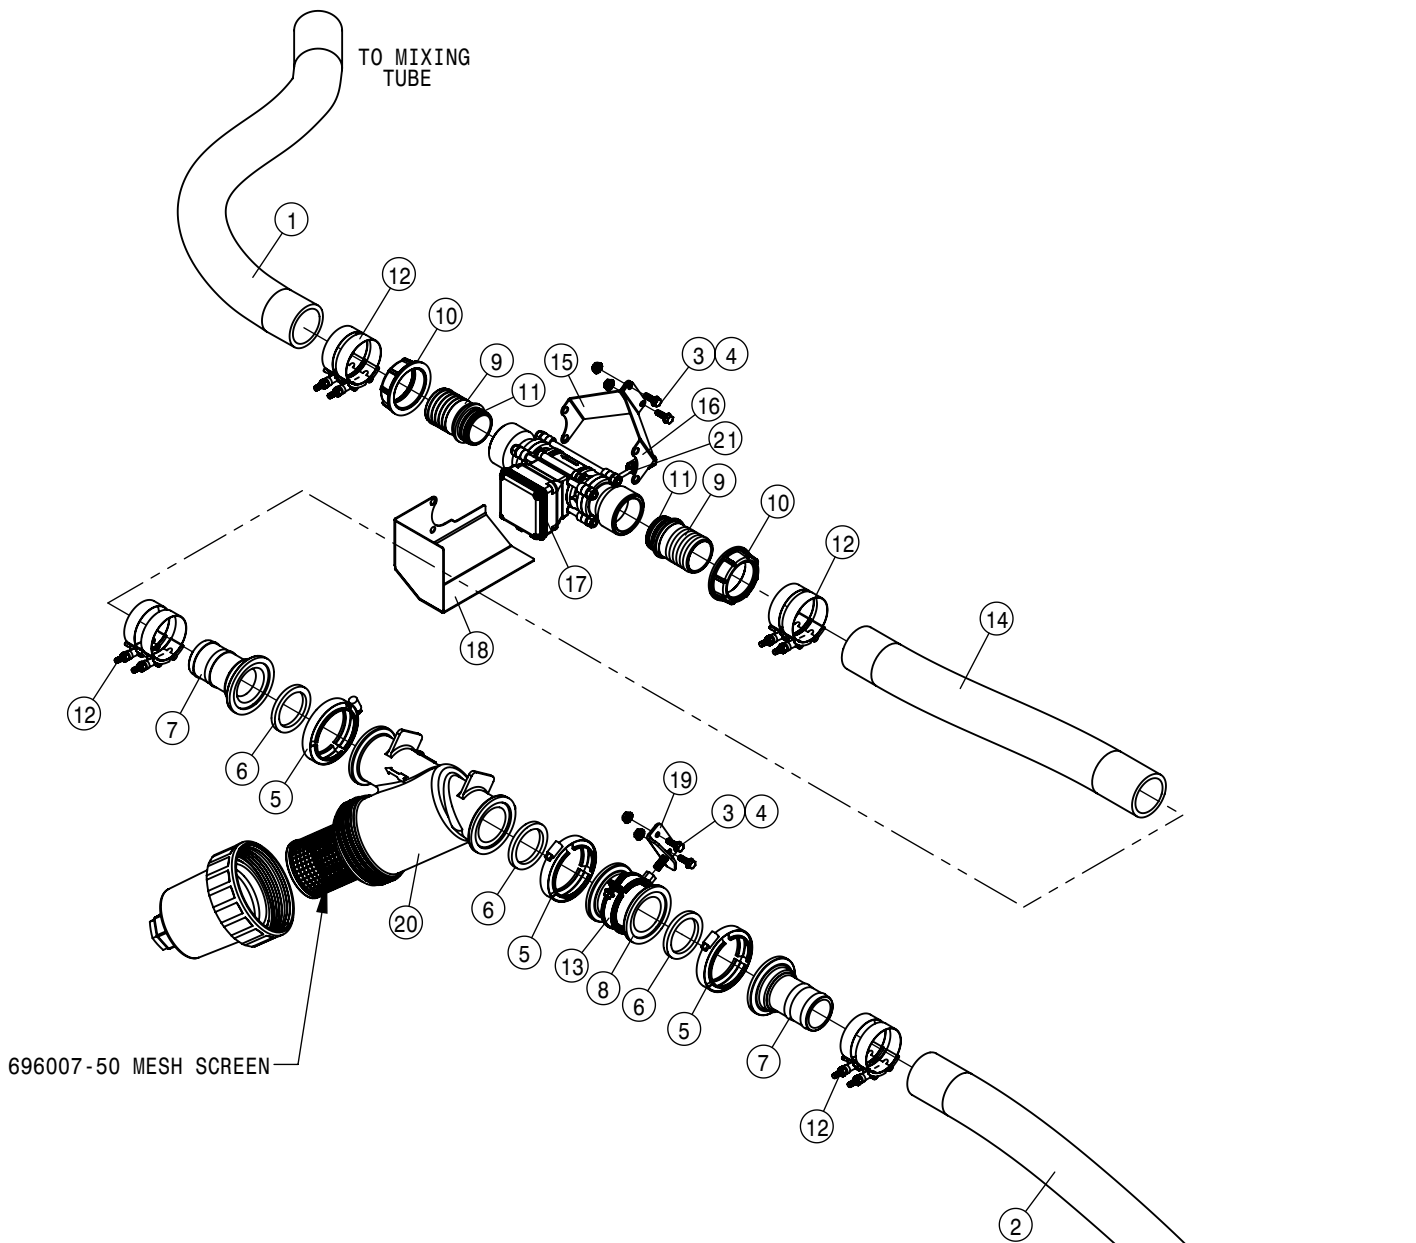

696007-50 MESH SCREEN

FROM SOLUTION PUMP

FLOW METER ASSEMBLY			
DET	QTY	P/N	DESCRIPTION
1	1	197133-029	HOSE 2" SUCTION, 2F-1W EPDM
2	1	197133-051	HOSE 2" SUCTION, 2F-1W EPDM
3	4	470118	1/4 UNC X 3/4 SER FLG BOLT
4	4	470121	1/4 UNC SERR FLG LOCK NUT
5	3	500194	2" FP FLANGE CLAMP S.S.
6	3	500195	2" FP FLANGE GASKET EPDM
7	2	500196	2"FP FLANGE-2"HOSE BARB POLY
8	1	500249	2"FP FLANGE COUPLING
9	2	500292	2" HOSE BARB 2" FLY NUT
10	2	500293	FLY NUT 2"
11	4	500294	O-RING, -129 EPDM
12	8	520141	2.31/2.62 T-BOLT HOSE CLAMP SS
13	1	520170	VIBRATION-DAMPING CLAMP HANGER
14	1	601907	HOSE, 2 X 21 2F-1W EPDM
15	1	691302	ORION FLOW METER MNT FRONT
16	1	691303	ORION FLOW METER MNT REAR
17	1	691327	MAG FLOWMETER 2" FLYNUT
18	1	691332	STS Flowmeter Shield
19	1	691337	STRAINER CLAMP MNT WLD
20	1	696006	LINE "Y" STRAINER,2"FP FLG 50M
21	1	734046	ADPTR HARNESS FOR 691327