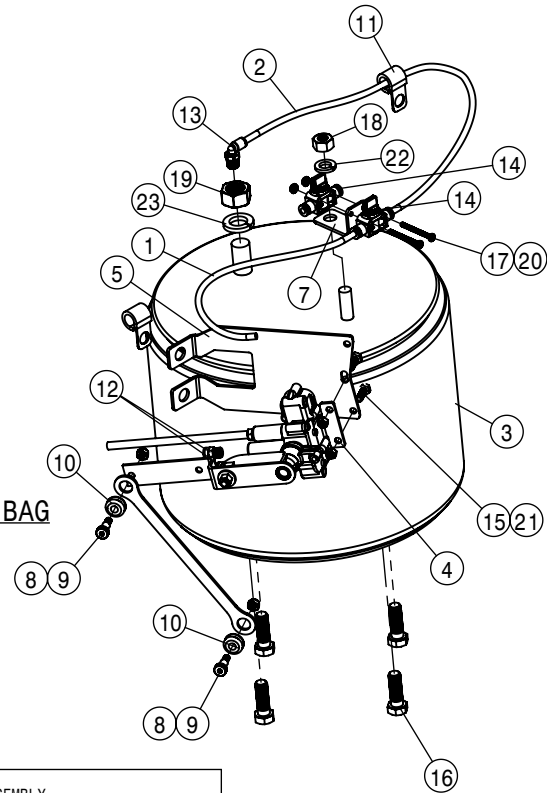

REAR AIR BAG ASSEMBLY			
DET	QTY	P/N	DESCRIPTION
1	1	195906-011	1/40D AIR BRAKE TUBING J844-A
2	1	195906-022	1/40D AIR BRAKE TUBING J844-A
3	2	311080	AIRIDE SPRING, 11.81 BASE
4	2	358832	AIRIDE SPRING CTRL VALVE 98
5	2	360140	AIRIDE VALVE BRACKET
6	2	360141	LINK-AIR VALVE, FRONT MOUNT
7	1	360147	AIR DUMP VLV BRKT,STS 15
8	4	470089N	1/4UNC HEX NYLOC NUT, 316 SS
9	4	470607	1/4UNC-5/16 X .50 SHLDR SCR SS
10	4	470608	GROMMET-.31 ID X .56 PD X .19 PG
11	3	520164	CUSH HOSE CLAMP,#9, 9/16D X 3/4W
12	4	711036	1/8MNPT-1/4 NYL TUBE FTG
13	2	711040	1/4MNPT-90-1/4 NYL TUBE LBO
14	2	711053	AIR VALVE, 1/4 NYL TUBE
15	4	900002	1/4UNC x 3/4 HEX BOLT
16	8	900265	1/2UNC X 1 1/2 HEX BOLT
17	2	903854	8-32 X 1 3/4 PHIL PN MACH SCR SS
18	2	910008	1/2UNC HEX NUT
19	2	910013	3/4UNF HEX NUT
20	2	910024	8-32 HEX NUT
21	4	914000	1/4UNC HEX STOVER NUT
22	2	920504	1/2 LOCK WASHER
23	2	920506	3/4 LOCK WASHER