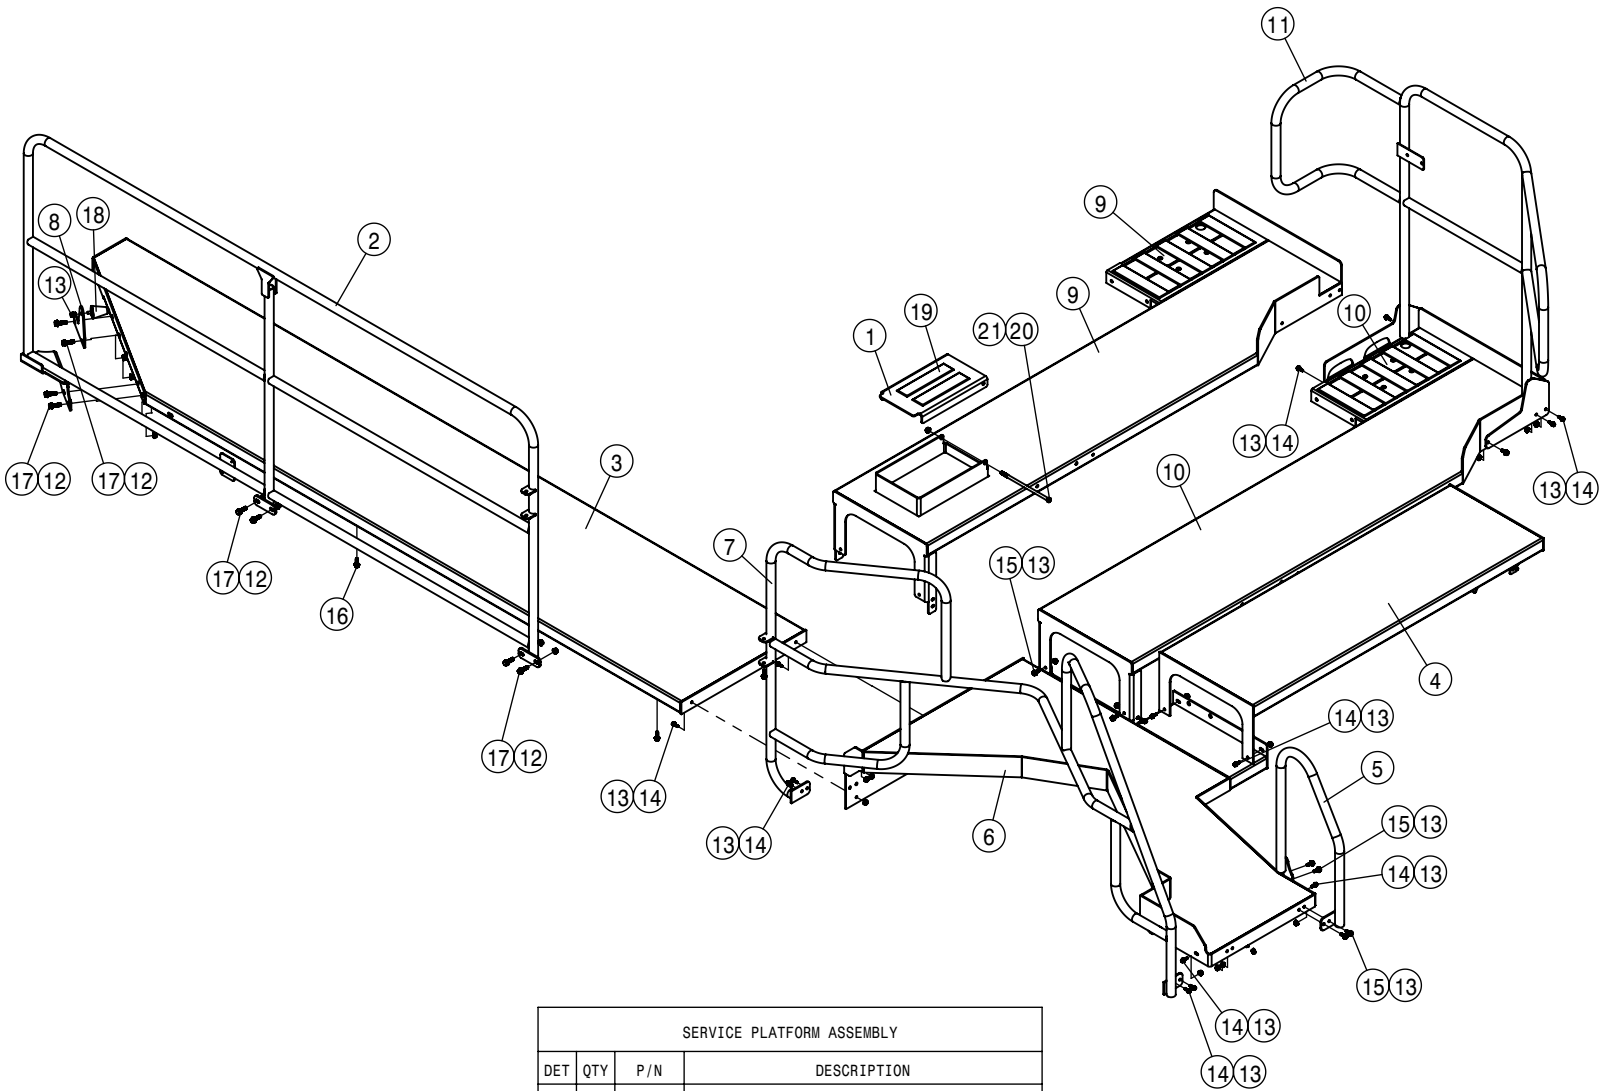

SERVICE PLATFORM ASSEMBLY			
DET	QTY	P/N	DESCRIPTION
1	1	317326	DEF FILL COVER
2	1	343514	LH FRT HANDRAIL WLD, STS16 05
3	1	343518	LH SIDE PLATFORM WLD, STS 16 05
4	1	344473	CNTR SERV PLATFORM WLD, STS '14
5	1	344520	RH HANDRAIL WLD,LH PLTFRM '14
6	1	344521	LH REAR SERV PLTFRM WLD STS '14
7	1	344522	LH REAR HANDRAIL WLD
8	1	344578	BRACKET-DOOR STOP STS 2014
9	1	344903	REAR CENTER PLATFORM T4F
10	1	344904	REAR CENTER PLATFORM
11	1	345101	HAND RAIL WLD ASSY, '17
12	8	470087N	3/8UNC HEX SERR FLG NUT YZ
13	35	470113	5/16-18UNC HEX FLG NUT SER MC GR5
14	15	470118	1/4UNC X 3/4 HHSFB GR5 MC
15	11	470233	5/16UNC X 3/4 HHSFB GR5 MC
16	8	470234	5/16UNC X 1" SERR FLG HEX BOLT
17	12	470329	3/8UNC X 1 1/4 SERR FLG HEX BOLT
18	1	470571	BUMPER,MALE STUD 2.375 X 1.75
19	12	490670	SAFETY TREAD TAPE, 2" X 9"
20	1	900152	3/8UNC X 9" HEX BOLT YZ
21	5	910004N	3/8UNC FLANGE CNTR LOCK NUT