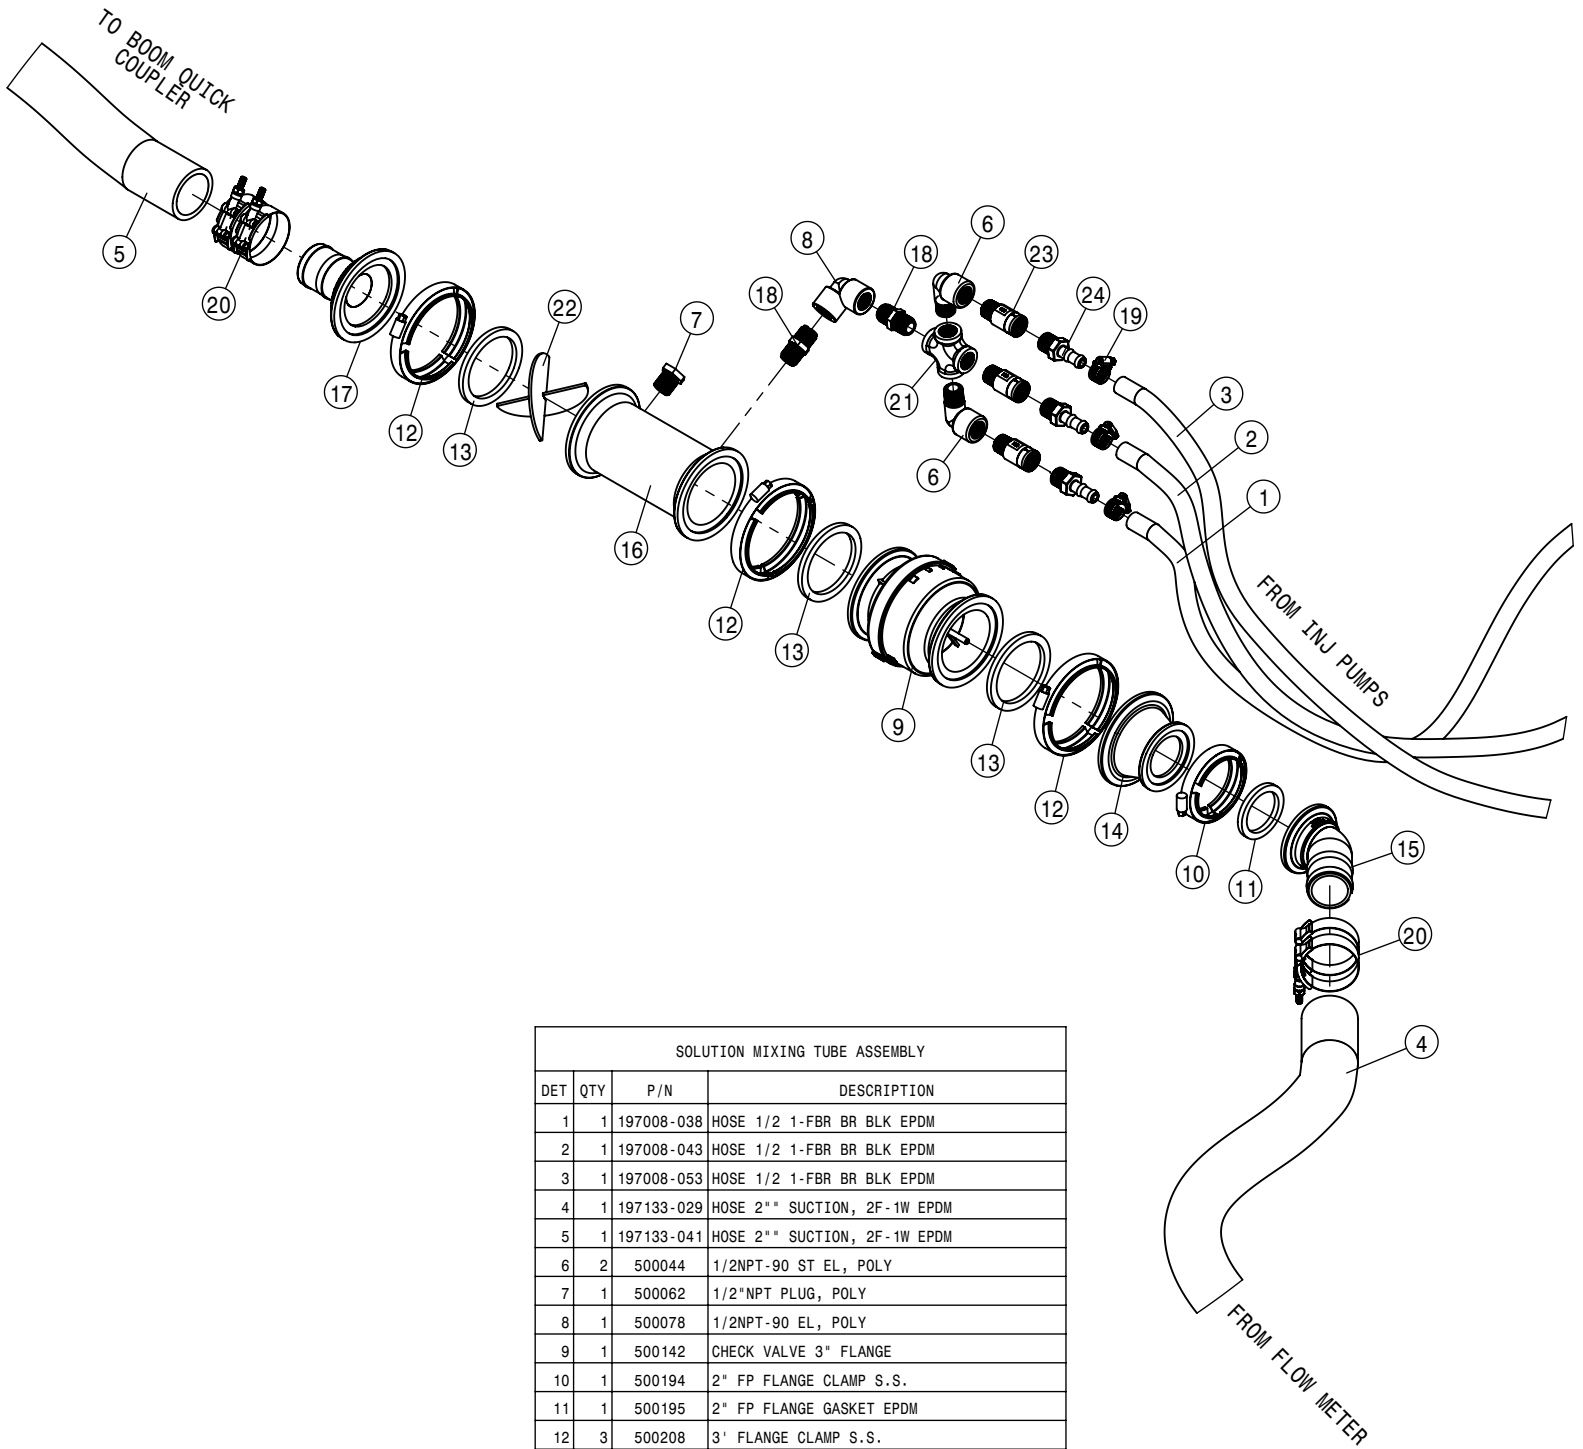

BULK HOSE
197104-HOSE 1/4 1-FBR BR BLK EPDM
197133-HOSE 2" SUCTION, 2F-1W EPDM

SOLUTION MIXING TUBE ASSEMBLY			
DET	QTY	P/N	DESCRIPTION
1	1	197008-038	HOSE 1/2 1-FBR BR BLK EPDM
2	1	197008-043	HOSE 1/2 1-FBR BR BLK EPDM
3	1	197008-053	HOSE 1/2 1-FBR BR BLK EPDM
4	1	197133-029	HOSE 2" SUCTION, 2F-1W EPDM
5	1	197133-041	HOSE 2" SUCTION, 2F-1W EPDM
6	2	500044	1/2NPT-90 ST EL, POLY
7	1	500062	1/2"NPT PLUG, POLY
8	1	500078	1/2NPT-90 EL, POLY
9	1	500142	CHECK VALVE 3" FLANGE
10	1	500194	2" FP FLANGE CLAMP S.S.
11	1	500195	2" FP FLANGE GASKET EPDM
12	3	500208	3" FLANGE CLAMP S.S.
13	3	500209	3" FLANGE GASKET EPDM
14	1	500212	3"FLANGE - 2" FP FLANGE ADTPTR
15	1	500255	2"FP FLANGE - 45- 2"HOSE BARB POLY
16	1	500345	FLANGE COUPLER 3 X 7, 1/2 NPT
17	1	500346	3" FLANGE-2"HOSE BARB POLY
18	2	503101	1/2NPT CLOSE NIPPLE, POLY
19	3	520069	HOSE CLAMP NO 6 STAINLESS
20	4	520141	2.31/2.62 T-BOLT HOSE CLAMP SS
21	1	701422	PIPE CROSS-.50" NPT, POLY
22	2	701492	MIXER FIN
23	3	701619	CHECK VALVE-RAVEN 333-0011-102
24	3	713340	1/2NPT-1/2 HOSE BARB, POLY