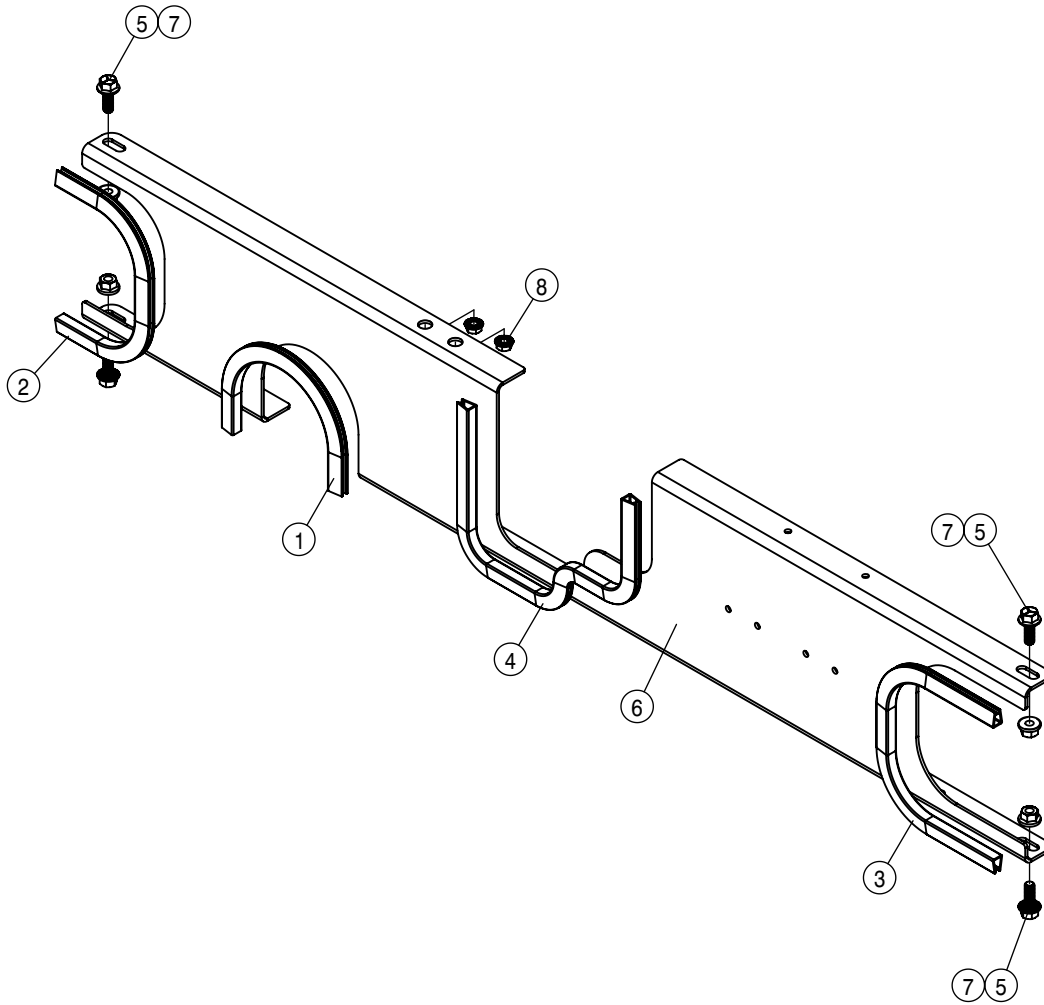

REAR BULKHEAD ASSEMBLY			
DET	QTY	P/N	DESCRIPTION
1	1	193012-011	QUICKEDGE TRIM .135 TO .250
2	1	193012-012	QUICKEDGE TRIM .135 TO .250
3	1	193012-014	QUICKEDGE TRIM .135 TO .250
4	1	193012-019	QUICKEDGE TRIM .135 TO .250
5	4	470460	3/8UNC X 1 HHSFB GR5 MC
6	1	660297	REAR BULKHEAD 2015
7	4	910106	3/8-16UNC CTRLK FLG NUT MC GR5
8	2	910119	5/16-18UNC HEX FLG NUT SER SS