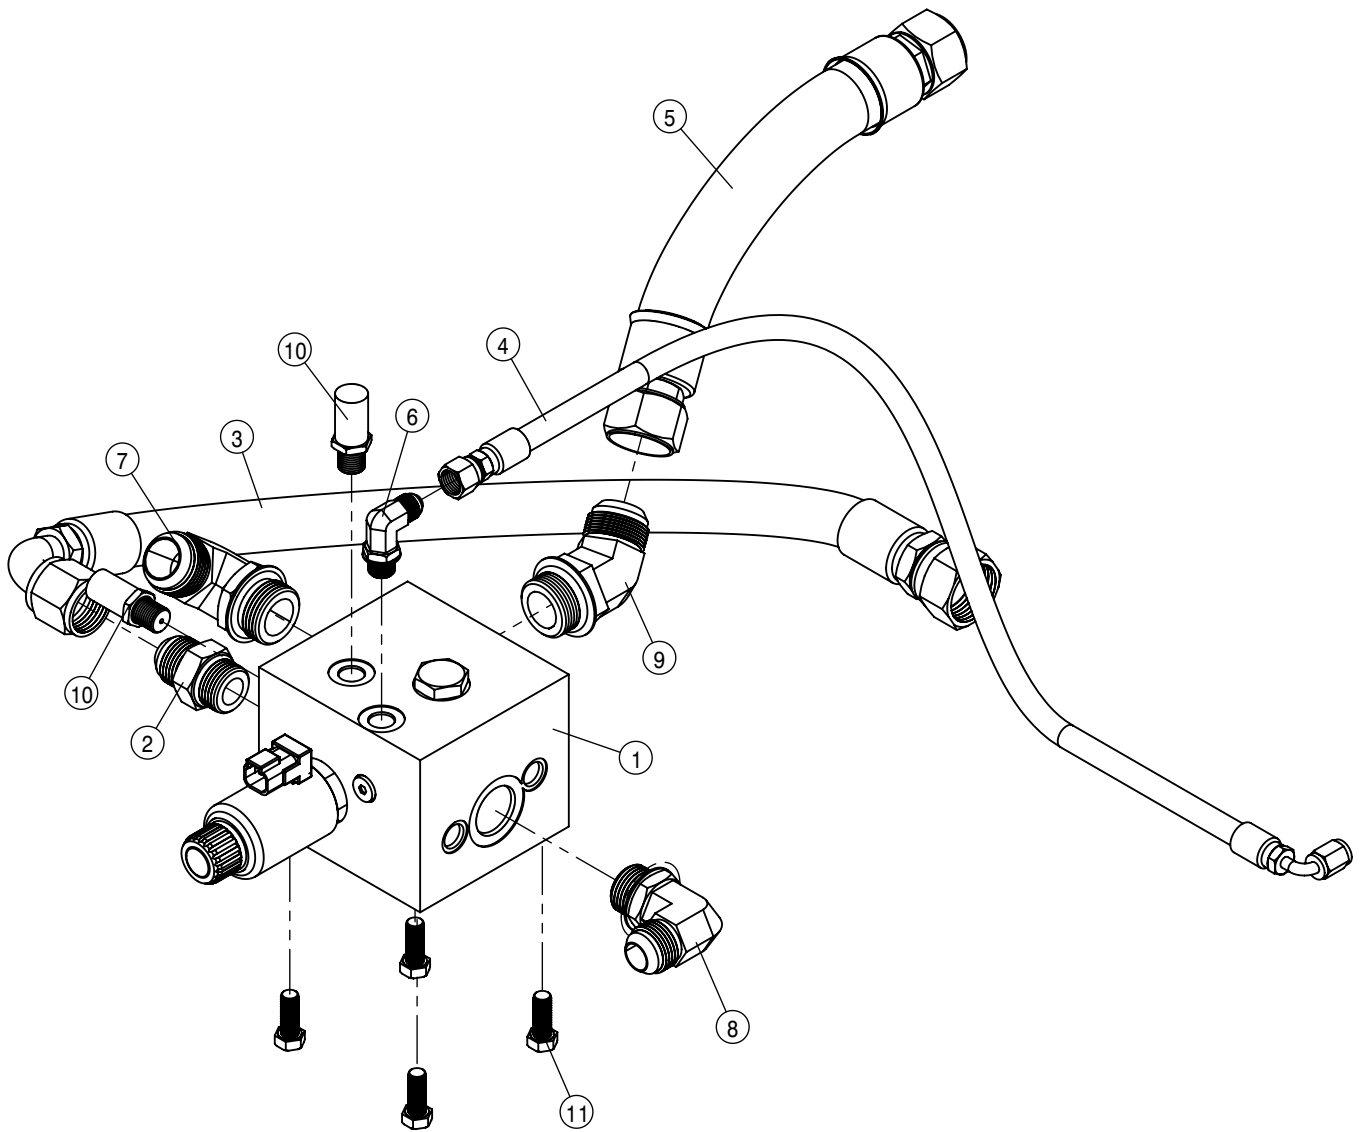

SOLUTION CONTROL VALVE ASSEMBLY			
DET	QTY	P/N	DESCRIPTION
1	1	606253	CTRL VALVE, SOLU PUMP SAUER
2	1	611127	1 1/16MJIC-1 1/16MOR ADPTR
3	1	617101	12-451TC-16FJX-12FJX90-23 H/A
4	1	617102	04-451TC-06FJX-04FJX90-29 H/A
5	1	617139	16-811-16FJX-16FJX-12 H/A
6	1	618119	9/16MJIC-90-9/16MOR LBO
7	1	618178	1 5/16MJIC-90-1 5/16MOR LBO
8	1	618248	1 1/16MJIC-90-1 1/16MOR LBO
9	1	618901	1 5/16MJIC-45-1 5/16MOR LBO
10	2	619023	9/16 MOR DIAGNOSTIC FITTING
11	4	900129	3/8UNC X 1" HEX BOLT