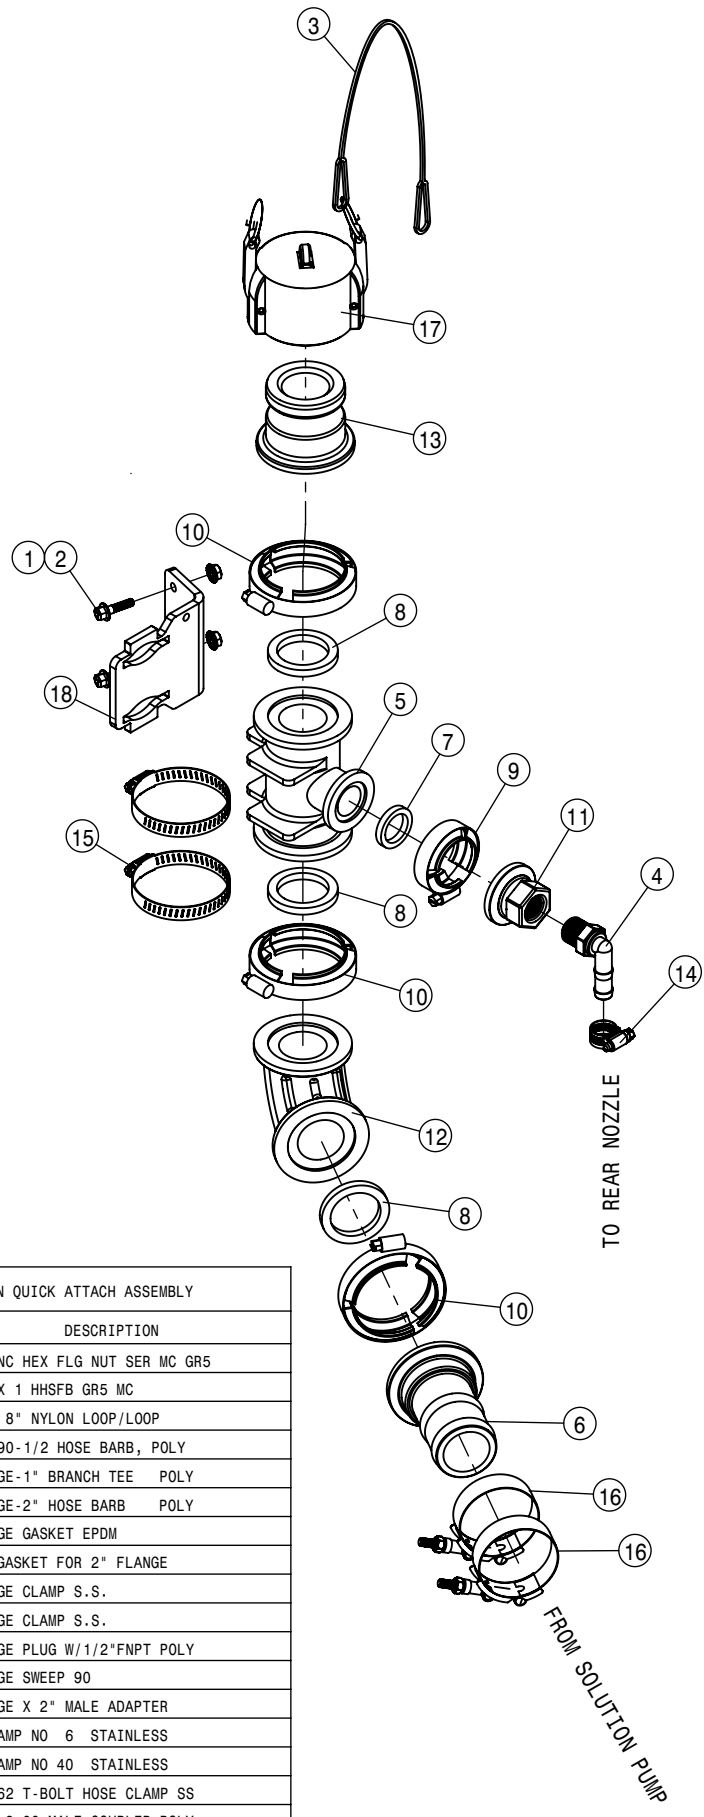

FRONT SOLUTION QUICK ATTACH ASSEMBLY			
DET	QTY	P/N	DESCRIPTION
1	2	470121	1/4-20UNC HEX FLG NUT SER MC GR5
2	2	470231	1/4UNC X 1 HHSFB GR5 MC
3	1	470322	LANYARD 8" NYLON LOOP/LOOP
4	1	500047	1/2NPT-90-1/2 HOSE BARB, POLY
5	1	500150	2" FLANGE-1" BRANCH TEE POLY
6	1	500154	2" FLANGE-2" HOSE BARB POLY
7	1	500157	1" FLANGE GASKET EPDM
8	3	500158	1 1/2" GASKET FOR 2" FLANGE
9	1	500159	1" FLANGE CLAMP S.S.
10	3	500160	2" FLANGE CLAMP S.S.
11	1	500238	1" FLANGE PLUG W/1/2"FNPT POLY
12	1	500266	2" FLANGE SWEEP 90
13	1	500276	2" FLANGE X 2" MALE ADAPTER
14	1	520069	HOSE CLAMP NO 6 STAINLESS
15	2	520099	HOSE CLAMP NO 40 STAINLESS
16	2	520141	2.31/2.62 T-BOLT HOSE CLAMP SS
17	1	690623	CAP FOR 2.00 MALE COUPLER POLY
18	1	763943	SOLU QUICK TACH BRKT