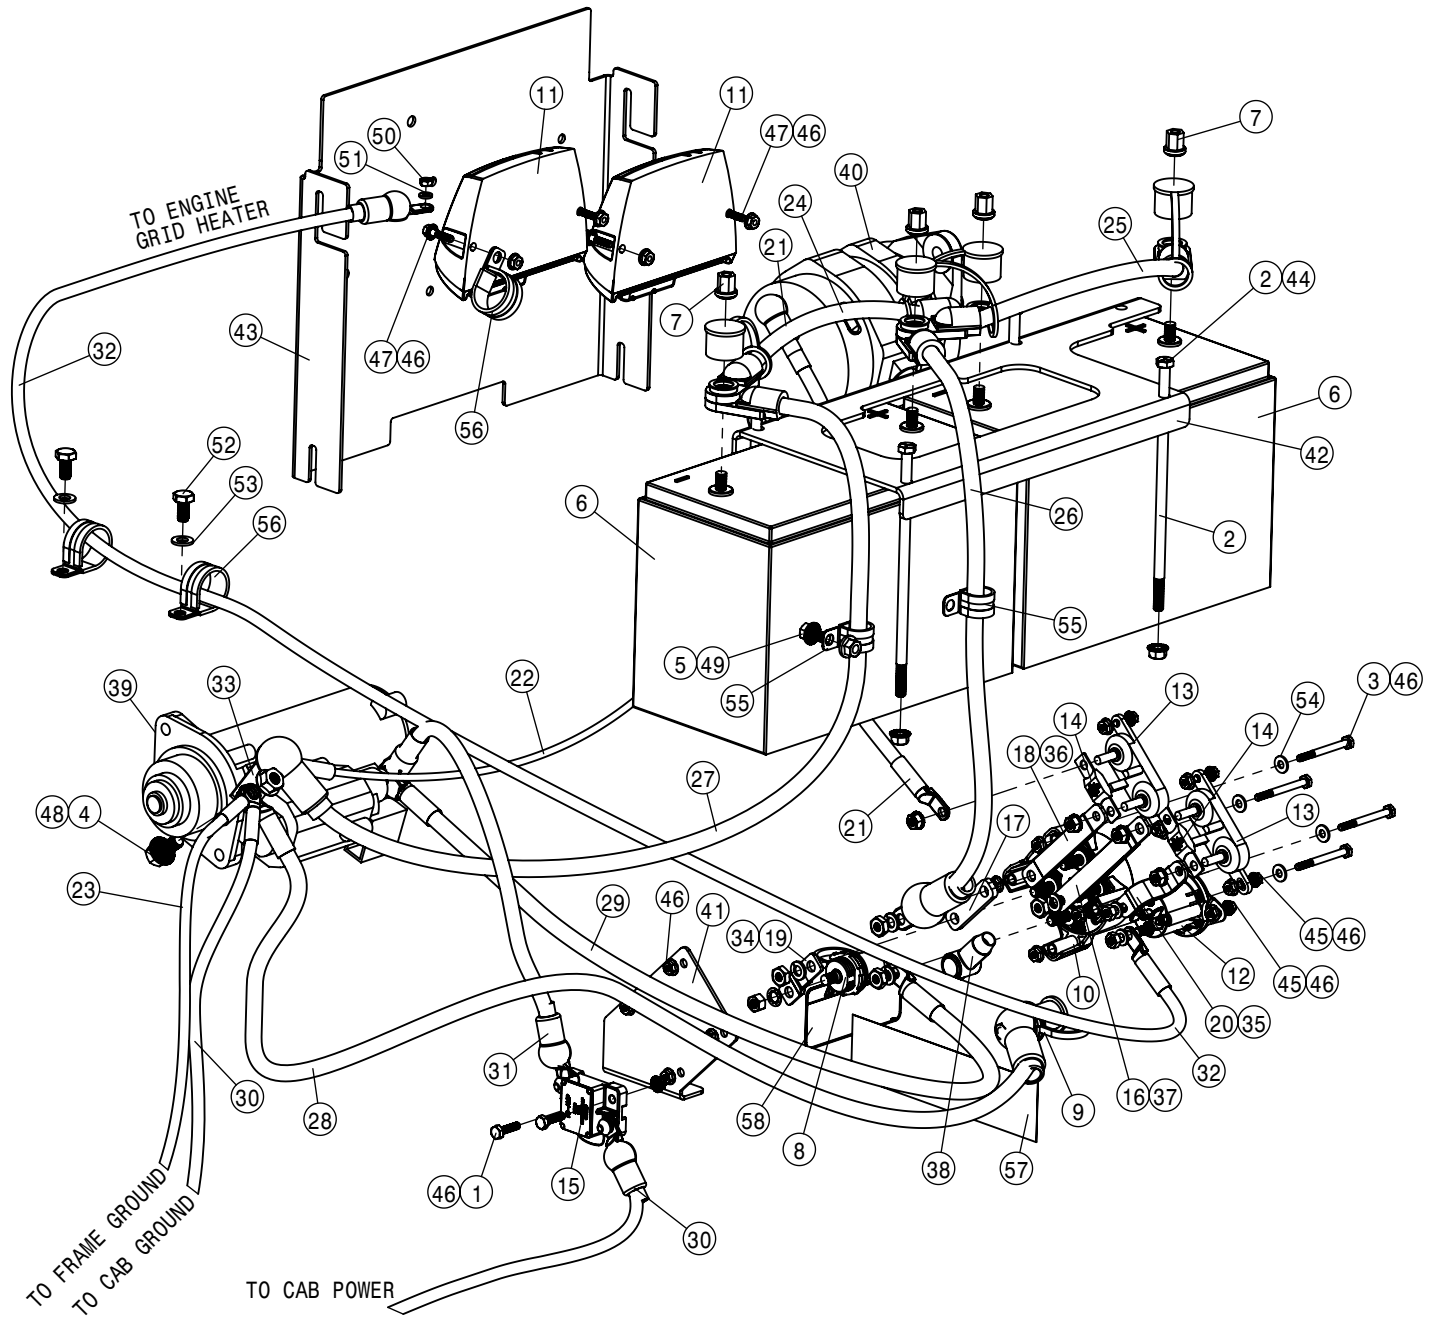

TIER-3 BATTERY AND CABLE ASSEMBLY			
DET	QTY	P/N	DESCRIPTION
1	2	900003	1/4UNC X 1" HEX BOLT
2	4	900150	3/8UNC X 9 1/2 HHCS GR5 MC
3	4	900465	1/4UNC X 2 1/2 HHCS SS
4	1	900516	1/2UNC X 1 HHSFB GR5 MC
5	1	910106	3/8-16UNC CTRLK FLG NUT MC GR5
6	2	291196	BATTERY, 12V 900CCA, SS STUD
7	4	291205	BATTERY NUT, 3/8-16 SS CLSD CAP
8	1	291680	POSITIVE JUMPER STUD, RED
9	1	291681	NEGATIVE JUMPER STUD, BLACK
10	1	291957	BATTERY SWITCH, DUAL CIRCUIT
11	2	292086	IQAN-XA2 MODULE->611
12	1	292505	MCR
13	2	292578	HIGH AMP FUSE HOLDER W/COVER
14	2	292641	FUSE, 250 AMP 32 VOLT DC
15	1	292642	CIRCUIT BREAKER, 150 AMP BUSS
16	1	292651	BUSBAR, MD TO GRID HEAT FUSE
17	1	292652	BUSBAR, MASTER DISC. JUMPER
18	1	292653	BUSBAR, MD TO ALT. FUSE
19	1	292654	BUSBAR, POST TO MD

TIER-3 BATTERY AND CABLE ASSEMBLY			
DET	QTY	P/N	DESCRIPTION
20	1	292655	BUSBAR, MCR TO FUSE
21	1	292656	BATT CABLE, RED 20" 1/0 5/16-5/16
22	1	292657	BATT CABLE, BLK 35"2GA 1/2-1/4
23	1	292658	BATT CABLE, BLK 75"2GA 3/8-1/2
24	1	292659	BATT CABLE, BLK 16"2/0 3/8-3/8
25	1	292660	BATT CABLE, RED 18"2/0 3/8-3/8
26	1	292661	BATT CABLE, RED 34"2/0 3/8-3/8
27	1	292662	BATT CABLE, BLK 47"2/0 3/8-1/2
28	1	292664	BATT CABLE, BLK 45"2/0 1/2-3/8
29	1	292665	BATT CABLE, RED 42"2/0 1/2-3/8
30	1	292668	CAB PWR, GND CABLE ASY
31	1	292669	BATT CABLE, RED 21"1/0 1/2-1/4
32	1	292670	BATT CABLE, RED 94"2GA 1/4-5/16
33	1	292671	BUSBAR, GND EXT
34	1	292673	HEAT SHRINK, RED .75 X .03 X 1 1/2"
35	1	292674	HEAT SHRINK, RED .75 X .03 X 2 1/2"
36	1	292675	HEAT SHRINK, RED .75 X .03 X 3 1/2"
37	1	292676	HEAT SHRINK, RED .75 X .03 X 4 1/2"
38	1	292677	RUBBER BOOT (RED) 2 TO 2/0 GAUGE

TIER-3 BATTERY AND CABLE ASSEMBLY			
DET	QTY	P/N	DESCRIPTION
39	1	317299	STARTER - DENSO PA90L
40	1	317300	ALTERNATOR - DELCO 200 AMP
41	1	317345	MST DISC. COVER
42	1	317446	BATTERY CLAMP
43	1	362037	MODULE BOX REMOVABLE COVER
44	4	470087	3/8-16UNC HEX FLG NUT SER MC GR5
45	6	470118	1/4 UNC X 3/4 SER FLG BOLT
46	20	470121	1/4 UNC SERR FLG LOCK NUT
47	4	470231	1/4UNC X 1 HHSFB GR5 MC
48	1	470360	1/2UNC SERR FLG HEX NUT
49	1	470409	3/8UNC X 3/4 HHSFB GR5 MC
50	1	473767	6MM-1.00 HEX NUT
51	1	473768	6MM LOCK WASHER
52	2	473793	10MM-1.50 X 20MM HEX BOLT GR8
53	2	473799	10MM FLAT WASHER
54	4	910112	SAE FLAT WASHER 1/4 SS
55	2	520121	CUSH CLAMP, #16 1IN X 3/4W
56	3	520160	CUSH CLAMP, #24 1 1/2D-3/4WLOOP
57	1	650295	IMPORTANT/ NEG/ POS DECAL
58	1	650296	CAUTION DECAL