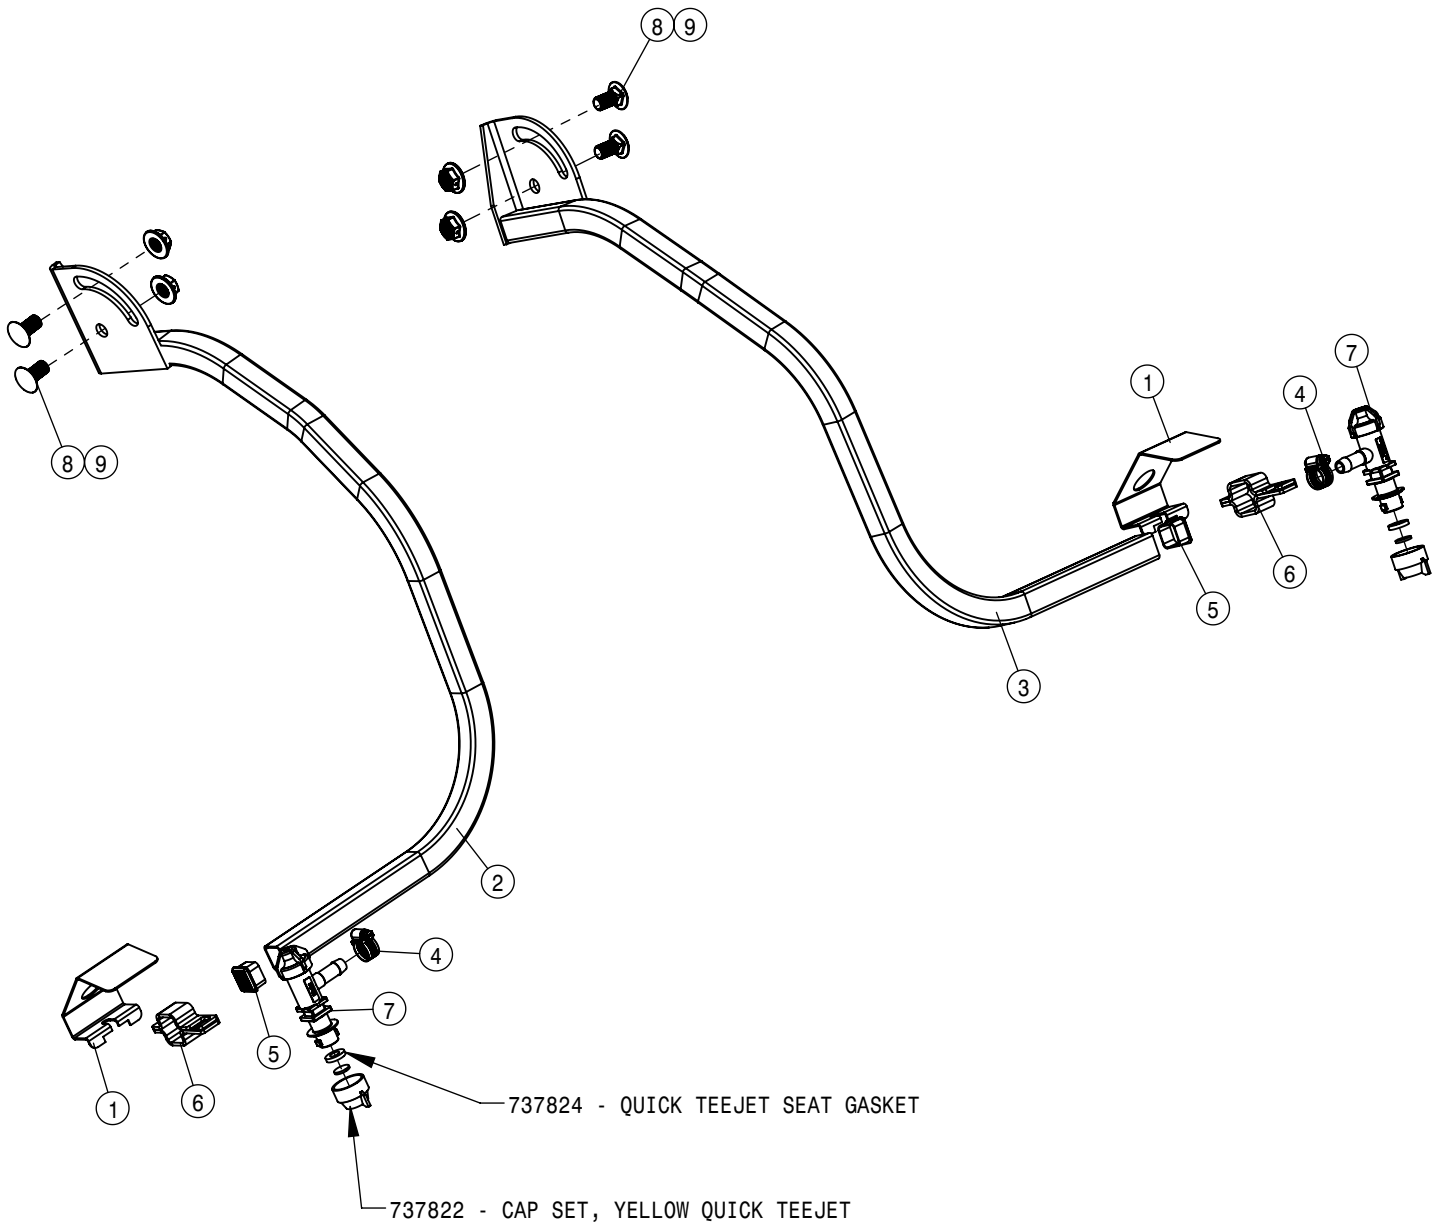

REAR NOZZLE ASSEMBLY			
DET	QTY	P/N	DESCRIPTION
1	2	164676	NOZL SHIELD, REAR WHEEL 00
2	1	164978	LH REAR NOZZLE MT WLD STS12
3	1	164979	RH REAR NOZZLE MT WLD STS12
4	2	520069	HOSE CLAMP NO 6 STAINLESS
5	2	629727	FINISH PLUG 1" SQ 16 GA
6	2	737817	NOZZLE BRACKET
7	2	737827	QUICK TJET LBO, 1-TIP BODY .50
8	4	901253	1/2UNC X 1" CARR BOLT
9	4	914015	1/2UNC HEX CENTER-LOCK NUT