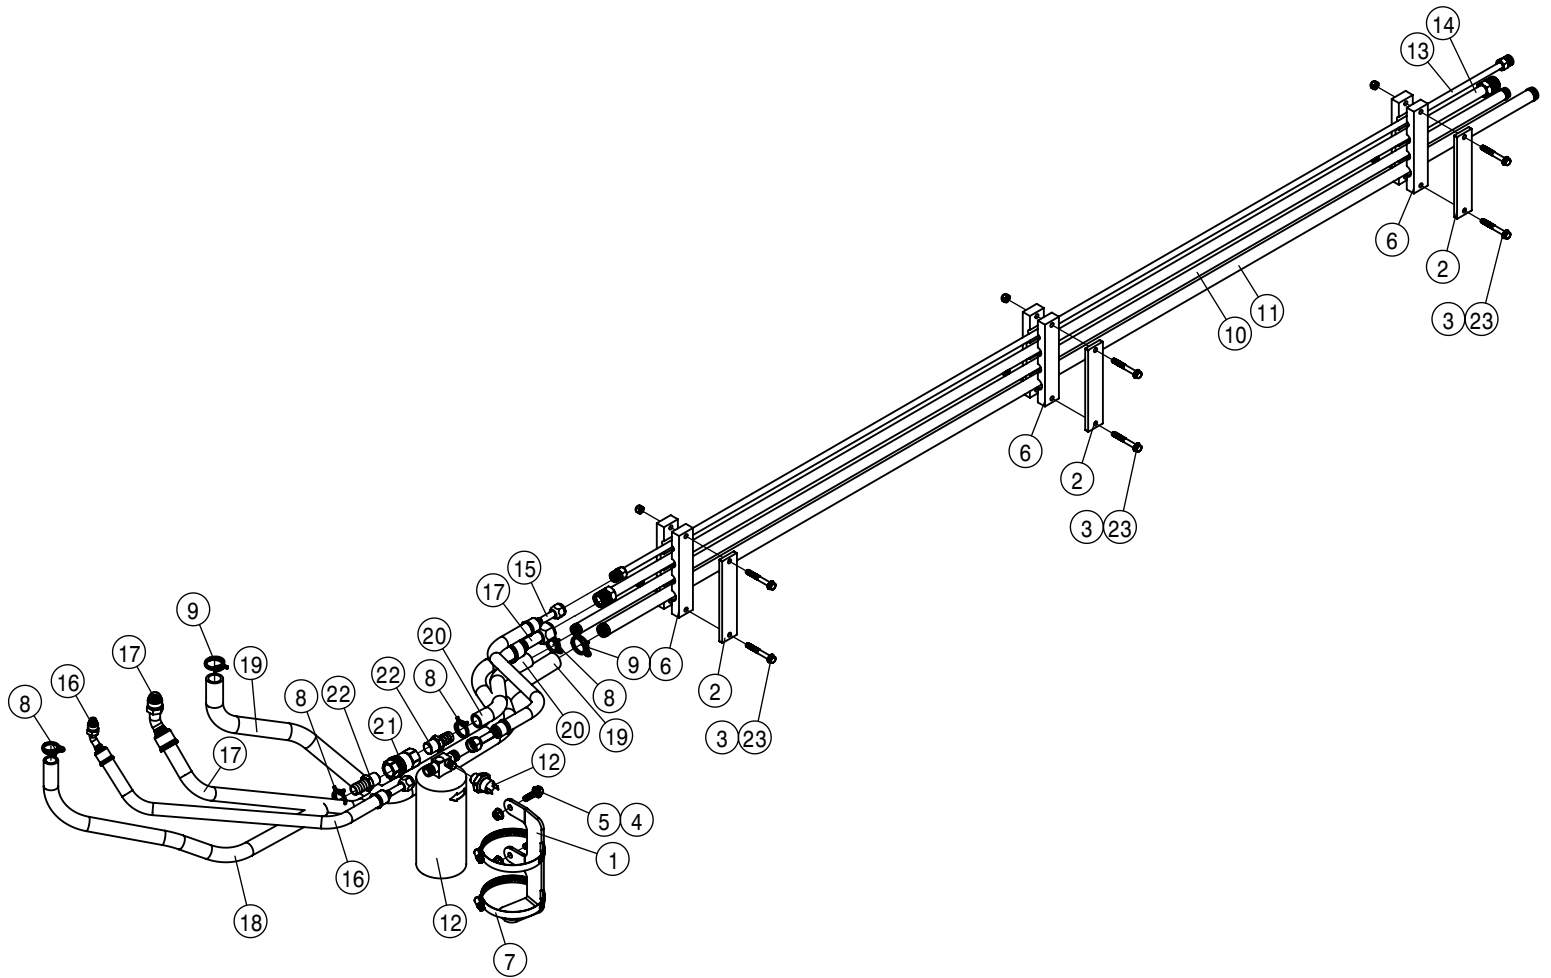

A/C AND HEATER LINES			
DET	QTY	P/N	DESCRIPTION
1	1	317145	A/C DRYER MT
2	3	342718	HYD TUBE CLAMP KEEPER, 6.00
3	6	470089	1/4UNC HEX NYL-LOC NUT
4	2	470113	5/16UNC SERR FLG LOCK NUT
5	2	470234	5/16UNC X 1" SERR FLG HEX BOLT
6	3	470695	TUBE CLAMP BODY,4HOLE.375-.750
7	2	520052	HOSE CLAMP NO 52 STAINLESS
8	4	520081	HOSE CLAMP NO 14 DBL WIRE
9	2	520082	HOSE CLAMP NO 16 DBL WIRE
10	1	615918	M/F TUBE ASSY 79" S/F
11	1	615921	M/F TUBE ASSY 79" S/F
12	1	657438	RECEIVER DRIER W/SWITCH
13	1	657480	A/C TUBE ASSY, .3750D,STS10/12
14	1	657482	A/C TUBE ASSY, .6250D,STS10/12
15	1	657586	A/C HOSE,06-06F-06F-21.5
16	1	657587	A/C HOSE, 06-06F-06M45-23.9
17	1	657588	A/C HOSE, 10-10F-10M45-41
18	1	657592	HOSE, 5/8 x 23 HEATER
19	1	657610	HOSE, 3/4 x 36 HEATER
20	1	657618	HOSE, 5/8 x 10 HEATER
21	1	696011	1/2 NPT FEMALE BALL VALVE
22	2	716007	1/2 x 5/8 HOSE BARB
23	6	900007N	1/4 UNC X 2 SER FLG BOLT SS