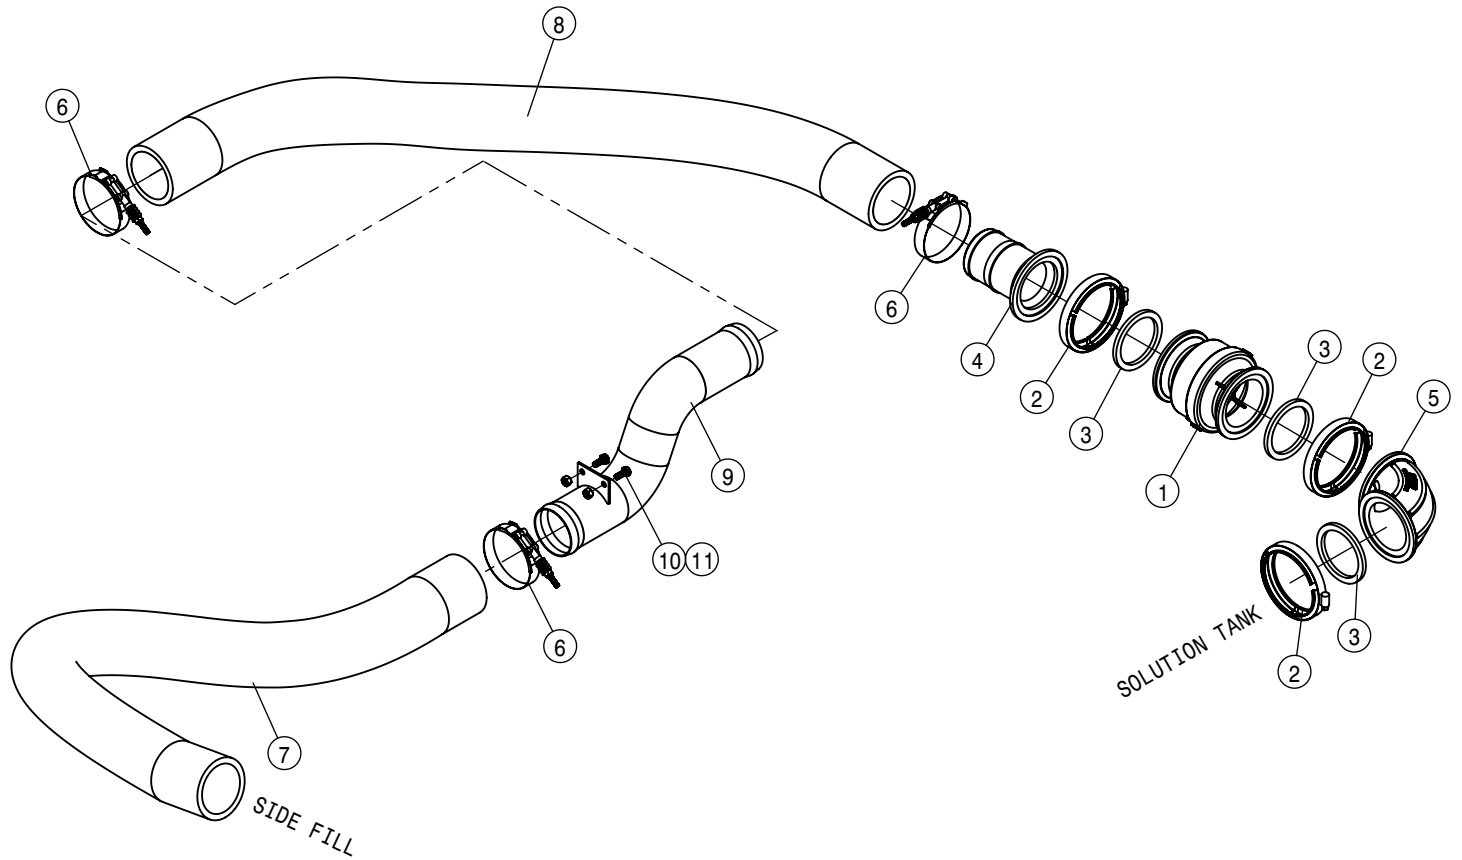

BULK HOSE
197145-HOSE 3" SUCTION, POLY HELIX EPDM

RH SOLUTION TANK VALVE (SIDE FILL)			
DET	QTY	P/N	DESCRIPTION
1	1	500142	CHECK VALVE 3" FLANGE
2	3	500208	3" FLANGE CLAMP S.S.
3	3	500209	3" FLANGE GASKET EPDM
4	1	500210	3" FLANGE-3" HOSEBARB POLY
5	1	500262	3" FLANGE-90-3" FLG SWEEP LBO
6	3	520145	3.56/3.88 T-BOLT HOSE CLAMP SS
7	1	601664	HOSE, 3 X 55 POLY HELIX EPDM
8	1	601798	HOSE, 3 X 51 POLY HELIX EPDM
9	1	690731	SOLU TUBE, 3.00 S.S. SIDE FILL
10	2	900064	5/16UNC X 3/4" HEX BOLT
11	2	914002	5/16UNC HEX STOVER NUT