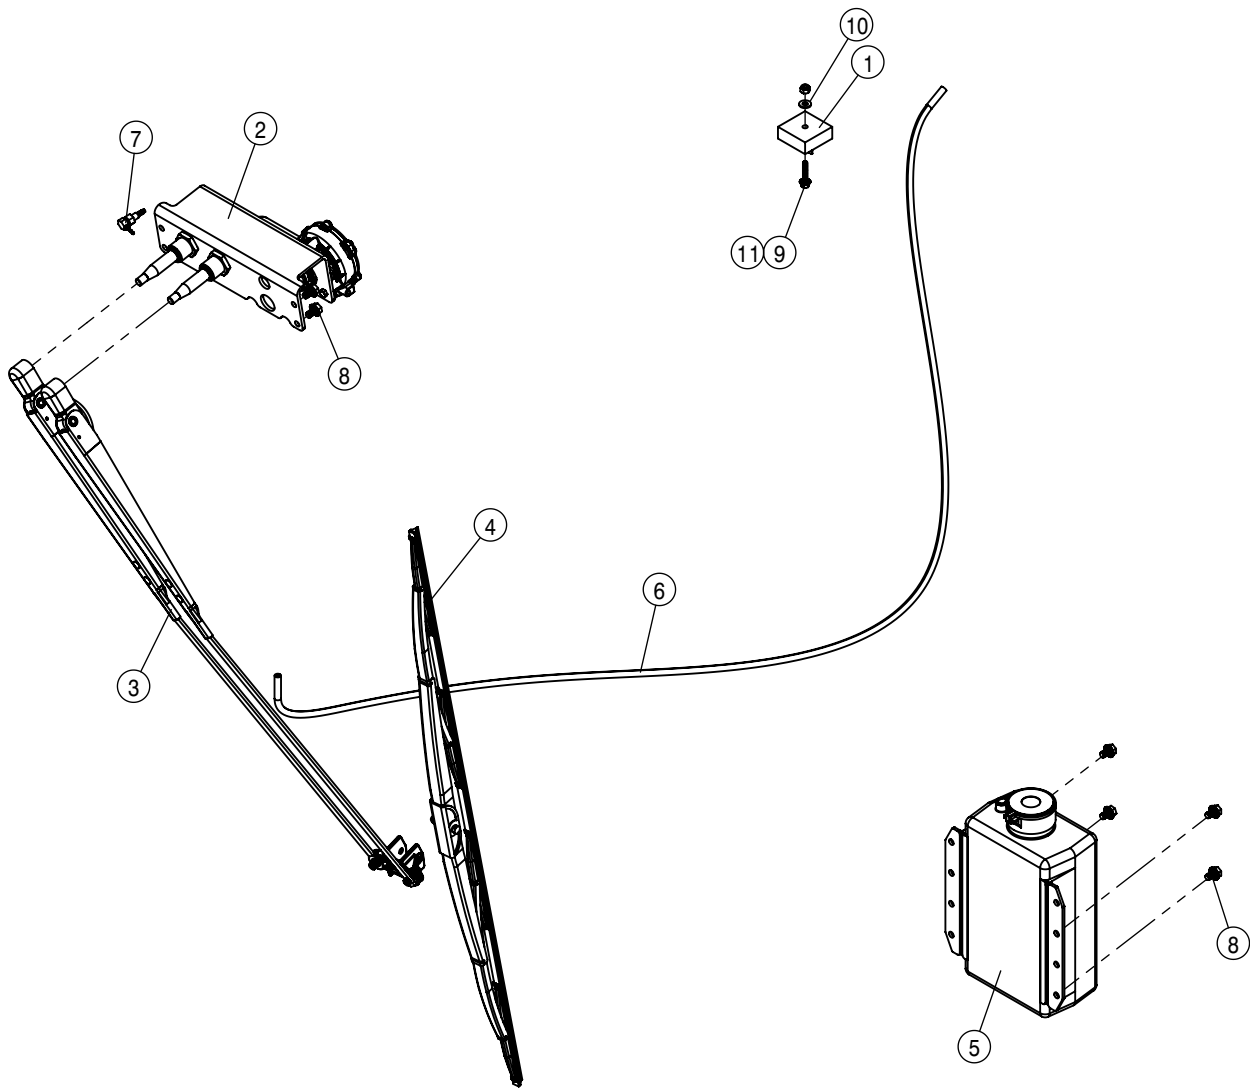

WIPER ASSEMBLY			
DET	QTY	P/N	DESCRIPTION
1	1	290094	TIMER - WIPER
2	1	344367	WIPER MOTOR STS
3	1	344379	WIPER ARM STS
4	1	344380	WIPER BLADE STS
5	1	344382	WASHER BOTTLE
6	1	344383	HOSE - WASHER STS
7	1	344483	WASHER BULKHEAD, STS' 14
8	8	470232	5/16UNC X 1/2 SERR FLG HEX BOLT
9	1	473836	1/4UNC X 1 1/4 HHSFB SS FT
10	1	910112	SAE FLAT WASHER 1/4 SS
11	1	910118	1/4-20UNC NYLOCK NUT SS