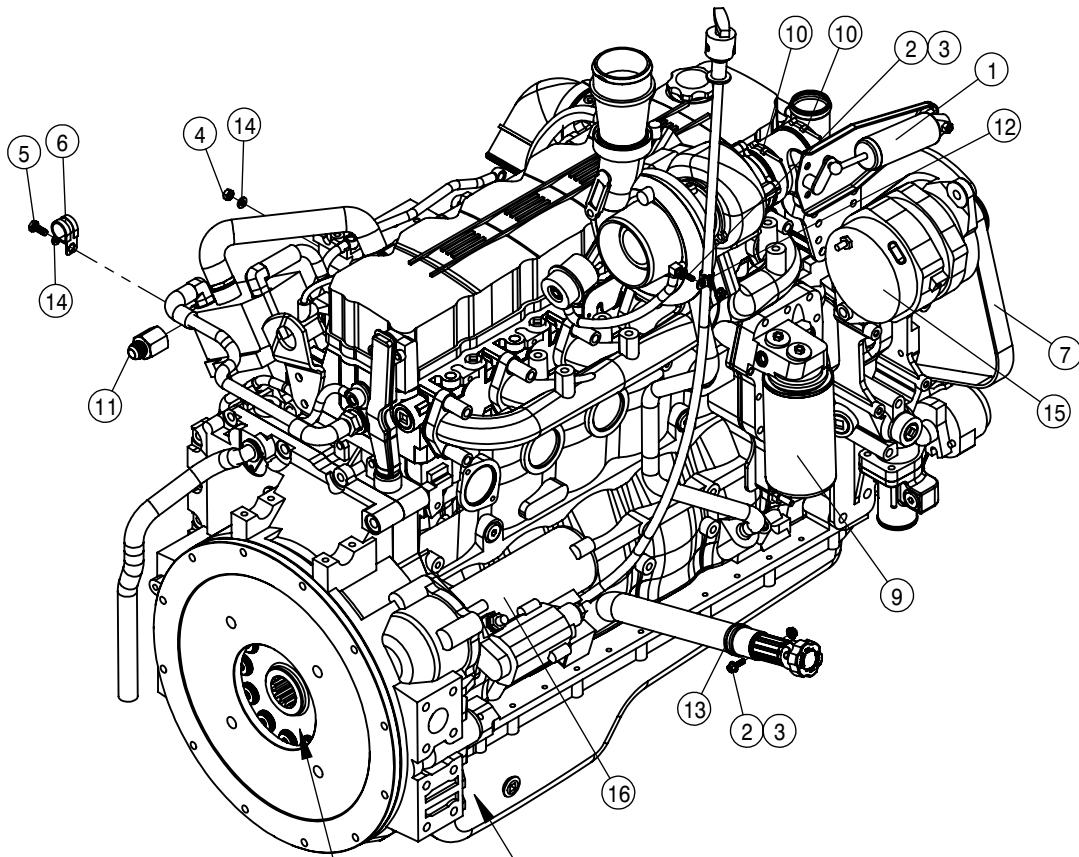

317285 - T3 275HP ENG-REPAIR CONFIG STS' 14

800513-PUMP DRIVE ASSY, STS' 14
800514-DRIVE PLATE, STS' 14

TIER-3 275 HP ENGINE ASSEMBLY			
DET	QTY	P/N	DESCRIPTION
1	1	316644	EXHAUST BRAKE
2	2	470118	1/4UNC X 3/4 HHSFB GR5 MC
3	2	470121	1/4-20UNC HEX FLG NUT SER MC GR5
4	1	473778	8MM-1.25 HEX NUT
5	1	473827	8MM-1.25 X 20MM HEX BOLT GR8
6	1	520121	CUSH CLAMP,#16 1IN X 3/4W
7	1	317304	DRIVE BELT - 3289716
NS	1	294224	ENGINE HARNESS T3, 14
9	1	316372	ENGINE OIL FILTER
10	2	316646	V-CLAMP, EXHAUST BRAKE,CUMMINS
15	1	317300	ALTERNATOR - DELCO 200 AMP
16	1	317299	STARTER - DENSO PA90L