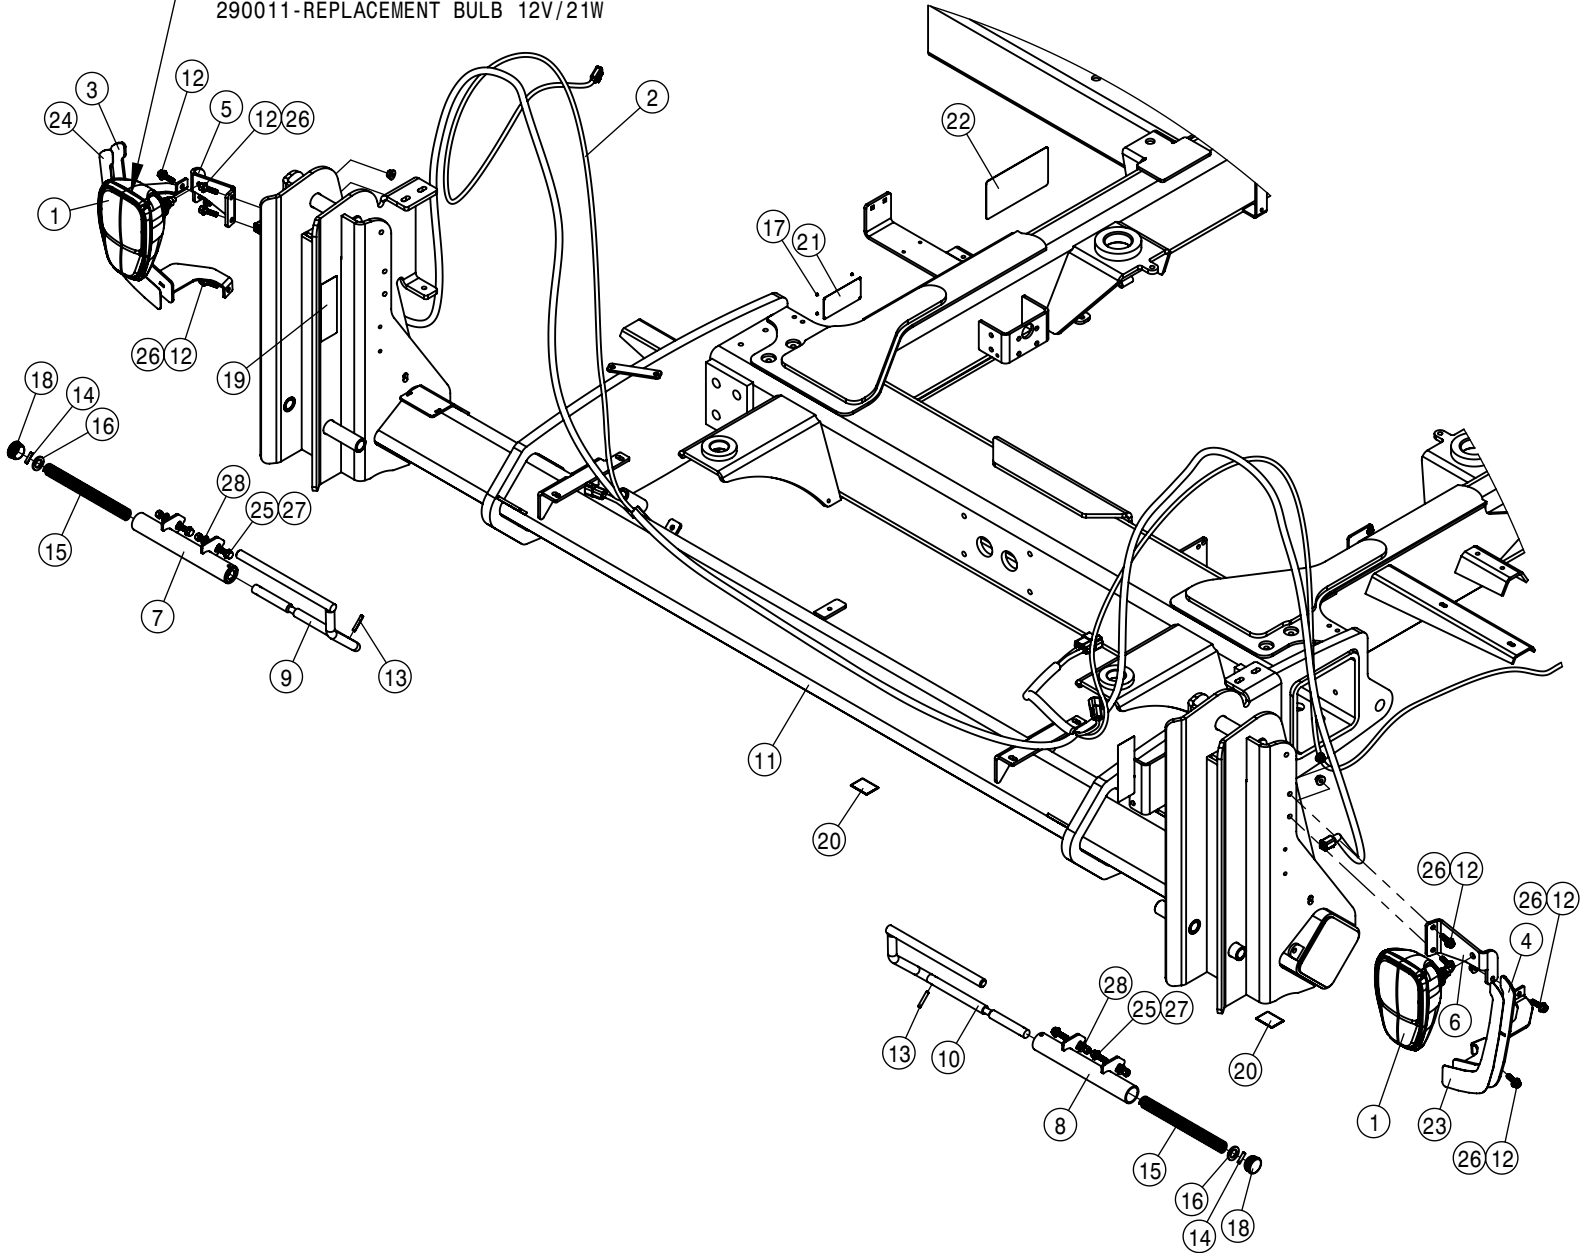

290007-REPLACEMENT BULB 12V/55W
290008-REPLACEMENT BULB 12V/4W
290010-REPLACEMENT BULB 12V/55W
290011-REPLACEMENT BULB 12V/21W

QUICK ATTACK LEVER ASSEMBLY			
DET	QTY	P/N	DESCRIPTION
1	2	292556	HEAD/FLASHER LIGHT
2	1	294228	FRT LIGHT/WHLMTR HARNESS '14
3	1	360911	REFLECTOR WLD STS RH FRT
4	1	360912	REFLECTOR WLD STS LH FRT
5	1	360917	RT FT STS LIGHT BRKT
6	1	360918	STS LT FT LIGHT BRKT
7	1	361665	RH Q-ATTACH LOCK WLD, STS 04
8	1	361666	LH Q-ATTACH LOCK WLD, STS 04
9	1	361670	RH Q-ATTACH LOCK PIN WLD, STS04
10	1	361671	LH Q-ATTACH LOCK PIN WLD, STS04
11	1	362597	MAINFRAME WLD STS10/12 , 2017
12	8	470329	3/8UNC X 1 1/4 HHSFB GR5 MC
13	2	473805	ROLL PIN, 1/4 X 1 1/2
14	2	473850	ROLL PIN, 1/4 X 1"

QUICK ATTACK LEVER ASSEMBLY			
DET	QTY	P/N	DESCRIPTION
15	2	482018	SPRING, 1.00 X 12.00 COMPRSN
16	2	483055	.771ID-1.2500D-.135T MACH WASH
17	4	485073	METAL-TACK GRIP .02/.03,3/16HD
18	2	629765	CAPLUG, 1 1/2" RD, BLACK POLY
19	2	650178	DECAL, CAUTION QUICK ATTACH LOC
20	4	650277	DECAL, LIFT POINT
21	1	650315	HAGIE NAMEPLATE
22	1	650466	DECAL, FLUIDS FOR ALL MODELS
23	1	650513	LH FRONT REFLECTOR, DTS
24	1	650514	RH FRONT REFLECTOR, DTS
25	4	900127N	3/8UNC X 1 1/4 SER FLANGE BOLT
26	8	910106	3/8-16UNC CTRLK FLG NUT MC GR5
27	4	914004N	3/8UNC HEX STOVER NUT
28	4	920002N	3/8 SAE FLAT WASHER