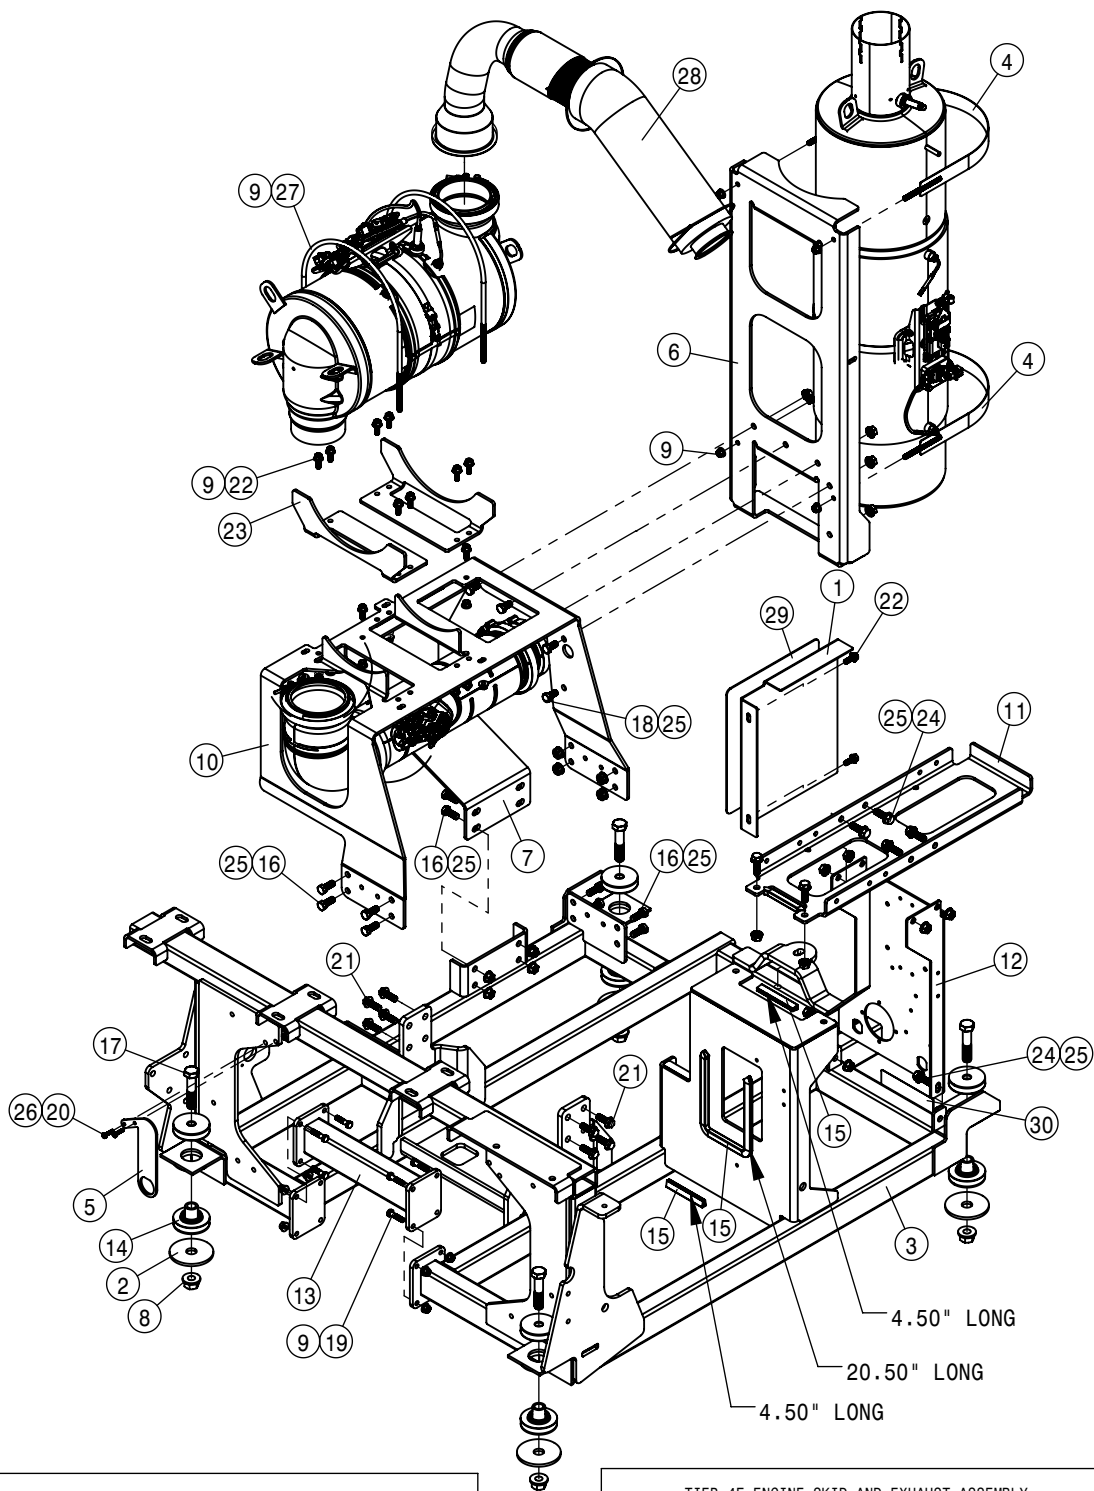

TIER-4F ENGINE SKID AND EXHAUST ASSEMBLY			
DET	QTY	P/N	DESCRIPTION
1	1	317254	BATTERY HEAT SHIELD
2	4	311091	SNUBBING WASHER FOR 311090
3	1	318164	ENG SKID FRAME T4F W/DECAL
4	2	317531	SCR SUPPORT STRAP WELD
5	1	317368	WIRE HARNESS BLKHD
6	1	317314	SCR MOUNT
7	1	317313	SCR SUPP STIFFNER
8	4	910111	3/4-10UNC CTRLK FLG NUT MC GR5
9	26	910106	3/8-16UNC CTRLK FLG NUT MC GR5
10	1	317312	SCR PLATE
11	1	317253	BATT MOUNT
12	1	317249	BATTERY STAND
13	1	317248	FRAME SPACER WLD
14	4	311057	RUBBER MT SET,SSB33-1000-4
15	3.14	193012	QUICKEDGE TRIM .135 TO .250

TIER-4F ENGINE SKID AND EXHAUST ASSEMBLY			
DET	QTY	P/N	DESCRIPTION
16	12	900264	1/2UNC X 1 1/4 HEX BOLT
17	4	900408	3/4UNC X 3 1/2 HEX BOLT
18	5	900263	1/2UNC X 1" HEX BOLT
19	8	900131	3/8UNC X 1 1/2 HEX BOLT
20	2	900003	1/4UNC X 1 HHCS GR5 MC
21	8	473855	12MM-1.75 X 35MM SM FLG BOLT
22	12	470460	3/8UNC X 1 HHSFB GR5 MC
23	2	317321	DOC INNER REST STS'14
24	8	470431	1/2UNC X 1 1/2 SERR FLG BOLT
25	25	470360	1/2UNC SERR FLG HEX NUT
26	2	470121	1/4-20UNC HEX FLG NUT SER MC GR5
27	2	317322	3/8UNC-11.63ID-14.5 UBOLT
28	1	317244	PIPE, T4F - TURBO - DOC
29	1	317256	REFLECTIVE HEAT SHIELD
30	1	650517	BTTYRY DISCONNECT PANEL DECAL