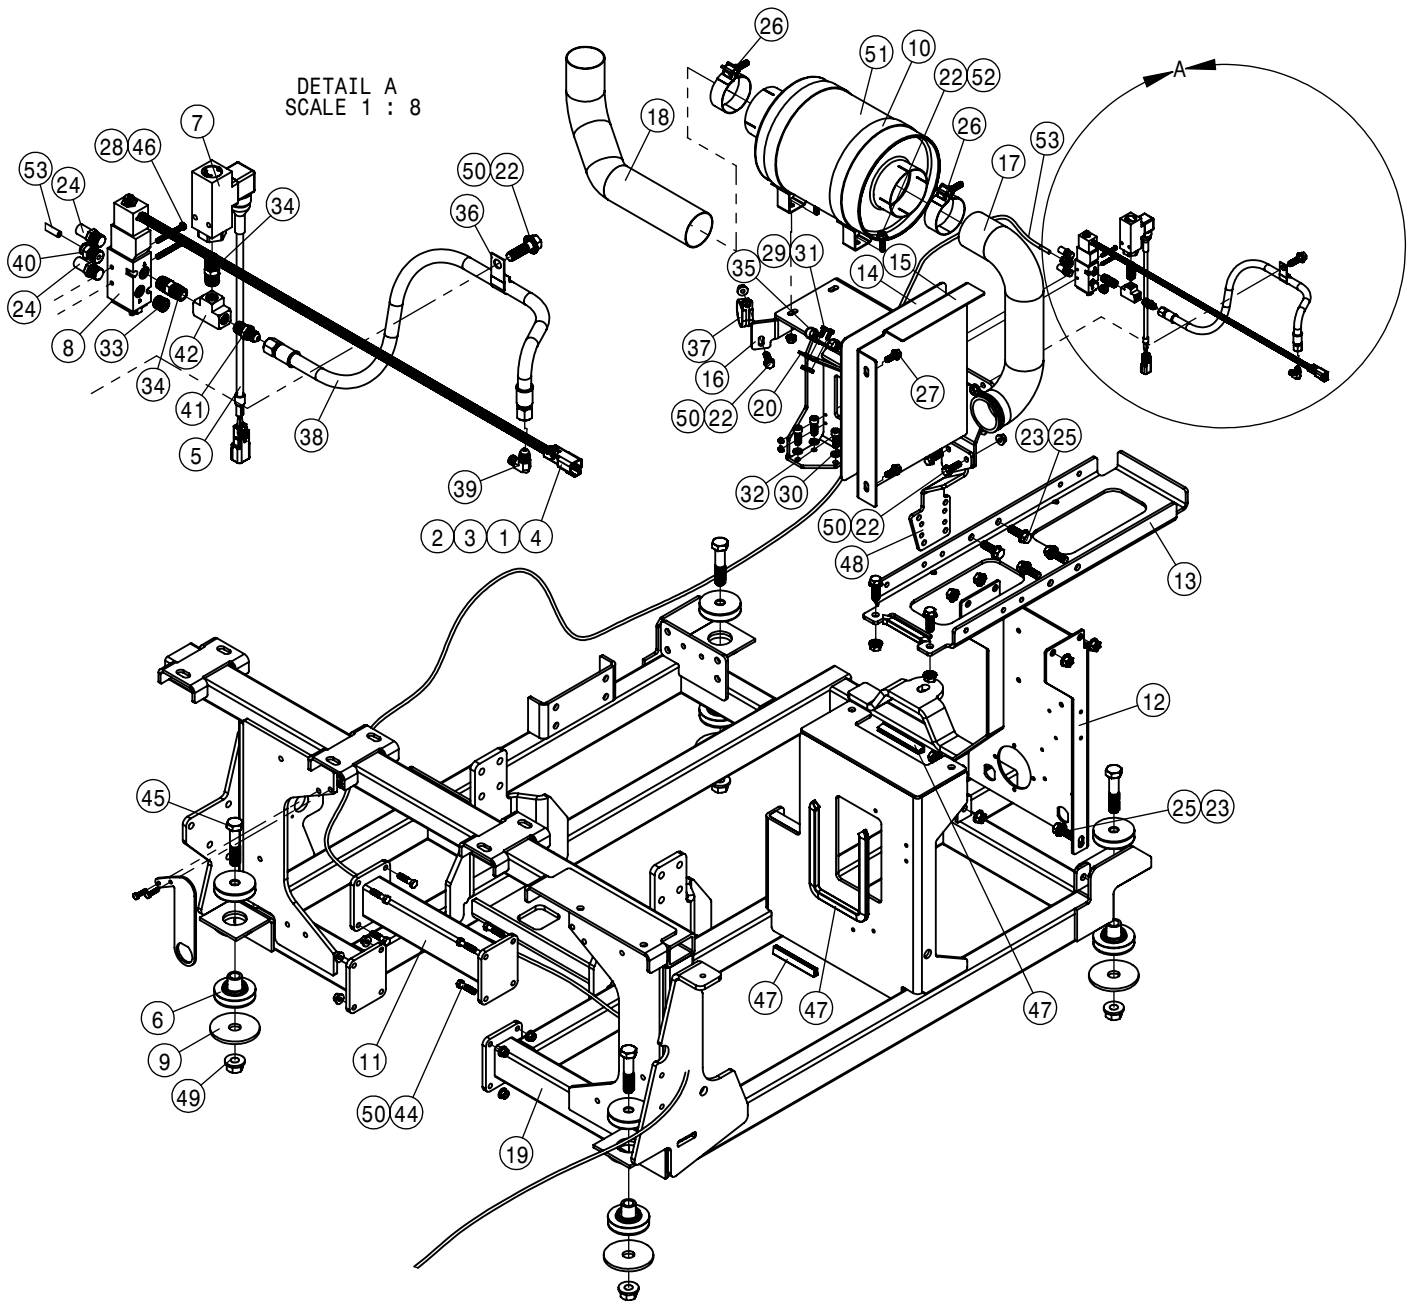

DETAIL A
SCALE 1 : 8

TIER-3 ENGINE SKID AND EXHAUST ASSEMBLY			
DET	QTY	P/N	DESCRIPTION
1	2	192507	.25 ID WIRE FLEX GUARD
2	1	292100	DEUTSCH DT WEDGE LOCK, W2P
3	2	292109	DEUTSCH,S&F PIN,SZ16,16-14GA
4	1	292332	DEUTSCH RECEPTACLE, DT04-2PE004
5	1	293568	PRESS SWITCH HARNESS,STS16 05
6	4	311057	RUBBER MT SET,SSB33-1000-4
7	1	311083	PRESSURE SWITCH,80PSI,12VDC
8	1	311087	AIR VALVE,1/4FNPT,12VDC
9	4	311091	SNUBBING WASHER FOR 311090
10	2	317106	MUFFLER MNTG CLAMP
11	1	317248	FRAME SPACER WLD
12	1	317249	BATTERY STAND
13	1	317253	BATT MOUNT
14	1	317256	REFLECTIVE HEAT SHIELD
15	1	317254	BATTERY HEAT SHIELD
16	1	317281	T3 EXHAUST SUPPORT
17	1	317289	T3 TURBO EXHAUST PIPE
18	1	317290	T3 EXHAUST PIPE

TIER-3 ENGINE SKID AND EXHAUST ASSEMBLY			
DET	QTY	P/N	DESCRIPTION
19	1	317310	ENGINE SKID FRAME
20	1	317379	T3 VENT HOSE BRACKET
21	2	470121	1/4 UNC SERR FLG LOCK NUT
22	8	470329	3/8UNC X 1 1/4 SERR FLG HEX BOLT
23	8	470360	1/2UNC SERR FLG HEX NUT
24	2	470402	1/4MNPT MUFFLER
25	8	470431	1/2UNC X 1 1/2 SERR FLG BOLT
26	2	470458	MUFFLER CLAMP, 3.00 ACCUSEAL
27	2	470460	3/8 X 1" SERR FLG BOLT
28	2	470463	8-32 SERR FLANGE NUT
29	2	473767	6MM-1.00 HEX NUT
30	3	473798	10MM LOCK WASHER
31	2	473826	6MM-1.00 X 16MM HEX BOLT GR8
32	3	473844	10MM-1.50 X 30 SOC HD CAP SCR
33	1	501103	PIPE PLUG .25NPT SKT HD
34	2	502707	PIPE NIPPLE,1/4NPT HEX, BRS
35	2	520104	CUSH HOSE CLMP,#12, 3/4D X 1/2W
36	1	520128	CUSH J-CLIP,#9, 9/16D X 3/4W

TIER-3 ENGINE SKID AND EXHAUST ASSEMBLY			
DET	QTY	P/N	DESCRIPTION
37	1	520161	CUSH CLAMP,#32 2"D-3/4W LOOP
38	1	611352	04-213-04FJX-04FJX-25 H/A
39	1	618447	7/16MJIC-90-1/8MNPT LBO
40	1	711049	1/4 NYL TUBE-1/4MNPT FTG
41	1	711057	7/16MJIC-1/4MNPT ADPTR BRS
42	1	711060	1/4 UNION TEE BRS
43	2	900003	1/4UNC X 1" HEX BOLT
44	8	900131	3/8UNC X 1 1/2 HEX BOLT
45	4	900408	3/4UNC X 3 1/2 HEX BOLT
46	2	903855	8-32 X 1 1/2 PHIL PAN HD SCR
47	1	193012	QUICKEDGE TRIM .135 TO .250
48	1	317485	T3 EXHAUST BRKT SUPP
49	4	910111	3/4-10UNC CTRLK FLG NUT MC GR5
50	12	910106	3/8-16UNC CTRLK FLG NUT MC GR5
51	1	317307	RESONATOR, EXHAUST
52	4	470087	3/8-16UNC HEX FLG NUT SER MC GR5
53	1	195906-214	1/40D AIR BRAKE TUBING J844-A
54	1	317368	WIRE HARNESS BLKHD