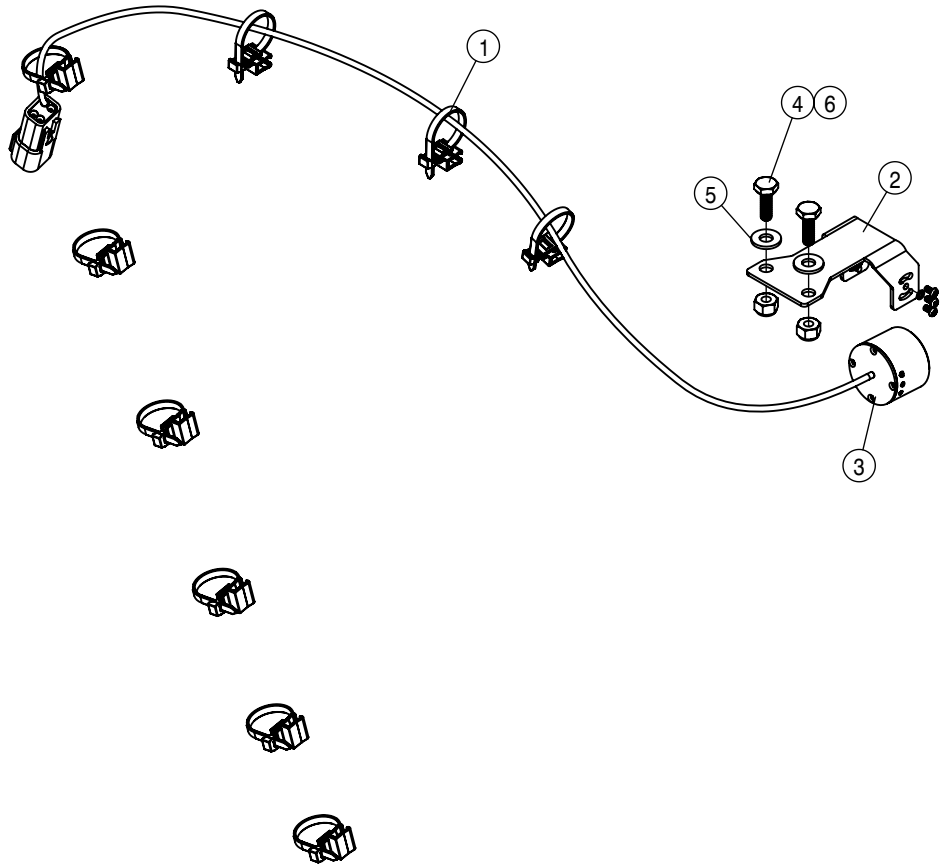

BACK-UP CAMERA ASSEMBLY			
DET	QTY	P/N	DESCRIPTION
1	9	470680	CABLE TIE/CLIP .04"-.12"W
2	1	660861	STS B-UP CAMERA BRKT
3	1	694028	B-UP CAMERA
4	2	900448	1/4UNC X 3/4 HHCS SS
5	2	910112	SAE FLAT WASHER 1/4 SS
6	2	910118	1/4-20UNC NYLOCK NUT SS