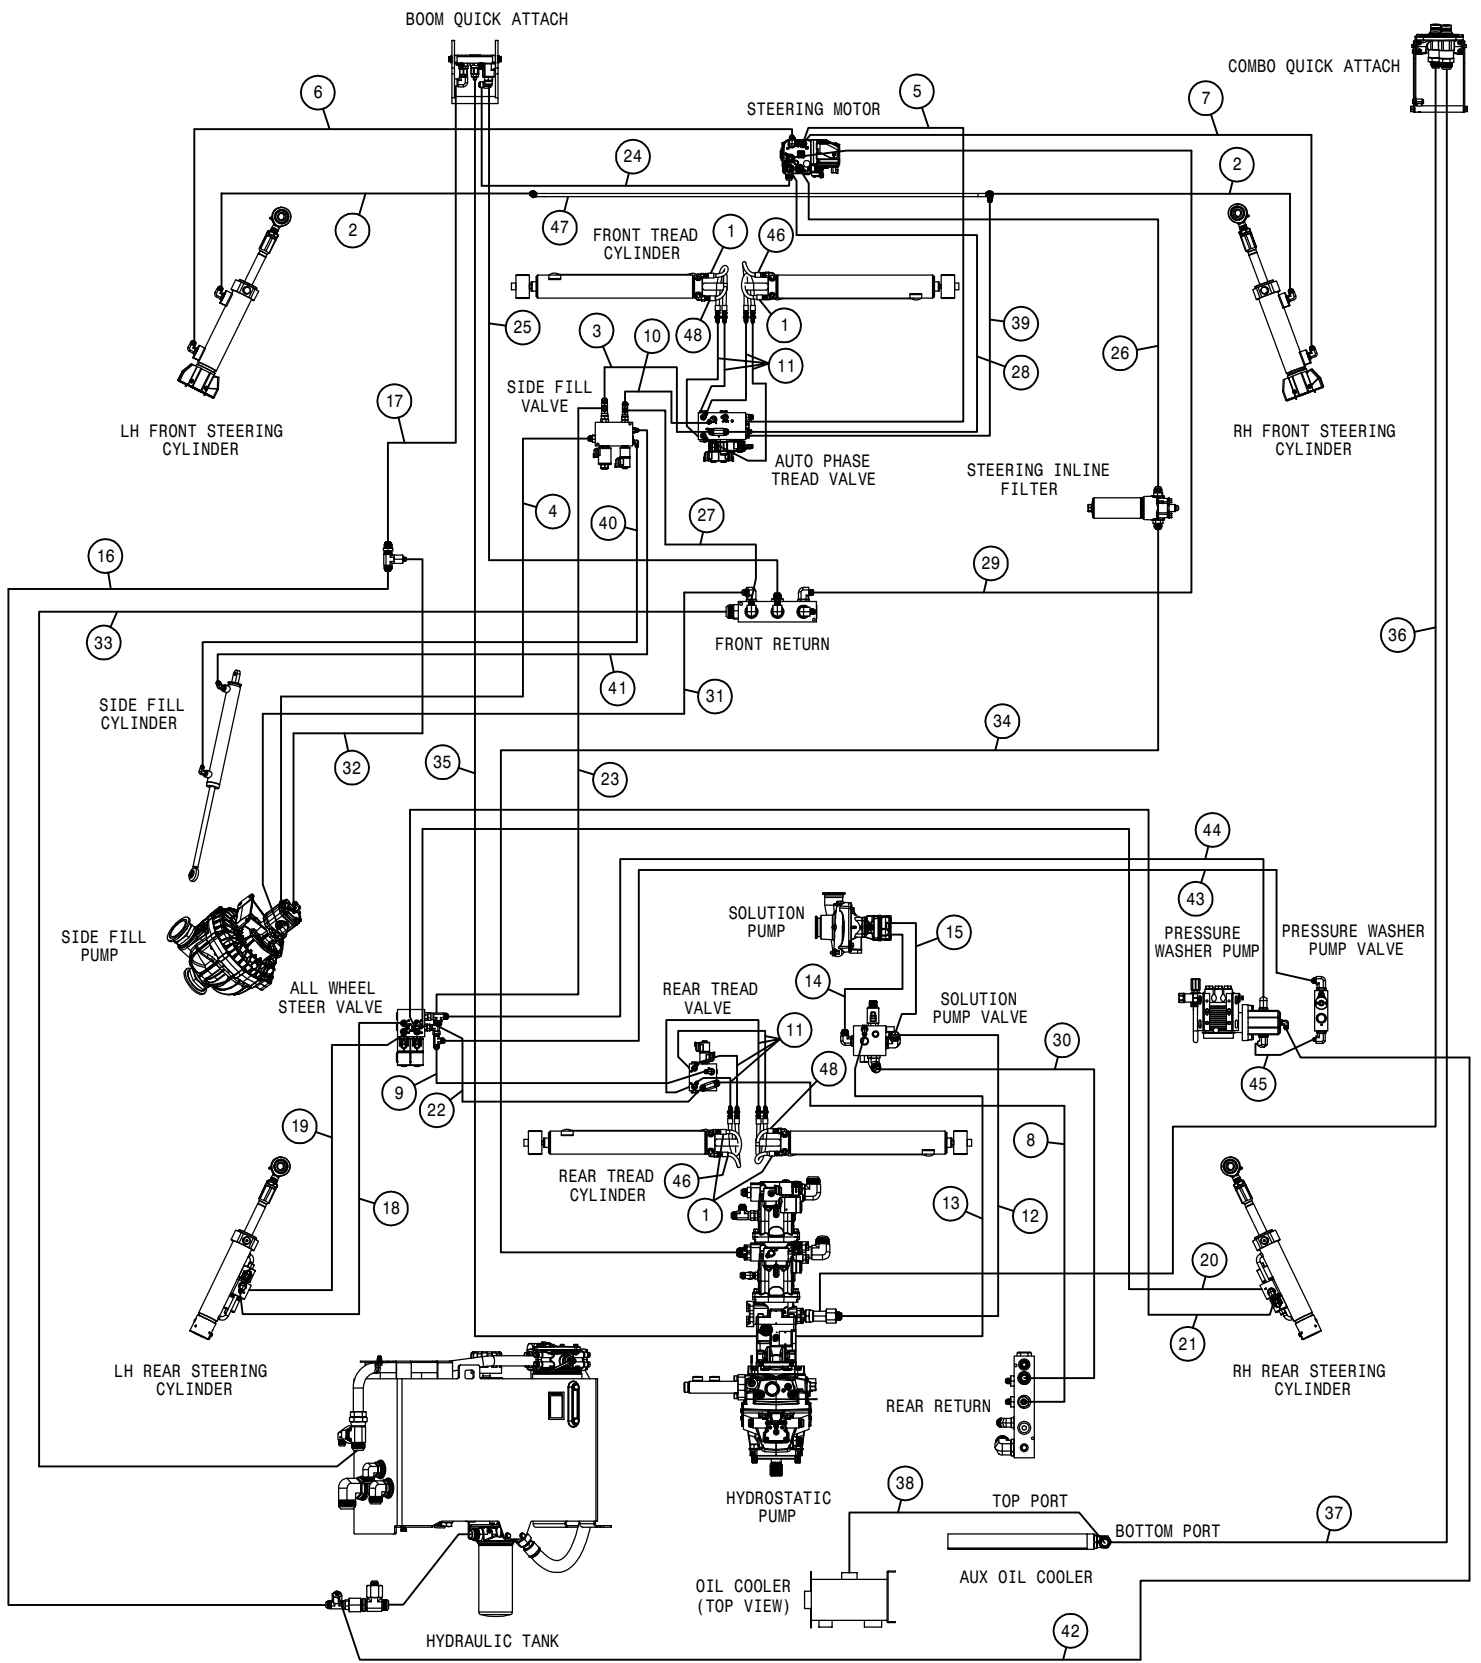

STS 10/12 HYDRAULIC DIAGRAM 2017
REFERENCE DRAWING NO. 499372s2_RevA

DET.	QTY	PART NO.	DESCRIPTION		DET.	QTY	PART NO.	DESCRIPTION	
1	4	617493	04-451TC-04MJBH-04FJX-13	H/A	25	1	617130	12-451TC-12FJX-12FJX90-78	H/A
2	2	617478	08-451TC-08FJX-08FJX-80	H/A	26	1	617131	12-451TC-12FJX-12FJX-44	H/A
3	1	616138	06-482TC-06FJX-06FJX-9	H/A	27	1	617134	08-451TC-08FJX-08FJX-22	H/A
4	1	617142	08-451TC-08FJX-08FJX90-113	H/A	28	1	617136	10-451TC-10FJX-12FJX-53	H/A
5	1	616599	06-451TC-06FJX-08FJX90-62	H/A	29	1	617137	10-451TC-10FJX-10FJX-79	H/A
6	1	617480	08-451TC-08FJX-08FJX90-127	H/A	30	1	617139	16-811-16FJX-16FJX-12	H/A
7	1	617479	08-451TC-08FJX-08FJX-119	H/A	31	1	617141	10-451TC-10FJX-10FJX-116	H/A
8	1	617097	10-451TC-10FJX-10FJX-47	H/A	32	1	617143	06-451TC-06FJX-06FJX90-115	H/A
9	1	617098	06-451TC-06FJX-08FJX90-13	H/A	33	1	617145	24-811-24FJX-24FJX90-151	H/A
10	1	617099	06-451TC-06FJX-08FJX-18	H/A	34	1	617146	12-451TC-12FJX-16FJX90-161	H/A
11	8	617100	04-451TC-04FJX-04FJX-24	H/A	35	1	617147	04-451TC-04FJX-04FJX45-213	H/A
12	1	617101	12-451TC-16FJX-12FJX90-23	H/A	36	1	617148	16-451TC-16FJX-20FJX90-189	H/A
13	1	617102	04-451TC-06FJX-04FJX90-29	H/A	37	1	617149	20-811-20FJX-20FJX-203	H/A
14	1	617103	12-451TC-12FJX-12FJX90-22	H/A	38	1	617173	20-811-20FJX-20FJX-39	H/A
15	1	617104	16-811-16FJX-16FJX90-26	H/A	39	1	617210	04-451TC-04FJX-08FJX-78	H/A
16	1	617106	12-451TC-12FJX-12FJX-87	H/A	40	1	617387	04-451TC-04FJX-04FJX-82	H/A
17	1	617111	12-451TC-12FJX-12FJX-93	H/A	41	1	617388	04-451TC-06FJX-06FJX90-72	H/A
18	1	617496	06-451TC-08FJX-06FJX45-108	H/A	42	1	617446	06-451TC-06FJX-06FJX-84	H/A
19	1	617495	06-451TC-06FJX-06FJX-104	H/A	43	1	617447	08-451TC-08FJX-08FJX-95	H/A
20	1	617498	06-451TC-06FJX-08FJX-139	H/A	44	1	617448	10-451TC-10FJX-10FJX-89	H/A
21	1	617497	06-451TC-06FJX-06FJX90-143	H/A	45	1	617450	06-451TC-06FJX-06FJX-9	H/A
22	1	617119	10-451TC-10FJX-10FJX-18	H/A	46	2	617494	04-451TC-04MJBH-06FJX-15	H/A
23	1	617128	08-451TC-08FJX-10FJX90-113	H/A	47	1	615917	TUBE ASSY, 1/2" OD 8-FJIC	
24	1	617129	10-451TC-10FJX-12FJX90-55	H/A	48	2	617511	04-451TC-04MJBH-06FJX-17	H/A