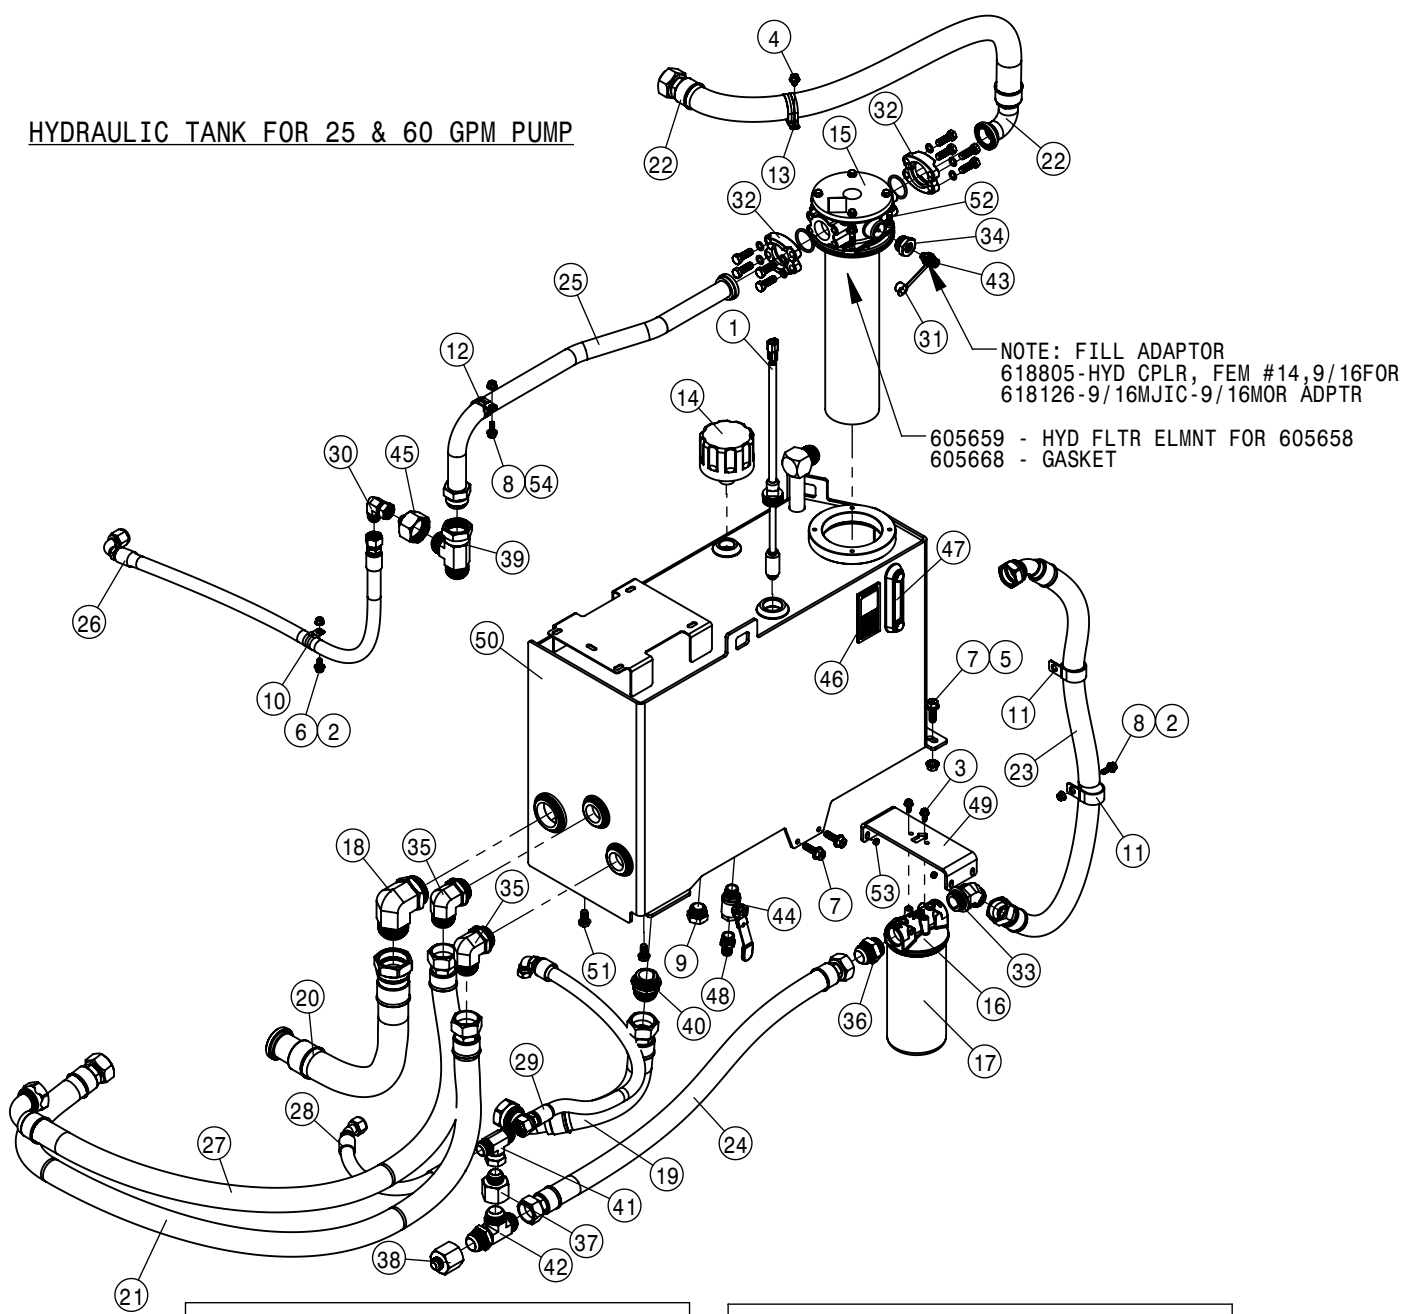

HYDRAULIC TANK FOR 25 & 60 GPM PUMP

HYDRAULIC TANK ASSEMBLY FOR 25 & 60 GPM PUMP			
DET	QTY	P/N	DESCRIPTION
1	1	294069	TEMPERATURE/OIL LEVEL SENSOR
2	4	470087	3/8-16UNC HEX FLG NUT SER MC GR5
3	2	470233	5/16UNC X 3/4 HHSFB GR5 MC
4	1	470319	3/8UNC X 1/2 HHSFB GR5 MC
5	2	470360	1/2-13UNC HEX FLG NUT SER MC GR5
6	1	470409	3/8UNC X 3/4 HHSFB GR5 MC
7	6	470431	1/2UNC X 1 1/2 HHSFB GR5 MC
8	2	470460	3/8UNC X 1 HHSFB GR5 MC
9	1	470471	1 5/16MOR PLUG, MAGNETIC
10	1	520121	CUSH CLAMP,#16 1IN X 3/4W
11	2	520124	CUSH HOSE CLAMP,#28, 1 3/4D X 1 W
12	1	520160	CUSH CLAMP,#24 1 1/2D-3/4WLOOP
13	1	520161	CUSH CLAMP,#32 2"D-3/4W LOOP
14	1	605656	T.R.A.P. BREATHER 1" NPT
15	1	605658	HYD TANK RETURN FILTER
16	1	605662	CASE DRAIN FILTER HEAD
17	1	605663	CASE DRAIN FILTER ELEMENT
18	1	611170	2 1/2 MOR-90-2 1/2 MJIC
19	1	617088	24-811-24FJX-24FJX45-18 H/A
20	1	617089	32-811-32FJX-32FLG-25 H/A
21	1	617091	24-811-24FJX-24FJX-71 H/A
22	1	617093	24-811-24FJX-24FLG90-48 H/A
23	1	617095	20-811-20FJX-20FJX45-47 H/A
24	1	617120	20-811-20FJX-20FJX-37 H/A
25	1	617151	HYD TANK TUBE
26	1	617171	12-451TC-12FJX-12FJX90-43 H/A
27	1	617473	24-811-24FJX-24FJX90-61 H/A

HYDRAULIC TANK ASSEMBLY FOR 25 & 60 GPM PUMP			
DET	QTY	P/N	DESCRIPTION
28	1	617475	12-451TC-16FJX-12FJX45-18 H/A
29	1	617476	12-451TC-10FJX90-16FJX-30 H/A
30	1	618191	1 1/16MJ-90-1 1/16FJ SWIV LBO
31	1	618255	DUST CAP/PLUG FOR 618804/805
32	2	618299	1.50 SPLIT FLANGE KIT #61
33	1	618396	1 5/8MJIC-45-1 5/8MOR LBO
34	1	618397	1 5/16MOR-9/16FOR ADPTR
35	2	618432	1 7/8MJIC-90-1 7/8MOR LBO
36	1	618472	1 5/8MJIC-1 5/8MOR ADPTR
37	1	618547	1 5/8FJIC-1 5/16MJIC ADPTR
38	1	618665	1 5/8FJIC-1 1/16MJIC ADPTR
39	1	618681	1 7/8FJ SW RUN TEE-1 7/8MJ
40	1	618682	1 7/8MOR-1 7/8MJIC ADPTR
41	1	618717	1 5/16FJX BRANCH TEE-1 5/16MJ
42	1	618752	1 5/8MJIC BLKHD RUN TEE
43	1	618870	HYD CPLR, MALE #14 9/16MOR
44	1	618881	3/4 NPT BALL VLV BRS LOCK
45	1	618936	1 7/8FJIC-1 1/16MJIC ADPTR
46	1	650493	DECAL, HYDRAULIC OIL
47	1	701367	SIGHT GAUGE
48	1	711102	3/4NPT X 3/4 HOSE BARB, BRS
49	1	760809	filter mount plate
50	1	760958	HYD RESERVOIR STS '17 W/DECAL
51	2	900263	1/2UNC X 1" HEX BOLT
52	4	900504	3/8UNC X 1 1/2 HHSFB GR5 MC
53	4	910001	1/4-28UNF HEX NUT MC GR5
54	1	910106	3/8-16UNC CTRLK FLG NUT MC GR5