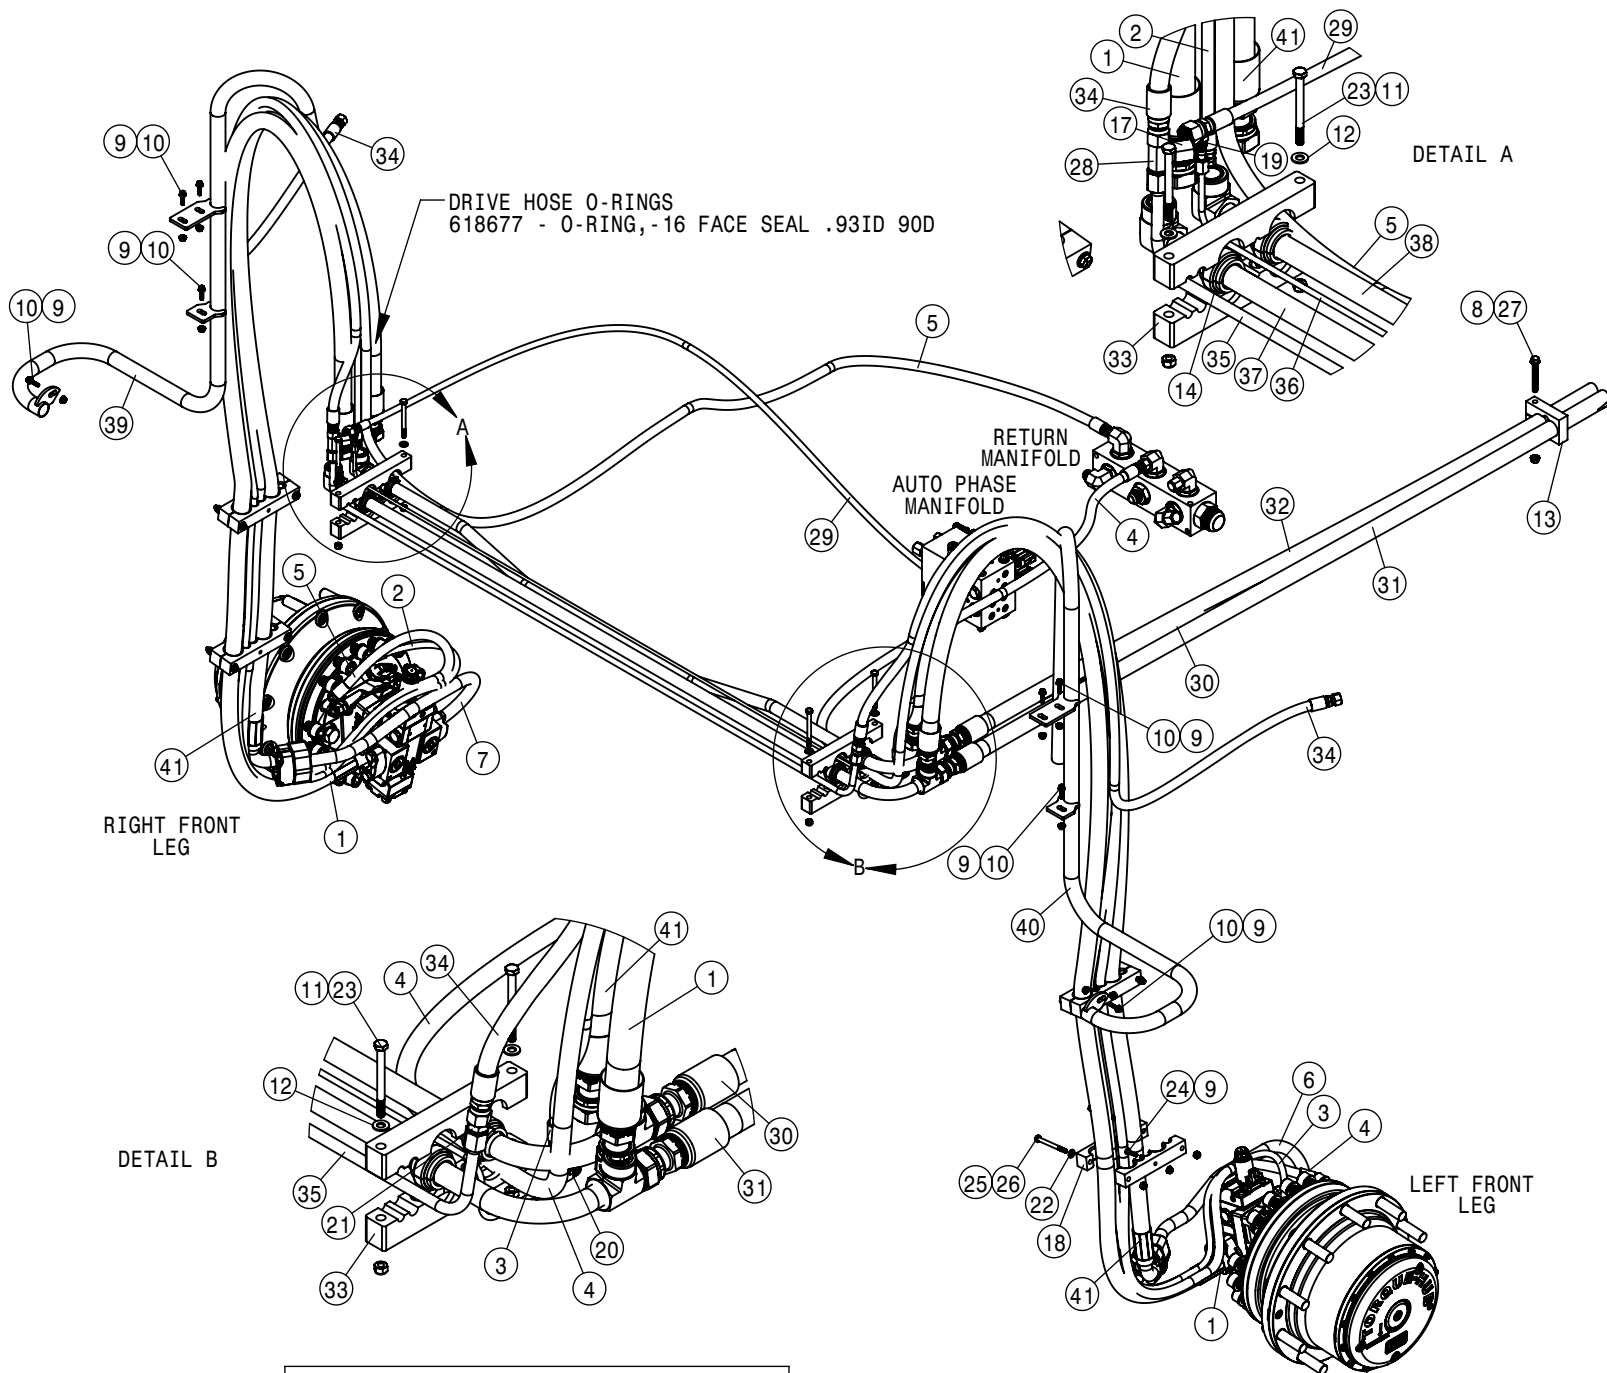

FRONT DRIVE HOSE ASSEMBLY			
DET	QTY	P/N	DESCRIPTION
1	2	617462	16-797TC-16FFOX-16C62F-126 H/A
2	1	617484	04-451TC-04FJX-04FJX45-145 H/A
3	1	617483	04-451TC-04FJX-04FJX45-149 H/A
4	1	617482	08-451TC-08FJX-08FJX90-207 H/A
5	1	617481	08-451TC-08FJX-08FJX90-231 H/A
6	1	617456	LFT DRV TUBE 1.00"X 0.120"WT
7	1	617457	RGT DRV TUBE 1.00"X 0.120"WT
8	1	470087N	3/8UNC HEX SERR FLG NUT YZ
9	12	470121	1/4-20UNC HEX FLG NUT SER MC GR5
10	8	470231	1/4UNC X 1 HHSFB GR5 MC
11	4	910132	5/16-18UNC NYLOCK NUT SS
12	4	910113	SAE FLAT WASHER 5/16 SS
13	1	470673	HOSE CLAMP, 4-HOLE
14	4	470686	RUBBER INSERT, CLAMP
NS	1	470763	SIDEWINDER SLEEVE LH
NS	1	470762	SIDEWINDER SLEEVE RH
17	1	618532	3/4FJIC CAP NUT
18	4	470672	HOSE CLAMP, 5-HOLE
19	1	618524	7/16MJIC UNION
20	1	618488	7/16MJIC UNION TEE
21	1	618314	3/4MJIC UNION

FRONT DRIVE HOSE ASSEMBLY			
DET	QTY	P/N	DESCRIPTION
22	8	920001	SAE FLAT WASHER 5/16 MC
23	4	900521	5/16UNC X 3 1/2 HHCS SS
24	4	900003	1/4UNC X 1 HHCS GR5 MC
25	8	473001	5/16-18UNC NYLOCK NUT MC GR5
26	8	900073	5/16UNC X 3 1/4 HHCS GR5 MC
27	1	900136N	3/8UNC X 3" SERR FLANGE BOLT
28	1	618311	3/4MJIC UNION TEE
29	1	617210	04-451TC-04FJX-08FJX-78 H/A
30	1	617086	04-451TC-04FJX-06FJX90-182 H/A
31	1	617085	16-797TC-16FFOX-16FFOX45-191 H/A
32	1	617084	16-797TC-16FFOX-16FFOX45-187 H/A
33	2	470685	HOSE CLAMP
34	2	617478	08-451TC-08FJX-08FJX-80 H/A
35	1	615917	TUBE ASSY 1/2"OD 8-FJIC
36	1	615916	TUBE ASSY 1/4"OD 4-FJIC
37	1	615914	TUBE ASSY 1"OD 16-ORFS
38	1	615913	TUBE ASSY 1"OD 16-ORFS
39	1	362591	RH WEAR BAR WLD
40	1	362590	LH WEAR BAR WLD
41	2	617463	16-797TC-16FFOX-16C62F90-112 H/A