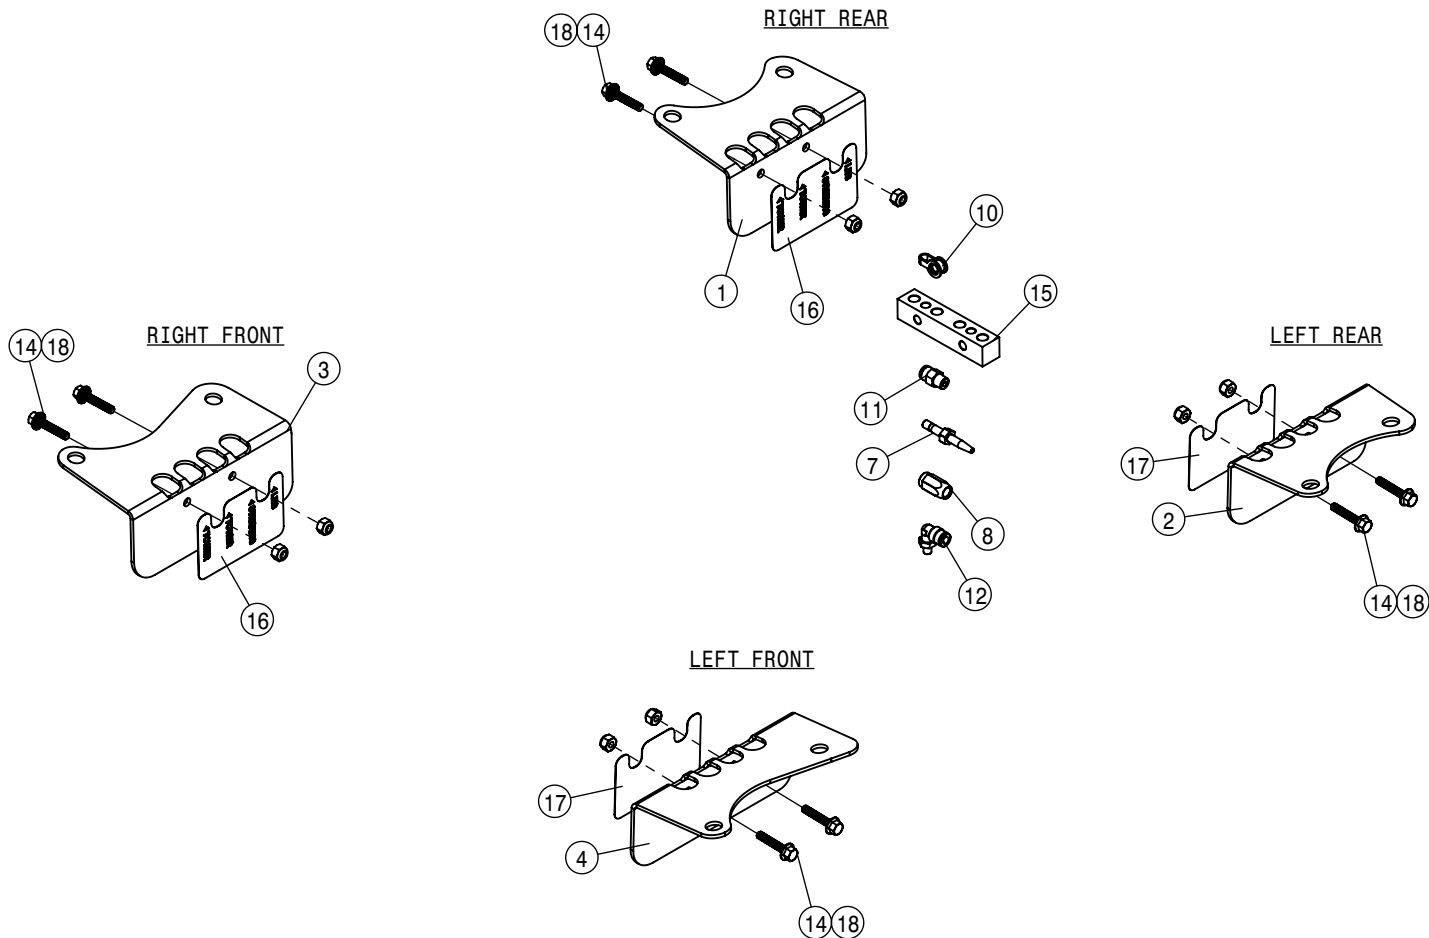

REMOTE GREASE BANK ASSEMBLY			
DET	QTY	P/N	DESCRIPTION
1	1	360424	2017 GREASE ZERK RHR BRKT
2	1	360425	2017 GREASE ZERK LHR BRKT
3	1	360902	2017 GREASE ZERK RHF BRKT
4	1	360903	2017 GREASE ZERK LHF BRKT
NS	16	470154	CABLE TIE, 11.00" BLK NYLON
NS	32	470735	PROTECTIVE RUBBER BOOT
7	32	470736	SHORT FIELD INSTALL
8	32	470737	FIELD INSTALL NUT
NS	16	470738	LEAKLESS ZERK (1/8" - 27 PTF)
10	16	470740	PROTECTIVE ZERK CAP
11	16	470741	STR PUSH CON 1/4 X 1/8 NPT
12	16	470744	90 SWIVEL PUSH CON 1/4 - 28
NS	1	470745	5/16"OD HOSE 35' GREASE FILLED
14	8	473836	1/4UNC X 1 1/4 HHSFB SS FT
15	4	606474	MANIFOLD
16	2	650506	2017 GREASE ZERK RH DECAL
17	2	650507	2017 GREASE ZERK LH DECAL
18	8	910118	1/4-20UNC NYLOCK NUT SS