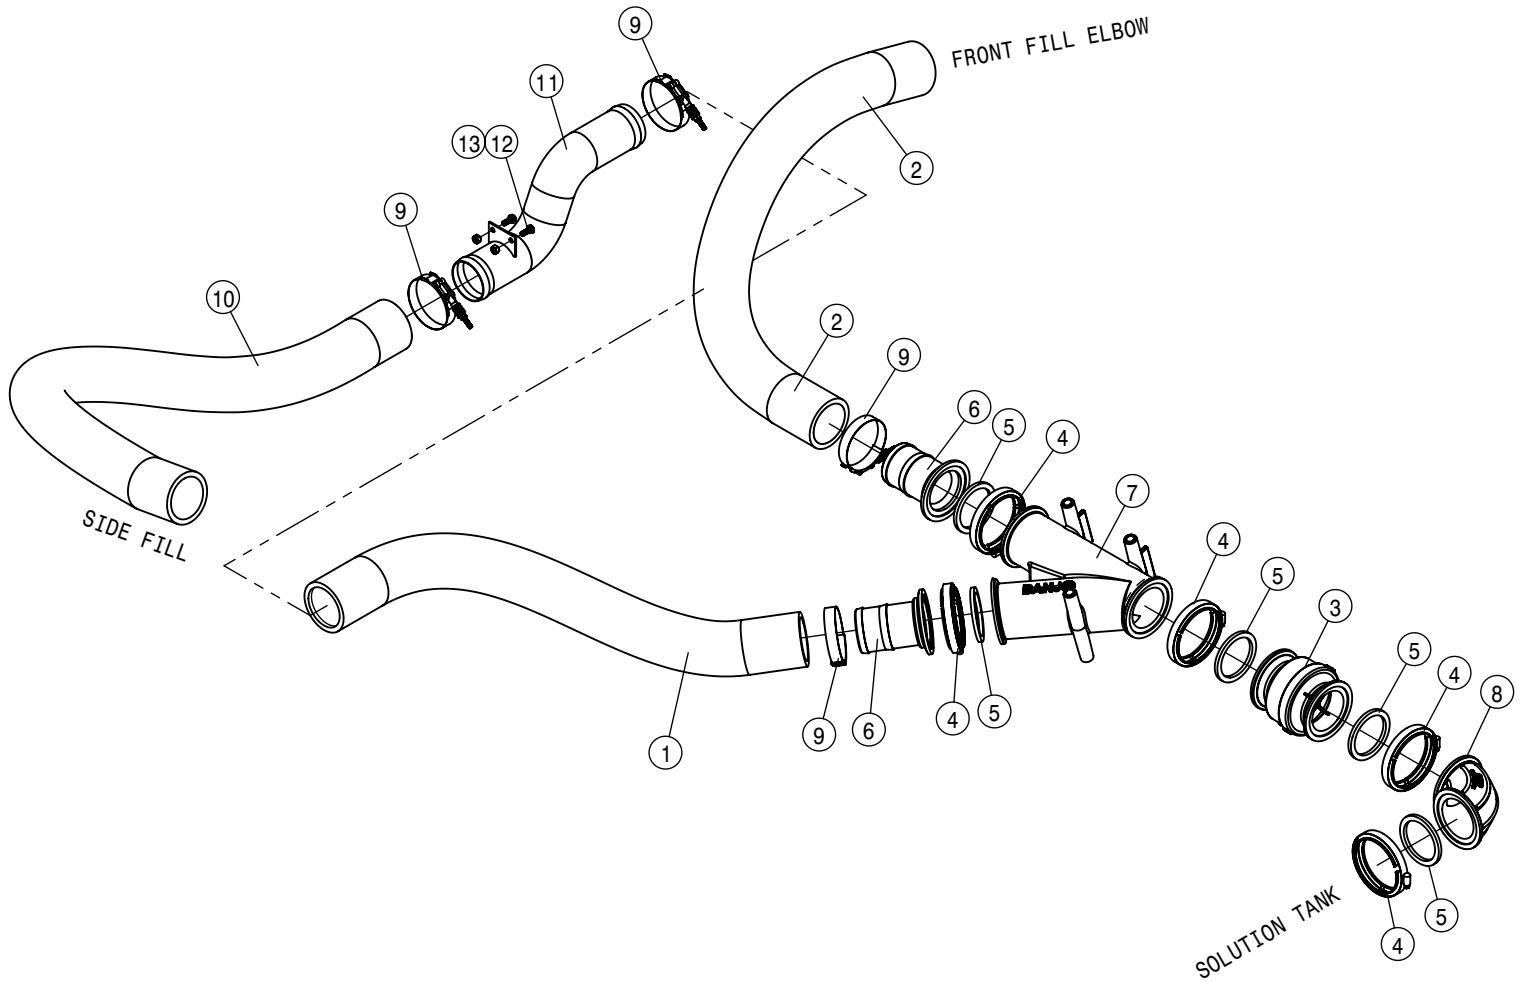

RH SOLUTION TANK VALVE (FRONT AND SIDE FILL)			
DET	QTY	P/N	DESCRIPTION
1	1	197145-037	HOSE 3" SUCTION, POLY HELIX EPDM
2	1	197145-040	HOSE 3" SUCTION, POLY HELIX EPDM
3	1	500142	CHECK VALVE 3" FLANGE
4	5	500208	3" FLANGE CLAMP S.S.
5	5	500209	3" FLANGE GASKET EPDM
6	2	500210	3" FLANGE-3" HOSEBARB POLY
7	1	500260	3" FP FLANGE 45 Y COUPLING
8	1	500262	3" FLANGE-90-3" FLG SWEEP LBO
9	4	520145	3.56/3.88 T-BOLT HOSE CLAMP SS
10	1	601664	HOSE, 3 X 55 POLY HELIX EPDM
11	1	690731	SOLU TUBE, 3.00 S.S. SIDE FILL
12	2	900064	5/16UNC X 3/4" HEX BOLT
13	2	914002	5/16UNC HEX STOVER NUT