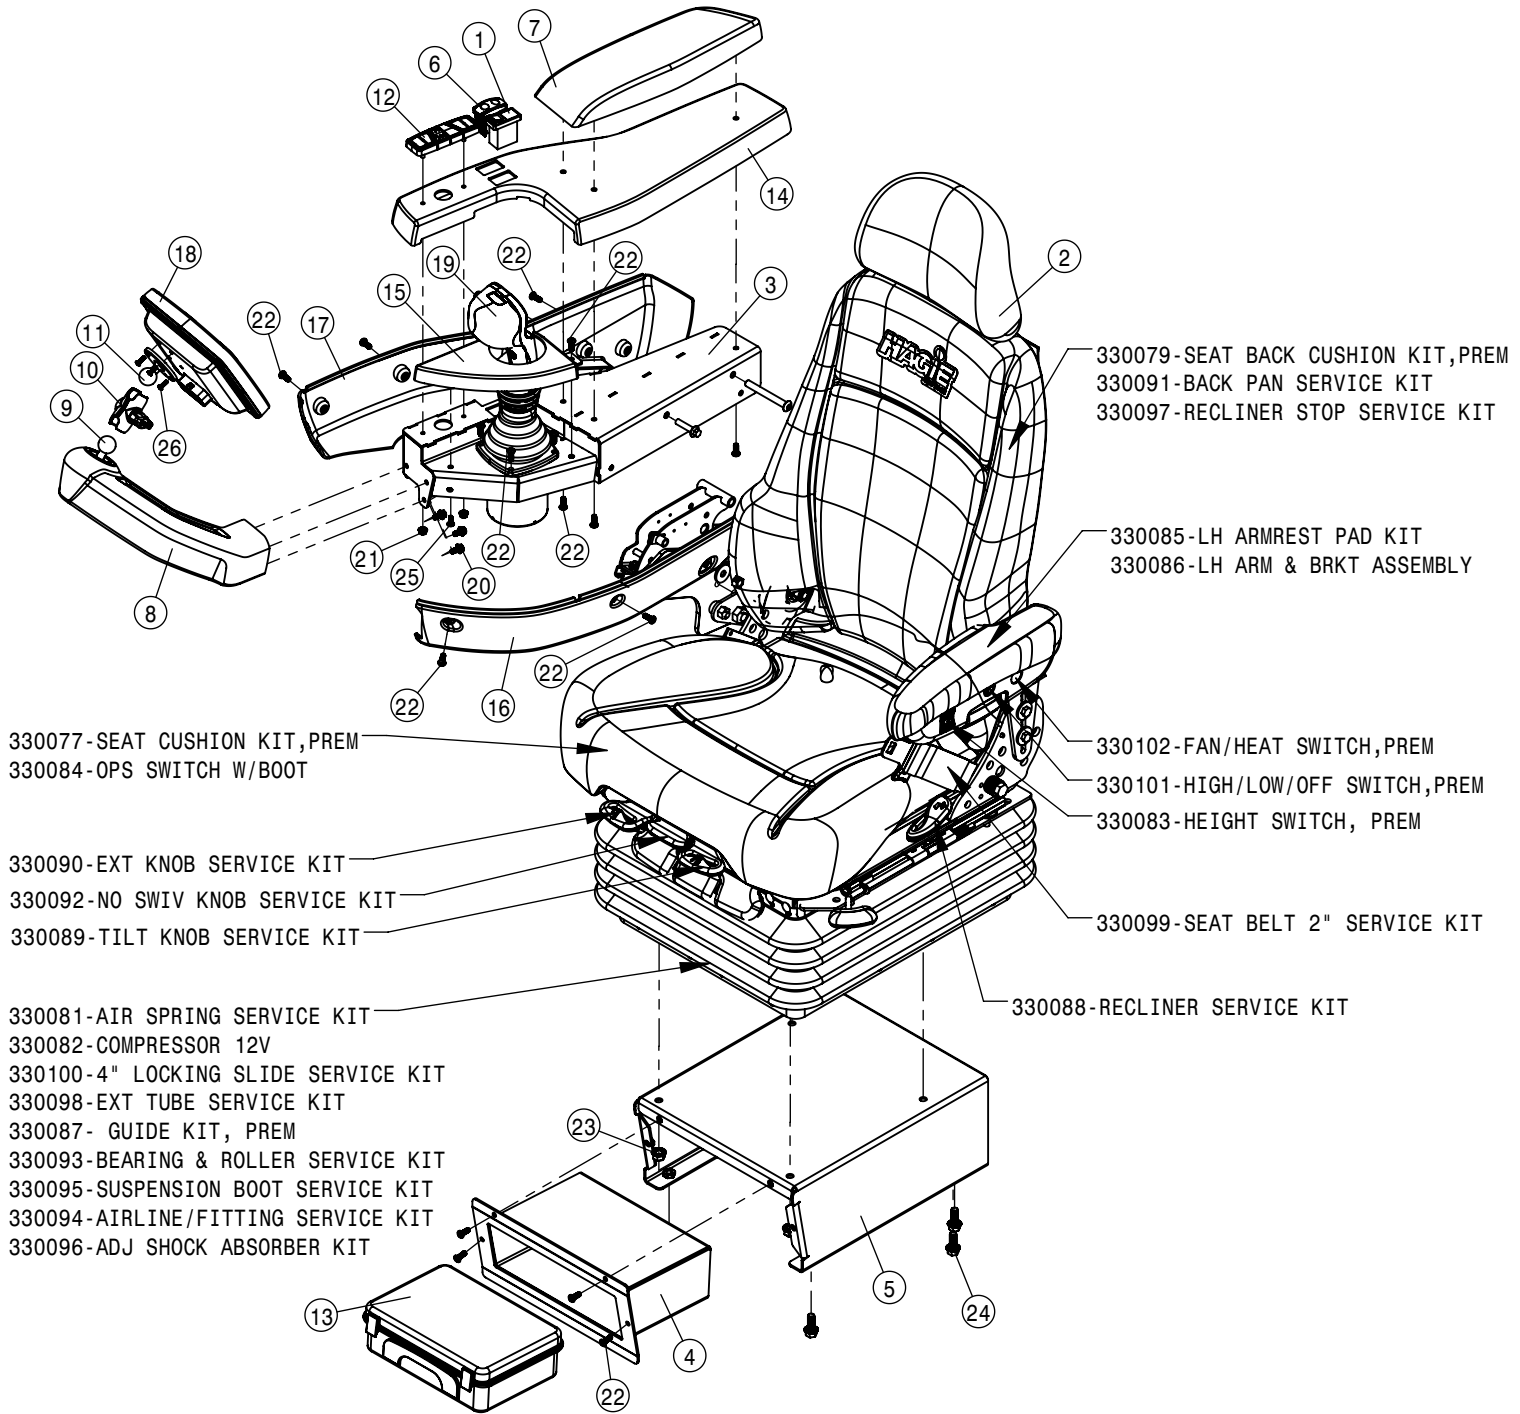

PREMIUM SEAT ASSEMBLY			
DET	QTY	P/N	DESCRIPTION
1	1	292201	SWITCH, BRAKE, STS
2	1	330068	SEAT - PREMIUM, CAB STS' 14
3	1	344167	POD STRUCTURE WLDMT
4	1	344279	STS CAB FIRST AID WLDMNT '14
5	1	344280	STS CAB SEAT RSR WLDMNT '14
6	1	344311	SWITCH - THROTTLE
7	1	344340	ARMREST POD, ASSY, STSCAB'14
8	1	344342	POD DISPLAY MNT ASSY MOLDED, STSCAB'14
9	1	344363	1" RAM BALL MNT 1/4UNC THRD HOLE
10	1	344364	1" RAM BALL MNT 2.00"DBL SOC ARM
11	1	344365	1" RAM BALL MNT BASE 2.50"DIA
12	1	344399	RADIO KEYPAD
13	1	344427	MEDICAL KIT

PREMIUM SEAT ASSEMBLY			
DET	QTY	P/N	DESCRIPTION
14	1	344516	POD UPPER, CAB
15	1	344517	POD MIDDLE, CAB
16	1	344518	POD INNER, CAB
17	1	344519	POD OUTER
18	1	344612	MACHINE DISPLAY ASSEMBLY, 2014
19	1	344656	JOYSTICK, CAB
20	4	470122	1/4 UNC X 1/2 SERR FLG BOLT
21	2	470175	#10-32UNF HEX FLG NUT SER MC GR5
22	19	472344	1/4UNCX5/8 ALHD BUTTON CAP SCR
23	4	473866	M10 X 1.5 HEX SERR FLG NUT
24	6	900129N	3/8UNC X 1" SERR FLANGE BOLT
25	1	903706	10-32X1/2 PHIL PAN MACH SCR
26	4	903844	8-32 X 1/2 PHIL PANHD MACH SCR