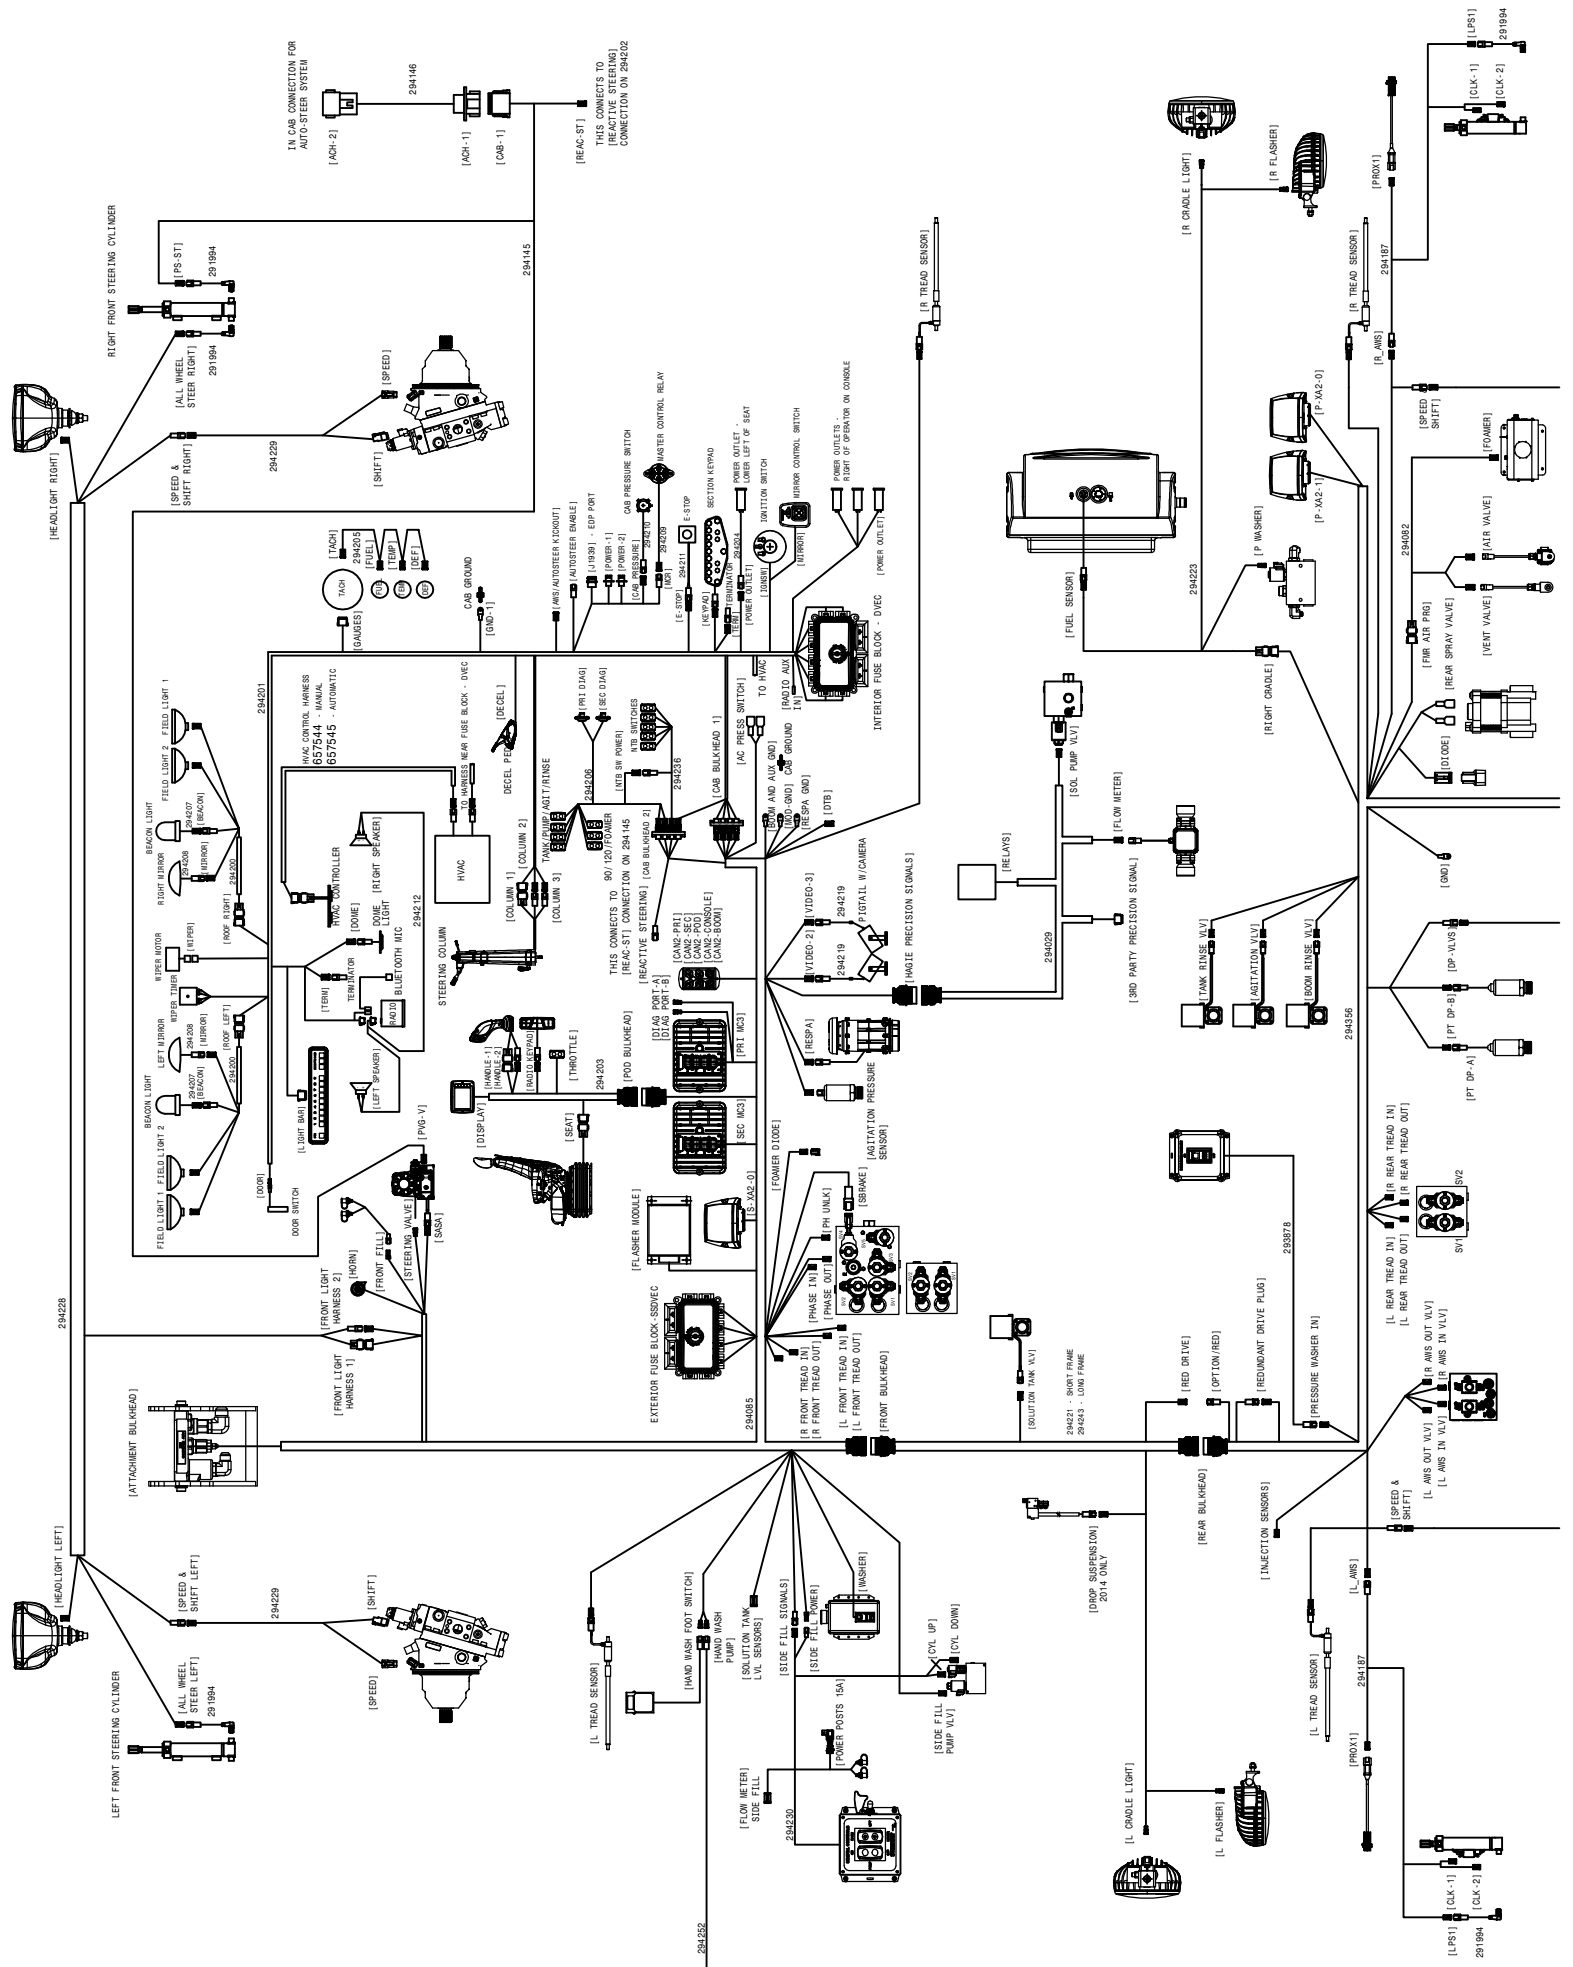

REFERENCE ONLY

 <b>HAGIE MANUFACTURING COMPANY</b> CLARION, IOWA 50525		
DESCRIPTION WIRING DIAGRAM 2017 STS 10,12,14		
DRAWN BY T. MARKER		SCALE NONE
CHECKED BY		APPROVED BY
DATE 8/2/2016	DRAWING NUMBER 499371	REV A
SHEET 1 OF 1		