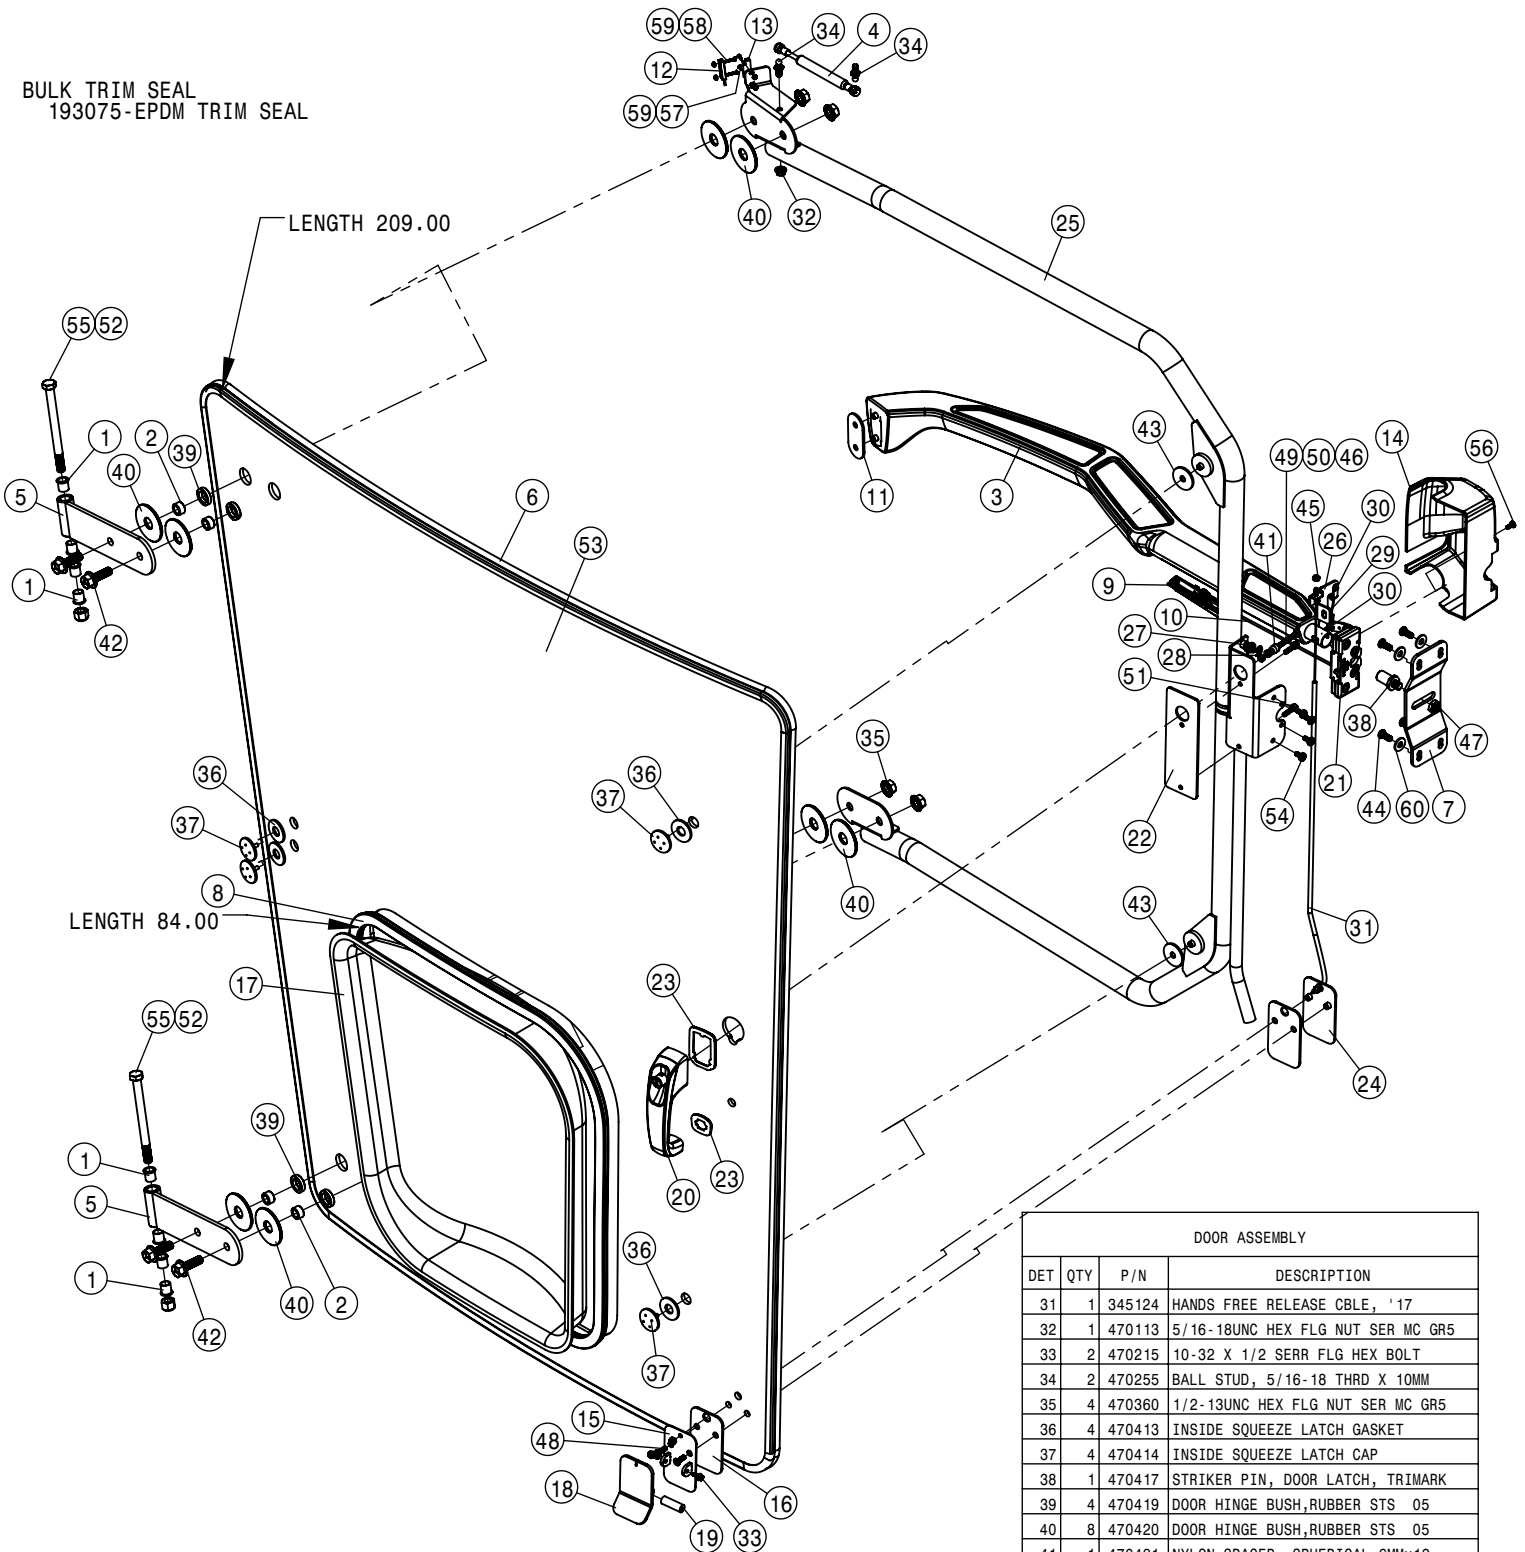

BULK TRIM SEAL
193075-EPDM TRIM SEAL

DOOR ASSEMBLY			
DET	QTY	P/N	DESCRIPTION
1	8	127506	NYLON FLANGE BRG, STS
2	4	343335	DOOR HINGE GLASS BUSH, CAB 05
3	1	344331	DOOR LATCH TUBE MOLDED, STSCAB' 14
4	1	344335	GAS CYLINDER 40LB 2.0 STROKE
5	2	344336	DOOR HINGE WLDT, STSCAB' 14
6	1	344423	BULB SEAL - DOOR, CAB
7	1	344428	DOOR LATCH STRKR PIN MT PLT ' 14
8	1	344482	TRIM SEAL - BUBBLE STS
9	1	344508	DOOR LOCK KIT, STS' 14
10	1	344510	DOOR LATCH ROD, STS' 14
11	1	344551	GASKET - DOOR ARM REST MOUNT
12	1	344560	DOOR SWITCH, STS' 14
13	1	344561	DOOR SWITCH MAGNET, STS' 14
14	1	344589	DOOR LATCH COVER, STS' 15
15	1	344592	FOOT PEDAL BASE WLDT, STS' 15

DOOR ASSEMBLY			
DET	QTY	P/N	DESCRIPTION
16	2	344600	FOOT PEDAL MT GASKET, STS' 15
17	1	344610	DOOR BUBBLE INSERT, STS' 15
18	1	344611	FOOT PEDAL WLDT, STS' 15
19	1	344618	FOOT PEDAL PIVOT PIN, STS' 15
20	1	344620	DOOR HANDLE PUSH BUTTON' 15
21	1	344621	DOOR LATCH, STS' 15
22	1	344625	DOOR HANDLE MT GASKET, STS' 15
23	1	344627	DOOR HANDLE GASKET, STS' 15
24	1	344628	FOOT PEDAL MT WLDT, STS' 15
25	1	345050	DOOR FRAME WLD, STS/DTS
26	1	345056	DOOR HINGE BRKT
27	1	345057	DOOR LATCH SPRING
28	1	345058	E-STYLE RETAINING RING, .375
29	1	345060	DOOR CABLE ' 17
30	2	345120	.19 X .5 GRVED CLEXIS PIN ASSY

DOOR ASSEMBLY			
DET	QTY	P/N	DESCRIPTION
31	1	345124	HANDS FREE RELEASE CBLE, ' 17
32	1	470113	5/16-18UNC HEX FLG NUT SER MC GR5
33	2	470215	10-32 X 1/2 SERR FLG HEX BOLT
34	2	470255	BALL STUD, 5/16-18 THRD X 10MM
35	4	470360	1/2-13UNC HEX FLG NUT SER MC GR5
36	4	470413	INSIDE SQUEEZE LATCH GASKET
37	4	470414	INSIDE SQUEEZE LATCH CAP
38	1	470417	STRIKER PIN, DOOR LATCH, TRIMARK
39	4	470419	DOOR HINGE BUSH,RUBBER STS 05
40	8	470420	DOOR HINGE BUSH,RUBBER STS 05
41	1	470421	NYLON SPACER, SPHERICAL 6MMx12
42	4	470431	1/2UNC X 1 1/2 HHSFB GR5 MC
43	2	470489	GASKET, DOOR HANDLE STIFFENER
44	4	472375	5/16UNC X 3/4 BUTN CAP SCR BLK
45	1	473004	#10-32UNF NYLOCK NUT MC GR5
46	1	473758	6MM X 1.00 NYLON-LOCK HEX NUT
47	1	473759	12MM-1.75 HEX JAM NUT YZ
48	2	473761	6MM-1.00 X 20MM FLT HD SCREW
49	1	473762	6MM-1.00 X 45 PAN HD PHL SCREW
50	1	473767	6MM-1.00 HEX NUT
51	2	473787	6MM-1.00 X 25MM HEX BOLT GR8
52	2	473988	1/2-13UNC NYLOCK NUT SS
53	1	658105	GLASS DOOR, STS' 15
54	4	900000	1/4UNC X 1/2 HHCS GR5 MC
55	2	900348	1/2UNC X 6 HHCS SS
56	1	903706	10-32X1/2 PHIL PAN MACH SCR
57	2	903904	4-40 X 3/8 PHIL PAN MACH SCR
58	2	903906	#4-40 X 5/8 PHIL PAN HD SCREW
59	4	910031	#4-40UNC NYLOCK NUT MC GR2
60	4	910133	USS FLAT WASHER 5/16 BZ