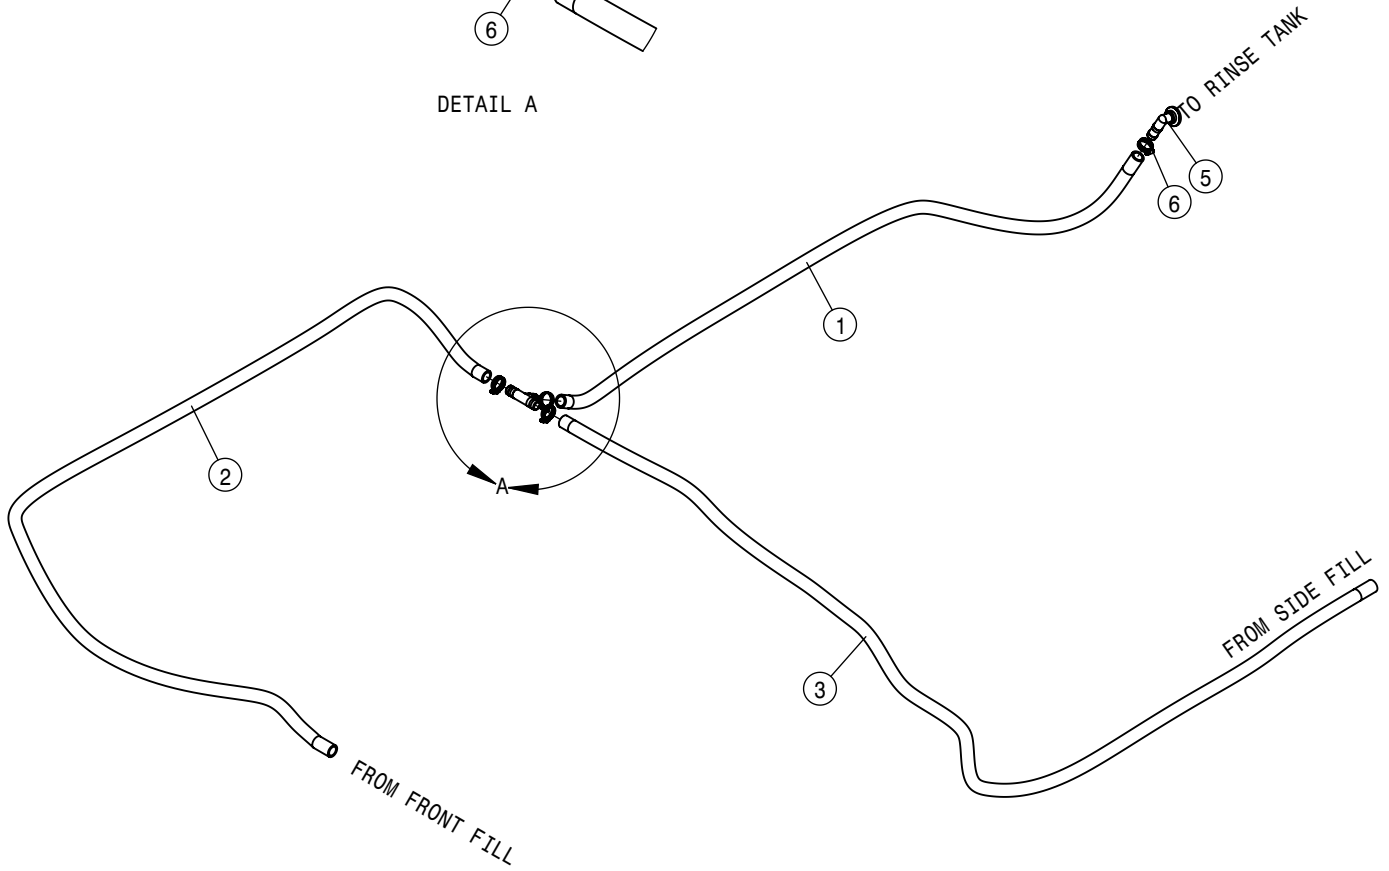

BULK HOSE
197116-HOSE 1IN 1-FBR BR BLK EPDM

FILL/RINSE HOSES FRONT/SIDE FILL ASSEMBLY			
DET	QTY	P/N	DESCRIPTION
1	1	197116-085	HOSE 1IN 1-FBR BR BLK EPDM
2	1	197116-119	HOSE 1IN 1-FBR BR BLK EPDM
3	1	197116-138	HOSE 1IN 1-FBR BR BLK EPDM
4	1	500105	1.00 HOSE BARB TEE, POLY
5	1	500173	1"FLANGE-90-1"HOSE BARB POLY
6	4	520090	HOSECLAMP NO 16 STAINLESS