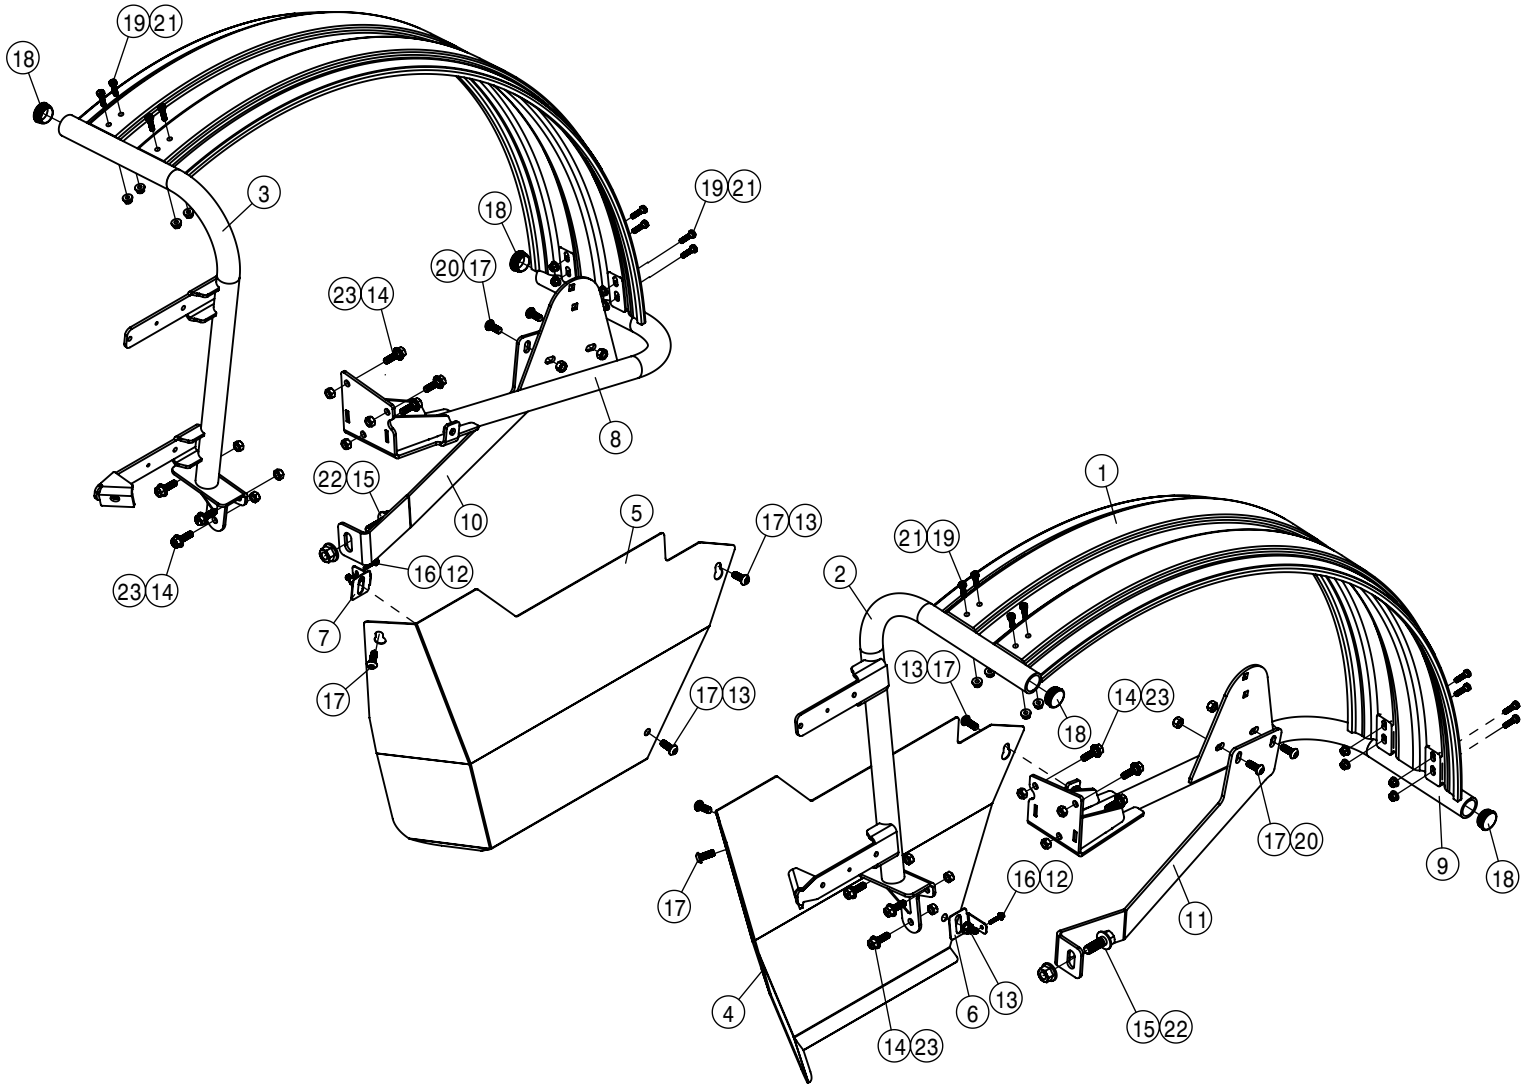

FRONT/REAR FENDER ASSEMBLY			
DET	QTY	P/N	DESCRIPTION
1	2	359598	FRONT FENDER, STS '10
2	1	360123	FENDER BRKT-LH FRT, SDS LEG
3	1	360124	FENDER BRKT-RH FRT, SDS LEG
4	1	360868	CROP SHIELD WLD-LH SDS LEG
5	1	360869	CROP SHIELD WLD - RH SDS LEG
6	1	360870	SDS CROP SHIELD LH MT BRKT
7	1	360871	SDS CROP SHIELD RH MT BRKT
8	1	362571	SDS FENDER BRKT WLD RH, STS'16
9	1	362575	SDS FENDER BRKT WLD LH, STS'16
10	1	362577	RH FENDER BRKT LWR BRACE, STS'16
11	1	362578	LH FENDER BRKT LWR BRACE, STS'16
12	2	470089	1/4UNC HEX NYL-LOC NUT
13	4	470360	1/2UNC SERR FLG HEX NUT
14	12	470431	1/2UNC X 1 1/2 HHSFB GR5 MC
15	2	472367	3/4UNC X 2 HHFB GR8 MC
16	2	473836	1/4UNC X 1 1/4 HHSFB SS FT
17	10	473987	1/2UNC X 1 1/4BUT SKTHD SCR
18	4	629772	CAPPLUGS PLUG,1 3/4" RD, BLACK POLY
19	16	900130	3/8UNC X 1 1/4 HHCS GR5 MC
20	4	910008	1/2-13UNC HEX NUT MC GR5
21	16	910106	3/8-16UNC CTRLK FLG NUT MC GR5
22	2	910111	3/4-10UNC CTRLK FLG NUT MC GR5
23	12	914008	1/2-13UNC STOVER NUT MC GR5