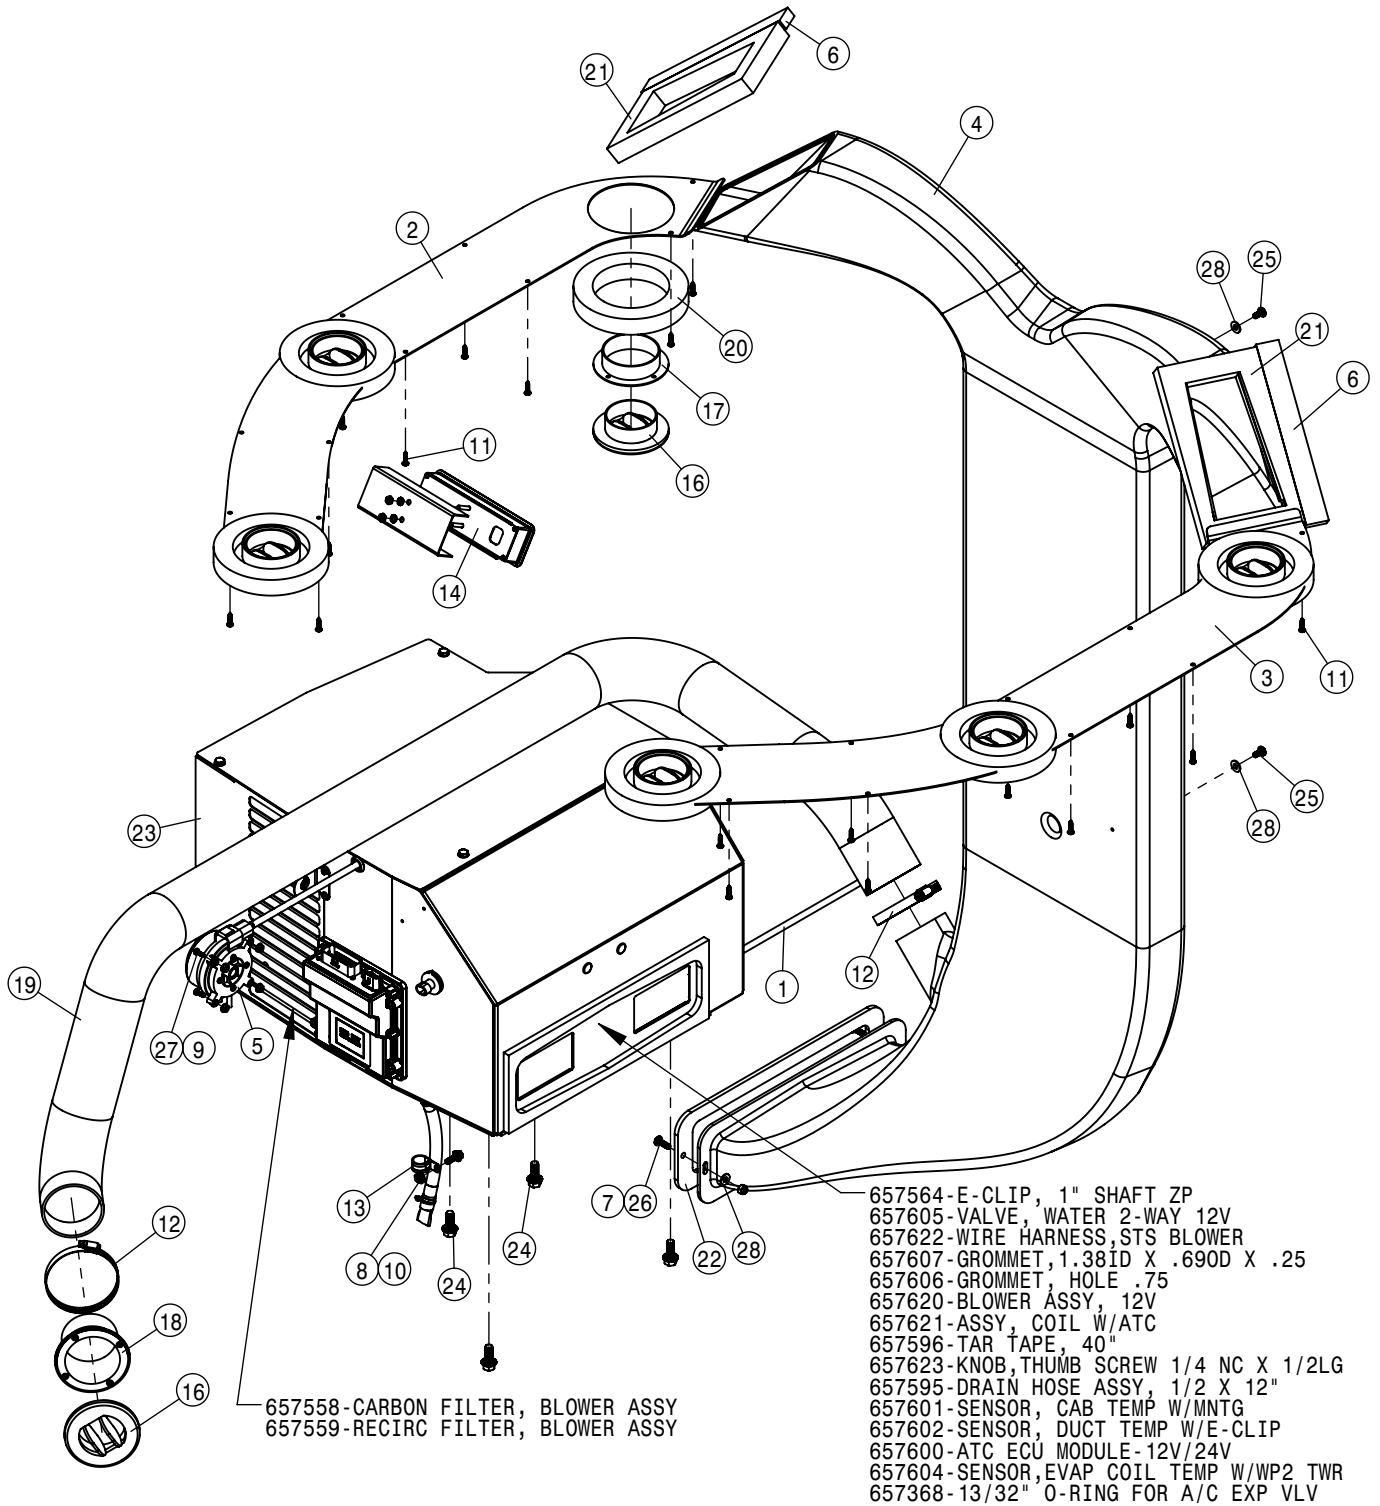

PREMIUM HVAC ASSEMBLY			
DET	QTY	P/N	DESCRIPTION
1	1	317315	HOSE - HVAC PRESSURE
2	1	344361	PLATE, ROOF DUCT COVER RH, STSCAB' 14
3	1	344362	PLATE, ROOF DUCT COVER LH, STSCAB' 14
4	1	344366	DUCT HVAC - STS CAB
5	1	344425	PRESSURE SWITCH - HVAC
6	2	344576	TEMP SEAL DUCT, STS'14
7	2	470089	1/4UNC HEX NYL-LOC NUT
8	1	470121N	1/4 UNC SERR FLG LOCK NUT SS
9	4	470463	8-32 SERR FLANGE NUT
10	1	473834	1/4UNC X 3/4 SER FLG BOLT SS
11	20	473990N	#8 X 3/4 PHIL PAN SMS TY-A BZ
12	2	520052	HOSE CLAMP NO 52 STAINLESS
13	1	520104	CUSH HOSE CLMP,#12, 3/4D x 1/2W
14	1	657543	HVAC-CTRL-AUTO,CAB

PREMIUM HVAC ASSEMBLY			
DET	QTY	P/N	DESCRIPTION
NS	1	657545	HARNESS-HVAC AUTO CTRL STS'14
16	7	657546	LOUVER, 4" W/O MNT
17	6	657547	PANEL MNT, LOUVER (THK PANEL)
18	1	657548	PANEL MNT, LOUVER (THK PANEL)
19	1	657550	HOSE - 3IN HVAC
20	6	657552	GASKET SEAL ROOF LOUVER
21	2	657553	GASKET SEAL ROOF LOUVER
22	1	657556	GASKET SEAL ROOF LOUVER
23	1	657561	BLOWER UNIT-AUT TMP CTRL STS'15
24	4	900129N	3/8UNC X 1" SERR FLANGE BOLT
25	2	903708N	1/4UNC X1/2PHIL PAN MACH SCR BZ
26	2	903711	1/4UNC X3/4PHIL PANHD MACH SCR
27	4	903844	8-32 X 1/2 PHIL PANHD MACH SCR
28	4	920000	1/4 SAE FLAT WASHER