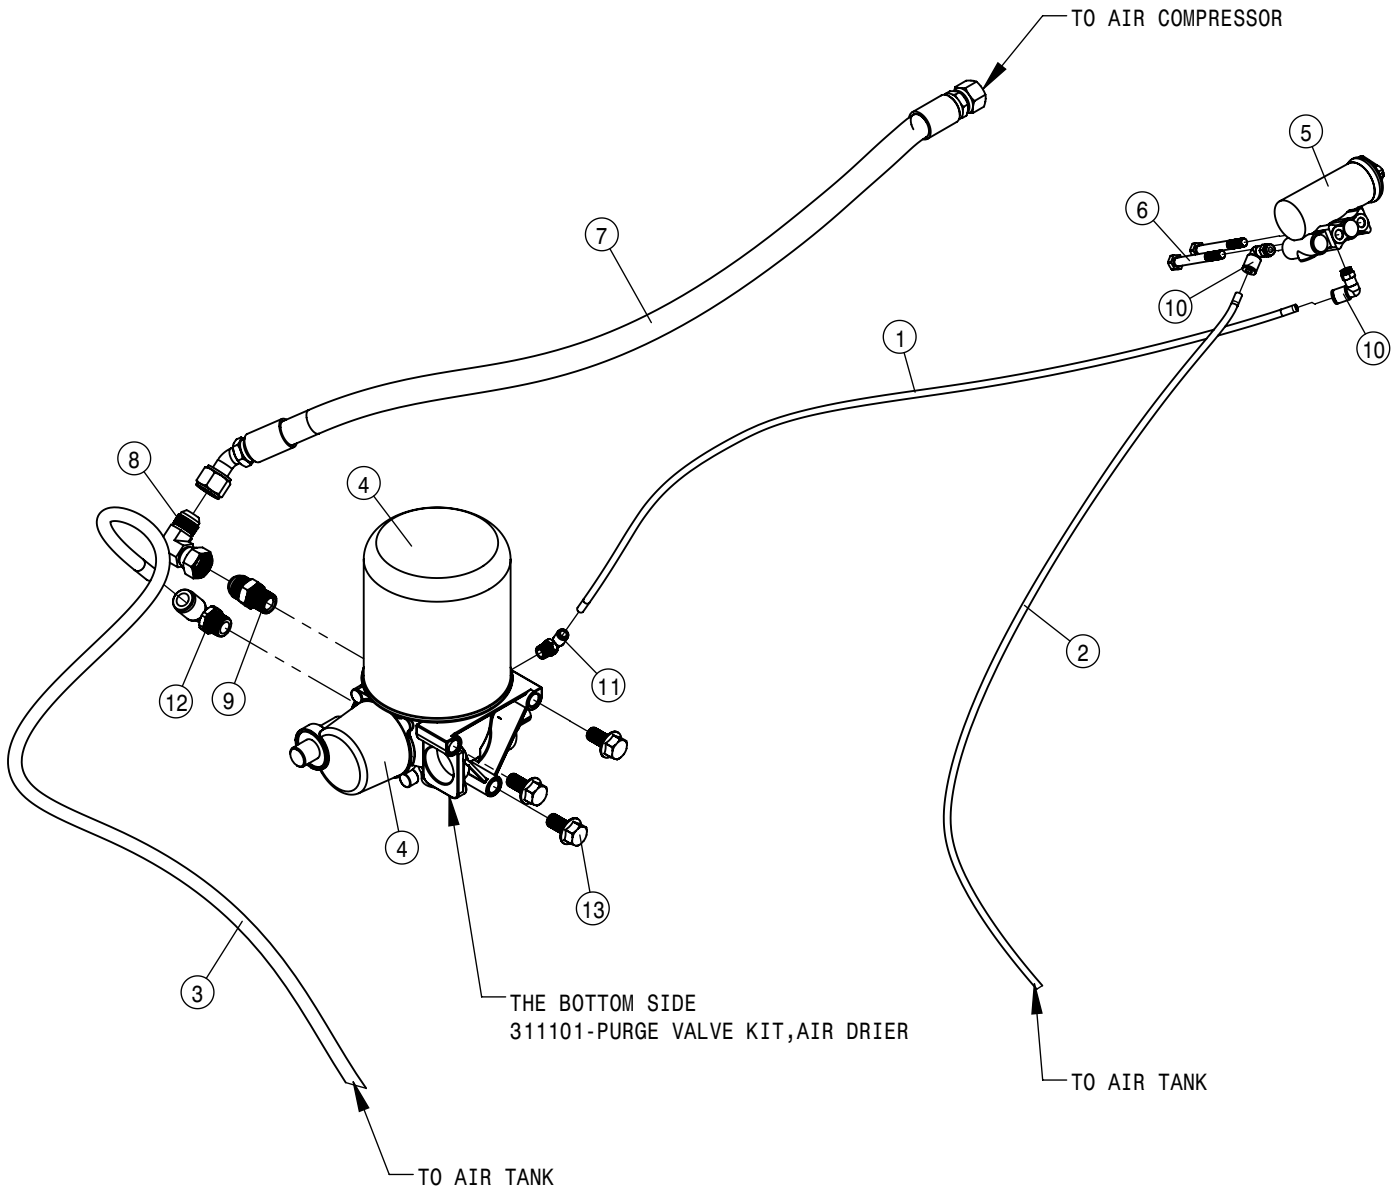

BULK HOSE
195906-1/40D AIR BRAKE TUBING
195914-1/20D AIR BRAKE TUBING

AIR DRIER AND GOVERNOR ASSEMBLY			
DET	QTY	P/N	DESCRIPTION
1	1	195906-032	1/40D AIR BRAKE TUBING J844-A
2	1	195906-123	1/40D AIR BRAKE TUBING J844-A
3	1	195914-128	1/20D AIR BRAKE TUBING J844-B
4	1	311084	AIR DRYER, SYSTEM SAVER 1200
5	1	316277	AIR COMPRESSOR GOVERNOR KIT
6	2	473822	8MM-1.25 X 70MM HEX BOLT GR8
7	1	601941	10-451TC-10FJX-10FJX45-36
8	1	618301	7/8MJIC-90-7/8FJIC SWIV LBO
9	1	618325	7/8MJIC-1/2MNPT ADPTR
10	2	711039	1/8MNPT-90-1/4 NYL TUBE LBO
11	1	711040	1/4MNPT-90-1/4 NYL TUBE LBO
12	1	711042	1/2MNPT-1/2 NYL TUBE LBO
13	3	900263N	1/2UNC X 1" SER FLANGE BOLT