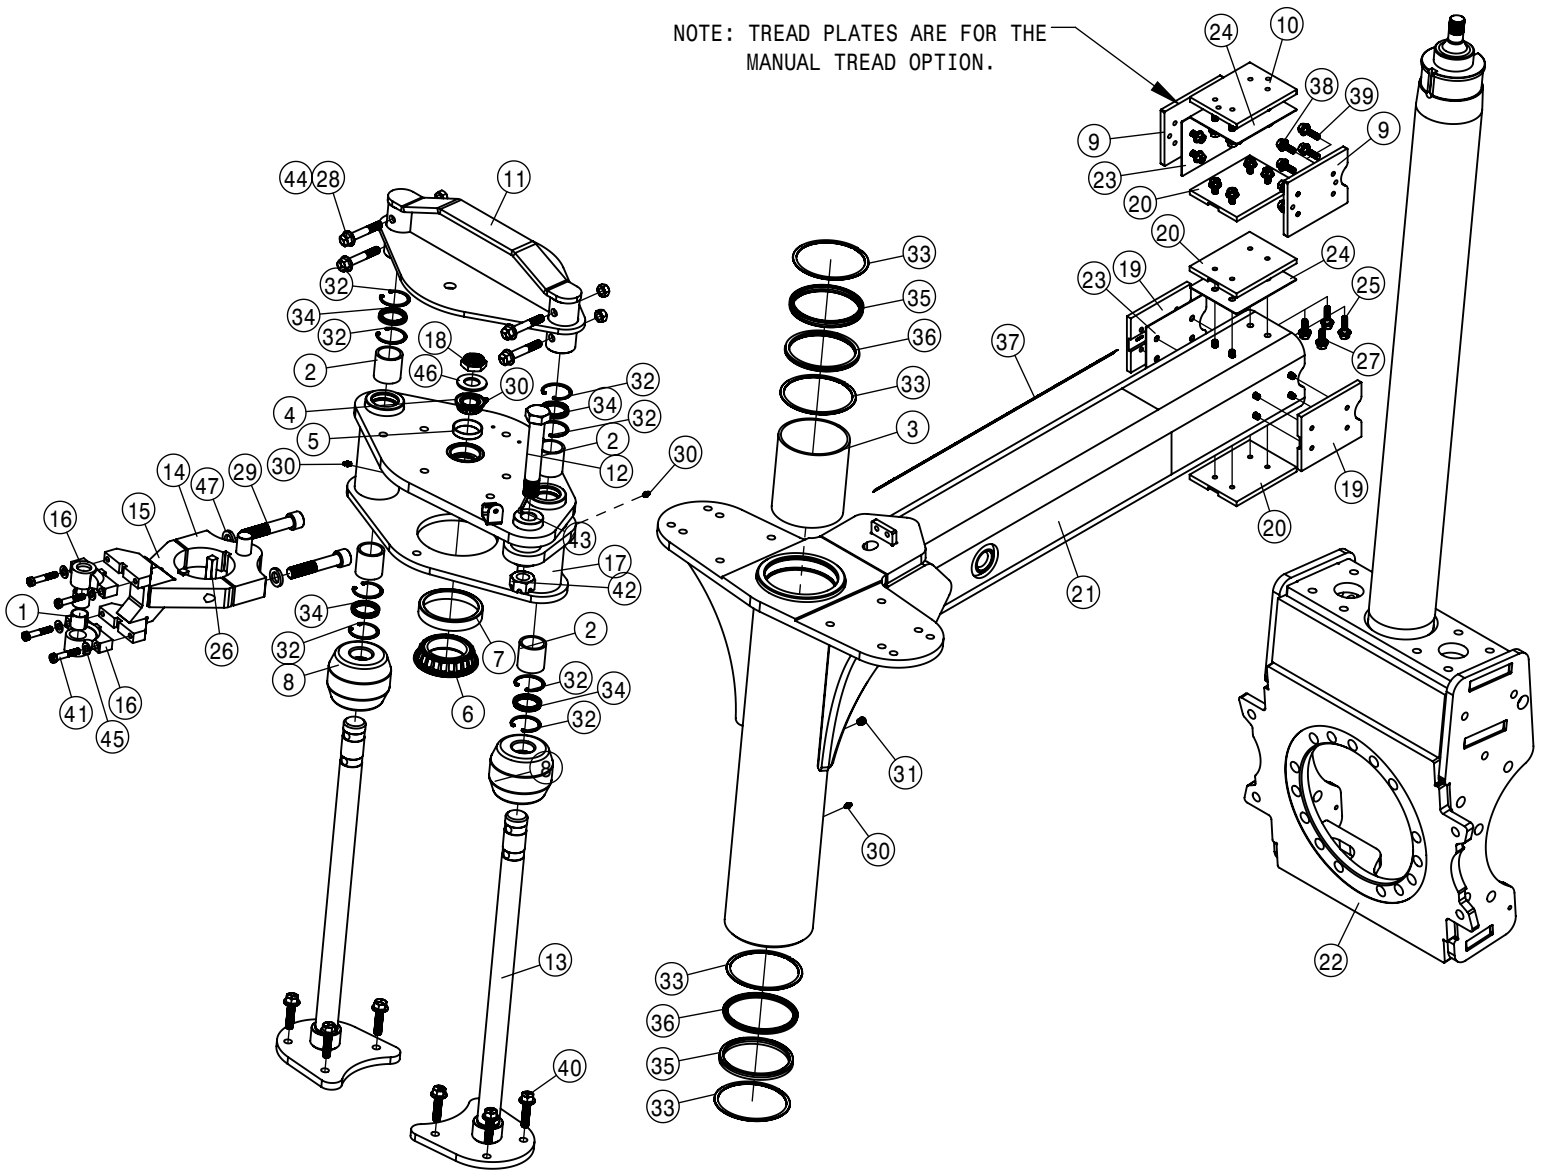

NOTE: TREAD PLATES ARE FOR THE
MANUAL TREAD OPTION.

RIGHT REAR LEG ASSEMBLY			
DET	QTY	P/N	DESCRIPTION
1	2	121029	JOURNAL BRG, 1.00 ID X 1.00 LG
2	4	121113	TOWER SLEEVE BRG (POLYGON) 05
3	2	121125	BEARING-POLY 4.50 ID X 5.74 LG
4	1	125050	BRG CONE, 1.00 ID W/FACE SEAL
5	1	125051	BRG CUP FOR 125050
6	1	125052	BRG CONE, 2.687 ID W/FACE SEAL
7	1	125053	BRG CUP FOR 125052
8	2	311058	RUBBER SPRING
9	2	343189	MAN TRD NOTCHED PLATE, TAPPED
10	1	343190	MAN TRD PLATE, TAPPED
11	1	359333	AIR BAG TOWER TOP MT WLD
12	1	359546	STRG CYL BOLT, STS AWS LRG 09
13	2	359654	NITRO TOWER WLD, STS AWS 13
14	1	359683	STEERING ARM WLDMT-STS
15	1	359684	STEERING TRUN MNT WLD - STS
16	2	359687	TRUNNION-STEERING CYLINDER
17	1	360148	RH AIR BAG LWR PLT WLD, STS 15
18	1	360561	1-14 UNS THIN HEX NUT LCK
19	2	360852	TRD ADJ BRONZE BEARING, TAPPED
20	3	360853	TRD ADJ BRONZE BEARING, TAPPED
21	1	360860	OUTER LEG WELDMNT STS
22	1	360861	INNER LEG WELDMT-STS, SDS LEG
23	2	360864	NOTCHED SHIM - TRD ADJ BEARING
24	2	360865	SHIM - TRD ADJ BEARING

RIGHT REAR LEG ASSEMBLY			
DET	QTY	P/N	DESCRIPTION
25	16	470329	3/8UNC X 1 1/4 HHSFB GR5 MC
26	2	470447	KEY .50 SQ X 1.69 LONG
27	16	470460	3/8UNC X 1 HHSFB GR5 MC
28	4	470461	1/2UNC X 3 HHSFB GR5 MC
29	2	470904	3/4UNC X 4" SOC HD CAP SCR GR8
30	4	471005	GREASE ZERK, 1/4-28 X 1/2
31	1	471030	PRESSURE RELIEF VALVE-GREASE 45-80 PSI
32	8	629537	187RRH00Z SNAP RING
33	4	629538	4.5 SPIROLOX RING
34	4	629620	SEAL, 1.500 ROD DIA
35	2	629621	SEAL, 4.500 ROD DIA
36	2	629625	SEAL, 4.500 ROD DIA
37	1	650486	DECAL,TREAD ADJ INDICATOR DTS
38	16	900163	3/8UNF X 1 HHSFB GR5 MC
39	16	900164	3/8UNF X 1 1/4 HHSFB GR5 MC
40	8	900519	1/2UNC X 2 HHSFB GR5 MC FT
41	4	900821	3/8UNF X 2 HHCS GR8 MC
42	1	910020	1-8UNC HEX SLTDD NUT MC GR5
43	1	910120	3/16 X 1 3/4 COTTER PIN SS
44	12	914008	1/2-13UNC STOVER NUT MC GR5
45	4	920002	SAE FLAT WASHER 3/8 MC
46	1	920008	1" SAE FLAT WASHER
47	2	920506	HLOCK WASHER 3/4 MC