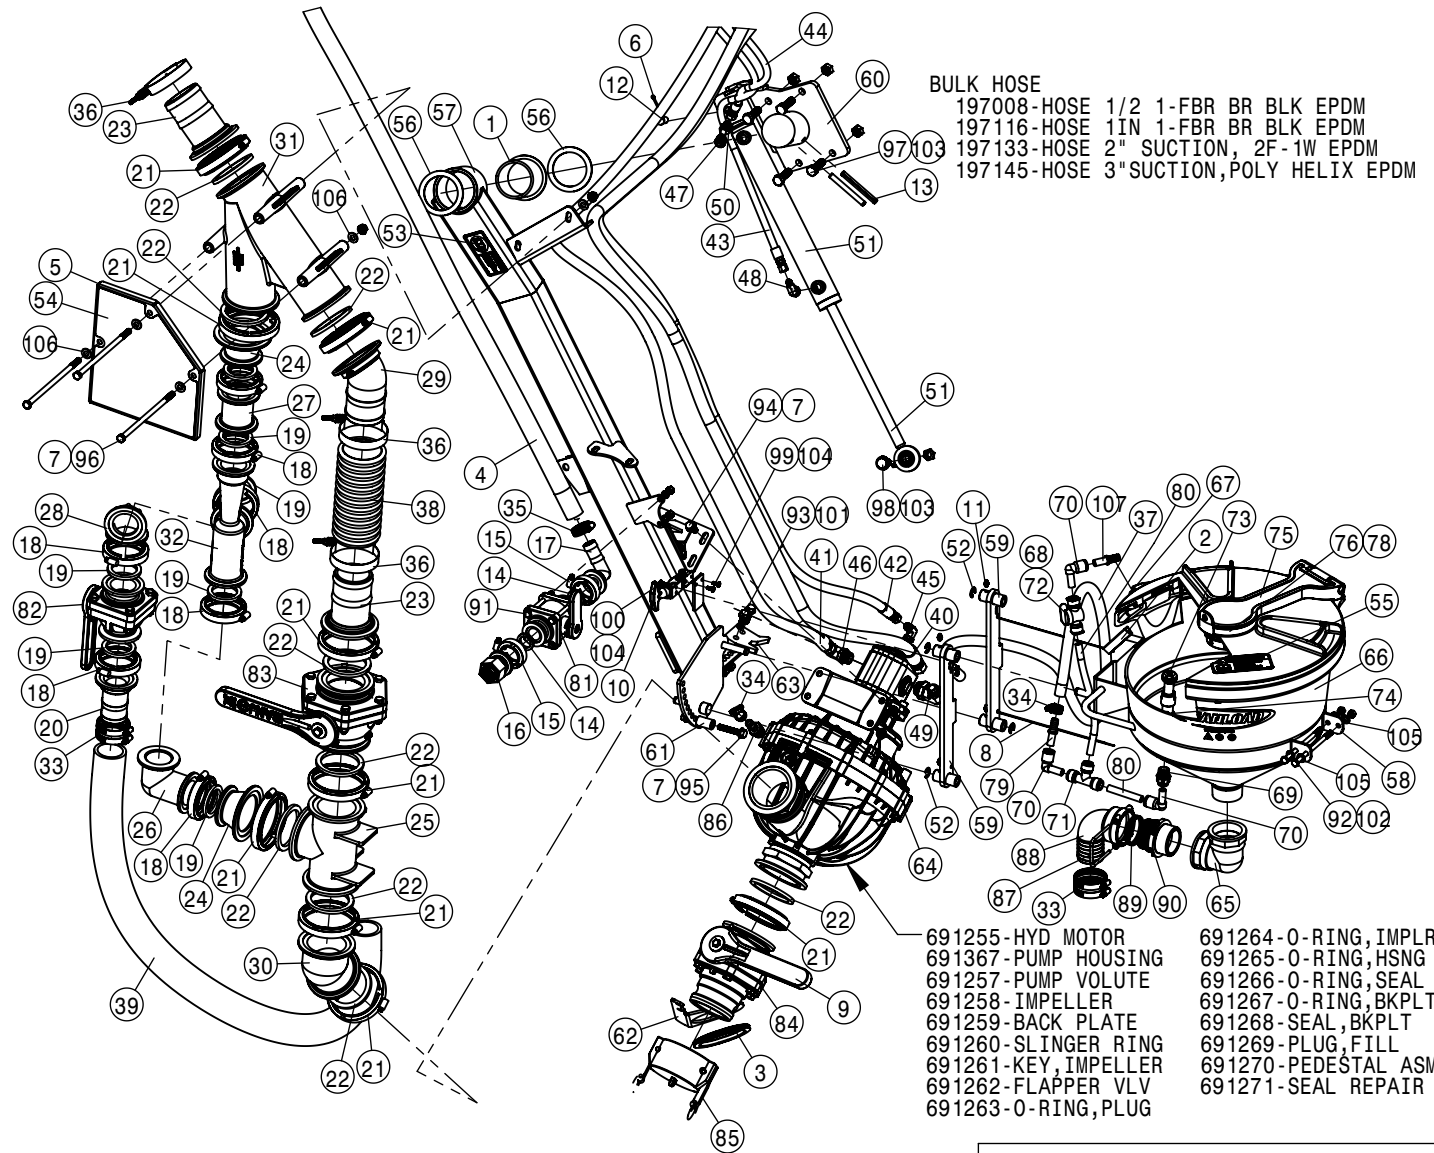

BULK HOSE
197008-HOSE 1/2 1-FBR BR BLK EPDM
197116-HOSE 1IN 1-FBR BR BLK EPDM
197133-HOSE 2" SUCTION, 2F-1W EPDM
197145-HOSE 3" SUCTION, POLY HELIX EPDM

691255-HYD MOTOR
691367-PUMP HOUSING
691257-PUMP VOLUTE
691258-IMPELLER
691259-BACK PLATE
691260-SLINGER RING
691261-KEY, IMPELLER
691262-FLAPPER VLV
691263-O-RING, PLUG
691264-O-RING, IMPLR
691265-O-RING, HSNL
691266-O-RING, SEAL
691267-O-RING, BKPLT
691268-SEAL, BKPLT
691269-PLUG, FILL
691270-PEDESTAL ASM
691271-SEAL REPAIR KIT

SIDE FILL ASSEMBLY			
DET	QTY	P/N	DESCRIPTION
1	1	121101	TRANSOM PIVOT BRG, TOP POLYGON
2	0.25	193012-003	QUICKEDGE TRIM .135 TO .250
3	1	193016	QUICKEDGE TRIM .060 TO .170
4	1	197116-225	HOSE 1IN 1-FBR BR BLK EPDM
5	1	344616	SIDE FILL DECAL PLT
6	1	390984N	OBS>:COTTER PIN (USE 470021)
7	8	470087N	3/8UNC HEX SERR FLG NUT YZ
8	2	470154	CABLE TIE, 11.00" BLK NYLON
9	1	470352	LANYARD, 11" POLY
10	1	470643	RUBBER DRAW LATCH
11	4	471005	GREASE ZERK, 1/4-28 X 1/2
12	1	472279	CLEVIS PIN 1/2DIA X 1 3/4
13	2	473963	ROLL PIN, 3/8 X 3 1/2
14	2	500157	1" FLANGE GASKET EPDM
15	2	500159	1" FLANGE CLAMP S.S.
16	1	500168	1" FLANGE-1" FNPT ADPTR POLY
17	1	500173	1" FLANGE-90-1" HOSE BARB POLY
18	7	500194	2" FP FLANGE CLAMP S.S.
19	7	500195	2" FP FLANGE GASKET EPDM
20	1	500196	2" FP FLANGE-2" HOSE BARB POLY
21	9	500208	3" FLANGE CLAMP S.S.
22	9	500209	3" FLANGE GASKET EPDM
23	2	500210	3" FLANGE-3" HOSE BARB POLY
24	2	500212	3" FLANGE - 2" FP FLANGE ADPTR
25	1	500217	3" FLANGE TEE POLY
26	1	500219	2" FP FLANGE-90-2" FP FLANGE LBO
27	1	500249	2" FP FLANGE COUPLING
28	1	500254	2" FP FLANGE-90-2" FP SWEEP LBO
29	1	500258	3" FLANGE-45-3" HOSE BARB, POLY
30	1	500259	3" FLANGE X 45" FLANGED COUPLING
31	1	500260	3" FP FLANGE 45 Y COUPLING
32	1	500261	2" FP FLANGE POLY VENTURI
33	4	520068	HOSE CLAMP NO 32 STAINLESS
34	2	520069	HOSE CLAMP NO 6 STAINLESS
35	1	520090	HOSE CLAMP NO 16 STAINLESS