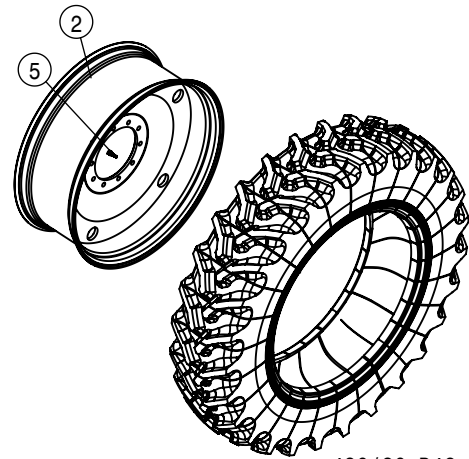

480/80 R42 RADIAL TIRE
IF520/85 R42 RADIAL TIRE