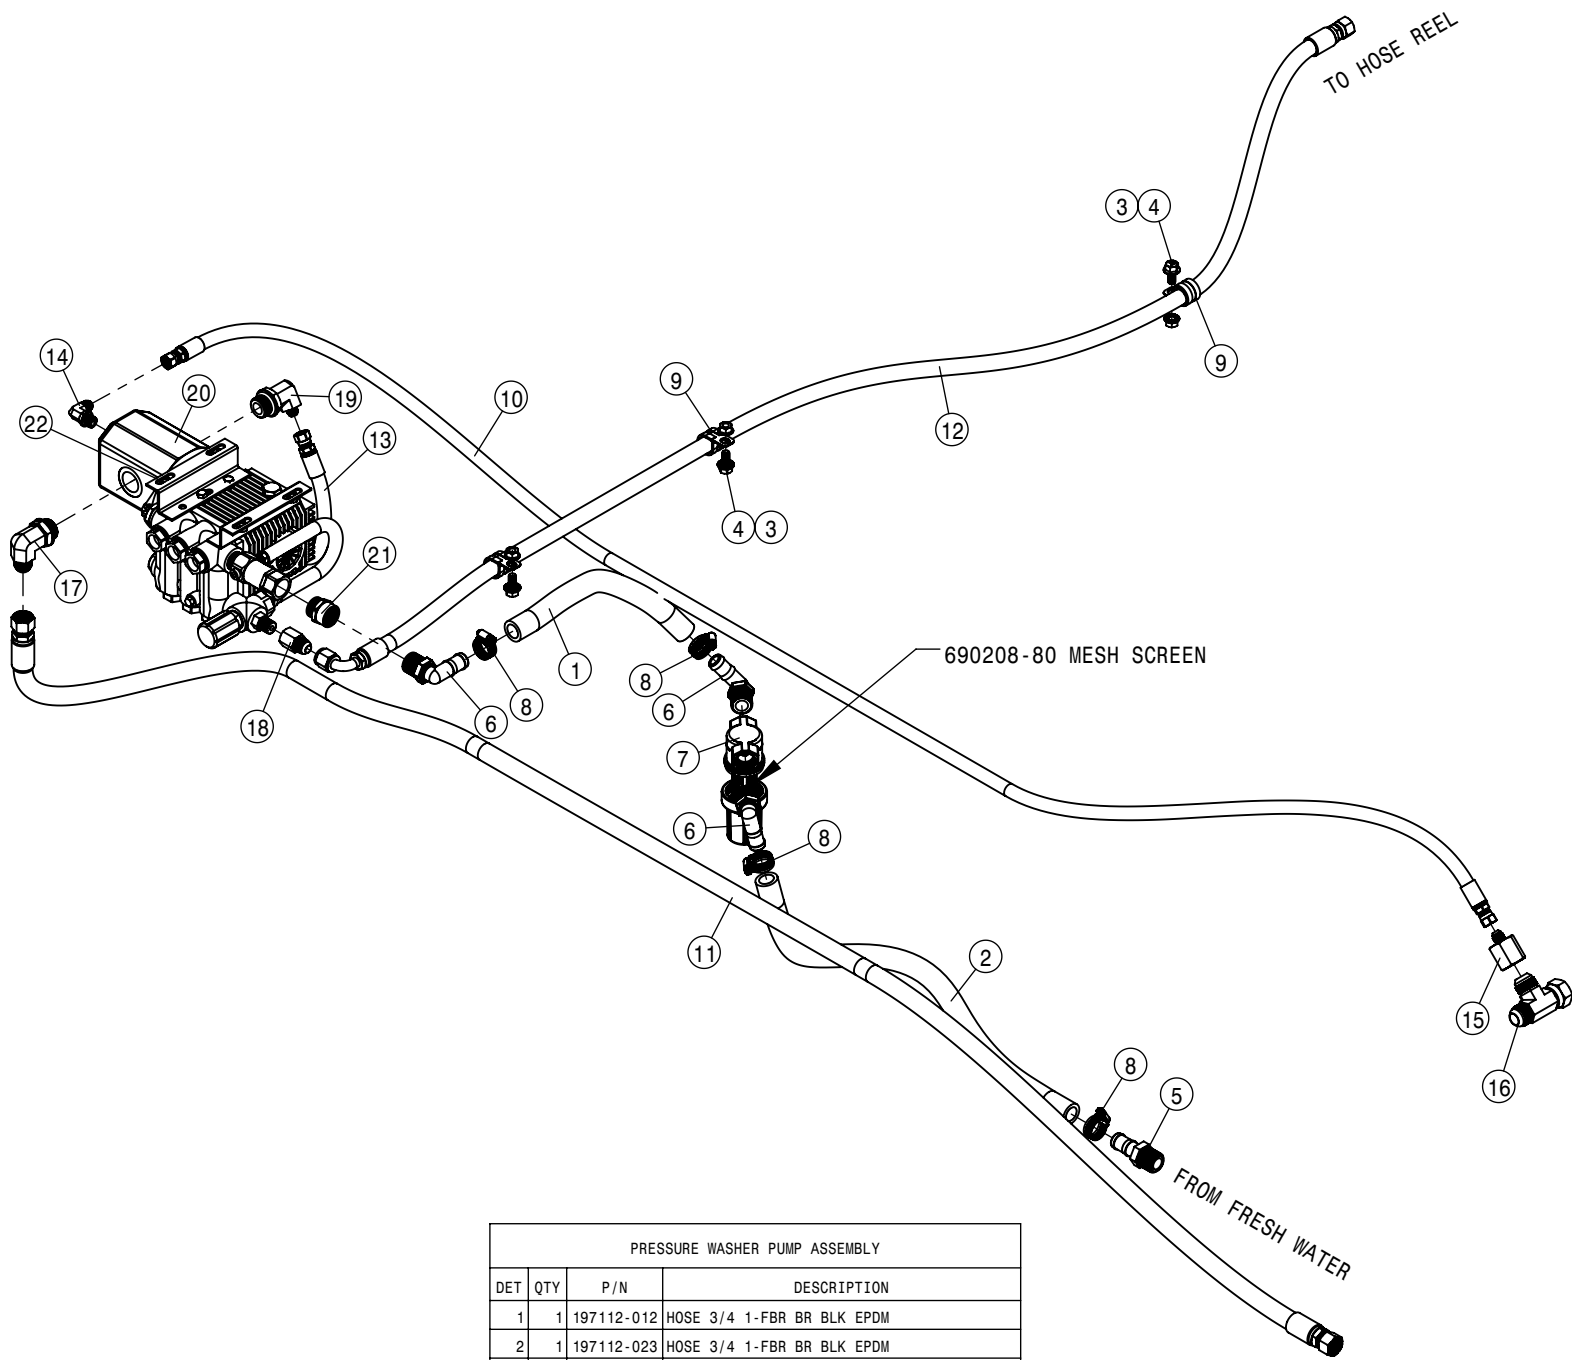

PRESSURE WASHER PUMP ASSEMBLY			
DET	QTY	P/N	DESCRIPTION
1	1	197112-012	HOSE 3/4 1-FBR BR BLK EPDM
2	1	197112-023	HOSE 3/4 1-FBR BR BLK EPDM
3	3	470087	3/8-16UNC HEX FLG NUT SER MC GR5
4	3	470409	3/8UNC X 3/4 HHSFB GR5 MC
5	1	500022	3/4NPT-3/4HOSE BARB, POLY
6	3	500054	3/4NPT-90-3/4 HOSE BARB, POLY
7	1	503104	LINE T-STRAINER, 3/4" NPT 80 MESH
8	4	520080	HOSE CLAMP NO 10 STAINLESS
9	3	520121	CUSH CLAMP,#16 1IN X 3/4W
10	1	617446	06-451TC-06FJX-06FJX-84
11	1	617448	10-451TC-10FJX-10FJX-89 H/A
12	1	617449	08-451TC-08FJX-08FJX90-85 H/A
13	1	617450	06-451TC-06FJX-06FJX-9 H/A
14	1	618119	9/16MJIC-90-9/16MOR LBO
15	1	618483	1 1/16FJIC-9/16MJIC ADPTR
16	1	618487	1 1/16FJ SW RUN TEE-1 1/16MJ
17	1	618535	7/8MJIC-90-1 1/16MOR LBO
18	1	618787	3/4MJIC-3/8FNPT ADPTR
19	1	618813	9/16MJIC-90-1 1/16MOR LBO
20	1	690672	PRESSURE WASHER,PACE 320 HYD
21	1	715449	3/4FNPT X 3/4MGHT ADPTR BRS
22	4	910002	5/16-18UNC HEX NUT MC GR5