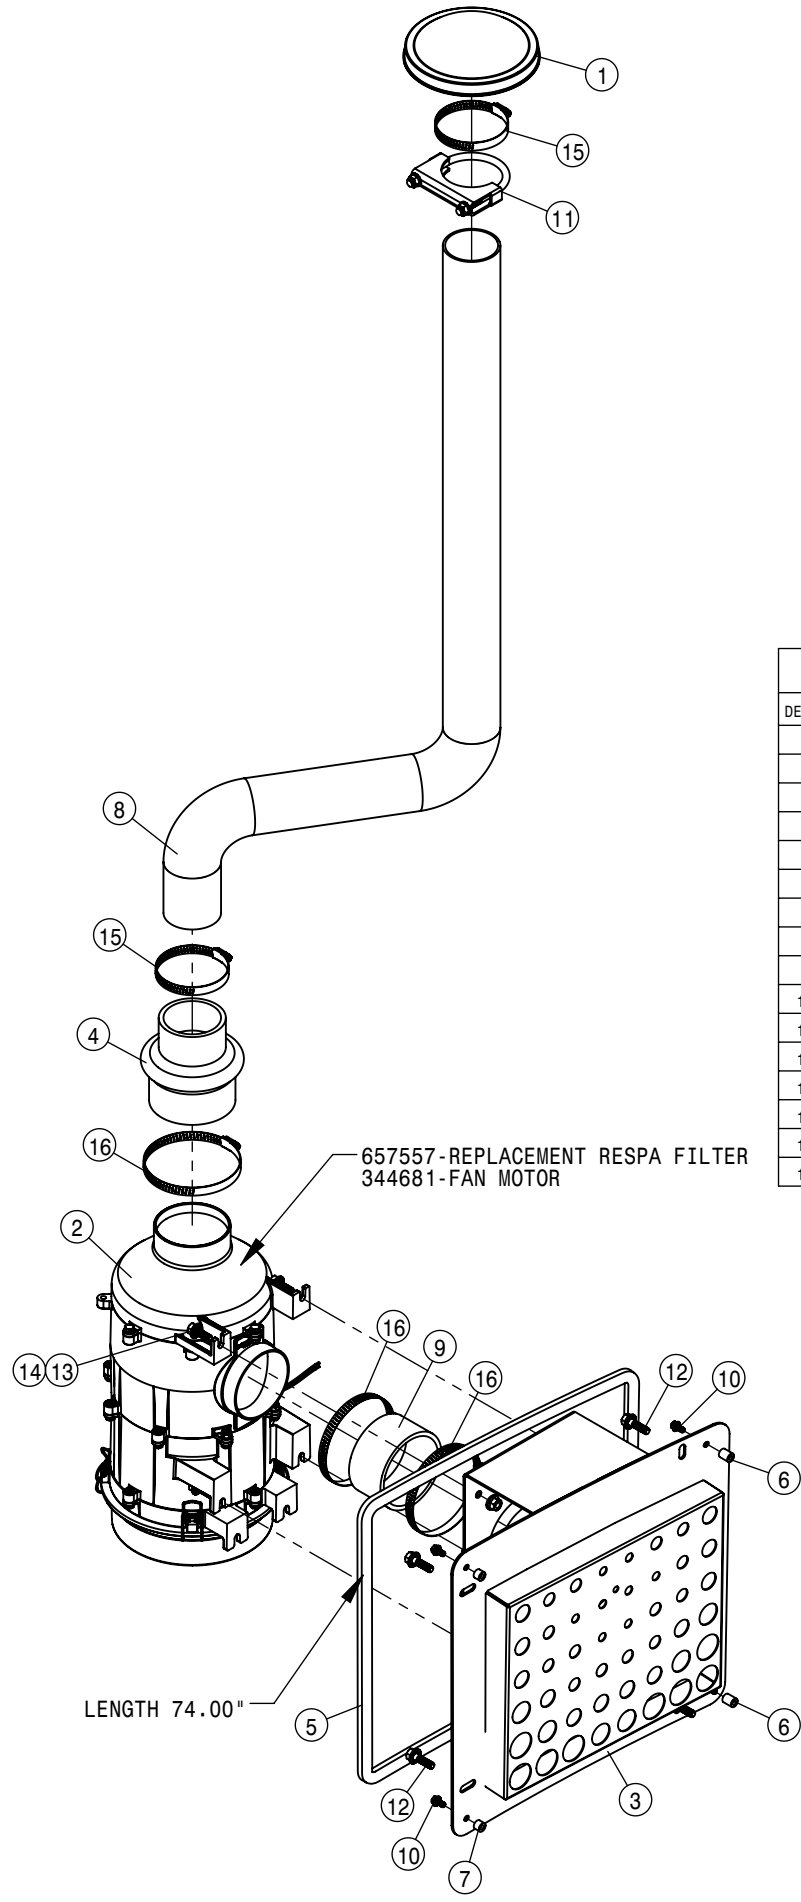

BULK TRIM SEAL
193070-SEAL, .63 X .63 D-SECT EDPM

AIR INTAKE ASSEMBLY			
DET	QTY	P/N	DESCRIPTION
1	1	311534	RAIN CAP, 3" INLET, POLY
2	1	343863	HVAC FILTRATION UNIT, DTS
3	1	343903	TALL CROP MT WLD, DTS
4	1	343909	AIR INTAKE COUPLING, DTS
5	1	344480	SEAL - RESPA PANEL
6	2	344557	STAND OFF 5/8" LG, STS' 14
7	2	344558	STAND OFF 3/8" LG, STS' 14
8	1	344667	TALL CROP INTAKE TUBE, STS' 16
9	1	344669	TC HVAC DUCT, STS' 15
10	4	470122	1/4 UNC X 1/2 SERR FLG BOLT
11	1	470160	MUFFLER CLAMP 3.00 IN
12	4	470329	3/8UNC X 1 1/4 HHSFB GR5 MC
13	4	470460	3/8UNC X 1 HHSFB GR5 MC
14	4	472043	3/8-16UNC CTRLK FLG NUT MC GR8
15	2	520052	HOSE CLAMP NO 52 STAINLESS
16	3	520072	HOSE CLAMP NO 72 STAINLESS