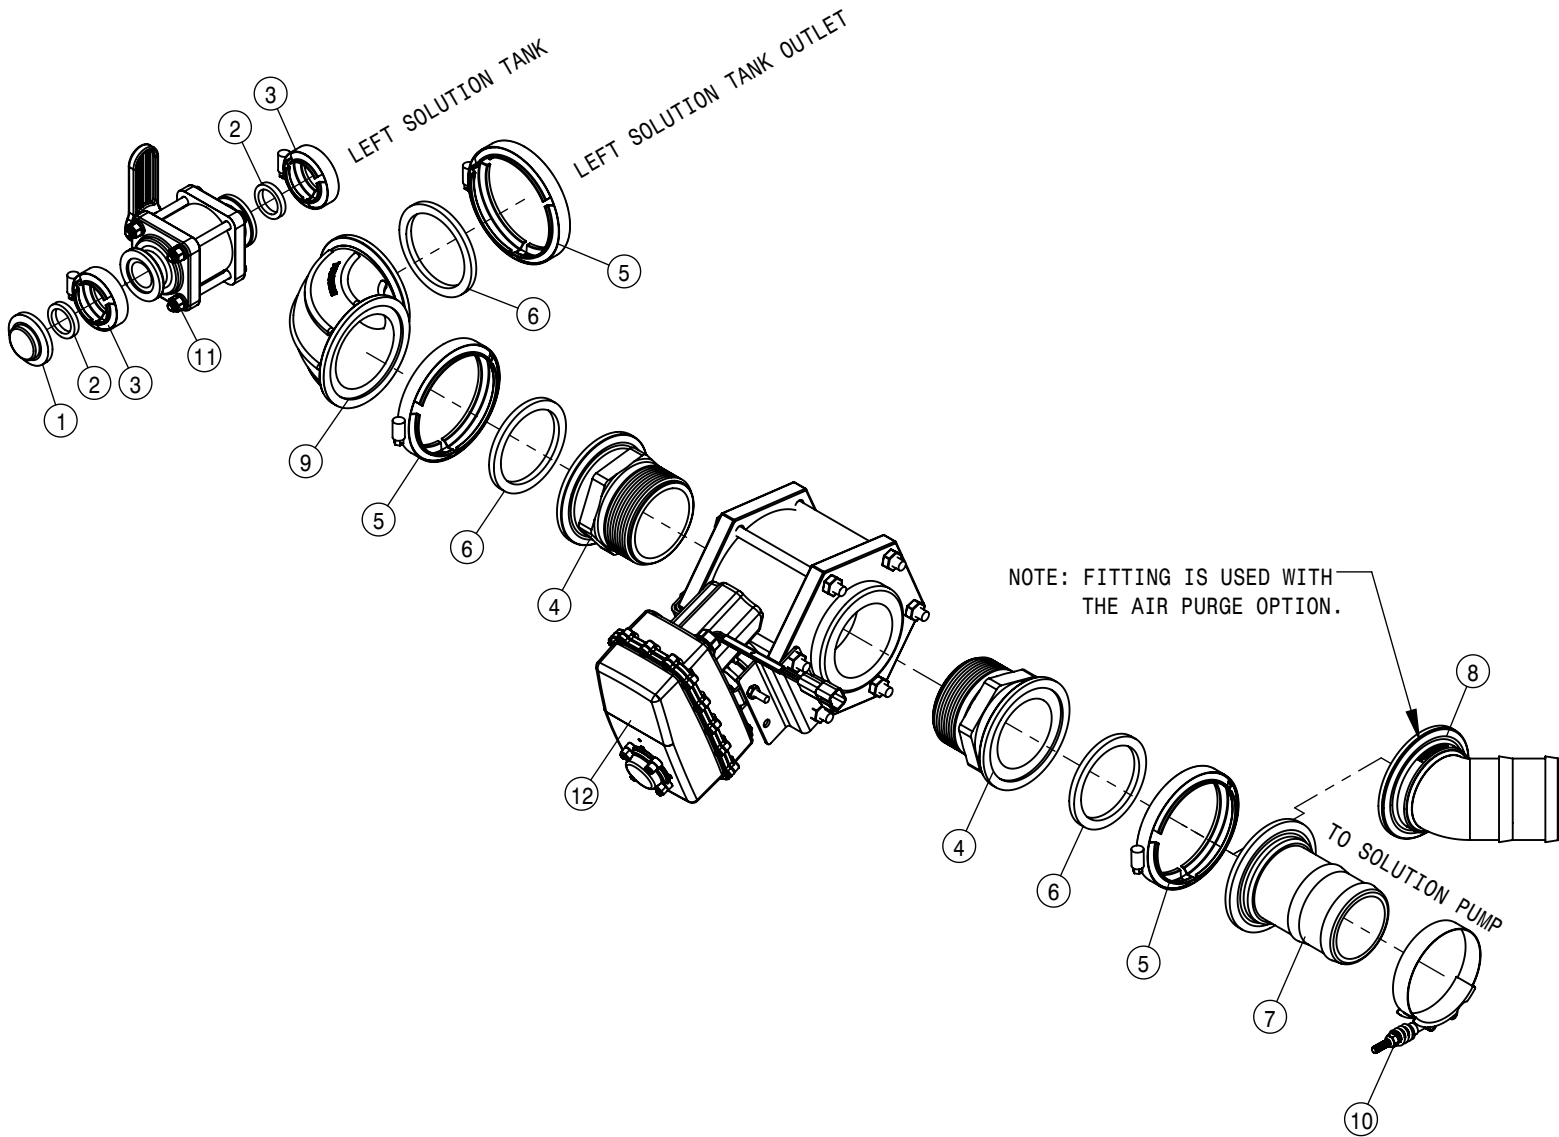

LEFT SOLUTION TANK VALVE ASSEMBLY			
DET	QTY	P/N	DESCRIPTION
1	1	500155	1" FLANGE CAP PLUG POLY
2	2	500157	1" FLANGE GASKET EPDM
3	2	500159	1" FLANGE CLAMP S.S.
4	2	500164	3" FLANGE- 3.00 MNPT ADPTR POLY
5	3	500208	3" FLANGE CLAMP S.S.
6	3	500209	3" FLANGE GASKET EPDM
7	1	500210	3" FLANGE-3" HOSEBARB POLY
8	1	500258	3" FLANGE-45-3" HOSEBARB, POLY
9	1	500262	3" FLANGE-90-3" FLG SWEEP LBO
10	1	520145	3.56/3.88 T-BOLT HOSE CLAMP SS
11	1	696147	BALL VLV, 1" FLANGE
12	1	696268	KZCO, 3" VALVE