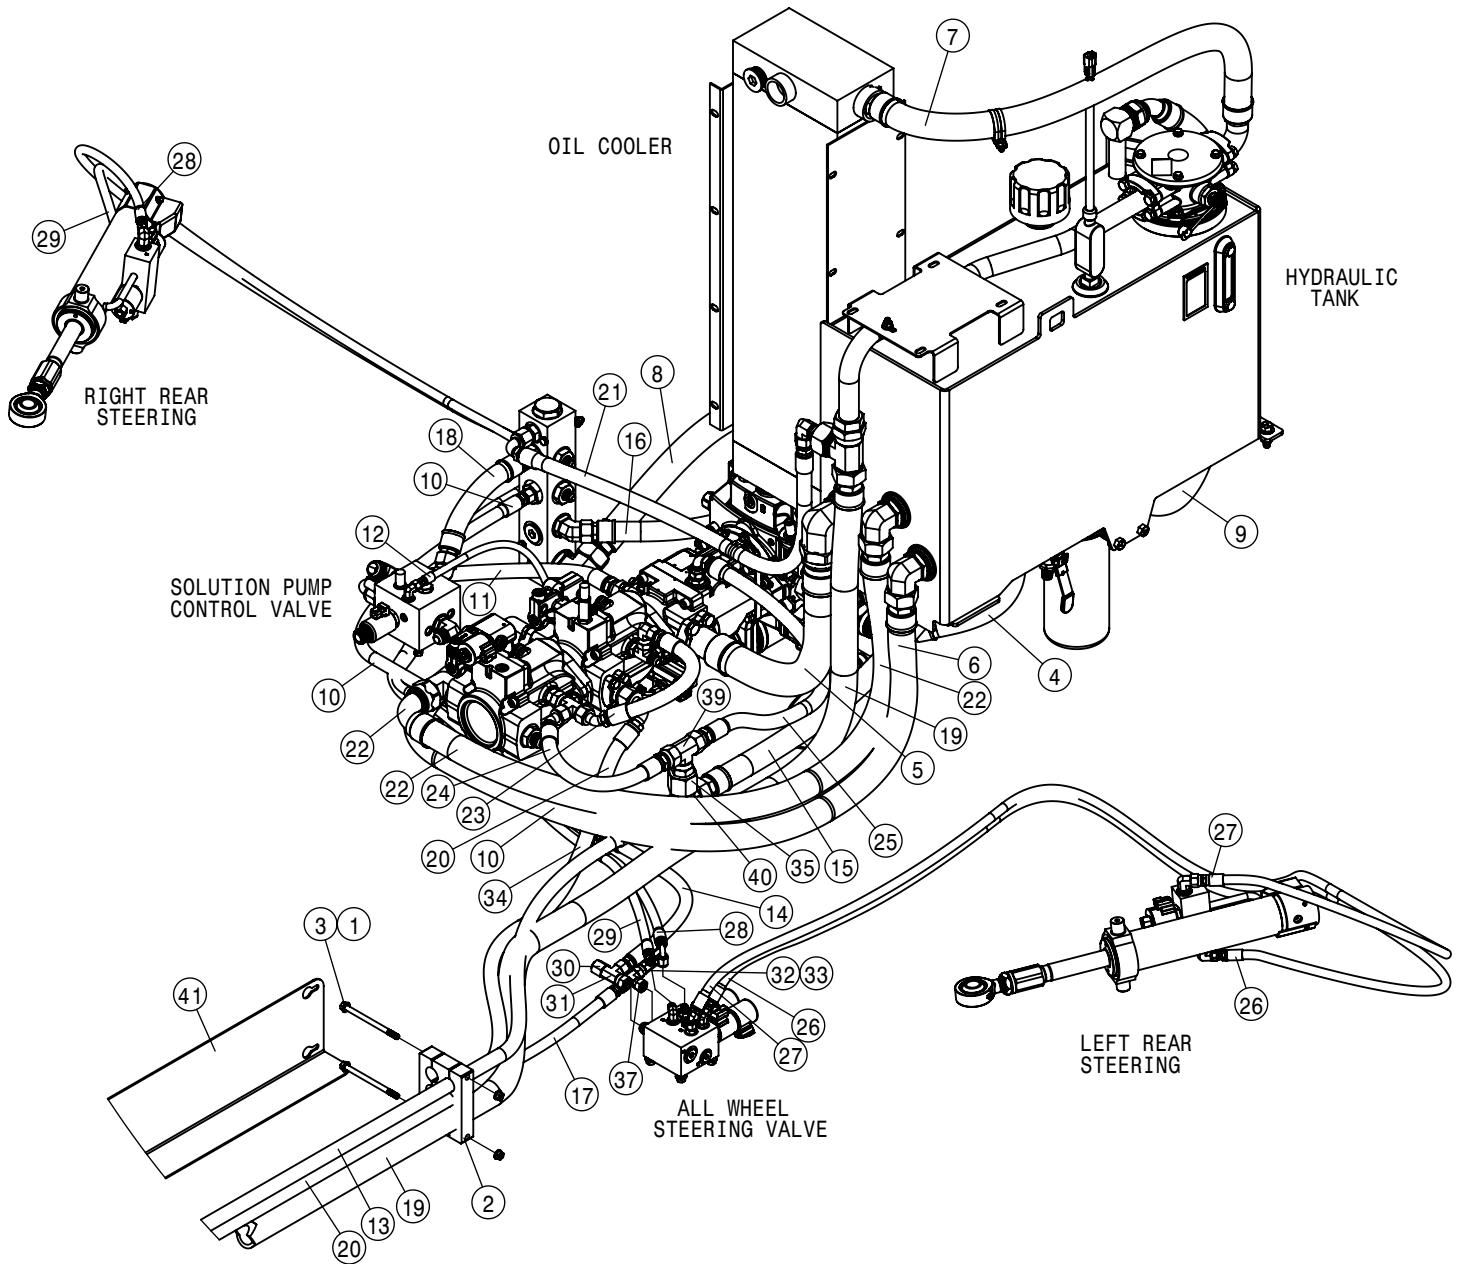

STANDARD REAR AUX HYDRAULIC HOSES

STANDARD REAR HYDRAULIC HOSE ASSEMBLY			
DET	QTY	P/N	DESCRIPTION
1	2	470087	3/8UNC HEX SERR FLANGE NUT
2	1	470671	HOSE CLAMP, 6-HOLE
3	2	470683	3/8UNC X5 1/2SMTH FLG HEX BOLT
4	1	617088	24-811-24FJX-24FJX45-18 H/A
5	1	617089	32-811-32FJX-32FLG-25 H/A
6	1	617091	24-811-24FJX-24FJX-71 H/A
7	1	617093	24-811-24FJX-24FLG90-48 H/A
8	1	617094	24-811-24FJX-24FJX90-31 H/A
9	1	617095	20-811-20FJX-20FJX45-47 H/A
10	1	617097	10-451TC-10FJX-10FJX-47 H/A
11	1	617101	12-451TC-16FJX-12FJX90-23 H/A
12	1	617102	04-451TC-06FJX-04FJX90-29 H/A
13	1	617106	12-451TC-12FJX-12FJX-87 H/A
14	1	617119	10-451TC-10FJX-10FJX-18 H/A
15	1	617120	20-811-20FJX-20FJX-37 H/A
16	1	617123	16-811-16FJX-16FJX90-22 H/A
17	1	617128	08-451TC-08FJX-10FJX90-113 H/A
18	1	617139	16-811-16FJX-16FJX-12 H/A
19	1	617145	24-811-24FJX-24FJX90-151 H/A
20	1	617146	12-451TC-12FJX-16FJX90-161 H/A
21	1	617171	12-451TC-12FJX-12FJX90-43 H/A

STANDARD REAR HYDRAULIC HOSE ASSEMBLY			
DET	QTY	P/N	DESCRIPTION
22	1	617473	24-811-24FJX-24FJX90-61 H/A
23	1	617474	12-451TC-10FJX-12FJX45-16 H/A
24	1	617475	12-451TC-16FJX-12FJX45-18 H/A
25	1	617476	12-451TC-10FJX90-16FJX-30 H/A
26	1	617495	06-451TC-06FJX-06FJX-104 H/A
27	1	617496	06-451TC-08FJX-06FJX45-108 H/A
28	1	617497	06-451TC-06FJX-06FJX90-143 H/A
29	1	617498	06-451TC-06FJX-08FJX-139 H/A
30	1	618328	7/8FJIC CAP NUT
31	1	618333	7/8FJIC SW RUN TEE-7/8MJIC
32	1	618451	3/4FJIC-06FJX-06FJX-3/4MJIC
33	2	618532	3/4FJIC CAP NUT
34	1	618543	7/8MJIC PLUG
35	1	618547	1 5/8FJIC-1 5/16MJIC ADPTR
36	1	618593	7/8FJ SW BRANCH TEE-7/8MJ
37	1	618643	3/4FJ SW BRANCH TEE-3/4MJ
38	1	618665	1 5/8FJIC-1 1/16MJIC ADPTR
39	1	618717	1 5/16FJX BRANCH TEE-1 5/16MJ
40	1	618752	1 5/8MJIC BLKHD RUN TEE
41	1	660291	HOSE GUARD - S/F