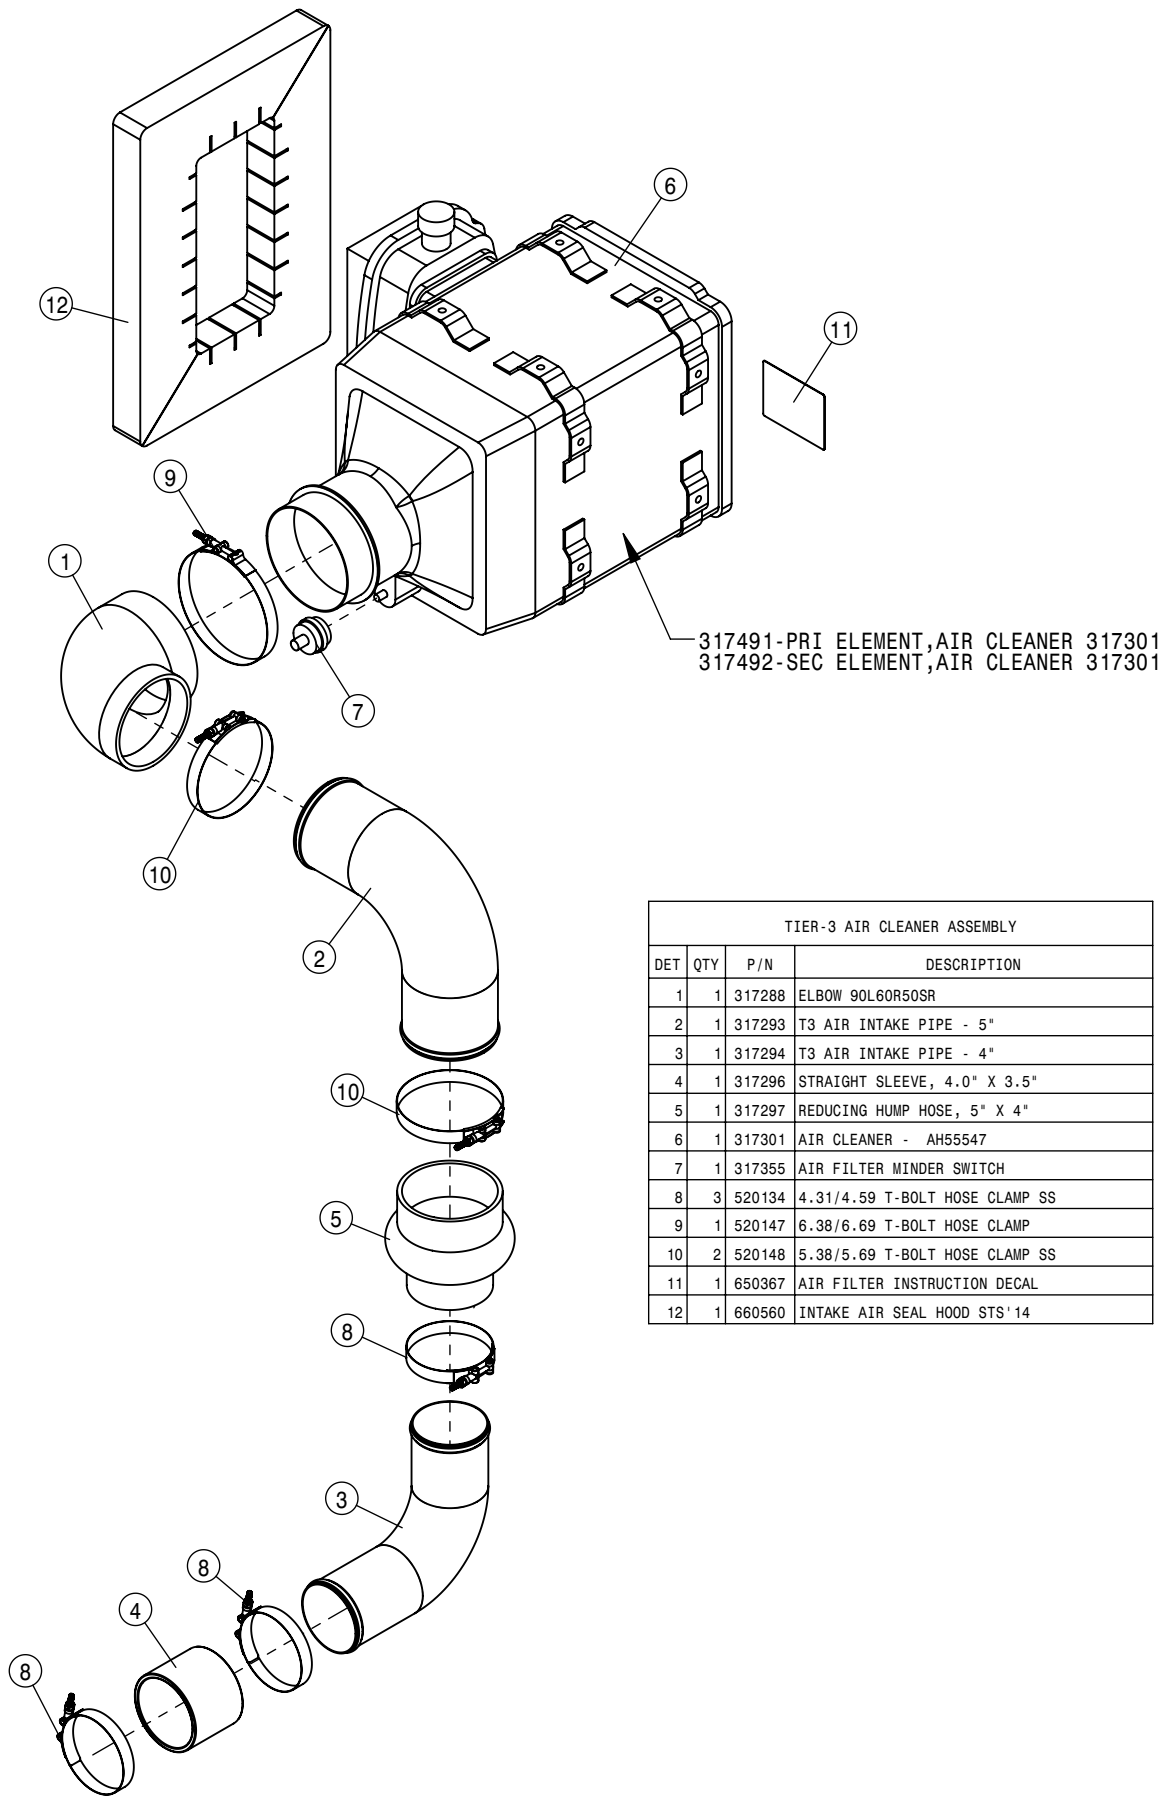

TIER-3 AIR CLEANER ASSEMBLY			
DET	QTY	P/N	DESCRIPTION
1	1	317288	ELBOW 90L60R50SR
2	1	317293	T3 AIR INTAKE PIPE - 5"
3	1	317294	T3 AIR INTAKE PIPE - 4"
4	1	317296	STRAIGHT SLEEVE, 4.0" X 3.5"
5	1	317297	REDUCING HUMP HOSE, 5" X 4"
6	1	317301	AIR CLEANER - AH55547
7	1	317355	AIR FILTER MINDER SWITCH
8	3	520134	4.31/4.59 T-BOLT HOSE CLAMP SS
9	1	520147	6.38/6.69 T-BOLT HOSE CLAMP
10	2	520148	5.38/5.69 T-BOLT HOSE CLAMP SS
11	1	650367	AIR FILTER INSTRUCTION DECAL
12	1	660560	INTAKE AIR SEAL HOOD STS' 14