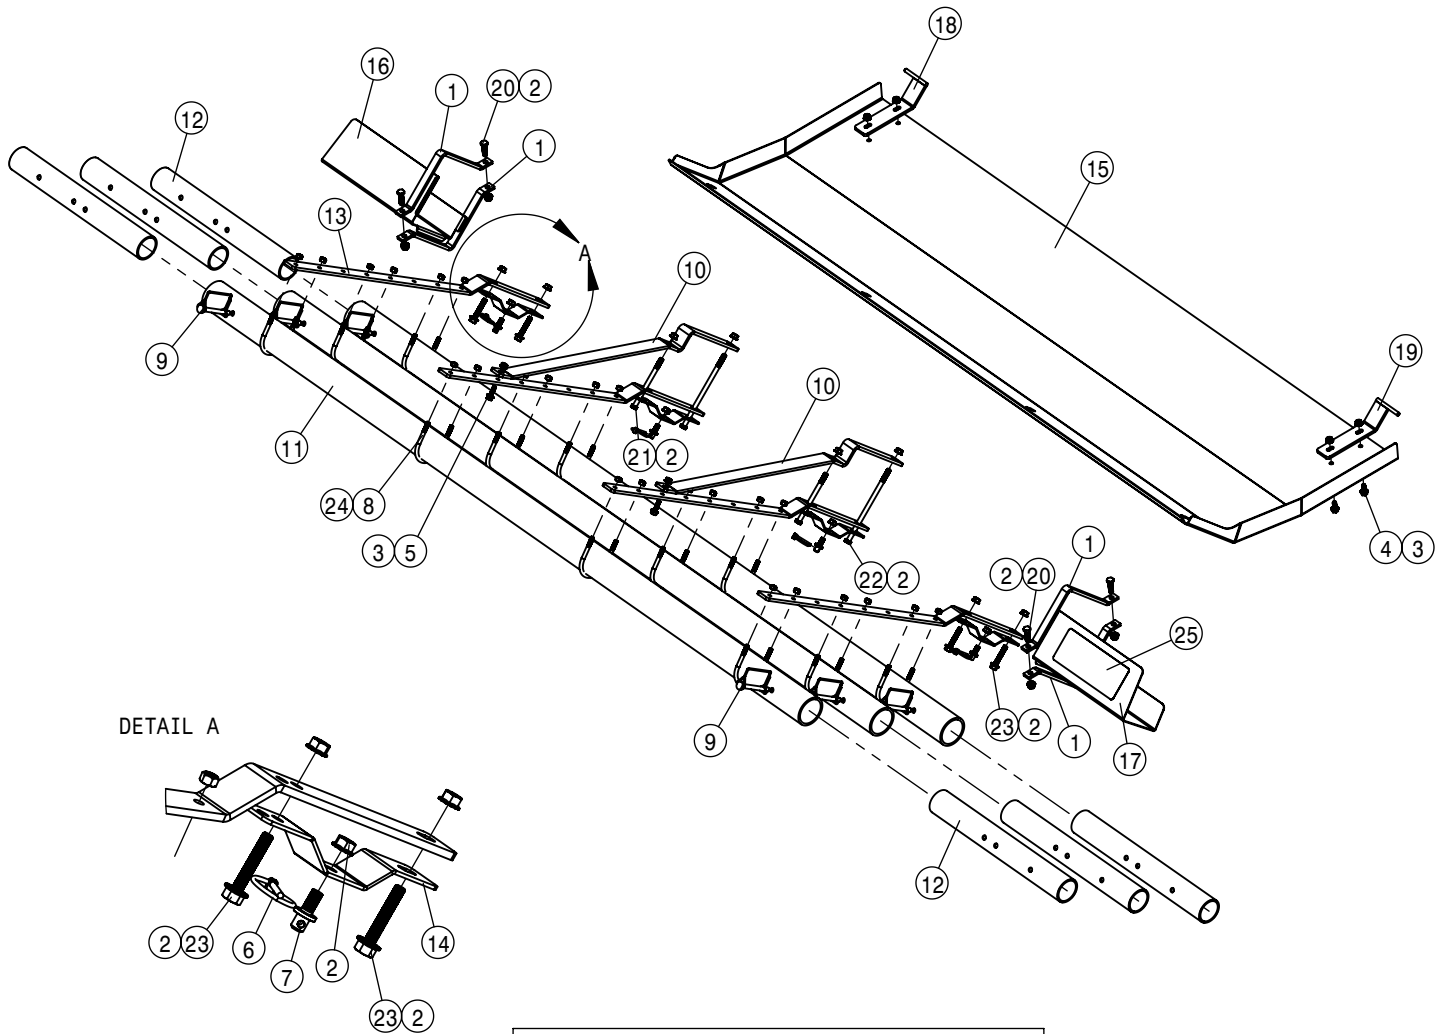

FRONT TALL CROP SHIELD ASSEMBLY			
DET	QTY	P/N	DESCRIPTION
1	4	003078	RECEPT MTG BRKT, PAINTED STS 07
2	16	470087	3/8UNC HEX SERR FLANGE NUT
3	6	470113	5/16UNC SERR FLG LOCK NUT
4	4	470233	5/16UNC X 3/4 SERR FLG HEX BOLT
5	2	470234	5/16UNC X 1" SERR FLG HEX BOLT
6	4	470335	LINCHPIN, 3/16 X 1 1/4 GRIP
7	4	470520	HANGER PIN,3/8UNC x.437Dx.500L
8	12	472046	5/16UNC-3.00ID-3.687 U-BOLT,SS
9	6	475016	KLIK PIN 3/8 DIA x 3 x 1 1/2
10	2	660465	BRUSH GUARD SUPPORT
11	3	660466	BRUSH GUARD PVC TUBE STS
12	6	660467	BRUSH GUARD PVC EXT STS
13	4	660468	BRUSH GUARD MT STS
14	4	660471	FRNT BELLY SHLD RETAINER STS
15	1	660472	FRT BELLY SHIELD STS' 14
16	1	660473	RH FRT TOOLBAR SHIELD STS
17	1	660474	LH FRT TOOLBAR SHIELD STS
18	1	660475	RH FRT SHLD HING WLD STS' 14
19	1	660476	LH FRT SHLD HING WLD STS' 14
20	4	900127	3/8UNC X 1 1/4 HEX BOLT
21	2	900142	3/8 UNC X 5" HEX BOLT
22	2	900151	3/8UNC X 7 1/2 HEX BOLT
23	4	900506	3/8UNC X 2 HHSFB GR5 MC FT
24	24	914002	5/16UNC HEX STOVER NUT
25	1	HXE28534	LABEL, HYDRAULIC ENGLISH