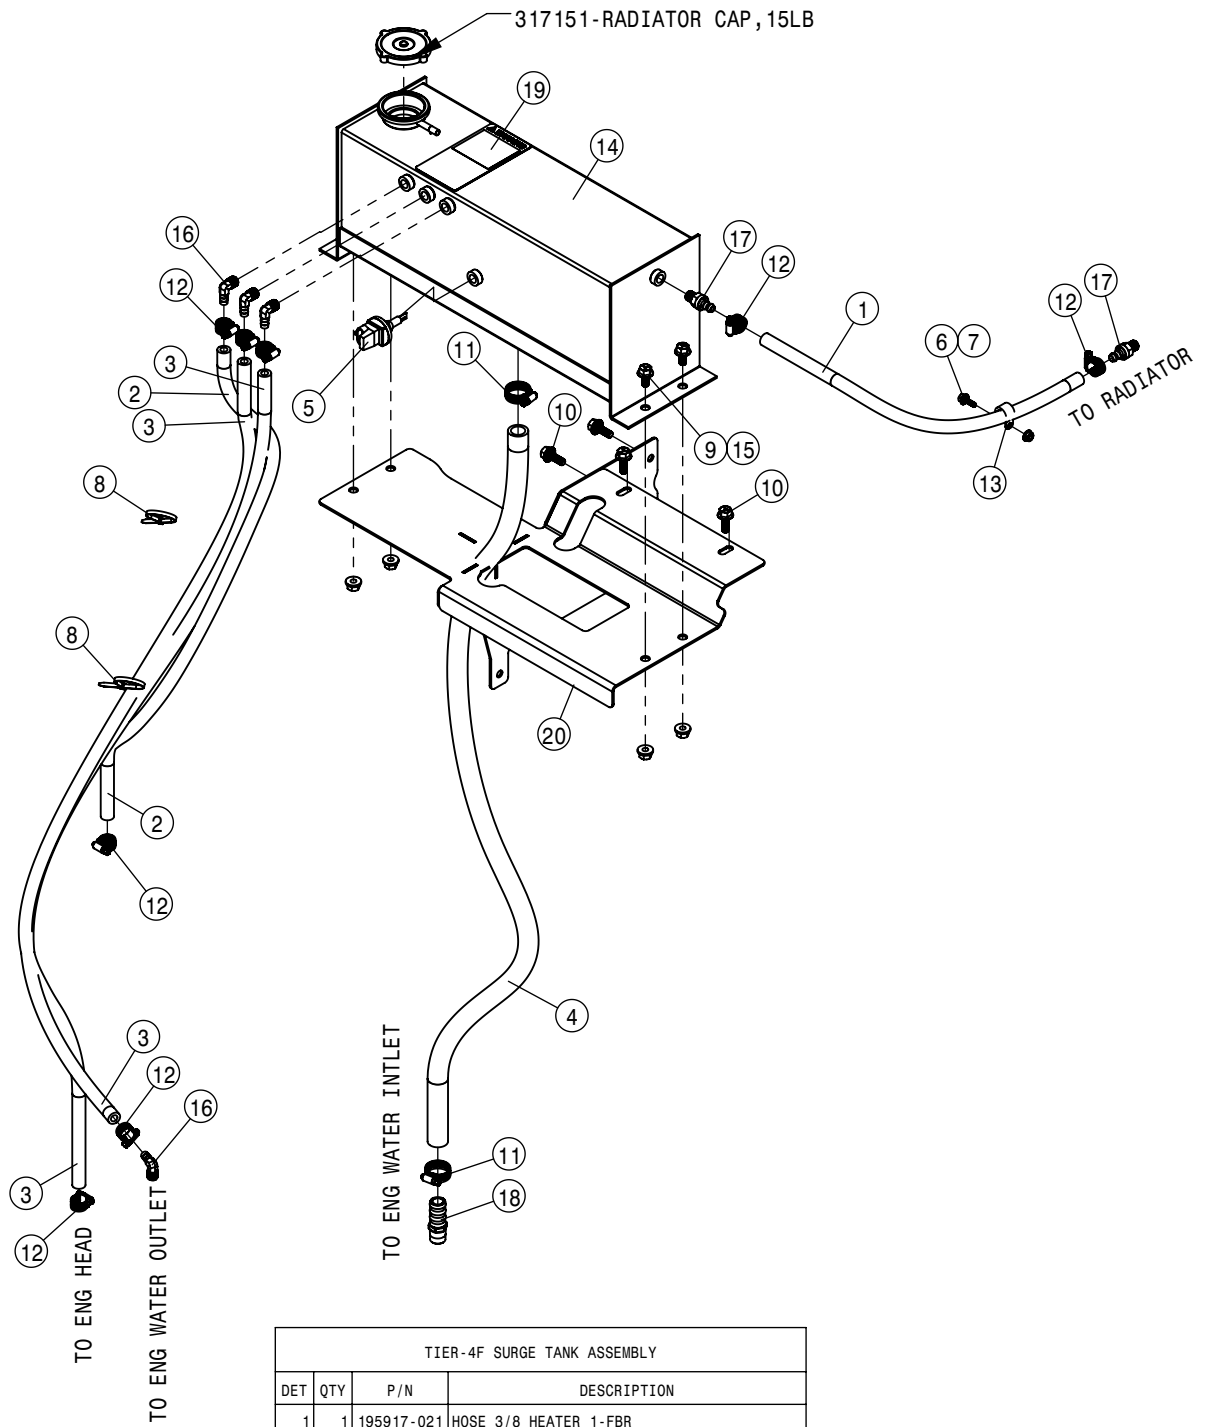

TIER-4F SURGE TANK ASSEMBLY			
DET	QTY	P/N	DESCRIPTION
			317151-RADIATOR CAP, 15LB
1	1	195917-021	HOSE 3/8 HEATER 1-FBR
2	1	195917-031	HOSE 3/8 HEATER 1-FBR
3	2	195917-049	HOSE 3/8 HEATER 1-FBR
4	1	195924-048	HOSE 3/4 HEATER 1-FBR BR 20R3
5	1	317157	SENSOR, LOW COOLANT T4I STS
6	1	470118	1/4UNC X 3/4 HHSFB GR5 MC
7	1	470121	1/4-20UNC HEX FLG NUT SER MC GR5
8	2	470154	CABLE TIE, 11.00" BLK NYLON
9	4	470409	3/8UNC X 3/4 HHSFB GR5 MC
10	6	470460	3/8UNC X 1 HHSFB GR5 MC
11	2	520055	HOSE CLAMP NO 12 STAINLESS
12	8	520069	HOSE CLAMP NO 6 STAINLESS
13	1	520117	CUSH HOSE CLAMP, #10, 5/8D X 1/2W
14	1	318317	RESERVOIR TANK STS W/DECAL
15	4	910106	3/8-16UNC CTRLK FLG NUT MC GR5
16	4	711104	1/4MNPT-90-3/8 HOSE BARB, BRS
17	2	712100	1/4NPT X 3/8 HOSE FTG,PUSHLOCK
18	1	712440	1/2 NPT X 3/4 HOSE BARB
19	1	H228964	LABEL, PRESSURE COOLING SYSTEM
20	1	317795	SURGE TANK SUPP WLD