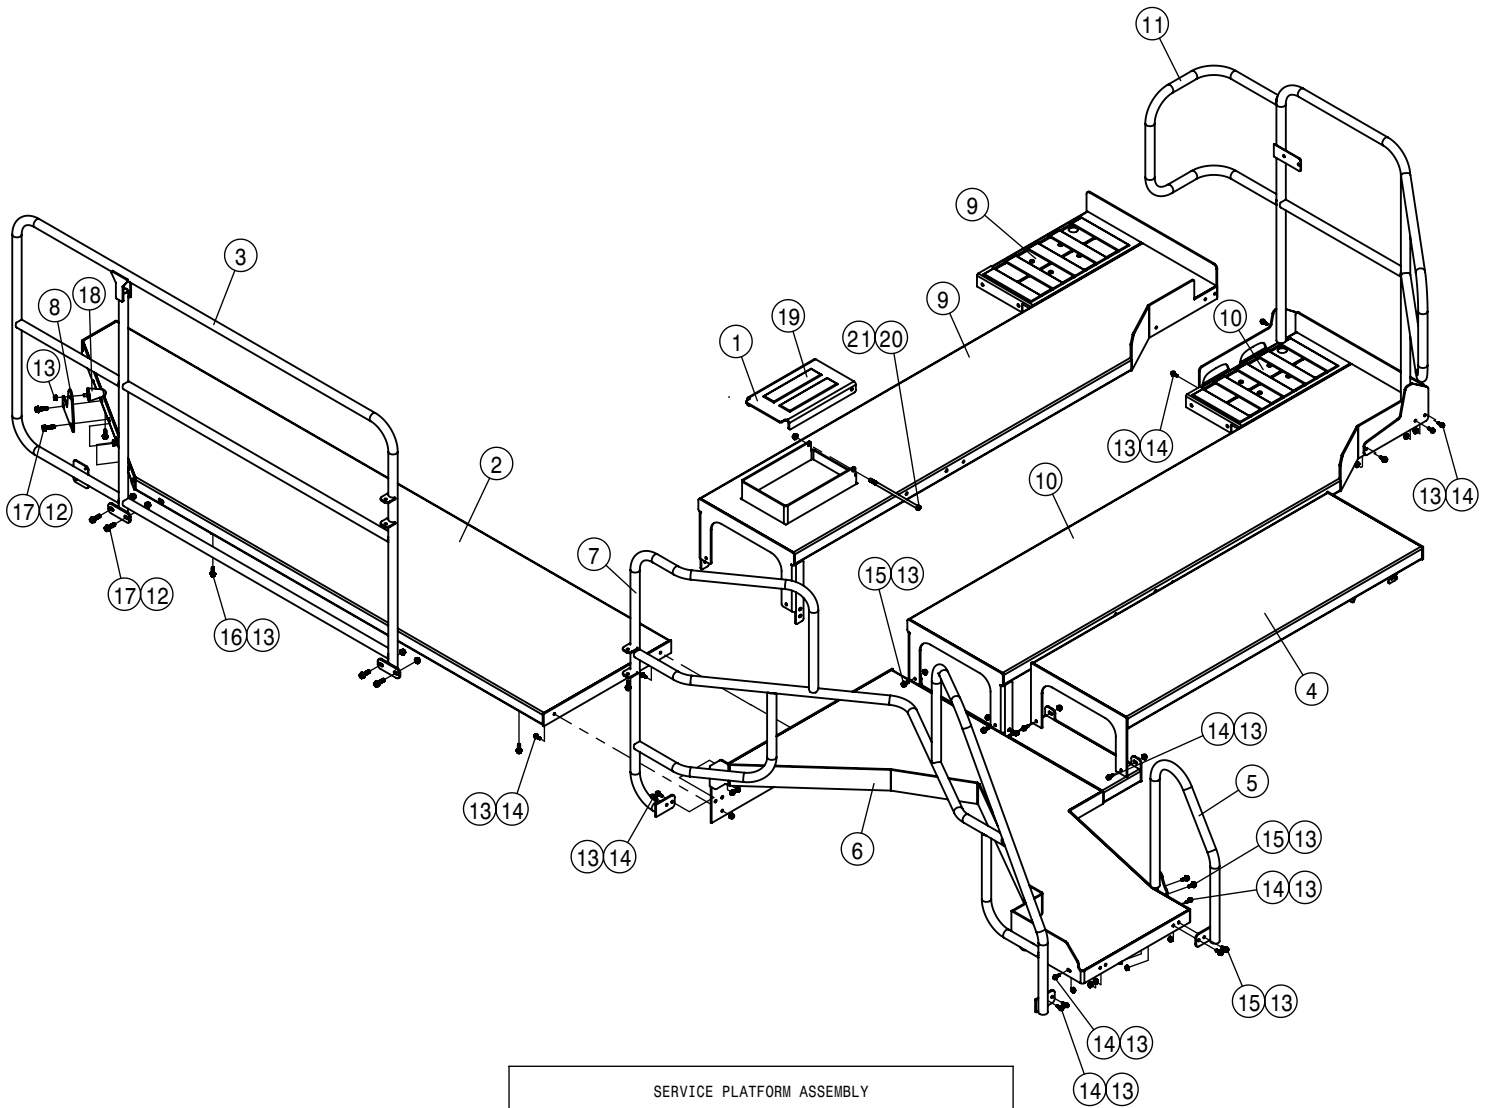

SERVICE PLATFORM ASSEMBLY			
DET	QTY	P/N	DESCRIPTION
1	1	317326	DEF FILL COVER
2	1	342985	LH SIDE SERV PLATFORM WLD, STS 05
3	1	343511	LH FRT HANDRAIL WLD STS 05
4	1	344473	CNTR SERV PLATFORM WLD, STS '14
5	1	344520	RH HANDRAIL WLD, LH PLTFRM '14
6	1	344521	LH REAR SERV PLTFRM WLD STS '14
7	1	344522	LH REAR HANDRAIL WLD
8	1	344578	BRACKET-DOOR STOP STS 2014
9	1	344903	REAR CENTER PLATFORM T4F
10	1	344904	REAR CENTER PLATFORM
11	1	345101	HAND RAIL WLD ASSY, '17
12	6	470087N	3/8UNC HEX SERR FLG NUT YZ
13	35	470113	5/16-18UNC HEX FLG NUT SER MC GR5
14	15	470118	1/4UNC X 3/4 HHSFB GR5 MC
15	11	470233	5/16UNC X 3/4 HHSFB GR5 MC
16	8	470234	5/16UNC X 1" SERR FLG HEX BOLT
17	10	470329	3/8UNC X 1 1/4 SERR FLG HEX BOLT
18	1	470571	BUMPER, MALE STUD 2.375 X 1.75
19	12	490670	SAFETY TREAD TAPE, 2" X 9"
20	1	900152	3/8UNC X 9" HEX BOLT YZ
21	5	910004N	3/8UNC FLANGE CNTR LOCK NUT