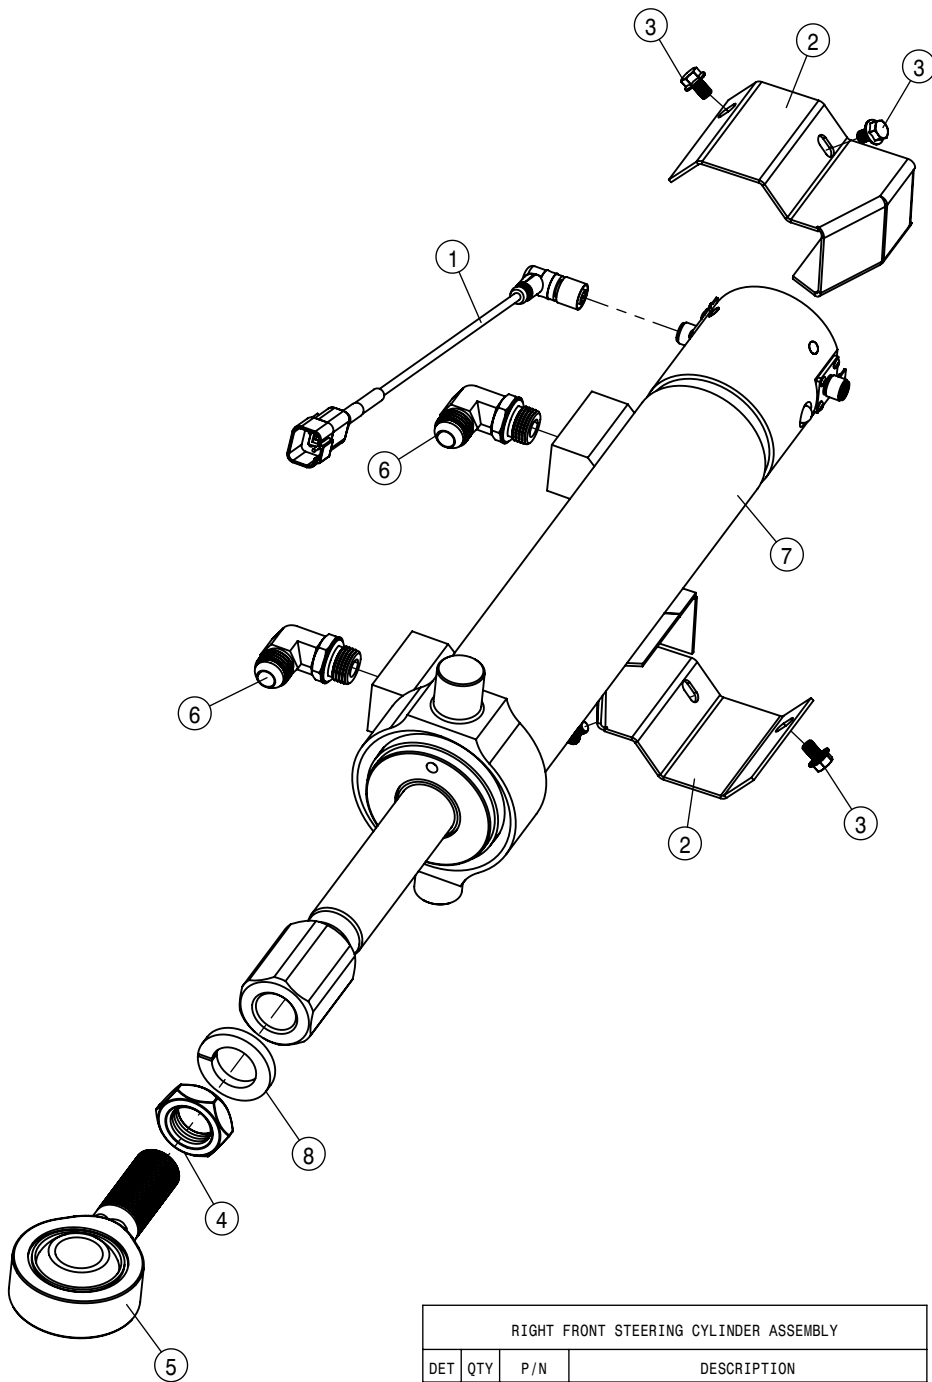

RIGHT FRONT STEERING CYLINDER ASSEMBLY				
DET	QTY	P/N	DESCRIPTION	
1	1	291994	SENSOR HARNESS FOR AWS	
2	2	359645	STRG CYL SENSOR GUARD	
3	4	470883	1/4UNC X 3/8 SERR FLG BOLT SS	
4	1	472328	1" - 12 HEX JAM NUT	
5	1	474004	ROD END, 1.00 BORE, 1- 12 RH MALE	
6	2	618241	3/4MJIC-90-3/4MOR LBO	
7	1	621654	HYD CYL, 2.50 X 8.81 PHASE/SENS	
8	1	920508	1" LOCK WASHER