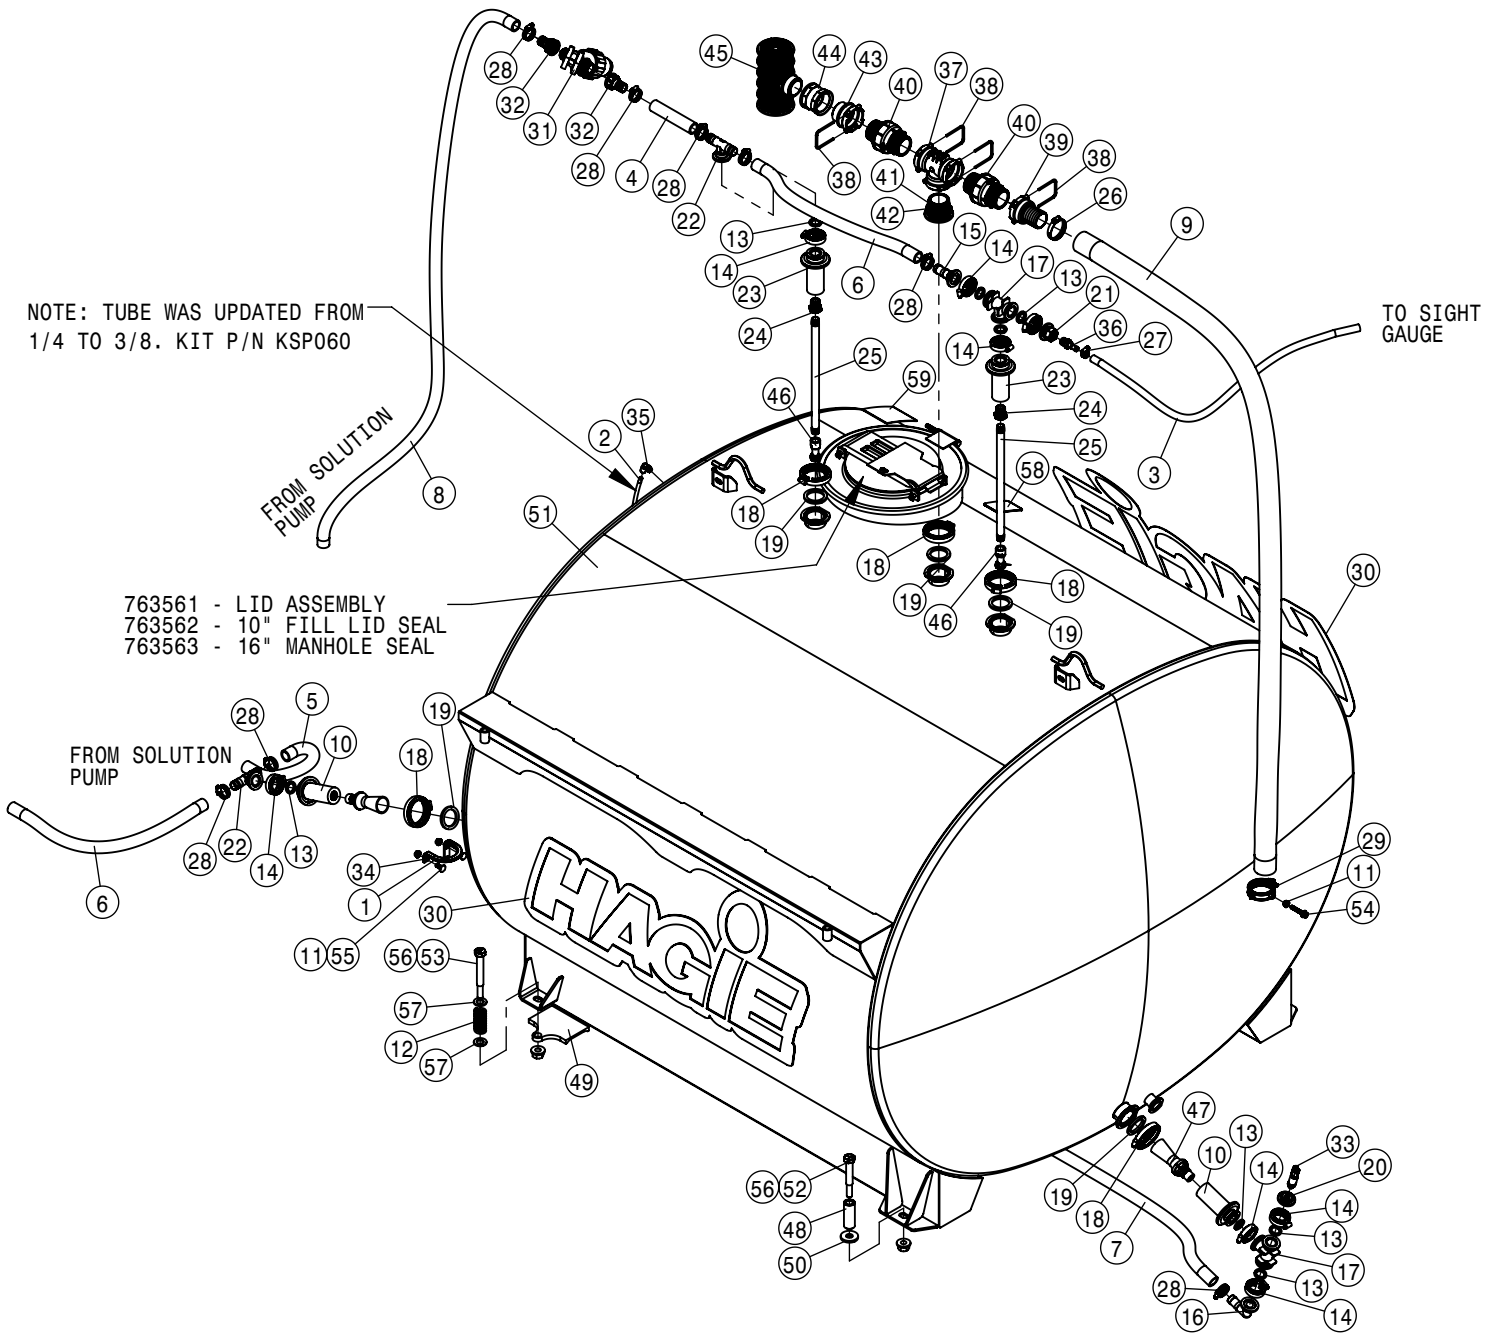

NOTE: TUBE WAS UPDATED FROM
1/4 TO 3/8. KIT P/N KSP060

763561 - LID ASSEMBLY
763562 - 10" FILL LID SEAL
763563 - 16" MANHOLE SEAL

SOLUTION TANK ASSEMBLY			
DET	QTY	P/N	DESCRIPTION
1	1	193016-007	QUICKEDGE TRIM .060 TO .170
2	1	195915-082	3/80D AIR BRAKE TUBING J844-B
3	1	197008-042	HOSE 1/2 1-FBR BR BLK EPDM
4	1	197116-006	HOSE 1IN 1-FBR BR BLK EPDM
5	1	197116-018	HOSE 1IN 1-FBR BR BLK EPDM
6	2	197116-027	HOSE 1IN 1-FBR BR BLK EPDM
7	1	197116-085	HOSE 1IN 1-FBR BR BLK EPDM
8	1	197116-087	HOSE 1IN 1-FBR BR BLK EPDM
9	1	197133-097	HOSE, 2ID X 097 2F-W1 EPDM
10	2	362127	TANK MOUNT ADAPTER 1" FLANGE
11	3	470087	3/8UNC HEX SERR FLANGE NUT
12	2	482016	SPRING, 1.4 X 3.00 COMPRSN
13	8	500157	1" FLANGE GASKET EPDM
14	8	500159	1" FLANGE CLAMP S.S.
15	1	500171	1" FLANGE-1" HOSE BARB POLY
16	1	500173	1"FLANGE-90-1"HOSE BARB POLY
17	2	500175	1" FLANGE TEE, POLY
18	5	500194	2" FP FLANGE CLAMP S.S.
19	5	500195	2" FP FLANGE GASKET EPDM
20	1	500226	1" FLANGE PLUG W/1/4"FNPT POLY

SOLUTION TANK ASSEMBLY			
DET	QTY	P/N	DESCRIPTION
21	1	500238	1" FLANGE PLUG W/1/2"FNPT POLY
22	2	500268	1" FLANGE HOSE BARB TEE
23	2	502007	RINSE TANK MT ADPTR 1" FLG
24	2	504211	RED BUSH 3/4MNPT-1/2FNPT,POLY
25	2	507032	SS PIPE NIPPE, .50NPT-16.00
26	1	520068	HOSE CLAMP NO 32 STAINLESS
27	1	520069	HOSE CLAMP NO 6 STAINLESS
28	8	520090	HOSECLAMP NO 16 STAINLESS
29	1	520170	VIBRATION-DAMPING CLAMP HANGER
30	2	650144	DECAL, LOGO, SOLU TANK STS12
31	1	690071	LINE STRAINER, .32 MESH, 150PSI
32	2	691280	1" HOSE BARB WITH FLY NUT
33	1	691281	PRESSURE TRANSDUCER,300PSI
34	1	691563	RINSE HOSE SUPP STS '16
35	1	711124	1/4MNPT-90-3/8 NYL TUBE LBO
36	1	713340	1/2NPT-1/2 HOSE BARB, POLY
37	1	737754	2"FEM T-CONNECTOR POLY
38	5	737756	2" FORK FOR 737754/755
39	1	737759	2"F-2"HOSE BARB POLY
40	2	737761	2"M CHECK VALVE POLY

SOLUTION TANK ASSEMBLY			
DET	QTY	P/N	DESCRIPTION
41	2	737762	O-RING, -227 EPDM
42	1	737767	T7 TO "BANJO 2" FP" ADAPTER
43	1	737768	T7 TO BSP ADAPTER
44	1	737769	THREADED COUPLING
45	1	737770	T FILTER WITH BSP THREADS, 16 MESH
46	2	737953	NOZZLE,PROCLEAN TANKWASH
47	2	737956	JET AGITATION NOZZLE HYPRO, GROUND
48	2	763840	TANK MNT BUSHING
49	2	763841	TANK ISOLATOR
50	2	763925	WASHER .78ID-2.0 OD .25THK SS
51	1	763948	1200 GAL SS TANK '17 W/DECAL
52	2	900412	3/4UNC X 5 HHCS GR5 MC
53	2	900414	3/4UNC X 6 HHCS GR5 MC
54	1	900506	3/8UNC X 2 HHSFB GR5 MC FT
55	2	901129	3/8-16 X 1 CARRIAGE BOLT
56	4	910111	3/4-10UNC CTRLK FLG NUT MC GR5
57	4	920006	SAE FLAT WASHER 3/4 MC
58	1	N203265	DECAL CAUTION
59	1	N404968	LABEL, DANGER TANK LID OPENING