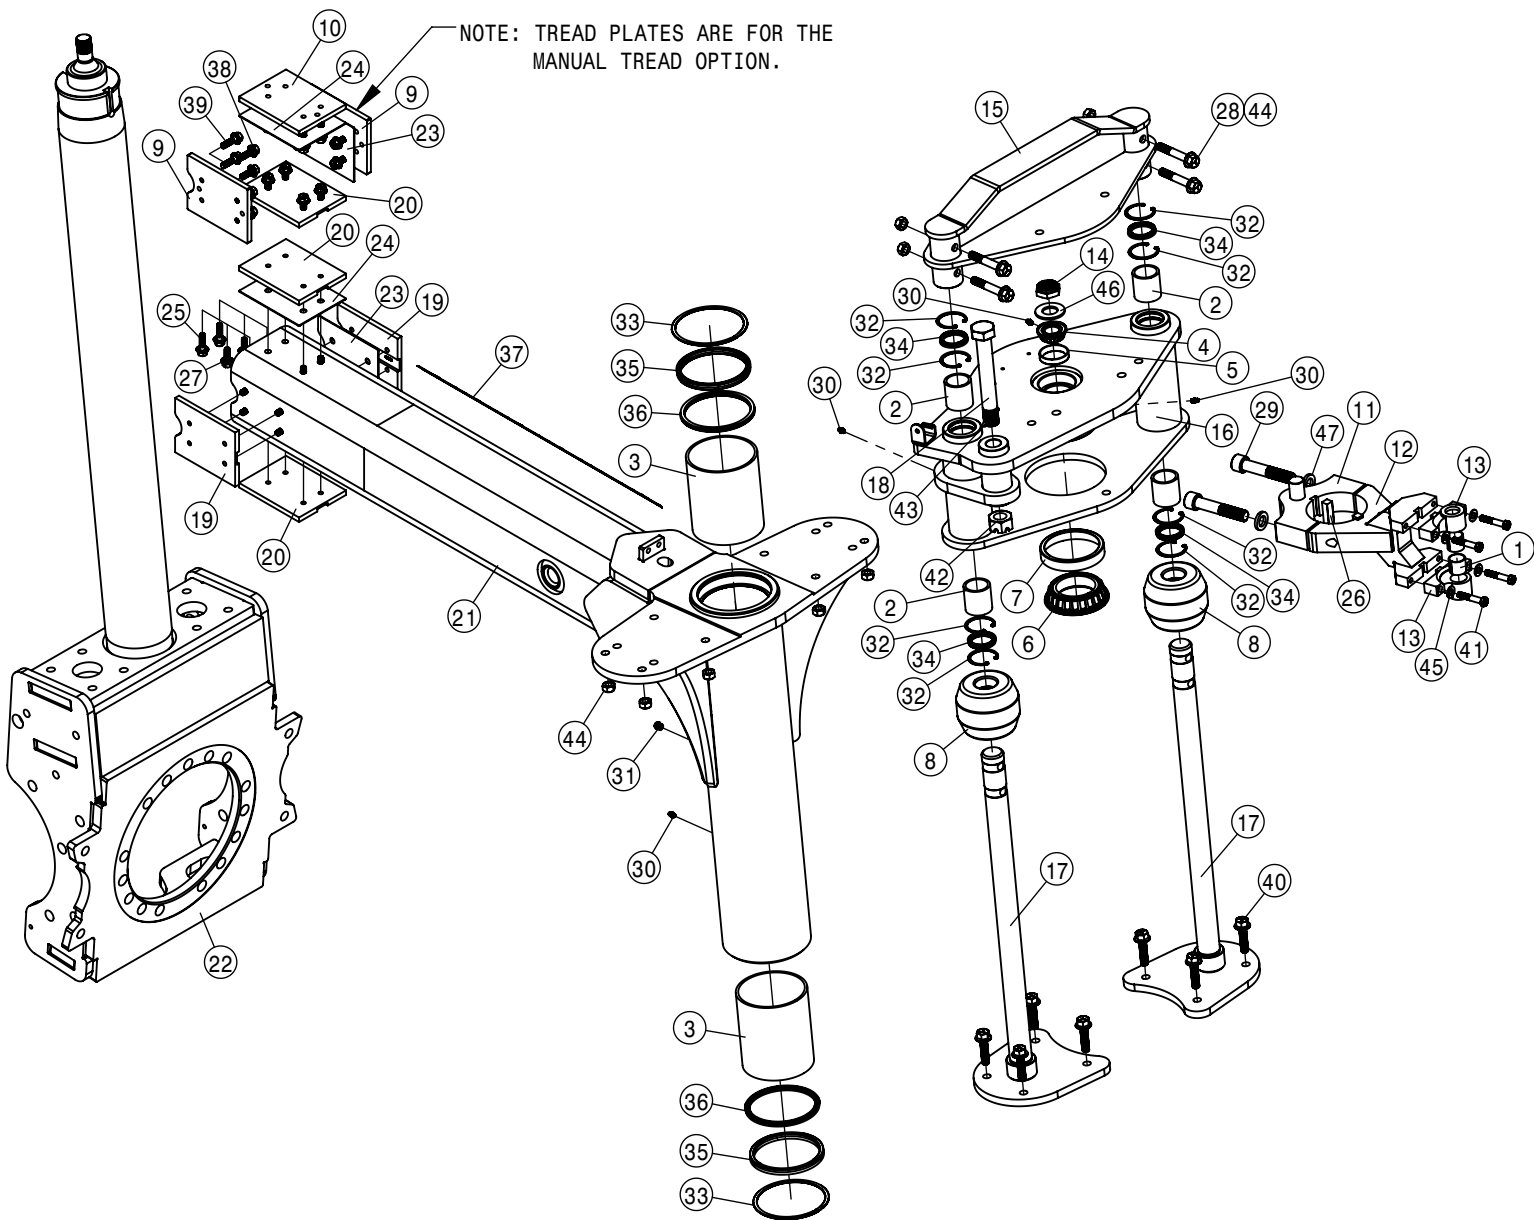

LEFT FRONT LEG ASSEMBLY			
DET	QTY	P/N	DESCRIPTION
1	2	121029	JOURNAL BRG, 1.00 ID x 1.00 LG
2	4	121113	TOWER SLEEVE BRG (POLYGON) 05
3	2	121125	BEARING-POLY 4.50 ID X 5.74 LG
4	1	125050	BRG CONE, 1.00 ID W/FACE SEAL
5	1	125051	BRG CUP FOR 125050
6	1	125052	BRG CONE, 2.687 ID W/FACE SEAL
7	1	125053	BRG CUP FOR 125052
8	2	311058	RUBBER SPRING
9	2	343189	MAN TRD NOTCHED PLATE, TAPPED
10	1	343190	MAN TRD PLATE, TAPPED
11	1	359683	STEERING ARM WLDMT-STS
12	1	359684	STEERING TRUN MNT WLD - STS
13	2	359687	TRUNNION-STEERING CYLINDER
14	1	360561	1-14 UNS THIN HEX NUT LCK
15	1	360780	AIR BAG TOWER TOP MT WLD
16	1	360785	LH AIR BAG LWR PLT WLD
17	2	360795	NITRO TOWER WLD
18	1	360797	STRG CYL BOLT
19	2	360852	TRD ADJ BRONZE BEARING, TAPPED
20	3	360853	TRD ADJ BRONZE BEARING, TAPPED
21	1	360860	OUTER LEG WELDMENT STS
22	1	360861	INNER LEG WELDMT-STS, SDS LEG
23	2	360864	NOTCHED SHIM - TRD ADJ BEARING
24	2	360865	SHIM - TRD ADJ BEARING

LEFT FRONT LEG ASSEMBLY			
DET	QTY	P/N	DESCRIPTION
25	16	470329	3/8UNC X 1 1/4 HHSFB GR5 MC
26	2	470447	KEY .50 SQ X 1.69 LONG
27	16	470460	3/8UNC X 1 HHSFB GR5 MC
28	4	470461	1/2UNC X 3 HHSFB GR5 MC
29	2	470904	3/4UNC X 4" SOC HD CAP SCR GR8
30	4	471005	GREASE ZERK, 1/4-28 X 1/2
31	1	471030	PRESSURE RELIEF VALVE-GREASE 45-80 PSI
32	8	629537	187RRH00Z SNAP RING
33	4	629538	4.5 SPIROLOX RING
34	4	629620	SEAL, 1.500 ROD DIA
35	2	629621	SEAL, 4.500 ROD DIA
36	2	629625	SEAL, 4.500 ROD DIA
37	1	650486	DECAL, TREAD ADJ INDICATOR DTS
38	16	900163	3/8UNF X 1 HHSFB GR5 MC
39	16	900164	3/8UNF X 1 1/4 HHSFB GR5 MC
40	8	900519	1/2UNC X 2 HHSFB GR5 MC FT
41	4	900821	3/8UNF X 2 HHCS GR8 MC
42	1	910020	1-8UNC HEX SLTTD NUT MC GR5
43	1	910120	3/16 X 1 3/4 COTTER PIN SS
44	12	914008	1/2-13UNC STOVER NUT MC GR5
45	4	920002	SAE FLAT WASHER 3/8 MC
46	1	920008	1" SAE FLAT WASHER
47	2	920506	HLOCK WASHER 3/4 MC