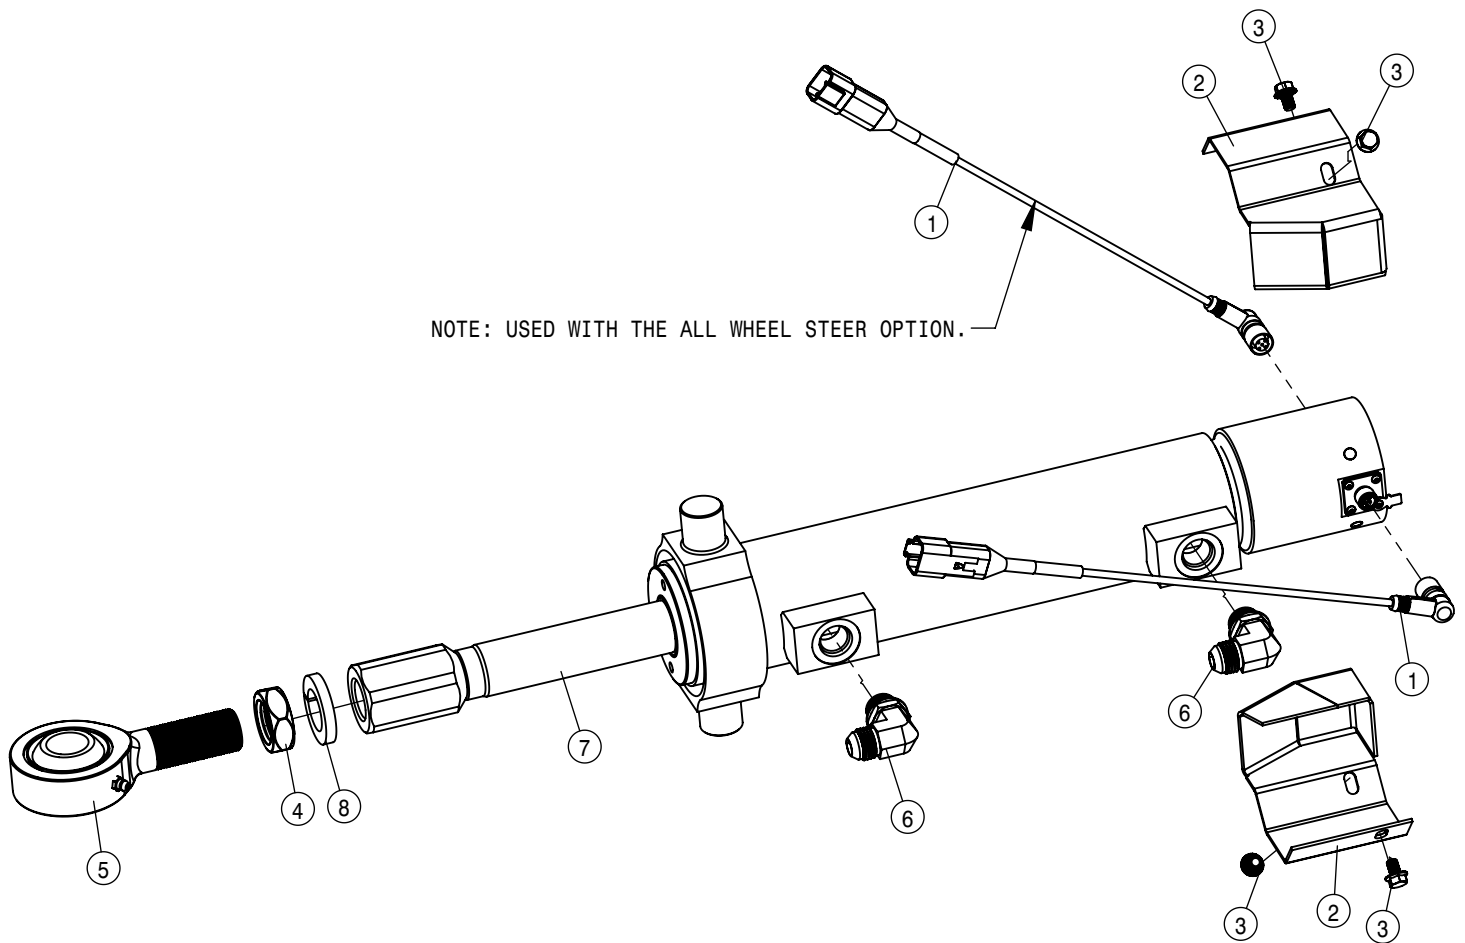

LEFT FRONT STEERING CYLINDER ASSEMBLY			
DET	QTY	P/N	DESCRIPTION
1	2	291994	SENSOR HARNESS FOR AWS
2	2	359645	STRG CYL SENSOR GUARD
3	4	470883	1/4UNC X 3/8 SERR FLG BOLT SS
4	1	472328	1" - 12 HEX JAM NUT
5	1	474004	ROD END, 1.00 BORE, 1-12 RH MALE
6	2	618241	3/4MJIC-90-3/4MOR LBO
7	1	621654	HYD CYL, 2.50 X 8.81 PHASE/SENS
8	1	920508	1" LOCK WASHER