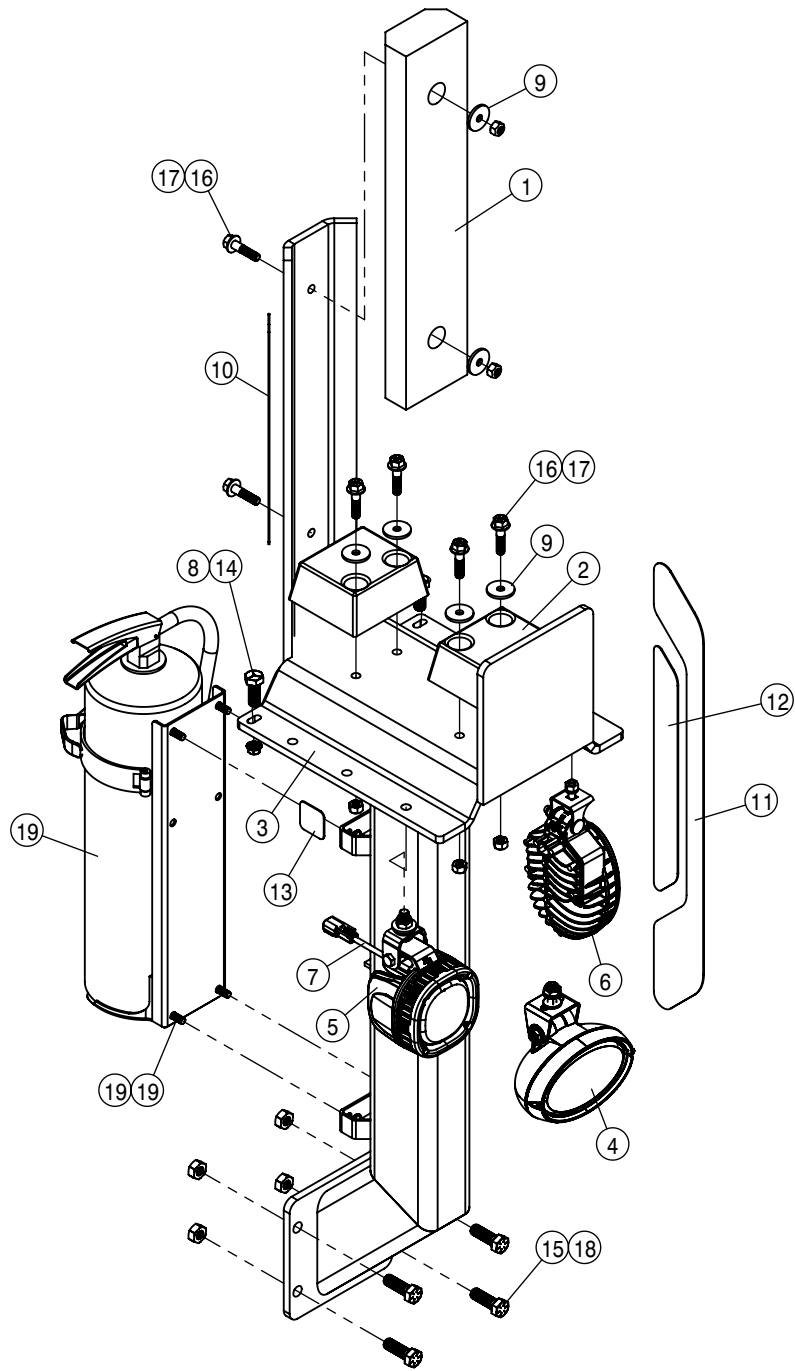

LH 90/100' BOOM CRADLE ASSEMBLY			
DET	QTY	P/N	DESCRIPTION
1	1	164512	RUBBER BUMPER, BOOM CRADLE
2	2	164513	BOOM CRADLE PAD
3	1	165041	BOOM CRADLE WLD 07
4	1	292614	WORKLIGHT - HALOGEN CLOSE RANGE
5	1	292618	WORKLIGHT-TYRI LED FLOOD
6	1	292917	LED LIGHT, AMBER
7	1	294299	TYRI JUMPER HARNESS
8	2	470113	5/16UNC SERR FLG LOCK NUT
9	6	483024	FENDER WASHER 5/16 MC
10	1	650508	BOOM CRADLE REFLECTOR, DTS
11	1	650552	STS REFLECTOR LH 90-100 BOOM
12	1	650554	STS REFLECT REAR ORANGE 90/100
13	1	650555	BOOM CRADLE DECAL, STS' 17
14	2	900522	1/2UNF X 1 1/4 HHCS GR5 MC
15	4	900804	1/2UNC X 1 1/2 HEX BOLT GR8 YZ
16	6	910044	3/8UNC X 1 1/2 HHFB GR8 MC
17	6	914004	3/8UNC HEX STOVER NUT
18	4	914808	1/2UNC HEX STOVER NUT GR8
19	1	SS04031	FIRE EXTINGUISHER STS2014