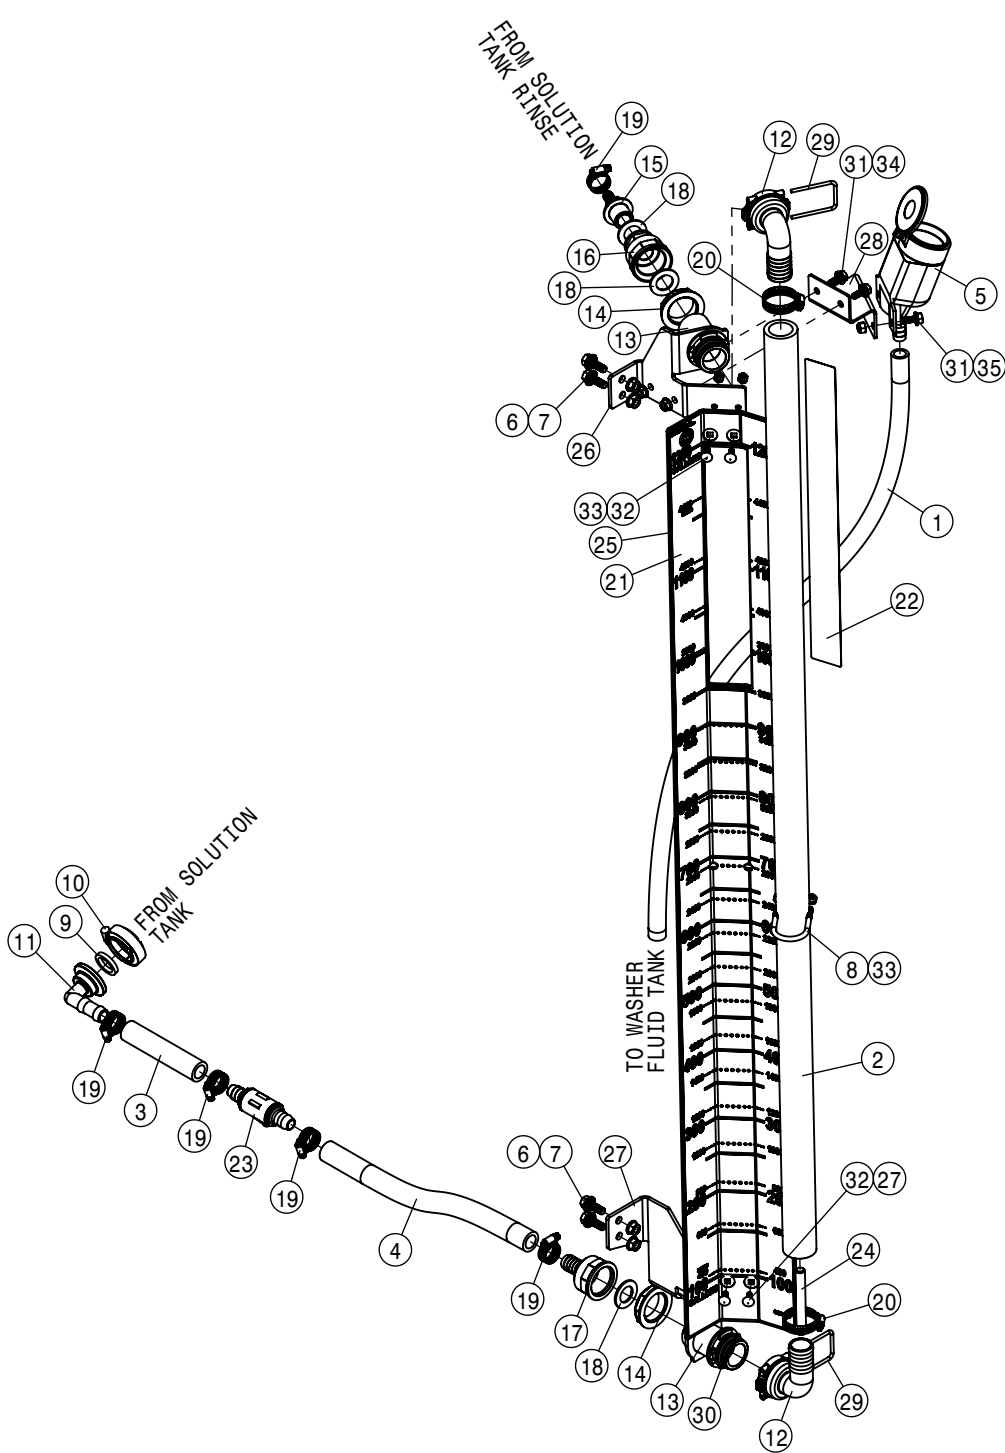

SIGHT GAUGE ASSEMBLY			
DET	QTY	P/N	DESCRIPTION
1	1	195909-042	HOSE 5/8 HEATER 1-FBR BR 20R3
2	1	195964-058	HOSE 1 1/4" ID-1/4W CLEAR VINYL
3	1	197112-005	HOSE 3/4 1-FBR BR BLK EPDM
4	1	197112-016	HOSE 3/4 1-FBR BR BLK EPDM
5	1	343972	REMOTE FILL
6	4	470087	3/8-16UNC HEX FLG NUT SER MC GR5
7	4	470460	3/8UNC X 1 HHSFB GR5 MC
8	1	473969	1/4UNC-1 1/2 X 2 3/4 RD U-BOLT
9	1	500157	1" FLANGE GASKET EPDM
10	1	500159	1" FLANGE CLAMP S.S.
11	1	500185	1"FLANGE-90-3/4"HOSE BARB POLY
12	2	500370	T5 TO 32MM HB 90 FEMALE
13	2	500396	T5 MALE BULKHEAD
14	2	500397	BULKHEAD NUT
15	1	502003	STRAIGHT-POLY .75" MPT X 13MM
16	1	502004	REDUCER 1.25 FPT X .75" FPT
17	1	502005	STRGHT-POLY,1.25" FPT X 19MM
18	3	502006	GASKET 39.5 X 27.5 EPDM

SIGHT GAUGE ASSEMBLY			
DET	QTY	P/N	DESCRIPTION
19	5	520080	HOSE CLAMP NO 10 STAINLESS
20	2	520087	HOSE CLAMP NO 20 STAINLESS
21	1	650531	DECAL, 1200 GAL SS, MAJOR '17
22	1	650532	DECAL, 1200 GAL SS, MINOR '17
23	1	696193	3/4" HOSE BARB MICRO VALVE
24	1	701448	FLOAT-SIGHT GAUGE 2013
25	1	701566	SS SIGHT GAUGE DECAL PLT
26	1	701567	SS SIGHT GA SUPP BRKT-UPR
27	1	701568	SS SIGHT GA SUPP BRKT-LWR
28	1	701797	WINDOW WASH FILL MT, SS
29	2	737738	FORK,D.3 DIST.42 (737731)
30	2	737763	O-RING, -221 EPDM
31	4	900486	5/16UNC X 3/4 HHSFB SS
32	4	901127	1/4-20 UNC X 3/4 RHSONB SS
33	6	910118	1/4-20UNC NYLOCK NUT SS
34	2	910119	5/16-18UNC HEX FLG NUT SER SS
35	2	910132	5/16-18UNC NYLOCK NUT SS