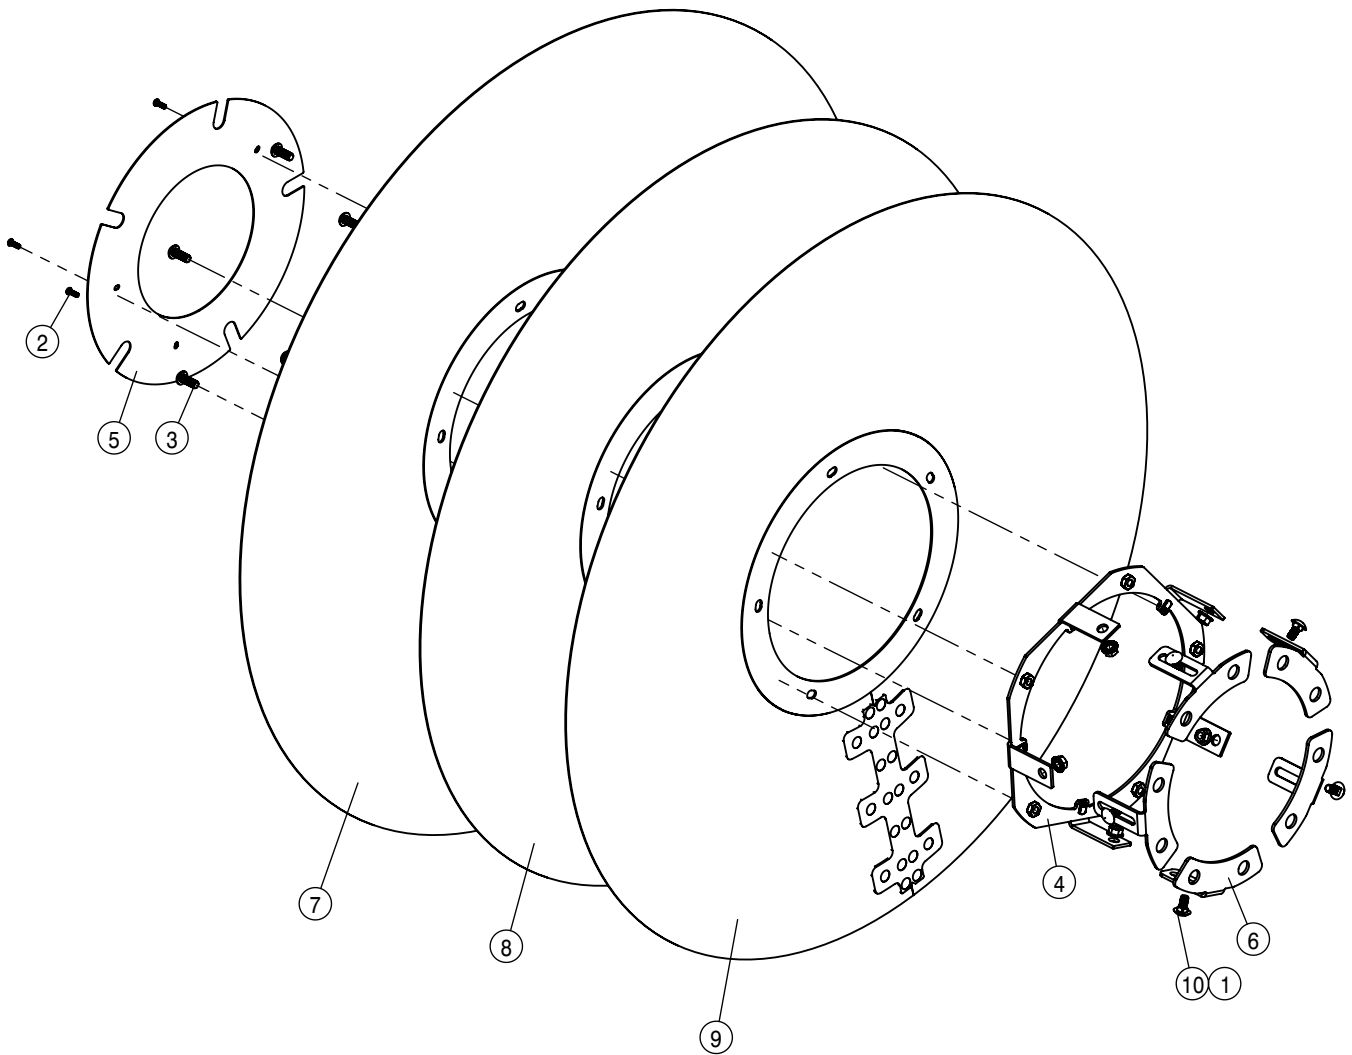

TALL CROP WHEEL GUARD			
DET	QTY	P/N	DESCRIPTION
	1	5 470360	1/2-13UNC HEX FLG NUT SER MC GR5
	2	3 472379	1/4UNC X 3/4 SKT HD LOC SCR SS
	3	5 473987	1/2-13 UNC X 1 1/4 BHCS SS
	4	1 662307	HUB CAP ADAPTER WLD
	5	1 662318	FAIRFIELD HUB CAP ACCESS DOOR
	6	5 662319	FAIRFIELD HUB CAP ADAPTER PLATE
	7	1 662327	STS 17' 320-54 HUB CAP WLD
	8	1 662332	320-50 HUB CAP WLD
	9	1 662333	STS 17' 380-50 HUB CAP WLD
	10	5 901253	1/2-13 UNC X 1 RHSQNB GR5 MC