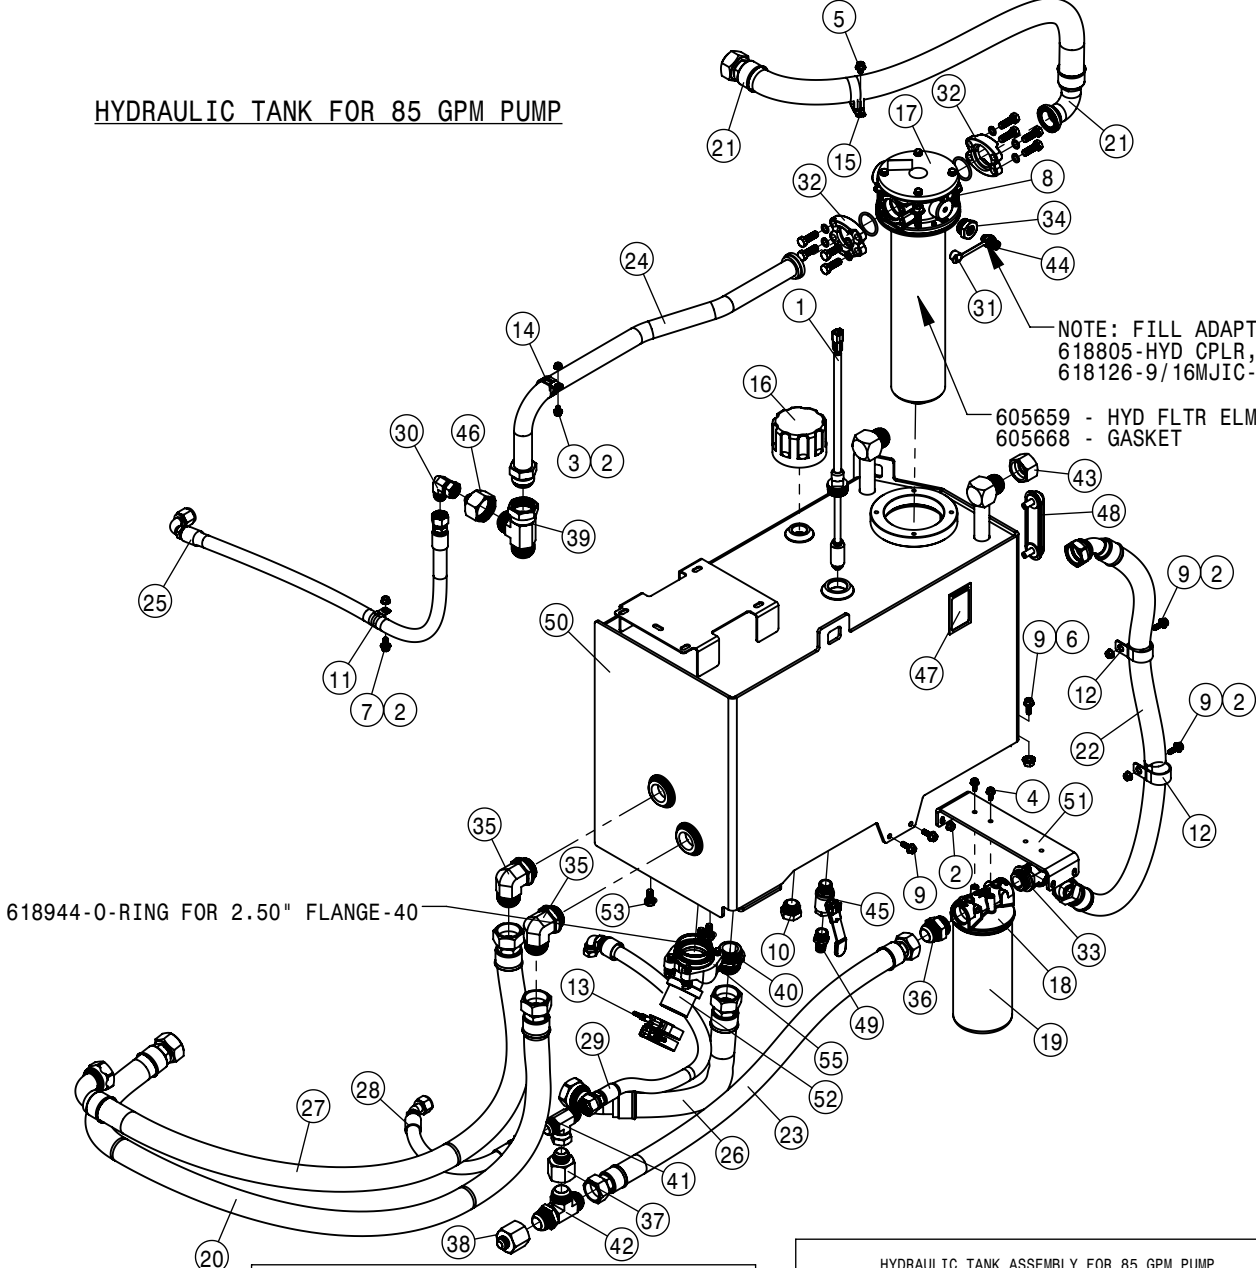

HYDRAULIC TANK FOR 85 GPM PUMP

HYDRAULIC TANK ASSEMBLY FOR 85 GPM PUMP			
DET	QTY	P/N	DESCRIPTION
1	1	294069	TEMPERATURE/OIL LEVEL SENSOR
2	7	470087	3/8-16UNC HEX FLG NUT SER MC GR5
3	1	470232	5/16UNC X 1/2 HHSFB GR5 MC
4	2	470233	5/16UNC X 3/4 HHSFB GR5 MC
5	1	470319	3/8UNC X 1/2 HHSFB GR5 MC
6	2	470360	1/2-13UNC HEX FLG NUT SER MC GR5
7	1	470409	3/8UNC X 3/4 HHSFB GR5 MC
8	4	470431	1/2UNC X 1 1/2 HHSFB GR5 MC
9	8	470460	3/8UNC X 1 HHSFB GR5 MC
10	1	470471	1 5/16MOR PLUG, MAGNETIC
11	1	520121	CUSH CLAMP,#16 1IN X 3/4W
12	2	520124	CUSH HOSE CLAMP,#28, 1 3/4D X 1 W
13	2	520143	2.87/3.18 T-BOLT HOSE CLAMP SS
14	1	520160	CUSH CLAMP,#24 1 1/2D-3/4WLOOP
15	1	520161	CUSH CLAMP,#32 2"D-3/4W LOOP
16	1	605656	T.R.A.P. BREATHER 1" NPT
17	1	605658	HYD TANK RETURN FILTER
18	1	605662	CASE DRAIN FILTER HEAD
19	1	605663	CASE DRAIN FILTER ELEMENT
20	1	617091	24-811-24FJX-24FJX-71 H/A
21	1	617093	24-811-24FJX-24FLG90-48 H/A
22	1	617095	20-811-20FJX-20FJX45-47 H/A
23	1	617120	20-811-20FJX-20FJX-37 H/A
24	1	617151	HYD TANK TUBE
25	1	617171	12-451TC-12FJX-12FJX90-43 H/A
26	1	617466	24-811-24FJX-24FJX45-20 H/A
27	1	617473	24-811-24FJX-24FJX90-61 H/A

HYDRAULIC TANK ASSEMBLY FOR 85 GPM PUMP			
DET	QTY	P/N	DESCRIPTION
28	1	617475	12-451TC-16FJX-12FJX45-18 H/A
29	1	617476	12-451TC-10FJX90-16FJX-30 H/A
30	1	618191	1 1/16MJ-90-1 1/16FJ SWIV LBO
31	1	618255	DUST CAP/PLUG FOR 618804/805
32	2	618299	1.50 SPLIT FLANGE KIT #61
33	1	618396	1 5/8MJIC-45-1 5/8MOR LBO
34	1	618397	1 5/16MOR-9/16FOR ADPTR
35	2	618432	1 7/8MJIC-90-1 7/8MOR LBO
36	1	618472	1 5/8MJIC-1 5/8MOR ADPTR
37	1	618547	1 5/8FJIC-1 5/16MJIC ADPTR
38	1	618665	1 5/8FJIC-1 1/16MJIC ADPTR
39	1	618681	1 7/8FJ SW RUN TEE-1 7/8MJ
40	1	618682	1 7/8MOR-1 7/8MJIC ADPTR
41	1	618717	1 5/16FJX BRANCH TEE-1 5/16MJ
42	1	618752	1 5/8MJIC BLKHD RUN TEE
43	1	618828	1 5/8FJIC CAP NUT
44	1	618870	HYD CPLR, MALE #14 9/16MOR
45	1	618881	3/4 NPT BALL VLV BRS LOCK
46	1	618936	1 7/8FJIC-1 1/16MJIC ADPTR
47	1	650430	HYDRAULIC OIL DECAL
48	1	701367	SIGHT GAUGE
49	1	711102	3/4NPT X 3/4 HOSE BARB, BRS
50	1	760823	HYDRAULIC RESERVOIR, GST
51	1	760833	GST HYD RES FILTER MT
52	1	760837	1788-40-40 3.34CA
53	2	900263	1/2UNC X 1 HHCS GR5 MC
54	1	910119	5/16-18UNC HEX FLG NUT SER SS
55	1	760834	2.50 SPLIT FLANGE CODE 61