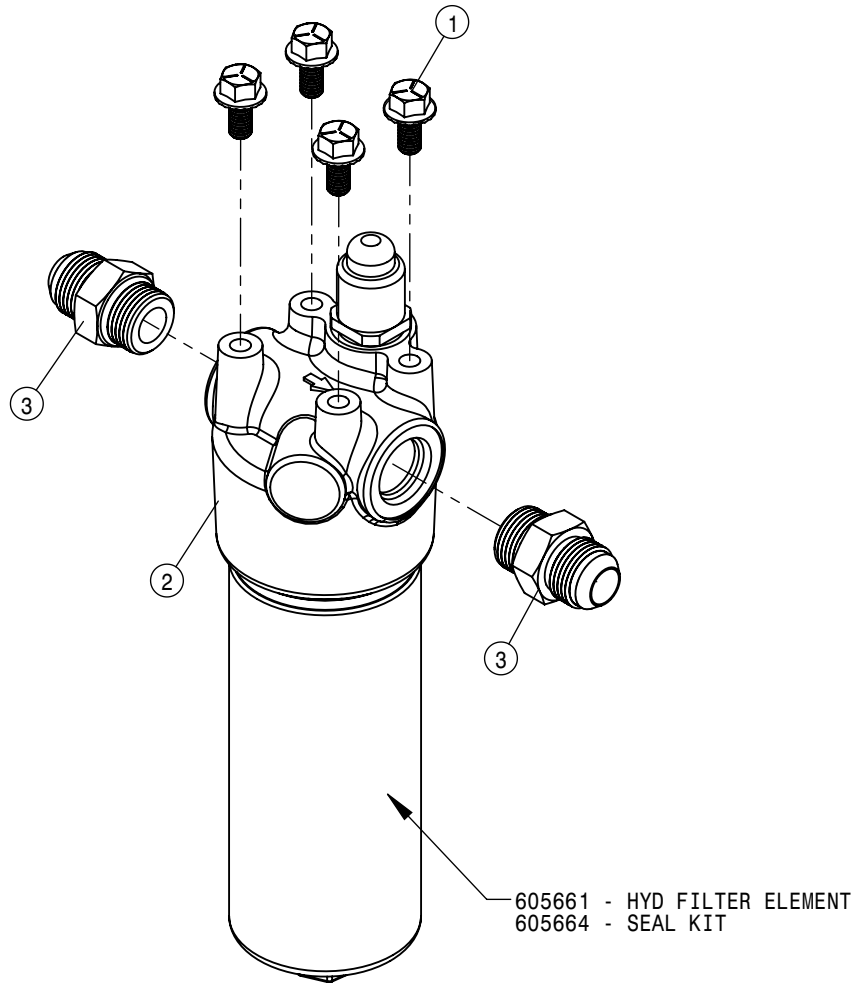

STEERING MOTOR INLINE FILTER			
DET	QTY	P/N	DESCRIPTION
1	4	470409	3/8UNC X 3/4 HHSFB GR5 MC
2	1	605660	HYD FILTER 5M SAE12
3	2	611127	1 1/16MJIC-1 1/16MOR ADPTR