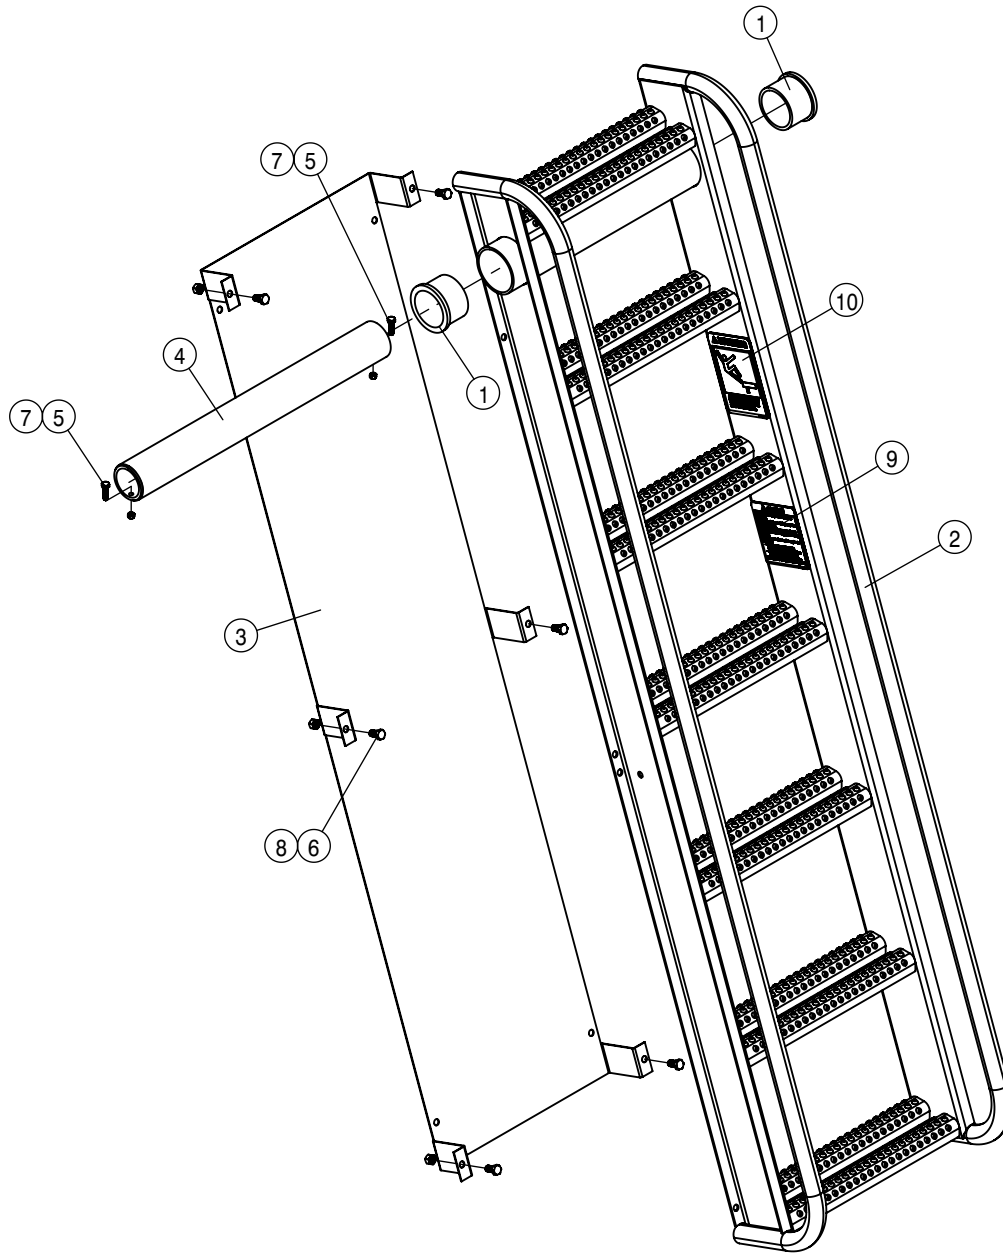

LADDER ASSEMBLY			
DET	QTY	P/N	DESCRIPTION
1	2	121102	LADDER PIVOT BEARING, POLYGON
2	1	343944	LADDER W/DECAL, STS
3	1	344009	STEP BACKPLATE STS CE
4	1	344534	LADDER MT TUBE, STS '14
5	2	900003	1/4UNC X 1" HEX BOLT
6	6	900128	3/8UNC X 3/4 HEX BOLT
7	2	914000	1/4UNC HEX STOVER NUT
8	6	914004	3/8UNC HEX STOVER NUT
9	1	HXE19558	LABEL, CAUTION
10	1	N403721	LABEL, DO-NOT-RIDE