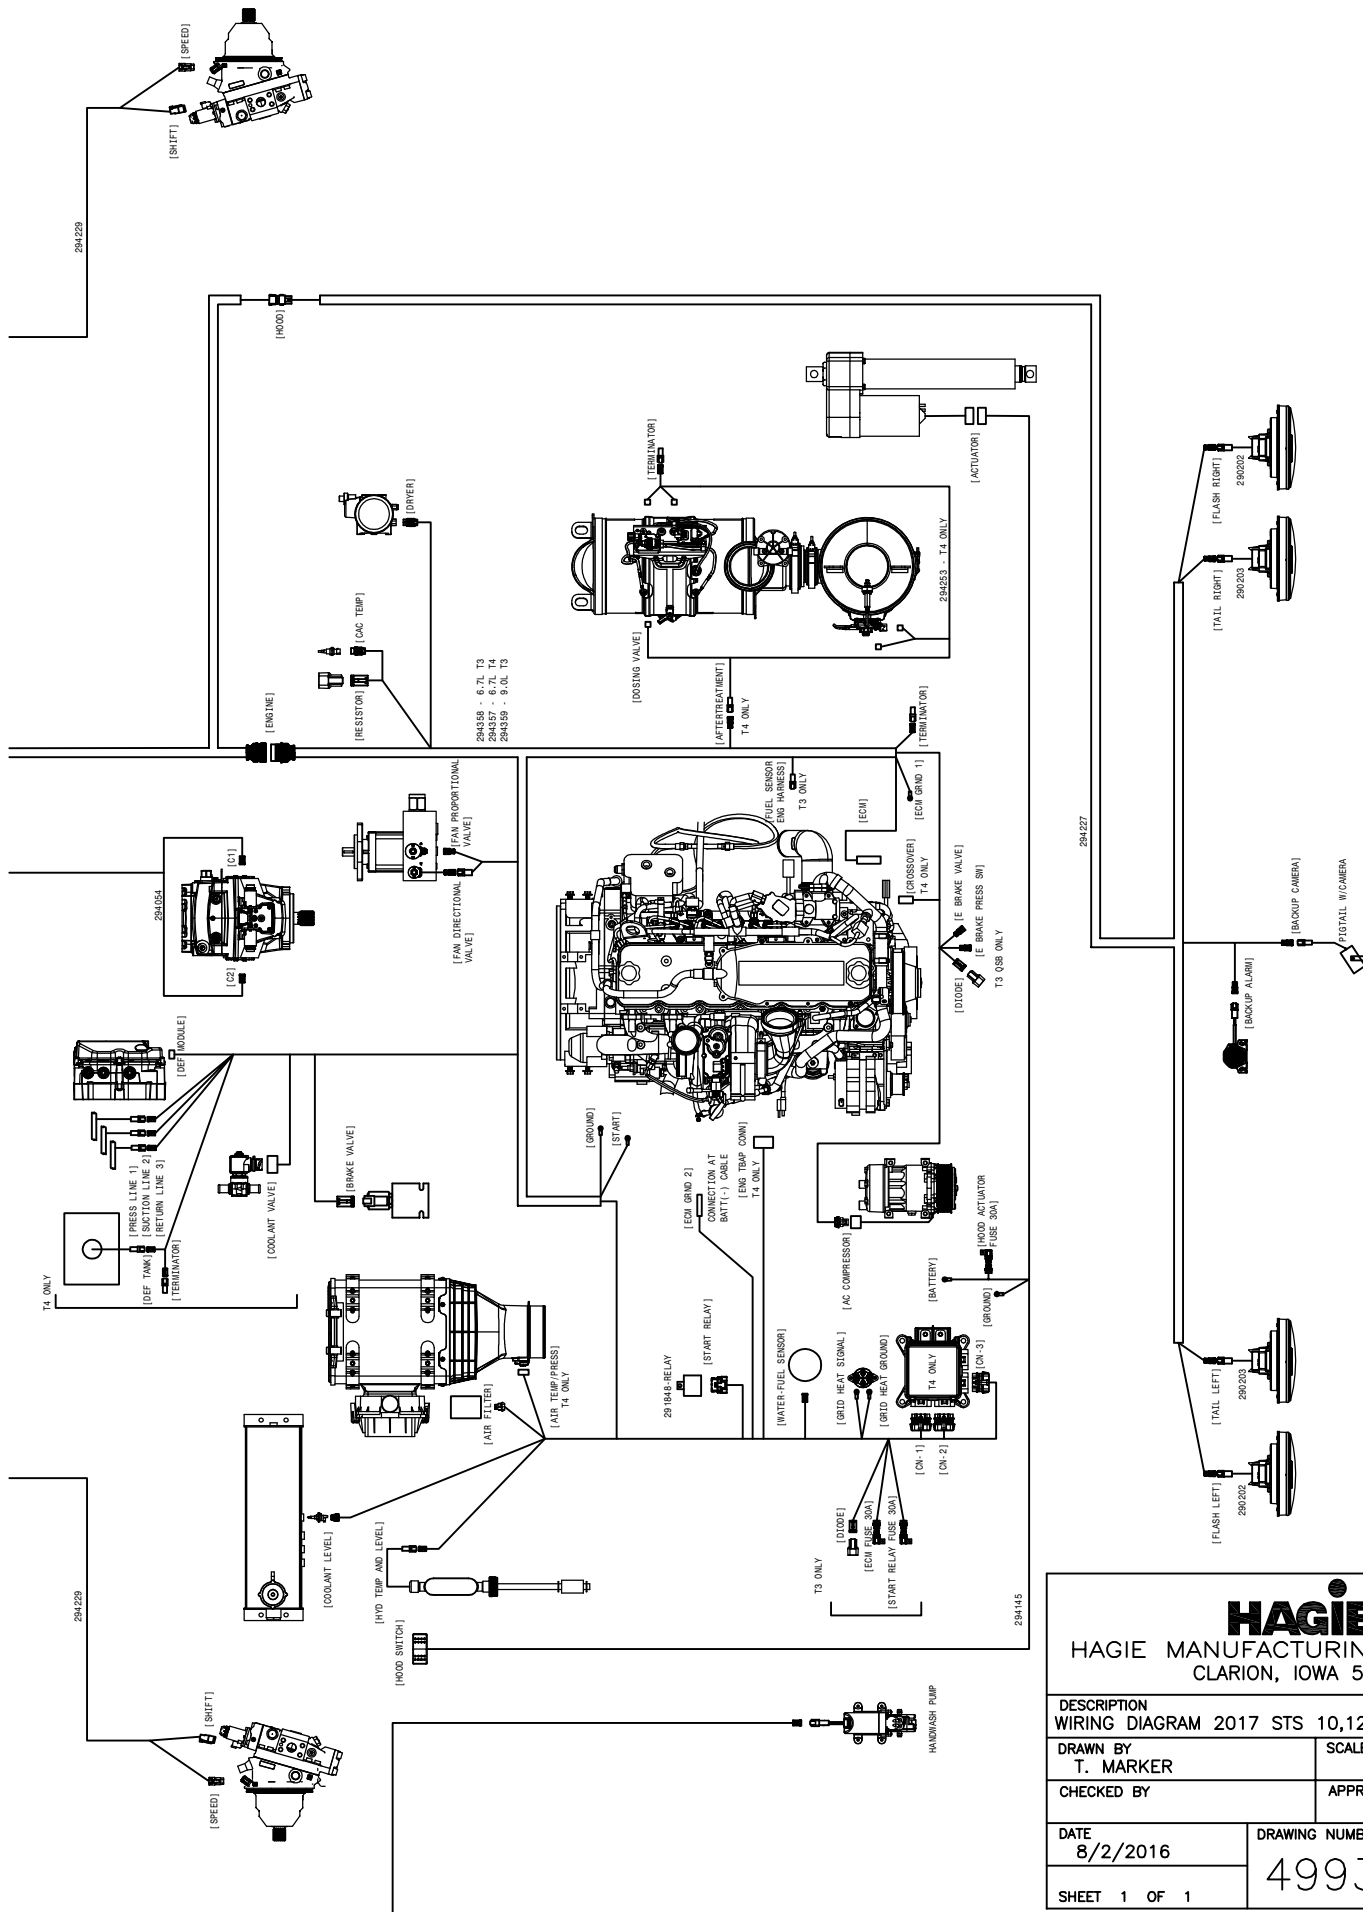

REFERENCE ONLY

 <b>HAGIE MANUFACTURING COMPANY</b> CLARION, IOWA 50525		
DESCRIPTION WIRING DIAGRAM 2017 STS 10,12,14		
DRAWN BY T. MARKER		SCALE NONE
CHECKED BY		APPROVED BY
DATE 8/2/2016	DRAWING NUMBER 499371	REV A
SHEET 1 OF 1		