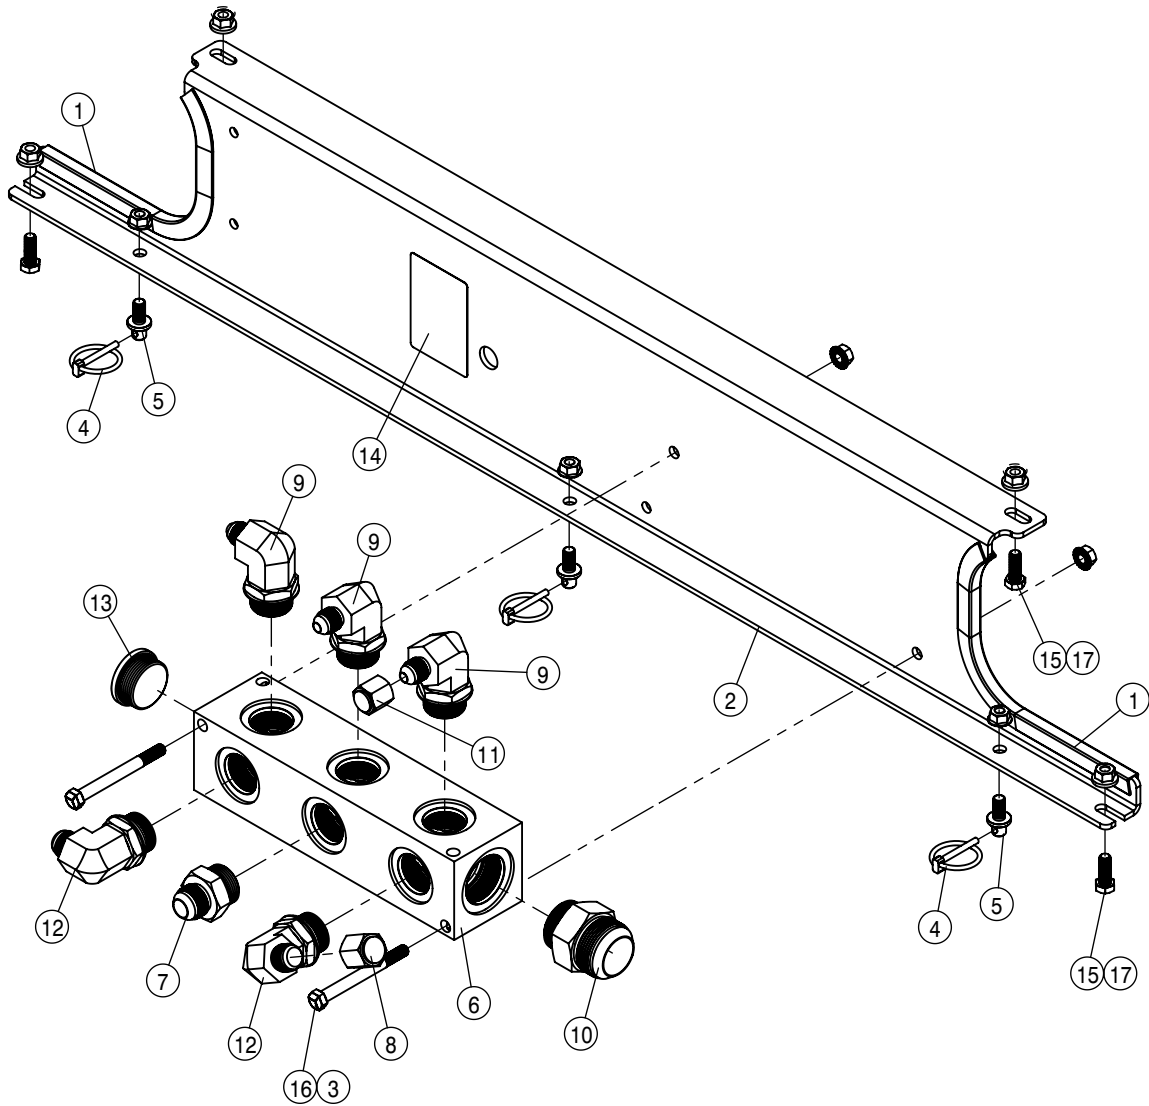

RETURN MANIFOLD AND BULKHEAD ASSEMBLY			
DET	QTY	P/N	DESCRIPTION
1	0.5	193012	QUICKEDGE TRIM .135 TO .250
2	1	362113	FRONT BULKHEAD, STS
3	5	470087	3/8-16UNC HEX FLG NUT SER MC GR5
4	3	470335	LINCHPIN, 3/16 X 1 1/4 GRIP
5	3	470520	HANGER PIN,3/8UNC x.437Dx.500L
6	1	606246	MANIFOLD, 1 5/16FOR
7	1	618308	1 1/16MJIC-1 5/16MOR ADPTR
8	1	618328	7/8FJIC CAP NUT
9	3	618475	3/4MJIC-90-1 5/16MOR LBO
10	1	618527	1 7/8MJIC-1 5/8MOR ADPTR
11	1	618532	3/4FJIC CAP NUT
12	2	618589	7/8MJIC-90-1 5/16MOR LBO
13	1	618759	1 5/8MOR PLUG, HEX SOCKET
14	1	650339	DECAL, WARNING, HYD. OIL INJ
15	4	900129	3/8UNC X 1 HHCS GR5 MC
16	2	900139	3/8UNC X 3 3/4 HHCS GR5 MC
17	4	910106	3/8-16UNC CTRLK FLG NUT MC GR5