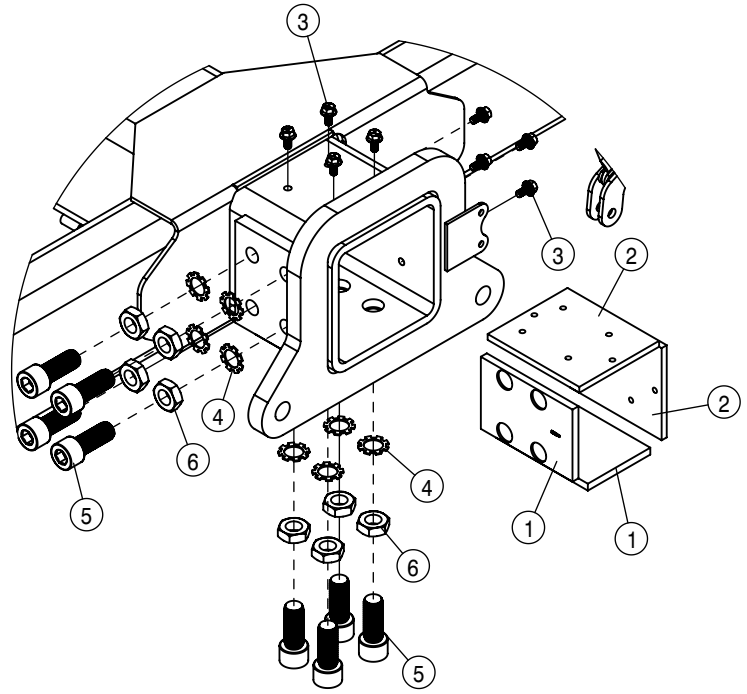

REAR MAINFRAME

NO TREAD MAINFRAME PLATE ASSEMBLY			
DET	QTY	P/N	DESCRIPTION
1	4	342721	TRD ADJ BRONZE BRG
2	4	342917	TREAD ADJ PLATE, TAPPED, STS 10
3	16	470409	3/8UNC X 3/4 HHSFB GR5 MC
4	16	483018	EXT TOOTH LOCK WASHER 1 MC
5	16	900395	1"UNC X 2 1/2 SOCKET CAP SCR
6	16	910101	1-8UNC HEX JAM NUT MC GR5