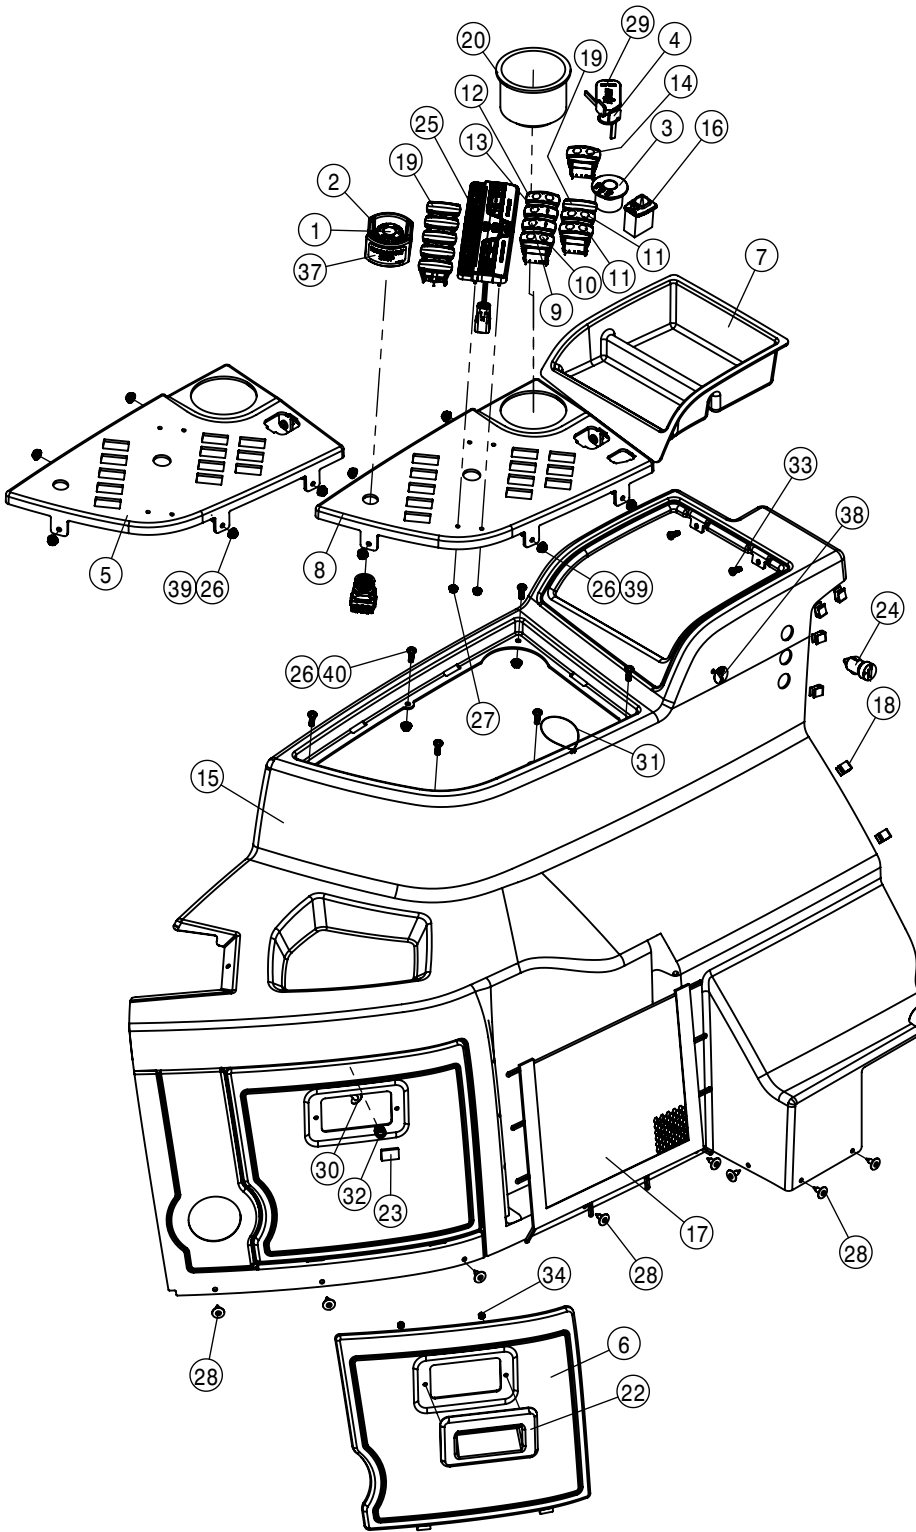

CONSOLE ASSEMBLY			
DET	QTY	P/N	DESCRIPTION
1	1	290081	E-STOP SWITCH,LED MUSHROOM
2	1	290089	E-STOP SHROUD, STS '11
3	1	291916	IGNITION SWITCH
4	2	291917	IGNITION KEY FOR 291916
5	1	343912	CONSOLE SWITCH PANEL, NO MRR
6	1	344306	CONSOLE DOOR
7	1	344307	CONSOLE TRAY
8	1	344309	CONSOLE SWITCH PANEL
9	1	344312	SWITCH - SOLUTION PUMP
10	1	344313	SWITCH - MAIN TANK
11	2	344314	SWITCH - BOOM FOLD
12	1	344315	SWITCH - RINSE
13	1	344316	SWITCH - AGITATION
14	1	344317	SWITCH - FOAMER
15	1	344407	CONSOLE BODY
16	1	344409	SWITCH - POWER MIRROR
17	1	344410	CARGO NET - SIDE CONSOLE
18	6	344413	"U" CLIP
19	6	344461	HOLE PLUG - CONTURA V
20	1	344462	CUP HOLDER - LARGE
NS	4	344464	POWER OUTLET 12V
22	1	344465	DOOR HANDLE
23	1	344514	PLATE - CONSOLE DOOR
24	1	344555	USB CHARGING ADAPTER - DC
25	1	344556	SECTION KEYPAD STS'15
26	18	470121	1/4 UNC SERR FLG LOCK NUT
27	4	470175	10-32 SERR FLANGE NUT
28	8	470466	1/4 X 3/4 PLTC LCK RIVET
29	1	470544	HAGIE KEY CHAIN
30	1	470545	PUSH TREE FASTENER 1/4 X 1
31	1	470609	8" BEAD CHAIN
32	1	470676	MORTISE MOUNT-PULL MAG CATCH
33	2	472344	1/4UNCX5/8 ALHD BUTTON CAP SCR
34	2	473870	M5 HEX NUT
NS	1	493626	STS QUICK START GUIDE
NS	1	493662	STS TOOL INSTRUCTION SHEET
37	1	650278	DECAL, E-STOP, STS '11
38	1	650467	DECAL - AUX 2
39	12	903708	1/4UNC X1/2PHIL PANHD MACH SCR
40	6	903711	1/4UNC X3/4PHIL PANHD MACH SCR