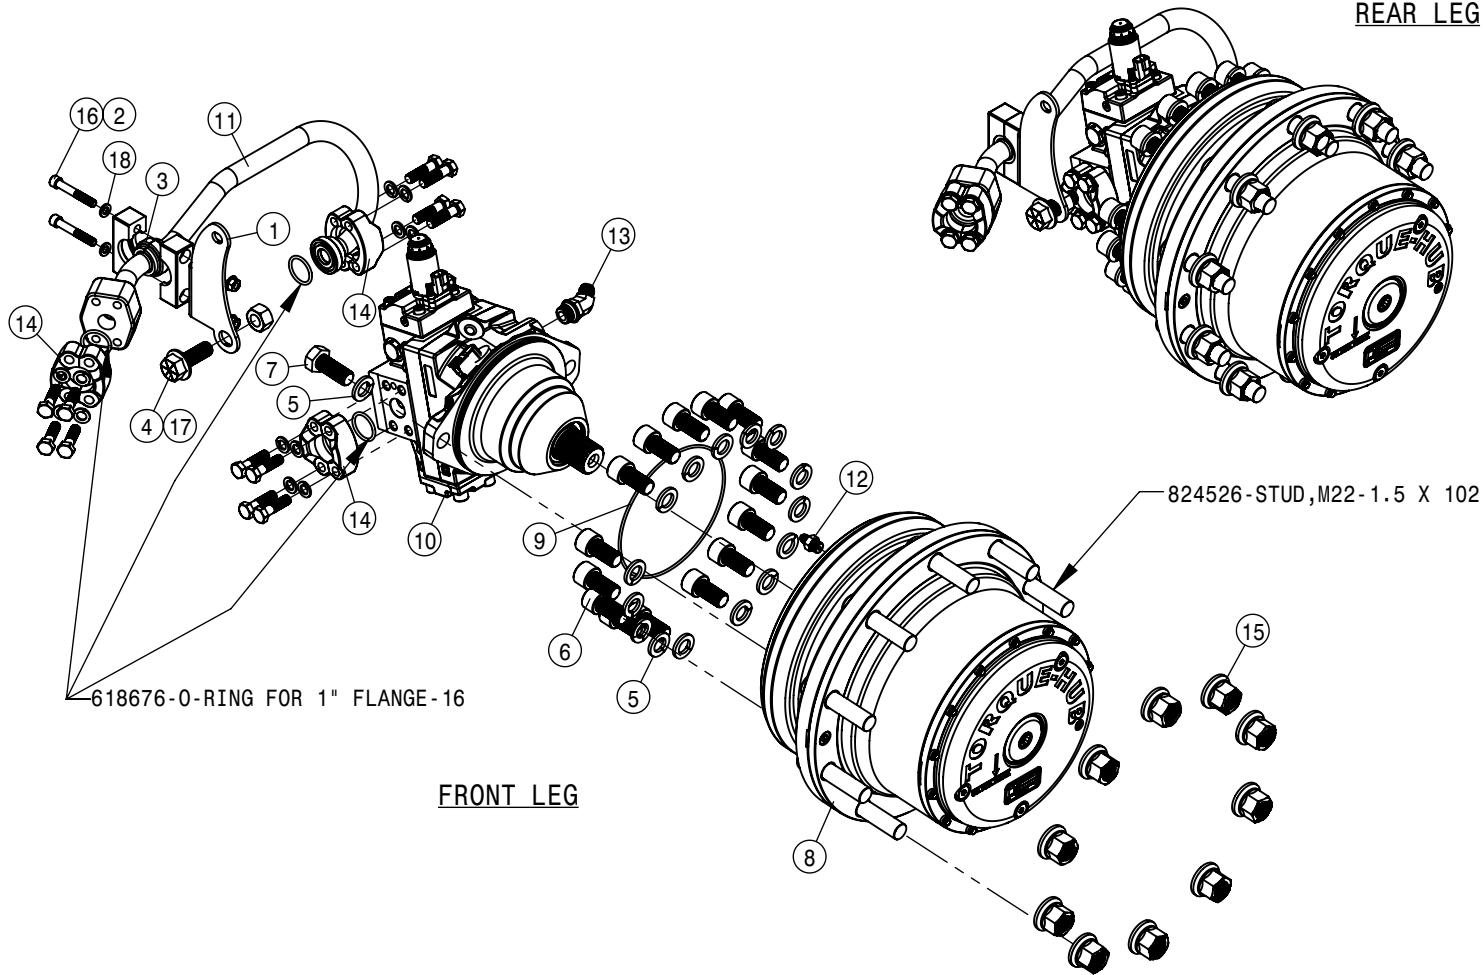

REAR LEG

FRONT LEG

LEFT WHEEL MOTOR ASSEMBLY			
DET	QTY	P/N	DESCRIPTION
1	2	360209	LFT LEG TUBE BRKT
2	4	470087	3/8-16UNC HEX FLG NUT SER MC GR5
3	2	470693	CLAMP ASSY W/ 1" RUBBER INS
4	2	472367	3/4UNC X 2 HHFB GR8 MC
5	34	473854	20MM LOCK WASHER
6	30	473885	20MM-2.50 X 40 MM SHCS
7	4	473886	20MM-2.50 X 50MM HEX BOLT
8	2	606129	HUB, C017, 30:1
9	2	606190	O-RING,WHL MTR HSNG SAUER
10	2	606632	H1-B 80cc WHL MTR W40SFT SAUER
11	2	617456	LFT DRV TUBE 1.00"X 0.120"WT
12	2	618468	7/16MJIC-9/16MOR ADPTR
13	2	618602	3/4MJIC-45-7/8MOR LBO
14	6	618933	M12 SPLIT FLANGE KIT #62 (-16)
15	20	824055	22MM-1.50 SMTH FLG WHEEL NUT
16	4	900398	3/8UNC X 2 1/2" SOC HD CAP SCR
17	2	910012	3/4-10UNC HEX NUT MC GR5
18	4	920502	HLOCK WASHER 3/8 MC