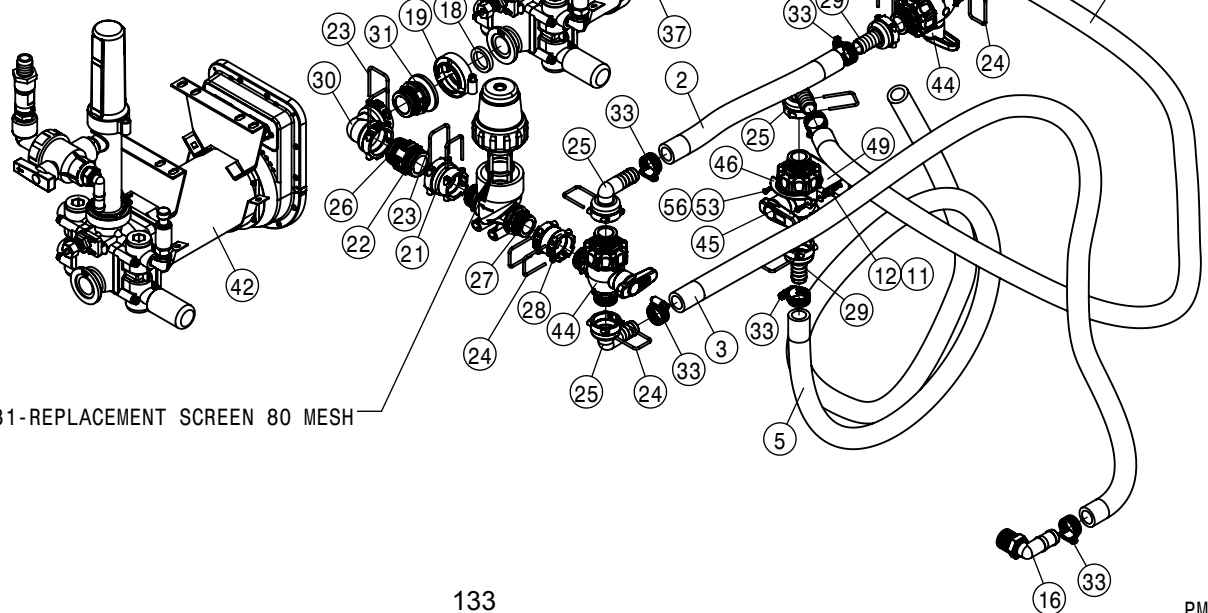

DET	QTY	P/N	DESCRIPTION
1	1	197008-032	HOSE 1/2 1-FBR BR BLK EPDM
2	1	197112-014	HOSE 3/4 1-FBR BR BLK EPDM
3	1	197112-051	HOSE 3/4 1-FBR BR BLK EPDM
4	1	197112-055	HOSE 3/4 1-FBR BR BLK EPDM
5	1	197112-076	HOSE 3/4 1-FBR BR BLK EPDM
6	1	291792	TERM BLOCK,BLACK,3/8-16 SINGLE
7	1	291936	TERM BLOCK,RED,3/8-16 SINGLE
NS	1	294106	HAGIE MODULAR INJ BATT CBL
9	1	362564	PLATFORM SUPP WLD
10	7	470113	5/16-18UNC HEX FLG NUT SER MC GR5
11	2	470121	1/4-20UNC HEX FLG NUT SER MC GR5
12	2	470122	1/4UNC X 1/2 HHSFB GR5 MC
13	1	470233	5/16UNC X 3/4 HHSFB GR5 MC
14	4	470325	7/16-14UNC HEX FLG NUT SER MC GR5
15	1	500047	1/2NPT-90-1/2 HOSE BARB, POLY
16	1	500054	3/4NPT-90-3/4 HOSE BARB, POLY
17	1	500131	1/2"NPT TANK FLANGE POLY
18	2	500157	1" FLANGE GASKET EPDM
19	2	500159	1" FLANGE CLAMP S.S.
20	1	500178	1"FLG TANK FTG,BOTDRN BLT POLY
21	2	500305	T4 - T3 FEMALE REDUCER
22	4	500308	O-RING, -216 EPDM
23	4	500310	FORK D3 DIST 34.2
24	10	500311	FORK D3 DIST 29
25	4	500327	T3 TO 20MM HB 90
26	1	500341	T4 NIPPLE
27	1	500342	STRAINER T3M 80 MESH
28	1	500348	T3 FEMALE COUPLER
29	2	500349	T3 FEMALE - .75 HB
30	1	500356	T4 FEMALE 90
31	2	500357	1" FLANGE - T4M ADAPTER
32	3	520070	HOSE CLAMP NO 8 STAINLESS
33	7	520080	HOSE CLAMP NO 10 STAINLESS
34	1	650515	DECAL, INST MODULR CHEM INJECT
NS	1	693367	AG LDR MULTI PRODUCT UNLOCK
NS	1	693392	RVN INJ CAN/LOGIC EXT 18'
37	1	693879	HAGIE SIDEKICK PRO HW/SW
NS	1	693955	AG LDR ISO INJ INST INSTRUCT
NS	1	693956	AG LDR CBL ISO EXTEND 16'
NS	1	693957	AG LDR CBL ISO PUMP ADAPTOR
NS	1	693981	CABLE-POWER, MULTI MODULE, 3'
42	1	693998	RVN SPRO ISO PMP, 5-200, HW/SW
NS	1	694174	RAVEN CBL INJ NO AGIT
44	2	696013	3 WAY T3 INTERRUPTED FLOW VLV
45	1	696014	T3 2 WAY BALL VLV
46	1	701791	INJ VLV BRKT
47	1	701792	INJECTION STAND WLD
48	4	701793	MODULAR INJ BACKING PLT
49	1	701795	VLV MNT BRKT
50	1	701796	INSTRUCTION DECAL MT BRKT
51	1	763745	MODULAR INJ TANK W HOLES
52	4	900512	7/16UNC X 1 1/2 HHSFB GR5 MC
53	2	903812	6-32 X 1/2 PHIL PAN MACH SCR
54	6	903888	10-24 X 3/4 PHIL PAN MACH SCR
55	2	910004	3/8-16UNC HEX NUT MC GR5
56	2	910022	#6-32UNC HEX NUT MC GR5
57	6	910026	#10-24UNC HEX NUT MC GR5
58	6	920510	HLOCK WASHER #10 MC

691481-REPLACEMENT SCREEN 80 MESH