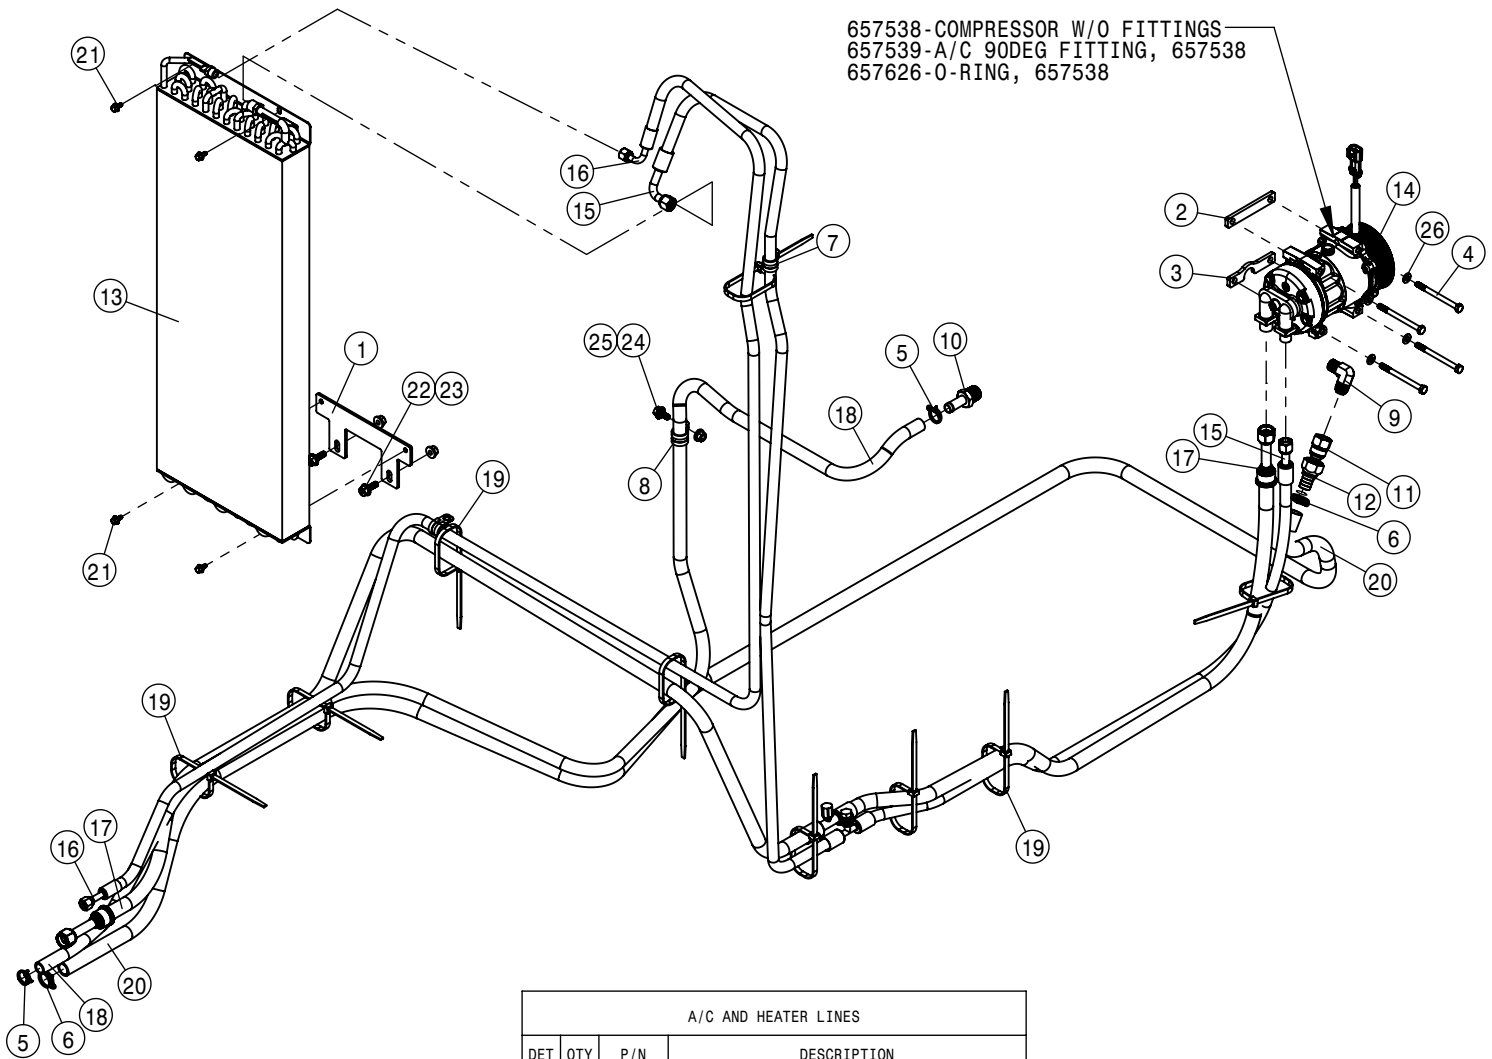

657538-COMPRESSOR W/O FITTINGS
657539-A/C 90DEG FITTING, 657538
657626-O-RING, 657538

A/C AND HEATER LINES			
DET	QTY	P/N	DESCRIPTION
1	1	317450	A/C COND BRKT WLD
2	1	317673	SPACER-A/C COMPRESSOR (TOP)
3	1	317674	SPACER-A/C COMPRESSOR (BOTTOM)
4	4	473868	8MM-1.25 X 100MM HEX BOLT
5	2	520081	HOSE CLAMP NO 14 DBL WIRE
6	2	520082	HOSE CLAMP NO 16 DBL WIRE
7	2	520115	CUSH CLAMP,#12 0.75"D-3/4W LOOP
8	1	520121	CUSH CLAMP,#16 1IN X 3/4W
9	1	611124	7/8MJIC-90-1/2MNPT LBO
10	1	618949	5/8 HOSE BARB - 3/4MNPT
11	1	618954	7/8FJIC-1 1/16MJIC
12	1	618955	3/4 HOSE BARB-1 1/16FJX ADPTR
13	1	657457	COIL, COND 12 X 31.6
14	1	657537	A/C COMPRESSOR
15	1	657579	A/C HOSE,08-08F-SV-08F90-138
16	1	657581	A/C HOSE,06-06F-06F90-136
17	1	657589	A/C HOSE,12-10F-SV-10F-148"
18	1	657593	HOSE, 5/8 x 112 HEATER
19	9	470555	CABLE TIE, 1/2 X 15" BLACK NYLON
20	1	657611	HOSE, 3/4 x 135 HEATER
21	4	910122	1/4UNC X 1/2 HHSFB SS
22	2	470460	3/8UNC X 1 HHSFB GR5 MC
23	2	472043	OBS USE 910042
24	1	470409	3/8UNC X 3/4 HHSFB GR5 MC
25	1	910106	3/8-16UNC CTRLK FLG NUT MC GR5
26	4	910113	SAE FLAT WASHER 5/16 SS