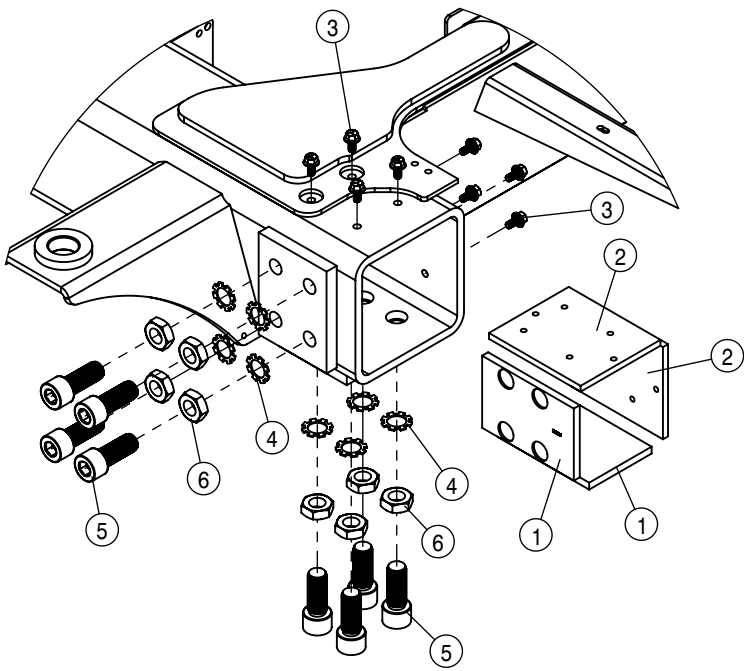

FRONT MAINFRAME