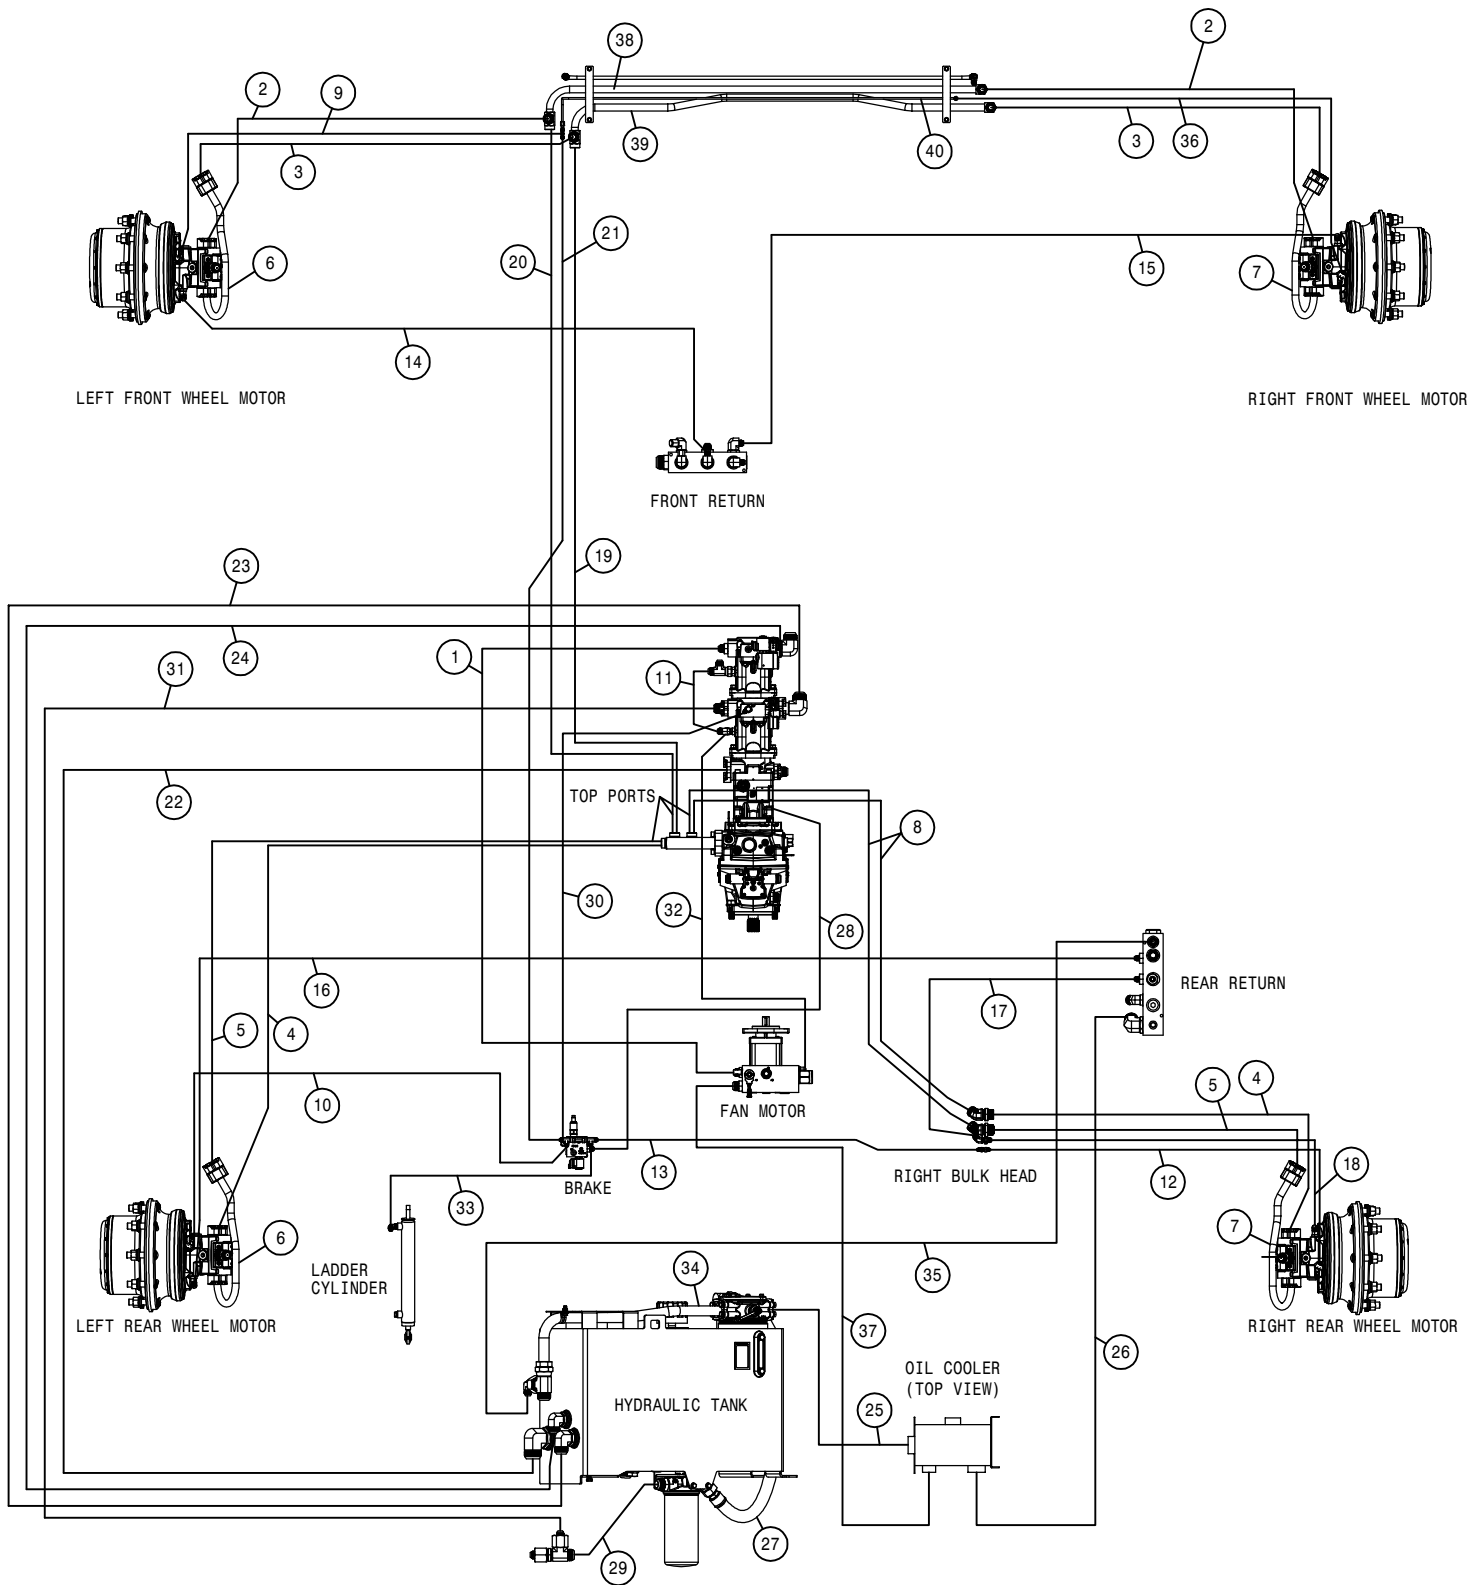

REFERENCE ONLY

 <b>HAGIE MANUFACTURING COMPANY</b> CLARION, IOWA 50525		
DESCRIPTION WIRING DIAGRAM 2017 STS 10,12,14		
DRAWN BY T. MARKER		SCALE NONE
CHECKED BY		APPROVED BY
DATE 8/2/2016	DRAWING NUMBER 499371	REV A
SHEET 1 OF 1		