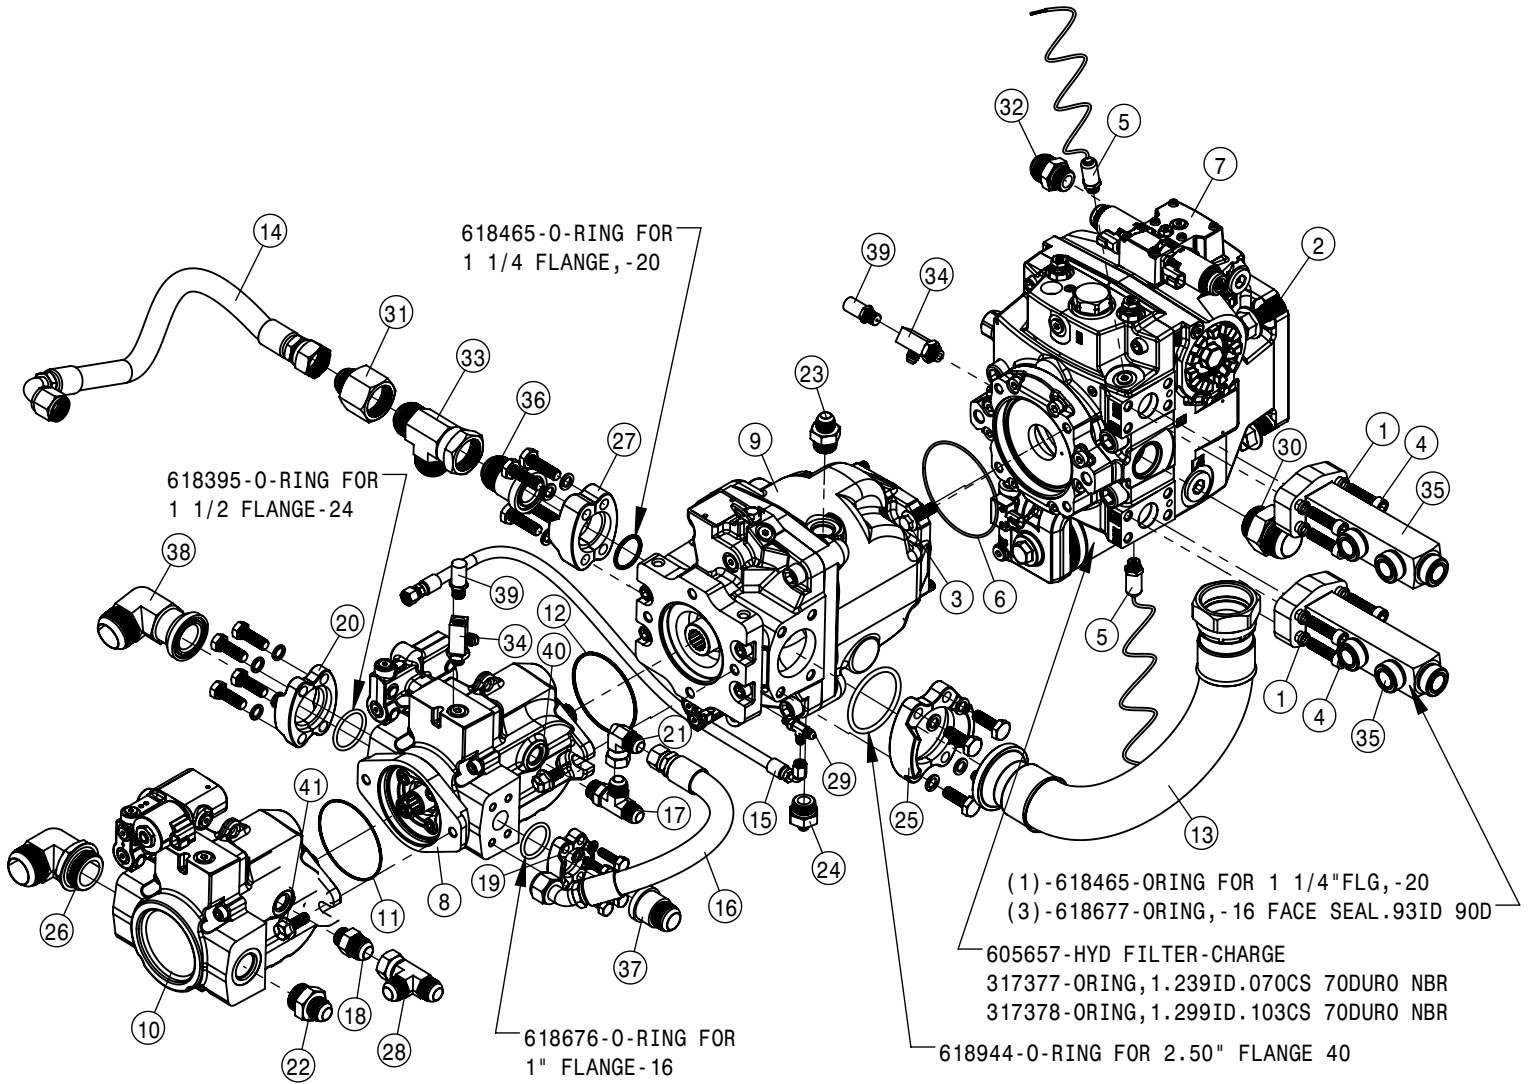

COMBO HYDROSTATIC PUMP 60GPM

COMBO HYDROSTATIC PUMP WITH 60GPM PUMP ASSEMBLY			
DET	QTY	P/N	DESCRIPTION
1	8	470189	7/16 HC LOCK WASH FOR 618598
2	4	472367	3/4UNC X 2 HHFB GR8 MC
3	4	473856	12MM-1.75 X 40MM SM FLANGED BOLT
4	8	473874	12MM-1.75X 40MM SOC HD CAP SCR
5	2	606196	PRESSURE TRANSDUCER, 9000 PSI
6	1	606197	O-RING, 4.73ID-.103CS-4.9430D
7	1	606522	H1 PUMP, 165CC, D/C MT, ISL
8	1	606523	PUMP-38CC BB/B MNT
9	1	606526	PUMP 100CC C/BB MT
10	1	606606	PUMP-45CC SAE B MNT
11	1	606870	O-RING FOR 606865 SUND B-MT
12	1	606977	O-RING, B-MT, 3.989ID X .103CS
13	1	617090	32-811-32FJX-40FLG-23 H/A
14	1	617101	12-451TC-16FJX-12FJX90-23 H/A
15	1	617102	04-451TC-06FJX-04FJX90-29 H/A
16	1	617474	12-451TC-10FJX-12FJX45-16 H/A
17	1	618130	7/8MOR RUN TEE-7/8MJIC
18	1	618189	1 1/16MJIC-7/8MOR ADPTR
19	1	618297	1.00 SPLIT FLANGE KIT #61
20	1	618299	1.50 SPLIT FLANGE KIT #61
21	1	618301	7/8MJIC-90-7/8FJIC SWIV LBO

COMBO HYDROSTATIC PUMP WITH 60GPM PUMP ASSEMBLY			
DET	QTY	P/N	DESCRIPTION
22	1	618308	1 1/16MJIC-1 5/16MOR ADPTR
23	1	618309	7/8MJIC-1 1/16MOR ADPTR
24	1	618344	9/16MJIC-1 1/16MOR ADPTR
25	1	618359	2 1/2" SPLIT FLANGE KIT #61
26	1	618432	1 7/8MJIC-90-1 7/8MOR LBO
27	1	618461	1 1/4 SPLIT FLANGE KIT
28	1	618487	1 1/16FJ SW RUN TEE-1 1/16MJ
29	1	618509	7/16MOR RUN TEE-7/16MJIC
30	1	618527	1 7/8MJIC-1 5/8MOR ADPTR
31	1	618547	1 5/8FJIC-1 5/16MJIC ADPTR
32	1	618558	1 5/16MJIC-1 1/16MOR ADPTR
33	1	618726	1 5/8FJ SW RUN TEE-1 5/8MJ
34	2	618782	9/16MOR-9/16FOR-9/16MJIC BRNCH
35	2	618876	DRIVE PUMP MANIFOLD BLK
36	1	618894	1 5/8MJIC-1 1/4FLG C62
37	1	618899	1 5/16MJ-1"FLANGE C61 ADPTR
38	1	619020	1 1/2 FLG-90-1 7/8 MJIC LBO
39	2	619023	9/16 MOR DIAGNOSTIC FITTING
40	2	900516	1/2UNC X 1 HHSFB GR5 MC
41	2	900517	1/2UNC X 1 1/4 HHSFB GR5 MC