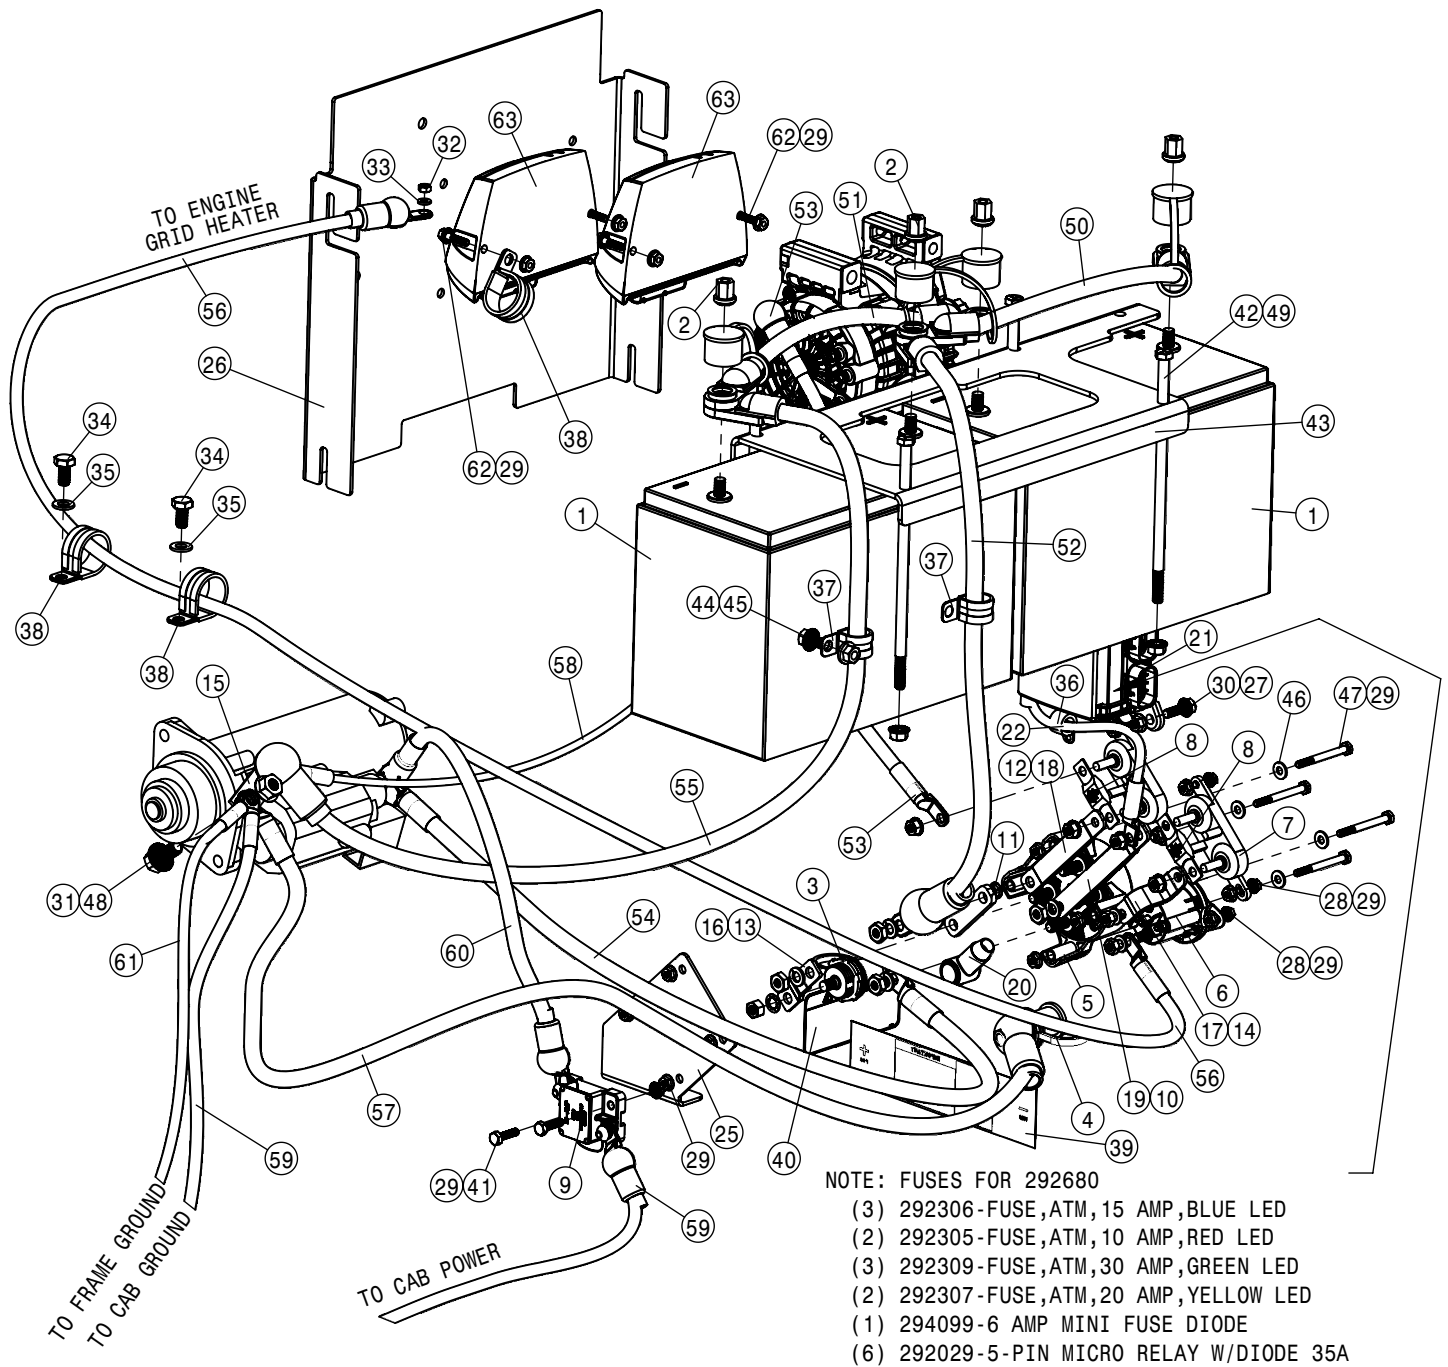

NOTE: FUSES FOR 292680
(3) 292306-FUSE,ATM,15 AMP,BLUE LED
(2) 292305-FUSE,ATM,10 AMP,RED LED
(3) 292309-FUSE,ATM,30 AMP,GREEN LED
(2) 292307-FUSE,ATM,20 AMP,YELLOW LED
(1) 294099-6 AMP MINI FUSE DIODE
(6) 292029-5-PIN MICRO RELAY W/DIODE 35A

TIER-4F BATTERY AND CABLE ASSEMBLY			
DET	QTY	P/N	DESCRIPTION
1	2	291196	BATTERY,12V 900CCA, SS STUD
2	4	291205	BATTERY NUT,3/8-16 SS CLSD CAP
3	1	291680	POSITIVE JUMPER STUD, RED
4	1	291681	NEGATIVE JUMPER STUD, BLACK
5	1	291957	BATTERY SWITCH, DUAL CIRCUIT
6	1	292505	MCR
7	2	292578	HIGH AMP FUSE HOLDER W/COVER
8	2	292641	FUSE, 250 AMP 32 VOLT DC
9	1	292642	CIRCUIT BREAKER,150 AMP BUSS
10	1	292651	BUSBAR, MD TO GRID HEAT FUSE
11	1	292652	BUSBAR, MASTER DISC. JUMPER
12	1	292653	BUSBAR, MD TO ALT. FUSE
13	1	292654	BUSBAR, POST TO MD
14	1	292655	BUSBAR, MCR TO FUSE
15	1	292671	BUSBAR, GND EXT
16	1	292673	HEAT SHRINK, RED .75 X .03 X 1 1/2"
17	1	292674	HEAT SHRINK, RED .75 X .03 X 2 1/2"
18	1	292675	HEAT SHRINK, RED .75 X .03 X 3 1/2"
19	1	292676	HEAT SHRINK, RED .75 X .03 X 4 1/2"
20	1	292677	RUBBER BOOT (RED) 2 TO 2/0 GAUGE
21	1	292680	VEC

TIER-4F BATTERY AND CABLE ASSEMBLY			
DET	QTY	P/N	DESCRIPTION
22	1	292683	VEC POWER CABLE
NS	1	294226	TIER 4F HARNESS ASSY
NS	1	294253	AFTERTREATMENT HARNESS
25	1	317345	MST DISC. COVER
26	1	362037	MODULE BOX REMOVABLE COVER
27	4	470113N	5/16UNC SERR FLG LOCK NUT SS
28	6	470118	1/4 UNC X 3/4 SER FLG BOLT
29	20	470121	1/4-20UNC HEX FLG NUT SER MC GR5
30	4	470234N	5/16UNC X 1" SERR FLG BOLT SS
31	1	470360	1/2UNC SERR FLG HEX NUT
32	1	473767	6MM-1.00 HEX NUT
33	1	473768	6MM LOCK WASHER
34	2	473793	10MM-1.50 X 20MM HEX BOLT GR8
35	2	473799	10MM FLAT WASHER
36	1	520117	CUSH HOSE CLAMP,#10, 5/8D X 1/2W
37	2	520121	CUSH CLAMP,#16 1IN X 3/4W
38	3	520160	CUSH CLAMP,#24 1 1/2D-3/4WLOOP
39	1	650295	IMPORTANT/ NEG/ POS DECAL
40	1	650296	CAUTION DECAL
41	2	900003	1/4UNC X 1" HEX BOLT
42	4	900150	3/8UNC X 9 1/2 HHCS GR5 MC

TIER-4F BATTERY AND CABLE ASSEMBLY			
DET	QTY	P/N	DESCRIPTION
43	1	317446	BATTERY CLAMP
44	1	910106	3/8-16UNC CTRLK FLG NUT MC GR5
45	1	470409	3/8UNC X 3/4 HHSFB GR5 MC
46	4	910112	SAE FLAT WASHER 1/4 SS
47	4	900465	1/4UNC X 2 1/2 HHCS SS
48	1	900516	1/2UNC X 1 HHSFB GR5 MC
49	4	470087	3/8-16UNC HEX FLG NUT SER MC GR5
50	1	292660	BATT CABLE,RED 18"2/0 3/8-3/8
51	1	292659	BATT CABLE, BLK 16"2/0 3/8-3/8
52	1	292661	BATT CABLE,RED 34"2/0 3/8-3/8
53	1	292656	BATT CABLE,RED 20" 1/0 5/16-5/16
54	1	292665	BATT CABLE, RED 42"2/0 1/2-3/8
55	1	292662	BATT CABLE,BLK 47"2/0 3/8-1/2
56	1	292670	BATT CABLE,RED 94"2GA 1/4-5/16
57	1	292664	BATT CABLE,BLK 45"2/0 1/2-3/8
58	1	292657	BATT CABLE,BLK 35"2GA 1/2-1/4
59	1	292668	CAB PWR,GND CABLE ASY
60	1	292669	BATT CABLE,RED 21"1/0 1/2-1/4
61	1	292658	BATT CABLE,BLK 75"2GA 3/8-1/2
62	4	470231	1/4UNC X 1 HHSFB GR5 MC
63	2	292086	IQAN-XA2 MODULE->611