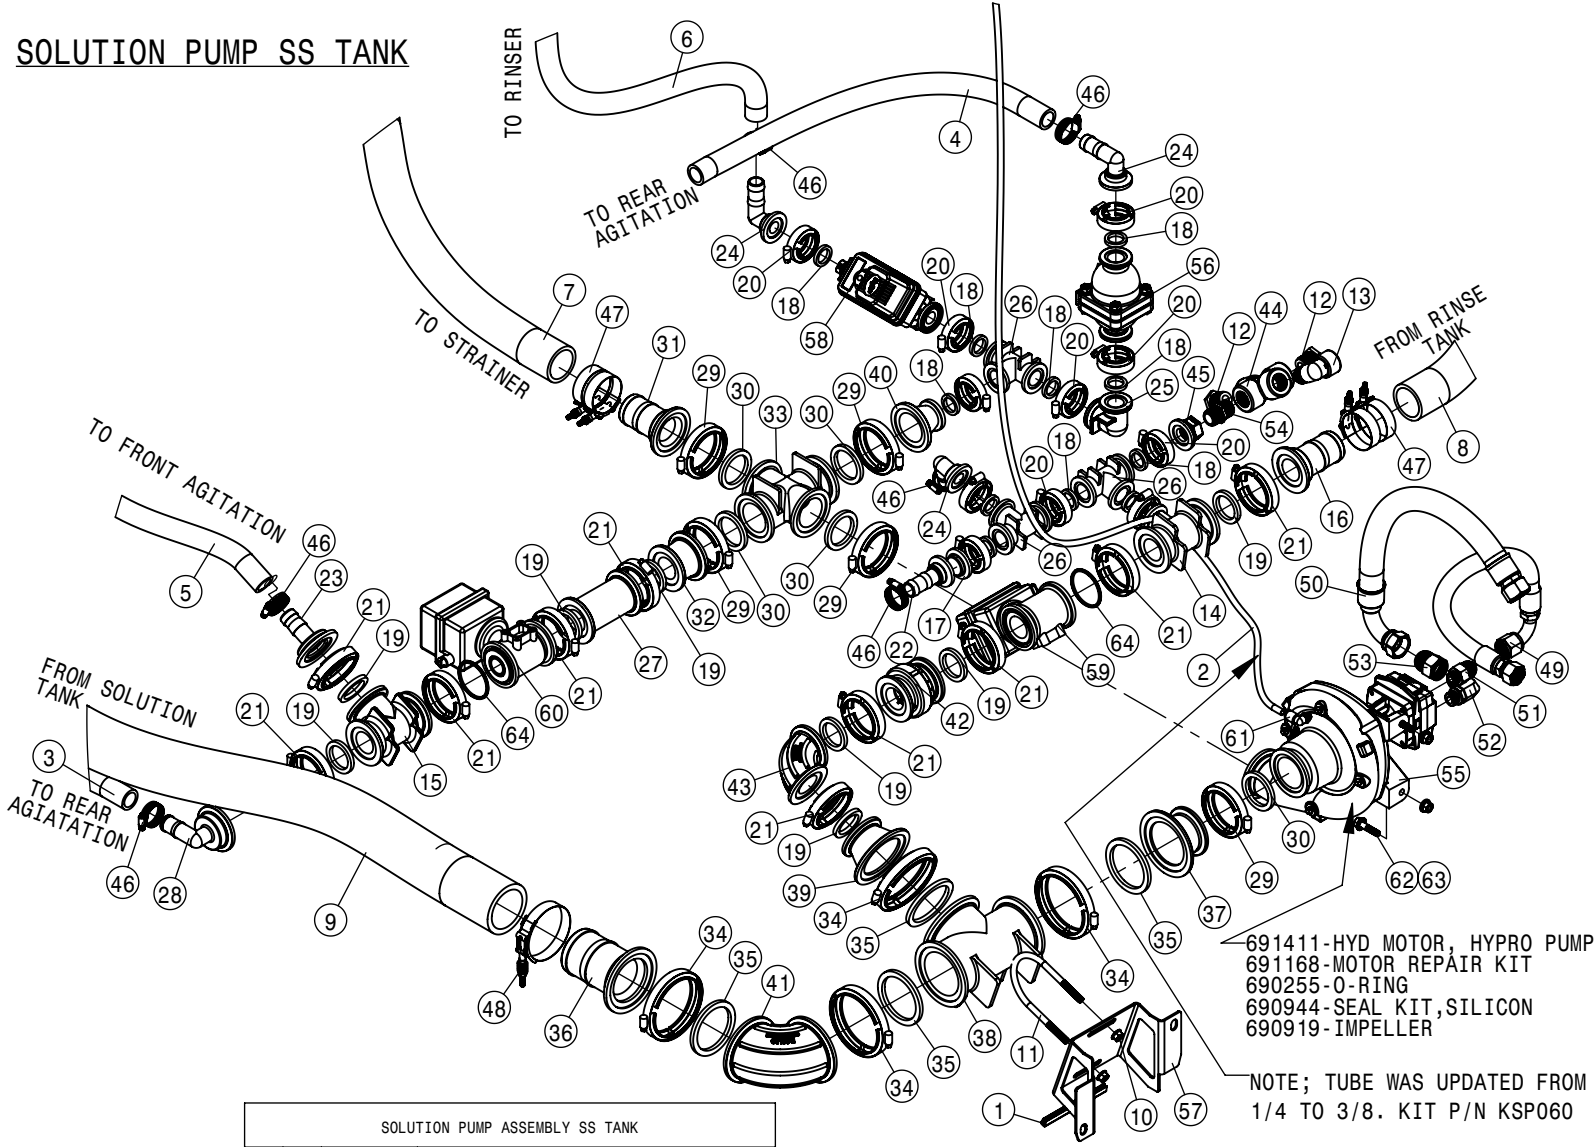

SOLUTION PUMP SS TANK

SOLUTION PUMP ASSEMBLY SS TANK			
DET	QTY	P/N	DESCRIPTION
1	1	193016-005	QUICKEDGE TRIM .060 TO .170
2	1	195915-082	3/8OD AIR BRAKE TUBING J844-B
3	1	197116-018	HOSE 1IN 1-FBR BR BLK EPDM
4	1	197116-027	HOSE 1IN 1-FBR BR BLK EPDM
5	1	197116-085	HOSE 1IN 1-FBR BR BLK EPDM
6	1	197116-087	HOSE 1IN 1-FBR BR BLK EPDM
7	1	197133-027	HOSE, 2ID X 097 2F-W1 EPDM
8	1	197133-062	HOSE 2" SUCTION, 2F-1W EPDM
9	1	197134-039	HOSE 3" SUCTION, 2F-1W EPDM
10	2	470087	3/8-16UNC HEX FLG NUT SER MC GR5
11	1	475011	3/8UNC-3 5/8ID-5 3/8 U-BOLT SS
12	2	500043	3/4NPT PIPE PLUG, POLY
13	1	500139	POLY STREET EL 3/4", (SL075-90)
14	1	500150	2" FLANGE-1" BRANCH TEE POLY
15	1	500151	2" FLANGE TEE, POLY
16	1	500154	2" FLANGE-2" HOSE BARB POLY
17	1	500155	1" FLANGE CAP PLUG POLY
18	11	500157	1" FLANGE GASKET EPDM
19	8	500158	1 1/2" GASKET FOR 2" FLANGE
20	11	500159	1" FLANGE CLAMP S.S.
21	10	500160	2" FLANGE CLAMP S.S.
22	1	500171	1" FLANGE-1" HOSE BARB POLY
23	1	500172	2" FLANGE-1" HOSE BARB
24	3	500173	1"FLANGE-90-1"HOSE BARB POLY
25	1	500174	1" FLANGE-90-1" FLANGE LBOPOLY
26	3	500175	1" FLANGE TEE, POLY
27	1	500177	2" FLANGE-2" FLANGE CPLR POLY
28	1	500189	2" FLANGE-90-1" HOSE BARB POLY
29	5	500194	2" FP FLANGE CLAMP S.S.
30	5	500195	2" FP FLANGE GASKET EPDM
31	1	500196	2"FP FLANGE-2"HOSE BARB POLY
32	1	500199	2"FP FLANGE-2"FLAGE REDU POLY
33	1	500203	2"FP FLANGE CROSS POLY
34	4	500208	3" FLANGE CLAMP S.S.

SOLUTION PUMP ASSEMBLY SS TANK			
DET	QTY	P/N	DESCRIPTION
35	4	500209	3" FLANGE GASKET EPDM
36	1	500210	3"FLANGE-3"HOSEBARB POLY
37	1	500212	3"FLANGE - 2" FP FLANGE ADPTR
38	1	500217	3"FLANGE TEE POLY
39	1	500237	3"FLANGE-2" STD FLANGE ADPTR POLY
40	1	500244	2"FP FLANGE-1"FLAGE ADPTR POLY
41	1	500262	3"FLANGE-90-3"FLG SWEEP LBO
42	1	500264	2" CHECK STANDARD PORT
43	1	500266	2" FLANGE SWEEP 90
44	1	500267	3/4NPT CROSS POLY
45	1	500375	1 FLANGE X .75" FNPT
46	6	520090	HOSECLAMP NO 16 STAINLESS
47	4	520141	2.31/2.62 T-BOLT HOSE CLAMP SS
48	1	520145	3.56/3.88 T-BOLT HOSE CLAMP SS
49	1	617103	12-451TC-12FJX-12FJX90-22 H/A
50	1	617104	16-811-16FJX-16FJX90-26 H/A
51	1	618193	1 1/16MJIC-3/4MOR ADPTR
52	1	618279	1 1/16MJIC-90-7/8MOR LBO
53	1	618641	1 1/16FJIC -1 5/16MJIC ADPTR
54	1	690098	3/4NPT CLOSE NIPPLE, POLY
55	1	691249	HYPRO PUMP, 9306C-HM5C-BU-001
56	1	696008	PRESS RELIEF VLV,100PSI,1"FLG
57	1	696023	SOL FIT MT
58	1	696196	3/4" ELEC BALL VALVE SS 1" FLG
59	1	696256	VALVE, KZCO C2F-60B-M-S9
60	1	696257	VALVE, KZCO C2F-62-Q-S9
61	1	711123	1/8MNPT-90-3/8 NYL TUBE LBO
62	2	900504	3/8UNC X 1 1/2 HHSFB GR5 MC
63	2	910106	3/8-16UNC CTRLK FLG NUT MC GR5
64	2	N208245	O-RING, KZCO FLANGED VALVE