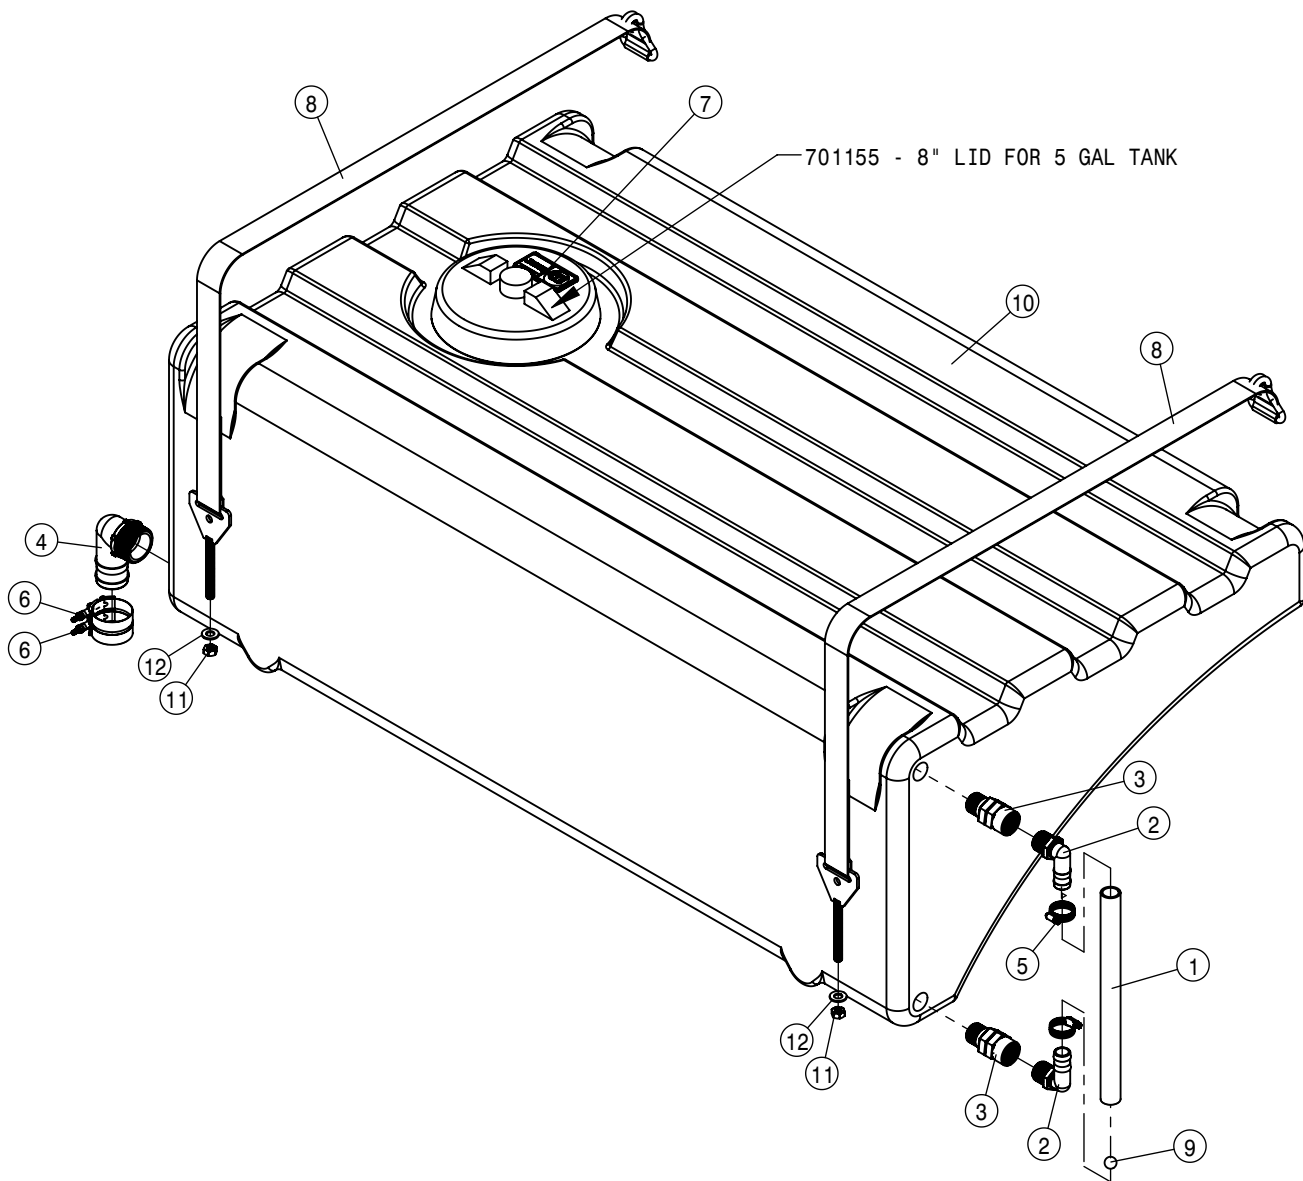

POLY RINSE TANK ASSEMBLY			
DET	QTY	P/N	DESCRIPTION
1	1	195916-016	HOSE 1" ID-1/BW CLEAR VINYL
2	2	500024	1"NPT-90-1"HOSE BARB, POLY
3	2	500107	1"NPT SWIVEL POLY
4	1	500141	2"MNPT-90-2" HOSE BARB, POLY
5	2	520090	HOSECLAMP NO 16 STAINLESS
6	2	520141	2.31/2.62 T-BOLT HOSE CLAMP SS
7	1	650114	DECAL, FILL WITH FRESH WATER
8	2	763599	POLY RINSE TNK STRAP ASSY STS
9	1	763623	GREEN POLYPROPYLENE BALL 0.750"
10	1	764378	100 GAL POLY TANK GRAY W/DECAL
11	2	914008	1/2 UNC HEX STOVER NUT
12	2	920004	1/2 SAE FLAT WASHER