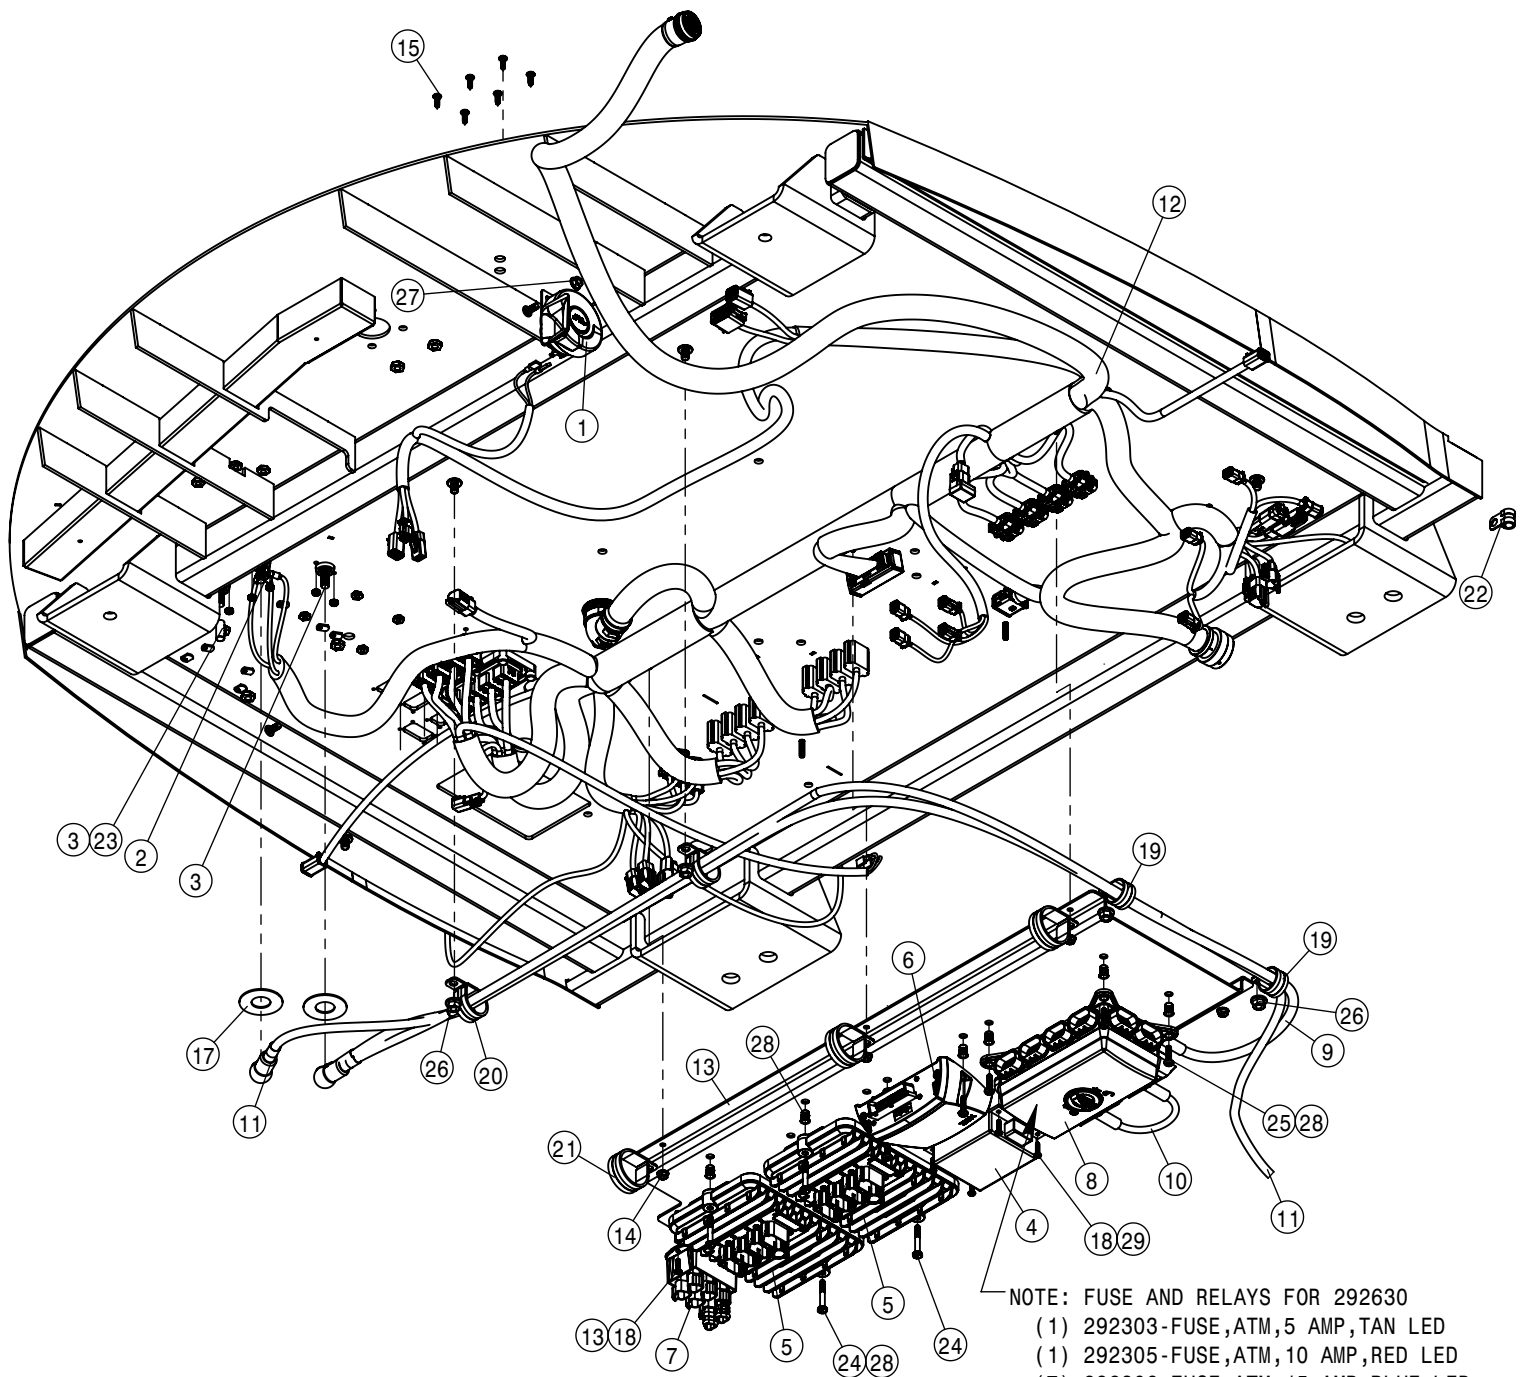

CAB ELECTRICAL-BOTTOM ASSEMBLY			
DET	QTY	P/N	DESCRIPTION
1	1	290062	HORN
2	1	291749	TERM BLOCK,BLACK,3/8-16 THRU
3	2	291750	TERM BLOCK,RED,3/8-16 THRU
4	1	291910	FLASHER, SOLID STATE, 12V
5	2	292009	IQAN-MC3 CONTROLLER
6	1	292087	IQAN-XS2 MODULE>611
7	1	292406	J1939 JUNCTION MODULE
8	1	292630	DVEC - EXTERIOR
9	1	292645	CABLE - SSDVEC POWER CABLE
10	1	292650	CABLE - SSDVEC JUMPER
11	1	292668	CAB PWR,GND CABLE ASY
12	1	294085	HARNESS - MAIN CAB EXT STS
13	1	344541	BRKT-CAB ELEC MODULE MOUT
14	6	470121	1/4-20UNC HEX FLG NUT SER MC GR5
15	6	470465	#12 X 3/4 PHIL PAN SHT MTL SCR

CAB ELECTRICAL-BOTTOM ASSEMBLY			
DET	QTY	P/N	DESCRIPTION
16	6	470542	#10-32UNF KEP NUT MC GR5
17	2	470677	NYLON WASHER 1"ID, 2-1/4"OD, .075"W
18	6	472235	#10-32 UNF X 3/4 PHMS PH ZN
19	2	520108	CUSH HOSE CLAMP,#20, 1 1/4D X 3/4W
20	2	520160	CUSH CLAMP,#24 1 1/2D-3/4W LOOP
21	3	520161	CUSH CLAMP,#32 2"D-3/4W LOOP
22	1	520163	CUSH HOSE CLAMP,#8, 1/2D X 3/4W
23	1	629736	CAPPLUGS CAP,.312 X 1.00 VINYL
24	4	900006	1/4UNC X 1 3/4 HHCS GR5 MC
25	6	903701	1/4-20 UNC X 1 PHMS PH ZN
26	4	910106	3/8-16UNC CTRLK FLG NUT MC GR5
27	1	910119	5/16-18UNC HEX FLG NUT SER SS
28	10	910127	1/4-20 NUTSERT .027-1.65 STL
29	6	910130	10-32 NUTSERT .020-.130 STL