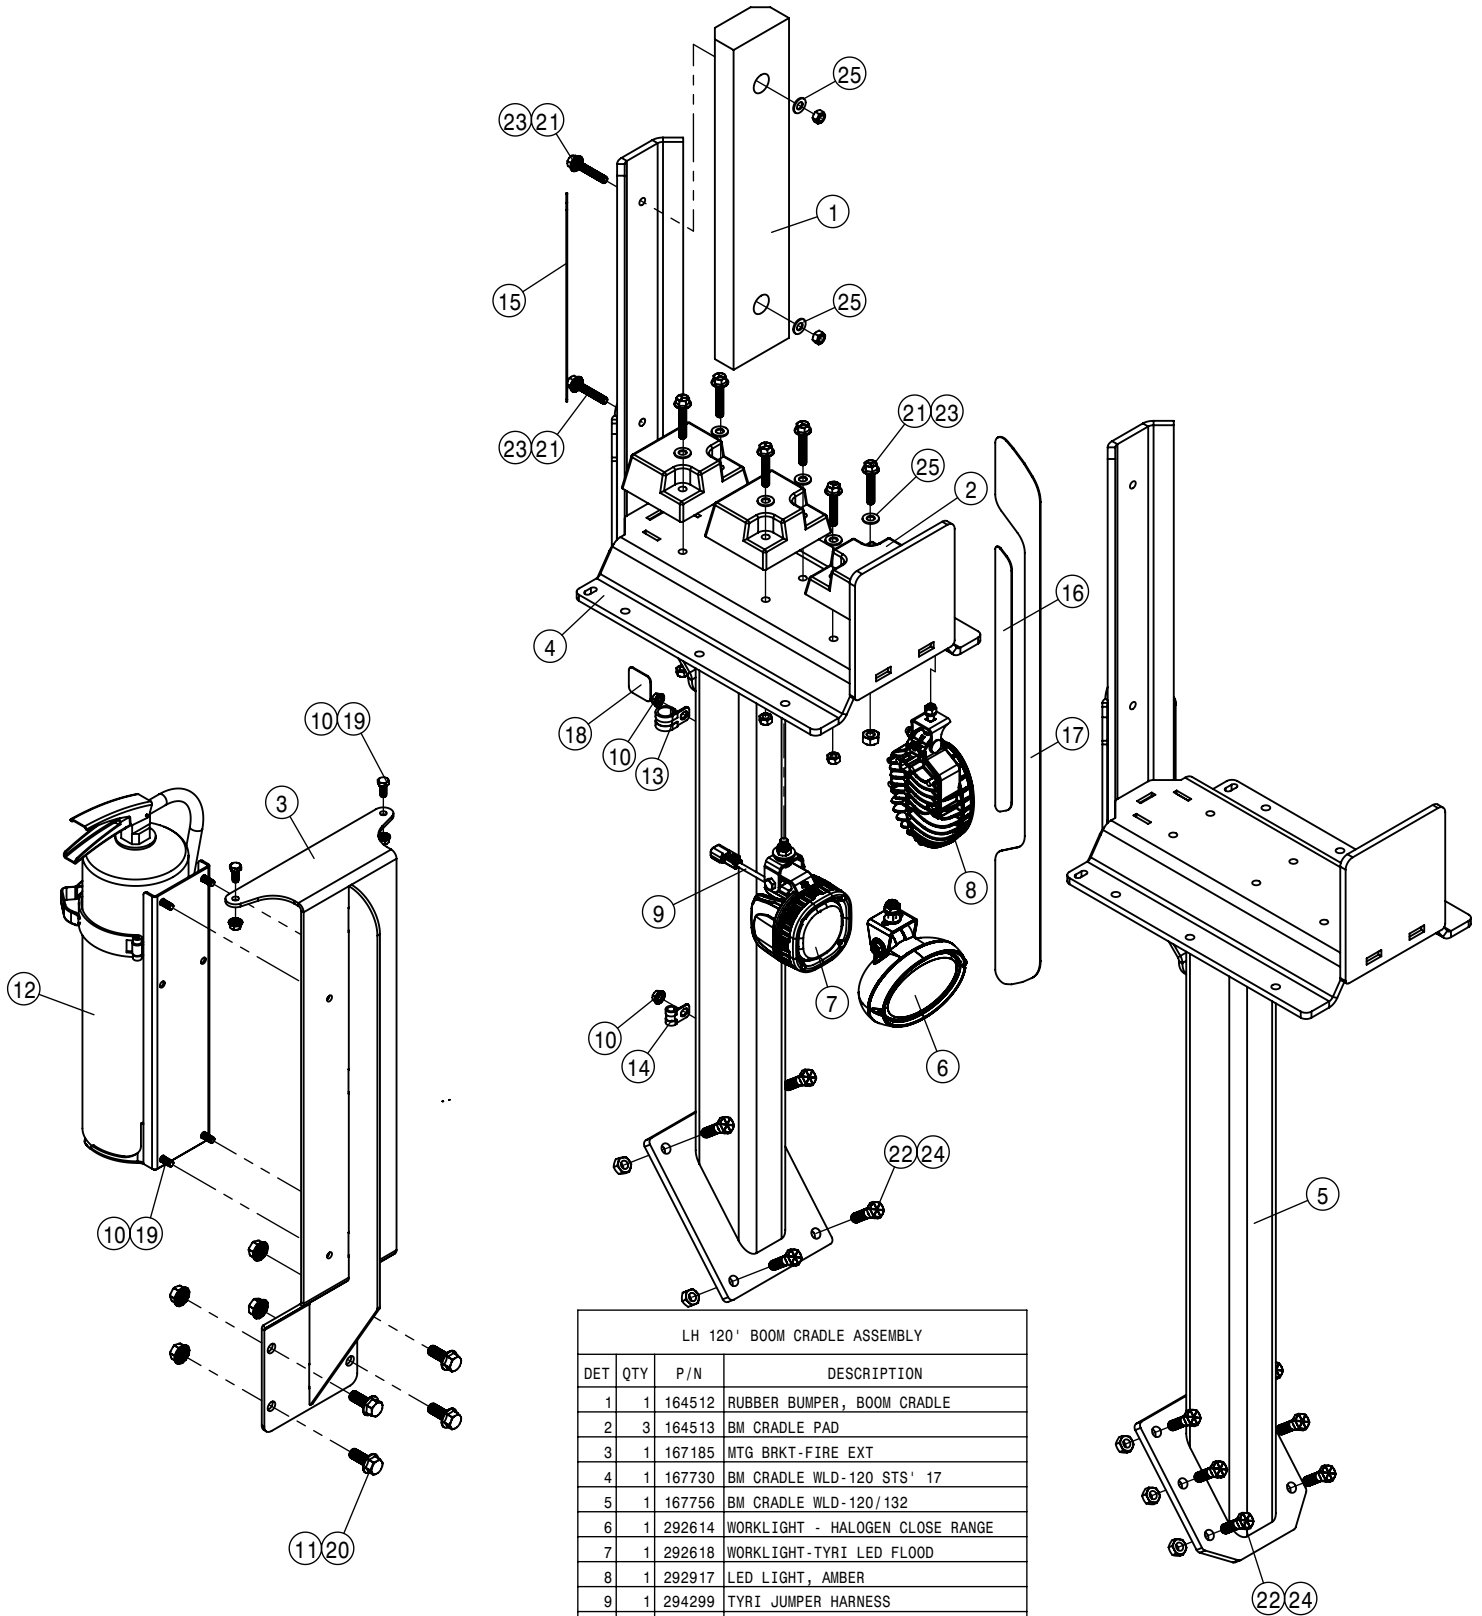

LH 120' BOOM CRADLE ASSEMBLY			
DET	QTY	P/N	DESCRIPTION
1	1	164512	RUBBER BUMPER, BOOM CRADLE
2	3	164513	BM CRADLE PAD
3	1	167185	MTG BRKT-FIRE EXT
4	1	167730	BM CRADLE WLD-120 STS' 17
5	1	167756	BM CRADLE WLD-120/132
6	1	292614	WORKLIGHT - HALOGEN CLOSE RANGE
7	1	292618	WORKLIGHT-TYRI LED FLOOD
8	1	292917	LED LIGHT, AMBER
9	1	294299	TYRI JUMPER HARNESS
10	8	470113	5/16-18UNC HEX FLG NUT MC GR5
11	4	470360	1/2UNC SERR FLG HEX NUT
12	1	490508	FIRE EXTINGUISHER 10LB ABC
13	1	520115	CUSH CLAMP,#12 0.75"D-3/4W LOOP
14	1	520167	CUSH CLAMP,#6 3/8D X 3/4W
15	1	650508	BOOM CRADLE REFLECTOR, DTS
16	1	650549	REFLECTOR ORANGE STS REAR
17	1	650551	STS REFLECTOR LH REAR
18	1	650555	BOOM CRADLE DECAL, STS' 17
19	6	900064	5/16UNC X 3/4" HEX BOLT
20	4	900264N	1/2UNC X 1 1/4 SER FLANGE BOLT
21	8	900506	3/8UNC X 2 HHSFB GR5 MC FT
22	10	900805	1/2UNC X 1 3/4 HHCS GR8 MC
23	7	914004	3/8-16UNC STOVER NUT MC GR5
24	11	914808	1/2-13UNC STOVER NUT MC GR8
25	8	920002	SAE FLAT WASHER 3/8 MC