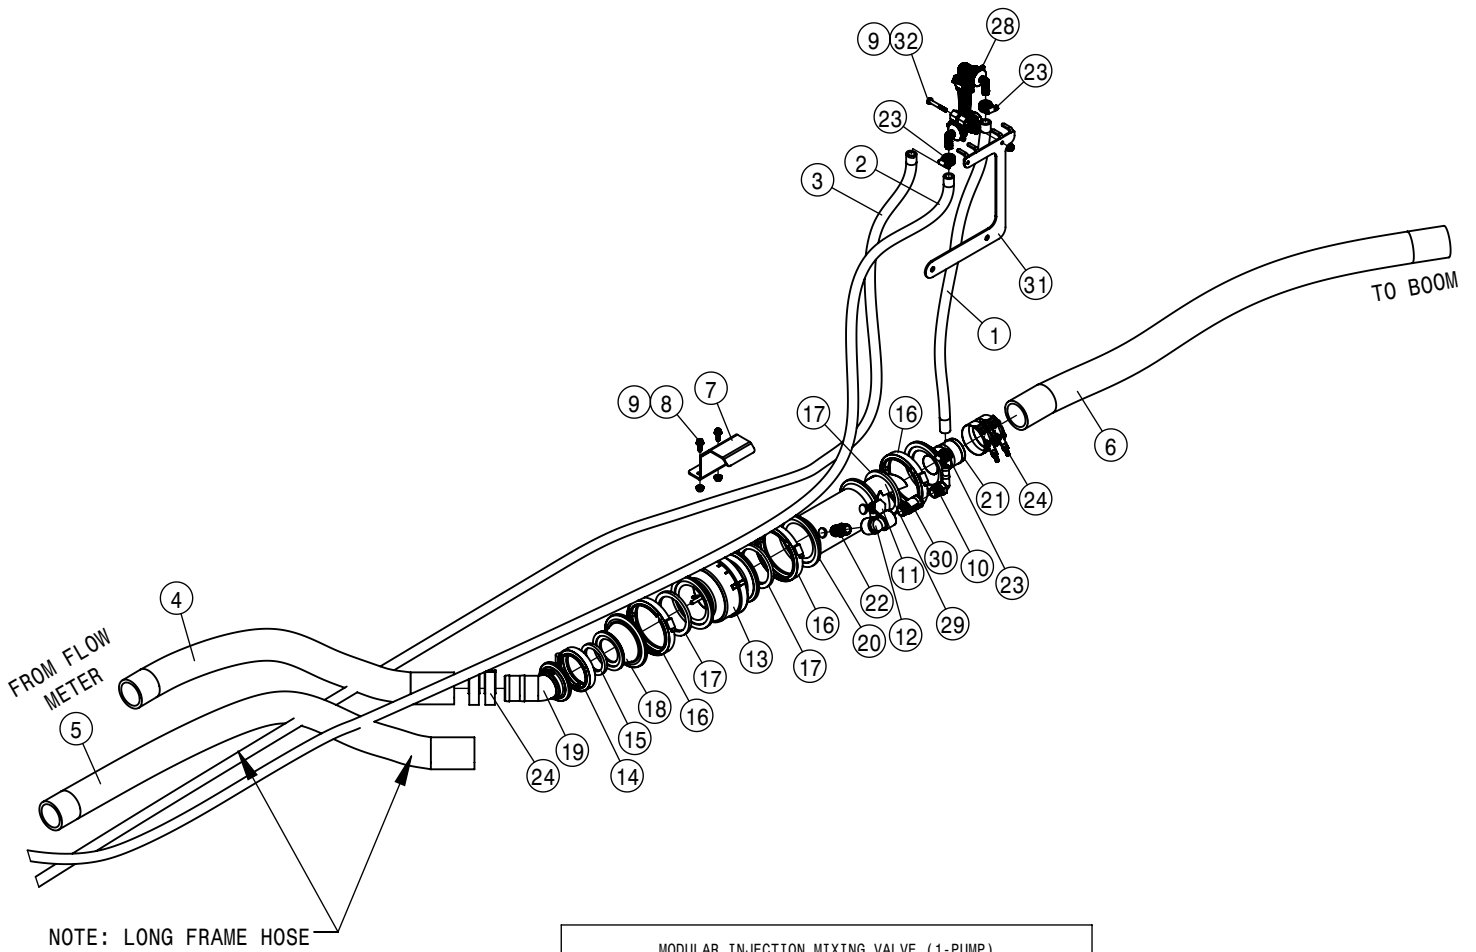

MODULAR INJECTION MIXING VALVE (1-PUMP)			
DET	QTY	P/N	DESCRIPTION
1	1	197008-031	HOSE 1/2 1-FBR BR BLK EPDM
2	1	197008-180	HOSE 1/2 1-FBR BR BLK EPDM
3	1	197008-189	HOSE 1/2 1-FBR BR BLK EPDM
4	1	197133-029	HOSE 2" SUCTION, 2F-1W EPDM
5	1	197133-040	HOSE 2" SUCTION, 2F-1W EPDM
6	1	197133-041	HOSE 2" SUCTION, 2F-1W EPDM
7	1	345023	3" MIXER CLAMP
8	2	470118	1/4UNC X 3/4 HHSFB GR5 MC
9	3	470121	1/4-20UNC HEX FLG NUT SER MC GR5
10	1	500047	1/2NPT-90-1/2 HOSE BARB, POLY
11	1	500062	1/2"NPT PLUG, POLY
12	1	500078	1/2NPT-90 EL, POLY
13	1	500142	CHECK VALVE 3" FLANGE
14	1	500194	2" FP FLANGE CLAMP S.S.
15	1	500195	2" FP FLANGE GASKET EPDM
16	3	500208	3" FLANGE CLAMP S.S.
17	3	500209	3" FLANGE GASKET EPDM
18	1	500212	3"FLANGE - 2" FP FLANGE ADTPTR
19	1	500255	2"FP FLANGE - 45- 2"HOSE BARB POLY
20	1	500345	FLANGE COUPLER 3 X 7, 1/2 NPT
21	1	500346	3" FLANGE-2"HOSE BARB POLY
22	1	503101	1/2NPT CLOSE NIPPLE, POLY
23	3	520070	HOSE CLAMP NO 8 STAINLESS
24	4	520141	2.31/2.62 T-BOLT HOSE CLAMP SS
NS	1	693367	AG LDR MULTI PRODUCT UNLOCK
NS	1	693955	AG LDR ISO INJ INST INSTRUCT
NS	1	693956	AG LDR CBL ISO EXTEND 16'
28	1	701384	FLOW VIEW MANIFOLD
29	2	701492	MIXER FIN
30	1	701619	CHECK VALVE-RAVEN 333-0011-102
31	1	701794	WILGER FLOW VIEW BRKT
32	1	900006	1/4UNC X 1 3/4 HHCS GR5 MC