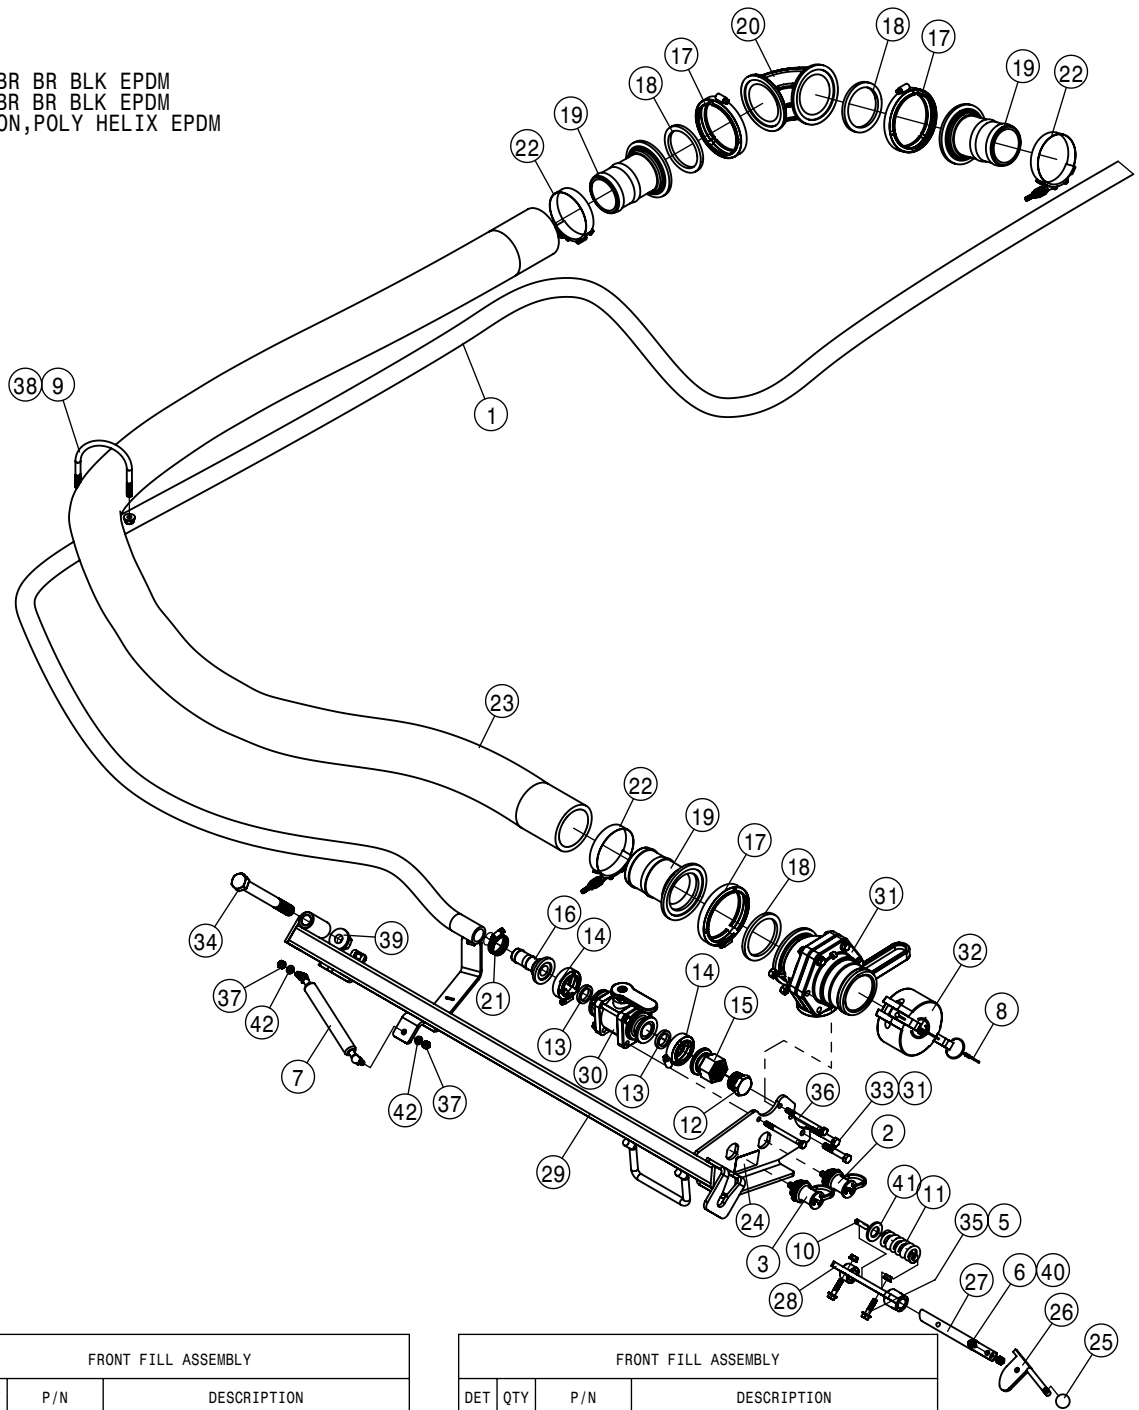

BULK HOSE

- 197008-HOSE 1/2 1-FBR BR BLK EPDM
- 197116-HOSE 1IN 1-FBR BR BLK EPDM
- 197145-HOSE 3" SUCTION, POLY HELIX EPDM

FRONT FILL ASSEMBLY			
DET	QTY	P/N	DESCRIPTION
1	1	197116-203	HOSE 1IN 1-FBR BR BLK EPDM
2	1	291680	POSITIVE JUMPER STUD, RED
3	1	291681	NEGATIVE JUMPER STUD, BLACK
NS	1	294168	FRONT FILL PWR HARNESS STS' 12
5	2	470113	5/16UNC SERR FLG LOCK NUT
6	1	470122	1/4UNC X 1/2 HHSFB GR5 MC
7	1	470253	HYD DAMPER 100LB 4.0 STROKE
8	1	470352	LANYARD, 11" POLY
9	1	472048	3/8 UNC U-BOLT 3.50ID X 4.125 ZINC
10	1	472316	ROLL PIN, 5/16 X 1 1/2
11	1	482017	SPRING
12	1	500063	1"NPT PIP PLUG, POLY
13	2	500157	1" FLANGE GASKET EPDM
14	2	500159	1" FLANGE CLAMP S.S.
15	1	500168	1" FLANGE-1" FNPT ADPTR POLY
16	1	500171	1" FLANGE-1" HOSE BARB POLY
17	3	500208	3" FLANGE CLAMP S.S.
18	3	500209	3" FLANGE GASKET EPDM
19	3	500210	3"FLANGE-3"HOSEBARB POLY
20	1	500262	3"FLANGE-90-3"FLG SWEEP LBO
21	1	520090	HOSECLAMP NO 16 STAINLESS

FRONT FILL ASSEMBLY			
DET	QTY	P/N	DESCRIPTION
22	3	520145	3.56/3.88 T-BOLT HOSE CLAMP SS
23	1	601827	HOSE 3 X 98 POLY HELIX EPDM
24	1	650516	FRT/SIDE FILL PANEL DECAL
25	1	659291	KNOB, BLK, 3/8" - 16 UNC
26	1	690698	FRT FILL SUPP ARM REL WLD
27	1	691139	FRT FILL SUPP ARM LATCH PIN' 10
28	1	691140	FRT FILL LATCH BRKT WLD,STS' 10
29	1	691378	FRT FILL SUPP ARM W/DECAL
30	1	696147	BALL VLV, 1" FLANGE
31	1	696192	3"FLG STUBBY VALVE,3"M-ADPTR
32	1	696231	CAP FOR 3" MALE COUPLER POLY
33	2	900170	3/8UNC X 2 1/4 HEX BOLT
34	1	900418	3/4UNC X 7" HEX BOLT
35	2	900490	5/16UNC X 1 1/4 HHSFB SS
36	2	900498	5/16UNC X 3 3/4 HHCS SS
37	2	910002	5/16UNC HEX NUT
38	2	910106	3/8-16UNC CTRLK FLG NUT MC GR5
39	1	910111	3/4-10UNC CTRLK FLG NUT MC GR5
40	1	914002	5/16UNC HEX STOVER NUT
41	1	920006	3/4 SAE FLAT WASHER
42	2	920501	5/16 LOCK WASHER