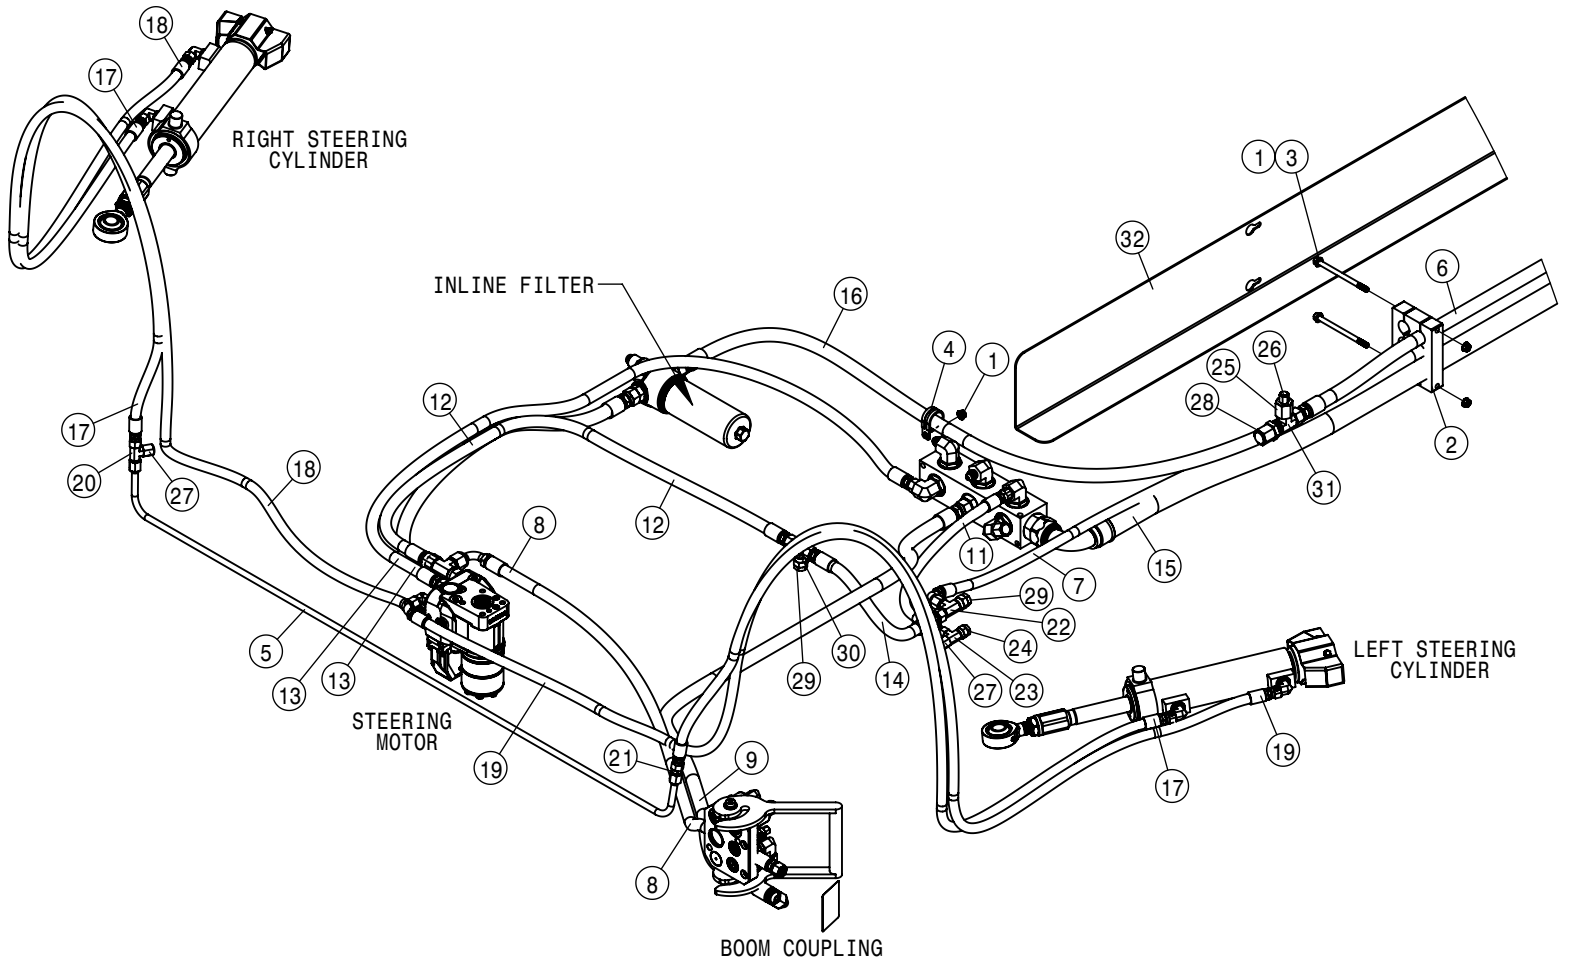

STANDARD FRONT AUX HYDRAULIC HOSES

STANDARD FRONT AUX HYDRAULIC HOSE ASSEMBLY			
DET	QTY	P/N	DESCRIPTION
1	3	470087	3/8UNC HEX SERR FLANGE NUT
2	1	470671	HOSE CLAMP, 6-HOLE
3	2	470683	3/8UNC X5 1/2SMTH FLG HEX BOLT
4	1	520160	CUSH CLAMP, #24 1 1/2D-3/4WLOOP
5	1	615917	TUBE ASSY 1/2"OD 8-FJIC
6	1	617106	12-451TC-12FJX-12FJX-87 H/A
7	1	617128	08-451TC-08FJX-10FJX90-113 H/A
8	1	617129	10-451TC-10FJX-12FJX90-55 H/A
9	1	617130	12-451TC-12FJX-12FJX90-78 H/A
10	1	617131	12-451TC-12FJX-12FJX-44 H/A
11	1	617134	08-451TC-08FJX-08FJX-22 H/A
12	1	617136	10-451TC-10FJX-12FJX-53 H/A
13	1	617137	10-451TC-10FJX-10FJX-79 H/A
14	1	617138	10-451TC-10FJX-10FJX-16 H/A
15	1	617145	24-811-24FJX-24FJX90-151 H/A
16	1	617146	12-451TC-12FJX-16FJX90-161 H/A

STANDARD FRONT AUX HYDRAULIC HOSE ASSEMBLY			
DET	QTY	P/N	DESCRIPTION
17	2	617478	08-451TC-08FJX-08FJX-80 H/A
18	1	617479	08-451TC-08FJX-08FJX-119 H/A
19	1	617480	08-451TC-08FJX-08FJX90-127 H/A
20	1	618311	3/4MJIC UNION TEE
21	1	618314	3/4MJIC UNION
22	1	618333	7/8FJIC SW RUN TEE-7/8MJIC
23	1	618451	3/4FJIC SW RUN TEE-3/4MJIC
24	1	618457	3/4MJIC PLUG
25	1	618483	1 1/16FJIC-9/16MJIC ADPTR
26	1	618531	9/16FJIC CAP NUT
27	1	618532	3/4FJIC CAP NUT
28	1	618533	1 1/16FJIC CAP NUT
29	2	618543	7/8MJIC PLUG
30	1	618593	7/8FJ SW BRANCH TEE-7/8MJ
31	1	618750	1 1/16MJIC BLKHD RUN TEE
32	1	660291	HOSE GUARD - S/F