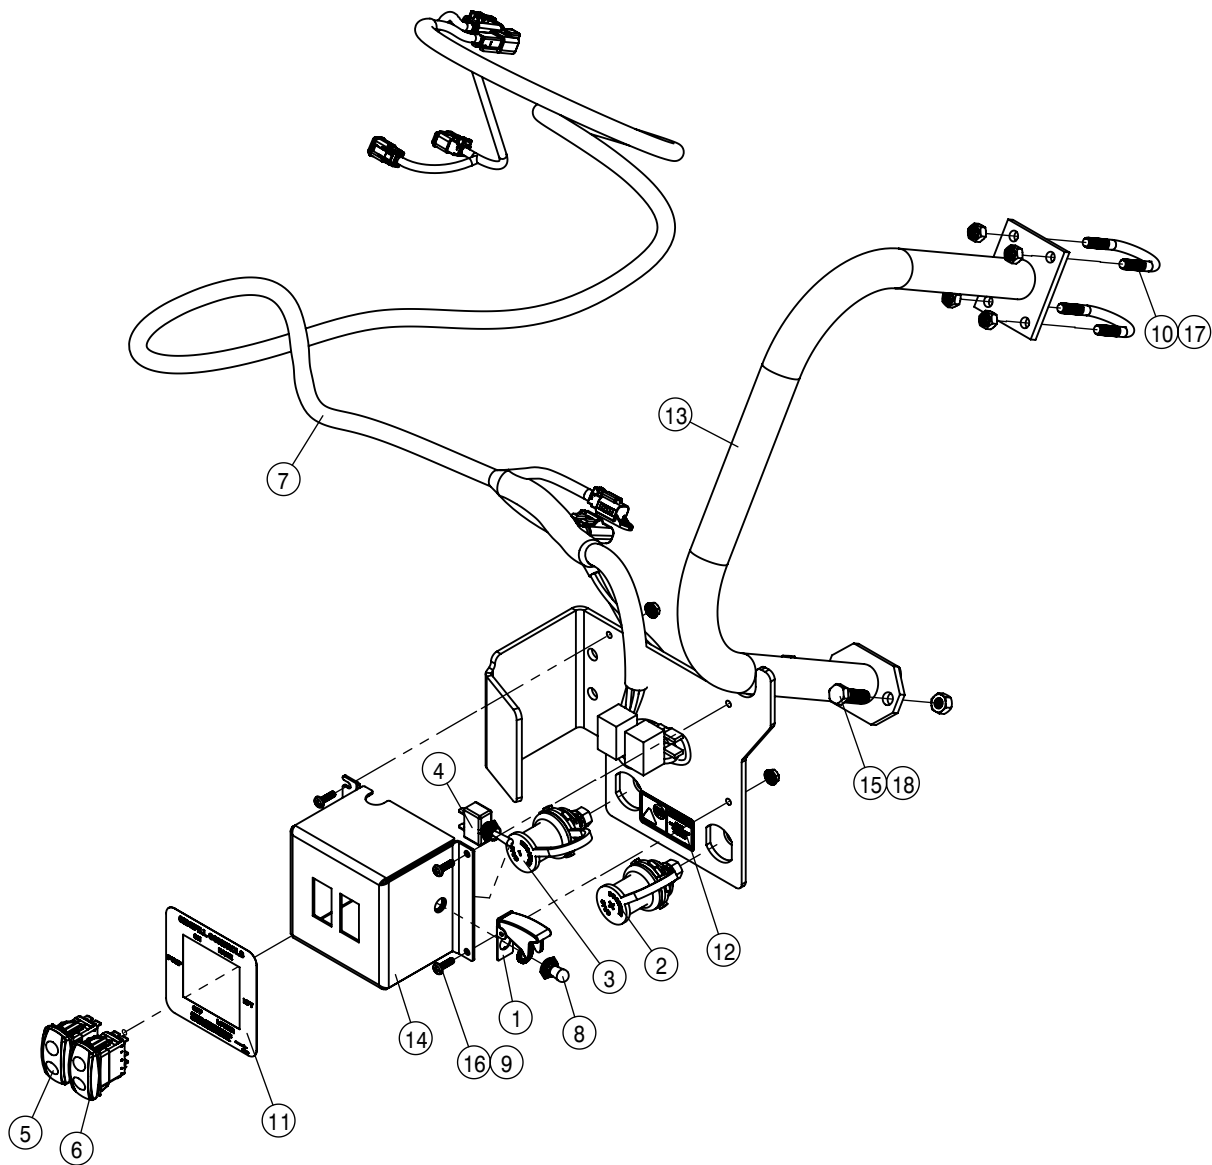

SIDE FILL SWITCH BOX ASSEMBLY			
DET	QTY	P/N	DESCRIPTION
1	1	291655	AIRCRAFT TOGGLE SWITCH GUARD
2	1	291680	POSITIVE JUMPER STUD, RED
3	1	291681	NEGATIVE JUMPER STUD, BLACK
4	1	291937	TOGGLE SWITCH, SPST
5	1	292226	SWITCH - SIDEFILL PUMP SPEED
6	1	292367	SWITCH - SIDEFILL CYLINDER
7	1	294230	SIDE FILL HARNESS
8	1	470001	RUBBER BOOT AND NUT FOR 298012
9	4	470175	10-32 SERR FLANGE NUT
10	2	473911	5/16UNC-1.31ID-2.00 U-BOLT ZINC
11	1	650155	DECAL, SIDEFILL CTRL STS 05
12	1	650401	DECAL, AUX POWER PORT
13	1	691301	CHEM IND GUARD WLD, 2015
14	1	691371	SIDE FILL SWITCH BOX, STS'16
15	2	900130	3/8UNC X 1 1/4 HEX BOLT
16	4	903710	#10-32 UNF X 5/8 PHMS PH BZ
17	4	914002	5/16UNC HEX STOVER NUT
18	2	914004	3/8UNC HEX STOVER NUT