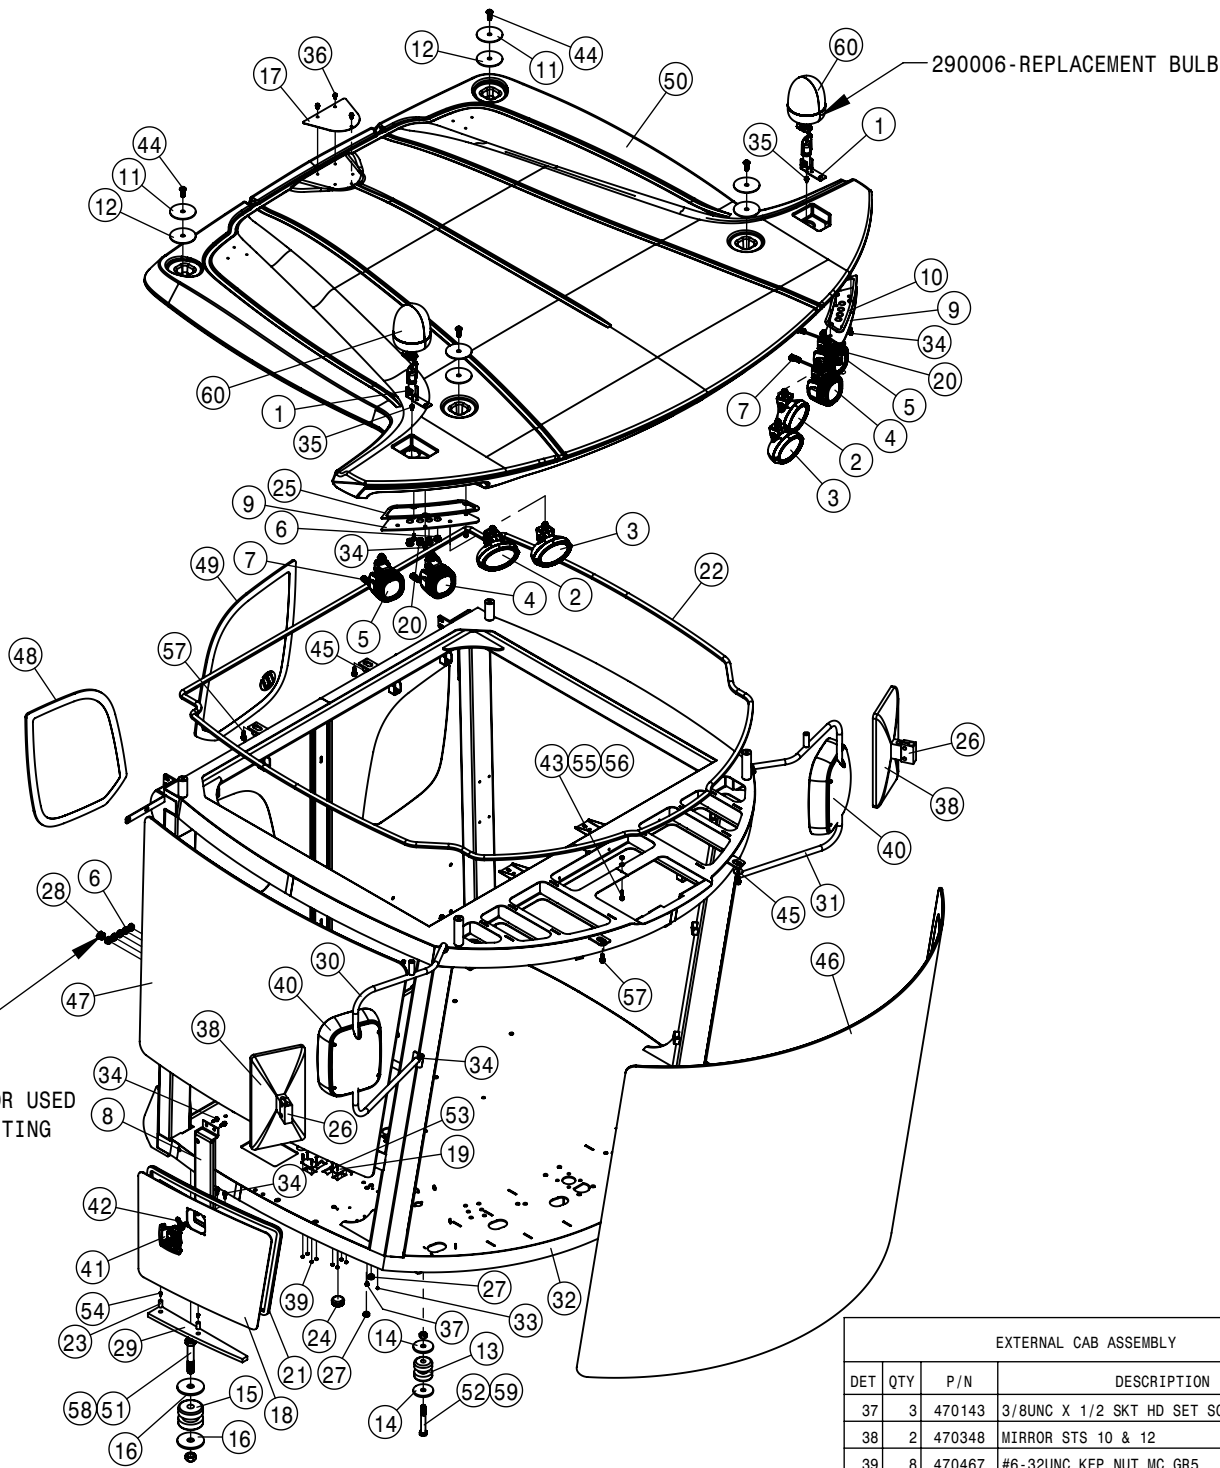

EXTERNAL CAB ASSEMBLY			
DET	QTY	P/N	DESCRIPTION
1	2	290060	BEACON TILT SURFACE MT,QK CHG
2	2	292614	WORKLIGHT - HALOGEN CLOSE RANGE
3	2	292615	Worklight - Oval 100 Long Range
4	2	292618	WORKLIGHT-TYRI LED FLOOD
5	2	292619	WORKLIGHT-TYRI LED TRAP
6	7	292634	HOLE PLUG
7	4	294299	TYRI JUMPER HARNESS
8	1	344299	ACCESS PANEL SEALING SURFACE WLDT
9	2	344357	ROOF LIGHT MNT PLT, STSCAB'14
10	1	344358	ROOF LIGHT MNT PLT GASKET, STSCAB'14
11	4	344359	ROOF RETAINER WASHER, STSCAB'14
12	4	344360	ROOF RETAINER WASHER SEAL, STSCAB'14
13	2	344393	ISO MOUNT
14	4	344394	ISO MT WASHER FRNT, STS'14
15	2	344395	ISO MOUNT
16	4	344396	ISO MT WASHER REAR, STS'14
17	1	344449	PLATE - ROOF ANTENNA STS
18	1	344452	FRT ACCESS PNL WLDT, STS'14

EXTERNAL CAB ASSEMBLY			
DET	QTY	P/N	DESCRIPTION
19	2	344477	PLATE - 12 PIN COVER
20	10	344478	BUSHING - STRAIN RELIEF
21	1	344479	SEAL - ACCESS PANEL
22	1	344481	SEAL - CAB ROOF STS
23	2	344497	THREADED NYL N SPCR, STS'14
24	1	344509	HOLE PLUG - 24 SERIES
25	1	344513	ROOF LIGHT MT PLT RH GASKET, STS'14
26	2	344515	STD MIR BRKT, STS'14
27	2	344554	HOSE GROMMET, STS'14
28	1	344572	BUSHING - ANTENNA STRAIGHT
29	1	344579	ACCESS PANEL SEAL LWR, STS'14
30	1	344631	MIRROR BRKT WLDT RH, STS'15
31	1	344635	MIRROR BRKT WLDT LH, STS'15
32	1	344824	CAB WLDT, STS 17 W/DECALS
33	7	470053	1/4-20X1/4 AL HD SET SCR CUP
34	16	470118	1/4UNC X 3/4 HHSFB GR5 MC
35	2	470122	1/4UNC X 1/2 HHSFB GR5 MC
36	3	470122N	1/4 UNC X 1/2 SERR FLG BOLT SS

EXTERNAL CAB ASSEMBLY			
DET	QTY	P/N	DESCRIPTION
37	3	470143	3/8UNC X 1/2 SKT HD SET SCR
38	2	470348	MIRROR STS 10 & 12
39	8	470467	#6-32UNC KEP NUT MC GR5
40	2	470648	POWER MIRROR
41	1	470660	LATCH ASSY, STS'14
42	1	470661	CAM LATCH, STS'14
43	1	473836	1/4UNC X 1 1/4 HHSFB SS FT
44	4	474001	1/2-13 UNC X 1 1/4 BHCS SS PATCH
45	4	483024	FENDER WASHER 5/16 MC
46	1	658100	WINDOW - FRT 2014 STS
47	1	658101	WINDOW - RH SIDE 2014 STS CAB
48	1	658103	WINDOW - REAR RH 2014 STS CAB
49	1	658104	WINDOW - REAR LH 2014 STS CAB
50	1	658139	CAB ROOF, STS/DTS '17
51	2	900481	7/8-9UNC X 5 HHCS GR8 MC
52	2	900847	5/8UNC X 4 1/2 HHCS GR8 MC
53	8	903814	#6-32 UNC X 3/4 PHMS PH BZ
54	2	903884	#10-32 UNF X 3/8 PHMS PH BZ
55	1	910112	SAE FLAT WASHER 1/4 SS
56	1	910118	1/4-20UNC NYLOCK NUT SS
57	4	910126	5/16UNC X 1 HHSFB SS
58	2	914014	7/8-9UNC STOVER NUT MC GR8
59	2	914810	5/8-11UNC STOVER NUT MC GR8
60	2	AZ101891	IDENT LAMP ROTATING BEACON