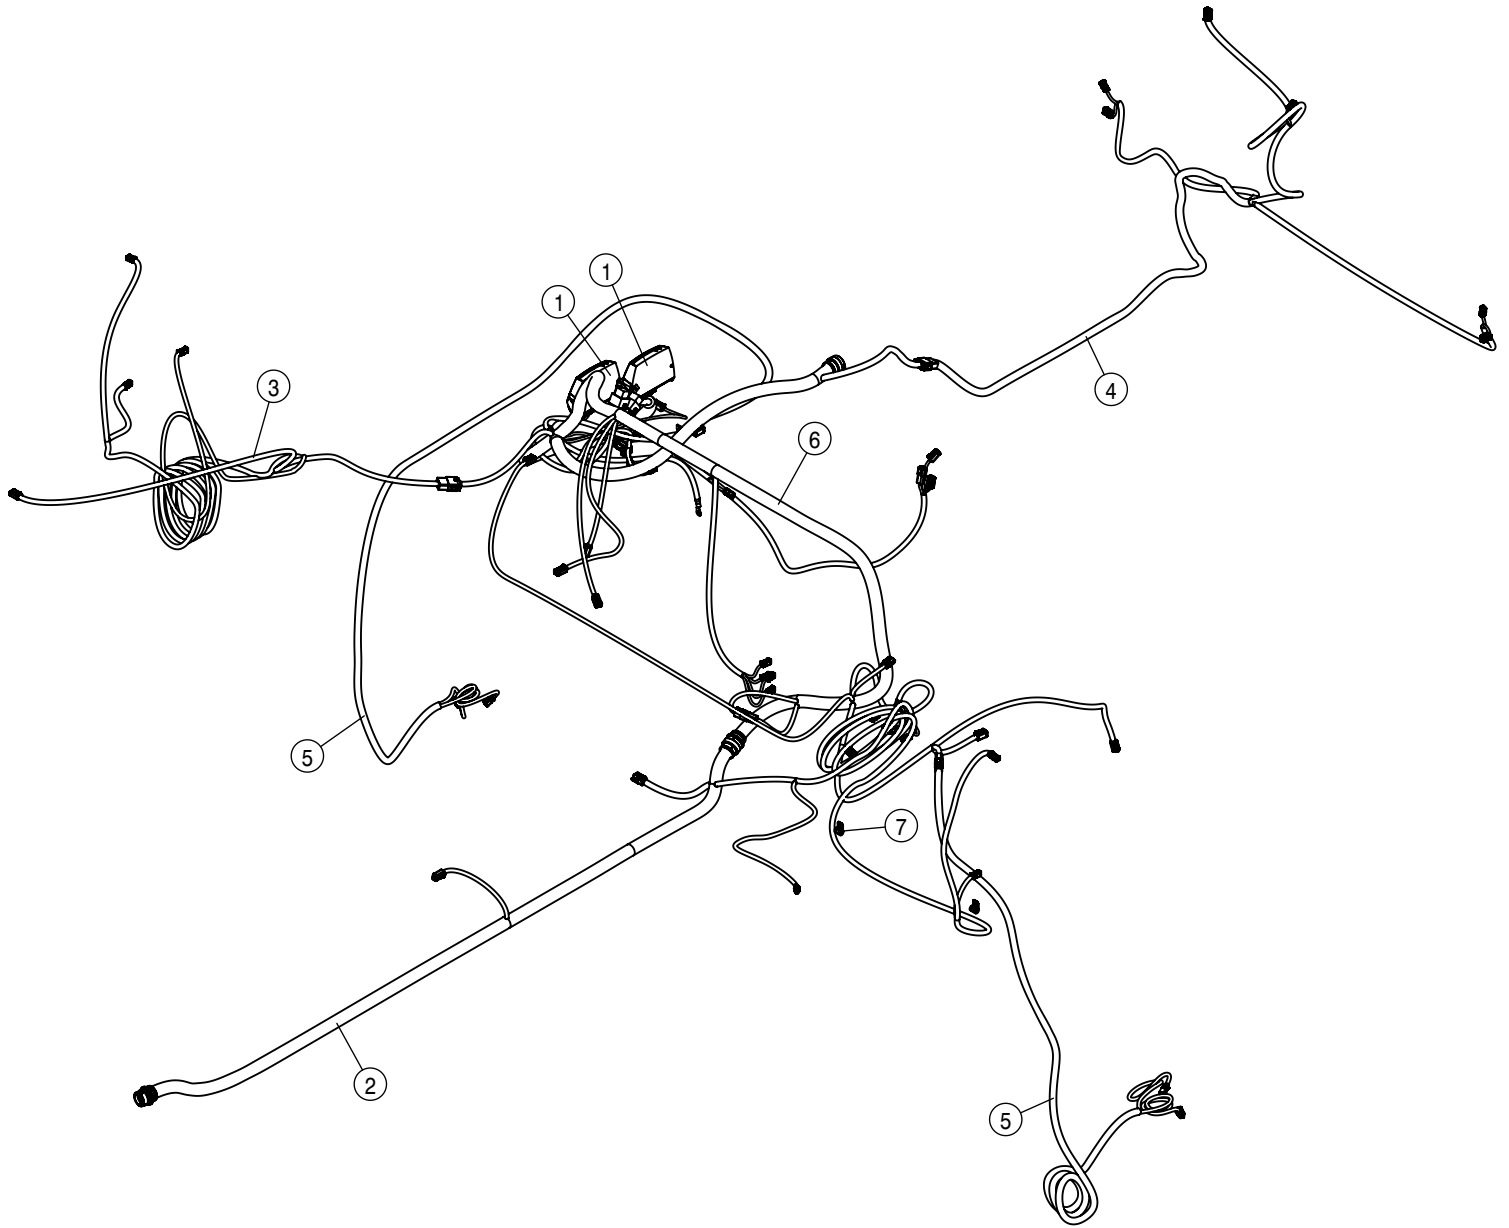

CHASSIS ELECTRICAL HARNESS			
DET	QTY	P/N	DESCRIPTION
1	2	292086	IQAN-XA2 MODULE->611
2	1	294221	FRT/BACK HARNESS, S/F STS'14
3	1	294223	REAR/MID RIGHT HARNESS STS'14
4	1	294227	REAR LIGHT HARNESS STS'14
5	2	294229	WHEEL MOTOR HARNESS STS'14
6	1	294356	HARNESS,REAR MODULE STS '17
7	2	520167	CUSH CLAMP,#6 3/8D X 3/4W