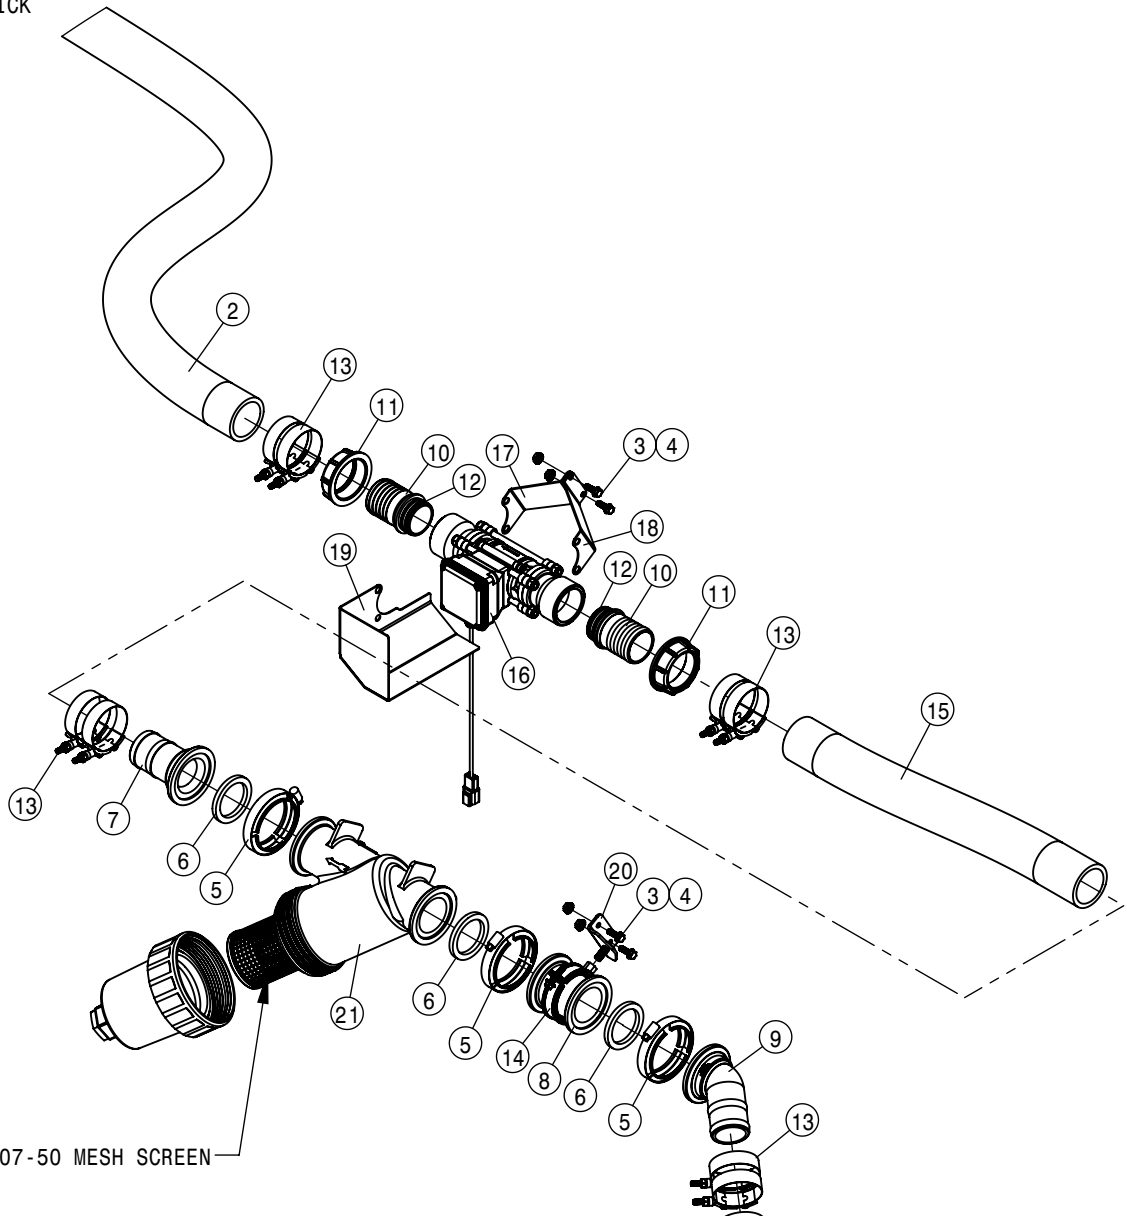

TO BOOM QUICK
COUPLER

696007-50 MESH SCREEN

FROM SOLUTION PUMP

FLOW METER ASSEMBLY			
DET	QTY	P/N	DESCRIPTION
1	1	197133-027	HOSE, 2ID X 097 2F-W1 EPDM
2	1	197133-087	HOSE 2" SUCTON, 2F-1W EPDM
3	4	470118	1/4 UNC X 3/4 SER FLG BOLT
4	4	470121	1/4 UNC SERR FLG LOCK NUT
5	3	500194	2" FP FLANGE CLAMP S.S.
6	3	500195	2" FP FLANGE GASKET EPDM
7	1	500196	2"FP FLANGE-2"HOSE BARB POLY
8	1	500249	2"FP FLANGE COUPLING
9	1	500255	2"FP FLANGE - 45- 2"HOSE BARB POLY
10	2	500292	2" HOSE BARB 2" FLY NUT
11	2	500293	FLY NUT 2"
12	4	500294	O-RING, -129 EPDM
13	8	520141	2.31/2.62 T-BOLT HOSE CLAMP SS
14	1	520170	VIBRATION-DAMPING CLAMP HANGER
15	1	601907	HOSE, 2 X 21 2F-1W EPDM
16	1	691101	MAGNETIC FLOWMETER 2" FLYNUT
17	1	691302	ORION FLOW METER MNT FRONT
18	1	691303	ORION FLOW METER MNT REAR
19	1	691332	STS Flowmeter Shield
20	1	691337	STRAINER CLAMP MNT WLD
21	1	696006	LINE "Y" STRAINER,2"FP FLG 50M