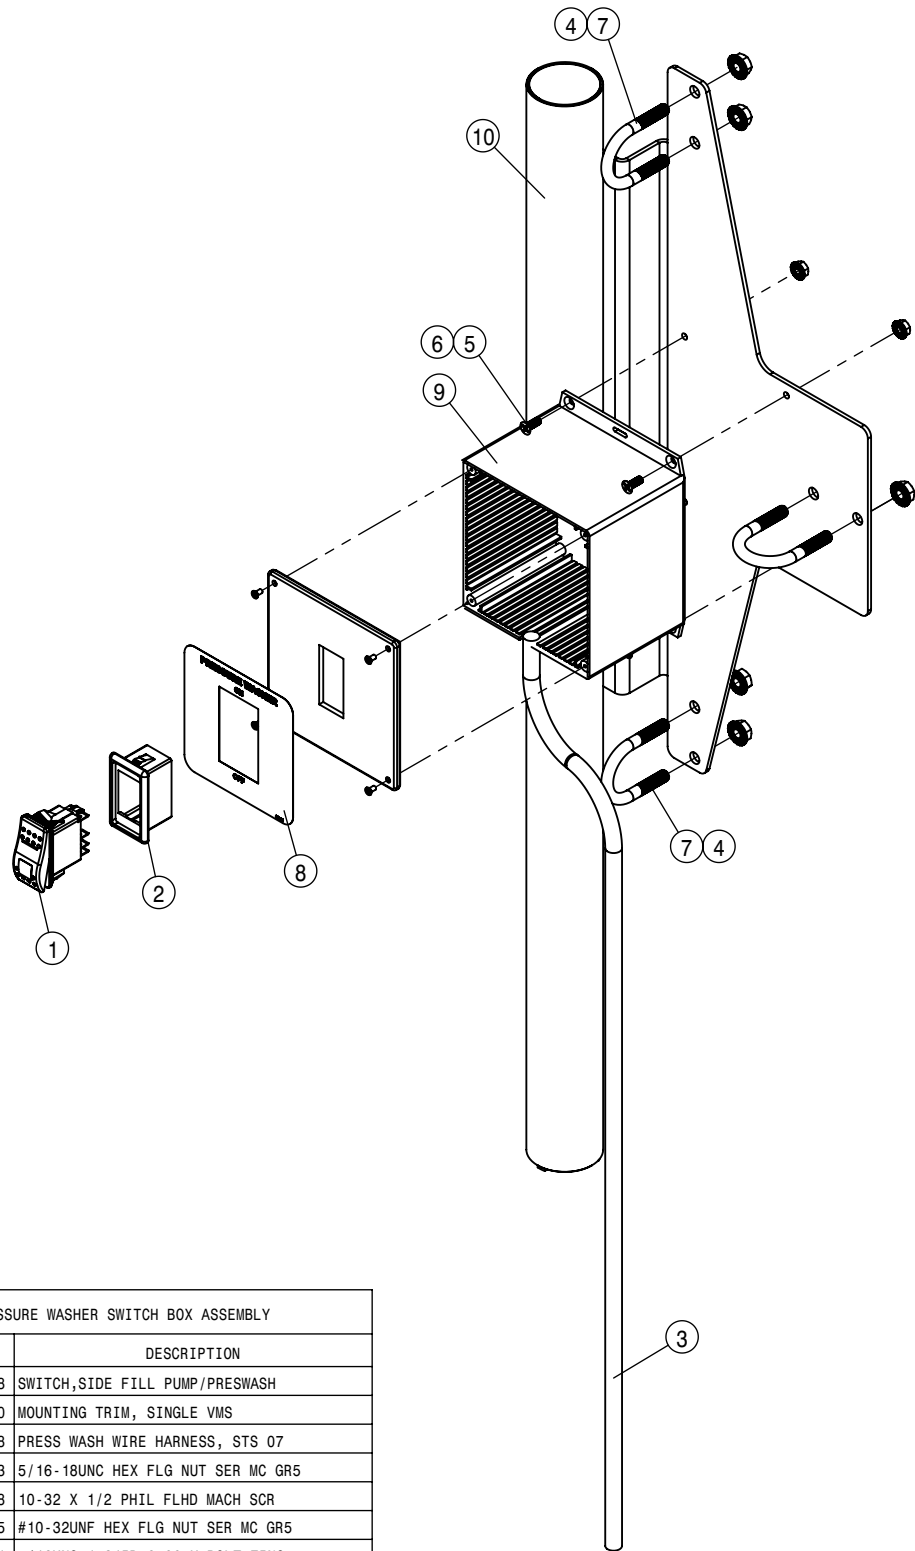

PRESSURE WASHER SWITCH BOX ASSEMBLY			
DET	QTY	P/N	DESCRIPTION
1	1	292218	SWITCH,SIDE FILL PUMP/PRESWASH
2	1	292260	MOUNTING TRIM, SINGLE VMS
3	1	293878	PRESS WASH WIRE HARNESS, STS 07
4	6	470113	5/16-18UNC HEX FLG NUT SER MC GR5
5	4	470138	10-32 X 1/2 PHIL FLHD MACH SCR
6	4	470175	#10-32UNF HEX FLG NUT SER MC GR5
7	3	473911	5/16UNC-1.31ID-2.00 U-BOLT ZINC
8	1	650156	DECAL, PRESS WASH CTRL STS 05
9	1	690975	PRESS WASH SWTCH BOX, STS 05
10	1	691462	PRESS WASH WAND BRKT WLD, STS