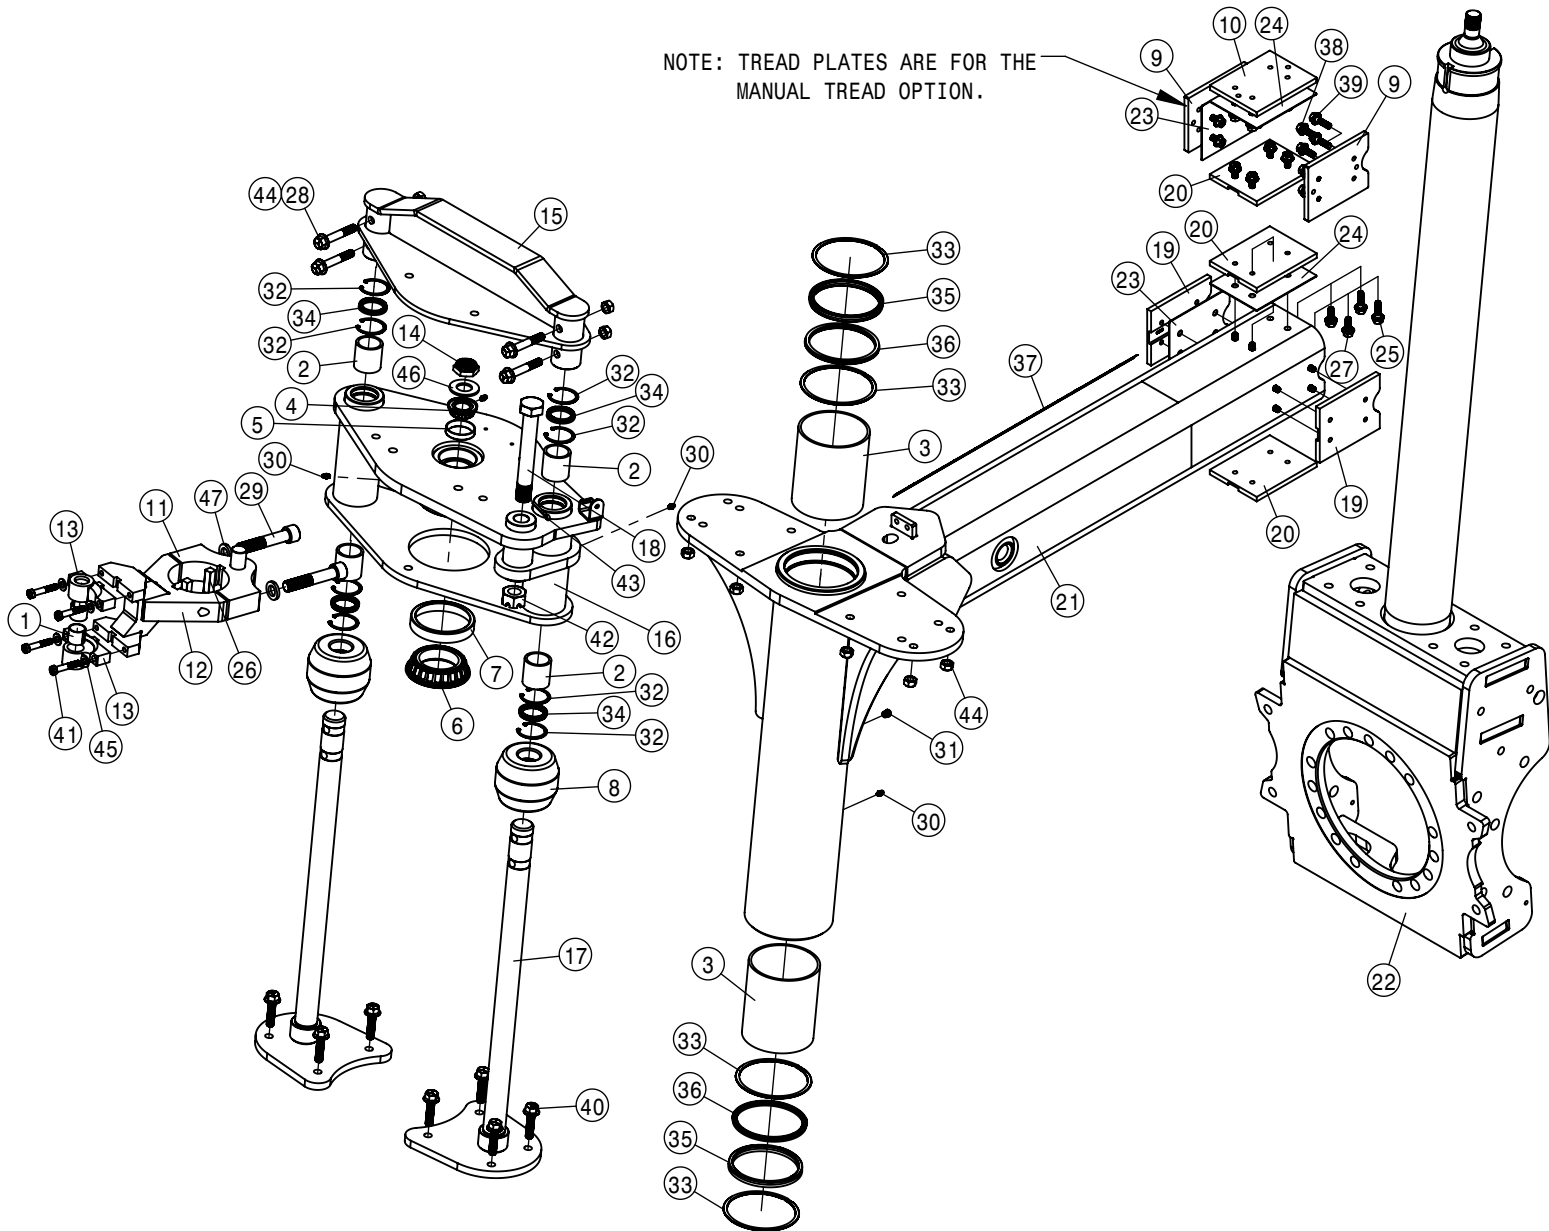

NOTE: TREAD PLATES ARE FOR THE
MANUAL TREAD OPTION.

RIGHT FRONT LEG ASSEMBLY			
DET	QTY	P/N	DESCRIPTION
1	2	121029	JOURNAL BRG, 1.00 ID x 1.00 LG
2	4	121113	TOWER SLEEVE BRG (POLYGON) 05
3	2	121125	BEARING-POLY 4.50 ID X 5.74 LG
4	1	125050	BRG CONE, 1.00 ID W/FACE SEAL
5	1	125051	BRG CUP FOR 125050
6	1	125052	BRG CONE, 2.687 ID W/FACE SEAL
7	1	125053	BRG CUP FOR 125052
8	2	311058	RUBBER SPRING
9	2	343189	MAN TRD NOTCHED PLATE, TAPPED
10	1	343190	MAN TRD PLATE, TAPPED
11	1	359683	STEERING ARM WLDMT-STS
12	1	359684	STEERING TRUN MNT WLD - STS
13	2	359687	TRUNNION-STEERING CYLINDER
14	1	360561	1-14 UNS THIN HEX NUT LCK
15	1	360780	AIR BAG TOWER TOP MT WLD
16	1	360786	RH AIR BAG LWR PLT WLD
17	2	360795	NITRO TOWER WLD
18	1	360797	STRG CYL BOLT
19	2	360852	TRD ADJ BRONZE BEARING, TAPPED
20	3	360853	TRD ADJ BRONZE BEARING, TAPPED
21	1	360860	OUTER LEG WELDMNT STS
22	1	360861	INNER LEG WELDMNT-STS, SDS LEG
23	2	360864	NOTCHED SHIM - TRD ADJ BEARING
24	2	360865	SHIM - TRD ADJ BEARING

RIGHT FRONT LEG ASSEMBLY			
DET	QTY	P/N	DESCRIPTION
25	16	470329	3/8UNC X 1 1/4 HHSFB GR5 MC
26	2	470447	KEY .50 SQ X 1.69 LONG
27	16	470460	3/8UNC X 1 HHSFB GR5 MC
28	4	470461	1/2UNC X 3 HHSFB GR5 MC
29	2	470904	3/4UNC X 4* SOC HD CAP SCR GR8
30	4	471005	GREASE ZERK, 1/4-28 X 1/2
31	1	471030	PRESSURE RELIEF VALVE-GREASE 45-80 PSI
32	8	629537	187RRH00Z SNAP RING
33	4	629538	4.5 SPIROLOX RING
34	4	629620	SEAL, 1.500 ROD DIA
35	2	629621	SEAL, 4.500 ROD DIA
36	2	629625	SEAL, 4.500 ROD DIA
37	1	650486	DECAL,TREAD ADJ INDICATOR DTS
38	16	900163	3/8UNF X 1 HHSFB GR5 MC
39	16	900164	3/8UNF X 1 1/4 HHSFB GR5 MC
40	8	900519	1/2UNC X 2 HHSFB GR5 MC FT
41	4	900821	3/8UNF X 2 HHCS GR8 MC
42	1	910020	1-8UNC HEX SLTTD NUT MC GR5
43	1	910120	3/16 X 1 3/4 COTTER PIN SS
44	12	914008	1/2-13UNC STOVER NUT MC GR5
45	4	920002	SAE FLAT WASHER 3/8 MC
46	1	920008	1" SAE FLAT WASHER
47	2	920506	HLOCK WASHER 3/4 MC