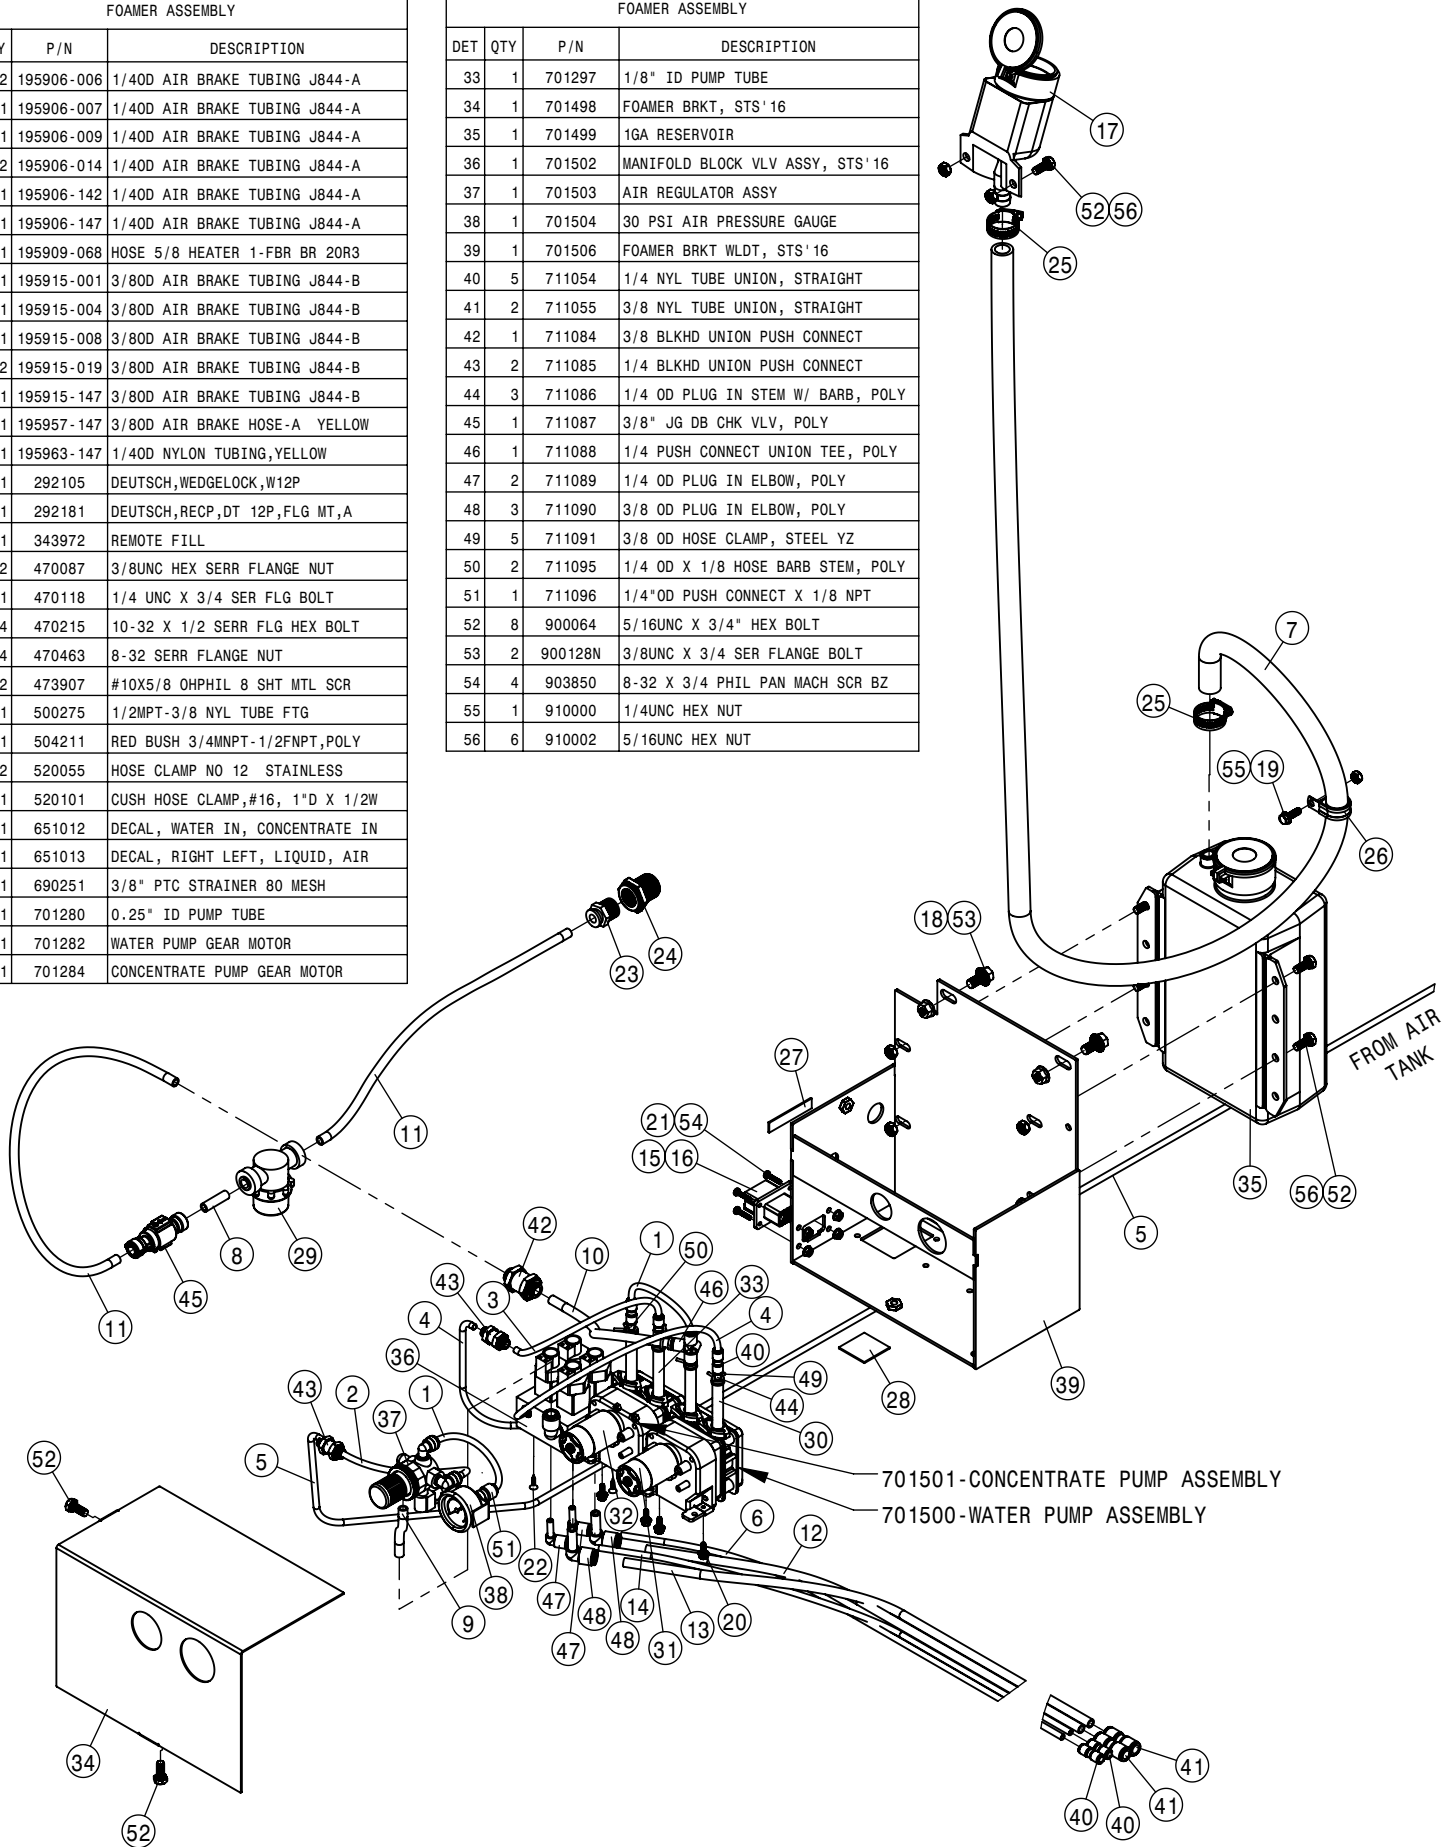

FOAMER ASSEMBLY			
DET	QTY	P/N	DESCRIPTION
33	1	701297	1/8" ID PUMP TUBE
34	1	701498	FOAMER BRKT, STS' 16
35	1	701499	1GA RESERVOIR
36	1	701502	MANIFOLD BLOCK VLV ASSY, STS' 16
37	1	701503	AIR REGULATOR ASSY
38	1	701504	30 PSI AIR PRESSURE GAUGE
39	1	701506	FOAMER BRKT WLDT, STS' 16
40	5	711054	1/4 NYL TUBE UNION, STRAIGHT
41	2	711055	3/8 NYL TUBE UNION, STRAIGHT
42	1	711084	3/8 BLKHD UNION PUSH CONNECT
43	2	711085	1/4 BLKHD UNION PUSH CONNECT
44	3	711086	1/4 OD PLUG IN STEM W/ BARB, POLY
45	1	711087	3/8" JG DB CHK VLV, POLY
46	1	711088	1/4 PUSH CONNECT UNION TEE, POLY
47	2	711089	1/4 OD PLUG IN ELBOW, POLY
48	3	711090	3/8 OD PLUG IN ELBOW, POLY
49	5	711091	3/8 OD HOSE CLAMP, STEEL YZ
50	2	711095	1/4 OD X 1/8 HOSE BARB STEM, POLY
51	1	711096	1/4"OD PUSH CONNECT X 1/8 NPT
52	8	900064	5/16UNC X 3/4" HEX BOLT
53	2	900128N	3/8UNC X 3/4 SER FLANGE BOLT
54	4	903850	8-32 X 3/4 PHIL PAN MACH SCR BZ
55	1	910000	1/4UNC HEX NUT
56	6	910002	5/16UNC HEX NUT