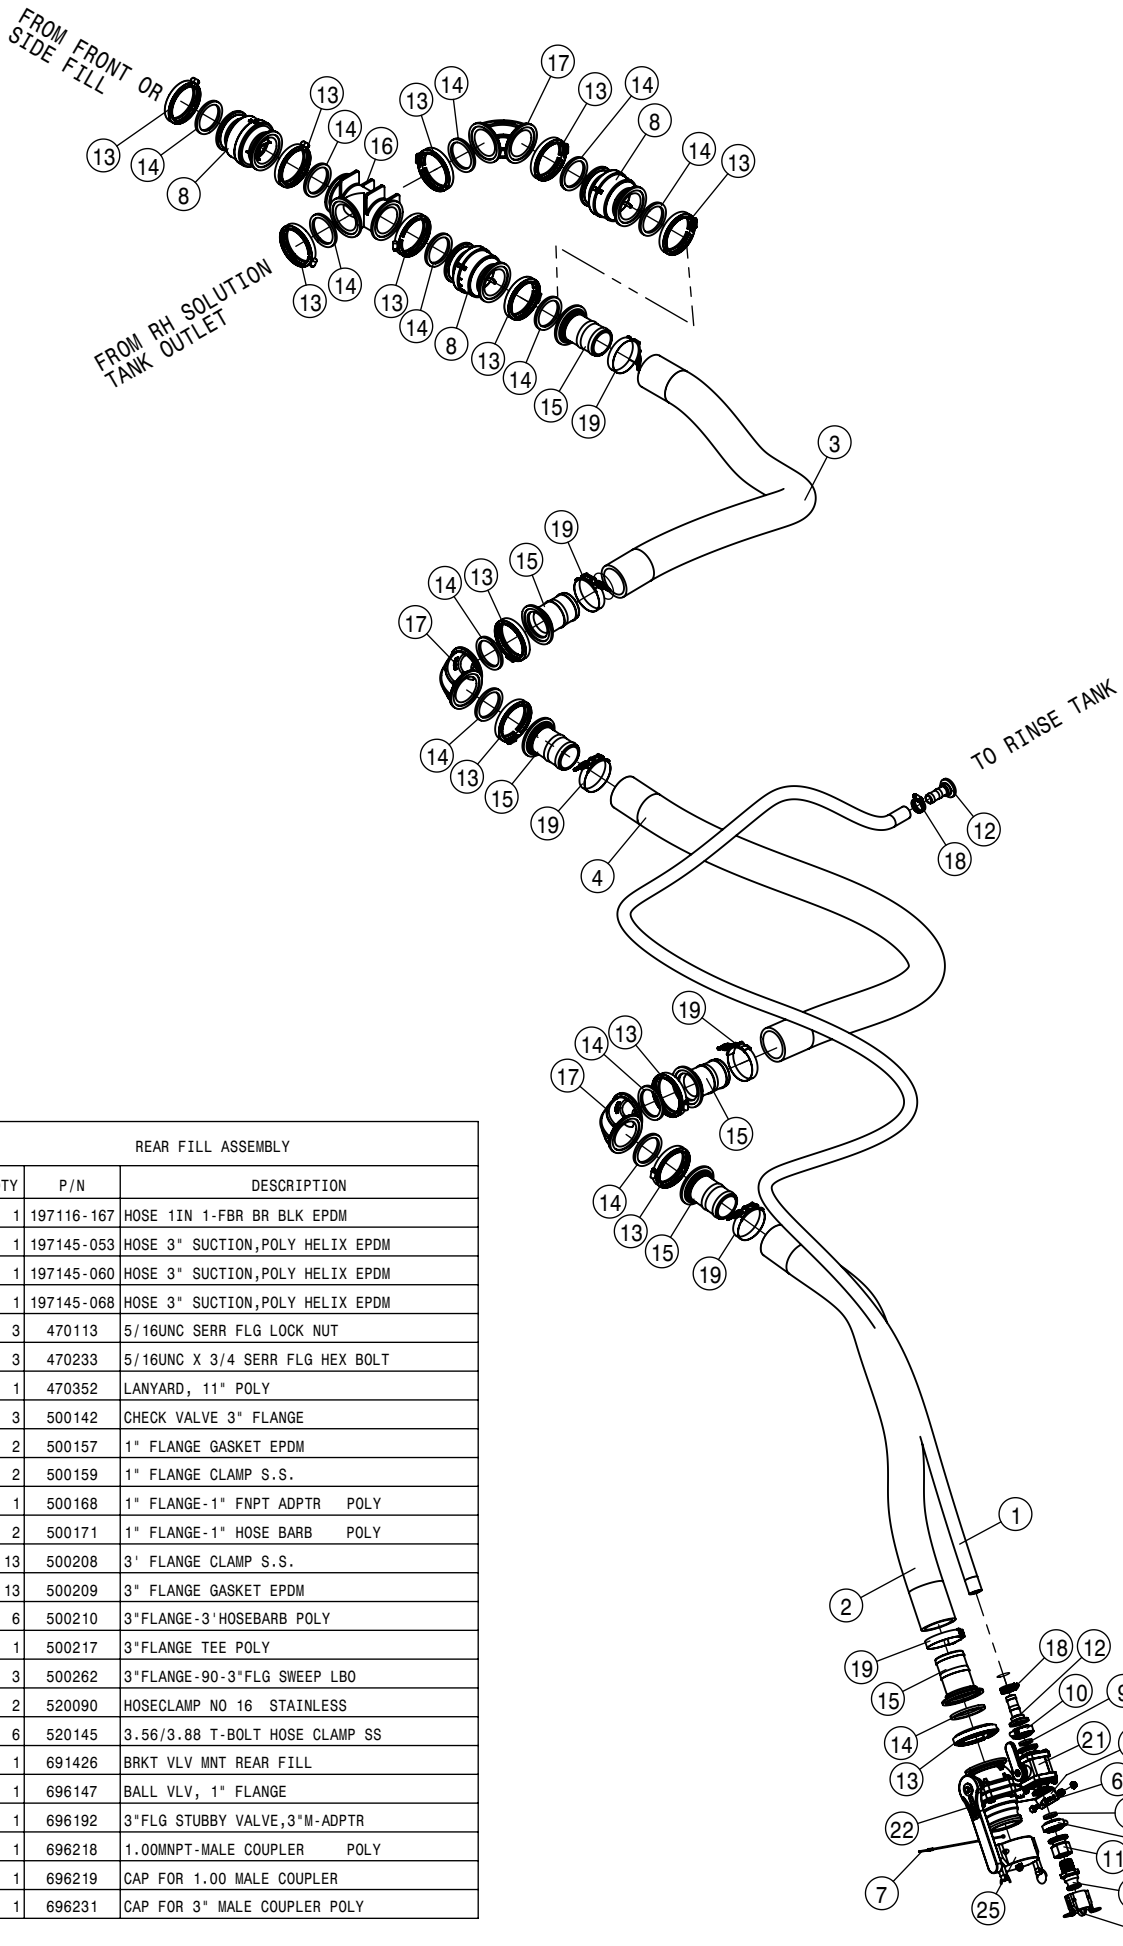

REAR FILL ASSEMBLY			
DET	QTY	P/N	DESCRIPTION
1	1	197116-167	HOSE 1IN 1-FBR BR BLK EPDM
2	1	197145-053	HOSE 3" SUCTION,POLY HELIX EPDM
3	1	197145-060	HOSE 3" SUCTION,POLY HELIX EPDM
4	1	197145-068	HOSE 3" SUCTION,POLY HELIX EPDM
5	3	470113	5/16UNC SERR FLG LOCK NUT
6	3	470233	5/16UNC X 3/4 SERR FLG HEX BOLT
7	1	470352	LANYARD, 11" POLY
8	3	500142	CHECK VALVE 3" FLANGE
9	2	500157	1" FLANGE GASKET EPDM
10	2	500159	1" FLANGE CLAMP S.S.
11	1	500168	1" FLANGE-1" FNPT ADPTR POLY
12	2	500171	1" FLANGE-1" HOSE BARB POLY
13	13	500208	3" FLANGE CLAMP S.S.
14	13	500209	3" FLANGE GASKET EPDM
15	6	500210	3"FLANGE-3"HOSEBARB POLY
16	1	500217	3"FLANGE TEE POLY
17	3	500262	3"FLANGE-90-3"FLG SWEEP LBO
18	2	520090	HOSECLAMP NO 16 STAINLESS
19	6	520145	3.56/3.88 T-BOLT HOSE CLAMP SS
20	1	691426	BRKT VLV MNT REAR FILL
21	1	696147	BALL VLV, 1" FLANGE
22	1	696192	3"FLG STUBBY VALVE,3"M-ADPTR
23	1	696218	1.00MNPT-MALE COUPLER POLY
24	1	696219	CAP FOR 1.00 MALE COUPLER
25	1	696231	CAP FOR 3" MALE COUPLER POLY