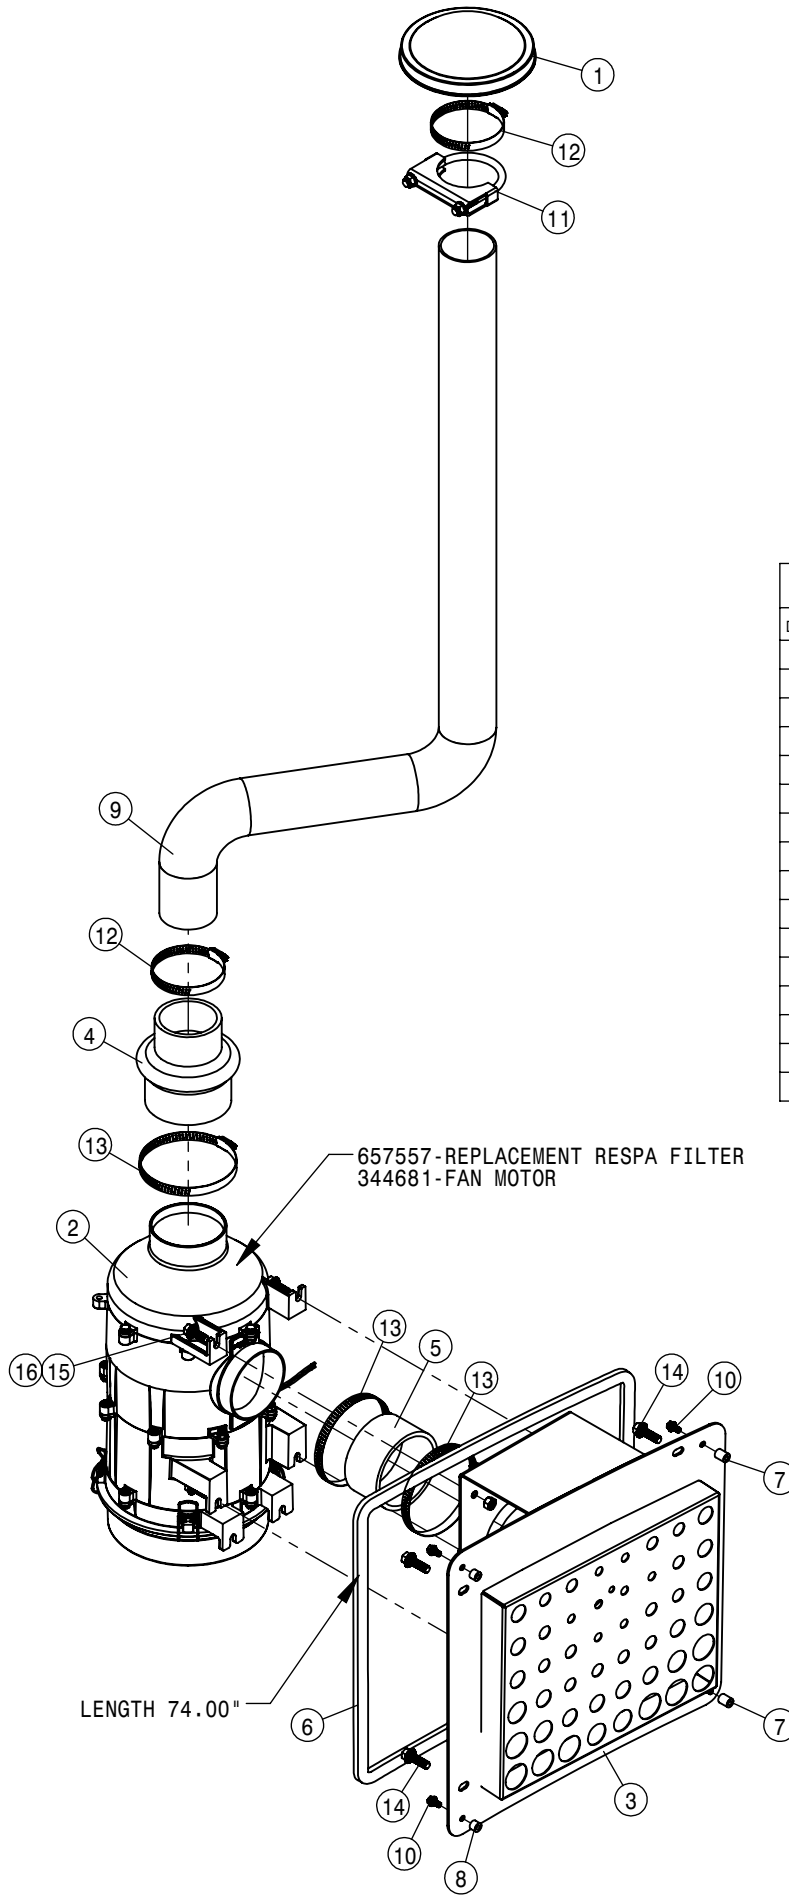

BULK TRIM SEAL
193070-SEAL, .63 X .63 D-SECT EDPM

AIR INTAKE ASSEMBLY			
DET	QTY	P/N	DESCRIPTION
1	1	311534	RAIN CAP, 3" INLET, POLY
2	1	343863	HVAC FILTRATION UNIT, DTS
3	1	343903	TALL CROP MT WLD, DTS
4	1	343909	AIR INTAKE COUPLING, DTS
5	1	344669	TC HVAC DUCT, STS' 15
6	1	344480	SEAL - RESPA PANEL
7	2	344557	STAND OFF 5/8" LG, STS' 14
8	2	344558	STAND OFF 3/8" LG, STS' 14
9	1	344667	TALL CROP INTAKE TUBE, STS' 16
10	4	470122	1/4 UNC X 1/2 SERR FLG BOLT
11	1	470160	MUFFLER CLAMP 3.00 IN
12	2	520052	HOSE CLAMP NO 52 STAINLESS
13	3	520072	HOSE CLAMP NO 72 STAINLESS
14	4	900127N	3/8UNC X 1 1/4 SER FLANGE BOLT
15	4	900129N	3/8UNC X 1" SERR FLANGE BOLT
16	4	910004	3/8UNC HEX NUT