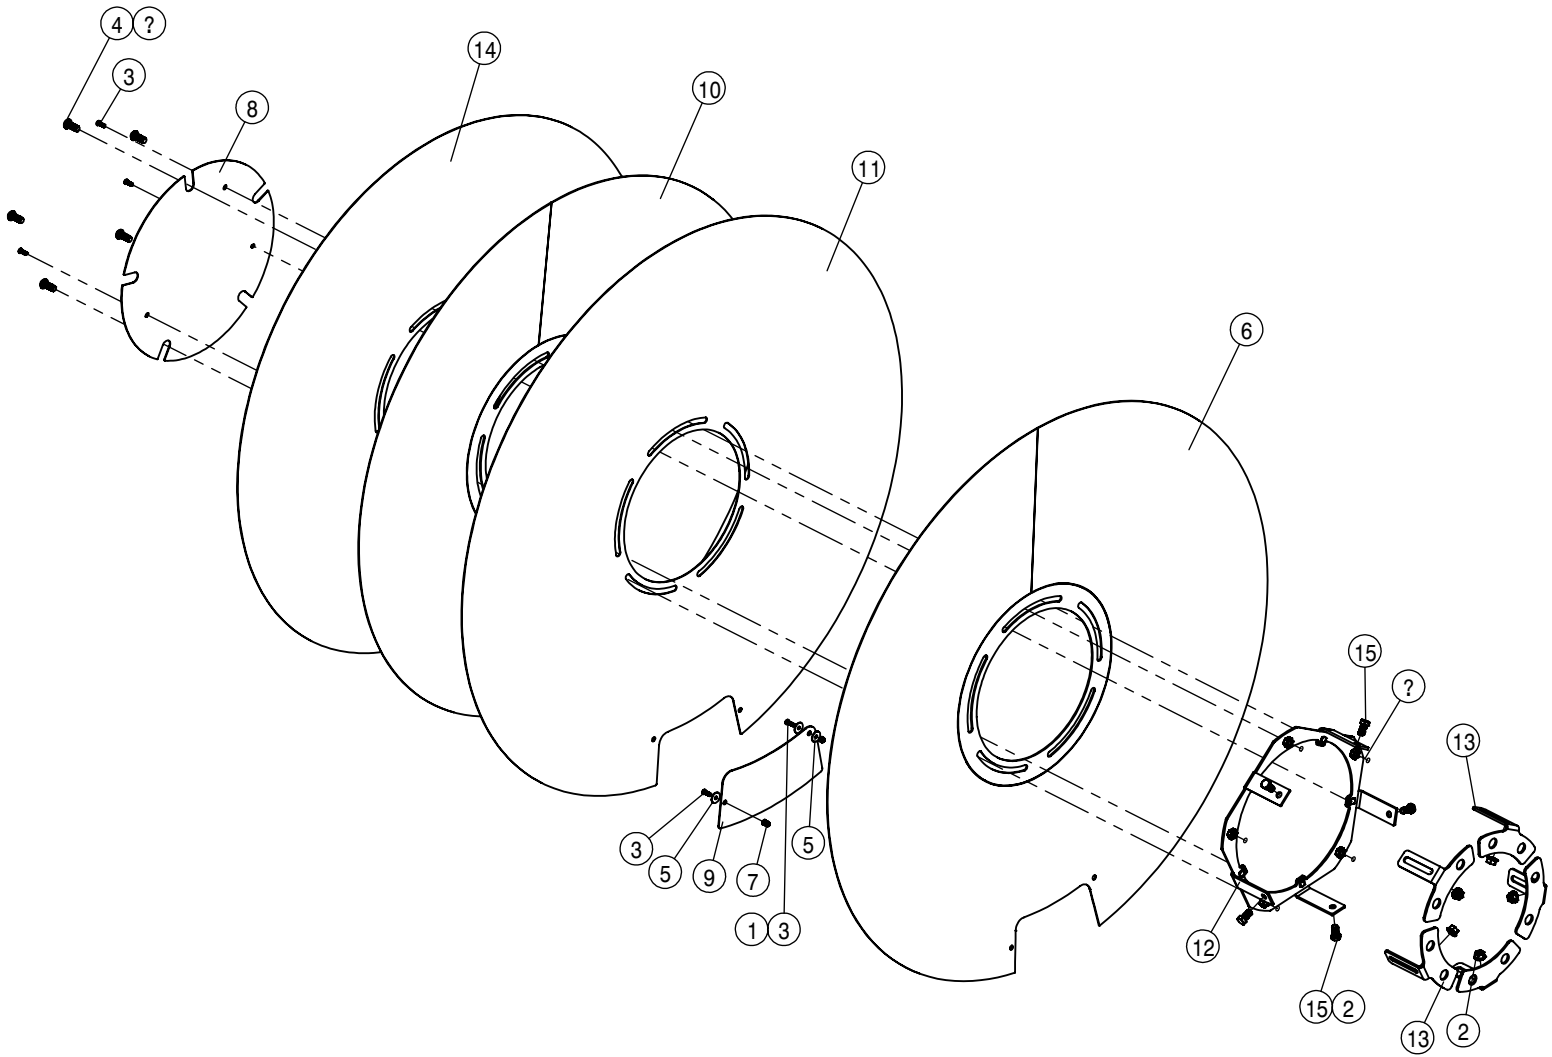

TALL CROP WHEEL GUARD			
DET	QTY	P/N	DESCRIPTION
1	1	470089	1/4UNC HEX NYL-LOC NUT
2	5	470360	1/2UNC SERR FLG HEX NUT
3	5	472379	1/4UNC X 3/4 SKT HD LOC SCR SS
4	5	473987N	1/2UNC X 1 1/4BUT SKTHD SCR SS
5	3	483067	1/4 X 1.00 OD FENDER WASHER
6	1	662278	320 54" HUB CAP WLD
7	1	470385	1/4-20 NUTSERT.027-.165BLK STL
8	1	662283	HUB CAP ACCESS DOOR
9	1	662284	HUB CAP VALVE STEM DOOR
10	1	662291	320 50" HUB CAP WLD
11	1	662282	380 54" WHEEL HUB CAP
12	1	662307	HUB CAP ADAPTER WLD
13	5	662309	HUB CAP ADAPTER PLATE
14	1	662301	380 50" WHEEL HUB CAP
15	5	900263	1/2UNC X 1" HEX BOLT