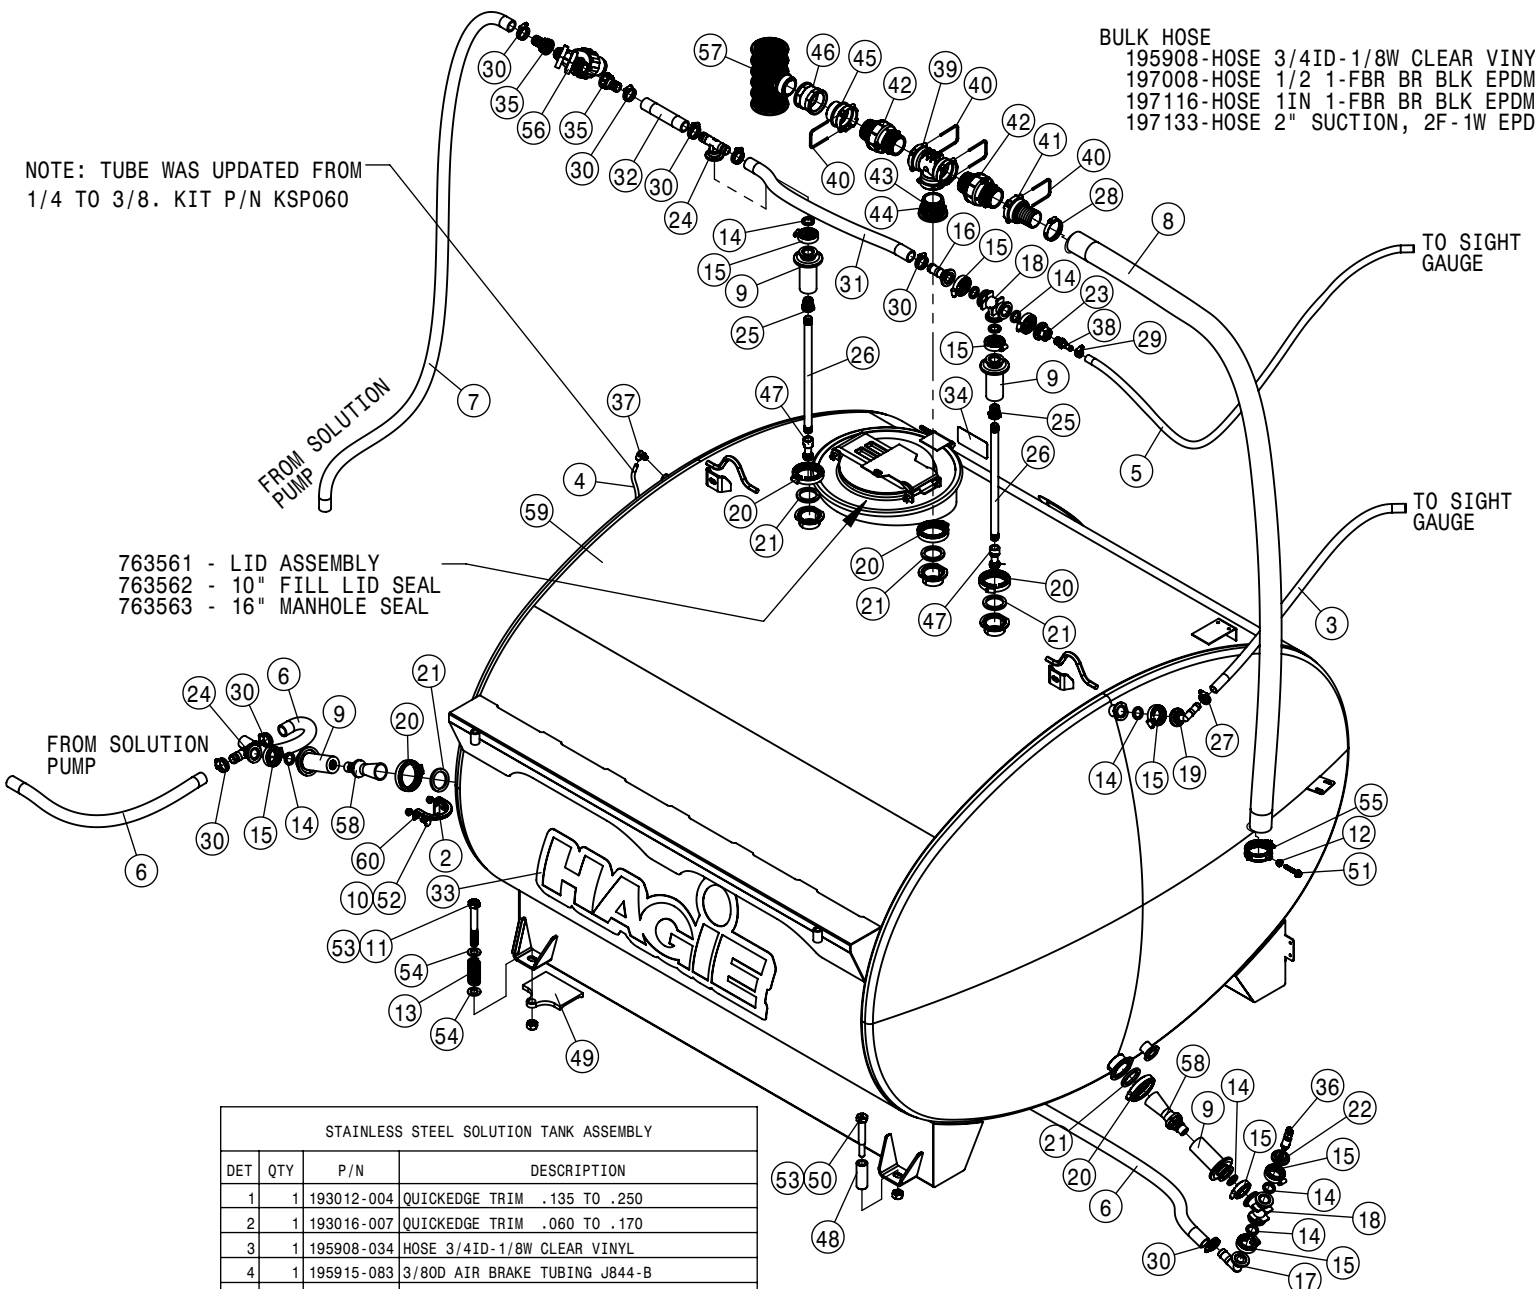

NOTE: TUBE WAS UPDATED FROM 1/4 TO 3/8. KIT P/N KSP060

BULK HOSE
195908-HOSE 3/4ID-1/8W CLEAR VINYL
197008-HOSE 1/2 1-FBR BR BLK EPDM
197116-HOSE 1IN 1-FBR BR BLK EPDM
197133-HOSE 2" SUCTION, 2F-1W EPDM

763561 - LID ASSEMBLY
763562 - 10" FILL LID SEAL
763563 - 16" MANHOLE SEAL

STAINLESS STEEL SOLUTION TANK ASSEMBLY			
DET	QTY	P/N	DESCRIPTION
1	1	193012-004	QUICKEDGE TRIM .135 TO .250
2	1	193016-007	QUICKEDGE TRIM .060 TO .170
3	1	195908-034	HOSE 3/4ID-1/8W CLEAR VINYL
4	1	195915-083	3/8OD AIR BRAKE TUBING J844-B
5	1	197008-056	HOSE 1/2 1-FBR BR BLK EPDM
6	3	197116-027	HOSE 1IN 1-FBR BR BLK EPDM
7	1	197116-082	HOSE 1IN 1-FBR BR BLK EPDM
8	1	197133-057	HOSE 2" SUCTION, 2F-1W EPDM
9	4	362127	TANK MOUNT ADAPTER 1" FLANGE
10	2	470087	3/8UNC HEX SERR FLANGE NUT
11	2	470131	3/4UNC X 5 1/2 HEX BOLT GR8
12	1	472029	3/8-16UNC HEX FLG NUT SER SS
13	2	482016	SPRING, 1.4 X 3.00 COMPRSN
14	9	500157	1" FLANGE GASKET EPDM
15	9	500159	1" FLANGE CLAMP S.S.
16	1	500171	1" FLANGE-1" HOSE BARB POLY
17	1	500173	1"FLANGE-90-1"HOSE BARB POLY
18	2	500175	1" FLANGE TEE, POLY
19	1	500185	1"FLANGE-90-3/4"HOSE BARB POLY
20	5	500194	2" FP FLANGE CLAMP S.S.
21	5	500195	2" FP FLANGE GASKET EPDM
22	1	500226	1" FLANGE PLUG W/1/4"FNPT POLY
23	1	500238	1" FLANGE PLUG W/1/2"FNPT POLY
24	2	500268	1" FLANGE HOSE BARB TEE
25	2	504211	RED BUSH 3/4MNPT-1/2FNPT,POLY
26	2	507032	SS PIPE NIPPE, .50NPT-16.00
27	1	520055	HOSE CLAMP NO 12 STAINLESS
28	1	520068	HOSE CLAMP NO 32 STAINLESS
29	1	520069	HOSE CLAMP NO 6 STAINLESS
30	8	520090	HOSECLAMP NO 16 STAINLESS
31	1	601065	HOSE, 1 X 27 1BR BLK EPDM
32	1	601874	HOSE, 1 X 7 1BR BLK EPDM
33	2	650143	DECAL,LOGO,SOLU TANK STS10
34	1	650850	DECAL,WARNING, DANGEROUS CHEM
35	2	691280	1" HOSE BARB WITH FLY NUT

STAINLESS STEEL SOLUTION TANK ASSEMBLY			
DET	QTY	P/N	DESCRIPTION
36	1	691281	PRESSURE TRANSDUCER,300PSI
37	1	711124	1/4MNPT-90-3/8 NYL TUBE LBO
38	1	713340	1/2NPT-1/2 HOSE BARB, POLY
39	1	737754	2"FEM T-CONNECTOR POLY
40	5	737756	2" FORK FOR 737754/755
41	1	737759	2"F-2"HOSE BARB POLY
42	2	737761	2"M CHECK VALVE POLY
43	2	737762	O-RING, -227 EPDM
44	1	737767	T7 TO "BANJO 2" FP" ADAPTER
45	1	737768	T7 TO BSP ADAPTER
46	1	737769	THREADED COUPLING
47	2	737953	NOZZLE,PROCLEAN TANKWASH
48	2	763840	TANK MNT BUSHING
49	2	763841	TANK ISOLATOR
50	2	900412	3/4UNC X 5 HHCS GR5 MC
51	1	900506	3/8UNC X 2 HHSFB GR5 MC FT
52	2	901129	3/8-16 X 1 CARRIAGE BOLT
53	4	914012	3/4UNC HEX STOVER NUT
54	4	920006	3/4 SAE FLAT WASHER
55	1	520170	VIBRATION-DAMPING CLAMP HANGER
56	1	690071	LINE STRAINER, .32 MESH, 150PSI
57	1	737770	T FILTER WITH BSP THREADS, 16 MESH
58	2	737956	JET AGITATION NOZZLE HYPRO, GROUND
59	1	763836	1000 GAL SS TANK '15
60	1	691563	RINSE HOSE SUPP STS '16