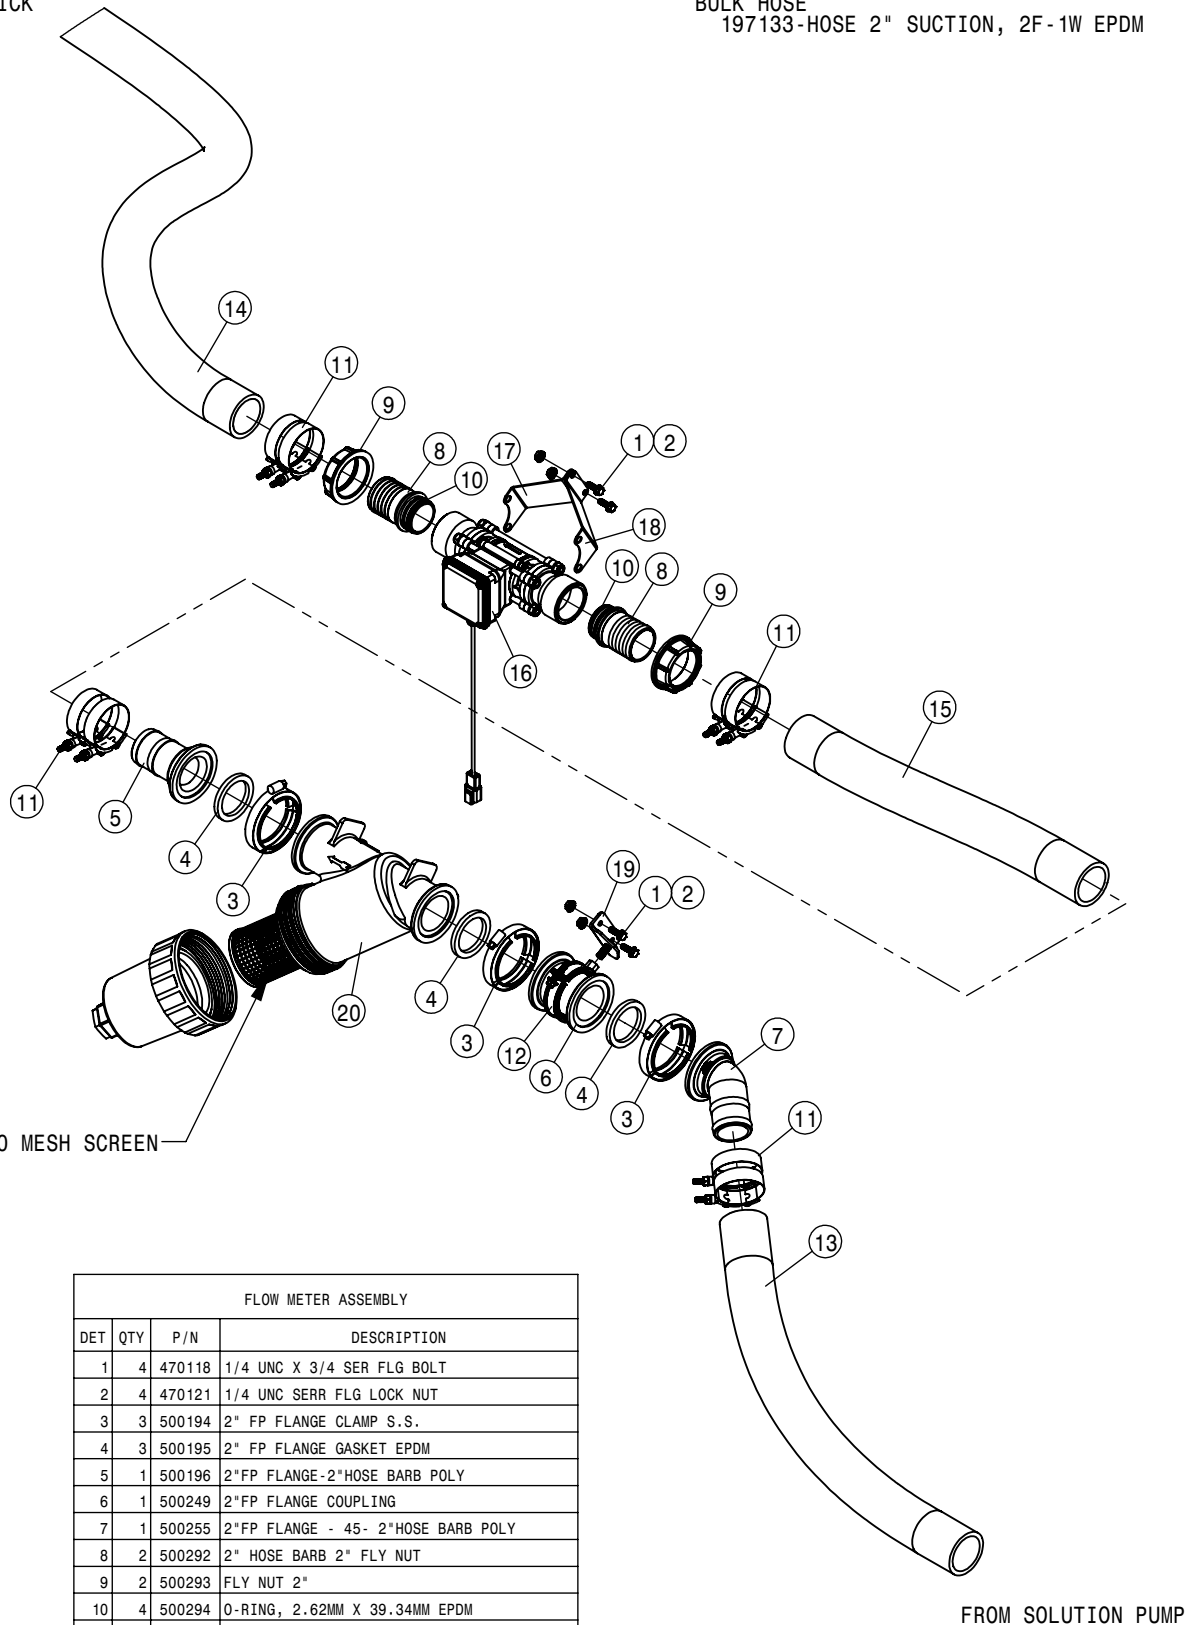

TO BOOM QUICK
COUPLER

BULK HOSE
197133-HOSE 2" SUCTION, 2F-1W EPDM

696007-50 MESH SCREEN

FROM SOLUTION PUMP

FLOW METER ASSEMBLY			
DET	QTY	P/N	DESCRIPTION
1	4	470118	1/4 UNC X 3/4 SER FLG BOLT
2	4	470121	1/4 UNC SERR FLG LOCK NUT
3	3	500194	2" FP FLANGE CLAMP S.S.
4	3	500195	2" FP FLANGE GASKET EPDM
5	1	500196	2"FP FLANGE-2"HOSE BARB POLY
6	1	500249	2"FP FLANGE COUPLING
7	1	500255	2"FP FLANGE - 45- 2"HOSE BARB POLY
8	2	500292	2" HOSE BARB 2" FLY NUT
9	2	500293	FLY NUT 2"
10	4	500294	O-RING, 2.62MM X 39.34MM EPDM
11	8	520141	2.31/2.62 T-BOLT HOSE CLAMP SS
12	1	520170	VIBRATION-DAMPING CLAMP HANGER
13	1	601501	HOSE, 2ID" X 27 2F-1W EPDM
14	1	601887	HOSE, 2 X 86 2F-1W EPDM
15	1	601907	HOSE, 2 X 21 2F-1W EPDM
16	1	691101	MAGNETIC FLOWMETER 2" FLYNUT
17	1	691302	ORION FLOW METER MNT FRONT
18	1	691303	ORION FLOW METER MNT REAR
19	1	691337	STRAINER CLAMP MNT WLD
20	1	696006	LINE "Y" STRAINER,2"FP FLG 50M