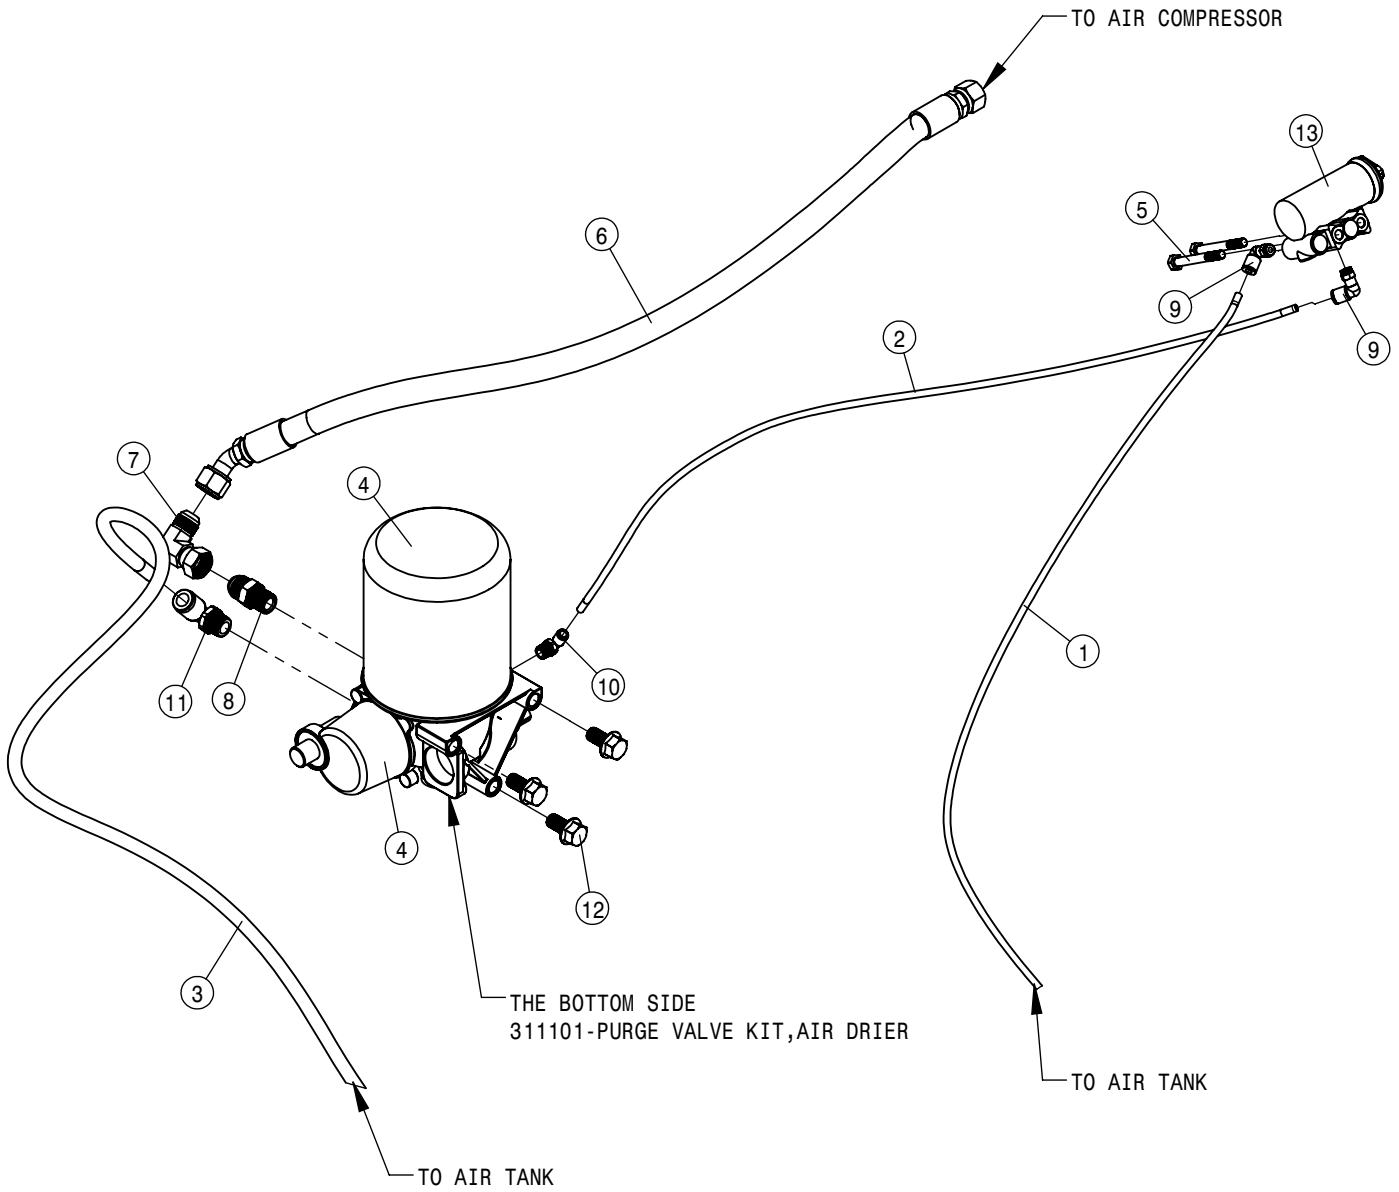

BULK HOSE
195906-1/40D AIR BRAKE TUBING
195914-1/20D AIR BRAKE TUBING

AIR DRIER AND GOVERNOR ASSEMBLY				
DET	QTY	P/N	DESCRIPTION	
1	1	195906-123	1/40D AIR BRAKE TUBING J844-A	
2	1	195906-032	1/40D AIR BRAKE TUBING J844-A	
3	1	195914-128	1/20D AIR BRAKE TUBING J844-B	
4	1	311084	AIR DRYER, SYSTEM SAVER 1200	
5	2	473822	8MM-1.25 X 70MM HEX BOLT GR8	
6	1	601941	10-451TC-10FJX-10FJX45-36	
7	1	618301	7/8MJIC-90-7/8FJIC SWIV LBO	
8	1	618325	7/8MJIC-1/2MNPT ADPTR	
9	2	711039	1/8MNPT-90-1/4 NYL TUBE LBO	
10	1	711040	1/4MNPT-90-1/4 NYL TUBE LBO	
11	1	711042	1/2MNPT-1/2 NYL TUBE LBO	
12	3	900263N	1/2UNC X 1" SER FLANGE BOLT	
13	1	316277	AIR COMPRESSOR GOVERNOR KIT