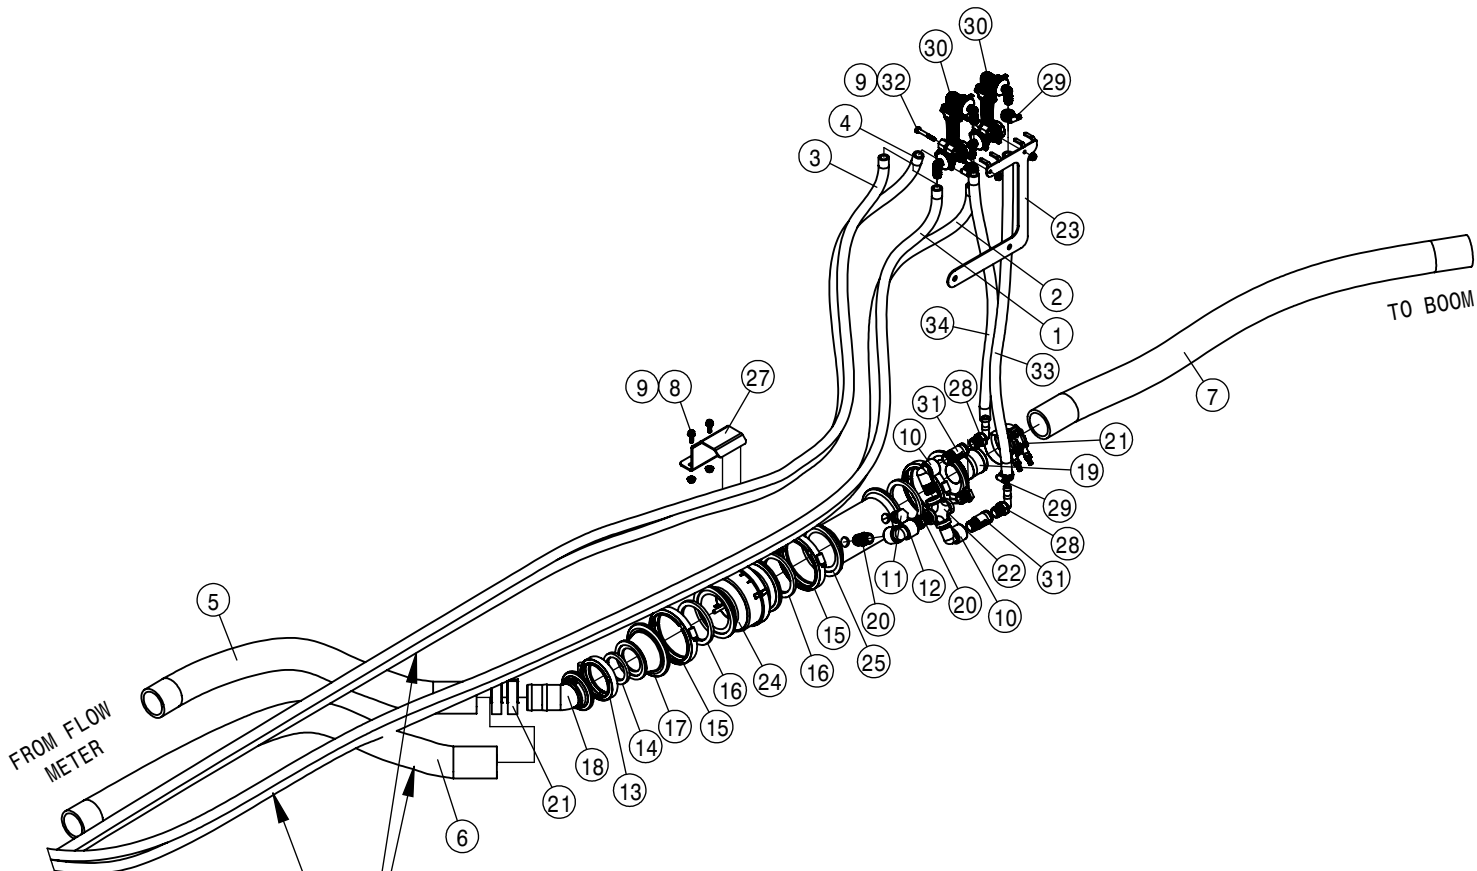

NOTE: LONG FRAME HOSES

MODULAR INJECTION MIXING VALVE (2-PUMP)			
DET	QTY	P/N	DESCRIPTION
1	1	197008-159	HOSE 1/2 1-FBR BR BLK EPDM
2	1	197008-180	HOSE 1/2 1-FBR BR BLK EPDM
3	1	197008-189	HOSE 1/2 1-FBR BR BLK EPDM
4	1	197008-211	HOSE 1/2 1-FBR BR BLK EPDM
5	1	197133-029	HOSE 2" SUCTION, 2F-1W EPDM
6	1	197133-040	HOSE 2" SUCTION, 2F-1W EPDM
7	1	197133-041	HOSE 2" SUCTION, 2F-1W EPDM
8	2	470118	1/4UNC X 3/4 HHSFB GR5 MC
9	4	470121	1/4-20UNC HEX FLG NUT SER MC GR5
10	2	500044	1/2NPT-90 ST EL, POLY
11	2	500062	1/2"NPT PLUG, POLY
12	1	500078	1/2NPT-90 EL, POLY
13	1	500194	2" FP FLANGE CLAMP S.S.
14	1	500195	2" FP FLANGE GASKET EPDM
15	3	500208	3" FLANGE CLAMP S.S.
16	3	500209	3" FLANGE GASKET EPDM
17	1	500212	3"FLANGE - 2" FP FLANGE ADTPTR
18	1	500255	2"FP FLANGE - 45- 2"HOSE BARB POLY
19	1	500346	3" FLANGE-2"HOSE BARB POLY
20	2	503101	1/2NPT CLOSE NIPPLE, POLY
21	4	520141	2.31/2.62 T-BOLT HOSE CLAMP SS
22	1	701422	PIPE CROSS-.50" NPT, POLY
23	1	701794	WILGER FLOW VIEW BRKT
24	1	500142	CHECK VALVE 3" FLANGE
25	1	500345	FLANGE COUPLER 3 X 7, 1/2 NPT
26	2	701492	MIXER FIN
27	1	345023	3" MIXER CLAMP
28	2	500047	1/2NPT-90-1/2 HOSE BARB, POLY
29	3	520070	HOSE CLAMP NO 8 STAINLESS
30	2	701384	FLOW VIEW MANIFOLD
31	2	701619	CHECK VALVE-RAVEN 333-0011-102
32	2	900006	1/4UNC X 1 3/4 HHCS GR5 MC
33	1	197008-031	HOSE 1/2 1-FBR BR BLK EPDM
34	1	197008-027	HOSE 1/2 1-FBR BR BLK EPDM