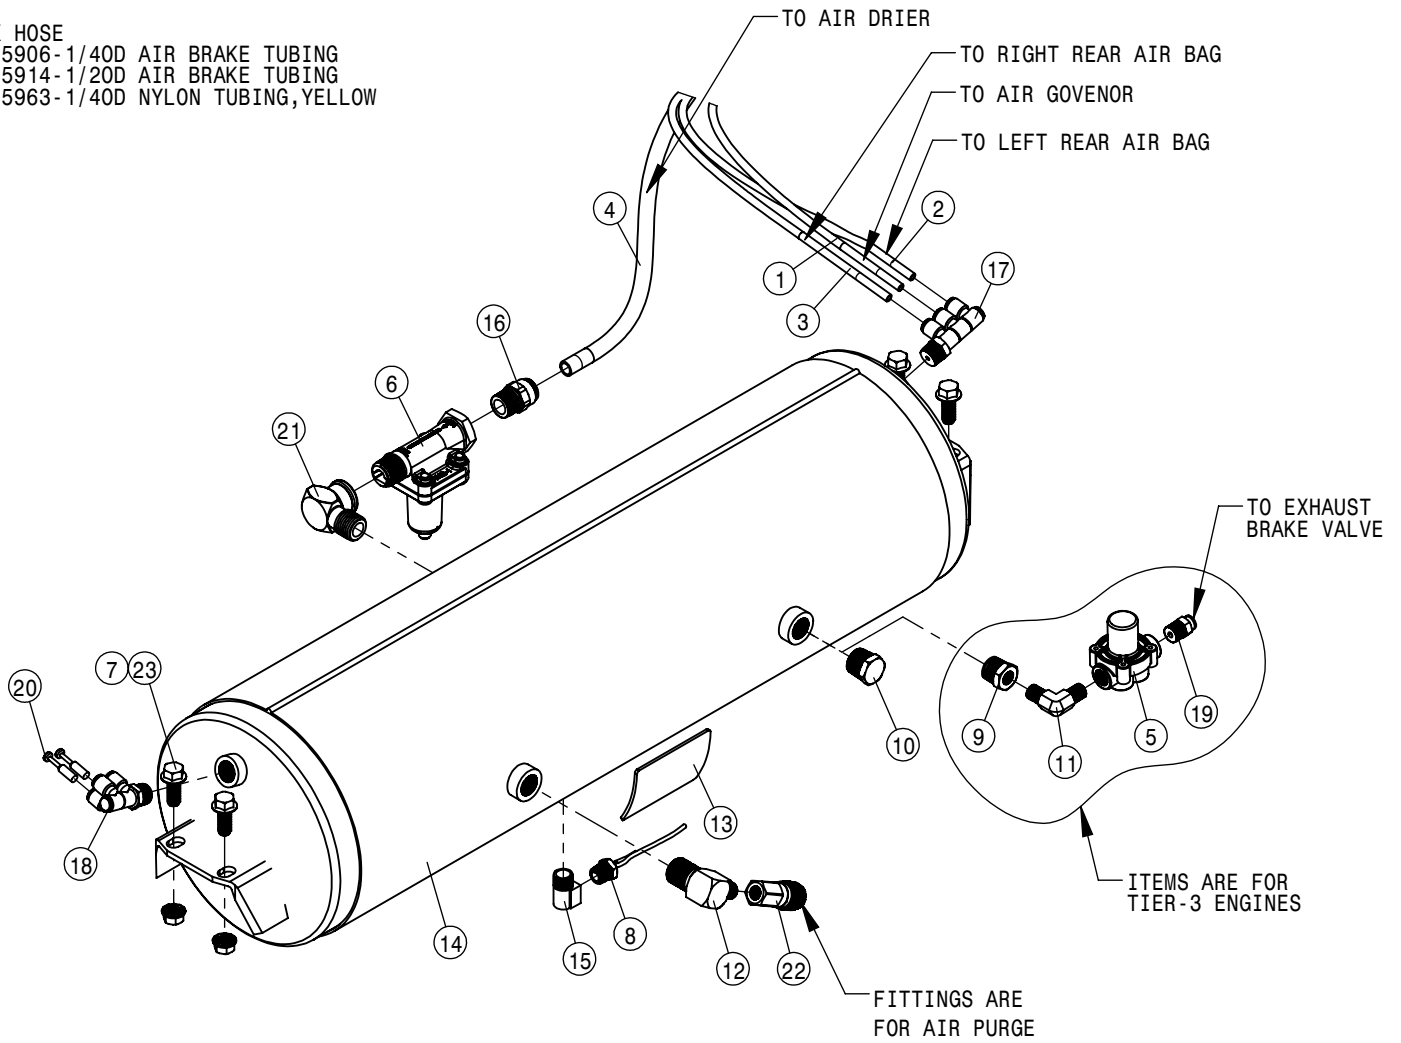

BULK HOSE
195906-1/40D AIR BRAKE TUBING
195914-1/20D AIR BRAKE TUBING
195963-1/40D NYLON TUBING, YELLOW

AIR TANK ASSEMBLY			
DET	QTY	P/N	DESCRIPTION
1	1	195906-123	1/40D AIR BRAKE TUBING J844-A
2	1	195906-181	1/40D AIR BRAKE TUBING J844-A
3	1	195906-226	1/40D AIR BRAKE TUBING J844-A
4	1	195914-128	1/20D AIR BRAKE TUBING J844-B
5	1	311081	PROTECTION VALVE, JACOBS
6	1	311086	CHECK VALVE, PRESS CRTL, WABCO
7	4	470087N	3/8UNC HEX SERR FLG NUT YZ
8	1	470266	DRAIN VALVE KIT, 1/4NPT
9	1	505212	1/2-1/4NPT REDU BUSH, BRS
10	1	505231	PIPE PLUG .50NPT HEX HD BRS
11	1	618571	1/4MNPT-90-1/4MNPT LBO
12	1	618633	1/2MNPT-90-1/4MNPT REDU LBO
13	1	650348	DECAL, NOTICE, DRAIN AIR TANK
14	1	701365	AIR TANK
15	1	711027	1/4 NPT ST EL BRS
16	1	711037	1/2MNPT-1/2 NYL TUBE FTG
17	1	711046	3/8MNPT-1/4 NYL TUBE TRPL LBO
18	1	711047	3/8MNPT-1/4NYL TUBE, DBL BRANCH
19	1	711049	1/4 NYL TUBE-1/4MNPT FTG
20	2	711063	RUBBER PLUG FOR 1/4 PISCO CPLR7
21	1	711079	1/2NPT ST EL BRS
22	1	711083	1/4 NPTF SLV LOCK SOCKET BRS
23	4	900129N	3/8UNC X 1" SERR FLANGE BOLT