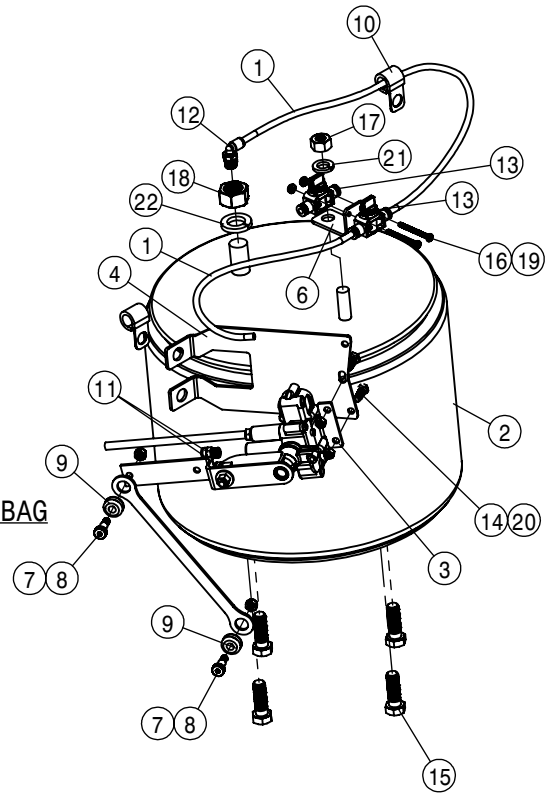

AIR BAG ASSEMBLY			
DET	QTY	P/N	DESCRIPTION
1	2	195906-022	1/40D AIR BRAKE TUBING J844-A
2	2	311080	AIRIDE SPRING, 11.81 BASE
3	2	358832	AIRIDE SPRING CTRL VALVE 98
4	2	360140	AIRRIDE VALVE BRACKET
5	2	360141	LINK-AIR VALVE, FRONT MOUNT
6	1	360147	AIR DUMP VLV BRKT,STS 15
7	4	470089N	1/4UNC HEX NYLOC NUT, 316 SS
8	4	470607	1/4UNC-5/16 X .50 SHLDR SCR SS
9	4	470608	GROMMET-.31 ID X .56 PD X .19 PG
10	3	520164	CUSH HOSE CLAMP,#9, 9/16D X 3/4W
11	4	711036	1/8MNPT-1/4 NYL TUBE FTG
12	2	711040	1/4MNPT-90-1/4 NYL TUBE LBO
13	2	711053	AIR VALVE, 1/4 NYL TUBE
14	3	900002	1/4UNC x 3/4 HEX BOLT
15	8	900265	1/2UNC X 1 1/2 HEX BOLT
16	2	903854	8-32 X 1 3/4 PHIL PN MACH SCR SS
17	2	910008	1/2UNC HEX NUT
18	2	910013	3/4UNF HEX NUT
19	2	910024	8-32 HEX NUT
20	4	914000	1/4UNC HEX STOVER NUT
21	2	920504	1/2 LOCK WASHER
22	2	920506	3/4 LOCK WASHER