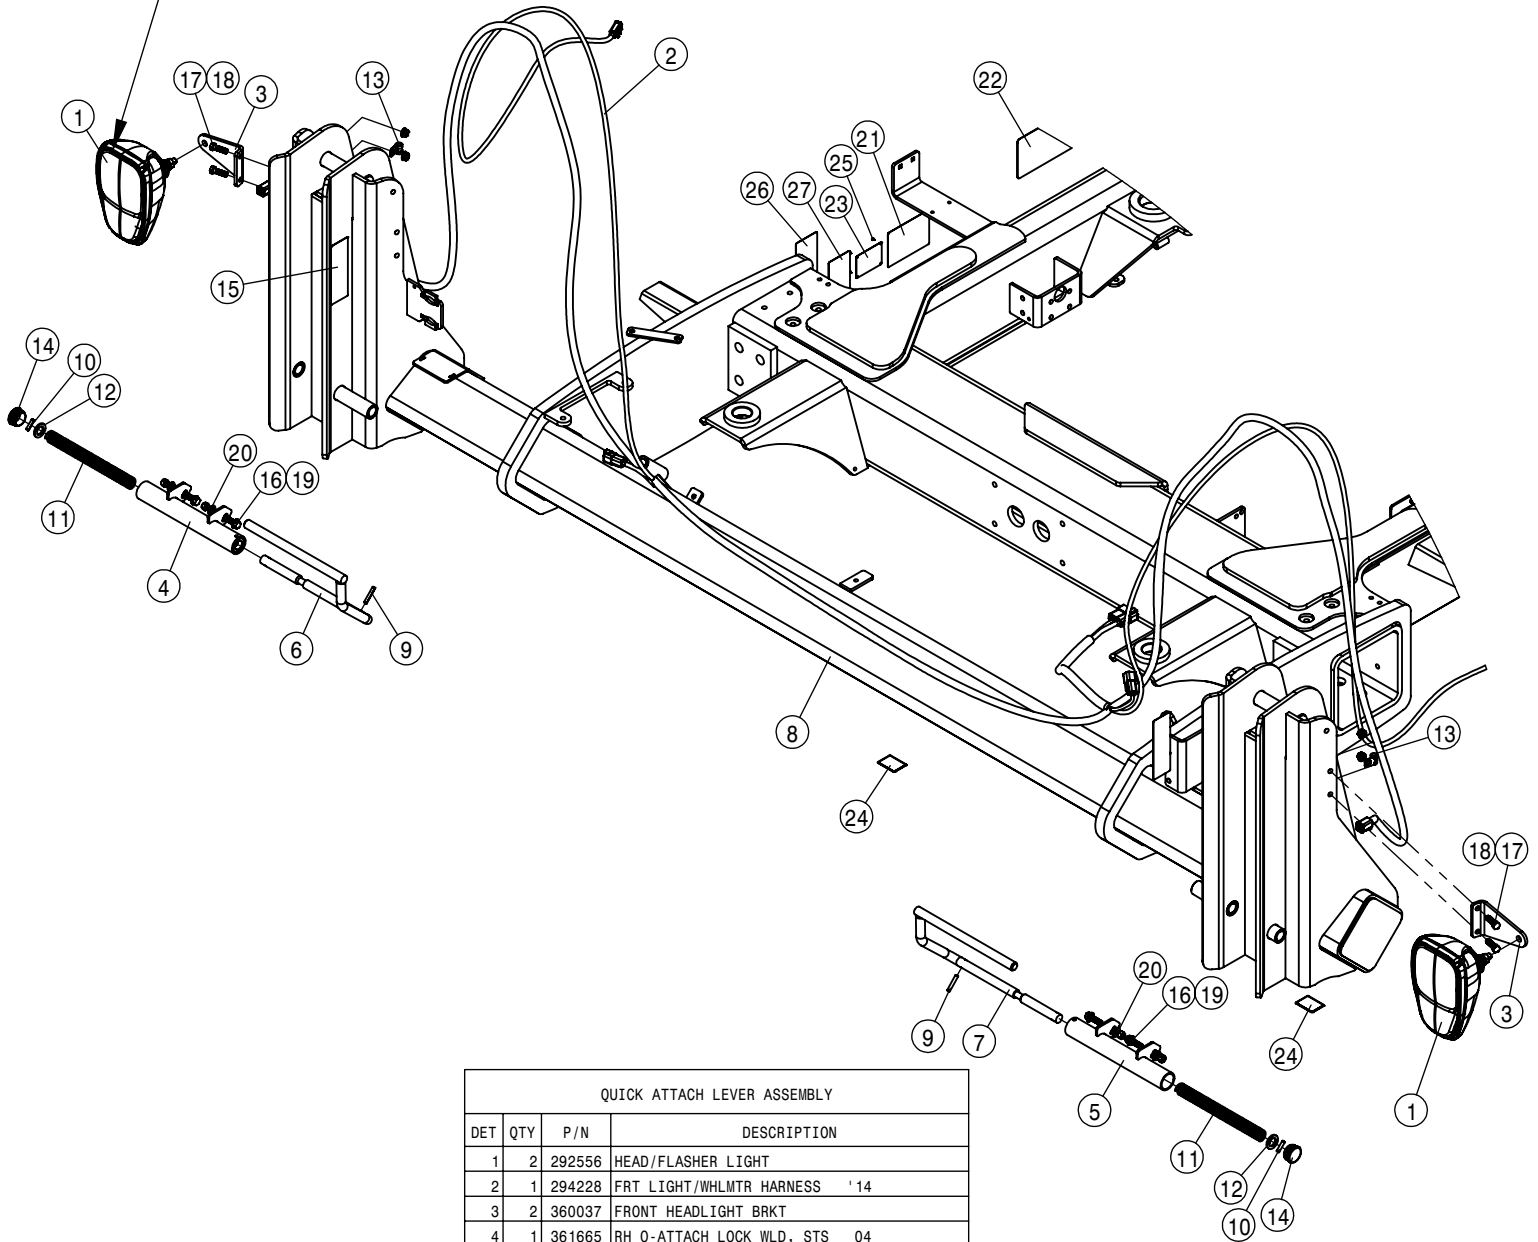

290007-REPLACEMENT BULB 12V/55W
290008-REPLACEMENT BULB 12V/4W
290010-REPLACEMENT BULB 12V/55W
290011-REPLACEMENT BULB 12V/21W

QUICK ATTACH LEVER ASSEMBLY			
DET	QTY	P/N	DESCRIPTION
1	2	292556	HEAD/FLASHER LIGHT
2	1	294228	FRT LIGHT/WHLMTR HARNESS '14
3	2	360037	FRONT HEADLIGHT BRKT
4	1	361665	RH Q-ATTACH LOCK WLD, STS 04
5	1	361666	LH Q-ATTACH LOCK WLD, STS 04
6	1	361670	RH Q-ATTACH LOCK PIN WLD,STS04
7	1	361671	LH Q-ATTACH LOCK PIN WLD,STS04
8	1	362170	MAINFRAME WLDMT-ST510/12 2015
9	2	473805	ROLL PIN, 1/4 X 1 1/2
10	2	473850	ROLL PIN, 1/4 X 1"
11	2	482018	SPRING, 1.00 X 12.00 COMPRSN
12	2	483055	.771ID-1.250OD-.135T MACH WASH
13	2	520167	CUSH CLAMP,#6 3/8D X 3/4W
14	2	629765	CAPLUG, 1 1/2" RD, BLACK POLY
15	2	650178	DECAL,CAUTION QUICK ATTACH LOC
16	4	900127N	3/8UNC X 1 1/4 SER FLANGE BOLT
17	4	900130	3/8UNC X 1 1/4 HEX BOLT
18	4	910004N	3/8UNC FLANGE CNTR LOCK NUT
19	4	914004N	3/8UNC HEX STOVER NUT
20	4	920002N	3/8 SAE FLAT WASHER
21	1	650455	DECAL,PATENTS, HAGIE STS
22	1	650466	DECAL, FLUIDS FOR ALL MODELS
23	1	650315	HAGIE NAMEPLATE
24	4	650277	DECAL,LIFT POINT
25	4	485073	METAL-TACK GRIP .02/.03,3/16HD
26	1	650505	DECAL, NOTICE:EMISSION CTRL'16
27	1	650484	DECAL, NOTICE:EMISSION CTRL'15