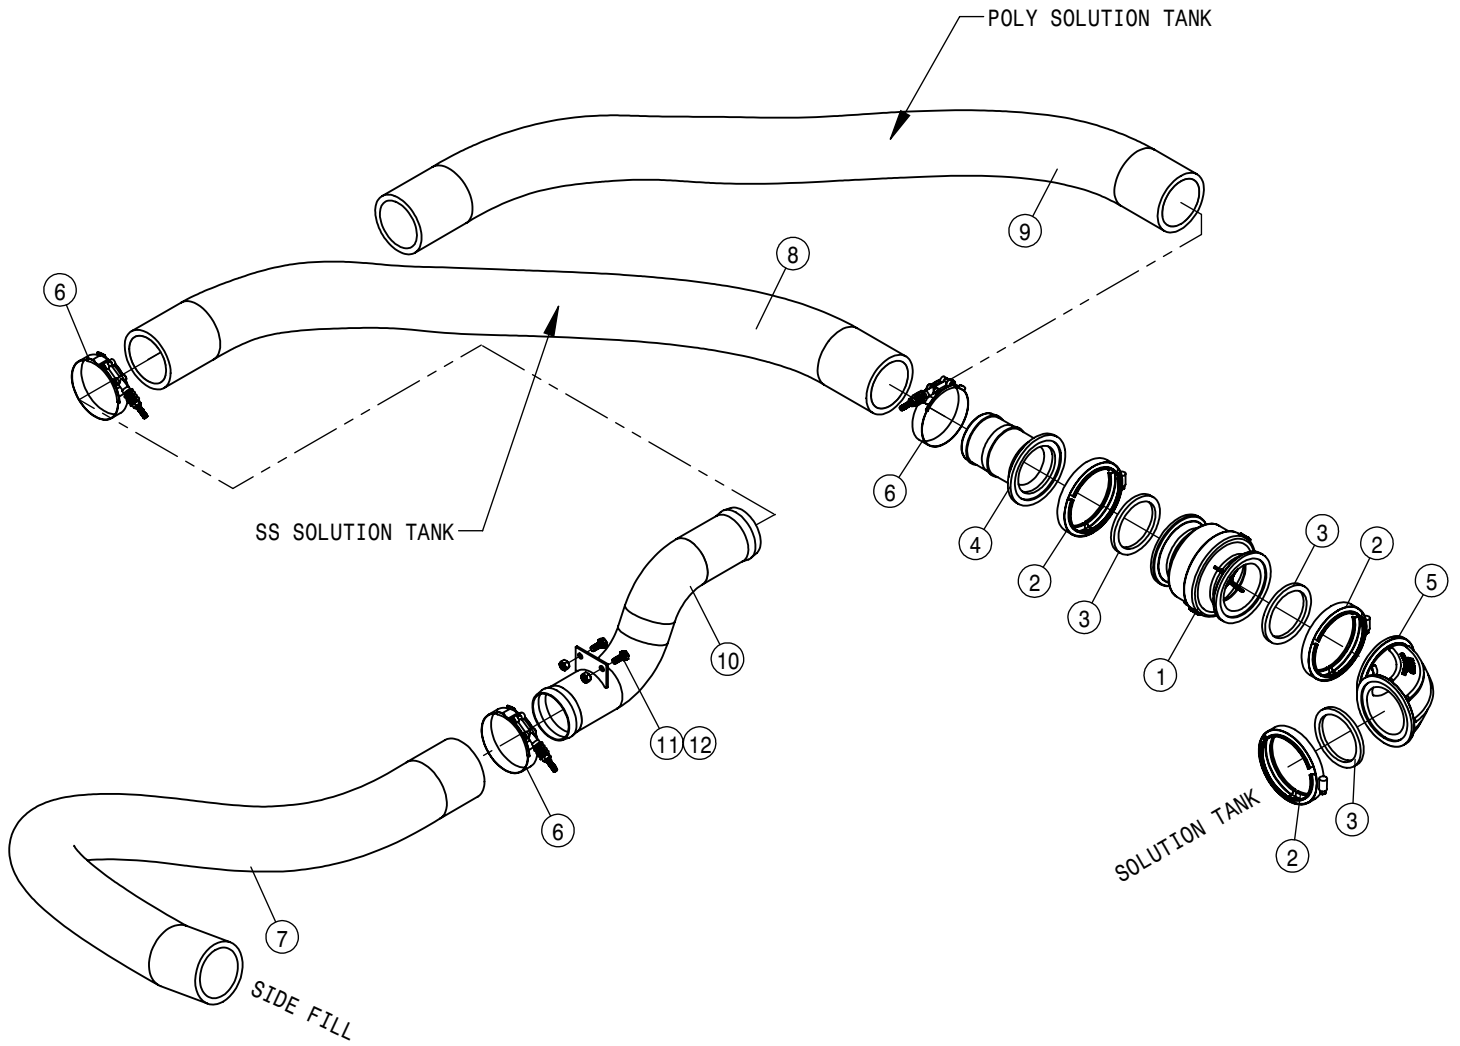

BULK HOSE
197145-HOSE 3" SUCTION, POLY HELIX EPDM

RH SOLUTION TANK VALVE (SIDE FILL)			
DET	QTY	P/N	DESCRIPTION
1	1	500142	CHECK VALVE 3" FLANGE
2	3	500208	3" FLANGE CLAMP S.S.
3	3	500209	3" FLANGE GASKET EPDM
4	1	500210	3" FLANGE-3" HOSE BARB POLY
5	1	500262	3" FLANGE-90-3" FLG SWEEP LBO
6	3	520145	3.56/3.88 T-BOLT HOSE CLAMP SS
7	1	601664	HOSE, 3 X 55 POLY HELIX EPDM
8	1	601798	HOSE, 3 X 51 POLY HELIX EPDM
9	1	601924	HOSE, 3 X 53 POLY HELIX EPDM
10	1	690731	SOLU TUBE, 3.00 S.S. SIDE FILL
11	2	900064	5/16UNC X 3/4" HEX BOLT
12	2	914002	5/16UNC HEX STOVER NUT