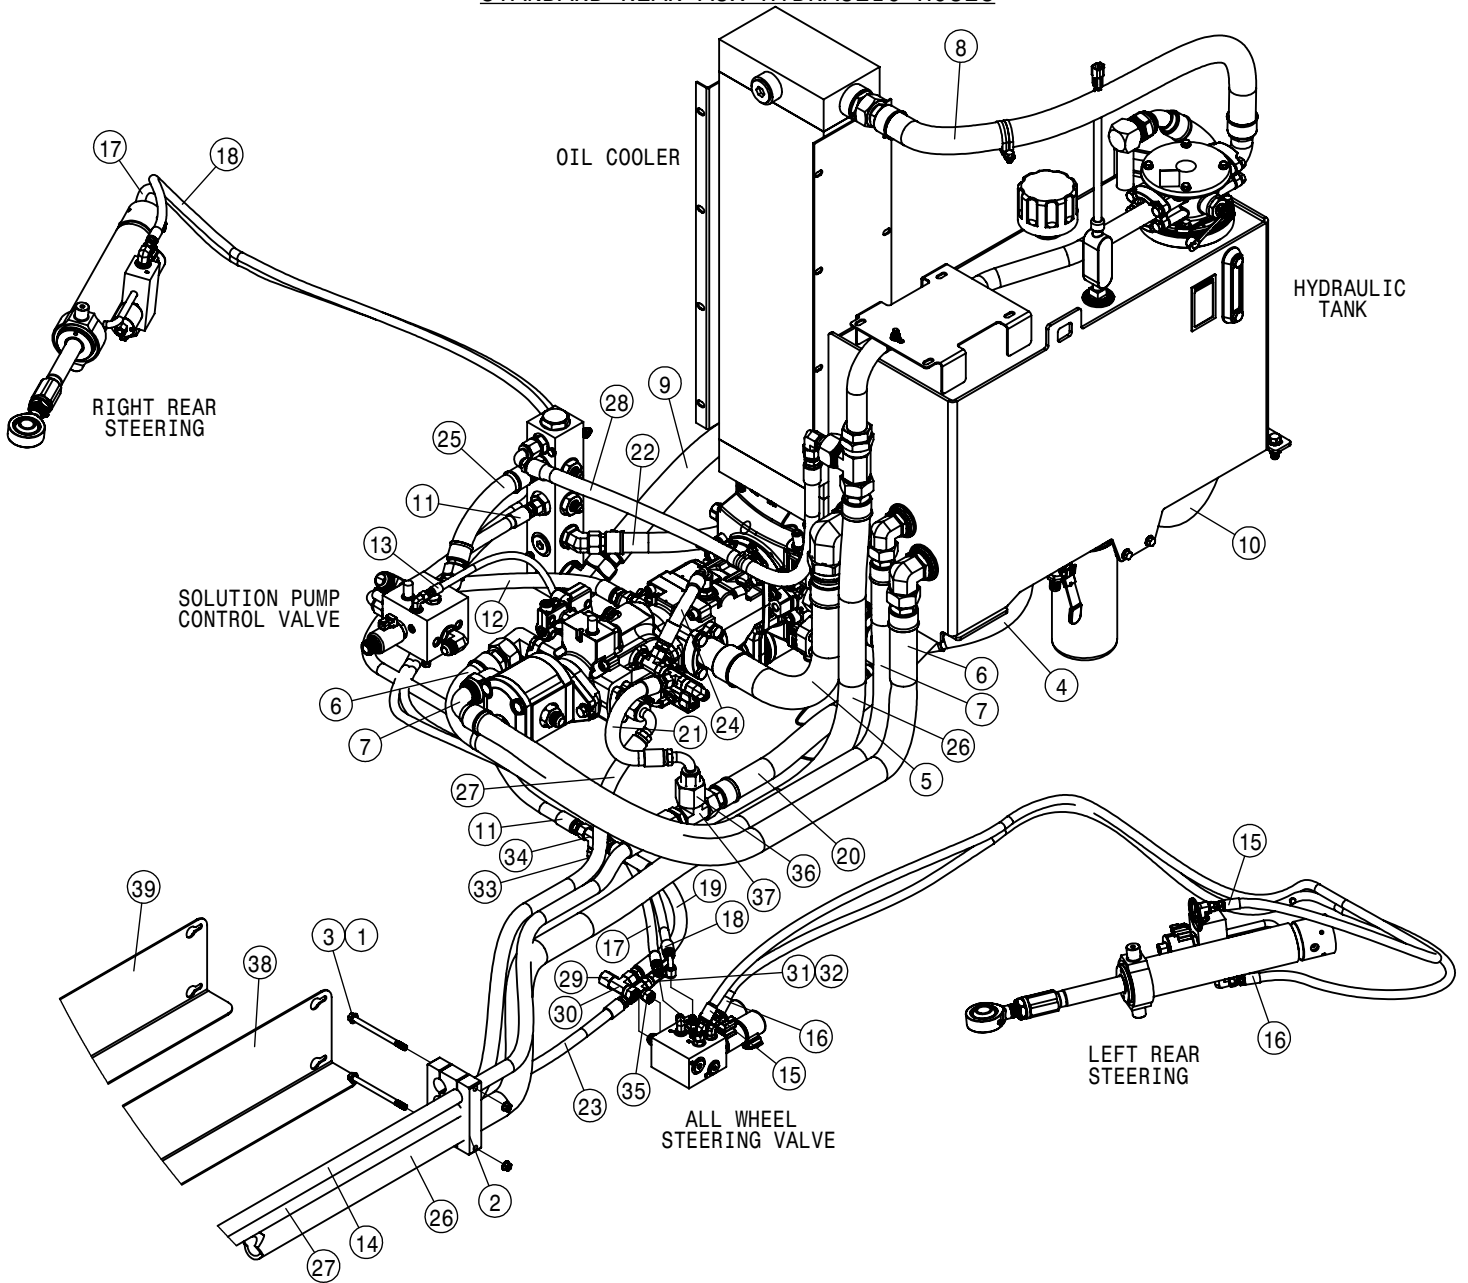

STANDARD REAR AUX HYDRAULIC HOSES

STANDARD REAR AUX HYDRAULIC HOSE ASSEMBLY			
DET	QTY	P/N	DESCRIPTION
1	2	470087	3/8UNC HEX SERR FLANGE NUT
2	1	470671	HOSE CLAMP, 6-HOLE
3	2	470683	3/8UNC X5 1/2SMITH FLG HEX BOLT
4	1	617088	24-811-24FJX-24FJX45-18 H/A
5	1	617089	32-811-32FJX-32FLG-25 H/A
6	1	617091	24-811-24FJX-24FJX-71 H/A
7	1	617092	20-811-20FJX-20FJX90-60 H/A
8	1	617093	24-811-24FJX-24FLG90-48 H/A
9	1	617094	24-811-24FJX-24FJX90-31 H/A
10	1	617095	20-811-20FJX-20FJX45-47 H/A
11	1	617097	10-451TC-10FJX-10FJX-47 H/A
12	1	617101	12-451TC-16FJX-12FJX90-23 H/A
13	1	617102	04-451TC-06FJX-04FJX90-29 H/A
14	1	617106	12-451TC-12FJX-12FJX-87 H/A
15	1	617115	06-451TC-06FJX-06FJX45-101 H/A
16	1	617116	06-451TC-06FJX-06FJX-99 H/A
17	1	617117	06-451TC-06FJX-06FJX-137 H/A
18	1	617118	06-451TC-06FJX-06FJX90-137 H/A
19	1	617119	10-451TC-10FJX-10FJX-18 H/A
20	1	617120	20-811-20FJX-20FJX-37 H/A

STANDARD REAR AUX HYDRAULIC HOSE ASSEMBLY			
DET	QTY	P/N	DESCRIPTION
21	1	617122	12-451TC-10FJX-12FJX90-18 H/A
22	1	617123	16-811-16FJX-16FJX90-22 H/A
23	1	617128	08-451TC-08FJX-10FJX90-113 H/A
24	1	617132	10-451TC-10FJX-10FJX90-11 H/A
25	1	617139	16-811-16FJX-16FJX-12 H/A
26	1	617145	24-811-24FJX-24FJX90-151 H/A
27	1	617146	12-451TC-12FJX-16FJX90-161 H/A
28	1	617171	12-451TC-12FJX-12FJX90-43 H/A
29	1	618328	7/8FJIC CAP NUT
30	1	618333	7/8FJIC SW RUN TEE-7/8MJIC
31	1	618451	3/4FJIC SW RUN TEE-3/4MJIC
32	2	618532	3/4FJIC CAP NUT
33	1	618543	7/8MJIC PLUG
34	1	618593	7/8FJ SW BRANCH TEE-7/8MJ
35	1	618643	3/4FJ SW BRANCH TEE-3/4MJ
36	2	618665	1 5/8FJIC-1 1/16MJIC ADPTR
37	1	618752	1 5/8MJIC BLKHD RUN TEE
38	1	660291	HOSE GUARD - S/F
39	1	660295	HOSE GUARD - S/F, POLY TANK