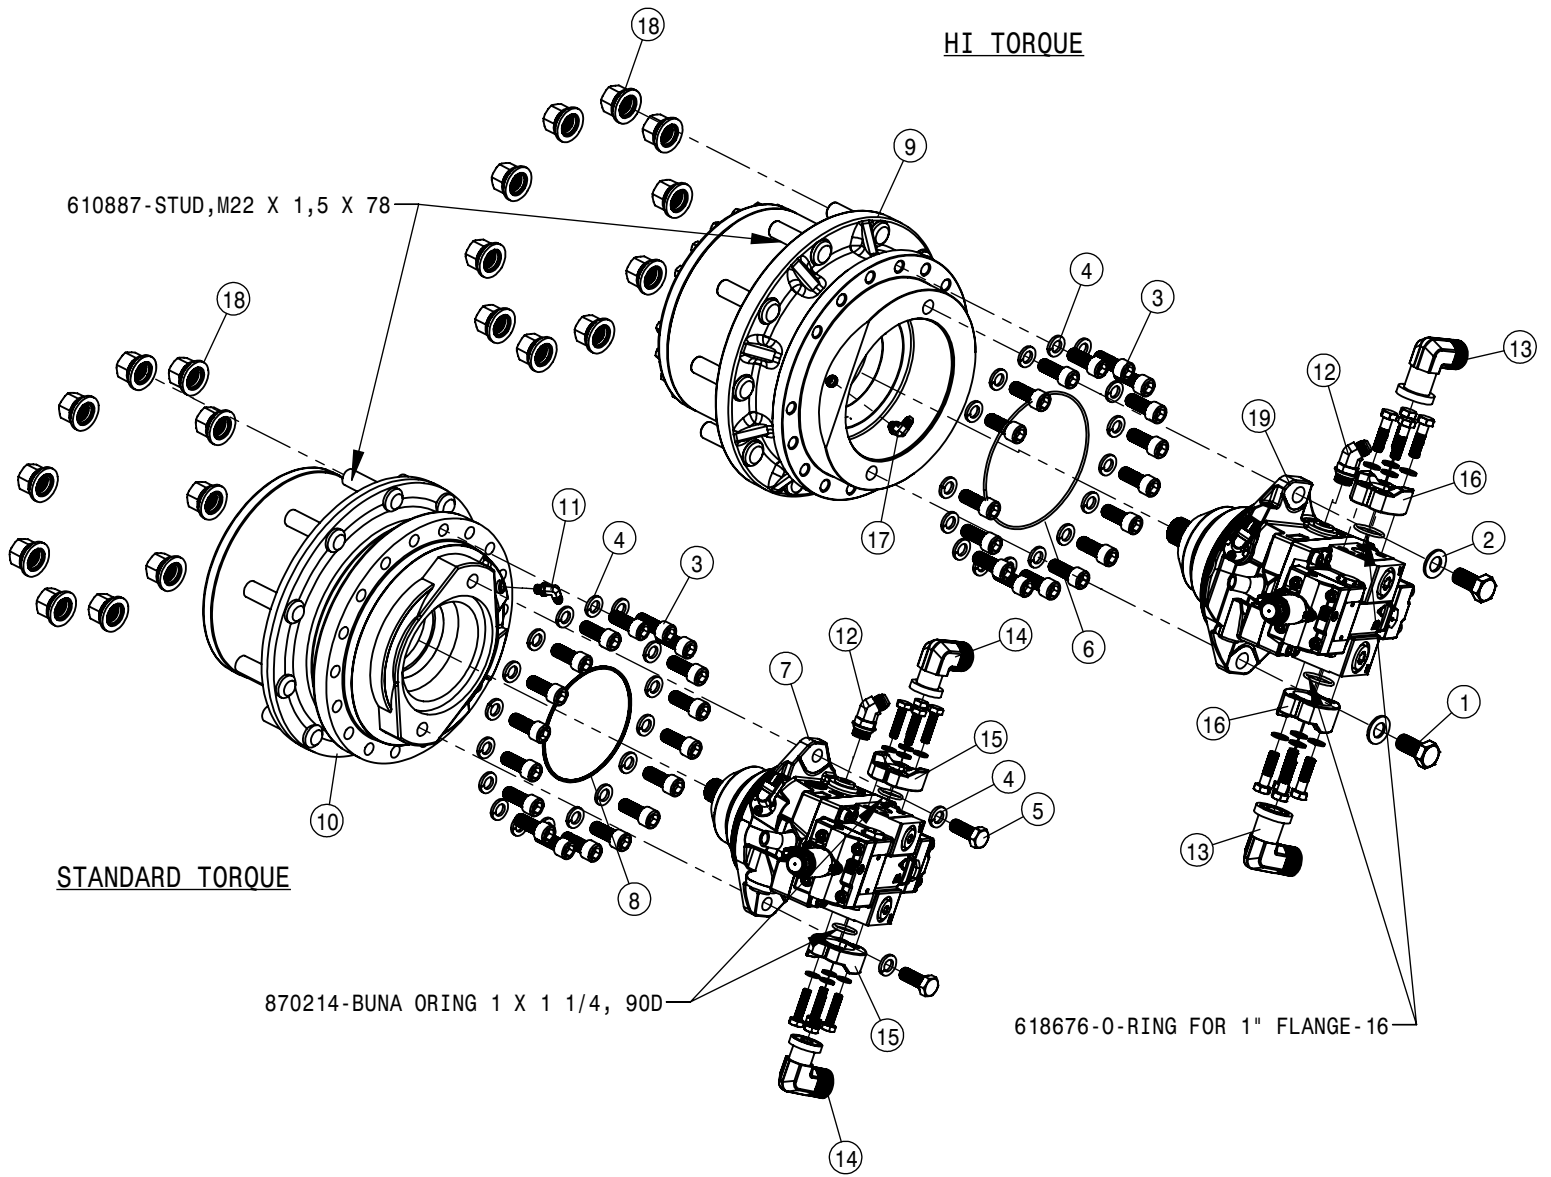

LEFT WHEEL MOTOR ASSEMBLY				
DET	QTY	P/N	DESCRIPTION	
1	2	473838	20MM-1.5 X 40MM HEX BOLT GR8	
2	2	473839	20MM FLAT WASHER	
3	35	473840	16MM-2.00 X 40MM SOC CAP SCR	
4	37	473841	16MM LOCK WASHER	
5	2	473861	16MM-2.00 X 40MM HEX BOLT YZ	
6	1	606190	O-RING,WHL MTR HSNG SAUER	
7	1	606528	H1B 60CC WHL MTR	
8	1	607026	O-RING, 5.905ID-6.140D DMT	
9	1	610506	TORQ HUB,25:1 CW18E	
10	1	610965	WHEEL HUB,27:1 W/BRAKE BONFIG	
11	1	618473	7/16MJIC-90-7/16MOR LBO	
12	2	618602	3/4MJIC-45-7/8MOR LBO	
13	2	618654	1" FLANGE-90-1 7/16MFOR LBO	
14	2	618740	3/4 FLANGE-90-1 7/16MFOR LBO	
15	2	618932	M10 SPLIT FLANGE KIT #62 (-12)	
16	2	618933	M12 SPLIT FLANGE KIT #62 (-16)	
17	1	618934	7/16MJIC-90-M12MOR LBO	
18	20	824055	22MM-1.50 SMTH FLG WHEEL NUT	
19	2	606514	H1-B-80CC WHL MTR SAUER