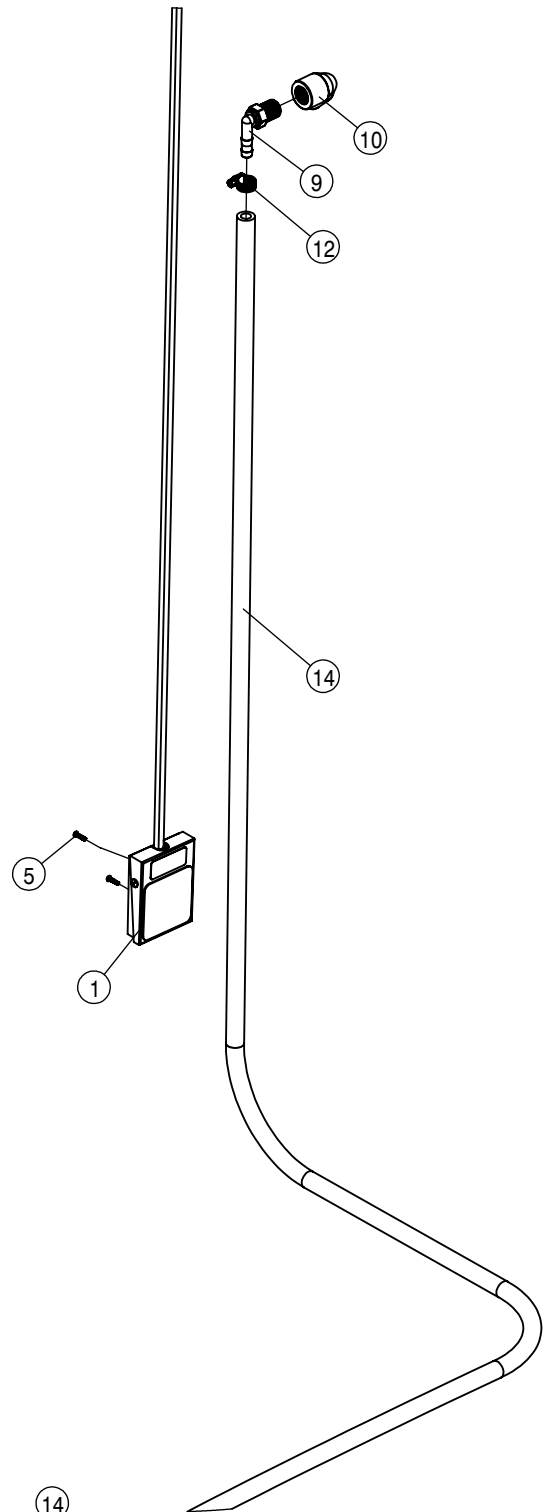

BULK HOSE
195902-HOSE 1/2ID-3/32W CLEAR VINYL
195923-HOSE 3/8 1-FBR BR BLK RLA

HAND WASH TANK ASSEMBLY			
DET	QTY	P/N	DESCRIPTION
1	1	294059	footswitch assembly, 60" cord
2	1	294252	HANDWASH EXTENSION HARNESS
3	4	470232N	5/16UNC X 1/2 SERR FLG BOLT SS
4	1	470596	DIAPHRAM PUMP W/DEUTSCH CONNEC
5	2	472351	4-40 X 1/2 PAN HD MTL SCR TYP F
6	2	500044	1/2NPT-90 ST EL, POLY
7	2	500047	1/2NPT-90-1/2 HOSE BARB, POLY
8	1	500286	1/2"-3/8"NPT REDU BUSH, POLY
9	2	500287	3/8NPT-90-3/8 HOSE BARB, POLY
10	1	500288	3/8NPT-90 EL, POLY
11	2	520069	HOSE CLAMP NO 6 STAINLESS
12	4	520120	HOSE CLAMP NO 4 STAINLESS
13	1	601076	HOSE, 3/8 X 7.00 1FBR BR
14	1	601077	HOSE, 3/8 X 200.00 1FBR BR
15	1	601078	HOSE, 1/2 X 7.50" CLEAR VINYL
16	1	690207	IN-LINE STRAINER, 1/2 FNPT, HYPRO
17	1	696195	1/2FNPT-1/2MNPT MICRO BALL VLV
18	1	763831	TANK-HAND WASH, 4.4 GALLON
19	4	903710N	10-32 X 5/8 PHIL PANHD MACH SCR
20	4	920510N	#10 LOCK WASHER YZ