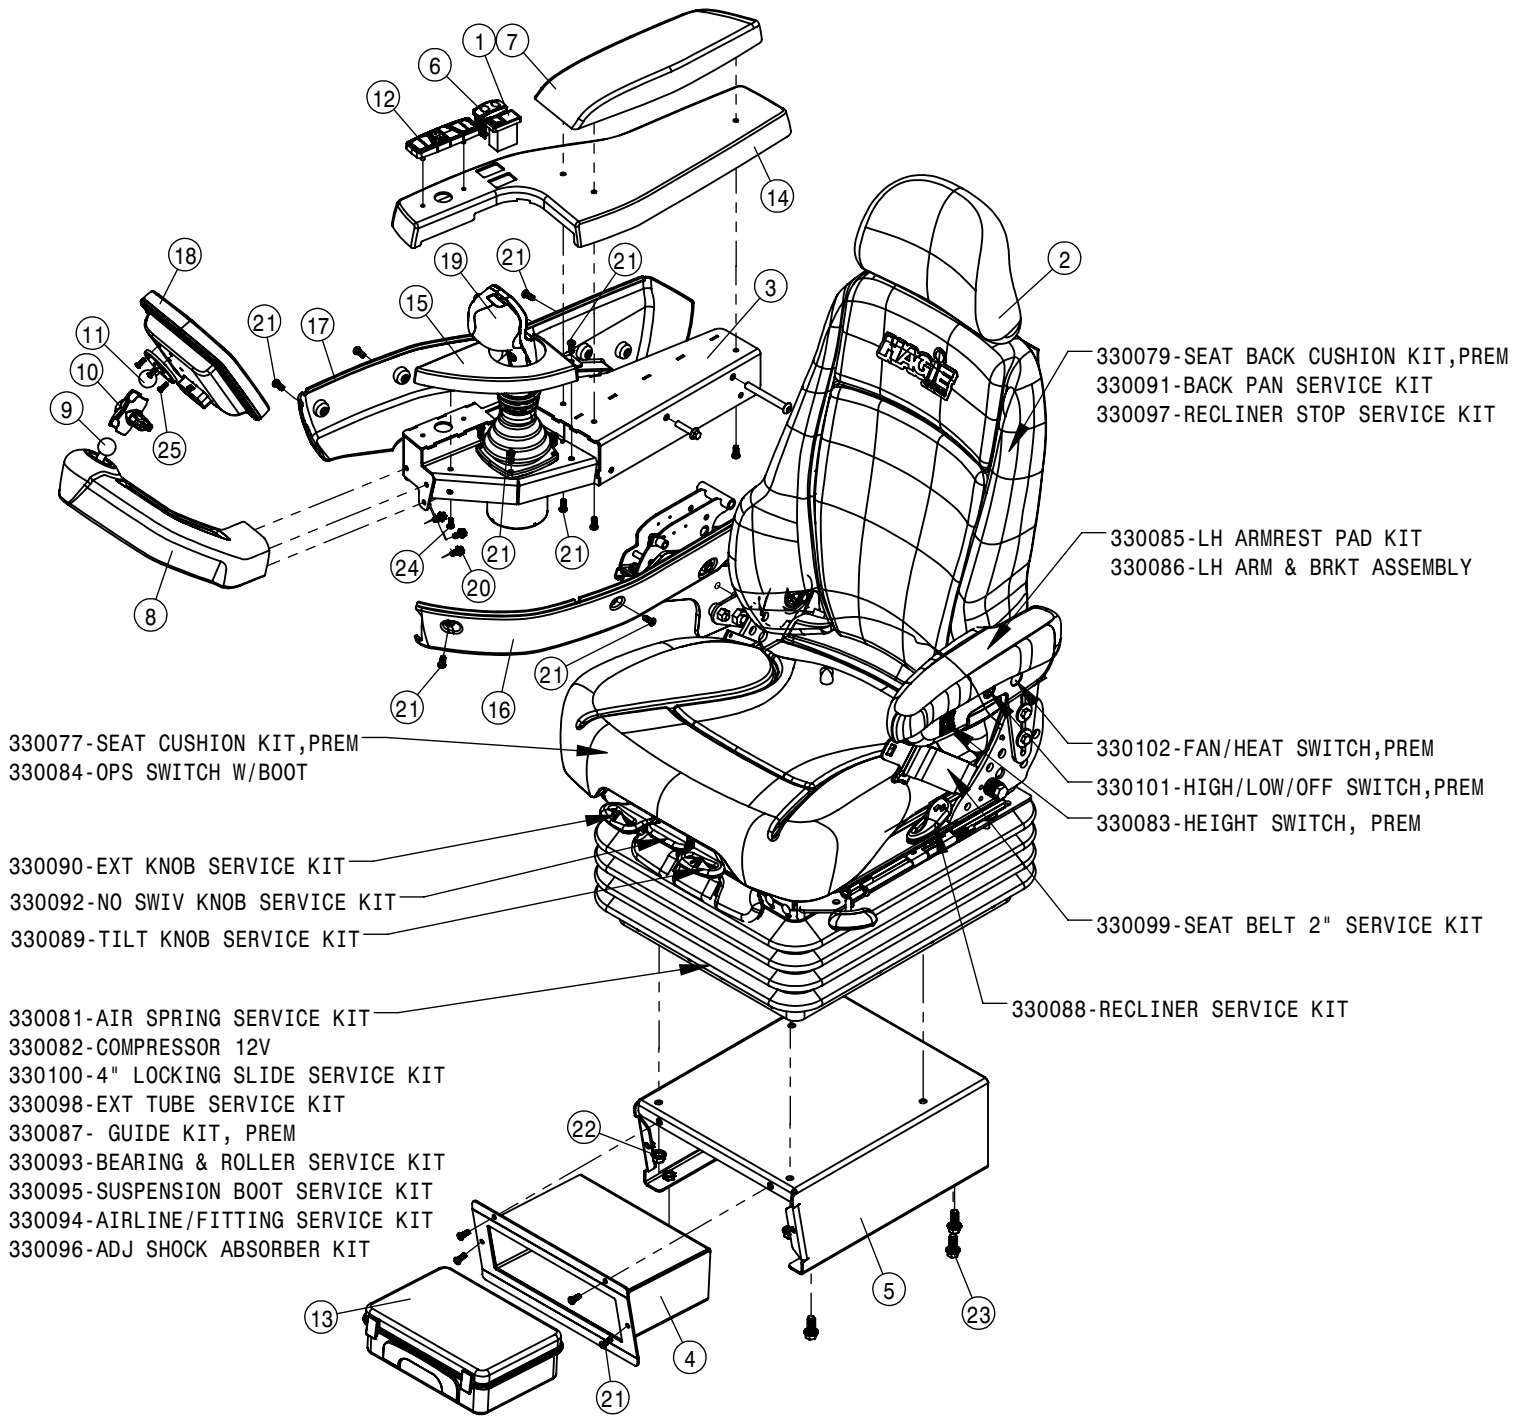

330077-SEAT CUSHION KIT, PREM
330084-OPS SWITCH W/BOOT

330090-EXT KNOB SERVICE KIT
330092-NO SWIV KNOB SERVICE KIT
330089-TILT KNOB SERVICE KIT

330081-AIR SPRING SERVICE KIT
330082-COMPRESSOR 12V
330100-4" LOCKING SLIDE SERVICE KIT
330098-EXT TUBE SERVICE KIT
330087- GUIDE KIT, PREM
330093-BEARING & ROLLER SERVICE KIT
330095-SUSPENSION BOOT SERVICE KIT
330094-AIRLINE/FITTING SERVICE KIT
330096-ADJ SHOCK ABSORBER KIT

330079-SEAT BACK CUSHION KIT, PREM
330091-BACK PAN SERVICE KIT
330097-RECLINER STOP SERVICE KIT

330085-LH ARMREST PAD KIT
330086-LH ARM & BRKT ASSEMBLY

330102-FAN/HEAT SWITCH, PREM
330101-HIGH/LOW/OFF SWITCH, PREM
330083-HEIGHT SWITCH, PREM

330099-SEAT BELT 2" SERVICE KIT

330088-RECLINER SERVICE KIT

PREMIUM SEAT ASSEMBLY			
DET	QTY	P/N	DESCRIPTION
1	1	292201	SWITCH, BRAKE, STS
2	1	330068	SEAT - PREMIUM, CAB STS '14
3	1	344167	POD STRUCTURE WLDMT
4	1	344279	STS CAB FIRST AID WLDMNT '14
5	1	344280	STS CAB SEAT RSR WLDMNT '14
6	1	344311	SWITCH - THROTTLE
7	1	344340	ARMREST POD, ASSY, STSCAB '14
8	1	344342	POD DISPLAY MNT ASSY MOLDED, STSCAB '14
9	1	344363	1" RAM BALL MNT 1/4UNC THRD HOLE
10	1	344364	1" RAM BALL MNT 2.00"DBL SOC ARM
11	1	344365	1" RAM BALL MNT BASE 2.50"DIA
12	1	344399	RADIO KEYPAD
13	1	344427	MEDICAL KIT

PREMIUM SEAT ASSEMBLY			
DET	QTY	P/N	DESCRIPTION
14	1	344516	POD UPPER, CAB
15	1	344517	POD MIDDLE, CAB
16	1	344518	POD INNER, CAB
17	1	344519	POD OUTER
18	1	344612	MACHINE DISPLAY ASSEMBLY, 2014
19	1	344656	JOYSTICK, CAB
20	4	470122	1/4 UNC X 1/2 SERR FLG BOLT
21	19	472344	1/4UNCX5/8 ALHD BUTTON CAP SCR
22	4	473866	M10 X 1.5 HEX SERR FLG NUT
23	6	900129N	3/8UNC X 1" SERR FLANGE BOLT
24	1	903706	10-32X1/2 PHIL PAN MACH SCR
25	4	903844	8-32 X 1/2 PHIL PANHD MACH SCR