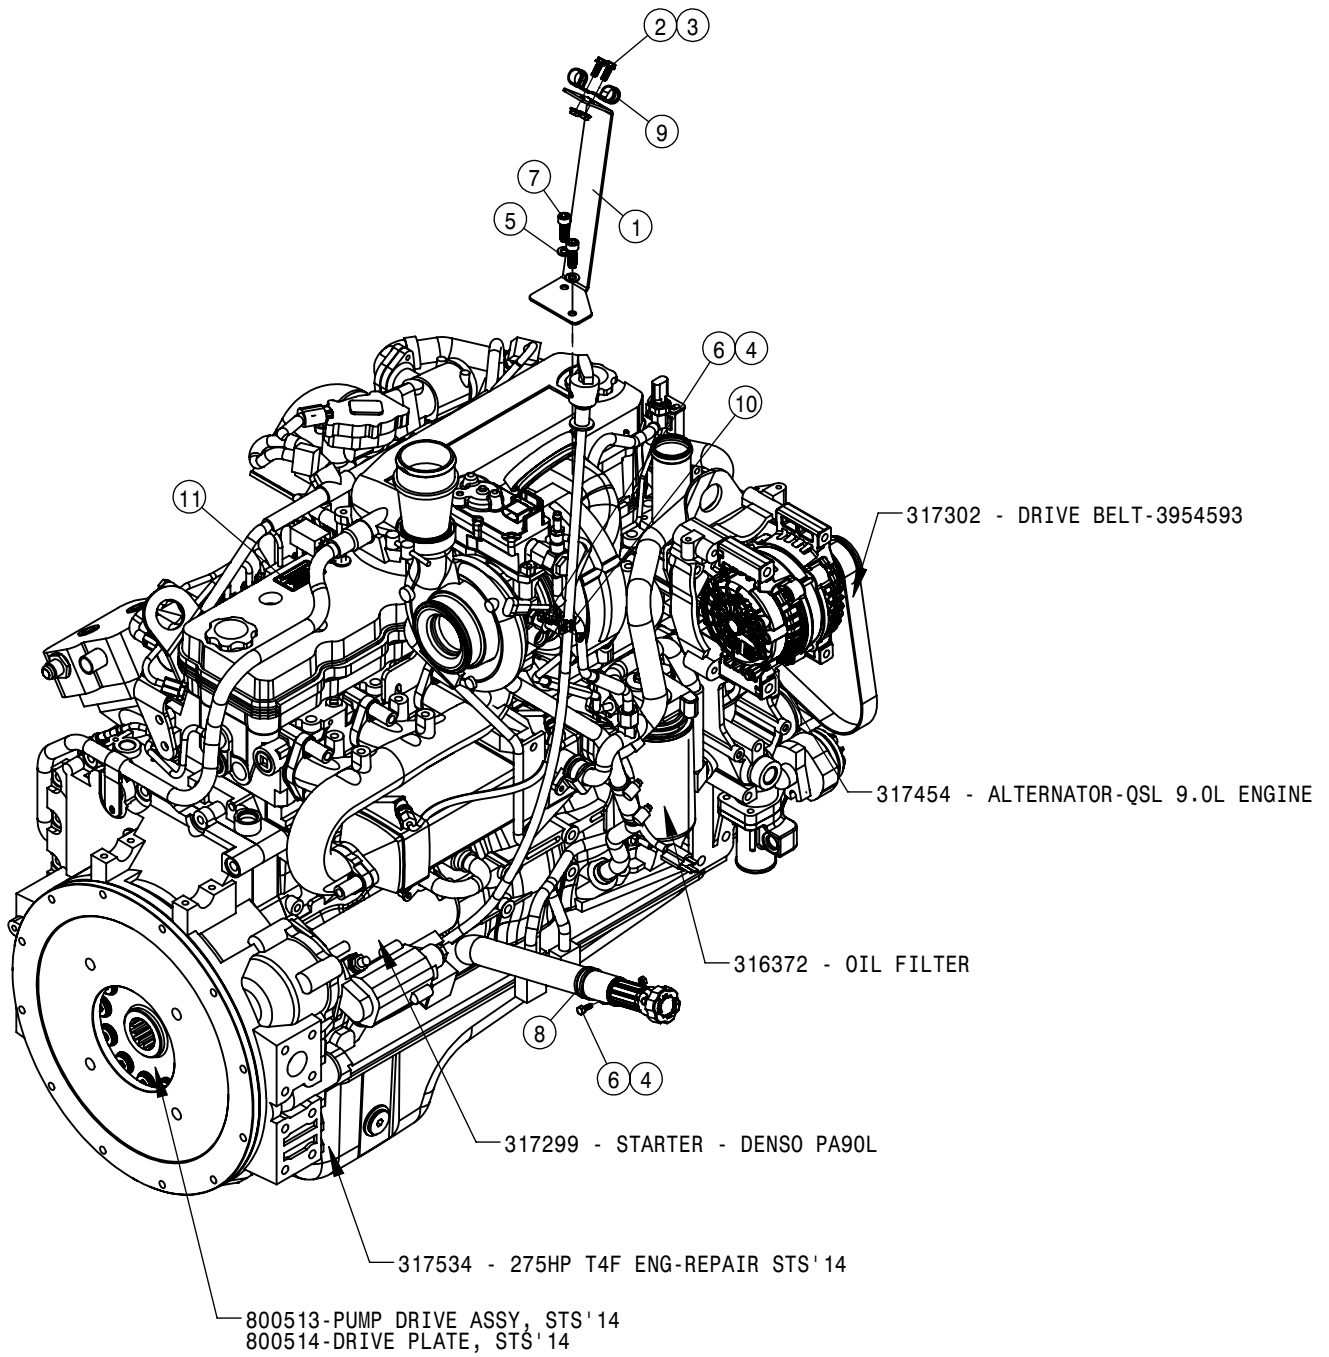

TIER-4F 275 HP ENGINE ASSEMBLY			
DET	QTY	P/N	DESCRIPTION
1	1	317380	T4I/T4F VENT HOSE BRACKET
2	2	470118	1/4 UNC X 3/4 SER FLG BOLT
3	2	470121	1/4 UNC SERR FLG LOCK NUT
4	2	473767	6MM-1.00 HEX NUT
5	2	473798	10MM LOCK WASHER
6	2	473826	6MM-1.00 X 16MM HEX BOLT GR8
7	2	473844	10MM-1.50 X 30 SOC HD CAP SCR
8	1	520100	CUSH HOSE CLAMP,#24, 1 1/2D X 1/2W
9	2	520104	CUSH HOSE CLMP,#12, 3/4D x 1/2W
10	1	520118	CUSH CLAMP,#8 1/2D X 1/2W
11	1	650461	DECAL,MCO REQUIREMENTS,275 HP