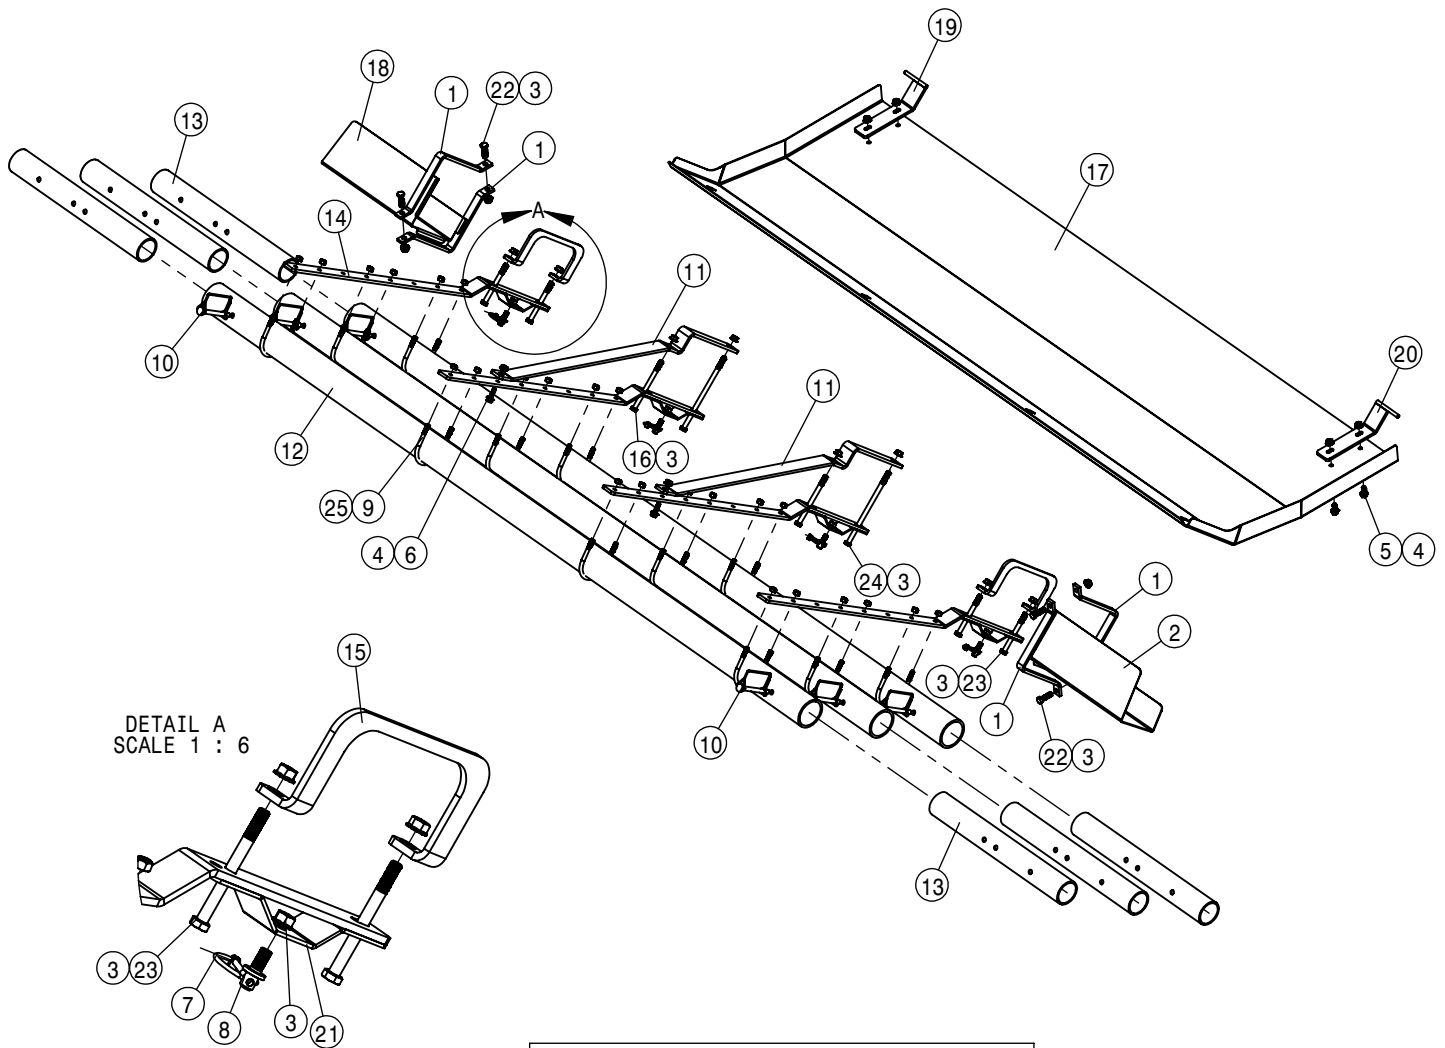

DETAIL A
SCALE 1 : 6

FRONT TALL CROP SHIELD ASSEMBLY			
DET	QTY	P/N	DESCRIPTION
1	4	003078	RECEPT MTG BRKT, PAINTED STS 07
2	1	660474	LH FRT TOOLBAR SHIELD STS
3	16	470087	3/8UNC HEX SERR FLANGE NUT
4	6	470113	5/16UNC SERR FLG LOCK NUT
5	4	470233	5/16UNC X 3/4 SERR FLG HEX BOLT
6	2	470234	5/16UNC X 1" SERR FLG HEX BOLT
7	4	470335	LINCHPIN, 3/16 X 1 1/4 GRIP
8	4	470520	HANGER PIN, 3/8UNC x.437Dx.500L
9	12	472046	5/16UNC-3.00ID-3.687 U-BOLT,SS
10	6	475016	KLIK PIN 3/8 DIA x 3 x 1 1/2
11	2	660465	BRUSH GUARD SUPPORT
12	3	660466	BRUSH GUARD PVC TUBE STS
13	6	660467	BRUSH GUARD PVC EXT STS
14	4	660468	BRUSH GUARD MT STS
15	2	660470	BRUSH GUARD MT SUPPORT STS
16	2	900142	3/8 UNC X 5" HEX BOLT
17	1	660472	FRT BELLY SHIELD STS' 14
18	1	660473	RH FRT TOOLBAR SHIELD STS
19	1	660475	RH FRT SHLD HING WLD STS' 14
20	1	660476	LH FRT SHLD HING WLD STS' 14
21	4	660471	FRNT BELLY SHLD RETAINER STS
22	4	900127	3/8UNC X 1 1/4 HEX BOLT
23	4	900140	3/8UNC X 4" HEX BOLT
24	2	900151	3/8UNC X 7 1/2 HEX BOLT
25	24	914002	5/16UNC HEX STOVER NUT