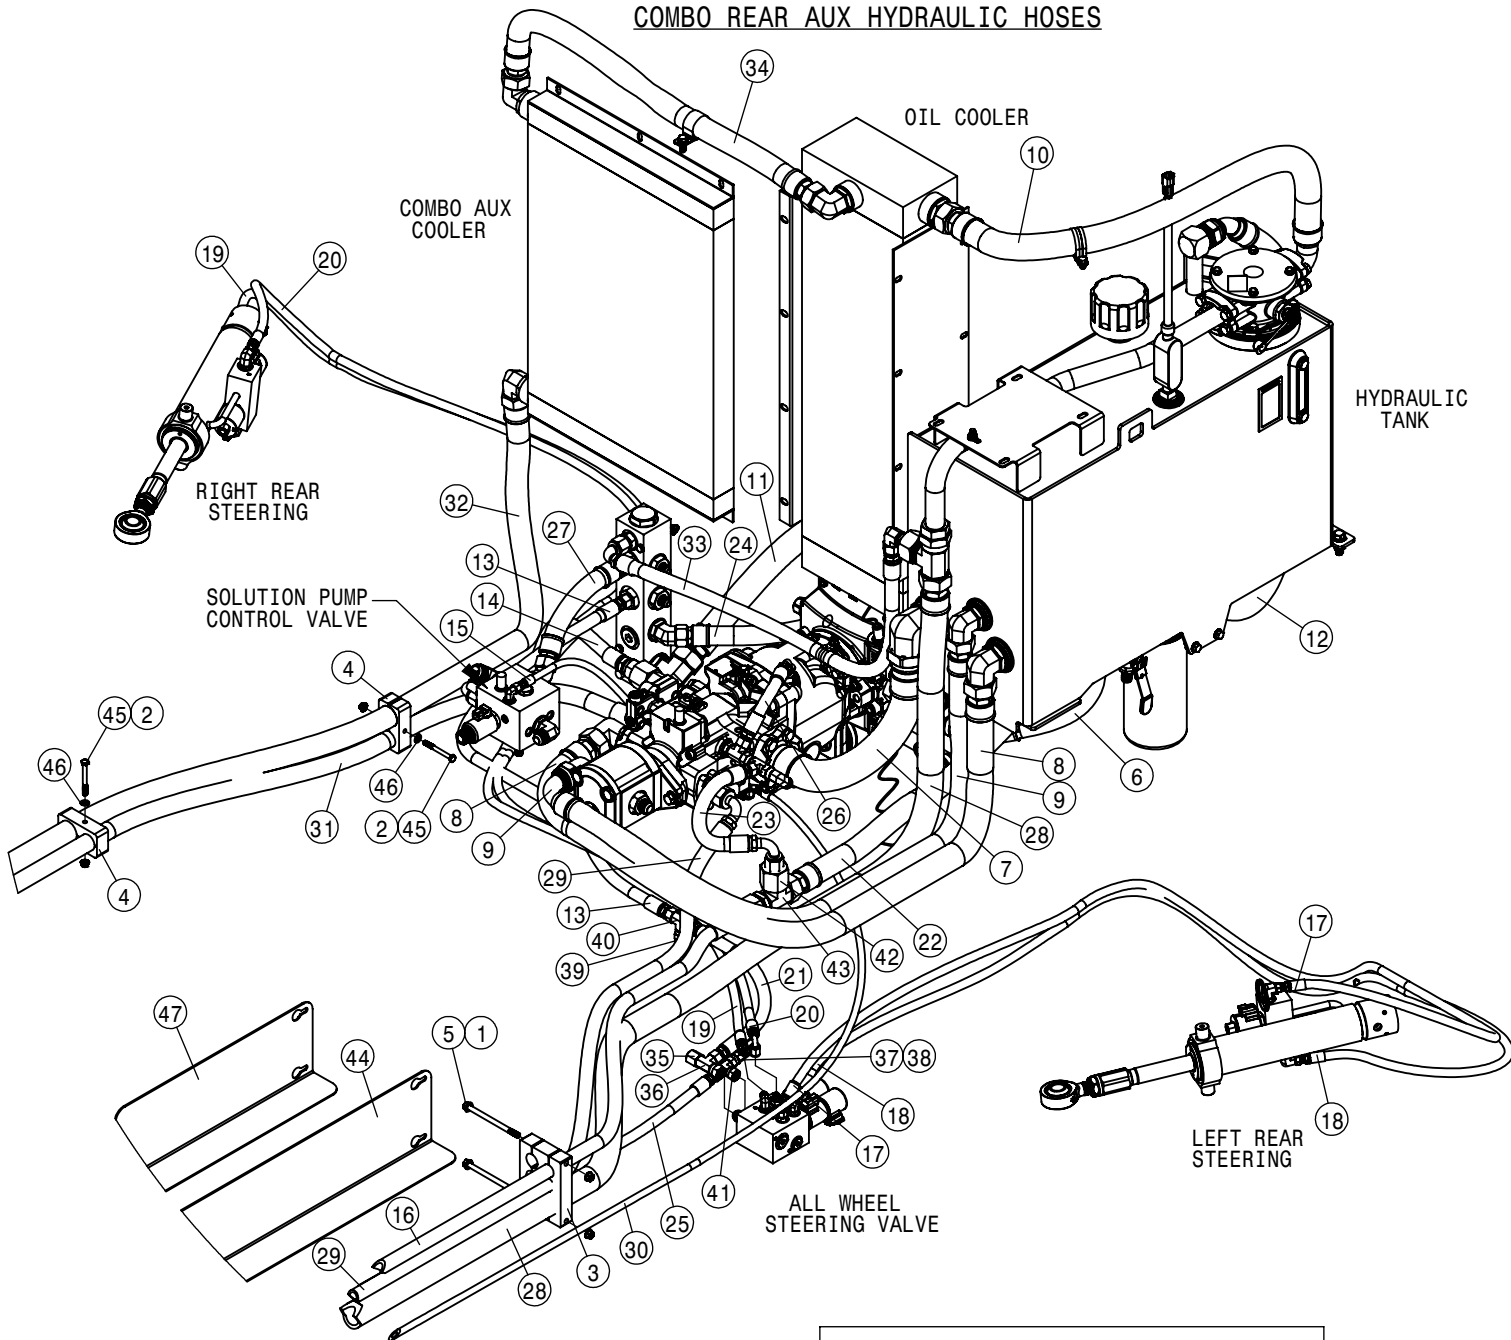

COMBO REAR AUX HYDRAULIC HOSES

COMBO REAR AUX HYDRAULIC HOSE ASSEMBLY			
DET	QTY	P/N	DESCRIPTION
1	2	470087	3/8UNC HEX SERR FLANGE NUT
2	2	470113N	5/16UNC SERR FLG LOCK NUT SS
3	1	470671	HOSE CLAMP, 6-HOLE
4	2	470674	HOSE CLAMP, 2-HOLE
5	2	470683	3/8UNC X5 1/2SMTH FLG HEX BOLT
6	1	617088	24-811-24FJX-24FJX45-18 H/A
7	1	617090	32-811-32FJX-40FLG-23 H/A
8	1	617091	24-811-24FJX-24FJX-71 H/A
9	1	617092	20-811-20FJX-20FJX90-60 H/A
10	1	617093	24-811-24FJX-24FLG90-48 H/A
11	1	617094	24-811-24FJX-24FJX90-31 H/A
12	1	617095	20-811-20FJX-20FJX45-47 H/A
13	1	617097	10-451TC-10FJX-10FJX-47 H/A
14	1	617101	12-451TC-16FJX-12FJX90-23 H/A
15	1	617102	04-451TC-06FJX-04FJX90-29 H/A
16	1	617106	12-451TC-12FJX-12FJX-87 H/A
17	1	617115	06-451TC-06FJX-06FJX45-101 H/A
18	1	617116	06-451TC-06FJX-06FJX-99 H/A
19	1	617117	06-451TC-06FJX-06FJX-137
20	1	617118	06-451TC-06FJX-06FJX90-137 H/A
21	1	617119	10-451TC-10FJX-10FJX-18 H/A
22	1	617120	20-811-20FJX-20FJX-37 H/A
23	1	617122	12-451TC-10FJX-12FJX90-18 H/A

COMBO REAR AUX HYDRAULIC HOSE ASSEMBLY			
DET	QTY	P/N	DESCRIPTION
24	1	617123	16-811-16FJX-16FJX90-22 H/A
25	1	617128	08-451TC-08FJX-10FJX90-113 H/A
26	1	617132	10-451TC-10FJX-10FJX90-11 H/A
27	1	617139	16-811-16FJX-16FJX-12 H/A
28	1	617145	24-811-24FJX-24FJX90-151 H/A
29	1	617146	12-451TC-12FJX-16FJX90-161 H/A
30	1	617147	04-451TC-04FJX-04FJX45-213 H/A
31	1	617148	16-451TC-16FJX-20FJX90-189 H/A
32	1	617149	20-811-20-FJX-20FJX-203 H/A
33	1	617171	12-451TC-12FJX-12FJX90-43 H/A
34	1	617173	20-811-20FJX-20FJX-39 H/A
35	1	618328	7/8FJIC CAP NUT
36	1	618333	7/8FJIC SW RUN TEE-7/8MJIC
37	1	618451	3/4FJIC SW RUN TEE-3/4MJIC
38	2	618532	3/4FJIC CAP NUT
39	1	618543	7/8MJIC PLUG
40	1	618593	7/8FJ SW BRANCH TEE-7/8MJ
41	1	618643	3/4FJ SW BRANCH TEE-3/4MJ
42	2	618665	1 5/8FJIC-1 1/16MJIC ADPTR
43	1	618752	1 5/8MJIC BLKHD RUN TEE
44	1	660291	HOSE GUARD - S/F
45	2	900072N	5/16UNC X 3" HEX BOLT SS
46	2	920001N	5/16 SAE FLAT WASHER SS
47	1	660295	HOSE GUARD - S/F, POLY TANK