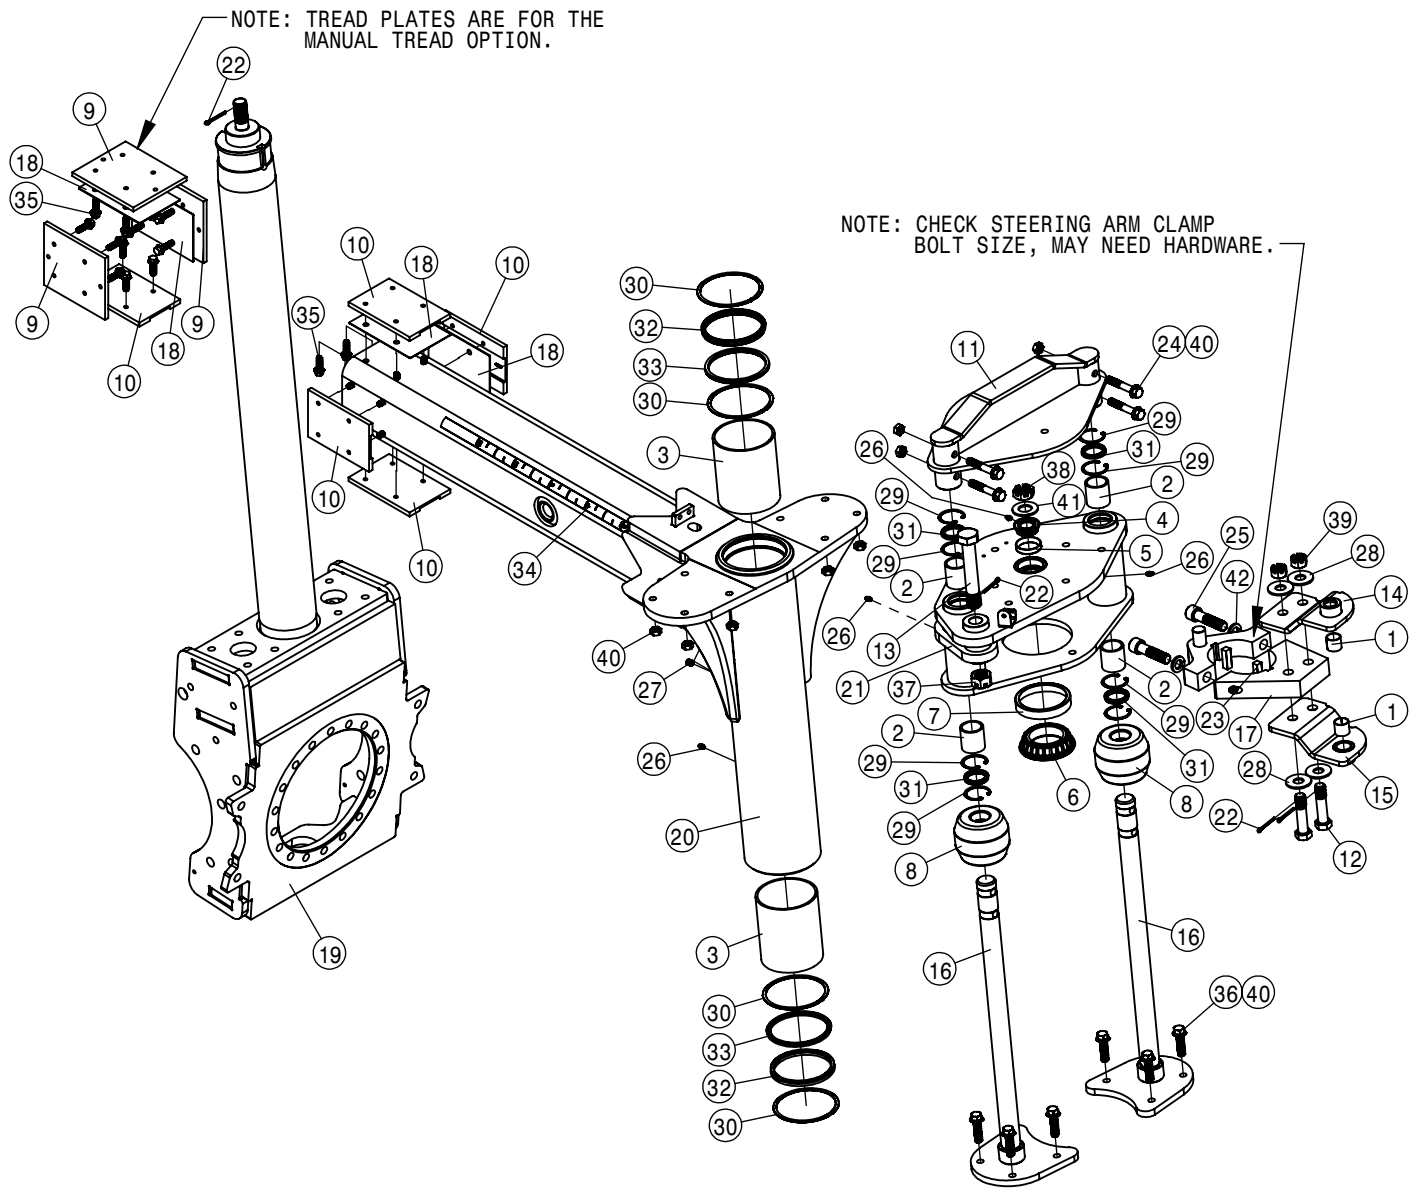

LEFT SEVERE DUTY LEG ASSEMBLY			
DET	QTY	P/N	DESCRIPTION
1	2	121029	JOURNAL BRG, 1.00 ID x 1.00 LG
2	4	121113	TOWER SLEEVE BRG (POLYGON) 05
3	2	121125	BEARING-POLY 4.50 ID X 5.74 LG
4	1	125050	BRG CONE, 1.00 ID W/FACE SEAL
5	1	125051	BRG CUP FOR 125050
6	1	125052	BRG CONE, 2.687 ID W/FACE SEAL
7	1	125053	BRG CUP FOR 125052
8	2	311058	RUBBER SPRING
9	3	342917	TREAD ADJ PLATE, TAPPED, STS 10
10	5	343009	TRD ADJ BRONZE BEARING, TAPPED
11	1	359333	AIR BAG TOWER TOP MT WLD
12	2	359545	TRUNION MT BOLT, STS AWS 09
13	1	359546	STRG CYL BOLT, STS AWS LRG 09
14	1	359547	TOP TRUNION MT WLD, STS AWS 09
15	1	359548	BTM TRUNION MT WLD, STS AWS 09
16	2	359654	NITRO TOWER WLD, STS AWS 13
17	1	359664	3/4" STRG ARM CLAMP WLD
18	4	360072	SHIM - TRD ADJ BEARING
19	1	360075	INNER LEG WELDMT-STS, SDS LEG
20	1	360082	OUTER LEG-WLDMT, SDS LEG
21	1	360149	LH AIR BAG LWR PLT WLD, STS 15

LEFT SEVERE DUTY LEG ASSEMBLY			
DET	QTY	P/N	DESCRIPTION
22	4	470117N	3/16 X 1 3/4 COTTER PIN SS
23	2	470447	KEY .50 SQ X 1.69 LONG
24	4	470461N	1/2UNC X 3" SERR FLG BOLT YZ
25	2	470890	3/4UNC X 3" SOC HD CAP SCR GR8
26	4	471005N	GREASE ZERK, 1/4-28 X 1/2 YZ
27	1	471030	PRESSURE RELIEF VALVE-GREASE 45-80 PSI
28	4	483048	3/4 REG FLAT WASH, THRU-HARD YZ
29	8	629537	187RRH00Z SNAP RING
30	4	629538	4.5 SPIROLOX RING
31	4	629620	SEAL, 1.500 ROD DIA
32	2	629621	SEAL, 4.500 ROD DIA
33	2	629625	SEAL, 4.500 ROD DIA
34	1	650459	DECAL, TREAD ADJ INDICATOR '14
35	32	900127N	3/8UNC X 1 1/4 SER FLANGE BOLT
36	8	900267N	1/2UNC X 2" SERR FLG BOLT
37	1	910020N	1" UNC HEX SLOTTED NUT
38	1	910021	1"-14 SLOT JAM NUT
39	2	910102	3/4UNC HEX SLOT NUT GR8
40	12	914008	1/2 UNC HEX STOVER NUT
41	1	920008	1" SAE FLAT WASHER
42	2	920506	3/4 LOCK WASHER