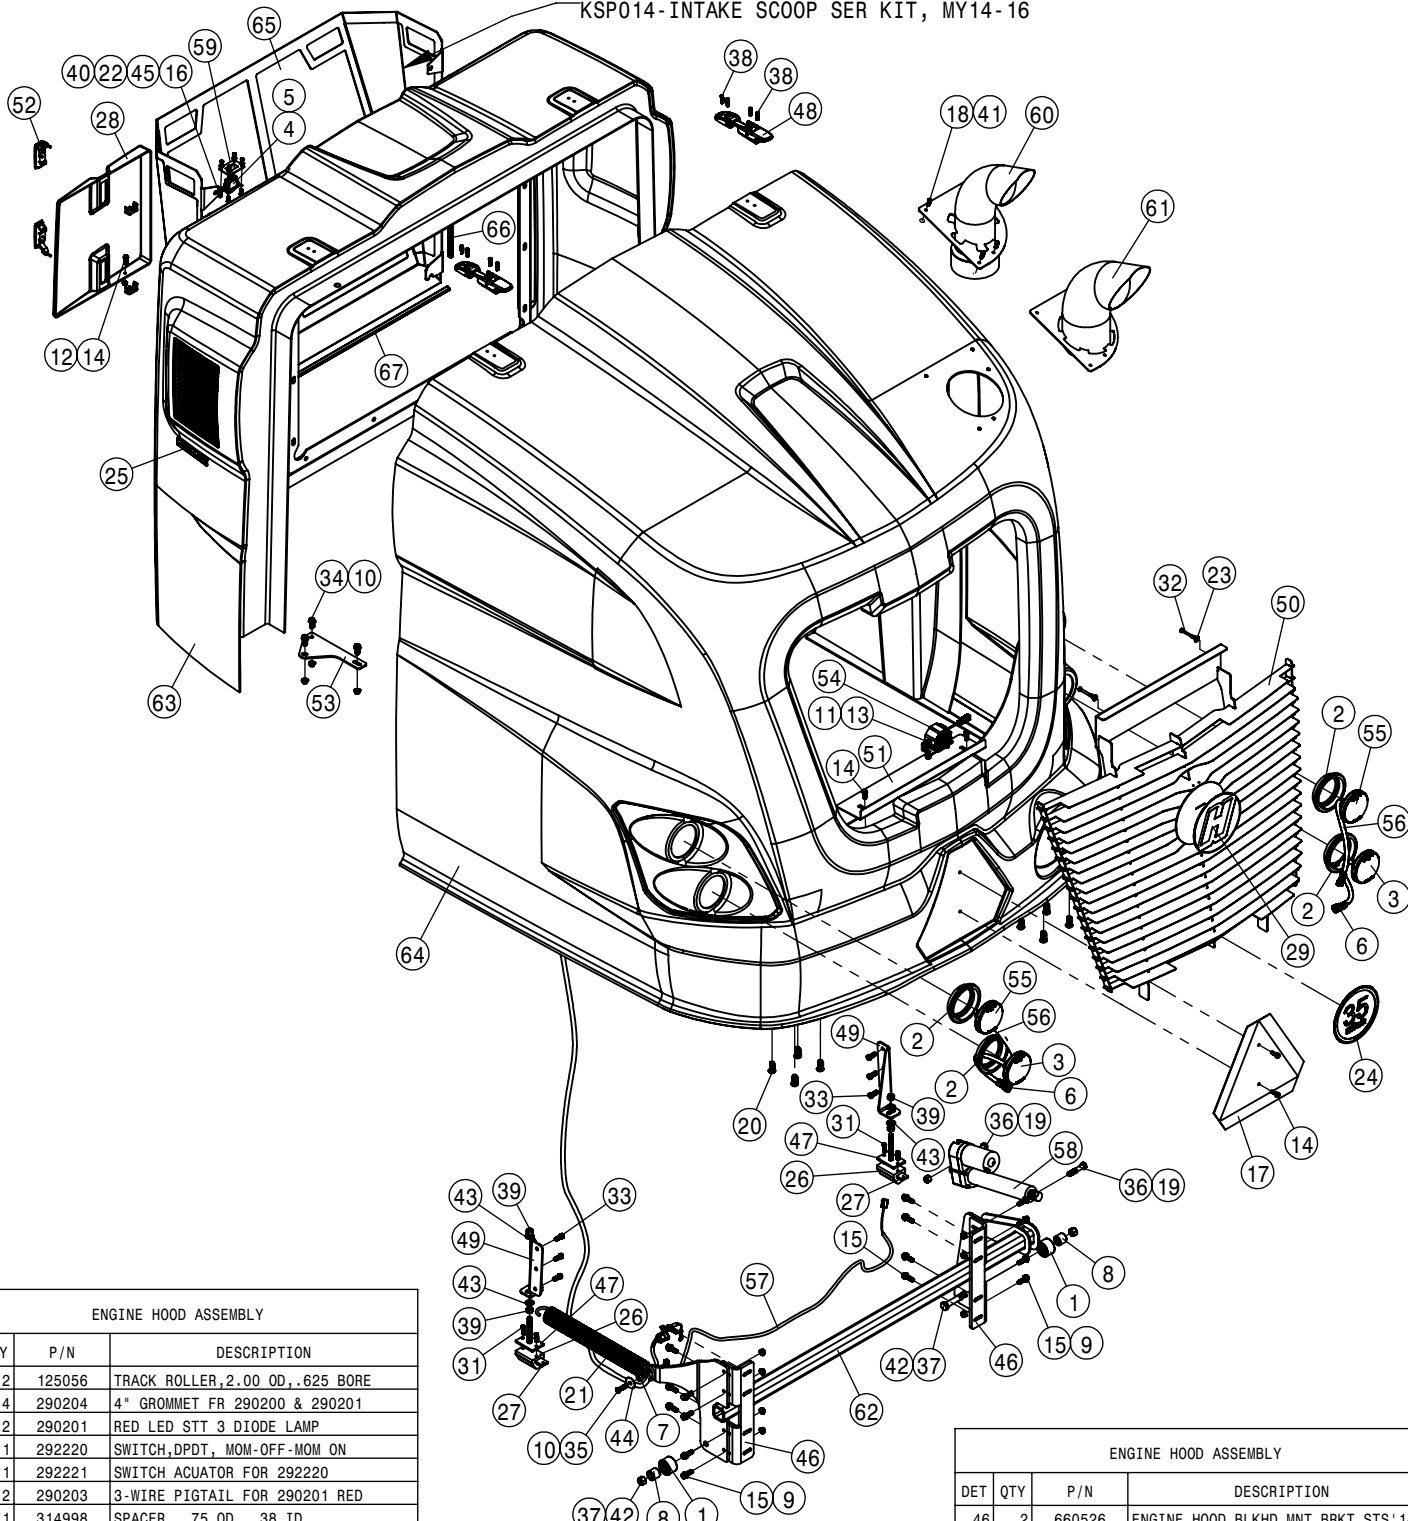

ENGINE HOOD ASSEMBLY

DET	QTY	P/N	DESCRIPTION
1	2	125056	TRACK ROLLER,2.00 OD,.625 BORE
2	4	290204	4" GROMMET FR 290200 & 290201
3	2	290201	RED LED STT 3 DIODE LAMP
4	1	292220	SWITCH,DPDT, MOM-OFF-MOM ON
5	1	292221	SWITCH ACUATOR FOR 292220
6	2	290203	3-WIRE PIGTAIL FOR 290201 RED
7	1	314998	SPACER, .75 OD, .38 ID
8	2	361679	BUMPER PIVOT BRG SPACER,STS 04
9	8	470087	3/8UNC HEX SERR FLANGE NUT
10	4	470087N	3/8UNC HEX SERR FLG NUT YZ
11	2	470121	1/4 UNC SERR FLG LOCK NUT
12	1	470121N	1/4 UNC SERR FLG LOCK NUT SS
13	2	470122	1/4 UNC X 1/2 SERR FLG BOLT
14	5	470231N	1/4UNC X 1" SERR FLG BOLT SS
15	16	470329	3/8UNC X 1 1/4 SERR FLG HEX BOLT
16	4	472235N	10-32 X 3/4 PHIL PAN MACH SCR BZ
17	1	472249	SLOW MOVING VEHICLE SIGN
18	5	472345	1/4UNC X 1 ALHD BUTTON CAP SCR
19	2	473007	1/2UNC HEX NUT, NYLOC
20	8	473987	1/2UNC X 1 1/4BUT SKTHD SCR
21	1	482028	EXT. SPRING OD-2.1875", LG-20"
22	4	483016	#10 REGULAR FLAT WASHER
23	2	483038	1/4 REGULAR FLAT WASHER
24	1	650224	DECAL,35MPH ID SYMBOL, VINYL
25	2	650426	AWS DECAL
26	2	660226	ENG HOOD BUMPER, STS 04
27	2	660227	ENG HOOD BUMPER KEEPER, STS 04
28	1	660510	ENGINE HOOD ACS PANEL STS'14

ENGINE HOOD ASSEMBLY

DET	QTY	P/N	DESCRIPTION
29	1	660559	DECAL HAGIE DOT 8.25"DIA GRILLE
NS	1	660561	HOOD DECAL SHEET
31	4	900003N	1/4UNC X 1" HEX BOLT SS
32	2	900008	1/4UNC X 2 1/2 HEX BOLT
33	9	900129	3/8UNC X 1" HEX BOLT
34	3	900129N	3/8UNC X 1" SERR FLANGE BOLT
35	1	900130	3/8UNC X 1 1/4 HEX BOLT
36	2	900268	1/2UNC X 2 1/2 HEX BOLT
37	2	900341	5/8UNC X 3 3/4 HEX BOLT
38	8	903893	10-32 X 1" PHIL PAN MACH SCR
39	4	910008	1/2UNC HEX NUT
40	4	910027N	10-32 HEX NUT
41	5	914000	1/4UNC HEX STOVER NUT
42	2	914010P	5/8UNC HEX STOVER NUT
43	4	920004	1/2 SAE FLAT WASHER
44	1	920025	WASHER, 1.50D, .406 ID
45	4	920510	#10 LOCK WASHER

ENGINE HOOD ASSEMBLY

DET	QTY	P/N	DESCRIPTION
46	2	660526	ENGINE HOOD BLKHD MNT BRKT STS'14
47	2	660224	ENG HOOD BUMPER WLD, STS 04
48	2	470368	LATCH W/KEEPER, FLEXIBLE LEVER
49	2	660532	ENGINE HOOD BMPR MNT BRKT STS'14
50	1	660533	GRILLE INSERT WLDT STS'14
51	1	660600	GRILLE RETAINER BRACKET STS'14
52	2	660525	LATCH ACS PNL RETAINER STS'14
53	1	660815	FRONT HOOD TIE BRKT, STS
54	1	290061	ALARM,BACKUP 107DBA LT DUTY
55	2	290200	AMBER LED STT 3 DIODE LAMP
56	2	290202	2-WIRE PIGTAIL FOR 290200AMBER
57	1	294053	HOOD ACTUATOR HARNESS
58	1	292235	STS HOOD ACTUATOR
59	1	362116	HOOD SWITCH MT PLATE
60	1	660531	EXHAUST STACK WLDT STS'14
61	1	660253	EXHAUST STACK WLDT STS T4F
62	1	660809	ENGHOOD HINGE MNT WLDT STS'16
63	1	660503	ENGINE HOOD FRONT ASSY STS'14
64	1	660506	ENGINE HOOD REAR ASSYSTS'14
65	1	660827	AIR INTAKE SCOOP SER KIT WLD
66	2	193016-028	QUICKEDGE TRIM .060 TO .170
67	1	193016-042	QUICKEDGE TRIM .060 TO .170