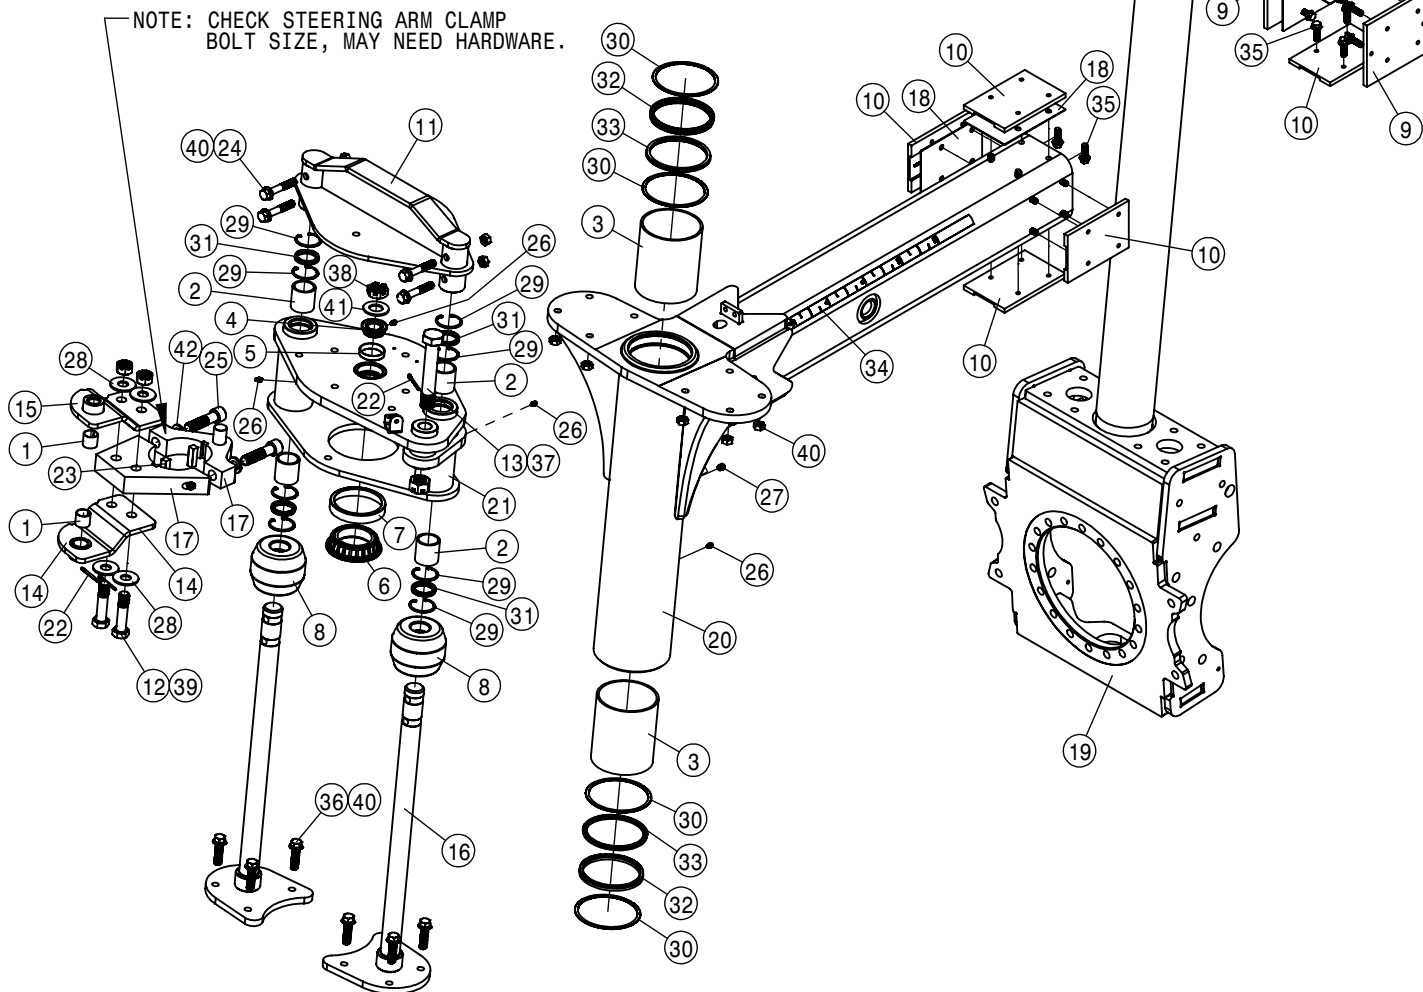

NOTE: TREAD PLATES ARE FOR THE MANUAL TREAD OPTION.

RIGHT SEVERE DUTY LEG ASSEMBLY			
DET	QTY	P/N	DESCRIPTION
1	2	121029	JOURNAL BRG, 1.00 ID x 1.00 LG
2	4	121113	TOWER SLEEVE BRG (POLYGON) 05
3	2	121125	BEARING-POLY 4.50 ID X 5.74 LG
4	1	125050	BRG CONE, 1.00 ID W/FACE SEAL
5	1	125051	BRG CUP FOR 125050
6	1	125052	BRG CONE, 2.687 ID W/FACE SEAL
7	1	125053	BRG CUP FOR 125052
8	2	311058	RUBBER SPRING
9	3	342917	TREAD ADJ PLATE, TAPPED, STS 10
10	5	343009	TRD ADJ BRONZE BEARING, TAPPED
11	1	359333	AIR BAG TOWER TOP MT WLD
12	2	359545	TRUNION MT BOLT, STS AWS 09
13	1	359546	STRG CYL BOLT, STS AWS LRG 09
14	1	359547	TOP TRUNION MT WLD, STS AWS 09
15	1	359548	BTM TRUNION MT WLD, STS AWS 09
16	2	359654	NITRO TOWER WLD, STS AWS 13
17	1	359664	3/4" STRG ARM CLAMP WLD
18	4	360072	SHIM - TRD ADJ BEARING
19	1	360075	INNER LEG WELDMT-STS, SDS LEG
20	1	360082	OUTER LEG-WLDMT, SDS LEG
21	1	360148	RH AIR BAG LWR PLT WLD, STS 15

RIGHT SEVERE DUTY LEG ASSEMBLY			
DET	QTY	P/N	DESCRIPTION
22	4	470117N	3/16 X 1 3/4 COTTER PIN SS
23	2	470447	KEY .50 SQ X 1.69 LONG
24	4	470461N	1/2UNC X 3" SERR FLG BOLT YZ
25	2	470890	3/4UNC X 3" SOC HD CAP SCR GR8
26	4	471005N	GREASE ZERK, 1/4-28 X 1/2 YZ
27	1	471030	PRESSURE RELIEF VALVE-GREASE 45-80 PSI
28	4	483048	3/4 REG FLAT WASH, THRU-HARD YZ
29	8	629537	187RRH00Z SNAP RING
30	4	629538	4.5 SPIROLOX RING
31	4	629620	SEAL, 1.500 ROD DIA
32	2	629621	SEAL, 4.500 ROD DIA
33	2	629625	SEAL, 4.500 ROD DIA
34	1	650459	DECAL, TREAD ADJ INDICATOR '14
35	32	900127N	3/8UNC X 1 1/4 SER FLANGE BOLT
36	8	900267N	1/2UNC X 2" SERR FLG BOLT
37	1	910020N	1" UNC HEX SLOTTED NUT
38	1	910021	1"-14 SLOT JAM NUT
39	2	910102	3/4UNC HEX SLOT NUT GR8
40	12	914008	1/2 UNC HEX STOVER NUT
41	1	920008	1" SAE FLAT WASHER
42	2	920506	3/4 LOCK WASHER