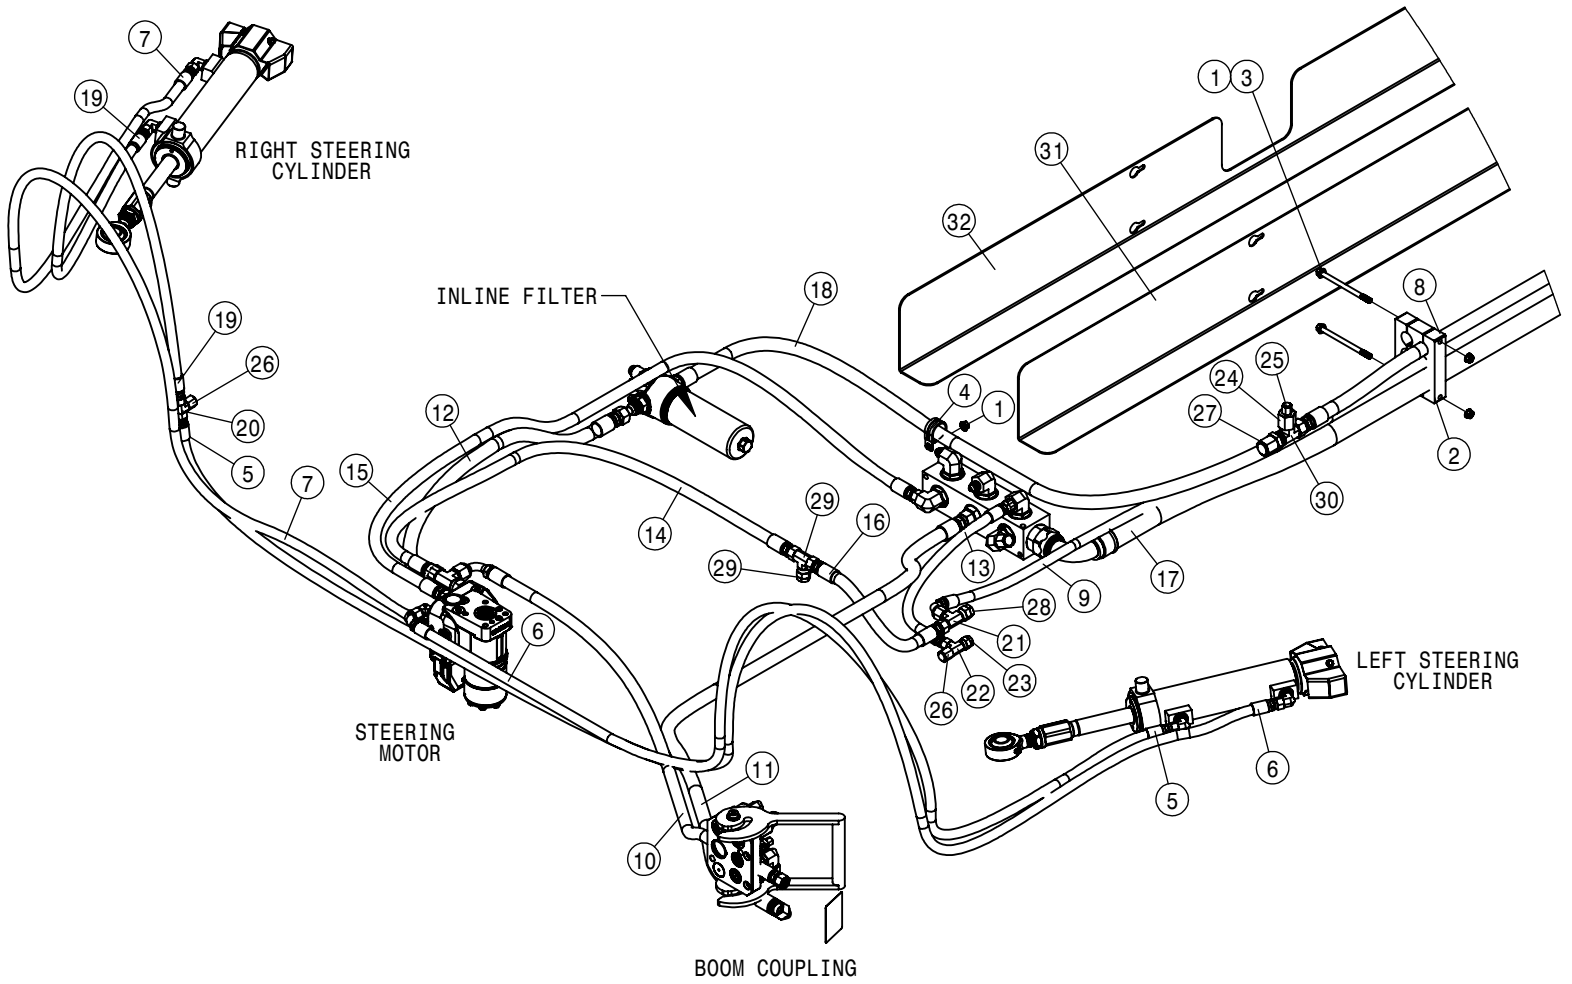

STANDARD FRONT AUX HYDRAULIC HOSES

STANDARD FRONT AUX HYDRAULIC HOSE ASSEMBLY			
DET	QTY	P/N	DESCRIPTION
1	3	470087	3/8UNC HEX SERR FLANGE NUT
2	1	470671	HOSE CLAMP, 6-HOLE
3	2	470683	3/8UNC X5 1/2SMTH FLG HEX BOLT
4	1	520160	CUSH CLAMP, #24 1 1/2D-3/4WLOOP
5	1	616102	08-451TC-08FJX-08FJX-206
6	1	617078	08-451TC-08FJX-08FJX90-118 H/A
7	1	617079	08-451TC-08FJX-08FJX-107 H/A
8	1	617106	12-451TC-12FJX-12FJX-87 H/A
9	1	617128	08-451TC-08FJX-10FJX90-113 H/A
10	1	617129	10-451TC-10FJX-12FJX90-55 H/A
11	1	617130	12-451TC-12FJX-12FJX90-78 H/A
12	1	617131	12-451TC-12FJX-12FJX-44 H/A
13	1	617134	08-451TC-08FJX-08FJX-22 H/A
14	1	617136	10-451TC-10FJX-12FJX-53 H/A
15	1	617137	10-451TC-10FJX-10FJX-79 H/A
16	1	617138	10-451TC-10FJX-10FJX-16 H/A

STANDARD FRONT AUX HYDRAULIC HOSE ASSEMBLY			
DET	QTY	P/N	DESCRIPTION
17	1	617145	24-811-24FJX-24FJX90-151 H/A
18	1	617146	12-451TC-12FJX-16FJX90-161 H/A
19	1	617212	8-451TC-8FJX-8FJX-75 H/A
20	1	618311	3/4MJIC UNION TEE
21	1	618333	7/8FJIC SW RUN TEE-7/8MJIC
22	1	618451	3/4FJIC SW RUN TEE-3/4MJIC
23	1	618457	3/4MJIC PLUG
24	1	618483	1 1/16FJIC-9/16MJIC ADPTR
25	1	618531	9/16FJIC CAP NUT
26	2	618532	3/4FJIC CAP NUT
27	1	618533	1 1/16FJIC CAP NUT
28	2	618543	7/8MJIC PLUG
29	1	618593	7/8FJ SW BRANCH TEE-7/8MJ
30	1	618750	1 1/16MJIC BLKHD RUN TEE
31	1	660291	HOSE GUARD - S/F
32	1	660295	HOSE GUARD - S/F, POLY TANK