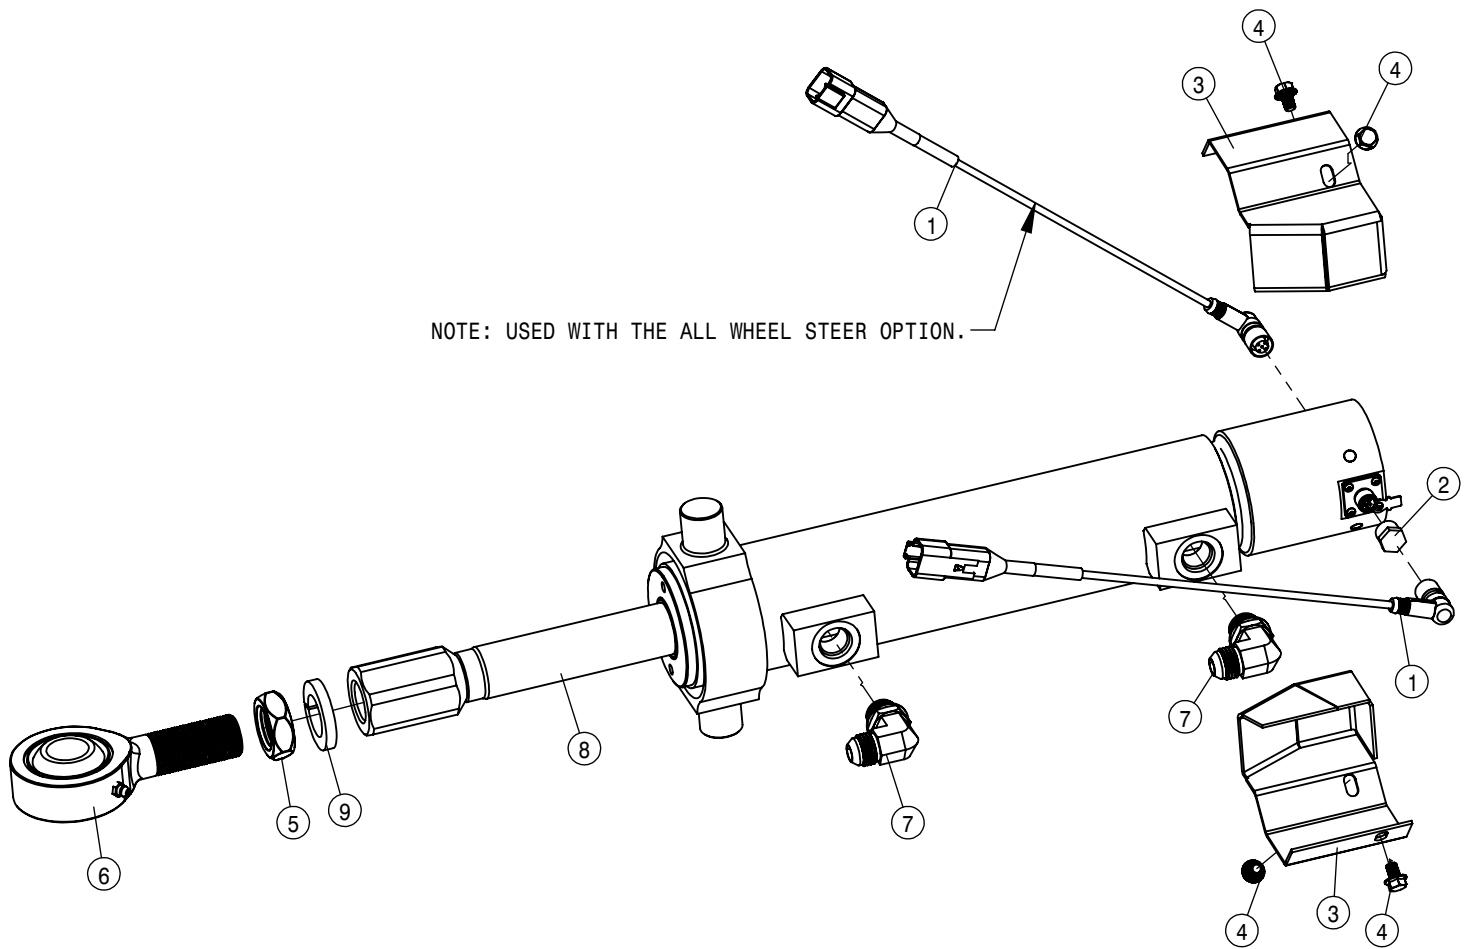

LEFT FRONT STEERING CYLINDER ASSEMBLY			
DET	QTY	P/N	DESCRIPTION
1	2	291994	SENSOR HARNESS FOR AWS
2	2	294056	M12 CAP
3	2	359645	STRG CYL SENSOR GUARD
4	4	470883	1/4UNC X 3/8 SERR FLG BOLT SS
5	1	472328	1"-12 HEX JAM NUT
6	1	474004	ROD END,1.00 BORE,1-12 RH MALE
7	2	618241	3/4MJIC-90-3/4MOR LBO
8	1	621654	HYD CYL,2.50 X 8.81 PHASE/SENS
9	1	920508	1" LOCK WASHER