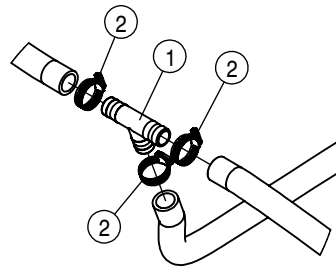

BULK HOSE
197116-HOSE 1IN 1-FBR BR BLK EPDM

DETAIL A