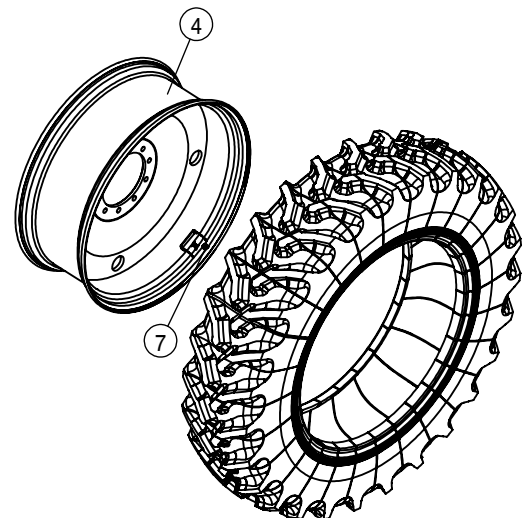

520/85 R42 RADIAL TIRE

480/80 R42 RADIAL TIRE

TIRE AND RIM ASSEMBLY			
DET	QTY	P/N	DESCRIPTION
1	1	820174	WHEEL 54 X W10A
2	1	820176	WHEEL - 50 X W13B
3	1	820183	WHEEL - 50 X W15B
4	1	820191	WHEEL - 42 X W16B
5	1	820207	WHEEL - 50 X W12B
6	1	821054	RIM WLD,46 X W13A (PAINTED)
7	5	821252	VALVE STEM, TR-618A, STAINLESS