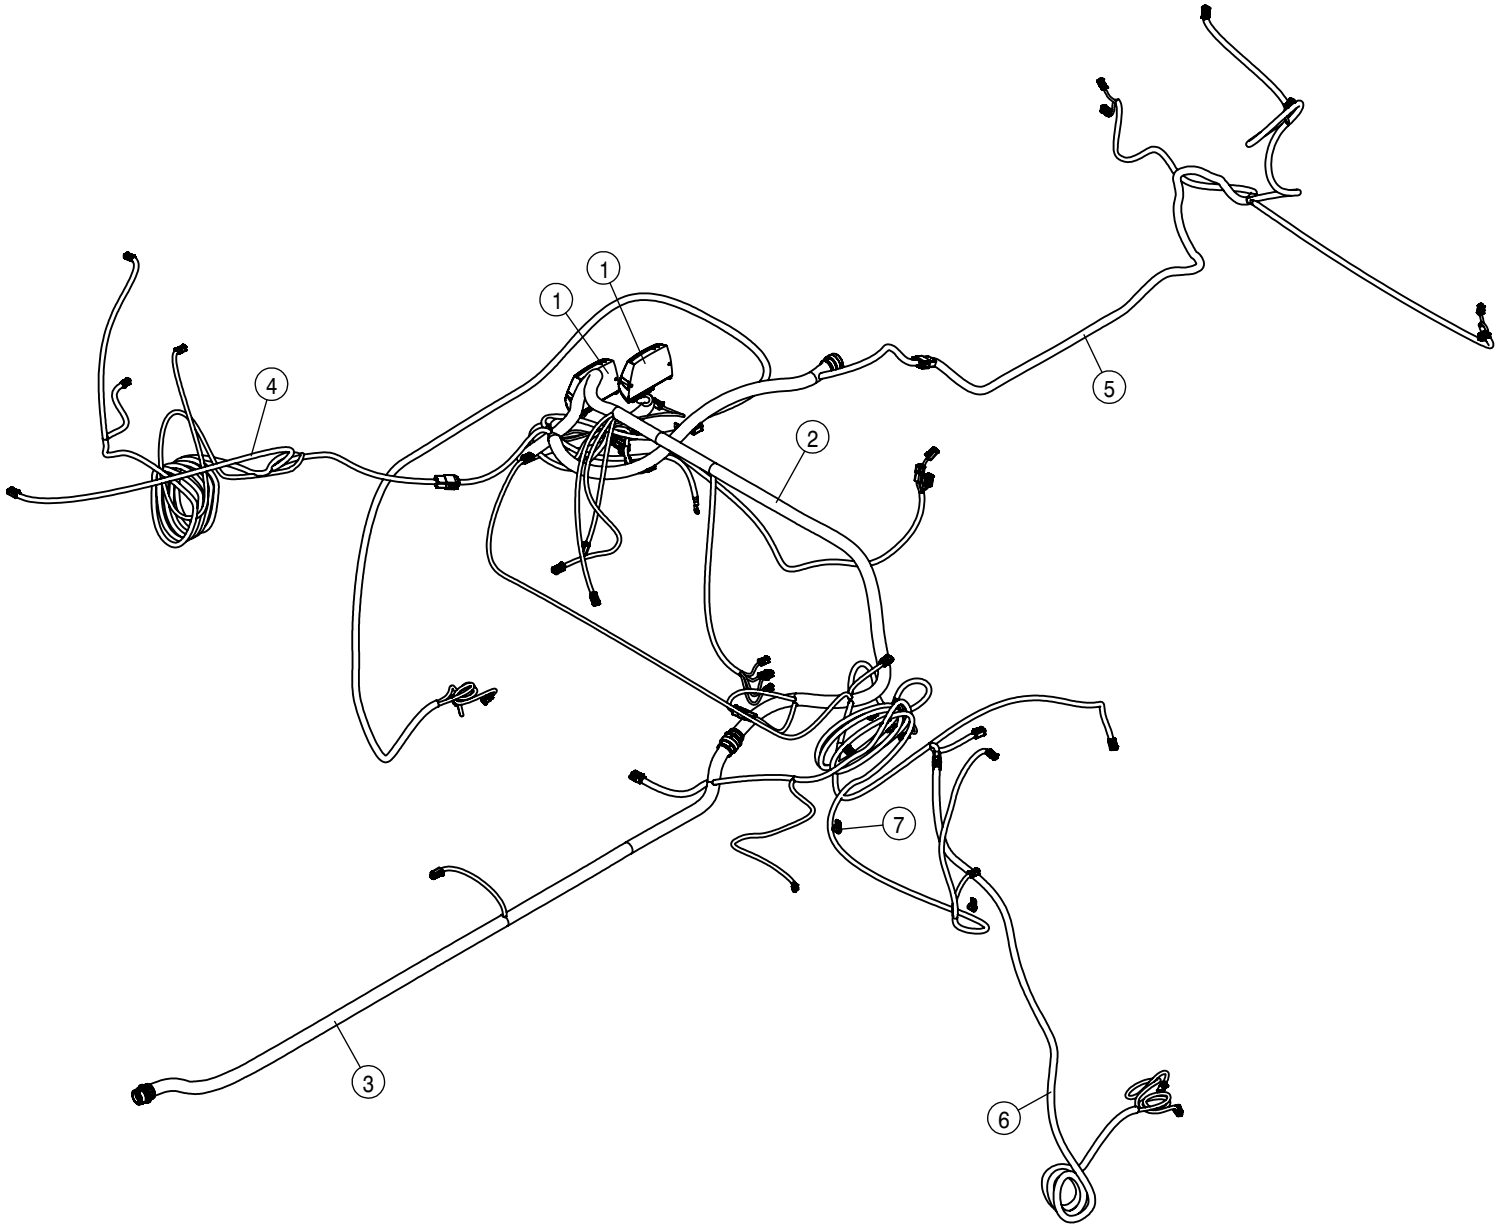

CHASSIS ELECTRICAL HARNESS			
DET	QTY	P/N	DESCRIPTION
1	2	292016	IQAN-XA2 MODULE
2	1	294073	HARNESS-REAR MODULE
3	1	294221	FRT/BACK HARNESS, S/F STS' 14
4	1	294223	REAR/MID RIGHT HARNESS STS' 14
5	1	294227	REAR LIGHT HARNESS STS' 14
6	2	294229	WHEEL MOTOR HARNESS STS' 14
7	2	520167	CUSH CLAMP,#6 3/8D X 3/4W