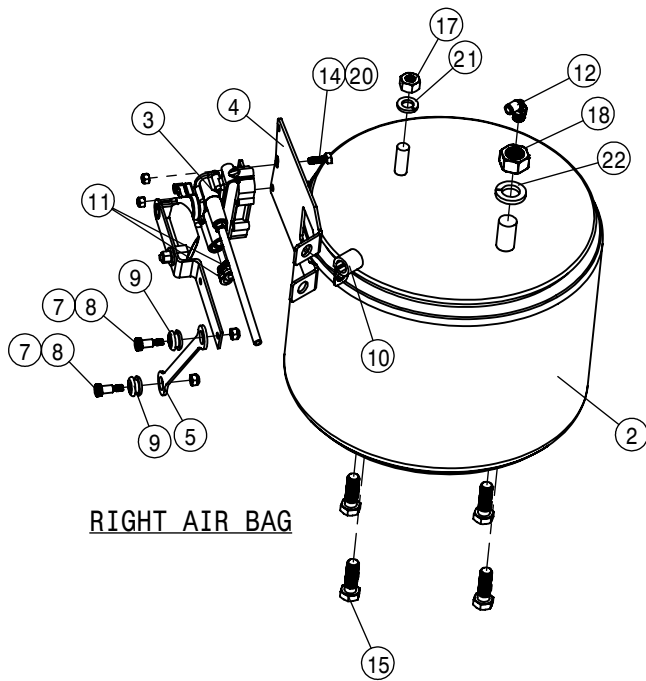

RIGHT AIR BAG

LEFT AIR BAG

AIR BAG ASSEMBLY			
DET	QTY	P/N	DESCRIPTION
1	2	195906-022	1/40D AIR BRAKE TUBING J844-A
2	2	311080	AIRIDE SPRING, 11.81 BASE
3	2	358832	AIRIDE SPRING CTRL VALVE 98
4	2	360140	AIRRIDE VALVE BRACKET
5	2	360141	LINK-AIR VALVE, FRONT MOUNT
6	1	360147	AIR DUMP VLV BRKT,STS 15
7	4	470089N	1/4UNC HEX NYLOC NUT, 316 SS
8	4	470607	1/4UNC-5/16 X .50 SHLDR SCR SS
9	4	470608	GROMMET-.31 ID X .56 PD X .19 PG
10	3	520164	CUSH HOSE CLAMP,#9, 9/16D X 3/4W
11	4	711036	1/8MNPT-1/4 NYL TUBE FTG
12	2	711040	1/4MNPT-90-1/4 NYL TUBE LBO
13	2	711053	AIR VALVE, 1/4 NYL TUBE
14	3	900002	1/4UNC x 3/4 HEX BOLT
15	8	900265	1/2UNC X 1 1/2 HEX BOLT
16	2	903854	8-32 X 1 3/4 PHIL PN MACH SCR SS
17	2	910008	1/2UNC HEX NUT
18	2	910013	3/4UNF HEX NUT
19	2	910024	8-32 HEX NUT
20	4	914000	1/4UNC HEX STOVER NUT
21	2	920504	1/2 LOCK WASHER
22	2	920506	3/4 LOCK WASHER