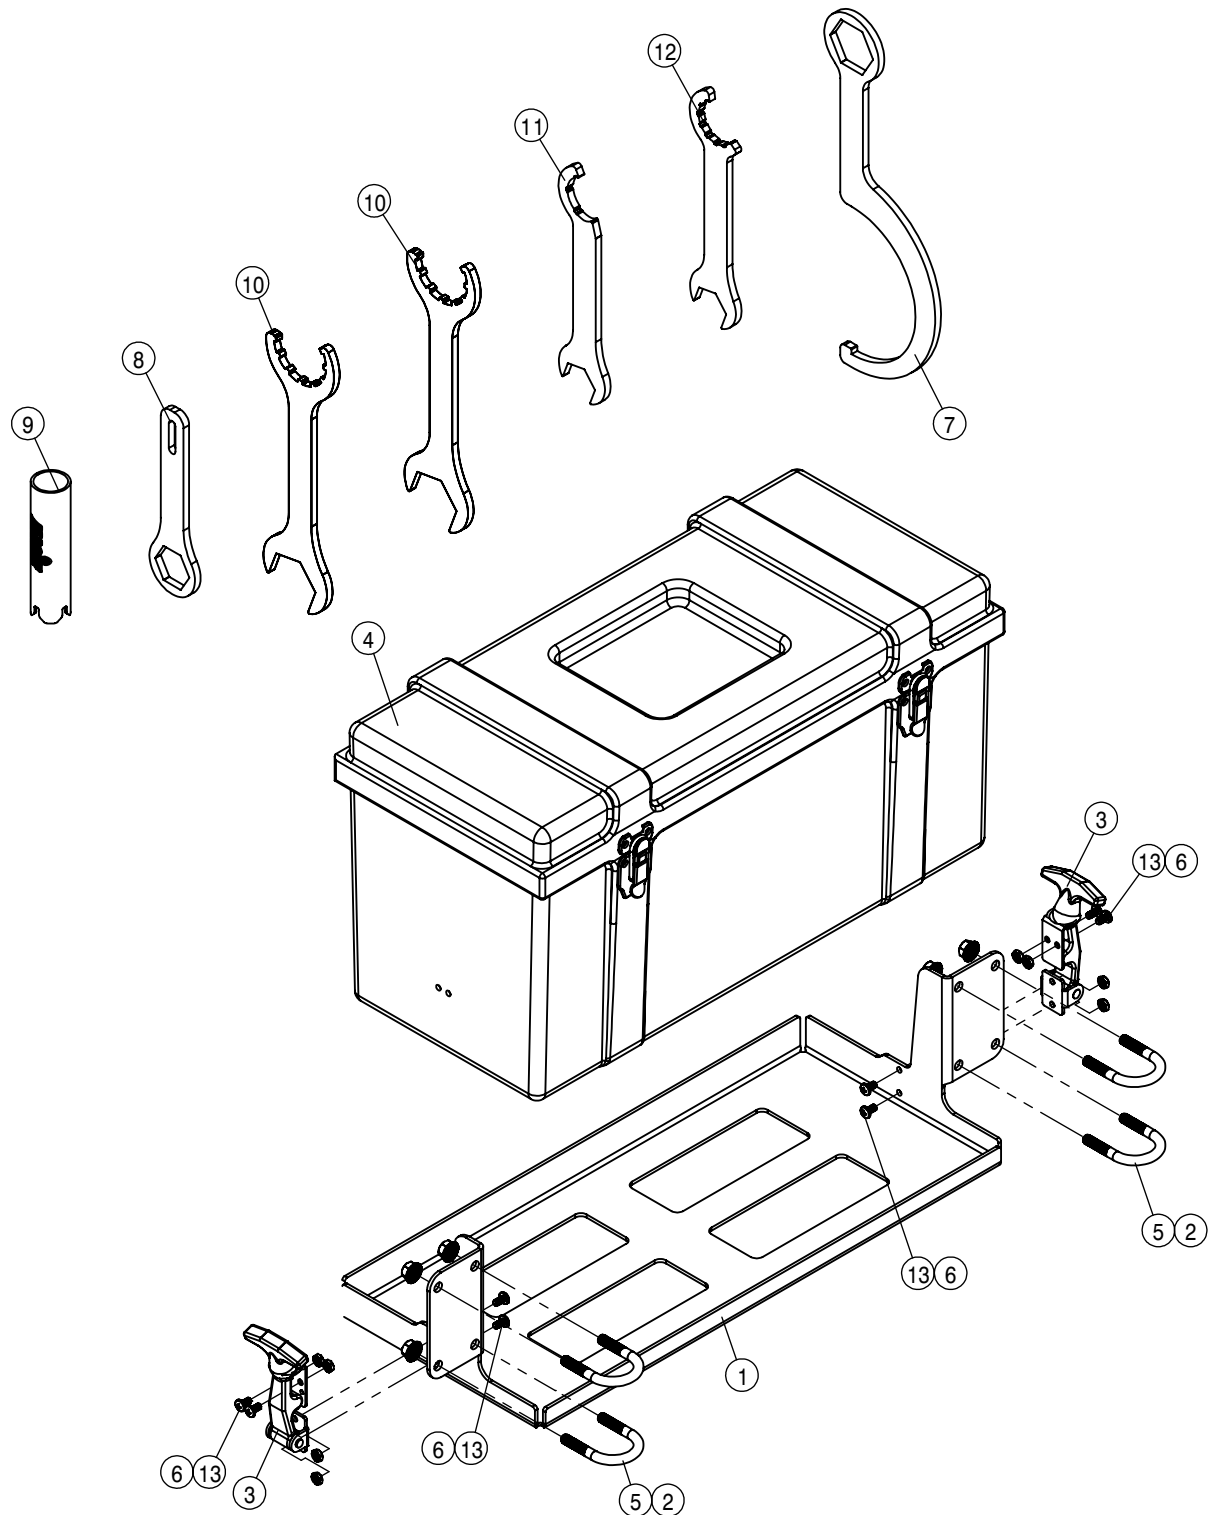

TOOLBOX ASSEMBLY			
DET	QTY	P/N	DESCRIPTION
1	1	345042	TOOLBOX MNT BASE, STS '12
2	8	470113	5/16UNC SERR FLG LOCK NUT
3	2	470643	RUBBER DRAW LATCH
4	1	470841	TOOL BOX w/TRAY
5	4	473911	5/16UNC-1.31ID-2.00 U-BOLT ZINC
6	8	914027	10-32 HEX STOVER NUT
7	1	470893	BANJO MLS222 SERIES SPNR WRNH
8	1	470894	BANJO MLST100 SERIES WRENCH
9	1	470896	TEEJET NOZZEL REMOVAL SOCKET
10	2	470895	EASY FIT T5 FITTING WRENCH
11	1	470899	EASY FIT T3 FITTING SPEED WRNH
12	1	470900	EASY FIT T3 FITTING WRENCH
13	8	903884	10-32X3/8 PHIL PN MACH SCR