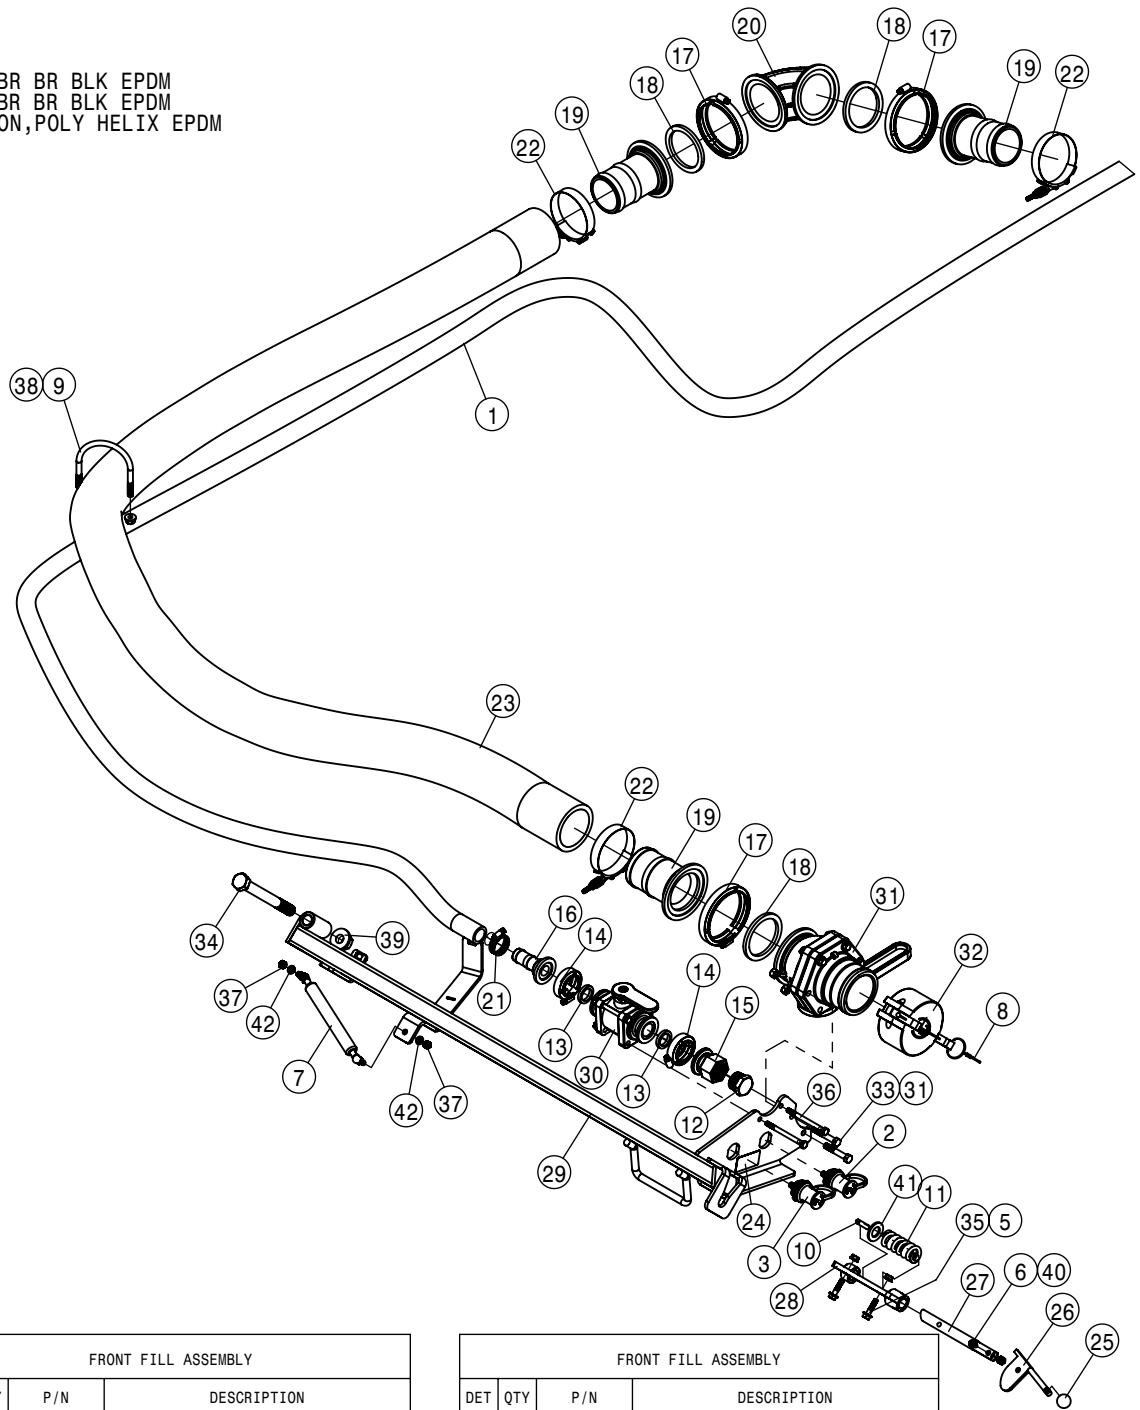

BULK HOSE

- 197008-HOSE 1/2 1-FBR BR BLK EPDM
- 197116-HOSE 1IN 1-FBR BR BLK EPDM
- 197145-HOSE 3" SUCTION, POLY HELIX EPDM

FRONT FILL ASSEMBLY			
DET	QTY	P/N	DESCRIPTION
1	1	197116-203	HOSE 1IN 1-FBR BR BLK EPDM
2	1	291680	POSITIVE JUMPER STUD, RED
3	1	291681	NEGATIVE JUMPER STUD, BLACK
NS	1	294168	FRONT FILL PWR HARNESS STS' 12
5	2	470113	5/16UNC SERR FLG LOCK NUT
6	1	470122	1/4UNC X 1/2 HHSFB GR5 MC
7	1	470253	HYD DAMPER 100LB 4.0 STROKE
8	1	470352	LANYARD, 11" POLY
9	1	472048	3/8 UNC U-BOLT 3.50ID X 4.125 ZINC
10	1	472316	ROLL PIN, 5/16 X 1 1/2
11	1	482017	SPRING
12	1	500063	1"NPT PIP PLUG, POLY
13	2	500157	1" FLANGE GASKET EPDM
14	2	500159	1" FLANGE CLAMP S.S.
15	1	500168	1" FLANGE-1" FNPT ADPTR POLY
16	1	500171	1" FLANGE-1" HOSE BARB POLY
17	3	500208	3" FLANGE CLAMP S.S.
18	3	500209	3" FLANGE GASKET EPDM
19	3	500210	3"FLANGE-3"HOSEBARB POLY
20	1	500262	3"FLANGE-90-3"FLG SWEEP LBO
21	1	520090	HOSECLAMP NO 16 STAINLESS

FRONT FILL ASSEMBLY			
DET	QTY	P/N	DESCRIPTION
22	3	520145	3.56/3.88 T-BOLT HOSE CLAMP SS
23	1	601827	HOSE 3 X 98 POLY HELIX EPDM
24	1	650516	FRT/SIDE FILL PANEL DECAL
25	1	659291	KNOB, BLK, 3/8" - 16 UNC
26	1	690698	FRT FILL SUPP ARM REL WLD
27	1	691139	FRT FILL SUPP ARM LATCH PIN' 10
28	1	691140	FRT FILL LATCH BRKT WLD,STS' 10
29	1	691378	FRT FILL SUPP ARM W/DECAL
30	1	696147	BALL VLV, 1" FLANGE
31	1	696192	3"FLG STUBBY VALVE,3"M-ADPTR
32	1	696231	CAP FOR 3" MALE COUPLER POLY
33	2	900170	3/8UNC X 2 1/4 HEX BOLT
34	1	900418	3/4UNC X 7" HEX BOLT
35	2	900490	5/16UNC X 1 1/4 HHSFB SS
36	2	900498	5/16UNC X 3 3/4 HHCS SS
37	2	910002	5/16UNC HEX NUT
38	2	910106	3/8-16UNC CTRLK FLG NUT MC GR5
39	1	910111	3/4-10UNC CTRLK FLG NUT MC GR5
40	1	914002	5/16UNC HEX STOVER NUT
41	1	920006	3/4 SAE FLAT WASHER
42	2	920501	5/16 LOCK WASHER