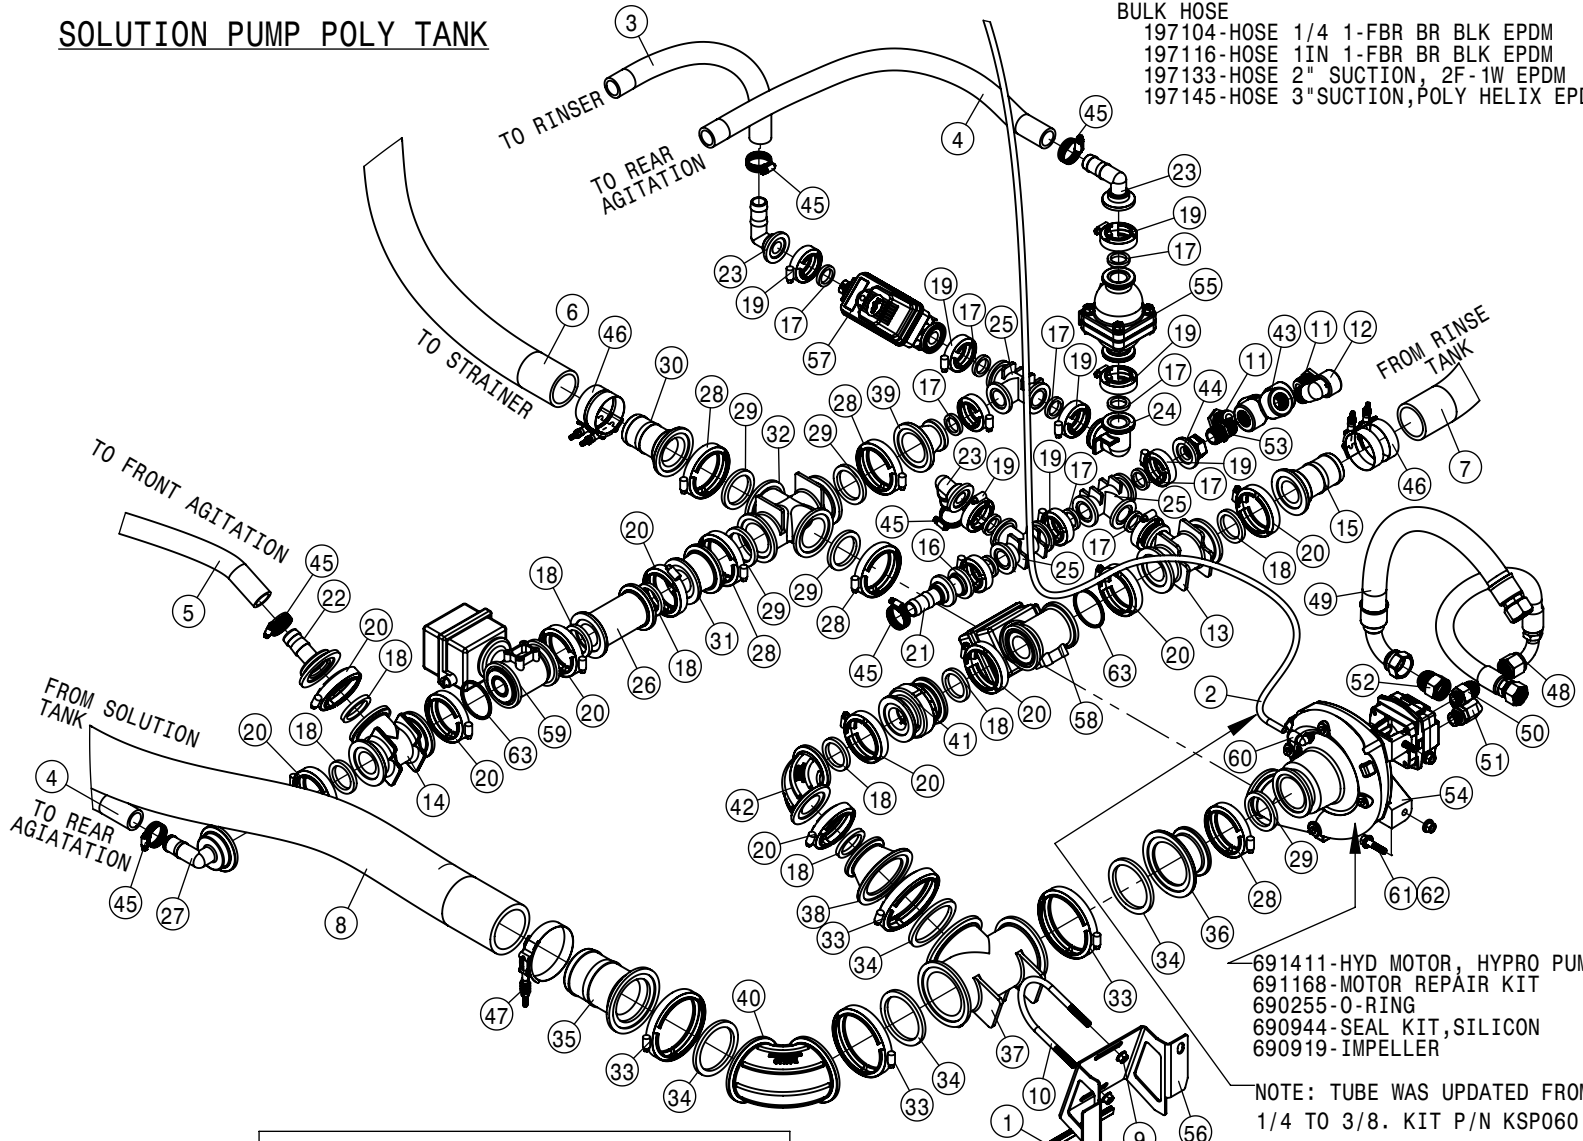

SOLUTION PUMP POLY TANK

BULK HOSE
197104-HOSE 1/4 1-FBR BR BLK EPDM
197116-HOSE 1IN 1-FBR BR BLK EPDM
197133-HOSE 2" SUCTION, 2F-1W EPDM
197145-HOSE 3" SUCTION, POLY HELIX EPDM

691411-HYD MOTOR, HYPRO PUMP
691168-MOTOR REPAIR KIT
690255-0-RING
690944-SEAL KIT, SILICON
690919-IMPELLER

NOTE: TUBE WAS UPDATED FROM 1/4 TO 3/8. KIT P/N KSP060

SOLUTION PUMP ASSEMBLY POLY TANK			
DET	QTY	P/N	DESCRIPTION
1	1	193016-005	QUICKEDGE TRIM .060 TO .170
2	1	195915-093	3/8OD AIR BRAKE TUBING J844-B
3	1	197116-016	HOSE 1IN 1-FBR BR BLK EPDM
4	2	197116-027	HOSE 1IN 1-FBR BR BLK EPDM
5	1	197116-093	HOSE 1IN 1-FBR BR BLK EPDM
6	1	197133-027	HOSE 2" SUCTION, 2F-1W EPDM
7	1	197133-058	HOSE 2" SUCTION, 2F-1W EPDM
8	1	197134-039	HOSE 3" SUCTION, 2F-1W EPDM
9	2	470087	3/8-16UNC HEX FLG NUT SER MC GR5
10	1	475011	3/8UNC-3 5/8ID-5 3/8 U-BOLT SS
11	2	500043	3/4NPT PIPE PLUG, POLY
12	1	500139	POLY STREET EL 3/4", (SL075-90)
13	1	500150	2" FLANGE-1" BRANCH TEE POLY
14	1	500151	2" FLANGE TEE, POLY
15	1	500154	2" FLANGE-2" HOSE BARB POLY
16	1	500155	1" FLANGE CAP PLUG POLY
17	11	500157	1" FLANGE GASKET EPDM
18	8	500158	1 1/2" GASKET FOR 2" FLANGE
19	11	500159	1" FLANGE CLAMP S.S.
20	10	500160	2" FLANGE CLAMP S.S.
21	1	500171	1" FLANGE-1" HOSE BARB POLY
22	1	500172	2" FLANGE-1" HOSE BARB
23	3	500173	1" FLANGE-90-1" HOSE BARB POLY
24	1	500174	1" FLANGE-90-1" FLANGE LBOPOLY
25	3	500175	1" FLANGE TEE, POLY
26	1	500177	2" FLANGE-2" FLANGE CPLR POLY
27	1	500189	2" FLANGE-90-1" HOSE BARB POLY
28	5	500194	2" FP FLANGE CLAMP S.S.
29	5	500195	2" FP FLANGE GASKET EPDM
30	1	500196	2" FP FLANGE-2" HOSE BARB POLY
31	1	500199	2" FP FLANGE-2" FLANGE REDU POLY
32	1	500203	2" FP FLANGE CROSS POLY
33	4	500208	3" FLANGE CLAMP S.S.

SOLUTION PUMP ASSEMBLY POLY TANK			
DET	QTY	P/N	DESCRIPTION
34	4	500209	3" FLANGE GASKET EPDM
35	1	500210	3" FLANGE-3" HOSEBARB POLY
36	1	500212	3" FLANGE - 2" FP FLANGE ADPTR
37	1	500217	3" FLANGE TEE POLY
38	1	500237	3" FLANGE-2" STD FLANGE ADPTR POLY
39	1	500244	2" FP FLANGE-1" FLANGE ADPTR POLY
40	1	500262	3" FLANGE-90-3" FLG SWEEP LBO
41	1	500264	2" CHECK STANDARD PORT
42	1	500266	2" FLANGE SWEEP 90
43	1	500267	3/4NPT CROSS POLY
44	1	500375	1 FLANGE X .75" FNPT
45	6	520090	HOSECLAMP NO 16 STAINLESS
46	4	520141	2.31/2.62 T-BOLT HOSE CLAMP SS
47	1	520145	3.56/3.88 T-BOLT HOSE CLAMP SS
48	1	617103	12-451TC-12FJX-12FJX90-22 H/A
49	1	617104	16-811-16FJX-16FJX90-26 H/A
50	1	618193	1 1/16MJIC-3/4MOR ADPTR
51	1	618279	1 1/16MJIC-90-7/8MOR LBO
52	1	618641	1 1/16FJIC -1 5/16MJIC ADPTR
53	1	690098	3/4NPT CLOSE NIPPLE, POLY
54	1	691249	HYPRO PUMP, 9306C-HM5C-BU-001
55	1	696008	PRESS RELIEF VLV, 100PSI, 1" FLG
56	1	696023	SOL FIT MT
57	1	696196	3/4" ELEC BALL VALVE SS 1" FLG
58	1	696256	VALVE, KZCO C2F-60B-M-S9
59	1	696257	VALVE, KZCO C2F-62-Q-S9
60	1	711123	1/8MNPT-90-3/8 NYL TUBE LBO
61	2	900504	3/8UNC X 1 1/2 HHSFB GR5 MC
62	2	910106	3/8-16UNC CTRLK FLG NUT MC GR5
63	2	N208245	O-RING, KZCO FLANGED VALVE