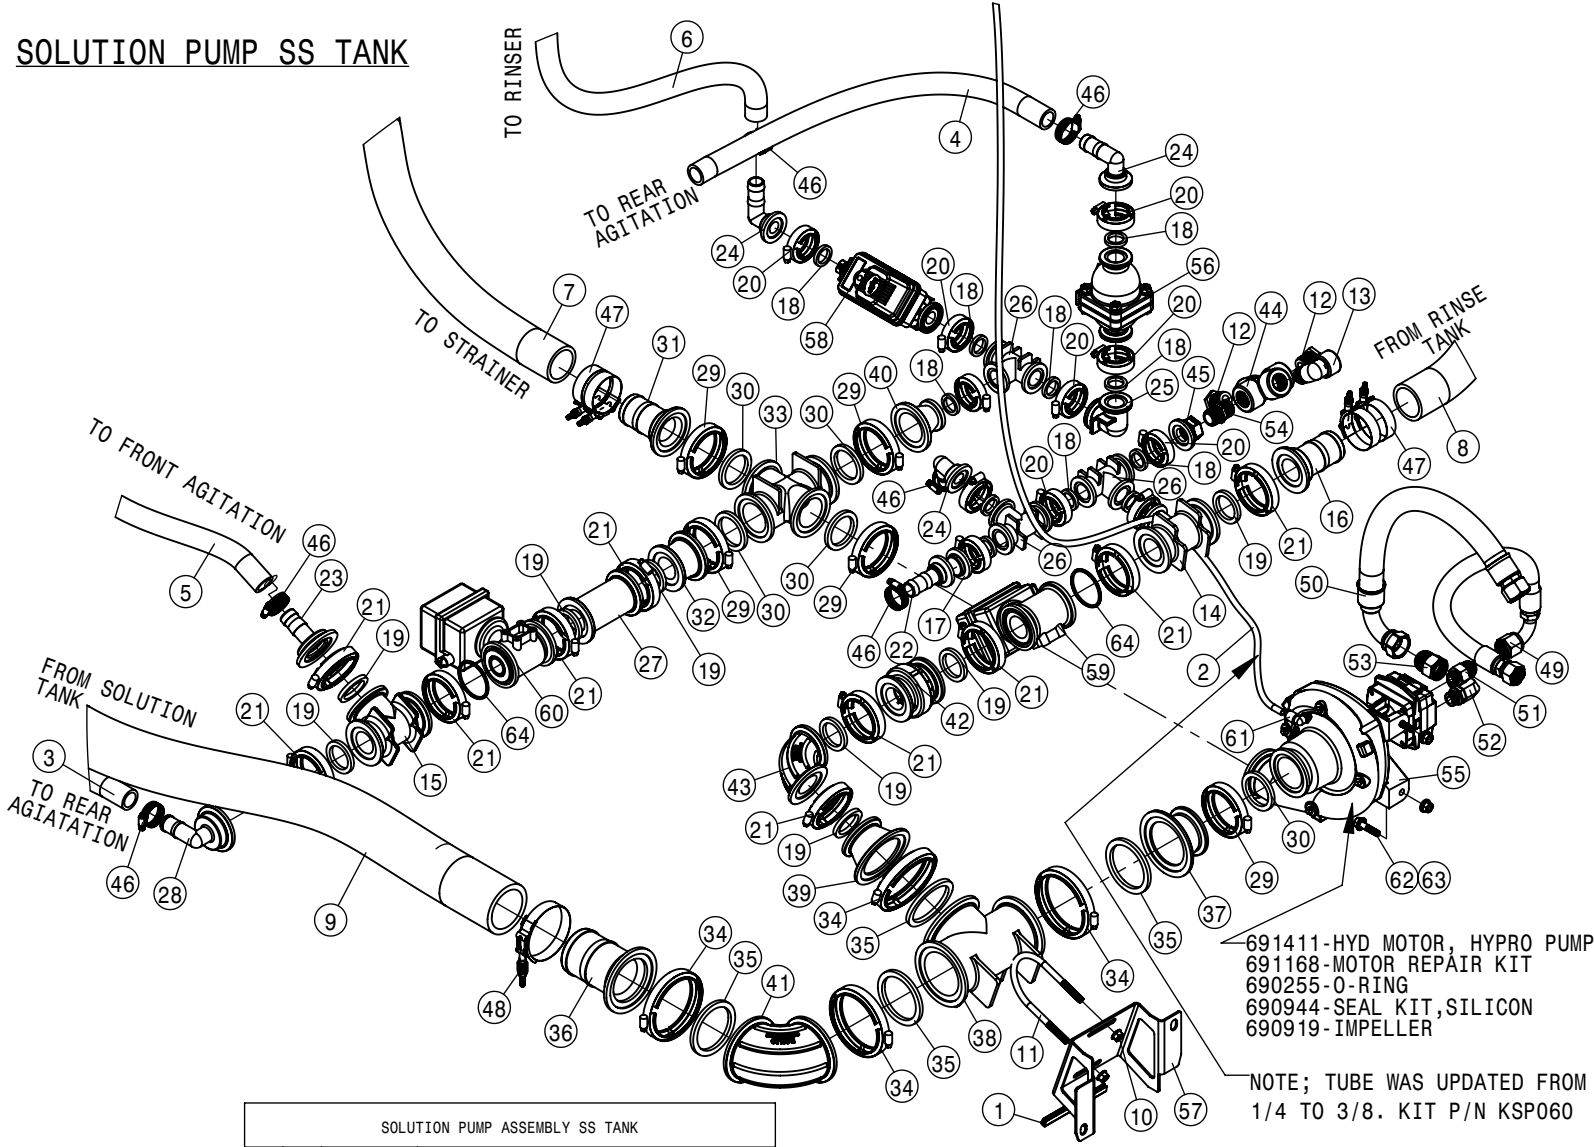

SOLUTION PUMP SS TANK

SOLUTION PUMP ASSEMBLY SS TANK			
DET	QTY	P/N	DESCRIPTION
1	1	193016-005	QUICKEDGE TRIM .060 TO .170
2	1	195915-082	3/8OD AIR BRAKE TUBING J844-B
3	1	197116-018	HOSE 1IN 1-FBR BR BLK EPDM
4	1	197116-027	HOSE 1IN 1-FBR BR BLK EPDM
5	1	197116-085	HOSE 1IN 1-FBR BR BLK EPDM
6	1	197116-087	HOSE 1IN 1-FBR BR BLK EPDM
7	1	197133-027	HOSE, 2ID X 097 2F-W1 EPDM
8	1	197133-062	HOSE 2" SUCTION, 2F-1W EPDM
9	1	197134-039	HOSE 3" SUCTION, 2F-1W EPDM
10	2	470087	3/8-16UNC HEX FLG NUT SER MC GR5
11	1	475011	3/8UNC-3 5/8ID-5 3/8 U-BOLT SS
12	2	500043	3/4NPT PIPE PLUG, POLY
13	1	500139	POLY STREET EL 3/4", (SL075-90)
14	1	500150	2" FLANGE-1" BRANCH TEE POLY
15	1	500151	2" FLANGE TEE, POLY
16	1	500154	2" FLANGE-2" HOSE BARB POLY
17	1	500155	1" FLANGE CAP PLUG POLY
18	11	500157	1" FLANGE GASKET EPDM
19	8	500158	1 1/2" GASKET FOR 2" FLANGE
20	11	500159	1" FLANGE CLAMP S.S.
21	10	500160	2" FLANGE CLAMP S.S.
22	1	500171	1" FLANGE-1" HOSE BARB POLY
23	1	500172	2" FLANGE-1" HOSE BARB
24	3	500173	1"FLANGE-90-1"HOSE BARB POLY
25	1	500174	1" FLANGE-90-1" FLANGE LBOPOLY
26	3	500175	1" FLANGE TEE, POLY
27	1	500177	2" FLANGE-2" FLANGE CPLR POLY
28	1	500189	2" FLANGE-90-1" HOSE BARB POLY
29	5	500194	2" FP FLANGE CLAMP S.S.
30	5	500195	2" FP FLANGE GASKET EPDM
31	1	500196	2"FP FLANGE-2"HOSE BARB POLY
32	1	500199	2"FP FLANGE-2"FLAGE REDU POLY
33	1	500203	2"FP FLANGE CROSS POLY
34	4	500208	3" FLANGE CLAMP S.S.

SOLUTION PUMP ASSEMBLY SS TANK			
DET	QTY	P/N	DESCRIPTION
35	4	500209	3" FLANGE GASKET EPDM
36	1	500210	3"FLANGE-3"HOSEBARB POLY
37	1	500212	3"FLANGE - 2" FP FLANGE ADPTR
38	1	500217	3"FLANGE TEE POLY
39	1	500237	3"FLANGE-2" STD FLANGE ADPTR POLY
40	1	500244	2"FP FLANGE-1"FLAGE ADPTR POLY
41	1	500262	3"FLANGE-90-3"FLG SWEEP LBO
42	1	500264	2" CHECK STANDARD PORT
43	1	500266	2" FLANGE SWEEP 90
44	1	500267	3/4NPT CROSS POLY
45	1	500375	1 FLANGE X .75" FNPT
46	6	520090	HOSECLAMP NO 16 STAINLESS
47	4	520141	2.31/2.62 T-BOLT HOSE CLAMP SS
48	1	520145	3.56/3.88 T-BOLT HOSE CLAMP SS
49	1	617103	12-451TC-12FX-12FX90-22 H/A
50	1	617104	16-811-16FX-16FX90-26 H/A
51	1	618193	1 1/16MJIC-3/4MOR ADPTR
52	1	618279	1 1/16MJIC-90-7/8MOR LBO
53	1	618641	1 1/16FJIC -1 5/16MJIC ADPTR
54	1	690098	3/4NPT CLOSE NIPPLE, POLY
55	1	691249	HYPRO PUMP, 9306C-HM5C-BU-001
56	1	696008	PRESS RELIEF VLV,100PSI,1"FLG
57	1	696023	SOL FIT MT
58	1	696196	3/4" ELEC BALL VALVE SS 1" FLG
59	1	696256	VALVE, KZCO C2F-60B-M-S9
60	1	696257	VALVE, KZCO C2F-62-Q-S9
61	1	711123	1/8MNPT-90-3/8 NYL TUBE LBO
62	2	900504	3/8UNC X 1 1/2 HHSFB GR5 MC
63	2	910106	3/8-16UNC CTRLK FLG NUT MC GR5
64	2	N208245	O-RING, KZCO FLANGED VALVE