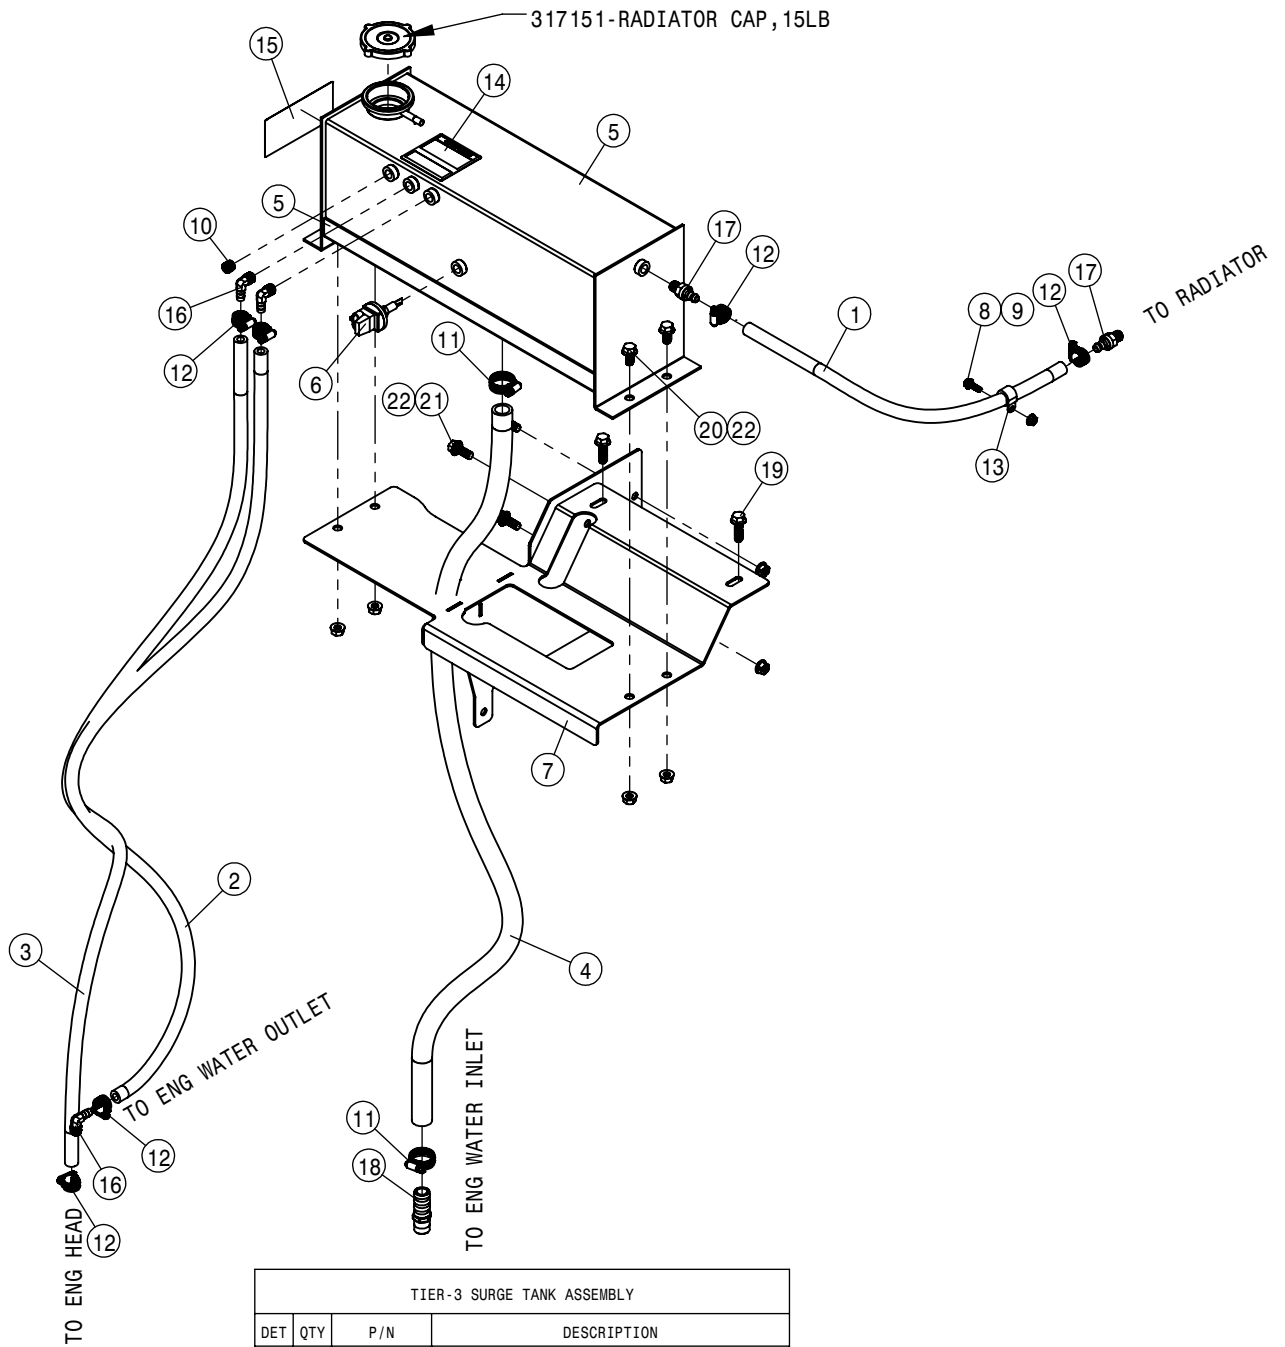

TIER-3 SURGE TANK ASSEMBLY			
DET	QTY	P/N	DESCRIPTION
1	1	195917-021	HOSE 3/8 HEATER 1-FBR
2	1	195917-050	HOSE 3/8 HEATER 1-FBR
3	1	195917-052	HOSE 3/8 HEATER 1-FBR
4	1	195924-048	HOSE 3/4 HEATER 1-FBR BR 20R3
5	1	317172	SURGE TANK
6	1	317157	SENSOR, LOW COOLANT T4I STS
7	1	317756	SURGE TANK SUPPORT WLD
8	1	470118	1/4 UNC X 3/4 SER FLG BOLT
9	1	470121	1/4 UNC SERR FLG LOCK NUT
10	1	501103	PIPE PLUG .25NPT SKT HD
11	2	520055	HOSE CLAMP NO 12 STAINLESS
12	6	520069	HOSE CLAMP NO 6 STAINLESS
13	1	520117	CUSH HOSE CLAMP,#10, 5/8D X 1/2W
14	1	650174	DECAL,CAUTION RADIATOR,STS 07
15	1	650462	DECAL,COOLING SYSTEM PROCEDURE
16	3	711104	1/4MNPT-90-3/8 HOSE BARB, BRS
17	2	712100	1/4NPT X 3/8 HOSE FTG,PUSHLOCK
18	1	712440	1/2 NPT X 3/4 HOSE BARB
19	2	900127N	3/8UNC X 1 1/4 SER FLANGE BOLT
20	4	900128N	3/8UNC X 3/4 SER FLANGE BOLT
21	4	900129N	3/8UNC X 1" SERR FLANGE BOLT
22	6	910004N	3/8UNC FLANGE CNTR LOCK NUT