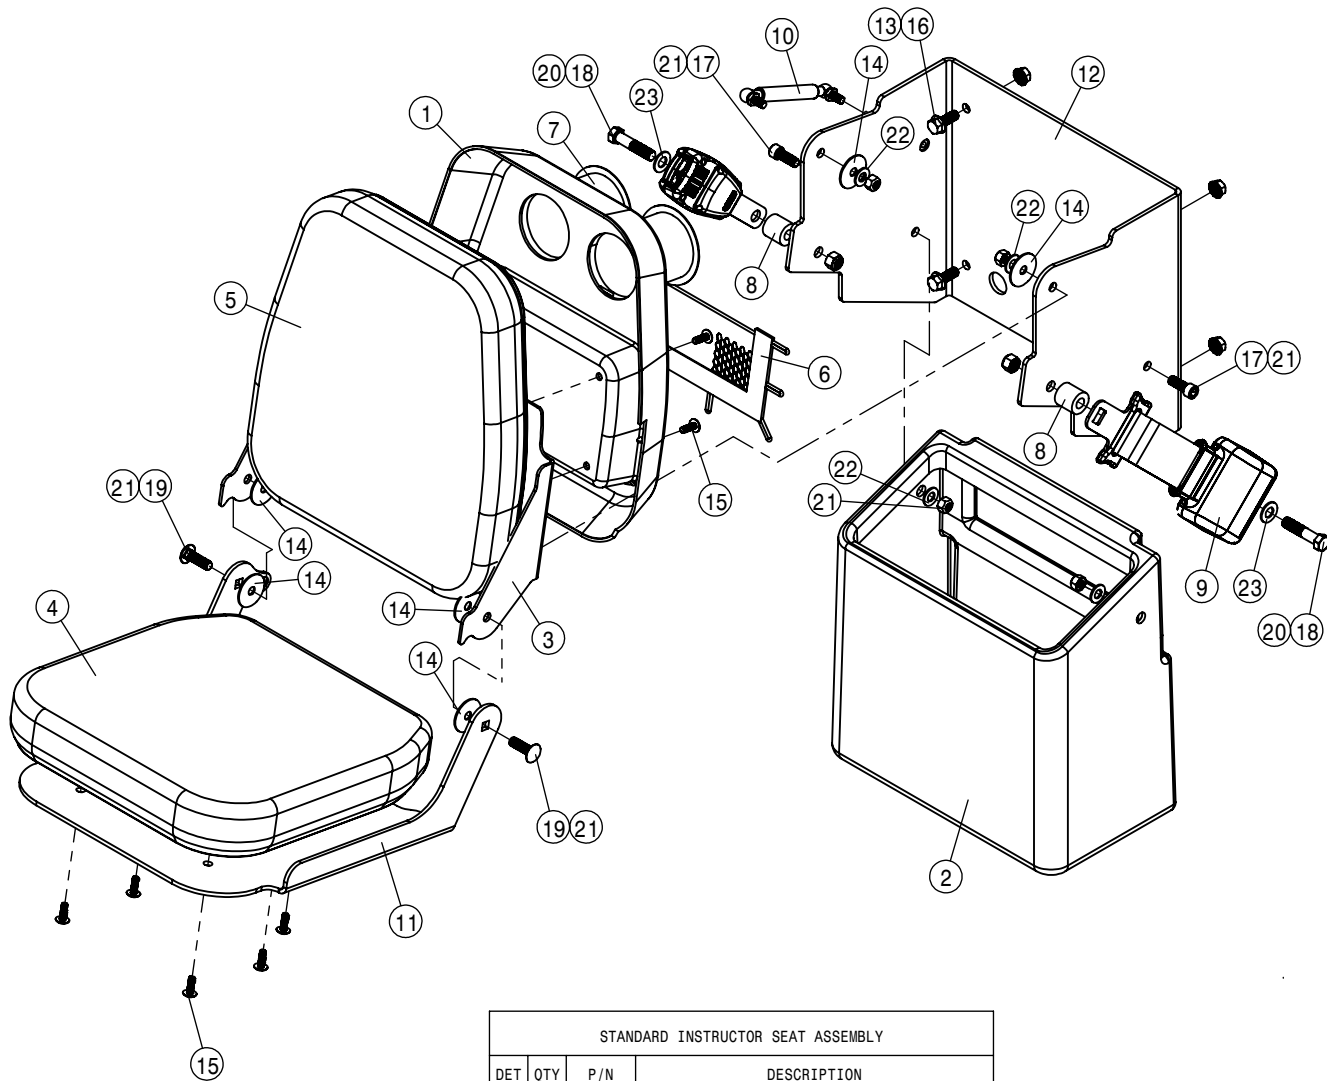

STANDARD INSTRUCTOR SEAT ASSEMBLY			
DET	QTY	P/N	DESCRIPTION
1	1	344162	PANEL BACK INSTRUCTOR SEAT BACK
2	1	344163	BIN STORAGE INSTRUCTOR SEAT
3	1	344166	BRKT BACK INSTRUCTOR SEAT MOUNT
4	1	344174	CUSH BASE INST SEAT STD
5	1	344175	CUSH BACK INST SEAT STD
6	1	344412	CARGO NET - INSTRUCTOR SEAT
7	2	344463	CUP HOLDER - SMALL
8	2	344489	INST SEAT BELT BUSHING, STS' 14
9	1	344493	INST SEAT BELT ASSY, STS' 14
10	1	344559	INST SEAT GAS SPRING, STS' 14
11	1	344564	BRKT BASE INST SEAT WLDT, STS' 14
12	1	344566	BRKT INST SEAT MT WLDT, STS' 14
13	4	470087	3/8UNC HEX SERR FLANGE NUT
14	6	470657	3/8 PTFE LOW-FRICT WASHER
15	10	472261	1/4UNC X 3/4 TRUSS HD BOLT
16	4	900129N	3/8UNC X 1" SERR FLANGE BOLT
17	2	900172	3/8UNC X 1" SOC HD CAP SCR, ZINC
18	2	900235	7/16-20 HEX HEAD BOLT, GR 5
19	2	901130	3/8UNC X 1 1/4 CARR BOLT
20	2	910030	7/16UNF HEX NUT, NYLOC GR5
21	4	914004	3/8UNC HEX STOVER NUT
22	4	920002	3/8 SAE FLAT WASHER
23	2	920003	7/16 SAE FLAT WASHER