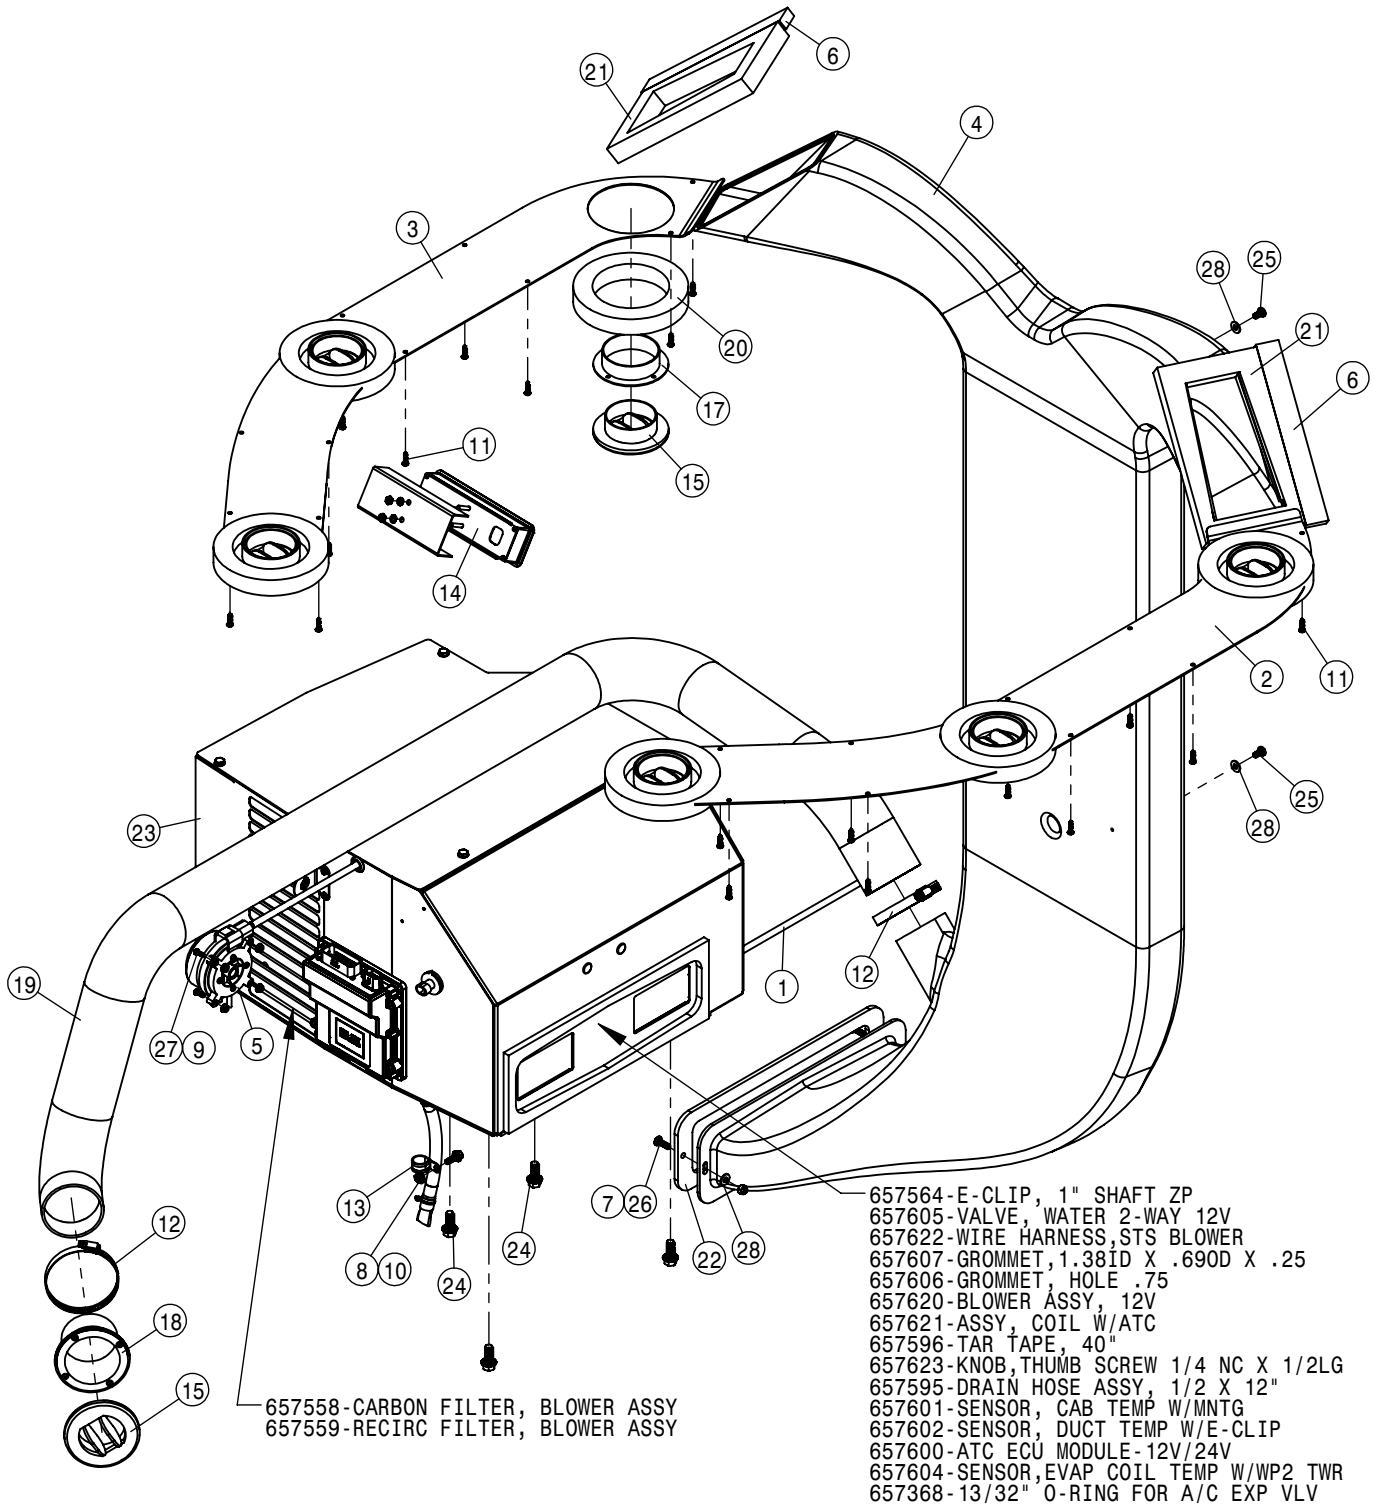

PREMIUM HVAC ASSEMBLY			
DET	QTY	P/N	DESCRIPTION
1	1	317315	HOSE - HVAC PRESSURE
2	1	344362	PLATE, ROOF DUCT COVER LH, STSCAB' 14
3	1	344361	PLATE, ROOF DUCT COVER RH, STSCAB' 14
4	1	344366	DUCT HVAC - STS CAB
5	1	344425	PRESSURE SWITCH - HVAC
6	2	344576	TEMP SEAL DUCT, STS' 14
7	2	470089	1/4UNC HEX NYL-LOC NUT
8	1	470121N	1/4 UNC SERR FLG LOCK NUT SS
9	4	470463	8-32 SERR FLANGE NUT
10	1	473834	1/4UNC X 3/4 SER FLG BOLT SS
11	20	473990N	#8 X 3/4 PHIL PAN SMS TY-A BZ
12	2	520052	HOSE CLAMP NO 52 STAINLESS
13	1	520104	CUSH HOSE CLMP, #12, 3/4D x 1/2W
14	1	657543	HVAC-CTRL-AUTO, CAB

PREMIUM HVAC ASSEMBLY			
DET	QTY	P/N	DESCRIPTION
15	7	657546	LOUVER, 4" W/O MNT
NS	1	657545	HARNESS-HVAC AUTO CTRL STS' 14
17	6	657547	PANEL MNT, LOUVER (THK PANEL)
18	1	657548	PANEL MNT, LOUVER (THK PANEL)
19	1	657550	HOSE - 3IN HVAC
20	6	657552	GASKET SEAL ROOF LOUVER
21	2	657553	GASKET SEAL ROOF LOUVER
22	1	657556	GASKET SEAL ROOF LOUVER
23	1	657561	BLOWER UNIT-AUT TMP CTRL STS' 15
24	4	900129N	3/8UNC X 1" SERR FLANGE BOLT
25	2	903708N	1/4UNC X1/2PHIL PAN MACH SCR BZ
26	2	903711	1/4UNC X3/4PHIL PANHD MACH SCR
27	4	903844	8-32 X 1/2 PHIL PANHD MACH SCR
28	4	920000	1/4 SAE FLAT WASHER