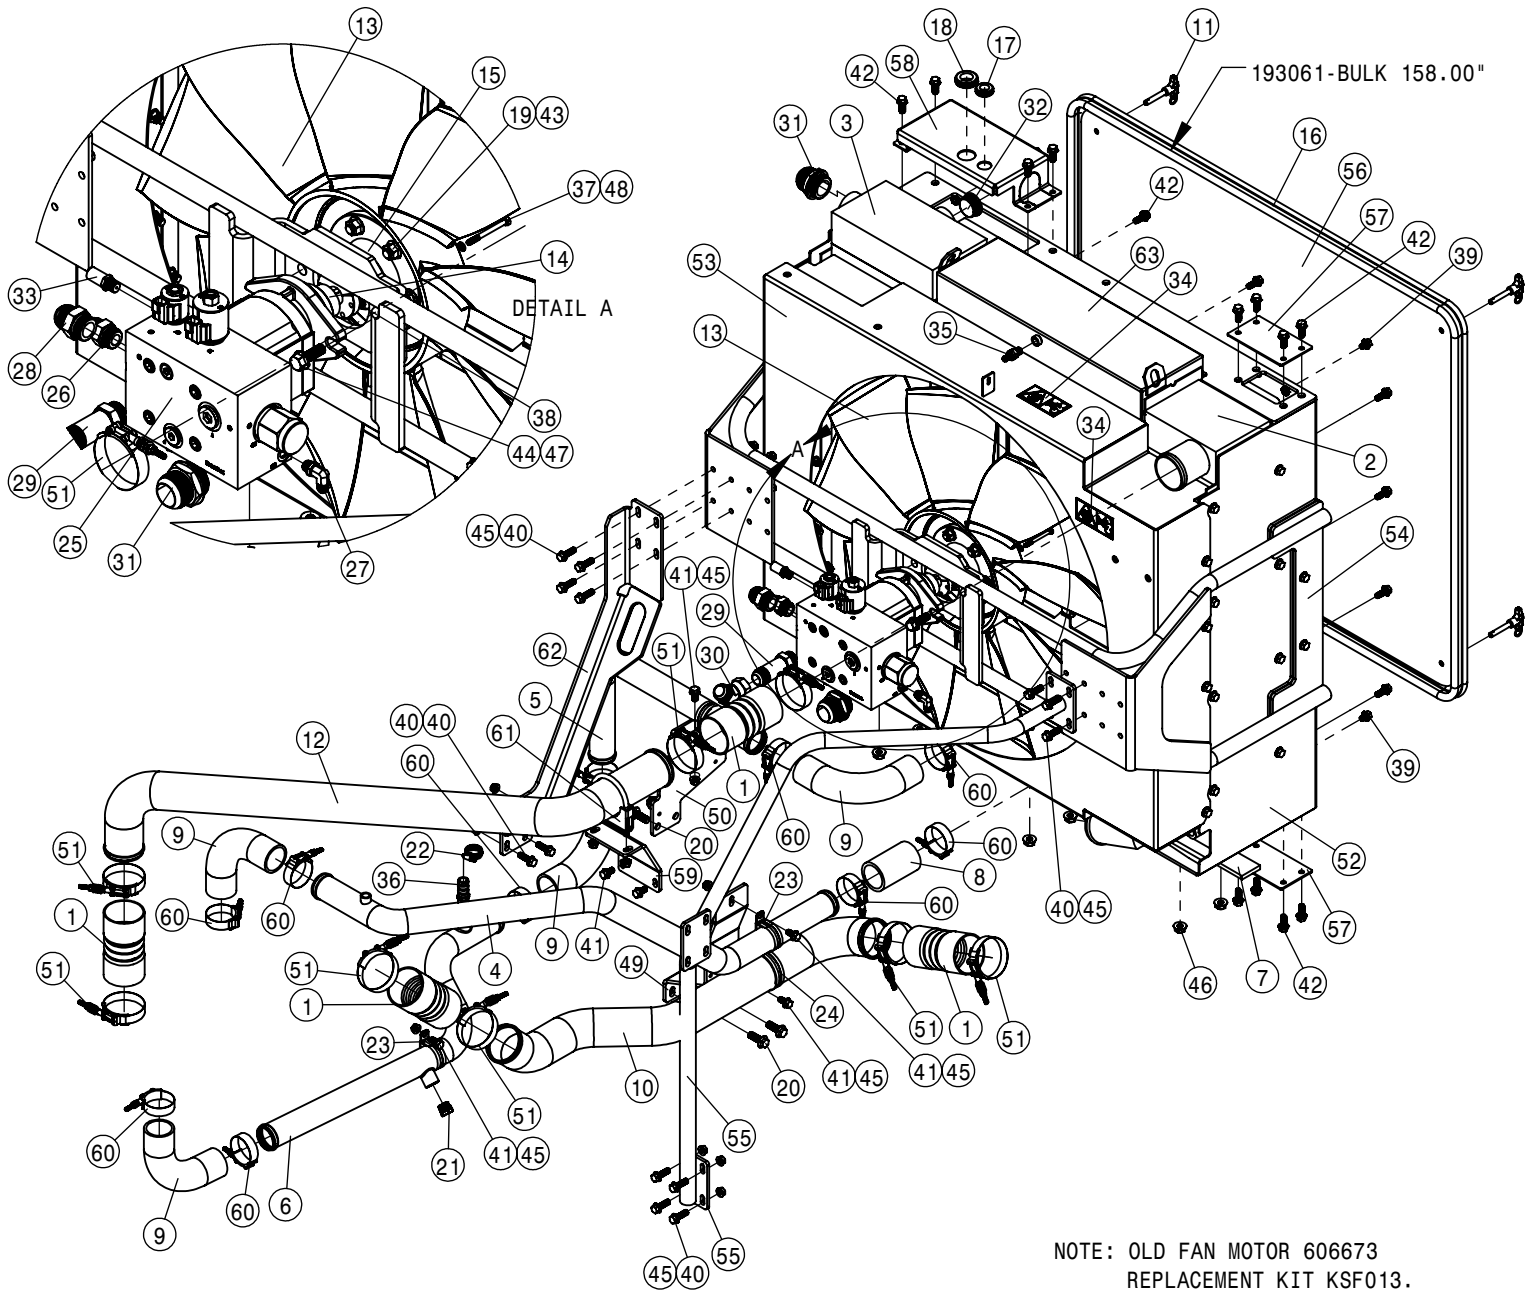

NOTE: OLD FAN MOTOR 606673
REPLACEMENT KIT KSF013.

TIER-3 RADIATOR ASSEMBLY			
DET	QTY	P/N	DESCRIPTION
1	4	311592	3.00 X 6.00 CAC HOSE
2	1	317170	CHARGE AIR COOLER STS'14
3	1	317171	HYD OIL COOLER STS'14
4	1	317199	PIPE - WATER OUTLET TO RAD
5	1	317200	PIPE - RAD TO WATER INLET 1
6	1	317201	PIPE - RAD TO WATER INLET 2
7	1	317202	COOLING PACKAGE ISOLATOR
8	1	317203	COOLANT HOSE
9	4	317204	COOLANT ELBOW
10	1	317292	PIPE - CAC TO INTAKE
11	4	317364	T-HANDLE QUICK PIN - 1.75" X 3/8 D
12	1	317389	PIPE - T3 CAC HOT SIDE
13	1	317535	32" ENGINE FAN
14	2	317536	SPLIT BUSHING ADAPTOR
15	1	317537	FAN HUB
16	1	344553	INTAKE SCREEN SEAL
17	1	470203	GROMMET, .750ID .125GW 1.062GD
18	1	470204	GROMMET,1.000ID .125GW 1.375GD
19	6	470360N	1/2UNC SERR FLG HEX NUT YZ
20	4	473855	12MM-1.75 X 35MM SM FLG BOLT
21	1	505231	PIPE PLUG .50NPT HEX HD BRS

TIER-3 RADIATOR ASSEMBLY			
DET	QTY	P/N	DESCRIPTION
22	1	520055	HOSE CLAMP NO 12 STAINLESS
23	3	520161	CUSH CLAMP,#32 2"D-3/4W LOOP
24	1	520166	CUSH CLAMP, 3"D-3/4W LOOP
25	1	606544	35CC FAN MOTOR ASSY
26	1	611127	1 1/16MJIC-1 1/16MOR ADPTR
27	1	618119	9/16MJIC-90-9/16MOR LBO
28	1	618186	1 5/16MJIC-1 5/16MOR ADPTR
29	1	618610	1 5/16MJIC-1 5/16MOR LG ADPTR
30	1	618630	1 5/16MJ-45-1 5/16FJ SWIV LBO
31	2	618682	1 7/8MOR-1 7/8MJIC ADPTR
32	1	618759	1 5/8MOR PLUG, HEX SOCKET
33	1	619023	9/16 MOR DIAGNOSTIC FITTING
34	2	650434	DECAL, FAN BLADE WARNING
35	1	712100	1/4NPT X 3/8 HOSE FTG,PUSHLOCK
36	1	712440	1/2 NPT X 3/4 HOSE BARB
37	6	900009	1/4UNC X 2 3/4 HEX BOLT
38	3	900023	1/4UNC X 2 1/4 HEX BOLT
39	2	900126	3/8UNC X 1/2 SERR FLG BOLT YZ
40	20	900127N	3/8UNC X 1 1/4 SER FLANGE BOLT
41	6	900128N	3/8UNC X 3/4 SER FLANGE BOLT
42	51	900129N	3/8UNC X 1" SERR FLANGE BOLT

TIER-3 RADIATOR ASSEMBLY			
DET	QTY	P/N	DESCRIPTION
43	6	900264N	1/2UNC X 1 1/4 SER FLANGE BOLT
44	2	900265N	1/2UNC X 1 1/2 SERR FLANGE BOLT
45	45	910004N	3/8UNC FLANGE CNTR LOCK NUT
46	6	914008N	1/2UNC SMTH FLG CTR LCK NUT YZ
47	2	914015	1/2UNC HEX CENTER-LOCK NUT
48	6	920500	1/4 LOCK WASHER
49	1	317198	CAC / RAD PIPE SUPP
50	1	317331	HOSE PLATE
51	8	520146	3.06/3.38 T-BOLT HOSE CLAMP SS
52	1	317162	COOLING PKG FRAME WLD
53	1	317173	FAN SHROUD WLD
54	1	317181	FAN FRAME WLD
55	1	317194	RH COOLING PKG SUPP WLD
56	1	317337	INTAKE SCREEN WLD
57	2	317341	COOLING PKG FRAME COVER
58	1	317342	CONDENSOR ACCESS COVER
59	1	317206	CAC PIPE SUPP
60	10	520140	2.18/2.50 T-BOLT HOSE CLAMP SS
61	1	470160	MUFFLER CLAMP 3.00 IN
62	1	317390	SUPPORT BRACE COOLING PACK
63	1	317169	RADIATOR STS'14