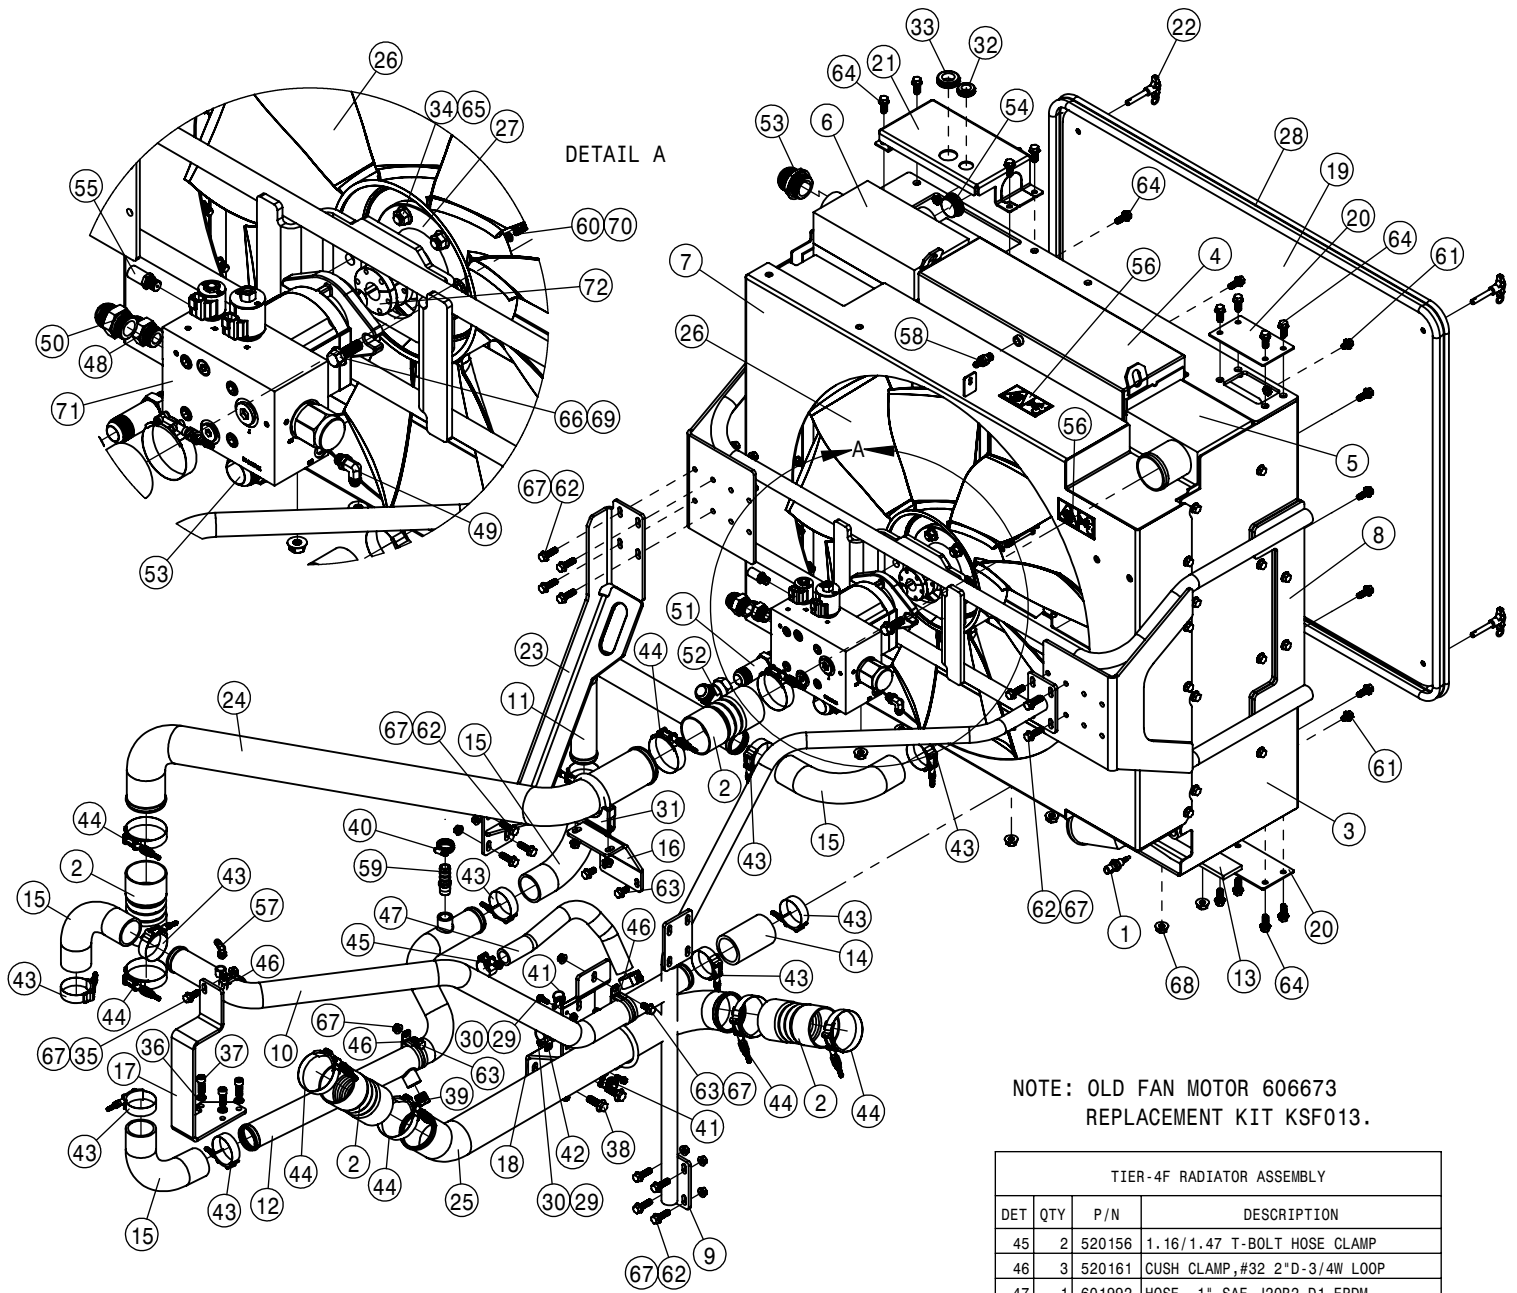

NOTE: OLD FAN MOTOR 606673
REPLACEMENT KIT KSF013.

TIER-4F RADIATOR ASSEMBLY			
DET	QTY	P/N	DESCRIPTION
1	1	290098	TEMP SENDER - CAC
2	4	311592	3.00 X 6.00 CAC HOSE
3	1	317162	COOLING PKG FRAME WLD
4	1	317169	RADIATOR STS'14
5	1	317170	CHARGE AIR COOLER STS'14
6	1	317171	HYD OIL COOLER STS'14
7	1	317173	FAN SHROUD WLD
8	1	317181	FAN FRAME WLD
9	1	317194	RH COOLING PKG SUPP WLD
10	1	317199	PIPE - WATER OUTLET TO RAD
11	1	317200	PIPE - RAD TO WATER INLET 1
12	1	317201	PIPE - RAD TO WATER INLET 2
13	1	317202	COOLING PACKAGE ISOLATOR
14	1	317203	COOLANT HOSE
15	4	317204	COOLANT ELBOW
16	1	317206	CAC PIPE SUPP
17	1	317280	PIPE SUPP
18	1	317327	CAC / RAD PIPE SUPP
19	1	317337	INTAKE SCREEN WLD
20	2	317341	COOLING PKG FRAME COVER
21	1	317342	CONDENSOR ACCESS COVER
22	4	317364	T-HANDLE QUICK PIN - 1.75" X 3/8 D

TIER-4F RADIATOR ASSEMBLY			
DET	QTY	P/N	DESCRIPTION
23	1	317390	SUPPORT BRACE COOLING PACK
24	1	317392	PIPE T4F CAC HOT SIDE
25	1	317490	PIPE - CAC TO INTAKE
26	1	317535	32" ENGINE FAN
27	1	317537	FAN HUB
28	1	344553	INTAKE SCREEN SEAL
29	3	470118	1/4 UNC X 3/4 SER FLG BOLT
30	3	470121	1/4 UNC SERR FLG LOCK NUT
31	2	470160	MUFFLER CLAMP 3.00 IN
32	1	470203	GROMMET, .750ID .125GW 1.062GD
33	1	470204	GROMMET,1.000ID .125GW 1.375GD
34	6	470360N	1/2UNC SERR FLG HEX NUT YZ
35	1	470460	3/8 X 1" SERR FLG BOLT
36	3	473798	10MM LOCK WASHER
37	3	473844	10MM-1.50 X 30 SOC HD CAP SCR
38	2	473855	12MM-1.75 X 35MM SM FLG BOLT
39	1	505231	PIPE PLUG .50NPT HEX HD BRS
40	1	520055	HOSE CLAMP NO 12 STAINLESS
41	2	520104	CUSH HOSE CLMP,#12, 3/4D x 1/2W
42	1	520121	CUSH CLAMP,#16 1IN X 3/4W
43	10	520140	2.18/2.50 T-BOLT HOSE CLAMP SS
44	8	520146	3.06/3.38 T-BOLT HOSE CLAMP SS

TIER-4F RADIATOR ASSEMBLY			
DET	QTY	P/N	DESCRIPTION
45	2	520156	1.16/1.47 T-BOLT HOSE CLAMP
46	3	520161	CUSH CLAMP,#32 2"D-3/4W LOOP
47	1	601992	HOSE, 1" SAE J20R2-D1 EPDM
48	1	611127	1 1/16MJIC-1 1/16MOR ADPTR
49	1	618119	9/16MJIC-90-9/16MOR LBO
50	1	618186	1 5/16MJIC-1 5/16MOR ADPTR
51	1	618610	1 5/16MJIC-1 5/16MOR LG ADPTR
52	1	618630	1 5/16MJIC-45-1 5/16FJ SWIV LBO
53	2	618662	1 7/8MOR-1 7/8MJIC ADPTR
54	1	618759	1 5/8MOR PLUG, HEX SOCKET
55	1	619023	9/16 MOR DIAGNOSTIC FITTING
56	2	650434	DECAL, FAN BLADE WARNING
57	1	711104	1/4MNPT-90-3/8 HOSE BARB, BRS
58	1	712100	1/4NPT X 3/8 HOSE FTG,PUSHLOCK
59	1	712440	1/2 NPT X 3/4 HOSE BARB
60	6	900009	1/4UNC X 2 3/4 HEX BOLT
61	2	900126	3/8UNC X 1/2 SERR FLG BOLT YZ
62	20	900127N	3/8UNC X 1 1/4 SER FLANGE BOLT
63	4	900128N	3/8UNC X 3/4 SER FLANGE BOLT
64	51	900129N	3/8UNC X 1" SERR FLANGE BOLT
65	6	900264N	1/2UNC X 1 1/4 SER FLANGE BOLT
66	2	900265N	1/2UNC X 1 1/2 SERR FLANGE BOLT
67	45	910004N	3/8UNC FLANGE CNTR LOCK NUT
68	6	914008N	1/2UNC SMTH FLG CTR LCK NUT YZ
69	2	914015	1/2UNC HEX CENTER-LOCK NUT
70	6	920500	1/4 LOCK WASHER
71	1	606544	35CC FAN MOTOR ASSY
72	2	317536	SPLIT BUSHING ADAPTOR
73	3	900023	1/4UNC X 2 1/4 HEX BOLT