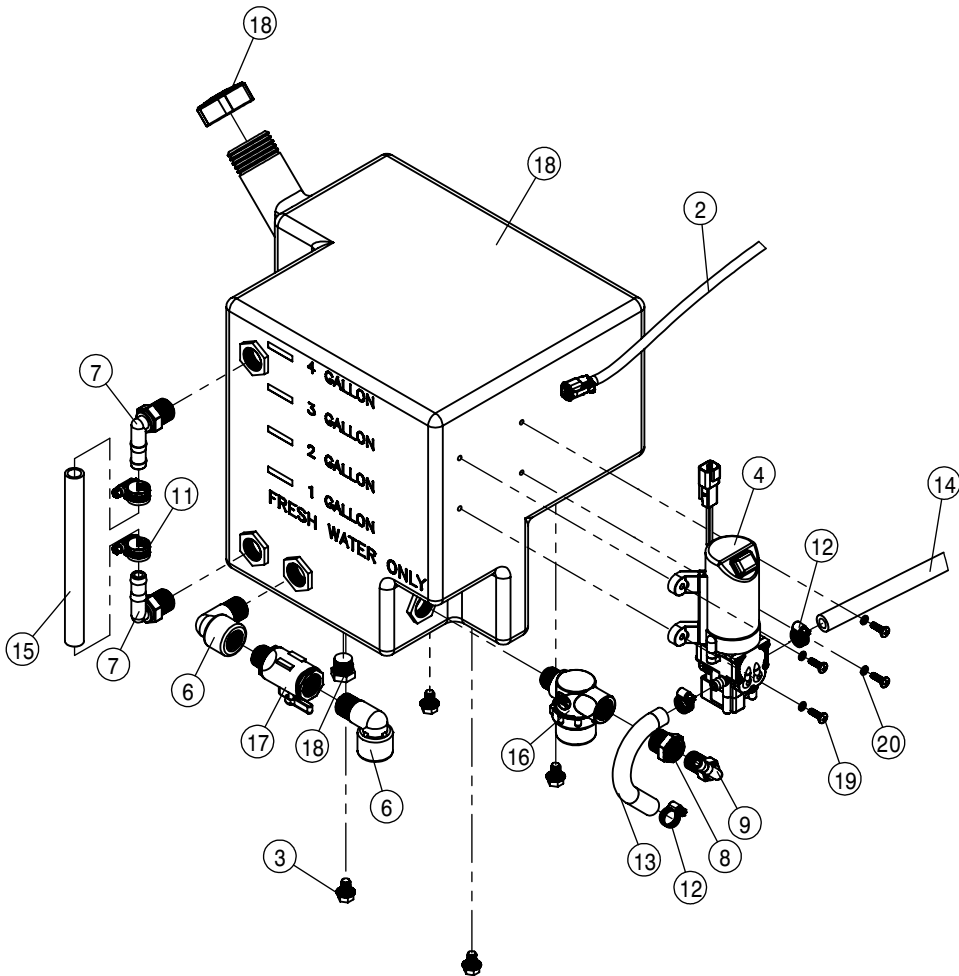

BULK HOSE
195902-HOSE 1/2ID-3/32W CLEAR VINYL
195923-HOSE 3/8 1-FBR BR BLK RLA

HAND WASH TANK ASSEMBLY			
DET	QTY	P/N	DESCRIPTION
1	1	294059	footswitch assembly, 60" cord
2	1	294252	HANDWASH EXTENSION HARNESS
3	4	470232N	5/16UNC X 1/2 SERR FLG BOLT SS
4	1	470596	DIAPHRAM PUMP W/DEUTSCH CONNEC
5	2	472351	4-40 X 1/2 PAN HD MTL SCR TYP F
6	2	500044	1/2NPT-90 ST EL, POLY
7	2	500047	1/2NPT-90-1/2 HOSE BARB, POLY
8	1	500286	1/2"-3/8"NPT REDU BUSH, POLY
9	2	500287	3/8NPT-90-3/8 HOSE BARB, POLY
10	1	500288	3/8NPT-90 EL, POLY
11	2	520069	HOSE CLAMP NO 6 STAINLESS
12	4	520120	HOSE CLAMP NO 4 STAINLESS
13	1	601076	HOSE, 3/8 X 7.00 1FBR BR
14	1	601077	HOSE, 3/8 X 200.00 1FBR BR
15	1	601078	HOSE, 1/2 X 7.50" CLEAR VINYL
16	1	690207	IN-LINE STRAINER, 1/2 FNPT, HYPRO
17	1	696195	1/2FNPT-1/2MNPT MICRO BALL VLV
18	1	763831	TANK-HAND WASH, 4.4 GALLON
19	4	903710N	10-32 X 5/8 PHIL PANHD MACH SCR
20	4	920510N	#10 LOCK WASHER YZ