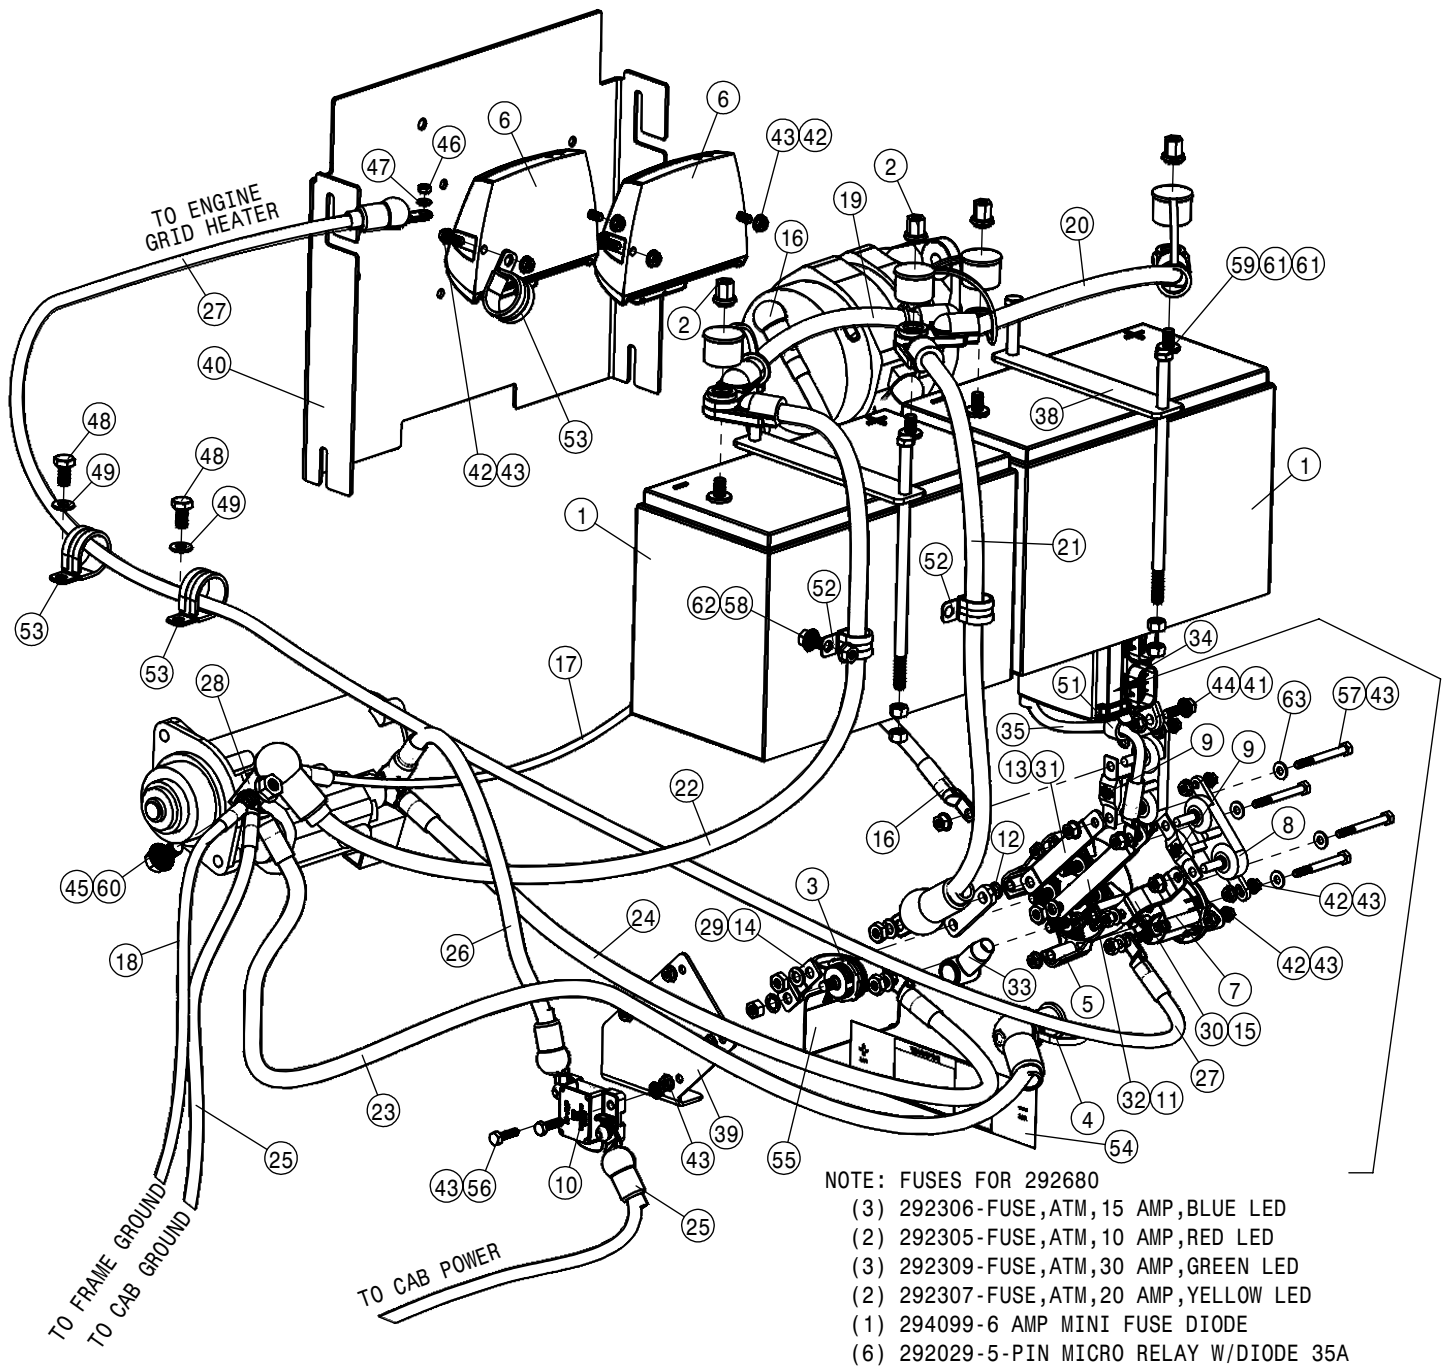

NOTE: FUSES FOR 292680
(3) 292306-FUSE, ATM, 15 AMP, BLUE LED
(2) 292305-FUSE, ATM, 10 AMP, RED LED
(3) 292309-FUSE, ATM, 30 AMP, GREEN LED
(2) 292307-FUSE, ATM, 20 AMP, YELLOW LED
(1) 294099-6 AMP MINI FUSE DIODE
(6) 292029-5-PIN MICRO RELAY W/DIODE 35A

TIER-4F BATTERY AND CABLE ASSEMBLY			
DET	QTY	P/N	DESCRIPTION
1	2	291196	BATTERY, 12V 900CCA, SS STUD
2	4	291205	BATTERY NUT, 3/8-16 SS CLSD CAP
3	1	291680	POSITIVE JUMPER STUD, RED
4	1	291681	NEGATIVE JUMPER STUD, BLACK
5	1	291957	BATTERY SWITCH, DUAL CIRCUIT
6	2	292016	IQAN-XA2 MODULE
7	1	292505	MCR
8	2	292578	HIGH AMP FUSE HOLDER W/COVER
9	2	292641	FUSE, 250 AMP 32 VOLT DC
10	1	292642	CIRCUIT BREAKER, 150 AMP BUSS
11	1	292651	BUSBAR, MD TO GRID HEAT FUSE
12	1	292652	BUSBAR, MASTER DISC. JUMPER
13	1	292653	BUSBAR, MD TO ALT. FUSE
14	1	292654	BUSBAR, POST TO MD
15	1	292655	BUSBAR, MCR TO FUSE
16	1	292656	BATT CABLE, RED 20" 1/0 5/16-5/16
17	1	292657	BATT CABLE, BLK 35" 2GA 1/2-1/4
18	1	292658	BATT CABLE, BLK 75" 2GA 3/8-1/2
19	1	292659	BATT CABLE, BLK 16" 2/0 3/8-3/8
20	1	292660	BATT CABLE, RED 18" 2/0 3/8-3/8
21	1	292661	BATT CABLE, RED 34" 2/0 3/8-3/8

TIER-4F BATTERY AND CABLE ASSEMBLY			
DET	QTY	P/N	DESCRIPTION
22	1	292662	BATT CABLE, BLK 47" 2/0 3/8-1/2
23	1	292664	BATT CABLE, BLK 45" 2/0 1/2-3/8
24	1	292665	BATT CABLE, RED 42" 2/0 1/2-3/8
25	1	292668	CAB PWR, GND CABLE ASY
26	1	292669	BATT CABLE, RED 21" 1/0 1/2-1/4
27	1	292670	BATT CABLE, RED 94" 2GA 1/4-5/16
28	1	292671	BUSBAR, GND EXT
29	1	292673	HEAT SHRINK, RED .75 X .03 X 1 1/2"
30	1	292674	HEAT SHRINK, RED .75 X .03 X 2 1/2"
31	1	292675	HEAT SHRINK, RED .75 X .03 X 3 1/2"
32	1	292676	HEAT SHRINK, RED .75 X .03 X 4 1/2"
33	1	292677	RUBBER BOOT (RED) 2 TO 2/0 GAUGE
34	1	292680	VEC
35	1	292683	VEC POWER CABLE
NS	1	294226	TIER 4F HARNESS ASSY
NS	1	294253	AFTERTREATMENT HARNESS
38	2	316470	BATTERY TIE-DOWN
39	1	317345	MST DISC. COVER
40	1	362037	MODULE BOX REMOVABLE COVER
41	4	470113N	5/16UNC SERR FLG LOCK NUT SS
42	10	470118	1/4 UNC X 3/4 SER FLG BOLT

TIER-4F BATTERY AND CABLE ASSEMBLY			
DET	QTY	P/N	DESCRIPTION
43	20	470121	1/4 UNC SERR FLG LOCK NUT
44	4	470234N	5/16UNC X 1" SERR FLG BOLT SS
45	1	470360	1/2UNC SERR FLG HEX NUT
46	1	473767	6MM-1.00 HEX NUT
47	1	473768	6MM LOCK WASHER
48	2	473793	10MM-1.50 X 20MM HEX BOLT GR8
49	2	473799	10MM FLAT WASHER
50	1	294062	SOL PUMP DIODE TO RELAY ADAPTR
51	1	520117	CUSH HOSE CLAMP, #10, 5/8D X 1/2W
52	2	520121	CUSH CLAMP, #16 1IN X 3/4W
53	3	520160	CUSH CLAMP, #24 1 1/2D-3/4W LOOP
54	1	650295	IMPORTANT/ NEG/ POS DECAL
55	1	650296	CAUTION DECAL
56	2	900003	1/4UNC X 1" HEX BOLT
57	4	900008N	1/4UNC X 2 1/2 HEX BOLT SS
58	1	900128N	3/8UNC X 3/4 SER FLANGE BOLT
59	4	900150	3/8UNC X 9 1/2 HEX BOLT
60	1	900263N	1/2UNC X 1" SER FLANGE BOLT
61	8	910004	3/8UNC HEX NUT
62	1	910004N	3/8UNC FLANGE CNTR LOCK NUT
63	4	920000N	1/4 SAE FLAT WASHER SS