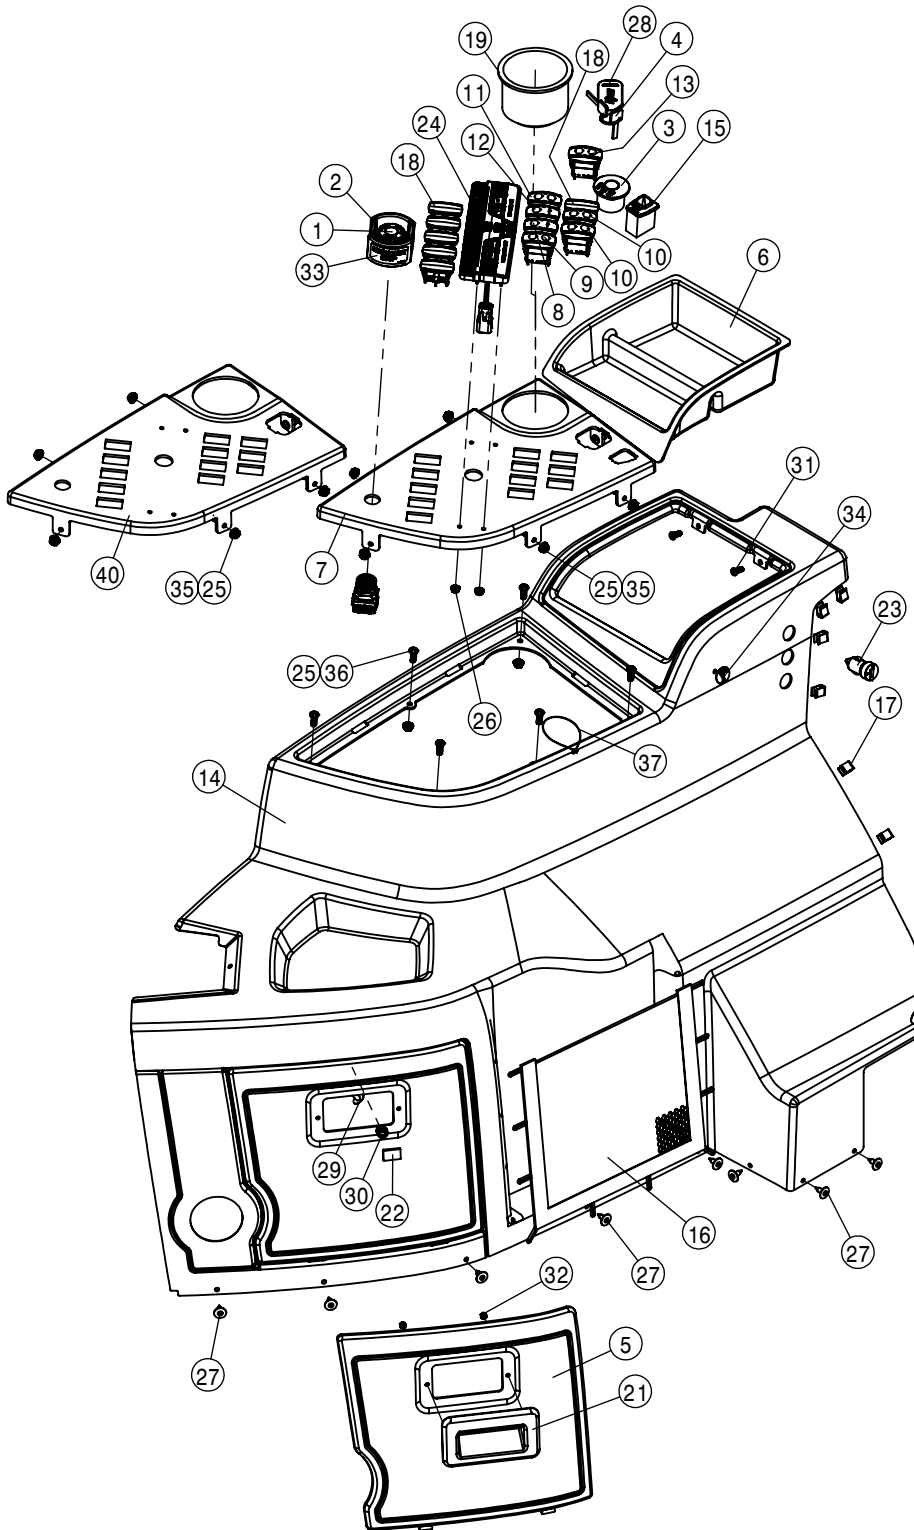

CONSOLE ASSEMBLY			
DET	QTY	P/N	DESCRIPTION
1	1	290081	E-STOP SWITCH,LED MUSHROOM
2	1	290089	E-STOP SHROUD, STS '11
3	1	291916	IGNITION SWITCH
4	2	291917	IGNITION KEY FOR 291916
5	1	344306	CONSOLE DOOR
6	1	344307	CONSOLE TRAY
7	1	344309	CONSOLE SWITCH PANEL
8	1	344312	SWITCH - SOLUTION PUMP
9	1	344313	SWITCH - MAIN TANK
10	2	344314	SWITCH - BOOM FOLD
11	1	344315	SWITCH - RINSE
12	1	344316	SWITCH - AGITATION
13	1	344317	SWITCH - FOAMER
14	1	344407	CONSOLE BODY
15	1	344409	SWITCH - POWER MIRROR
16	1	344410	CARGO NET - SIDE CONSOLE
17	6	344413	"U" CLIP
18	6	344461	HOLE PLUG - CONTURA V
19	1	344462	CUP HOLDER - LARGE
NS	4	344464	POWER OUTLET 12V
21	1	344465	DOOR HANDLE
22	1	344514	PLATE - CONSOLE DOOR
23	1	344555	USB CHARGING ADAPTER - DC
24	1	344556	SECTION KEYPAD STS' 15
25	18	470121	1/4 UNC SERR FLG LOCK NUT
26	4	470175	10-32 SERR FLANGE NUT
27	8	470466	1/4 X 3/4 PLTC LCK RIVET
28	1	470544	HAGIE KEY CHAIN
29	1	470545	PUSH TREE FASTENER 1/4 X 1
30	1	470676	MORTISE MOUNT-PULL MAG CATCH
31	2	472344	1/4UNCX5/8 ALHD BUTTON CAP SCR
32	2	473870	M5 HEX NUT
33	1	650278	DECAL, E-STOP, STS '11
34	1	650467	DECAL - AUX 2
35	12	903708	1/4UNC X1/2PHIL PANHD MACH SCR
36	6	903711	1/4UNC X3/4PHIL PANHD MACH SCR
37	1	470609	8" BEAD CHAIN
NS	1	493626	STS QUICK START GUIDE
NS	1	493662	STS TOOL INSTRUCTION SHEET
40	1	343912	CONSOLE SWITCH PANEL, NO MRR