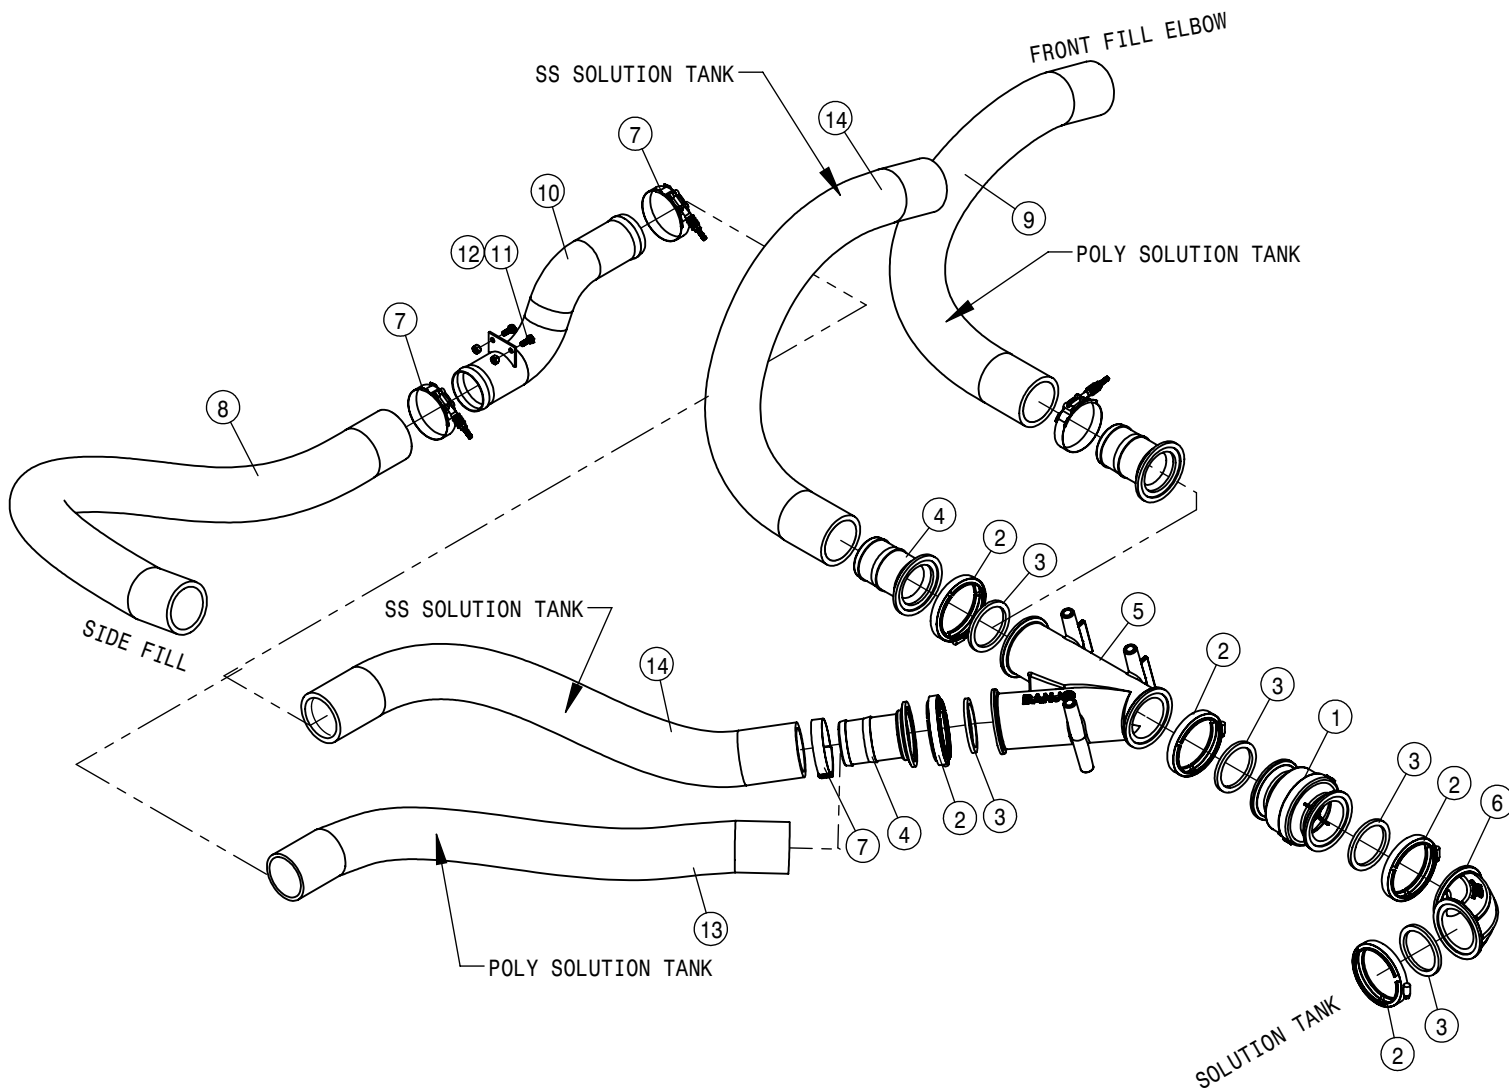

BULK HOSE
197145-HOSE 3"SUCTION,POLY HELIX EPDM

RH SOLUTION TANK VALVE (FRONT AND SIDE FILL)			
DET	QTY	P/N	DESCRIPTION
1	1	500142	CHECK VALVE 3" FLANGE
2	5	500208	3" FLANGE CLAMP S.S.
3	5	500209	3" FLANGE GASKET EPDM
4	3	500210	3"FLANGE-3'HOSEBARB POLY
5	1	500260	3" FP FLANGE 45 Y COUPLING
6	1	500262	3"FLANGE-90-3"FLG SWEEP LBO
7	5	520145	3.56/3.88 T-BOLT HOSE CLAMP SS
8	1	601664	HOSE, 3 X 55 POLY HELIX EPDM
9	1	601926	HOSE, 3 X 37 POLY HELIX EPDM
10	1	690731	SOLU TUBE, 3.00 S.S. SIDE FILL
11	2	900064	5/16UNC X 3/4" HEX BOLT
12	2	914002	5/16UNC HEX STOVER NUT
13	1	197145-038	HOSE, 3ID X 038 POLY HELIX EPDM
14	2	197145-040	HOSE 3" SUCTION,POLY HELIX EPDM