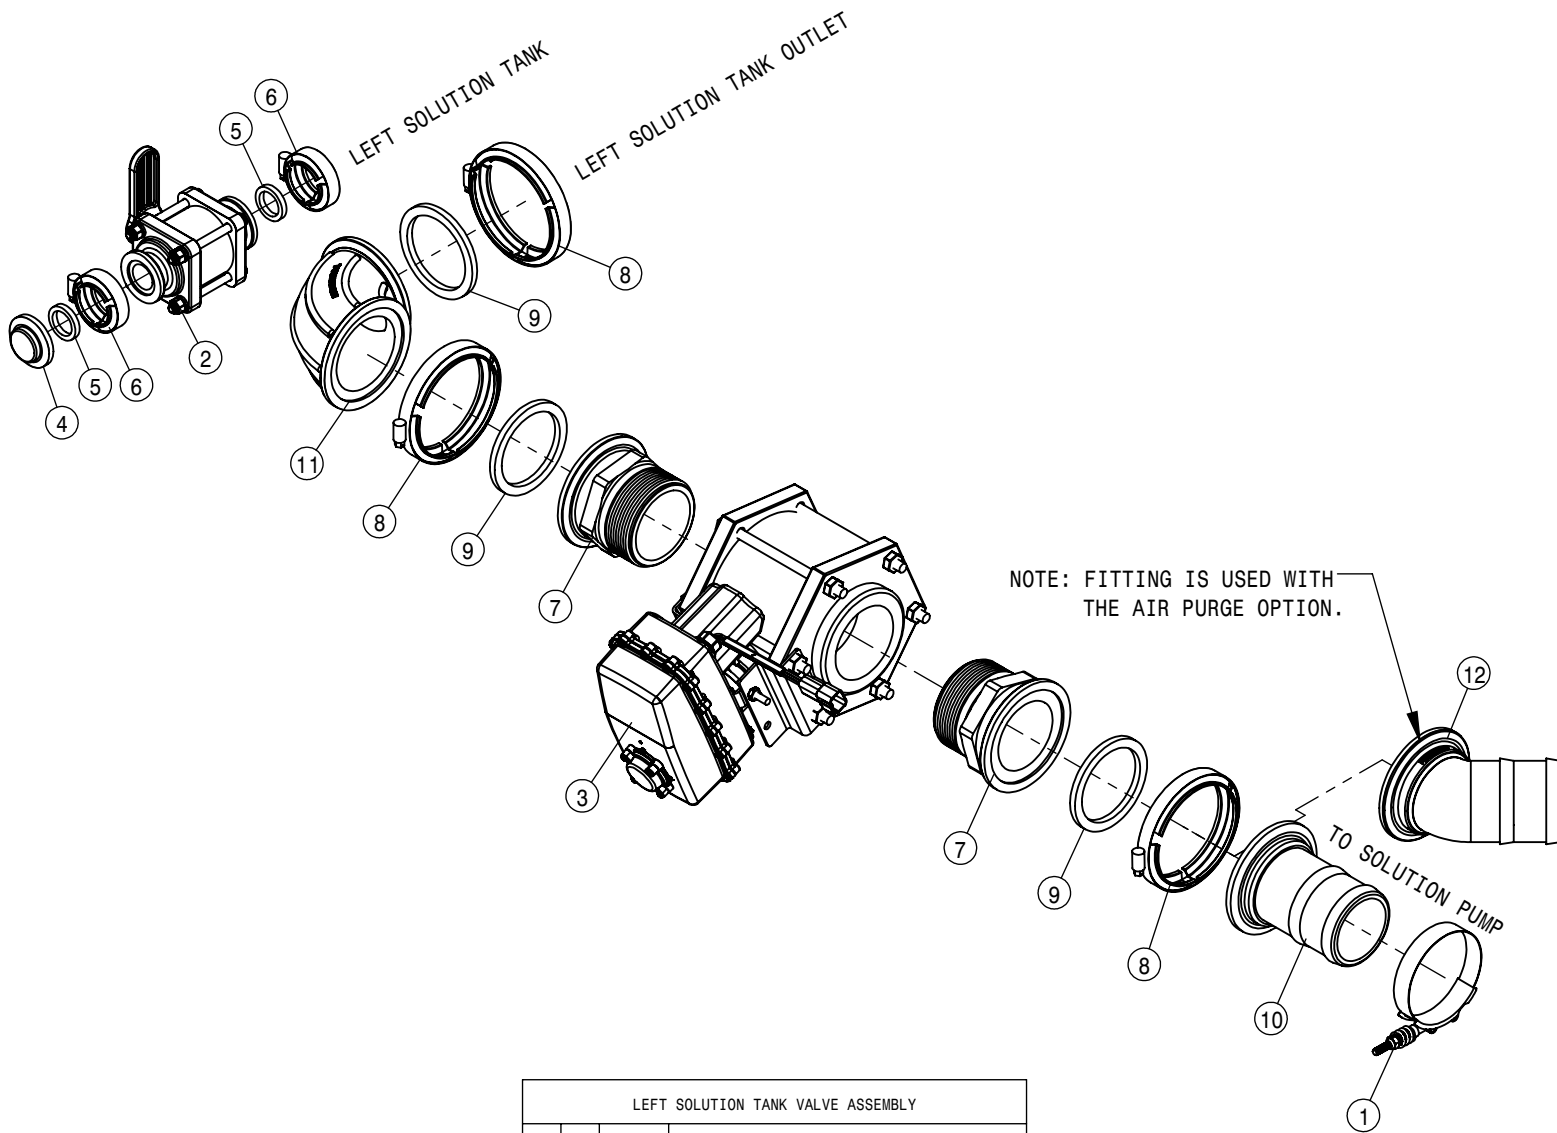

LEFT SOLUTION TANK VALVE ASSEMBLY			
DET	QTY	P/N	DESCRIPTION
1	1	520145	3.56/3.88 T-BOLT HOSE CLAMP SS
2	1	696147	BALL VLV, 1" FLANGE
3	1	696268	KZCO, 3" VALVE
4	1	500155	1" FLANGE CAP PLUG POLY
5	2	500157	1" FLANGE GASKET EPDM
6	2	500159	1" FLANGE CLAMP S.S.
7	2	500164	3" FLANGE - 3.00 MNPT ADPTR POLY
8	3	500208	3" FLANGE CLAMP S.S.
9	3	500209	3" FLANGE GASKET EPDM
10	1	500210	3" FLANGE - 3" HOSEBARB POLY
11	1	500262	3" FLANGE - 90 - 3" FLG SWEEP LBO
12	1	500258	3" FLANGE - 45 - 3" HOSEBARB, POLY