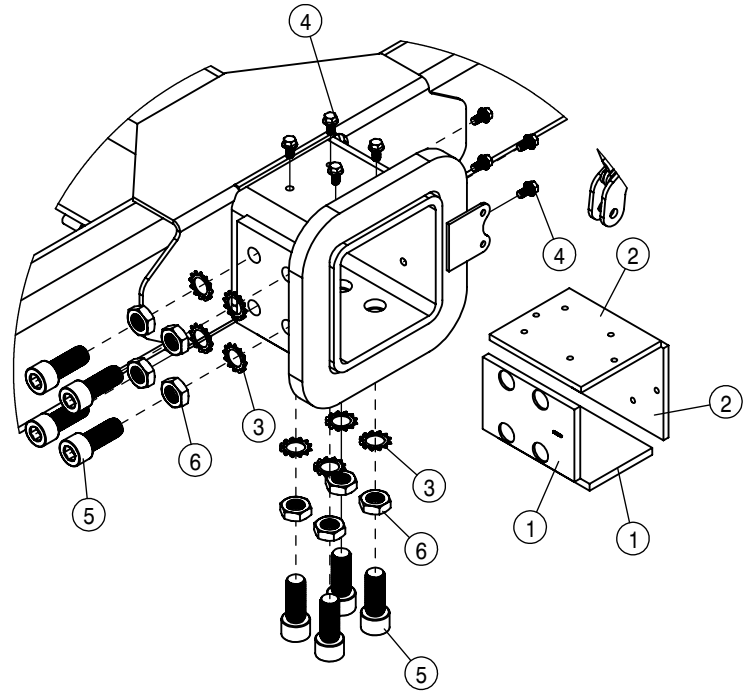

REAR MAINFRAME

NO TREAD MAINFRAME PLATE ASSEMBLY			
DET	QTY	P/N	DESCRIPTION
1	4	342721	TRD ADJ BRONZE BRG
2	4	342917	TREAD ADJ PLATE, TAPPED, STS 10
3	16	483018N	1" EXTERNAL TOOTH LOCK WASHER YZ
4	16	900128N	3/8UNC X 3/4 SER FLANGE BOLT
5	16	900395N	1"UNC X 2 1/2 SOCKET CAP SCR
6	16	910101N	1" UNC HEX JAM NUT