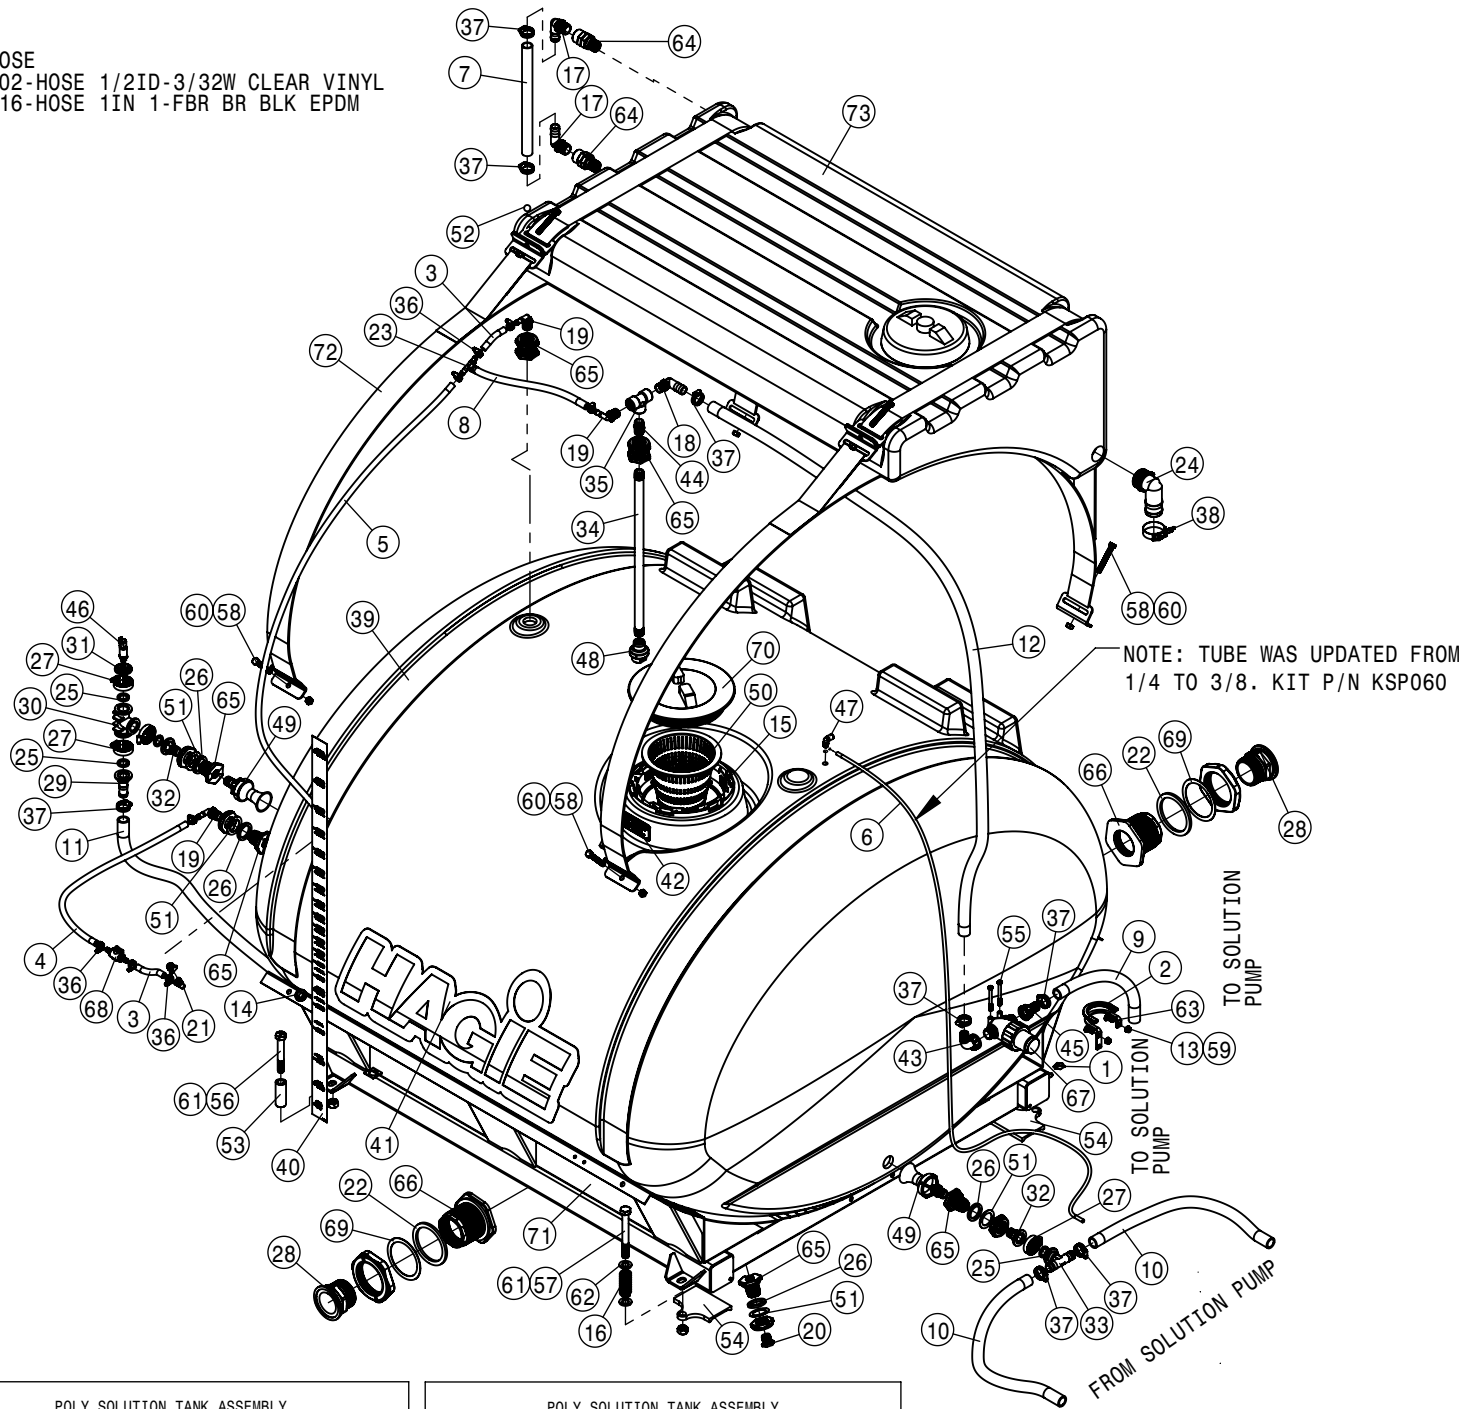

BULK HOSE
195902-HOSE 1/2ID-3/32W CLEAR VINYL
197116-HOSE 1IN 1-FBR BR BLK EPDM

POLY SOLUTION TANK ASSEMBLY			
DET	QTY	P/N	DESCRIPTION
1	1	193012-003	QUICKEDGE TRIM .135 TO .250
2	1	193016-007	QUICKEDGE TRIM .060 TO .170
3	2	195902-004	HOSE 1/2ID-3/32W CLEAR VINYL
4	1	195902-030	HOSE 1/2ID-3/32W CLEAR VINYL
5	1	195902-074	HOSE 1/2ID-3/32W CLEAR VINYL
6	1	195915-093	3/8OD AIR BRAKE TUBING J844-B
7	1	195916-016	HOSE 1"ID-1/8W CLEAR VINYL
8	1	197008-018	HOSE 1/2 1-FBR BR BLK EPDM
9	1	197116-016	HOSE 1IN 1-FBR BR BLK EPDM
10	2	197116-027	HOSE 1IN 1-FBR BR BLK EPDM
11	1	197116-093	HOSE 1IN 1-FBR BR BLK EPDM
12	1	197116-095	HOSE 1IN 1-FBR BR BLK EPDM
13	2	470087	3/8UNC HEX SERR FLANGE NUT
14	1	470203	GROMMET, .750ID .125GW 1.062GD
15	8	473847	10-12 X 1 PHIL FLAT HD SCR SS
16	2	482016	SPRING, 1.4 X 3.00 COMPRN
17	2	500024	1"NPT-90-1"HOSE BARB, POLY
18	1	500026	3/4NPT-90-1"HOSE BARB, POLY
19	3	500041	3/4NPT-90-1/2"HOSE BARB, POLY
20	1	500043	3/4NPT PIPE PLUG, POLY
21	1	500098	1/2-90-1/2 HOSE BARB
22	2	500115	3"NPT BLKHD FITTING GASKET
23	1	500120	1/2" HOSE BARB TEE
24	1	500141	2"MNPT-90-2" HOSE BARB, POLY
25	4	500157	1" FLANGE GASKET EPDM

POLY SOLUTION TANK ASSEMBLY			
DET	QTY	P/N	DESCRIPTION
26	4	500158	1 1/2" GASKET FOR 2" FLANGE
27	4	500159	1" FLANGE CLAMP S.S.
28	2	500164	3" FLANGE- 3.00 MNPT ADPTR POLY
29	1	500171	1" FLANGE-1" HOSE BARB POLY
30	1	500175	1" FLANGE TEE, POLY
31	1	500226	1" FLANGE PLUG W/1/4"FNPT POLY
32	2	500235	1" FLANGE-3/4" MNPT
33	1	500268	1" FLANGE HOSE BARB TEE
34	1	504850	CPVC PIPE NIPPLE .75NPT-24.00
35	1	505218	3/4 NPT PIPE TEE, POLY
36	10	520069	HOSE CLAMP NO 6 STAINLESS
37	8	520090	HOSECLAMP NO 16 STAINLESS
38	1	520141	2.31/2.62 T-BOLT HOSE CLAMP SS
39	1	763827	1000 GAL POLY TANK W/ HOLES '14
40	1	650150	DECAL ,SIGHT GAUGE, 1000G POLY
41	2	650216	HAGIE LOGO, TANK MOLDIN DECAL
42	1	650850	DECAL ,WARNING, DANGEROUS CHEM
43	1	690072	1" .90D HOSE BARB KIT,STRAINER
44	1	690098	3/4NPT CLOSE NIPPLE, POLY
45	1	691280	1" HOSE BARB WITH FLY NUT
46	1	691281	PRESSURE TRANSDUCER.300PSI
47	1	711124	1/4MNPT-90-3/8 NYL TUBE LBO
48	1	737873	ROTARY NOZZLE, TEFLON
49	2	737879	EDUCTOR NOZZLE, 3/4MNPT TEEJET
50	1	763431	8" STRAINER BASKET, SOLU TANK

POLY SOLUTION TANK ASSEMBLY			
DET	QTY	P/N	DESCRIPTION
51	4	763612	1.625 x 2.375 x 16GA WASHER
52	1	763623	GREEN POLYPROPYLENE BALL 0.750"
53	2	763840	TANK MNT BUSHING
54	2	763841	TANK ISOLATOR
55	2	900073	5/16UNC X 3 1/4 HEX BOLT
56	2	900412	3/4UNC X 5 HHCS GR5 MC
57	2	900416	3/4UNC X 6 1/2 HEX BOLT
58	6	900538	1/2UNC X 3 1/2 HEX BOLT FULL
59	2	901129	3/8-16 X 1 CARRIAGE BOLT
60	6	914008	1/2 UNC HEX STOVER NUT
61	4	914012	3/4UNC HEX STOVER NUT
62	4	920006	3/4 SAE FLAT WASHER
63	1	691563	RINSE HOSE SUPP STS '16
64	2	500107	1"NPT SWIVEL POLY
65	6	500110	3/4NPT BLKHD TANK FITTING POLY
66	2	500127	3" TANK FITTING W/ .50 FLG POLY
67	1	690071	LINE STRAINER, .32 MESH, 150PSI
68	1	696194	1/2" HOSE BARB MICRO VALVE
69	2	763614	4.500 X 5.500 X 16 GA WASHER
70	1	763624	10" TANK LID W/RING ASSY, POLY
71	1	763629	POLY TANK CRADLE WELDMT STS10
72	2	763630	POLY TANK STRAP ASSY STS10
73	1	764180	100 GAL POLY TANK, GRAY '16