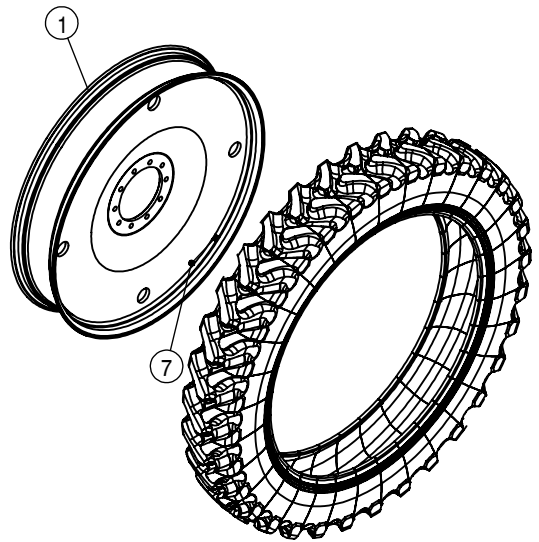

IF320/105 R54 RADIAL TIRE