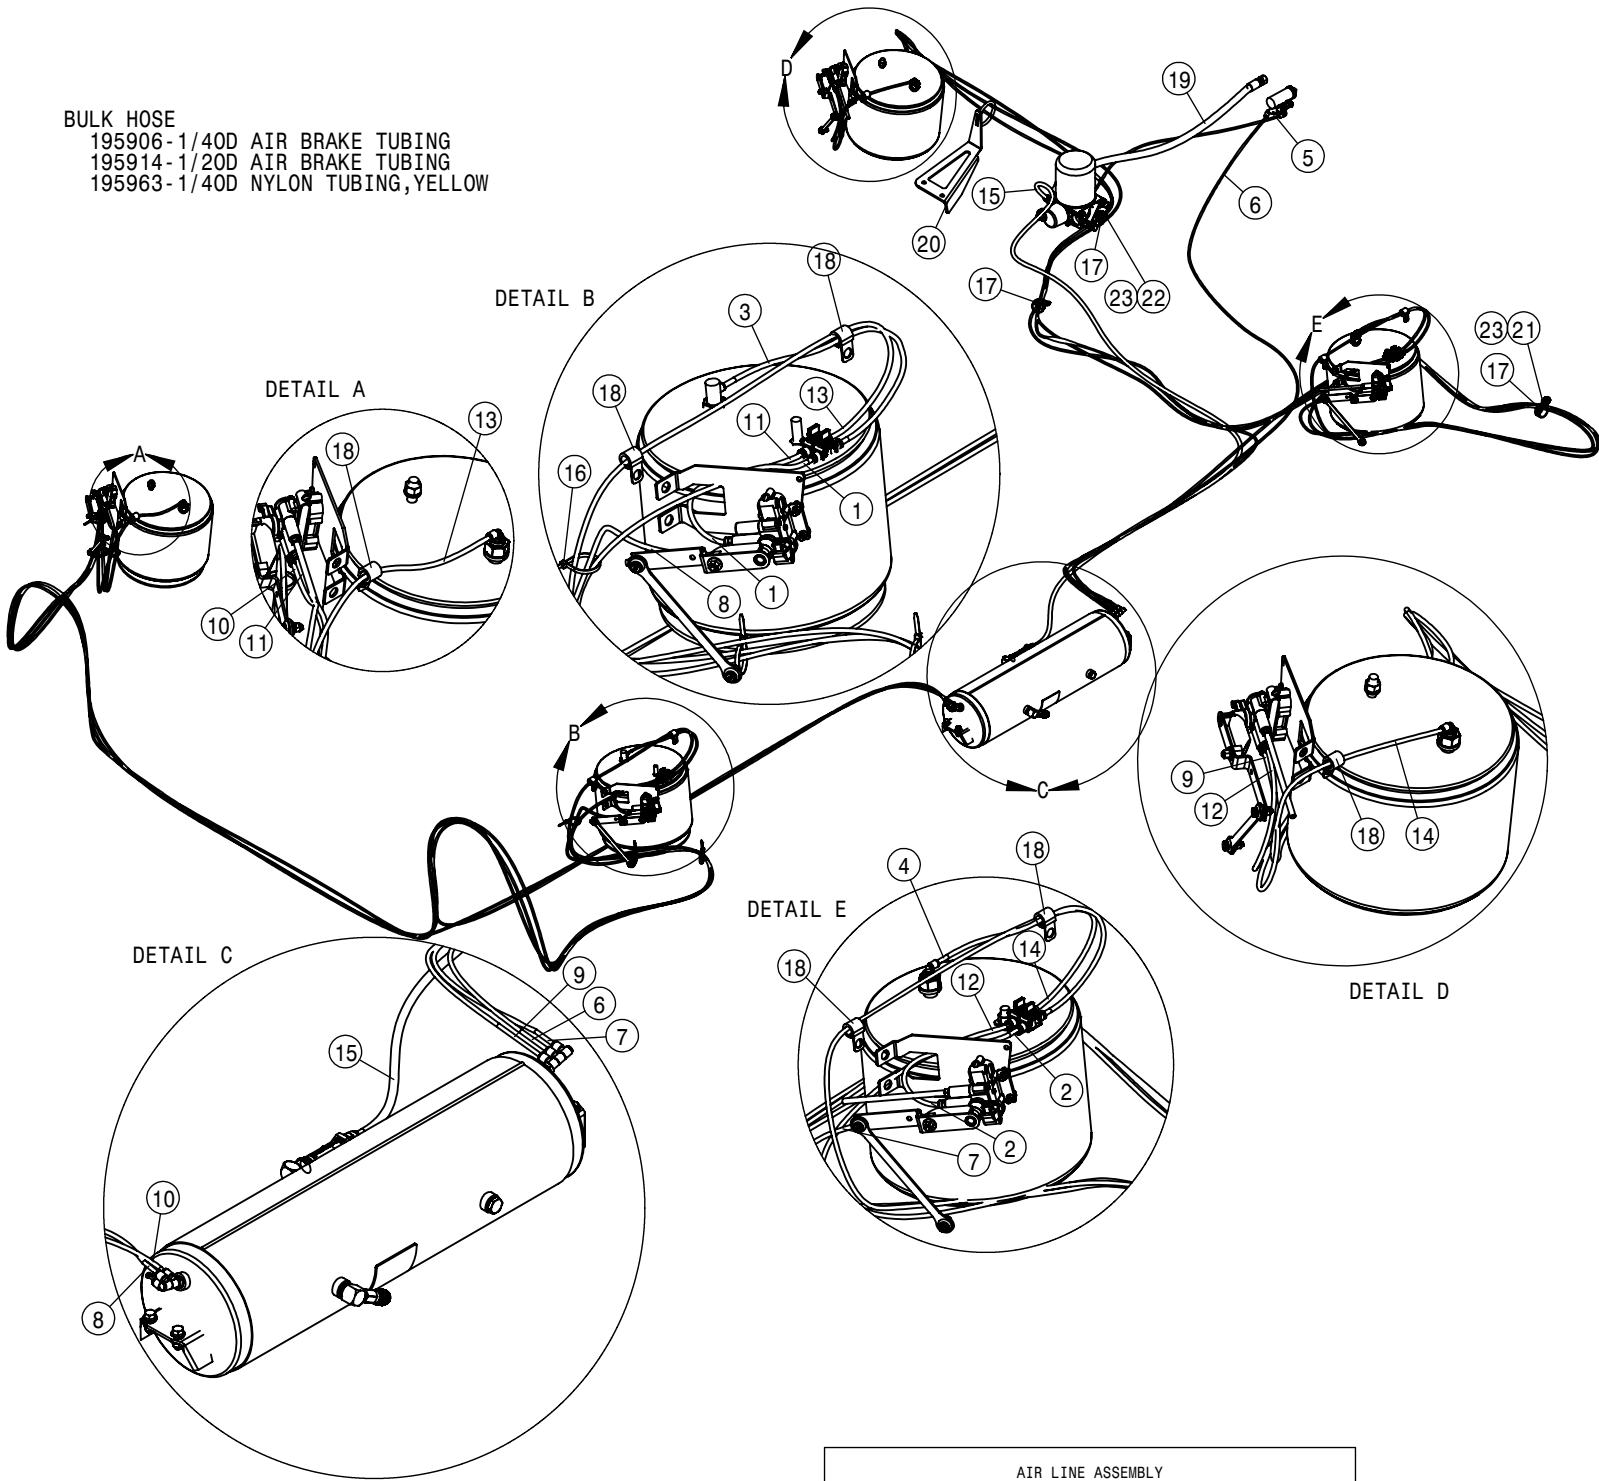

BULK HOSE

- 195906- 1/40D AIR BRAKE TUBING
- 195914- 1/20D AIR BRAKE TUBING
- 195963- 1/40D NYLON TUBING, YELLOW

AIR LINE ASSEMBLY			
DET	QTY	P/N	DESCRIPTION
1	1	195906-011	1/40D AIR BRAKE TUBING J844-A
2	1	195906-011	1/40D AIR BRAKE TUBING J844-A
3	1	195906-022	1/40D AIR BRAKE TUBING J844-A
4	1	195906-022	1/40D AIR BRAKE TUBING J844-A
5	1	195906-032	1/40D AIR BRAKE TUBING J844-A
6	1	195906-123	1/40D AIR BRAKE TUBING J844-A
7	1	195906-181	1/40D AIR BRAKE TUBING J844-A
8	1	195906-212	1/40D AIR BRAKE TUBING J844-A
9	1	195906-226	1/40D AIR BRAKE TUBING J844-A
10	1	195906-274	1/40D AIR BRAKE TUBING J844-A

AIR LINE ASSEMBLY			
DET	QTY	P/N	DESCRIPTION
11	1	195906-300	1/40D AIR BRAKE TUBING J844-A
12	1	195906-300	1/40D AIR BRAKE TUBING J844-A
13	1	195906-326	1/40D AIR BRAKE TUBING J844-A
14	1	195906-330	1/40D AIR BRAKE TUBING J844-A
15	1	195914-128	1/20D AIR BRAKE TUBING J844-B
16	6	470154	CABLE TIE, 11.00" BLK NYLON
17	4	520160	CUSH CLAMP,#24 1 1/2D-3/4WLOOP
18	6	520164	CUSH HOSE CLAMP,#9, 9/16D X 3/4W
19	1	601941	10-451TC-10FJX-10FJX45-36
20	1	362115	REAR RGT LEG HOSE BRKT
21	1	900128N	3/8UNC X 3/4 SER FLANGE BOLT
22	1	900129N	3/8UNC X 1" SERR FLANGE BOLT
23	2	910004N	3/8UNC FLANGE CNTR LOCK NUT