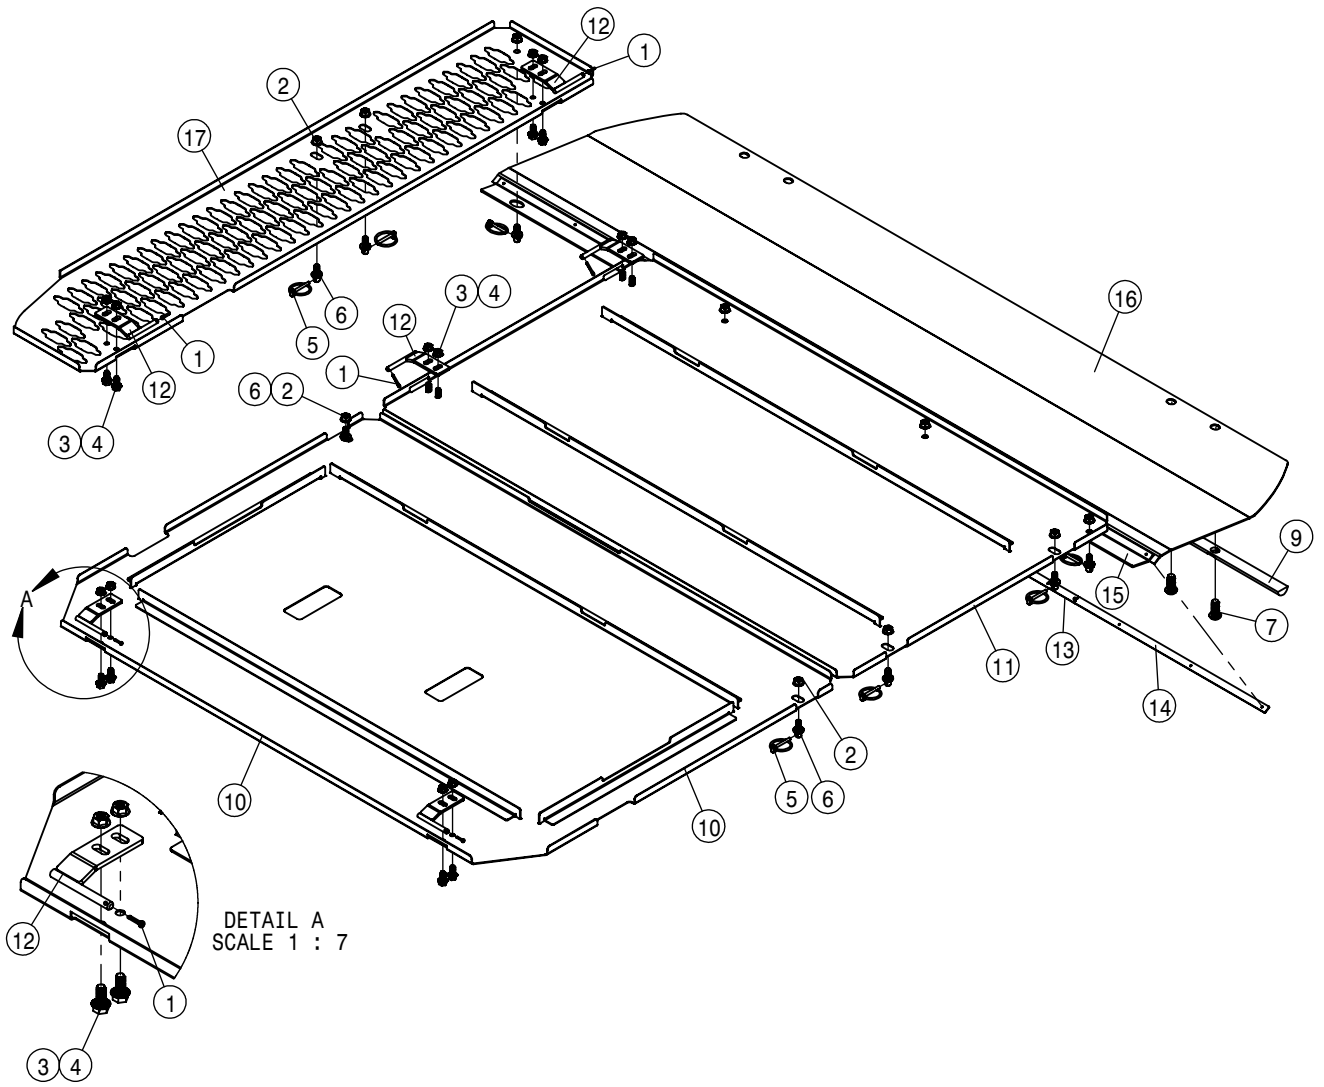

DETAIL A
SCALE 1 : 7

REAR TALL CROP SHIELD ASSEMBLY			
DET	QTY	P/N	DESCRIPTION
1	6	470075	1/8 X 3/4 COTTER PIN
2	10	470087	3/8UNC HEX SERR FLANGE NUT
3	12	470113	5/16UNC SERR FLG LOCK NUT
4	12	470233	5/16UNC X 3/4 SERR FLG HEX BOLT
5	10	470335	LINCHPIN, 3/16 X 1 1/4 GRIP
6	10	470520	HANGER PIN, 3/8UNC x .437Dx .500L
7	4	473987	1/2UNC X 1 1/4BUT SKTHD SCR
NS	10	485072	POP RIVET, 1/8DIA X 1/4 GRIP SS
9	1	660566	BAR - CURTAIN
10	1	660568	BELLY PAN - ENGINE FRONT, WLD
11	1	660569	BELLY PAN - ENGINE REAR, WLD
12	6	660578	HINGE - BELLY PAN, WLD
13	1	660595	HOLDER - CURTAIN, OUTER SCT 1
14	1	660596	HOLDER - CURTAIN, OUTER SCT 2
15	1	660586	HOLDER - CURTAIN
16	1	660574	CURTAIN - HOOD
17	1	660565	BELLY PAN - HOOD, RH