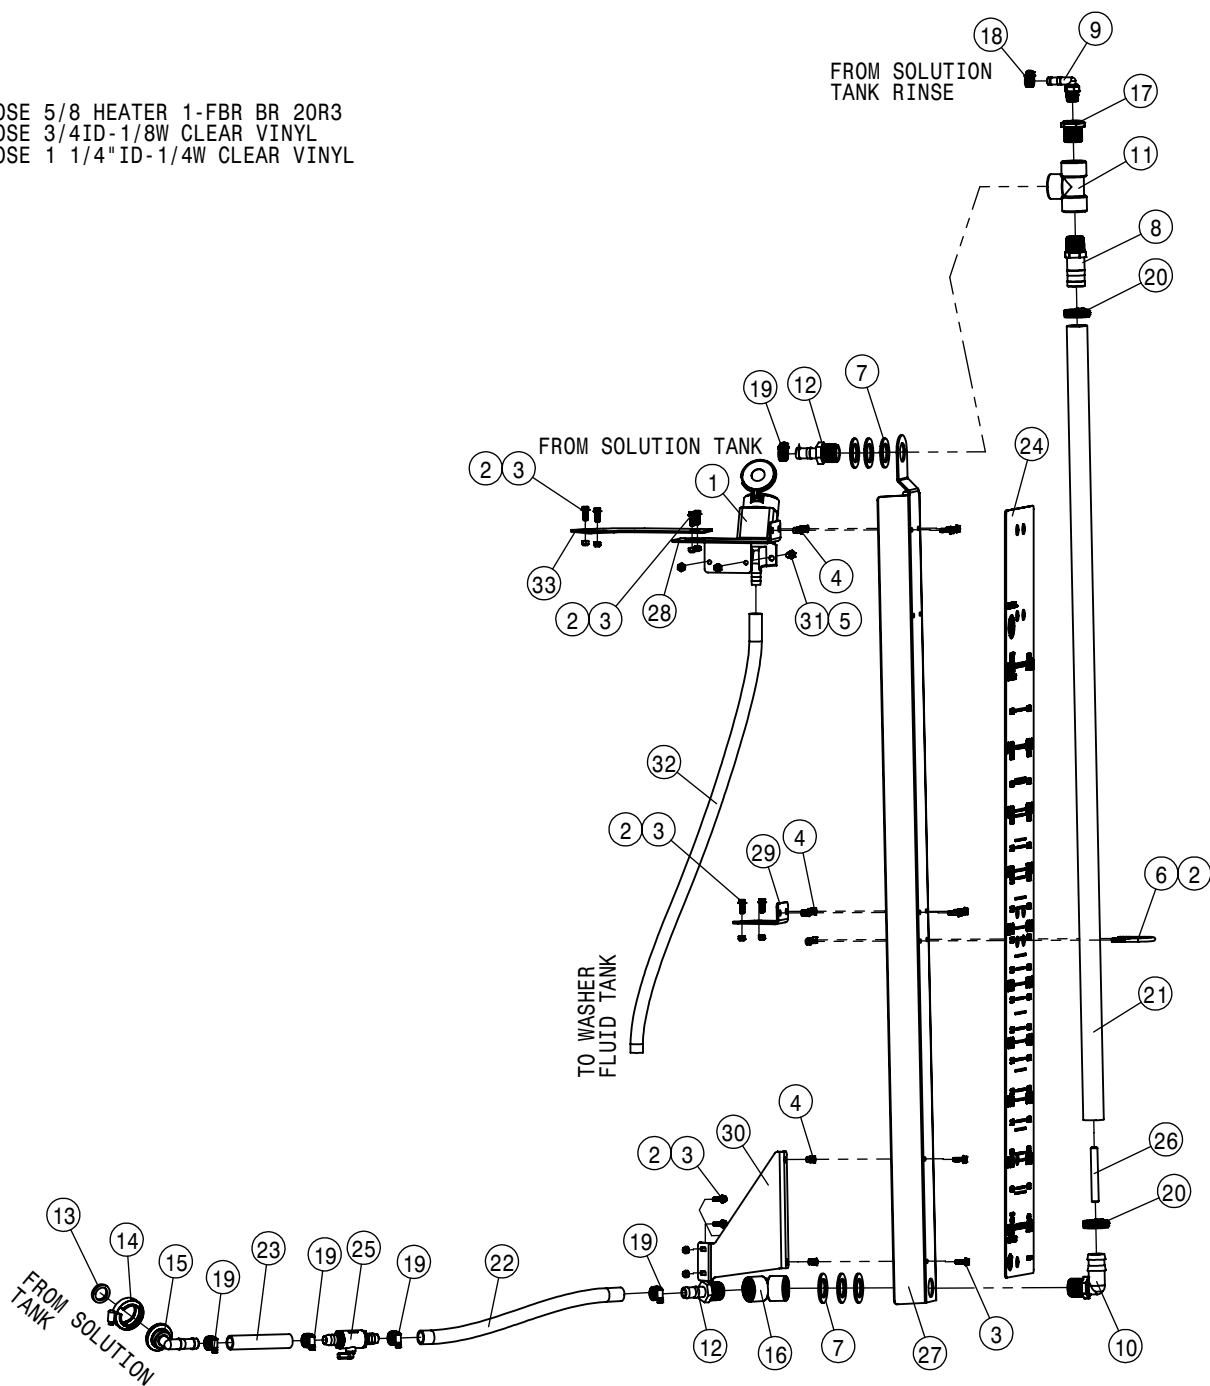

BULK HOSE

- 195909-HOSE 5/8 HEATER 1-FBR BR 20R3
- 195908-HOSE 3/4ID-1/8W CLEAR VINYL
- 195964-HOSE 1 1/4" ID-1/4W CLEAR VINYL

STAINLESS STEEL SIGHT GAUGE ASSEMBLY			
DET	QTY	P/N	DESCRIPTION
1	1	343972	REMOTE FILL
2	10	470089	1/4UNC HEX NYL-LOC NUT
3	14	470118	1/4 UNC X 3/4 SER FLG BOLT
4	6	470380	1/4-20 NUTSERT .027-1.65 ALUM
5	2	473001	5/16UNC HEX NUT,NYLOC
6	1	473969	1/4UNC-1 1/2 X 2 3/4 RD U-BOLT
7	6	483022	1.375 X 2.125 X .134 MACH WASH
8	1	500021	HOSE BARB-1" NPT X 1.25" HOSE
9	1	500047	1/2NPT-90-1/2 HOSE BARB, POLY
10	1	500051	1"NPT-90-1 1/4" HOSE BARB, POLY
11	1	500075	1" NPT PIPE TEE, POLY
12	2	500108	STRAIGHT-POLY, 1" MPT X 3/4 HOSE BARB
13	1	500157	1" FLANGE GASKET EPDM
14	1	500159	1" FLANGE CLAMP S.S.
15	1	500185	1"FLANGE-90-3/4"HOSE BARB POLY
16	1	503110	1" NPT 45 ELBOW

STAINLESS STEEL SIGHT GAUGE ASSEMBLY			
DET	QTY	P/N	DESCRIPTION
17	1	505233	1"-1/2"NPT REDU BUSH, POLY
18	1	520069	HOSE CLAMP NO 6 STAINLESS
19	5	520070	HOSE CLAMP NO 8 STAINLESS
20	2	520087	HOSE CLAMP NO 20 STAINLESS
21	1	601025	HOSE, 1 1/4 X 58 CLEAR VINYL
22	1	601057	HOSE, 3/4 X 17 CLEAR VINYL
23	1	601070	HOSE, 3/4 X 5, CLEAR VINYL
24	1	650440	DECAL, 1000G SS SIGHT GAUGE STS'14
25	1	696193	3/4" HOSE BARB MICRO VALVE
26	1	701448	FLOAT-SIGHT GAUGE 2013
27	1	701466	SS TANK SIGHT GAUGE, STS '14
28	1	701377	SIGHT GAUGE MT BRKT OTR
29	1	701468	SIGHT GAUGE MNT BRKT MID, STS'14
30	1	701469	SIGHT GAUGE MT BRKT LWR, STS'14
31	2	900065	5/16UNC X 1" HEX BOLT
32	1	195909-036	HOSE 5/8 HEATER 1-FBR BR 20R3
33	1	701378	SIGHT GAUGE MT BRKT INR