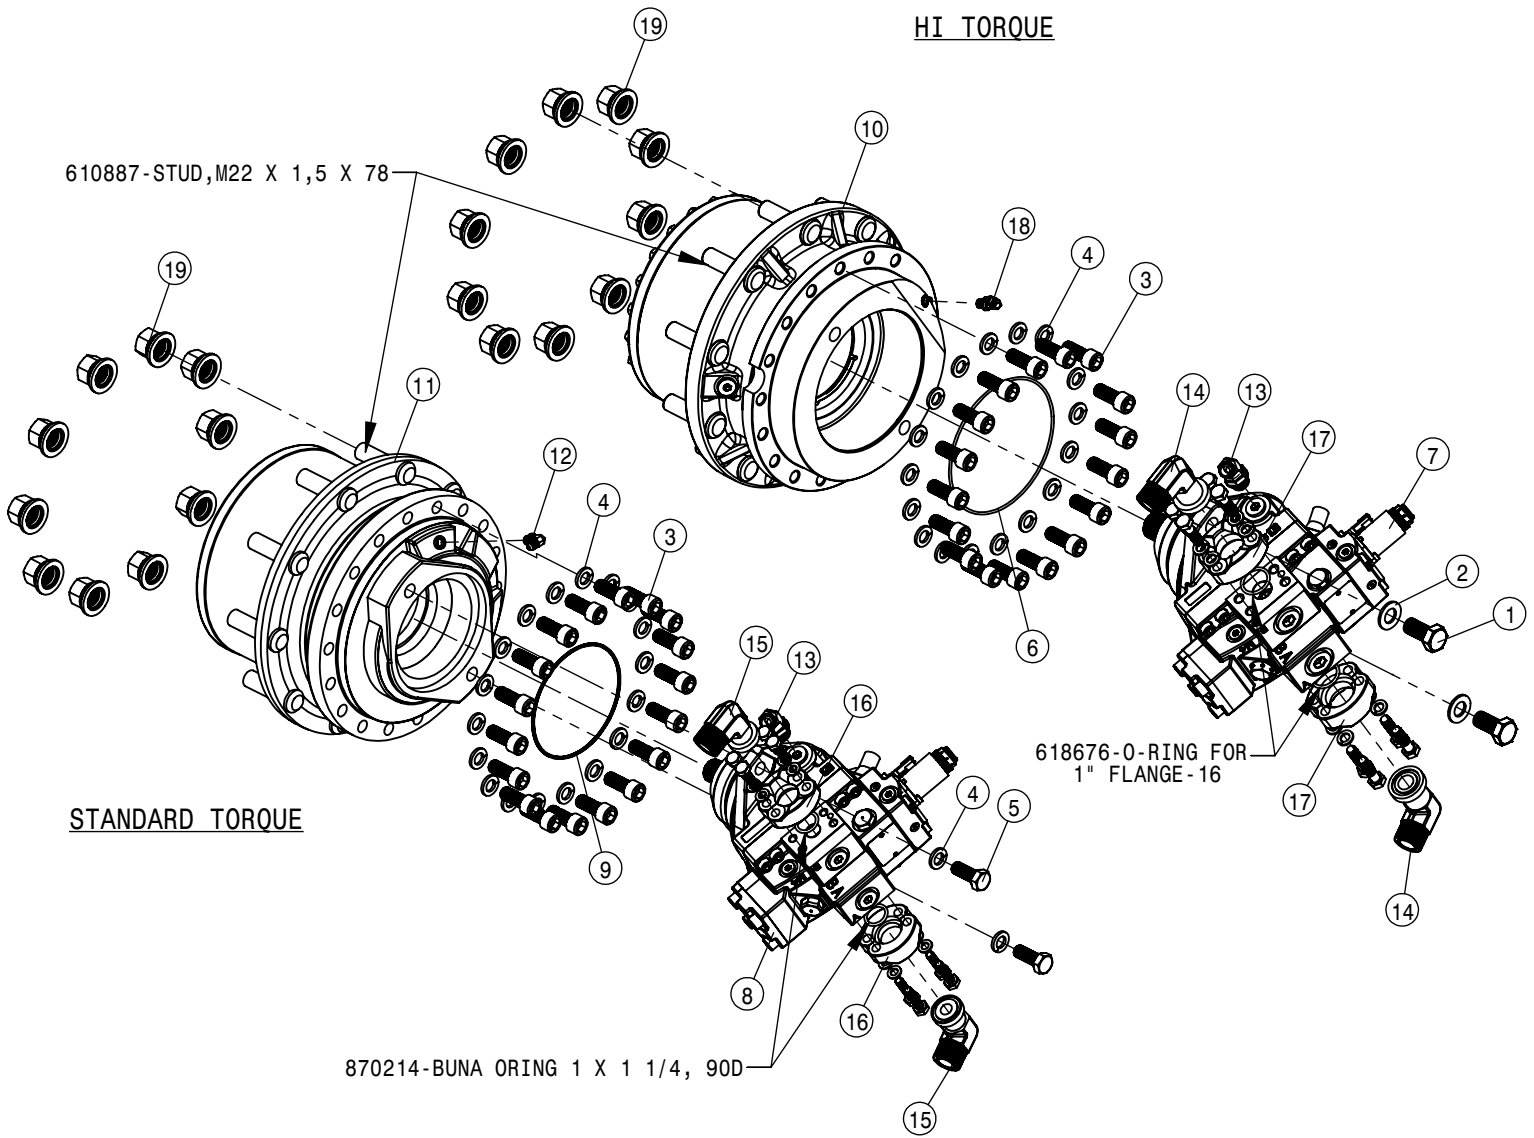

RIGHT WHEEL MOTOR ASSEMBLY			
DET	QTY	P/N	DESCRIPTION
1	2	473838	20MM-1.5 X 40MM HEX BOLT GR8
2	2	473839	20MM FLAT WASHER
3	35	473840	16MM-2.00 X 40MM SOC CAP SCR
4	37	473841	16MM LOCK WASHER
5	2	473861	16MM-2.00 X 40MM HEX BOLT YZ
6	1	606190	O-RING,WHL MTR HSNG SAUER
7	1	606514	H1-B-80CC WHL MTR SAUER
8	1	606528	H1B 60CC WHL MTR
9	1	607026	O-RING, 5.905ID-6.140D DMT
10	1	610506	TORQ HUB,25:1 CW18E
11	1	610965	WHEEL HUB,27:1 W/BRAKE BONFIG
12	1	618473	7/16MJIC-90-7/16MOR LBO
13	2	618602	3/4MJIC-45-7/8MOR LBO
14	2	618654	1" FLANGE-90-1 7/16MFOR LBO
15	2	618740	3/4 FLANGE-90-1 7/16MFOR LBO
16	2	618932	M10 SPLIT FLANGE KIT #62 (-12)
17	2	618933	M12 SPLIT FLANGE KIT #62 (-16)
18	1	618934	7/16MJIC-90-M12MOR LBO
19	20	824055	22MM-1.50 SMTH FLG WHEEL NUT