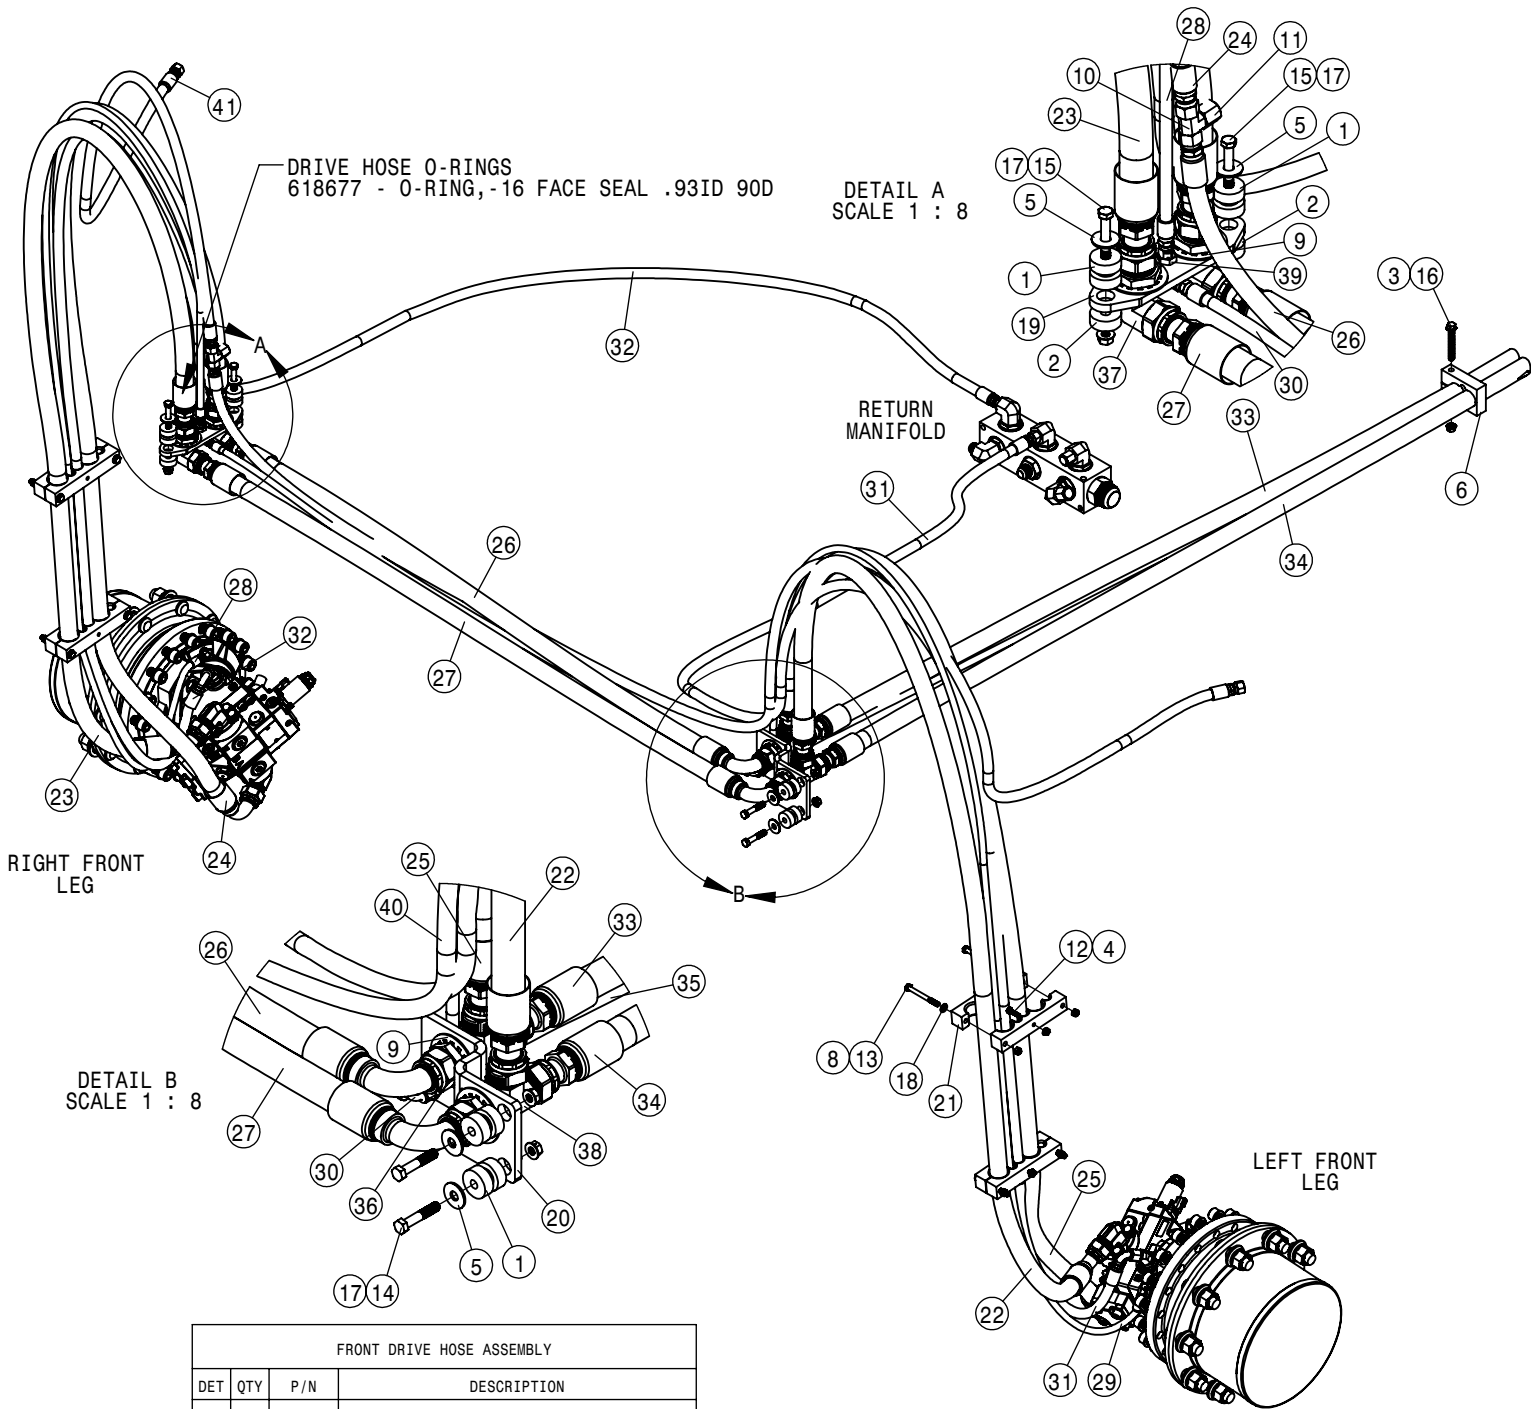

FRONT DRIVE HOSE ASSEMBLY			
DET	QTY	P/N	DESCRIPTION
1	4	344565	ISO BARRY MOUNT
2	2	344584	.41 X 1.31 X .50 BUSHING
3	1	470087N	3/8UNC HEX SERR FLG NUT YZ
4	4	470121	1/4 UNC SERR FLG LOCK NUT
5	4	470377	3/8 X 1 3/16 BONDED SS WASHER
6	1	470673	HOSE CLAMP, 4-HOLE
NS	2	470679	SIDEWINDER SLEEVE
8	8	473001	5/16UNC HEX NUT,NYLOC
9	4	474003	WASHER - INT TOOTH, 1.5" ID
10	1	618311	3/4MJIC UNION TEE
11	1	618532	3/4FJIC CAP NUT
12	4	900003	1/4UNC X 1" HEX BOLT
13	8	900073N	5/16UNC X 3 1/4 HEX BOLT SS
14	2	900133	3/8UNC X 2" HEX BOLT
15	2	900135N	3/8UNC X 2 3/4 HEX BOLT
16	1	900136N	3/8UNC X 3" SERR FLANGE BOLT
17	4	910004N	3/8UNC FLANGE CNTR LOCK NUT
18	8	920001N	5/16 SAE FLAT WASHER SS
19	1	362103	RF BULKHEAD BRKT BUSHING MGT
20	1	362104	LF BULKHEAD BRKT
21	4	470672	HOSE CLAMP, 5-HOLE
22	1	617060	16-797TC-16FFOX-16FFOX45-110 H/A

FRONT DRIVE HOSE ASSEMBLY			
DET	QTY	P/N	DESCRIPTION
23	1	617060	16-797TC-16FFOX-16FFOX45-110 H/A
24	1	617061	16-797TC-16FFOX-16FFOX90-114 H/A
25	1	617061	16-797TC-16FFOX-16FFOX90-114 H/A
26	1	617064	16-797TC-16FFOX-16FFOX90-61 H/A
27	1	617065	16-797TC-16FFOX-16FFOX90-65 H/A
28	1	617068	04-451TC-04FJX-04FJX-126 H/A
29	1	617068	04-451TC-04FJX-04FJX-126 H/A
30	1	617070	04-451TC-04FJX-04FJX90-61 H/A
31	1	617073	08-451TC-08FJX-08FJX90-173
32	1	617074	08-451TC-08FJX-08FJX90-190 H/A
33	1	617084	16-797TC-16FFOX-16FFOX45-187 H/A
34	1	617085	16-797TC-16FFOX-16FFOX45-191 H/A
35	1	617086	04-451TC-04FJX-06FJX90-182 H/A
36	1	618748	7/16MJIC BLKHD RUN TEE
37	2	618886	1 7/16MFOR-90-BLKHD UNION LBO
38	2	618887	1 7/16MFOR-BLKHD RUN TEE
39	1	618889	7/16MJIC-90-BLKHD UNION LBO
40	1	616102	08-451TC-08FJX-08FJX-206
41	1	617212	8-451TC-8FJX-8FJX-75 H/A