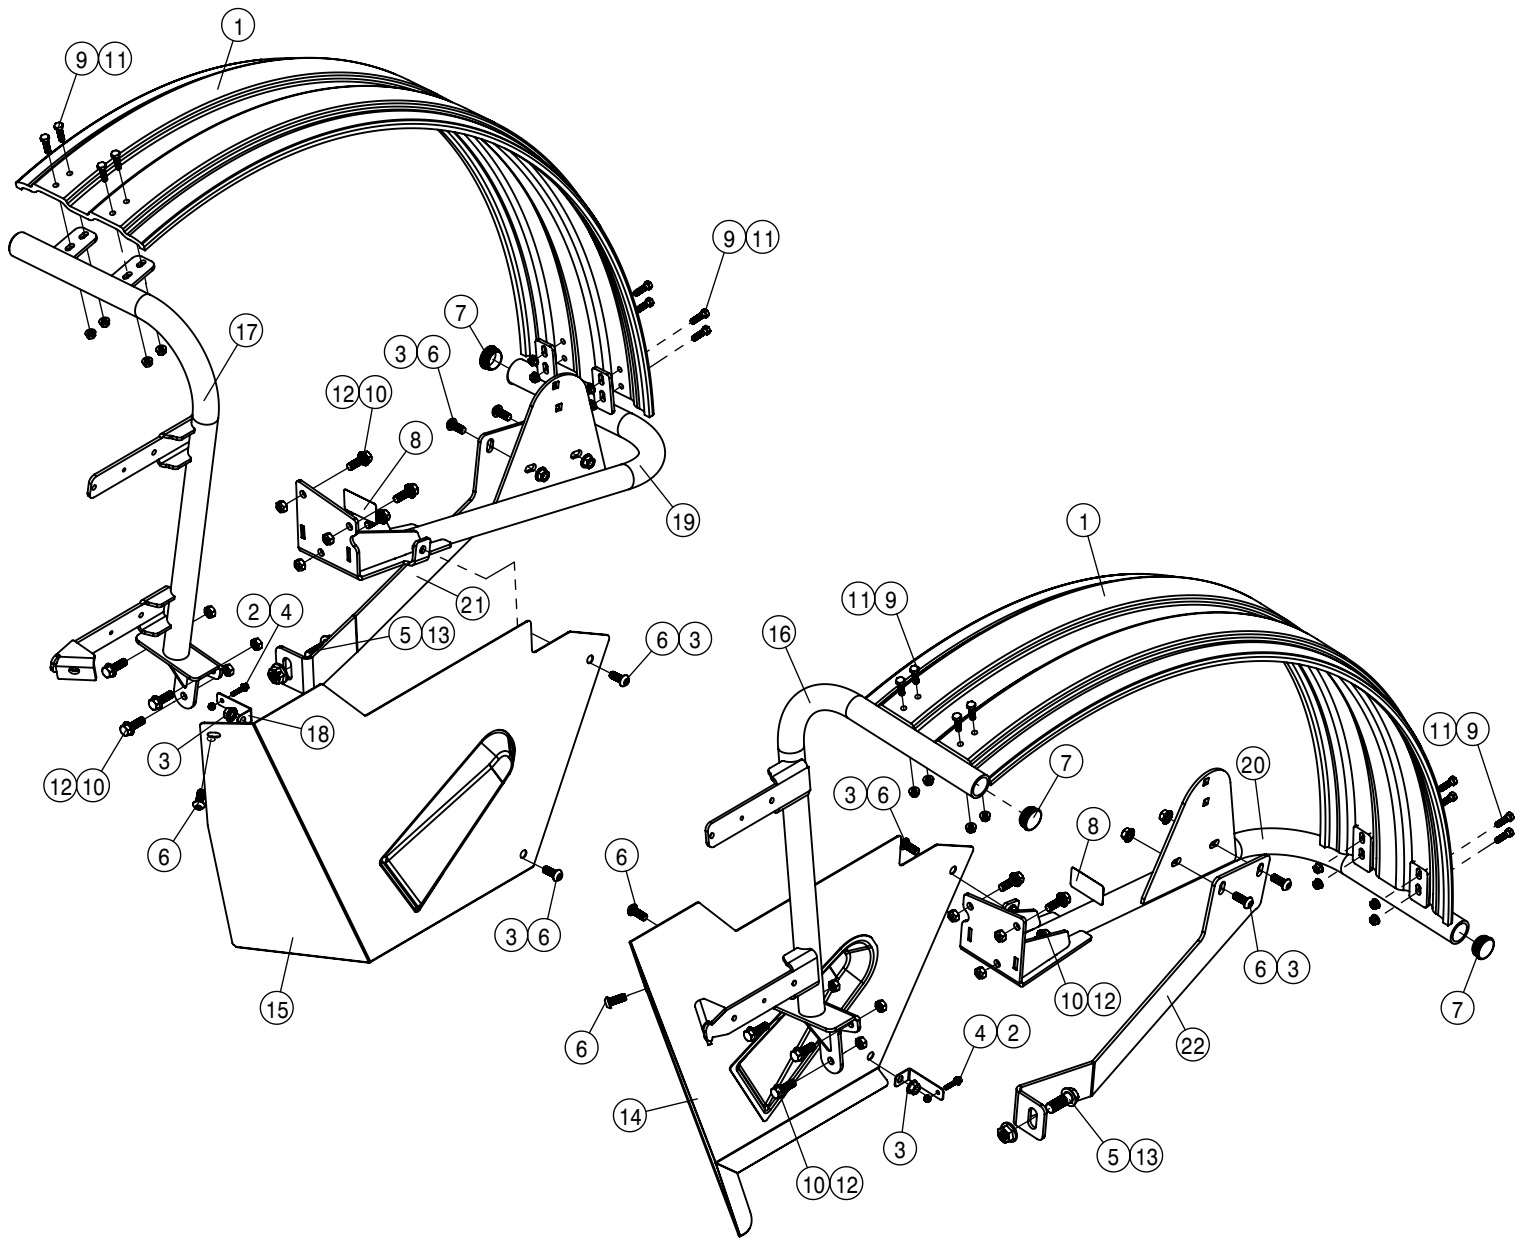

FRONT/REAR FENDER ASSEMBLY (SEVERE DUTY LEG)			
DET	QTY	P/N	DESCRIPTION
1	2	359598	FRONT FENDER, STS '10
2	2	470089	1/4UNC HEX NYL-LOC NUT
3	8	470360	1/2-13UNC HEX FLG NUT SER MC GR5
4	2	470407	1/4UNC X 1 1/4 SERR FLG BOLT
5	2	472367	3/4UNC X 2" SM FLG BOLT GR8 YZ
6	10	473987	1/2UNC X 1 1/4BUT SKTHD SCR
7	4	629772	CAPPLUGS PLUG,1 3/4" RD, BLACK POLY
8	2	650851	DECAL, NOTICE, SHIELD PROTECT
9	16	900130	3/8UNC X 1 1/4 HEX BOLT
10	12	900265N	1/2UNC X 1 1/2 SERR FLANGE BOLT
11	16	910004N	3/8UNC FLANGE CNTR LOCK NUT
12	12	914008	1/2 UNC HEX STOVER NUT
13	2	914012N	3/4UNC CNTLCK SM FLG HEX NUT
14	1	360121	CROP SHIELD WLD-LH SDS LEG
15	1	360122	CROP SHIELD WLD-RH SDS LEG
16	1	360123	FENDER BRKT-LH FRT, SDS LEG
17	1	360124	FENDER BRKT-RH FRT, SDS LEG
18	2	360139	MTG STRAP-CROP SHIELD SDS LEG
19	1	362571	SDS FENDER BRKT WLD RH, STS'16
20	1	362575	SDS FENDER BRKT WLD LH, STS'16
21	1	362577	RH FENDER BRKT LWR BRACE, STS'16
22	1	362578	LH FENDER BRKT LWR BRACE, STS'16