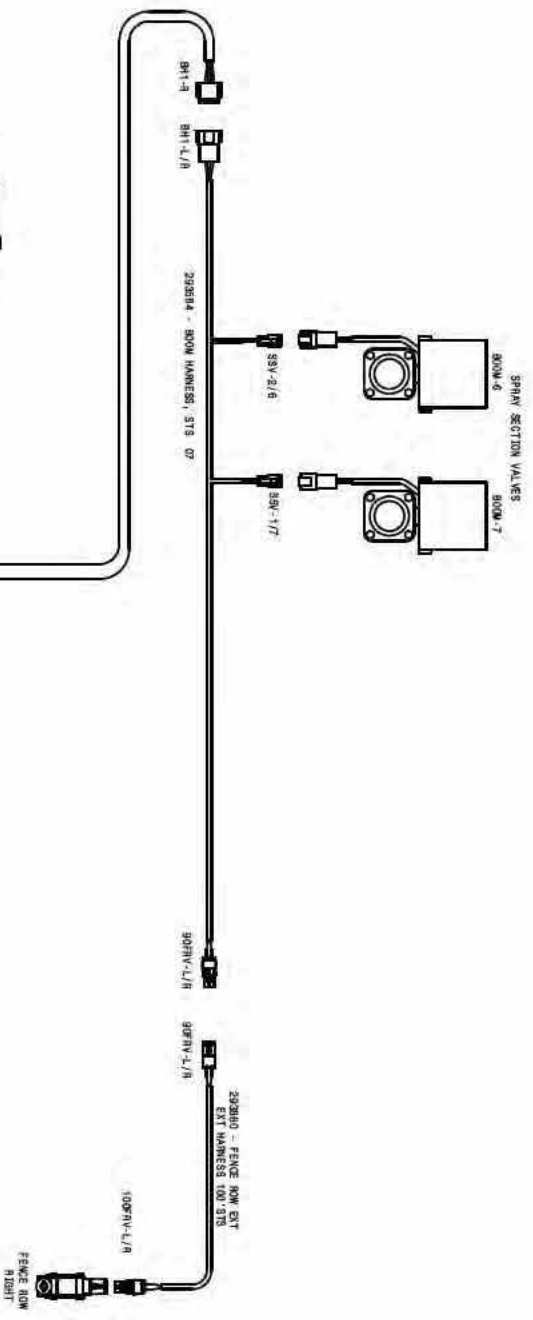

293950 - MAIN CAB HARNESS, STS 06
PAGE 5 OF 5

01-01-08 11B
STS 10/12 WIRING DIAGRAM 07
 SHEET 1 OF 5
 REVISION DATE: 02-24-07
498910

MH-D
SHEET 4 OF 5

STS 10/12 WIRING DIAGRAM 07
SHEET 2 OF 5
REVISION DATE: 09-26-06
498910
01-21-08