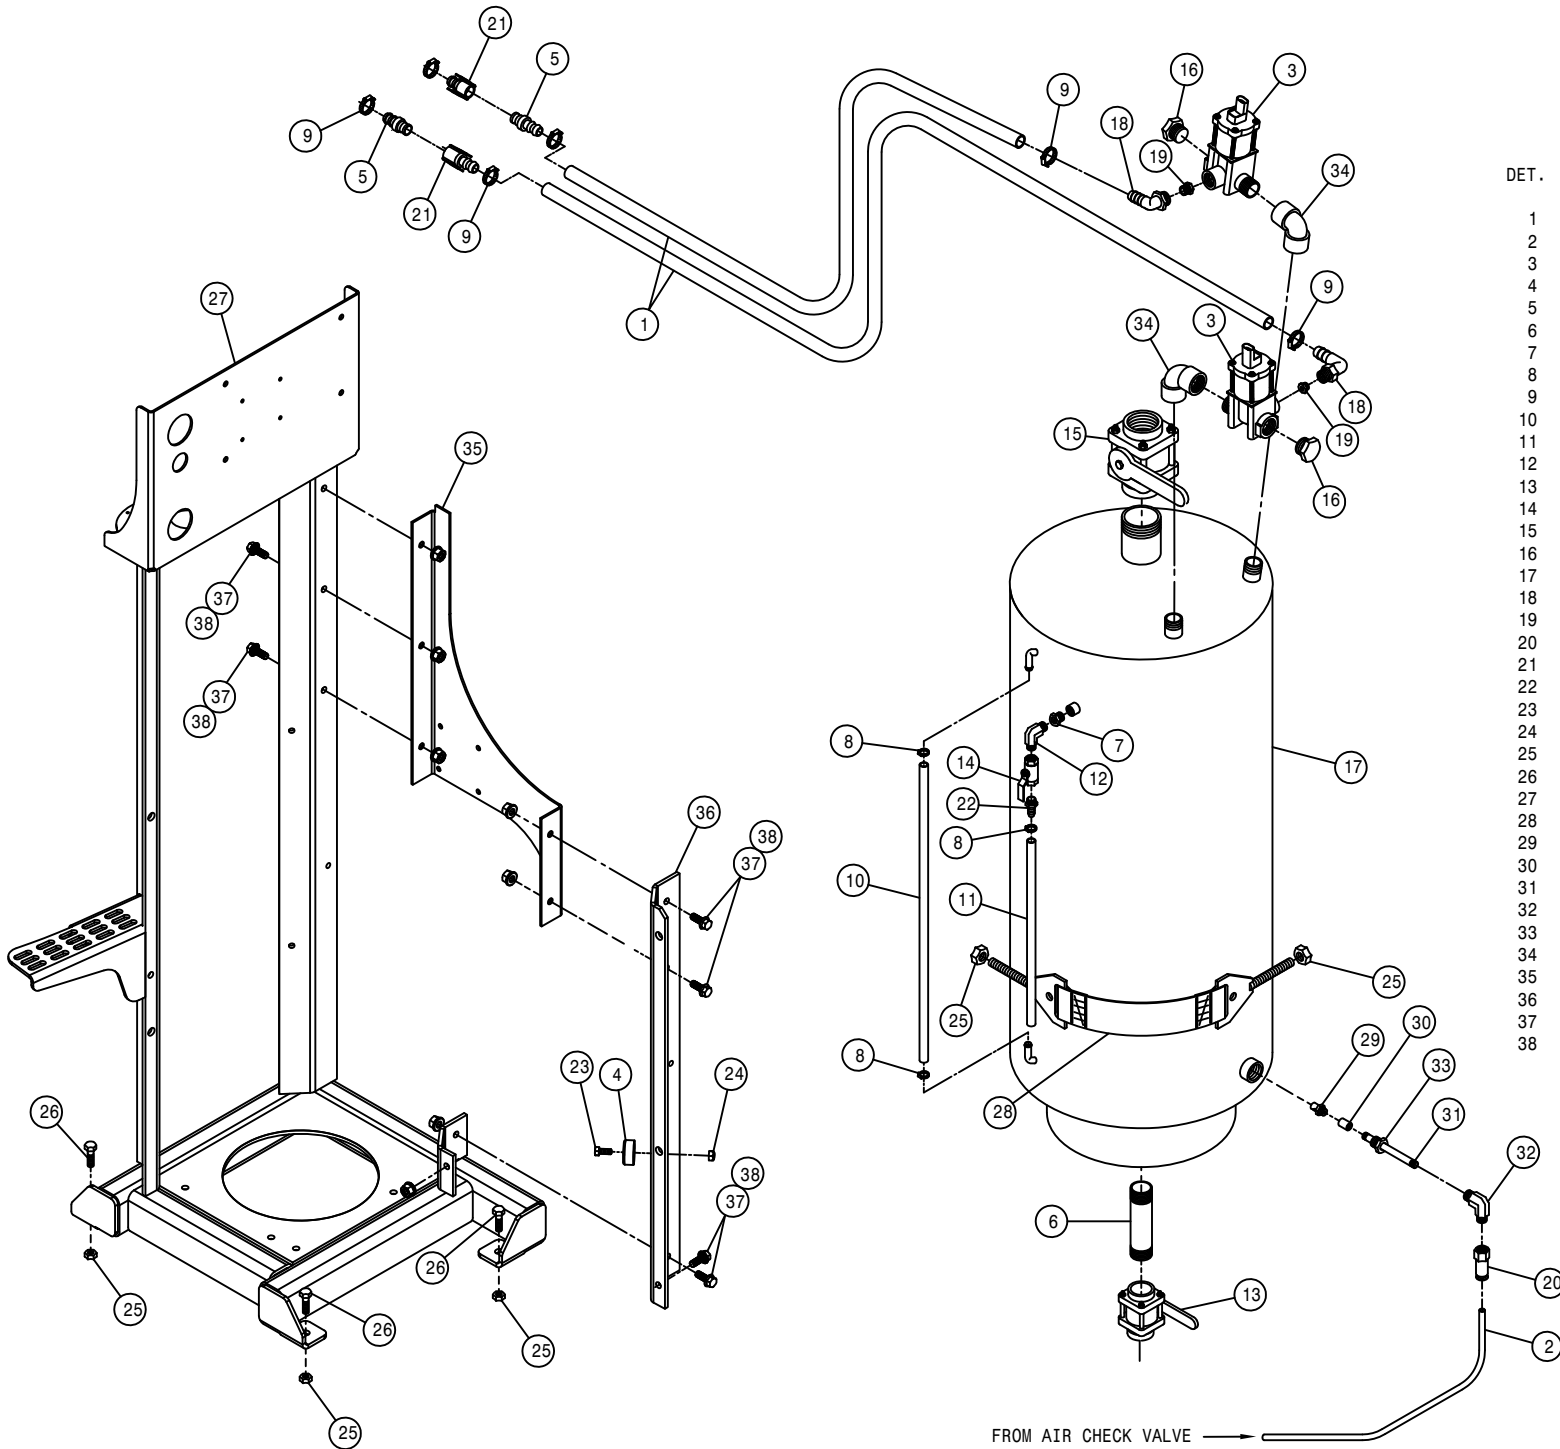

FOAMER TANK ASSEMBLY

DET.	QTY	PART NO.	DESCRIPTION
1	2	195908	HOSE 3/4ID-1/8W CLEAR VINYL
2	1	601624	HOSE, 3/8 X 60 AIR
3	2	696181	3/4" ELECT SOLU SOLE VALVE 02
4	6	470294	RUBBER BUMPER, RECESS, .63H-1.5D
5	2	696208	.75 HOSE BARB-MALE COUPLER
6	1	505205	BLK PIPE NIPPLE 1.00NPT-5.00
7	1	505211	3/8-1/4NPT REDU BUSH, BRS
8	3	520120	HOSE CLAMP NO 4 STAINLESS
9	6	520055	HOSE CLAMP NO 12 STAINLESS
10	1	601419	HOSE, 3/8 X 30 CLEAR VINYL
11	1	601420	HOSE, 3/8 X 48 CLEAR VINYL
12	1	618571	1/4MNPT-90-1/4MNPT LBO
13	1	695900	BALL VALVE 1IN FNPT POLY
14	1	696120	BALL VALVE, 1/4NPT, STEEL
15	1	696134	BALL VALVE 2IN FNPT POLY
16	2	500043	3/4NPT PIPE PLUG, POLY
17	1	701112	FOAM MARKER TANK, 36 GAL SS
18	2	701214	1/2NPT-90-3/4HBARB, 1/4TAP, POLY
19	2	701215	1/4PIPE PLUG, .187 ORIFICE, POLY
20	1	711051	1/4FNPT-3/8 NYL TUBE, SNGL
21	2	696207	.75 HOSE BARB-FEMALE COUPLER
22	1	783304	1/4 NPT X 3/8 HOSE BARB, BRS
23	6	900064	5/16UNC X 3/4 HEX BOLT
24	6	914002	5/16UNC HEX STOVER NUT
25	7	914008	1/2UNC HEX STOVER NUT
26	3	900264	1/2UNC X 1 1/4 HEX BOLT
27	1	701257	FMR TANK MT WELD STS 07
28	2	701170	FOAMER TANK STRAP ASSY
29	1	701144	FOAMER AIR NOZZLE
30	1	500223	SS PIPE CPLG, 1/8NPT
31	1	507021	SS PIPE NIPPLE, 1/8NPT X 6"
32	1	701143	FOAMER AIR TUBE FTG
33	1	507728	REDU BUSH 1/2MNPT X 1/4FNPT, SS
34	2	500079	3/4NPT-90 EL, POLY
35	1	701269	LH FMR TANK SUPP CHAN STS 07
36	1	701270	FMR TANK CROSS BRACE STS 07
37	7	470460	3/8 X 1 SERR FLANGE BOLT
38	7	470087	3/8UNC HEX FLANGE LOCK NUT

FROM AIR CHECK VALVE →