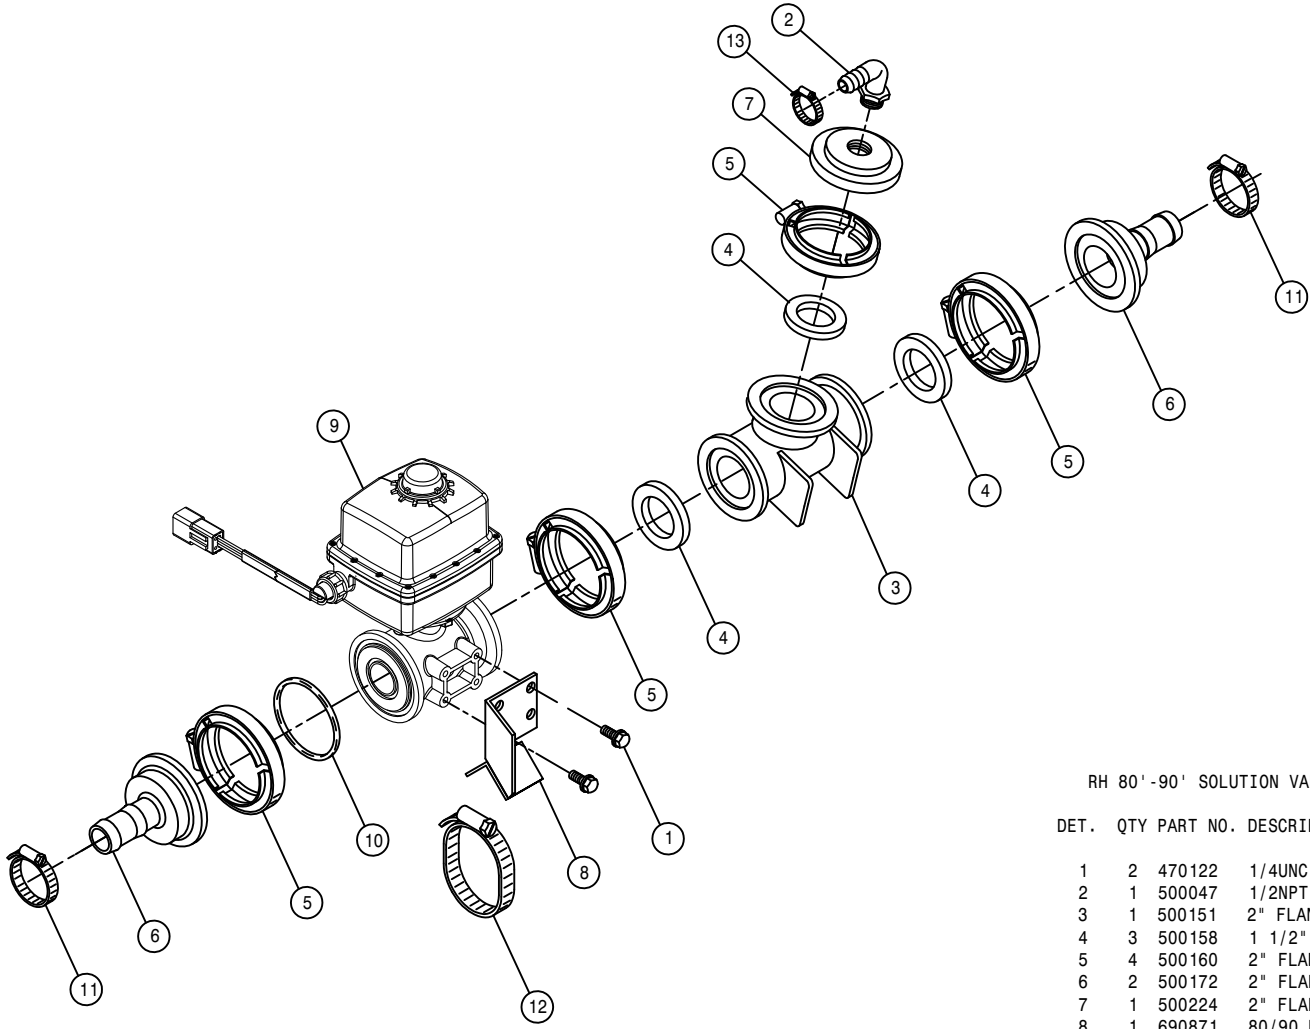

RH 80' -90' SOLUTION VALVE ASSEMBLY (SV)

DET.	QTY	PART NO.	DESCRIPTION
	1	2 470122	1/4UNC X 1/2 FLANGE HEX BOLT
	2	1 500047	1/2NPT-90-1/2 HOSE BARB, POLY
	3	1 500151	2" FLANGE TEE POLY
	4	3 500158	1 1/2" GASKET FOR 2" FLANGE
	5	4 500160	2" FLANGE CLAMP, S.S.
	6	2 500172	2" FLANGE-1" HOSE BARB POLY
	7	1 500224	2" FLANGE PLUG W/1/2"FNPT POLY
	8	1 690871	80/90 BOOM VLV MT WLD 03
	9	1 696260	VALVE, KZCO C2F-55B-M-S9
	10	1 696254	O-RING, KZCO FLANGED VALVES
	11	2 520090	HOSE CLAMP NO 16 STAINLESS
	12	1 520067	HOSE CLAMP NO 28 STAINLESS
	13	1 520070	HOSE CLAMP NO 8 STAINLESS