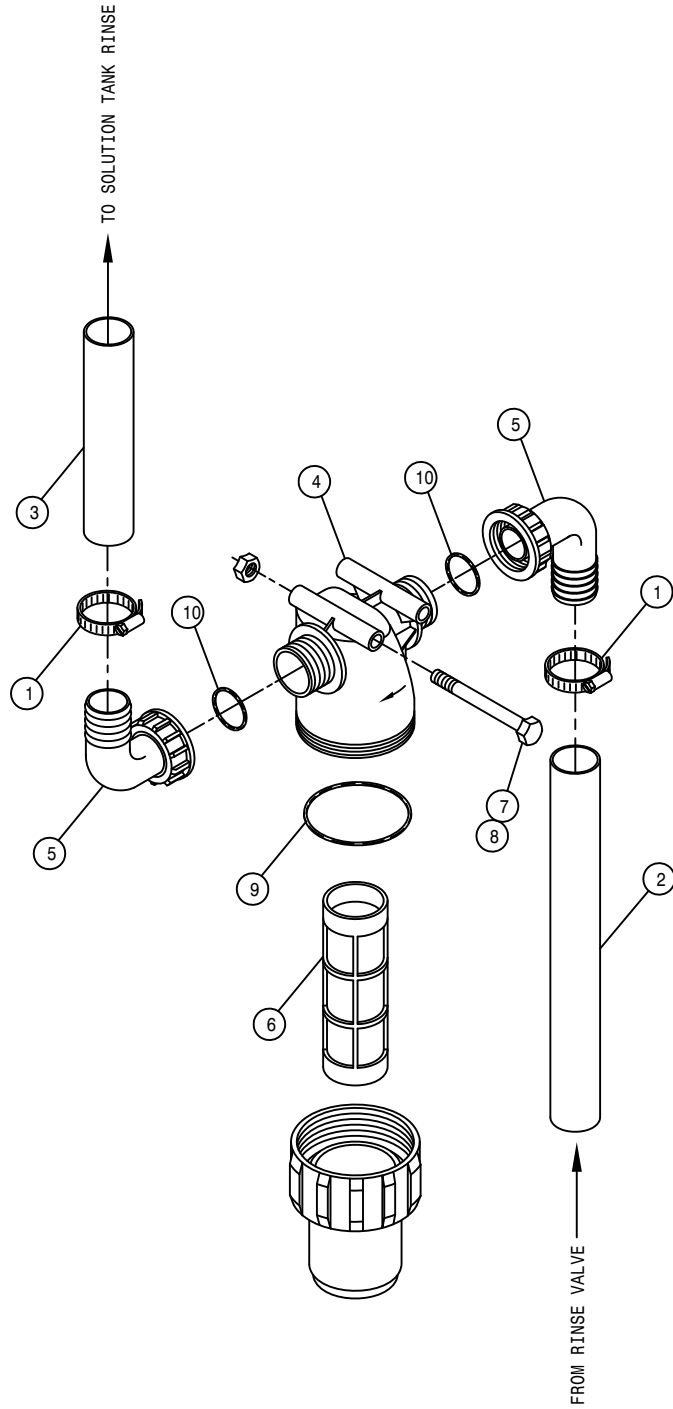

RINSE STRAINER ASSEMBLY

DET. QTY PART NO. DESCRIPTION

DET.	QTY	PART NO.	DESCRIPTION
1	2	520090	HOSE CLAMP NO 16 STAINLESS
2	1	601635	HOSE, 1 X 35 1BR BLK EPDM
3	1	601636	HOSE, 1 X 100 1BR BLK EPDM
4	1	690071	LINE STRAINER, 32 MESH, 150PSI
5	2	690072	1" -90D HOSE BARB KIT, STRAINER
6	1	690073	SCREEN, 32 MESH, STRAINER 690071
7	2	900073	5/16UNC X 3 1/4 HEX BOLT
8	2	470113	5/16UNC HEX FLANGE LOCK NUT
9	1	690006	O-RING FOR STRAINER 690071
10	2	690007	O-RING FOR STRAINER FTG 690072