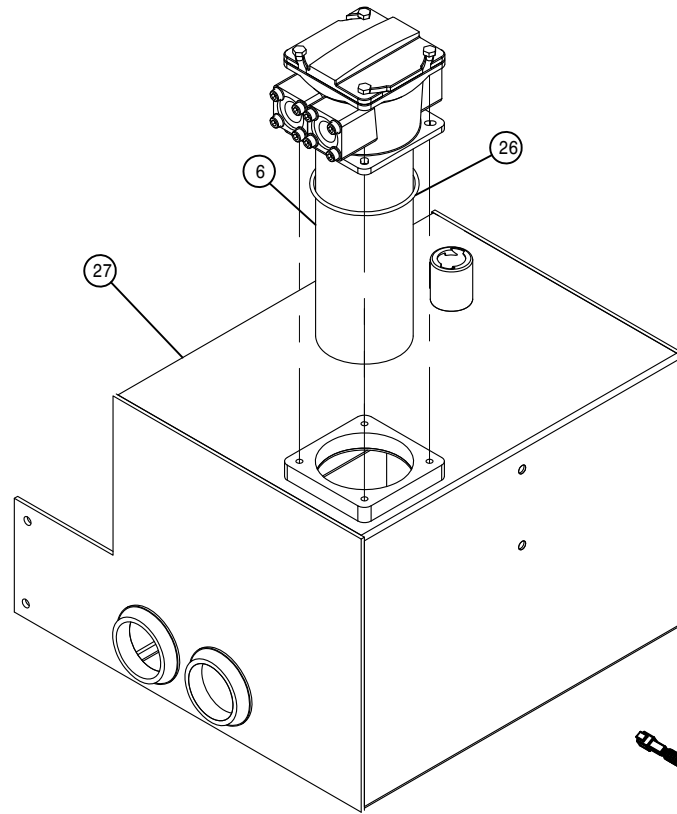

FUEL TANK ASSEMBLY

DET.	QTY	PART NO.	DESCRIPTION
	1	291354	FUEL LEVEL SENDER 05
	1	291789	GASKET FOR FUEL SENDER 291788
	5	903896	10-24X1 1/4 SLT RDHD MACH SCR
	4	501451	BLK PIPE EL 90DEG .25NPT
	1	470308	1/2MNPT DRAIN PLUG,AL HD,MAG
	1	601666	HOSE, 5/16 X 68 FUEL LINE
	1	601667	HOSE, 3/8 X 40 FUEL LINE
	1	760469	FUEL TANK CAP,3.50" VENTED
	1	783303	1/4 NPT X 5/16 HOSE BARB, BRS
	1	783304	1/4 NPT X 3/8 HOSE BARB, BRS
	1	760473	FUEL TANK WLD
	1	520126	CUSH CLAMP,#32 2IN X 5/8W
	4	520120	HOSE CLAMP NO 4 STAINLESS
	1	914000	1/4UNC HEX STOVER NUT
	4	910008	1/2UNC HEX NUT
	2	316575	FUEL TANK STRAP ASSY, STS 04
	1	601323	HOSE, 3/8 X 36 FUEL LINE
	1	316281	FUEL STRAINER, IN-LINE, DIESEL