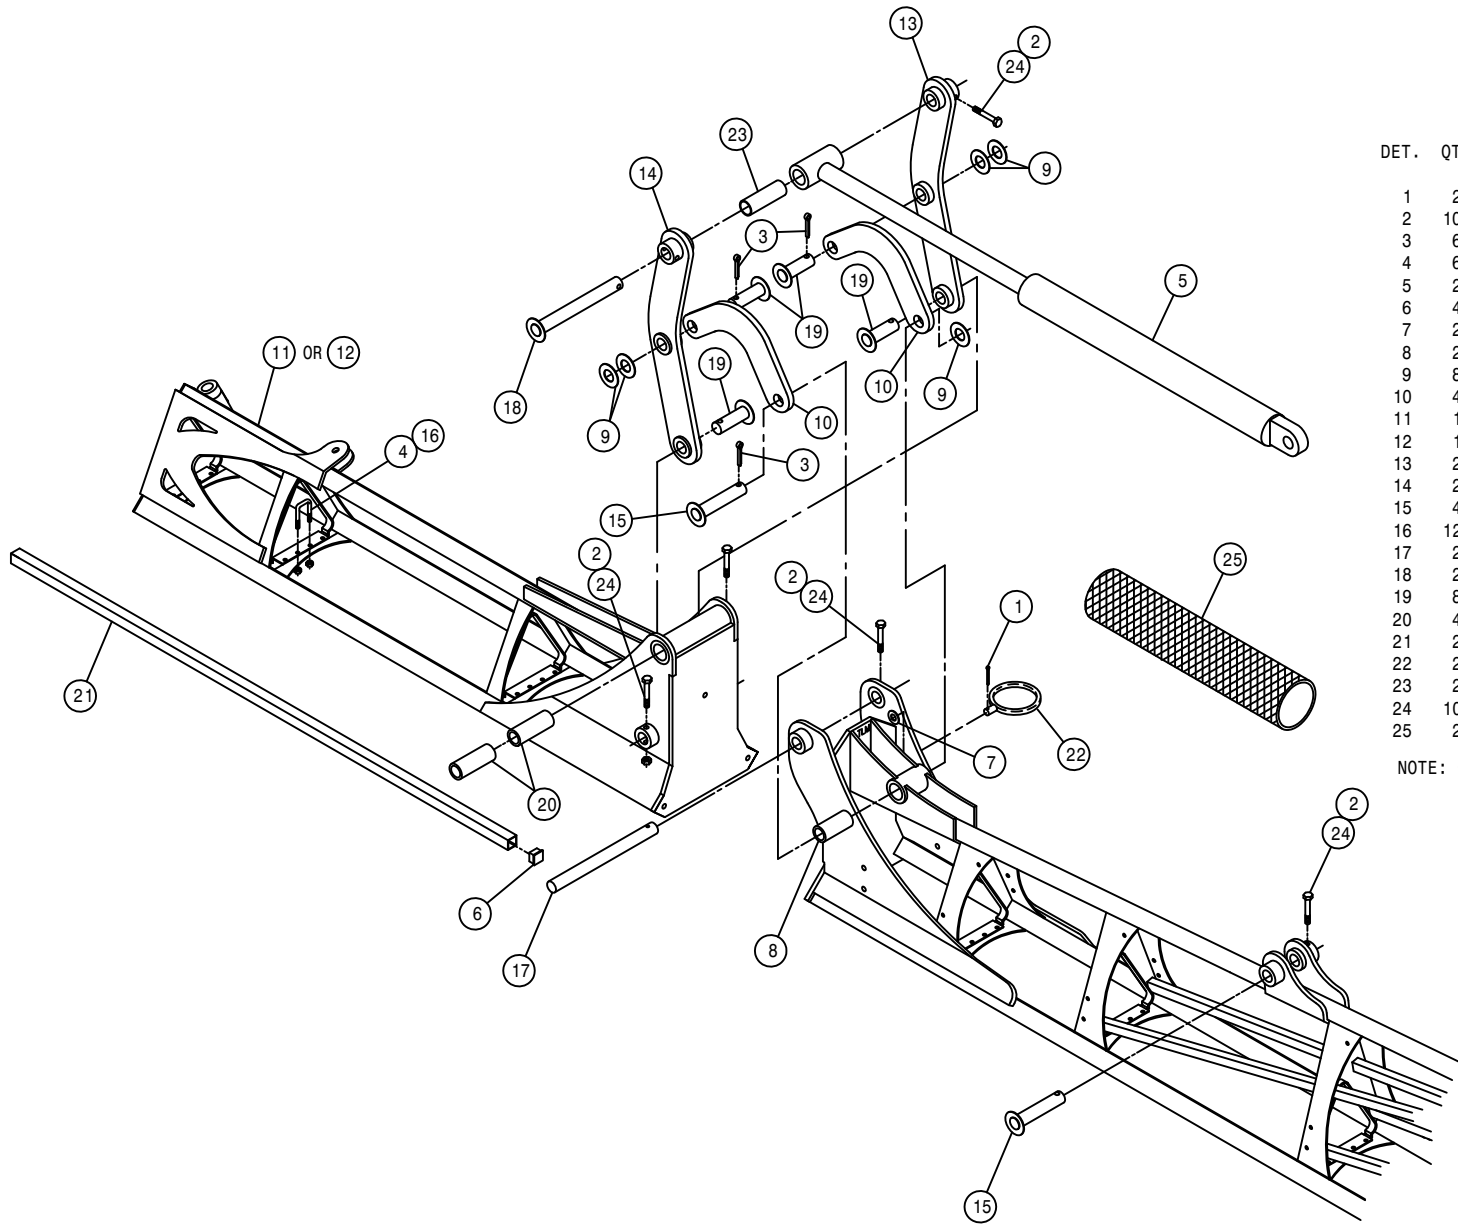

80'-90' BOOM HINGE ASSEMBLY

DET.	QTY	PART NO.	DESCRIPTION
	1	2 390984	COTTER PIN 1/8 X 1 1/4
	2	10 914002	5/16UNC HEX STOVER NUT
	3	6 470012	COTTER PIN 5/16 X 2" LG,316 SS
	4	6 473979	.25UNC-1.12ID-1.50U-BOLT SQ SS
	5	2 621562	UTR FOLD CYL,2.25 X 21.00 STS
	6	4 629727	FINISH PLUG FOR 1"SQ X 16 GA
	7	2 920004	1/2 SAE FLAT WASHER
	8	2 121107	LIFTARM BEARING, POLYGON
	9	8 920008	1" SAE FLAT WASHER
	10	4 164643	XK402 TOP ARM(LEFT) 10.35 CNTR
	11	1 164592	RH FLDOVR BOOM WLD, SECT-2
	12	1 164593	LH FLDOVR BOOM WLD, SECT-2
	13	2 164528	RH FOLD-OVER BOOMERANG WLD
	14	2 164529	LH FOLD-OVER BOOMERANG WLD
	15	4 164522	BOOM FOLD CYL PIN WLD
	16	12 473842	1/4UNC LOCK NUT,CNTR POINT SS
	17	2 164678	BOOM FOLD PIVOT PIN, STS 05
	18	2 164520	BOOM CYL PIVOT PIN WLD
	19	8 164524	BOOMERANG CNTR PIVOT PIN WLD
	20	4 121106	BOOM FOLD BRG, POLYGON
	21	2 164551	NOZL MT TUBE, BOOM SECT-2
	22	2 164517	HOSE SUPPORT RING WLD
	23	2 121108	UTR BOOM FOLD CYL BRG,POLYGON
	24	10 900086	5/16UNC X 2 1/4 HEX BOLT
	25	2 470378	SIDEWINDER SLEEVE,14.06 X 21"

NOTE: QUANTITY LISTED IS FOR ONE MACHINE.