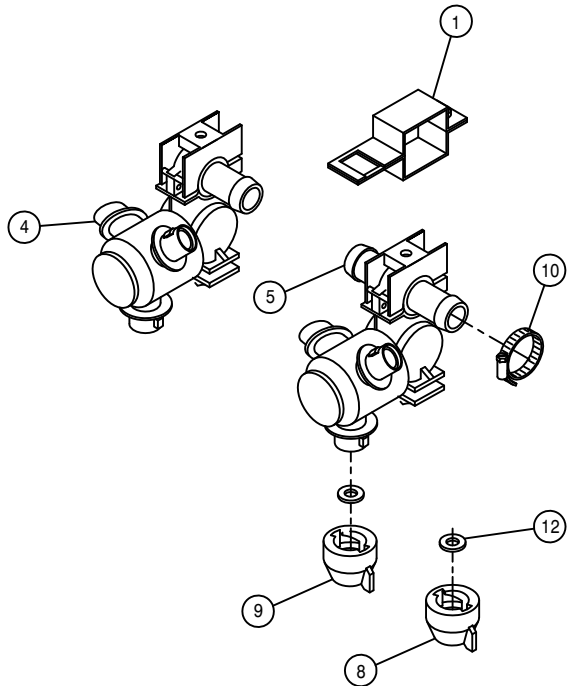

STANDARD TRIPLE TIP SPACING