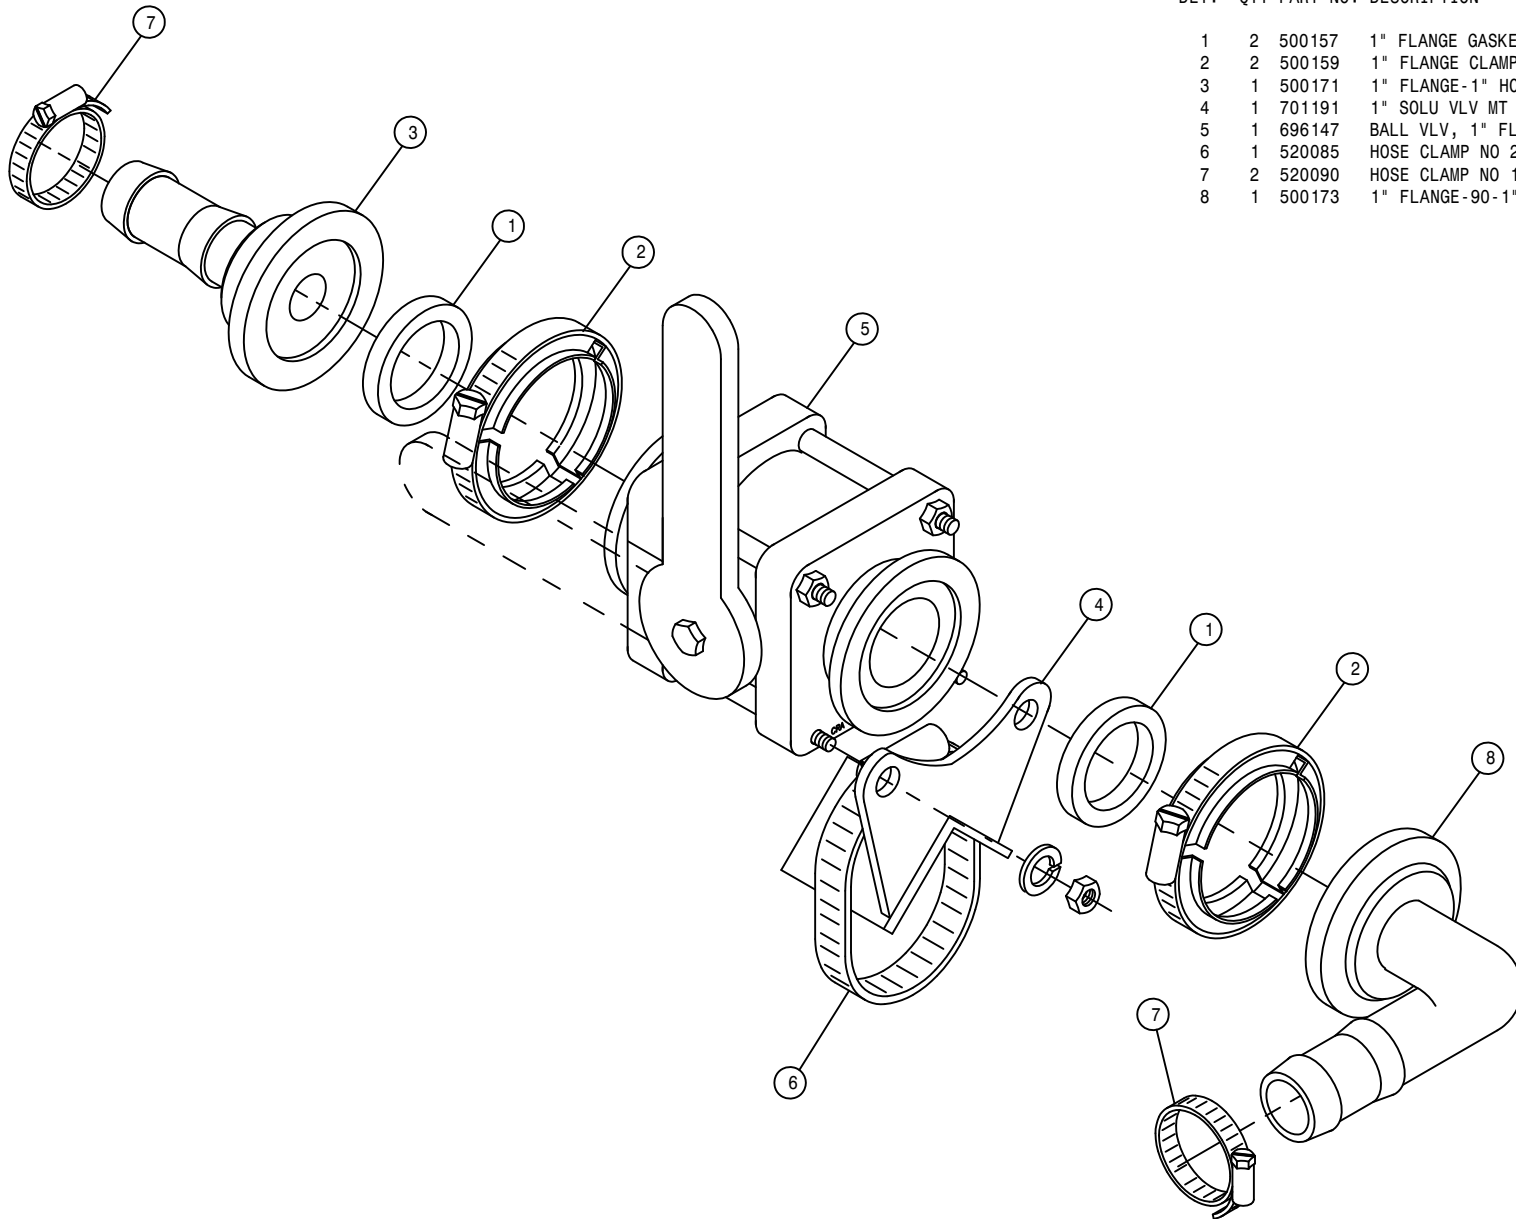

90° BALL VALVE ASSEMBLY (HV)

DET. QTY PART NO. DESCRIPTION

1	2	500157	1" FLANGE GASKET	EPDM
2	2	500159	1" FLANGE CLAMP, S.S.	
3	1	500171	1" FLANGE-1" HOSE BARB	POLY
4	1	701191	1" SOLU VLV MT WLD	
5	1	696147	BALL VLV, 1" FLANGE	
6	1	520085	HOSE CLAMP NO 24	STAINLESS
7	2	520090	HOSE CLAMP NO 16	STAINLESS
8	1	500173	1" FLANGE-90-1" HOSE BARB	POLY