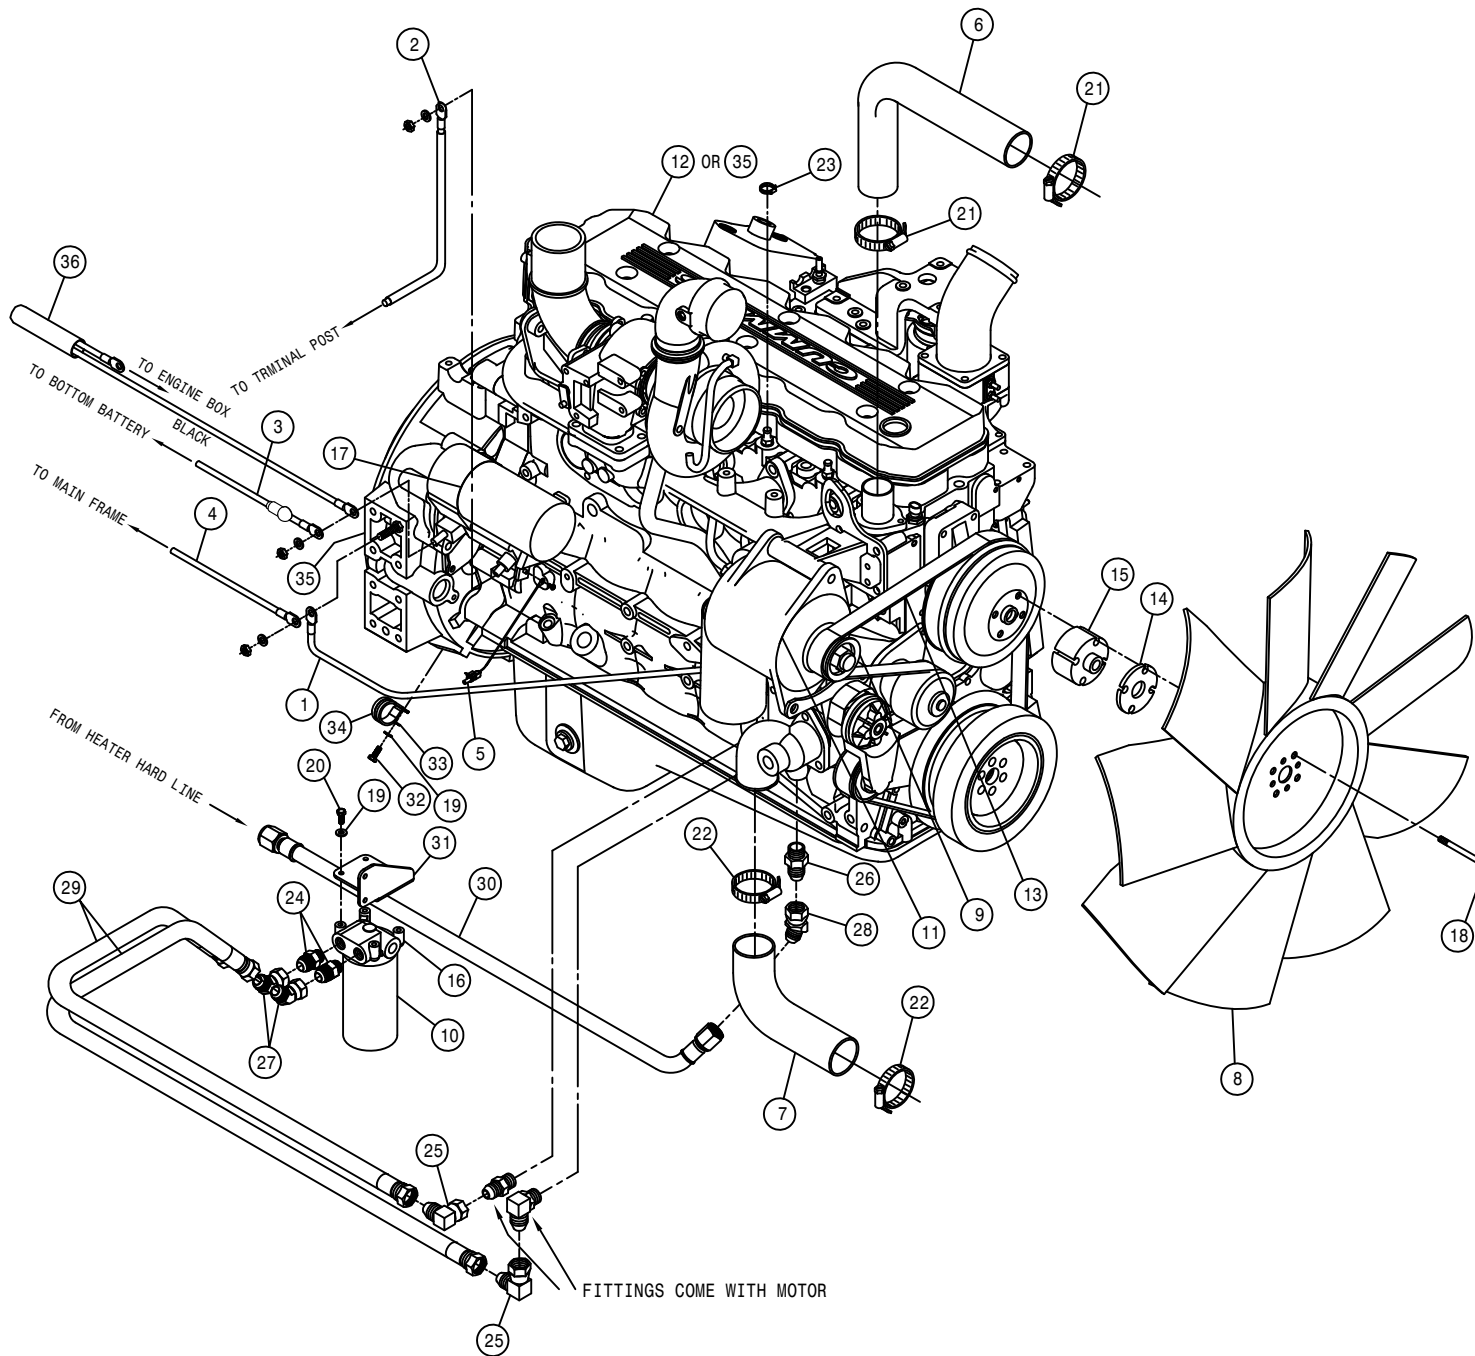

ENGINE ASSEMBLY

DET. QTY PART NO. DESCRIPTION

1	1	291358	BATT CABLE, BLK 56"2GA.281-.406
2	1	291359	BATT CABLE, RED 26"2/0 3/8-3/8
3	1	291708	BATT CABLE, BLK 73"2/0 3/8-3/8
4	1	291892	BATT CABLE, BLK 42"4GA.406-.406
5	1	293631	STARTER WIRE ASSY
6	1	314832	RADIATOR HOSE 1.75 X 19(52423)
7	1	314987	LWR RADIATOR HOSE STS-12
8	1	316524	FAN, 28" CUMM QSB5.9C, STS 02
9	1	316370	ALT PULLEY, 2.76 OD, 8-GROOVE
10	1	316372	LUBE FILTER (CUMM ENG 316360)
11	1	316391	DELCO ALTERNATOR, 130 AMP 24SI
12	1	316666	CUMM ENG, QSB6.7C, 275HP 130A 07
13	1	316680	FAN BELT, TIER 3 ENGINE 07
14	1	316681	FAN SPACER, 6.4MM, TIER 3 ENG 07
15	1	316682	FAN SPACER, 63.5MM, TIER3 ENG 07
16	1	316685	REMOTE OIL FILTER HEAD, T3 07
17	1	316686	STARTER, CUMM TIER 3 07
18	4	473780	10MM-1.50 X 90MM FLANGE BOLT
19	5	473804	8MM LOCK WASHER
20	4	473827	8MM-1.25 X 20MM HEX BOLT
21	2	520067	HOSE CLAMP NO 28 STAINLESS
22	2	520099	HOSE CLAMP NO 40 STAINLESS
23	1	520069	HOSE CLAMP NO 6 STAINLESS
24	2	618189	1 1/16MJIC-7/8MOR ADPTR
25	2	618191	1 1/16MJ-90-1 1/16FJ SWIV LBO
26	1	618325	7/8MJIC-1/2MNPT ADPTR
27	2	618529	1 1/16MJ-45-1 1/16FJ SWIV LBO
28	1	618628	7/8MJIC-45-7/8FJIC SWIV LBO
29	2	616299	12-426-12FJX-12FJX-61 H/A
30	1	657484	10-213-10FJX-10FJX-89 H/A
31	1	316800	REMOTE FILTER HEAD BRKT, T3
32	1	473816	8MM-1.25 X 25MM HEX BOLT
33	1	473849	8MM FLAT WASHER
34	1	520160	CUSH CLAMP, #24 1 1/2D-3/4WLOOP
35	1	316665	CUMM ENG, QSB6.7C, 215HP, 07
36	1	291888	CAB PWR CABLE ASSY, STS10/12 05

5