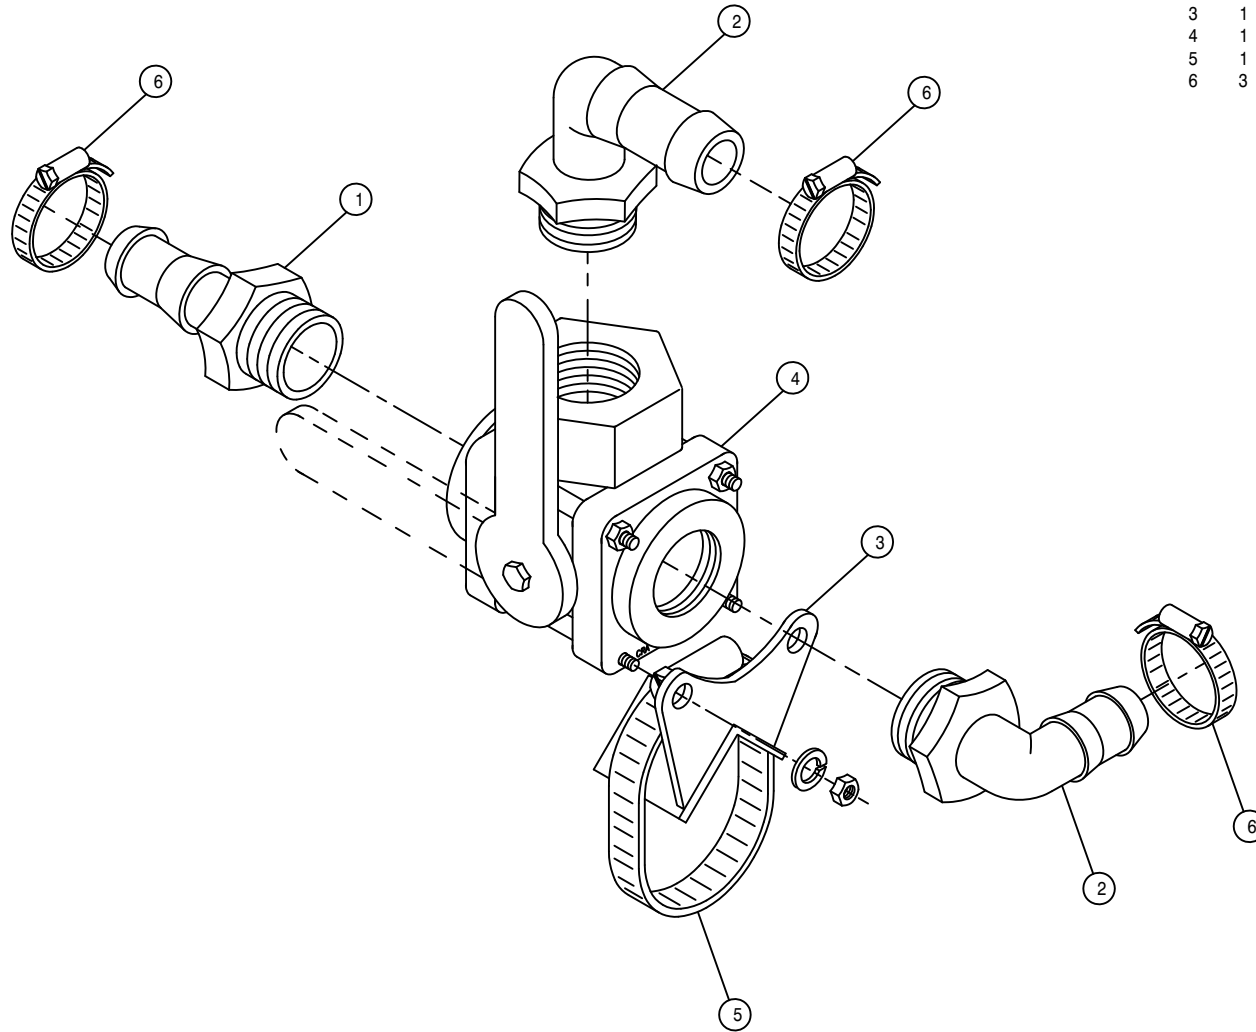

LEFT 3-WAY FOAMER VALVE ASSEMBLY

DET. QTY PART NO. DESCRIPTION

1	1	500022	3/4NPT-3/4HOSE BARB, POLY
2	2	500054	3/4NPT-90-3/4 HOSE BARB, POLY
3	1	701191	1" SOLU VLV MT WLD
4	1	696003	BALL VLV,3/4NPT 3WAY-SIDE POLY
5	1	520085	HOSE CLAMP NO 24 STAINLESS
6	3	520055	HOSE CLAMP NO 12 STAINLESS