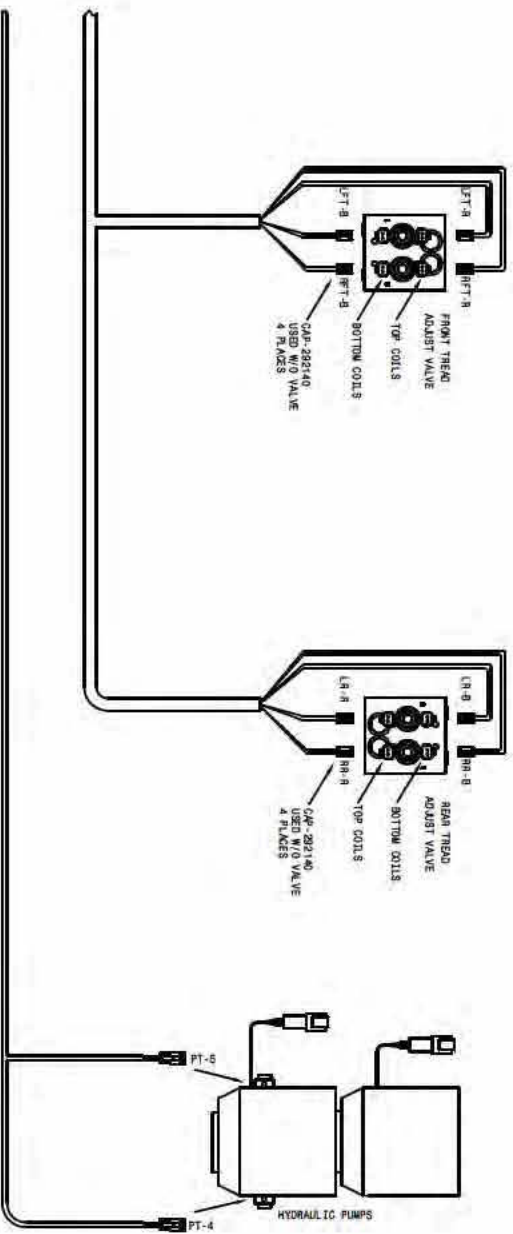

STS 10/12 WIRING DIAGRAM 07
SHEET 4 OF 5
REVISION DATE: 04-14-08
498910
04/04/08 TLM