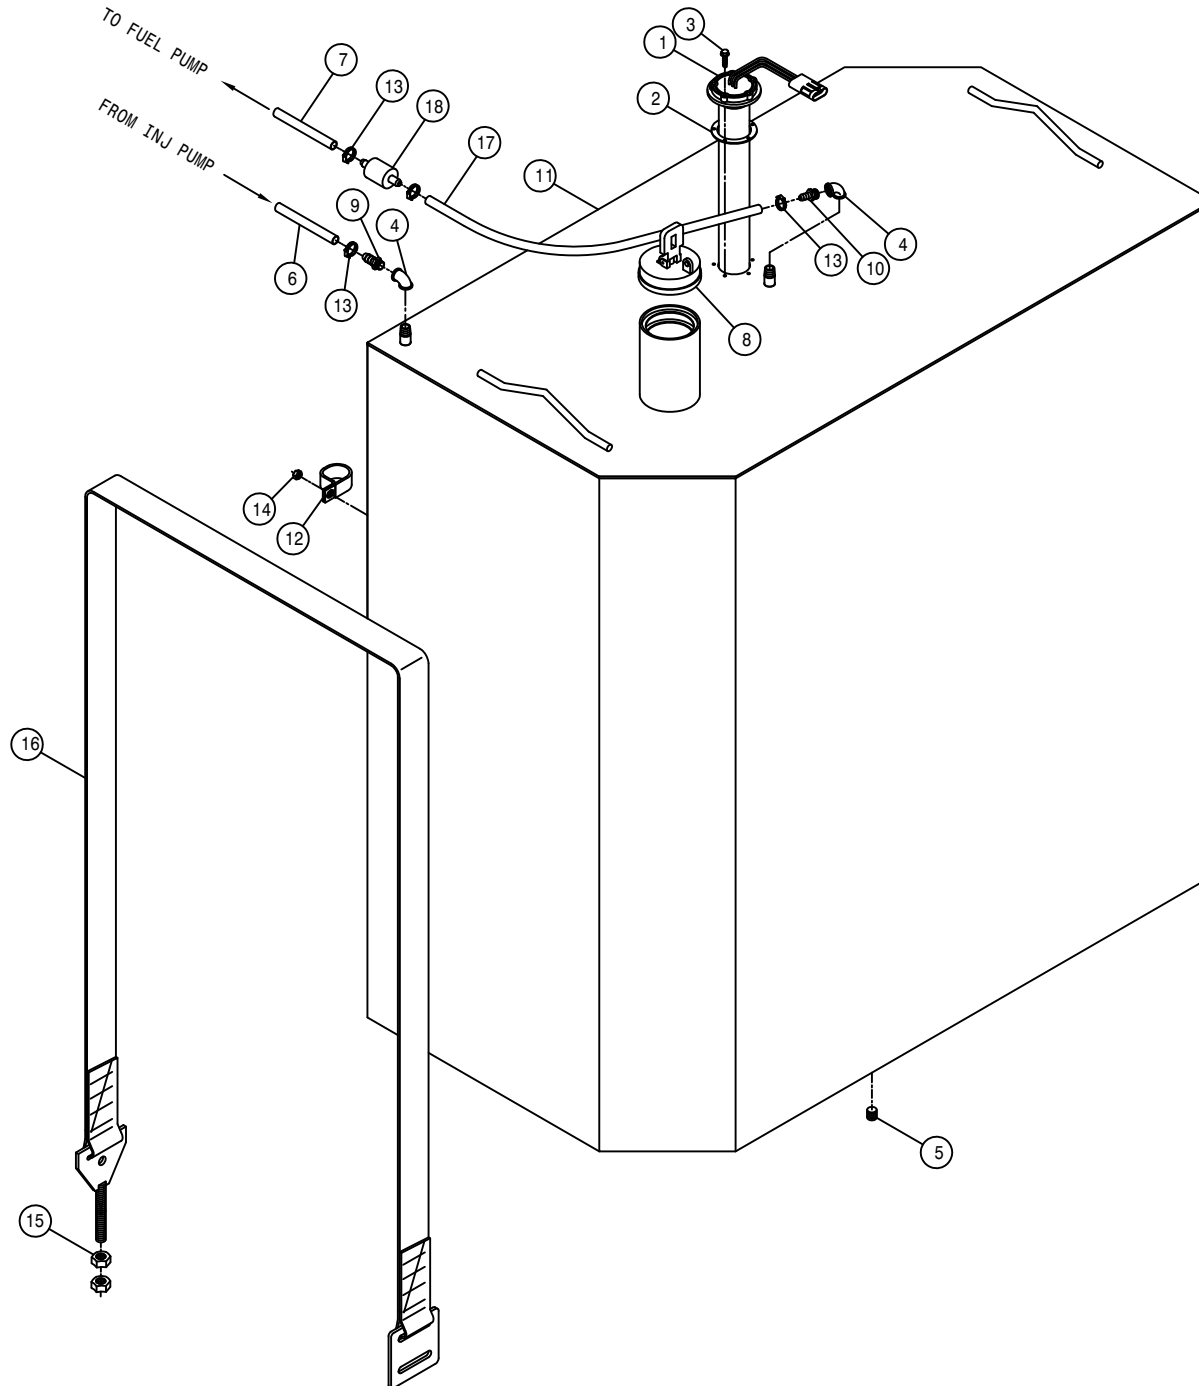

FUEL TANK ASSEMBLY

DET.	QTY	PART NO.	DESCRIPTION
	1	291354	FUEL LEVEL SENDER 05
	1	291789	GASKET FOR FUEL SENDER 291788
	5	903896	10-24X1 1/4 SLT RDHD MACH SCR
	4	501451	BLK PIPE EL 90DEG .25NPT
	1	470308	1/2MNPT DRAIN PLUG,AL HD,MAG
	1	601666	HOSE, 5/16 X 68 FUEL LINE
	1	601667	HOSE, 3/8 X 40 FUEL LINE
	1	760469	FUEL TANK CAP,3.50" VENTED
	1	783303	1/4 NPT X 5/16 HOSE BARB, BRS
	1	783304	1/4 NPT X 3/8 HOSE BARB, BRS
	1	760473	FUEL TANK WLD
	1	520126	CUSH CLAMP,#32 2IN X 5/8W
	4	520120	HOSE CLAMP NO 4 STAINLESS
	1	914000	1/4UNC HEX STOVER NUT
	4	910008	1/2UNC HEX NUT
	2	316575	FUEL TANK STRAP ASSY, STS 04
	1	601323	HOSE, 3/8 X 36 FUEL LINE
	1	316281	FUEL STRAINER, IN-LINE, DIESEL