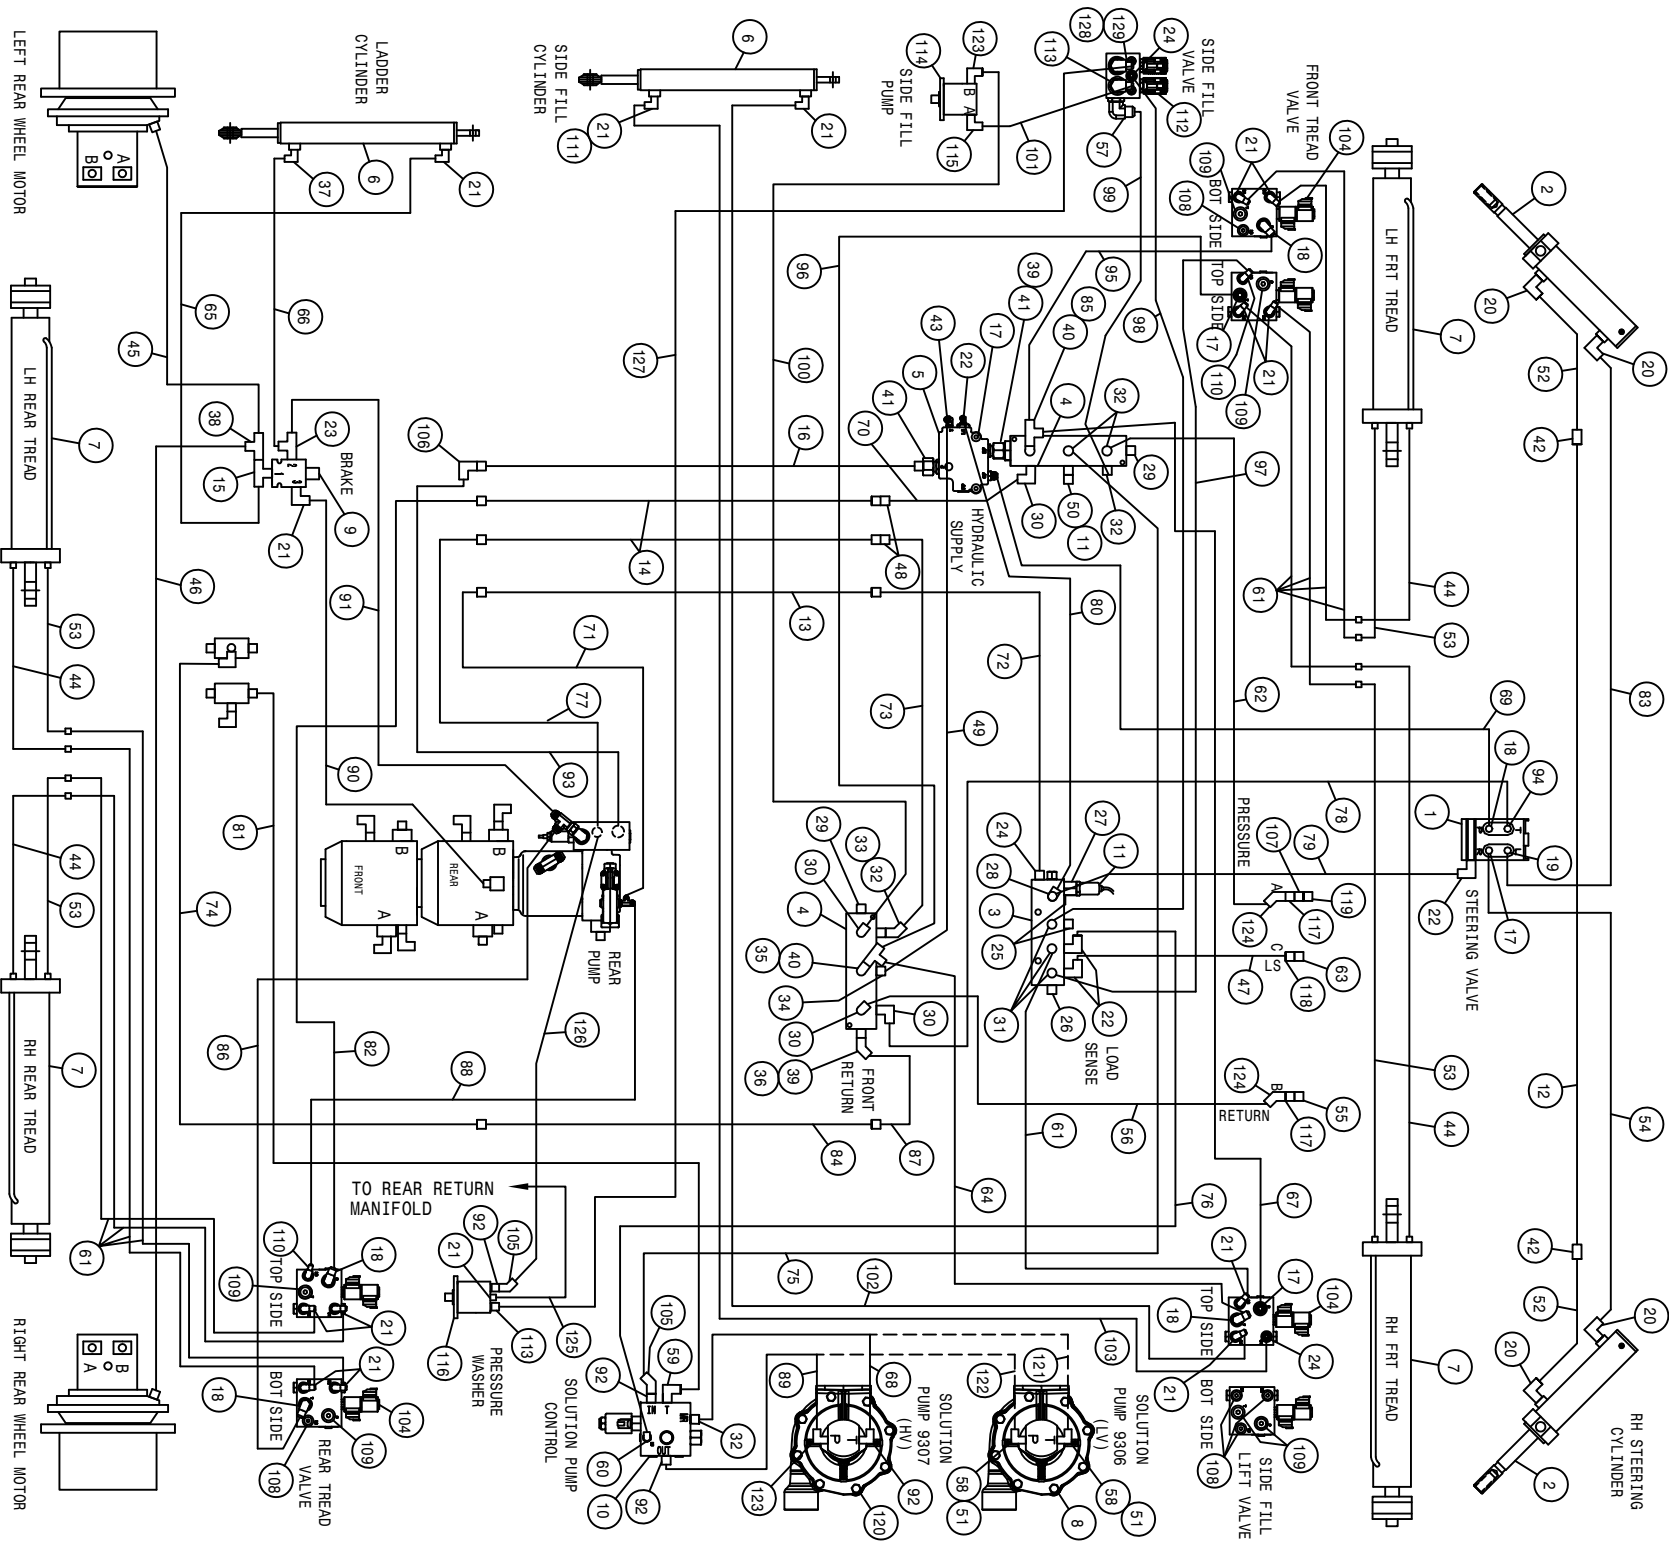

STS 10/12 HYDRAULIC DIAGRAM 2007
REFERENCE DRAWING NO. 498911S2