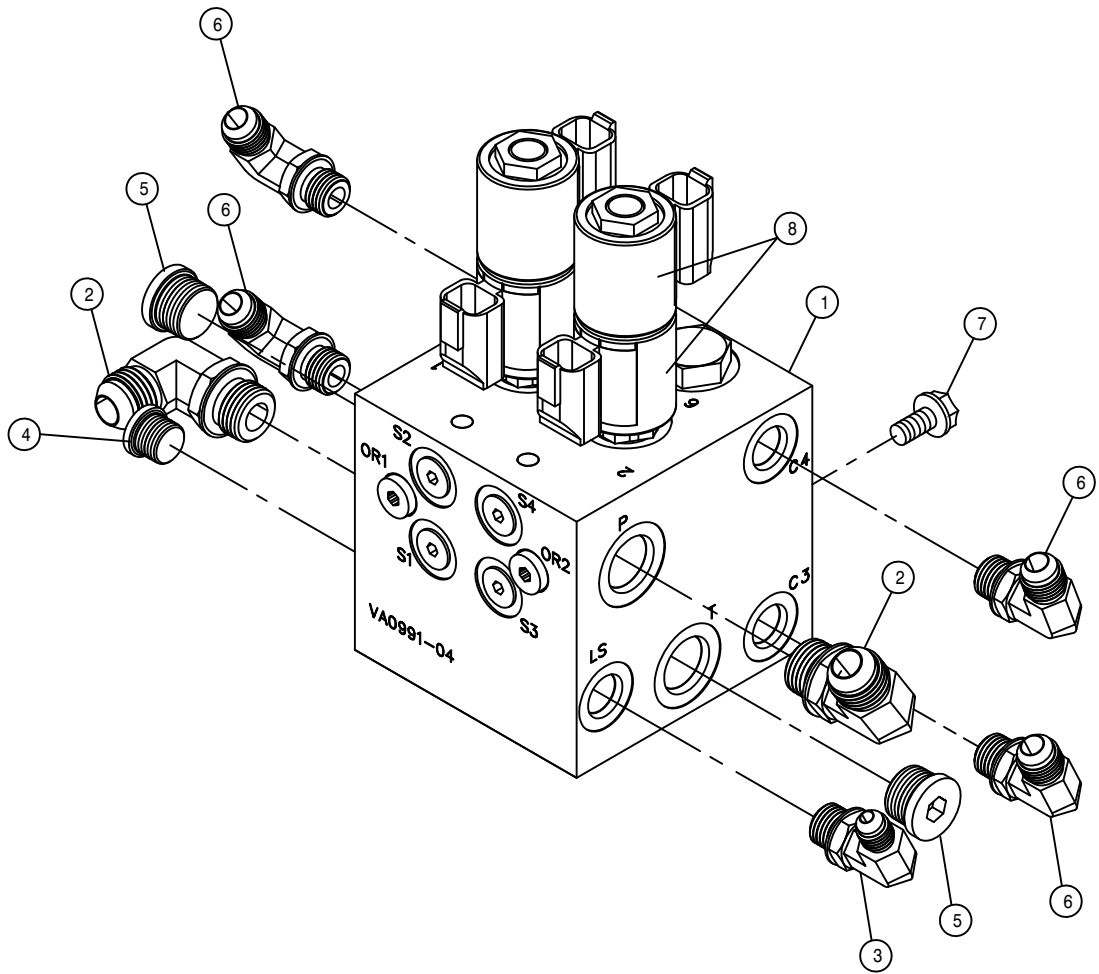

REAR TREAD ADJUST VALVE ASSEMBLY

DET.	QTY	PART NO.	DESCRIPTION	PWRSYS
	1	606249	MANIFOLD, TRD ADJ	PWRSYS
	2	618241	3/4MJIC-90-3/4MOR LBO	
	3	618499	7/16MJIC-90-9/16MOR LBO	
	4	618754	9/16MOR PLUG, HEX SOCKET	
	5	618755	3/4MOR PLUG, HEX SOCKET	
	6	618119	9/16MJIC-90-9/16MOR LBO	
	7	900064	5/16UNC X 3/4 HEX BOLT	
	8	606266	#8 COIL W/DEUTSCH