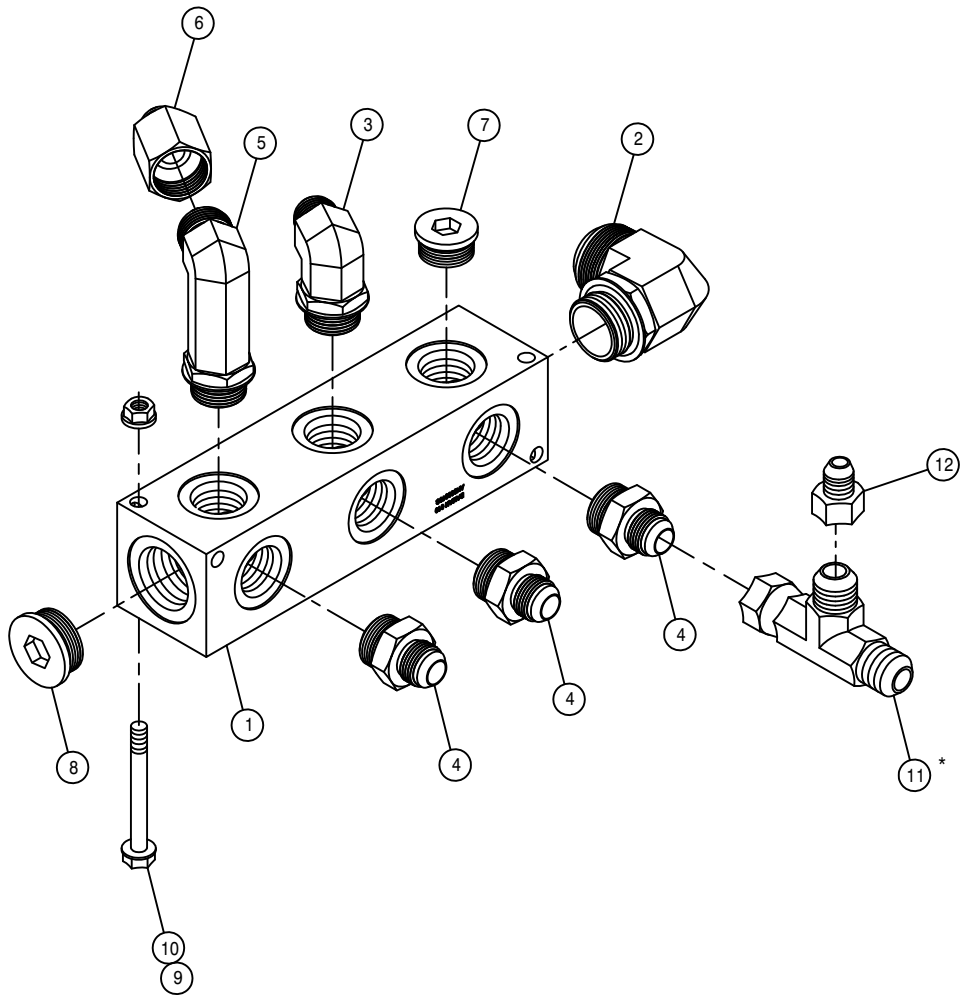

CASE DRAIN MANIFOLD ASSEMBLY

DET. QTY PART NO. DESCRIPTION

1	1	606246	MANIFOLD, 1 5/16FOR DAMAN
2	1	618477	1 5/8MJIC-90-1 5/8MOR LBO
3	1	618302	1 1/16MJIC-90-1 5/16MOR LBO
4	3	618308	1 1/16MJIC-1 5/16MOR ADPTR
5	1	618463	1 5/16MJIC-90-1 5/16MOR XL LBO
6	1	618541	1 5/16FJIC-1 1/16MJIC ADPTR
7	1	618758	1 5/16 MOR PLUG, HEX SOCKET
8	1	618759	1 5/8MOR PLUG, HEX SOCKET
9	2	470087	3/8UNC HEX FLANGE LOCK NUT
10	2	900139	3/8UNC X 3 3/4 HEX BOLT
11	1	618487	1 1/16FJ SW RUN TEE-1 1/16MJ
12	1	618483	1 1/16FJIC-9/16MJIC ADPTR

*NOTE: USED WITH PRESSURE WASHER OPTION.