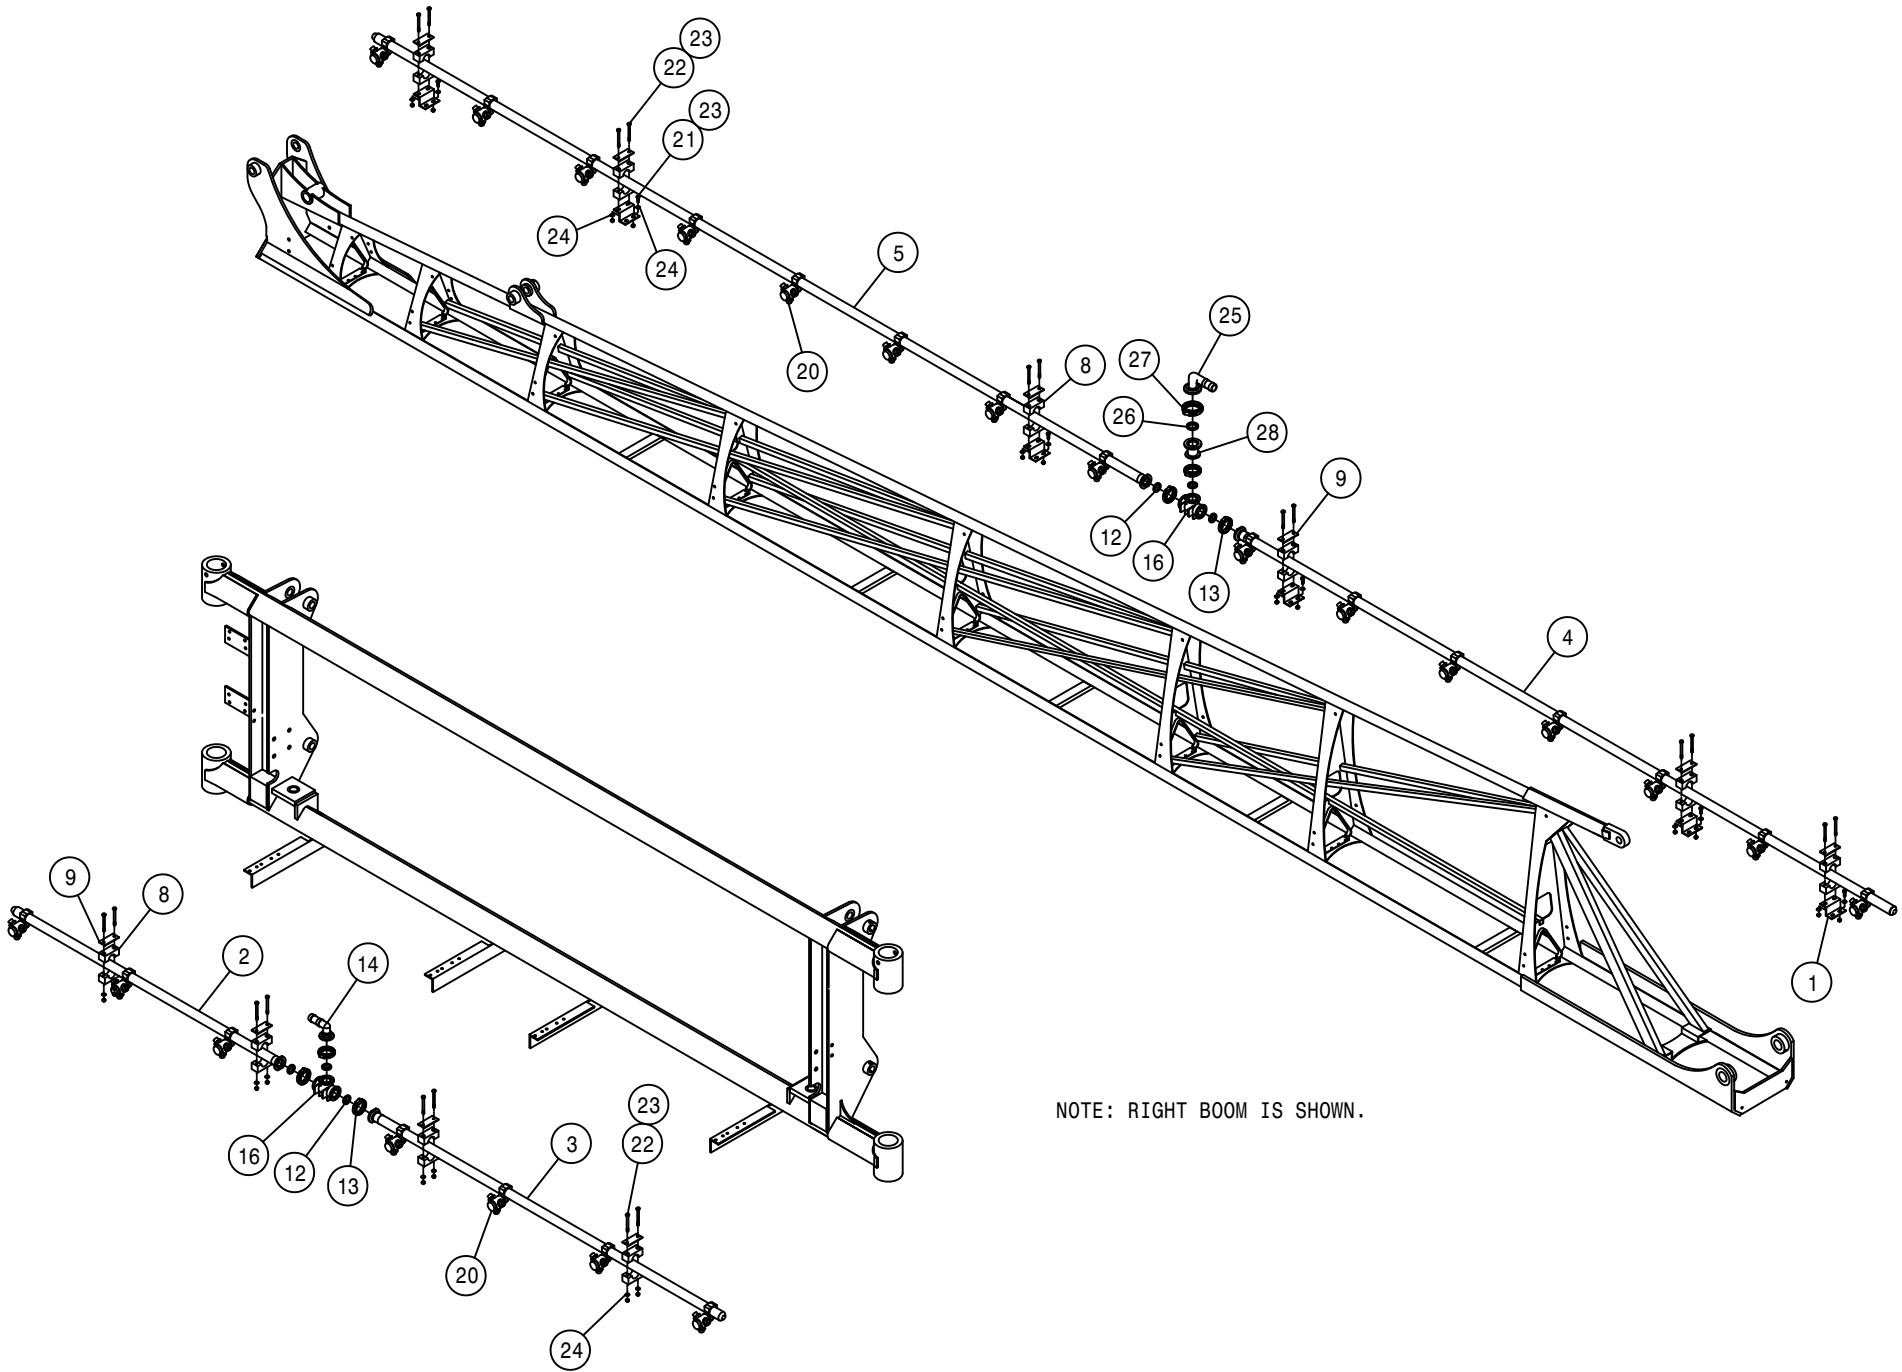

NOTE: RIGHT BOOM IS SHOWN.

20" SPACING 100' WET BOOM ASSEMBLY (HI-VOLUME)

DET. QTY PART NO. DESCRIPTION

1	28	164859	CLAMP MT BRKT, WET BOOM, STS
2	1	164870	RH TRANSOM WET BOOM WLD, 20"
3	1	164872	LH TRANSOM WET BOOM WLD, 20"
4	2	164874	WET BOOM WLD, SECT-1 INNER, 20"
5	2	164876	WET BOOM WLD, SECT-2 INNER, 20"
6	4	164878	WET BOOM WLD, OUTER SECT, 20"
7	46.2	197116	HOSE 1IN 1-FBR BR BLK EPDM
8	32	470375	TUBE CLAMP BODY, 1.31 ID (PAIR)
9	32	470376	COVER PLATE FOR 470375
10	2	500105	1.00 HOSE BARB TEE, POLY
11	2	500109	1.00-90-1.00 HOSE BARB, POLY
12	27	500157	1" FLANGE GASKET EPDM
13	27	500159	1" FLANGE CLAMP, S.S.
14	7	500173	1" FLANGE-90-1" HOSE BARB POLY
15	2	500174	1" FLANGE-90-1" FLANGE LBOPOLY
16	7	500175	1" FLANGE TEE POLY
17	2	520085	HOSE CLAMP NO 24 STAINLESS
18	20	520090	HOSE CLAMP NO 16 STAINLESS
19	2	690757	BALL VLV ASSY, 1" FLG-1" HBARB
20	61	737921	QUICK TJET 3-TIP BODY, 1" HV
21	56	900002	1/4UNC X 3/4 HEX BOLT
22	64	900010	1/4UNC X 3" HEX BOLT
23	120	914000	1/4UNC HEX STOVER NUT
24	120	920000	1/4 SAE FLAT WASHER
25	2	500153	2" FLANGE-90-1 1/2 HBARB POLY
26	4	500158	1 1/2" GASKET FOR 2" FLANGE
27	4	500160	2" FLANGE CLAMP, S.S.
28	4	500161	2" FLANGE-1" FLANGE COUPLER, POLY
29	2	500162	2" FLANGE-1 1/2 HOSE BARB POLY
30	4	500171	1" FLANGE-1" HOSE BARB POLY
31	4	164899	WET BOOM WLD, OUTER SECT, 20" 100
NS	30	737825	QUICK SHUT-OFF CAP
NS	183	737822	CAP SET, YELLOW QUICK TEEJET