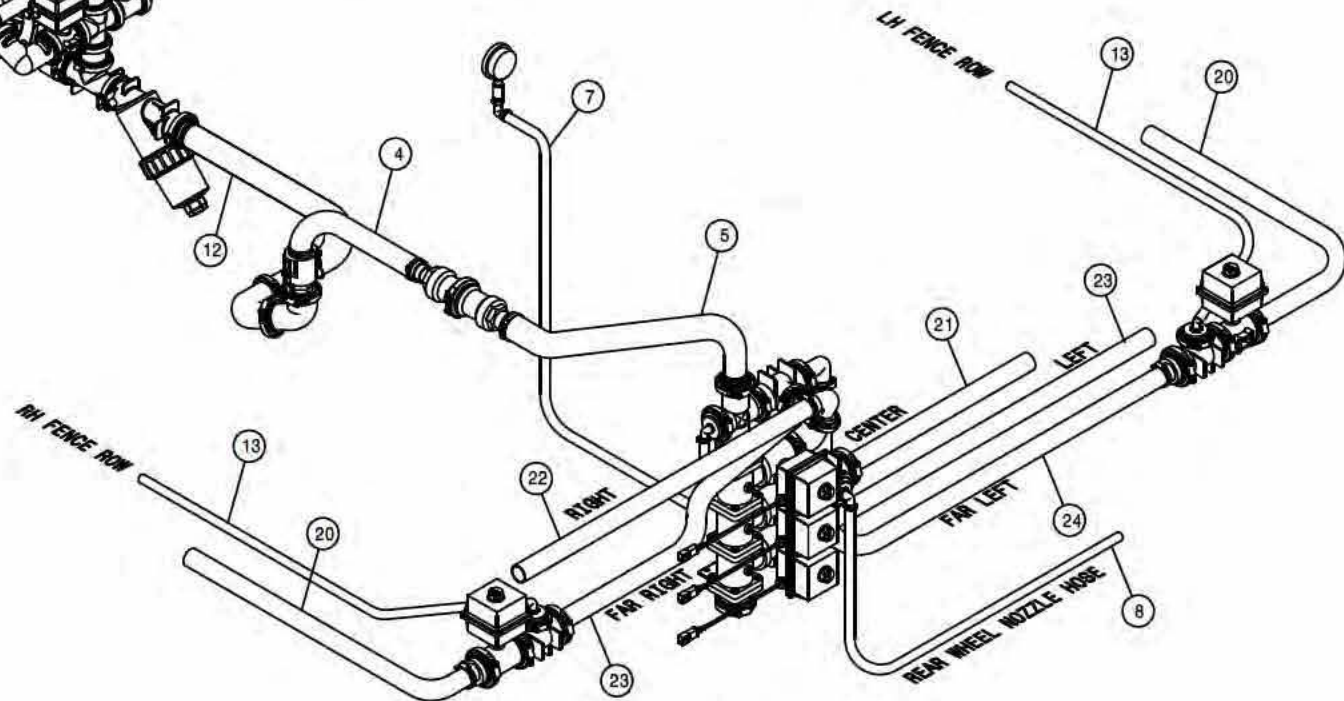

SIDE FILL SOLUTION HOISING (HV)

DET. QTY PART NO. DESCRIPTION

1	1	601704	HOSE, 1 X 140 1BR BLK EPDM
2	1	601674	HOSE, 1/4 X 120 1 BR BLK EPDM
3	1	601496	HOSE, 1 X 120 1BR BLK EPDM
4	1	601613	HOSE, 2 X 43 2F-1W EPDM
5	1	601502	HOSE, 2 X 56 2F-1W EPDM
6	1	601676	HOSE, 1/2 X 270 1BR BLK EPDM
7	1	601634	HOSE, 1/2 X 78 1BR BLK EPDM
8	1	601677	HOSE, 1/2 X 100 1BR BLK EPDM
9	1	601663	HOSE, 3 X 50 POLY HELIX EPD
10	1	601591	HOSE, 1 1/2 X 53 2BR BLK EPDM
11	1	601590	HOSE, 1 X 6 1BR BLK EPDM
12	1	601628	HOSE, 2 X 51 2F-1W EPDM
13	2	601566	HOSE, 1/2 X 252 1BR BLK EPDM
14	1	601492	HOSE, 1 X 37 1BR BLK EPDM
15	1	601179	HOSE, 1 X 26 1BR BLK EPDM
16	1	601506	HOSE, 3 X 74 POLY HELIX EPDM
17	1	601574	HOSE, 3 X 36 POLY HELIX EPDM
18	1	690731	SOLU TUBE, 3.00 S.S. SIDE FILL
19	1	601459	HOSE, 1 X 245 1BR BLK EPDM
20	2	601240	HOSE, 1 1/2 X 84 2F-1W EPDM
21	1	601516	HOSE, 1 1/2 X 72 2BR BLK EPDM
22	1	601517	HOSE, 1 1/2 X 204 2BR BLK EPDM
23	2	601518	HOSE, 1 1/2 X 300 2BR BLK EPDM
24	1	601519	HOSE, 1 1/2 X 396 2BR BLK EPDM
25	1	601682	HOSE, 1 X 111 2BR BLK EPDM