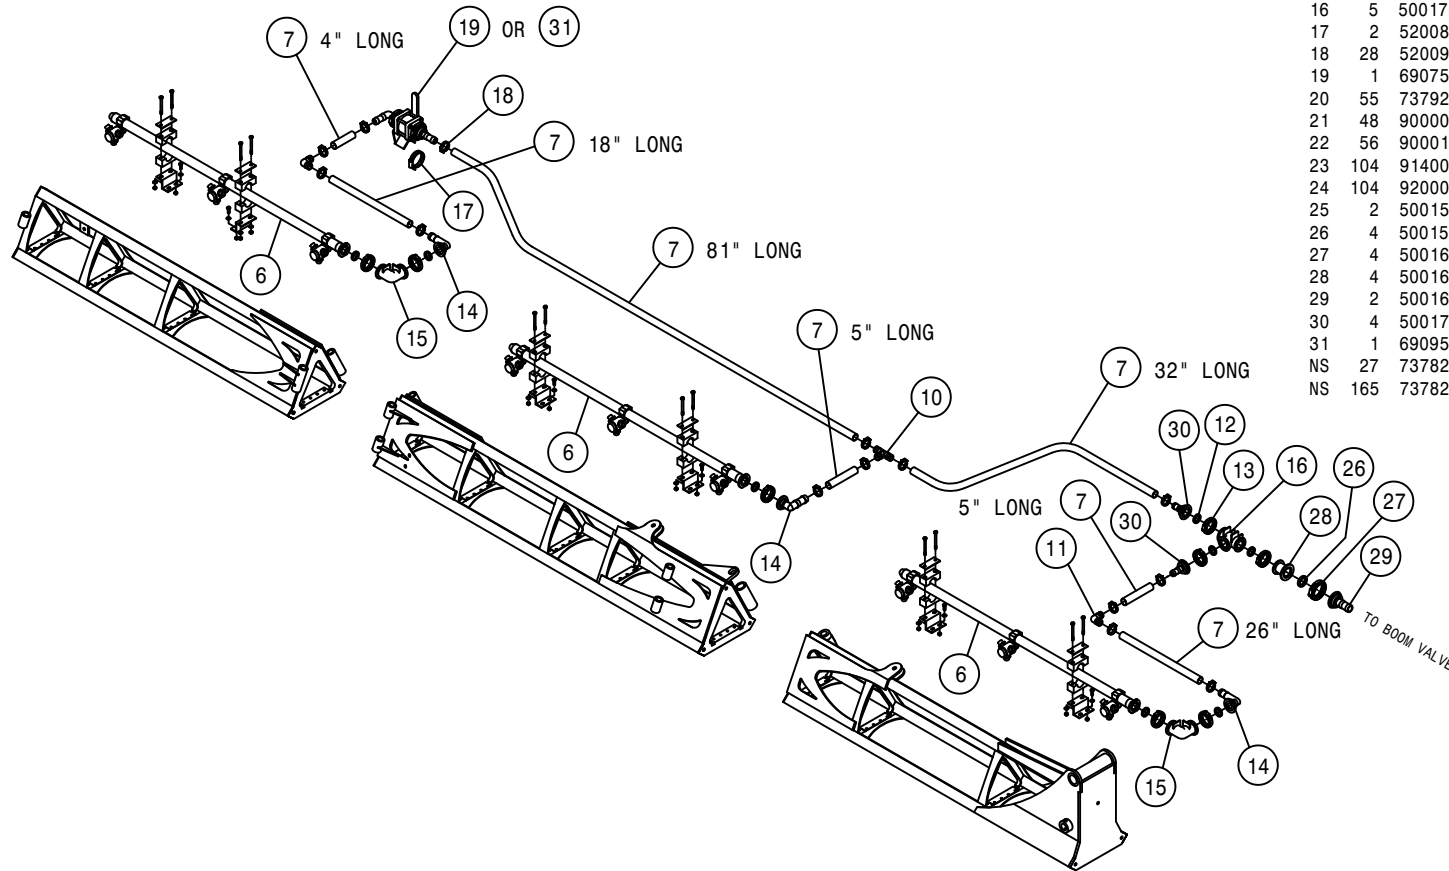

20" SPACING 90' WET BOOM ASSEMBLY (HI VOLUME)

DET. QTY PART NO. DESCRIPTION

DET.	QTY	PART NO.	DESCRIPTION
1	24	164859	CLAMP MT BRKT, WET BOOM, STS
2	1	164870	RH TRANSOM WET BOOM WLD, 20"
3	1	164872	LH TRANSOM WET BOOM WLD, 20"
4	2	164874	WET BOOM WLD,SECT-1 INNER,20"
5	2	164876	WET BOOM WLD,SECT-2 INNER,20"
6	6	164878	WET BOOM WLD,OUTER SECT,20"
7	46.2	197116	HOSE 1IN 1-FBR BR BLK EPDM
8	28	470375	TUBE CLAMP BODY, 1.00 (PAIR)
9	28	470376	COVER PLATE FOR 470375
10	2	500105	1.00 HOSE BARB TEE, POLY
11	2	500109	1.00-90-1.00 HOSE BARB, POLY
12	25	500157	1" FLANGE GASKET EPDM
13	25	500159	1" FLANGE CLAMP, S.S.
14	7	500173	1" FLANGE-90-1" HOSE BARB POLY
15	4	500174	1" FLANGE-90-1" FLANGE LBOPOLY
16	5	500175	1" FLANGE TEE POLY
17	2	520085	HOSE CLAMP NO 24 STAINLESS
18	28	520090	HOSE CLAMP NO 16 STAINLESS
19	1	690756	RH BALL VLV ASSY,HI VOL 90'
20	55	737921	QUICK TJET 3-TIP BODY,1" HV
21	48	900002	1/4UNC X 3/4 HEX BOLT
22	56	900010	1/4UNC X 3" HEX BOLT
23	104	914000	1/4UNC HEX STOVER NUT
24	104	920000	1/4 SAE FLAT WASHER
25	2	500153	2" FLANGE-90-1 1/2 HBARB POLY
26	4	500158	1 1/2" GASKET FOR 2" FLANGE
27	4	500160	2" FLANGE CLAMP, S.S.
28	4	500161	2"FLANGE-1"FLANGE COUPLER,POLY
29	2	500162	2" FLANGE-1 1/2 HOSE BARB POLY
30	4	500171	1" FLANGE-1" HOSE BARB POLY
31	1	690957	LH BALL VLV ASSY,HI VOL 90'
NS	27	737825	QUICK SHUT-OFF CAP
NS	165	737822	CAP SET, YELLOW QUICK TEEJET