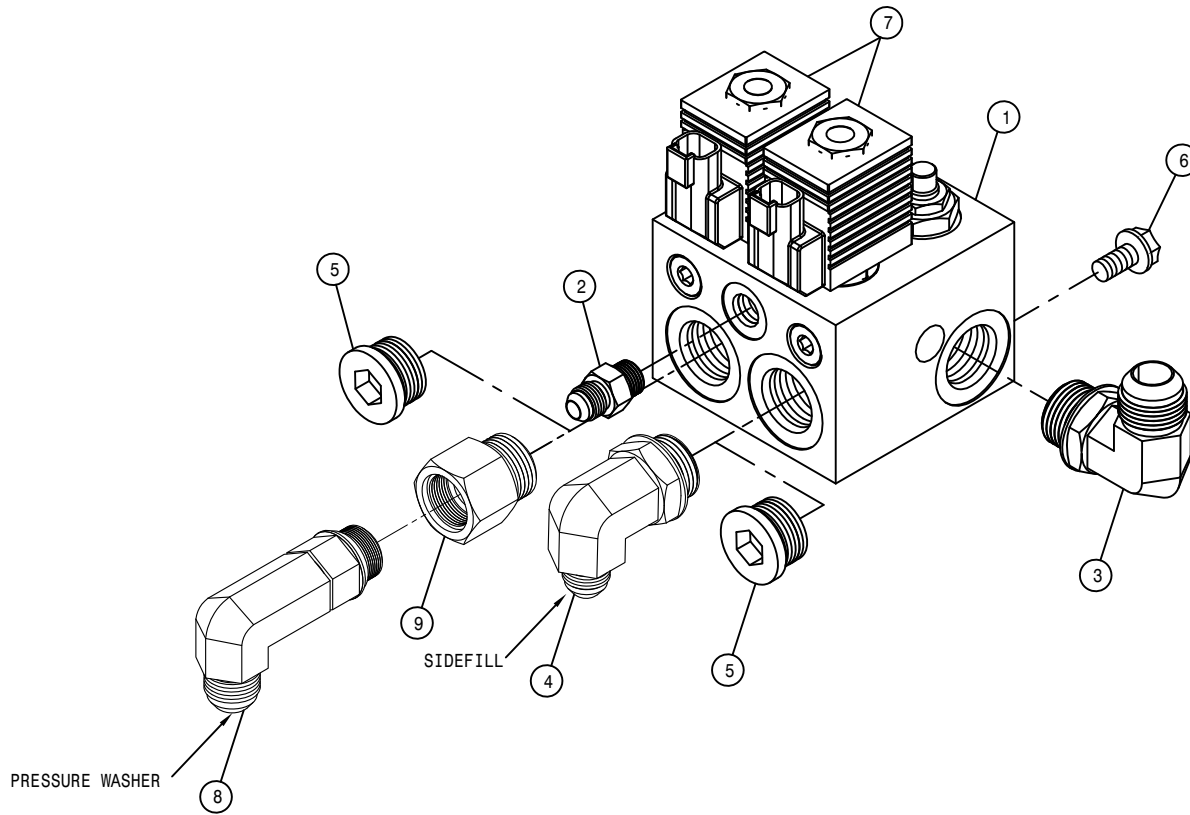

SIDEFILL/PRESSURE WASHER VALVE ASSEMBLY

DET.	QTY	PART NO.	DESCRIPTION	
				07
1	1	606259	DIVERSION VLV,STS LS	
2	1	618126	9/16MJIC-9/16MOR ADPTR	
3	1	618248	1 1/16MJIC-90-1 1/16MOR LBO	
4	1	618474	3/4MJIC-90-1 1/16MOR LBO	
5	2	618757	1 1/16MOR PLUG, HEX SOCKET	
6	2	900064	5/16UNC X 3/4 HEX BOLT	
7	2	606309	COIL FOR VLV 606259	
8	1	618774	7/8MJIC-90-7/8MOR LG LBO	
9	1	618132	1 1/16MOR-7/8FOR ADPTR