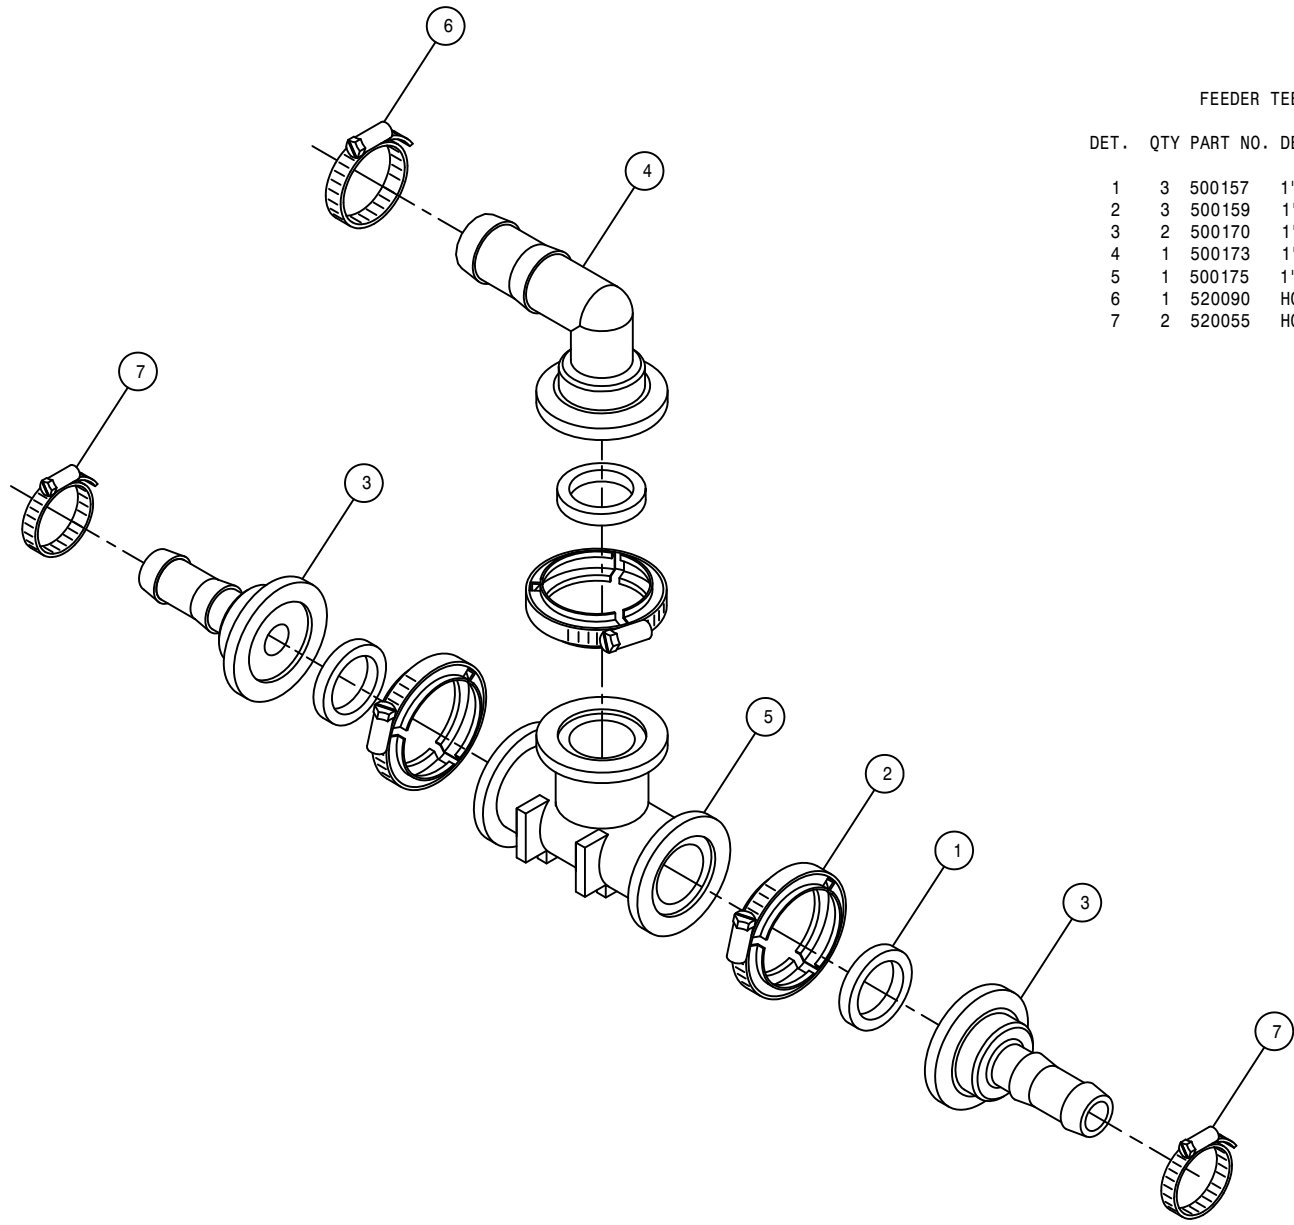

FEEDER TEE ASSEMBLY (SV)

DET.	QTY	PART NO.	DESCRIPTION	
1	3	500157	1" FLANGE GASKET	EPDM
2	3	500159	1" FLANGE CLAMP, S.S.	
3	2	500170	1" FLANGE-3/4" HOSE BARB	POLY
4	1	500173	1" FLANGE-90-1" HOSE BARB	POLY
5	1	500175	1" FLANGE TEE	POLY
6	1	520090	HOSE CLAMP NO 16	STAINLESS
7	2	520055	HOSE CLAMP NO 12	STAINLESS