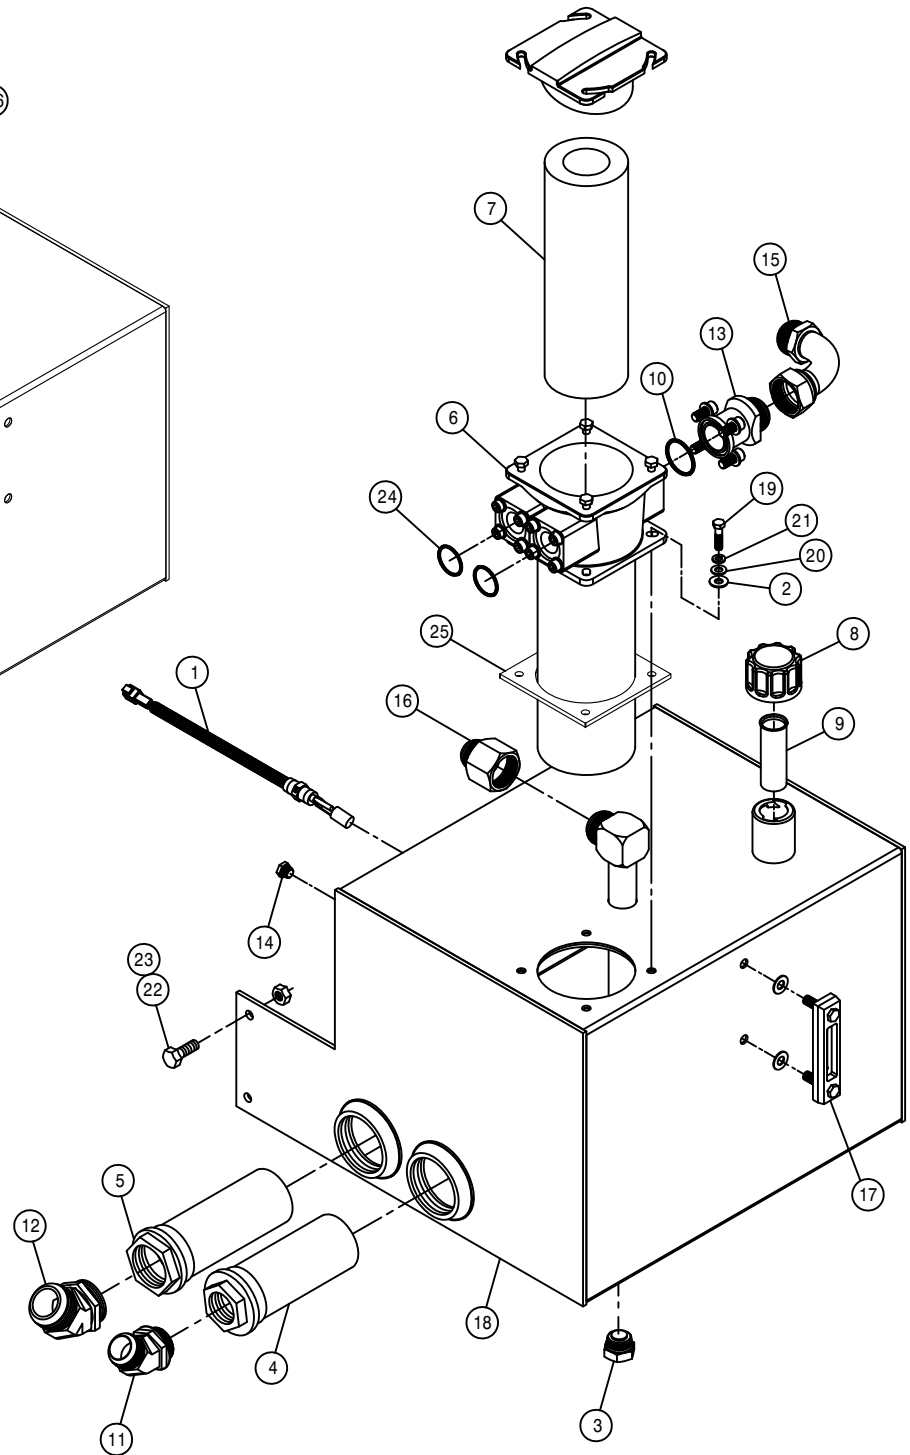

FUEL TANK ASSEMBLY

DET.	QTY	PART NO.	DESCRIPTION
	1	291354	FUEL LEVEL SENDER 05
	1	291789	GASKET FOR FUEL SENDER 291788
	5	903896	10-24X1 1/4 SLT RDHD MACH SCR
	4	501451	BLK PIPE EL 90DEG .25NPT
	1	470308	1/2MNPT DRAIN PLUG,AL HD,MAG
	1	601666	HOSE, 5/16 X 68 FUEL LINE
	1	601667	HOSE, 3/8 X 40 FUEL LINE
	1	760469	FUEL TANK CAP,3.50" VENTED
	1	783303	1/4 NPT X 5/16 HOSE BARB, BRS
	1	783304	1/4 NPT X 3/8 HOSE BARB, BRS
	1	760473	FUEL TANK WLD
	1	520126	CUSH CLAMP,#32 2IN X 5/8W
	4	520120	HOSE CLAMP NO 4 STAINLESS
	1	914000	1/4UNC HEX STOVER NUT
	4	910008	1/2UNC HEX NUT
	2	316575	FUEL TANK STRAP ASSY, STS 04
	1	601323	HOSE, 3/8 X 36 FUEL LINE
	1	316281	FUEL STRAINER, IN-LINE, DIESEL

HYDRAULIC TANK ASSEMBLY

DET. QTY PART NO. DESCRIPTION

1	1	293815	LIQUID LEV SWITCH ASSY, 1/2NP05
2	4	470262	3/8 X 1" BONDED SEALING WASH
3	1	470471	1 5/16MOR PLUG, MAGNETIC
4	1	605622	SUCTION STRAINER, 21GPM 100M 24
5	1	605623	SUCTION STRAINER, 39GPM 100M 32
6	1	605625	IN-TANK RETURN FILTER, 10M
7	1	605626	FILTER ELEMENT FOR 605625 10M
8	1	605628	FILL CAP, 6 PSI CHECK
9	1	605629	FILL SCREEN, 30 MESH
10	1	618395	O-RING FOR 1 1/2 FLANGE
11	1	618745	1 7/8MJIC-45-1 7/8MOR LBO
12	1	618746	2 1/2MJIC-45-2 1/2MOR LBO
13	1	618747	1 1/2 FLANGE-1 7/8MJIC ADPTR
14	1	618754	9/16MOR PLUG, HEX SOCKET
15	1	618764	1 7/8FJX-90-1 7/8MJIC TUBE LBO
16	1	618767	1 7/8FJIC-1 5/8MJIC ADPTR
17	1	760177	SIGHT GAUGE W/TEMP, HYD TANK
18	1	760332	HYD TANK WLD, STSLS 07
19	1	900131H	3/8UNC X 1 1/2 HEX BOLT
20	1	920002	3/8 SAE FLAT WASHER
21	4	920502	3/8 LOCK WASHER
22	4	900264	1/2UNC X 1 1/4 HEX BOLT
23	4	914008	1/2UNC HEX STOVER NUT
24	2	618465	O-RING FOR 1 1/4" FLANGE, -20
25	1	605631	GASKET FOR FILTER HEAD 605625
26	1	605632	O-RING FOR FILTER HEAD 605625
27	1	760351	HYD TANK WLD, STSLS 07