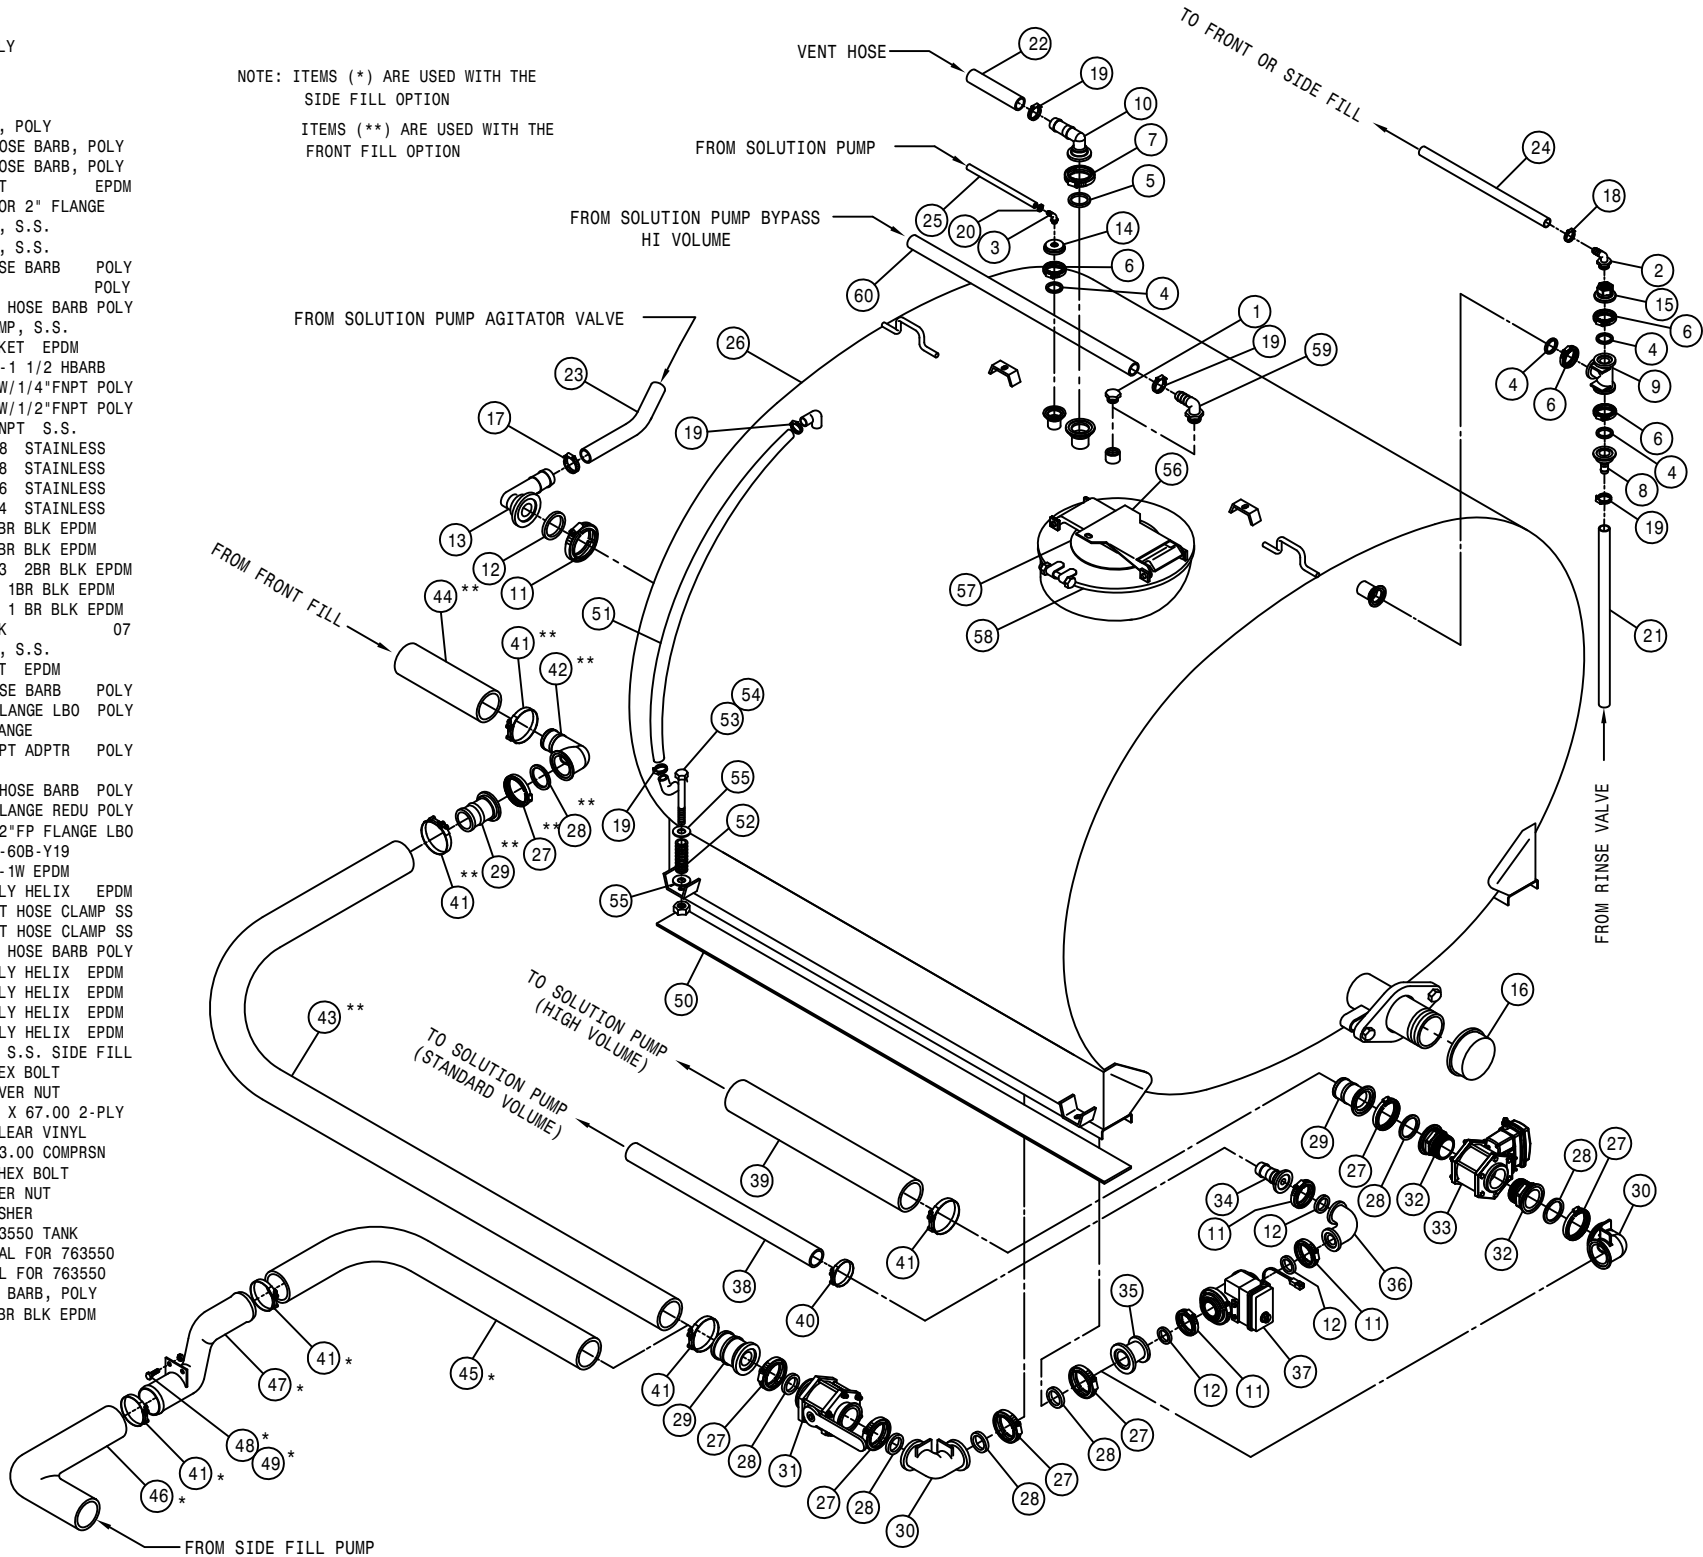

NOTE: ITEMS (*) ARE USED WITH THE SIDE FILL OPTION
ITEMS (**) ARE USED WITH THE FRONT FILL OPTION