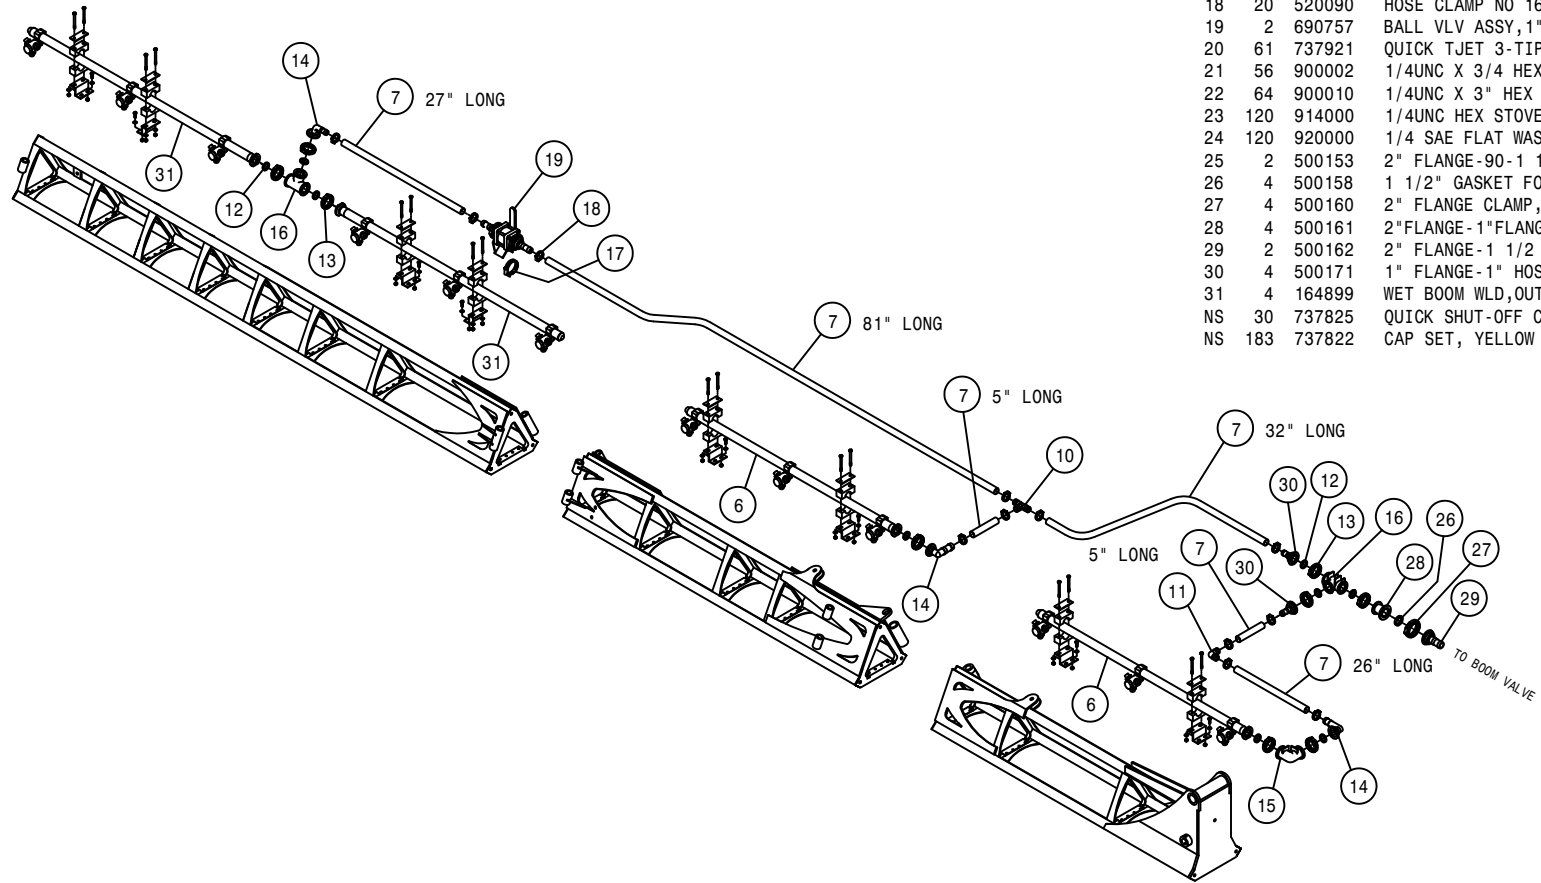

20" SPACING 100' WET BOOM ASSEMBLY (HI-VOLUME)

DET. QTY PART NO. DESCRIPTION

1	28	164859	CLAMP MT BRKT, WET BOOM, STS
2	1	164870	RH TRANSOM WET BOOM WLD, 20"
3	1	164872	LH TRANSOM WET BOOM WLD, 20"
4	2	164874	WET BOOM WLD, SECT-1 INNER, 20"
5	2	164876	WET BOOM WLD, SECT-2 INNER, 20"
6	4	164878	WET BOOM WLD, OUTER SECT, 20"
7	46.2	197116	HOSE 1IN 1-FBR BR BLK EPDM
8	32	470375	TUBE CLAMP BODY, 1.31 ID (PAIR)
9	32	470376	COVER PLATE FOR 470375
10	2	500105	1.00 HOSE BARB TEE, POLY
11	2	500109	1.00-90-1.00 HOSE BARB, POLY
12	27	500157	1" FLANGE GASKET EPDM
13	27	500159	1" FLANGE CLAMP, S.S.
14	7	500173	1" FLANGE-90-1" HOSE BARB POLY
15	2	500174	1" FLANGE-90-1" FLANGE LBOPOLY
16	7	500175	1" FLANGE TEE POLY
17	2	520085	HOSE CLAMP NO 24 STAINLESS
18	20	520090	HOSE CLAMP NO 16 STAINLESS
19	2	690757	BALL VLV ASSY, 1" FLG-1" HBARB
20	61	737921	QUICK TJET 3-TIP BODY, 1" HV
21	56	900002	1/4UNC X 3/4 HEX BOLT
22	64	900010	1/4UNC X 3" HEX BOLT
23	120	914000	1/4UNC HEX STOVER NUT
24	120	920000	1/4 SAE FLAT WASHER
25	2	500153	2" FLANGE-90-1 1/2 HBARB POLY
26	4	500158	1 1/2" GASKET FOR 2" FLANGE
27	4	500160	2" FLANGE CLAMP, S.S.
28	4	500161	2" FLANGE-1" FLANGE COUPLER, POLY
29	2	500162	2" FLANGE-1 1/2 HOSE BARB POLY
30	4	500171	1" FLANGE-1" HOSE BARB POLY
31	4	164899	WET BOOM WLD, OUTER SECT, 20" 100
NS	30	737825	QUICK SHUT-OFF CAP
NS	183	737822	CAP SET, YELLOW QUICK TEEJET