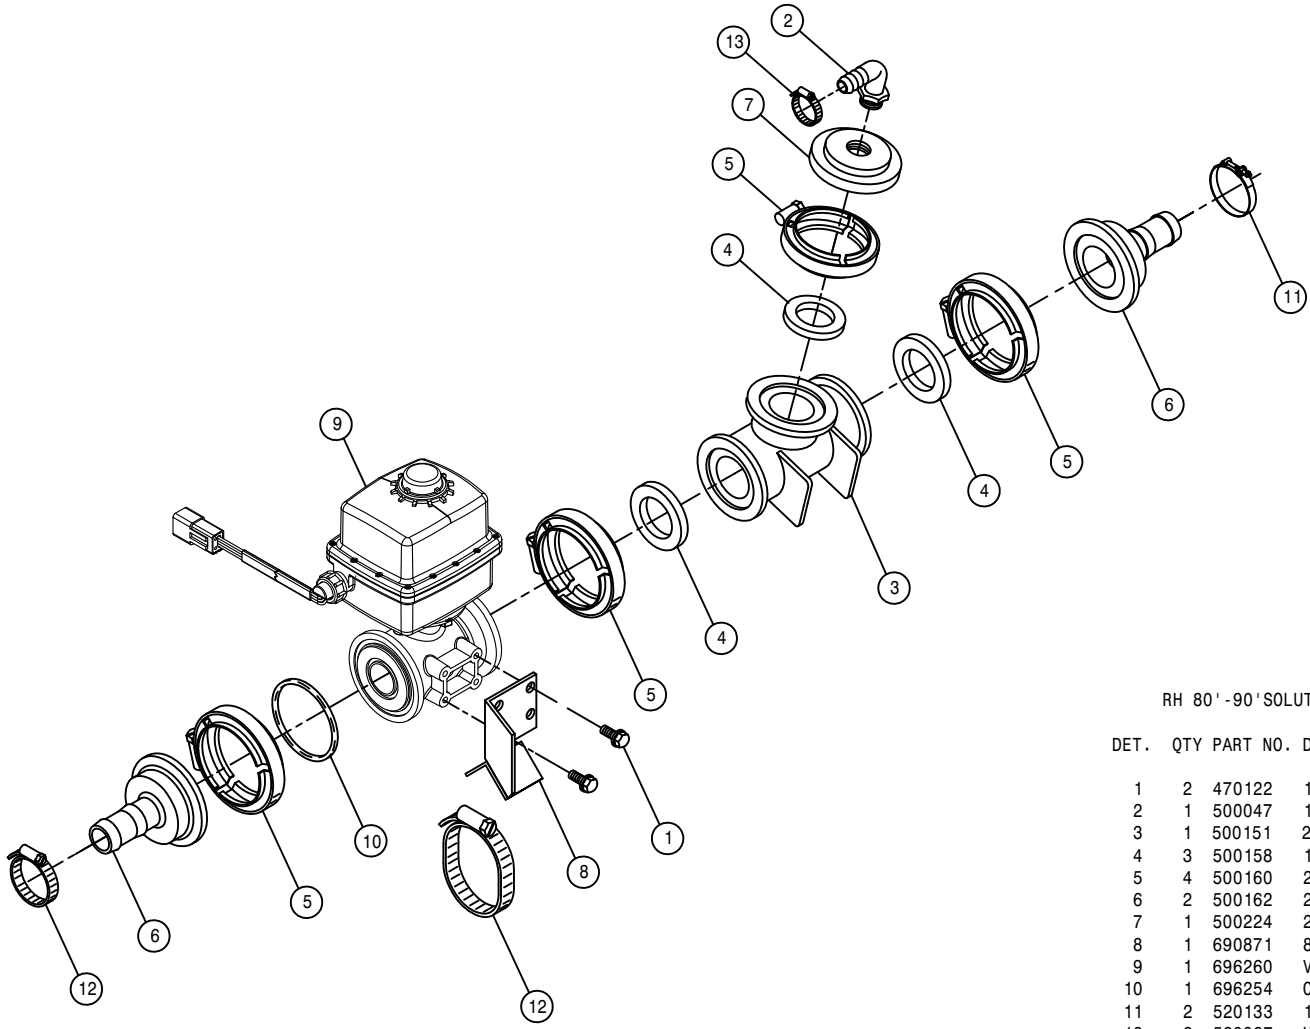

SOLUTION CONTROL VALVE ASSEMBLY (HV)

DET. QTY PART NO. DESCRIPTION

1	1	500153	2" FLANGE-90-1 1/2 HBARB POLY
2	1	500047	1/2NPT-90-1/2 HOSE BARB, POLY
3	1	500151	2" FLANGE TEE POLY
4	2	500157	1" FLANGE GASKET EPDM
5	6	500158	1 1/2" GASKET FOR 2" FLANGE
6	2	500159	1" FLANGE CLAMP, S.S.
7	6	500160	2" FLANGE CLAMP, S.S.
8	1	500161	2"FLANGE-1"FLANGE COUPLER,POLY
9	1	500162	2" FLANGE-1 1/2 HOSE BARB POLY
10	1	500180	2"FLANGE-90-2"FLANGE LBO POLY
11	1	500189	2" FLANGE-90-1" HOSE BARB POLY
12	9	500194	2"FP FLANGE CLAMP, S.S.
13	9	500195	2"FP FLANGE GASKET EPDM
14	3	500196	2"FP FLANGE-2" HOSE BARB POLY
15	1	500203	2"FP FLANGE CROSS POLY
16	1	500206	2"FP FLANGE PLUG
17	1	500207	2"FP FLANGE TEE POLY
18	2	500197	2" FP FLANGE-90-1 1/2 HBARB
19	1	500229	2"FP FLANGE PLUG,1/4FNPT POLY
20	1	500238	1" FLANGE PLUG W/1/2"FNPT POLY
21	1	618556	1/4NPT-90-1/2 HOSE BARB,POLY
22	2	690870	SOLU VLV MANIF MT BRKT STS 03
23	1	696147	BALL VLV, 1" FLANGE
24	1	696259	VALVE, 3 SECT KZCO 400-3CIM-DJ
25	8	900064	5/16UNC X 3/4 HEX BOLT
26	8	914002	5/16UNC HEX STOVER NUT
27	5	520067	HOSE CLAMP NO 28 STAINLESS
28	2	470118	1/4UNC X 3/4 FLANGE HEX BOLT
29	2	470121	1/4UNC HEX FLANGE LOCK NUT
30	1	691027	RFM 200 WR FLOW METER, RAVEN
31	1	520072	HOSE CLAMP NO 72 STAINLESS
32	1	691047	RFM200WR FLOMETER MT WLD,STS06
33	3	520141	2.31/2.62 T-BOLT HOSE CLAMP SS
34	1	601502	HOSE, 2 X 56 2F-1W EPDM
35	1	601634	HOSE, 1/2 X 78 1BR BLK EPDM
36	1	601613	HOSE, 2 X 43 2F-1W EPDM
37	3	520070	HOSE CLAMP NO 8 STAINLESS
38	7	696254	O-RING, KZCO FLANGED VALVES
39	2	696255	END CAP,220 FLANGE VLV 696253
40	2	500208	3" FLANGE CLAMP, S.S.
41	2	500209	3" FLANGE GASKET EPDM
42	2	500212	3"FLANGE-2"FP FLANGE REDU POLY
43	3	696260	VALVE, KZCO C2F-55B-M-S9
44	3	696269	MANIFOLD SECT, 1" (696253/259)