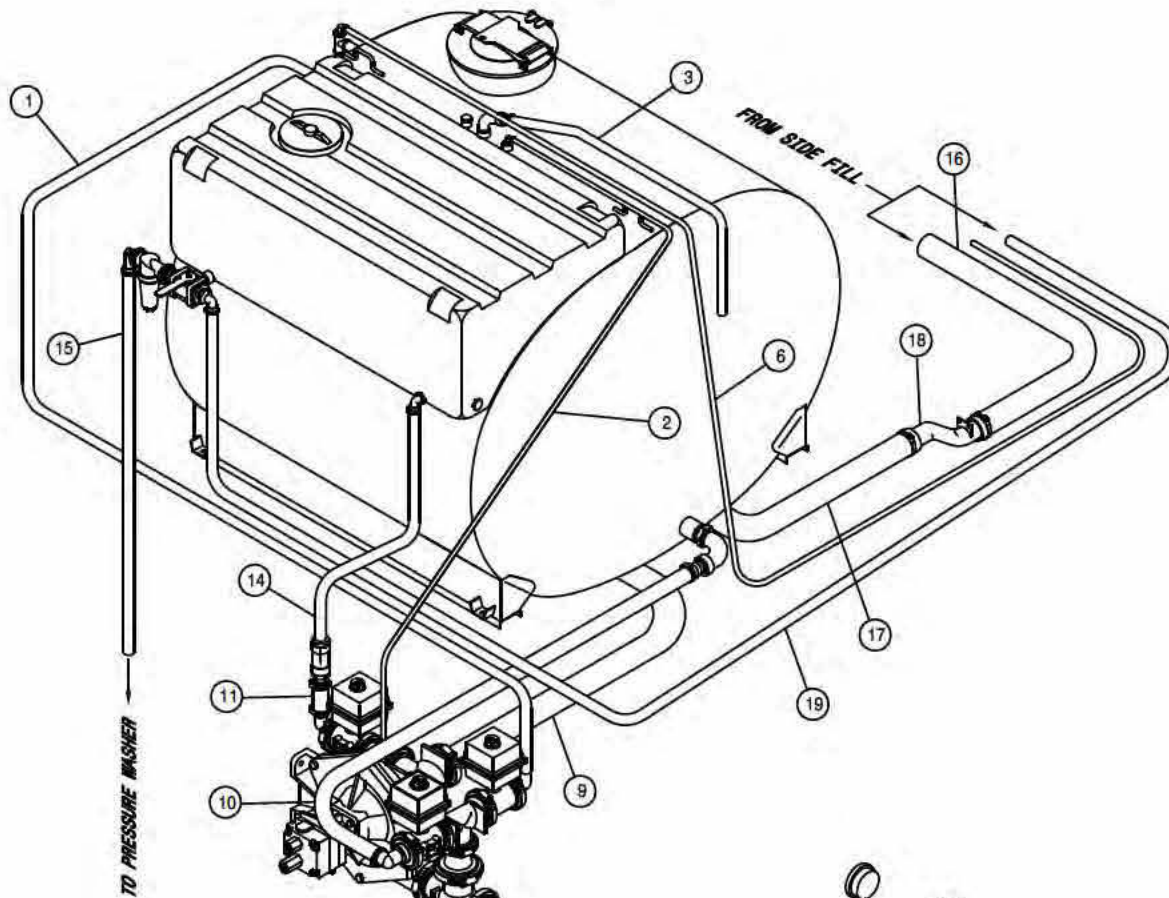

SIDE FILL SOLUTION HOISING (SV)

DET. QTY PART NO. DESCRIPTION

DET.	QTY	PART NO.	DESCRIPTION
1	1	601704	HOSE, 1 X 140 1BR BLK EPDM
2	1	601674	HOSE, 1/4 X 120 1 BR BLK EPDM
3	1	601496	HOSE, 1 X 120 1BR BLK EPDM
4	1	601613	HOSE, 2 X 43 2F-1W EPDM
5	1	601502	HOSE, 2 X 56 2F-1W EPDM
6	1	601676	HOSE, 1/2 X 270 1BR BLK EPDM
7	1	601634	HOSE, 1/2 X 78 1BR BLK EPDM
8	1	601677	HOSE, 1/2 X 100 1BR BLK EPDM
9	1	601573	HOSE, 2 X 48 2F-1W EPDM
10	1	601591	HOSE, 1 1/2 X 53 2BR BLK EPDM
11	1	601590	HOSE, 1 X 6 1BR BLK EPDM
12	1	601628	HOSE, 2 X 51 2F-1W EPDM
13	2	601566	HOSE, 1/2 X 252 1BR BLK EPDM
14	1	601492	HOSE, 1 X 37 1BR BLK EPDM
15	1	601179	HOSE, 1 X 26 1BR BLK EPDM
16	1	601506	HOSE, 3 X 74 POLY HELIX EPDM
17	1	601574	HOSE, 3 X 36 POLY HELIX EPDM
18	1	690731	SOLU TUBE, 3.00 S.S. SIDE FILL
19	1	601459	HOSE, 1 X 245 1BR BLK EPDM
20	1	601521	HOSE, 1 X 72 1BR BLK EPDM
21	1	601522	HOSE, 1 X 204 1BR BLK EPDM
22	2	601523	HOSE, 1 X 300 1BR BLK EPDM
23	1	601524	HOSE, 1 X 396 1BR BLK EPDM
24	2	601525	HOSE, 1 X 84 1BR BLK EPDM