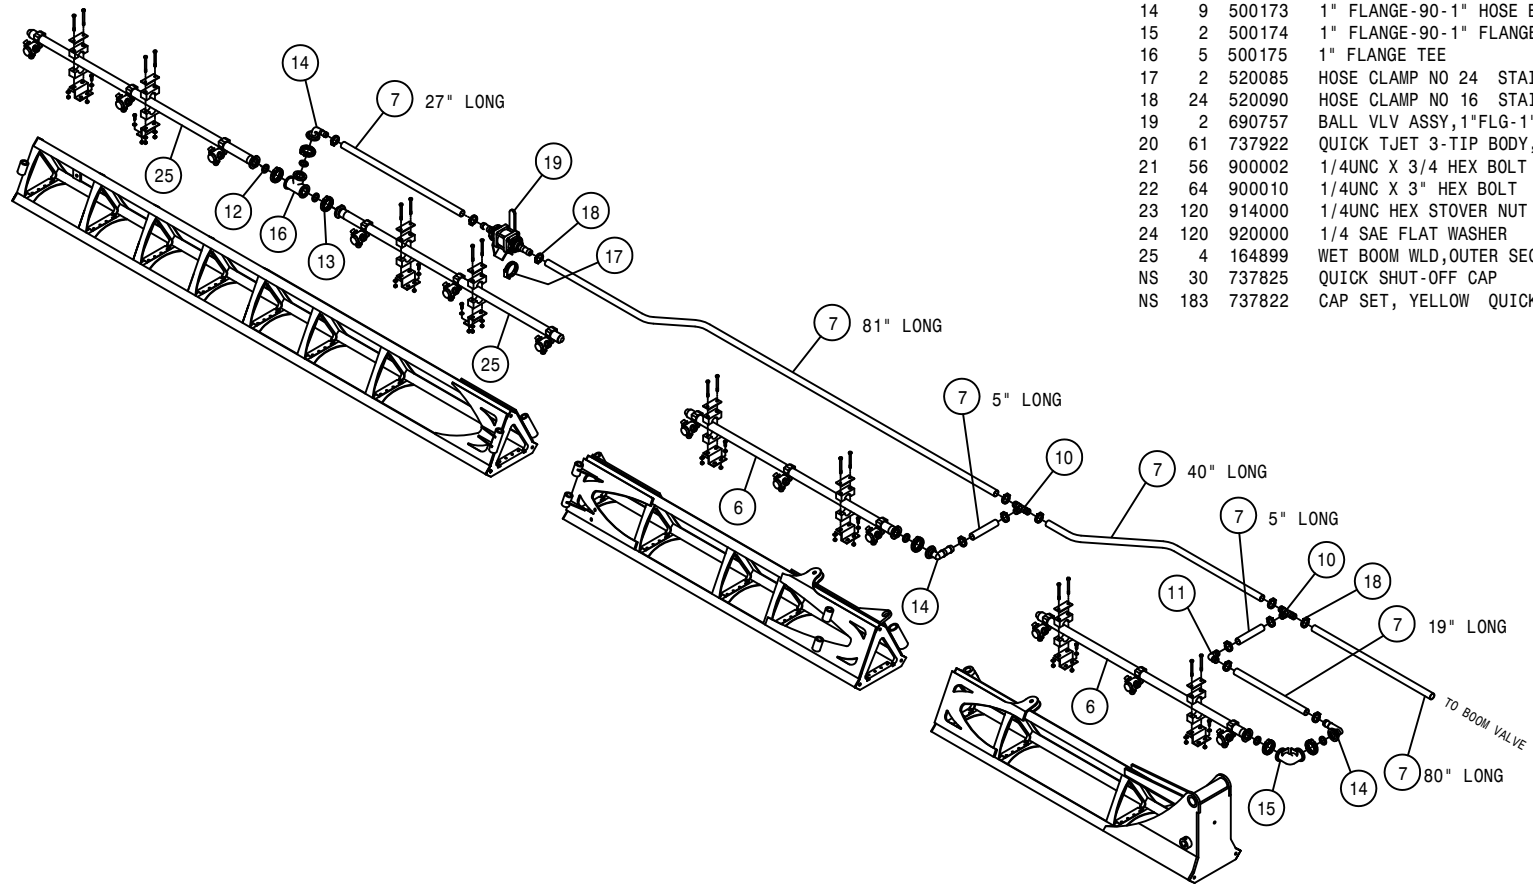

TO BOOM VALVE

NOTE: RIGHT BOOM IS SHOWN.

20" SPACING 100' WET BOOM ASSEMBLY (STANDARD)

DET. QTY PART NO. DESCRIPTION

1	28	164859	CLAMP MT BRKT, WET BOOM, STS
2	1	164870	RH TRANSOM WET BOOM WLD, 20"
3	1	164872	LH TRANSOM WET BOOM WLD, 20"
4	2	164874	WET BOOM WLD,SECT-1 INNER,20"
5	2	164876	WET BOOM WLD,SECT-2 INNER,20"
6	4	164878	WET BOOM WLD,OUTER SECT,20"
7	46.2	197116	HOSE 1IN 1-FBR BR BLK EPDM
8	32	470375	TUBE CLAMP BODY,1.31 ID (PAIR)
9	32	470376	COVER PLATE FOR 470375
10	4	500105	1.00 HOSE BARB TEE, POLY
11	2	500109	1.00-90-1.00 HOSE BARB, POLY
12	21	500157	1" FLANGE GASKET EPDM
13	21	500159	1" FLANGE CLAMP, S.S.
14	9	500173	1" FLANGE-90-1" HOSE BARB POLY
15	2	500174	1" FLANGE-90-1" FLANGE LBOPOLY
16	5	500175	1" FLANGE TEE POLY
17	2	520085	HOSE CLAMP NO 24 STAINLESS
18	24	520090	HOSE CLAMP NO 16 STAINLESS
19	2	690757	BALL VLV ASSY,1"FLG-1"HBARB
20	61	737922	QUICK TJET 3-TIP BODY,1" SV
21	56	900002	1/4UNC X 3/4 HEX BOLT
22	64	900010	1/4UNC X 3" HEX BOLT
23	120	914000	1/4UNC HEX STOVER NUT
24	120	920000	1/4 SAE FLAT WASHER
25	4	164899	WET BOOM WLD,OUTER SECT,20"100
NS	30	737825	QUICK SHUT-OFF CAP
NS	183	737822	CAP SET, YELLOW QUICK TEEJET