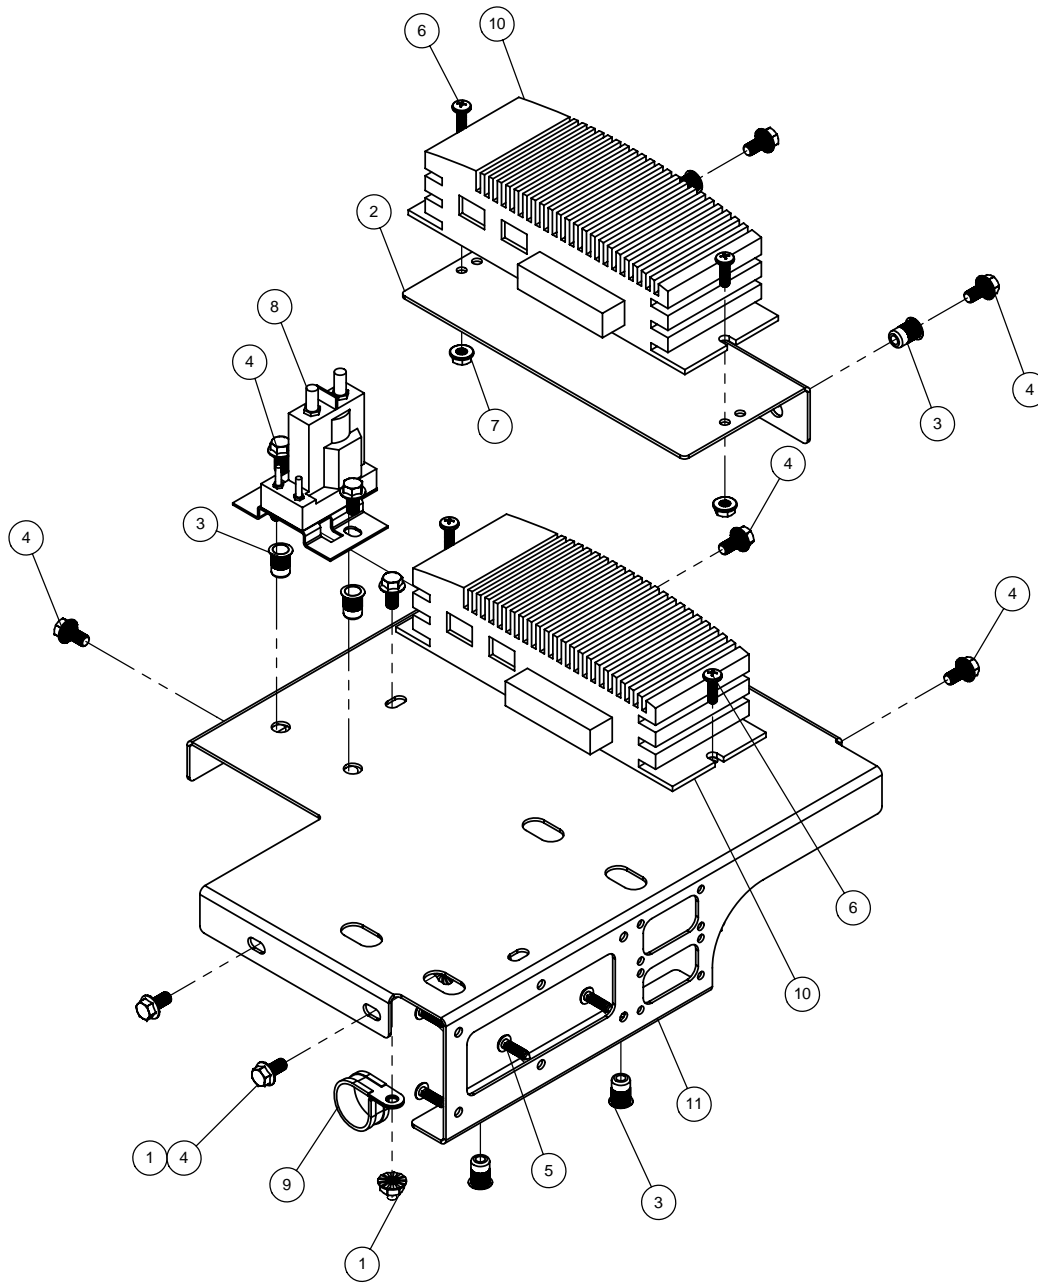

MODULE MOUNT ASSEMBLY

DET QTY	P/N	DESCRIPTION
1	7	470121 1/4 UNC HEX FLANGE LOCK NUT
2	1	343491 MODULE MT BRKT, STS 06
3	6	470380 1/4-20 NUTSERT .027-1.65 STL
4	11	470122 1/4 UNC X 1/2 FLANGE HEX BOLT
5	6	470465 #12-14X3/4 PHL PAN SHT MTL SRW
6	4	903710 10-32 X 5/8 PHIL PANHD MACH SCR
7	4	470175 10-32 SERR FLANGE NUT
8	1	291833 CONTACTOR RELAY, 15VDC 100A
9	1	520101 CUSH HOSE CLAMP,#16, 1"D X 1/2"W
10	2	292013 IQAN-XS SIGNAL MODULE
11	1	343490 MODULE MT, CAB CONSOLE STS 06