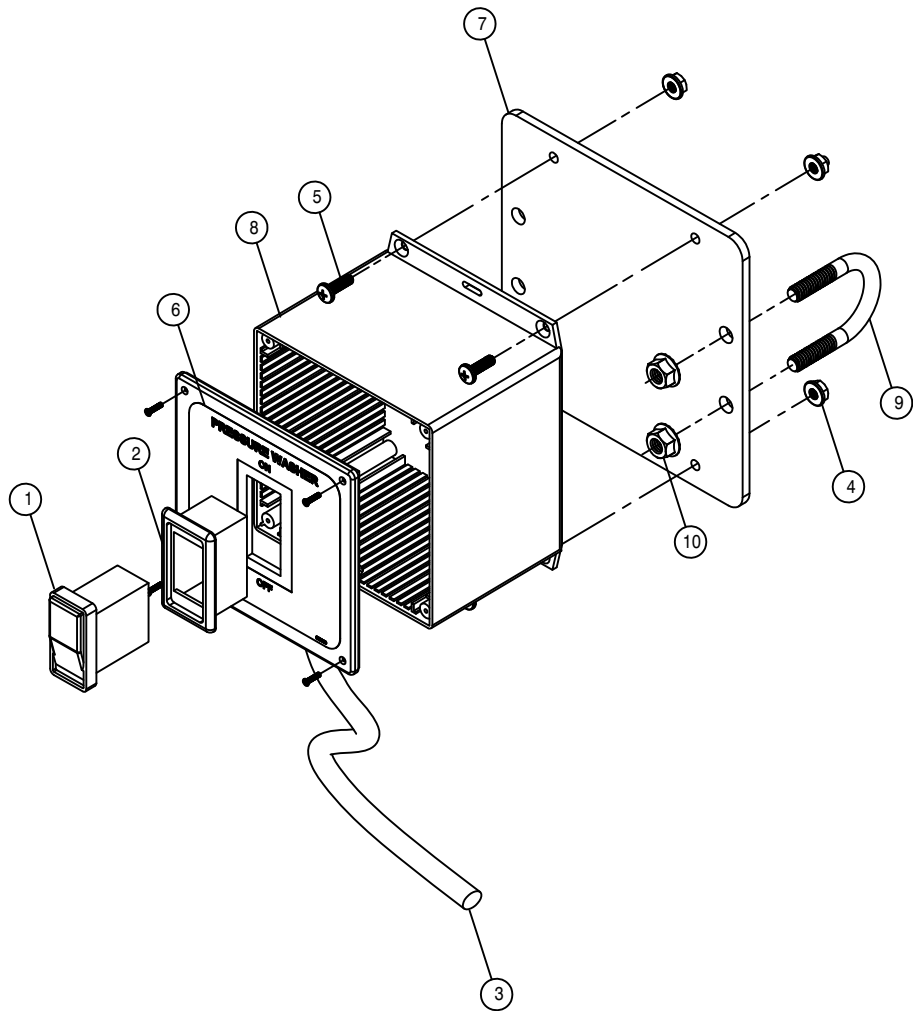

PRESSURE WASHER SWITCH BOX ASSEMBLY

DET. QTY PART NO. DESCRIPTION

1	1	292218	SWITCH,SIDE FILL PUMP/PRESWASH
2	1	292260	MOUNTING TRIM, SINGLE VMS
3	1	293878	PRESS WASH WIRE HARNESS STS 07
4	4	470175	10-32 HEX FLANGE LOCK NUT
5	4	903710	10-32X5/8 PHIL PANHD MACH SCR
6	1	650156	DECAL, PRESS WASH CTRL STS 05
7	1	691019	PRESS WASH SWITCH BX MT,STS 07
8	1	690975	PRESS WASH SWITCH BOX, STS 05
9	2	473911	5/16UNC-1.31ID-2.00 U-BOLT
10	4	470113	5/16UNC HEX FLANGE LOCK NUT