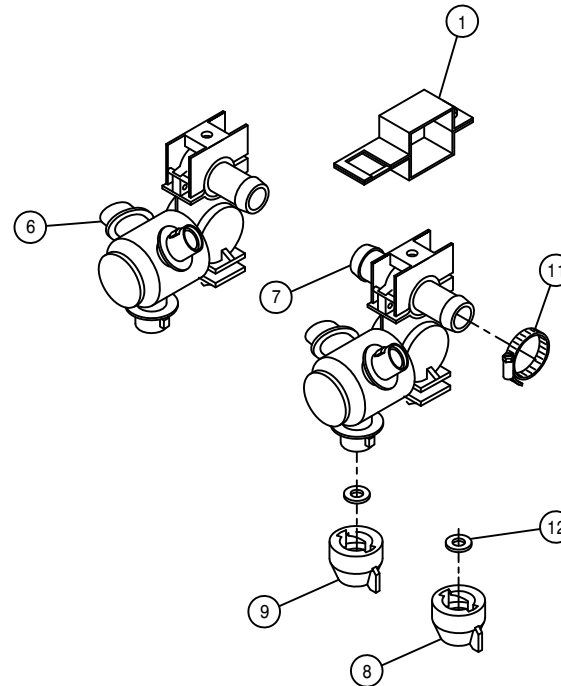

HI-VOLUME TRIPLE TIP SPACING