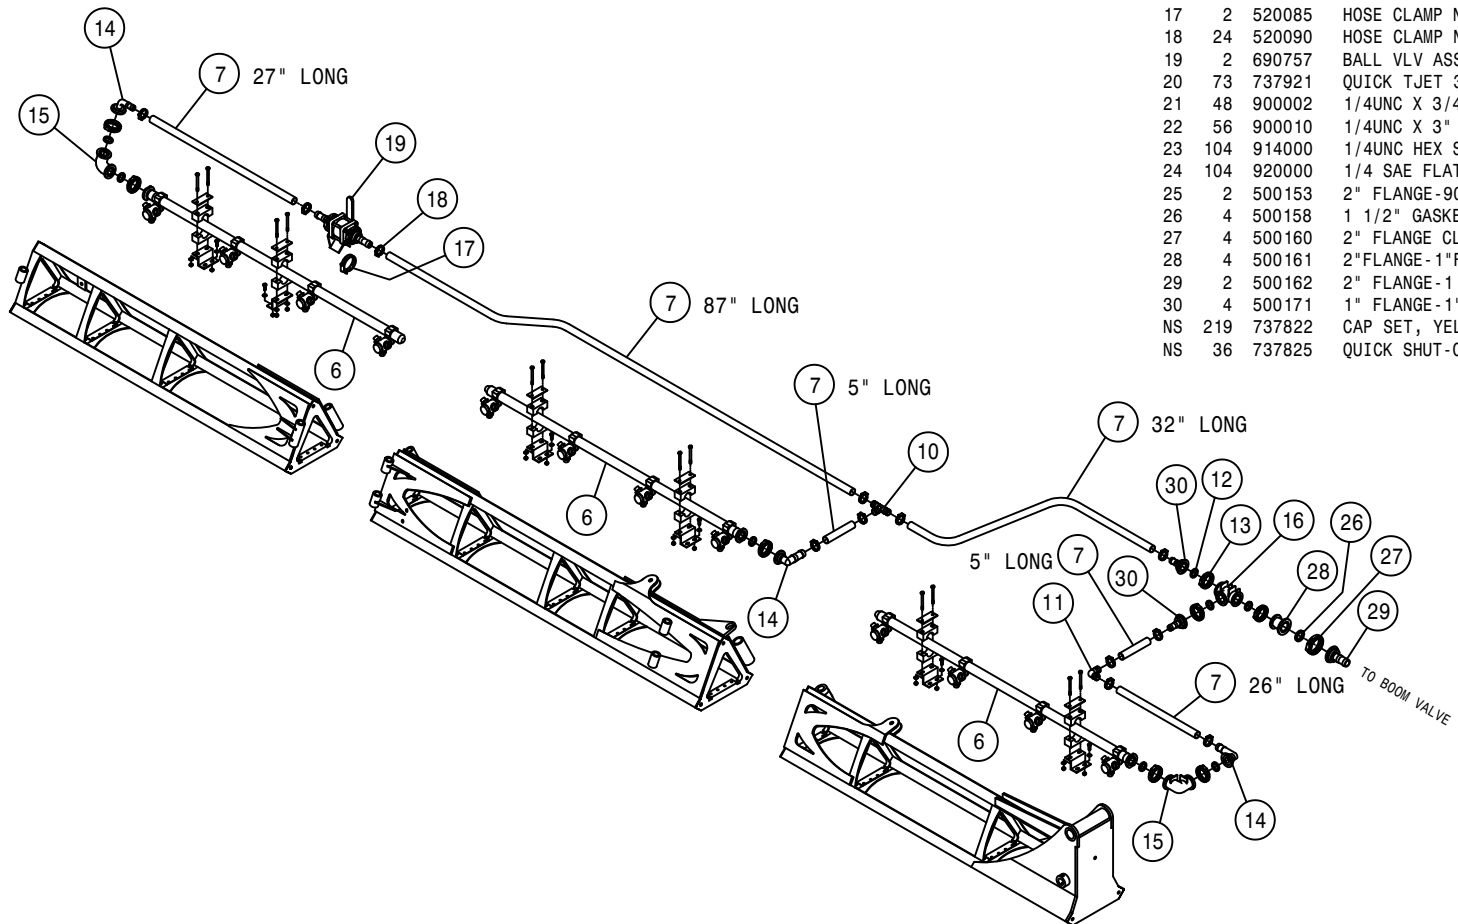

15" SPACING 90' WET BOOM ASSEMBLY (HI VOLUME)

DET. QTY PART NO. DESCRIPTION

1	24	164859	CLAMP MT BRKT, WET BOOM, STS
2	1	164860	RH TRANSOM WET BOOM WLD, 15"
3	1	164862	LH TRANSOM WET BOOM WLD, 15"
4	2	164864	WET BOOM WLD,SECT-1 INNER,15"
5	2	164866	WET BOOM WLD,SECT-2 INNER,15"
6	6	164868	WET BOOM WLD,OUTER SECT,15"
7	46	197116	HOSE 1IN 1-FBR BR BLK EPDM
8	28	470375	TUBE CLAMP BODY, 1.00 (PAIR)
9	28	470376	COVER PLATE FOR 470375
10	2	500105	1.00 HOSE BARB TEE, POLY
11	2	500109	1.00-90-1.00 HOSE BARB, POLY
12	25	500157	1" FLANGE GASKET EPDM
13	25	500159	1" FLANGE CLAMP, S.S.
14	7	500173	1" FLANGE-90-1" HOSE BARB POLY
15	4	500174	1" FLANGE-90-1" FLANGE LBOPOLY
16	5	500175	1" FLANGE TEE POLY
17	2	520085	HOSE CLAMP NO 24 STAINLESS
18	24	520090	HOSE CLAMP NO 16 STAINLESS
19	2	690757	BALL VLV ASSY,1"FLG-1"HBARB
20	73	737921	QUICK TJET 3-TIP BODY,1" HV
21	48	900002	1/4UNC X 3/4 HEX BOLT
22	56	900010	1/4UNC X 3" HEX BOLT
23	104	914000	1/4UNC HEX STOVER NUT
24	104	920000	1/4 SAE FLAT WASHER
25	2	500153	2" FLANGE-90-1 1/2 HBARB POLY
26	4	500158	1 1/2" GASKET FOR 2" FLANGE
27	4	500160	2" FLANGE CLAMP, S.S.
28	4	500161	2"FLANGE-1"FLANGE COUPLER,POLY
29	2	500162	2" FLANGE-1 1/2 HOSE BARB POLY
30	4	500171	1" FLANGE-1" HOSE BARB POLY
NS	219	737822	CAP SET, YELLOW QUICK TEEJET
NS	36	737825	QUICK SHUT-OFF CAP

140

384140