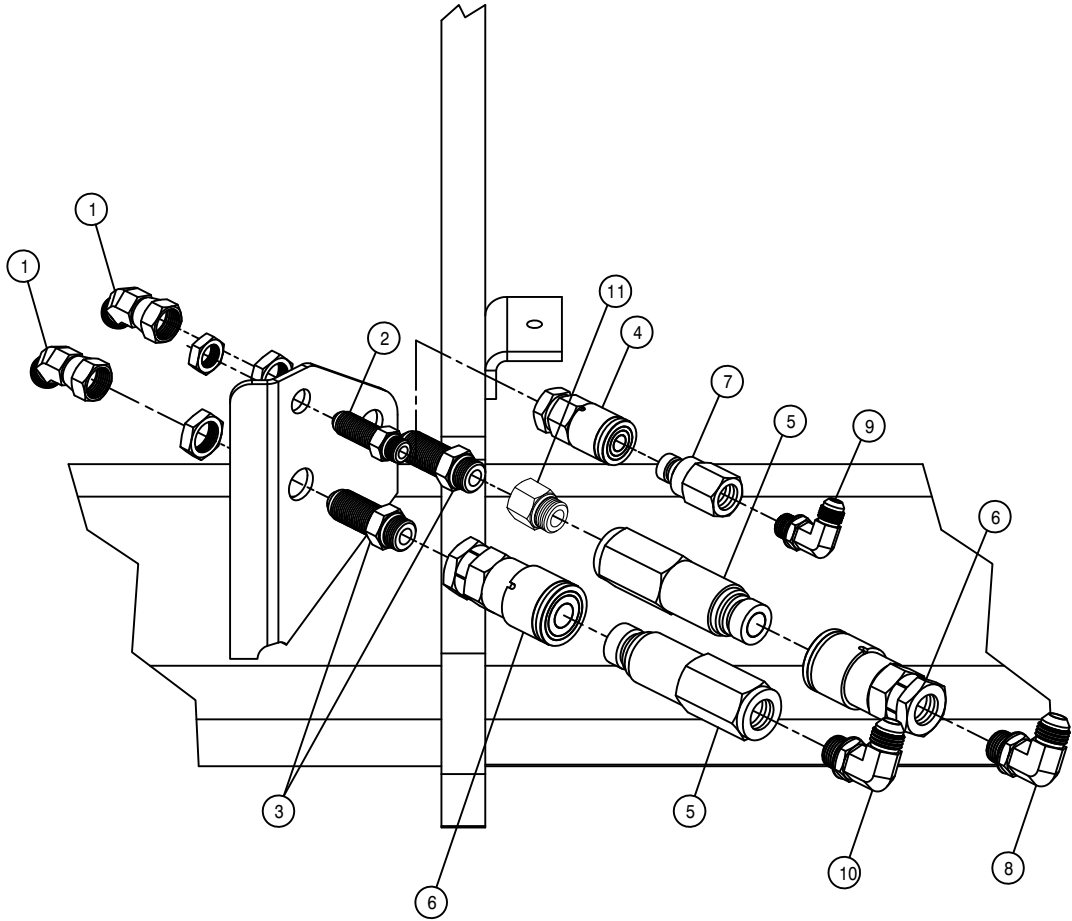

SOLUTION PUMP CONTROL VALVE ASSEMBLY

DET. QTY PART NO. DESCRIPTION

1	1	606253	CTRL VALVE,SOLU PUMP SAUER
2	2	611127	1 1/16MJC-1 1/16MOR ADPTR
3	1	618308	1 1/16MJC-1 5/16MOR ADPTR
4	1	618463	1 5/16MJC-90-1 5/16MOR XL LBO
5	1	618499	7/16MJC-90-9/16MOR LBO
6	4	900129	3/8UNC X 1" SERR FLANGE BOLT
7	1	618529	1 1/16MJ-45-1 1/16FJ SWIV LBO
8	1	606308	COIL FOR VLV 606253