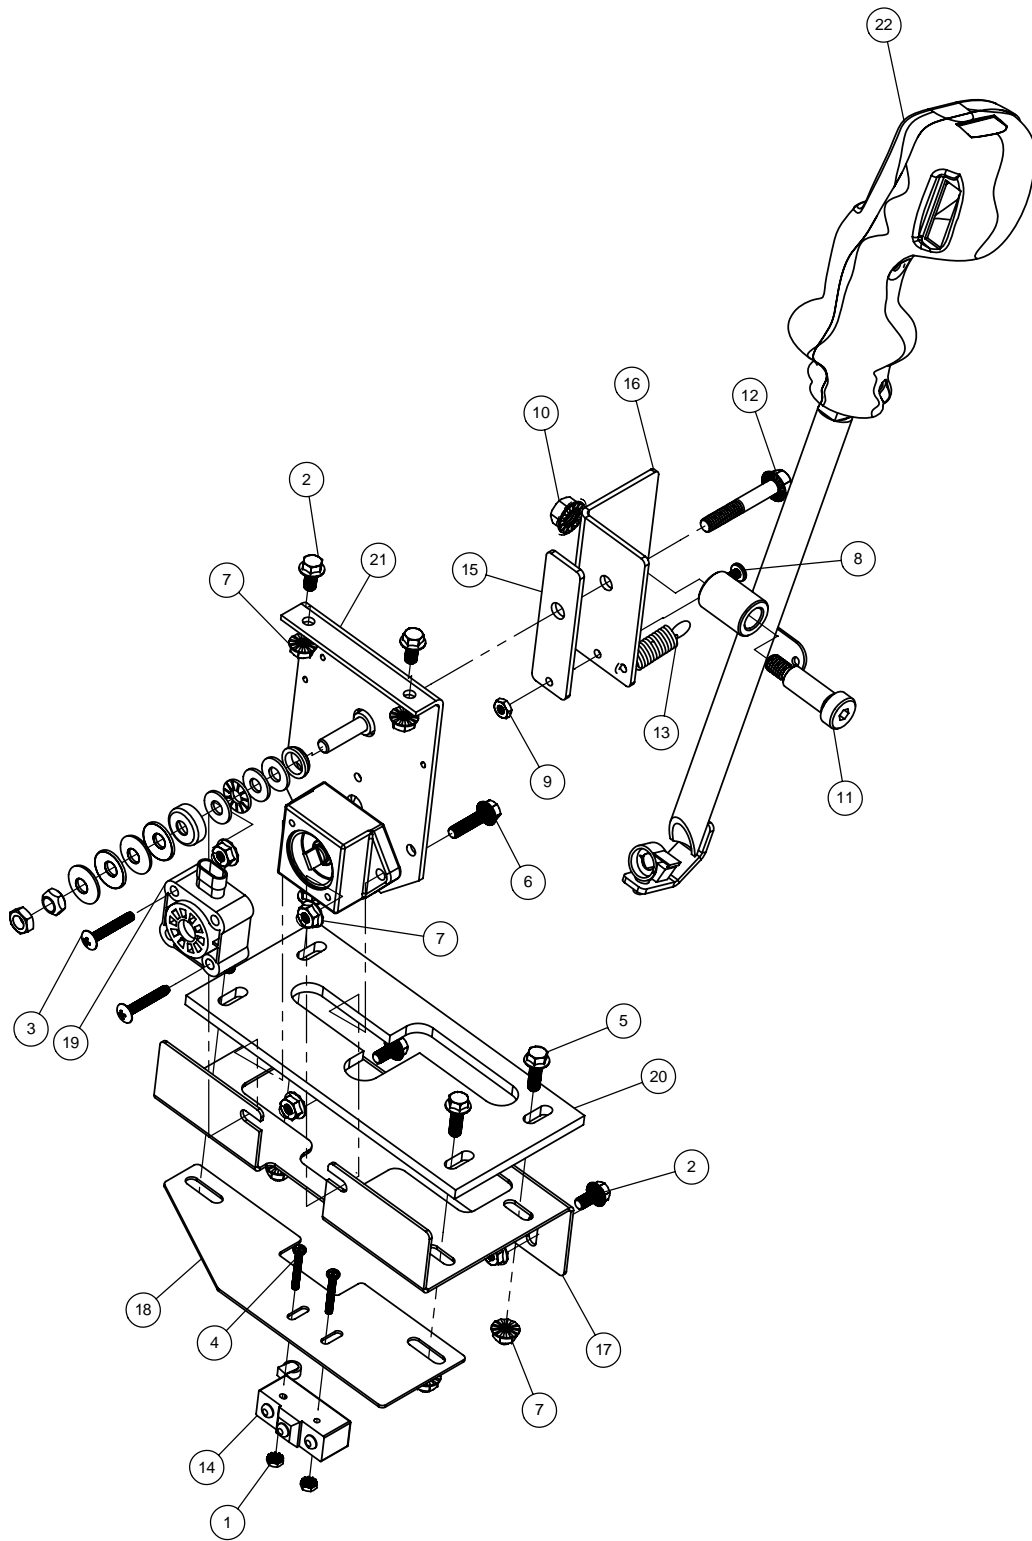

HYDROSTATIC LEVER ASSEMBLY

DET	QTY	P/N	DESCRIPTION
1	2	470467	6-32 KEP NUT
2	4	470122	1/4 UNC X 1/2 FLANGE HEX BOLT
3	2	470464	10-32 X 1 1/4 SS TRUSS PHILL
4	2	903709	6-32 X 1" PHIL PANHD MACH SCR
5	4	470118	1/4 UNC X 3/4 SER FLANGE BOLT
6	2	470231	1/4UNC X 1" FLANGE HEX BOLT
7	10	470121	1/4 UNC HEX FLANGE LOCK NUT
8	1	903710	10-32 X 5/8 PHIL PANHD MACH SCR
9	1	910027	10-32 HEX NUT
10	1	470087	3/8UNC HEX SERR FLANGE NUT
11	1	470462	1/2 X 1 1/4 SKT HD SHLDR BOLT
12	1	900069	5/16UNC X 2" HEX BOLT
13	1	470268	.50 x 1.75 EXT SPRING
14	1	293006	MICRO SWITCH, SPDT BZ-2RL-A2
15	1	343412	HYD STAT CTRL STRAP,STS CAB 05
16	1	343411	ADJ U-LINK,HYD STAT CTRL,STS
17	1	343409	Z-GATE GUIDE SUPP, STS CAB 05
18	1	343410	NEUTRAL SWITCH MT,STS CAB 05
19	1	291918	POTENTIOMETER, DZ1045
20	1	343408	CONSOLE SEAT BASE WLD,STS 05
21	1	470396	HYD STAT FRICTION CNTRL, STS 05
22	1	785090	FASSE CNTRL HANDLE