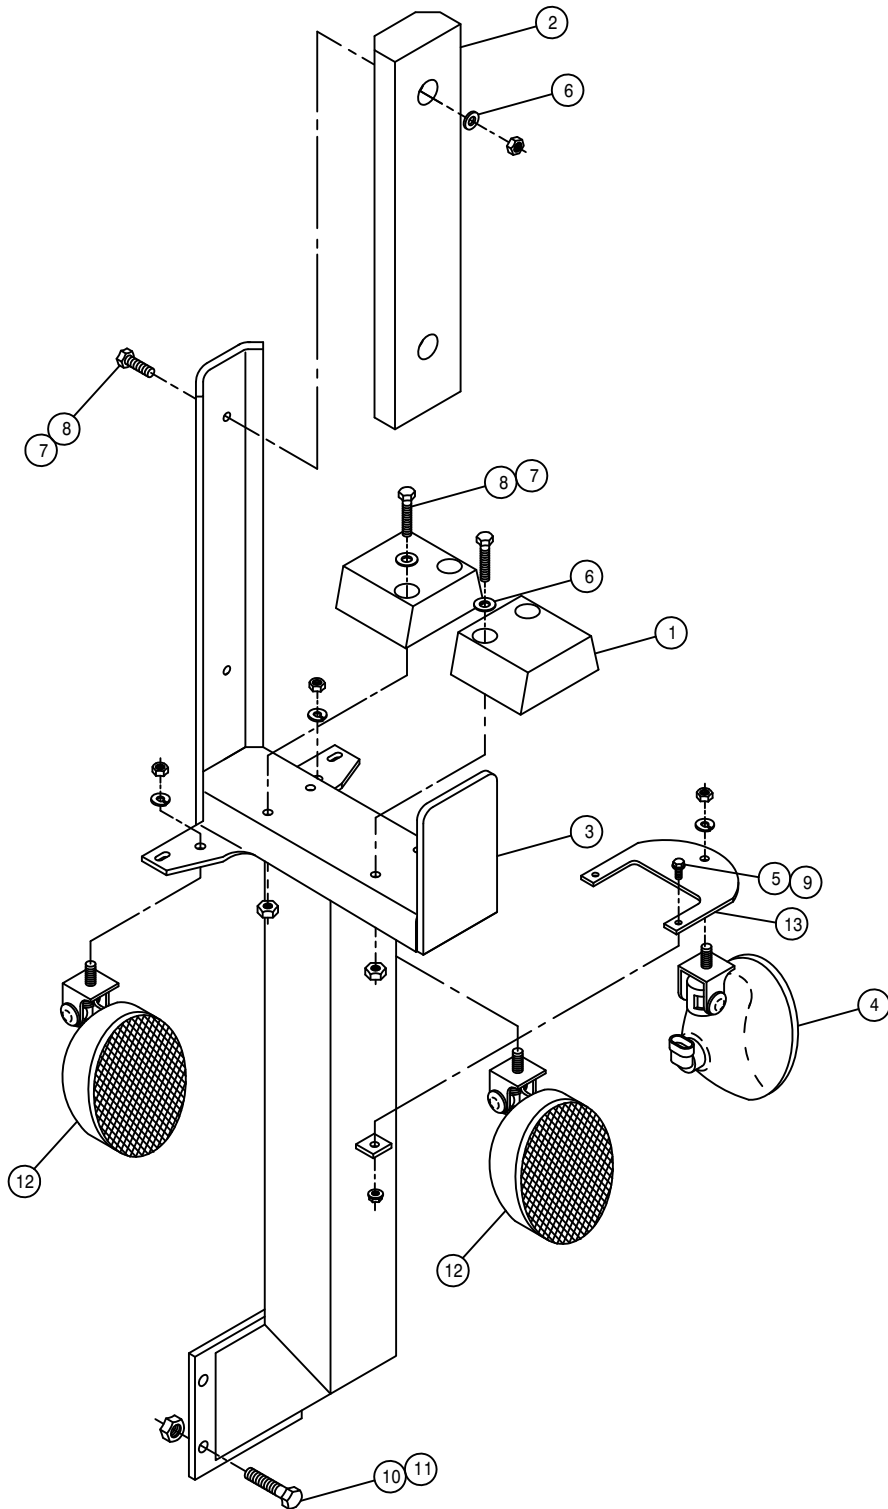

LH BOOM CRADLE ASSEMBLY

DET. QTY PART NO. DESCRIPTION

1	2	164513	BOOM CRADLE PAD
2	1	164512	RUBBER BUMPER, BOOM CRADLE
3	1	164505	BOOM CRADLE WLD
4	1	291906	LH AMBER LIGHT, PLASTIC OVAL
5	2	470118	1/4UNC X 3/4 FLANGE HEX BOLT
6	6	920002	3/8 SAE FLAT WASHER
7	6	914004	3/8UNC HEX STOVER NUT
8	6	900133	3/8UNC X 2" HEX BOLT
9	2	470121	1/4UNC HEX FLANGE LOCK NUT
10	4	900265	1/2UNC X 1 1/2 HEX BOLT
11	4	914008	1/2UNC HEX STOVER NUT
12	2	291904	WORKLIGHT, VERTICAL FLOOD PLAS
13	1	343509	EXTREMITY FLASHER MT, STS 05