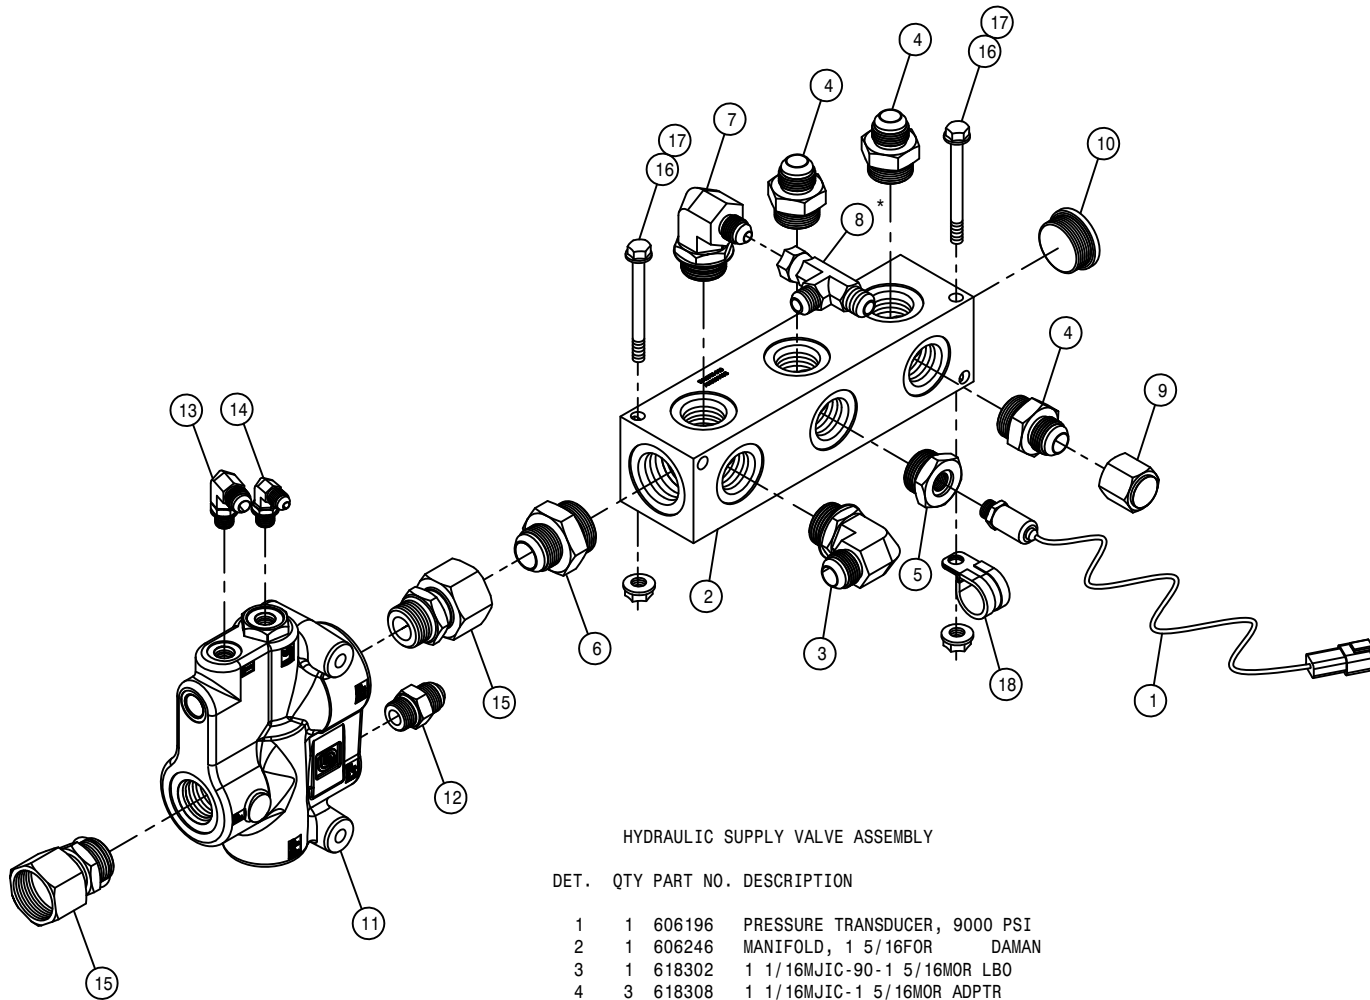

HYDRAULIC SUPPLY VALVE ASSEMBLY

DET. QTY PART NO. DESCRIPTION

DET.	QTY	PART NO.	DESCRIPTION
1	1	606196	PRESSURE TRANSDUCER, 9000 PSI
2	1	606246	MANIFOLD, 1 5/16FOR DAMAN
3	1	618302	1 1/16MJIC-90-1 5/16MOR LBO
4	3	618308	1 1/16MJIC-1 5/16MOR ADPTR
5	1	618397	1 5/16MOR-9/16FOR ADPTR
6	1	618455	1 5/16MJIC-1 5/8MOR ADPTR
7	1	618475	3/4MJIC-90-1 5/16MOR LBO
8	1	618451	3/4FJIC SW RUN TEE-3/4MJIC
9	1	618533	1 1/16FJIC CAP NUT
10	1	618759	1 5/8MOR PLUG, HEX SOCKET
11	1	606254	FLOW DIVIDER, OLS160 SAUER
12	1	611125	3/4MJIC-3/4MOR ADPTR
13	1	618114	9/16MJIC-90-7/16MOR LBO
14	1	618473	7/16MJIC-90-7/16MOR LBO
15	2	618761	1 5/16FJX-1 1/16MOR ADPTR
16	2	900140	3/8UNC X 4" HEX BOLT
17	2	470087	3/8UNC HEX FLANGE LOCK NUT
18	1	520121	CUSH CLAMP,#16 1IN X 3/4W

*NOTE: USED WITH THE SIDE FILL OPTION.