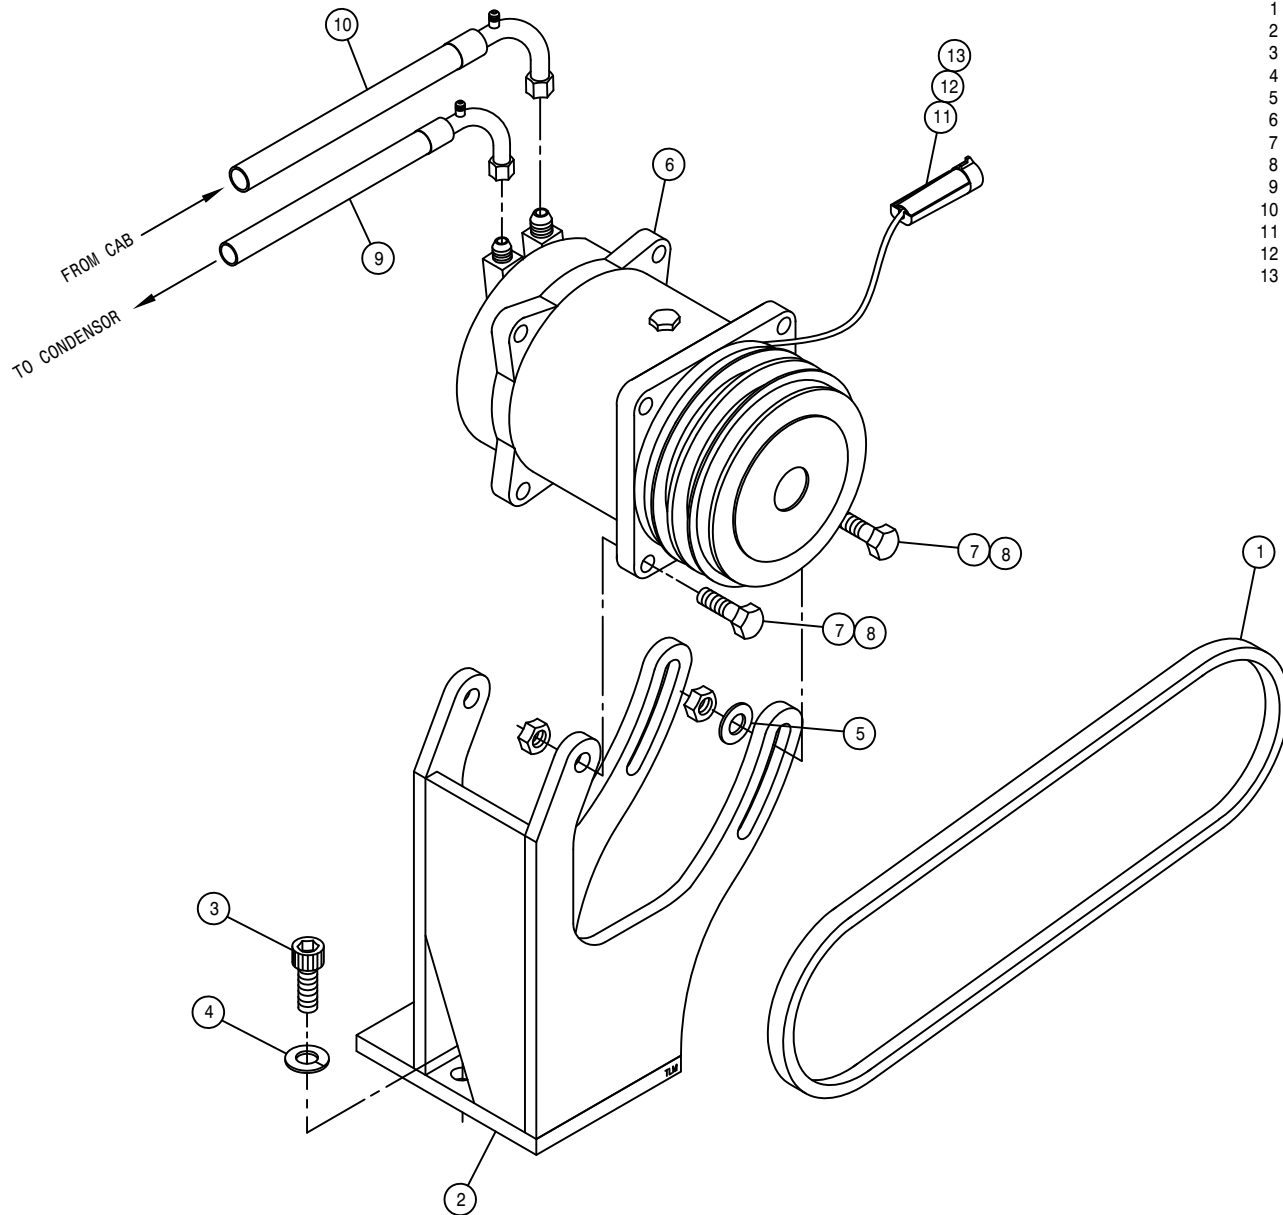

A/C COMPRESSOR PUMP ASSEMBLY

DET. QTY PART NO. DESCRIPTION

1	1	147052	BELT, 17470 GOODYEAR
2	1	316591	A/C MTG BRKT WLD, STS 2004
3	3	473844	10MM-1.50 X 30 SOC HD CAP SCR
4	3	473798	10MM LOCK WASHER
5	2	483043	3/8 REGULAR FLAT WASHER
6	1	657450	A/C COMPSR,90D PORT TM15/12
7	4	900131	3/8UNC X 1 1/2 HEX BOLT
8	4	914004	3/8UNC HEX STOVER NUT
9	1	657446	A/C HOSE,08-08F90-08F90SV-65"
10	1	657447	A/C HOSE,10-10F90-10F90SV-92"
11	1	291593	PACKARD CONNECT,1-WIRE SHROUD
12	1	291620	PACKARD CABLE SEAL,GRN 20-18GA
13	1	291675	MALE TERMINAL,16-14GA PACKARD