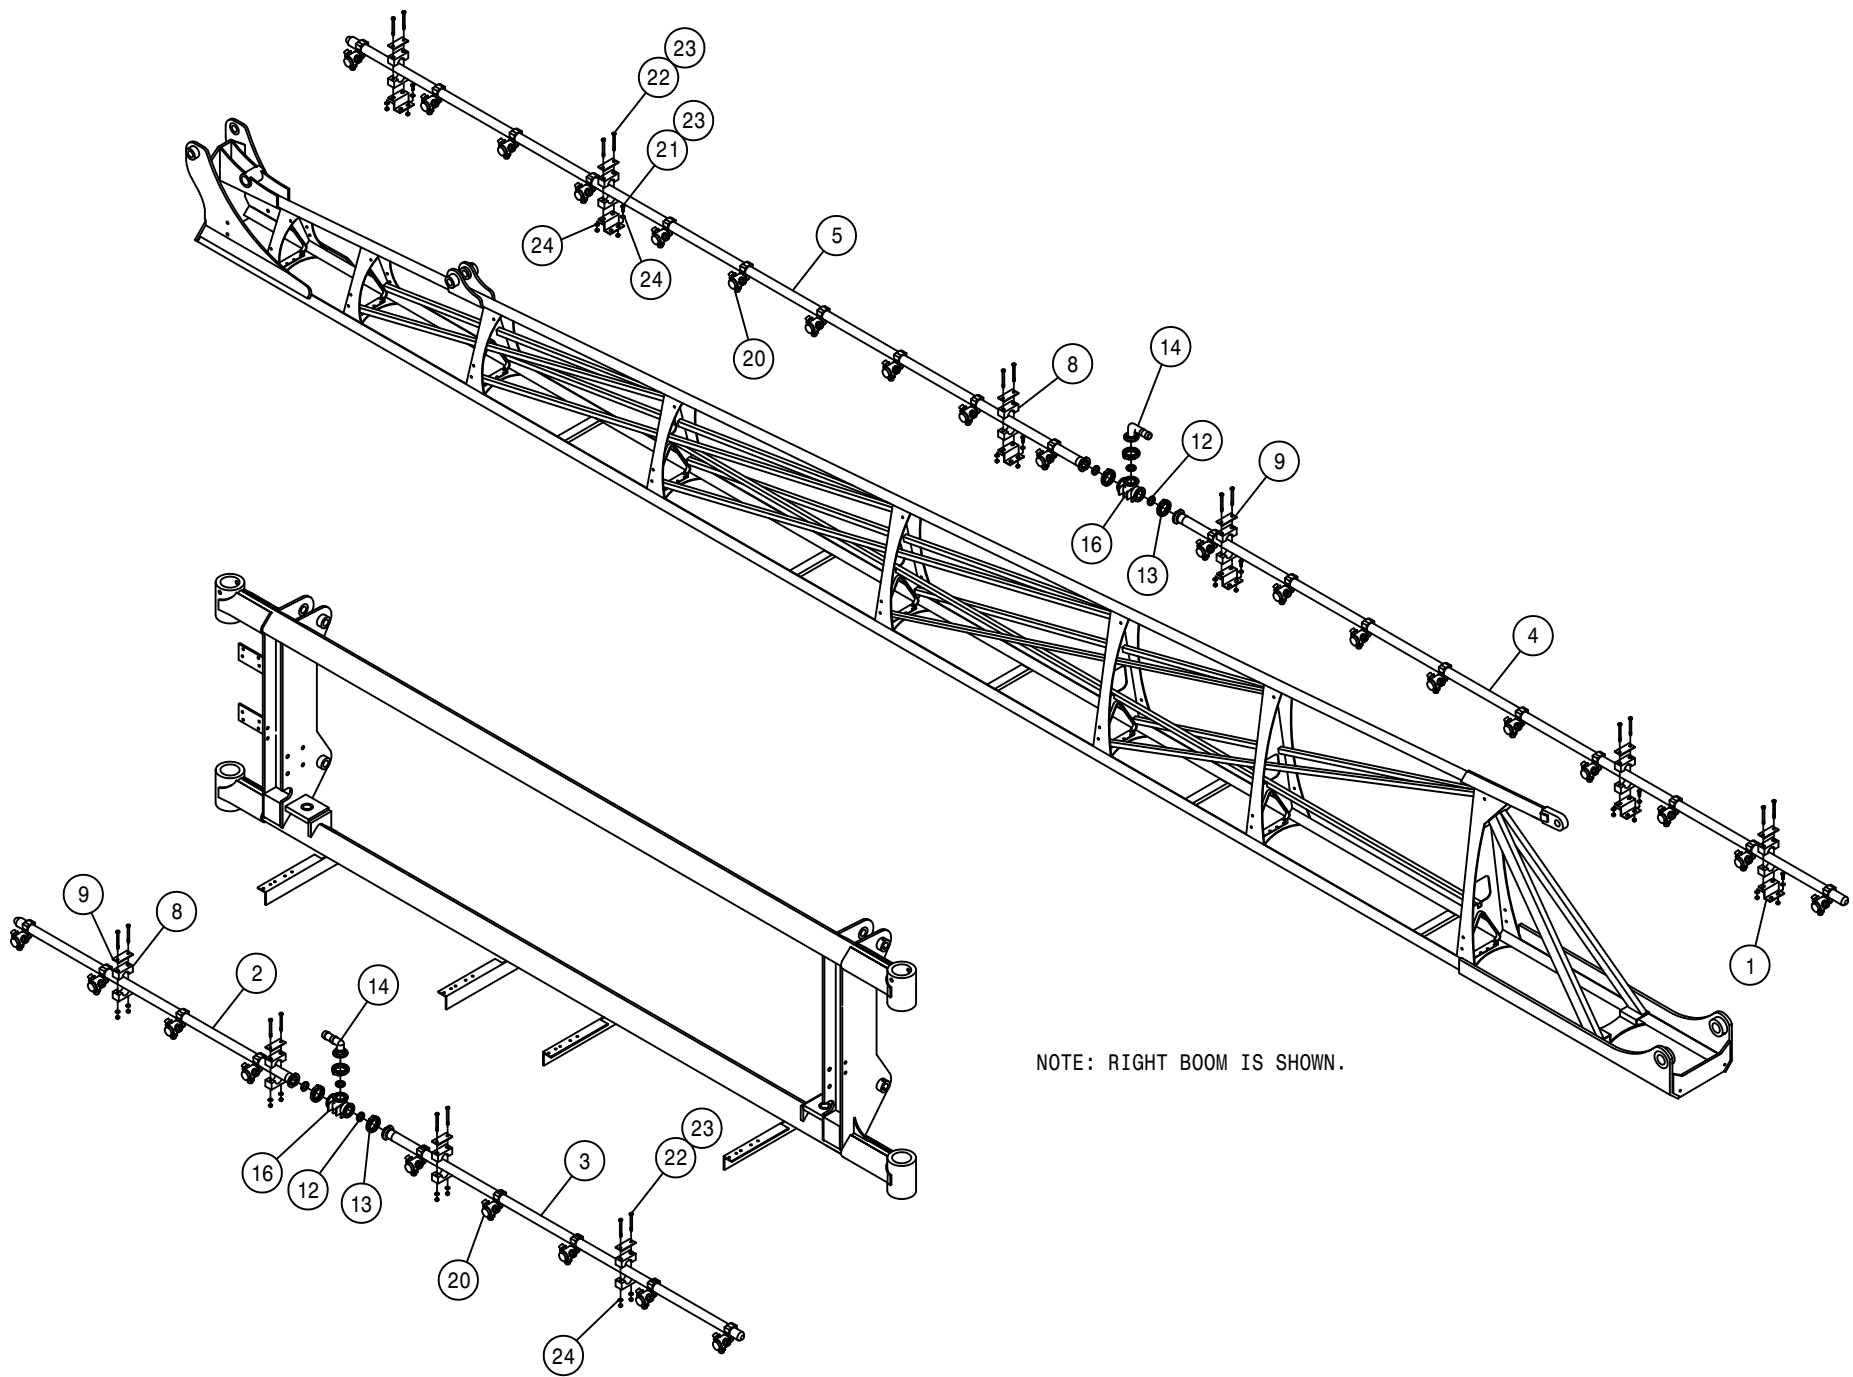

NOTE: RIGHT BOOM IS SHOWN.

15" SPACING 100' WET BOOM ASSEMBLY (STANDARD)

DET. QTY PART NO. DESCRIPTION

DET.	QTY	PART NO.	DESCRIPTION
1	28	164859	CLAMP MT BRKT, WET BOOM, STS
2	5	164860	RH TRANSOM WET BOOM WLD, 15"
3	1	164862	LH TRANSOM WET BOOM WLD, 15"
4	2	164864	WET BOOM WLD,SECT-1 INNER,15"
5	2	164866	WET BOOM WLD,SECT-2 INNER,15"
6	4	164868	WET BOOM WLD,OUTER SECT,15"
7	46.2	197116	HOSE 1IN 1-FBR BR BLK EPDM
8	32	470375	TUBE CLAMP BODY,1.31 ID (PAIR)
9	32	470376	COVER PLATE FOR 470375
10	4	500105	1.00 HOSE BARB TEE, POLY
11	2	500109	1.00-90-1.00 HOSE BARB, POLY
12	21	500157	1" FLANGE GASKET EPDM
13	21	500159	1" FLANGE CLAMP, S.S.
14	9	500173	1" FLANGE-90-1" HOSE BARB POLY
15	2	500174	1" FLANGE-90-1" FLANGE LBOPOLY
16	5	500175	1" FLANGE TEE POLY
17	2	520085	HOSE CLAMP NO 24 STAINLESS
18	26	520090	HOSE CLAMP NO 16 STAINLESS
19	2	690757	BALL VLV ASSY,1"FLG-1"HBARB
20	81	737922	QUICK TJET 3-TIP BODY,1" SV
21	56	900002	1/4UNC X 3/4 HEX BOLT
22	64	900010	1/4UNC X 3" HEX BOLT
23	120	914000	1/4UNC HEX STOVER NUT
24	120	920000	1/4 SAE FLAT WASHER
25	40	737825	QUICK SHUT-OFF CAP
26	243	737822	CAP SET, YELLOW QUICK TEEJET