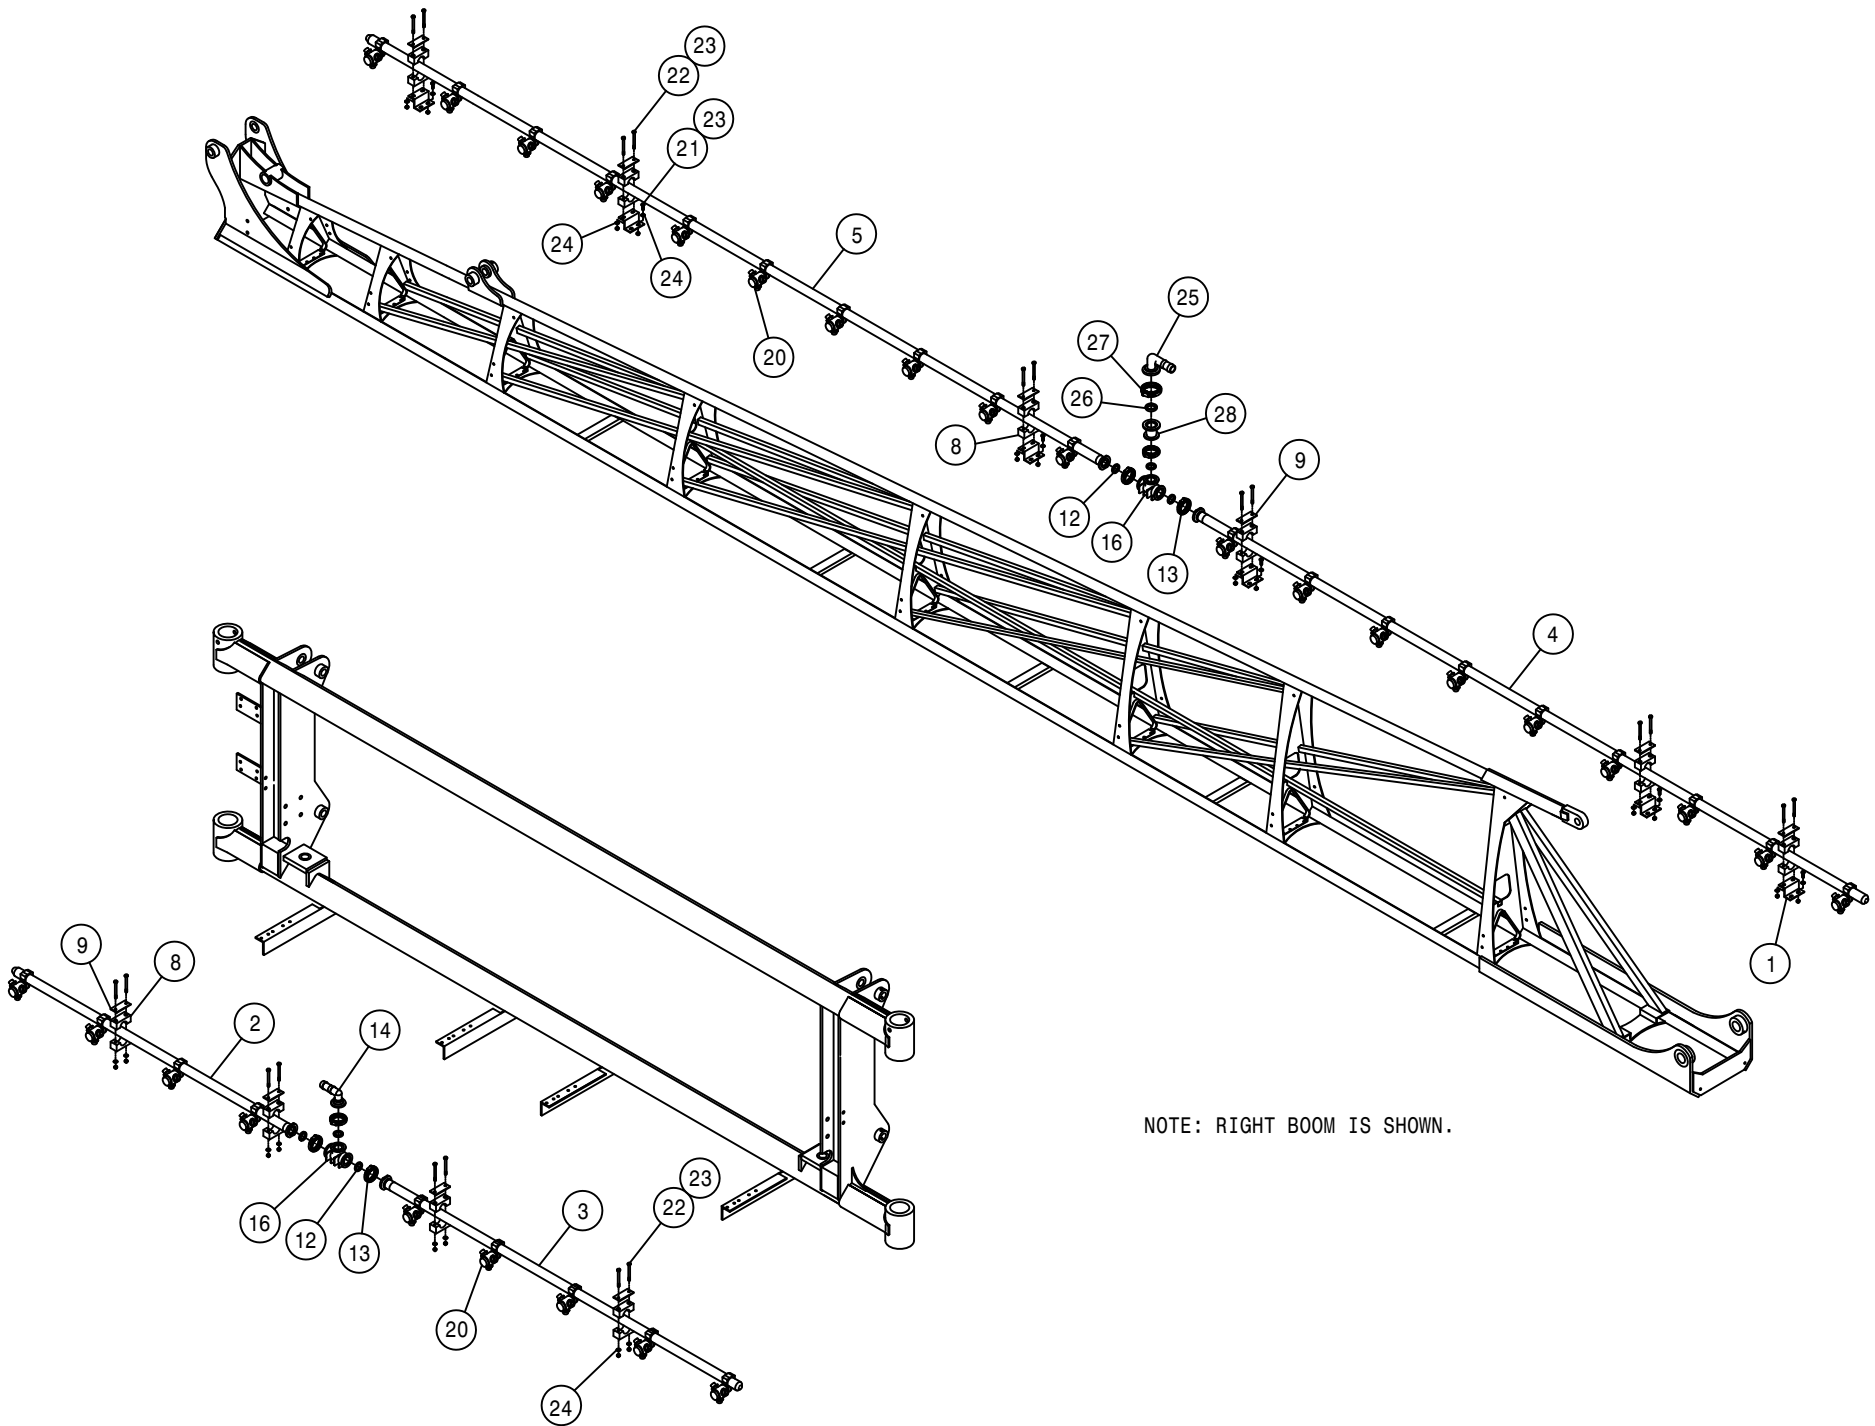

NOTE: RIGHT BOOM IS SHOWN.

15" SPACING 100' WET BOOM ASSEMBLY (HI-VOLUME)

DET. QTY PART NO. DESCRIPTION

1	28	164859	CLAMP MT BRKT, WET BOOM, STS
2	5	164860	RH TRANSOM WET BOOM WLD, 15"
3	1	164862	LH TRANSOM WET BOOM WLD, 15"
4	2	164864	WET BOOM WLD,SECT-1 INNER,15"
5	2	164866	WET BOOM WLD,SECT-2 INNER,15"
6	4	164868	WET BOOM WLD,OUTER SECT,15"
7	46.2	197116	HOSE 1IN 1-FBR BR BLK EPDM
8	32	470375	TUBE CLAMP BODY,1.31 ID (PAIR)
9	32	470376	COVER PLATE FOR 470375
10	2	500105	1.00 HOSE BARB TEE, POLY
11	2	500109	1.00-90-1.00 HOSE BARB, POLY
12	27	500157	1" FLANGE GASKET EPDM
13	27	500159	1" FLANGE CLAMP, S.S.
14	7	500173	1" FLANGE-90-1" HOSE BARB POLY
15	2	500174	1" FLANGE-90-1" FLANGE LBOPOLY
16	7	500175	1" FLANGE TEE POLY
17	2	520085	HOSE CLAMP NO 24 STAINLESS
18	24	520090	HOSE CLAMP NO 16 STAINLESS
19	2	690757	BALL VLV ASSY,1"FLG-1"HBARB
20	81	737921	QUICK TJET 3-TIP BODY,1" HV
21	56	900002	1/4UNC X 3/4 HEX BOLT
22	64	900010	1/4UNC X 3" HEX BOLT
23	120	914000	1/4UNC HEX STOVER NUT
24	120	920000	1/4 SAE FLAT WASHER
25	2	500153	2" FLANGE-90-1 1/2 HBARB POLY
26	4	500158	1 1/2" GASKET FOR 2" FLANGE
27	4	500160	2" FLANGE CLAMP, S.S.
28	4	500161	2"FLANGE-1"FLANGE COUPLER,POLY
29	2	500162	2" FLANGE-1 1/2 HOSE BARB POLY
30	4	500171	1" FLANGE-1" HOSE BARB POLY
NS	40	737825	QUICK SHUT-OFF CAP
NS	243	737822	CAP SET, YELLOW QUICK TEEJET