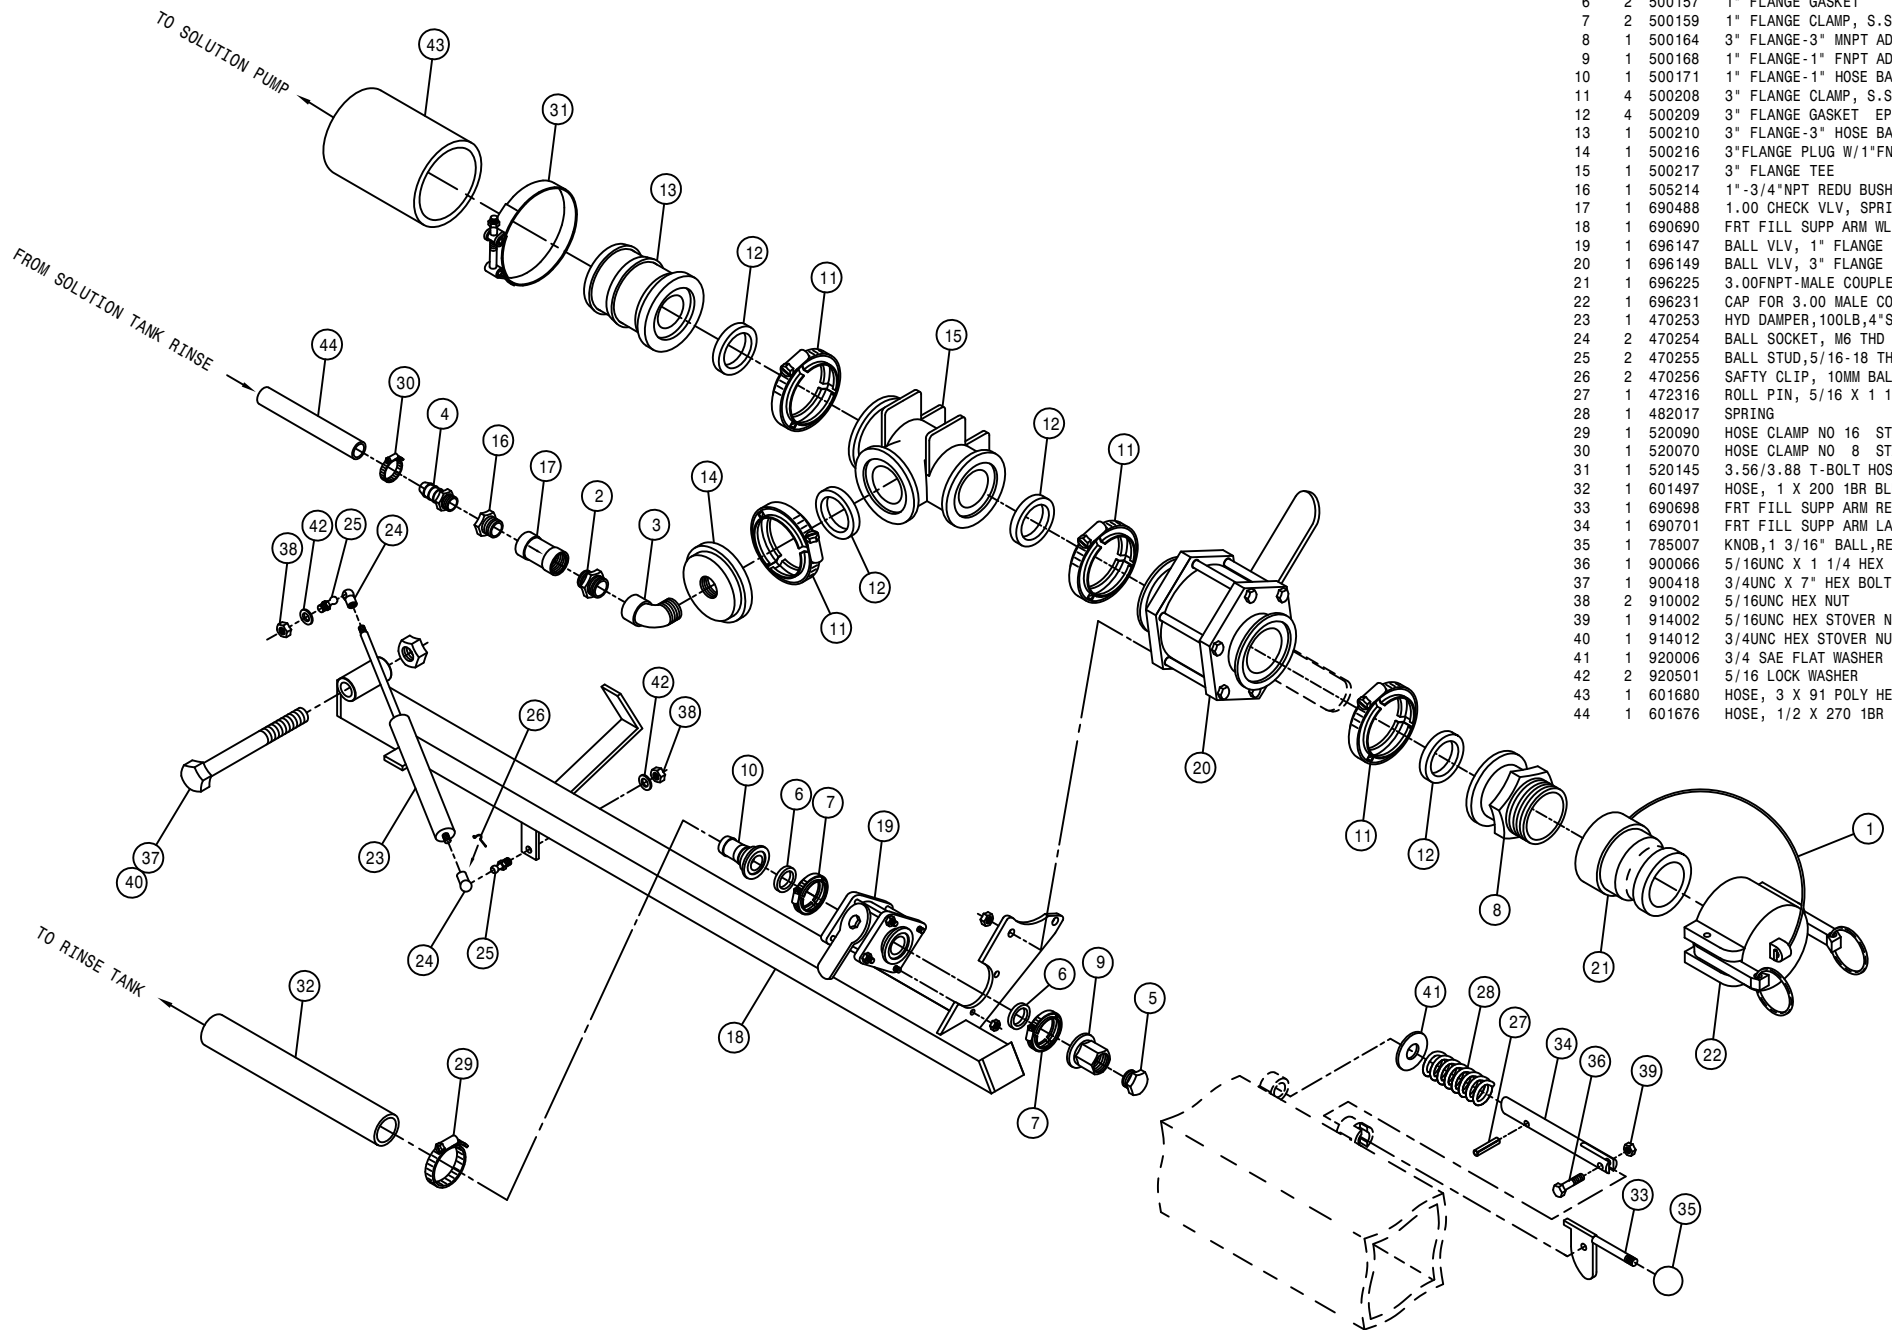

DET.	QTY	PART NO.	DESCRIPTION
1	1	470352	LANYARD, 11" POLY
2	1	500013	1"NPT HEX PIPE NIPPLE, POLY
3	1	500014	1"NPT-90 ST EL., POLY
4	1	500019	3/4NPT-1/2HOSE BARB, POLY
5	1	500063	1"NPT PIPE PLUG, POLY
6	2	500157	1" FLANGE GASKET EPDM
7	2	500159	1" FLANGE CLAMP, S.S.
8	1	500164	3" FLANGE-3" MNPT ADPTR POLY
9	1	500168	1" FLANGE-1" FNPT ADPTR POLY
10	1	500171	1" FLANGE-1" HOSE BARB POLY
11	4	500208	3" FLANGE CLAMP, S.S.
12	4	500209	3" FLANGE GASKET EPDM
13	1	500210	3" FLANGE-3" HOSE BARB POLY
14	1	500216	3"FLANGE PLUG W/1"FNPT POLY
15	1	500217	3" FLANGE TEE POLY
16	1	505214	1"-3/4"NPT REDU BUSH, POLY
17	1	690488	1.00 CHECK VLV, SPRING LOADED
18	1	690690	FRT FILL SUPP ARM WLD
19	1	696147	BALL VLV, 1" FLANGE
20	1	696149	BALL VLV, 3" FLANGE
21	1	696225	3.00FNPT-MALE COUPLER POLY
22	1	696231	CAP FOR 3.00 MALE COUPLER POLY
23	1	470253	HYD DAMPER,100LB,4"STROKE 1084
24	2	470254	BALL SOCKET, M6 THD X 10MM
25	2	470255	BALL STUD,5/16-18 THD X 10MM
26	2	470256	SAFTY CLIP, 10MM BALL SOCKET
27	1	472316	ROLL PIN, 5/16 X 1 1/2
28	1	482017	SPRING
29	1	520090	HOSE CLAMP NO 16 STAINLESS
30	1	520070	HOSE CLAMP NO 8 STAINLESS
31	1	520145	3.56/3.88 T-BOLT HOSE CLAMP SS
32	1	601497	HOSE, 1 X 200 1BR BLK EPDM
33	1	690698	FRT FILL SUPP ARM REL WLD
34	1	690701	FRT FILL SUPP ARM LATCH PIN
35	1	785007	KNOB,1 3/16" BALL,RED,3/8-16
36	1	900066	5/16UNC X 1 1/4 HEX BOLT
37	1	900418	3/4UNC X 7" HEX BOLT
38	2	910002	5/16UNC HEX NUT
39	1	914002	5/16UNC HEX STOVER NUT
40	1	914012	3/4UNC HEX STOVER NUT
41	1	920006	3/4 SAE FLAT WASHER
42	2	920501	5/16 LOCK WASHER
43	1	601680	HOSE, 3 X 91 POLY HELIX EPDM
44	1	601676	HOSE, 1/2 X 270 1BR BLK EPDM