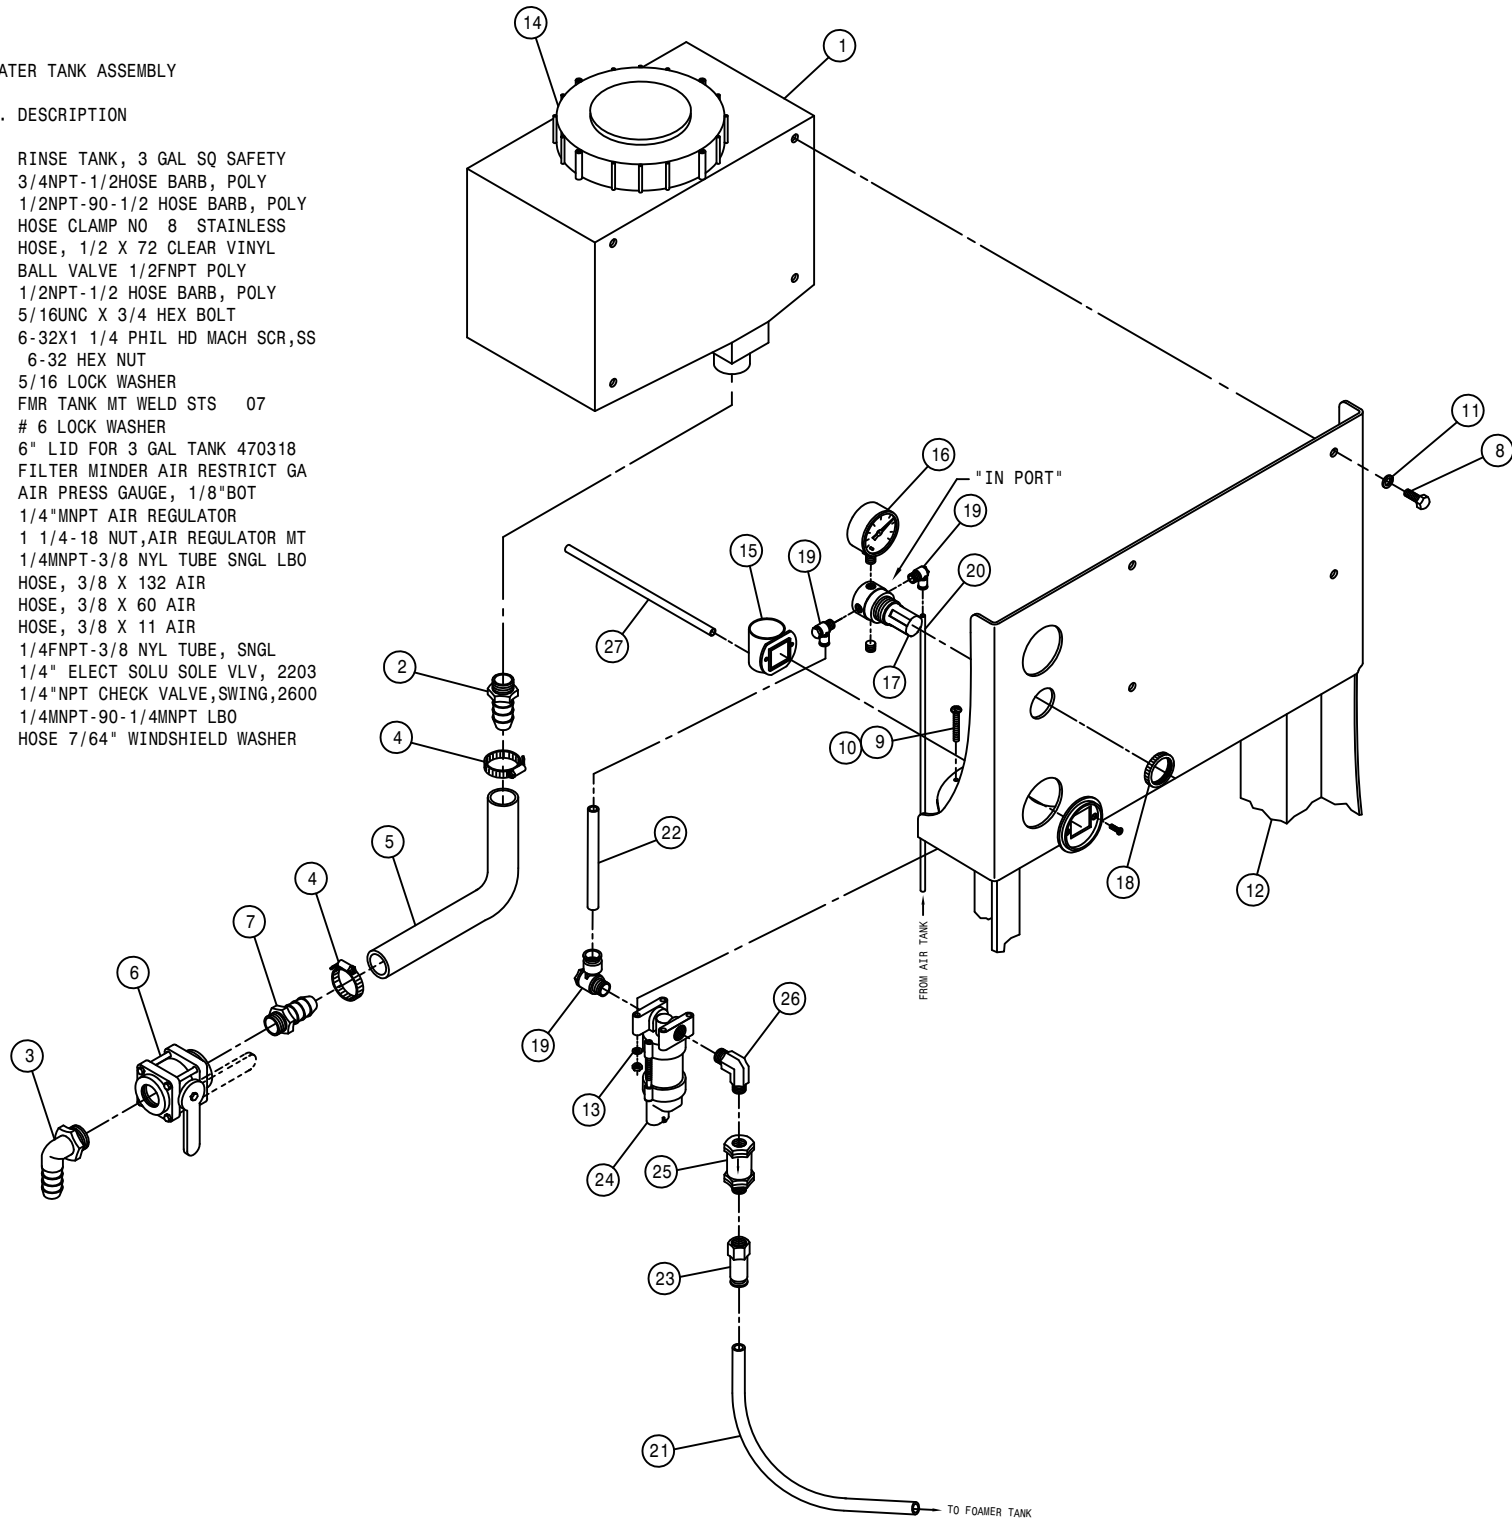

FRESH WATER TANK ASSEMBLY

DET. QTY PART NO. DESCRIPTION

1	1	470318	RINSE TANK, 3 GAL SQ SAFETY
2	1	500019	3/4NPT-1/2HOSE BARB, POLY
3	1	500047	1/2NPT-90-1/2 HOSE BARB, POLY
4	2	520070	HOSE CLAMP NO 8 STAINLESS
5	1	601489	HOSE, 1/2 X 72 CLEAR VINYL
6	1	696082	BALL VALVE 1/2FNPT POLY
7	1	713340	1/2NPT-1/2 HOSE BARB, POLY
8	4	900064	5/16UNC X 3/4 HEX BOLT
9	2	903853	6-32X1 1/4 PHIL HD MACH SCR,SS
10	2	910022	6-32 HEX NUT
11	4	920501	5/16 LOCK WASHER
12	1	701257	FMR TANK MT WELD STS 07
13	2	920512	# 6 LOCK WASHER
14	1	470337	6" LID FOR 3 GAL TANK 470318
15	1	314901	FILTER MINDER AIR RESTRICT GA
16	1	701310	AIR PRESS GAUGE, 1/8"BOT
17	1	711019	1/4"MNPT AIR REGULATOR
18	1	711021	1 1/4-18 NUT,AIR REGULATOR MT
19	3	711043	1/4MNPT-3/8 NYL TUBE SNGL LBO
20	1	601684	HOSE, 3/8 X 132 AIR
21	1	601624	HOSE, 3/8 X 60 AIR
22	1	601633	HOSE, 3/8 X 11 AIR
23	1	711051	1/4FNPT-3/8 NYL TUBE, SNGL
24	1	696235	1/4" ELECT SOLU SOLE VLV, 2203
25	1	711052	1/4"NPT CHECK VALVE, SWING, 2600
26	1	618571	1/4MNPT-90-1/4MNPT LBO
27	1	195913	HOSE 7/64" WINDSHIELD WASHER