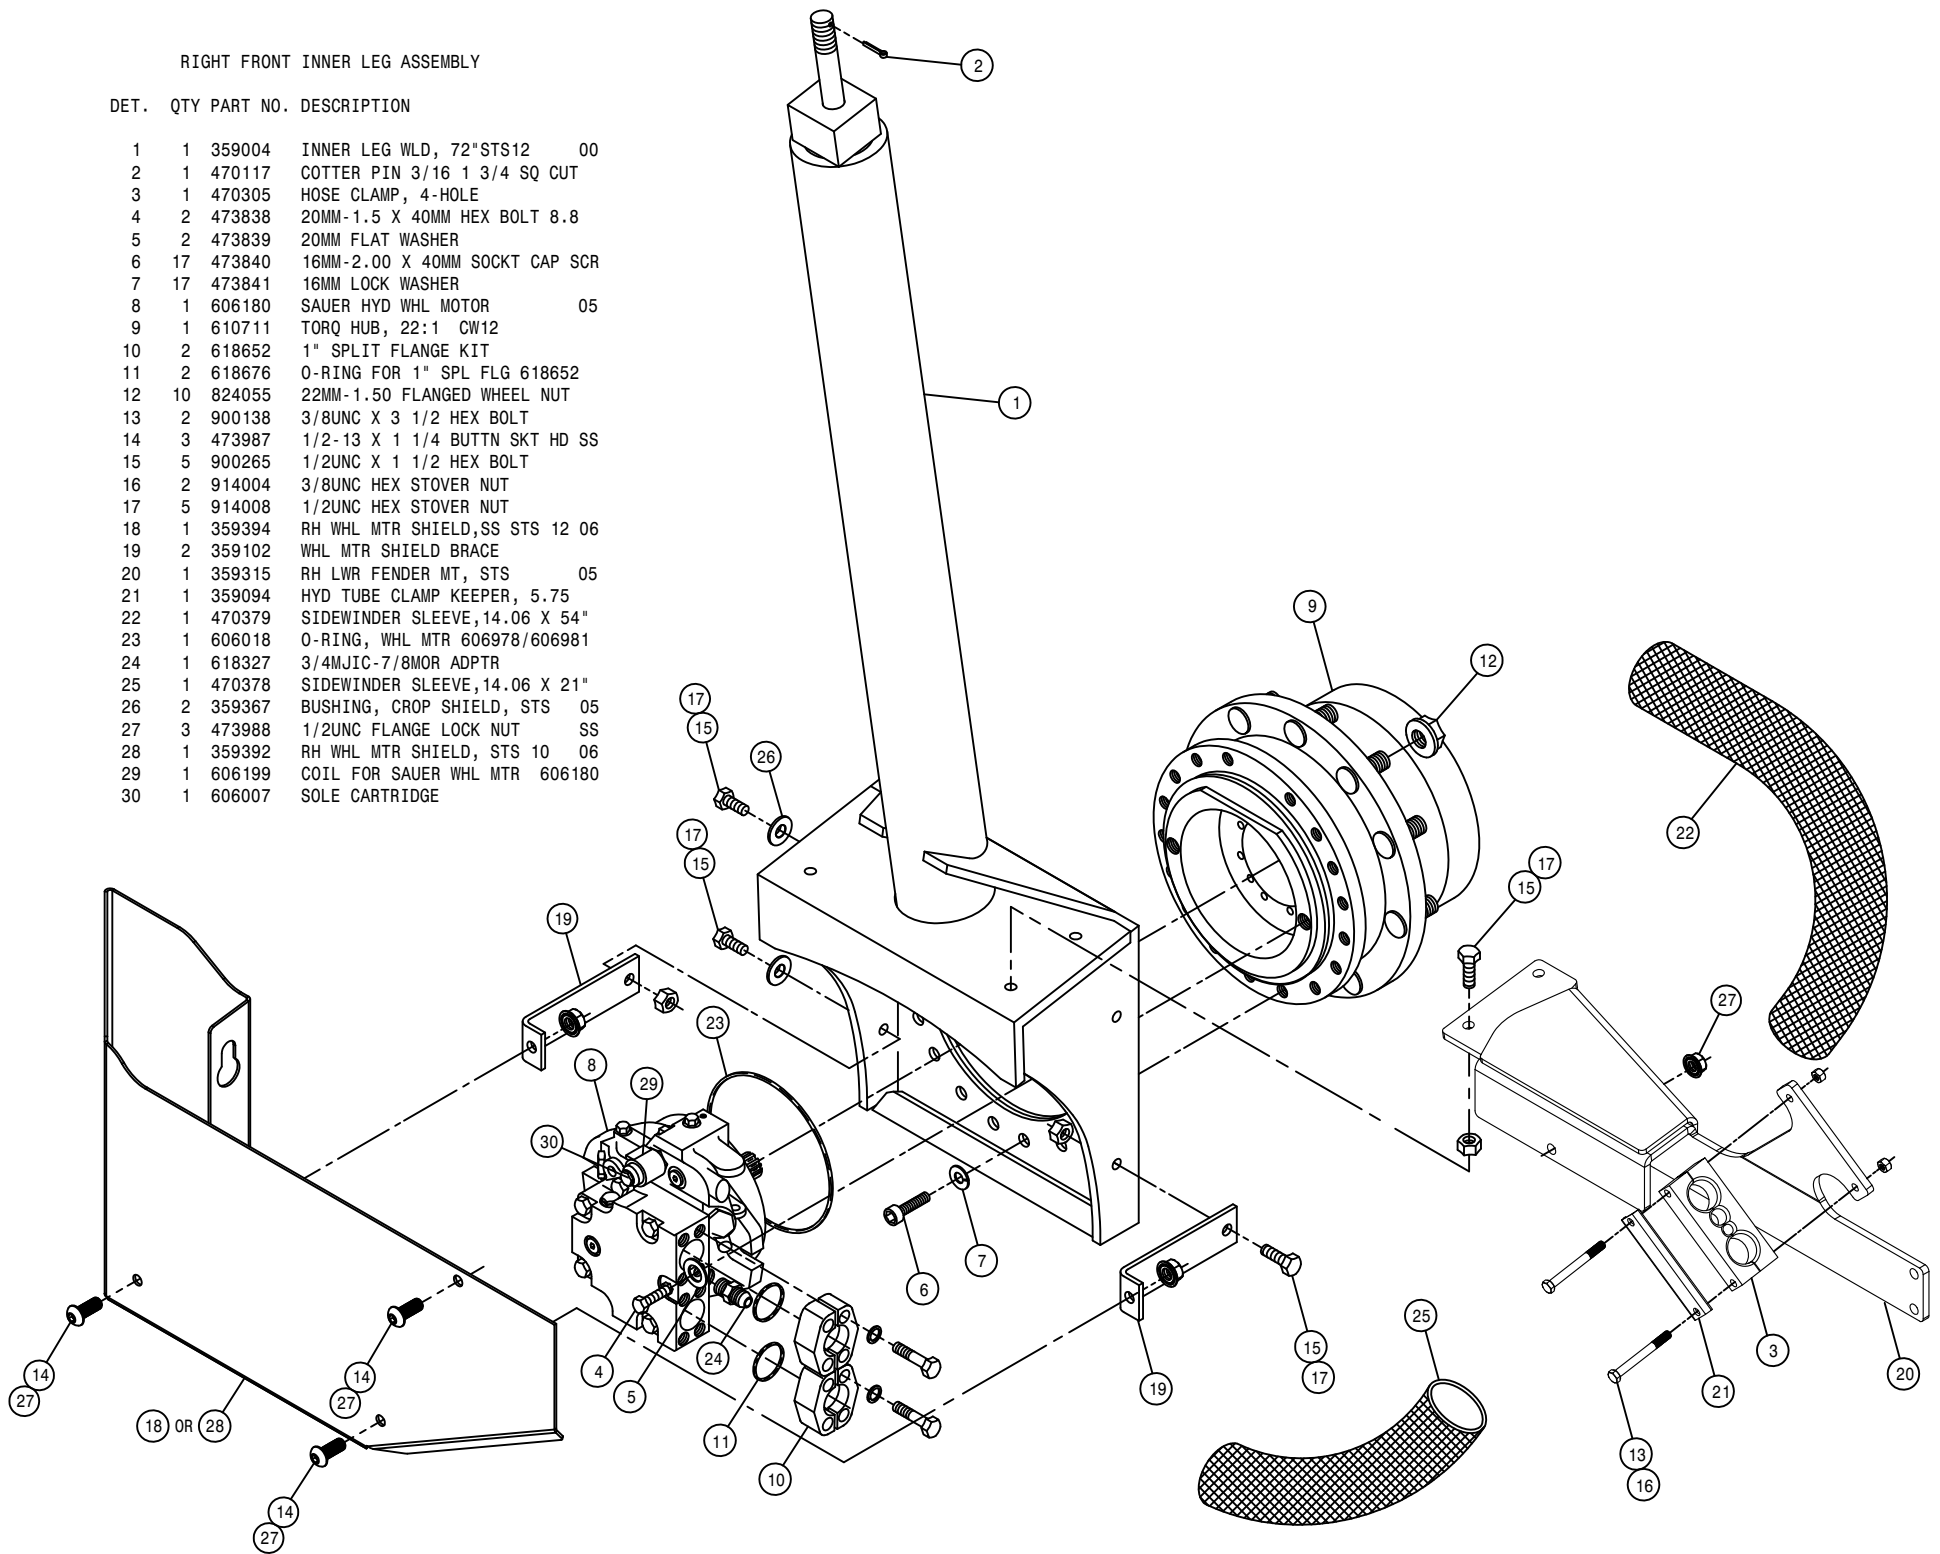

RIGHT FRONT INNER LEG ASSEMBLY

DET. QTY PART NO. DESCRIPTION

1	1	359004	INNER LEG WLD, 72"STS12	00
2	1	470117	COTTER PIN 3/16 1 3/4 SQ CUT	
3	1	470305	HOSE CLAMP, 4-HOLE	
4	2	473838	20MM-1.5 X 40MM HEX BOLT 8.8	
5	2	473839	20MM FLAT WASHER	
6	17	473840	16MM-2.00 X 40MM SOCKT CAP SCR	
7	17	473841	16MM LOCK WASHER	
8	1	606180	SAUER HYD WHL MOTOR	05
9	1	610711	TORQ HUB, 22:1 CW12	
10	2	618652	1" SPLIT FLANGE KIT	
11	2	618676	O-RING FOR 1" SPL FLG 618652	
12	10	824055	22MM-1.50 FLANGED WHEEL NUT	
13	2	900138	3/8UNC X 3 1/2 HEX BOLT	
14	3	473987	1/2-13 X 1 1/4 BUTTN SKT HD SS	
15	5	900265	1/2UNC X 1 1/2 HEX BOLT	
16	2	914004	3/8UNC HEX STOVER NUT	
17	5	914008	1/2UNC HEX STOVER NUT	
18	1	359394	RH WHL MTR SHIELD,SS STS 12 06	
19	2	359102	WHL MTR SHIELD BRACE	
20	1	359315	RH LWR FENDER MT, STS	05
21	1	359094	HYD TUBE CLAMP KEEPER, 5.75	
22	1	470379	SIDEWINDER SLEEVE,14.06 X 54"	
23	1	606018	O-RING, WHL MTR 606978/606981	
24	1	618327	3/4MJIC-7/8MOR ADPTR	
25	1	470378	SIDEWINDER SLEEVE,14.06 X 21"	
26	2	359367	BUSHING, CROP SHIELD, STS	05
27	3	473988	1/2UNC FLANGE LOCK NUT	SS
28	1	359392	RH WHL MTR SHIELD, STS 10 06	
29	1	606199	COIL FOR SAUER WHL MTR 606180	
30	1	606007	SOLE CARTRIDGE