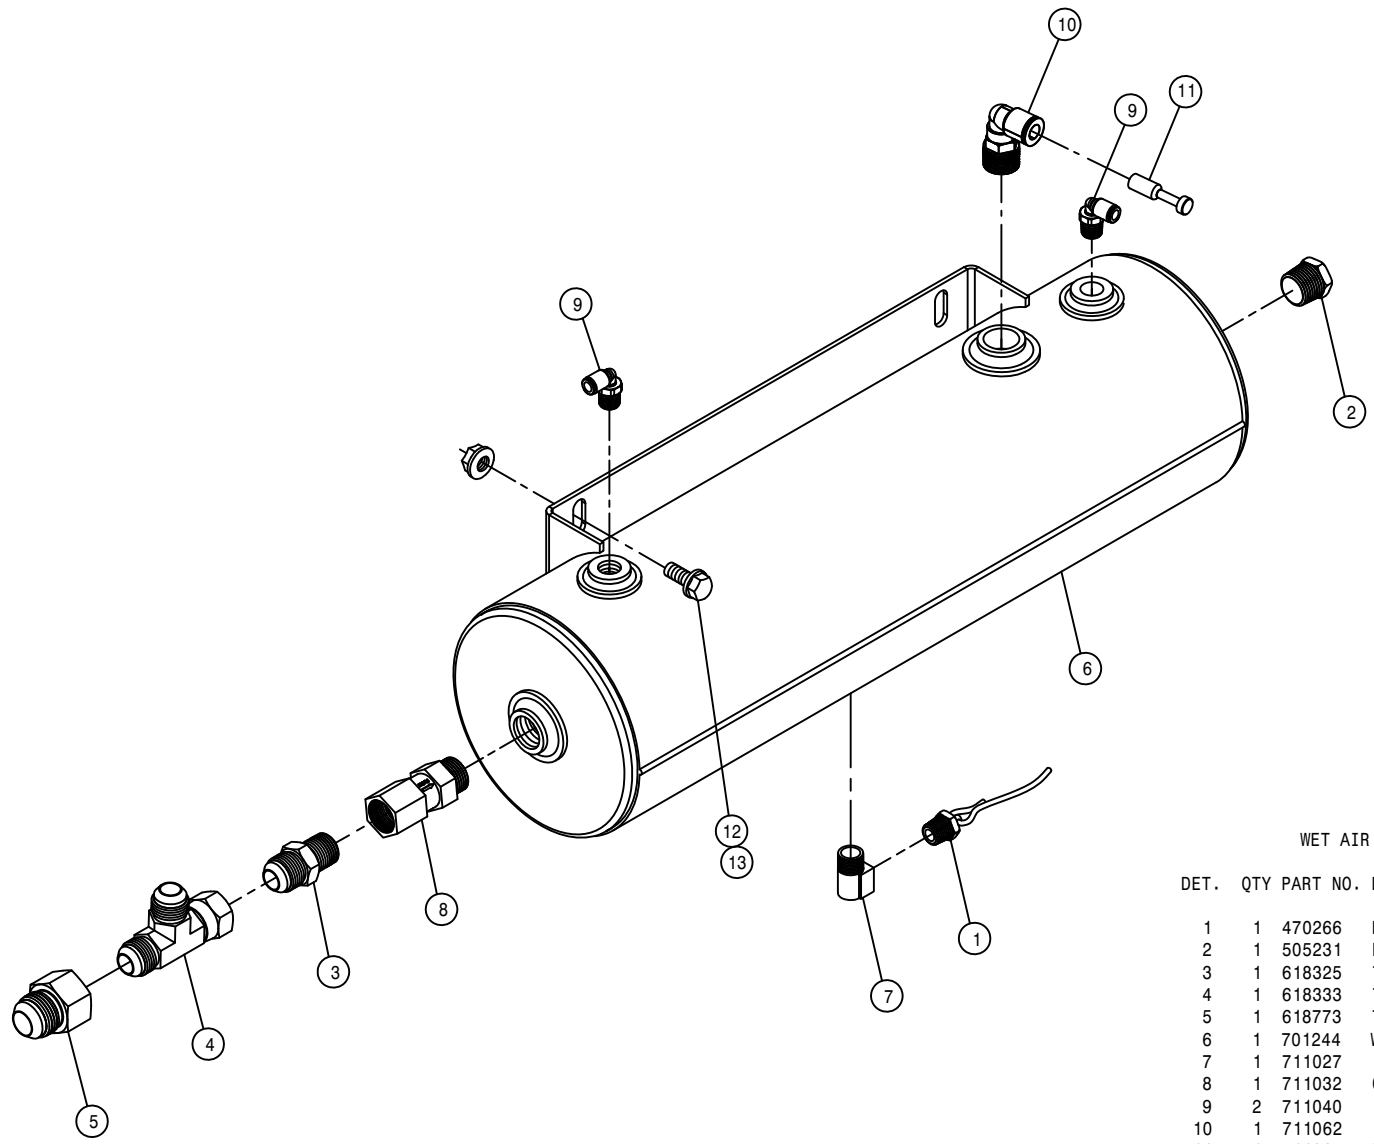

WET AIR TANK ASSEMBLY

DET.	QTY	PART NO.	DESCRIPTION
1	1	470266	DRAIN VALVE KIT, 1/4NPT
2	1	505231	PIPE PLUG .50NPT HEX HD BRS
3	1	618325	7/8MJIC-1/2MNPT ADPTR
4	1	618333	7/8FJIC SW RUN TEE-7/8MJIC
5	1	618773	7/8FJIC-1 1/16MJIC ADPTR
6	1	701244	WET AIR TANK STSLS 16 06
7	1	711027	1/4 NPT ST EL BRS
8	1	711032	CHECK VALVE, 1/2"FNPT-1/2"MNPT
9	2	711040	1/4MNPT-90-1/4 NYL TUBE LBO
10	1	711062	1/2MNPT-90-3/8 NYL 1-TUBE LBO
11	1	711064	RUBBER PLUG FOR 3/8 PISCO CPLR
12	2	900128	3/8UNC X 3/4 HEX BOLT
13	2	470087	3/8UNC HEX FLANGE LOCK NUT