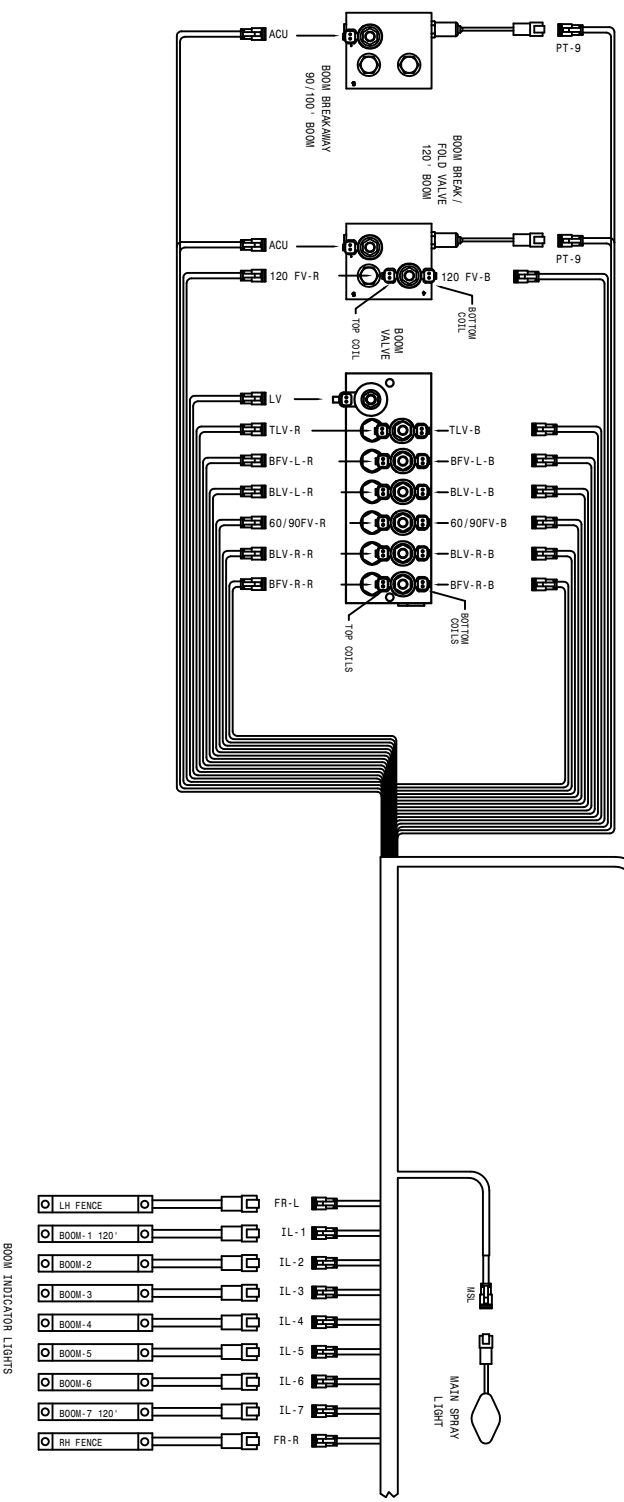

293950 - MAIN CAB HARNESS, STS 06
PAGE 5 OF 5

01-01-08 11B
STS 10/12 WIRING DIAGRAM 07
 SHEET 1 OF 5
 REVISION DATE: 02-24-07
498910

MH-D
SHEET 4 OF 5

STS 10/12 WIRING DIAGRAM 07
SHEET 2 OF 5
REVISION DATE: 09-26-06
498910
01-21-08