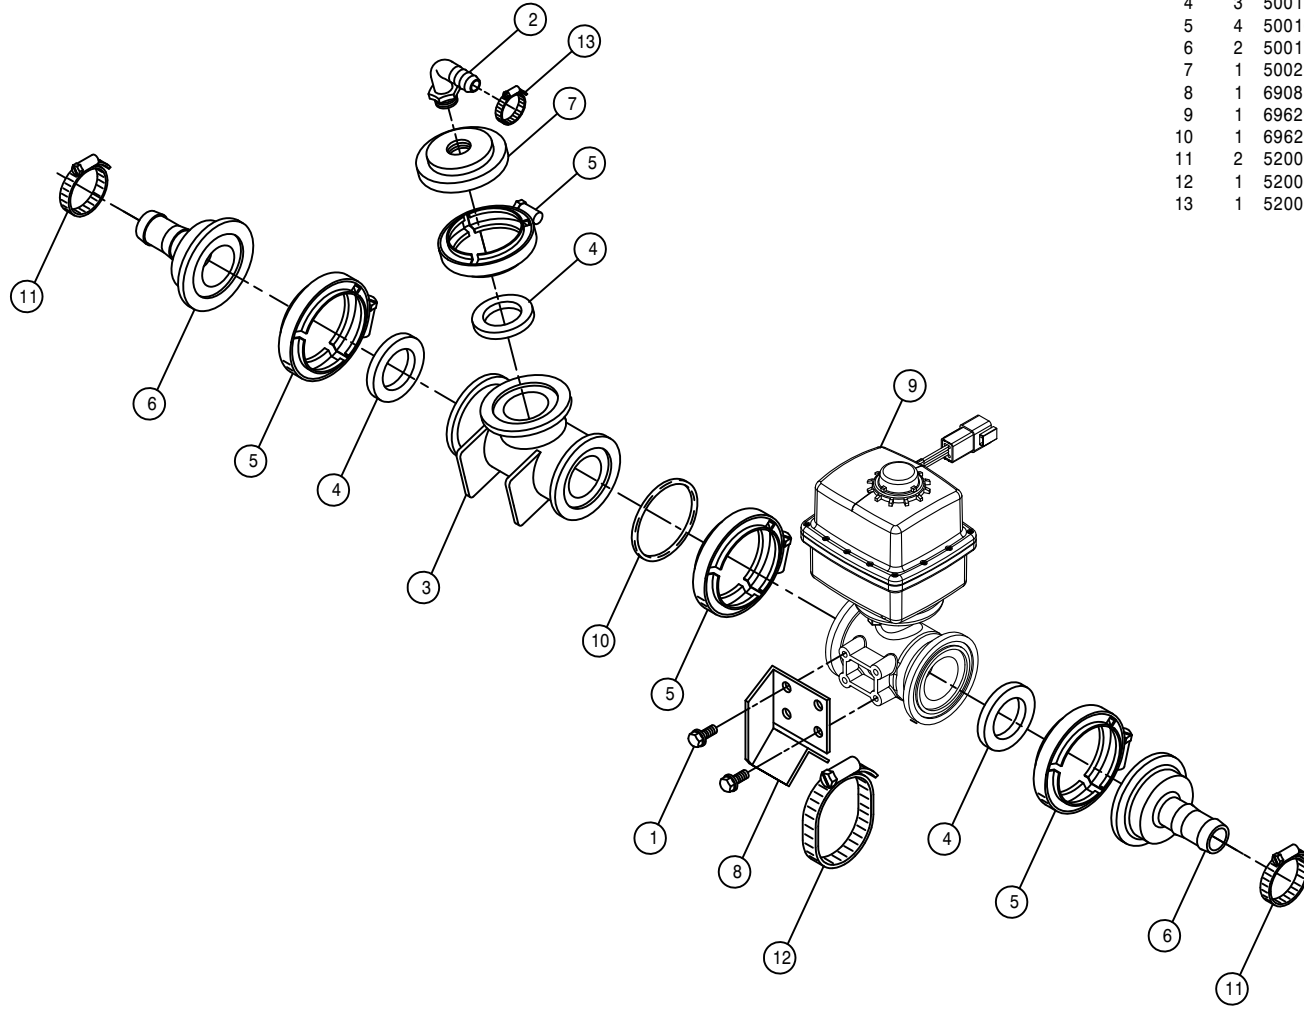

LH 80' -90' SOLUTION VALVE ASSEMBLY (SV)

DET. QTY PART NO. DESCRIPTION

DET.	QTY	PART NO.	DESCRIPTION
1	2	470122	1/4UNC X 1/2 FLANGE HEX BOLT
2	1	500047	1/2NPT-90-1/2 HOSE BARB, POLY
3	1	500151	2" FLANGE TEE POLY
4	3	500158	1 1/2" GASKET FOR 2" FLANGE
5	4	500160	2" FLANGE CLAMP, S.S.
6	2	500172	2" FLANGE - 1" HOSE BARB POLY
7	1	500224	2" FLANGE PLUG W/1/2"FNPT POLY
8	1	690871	80/90 BOOM VLV MT WLD 03
9	1	696260	VALVE, KZCO C2F-55B-M-S9
10	1	696254	O-RING, KZCO FLANGED VALVES
11	2	520090	HOSE CLAMP NO 16 STAINLESS
12	1	520067	HOSE CLAMP NO 28 STAINLESS
13	1	520070	HOSE CLAMP NO 8 STAINLESS