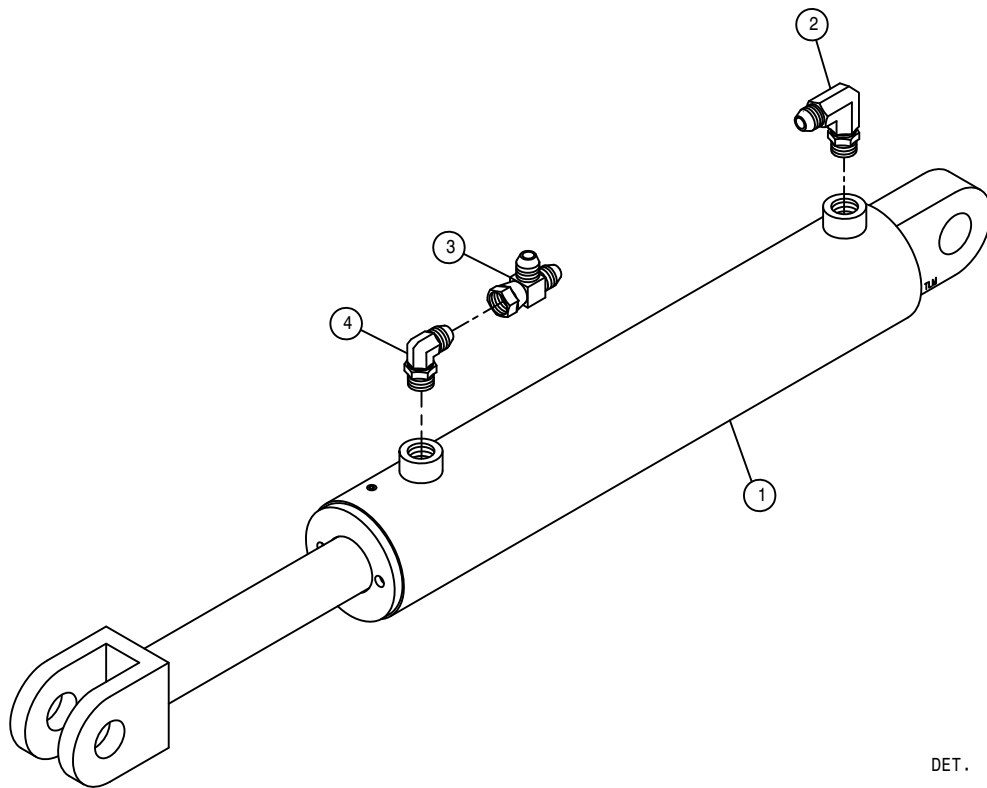

BOOM LEVEL CYLINDER ASSEMBLY

DET.	QTY	PART NO.	DESCRIPTION
1	1	621558	LEVEL CYL, 3.00 X 11.00 STS
2	1	618119	9/16MJIC-90-9/16MOR LBO
3	1	618486	9/16FJIC SW RUN TEE-9/16MJIC
4	1	618689	9/16MOR-90-9/16MJ .042 CHK VLV
NS	1	621559	REPAIR KIT, HYD CYL 621558