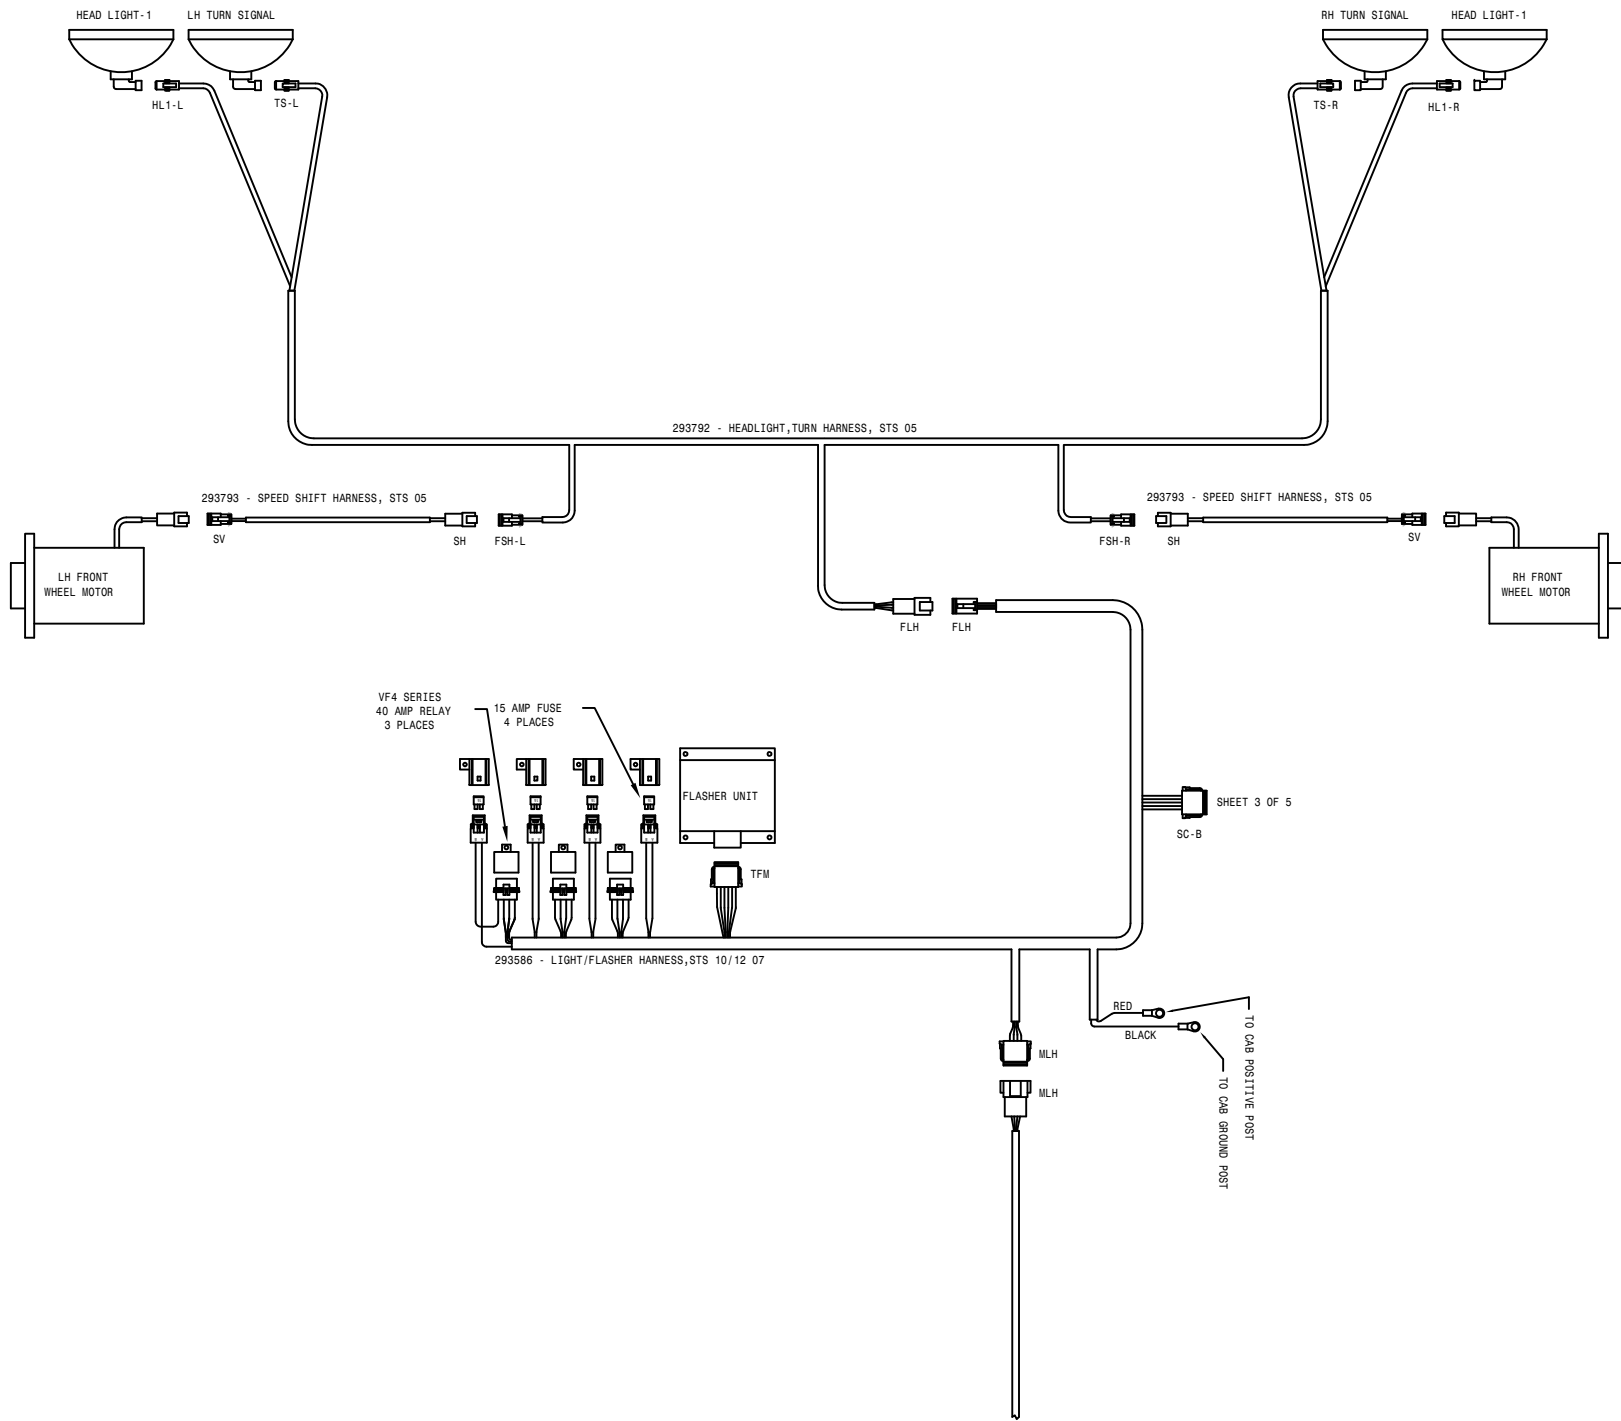

293950 - MAIN CAB HARNESS, STS 06
PAGE 5 OF 5

01-01-08 11B
STS 10/12 WIRING DIAGRAM 07
 SHEET 1 OF 5
 REVISION DATE: 02-24-07
498910

MH-D
SHEET 4 OF 5

STS 10/12 WIRING DIAGRAM 07
SHEET 2 OF 5
REVISION DATE: 09-26-06
498910
01-21-08