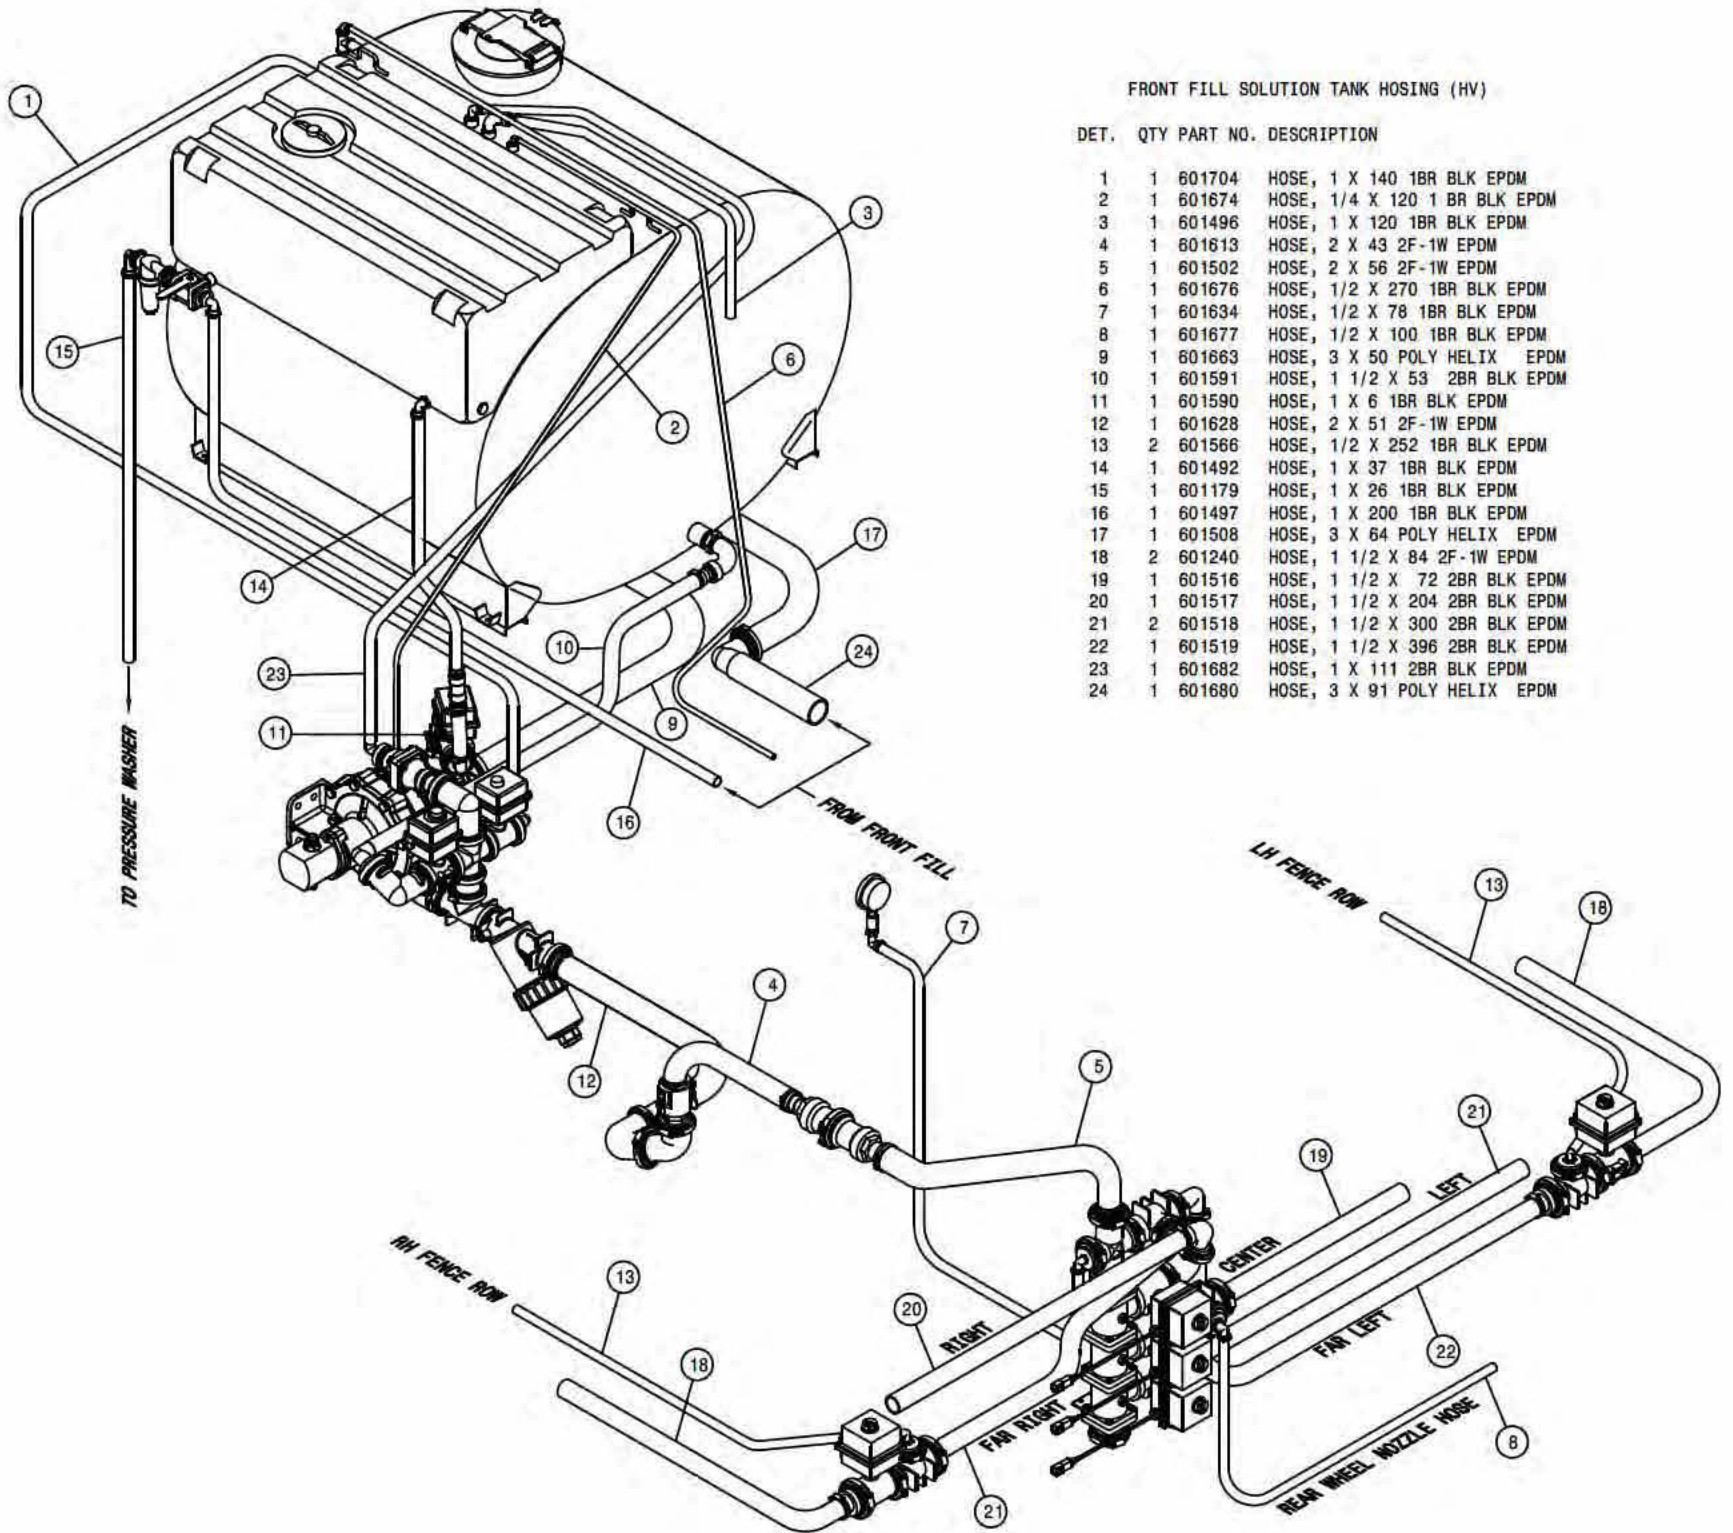

FRONT FILL SOLUTION TANK HOSEING (HV)

DET. QTY PART NO. DESCRIPTION

1	1	601704	HOSE, 1 X 140 1BR BLK EPDM
2	1	601674	HOSE, 1/4 X 120 1 BR BLK EPDM
3	1	601496	HOSE, 1 X 120 1BR BLK EPDM
4	1	601613	HOSE, 2 X 43 2F-1W EPDM
5	1	601502	HOSE, 2 X 56 2F-1W EPDM
6	1	601676	HOSE, 1/2 X 270 1BR BLK EPDM
7	1	601634	HOSE, 1/2 X 78 1BR BLK EPDM
8	1	601677	HOSE, 1/2 X 100 1BR BLK EPDM
9	1	601663	HOSE, 3 X 50 POLY HELIX EPDM
10	1	601591	HOSE, 1 1/2 X 53 2BR BLK EPDM
11	1	601590	HOSE, 1 X 6 1BR BLK EPDM
12	1	601628	HOSE, 2 X 51 2F-1W EPDM
13	2	601566	HOSE, 1/2 X 252 1BR BLK EPDM
14	1	601492	HOSE, 1 X 37 1BR BLK EPDM
15	1	601179	HOSE, 1 X 26 1BR BLK EPDM
16	1	601497	HOSE, 1 X 200 1BR BLK EPDM
17	1	601508	HOSE, 3 X 64 POLY HELIX EPDM
18	2	601240	HOSE, 1 1/2 X 84 2F-1W EPDM
19	1	601516	HOSE, 1 1/2 X 72 2BR BLK EPDM
20	1	601517	HOSE, 1 1/2 X 204 2BR BLK EPDM
21	2	601518	HOSE, 1 1/2 X 300 2BR BLK EPDM
22	1	601519	HOSE, 1 1/2 X 396 2BR BLK EPDM
23	1	601682	HOSE, 1 X 111 2BR BLK EPDM
24	1	601680	HOSE, 3 X 91 POLY HELIX EPDM