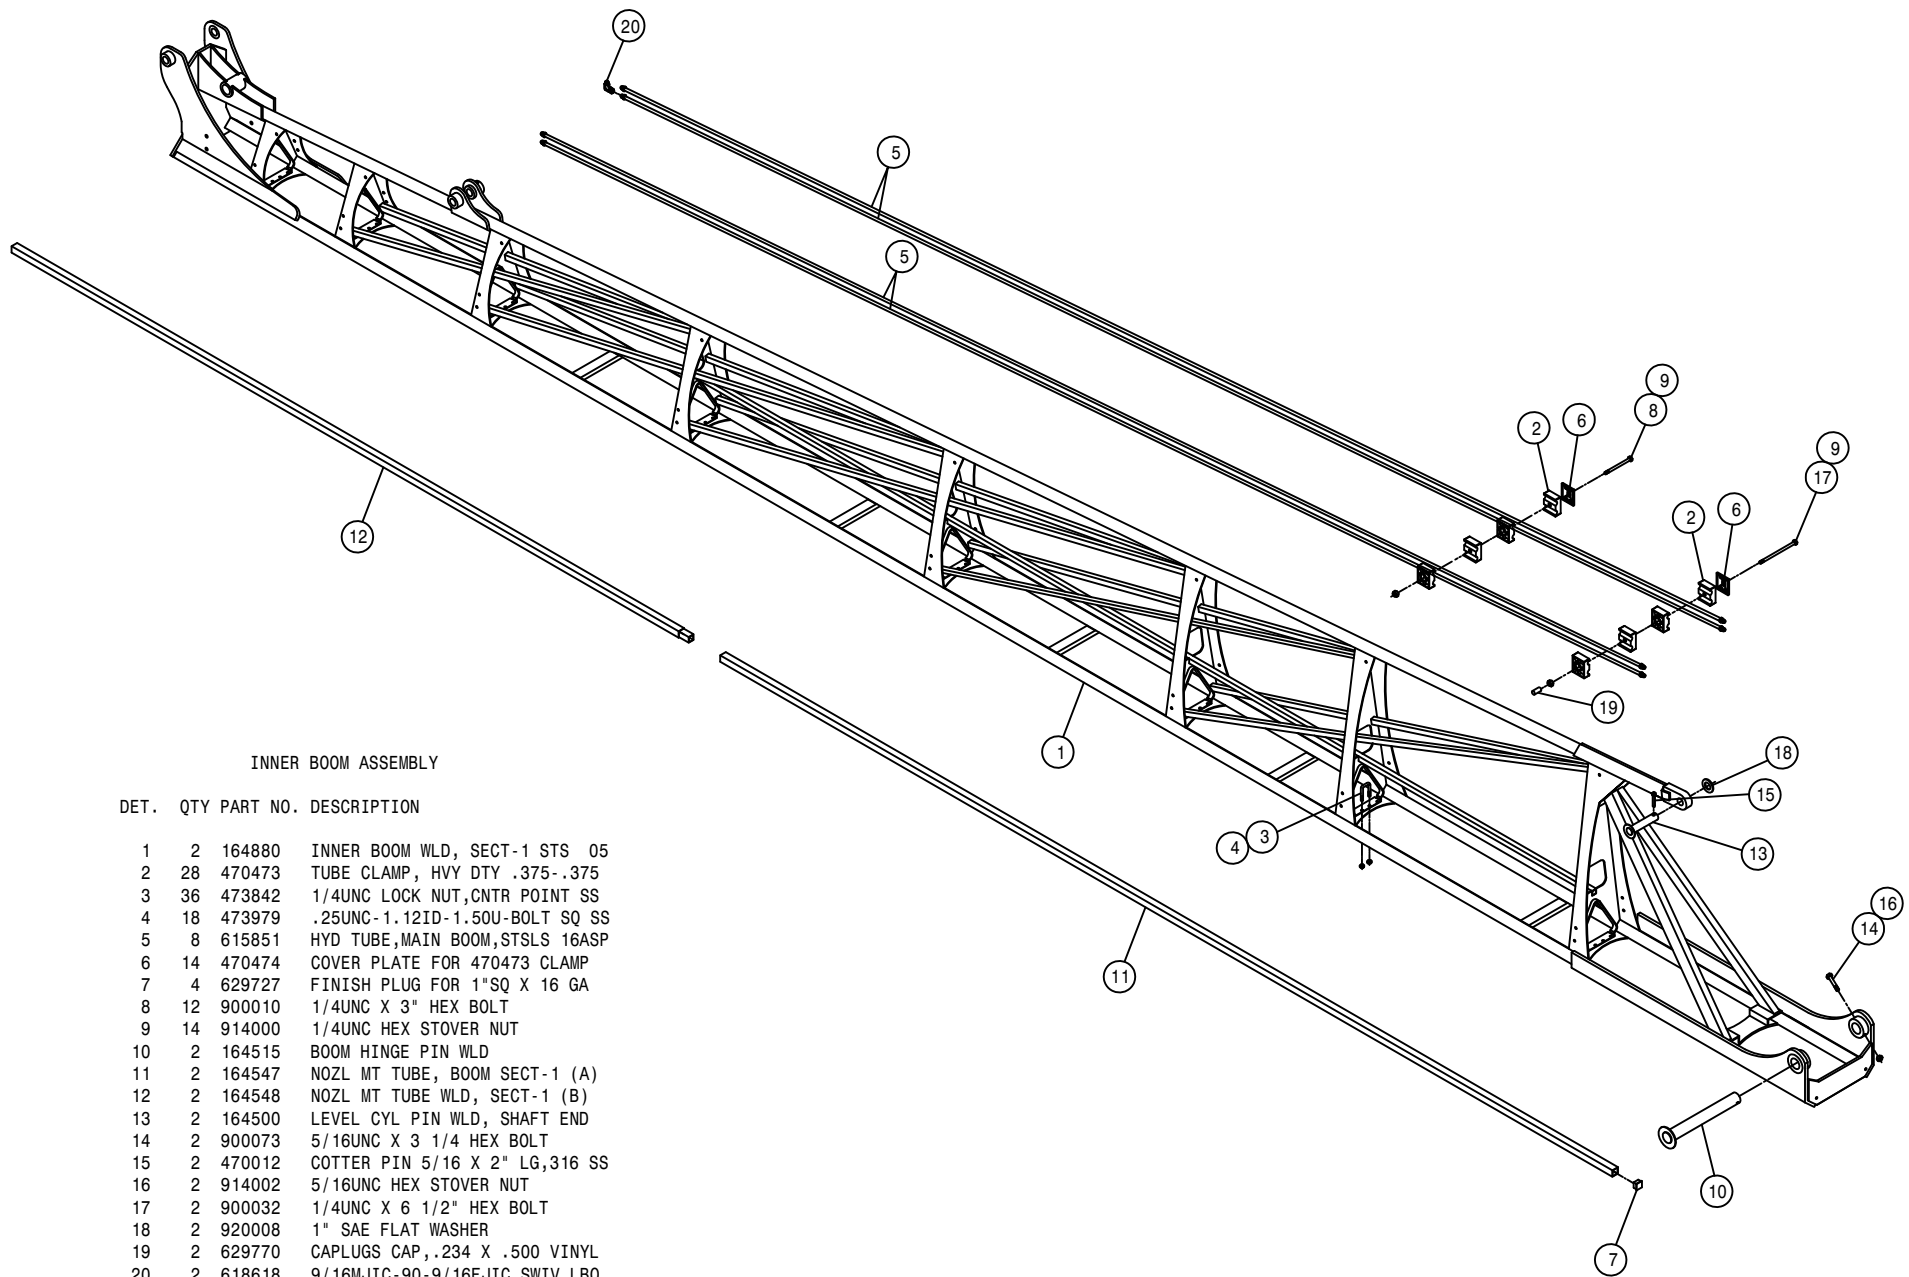

INNER BOOM ASSEMBLY

DET. QTY PART NO. DESCRIPTION

1	2	164880	INNER BOOM WLD, SECT-1 STS 05
2	28	470473	TUBE CLAMP, HVY DTY .375-.375
3	36	473842	1/4UNC LOCK NUT,CNTR POINT SS
4	18	473979	.25UNC-1.12ID-1.50U-BOLT SQ SS
5	8	615851	HYD TUBE,MAIN BOOM,STLS 16ASP
6	14	470474	COVER PLATE FOR 470473 CLAMP
7	4	629727	FINISH PLUG FOR 1"SQ X 16 GA
8	12	900010	1/4UNC X 3" HEX BOLT
9	14	914000	1/4UNC HEX STOVER NUT
10	2	164515	BOOM HINGE PIN WLD
11	2	164547	NOZL MT TUBE, BOOM SECT-1 (A)
12	2	164548	NOZL MT TUBE WLD, SECT-1 (B)
13	2	164500	LEVEL CYL PIN WLD, SHAFT END
14	2	900073	5/16UNC X 3 1/4 HEX BOLT
15	2	470012	COTTER PIN 5/16 X 2" LG,316 SS
16	2	914002	5/16UNC HEX STOVER NUT
17	2	900032	1/4UNC X 6 1/2" HEX BOLT
18	2	920008	1" SAE FLAT WASHER
19	2	629770	CAPPLUGS CAP,.234 X .500 VINYL
20	2	618618	9/16MJIC-90-9/16FJIC SWIV LBO

NOTE: QUANTITY LISTED IS FOR ONE MACHINE.