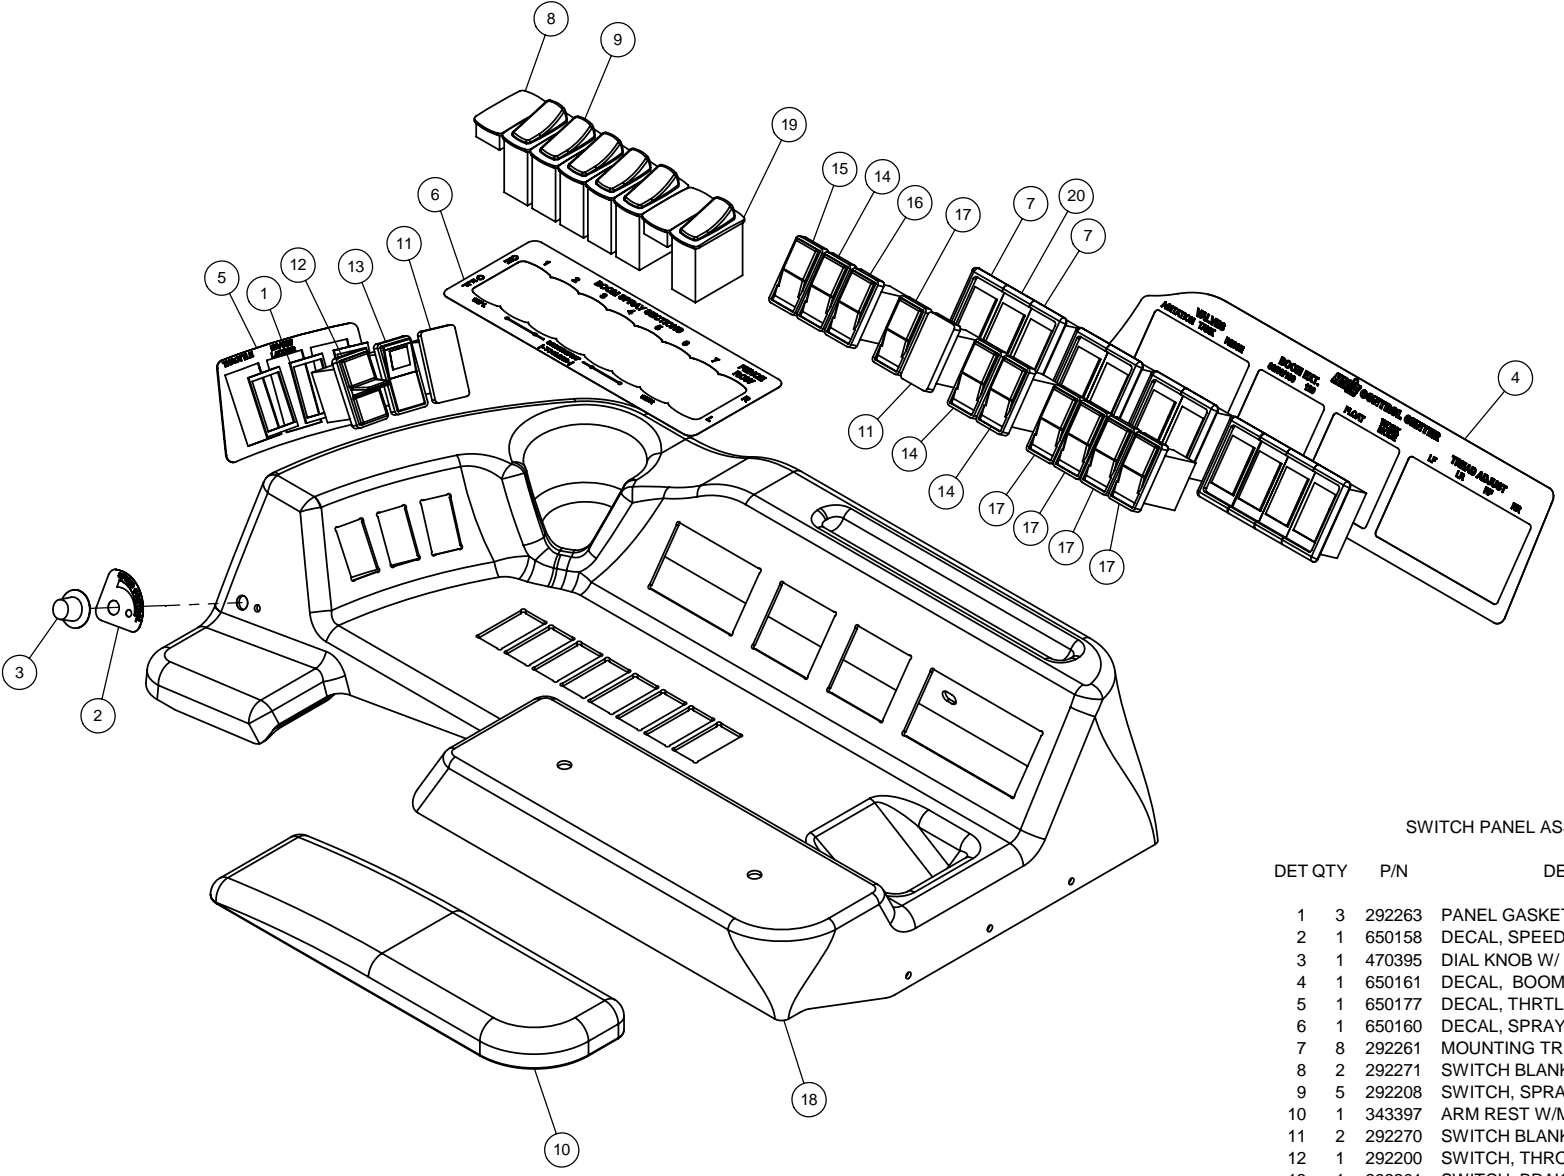

SWITCH PANEL ASSEMBLY

DET	QTY	P/N	DESCRIPTION
1	3	292263	PANEL GASKET, SWITCH
2	1	650158	DECAL, SPEED CONTROL, STS 05
3	1	470395	DIAL KNOB W/ ARROW FOR .250 SHFT
4	1	650161	DECAL, BOOM FLT-TRD ADJ, STS 05
5	1	650177	DECAL, THRTL BRK, STS 07
6	1	650160	DECAL, SPRAY SELECT, STS 05
7	8	292261	MOUNTING TRIM, END VME
8	2	292271	SWITCH BLANK, LH2-01
9	5	292208	SWITCH, SPRAY SWITCH, STS
10	1	343397	ARM REST W/MTS, STS CAB 05
11	2	292270	SWITCH BLANK, VH2
12	1	292200	SWITCH, THROTTLE, STS
13	1	292201	SWITCH, BRAKE, STS
14	3	292204	SWITCH,SOLU TANK/NTB FLOAT,STS
15	1	292203	SWITCH, AGITATION, STS
16	1	292205	SWITCH, RINSE, STS
17	5	292206	SWITCH,TREAD/90°FOLD, STS
18	1	343396	SIDE CONSOLE, STS CAB 05
19	1	292209	SWITCH, FENCE ROW STS
20	3	292262	MOUNTING TRIM, MIDDLE VMM