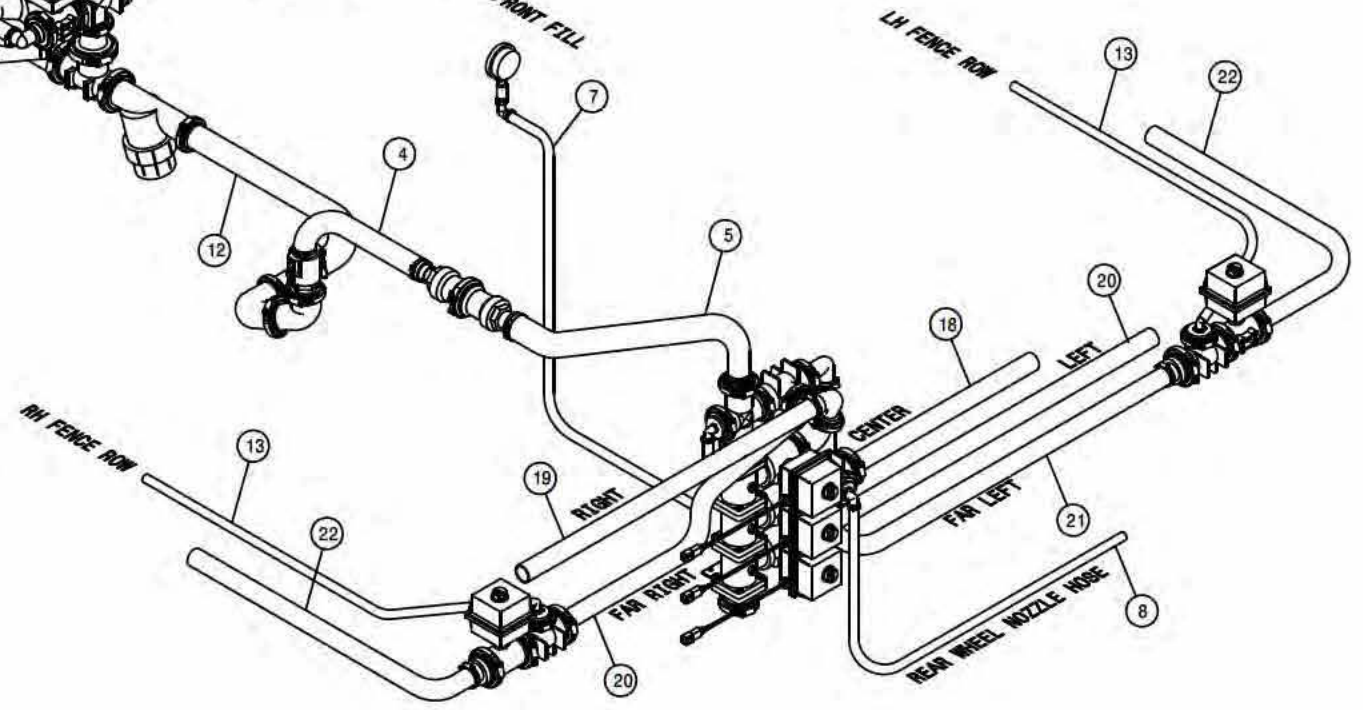

FRONT FILL SOLUTION HOSE (SV)

DET.	QTY	PART NO.	DESCRIPTION
1	1	601704	HOSE, 1 X 140 1BR BLK EPDM
2	1	601674	HOSE, 1/4 X 120 1 BR BLK EPDM
3	1	601496	HOSE, 1 X 120 1BR BLK EPDM
4	1	601613	HOSE, 2 X 43 2F-1W EPDM
5	1	601502	HOSE, 2 X 56 2F-1W EPDM
6	1	601676	HOSE, 1/2 X 270 1BR BLK EPDM
7	1	601634	HOSE, 1/2 X 78 1BR BLK EPDM
8	1	601677	HOSE, 1/2 X 100 1BR BLK EPDM
9	1	601573	HOSE, 2 X 48 2F-1W EPDM
10	1	601591	HOSE, 1 1/2 X 53 2BR BLK EPDM
11	1	601590	HOSE, 1 X 6 1BR BLK EPDM
12	1	601628	HOSE, 2 X 51 2F-1W EPDM
13	2	601566	HOSE, 1/2 X 252 1BR BLK EPDM
14	1	601492	HOSE, 1 X 37 1BR BLK EPDM
15	1	601179	HOSE, 1 X 26 1BR BLK EPDM
16	1	601497	HOSE, 1 X 200 1BR BLK EPDM
17	1	601508	HOSE, 3 X 64 POLY HELIX EPDM
18	1	601521	HOSE, 1 X 72 1BR BLK EPDM
19	1	601522	HOSE, 1 X 204 1BR BLK EPDM
20	2	601523	HOSE, 1 X 300 1BR BLK EPDM
21	1	601524	HOSE, 1 X 396 1BR BLK EPDM
22	2	601525	HOSE, 1 X 84 1BR BLK EPDM
23	1	601680	HOSE, 3 X 91 POLY HELIX EPDM