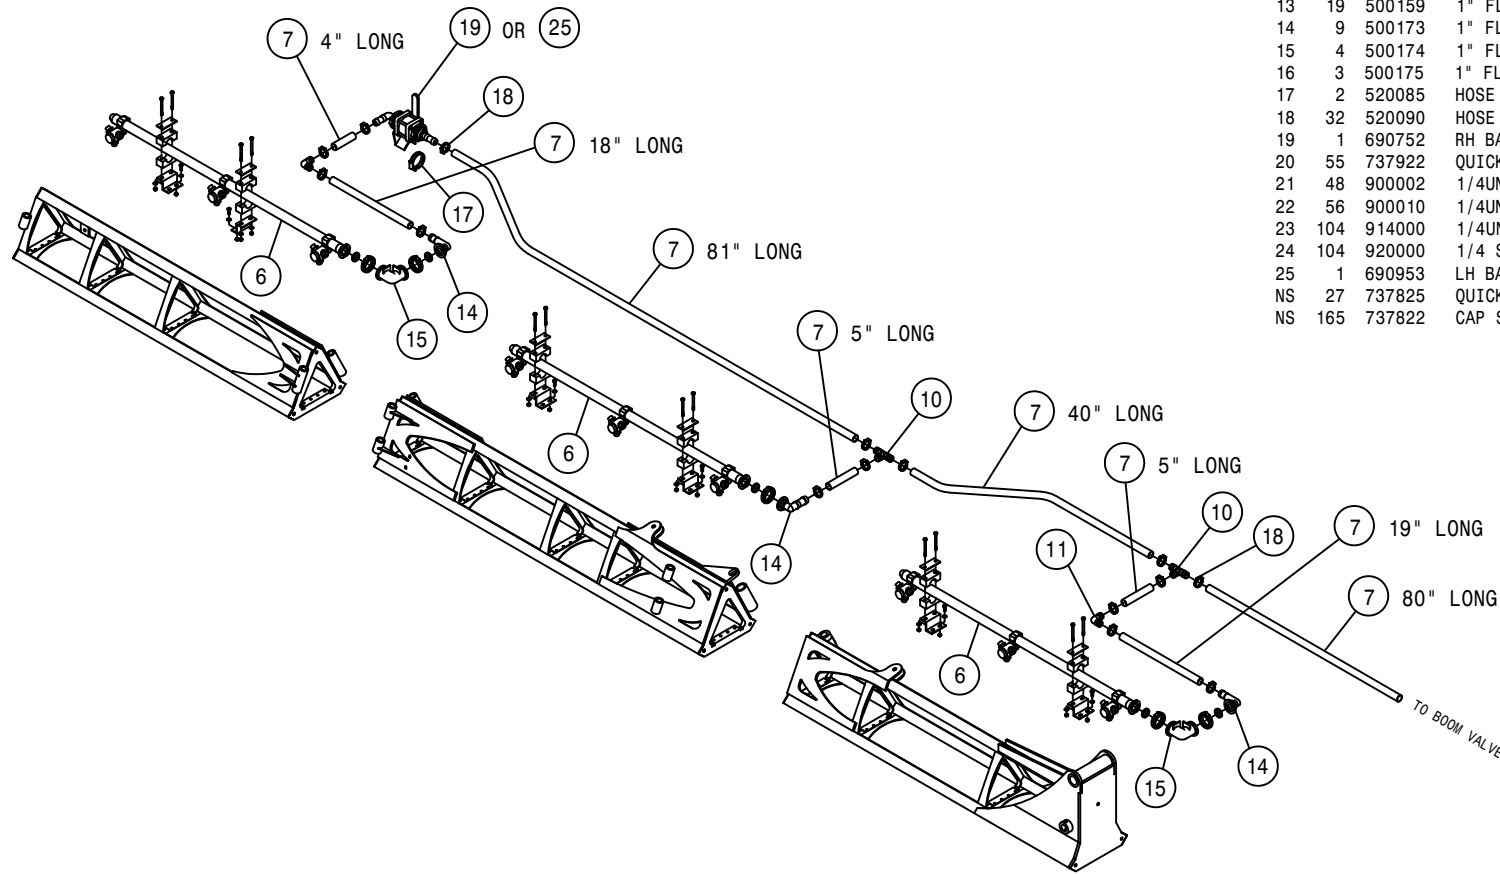

20" SPACING 90' WET BOOM ASSEMBLY (STANDARD)

DET. QTY PART NO. DESCRIPTION

DET.	QTY	PART NO.	DESCRIPTION
1	24	164859	CLAMP MT BRKT, WET BOOM, STS
2	1	164870	RH TRANSOM WET BOOM WLD, 20"
3	1	164872	LH TRANSOM WET BOOM WLD, 20"
4	2	164874	WET BOOM WLD,SECT-1 INNER,20"
5	2	164876	WET BOOM WLD,SECT-2 INNER,20"
6	6	164878	WET BOOM WLD,OUTER SECT,20"
7	46	197116	HOSE 1IN 1-FBR BR BLK EPDM
8	28	470375	TUBE CLAMP BODY, 1.00 (PAIR)
9	28	470376	COVER PLATE FOR 470375
10	4	500105	1.00 HOSE BARB TEE, POLY
11	2	500109	1.00-90-1.00 HOSE BARB, POLY
12	19	500157	1" FLANGE GASKET EPDM
13	19	500159	1" FLANGE CLAMP, S.S.
14	9	500173	1" FLANGE-90-1" HOSE BARB POLY
15	4	500174	1" FLANGE-90-1" FLANGE LBOPOLY
16	3	500175	1" FLANGE TEE POLY
17	2	520085	HOSE CLAMP NO 24 STAINLESS
18	32	520090	HOSE CLAMP NO 16 STAINLESS
19	1	690752	RH BALL VLV ASSY,STD VOL 90'
20	55	737922	QUICK TJET 3-TIP BODY,1" SV
21	48	900002	1/4UNC X 3/4 HEX BOLT
22	56	900010	1/4UNC X 3" HEX BOLT
23	104	914000	1/4UNC HEX STOVER NUT
24	104	920000	1/4 SAE FLAT WASHER
25	1	690953	LH BALL VLV ASSY,STD VOL 90'
NS	27	737825	QUICK SHUT-OFF CAP
NS	165	737822	CAP SET, YELLOW QUICK TEEJET

TO BOOM VALVE