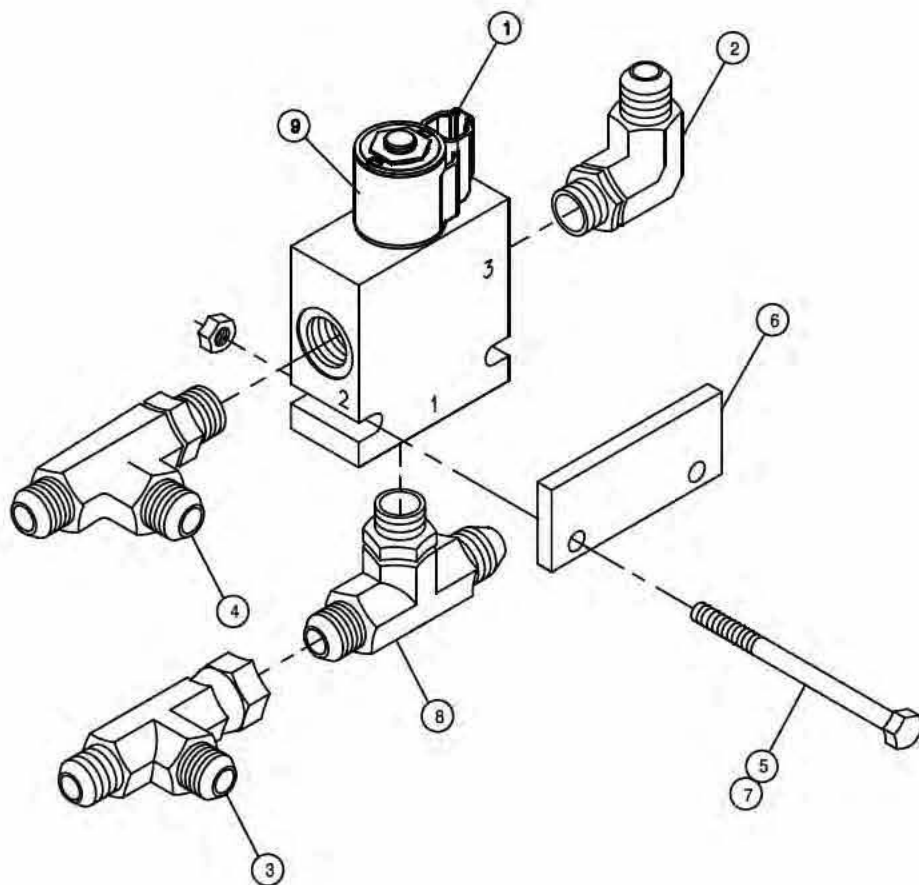

LADDER AND BRAKE VALVE ASSEMBLY

DET.	QTY	PART NO.	DESCRIPTION
1	1	606213	HYD SOLE VLV,2P-3W,9/16FOR 05
2	1	618119	9/16MJIC-90-9/16MOR LBO
3	1	618486	9/16FJIC SW RUN TEE-9/16MJIC
4	1	618444	9/16MOR RUN TEE-9/16MJIC
5	2	900007	1/4UNC X 2" HEX BOLT
6	1	342826	SOLE VLV SPACER
7	2	914000	1/4UNC HEX STOVER NUT
8	1	618629	9/16MOR BRANCH TEE-9/16MJIC
9	1	606266	#8 COIL W/DEUTSCH