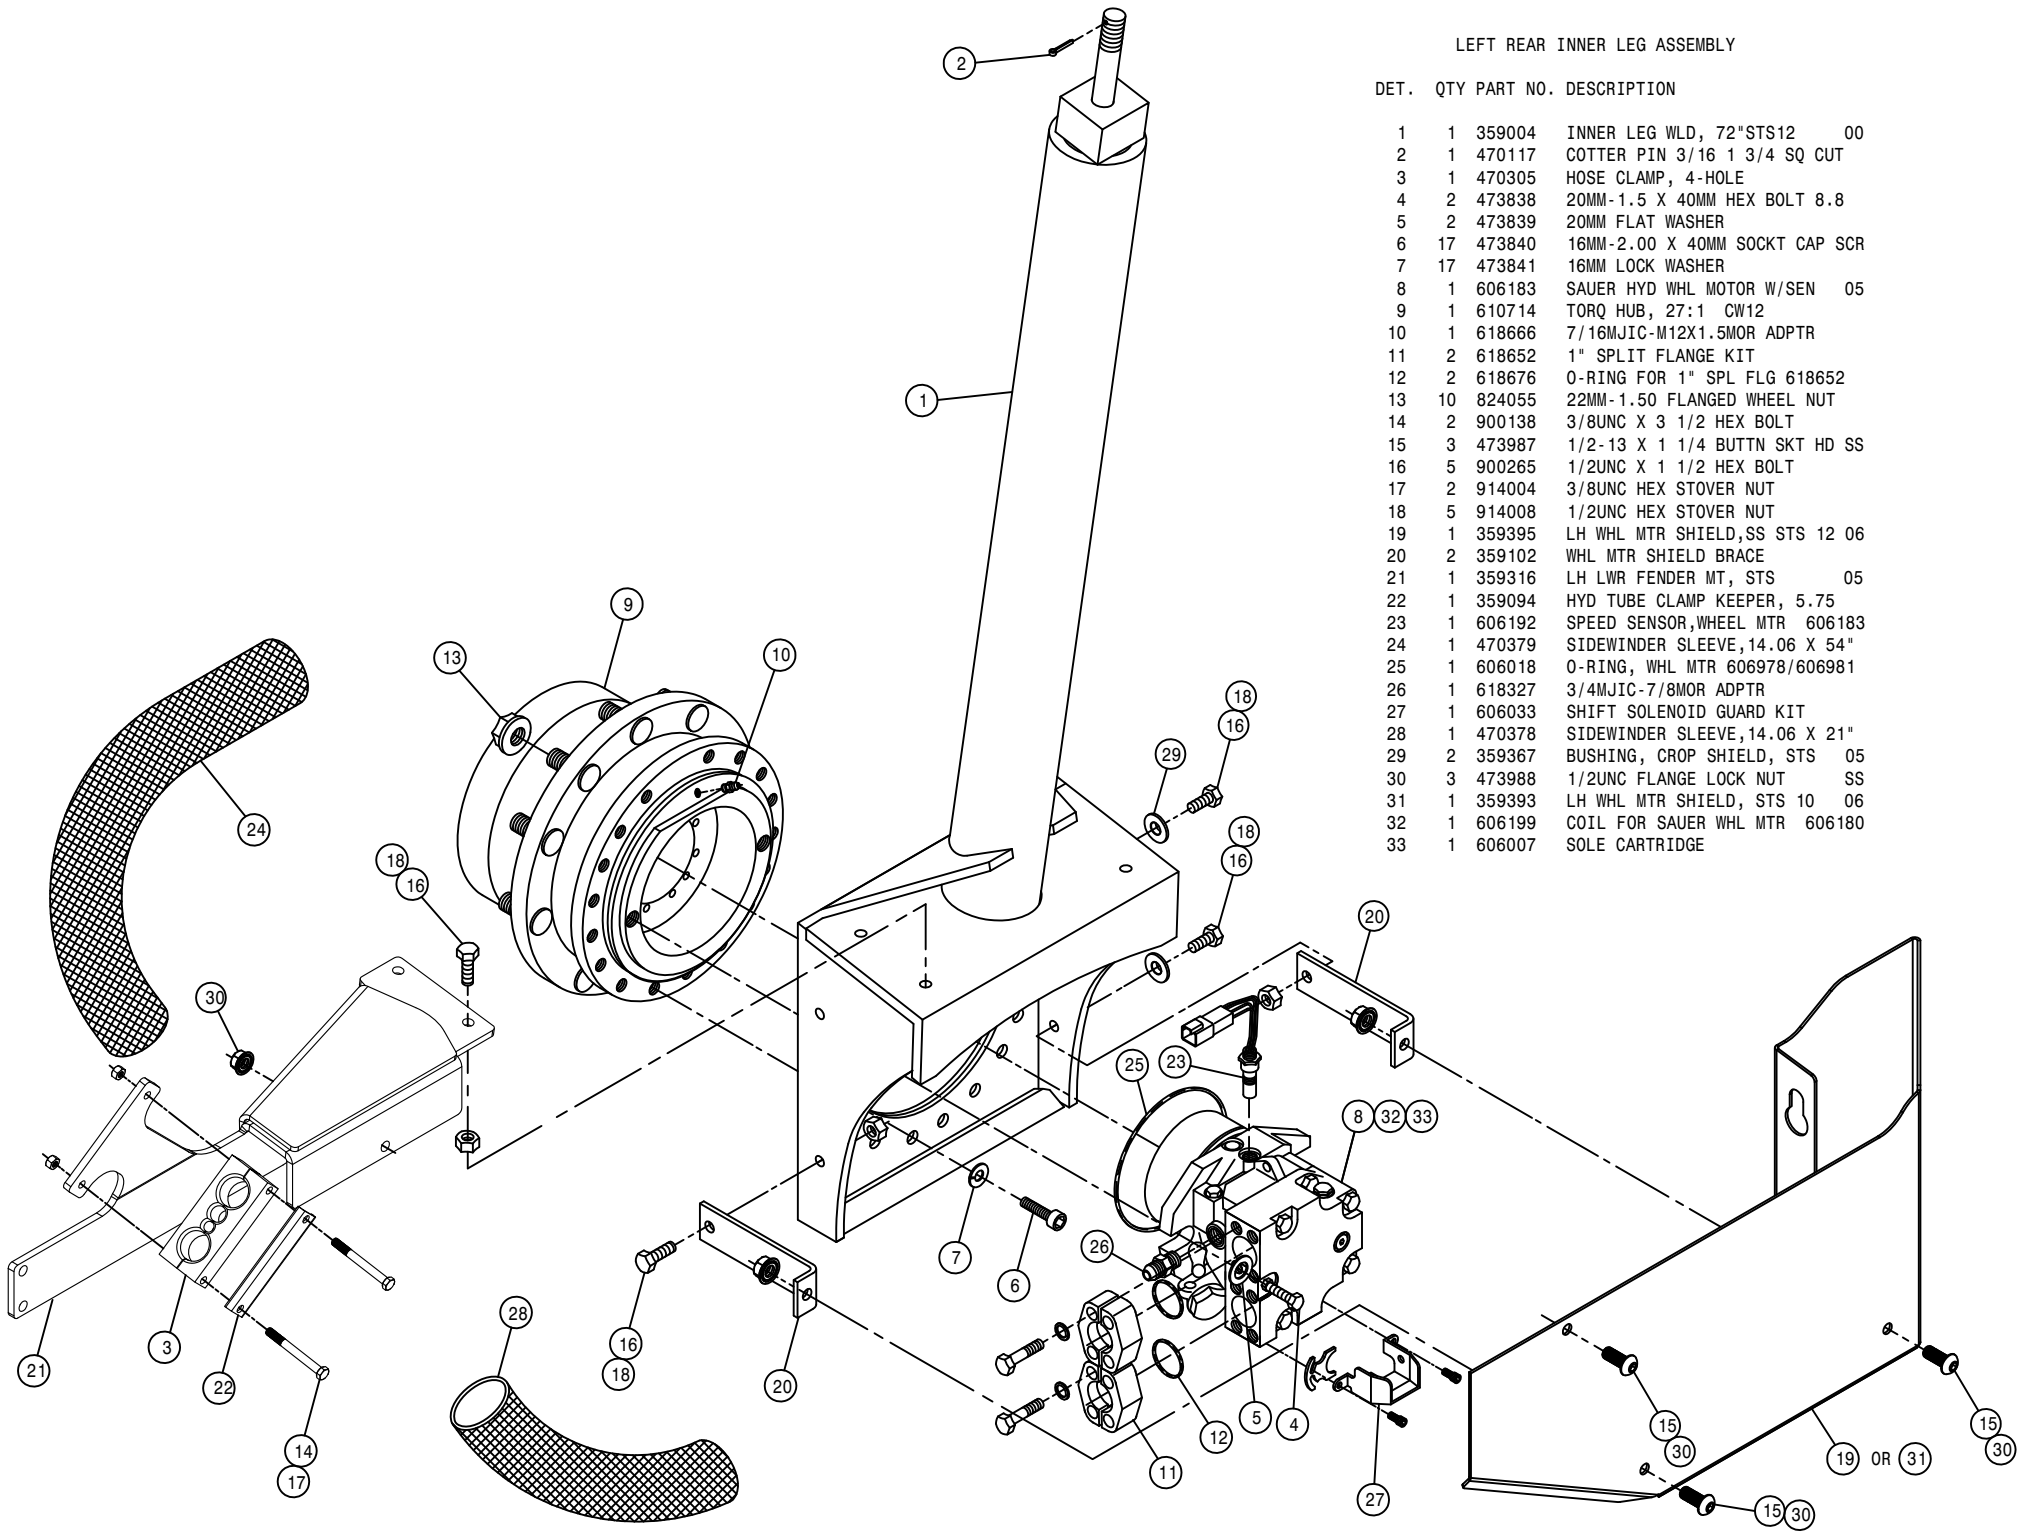

LEFT REAR INNER LEG ASSEMBLY

DET. QTY PART NO. DESCRIPTION

DET.	QTY	PART NO.	DESCRIPTION
1	1	359004	INNER LEG WLD, 72"STS12 00
2	1	470117	COTTER PIN 3/16 1 3/4 SQ CUT
3	1	470305	HOSE CLAMP, 4-HOLE
4	2	473838	20MM-1.5 X 40MM HEX BOLT 8.8
5	2	473839	20MM FLAT WASHER
6	17	473840	16MM-2.00 X 40MM SOCKT CAP SCR
7	17	473841	16MM LOCK WASHER
8	1	606183	SAUER HYD WHL MOTOR W/SEN 05
9	1	610714	TORQ HUB, 27:1 CW12
10	1	618666	7/16MJIC-M12X1.5MOR ADPTR
11	2	618652	1" SPLIT FLANGE KIT
12	2	618676	O-RING FOR 1" SPL FLG 618652
13	10	824055	22MM-1.50 FLANGED WHEEL NUT
14	2	900138	3/8UNC X 3 1/2 HEX BOLT
15	3	473987	1/2-13 X 1 1/4 BUTTN SKT HD SS
16	5	900265	1/2UNC X 1 1/2 HEX BOLT
17	2	914004	3/8UNC HEX STOVER NUT
18	5	914008	1/2UNC HEX STOVER NUT
19	1	359395	LH WHL MTR SHIELD,SS STS 12 06
20	2	359102	WHL MTR SHIELD BRACE
21	1	359316	LH LWR FENDER MT, STS 05
22	1	359094	HYD TUBE CLAMP KEEPER, 5.75
23	1	606192	SPEED SENSOR,WHEEL MTR 606183
24	1	470379	SIDEWINDER SLEEVE,14.06 X 54"
25	1	606018	O-RING, WHL MTR 606978/606981
26	1	618327	3/4MJIC-7/8MOR ADPTR
27	1	606033	SHIFT SOLENOID GUARD KIT
28	1	470378	SIDEWINDER SLEEVE,14.06 X 21"
29	2	359367	BUSHING, CROP SHIELD, STS 05
30	3	473988	1/2UNC FLANGE LOCK NUT SS
31	1	359393	LH WHL MTR SHIELD, STS 10 06
32	1	606199	COIL FOR SAUER WHL MTR 606180
33	1	606007	SOLE CARTRIDGE