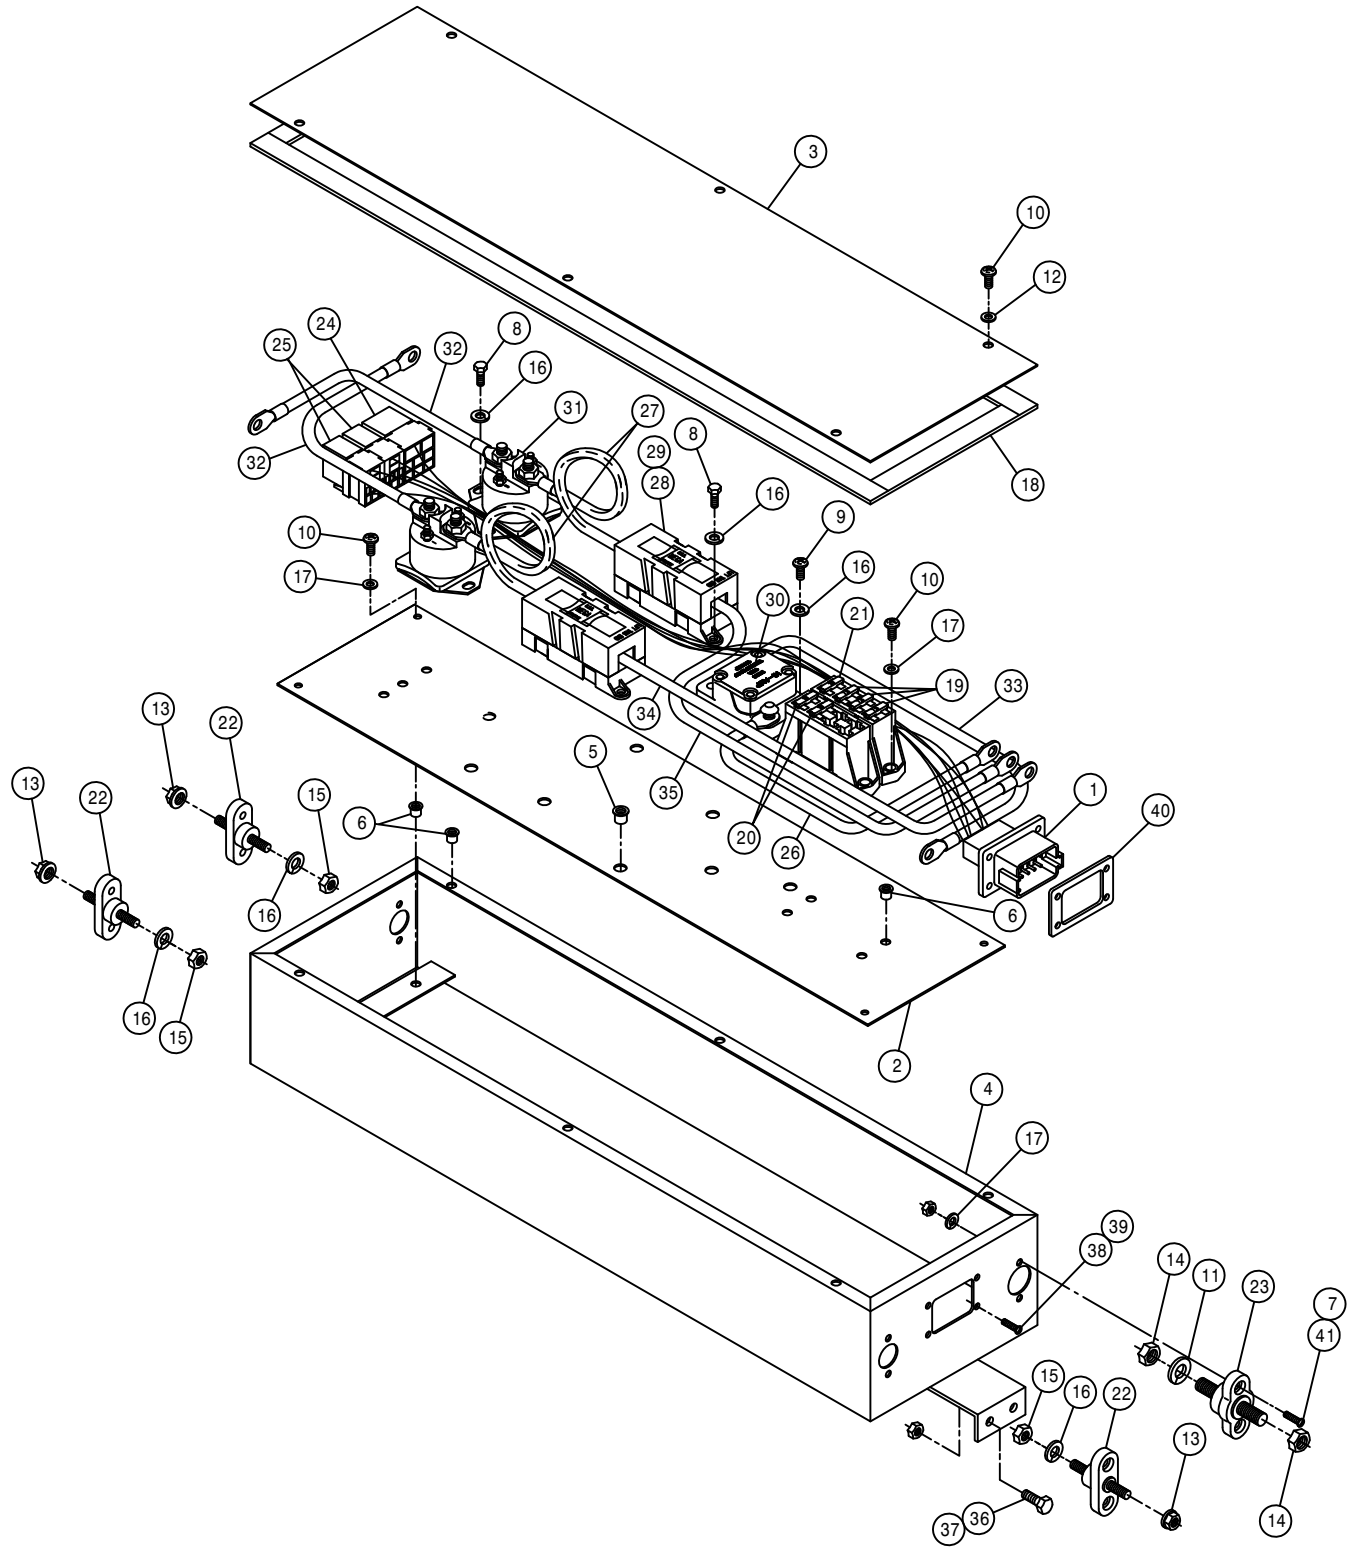

60

ENGINE ELECTRICAL BOX ASSEMBLY

DET.	QTY	PART NO.	DESCRIPTION
1	1	293802	ENG BOX HARNESS,STS (293803)05
2	1	342960	ENG BOX MT PANEL, STS 04
3	1	342961	ENG BOX COVER, STS 04
4	1	343501	ENG BOX WLD, STS 05
5	10	470380	1/4-20 NUTSERT .027-.165 STL
6	17	470384	10-32 NUTSERT .020-.130 STL
7	8	910027	10-32 HEX NUT
8	8	900000	1/4UNC X 1/2 HEX BOLT
9	2	903722	1/4UNC X3/4 PHIL PNHD MACHSCR
10	17	903710	10-32X5/8 PHIL PANHD MACH SCR
11	1	920502	3/8 LOCK WASHER
12	6	470351	#10 X 1/2 BONDED SEALING WASH
13	3	470121	1/4UNC HEX FLANGE LOCK NUT
14	1	910004	3/8UNC HEX NUT
15	3	910000	1/4UNC HEX NUT
16	13	920500	1/4 LOCK WASHER
17	19	920510	#10 LOCK WASHER
18	6	193037	STICKERTITE 1/8 X 3/4
19	3	291027	7.5 AMP FUSE,1/4"BLADE ATO/ATC
20	2	291545	10 AMP FUSE,1/4"BLADE ATO/ATC
21	1	291547	20 AMP FUSE,1/4"BLADE ATO/ATC
22	3	291748	TERM BLOCK,BLACK,1/4-20 THRU
23	1	291750	TERM BLOCK,RED,3/8-16 THRU
24	1	291751	RELAY, SPST 12V 40A-NO, DIODE
25	2	291781	MICRO RELAY, BOSCH 12V SPDT
26	1	291805	BATT CABLE,RED 12"6GA.281-.406
27	2	291806	BATT CABLE,RED 11"6GA.343-.343
28	2	291813	FUSE, 125 AMP 32V DC
29	2	291814	FUSE HOLDER, HIGH AMP
30	1	291815	CIRCUIT BREAKER,100 AMP BUSS
31	2	291816	SOLENOID, STS 00
32	2	291872	BATT CABLE,RED 10"6GA.281-.343
33	2	291873	BATT CABLE,RED 15"6GA.281-.281
34	1	291874	BATT CABLE,RED 15"6GA.343-.406
35	1	291875	BATT CABLE,RED 19"6GA.343-.406
36	4	900002	1/4UNC X 3/4 HEX BOLT
37	4	914000	1/4UNC HEX STOVER NUT
38	4	903850	8-32 X 3/4 SLT RD HD MACH SCR
39	4	914028	8-32 HEX STOVER NUT
40	1	292120	DEUTSCH GASKET, DT12-L012
41	8	903706	10-32X1/2 PHIL PANHD MACH SCR

384060