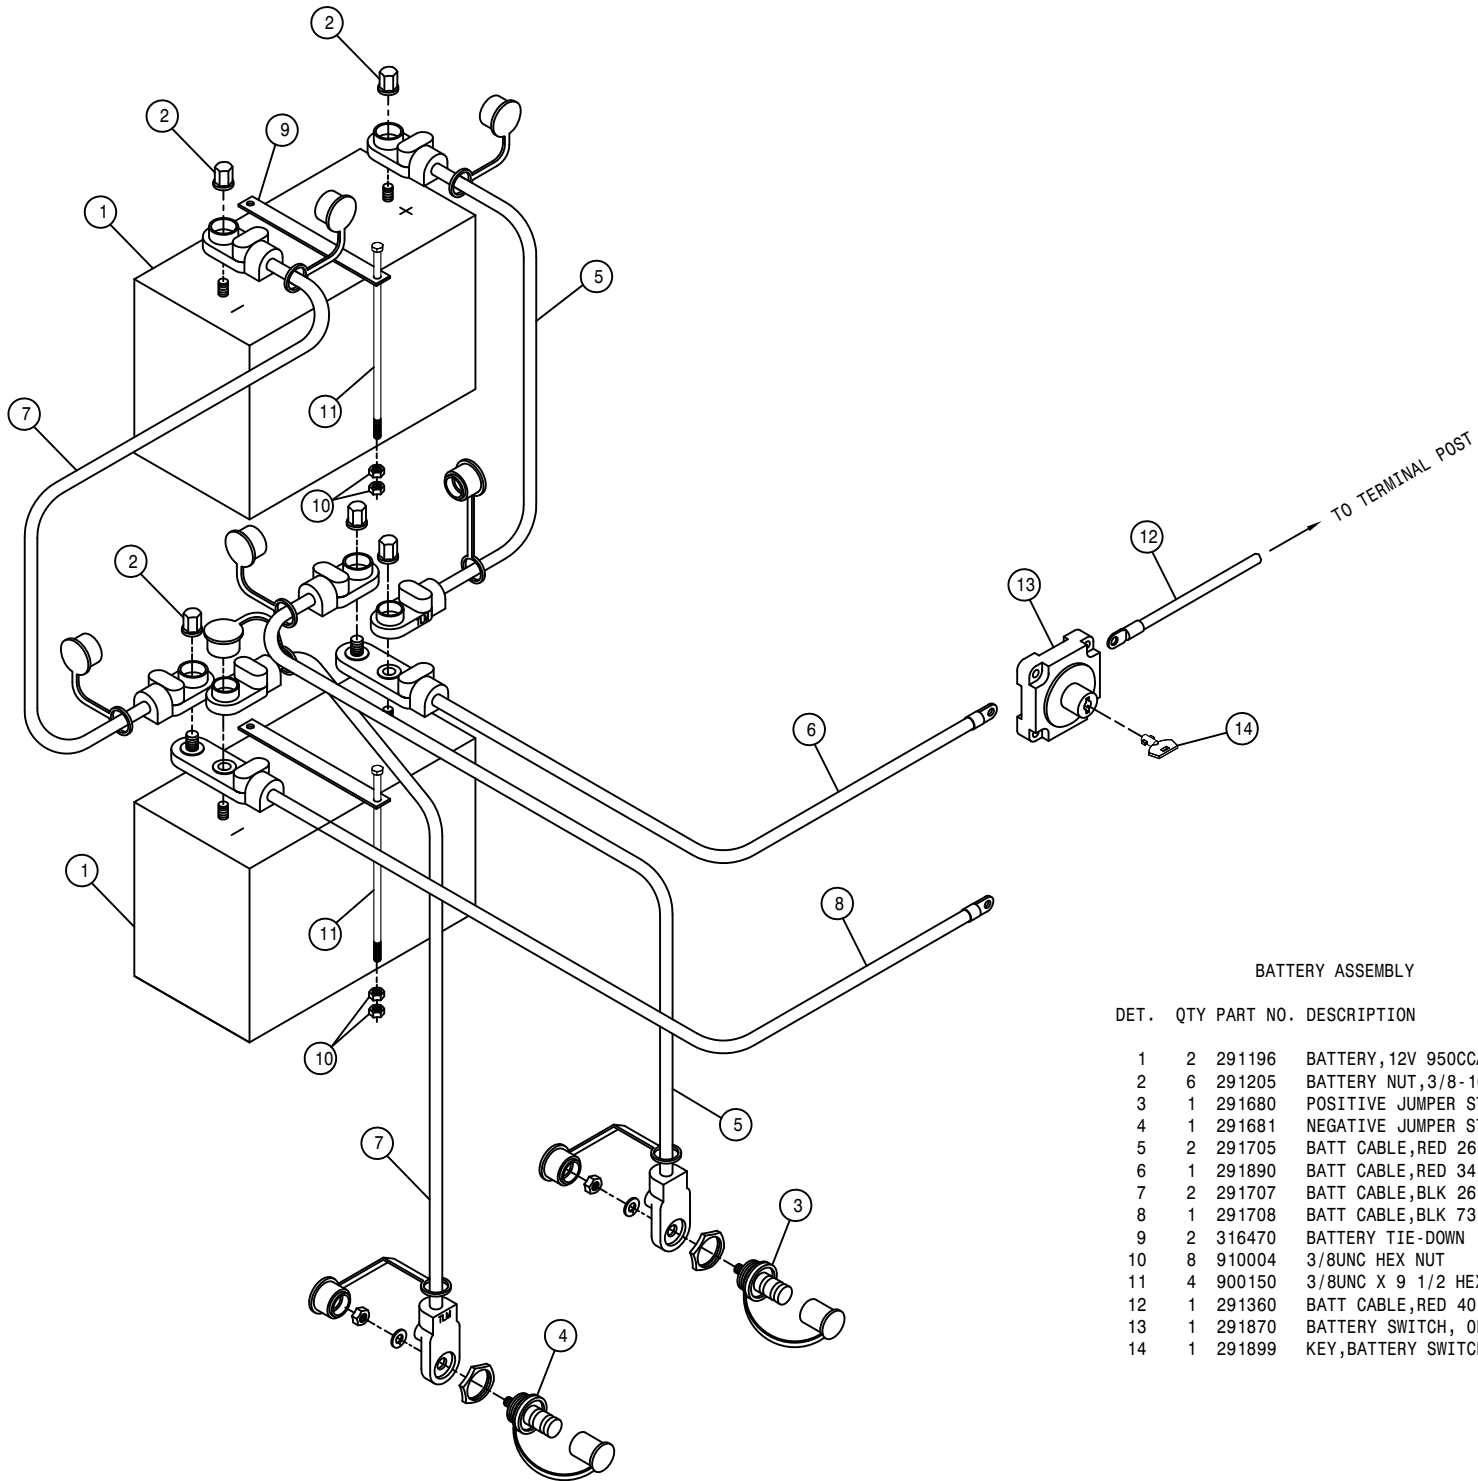

BATTERY ASSEMBLY

DET.	QTY	PART NO.	DESCRIPTION
1	2	291196	BATTERY, 12V 950CCA, SS STUD
2	6	291205	BATTERY NUT, 3/8-16 SS CLSD CAP
3	1	291680	POSITIVE JUMPER STUD, RED
4	1	291681	NEGATIVE JUMPER STUD, BLACK
5	2	291705	BATT CABLE, RED 26*2/0 3/8-3/8
6	1	291890	BATT CABLE, RED 34*2/0 3/8-3/8
7	2	291707	BATT CABLE, BLK 26*2/0 3/8-3/8
8	1	291708	BATT CABLE, BLK 73*2/0 3/8-3/8
9	2	316470	BATTERY TIE-DOWN
10	8	910004	3/8UNC HEX NUT
11	4	900150	3/8UNC X 9 1/2 HEX BOLT
12	1	291360	BATT CABLE, RED 40*2/0 3/8-3/8
13	1	291870	BATTERY SWITCH, ON/OFF(KEY)
14	1	291899	KEY, BATTERY SWITCH 291870