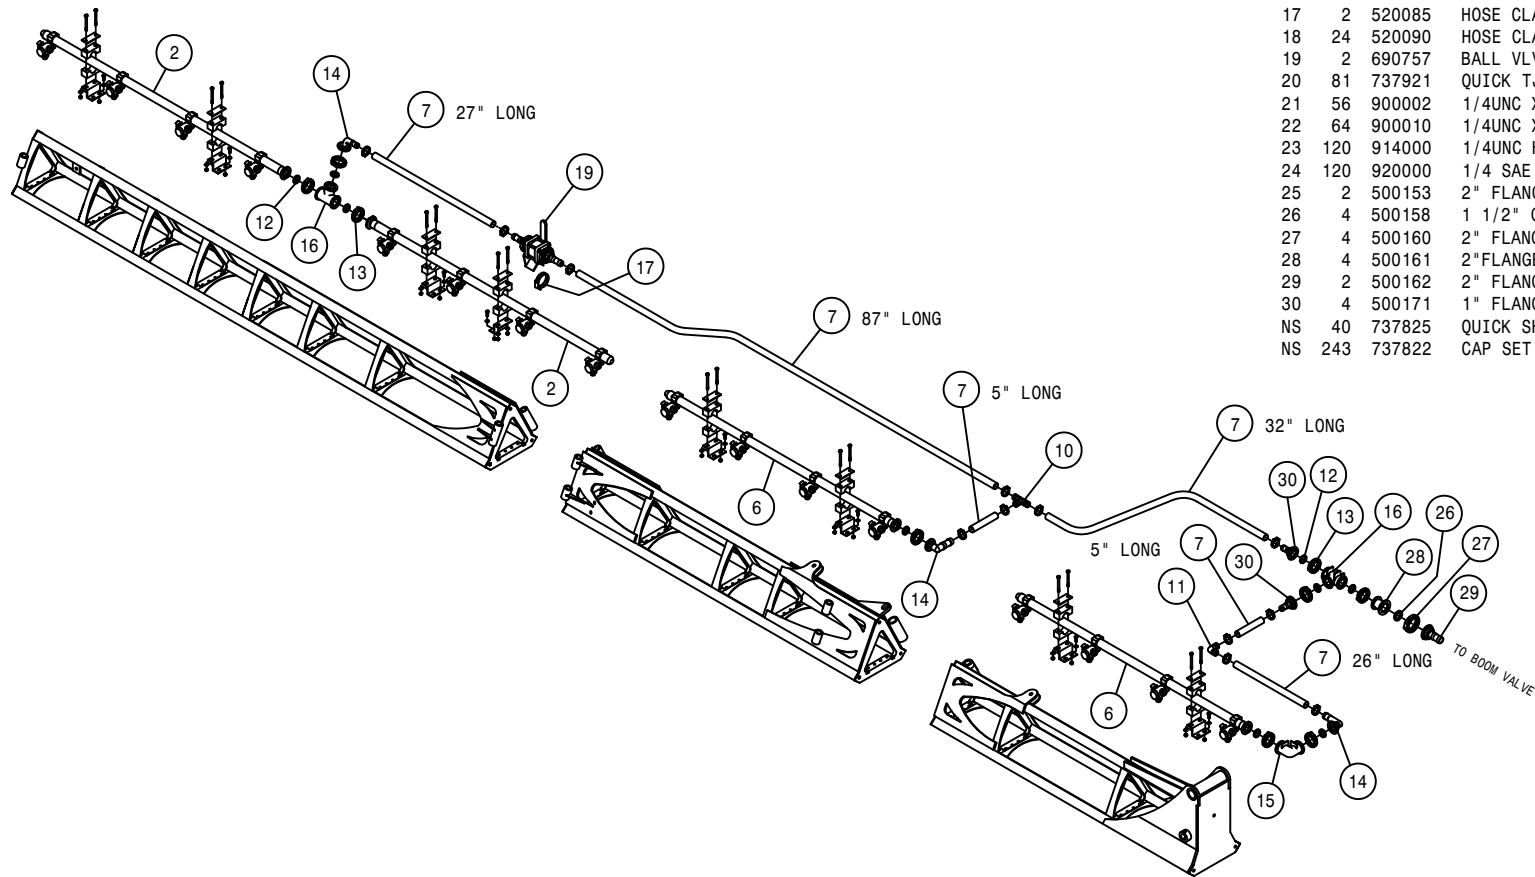

140

384140

NOTE: RIGHT BOOM IS SHOWN.

15" SPACING 100' WET BOOM ASSEMBLY (HI-VOLUME)

DET. QTY PART NO. DESCRIPTION

1	28	164859	CLAMP MT BRKT, WET BOOM, STS
2	5	164860	RH TRANSOM WET BOOM WLD, 15"
3	1	164862	LH TRANSOM WET BOOM WLD, 15"
4	2	164864	WET BOOM WLD,SECT-1 INNER,15"
5	2	164866	WET BOOM WLD,SECT-2 INNER,15"
6	4	164868	WET BOOM WLD,OUTER SECT,15"
7	46.2	197116	HOSE 1IN 1-FBR BR BLK EPDM
8	32	470375	TUBE CLAMP BODY,1.31 ID (PAIR)
9	32	470376	COVER PLATE FOR 470375
10	2	500105	1.00 HOSE BARB TEE, POLY
11	2	500109	1.00-90-1.00 HOSE BARB, POLY
12	27	500157	1" FLANGE GASKET EPDM
13	27	500159	1" FLANGE CLAMP, S.S.
14	7	500173	1" FLANGE-90-1" HOSE BARB POLY
15	2	500174	1" FLANGE-90-1" FLANGE LBOPOLY
16	7	500175	1" FLANGE TEE POLY
17	2	520085	HOSE CLAMP NO 24 STAINLESS
18	24	520090	HOSE CLAMP NO 16 STAINLESS
19	2	690757	BALL VLV ASSY,1"FLG-1"HBARB
20	81	737921	QUICK TJET 3-TIP BODY,1" HV
21	56	900002	1/4UNC X 3/4 HEX BOLT
22	64	900010	1/4UNC X 3" HEX BOLT
23	120	914000	1/4UNC HEX STOVER NUT
24	120	920000	1/4 SAE FLAT WASHER
25	2	500153	2" FLANGE-90-1 1/2 HBARB POLY
26	4	500158	1 1/2" GASKET FOR 2" FLANGE
27	4	500160	2" FLANGE CLAMP, S.S.
28	4	500161	2"FLANGE-1"FLANGE COUPLER,POLY
29	2	500162	2" FLANGE-1 1/2 HOSE BARB POLY
30	4	500171	1" FLANGE-1" HOSE BARB POLY
NS	40	737825	QUICK SHUT-OFF CAP
NS	243	737822	CAP SET, YELLOW QUICK TEEJET