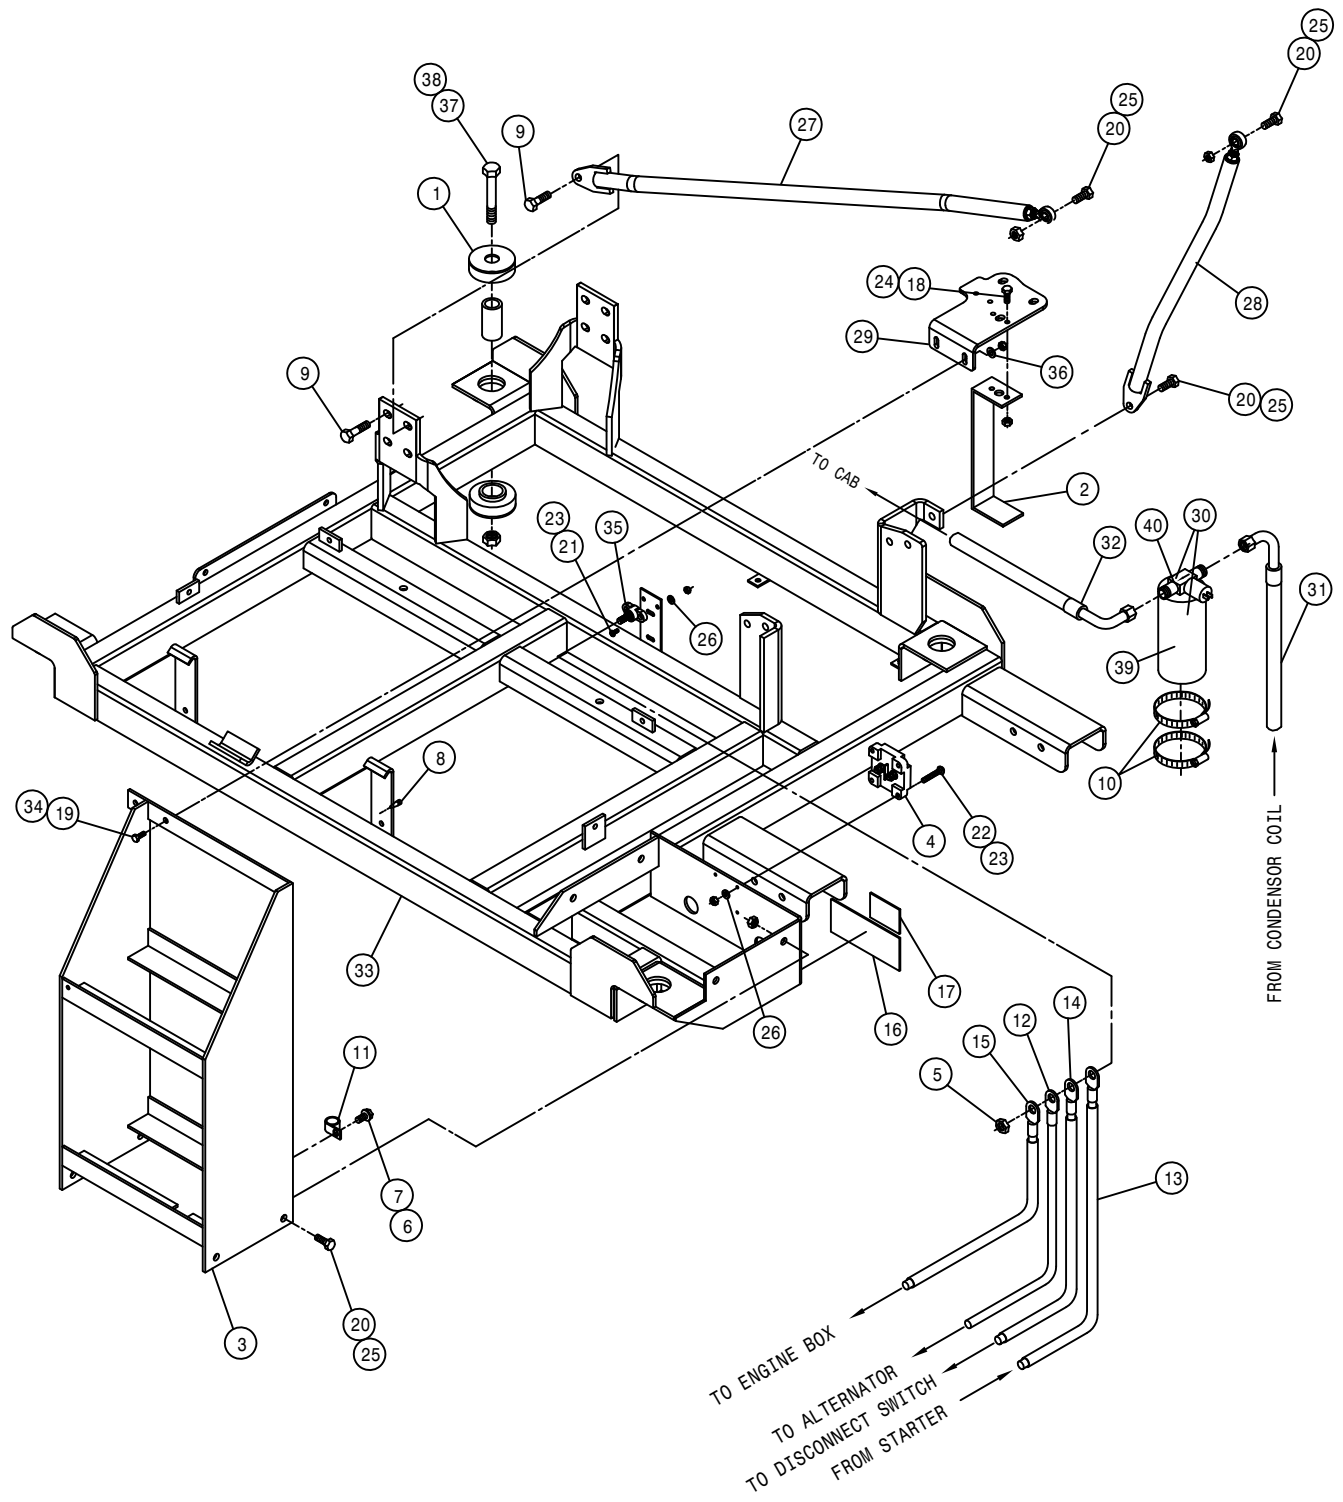

ENGINE SKID ASSEMBLY

DET.	QTY	PART NO.	DESCRIPTION
1	4	311057	RUBBER MT SET,SSB33-1000-4
2	1	316432	A/C DRIER MT
3	1	316637	BATTERY BOX WLD STS 05
4	1	291870	BATTERY SWITCH, ON/OFF(KEY)
5	1	470087	3/8UNC HEX FLANGE LOCK NUT
6	1	470121	1/4UNC HEX FLANGE LOCK NUT
7	1	470122	1/4UNC X 1/2 FLANGE HEX BOLT
8	6	470313	GROMMET BUMPER,1/4T X 1/4D MT
9	12	473855	12MM-1.75 X 35MM FLANGE BOLT
10	2	520052	HOSE CLAMP NO 52 STAINLESS
11	1	520121	CUSH CLAMP,#16 1IN X 3/4W
12	1	291357	BATT CABLE,RED 23"2GA.343-.406
13	1	291359	BATT CABLE,RED 26"2/0 3/8-3/8
14	1	291360	BATT CABLE,RED 40"2/0 3/8-3/8
15	1	291361	BATT CABLE,RED 72"2/0 3/8-3/8
16	1	650107	DECAL, CAUTION BOOSTER STS12
17	1	650372	DECAL,MAIN ELECTRIC DISCONNECT
18	2	900065	5/16UNC X 1" HEX BOLT
19	2	900129	3/8UNC X 1" SERR FLANGE BOLT
20	7	900264	1/2UNC X 1 1/4 HEX BOLT
21	2	903706	10-32X1 1/2 PHIL PANHD MACH SCR
22	4	903905	10-32X1 1/2 SLT RD HD MACH SCR
23	6	910027	10-32 HEX NUT
24	2	914002	5/16UNC HEX STOVER NUT
25	7	914008	1/2UNC HEX STOVER NUT
26	6	920510	#10 LOCK WASHER
27	1	316731	LH RAD BRACE ASSY,STS 10/12 07
28	1	316730	RH RAD BRACE ASSY,STS 10/12 07
29	1	316729	RAD MT PLT, STS T3 QSB 07
30	1	657438	RECEIVER DRIER W/SWITCH
31	1	657443	A/C HOSE,06-06F90-06F90-34"
32	1	657474	A/C HOSE,06-06F-06F90-128"
33	1	316650	SKID WLD, STS LS TIER 3 06
34	2	914004	3/8UNC HEX STOVER NUT
35	1	291936	TERM BLOCK,RED, 3/8-16 SINGLE
36	2	920002	3/8 SAE FLAT WASHER
37	4	900408	3/4UNC X 3 1/2 HEX BOLT
38	4	914012	3/4UNC HEX STOVER NUT
39	1	657421	A/C RECEIVER/DRIER
40	1	657422	A/C BINARY SWITCH