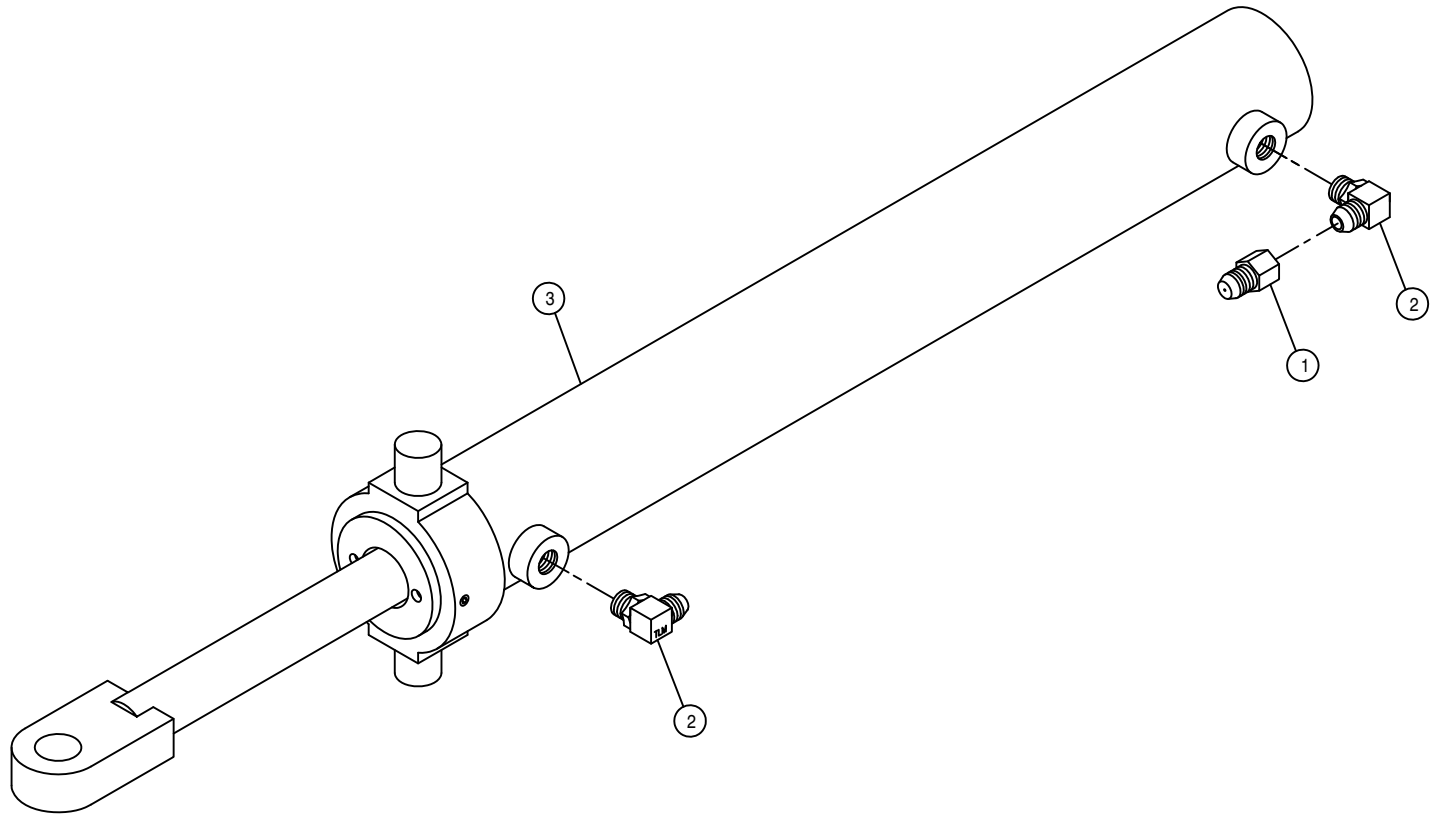

BOOM FOLD CYLINDER ASSEMBLY

DET.	QTY	PART NO.	DESCRIPTION
	1	618733	9/16JIC .042 ORIFICE ADPTR
	2	618119	9/16MJIC-90-9/16MOR LBO
	1	621560	FOLD CYL, 2.50 X 21.000 STS
NS	1	621561	REPAIR KIT, HYD CYL 621560