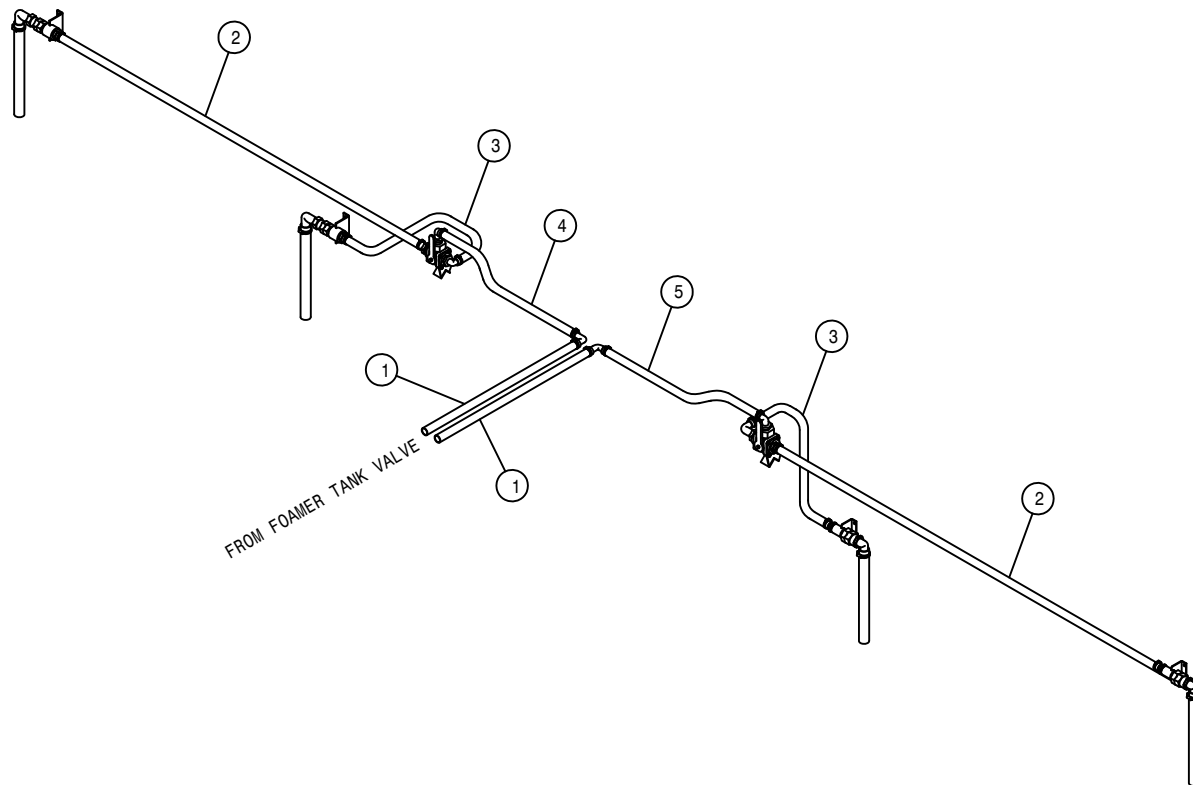

90° BOOM FOAMER HOISING

DET.	QTY	PART NO.	DESCRIPTION
1	2	195908	HOSE, 3/4ID-1/8W CLEAR VINYL X 206"
2	2	195908	HOSE, 3/4ID-1/8W CLEAR VINYL X 205"
3	2	195908	HOSE, 3/4ID-1/8W CLEAR VINYL X 24"
4	1	195908	HOSE, 3/4ID-1/8W CLEAR VINYL X 584"
5	1	195908	HOSE, 3/4ID-1/8W CLEAR VINYL X 420"