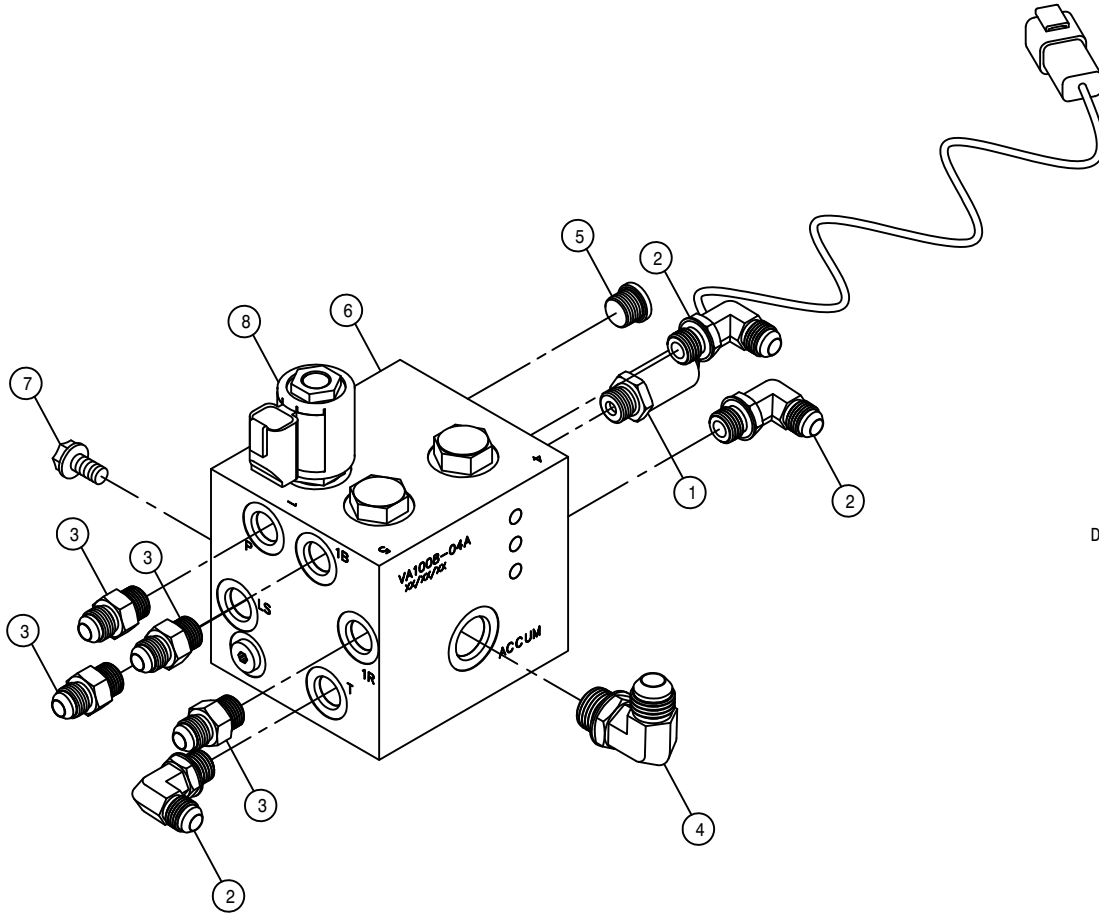

BOOM BREAKAWAY MANIFOLD ASSEMBLY

DET.	QTY	PART NO.	DESCRIPTION
	1	606196	PRESSURE TRANSDUCER, 9000 PSI
	2	618119	9/16MJIC-90-9/16MOR LBO
	3	618126	9/16MJIC-9/16MOR ADPTR
	4	618241	3/4MJIC-90-3/4MOR LBO
	5	618754	9/16MOR PLUG, HEX SOCKET
	6	606248	90° BREAKAWAY VLV, STS PWRSYS
	7	900128	3/8UNC X 3/4 HEX BOLT
	8	606266	#8 COIL W/DEUTSCH