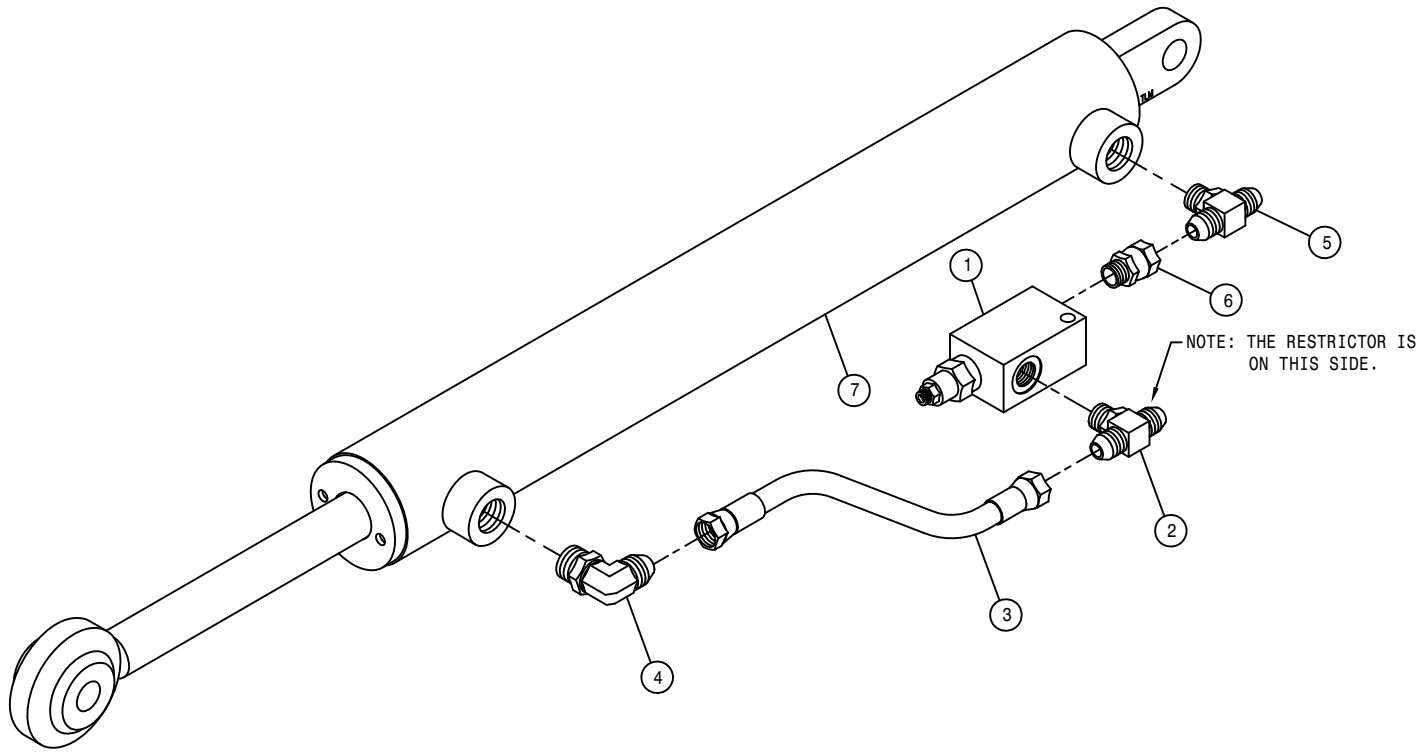

BOOM BREAKAWAY CYLINDER ASSEMBLY

DET.	QTY	PART NO.	DESCRIPTION
	1	607540	KICK-DOWN RELIEF VALVE, 800PSI
	1	614752	RESTRICTOR BR TEE ASSY, .042DIA
	1	616075	04-451TC-06FJX-06FJX-9 H/A
	1	618119	9/16MJIC-90-9/16MOR LBO
	1	618629	9/16MOR BRANCH TEE-9/16MJIC
	1	618668	9/16FJIC SWIV-9/16MOR ADPTR
	1	621554	LADR/SF/BRKWAY CYL, 1.50 X12.25
	1	621555	REPAIR KIT, HYD CYL 621554
NS