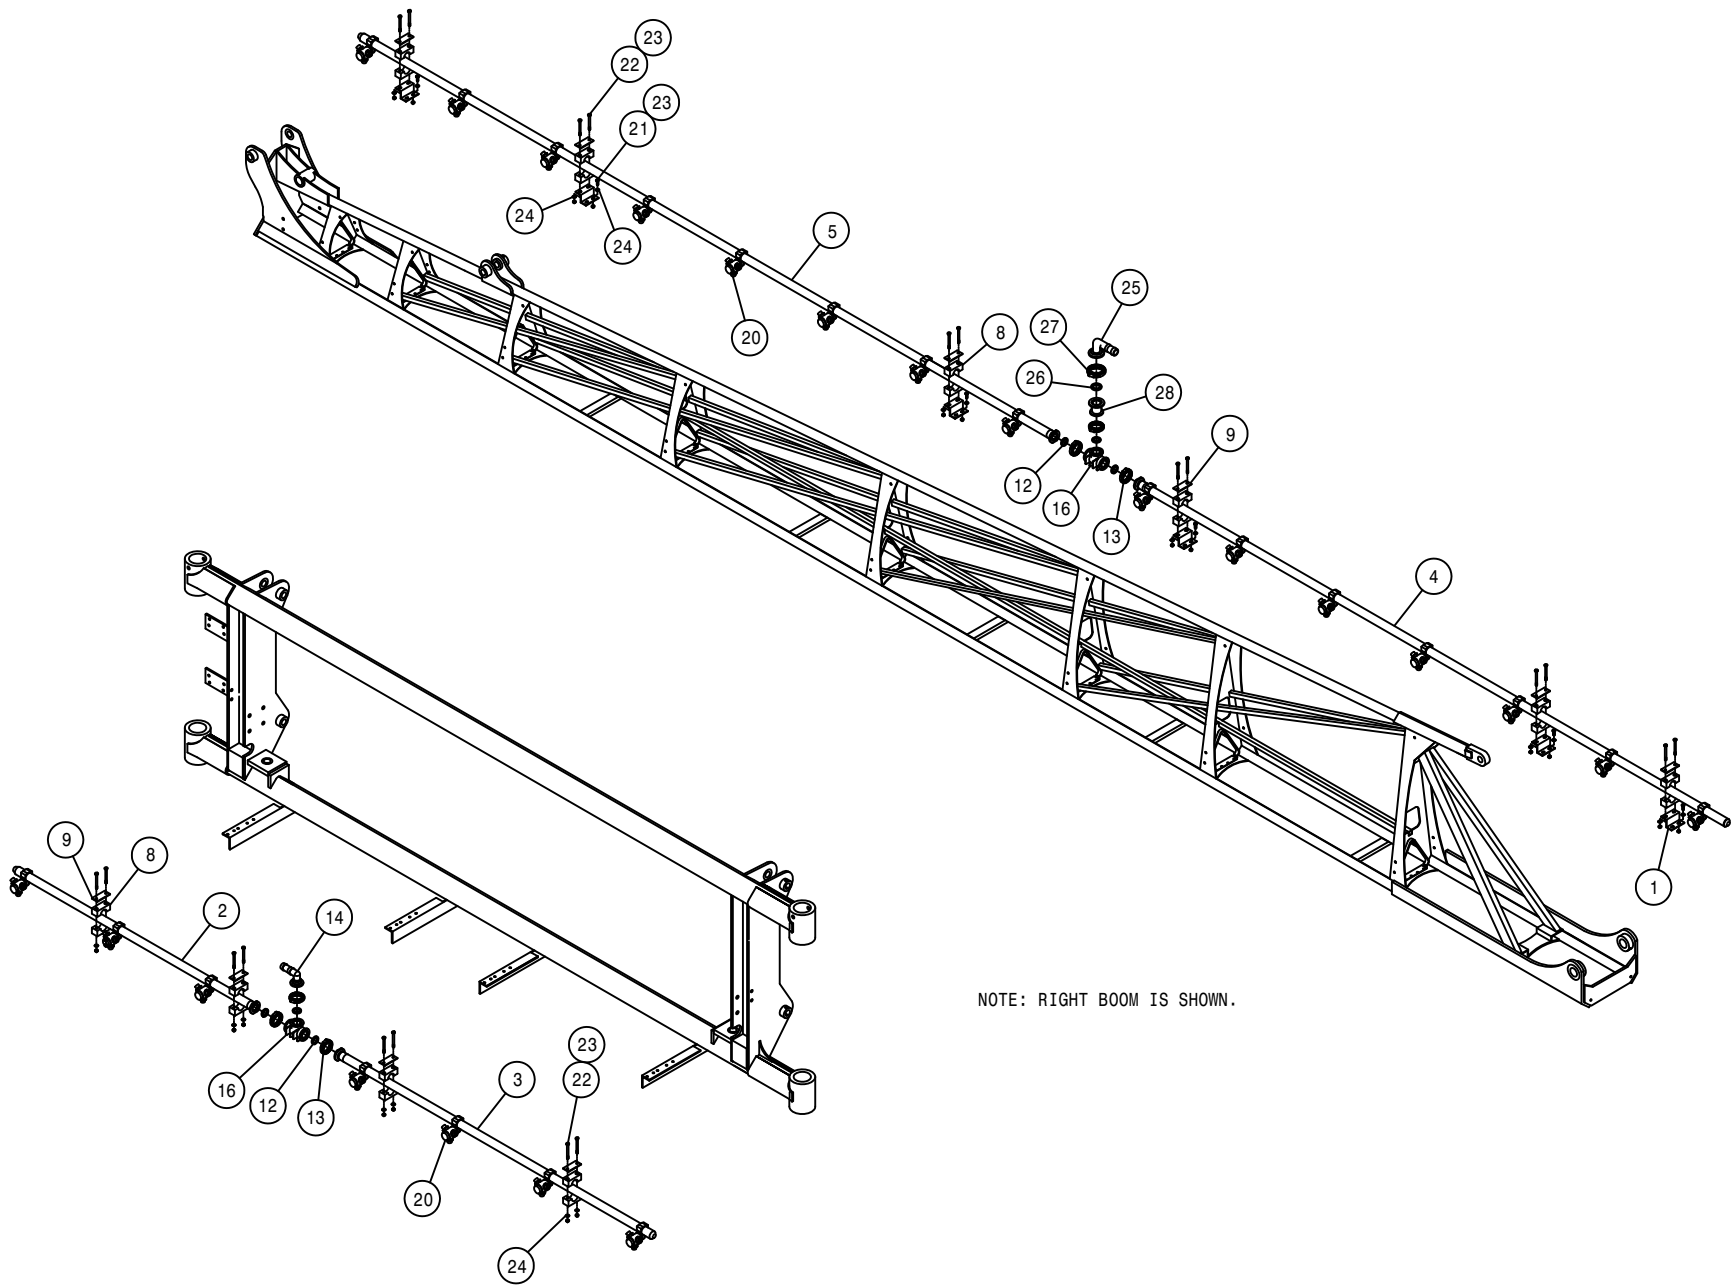

NOTE: RIGHT BOOM IS SHOWN.