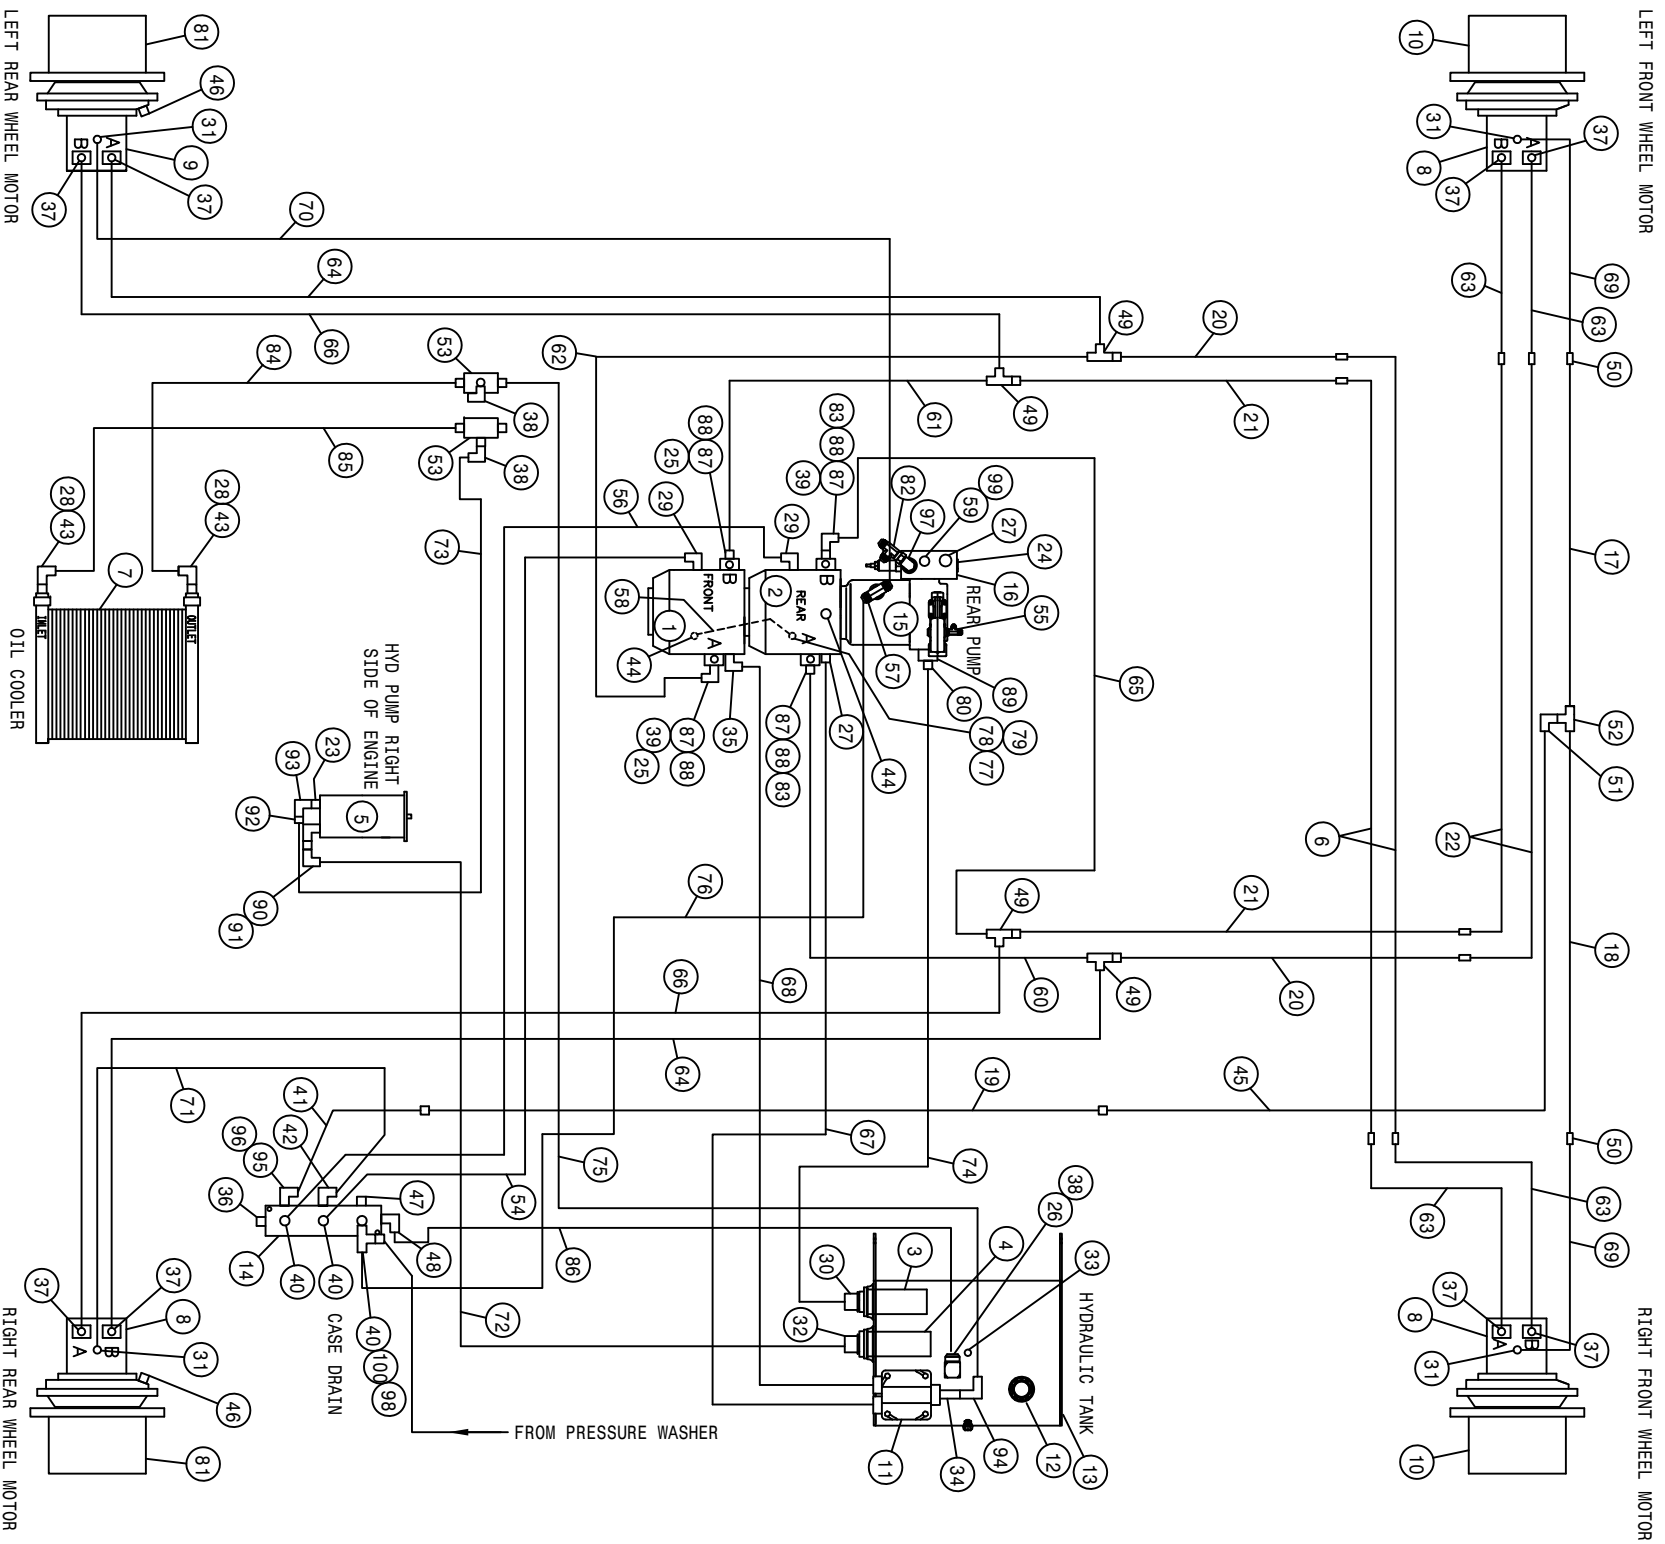

STS 10/12 HYDRAULIC DIAGRAM 2007
REFERENCE DRAWING NO. 498911S1