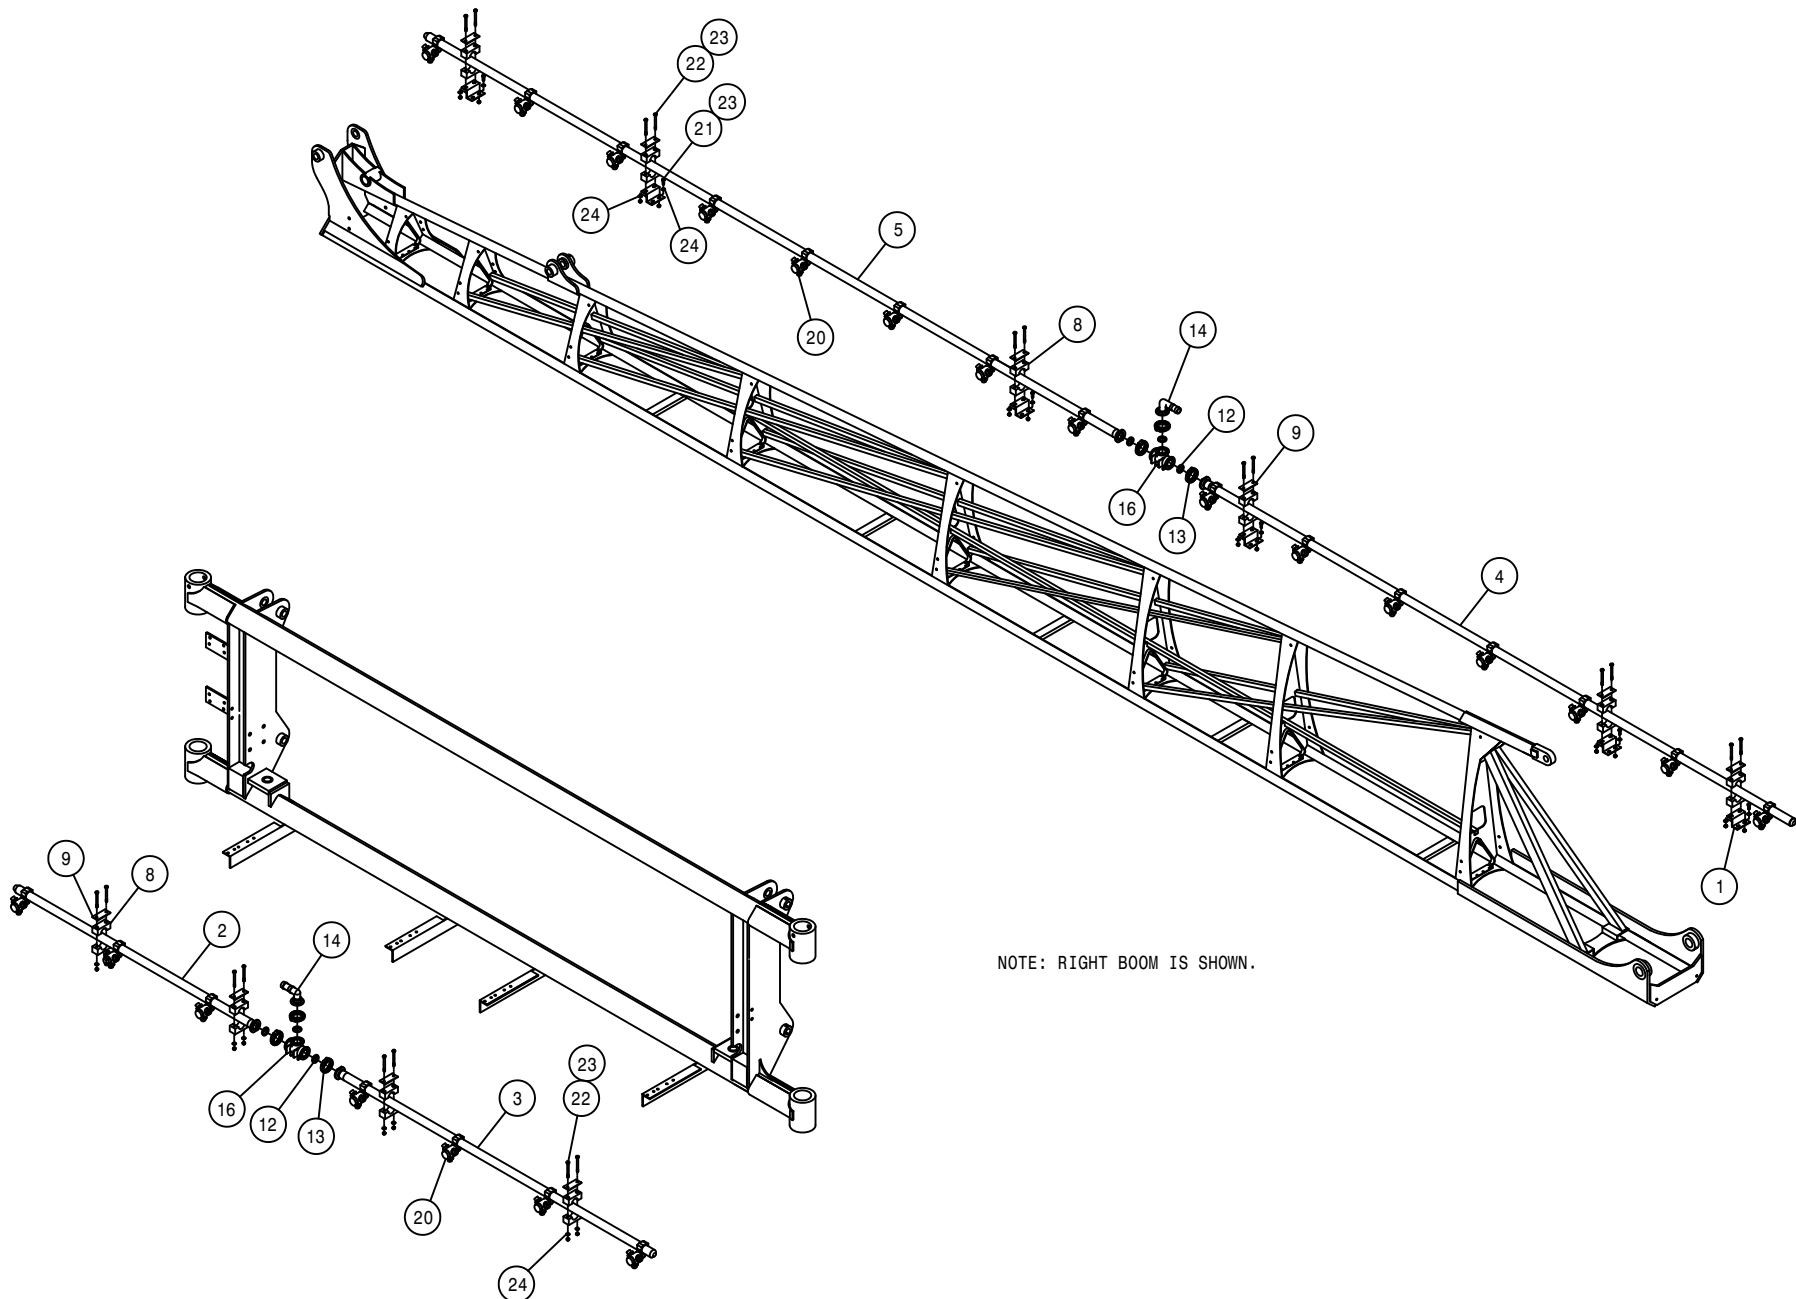

TO BOOM VALVE

NOTE: RIGHT BOOM IS SHOWN.

20" SPACING 100' WET BOOM ASSEMBLY (STANDARD)

DET. QTY PART NO. DESCRIPTION

1	28	164859	CLAMP MT BRKT, WET BOOM, STS
2	1	164870	RH TRANSOM WET BOOM WLD, 20"
3	1	164872	LH TRANSOM WET BOOM WLD, 20"
4	2	164874	WET BOOM WLD,SECT-1 INNER,20"
5	2	164876	WET BOOM WLD,SECT-2 INNER,20"
6	4	164878	WET BOOM WLD,OUTER SECT,20"
7	46.2	197116	HOSE 1IN 1-FBR BR BLK EPDM
8	32	470375	TUBE CLAMP BODY,1.31 ID (PAIR)
9	32	470376	COVER PLATE FOR 470375
10	4	500105	1.00 HOSE BARB TEE, POLY
11	2	500109	1.00-90-1.00 HOSE BARB, POLY
12	21	500157	1" FLANGE GASKET EPDM
13	21	500159	1" FLANGE CLAMP, S.S.
14	9	500173	1" FLANGE-90-1" HOSE BARB POLY
15	2	500174	1" FLANGE-90-1" FLANGE LBOPOLY
16	5	500175	1" FLANGE TEE POLY
17	2	520085	HOSE CLAMP NO 24 STAINLESS
18	24	520090	HOSE CLAMP NO 16 STAINLESS
19	2	690757	BALL VLV ASSY,1"FLG-1"HBARB
20	61	737922	QUICK TJET 3-TIP BODY,1" SV
21	56	900002	1/4UNC X 3/4 HEX BOLT
22	64	900010	1/4UNC X 3" HEX BOLT
23	120	914000	1/4UNC HEX STOVER NUT
24	120	920000	1/4 SAE FLAT WASHER
25	4	164899	WET BOOM WLD,OUTER SECT,20"100
NS	30	737825	QUICK SHUT-OFF CAP
NS	183	737822	CAP SET, YELLOW QUICK TEEJET