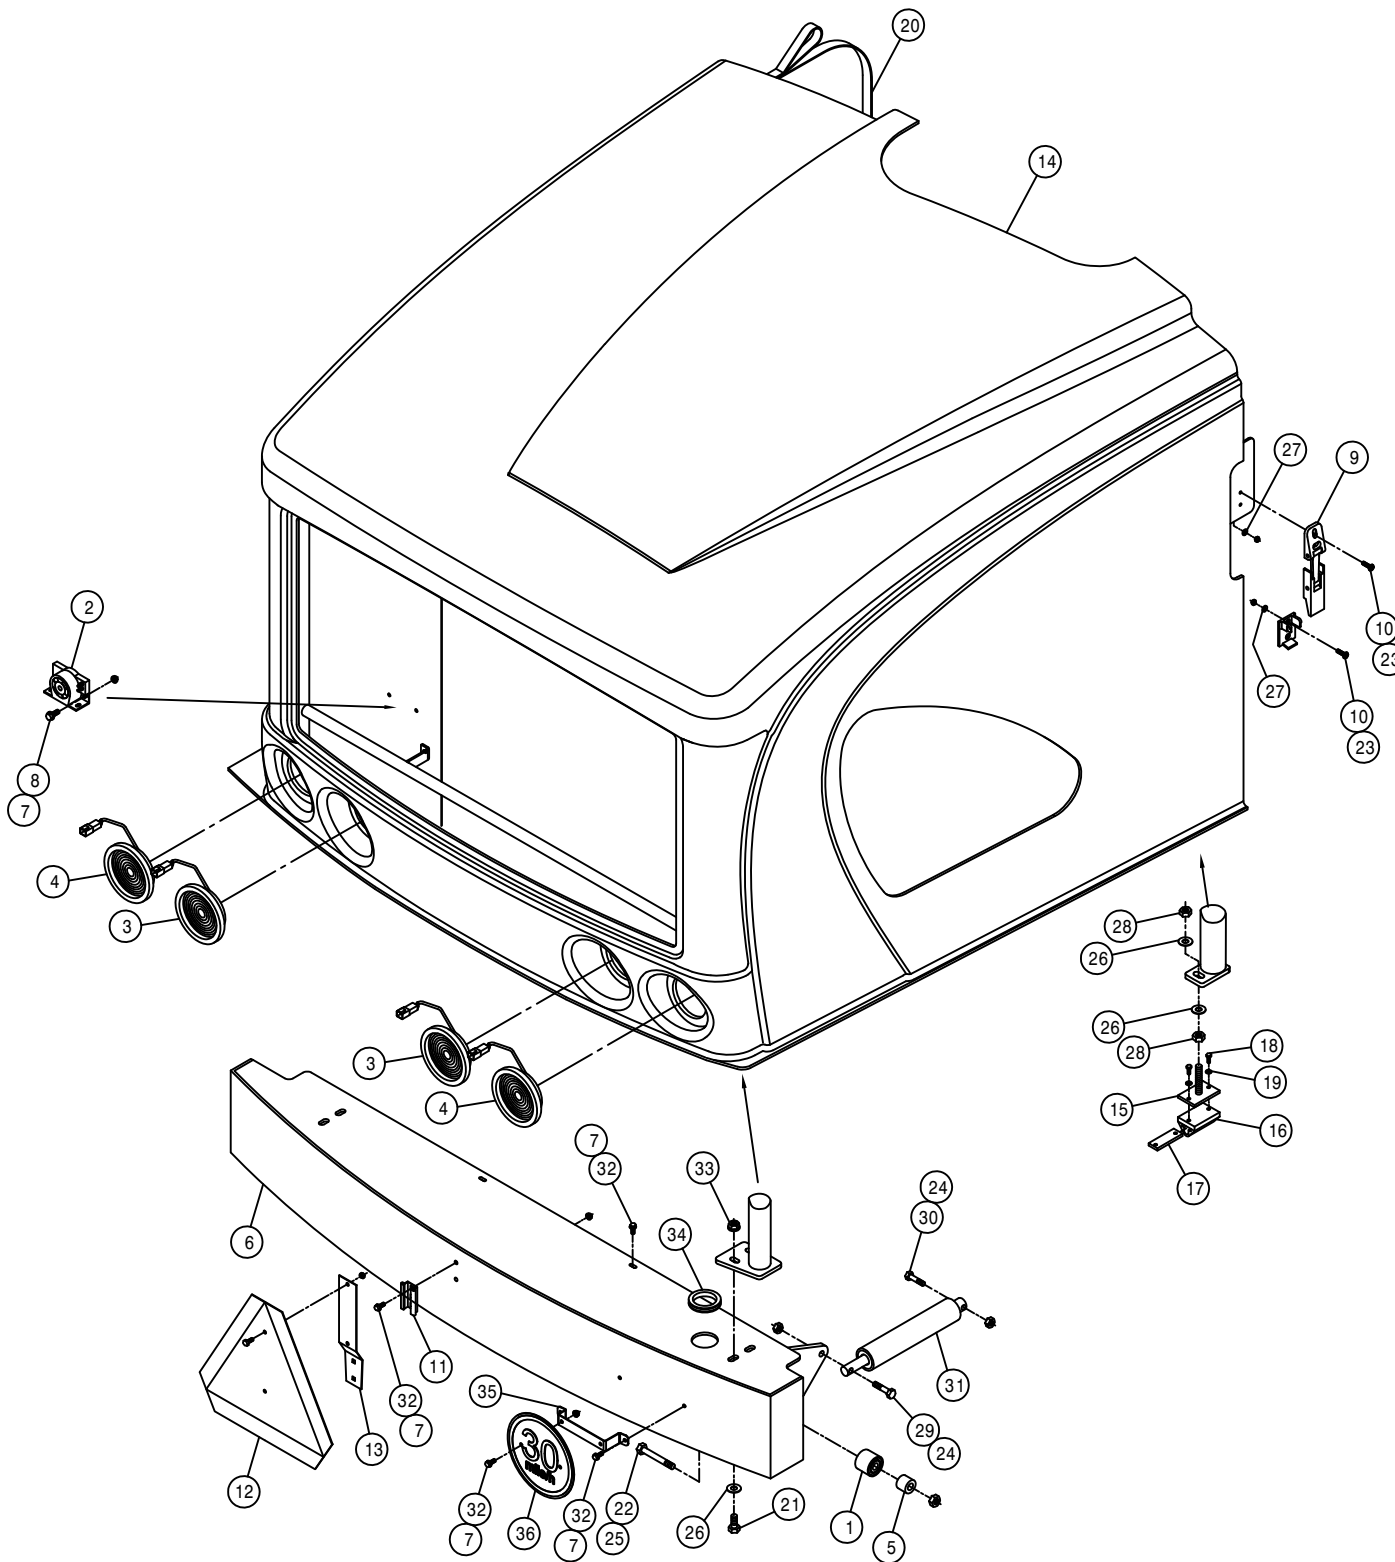

BUMPER AND REAR HOOD ASSEMBLY

DET.	QTY	PART NO.	DESCRIPTION
1	2	125056	TRACK ROLLER,2.00 OD,.625 BORE
2	1	291759	BACK-UP WARNING BEEPER, 112DB
3	2	293813	RED LIGHT ASSY, STS 05
4	2	293814	AMBER LIGHT ASSY, STS 05
5	2	361679	BUMPER PIVOT BRG SPACER,STS 04
6	1	361680	REAR BUMPER WLD, STS 04
7	10	470121	1/4UNC HEX FLANGE LOCK NUT
8	2	470122	1/4UNC X 1/2 FLANGE HEX BOLT
9	2	470368	LATCH, FLEXIBLE LEVER DRAW
10	8	903710	10-32X5/8 PHIL PANHD MACH SCR
11	1	472251	MTG SOCKET FOR 472249 SMV SIGN
12	1	472249	SLOW MOVING VEHICLE SIGN
13	1	472250	SPADE MTG BRKT FOR 472249 SMV
14	1	660222	REAR ENGINE HOOD, STS 04
15	2	660224	ENG HOOD BUMPER WLD, STS 04
16	2	660226	ENG HOOD BUMPER, STS 04
17	2	660227	ENG HOOD BUMPER KEEPER, STS 04
18	4	900003	1/4UNC X 1" HEX BOLT
19	4	920500	1/4 LOCK WASHER
20	1	660230	ENG HOOD PULL STRAP ASSY,STS04
21	4	900265	1/2UNC X 1 1/2 HEX BOLT
22	2	900341	5/8UNC X 3 3/4 HEX BOLT
23	8	910027	10-32 HEX NUT
24	2	914008	1/2UNC HEX STOVER NUT
25	2	914010	5/8UNC HEX STOVER NUT
26	8	920004	1/2 SAE FLAT WASHER
27	8	920510	#10 LOCK WASHER
28	4	910008	1/2UNC HEX NUT
29	1	900267	1/2UNC X 2" HEX BOLT
30	1	900268	1/2UNC X 2 1/2 HEX BOLT
31	1	621077	HOOD HYD CYL ASSY, STS 04
32	8	470118	1/4UNC X 3/4 FLANGE HEX BOLT
33	4	470360	1/2UNC HEX FLANGE LOCK NUT
34	1	470441	GROMMET, .500ID .250GW 2.190GD
35	1	361752	SPEED ID MT, STS 07
36	1	650187	DECAL, 30MPH ID SYMBOL