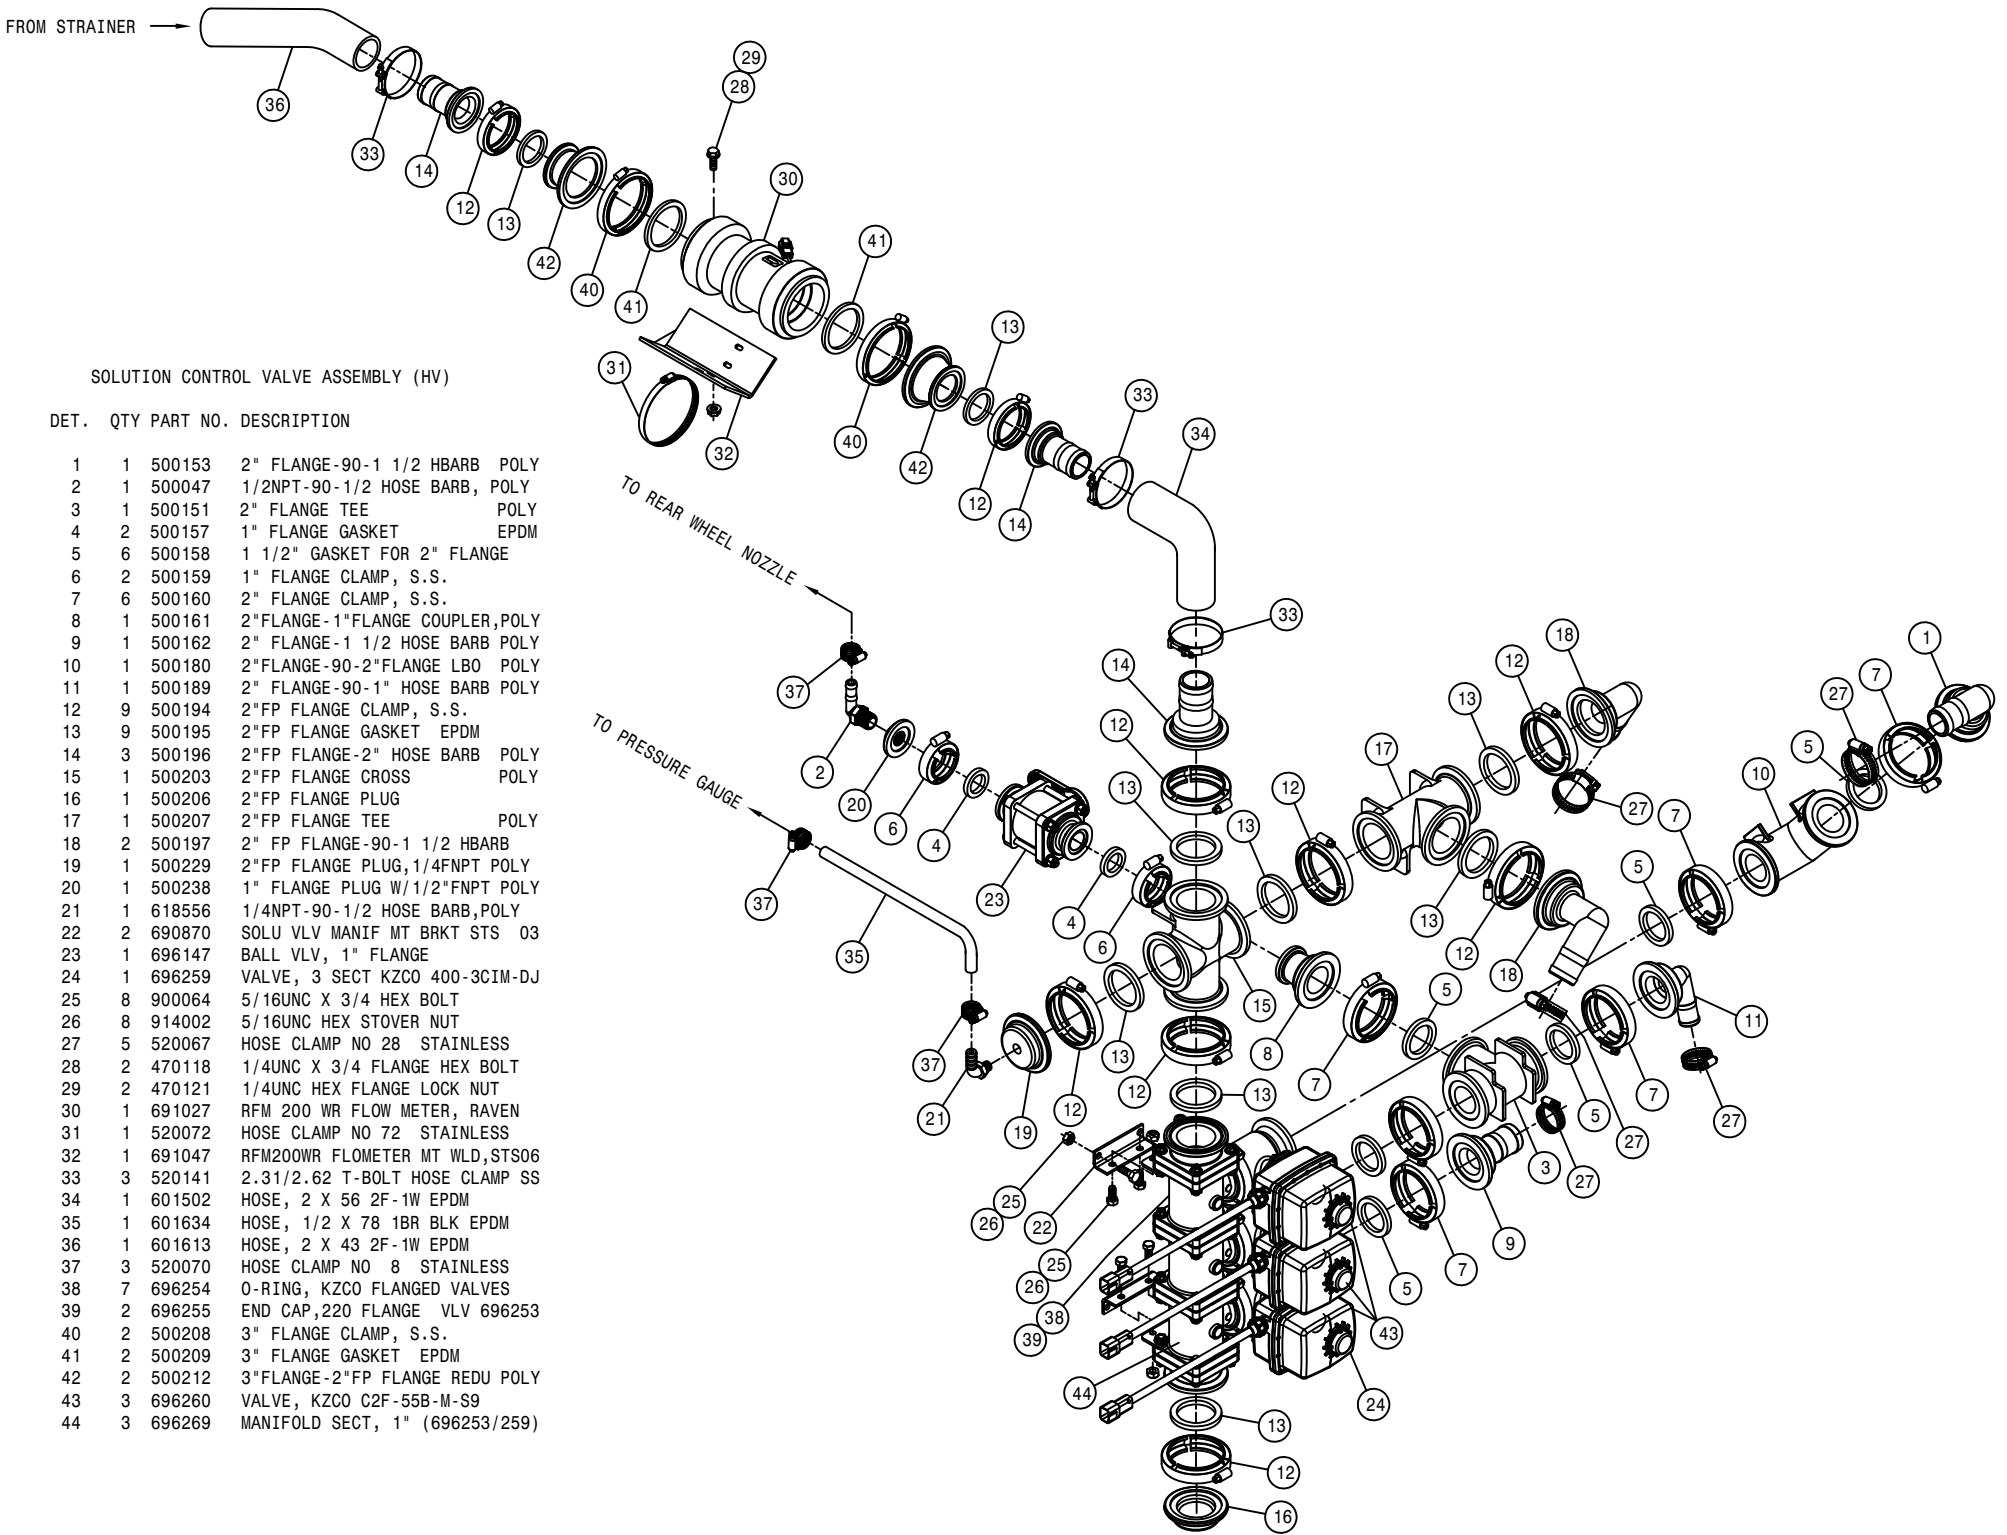

SOLUTION CONTROL VALVE ASSEMBLY (HV)

DET. QTY PART NO. DESCRIPTION

1	1	500153	2" FLANGE-90-1 1/2 HBARB POLY
2	1	500047	1/2NPT-90-1/2 HOSE BARB, POLY
3	1	500151	2" FLANGE TEE POLY
4	2	500157	1" FLANGE GASKET EPDM
5	6	500158	1 1/2" GASKET FOR 2" FLANGE
6	2	500159	1" FLANGE CLAMP, S.S.
7	6	500160	2" FLANGE CLAMP, S.S.
8	1	500161	2"FLANGE-1"FLANGE COUPLER,POLY
9	1	500162	2" FLANGE-1 1/2 HOSE BARB POLY
10	1	500180	2"FLANGE-90-2"FLANGE LBO POLY
11	1	500189	2" FLANGE-90-1" HOSE BARB POLY
12	9	500194	2"FP FLANGE CLAMP, S.S.
13	9	500195	2"FP FLANGE GASKET EPDM
14	3	500196	2"FP FLANGE-2" HOSE BARB POLY
15	1	500203	2"FP FLANGE CROSS POLY
16	1	500206	2"FP FLANGE PLUG
17	1	500207	2"FP FLANGE TEE POLY
18	2	500197	2" FP FLANGE-90-1 1/2 HBARB
19	1	500229	2"FP FLANGE PLUG,1/4FNPT POLY
20	1	500238	1" FLANGE PLUG W/1/2"FNPT POLY
21	1	618556	1/4NPT-90-1/2 HOSE BARB,POLY
22	2	690870	SOLU VLV MANIF MT BRKT STS 03
23	1	696147	BALL VLV, 1" FLANGE
24	1	696259	VALVE, 3 SECT KZCO 400-3CIM-DJ
25	8	900064	5/16UNC X 3/4 HEX BOLT
26	8	914002	5/16UNC HEX STOVER NUT
27	5	520067	HOSE CLAMP NO 28 STAINLESS
28	2	470118	1/4UNC X 3/4 FLANGE HEX BOLT
29	2	470121	1/4UNC HEX FLANGE LOCK NUT
30	1	691027	RFM 200 WR FLOW METER, RAVEN
31	1	520072	HOSE CLAMP NO 72 STAINLESS
32	1	691047	RFM200WR FLOMETER MT WLD,STS06
33	3	520141	2.31/2.62 T-BOLT HOSE CLAMP SS
34	1	601502	HOSE, 2 X 56 2F-1W EPDM
35	1	601634	HOSE, 1/2 X 78 1BR BLK EPDM
36	1	601613	HOSE, 2 X 43 2F-1W EPDM
37	3	520070	HOSE CLAMP NO 8 STAINLESS
38	7	696254	O-RING, KZCO FLANGED VALVES
39	2	696255	END CAP,220 FLANGE VLV 696253
40	2	500208	3" FLANGE CLAMP, S.S.
41	2	500209	3" FLANGE GASKET EPDM
42	2	500212	3"FLANGE-2"FP FLANGE REDU POLY
43	3	696260	VALVE, KZCO C2F-55B-M-S9
44	3	696269	MANIFOLD SECT, 1" (696253/259)