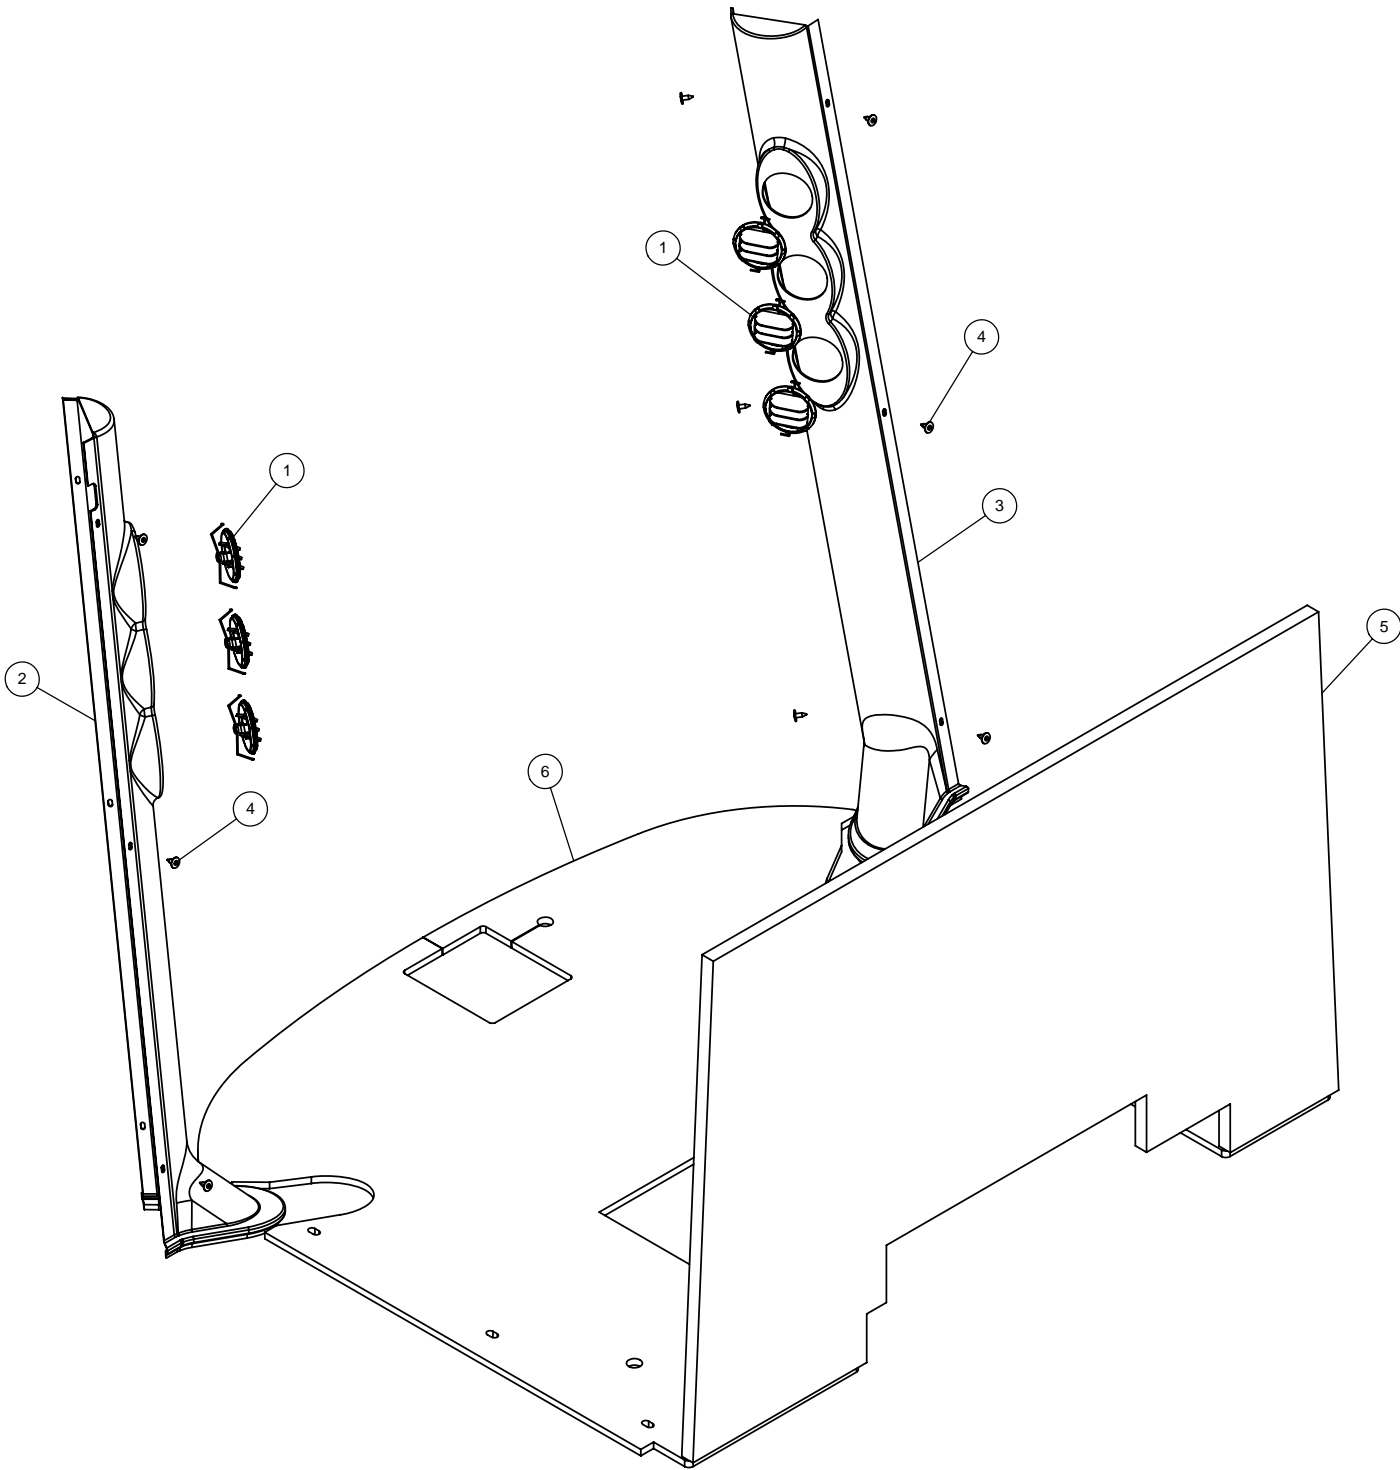

AIR DUCT AND FOAM ASSEMBLY

DET	QTY	P/N	DESCRIPTION
1	1	657469	LOUVER, ROUND
2	1	343357	LH AIR DUCT COVERS,STS CAB 05
3	1	343356	RH AIR DUCT COVERS,STS CAB 05
4	12	470466	1/4 x 5/8 PLTC LCK RIVET(DMB #14991)
5	1	658333	FOAM, REAR CAB STS 05
6	1	658330	FLOORMAT, STS CAB 05