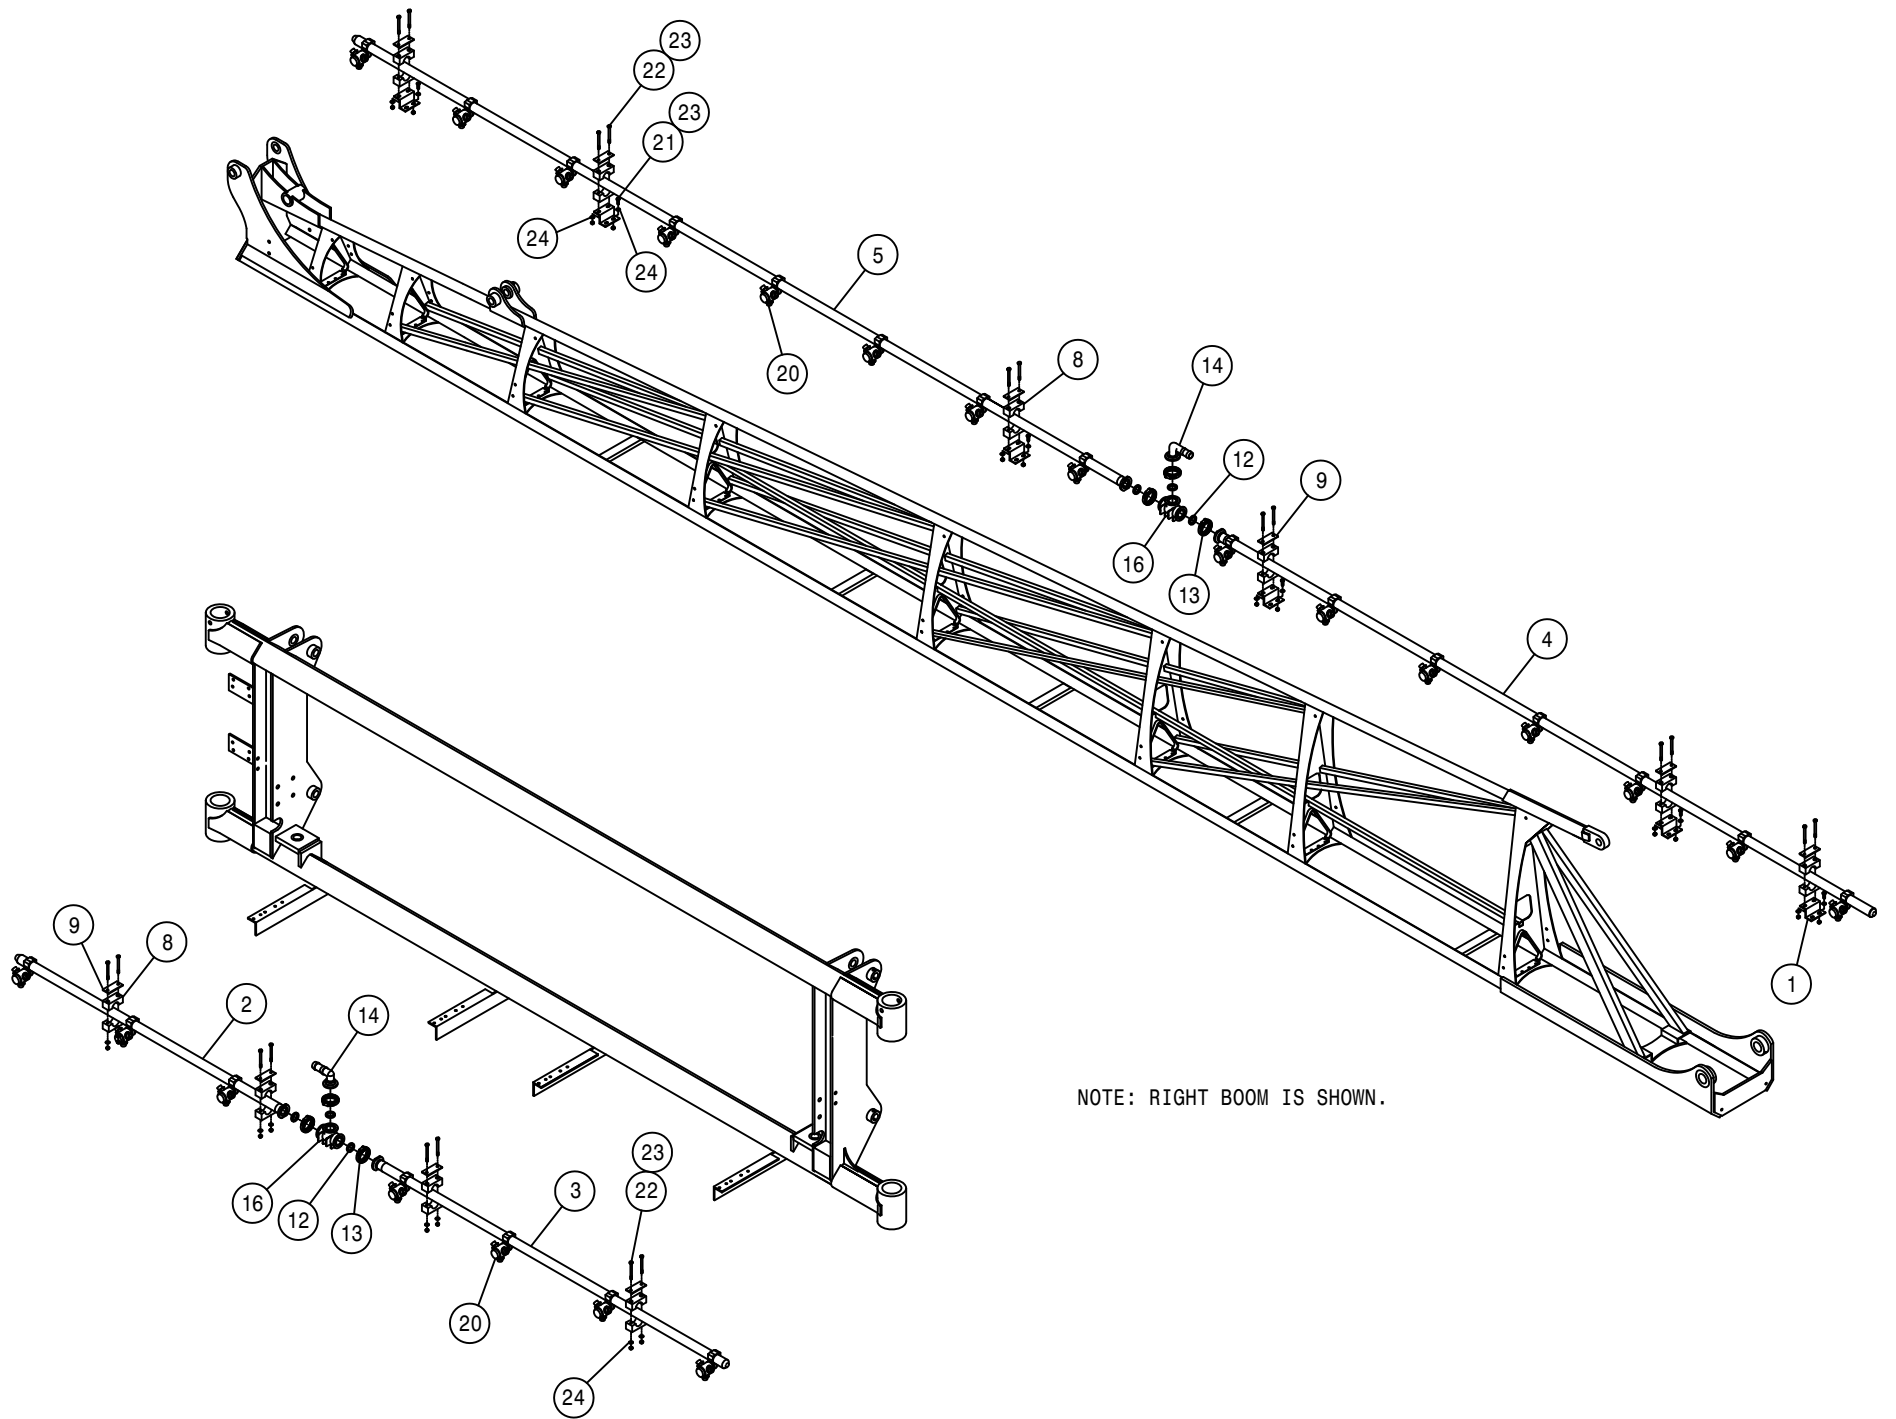

NOTE: RIGHT BOOM IS SHOWN.

20" SPACING 100' WET BOOM ASSEMBLY (STANDARD)

DET. QTY PART NO. DESCRIPTION

1	28	164859	CLAMP MT BRKT, WET BOOM, STS
2	1	164870	RH TRANSOM WET BOOM WLD, 20"
3	1	164872	LH TRANSOM WET BOOM WLD, 20"
4	2	164874	WET BOOM WLD,SECT-1 INNER,20"
5	2	164876	WET BOOM WLD,SECT-2 INNER,20"
6	4	164878	WET BOOM WLD,OUTER SECT,20"
7	46.2	197116	HOSE 1IN 1-FBR BR BLK EPDM
8	32	470375	TUBE CLAMP BODY,1.31 ID (PAIR)
9	32	470376	COVER PLATE FOR 470375
10	4	500105	1.00 HOSE BARB TEE, POLY
11	2	500109	1.00-90-1.00 HOSE BARB, POLY
12	21	500157	1" FLANGE GASKET EPDM
13	21	500159	1" FLANGE CLAMP, S.S.
14	9	500173	1" FLANGE-90-1" HOSE BARB POLY
15	2	500174	1" FLANGE-90-1" FLANGE LBOPOLY
16	5	500175	1" FLANGE TEE POLY
17	2	520085	HOSE CLAMP NO 24 STAINLESS
18	24	520090	HOSE CLAMP NO 16 STAINLESS
19	2	690757	BALL VLV ASSY,1"FLG-1"HBARB
20	61	737922	QUICK TJET 3-TIP BODY,1" SV
21	56	900002	1/4UNC X 3/4 HEX BOLT
22	64	900010	1/4UNC X 3" HEX BOLT
23	120	914000	1/4UNC HEX STOVER NUT
24	120	920000	1/4 SAE FLAT WASHER
25	4	164899	WET BOOM WLD,OUTER SECT,20"100
NS	30	737825	QUICK SHUT-OFF CAP
NS	183	737822	CAP SET, YELLOW QUICK TEEJET