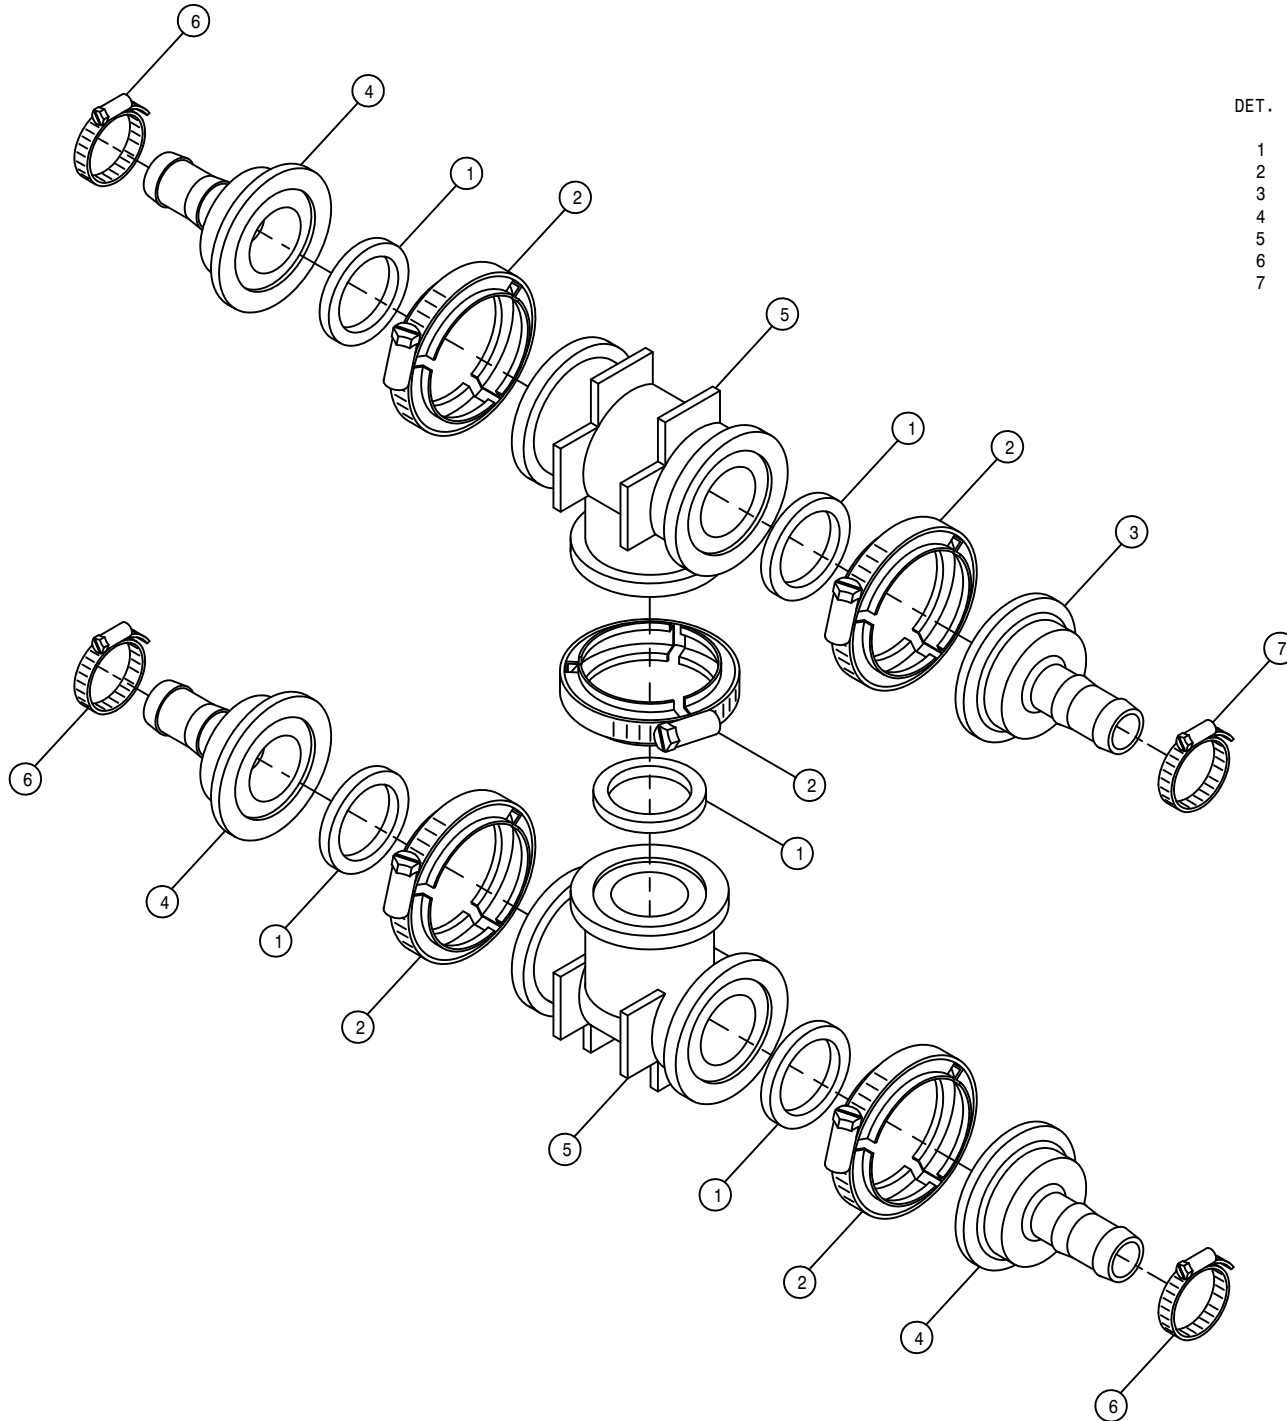

80'-90' FEEDER TEE ASSEMBLY (SV)

DET. QTY PART NO. DESCRIPTION

DET.	QTY	PART NO.	DESCRIPTION	
1	5	500157	1" FLANGE GASKET	EPDM
2	5	500159	1" FLANGE CLAMP, S.S.	
3	1	500171	1" FLANGE-1" HOSE BARB	POLY
4	3	500170	1" FLANGE-3/4" HOSE BARB	POLY
5	2	500175	1" FLANGE TEE	POLY
6	3	520055	HOSE CLAMP NO 12	STAINLESS
7	1	520090	HOSE CLAMP NO 16	STAINLESS