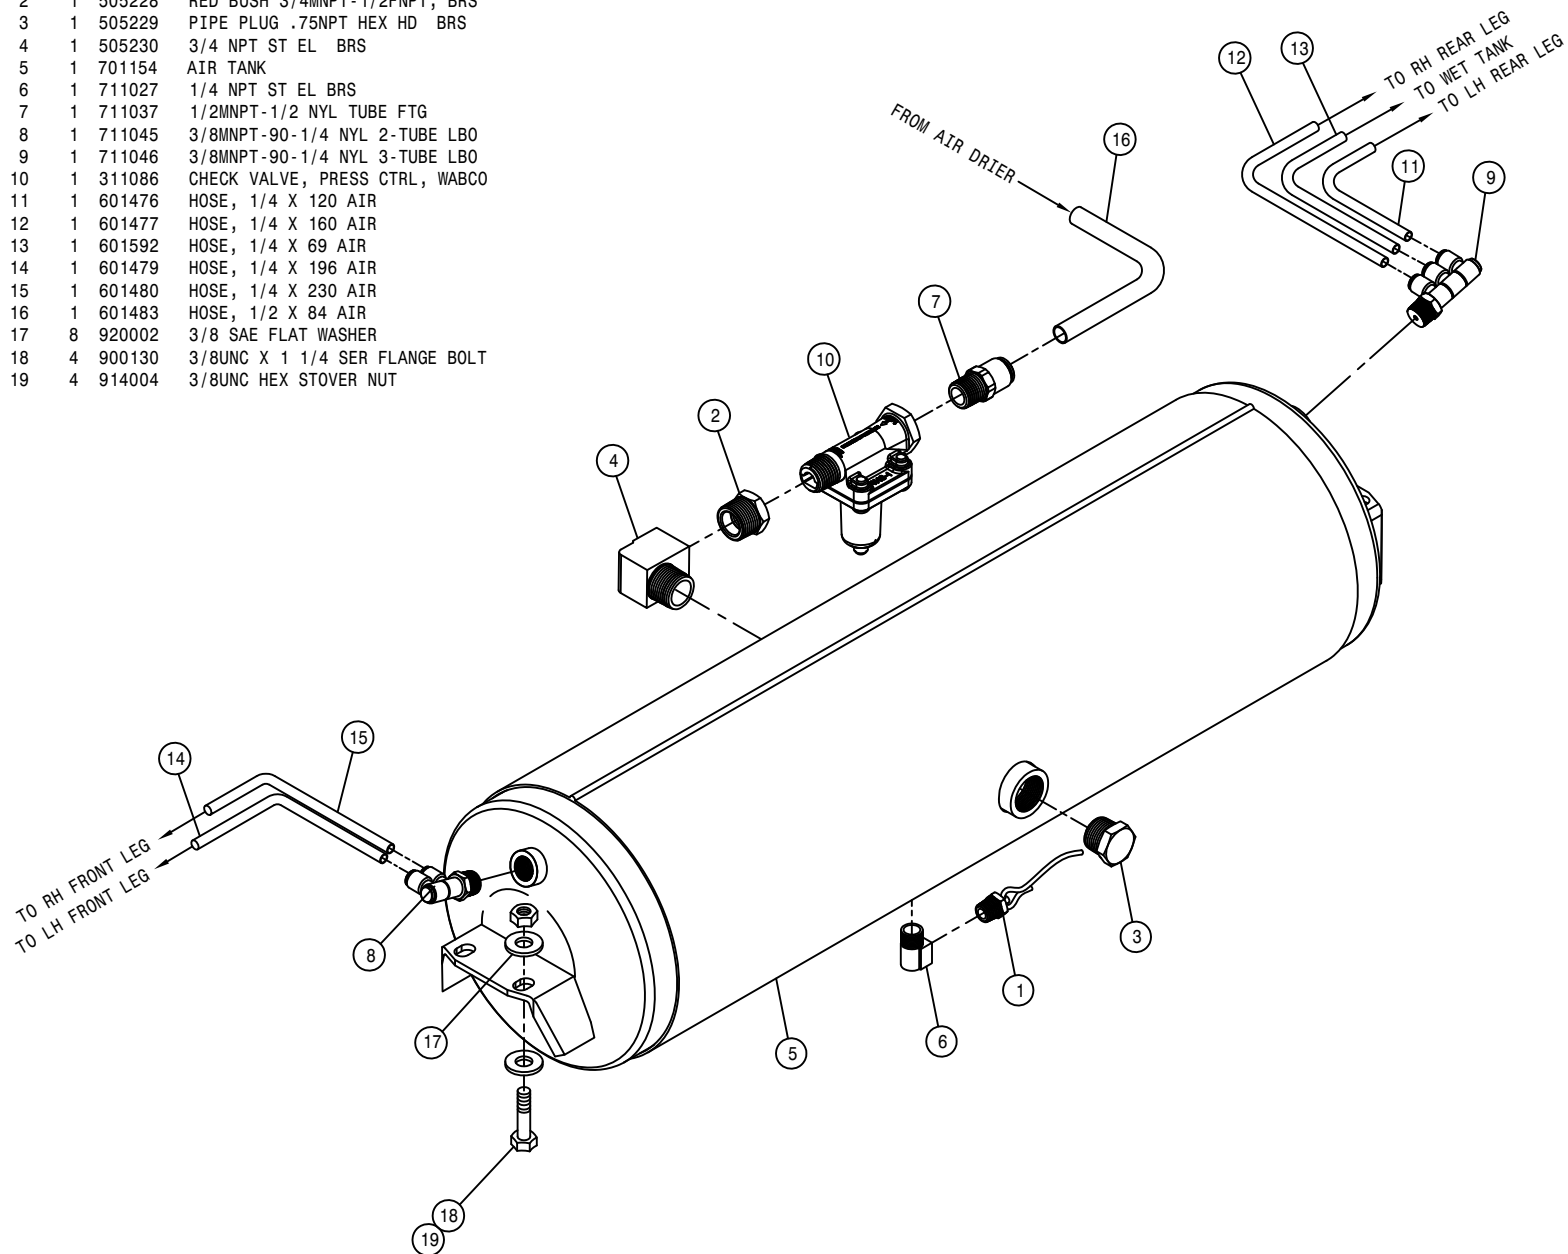

AIR TANK ASSEMBLY

DET. QTY PART NO. DESCRIPTION

1	1	470266	DRAIN VALVE KIT, 1/4NPT
2	1	505228	RED BUSH 3/4MNPT-1/2FNPT, BRS
3	1	505229	PIPE PLUG .75NPT HEX HD BRS
4	1	505230	3/4 NPT ST EL BRS
5	1	701154	AIR TANK
6	1	711027	1/4 NPT ST EL BRS
7	1	711037	1/2MNPT-1/2 NYL TUBE FTG
8	1	711045	3/8MNPT-90-1/4 NYL 2-TUBE LBO
9	1	711046	3/8MNPT-90-1/4 NYL 3-TUBE LBO
10	1	311086	CHECK VALVE, PRESS CTRL, WABCO
11	1	601476	HOSE, 1/4 X 120 AIR
12	1	601477	HOSE, 1/4 X 160 AIR
13	1	601592	HOSE, 1/4 X 69 AIR
14	1	601479	HOSE, 1/4 X 196 AIR
15	1	601480	HOSE, 1/4 X 230 AIR
16	1	601483	HOSE, 1/2 X 84 AIR
17	8	920002	3/8 SAE FLAT WASHER
18	4	900130	3/8UNC X 1 1/4 SER FLANGE BOLT
19	4	914004	3/8UNC HEX STOVER NUT