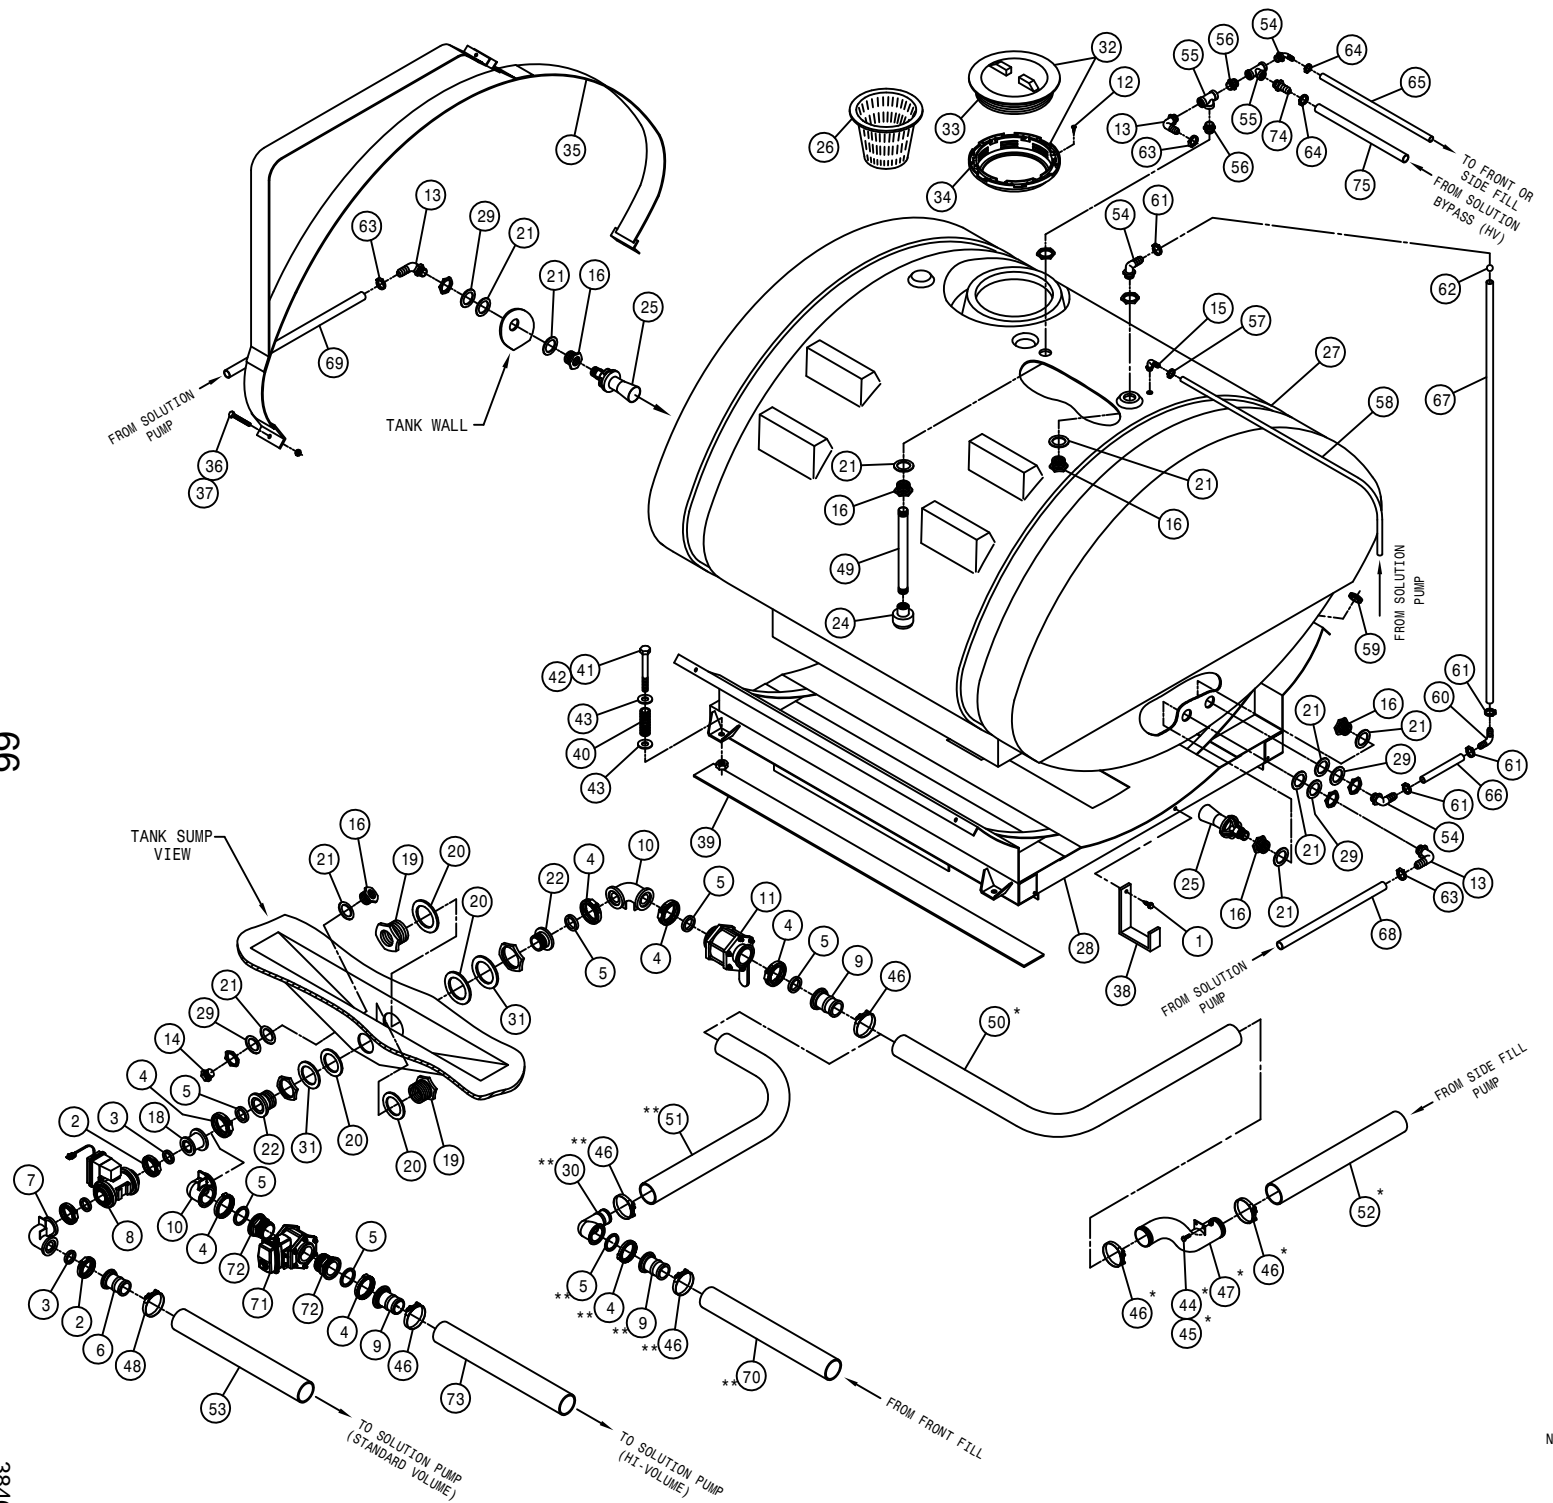

NOTE: ITEMS (*) ARE USED WITH THE SIDE FILL OPTION.
ITEMS (**) ARE USED WITH THE FRONT FILL OPTION.

66

384066