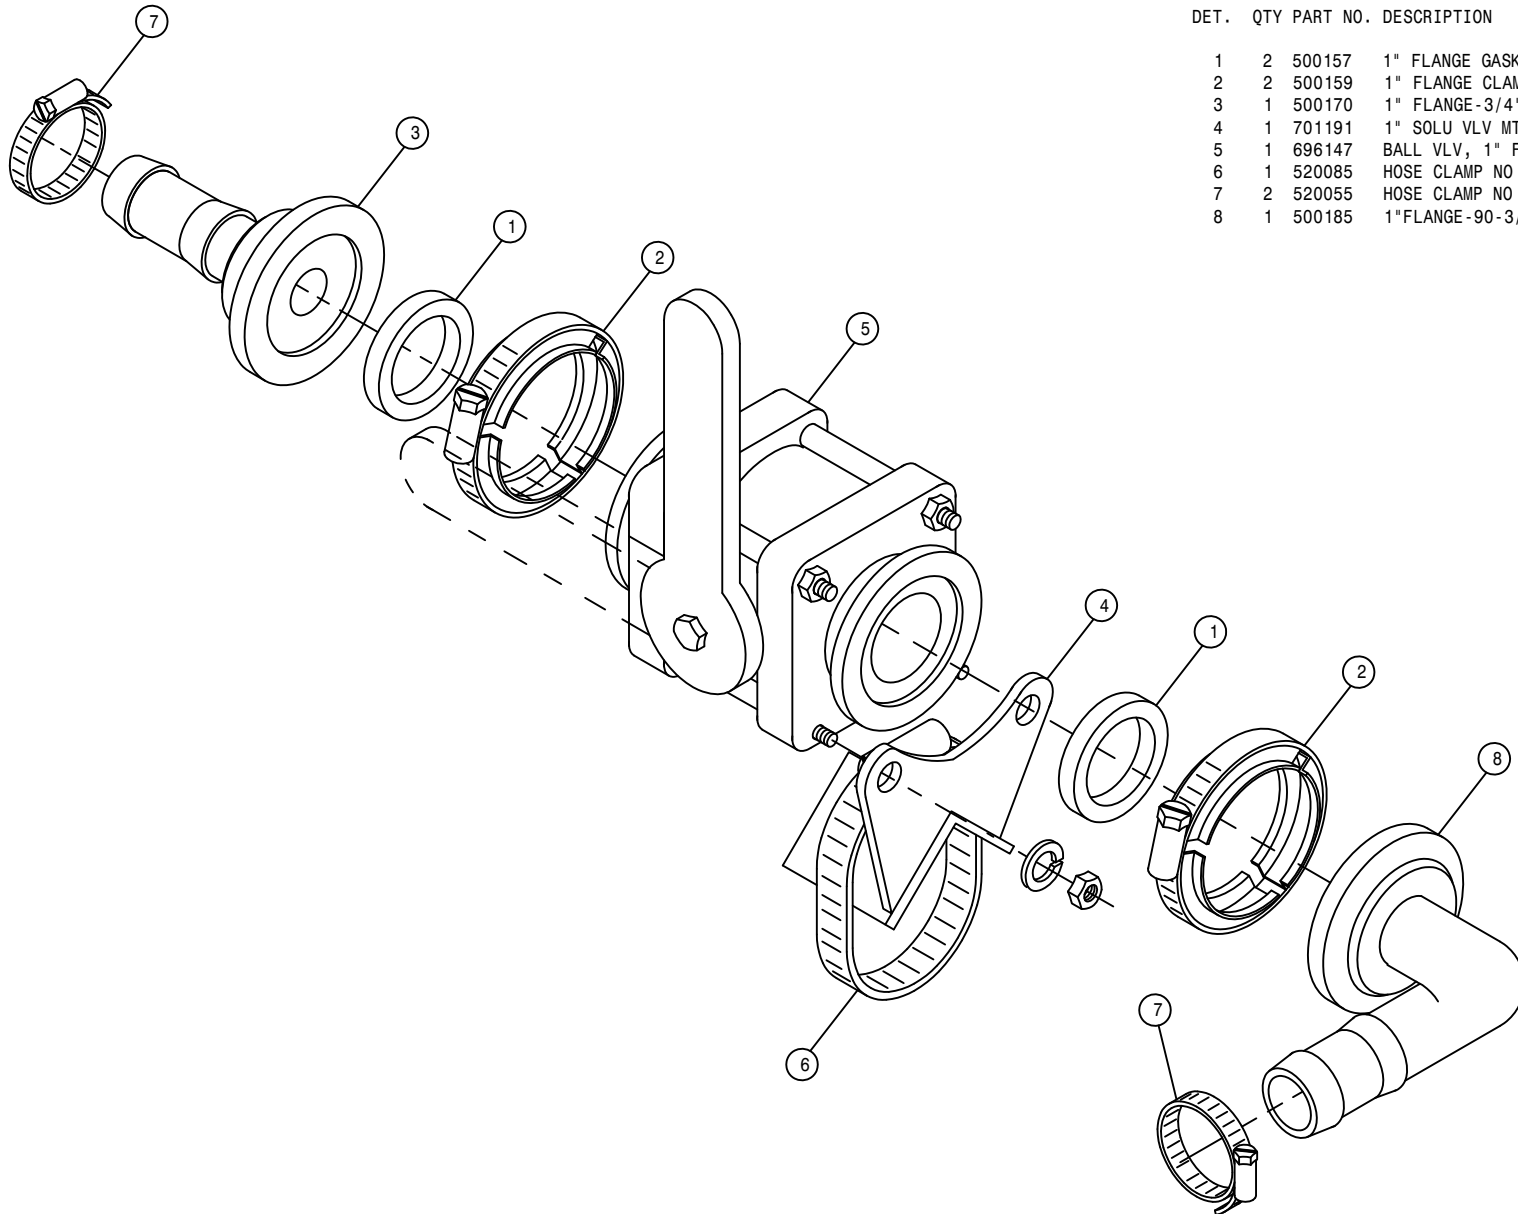

90° BALL VALVE ASSEMBLY (SV)

DET. QTY PART NO. DESCRIPTION

DET.	QTY	PART NO.	DESCRIPTION	
1	2	500157	1" FLANGE GASKET	EPDM
2	2	500159	1" FLANGE CLAMP, S.S.	
3	1	500170	1" FLANGE-3/4" HOSE BARB POLY	
4	1	701191	1" SOLU VLV MT WLD	
5	1	696147	BALL VLV, 1" FLANGE	
6	1	520085	HOSE CLAMP NO 24 STAINLESS	
7	2	520055	HOSE CLAMP NO 12 STAINLESS	
8	1	500185	1" FLANGE-90-3/4" HOSE BARB POLY	