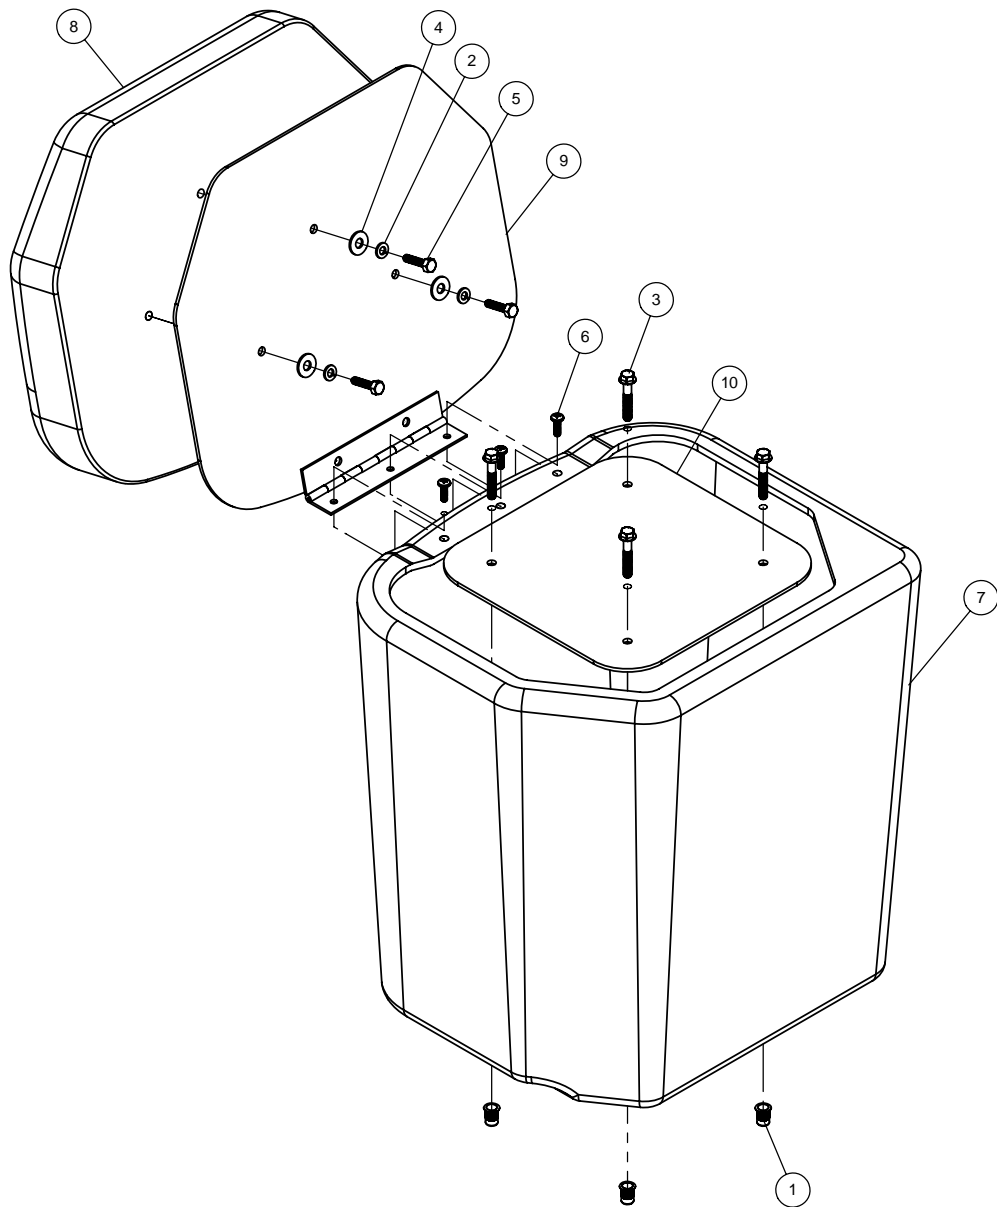

BUDDY SEAT ASSEMBLY

DET	QTY	P/N	DESCRIPTION
1	4	470380	1/4-20 NUTSERT .027-1.65 STL
2	3	920500	1/4 LOCK WASHER
3	4	900005	1/4UNC X 1 1/2 SERR FLANGE
4	3	483038	1/4 REGULAR FLAT WASHER
5	3	473787	6MM-1.00 X 25MM HEX BOLT
6	3	903710	10-32 X 5/8 PHIL PANHD MACH SCR
7	1	330037	BUDDY SEAT BASE, POLY, STS 05
8	1	330036	BUDDY SEAT CUSHION
9	1	343425	BUDDY SEAT MT WLD, STS CAB 05
10	1	343428	BUDDY SEAT MT PANEL, STS CAB 05