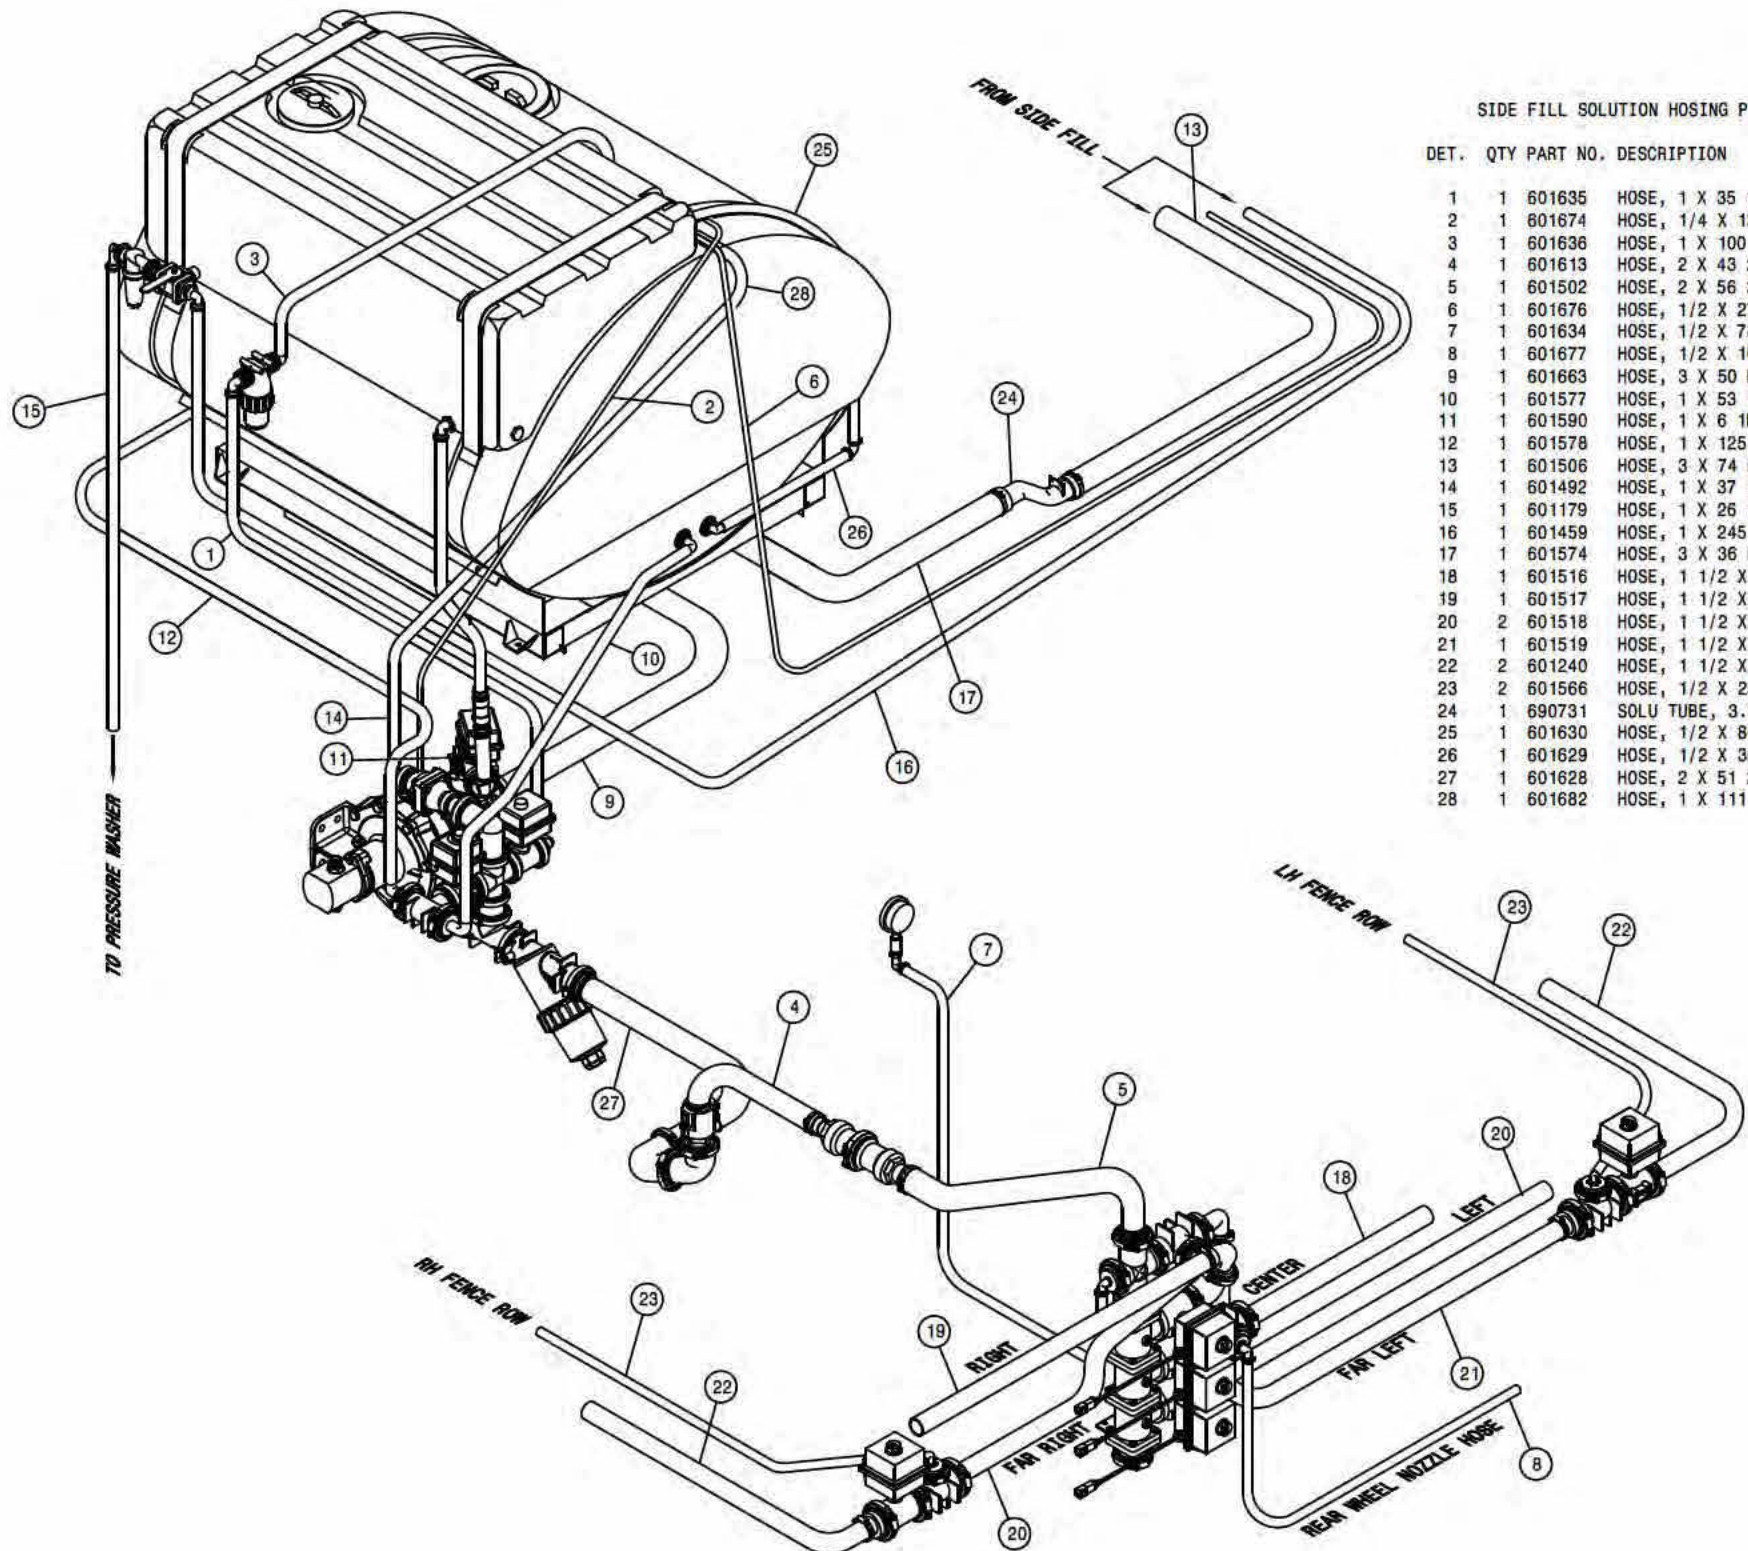

SIDE FILL SOLUTION HOSEING POLY (HV)

DET.	QTY	PART NO.	DESCRIPTION
1	1	601635	HOSE, 1 X 35 1BR BLK EPDM
2	1	601674	HOSE, 1/4 X 120 1 BR BLK EPDM
3	1	601636	HOSE, 1 X 100 1BR BLK EPDM
4	1	601613	HOSE, 2 X 43 2F-1W EPDM
5	1	601502	HOSE, 2 X 56 2F-1W EPDM
6	1	601676	HOSE, 1/2 X 270 1BR BLK EPDM
7	1	601634	HOSE, 1/2 X 78 1BR BLK EPDM
8	1	601677	HOSE, 1/2 X 100 1BR BLK EPDM
9	1	601663	HOSE, 3 X 50 POLY HELIX EPDM
10	1	601577	HOSE, 1 X 53 1BR BLK EPDM
11	1	601590	HOSE, 1 X 6 1BR BLK EPDM
12	1	601578	HOSE, 1 X 125 1BR BLK EPDM
13	1	601506	HOSE, 3 X 74 POLY HELIX EPDM
14	1	601492	HOSE, 1 X 37 1BR BLK EPDM
15	1	601179	HOSE, 1 X 26 1BR BLK EPDM
16	1	601459	HOSE, 1 X 245 1BR BLK EPDM
17	1	601574	HOSE, 3 X 36 POLY HELIX EPDM
18	1	601516	HOSE, 1 1/2 X 72 2BR BLK EPDM
19	1	601517	HOSE, 1 1/2 X 204 2BR BLK EPDM
20	2	601518	HOSE, 1 1/2 X 300 2BR BLK EPDM
21	1	601519	HOSE, 1 1/2 X 396 2BR BLK EPDM
22	2	601240	HOSE, 1 1/2 X 84 2F-1W EPDM
23	2	601566	HOSE, 1/2 X 252 1BR BLK EPDM
24	1	690731	SOLU TUBE, 3.00 S.S. SIDE FILL
25	1	601630	HOSE, 1/2 X 80 CLEAR VINYL
26	1	601629	HOSE, 1/2 X 36 CLEAR VINYL
27	1	601628	HOSE, 2 X 51 2F-1W EPDM
28	1	601682	HOSE, 1 X 111 2BR BLK EPDM