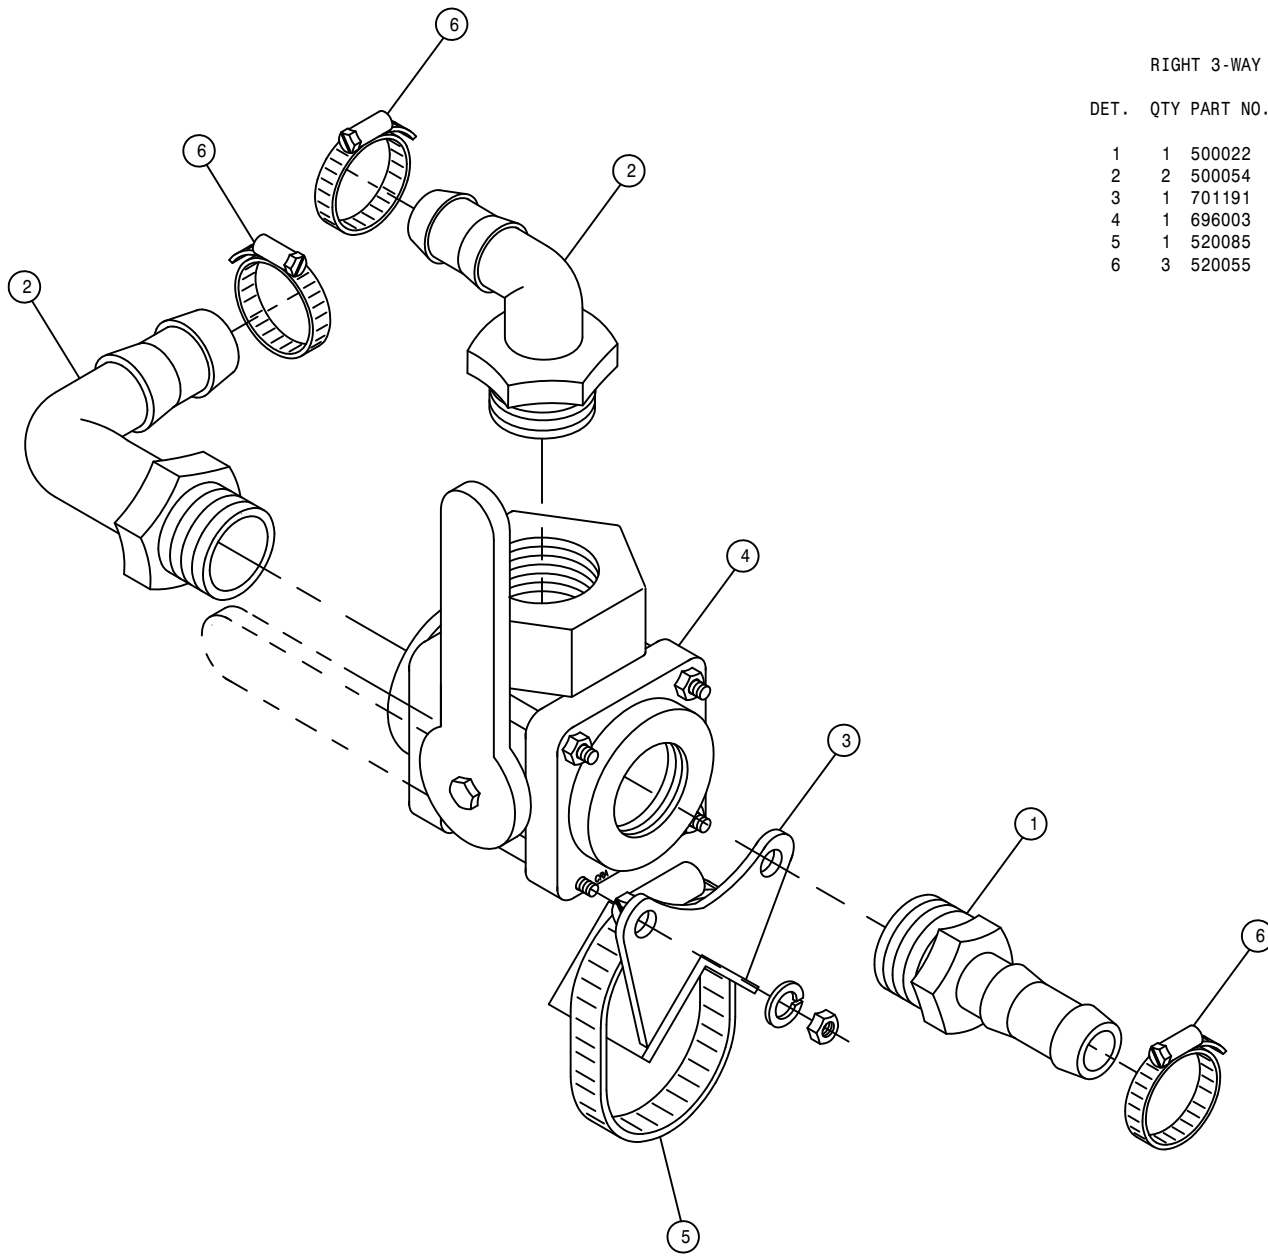

RIGHT 3-WAY FOAMER VALVE ASSEMBLY

DET. QTY PART NO. DESCRIPTION

1	1	500022	3/4NPT-3/4HOSE BARB, POLY
2	2	500054	3/4NPT-90-3/4 HOSE BARB, POLY
3	1	701191	1" SOLU VLV MT WLD
4	1	696003	BALL VLV,3/4NPT 3WAY-SIDE POLY
5	1	520085	HOSE CLAMP NO 24 STAINLESS
6	3	520055	HOSE CLAMP NO 12 STAINLESS