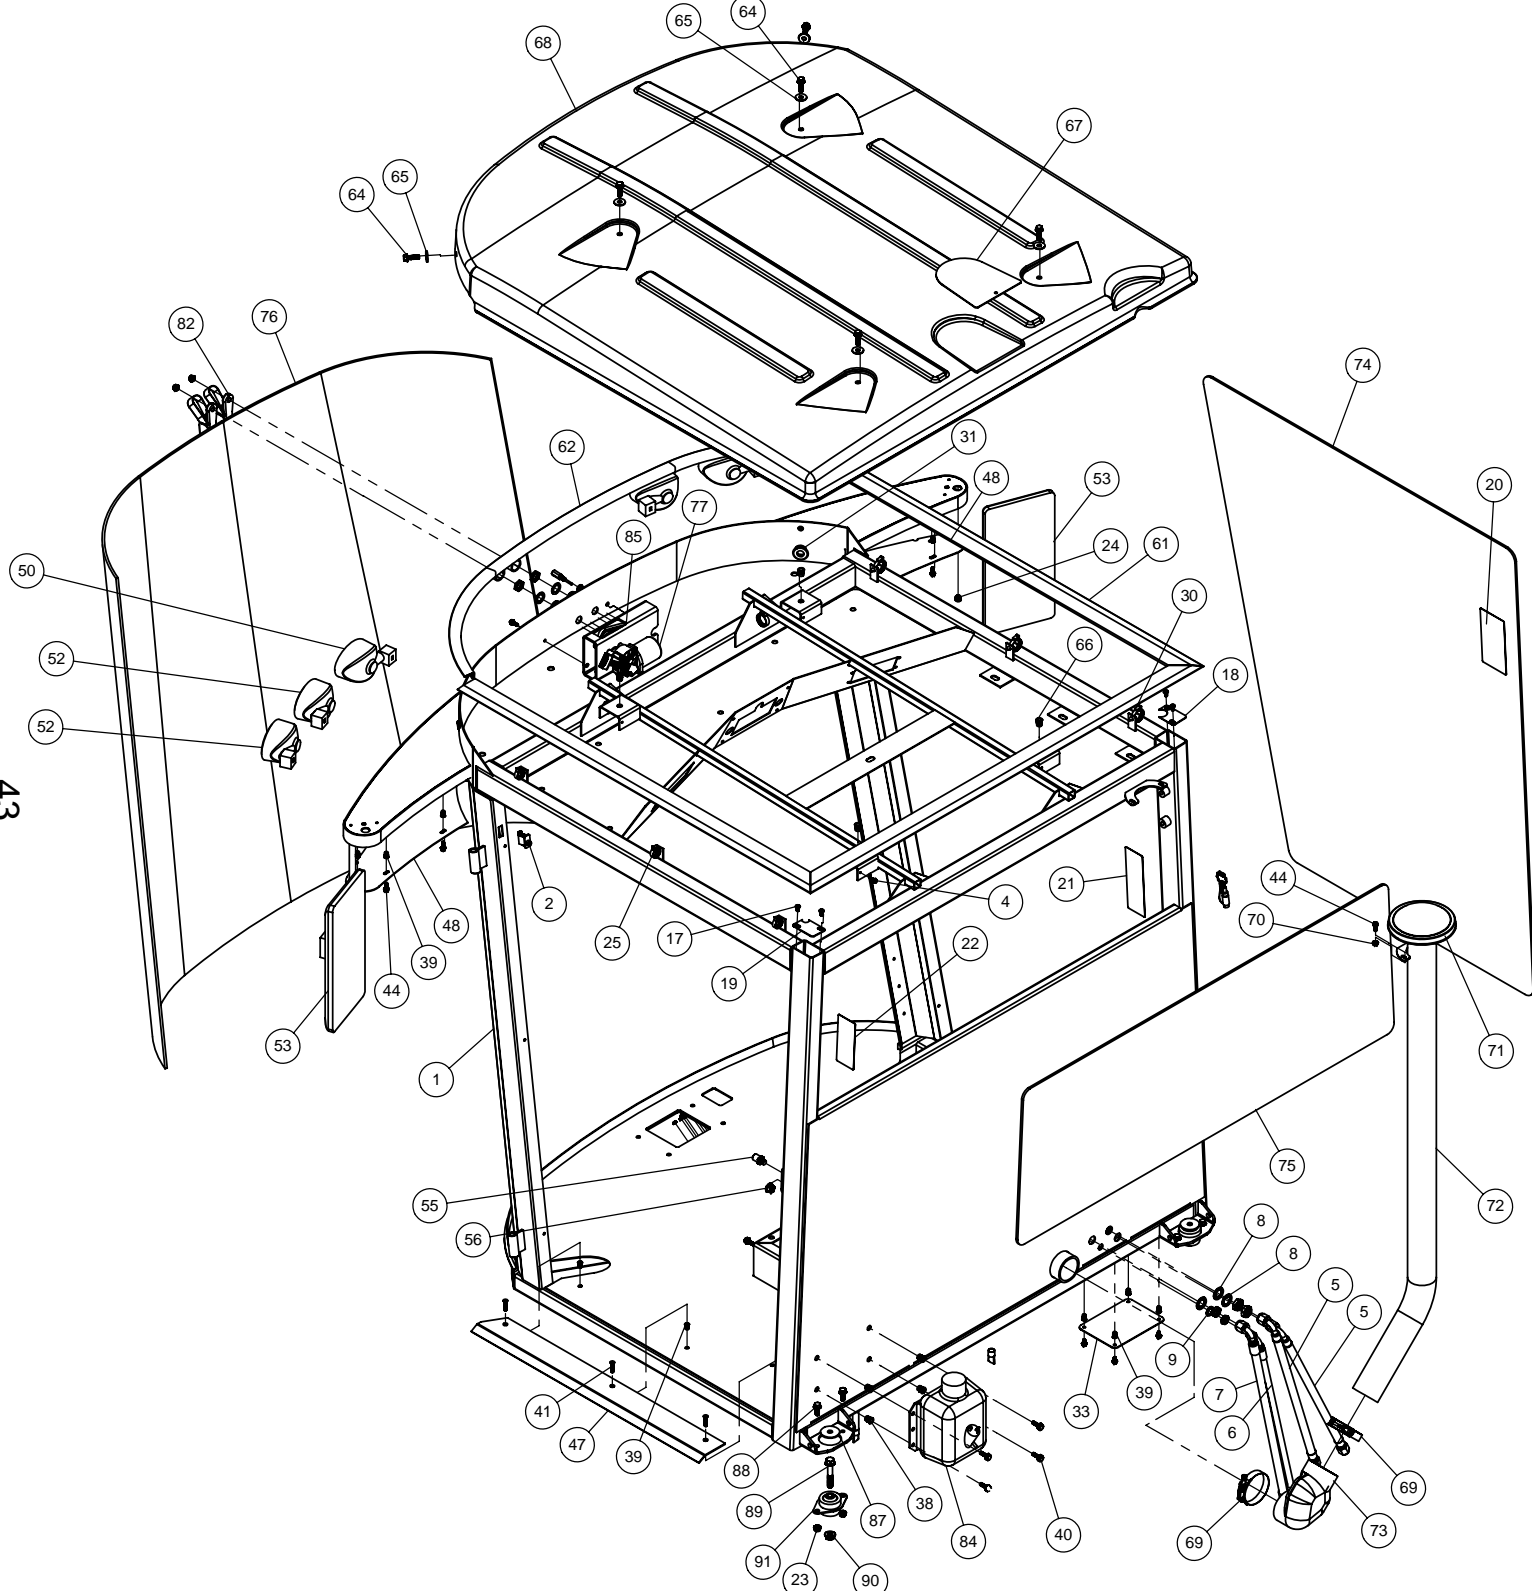

DETAIL C
SCALE 1 : 7

DETAIL B
SCALE 1 : 3

DETAIL A
SCALE 1 : 6

DETAIL D
SCALE 1 : 5

42

CAB ASSEMBLY (REAR VIEW)

DET QTY	P/N	DESCRIPTION
1	1	343595 CAB WELDMENT, STS 07
2	1	291915 SWITCH, PANEL MT PUSH BUTTON
3	1	KAC603 KIT,A/C-HTR, CAB, STS/GST 07
4	1	472349 1/4 X 3/4 20THD-IN TEK TYPE
5	2	657479 10-213-10FJX-10FJX90-22 H/A
6	1	657477 A/C HOSE ASSY, 5/16 X 24"
7	1	657478 A/C HOSE,10-10F-10F90-24
8	6	483019 7/8"INTERNAL TOOTH LOCK WASHER
9	2	483020 5/8"INTERNAL TOOTH LOCK WASHER
10	1	657476 A/C HOSE ASSY,1/2 X 12" BLKHD
11	1	657475 A/C HOSE ASSY,5/16 X 12" BLKHD
12	2	618497 7/8MUJC-7/8MUJC BLKHD UNION
13	2	711101 5/8 HOSE BARB-7/8FJX ADPTR,BRS
14	1	601679 HOSE, 5/8 X 13 HEATER
15	1	601678 HOSE, 5/8 X 9 HEATER
16	4	520080 HOSE CLAMP NO 10 STAINLESS
17	4	903708 1/4UNC X1/2 PHIL PNHD MACHSCR
18	1	343605 RH REAR CORNER POST CAP,STS 07
19	1	343606 LH REAR CORNER POST CAP,STS 07
20	1	650176 DECAL,CAUTION,CAB CHEM EXPOSUR
21	1	650165 DECAL,PWR LINE/BM FOLD/GLASS
22	1	650164 DECAL,NO PASSNGR/NOT NEAR LEAK
23	11	470087 3/8UNC HEX SERR FLANGE NUT
24	2	629762 CAPLUG, 5/8" RD, BLACK POLY
25	4	291009 ROSEBUD CLP FOR .625 CNDT
26	2	470393 KNOB,3-BLADE BLK,5/16-18X1 1/2
27	1	470397 RES-Q-ME TOOL
28	1	470398 BEAD CHAIN, #10 X 4" LONG
29	1	470400 BEAD CHAIN CONNECTOR #10 WHITE
30	4	291010 ROSEBUD CLIP FOR 1.00 CONDUIT
31	2	470491 GROMMET-.75 ID X .12 G.W. X 1.25 G.D.
32	4	472238 12-24 X 1/2 PHIL PAN HD SCR
33	1	343433 AUX. ACCESS COVER, STS 05
34	8	470122 1/4 UNC X 1/2 FLANGE HEX BOLT
35	1	291750 TERM BLOCK,RED,3/8-16 THRU
36	1	291749 TERM BLOCK,BLACK,3/8-16 THRU
37	4	903706 10-32 X 1/2 PHIL PANHD MACH SCR
38	8	470381 5/16-18 NUTSERT .027-.150 STL
39	21	470380 1/4-20 NUTSERT .027-.165 STL
40	8	470234 5/16UNC X 1" SERR. FLANGE HEX BOLT
41	3	900050 1/4UNC X 1 1/4 FL SOC CAP SCR
42	6	470465 #12-14X3/4 PHL PAN STL MTL SRW
43	14	470463 8-32 SERR FLANGE NUT
44	13	470118 1/4 UNC X 3/4 SER FLANGE BOLT
45	14	903844 8-32 X 1/2 PHIL PANHD MACH SCR
46	1	343432 ELECT INPUT COVER,STS CAB 05
47	1	343434 CAB ENTRY STEP PLATE, STS 05
48	2	343352 LWR LIGHT MT COVER,STS CAB 05
49	1	291902 RH WORKLIGHT, TRAPEZOID GLASS
50	1	291903 LH WORKLIGHT, TRAPEZOID GLASS
51	2	291900 RH WORKLIGHT, FLOOD GLASS
52	2	291901 LH WORKLIGHT, FLOOD GLASS
53	2	470348 MIRROR STS 10 & 12
54	1	343431 STRG COLUMN ELECT PANEL,STS 05
55	1	470417 STRIKER PIN, DOOR LATCH, TRIMARK
56	1	470360 1/2UNC HEX SERR FLANGE NUT
57	1	343553 CAPLUG, W/ 1.313 HOLE, STS 05
58	1	343552 CAPLUG, W/ .75 HOLE, STS 05
59	4	920510 #10 LOCK WASHER
60	4	910027 10-32 HEX NUT
61	1	343583 CAB ROOF SEAL, STS CAB 06
62	1	343582 FRT CAB ROOF SEAL, STS CAB 06
63	1	657500 A/C & HEATER BLOWER SYS,STS 05
64	6	470329 3/8UNC X 1 1/4 SERR FLANGE BOLT
65	6	470377 3/8 X 1 3/16 BONDED SS WASHER
66	4	470382 3/8-16 NUTSERT .027-.150 STL
67	1	343351 GPS MTG PLATE, STS CAB 05
68	1	343350 CAB ROOF, STS 05
69	2	520130 3.31/3.59 T-BOLT HOSE CLAMP SS
70	2	470121 1/4 UNC HEX FLANGE LOCK NUT
71	1	311534 RAIN CAP, 3" INLET, POLY
72	1	343422 HVAC INTAKE TUBE WLD,STS CAB05
73	1	311533 COBRA ELBOW, 3 INCH W/CLAMP
74	1	658036 RH CAB GLASS, STS 05
75	1	658038 REAR CAB GLASS, STS 05
76	1	658035 CAB WINDSHIELD GLASS, STS 05
77	1	470426 MOTOR,WINDSHIELD WIPER, STS 05
78	1	470503 SLAVE SHAFT,WINDSHIELD WIPER
79	1	470504 PIVOT SHAFT, 2.337 BALL STUD
80	1	473858 8MM SERR FLANGE NUT
81	1	470429 SPRAY JET,WINDSHLD WIPER,STS 05
82	1	470428 ARM,WINDSHLD WIPER,STS 05
83	1	470427 BLADE,WINDSHIELD WIPER, STS 05
84	1	470440 WINDSHIELD WASHER TANK ASSY 05
85	1	343353 WIPER MTR MT BRKT, STS CAB 05
86	1	470425 WINDSHIELD WIPER PKG, STS 05
87	4	311078 SNUBBING WASHER FOR 311077 05
88	8	470460 3/8 X 1 SER FLANGE BOLT
89	4	470461 1/2UNC X 3" SER FLANGE BOLT
90	4	470345 1/2UNC HEX SMTH FLNG LOCK NUT
91	4	311077 CAB ISO MOUNT LF 1.5-450
92	1	657463 A/C PAPER AIR FILTER
93	1	657464 A/C CHARCOAL AIR FILTER