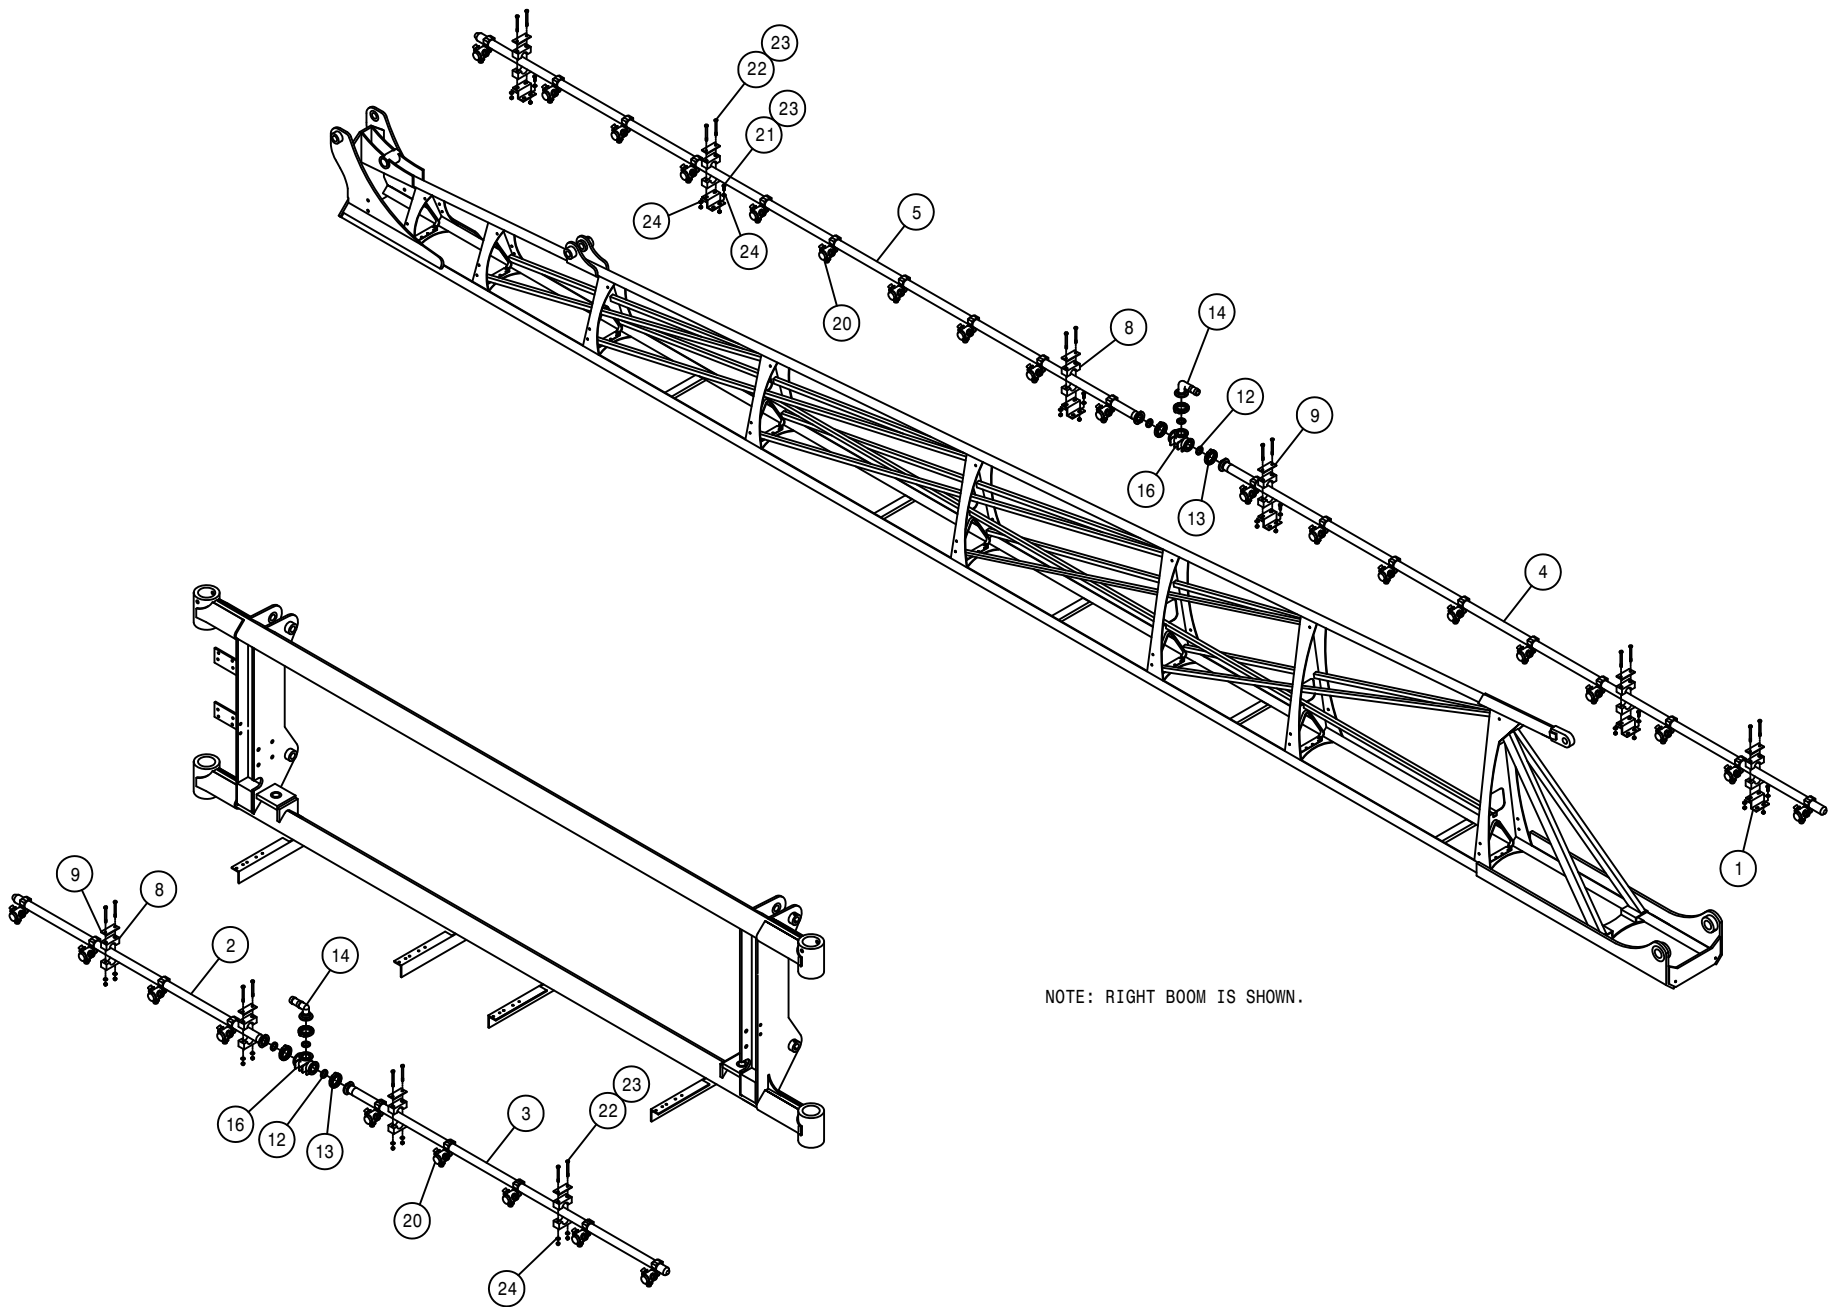

NOTE: RIGHT BOOM IS SHOWN.

20" SPACING 90' WET BOOM ASSEMBLY (STANDARD)

DET. QTY PART NO. DESCRIPTION

DET.	QTY	PART NO.	DESCRIPTION
1	24	164859	CLAMP MT BRKT, WET BOOM, STS
2	1	164870	RH TRANSOM WET BOOM WLD, 20"
3	1	164872	LH TRANSOM WET BOOM WLD, 20"
4	2	164874	WET BOOM WLD,SECT-1 INNER,20"
5	2	164876	WET BOOM WLD,SECT-2 INNER,20"
6	6	164878	WET BOOM WLD,OUTER SECT,20"
7	46	197116	HOSE 1IN 1-FBR BR BLK EPDM
8	28	470375	TUBE CLAMP BODY, 1.00 (PAIR)
9	28	470376	COVER PLATE FOR 470375
10	4	500105	1.00 HOSE BARB TEE, POLY
11	2	500109	1.00-90-1.00 HOSE BARB, POLY
12	19	500157	1" FLANGE GASKET EPDM
13	19	500159	1" FLANGE CLAMP, S.S.
14	9	500173	1" FLANGE-90-1" HOSE BARB POLY
15	4	500174	1" FLANGE-90-1" FLANGE LBOPOLY
16	3	500175	1" FLANGE TEE POLY
17	2	520085	HOSE CLAMP NO 24 STAINLESS
18	32	520090	HOSE CLAMP NO 16 STAINLESS
19	1	690752	RH BALL VLV ASSY,STD VOL 90'
20	55	737922	QUICK TJET 3-TIP BODY,1" SV
21	48	900002	1/4UNC X 3/4 HEX BOLT
22	56	900010	1/4UNC X 3" HEX BOLT
23	104	914000	1/4UNC HEX STOVER NUT
24	104	920000	1/4 SAE FLAT WASHER
25	1	690953	LH BALL VLV ASSY,STD VOL 90'
NS	27	737825	QUICK SHUT-OFF CAP
NS	165	737822	CAP SET, YELLOW QUICK TEEJET