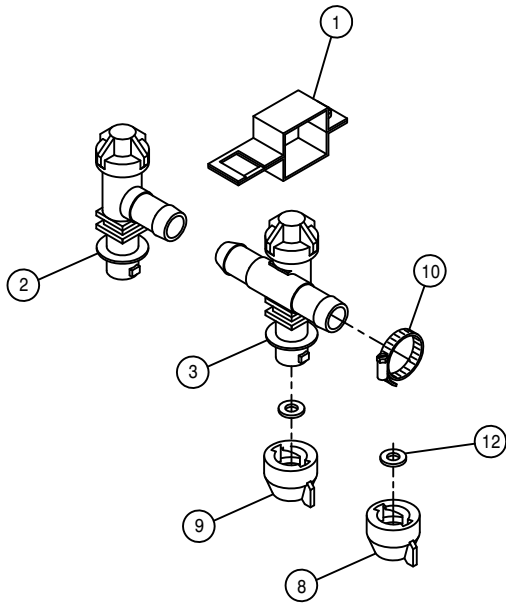

FEEDER TEE ASSEMBLY (HV)

DET. QTY PART NO. DESCRIPTION

1	3	500158	1 1/2" GASKET FOR 2" FLANGE
2	3	500160	2" FLANGE CLAMP, S.S.
3	2	500172	2" FLANGE-1" HOSE BARB POLY
4	1	500153	2" FLANGE-90-1 1/2 HBARB POLY
5	1	500151	2" FLANGE TEE POLY
6	2	520090	HOSE CLAMP NO 16 STAINLESS
7	1	520067	HOSE CLAMP NO 28 STAINLESS
8	1	500189	2" FLANGE-90-1" HOSE BARB POLY

80'-90' FEEDER TEE ASSEMBLY (HV)

DET. QTY PART NO. DESCRIPTION

1	5	500158	1 1/2" GASKET FOR 2" FLANGE
2	5	500160	2" FLANGE CLAMP, S.S.
3	1	500162	2" FLANGE-1 1/2" HOSE BARB POLY
4	3	500172	2" FLANGE-1" HOSE BARB POLY
5	2	500151	2" FLANGE TEE POLY
6	3	520090	HOSE CLAMP NO 16 STAINLESS
7	1	520133	1.81/2.06 T-BOLT HOSE CLAMP SS

90° BALL VALVE ASSEMBLY (HV)

DET. QTY PART NO. DESCRIPTION

1	2	500157	1" FLANGE GASKET	EPDM
2	2	500159	1" FLANGE CLAMP, S.S.	
3	1	500171	1" FLANGE-1" HOSE BARB	POLY
4	1	701191	1" SOLU VLV MT WLD	
5	1	696147	BALL VLV, 1" FLANGE	
6	1	520085	HOSE CLAMP NO 24	STAINLESS
7	2	520090	HOSE CLAMP NO 16	STAINLESS
8	1	500173	1" FLANGE-90-1" HOSE BARB	POLY