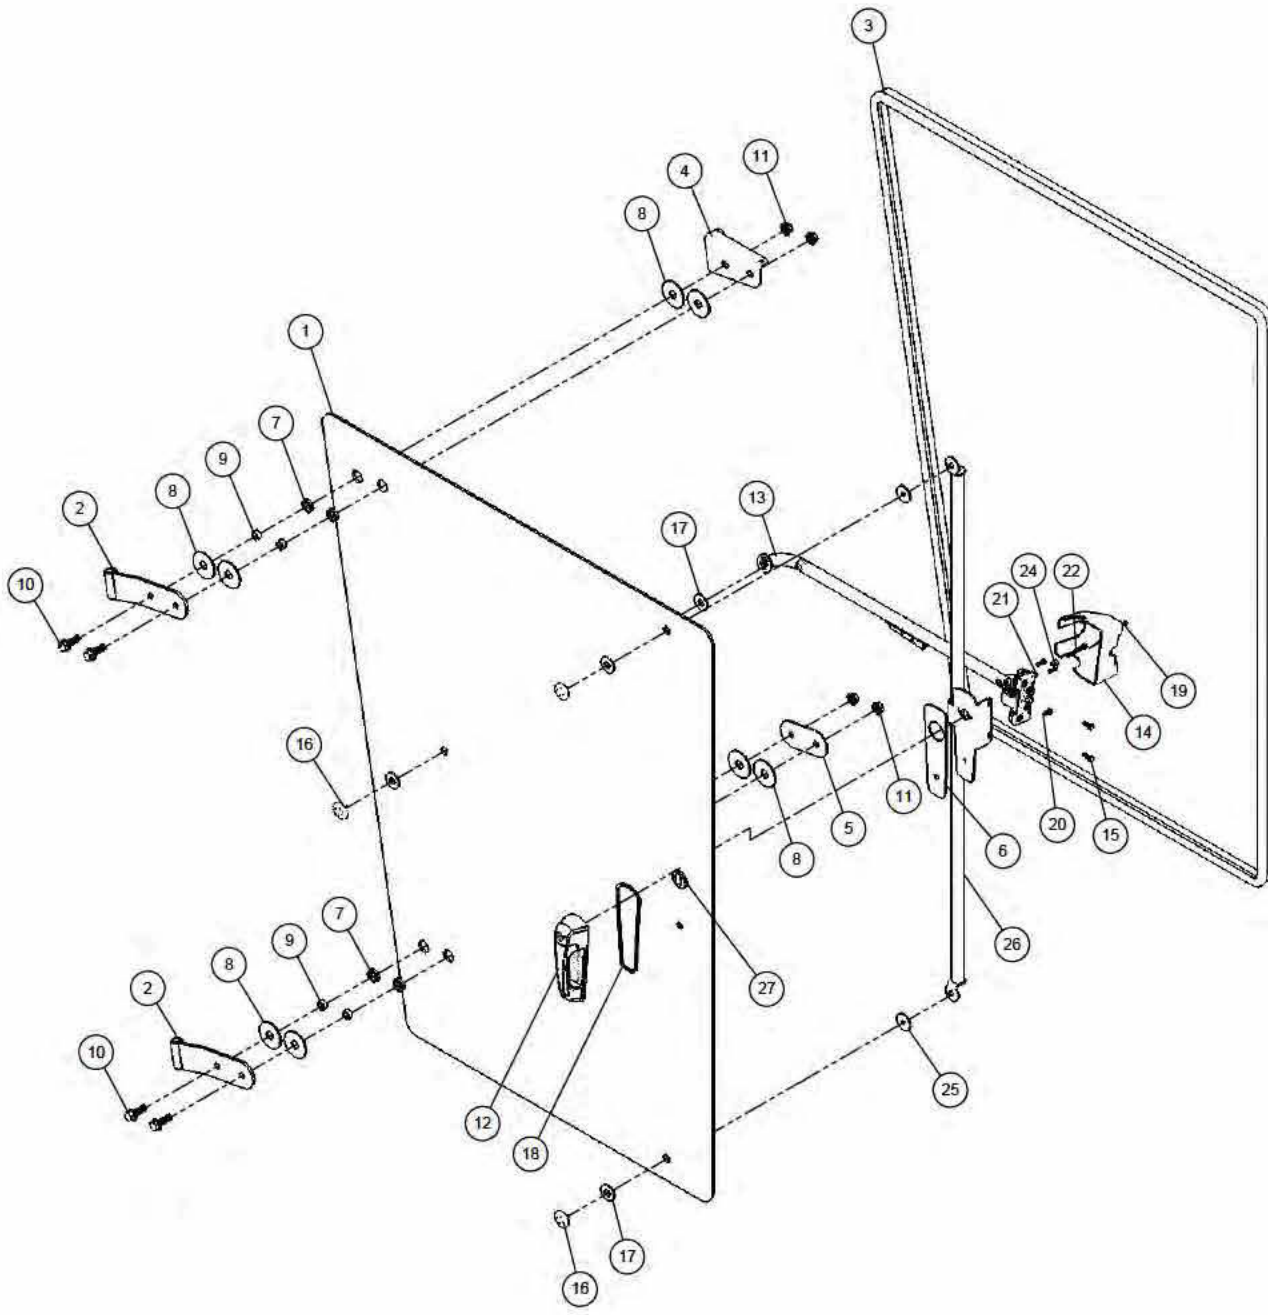

DOOR ASSEMBLY

DET	QTY	P/N	DESCRIPTION
1	1	658039	DOOR GLASS, STS CAB 07
2	2	343338	HINGE WELD, STS CAB 05
3	1	343346	DOOR SEAL, RUBBER STS CAB
4	1	343421	TOP DOOR HINGE PLT, STS 05
5	1	343337	TOP DOOR HINGE PLT, DTS 10,05
6	1	470418	DOOR HANDLE MT GASKET, STS CAB
7	4	470419	DOOR HINGE BUSH,RUBBER STS 05
8	8	470420	DOOR HINGE BUSH,RUBBER STS 05
9	4	343335	DOOR HINGE GLASS BUSH, CAB 05
10	4	470431	1/2UNC X 1 1/2 SER FLANGE BOLT
11	4	470360	1/2UNC HEX SERR FLANGE NUT
12	1	470415	OUTSIDE PULL HANDLE ASSY
13	1	470410	INSIDE SQUEEZE LATCH ASSY
14	1	470485	INSIDE SQUEEZE LATCH COVER 07
15	2	470118	1/4 UNC X 3/4 SER FLANGE BOLT
16	3	470414	INSIDE SQUEEZE LATCH CAP
17	4	470413	INSIDE SQUEEZE LATCH GASKET
18	1	470416	OUTSIDE PULL HANDLE GASKET
19	1	470412	INSIDE SQUEEZE LATCH SCREWS
20	3	473826	6MM-1.00 X 16MM HEX BOLT
21	1	473764	6MM-1.00 HEX HIGH NUT
22	1	473794	6MM-1.00 X 50MM HEX BOLT
23	1	490622	3M WEATHERSTRIP ADHESIVE 08011
24	1	470421	NYLON SPACER, SPHERICAL 6MMx12
25	2	470489	GASKET, DOOR HANDLE STIFFENER
26	1	343598	CAB DOOR STIFF WLD, STS 05
27	1	470497	SPACER, TOP DOOR HANDLE 470415
28	1	470496	SPACER, BTM, DOOR HANDLE 470415