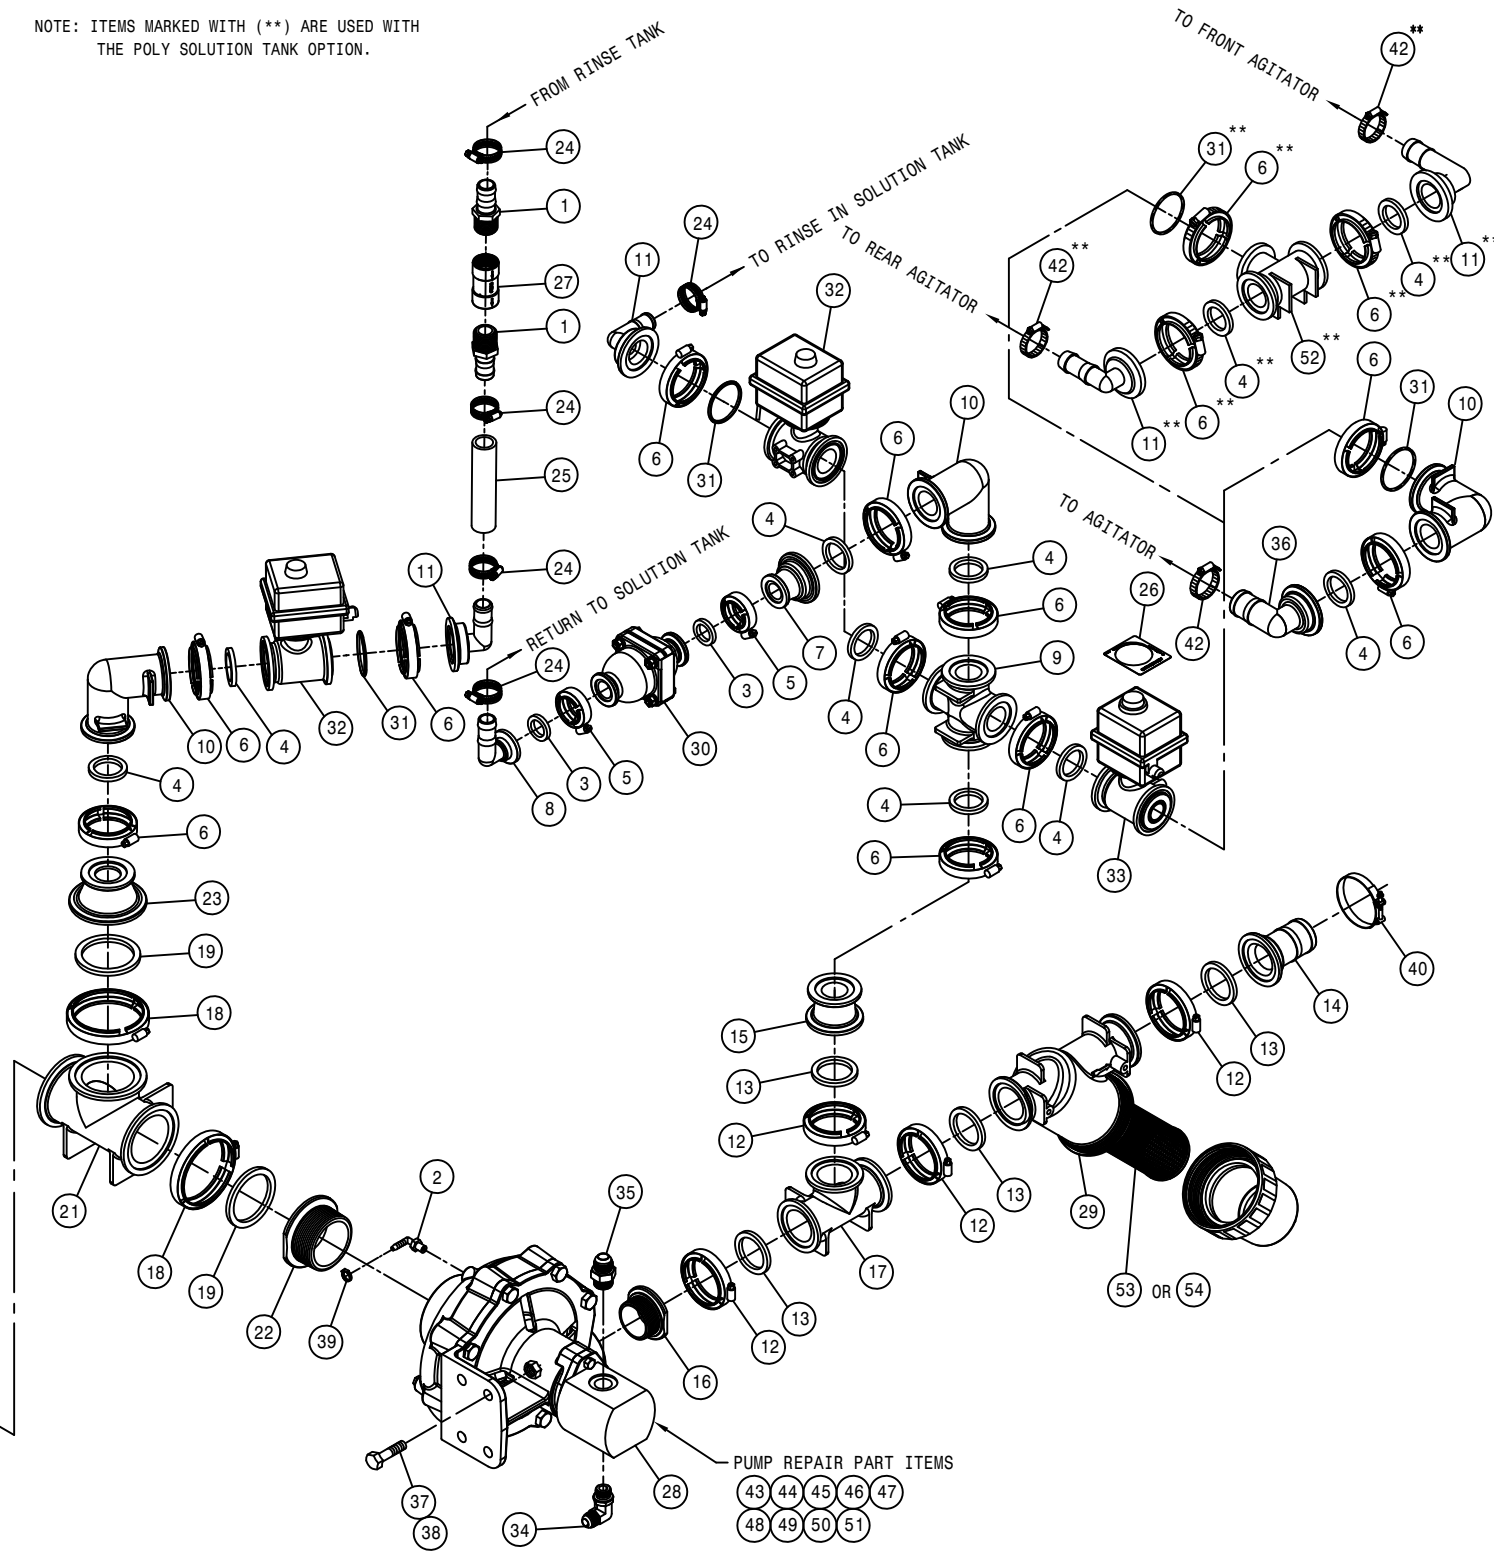

DET.	QTY	PART NO.	DESCRIPTION
1	2	500074	1"NPT-1" HOSE BARB, POLY
2	1	500104	1/4NPT-90-1/4 HOSE BARB, POLY
3	2	500157	1" FLANGE GASKET EPDM
4	10	500158	1 1/2" GASKET FOR 2" FLANGE
5	2	500159	1" FLANGE CLAMP, S.S.
6	14	500160	2" FLANGE CLAMP, S.S.
7	1	500161	2"FLANGE-1"FLANGE COUPLER,POLY
8	1	500173	1" FLANGE-90-1" HOSE BARB POLY
9	1	500176	2" FLANGE CROSS POLY
10	3	500180	2"FLANGE-90-2"FLANGE LBO POLY
11	4	500189	2" FLANGE-90-1" HOSE BARB POLY
12	4	500194	2"FP FLANGE CLAMP, S.S.
13	4	500195	2"FP FLANGE GASKET EPDM
14	1	500196	2"FP FLANGE-2" HOSE BARB POLY
15	1	500199	2"FP FLANGE-2"FLANGE REDU POLY
16	1	500205	2"FP FLANGE-2"MNPT ADPTR S.S.
17	1	500207	2"FP FLANGE TEE POLY
18	3	500208	3" FLANGE CLAMP, S.S.
19	3	500209	3" FLANGE GASKET EPDM
20	1	500210	3" FLANGE-3" HOSE BARB POLY
21	1	500217	3" FLANGE TEE POLY
22	1	500234	3"FP FLANGE-3"MNPT ADPTR S.S.
23	1	500237	3"FLANGE-2"FLANGE REDU POLY
24	5	520090	HOSE CLAMP NO 16 STAINLESS
25	1	601590	HOSE, 1 X 6 1BR BLK EPDM
26	1	650125	DECAL,AGIT RATE IND, KZCO VLV
27	1	690488	1.00 CHECK VLV, SPRING LOADED
28	1	691036	HYPRO 9307 PUMP
29	1	696006	LINE "Y" STRAINER,2"FP FLG 50M
30	1	696008	PRESS RELIEF VLV,100PSI,1"FLG
31	4	696254	O-RING, KZCO FLANGED VALVES
32	2	696256	VALVE, KZCO C2F-60B-M-S9
33	1	696257	VALVE, KZCO C2F-62-Q-S9
34	1	611128	7/8MJIC-90-7/8MOR LBO
35	1	611127	1 1/16MJIC-1 1/16MOR ADPTR
36	1	500153	2" FLANGE-90-1 1/2 HBARB POLY
37	4	900334	5/8UNC X 1 3/4 HEX BOLT
38	4	914010	5/8UNC HEX STOVER NUT
39	1	520120	HOSE CLAMP NO 4 STAINLESS
40	1	520141	2.31/2.62 T-BOLT HOSE CLAMP SS
41	1	520145	3.56/3.88 T-BOLT HOSE CLAMP SS
42	3	520067	HOSE CLAMP NO 28 STAINLESS
43	1	691068	MECHANICAL SEAL KIT FOR 691036
44	1	691069	BEARING KIT FOR 691036
45	1	691070	IMPELLER HDWE KIT FOR 691036
46	1	691071	HYD MOTOR SEAL FOR 691036
47	1	691072	HYD MOTOR (GM10) FOR 691036
48	1	691073	SHAFT ASSEMBLY FOR 691036
49	1	691074	SEAL FLANGE FOR 691036
50	1	691075	IMPELLER FOR 691036
51	1	691076	O-RING,FLANGE FOR 691036
52	1	500151	2" FLANGE TEE POLY
53	1	696007	50 MESH SCREEN FOR 696006 (STD)
54	1	696009	80 MESH SCREEN FOR 696006 (OPT)