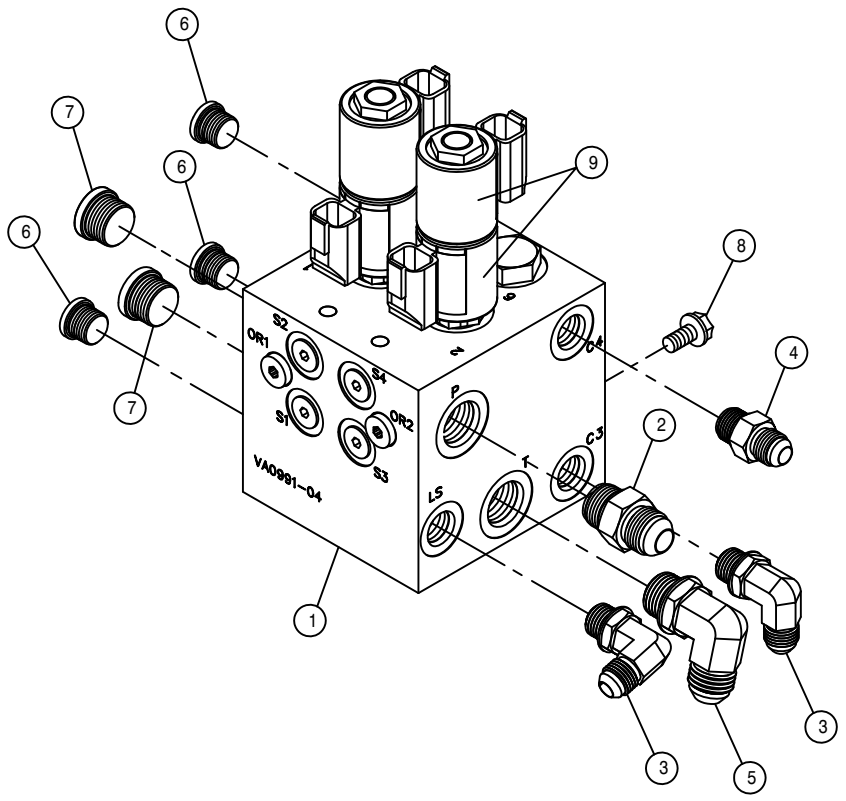

SIDEFILL LIFT VALVE ASSEMBLY

DET. QTY PART NO. DESCRIPTION

DET.	QTY	PART NO.	DESCRIPTION	PWRSYS
1	1	606249	MANIFOLD, TRD ADJ	PWRSYS
2	1	611125	3/4MJIC-3/4MOR ADPTR	
3	2	618119	9/16MJIC-90-9/16MOR LBO	
4	1	618126	9/16MJIC-9/16MOR ADPTR	
5	1	618241	3/4MJIC-90-3/4MOR LBO	
6	3	618754	9/16MOR PLUG, HEX SOCKET	
7	2	618755	3/4MOR PLUG, HEX SOCKET	
8	2	900064	5/16UNC X 3/4 HEX BOLT	
9	4	606266	#8 COIL W/DEUTSCH