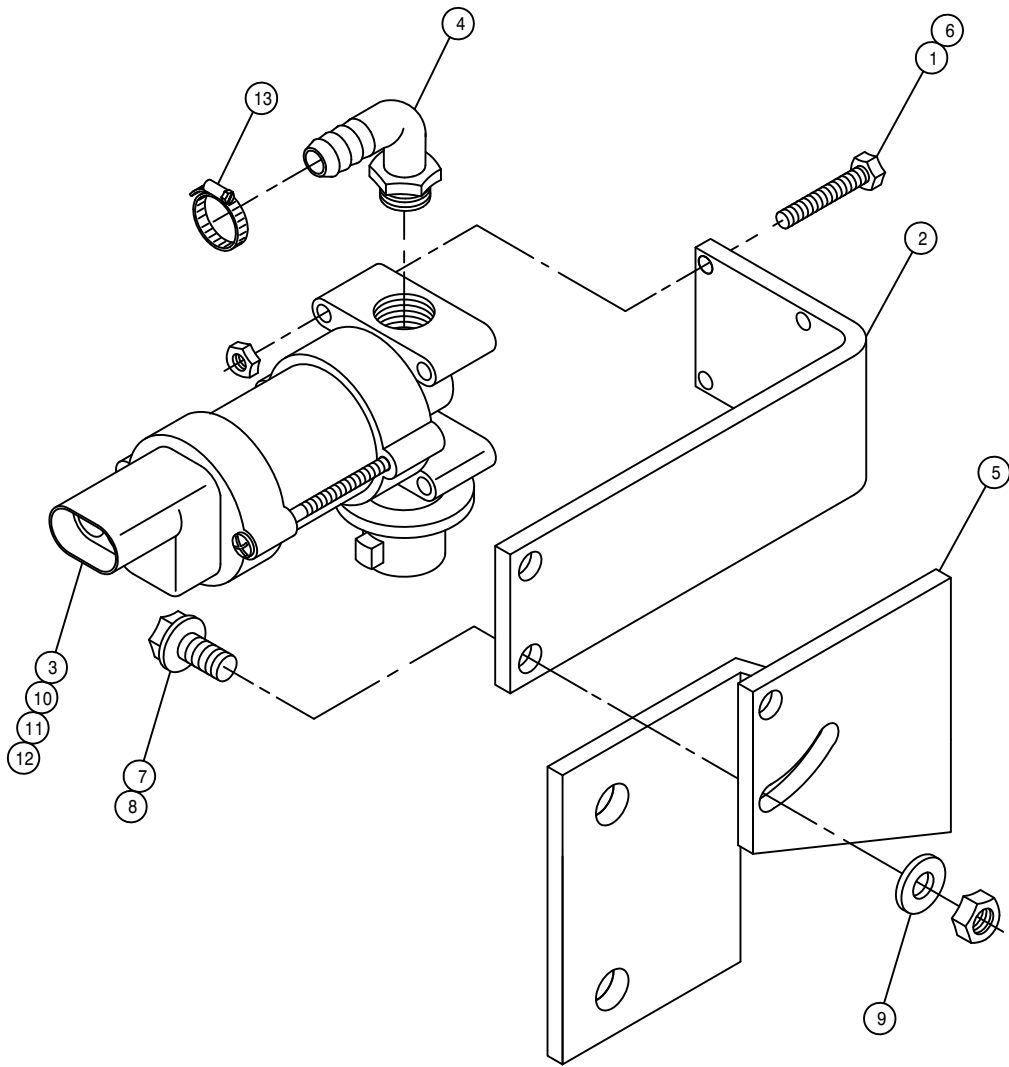

RH FENCE ROW NOZZLE ASSEMBLY

DET. QTY PART NO. DESCRIPTION

1	4	473993	6-32 X 1 1/4 HH MACH SCR
2	1	737906	FENCE ROW NOZL BRKT
3	1	737875	NOZZLE BODY VALVE, 12VDC
4	1	618556	1/4NPT-90-1/2 HOSE BARB,POLY
5	1	737907	RH FENCE ROW TIP BRKT MT
6	4	910022	6-32 HEX NUT
7	2	470118	1/4UNC X 3/4 FLANGE HEX BOLT
8	2	914000	1/4UNC HEX STOVER NUT
9	1	920000	1/4 SAE FLAT WASHER
10	1	737887	PLUNGER W/SEAT, VLV 737875
11	1	737888	O-RING, .014 VITON, VLV 737875
12	1	737889	VALVE BODY, .1480RIF,VLV 737875
13	1	520070	HOSE CLAMP NO 8 STAINLESS