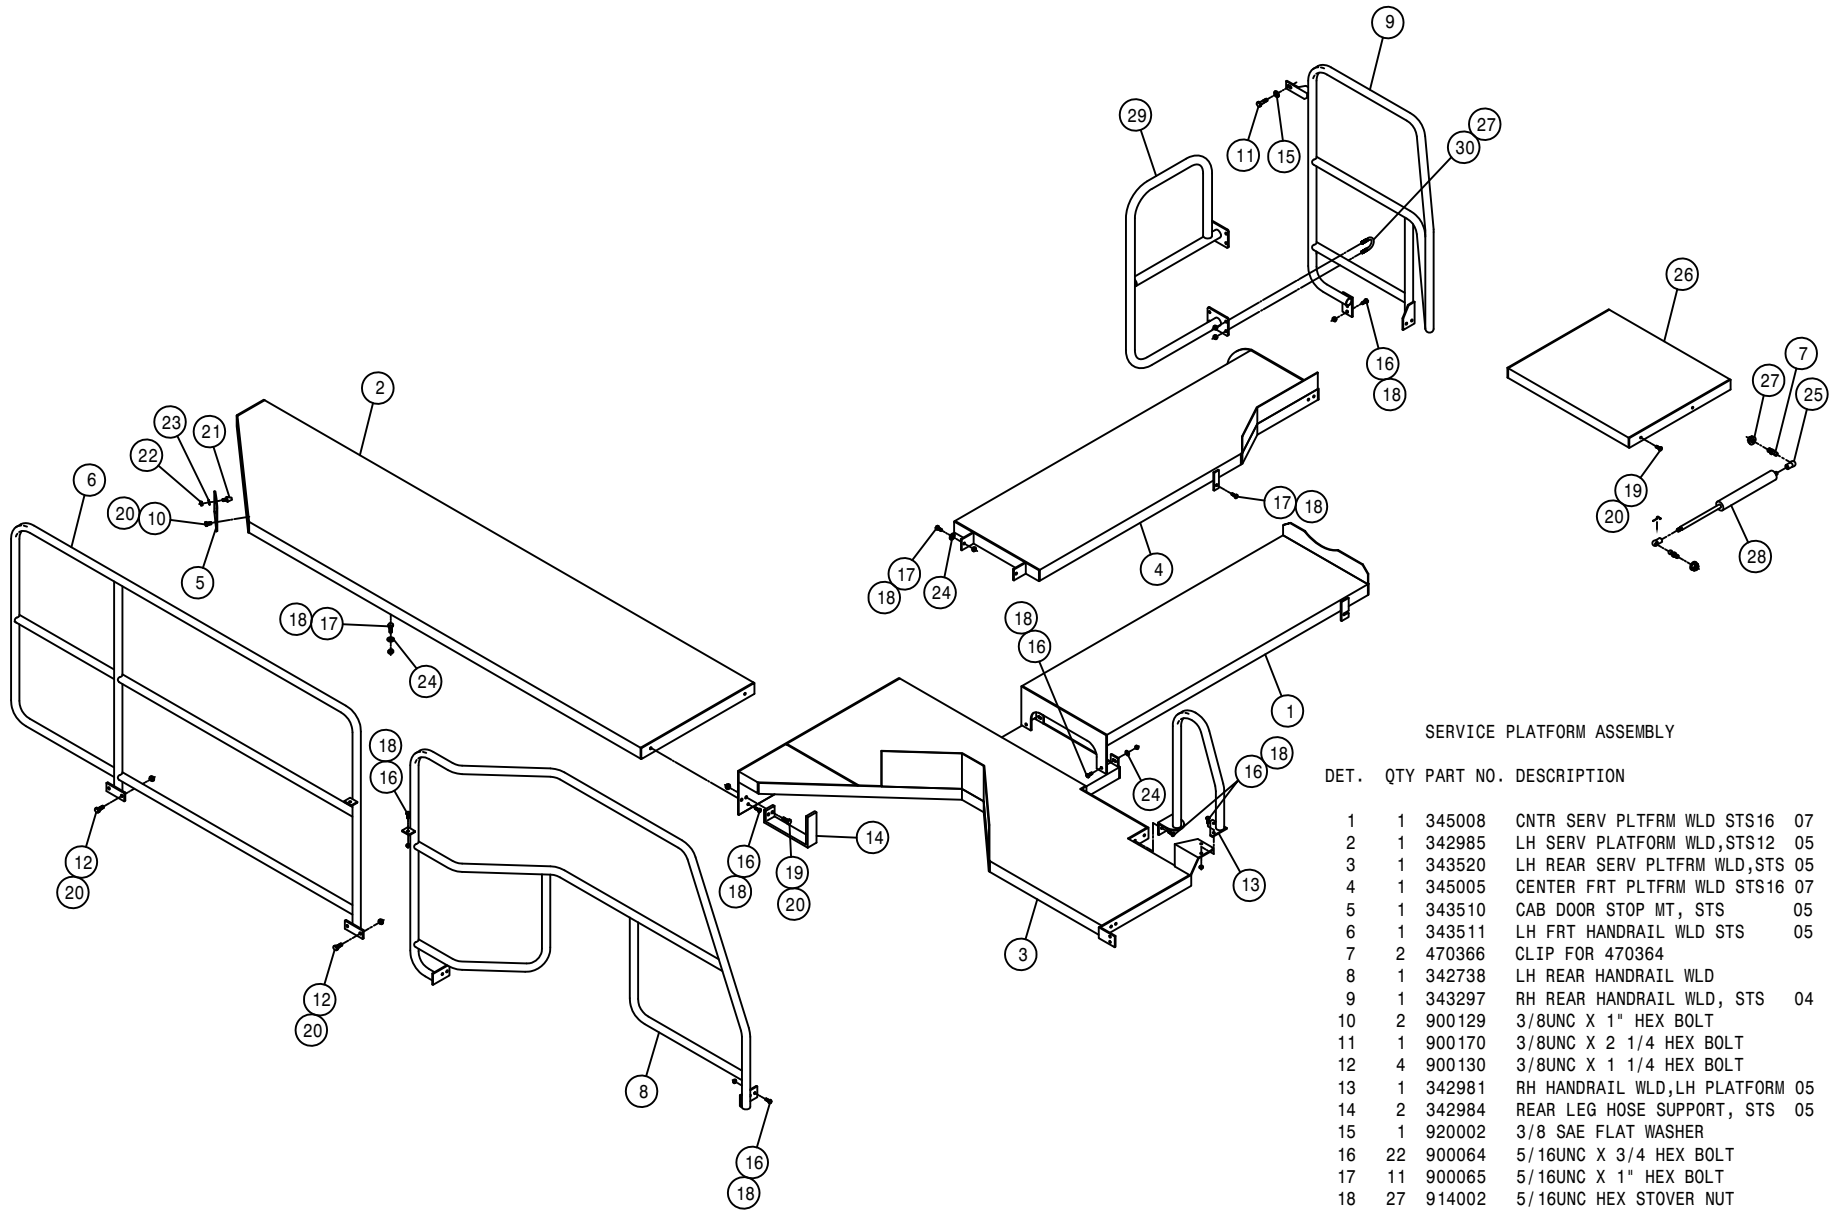

SERVICE PLATFORM ASSEMBLY

DET.	QTY	PART NO.	DESCRIPTION
1	1	345008	CNTR SERV PLTFRM WLD STS16 07
2	1	342985	LH SERV PLATFORM WLD,STS12 05
3	1	343520	LH REAR SERV PLTFRM WLD,STS 05
4	1	345005	CENTER FRT PLTFRM WLD STS16 07
5	1	343510	CAB DOOR STOP MT, STS 05
6	1	343511	LH FRT HANDRAIL WLD STS 05
7	2	470366	CLIP FOR 470364
8	1	342738	LH REAR HANDRAIL WLD
9	1	343297	RH REAR HANDRAIL WLD, STS 04
10	2	900129	3/8UNC X 1" HEX BOLT
11	1	900170	3/8UNC X 2 1/4 HEX BOLT
12	4	900130	3/8UNC X 1 1/4 HEX BOLT
13	1	342981	RH HANDRAIL WLD,LH PLATFORM 05
14	2	342984	REAR LEG HOSE SUPPORT, STS 05
15	1	920002	3/8 SAE FLAT WASHER
16	22	900064	5/16UNC X 3/4 HEX BOLT
17	11	900065	5/16UNC X 1" HEX BOLT
18	27	914002	5/16UNC HEX STOVER NUT
19	8	900129	3/8UNC X 1" HEX BOLT
20	12	914004	3/8UNC HEX STOVER NUT
21	1	470314	RUBBER BUMPER,BULLET W/3/8-16S
22	1	470087	3/8UNC HEX FLANGE LOCK NUT
23	1	920502	3/8 LOCK WASHER
24	12	920001	5/16 SAE FLAT WASHER
25	2	470365	BALL STUD,5/16-18, FOR 470364
26	1	343304	ENG CMPRTMNT PLTFRM WLD,STS 04
27	10	470113	5/16UNC HEX FLANGE LOCK NUT
28	1	470364	GAS SPRING, 90LB, 3.5 STROKE
29	1	345001	RH REAR HANDRAIL EXT WLD,STS06
30	4	473911	5/16UNC-1.311D-2.00 U-BOLT