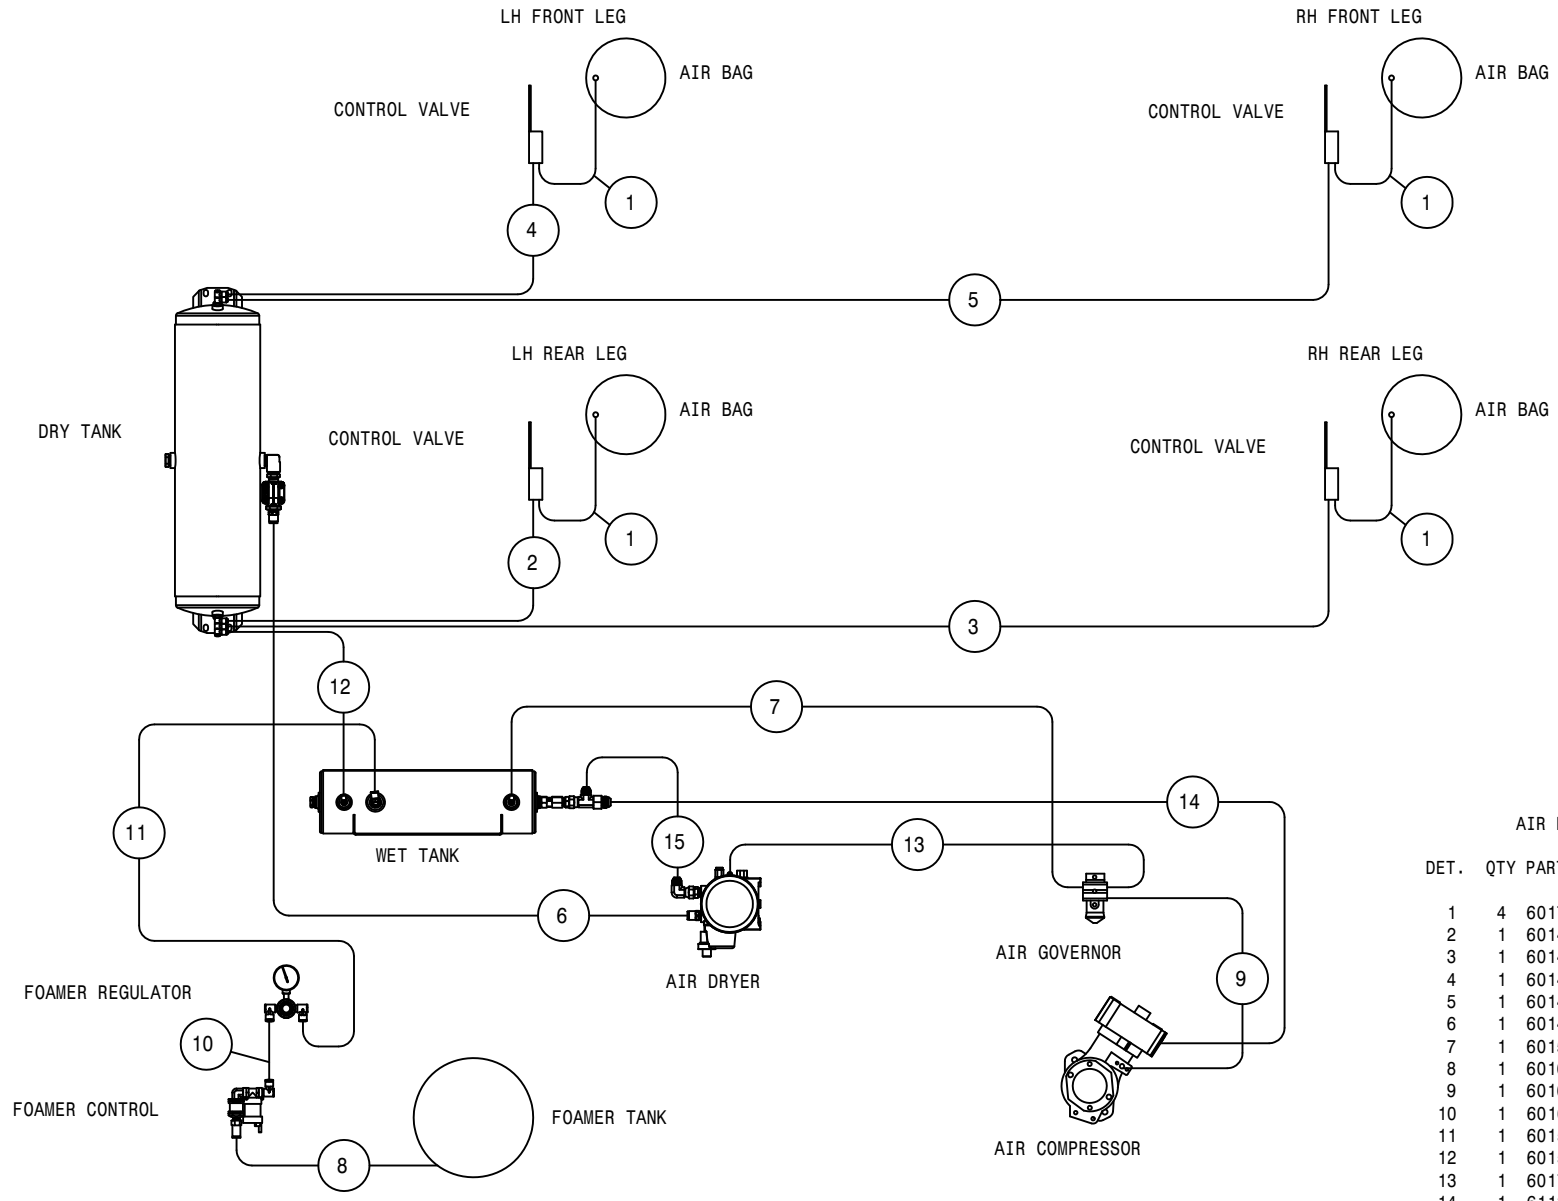

AIR LINE DIAGRAM STS 10/12

DET.	QTY	PART NO.	DESCRIPTION
1	4	601743	HOSE, 1/4 X 22 AIR
2	1	601476	HOSE, 1/4 X 120 AIR
3	1	601478	HOSE, 1/4 X 175 AIR
4	1	601479	HOSE, 1/4 X 196 AIR
5	1	601480	HOSE, 1/4 X 230 AIR
6	1	601483	HOSE, 1/2 X 84 AIR
7	1	601554	HOSE, 1/4 X 46 AIR
8	1	601624	HOSE, 3/8 X 60 AIR
9	1	601625	HOSE, 1/4 X 14 AIR
10	1	601633	HOSE, 3/8 X 11 AIR
11	1	601587	HOSE, 3/8 X 102 AIR
12	1	601592	HOSE, 1/4 X 69 AIR
13	1	601707	HOSE, 1/4 X 63 AIR
14	1	611306	12-P919J-12FJX-12FJX90-42
15	1	611307	10-P919J-10FJX-10FJX-40