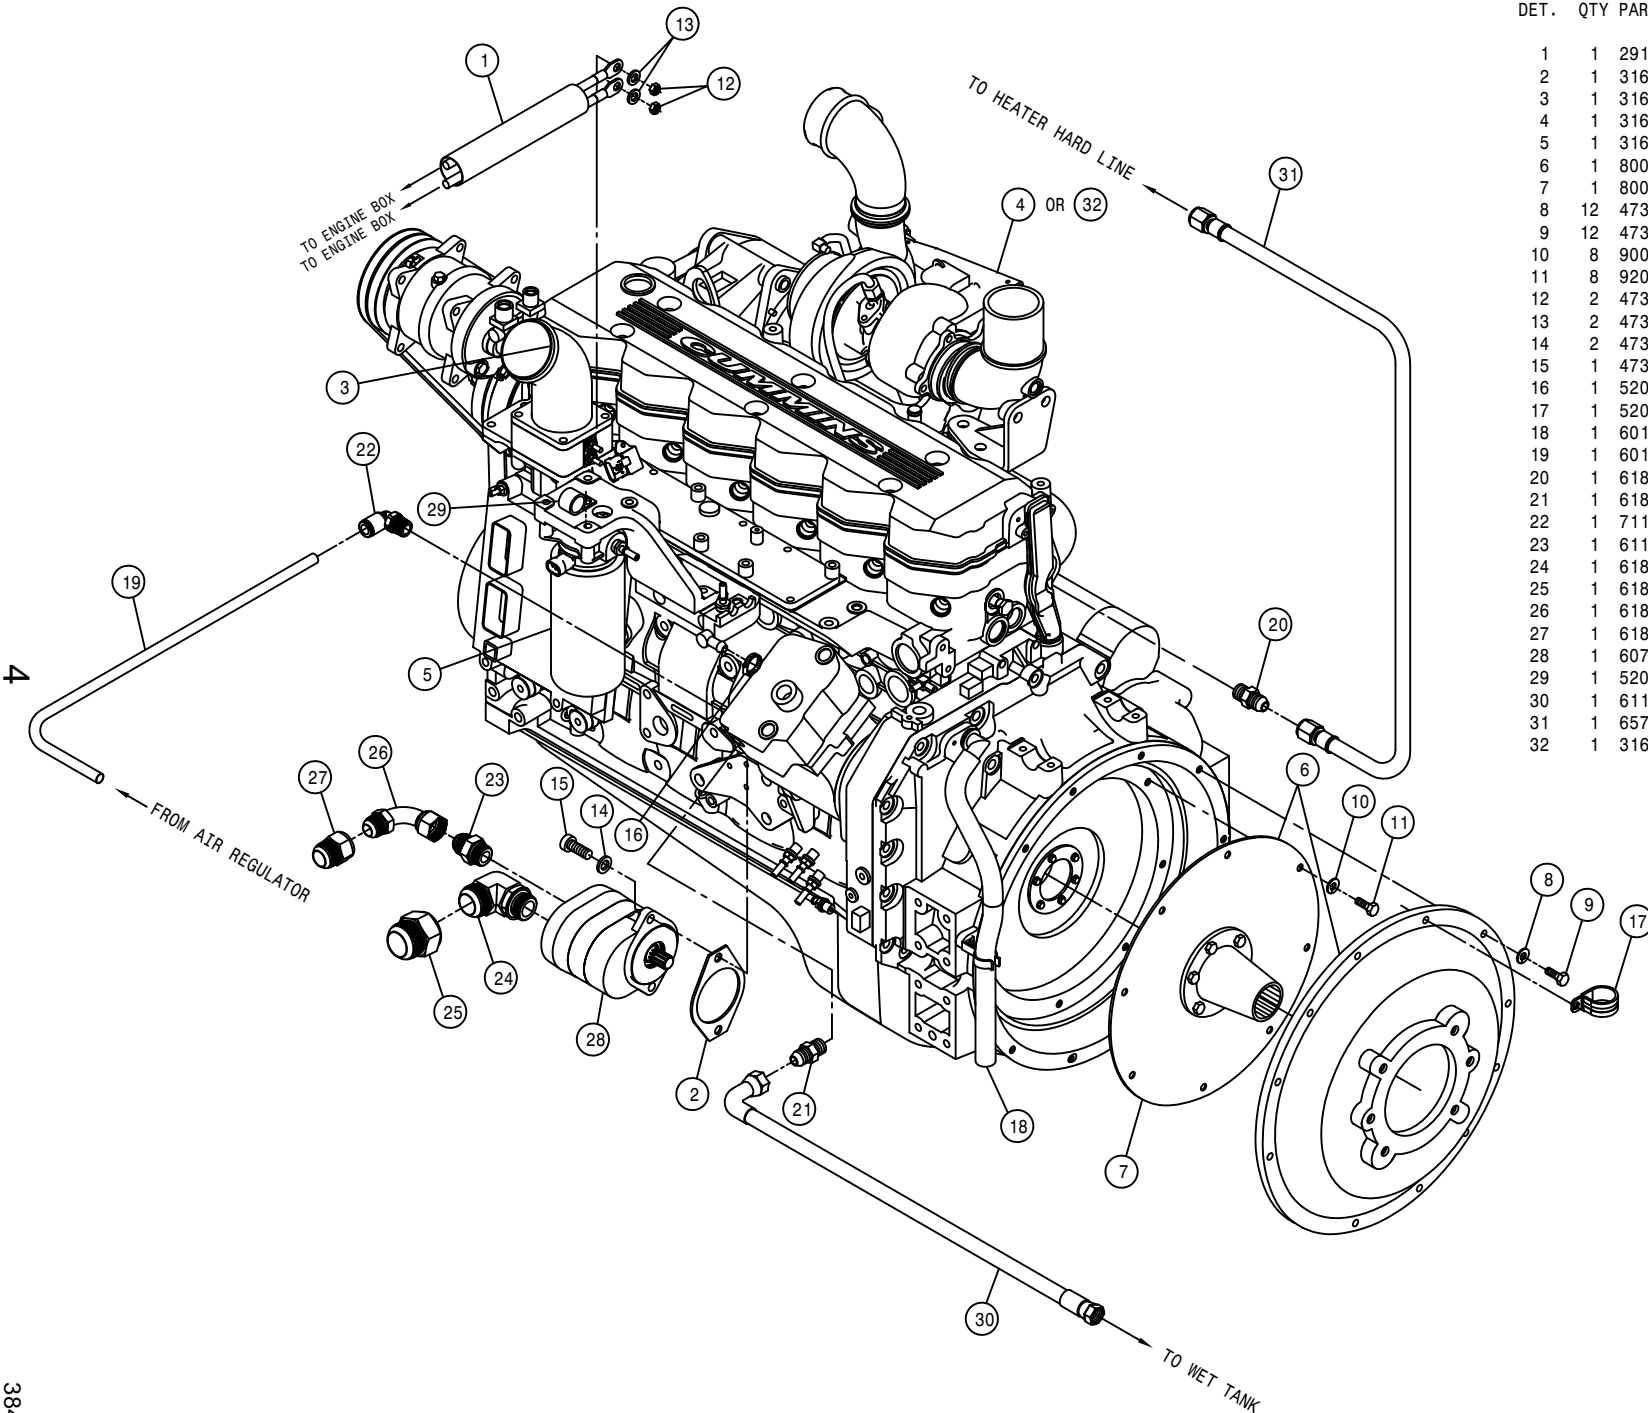

ENGINE ASSEMBLY

DET. QTY PART NO. DESCRIPTION

DET.	QTY	PART NO.	DESCRIPTION
1	1	291867	ENG HEATER CABLE ASSY,RED 6GA
2	1	316371	GASKET, AUX DRIVE CUMM 154916
3	1	316662	AIR INTAKE PIPE W/FLG,T3 ENG
4	1	316666	CUMM ENG,QSB6.7C,275HP 130A 07
5	1	316683	FUEL FILTER, ENG, TIER 3 07
6	1	800502	PUMP DRIVE,DIRECT SAE#3/C 23T
7	1	800503	DRIVE DISK ASSY,11.5" 23T SPL
8	12	473798	10MM LOCK WASHER
9	12	473818	10MM-1.50 X 40MM HEX BOLT (H)
10	8	900128	3/8UNC X 3/4 HEX BOLT
11	8	920502	3/8 LOCK WASHER
12	2	473767	6MM-1.00 HEX NUT
13	2	473768	6MM LOCK WASHER
14	2	473799	10MM FLAT WASHER
15	1	473844	10MM-1.50 X 30 SOC HD CAP SCR
16	1	520120	HOSE CLAMP NO 4 STAINLESS
17	1	520160	CUSH CLAMP,#24 1 1/2D-3/4WLOOP
18	1	601537	HOSE, 3/4 X 24 CLEAR VINYL
19	1	601625	HOSE, 1/4 X 14 AIR
20	1	618059	7/8MJIC-3/4MNPT ADPTR
21	1	618699	1 1/16MJIC-M27X2.0MOR ADPTR
22	1	711039	1/8MNPT-90-1/4 NYL TUBE LBO
23	1	611127	1 1/16MJIC-1 1/16MOR ADPTR
24	1	618476	1 5/8MJIC-90-1 5/16MOR LBO
25	1	618762	1 5/8FJIC-1 7/8MJIC ADPTR
26	1	618763	1 1/16FJX-90-1 1/16MJIC TUBE
27	1	618641	1 1/16FJIC-1 5/16MJIC ADPTR
28	1	607001	SAUER GEAR PUMP 29CC DE1L
29	1	520101	CUSH CLAMP,#16 1"D X 1/2W
30	1	611306	12-P919J-12FJX-12FJX90-42 H/A
31	1	657485	10-213-10FJX-10FJX-62 H/A
32	1	316665	CUMM ENG,QSB6.7C,215HP, 07