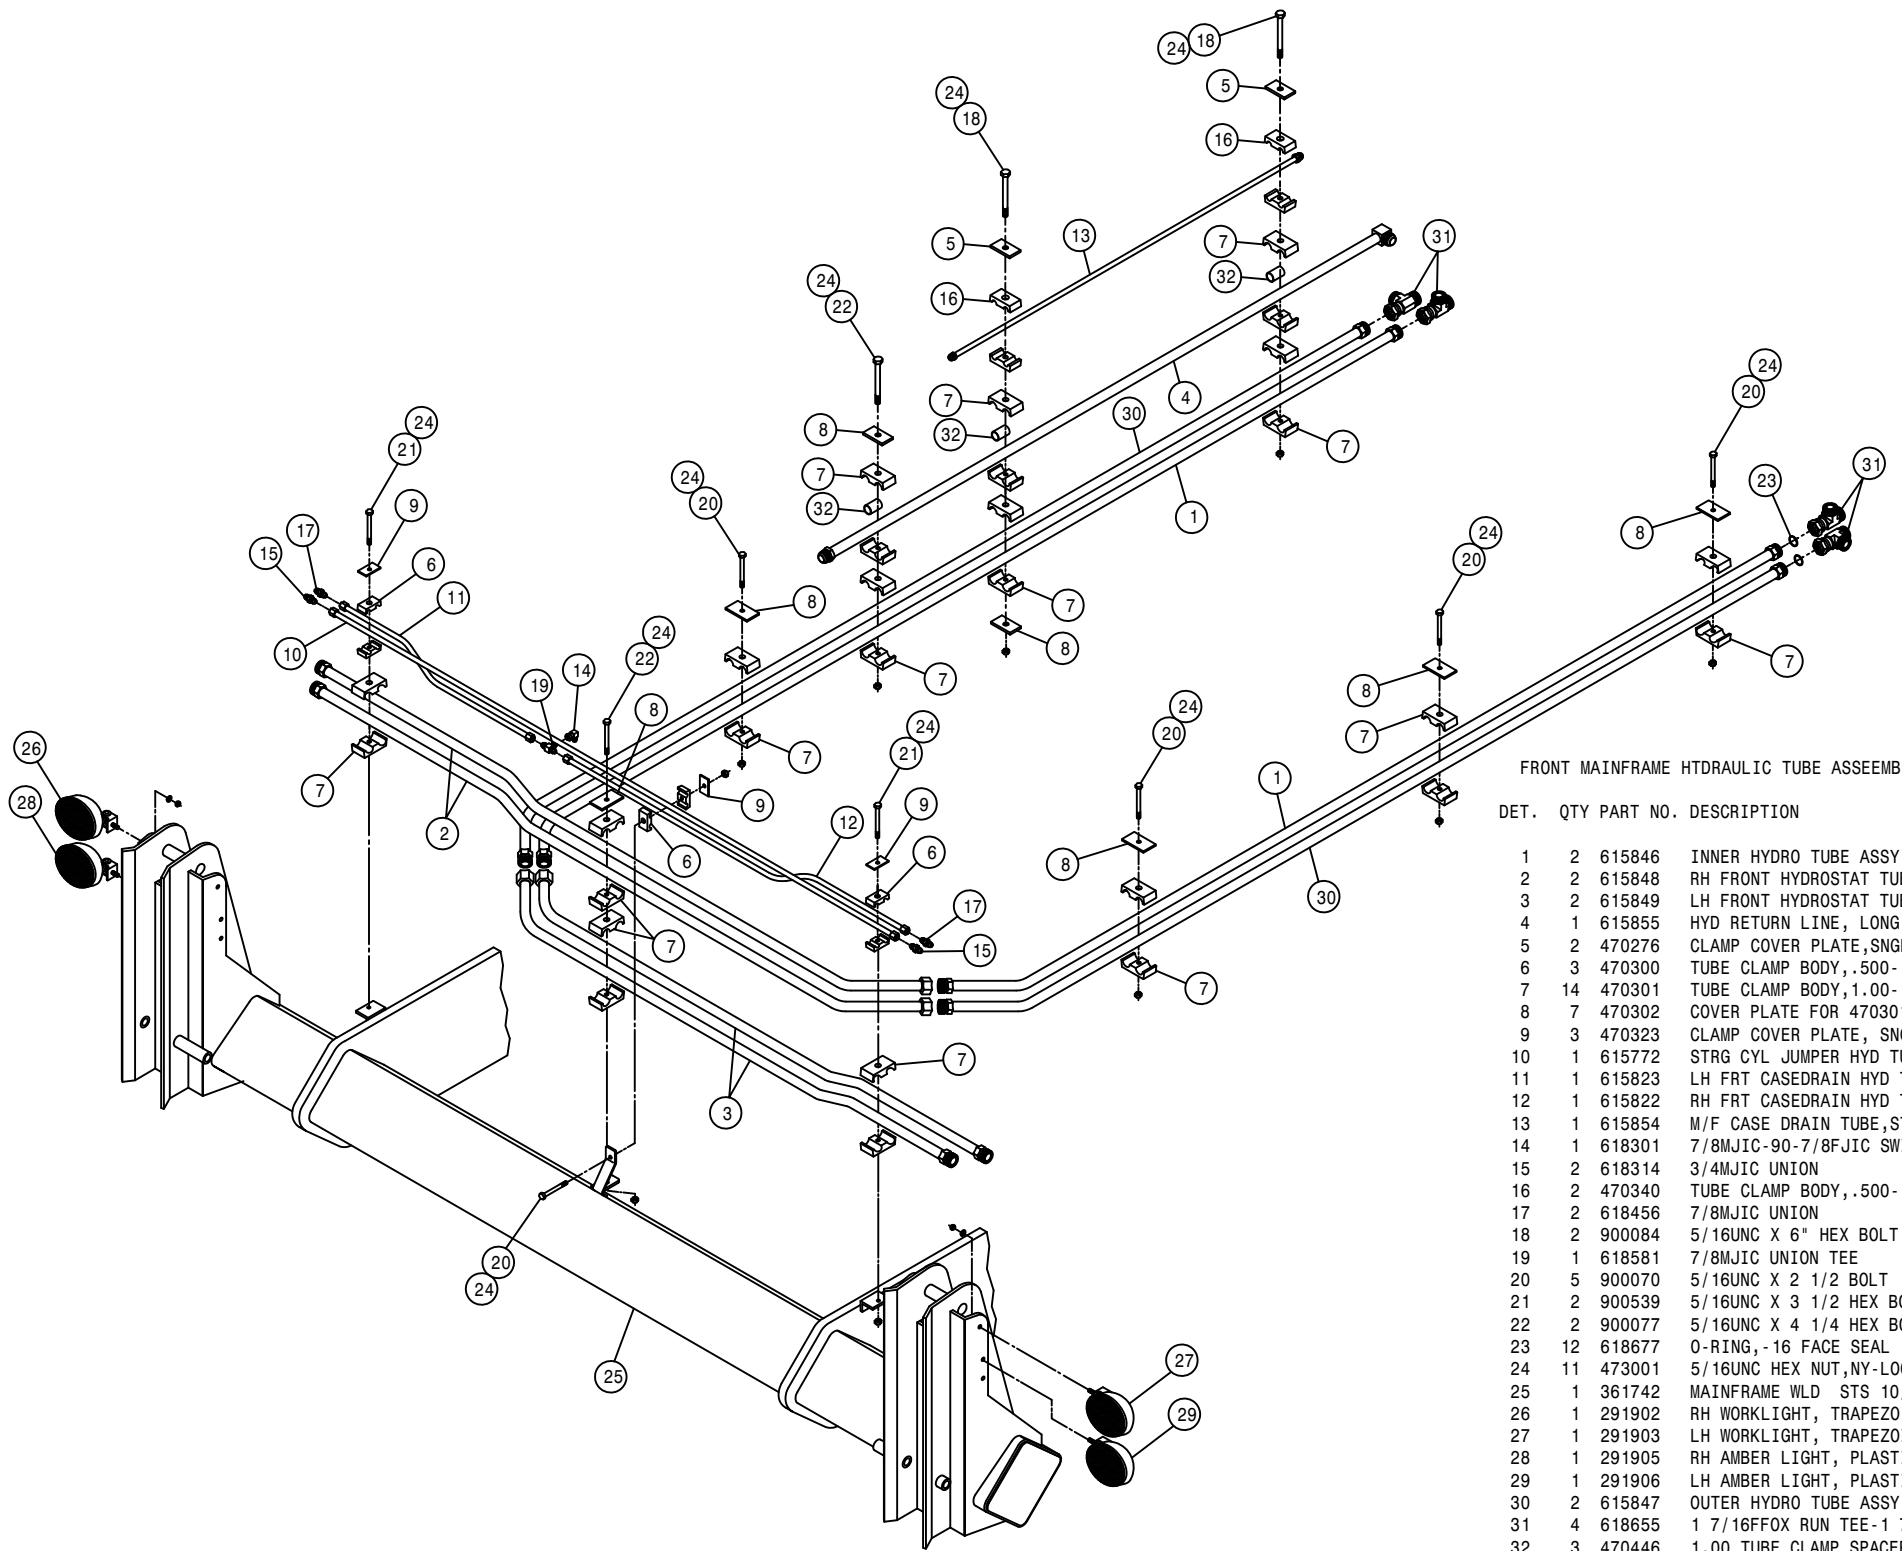

FRONT MAINFRAME HTDRAULIC TUBE ASSEMBLY

DET.	QTY	PART NO.	DESCRIPTION
1	2	615846	INNER HYDRO TUBE ASSY,STS10 07
2	2	615848	RH FRONT HYDROSTAT TUBE ASSY
3	2	615849	LH FRONT HYDROSTAT TUBE ASSY
4	1	615855	HYD RETURN LINE, LONG,STS10 07
5	2	470276	CLAMP COVER PLATE ,SNGL, 2.55LG
6	3	470300	TUBE CLAMP BODY, .500-.625
7	14	470301	TUBE CLAMP BODY,1.00-1.00
8	7	470302	COVER PLATE FOR 470301
9	3	470323	CLAMP COVER PLATE, SNGL 2.04LG
10	1	615772	STRG CYL JUMPER HYD TUBE ASSY
11	1	615823	LH FRT CASEDRAIN HYD TUBE ASSY
12	1	615822	RH FRT CASEDRAIN HYD TUBE ASSY
13	1	615854	M/F CASE DRAIN TUBE,STS10 07
14	1	618301	7/8MJIC-90-7/8FJIC SWIV LBO
15	2	618314	3/4MJIC UNION
16	2	470340	TUBE CLAMP BODY, .500-.750
17	2	618456	7/8MJIC UNION
18	2	900084	5/16UNC X 6" HEX BOLT
19	1	618581	7/8MJIC UNION TEE
20	5	900070	5/16UNC X 2 1/2 BOLT
21	2	900539	5/16UNC X 3 1/2 HEX BOLT
22	2	900077	5/16UNC X 4 1/4 HEX BOLT
23	12	618677	O-RING, -16 FACE SEAL .93ID 90D
24	11	473001	5/16UNC HEX NUT,NY-LOC 316 SS
25	1	361742	MAINFRAME WLD STS 10/12 07
26	1	291902	RH WORKLIGHT, TRAPEZOID GLASS
27	1	291903	LH WORKLIGHT, TRAPEZOID GLASS
28	1	291905	RH AMBER LIGHT, PLASTIC OVAL
29	1	291906	LH AMBER LIGHT, PLASTIC OVAL
30	2	615847	OUTER HYDRO TUBE ASSY,STS10 07
31	4	618655	1 7/16FOX RUN TEE-1 7/16MFOR
32	3	470446	1.00 TUBE CLAMP SPACER