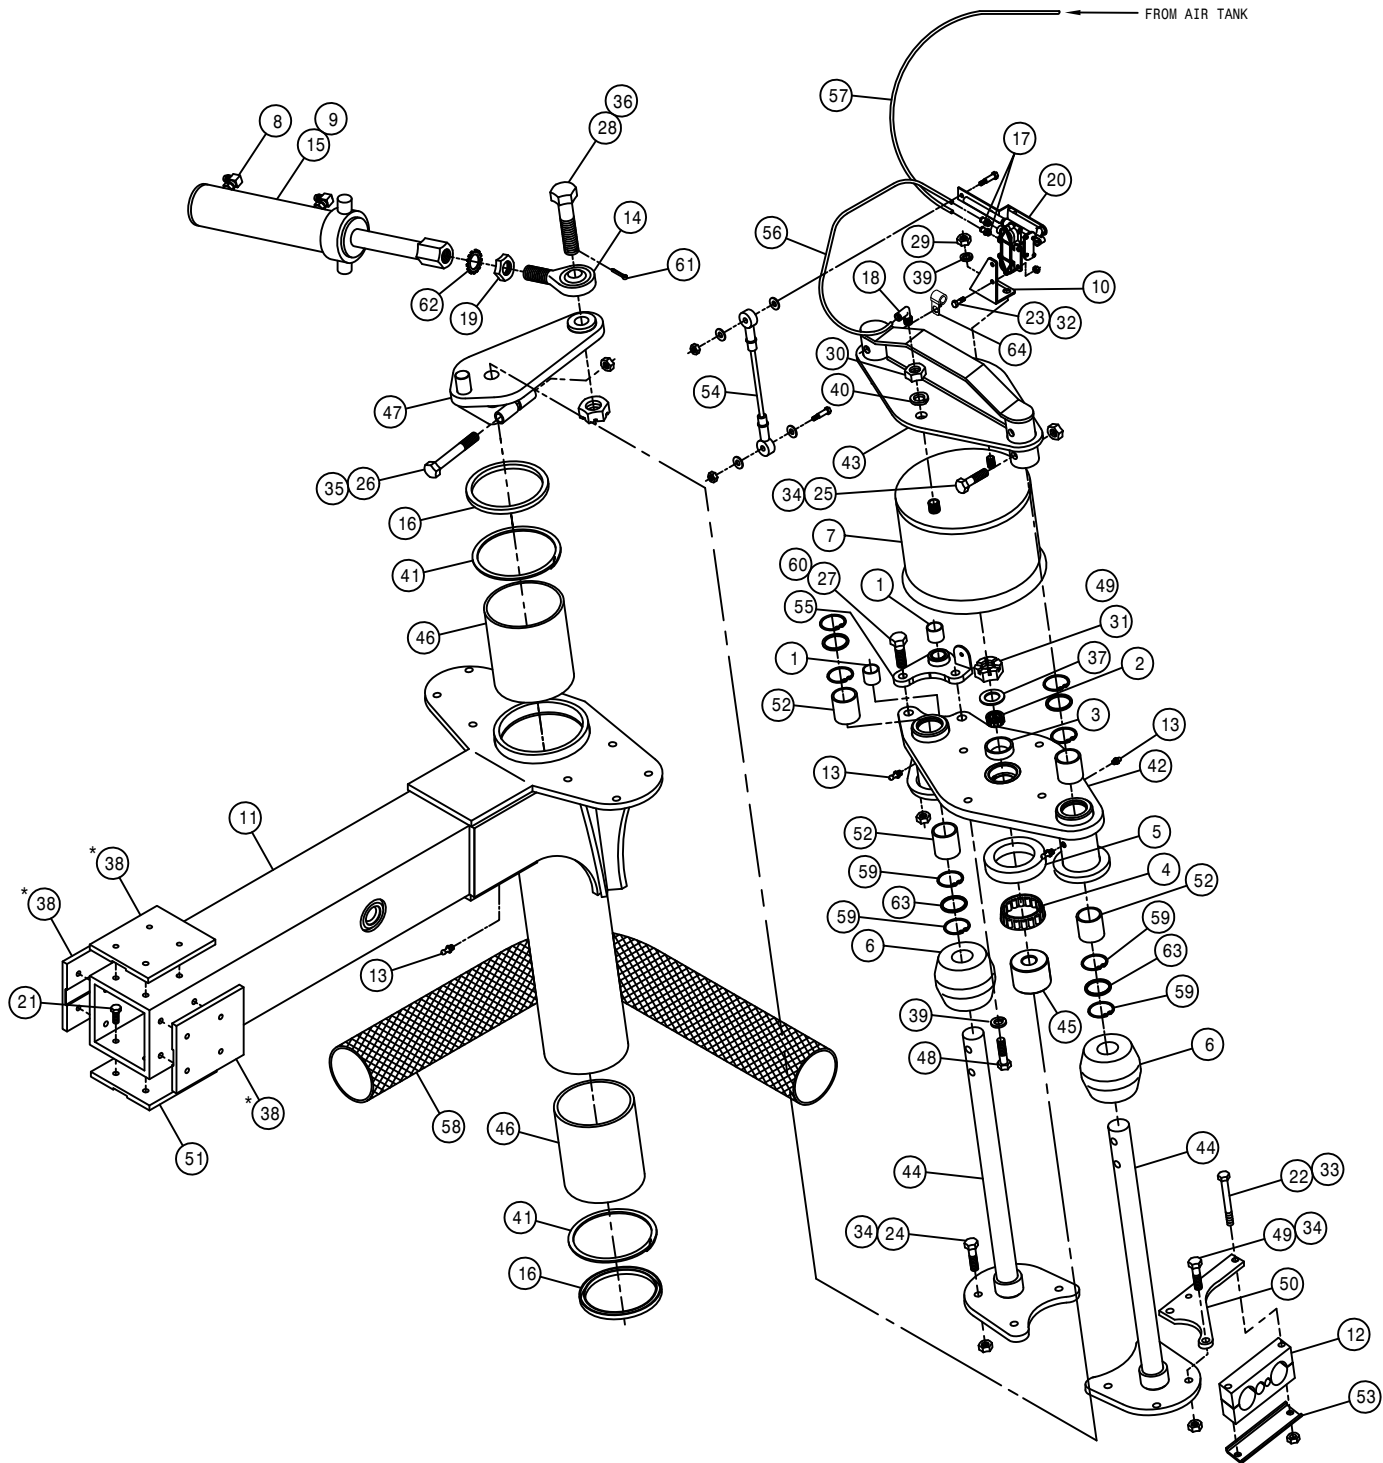

320/90 R50 RADIAL TIRE

320/105 R54 RADIAL TIRE

380/90 R54 RADIAL TIRE

RIGHT FRONT OUTER LEG ASSEMBLY

DET. QTY PART NO. DESCRIPTION

1	2	121029	JOURNAL BRG, 1.00 ID X 1.00 LG
2	1	125050	BRG CONE, 1.00 ID W/FACE SEAL
3	1	125051	BRG CUP FOR 125050
4	1	125052	BRG CONE, 2.687 ID W/FACE SEAL
5	1	125053	BRG CUP FOR 125052
6	2	311058	RUBBER SPRING
7	1	311066	AIRIDE SPRING, 9.75 BASE
8	2	618249	3/4MJIC-90-9/16MOR LBO
9	1	621551	REPAIR KIT, HYD CYL, STRG 621550
10	1	359369	RH LEG AIR VALVE MT, STS16 05
11	1	359328	OUTER LEG WLD, STS 05
12	1	470305	HOSE CLAMP, 4-HOLE
13	4	471005	1/4 28 X 1/2 GREASE ZERK
14	1	473975	ROD END, 1.00 BORE, 1-12 RH MALE
15	1	621550	STEERING CYL, 2.50 X 8.81 STS
16	2	629621	SEAL, 4.500 ROD DIA
17	2	711036	1/8MNPT-1/4 NYL TUBE FTG
18	1	711040	1/4MNPT-90-1/4 NYL TUBE LBO
19	1	472328	1"-12 HEX JAM NUT
20	1	358832	AIRIDE SPRING CTRL VALVE 98
21	16	900128	3/8UNC X 3/4 HEX BOLT
22	2	900138	3/8UNC X 3 1/2 HEX BOLT
23	2	900002	1/4UNC X 3/4 HEX BOLT
24	6	900267	1/2UNC X 2" HEX BOLT
25	4	900269	1/2UNC X 2 3/4 HEX BOLT
26	1	900343	5/8UNC X 4 1/2 HEX BOLT
27	2	900352P	5/8UNC X 2 1/4 HEX BOLT
28	1	359085	STEERING ARM BOLT, 1"-8THD STS
29	1	910008	1/2UNC HEX NUT
30	1	910013	3/4UNF HEX NUT
31	1	910021	1"-14 SLOT JAM NUT
32	2	914000	1/4UNC HEX STOVER NUT
33	2	914004	3/8UNC HEX STOVER NUT
34	12	914008	1/2UNC HEX STOVER NUT
35	1	914010	5/8UNC HEX STOVER NUT
36	1	910020	1" UNC HEX SLOTTED NUT
37	1	920008	1" SAE FLAT WASHER
38	3	342917	TREAD ADJ PLATE, STEEL, THD
39	5	920504	1/2 LOCK WASHER
40	1	920506	3/4 LOCK WASHER
41	2	629538	4.5 SPIROLOX RING
42	1	359337	RH AIR BAG LWR PLT WLD, STS 05
43	1	359333	AIRBAG TOWER TOP MT WLD, STS 05
44	2	359077	NITRO TOWER SHAFT WLD STS
45	1	359082	STEERING ARM BRG SPACER
46	2	121112	LEG SLEEVE BEARING (POLYGON)04
47	1	359070	RH STEERING ARM WLD
48	4	900265	1/2UNC X 1 1/2 HEX BOLT
49	2	900268	1/2UNC X 2 1/2 HEX BOLT
50	1	359081	UPPER LEG HOSE MT PLT
51	4	342719	TRD ADJ BRONZE BEARING, THD-GRV
52	4	121113	TOWER SLEEVE BRG (POLYGON) 05
53	1	359094	HYD TUBE CLAMP KEEPER, 5.75
54	1	359095	LEG HEIGHT CTRL LINKAGE, STS12
55	1	359435	RH LEG UPR TRUNNION MT WLD 07
56	1	601473	HOSE, 1/4 X 22 AIR
57	1	601480	HOSE, 1/4 X 230 AIR
58	1	470310	SIDEWINDER SLEEVE, 14.06 X 45"
59	8	629537	187RRHOZ SNAP RING
60	2	914010P	5/8UNC HEX STOVER NUT
61	1	470117	COTTER PIN 3/16 1 3/4 SQ CUT
62	1	483018	1" EXTERNAL TOOTH LOCK WASHER
63	4	629620	SEAL, 1.500 ROD DIA
64	1	520164	CUSH CLAMP, 9/16D-3/4W-.531MT