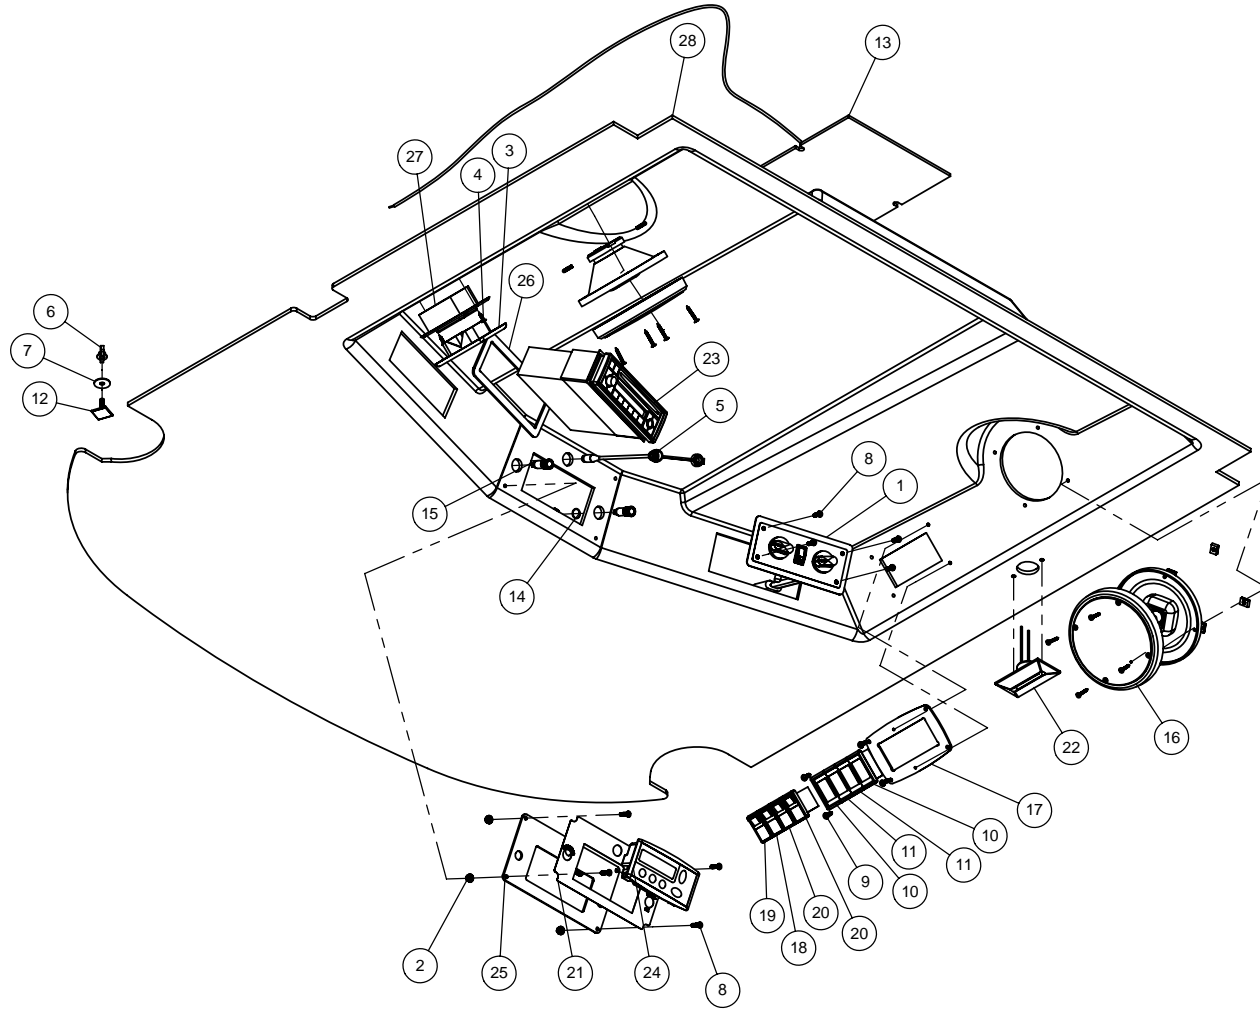

HEADLINER ASSEMBLY

DET	QTY	P/N	DESCRIPTION
1	1	657500	A/C & HEATER BLOWER SYS,STS 05
2	4	470175	10-32 SERR FLANGE NUT
3	1	291913	TRIM RING, DOME LIGHT 291912
4	2	473907	#10X5/8 OPHIL 8 SHT MTL SCR
5	1	293810	HR12 EXTENSION CABLE, PANEL MT
6	19	470457	1/4-20 WING NUT, NYLON
7	19	483067	1/4 X 1" FENDER WASHER
8	8	472235	10-32 X 3/4 PHIL HD MACH SCR
9	4	473990	8-15 X 3/4 PHIL PAN SMS TY-A
10	2	292261	MOUNTING TRIM, END VME
11	2	292262	MOUNTING TRIM, MIDDLE VMM
12	19	470456	1/4-20 x 1.00 THREAD STUD, NYLON
13	1	291924	ANTENNA AM/FM/WB HEADLINER MT
14	1	291741	GREEN LED IND LIGHT,12V 10MM
15	1	291740	RED LED IND LIGHT,12V 10MM
16	2	291922	SPEAKER, PAIR
17	1	343354	LIGHT & WIPER BEZEL,STS CAB 05
18	1	292215	SWITCH, WIPER, STS
19	1	292214	SWITCH, WASHER, STS
20	2	292216	SWITCH,WORK/FIELD LIGHTS, STS
21	1	650148	MDM BEZEL DECAL
22	1	291909	L.E.D. COURTESY LIGHT W/LEADS
23	1	291932	RADIO CQ-5335U STS 06
24	1	292010	IQAN MDM MINI DISPLAY
25	1	343355	MDM BEZEL, STS CAB 05
26	1	343331	RADIO BEZEL,CAB, BLK PLASIC 05
27	1	291912	DOME LIGHT
28	1	658331	HEADLINER, STS CAB 05
NS	1	291933	HARNES, RADIO CQ-5335U STS 06
NS	1	KRA004	RADIO KIT,SPKRS-ANT, STS 06
NS	1	KSW602	SWITCH KIT, CAB STS 05