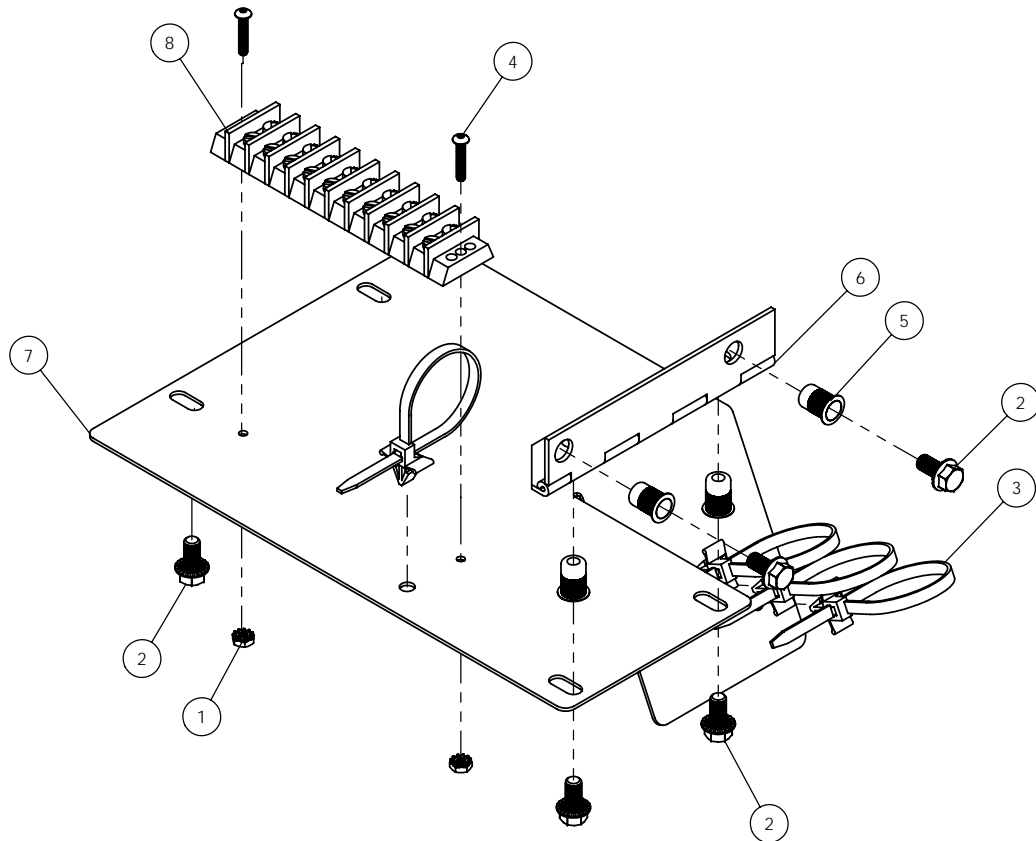

TERMINAL STRIP DOOR ASSEMBLY

DET QTY	P/N	DESCRIPTION
1	2	470467 6-32 KEP NUT
2	6	470122 1/4 UNC X 1/2 FLANGE HEX BOLT
3	4	470445 CABLE TIE, PUSH MT 7.8" BLK NYL
4	2	473989 6-32 X 3/4 BUTTON SOC CAP SCR
5	4	470380 1/4-20 NUTSERT .027-1.65 STL
6	1	343414 CONSOLE BTM DOOR HINGE,CAB STS
7	1	343413 CONSOLE BOTTOM DOOR,CAB STS 05
8	1	291886 TERM BLCK 10 POSIT, 2 ROW 20 AMP