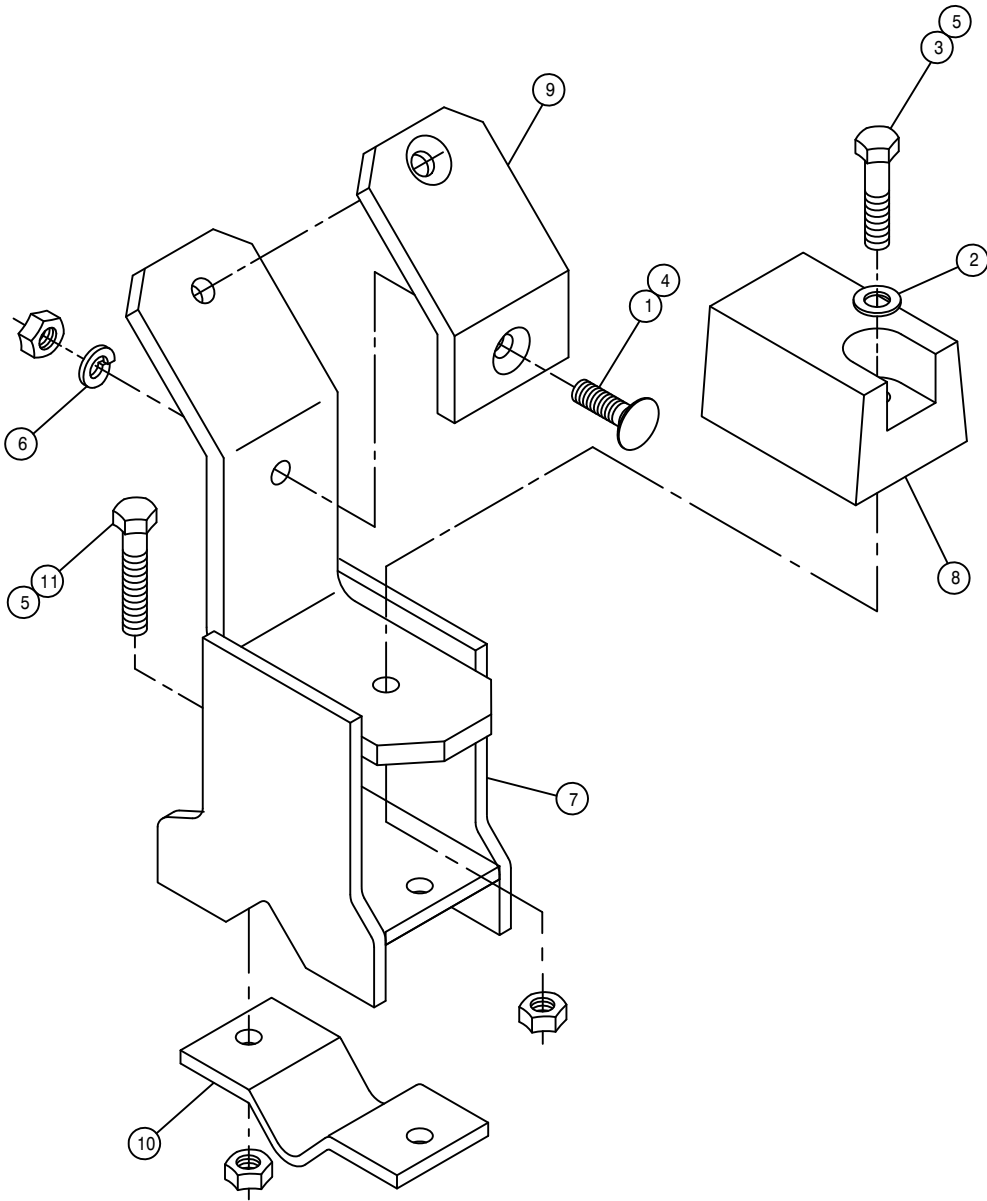

BOOM SUPPORT CRADLE ASSEMBLY, 80' -90'

DET. QTY PART NO. DESCRIPTION

1	2	470328	3/8UNC X 1 1/4 #3HD PLOW BOLT
2	1	483043	3/8 REGULAR FLAT WASHER
3	1	900133	3/8UNC X 2" SERR FLANGE BOLT
4	2	910004	3/8UNC HEX NUT
5	3	914004	3/8UNC HEX STOVER NUT
6	2	920502	3/8 LOCK WASHER
7	1	164811	BOOM SUPP CRADLE WLD,80/90' 04
8	1	164541	BOOM SUPPORT PAD
9	1	164542	BOOM SUPPORT CRADLE PAD
10	1	164543	BOOM SUPPORT KEEPER
11	2	900170	3/8UNC X 2 1/4 SER FLANGE BOLT