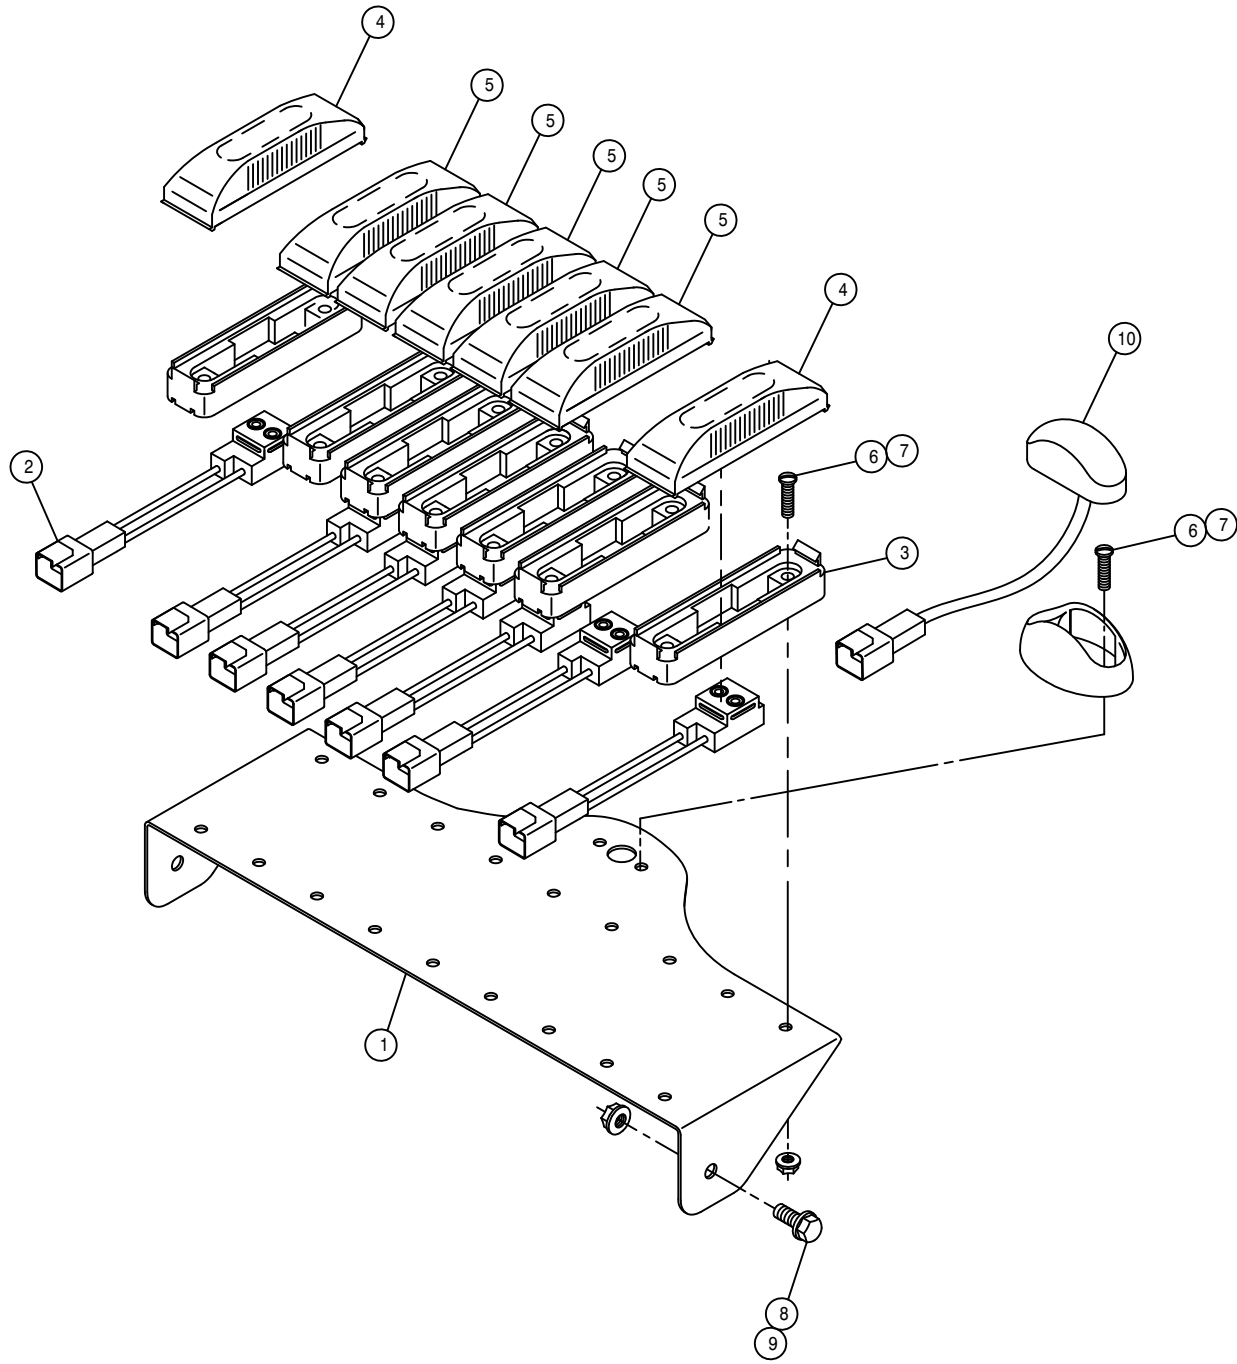

BOOM INDICATOR LIGHT ASSEMBLY

DET. QTY PART NO. DESCRIPTION

1	1	165008	BOOM INDICATOR LIGHT MT	05
2	7	293816	2-WIRE PIGTAIL ASSY, STS	05
3	7	291713	MTG BRKT FOR 291710/291711	
4	2	291711	YELLOW LAMP, 3 3/8" OVAL 12.8V	
5	5	291710	RED LAMP, 3 3/8" OVAL 12.8V	
6	16	472235	10-32 X 3/4 PHIL HD MACH SCR	
7	16	470175	10-32 HEX FLANGE LOCK NUT	
8	2	470118	1/4UNC X 3/4 FLANGE HEX BOLT	
9	2	470121	1/4UNC HEX FLANGE LOCK NUT	
10	1	293817	MASTER SPRAY LIGHT ASSY, STS	05