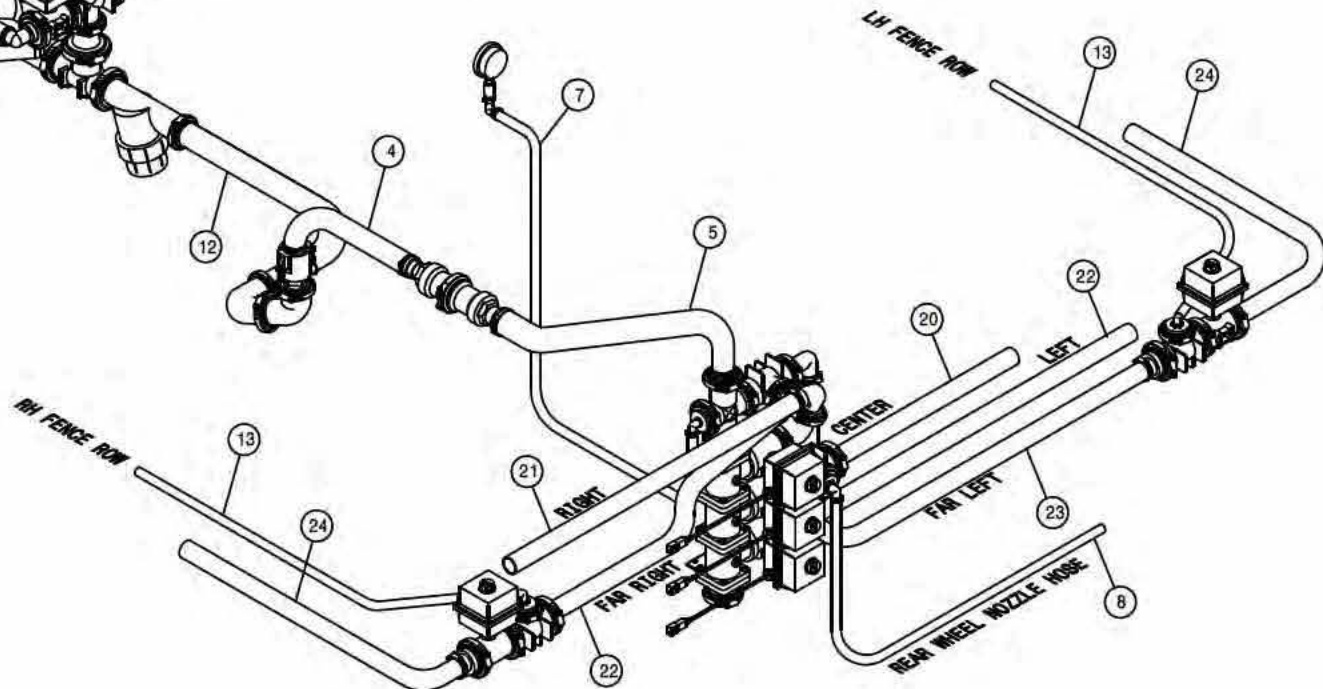

SIDE FILL SOLUTION HOISING (SV)

DET. QTY PART NO. DESCRIPTION

DET.	QTY	PART NO.	DESCRIPTION
1	1	601704	HOSE, 1 X 140 1BR BLK EPDM
2	1	601674	HOSE, 1/4 X 120 1 BR BLK EPDM
3	1	601496	HOSE, 1 X 120 1BR BLK EPDM
4	1	601613	HOSE, 2 X 43 2F-1W EPDM
5	1	601502	HOSE, 2 X 56 2F-1W EPDM
6	1	601676	HOSE, 1/2 X 270 1BR BLK EPDM
7	1	601634	HOSE, 1/2 X 78 1BR BLK EPDM
8	1	601677	HOSE, 1/2 X 100 1BR BLK EPDM
9	1	601573	HOSE, 2 X 48 2F-1W EPDM
10	1	601591	HOSE, 1 1/2 X 53 2BR BLK EPDM
11	1	601590	HOSE, 1 X 6 1BR BLK EPDM
12	1	601628	HOSE, 2 X 51 2F-1W EPDM
13	2	601566	HOSE, 1/2 X 252 1BR BLK EPDM
14	1	601492	HOSE, 1 X 37 1BR BLK EPDM
15	1	601179	HOSE, 1 X 26 1BR BLK EPDM
16	1	601506	HOSE, 3 X 74 POLY HELIX EPDM
17	1	601574	HOSE, 3 X 36 POLY HELIX EPDM
18	1	690731	SOLU TUBE, 3.00 S.S. SIDE FILL
19	1	601459	HOSE, 1 X 245 1BR BLK EPDM
20	1	601521	HOSE, 1 X 72 1BR BLK EPDM
21	1	601522	HOSE, 1 X 204 1BR BLK EPDM
22	2	601523	HOSE, 1 X 300 1BR BLK EPDM
23	1	601524	HOSE, 1 X 396 1BR BLK EPDM
24	2	601525	HOSE, 1 X 84 1BR BLK EPDM