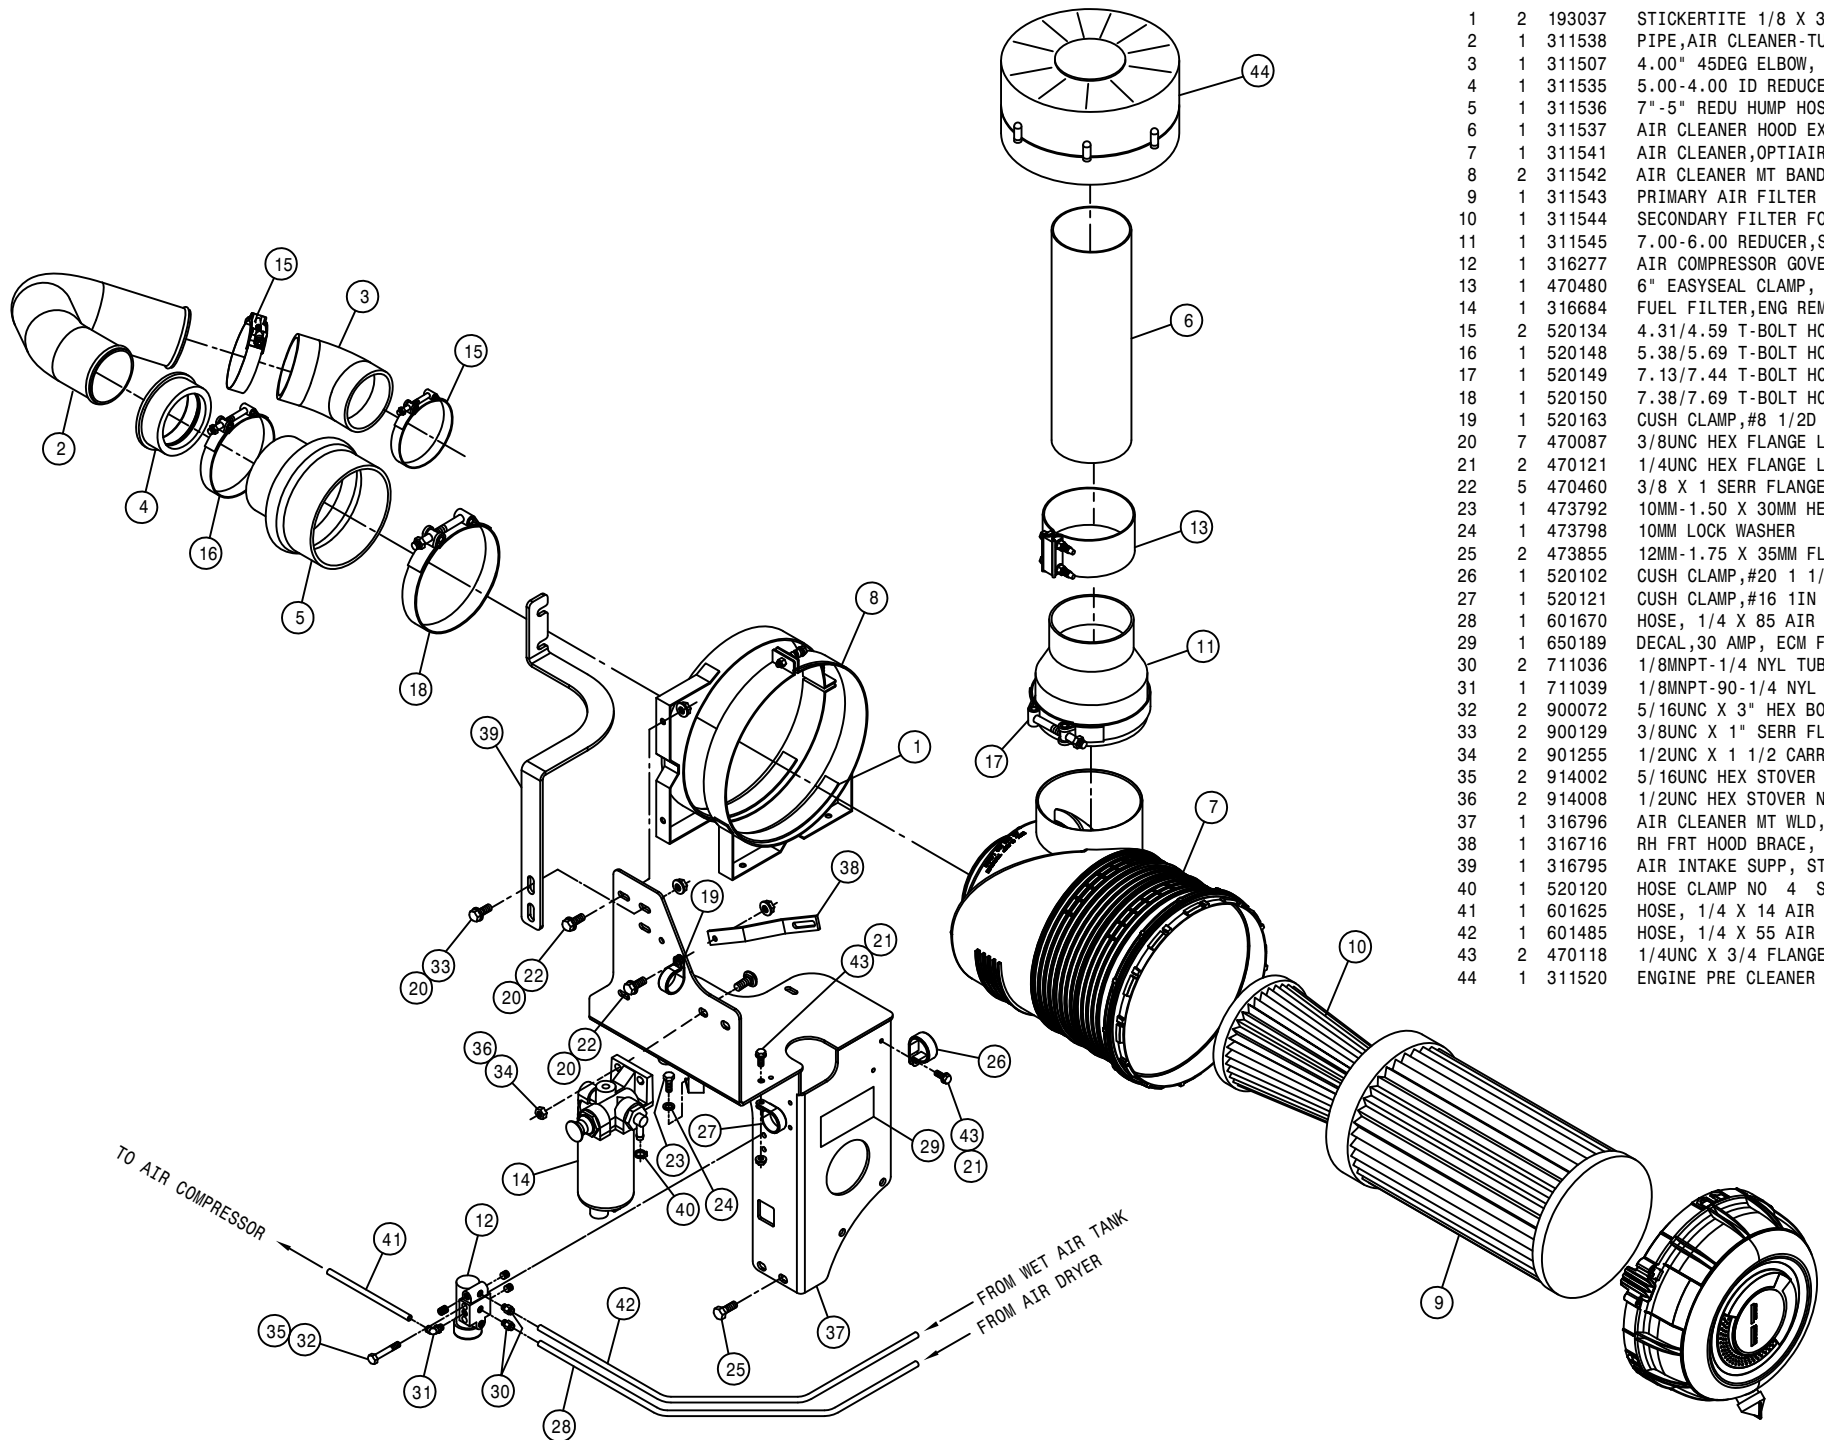

1	2	193037	STICKERTITE 1/8 X 3/4
2	1	311538	PIPE,AIR CLEANER-TURBO,STS 07
3	1	311507	4.00" 45DEG ELBOW, RUBBER
4	1	311535	5.00-4.00 ID REDUCER BUSHING
5	1	311536	7" -5" REDU HUMP HOSE, RUBBER
6	1	311537	AIR CLEANER HOOD EXT,14"STS 07
7	1	311541	AIR CLEANER,OPTIAIR 1300
8	2	311542	AIR CLEANER MT BAND FOR 311541
9	1	311543	PRIMARY AIR FILTER FOR 311541
10	1	311544	SECONDARY FILTER FOR 311541
11	1	311545	7.00-6.00 REDUCER,STEEL W/CLMP
12	1	316277	AIR COMPRESSOR GOVERNOR KIT
13	1	470480	6" EASYSEAL CLAMP, SS
14	1	316684	FUEL FILTER,ENG REMOTE,T3 07
15	2	520134	4.31/4.59 T-BOLT HOSE CLAMP SS
16	1	520148	5.38/5.69 T-BOLT HOSE CLAMP SS
17	1	520149	7.13/7.44 T-BOLT HOSE CLAMP SS
18	1	520150	7.38/7.69 T-BOLT HOSE CLAMP SS
19	1	520163	CUSH CLAMP,#8 1/2D X 3/4W
20	7	470087	3/8UNC HEX FLANGE LOCK NUT
21	2	470121	1/4UNC HEX FLANGE LOCK NUT
22	5	470460	3/8 X 1 SERR FLANGE BOLT
23	1	473792	10MM-1.50 X 30MM HEX BOLT
24	1	473798	10MM LOCK WASHER
25	2	473855	12MM-1.75 X 35MM FLANGE BOLT
26	1	520102	CUSH CLAMP,#20 1 1/4D X 1/2W
27	1	520121	CUSH CLAMP,#16 1IN X 3/4W
28	1	601670	HOSE, 1/4 X 85 AIR
29	1	650189	DECAL,30 AMP, ECM FUSE, STS 07
30	2	711036	1/8MNPT-1/4 NYL TUBE FTG
31	1	711039	1/8MNPT-90-1/4 NYL TUBE LBO
32	2	900072	5/16UNC X 3" HEX BOLT
33	2	900129	3/8UNC X 1" SERR FLANGE BOLT
34	2	901255	1/2UNC X 1 1/2 CARR BOLT
35	2	914002	5/16UNC HEX STOVER NUT
36	2	914008	1/2UNC HEX STOVER NUT
37	1	316796	AIR CLEANER MT WLD, STS T3 07
38	1	316716	RH FRT HOOD BRACE, STS T3 07
39	1	316795	AIR INTAKE SUPP, STS10/12 07
40	1	520120	HOSE CLAMP NO 4 STAINLESS
41	1	601625	HOSE, 1/4 X 14 AIR
42	1	601485	HOSE, 1/4 X 55 AIR
43	2	470118	1/4UNC X 3/4 FLANGE HEX BOLT
44	1	311520	ENGINE PRE CLEANER