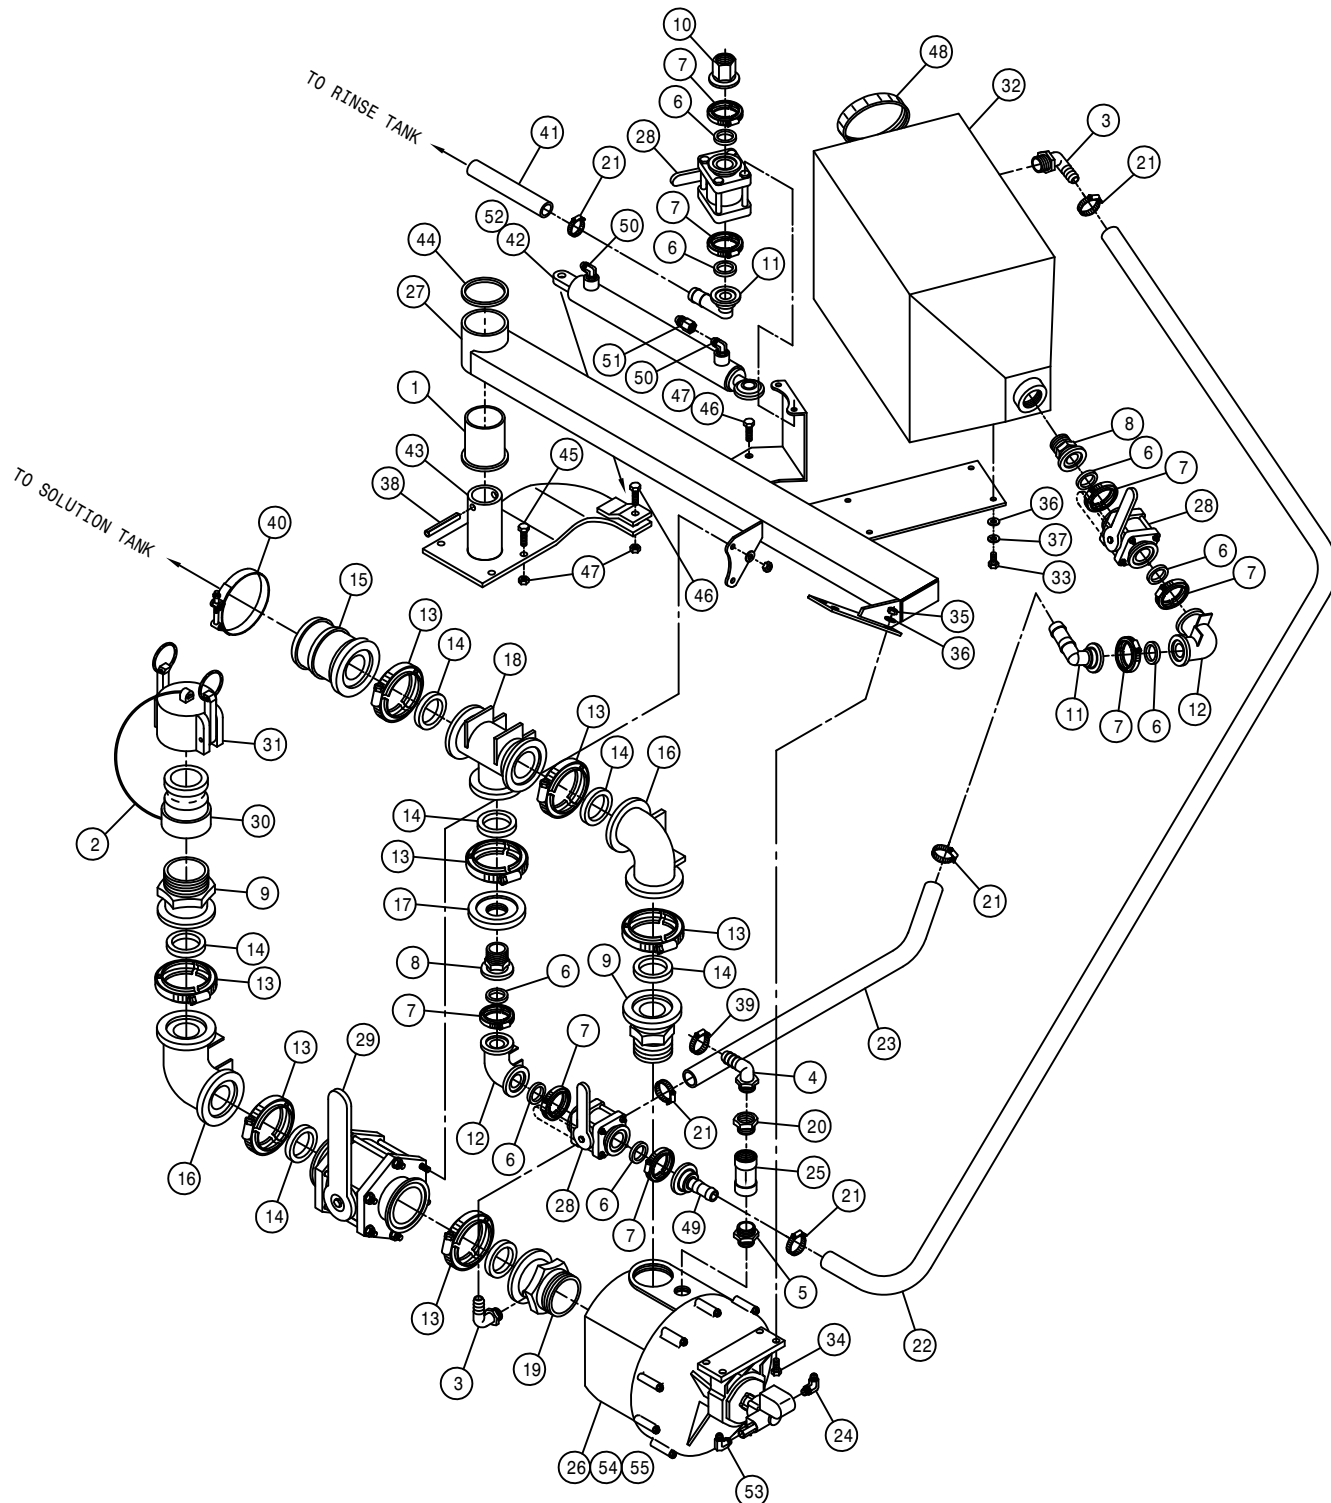

SIDE FILL/CHEMICAL INDUCTOR ASSEMBLY

DET.	QTY	PART NO.	DESCRIPTION
1	1	121101	TRANSOM PIVOT BRG, TOP POLYGON
2	1	470352	LANYARD, 11" POLY
3	2	500024	1"NPT-90-1"HOSE BARB, POLY
4	1	500041	3/4NPT-90-1/2"HOSE BARB, POLY
5	1	500085	1" X 3/4NPT REDU NIPPLE, POLY
6	8	500157	1" FLANGE GASKET EPDM
7	8	500159	1" FLANGE CLAMP, S.S.
8	2	500163	1" FLANGE-1" MNPT ADPTR POLY
9	2	500164	3" FLANGE-3" MNPT ADPTR POLY
10	1	500168	1" FLANGE-1" FNPT ADPTR POLY
11	2	500173	1" FLANGE-90-1" HOSE BARB POLY
12	2	500174	1" FLANGE-90-1" FLANGE LBOPOLY
13	7	500208	3" FLANGE CLAMP, S.S.
14	7	500209	3" FLANGE GASKET EPDM
15	1	500210	3" FLANGE-3" HOSE BARB POLY
16	2	500213	3"FLANGE-90-3"FLANGE LBO POLY
17	1	500216	3"FLANGE PLUG W/1"FNPT POLY
18	1	500217	3" FLANGE TEE POLY
19	1	500220	3"FLANGE-3"MNPT W/1"FNPT POLY
20	1	505214	1"-3/4"NPT REDU BUSH, POLY
21	5	520090	HOSE CLAMP NO 16 STAINLESS
22	1	601609	HOSE, 1 X 33 1BR BLK EPDM
23	1	601611	HOSE, 1 X 30 2F-1W EPDM
24	1	618183	3/4MJIC-90-7/8MOR LBO
25	1	690488	1.00 CHECK VLV, SPRING LOADED
26	1	690760	BANJO PUMP, 3" SIDE FILL STS12
27	1	690916	SIDE FILL ARM WLD, STS 2004
28	3	696147	BALL VLV, 1" FLANGE
29	1	696149	BALL VLV, 3" FLANGE
30	1	696225	3.00FNPT-MALE COUPLER POLY
31	1	696231	CAP FOR 3.00 MALE COUPLER POLY
32	1	701085	TANK, 5 GAL, SQ WHITE
33	4	900064	5/16UNC X 3/4 HEX BOLT
34	4	900066	5/16UNC X 1 1/4 HEX BOLT
35	4	914002	5/16UNC HEX STOVER NUT
36	8	920001	5/16 SAE FLAT WASHER
37	4	920501	5/16 LOCK WASHER
38	1	473978	ROLL PIN, 1/2 X 3 1/2 LG
39	1	520070	HOSE CLAMP NO 8 STAINLESS
40	1	520145	3.56/3.88 T-BOLT HOSE CLAMP SS
41	1	601459	HOSE, 1 X 245 1BR BLK EPDM
42	1	621554	LADR/SF/BRKWAY CYL, 1.50 X12.25
43	1	690717	CHEM IND CYL MT WLD
44	1	690729	3.50 OD X 2.68 ID X 11 GA WASH
45	4	900265	1/2UNC X 1 1/2 HEX BOLT
46	2	900267	1/2UNC X 2" HEX BOLT
47	6	914008	1/2UNC HEX STOVER NUT
48	1	701155	8" LID FOR 5 GAL TANK 701085
49	1	500171	1" FLANGE-1" HOSE BARB POLY
50	2	618119	9/16MJIC-90-9/16MOR LBO
51	1	618733	9/16JIC .042 ORIFICE ADPTR
52	1	621555	REPAIR KIT, HYD CYL 621554
53	1	611128	7/8MJIC-90-7/8MOR LBO
54	1	606762	SEAL ASSY, 3" BANJO PUMP 690760
55	1	606779	SOLU PUMP REPAIR KIT - 690760