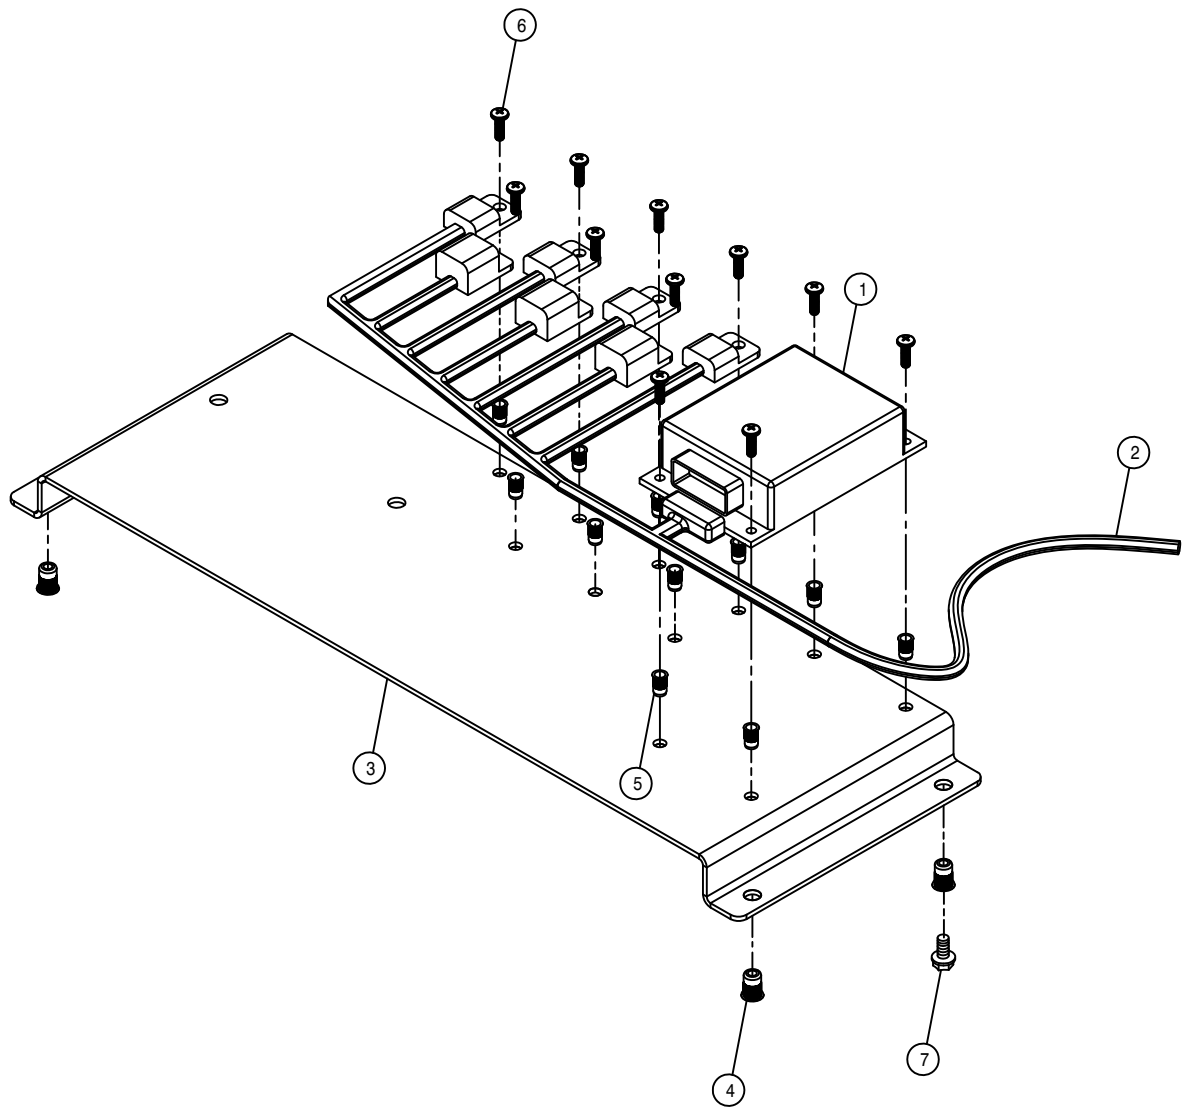

FLASHER AND LIGHT RELAY ASSEMBLY

DET.	QTY	PART NO.	DESCRIPTION
1	1	291910	FLASHER, SOLID STATE, 12V
2	1	293586	LIGHT/FLASHER HARNESS, 10/12 07
3	1	343581	FLASHER/LIGHT RELAY PNL STS 06
4	4	470380	1/4-20 NUTSERT .027-.165 STL
5	11	470384	90-32 NUTSERT .020-.130 STL
6	11	903710	10-32X5/8 PHIL PANHD MACH SCR
7	4	470118	1/4UNC X 3/4 FLANGE HEX BOLT