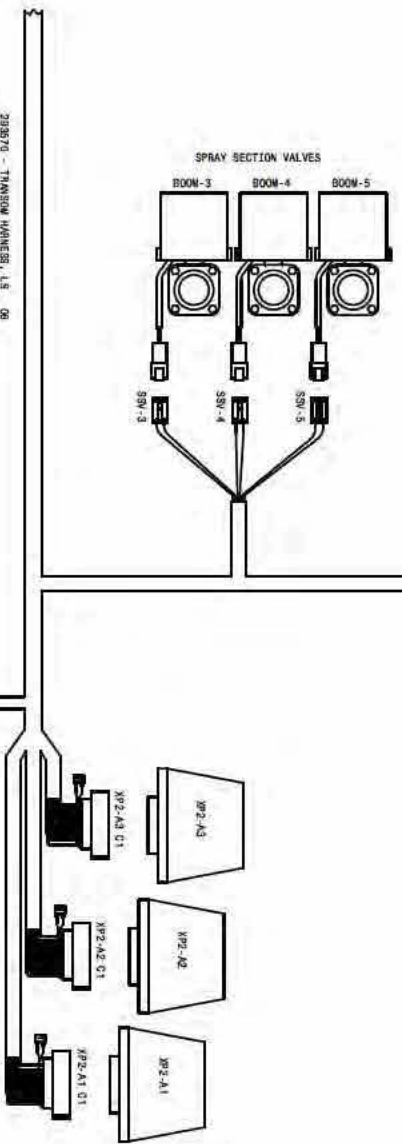

293950 - MAIN CAB HARNESS, STS 06
PAGE 5 OF 5

01-01-08 11B
STS 10/12 WIRING DIAGRAM 07
 SHEET 1 OF 5
 REVISION DATE: 02-24-07
498910

MH-D
SHEET 4 OF 5

STS 10/12 WIRING DIAGRAM 07
SHEET 2 OF 5
REVISION DATE: 09-26-06
498910
01-21-08