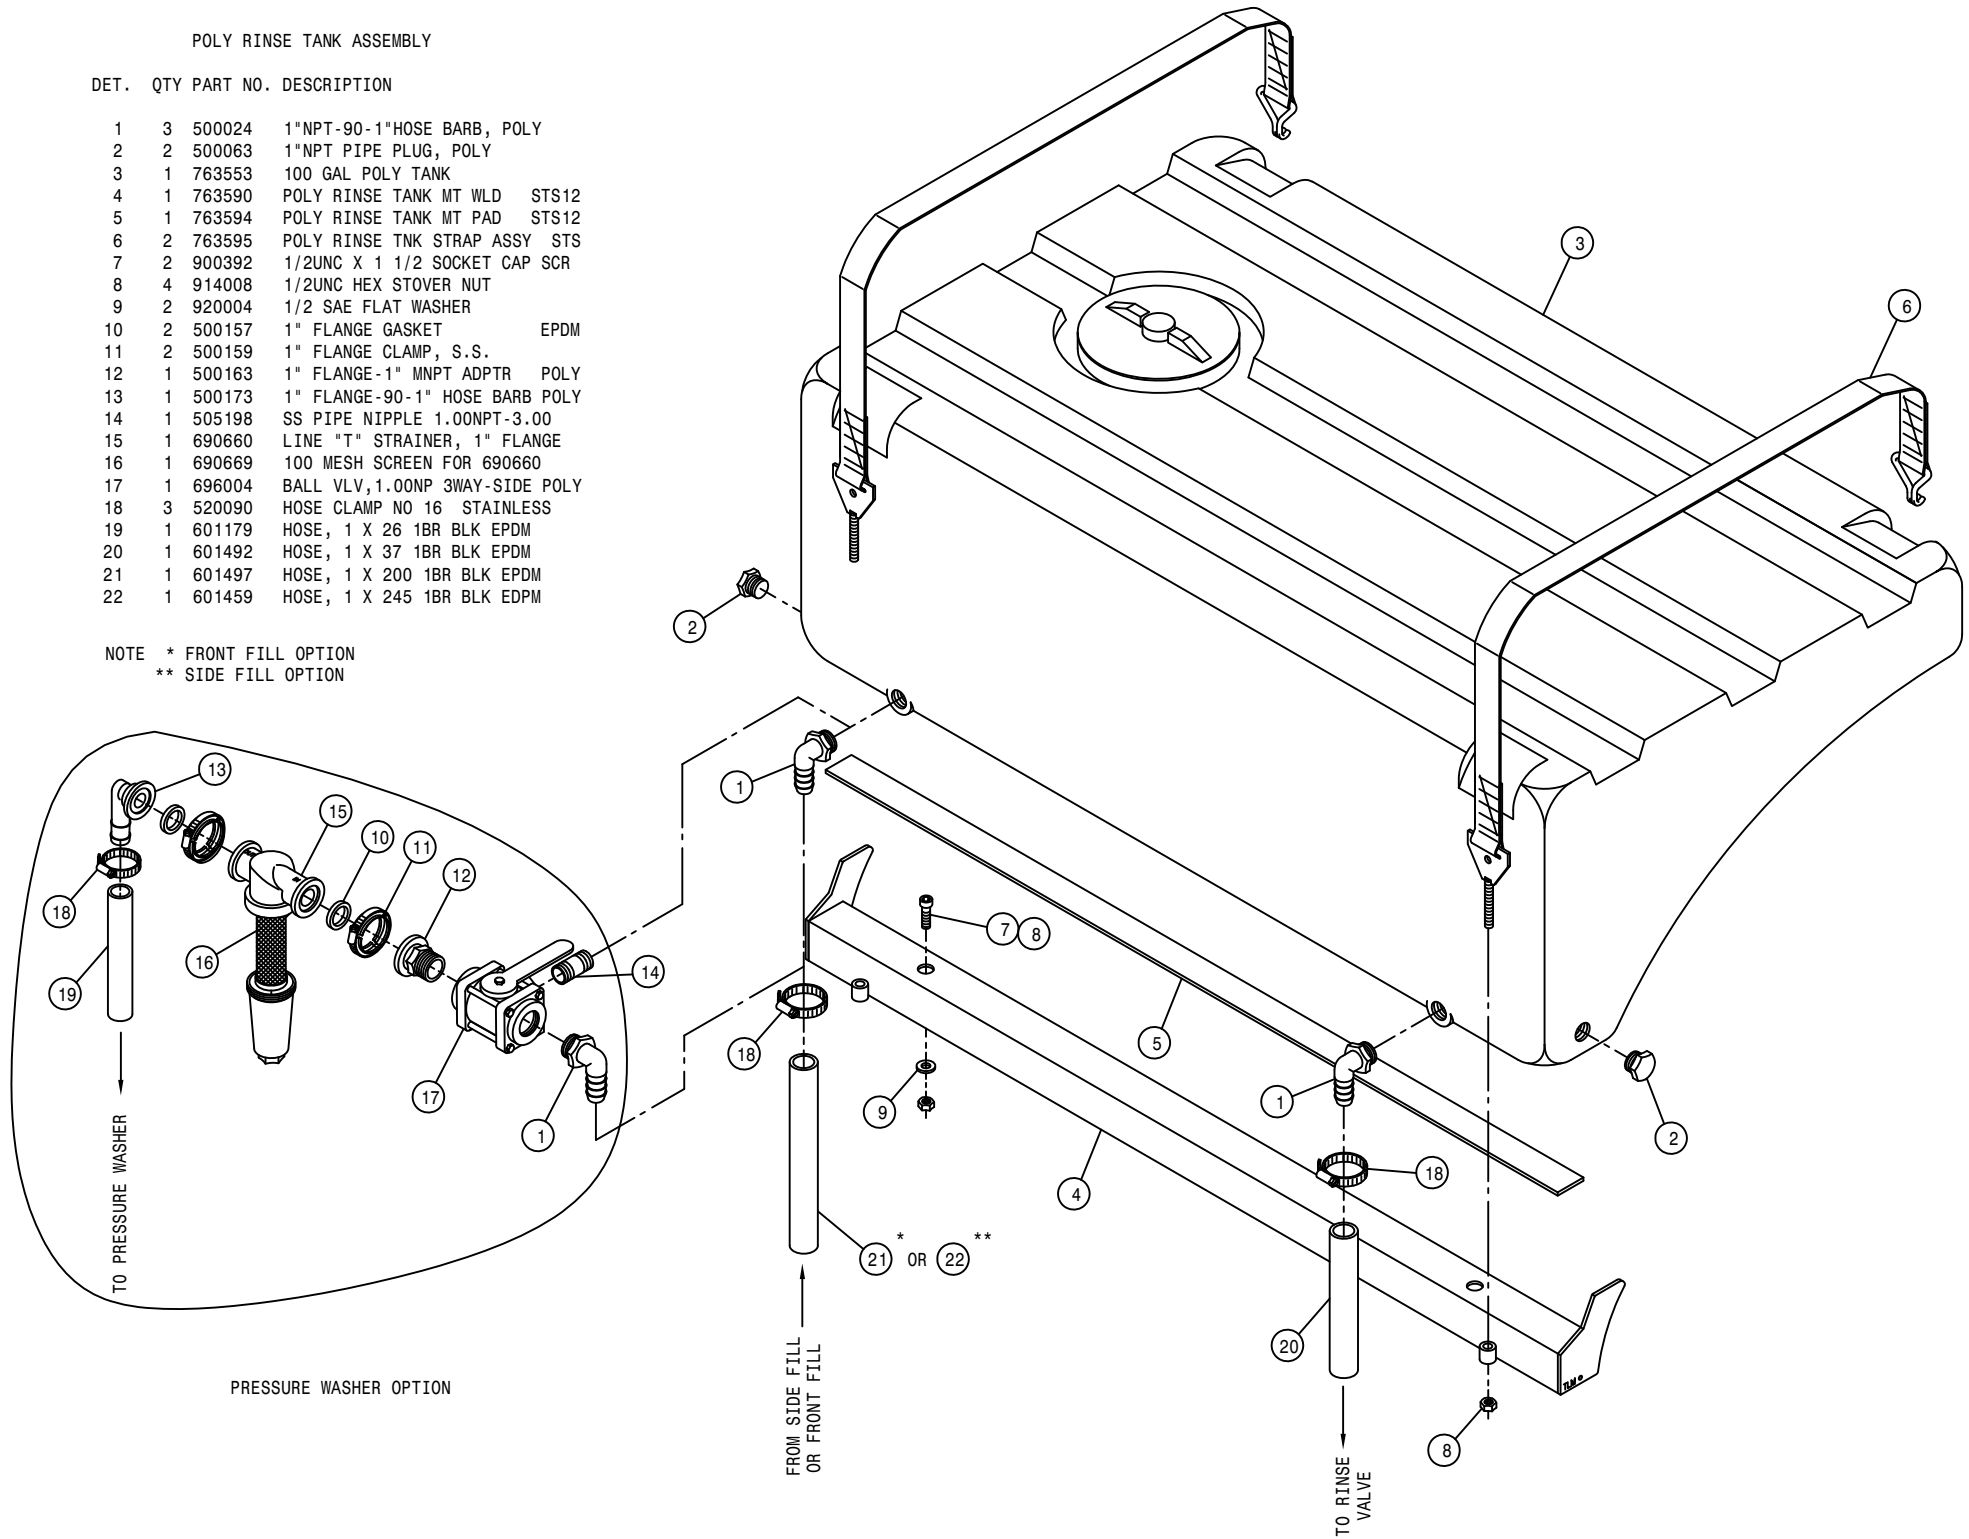

POLY RINSE TANK ASSEMBLY

DET. QTY PART NO. DESCRIPTION

1	3	500024	1"NPT-90-1"HOSE BARB, POLY
2	2	500063	1"NPT PIPE PLUG, POLY
3	1	763553	100 GAL POLY TANK
4	1	763590	POLY RINSE TANK MT WLD STS12
5	1	763594	POLY RINSE TANK MT PAD STS12
6	2	763595	POLY RINSE TNK STRAP ASSY STS
7	2	900392	1/2UNC X 1 1/2 SOCKET CAP SCR
8	4	914008	1/2UNC HEX STOVER NUT
9	2	920004	1/2 SAE FLAT WASHER
10	2	500157	1" FLANGE GASKET EPDM
11	2	500159	1" FLANGE CLAMP, S.S.
12	1	500163	1" FLANGE-1" MNPT ADPTR POLY
13	1	500173	1" FLANGE-90-1" HOSE BARB POLY
14	1	505198	SS PIPE NIPPLE 1.00NPT-3.00
15	1	690660	LINE "T" STRAINER, 1" FLANGE
16	1	690669	100 MESH SCREEN FOR 690660
17	1	696004	BALL VLV,1.00NP 3WAY-SIDE POLY
18	3	520090	HOSE CLAMP NO 16 STAINLESS
19	1	601179	HOSE, 1 X 26 1BR BLK EPDM
20	1	601492	HOSE, 1 X 37 1BR BLK EPDM
21	1	601497	HOSE, 1 X 200 1BR BLK EPDM
22	1	601459	HOSE, 1 X 245 1BR BLK EDPM

NOTE * FRONT FILL OPTION
** SIDE FILL OPTION

PRESSURE WASHER OPTION