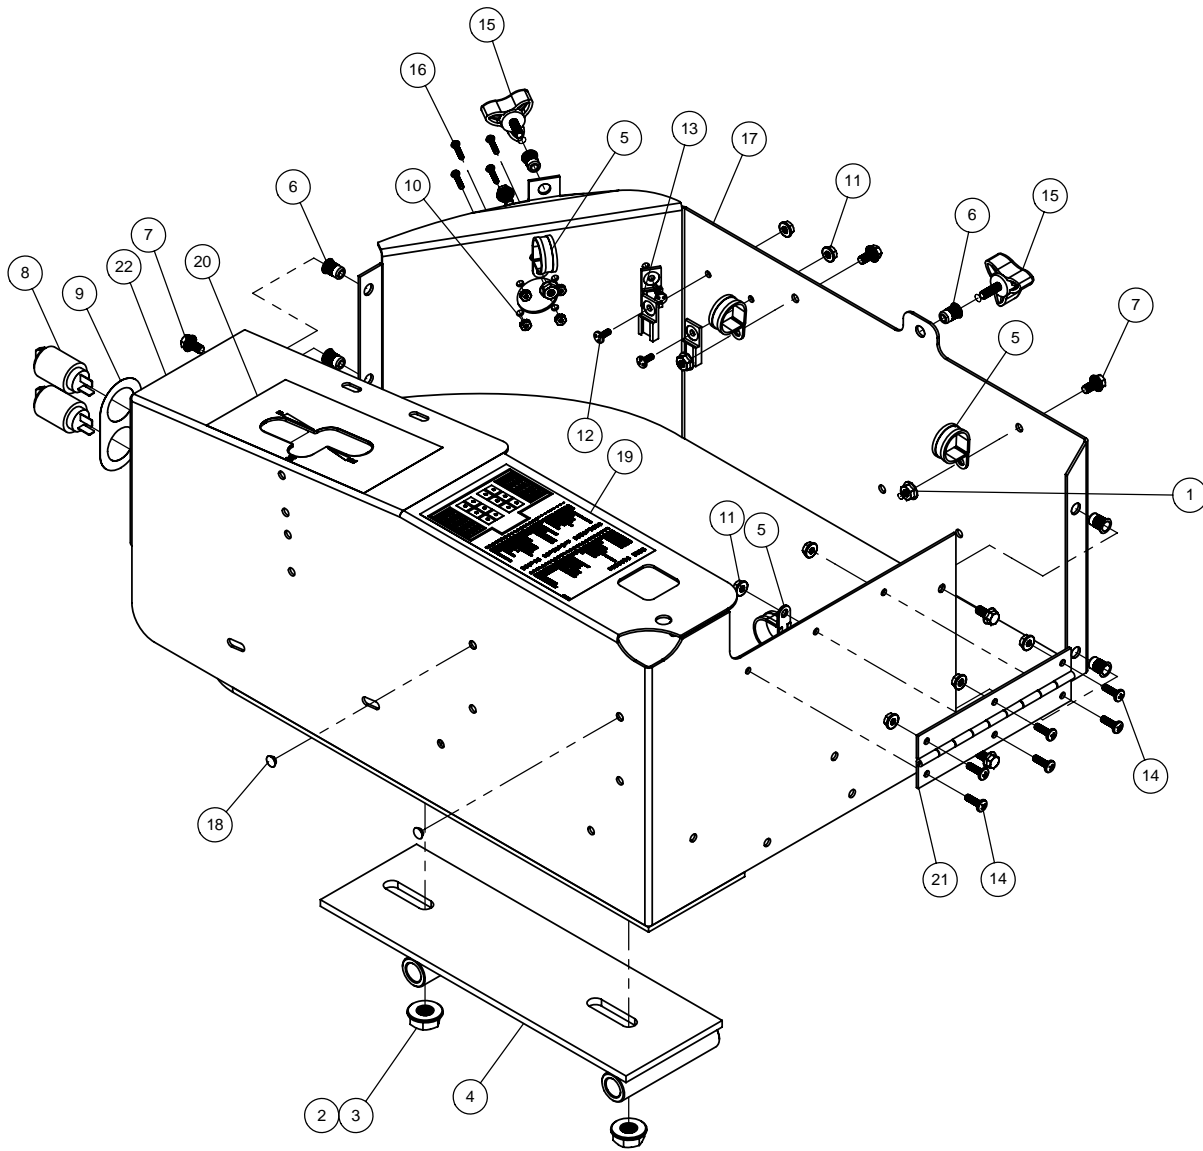

CONSOLE ASSEMBLY

DET	QTY	P/N	DESCRIPTION
1	3	470121	1/4 UNC HEX FLANGE LOCK NUT
2	2	470431	1/2UNC X 1 1/2 SER FLANGE BOLT
3	2	470345	1/2UNC HEX SMTH FLNG LOCK NUT
4	1	343406	CONSOLE SEAT BASE WLD, STS 05
5	4	520101	CUSH HOSE CLAMP,#16, 1"D X 1/2W
6	6	470380	1/4-20 NUTSERT .027-1.65 STL
7	7	470122	1/4 UNC X 1/2 FLANGE HEX BOLT
8	2	291648	POWER POINT RECEPTACLE
9	1	650163	DECAL, POWER POINT, STS CAB
10	4	470467	6-32 KEP NUT
11	9	470175	10-32 SERR FLANGE NUT
12	3	470423	10-32 X 1/2 WELD STUD
13	3	292125	DEUTSCH MTG CLIP
14	6	903710	10-32 X 5/8 PHIL PANHD MACH SCR
15	2	470392	KNOB,3-BLADE BLK,1/4-20 X 3/4
16	4	473989	6-32 X 3/4 BUTTON SOC CAP SCR
17	1	343403	SIDE CONSOLE OUTER WRAP,STS 05
18	2	470339	SNAP PLUG, BLK NYL, .250 DIA
19	1	650186	DECAL,FUSE & RELAY,STS CAB 07
20	1	650157	HYD STAT DECAL, STS 05
21	1	343405	SIDE CONSOLE REAR HINGE,STS 05
22	1	343488	CONSOLE WELD, STS CAB 06