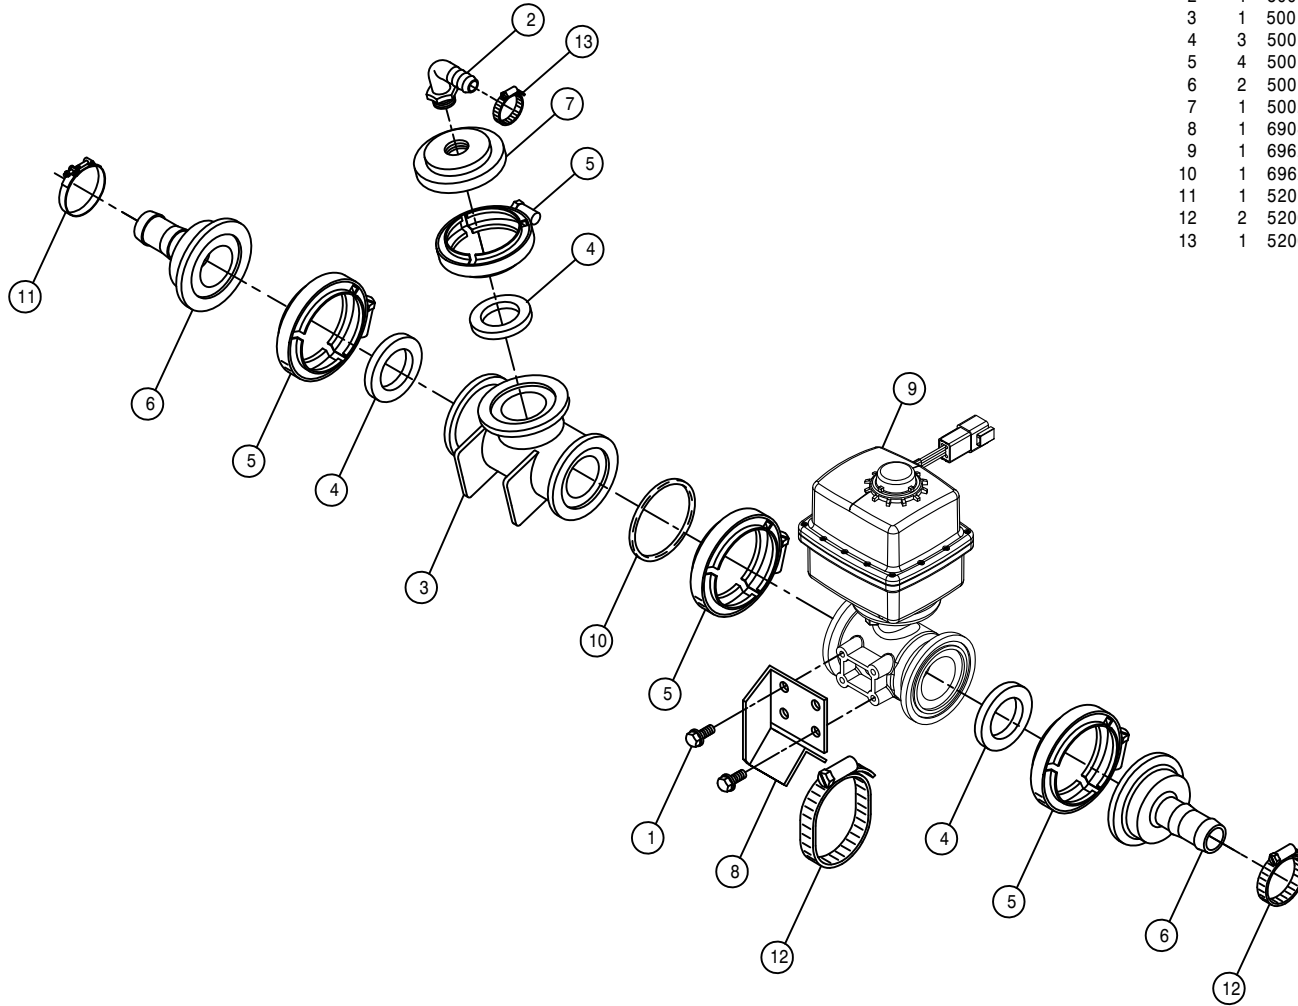

LH 80' -90' SOLUTION VALVE ASSEMBLY (HV)

DET. QTY PART NO. DESCRIPTION

1	2	470122	1/4UNC X 1/2 FLANGE HEX BOLT
2	1	500047	1/2NPT-90-1/2 HOSE BARB, POLY
3	1	500151	2" FLANGE TEE POLY
4	3	500158	1 1/2" GASKET FOR 2" FLANGE
5	4	500160	2" FLANGE CLAMP, S.S.
6	2	500162	2" FLANGE-1 1/2 HOSE BARB POLY
7	1	500224	2" FLANGE PLUG W/1/2"FNPT POLY
8	1	690871	80/90 BOOM VLV MT WLD 03
9	1	696260	VALVE, KZCO C2F-55B-M-S9
10	1	696254	O-RING, KZCO FLANGED VALVES
11	1	520133	1.81/2.06 T-BOLT HOSE CLAMP SS
12	2	520067	HOSE CLAMP NO 28 STAINLESS
13	1	520070	HOSE CLAMP NO 8 STAINLESS