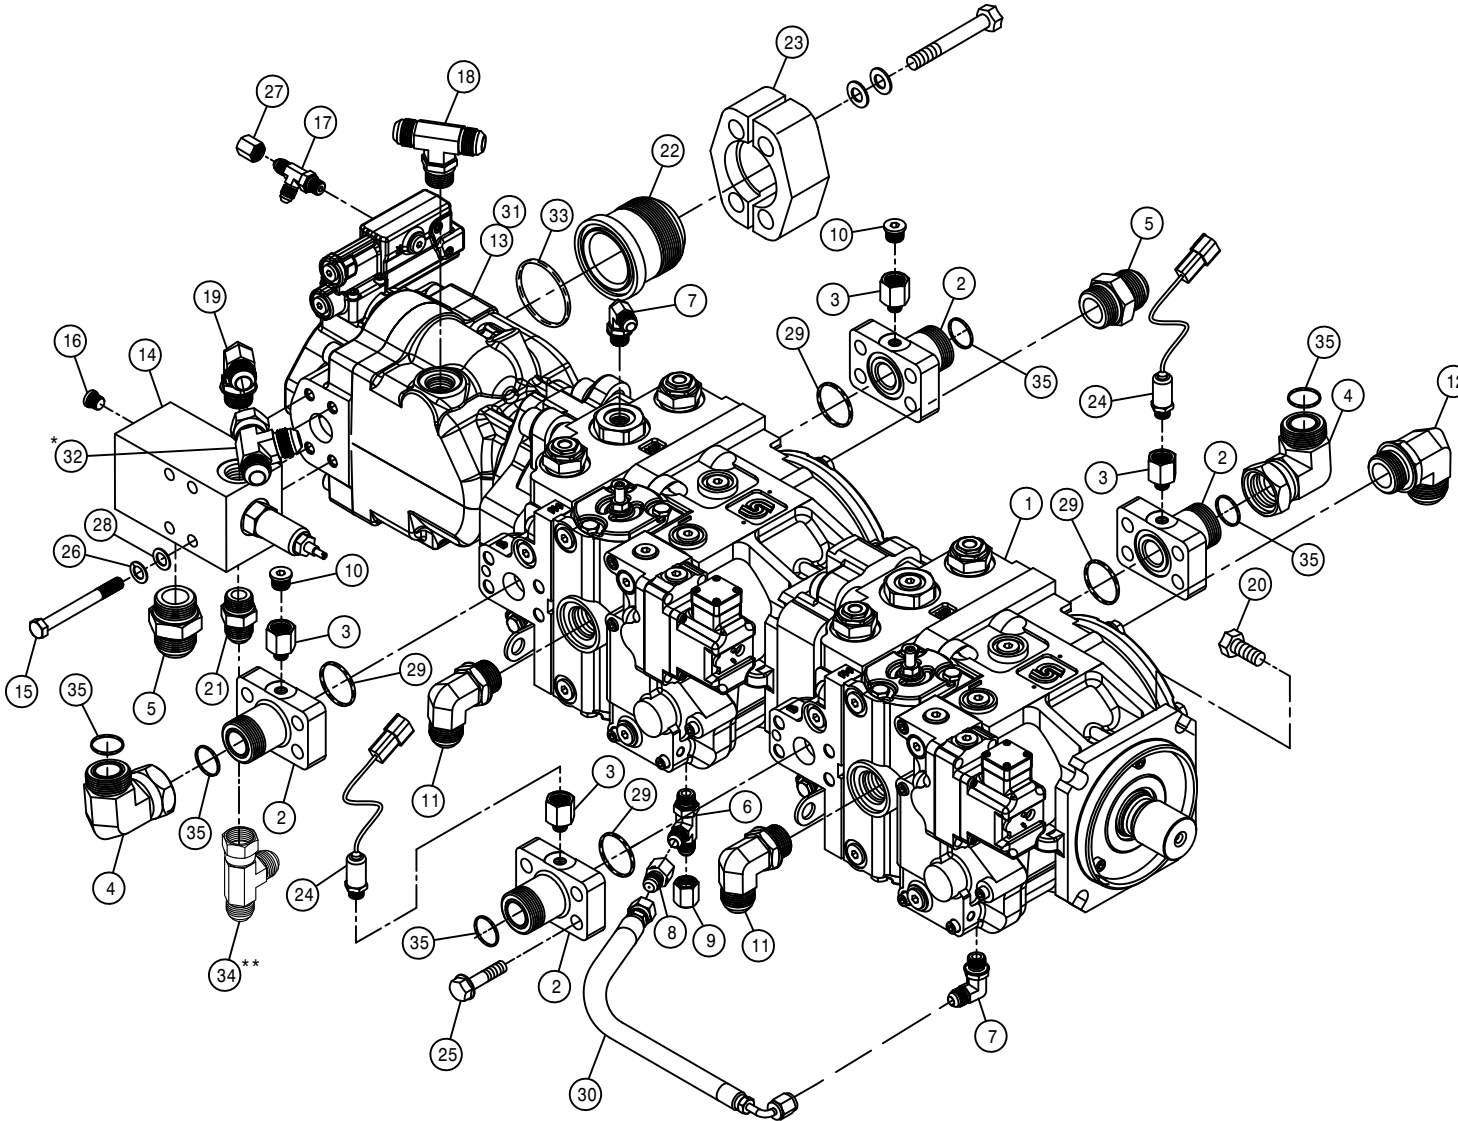

HYDROSTATIC PUMP ASSEMBLY

DET. QTY PART NO. DESCRIPTION

1	1	606170	TANDEM PUMP,606173 & 606176 05
2	4	618742	1"FLG-1"ORFS ADPTR W/PRES PORT
3	4	618361	7/16MOR-9/16FOR ADPTR
4	2	618362	1 7/16MFOR-90-1 7/16FFOR LBO
5	2	618186	1 5/16MJIC-1 5/16MOR ADPTR
6	1	618444	9/16MOR RUN TEE-9/16MJIC
7	2	618119	9/16MJIC-90-9/16MOR LBO
8	1	618734	9/16JIC .047 ORIFICE ADPTR
9	1	618531	9/16FJIC CAP NUT
2	2	618754	9/16MOR PLUG, HEX SOCKET
11	2	618248	1 1/16MJIC-90-1 1/16MOR LBO
12	1	618178	1 5/16MJIC-90-1 5/16MOR LBO
13	1	607004	SAUER PISTON PUMP JRR060B
14	1	606258	REFIEF, LS PUMP SAUER
15	4	900138	3/8UNC X 3 1/2 HEX BOLT
16	1	618753	7/16MOR PLUG, HEX SOCKET
17	1	618509	7/16MOR RUN TEE-7/16MJIC
18	1	618637	7/8MOR BRANCH TEE-7/8MJIC
19	1	618183	3/4MJIC-90-7/8MOR LBO
20	4	900265	1/2UNC X 1 1/2 HEX BOLT
21	1	611126	7/8MJIC-7/8MOR ADPTR
22	1	618765	2" FLANGE-2 1/2MJIC ADPTR #61
23	1	618766	2" SPLIT FLANGE KIT #61/62
24	2	606196	PRESSURE TRANSDUCER, 9000 PSI
25	16	900197	7/16UNC X 1 1/2 HEX BOLT
26	4	920502	3/8 LOCK WASHER
27	1	618363	7/16FJIC CAP NUT
28	4	920002	3/8 SAE FLAT WASHER
29	4	870219	BUNA ORING 1 5/16 X 1 9/16
30	1	616038	04C2AT-06FJX-06FJX90-15 H/A
31	1	606870	O-RING FOR 606865 SUND B-MT
32	1	618451	3/4FJIC SW RUN TEE-3/4MJIC
33	1	618394	O-RING FOR 2" FLANGE -32
34	1	618333	7/8FJIC SW RUN TEE-7/8MJIC
35	6	618677	O-RING,-16 FACE SEAL .93ID 90D

NOTE: 1. (*) USED WITH THE TREAD ADJUST OPTION.
2. (**) USED WITH THE PRESSURE WASHER OPTION.