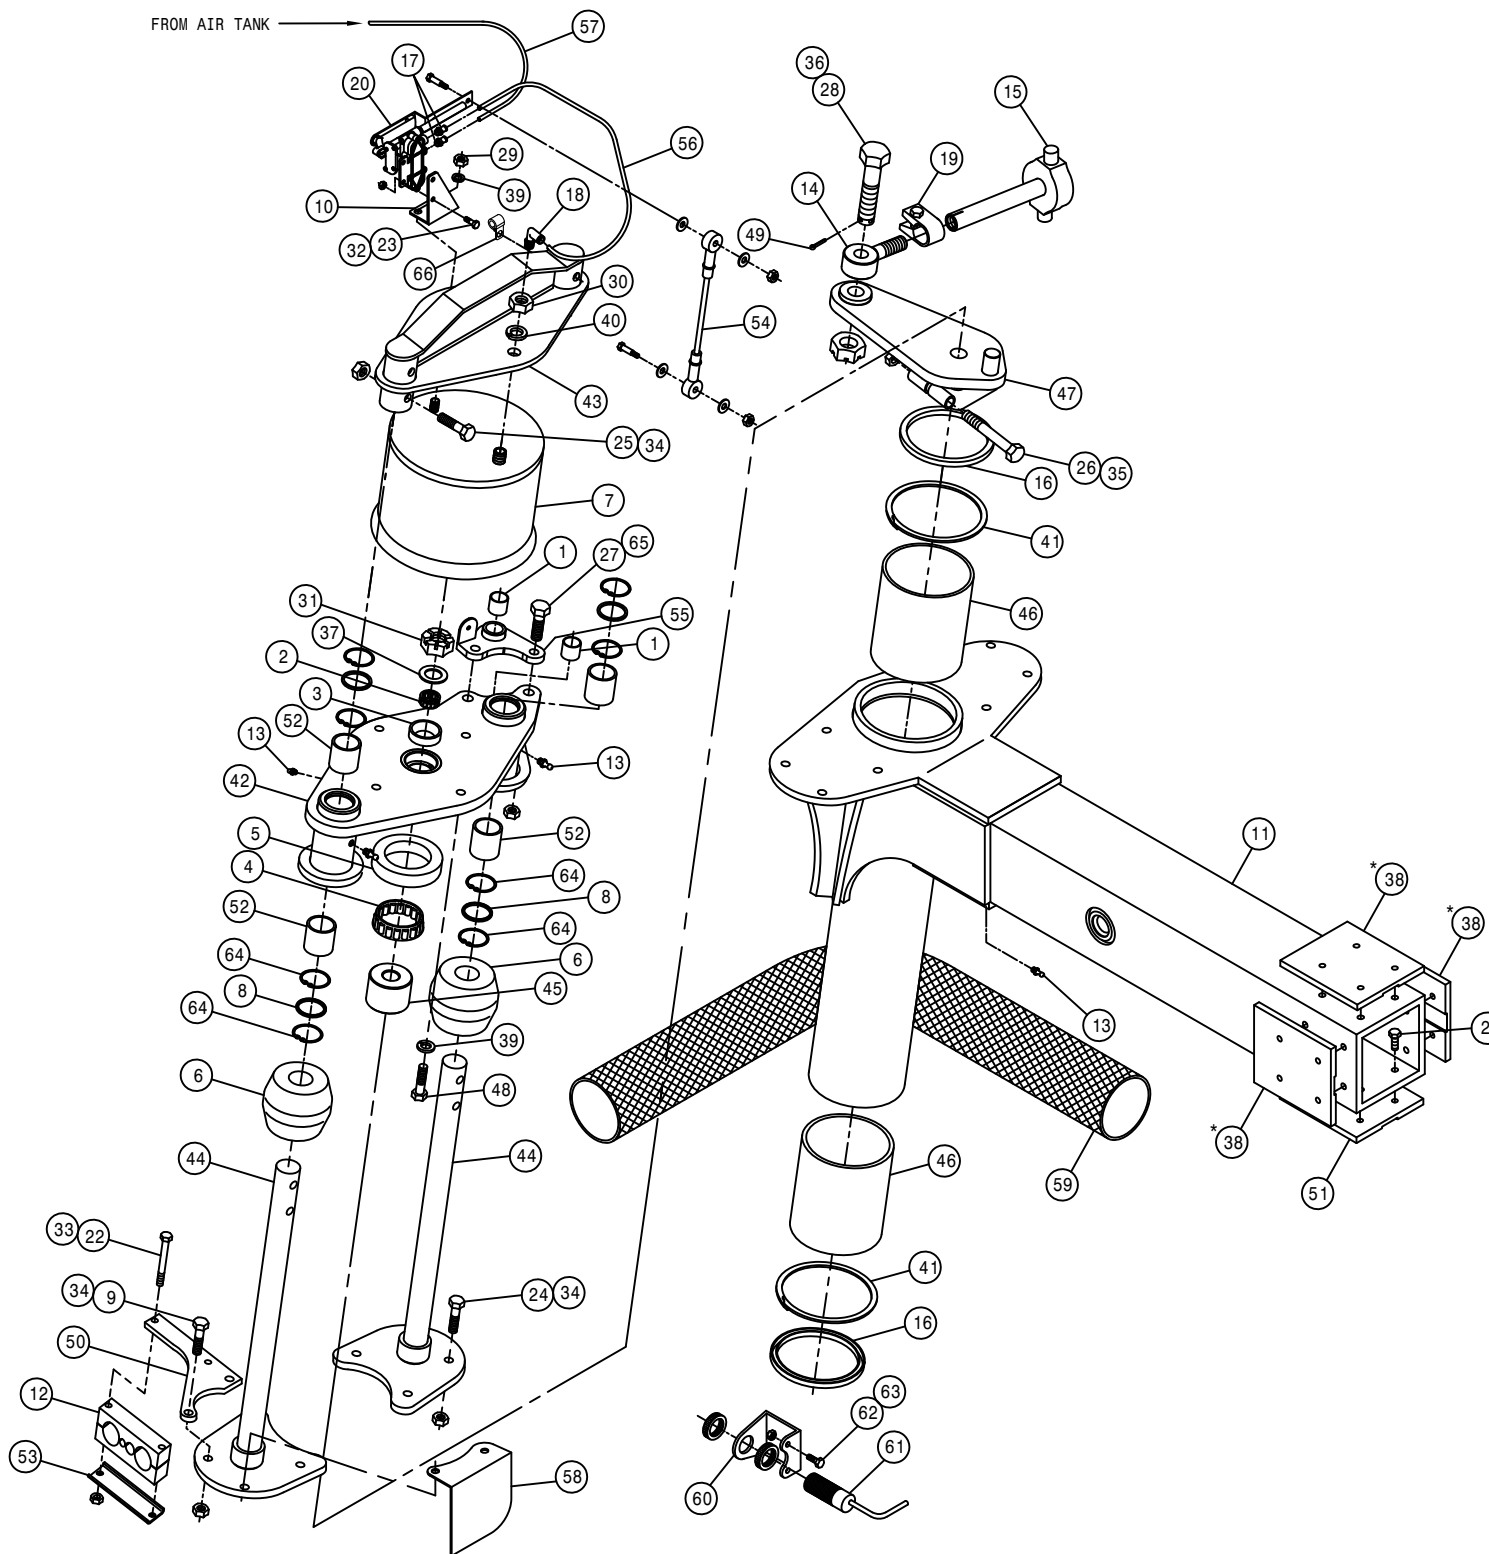

*NOTE: FOR TREAD ADJUST OPTION REPLACE ITEM 38 WITH THREE OF ITEM 51.