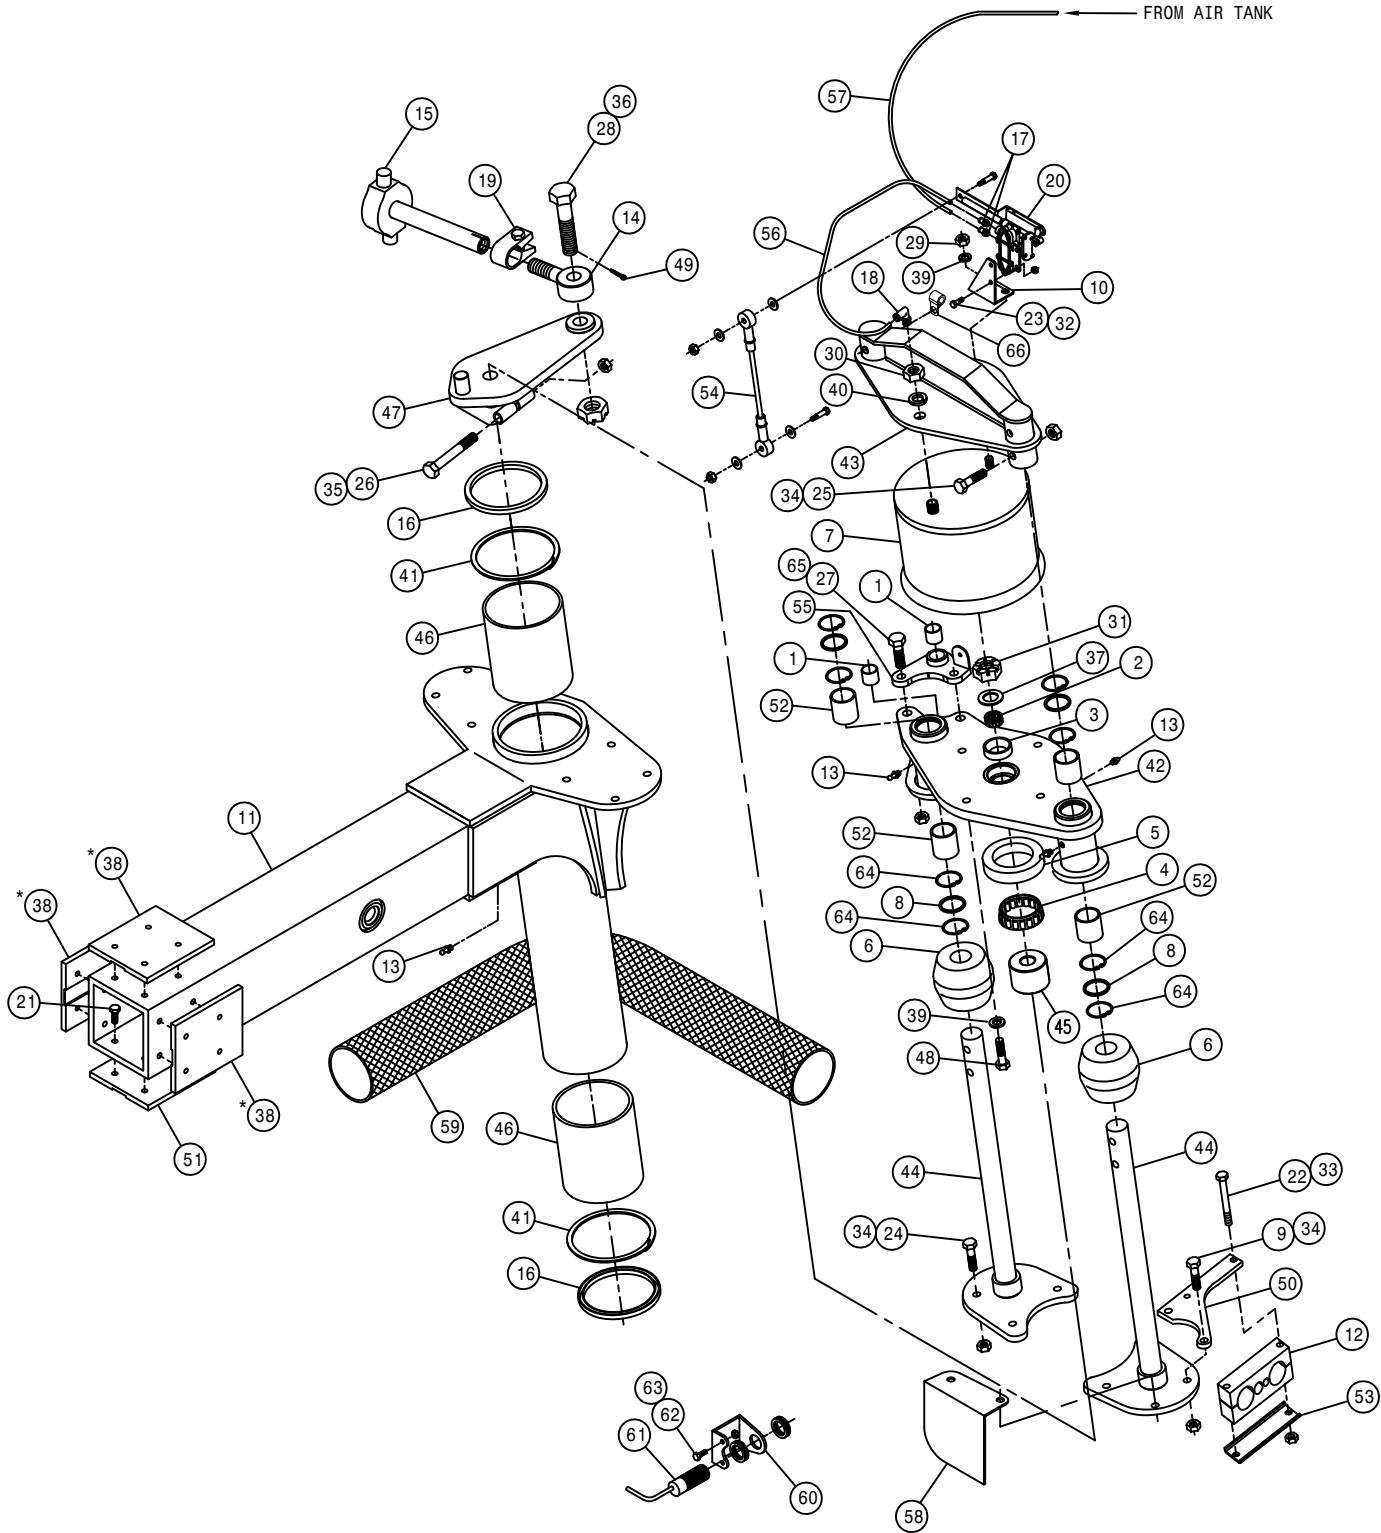

*NOTE: FOR TREAD ADJUST OPTION REPLACE ITEM 38 WITH THREE OF ITEM 51.