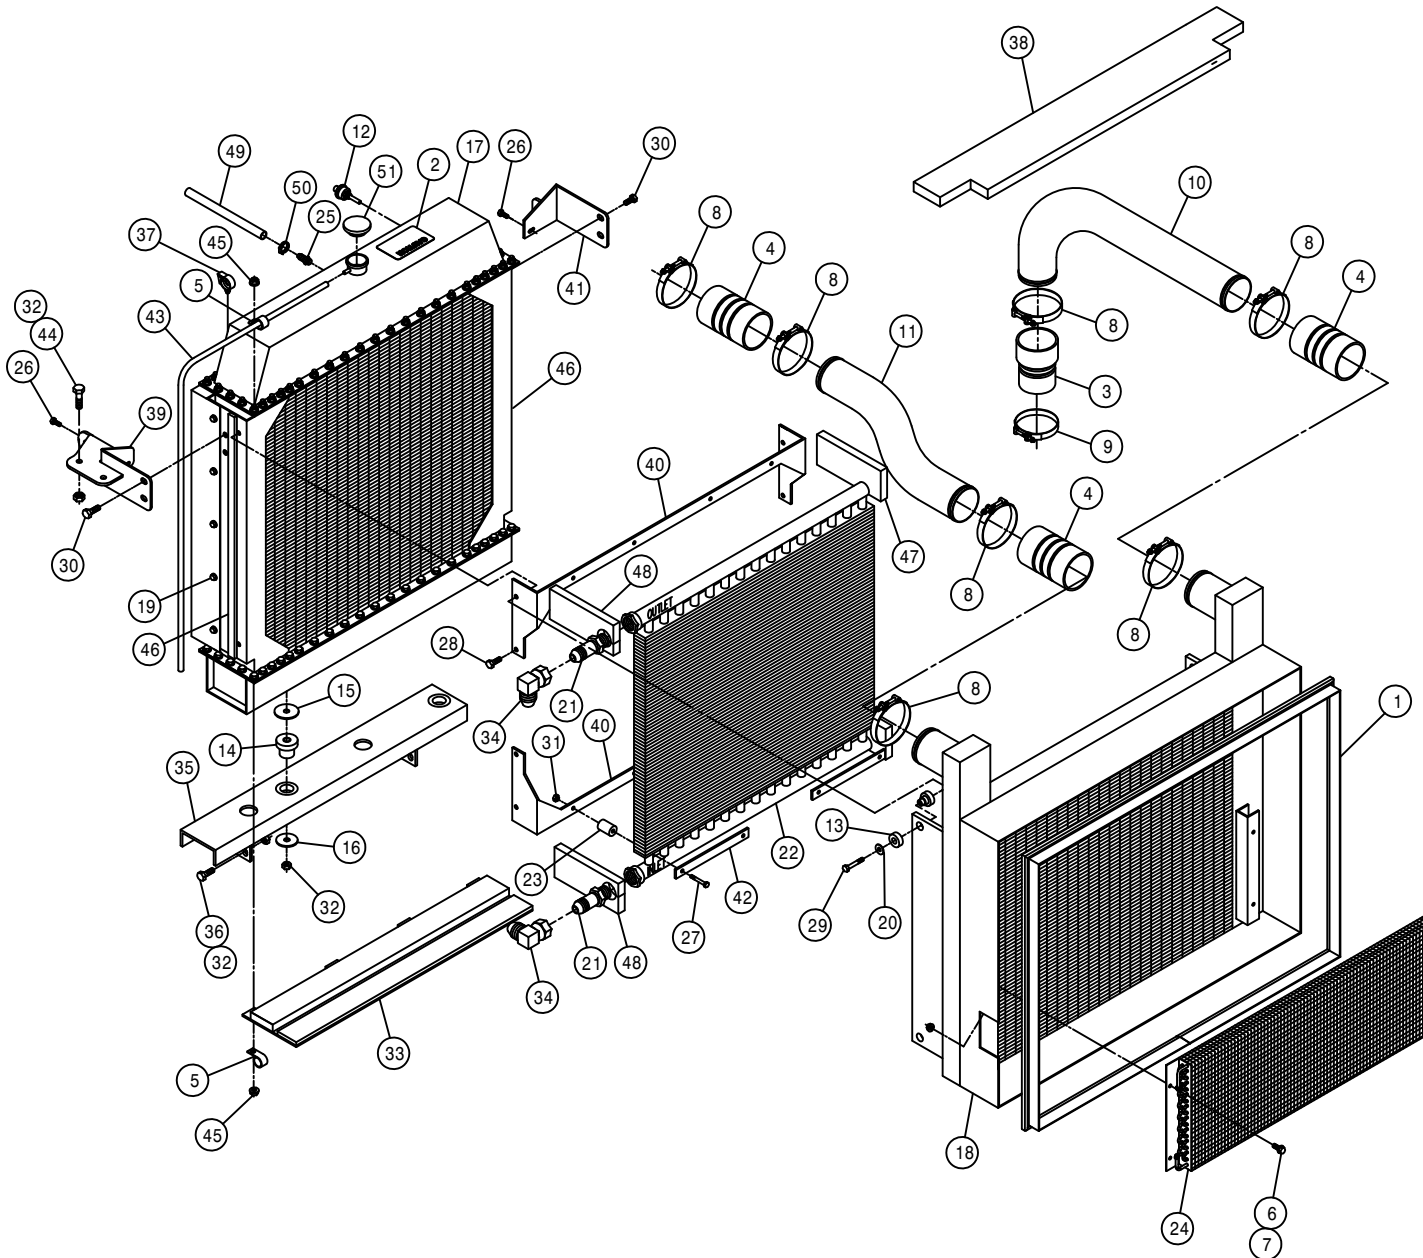

1	1	316612	CAC LIP SEAL, STS	03
2	1	650174	DECAL,CAUTION RADIATOR,STS	07
3	1	311500	3.00-3.50 CAC HOSE, AIR INTAKE	
4	3	311501	3.50 CAC HOSE, AIR INTAKE	
5	2	520128	CUSH CLAMP,#9 9/16D X 3/4W	
6	4	470121	1/4UNC HEX FLANGE LOCK NUT	
7	4	470122	1/4UNC X 1/2 FLANGE HEX BOLT	
8	7	520145	3.56/3.88 T-BOLT HOSE CLAMP SS	
9	1	520146	3.06/3.38 T-BOLT HOSE CLAMP SS	
10	1	311540	PIPE,CAC TO ENG, STS T3	07
11	1	311539	PIPE,TURBO TO CAC, STS T3	07
12	1	291935	RAD WATER LEVEL SENSOR,T3 ENG	
13	4	311056	RUBBER MOUNT SET,2-PC CB 2320	
14	2	311060	RUBBER MOUNT,1-PC CB-1122-2	
15	2	311061	HEAD WASHER FOR 311060	
16	2	311062	TAIL WASHER FOR 311060	
17	1	316364	RADIATOR, STS12	2000
18	1	316660	CHARGE AIR COOLER,STS TIER3 06	
19	10	470319	3/8UNC X 1/2 SERR FLANGE BOLT	
20	4	483043	3/8 REGULAR FLAT WASHER	
21	2	618610	1 5/16MJIC-1 5/16MOR LG ADPTR	
22	1	618800	OIL COOLER STS12	2000
23	8	618801	MOUNTING KIT FOR 618800 COOLER	
24	1	657434	A/C CONDENSER COIL 21-0302	
25	1	783304	1/4 NPT X 3/8 HOSE BARB, BRS	
26	2	900064	5/16UNC X 3/4 HEX BOLT	
27	8	900071	5/16UNC X 2 3/4 HEX BOLT	
28	4	900128	3/8UNC X 3/4 HEX BOLT	
29	4	900133	3/8UNC X 2" SERR FLANGE BOLT	
30	4	900264	1/2UNC X 1 1/4 HEX BOLT	
31	8	473001	5/16UNC HEX NUT,NY-LOC 316 SS	
32	8	914008	1/2UNC HEX STOVER NUT	
33	1	316490	LWR RADIATOR FILLER PANEL ASSY	
34	2	618640	1 5/16MJ-90-1 5/16FJ SWIV LBO	
35	1	316594	RADIATOR MT CHAN WLD, STS	04
36	4	900265	1/2UNC X 1 1/2 HEX BOLT	
37	4	291008	ROSEBUD CLIP FOR .350 CONDUIT	
38	1	316588	FOAM, STS	04
39	1	316727	UPPER LH RAD MT WLD,STS T3	07
40	2	316452	RAD TO OIL COOLER MT	
41	1	316446	UPPER RH RAD MT WLD	2000
42	4	316453	RAD TO OIL COOLER KEEPER	
43	1	601614	HOSE, 5/16 X 64 EPDM	
44	2	900264	1/2UNC X 1 1/4 HEX BOLT	
45	5	470113	5/16UNC HEX FLANGE LOCK NUT	
46	2	316493	SIDE FOAM,RAD/CAC	
47	2	316494	RH UPR/LWR FOAM,OIL CLR/RAD 00	
48	2	316495	LH UPR/LWR FOAM,OIL CLR/RAD 00	
49	1	601668	HOSE, 3/8 X 30 HEATER	
50	1	520069	HOSE CLAMP NO 6 STAINLESS	
51	1	316377	RAD CAP, 10LB 10237