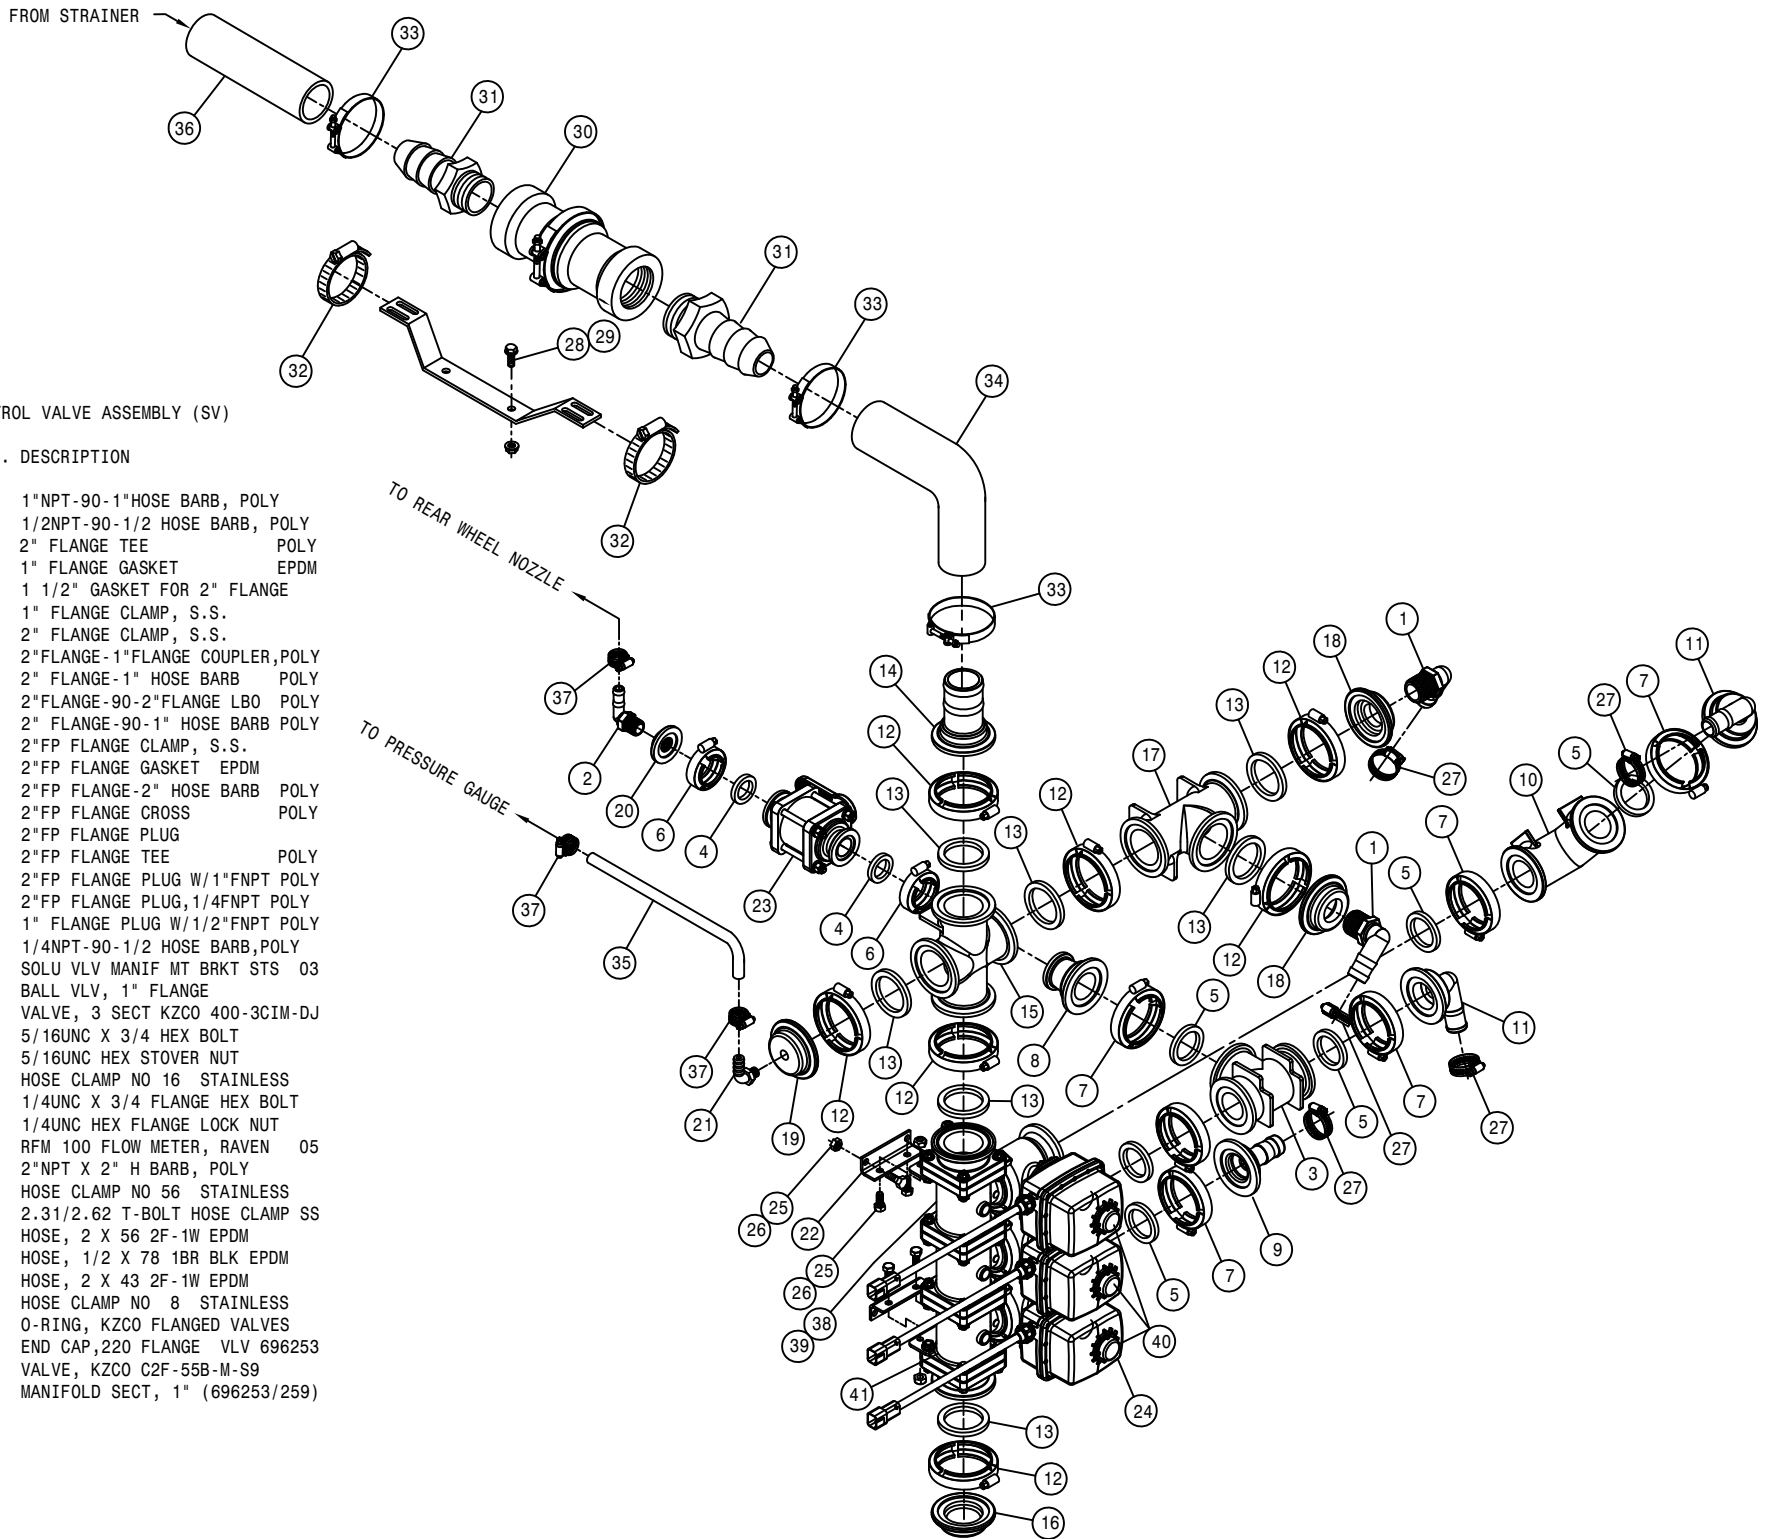

SOLUTION CONTROL VALVE ASSEMBLY (SV)

DET. QTY PART NO. DESCRIPTION

1	2	500024	1"NPT-90-1"HOSE BARB, POLY
2	1	500047	1/2NPT-90-1/2 HOSE BARB, POLY
3	1	500151	2" FLANGE TEE POLY
4	2	500157	1" FLANGE GASKET EPDM
5	6	500158	1 1/2" GASKET FOR 2" FLANGE
6	2	500159	1" FLANGE CLAMP, S.S.
7	6	500160	2" FLANGE CLAMP, S.S.
8	1	500161	2"FLANGE-1"FLANGE COUPLER,POLY
9	1	500172	2" FLANGE-1" HOSE BARB POLY
10	1	500180	2"FLANGE-90-2"FLANGE LBO POLY
11	2	500189	2" FLANGE-90-1" HOSE BARB POLY
12	7	500194	2"FP FLANGE CLAMP, S.S.
13	7	500195	2"FP FLANGE GASKET EPDM
14	1	500196	2"FP FLANGE-2" HOSE BARB POLY
15	1	500203	2"FP FLANGE CROSS POLY
16	1	500206	2"FP FLANGE PLUG
17	1	500207	2"FP FLANGE TEE POLY
18	2	500228	2"FP FLANGE PLUG W/1"FNPT POLY
19	1	500229	2"FP FLANGE PLUG,1/4FNPT POLY
20	1	500238	1" FLANGE PLUG W/1/2"FNPT POLY
21	1	618556	1/4NPT-90-1/2 HOSE BARB,POLY
22	2	690870	SOLU VLV MANIF MT BRKT STS 03
23	1	696147	BALL VLV, 1" FLANGE
24	1	696259	VALVE, 3 SECT KZCO 400-3CIM-DJ
25	8	900064	5/16UNC X 3/4 HEX BOLT
26	8	914002	5/16UNC HEX STOVER NUT
27	5	520090	HOSE CLAMP NO 16 STAINLESS
28	2	470118	1/4UNC X 3/4 FLANGE HEX BOLT
29	2	470121	1/4UNC HEX FLANGE LOCK NUT
30	1	690961	RFM 100 FLOW METER, RAVEN 05
31	2	500058	2"NPT X 2" H BARB, POLY
32	2	520056	HOSE CLAMP NO 56 STAINLESS
33	3	520141	2.31/2.62 T-BOLT HOSE CLAMP SS
34	1	601502	HOSE, 2 X 56 2F-1W EPDM
35	1	601634	HOSE, 1/2 X 78 1BR BLK EPDM
36	1	601613	HOSE, 2 X 43 2F-1W EPDM
37	3	520070	HOSE CLAMP NO 8 STAINLESS
38	7	696254	O-RING, KZCO FLANGED VALVES
39	2	696255	END CAP,220 FLANGE VLV 696253
40	3	696260	VALVE, KZCO C2F-55B-M-S9
41	3	696269	MANIFOLD SECT, 1" (696253/259)