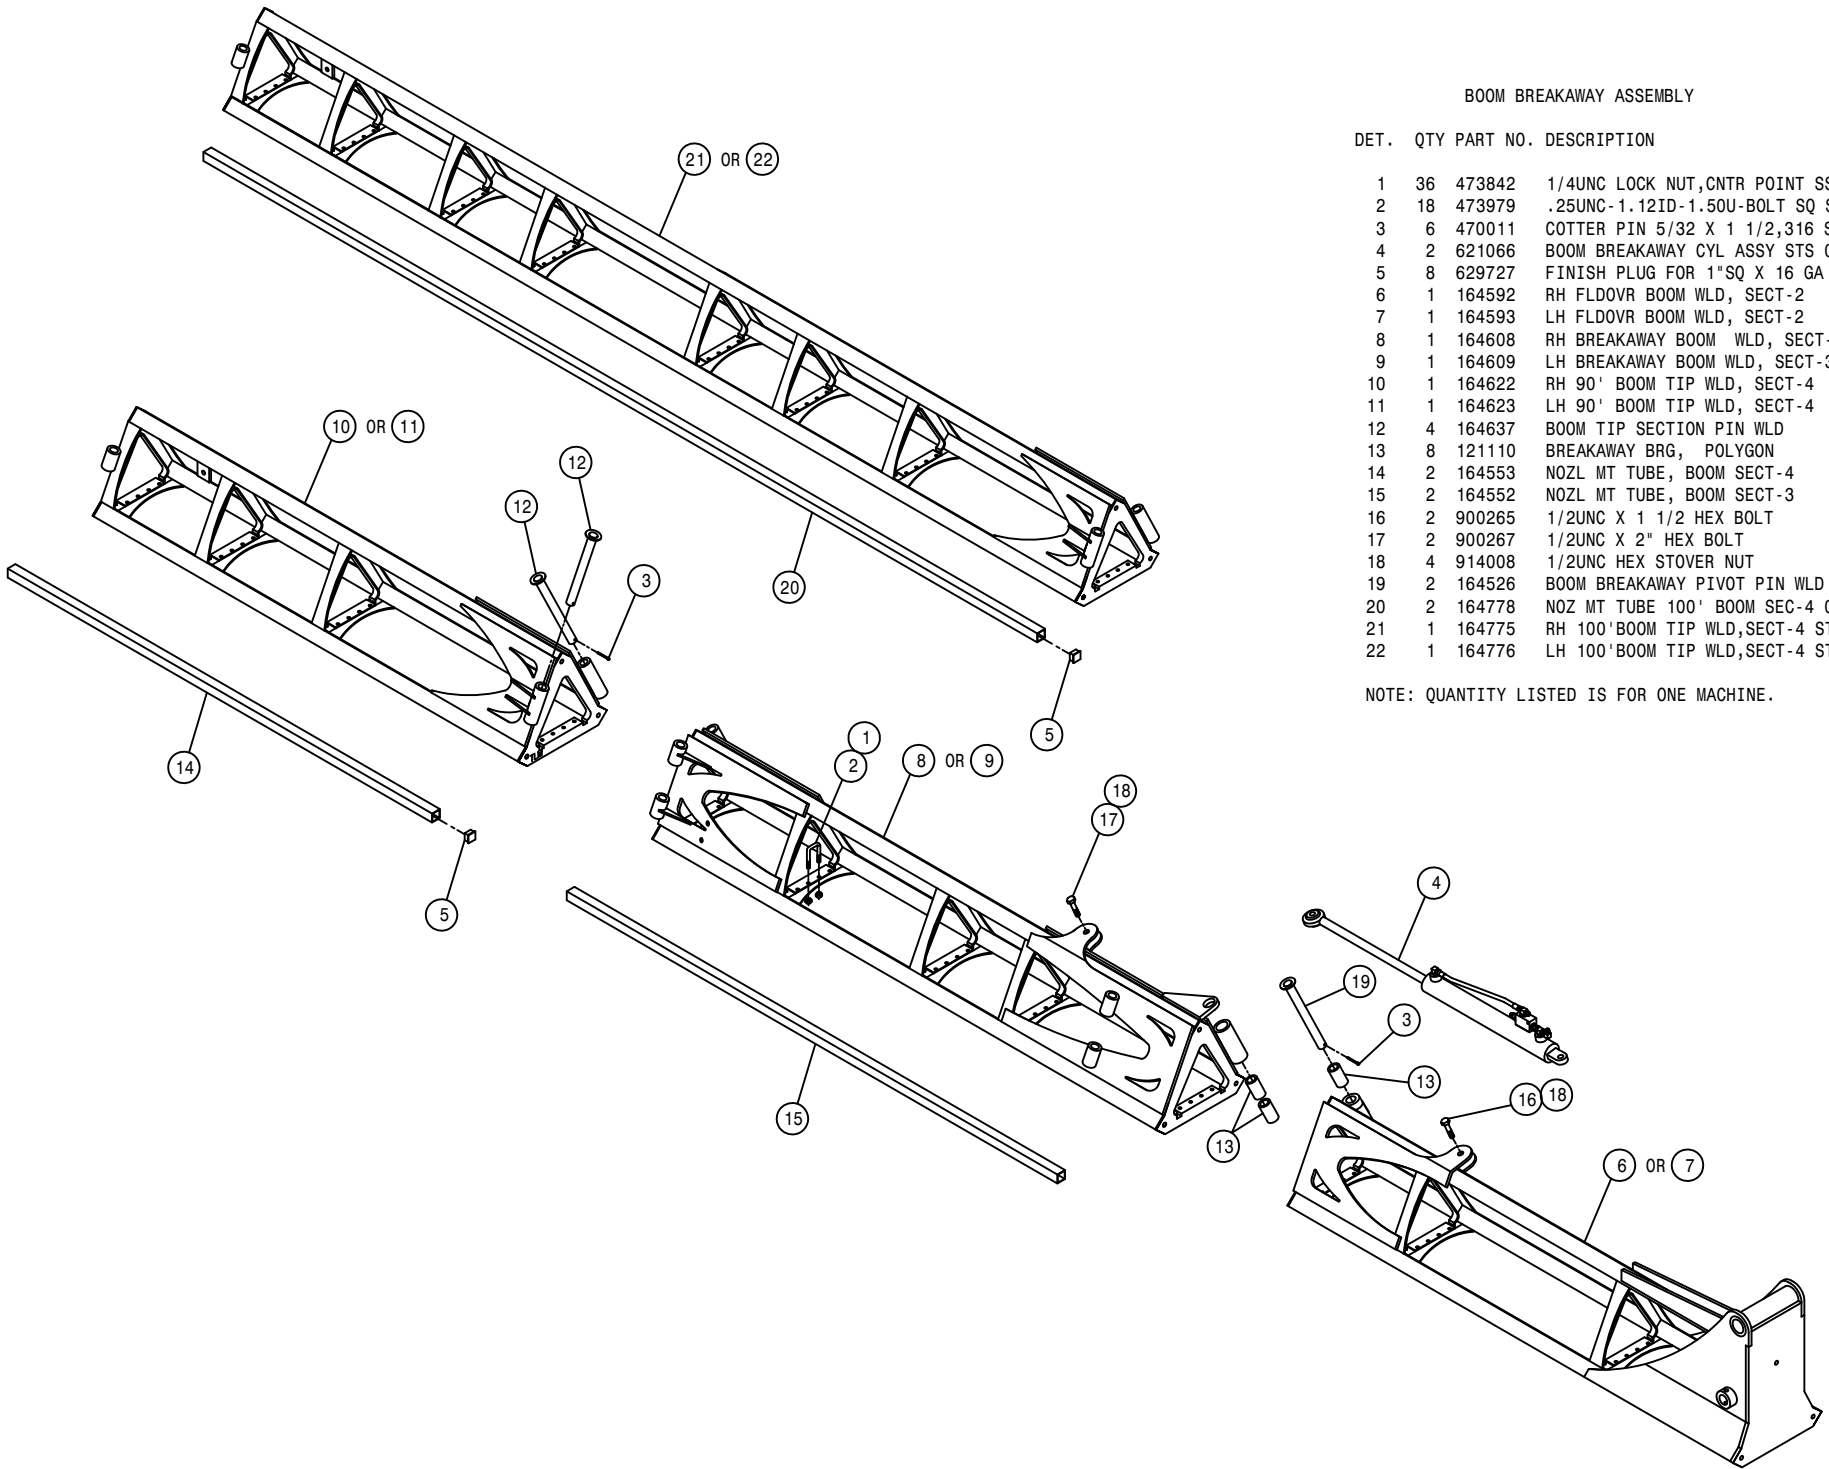

BOOM BREAKAWAY ASSEMBLY

DET.	QTY	PART NO.	DESCRIPTION
1	36	473842	1/4UNC LOCK NUT,CNTR POINT SS
2	18	473979	.25UNC-1.12ID-1.50U-BOLT SQ SS
3	6	470011	COTTER PIN 5/32 X 1 1/2,316 SS
4	2	621066	BOOM BREAKAWAY CYL ASSY STS 03
5	8	629727	FINISH PLUG FOR 1"SQ X 16 GA
6	1	164592	RH FLDOVR BOOM WLD, SECT-2
7	1	164593	LH FLDOVR BOOM WLD, SECT-2
8	1	164608	RH BREAKAWAY BOOM WLD, SECT-3
9	1	164609	LH BREAKAWAY BOOM WLD, SECT-3
10	1	164622	RH 90' BOOM TIP WLD, SECT-4
11	1	164623	LH 90' BOOM TIP WLD, SECT-4
12	4	164637	BOOM TIP SECTION PIN WLD
13	8	121110	BREAKAWAY BRG, POLYGON
14	2	164553	NOZL MT TUBE, BOOM SECT-4
15	2	164552	NOZL MT TUBE, BOOM SECT-3
16	2	900265	1/2UNC X 1 1/2 HEX BOLT
17	2	900267	1/2UNC X 2" HEX BOLT
18	4	914008	1/2UNC HEX STOVER NUT
19	2	164526	BOOM BREAKAWAY PIVOT PIN WLD
20	2	164778	NOZ MT TUBE 100' BOOM SEC-4 05
21	1	164775	RH 100' BOOM TIP WLD,SECT-4 STS
22	1	164776	LH 100' BOOM TIP WLD,SECT-4 STS

NOTE: QUANTITY LISTED IS FOR ONE MACHINE.