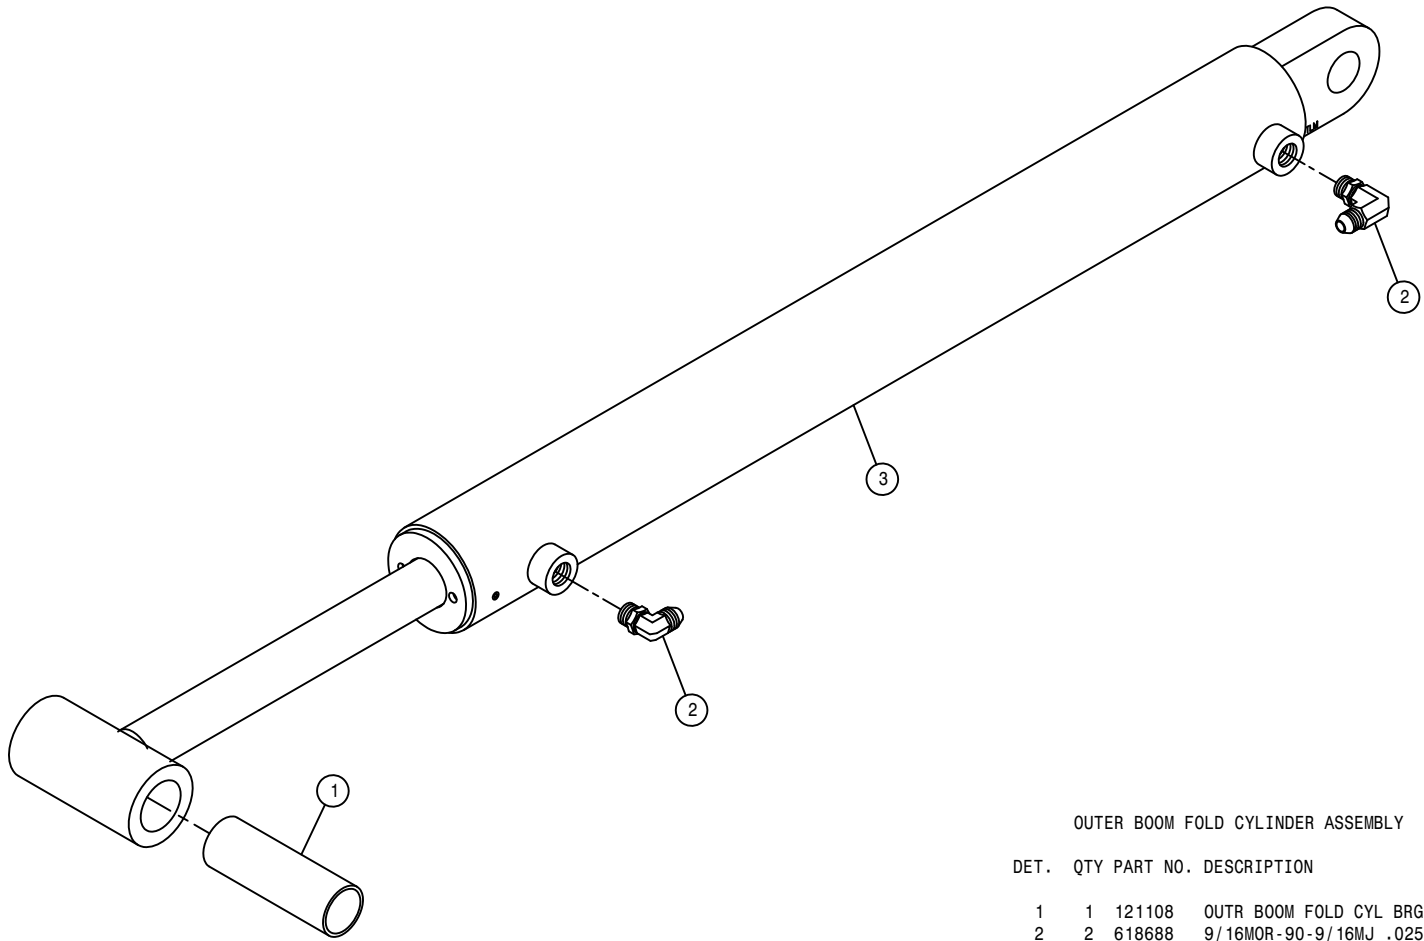

OUTER BOOM FOLD CYLINDER ASSEMBLY

DET.	QTY	PART NO.	DESCRIPTION
	1	121108	OUTR BOOM FOLD CYL BRG,POLYGON
	2	618688	9/16MOR-90-9/16MJ .025 CHK VLV
	3	621562	OUTR FOLD CYL,2.25 X 21.00 STS
	NS	621563	REPAIR KIT,HYD CYL 621562