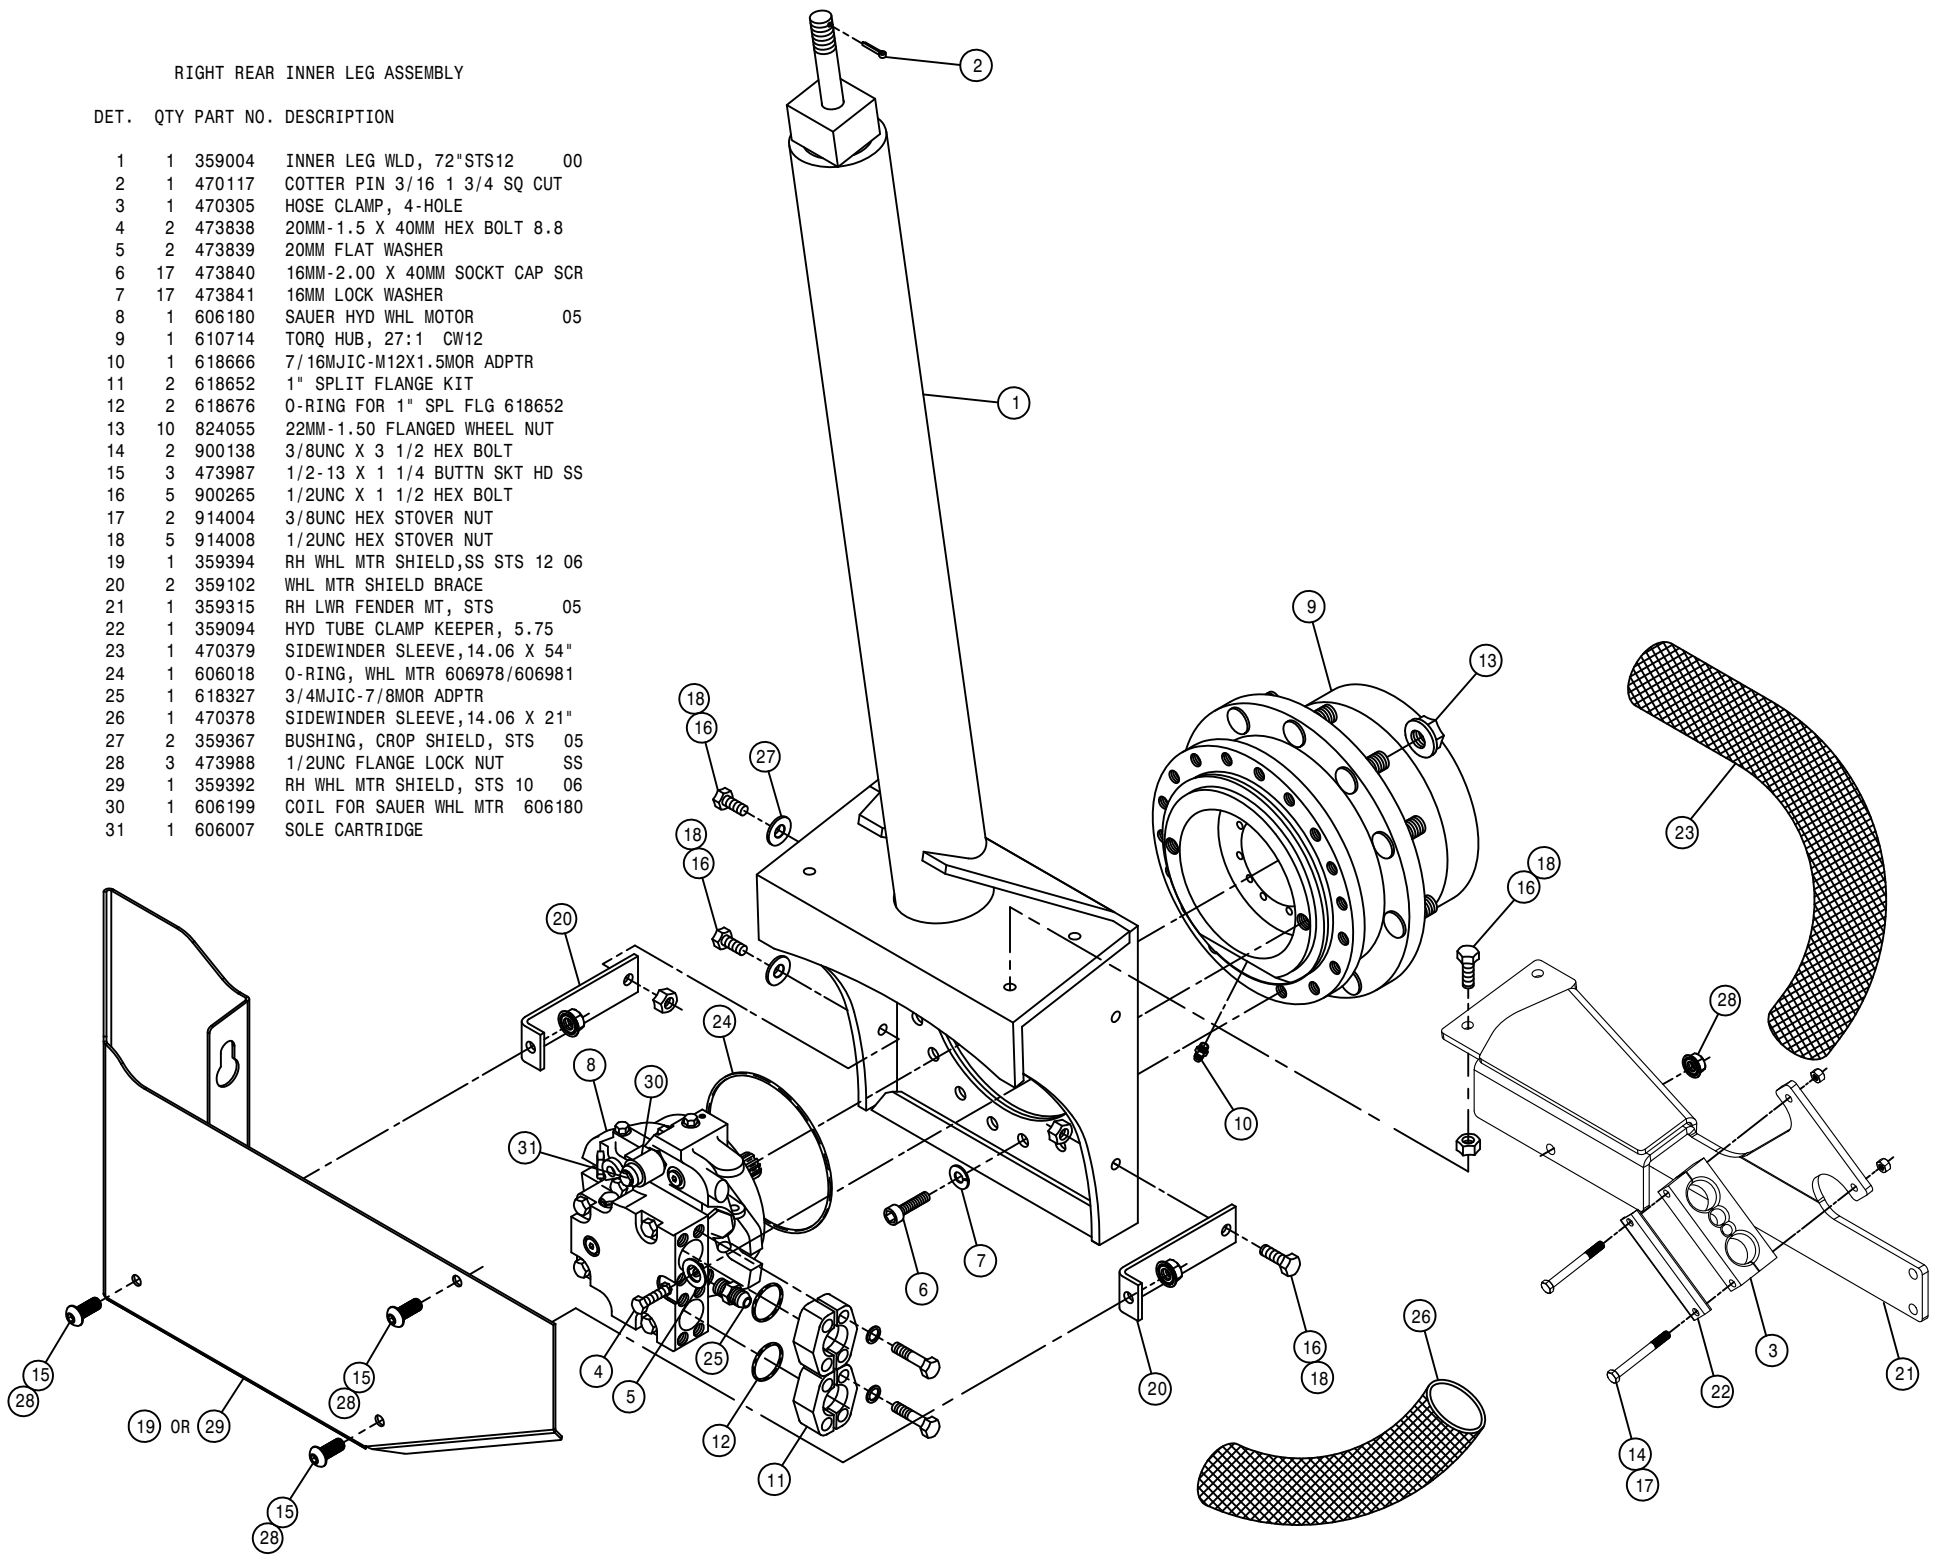

RIGHT REAR INNER LEG ASSEMBLY

DET. QTY PART NO. DESCRIPTION

1	1	359004	INNER LEG WLD, 72"STS12	00
2	1	470117	COTTER PIN 3/16 1 3/4 SQ CUT	
3	1	470305	HOSE CLAMP, 4-HOLE	
4	2	473838	20MM-1.5 X 40MM HEX BOLT 8.8	
5	2	473839	20MM FLAT WASHER	
6	17	473840	16MM-2.00 X 40MM SOCKT CAP SCR	
7	17	473841	16MM LOCK WASHER	
8	1	606180	SAUER HYD WHL MOTOR	05
9	1	610714	TORQ HUB, 27:1 CW12	
10	1	618666	7/16MJIC-M12X1.5MOR ADPTR	
11	2	618652	1" SPLIT FLANGE KIT	
12	2	618676	O-RING FOR 1" SPL FLG 618652	
13	10	824055	22MM-1.50 FLANGED WHEEL NUT	
14	2	900138	3/8UNC X 3 1/2 HEX BOLT	
15	3	473987	1/2-13 X 1 1/4 BUTTN SKT HD SS	
16	5	900265	1/2UNC X 1 1/2 HEX BOLT	
17	2	914004	3/8UNC HEX STOVER NUT	
18	5	914008	1/2UNC HEX STOVER NUT	
19	1	359394	RH WHL MTR SHIELD,SS STS 12 06	
20	2	359102	WHL MTR SHIELD BRACE	
21	1	359315	RH LWR FENDER MT, STS	05
22	1	359094	HYD TUBE CLAMP KEEPER, 5.75	
23	1	470379	SIDEWINDER SLEEVE,14.06 X 54"	
24	1	606018	O-RING, WHL MTR 606978/606981	
25	1	618327	3/4MJIC-7/8MOR ADPTR	
26	1	470378	SIDEWINDER SLEEVE,14.06 X 21"	
27	2	359367	BUSHING, CROP SHIELD, STS	05
28	3	473988	1/2UNC FLANGE LOCK NUT	SS
29	1	359392	RH WHL MTR SHIELD, STS 10 06	
30	1	606199	COIL FOR SAUER WHL MTR 606180	
31	1	606007	SOLE CARTRIDGE