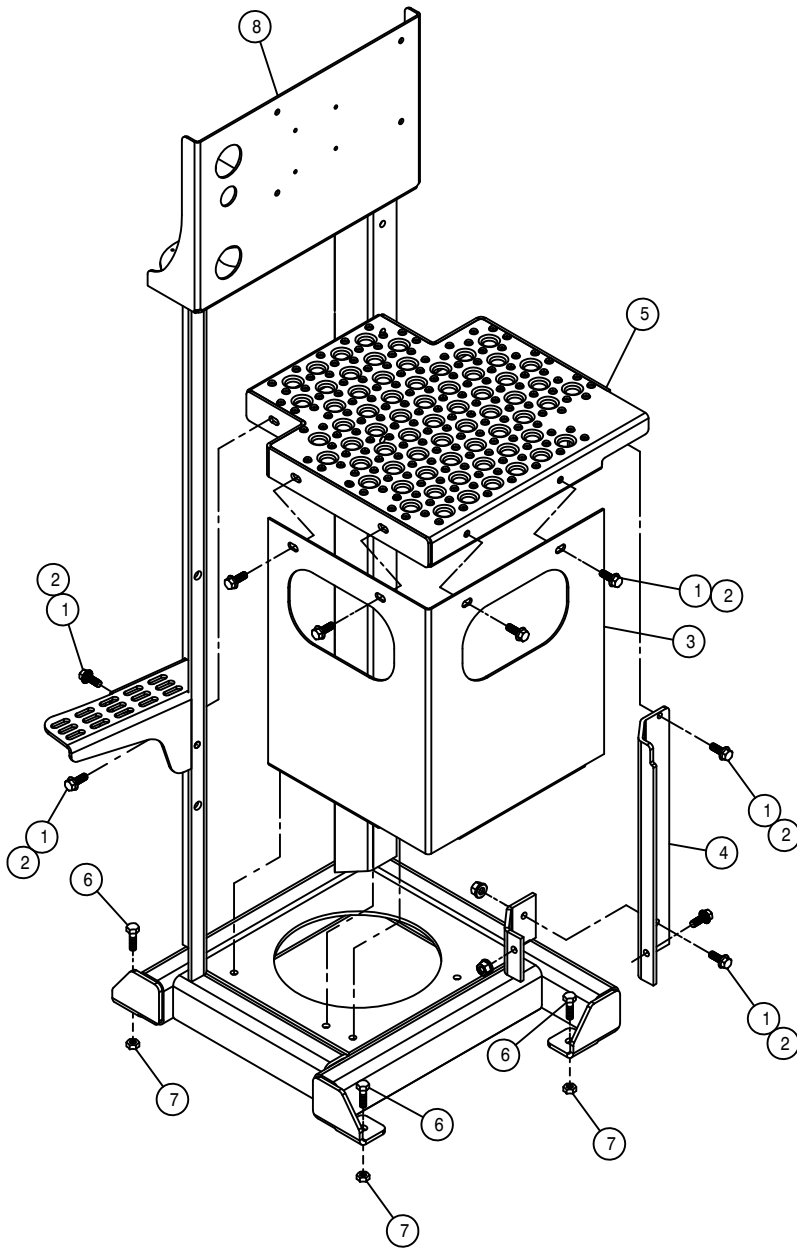

FRESH WATER TANK MT W/O FOAMER ASSEMBLY

DET. QTY PART NO. DESCRIPTION

DET.	QTY	PART NO.	DESCRIPTION
1	12	470087	3/8UNC HEX FLANGE LOCK NUT
2	12	470460	3/8 X 1 SERR FLANGE BOLT
3	1	701268	FOAMER SERV PLTFRM WRAP
4	1	701263	LH FMR TANK SUPP CHAN STS 07
5	1	701264	FMR SERV PLATFRM WELD
6	3	900264	1/2UNC X 1 1/4 HEX BOLT
7	3	914008	1/2UNC HEX STOVER NUT
8	1	701257	FMR TANK MT WELD STS 07