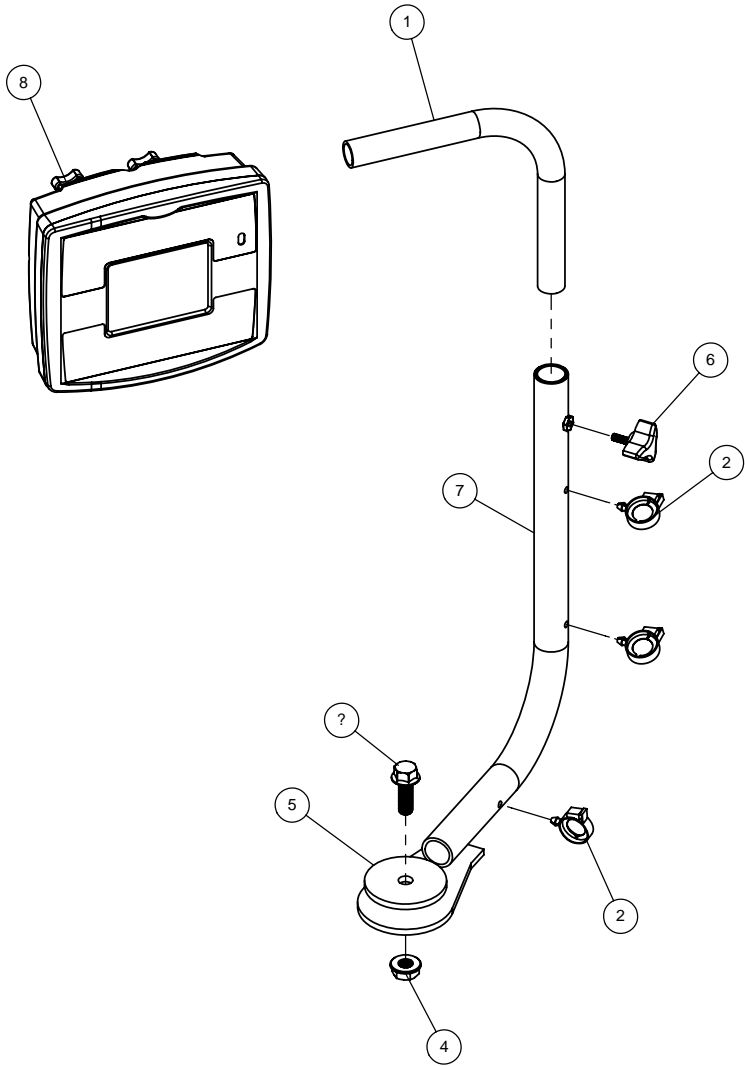

MONITOR ASSEMBLY

DET	QTY	P/N	DESCRIPTION
1	1	343416	MONITOR MT TUBE, STS 05
2	3	291007	ROSEBUD CLIP FOR .750 CONDUIT
3	1	470431	1/2UNC X 1 1/2 SER FLANGE BOLT
4	1	470345	1/2UNC HEX SMTH FLNG LOCK NUT
5	1	343415	WASHER,3.00 X .531 X .25T UHMW
6	1	470392	KNOB,3-BLADE BLK,1/4-20 X 3/4
7	1	343417	MONITOR MT WELD, STS CAB 05
8	1	690986	KIT, SCS 4600 MONITOR, STS 05