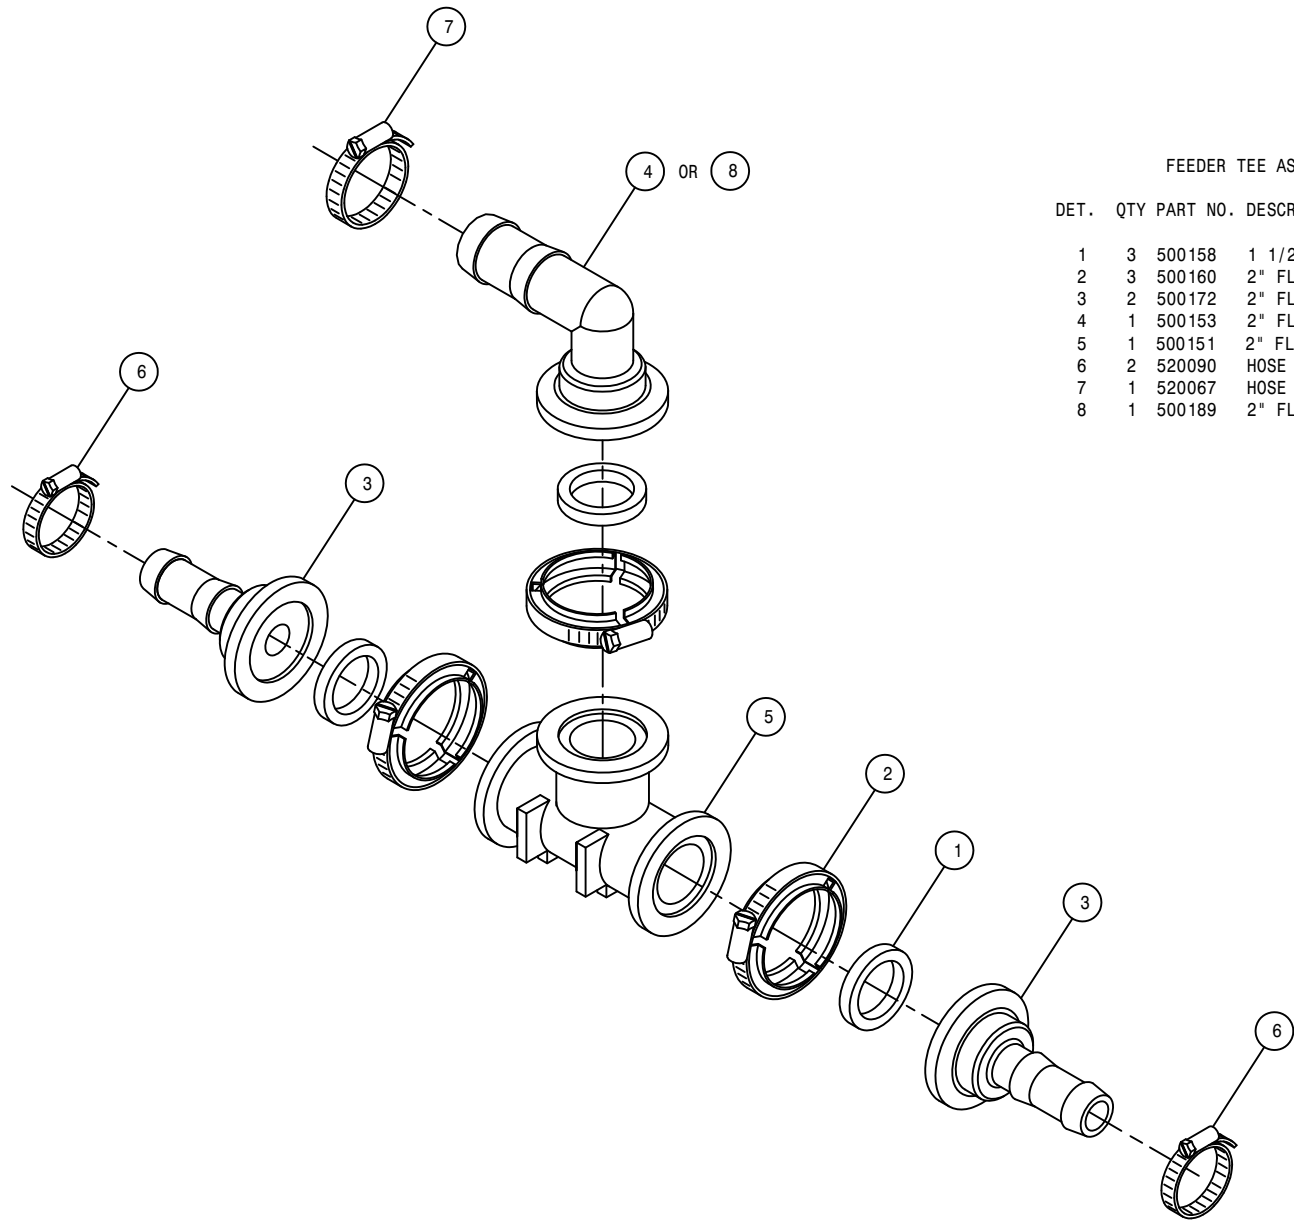

FEEDER TEE ASSEMBLY (HV)

DET. QTY PART NO. DESCRIPTION

1	3	500158	1 1/2" GASKET FOR 2" FLANGE
2	3	500160	2" FLANGE CLAMP, S.S.
3	2	500172	2" FLANGE-1" HOSE BARB POLY
4	1	500153	2" FLANGE-90-1 1/2 HBARB POLY
5	1	500151	2" FLANGE TEE POLY
6	2	520090	HOSE CLAMP NO 16 STAINLESS
7	1	520067	HOSE CLAMP NO 28 STAINLESS
8	1	500189	2" FLANGE-90-1" HOSE BARB POLY