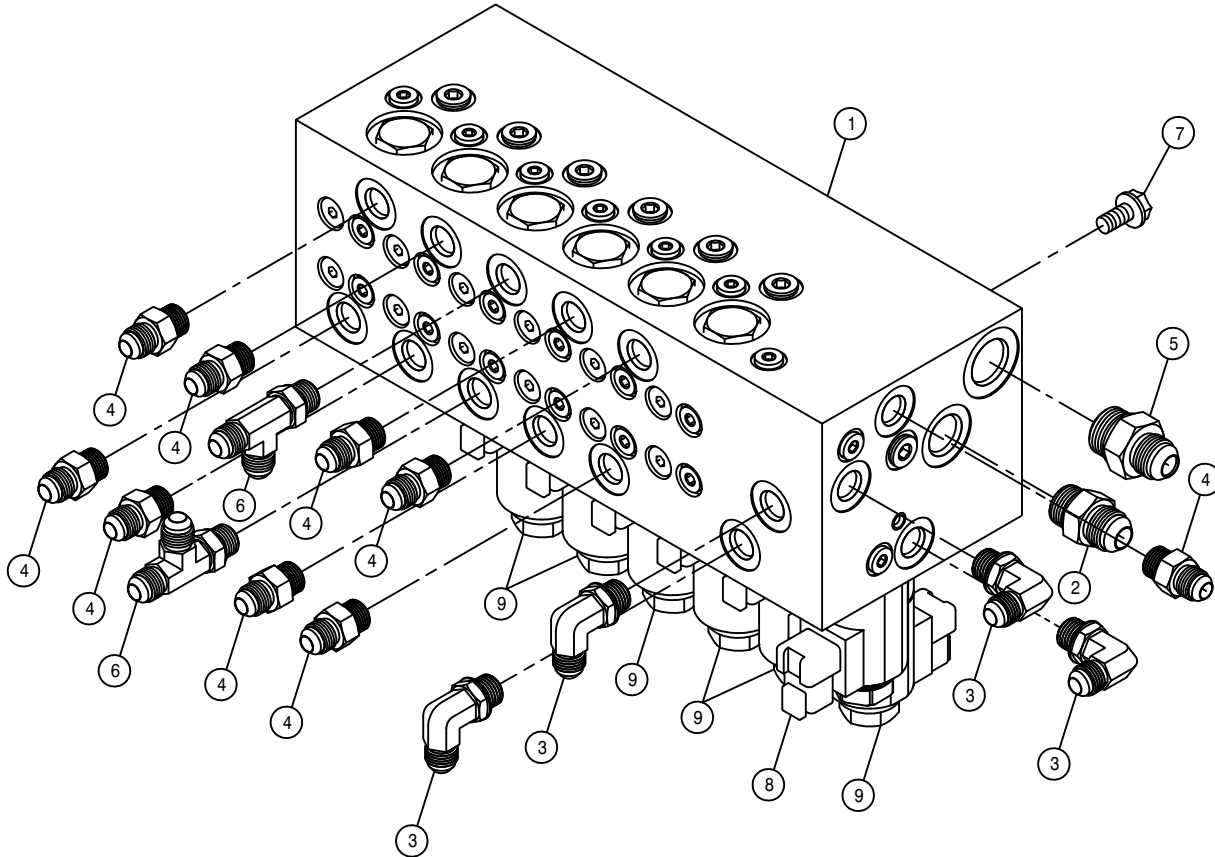

BOOM MANIFOLD ASSEMBLY

DET.	QTY	PART NO.	DESCRIPTION
1	1	606272	VALVE, LOAD SENSE BOOM SAUER
2	1	611125	3/4MJIC-3/4MOR ADPTR
3	4	618119	9/16MJIC-90-9/16MOR LBO
4	9	618126	9/16MJIC-9/16MOR ADPTR
5	1	618327	3/4MJIC-7/8MOR ADPTR
6	2	618444	9/16MOR RUN TEE-9/16MJIC
7	4	900128	3/8UNC X 3/4 HEX BOLT
8	1	606303	COIL, SV10, FOR VLV 606272
9	6	606304	COIL,PSV10, FOR VLV 606272