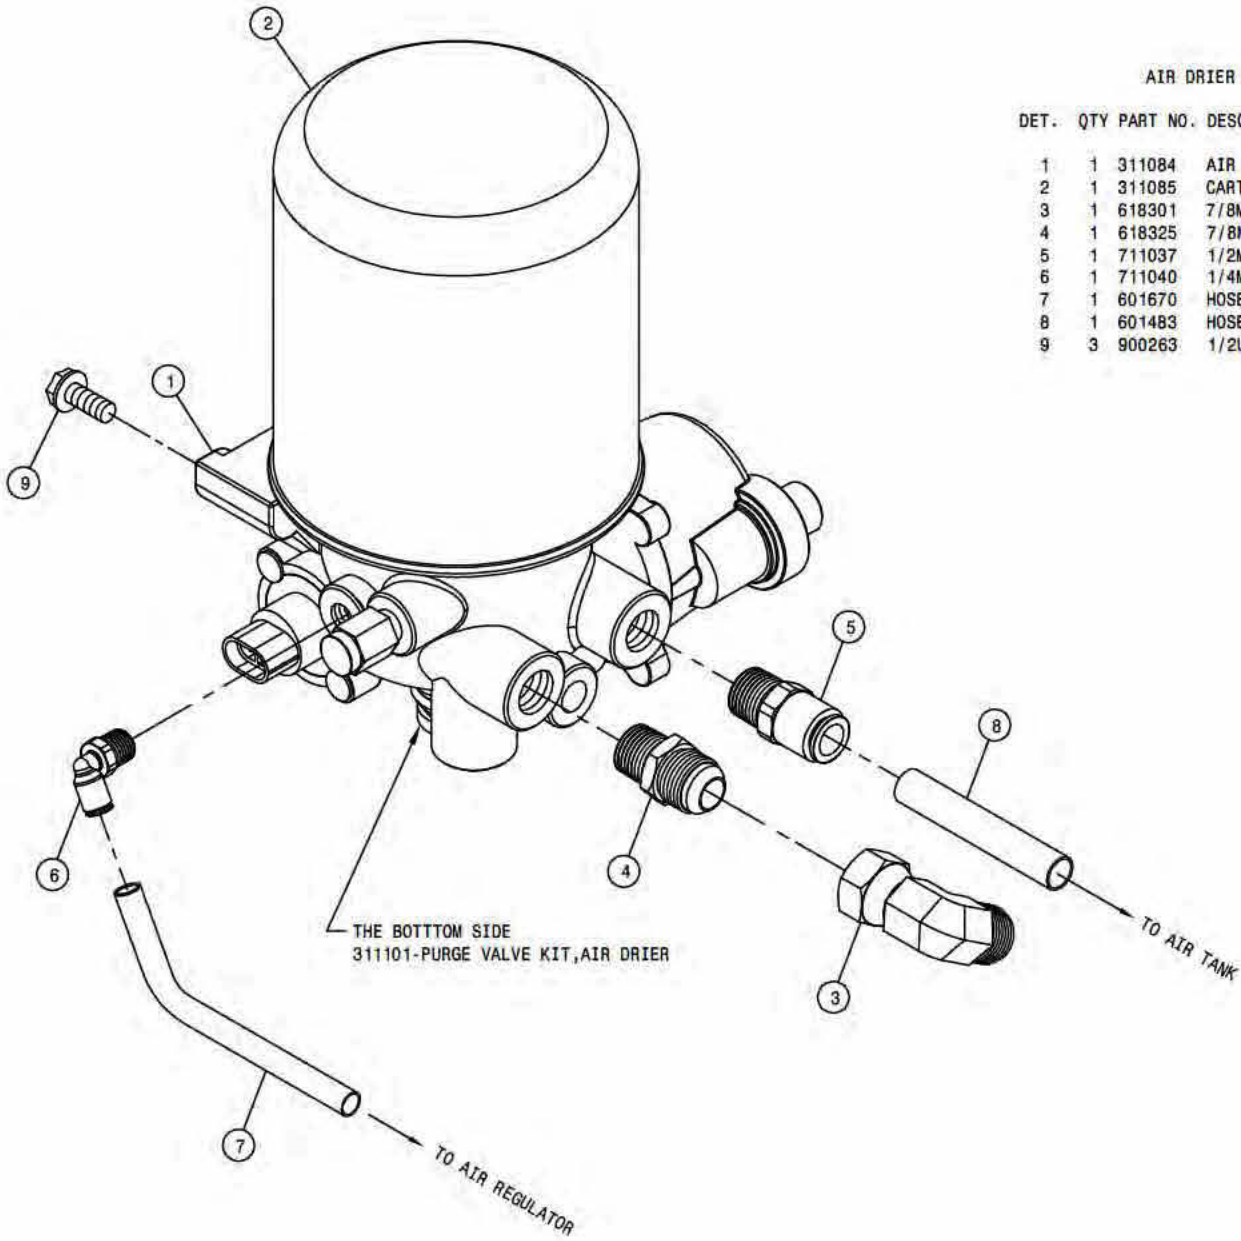

SERVICE PLATFORM ASSEMBLY

DET.	QTY	PART NO.	DESCRIPTION
1	1	345008	CNTR SERV PLTFRM WLD STS16 07
2	1	342985	LH SERV PLATFORM WLD,STS12 05
3	1	343520	LH REAR SERV PLTFRM WLD,STS 05
4	1	345005	CENTER FRT PLTFRM WLD STS16 07
5	1	343510	CAB DOOR STOP MT, STS 05
6	1	343511	LH FRT HANDRAIL WLD STS 05
7	2	470366	CLIP FOR 470364
8	1	342738	LH REAR HANDRAIL WLD
9	1	343297	RH REAR HANDRAIL WLD, STS 04
10	2	900129	3/8UNC X 1" HEX BOLT
11	1	900170	3/8UNC X 2 1/4 HEX BOLT
12	4	900130	3/8UNC X 1 1/4 HEX BOLT
13	1	342981	RH HANDRAIL WLD,LH PLATFORM 05
14	2	342984	REAR LEG HOSE SUPPORT, STS 05
15	1	920002	3/8 SAE FLAT WASHER
16	22	900064	5/16UNC X 3/4 HEX BOLT
17	11	900065	5/16UNC X 1" HEX BOLT
18	27	914002	5/16UNC HEX STOVER NUT
19	8	900129	3/8UNC X 1" HEX BOLT
20	12	914004	3/8UNC HEX STOVER NUT
21	1	470314	RUBBER BUMPER,BULLET W/3/8-16S
22	1	470087	3/8UNC HEX FLANGE LOCK NUT
23	1	920502	3/8 LOCK WASHER
24	12	920001	5/16 SAE FLAT WASHER
25	2	470365	BALL STUD,5/16-18, FOR 470364
26	1	343304	ENG CMPRTMNT PLTFRM WLD,STS 04
27	10	470113	5/16UNC HEX FLANGE LOCK NUT
28	1	470364	GAS SPRING, 90LB, 3.5 STROKE
29	1	345001	RH REAR HANDRAIL EXT WLD,STS06
30	4	473911	5/16UNC-1.311D-2.00 U-BOLT