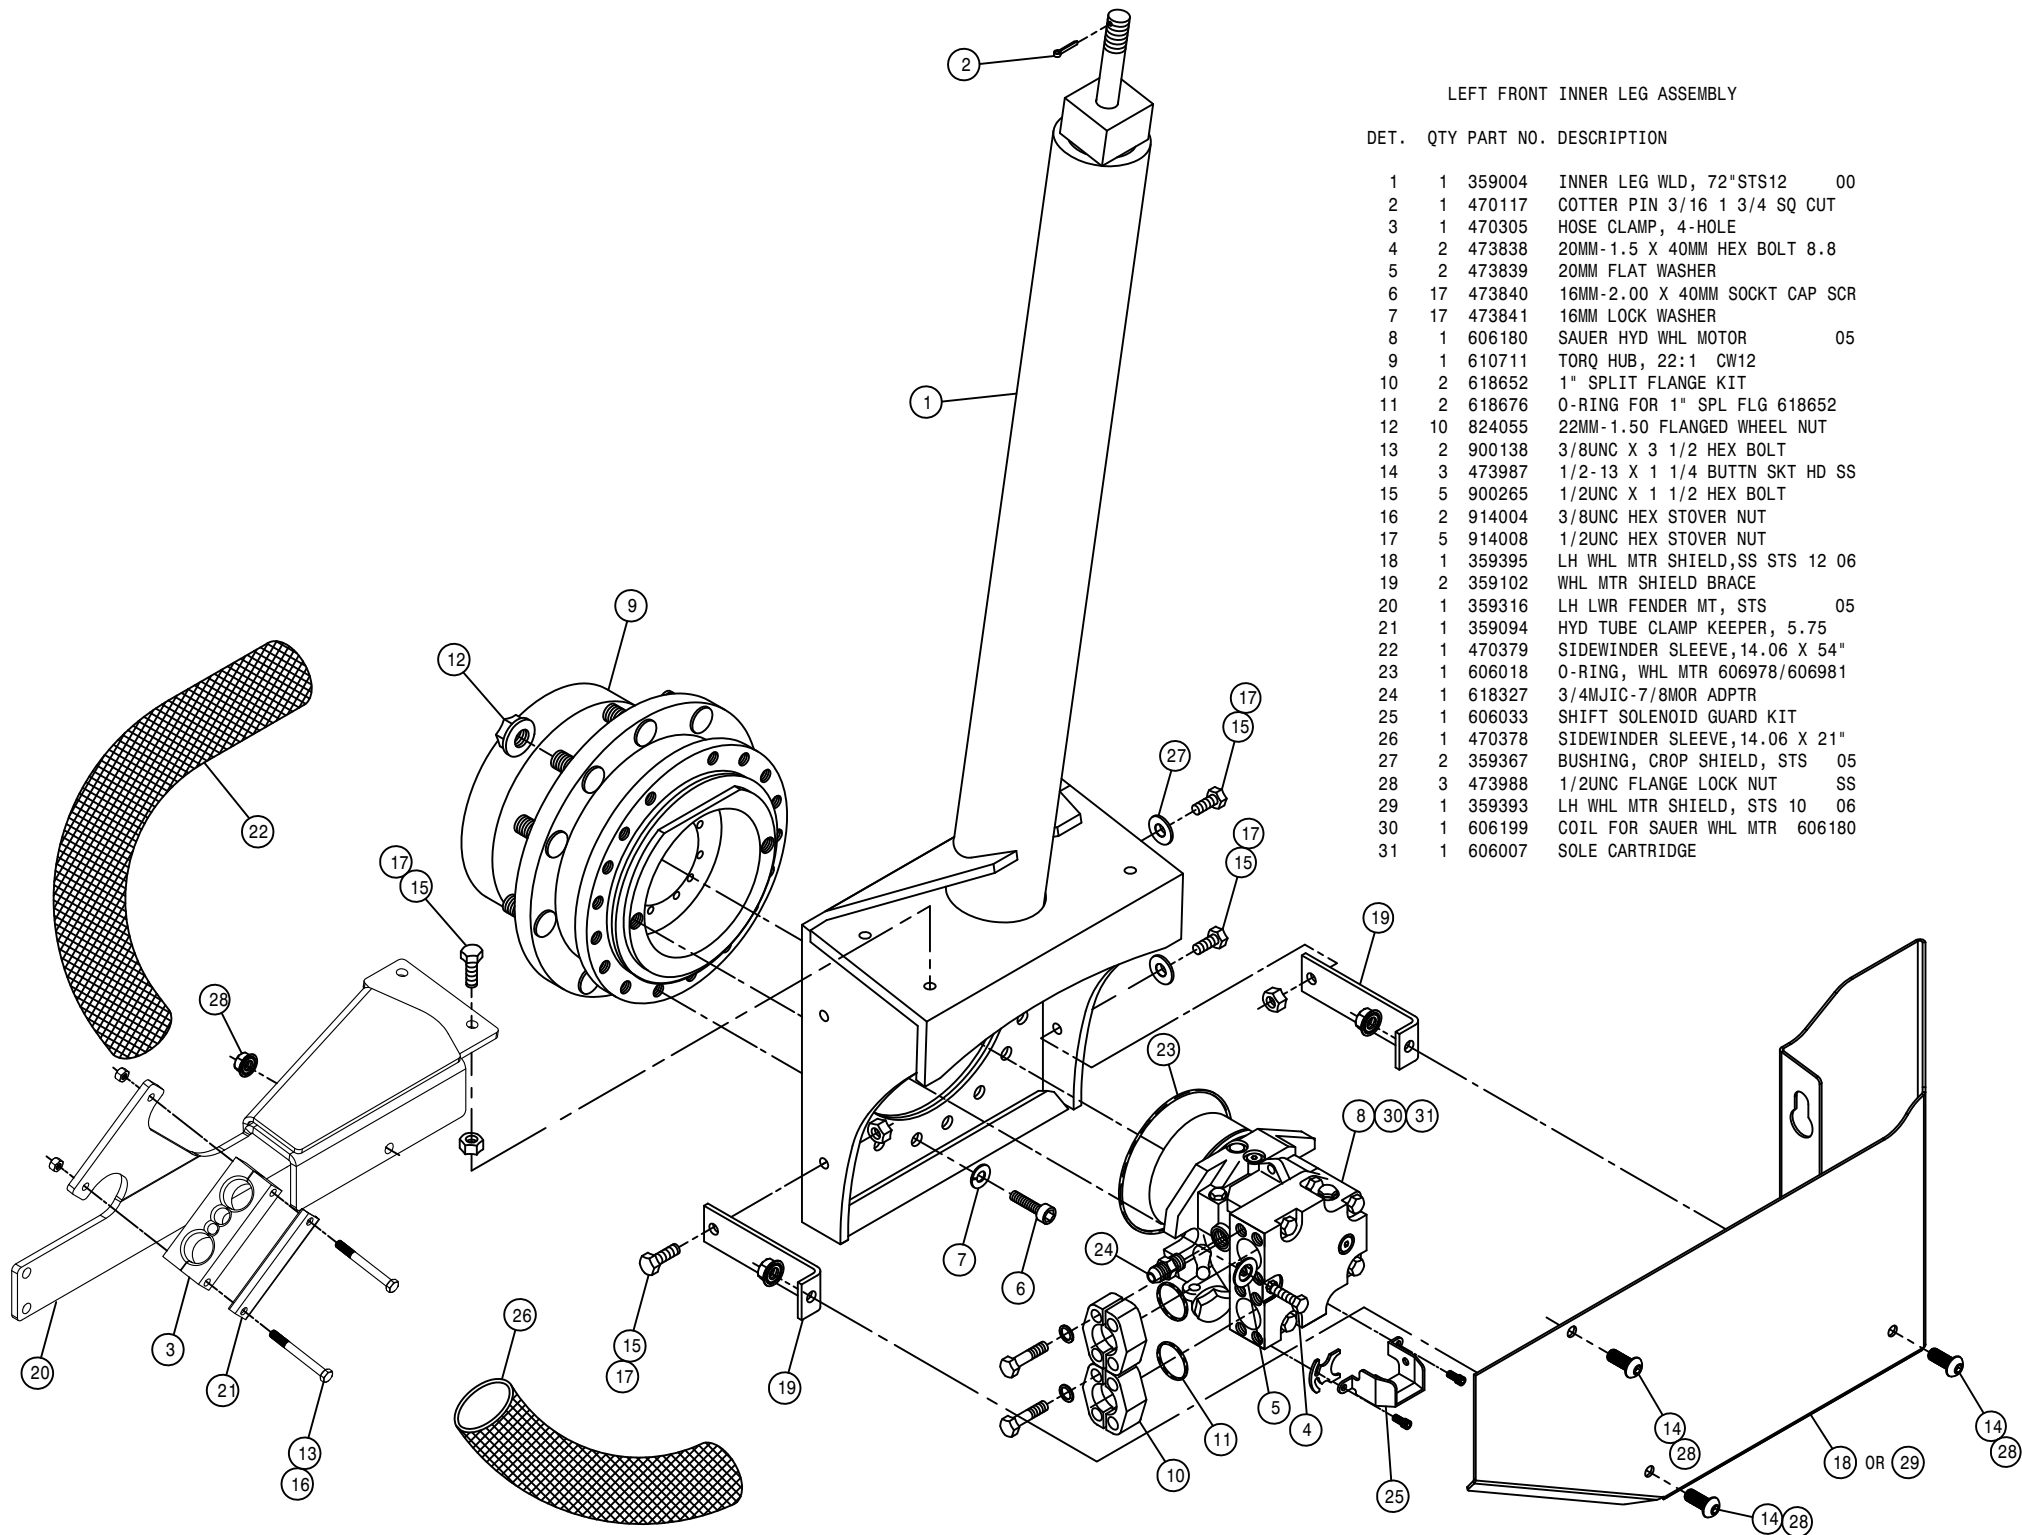

LEFT FRONT INNER LEG ASSEMBLY

DET. QTY PART NO. DESCRIPTION

1	1	359004	INNER LEG WLD, 72"STS12	00
2	1	470117	COTTER PIN 3/16 1 3/4 SQ CUT	
3	1	470305	HOSE CLAMP, 4-HOLE	
4	2	473838	20MM-1.5 X 40MM HEX BOLT 8.8	
5	2	473839	20MM FLAT WASHER	
6	17	473840	16MM-2.00 X 40MM SOCKT CAP SCR	
7	17	473841	16MM LOCK WASHER	
8	1	606180	SAUER HYD WHL MOTOR	05
9	1	610711	TORQ HUB, 22:1 CW12	
10	2	618652	1" SPLIT FLANGE KIT	
11	2	618676	O-RING FOR 1" SPL FLG 618652	
12	10	824055	22MM-1.50 FLANGED WHEEL NUT	
13	2	900138	3/8UNC X 3 1/2 HEX BOLT	
14	3	473987	1/2-13 X 1 1/4 BUTTN SKT HD SS	
15	5	900265	1/2UNC X 1 1/2 HEX BOLT	
16	2	914004	3/8UNC HEX STOVER NUT	
17	5	914008	1/2UNC HEX STOVER NUT	
18	1	359395	LH WHL MTR SHIELD,SS STS 12 06	
19	2	359102	WHL MTR SHIELD BRACE	
20	1	359316	LH LWR FENDER MT, STS	05
21	1	359094	HYD TUBE CLAMP KEEPER, 5.75	
22	1	470379	SIDEWINDER SLEEVE,14.06 X 54"	
23	1	606018	O-RING, WHL MTR 606978/606981	
24	1	618327	3/4MJIC-7/8MOR ADPTR	
25	1	606033	SHIFT SOLENOID GUARD KIT	
26	1	470378	SIDEWINDER SLEEVE,14.06 X 21"	
27	2	359367	BUSHING, CROP SHIELD, STS	05
28	3	473988	1/2UNC FLANGE LOCK NUT	SS
29	1	359393	LH WHL MTR SHIELD, STS 10 06	
30	1	606199	COIL FOR SAUER WHL MTR 606180	
31	1	606007	SOLE CARTRIDGE