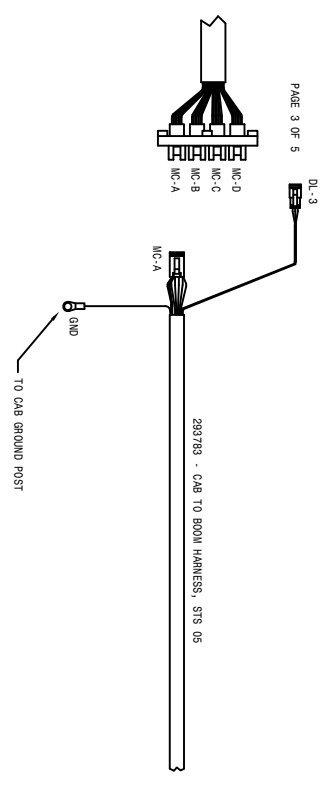

293950 - MAIN CAB HARNESS, STS 06
PAGE 5 OF 5