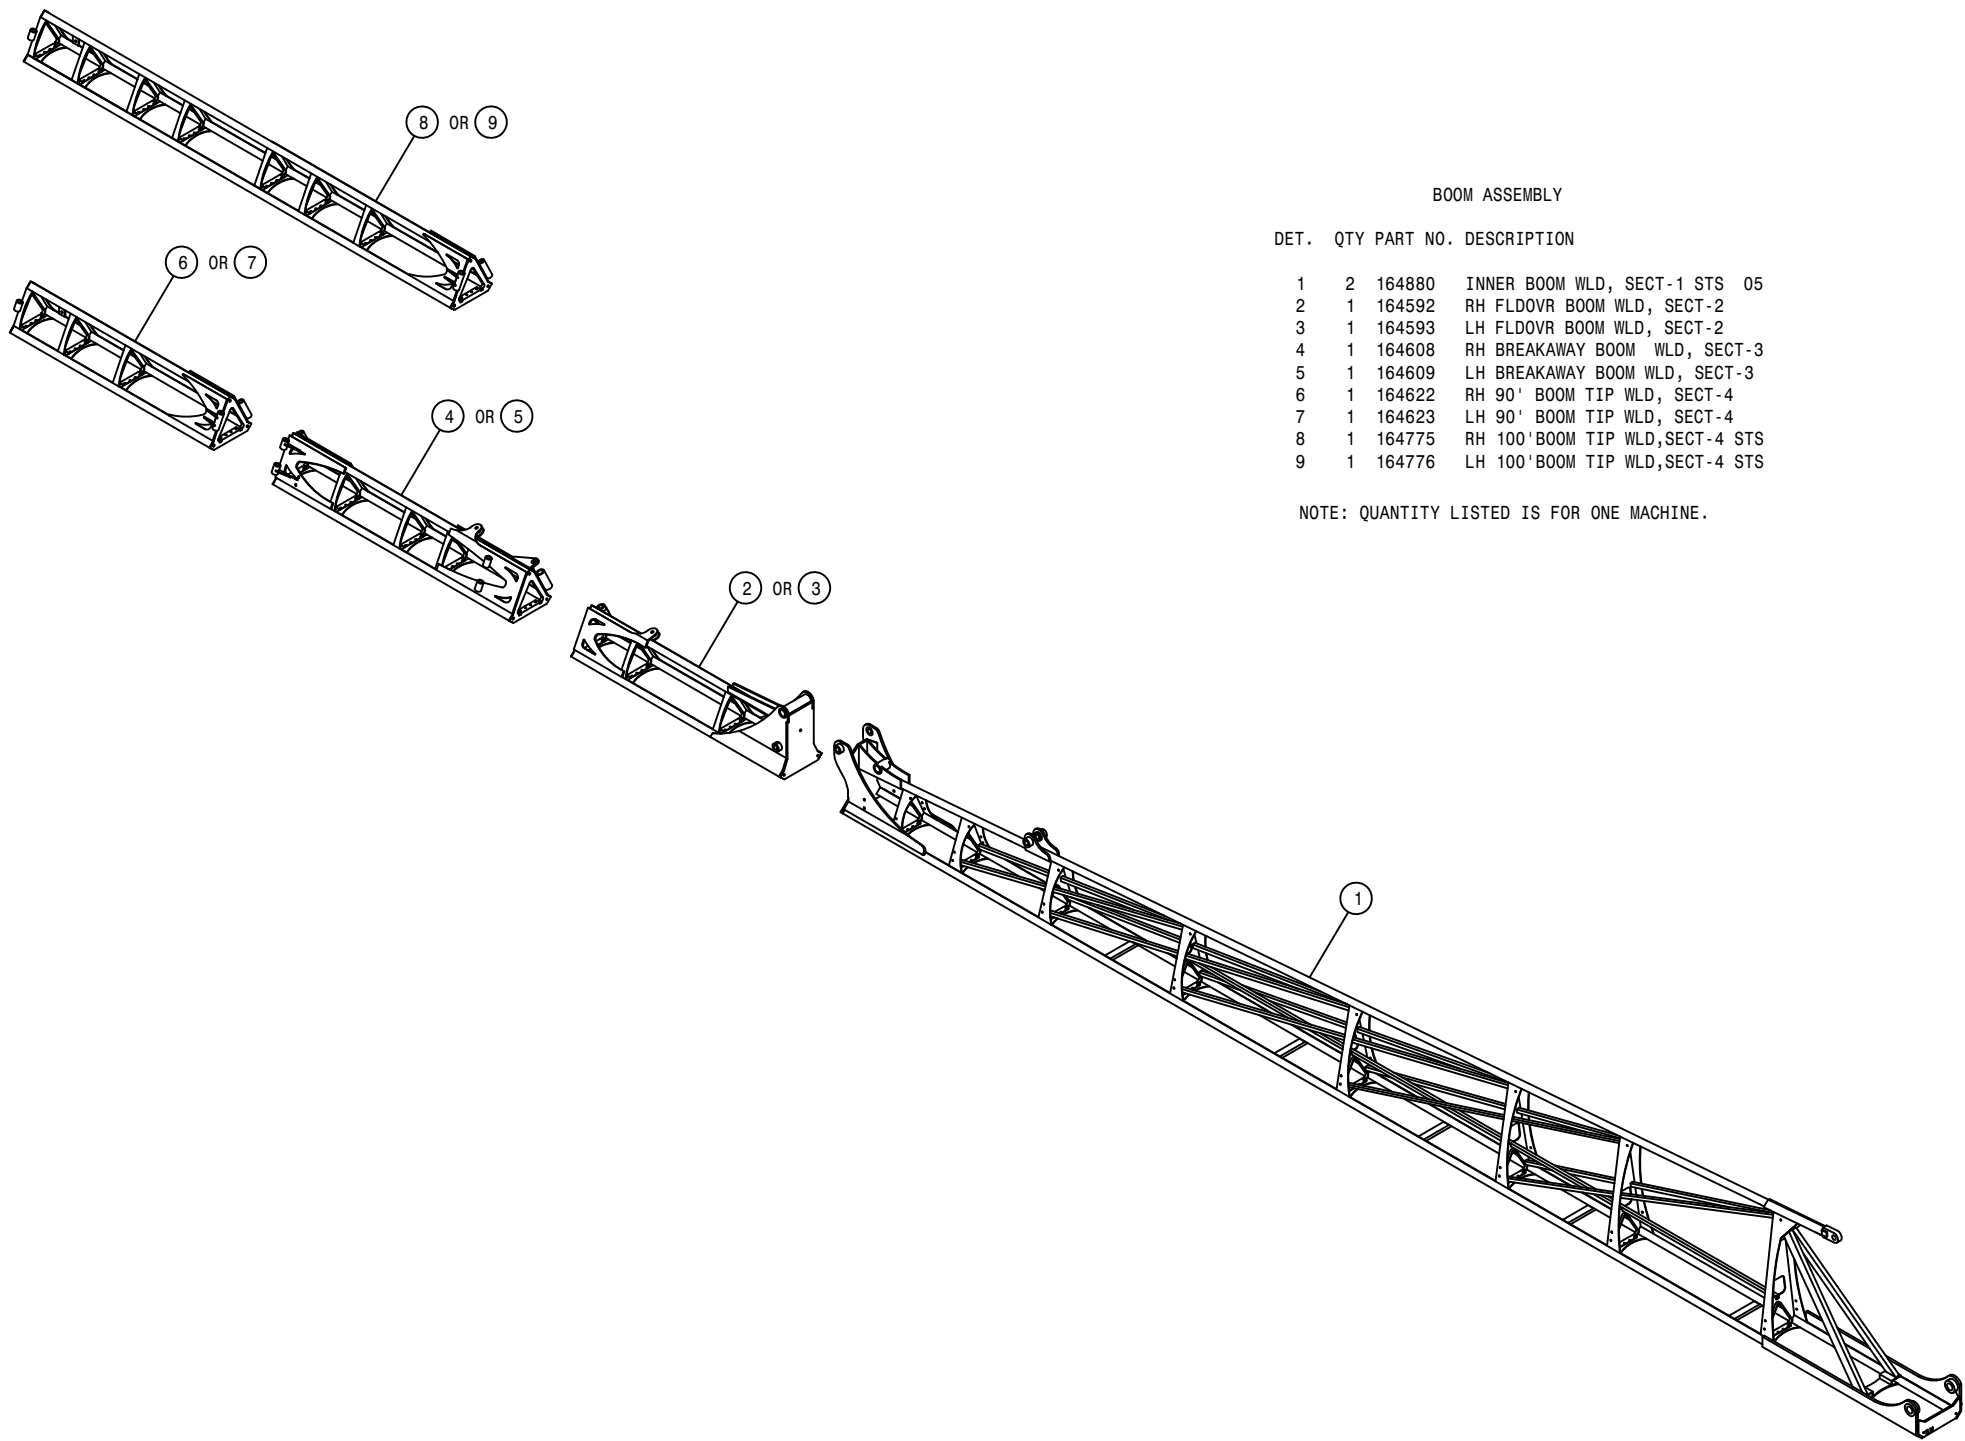

BOOM ASSEMBLY

DET. QTY PART NO. DESCRIPTION

1	2	164880	INNER BOOM WLD, SECT-1 STS 05
2	1	164592	RH FLDOVR BOOM WLD, SECT-2
3	1	164593	LH FLDOVR BOOM WLD, SECT-2
4	1	164608	RH BREAKAWAY BOOM WLD, SECT-3
5	1	164609	LH BREAKAWAY BOOM WLD, SECT-3
6	1	164622	RH 90' BOOM TIP WLD, SECT-4
7	1	164623	LH 90' BOOM TIP WLD, SECT-4
8	1	164775	RH 100' BOOM TIP WLD,SECT-4 STS
9	1	164776	LH 100' BOOM TIP WLD,SECT-4 STS

NOTE: QUANTITY LISTED IS FOR ONE MACHINE.