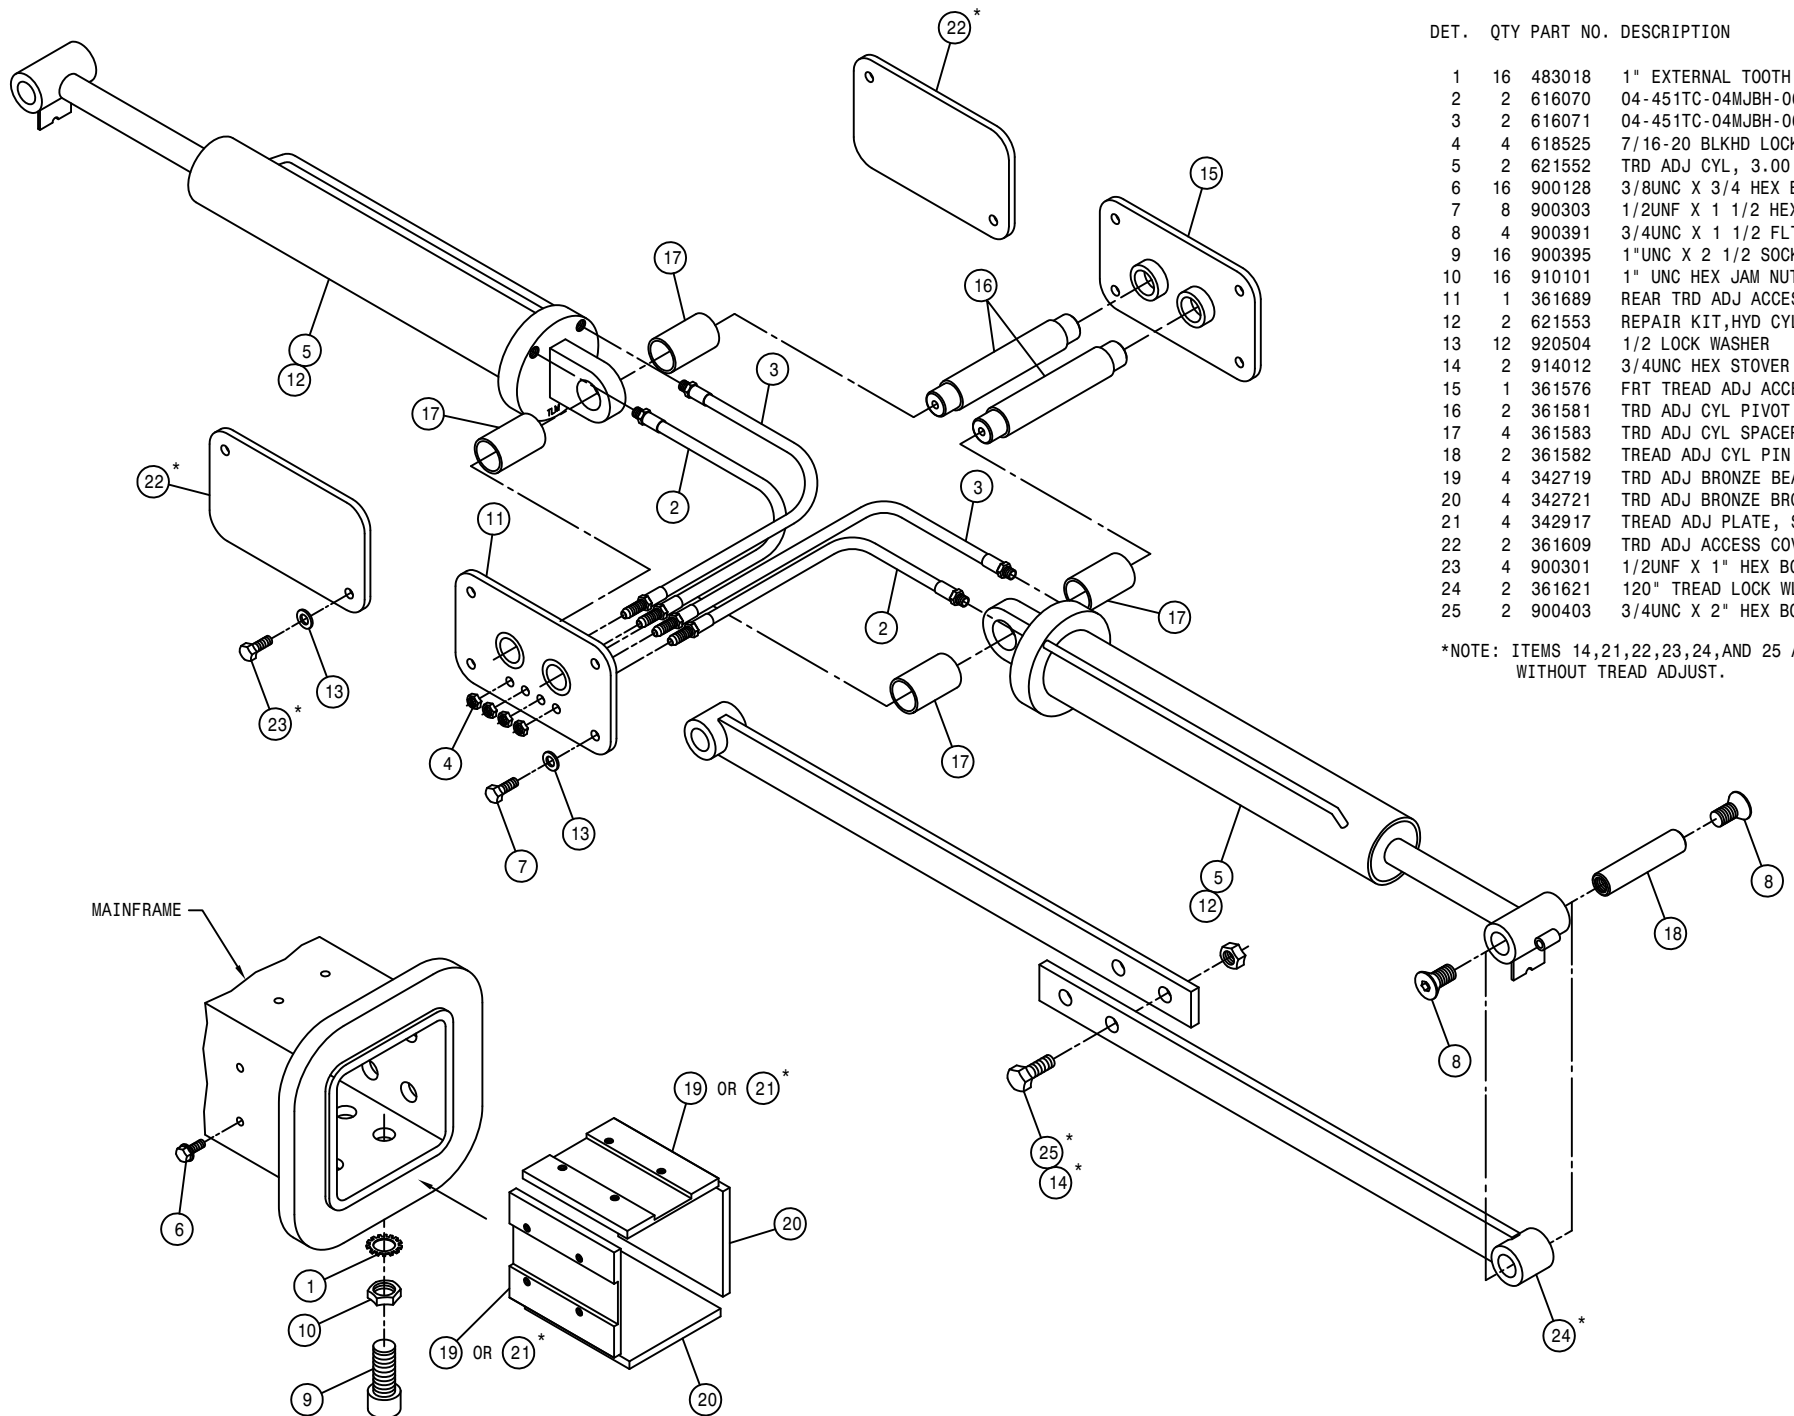

FRONT TREAD ADJUST ASSEMBLY

DET.	QTY	PART NO.	DESCRIPTION
1	16	483018	1" EXTERNAL TOOTH LOCK WASHER
2	2	616070	04-451TC-04MJBH-06MOR-11.00H/A
3	2	616071	04-451TC-04MJBH-06MOR-13.00H/A
4	4	618525	7/16-20 BLKHD LOCKNUT
5	2	621552	TRD ADJ CYL, 3.00 X 16.00 STS
6	16	900128	3/8UNC X 3/4 HEX BOLT
7	8	900303	1/2UNF X 1 1/2 HEX BOLT
8	4	900391	3/4UNC X 1 1/2 FLT SOC CAP SCR
9	16	900395	1"UNC X 2 1/2 SOCKET CAP SCR
10	16	910101	1" UNC HEX JAM NUT
11	1	361689	REAR TRD ADJ ACCESS PLT WLD 04
12	2	621553	REPAIR KIT, HYD CYL 621552
13	12	920504	1/2 LOCK WASHER
14	2	914012	3/4UNC HEX STOVER NUT
15	1	361576	FRT TREAD ADJ ACCESS PLT WLD
16	2	361581	TRD ADJ CYL PIVOT PIN, M/F
17	4	361583	TRD ADJ CYL SPACER, M/F
18	2	361582	TREAD ADJ CYL PIN, OUTER LEG
19	4	342719	TRD ADJ BRONZE BEARING, THD-GRV
20	4	342721	TRD ADJ BRONZE BRG W/DIMPLES
21	4	342917	TREAD ADJ PLATE, STEEL, THD
22	2	361609	TRD ADJ ACCESS COVER, M/F STS10
23	4	900301	1/2UNF X 1" HEX BOLT
24	2	361621	120" TREAD LOCK WLD, STS10 03
25	2	900403	3/4UNC X 2" HEX BOLT

*NOTE: ITEMS 14, 21, 22, 23, 24, AND 25 ARE USED WITHOUT TREAD ADJUST.