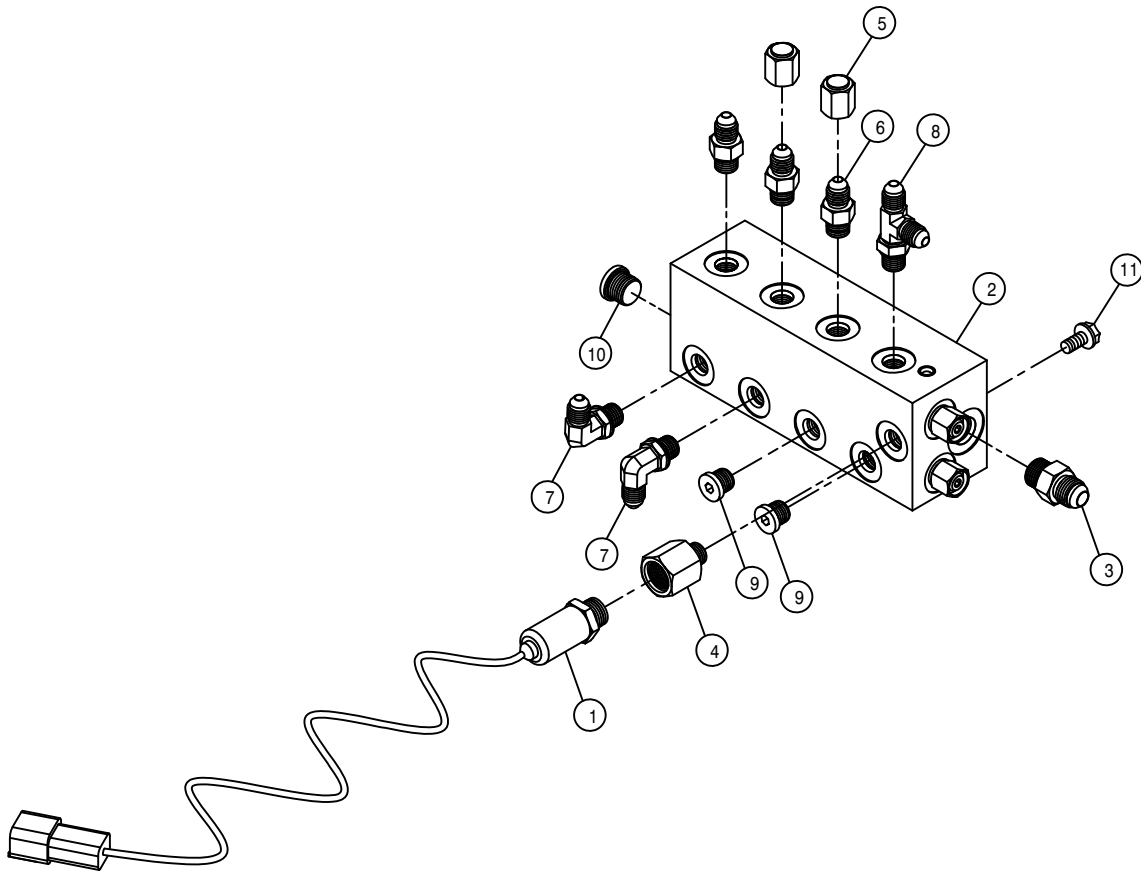

LS MANIFOLD ASSEMBLY

DET. QTY PART NO. DESCRIPTION

1	1	606196	PRESSURE TRANSDUCER, 9000 PSI
2	1	606247	MANIFOLD W/CHK VLV SAUER
3	1	618126	9/16MJIC-9/16MOR ADPTR
4	1	618361	7/16MOR-9/16FOR ADPTR
5	2	618363	7/16FJIC CAP NUT
6	3	618467	7/16MJIC-7/16MOR ADPTR
7	2	618473	7/16MJIC-90-7/16MOR LBO
8	1	618509	7/16MOR RUN TEE-7/16MJIC
9	2	618753	7/16MOR PLUG, HEX SOCKET
10	1	618754	9/16MOR PLUG, HEX SOCKET
11	2	900128	3/8UNC X 3/4 HEX BOLT