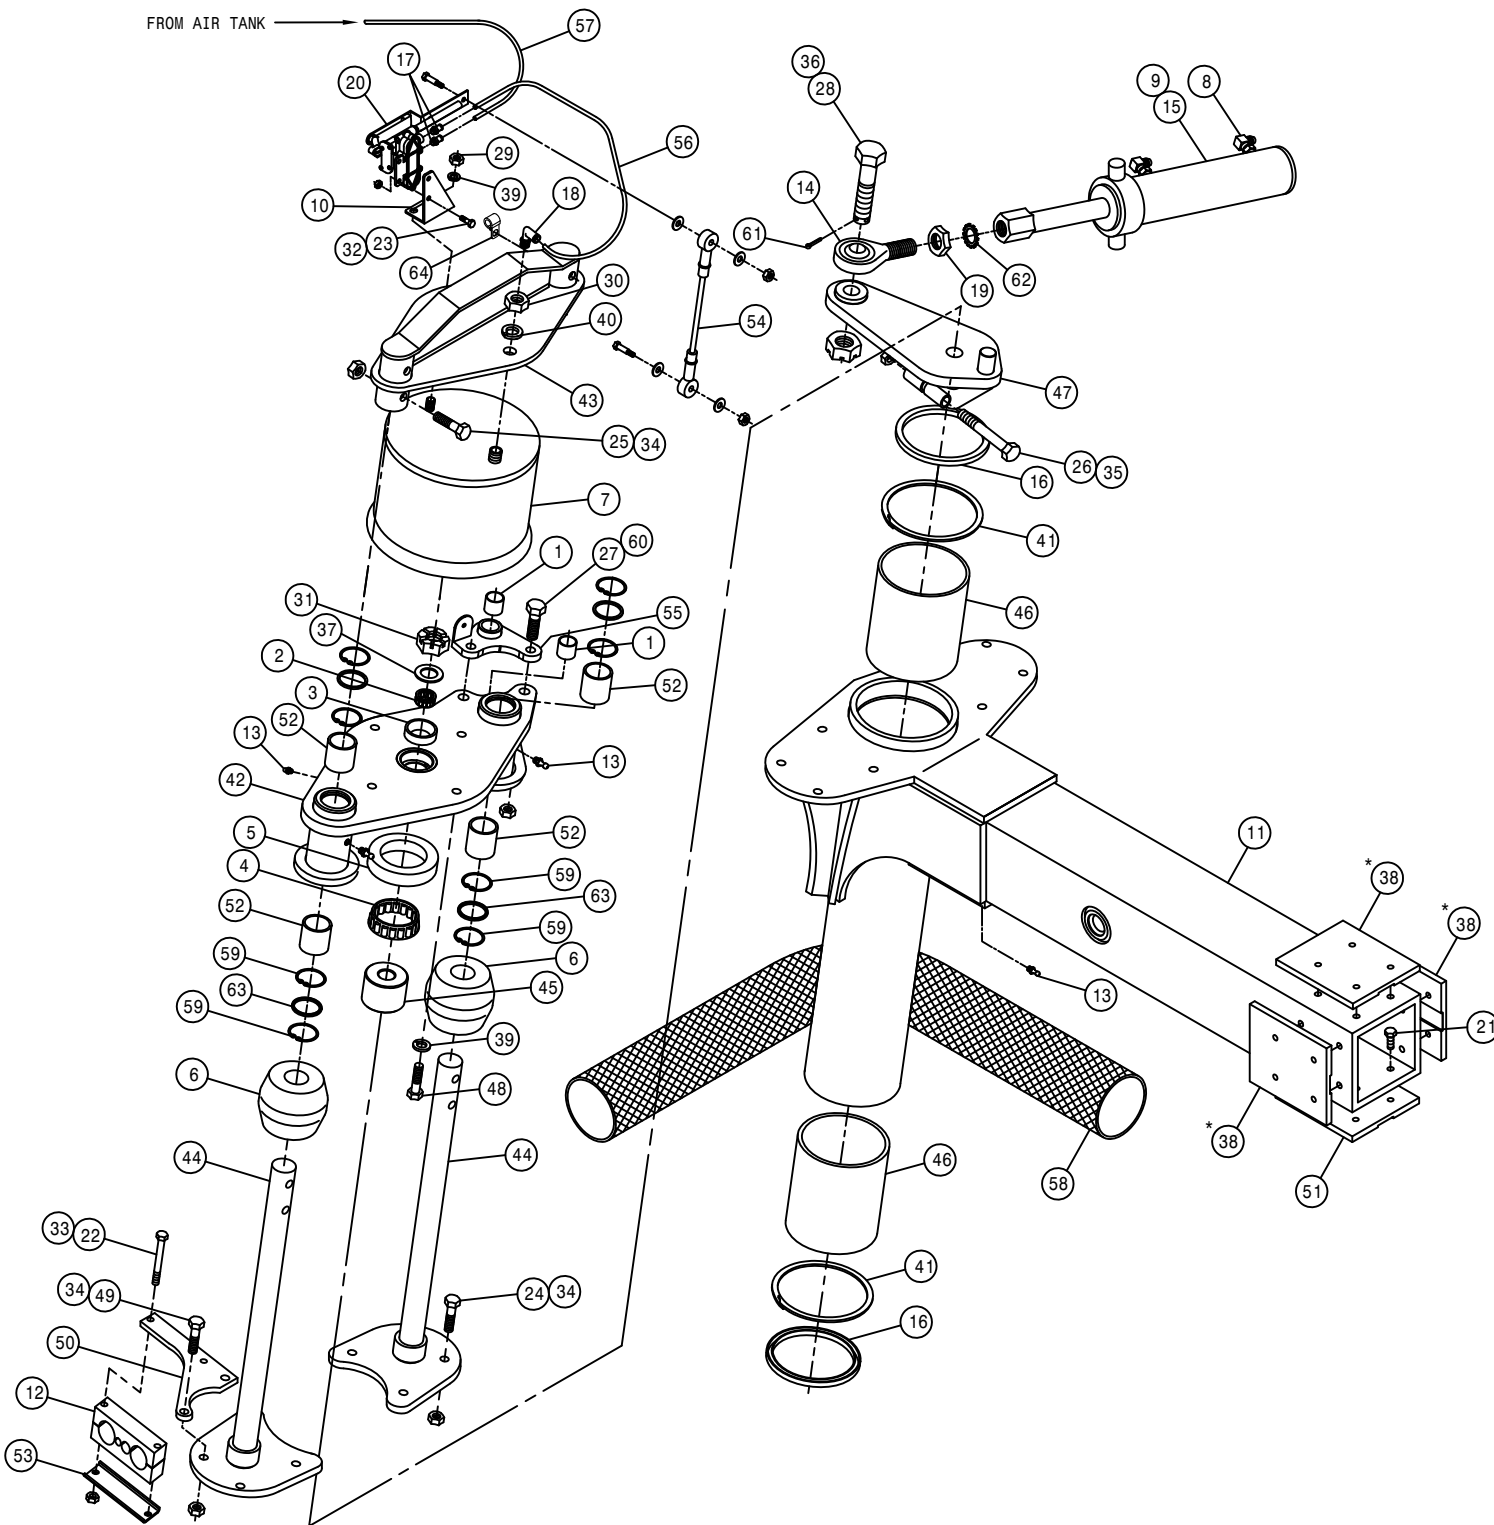

FROM AIR TANK

LEFT FRONT OUTER LEG ASSEMBLY

DET.	QTY	PART NO.	DESCRIPTION
1	2	121029	JOURNAL BRG, 1.00 ID X 1.00 LG
2	1	125050	BRG CONE, 1.00 ID W/FACE SEAL
3	1	125051	BRG CUP FOR 125050
4	1	125052	BRG CONE, 2.687 ID W/FACE SEAL
5	1	125053	BRG CUP FOR 125052
6	2	311058	RUBBER SPRING
7	1	311066	AIRIDE SPRING, 9.75 BASE
8	2	618249	3/4MJIC-90-9/16MOR LBO
9	1	621551	REPAIR KIT, HYD CYL, STRG 621550
10	1	359370	LH LEG AIR VALVE MT, STS16 05
11	1	359328	OUTER LEG WLD, STS 05
12	1	470305	HOSE CLAMP, 4-HOLE
13	4	471005	1/4 28 X 1/2 GREASE ZERK
14	1	473975	ROD END, 1.00 BORE, 1-12 RH MALE
15	1	621550	STEERING CYL, 2.50 X 8.81 STS
16	2	629621	SEAL, 4.500 ROD DIA
17	2	711036	1/8MNPT-1/4 NYL TUBE FTG
18	1	711040	1/4MNPT-90-1/4 NYL TUBE LBO
19	1	472328	1"-12 HEX JAM NUT
20	1	358832	AIRIDE SPRING CTRL VALVE 98
21	16	900128	3/8UNC X 3/4 HEX BOLT
22	2	900138	3/8UNC X 3 1/2 HEX BOLT
23	2	900002	1/4UNC X 3/4 HEX BOLT
24	6	900267	1/2UNC X 2" HEX BOLT
25	4	900269	1/2UNC X 2 3/4 HEX BOLT
26	1	900343	5/8UNC X 4 1/2 HEX BOLT
27	2	900352P	5/8UNC X 2 1/4 HEX BOLT
28	1	359085	STEERING ARM BOLT, 1"-8THD STS
29	1	910008	1/2UNC HEX NUT
30	1	910013	3/4UNF HEX NUT
31	1	910021	1"-14 SLOT JAM NUT
32	2	914000	1/4UNC HEX STOVER NUT
33	2	914004	3/8UNC HEX STOVER NUT
34	12	914008	1/2UNC HEX STOVER NUT
35	1	914010	5/8UNC HEX STOVER NUT
36	1	910020	1" UNC HEX SLOTTED NUT
37	1	920008	1" SAE FLAT WASHER
38	3	342917	TREAD ADJ PLATE, STEEL, THD
39	5	920504	1/2 LOCK WASHER
40	1	920506	3/4 LOCK WASHER
41	2	629538	4.5 SPIROLOX RING
42	1	359338	LH AIR BAG LWR PLT WLD, STS 05
43	1	359333	AIRBAG TOWER TOP MT WLD, STS 05
44	2	359077	NITRO TOWER SHAFT WLD STS
45	1	359082	STEERING ARM BRG SPACER
46	2	121112	LEG SLEEVE BEARING (POLYGON)04
47	1	359071	LH STEERING ARM WLD
48	4	900265	1/2UNC X 1 1/2 HEX BOLT
49	2	900268	1/2UNC X 2 1/2 HEX BOLT
50	1	359081	UPPER LEG HOSE MT PLT
51	4	342719	TRD ADJ BRONZE BEARING, THD-GRV
52	4	121113	TOWER SLEEVE BRG (POLYGON) 05
53	1	359094	HYD TUBE CLAMP KEEPER, 5.75
54	1	359095	LEG HEIGHT CTRL LINKAGE, STS12
55	1	359436	LH LEG UPR TRUNNION MT WLD 07
56	1	601473	HOSE, 1/4 X 22 AIR
57	1	601479	HOSE, 1/4 X 196 AIR
58	1	470310	SIDEWINDER SLEEVE, 14.06 X 45"
59	8	629537	187RRHOZ SNAP RING
60	2	914010P	5/8UNC HEX STOVER NUT
61	1	470117	COTTER PIN 3/16 1 3/4 SQ CUT
62	1	483018	1" EXTERNAL TOOTH LOCK WASHER
63	4	629620	SEAL, 1.500 ROD DIA
64	1	520164	CUSH CLAMP, 9/16D-3/4W-.531MT

*NOTE: FOR TREAD ADJUST OPTION REPLACE ITEM 38 WITH THREE OF ITEM 51.