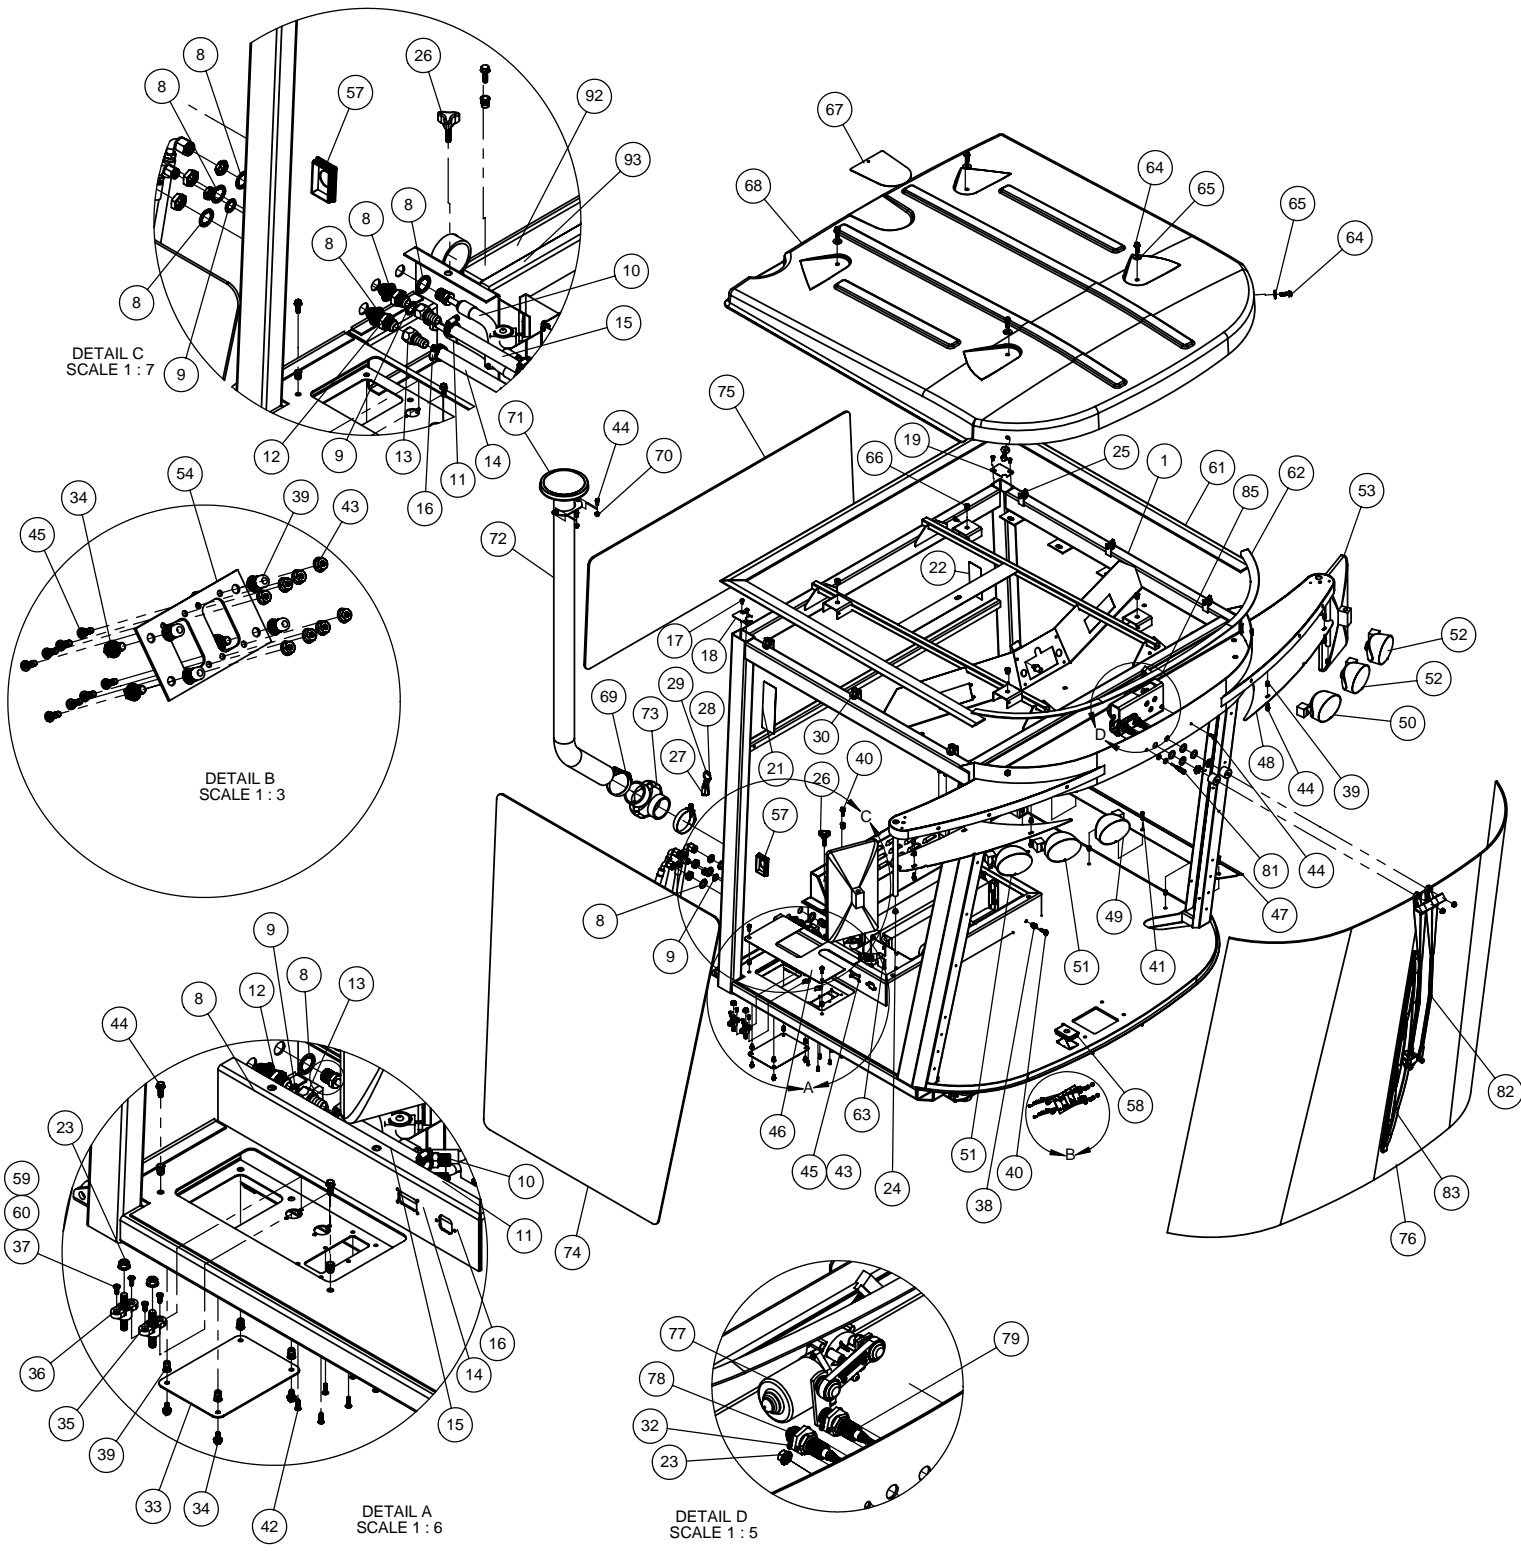

DET QTY	P/N	DESCRIPTION
1	343595	CAB WELDMENT, STS 07
2	1	291915 SWITCH, PANEL MT PUSH BUTTON
3	1	KAC6003 KIT,A/C-HTR, CAB, STS/CST 07
4	1	472349 1/4 X 3/4 20TH-IN TEK TYPE
5	2	657479 10-213-10FJX-10FJX90-22 H/A
6	1	657477 A/C HOSE ASSY, 5/16 X 24"
7	1	657478 A/C HOSE,10-10F-10F90-24
8	6	483019 7/8"INTERNAL TOOTH LOCK WASHER
9	2	483020 5/8"INTERNAL TOOTH LOCK WASHER
10	1	657476 A/C HOSE ASSY,1/2 X 12' BLKHD
11	1	657475 A/C HOSE ASSY,5/16 X 12' BLKHD
12	2	618497 7/8MJC-7/8MJC BLKHD UNION
13	2	711101 5/8 HOSE BARB-7/8FJX ADPTR,BRS
14	1	601679 HOSE, 5/8 X 8 HEATER
15	1	601678 HOSE, 5/8 X 8 HEATER
16	4	520080 HOSE CLAMP NO 10 STAINLESS
17	4	903708 1/4UNC X1/2 PHIL PNHD MACHSCR
18	1	343605 RH REAR CORNER POST CAP,STS 07
19	1	343606 LH REAR CORNER POST CAP,STS 07
20	1	650176 DECAL,CAUTION,CAB CHEM EXPOSUR
21	1	650165 DECAL,PWR LINE/BM FOLD/GLASS
22	1	650164 DECAL,NO PASSNGR/NOT NEAR LEAK
23	11	470087 3/8UNC HEX SERR FLANGE NUT
24	2	629762 CAPLUG, 5/8" RD, BLACK POLY
25	4	291009 ROSEBUD CLP FOR .625 CNDD
26	2	470393 KNOB,3-BLADE BLK,5/16-18X1 1/2
27	1	470397 RES-O-ME TOOL
28	1	470398 BEAD CHAIN, #10 X 4" LONG
29	1	470400 BEAD CHAIN CONNECTOR #10 WHITE
30	4	291010 ROSEBUD CLIP FOR 1.00 CONDUIT
31	2	470491 GROMMET-.75 ID X .12 G.W. X 1.25 G.D.
32	4	472238 12-24 X 1/2 PHIL PAN HD SCR
33	1	343433 AUX. ACCESS COVER, STS 05
34	8	470122 1/4 UNC X 1/2 FLANGE HEX BOLT
35	1	291750 TERM BLOCK,RED,3/8-16 THRU
36	1	291749 TERM BLOCK,BLACK,3/8-16 THRU
37	4	903706 10-32 X 1/2 PHIL PANHD MACH SCR
38	8	470381 5/16-18 NUTSERT .027-.150 STL
39	21	470380 1/4-20 NUTSERT .027-1.65 STL
40	8	470234 5/16UNC X 1" SERR. FLANGE HEX BOLT
41	3	900050 1/4UNC X 1 1/4 FL SOC CAP SCR
42	6	470465 #12-14X3/4 PHL PAN SHT MTL SRW
43	14	470463 8-32 SERR FLANGE NUT
44	13	470118 1/4 UNC X 3/4 SER FLANGE BOLT
45	14	903844 8-32 X 1/2 PHIL PANHD MACH SCR
46	1	343432 ELECT INPUT COVER,STS CAB 05
47	1	343434 CAB ENTRY STEP PLATE, STS 05
48	2	343352 LWR LIGHT MT COVER,STS CAB 05
49	1	291902 RH WORKLIGHT, TRAPEZOID GLASS
50	1	291903 LH WORKLIGHT, TRAPEZOID GLASS
51	2	291900 RH WORKLIGHT, FLOOD GLASS
52	2	291901 LH WORKLIGHT, FLOOD GLASS
53	2	470348 MIRROR STS 10 & 12
54	1	343431 STRG COLUMN ELECT PANEL,STS 05
55	1	470417 STRIKER PIN, DOOR LATCH, TRIMARK
56	1	470360 1/2UNC HEX SERR FLANGE NUT
57	1	343553 CAPLUG, W/ 1.313 HOLE, STS 05
58	1	343552 CAPLUG, W/ .75 HOLE, STS 05
59	4	920510 #10 LOCK WASHER
60	4	910027 10-32 HEX NUT
61	1	343583 CAB ROOF SEAL, STS CAB 06
62	1	343582 FRT CAB ROOF SEAL, STS CAB 06
63	1	657500 A/C & HEATER BLOWER SYS,STS 05
64	6	470329 3/8UNC X 1 1/4 SERR FLANGE BOLT
65	6	470377 3/8 X 1 3/16 BONDED SS WASHER
66	4	470382 3/8-16 NUTSERT .027-.150 STL
67	1	343351 GPS MTG PLATE, STS CAB 05
68	1	343350 CAB ROOF, STS 05
69	2	520130 3.31/3.59 T-BOLT HOSE CLAMP SS
70	2	470121 1/4 UNC HEX FLANGE LOCK NUT
71	1	311534 RAIN CAP, 3" INLET, POLY
72	1	343422 HVAC INTAKE TUBE WLD,STS CAB05
73	1	311533 COBRA ELBOW, 3 INCH W/CLAMP
74	1	658036 RH CAB GLASS, STS 05
75	1	658038 REAR CAB GLASS, STS 05
76	1	658035 CAB WINDSHIELD GLASS, STS 05
77	1	470426 MOTOR,WINDSHIELD WIPER, STS 05
78	1	470503 SLAVE SHAFT,WINDSHIELD WIPER
79	1	470504 PIVOT SHAFT, 2.337 BALL STUD
80	1	473858 8MM SERR FLANGE NUT
81	1	470429 SPRAY JET,WINDSHLD WIPER,STS 05
82	1	470428 ARM,WINDSHLD WIPER BLADE,STS 05
83	1	470427 BLADE,WINDSHIELD WIPER STS 05
84	1	470440 WINDSHIELD WASHER TANK ASSY 05
85	1	343353 WIPER MTR MT BRKT, STS CAB 05
86	1	470425 WINDSHIELD WIPER PKG, STS 05
87	4	311078 SNUBBING WASHER FOR 311077 05
88	8	470460 3/8 X 1 SER FLANGE BOLT
89	4	470461 1/2UNC X 3" SER FLANGE BOLT
90	4	470345 1/2UNC HEX SMTH FLNG LOCK NUT
91	4	311077 CAB ISO MOUNT LF 1.5-450
92	1	657463 A/C PAPER AIR FILTER
93	1	657464 A/C CHARCOAL AIR FILTER

DETAIL C
SCALE 1 : 7

DETAIL B
SCALE 1 : 3

DETAIL A
SCALE 1 : 6

DETAIL D
SCALE 1 : 5

42