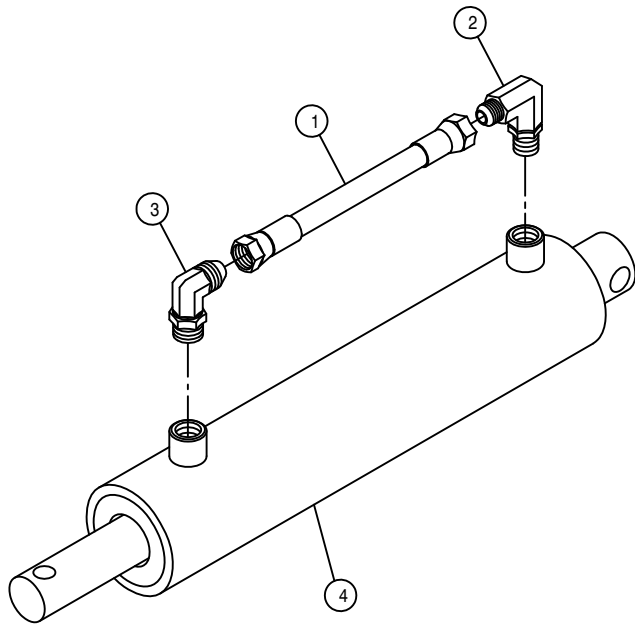

HOOD HYDRAULIC CYLINDER ASSEMBLY

DET. QTY PART NO. DESCRIPTION

1	1	616246	04-451TC-06FJX-06FJX-10	H/A
2	1	618119	9/16MJIC-90-9/16MOR LBO	
3	1	618689	9/16MOR-90-9/16MJ .042 CHK VLV	
4	1	621530	LH TRD ADJ CYL, DTS8	04
NS	1	621531	REPAIR KIT, HYD CYL 621530	

NOTE: 1. 621077 - HOOD HYDRAULIC CYLINDER ASSEMBLY