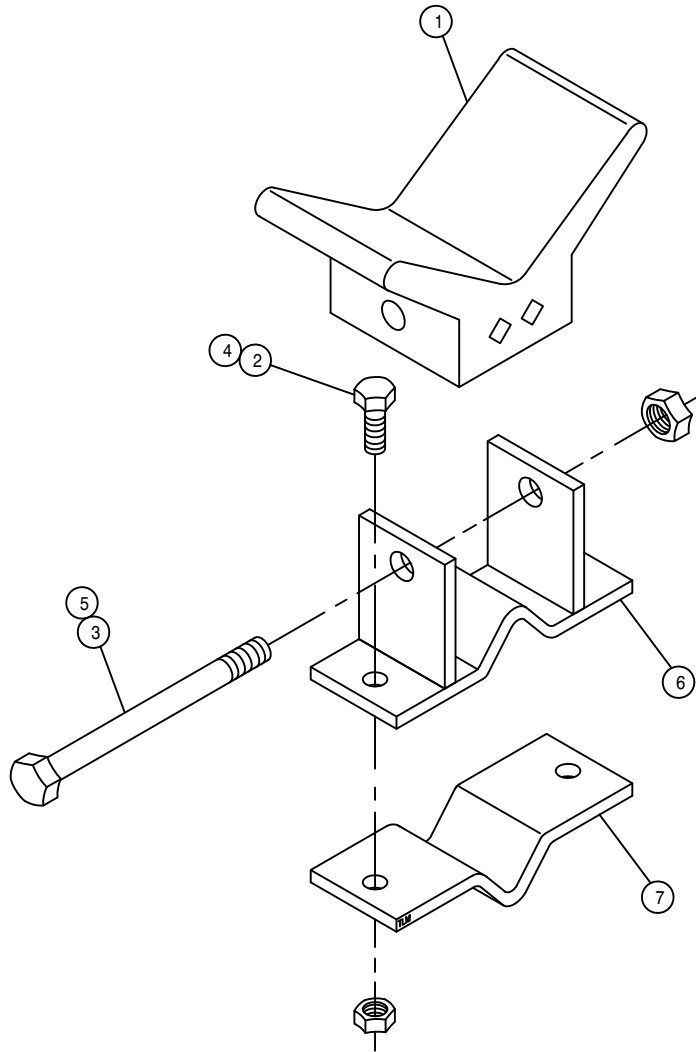

90' BOOM SUPPORT ASSEMBLY

DET. QTY PART NO. DESCRIPTION

1	1	470324	3" RUBBER BOW GUARD
2	2	900130	3/8UNC X 1 1/4 SER FLANGE BOLT
3	1	900273	1/2UNC X 3 3/4 HEX BOLT
4	2	914004	3/8UNC HEX STOVER NUT
5	1	914008	1/2UNC HEX STOVER NUT
6	1	164544	FRT BOOM SUPPORT WLD, 90' BOOM
7	1	164545	FRT BOOM SUPPORT MT