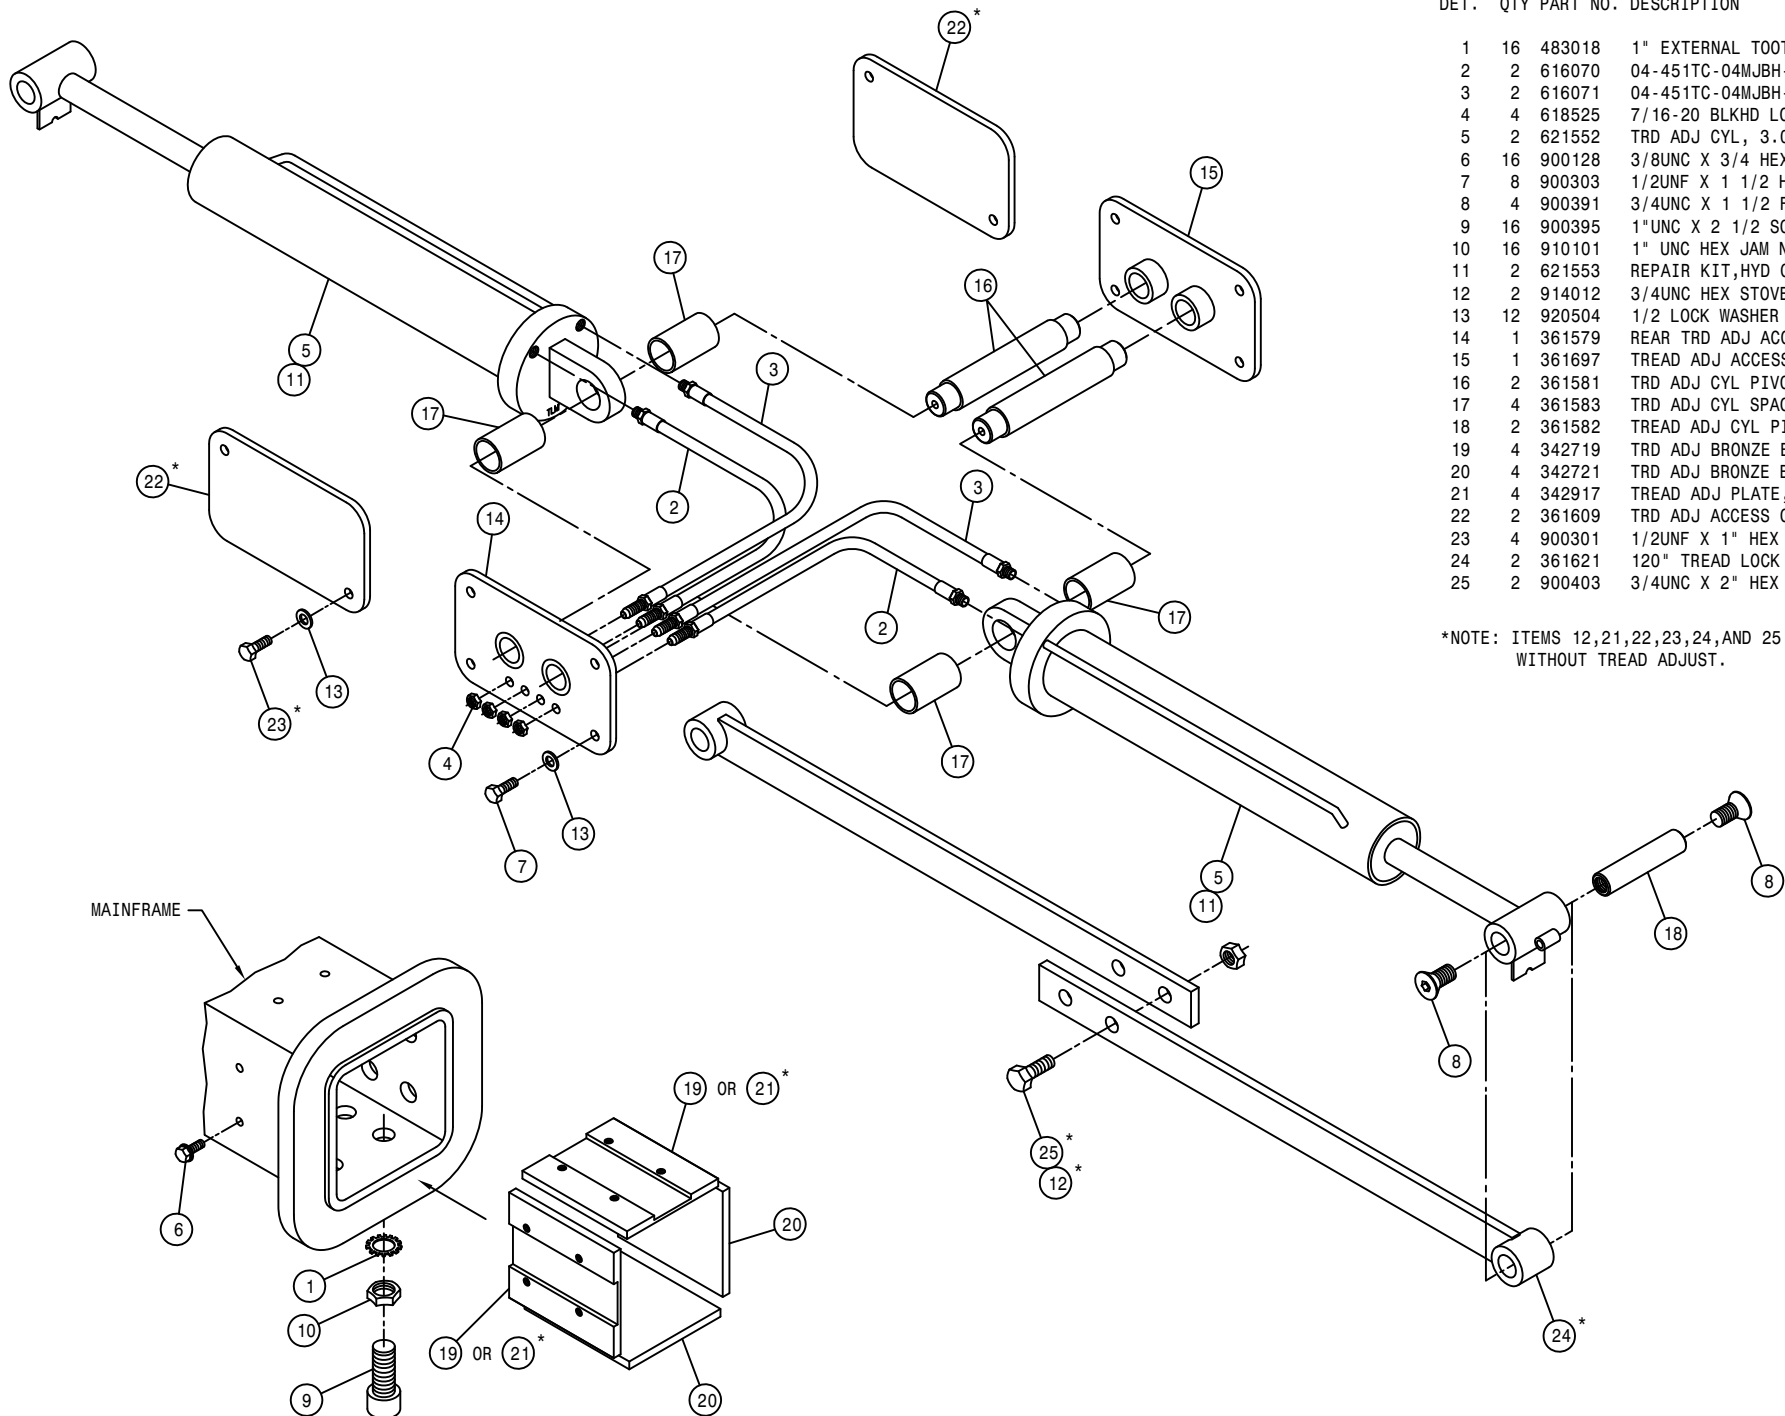

REAR TREAD ADJUST ASSEMBLY

DET. QTY PART NO. DESCRIPTION

DET.	QTY	PART NO.	DESCRIPTION
1	16	483018	1" EXTERNAL TOOTH LOCK WASHER
2	2	616070	04-451TC-04MJBH-06MOR-11.00H/A
3	2	616071	04-451TC-04MJBH-06MOR-13.00H/A
4	4	618525	7/16-20 BLKHD LOCKNUT
5	2	621552	TRD ADJ CYL, 3.00 X 16.00 STS
6	16	900128	3/8UNC X 3/4 HEX BOLT
7	8	900303	1/2UNF X 1 1/2 HEX BOLT
8	4	900391	3/4UNC X 1 1/2 FLT SOC CAP SCR
9	16	900395	1"UNC X 2 1/2 SOCKET CAP SCR
10	16	910101	1" UNC HEX JAM NUT
11	2	621553	REPAIR KIT, HYD CYL 621552
12	2	914012	3/4UNC HEX STOVER NUT
13	12	920504	1/2 LOCK WASHER
14	1	361579	REAR TRD ADJ ACCESS PLT WLD 00
15	1	361697	TREAD ADJ ACCESS PLT WLD 07
16	2	361581	TRD ADJ CYL PIVOT PIN, M/F
17	4	361583	TRD ADJ CYL SPACER, M/F
18	2	361582	TREAD ADJ CYL PIN, OUTER LEG
19	4	342719	TRD ADJ BRONZE BEARING, THD-GRV
20	4	342721	TRD ADJ BRONZE BRG W/DIMPLES
21	4	342917	TREAD ADJ PLATE, STEEL, THD
22	2	361609	TRD ADJ ACCESS COVER, M/F STS10
23	4	900301	1/2UNF X 1" HEX BOLT
24	2	361621	120" TREAD LOCK WLD, STS10 03
25	2	900403	3/4UNC X 2" HEX BOLT

*NOTE: ITEMS 12, 21, 22, 23, 24, AND 25 ARE USED WITHOUT TREAD ADJUST.