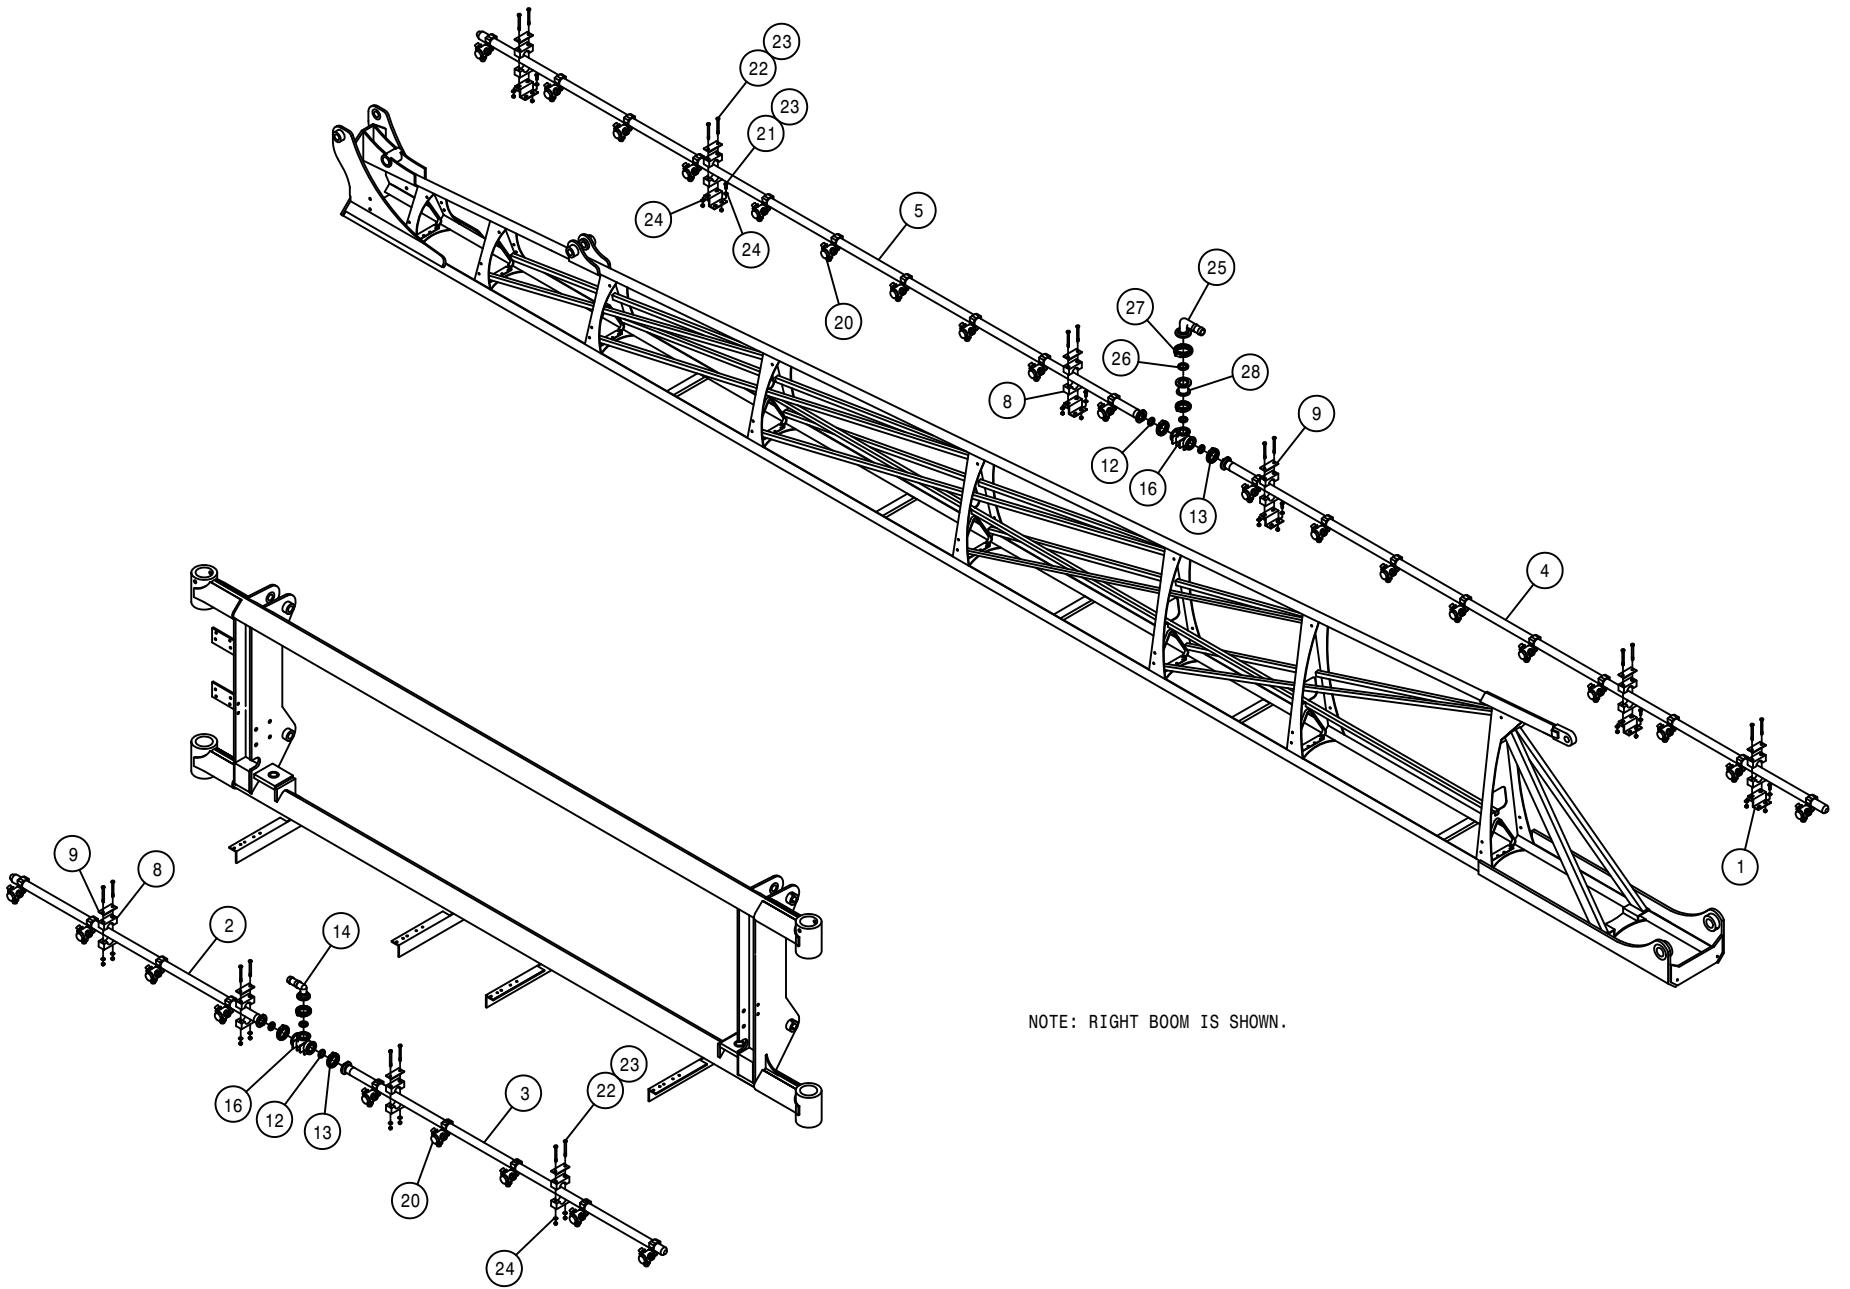

140

384140

NOTE: RIGHT BOOM IS SHOWN.

15" SPACING 100' WET BOOM ASSEMBLY (HI-VOLUME)

DET. QTY PART NO. DESCRIPTION

1	28	164859	CLAMP MT BRKT, WET BOOM, STS
2	5	164860	RH TRANSOM WET BOOM WLD, 15"
3	1	164862	LH TRANSOM WET BOOM WLD, 15"
4	2	164864	WET BOOM WLD,SECT-1 INNER,15"
5	2	164866	WET BOOM WLD,SECT-2 INNER,15"
6	4	164868	WET BOOM WLD,OUTER SECT,15"
7	46.2	197116	HOSE 1IN 1-FBR BR BLK EPDM
8	32	470375	TUBE CLAMP BODY,1.31 ID (PAIR)
9	32	470376	COVER PLATE FOR 470375
10	2	500105	1.00 HOSE BARB TEE, POLY
11	2	500109	1.00-90-1.00 HOSE BARB, POLY
12	27	500157	1" FLANGE GASKET EPDM
13	27	500159	1" FLANGE CLAMP, S.S.
14	7	500173	1" FLANGE-90-1" HOSE BARB POLY
15	2	500174	1" FLANGE-90-1" FLANGE LBOPOLY
16	7	500175	1" FLANGE TEE POLY
17	2	520085	HOSE CLAMP NO 24 STAINLESS
18	24	520090	HOSE CLAMP NO 16 STAINLESS
19	2	690757	BALL VLV ASSY,1"FLG-1"HBARB
20	81	737921	QUICK TJET 3-TIP BODY,1" HV
21	56	900002	1/4UNC X 3/4 HEX BOLT
22	64	900010	1/4UNC X 3" HEX BOLT
23	120	914000	1/4UNC HEX STOVER NUT
24	120	920000	1/4 SAE FLAT WASHER
25	2	500153	2" FLANGE-90-1 1/2 HBARB POLY
26	4	500158	1 1/2" GASKET FOR 2" FLANGE
27	4	500160	2" FLANGE CLAMP, S.S.
28	4	500161	2"FLANGE-1"FLANGE COUPLER,POLY
29	2	500162	2" FLANGE-1 1/2 HOSE BARB POLY
30	4	500171	1" FLANGE-1" HOSE BARB POLY
NS	40	737825	QUICK SHUT-OFF CAP
NS	243	737822	CAP SET, YELLOW QUICK TEEJET