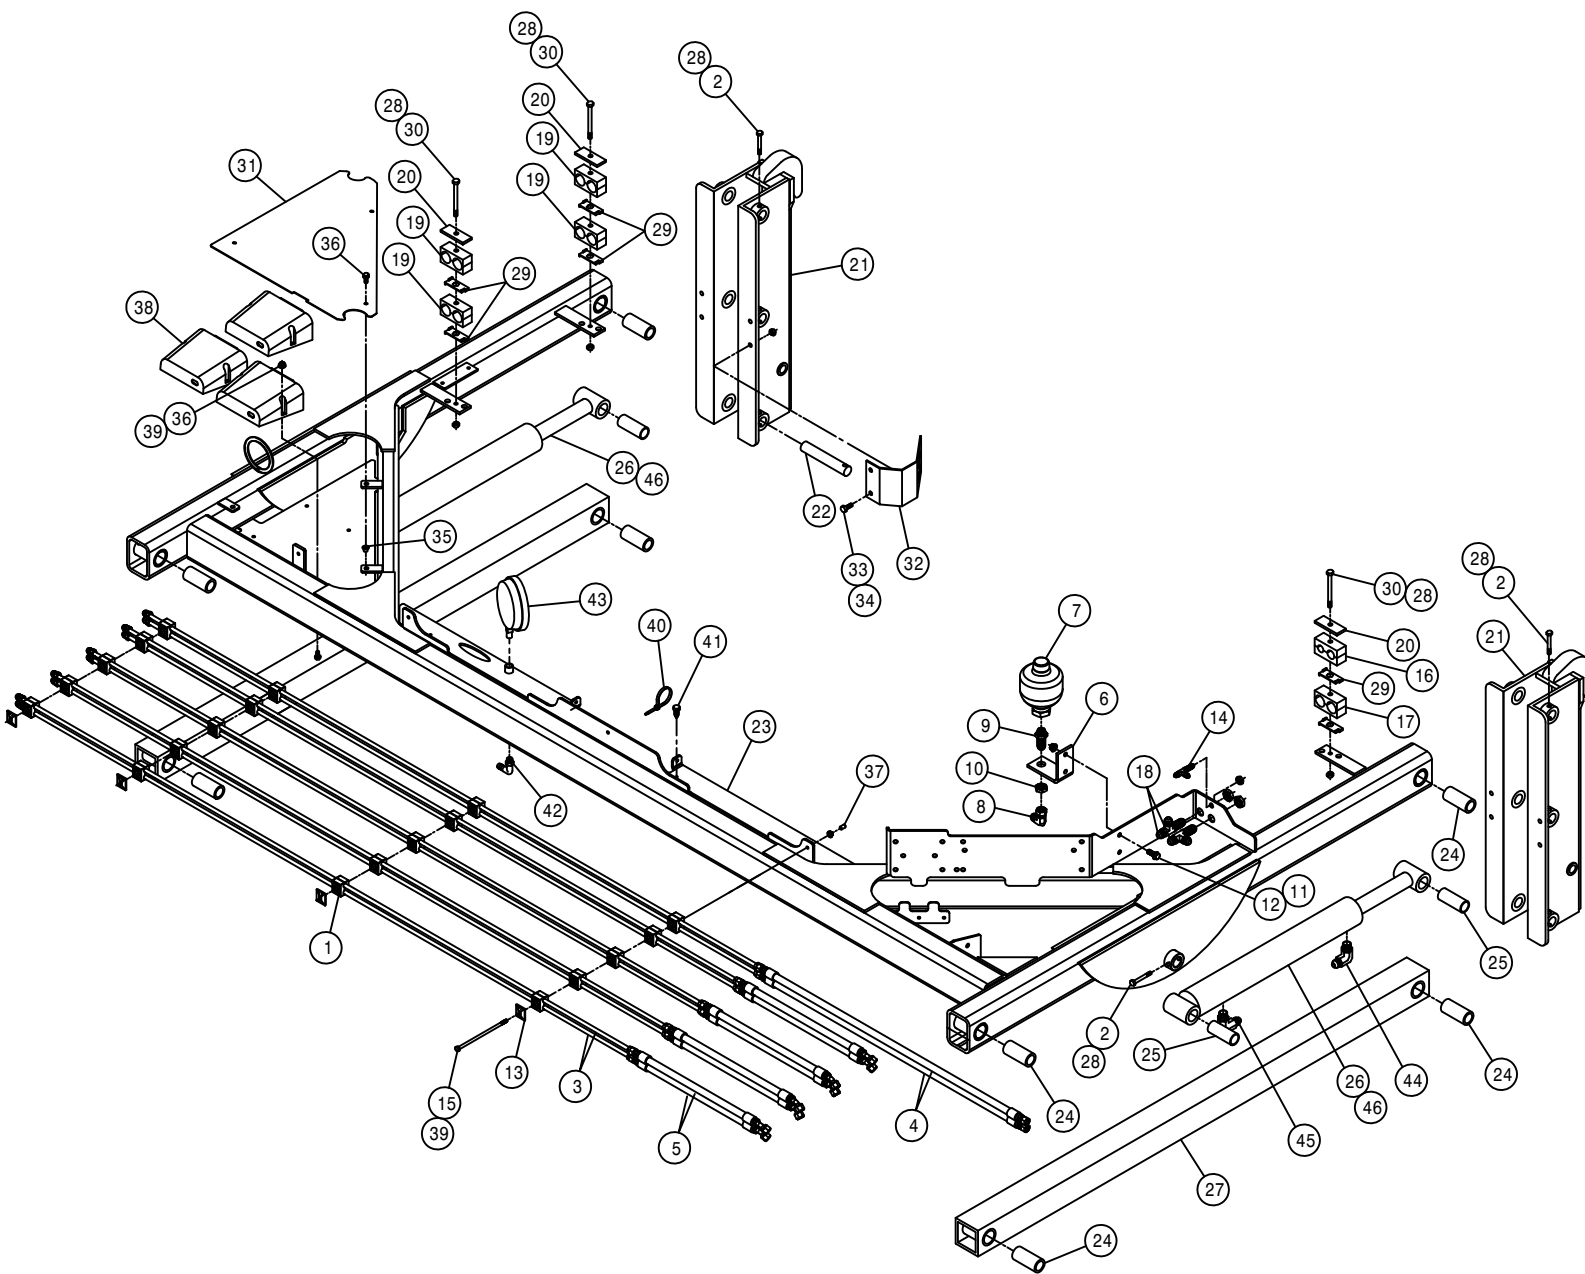

99

LIFTARM ASSEMBLY

DET.	QTY	PART NO.	DESCRIPTION
1	20	470473	TUBE CLAMP, HVY DTY .375-.375
2	8	900086	5/16UNC X 2 1/4 HEX BOLT
3	10	615852	LIFTARM HYD TUBE ASSY,STSL5 07
4	2	616304	06-451TC-06FJX-06FJX-36 H/A
5	8	616316	06-451TC-06FJX-06FJX45-18 H/A
6	1	165027	ACCUMULATOR MT, GST-ST5 07
7	1	470444	ACCUMULATOR, 30CI 1508 PSI
8	1	618609	3/4MJIC-90-3/4FJIC SWIV LBO
9	1	618743	3/4MOR-3/4MJIC BLKHD, .040 ORF
10	1	618744	3/4-16 BLKHD LOCKNUT
11	2	470087	3/8UNC HEX FLANGE LOCK NUT
12	2	470460	3/8 X 1 SERR FLANGE BOLT
13	4	470474	COVER PLATE FOR 470473 CLAMP
14	1	618748	7/16MJIC BLKHD RUN TEE
15	4	900032	1/4UNC X 6 1/2" HEX BOLT
16	1	470270	HOSE CLAMP BODY, .530-.680
17	1	470274	TUBE CLAMP BODY, .750-.750
18	2	618749	3/4MJIC BLKHD RUN TEE
19	4	470275	TUBE CLAMP BODY, 1.000-1.000
20	3	470276	CLAMP COVER PLATE,SNGL, 2.55LG
21	2	164800	QUICK ATTACH PLT WLD STS 04
22	12	164452	LIFT ARM MT PIVOT PIN,ST512 00
23	1	165021	UPPER LIFT ARM WLD, ST5LS 06
24	8	121107	LIFTARM BEARING, POLYGON
25	4	121109	LIFT CYL BRG, POLYGON
26	2	621556	LIFT CYL, 2.50 X 18.00 STS
27	2	164450	LWR LIFTARM WLD, STS 00
28	11	914002	5/16UNC HEX STOVER NUT
29	6	470281	STACK BOLT SAFETY LOCK PLATE
30	3	900076	5/16UNC X 4" HEX BOLT
31	1	165006	UPPER LIFTARM BUSS COVER,ST505
32	1	165009	RECEPTACLE MT, STS 05
33	2	900129	3/8UNC X 1" SERR FLANGE BOLT
34	2	914004	3/8UNC HEX STOVER NUT
35	3	470380	1/4-20 NUTSERT .027-.165 STL
36	9	470118	1/4UNC X 3/4 FLANGE HEX BOLT
37	4	629770	CAPPLUGS CAP,.234 X .500 VINYL
38	3	292012	IQAN-XP2 POWER MODULE
39	10	470121	1/4UNC HEX FLANGE LOCK NUT
40	5	470154	CABLE TIE, 11.75" BLK PLASTIC
41	5	470432	PUSH MT BASE FOR PLASTIC TIE
42	1	618556	1/4NPT-90-1/2 HOSE BARB,POLY
43	1	690359	PRESSURE GA GLYCERI 100 PSI
44	2	618119	9/16MJIC-90-9/16MOR LBO
45	2	618689	9/16MOR-90-9/16MJ .042 CHK VLV
46	2	621557	REPAIR KIT,HYD CYL 621556