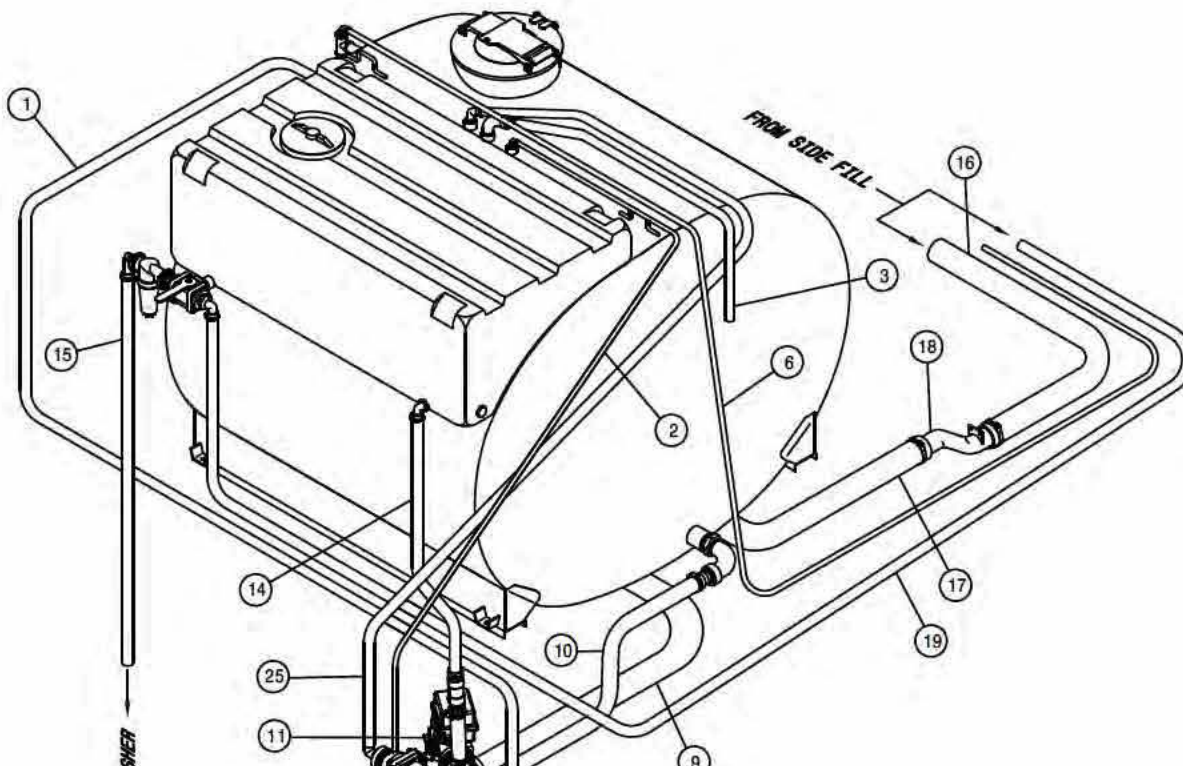

SIDE FILL SOLUTION HOISING (HV)

DET. QTY PART NO. DESCRIPTION

1	1	601704	HOSE, 1 X 140 1BR BLK EPDM
2	1	601674	HOSE, 1/4 X 120 1 BR BLK EPDM
3	1	601496	HOSE, 1 X 120 1BR BLK EPDM
4	1	601613	HOSE, 2 X 43 2F-1W EPDM
5	1	601502	HOSE, 2 X 56 2F-1W EPDM
6	1	601676	HOSE, 1/2 X 270 1BR BLK EPDM
7	1	601634	HOSE, 1/2 X 78 1BR BLK EPDM
8	1	601677	HOSE, 1/2 X 100 1BR BLK EPDM
9	1	601663	HOSE, 3 X 50 POLY HELIX EPD
10	1	601591	HOSE, 1 1/2 X 53 2BR BLK EPDM
11	1	601590	HOSE, 1 X 6 1BR BLK EPDM
12	1	601628	HOSE, 2 X 51 2F-1W EPDM
13	2	601566	HOSE, 1/2 X 252 1BR BLK EPDM
14	1	601492	HOSE, 1 X 37 1BR BLK EPDM
15	1	601179	HOSE, 1 X 26 1BR BLK EPDM
16	1	601506	HOSE, 3 X 74 POLY HELIX EPDM
17	1	601574	HOSE, 3 X 36 POLY HELIX EPDM
18	1	690731	SOLU TUBE, 3.00 S.S. SIDE FILL
19	1	601459	HOSE, 1 X 245 1BR BLK EPDM
20	2	601240	HOSE, 1 1/2 X 84 2F-1W EPDM
21	1	601516	HOSE, 1 1/2 X 72 2BR BLK EPDM
22	1	601517	HOSE, 1 1/2 X 204 2BR BLK EPDM
23	2	601518	HOSE, 1 1/2 X 300 2BR BLK EPDM
24	1	601519	HOSE, 1 1/2 X 396 2BR BLK EPDM
25	1	601682	HOSE, 1 X 111 2BR BLK EPDM