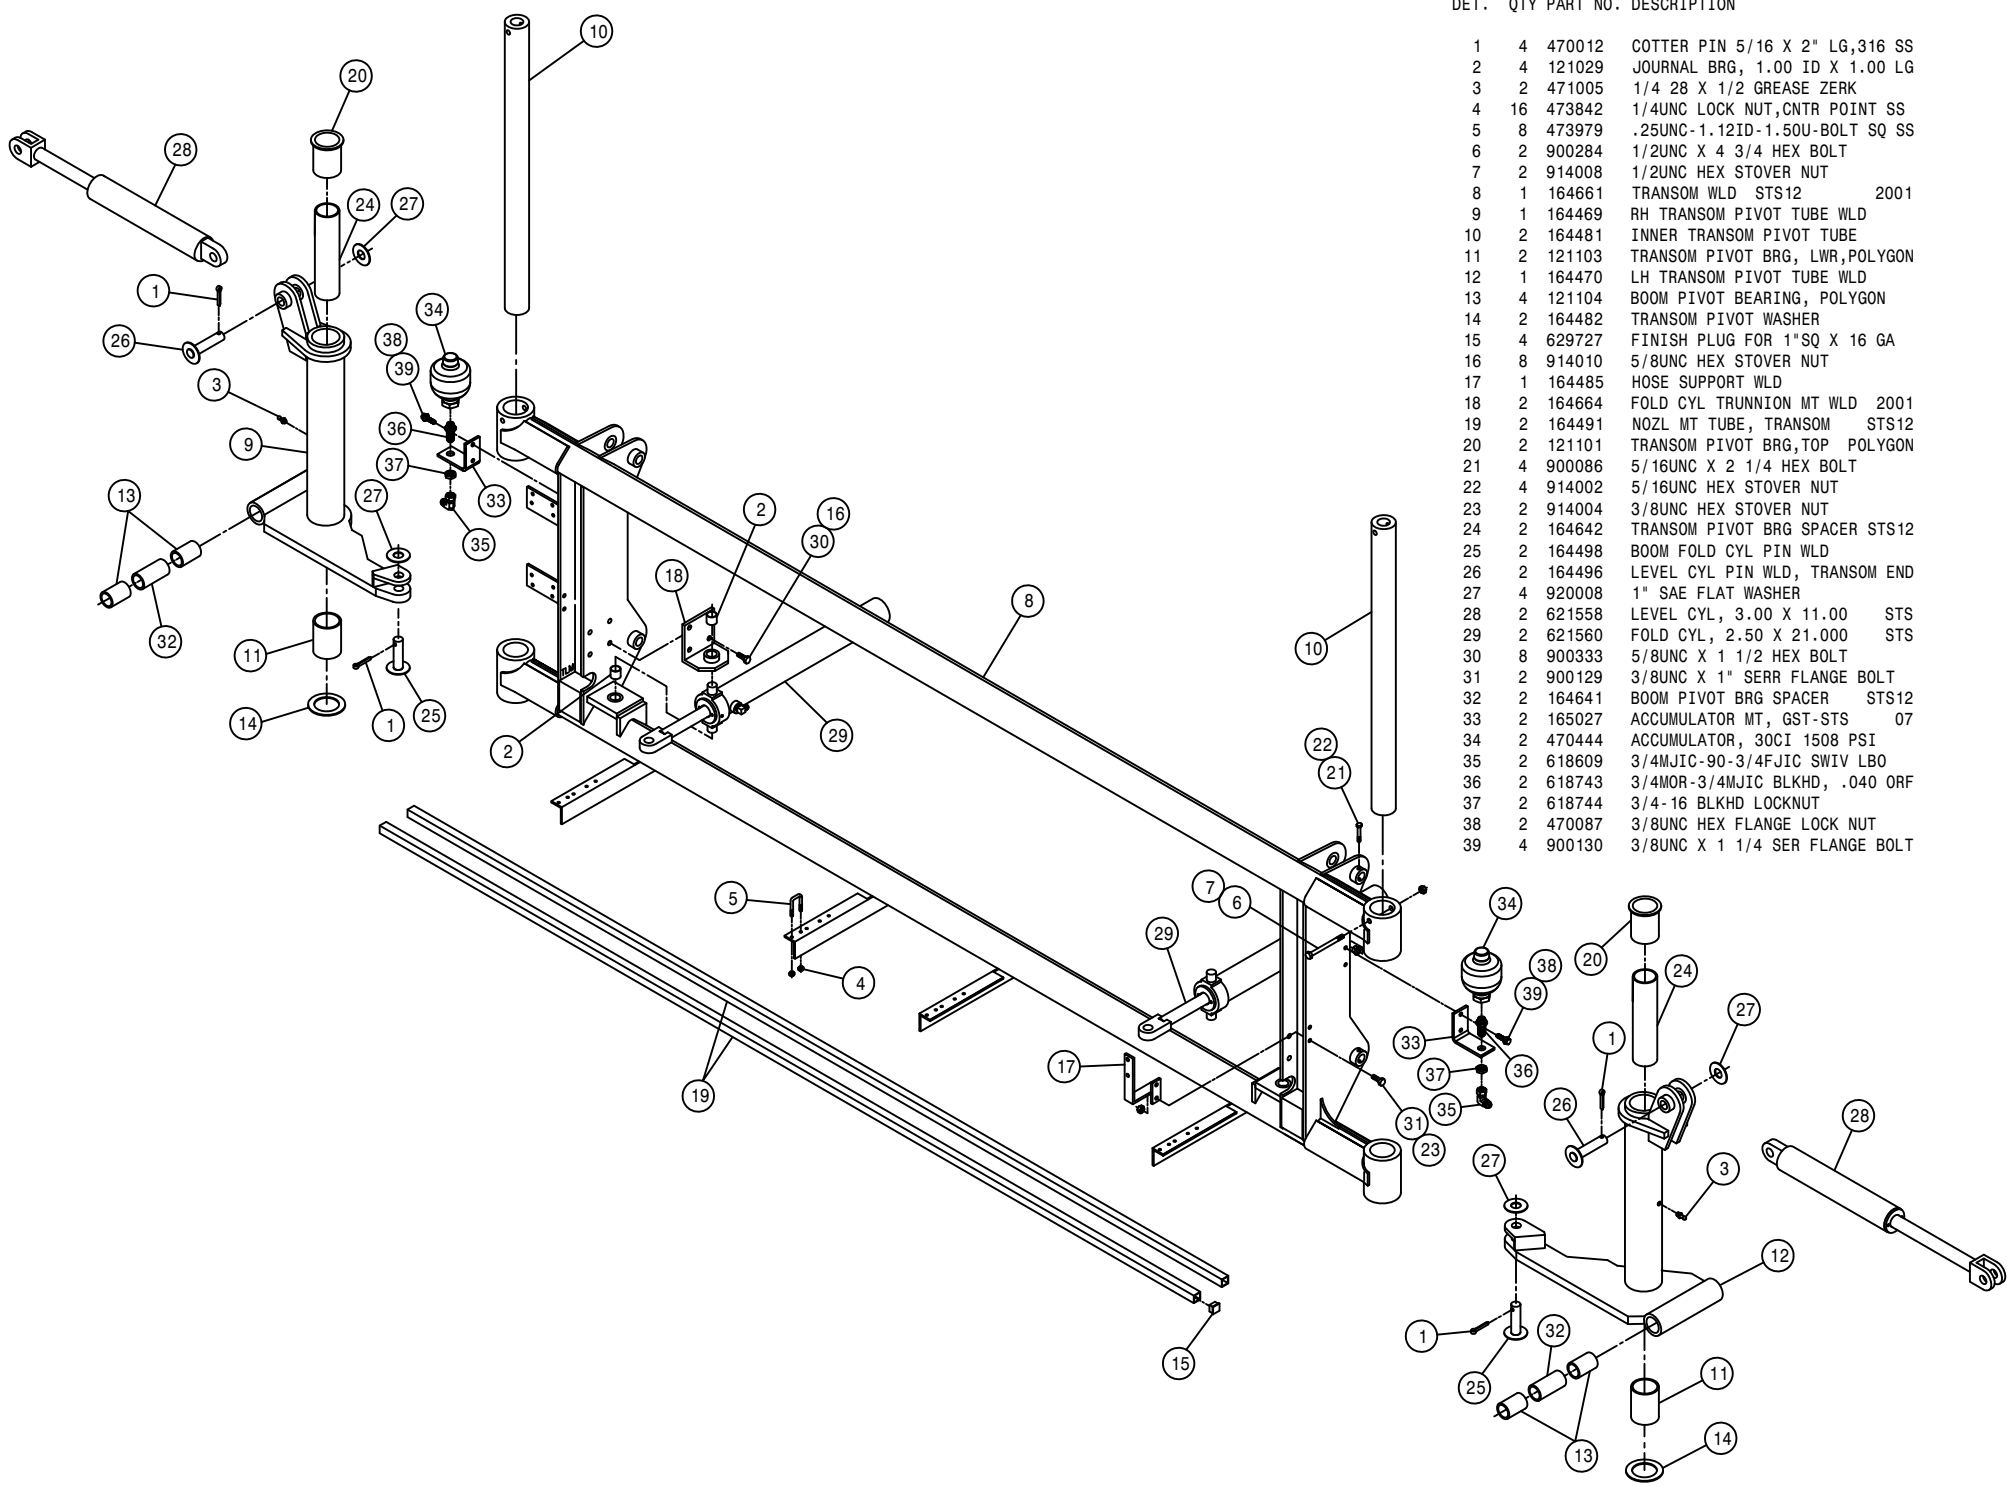

DET.	QTY	PART NO.	DESCRIPTION
1	4	470012	COTTER PIN 5/16 X 2" LG,316 SS
2	4	121029	JOURNAL BRG, 1.00 ID X 1.00 LG
3	2	471005	1/4 28 X 1/2 GREASE ZERK
4	16	473842	1/4UNC LOCK NUT,CNTR POINT SS
5	8	473979	.25UNC-1.12ID-1.50U-BOLT SQ SS
6	2	900284	1/2UNC X 4 3/4 HEX BOLT
7	2	914008	1/2UNC HEX STOVER NUT
8	1	164661	TRANSOM WLD STS12 2001
9	1	164469	RH TRANSOM PIVOT TUBE WLD
10	2	164481	INNER TRANSOM PIVOT TUBE
11	2	121103	TRANSOM PIVOT BRG, LWR,POLYGON
12	1	164470	LH TRANSOM PIVOT TUBE WLD
13	4	121104	BOOM PIVOT BEARING, POLYGON
14	2	164482	TRANSOM PIVOT WASHER
15	4	629727	FINISH PLUG FOR 1"SQ X 16 GA
16	8	914010	5/8UNC HEX STOVER NUT
17	1	164485	HOSE SUPPORT WLD
18	2	164664	FOLD CYL TRUNNION MT WLD 2001
19	2	164491	NOZL MT TUBE, TRANSOM STS12
20	2	121101	TRANSOM PIVOT BRG, TOP POLYGON
21	4	900086	5/16UNC X 2 1/4 HEX BOLT
22	4	914002	5/16UNC HEX STOVER NUT
23	2	914004	3/8UNC HEX STOVER NUT
24	2	164642	TRANSOM PIVOT BRG SPACER STS12
25	2	164498	BOOM FOLD CYL PIN WLD
26	2	164496	LEVEL CYL PIN WLD, TRANSOM END
27	4	920008	1" SAE FLAT WASHER
28	2	621558	LEVEL CYL, 3.00 X 11.00 STS
29	2	621560	FOLD CYL, 2.50 X 21.000 STS
30	8	900333	5/8UNC X 1 1/2 HEX BOLT
31	2	900129	3/8UNC X 1" SERR FLANGE BOLT
32	2	164641	BOOM PIVOT BRG SPACER STS12
33	2	165027	ACCUMULATOR MT, GST-STS 07
34	2	470444	ACCUMULATOR, 30CI 1508 PSI
35	2	618609	3/4MJIC-90-3/4FJIC SWIV LBO
36	2	618743	3/4MOR-3/4MJIC BLKHD, .040 ORF
37	2	618744	3/4-16 BLKHD LOCKNUT
38	2	470087	3/8UNC HEX FLANGE LOCK NUT
39	4	900130	3/8UNC X 1 1/4 SER FLANGE BOLT

100

384100