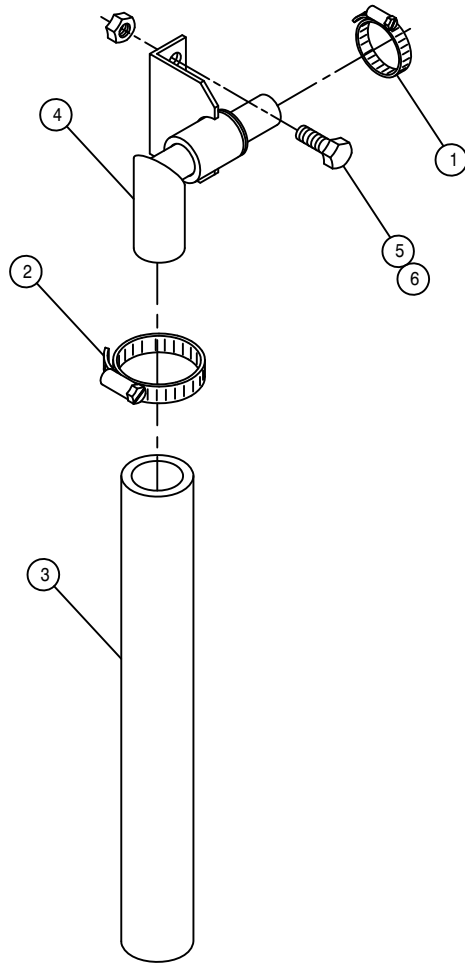

FOAMER DROP HOSE ASSEMBLY

DET.	QTY	PART NO.	DESCRIPTION
	1	520055	HOSE CLAMP NO 12 STAINLESS
	1	520085	HOSE CLAMP NO 24 STAINLESS
	1	601367	HOSE, 1 1/4 X 24 2BR BLK EPDM
	1	701194	FOAMER DROP HOSE SWIVEL WLD
	2	900129	3/8UNC X 1" HEX BOLT
	2	914004	3/8UNC HEX STOVER NUT