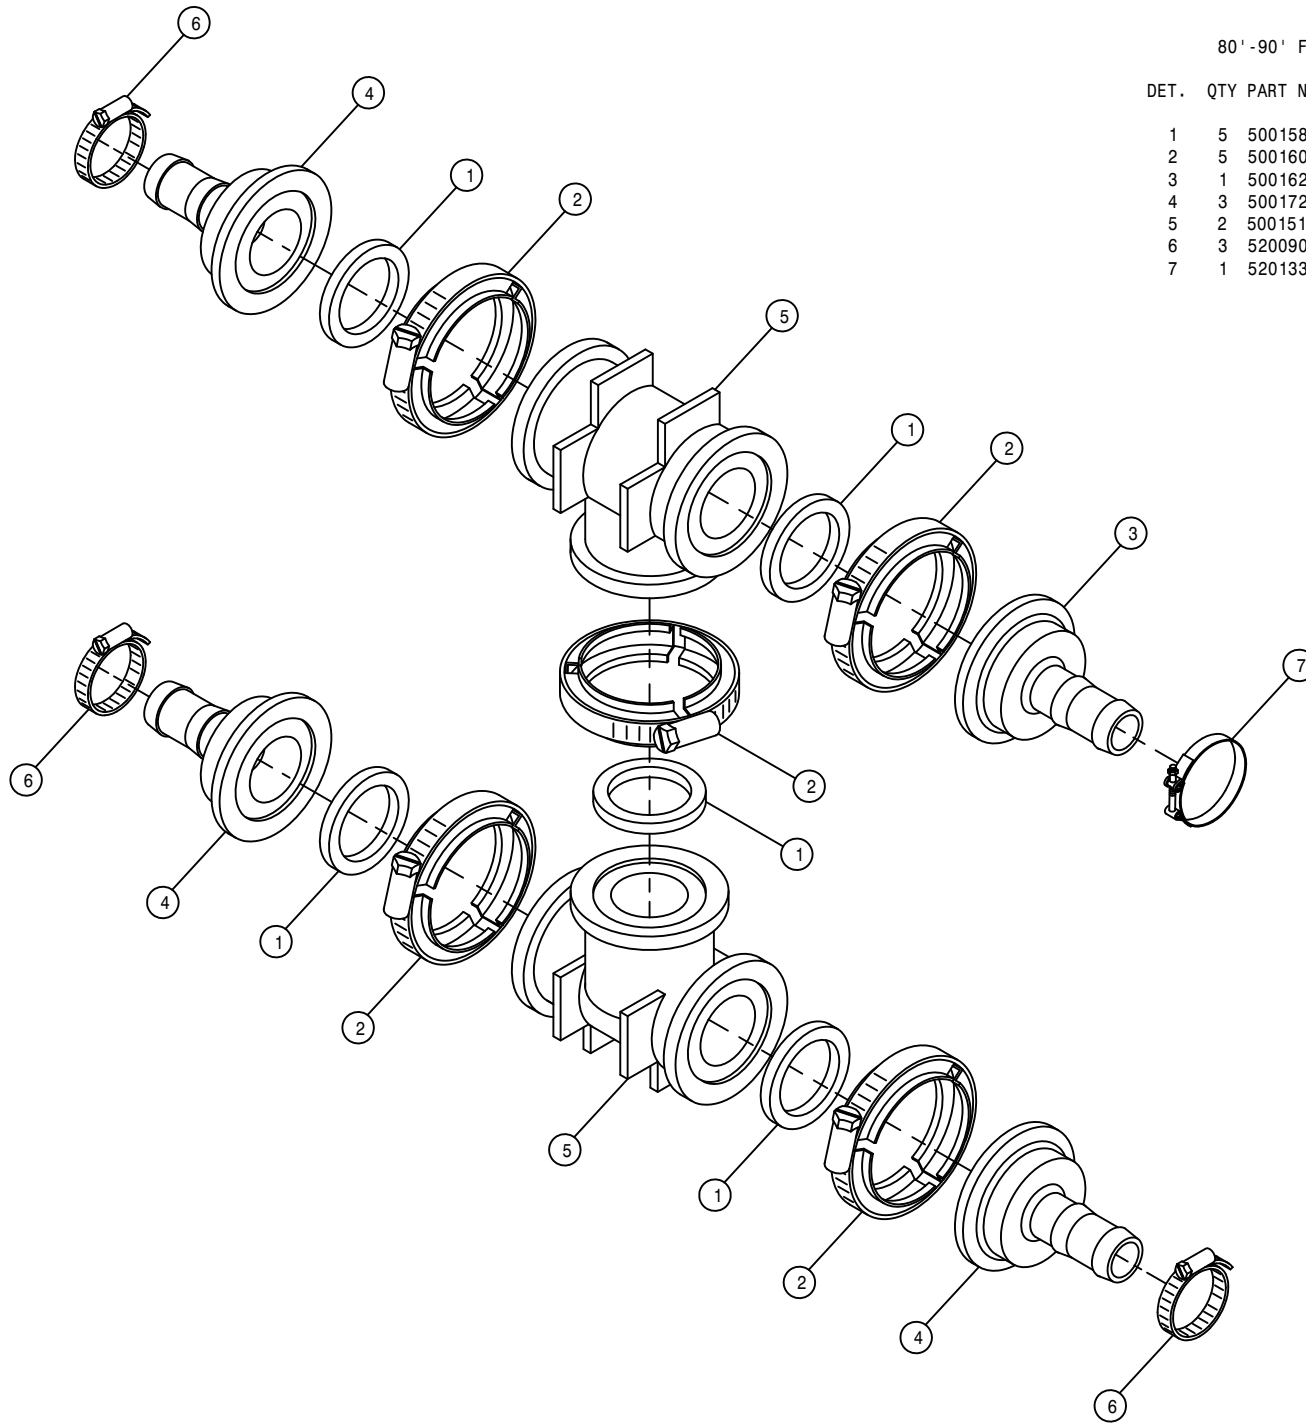

80'-90' FEEDER TEE ASSEMBLY (HV)

DET. QTY PART NO. DESCRIPTION

1	5	500158	1 1/2" GASKET FOR 2" FLANGE
2	5	500160	2" FLANGE CLAMP, S.S.
3	1	500162	2" FLANGE-1 1/2" HOSE BARB POLY
4	3	500172	2" FLANGE-1" HOSE BARB POLY
5	2	500151	2" FLANGE TEE POLY
6	3	520090	HOSE CLAMP NO 16 STAINLESS
7	1	520133	1.81/2.06 T-BOLT HOSE CLAMP SS