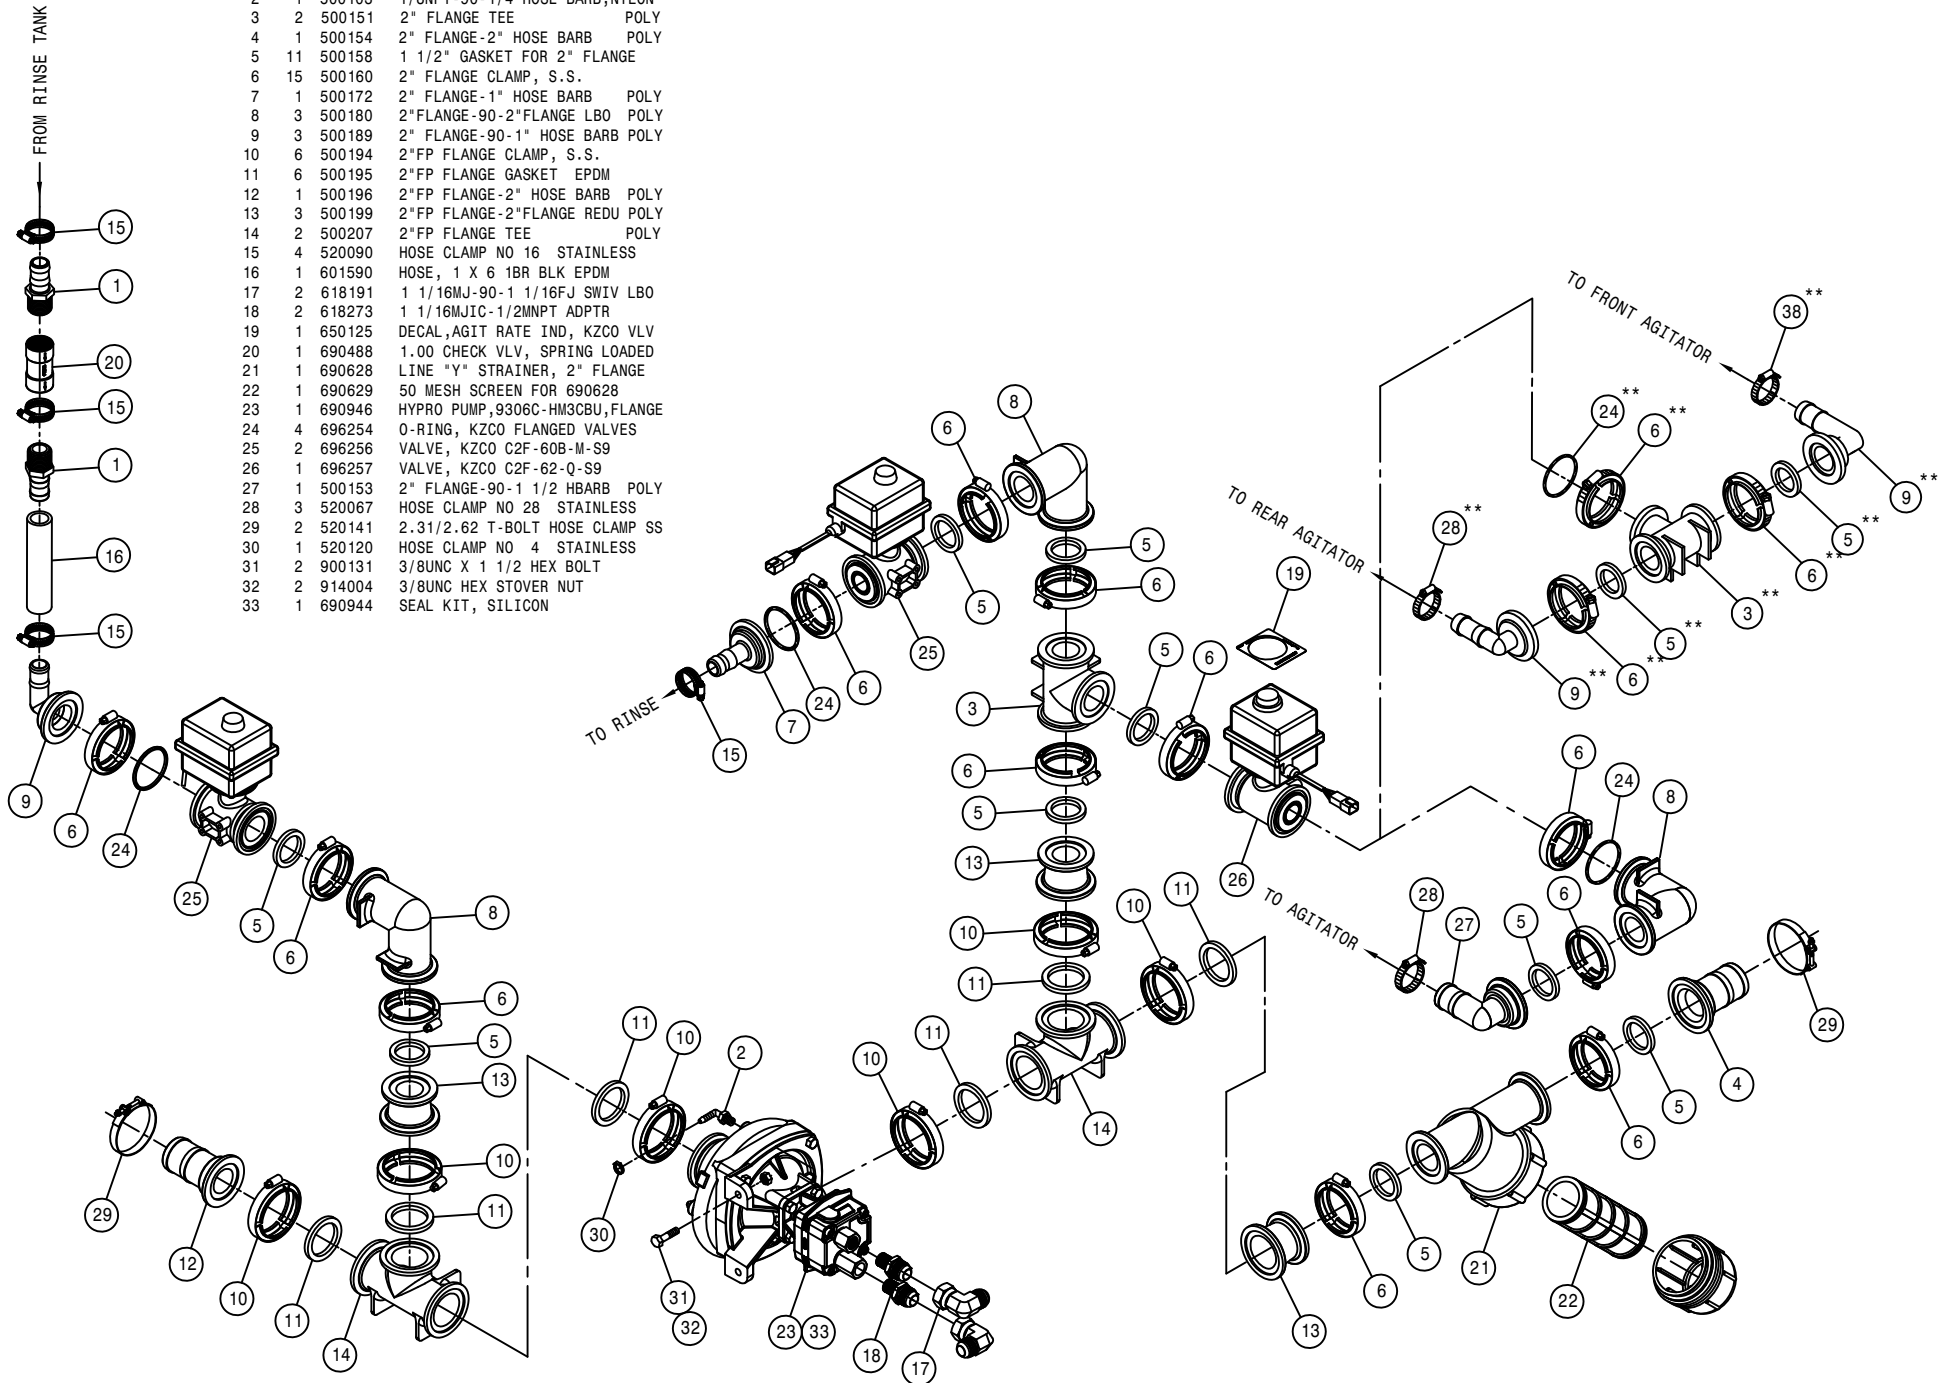

SOLUTION CONTROL VALVE ASSEMBLY (SV)

DET. QTY PART NO. DESCRIPTION

1	2	500024	1"NPT-90-1"HOSE BARB, POLY
2	1	500047	1/2NPT-90-1/2 HOSE BARB, POLY
3	1	500151	2" FLANGE TEE POLY
4	2	500157	1" FLANGE GASKET EPDM
5	6	500158	1 1/2" GASKET FOR 2" FLANGE
6	2	500159	1" FLANGE CLAMP, S.S.
7	6	500160	2" FLANGE CLAMP, S.S.
8	1	500161	2"FLANGE-1"FLANGE COUPLER,POLY
9	1	500172	2" FLANGE-1" HOSE BARB POLY
10	1	500180	2"FLANGE-90-2"FLANGE LBO POLY
11	2	500189	2" FLANGE-90-1" HOSE BARB POLY
12	7	500194	2"FP FLANGE CLAMP, S.S.
13	7	500195	2"FP FLANGE GASKET EPDM
14	1	500196	2"FP FLANGE-2" HOSE BARB POLY
15	1	500203	2"FP FLANGE CROSS POLY
16	1	500206	2"FP FLANGE PLUG
17	1	500207	2"FP FLANGE TEE POLY
18	2	500228	2"FP FLANGE PLUG W/1"FNPT POLY
19	1	500229	2"FP FLANGE PLUG,1/4FNPT POLY
20	1	500238	1" FLANGE PLUG W/1/2"FNPT POLY
21	1	618556	1/4NPT-90-1/2 HOSE BARB,POLY
22	2	690870	SOLU VLV MANIF MT BRKT STS 03
23	1	696147	BALL VLV, 1" FLANGE
24	1	696259	VALVE, 3 SECT KZCO 400-3CIM-DJ
25	8	900064	5/16UNC X 3/4 HEX BOLT
26	8	914002	5/16UNC HEX STOVER NUT
27	5	520090	HOSE CLAMP NO 16 STAINLESS
28	2	470118	1/4UNC X 3/4 FLANGE HEX BOLT
29	2	470121	1/4UNC HEX FLANGE LOCK NUT
30	1	690961	RFM 100 FLOW METER, RAVEN 05
31	2	500058	2"NPT X 2" H BARB, POLY
32	2	520056	HOSE CLAMP NO 56 STAINLESS
33	3	520141	2.31/2.62 T-BOLT HOSE CLAMP SS
34	1	601502	HOSE, 2 X 56 2F-1W EPDM
35	1	601634	HOSE, 1/2 X 78 1BR BLK EPDM
36	1	601613	HOSE, 2 X 43 2F-1W EPDM
37	3	520070	HOSE CLAMP NO 8 STAINLESS
38	7	696254	O-RING, KZCO FLANGED VALVES
39	2	696255	END CAP,220 FLANGE VLV 696253
40	3	696260	VALVE, KZCO C2F-55B-M-S9
41	3	696269	MANIFOLD SECT, 1" (696253/259)