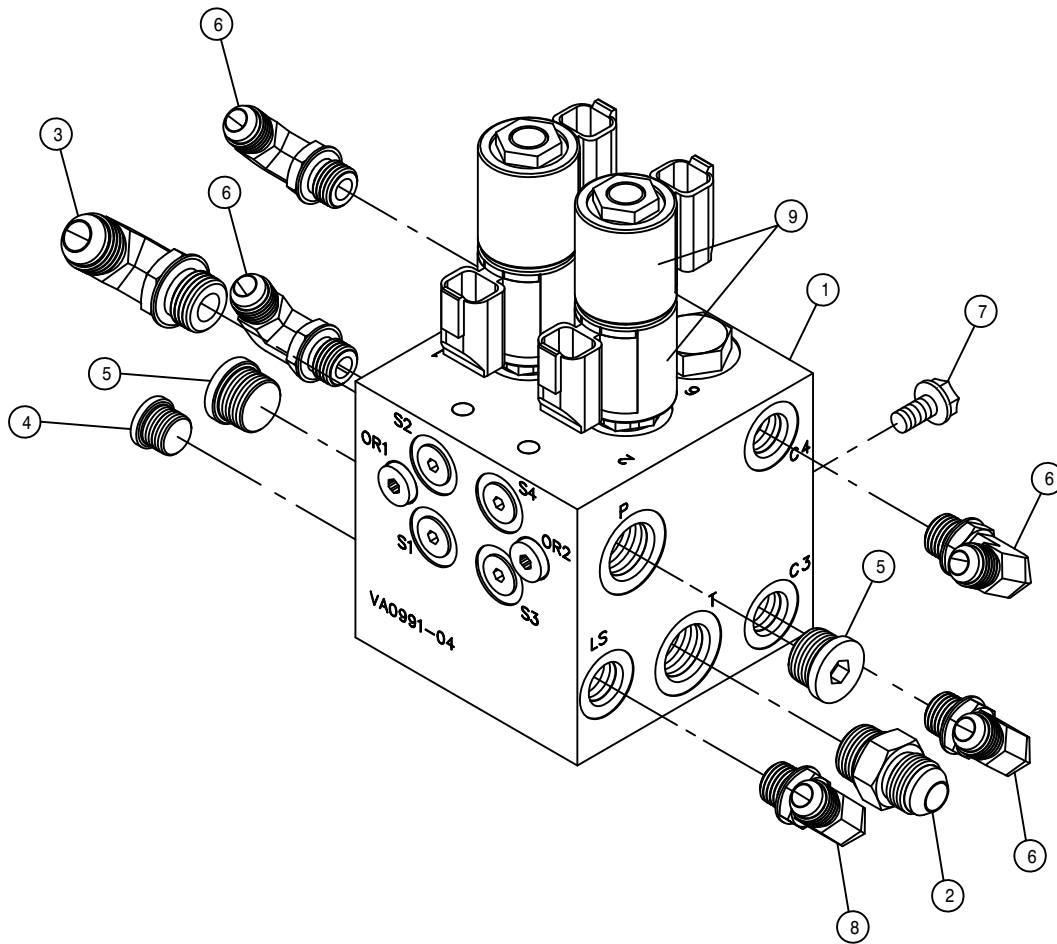

FRONT TREAD ADJUST VALVE ASSEMBLY

DET.	QTY	PART NO.	DESCRIPTION	
	1	606249	MANIFOLD, TRD ADJ	PWRSYS
	2	611125	3/4MJIC-3/4MOR ADPTR	
	3	618241	3/4MJIC-90-3/4MOR LBO	
	4	618754	9/16MOR PLUG, HEX SOCKET	
	5	618755	3/4MOR PLUG, HEX SOCKET	
	6	618119	9/16MJIC-90-9/16MOR LBO	
	7	900064	5/16UNC X 3/4 HEX BOLT	
	8	618499	7/16MJIC-90-9/16MOR LBO	
	9	606266	#8 COIL W/DEUTSCH