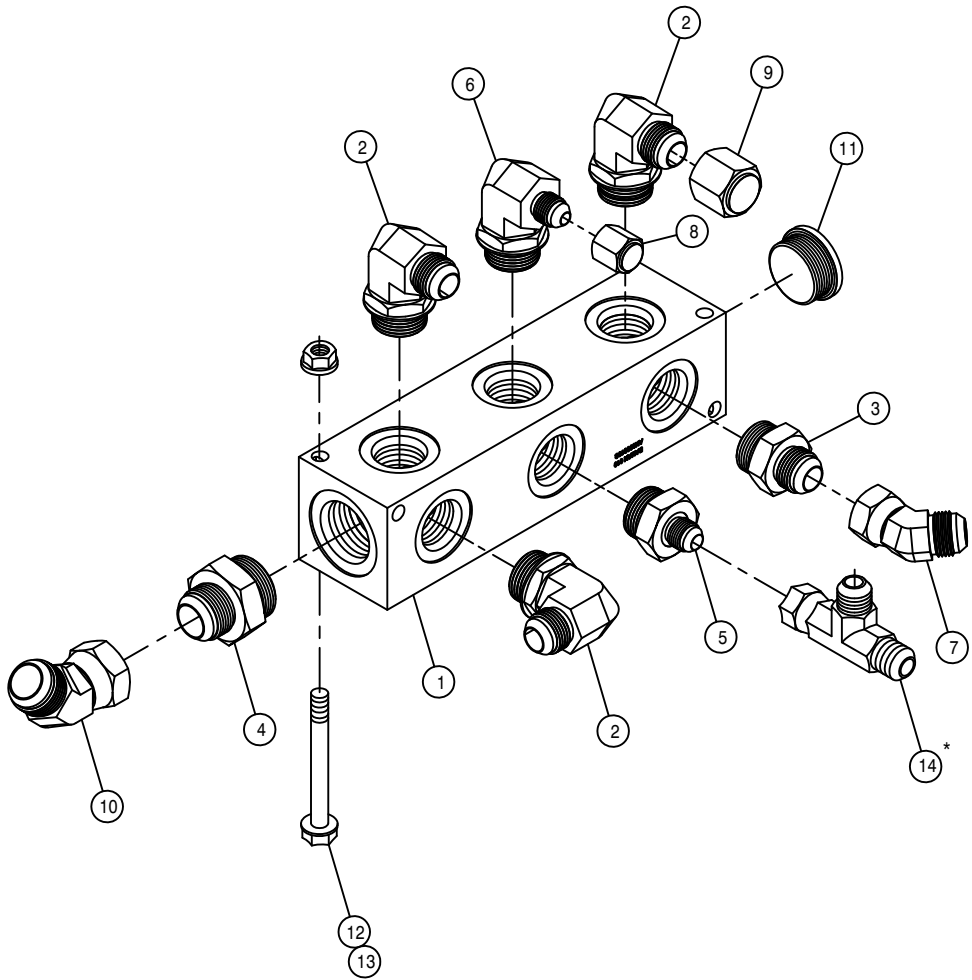

FRONT RETURN MANIFOLD ASSEMBLY

DET. QTY PART NO. DESCRIPTION

1	1	606246	MANIFOLD, 1 5/16FOR	DAMAN
2	3	618302	1 1/16MJIC-90-1 5/16MOR LBO	
3	1	618308	1 1/16MJIC-1 5/16MOR ADPTR	
4	1	618455	1 5/16MJIC-1 5/8MOR ADPTR	
5	1	618470	3/4MJIC-1 5/16MOR ADPTR	
6	1	618475	3/4MJIC-90-1 5/16MOR LBO	
7	1	618529	1 1/16MJ-45-1 1/16FJ SWIV LBO	
8	1	618532	3/4FJIC CAP NUT	
9	1	618533	1 1/16FJIC CAP NUT	
10	1	618630	1 5/16MJ-45-1 5/16FJ SWIV LBO	
11	1	618759	1 5/8MOR PLUG, HEX SOCKET	
12	2	470087	3/8UNC HEX FLANGE LOCK NUT	
13	2	900139	3/8UNC X 3 3/4 HEX BOLT	
14	1	618451	3/4FJIC SW RUN TEE-3/4MJIC	

*NOTE: USED WITH TREAD ADJUST OPTION OR
SIDE FILL OPTION.