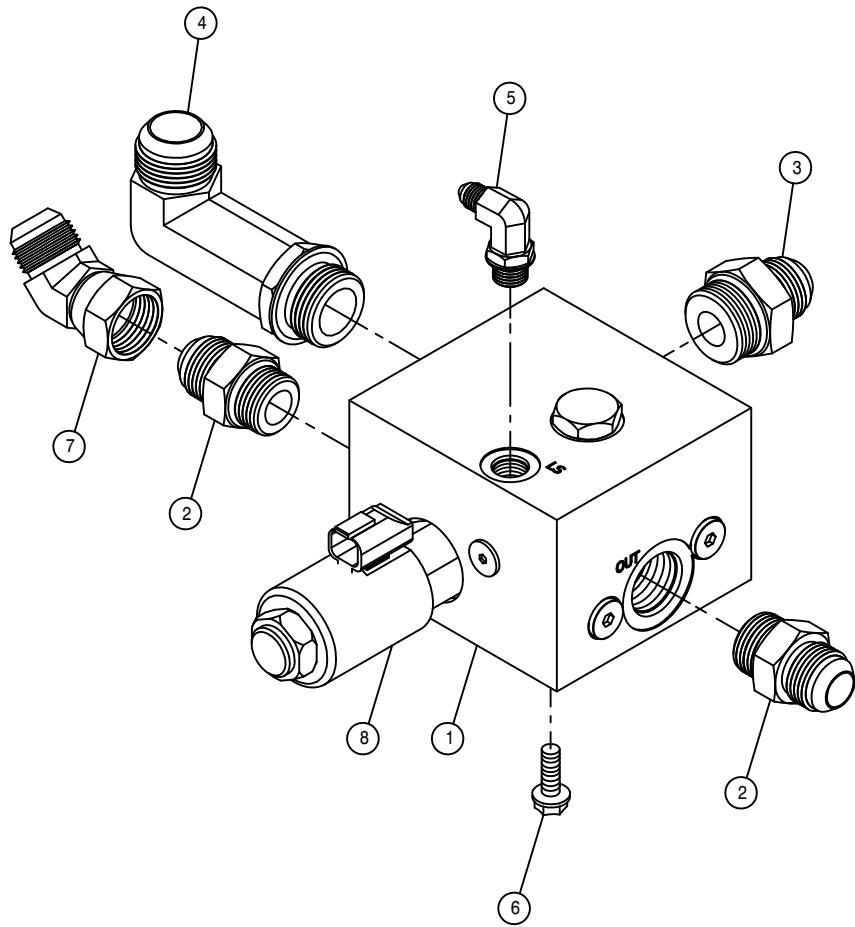

SOLUTION PUMP CONTROL VALVE ASSEMBLY

DET. QTY PART NO. DESCRIPTION

1	1	606253	CTRL VALVE,SOLU PUMP SAUER
2	2	611127	1 1/16MJC-1 1/16MOR ADPTR
3	1	618308	1 1/16MJC-1 5/16MOR ADPTR
4	1	618463	1 5/16MJC-90-1 5/16MOR XL LBO
5	1	618499	7/16MJC-90-9/16MOR LBO
6	4	900129	3/8UNC X 1" SERR FLANGE BOLT
7	1	618529	1 1/16MJ-45-1 1/16FJ SWIV LBO
8	1	606308	COIL FOR VLV 606253