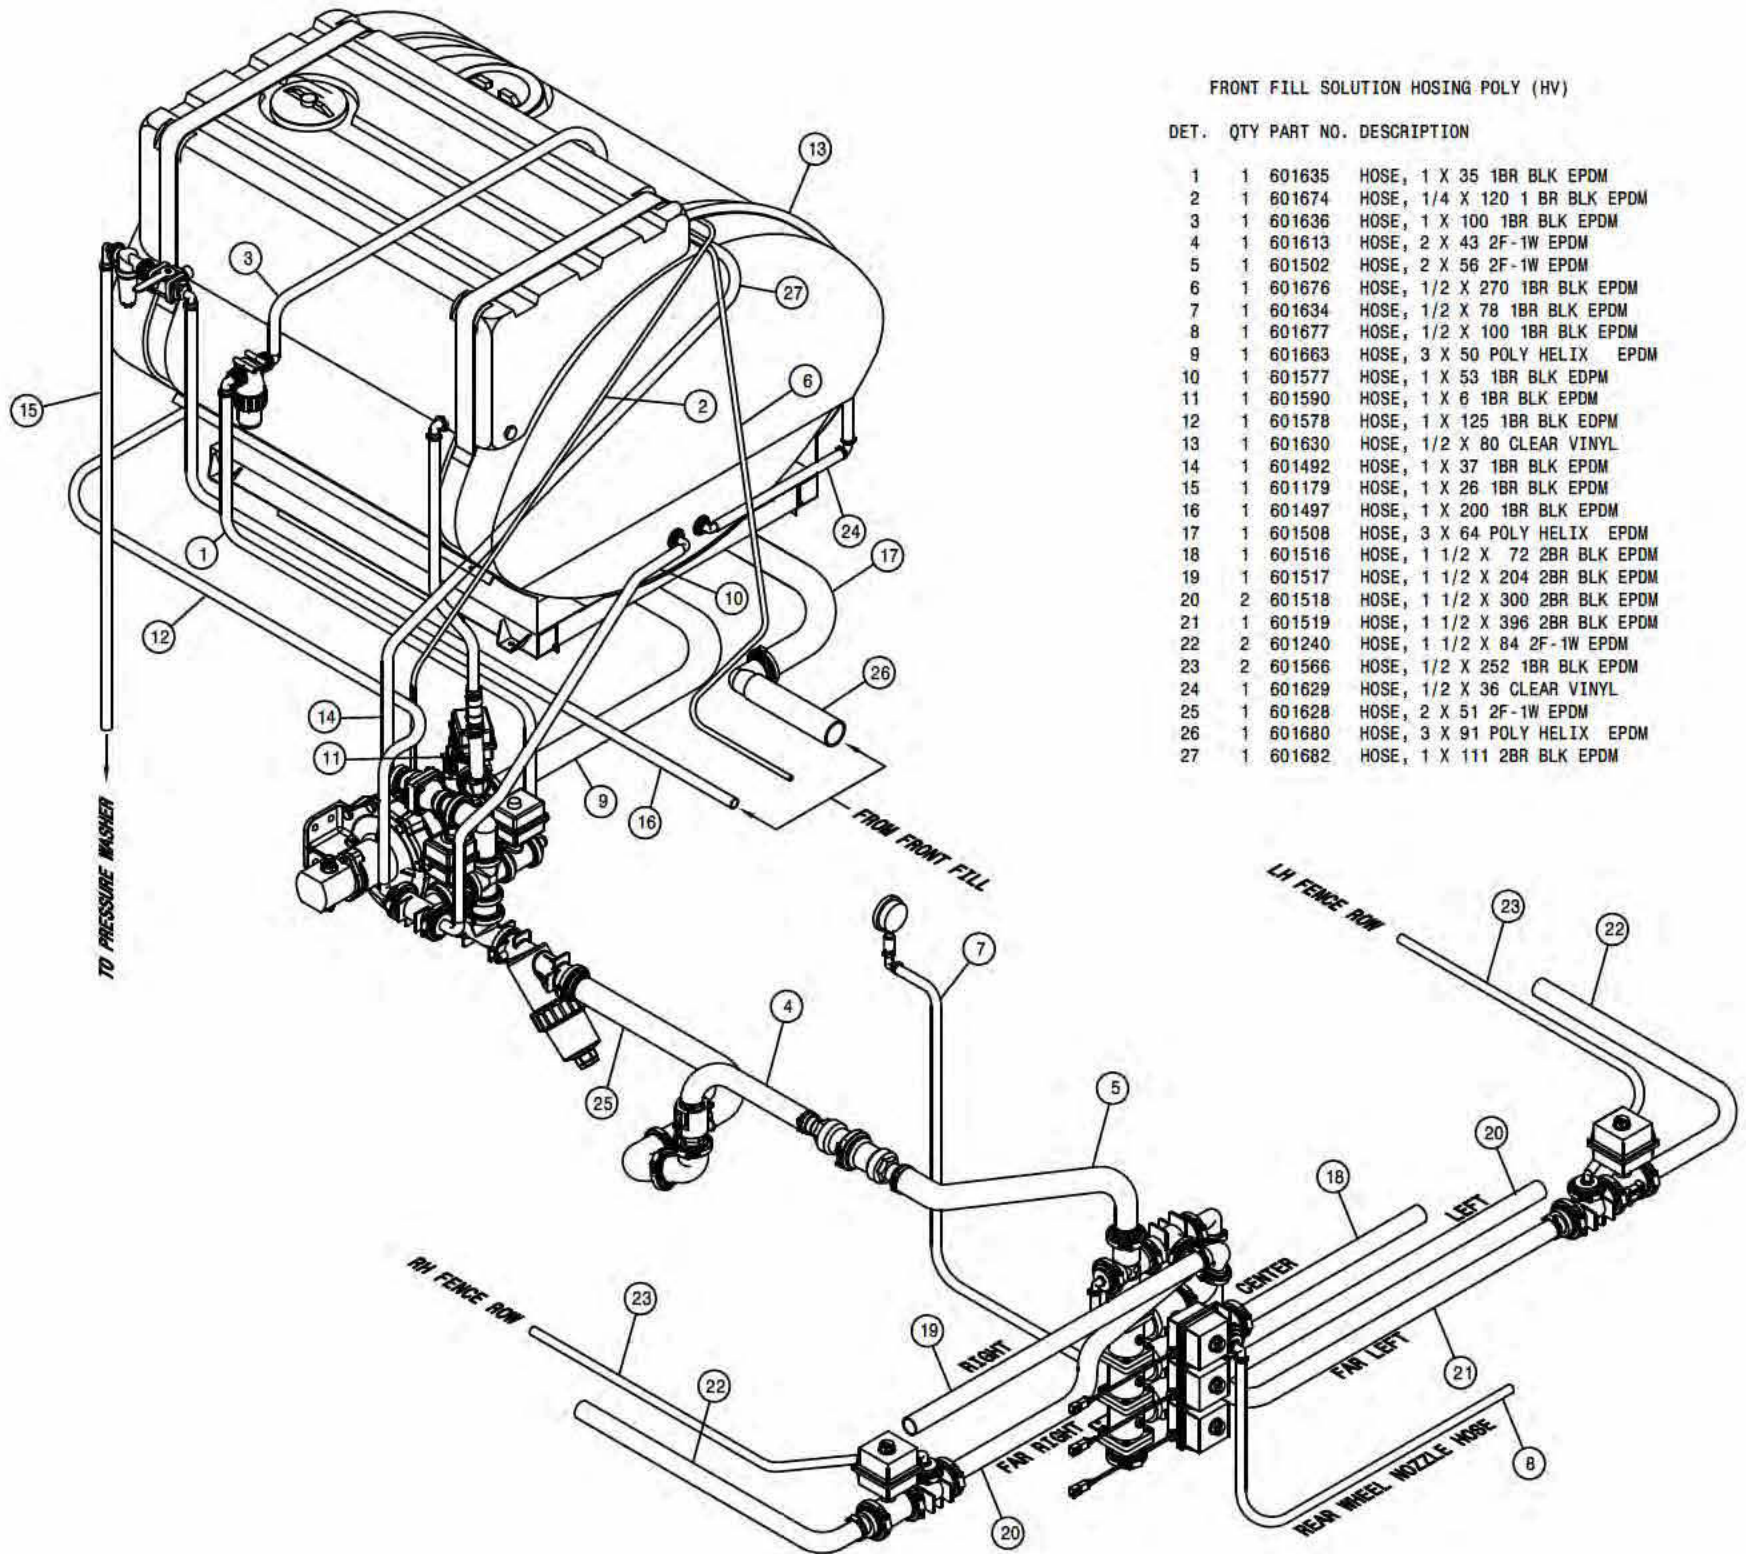

FRONT FILL SOLUTION HOISING POLY (HV)

DET. QTY PART NO. DESCRIPTION

DET.	QTY	PART NO.	DESCRIPTION
1	1	601635	HOSE, 1 X 35 1BR BLK EPDM
2	1	601674	HOSE, 1/4 X 120 1 BR BLK EPDM
3	1	601636	HOSE, 1 X 100 1BR BLK EPDM
4	1	601613	HOSE, 2 X 43 2F-1W EPDM
5	1	601502	HOSE, 2 X 56 2F-1W EPDM
6	1	601676	HOSE, 1/2 X 270 1BR BLK EPDM
7	1	601634	HOSE, 1/2 X 78 1BR BLK EPDM
8	1	601677	HOSE, 1/2 X 100 1BR BLK EPDM
9	1	601663	HOSE, 3 X 50 POLY HELIX EPDM
10	1	601577	HOSE, 1 X 53 1BR BLK EPDM
11	1	601590	HOSE, 1 X 6 1BR BLK EPDM
12	1	601578	HOSE, 1 X 125 1BR BLK EPDM
13	1	601630	HOSE, 1/2 X 80 CLEAR VINYL
14	1	601492	HOSE, 1 X 37 1BR BLK EPDM
15	1	601179	HOSE, 1 X 26 1BR BLK EPDM
16	1	601497	HOSE, 1 X 200 1BR BLK EPDM
17	1	601508	HOSE, 3 X 64 POLY HELIX EPDM
18	1	601516	HOSE, 1 1/2 X 72 2BR BLK EPDM
19	1	601517	HOSE, 1 1/2 X 204 2BR BLK EPDM
20	2	601518	HOSE, 1 1/2 X 300 2BR BLK EPDM
21	1	601519	HOSE, 1 1/2 X 396 2BR BLK EPDM
22	2	601240	HOSE, 1 1/2 X 84 2F-1W EPDM
23	2	601566	HOSE, 1/2 X 252 1BR BLK EPDM
24	1	601629	HOSE, 1/2 X 36 CLEAR VINYL
25	1	601628	HOSE, 2 X 51 2F-1W EPDM
26	1	601680	HOSE, 3 X 91 POLY HELIX EPDM
27	1	601682	HOSE, 1 X 111 2BR BLK EPDM