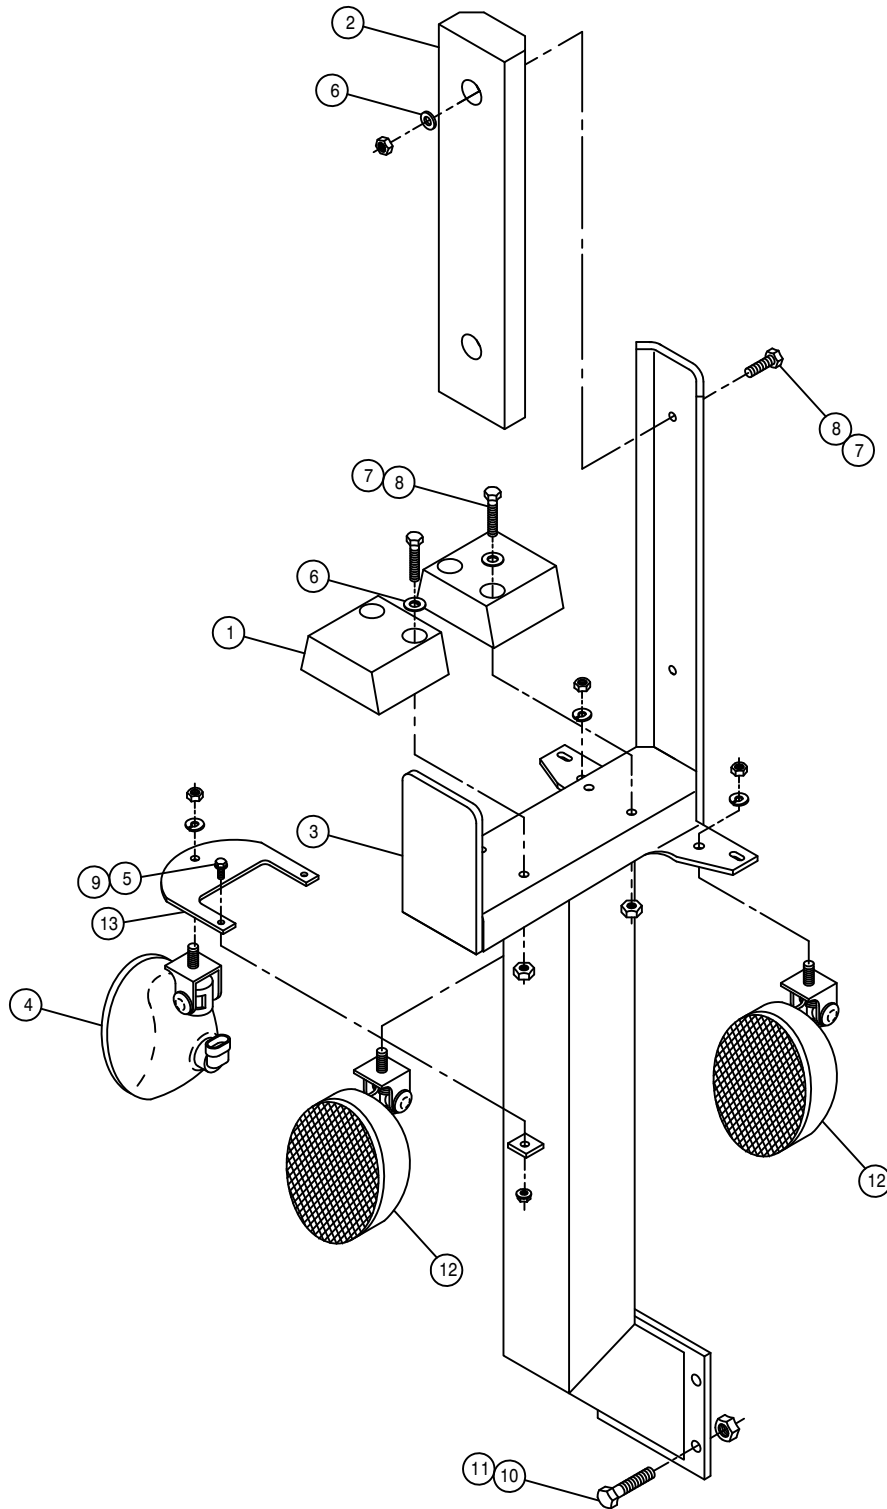

RH BOOM CRADLE ASSEMBLY

DET.	QTY	PART NO.	DESCRIPTION
1	2	164513	BOOM CRADLE PAD
2	1	164512	RUBBER BUMPER, BOOM CRADLE
3	1	164505	BOOM CRADLE WLD
4	1	291905	RH AMBER LIGHT, PLASTIC OVAL
5	2	470118	1/4UNC X 3/4 FLANGE HEX BOLT
6	6	920002	3/8 SAE FLAT WASHER
7	6	914004	3/8UNC HEX STOVER NUT
8	6	900133	3/8UNC X 2" HEX BOLT
9	2	470121	1/4UNC HEX FLANGE LOCK NUT
10	4	900265	1/2UNC X 1 1/2 HEX BOLT
11	4	914008	1/2UNC HEX STOVER NUT
12	2	291904	WORKLIGHT, VERTICAL FLOOD PLAS
13	1	343509	EXTREMITY FLASHER MT, STS 05