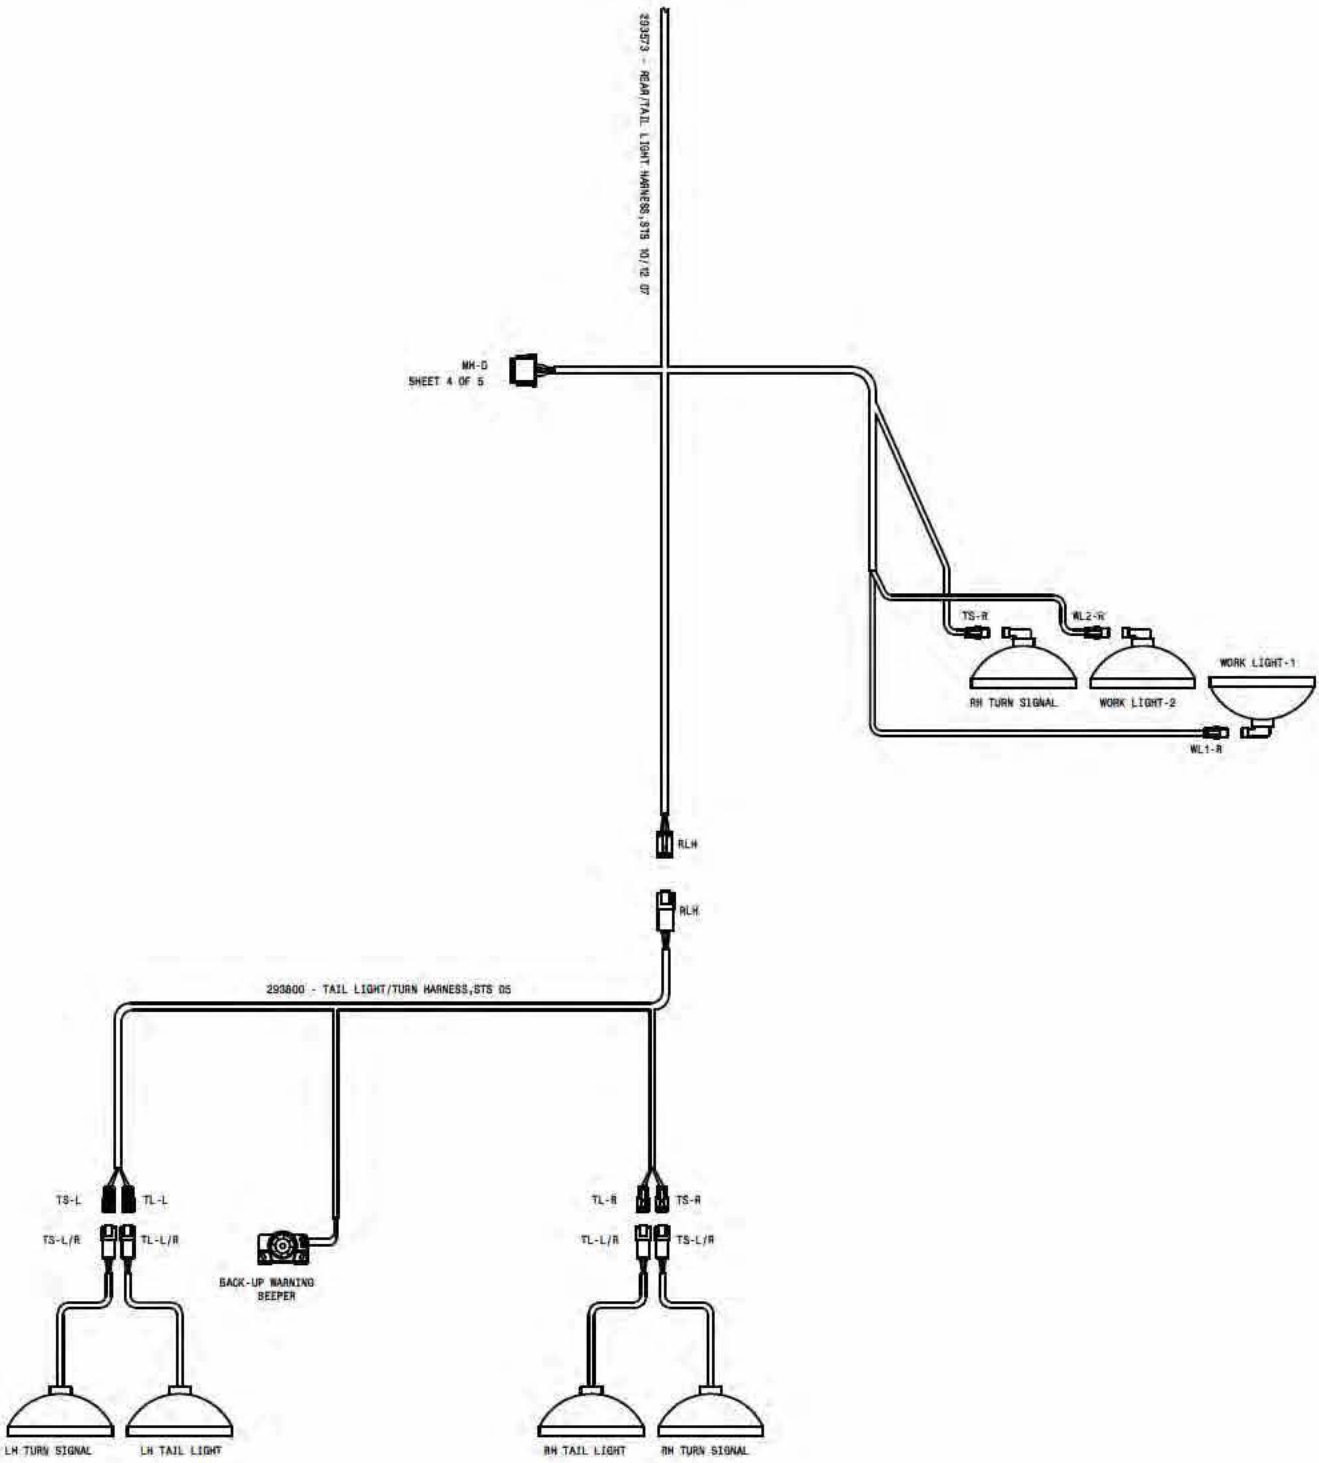

293950 - MAIN CAB HARNESS, STS 06
PAGE 5 OF 5

01-01-08 11B
STS 10/12 WIRING DIAGRAM 07
 SHEET 1 OF 5
 REVISION DATE: 02-24-07
498910

MH-D
SHEET 4 OF 5

STS 10/12 WIRING DIAGRAM 07
SHEET 2 OF 5
REVISION DATE: 09-26-06
498910
01-21-08