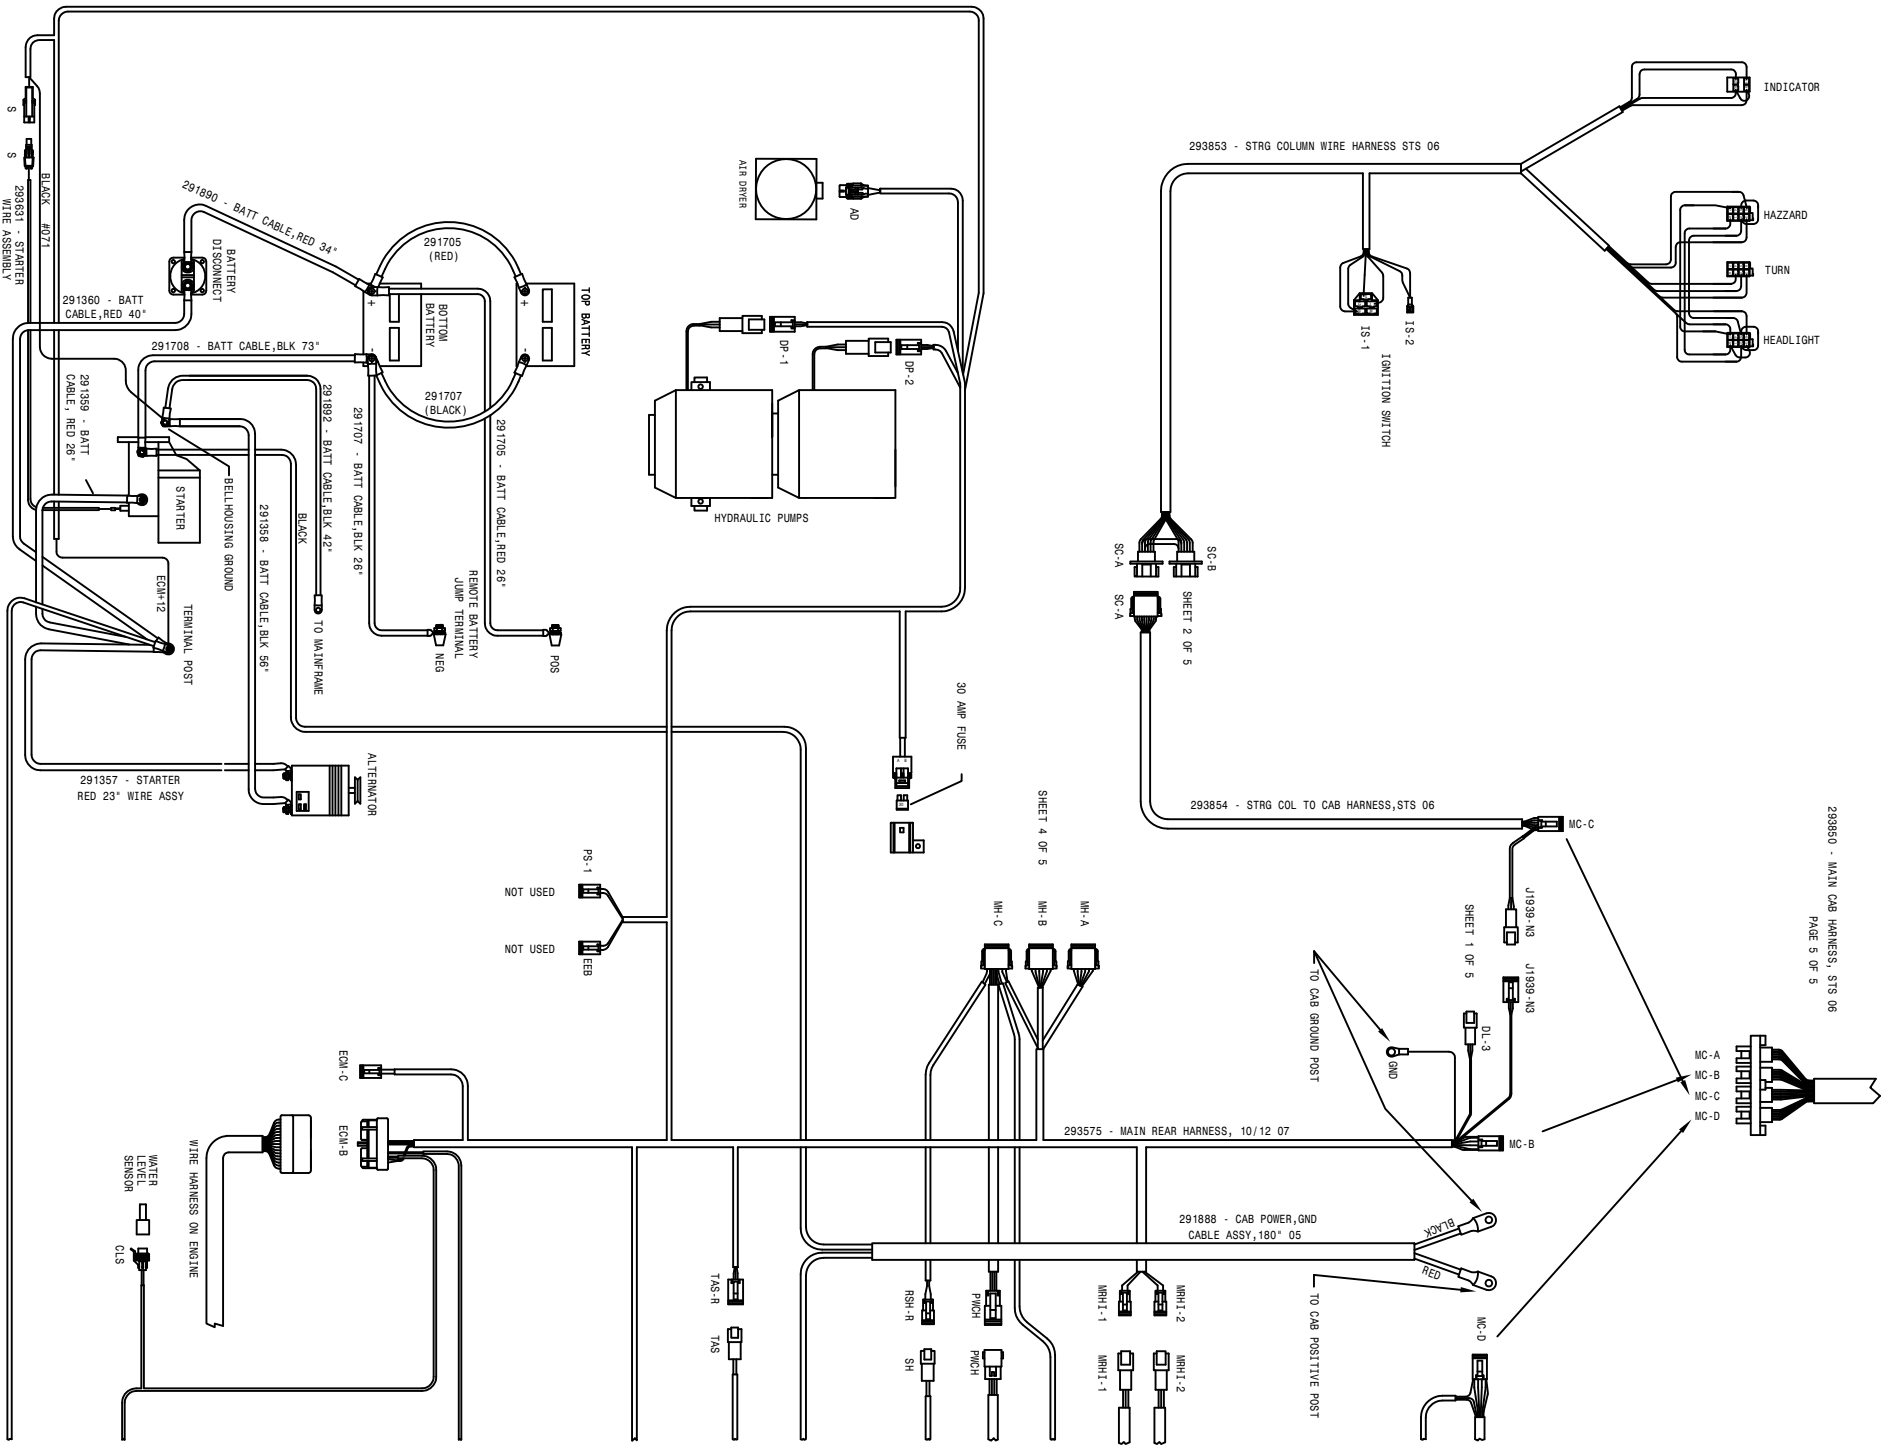

293950 - MAIN CAB HARNESS, STS 06
PAGE 5 OF 5

01-01-08 11B
STS 10/12 WIRING DIAGRAM 07
 SHEET 1 OF 5
 REVISION DATE: 02-24-07
498910

MH-D
SHEET 4 OF 5

STS 10/12 WIRING DIAGRAM 07
SHEET 2 OF 5
REVISION DATE: 09-26-06
498910
01-21-08