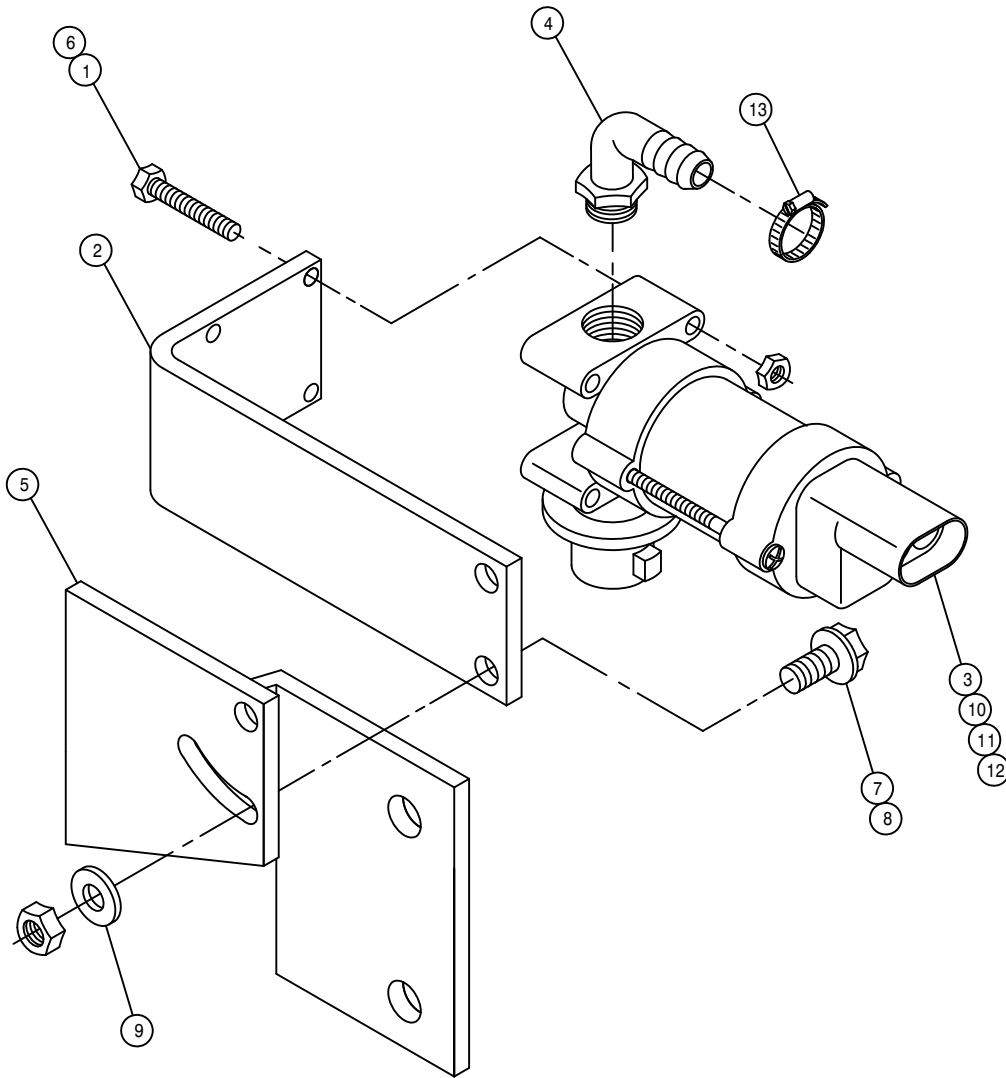

LH FENCE ROW NOZZLE ASSEMBLY

DET.	QTY	PART NO.	DESCRIPTION
	4	473993	6-32 X 1 1/4 HH MACH SCR
	1	737906	FENCE ROW NOZL BRKT
	1	737875	NOZZLE BODY VALVE, 12VDC
	1	618556	1/4NPT-90-1/2 HOSE BARB,POLY
	1	737908	LH FENCE ROW TIP BRKT MT
	4	910022	6-32 HEX NUT
	2	470118	1/4UNC X 3/4 FLANGE HEX BOLT
	2	914000	1/4UNC HEX STOVER NUT
	1	920000	1/4 SAE FLAT WASHER
	1	737887	PLUNGER W/SEAT, VLV 737875
	1	737888	O-RING, .014 VITON, VLV 737875
	1	737889	VALVE BODY, .1480RIF,VLV 737875
	1	520070	HOSE CLAMP NO 8 STAINLESS