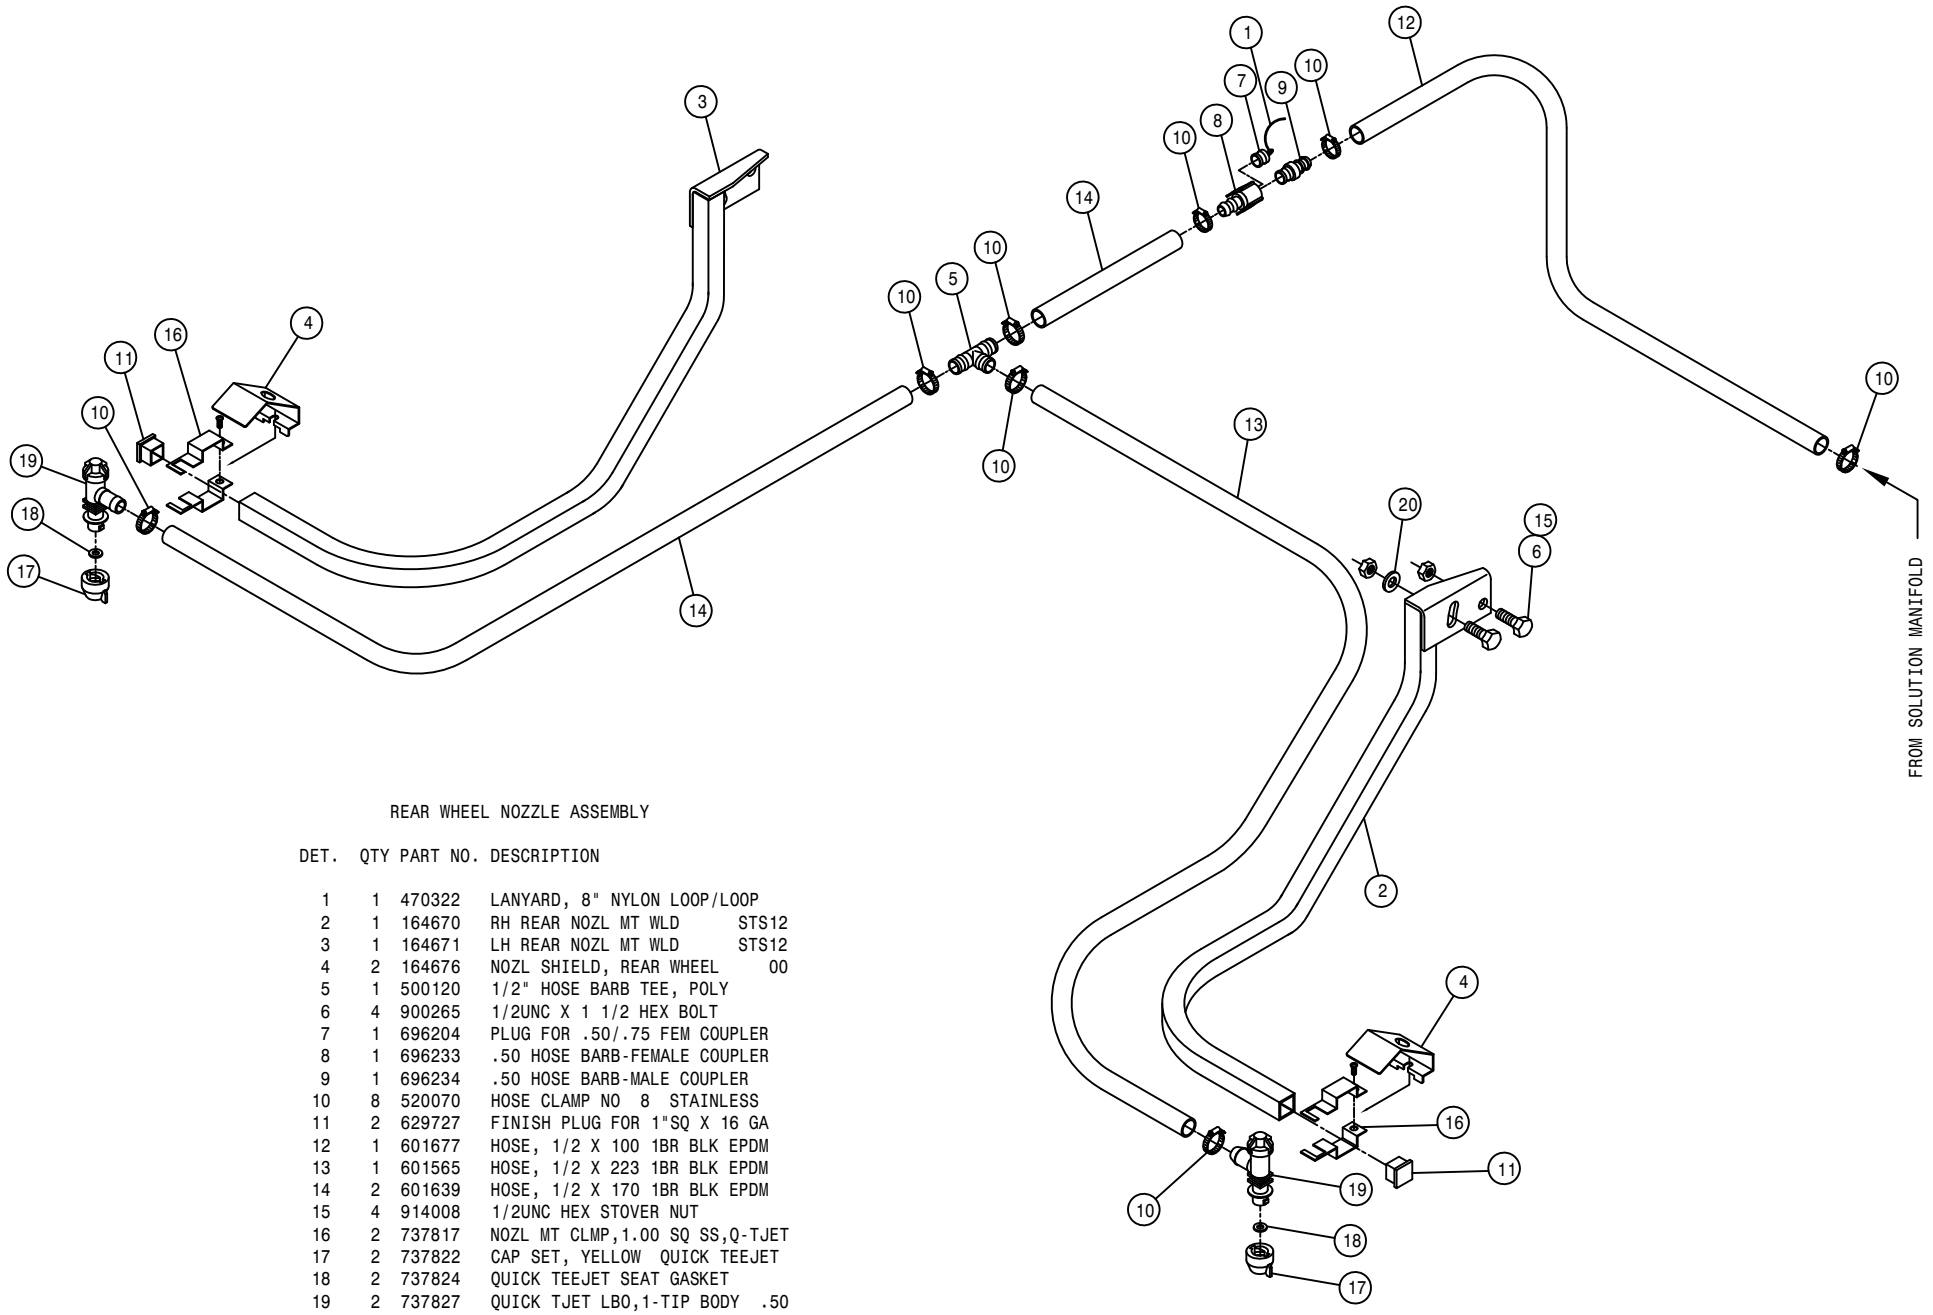

FROM SOLUTION MANIFOLD

REAR WHEEL NOZZLE ASSEMBLY

DET.	QTY	PART NO.	DESCRIPTION
	1	470322	LANYARD, 8" NYLON LOOP/LOOP
	1	164670	RH REAR NOZL MT WLD STS12
	1	164671	LH REAR NOZL MT WLD STS12
	2	164676	NOZL SHIELD, REAR WHEEL 00
	1	500120	1/2" HOSE BARB TEE, POLY
	4	900265	1/2UNC X 1 1/2 HEX BOLT
	1	696204	PLUG FOR .50/.75 FEM COUPLER
	1	696233	.50 HOSE BARB-FEMALE COUPLER
	1	696234	.50 HOSE BARB-MALE COUPLER
	8	520070	HOSE CLAMP NO 8 STAINLESS
	2	629727	FINISH PLUG FOR 1"SQ X 16 GA
	1	601677	HOSE, 1/2 X 100 1BR BLK EPDM
	1	601565	HOSE, 1/2 X 223 1BR BLK EPDM
	2	601639	HOSE, 1/2 X 170 1BR BLK EPDM
	4	914008	1/2UNC HEX STOVER NUT
	2	737817	NOZL MT CLMP, 1.00 SQ SS, Q-TJET
	2	737822	CAP SET, YELLOW QUICK TEEJET
	2	737824	QUICK TEEJET SEAT GASKET
	2	737827	QUICK TJET LBO, 1-TIP BODY .50
	2	920004	1/2 SAE FLAT WASHER