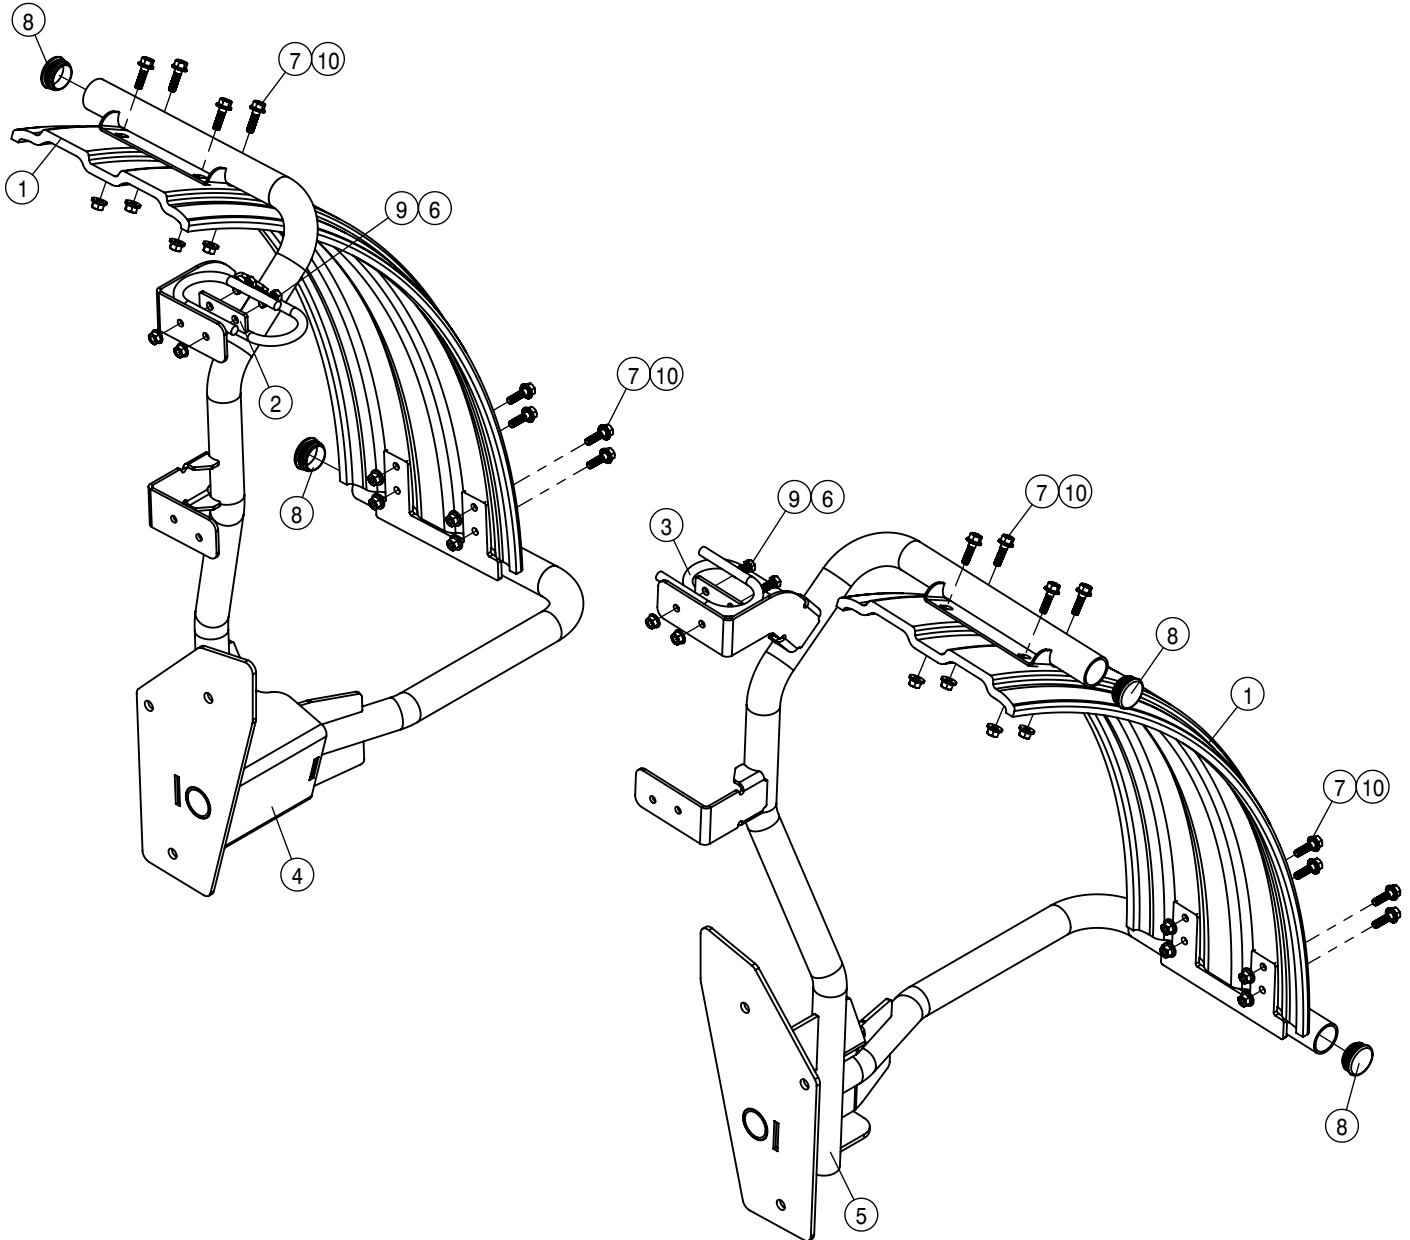

REAR FENDER ASSEMBLY			
DET	QTY	P/N	DESCRIPTION
1	2	360271	REAR FENDER, DTS
2	1	360277	REAR FENDER HYD BKT WLD RH
3	1	360279	REAR FENDER HYD BKT WLD LH
4	1	360927	REAR POLY FENDER WLD RH, DTS
5	1	360928	REAR POLY FENDER WLD LH, DTS
6	4	470087	3/8-16UNC HEX FLG NUT SER MC GR5
7	16	470329	3/8UNC X 1 1/4 HHSFB GR5 MC
8	4	629772	CAPPLUGS PLUG, 1 3/4" RD, BLACK POLY
9	4	900129	3/8UNC X 1" HEX BOLT
10	16	910106	3/8-16UNC CTRLK FLG NUT MC GR5