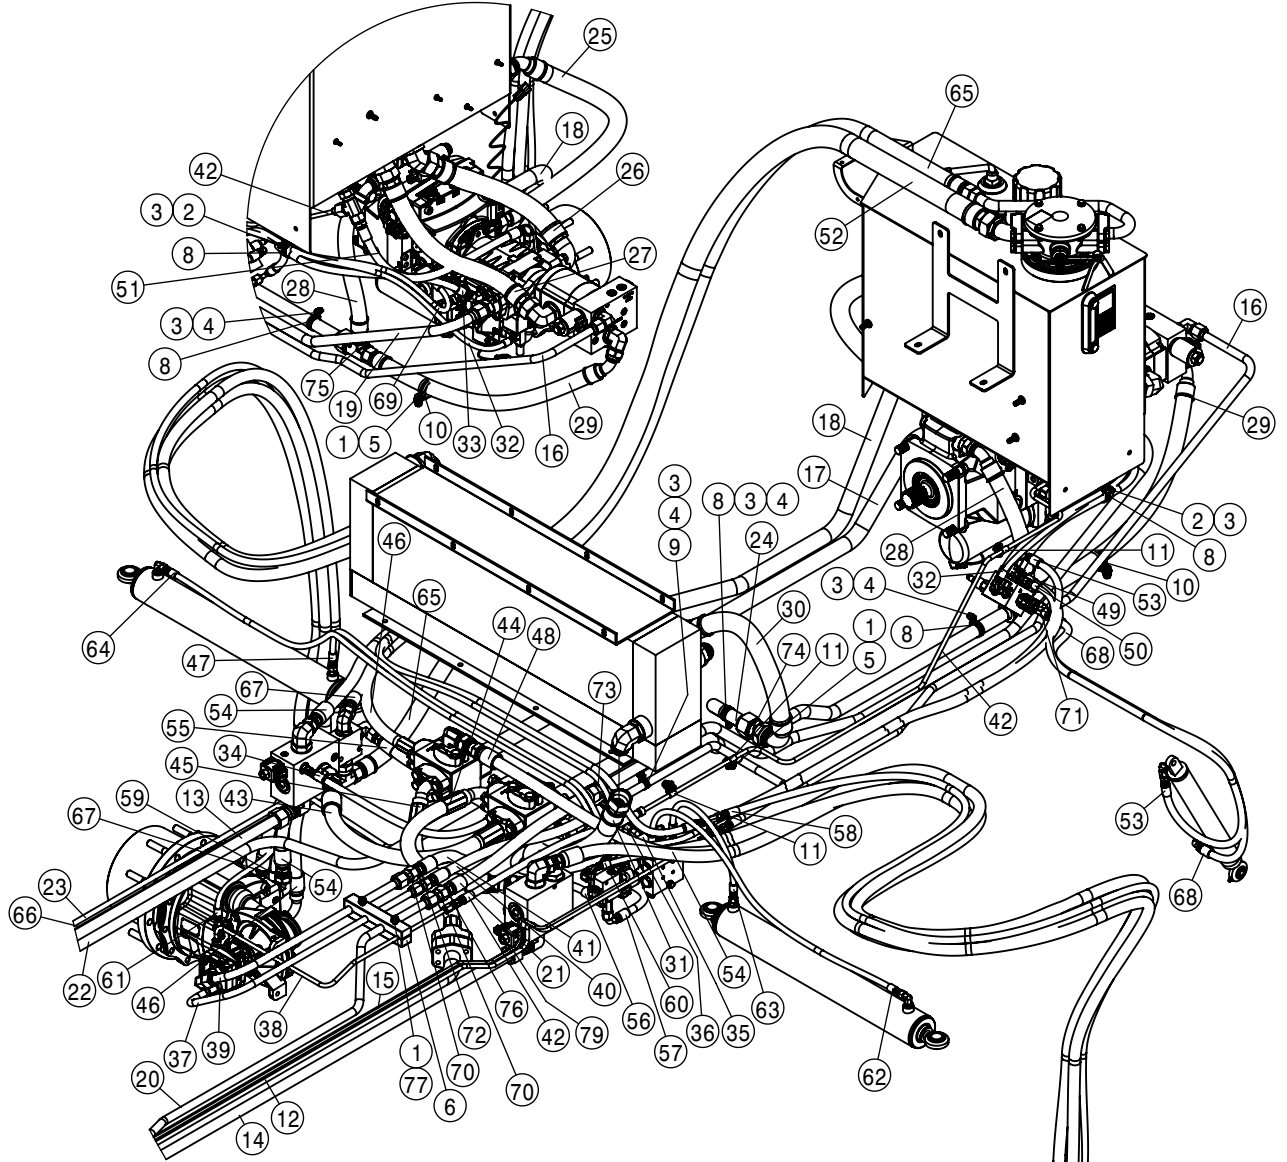

REAR HYDRAULIC HOSEING SYSTEM			
DET	QTY	P/N	DESCRIPTION
1	6	470087	3/8UNC HEX SERR FLANGE NUT
2	2	470118	1/4 UNC X 3/4 SER FLG BOLT
3	5	470121	1/4 UNC SERR FLG LOCK NUT
4	3	470122	1/4 UNC X 1/2 SERR FLG BOLT
5	4	470409	3/8UNC X 3/4 HHSFB GR5 MC
6	1	470712	TUBE CLAMP BODY, .41"-.78" OD
7	1	520101	CUSH HOSE CLAMP, #16, 1"D X 1/2W
8	3	520102	CUSH HOSE CLAMP, #20, 1 1/4D X 1/2W
9	1	520104	CUSH HOSE CLAMP, #12, 3/4D X 1/2W
10	1	520160	CUSH CLAMP, #24 1 1/2D-3/4WLOOP
11	3	520171	CUSH CLAMP, #6, 3/8D X 3/4W
12	1	606155	FRT BRK LNE 0.375"OD X 0.049"W
13	1	614772	HYD TUBE RF DRIVE 1"ODX.12"W
14	1	614773	HYD TUBE LF DRIVE 1"ODX.12"W
15	1	614774	HYD TUBE B DRIVE 1.5"ODX.134"W
16	1	614775	SOL PUMP TUBE .75"ODX.095"W
17	1	615114	HYD DRIVE TUBE A SIDE 1.5X.134W
18	1	615115	HYD DRIVE TUBE B SIDE 1.5X.134W
19	1	615116	HYD AUX TUBE 1" OD X .12" WT
20	1	617229	HYD AUX TUBE 0.75" OD X .065WT
21	1	617230	12-451TC-16FJX-12FJX-22 HA
22	1	617237	AUX RETURN 1"OD X 0.065"W
23	1	617238	OPT AUX TUBE 0.5"OD X .049"W
24	1	617240	DP CASE, SOL COOLER REAR TUBE
25	1	617241	20-811-20FJX-20FJX45-31 H/A
26	1	617242	24-811-24FJX-24C61F90-20
27	1	617243	20-811-20FJX-20FJX-22
28	1	617244	16-811-16FJX45-16FJX-18 H/A
29	1	617245	16-811-16FJX-16FJX-18 H/A
30	1	617246	20-811-20FJX-20FJX90-19 H/A
31	1	617247	20-811-20FJX-20FJX-27 H/A
32	1	617248	04-451TC-06FJX-04FJX-44 H/A
33	1	617249	06-451TC-08FJX-08FJX90-36 H/A
34	1	617252	06-451TC-06FJX-06FJX-24 H/A
35	1	617253	08-451TC-10FJX-08FJX-26 H/A
36	1	617254	08-451TC-08FJX-08FJX90-21 H/A
37	1	617255	SOL PRESS LN 0.625"OD X 0.049"
38	1	617256	SOL CD LN, 0.375"OD X 0.049"W
39	1	617257	SOL TANK 0.75"OD X 0.049"W
40	1	617258	10-451TC-10FJX-12FJX-25 H/A