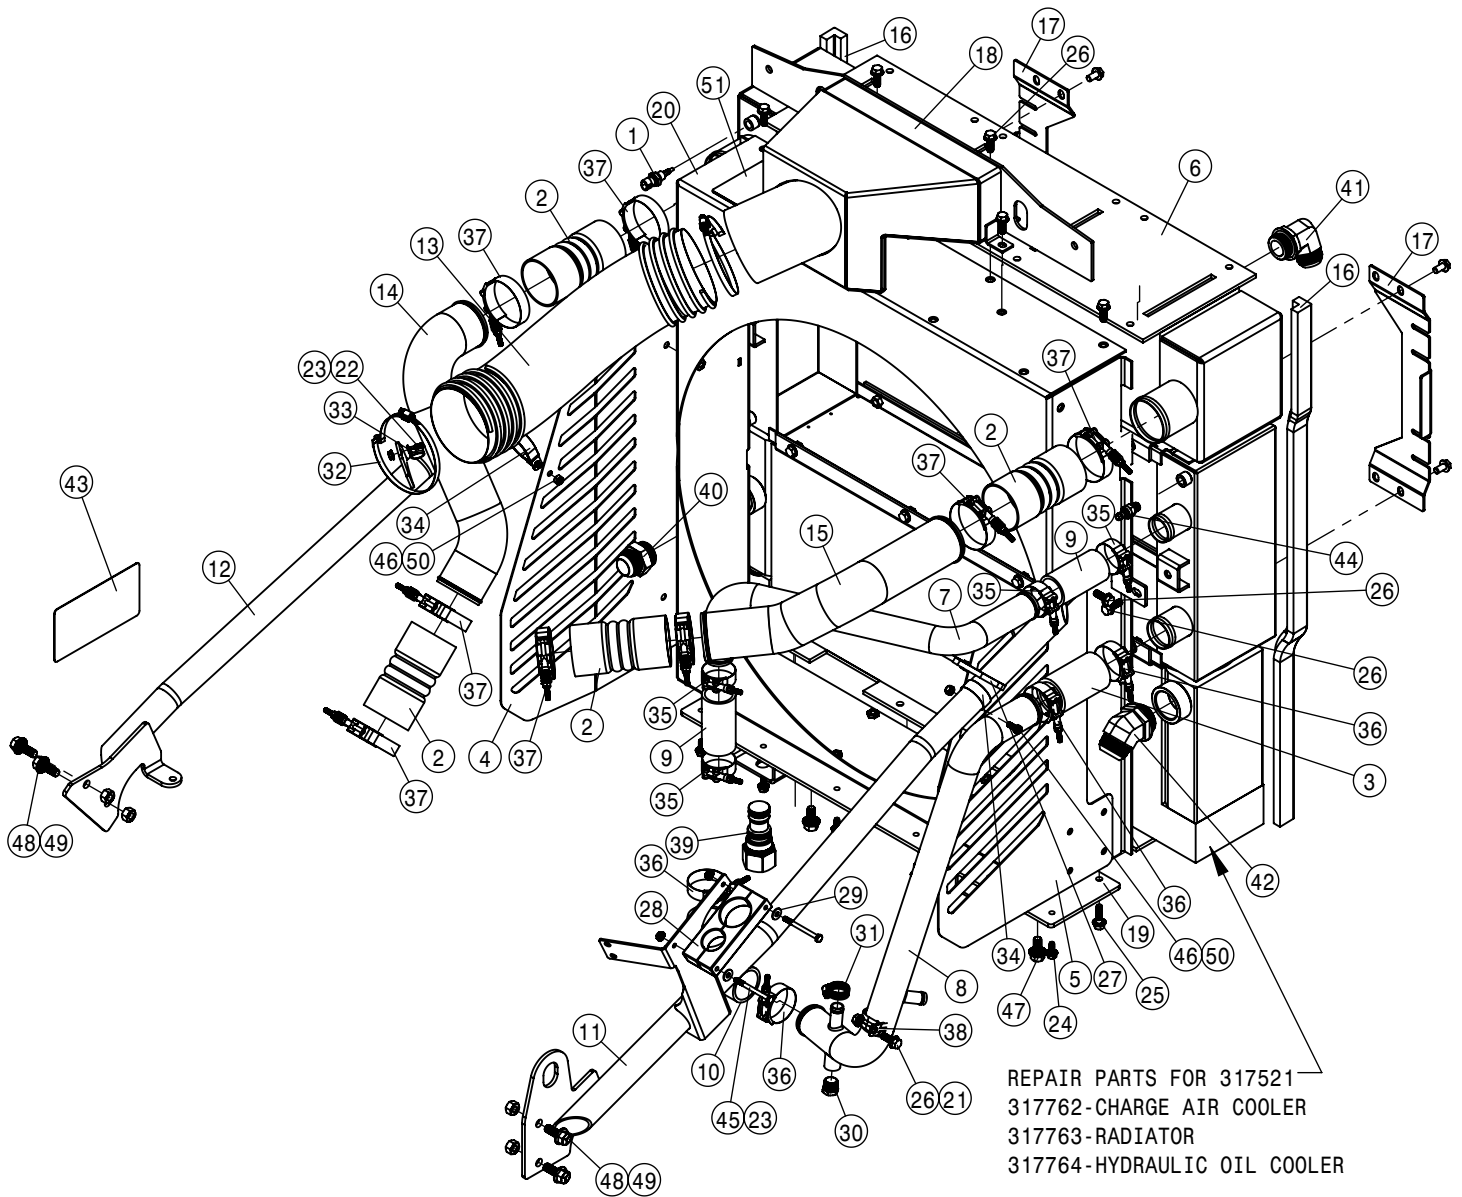

TIER-3 RADIATOR ASSEMBLY (EXPORT ONLY)			
DET	QTY	P/N	DESCRIPTION
1	1	290098	TEMP SENDER - CAC
2	4	311592	3.00 X 6.00 CAC HOSE
3	1	317203	COOLANT HOSE
4	1	317504	DTS LEFT SIDE FAN GUARD
5	1	317508	DTS RIGHT SIDE FAN GUARD
6	1	317521	ASSY-RAD,CAC AND HOC
7	1	317523	PIPE - COOLANT ENGINE OUTLET
8	1	317524	PIPE - COOLANT ENGINE RAD
9	2	317528	COOLANT HOSE 1.75 x 4"
10	1	317529	COOLANT ELBOW
11	1	317548	COOLING PKG BRACE-RT
12	1	317549	COOLING PKG BRACE-LH
13	1	317551	AIR INTAKE FLEX HOSE-DTS
14	1	317706	PIPE - CAC INLET COLD
15	1	317707	PIPE - CAC OUTLET HOT
16	2	317716	ISOLATOR-FOAM (COOLING PACK) DTS

TIER-3 RADIATOR ASSEMBLY (EXPORT ONLY)			
DET	QTY	P/N	DESCRIPTION
17	2	317718	BRACKET-AC CONDENSOR MTG, DTS
18	1	317721	AIR INTAKE WLD, DTS
19	1	317751	BASE WLD-FAN SHROUD
20	1	318321	FAN SHROUD W/DECAL
21	1	470087	3/8UNC HEX SERR FLANGE NUT
22	1	470118	1/4 UNC X 3/4 SER FLG BOLT
23	3	470121	1/4 UNC SERR FLG LOCK NUT
24	6	470233	5/16UNC X 3/4 HHSFB GR5 MC
25	4	470329	3/8UNC X 1 1/4 HHSFB GR5 MC
26	11	470460	3/8 X 1" SERR FLG BOLT
27	1	470555	CABLE TIE, 1/2 X 15" BLACK NYLON
28	1	470731	TUBE CLAMP BODY,1.50, 2.05 OD
29	2	483038	1/4 REGULAR FLAT WASHER
30	1	505231	PIPE PLUG .50NPT HEX HD BRS
31	1	520055	HOSE CLAMP NO 12 STAINLESS
32	2	520089	BRIDGE CLAMP 5" DIA

TIER-3 RADIATOR ASSEMBLY (EXPORT ONLY)			
DET	QTY	P/N	DESCRIPTION
33	1	520104	CUSH HOSE CLMP,#12, 3/4D X 1/2W
34	2	520123	CUSH CLAMP,#32 1 3/4D X 5/8W
35	4	520139	1.93/2.18 T-BOLT HOSE CLAMP SS
36	4	520140	2.18/2.50 T-BOLT HOSE CLAMP SS
37	8	520146	3.06/3.38 T-BOLT HOSE CLAMP SS
38	1	520161	CUSH CLAMP,#32 2"D-3/4W LOOP
39	1	606674	VALVE, LOGIC
40	1	618472	1 5/8MJIC-1 5/8MOR ADPTR
41	1	618477	1 5/8MJIC-90-1 5/8MOR LBO
42	1	618745	1 7/8MJIC-45-1 7/8MOR LBO
43	1	650780	DECAL, FLUIDS DTS
44	1	712100	1/4NPT X 3/8 HOSE FTG,PUSHLOCK
45	2	900010	1/4UNC X 3" HEX BOLT
46	2	900064	5/16UNC X 3/4 HHSFB GR5 MC
47	2	900516	1/2UNC X 1 HHSFB GR5 MC
48	4	900517	1/2UNC X 1 1/4 HHSFB GR5 MC
49	4	910008	1/2-13UNC HEX NUT MC GR5
50	2	910132	5/16-18UNC NYLOCK NUT SS
51	1	T188283	LABEL, WARNING,FAN GUARD,ENG