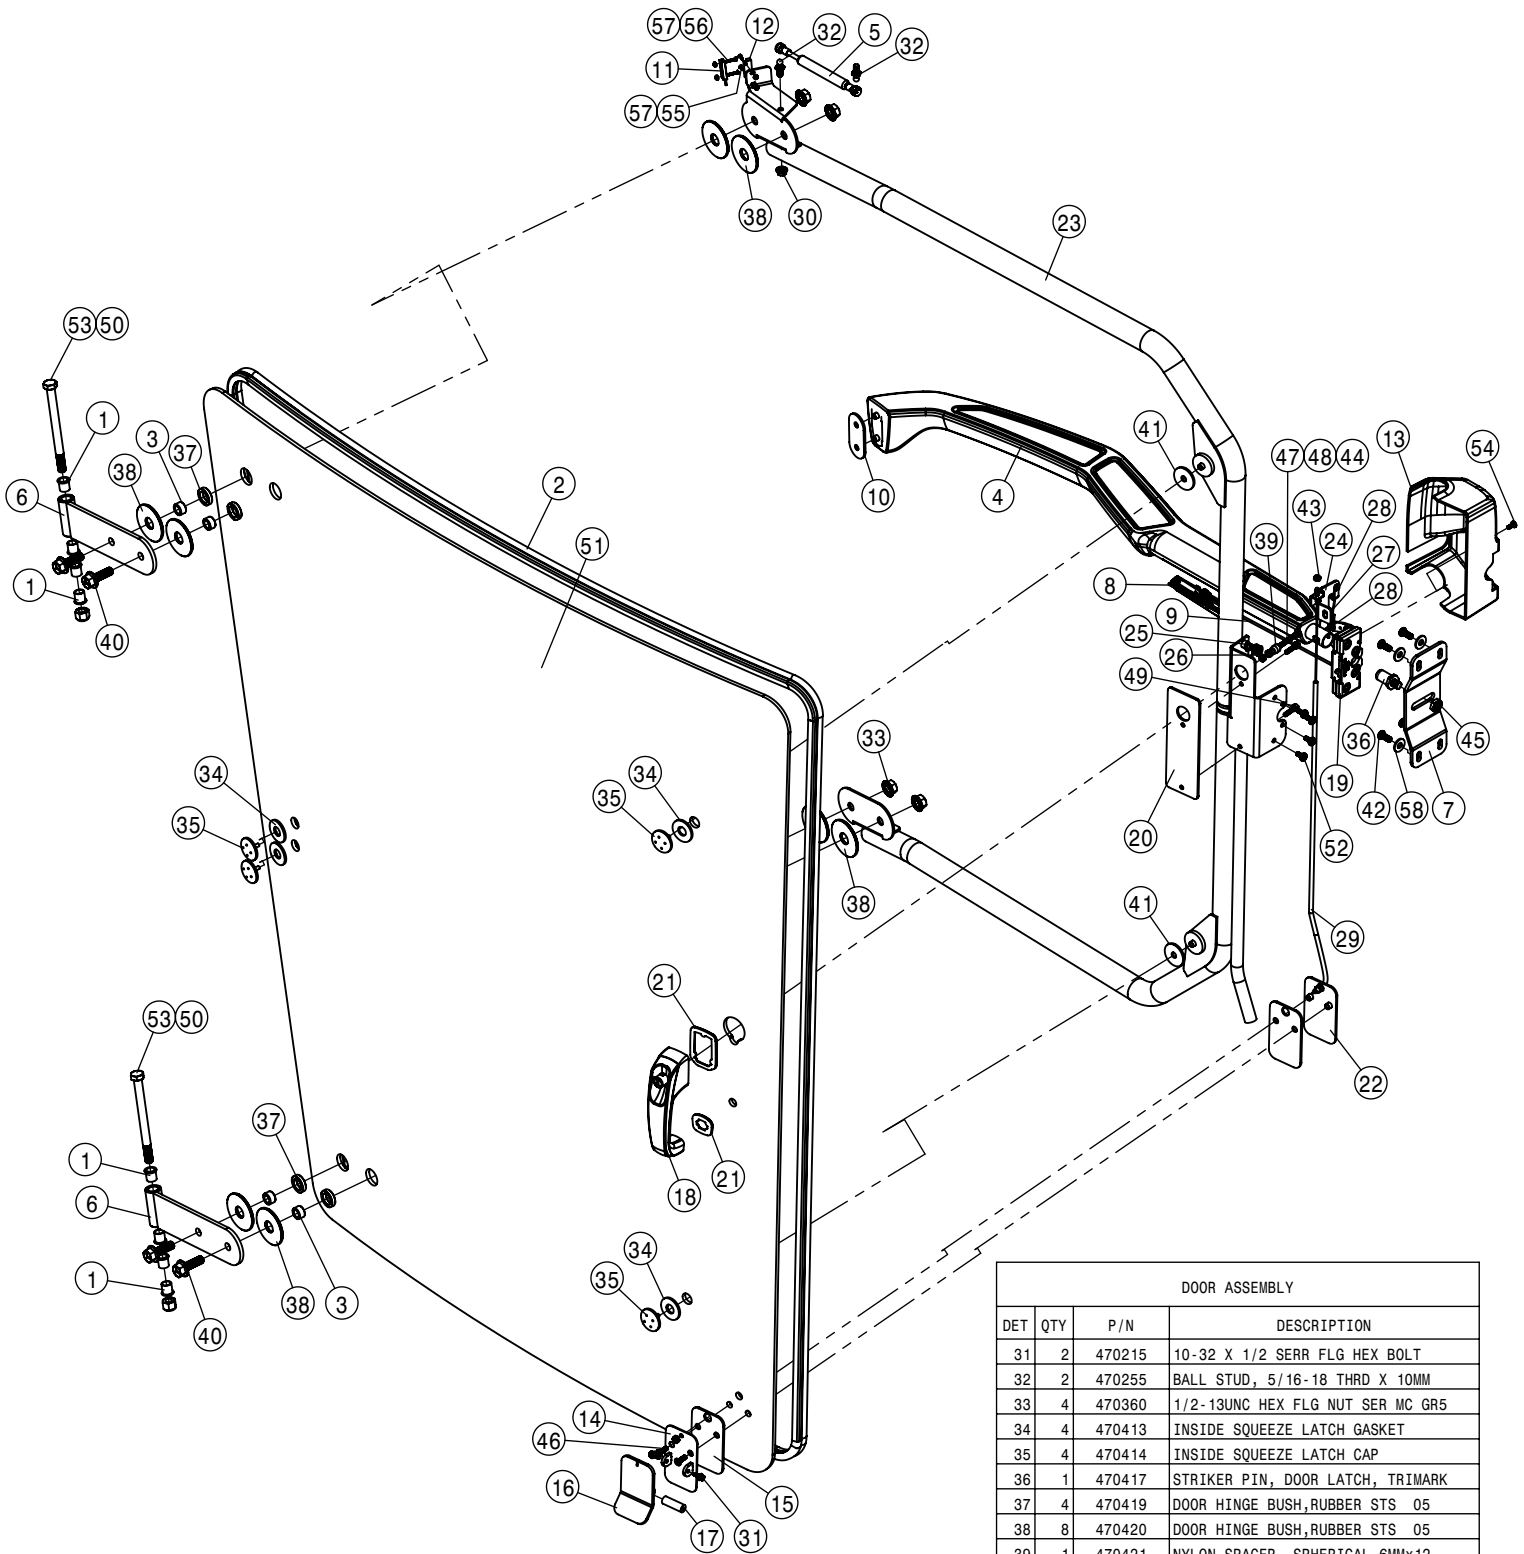

DOOR ASSEMBLY			
DET	QTY	P/N	DESCRIPTION
1	8	127506	NYLON FLANGE BRG, STS
2	1	193075-209	EPDM TRIM SEAL
3	4	343335	DOOR HINGE GLASS BUSH, CAB 05
4	1	344331	DOOR LATCH TUBE MOLDED, STSCAB '14
5	1	344335	GAS CYLINDER 40LB 2.0 STROKE
6	2	344336	DOOR HINGE WLDT, STSCAB '14
7	1	344428	DOOR LATCH STRKR PIN MT PLT '14
8	1	344508	DOOR LOCK KIT, STS '14
9	1	344510	DOOR LATCH ROD, STS '14
10	1	344551	GASKET - DOOR ARM REST MOUNT
11	1	344560	DOOR SWITCH, STS '14
12	1	344561	DOOR SWITCH MAGNET, STS '14
13	1	344589	DOOR LATCH COVER, STS '15
14	1	344592	FOOT PEDAL BASE WLDT, STS '15
15	2	344600	FOOT PEDAL MT GASKET, STS '15

DOOR ASSEMBLY			
DET	QTY	P/N	DESCRIPTION
16	1	344611	FOOT PEDAL WLDT, STS '15
17	1	344618	FOOT PEDAL PIVOT PIN, STS '15
18	1	344620	DOOR HANDLE PUSH BUTTON '15
19	1	344621	DOOR LATCH, STS '15
20	1	344625	DOOR HANDLE MT GASKET, STS '15
21	1	344627	DOOR HANDLE GASKET, STS '15
22	1	344628	FOOT PEDAL MT WLDT, STS '15
23	1	345050	DOOR FRAME WLD, STS/DTS
24	1	345056	DOOR HINGE BRKT
25	1	345057	DOOR LATCH SPRING
26	1	345058	E-STYLE RETAINING RING, .375
27	1	345060	DOOR CABLE '17
28	2	345120	.19 X .5 GRVED CLEXIS PIN ASSY
29	1	345124	HANDS FREE RELEASE CBLE, '17
30	1	470113	5/16-18UNC HEX FLG NUT SER MC GR5

DOOR ASSEMBLY			
DET	QTY	P/N	DESCRIPTION
31	2	470215	10-32 X 1/2 SERR FLG HEX BOLT
32	2	470255	BALL STUD, 5/16-18 THRD X 10MM
33	4	470360	1/2-13UNC HEX FLG NUT SER MC GR5
34	4	470413	INSIDE SQUEEZE LATCH GASKET
35	4	470414	INSIDE SQUEEZE LATCH CAP
36	1	470417	STRIKER PIN, DOOR LATCH, TRIMARK
37	4	470419	DOOR HINGE BUSH,RUBBER STS 05
38	8	470420	DOOR HINGE BUSH,RUBBER STS 05
39	1	470421	NYLON SPACER, SPHERICAL 6MMx12
40	4	470431	1/2UNC X 1 1/2 HHSFB GR5 MC
41	2	470489	GASKET, DOOR HANDLE STIFFENER
42	4	472375	5/16UNC X 3/4 BUTN CAP SCR BLK
43	1	473004	#10-32UNF NYLOCK NUT MC GR5
44	1	473758	6MM X 1.00 NYLON-LOCK HEX NUT
45	1	473759	12MM-1.75 HEX JAM NUT YZ
46	2	473761	6MM-1.00 X 20MM FLT HD SCREW
47	1	473762	6MM-1.00 X 45 PAN HD PHL SCREW
48	1	473767	6MM-1.00 HEX NUT
49	2	473787	6MM-1.00 X 25MM HEX BOLT GR8
50	2	473988	1/2-13UNC NYLOCK NUT SS
51	1	658019	GLASS DOOR, DTS
52	4	900000	1/4UNC X 1/2 HHCS GR5 MC
53	2	900348	1/2UNC X 6 HHCS SS
54	1	903706	10-32X1/2 PHIL PAN MACH SCR
55	2	903904	4-40 X 3/8 PHIL PAN MACH SCR
56	2	903906	#4-40 X 5/8 PHIL PAN HD SCREW
57	4	910031	#4-40UNC NYLOCK NUT MC GR2
58	4	910133	USS FLAT WASHER 5/16 BZ