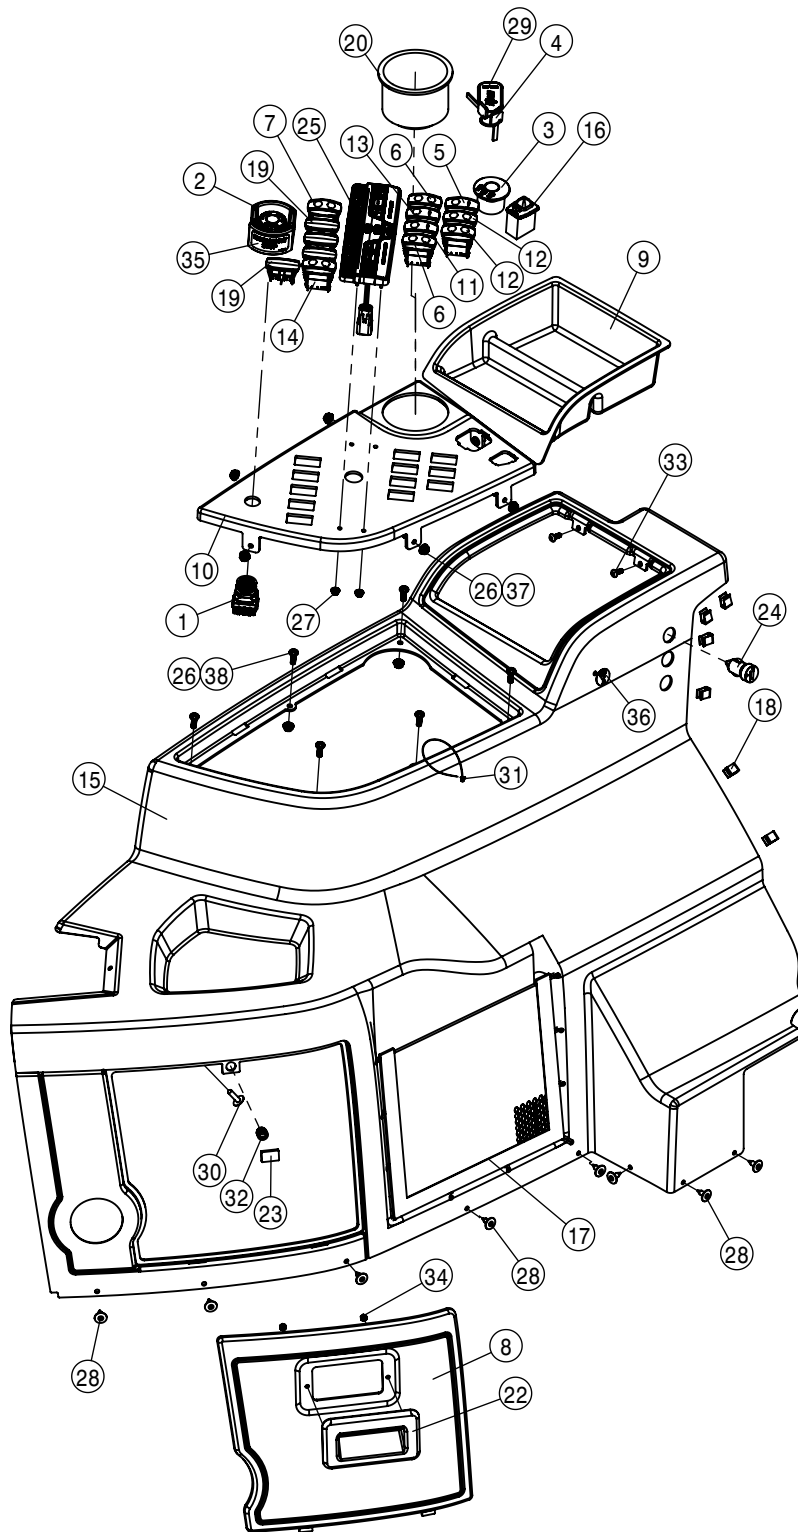

STANDARD CONSOLE ASSEMBLY			
DET	QTY	P/N	DESCRIPTION
1	1	290081	E-STOP SWITCH, LED MUSHROOM
2	1	290089	E-STOP SHROUD, STS '11
3	1	291916	IGNITION SWITCH
4	2	291917	IGNITION KEY FOR 291916
5	1	292274	SWITCH - TRACTION CONTROL
6	1	343873	CONSOLE BODY, X8 DTS
7	1	343912	CONSOLE SWITCH PANEL, NO MRR
8	2	344040	MAIN TANK SWITCH-'18 DTS
9	1	344159	SWITCH - RINSE '18
10	1	344306	CONSOLE DOOR
11	1	344307	CONSOLE TRAY
12	1	344312	SWITCH - SOLUTION PUMP
13	2	344314	SWITCH - BOOM FOLD
14	1	344316	SWITCH - AGITATION
15	1	344317	SWITCH - FOAMER
16	4	344461	HOLE PLUG - CONTURA V
17	1	344462	CUP HOLDER - LARGE
NS	4	344464	POWER OUTLET 12V
19	1	344465	DOOR HANDLE
20	1	344514	PLATE - CONSOLE DOOR
21	1	344556	SECTION KEYPAD STS'15
22	12	470121	1/4-20UNC HEX FLG NUT SER MC GR5
23	4	470463	#8-32UNC HEX FLG NUT SER MC GR5
24	5	470466	1/4 X 3/4 PLTC LCK RIVET
25	1	470544	HAGIE KEY CHAIN
26	1	470545	PUSH TREE FASTENER 1/4 X 1
27	1	470609	8" BEAD CHAIN
28	1	470676	MORTISE MOUNT-PULL MAG CATCH
29	2	472344	1/4-20 UNC X 5/8 BHCS GR5 MC
30	2	473870	M5 HEX NUT
NS	1	493673	STS TOOL INSTRUCTION SHEET
32	1	650278	DECAL, E-STOP, STS '11
33	1	650467	DECAL - AUX 2
34	2	657549	2412, 4"X8" Louver Grill
35	6	903708	1/4UNC X1/2PHIL PANHD MACH SCR
36	6	903711	1/4UNC X3/4PHIL PANHD MACH SCR