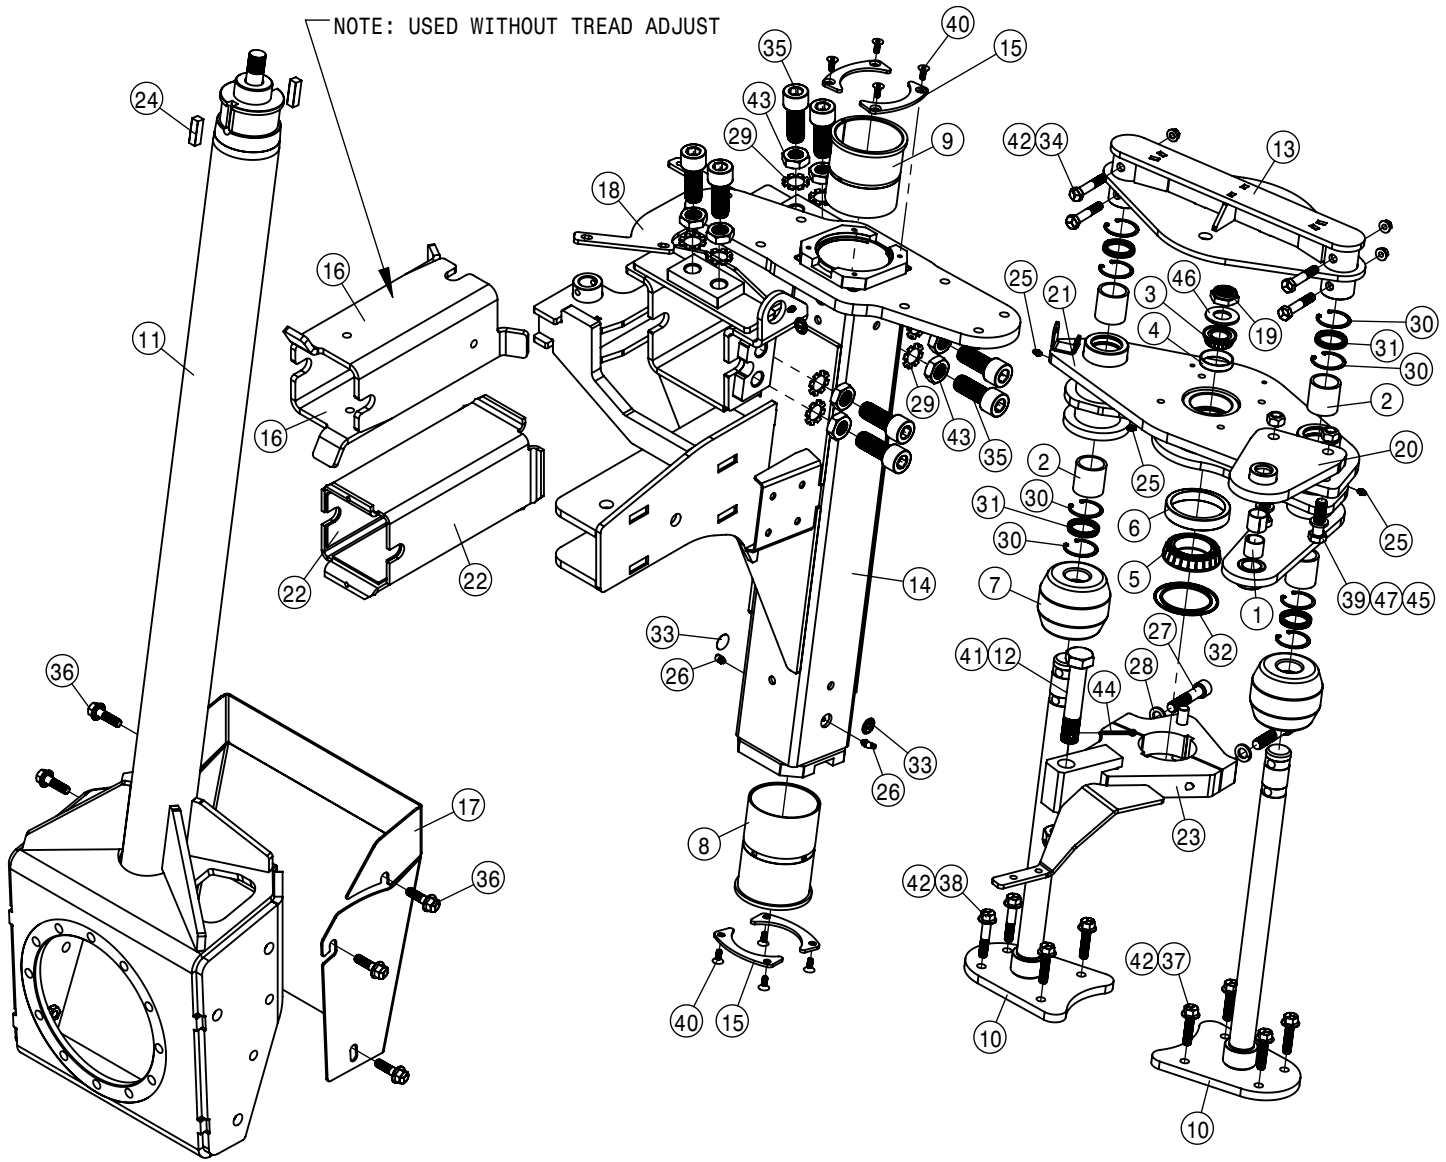

LEFT REAR LEG ASSEMBLY			
DET	QTY	P/N	DESCRIPTION
1	2	121029	JOURNAL BRG, 1.00 ID x 1.00 LG
2	4	121113	TOWER SLEEVE BRG (POLYGON) 05
3	1	125050	BRG CONE, 1.00 ID W/FACE SEAL
4	1	125051	BRG CUP FOR 125050
5	1	125059	BRG CONE, 2.25 ID
6	1	125060	BEARING CUP FOR 125059
7	2	311058	RUBBER SPRING
8	1	358564	FRT LEG LWR NYL SLEEVE 280 89
9	1	358565	FRT LEG UPR NYL SLEEVE 280 89
10	2	359491	NITRO TOWER WLD
11	1	359513	RF/LR INNER LEG WLD
12	1	359534	STRG CYL BOLT
13	1	359536	AIR BAG TOWER TOP MT WLD
14	1	360067	RH FRT OTR LEG WLD
15	4	360110	BRG KPR, LEG
16	2	360187	LEG ATTACHMENT REINF PLT RH

LEFT REAR LEG ASSEMBLY			
DET	QTY	P/N	DESCRIPTION
17	1	360198	CROP SHIELD
18	1	360297	REAR LEG HYD ROUTING PLATE
19	1	360561	1-14 UNS THIN HEX NUT LCK
20	1	360587	UPPER TRUNION MT WLD LH REAR
21	1	360591	LH AIR BAG LWR PLT WLD
22	2	360602	TREAD ADJUST WEAR PLT
23	1	360614	STRG ARM CLAMP WLD LH
24	2	470447	KEY .50 SQ X 1.69 LONG
25	4	471005	GREASE ZERK, 1/4-28 X 1/2
26	2	471023	GREASE ZERK 1/4-28 X 45
27	2	472337	5/8UNC X 3" SOC HD CAP SCR
28	2	473841	16MM LOCK WASHER
29	8	483018	EXT TOOTH LOCK WASHER 1 MC
30	8	629537	187RRHOZ SNAP RING
31	4	629620	SEAL, 1.500 ROD DIA
32	1	629626	SEAL, 3.875 DIA, FOR 125059

LEFT REAR LEG ASSEMBLY			
DET	QTY	P/N	DESCRIPTION
33	3	650206	DECAL, GREASE DAILY
34	4	900269	1/2UNC X 2 3/4 HHCS GR5 MC
35	8	900395	1"UNC X 2 1/2 SOCKET CAP SCR
36	6	900518	1/2UNC X 1 3/4 HHSFB GR5 MC
37	6	900519	1/2UNC X 2 HHSFB GR5 MC FT
38	2	900520	1/2UNC X 2 1/2 HHSFB GR5 MC
39	2	900857	5/8UNC X 2 1/4 HEX BOLT GR8
40	8	903728	1/4-20 UNC X 3/4 FHSCS GR5 BZ
41	1	910020	1-8UNC HEX SLTDD NUT MC GR5
42	12	910042	3/8-16UNC HEX FLG NUT SM MC GR8
43	8	910101	1" UNC HEX JAM NUT
44	1	910120	3/16 X 1 3/4 COTTER PIN SS
45	2	914010	5/8-11UNC STOVER NUT MC GR5
46	1	920008	SAE FLAT WASHER 1 MC
47	2	920505	HLOCK WASHER 5/8 MC