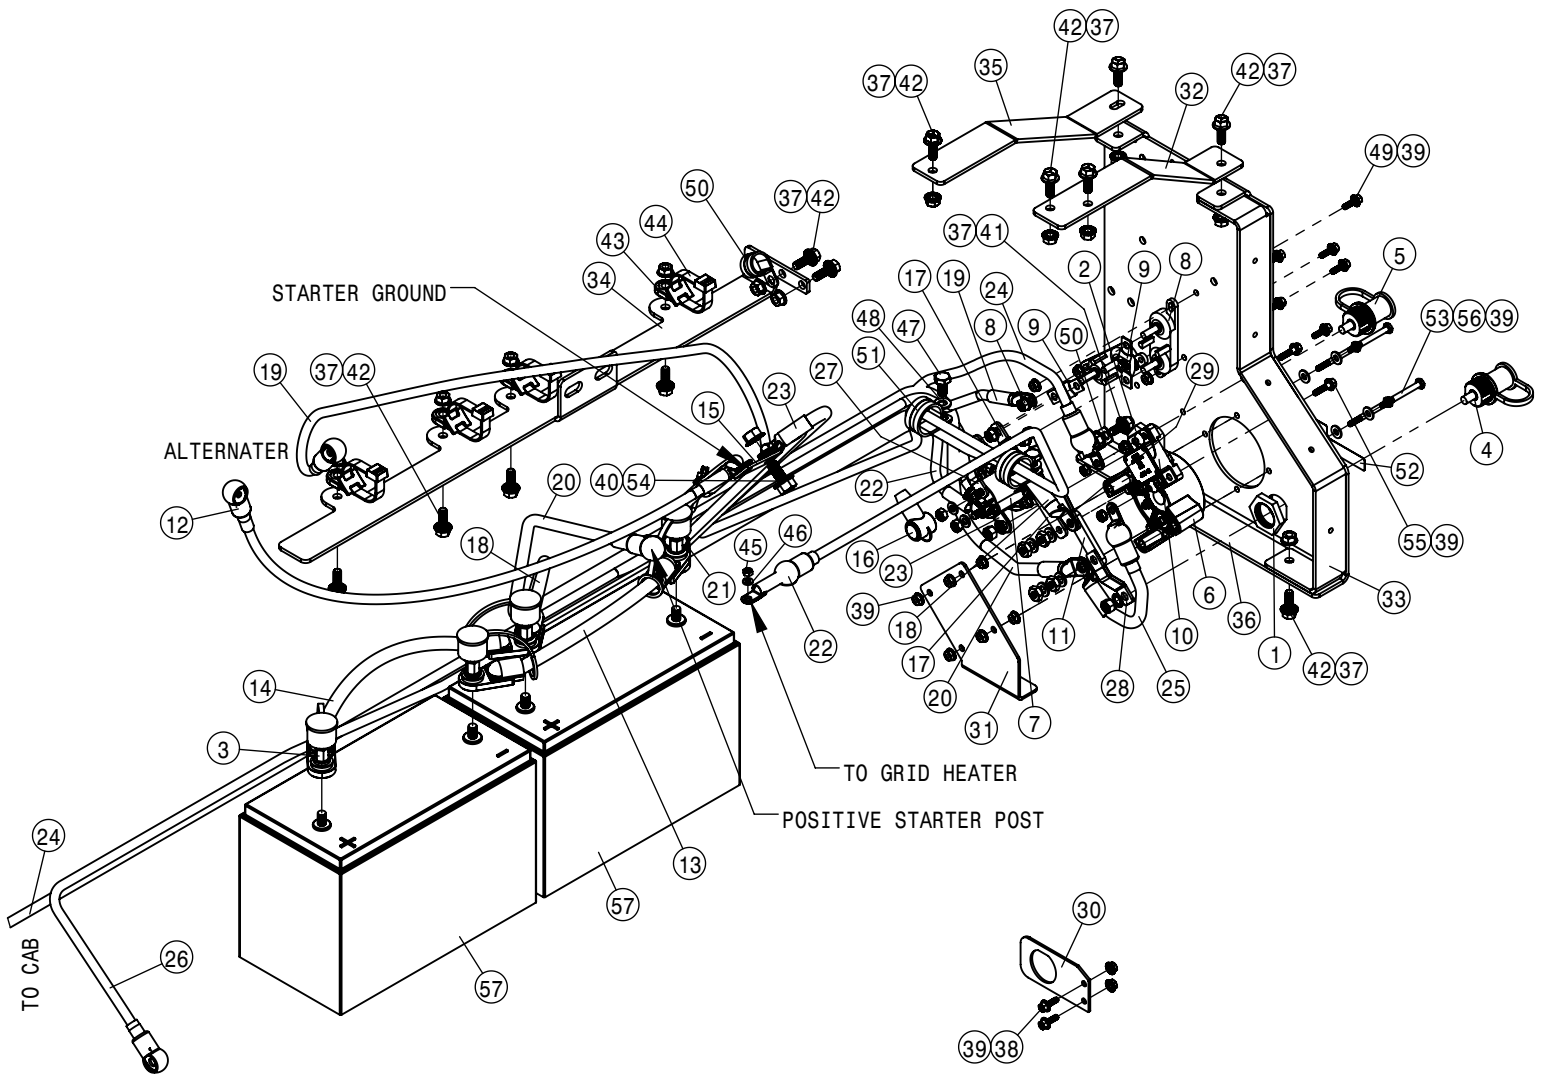

BATTERY AND CABLE ASSEMBLY			
DET	QTY	P/N	DESCRIPTION
1	1	291014	PLASTIC SEALING NUT, RED
2	1	291015	PLASTIC SEALING NUT, BLK
3	4	291205	BATTERY NUT, 3/8-16 SS CLSD CAP
4	1	291680	POSITIVE JUMPER STUD, RED
5	1	291681	NEGATIVE JUMPER STUD, BLACK
6	1	291957	BATTERY SWITCH, DUAL CIRCUIT
7	1	292505	MCR
8	2	292578	HIGH AMP FUSE HOLDER W/COVER
9	2	292641	FUSE, 250 AMP 32 VOLT DC
10	1	292642	CIRCUIT BREAKER, 150 AMP BUSS
11	1	292652	BUSBAR, MASTER DISC. JUMPER
12	1	292657	BATT CABLE, BLK 35*2GA 1/2-1/4
13	1	292659	BATT CABLE, BLK 16*2/0 3/8-3/8
14	1	292660	BATT CABLE, RED 18*2/0 3/8-3/8
15	1	292671	BUSBAR, GND EXT
16	1	292677	RUBBER BOOT (RED) 2 TO 2/0 GAUGE
17	1	292679	BUSBAR, MD TO GRID, SHRINK
18	1	292685	BATT CABLE, RED 50*2/0 3/8-3/8
19	1	292686	BATT CABLE, RED 84*1/0 5/16-5/1
20	1	292687	BATT CABLE, RED 60*2/0 1/2-3/8
21	1	292688	BATT CABLE, BLK 18*2/0 3/8-1/2
22	1	292689	BATT CABLE, RED 87*2GA 1/4-5/16
23	1	292690	BATT CABLE, BLK 48*2/0 1/2-3/8
24	1	292691	CAB PWR, GND CABLE ASY
25	1	292692	BATT CABLE, RED 18*1/0 1/2-1/4
26	1	292693	BATT CABLE, BLK 70*2GA 3/8-1/2
27	1	292754	BUSBAR, MCR TO FUSE, W/SHRINK
28	1	292755	BUSBAR, POST TO MD, W/SHRINK
29	1	292756	BUSBAR, MD TO ALT, W/SHRINK

BATTERY AND CABLE ASSEMBLY			
DET	QTY	P/N	DESCRIPTION
30	1	317054	DEUTSCH RECP HOLDER BRACKET
31	1	317672	MST DISC. COVER - DTS
32	1	317683	MST DISC PLATE TOP BRKT
33	1	317684	MST DISC PLT GUSS
34	1	317685	BATTERY CABLE TRAY
35	1	317759	DISCONNECT PLATE SUPPORT
36	1	318167	MASTER DISCONN PLT DTS W/DECAL
37	14	470087	3/8-16UNC HEX FLG NUT SER MC GR5
38	2	470118	1/4UNC X 3/4 HHSFB GR5 MC
39	18	470121	1/4-20UNC HEX FLG NUT SER MC GR5
40	1	470360	1/2-13UNC HEX FLG NUT SER MC GR5
41	1	470409	3/8UNC X 3/4 HHSFB GR5 MC
42	13	470460	3/8UNC X 1 HHSFB GR5 MC
43	4	470516	CABLE TIE MT, 3/8 MT HOLE, NYL
44	4	470556	.50 X 19" CABLE TIE - UV BLACK
45	1	473767	6MM-1.00 HEX NUT
46	1	473768	6MM LOCK WASHER
47	2	473793	10MM-1.50 X 20MM HEX BOLT GR8
48	2	473799	10MM FLAT WASHER
49	6	473834	1/4UNC X 3/4 HHSFB SS
50	2	520121	CUSH CLAMP, #16 1IN X 3/4W
51	2	520160	CUSH CLAMP, #24 1 1/2D-3/4WLOOP
52	1	650518	MAIN ELECTRICAL DISCON DECAL
53	4	900008	1/4UNC X 2 1/2 HHCS GR5 MC
54	1	900516	1/2UNC X 1 HHSFB GR5 MC
55	2	910124	1/4UNC X 1 HHSFB SS
56	4	920000	SAE FLAT WASHER 1/4 MC
57	2	TY24546A	BATTERY 12 V