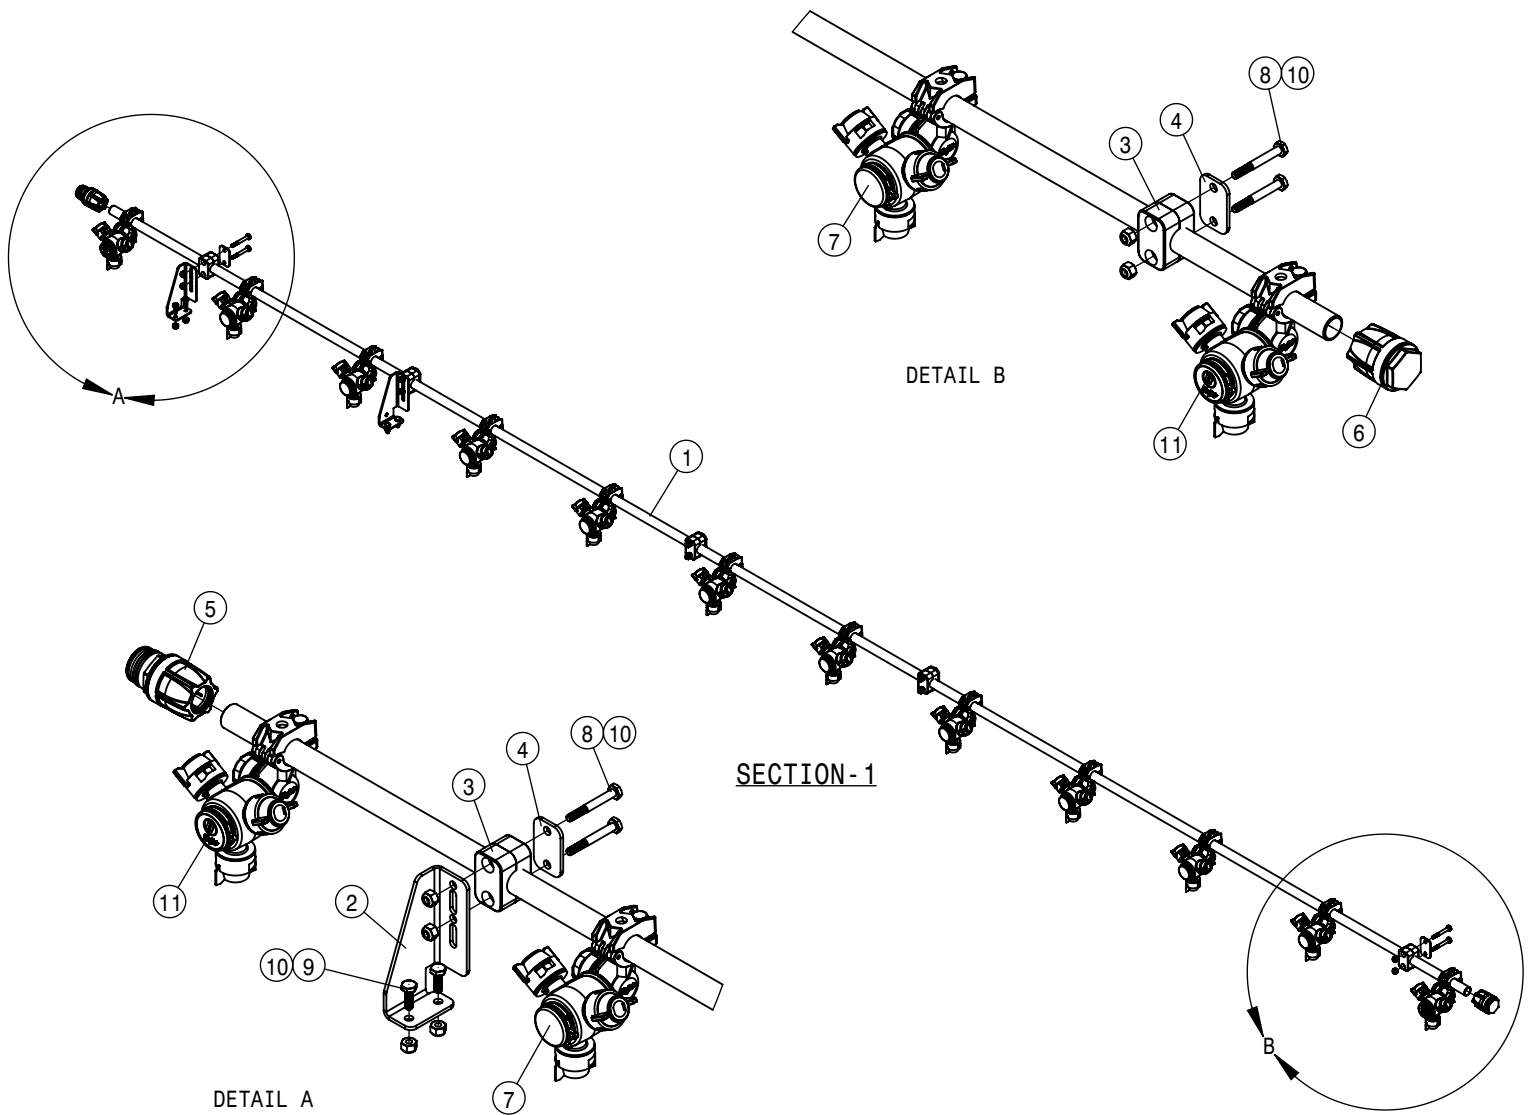

15" WET BOOM SPACING, SECTION-1 90' BOOM			
DET	QTY	P/N	DESCRIPTION
1	1	167267	TUBE-WET BM .50X169.63 15"SP
2	2	169154	OUTER SOLU BRKT, DTS'16
3	5	470358	TUBE CLAMP BODY, .840 (1/2 PIPE)
4	5	470752	SS COVER PLATE FOR 470358
5	1	500331	T3 - 1/2" PIPE BOOM END
6	1	500332	1/2" PIPE BOOM END
7	10	737961	QUICK TJET 3-TIP BODY, 1/2"
8	10	900022	1/4UNC X 2 HHCS SS
9	4	900448	1/4UNC X 3/4 HHCS SS
10	14	910118	1/4-20UNC NYLOCK NUT SS
11	2	737962	QUICK TJET 3-TIP BODY, 1/2" R