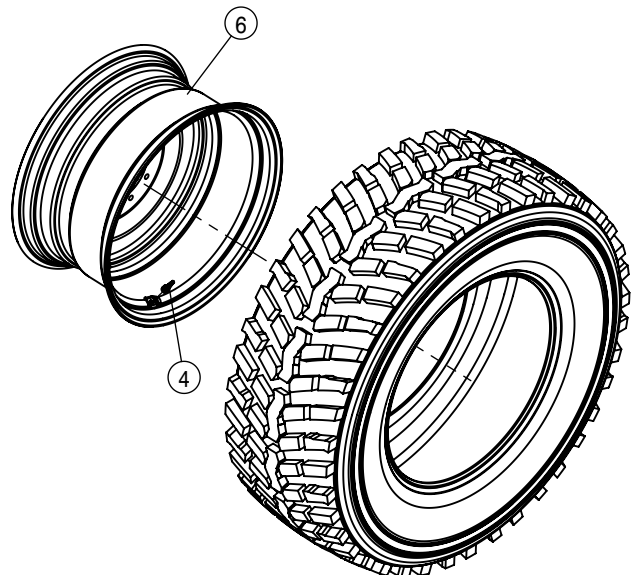

540/65 R34 RADIAL TIRE

TIRE AND RIM ASSEMBLY			
DET	QTY	P/N	DESCRIPTION
1	3	650985	DECAL, WHL BOLT TORQ 203854C
2	1	821075	RIM WLD, 38 x W12, DTS' 16
3	1	821084	RIM WLD, 42 x W10, DTS' 16
4	4	821252	VALVE STEM, TR-618A, STAINLESS
5	1	821319	RIM WLD 34X15A 10-11.220
6	1	821320	RIM WLD 30XDW16A 10-11.220