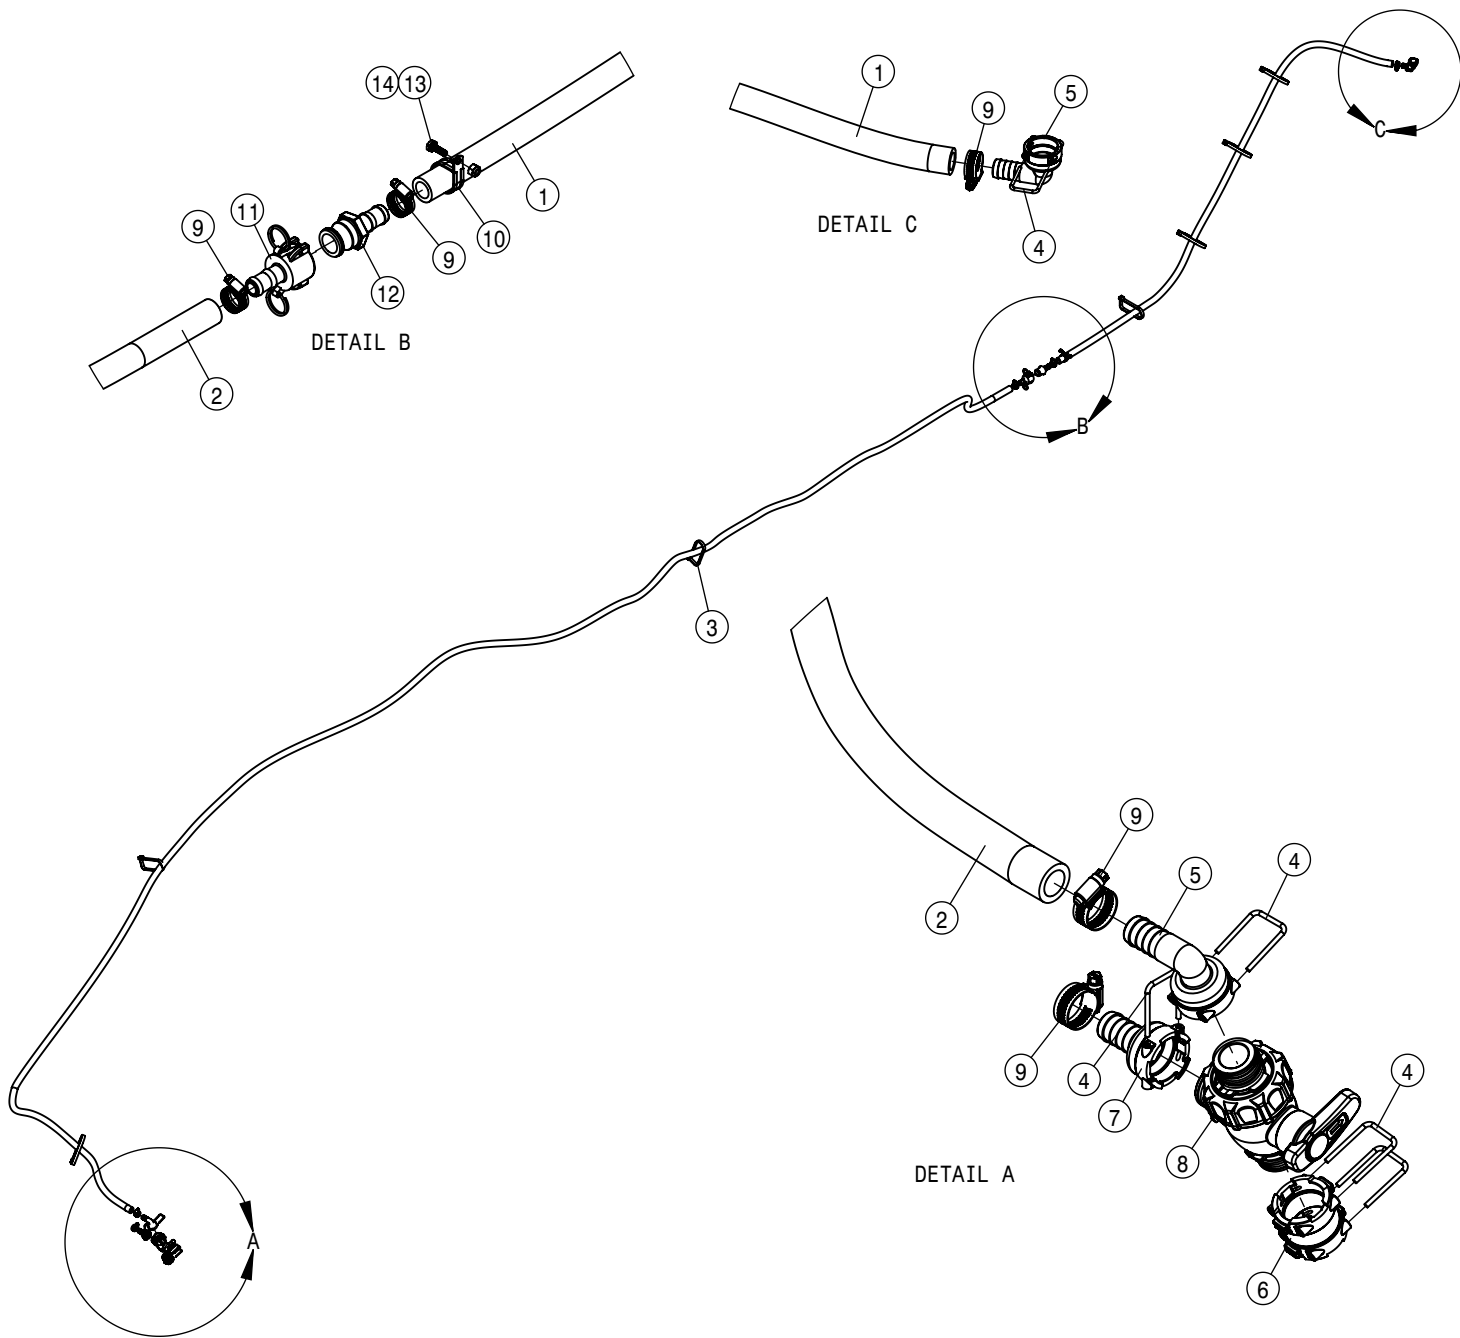

REAR BOOM SOLUTION HOISING			
DET	QTY	P/N	DESCRIPTION
1	1	197121-098	HOSE 3/4 2-FBR BR BLK EPDM
2	1	197121-325	HOSE 3/4 2-FBR BR BLK EPDM
3	7	470555	CABLE TIE, 1/2 X 15" BLACK NYL
4	5	500311	FORK D3 DIST 29
5	2	500327	T3 TO 20MM HB 90
6	1	500348	T3 FEMALE COUPLER
7	1	500349	T3 FEMALE - .75 HB
8	1	503124	3 WAY T3 CONTINUOUS FLOW VALV
9	5	520080	HOSE CLAMP NO 10 STAINLESS
10	1	520102	CUSH HOSE CLAMP,#20, 1 1/4 X 1/2W
11	1	696207	.75 HOSE BARB-FEMALE COUPLER
12	1	696208	.75 HOSE BARB-MALE COUPLER
13	1	900448	1/4UNC X 3/4 HHCS SS
14	1	910118	1/4-20UNC NYLOCK NUT SS