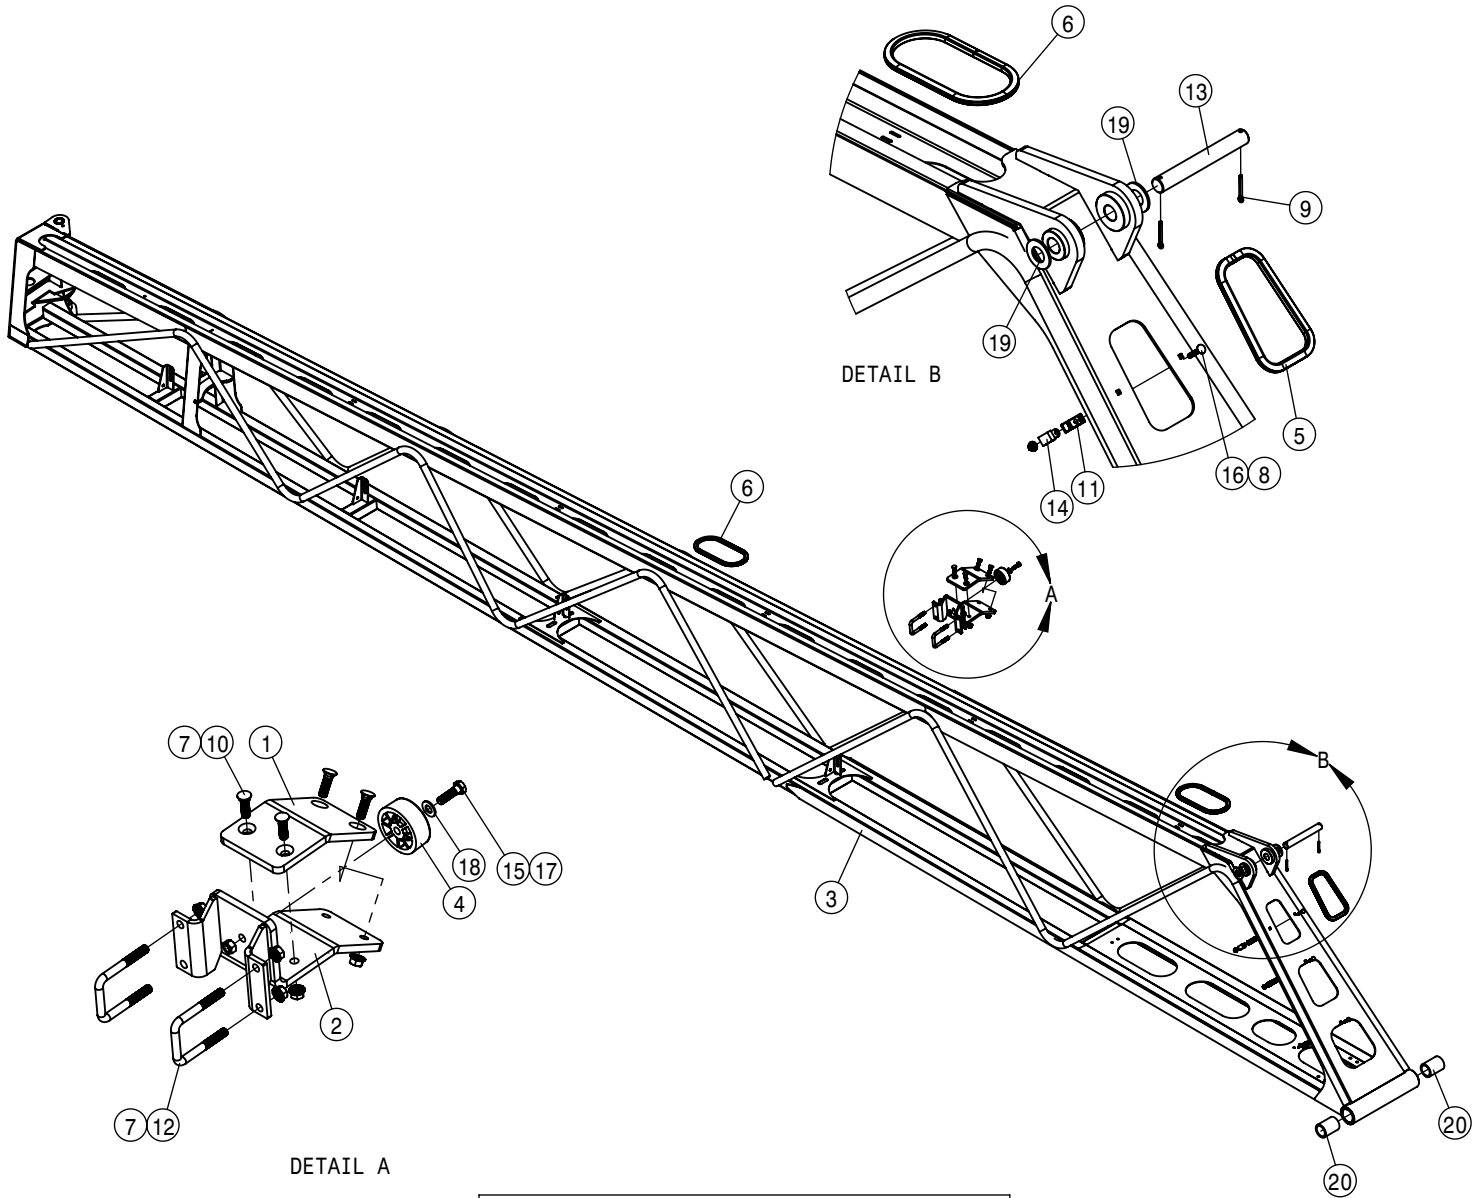

DETAIL A

DETAIL B

RIGHT INNER BOOM ASSEMBLY 80/90				
DET	QTY	P/N	DESCRIPTION	
1	1	166092	CRADLE PAD A10	
2	1	167612	FOLD CRADLE WLD, DTS	
3	1	167853	RH BM SECT-1 DTS W/DECAL	
4	1	167866	BUMPER-FLEXIBLE	
5	1	193016-020	QUICKEDGE TRIM .060 TO .170	
6	2	193016-023	QUICKEDGE TRIM .060 TO .170	
7	8	470087	3/8UNC HEX SERR FLANGE NUT	
8	3	470121	1/4 UNC SERR FLG LOCK NUT	
9	2	470162	3/16 X 1 1/2 COTTER PIN	
10	4	470328	3/8UNC X 1 1/4 #3HD PLOW BOLT	
11	3	470888	TWIN #4 CLAMP	
12	2	472044	3/8UNC-2ID-3.00 U-BOLT SQ,ZINC	
13	1	472221	CLEVIS PIN HL 1.0 DIA X 6.875	
14	3	520117	CUSH HOSE CLAMP,#10, 5/8D X 1/2W	
15	1	900130	3/8UNC X 1 1/4 HHCS GR5 MC	
16	3	901012	1/4UNC X 1 1/2 CARR BOLT	
17	1	914004	3/8-16UNC STOVER NUT MC GR5	
18	1	920002	SAE FLAT WASHER 3/8 MC	
19	2	920008	1" SAE FLAT WASHER	
20	2	A57375	BEARING,1.75-2.25-3.00 POLYGON