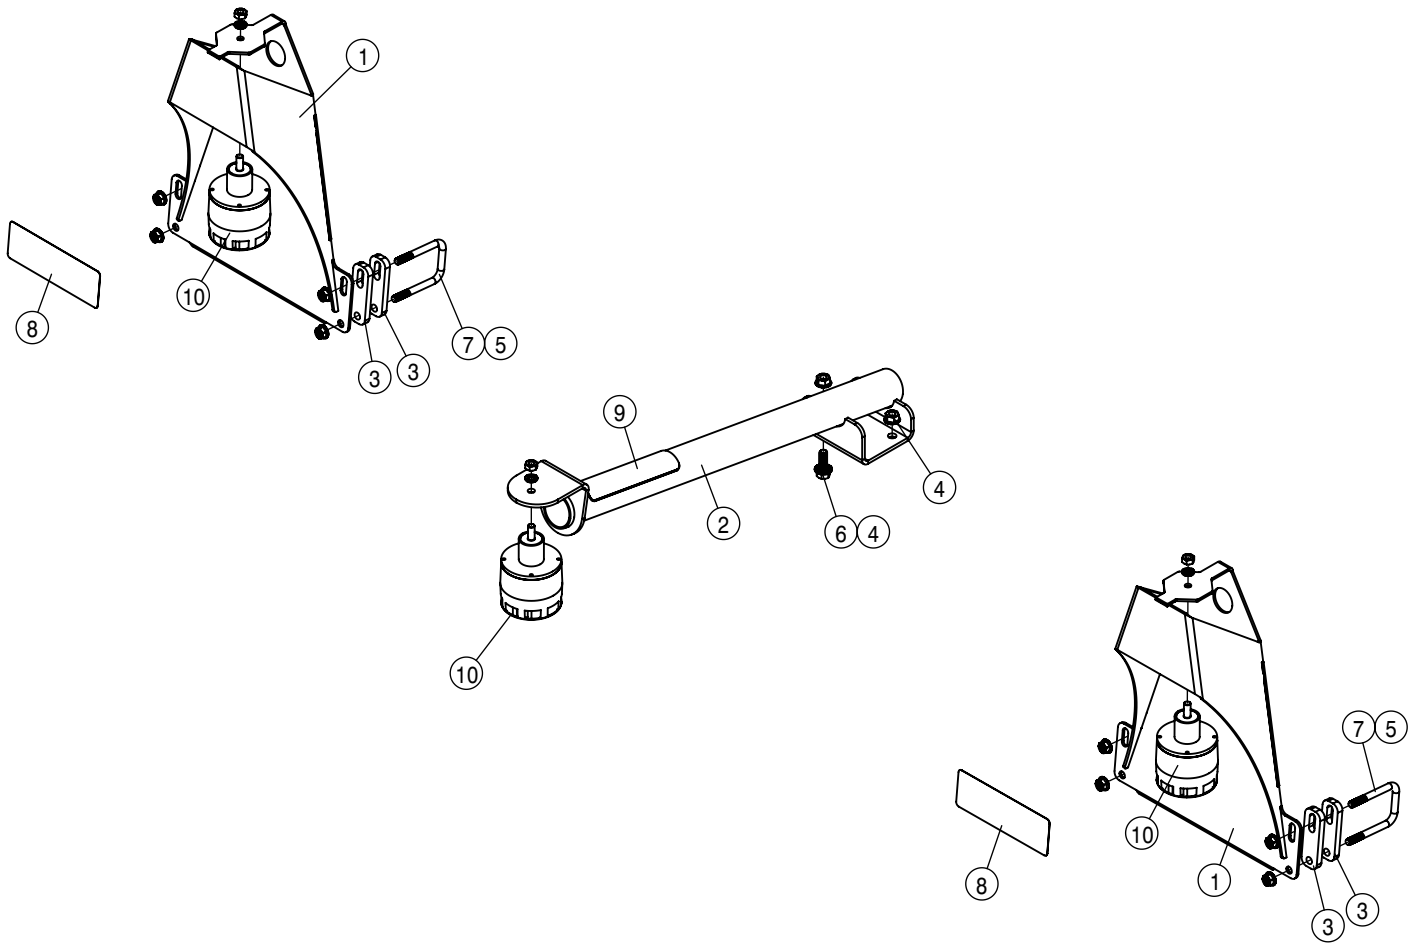

NORAC SENSOR MOUNTS			
DET	QTY	P/N	DESCRIPTION
1	2	167784	NORAC SENSOR MT DTS W/DECAL
2	1	167785	NORAC MT WLD CTR, 120 W/DECAL
3	8	169150	NORAC BRKT .312 SPACER
4	2	470087	3/8-16UNC HEX FLG NUT SER MC GR5
5	8	470113	5/16UNC SERR FLG LOCK NUT
6	1	470460	3/8UNC X 1 HHSFB GR5 MC
7	4	472264	5/16UNC-1 3/4ID-2 15/16SQ U-BOLT
8	2	650210	DECAL, WARNING, UNEXPECTED MOVE
9	1	650210	DECAL, WARNING, UNEXPECTED MOVE
10	3	693113	SENSOR, NORAC UC5 ULTRASONIC