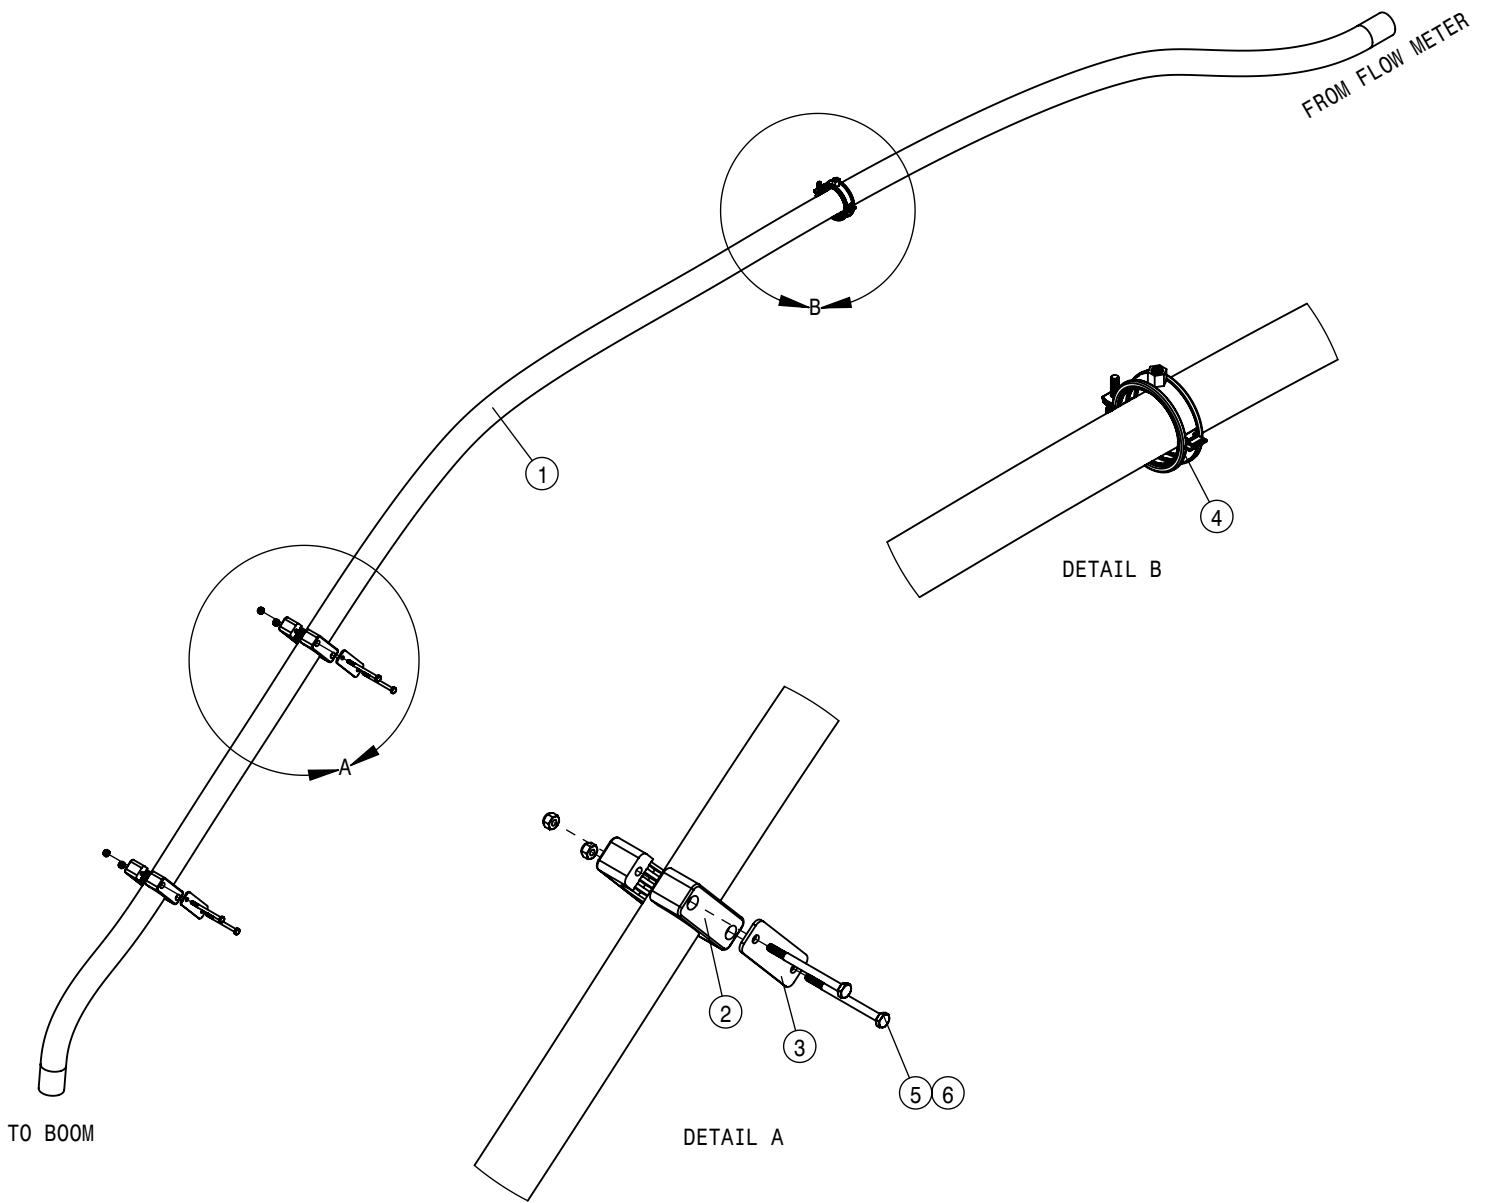

MAIN SOLUTION HOSE ASSEMBLY			
DET	QTY	P/N	DESCRIPTION
1	1	197127-153	HOSE 1 1/2" SUCTION, 2F-1W EPDM
2	2	470718	CLAMP BODY FOR 2" OD
3	2	470719	COVER PLATE FOR 470718
4	1	520170	VIBRATION-DAMPING CLAMP HANGER
5	4	900468	1/4UNC X 3 1/4 HHCS SS
6	4	910118	1/4-20UNC NYLOCK NUT SS