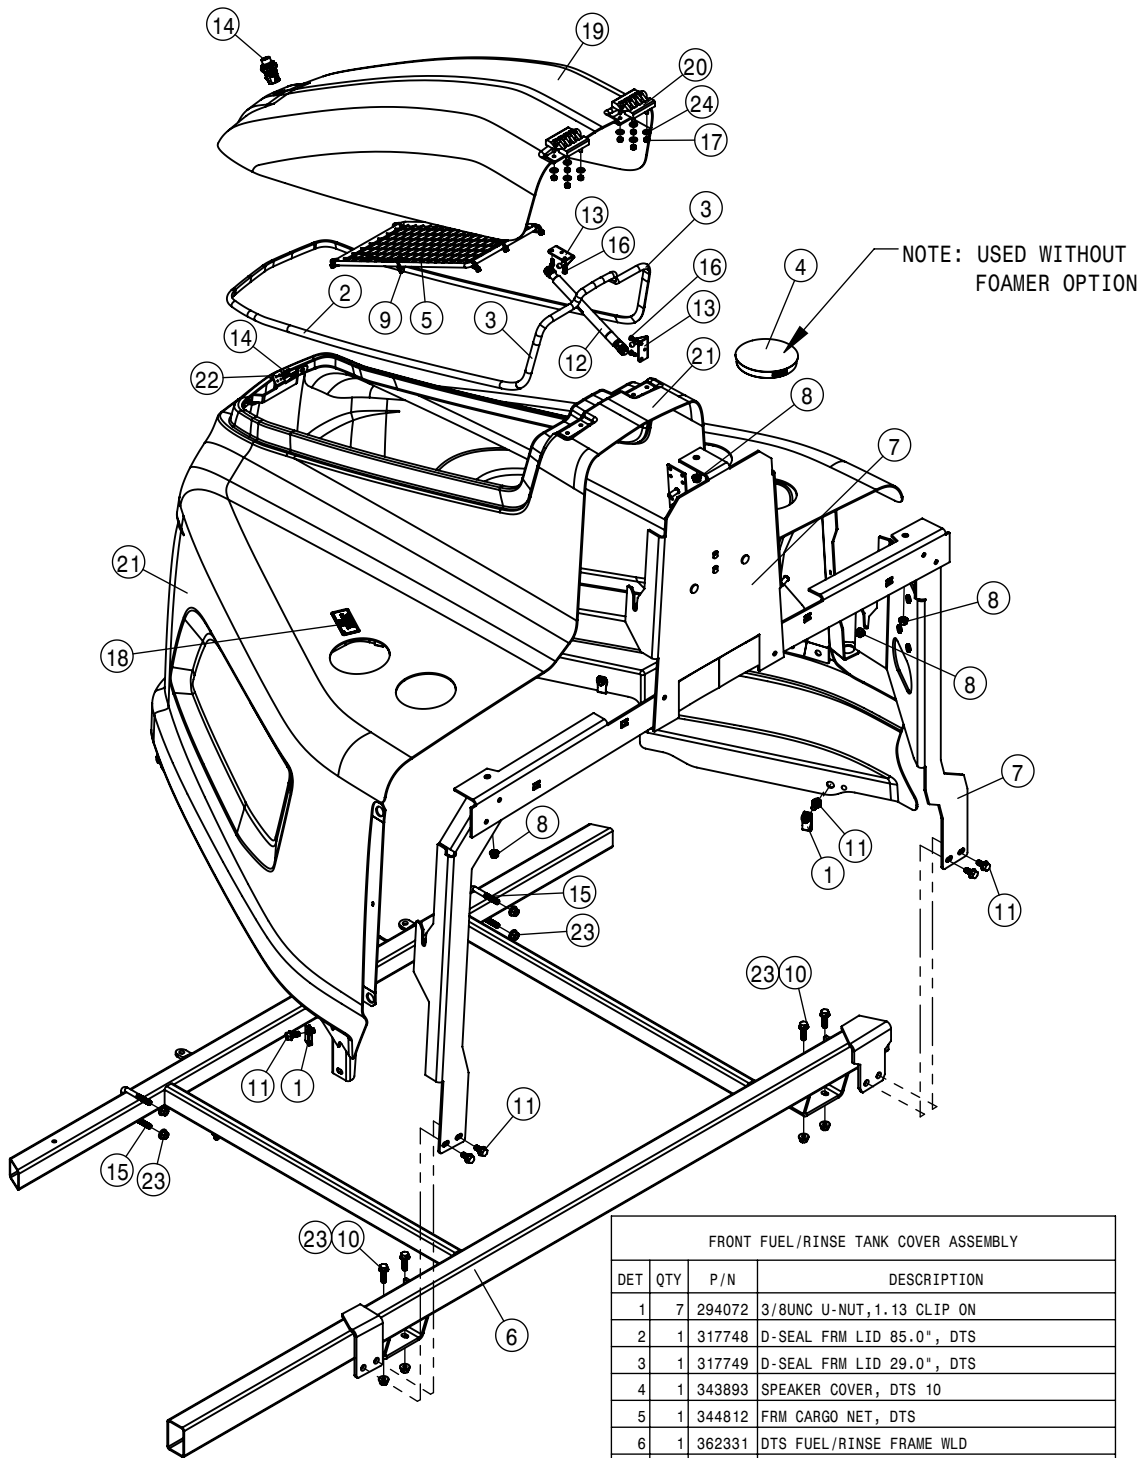

FRONT FUEL/RINSE TANK COVER ASSEMBLY			
DET	QTY	P/N	DESCRIPTION
1	7	294072	3/8UNC U-NUT, 1.13 CLIP ON
2	1	317748	D-SEAL FRM LID 85.0°, DTS
3	1	317749	D-SEAL FRM LID 29.0°, DTS
4	1	343893	SPEAKER COVER, DTS 10
5	1	344812	FRM CARGO NET, DTS
6	1	362331	DTS FUEL/RINSE FRAME WLD
7	1	362341	FRM REAR FRAME WLD, DTS
8	7	470087	3/8UNC HEX SERR FLANGE NUT
9	7	470154	CABLE TIE, 11.00° BLK NYLON
10	4	470329	3/8UNC X 1 1/4 SERR FLG HEX BOLT
11	11	470409	3/8UNC X 3/4" SERR FLG BOLT
12	1	470637	GAS SPRING, 781bf 6.3" STROKE
13	2	470714	BRACKET-GAS SPRING
14	1	470721	LATCH FRM, DTS
15	2	472044	3/8UNC-2ID-3.00 U-BOLT SQ, ZINC
16	4	472236	10-32 X 1/2 PHIL HD MACH SCR
17	8	473883	6MM x1.00 LOCKNUT, NYLON
18	1	650431	DECAL, ULTRA LOW SULFUR FUEL
19	1	660598	LID ASMY-FRM, DTS
20	2	660780	HINGE FRM, DTS
21	1	660925	SHELL ASSY FRM, DTS W/DECAL
22	2	903804	6-32 X 1/4 PHIL PAN MACH SCR
23	8	910106	3/8-16UNC CTRLK FLG NUT MC GR5
24	8	910112	SAE FLAT WASHER 1/4 SS