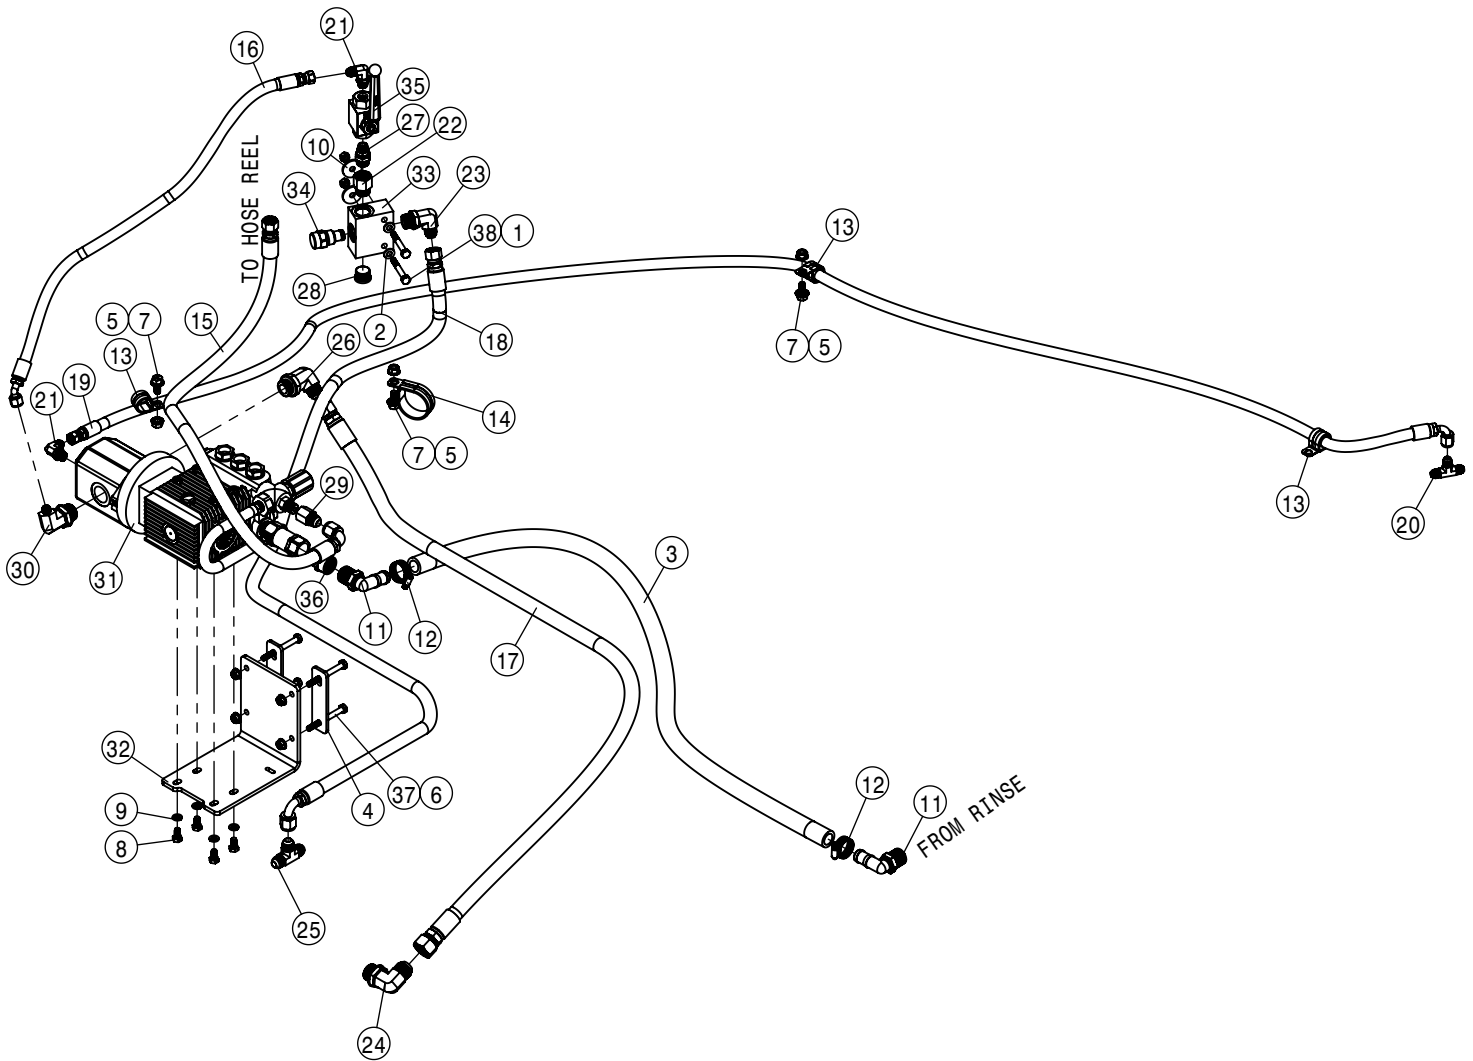

PRESSURE WASHER PUMP ASSEMBLY			
DET	QTY	P/N	DESCRIPTION
1	2	910002	5/16-18UNC HEX NUT MC GR5
2	2	910113	SAE FLAT WASHER 5/16 SS
3	1	197112-045	HOSE 3/4 1-FBR BR BLK EPDM
4	2	344981	MOUNTING STRAP-PLTFRM, DTS
5	3	470087	3/8-16UNC HEX FLG NUT SER MC GR5
6	4	470113	5/16-18UNC HEX FLG NUT SER MC GR5
7	3	470409	3/8UNC X 3/4 HHSFB GR5 MC
8	4	473803	8MM-1.25 X 16MM HEX BOLT
9	4	473804	8MM LOCK WASHER
10	2	483024	FENDER WASHER 5/16 MC
11	2	500054	3/4NPT-90-3/4 HOSE BARB, POLY
12	2	520055	HOSE CLAMP NO 12 STAINLESS
13	3	520121	CUSH CLAMP,#16 1IN X 3/4W
14	1	520161	CUSH CLAMP,#32 2"D-3/4W LOOP
15	1	617451	08-451TC-08FJX-08FJX90-37 H/A
16	1	617452	06-451TC-06FJX-06FJX45-29 H/A
17	1	617453	10-451TC-10FJX-12FJX-67 H/A
18	1	617454	08-451TC-08FJX-08FJX90-65 H/A
19	1	617455	06-451TC-06FJX-06FJX90-99

PRESSURE WASHER PUMP ASSEMBLY			
DET	QTY	P/N	DESCRIPTION
20	1	618019	9/16MJIC UNION TEE
21	2	618119	9/16MJIC-90-9/16MOR LBO
22	1	618171	7/8MOR-3/4FOR ADPTR
23	1	618183	3/4MJIC-90-7/8MOR LBO
24	1	618248	1 1/16MJIC-90-1 1/16MOR LBO
25	1	618311	3/4MJIC UNION TEE
26	1	618535	7/8MJIC-90-1 1/16MOR LBO
27	1	618693	3/4MOR-9/16MOR REDU UNION
28	1	618756	7/8 MOR PLUG, HEX SOCKET
29	1	618787	3/4MJIC-3/8FNPT ADPTR
30	1	618813	9/16MJIC-90-1 1/16MOR LBO
31	1	690672	PRESSURE WASHER,PAGE 320 HYD
32	1	691455	PRESSURE WASHER MT BRKT, DTS
33	1	696024	HYDRAFORCE MANIFOLD
34	1	696025	HYDRAFORCE FLOW CTRL
35	1	696131	HIGH PRESSURE BALL VALVE
36	1	715449	3/4FNPT X 3/4MGHT ADPTR BRS
37	4	900072	5/16UNC X 3 HHCS GR5 MC
38	2	900503	5/16UNC X 2 1/4 HHCS SS