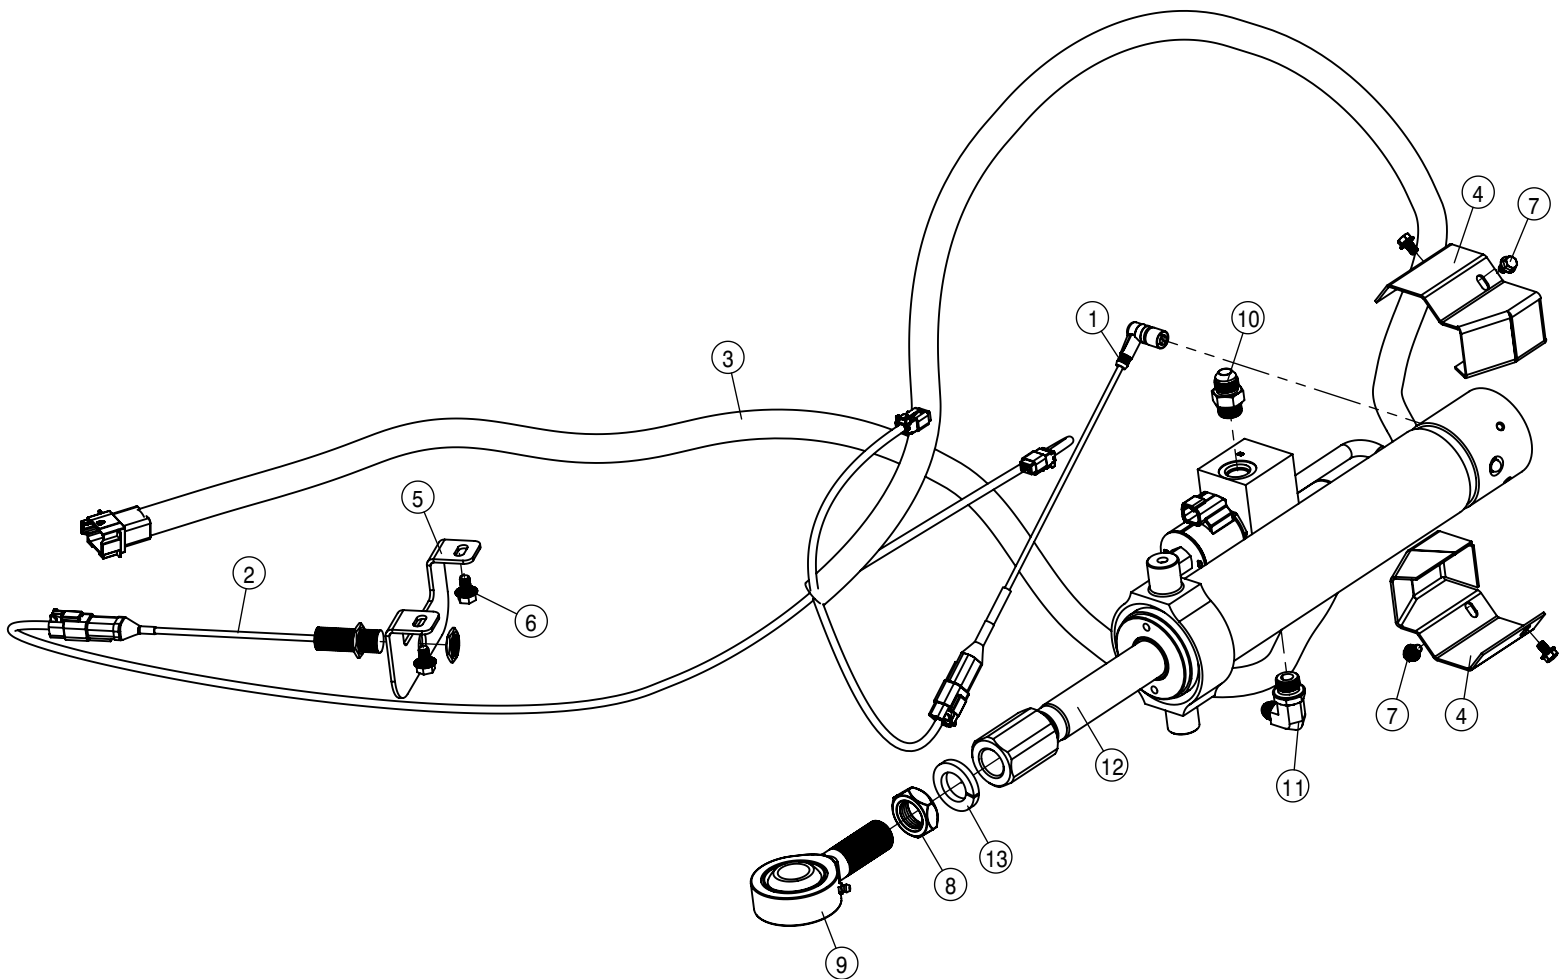

LEFT REAR STEERING CYLINDER ASSEMBLY			
DET	QTY	P/N	DESCRIPTION
1	1	291994	SENSOR HARNESS FOR AWS
2	1	292926	INDUCTIVE PROX SENSOR, 18MM
3	1	294269	REAR LEG AWS HARNESS
4	2	359645	STRG CYL SENSOR GUARD
5	1	360153	SENSOR BRKT, DTS AWS
6	2	470232	5/16UNC X 1/2 SERR FLG HEX BOLT
7	4	470883	1/4UNC X 3/8 SERR FLG BOLT SS
8	1	472328	1" -12 HEX JAM NUT
9	1	474004	ROD END, 1.00 BORE, 1-12 RH MALE
10	1	611125	3/4MJIC-3/4MOR ADPTR
11	1	618115	9/16MJIC-90-3/4MOR LBO
12	1	621653	HYD CYL, 2.50 X 8.81 X 1.25
13	1	920508	1" LOCK WASHER