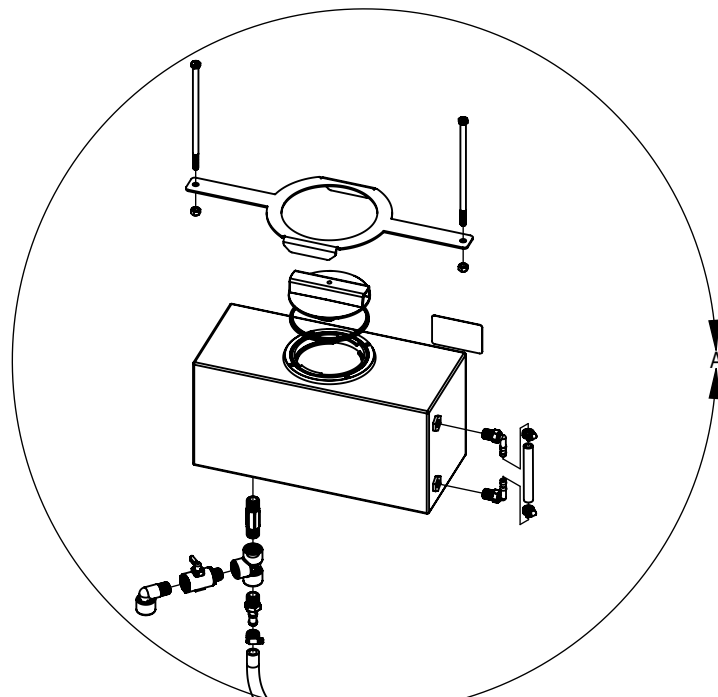

DETAIL A

HANDWASH ASSEMBLY			
DET	QTY	P/N	DESCRIPTION
1	1	195907-005	HOSE 3/8 ID 1/8W CLEAR VINYL
2	1	197008-148	HOSE 1/2 1-FBR BR BLK EPDM
3	1	363260	HAND WASH TANK RETAINER
4	1	475019	3/4 FGHT-1/2 FNPT SWIV ADPTR
5	1	500044	1/2NPT-90 ST EL, POLY
6	1	500131	1/2"NPT TANK FLANGE POLY
7	1	500133	1/2NPT X 3" PIPE NIPPLE POLY
8	1	500143	1/2 NPT PIPE TEE, POLY
9	2	500287	3/8NPT-90-3/8 HOSE BARB, POLY
10	1	503101	1/2NPT CLOSE NIPPLE, POLY
11	2	520069	HOSE CLAMP NO 6 STAINLESS
12	2	520115	CUSH CLAMP,#12 0.75"D-3/4W LOOP
13	2	520120	HOSE CLAMP NO 4 STAINLESS
14	2	696195	1/2FNPT-1/2MNPT MICRO BALL VLV
15	2	713340	1/2NPT-1/2 HOSE BARB, POLY
16	1	763752	HAND WASH TANK W/ DECAL, DTS
17	2	900149	3/8UNC X 8 1/2 HHCS GR5 MC
18	2	914004	3/8-16UNC STOVER NUT MC GR5
19	1	N408864	LABEL, CLEAN WATER RINSE TANK