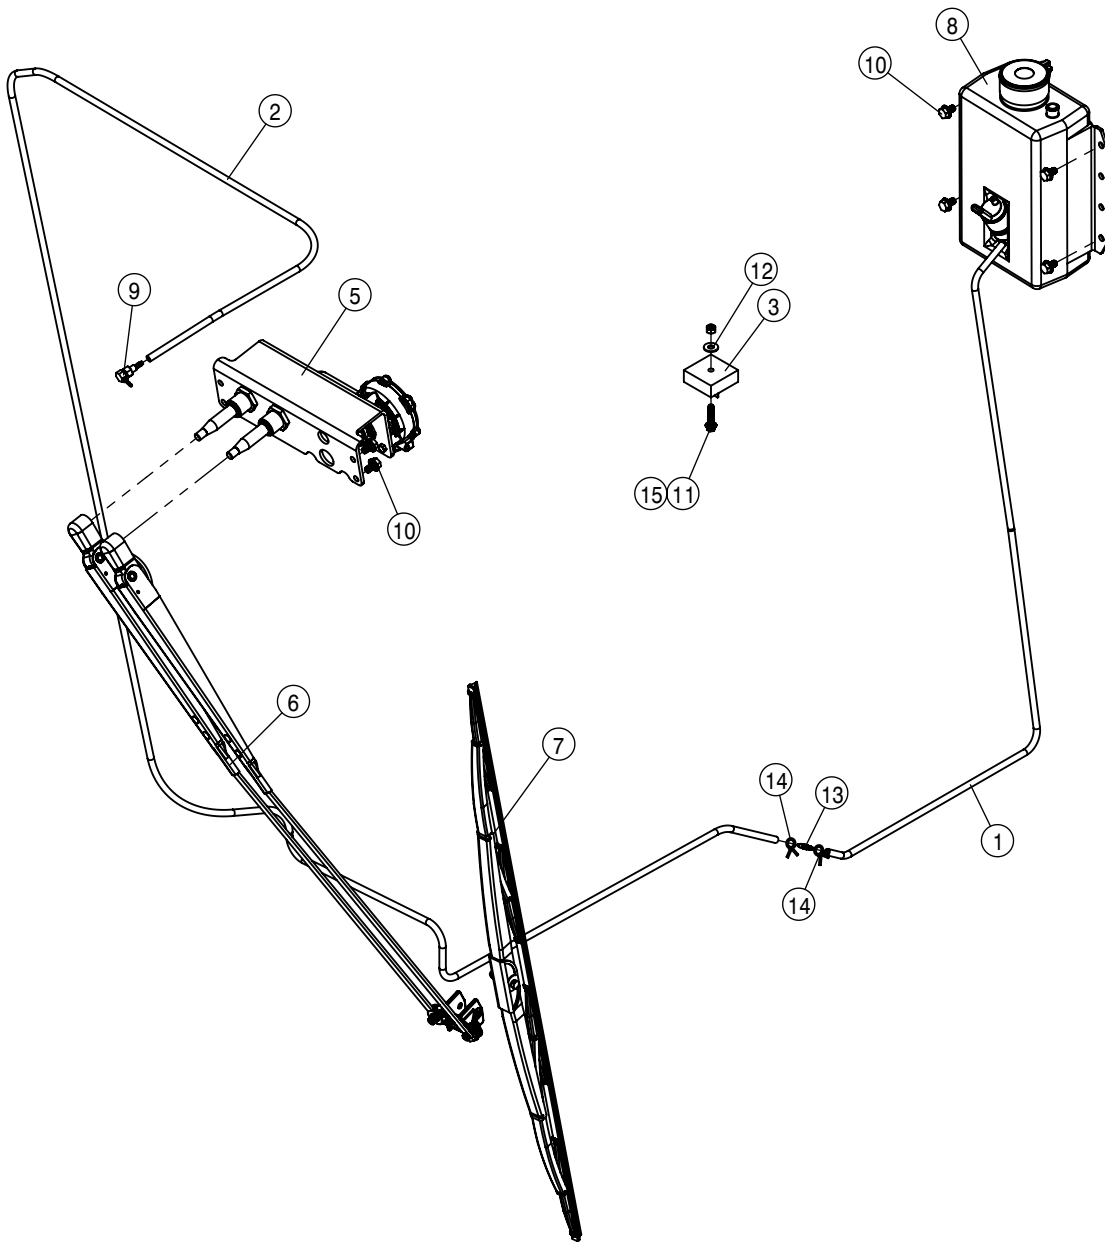

WIPER ASSEMBLY			
DET	QTY	P/N	DESCRIPTION
1	1	195922-046	HOSE 5/32" WINDSHIELD WASHER
2	1	195922-141	HOSE 5/32" WINDSHIELD WASHER
3	1	290094	TIMER - WIPER
NS	1	294324	HARNES, WINDSHIELD WASHER EXT
5	1	344367	WIPER MOTOR STS
6	1	344379	WIPER ARM STS
7	1	344380	WIPER BLADE STS
8	1	344382	WASHER BOTTLE
9	1	344483	WASHER BULKHEAD, STS' 14
10	8	470232	5/16UNC X 1/2 SERR FLG HEX BOLT
11	1	473836	1/4UNC X 1 1/4 FLANGE BOLT SS
12	1	483038	1/4 REGULAR FLAT WASHER
13	1	500401	5/32 ID HOSE BARB, POLY
14	2	711091	3/8 OD HOSE CLAMP, STEEL YZ
15	1	910118	1/4-20UNC NYLOCK NUT SS