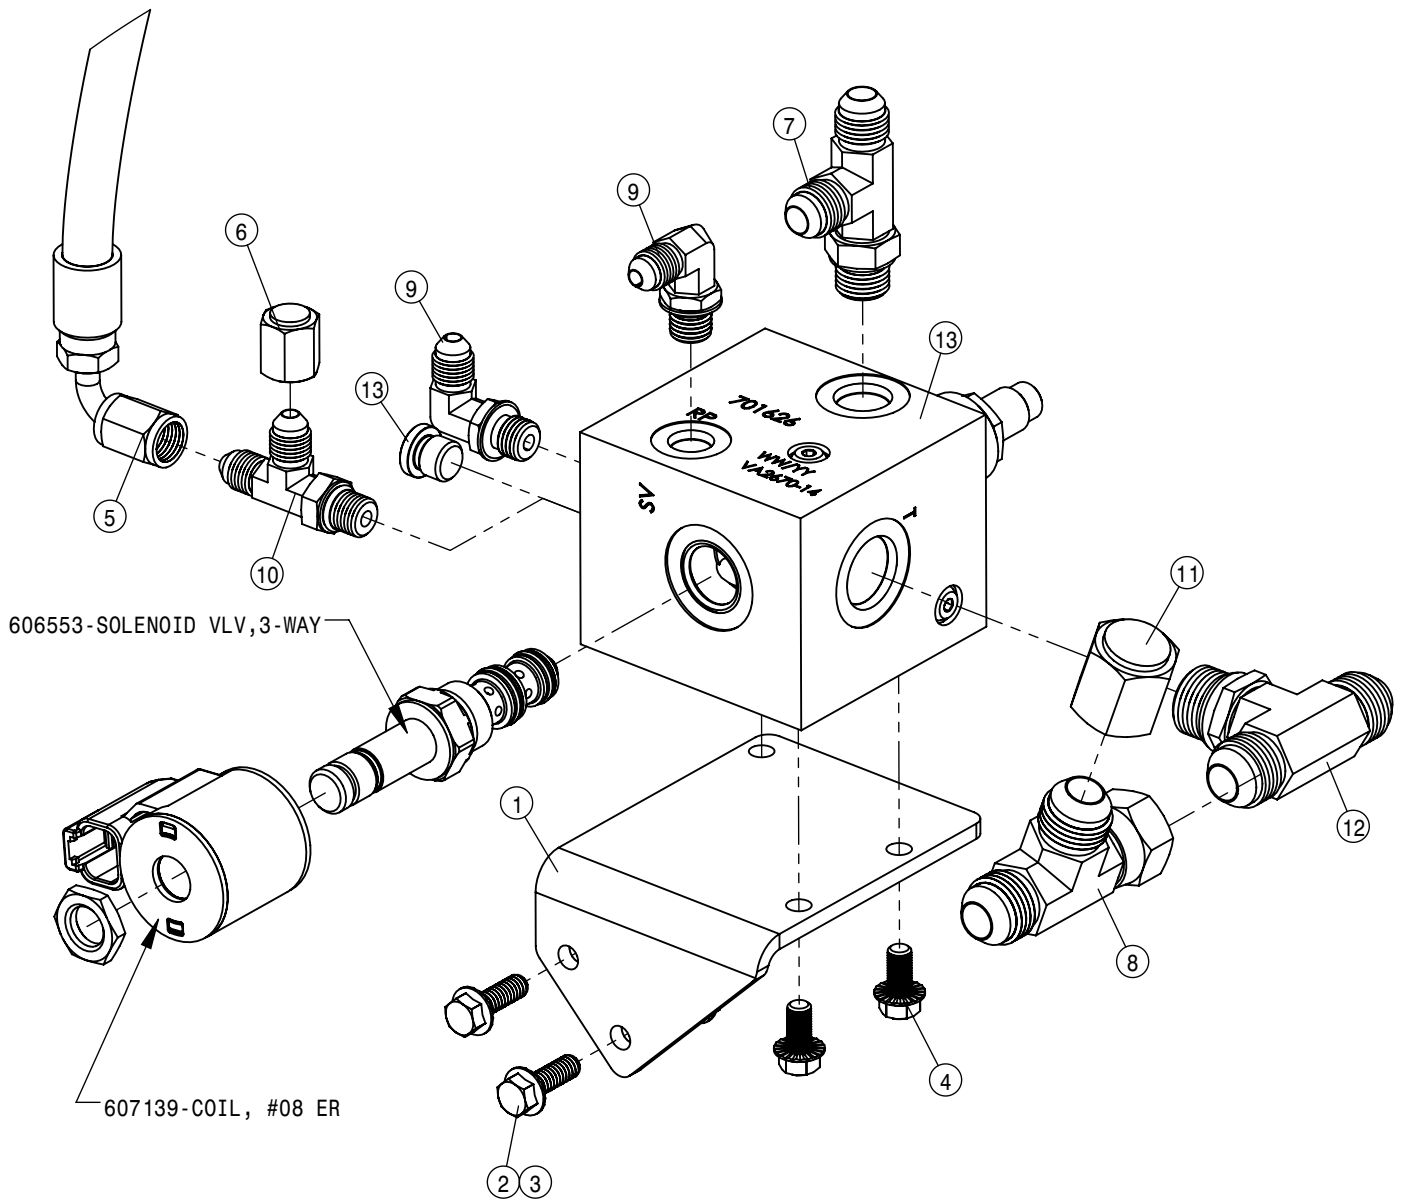

BRAKE VALVE ASSEMBLY			
DET	QTY	P/N	DESCRIPTION
1	1	317753	PRESS RED/REL BRKT
2	2	470118	1/4 UNC X 3/4 SER FLG BOLT
3	2	470121	1/4 UNC SERR FLG LOCK NUT
4	3	470122	1/4 UNC X 1/2 SERR FLG BOLT
5	1	617506	04-451TC-06FJX-04FJX90-40 H/A
6	1	618363	7/16FJIC CAP NUT
7	1	618444	9/16MOR RUN TEE-9/16MJIC
8	1	618451	3/4FJIC SW RUN TEE-3/4MJIC
9	2	618473	7/16MJIC-90-7/16MOR LBO
10	1	618509	7/16MOR RUN TEE-7/16MJIC
11	1	618532	3/4FJIC CAP NUT
12	1	618978	3/4MOR BRANCH TEE-3/4MJIC
13	1	701626	ASSY, PARK BRAKE CNTRL-REDUC/RELIEVE