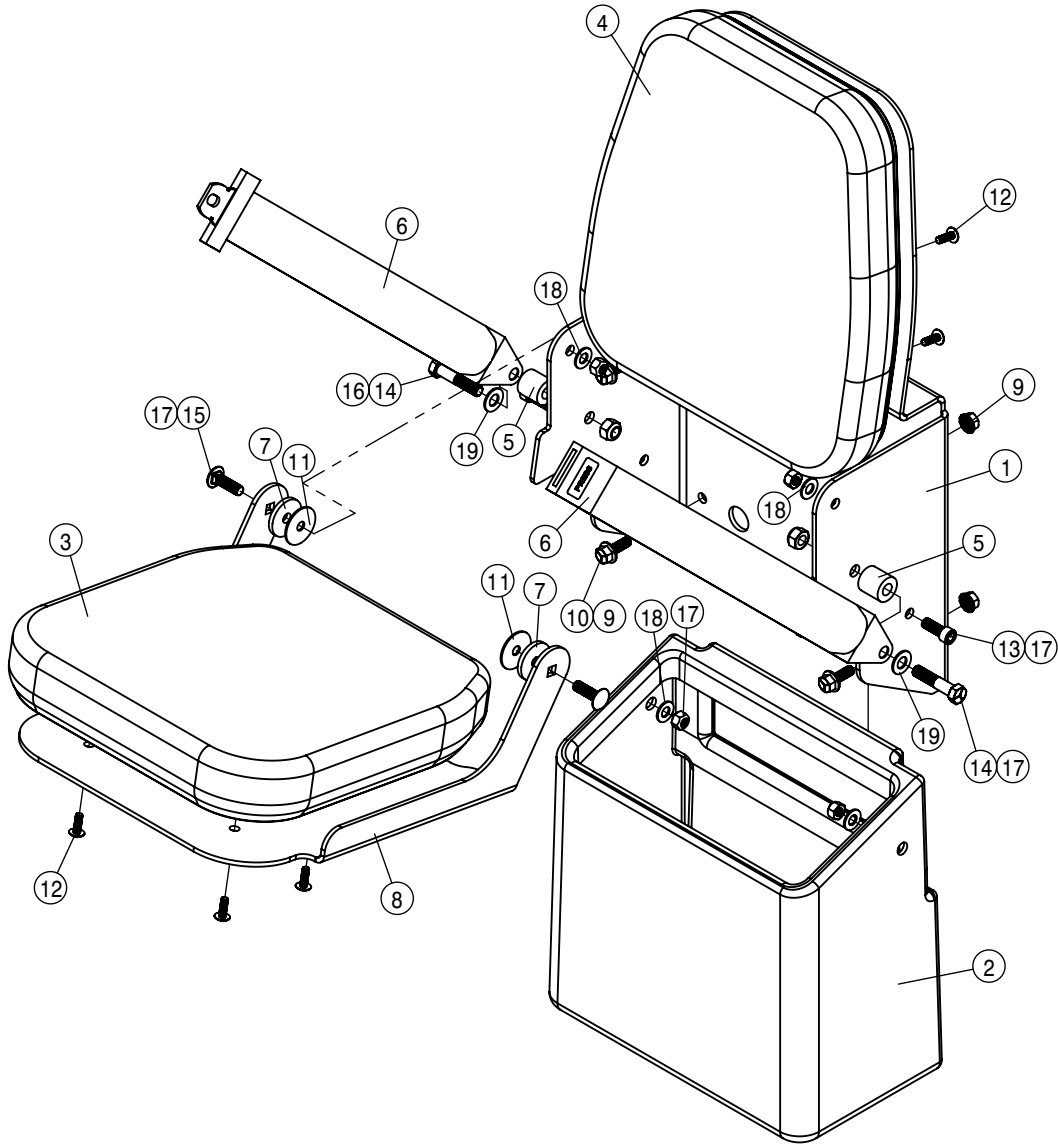

STANDARD INSTRUCTOR SEAT ASSEMBLY			
DET	QTY	P/N	DESCRIPTION
1	1	343896	BRKT INSTRUCTOR SEAT MOUNT, DTS
2	1	344163	BIN STORAGE INSTRUCTOR SEAT
3	1	344174	CUSH BASE INST SEAT STD
4	1	344175	CUSH BACK INST SEAT STD
5	2	344489	INST SEAT BELT BUSHING, STS'14
6	1	344811	LAP SEAT BELT STD SEAT, DTS
7	2	344830	7 GA 1.5" OD X .39" ID WASHER
8	1	344831	BRK BASE INSTRUCTOR SEAT MOUNT
9	4	470087	3/8UNC HEX SERR FLANGE NUT
10	4	470460	3/8UNC X 1 HHSFB GR5 MC
11	2	470657	3/8 PTFE LOW-FRICT WASHER
12	10	472261	1/4UNC X 3/4 TRUSS HD BOLT
13	2	900172	3/8UNC X 1" SOC HD CAP SCR, ZINC
14	2	900235	7/16UNF X 2 HHCS GR5 MC
15	2	901130	3/8UNC X 1 1/4 CARR BOLT
16	2	910030	7/16-20UNF NYLOCK NUT MC GR5
17	4	914004	3/8UNC HEX STOVER NUT
18	4	920002	3/8 SAE FLAT WASHER
19	2	920003	7/16 SAE FLAT WASHER