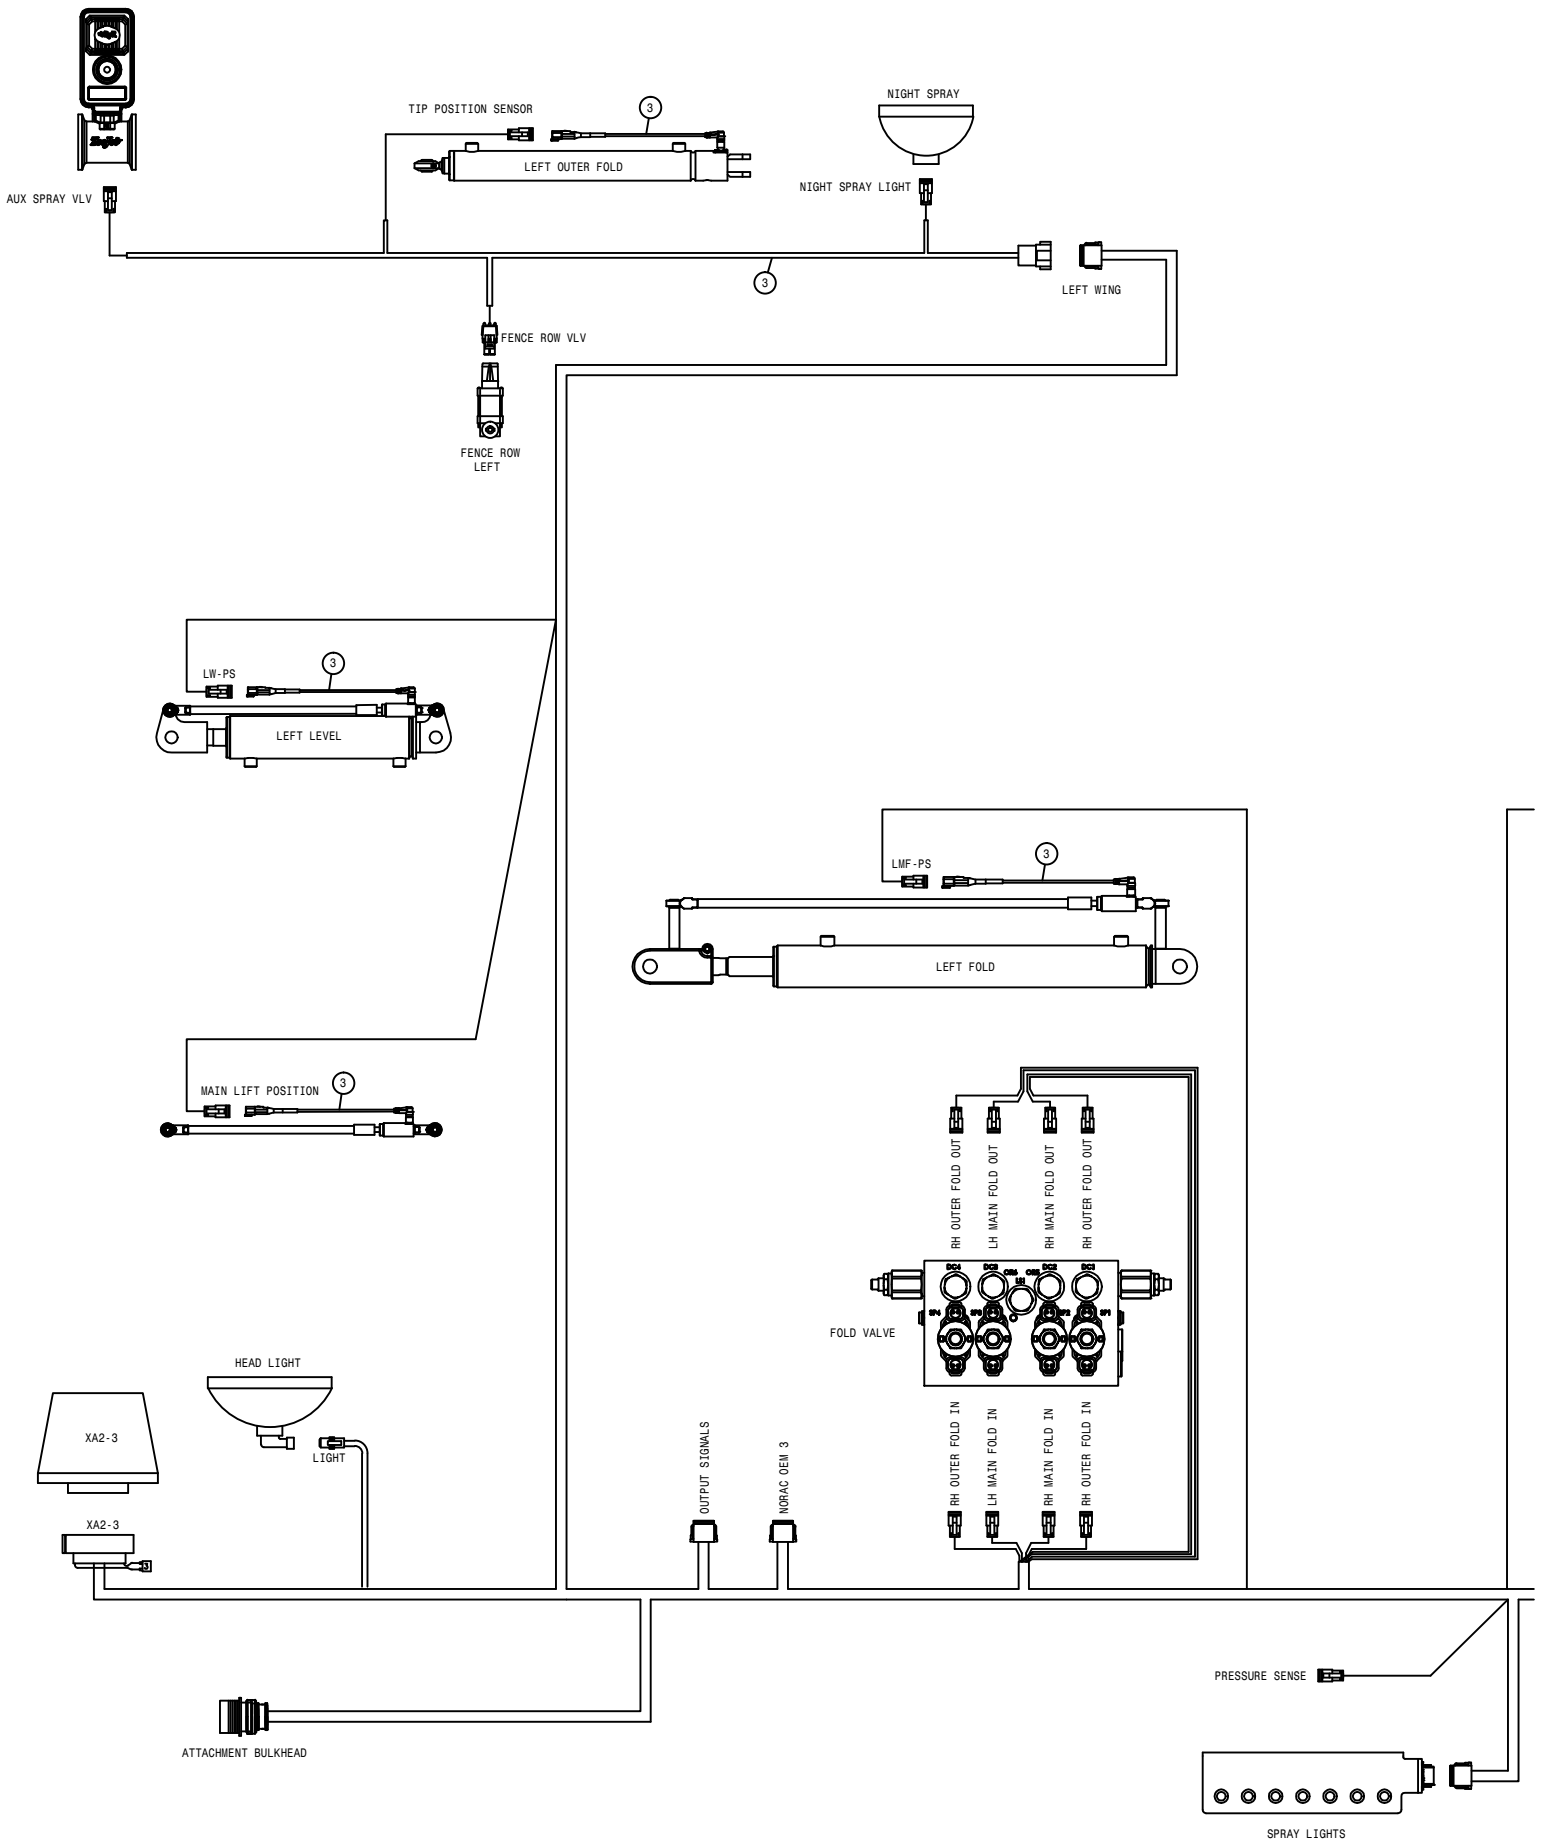

HAGIE
HAGIE MANUFACTURING COMPANY
CLARION, IOWA 50525

DESCRIPTION
WIRING DIAGRAM DTS10 2018

DRAWN BY T. MARKER	SCALE NTS	
CHECKED BY	APPROVED BY	
DATE 1/8/2018	DRAWING NUMBER 499415	REV A
SHEET 2 OF 3		