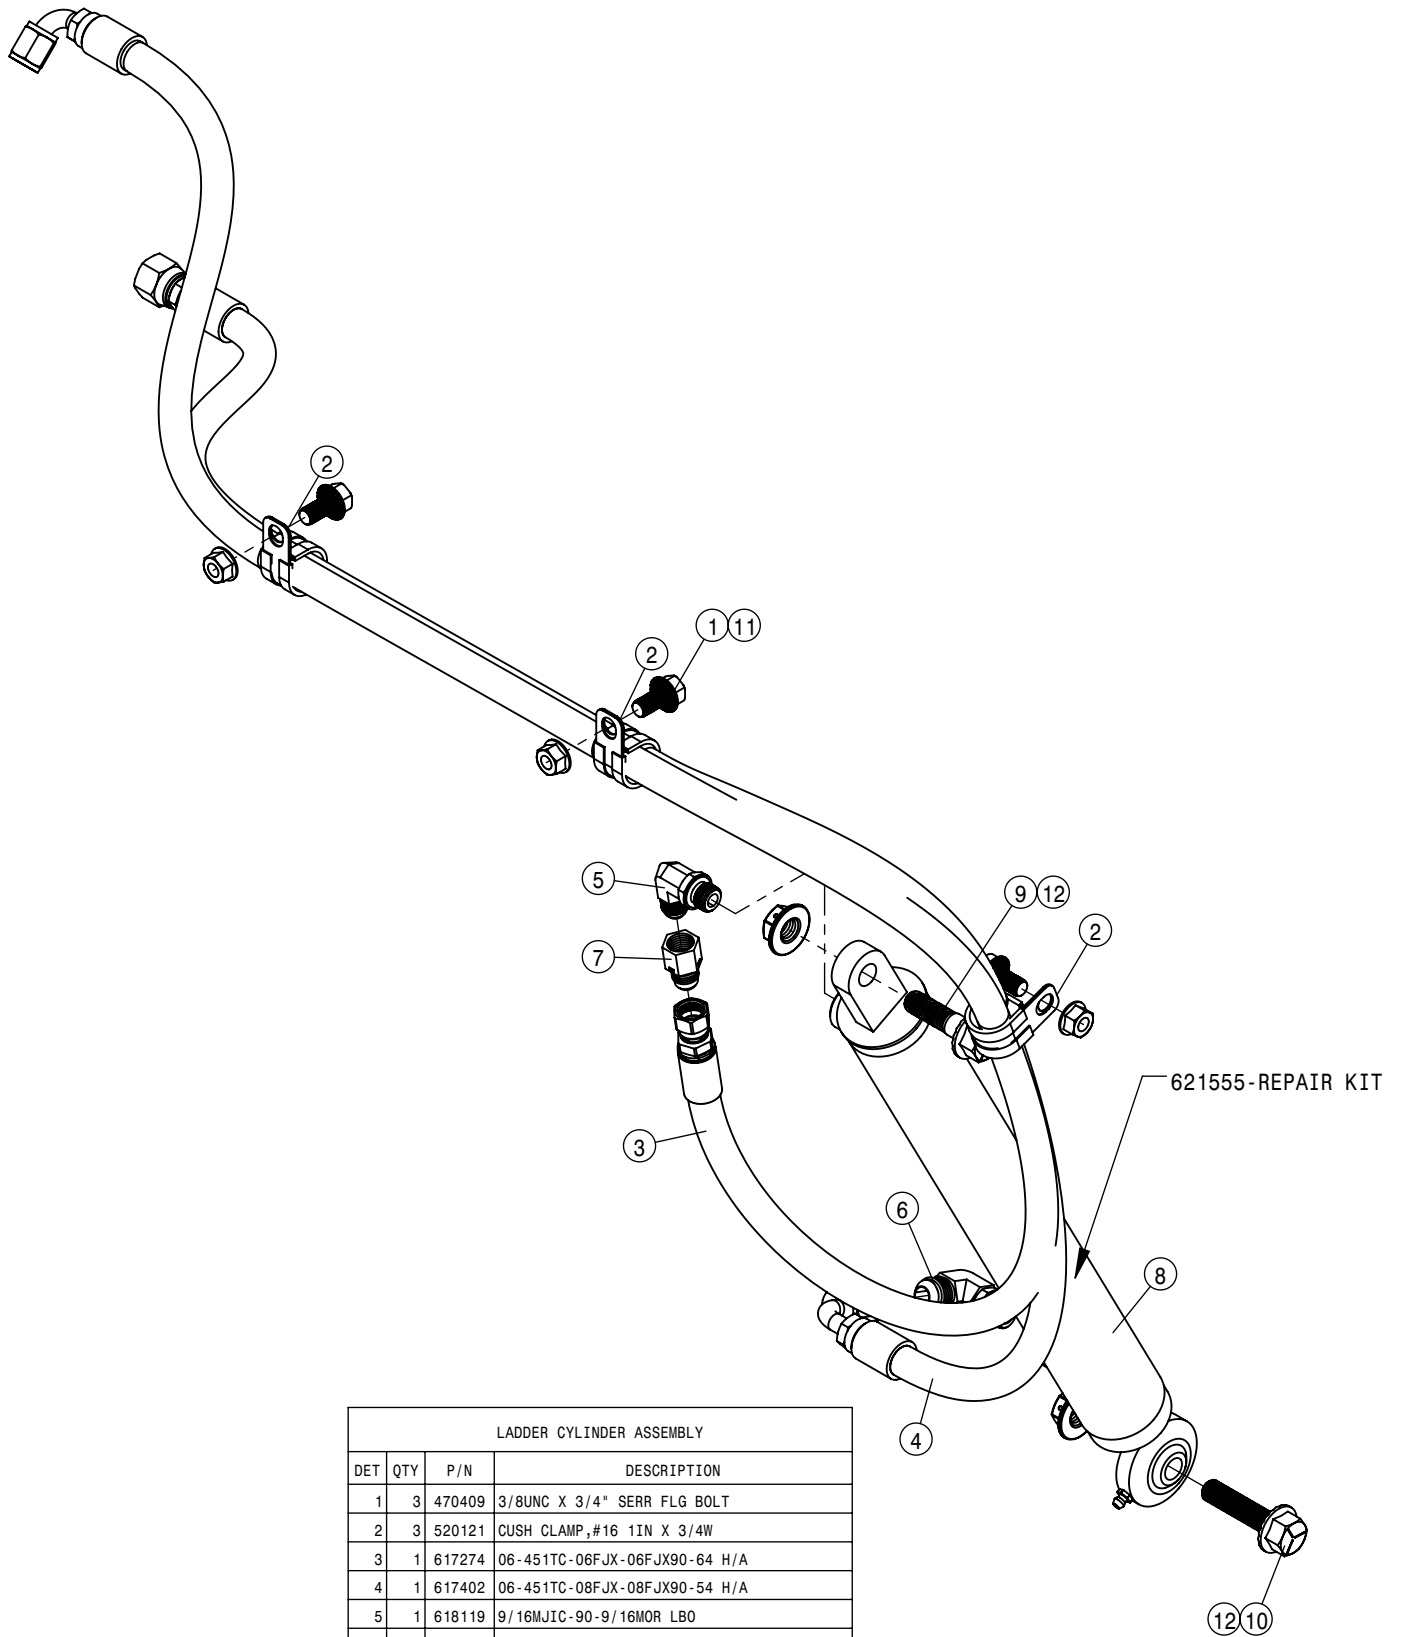

LADDER CYLINDER ASSEMBLY			
DET	QTY	P/N	DESCRIPTION
1	3	470409	3/8UNC X 3/4" SERR FLG BOLT
2	3	520121	CUSH CLAMP,#16 1IN X 3/4W
3	1	617274	06-451TC-06FJX-06FJX90-64 H/A
4	1	617402	06-451TC-08FJX-08FJX90-54 H/A
5	1	618119	9/16MJIC-90-9/16MOR LBO
6	1	618249	3/4MJIC-90-9/16MOR LBO
7	1	618733	9/16JIC .042 ORIFICE ADPTR
8	1	621554	HYD CYL, 1.50" X 12.25" X 0.75"
9	1	900518	1/2UNC X 1 3/4 HHSFB GR5 MC
10	1	900519	1/2UNC X 2 HHSFB GR5 MC FT
11	3	910042	3/8-16UNC HEX FLG NUT SM MC GR8
12	2	914015	1/2UNC HEX CENTER-LOCK NUT