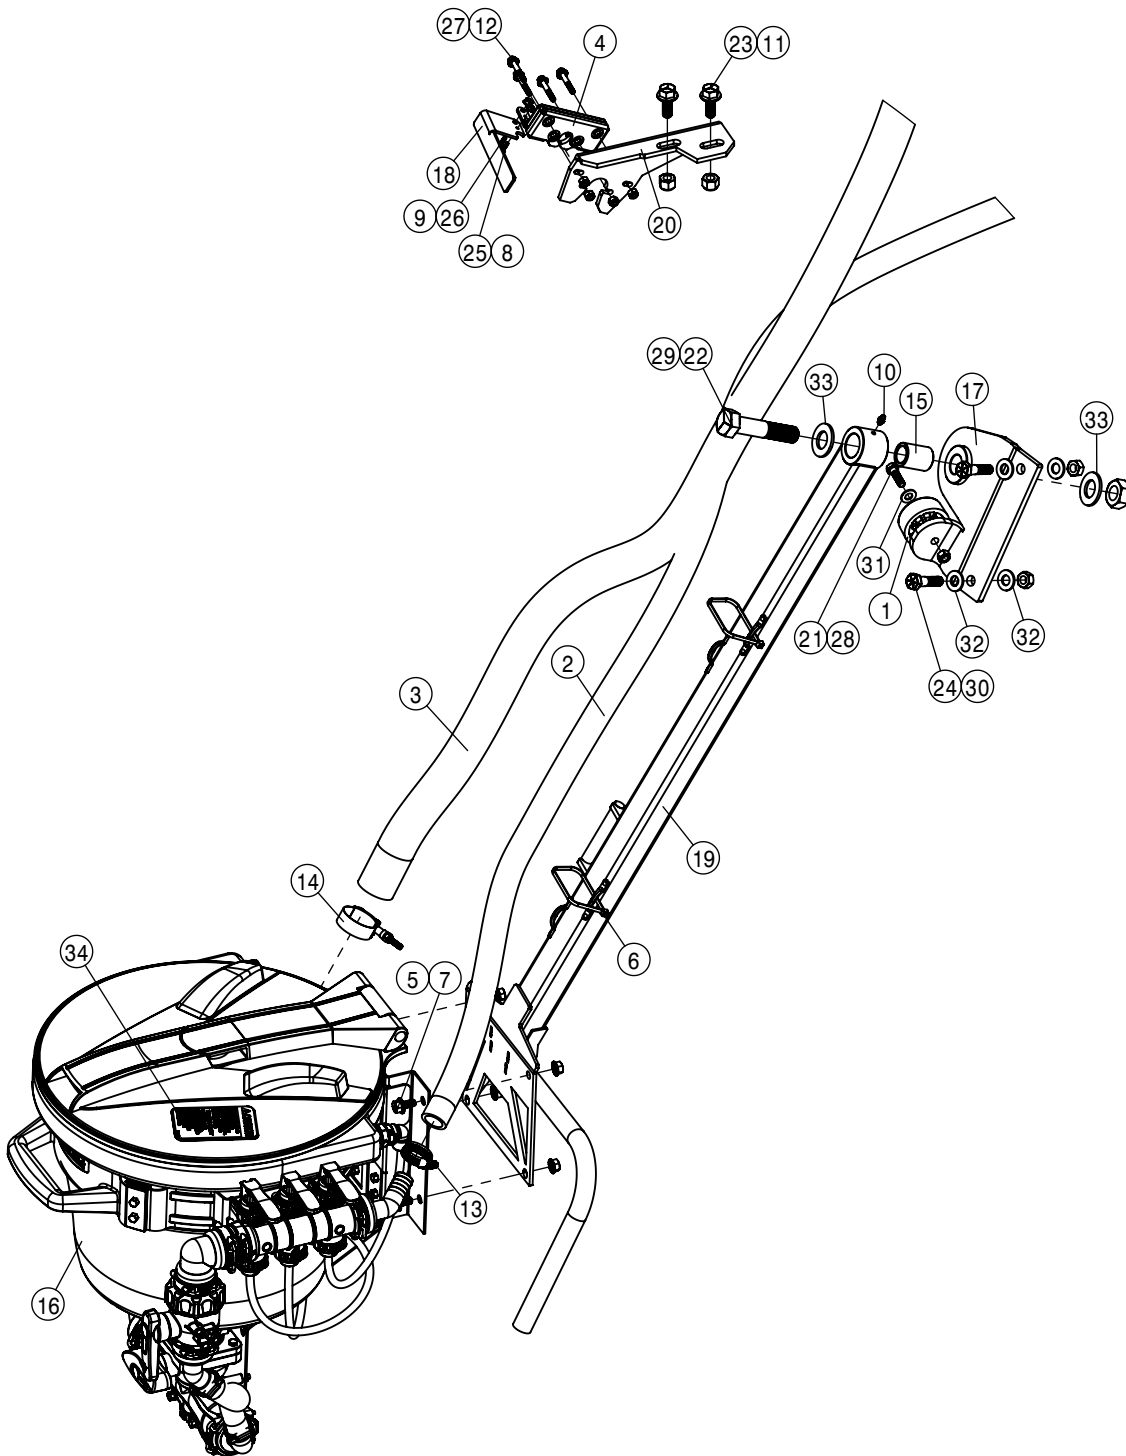

CHEMICAL EDUCTOR ASSEMBLY			
DET	QTY	P/N	DESCRIPTION
1	1	167866	BUMPER-FLEXIBLE
2	1	197116-190	HOSE 1IN 1-FBR BR BLK EPDM
3	1	197127-172	HOSE 1 1/2" SUCTION,2F-1W EPDM
4	1	318096	LATCH-SLAM ACTION ROTARY
5	4	470087	3/8-16UNC HEX FLG NUT SER MC GR5
6	2	470154	CABLE TIE, 11.00" BLK NYLON
7	4	470409	3/8UNC X 3/4 HHSFB GR5 MC
8	1	470509	#6-32UNC HEX FLG NUT SER MC GR5
9	1	470510	#10-24UNC HEX FLG NUT SER MC GR5
10	1	471005	GREASE ZERK, 1/4-28 X 1/2
11	2	473007	1/2-13UNC NYLOCK NUT MC GR5
12	4	473837	1/4UNC X 1 1/2 HHSFB SS
13	1	520090	HOSECLAMP NO 16 STAINLESS
14	1	520133	1.81/2.06 T-BOLT HOSE CLAMP SS
15	1	737973	EDUCTOR BUSHING
16	1	737974	ARAG EDUCTOR
17	1	764261	DTS EDUCTOR BRKT WLD

CHEMICAL EDUCTOR ASSEMBLY			
DET	QTY	P/N	DESCRIPTION
18	1	764269	DTS EDUCTOR LATCH
19	1	764273	EDUCTOR ARM WLD
20	1	764274	EDUCTOR LATCH BRKT
21	1	900130	3/8UNC X 1 1/4 HHCS GR5 MC
22	1	900474	7/8UNC X 4 HHCS GR5 MC
23	2	900517	1/2UNC X 1 1/4 HHSFB GR5 MC
24	2	900840	1/2UNC X 2 HHCS GR8 MC
25	1	903812	#6-32 UNC X 1/2 PHMS PH BZ
26	1	903882	#10-24 UNC X 1/2 PHMS PH ZN
27	4	910118	1/4-20UNC NYLOCK NUT SS
28	1	914004	3/8-16UNC STOVER NUT MC GR5
29	1	914014	7/8-9UNC STOVER NUT MC GR8
30	2	914808	1/2-13UNC STOVER NUT MC GR8
31	1	920002	SAE FLAT WASHER 3/8 MC
32	4	920004	SAE FLAT WASHER 1/2 MC
33	2	920007	SAE FLAT WASHER 7/8 MC
34	4	N203265	DECAL CAUTION