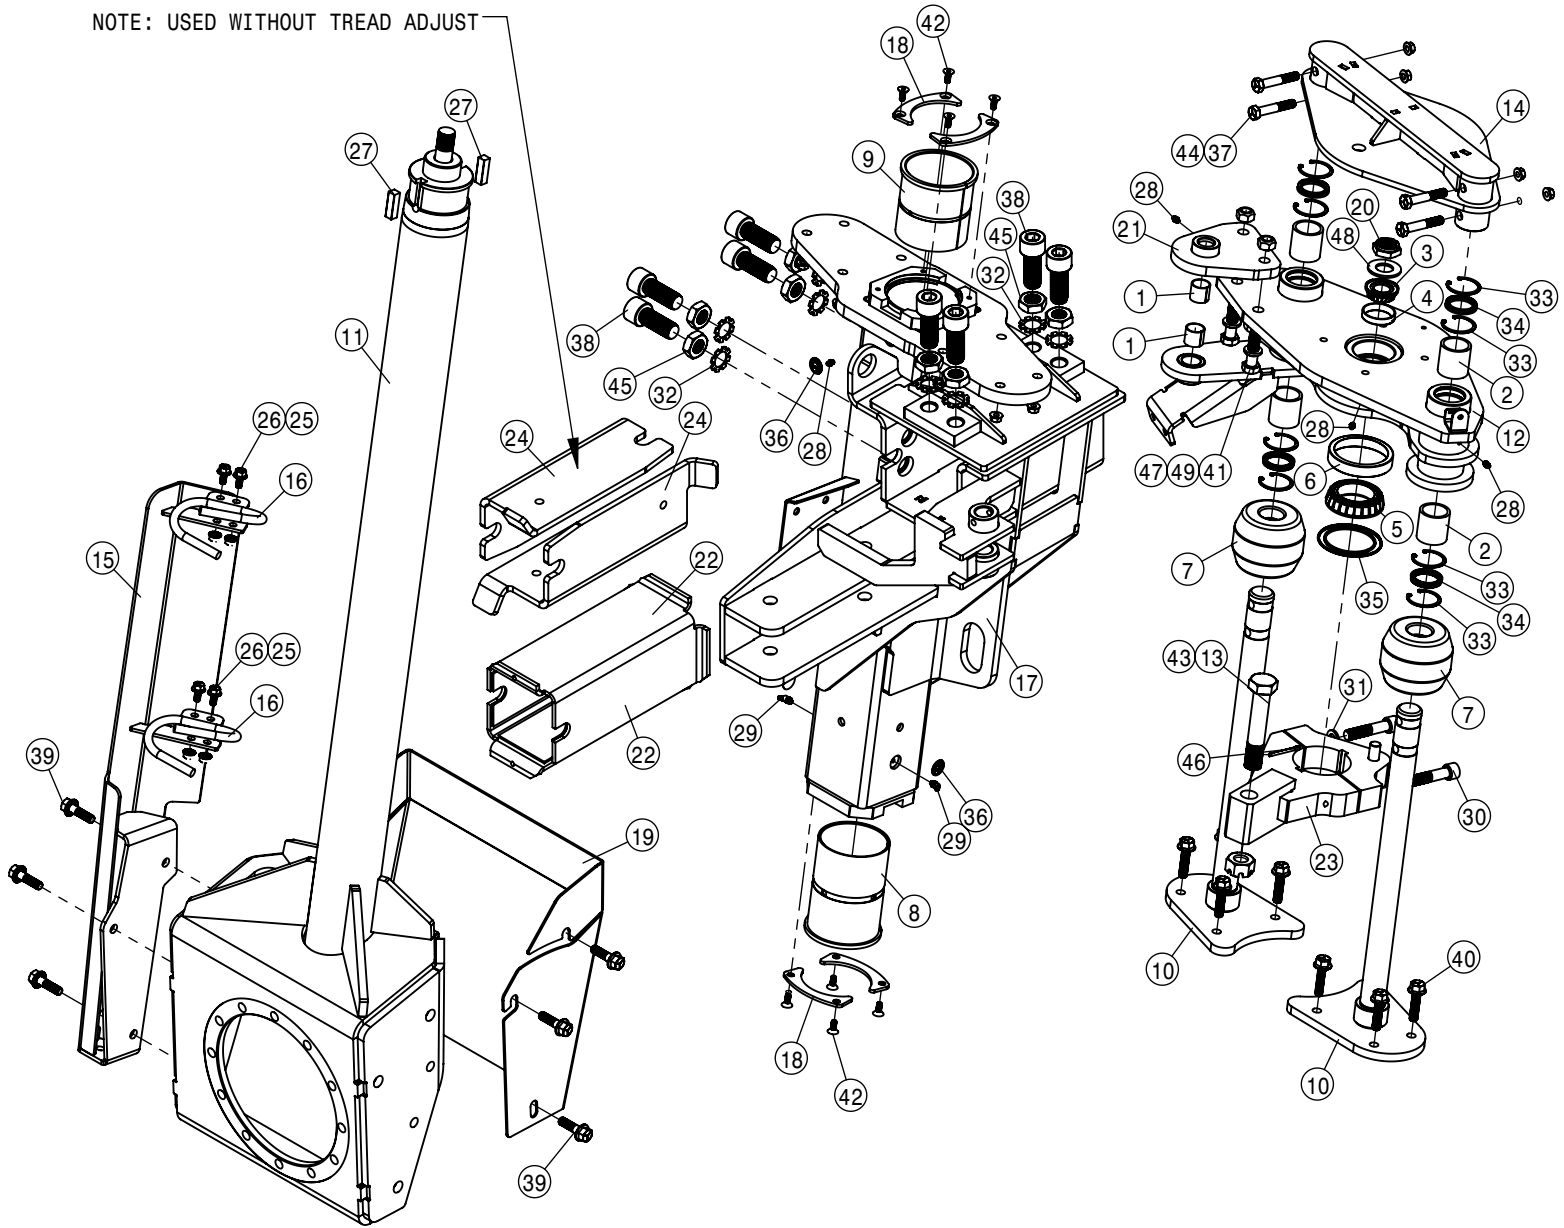

NOTE: USED WITHOUT TREAD ADJUST

LEFT FRONT LEG ASSEMBLY			
DET	QTY	P/N	DESCRIPTION
1	2	121029	JOURNAL BRG, 1.00 ID x 1.00 LG
2	4	121113	TOWER SLEEVE BRG (POLYGON) 05
3	1	125050	BRG CONE, 1.00 ID W/FACE SEAL
4	1	125051	BRG CUP FOR 125050
5	1	125059	BRG CONE, 2.25 ID
6	1	125060	BEARING CUP FOR 125059
7	2	311058	RUBBER SPRING
8	1	358564	FRT LEG LWR NYL SLEEVE 280 89
9	1	358565	FRT LEG UPR NYL SLEEVE 280 89
10	2	359491	NITRO TOWER WLD
11	1	359514	LF/RR INNER LEG WLD
12	1	359515	LH AIR BAG LWR PLT WLD
13	1	359534	STRG CYL BOLT
14	1	359536	AIR BAG TOWER TOP MT WLD
15	1	359668	LWR LEG HOSE GUIDE WLD LH
16	2	359672	LWR HOSE GUIDE- WLD
17	1	360068	LH FRT OTR LEG WLD

LEFT FRONT LEG ASSEMBLY			
DET	QTY	P/N	DESCRIPTION
18	4	360110	BRG KPR, LEG
19	1	360198	CROP SHIELD
20	1	360561	1-14 UNS THIN HEX NUT LCK
21	1	360584	UPPER TRUNION MT WLD FRONT RH
22	2	360602	TREAD ADJUST WEAR PLT
23	1	360603	STRG ARM CLAMP WLD
24	2	360810	LEG ATTACHMENT REINF PLT LH
25	4	470087	3/8-16UNC HEX FLG NUT SER MC GR5
26	4	470409	3/8UNC X 3/4 HHSFB GR5 MC
27	2	470447	KEY .50 SQ X 1.69 LONG
28	4	471005	GREASE ZERK, 1/4-28 X 1/2
29	2	471023	GREASE ZERK 1/4-28 X 45
30	2	472337	5/8UNC X 3" SOC HD CAP SCR
31	2	473841	16MM LOCK WASHER
32	8	483018	EXT TOOTH LOCK WASHER 1 MC
33	8	629537	187RRH00Z SNAP RING
34	4	629620	SEAL, 1.500 ROD DIA

LEFT FRONT LEG ASSEMBLY			
DET	QTY	P/N	DESCRIPTION
35	1	629626	SEAL, 3.875 DIA, FOR 125059
36	3	650206	DECAL, GREASE DAILY
37	4	900269	1/2UNC X 2 3/4 HHCS GR5 MC
38	8	900395	1"UNC X 2 1/2 SOCKET CAP SCR
39	6	900518	1/2UNC X 1 3/4 HHSFB GR5 MC
40	8	900519	1/2UNC X 2 HHSFB GR5 MC FT
41	2	900857	5/8UNC X 2 1/4 HEX BOLT GR8
42	8	903728	1/4-20 UNC X 3/4 FHSCS GR5 BZ
43	1	910020	1-8UNC HEX SLTTD NUT MC GR5
44	12	910042	3/8-16UNC HEX FLG NUT SM MC GR8
45	8	910101	1" UNC HEX JAM NUT
46	1	910120	3/16 X 1 3/4 COTTER PIN SS
47	2	914010	5/8-11UNC STOVER NUT MC GR5
48	1	920008	SAE FLAT WASHER 1 MC
49	2	920505	HLOCK WASHER 5/8 MC