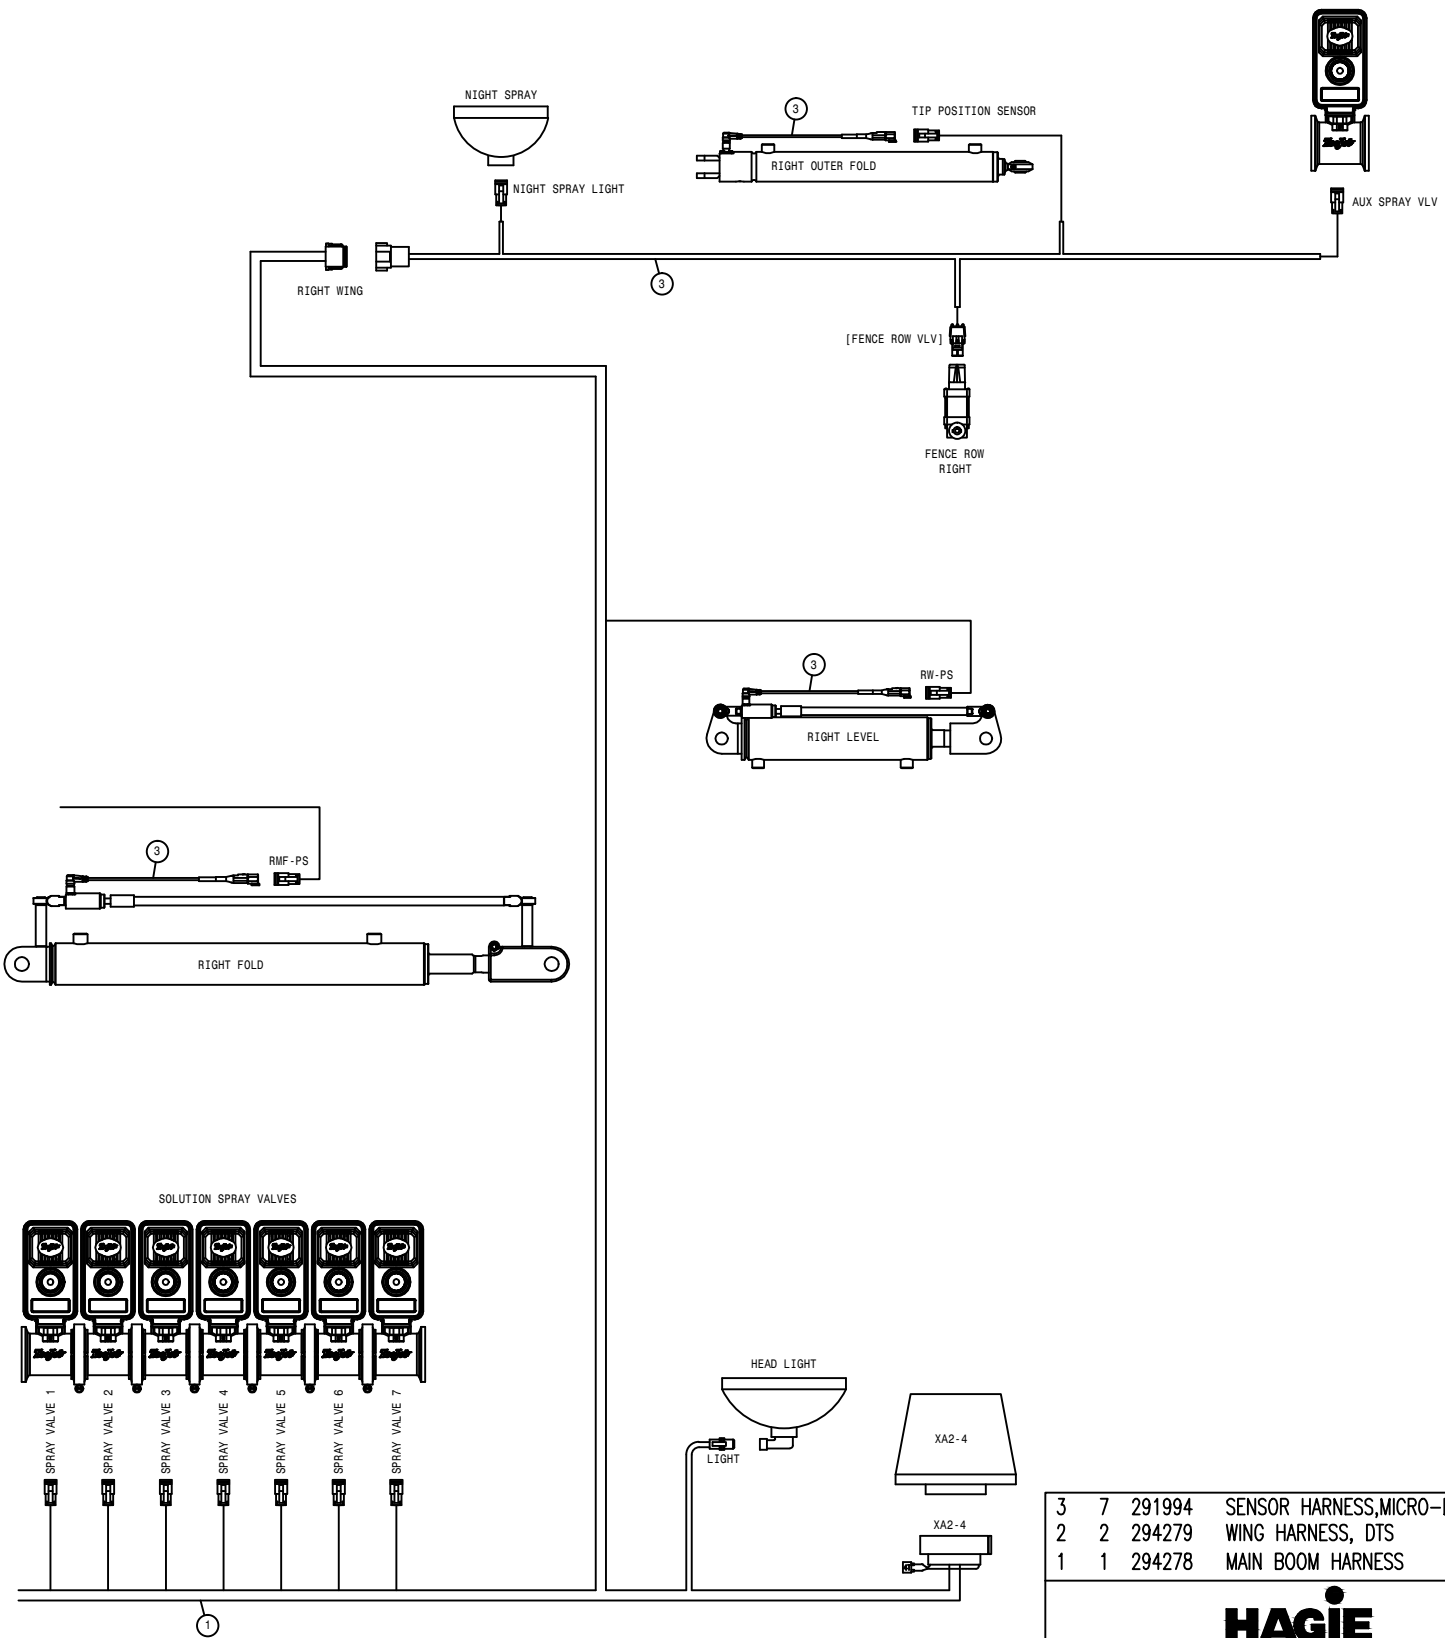

HAGIE
HAGIE MANUFACTURING COMPANY
CLARION, IOWA 50525

DESCRIPTION
WIRING DIAGRAM DTS10 2018

DRAWN BY T. MARKER	SCALE NTS	
CHECKED BY	APPROVED BY	
DATE 1/8/2018	DRAWING NUMBER 499415	REV A
SHEET 2 OF 3		