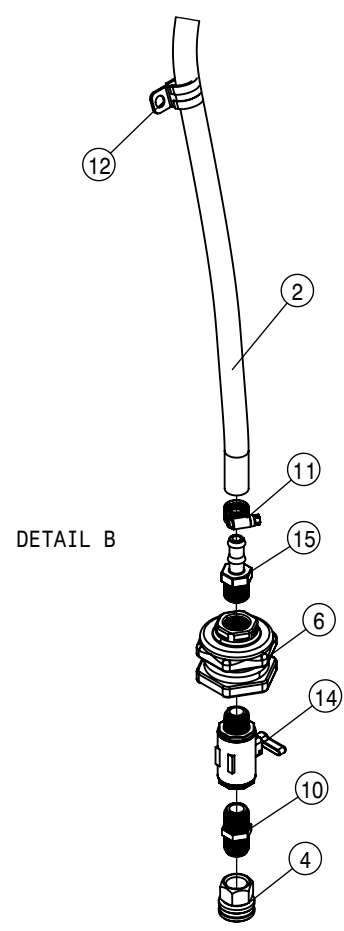

DETAIL B

HANDWASH ASSEMBLY			
DET	QTY	P/N	DESCRIPTION
1	1	195907-005	HOSE 3/8 ID 1/8W CLEAR VINYL
2	1	197008-148	HOSE 1/2 1-FBR BR BLK EPDM
3	1	363260	HAND WASH TANK RETAINER
4	1	475019	3/4 FGHT-1/2 FNPT SWIV ADPTR
5	1	500044	1/2NPT-90 ST EL, POLY
6	1	500131	1/2"NPT TANK FLANGE POLY
7	1	500133	1/2NPT X 3" PIPE NIPPLE POLY
8	1	500143	1/2 NPT PIPE TEE, POLY
9	2	500287	3/8NPT-90-3/8 HOSE BARB, POLY
10	1	503101	1/2NPT CLOSE NIPPLE, POLY
11	2	520069	HOSE CLAMP NO 6 STAINLESS
12	2	520115	CUSH CLAMP,#12 0.75"D-3/4W LOOP
13	2	520120	HOSE CLAMP NO 4 STAINLESS
14	2	696195	1/2FNPT-1/2MNPT MICRO BALL VLV
15	2	713340	1/2NPT-1/2 HOSE BARB, POLY
16	1	763752	HAND WASH TANK W/ DECAL, DTS
17	2	900149	3/8UNC X 8 1/2 HHCS GR5 MC
18	2	914004	3/8-16UNC STOVER NUT MC GR5
19	1	N408864	LABEL, CLEAN WATER RINSE TANK