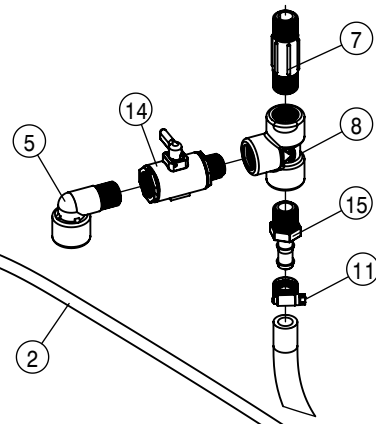

DETAIL A

HANDWASH ASSEMBLY			
DET	QTY	P/N	DESCRIPTION
1	1	195907-005	HOSE 3/8 ID 1/8W CLEAR VINYL
2	1	197008-148	HOSE 1/2 1-FBR BR BLK EPDM
3	1	363260	HAND WASH TANK RETAINER
4	1	475019	3/4 FGHT-1/2 FNPT SWIV ADPTR
5	1	500044	1/2NPT-90 ST EL, POLY
6	1	500131	1/2"NPT TANK FLANGE POLY
7	1	500133	1/2NPT X 3" PIPE NIPPLE POLY
8	1	500143	1/2 NPT PIPE TEE, POLY
9	2	500287	3/8NPT-90-3/8 HOSE BARB, POLY
10	1	503101	1/2NPT CLOSE NIPPLE, POLY
11	2	520069	HOSE CLAMP NO 6 STAINLESS
12	2	520115	CUSH CLAMP,#12 0.75"D-3/4W LOOP
13	2	520120	HOSE CLAMP NO 4 STAINLESS
14	2	696195	1/2FNPT-1/2MNPT MICRO BALL VLV
15	2	713340	1/2NPT-1/2 HOSE BARB, POLY
16	1	763752	HAND WASH TANK W/ DECAL, DTS
17	2	900149	3/8UNC X 8 1/2 HHCS GR5 MC
18	2	914004	3/8-16UNC STOVER NUT MC GR5
19	1	N408864	LABEL, CLEAN WATER RINSE TANK