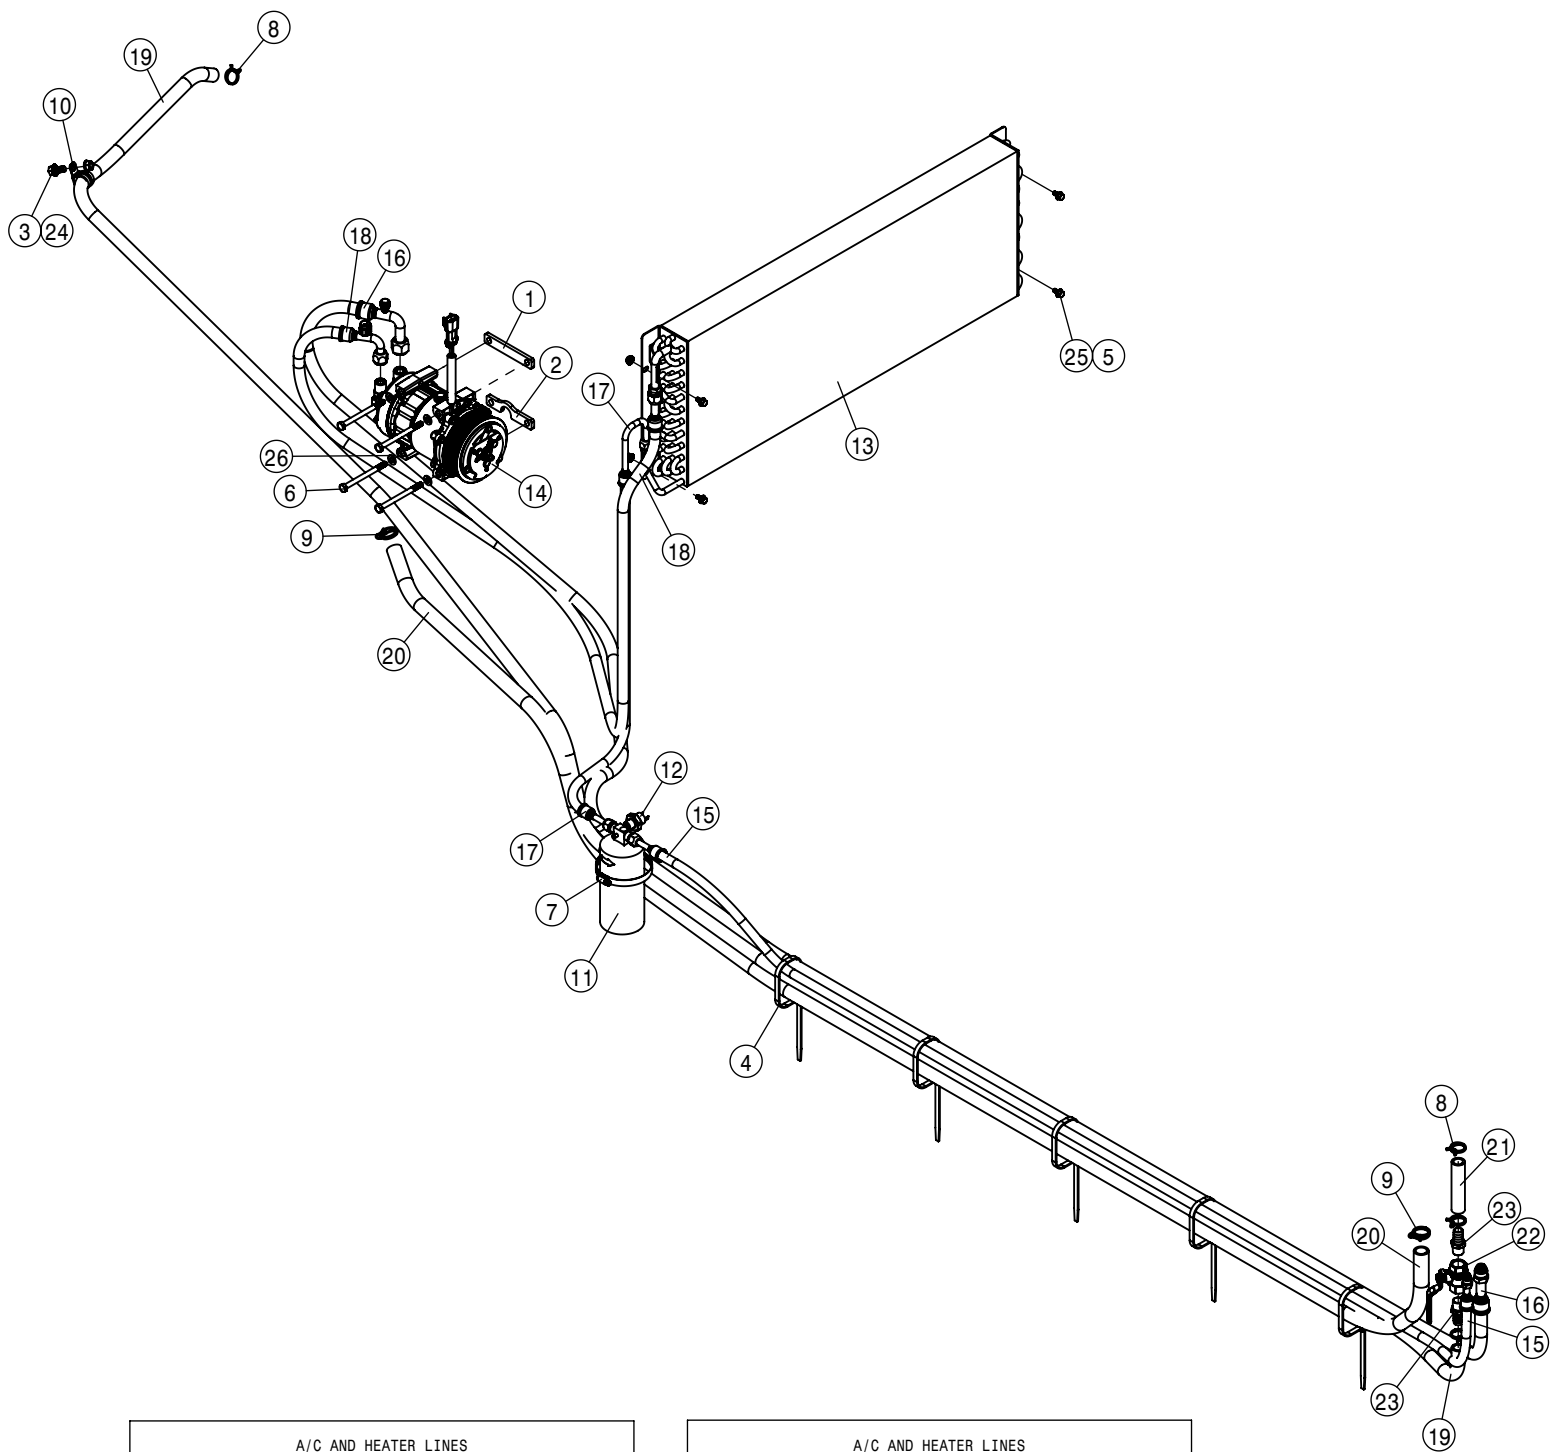

A/C AND HEATER LINES			
DET	QTY	P/N	DESCRIPTION
1	1	317673	SPACER-A/C COMPRESSOR (TOP)
2	1	317674	SPACER-A/C COMPRESSOR (BOTTOM)
3	1	470409	3/8UNC X 3/4" SERR FLG BOLT
4	5	470555	CABLE TIE, 1/2 X 15" BLACK NYLON
5	4	473832	1/4-20UNC HEX FLG NUT SER SS
6	4	473868	8MM-1.25 X 100MM HEX BOLT
7	1	520052	HOSE CLAMP NO 52 STAINLESS
8	4	520081	HOSE CLAMP NO 14 DBL WIRE
9	2	520082	HOSE CLAMP NO 16 DBL WIRE
10	1	520121	CUSH CLAMP,#16 1IN X 3/4W
11	1	657421	A/C RECEIVER/DRIER
12	1	657422	A/C BINARY SWITCH
13	1	657457	COIL, COND 12 X 31.6

A/C AND HEATER LINES			
DET	QTY	P/N	DESCRIPTION
14	1	657534	A/C COMPRESSOR
15	1	657612	A/C HOSE, 06-06F-06M-92
16	1	657613	A/C HOSE, 10-10F90SP-10M-152
17	1	657614	A/C HOSE, 06-06F180-06F-36
18	1	657615	A/C HOSE, 08-08F90SP-08F-80
19	1	657616	HOSE, 5/8 X 170.00 HEATER
20	1	657617	HOSE, 3/4 X 119.00 HEATER
21	1	657619	HOSE, 5/8 X 4.00 HEATER
22	1	696011	1/2 NPT FEMALE BALL VALVE
23	2	716007	1/2 x 5/8 HOSE BARB
24	1	910042	3/8-16UNC HEX FLG NUT SM MC GR8
25	4	910122	1/4UNC X 1 1/2 HHSFB SS
26	4	920001	5/16 SAE FLAT WASHER