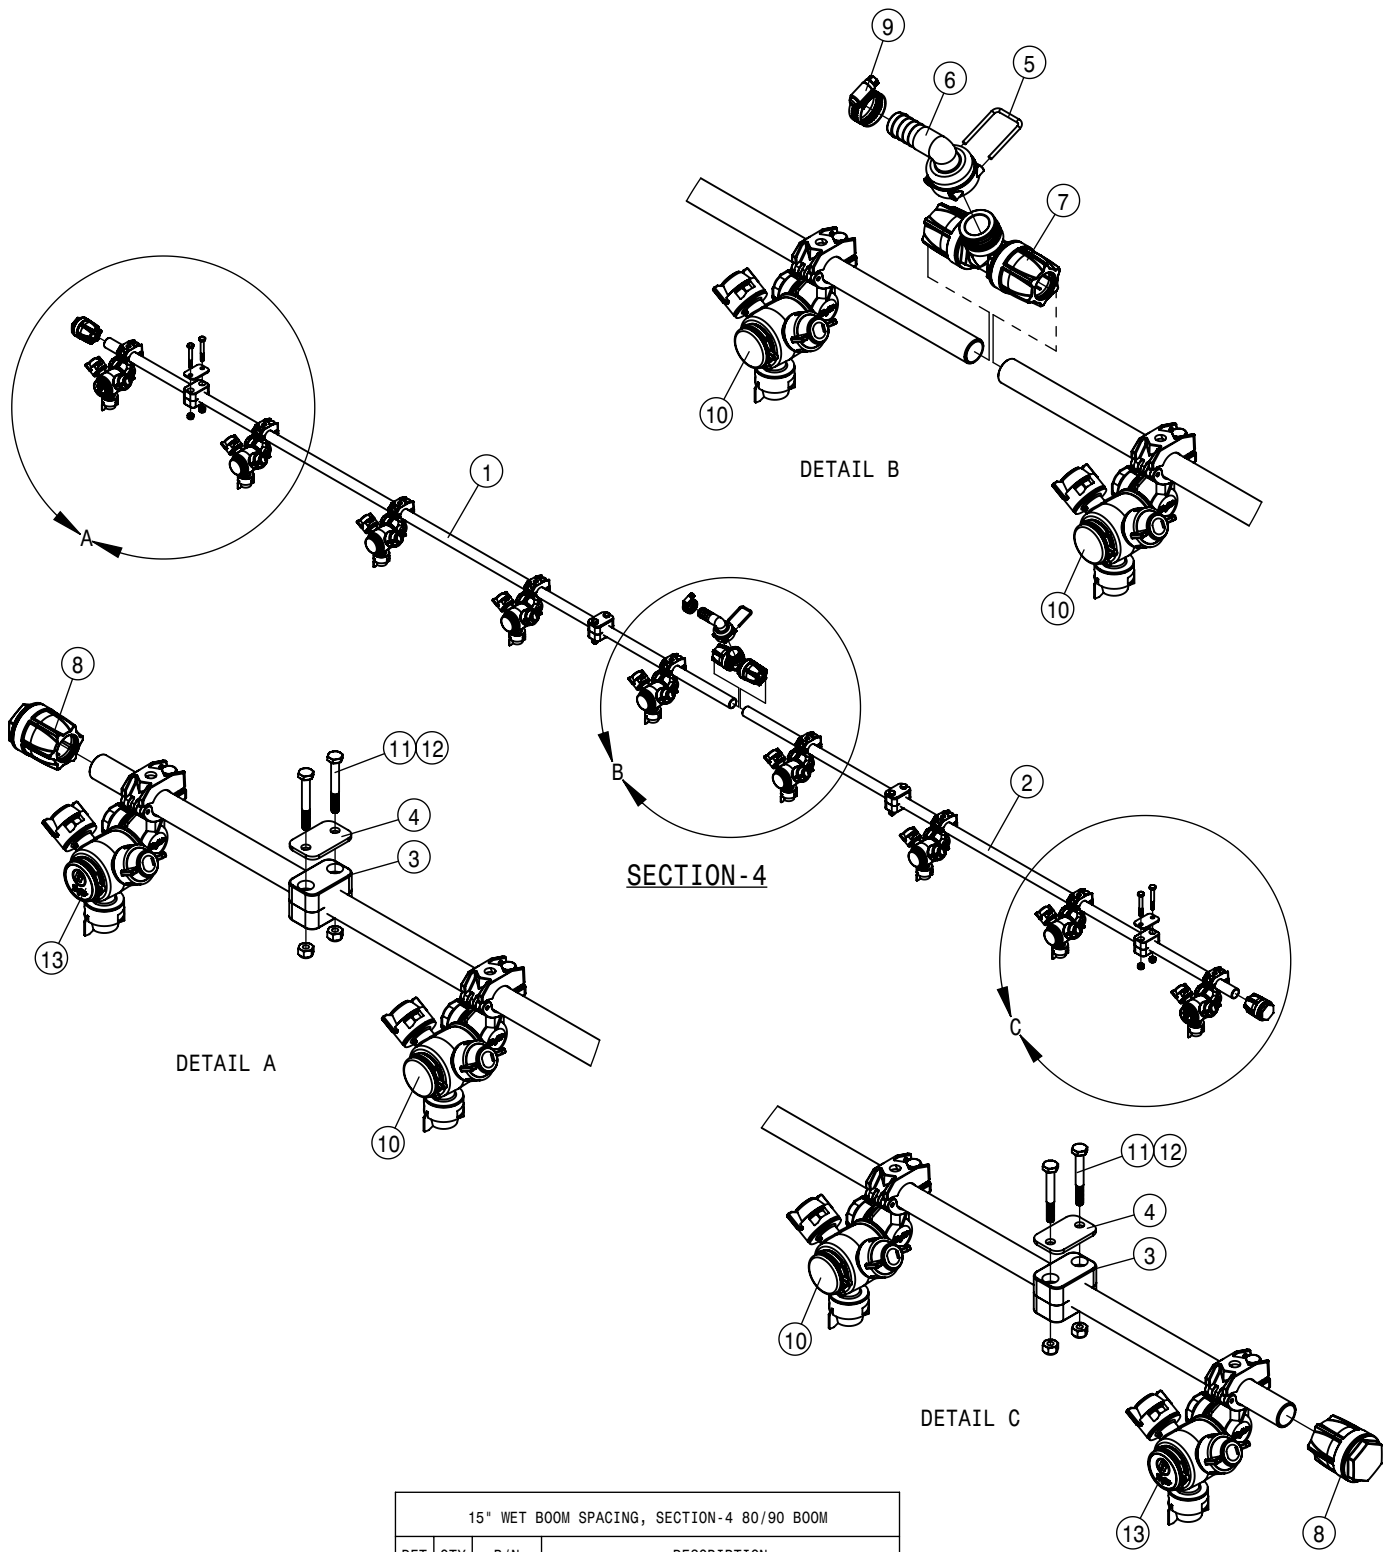

15" WET BOOM SPACING, SECTION-4 80/90 BOOM			
DET	QTY	P/N	DESCRIPTION
1	1	167264	TUBE-WET BM .50X69.08 15"SP
2	1	167265	TUBE-WET BM .50X54.08 15" SP
3	4	470358	TUBE CLAMP BODY, .840 (1/2 PIPE)
4	4	470752	SS COVER PLATE FOR 470358
5	1	500311	FORK D3 DIST 29
6	1	500327	T3 TO 20MM HB 90
7	1	500330	T3 - TEE 1/2" PIPE BOOM END
8	2	500332	1/2" PIPE BOOM END
9	1	520080	HOSE CLAMP NO 10 STAINLESS
10	7	737961	QUICK TJET 3-TIP BODY, 1/2"
11	8	900022	1/4UNC X 2 HHCS SS
12	8	910118	1/4-20UNC NYLOCK NUT SS
13	2	737962	QUICK TJET 3-TIP BODY, 1/2" R