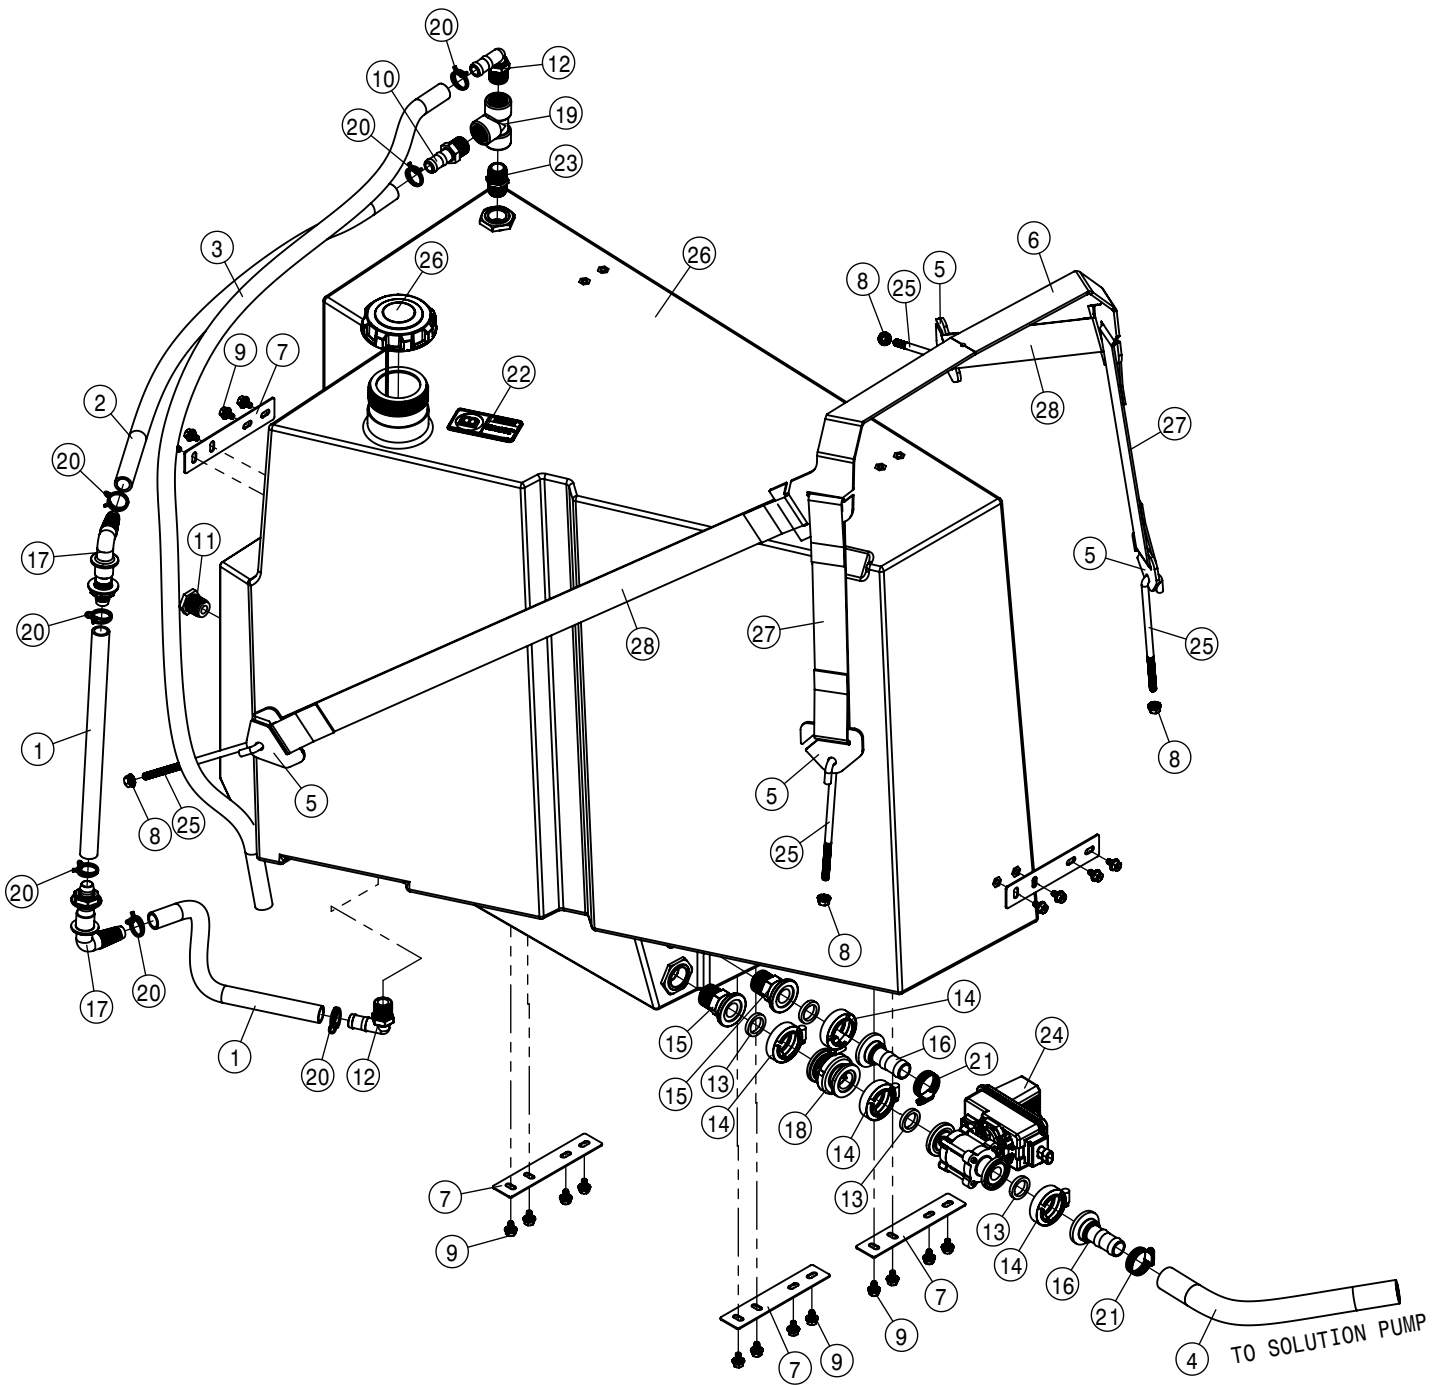

RINSE TANK ASSEMBLY			
DET	QTY	P/N	DESCRIPTION
1	2	195908-015	HOSE 3/4ID-1/8W CLEAR VINYL
2	1	195908-029	HOSE 3/4ID-1/8W CLEAR VINYL
3	1	195908-060	HOSE 3/4ID-1/8W CLEAR VINYL
4	1	197116-015	HOSE 1IN 1-FBR BR BLK EPDM
5	4	317734	BUCKLE-1 STRAP, DTS TANK TIEDOWN
6	1	362335	TOP BRACE-DTS TANK TIEDOWN
7	5	362337	BRKT-TANK SUPP
8	4	470087	3/8UNC HEX SERR FLANGE NUT
9	20	470232	5/16UNC X 1/2 HHSFB GR5 MC
10	1	500022	3/4NPT-3/4HOSE BARB, POLY
11	1	500043	3/4NPT PIPE PLUG, POLY
12	2	500054	3/4NPT-90-3/4 HOSE BARB, POLY
13	4	500157	1" FLANGE GASKET EPDM
14	4	500159	1" FLANGE CLAMP S.S.

RINSE TANK ASSEMBLY			
DET	QTY	P/N	DESCRIPTION
15	2	500163	1" FLANGE-1" MNPT ADPTR POLY
16	2	500171	1" FLANGE-1" HOSE BARB POLY
17	2	500340	3/4 HOSE BARB 90, BLKHD POLY
18	1	503102	1" FLANGE CHECK VALVE
19	1	505218	3/4 NPT PIPE TEE, POLY
20	7	520082	HOSE CLAMP NO 16 DBL WIRE
21	2	520090	HOSECLAMP NO 16 STAINLESS
22	1	650114	DECAL, FILL WITH FRESH WATER
23	1	690098	3/4NPT CLOSE NIPPLE, POLY
24	1	696196	3/4" ELEC BALL VALVE SS 1" FLG
25	4	701301	J-BOLT, 3/8-16 X 8.0
26	1	760904	RINSE TANK ASMY-DTS
27	2	763905	STRAP-.12 X 2.00 X 15.50
28	2	763906	STRAP-.12 X 2.00 X 38.00