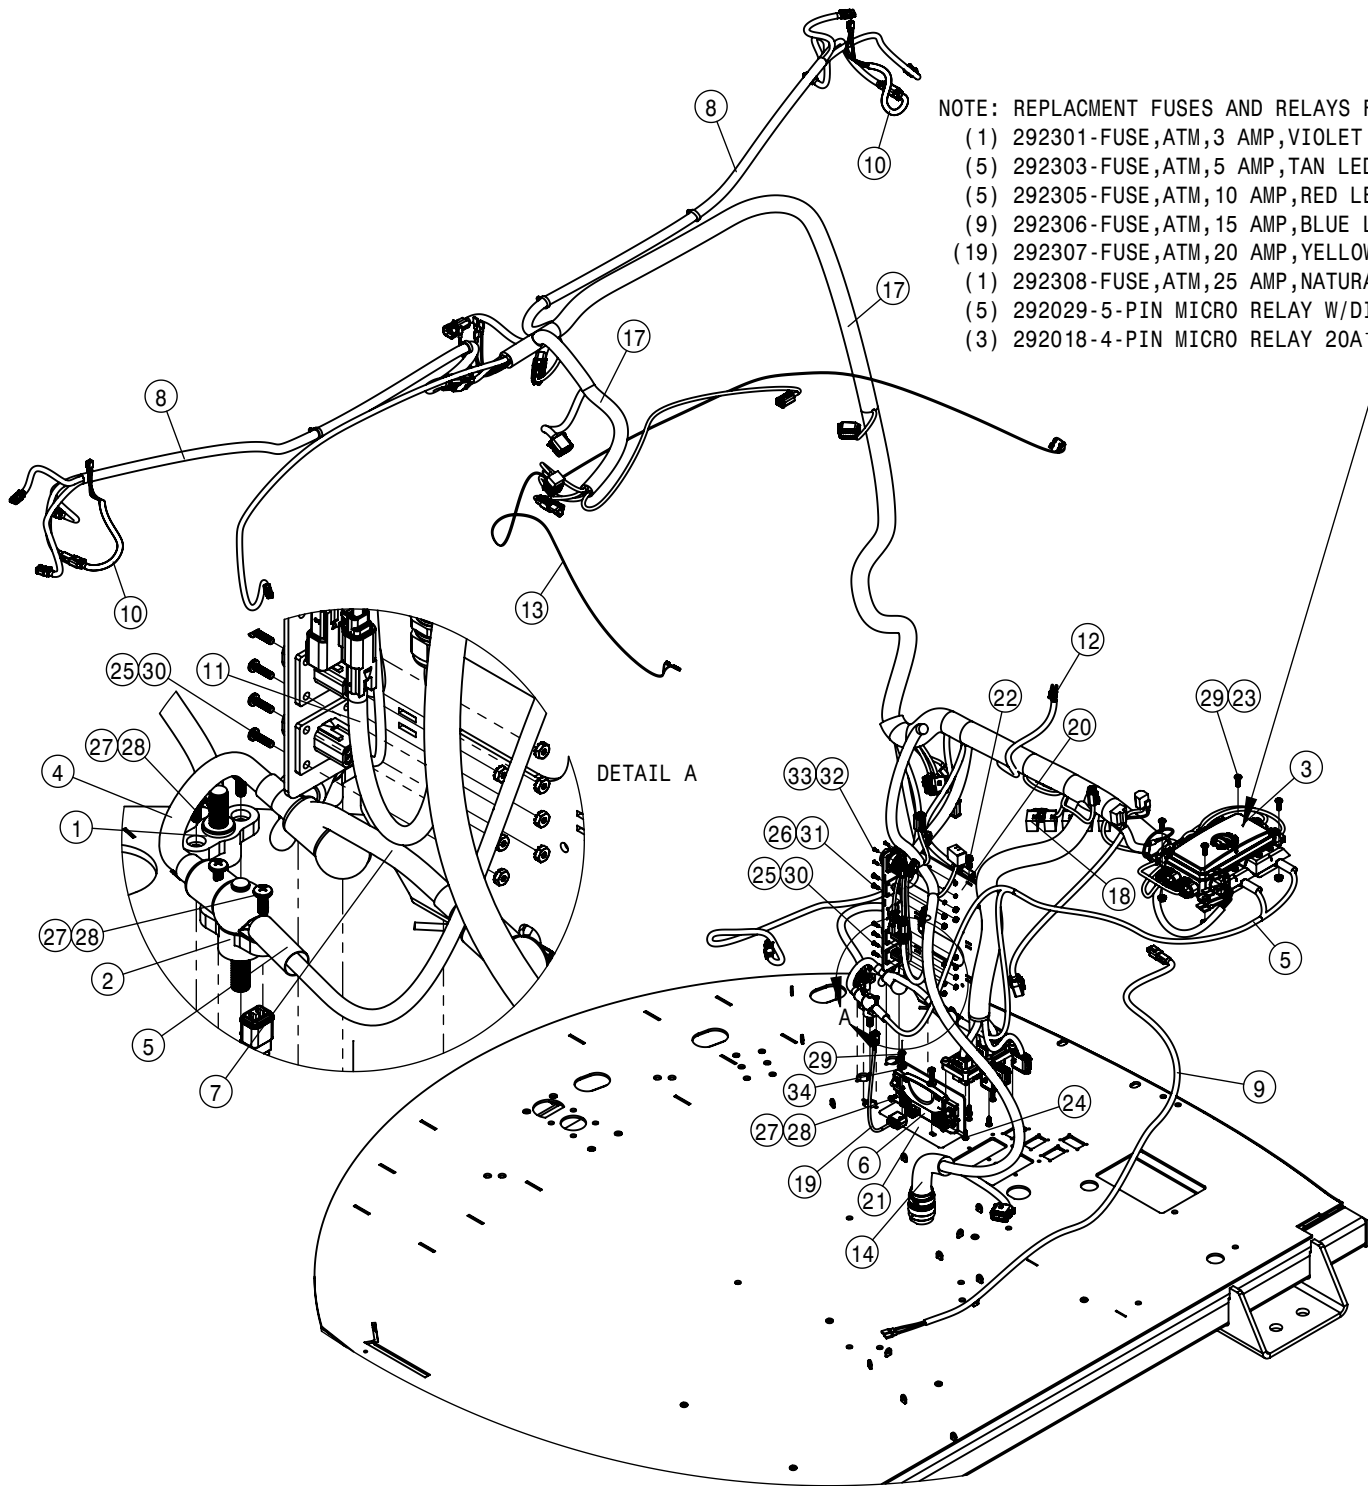

NOTE: REPLACEMENT FUSES AND RELAYS FOR 292629
(1) 292301-FUSE,ATM,3 AMP,VIOLET LED
(5) 292303-FUSE,ATM,5 AMP,TAN LED
(5) 292305-FUSE,ATM,10 AMP,RED LED
(9) 292306-FUSE,ATM,15 AMP,BLUE LED
(19) 292307-FUSE,ATM,20 AMP,YELLOW LED
(1) 292308-FUSE,ATM,25 AMP,NATURAL LED
(5) 292029-5-PIN MICRO RELAY W/DIODE 35A
(3) 292018-4-PIN MICRO RELAY 20A

CAB ELECTRICAL-TOP ASSEMBLY			
DET	QTY	P/N	DESCRIPTION
1	1	291749	TERM BLOCK,BLACK,3/8-16 THRU
2	2	291750	TERM BLOCK,RED,3/8-16 THRU
3	1	292108	DVEC - INTERIOR
4	1	292647	CABLE - BATTERY POWER STS
5	1	292648	CABLE - DVEC POWER STS
6	1	292761	SOLID STATE MCR
7	1	292762	CABLE - SWITCH POWER STS
8	2	294200	HARNESS - ROOF STS
9	1	294204	HARNESS - 12V POWER PLUG STS
10	2	294207	HARNESS - BEACON STS
11	1	294210	HARNESS - PRES SWITCH STS
12	1	294211	HARNESS - E-STOP STS
13	1	294212	HARNESS - SPEAKER STS
14	1	294215	HARNESS - SEAT POD STS
NS	1	294324	HARNESS, WINDSHIELD WASHER EXT
NS	1	294373	PRECISION INTERFACE HARN.-2018
17	1	294379	MAIN INT. HARNESS '18 STS/DTS

CAB ELECTRICAL-TOP ASSEMBLY			
DET	QTY	P/N	DESCRIPTION
18	1	294395	SWITCH HARNESS-'18 DTS
19	1	294425	HARNESS, SOLID STATE MCR
20	1	344310	CAB ELEC BRKT '15
21	1	345233	MCR MT BRKT
22	2	470118	1/4 UNC X 3/4 SER FLG BOLT
23	4	470121	1/4 UNC SERR FLG LOCK NUT
24	6	470465	#12 X 3/4 PHIL PAN SHT MTL SCR
25	8	470467	6-32 KEP NUT
26	4	470541	8-32 KEP NUT
27	8	470542	10-32 KEP NUT
28	8	903706	10-32X1/2 PHIL PAN MACH SCR
29	6	903711	1/4UNC X3/4PHIL PANHD MACH SCR
30	8	903812	6-32 X 1/2 PHIL PAN MACH SCR
31	4	903844	8-32 X 1/2 PHIL PANHD MACH SCR
32	4	903904	4-40 X 3/8 PHIL PAN MACH SCR
33	4	910029	4-40 HEX NUT
34	2	910112	SAE FLAT WASHER 1/4 SS