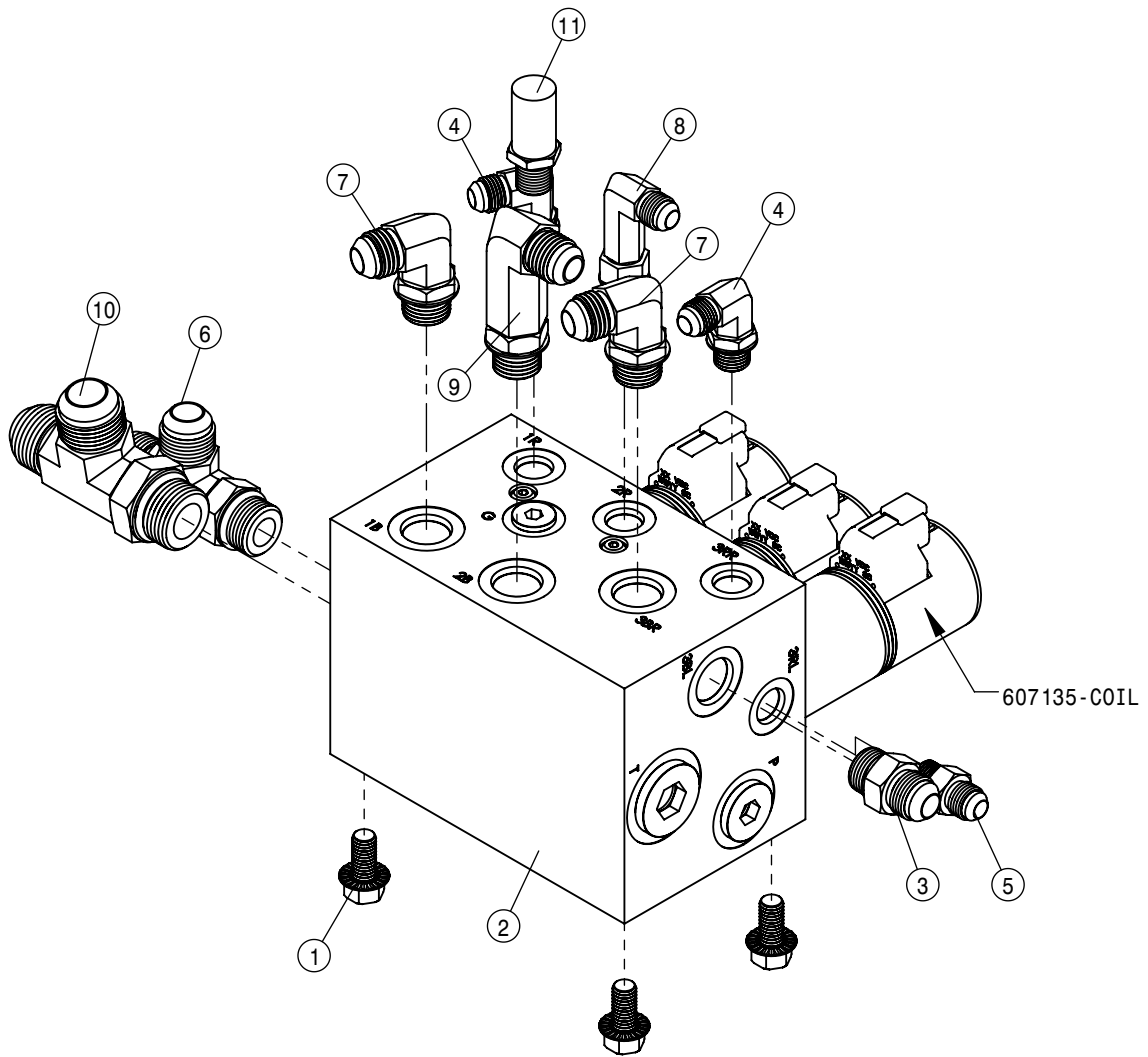

LIFT AND LEVEL ASSEMBLY 80/90			
DET	QTY	P/N	DESCRIPTION
1	4	470409	3/8UNC X 3/4" SERR FLG BOLT
2	1	606469	VALVE, LIFT/LEVEL 3-SECTION
3	1	611125	3/4MJIC-3/4MOR ADPTR
4	2	618119	9/16MJIC-90-9/16MOR LBO
5	1	618126	9/16MJIC-9/16MOR ADPTR
6	1	618130	7/8MOR RUN TEE-7/8MJIC
7	2	618241	3/4MJIC-90-3/4MOR LBO
8	1	618440	9/16MJIC-90-9/16MOR EX LG LBO
9	1	618443	3/4MJIC-90-3/4MOR EX LG LBO
10	1	618914	1 1/16MOR RUN TEE-1 1/16MJIC
11	1	619023	9/16 MOR DIAGNOSTIC FITTING