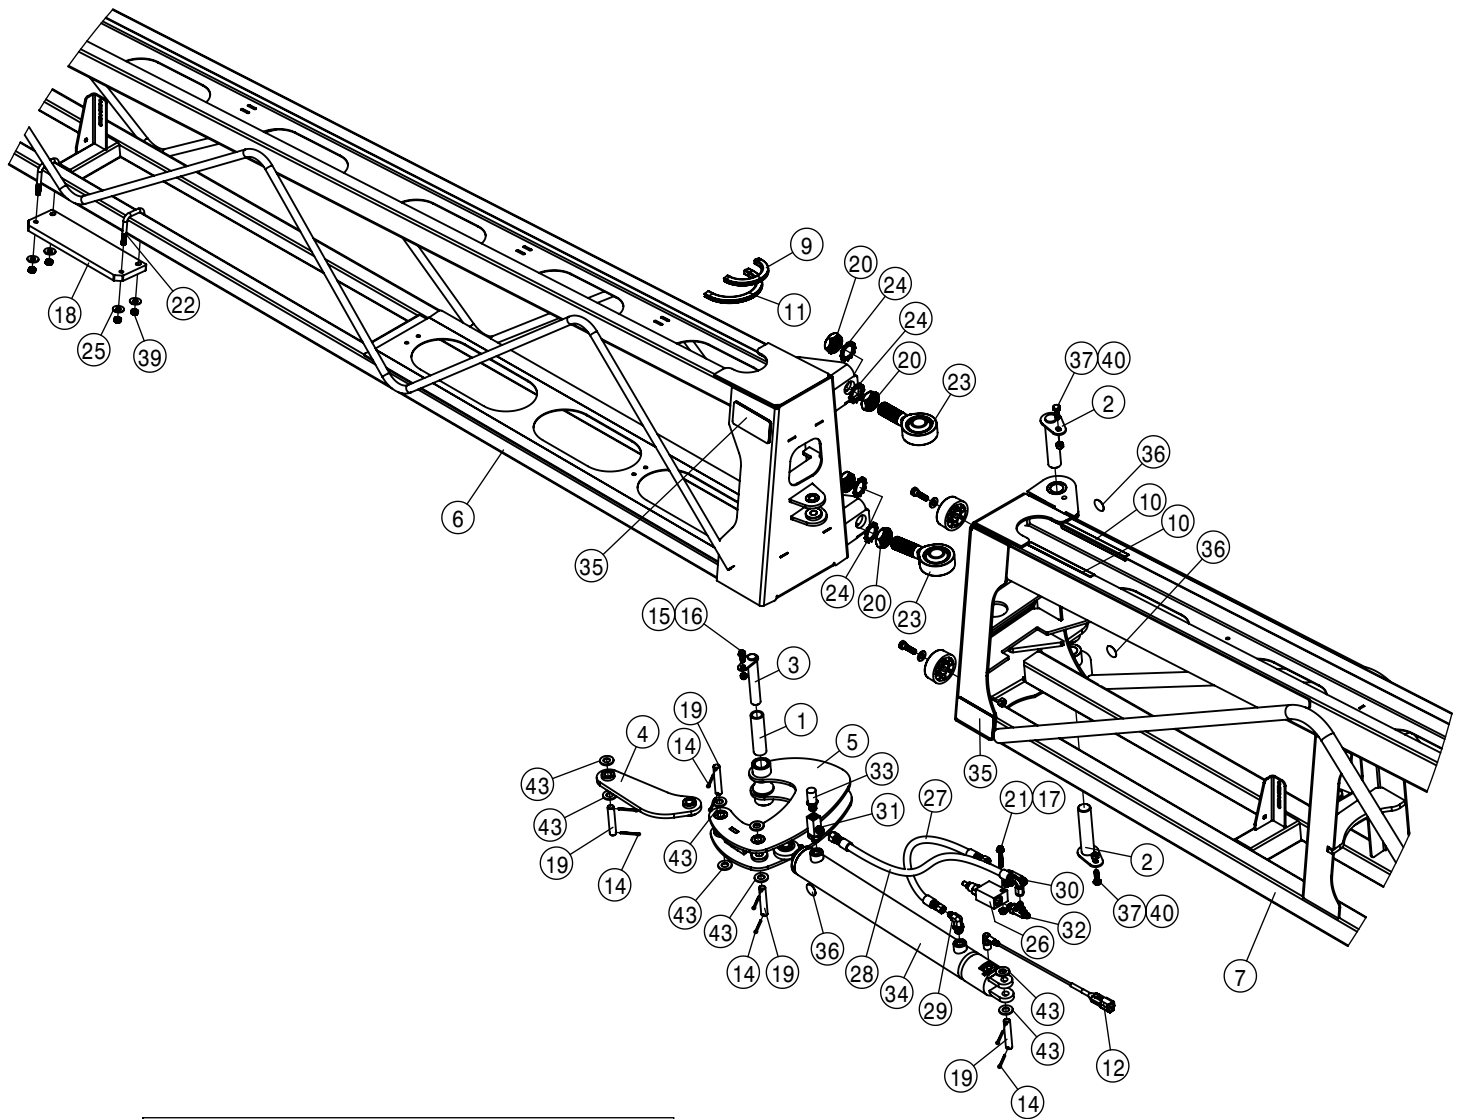

RIGHT BOOM HINGE ASSEMBLY 80/90			
DET	QTY	P/N	DESCRIPTION
1	1	121122	FOLD BUSHING, SECT 1 A10
2	2	166086	60 FT FOLD PIN WLD A10
3	1	167578	FOLD PIN WLD, SECT 1 A10
4	1	167663	FOLD LINK WLD A10
5	1	167666	FOLD LINK WLD, A10
6	1	167849	RH BM, SECT-2 80' DTS W/DECAL
7	1	167853	RH BM SECT-1 DTS W/DECAL
8	2	167866	BUMPER-FLEXIBLE
9	1	193016-006	QUICKEDGE TRIM .060 TO .170
10	2	193016-007	QUICKEDGE TRIM .060 TO .170
11	1	193016-008	QUICKEDGE TRIM .060 TO .170
12	1	291994	SENSOR HARNESS FOR AWS
NS	1	294279	DTS WING HARNESS
14	8	390984	1/8 X 1 1/4 COTTER PIN
15	1	470089	1/4UNC HEX NYL-LOC NUT
16	1	470118	1/4 UNC X 3/4 SER FLG BOLT
17	1	470121	1/4 UNC SERR FLG LOCK NUT
18	1	470716	BM CRADLE BUMPER,DTS
19	4	472291	CLEVIS PIN HL 0.5 DIA X 2.250
20	4	472328	1"-12 HEX JAM NUT
21	1	473837	1/4UNC X 1 1/2 FLANGE BOLT SS
22	2	473986	5/16UNC-1 9/16ID-2 3/8 U-BOLT SS

RIGHT BOOM HINGE ASSEMBLY 80/90			
DET	QTY	P/N	DESCRIPTION
23	2	474004	ROD END,1.00 BORE,1-12 RH MALE
24	4	483018	1" EXTERNAL TOOTH LOCK WASHER
25	4	483040	5/16 REGULAR FLAT WASHER
26	1	607549	KICK-DOWN RELIEF, 4000PSI
27	1	617307	04-451TC-06FJX-04FJX-16 H/A
28	1	617308	04-451TC-06FJX-04FJX90-26 H/A
29	1	618499	7/16MJIC-90-9/16MOR LBO
30	1	618629	9/16MOR BRANCH TEE-9/16MJIC
31	1	618782	9/16MOR-9/16FOR-9/16MJIC BRNCH
32	1	618847	9/16MOR RUN TEE - 7/16MJIC
33	1	619023	9/16 MOR DIAGNOSTIC FITTING
34	1	621667	HYD CYL, 2.00 X 15.25 X 1.25
35	2	650204	DECAL, WARNING, CRUSH HAZARD FP
36	3	650205	DECAL, GREASE WEEKLY
37	2	900065	5/16UNC X 1" HEX BOLT
38	2	900130	3/8UNC X 1 1/4 HHCS GR5 MC
39	4	910002	5/16UNC HEX NUT
40	2	914002	5/16UNC HEX STOVER NUT
41	2	914004	3/8-16UNC STOVER NUT MC GR5
42	2	920002	SAE FLAT WASHER 3/8 MC
43	8	920004	SAE FLAT WASHER 1/2 MC