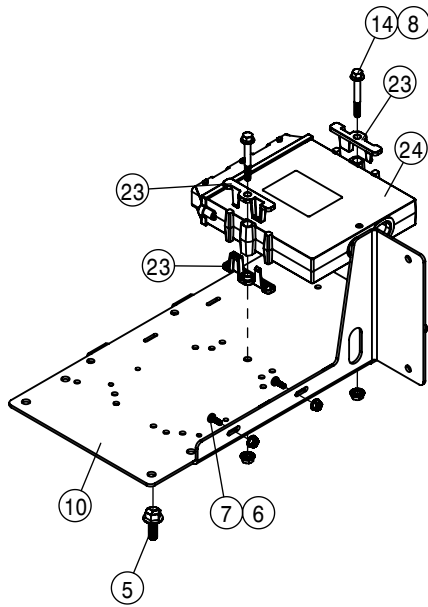

DEERE PRECISION COMPONENTS			
DET	QTY	P/N	DESCRIPTION
1	1	344385	1.5" RAM BALL MNT 4.50"DBL SOC ARM
2	4	470113	5/16-18UNC HEX FLG NUT SER MC GR5
3	5	470122	1/4UNC X 1/2 HHSFB GR5 MC
4	4	470233	5/16UNC X 3/4 HHSFB GR5 MC
5	1	470460	3/8UNC X 1 HHSFB GR5 MC
6	2	470510	10-24 SERR. FLANGE NUT
7	2	472199	10-24 X 1/2 PHIL PANHD MACH SCR
8	2	473832	1/4-20UNC HEX FLG NUT SER SS
9	1	693107	STARFIRE HOOP MT BRKT
10	1	693870	THIRD PARTY PLATE
NS	1	693999	MAGNET KIT
NS	1	694037	CABLE RCM/JDRC 2000 2018

DEERE PRECISION COMPONENTS			
DET	QTY	P/N	DESCRIPTION
NS	1	694038	HARNSS SSU ADAPTER 2018+
14	2	900464	1/4UNC X 2 HHSFB SS
15	2	910034	M6-1.0 X 12MM HHFB
16	1	BPF11018	POSITION RCVR STARFIRE 6000
17	1	PF11019	MNT, DISPLAY BRCKT, RAM MNT
18	1	PF81190	BRACKET KIT ASSY, ROOF RACK
19	1	PFA10679	JDRC2000 W/SOFTWARE
20	1	PFA11060	GREENSTAR 3 2630 DISPLAY W/SW
NS	1	PFA11102	STARFIRE RCVR HARNSS STS/DTS
NS	1	PFP12435	WIRE HRNSS GS3 CRNPST W/3 VID
23	4	R231112	CONTROLLER ISOLATOR
24	1	RE251348	STEERING CONTROLLER ATSSU