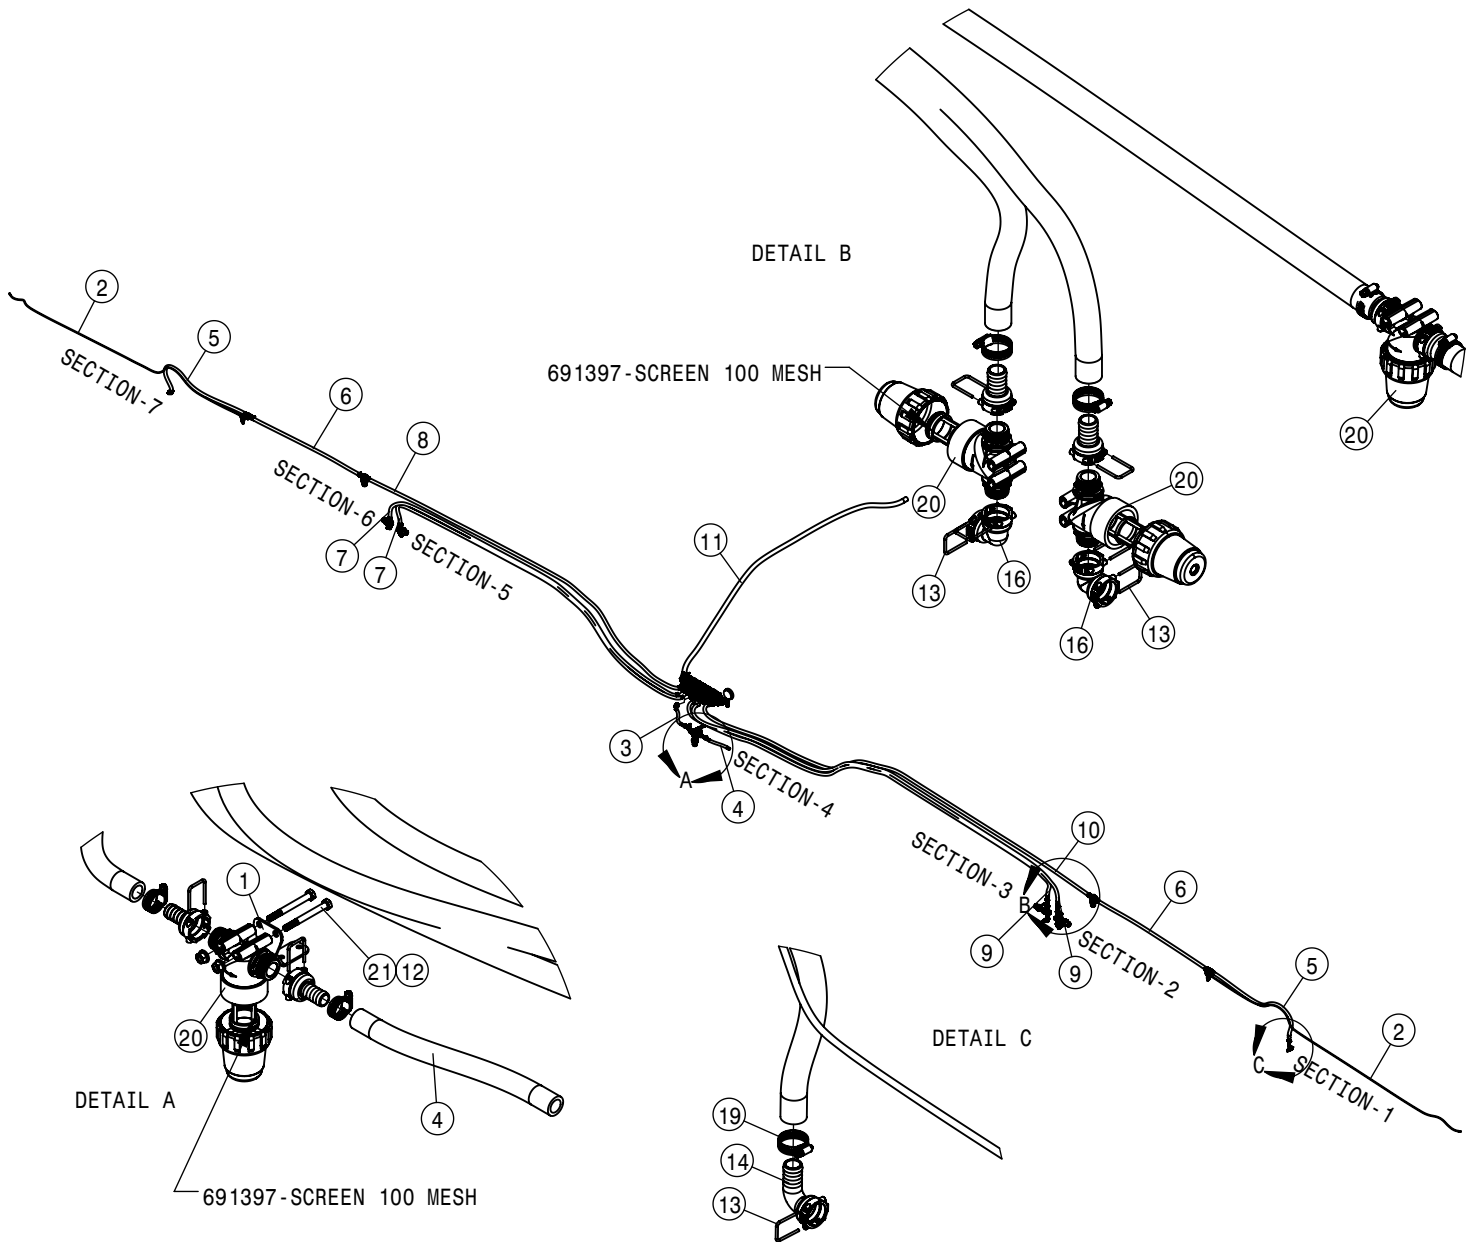

15" 80FT SOLUTION HOISING			
DET	QTY	P/N	DESCRIPTION
1	1	167647	DTS STRAINER BRKT 16"
2	2	195915-167	3/80D AIR BRAKE TUBING J844-B
3	1	197112-012	HOSE 3/4 1-FBR BR BLK EPDM
4	1	197112-013	HOSE 3/4 1-FBR BR BLK EPDM
5	2	197116-070	HOSE 1IN 1-FBR BR BLK EPDM
6	2	197116-073	HOSE 1IN 1-FBR BR BLK EPDM
7	2	197116-215	HOSE 1IN 1-FBR BR BLK EPDM
8	1	197116-220	HOSE 1IN 1-FBR BR BLK EPDM
9	2	197116-255	HOSE 1IN 1-FBR BR BLK EPDM
10	1	197116-259	HOSE 1IN 1-FBR BR BLK EPDM
11	1	197127-153	HOSE 1 1/2" SUCTION,2F-1W EPDM
12	2	470570	5/16-18UNC CTRLK FLG NUT MC GR5
13	20	500311	FORK D3 DIST 29
14	2	500328	T3 TO 25MM HB 90
15	2	500349	T3 FEMALE - .75 HB
16	4	500351	T3 FORK 90 DEG FTG
17	8	500352	T3 FEMALE TO 25MM HB
18	2	520080	HOSE CLAMP NO 10 STAINLESS
19	10	520090	HOSECLAMP NO 16 STAINLESS
20	7	691396	STRAINER T3 100 MESH
21	2	900072	5/16UNC X 3 HHCS GR5 MC