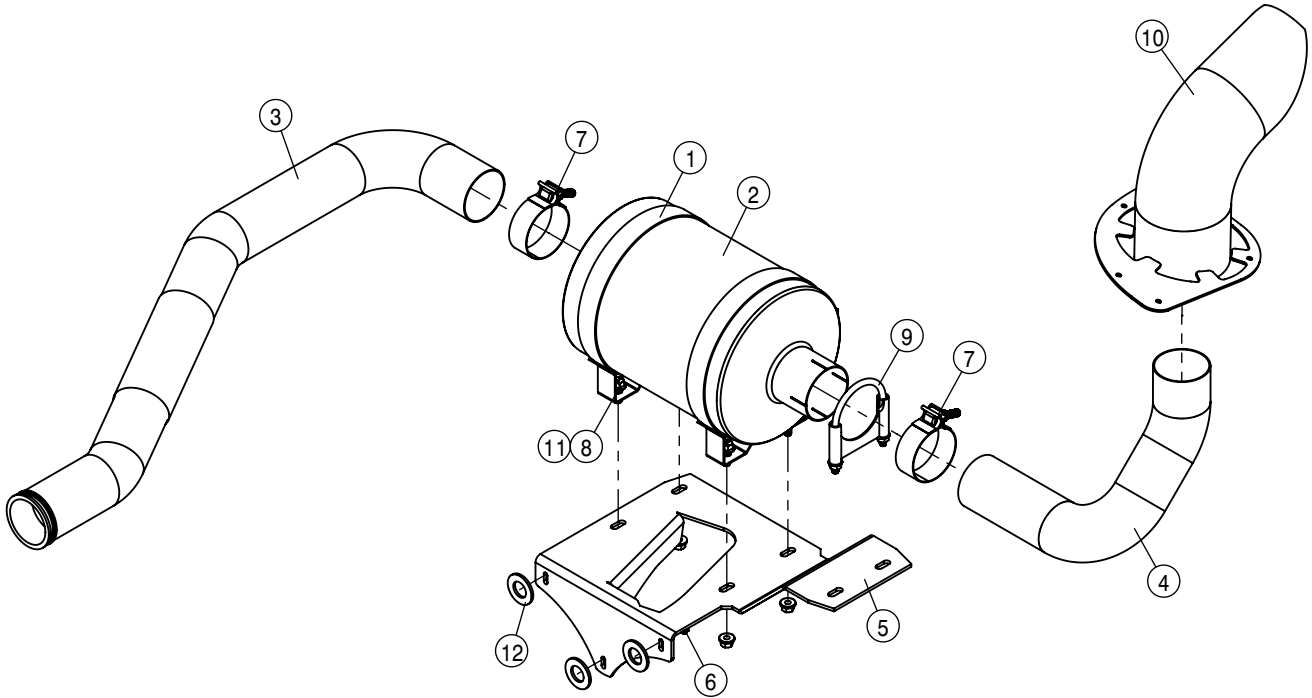

TIER-3 EXHAUST ASSEMBLY (EXPORT ONLY)			
DET	QTY	P/N	DESCRIPTION
1	2	317106	MUFFLER MNTG CLAMP
2	1	317307	3" RESONATOR
3	1	317704	PIPE, TURBO TO MUFFLER
4	1	317705	PIPE, EXHAUST OUTLET
5	1	317712	BRKT-RESONATOR SUPPORT WLD DTS
6	3	470121	1/4 UNC SERR FLG LOCK NUT
7	2	470458	MUFFLER CLAMP, 3.00 ACCUSEAL
8	4	470460	3/8UNC X 1 HHSFB GR5 MC
9	1	470475	MUFFLER CLAMP, 3.00 IN
10	1	660254	EXHAUST STACK WLD DTS T4F
11	4	910106	3/8-16UNC CTRLK FLG NUT MC GR5
12	3	920007	7/8 SAE FLAT WASHER