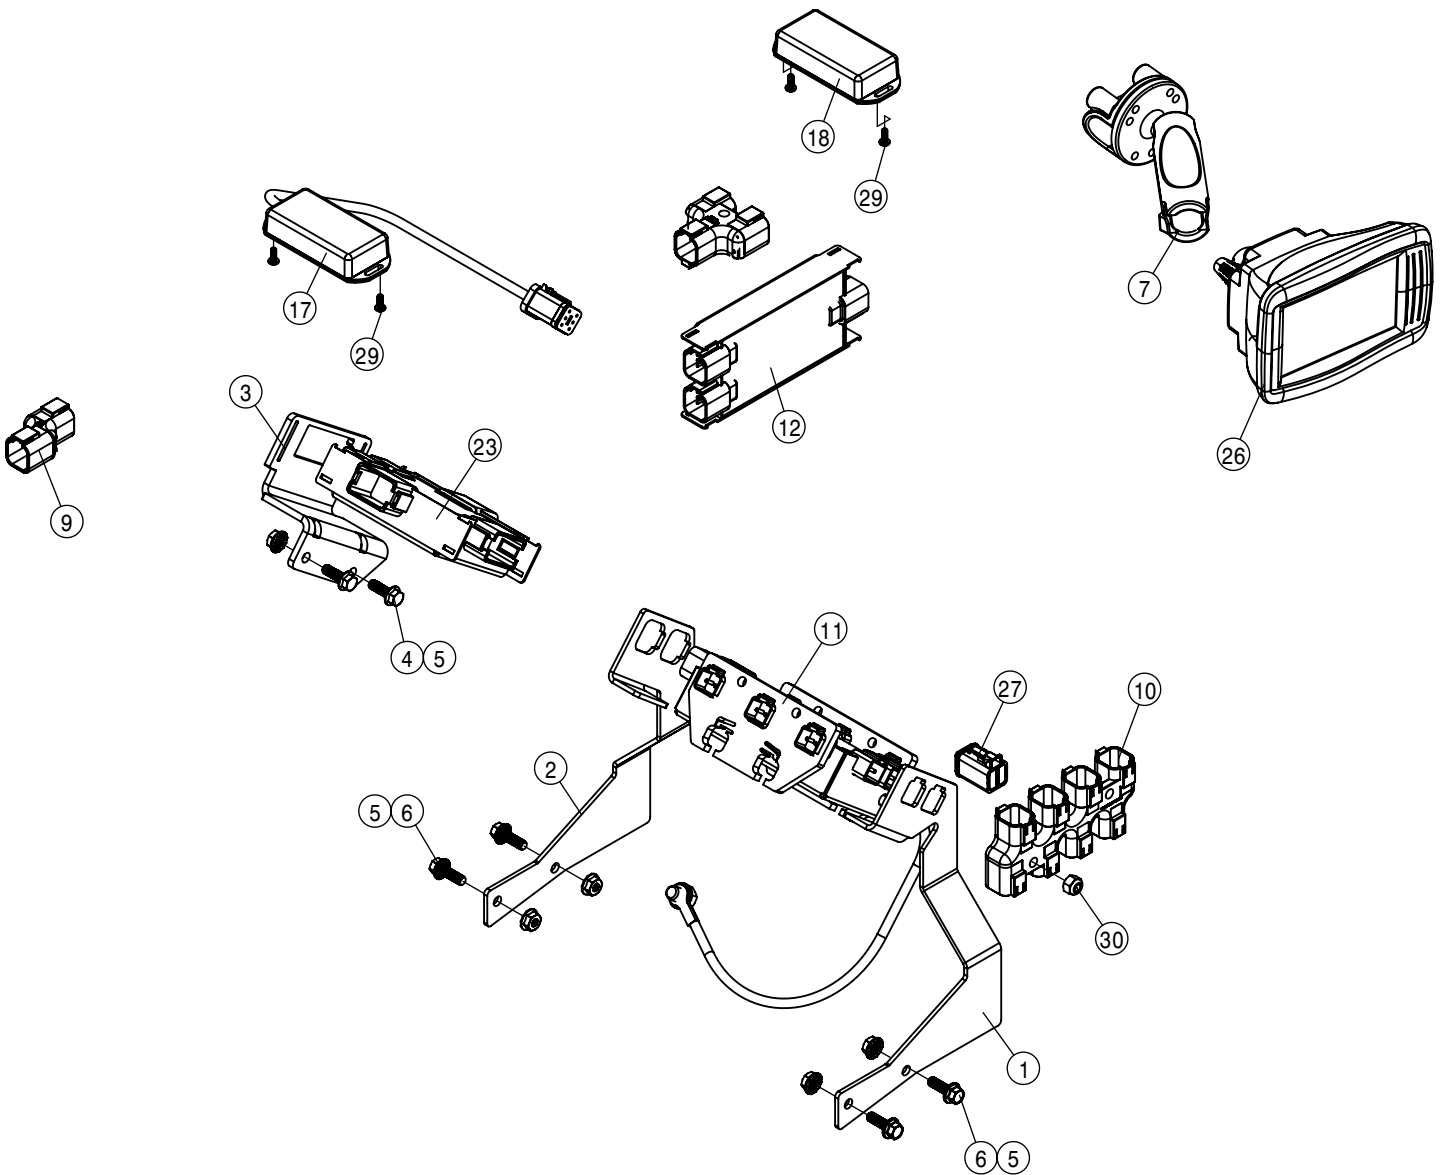

NORAC ELECTRICAL ASSEMBLY			
DET	QTY	P/N	DESCRIPTION
1	1	167556	NORAC MODULE BRKT LFT
2	1	362535	NORAC MODULE BRKT LFT
3	1	362536	NORAC INPUT MOD BRKT DTS
4	2	470118	1/4 UNC X 3/4 SER FLG BOLT
5	6	470121	1/4 UNC SERR FLG LOCK NUT
6	4	473834	1/4UNC X 3/4 SER FLG BOLT SS
7	1	693071	ADPTR KIT, RAM233 RAIL MT, NORAC
NS	1	693078	NORAC CABLE, UC5 NETWORK, 90"
9	2	693128	NORAC UC5 NETWORK 2-WAY CPLR
10	1	693131	NORAC UC5 NETWORK CPLR, 8-WAY
11	1	693133	NORAC MODULE, UC5 VALVE
12	1	693139	NORAC MODULE, UC5 CONTROL
NS	1	693142	NORAC CABLE, STS IN-CAB CANBUS
NS	2	693146	NORAC UC5 2-WAY CPLR W/TRMNTOR
NS	3	693147	NORAC UC5 NETWORK CPLR, 3-WAY
NS	1	693161	NORAC CABLE, UC5 NETWORK, 5M

NORAC ELECTRICAL ASSEMBLY			
DET	QTY	P/N	DESCRIPTION
17	1	693165	NORAC UC5 ROLL SENSOR
18	1	693165	NORAC UC5 ROLL SENSOR
NS	4	693741	CABLE UC5 NETWORK 14 AWG 1M
NS	1	693746	CABLE, BATT, 4-PIN DT FUSED-5A
NS	1	693749	UC5 CABLE, VALVE
NS	1	693750	UC5 INTERFACE CABLE
23	1	693751	UC5 INPUT PASS THRU MODULE
NS	2	693757	UC5 NETWORK CABLE, 14 AWG .5M
NS	3	693758	UC5 NETWORK CABLE, 14 AWG 3M
26	1	693777	PULSE DISPLAY
27	5	693800	UC5 NETWORK 6PIN PLUG
NS	2	693964	CABLE UC5 NETWORK 14 AWG 10M
29	4	903808	6-32 X 3/8 PHIL PANHD MACH SCR
30	1	910118	1/4-20UNC NYLOCK NUT SS