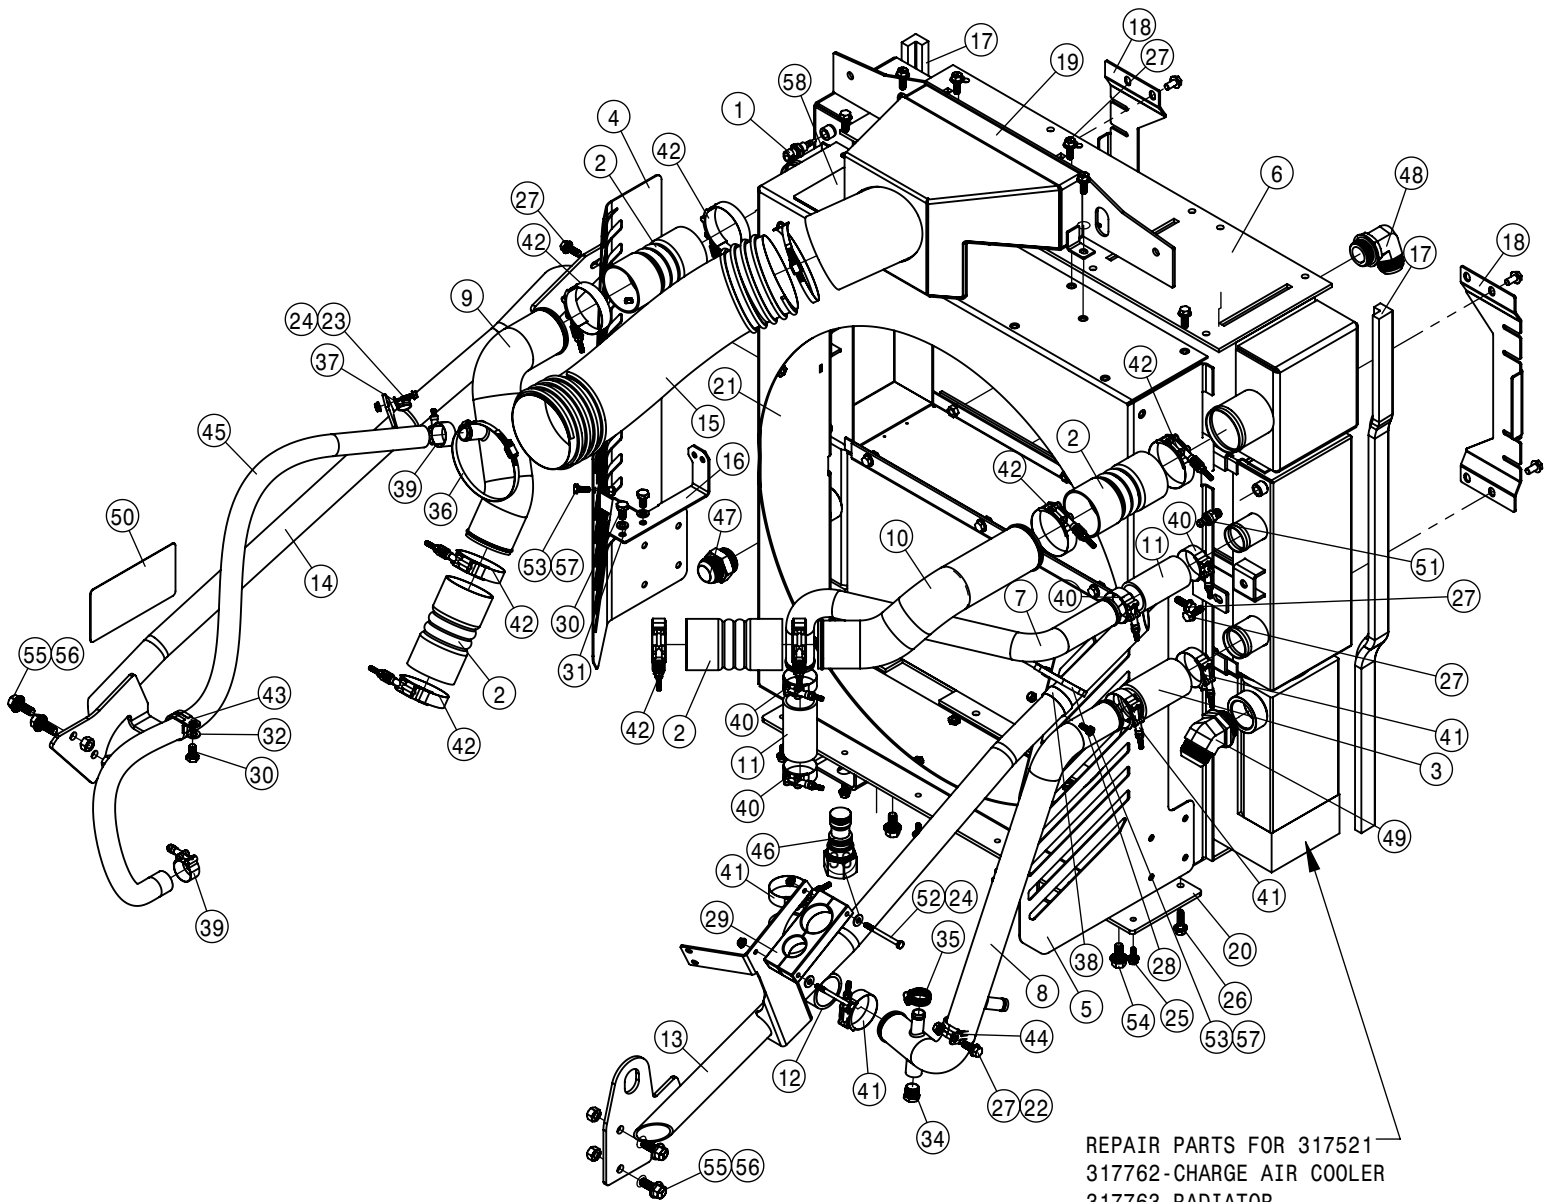

REPAIR PARTS FOR 317521
317762-CHARGE AIR COOLER
317763-RADIATOR
317764-HYDRAULIC OIL COOLER

TIER-4F RADIATOR ASSEMBLY			
DET	QTY	P/N	DESCRIPTION
1	1	290098	TEMP SENDER - CAC
2	4	311592	3.00 X 6.00 CAC HOSE
3	1	317203	COOLANT HOSE
4	1	317503	DTS LEFT SIDE FAN GUARD
5	1	317508	DTS RIGHT SIDE FAN GUARD
6	1	317521	ASSY-RAD,CAC AND HOC
7	1	317523	PIPE - COOLANT ENGINE OUTLET
8	1	317524	PIPE - COOLANT ENGINE RAD
9	1	317526	PIPE - CAC INLET COLD
10	1	317527	PIPE - CAC OUTLET HOT
11	2	317528	COOLANT HOSE 1.75 x 4"
12	1	317529	COOLANT ELBOW
13	1	317548	COOLING PKG BRACE-RT
14	1	317549	COOLING PKG BRACE-LH
15	1	317551	AIR INTAKE FLEX HOSE-DTS
16	1	317703	FAN CLUTCH/SHIELD BRACKET
17	2	317716	ISOLATOR-FOAM (COOLING PACK) DTS
18	2	317718	BRACKET-AC CONDENSOR MTG, DTS
19	1	317721	AIR INTAKE WLD, DTS

TIER-4F RADIATOR ASSEMBLY			
DET	QTY	P/N	DESCRIPTION
20	1	317751	BASE WLD-FAN SHROUD
21	1	318321	FAN SHROUD W/DECAL
22	1	470087	3/8UNC HEX SERR FLANGE NUT
23	1	470118	1/4 UNC X 3/4 SER FLG BOLT
24	3	470121	1/4 UNC SERR FLG LOCK NUT
25	6	470233	5/16UNC X 3/4 HHSFB GR5 MC
26	4	470329	3/8UNC X 1 1/4 HHSFB GR5 MC
27	11	470460	3/8 X 1" SERR FLG BOLT
28	1	470555	CABLE TIE, 1/2 X 15" BLACK NYLON
29	1	470731	TUBE CLAMP BODY,1.50, 2.05 OD
30	3	473793	10MM-1.50 X 20MM HEX BOLT GR8
31	2	473798	10MM LOCK WASHER
32	1	473799	10MM FLAT WASHER
33	2	483038	1/4 REGULAR FLAT WASHER
34	1	505231	PIPE PLUG .50NPT HEX HD BRS
35	1	520055	HOSE CLAMP NO 12 STAINLESS
36	2	520089	BRIDGE CLAMP 5" DIA
37	1	520104	CUSH HOSE CLMP,#12, 3/4D X 1/2W
38	1	520123	CUSH CLAMP,#32 1 3/4D X 5/8W

TIER-4F RADIATOR ASSEMBLY			
DET	QTY	P/N	DESCRIPTION
39	2	520138	1.38/1.56 T-BOLT HOSE CLAMP
40	4	520139	1.93/2.18 T-BOLT HOSE CLAMP SS
41	4	520140	2.18/2.50 T-BOLT HOSE CLAMP SS
42	8	520146	3.06/3.38 T-BOLT HOSE CLAMP SS
43	1	520160	CUSH CLAMP,#24 1 1/2D-3/4WLOOP
44	1	520161	CUSH CLAMP,#32 2"D-3/4W LOOP
45	1	602029	HOSE, 1" X 48.00, DTS AIR
46	1	606674	VALVE, LOGIC
47	1	618472	1 5/8MJIC-1 5/8MOR ADPTR
48	1	618477	1 5/8MJIC-90-1 5/8MOR LBO
49	1	618745	1 7/8MJIC-45-1 7/8MOR LBO
50	1	650780	DECAL, FLUIDS DTS
51	1	712100	1/4NPT X 3/8 HOSE FTG,PUSHLOCK
52	2	900010	1/4UNC X 3" HEX BOLT
53	2	900064	5/16UNC X 3/4 HHCS GR5 MC
54	2	900516	1/2UNC X 1 HHSFB GR5 MC
55	4	900517	1/2UNC X 1 1/4 HHSFB GR5 MC
56	4	910008	1/2-13UNC HEX NUT MC GR5
57	2	910132	5/16-18UNC NYLOCK NUT SS
58	1	T188283	LABEL, WARNING,FAN GUARD,ENG