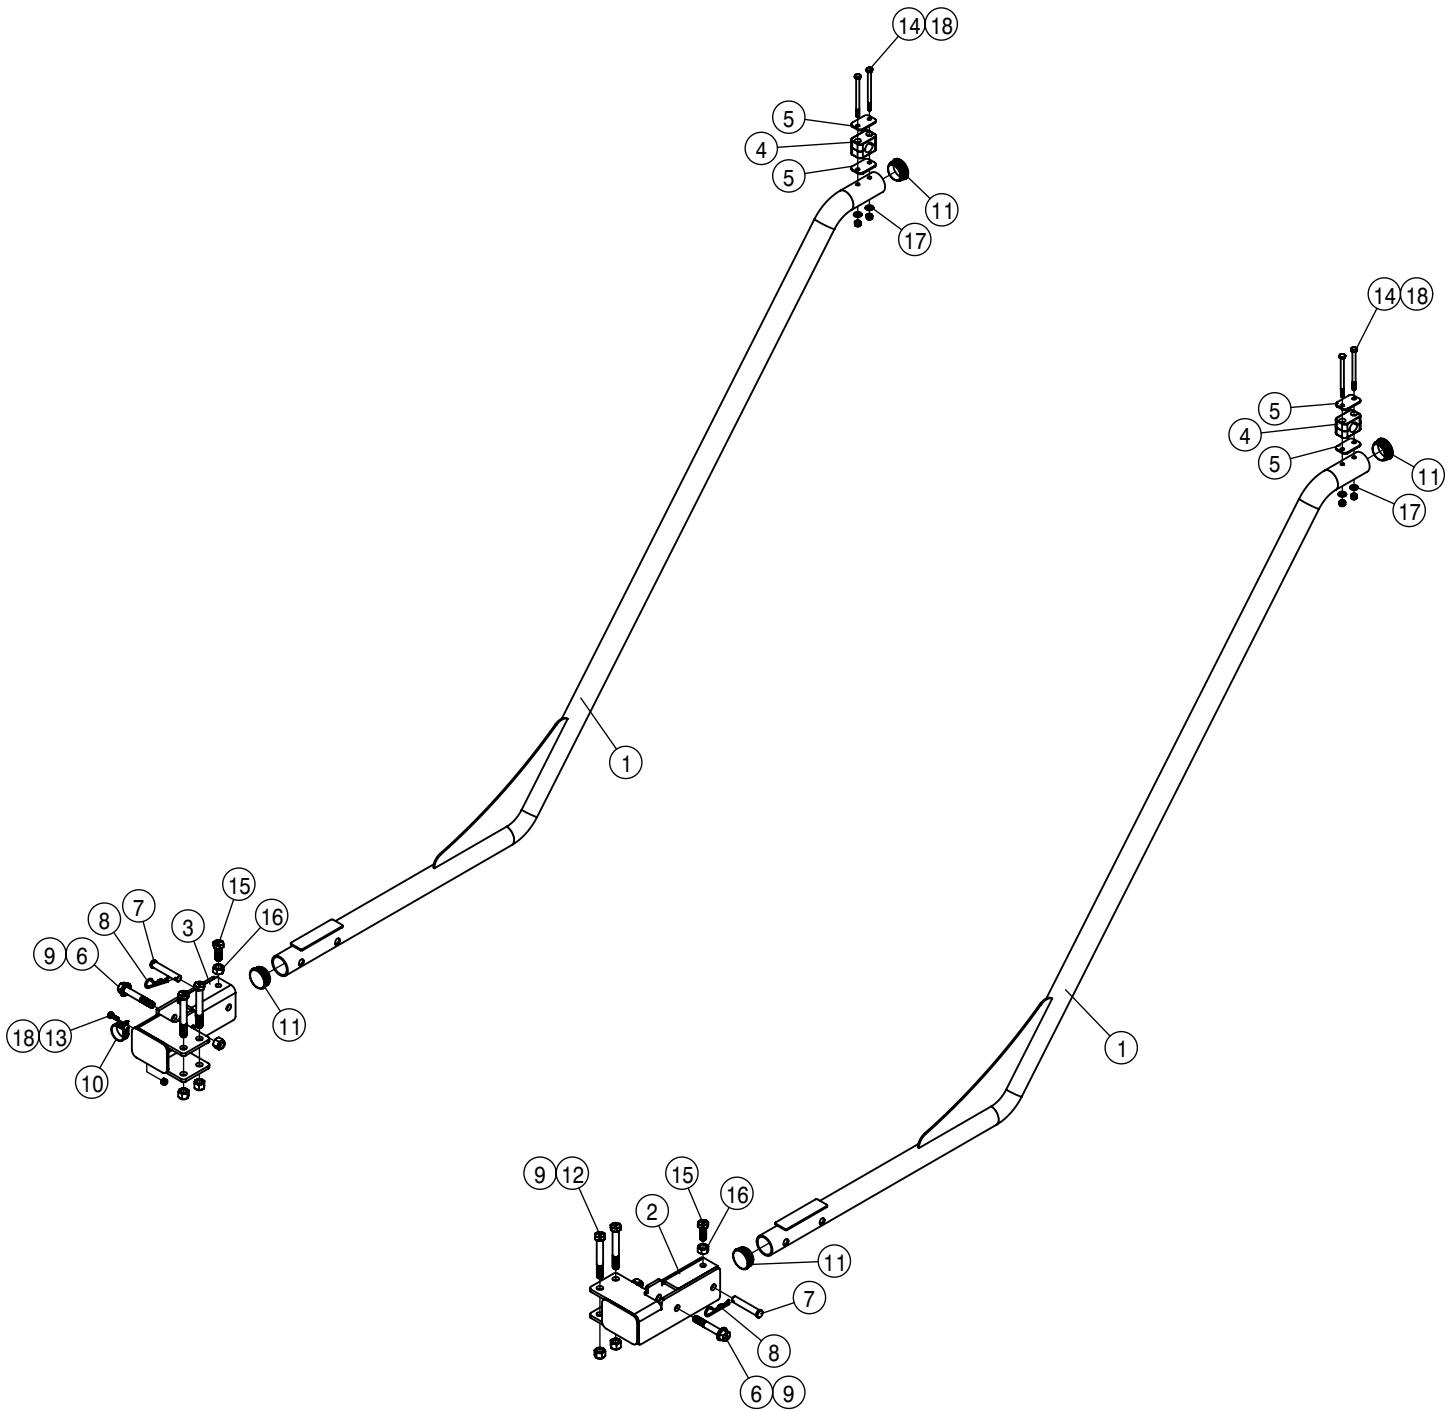

REAR BOOM MOUNTING ASSEMBLY			
DET	QTY	P/N	DESCRIPTION
1	2	165089	REAR BOOM WLD, DTS
2	1	362579	LH REAR BOOM BRKT WLT, DTS
3	1	362618	RH SIDE REAR BOOM BRKT WLD, DTS
4	2	470358	TUBE CLAMP BODY, .840 (1/2 PIPE)
5	4	470359	COVER PLATE FOR 470358
6	2	470461	1/2UNC X 3 HHSFB GR5 MC
7	2	470749	1/2 X 2 1/2 CLEVIS PIN
8	2	470753	HAIR PIN, 1/8 DIA X 2 5/8 LG SS
9	6	473007	1/2-13UNC NYLOCK NUT MC GR5
10	1	520102	CUSH HOSE CLAMP, #20, 1 1/4D X 1 1/2W
11	4	629772	CAPPLUGS PLUG, 1 3/4" RD, BLACK POLY
12	4	900273	1/2UNC X 3 3/4 HHCS GR5 MC
13	1	900448	1/4UNC X 3/4 HHCS SS
14	4	900470	1/4UNC X 3 3/4 HHCS SS
15	2	900522	1/2UNF X 1 1/4 HHCS GR5 MC
16	2	910009	1/2-20UNF HEX NUT MC GR5
17	4	910112	SAE FLAT WASHER 1/4 SS
18	5	910118	1/4-20UNC NYLOCK NUT SS