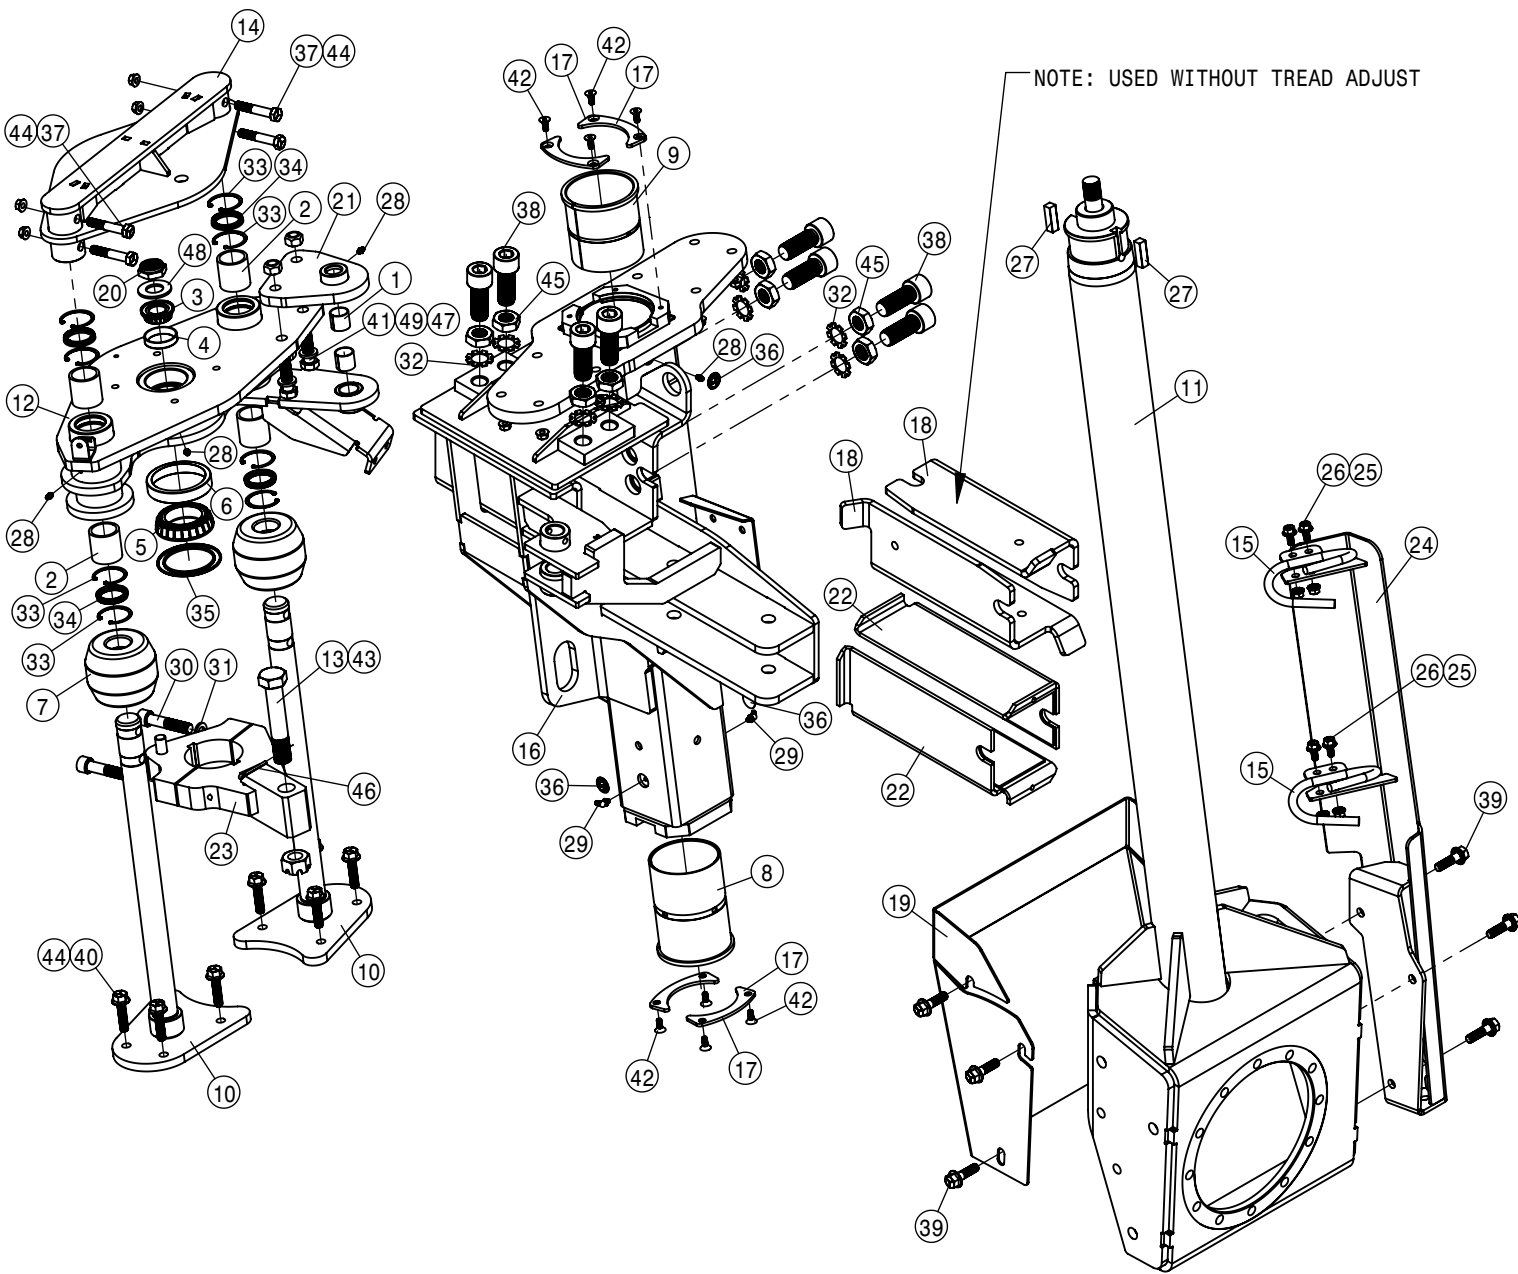

RIGHT FRONT LEG ASSEMBLY			
DET	QTY	P/N	DESCRIPTION
1	2	121029	JOURNAL BRG, 1.00 ID x 1.00 LG
2	4	121113	TOWER SLEEVE BRG (POLYGON) 05
3	1	125050	BRG CONE, 1.00 ID W/FACE SEAL
4	1	125051	BRG CUP FOR 125050
5	1	125059	BRG CONE, 2.25 ID
6	1	125060	BEARING CUP FOR 125059
7	2	311058	RUBBER SPRING
8	1	358564	FRT LEG LWR NYL SLEEVE 280 89
9	1	358565	FRT LEG UPR NYL SLEEVE 280 89
10	2	359491	NITRO TOWER WLD
11	1	359513	RF/LR INNER LEG WLD
12	1	359524	RH AIR BAG LWR PLT WLD
13	1	359534	STRG CYL BOLT
14	1	359536	AIR BAG TOWER TOP MT WLD
15	2	359672	LWR HOSE GUIDE- WLD
16	1	360067	RH FRT OTR LEG WLD
17	4	360110	BRG KPR, LEG

RIGHT FRONT LEG ASSEMBLY			
DET	QTY	P/N	DESCRIPTION
18	2	360187	LEG ATTACHMENT REINF PLT RH
19	1	360198	CROP SHIELD
20	1	360561	1-14 UNS THIN HEX NUT LCK
21	1	360584	UPPER TRUNION MT WLD FRONT RH
22	2	360602	TREAD ADJUST WEAR PLT
23	1	360603	STRG ARM CLAMP WLD
24	1	362423	LWR LEG HOSE GUIDE WLD RH
25	4	470087	3/8-16UNC HEX FLG NUT SER MC GR5
26	4	470409	3/8UNC X 3/4 HHSFB GR5 MC
27	2	470447	KEY .50 SQ X 1.69 LONG
28	4	471005	GREASE ZERK, 1/4-28 X 1/2
29	2	471023	GREASE ZERK 1/4-28 X 45
30	2	472337	5/8UNC X 3" SOC HD CAP SCR
31	2	473841	16MM LOCK WASHER
32	8	483018	EXT TOOTH LOCK WASHER 1 MC
33	8	629537	187RRHOZ SNAP RING
34	4	629620	SEAL, 1.500 ROD DIA

RIGHT FRONT LEG ASSEMBLY			
DET	QTY	P/N	DESCRIPTION
35	1	629626	SEAL, 3.875 DIA, FOR 125059
36	3	650206	DECAL, GREASE DAILY
37	4	900269	1/2UNC X 2 3/4 HHS FB GR5 MC
38	8	900395	1"UNC X 2 1/2 SOCKET CAP SCR
39	6	900518	1/2UNC X 1 3/4 HHSFB GR5 MC
40	8	900519	1/2UNC X 2 HHSFB GR5 MC FT
41	2	900857	5/8UNC X 2 1/4 HEX BOLT GR8
42	8	903728	1/4-20 UNC X 3/4 FHSCS GR5 BZ
43	1	910020	1-8UNC HEX SLTDD NUT MC GR5
44	12	910042	3/8-16UNC HEX FLG NUT SM MC GR8
45	8	910101	1" UNC HEX JAM NUT
46	1	910120	3/16 X 1 3/4 COTTER PIN SS
47	2	914010	5/8-11UNC STOVER NUT MC GR5
48	1	920008	SAE FLAT WASHER 1 MC
49	2	920505	HLOCK WASHER 5/8 MC