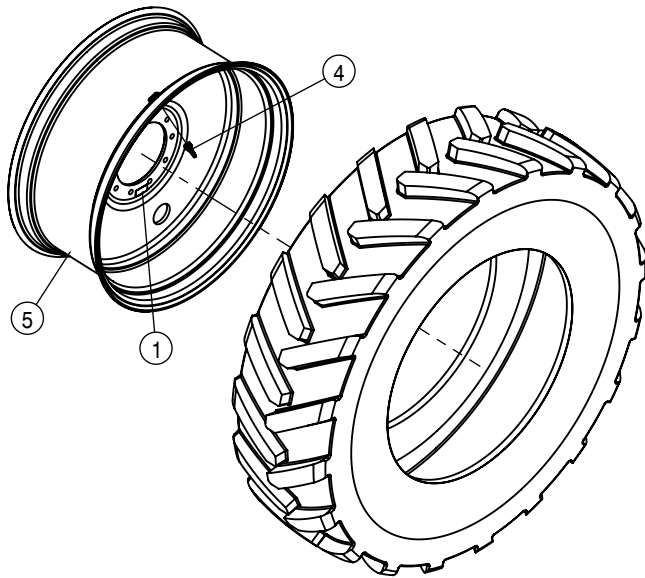

V420/85 R34 RADIAL TIRE