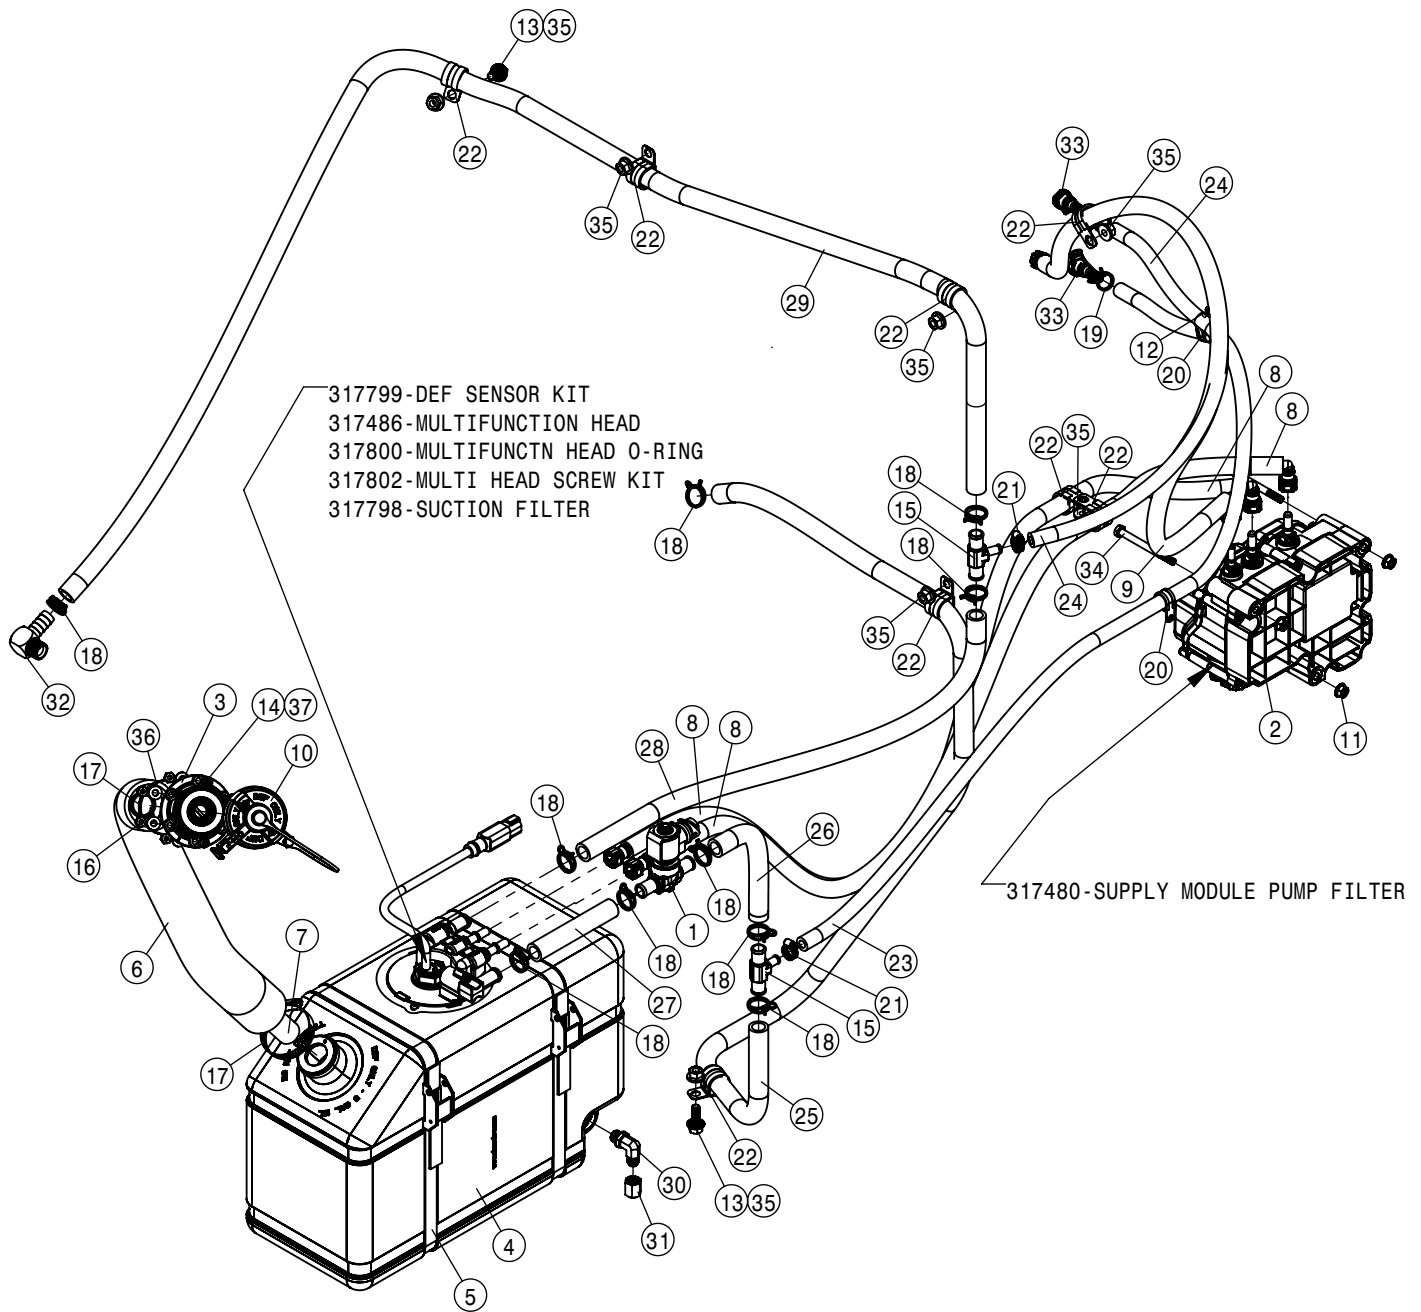

TIER-4F DEF TANK ASSEMBLY			
DET	QTY	P/N	DESCRIPTION
1	1	317359	COOLANT VALVE STS '14
2	1	317479	DEF SUPPLY MODULE PUMP
3	1	317541	BOLT ON CAP ADAPTER ASMY
4	1	317542	TANK ASSY, DEF 5 GALLON
5	2	317552	DEF TIE DOWN STRAP-DTS
6	1	317553	DEF REFILL VENT HOSE-DTS
7	1	317554	DEF REMOTE REFILL HOSE-DTS
8	2	317675	DEF SUCTION/RETURN HOSE ASSY
9	1	317676	PRESSURE HOSE ASSY, DTS
10	1	317702	CAP ASMY-DEF LOCKING
11	3	470113	5/16UNC SERR FLG LOCK NUT
12	1	470121	1/4 UNC SERR FLG LOCK NUT
13	2	470460	3/8UNC X 1 HHSFB GR5 MC
14	6	472348	1/4UNC X 1 ALHD BUTTON CAP SCR
15	2	500285	3/8 x 5/8 x 5/8 MOLDED TEE
16	1	520010	CRIMP CLAMP
17	2	520068	HOSE CLAMP NO 32 STAINLESS
18	10	520081	HOSE CLAMP NO 14 DBL WIRE
19	2	520083	HOSE CLAMP NO 11.5 DBL WIRE

TIER-4F DEF TANK ASSEMBLY			
DET	QTY	P/N	DESCRIPTION
20	2	520104	CUSH HOSE CLMP,#12, 3/4D x 1/2W
21	2	520120	HOSE CLAMP NO 4 STAINLESS
22	8	520121	CUSH CLAMP,#16 1IN X 3/4W
23	1	602016	HOSE, 3/8 X 53.00 HEATER
24	1	602017	HOSE, 3/8 X 26.00 HEATER
25	1	602018	HOSE, 5/8 X 58.00 HEATER
26	1	602019	HOSE, 5/8 X 8.00 HEATER
27	1	602020	HOSE, 5/8 X 5.13 HEATER
28	1	602021	HOSE, 5/8 X 26.00 HEATER
29	1	602022	HOSE, 5/8 X 80.00 HEATER
30	1	618119	9/16MJIC-90-9/16MOR LBO
31	1	618531	9/16FJIC CAP NUT
32	1	618573	5/8 HOSE BARB-90-1/2MNPT
33	2	618880	3/8 J2044 QUICK CONNECT
34	3	900539	5/16UNC X 3 1/2 HHCS GR5 MC
35	7	910106	3/8-16UNC CTRLK FLG NUT MC GR5
36	6	910112	SAE FLAT WASHER 1/4 SS
37	6	910118	1/4-20UNC NYLOCK NUT SS