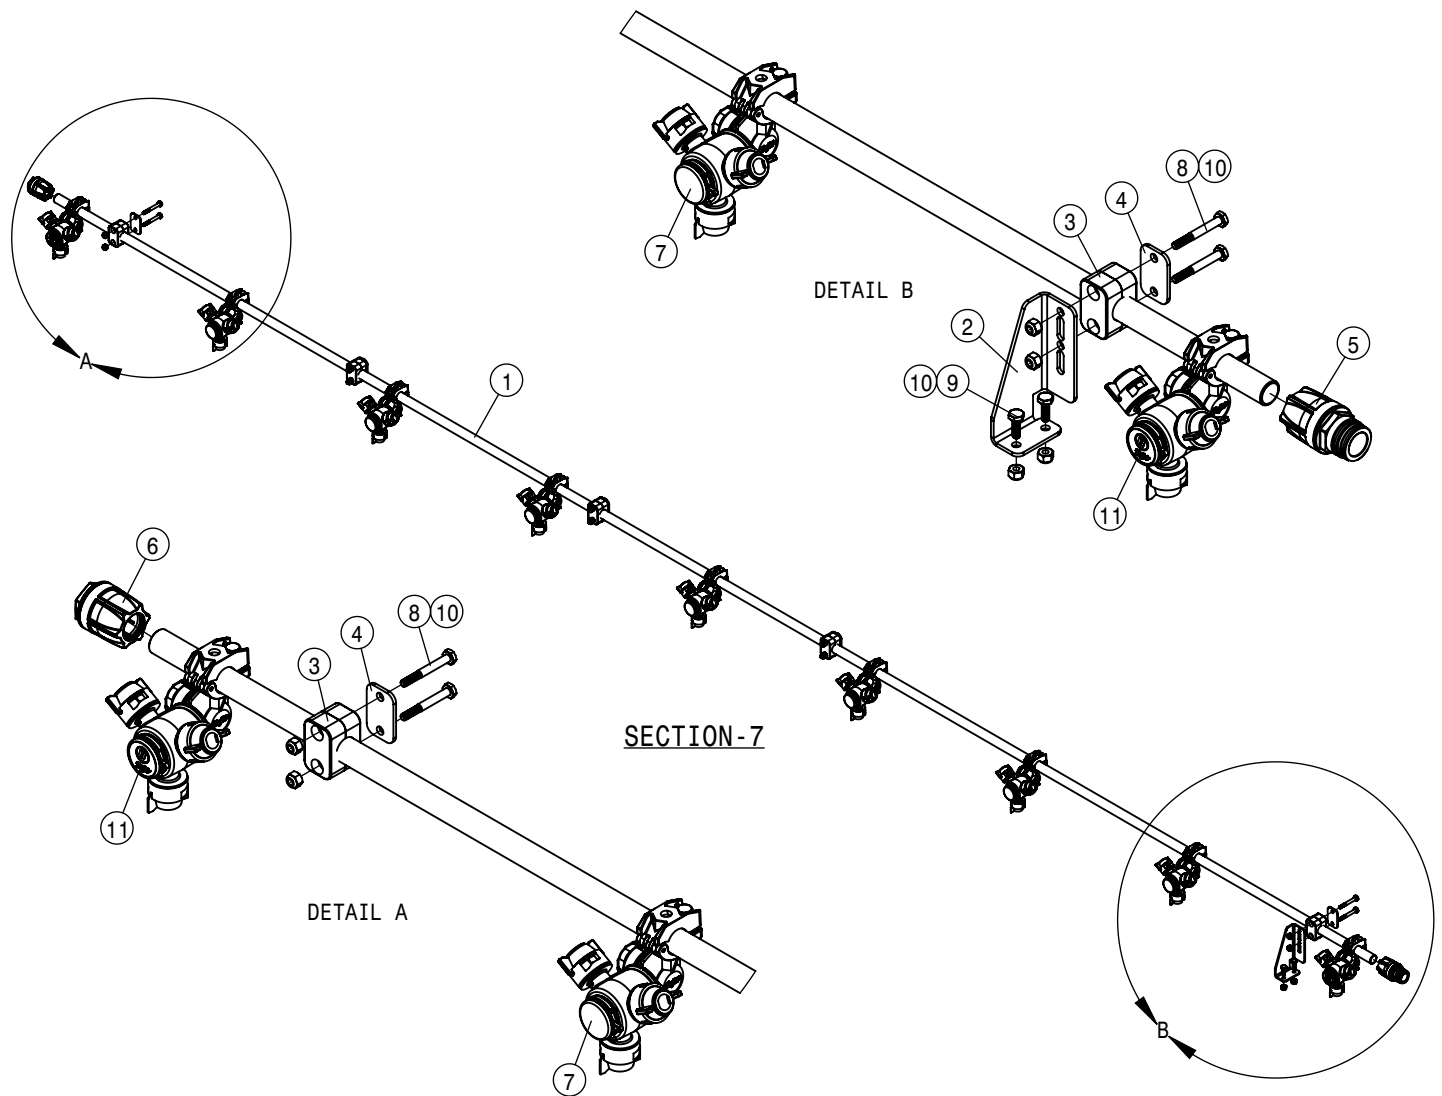

20" WET BOOM SPACING, SECTION-7 90' BOOM			
DET	QTY	P/N	DESCRIPTION
1	1	167707	TUBE-WET BM .50X165 20"SP
2	1	169154	OUTER SOLU BRKT, DTS'16
3	5	470358	TUBE CLAMP BODY, .840 (1/2 PIPE)
4	5	470752	SS COVER PLATE FOR 470358
5	1	500331	T3 - 1/2" PIPE BOOM END
6	1	500332	1/2" PIPE BOOM END
7	7	737961	QUICK TJET 3-TIP BODY, 1/2"
8	10	900022	1/4UNC X 2 HHCS SS
9	2	900448	1/4UNC X 3/4 HHCS SS
10	12	910118	1/4-20UNC NYLOCK NUT SS
11	2	737962	QUICK TJET 3-TIP BODY, 1/2" R