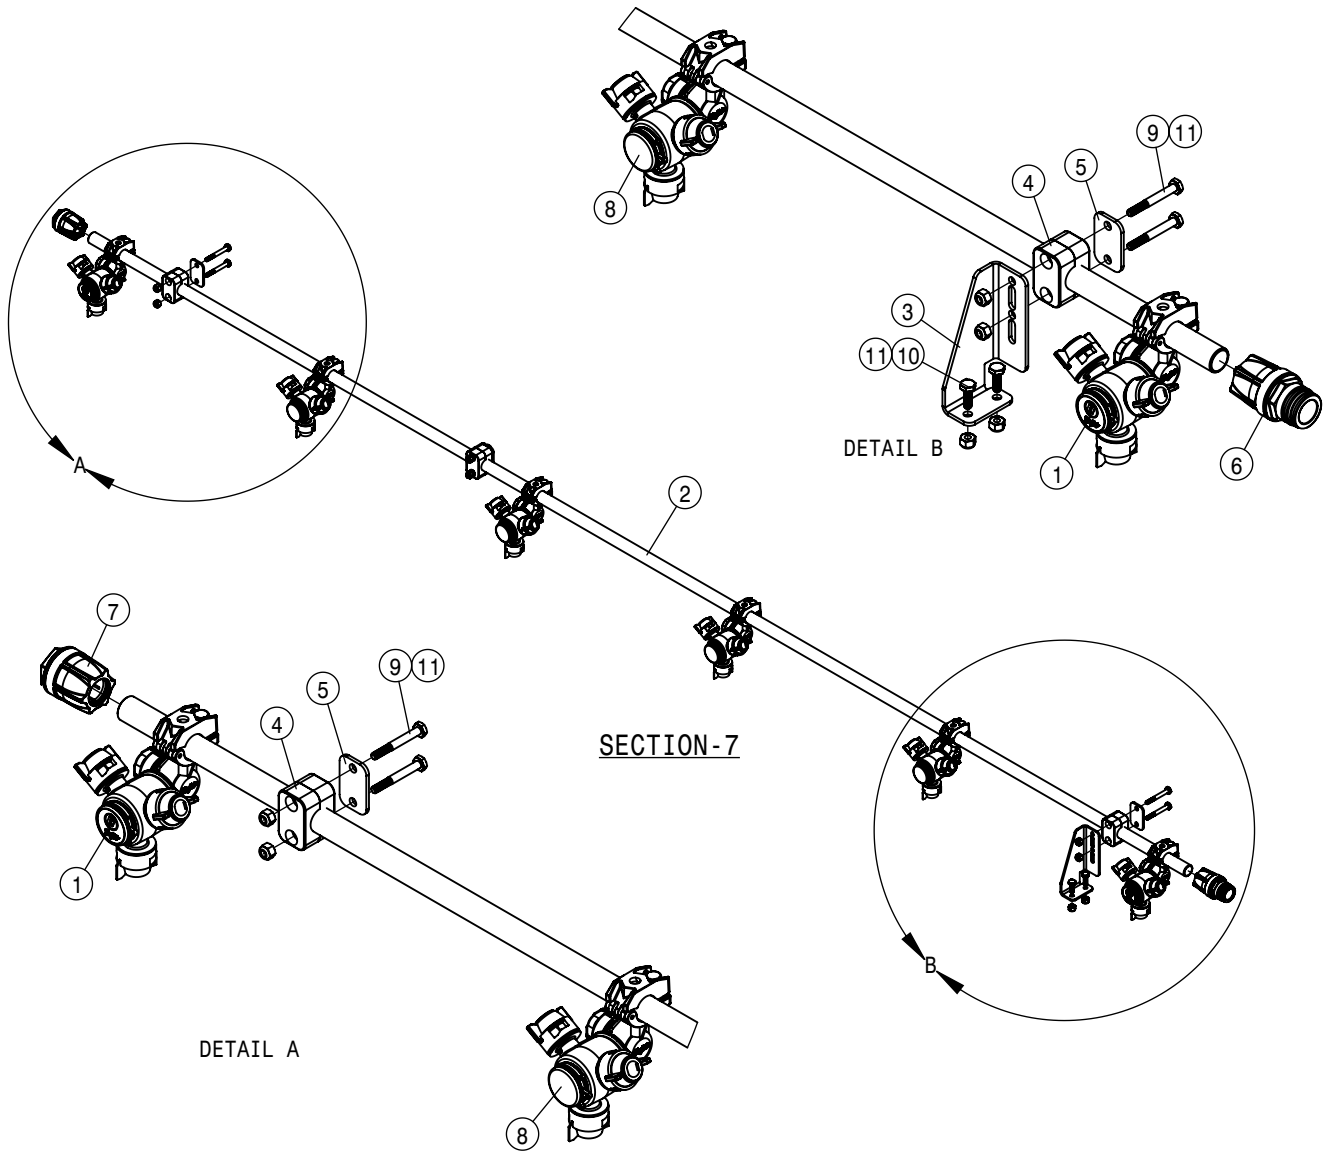

SECTION-7

20" WET BOOM SPACING, SECTION-7 80' BOOM			
DET	QTY	P/N	DESCRIPTION
1	2	737962	QUICK TJET 3-TIP BODY, 1/2" R
2	1	167803	TUBE-WET BM .50X105 20"SP
3	1	169154	OUTER SOLU BRKT, DTS'16
4	3	470358	TUBE CLAMP BODY, .840 (1/2 PIPE)
5	3	470752	SS COVER PLATE FOR 470358
6	1	500331	T3 - 1/2" PIPE BOOM END
7	1	500332	1/2" PIPE BOOM END
8	4	737961	QUICK TJET 3-TIP BODY, 1/2"
9	6	900022	1/4UNC X 2 HHCS SS
10	2	900448	1/4UNC X 3/4 HHCS SS
11	8	910118	1/4-20UNC NYLOCK NUT SS