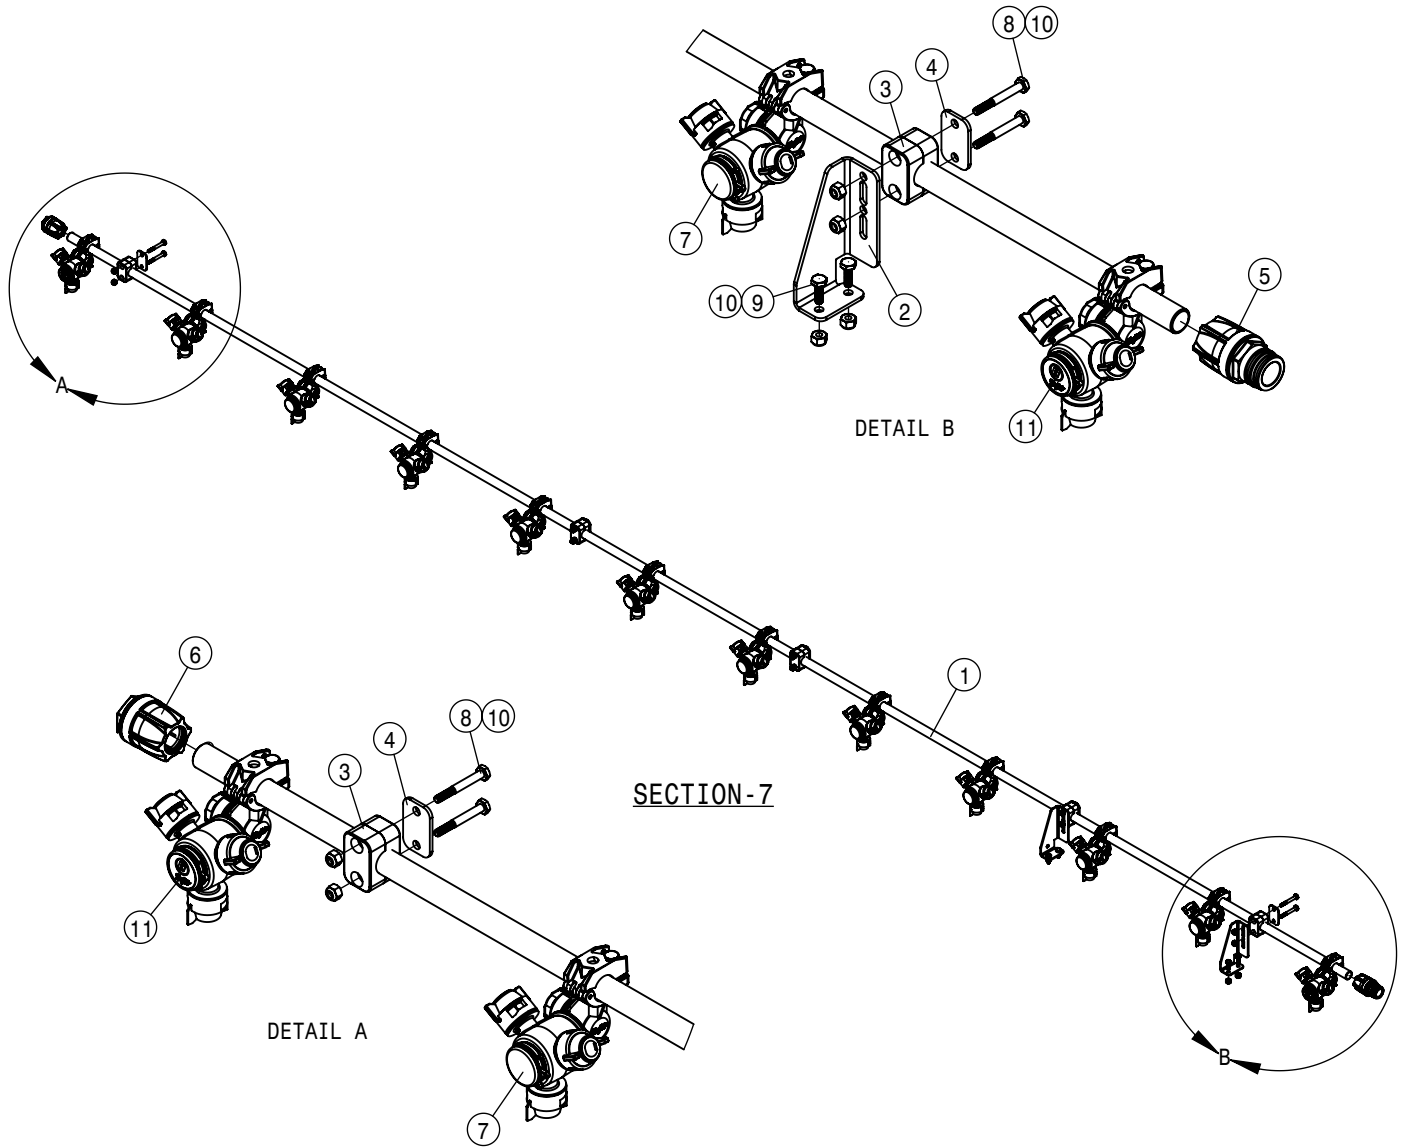

15" WET BOOM SPACING, SECTION-7 90' BOOM			
DET	QTY	P/N	DESCRIPTION
1	1	167267	TUBE-WET BM .50X169.63 15"SP
2	2	169154	OUTER SOLU BRKT, DTS'16
3	5	470358	TUBE CLAMP BODY, .840 (1/2 PIPE)
4	5	470752	SS COVER PLATE FOR 470358
5	1	500331	T3 - 1/2" PIPE BOOM END
6	1	500332	1/2" PIPE BOOM END
7	10	737961	QUICK TJET 3-TIP BODY, 1/2"
8	10	900022	1/4UNC X 2 HHCS SS
9	4	900448	1/4UNC X 3/4 HHCS SS
10	14	910118	1/4-20UNC NYLOCK NUT SS
11	2	737962	QUICK TJET 3-TIP BODY, 1/2" R