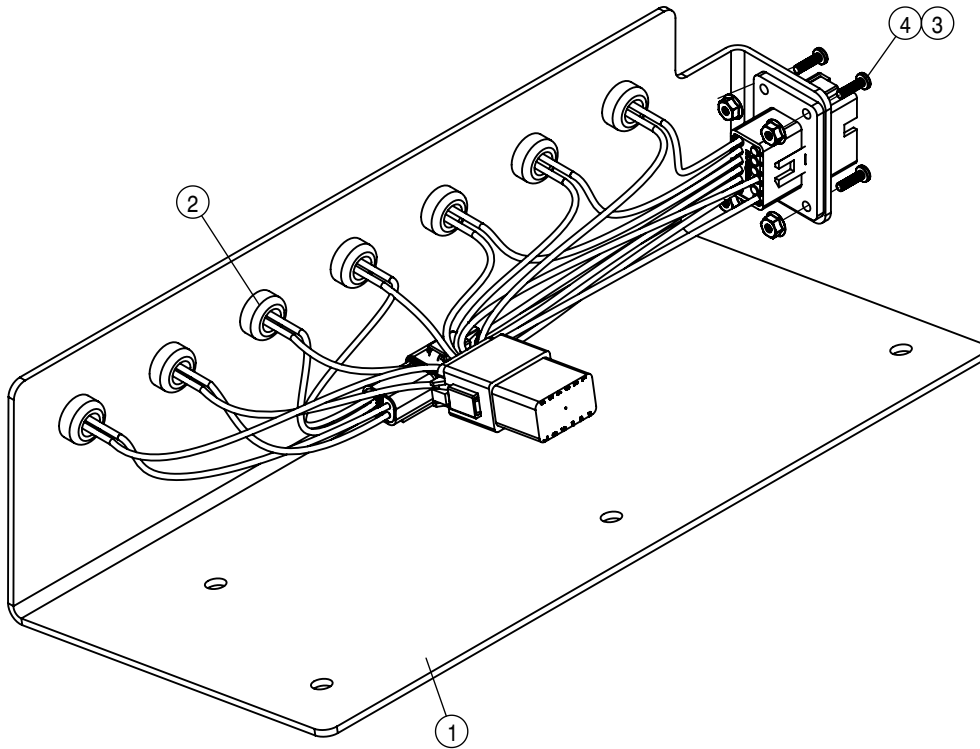

BOOM SECTION LIGHTS 80/90			
DET	QTY	P/N	DESCRIPTION
1	1	167616	BM SCT LIGHT BKT
2	7	294482	LIGHT ASSY, SPRAY SECTION
3	4	470509	6-32 SERR. FLANGE NUT
4	4	903812	6-32 X 1/2 PHIL PAN MACH SCR