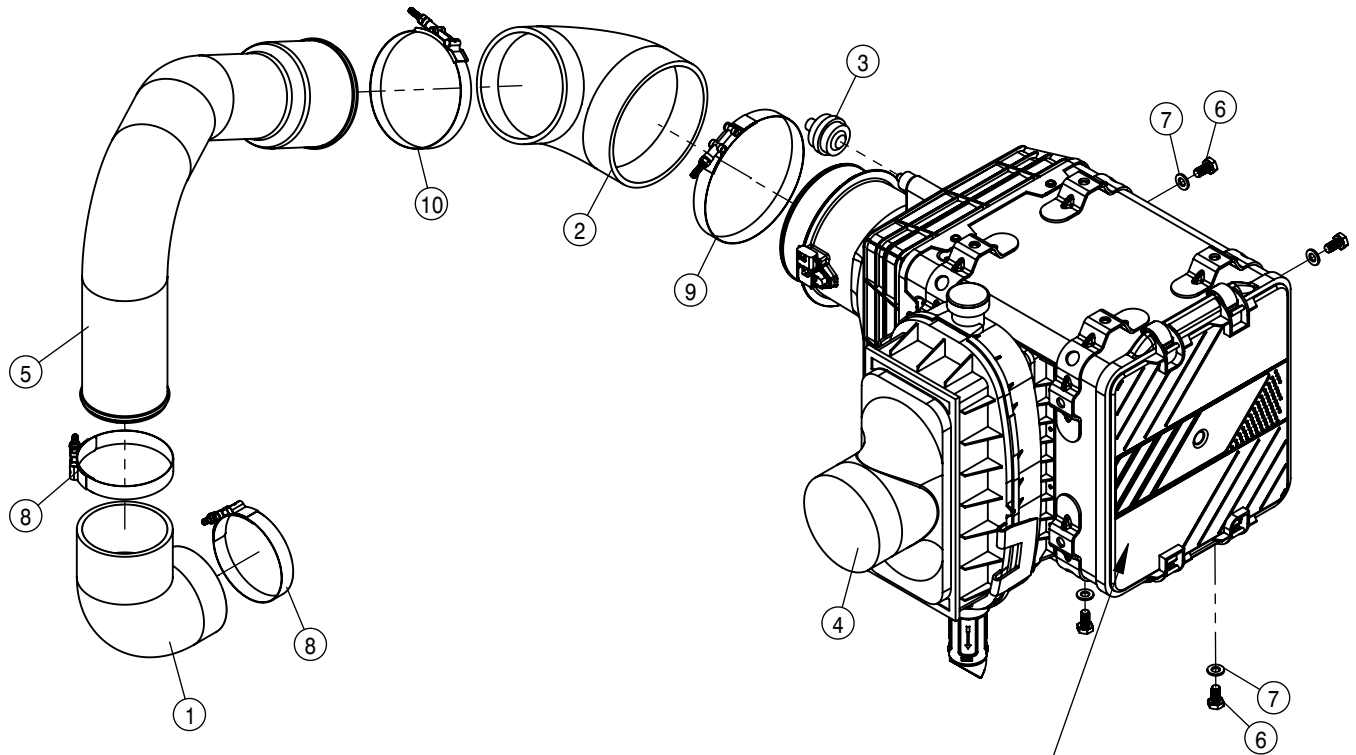

317491-PRIMARY ELEMENT, AIR CLEANER
317492-SECONDARY ELEMENT, AIR CLEANER

TIER-3 AIR CLEANER ASSEMBLY (EXPORT ONLY)			
DET	QTY	P/N	DESCRIPTION
	1	316624	4.00" 4.50 X 5.75 EDPM ELBOW
	1	317288	ELBOW 90L60R50SR
	1	317355	AIR FILTER MINDER SWITCH
	1	317502	AIR CLEANER
	1	317708	TUBE AIR INTAKE TURBO
	4	473793	10MM-1.50 X 20MM HEX BOLT GR8
	4	473799	10MM FLAT WASHER
	2	520134	4.31/4.59 T-BOLT HOSE CLAMP SS
	1	520147	6.38/6.69 T-BOLT HOSE CLAMP
	1	520148	5.38/5.69 T-BOLT HOSE CLAMP SS