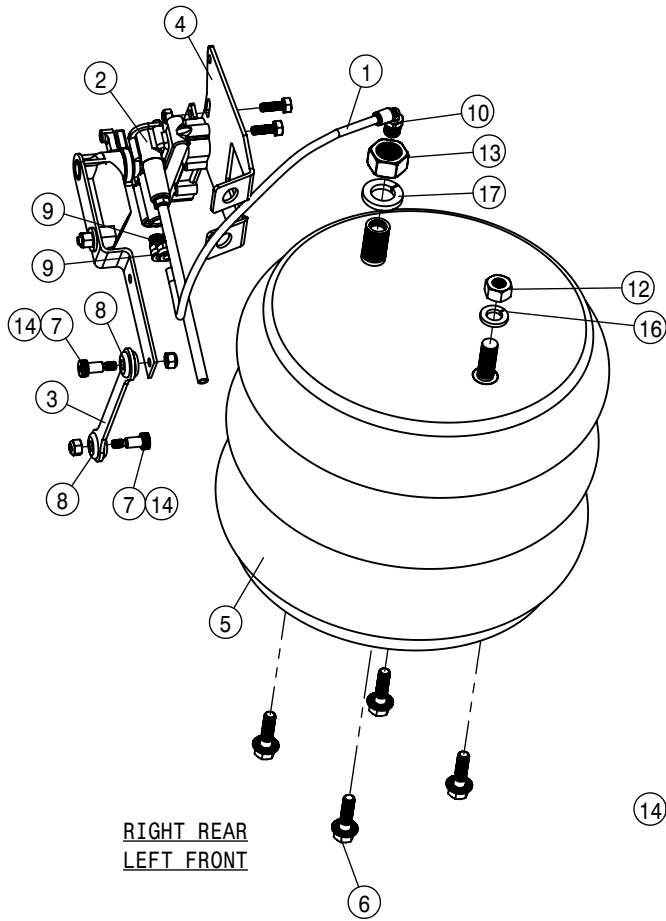

AIR BAG ASSEMBLY			
DET	QTY	P/N	DESCRIPTION
1	2	195906-013	1/40D AIR BRAKE TUBING J844-A
2	2	358832	AIRIDE SPRING CTRL VALVE 98
3	2	360175	LINK-AIR VALVE, FRONT MOUNT
4	2	360176	DTS AIRRIDE VALVE BRACKET
5	2	360180	AIR RIDE SPRING
6	8	470329	3/8UNC X 1 1/4 HHSFB GR5 MC
7	4	470607	1/4UNC-5/16 X .50 SHLDR SCR SS
8	4	470608	GROMMET-.31 ID X .56 PD X .19 PG
9	4	711036	1/8MNPT-1/4 NYL TUBE FTG
10	2	711040	1/4MNPT-90-1/4 NYL TUBE LBO
11	4	900002	1/4UNC x 3/4 HEX BOLT
12	2	910008	1/2UNC HEX NUT
13	2	910013	3/4UNF HEX NUT
14	4	910118	1/4-20UNC NYLOCK NUT SS
15	4	914000	1/4UNC HEX STOVER NUT
16	2	920504	1/2 LOCK WASHER
17	2	920506	3/4 LOCK WASHER