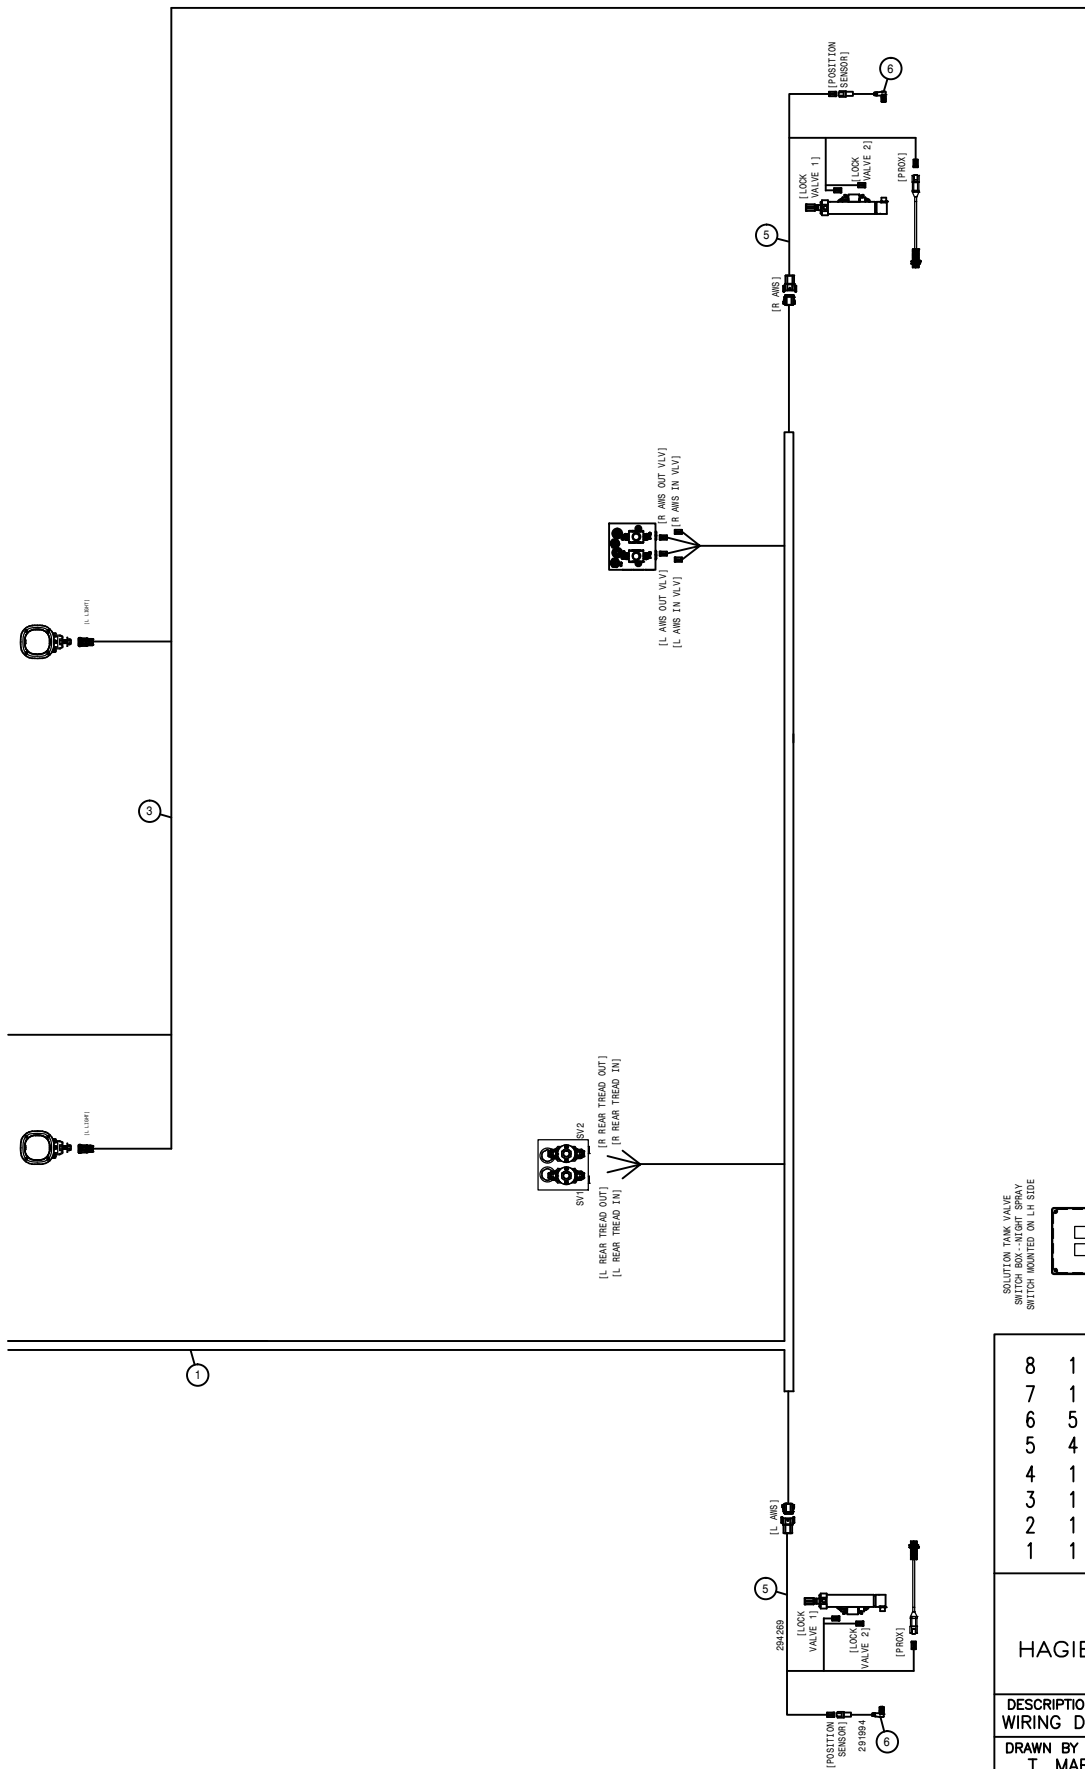

SOLUTION TANK VALVE
SWITCH BOX—NIGHT SPRAY
SWITCH MOUNTED ON L.H. SIDE

8	1	294369	AUTOSTEER CAB HARNESS, STS'17
7	1	294368	AUTOSTEER EXT HARNESS, STS'12
6	5	291994	SENSOR HARNESS,MICRO-DEUTSCH
5	4	294269	HARNESS - REAR LEG AWS, DTS
4	1	294393	MAIN CAB EXT HARNESS-'18 DTS
3	1	294294	LIGHT EXTENSION HARNESS
2	1	294079	FOAMER EXTENSION
1	1	294267	DTS OPTION CHASSIS HARNESS

HAGIE
HAGIE MANUFACTURING COMPANY
CLARION, IOWA 50525

DESCRIPTION
WIRING DIAGRAM DTS10 2018

DRAWN BY T. MARKER	SCALE NTS	
CHECKED BY	APPROVED BY	
DATE 1/8/2018	DRAWING NUMBER 499415	REV A
SHEET 2 OF 3