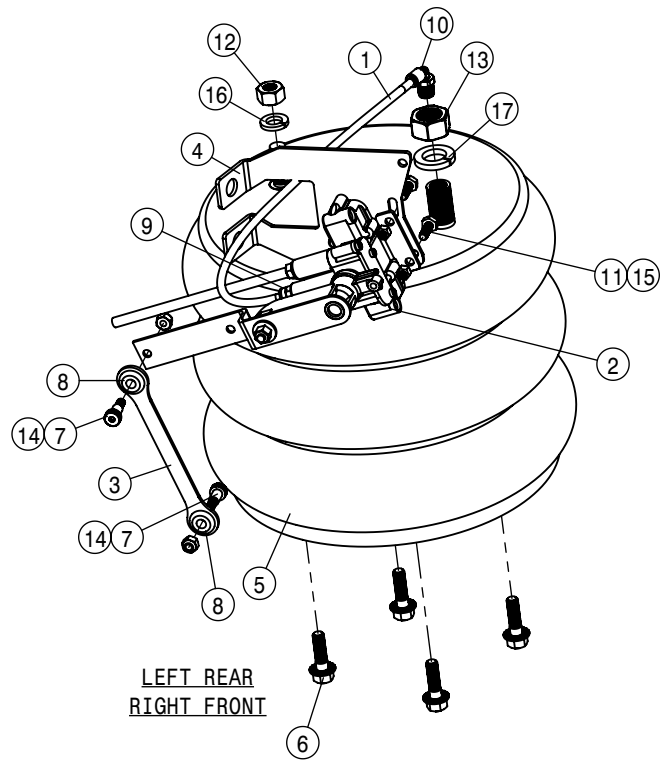

AIR BAG ASSEMBLY			
DET	QTY	P/N	DESCRIPTION
1	2	195906-013	1/40D AIR BRAKE TUBING J844-A
2	2	358832	AIRIDE SPRING CTRL VALVE 98
3	2	360175	LINK-AIR VALVE, FRONT MOUNT
4	2	360176	DTS AIRRIDE VALVE BRACKET
5	2	360180	AIR RIDE SPRING
6	8	470329	3/8UNC X 1 1/4 HHSFB GR5 MC
7	4	470607	1/4UNC-5/16 X .50 SHLDR SCR SS
8	4	470608	GROMMET-.31 ID X .56 PD X .19 PG
9	4	711036	1/8MNPT-1/4 NYL TUBE FTG
10	2	711040	1/4MNPT-90-1/4 NYL TUBE LBO
11	4	900002	1/4UNC x 3/4 HEX BOLT
12	2	910008	1/2UNC HEX NUT
13	2	910013	3/4UNF HEX NUT
14	4	910118	1/4-20UNC NYLOCK NUT SS
15	4	914000	1/4UNC HEX STOVER NUT
16	2	920504	1/2 LOCK WASHER
17	2	920506	3/4 LOCK WASHER