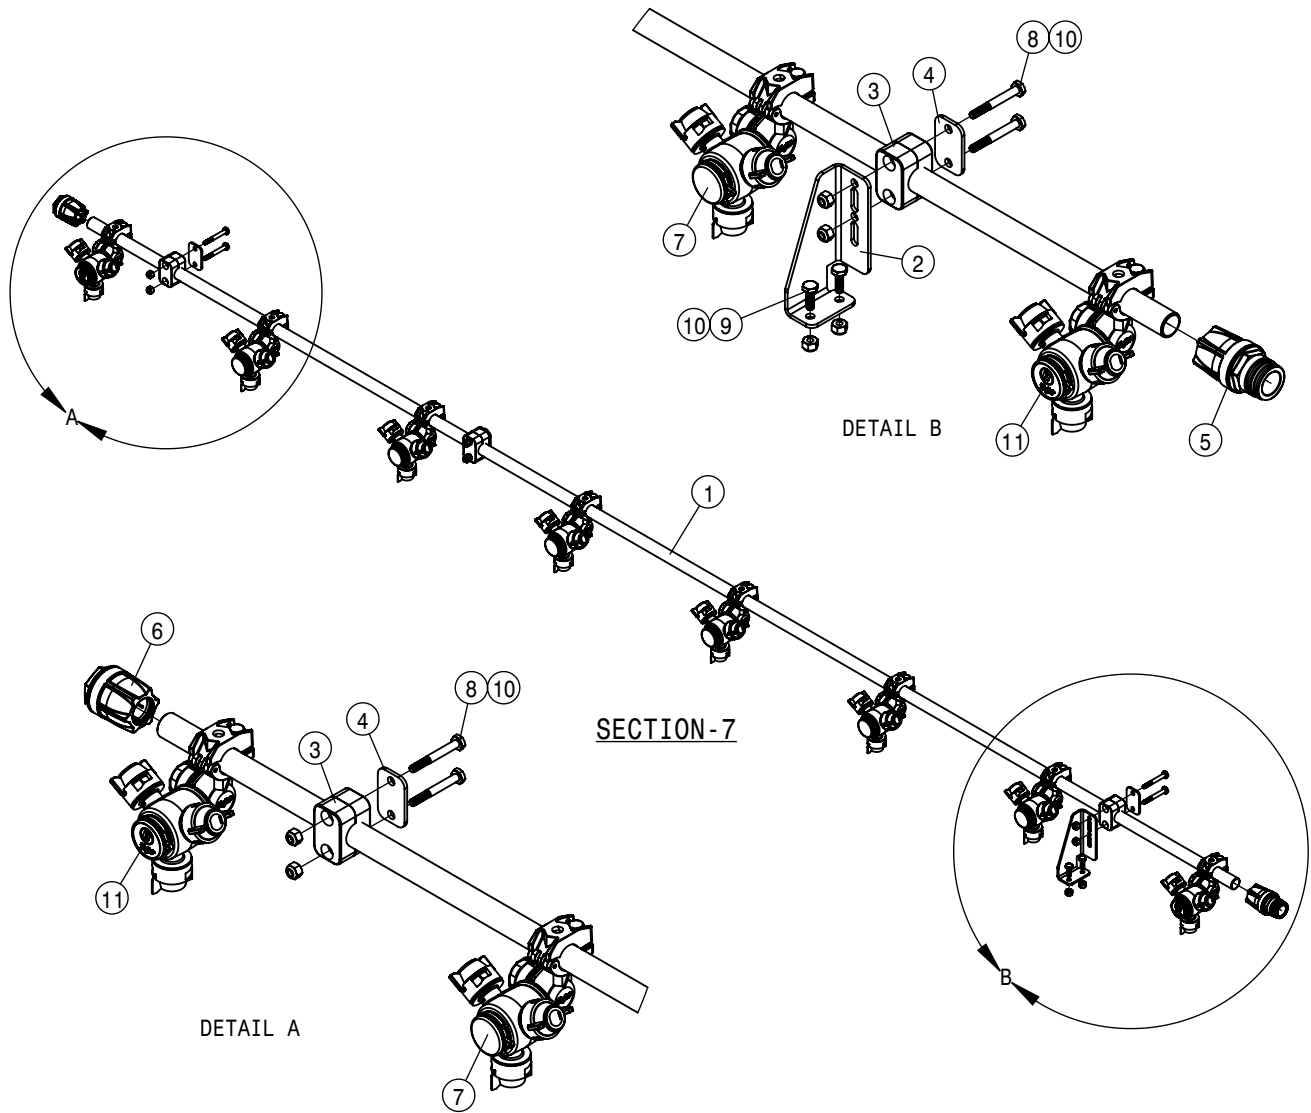

15" WET BOOM SPACING, SECTION-7 80' BOOM				
DET	QTY	P/N	DESCRIPTION	
1	1	167802	TUBE-WET BM .50X109.63 15"SP	
2	1	169154	OUTER SOLU BRKT, DTS'16	
3	3	470358	TUBE CLAMP BODY, .840 (1/2 PIPE)	
4	3	470752	SS COVER PLATE FOR 470358	
5	1	500331	T3 - 1/2" PIPE BOOM END	
6	1	500332	1/2" PIPE BOOM END	
7	6	737961	QUICK TJET 3-TIP BODY, 1/2"	
8	6	900022	1/4UNC X 2 HHCS SS	
9	2	900448	1/4UNC X 3/4 HHCS SS	
10	8	910118	1/4-20UNC NYLOCK NUT SS	
11	2	737962	QUICK TJET 3-TIP BODY, 1/2" R