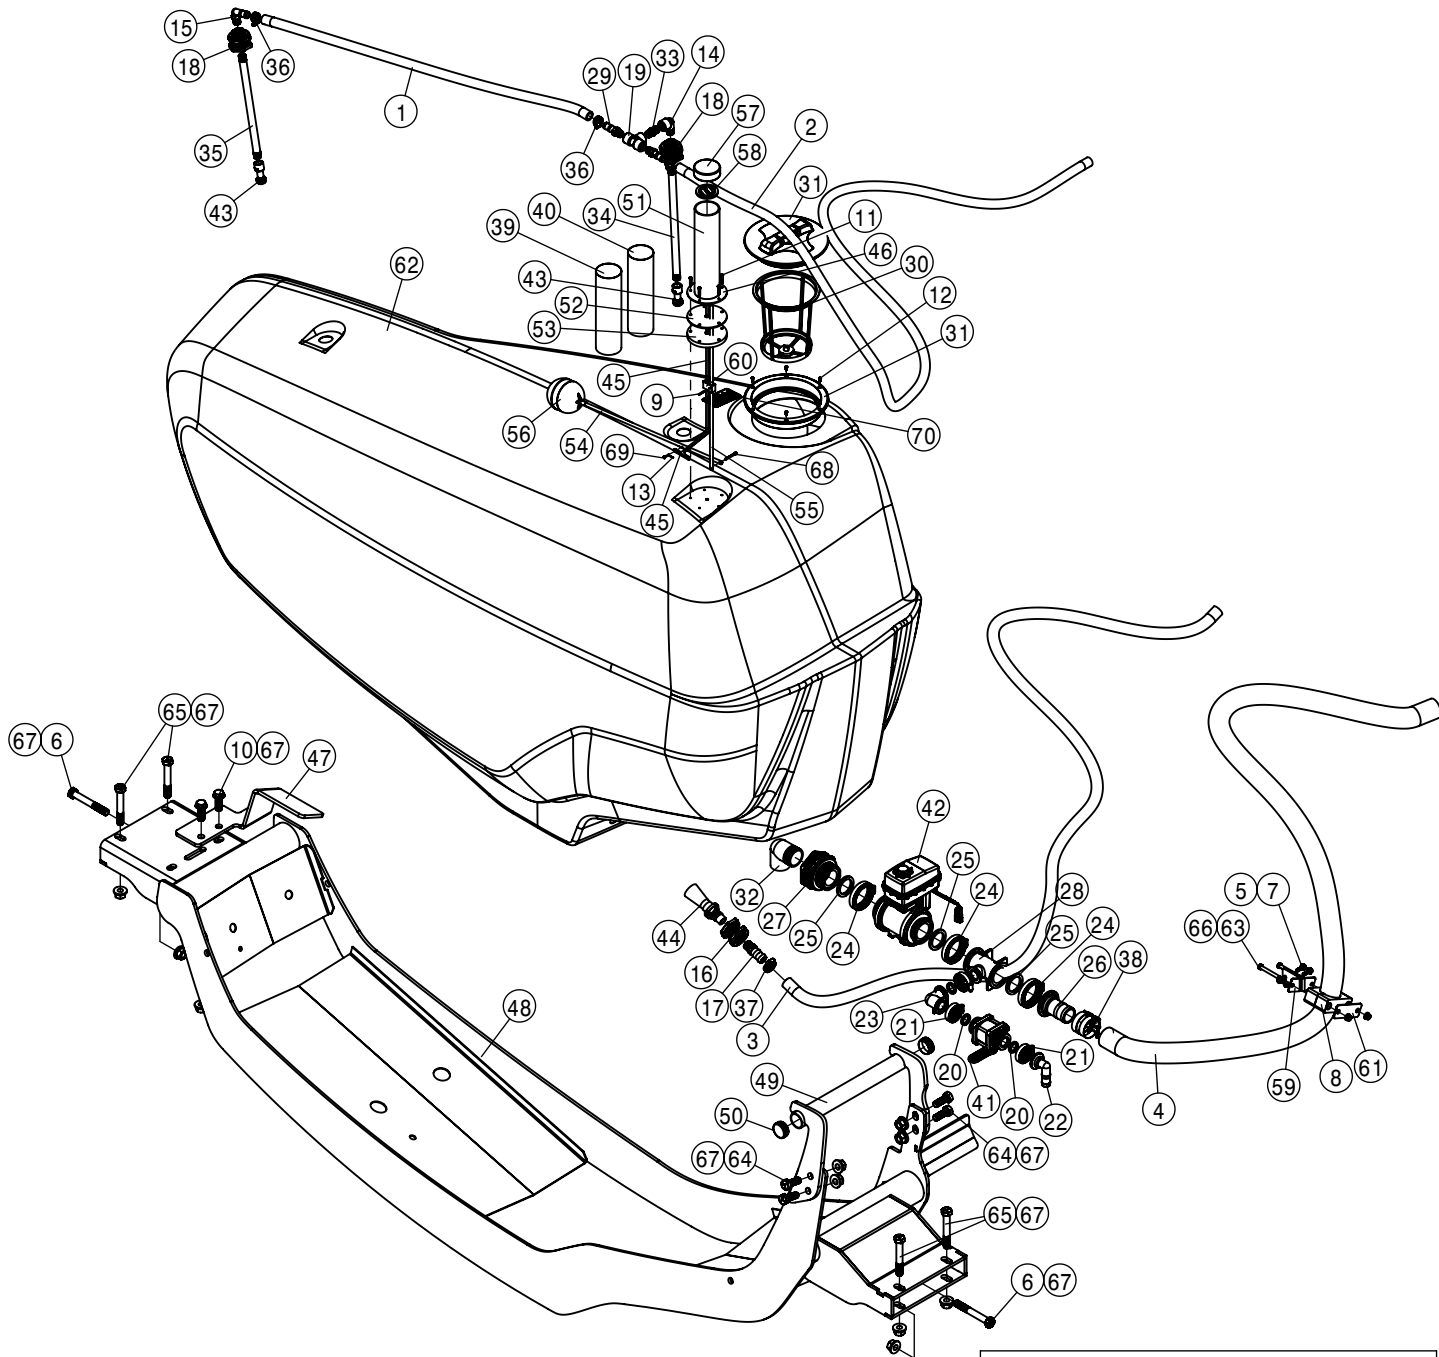

LEFT SOLUTION TANK ASSEMBLY			
DET	QTY	P/N	DESCRIPTION
1	1	197112-050	HOSE 3/4 1-FBR BR BLK EPDM
2	1	197112-124	HOSE 3/4 1-FBR BR BLK EPDM
3	1	197116-124	HOSE 1IN 1-FBR BR BLK EPDM
4	1	197133-115	HOSE 2" SUCTION, 2F-1W EPDM
5	2	470113	5/16UNC SERR FLG LOCK NUT
6	2	470131	3/4UNC X 5 1/2 HEX BOLT GR8
7	2	470234	5/16UNC X 1" SERR FLG HEX BOLT
8	1	470717	CLAMP BODY 2.5 OD
9	1	472341	ROLL PIN, 1/8 X 7/8 SS
10	2	472367	3/4UNC X 2" SM FLG BOLT GR8 YZ
11	5	474014	#8 X 1 1/4 PAN HD SCR SS SQ DR
12	6	474021	#6 X 1/2 PAN HD SHT MTL SCR SS
13	1	475017	COTTER PIN 3/64 X 1/2 SS
14	1	500044	1/2NPT-90 ST EL, POLY
15	1	500072	1/2 NPT-90- 3/4 HOSE BARB, POLY
16	1	500110	3/4NPT BLKHD TANK FITTING POLY
17	1	500123	3/4NPT-1"HOSE BARB, POLY
18	2	500131	1/2"NPT TANK FLANGE POLY
19	1	500143	1/2 NPT PIPE TEE, POLY
20	3	500157	1" FLANGE GASKET EPDM
21	3	500159	1" FLANGE CLAMP S.S.
22	1	500173	1"FLANGE-90-1"HOSE BARB POLY
23	1	500174	1" FLANGE-90-1" FLANGE LBOPOLY

LEFT SOLUTION TANK ASSEMBLY			
DET	QTY	P/N	DESCRIPTION
24	3	500194	2" FP FLANGE CLAMP S.S.
25	3	500195	2" FP FLANGE GASKET EPDM
26	1	500196	2"FP FLANGE-2"HOSE BARB POLY
27	1	500271	2"FP BULKHEAD 2" NPT
28	1	500272	2" FP FLANGE TEE X 1" FLANGE TEE
29	2	500319	1/2NPT-3/4 HOSE BARB POLY
30	1	500321	STRAINER BASKET 18 MESH
31	1	500322	TANK LID, 210MM DIA
32	1	500371	SIPHON TUBE 2"NPT, POLY 3.57LG
33	1	503101	1/2NPT CLOSE NIPPLE, POLY
34	1	507032	SS PIPE NIPPE, .50NPT-16.00
35	1	507033	SS PIPE NIPPE, .50NPT-14.00
36	3	520080	HOSE CLAMP NO 10 STAINLESS
37	1	520090	HOSECLAMP NO 16 STAINLESS
38	2	520141	2.31/2.62 T-BOLT HOSE CLAMP SS
39	1	650494	DTS DECAL GALLONS
40	1	650495	DTS DECAL LITERS
41	1	696147	BALL VLV, 1" FLANGE
42	1	696258	KZCO, 1 1/2" VALVE
43	2	737953	NOZZLE, PROCLEAN TANKWASH
44	1	737955	JET AGITAION NOZZLE HYPRO
45	1	763648	LEVEL INDICATION WLD
46	1	763649	LEVEL INDICATOR ATTACH WLD

LEFT SOLUTION TANK ASSEMBLY			
DET	QTY	P/N	DESCRIPTION
47	1	763875	LH SOLU TANK CLAMP PLT, DTS
48	1	763882	LH SOLU TANK CRDL WLD, DTS
49	1	763884	LH SOLU TANK CRDL CLAMP, DTS
50	2	763885	1.75" ID TUBE END CAP
51	1	763893	SIGHT GAUGE LEVEL TUBE
52	1	763895	DTS SIGHT GAUGE GASKET
53	1	763896	DTS SIGHT GAUGE BASE
54	1	763897	SIGHT GAUGE FLOAT ROD
55	1	763898	DTS SIGHT GAUGE PIVOT
56	1	763901	FLOAT POLY, 3.9" X 5.75"
57	1	763902	CAP 3" ID X 1" BLACK VINYL
58	1	763903	TANK LEVEL INDICATOR
59	2	763920	DTS SUCTION HOSE MNT LH
60	1	763923	GUIDE BLOCK
61	1	763924	COVER PLATE FOR 470717
62	1	763955	LH SOLU TANK DTS W/DECAL
63	2	900140	3/8UNC X 4 HHCS GR5 MC
64	4	900403	3/4UNC X 2 HHCS GR5 MC
65	4	900412	3/4UNC X 5 HHCS GR5 MC
66	2	910106	3/8-16UNC CTRLK FLG NUT MC GR5
67	12	910111	3/4-10UNC CTRLK FLG NUT MC GR5
68	1	910123	COTTER PIN 3/16 X 1 1/2 SS
69	1	910136	CLEVIS PIN, 1/8DIA X .75
70	1	N203265	DECAL CAUTION