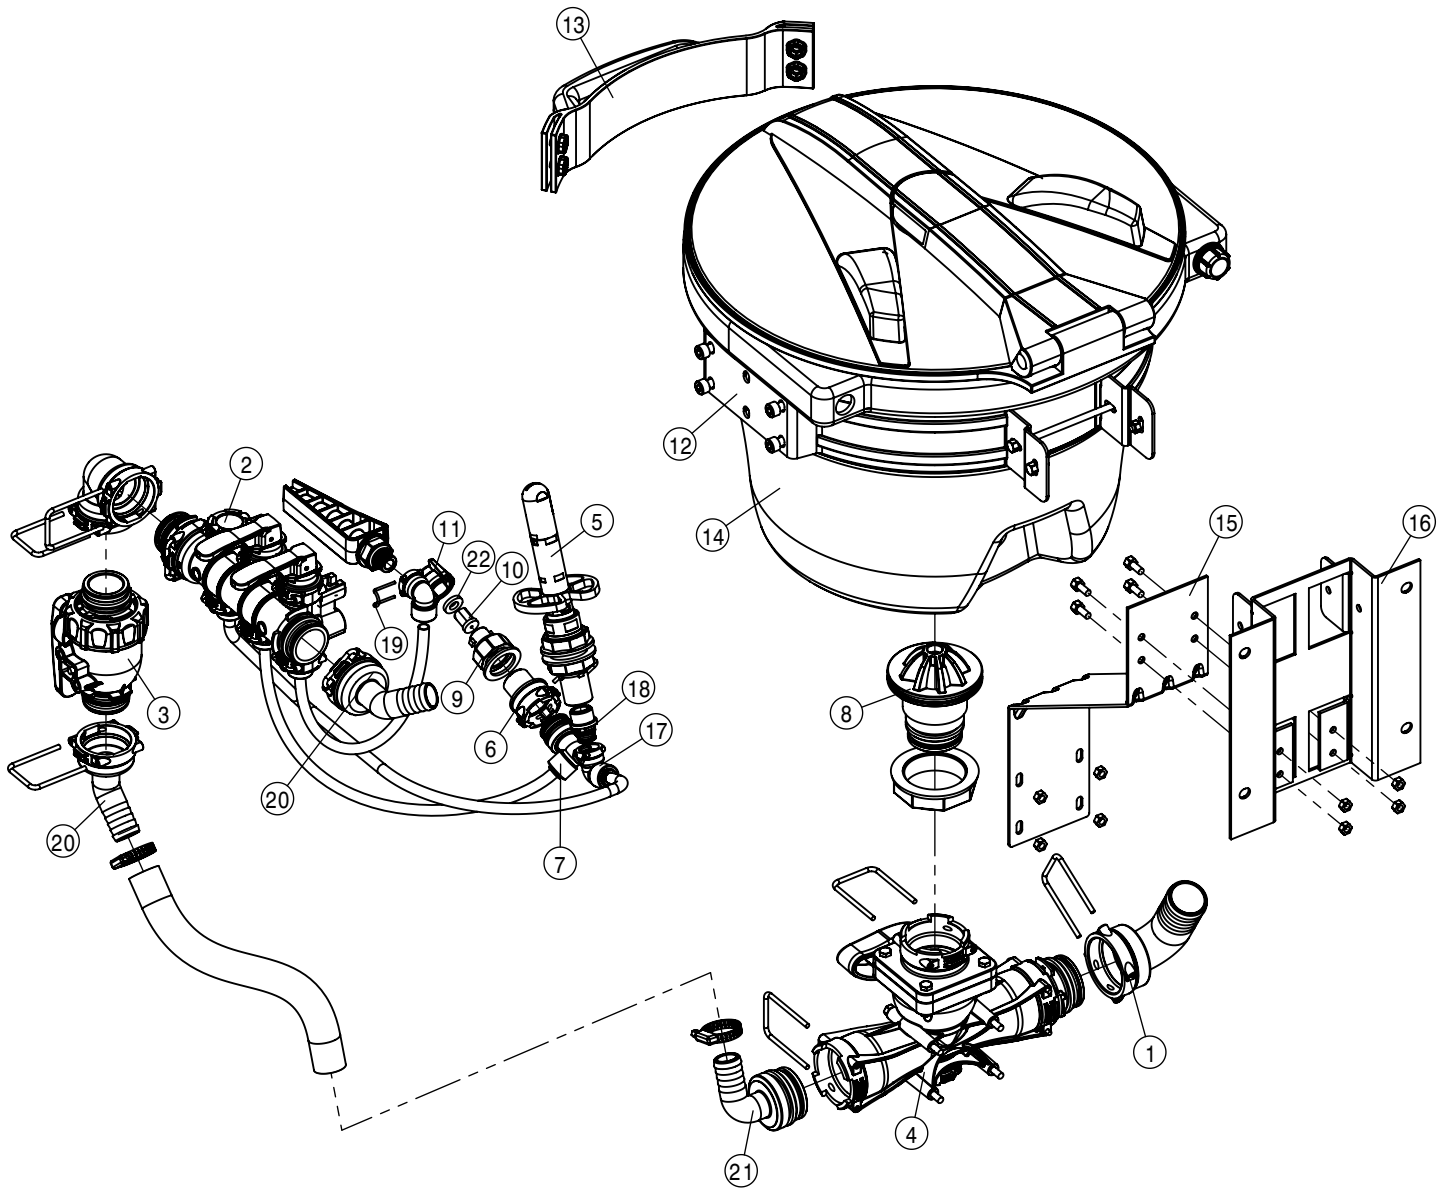

INDUCTOR REPAIR PARTS FOR 737974			
DET	QTY	P/N	DESCRIPTION
1	1	500329	T6 TO 38MM HB 90
2	1	500458	2 VALVE T5 GROUP
3	1	500459	BALL VLV FORK COUPLING
4	1	500460	MIXING VALVE T6 FORK COUPLING
5	1	500461	CONTAINER RINSING JET
6	1	500462	HOSETAIL T3F 3/4" M
7	1	500463	CURVED CONNECTION T3M AR D.10
8	1	500464	DRAIN OUTLET
9	1	500465	BM FLUSH QUICK FITTING 3/4"F
10	1	500466	DEFLECTOR 140° NZLE 10.0 BLK
11	1	500467	QUICK FITTING CAP RED
12	2	500468	STEEL BAND TANK BKT
13	1	500469	BAND WITH HANDLE
14	1	500470	MIXER TANK
15	1	500471	FIXED FRAME
16	1	500472	MIXER FRAME
17	1	500473	CURVED CONNECTION
18	1	500474	HOSETAIL
19	2	500475	FORK
20	2	500476	45° ELBOW T5F D.25
21	1	500477	90 ELBOW T6 .25MM
22	1	737824	QUICK TEEJET SEAT GASKET