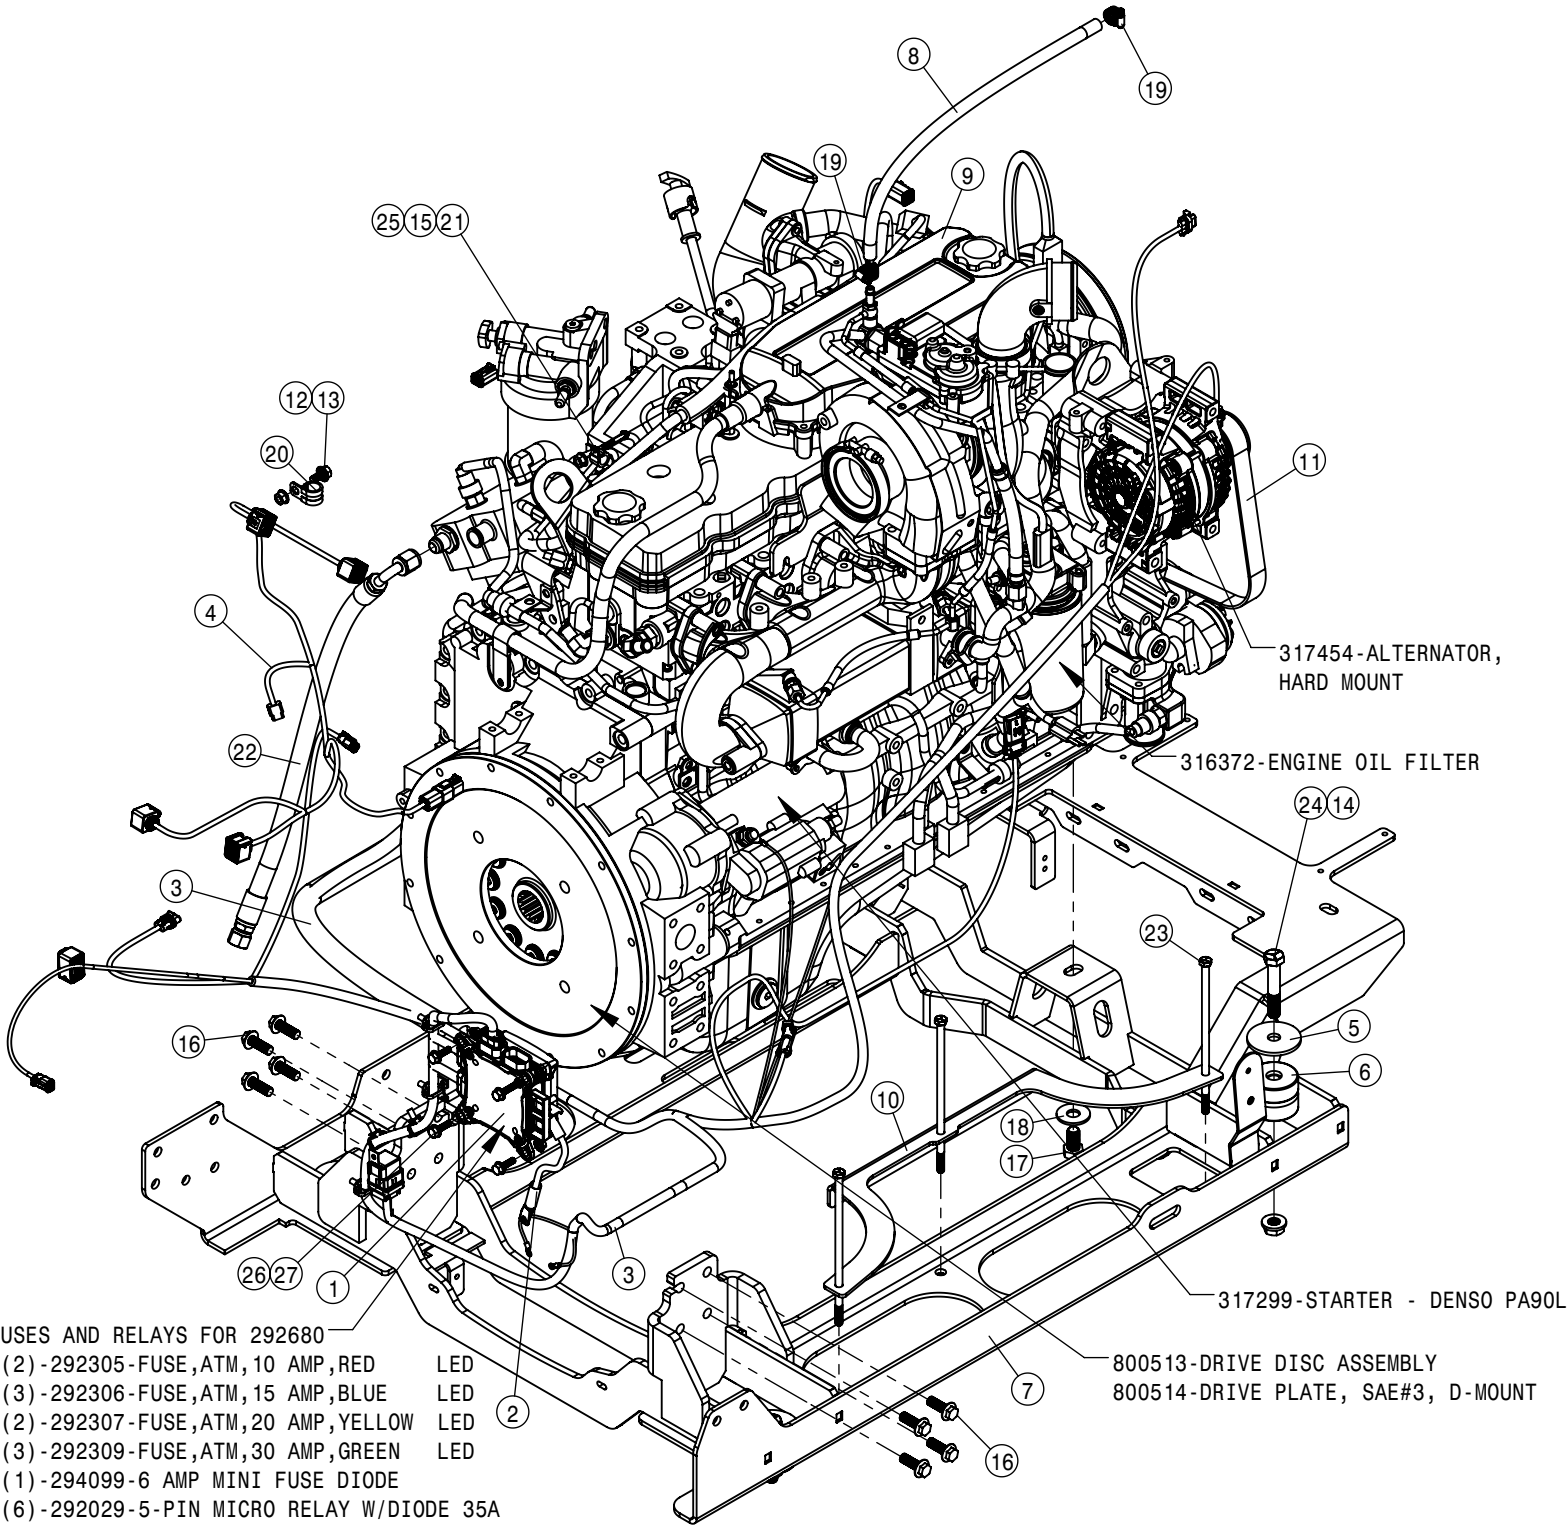

TIER-4F 225 HP ENGINE ASSEMBLY			
DET	QTY	P/N	DESCRIPTION
1	1	292680	VEC
2	1	292683	VEC POWER CABLE
3	1	294273	HARNESS T4F ENGINE
4	1	294277	HARNESS AFTER TREATMENT
5	4	311095	SNUBBING WASHER FOR 311093/094
6	4	311104	RUBBER MT, 1330LB LOAD 60272-5
7	1	317052	DTS ENGINE FRAME WLD 2017
8	1	317409	HOSE, 3/8 x 20
9	1	317501	ENGINE-225hp 6.7L T4F,FR93877
10	1	317530	BATTERY CLAMP
11	1	317770	BELT, V-RIBBED (2485mm)
12	1	470087	3/8-16UNC HEX FLG NUT SER MC GR5
13	1	470409	3/8UNC X 3/4 HHSFB GR5 MC
14	4	470682	5/8UNC HEX FLG CNTR LOCK NUT

TIER-4F 225 HP ENGINE ASSEMBLY			
DET	QTY	P/N	DESCRIPTION
15	1	470767	10-32UNF X 1 1/2 HHSFB MC
16	8	473855	12MM-1.75 X 35MM SM FLG BOLT
17	1	473881	M16-2.0 x 30MM HEX BOLT
18	1	483037	USS FLAT WASHER 5/8 MC
19	2	520069	HOSE CLAMP NO 6 STAINLESS
20	1	520115	CUSH CLAMP, #12 0.75"D-3/4W LOOP
21	1	520117	CUSH HOSE CLAMP, #10, 5/8D X 1/2W
22	1	617048	10-451TC-10FJX-10FJX90-24 H/A
23	3	900150	3/8UNC X 9 1/2 HHCS GR5 MC
24	4	900340	5/8UNC X 3 1/2 HHCS GR5 MC
25	1	910042	3/8-16UNC HEX FLG NUT SM MC GR8
26	4	910119	5/16-18UNC HEX FLG NUT SER SS
27	4	910126	5/16UNC X 1 HHSFB SS