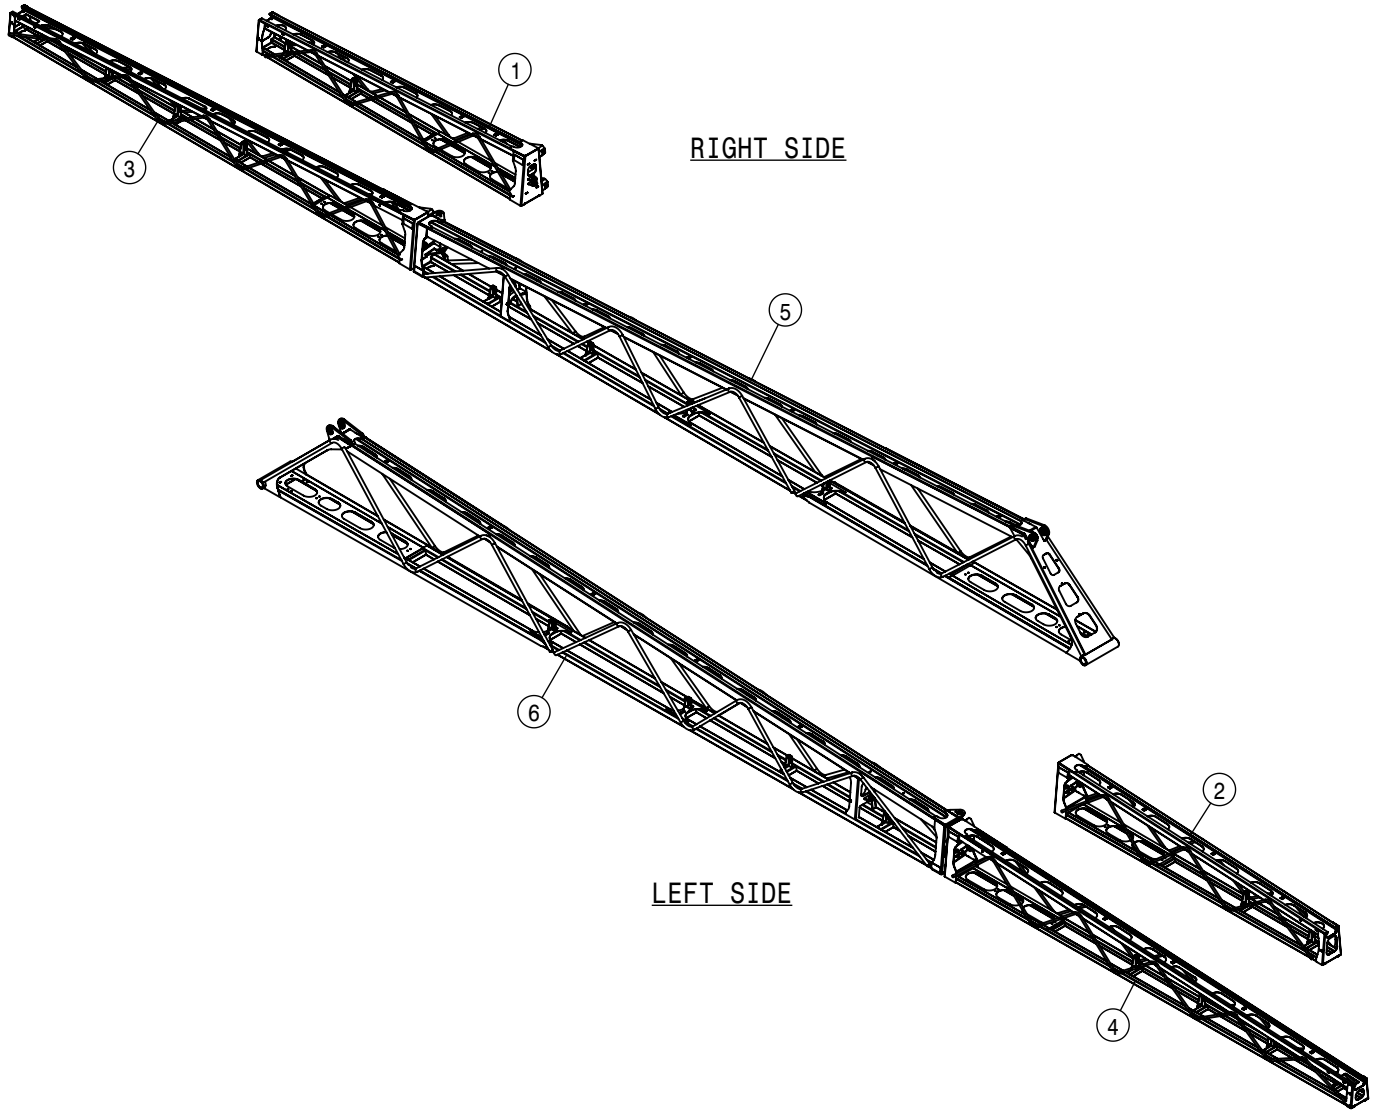

RIGHT SIDE

LEFT SIDE

BOOM ASSEMBLY 80/90			
DET	QTY	P/N	DESCRIPTION
1	1	167849	RH BM, SECT-2 80' DTS W/DECAL
2	1	167850	LH BM, SECT-2 80' DTS W/DECAL
3	1	167851	RH BM SECT-2 90' DTS W/DECAL
4	1	167852	LH BM SECT-2 90' DTS W/DECAL
5	1	167853	RH BM SECT-1 DTS W/DECAL
6	1	167854	LH BM SECT-1 DTS W/DECAL