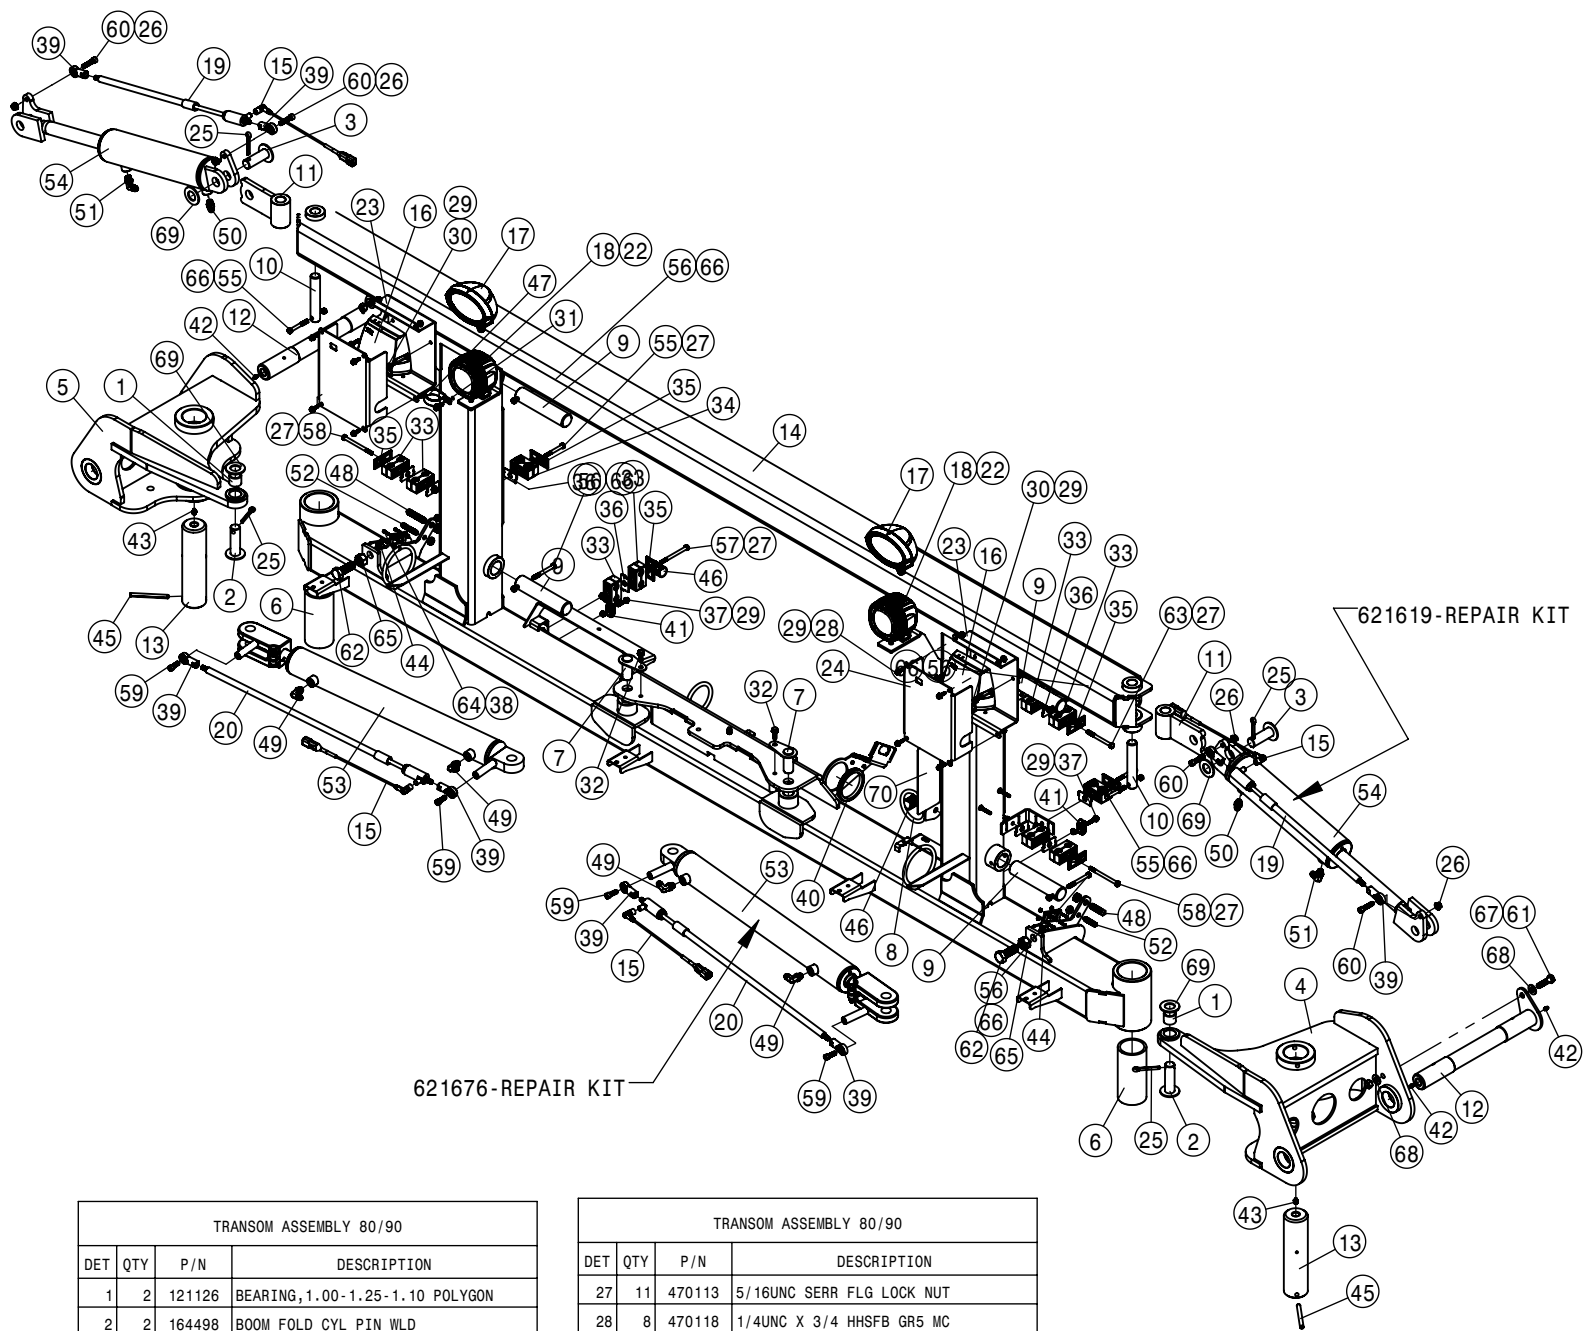

TRANSOM ASSEMBLY 80/90			
DET	QTY	P/N	DESCRIPTION
1	2	121126	BEARING,1.00-1.25-1.10 POLYGON
2	2	164498	BOOM FOLD CYL PIN WLD
3	2	164500	LEVEL CYL PIN WLD, SHAFT END
4	1	166039	LH TRANSOM PIVOT WLD
5	1	166045	RH TRANSOM PIVOT WLD
6	2	166048	FOLD BLOCK BEARING
7	2	166127	TRANSOM PIN WLD 1", A10
8	1	166983	HOSE SUPPORT RING WLD
9	4	167482	LIFT ARM PIN, DTS
10	2	167483	TRANSOM SWIVEL PIN, DTS
11	2	167495	LVL CYL PVT WLD, DTS
12	2	167719	LEVEL PIN WLD DTS
13	2	167720	PIN, 2.50 OD, 9.96 LG, DRILLED
14	1	167855	TRANSOM DTS W/DECAL
15	4	291994	SENSOR HARNESS FOR AWS
16	2	292086	IQAN-XA2 MODULE->611
17	2	292614	WORK LIGHT, HALOGEN FLOOD '14
18	2	292618	WORKLIGHT-TYRI LED FLOOD
19	2	292706	LINEAR POSITION SENSOR, 300MM
20	2	292707	LINER POSITION SENSOR, 550 MM
NS	1	294278	MAIN BOOM HARNESS
22	2	294299	TYRI JUMPER HARNESS
23	2	362079	DTS MODULE GUARD
24	2	362180	DTS MODULE GUARD TOP PLT
25	4	470012	5/16 X 2 COTTER PIN
26	4	470087	3/8-16UNC HEX FLG NUT SER MC GR5

TRANSOM ASSEMBLY 80/90			
DET	QTY	P/N	DESCRIPTION
27	11	470113	5/16UNC SERR FLG LOCK NUT
28	8	470118	1/4UNC X 3/4 HHSFB GR5 MC
29	14	470121	1/4 UNC SERR FLG LOCK NUT
30	4	470231	1/4UNC X 1 HHSFB GR5 MC
31	2	470233	5/16UNC X 3/4 HHSFB GR5 MC
32	2	470234	5/16UNC X 1" SERR FLG HEX BOLT
33	10	470274	TUBE CLAMP BODY, .750-.750
34	4	470275	TUBE CLAMP BODY, 1.00-1.000
35	9	470276	CLAMP COVER PLATE,SNGL, 2.55LG
36	14	470281	STACK BOLT SAFETY LOCK PLATE
37	2	470407	1/4UNC X 1 1/4 SERR FLG BOLT
38	8	470467	6-32 KEP NUT
39	8	470628	BALL END,9.9MM BORE X 10MM THD
40	1	470691	GROMMET,3.000ID .125GW 3.25GD
41	2	470888	TWIN #4 CLAMP
42	4	471005	GREASE ZERK, 1/4-28 X 1/2
43	2	471021	GREASE ZERK 1/8 NPT STRAIGHT
44	2	472334	3/4UNC HEX JAM NUT
45	2	473964	ROLL PIN, 3/8 X 4
46	2	520121	CUSH CLAMP,#16 1IN X 3/4W
47	2	520123	CUSH CLAMP,#32 1 3/4D X 5/8W
48	2	618009	9/16MJIC-90-BLKHD UNION LBO
49	4	618119	9/16MJIC-90-9/16MOR LBO
50	2	618126	9/16MJIC-9/16MOR ADPTR
51	2	618739	9/16MJIC-90-9/16MOR .065 CHK
52	2	618889	7/16MJIC-90-BLKHD UNION LBO

TRANSOM ASSEMBLY 80/90			
DET	QTY	P/N	DESCRIPTION
53	2	621665	HYD CYL, 2.50 X 19.75 X 1.38
54	2	621666	HYD CYL, 3.00" X 11.00" X 1.38"
55	6	900070	5/16UNC X 2 1/2 BOLT
56	4	900072	5/16UNC X 3" HEX BOLT
57	1	900075	5/16UNC X 3 3/4 HHCS GR5 MC
58	3	900076	5/16UNC X 4 HHCS GR5 MC
59	4	900172	3/8UNC X 1" SOC HD CAP SCR,ZINC
60	4	900174	3/8UNC x 1 1/2" SOC HD CAP SCR
61	2	900266	1/2UNC X 1 3/4 HHCS GR5 MC
62	2	900403	3/4UNC X 2" HEX BOLT
63	1	900539	5/16UNC X 3 1/2 HEX BOLT
64	8	903814	6-32 X 3/4 PHIL PANHD MACH SCR BZ
65	2	910012	3/4UNC HEX NUT
66	8	914002	5/16UNC HEX STOVER NUT
67	2	914008	1/2-13UNC STOVER NUT MC GR5
68	4	920004	SAE FLAT WASHER 1/2 MC
69	4	920008	1" SAE FLAT WASHER
70	1	HXE28534	LABEL, HYDRAULIC ENGLISH