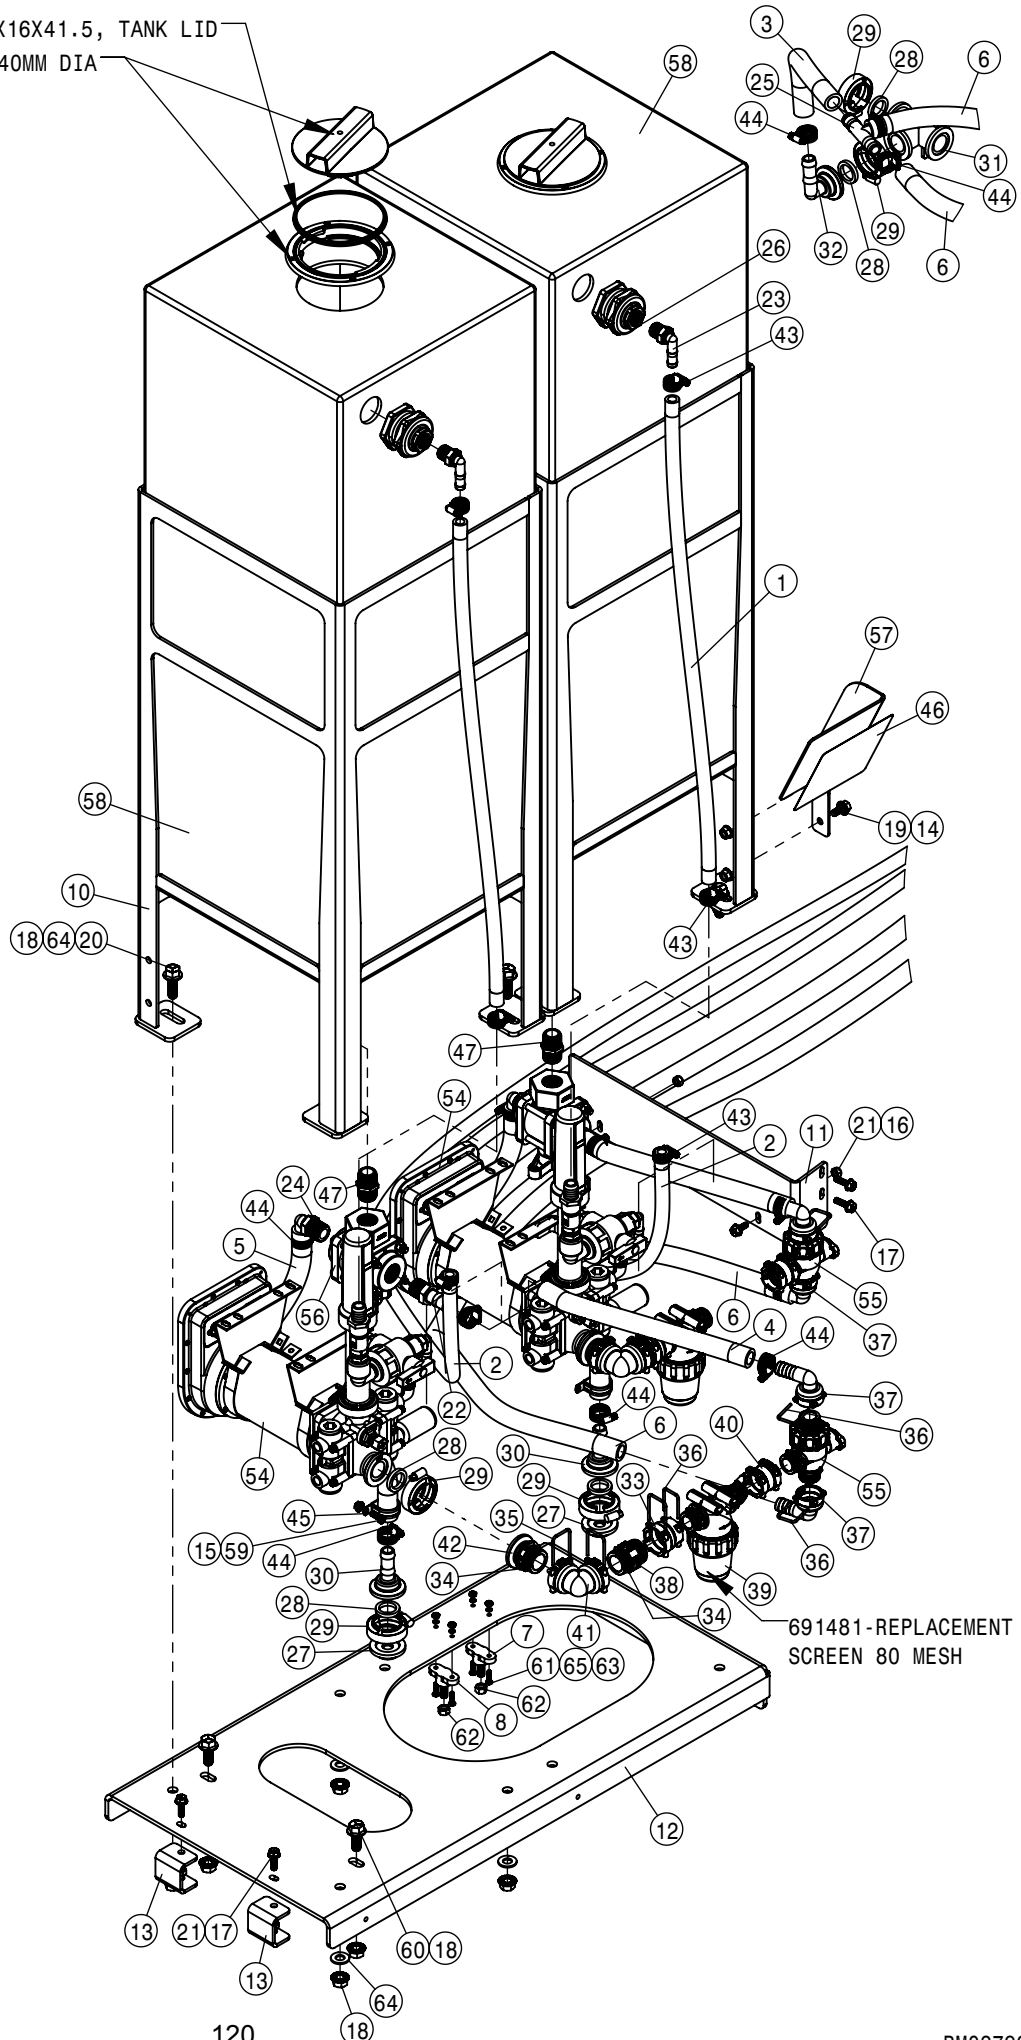

MODULAR INJECTION TANK ASSEMBLY (2-TANKS)			
DET	QTY	P/N	DESCRIPTION
1	2	197008-033	HOSE 1/2 1-FBR BR BLK EPDM
2	2	197008-213	HOSE 1/2 1-FBR BR BLK EPDM
3	1	197112-011	HOSE 3/4 1-FBR BR BLK EPDM
4	2	197112-014	HOSE 3/4 1-FBR BR BLK EPDM
5	2	197112-030	HOSE 3/4 1-FBR BR BLK EPDM
6	2	197112-124	HOSE 3/4 1-FBR BR BLK EPDM
7	1	291792	TERM BLOCK, BLACK, 3/8-16 SINGLE
8	1	291936	TERM BLOCK, RED, 3/8-16 SINGLE
NS	1	294331	DTS '16 MOD INJ BAT CBL
10	2	344805	INJECTION STAND WLD
11	1	362581	TOE KICK PLATFORM, DTS
12	1	362619	DTS MOD INJ SUP PLT
13	2	362621	AIR TANK MT BRKT
14	2	470087	3/8-16UNC HEX FLG NUT SER MC GR5
15	1	470121	1/4-20UNC HEX FLG NUT SER MC GR5
16	2	470233	5/16UNC X 3/4 HHSFB GR5 MC
17	4	470234	5/16UNC X 1 HHSFB GR5 MC
18	12	470360	1/2-13UNC HEX FLG NUT SER MC GR5
19	2	470409	3/8UNC X 3/4 HHSFB GR5 MC
20	8	470431	1/2UNC X 1 1/2 HHSFB GR5 MC
21	4	473001	5/16-18UNC NYLOCK NUT MC GR5
22	2	500022	3/4NPT-3/4HOSE BARB, POLY
23	2	500047	1/2NPT-90-1/2 HOSE BARB, POLY
24	2	500054	3/4NPT-90-3/4 HOSE BARB, POLY
25	1	500073	3/4 HOSE BARB TEE, POLY
26	2	500131	1/2"NPT TANK FLANGE POLY
27	2	500155	1" FLANGE CAP PLUG POLY
28	5	500157	1" FLANGE GASKET EPDM
29	5	500159	1" FLANGE CLAMP S.S.
30	2	500170	1" FLANGE-3/4" HOSE BARB POLY
31	1	500175	1" FLANGE TEE, POLY
32	1	500185	1"FLANGE-90-3/4"HOSE BARB POLY
33	2	500305	T4 - T3 FEMALE REDUCER
34	6	500308	O-RING, -216 EPDM
35	6	500310	FORK D3 DIST 34.2
36	10	500311	FORK D3 DIST 29
37	4	500327	T3 TO 20MM HB 90
38	2	500341	T4 NIPPLE
39	2	500342	STRAINER T3M 80 MESH
40	2	500348	T3 FEMALE COUPLER
41	2	500356	T4 FEMALE 90
42	2	500357	1" FLANGE - T4M ADAPTER
43	6	520070	HOSE CLAMP NO 8 STAINLESS
44	13	520080	HOSE CLAMP NO 10 STAINLESS
45	2	520102	CUSH HOSE CLAMP, #20, 1 1/4D X 1/2W
46	1	650515	DECAL, INST MODULR CHEM INJECT
47	2	690098	3/4NPT CLOSE NIPPLE, POLY
NS	1	693367	AG LDR MULTI PRODUCT UNLOCK
NS	1	693392	RVN INJ CAN/LOGIC EXT 18'
NS	1	693955	AG LDR ISO INJ INST INSTRUCT
NS	1	693956	AG LDR CBL ISO EXTEND 16'
NS	1	693957	AG LDR CBL ISO PUMP ADAPTOR
NS	1	693981	CABLE-POWER, MULTI MODULE, 3'
54	2	693998	RVN SPRO ISO PMP, 5-200, HW/SW
55	2	696013	3 WAY T3 INTERRUPTED FLOW VLV
56	2	696016	3/4 BTM LOAD VLV
57	1	701799	DTS INSTRUCTION DECAL MT BRKT
58	2	763741	DTS MODULAR INJ TANK W HOLES
59	1	900002	1/4UNC X 3/4 HHCS GR5 MC
60	4	900517	1/2UNC X 1 1/4 HHSFB GR5 MC
61	4	903888	10-24 X 3/4 PHIL PAN MACH SCR
62	2	910004	3/8-16UNC HEX NUT MC GR5
63	4	910026	#10-24UNC HEX NUT MC GR5
64	8	920004	SAE FLAT WASHER 1/2 MC
65	4	920510	HLOCK WASHER #10 MC