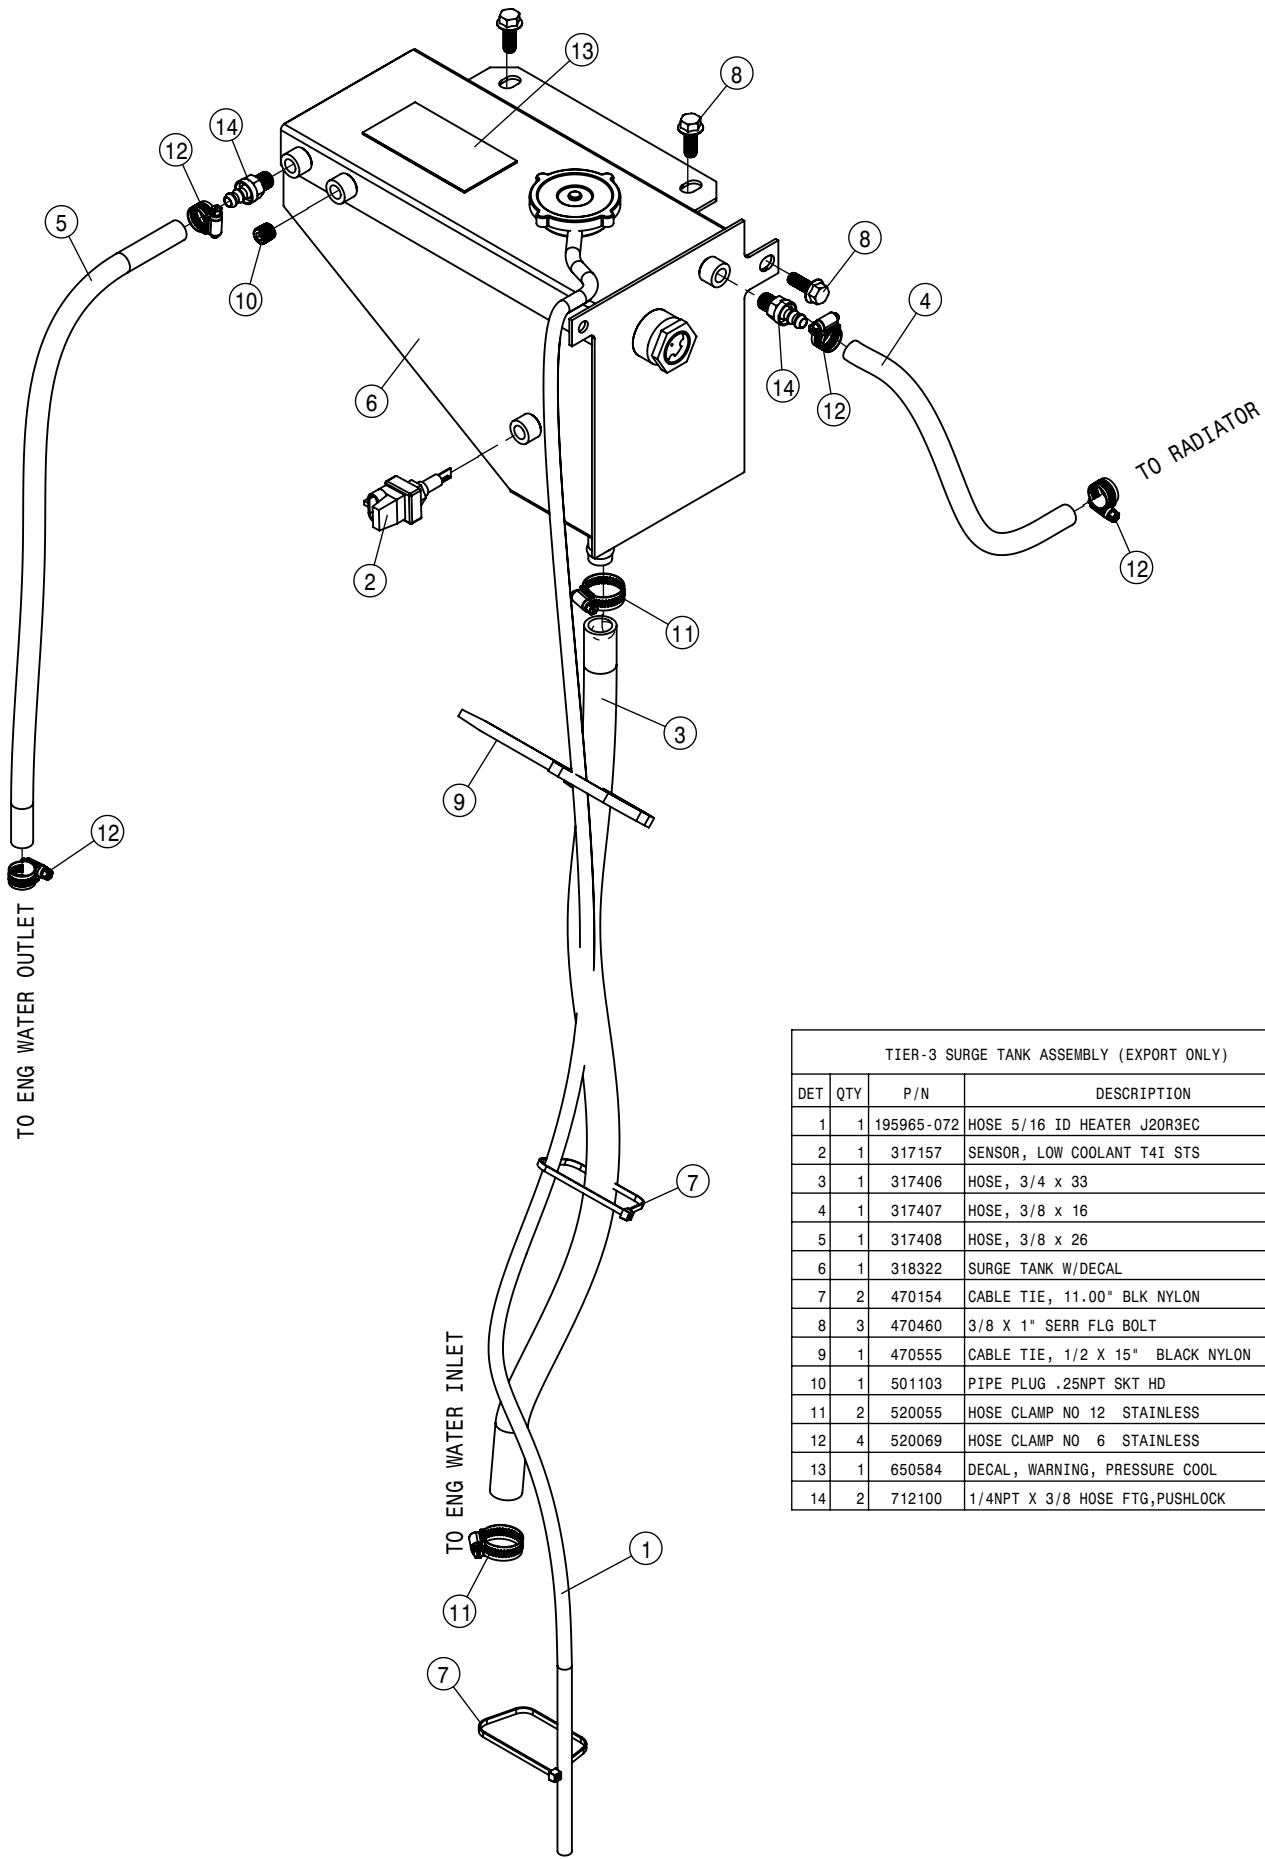

TIER-3 SURGE TANK ASSEMBLY (EXPORT ONLY)

DET	QTY	P/N	DESCRIPTION
1	1	195965-072	HOSE 5/16 ID HEATER J20R3EC
2	1	317157	SENSOR, LOW COOLANT T4I STS
3	1	317406	HOSE, 3/4 x 33
4	1	317407	HOSE, 3/8 x 16
5	1	317408	HOSE, 3/8 x 26
6	1	318322	SURGE TANK W/DECAL
7	2	470154	CABLE TIE, 11.00" BLK NYLON
8	3	470460	3/8 X 1" SERR FLG BOLT
9	1	470555	CABLE TIE, 1/2 X 15" BLACK NYLON
10	1	501103	PIPE PLUG .25NPT SKT HD
11	2	520055	HOSE CLAMP NO 12 STAINLESS
12	4	520069	HOSE CLAMP NO 6 STAINLESS
13	1	650584	DECAL, WARNING, PRESSURE COOL
14	2	712100	1/4NPT X 3/8 HOSE FTG,PUSHLOCK