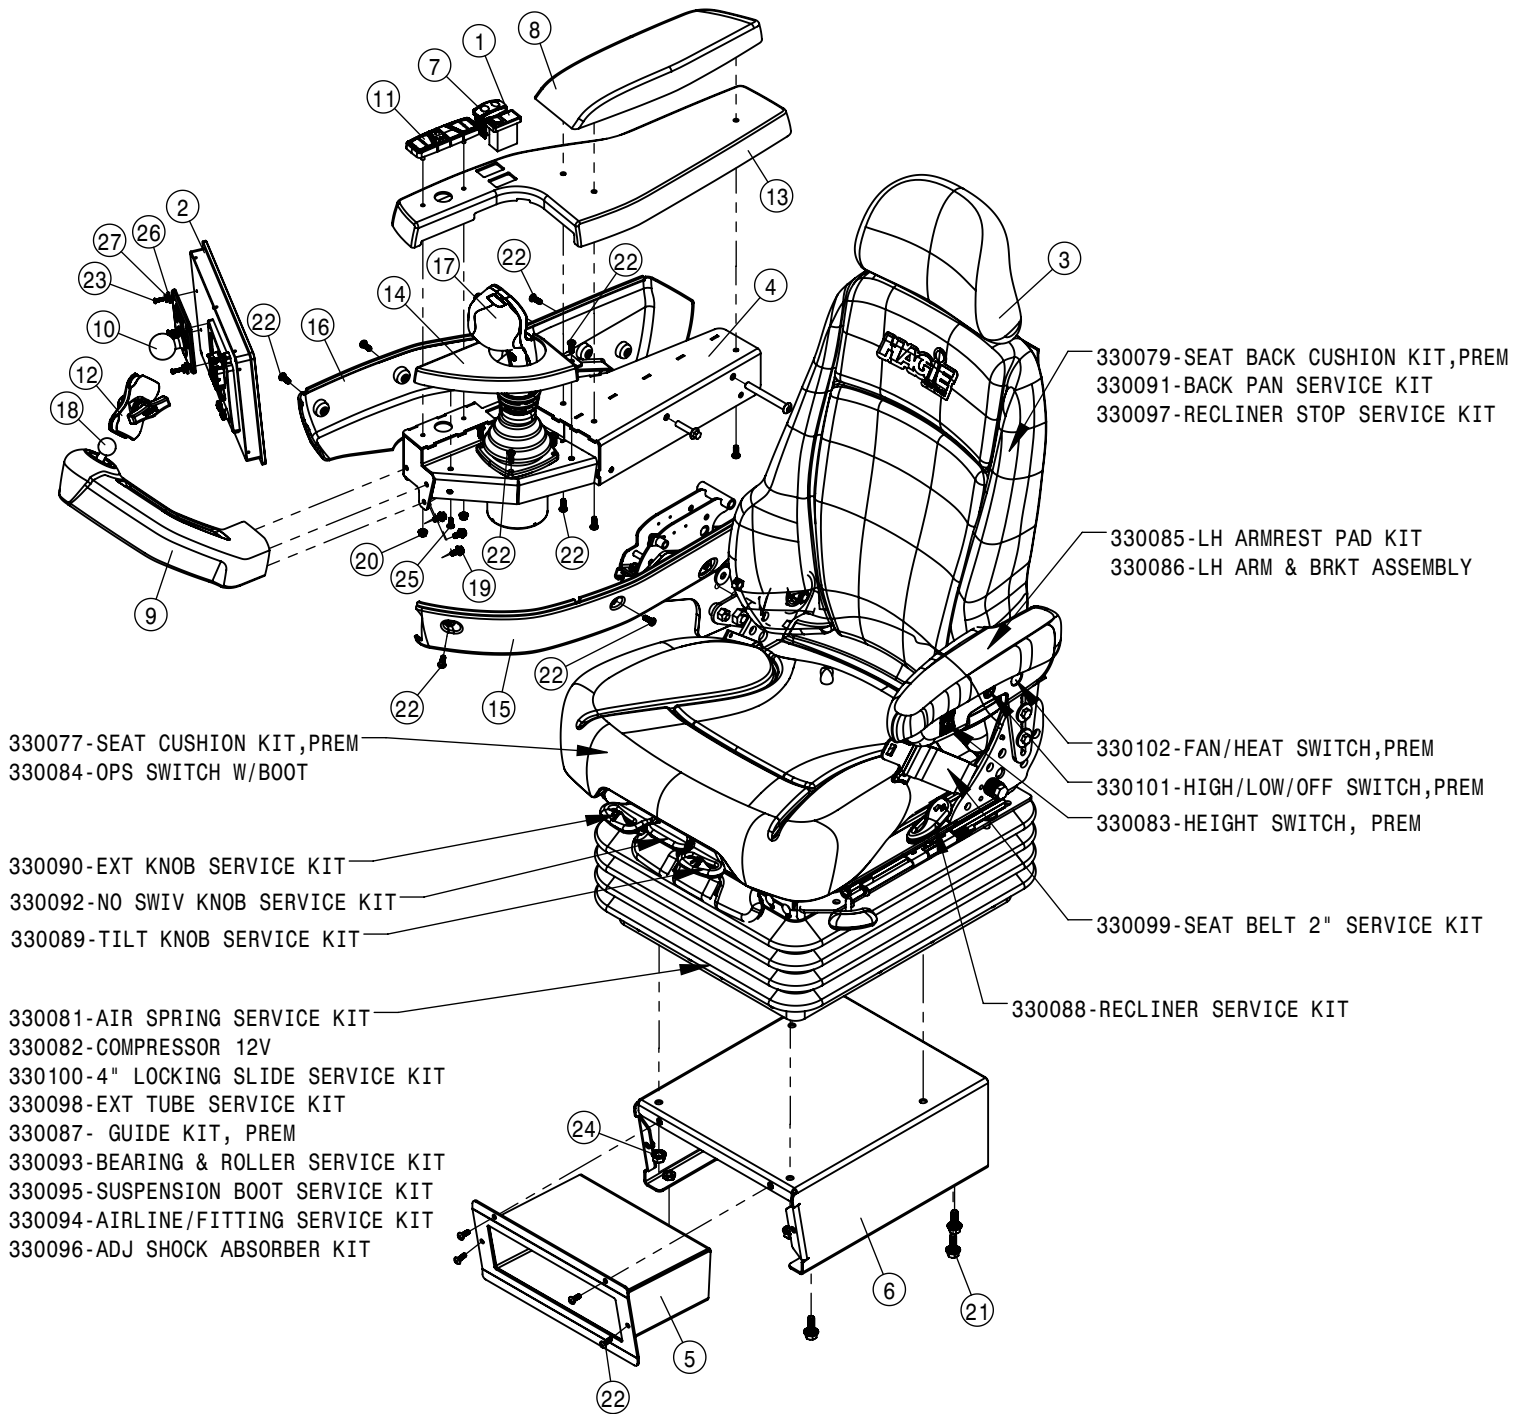

PREMIUM SEAT ASSEMBLY			
DET	QTY	P/N	DESCRIPTION
1	1	292201	SWITCH, BRAKE, STS
2	1	292628	PARKER MD4-10" TOUCH DISPLAY
3	1	330068	SEAT - PREMIUM, CAB STS' 14
4	1	344167	POD STRUCTURE WLDMT
5	1	344279	STS CAB FIRST AID WLDMNT '14
6	1	344280	STS CAB SEAT RSR WLDMNT '14
7	1	344311	SWITCH - THROTTLE
8	1	344340	ARMREST POD, ASSY, STSCAB' 14
9	1	344342	POD DISPLAY MNT ASSY MOLDED, STSCAB' 14
10	1	344386	1.5" RAM BALL MNT BASE 3.625" SQ
11	1	344399	RADIO KEYPAD
12	1	344491	RAM SHRT SCKT ARM 1.5" BALL
13	1	344516	POD UPPER, CAB

PREMIUM SEAT ASSEMBLY			
DET	QTY	P/N	DESCRIPTION
14	1	344517	POD MIDDLE, CAB
15	1	344518	POD INNER, CAB
16	1	344519	POD OUTER
17	1	344656	JOYSTICK, CAB
18	1	344988	1.5" RAM BALL MT 1/4UNC THRD
19	4	470122	1/4 UNC X 1/2 SERR FLG BOLT
20	2	470175	#10-32UNF HEX FLG NUT SER MC GR5
21	6	470460	3/8UNC X 1 HHSFB GR5 MC
22	19	472344	1/4UNCX5/8 ALHD BUTTON CAP SCR
23	4	473701	4MM-0.70 x 12 PAN HD PHL SCREW
24	4	473866	M10 X 1.5 HEX SERR FLG NUT
25	1	903706	10-32X1/2 PHIL PAN MACH SCR
26	4	920000	SAE FLAT WASHER 1/4 MC
27	4	920021	SAE FLAT WASHER #8 MC