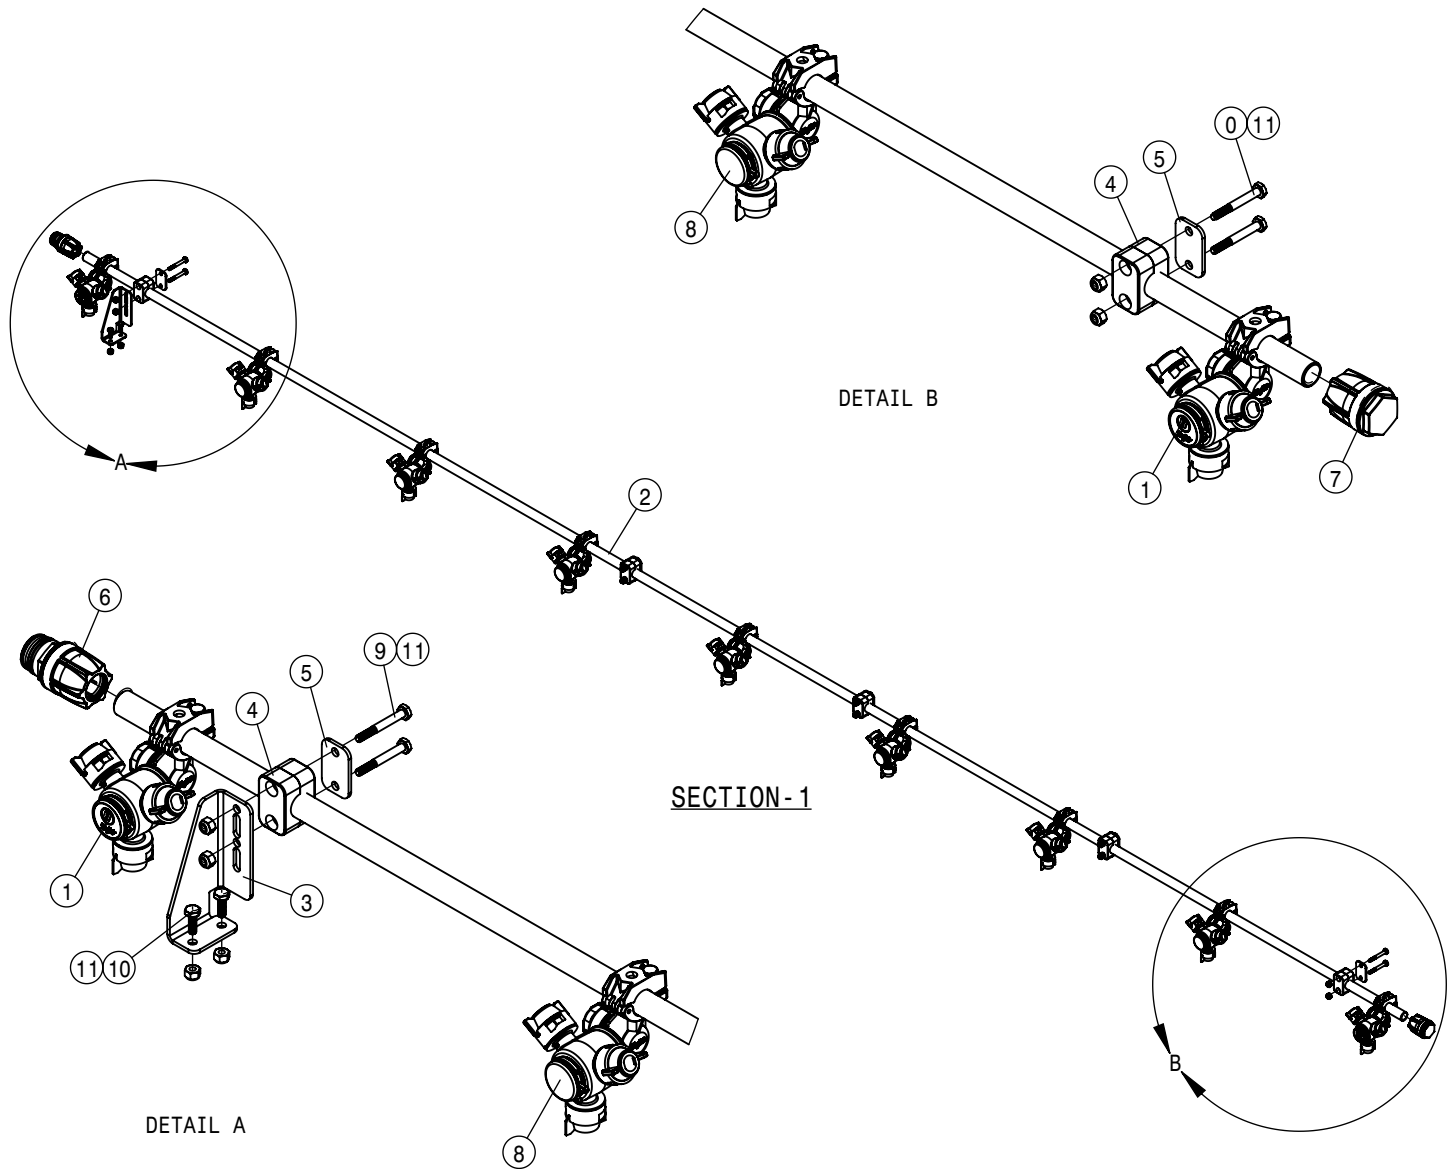

20" WET BOOM SPACING, SECTION-1 90' BOOM			
DET	QTY	P/N	DESCRIPTION
1	2	737962	QUICK TJET 3-TIP BODY, 1/2" R
2	1	167707	TUBE-WET BM .50X165 20"SP
3	1	169154	OUTER SOLU BRKT, DTS'16
4	5	470358	TUBE CLAMP BODY, .840 (1/2 PIPE)
5	5	470752	SS COVER PLATE FOR 470358
6	1	500331	T3 - 1/2" PIPE BOOM END
7	1	500332	1/2" PIPE BOOM END
8	7	737961	QUICK TJET 3-TIP BODY, 1/2"
9	10	900022	1/4UNC X 2 HHCS SS
10	2	900448	1/4UNC X 3/4 HHCS SS
11	12	910118	1/4-20UNC NYLOCK NUT SS