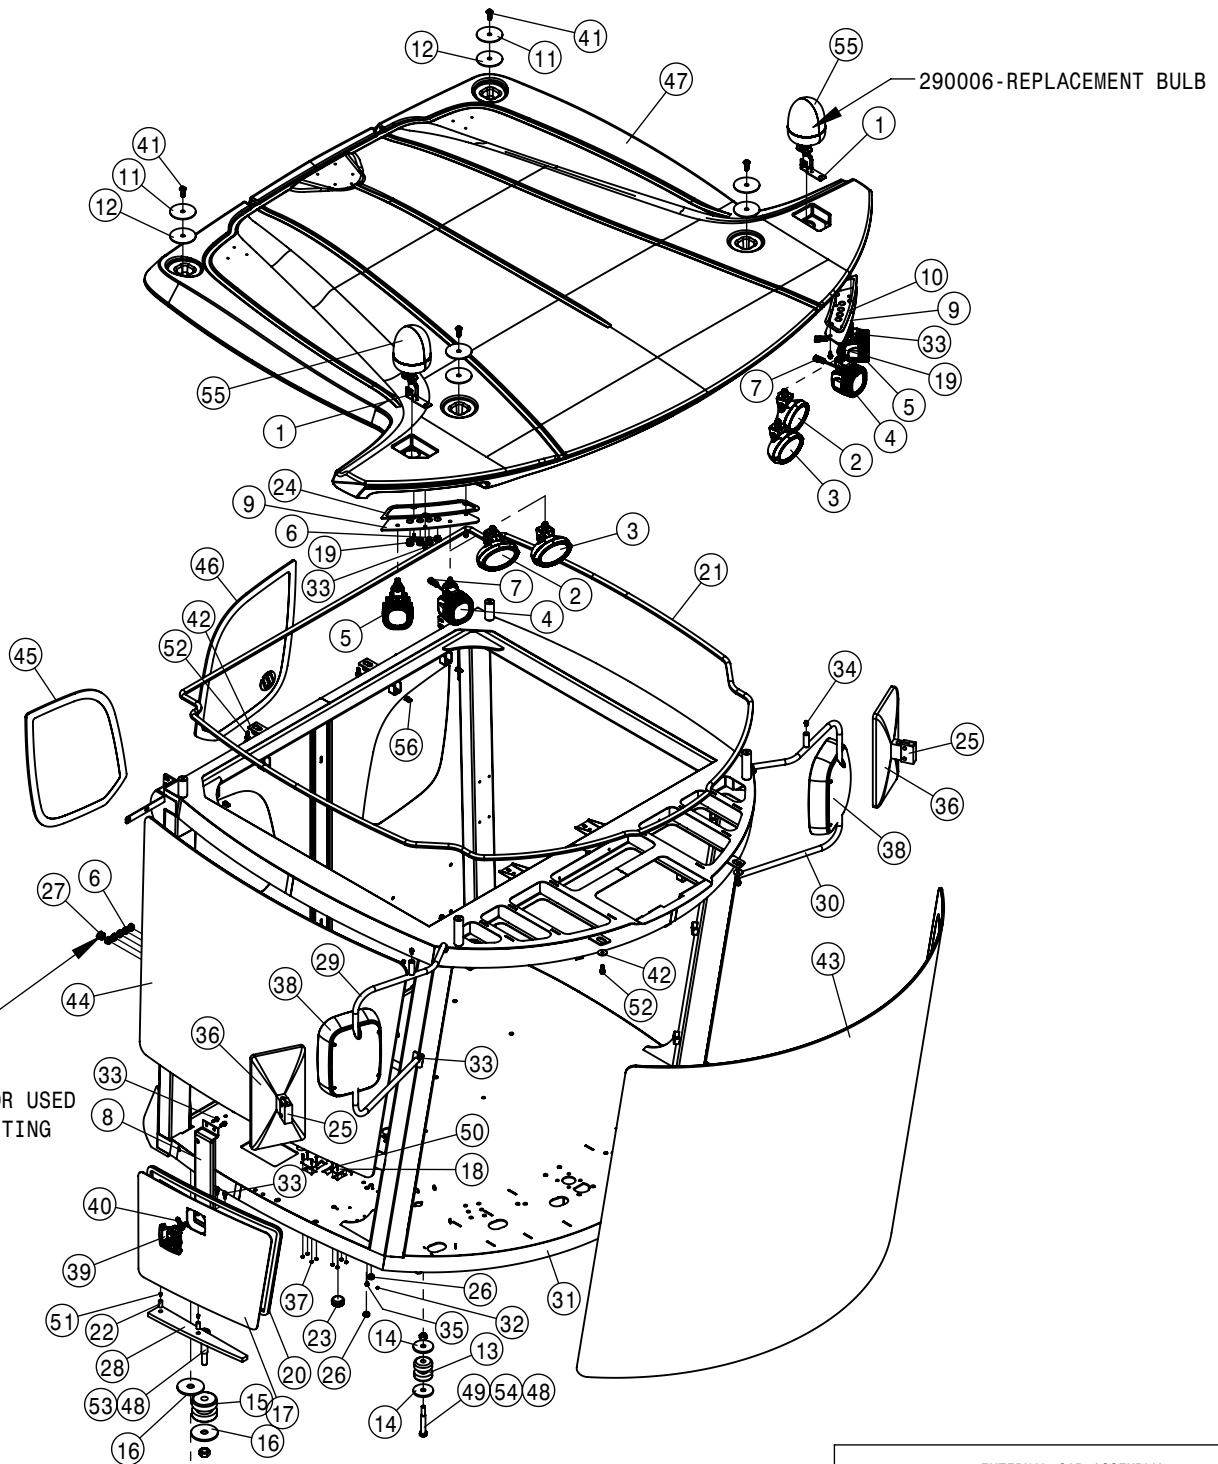

EXTERNAL CAB ASSEMBLY			
DET	QTY	P/N	DESCRIPTION
1	2	290060	BEACON TILT SURFACE MT,QK CHG
2	2	292614	WORKLIGHT - HALOGEN CLOSE RANGE
3	2	292615	WorkLight - Oval 100 Long Range
4	2	292618	WORKLIGHT-TYRI LED FLOOD
5	2	292619	WORKLIGHT-TYRI LED TRAP
6	7	292634	HOLE PLUG
7	4	294299	TYRI JUMPER HARNESS
8	1	344299	ACCESS PANEL SEALING SURFACE WLDT
9	2	344357	ROOF LIGHT MNT PLT, STSCAB'14
10	1	344358	ROOF LIGHT MNT PLT GASKET, STSCAB'14
11	4	344359	ROOF RETAINER WASHER, STSCAB'14
12	4	344360	ROOF RETAINER WASHER SEAL, STSCAB'14
13	2	344393	ISO MOUNT
14	4	344394	ISO MT WASHER FRNT, STS'14
15	2	344395	ISO MOUNT
16	4	344396	ISO MT WASHER REAR, STS'14
17	1	344452	FRT ACCESS PNL WLDT, STS'14
18	2	344477	PLATE - 12 PIN COVER

EXTERNAL CAB ASSEMBLY			
DET	QTY	P/N	DESCRIPTION
19	10	344478	BUSHING - STRAIN RELIEF
20	1	344479	SEAL - ACCESS PANEL
21	1	344481	SEAL - CAB ROOF STS
22	2	344497	THREADED NYLN SPCR, STS'14
23	1	344509	HOLE PLUG - 24 SERIES
24	1	344513	ROOF LIGHT MT PLT RH GASKET, STS'14
25	2	344515	STD MIR BRKT, STS'14
26	2	344554	HOSE GROMMET, STS'14
27	1	344572	BUSHING - ANTENNA STRAIGHT
28	1	344579	ACCESS PANEL SEAL LWR, STS'14
29	1	344631	MIRROR BRKT WLDT RH, STS'15
30	1	344635	MIRROR BRKT WLDT LH, STS'15
31	1	344824	CAB WLDT, STS 17 W/DECALS
32	7	470053	1/4-20X1/4 AL HD SET SCR CUP
33	16	470118	1/4UNC X 3/4 HHSFB GR5 MC
34	2	470122	1/4 UNC X 1/2 SERR FLG BOLT
35	3	470143	3/8UNC X 1/2 SKT HD SET SCR
36	2	470348	MIRROR STS 10 & 12

EXTERNAL CAB ASSEMBLY			
DET	QTY	P/N	DESCRIPTION
37	8	470467	#6-32UNC KEP NUT MC GR5
38	2	470648	POWER MIRROR
39	1	470660	LATCH ASSY, STS'14
40	1	470661	CAM LATCH, STS'14
41	4	474001	1/2-13 UNC X 1 1/4 BHCS SS PATCH
42	4	483024	FENDER WASHER 5/16 MC
43	1	658100	WINDOW - FRT 2014 STS
44	1	658101	WINDOW - RH SIDE 2014 STS CAB
45	1	658103	WINDOW - REAR RH 2014 STS CAB
46	1	658104	WINDOW - REAR LH 2014 STS CAB
47	1	658139	CAB ROOF, STS/DTS '17
48	2	900481	7/8UNC X 5 HHCS GR8 MC
49	2	900847	5/8UNC X 4 1/2 HHCS GR8 MC
50	8	903814	#6-32 UNC X 3/4 PHMS PH BZ
51	2	903884	#10-32 UNF X 3/8 PHMS PH BZ
52	4	910126	5/16UNC X 1 HHSFB SS
53	2	914014	7/8-9UNC STOVER NUT MC GR8
54	2	914810	5/8-11UNC STOVER NUT MC GR8
55	2	AZ101891	IDENT LAMP ROTATING BEACON
56	11	H102554	NUT