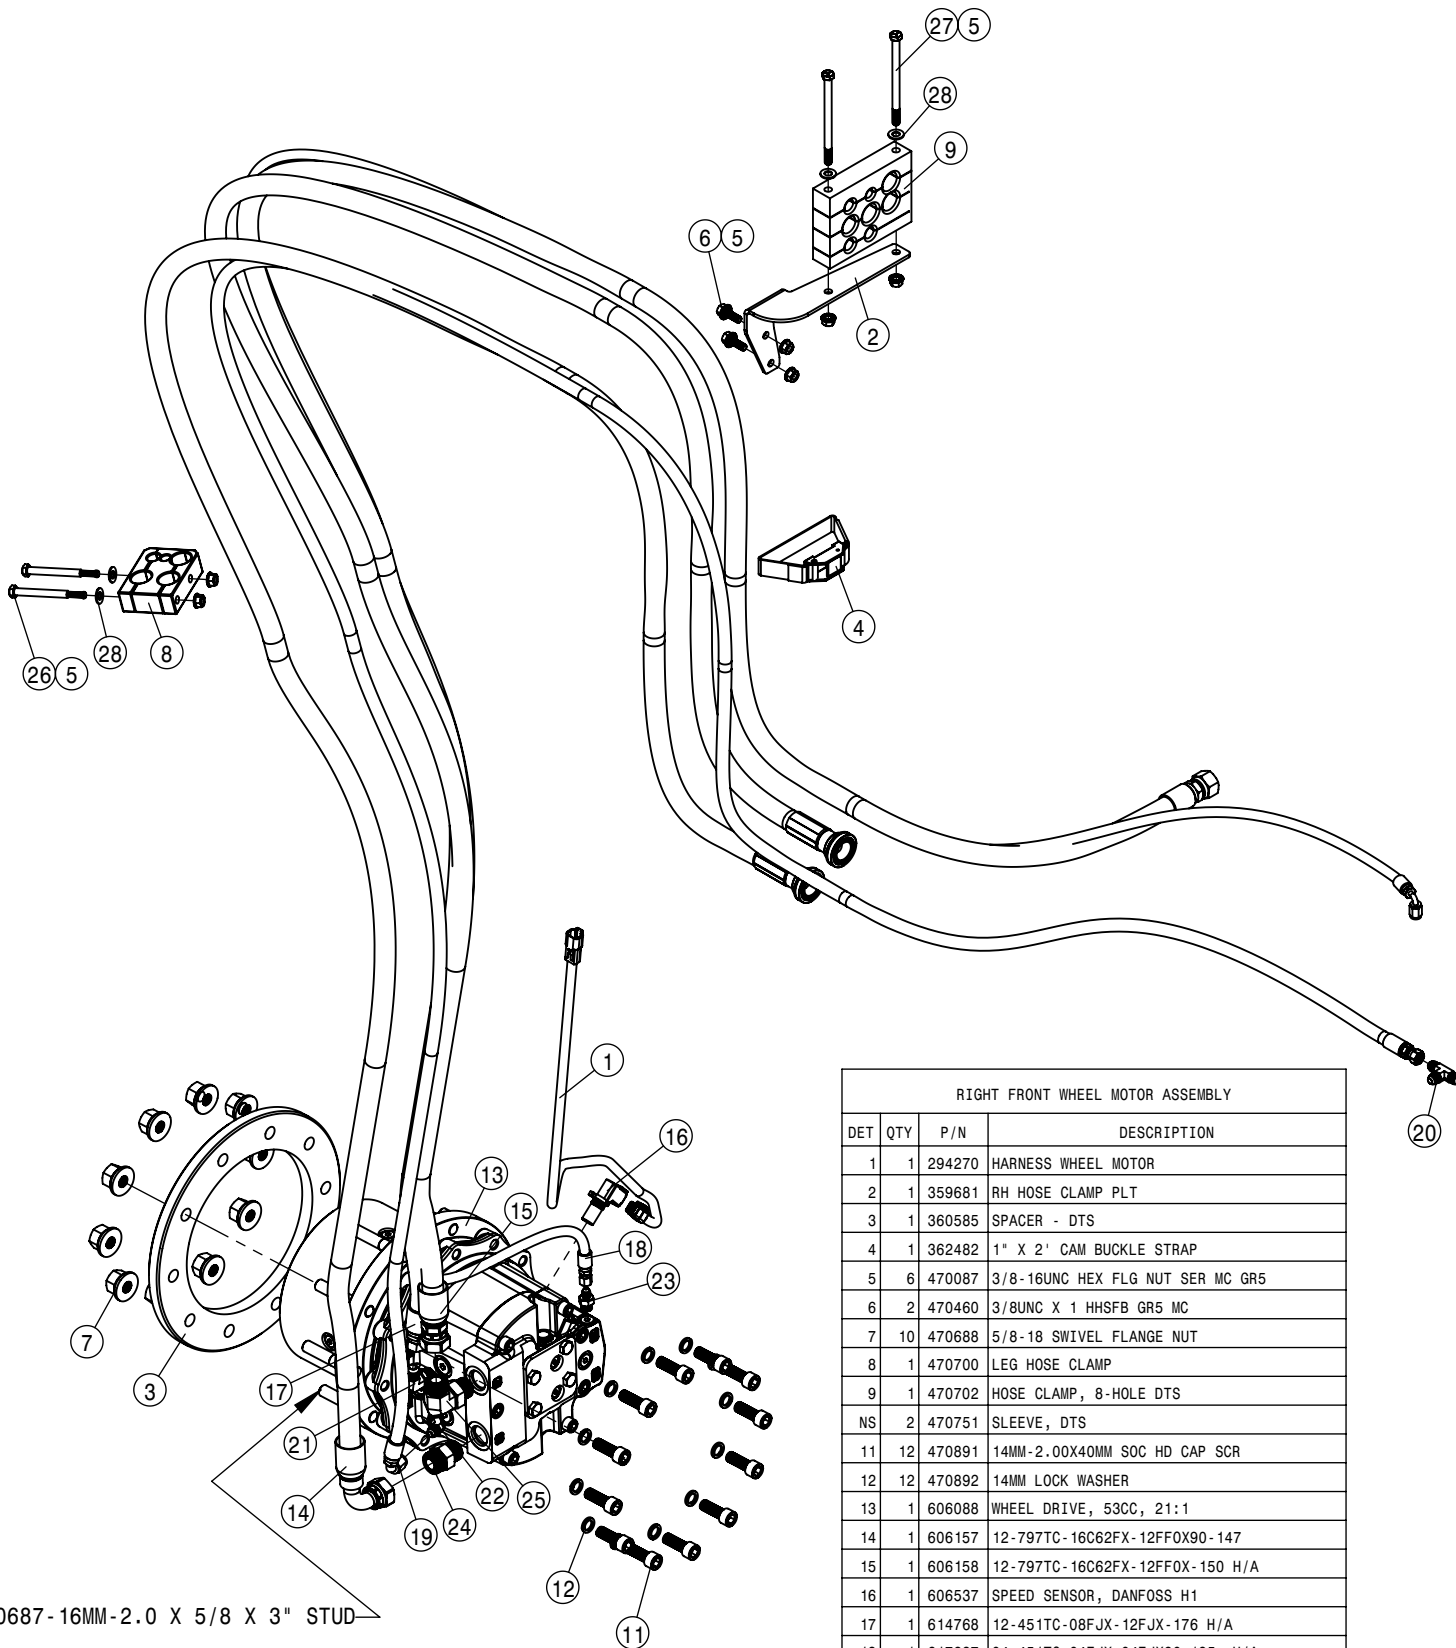

RIGHT FRONT WHEEL MOTOR ASSEMBLY			
DET	QTY	P/N	DESCRIPTION
1	1	294270	HARNES WHEEL MOTOR
2	1	359681	RH HOSE CLAMP PLT
3	1	360585	SPACER - DTS
4	1	362482	1" X 2' CAM BUCKLE STRAP
5	6	470087	3/8-16UNC HEX FLG NUT SER MC GR5
6	2	470460	3/8UNC X 1 HHFSB GR5 MC
7	10	470688	5/8-18 SWIVEL FLANGE NUT
8	1	470700	LEG HOSE CLAMP
9	1	470702	HOSE CLAMP, 8-HOLE DTS
NS	2	470751	SLEEVE, DTS
11	12	470891	14MM-2.00X40MM SOC HD CAP SCR
12	12	470892	14MM LOCK WASHER
13	1	606088	WHEEL DRIVE, 53CC, 21:1
14	1	606157	12-797TC-16C62FX-12FFOX90-147
15	1	606158	12-797TC-16C62FX-12FFOX-150 H/A
16	1	606537	SPEED SENSOR, DANFOSS H1
17	1	614768	12-451TC-08FJX-12FJX-176 H/A
18	1	617287	04-451TC-04FJX-04FJX90-195 H/A
19	1	617288	06-451TC-06FJX-06FJX90-190 H/A
20	1	618019	9/16MJIC UNION TEE
21	1	618241	3/4MJIC-90-3/4MOR LBO
22	1	618425	9/16MJIC-45-9/16MOR LBO
23	1	618468	7/16MJIC-9/16MOR ADPTR
24	1	618859	1 1/16MOR-1 3/16MORFS ADPTR
25	1	618977	1 1/16MOR- 90-1 3/16MORFS LBO
26	2	900140	3/8UNC X 4 HHCS GR5 MC
27	2	900143	3/8UNC X 5 1/2 HHCS GR5 MC
28	4	920002	SAE FLAT WASHER 3/8 MC