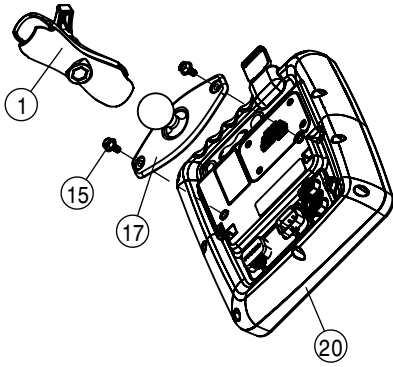

DEERE PRECISION COMPONENTS			
DET	QTY	P/N	DESCRIPTION
1	1	344385	1.5" RAM BALL MNT 4.50"DBL SOC ARM
2	4	470113	5/16-18UNC HEX FLG NUT SER MC GR5
3	5	470122	1/4UNC X 1/2 HHSFB GR5 MC
4	4	470233	5/16UNC X 3/4 HHSFB GR5 MC
5	1	470460	3/8UNC X 1 HHSFB GR5 MC
6	2	470510	10-24 SERR. FLANGE NUT
7	2	472199	10-24 X 1/2 PHIL PANHD MACH SCR
8	2	473832	1/4-20UNC HEX FLG NUT SER SS
9	1	693107	STARFIRE HOOP MT BRKT
10	1	693870	THIRD PARTY PLATE
NS	1	693999	MAGNET KIT
NS	1	694037	CABLE RCM/JDRC 2000 2018

DEERE PRECISION COMPONENTS			
DET	QTY	P/N	DESCRIPTION
NS	1	694038	HARNSS SSU ADAPTER 2018+
14	2	900464	1/4UNC X 2 HHSFB SS
15	2	910034	M6-1.0 X 12MM HHFB
16	1	BPF11018	POSITION RCVR STARFIRE 6000
17	1	PF11019	MNT, DISPLAY BRCKT, RAM MNT
18	1	PF81190	BRACKET KIT ASSY, ROOF RACK
19	1	PFA10679	JDRC2000 W/SOFTWARE
20	1	PFA11060	GREENSTAR 3 2630 DISPLAY W/SW
NS	1	PFA11102	STARFIRE RCVR HARNSS STS/DTS
NS	1	PFP12435	WIRE HRNSS GS3 CRNPST W/3 VID
23	4	R231112	CONTROLLER ISOLATOR
24	1	RE251348	STEERING CONTROLLER ATSSU