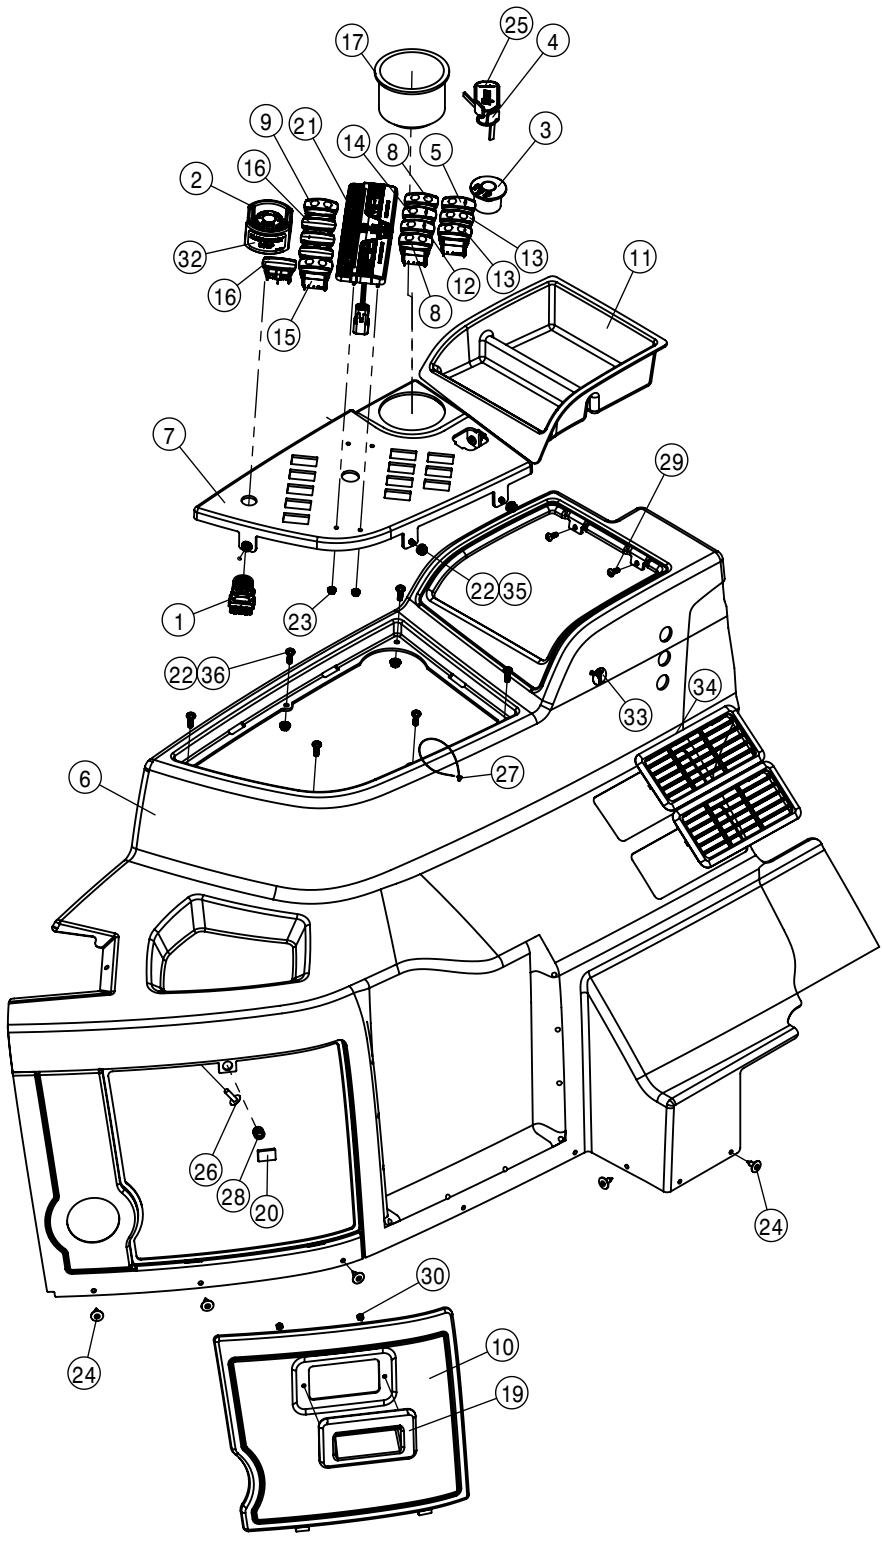

STANDARD CONSOLE ASSEMBLY			
DET	QTY	P/N	DESCRIPTION
1	1	290081	E-STOP SWITCH, LED MUSHROOM
2	1	290089	E-STOP SHROUD, STS '11
3	1	291916	IGNITION SWITCH
4	2	291917	IGNITION KEY FOR 291916
5	1	292274	SWITCH - TRACTION CONTROL
6	1	343873	CONSOLE BODY, X8 DTS
7	1	343912	CONSOLE SWITCH PANEL, NO MRR
8	2	344040	MAIN TANK SWITCH-'18 DTS
9	1	344159	SWITCH - RINSE '18
10	1	344306	CONSOLE DOOR
11	1	344307	CONSOLE TRAY
12	1	344312	SWITCH - SOLUTION PUMP
13	2	344314	SWITCH - BOOM FOLD
14	1	344316	SWITCH - AGITATION
15	1	344317	SWITCH - FOAMER
16	4	344461	HOLE PLUG - CONTURA V
17	1	344462	CUP HOLDER - LARGE
NS	4	344464	POWER OUTLET 12V
19	1	344465	DOOR HANDLE
20	1	344514	PLATE - CONSOLE DOOR
21	1	344556	SECTION KEYPAD STS'15
22	12	470121	1/4-20UNC HEX FLG NUT SER MC GR5
23	4	470463	#8-32UNC HEX FLG NUT SER MC GR5
24	5	470466	1/4 X 3/4 PLTC LCK RIVET
25	1	470544	HAGIE KEY CHAIN
26	1	470545	PUSH TREE FASTENER 1/4 X 1
27	1	470609	8" BEAD CHAIN
28	1	470676	MORTISE MOUNT-PULL MAG CATCH
29	2	472344	1/4-20 UNC X 5/8 BHCS GR5 MC
30	2	473870	M5 HEX NUT
NS	1	493673	STS TOOL INSTRUCTION SHEET
32	1	650278	DECAL, E-STOP, STS '11
33	1	650467	DECAL - AUX 2
34	2	657549	2412, 4"X8" Louver Grill
35	6	903708	1/4UNC X1/2PHIL PANHD MACH SCR
36	6	903711	1/4UNC X3/4PHIL PANHD MACH SCR