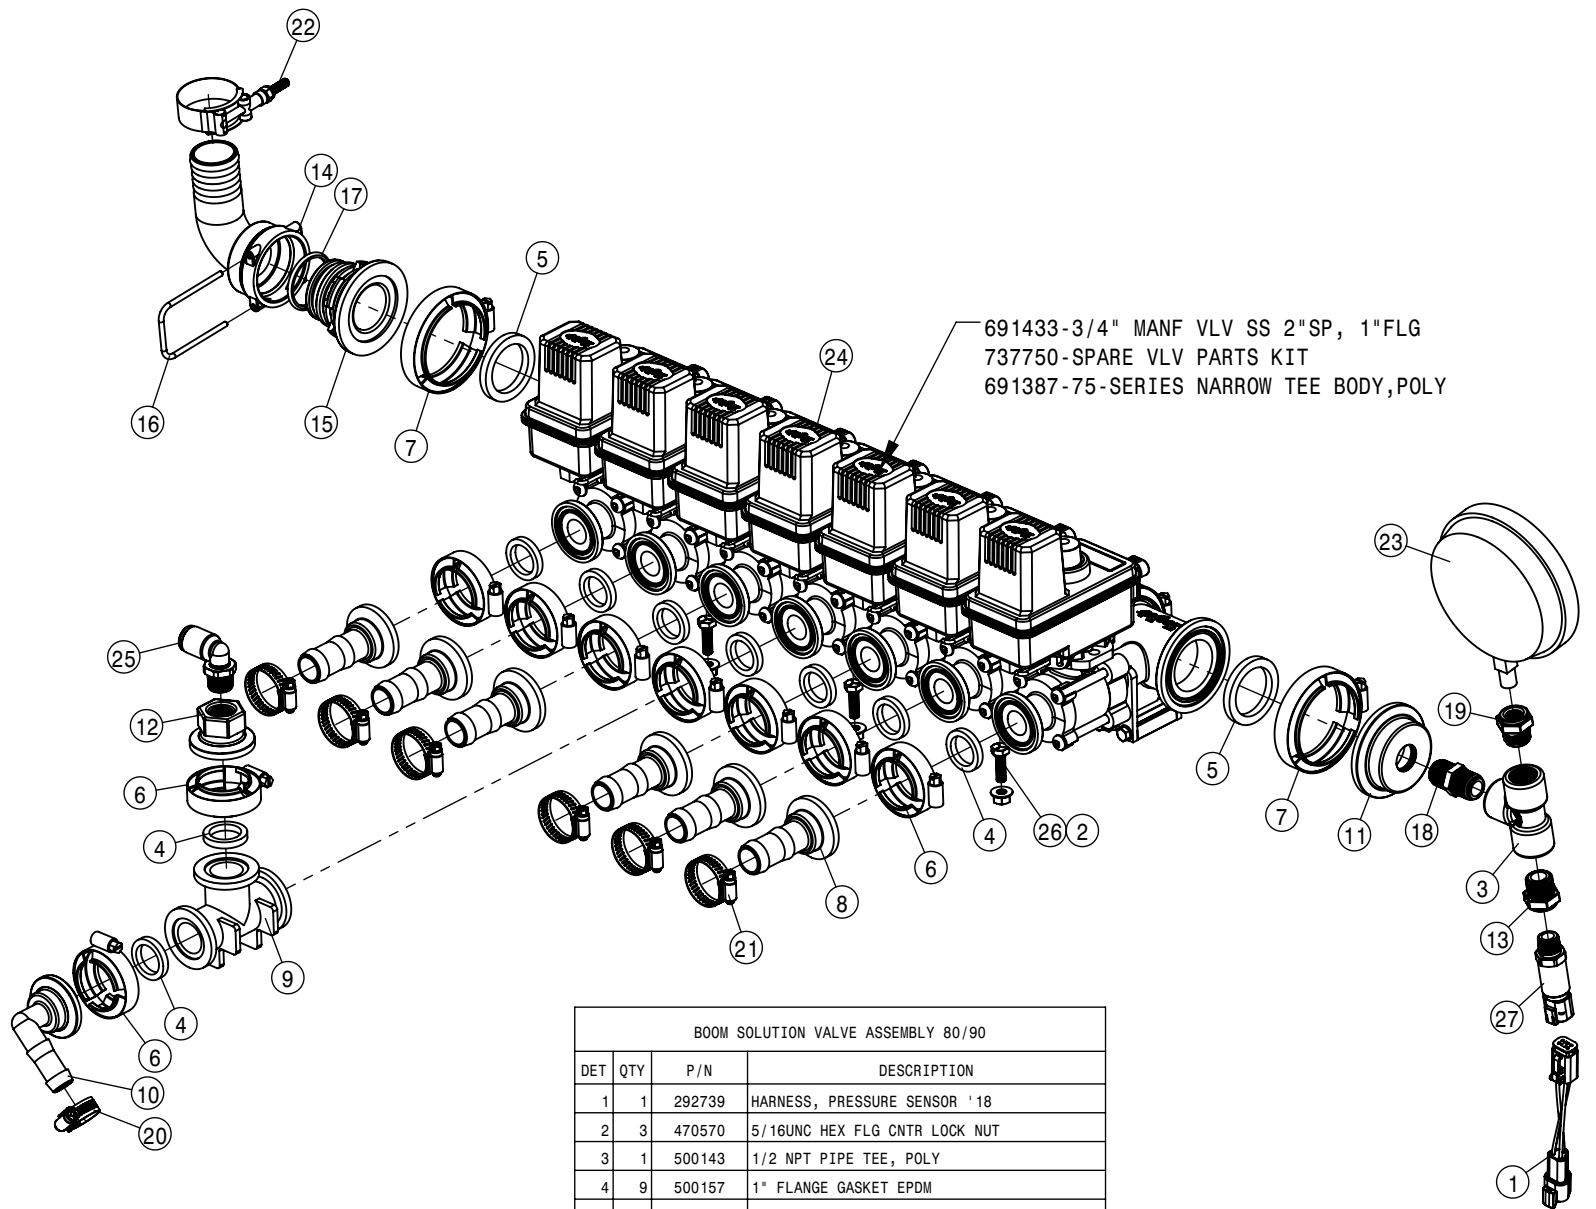

BOOM SOLUTION VALVE ASSEMBLY 80/90			
DET	QTY	P/N	DESCRIPTION
1	1	292739	HARNESS, PRESSURE SENSOR '18
2	3	470570	5/16UNC HEX FLG CNTR LOCK NUT
3	1	500143	1/2 NPT PIPE TEE, POLY
4	9	500157	1" FLANGE GASKET EPDM
5	2	500158	1 1/2" GASKET FOR 2" FLANGE
6	9	500159	1" FLANGE CLAMP S.S.
7	2	500160	2" FLANGE CLAMP S.S.
8	6	500171	1" FLANGE-1" HOSE BARB POLY
9	1	500175	1" FLANGE TEE, POLY
10	1	500185	1"FLANGE-90-3/4"HOSE BARB POLY
11	1	500224	2" FLANGE PLUG W/1/2"FNPT POLY
12	1	500238	1" FLANGE PLUG W/1/2"FNPT POLY
13	1	500286	1/2"-3/8"NPT REDU BUSH, POLY
14	1	500329	T6 TO 38MM HB 90
15	1	500333	T6 - 2" FLANGE
16	1	500336	FORK T6 CONNECTION
17	1	500337	O-RING, -223 EPDM
18	1	503101	1/2NPT CLOSE NIPPLE, POLY
19	1	520008	1/2"- 1/4"NPT REDU BUSH, POLY
20	1	520080	HOSE CLAMP NO 10 STAINLESS
21	6	520090	HOSECLAMP NO 16 STAINLESS
22	1	520133	1.81/2.06 T-BOLT HOSE CLAMP SS
23	1	690359	PRESSURE GA GLYCERI 100 PSI
24	1	696291	VALVE, 3/4 MANIFOLD 7 BANK
25	1	711042	1/2MNPT-1/2 NYL TUBE LBO
26	3	900065	5/16UNC X 1 HHCS GR5 MC
27	1	AKK13435	PRESSURE TRANSDUCER, 0-200 PSI