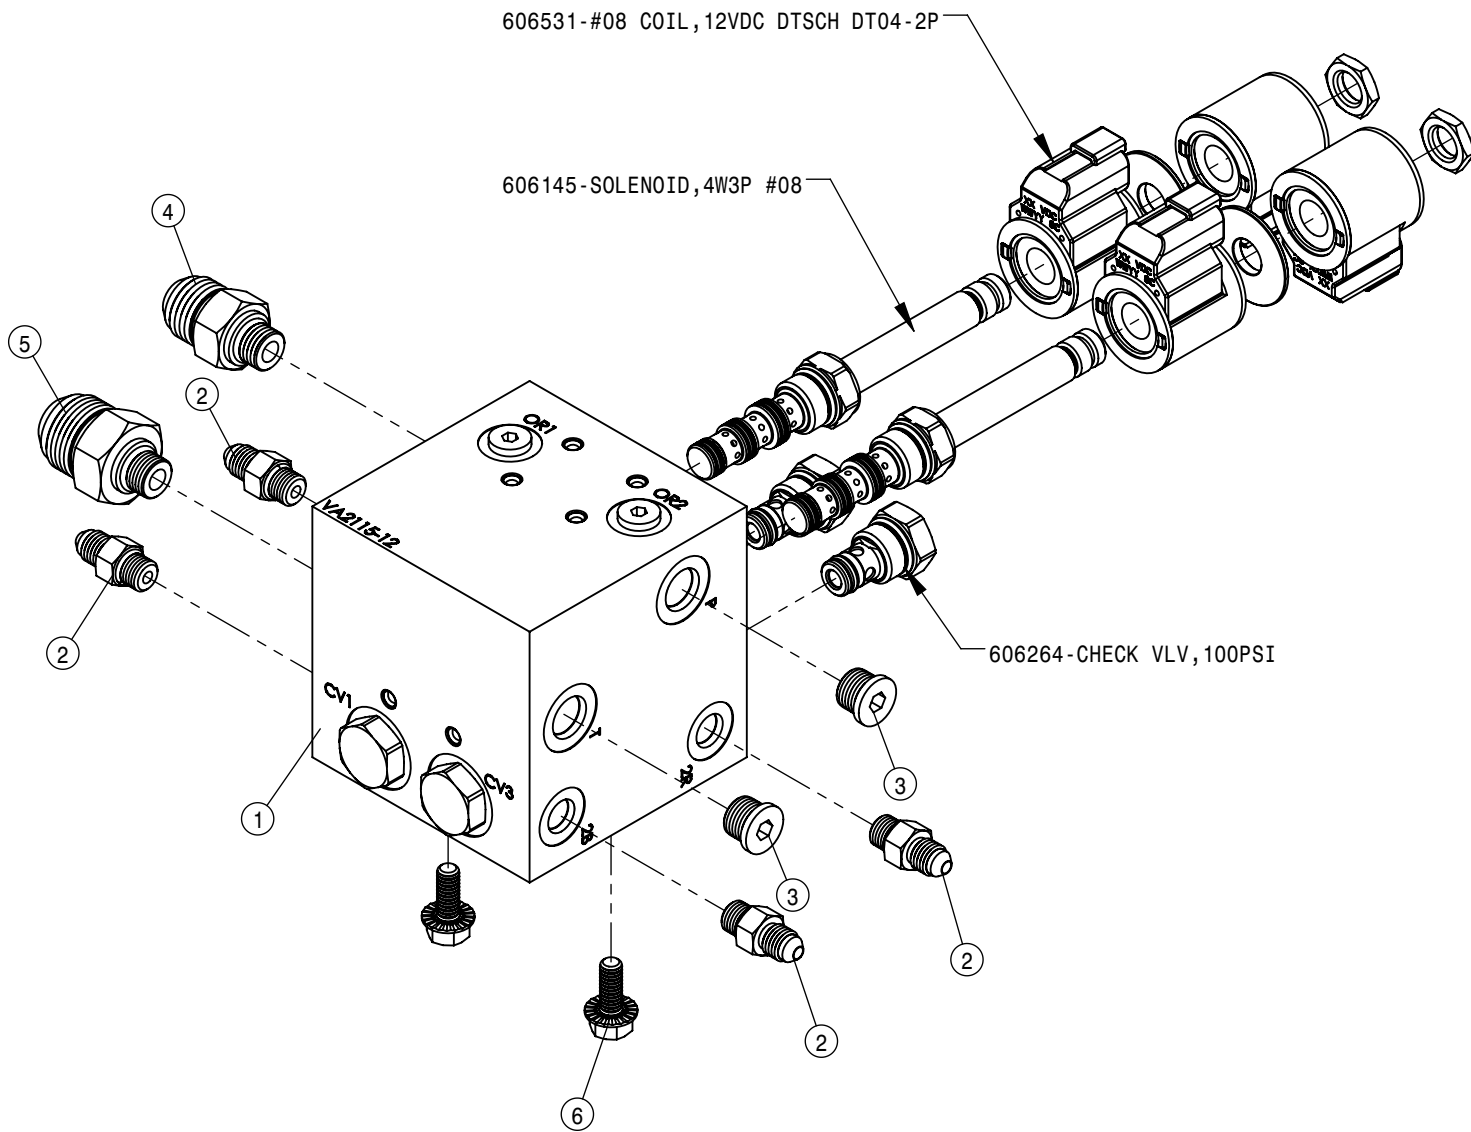

FRONT HYDRAULIC TREAD ADJUST VALVE ASSEMBLY			
DET	QTY	P/N	DESCRIPTION
1	1	606540	TREAD ADJ VLV, STS PWRSYS 14
2	4	618467	7/16MJIC-7/16MOR ADPTR
3	2	618754	9/16 MOR PLUG, HEX SOCKET
4	1	618832	7/8MJIC-9/16MOR ADPTR
5	1	618907	1 1/16MJIC-9/16MOR ADPTR
6	2	900486	5/16UNC X 3/4 HHSFB SS