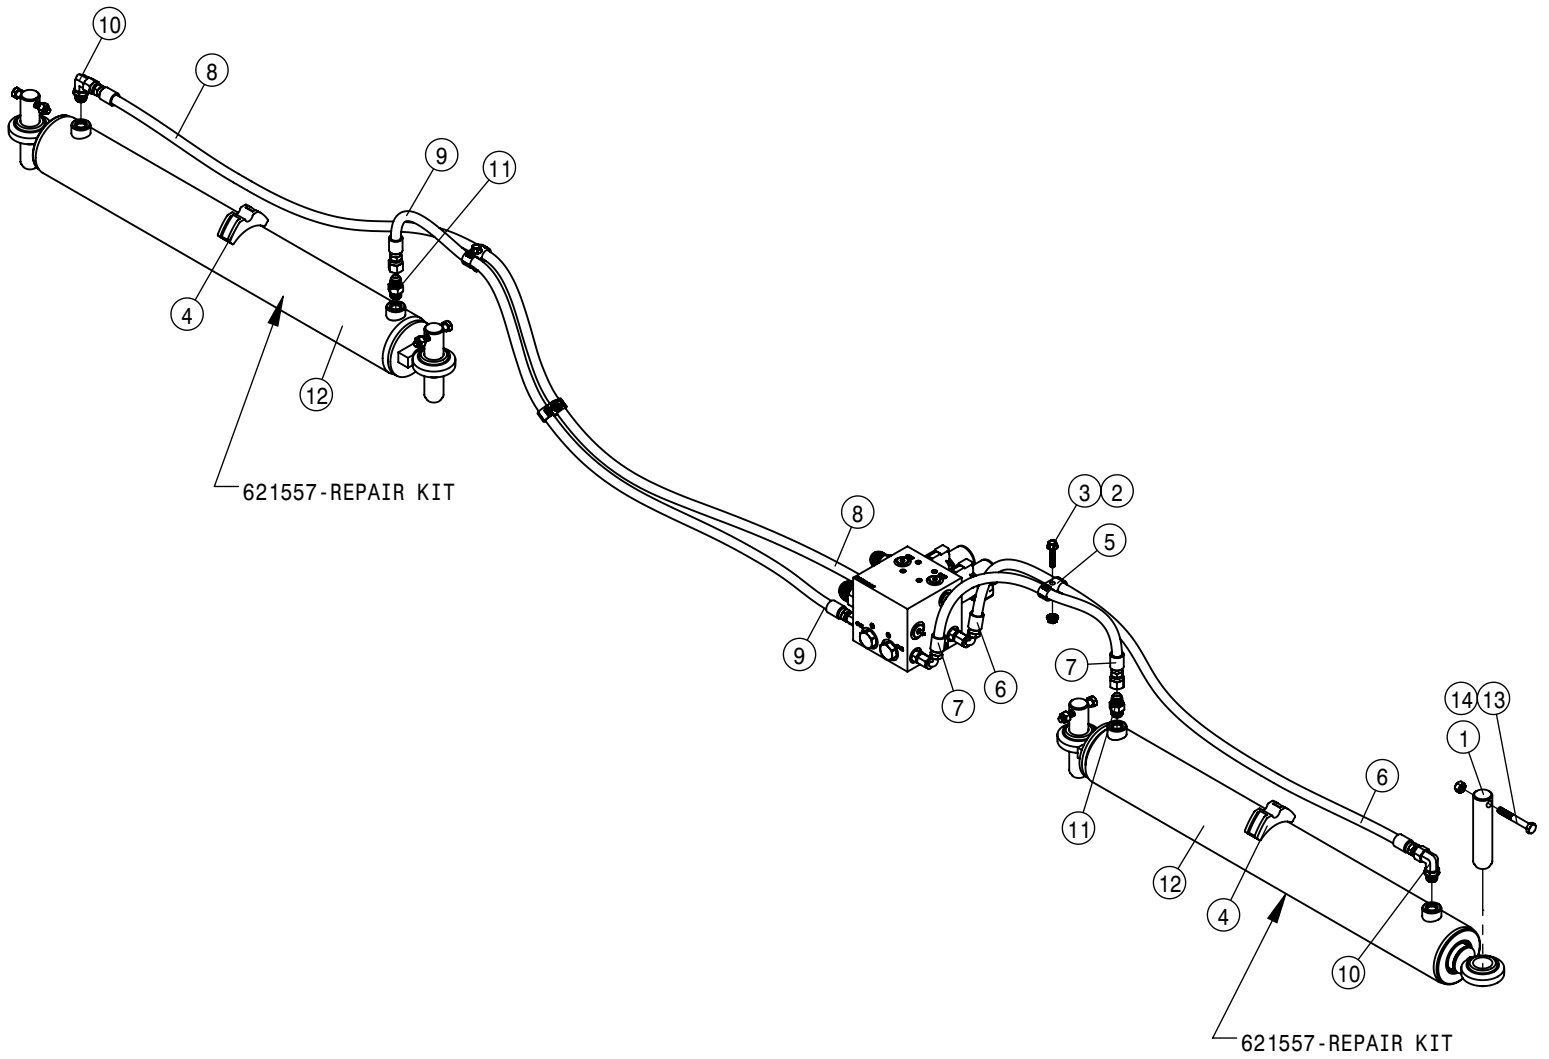

FRONT TREAD ADJUST CYLINDER ASSEMBLY			
DET	QTY	P/N	DESCRIPTION
1	4	360154	TREAD ADJ CYL PIN
2	3	470121	1/4 UNC SERR FLG LOCK NUT
3	3	470407	1/4UNC X 1 1/4 SERR FLG BOLT
4	2	470887	Cylinder Saddle Clamp
5	3	470888	TWIN #4 CLAMP
6	1	617232	04-451TC-06FJX-04FJX90-39 H/A
7	1	617233	04-451TC-06FJX-04FJX90-20 H/A
8	1	617234	04-451TC-06FJX-04FJX-63 H/A
9	1	617235	04-451TC-06FJX-04FJX-43 H/A
10	2	618119	9/16MJIC-90-9/16MOR LBO
11	2	618126	9/16MJIC-9/16MOR ADPTR
12	2	621668	HYD CYL, 2.50" X 21.50" X 1.50"
13	4	900086	5/16UNC X 2 1/4 HEX BOLT
14	4	914002	5/16UNC HEX STOVER NUT