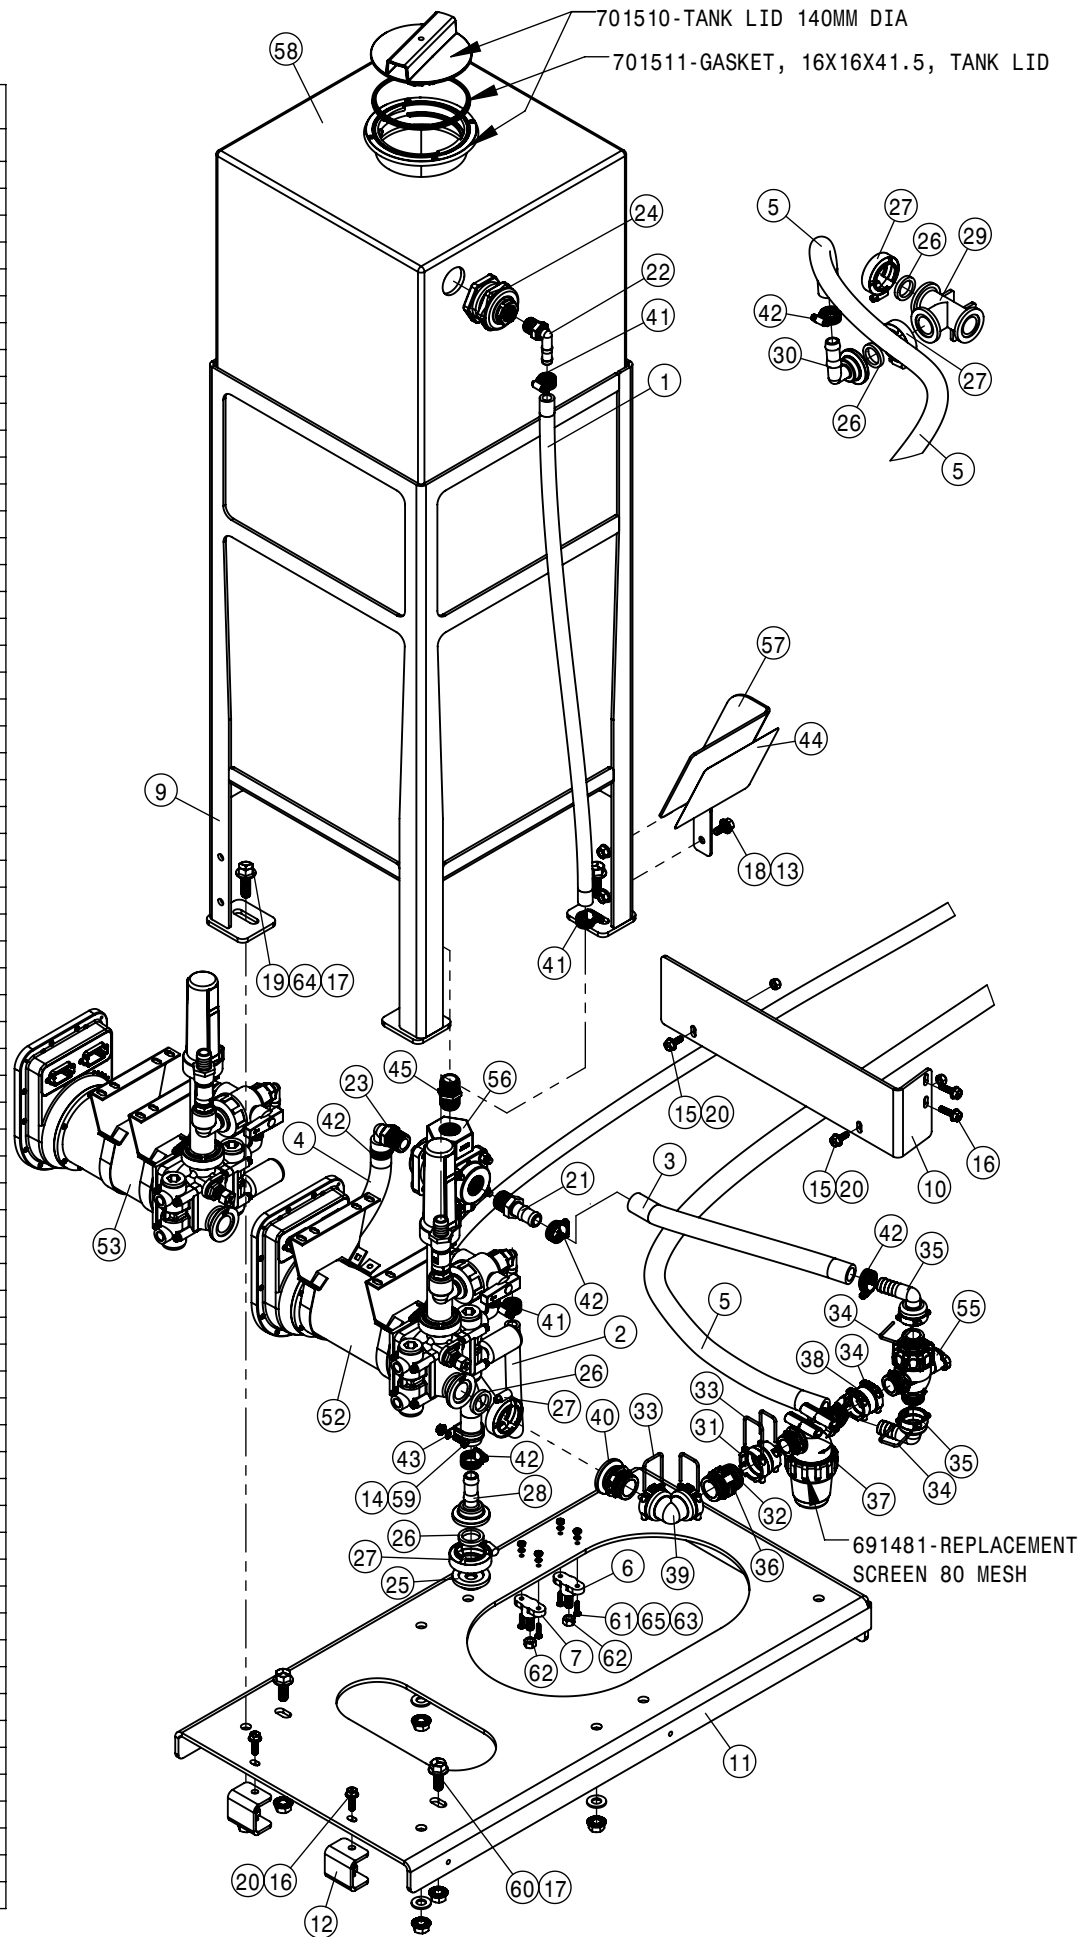

MODULAR INJECTION TANK ASSEMBLY (1-TANK)			
DET	QTY	P/N	DESCRIPTION
1	1	197008-033	HOSE 1/2 1-FBR BR BLK EPDM
2	1	197008-213	HOSE 1/2 1-FBR BR BLK EPDM
3	1	197112-014	HOSE 3/4 1-FBR BR BLK EPDM
4	1	197112-030	HOSE 3/4 1-FBR BR BLK EPDM
5	1	197112-124	HOSE 3/4 1-FBR BR BLK EPDM
6	1	291792	TERM BLOCK,BLACK,3/8-16 SINGLE
7	1	291936	TERM BLOCK,RED,3/8-16 SINGLE
NS	1	294331	DTS '16 MOD INJ BAT CBL
9	1	344805	INJECTION STAND WLD
10	1	362581	TOE KICK PLATFORM, DTS
11	1	362619	DTS MOD INJ SUP PLT
12	2	362621	AIR TANK MT BRKT
13	2	470087	3/8-16UNC HEX FLG NUT SER MC GR5
14	1	470121	1/4-20UNC HEX FLG NUT SER MC GR5
15	2	470233	5/16UNC X 3/4 HHSFB GR5 MC
16	4	470234	5/16UNC X 1 HHSFB GR5 MC
17	8	470360	1/2-13UNC HEX FLG NUT SER MC GR5
18	2	470409	3/8UNC X 3/4 HHSFB GR5 MC
19	4	470431	1/2UNC X 1 1/2 HHSFB GR5 MC
20	4	473001	5/16-18UNC NYLOCK NUT MC GR5
21	1	500022	3/4NPT-3/4HOSE BARB, POLY
22	1	500047	1/2NPT-90-1/2 HOSE BARB, POLY
23	1	500054	3/4NPT-90-3/4 HOSE BARB, POLY
24	1	500131	1/2"NPT TANK FLANGE POLY
25	1	500155	1" FLANGE CAP PLUG POLY
26	4	500157	1" FLANGE GASKET EPDM
27	4	500159	1" FLANGE CLAMP S.S.
28	1	500170	1" FLANGE-3/4" HOSE BARB POLY
29	1	500175	1" FLANGE TEE, POLY
30	1	500185	1"FLANGE-90-3/4"HOSE BARB POLY
31	1	500305	T4 - T3 FEMALE REDUCER
32	3	500308	O-RING, -216 EPDM
33	3	500310	FORK D3 DIST 34.2
34	5	500311	FORK D3 DIST 29
35	2	500327	T3 TO 20MM HB 90
36	1	500341	T4 NIPPLE
37	1	500342	STRAINER T3M 80 MESH
38	1	500348	T3 FEMALE COUPLER
39	1	500356	T4 FEMALE 90
40	1	500357	1" FLANGE - T4M ADAPTER
41	3	520070	HOSE CLAMP NO 8 STAINLESS
42	6	520080	HOSE CLAMP NO 10 STAINLESS
43	1	520102	CUSH HOSE CLAMP,#20, 1 1/4D X 1/2W
44	1	650515	DECAL, INST MODULR CHEM INJECT
45	1	690098	3/4NPT CLOSE NIPPLE, POLY
NS	1	693367	AG LDR MULTI PRODUCT UNLOCK
NS	1	693392	RVN INJ CAN/LOGIC EXT 18'
NS	1	693955	AG LDR ISO INJ INST INSTRUCT
NS	1	693956	AG LDR CBL ISO EXTEND 16'
NS	1	693957	AG LDR CBL ISO PUMP ADAPTOR
NS	1	693981	CABLE-POWER, MULTI MODULE, 3'
52	1	693998	RVN SPRO ISO PMP, 5-200, HW/SW
53	1	694029	HAGIE SIDEKICK PRO ICD HW/SW
NS	1	694174	RAVEN CBL INJ NO AGIT
55	1	696013	3 WAY T3 INTERRUPTED FLOW VLV
56	1	696016	3/4 BTM LOAD VLV
57	1	701799	DTS INSTRUCTION DECAL MT BRKT
58	1	763741	DTS MODULAR INJ TANK W HOLES
59	1	900002	1/4UNC X 3/4 HHCS GR5 MC
60	4	900517	1/2UNC X 1 1/4 HHSFB GR5 MC
61	4	903888	10-24 X 3/4 PHIL PAN MACH SCR
62	2	910004	3/8-16UNC HEX NUT MC GR5
63	4	910026	#10-24UNC HEX NUT MC GR5
64	4	920004	SAE FLAT WASHER 1/2 MC
65	4	920510	HLOCK WASHER #10 MC