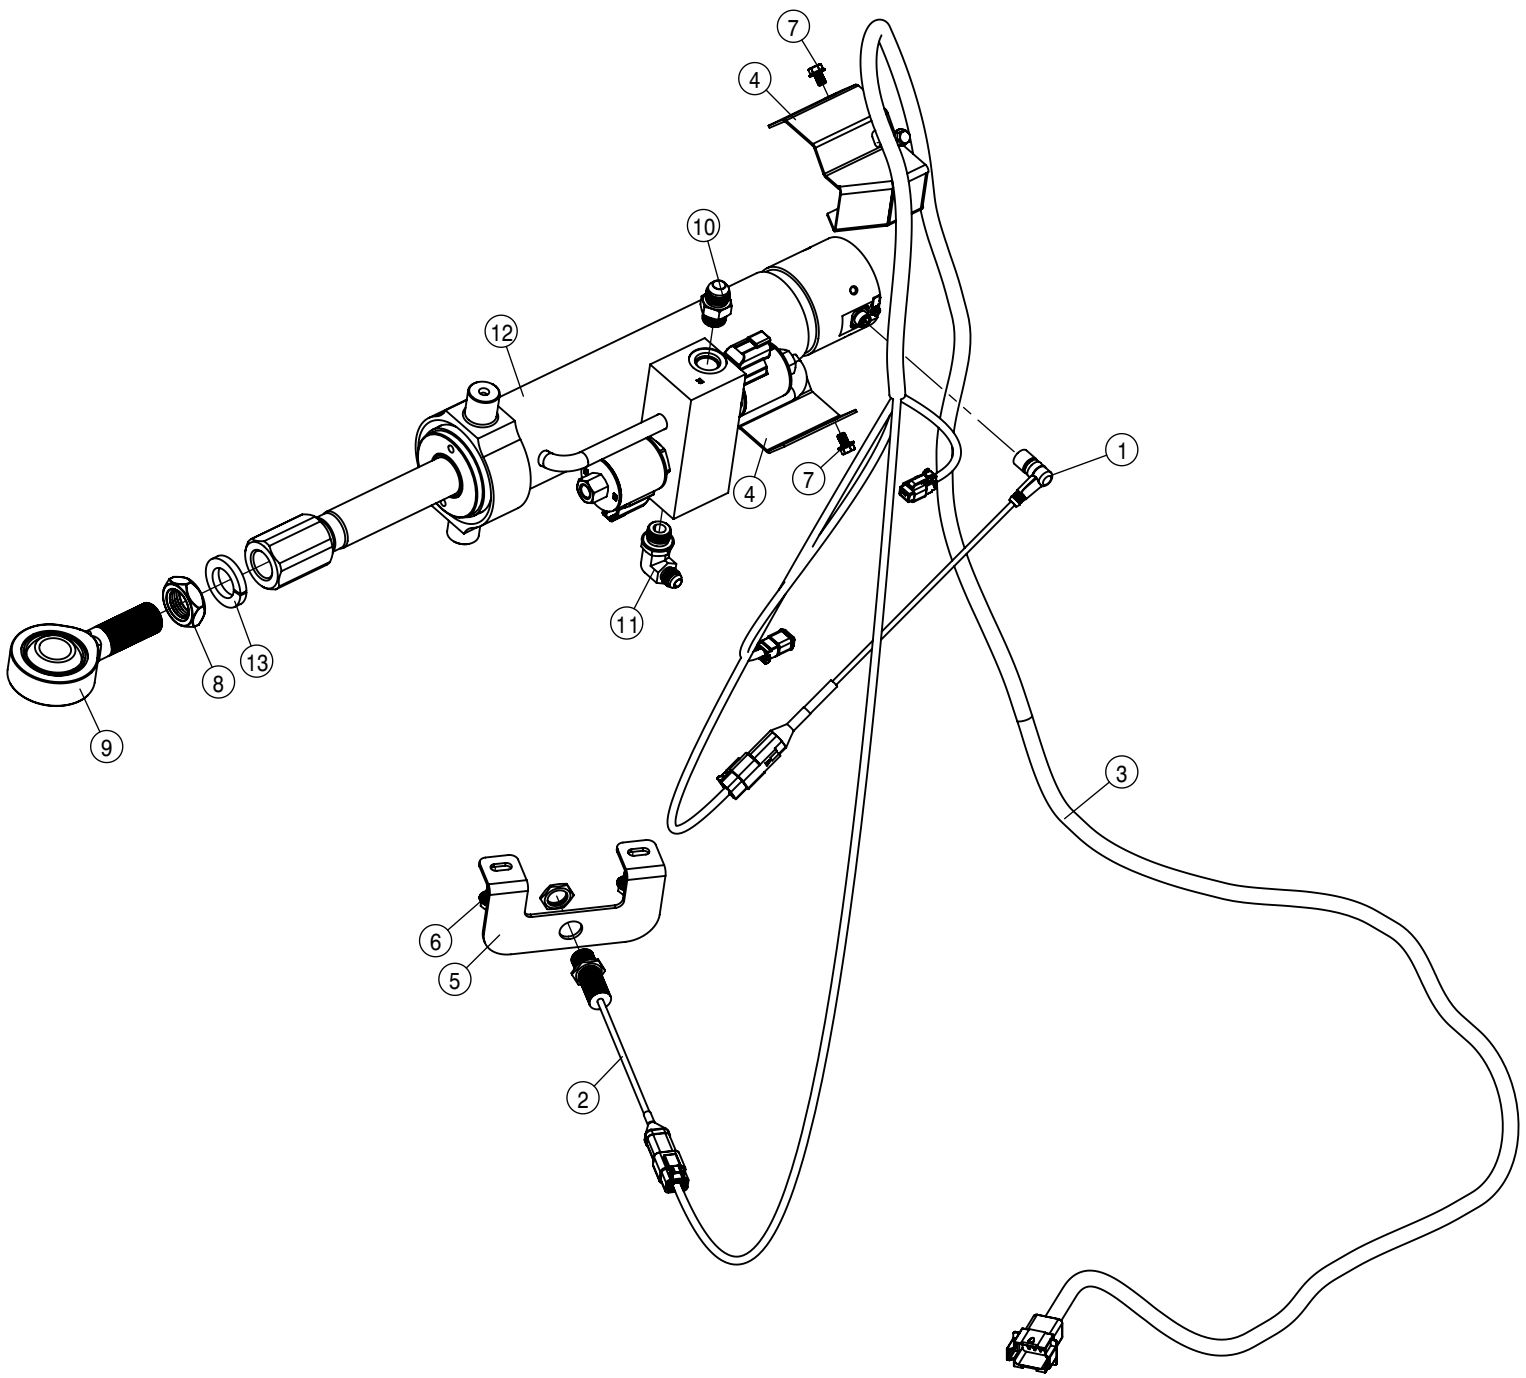

RIGHT REAR STEERING CYLINDER ASSEMBLY			
DET	QTY	P/N	DESCRIPTION
1	1	291994	SENSOR HARNESS FOR AWS
2	1	292926	INDUCTIVE PROX SENSOR, 18MM
3	1	294269	REAR LEG AWS HARNESS
4	2	359645	STRG CYL SENSOR GUARD
5	1	360153	SENSOR BRKT, DTS AWS
6	2	470232	5/16UNC X 1/2 SERR FLG HEX BOLT
7	4	470883	1/4UNC X 3/8 SERR FLG BOLT SS
8	1	472328	1" - 12 HEX JAM NUT
9	1	474004	ROD END, 1.00 BORE, 1-12 RH MALE
10	1	611125	3/4MJIC-3/4MOR ADPTR
11	1	618115	9/16MJIC-90-3/4MOR LBO
12	1	621653	HYD CYL, 2.50 X 8.81 X 1.25
13	1	920508	1" LOCK WASHER