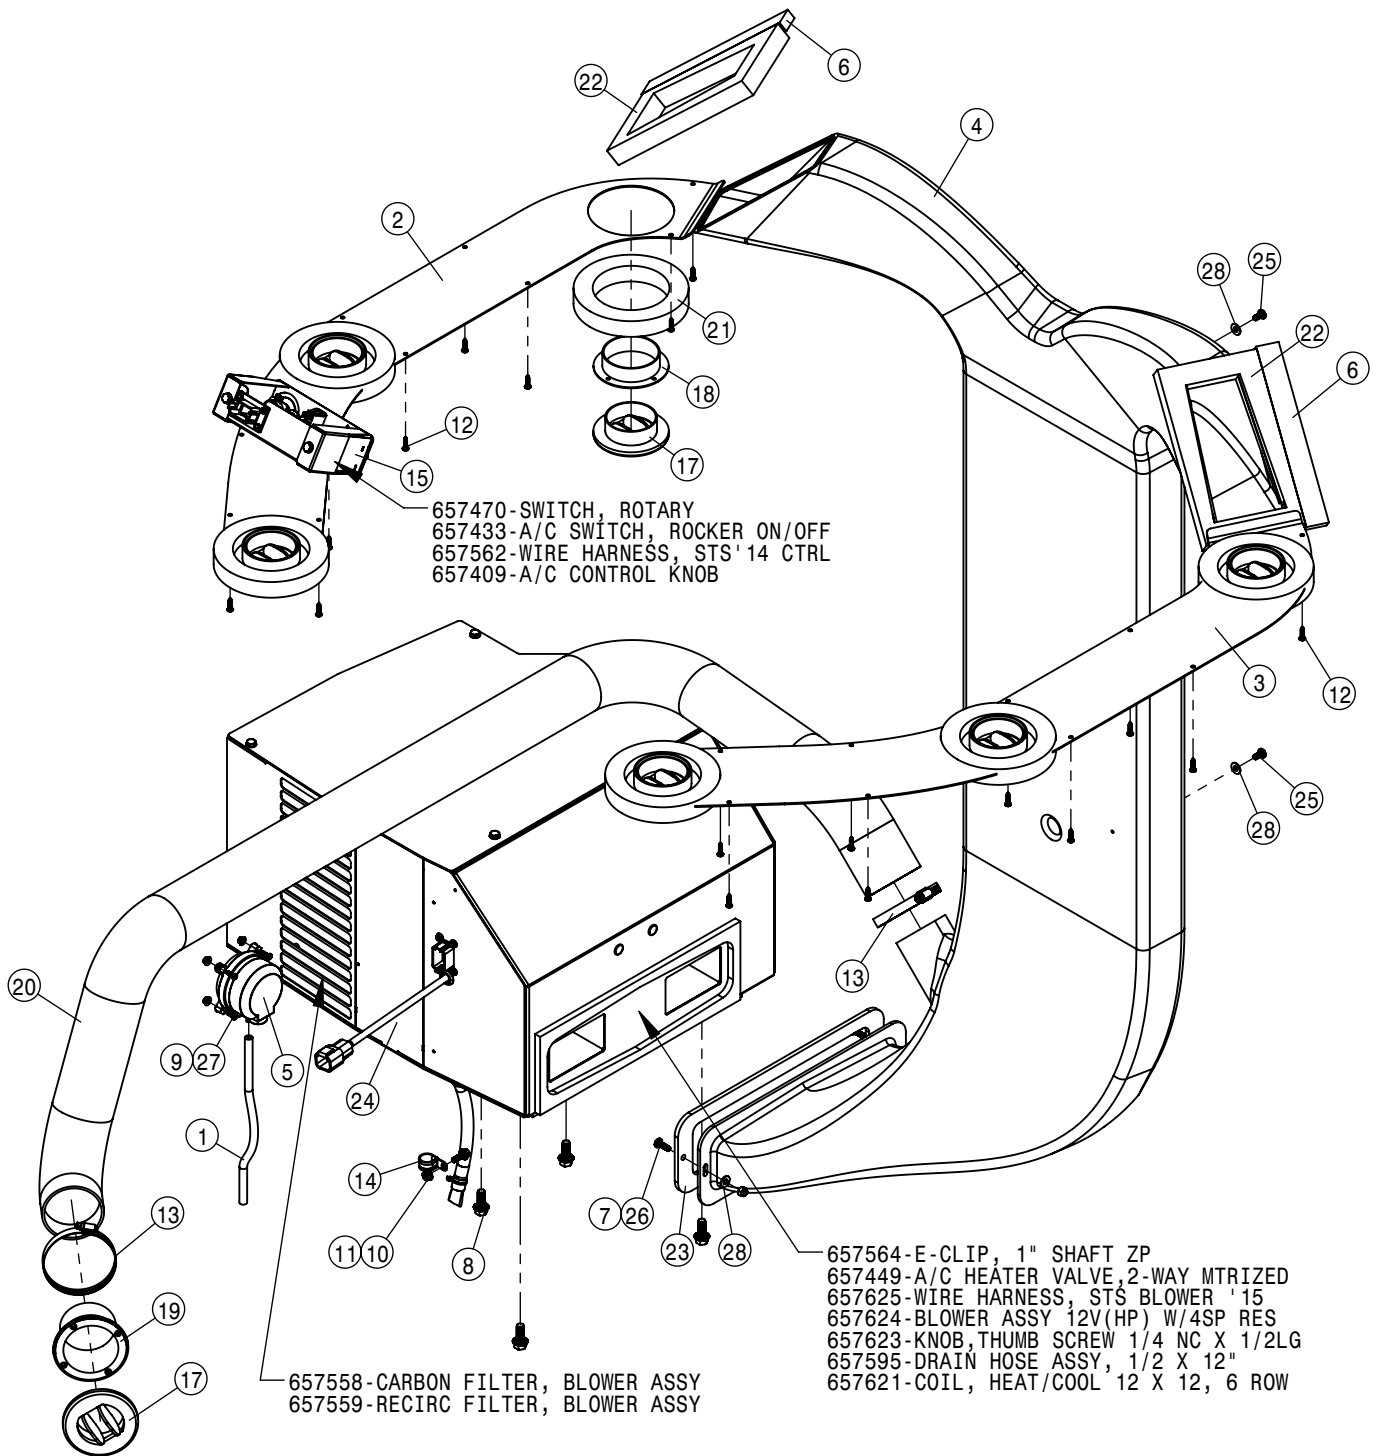

STANDARD HVAC ASSEMBLY			
DET	QTY	P/N	DESCRIPTION
1	1	317315	HOSE - HVAC PRESSURE
2	1	344361	PLATE, ROOF DUCT COVER RH, STSCAB' 14
3	1	344362	PLATE, ROOF DUCT COVER LH, STSCAB' 14
4	1	344366	DUCT HVAC - STS CAB
5	1	344425	PRESSURE SWITCH - HVAC
6	2	344576	TEMP SEAL DUCT, STS' 14
7	2	470089	1/4UNC HEX NYL-LOC NUT
8	4	470460	3/8 X 1" SERR FLG BOLT
9	4	470463	8-32 SERR FLANGE NUT
10	1	473832	1/4UNC HEX FLANGE LOCK NUT SS
11	1	473834	1/4UNC X 3/4 SER FLG BOLT SS
12	20	473990	#8 X 3/4 PHIL PAN SHTMTL(A)SCR
13	2	520052	HOSE CLAMP NO 52 STAINLESS
14	1	520104	CUSH HOSE CLMP,#12, 3/4D x 1/2W

STANDARD HVAC ASSEMBLY			
DET	QTY	P/N	DESCRIPTION
15	1	657542	HVAC CONTROL - MANUAL, STS' 14
NS	1	657544	HARNESS - HVAC MAN CONTROL
17	7	657546	LOUVER, 4" W/O MNT
18	6	657547	PANEL MNT, LOUVER (THK PANEL)
19	1	657548	PANEL MNT, LOUVER (THK PANEL)
20	1	657550	HOSE - 3IN HVAC
21	6	657552	GASKET SEAL ROOF LOUVER
22	2	657553	GASKET SEAL ROOF LOUVER
23	1	657556	GASKET SEAL ROOF LOUVER
24	1	657560	HVAC STANDARD CONTROL ENHANCED
25	2	903708	1/4UNC X1/2PHIL PANHD MACH SCR
26	2	903711	1/4UNC X3/4PHIL PANHD MACH SCR
27	4	903844	8-32 X 1/2 PHIL PANHD MACH SCR
28	4	920000	1/4 SAE FLAT WASHER