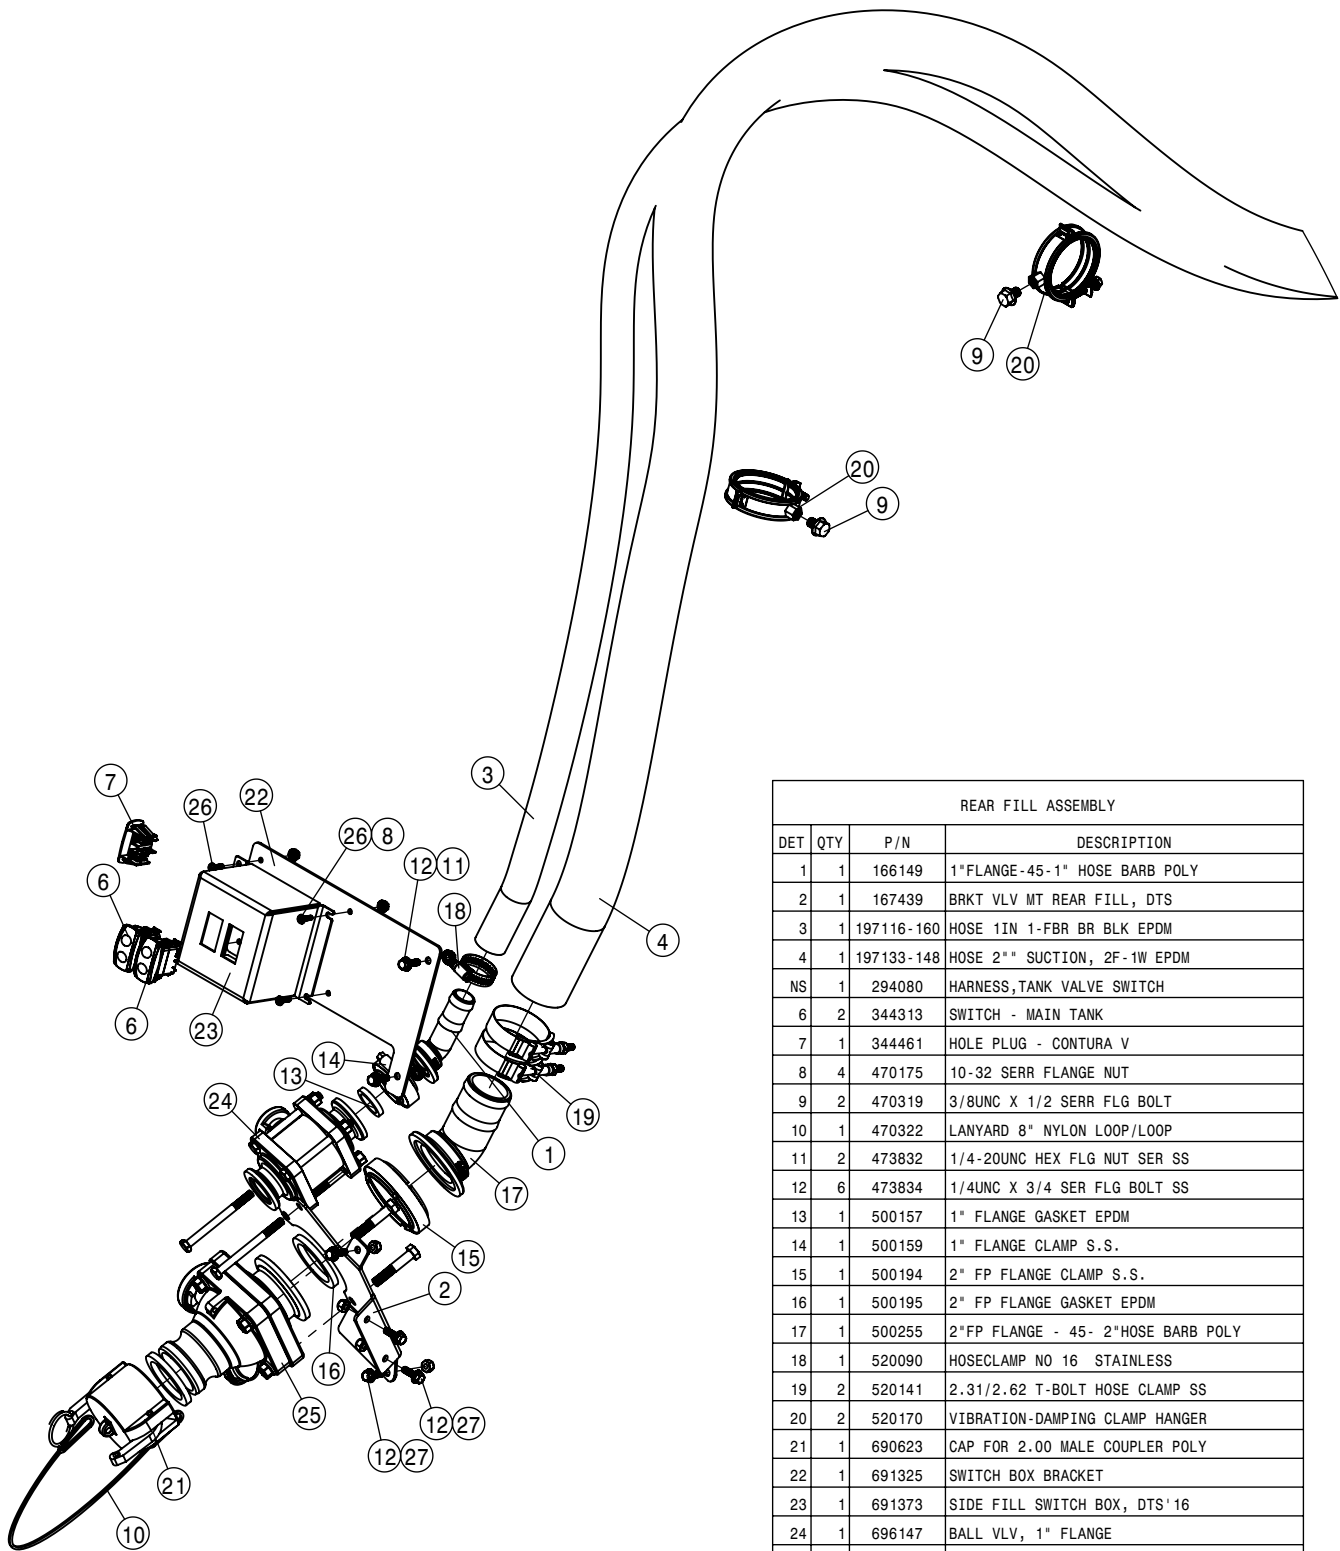

REAR FILL ASSEMBLY			
DET	QTY	P/N	DESCRIPTION
1	1	166149	1"FLANGE-45-1" HOSE BARB POLY
2	1	167439	BRKT VLV MT REAR FILL, DTS
3	1	197116-160	HOSE 1IN 1-FBR BR BLK EPDM
4	1	197133-148	HOSE 2" SUCTION, 2F-1W EPDM
NS	1	294080	HARNES,TANK VALVE SWITCH
6	2	344313	SWITCH - MAIN TANK
7	1	344461	HOLE PLUG - CONTURA V
8	4	470175	10-32 SERR FLANGE NUT
9	2	470319	3/8UNC X 1/2 SERR FLG BOLT
10	1	470322	LANYARD 8" NYLON LOOP/LOOP
11	2	473832	1/4-20UNC HEX FLG NUT SER SS
12	6	473834	1/4UNC X 3/4 SER FLG BOLT SS
13	1	500157	1" FLANGE GASKET EPDM
14	1	500159	1" FLANGE CLAMP S.S.
15	1	500194	2" FP FLANGE CLAMP S.S.
16	1	500195	2" FP FLANGE GASKET EPDM
17	1	500255	2"FP FLANGE - 45- 2"HOSE BARB POLY
18	1	520090	HOSECLAMP NO 16 STAINLESS
19	2	520141	2.31/2.62 T-BOLT HOSE CLAMP SS
20	2	520170	VIBRATION-DAMPING CLAMP HANGER
21	1	690623	CAP FOR 2.00 MALE COUPLER POLY
22	1	691325	SWITCH BOX BRACKET
23	1	691373	SIDE FILL SWITCH BOX, DTS' 16
24	1	696147	BALL VLV, 1" FLANGE
25	1	696151	2"FP STUBBY VLV-2"MALE CPLR
26	4	903710	#10-32 UNF X 5/8 PHMS PH BZ
27	4	910118	1/4-20UNC NYLOCK NUT SS