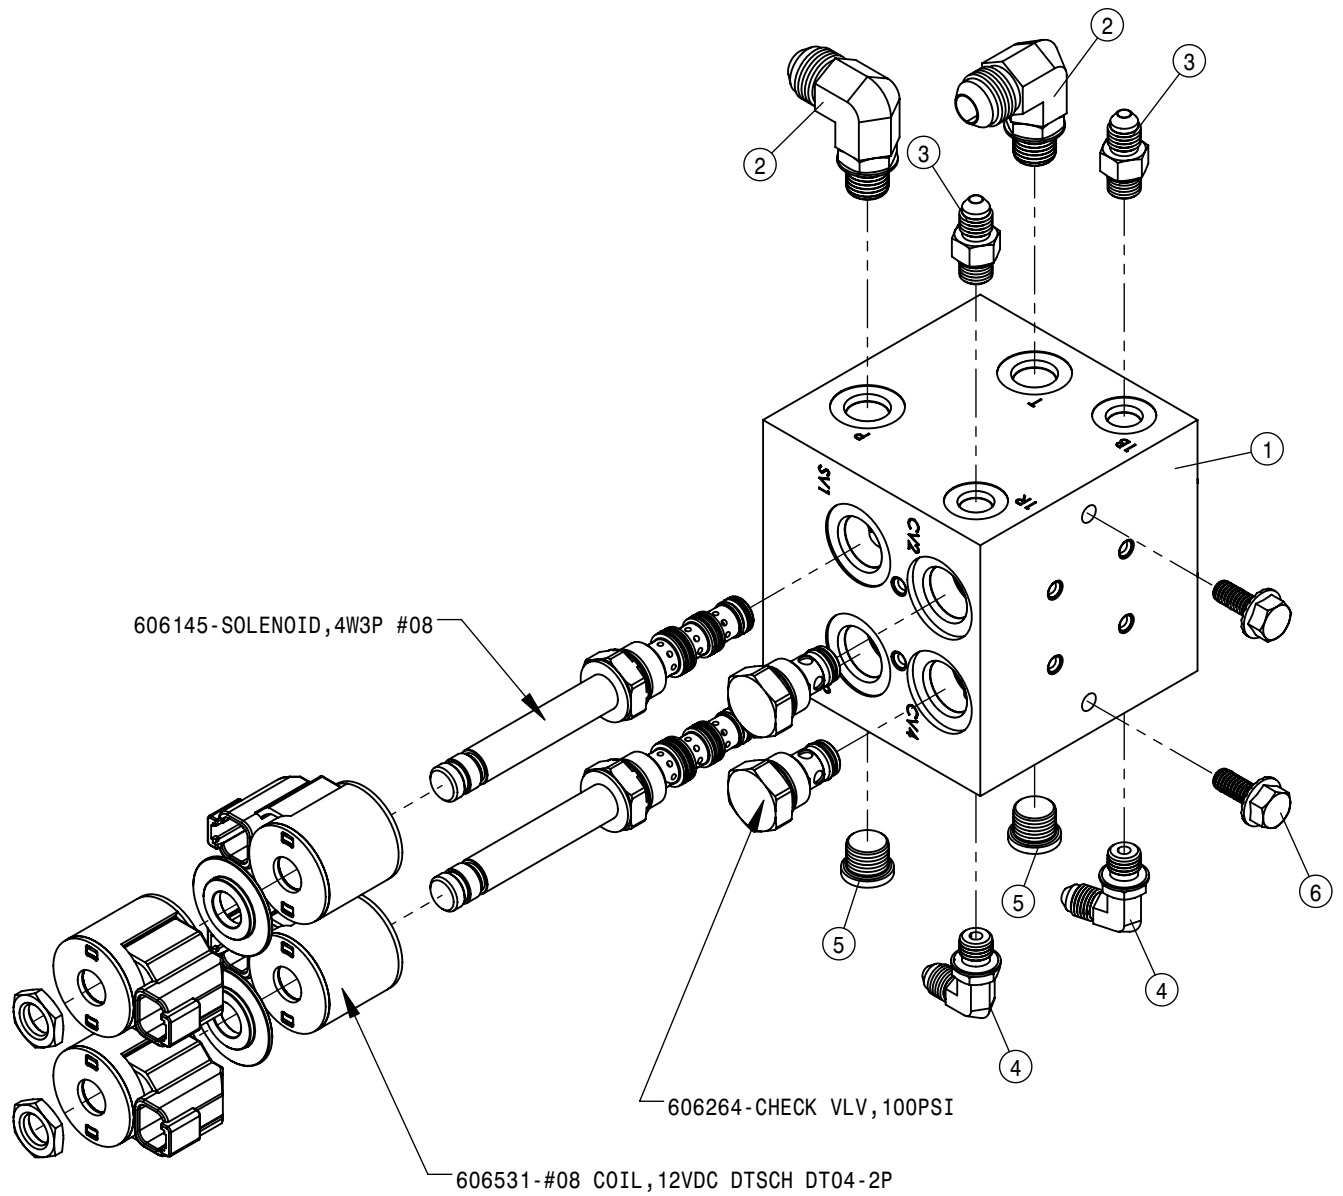

REAR HYDRAULIC TREAD ADJUST VALVE ASSEMBLY			
DET	QTY	P/N	DESCRIPTION
1	1	606540	TREAD ADJ VLV, STS PWRSYS 14
2	2	618249	3/4MJIC-90-9/16MOR LBO
3	2	618467	7/16MJIC-7/16MOR ADPTR
4	2	618473	7/16MJIC-90-7/16MOR LBO
5	2	618754	9/16 MOR PLUG, HEX SOCKET
6	2	900486	5/16UNC X 3/4 HHSFB SS