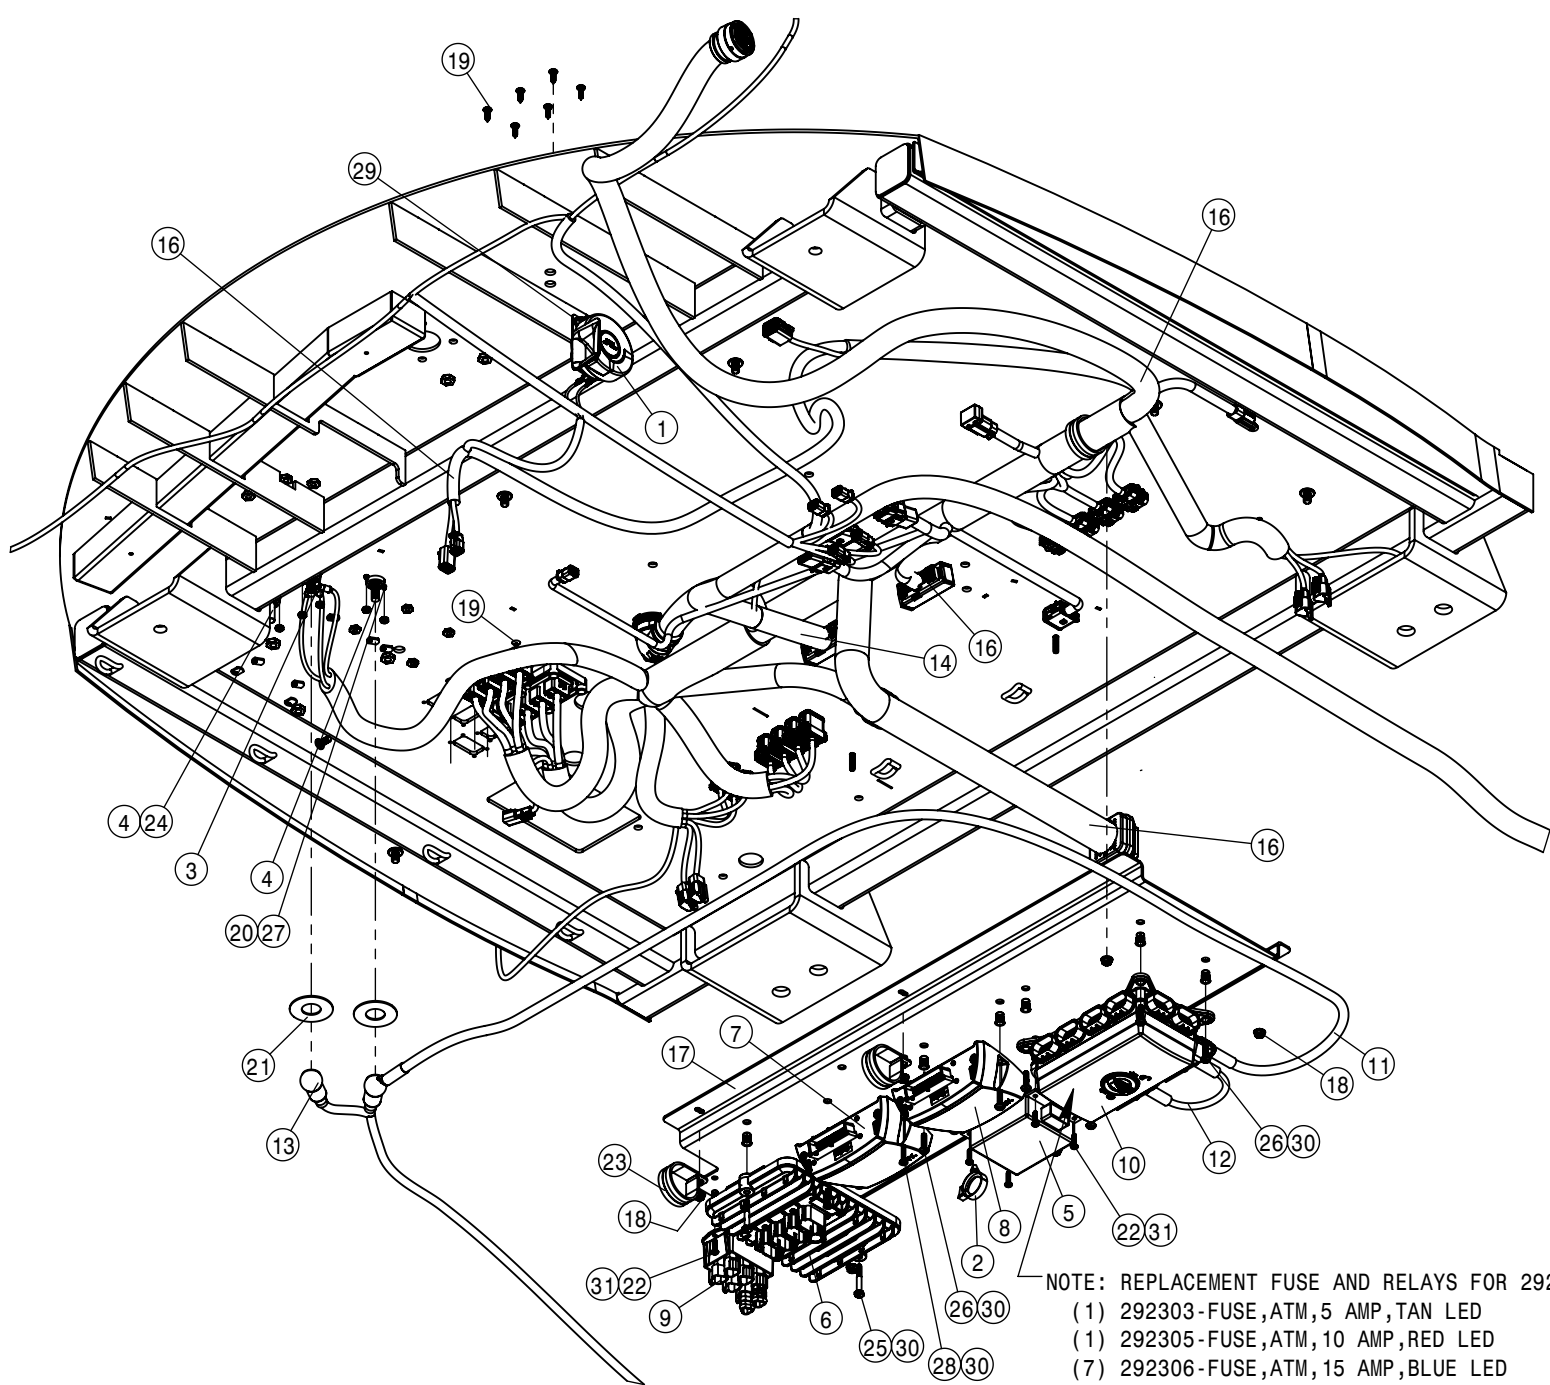

CAB ELECTRICAL-BOTTOM ASSEMBLY			
DET	QTY	P/N	DESCRIPTION
1	1	290062	HORN
2	1	291010	ROSEBUD CLIP FOR 1.00 CONDUIT
3	1	291749	TERM BLOCK,BLACK,3/8-16 THRU
4	2	291750	TERM BLOCK,RED,3/8-16 THRU
5	1	291910	FLASHER, SOLID STATE, 12V
6	1	292005	IQAN MC31
7	1	292086	IQAN-XA2 MODULE->611
8	1	292087	IQAN-XS2 MODULE>611
9	1	292406	J1939 JUNCTION MODULE
10	1	292440	DVEC - EXTERIOR
11	1	292645	CABLE - SSDVEC POWER CABLE
12	1	292650	CABLE - SSDVEC JUMPER
13	1	292691	CAB PWR,GND CABLE ASY
14	1	294267	DTS OPTION HARNESS
NS	1	294324	HARNESS, WINDSHIELD WASHER EXT
16	1	294393	MAIN EXT. HARNESS-'18 DTS

CAB ELECTRICAL-BOTTOM ASSEMBLY			
DET	QTY	P/N	DESCRIPTION
17	1	344541	BRKT-CAB ELEC MODULE MOUT
18	6	470121	1/4 UNC SERR FLG LOCK NUT
19	12	470465	#12 X 3/4 PHIL PAN SHT MTL SCR
20	6	470542	10-32 KEP NUT
21	2	470677	NYLON WASHER 1"ID, 2-1/4"OD, .075"W
22	6	472235	#10-32 UNF X 3/4 PHMS PH ZN
23	3	520161	CUSH CLAMP,#32 2"D-3/4W LOOP
24	1	629736	CAPPLUGS CAP,.312 X 1.00 VINYL
25	2	900006	1/4UNC X 1 3/4 HHCS GR5 MC
26	6	903701	1/4-20 UNC X 1 PHMS PH ZN
27	6	903706	10-32X1/2 PHIL PAN MACH SCR
28	2	903894	#10-32 UNF X 1 PHMS PH ZN
29	1	910119	5/16-18UNC HEX FLG NUT SER SS
30	8	910127	1/4-20 NUTSERT .027-1.65 STL
31	6	910130	10-32 NUTSERT .020-.130 STL