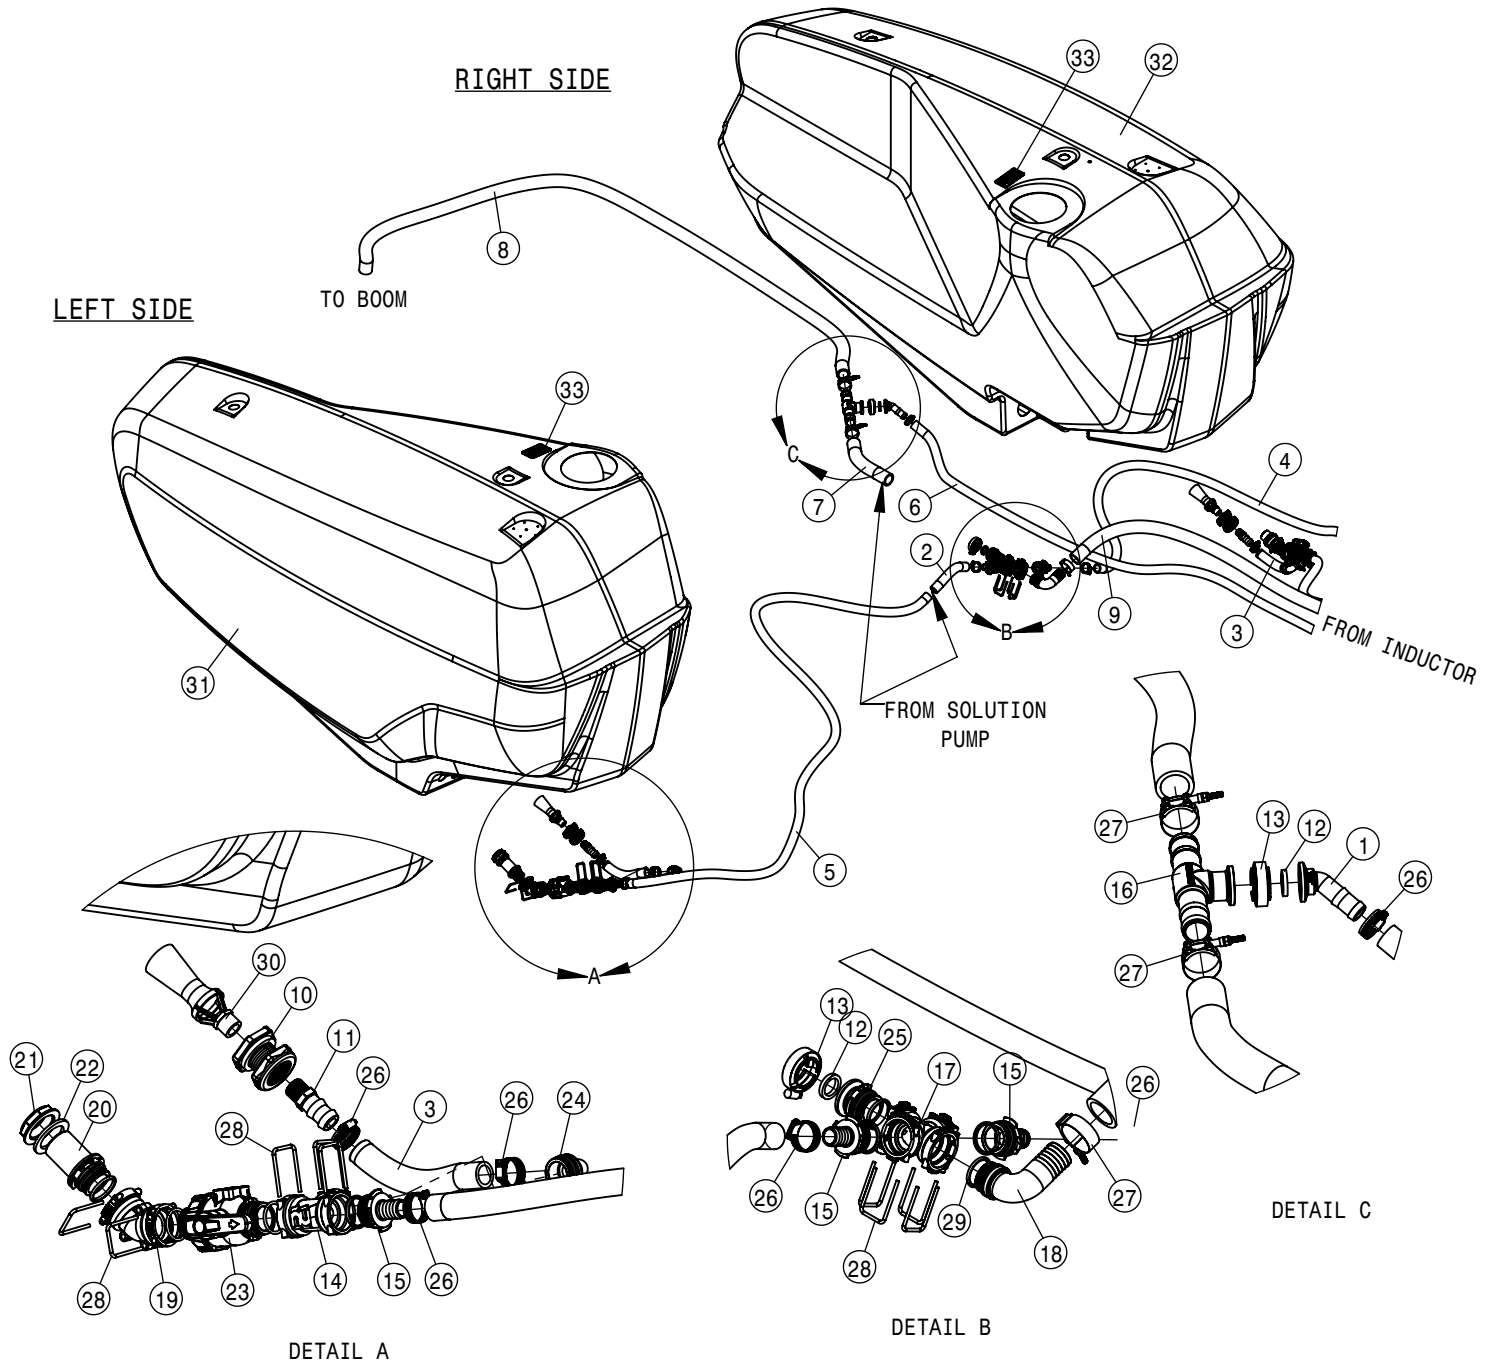

INDUCTOR REPAIR PARTS FOR 737974			
DET	QTY	P/N	DESCRIPTION
1	1	500329	T6 TO 38MM HB 90
2	1	500458	2 VALVE T5 GROUP
3	1	500459	BALL VLV FORK COUPLING
4	1	500460	MIXING VALVE T6 FORK COUPLING
5	1	500461	CONTAINER RINSING JET
6	1	500462	HOSETAIL T3F 3/4" M
7	1	500463	CURVED CONNECTION T3M AR D.10
8	1	500464	DRAIN OUTLET
9	1	500465	BM FLUSH QUICK FITTING 3/4"F
10	1	500466	DEFLECTOR 140° NZLE 10.0 BLK
11	1	500467	QUICK FITTING CAP RED
12	2	500468	STEEL BAND TANK BKT
13	1	500469	BAND WITH HANDLE
14	1	500470	MIXER TANK
15	1	500471	FIXED FRAME
16	1	500472	MIXER FRAME
17	1	500473	CURVED CONNECTION
18	1	500474	HOSETAIL
19	2	500475	FORK
20	2	500476	45° ELBOW T5F D.25
21	1	500477	90 ELBOW T6 .25MM
22	1	737824	QUICK TEEJET SEAT GASKET