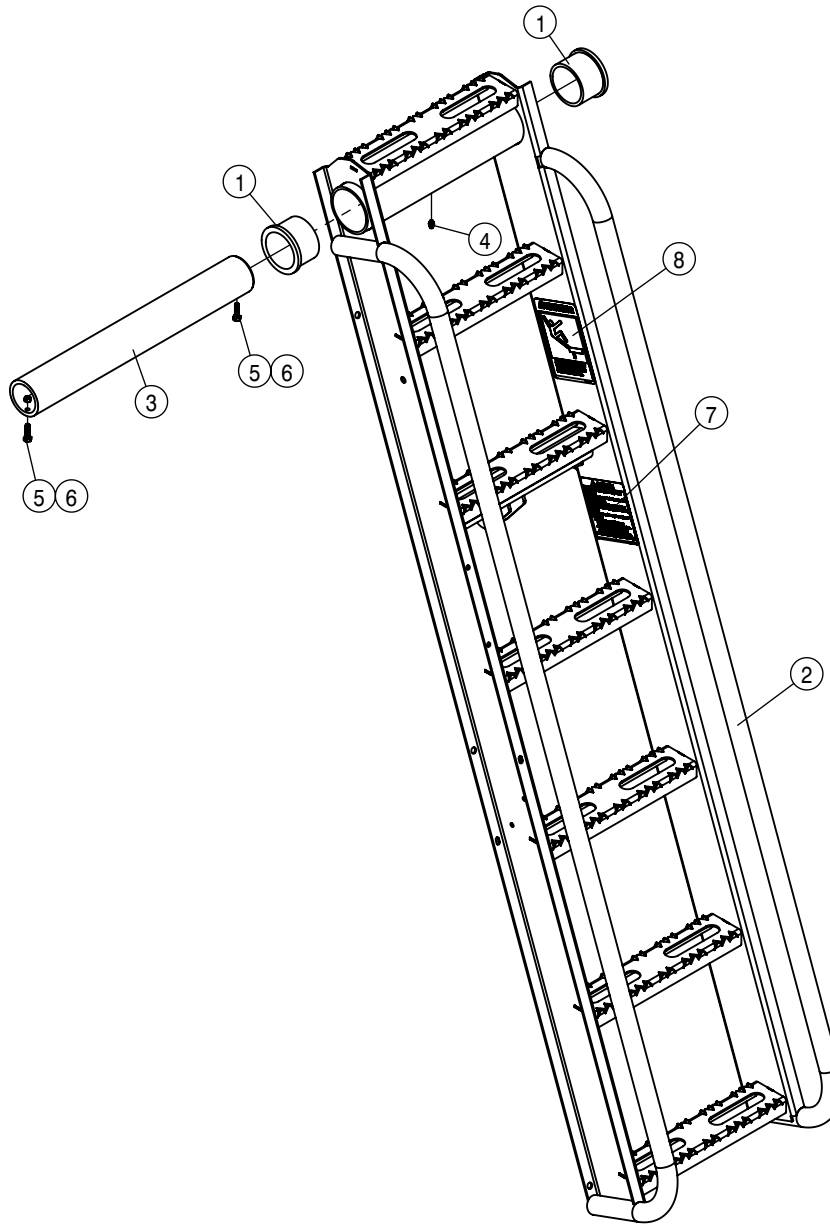

LADDER ASSEMBLY			
DET	QTY	P/N	DESCRIPTION
1	2	121102	LADDER PIVOT BEARING, POLYGON
2	1	343946	LADDER W/DECAL DTS
3	1	344919	TUBE-LADDER MOUNT, DTS
4	1	471005	GREASE ZERK, 1/4-28 X 1/2
5	2	900003	1/4UNC X 1" HEX BOLT
6	2	914000	1/4UNC HEX STOVER NUT
7	1	HXE19558	LABEL, CAUTION
8	1	N403721	LABEL, DO-NOT-RIDE