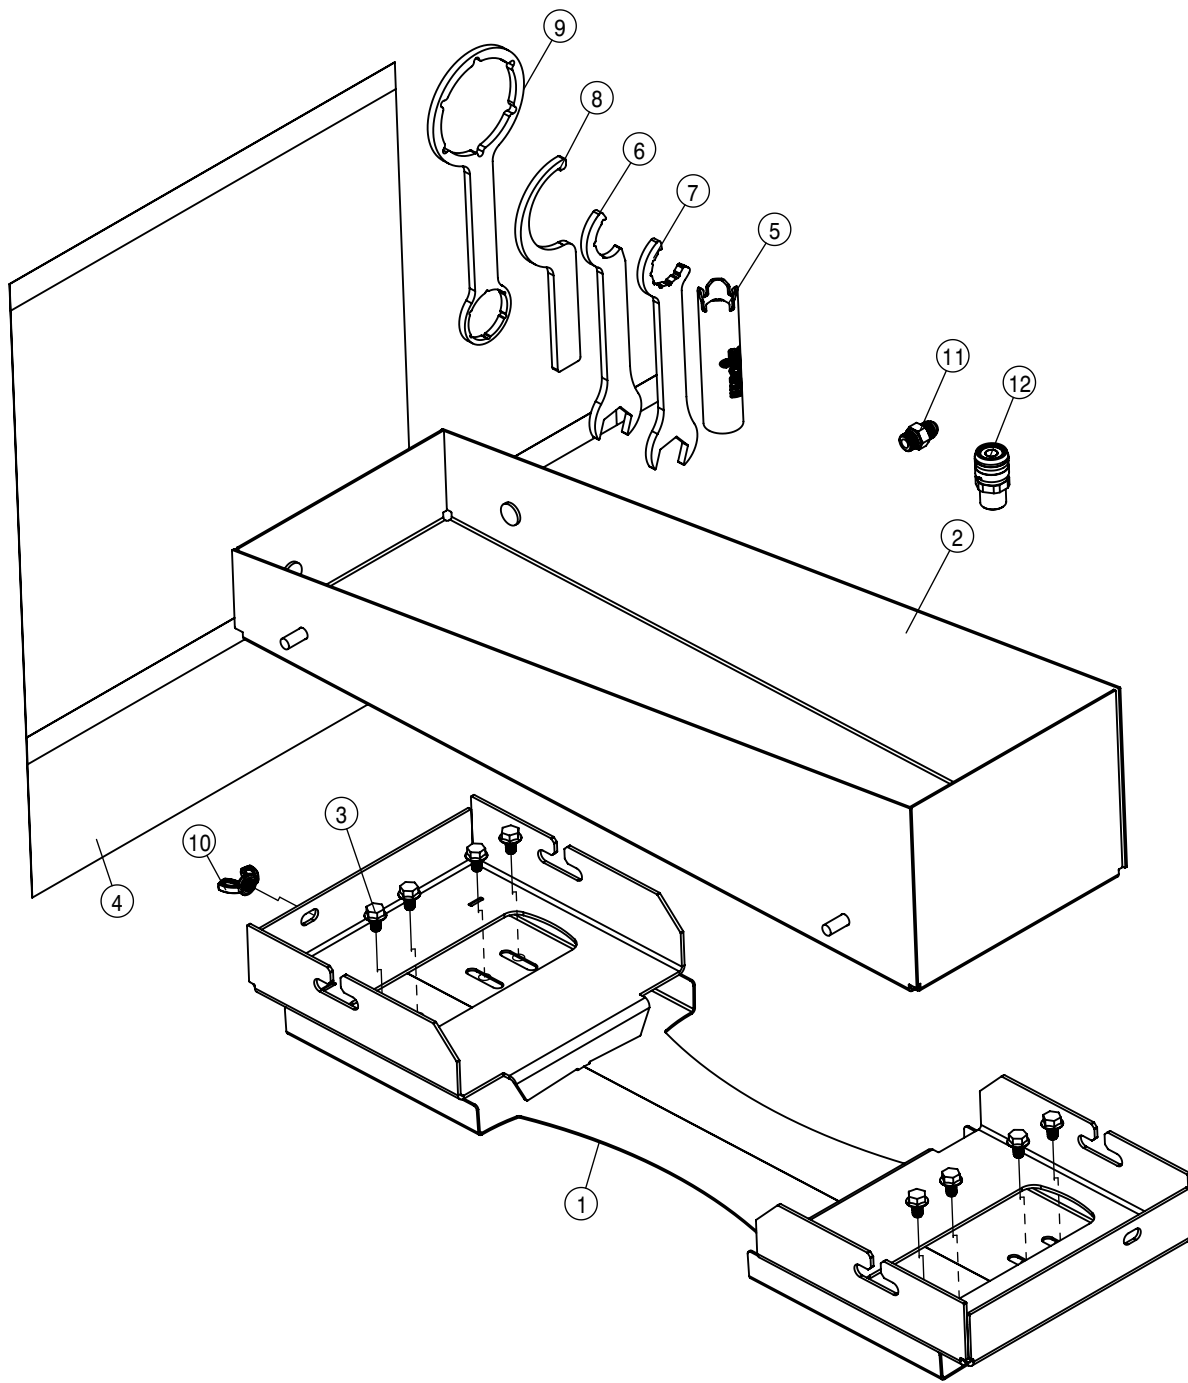

TOOLBOX ASSEMBLY			
DET	QTY	P/N	DESCRIPTION
1	1	317738	RAIL WLDMT, DTS TOOL TRAY
2	1	344729	TOOL TRAY DTS WLD
3	8	470232	5/16UNC X 1/2 SERR FLG HEX BOLT
4	1	470758	STS/DTS TOOL POUCH
5	1	470896	TEEJET NOZZEL REMOVAL SOCKET
6	1	470899	EASY FIT T3 FITTING SPEED WRNH
7	1	470900	EASY FIT T3 FITTING WRENCH
8	1	470901	ARAG 322 T3 SERIES WRNH
9	1	470902	TEEJET AA126-75 STRAINER WRNH
10	1	473801	3/8UNC WING NUT
11	1	618126	9/16MJIC-9/16MOR ADPTR
12	1	618805	HYD CPLR, FEM #14,9/16FOR