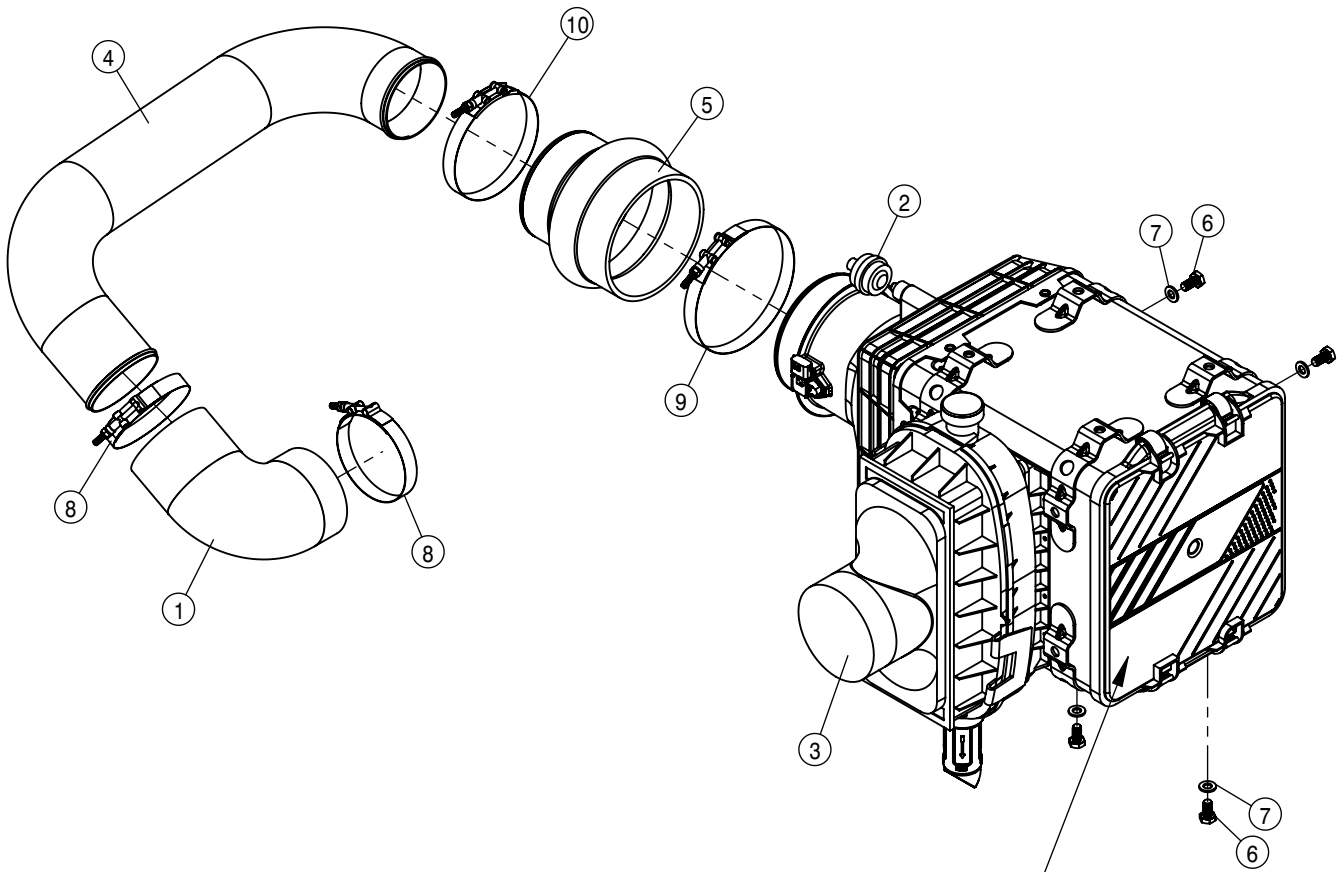

317491-PRIMARY ELEMENT, AIR CLEANER
317492-SECONDARY ELEMENT, AIR CLEANER

TIER-4F AIR CLEANER ASSEMBLY			
DET	QTY	P/N	DESCRIPTION
1	1	316624	4.00" 4.50 X 5.75 EDPM ELBOW
2	1	317355	AIR FILTER MINDER SWITCH
3	1	317502	AIR CLEANER
4	1	317520	TUBE AIR INTAKE TURBO
5	1	317550	REDUCER HUMP HOSE
6	4	473793	10MM-1.50 X 20MM HEX BOLT GR8
7	4	473799	10MM FLAT WASHER
8	2	520134	4.31/4.59 T-BOLT HOSE CLAMP SS
9	1	520147	6.38/6.69 T-BOLT HOSE CLAMP
10	1	520148	5.38/5.69 T-BOLT HOSE CLAMP SS