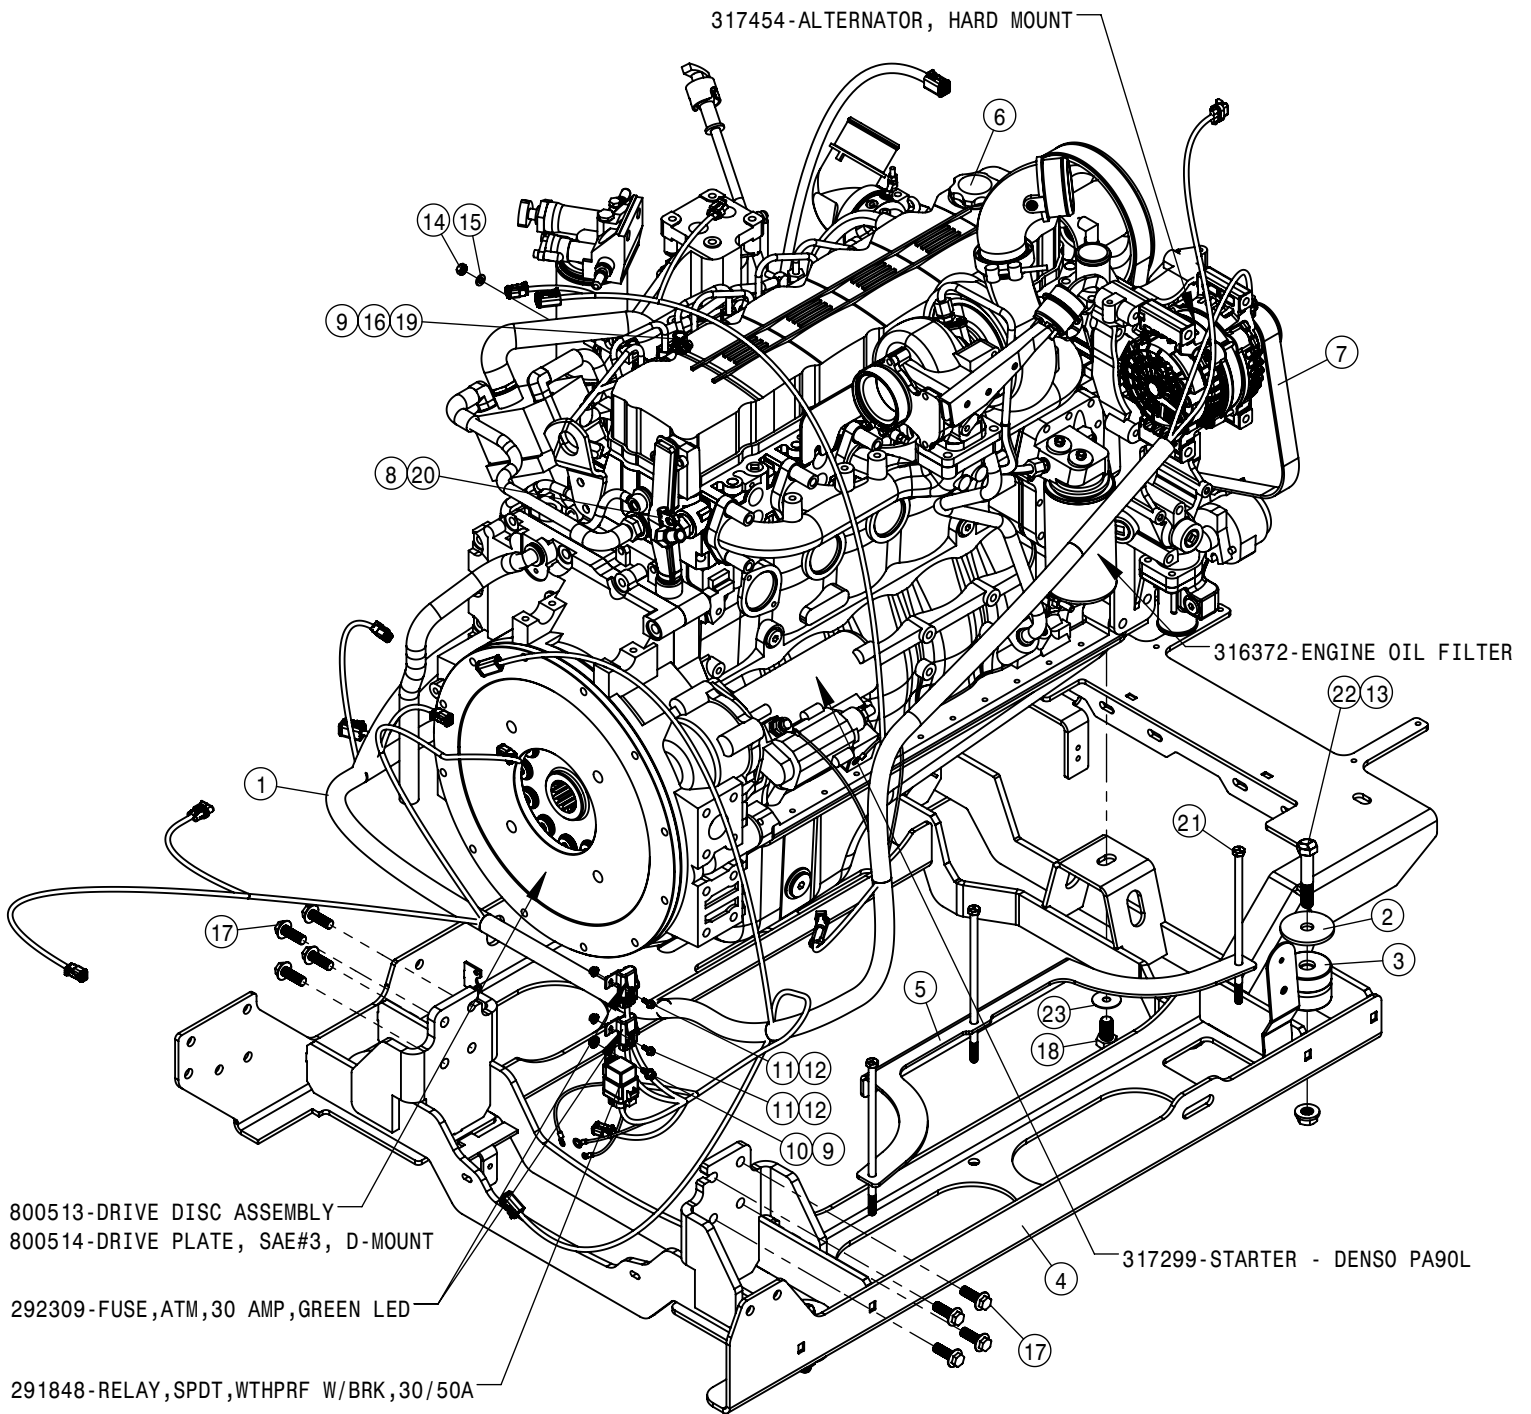

800513-DRIVE DISC ASSEMBLY
800514-DRIVE PLATE, SAE#3, D-MOUNT

292309-FUSE, ATM, 30 AMP, GREEN LED

291848-RELAY, SPDT, WTHPRF W/BRK, 30/50A

TIER-3 215 HP ENGINE ASSEMBLY (EXPORT ONLY)			
DET	QTY	P/N	DESCRIPTION
1	1	294272	HARNESS T3 ENGINE
2	4	311095	SNUBBING WASHER FOR 311093/094
3	4	311104	RUBBER MT, 1330LB LOAD 60272-5
4	1	317052	DTS ENGINE FRAME WLD 2017
5	1	317530	BATTERY CLAMP
6	1	317701	ENGINE-215hp 6.7L T3,FR91597
7	1	317709	BELT, V-RIBBED (2395mm)
8	1	470087	3/8-16UNC HEX FLG NUT SER MC GR5
9	2	470121	1/4-20UNC HEX FLG NUT SER MC GR5
10	1	470122	1/4UNC X 1/2 HHSFB GR5 MC
11	2	470215	10-32UNF X 1/2 HHSFB GR5 MC
12	2	470510	#10-24UNC HEX FLG NUT SER MC GR5

TIER-3 215 HP ENGINE ASSEMBLY (EXPORT ONLY)			
DET	QTY	P/N	DESCRIPTION
13	4	470682	5/8UNC HEX FLG CNTR LOCK NUT
14	1	473778	8MM-1.25 HEX NUT
15	1	473804	8MM LOCK WASHER
16	1	473834	1/4UNC X 3/4 HHSFB SS
17	8	473855	12MM-1.75 X 35MM SM FLG BOLT
18	1	473881	M16-2.0 x 30MM HEX BOLT
19	1	520118	CUSH CLAMP,#8 1/2D X 1/2W
20	1	520167	CUSH CLAMP,#6 3/8D X 3/4W
21	3	900150	3/8UNC X 9 1/2 HHCS GR5 MC
22	4	900340	5/8UNC X 3 1/2 HHCS GR5 MC
23	1	920025	FENDER WASHER 1 1/2 MC