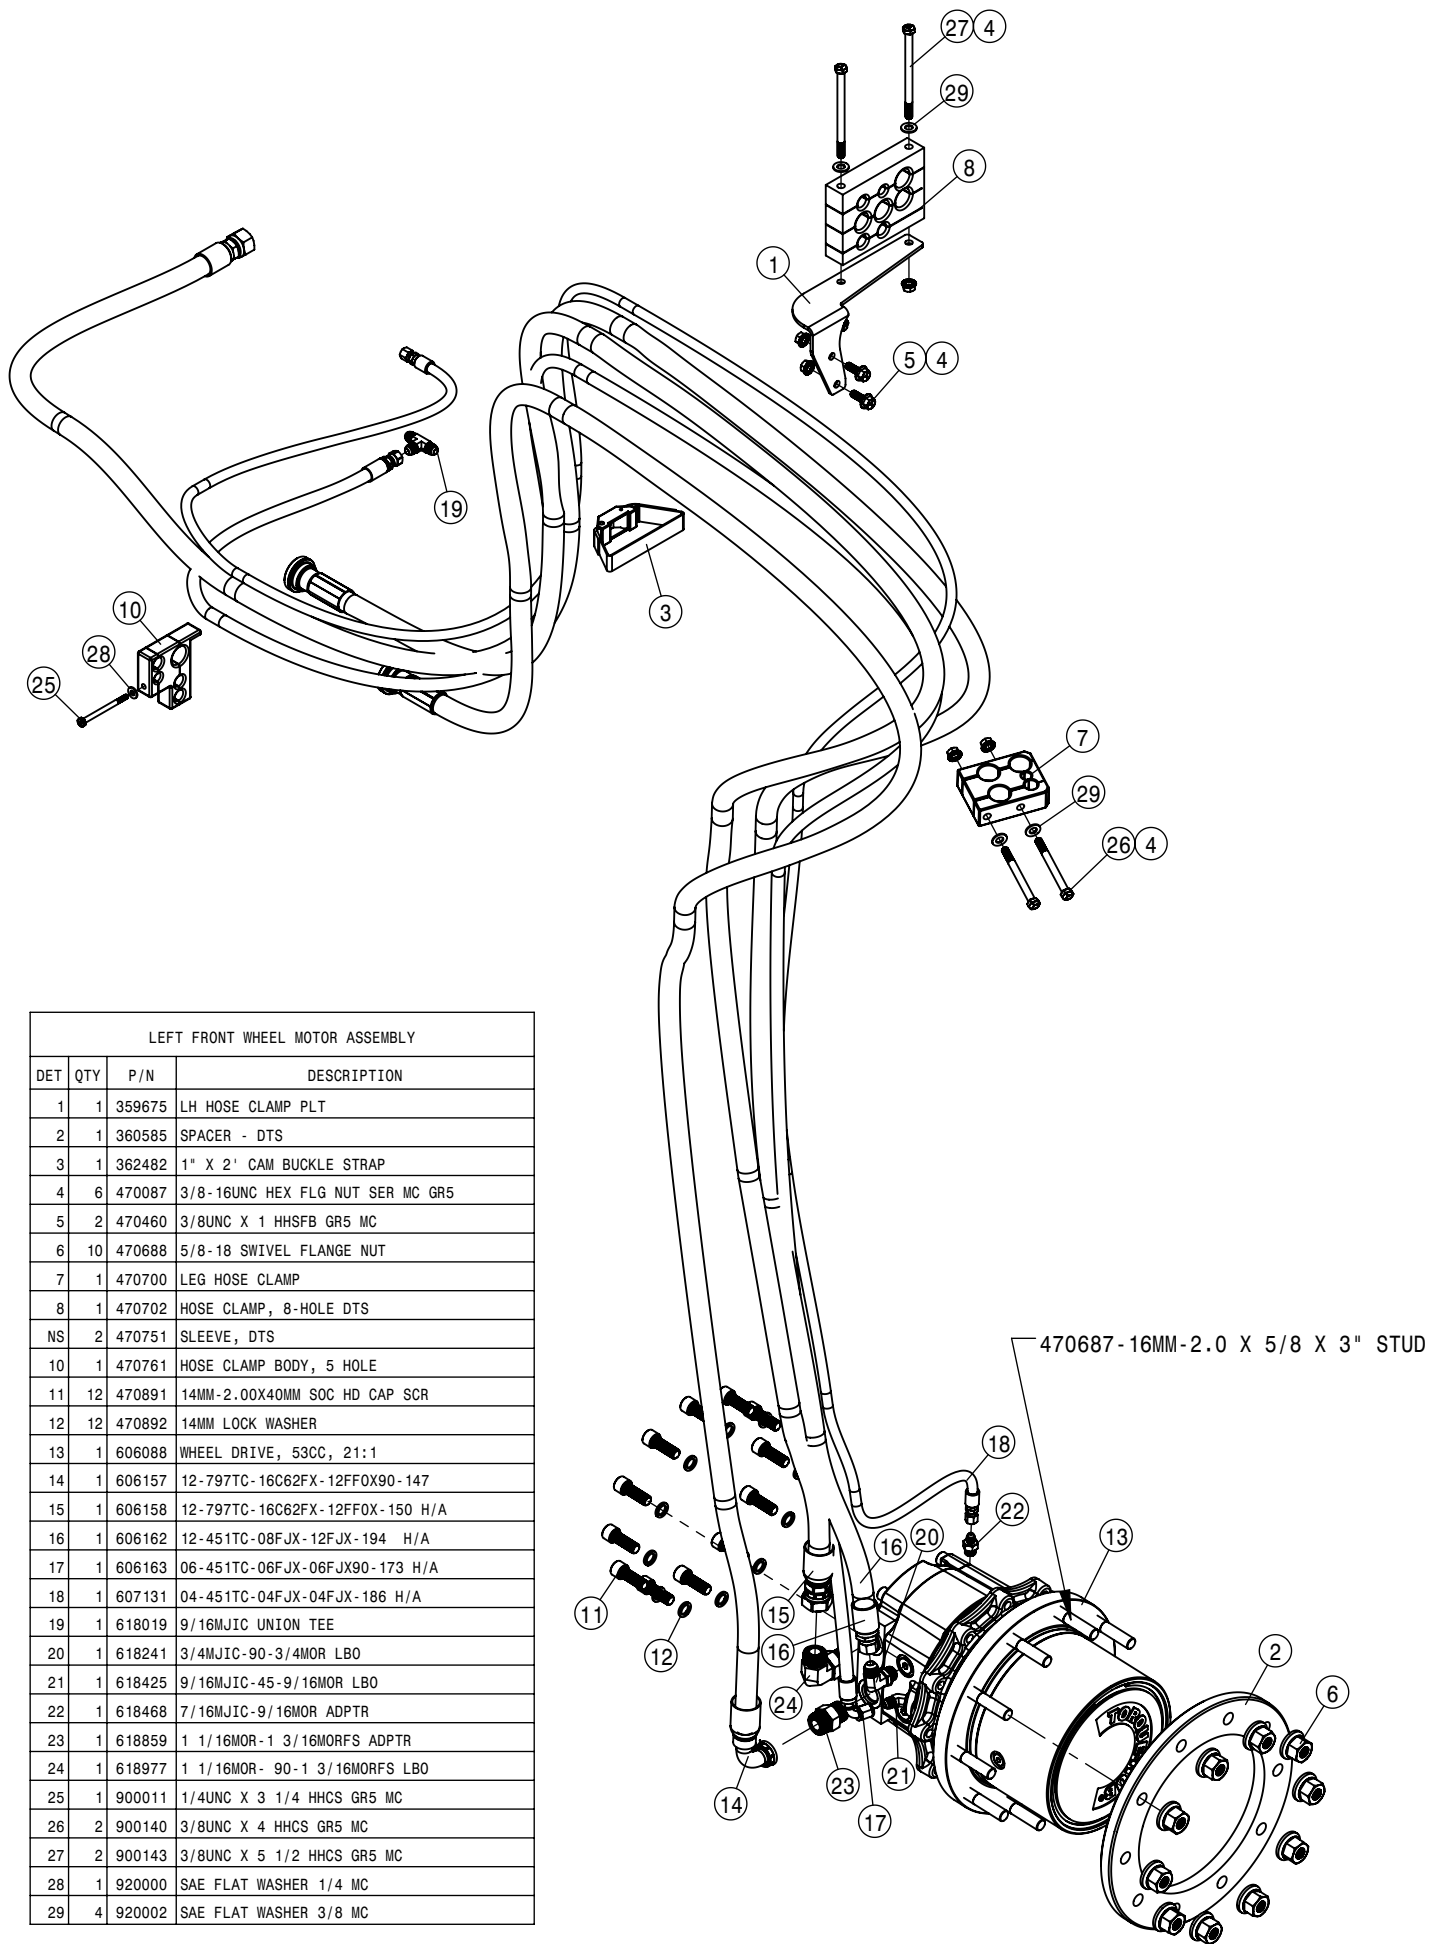

LEFT FRONT WHEEL MOTOR ASSEMBLY			
DET	QTY	P/N	DESCRIPTION
1	1	359675	LH HOSE CLAMP PLT
2	1	360585	SPACER - DTS
3	1	362482	1" X 2' CAM BUCKLE STRAP
4	6	470087	3/8-16UNC HEX FLG NUT SER MC GR5
5	2	470460	3/8UNC X 1 HHSFB GR5 MC
6	10	470688	5/8-18 SWIVEL FLANGE NUT
7	1	470700	LEG HOSE CLAMP
8	1	470702	HOSE CLAMP, 8-HOLE DTS
NS	2	470751	SLEEVE, DTS
10	1	470761	HOSE CLAMP BODY, 5 HOLE
11	12	470891	14MM-2.00X40MM SOC HD CAP SCR
12	12	470892	14MM LOCK WASHER
13	1	606088	WHEEL DRIVE, 53CC, 21:1
14	1	606157	12-797TC-16C62FX-12FFOX90-147
15	1	606158	12-797TC-16C62FX-12FFOX-150 H/A
16	1	606162	12-451TC-08FJX-12FJX-194 H/A
17	1	606163	06-451TC-06FJX-06FJX90-173 H/A
18	1	607131	04-451TC-04FJX-04FJX-186 H/A
19	1	618019	9/16MJIC UNION TEE
20	1	618241	3/4MJIC-90-3/4MOR LBO
21	1	618425	9/16MJIC-45-9/16MOR LBO
22	1	618468	7/16MJIC-9/16MOR ADPTR
23	1	618859	1 1/16MOR-1 3/16MORFS ADPTR
24	1	618977	1 1/16MOR- 90-1 3/16MORFS LBO
25	1	900011	1/4UNC X 3 1/4 HHCS GR5 MC
26	2	900140	3/8UNC X 4 HHCS GR5 MC
27	2	900143	3/8UNC X 5 1/2 HHCS GR5 MC
28	1	920000	SAE FLAT WASHER 1/4 MC
29	4	920002	SAE FLAT WASHER 3/8 MC