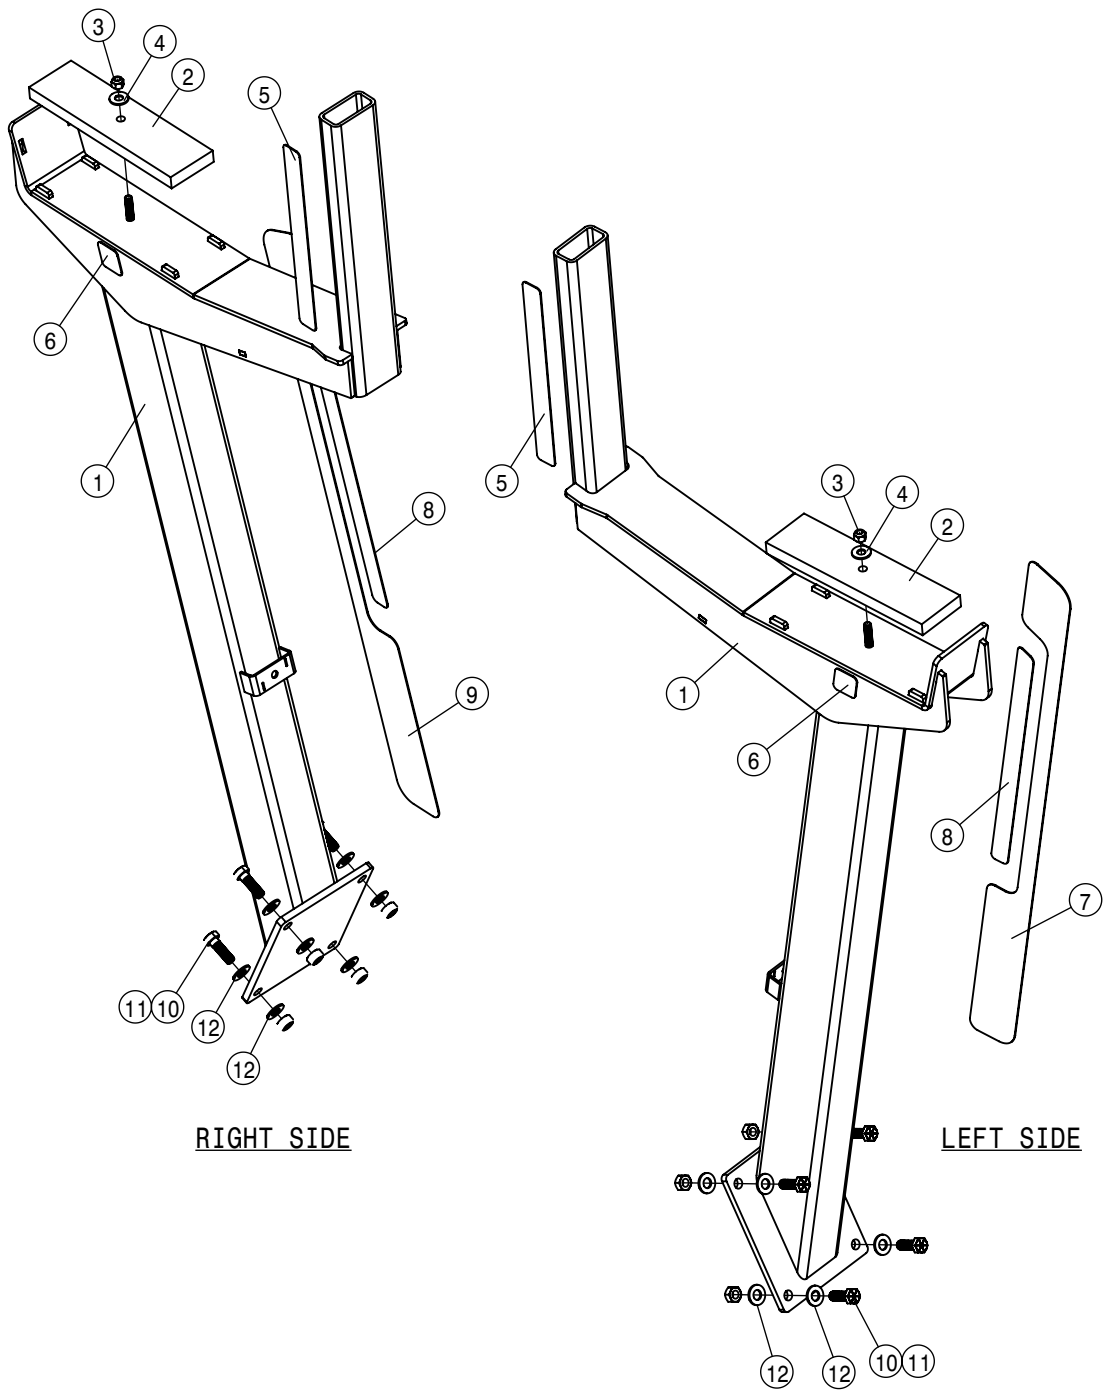

DETAIL A

DETAIL B

HANDWASH ASSEMBLY			
DET	QTY	P/N	DESCRIPTION
1	1	195907-005	HOSE 3/8 ID 1/8W CLEAR VINYL
2	1	197008-148	HOSE 1/2 1-FBR BR BLK EPDM
3	1	363260	HAND WASH TANK RETAINER
4	1	475019	3/4 FGHT-1/2 FNPT SWIV ADPTR
5	1	500044	1/2NPT-90 ST EL, POLY
6	1	500131	1/2"NPT TANK FLANGE POLY
7	1	500133	1/2NPT X 3" PIPE NIPPLE POLY
8	1	500143	1/2 NPT PIPE TEE, POLY
9	2	500287	3/8NPT-90-3/8 HOSE BARB, POLY
10	1	503101	1/2NPT CLOSE NIPPLE, POLY
11	2	520069	HOSE CLAMP NO 6 STAINLESS
12	2	520115	CUSH CLAMP,#12 0.75"D-3/4W LOOP
13	2	520120	HOSE CLAMP NO 4 STAINLESS
14	2	696195	1/2FNPT-1/2MNPT MICRO BALL VLV
15	2	713340	1/2NPT-1/2 HOSE BARB, POLY
16	1	763752	HAND WASH TANK W/ DECAL, DTS
17	2	900149	3/8UNC X 8 1/2 HHCS GR5 MC
18	2	914004	3/8-16UNC STOVER NUT MC GR5
19	1	N408864	LABEL, CLEAN WATER RINSE TANK