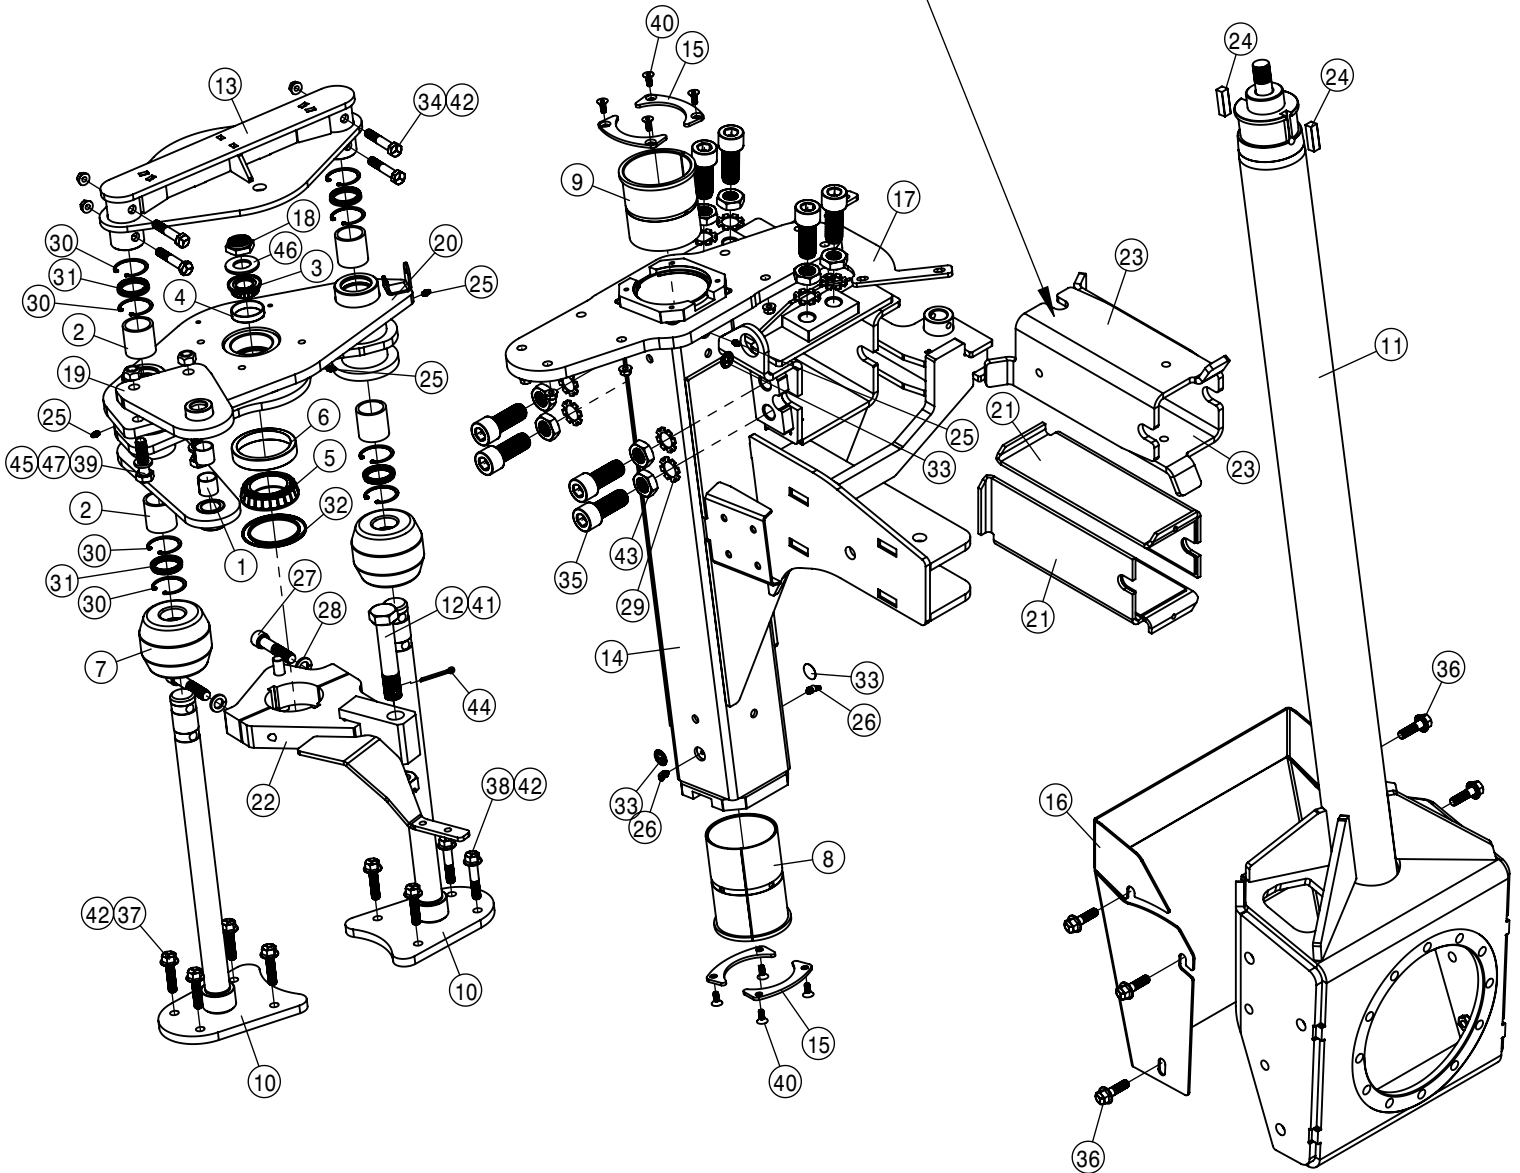

NOTE: USED WITHOUT TREAD ADJUST

RIGHT REAR LEG ASSEMBLY			
DET	QTY	P/N	DESCRIPTION
1	2	121029	JOURNAL BRG, 1.00 ID x 1.00 LG
2	4	121113	TOWER SLEEVE BRG (POLYGON) 05
3	1	125050	BRG CONE, 1.00 ID W/FACE SEAL
4	1	125051	BRG CUP FOR 125050
5	1	125059	BRG CONE, 2.25 ID
6	1	125060	BEARING CUP FOR 125059
7	2	311058	RUBBER SPRING
8	1	358564	FRT LEG LWR NYL SLEEVE 280 89
9	1	358565	FRT LEG UPR NYL SLEEVE 280 89
10	2	359491	NITRO TOWER WLD
11	1	359514	LF/RR INNER LEG WLD
12	1	359534	STRG CYL BOLT
13	1	359536	AIR BAG TOWER TOP MT WLD
14	1	360068	LH FRT OTR LEG WLD
15	4	360110	BRG KPR, LEG
16	1	360198	CROP SHIELD

RIGHT REAR LEG ASSEMBLY			
DET	QTY	P/N	DESCRIPTION
17	1	360297	REAR LEG HYD ROUTING PLATE
18	1	360561	1-14 UNS THIN HEX NUT LCK
19	1	360586	UPPER TRUNION MT WLD RH REAR
20	1	360590	RH AIR BAG LWR PLT WLD
21	2	360602	TREAD ADJUST WEAR PLT
22	1	360613	STRG ARM CLAMP WLD RH
23	2	360810	LEG ATTACHMENT REINF PLT LH
24	2	470447	KEY .50 SQ X 1.69 LONG
25	4	471005	GREASE ZERK, 1/4-28 X 1/2
26	2	471023	GREASE ZERK 1/4-28 X 45
27	2	472337	5/8UNC X 3" SOC HD CAP SCR
28	2	473841	16MM LOCK WASHER
29	8	483018	EXT TOOTH LOCK WASHER 1 MC
30	8	629537	187RRH00Z SNAP RING
31	4	629620	SEAL, 1.500 ROD DIA
32	1	629626	SEAL, 3.875 DIA, FOR 125059

RIGHT REAR LEG ASSEMBLY			
DET	QTY	P/N	DESCRIPTION
33	3	650206	DECAL, GREASE DAILY
34	4	900269	1/2UNC X 2 3/4 HHCS GR5 MC
35	8	900395	1"UNC X 2 1/2 SOCKET CAP SCR
36	6	900518	1/2UNC X 1 3/4 HHSFB GR5 MC
37	6	900519	1/2UNC X 2 HHSFB GR5 MC FT
38	2	900520	1/2UNC X 2 1/2 HHSFB GR5 MC
39	2	900857	5/8UNC X 2 1/4 HEX BOLT GR8
40	8	903728	1/4-20 UNC X 3/4 FHSCS GR5 BZ
41	1	910020	1-8UNC HEX SLTTD NUT MC GR5
42	12	910042	3/8-16UNC HEX FLG NUT SM MC GR8
43	8	910101	1" UNC HEX JAM NUT
44	1	910120	3/16 X 1 3/4 COTTER PIN SS
45	2	914010	5/8-11UNC STOVER NUT MC GR5
46	1	920008	SAE FLAT WASHER 1 MC
47	2	920505	HLOCK WASHER 5/8 MC