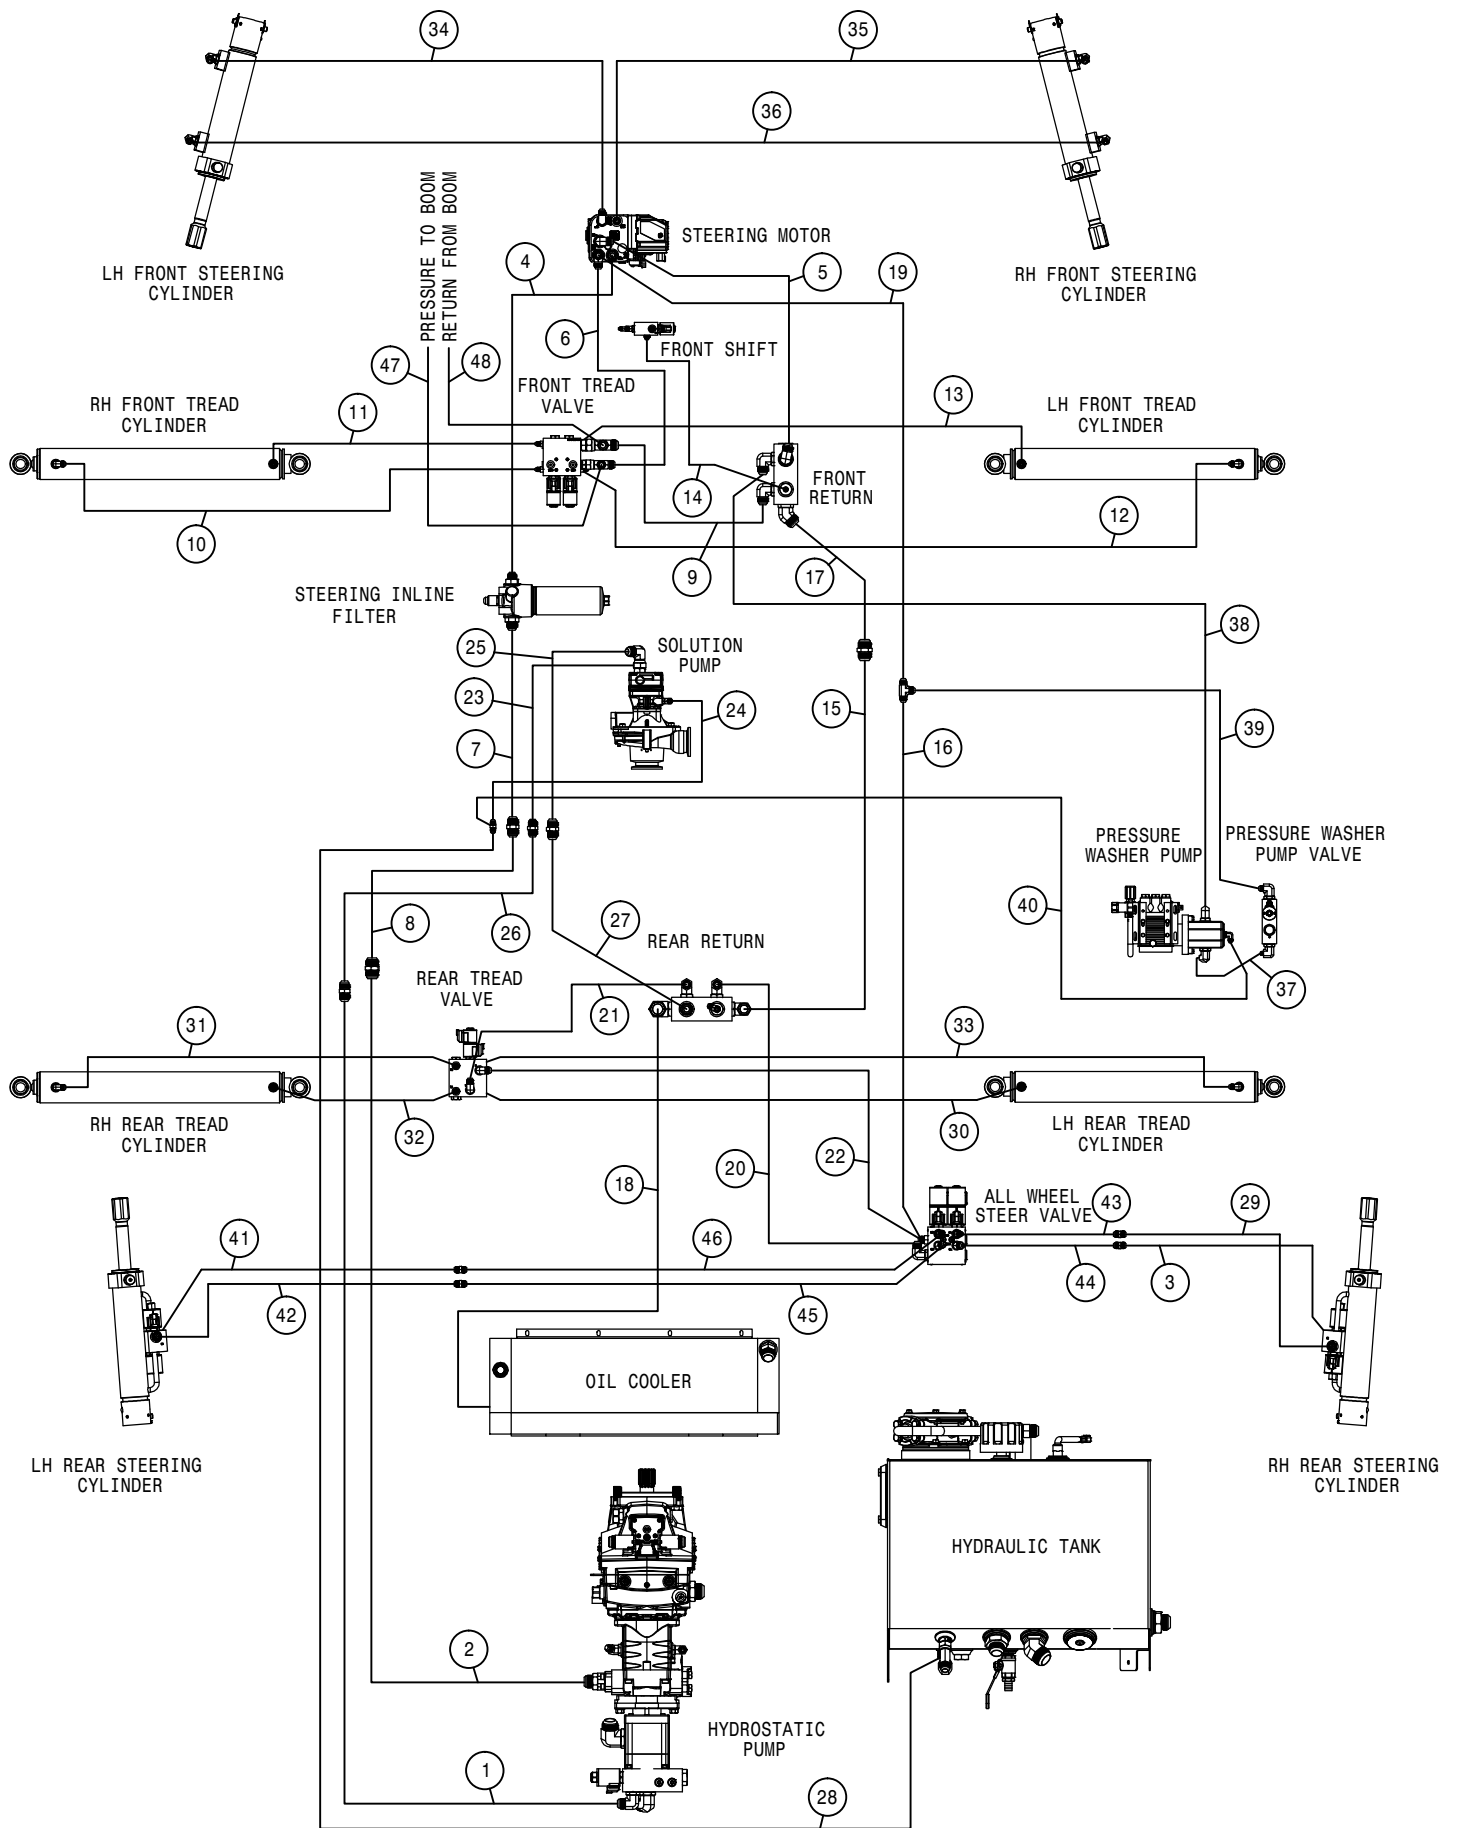

DTS10 HYDRAULIC DIAGRAM 2018-19
REFERENCE DRAWING NO. 499414s2_RevA

DET.	QTY	PART NO.	DESCRIPTION	DET.	QTY	PART NO.	DESCRIPTION
1	1	614775	SOL PUMP TUBE, .75"OD X .95"WT	25	1	617257	SOL TANK .75"OD X .049"W
2	1	615116	HYD DRIVE TUBE 1" OD X .12 WT	26	1	617258	10-387TC-10FJX-12FJX-25 H/A
3	1	619097	06-387TC-08FJX-06FJX90-88 H/A	27	1	617259	12-387TC-12FJX-12FJX-23 H/A
4	1	617226	10-387TC-10FJX-10FJX90-63 H/A	28	1	617260	SOL CD LINE ENG F .3750D X .049
5	1	617227	10-387TC-12FJX-10FJX90-14 H/A	29	1	619099	06-387TC-06FJX-08FJX-82 H/A
6	1	617228	10-387TC-10FJX-10FJX-23 H/A	30	1	617267	04-387TC-04FJX-06FJX-55 H/A
7	1	617229	HYD AUX TUBE 0.75" OD X .065WT	31	1	617284	04-387TC-04FJX-06FJX-41 H/A
8	1	617230	12-387TC-16FJX-12FJX-22 H/A	32	1	617285	04-387TC-04FJX-06FJX-19 H/A
9	1	617231	12-387TC-12FJX-12FJX90-25 H/A	33	1	617286	04-387TC-04FJX-06FJX-74 H/A
10	1	617232	04-387TC-06FJX-04FJX90-39 H/A	34	1	617289	06-387TC-08FJX-08FJX90-104 H/A
11	1	617233	04-387TC-06FJX-04FJX90-20 H/A	35	1	617290	06-387TC-08FJX-08FJX-100 H/A
12	1	617234	04-387TC-06FJX-04FJX-66 H/A	36	1	617291	06-387TC-06FJX-06FJX-200 H/A
13	1	617235	04-387TC-06FJX-04FJX-43 H/A	37	1	617452	06-451TC-06FJX-06FJX45-29 H/A
14	1	617236	04-387TC-06FJX-06FJX90-15 H/A	38	1	617453	10-451TC-10FJX-12FJX-79 H/A
15	1	617237	AUX RETURN 1"OD X 0.065"WT	39	1	617454	08-451TC-08FJX-08FJX90-74 H/A
16	1	617238	OPT AUX TUBE 0.5"OD X .049"WT	40	1	617455	06-451TC-06FJX-06FJX90-99 H/A
17	1	617239	16-811-16FJX-16FJX-17 H/A	41	1	619108	06-387TC-06FJX-06FJX90-71 H/A
18	1	617247	20-811-20FJX-20FJX-27 H/A	42	1	619107	06-387TC-08FJX-08FJX-66 H/A
19	1	617250	08-387TC-08FJX-10FJX-35 H/A	43	1	619098	06-387TC-06FJX-06FJX-31 H/A
20	1	617251	10-387TC-10FJX-10FJX-19 H/A	44	1	619096	06-387TC-08FJX-08FJX-29 H/A
21	1	617253	08-387TC-10FJX-08FJX-26 H/A	45	1	619106	06-387TC-08FJX-08FJX-92 H/A
22	1	617254	08-387TC-08FJX-08FJX90-21 H/A	46	1	619105	06-387TC-06FJX-06FJX-93 H/A
23	1	617255	SOL PRESS LN .625"OD X .049"	47	1	617325	10-387TC-10FJX-10FJX45-145 H/A
24	1	617256	SOL CD LN, .3750D X .049"W	48	1	617324	12-387TC-12FJX-12FJX45-140 H/A