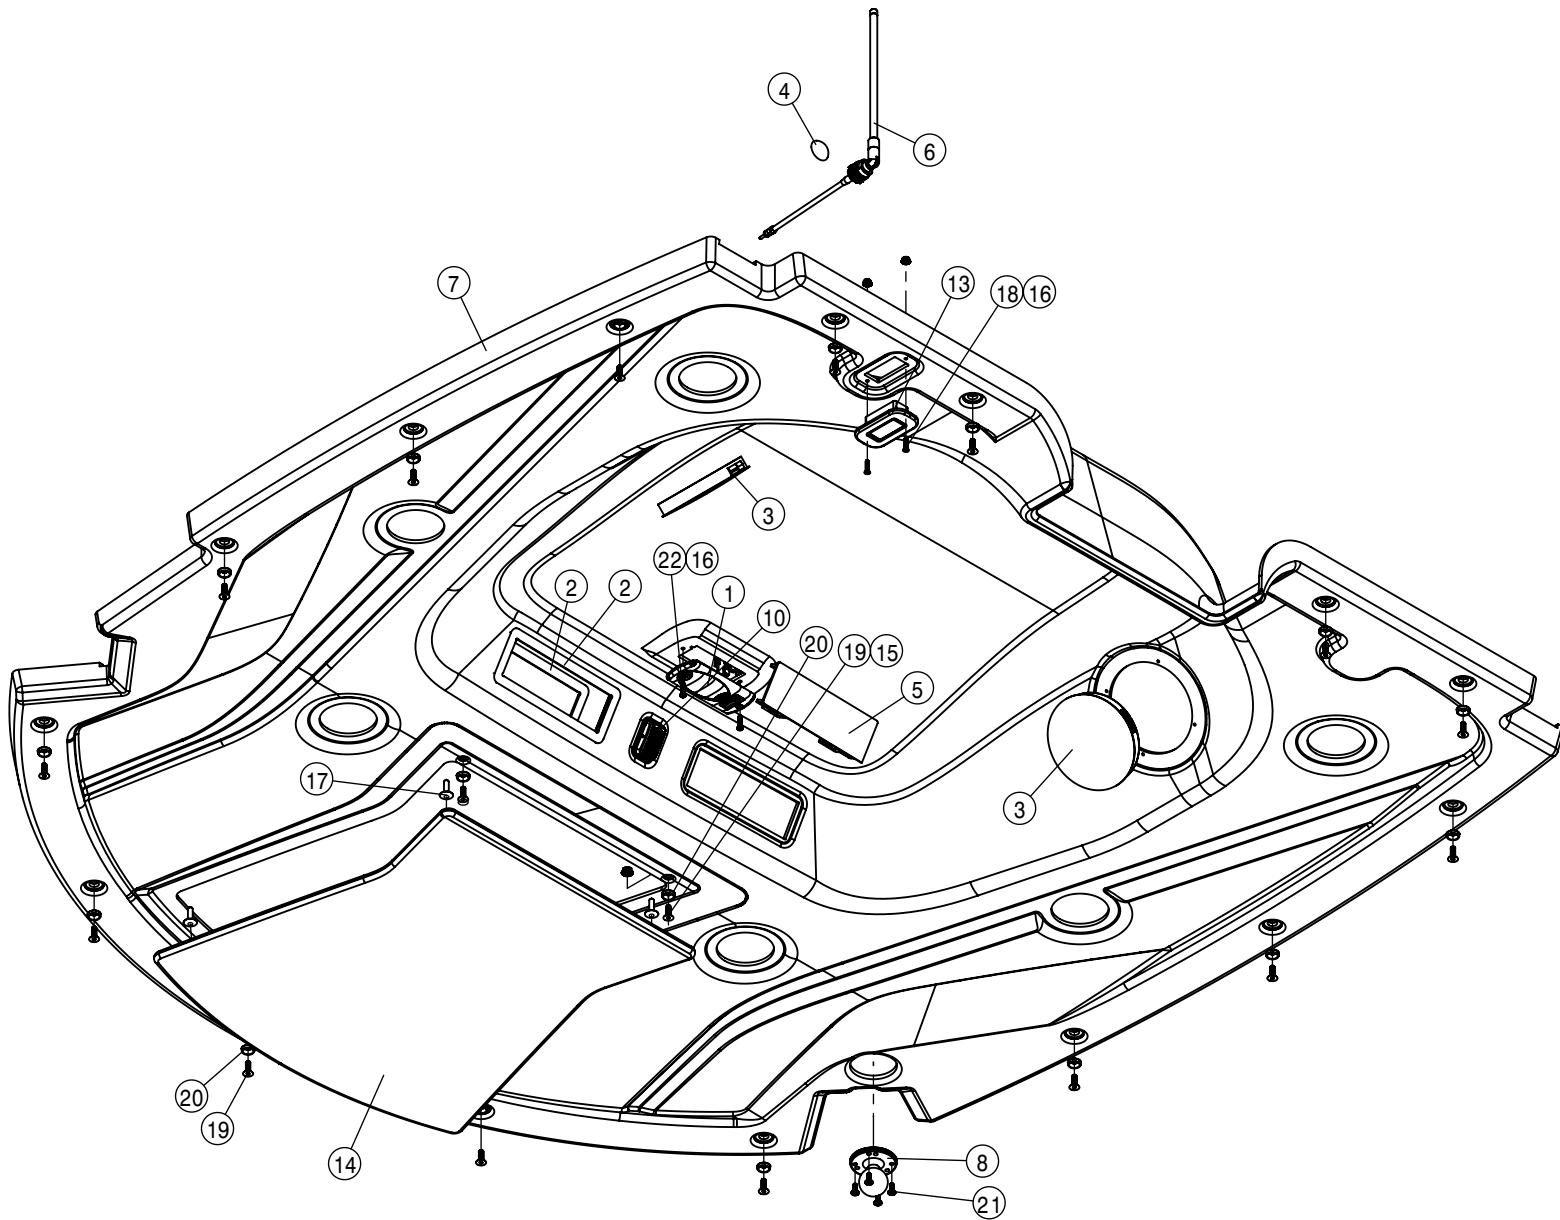

STANDARD HEADLINER ASSEMBLY			
DET	QTY	P/N	DESCRIPTION
1	1	292620	DOMELIGHT
2	2	343331	RADIO BEZEL,CAB, BLK PLASIC 05
3	2	343893	SPEAKER COVER, DTS 10
4	1	343899	ANTENNA HOLE PLUG, DTS
5	1	343900	RADIO COVER STD CAB, DTS
6	1	344177	ANTENNA - RADIO
7	1	344349	HEADLINER
8	1	344384	1.5" RAM BALL MNT BASE 2.50"
NS	1	344416	RADIO - PREMIUM
10	1	344417	BLUETOOTH MIC
NS	1	344418	HARNESS - BLUETOOTH MIC
NS	2	344419	SPEAKER
13	1	344459	GARMENT HOOK
14	1	344825	HEADLINER ACCESS PANEL
15	2	470121	1/4-20UNC HEX FLG NUT SER MC GR5
16	4	470463	#8-32UNC HEX FLG NUT SER MC GR5
17	4	470545	PUSH TREE FASTENER 1/4 X 1
18	2	472376	#8-32 X 3/4 FLT HD PHIL SCREW
19	17	472378	1/4-20 UNC X 3/4 FHSCS GR5 BZ
20	17	472380	1/4 CNTR SNK WASH, NYLON
21	4	903706	10-32X1/2 PHIL PAN MACH SCR
22	2	903850	8-32 X 3/4 PHIL PAN MACH SCR BZ