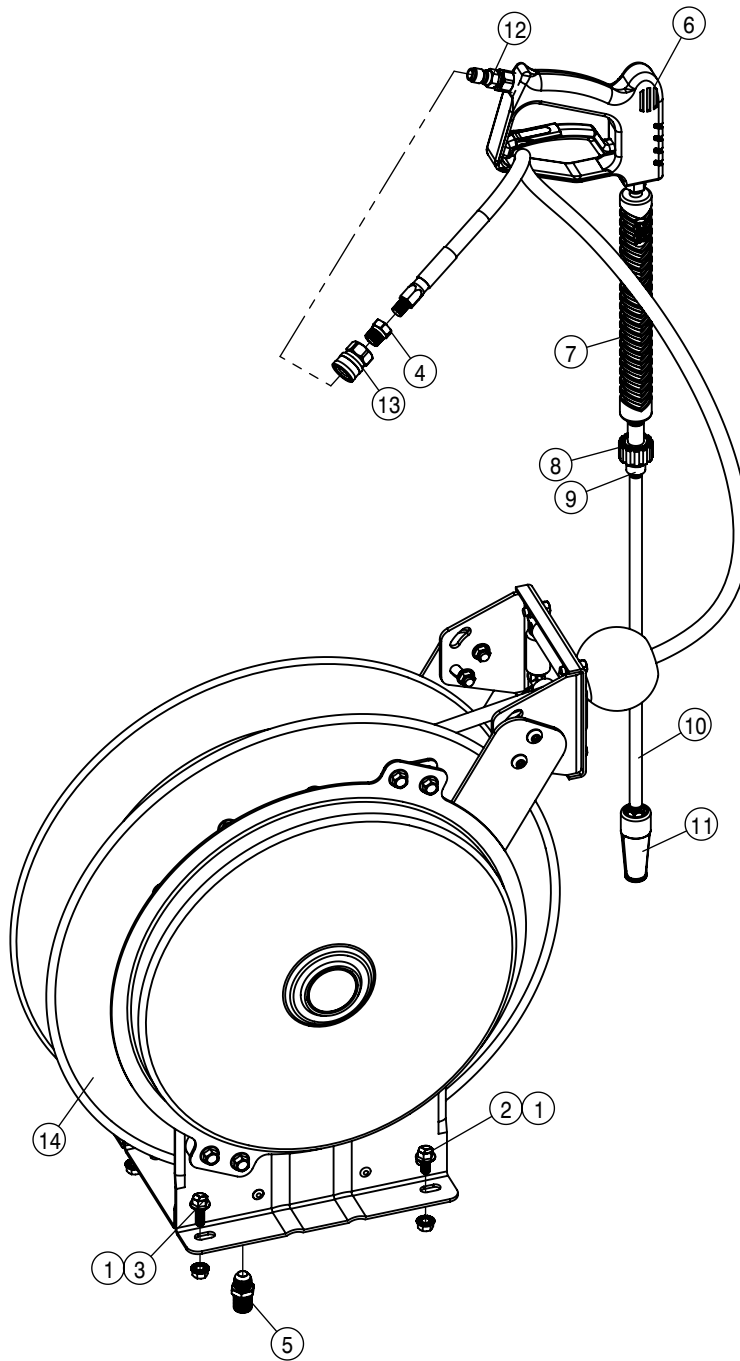

PRESSURE WASHER REEL ASSEMBLY			
DET	QTY	P/N	DESCRIPTION
1	4	470087	3/8-16UNC HEX FLG NUT SER MC GR5
2	2	470409	3/8UNC X 3/4 HHSFB GR5 MC
3	2	470460	3/8UNC X 1 HHSFB GR5 MC
4	1	505211	3/8-1/4NPT REDU BUSH, BRS
5	1	611147	3/4MJIC-1/2MNPT ADPTR
6	1	690792	TRIGGER GUN, PRESS WASH 690672
7	1	690793	12' LANCE FOR WASH 690672
8	1	690794	ST-40 CONNECT,PRESS WASH690672
9	1	690795	ST-41 CONNECT,PRESS WASH690672
10	1	690796	LANCE, PRESSURE WASHER 690672
11	1	690797	NOZZEL, PRESSURE WASHER 690672
12	1	690798	MALE CPLR,MNPT FOR 690672
13	1	690799	FEM CPLR FNPT FOR 690672
14	1	690984	HOSE REEL-PRESS WASH .25" X 100'