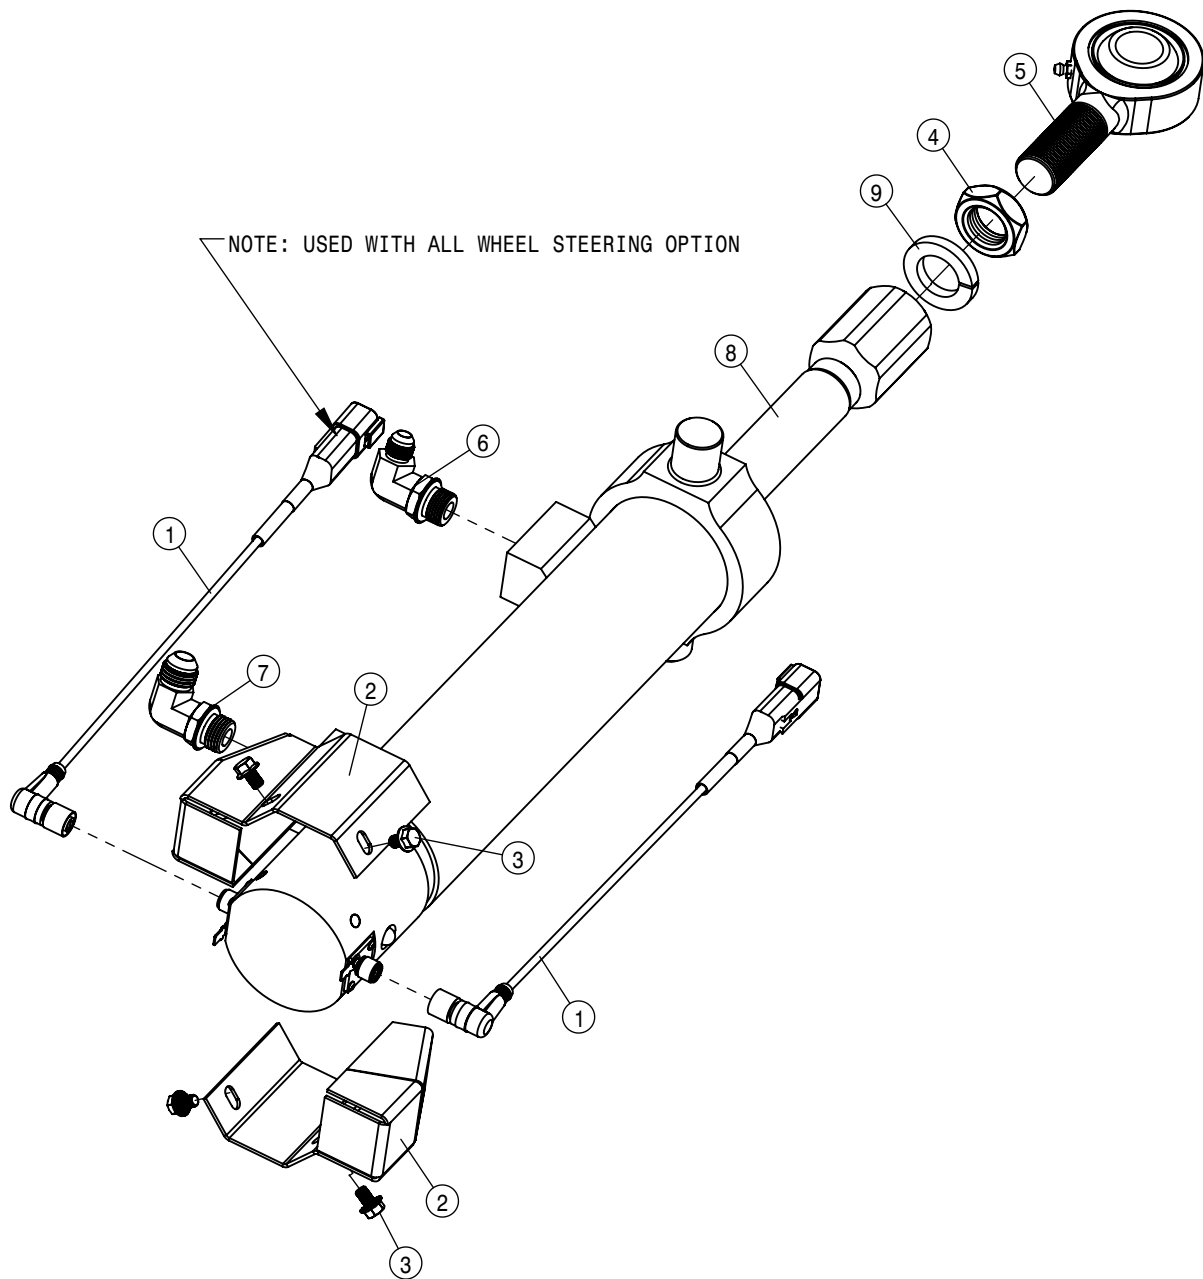

RIGHT FRONT STEERING CYLINDER ASSEMBLY			
DET	QTY	P/N	DESCRIPTION
1	2	291994	SENSOR HARNESS FOR AWS
2	2	359645	STRG CYL SENSOR GUARD
3	4	470883	1/4UNC X 3/8 SERR FLG BOLT SS
4	1	472328	1"-12 HEX JAM NUT
5	1	474004	ROD END, 1.00 BORE, 1-12 RH MALE
6	1	618115	9/16MJIC-90-3/4MOR LBO
7	1	618241	3/4MJIC-90-3/4MOR LBO
8	1	621654	HYD CYL, 2.50 X 8.81 PHASE/SENS
9	1	920508	1" LOCK WASHER