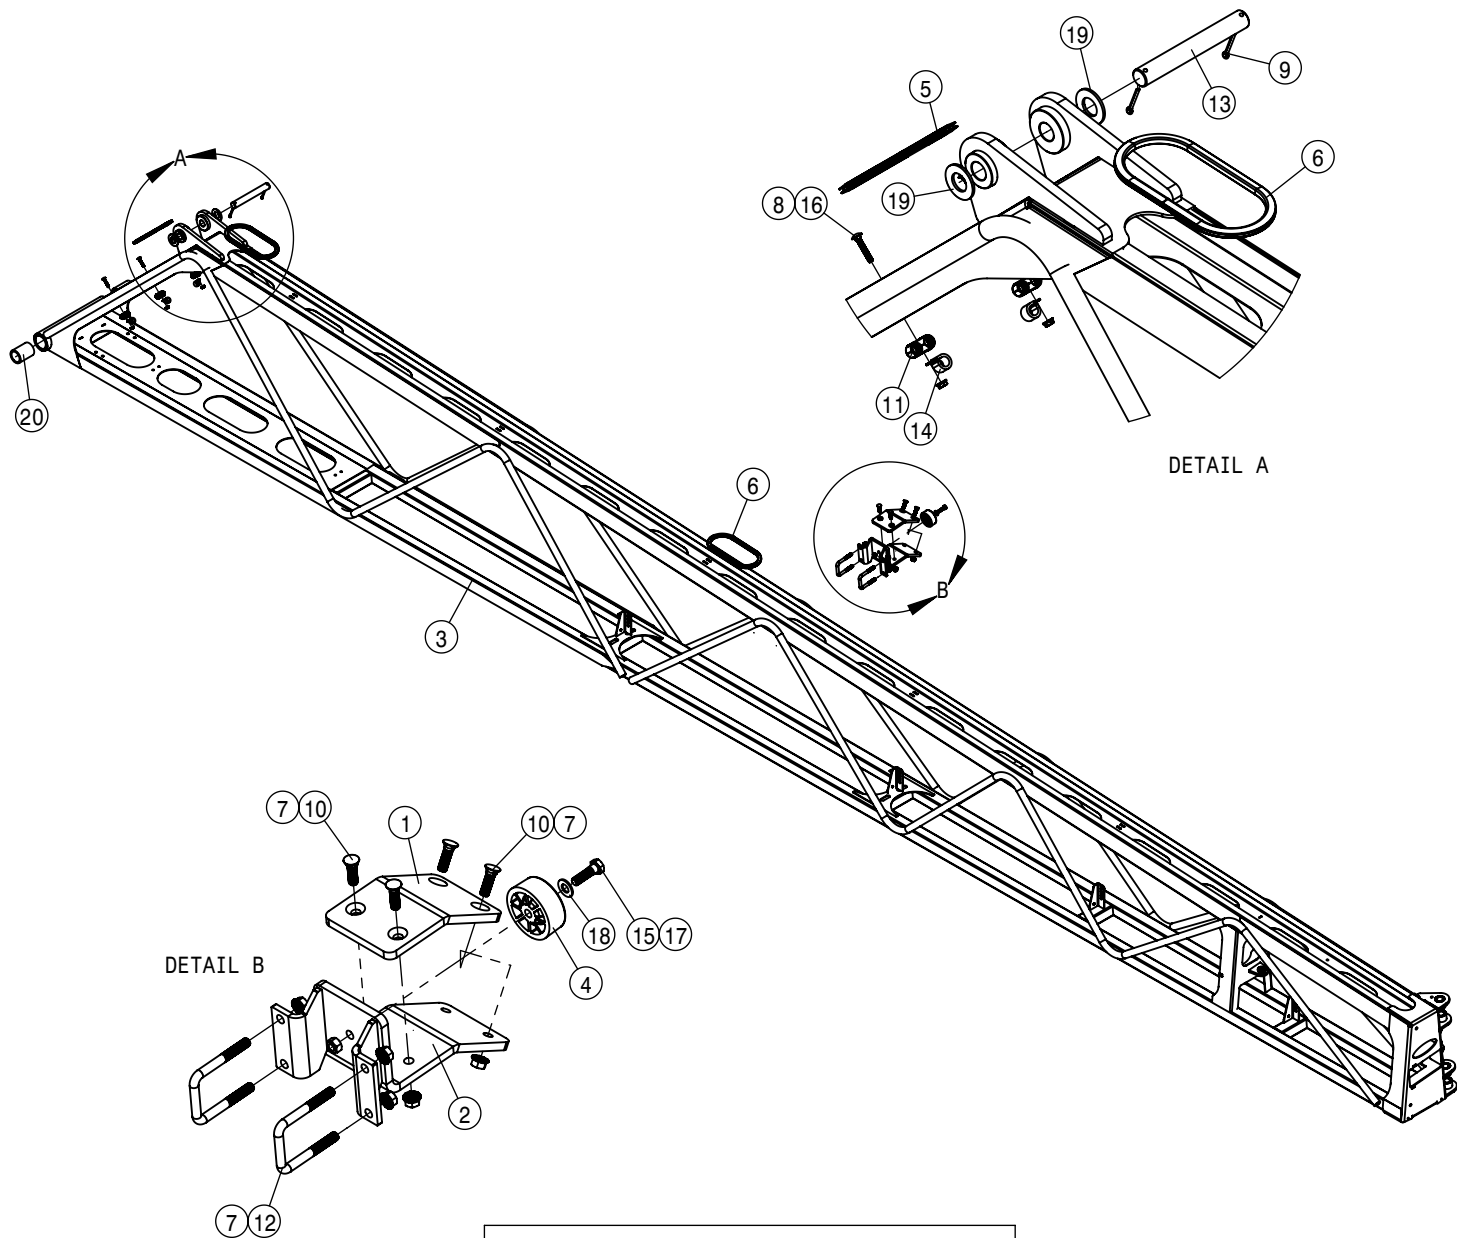

LEFT INNER BOOM ASSEMBLY 80/90			
DET	QTY	P/N	DESCRIPTION
1	1	166092	CRADLE PAD A10
2	1	167612	FOLD CRADLE WLD, DTS
3	1	167854	LH BM SECT-1 DTS W/DECAL
4	1	167866	BUMPER-FLEXIBLE
5	1	193016-020	QUICKEDGE TRIM .060 TO .170
6	2	193016-023	QUICKEDGE TRIM .060 TO .170
7	8	470087	3/8UNC HEX SERR FLANGE NUT
8	3	470121	1/4 UNC SERR FLG LOCK NUT
9	2	470162	3/16 X 1 1/2 COTTER PIN
10	4	470328	3/8UNC X 1 1/4 #3HD PLOW BOLT
11	3	470888	TWIN #4 CLAMP
12	2	472044	3/8UNC-2ID-3.00 U-BOLT SQ,ZINC
13	1	472221	CLEVIS PIN HL 1.0 DIA X 6.875
14	3	520117	CUSH HOSE CLAMP,#10, 5/8D X 1/2W
15	1	900130	3/8UNC X 1 1/4 HHCS GR5 MC
16	3	901012	1/4UNC X 1 1/2 CARR BOLT
17	1	914004	3/8-16UNC STOVER NUT MC GR5
18	1	920002	SAE FLAT WASHER 3/8 MC
19	2	920008	1" SAE FLAT WASHER
20	2	A57375	BEARING,1.75-2.25-3.00 POLYGON