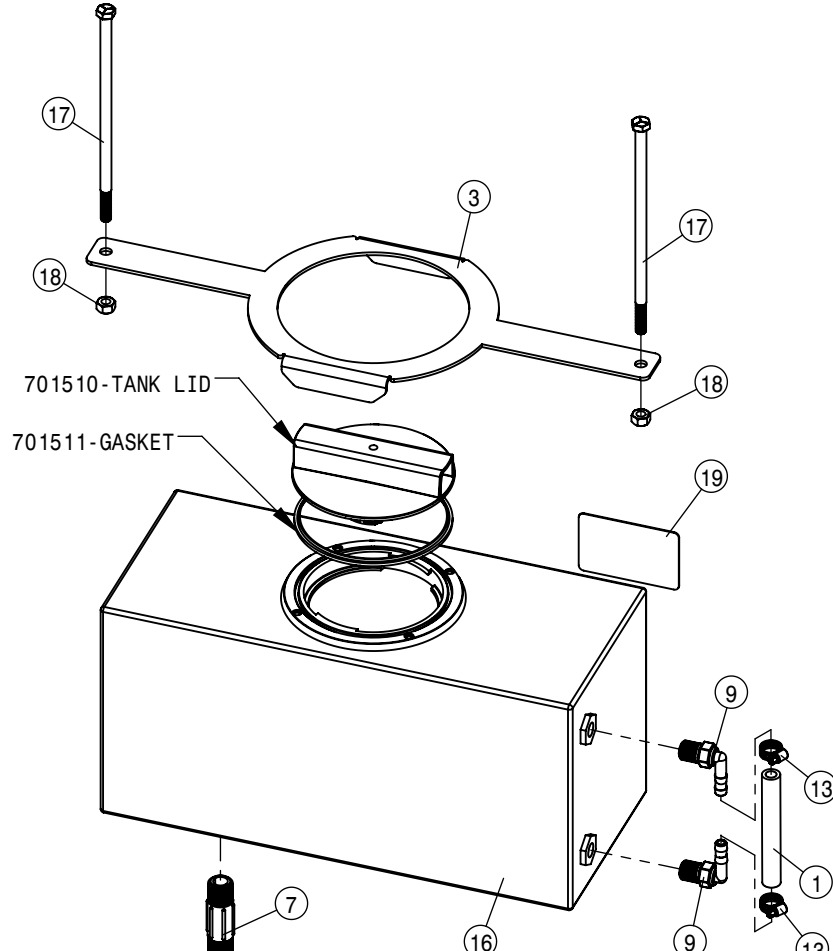

DETAIL A

HANDWASH ASSEMBLY			
DET	QTY	P/N	DESCRIPTION
1	1	195907-005	HOSE 3/8 ID 1/8W CLEAR VINYL
2	1	197008-148	HOSE 1/2 1-FBR BR BLK EPDM
3	1	363260	HAND WASH TANK RETAINER
4	1	475019	3/4 FGHT-1/2 FNPT SWIV ADPTR
5	1	500044	1/2NPT-90 ST EL, POLY
6	1	500131	1/2"NPT TANK FLANGE POLY
7	1	500133	1/2NPT X 3" PIPE NIPPLE POLY
8	1	500143	1/2 NPT PIPE TEE, POLY
9	2	500287	3/8NPT-90-3/8 HOSE BARB, POLY
10	1	503101	1/2NPT CLOSE NIPPLE, POLY
11	2	520069	HOSE CLAMP NO 6 STAINLESS
12	2	520115	CUSH CLAMP,#12 0.75"D-3/4W LOOP
13	2	520120	HOSE CLAMP NO 4 STAINLESS
14	2	696195	1/2FNPT-1/2MNPT MICRO BALL VLV
15	2	713340	1/2NPT-1/2 HOSE BARB, POLY
16	1	763752	HAND WASH TANK W/ DECAL, DTS
17	2	900149	3/8UNC X 8 1/2 HHCS GR5 MC
18	2	914004	3/8-16UNC STOVER NUT MC GR5
19	1	N408864	LABEL, CLEAN WATER RINSE TANK