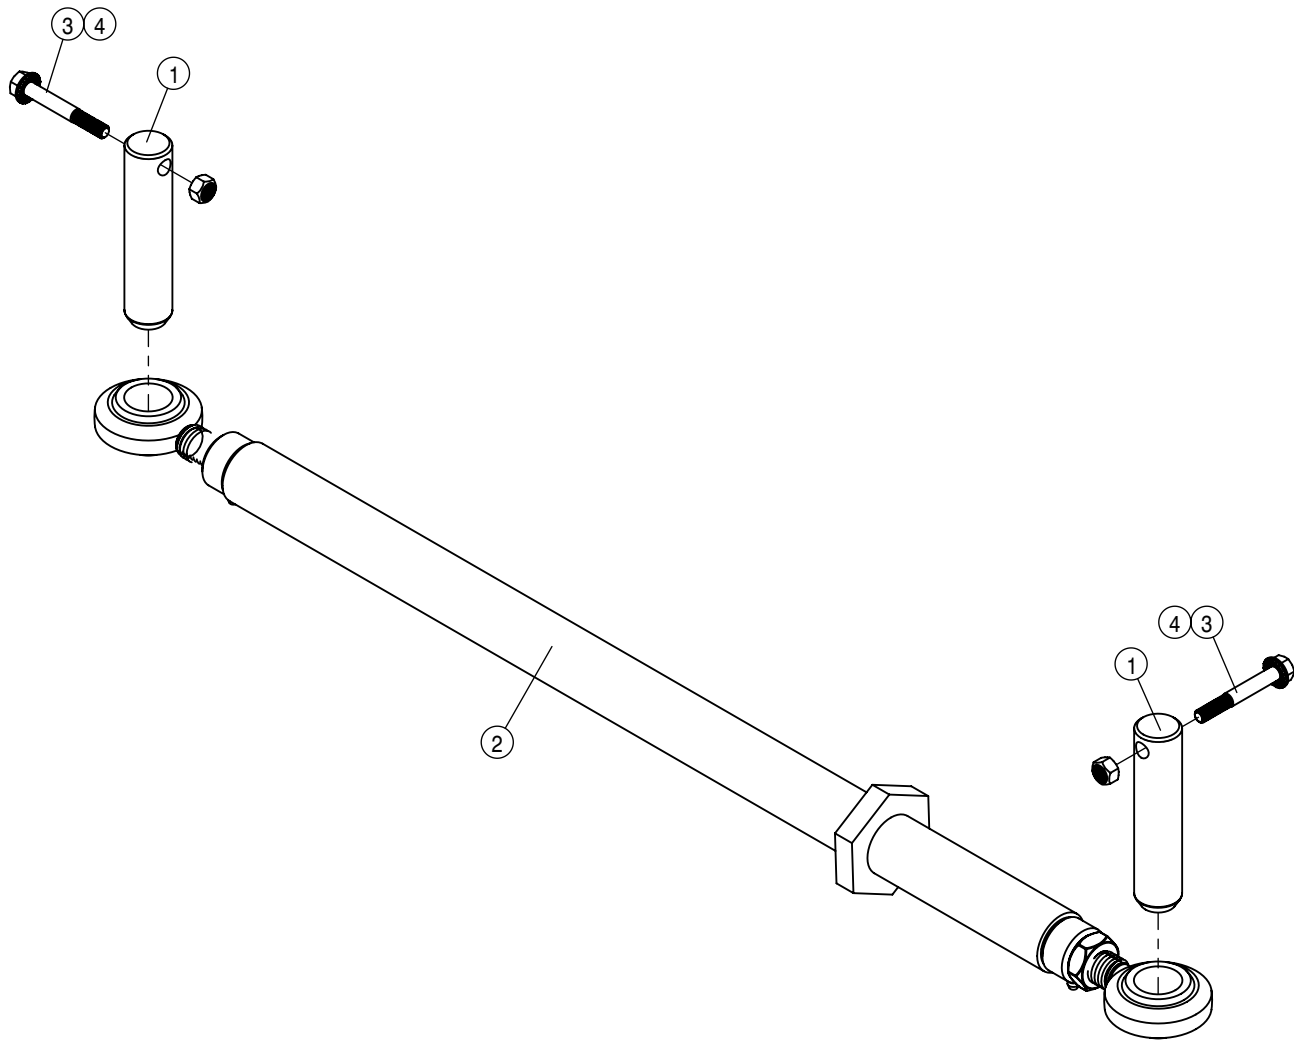

REAR STANDARD TIE ROD ASSEMBLY			
DET	QTY	P/N	DESCRIPTION
	1	359086	REAR TIE ROD SHAFT WLD
	1	359089	TIE ROD STUD WLD
	1	749322	STEERING TUBE CLAMP & BOLT ASSY

SUPPORT WITHOUT ALL WHEEL STEER VALVE			
DET	QTY	P/N	DESCRIPTION
1	2	470087	3/8UNC HEX SERR FLANGE NUT
2	1	470690	POLY CLAMP, DTS HYD AUX OPT
3	1	618457	3/4MJIG PLUG
4	2	900506	3/8UNC X 2 HHSFB GR5 MC FT