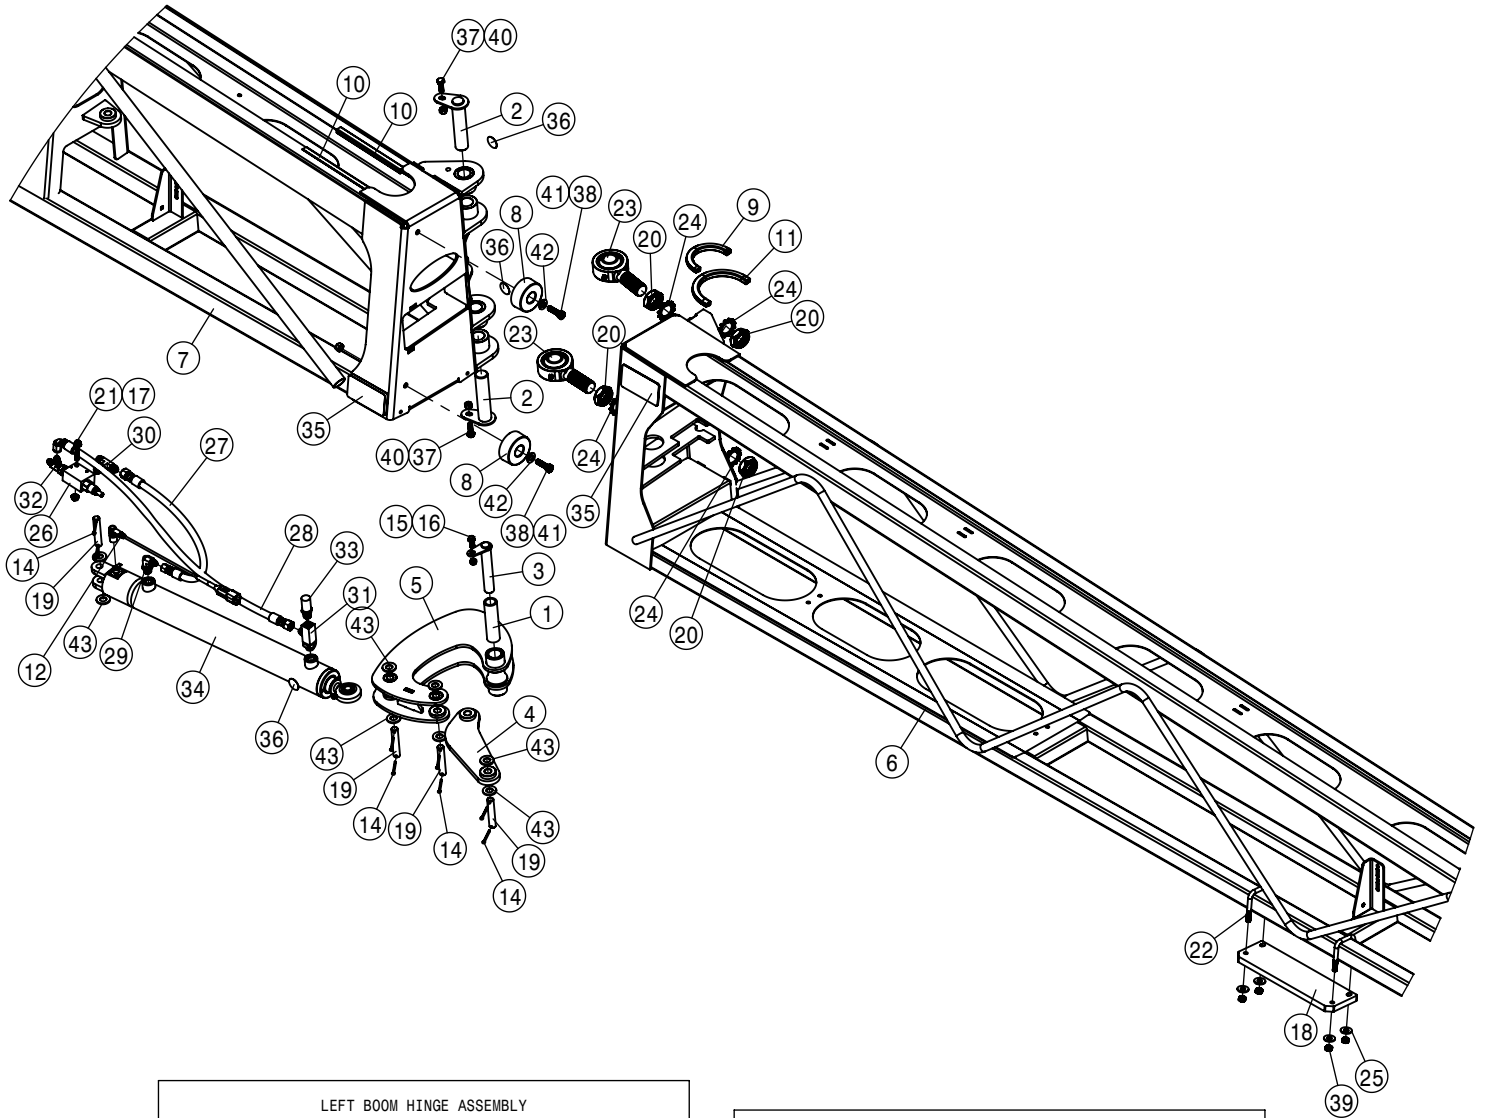

LEFT BOOM HINGE ASSEMBLY			
DET	QTY	P/N	DESCRIPTION
1	1	121122	FOLD BUSHING, SECT 1 A10
2	2	166086	60 FT FOLD PIN WLD A10
3	1	167578	FOLD PIN WLD, SECT 1 A10
4	1	167663	FOLD LINK WLD A10
5	1	167666	FOLD LINK WLD, A10
6	1	167850	LH BM, SECT-2 80'DTS W/DECAL
7	1	167854	LH BM SECT-1 DTS W/DECAL
8	2	167866	BUMPER-FLEXIBLE
9	1	193016-006	QUICKEDGE TRIM .060 TO .170
10	2	193016-007	QUICKEDGE TRIM .060 TO .170
11	1	193016-008	QUICKEDGE TRIM .060 TO .170
12	1	291994	SENSOR HARNESS FOR AWS
NS	1	294279	DTS WING HARNESS
14	8	390984	1/8 X 1 1/4 COTTER PIN
15	1	470089	1/4UNC HEX NYL-LOC NUT
16	1	470118	1/4 UNC X 3/4 SER FLG BOLT
17	1	470121	1/4 UNC SERR FLG LOCK NUT
18	1	470716	BM CRADLE BUMPER,DTS
19	4	472291	CLEVIS PIN HL 0.5 DIA X 2.250
20	4	472328	1" -12 HEX JAM NUT
21	1	473837	1/4UNC X 1 1/2 FLANGE BOLT SS
22	2	473986	5/16UNC-1 9/16ID-2 3/8 U-BOLT SS

LEFT BOOM HINGE ASSEMBLY			
DET	QTY	P/N	DESCRIPTION
23	2	474004	ROD END,1.00 BORE,1-12 RH MALE
24	4	483018	1" EXTERNAL TOOTH LOCK WASHER
25	4	483040	5/16 REGULAR FLAT WASHER
26	1	607549	KICK-DOWN RELIEF, 4000PSI
27	1	617307	04-451TC-06FJX-04FJX-16 H/A
28	1	617308	04-451TC-06FJX-04FJX90-26 H/A
29	1	618499	7/16MJIC-90-9/16MOR LBO
30	1	618629	9/16MOR BRANCH TEE-9/16MJIC
31	1	618782	9/16MOR-9/16FOR-9/16MJIC BRNCH
32	1	618847	9/16MOR RUN TEE - 7/16MJIC
33	1	619023	9/16 MOR DIAGNOSTIC FITTING
34	1	621667	HYD CYL, 2.00 X 15.25 X 1.25
35	2	650204	DECAL, WARNING, CRUSH HAZARD FP
36	3	650205	DECAL, GREASE WEEKLY
37	2	900065	5/16UNC X 1" HEX BOLT
38	2	900130	3/8UNC X 1 1/4 HHCS GR5 MC
39	4	910002	5/16UNC HEX NUT
40	2	914002	5/16UNC HEX STOVER NUT
41	2	914004	3/8-16UNC STOVER NUT MC GR5
42	2	920002	SAE FLAT WASHER 3/8 MC
43	8	920004	SAE FLAT WASHER 1/2 MC