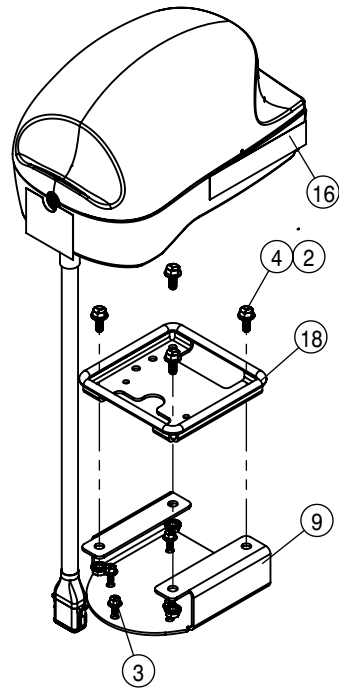

DEERE PRECISION COMPONENTS			
DET	QTY	P/N	DESCRIPTION
1	1	344385	1.5" RAM BALL MNT 4.50"DBL SOC ARM
2	4	470113	5/16-18UNC HEX FLG NUT SER MC GR5
3	5	470122	1/4UNC X 1/2 HHSFB GR5 MC
4	4	470233	5/16UNC X 3/4 HHSFB GR5 MC
5	1	470460	3/8UNC X 1 HHSFB GR5 MC
6	2	470510	10-24 SERR. FLANGE NUT
7	2	472199	10-24 X 1/2 PHIL PANHD MACH SCR
8	2	473832	1/4-20UNC HEX FLG NUT SER SS
9	1	693107	STARFIRE HOOP MT BRKT
10	1	693870	THIRD PARTY PLATE
NS	1	693999	MAGNET KIT
NS	1	694037	CABLE RCM/JDRC 2000 2018

DEERE PRECISION COMPONENTS			
DET	QTY	P/N	DESCRIPTION
NS	1	694038	HARNSS SSU ADAPTER 2018+
14	2	900464	1/4UNC X 2 HHSFB SS
15	2	910034	M6-1.0 X 12MM HHFB
16	1	BPF11018	POSITION RCVR STARFIRE 6000
17	1	PF11019	MNT, DISPLAY BRCKT, RAM MNT
18	1	PF81190	BRACKET KIT ASSY, ROOF RACK
19	1	PFA10679	JDRC2000 W/SOFTWARE
20	1	PFA11060	GREENSTAR 3 2630 DISPLAY W/SW
NS	1	PFA11102	STARFIRE RCVR HARNSS STS/DTS
NS	1	PFP12435	WIRE HRNSS GS3 CRNPST W/3 VID
23	4	R231112	CONTROLLER ISOLATOR
24	1	RE251348	STEERING CONTROLLER ATSSU