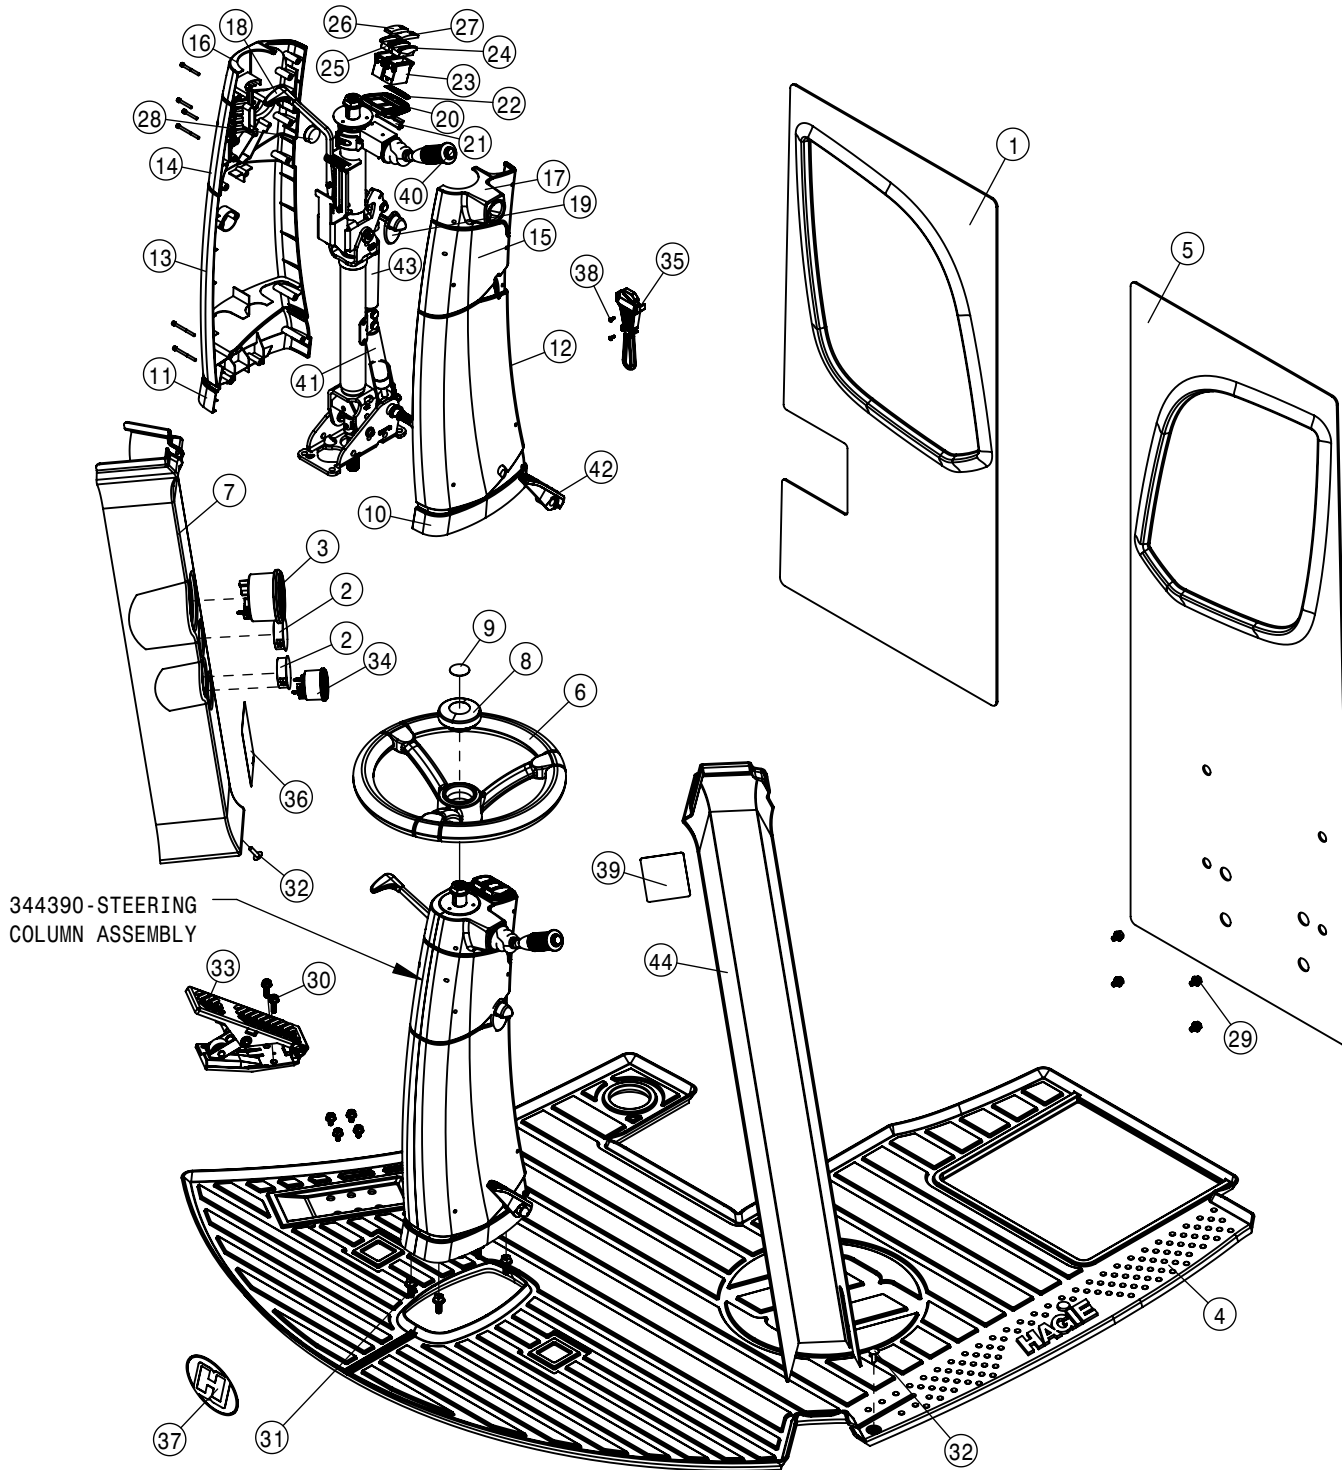

344390-STEERING
COLUMN ASSEMBLY

STANDARD CAB INTERIOR ASSEMBLY			
DET	QTY	P/N	DESCRIPTION
1	1	343866	RH REAR WALL LINER, DTS
2	2	343875	BLANK GAGE HOLE COVER, DTS
3	1	343902	STD CAB TIER III GAUGE, DTS
4	1	343916	FLOORMAT - MOLDED STD CAB, DTS
5	1	344348	LH REAR WALL LINER
6	1	344391	STEERING WHEEL - DELUXE
7	1	344397	RH A POST COVER
8	1	344574	CTR CAP STEERING WHEEL - DELUXE
9	1	344575	DECAL - STEERING WHEEL CENTER
10	1	344686	LH SIDE-LWR COVER, STRG COLUMN
11	1	344687	RH SIDE-LWR COVER, STRG COLUMN
12	1	344688	LH SIDE-MID COVER, STRG COLUMN
13	1	344689	RH SIDE-MID COVER, STRG COLUMN
14	1	344690	RH SIDE-UPR COVER, STRG COLUMN
15	1	344692	LH SIDE-UPR COVER, STRG COLUMN
16	1	344693	RH SIDE-TOP COVER, STRG COLUMN

STANDARD CAB INTERIOR ASSEMBLY			
DET	QTY	P/N	DESCRIPTION
17	1	344694	LH SIDE-TOP COVER, STRG COLUMN
18	1	344695	UPR HANDLE RAL, STRG COLUMN
19	1	344696	LH UPR HANDLE RAL, STRG COLUMN
20	1	344697	SWITCH HOUSING, STRG COLUMN
21	1	344698	LIGHT 4LED 12V, STRG COLUMN
22	1	344699	INDICATOR PAD, STRG COLUMN
23	2	344700	SWITCH BASE, STRG COLUMN
24	1	344701	SWITCH ON/OFF SERIES 533
25	1	344702	SWITCH ON/OFF SERIES 533
26	1	344703	BLUE COVER, LIGHTS, 1-LED
27	1	344704	RED COVER, HAZARD SERIES 533
28	1	344734	RH CAP, STRG COLUMN
29	8	470232	5/16UNC X 1/2 HHSFB GR5 MC
30	2	470234	5/16UNC X 1 HHSFB GR5 MC
31	4	470460	3/8UNC X 1 HHSFB GR5 MC
32	2	470545	PUSH TREE FASTENER 1/4 X 1

STANDARD CAB INTERIOR ASSEMBLY			
DET	QTY	P/N	DESCRIPTION
33	1	470649	PEDAL - DECEL
34	1	470654	GAUGE, DEF 2" '14
35	1	AXE66081	TOOL, WINDOW BREAKING TOOL JD
36	1	650479	JOYSTICK DECAL, STS '15
37	1	651008	DECAL - H-DOT FRONT GLASS 5.00"
38	2	903808	#6-32 UNC X 3/8 PHMS PH ZN
39	1	N204628	LABEL, TACH OPENING
40	1	344691	LH SWITCH, WIPER/LIGHTS, STRG
41	1	344708	GAS SPRING 500N, STRG COLUMN
42	1	344705	LEFT PEDAL, STRG COLUMN
43	1	344707	GAS SPRING 400N, STRG COLUMN
44	1	344823	LH A PSOT COVER,CAB W/DECAL