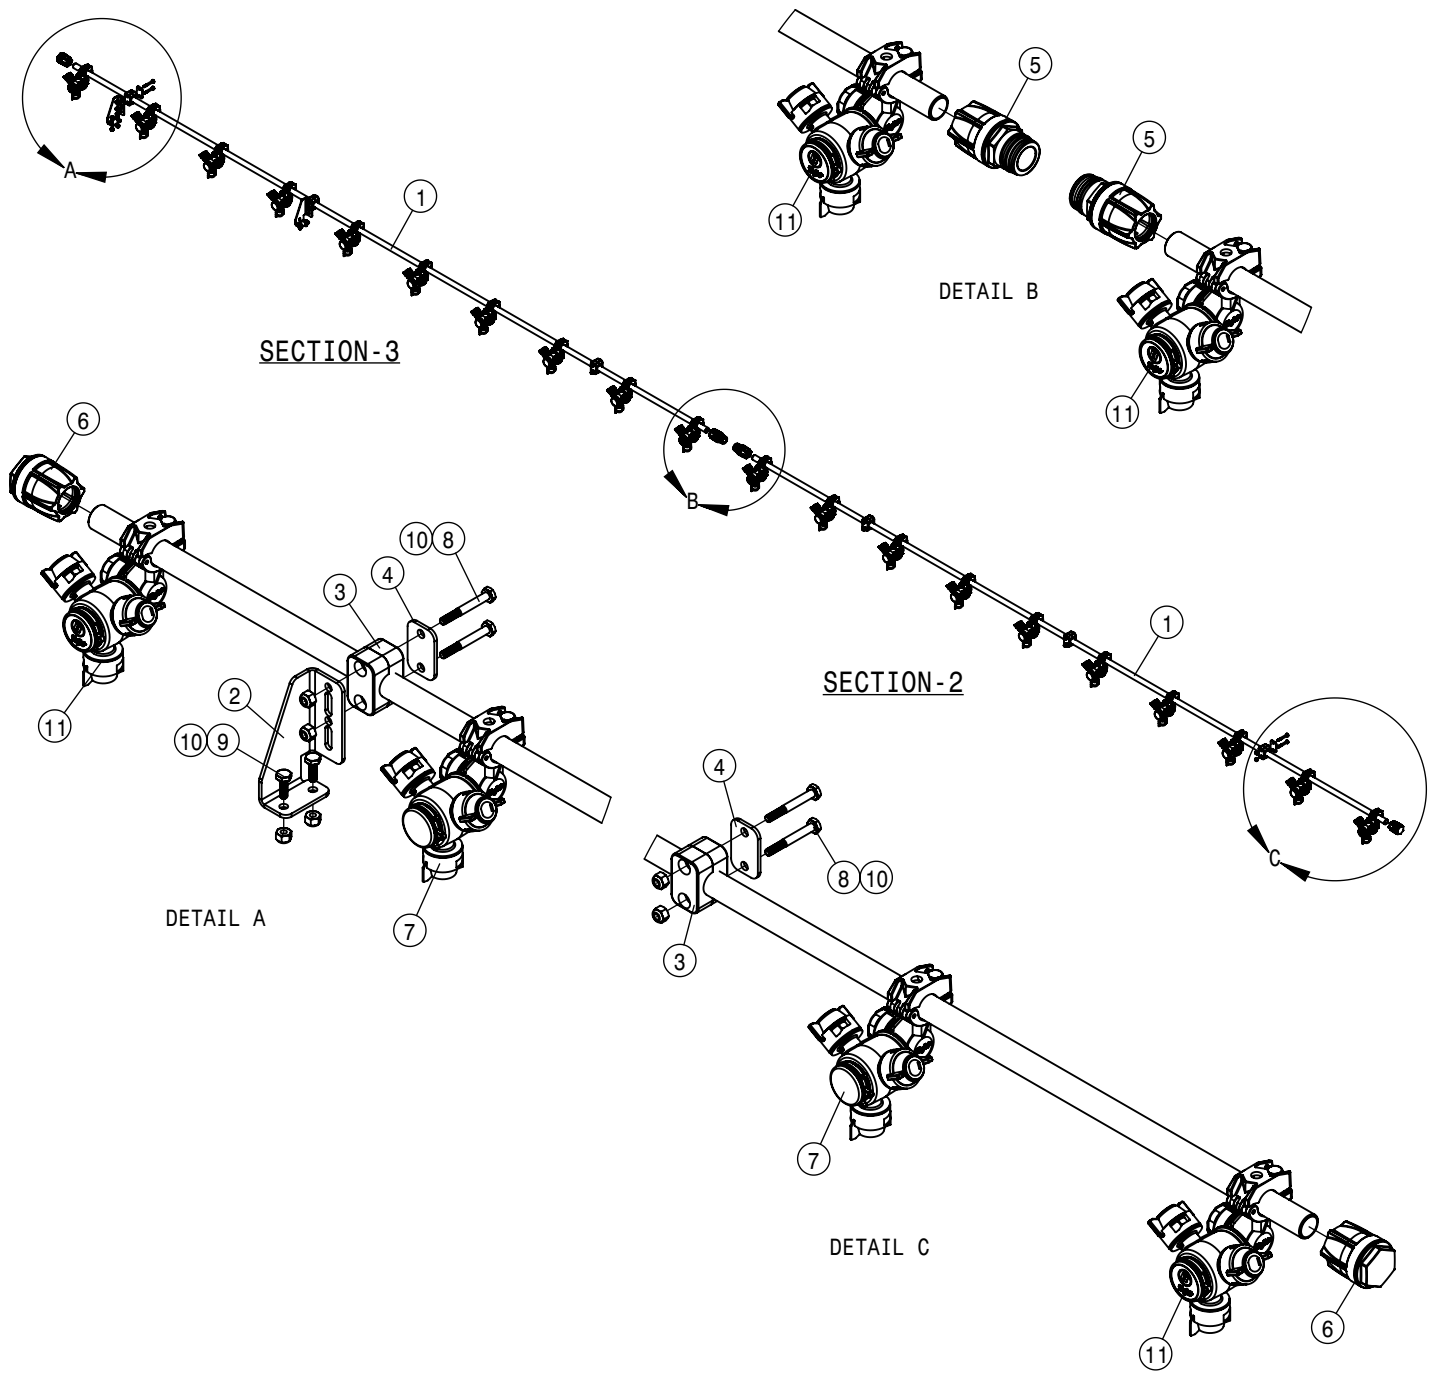

15" WET BOOM SPACING, SECTION 2-3 80/90 BOOM			
DET	QTY	P/N	DESCRIPTION
1	2	167266	TUBE-WET BM .50X139.63 15"SP
2	2	169153	INNER SOLU BRKT, DTS' 16
3	6	470358	TUBE CLAMP BODY, .840 (1/2 PIPE)
4	6	470752	SS COVER PLATE FOR 470358
5	2	500331	T3 - 1/2" PIPE BOOM END
6	2	500332	1/2" PIPE BOOM END
7	16	737961	QUICK TJET 3-TIP BODY, 1/2"
8	12	900022	1/4UNC X 2 HHCS SS
9	4	900448	1/4UNC X 3/4 HHCS SS
10	16	910118	1/4-20UNC NYLOCK NUT SS
11	4	737962	QUICK TJET 3-TIP BODY, 1/2" R