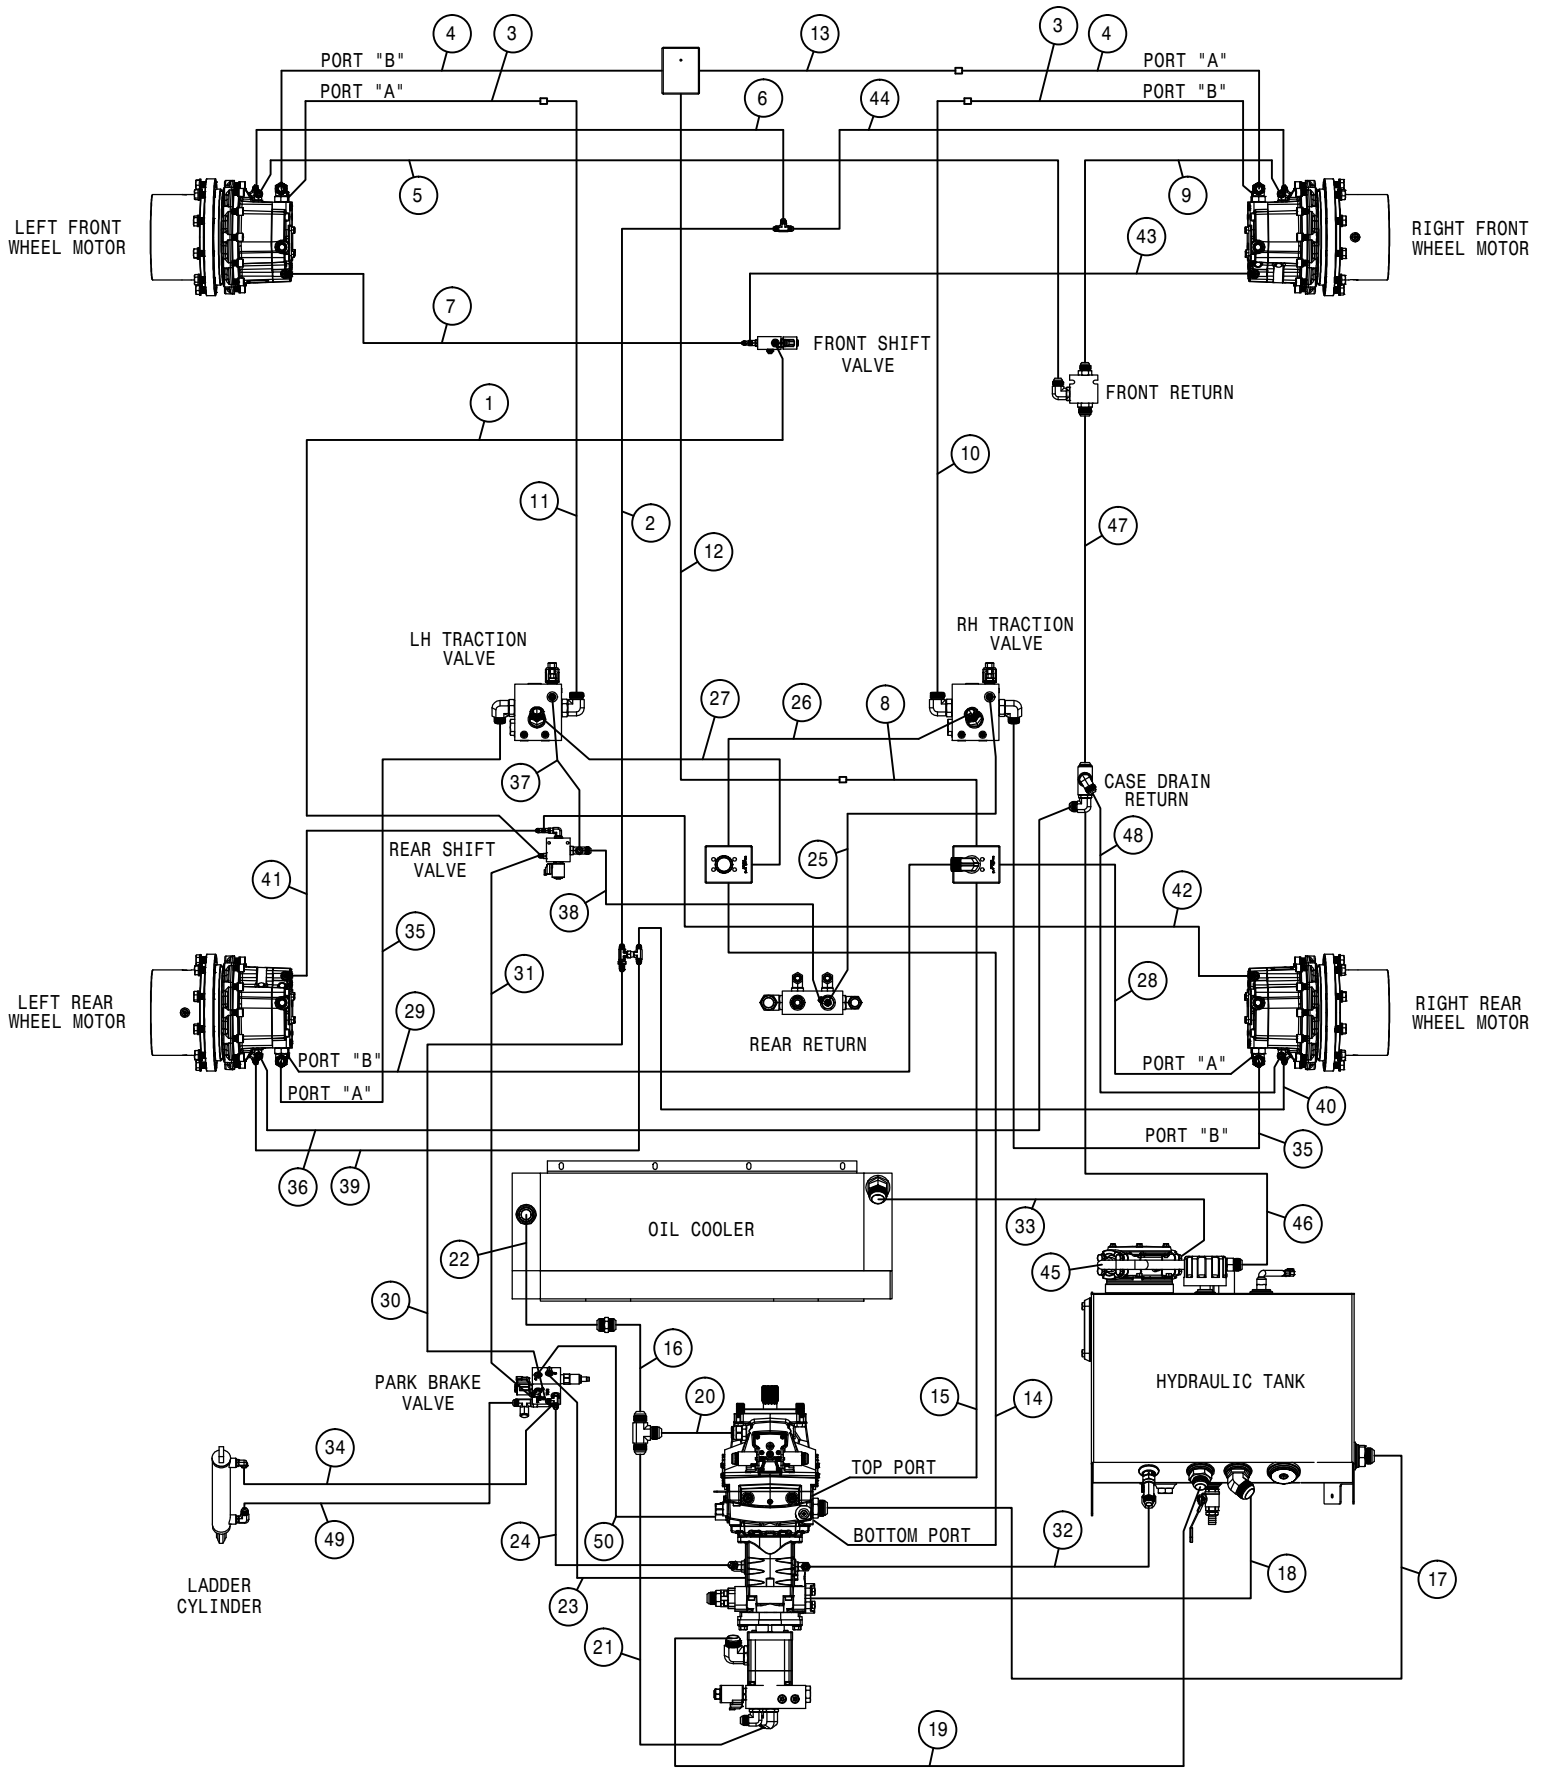

DTS10 HYDRAULIC DIAGRAM 2018
REFERENCE DRAWING NO. 499414s1_RevA

DET.	QTY	PART NO.	DESCRIPTION	DET.	QTY	PART NO.	DESCRIPTION
1	1	606154	FRT SFT LINE 0.25"OD X 0.049"W	26	1	617261	16-797TC-16FFOX-20C62F-28 H/A
2	1	606155	FRT BRK LNE 0.375"OD X 0.049"W	27	1	617262	16-797TC-16C62FX90-160FFOX-25H
3	2	606157	12-797TC-16C62FX-12FFOX90-147H	28	1	617265	12-797TC-16C62F-12FFOX-168 H/A
4	2	606158	12-797TC-16C62FX-12FFOX-150H/A	29	1	617268	12-797TC-16FFOX-12FFOX90-178 H
5	1	606162	12-387TC-08FJX-12FJX-194 H/A	30	1	617269	06-387TC-06FJX-06FJX-52 H/A
6	1	606163	06-387TC-06FJX-06FJX90-173 H/A	31	1	617270	04-387TC-04FJX-04FJX90-62 H/A
7	1	607131	04-387TC-04FJX-04FJX-186 H/A	32	1	617272	08-387TC-12FJX-08FJX90-25 H/A
8	1	617263	16-797TC-20C62F-20C62FX45-21.8	33	1	617273	24-811-24FJX-24FJX-99 H/A
9	1	614768	12-387TC-08FJX-12FJX-176 H/A	34	1	617274	06-387TC-06FJX-06FJX90-64 H/A
10	1	614772	HYD TUBE RF DRIVE 1"OD X.12"WT	35	2	617276	12-797TC-12FFOX-12FFOX-163 H/A
11	1	614773	HYD TUBE LF DRIVE 1"OD X.12"WT	36	1	617277	12-387TC-12FJX-08FJX-186 H/A
12	1	614774	HYD TUBE B DRIVE 1.5"ODX.12"WT	37	1	617278	06-387TC-06FJX90-08FJX-13 H/A
13	1	614776	HYD TUBE B FRT 1.00"OD X.120"W	38	1	617279	06-387TC-06FJX-08FJX90-23 H/A
14	1	615114	HYD DRIVE TUBE A SIDE 1.5X.12W	39	1	617280	06-387TC-06FJX-06FJX90-146 H/A
15	1	615115	HYD DRIVE TUBE B SIDE 1.5X.12W	40	1	617281	06-387TC-06FJX-06FJX90-195 H/A
16	1	617240	DP CASE SOL COOLER REAR TUBE	41	1	617282	04-387TC-04FJX-04FJX90-165 H/A
17	1	617241	20-811-20FJX-20FJX45-31 H/A	42	1	617283	04-387TC-04FJX-04FJX90-199 H/A
18	1	617242	24-811-24FJX-24C61F90-20 H/A	43	1	617287	04-387TC-04FJX-04FJX90-195 H/A
19	1	617243	20-811-20FJX-20FJX-22 H/A	44	1	617288	06-387TC-06FJX-06FJX90-190 H/A
20	1	617244	16-811-16FJX45-16FJX-18 H/A	45	1	617385	HYD RET 1.00" OD X 0.065" WT
21	1	617245	16-811-16FJX-16FJX45-32 H/A	46	1	617386	16-811-16FJX-16FJX-104 H/A
22	1	617246	20-811-20FJX-20FJX90-19 H/A	47	1	617391	WMC TUBE 1.00"OD X 0.065"WT
23	1	617248	04-387TC-06FJX-04FJX-44 H/A	48	1	617401	12-387TC-12FJX-08FJX-156 H/A
24	1	617249	06-387TC-08FJX-08FJX90-36 H/A	49	1	617402	06-387TC-08FJX-08FJX90-54 H/A
25	1	617252	06-387TC-06FJX-06FJX-24 H/A	50	1	617506	04-387TC-06FJX-04FJX90-40 H/A