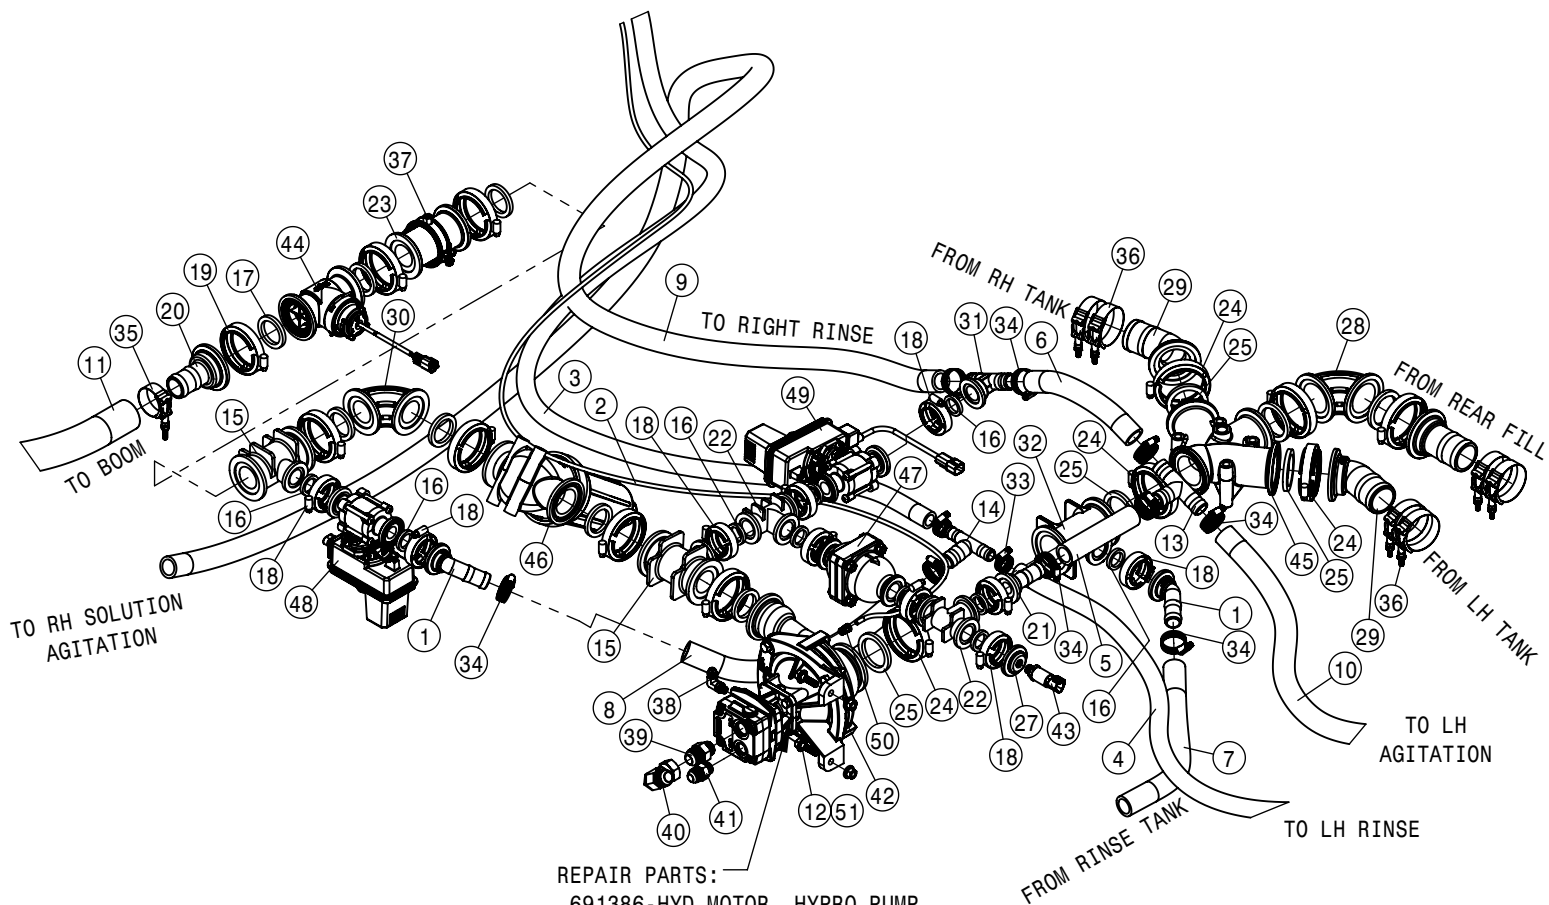

REPAIR PARTS:

- 691386-HYD MOTOR, HYPRO PUMP
- 690944-SEAL KIT,SILICON HYPRO
- 690253-IMPELLER HYPRO HM1 PUMP
- 691168-MOTOR REPAIR KIT

SOLUTION PUMP ASSEMBLY			
DET	QTY	P/N	DESCRIPTION
1	2	166149	1"FLANGE-45-1" HOSE BARB POLY
2	1	195906-121	1/40D AIR BRAKE TUBING J844-A
3	1	197112-116	HOSE 3/4 1-FBR BR BLK EPDM
4	1	197112-124	HOSE 3/4 1-FBR BR BLK EPDM
5	1	197116-006	HOSE 1IN 1-FBR BR BLK EPDM
6	1	197116-009	HOSE 1IN 1-FBR BR BLK EPDM
7	1	197116-015	HOSE 1IN 1-FBR BR BLK EPDM
8	1	197116-017	HOSE 1IN 1-FBR BR BLK EPDM
9	1	197116-120	HOSE 1IN 1-FBR BR BLK EPDM
10	1	197116-124	HOSE 1IN 1-FBR BR BLK EPDM
11	1	197127-153	HOSE 1 1/2" SUCTION,2F-1W EPDM
12	2	470329	3/8UNC X 1 1/4 HHSFB GR5 MC
13	1	500105	1.00 HOSE BARB TEE, POLY
14	1	500121	1"BRNCH-3/4 HOSE BARB TEE,POLY
15	2	500150	2" FLANGE-1" BRANCH TEE POLY
16	10	500157	1" FLANGE GASKET EPDM
17	7	500158	1 1/2" GASKET FOR 2" FLANGE
18	10	500159	1" FLANGE CLAMP S.S.
19	7	500160	2" FLANGE CLAMP S.S.
20	1	500162	2" FLANGE-1 1/2 HOSE BARB POLY
21	1	500171	1" FLANGE-1" HOSE BARB POLY
22	2	500175	1" FLANGE TEE, POLY
23	1	500177	2" FLANGE-2" FLANGE CPLR POLY
24	6	500194	2" FP FLANGE CLAMP S.S.
25	6	500195	2" FP FLANGE GASKET EPDM
26	1	500196	2"FP FLANGE-2"HOSE BARB POLY

SOLUTION PUMP ASSEMBLY			
DET	QTY	P/N	DESCRIPTION
27	1	500226	1" FLANGE PLUG W/1/4"FNPT POLY
28	1	500254	2"FP FLANGE-90-2"FP SWEEP LBO
29	2	500255	2"FP FLANGE - 45- 2"HOSE BARB POLY
30	1	500266	2" FLANGE SWEEP 90
31	1	500268	1" FLANGE HOSE BARB TEE
32	1	500272	2" FP FLANGE TEE X 1" FLANGE TEE
33	2	520080	HOSE CLAMP NO 10 STAINLESS
34	9	520090	HOSECLAMP NO 16 STAINLESS
35	1	520133	1.81/2.06 T-BOLT HOSE CLAMP SS
36	6	520141	2.31/2.62 T-BOLT HOSE CLAMP SS
37	1	520170	VIBRATION-DAMPING CLAMP HANGER
38	1	618114	9/16MJIC-90-7/16MOR LBO
39	1	618189	1 1/16MJIC-7/8MOR ADPTR
40	1	618191	1 1/16MJ-90-1 1/16FJ SWIV LBO
41	1	618574	7/8MJIC-3/4MOR ADPTR
42	1	691250	HYPRO 9303C-HM1C-BU-002
43	1	691281	PRESSURE TRANSDUCER,300PSI
44	1	691427	802 FLOW METER W/DEUTSCH 3 PIN
45	1	691428	2"FP MANIFOLD 1 INLET 3 OUTLET
46	1	691429	2"SP TEE STRAINER 50 MESH
47	1	696008	PRESS RELIEF VLV,100PSI,1"FLG
48	1	696196	3/4" ELEC BALL VALVE SS 1" FLG
49	1	696198	3/4" ELEC BALL VLV SS 1FLG REG
50	1	711036	1/8MNP-1/4 NYL TUBE FTG
51	2	910106	3/8-16UNC CTRLK FLG NUT MC GR5