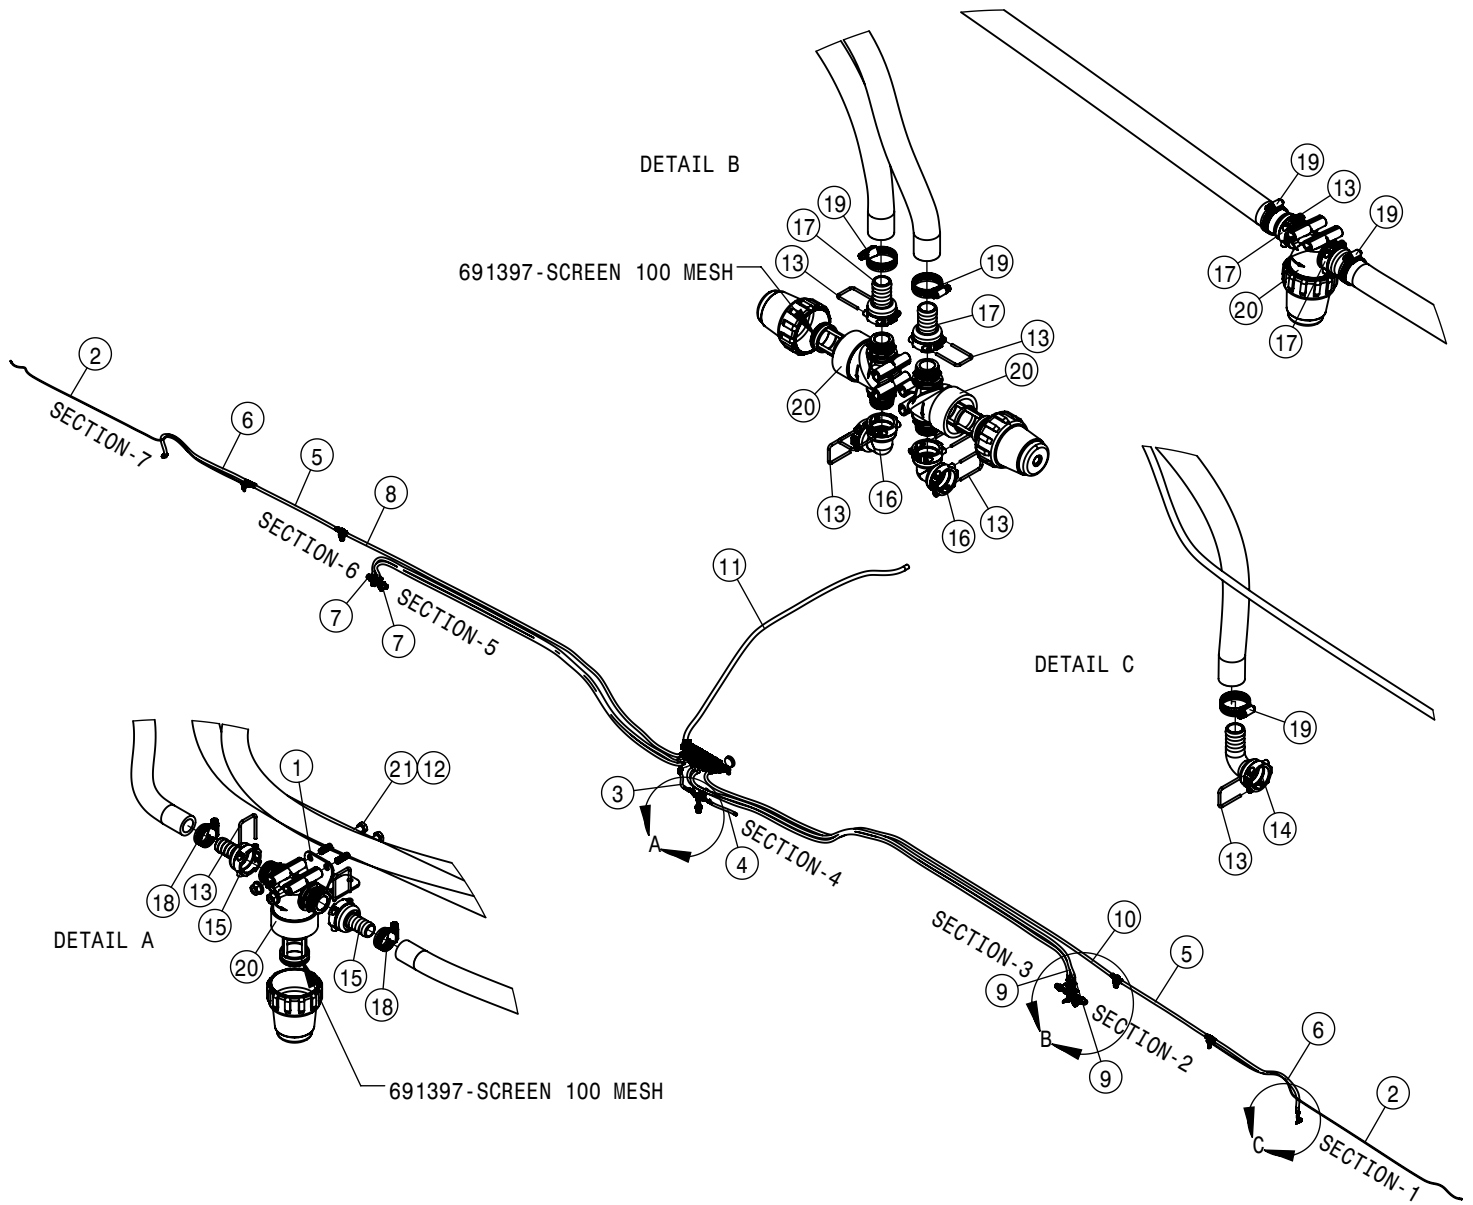

20" 80FT SOLUTION HOISING			
DET	QTY	P/N	DESCRIPTION
1	1	167647	DTS STRAINER BRKT 16'
2	2	195915-167	3/80D AIR BRAKE TUBING J844-B
3	1	197112-012	HOSE 3/4 1-FBR BR BLK EPDM
4	1	197112-015	HOSE 3/4 1-FBR BR BLK EPDM
5	2	197116-058	HOSE 1IN 1-FBR BR BLK EPDM
6	2	197116-070	HOSE 1IN 1-FBR BR BLK EPDM
7	2	197116-227	HOSE 1IN 1-FBR BR BLK EPDM
8	1	197116-236	HOSE 1IN 1-FBR BR BLK EPDM
9	2	197116-266	HOSE 1IN 1-FBR BR BLK EPDM
10	1	197116-274	HOSE 1IN 1-FBR BR BLK EPDM
11	1	197127-153	HOSE 1 1/2" SUCTION,2F-1W EPDM
12	2	470570	5/16-18UNC CTRLK FLG NUT MC GR5
13	20	500311	FORK D3 DIST 29
14	2	500328	T3 TO 25MM HB 90
15	2	500349	T3 FEMALE - .75 HB
16	4	500351	T3 FORK 90 DEG FTG
17	8	500352	T3 FEMALE TO 25MM HB
18	2	520080	HOSE CLAMP NO 10 STAINLESS
19	10	520090	HOSECLAMP NO 16 STAINLESS
20	7	691396	STRAINER T3 100 MESH
21	2	900072	5/16UNC X 3 HHCS GR5 MC