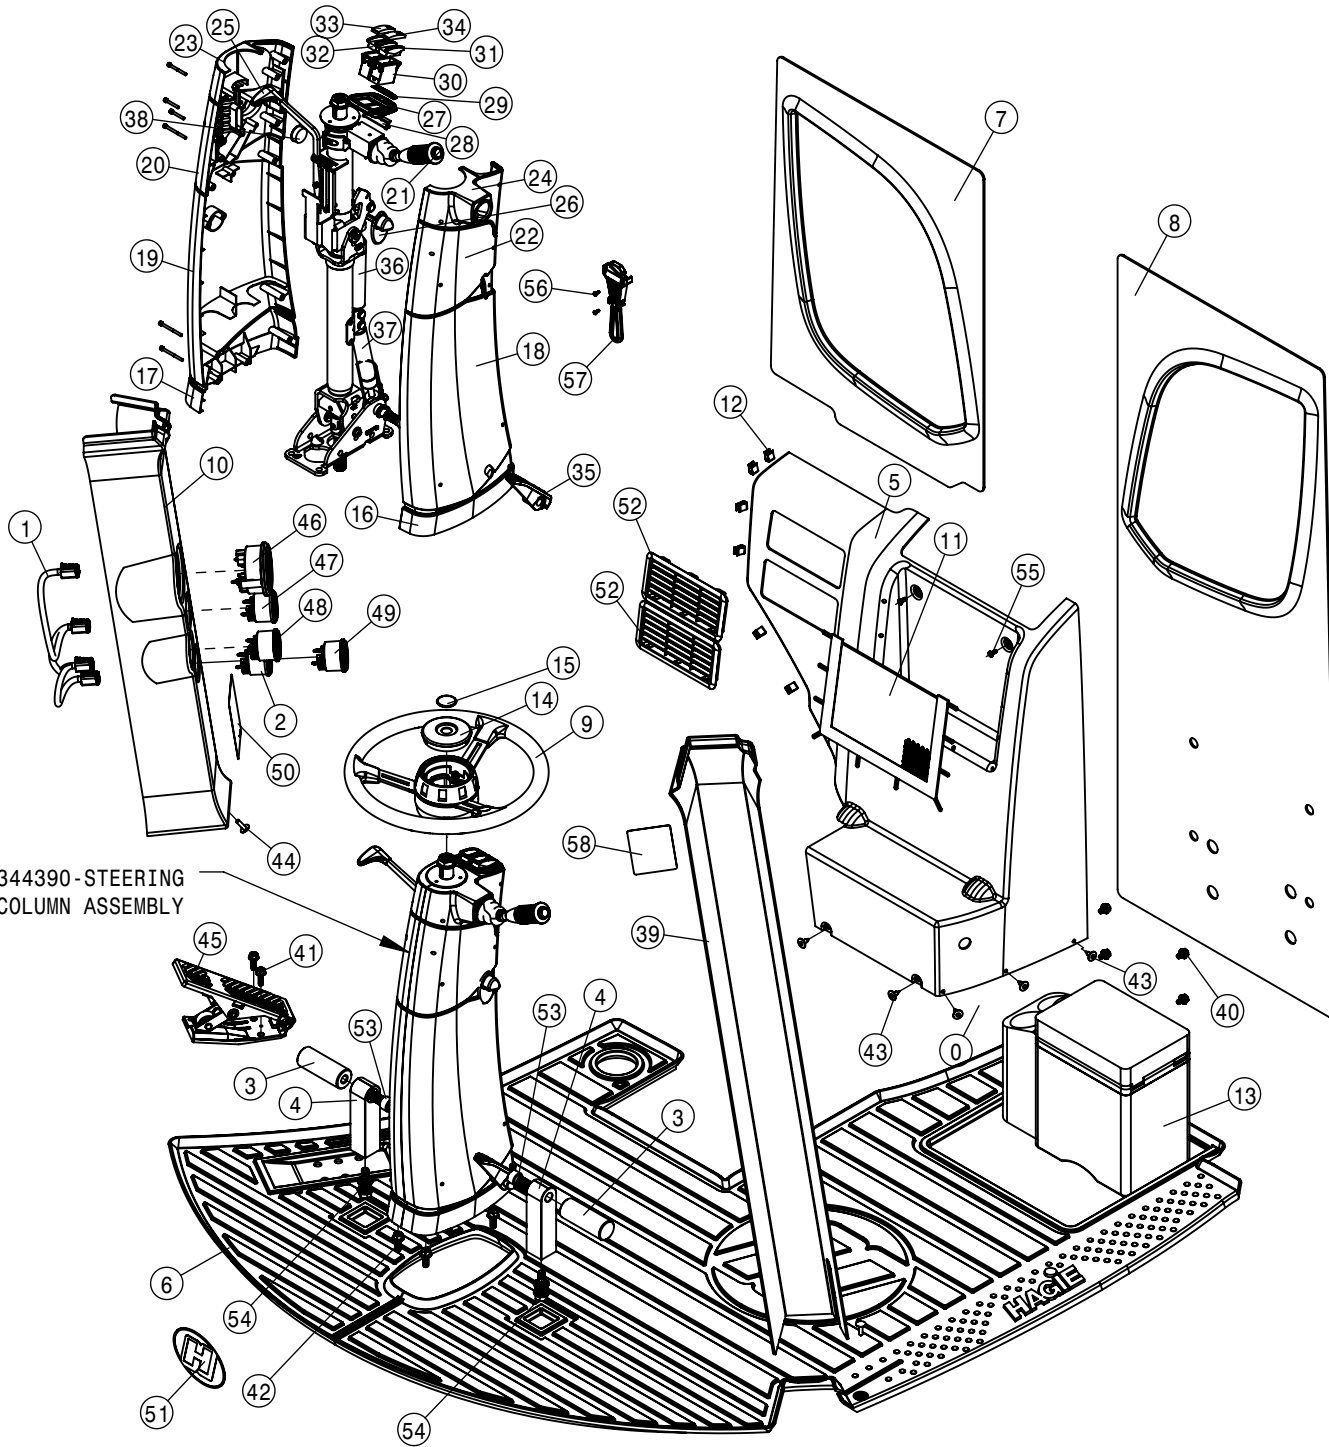

344390-STEERING COLUMN ASSEMBLY

PREMIUM CAB INTERIOR ASSEMBLY			
DET	QTY	P/N	DESCRIPTION
1	1	294205	HARNISS - A-POST GAUGE STS
2	1	344171	GAUGE BLANK
3	2	344284	STS CAB FOOT PEG '14
4	2	344286	STS CAB FOOT PEG RISER
5	1	344308	REAR CONSOLE
6	1	344339	FLOORMAT - MOLDED
7	1	344347	RH REAR WALL LINER
8	1	344348	LH REAR WALL LINER
9	1	344392	STEERING WHEEL - PREMIUM
10	1	344397	RH A POST COVER
11	1	344411	CARGO NET - REAR CONSOLE
12	6	344413	"U" CLIP
13	1	344420	ELEC COOLER
14	1	344573	CTR CAP,STEERING WHEEL-PREMIUM
15	1	344575	DECAL - STEERING WHEEL CENTER
16	1	344686	LH SIDE-LWR COVER, STRG COLUMN
17	1	344687	RH SIDE-LWR COVER, STRG COLUMN
18	1	344688	LH SIDE-MID COVER, STRG COLUMN
19	1	344689	RH SIDE-MID COVER, STRG COLUMN
20	1	344690	RH SIDE-UPR COVER, STRG COLUMN
21	1	344691	LH SWITCH, WIPER/LIGHTS, STRG

PREMIUM CAB INTERIOR ASSEMBLY			
DET	QTY	P/N	DESCRIPTION
22	1	344692	LH SIDE-UPR COVER, STRG COLUMN
23	1	344693	RH SIDE-TOP COVER, STRG COLUMN
24	1	344694	LH SIDE-TOP COVER, STRG COLUMN
25	1	344695	UPR HANDLE RAL, STRG COLUMN
26	1	344696	LH UPR HANDLE RAL, STRG COLUMN
27	1	344697	SWITCH HOUSING, STRG COLUMN
28	1	344698	LIGHT 4LED 12V, STRG COLUMN
29	1	344699	INDICATOR PAD, STRG COLUMN
30	2	344700	SWITCH BASE, STRG COLUMN
31	1	344701	SWITCH ON/OFF SERIES 533
32	1	344702	SWITCH ON/OFF SERIES 533
33	1	344703	BLUE COVER, LIGHTS, 1-LED
34	1	344704	RED COVER, HAZARD SERIES 533
35	1	344705	LEFT PEDAL, STRG COLUMN
36	1	344707	GAS SPRING 400N, STRG COLUMN
37	1	344708	GAS SPRING 500N, STRG COLUMN
38	1	344734	RH CAP, STRG COLUMN
39	1	344823	LH A PSOT COVER,CAB W/DECAL
40	4	470232	5/16UNC X 1/2 HHSFB GR5 MC
41	2	470234	5/16UNC X 1 HHSFB GR5 MC
42	4	470460	3/8UNC X 1 HHSFB GR5 MC

PREMIUM CAB INTERIOR ASSEMBLY			
DET	QTY	P/N	DESCRIPTION
43	5	470466	1/4 X 3/4 PLTC LCK RIVET
44	2	470545	PUSH TREE FASTENER 1/4 X 1
45	1	470649	PEDAL - DECEL
46	1	470650	GAUGE - 3" RPM
47	1	470651	GAUGE - 2" FUEL
48	1	470652	GAUGE - 2" COOLANT TEMP
49	1	470654	GAUGE, DEF 2" '14
50	1	650479	JOYSTICK DECAL, STS'15
51	1	651008	DECAL - H-DOT FRONT GLASS 5.00"
52	2	657549	2412, 4"X8" Louver Grill
53	2	900396	5/8UNC X 2 SOCKET CAP SCR
54	4	900516	1/2UNC X 1 HHSFB GR5 MC
55	2	903706	10-32X1/2 PHIL PAN MACH SCR
56	2	903808	#6-32 UNC X 3/8 PHMS PH ZN
57	1	AXE66081	TOOL, WINDOW BREAKING TOOL JD
58	1	N204628	LABEL, TACH OPENING