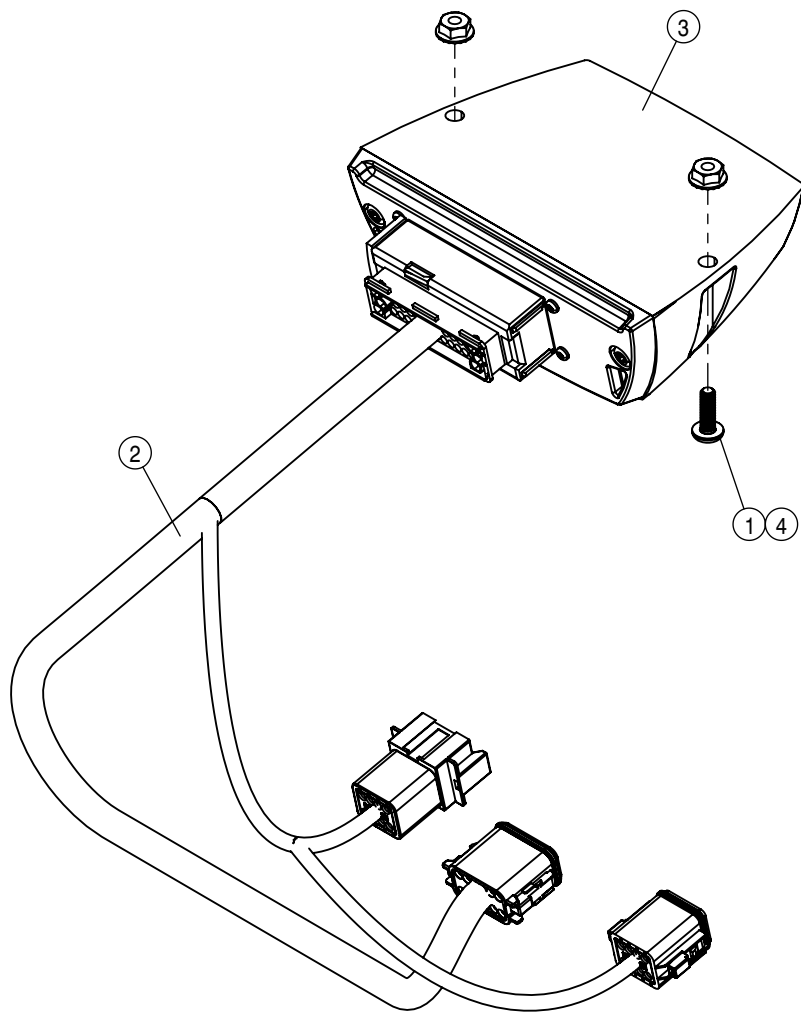

STAND ALONE FOAMER HARNESS			
DET	QTY	P/N	DESCRIPTION
1	2	903711	1/4-20 UNC X 3/4 PHMS PH BZ
2	1	294086	DTS STAND ALONE FOAMER HARNESS
3	1	292086	IQAN-XA2 MODULE->611
4	2	470121	1/4-20UNC HEX FLG NUT SER MC GR5