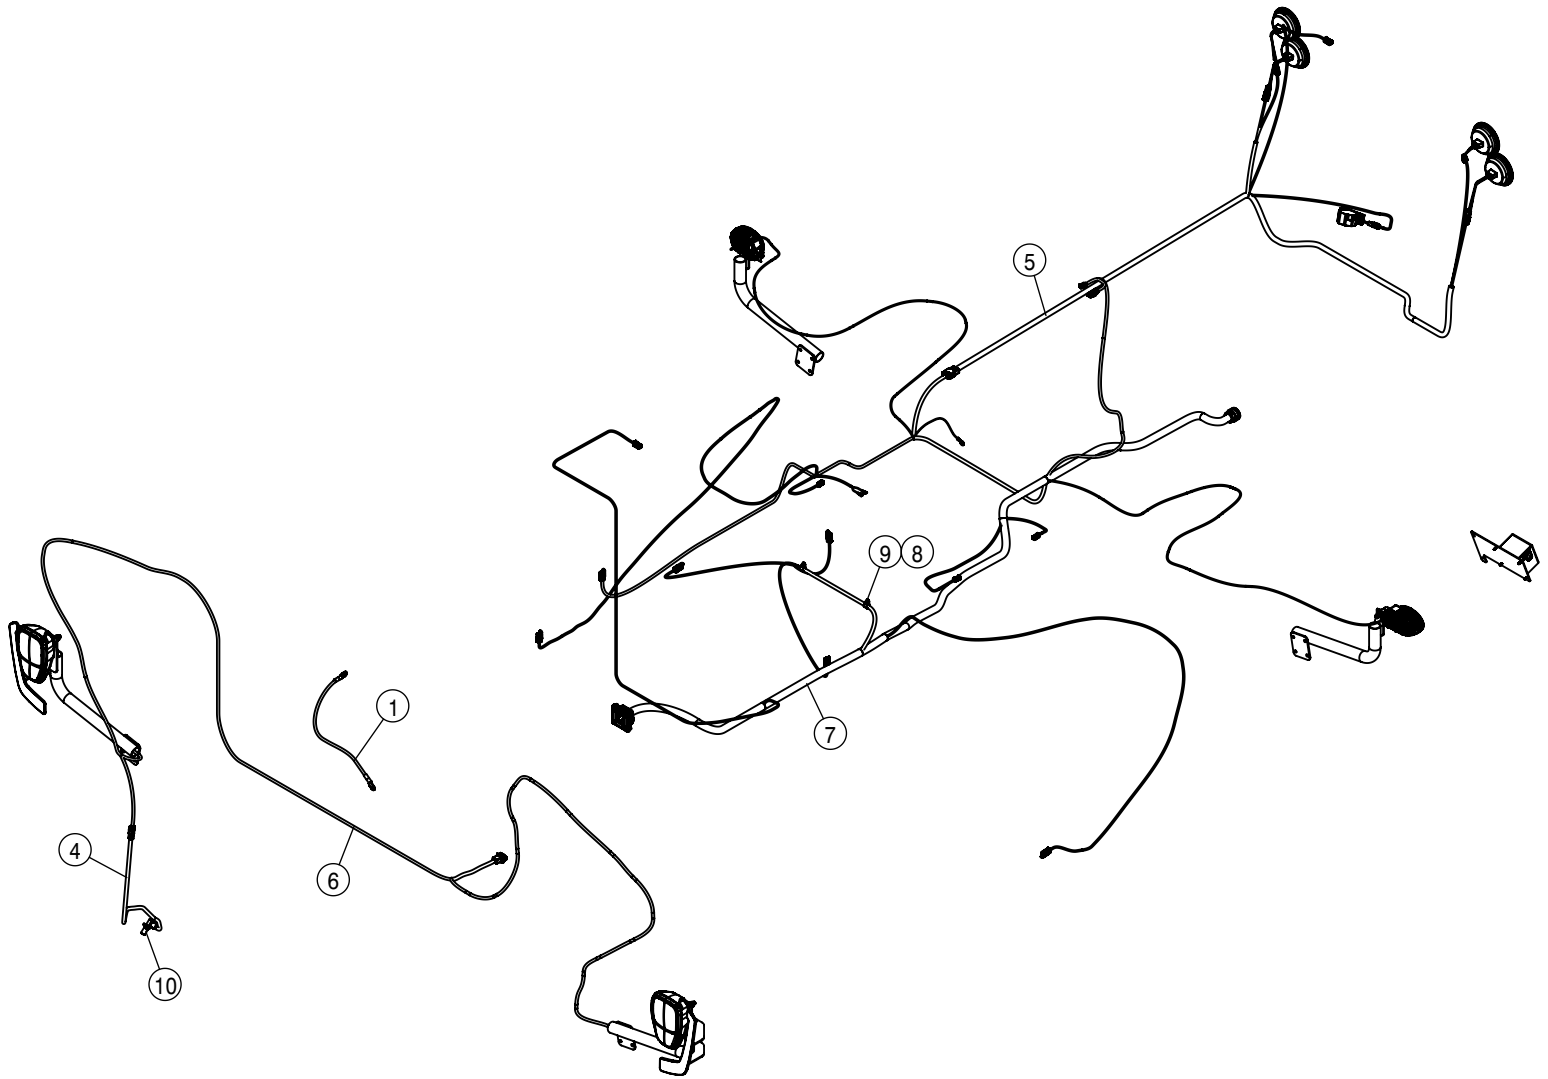

CHASSIS ELECTRICAL HARNESS			
DET	QTY	P/N	DESCRIPTION
1	1	292666	BATT CABLE, BLK 20*4GA 3/8-3/8
NS	1	294030	HARNESS, DTS PRCN INTERFACE
NS	1	294080	HARNESS, TANK VALVE SWITCH
4	1	294270	HARNESS WHEEL MOTOR
5	1	294274	HARNESS HOOD
6	1	294390	FRT LIGHT HARNESS- '18 DTS/D400
7	1	294391	CHASSIS HARNESS- '18 D-400/DTS
8	2	470121	1/4 UNC SERR FLG LOCK NUT
9	2	520118	CUSH CLAMP, #8 1/2D X 1/2W
10	1	606537	SPEED SENSOR, DANFOSS H1