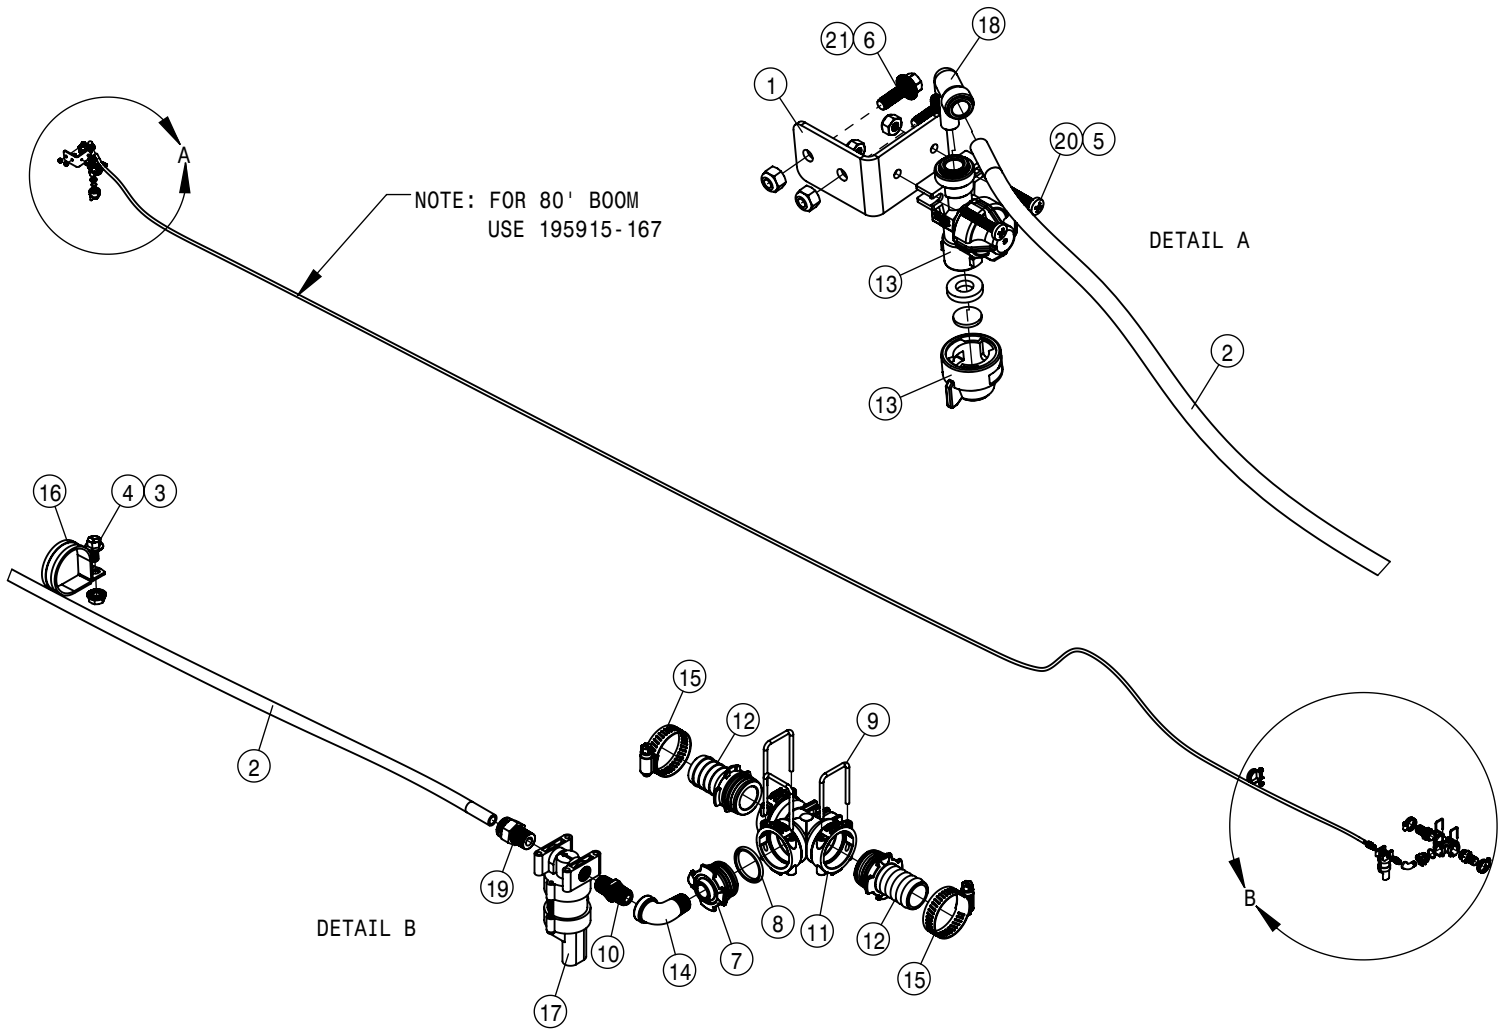

RIGHT FENCE ROW ASSEMBLY 80/90			
DET	QTY	P/N	DESCRIPTION
1	1	167438	FENCE ROW BRACKET DTS
2	1	195915-226	3/80D AIR BRAKE TUBING J844-B
3	1	470121	1/4-20UNC HEX FLG NUT SER MC GR5
4	1	470122	1/4UNC X 1/2 HHSFB GR5 MC
5	2	473012	10-32 HEX NUT, NYLOC GR5
6	2	473834	1/4UNC X 3/4 SER FLG BOLT SS
7	1	500306	T3 MALE TO 1/4" NPT
8	3	500309	O-RING, -120 EPDM
9	3	500311	FORK D3 DIST 29
10	1	500314	PIPE NIPPLE 1/4NPT POLY
11	1	500324	T3 FEMALE TEE
12	2	500325	T3 TO 25MM HB
13	1	500334	NOZZLE-3/80D PUSH TO CONNECT
14	1	505116	SS PIPE ST EL 90DEG .25NPT
15	2	520090	HOSECLAMP NO 16 STAINLESS
16	1	520100	CUSH HOSE CLAMP,#24, 1 1/2D X 1/2W
17	1	696235	1/4" ELECT SOLU SOLE VLV, 2203
18	1	711066	3/8 NYL PUSH IN ELBOW 90 DEG
19	1	711068	3/8 TUBE-1/4 MNPT PRESS ON, BRASS
20	2	903894	10-32 X 1 PHIL RDHD MACH SCR
21	2	910118	1/4-20UNC NYLOCK NUT SS