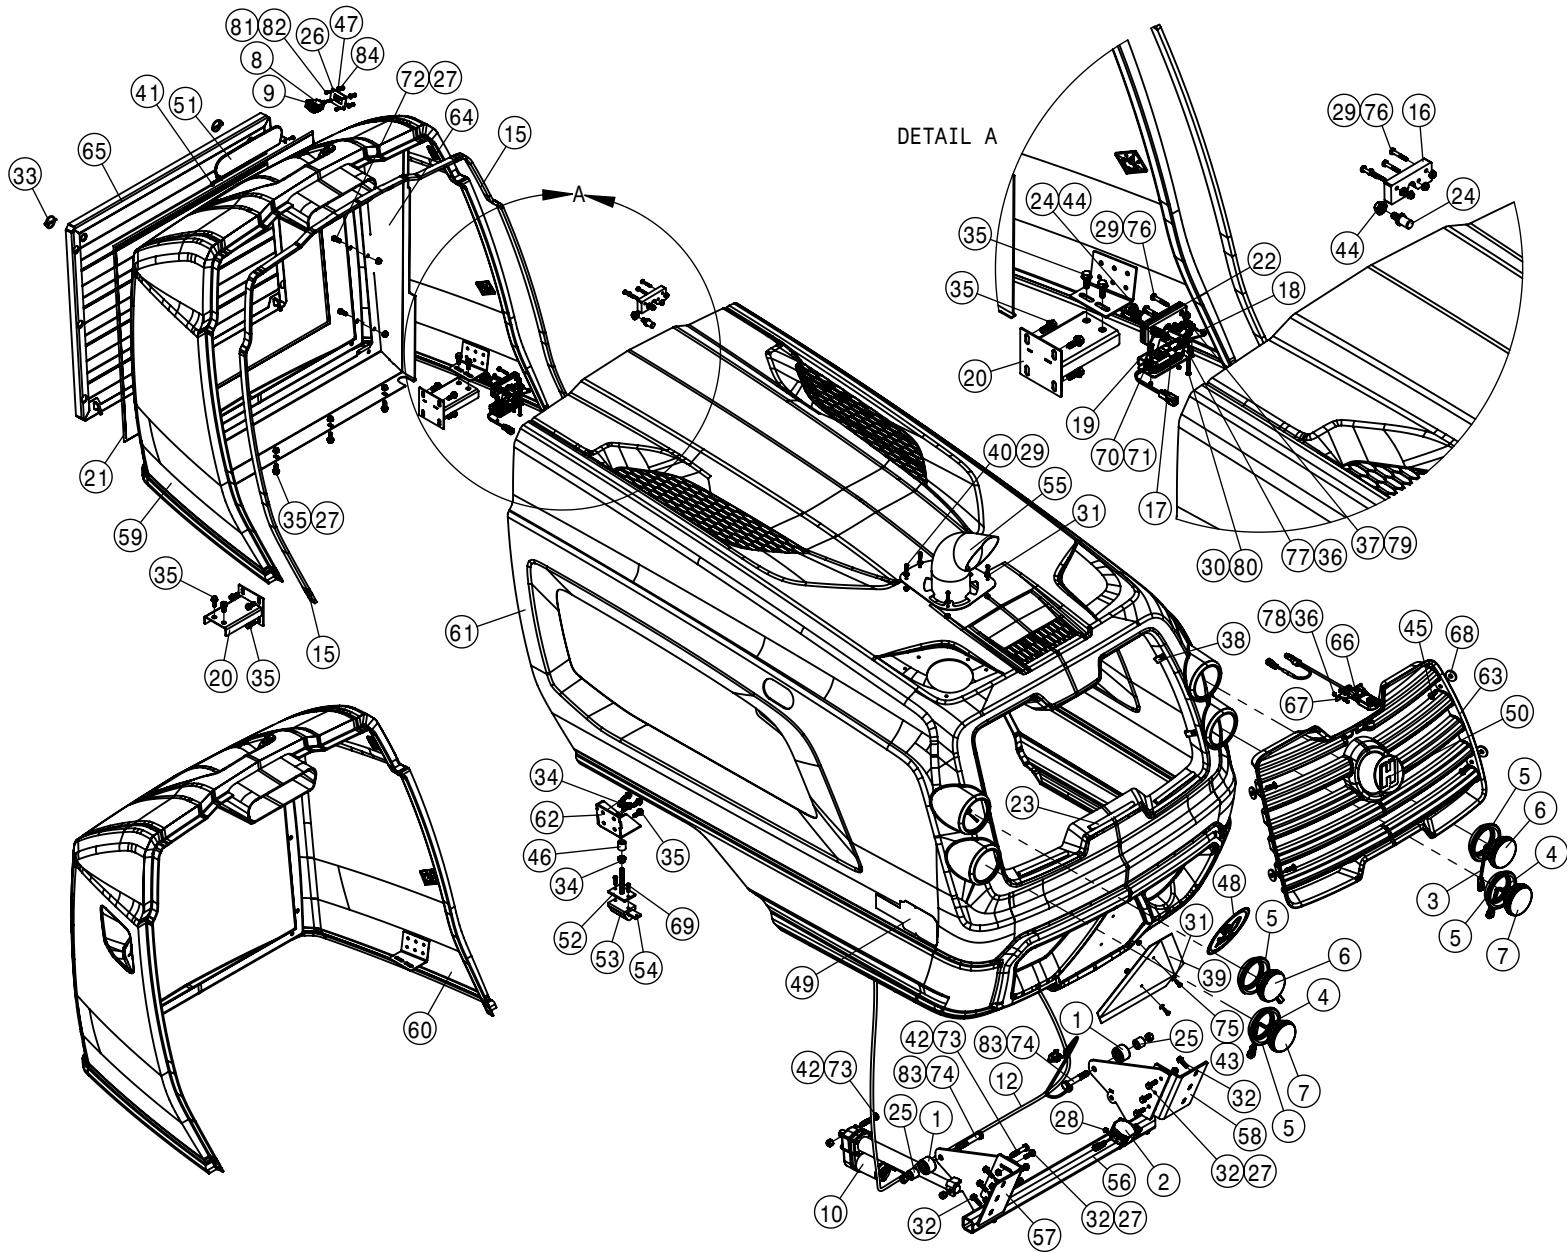

ENGINE HOOD ASSEMBLY			
DET	QTY	P/N	DESCRIPTION
1	2	125056	TRACK ROLLER,2.00 OD,.625 BORE
2	1	290061	ALARM_BACKUP 107DBA LT DUTY
3	2	290103	AMBER LIGHT PIGTAIL
4	2	290104	RED LIGHT PIGTAIL
5	4	290204	4" GROMMET FR 290200 & 290201
6	2	290205	OPTRONICS, 3 DIODE AMBER LED
7	2	290206	OPTRONICS, 3 DIODE RED LED
8	1	292220	SWITCH,DPDT, MOM-OFF-MOM ON
9	1	292221	SWITCH ACUATOR FOR 292220
10	1	292313	HOOD ACTUATOR
NS	1	294080	HARNES,TANK VALVE SWITCH
12	1	294083	HOOD ACTUATOR HARNES
NS	1	294384	ETHERNET CABLE (8M)
NS	1	294385	CAMERA POWER ADAPTER HARNES
15	2	317715	ISOLATOR-FOAM (HOOD-FRONT) DTS
16	1	318081	ALIGNER-DTS HOOD LATCH
17	1	318082	ACTUATOR ASMY
18	1	318083	HOOD LATCH T BRKT, DTS
19	1	318084	ACTUATOR MT BRKT
20	2	318087	FRNT HOOD MNT WLDMNT, DTS
21	1	318094	FOAM RUBBER SEAL-131.38
22	1	318096	LATCH-SLAM ACTION ROTARY
23	6	318112	FOAM RUBBER SEAL-8.00
24	2	318113	STRIKER PIN
25	2	361679	BUMPER PIVOT BRG SPACER,STS 04
26	1	362116	HOOD SWITCH MT PLATE
27	20	470087	3/8UNC HEX SERR FLANGE NUT
28	2	470118	1/4UNC X 3/4 HHSFB GR5 MC

ENGINE HOOD ASSEMBLY			
DET	QTY	P/N	DESCRIPTION
29	13	470121	1/4 UNC SERR FLG LOCK NUT
30	1	470175	#10-32UNF HEX FLG NUT SER MC GR5
31	7	470212	1/4 BONDED SEALING WASH, SS
32	12	470329	3/8UNC X 1 1/4 SERR FLG HEX BOLT
33	2	470335	LINCHPIN, 3/16 X 1 1/4 GRIP
34	4	470360	1/2-13UNC HEX FLG NUT SER MC GR5
35	28	470460	3/8 X 1" SERR FLG BOLT
36	3	470509	6-32 SERR. FLANGE NUT
37	1	470510	10-24 SERR. FLANGE NUT
38	4	470905	3/8UNC UNF,NUT,1.13 CLIP ON
39	1	472249	SLOW MOVING VEHICLE SIGN
40	5	472345	1/4UNC X 1 ALHD BUTTON CAP SCR
41	2	472368	#10-24THD IN X 3/4 TEK TYP E
42	2	473007	1/2UNC HEX NUT, NYLOC
43	2	473832	1/4UNC HEX FLANGE LOCK NUT SS
44	2	473852	12MM-1.75 SERR FLG NUT,ZINC
45	4	474013	3/8-16UNCx1.25 FLGD BTN HD SCREW
46	2	482031	SPACER, 1"OD. 53ID X 1"L
47	4	483016	#10 REGULAR FLAT WASHER
48	1	650223	DECAL,30MPH ID SYMBOL, VINYL
49	2	650490	DECAL, DTS10 LOGO, 5X12.5
50	1	651008	DECAL - H-DOT FRONT GLASS 5.00"
51	1	660090	INLET AIR SCREEN WLD ASMY DTS
52	2	660224	ENG HOOD BUMPER WLD, STS 04
53	2	660226	ENG HOOD BUMPER, STS 04
54	2	660227	ENG HOOD BUMPER KEEPER, STS 04
55	1	660254	EXHAUST STACK WLD DTS T4F
56	1	660721	ENGINE HOOD HINGE MNT WLDT