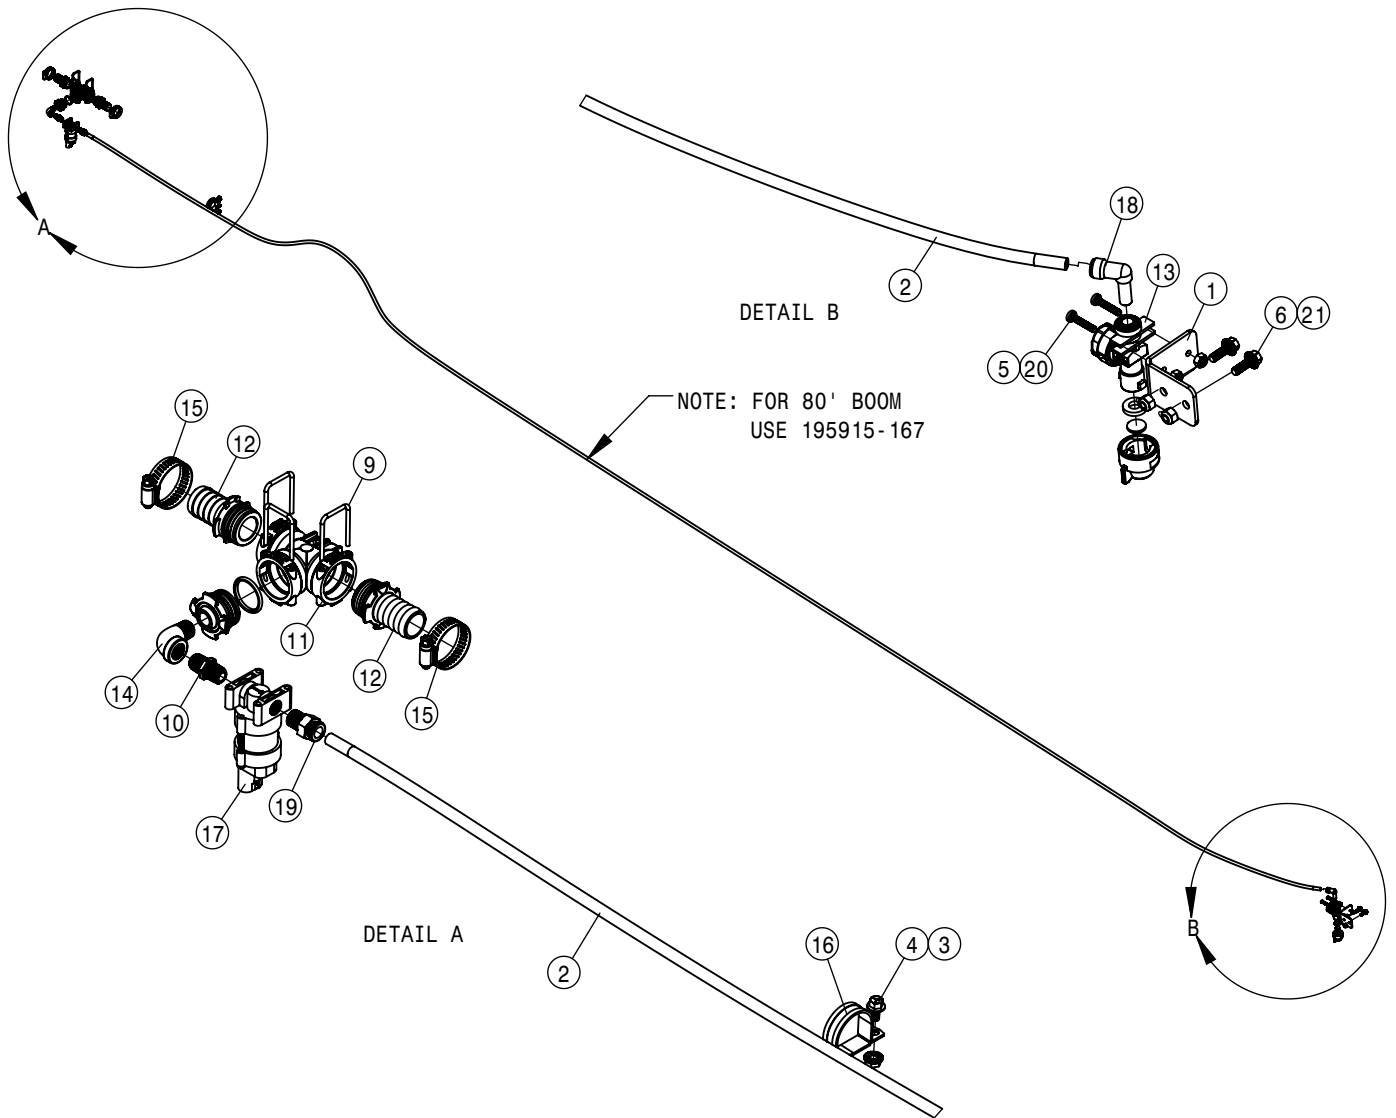

LEFT FENCE ROW ASSEMBLY 80/90				
DET	QTY	P/N	DESCRIPTION	
1	1	167438	FENCE ROW BRACKET DTS	
2	1	195915-226	3/8OD AIR BRAKE TUBING J844-B	
3	1	470121	1/4-20UNC HEX FLG NUT SER MC GR5	
4	1	470122	1/4UNC X 1/2 HHSFB GR5 MC	
5	2	473012	10-32 HEX NUT, NYLOC GR5	
6	2	473834	1/4UNC X 3/4 SER FLG BOLT SS	
7	1	500306	T3 MALE TO 1/4" NPT	
8	3	500309	O-RING, -120 EPDM	
9	3	500311	FORK D3 DIST 29	
10	1	500314	PIPE NIPPLE 1/4NPT POLY	
11	1	500324	T3 FEMALE TEE	
12	2	500325	T3 TO 25MM HB	
13	1	500334	NOZZLE-3/8OD PUSH TO CONNECT	
14	1	505116	SS PIPE ST EL 90DEG .25NPT	
15	2	520090	HOSECLAMP NO 16 STAINLESS	
16	1	520100	CUSH HOSE CLAMP,#24, 1 1/2D X 1/2W	
17	1	696235	1/4" ELECT SOLU SOLE VLV, 2203	
18	1	711066	3/8 NYL PUSH IN ELBOW 90 DEG	
19	1	711068	3/8 TUBE-1/4 MNPT PRESS ON, BRASS	
20	2	903894	10-32 X 1 PHIL RDHD MACH SCR	
21	2	910118	1/4-20UNC NYLOCK NUT SS