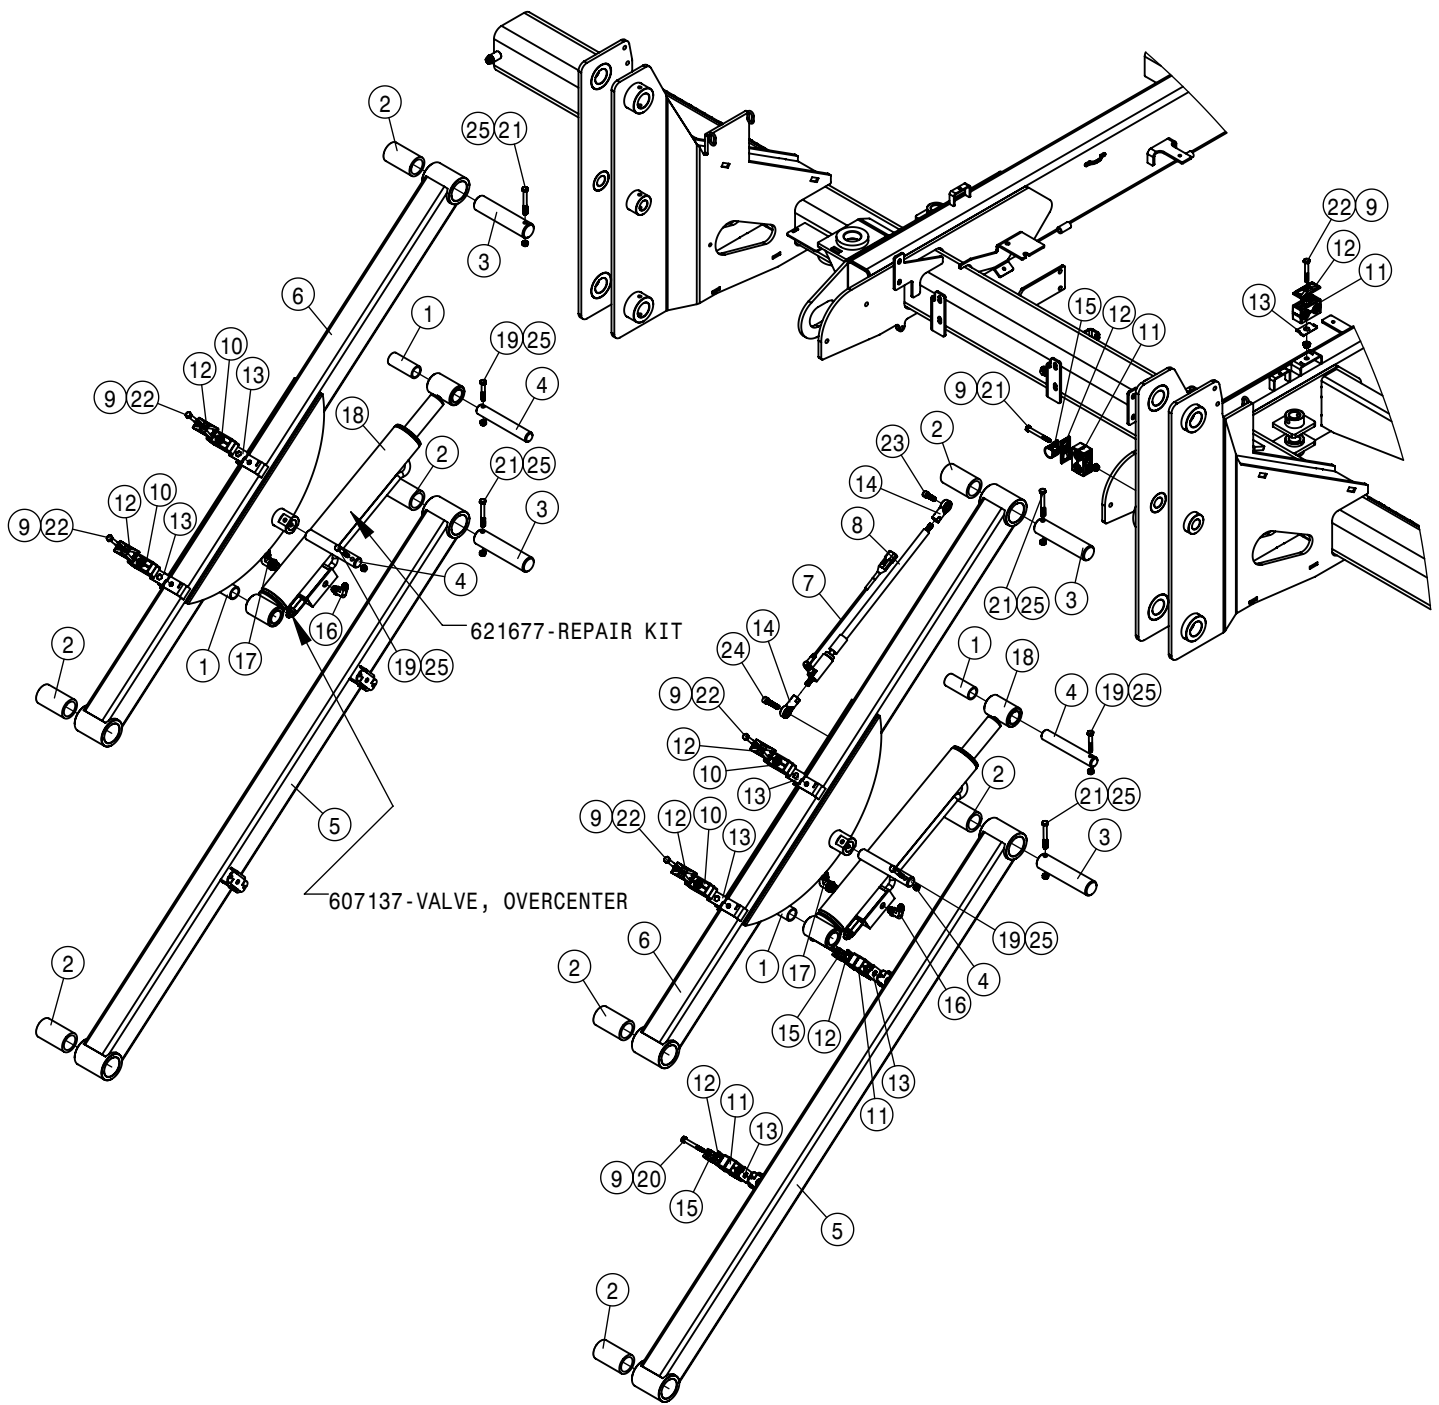

LIFTARM ASSEMBLY 80/90			
DET	QTY	P/N	DESCRIPTION
1	4	121109	LIFT CYL BRG, 3.13 POLYGON
2	8	166053	LIFT ARM BEARING
3	4	166118	LIFT ARM PINS, DTS
4	4	166121	LIFT ARM PIN MID, A10
5	2	167489	LWR LIFT ARM WLD, DTS
6	2	167490	UPR LIFT ARM WLD, DTS
7	1	291994	SENSOR HARNESS FOR AWS
8	1	292706	LINEAR POSITION SENSOR, 300MM
9	8	470113	5/16UNC SERR FLG LOCK NUT
10	4	470274	TUBE CLAMP BODY, .750-.750
11	4	470275	TUBE CLAMP BODY, 1.00-1.000
12	8	470276	CLAMP COVER PLATE, SNGL, 2.55LG
13	7	470281	STACK BOLT SAFETY LOCK PLATE

LIFTARM ASSEMBLY 80/90			
DET	QTY	P/N	DESCRIPTION
14	2	470628	BALL END, 9.9MM BORE X 10MM THD
15	3	520121	CUSH CLAMP, #16 1IN X 3/4W
16	2	618119	9/16MJIC-90-9/16MOR LBO
17	2	618241	3/4MJIC-90-3/4MOR LBO
18	2	621633	2.50 X 16.00 X 1.50 LIFT CYL
19	4	900069	5/16UNC X 2" HEX BOLT
20	2	900070	5/16UNC X 2 1/2 HHCS GR5 MC
21	5	900071	5/16UNC X 2 3/4 HEX BOLT
22	5	900086	5/16UNC X 2 1/4 HEX BOLT
23	1	900172	3/8UNC X 1" SOC HD CAP SCR, ZINC
24	1	900174	3/8UNC x 1 1/2" SOC HD CAP SCR
25	8	914002	5/16UNC HEX STOVER NUT