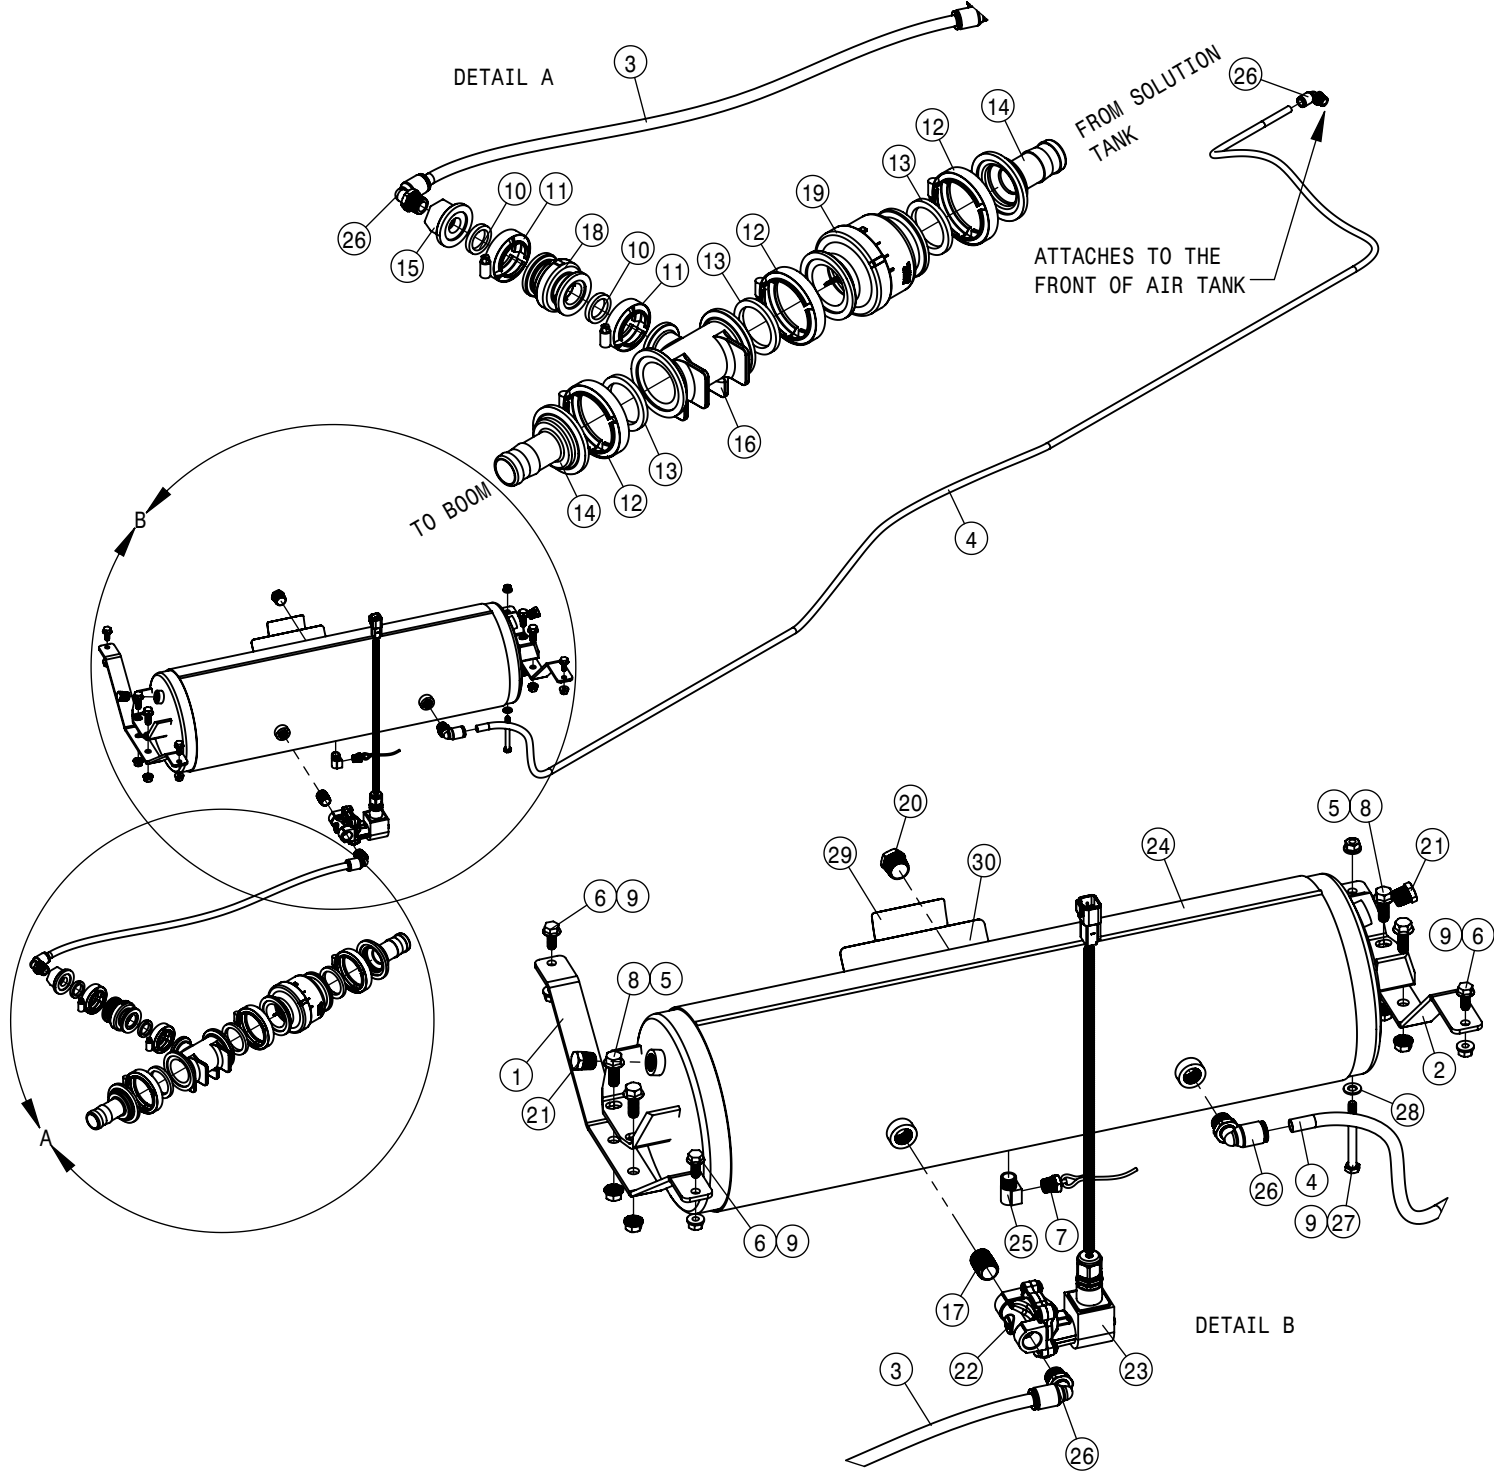

AIR PURGE OPTION			
DET	QTY	P/N	DESCRIPTION
1	1	167501	DTS AP PURGE BRACKET
2	1	167502	DTS AIR PURGE TANK BRKT
3	1	195914-027	1/20D AIR BRAKE TUBING J844-B
4	1	195914-133	1/20D AIR BRAKE TUBING J844-B
5	4	470087	3/8UNC HEX SERR FLANGE NUT
6	3	470233	5/16UNC X 3/4 SERR FLG HEX BOLT
7	1	470266	DRAIN VALVE KIT, 1/4NPT
8	4	470460	3/8 X 1" SERR FLG BOLT
9	4	470570	5/16-18UNC CTRLK FLG NUT MC GR5
10	2	500157	1" FLANGE GASKET EPDM
11	2	500159	1" FLANGE CLAMP S.S.
12	3	500194	2" FP FLANGE CLAMP S.S.
13	3	500195	2" FP FLANGE GASKET EPDM
14	2	500230	2" FP FLANGE PLUG-1 1/2" HOSE BARB
15	1	500238	1" FLANGE PLUG W/1/2"FNPT POLY

AIR PURGE OPTION			
DET	QTY	P/N	DESCRIPTION
16	1	500272	2" FP FLANGE TEE X 1" FLANGE TEE
17	1	502717	CLOSE NIPPLE .50NPT BRS
18	1	503102	1" FLANGE CHECK VALVE
19	1	503105	2" FP CHECK VALVE, LOW RESTRICTION
20	1	505231	PIPE PLUG .50NPT HEX HD BRS
21	2	505238	PIPE PLUG .375NPT HEX HD BRS
22	1	696241	.5FNPT N/C SOLENOID VALVE
23	1	696242	12V COIL FOR SOLE VLV
24	1	701519	DTS AIR TANK W/DECAL
25	1	711027	1/4 NPT ST EL BRS
26	4	711042	1/2MNPT-1/2 NYL TUBE LBO
27	1	900072	5/16UNC X 3 HHCS GR5 MC
28	1	920001	SAE FLAT WASHER 5/16 MC
29	1	N209334	LABEL, AIR TANK DRAIN
30	1	N404969	LABEL, DECAL SAFETY AIR DRIER