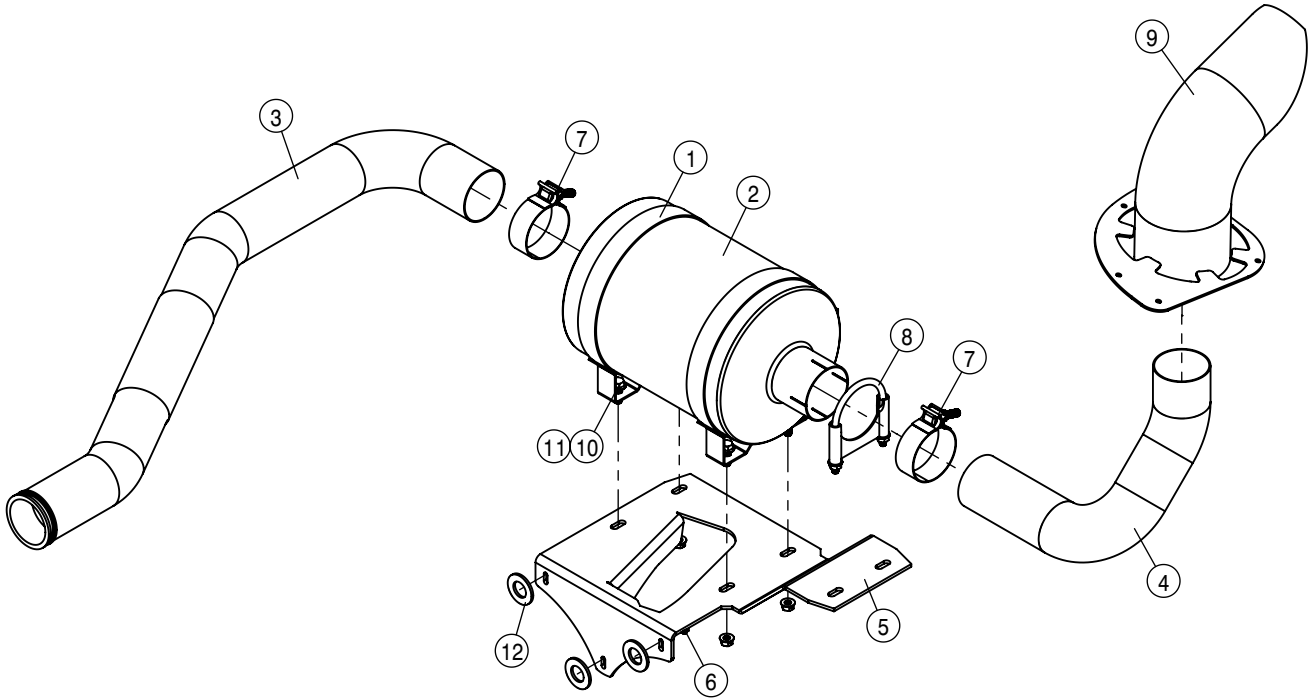

TIER-3 EXHAUST ASSEMBLY (EXPORT ONLY)			
DET	QTY	P/N	DESCRIPTION
1	2	317106	MUFFLER MNTG CLAMP
2	1	317307	3" RESONATOR
3	1	317704	PIPE, TURBO TO MUFFLER
4	1	317705	PIPE, EXHAUST OUTLET
5	1	317712	BRKT-RESONATOR SUPPORT WLD DTS
6	3	470121	1/4 UNC SERR FLG LOCK NUT
7	2	470458	MUFFLER CLAMP, 3.00 ACCUSEAL
8	1	470475	MUFFLER CLAMP, 3.00 IN
9	1	660254	EXHAUST STACK WLDT DTS T4F
10	4	900129N	3/8UNC X 1" SERR FLANGE BOLT
11	4	910004N	3/8UNC FLANGE CNTR LOCK NUT
12	3	920007	7/8 SAE FLAT WASHER