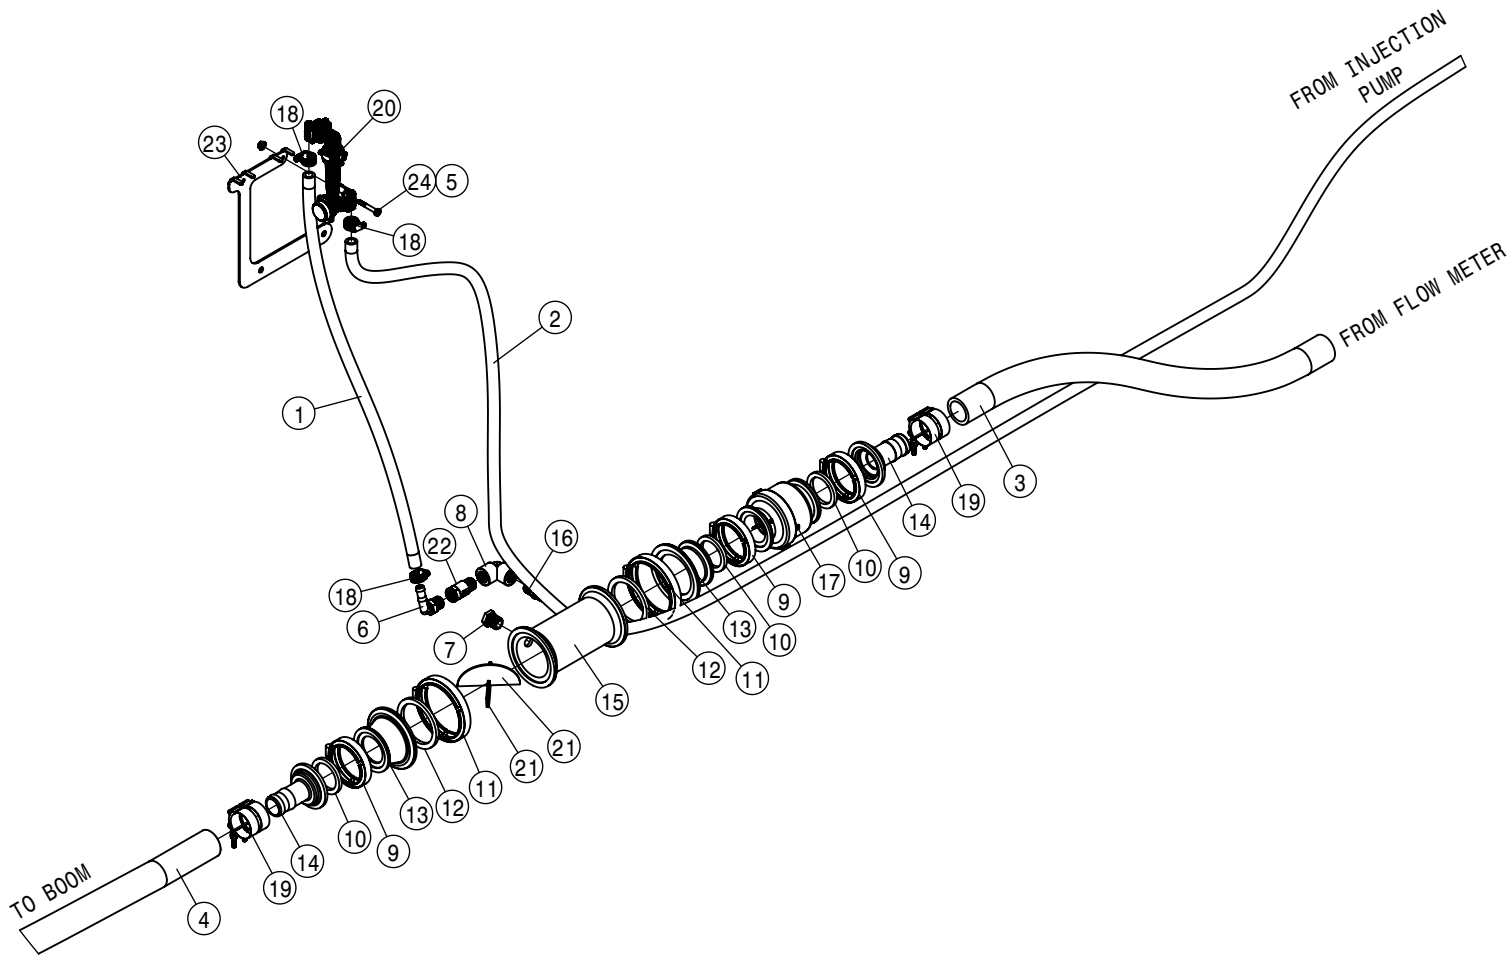

MODULAR INJECTION MIXING VALVE (1-PUMP)			
DET	QTY	P/N	DESCRIPTION
1	1	197008-034	HOSE 1/2 1-FBR BR BLK EPDM
2	1	197008-213	HOSE 1/2 1-FBR BR BLK EPDM
3	1	197127-028	HOSE 1 1/2" SUCTION,2F-1W EPDM
4	1	197127-110	HOSE 1 1/2" SUCTION,2F-1W EPDM
5	1	470121	1/4-20UNC HEX FLG NUT SER MC GR5
6	1	500047	1/2NPT-90-1/2 HOSE BARB, POLY
7	1	500062	1/2"NPT PLUG, POLY
8	1	500078	1/2NPT-90 EL, POLY
9	3	500194	2" FP FLANGE CLAMP S.S.
10	3	500195	2" FP FLANGE GASKET EPDM
11	2	500208	3" FLANGE CLAMP S.S.
12	2	500209	3" FLANGE GASKET EPDM
13	2	500212	3"FLANGE - 2" FP FLANGE ADTPTR
14	2	500230	2" FP FLANGE PLUG-1 1/2" HOSE BARB
15	1	500345	FLANGE COUPLER 3 X 7, 1/2 NPT
16	1	503101	1/2NPT CLOSE NIPPLE, POLY
17	1	503105	2" FP CHECK VALVE, LOW RESTRICTION
18	3	520070	HOSE CLAMP NO 8 STAINLESS
19	4	520133	1.81/2.06 T-BOLT HOSE CLAMP SS
20	1	701384	FLOW VIEW MANIFOLD
21	2	701492	MIXER FIN
22	1	701619	CHECK VALVE-RAVEN 333-0011-102
23	1	701794	WILGER FLOW VIEW BRKT
24	1	900006	1/4UNC X 1 3/4 HHCS GR5 MC