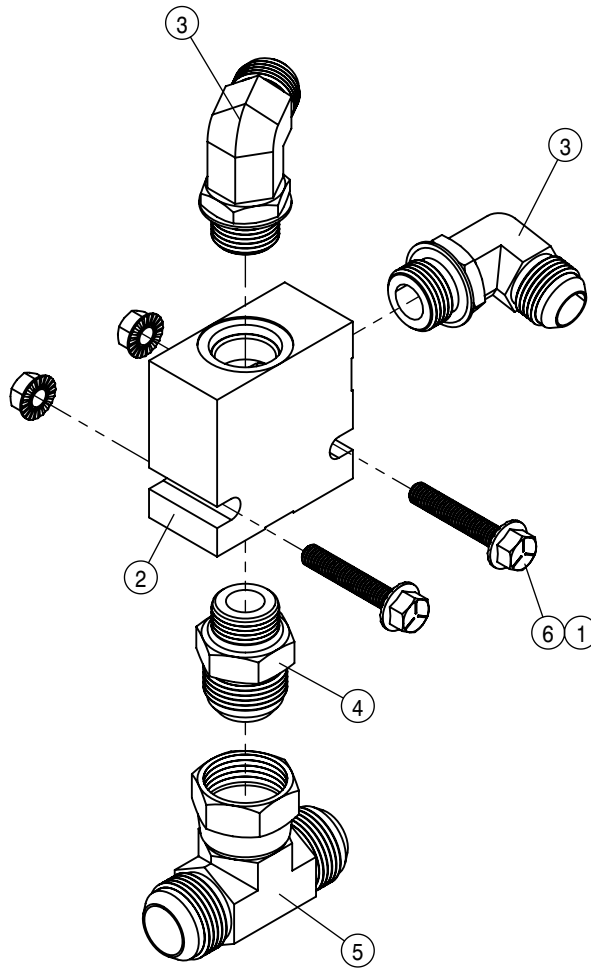

REAR RETURN CASE DRAIN MANIFOLD				
DET	QTY	P/N	DESCRIPTION	
1	2	470087	3/8-16UNC HEX FLG NUT SER MC GR5	
2	1	606356	1 1/16FOR MANIFOLD,3 #12PORTS	
3	2	618248	1 1/16MJIC-90-1 1/16MOR LBO	
4	1	618558	1 5/16MJIC-1 1/16MOR ADPTR	
5	1	618717	1 5/16FJX BRANCH TEE-1 5/16MJ	
6	2	900506	3/8UNC X 2 HHSFB GR5 MC FT