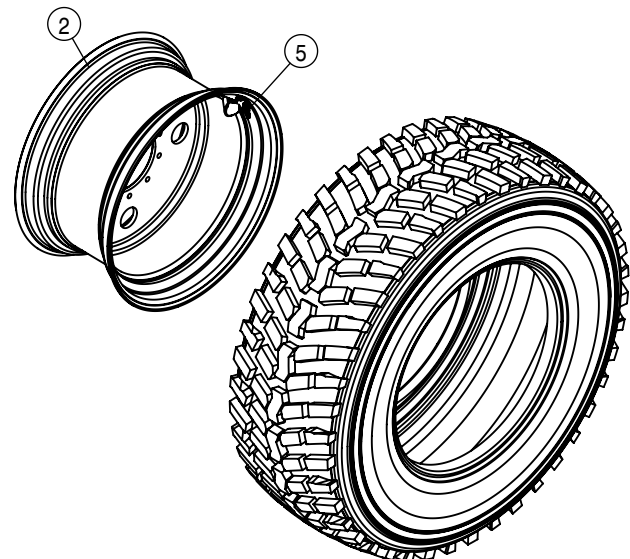

540/65 R34 RADIAL TIRE

TIRE AND RIM ASSEMBLY			
DET	QTY	P/N	DESCRIPTION
1	3	650985	DECAL, WHL BOLT TORQ 203854C
2	1	820179	RIM WLD, 30 X DW16, DTS' 16
3	1	821075	RIM WLD, 38 X W12, DTS' 16
4	1	821084	RIM WLD, 42 X W10, DTS' 16
5	4	821252	VALVE STEM, TR-618A, STAINLESS
6	1	821273	RIM WLD, 34 X W15L, DTS' 16