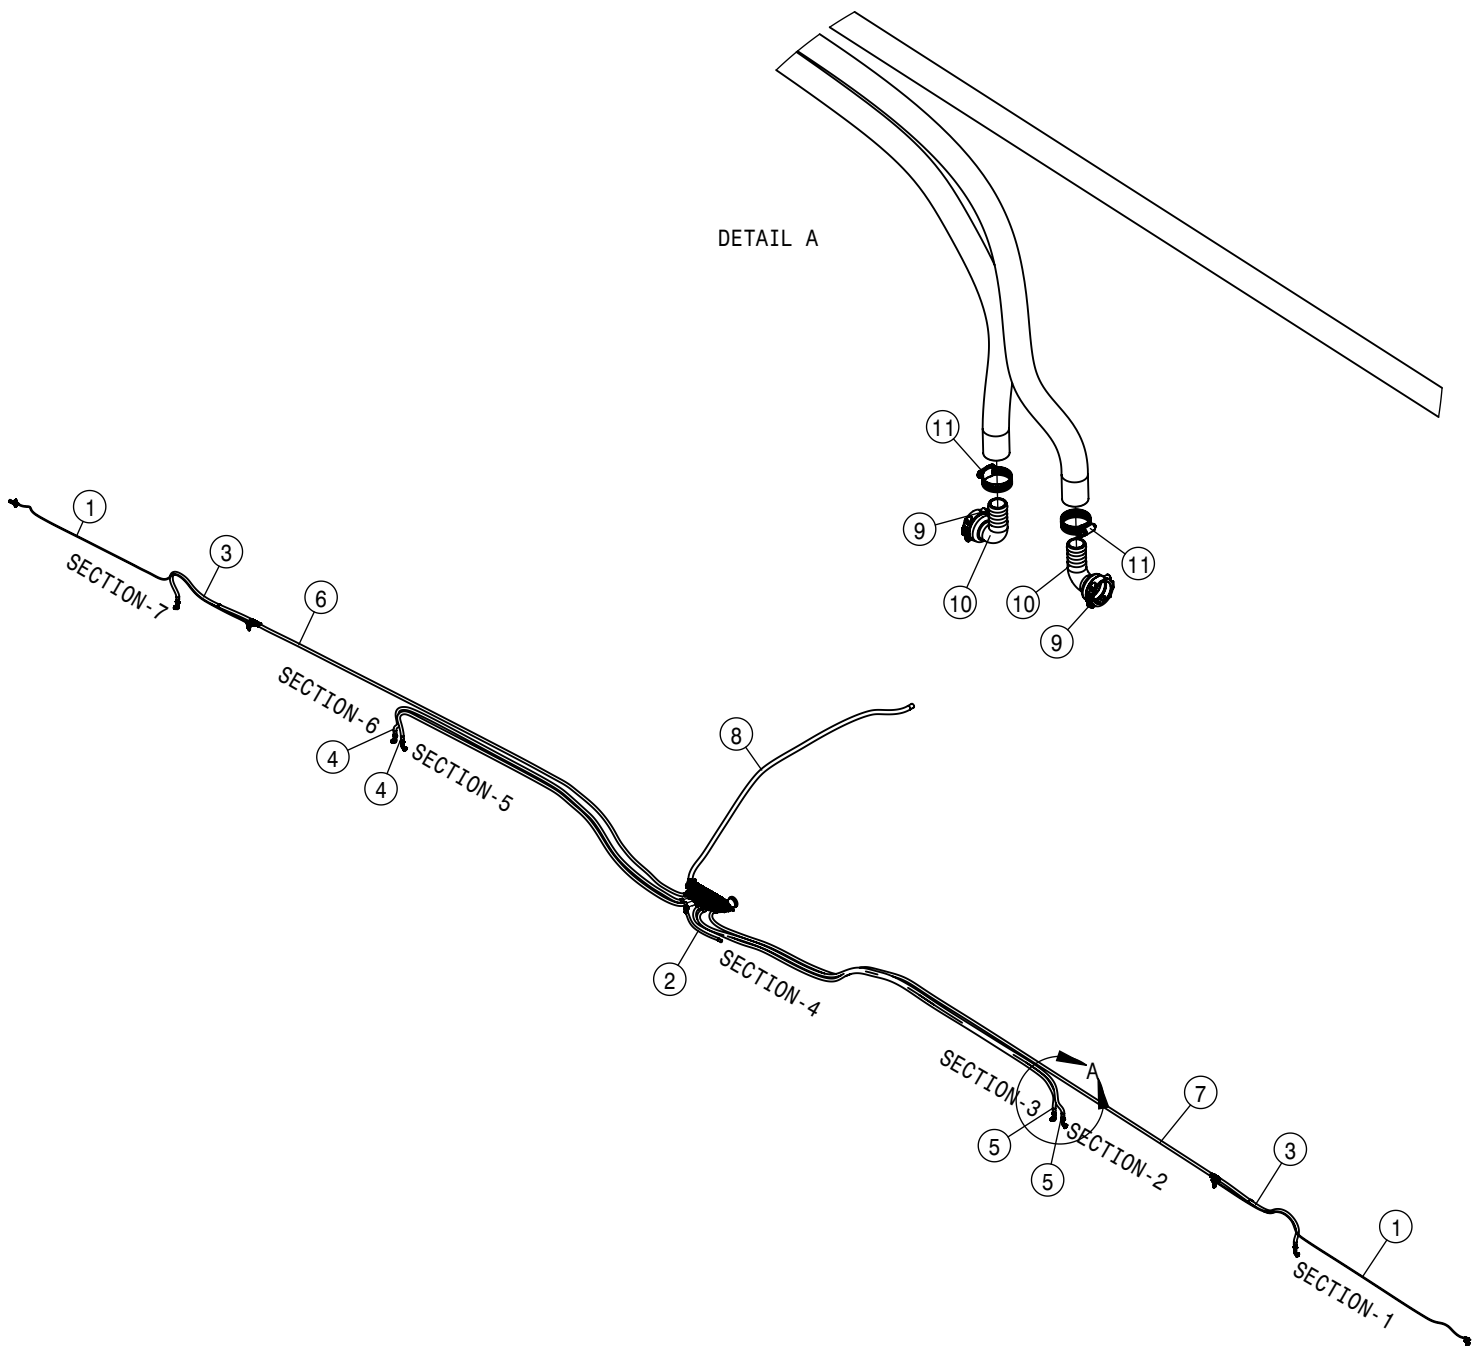

15" 80FT SOLUTION HOISING (NO STRAINERS)			
DET	QTY	P/N	DESCRIPTION
1	2	195915-167	3/80D AIR BRAKE TUBING J844-B
2	1	197112-028	HOSE 3/4 1-FBR BR BLK EPDM
3	2	197116-070	HOSE 1IN 1-FBR BR BLK EPDM
4	2	197116-219	HOSE 1IN 1-FBR BR BLK EPDM
5	2	197116-258	HOSE 1IN 1-FBR BR BLK EPDM
6	1	197116-298	HOSE 1IN 1-FBR BR BLK EPDM
7	1	197116-336	HOSE 1IN 1-FBR BR BLK EPDM
8	1	197127-153	HOSE 1 1/2" SUCTION, 2F-1W EPDM
9	6	500311	FORK D3 DIST 29
10	6	500328	T3 TO 25MM HB 90
11	6	520090	HOSECLAMP NO 16 STAINLESS