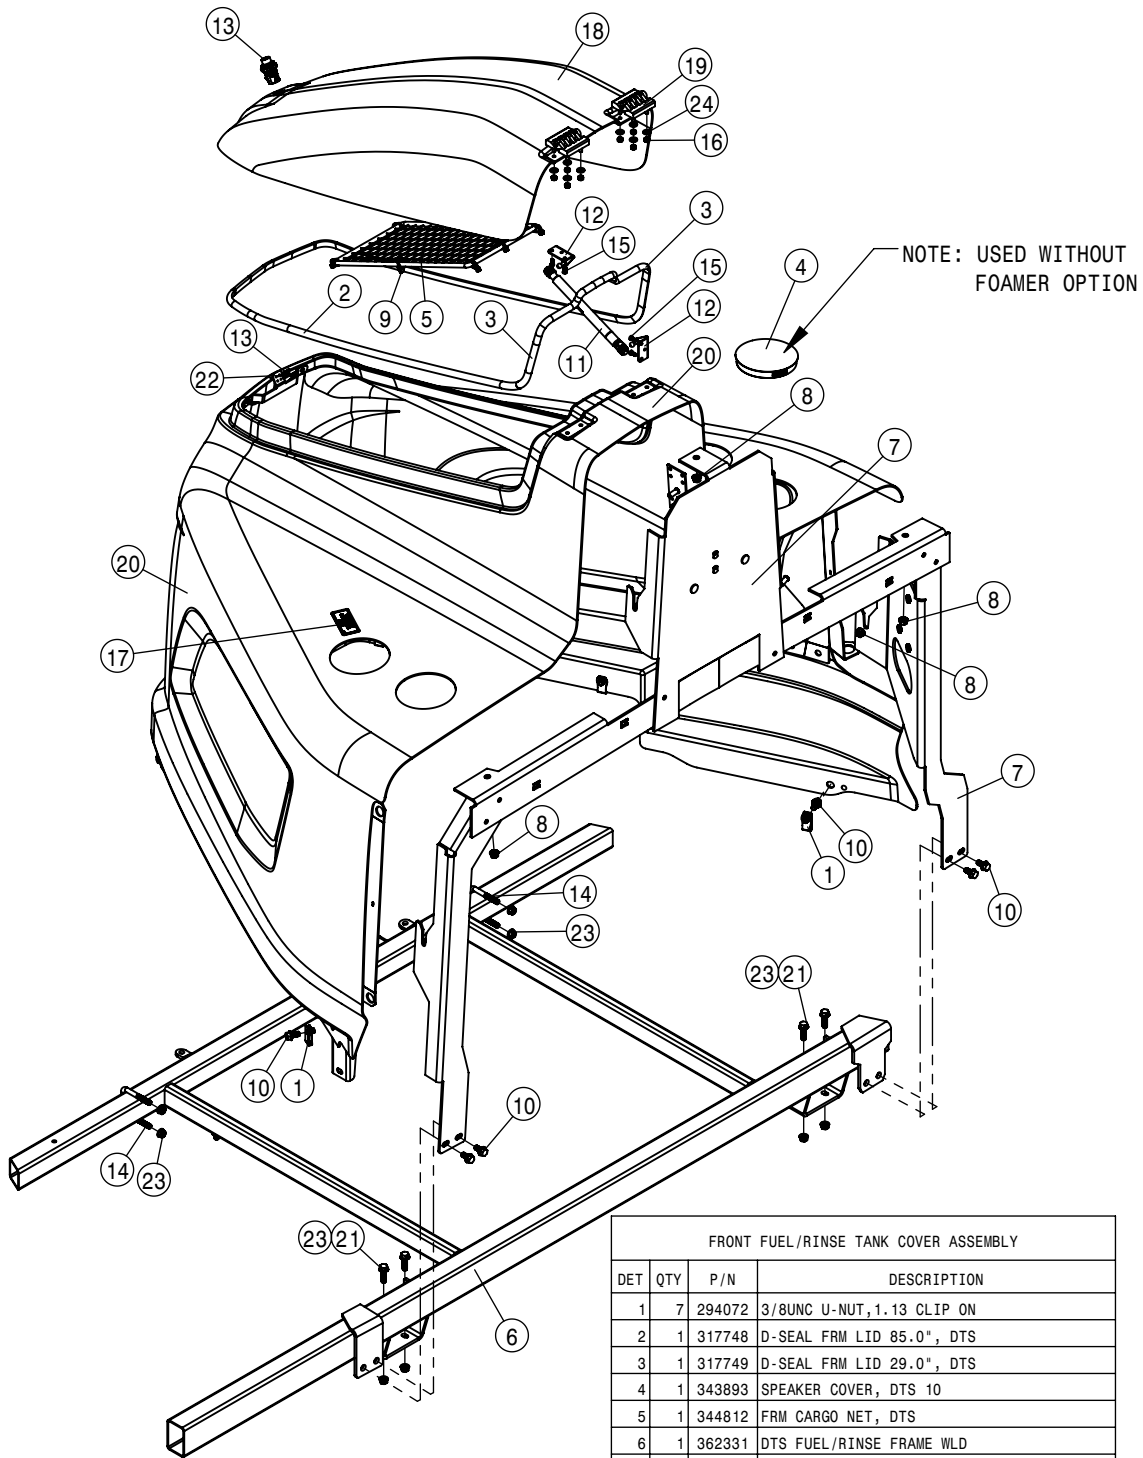

FRONT FUEL/RINSE TANK COVER ASSEMBLY			
DET	QTY	P/N	DESCRIPTION
1	7	294072	3/8UNC U-NUT, 1.13 CLIP ON
2	1	317748	D-SEAL FRM LID 85.0°, DTS
3	1	317749	D-SEAL FRM LID 29.0°, DTS
4	1	343893	SPEAKER COVER, DTS 10
5	1	344812	FRM CARGO NET, DTS
6	1	362331	DTS FUEL/RINSE FRAME WLD
7	1	362341	FRM REAR FRAME WLD, DTS
8	7	470087	3/8UNC HEX SERR FLANGE NUT
9	7	470154	CABLE TIE, 11.00° BLK NYLON
10	11	470409	3/8UNC X 3/4" SERR FLG BOLT
11	1	470637	GAS SPRING, 781bf 6.3" STROKE
12	2	470714	BRACKET-GAS SPRING
13	1	470721	LATCH FRM, DTS
14	2	472044	3/8UNC-2ID-3.00 U-BOLT S0,ZINC
15	4	472236	10-32 X 1/2 PHIL HD MACH SCR
16	8	473883	6MM x1.00 LOCKNUT, NYLON
17	1	650431	DECAL, ULTRA LOW SULFUR FUEL
18	1	660598	LID ASMY-FRM, DTS
19	2	660780	HINGE FRM, DTS
20	1	660925	SHELL ASSY FRM, DTS W/DECAL
21	4	900127N	3/8UNC X 1 1/4 SER FLANGE BOLT
22	2	903804	6-32 X 1/4 PHIL PAN MACH SCR
23	8	910004N	3/8UNC FLANGE CNTR LOCK NUT
24	8	910112	SAE FLAT WASHER 1/4 SS