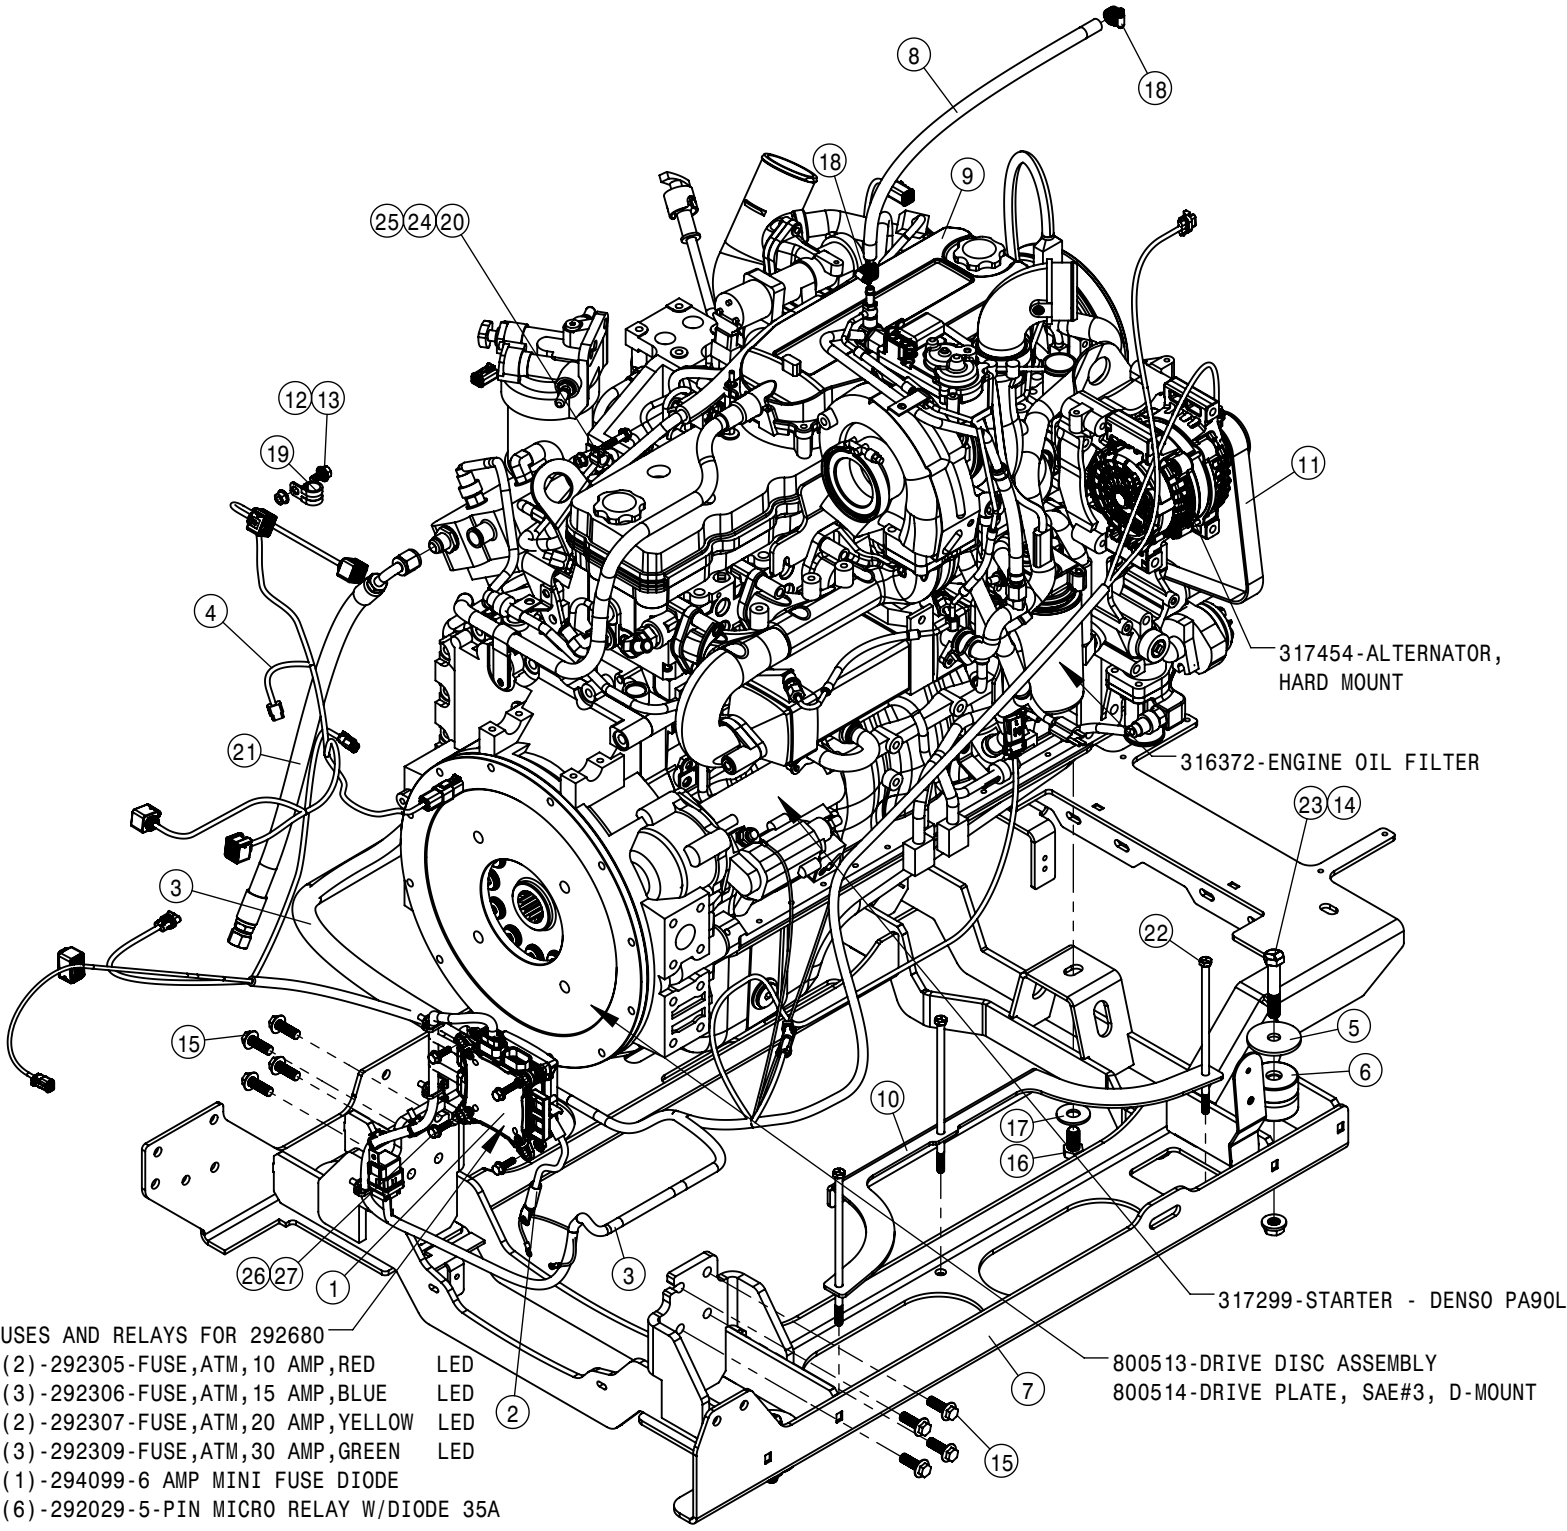

TIER-4F 225 HP ENGINE ASSEMBLY			
DET	QTY	P/N	DESCRIPTION
1	1	292680	VEC
2	1	292683	VEC POWER CABLE
3	1	294273	HARNESS T4F ENGINE
4	1	294277	HARNESS AFTER TREATMENT
5	4	311095	SNUBBING WASHER FOR 311093/094
6	4	311104	RUBBER MT, 1330LB LOAD 60272-5
7	1	317052	DTS ENGINE FRAME WLD 2017
8	1	317409	HOSE, 3/8 x 20
9	1	317501	ENGINE-225hp 6.7L T4F,FR93877
10	1	317530	BATTERY CLAMP
11	1	317770	(2485mm) MULTI-RIBBED BELT
12	1	470087	3/8-16UNC HEX FLG NUT SER MC GR5
13	1	470409	3/8UNC X 3/4 HHSFB GR5 MC
14	4	470682	5/8UNC HEX FLG CNTR LOCK NUT

TIER-4F 225 HP ENGINE ASSEMBLY			
DET	QTY	P/N	DESCRIPTION
15	8	473855	12MM-1.75 X 35MM SM FLG BOLT
16	1	473881	M16-2.0 x 30MM HEX BOLT
17	1	483037	USS FLAT WASHER 5/8 MC
18	2	520069	HOSE CLAMP NO 6 STAINLESS
19	1	520115	CUSH CLAMP,#12 0.75"D-3/4W LOOP
20	1	520117	CUSH HOSE CLAMP,#10, 5/8D X 1/2W
21	1	617048	10-451TC-10FJX-10FJX90-24 H/A
22	3	900150	3/8UNC X 9 1/2 HHCS GR5 MC
23	4	900340	5/8UNC X 3 1/2 HHCS GR5 MC
24	1	900491	5/16UNC X 1 1/2 HHSFB SS
25	1	910042	3/8-16UNC HEX FLG NUT SM MC GR8
26	4	910119	5/16-18UNC HEX FLG NUT SER SS
27	4	910126	5/16UNC X 1 HHSFB SS