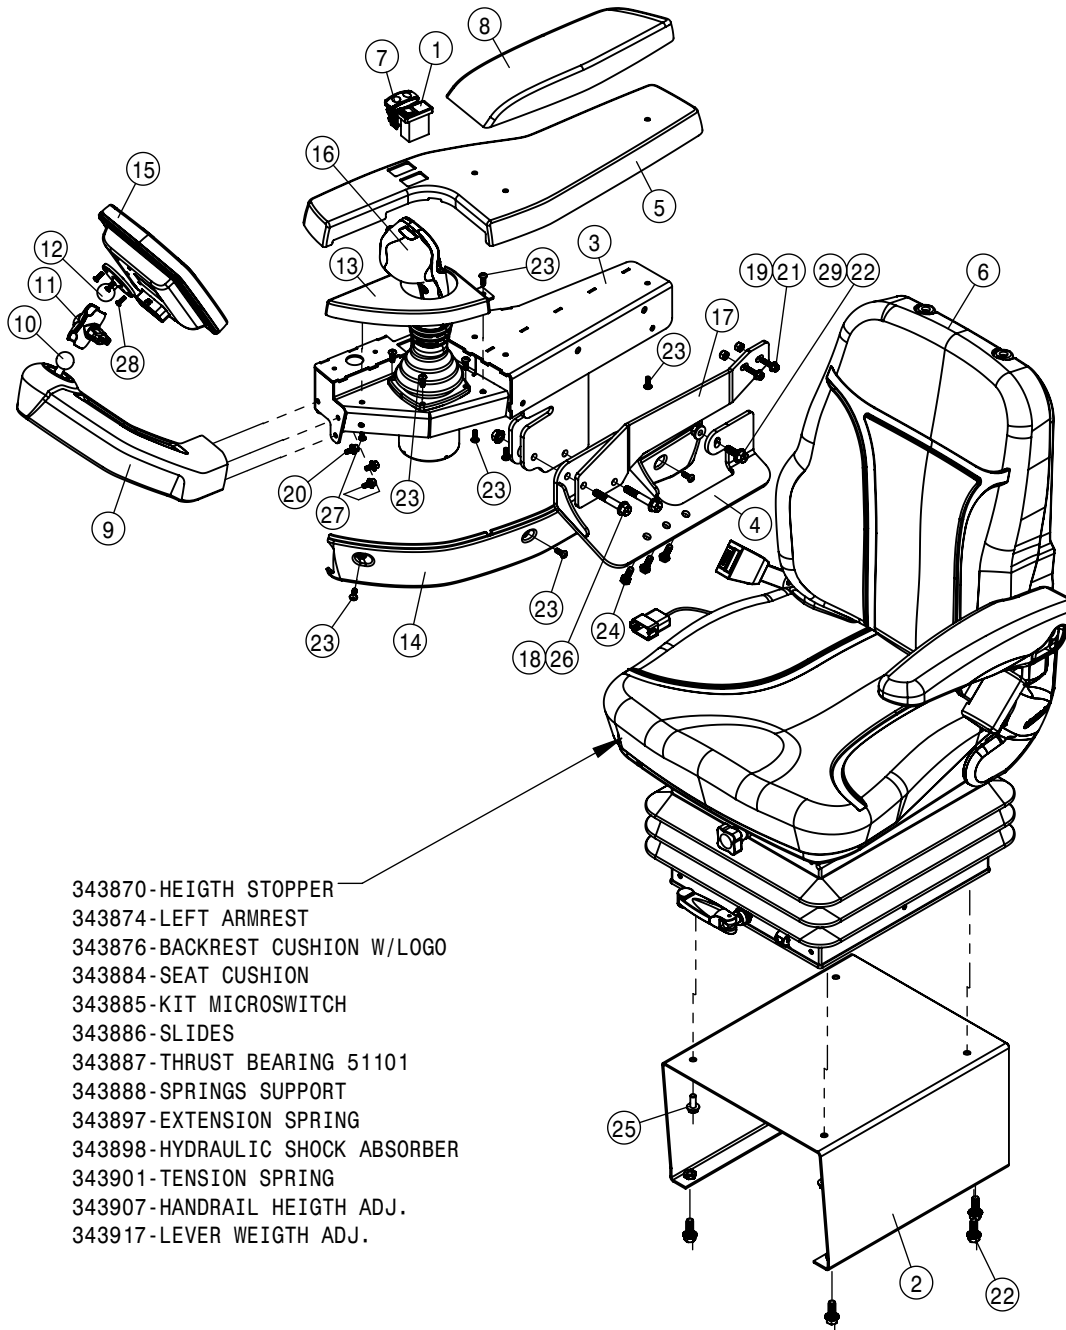

- 343870-HEIGHT STOPPER
- 343874-LEFT ARMREST
- 343876-BACKREST CUSHION W/LOGO
- 343884-SEAT CUSHION
- 343885-KIT MICROSWITCH
- 343886-SLIDES
- 343887-THRUST BEARING 51101
- 343888-SPRINGS SUPPORT
- 343897-EXTENSION SPRING
- 343898-HYDRAULIC SHOCK ABSORBER
- 343901-TENSION SPRING
- 343907-HANDRAIL HEIGHT ADJ.
- 343917-LEVER WEIGHT ADJ.

STANDARD SEAT ASSEMBLY			
DET	QTY	P/N	DESCRIPTION
1	1	292201	SWITCH, BRAKE, STS
2	1	343865	SEAT RISER WLDMNT STANDARD CAB
3	1	343880	STD SEAT POD WLD, DTS
4	1	343913	STD SEAT POD SUPP WLD, DTS
5	1	343915	UPR POD COVER STD SEAT, DTS
6	1	343918	DTS STD SEAT ELECTRICAL
7	1	344311	SWITCH - THROTTLE
8	1	344340	ARMREST POD, ASSY, STSCAB' 14
9	1	344342	POD DISPLAY MNT ASSY MOLDED, STSCAB' 14
10	1	344363	1" RAM BALL MNT 1/4UNC THRD HOLE
11	1	344364	1" RAM BALL MNT 2.00"DBL SOC ARM
12	1	344365	1" RAM BALL MNT BASE 2.50"DIA
13	1	344517	POD MIDDLE, CAB
14	1	344518	POD INNER, CAB
15	1	344612	MACHINE DISPLAY ASSEMBLY, 2014

STANDARD SEAT ASSEMBLY			
DET	QTY	P/N	DESCRIPTION
16	1	344656	JOYSTICK, CAB
17	1	345525	POD SUPPORT BRKT
18	2	470087	3/8-16UNC HEX FLG NUT SER MC GR5
19	2	470089	1/4-20UNC NYLOCK NUT MC GR5
20	4	470122	1/4UNC X 1/2 HHSFB GR5 MC
21	2	470231	1/4UNC X 1 HHSFB GR5 MC
22	7	470460	3/8 X 1" SERR FLG BOLT
23	11	472344	1/4-20 UNC X 5/8 BHCS GR5 MC
24	3	473816	8MM-1.25 X 25MM HEX BOLT
25	4	473873	M8 x 20MM LG SERR FLG HEX BOLT
26	2	900509	3/8UNC X 2 1/4 HHSFB GR5 MC
27	1	903706	10-32X1/2 PHIL PAN MACH SCR
28	4	903844	8-32 X 1/2 PHIL PANHD MACH SCR
29	1	910106	3/8-16UNC CTRLK FLG NUT MC GR5