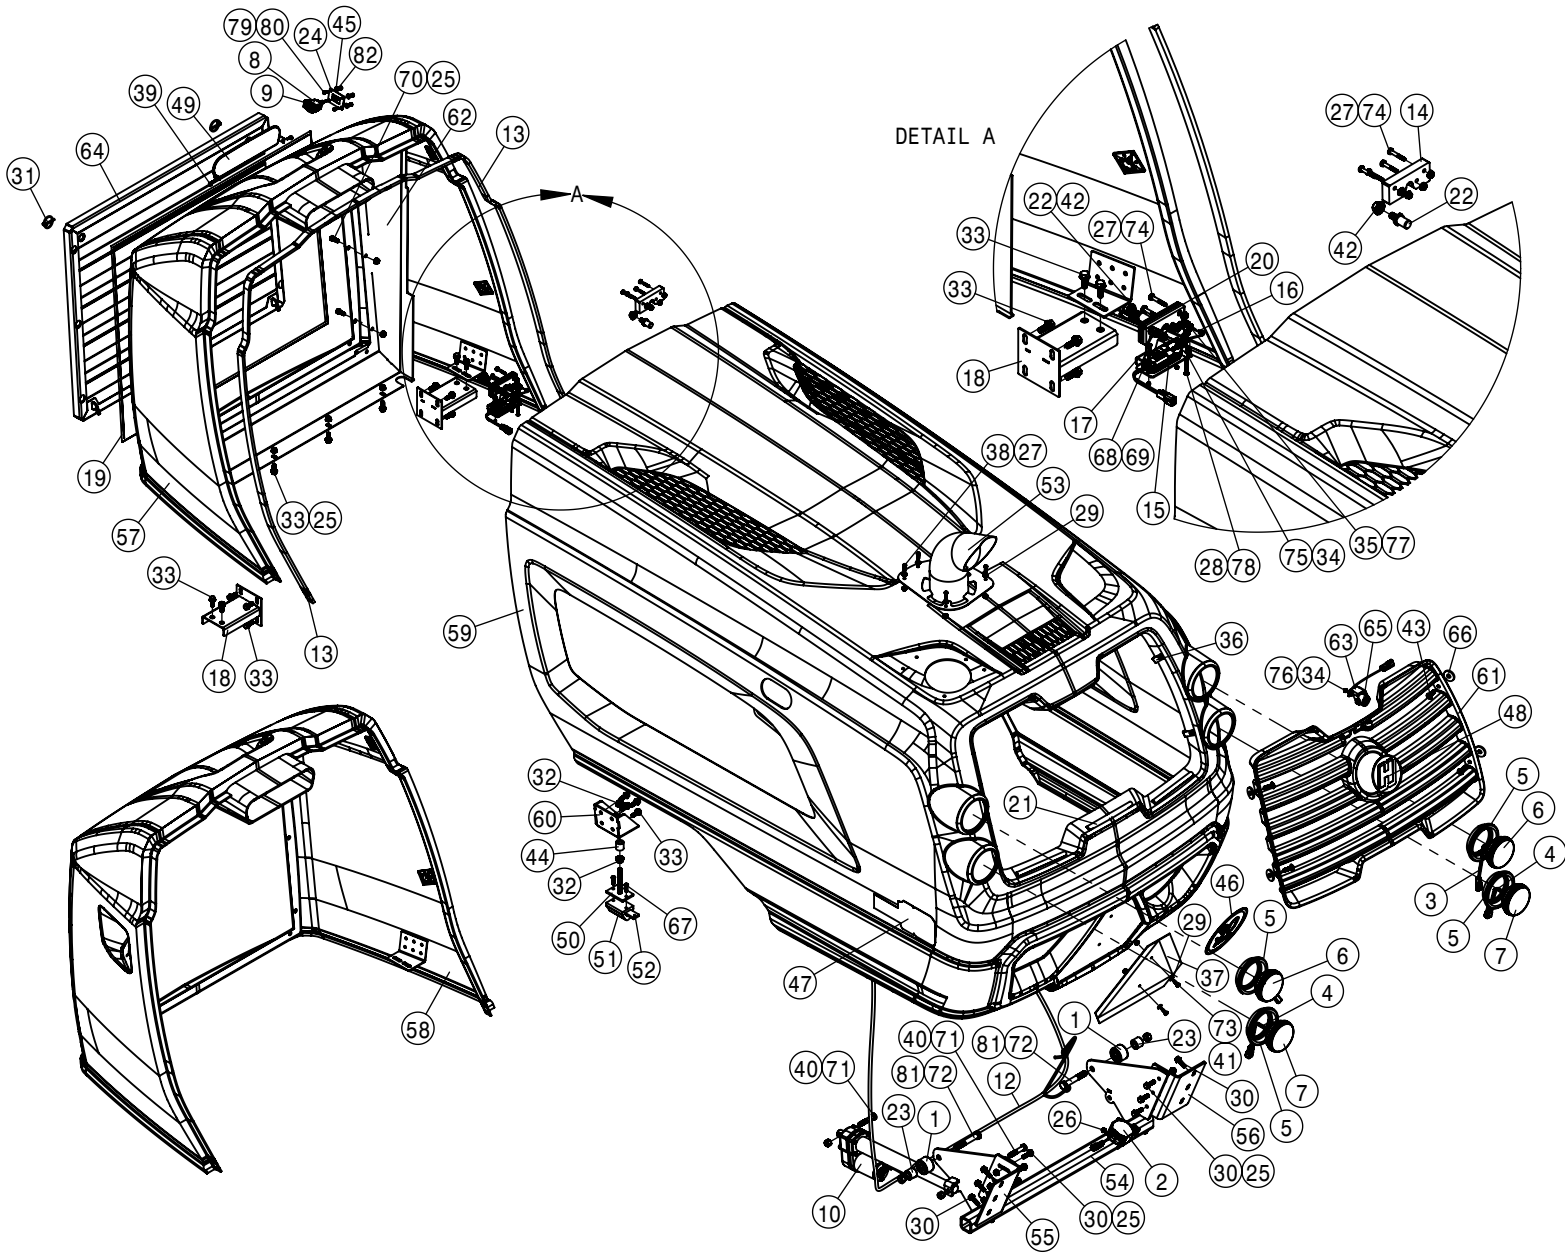

ENGINE HOOD ASSEMBLY			
DET	QTY	P/N	DESCRIPTION
1	2	125056	TRACK ROLLER,2.00 OD,.625 BORE
2	1	290061	ALARM,BACKUP 107DBA LT DUTY
3	2	290103	AMBER LIGHT PIGTAIL
4	2	290104	RED LIGHT PIGTAIL
5	4	290204	4" GROMMET FR 290200 & 290201
6	2	290205	OPTRONICS, 3 DIODE AMBER LED
7	2	290206	OPTRONICS, 3 DIODE RED LED
8	1	292220	SWITCH,DPDT, MOM-OFF-MOM ON
9	1	292221	SWITCH ACUATOR FOR 292220
10	1	292313	HOOD ACTUATOR
NS	1	294080	HARNES,TANK VALVE SWITCH
12	1	294083	HOOD ACTUATOR HARNES
13	2	317715	ISOLATOR-FOAM (HOOD-FRONT) DTS
14	1	318081	ALIGNER-DTS HOOD LATCH
15	1	318082	ACTUATOR ASMY
16	1	318083	HOOD LATCH T BRKT, DTS
17	1	318084	ACTUATOR MT BRKT
18	2	318087	FRNT HOOD MNT WLDMNT, DTS
19	1	318094	FOAM RUBBER SEAL-131.38
20	1	318096	LATCH-SLAM ACTION ROTARY
21	6	318112	FOAM RUBBER SEAL-8.00
22	2	318113	STRIKER PIN
23	2	361679	BUMPER PIVOT BRG SPACER,STS 04
24	1	362116	HOOD SWITCH MT PLATE
25	20	470087	3/8UNC HEX SERR FLANGE NUT
26	2	470118	1/4UNC X 3/4 HHFSB GR5 MC
27	13	470121	1/4 UNC SERR FLG LOCK NUT
28	1	470175	#10-32UNF HEX FLG NUT SER MC GR5

ENGINE HOOD ASSEMBLY			
DET	QTY	P/N	DESCRIPTION
29	7	470212	1/4 BONDED SEALING WASH, SS
30	12	470329	3/8UNC X 1 1/4 SERR FLG HEX BOLT
31	2	470335	LINCHPIN, 3/16 X 1 1/4 GRIP
32	4	470360	1/2-13UNC HEX FLG NUT SER MC GR5
33	28	470460	3/8 X 1" SERR FLG BOLT
34	3	470509	6-32 SERR. FLANGE NUT
35	1	470510	10-24 SERR. FLANGE NUT
36	4	470905	3/8UNC U-NUT,1.13 CLIP ON
37	1	472249	SLOW MOVING VEHICLE SIGN
38	5	472345	1/4UNC X 1 ALHD BUTTON CAP SCR
39	2	472368	#10-24THD IN X 3/4 TEK TYP E
40	2	473007	1/2UNC HEX NUT, NYLOC
41	2	473832	1/4UNC HEX FLANGE LOCK NUT SS
42	2	473852	12MM-1.75 SERR FLG NUT,ZINC
43	4	474013	3/8-16UNCx1.25 FLGD BTN HD SCREW
44	2	482031	SPACER, 1"OD. 53ID X 1"L
45	4	483016	#10 REGULAR FLAT WASHER
46	1	650223	DECAL,30MPH ID SYMBOL, VINYL
47	2	650490	DECAL, DTS10 LOGO, 5X12.5
48	1	651008	DECAL - H-DOT FRONT GLASS 5.00"
49	1	660090	INLET AIR SCREEN WLD ASMY DTS
50	2	660224	ENG HOOD BUMPER WLD, STS 04
51	2	660226	ENG HOOD BUMPER, STS 04
52	2	660227	ENG HOOD BUMPER KEEPER, STS 04
53	1	660254	EXHAUST STACK WLD DTS T4F
54	1	660721	ENGINE HOOD HINGE MNT WLD
55	1	660724	ENGINE HOOD BLKHD MT BRKT LH
56	1	660725	ENGINE HOOD BLKHD MT BRKT RH