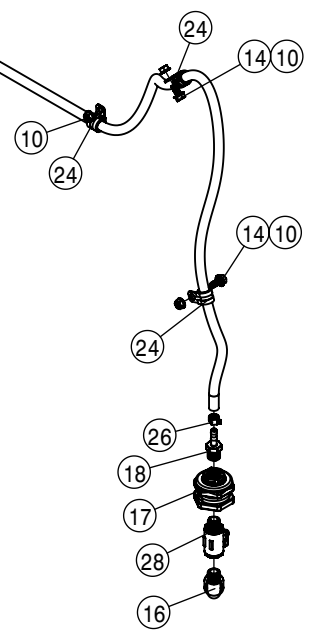

HANDWASH ASSEMBLY			
DET	QTY	P/N	DESCRIPTION
1	1	195907-005	HOSE 3/8 ID 1/8W CLEAR VINYL
2	1	195909-010	HOSE 5/8 HEATER 1-FBR BR 20R3
3	1	195909-048	HOSE 5/8 HEATER 1-FBR BR 20R3
4	1	195923-002	HOSE 3/8 1FBR BR BLK RLA
5	1	195923-008	HOSE 3/8 1FBR BR BLK RLA
6	1	195923-048	HOSE 3/8 1FBR BR BLK RLA
7	1	195923-124	HOSE 3/8 1FBR BR BLK RLA
8	1	343972	REMOTE FILL
9	1	362539	HOOK AND LOOP D-RING STRAP
10	4	470087	3/8UNC HEX SERR FLANGE NUT
11	3	470113	5/16UNC SERR FLG LOCK NUT
12	2	470233	5/16UNC X 3/4 SERR FLG HEX BOLT
13	1	470234	5/16UNC X 1" SERR FLG HEX BOLT
14	2	470409	3/8UNC X 3/4" SERR FLG BOLT
15	1	470596	DIAPHRAM PUMP W/DEUTSCH CONNEC
16	2	500044	1/2NPT-90 ST EL, POLY
17	2	500131	1/2"NPT TANK FLANGE POLY
18	2	500137	1/2" MALE THD x 3/8" HOSE SHANK
19	1	500286	1/2"-3/8"NPT REDU BUSH, POLY
20	3	500287	3/8NPT-90-3/8 HOSE BARB, POLY
21	1	500338	3/8" HOSE BARB TEE
22	2	520069	HOSE CLAMP NO 6 STAINLESS
23	3	520070	HOSE CLAMP NO 8 STAINLESS
24	4	520115	CUSH CLAMP,#12 0.75"D-3/4W LOOP
25	1	520116	CUSH HOSE CLAMP,#16, 1IN DBL TUBE
26	8	520120	HOSE CLAMP NO 4 STAINLESS
27	1	690207	IN-LINE STRAINER, 1/2 FNPT, HYPRO
28	2	696195	1/2FNPT-1/2MNPT MICRO BALL VLV
29	1	713332	5/8 HOSE BARB X 3/4 NPT POLY
30	1	763922	FRESH WATER TANK, DTS
31	4	903710	10-32 X 5/8 PHIL PANHD MACH SCR
32	4	910027	10-32 HEX NUT