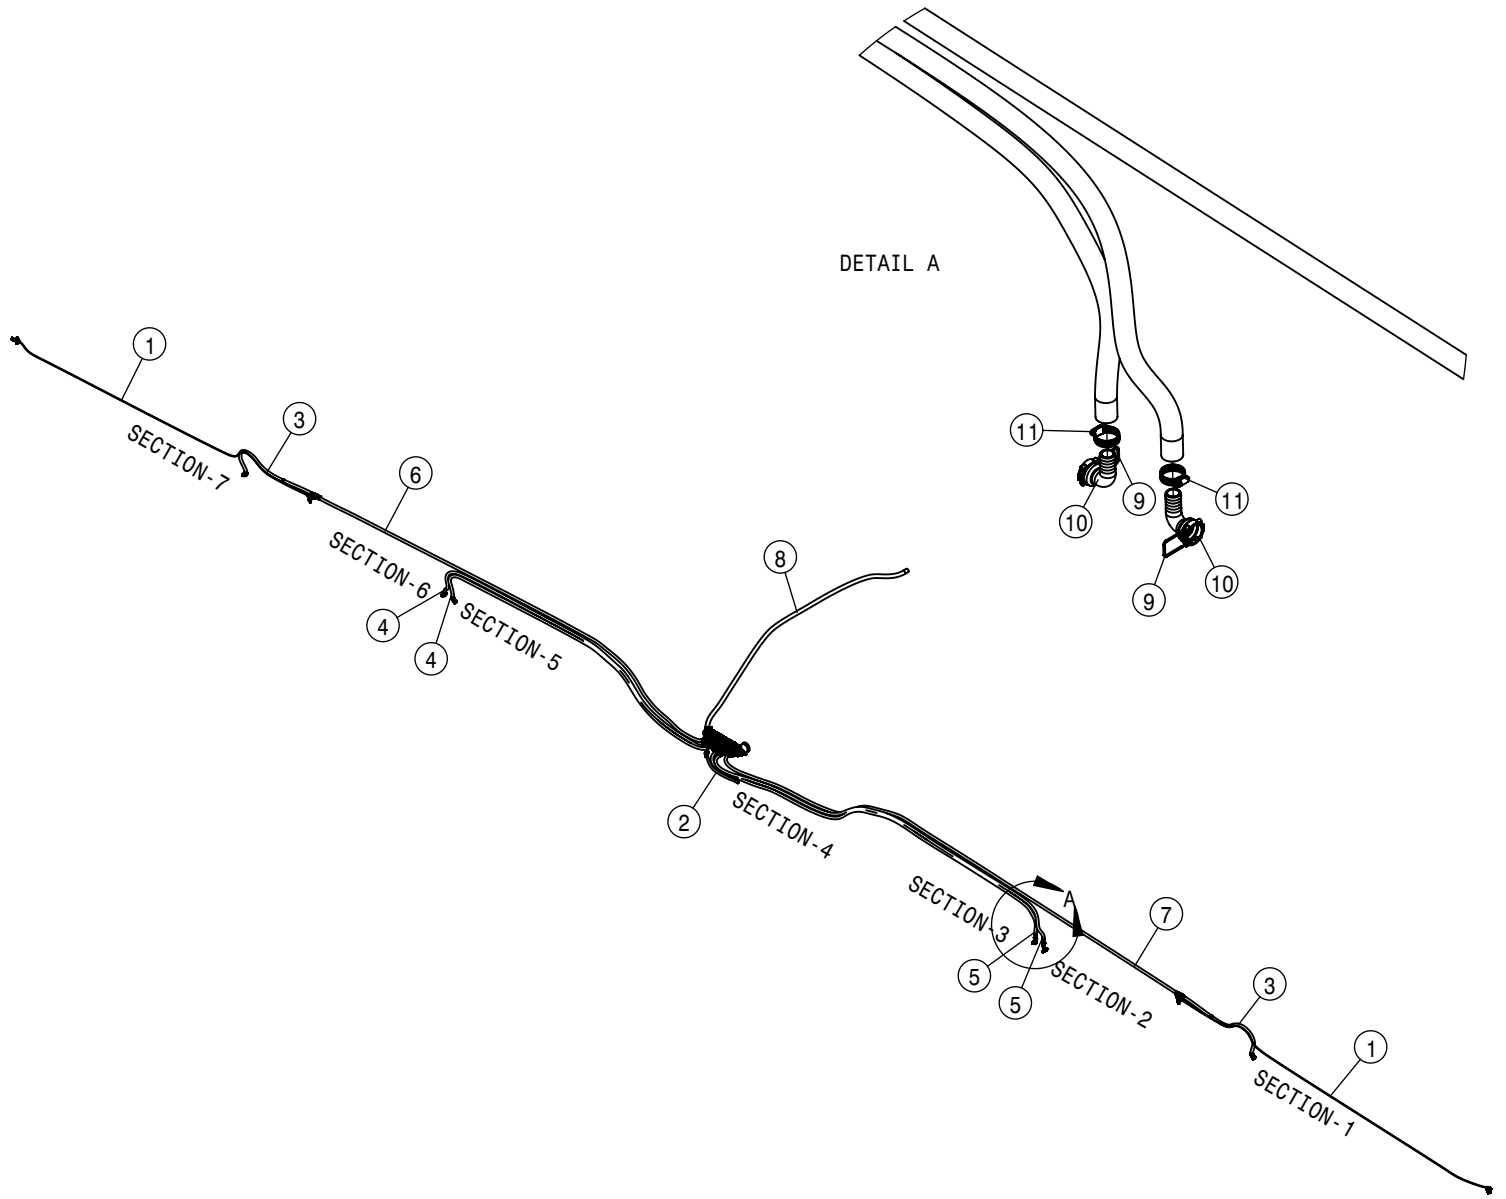

15' 90FT SOLUTION HOSEING (NO STRAINER)			
DET	QTY	P/N	DESCRIPTION
1	2	195915-226	3/80D AIR BRAKE TUBING J844-B
2	1	197112-028	HOSE 3/4 1-FBR BR BLK EPDM
3	2	197116-070	HOSE 1IN 1-FBR BR BLK EPDM
4	2	197116-219	HOSE 1IN 1-FBR BR BLK EPDM
5	2	197116-258	HOSE 1IN 1-FBR BR BLK EPDM
6	1	197116-298	HOSE 1IN 1-FBR BR BLK EPDM
7	1	197116-336	HOSE 1IN 1-FBR BR BLK EPDM
8	1	197127-153	HOSE 1 1/2" SUCTION, 2F-1W EPDM
9	6	500311	FORK D3 DIST 29
10	6	500328	T3 TO 25MM HB 90
11	6	520090	HOSECLAMP NO 16 STAINLESS