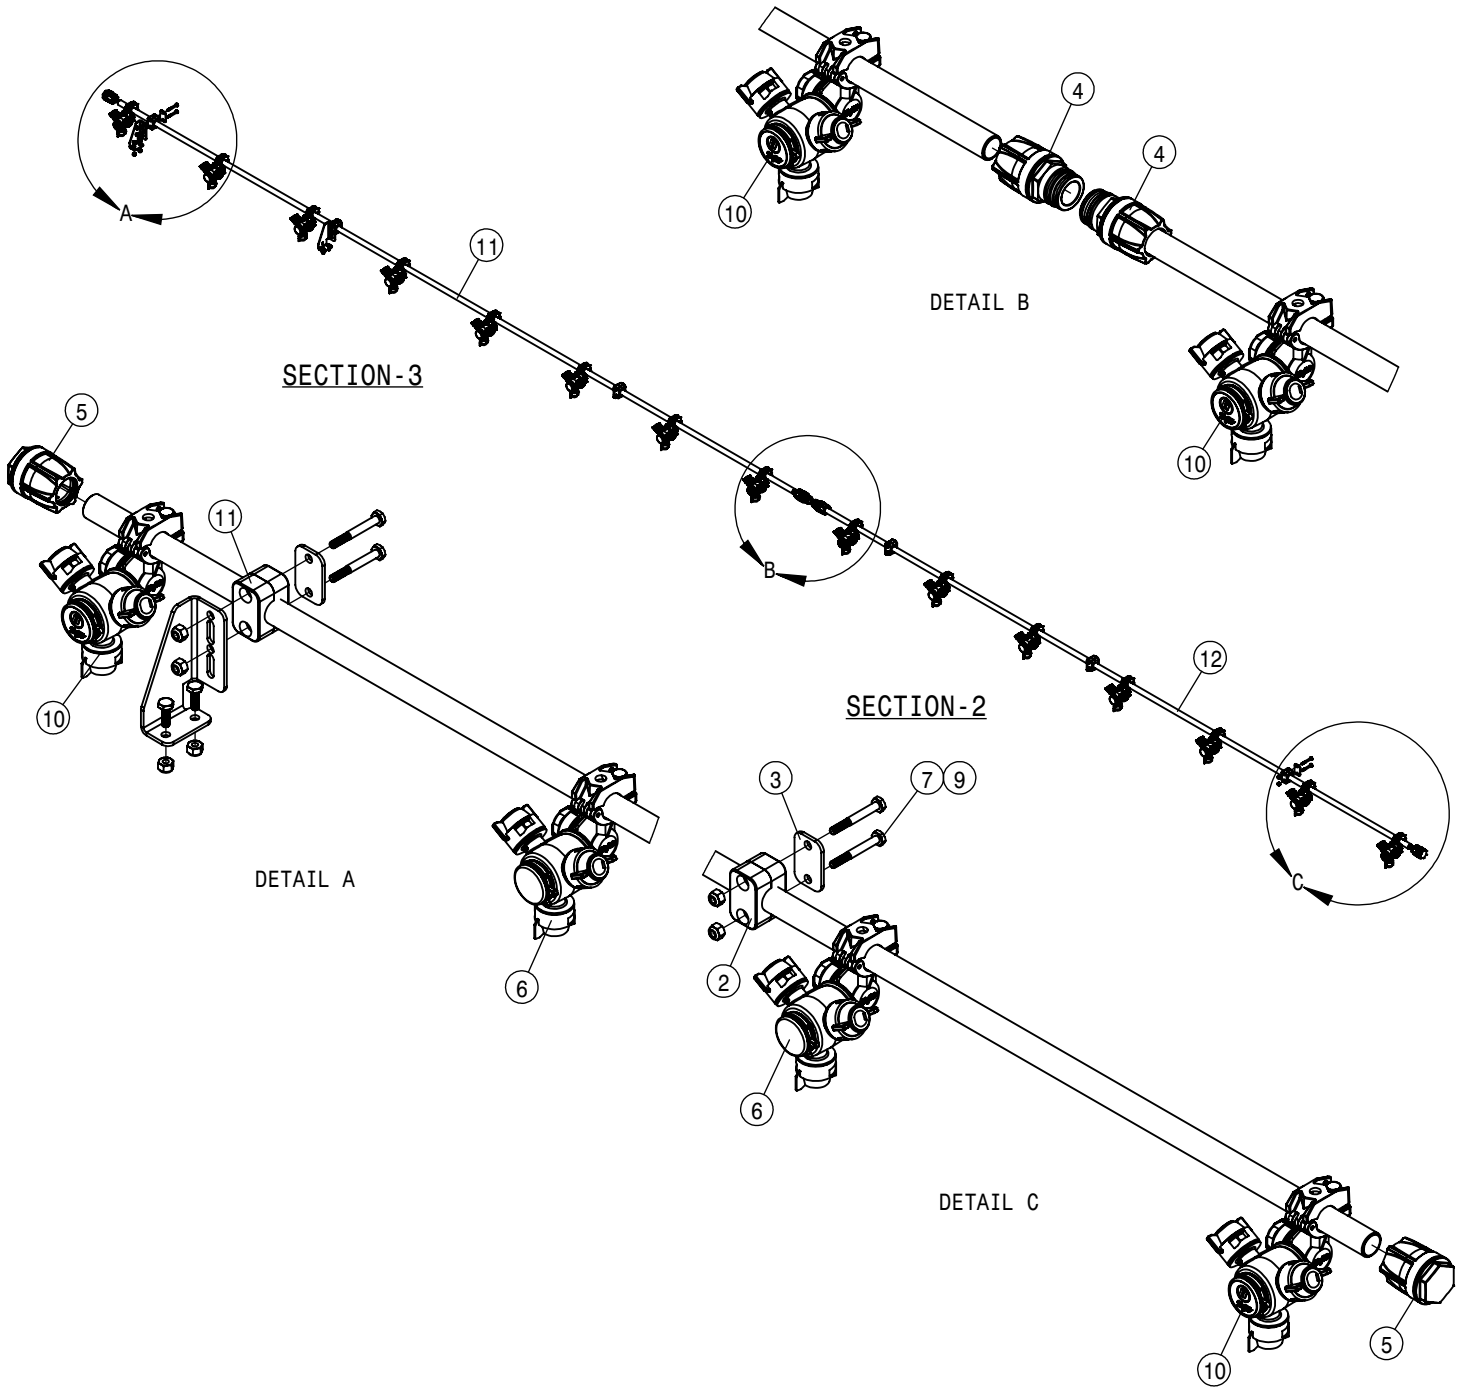

20" WET BOOM SPACING, SECTION 2-3 80/90 BOOM			
DET	QTY	P/N	DESCRIPTION
1	2	169153	INNER SOLU BRKT, DTS' 16
2	6	470358	TUBE CLAMP BODY, .840 (1/2 PIPE)
3	6	470752	SS COVER PLATE FOR 470358
4	2	500331	T3 - 1/2" PIPE BOOM END
5	2	500332	1/2" PIPE BOOM END
6	11	737961	QUICK TJET 3-TIP BODY, 1/2"
7	12	900022	1/4UNC X 2 HHCS SS
8	4	900448	1/4UNC X 3/4 HHCS SS
9	16	910118	1/4-20UNC NYLOCK NUT SS
10	4	737962	QUICK TJET 3-TIP BODY, 1/2" RS
11	1	167706	TUBE-WET BM .50X149 20*SP
12	1	167801	TUBE-WET BM .50X129 20*SP