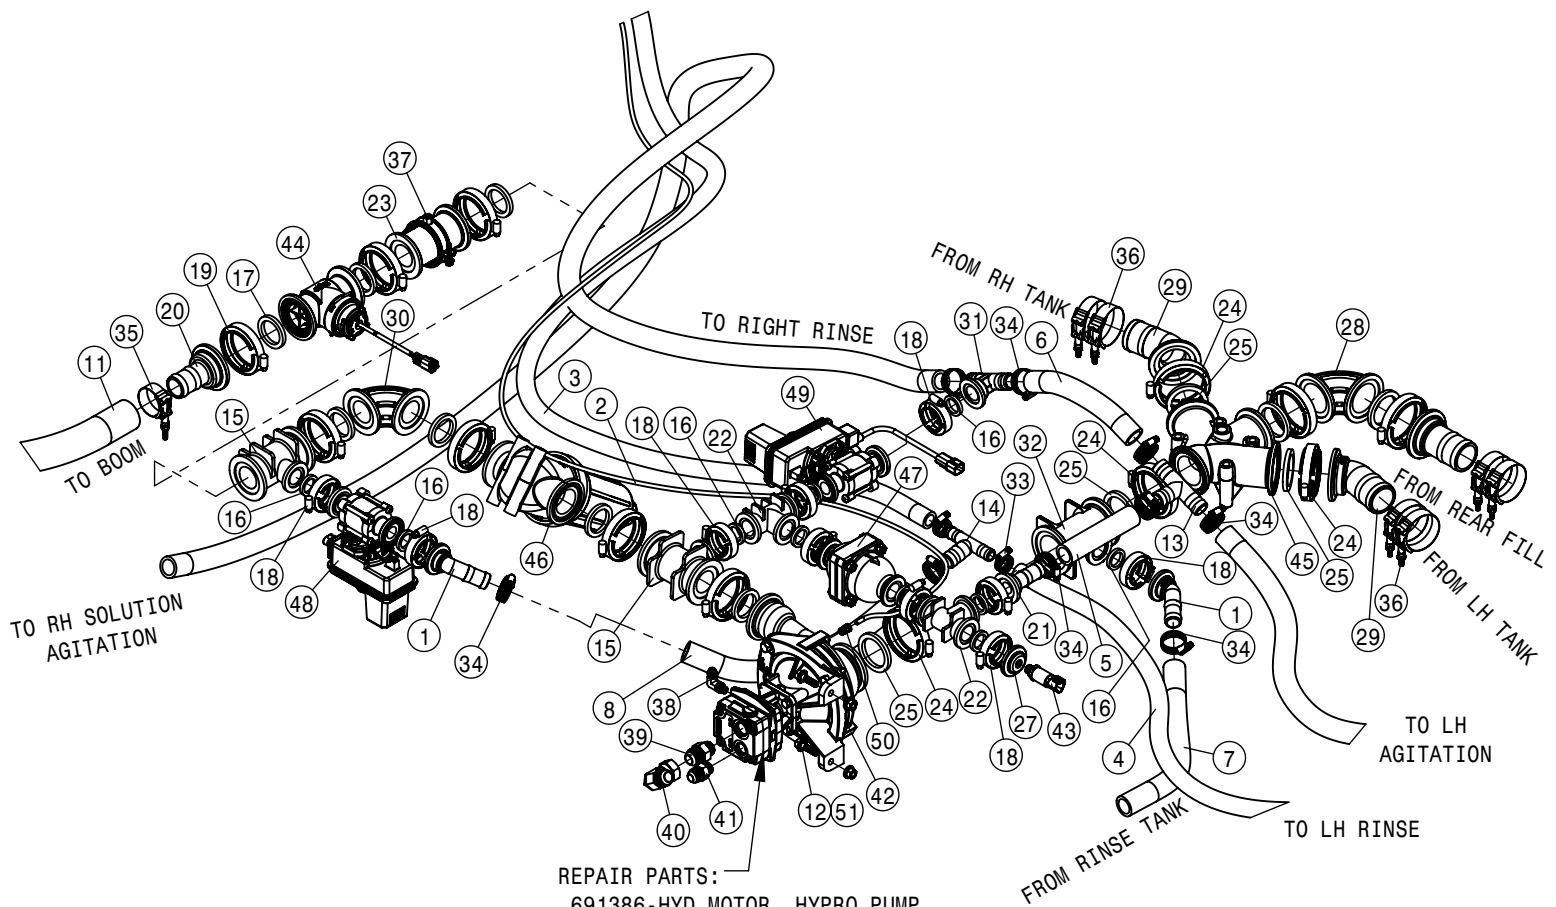

REPAIR PARTS:

- 691386-HYD MOTOR, HYPRO PUMP
- 690944-SEAL KIT,SILICON HYPRO
- 690253-IMPELLER HYPRO HM1 PUMP
- 691168-MOTOR REPAIR KIT

SOLUTION PUMP ASSEMBLY			
DET	QTY	P/N	DESCRIPTION
1	2	166149	1"FLANGE-45-1" HOSE BARB POLY
2	1	195906-121	1/40D AIR BRAKE TUBING J844-A
3	1	197112-116	HOSE 3/4 1-FBR BR BLK EPDM
4	1	197112-124	HOSE 3/4 1-FBR BR BLK EPDM
5	1	197116-006	HOSE 1IN 1-FBR BR BLK EPDM
6	1	197116-009	HOSE 1IN 1-FBR BR BLK EPDM
7	1	197116-015	HOSE 1IN 1-FBR BR BLK EPDM
8	1	197116-017	HOSE 1IN 1-FBR BR BLK EPDM
9	1	197116-120	HOSE 1IN 1-FBR BR BLK EPDM
10	1	197116-124	HOSE 1IN 1-FBR BR BLK EPDM
11	1	197127-153	HOSE 1 1/2" SUCTION,2F-1W EPDM
12	2	470329	3/8UNC X 1 1/4 HHSFB GR5 MC
13	1	500105	1.00 HOSE BARB TEE, POLY
14	1	500121	1"BRNCH-3/4 HOSE BARB TEE,POLY
15	2	500150	2" FLANGE-1" BRANCH TEE POLY
16	10	500157	1" FLANGE GASKET EPDM
17	7	500158	1 1/2" GASKET FOR 2" FLANGE
18	10	500159	1" FLANGE CLAMP S.S.
19	7	500160	2" FLANGE CLAMP S.S.
20	1	500162	2" FLANGE-1 1/2 HOSE BARB POLY
21	1	500171	1" FLANGE-1" HOSE BARB POLY
22	2	500175	1" FLANGE TEE, POLY
23	1	500177	2" FLANGE-2" FLANGE CPLR POLY
24	6	500194	2" FP FLANGE CLAMP S.S.
25	6	500195	2" FP FLANGE GASKET EPDM
26	1	500196	2"FP FLANGE-2"HOSE BARB POLY

SOLUTION PUMP ASSEMBLY			
DET	QTY	P/N	DESCRIPTION
27	1	500226	1" FLANGE PLUG W/1/4"FNPT POLY
28	1	500254	2"FP FLANGE-90-2"FP SWEEP LBO
29	2	500255	2"FP FLANGE - 45- 2"HOSE BARB POLY
30	1	500266	2" FLANGE SWEEP 90
31	1	500268	1" FLANGE HOSE BARB TEE
32	1	500272	2" FP FLANGE TEE X 1" FLANGE TEE
33	2	520080	HOSE CLAMP NO 10 STAINLESS
34	9	520090	HOSECLAMP NO 16 STAINLESS
35	1	520133	1.81/2.06 T-BOLT HOSE CLAMP SS
36	6	520141	2.31/2.62 T-BOLT HOSE CLAMP SS
37	1	520170	VIBRATION-DAMPING CLAMP HANGER
38	1	618114	9/16MJIC-90-7/16MOR LBO
39	1	618189	1 1/16MJIC-7/8MOR ADPTR
40	1	618191	1 1/16MJ-90-1 1/16FJ SWIV LBO
41	1	618574	7/8MJIC-3/4MOR ADPTR
42	1	691250	HYPRO 9303C-HM1C-BU-002
43	1	691281	PRESSURE TRANSDUCER,300PSI
44	1	691427	802 FLOW METER W/DEUTSCH 3 PIN
45	1	691428	2"FP MANIFOLD 1 INLET 3 OUTLET
46	1	691429	2"SP TEE STRAINER 50 MESH
47	1	696008	PRESS RELIEF VLV,100PSI,1"FLG
48	1	696196	3/4" ELEC BALL VALVE SS 1" FLG
49	1	696198	3/4" ELEC BALL VLV SS 1FLG REG
50	1	711036	1/8MNP-1/4 NYL TUBE FTG
51	2	910106	3/8-16UNC CTRLK FLG NUT MC GR5