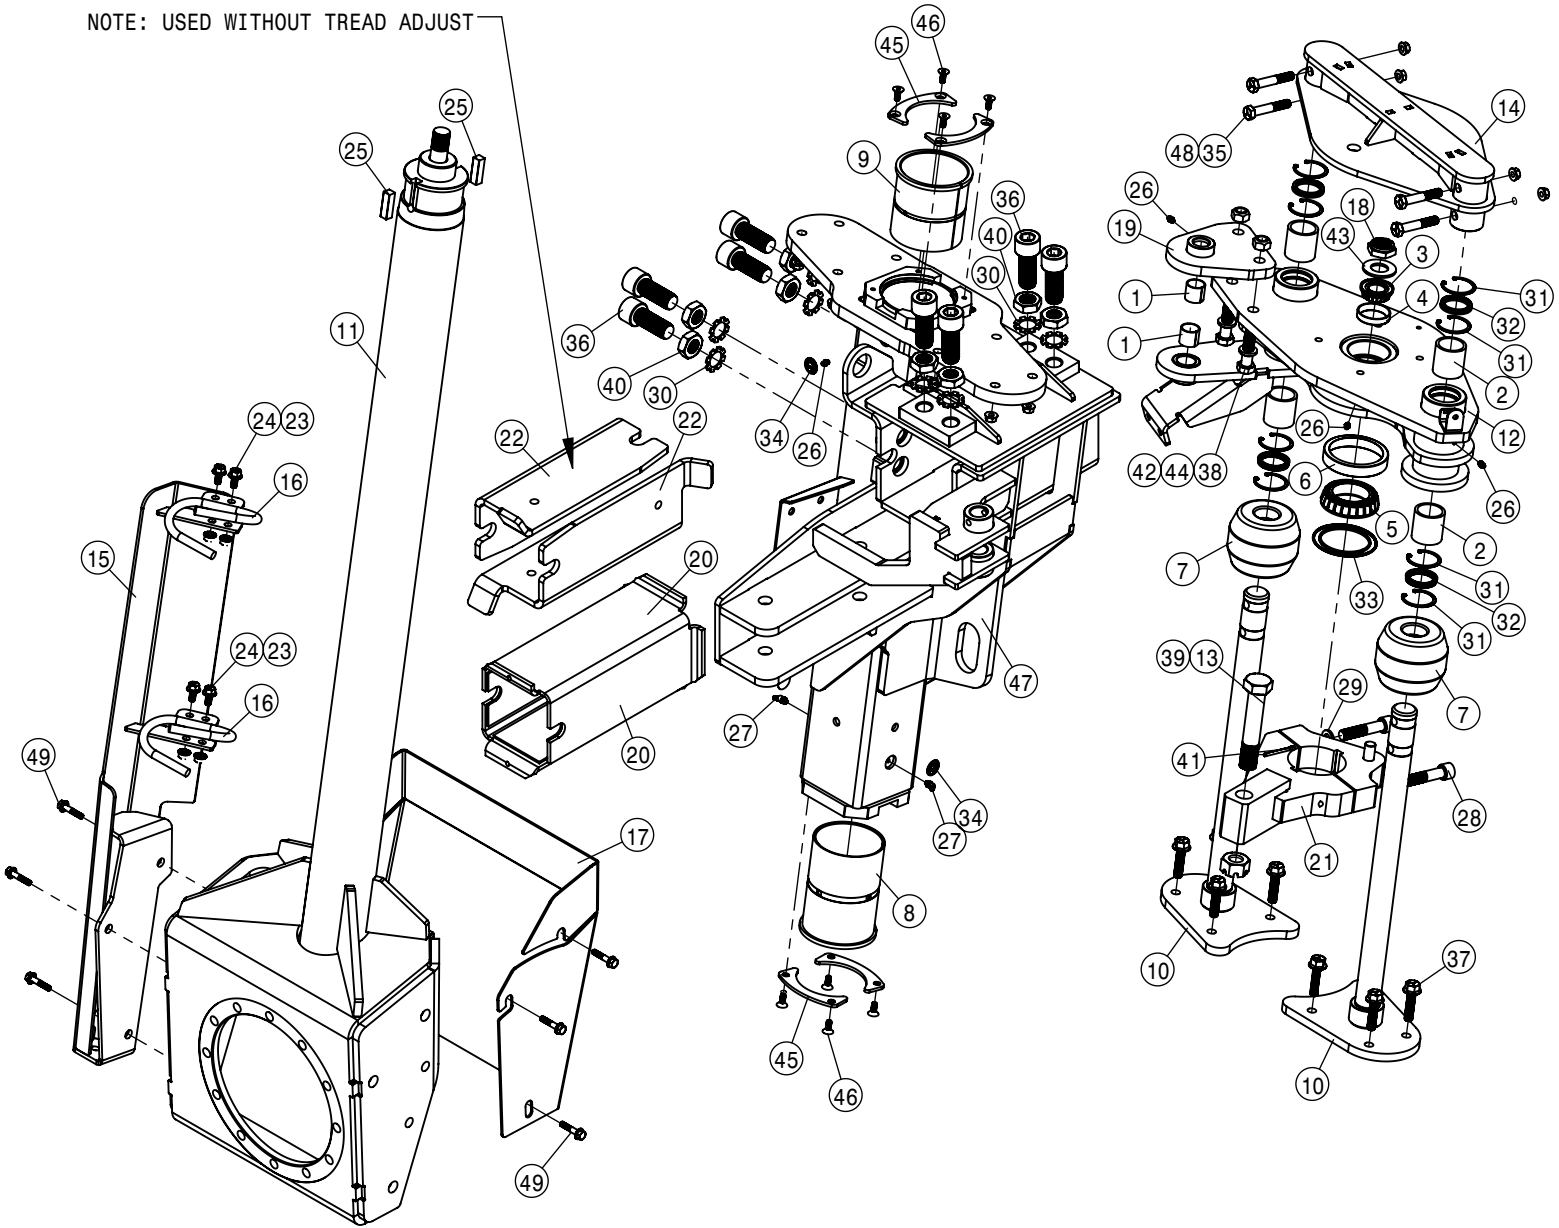

NOTE: USED WITHOUT TREAD ADJUST

LEFT FRONT LEG ASSEMBLY			
DET	QTY	P/N	DESCRIPTION
1	2	121029	JOURNAL BRG, 1.00 ID x 1.00 LG
2	4	121113	TOWER SLEEVE BRG (POLYGON) 05
3	1	125050	BRG CONE, 1.00 ID W/FACE SEAL
4	1	125051	BRG CUP FOR 125050
5	1	125059	BRG CONE, 2.25 ID
6	1	125060	BEARING CUP FOR 125059
7	2	311058	RUBBER SPRING
8	1	358564	FRT LEG LWR NYL SLEEVE 280 89
9	1	358565	FRT LEG UPR NYL SLEEVE 280 89
10	2	359491	NITRO TOWER WLD
11	1	359514	LF/RR INNER LEG WLD
12	1	359515	RH AIR BAG LWR PLT WLD
13	1	359534	STRG CYL BOLT
14	1	359536	AIR BAG TOWER TOP MT WLD
15	1	359668	LWR LEG HOSE GUIDE WLD LH
16	2	359672	LWR HOSE GUIDE- WLD
17	1	360198	CROP SHIELD

LEFT FRONT LEG ASSEMBLY			
DET	QTY	P/N	DESCRIPTION
18	1	360561	1-14 UNS THIN HEX NUT LCK
19	1	360584	UPPER TRUNION MT WLD FRONT RH
20	2	360602	TREAD ADJUST WEAR PLT
21	1	360603	STRG ARM CLAMP WLD
22	2	360810	LEG ATTACHMENT REINF PLT LH
23	4	470087	3/8-16UNC HEX FLG NUT SER MC GR5
24	4	470409	3/8UNC X 3/4 HHSFB GR5 MC
25	2	470447	KEY .50 SQ X 1.69 LONG
26	4	471005	GREASE ZERK, 1/4-28 X 1/2
27	2	471023	GREASE ZERK 1/4-28 X 45
28	2	472337	5/8UNC X 3" SOC HD CAP SCR
29	2	473841	16MM LOCK WASHER
30	8	483018	EXT TOOTH LOCK WASHER 1 MC
31	8	629537	187RRH00Z SNAP RING
32	4	629620	SEAL, 1.500 ROD DIA
33	1	629626	SEAL, 3.875 DIA, FOR 125059
34	3	650206	DECAL, GREASE DAILY

LEFT FRONT LEG ASSEMBLY			
DET	QTY	P/N	DESCRIPTION
35	4	900269	1/2UNC X 2 3/4 HHCS GR5 MC
36	8	900395	1"UNC X 2 1/2 SOCKET CAP SCR
37	8	900519	1/2UNC X 2 HHSFB GR5 MC FT
38	2	900857	5/8UNC X 2 1/4 HEX BOLT GR8
39	1	910020	1-8UNC HEX SLTTD NUT MC GR5
40	8	910101	1" UNC HEX JAM NUT
41	1	910120	3/16 X 1 3/4 COTTER PIN SS
42	2	914010	5/8-11UNC STOVER NUT MC GR5
43	1	920008	SAE FLAT WASHER 1 MC
44	2	920505	HLOCK WASHER 5/8 MC
45	4	360110	BRG KPR, LEG
46	8	903728	1/4-20 UNC X 3/4 FHSCS GR5 BZ
47	1	360068	LH FRT OTR LEG WLD
48	12	910042	3/8-16UNC HEX FLG NUT SM MC GR8
49	6	900491	5/16UNC X 1 1/2 HHSFB SS