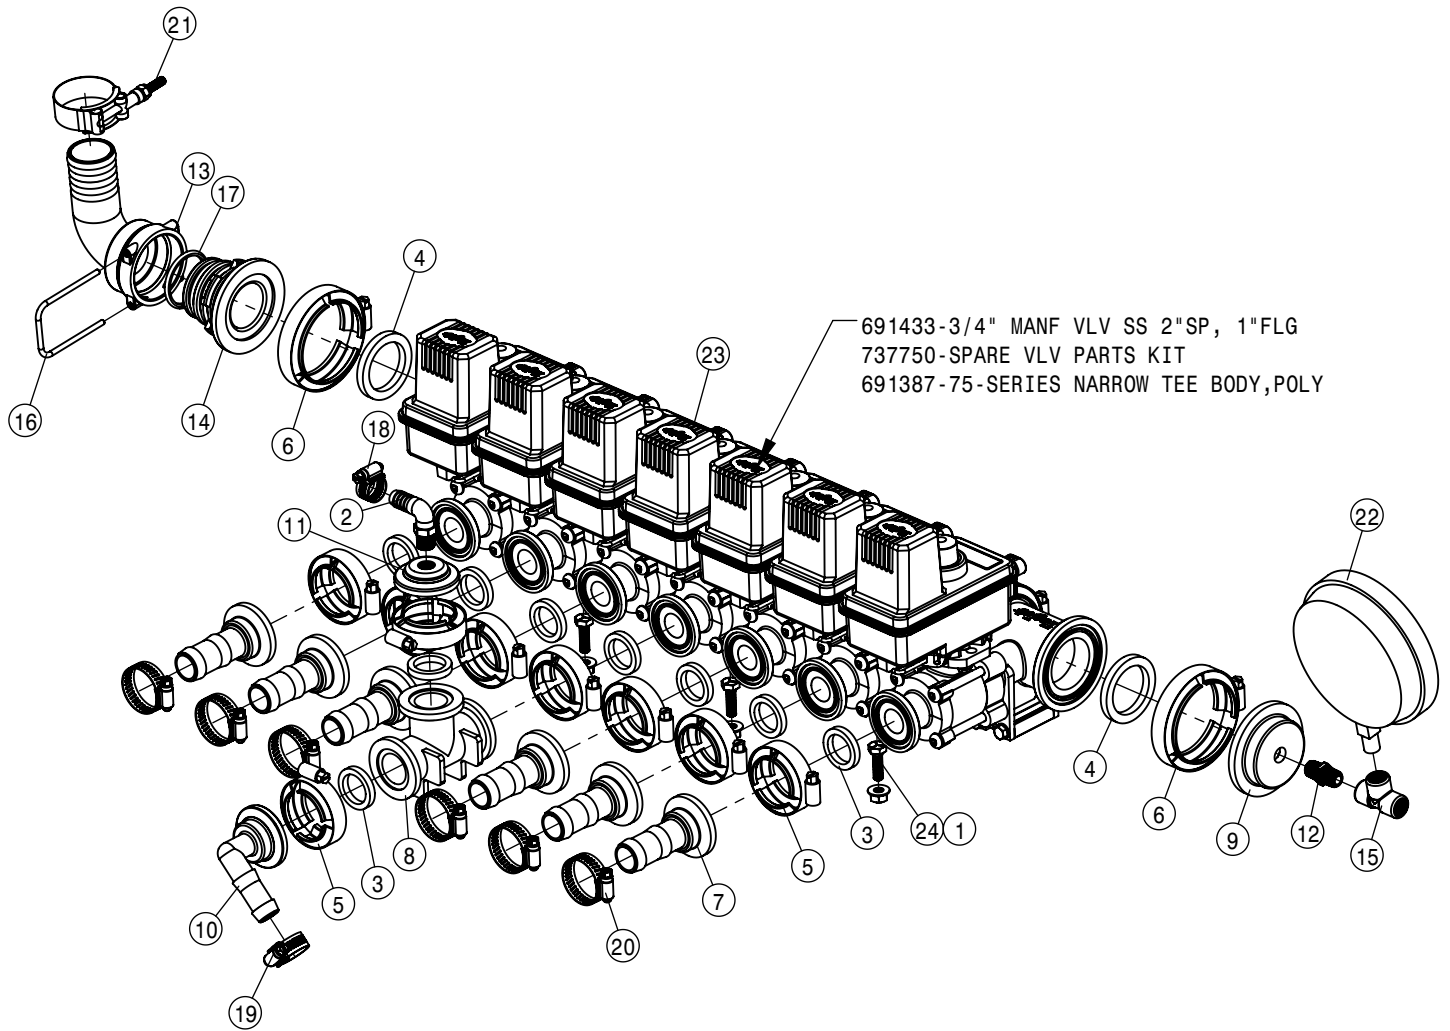

BOOM SOLUTION VALVE ASSEMBLY 80/90			
DET	QTY	P/N	DESCRIPTION
1	3	470570	5/16UNC HEX FLG CNTR LOCK NUT
2	1	500118	1/4"NPT-90-1/2"HOSE BARB, POLY
3	9	500157	1" FLANGE GASKET EPDM
4	2	500158	1 1/2" GASKET FOR 2" FLANGE
5	9	500159	1" FLANGE CLAMP S.S.
6	2	500160	2" FLANGE CLAMP S.S.
7	6	500171	1" FLANGE-1" HOSE BARB POLY
8	1	500175	1" FLANGE TEE, POLY
9	1	500181	2" FLANGE PLUG, 1/4FNPT POLY
10	1	500185	1"FLANGE-90-3/4"HOSE BARB POLY
11	1	500226	1" FLANGE PLUG W/1/4"FNPT POLY
12	1	500314	PIPE NIPPLE 1/4NPT POLY
13	1	500329	T6 TO 38MM HB 90
14	1	500333	T6 - 2" FLANGE
15	1	500335	1/4 NPT PIPE TEE, POLY
16	1	500336	FORK T6 CONNECTION
17	1	500337	O-RING, -223 EPDM
18	1	520069	HOSE CLAMP NO 6 STAINLESS
19	1	520080	HOSE CLAMP NO 10 STAINLESS
20	6	520090	HOSECLAMP NO 16 STAINLESS
21	1	520133	1.81/2.06 T-BOLT HOSE CLAMP SS
22	1	690359	PRESSURE GA GLYCERI 100 PSI
23	1	696291	VALVE, 3/4 MANIFOLD 7 BANK
24	3	900065	5/16UNC X 1 HHCS GR5 MC