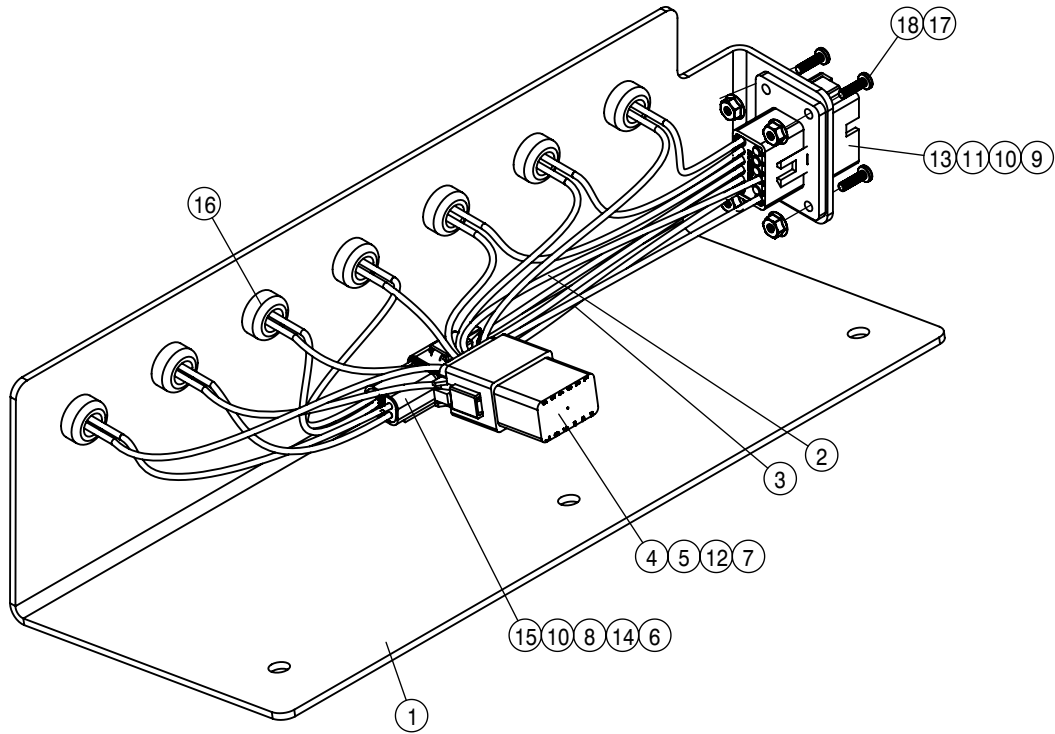

BOOM SECTION LIGHTS 80/90			
DET	QTY	P/N	DESCRIPTION
1	1	167616	BOOM SECTION LIGHT BKT
2	1	196116-008	16 GA STRANDED BLACK WIRE
3	4	196318-006	18 GA STRANDED WHITE WIRE
4	1	290012	DEUTSCH,RECT,DT04-12PA-P021
5	1	292058	DEUTSCH,PLUG,DT 12S,POS A
6	1	292092	DEUTSCH,WEDGELOCK,W4S-P012
7	1	292095	DEUTSCH DT WEDGE LOCK,W12SP012
8	1	292102	DEUTSCH DT WEDGE LOCK, W4P
9	1	292105	DEUTSCH,WEDGELOCK,W12P
10	12	292109	DEUTSCH,S&F PIN,SZ16,16-14GA
11	8	292130	DEUTSCH SEAL PLUG,12-16CAV/AWG
12	12	292156	DEUTSCH,S&F SOC,SZ16,18-14GA
13	1	292181	DEUTSCH,RECP,DT 12P,FLG MT,A
14	1	292322	DEUTSCH,PLUG,DT06-4S-P012
15	1	292334	DEUTSCH,RECP,DT04-4PE004
16	7	292709	LIGHT, SPRAY SECTION
17	4	470509	6-32 SERR. FLANGE NUT
18	4	903812	6-32 X 1/2 PHIL PAN MACH SCR