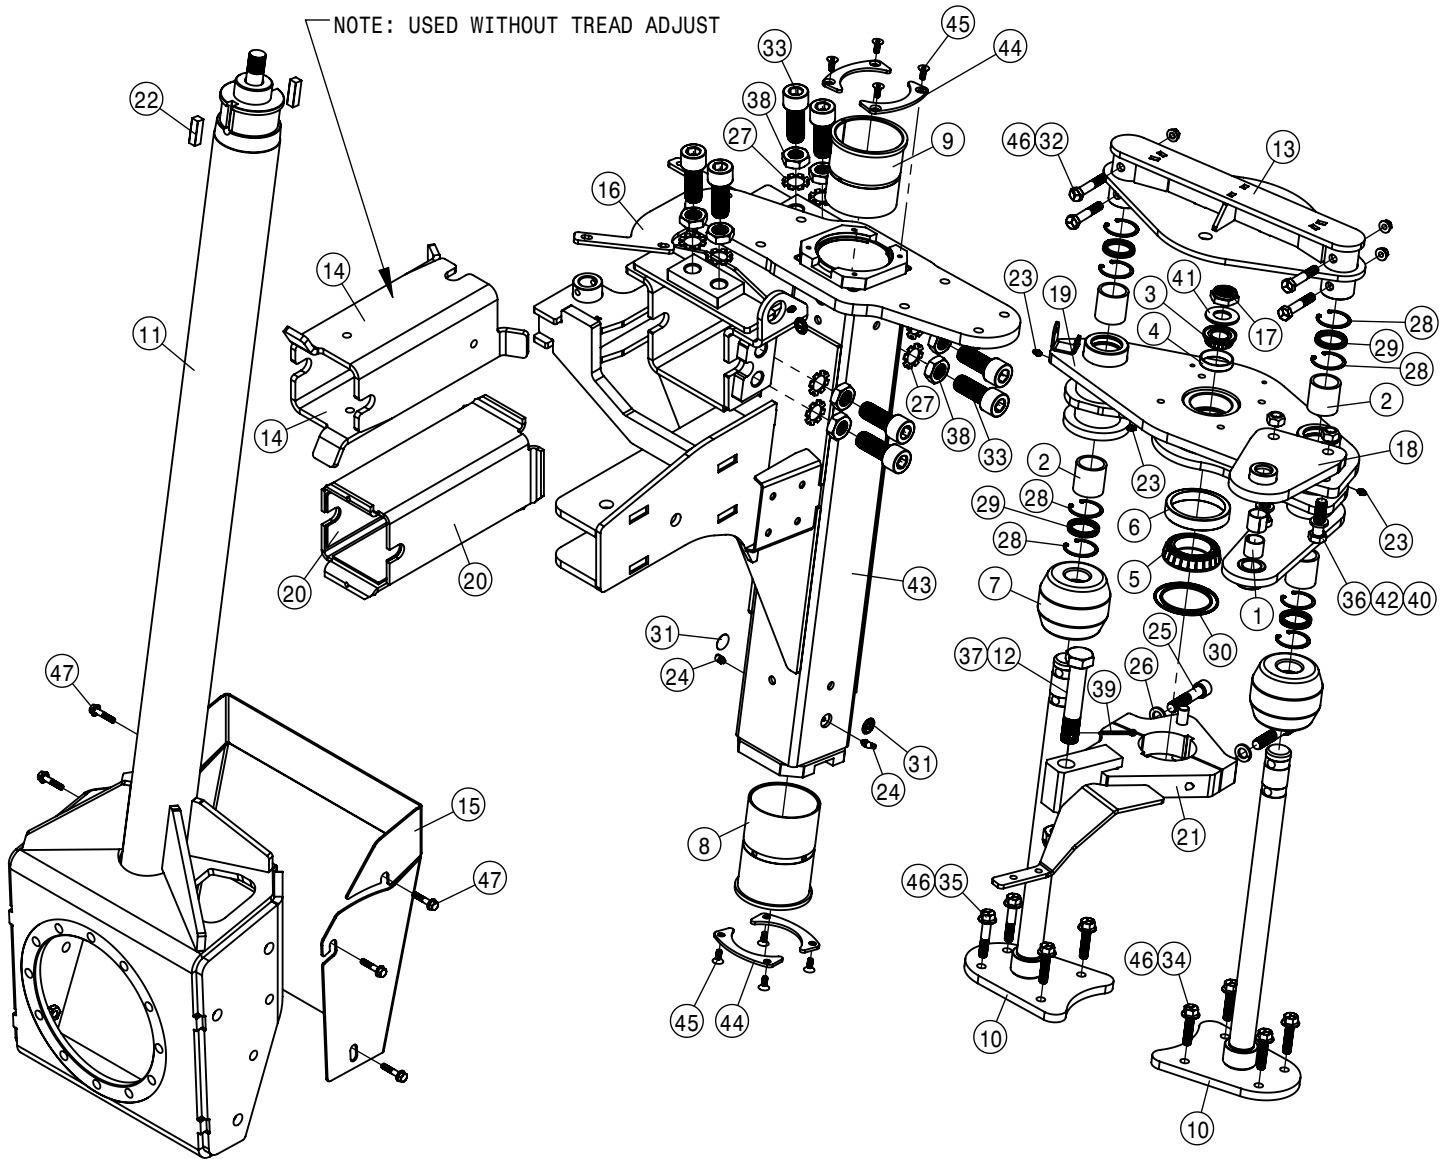

LEFT REAR LEG ASSEMBLY			
DET	QTY	P/N	DESCRIPTION
1	2	121029	JOURNAL BRG, 1.00 ID x 1.00 LG
2	4	121113	TOWER SLEEVE BRG (POLYGON) 05
3	1	125050	BRG CONE, 1.00 ID W/FACE SEAL
4	1	125051	BRG CUP FOR 125050
5	1	125059	BRG CONE, 2.25 ID
6	1	125060	BEARING CUP FOR 125059
7	2	311058	RUBBER SPRING
8	1	358564	FRT LEG LWR NYL SLEEVE 280 89
9	1	358565	FRT LEG UPR NYL SLEEVE 280 89
10	2	359491	NITRO TOWER WLD
11	1	359513	RF/LR INNER LEG WLD
12	1	359534	STRG CYL BOLT
13	1	359536	AIR BAG TOWER TOP MT WLD
14	2	360187	LEG ATTACHMENT REINF PLT RH
15	1	360198	CROP SHIELD
16	1	360297	REAR LEG HYD ROUTING PLATE

LEFT REAR LEG ASSEMBLY			
DET	QTY	P/N	DESCRIPTION
17	1	360561	1-14 UNS THIN HEX NUT LCK
18	1	360587	UPPER TRUNION MT WLD LH REAR
19	1	360591	LH AIR BAG LWR PLT WLD
20	2	360602	TREAD ADJUST WEAR PLT
21	1	360614	STRG ARM CLAMP WLD LH
22	2	470447	KEY .50 SQ X 1.69 LONG
23	4	471005	GREASE ZERK, 1/4-28 X 1/2
24	2	471023	GREASE ZERK 1/4-28 X 45
25	2	472337	5/8UNC X 3" SOC HD CAP SCR
26	2	473841	16MM LOCK WASHER
27	8	483018	EXT TOOTH LOCK WASHER 1 MC
28	8	629537	187RRHOZ SNAP RING
29	4	629620	SEAL, 1.500 ROD DIA
30	1	629626	SEAL, 3.875 DIA, FOR 125059
31	3	650206	DECAL, GREASE DAILY
32	4	900269	1/2UNC X 2 3/4 HHCS GR5 MC

LEFT REAR LEG ASSEMBLY			
DET	QTY	P/N	DESCRIPTION
33	8	900395	1"UNC X 2 1/2 SOCKET CAP SCR
34	6	900519	1/2UNC X 2 HHSFB GR5 MC FT
35	2	900520	1/2UNC X 2 1/2 HHSFB GR5 MC
36	2	900857	5/8UNC X 2 1/4 HEX BOLT GR8
37	1	910020	1-8UNC HEX SLTDD NUT MC GR5
38	8	910101	1" UNC HEX JAM NUT
39	1	910120	3/16 X 1 3/4 COTTER PIN SS
40	2	914010	5/8-11UNC STOVER NUT MC GR5
41	1	920008	SAE FLAT WASHER 1 MC
42	2	920505	HLOCK WASHER 5/8 MC
43	1	360067	RH FRT OTR LEG WLD
44	4	360110	BRG KPR, LEG
45	8	903728	1/4-20 UNC X 3/4 FHSCS GR5 BZ
46	12	910042	3/8-16UNC HEX FLG NUT SM MC GR8
47	6	900491	5/16UNC X 1 1/2 HHSFB SS