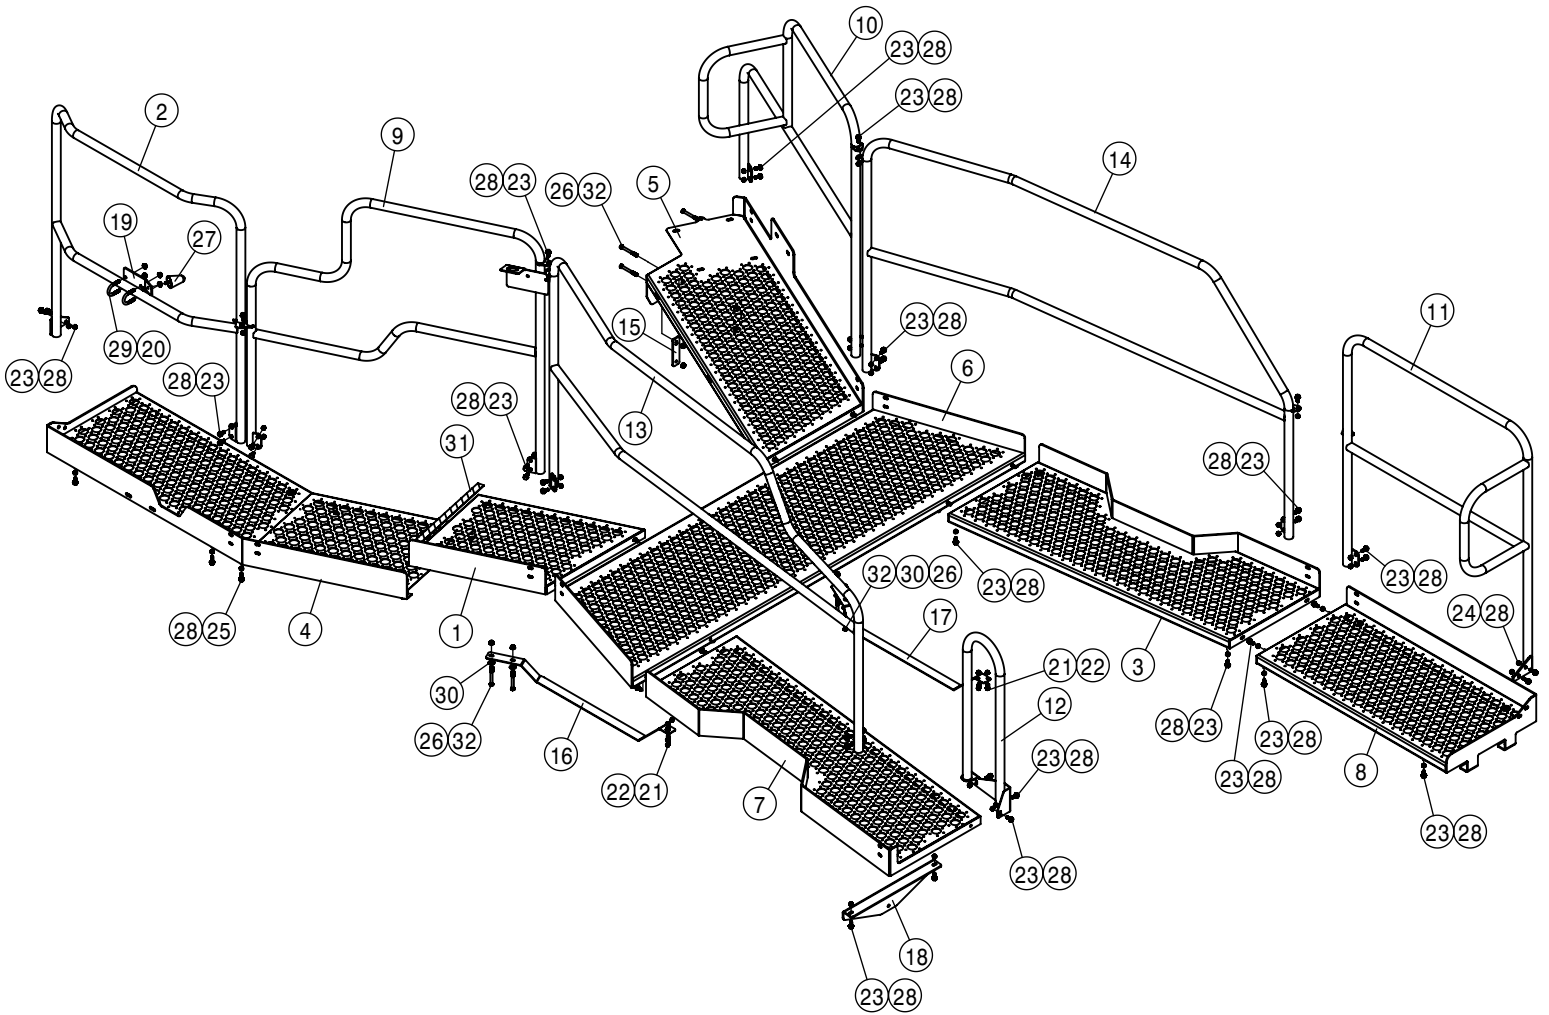

SERVICE PLATFORM ASSEMBLY			
DET	QTY	P/N	DESCRIPTION
1	1	344716	PLTFRM-WLD, SHORT LH, DTS
2	1	344720	HANDRAIL WLD-DTS, LEFT FRT
3	1	344930	PLTFRM WLD-RH WHEEL WELL, DTS
4	1	344936	PLTFRM WLD-LH STEP DOWN, DTS
5	1	344945	PLTFRM WLD-RH FRONT, DTS
6	1	344947	PLTFRM WLD-CNTR SECTION, DTS
7	1	344950	PLTFRM WLD-LH WHEEL WELL
8	1	344954	PLTFRM WLD-RH REAR/TANK, DTS
9	1	344958	HANDRAIL-LH FRT, DTS
10	1	344963	HANDRAIL-RH FRONT, DTS
11	1	344965	HANDRAIL-RH REAR, DTS
12	1	344968	HANDRAIL-LADDER, DTS
13	1	344971	HANDRAIL-LH WHEELWELL, DTS
14	1	344974	HANDRAIL-RH WHEELWELL, DTS
15	2	344981	MOUNTING STRAP-PLTFRM, DTS
16	1	362527	DTS HOSE SUPPORT LH

SERVICE PLATFORM ASSEMBLY			
DET	QTY	P/N	DESCRIPTION
17	1	362528	DTS HOSE SUPPORT RH
18	1	362530	HANGER BKT REAR FILL HOSE, DTS
19	1	363104	HANDRAIL DOOR STOP BRKT, DTS
20	4	470113	5/16-18UNC HEX FLG NUT SER MC GR5
21	4	470118	1/4 UNC X 3/4 SER FLG BOLT
22	4	470121	1/4 UNC SERR FLG LOCK NUT
23	63	470233	5/16UNC X 3/4 SERR FLG HEX BOLT
24	2	470234	5/16UNC X 1 HHSFB GR5 MC
25	4	470234	5/16UNC X 1" SERR FLG HEX BOLT
26	8	470570	5/16UNC HEX FLG CNTR LOCK NUT
27	1	470571	BUMPER,MALE STUD 2.375 X 1.75
28	70	473001	5/16UNC HEX NUT,NYLOC
29	2	473911	5/16UNC-1.31ID-2.00 U-BOLT ZINC
30	4	483040	5/16 REGULAR FLAT WASHER
31	1	650994	SAFETY GLOW TAPE 1" X 18"
32	8	900072	5/16UNC X 3" HEX BOLT