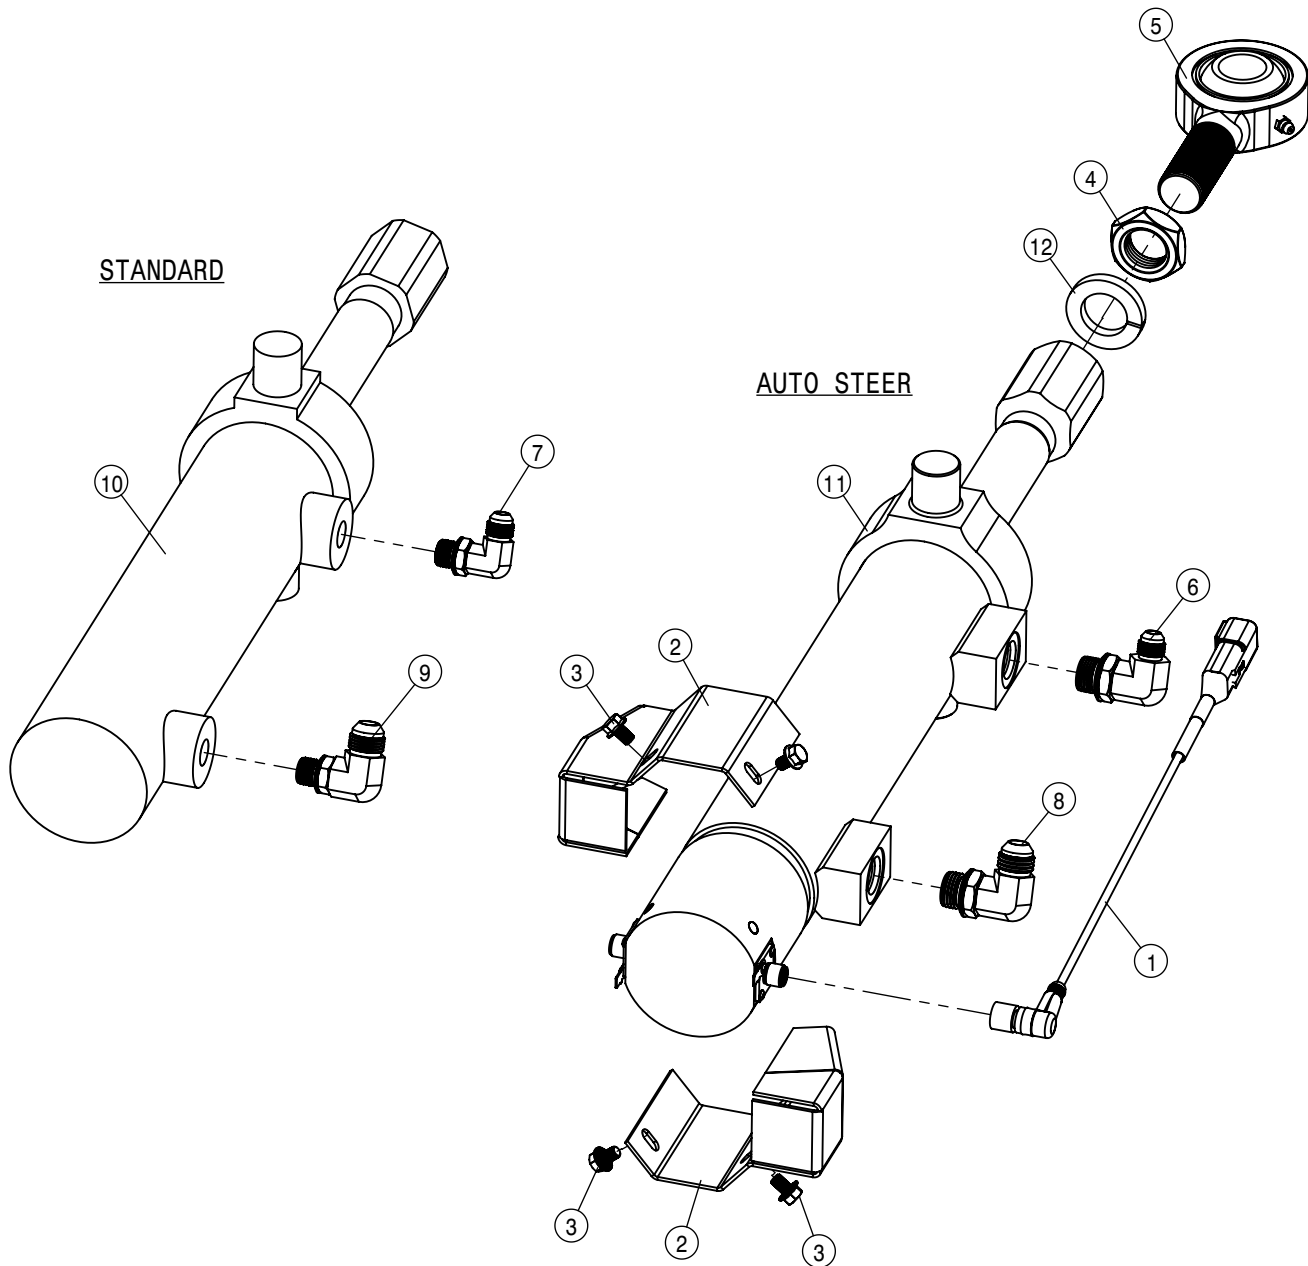

LEFT FRONT STEERING CYLINDER ASSEMBLY			
DET	QTY	P/N	DESCRIPTION
1	1	291994	SENSOR HARNESS FOR AWS
2	2	359645	STRG CYL SENSOR GUARD
3	4	470883	1/4UNC X 3/8 SERR FLG BOLT SS
4	1	472328	1" -12 HEX JAM NUT
5	1	474004	ROD END, 1.00 BORE, 1-12 RH MALE
6	1	618115	9/16MJIC-90-3/4MOR LBO
7	1	618119	9/16MJIC-90-9/16MOR LBO
8	1	618241	3/4MJIC-90-3/4MOR LBO
9	1	618249	3/4MJIC-90-9/16MOR LBO
10	1	621550	2.50 X 8.81 X 1.25 STEERING CYL
11	1	621654	HYD CYL, 2.50 X 8.81 PHASE/SENS
12	1	920508	1" LOCK WASHER