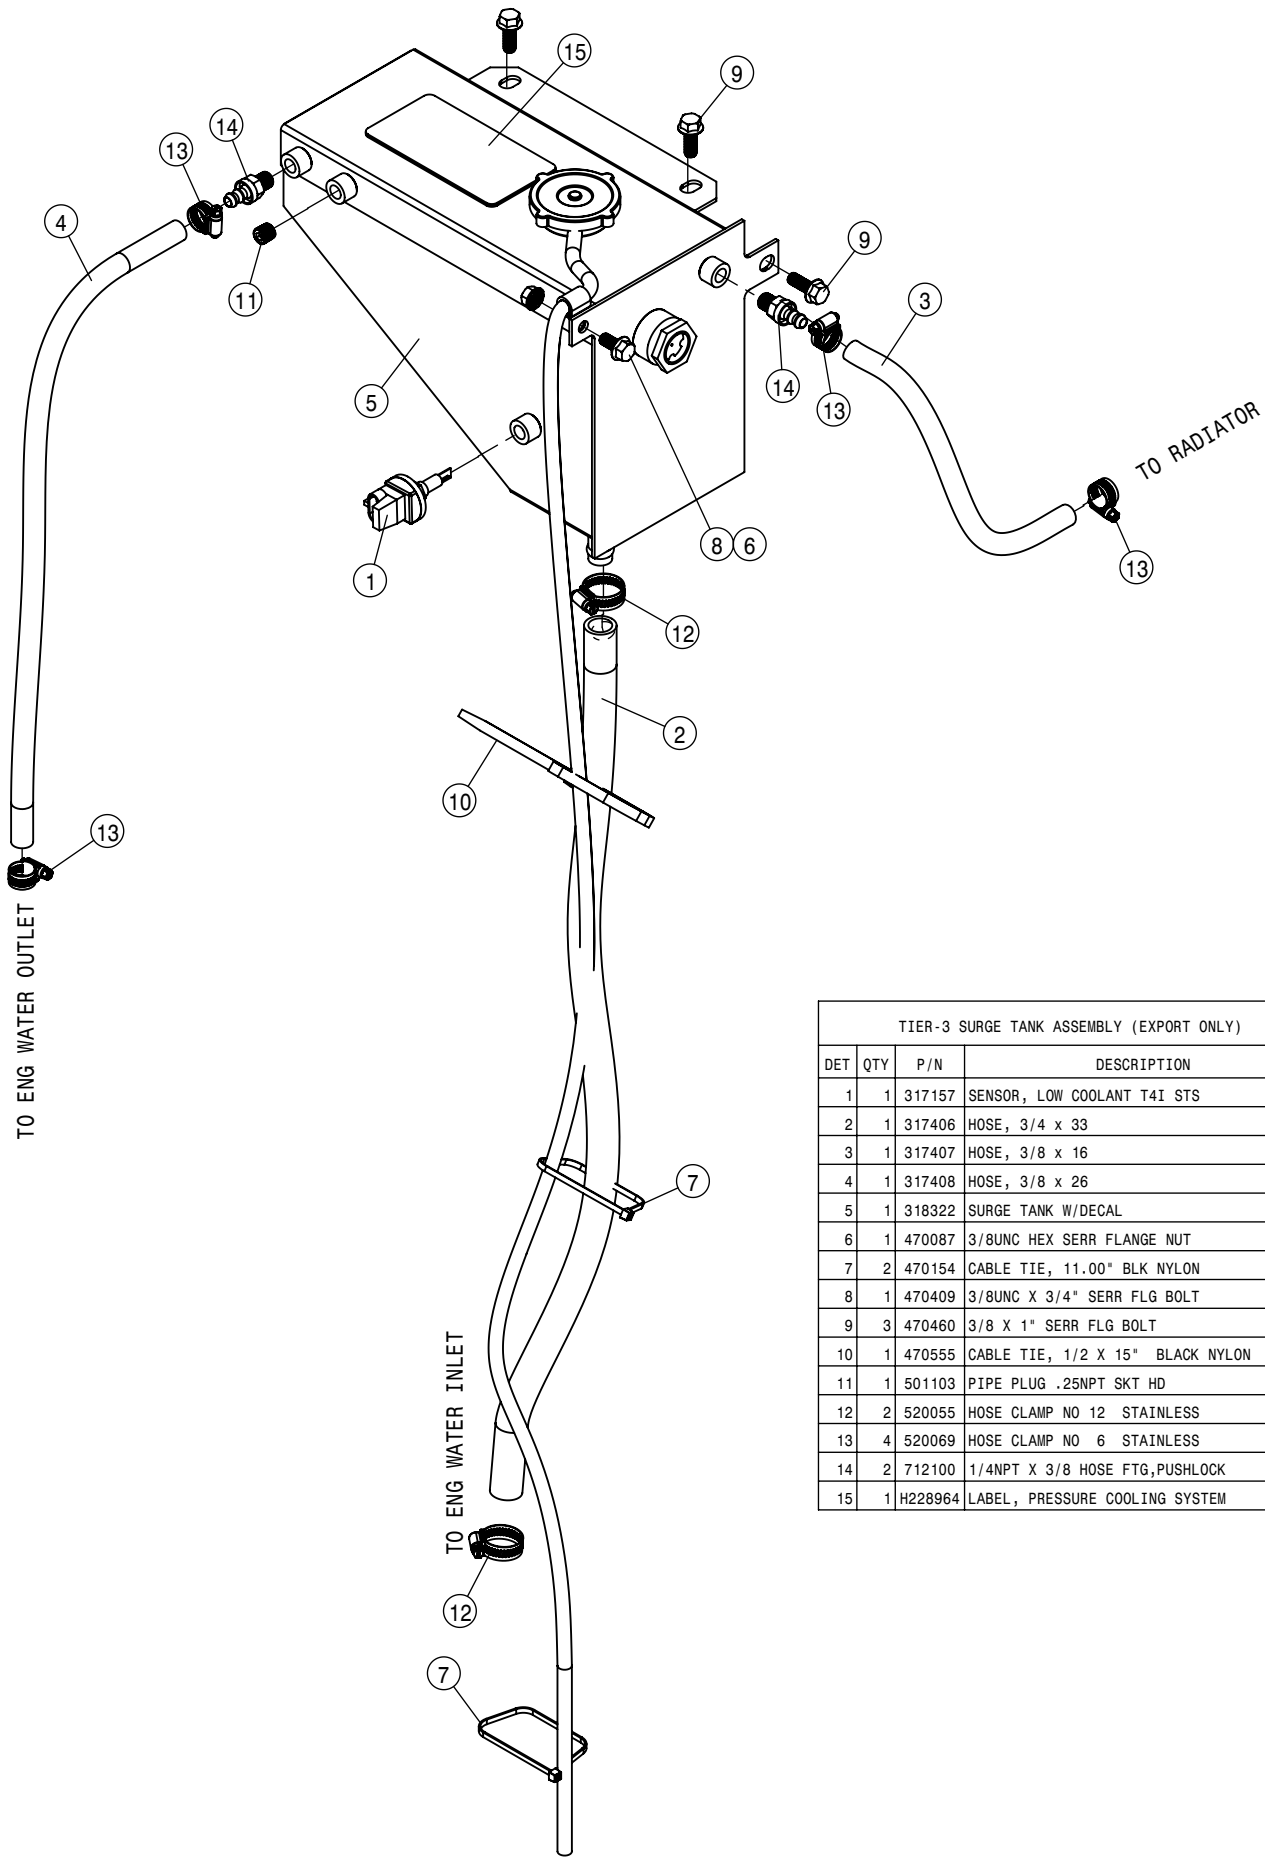

TIER-3 SURGE TANK ASSEMBLY (EXPORT ONLY)			
DET	QTY	P/N	DESCRIPTION
1	1	317157	SENSOR, LOW COOLANT T4I STS
2	1	317406	HOSE, 3/4 x 33
3	1	317407	HOSE, 3/8 x 16
4	1	317408	HOSE, 3/8 x 26
5	1	318322	SURGE TANK W/DECAL
6	1	470087	3/8UNC HEX SERR FLANGE NUT
7	2	470154	CABLE TIE, 11.00" BLK NYLON
8	1	470409	3/8UNC X 3/4" SERR FLG BOLT
9	3	470460	3/8 X 1" SERR FLG BOLT
10	1	470555	CABLE TIE, 1/2 X 15" BLACK NYLON
11	1	501103	PIPE PLUG .25NPT SKT HD
12	2	520055	HOSE CLAMP NO 12 STAINLESS
13	4	520069	HOSE CLAMP NO 6 STAINLESS
14	2	712100	1/4NPT X 3/8 HOSE FTG,PUSHLOCK
15	1	H228964	LABEL, PRESSURE COOLING SYSTEM