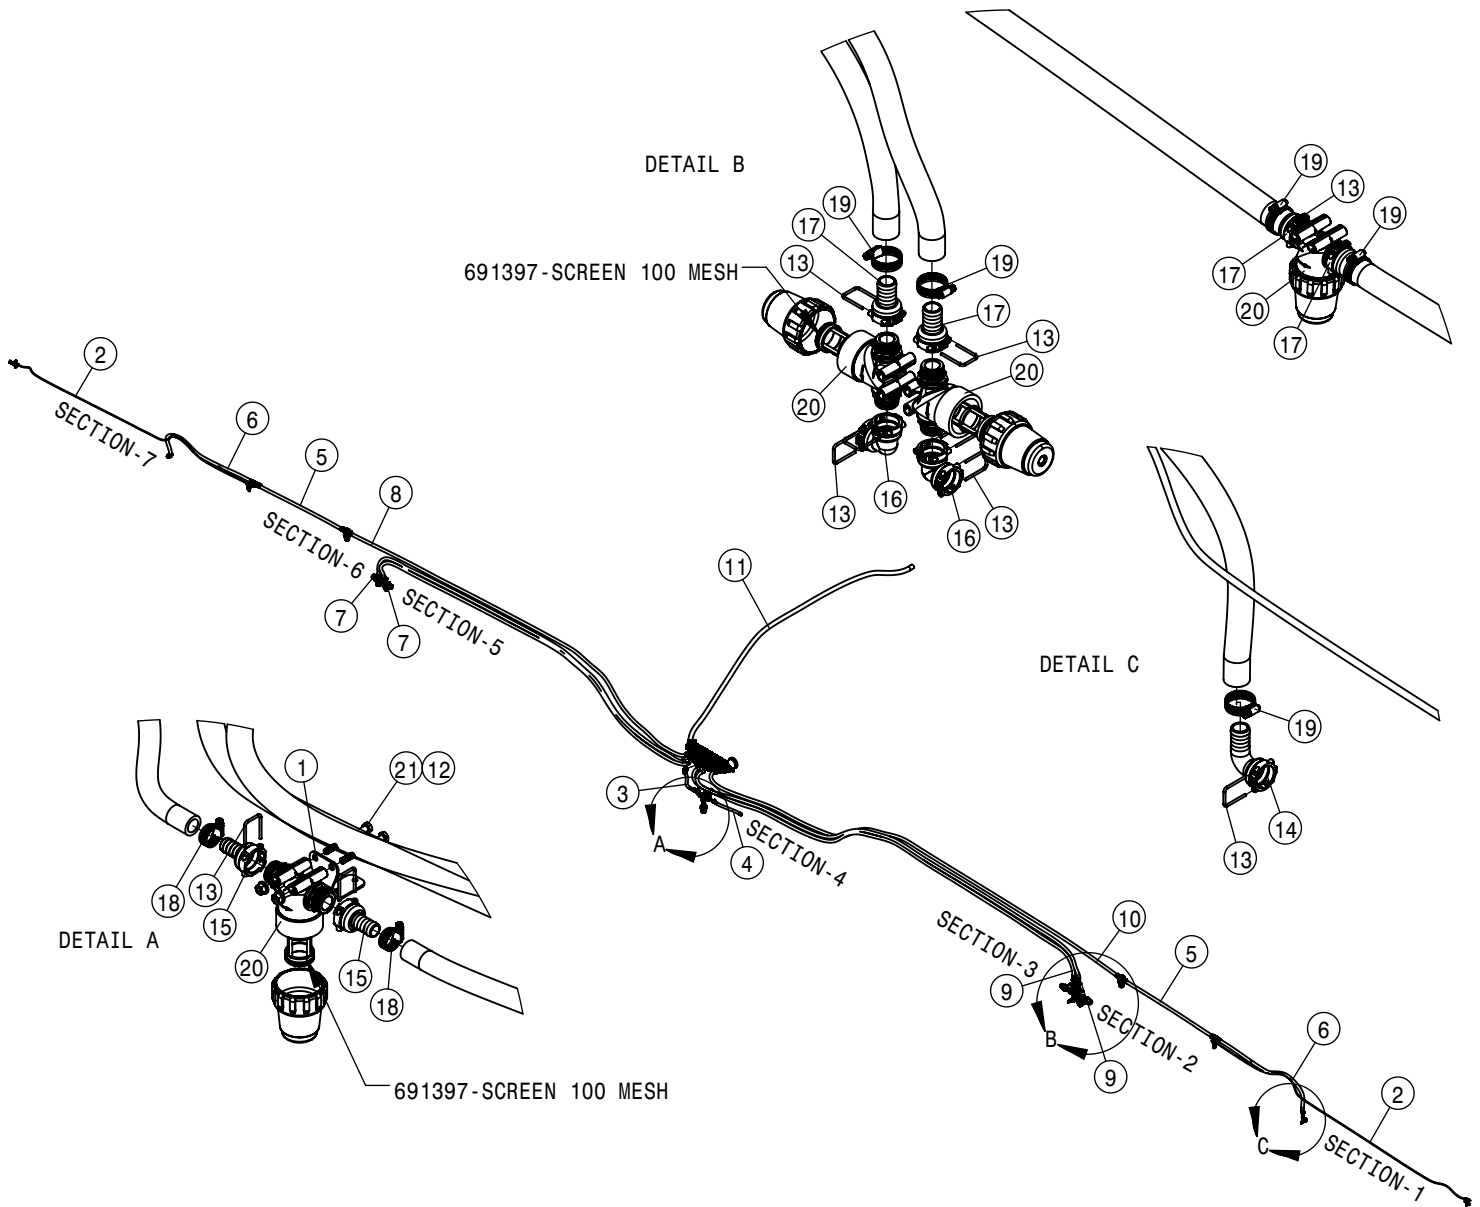

20" 80FT SOLUTION HOISING (WITH STRAINERS)			
DET	QTY	P/N	DESCRIPTION
1	1	167647	DTS STRAINER BRKT 16'
2	2	195915-167	3/80D AIR BRAKE TUBING J844-B
3	1	197112-012	HOSE 3/4 1-FBR BR BLK EPDM
4	1	197112-015	HOSE 3/4 1-FBR BR BLK EPDM
5	2	197116-058	HOSE 1IN 1-FBR BR BLK EPDM
6	2	197116-070	HOSE 1IN 1-FBR BR BLK EPDM
7	2	197116-227	HOSE 1IN 1-FBR BR BLK EPDM
8	1	197116-236	HOSE 1IN 1-FBR BR BLK EPDM
9	2	197116-266	HOSE 1IN 1-FBR BR BLK EPDM
10	1	197116-274	HOSE 1IN 1-FBR BR BLK EPDM
11	1	197127-153	HOSE 1 1/2" SUCTION, 2F-1W EPDM
12	2	470570	5/16-18UNC CTRLK FLG NUT MC GR5
13	20	500311	FORK D3 DIST 29
14	2	500328	T3 TO 25MM HB 90
15	2	500349	T3 FEMALE - .75 HB
16	4	500351	T3 FORK 90 DEG FTG
17	8	500352	T3 FEMALE TO 25MM HB
18	2	520080	HOSE CLAMP NO 10 STAINLESS
19	10	520090	HOSECLAMP NO 16 STAINLESS
20	7	691396	STRAINER T3 100 MESH
21	2	900072	5/16UNC X 3 HHCS GR5 MC