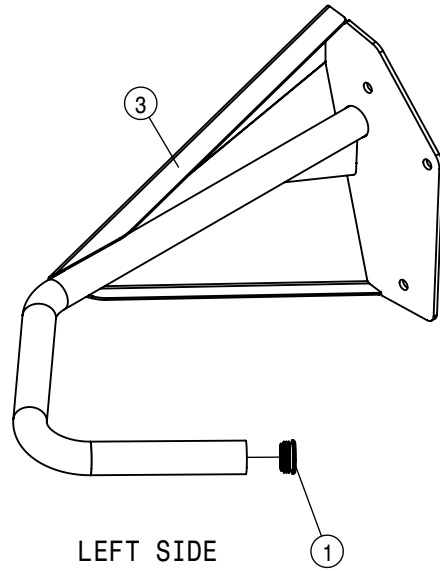

LEFT SIDE

TALL CROP DIVIDER ASSEMBLY			
DET	QTY	P/N	DESCRIPTION
1	2	629772	CAPPLUGS PLUG, 1 3/4" RD, BLACK POLY
2	1	662293	RH CROP DIVIDER WLD
3	1	662294	LH CROP DIVIDER WLD