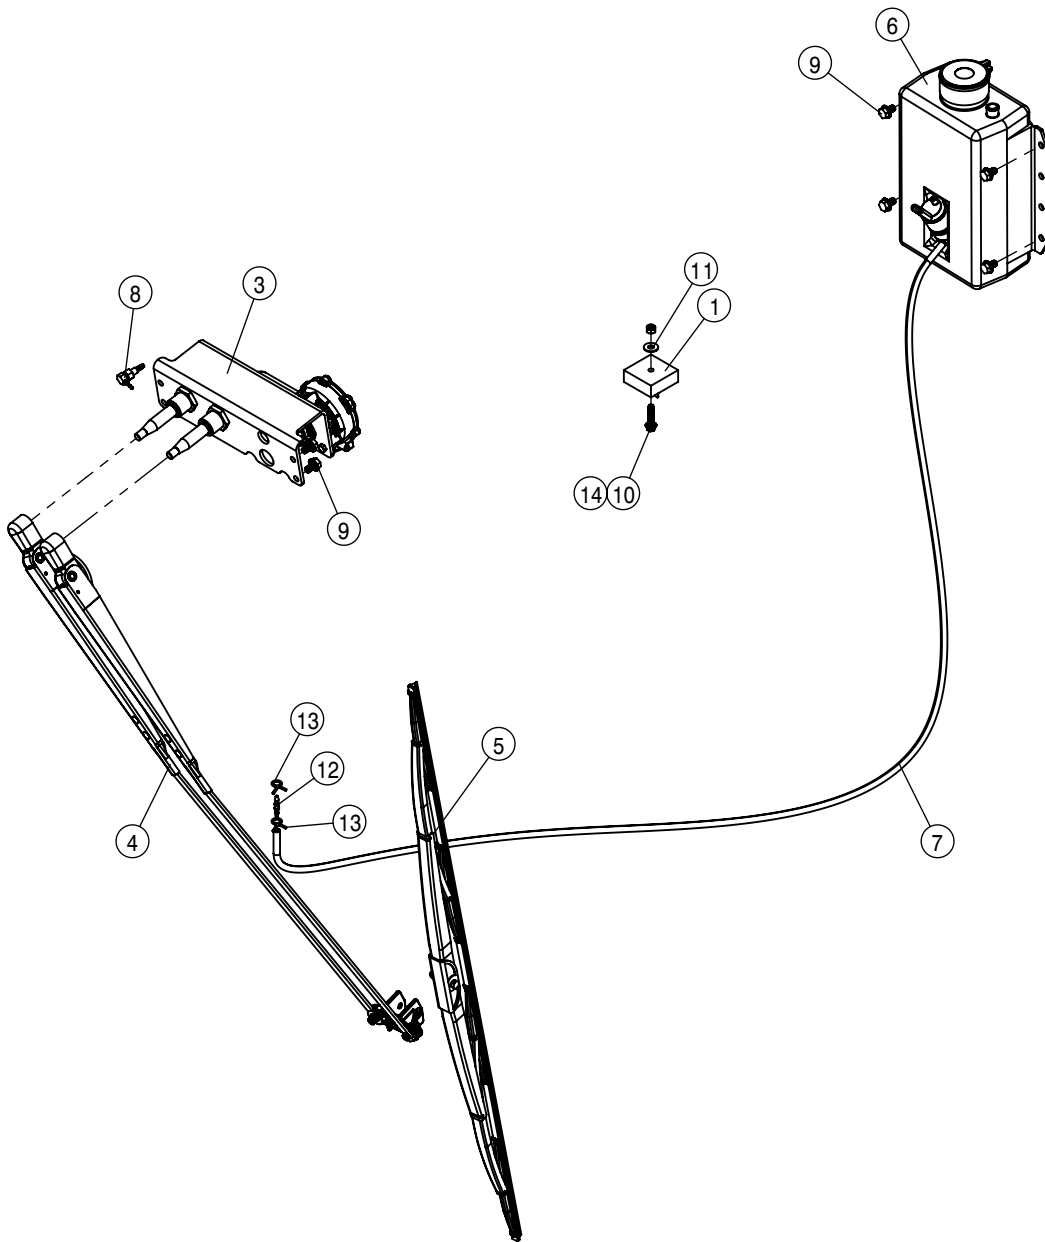

WIPER ASSEMBLY			
DET	QTY	P/N	DESCRIPTION
1	1	290094	TIMER - WIPER
NS	1	294324	W Washer Extension Harness
3	1	344367	WIPER MOTOR STS
4	1	344379	WIPER ARM STS
5	1	344380	WIPER BLADE STS
6	1	344382	WASHER BOTTLE
7	1	344383	HOSE - WASHER STS
8	1	344483	WASHER BULKHEAD, STS' 14
9	8	470232	5/16UNC X 1/2 SERR FLG HEX BOLT
10	1	473836	1/4UNC X 1 1/4 FLANGE BOLT SS
11	1	483038	1/4 REGULAR FLAT WASHER
12	1	500401	5/32 ID HOSE BARB, POLY
13	2	711091	3/8 OD HOSE CLAMP, STEEL YZ
14	1	910118	1/4-20UNC NYLOCK NUT SS