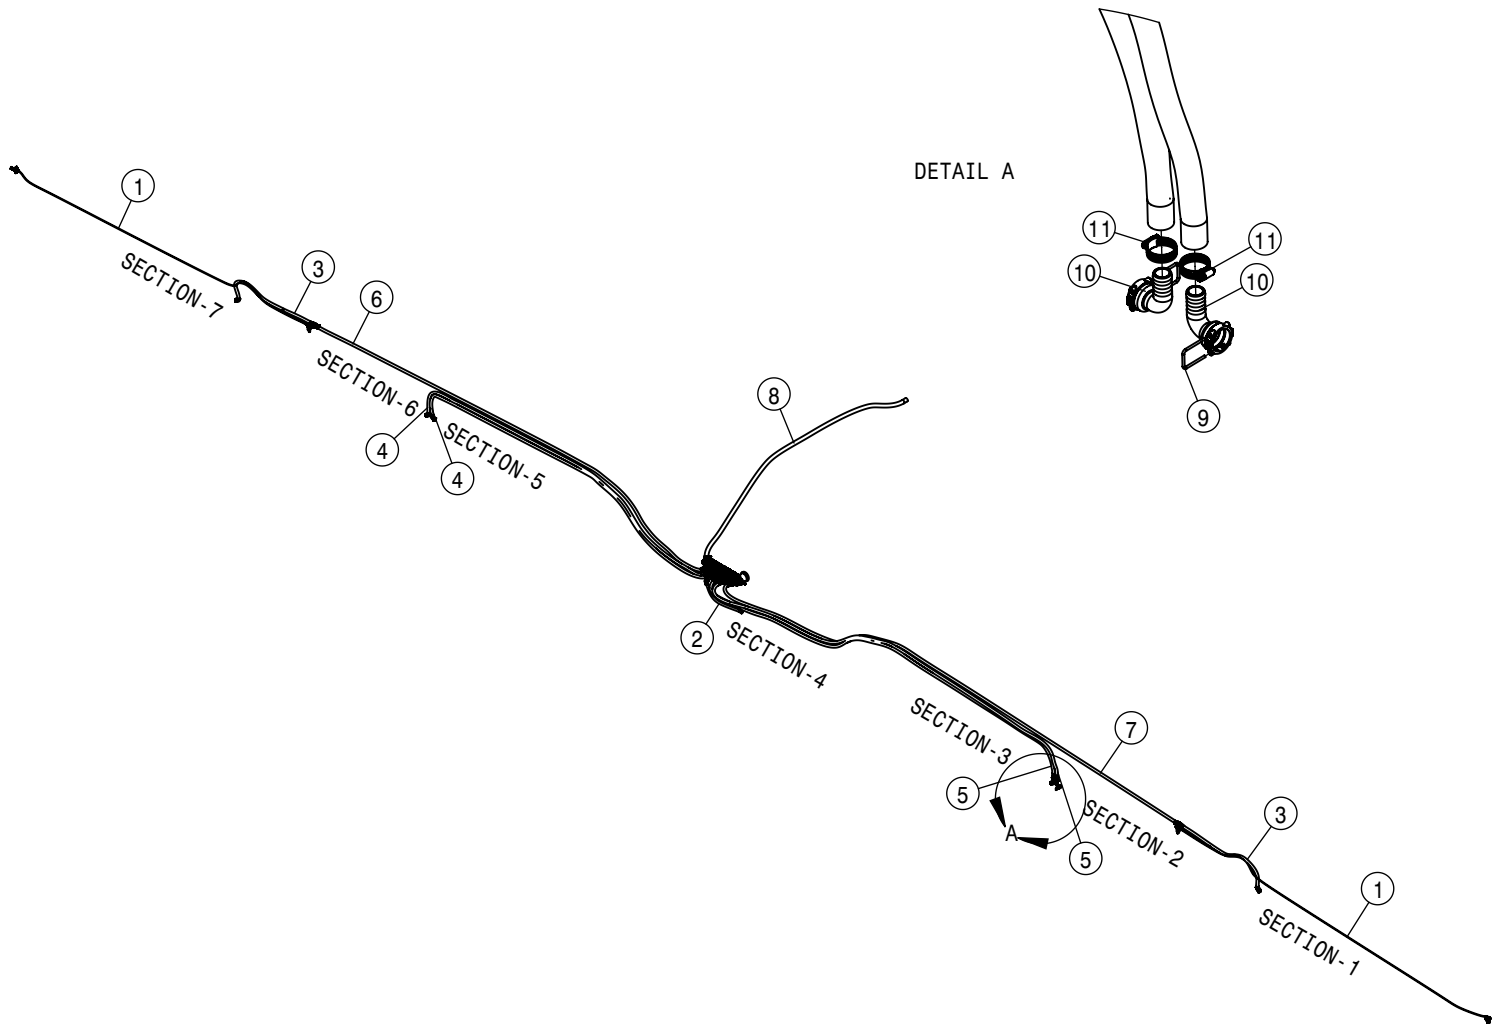

20' 90FT SOLUTION HOISING (NO STRAINER)			
DET	QTY	P/N	DESCRIPTION
1	2	195915-226	3/80D AIR BRAKE TUBING J844-B
2	1	197112-031	HOSE 3/4 1-FBR BR BLK EPDM
3	2	197116-070	HOSE 1IN 1-FBR BR BLK EPDM
4	2	197116-230	HOSE 1IN 1-FBR BR BLK EPDM
5	2	197116-270	HOSE 1IN 1-FBR BR BLK EPDM
6	1	197116-298	HOSE 1IN 1-FBR BR BLK EPDM
7	1	197116-336	HOSE 1IN 1-FBR BR BLK EPDM
8	1	197127-153	HOSE 1 1/2" SUCTION,2F-1W EPDM
9	6	500311	FORK D3 DIST 29
10	6	500328	T3 TO 25MM HB 90
11	6	520090	HOSECLAMP NO 16 STAINLESS