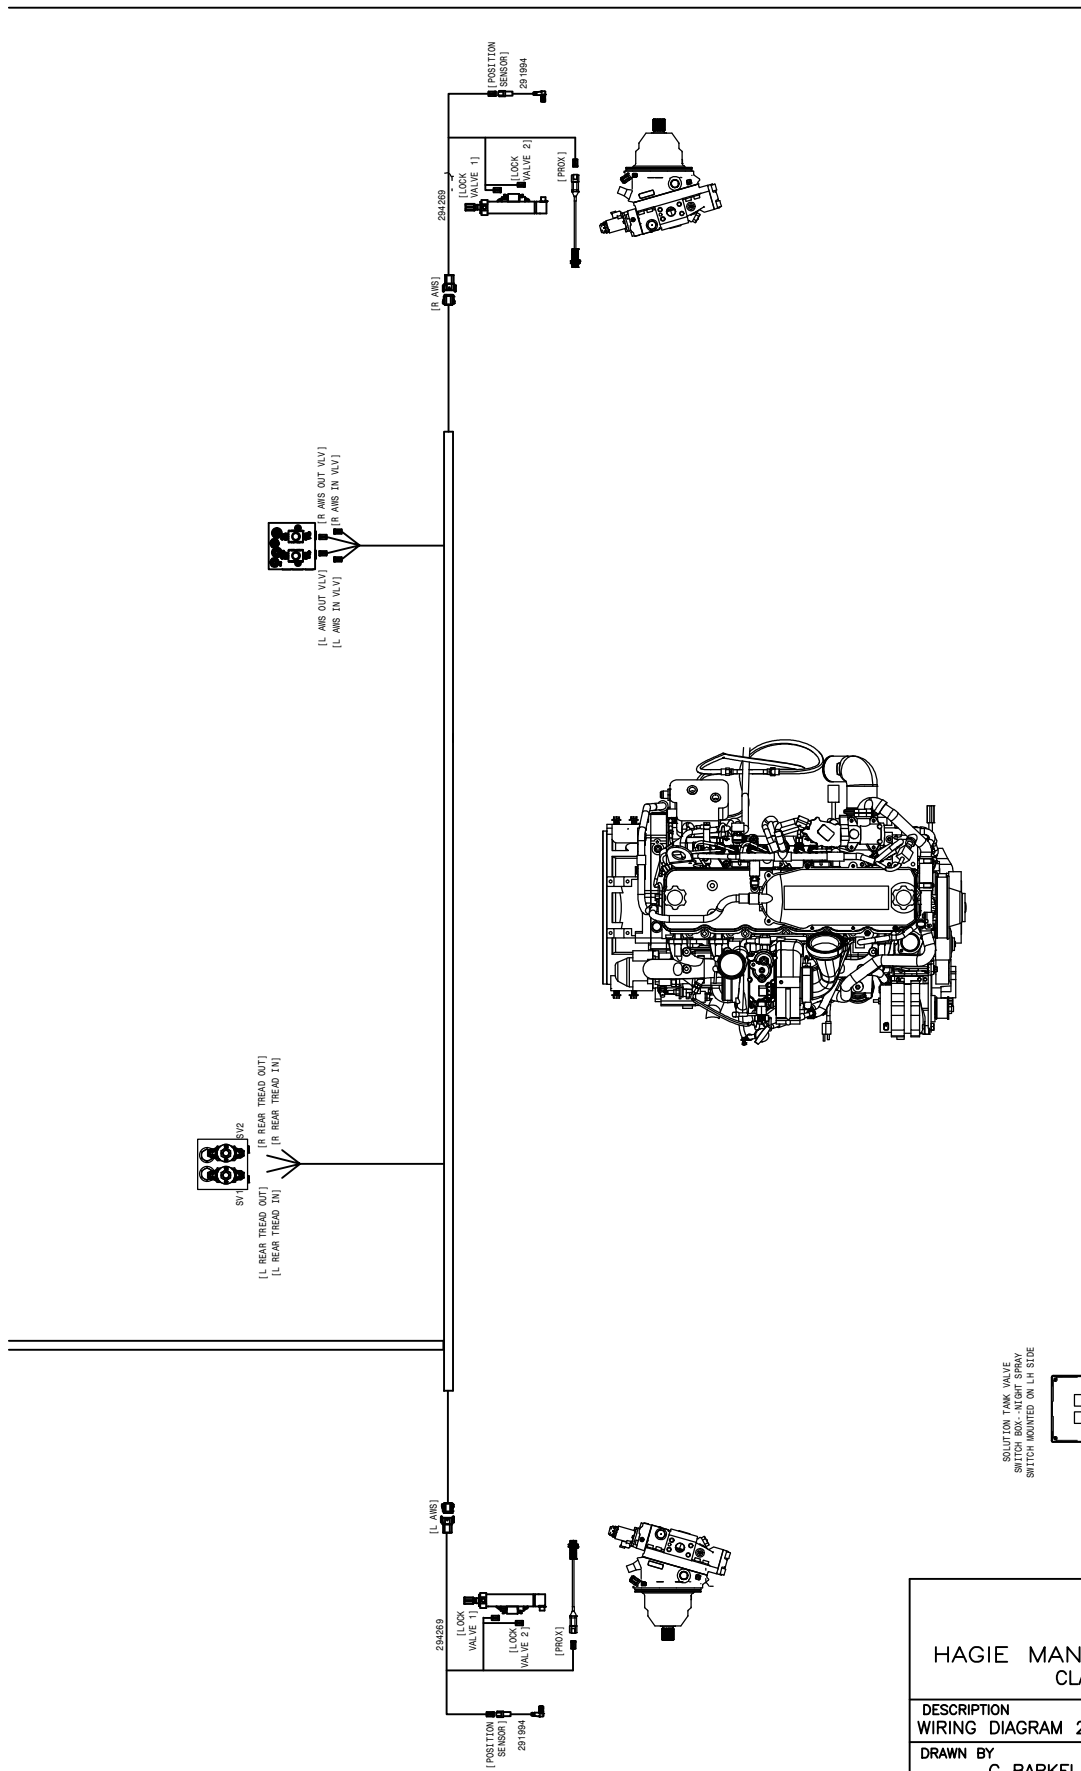

[L LIGHT]

HAGIE		
HAGIE MANUFACTURING COMPANY CLARION, IOWA 50525		
DESCRIPTION WIRING DIAGRAM 2016-2017 DTS		
DRAWN BY C BARKELA	SCALE NTS	
CHECKED BY B HRNICEK	APPROVED BY	
DATE 12/15/2015	DRAWING NUMBER 499357	REV A
SHEET 2 OF 2		