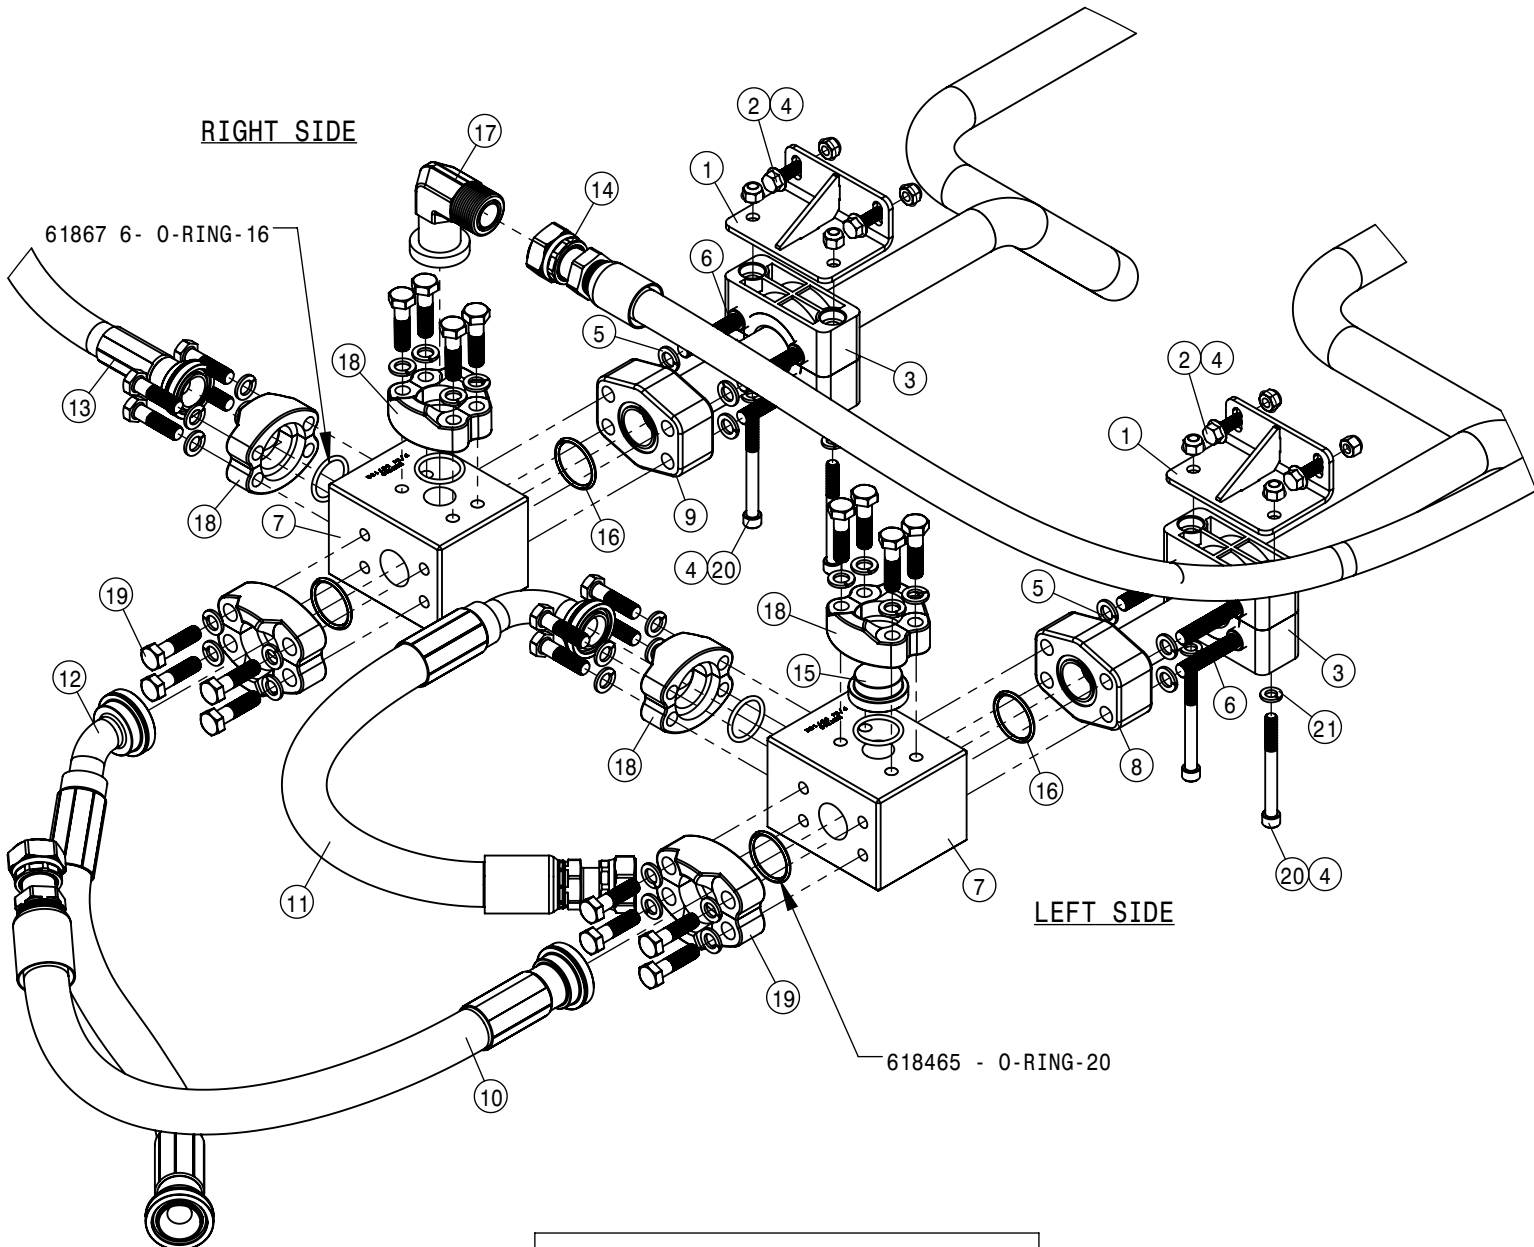

REAR DRIVE SYSTEM MANIFOLD ASSEMBLY			
DET	QTY	P/N	DESCRIPTION
1	2	362514	DRIVE TUBE BRKT
2	4	470460	3/8 X 1" SERR FLG BOLT
3	2	470696	CLAMP ASSY W/ 1 1/2" RUB INS
4	8	473010	3/8-16UNC NYLOCK NUT SS
5	8	473784	12MM LOCK WASHER
6	8	474005	12MM-1.75X60MM SOC HD CAP SCR
7	2	607132	HYD DRIVE CODE 62 BLOCK
8	1	615114	HYD DRIVE TUBE A SIDE 1.5X.134W
9	1	615115	HYD DRIVE TUBE B SIDE 1.5X.134W
10	1	617261	16-797TC-16FFOX-20C62F-28 H/A
11	1	617262	16-797TC-16C62FX90-16FFOX-25 H/A
12	1	617263	16-797TC-20C62F-20C62FX45-21 HA
13	1	617265	12-797TC-16C62F-12FFOX-168 H/A
14	1	617268	12-797TC-16FFOX-12FFOX90-178 H/A
15	1	617275	-16 CD 62 PLUG
16	2	618465	O-RING FOR 1 1/4" FLANGE -20
17	1	618654	1" FLANGE-90-1 7/16MFOR LBO
18	4	618933	M12 SPLIT FLANGE KIT #62 (-16)
19	2	618966	M12 SPLIT FLANGE KIT #62 (-20)
20	4	900405	3/8UNC X 3 3/4" SOCKET HD CAP SCR
21	4	920502	3/8 LOCK WASHER