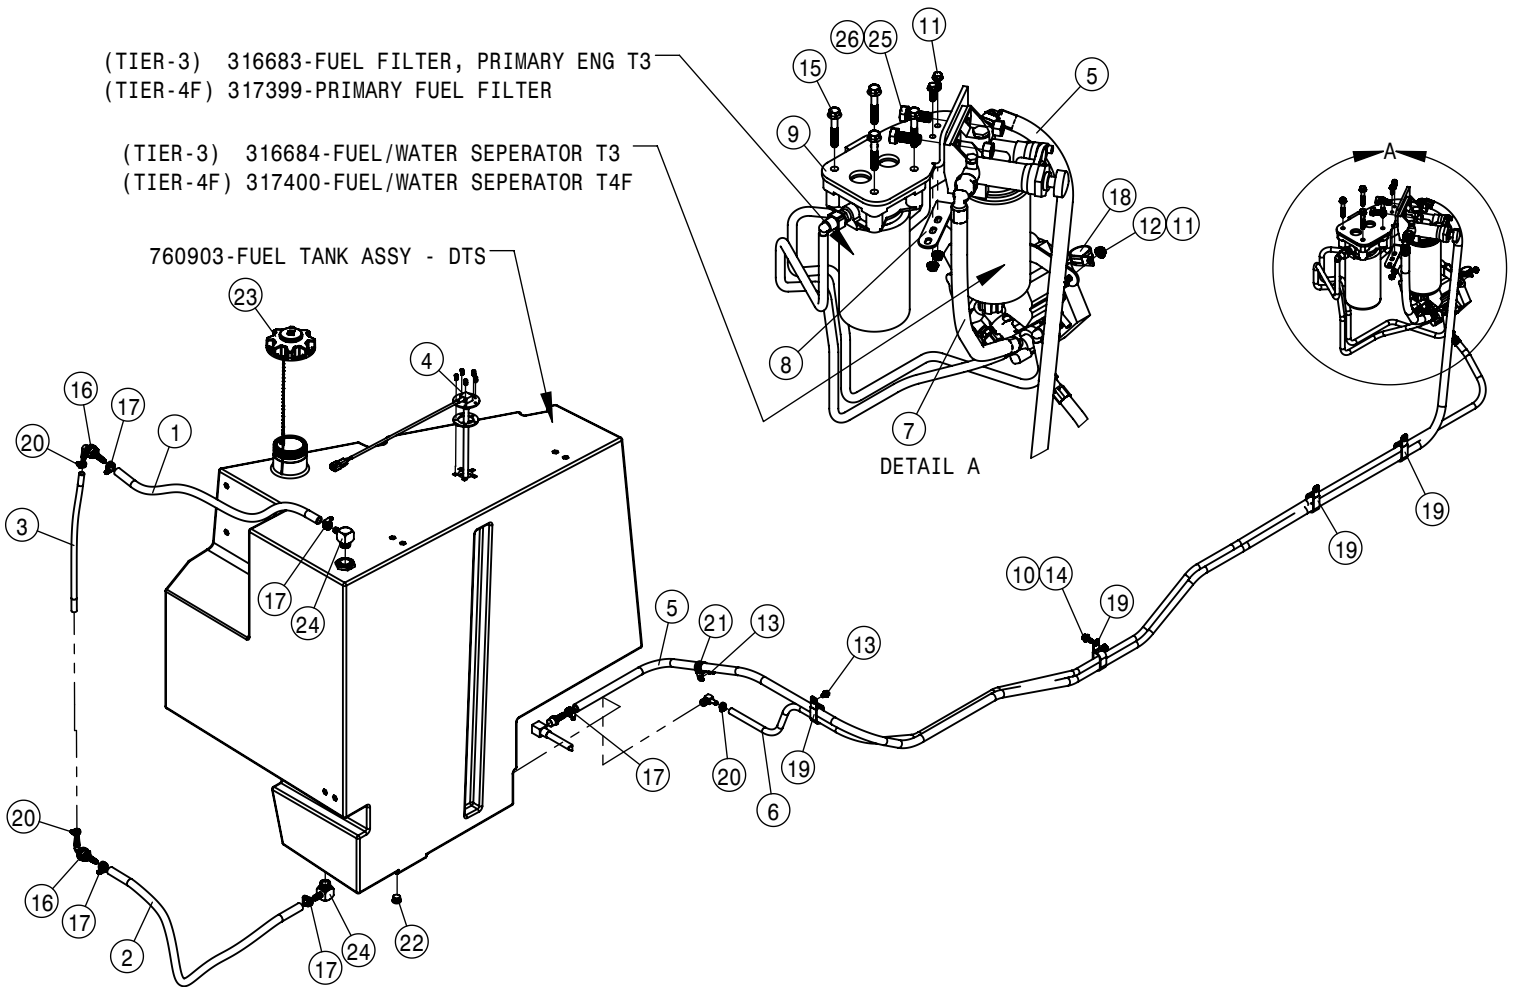

(TIER-3) 316683-FUEL FILTER, PRIMARY ENG T3
(TIER-4F) 317399-PRIMARY FUEL FILTER

(TIER-3) 316684-FUEL/WATER SEPERATOR T3
(TIER-4F) 317400-FUEL/WATER SEPERATOR T4F

760903-FUEL TANK ASSY - DTS

FUEL SYSTEM ASSEMBLY			
DET	QTY	P/N	DESCRIPTION
1	1	195903-030	HOSE 1/2 FUEL LN 1-FBR 30R1
2	1	195903-034	HOSE 1/2 FUEL LN 1-FBR 30R1
3	1	195973-018	HOSE 7/16ID-1/16W YEL PVC TUBING
4	1	290102	FUEL SENSOR
5	1	317403	FUEL SUCTION HOSE ASSY-DTS
6	1	317404	FUEL RETURN HOSE-DTS
7	1	317405	FUEL SUCTION HOSE ASSY-DTS
8	1	317506	BRKT FUEL SUCTION HOSE - DTS
9	1	317562	PRIM FUEL FILTER BRACKET-DTS
10	1	470087	3/8UNC HEX SERR FLANGE NUT
11	3	470118	1/4 UNC X 3/4 SER FLG BOLT
12	3	470121	1/4 UNC SERR FLG LOCK NUT
13	2	470232	5/16UNC X 1/2 SERR FLG HEX BOLT
14	1	470409	3/8UNC X 3/4" SERR FLG BOLT
15	4	473880	8MM-1.25 X 50MM SM FLG BOLT
16	2	500344	1/2 HOSE BARB 90, BLKHD PP
17	5	520069	HOSE CLAMP NO 6 STAINLESS
18	1	520101	CUSH HOSE CLAMP,#16, 1"D X 1/2W
19	4	520116	CUSH HOSE CLAMP,#16, 1IN DBL TUBE
20	3	520120	HOSE CLAMP NO 4 STAINLESS
21	1	520121	CUSH CLAMP,#16 1IN X 3/4W
22	1	618755	3/4MOR PLUG, HEX SOCKET
23	1	701477	CAP - FUEL, VENTED & FILTERED
24	2	716004	1/2 HOSE BARB-90-3/4MNPT
25	2	900264	1/2UNC X 1 1/4 HEX BOLT
26	2	910008	1/2UNC HEX NUT