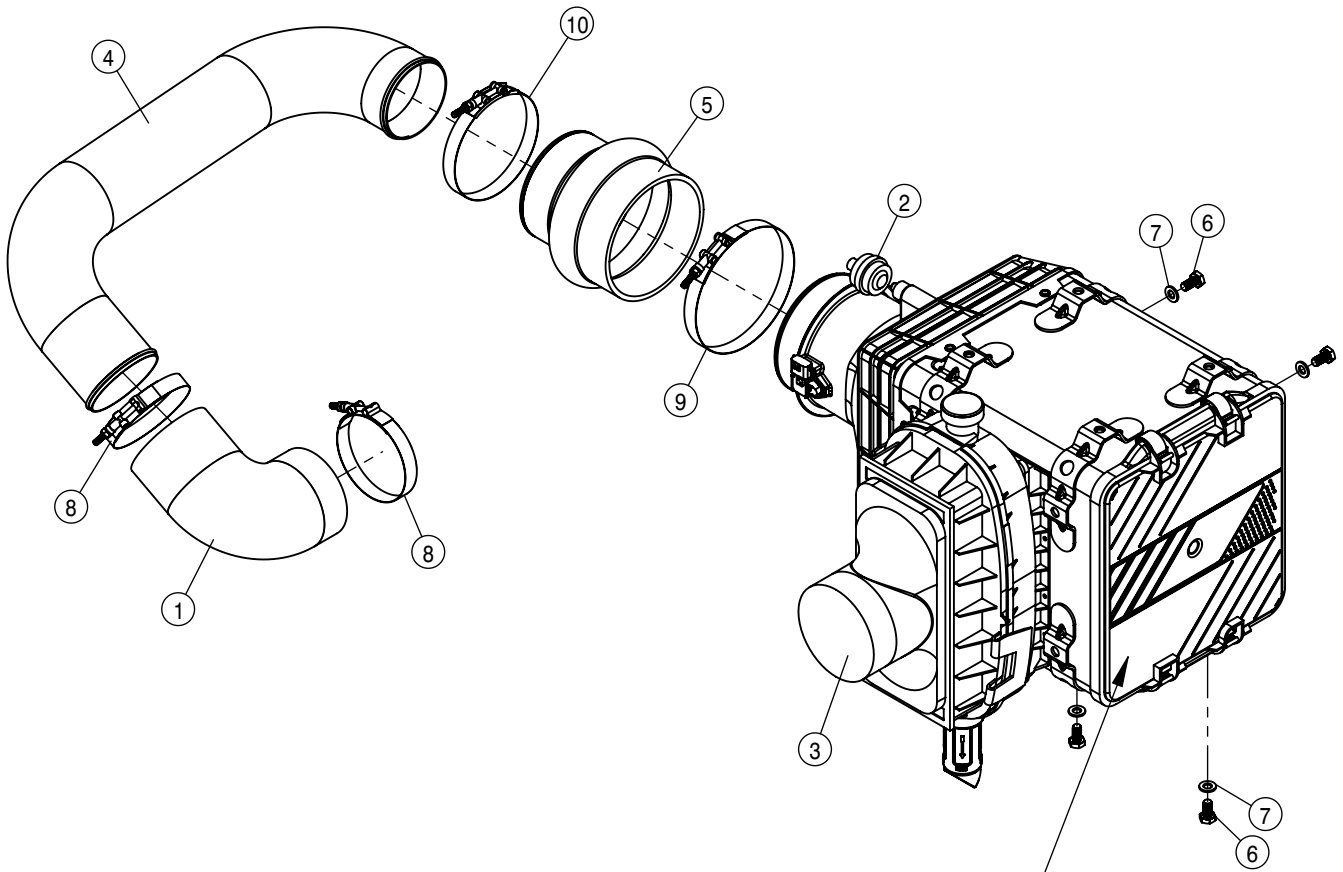

317491-PRIMARY ELEMENT, AIR CLEANER
317492-SECONDARY ELEMENT, AIR CLEANER

TIER-4F AIR CLEANER ASSEMBLY			
DET	QTY	P/N	DESCRIPTION
1	1	316624	4.00" 4.50 X 5.75 EDPM ELBOW
2	1	317355	AIR FILTER MINDER SWITCH
3	1	317502	AIR CLEANER
4	1	317520	TUBE AIR INTAKE TURBO
5	1	317550	REDUCER HUMP HOSE
6	4	473793	10MM-1.50 X 20MM HEX BOLT GR8
7	4	473799	10MM FLAT WASHER
8	2	520134	4.31/4.59 T-BOLT HOSE CLAMP SS
9	1	520147	6.38/6.69 T-BOLT HOSE CLAMP
10	1	520148	5.38/5.69 T-BOLT HOSE CLAMP SS