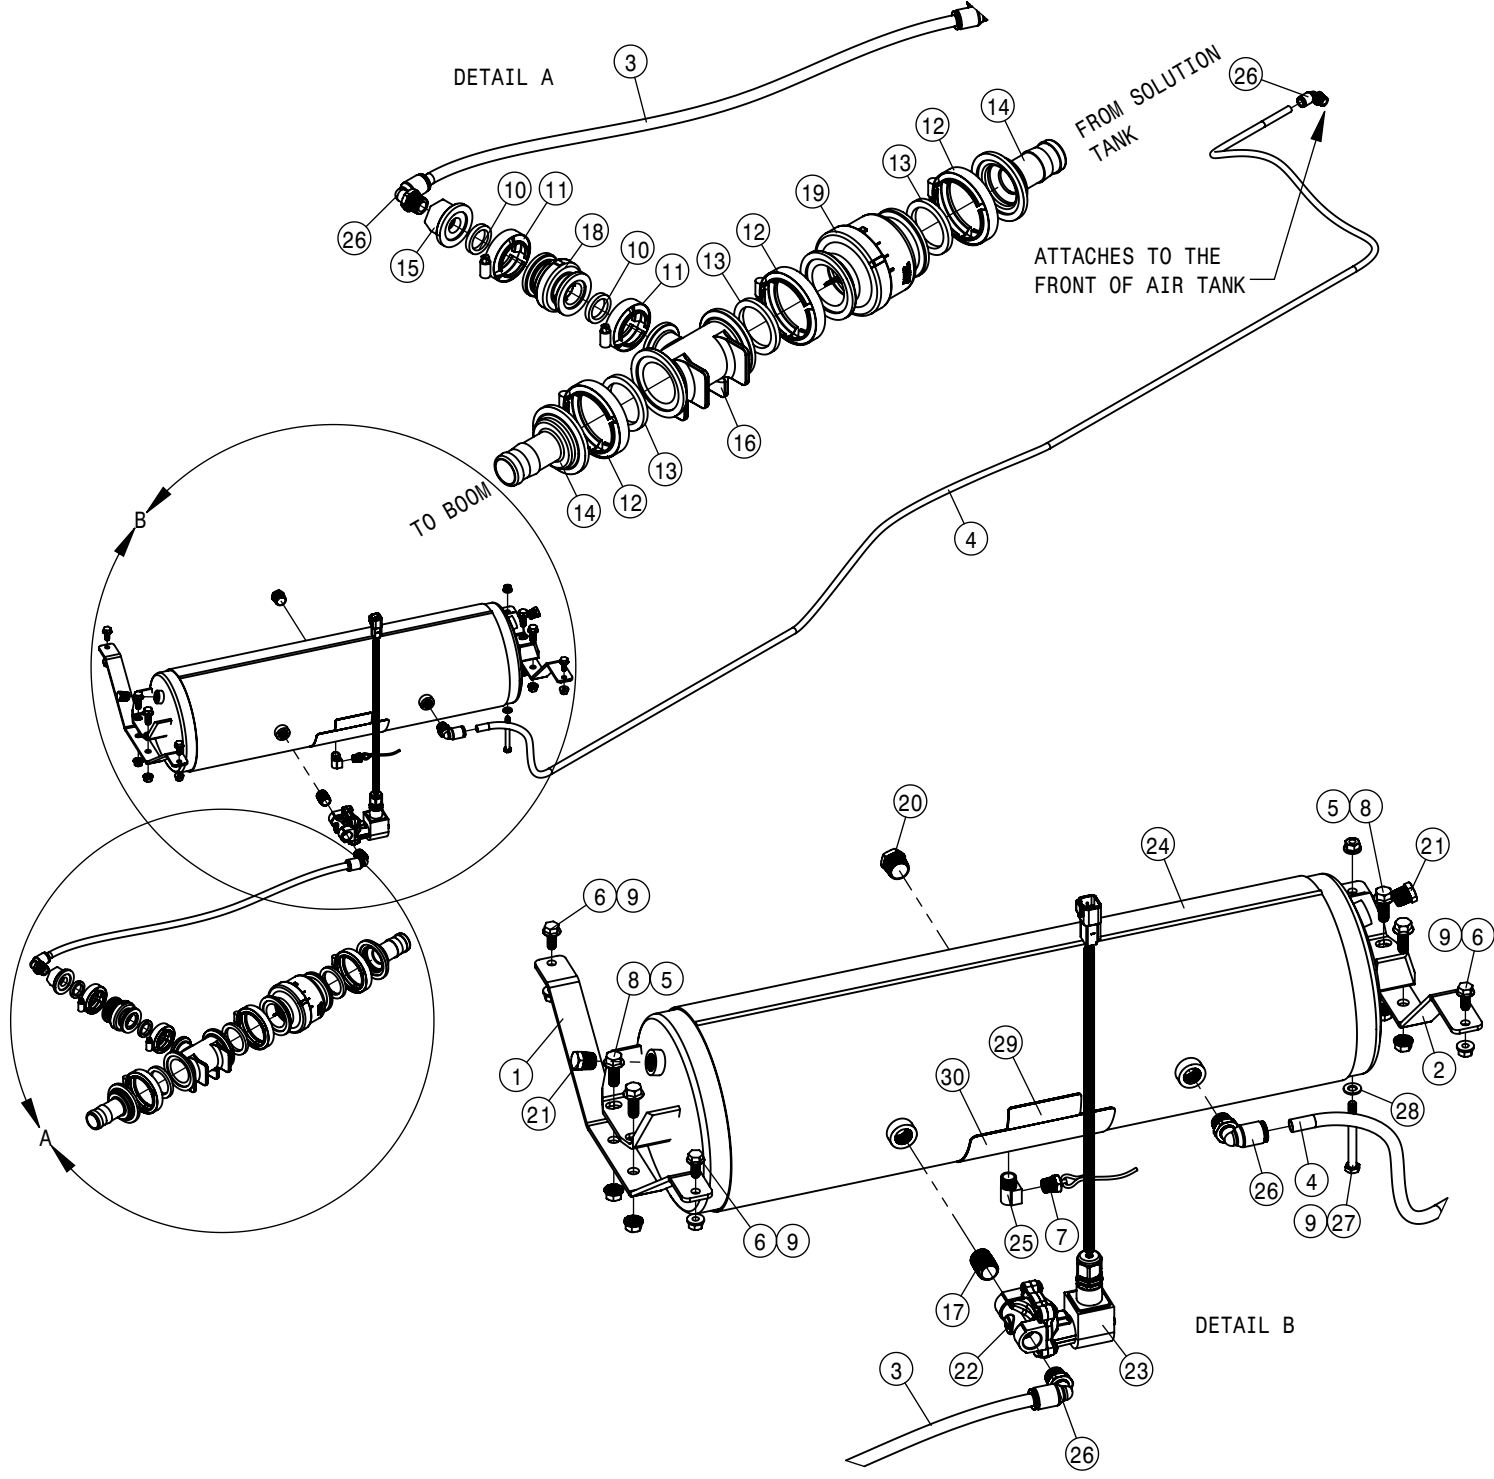

AIR PURGE OPTION			
DET	QTY	P/N	DESCRIPTION
1	1	167501	DTS AP PURGE BRACKET
2	1	167502	DTS AIR PURGE TANK BRKT
3	1	195914-027	1/20D AIR BRAKE TUBING J844-B
4	1	195914-133	1/20D AIR BRAKE TUBING J844-B
5	4	470087	3/8UNC HEX SERR FLANGE NUT
6	3	470233	5/16UNC X 3/4 SERR FLG HEX BOLT
7	1	470266	DRAIN VALVE KIT, 1/4NPT
8	4	470460	3/8 X 1" SERR FLG BOLT
9	4	470570	5/16-18UNC CTRLK FLG NUT MC GR5
10	2	500157	1" FLANGE GASKET EPDM
11	2	500159	1" FLANGE CLAMP S.S.
12	3	500194	2" FP FLANGE CLAMP S.S.
13	3	500195	2" FP FLANGE GASKET EPDM
14	2	500230	2" FP FLANGE PLUG-1 1/2" HOSE BARB
15	1	500238	1" FLANGE PLUG W/1/2"FNPT POLY

AIR PURGE OPTION			
DET	QTY	P/N	DESCRIPTION
16	1	500272	2" FP FLANGE TEE X 1" FLANGE TEE
17	1	502717	CLOSE NIPPLE .50NPT BRS
18	1	503102	1" FLANGE CHECK VALVE
19	1	503105	2" FP CHECK VALVE, LOW RESTRICTION
20	1	505231	PIPE PLUG .50NPT HEX HD BRS
21	2	505238	PIPE PLUG .375NPT HEX HD BRS
22	1	696241	.5FNPT N/C SOLENOID VALVE
23	1	696242	12V COIL FOR SOLE VLV
24	1	701519	DTS AIR TANK W/DECAL
25	1	711027	1/4 NPT ST EL BRS
26	4	711042	1/2MNPT-1/2 NYL TUBE LBO
27	1	900072	5/16UNC X 3 HHCS GR5 MC
28	1	920001	SAE FLAT WASHER 5/16 MC
29	1	N209334	LABEL, AIR TANK DRAIN
30	1	N404969	LABEL, DECAL SAFETY AIR DRIER