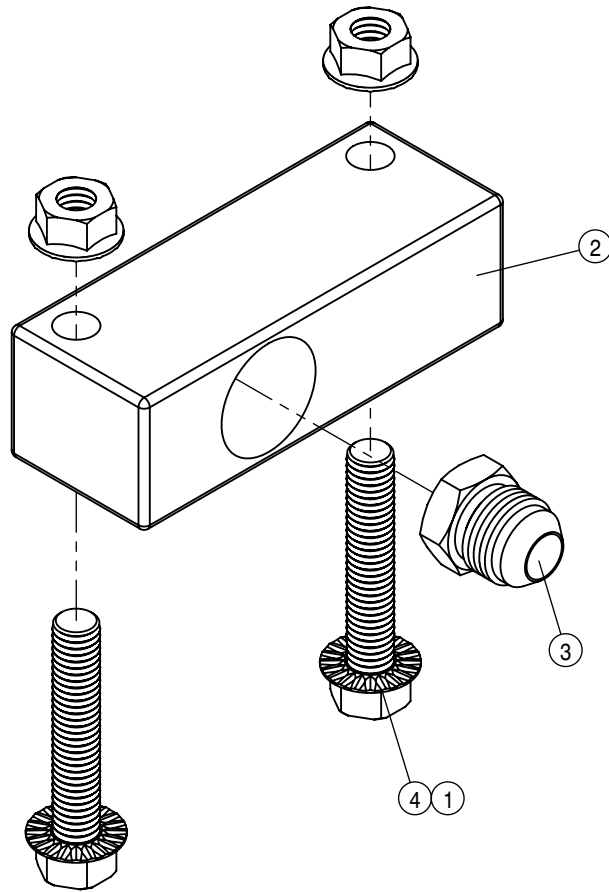

SUPPORT WITHOUT ALL WHEEL STEER VALVE			
DET	QTY	P/N	DESCRIPTION
1	2	470087N	3/8UNC HEX SERR FLG NUT YZ
2	1	470690	POLY CLAMP, DTS HYD AUX OPT
3	1	618457	3/4MJIG PLUG
4	2	900133N	3/8UNC X 2" SERR FLANGE BOLT