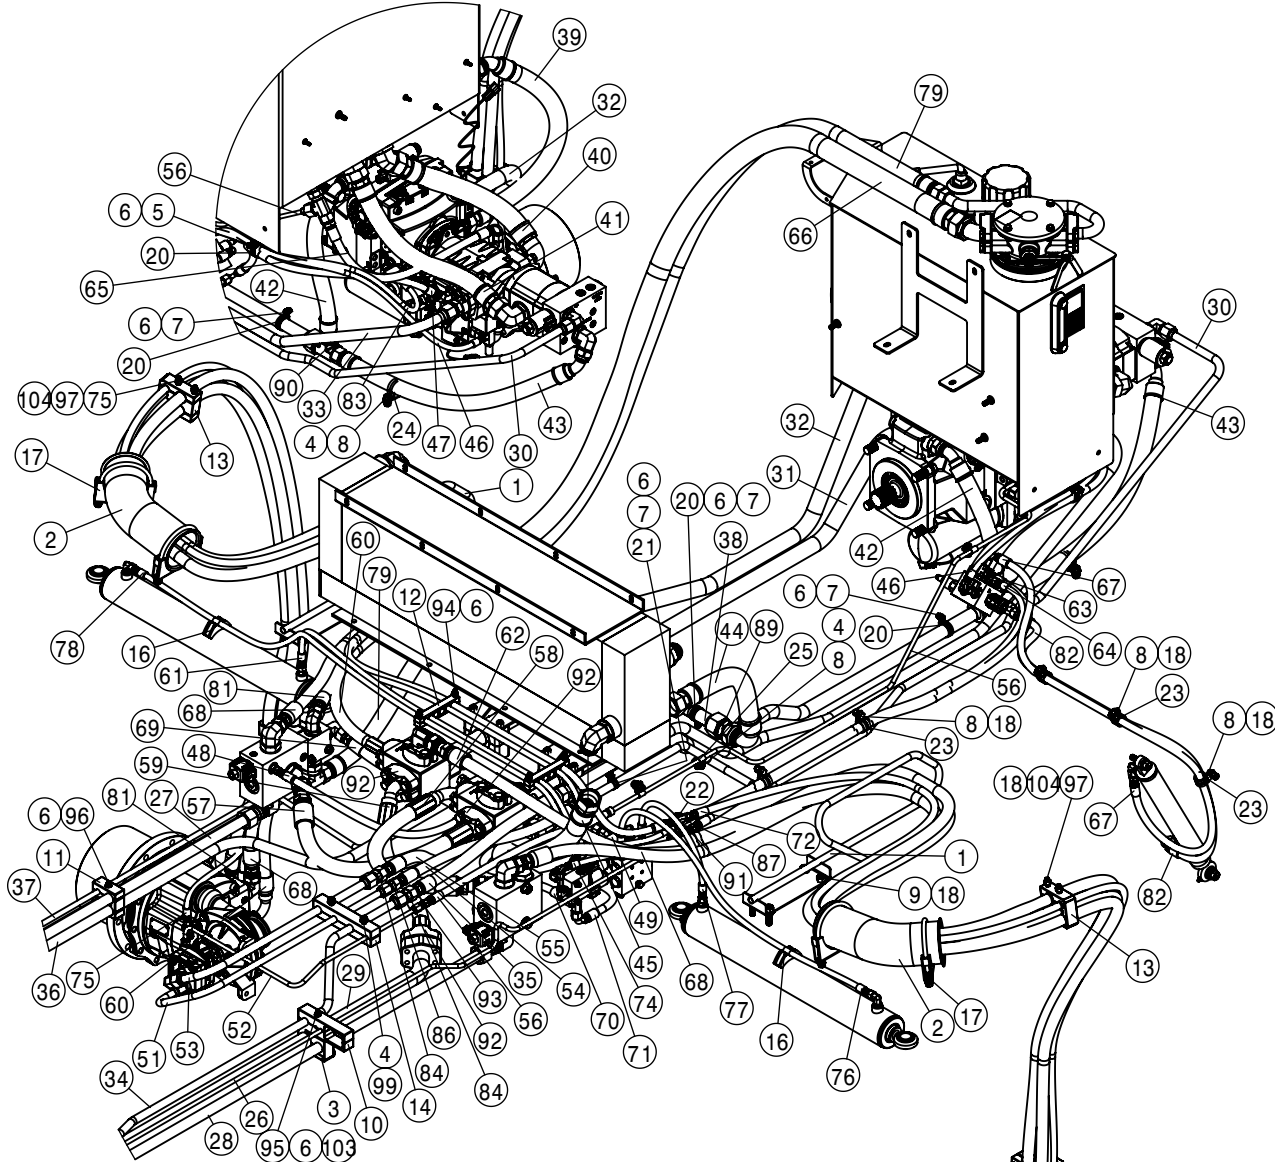

REAR HYDRAULIC HOSEING SYSTEM			
DET	QTY	P/N	DESCRIPTION
1	2	360301	LEG HOSE GUIDE LOOP BKT
2	2	362376	LEG HOSE GUIDE TUBE
3	1	362386	HOSE CLAMP BRACKET
4	8	470087	3/8-16UNC HEX FLG NUT SER MC GR5
5	2	470118	1/4 UNC X 3/4 SER FLG BOLT
6	11	470121	1/4 UNC SERR FLG LOCK NUT
7	3	470122	1/4 UNC X 1/2 SERR FLG BOLT
8	10	470409	3/8UNC X 3/4" SERR FLG BOLT
9	10	470431	1/2UNC X 1 1/2 HHSFB GR5 MC
10	1	470697	TUBE CLAMP BODY 1"-1.5" OD
11	1	470698	TUBE CLAMP BODY, 1" -1/2" OD
12	2	470699	TUBE CLAMP BODY,0.52"-0.68" OD
13	4	470700	LEG HOSE CLAMP
14	1	470712	TUBE CLAMP BODY, .41"-.78" OD
NS	2	470751	SLEEVE, DTS
16	2	470887	Cylinder Saddle Clamp
17	4	472218	4" MUFFLER CLAMP 3/8UNC GRAY
18	22	473010	3/8-16UNC NYLOCK NUT SS
19	1	520101	CUSH HOSE CLAMP,#16, 1"D X 1/2W
20	3	520102	CUSH HOSE CLAMP,#20, 1 1/4D X 1/2W
21	1	520104	CUSH HOSE CLMP,#12, 3/4D X 1/2W
22	1	520116	CUSH HOSE CLAMP,#16, 1IN DBL TUBE
23	5	520121	CUSH CLAMP,#16 1IN X 3/4W
24	1	520160	CUSH CLAMP,#24 1 1/2D-3/4WLOOP
25	3	520171	CUSH CLAMP, #6,3/8D X 3/4W
26	1	606155	FRT BRK LNE 0.375"OD X 0.049"W
27	1	614772	HYD TUBE RF DRIVE 1"ODX.12"WT
28	1	614773	HYD TUBE LF DRIVE 1"ODX.12"WT
29	1	614774	HYD TUBE B DRIVE 1.5"ODX.134"WT
30	1	614775	SOL PUMP TUBE .75"ODX.095"WT
31	1	615114	HYD DRIVE TUBE A SIDE 1.5X.134W
32	1	615115	HYD DRIVE TUBE B SIDE 1.5X.134W
33	1	615116	HYD AUX TUBE 1" OD X .12" WT
34	1	617229	HYD AUX TUBE 0.75" OD X .065WT
35	1	617230	12-451TC-16FJX-12FJX-22 HA
36	1	617237	AUX RETURN 1"OD X 0.065"WT
37	1	617238	OPT AUX TUBE 0.5"OD X .049"WT
38	1	617240	DP CASE, SOL COOLER REAR TUBE
39	1	617241	20-811-20FJX-20FJX45-28 H/A
40	1	617242	24-811-24FJX-24C61F90-20