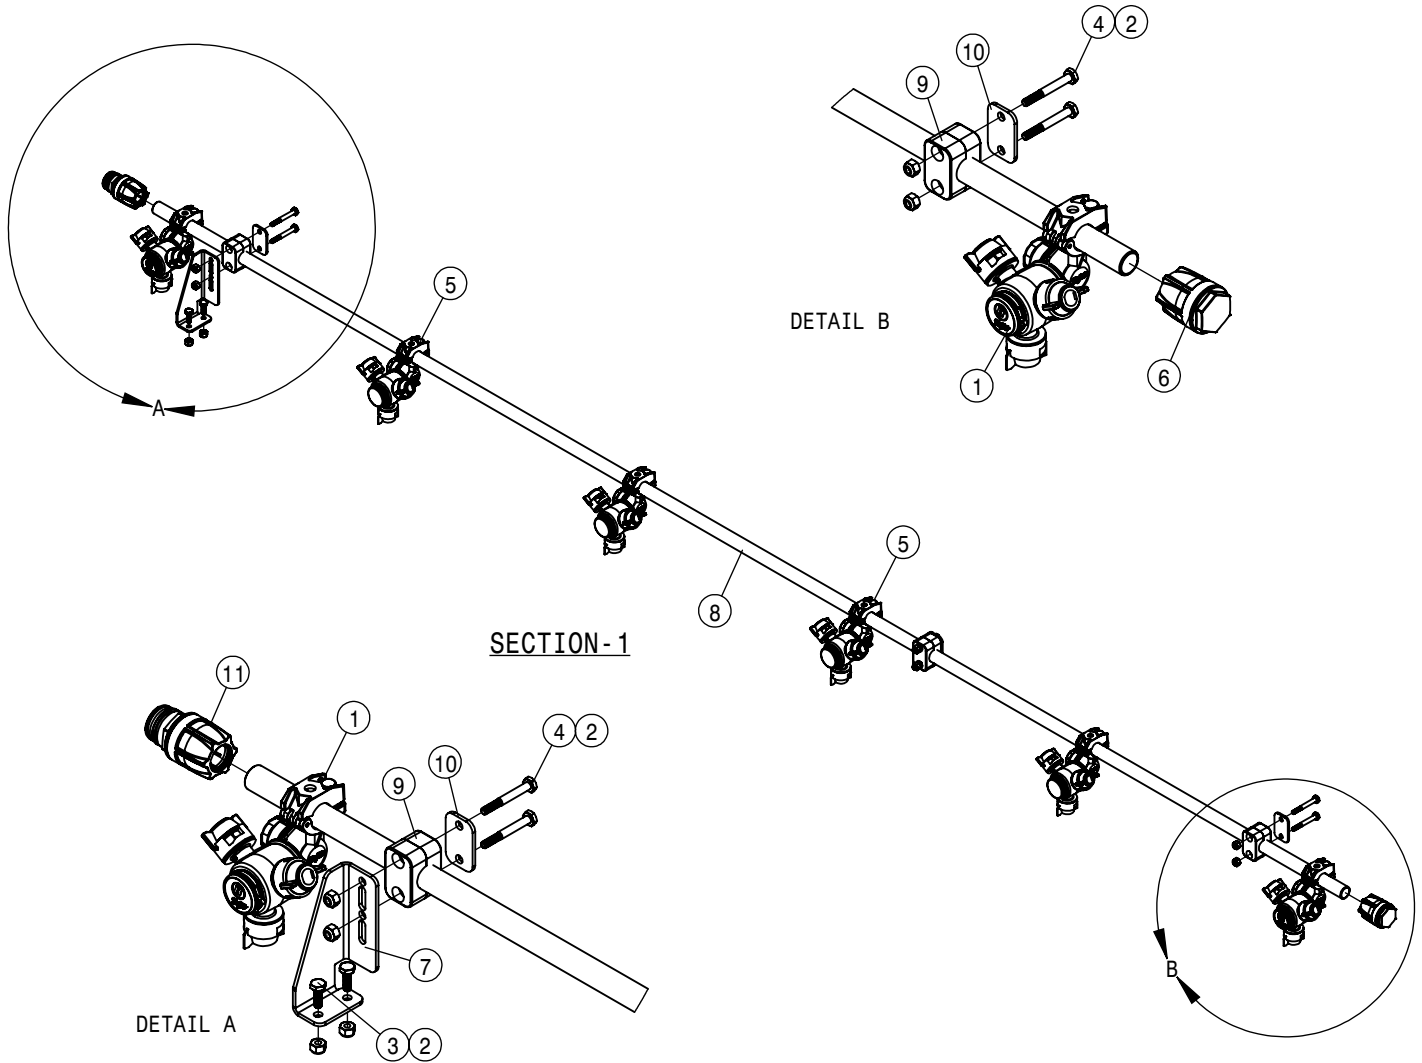

20" WET BOOM SPACING, SECTION-1 80" BOOM			
DET	QTY	P/N	DESCRIPTION
1	2	737962	QUICK TJET 3-TIP BODY, 1/2" RS
2	8	910118	1/4-20UNC NYLOCK NUT SS
3	2	900448	1/4UNC X 3/4 HHCS SS
4	6	900022	1/4UNC X 2 HHCS SS
5	4	737961	QUICK TJET 3-TIP BODY, 1/2"
6	1	500332	1/2" PIPE BOOM END
7	1	169154	OUTER SOLU BRKT, DTS' 16
8	1	167803	TUBE-WET BM .50X105 20"SP
9	3	470358	TUBE CLAMP BODY, .840 (1/2 PIPE)
10	3	470752	SS COVER PLATE FOR 470358
11	1	500331	T3 - 1/2" PIPE BOOM END