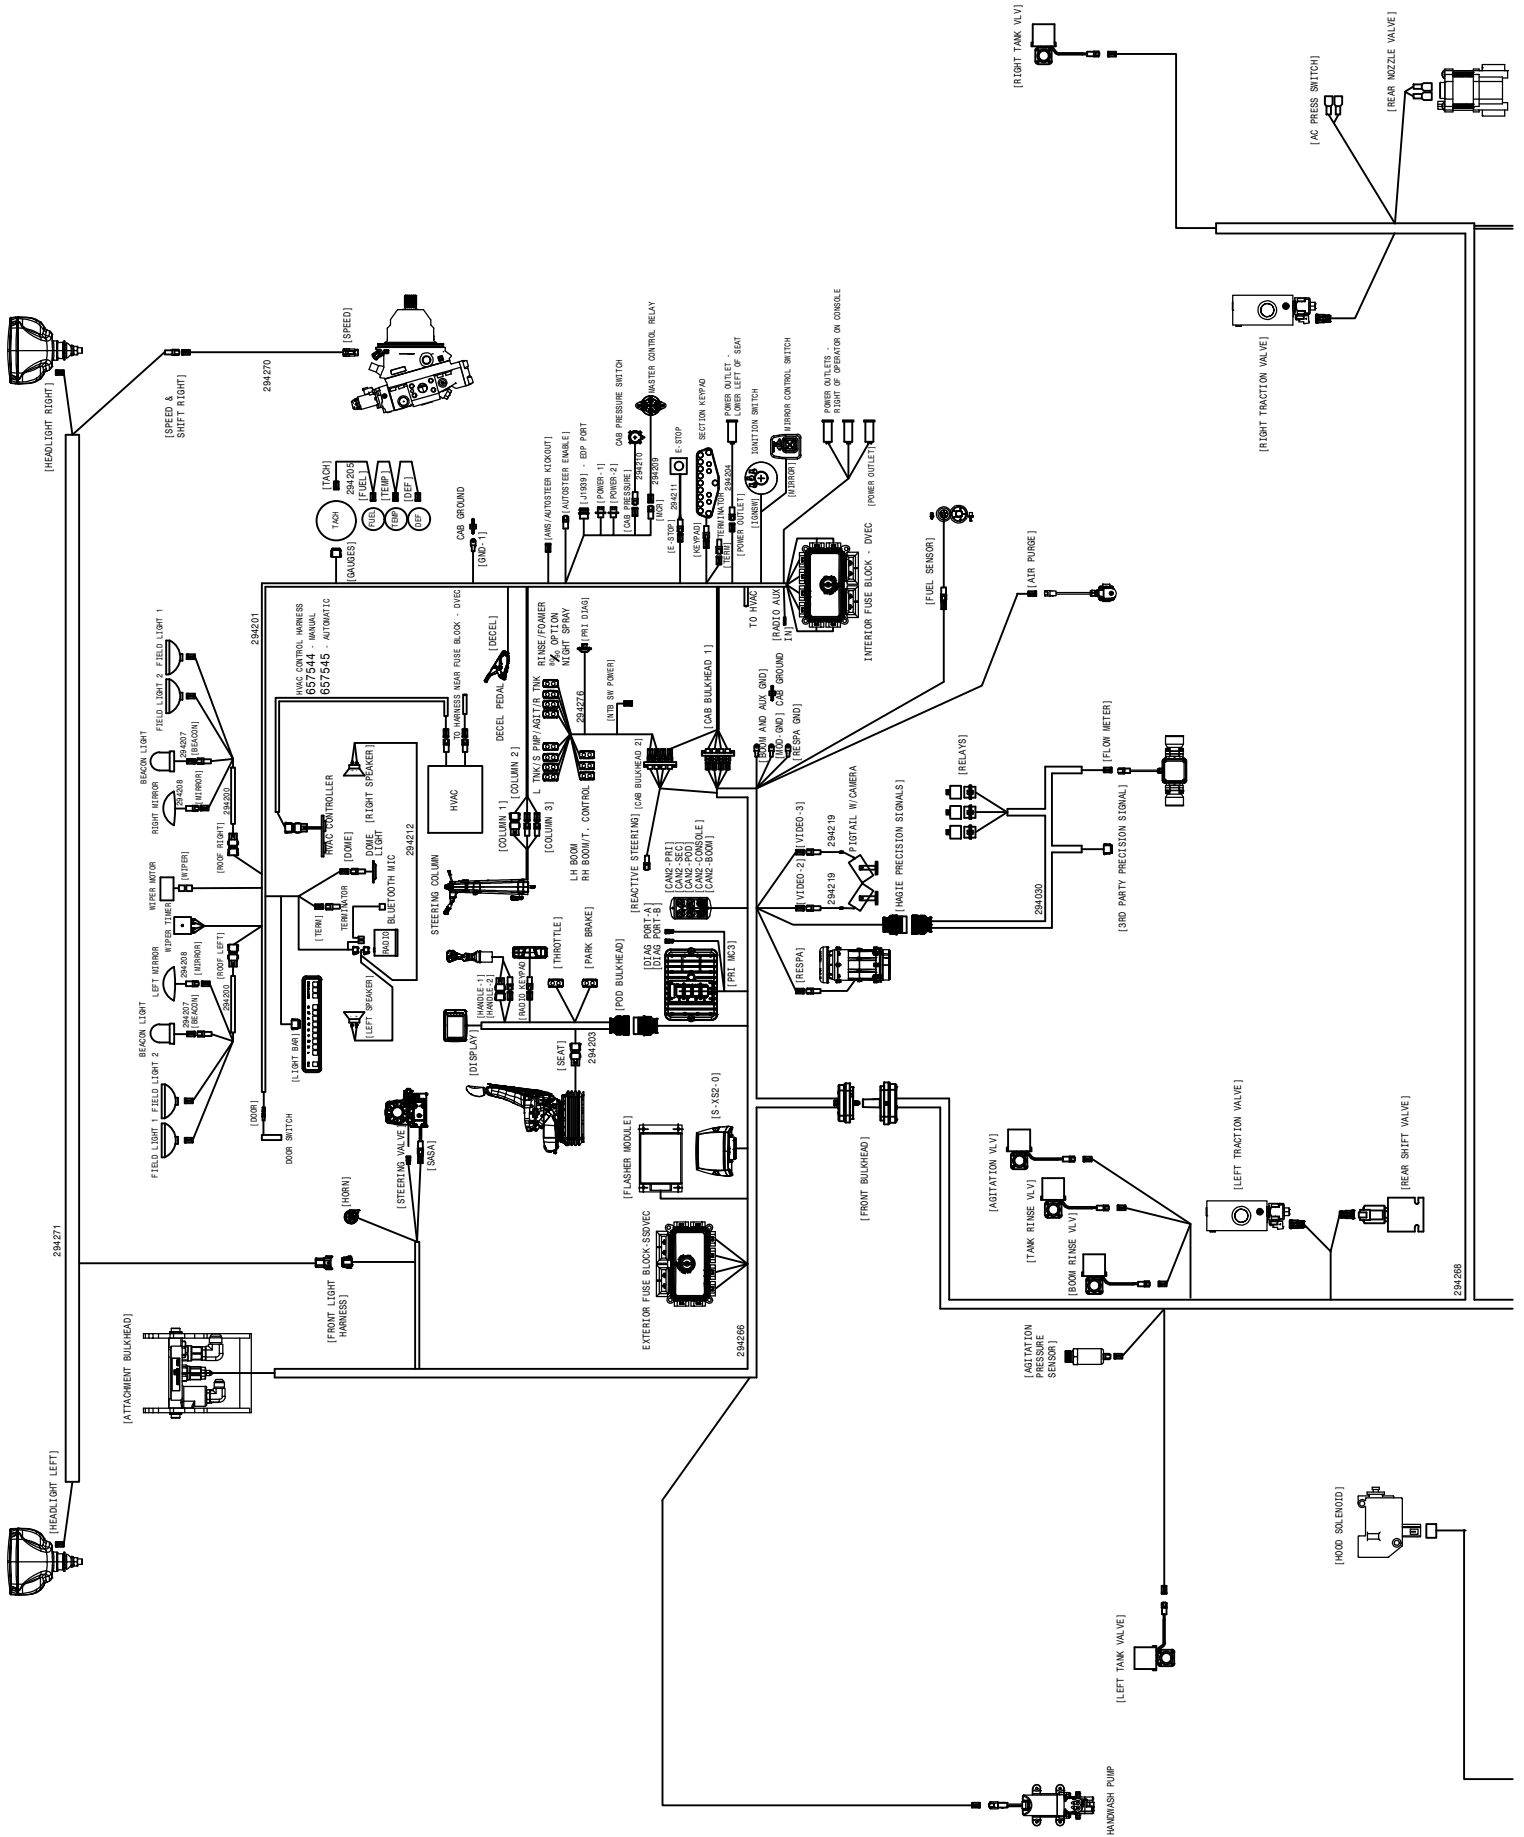

DTS10 HYDRAULIC DIAGRAM 2016-17
REFERENCE DRAWING NO. 499343s2_RevB

DET.	QTY	PART NO.	DESCRIPTION	DET.	QTY	PART NO.	DESCRIPTION
1	1	614775	SOL PUMP TUBE, .75"OD X .95"WT	22	1	617254	08-451TC-08FJX-08FJX90-21 H/A
2	1	615116	HYD DRIVE TUBE 1" OD X .12 WT	23	1	617255	SOL PRESS LN .625"OD X .049"
3	1	617197	06-451TC-08FJX-06FJX90-136 H/A	24	1	617256	SOL CD LN, .375OD X .049"W
4	1	617226	10-451TC-10FJX-10FJX90-63 H/A	25	1	617257	SOL TANK .75"OD X .049"W
5	1	617227	10-451TC-12FJX-10FJX90-14 H/A	26	1	617258	10-451TC-10FJX-12FJX-25 H/A
6	1	617228	10-451TC-10FJX-10FJX-23 H/A	27	1	617259	12-451TC-12FJX-12FJX-23 H/A
7	1	617229	HYD AUX TUBE 0.75" OD X .065WT	28	1	617260	SOL CD LINE ENG F .375OD X.049
8	1	617230	12-451TC-16FJX-12FJX-22 H/A	29	1	617266	06-451TC-06FJX-08FJX-131 H/A
9	1	617231	12-451TC-12FJX-12FJX90-25 H/A	30	1	617267	04-451TC-04FJX-06FJX-55 H/A
10	1	617232	04-451TC-06FJX-04FJX90-39 H/A	31	1	617284	04-451TC-04FJX-06FJX-41 H/A
11	1	617233	04-451TC-06FJX-04FJX90-20 H/A	32	1	617285	04-451TC-04FJX-06FJX-19 H/A
12	1	617234	04-451TC-06FJX-04FJX-63 H/A	33	1	617286	04-451TC-04FJX-06FJX-74 H/A
13	1	617235	04-451TC-06FJX-04FJX-43 H/A	34	1	617289	06-451TC-08FJX-08FJX90-111 H/A
14	1	617236	04-451TC-06FJX-06FJX90-15 H/A	35	1	617290	06-451TC-08FJX-08FJX-110 H/A
15	1	617237	AUX RETURN 1"OD X 0.065"WT	36	1	617291	06-451TC-06FJX-06FJX-200 H/A
16	1	617238	OPT AUX TUBE 0.5"OD X .049"WT	37	1	617452	06-451TC-06FJX-06FJX45-29 H/A
17	1	617239	16-811-16FJX-16FJX-17 H/A	38	1	617453	10-451TC-10FJX-12FJX-79 H/A
18	1	617247	20-811-20FJX-20FJX-27 H/A	39	1	617454	08-451TC-08FJX-08FJX90-74 H/A
19	1	617250	08-451TC-08FJX-10FJX-35 H/A	40	1	617455	06-451TC-06FJX-06FJX90-99 H/A
20	1	617251	10-451TC-10FJX-10FJX-19 H/A	41	1	618945	06-451TC-06FJX-06FJX90-165 H/A
21	1	617253	08-451TC-10FJX-08FJX-26 H/A	42	1	619024	06-451TC-08FJX-08FJX-160 H/A