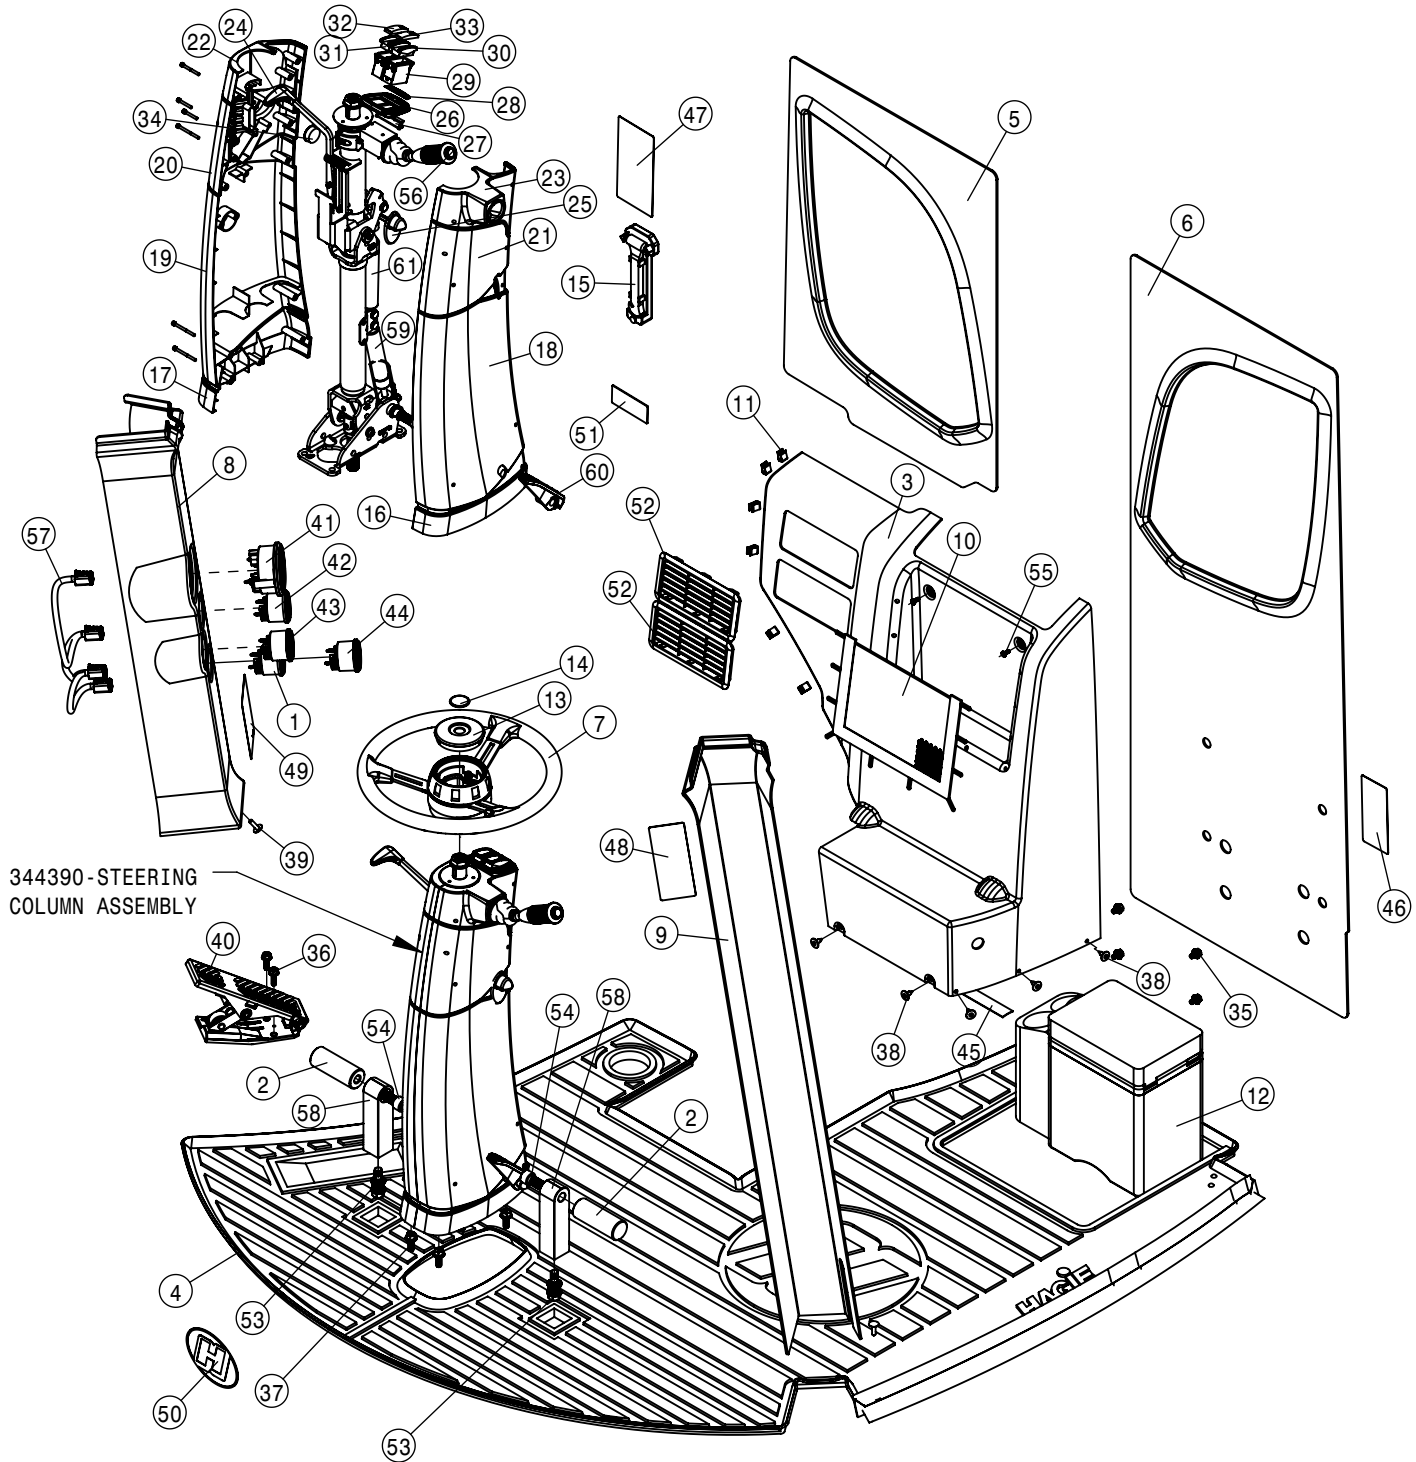

PREMIUM CAB INTERIOR ASSEMBLY			
DET	QTY	P/N	DESCRIPTION
1	1	344171	GAUGE BLANK
2	2	344284	STS CAB FOOT PEG '14
3	1	344308	REAR CONSOLE
4	1	344339	FLOORMAT - MOLDED
5	1	344347	RH REAR WALL LINER
6	1	344348	LH REAR WALL LINER
7	1	344392	STEERING WHEEL - PREMIUM
8	1	344397	RH A POST COVER
9	1	344398	LH A POST COVER
10	1	344411	CARGO NET - REAR CONSOLE
11	6	344413	"U" CLIP
12	1	344420	ELEC COOLER
13	1	344573	CTR CAP,STEERING WHEEL-PREMIUM
14	1	344575	DECAL - STEERING WHEEL CENTER
15	1	344646	WINDOW BREAKING TOOL, STS'15
16	1	344686	LH SIDE-LWR COVER, STRG COLUMN
17	1	344687	RH SIDE-LWR COVER, STRG COLUMN
18	1	344688	LH SIDE-MID COVER, STRG COLUMN
19	1	344689	RH SIDE-MID COVER, STRG COLUMN
20	1	344690	RH SIDE-UPR COVER, STRG COLUMN
21	1	344692	LH SIDE-UPR COVER, STRG COLUMN

PREMIUM CAB INTERIOR ASSEMBLY			
DET	QTY	P/N	DESCRIPTION
22	1	344693	RH SIDE-TOP COVER, STRG COLUMN
23	1	344694	LH SIDE-TOP COVER, STRG COLUMN
24	1	344695	UPR HANDLE RAL, STRG COLUMN
25	1	344696	LH UPR HANDLE RAL, STRG COLUMN
26	1	344697	SWITCH HOUSING, STRG COLUMN
27	1	344698	LIGHT 4LED 12V, STRG COLUMN
28	1	344699	INDICATOR PAD, STRG COLUMN
29	2	344700	RED COVER, HAZARD SERIES 533
30	1	344701	SWITCH ON/OFF SERIES 533
31	1	344702	SWITCH ON/OFF SERIES 533
32	1	344703	BLUE COVER, LIGHTS, 1-LED
33	1	344704	RED COVER, HAZARD SERIES 533
34	1	344734	RH CAP, STRG COLUMN
35	4	470232	5/16UNC X 1/2 HHSFB GR5 MC
36	2	470234	5/16UNC X 1 HHSFB GR5 MC
37	4	470460	3/8UNC X 1 HHSFB GR5 MC
38	5	470466	1/4 X 3/4 PLTC LCK RIVET
39	2	470545	PUSH TREE FASTENER 1/4 X 1
40	1	470649	PEDAL - DECEL
41	1	470650	GAUGE - 3" RPM
42	1	470651	GAUGE - 2" FUEL

PREMIUM CAB INTERIOR ASSEMBLY			
DET	QTY	P/N	DESCRIPTION
43	1	470652	GAUGE - 2" COOLANT TEMP
44	1	470654	GAUGE, DEF 2" '14
45	1	490645	VHB TAPE 5952, BLACK
46	1	650164	DECAL,NO PASSNGR/NOT NEAR LEAK
47	1	650176	DECAL,CAUTION,CAB CHEM EXPOSUR
48	1	650474	DECAL,PWR LINE/BM FOLD
49	1	650479	JOYSTICK DECAL, STS'15
50	1	651008	DECAL - H-DOT FRONT GLASS 5.00"
51	1	651009	ROPS DECAL, STS'14
52	2	657549	2412, 4"X8" Louver Grill
53	4	900263N	1/2UNC X 1" SER FLANGE BOLT
54	2	900396	5/8UNC X 2 SOCKET CAP SCR
55	2	903706	10-32X1/2 PHIL PAN MACH SCR
56	1	344691	LH SWITCH, WIPER/LIGHTS, STRG
57	1	294205	HARNES - A-POST GAUGE STS
58	2	344286	STS CAB FOOT PEG RISER
59	1	344708	GAS SPRING 500N, STRG COLUMN
60	1	344705	LEFT PEDAL, STRG COLUMN
61	1	344707	GAS SPRING 400N, STRG COLUMN