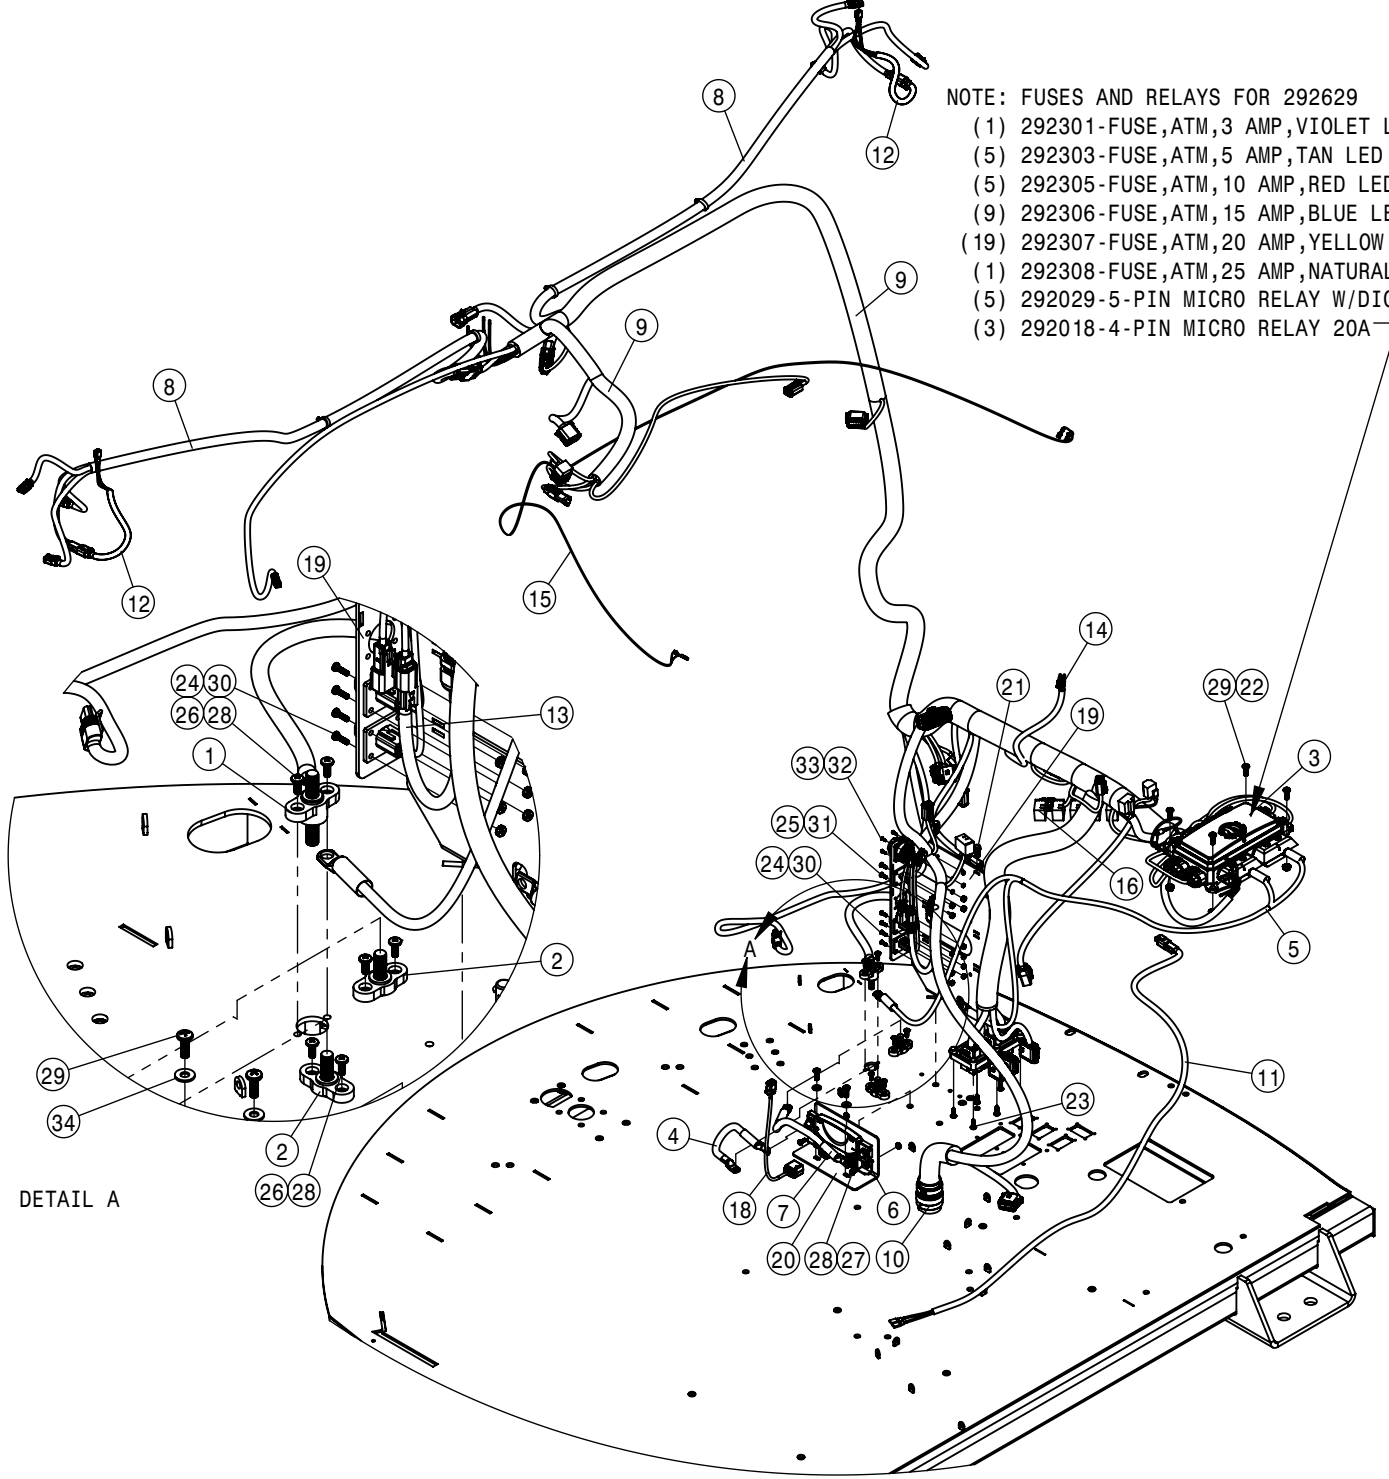

NOTE: FUSES AND RELAYS FOR 292629
(1) 292301-FUSE,ATM,3 AMP,VIOLET LED
(5) 292303-FUSE,ATM,5 AMP,TAN LED
(5) 292305-FUSE,ATM,10 AMP,RED LED
(9) 292306-FUSE,ATM,15 AMP,BLUE LED
(19) 292307-FUSE,ATM,20 AMP,YELLOW LED
(1) 292308-FUSE,ATM,25 AMP,NATURAL LED
(5) 292029-5-PIN MICRO RELAY W/DIODE 35A
(3) 292018-4-PIN MICRO RELAY 20A

DETAIL A

CAB ELECTRICAL-TOP ASSEMBLY			
DET	QTY	P/N	DESCRIPTION
1	1	291749	TERM BLOCK, BLACK, 3/8-16 THRU
2	2	291750	TERM BLOCK, RED, 3/8-16 THRU
3	1	292629	DVEC - INTERIOR
4	1	292647	CABLE - BATTERY POWER STS
5	1	292648	CABLE - DVEC POWER STS
6	1	292761	SOLID STATE MCR
7	1	292762	CABLE - SWITCH POWER STS
8	2	294200	HARNESS - ROOF STS
9	1	294201	HARNESS - MAIN CAB INT STS
10	1	294203	HARNESS - SEAT POD STS
11	1	294204	HARNESS - 12V POWER PLUG STS
12	2	294207	HARNESS - BEACON STS
13	1	294210	HARNESS - PRES SWITCH STS
14	1	294211	HARNESS - E-STOP STS
15	1	294212	HARNESS - SPEAKER STS
16	1	294276	HARNESS, CAB SWITCH DTS
NS	1	294324	HARNESS, WINDSHIELD WASHER EXT

CAB ELECTRICAL-TOP ASSEMBLY			
DET	QTY	P/N	DESCRIPTION
18	1	294425	HARNESS, SOLID STATE MCR
19	1	344310	CAB ELEC BRKT '15
20	1	345233	MCR MT BRKT
21	2	470118	1/4 UNC X 3/4 SER FLG BOLT
22	4	470121	1/4 UNC SERR FLG LOCK NUT
23	6	470465	#12 X 3/4 PHIL PAN SHT MTL SCR
24	8	470467	6-32 KEP NUT
25	4	470541	8-32 KEP NUT
26	6	470542	10-32 KEP NUT
27	2	470542	#10-32UNF KEP NUT MC GR5
28	8	903706	10-32X1/2 PHIL PAN MACH SCR
29	6	903711	1/4UNC X3/4PHIL PANHD MACH SCR
30	8	903812	6-32 X 1/2 PHIL PAN MACH SCR
31	4	903844	8-32 X 1/2 PHIL PANHD MACH SCR
32	4	903904	4-40 X 3/8 PHIL PAN MACH SCR
33	4	910029	4-40 HEX NUT
34	2	910112	SAE FLAT WASHER 1/4 SS