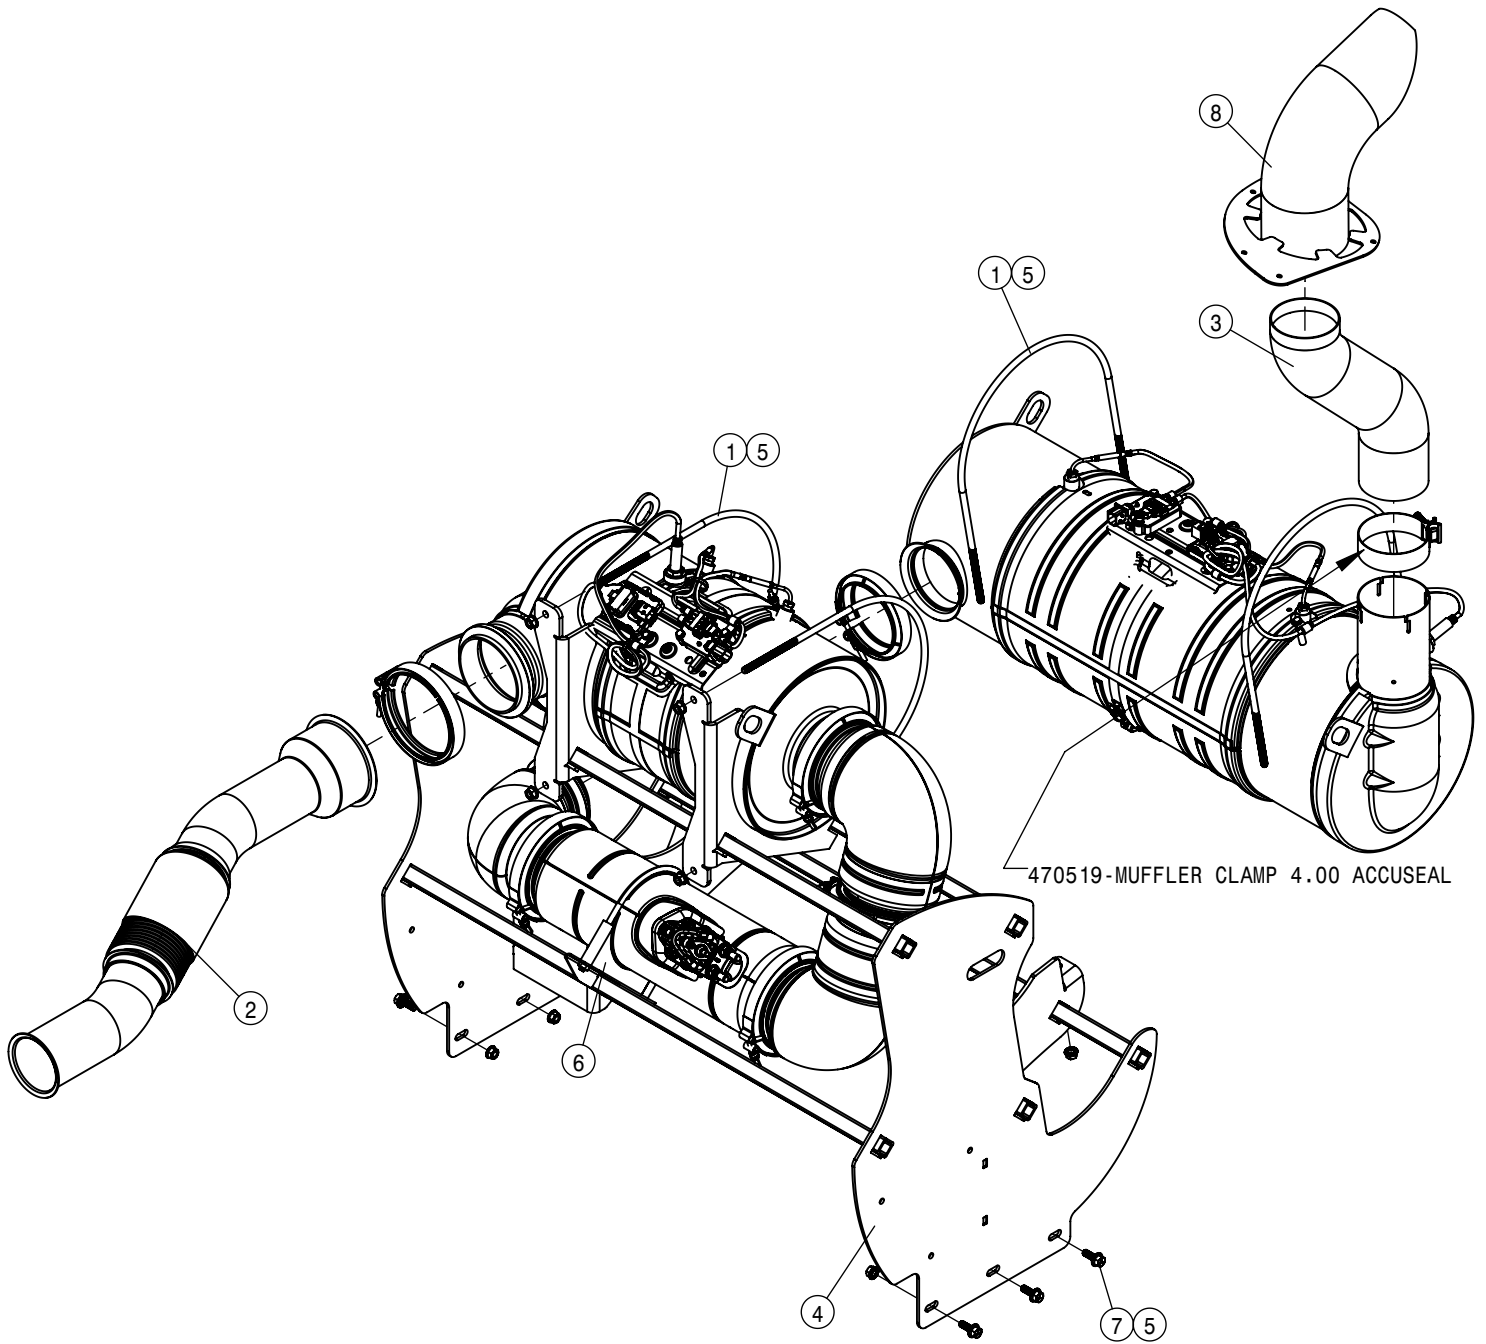

TIER-4F EXHAUST ASSEMBLY			
DET	QTY	P/N	DESCRIPTION
1	4	317322	3/8UNC-11.63ID-14.5 UBOLT
2	1	317522	PIPE, TURBO-DOC DTS2015
3	1	317525	EXHAUST OUTLET PIPE
4	1	317555	AFTERTREATMENT SUPP WLD-DTS
5	14	470087	3/8-16UNC HEX FLG NUT SER MC GR5
6	1	470354	MUFFLER CLAMP, 6.00 STD U-BOLT
7	6	470460	3/8UNC X 1 HHSFB GR5 MC
8	1	660254	EXHAUST STACK WLDT DTS T4F