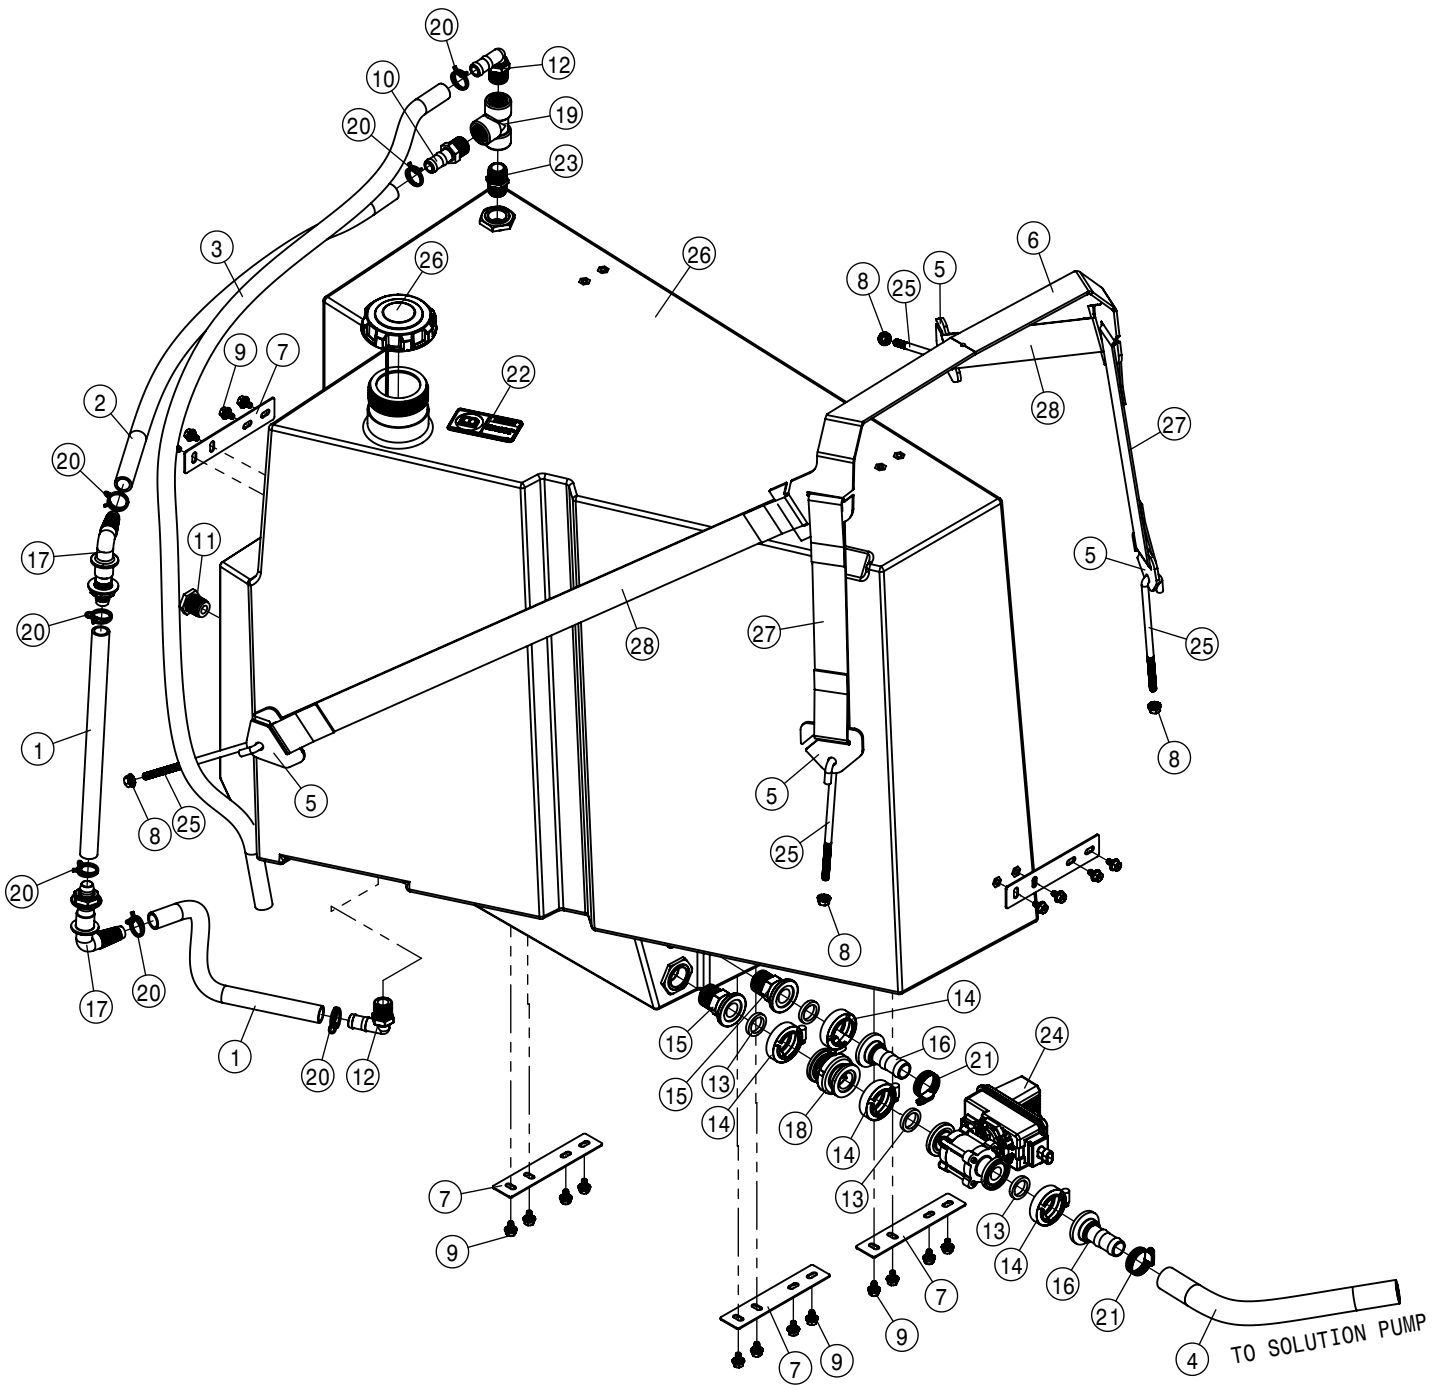

RINSE TANK ASSEMBLY			
DET	QTY	P/N	DESCRIPTION
1	2	195908-015	HOSE 3/4ID-1/8W CLEAR VINYL
2	1	195908-029	HOSE 3/4ID-1/8W CLEAR VINYL
3	1	195908-060	HOSE 3/4ID-1/8W CLEAR VINYL
4	1	197116-015	HOSE 1IN 1-FBR BR BLK EPDM
5	4	317734	BUCKLE-1 STRAP, DTS TANK TIEDOWN
6	1	362335	TOP BRACE-DTS TANK TIEDOWN
7	5	362337	BRKT-TANK SUPP
8	4	470087	3/8UNC HEX SERR FLANGE NUT
9	20	470232	5/16UNC X 1/2 HHSFB GR5 MC
10	1	500022	3/4NPT-3/4HOSE BARB, POLY
11	1	500043	3/4NPT PIPE PLUG, POLY
12	2	500054	3/4NPT-90-3/4 HOSE BARB, POLY
13	4	500157	1" FLANGE GASKET EPDM
14	4	500159	1" FLANGE CLAMP S.S.

RINSE TANK ASSEMBLY			
DET	QTY	P/N	DESCRIPTION
15	2	500163	1" FLANGE-1" MNPT ADPTR POLY
16	2	500171	1" FLANGE-1" HOSE BARB POLY
17	2	500340	3/4 HOSE BARB 90, BLKHD POLY
18	1	503102	1" FLANGE CHECK VALVE
19	1	505218	3/4 NPT PIPE TEE, POLY
20	7	520082	HOSE CLAMP NO 16 DBL WIRE
21	2	520090	HOSECLAMP NO 16 STAINLESS
22	1	650114	DECAL, FILL WITH FRESH WATER
23	1	690098	3/4NPT CLOSE NIPPLE, POLY
24	1	696196	3/4" ELEC BALL VALVE SS 1" FLG
25	4	701301	J-BOLT, 3/8-16 X 8.0
26	1	760904	RINSE TANK ASMY-DTS
27	2	763905	STRAP-.12 X 2.00 X 15.50
28	2	763906	STRAP-.12 X 2.00 X 38.00