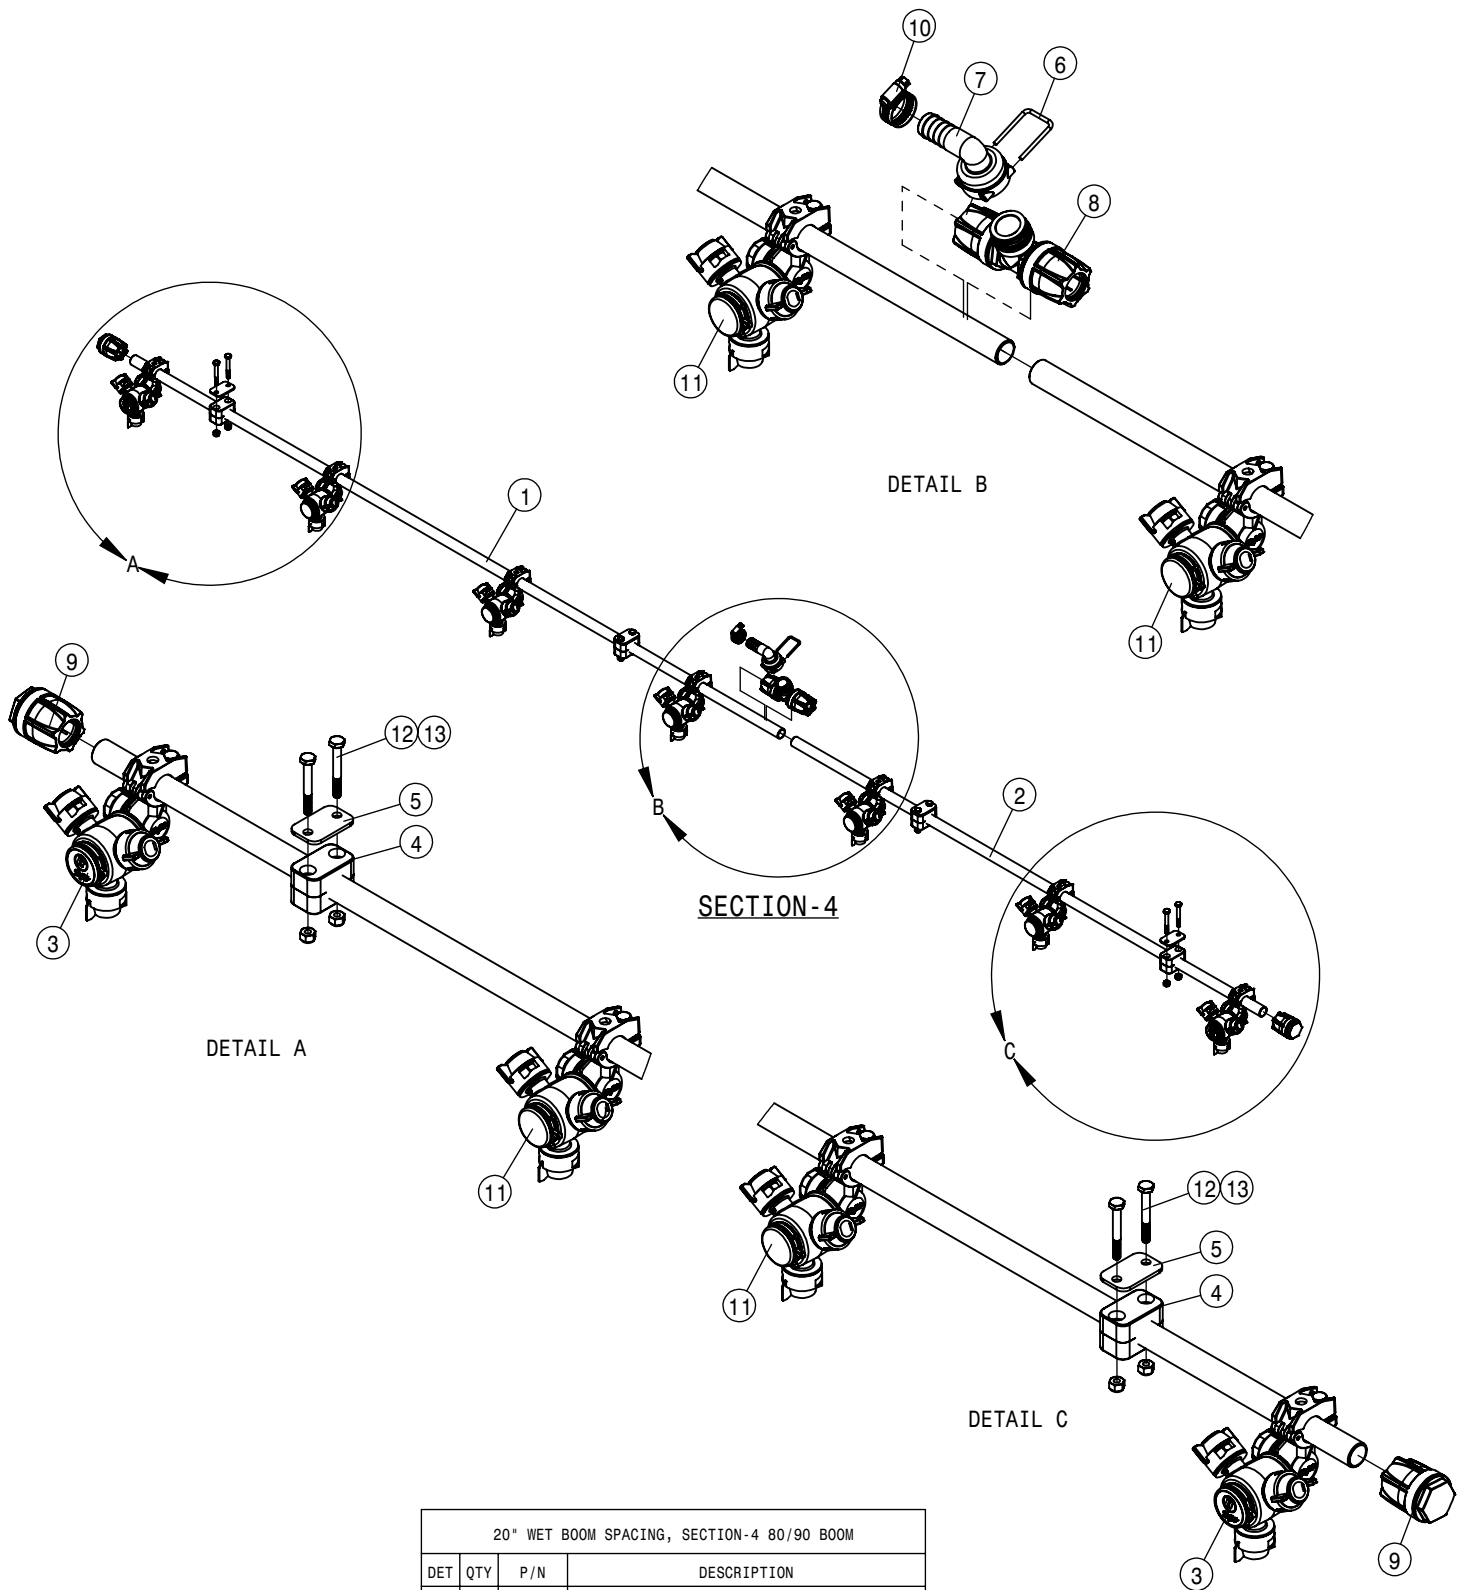

20" WET BOOM SPACING, SECTION-4 80/90 BOOM			
DET	QTY	P/N	DESCRIPTION
1	1	167704	TUBE-WET BM .50X71.583 20"SP
2	1	167705	TUBE-WET BM .50X51.78 20" SP
3	2	737962	QUICK TJET 3-TIP BODY, 1/2" RS
4	4	470358	TUBE CLAMP BODY, .840 (1/2 PIPE)
5	4	470752	SS COVER PLATE FOR 470358
6	1	500311	FORK D3 DIST 29
7	1	500327	T3 TO 20MM HB 90
8	1	500330	T3 - TEE 1/2" PIPE BOOM END
9	2	500332	1/2" PIPE BOOM END
10	1	520080	HOSE CLAMP NO 10 STAINLESS
11	5	737961	QUICK TJET 3-TIP BODY, 1/2"
12	8	900022	1/4UNC X 2 HHCS SS
13	8	910118	1/4-20UNC NYLOCK NUT SS