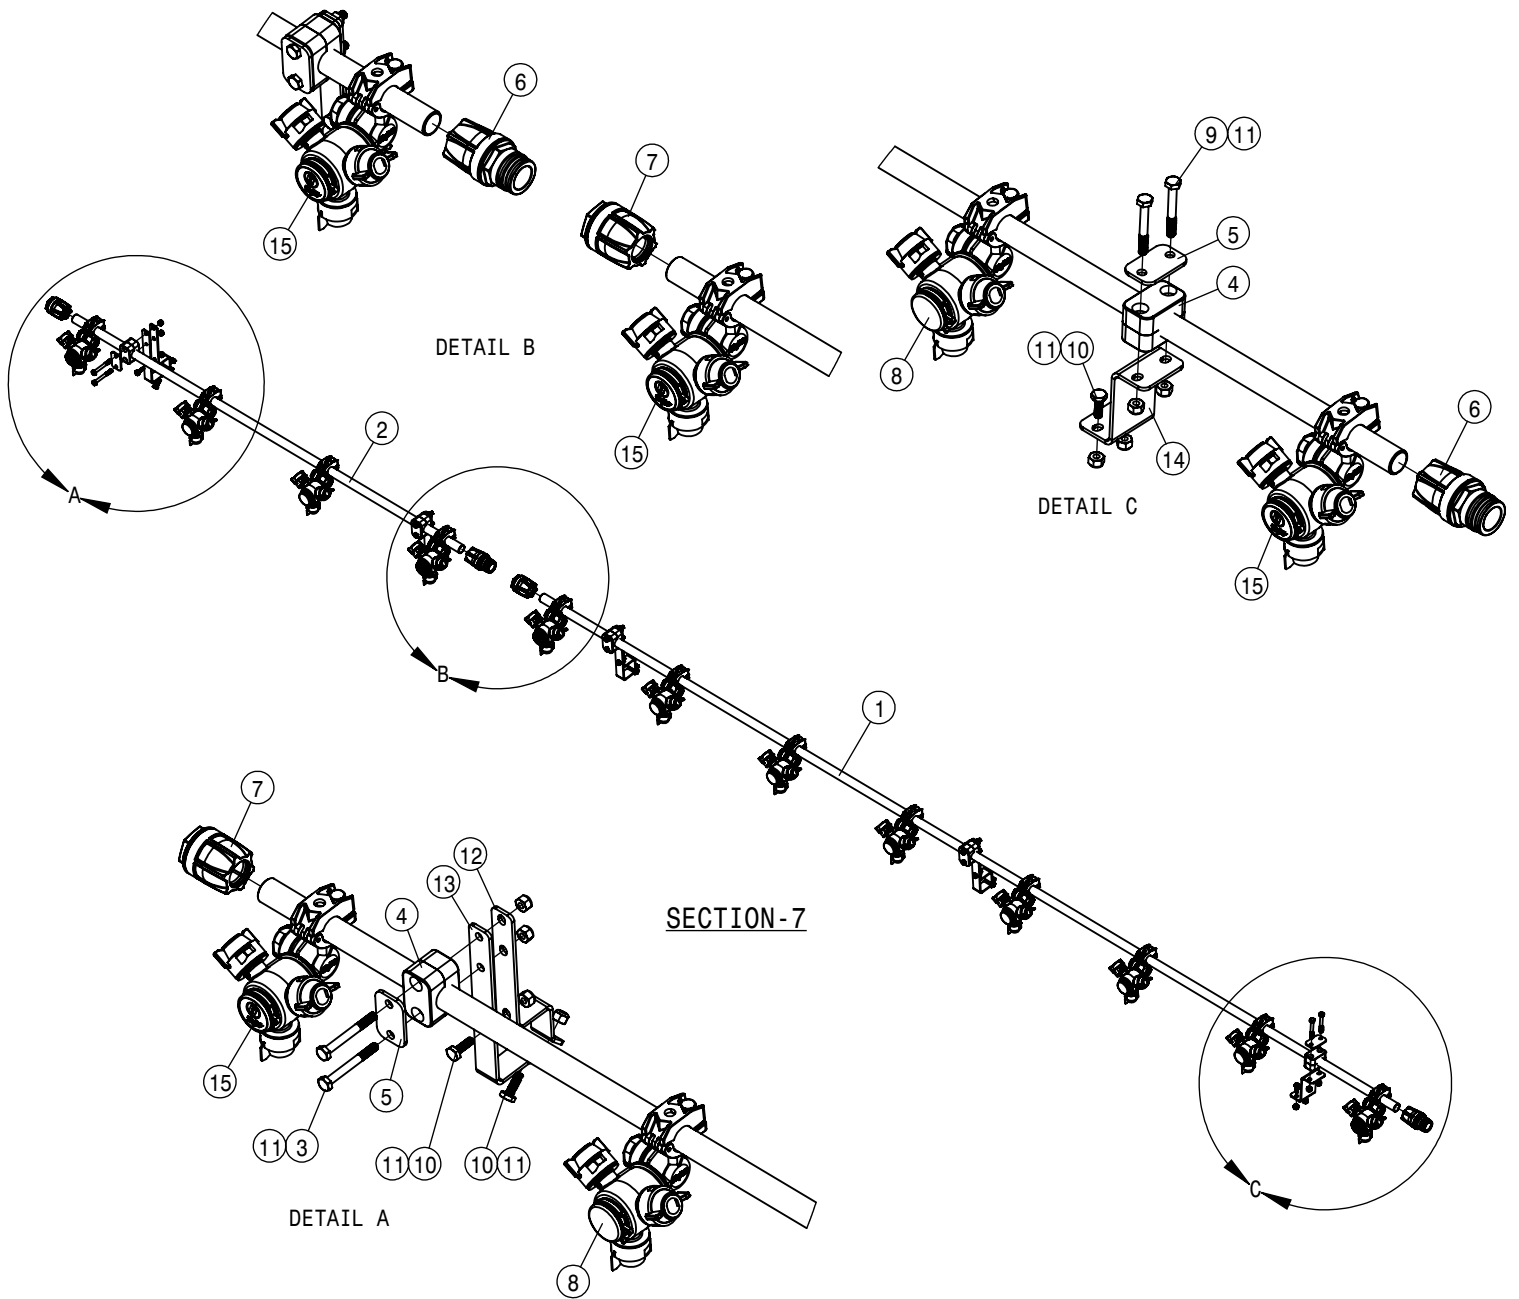

15" WET BOOM SPACING, SECTION-7 90',80' ELECT

DET	QTY	P/N	DESCRIPTION
1	1	167802	TUBE-WET BM .50X109.63 15"SP
2	1	167805	TUBE-WET BM .50X49.63 15"SP
3	8	470091	1/4UNC X 2 1/4 HEX BOLT SS
4	5	470358	TUBE CLAMP BODY, .840 (1/2 PIPE)
5	5	470752	SS COVER PLATE FOR 470358
6	2	500331	T3 - 1/2" PIPE BOOM END
7	2	500332	1/2" PIPE BOOM END
8	8	737961	QUICK TJET 3-TIP BODY, 1/2"
9	2	900022	1/4UNC X 2 HEX BOLT SS
10	10	900448	1/4UNC X 3/4 HHCS SS
11	20	910118	1/4-20UNC NYLOCK NUT SS
12	4	167429	BOOM MT, .50 PIPE 1.5" SQ UPPR
13	4	167430	BOOM MT, .50 PIPE 1.5" SQ LWR
14	1	167434	WET BOOM MT 1/2" PIPE X 2.98
15	4	737962	QUICK TJET 3-TIP BODY, 1/2" RS