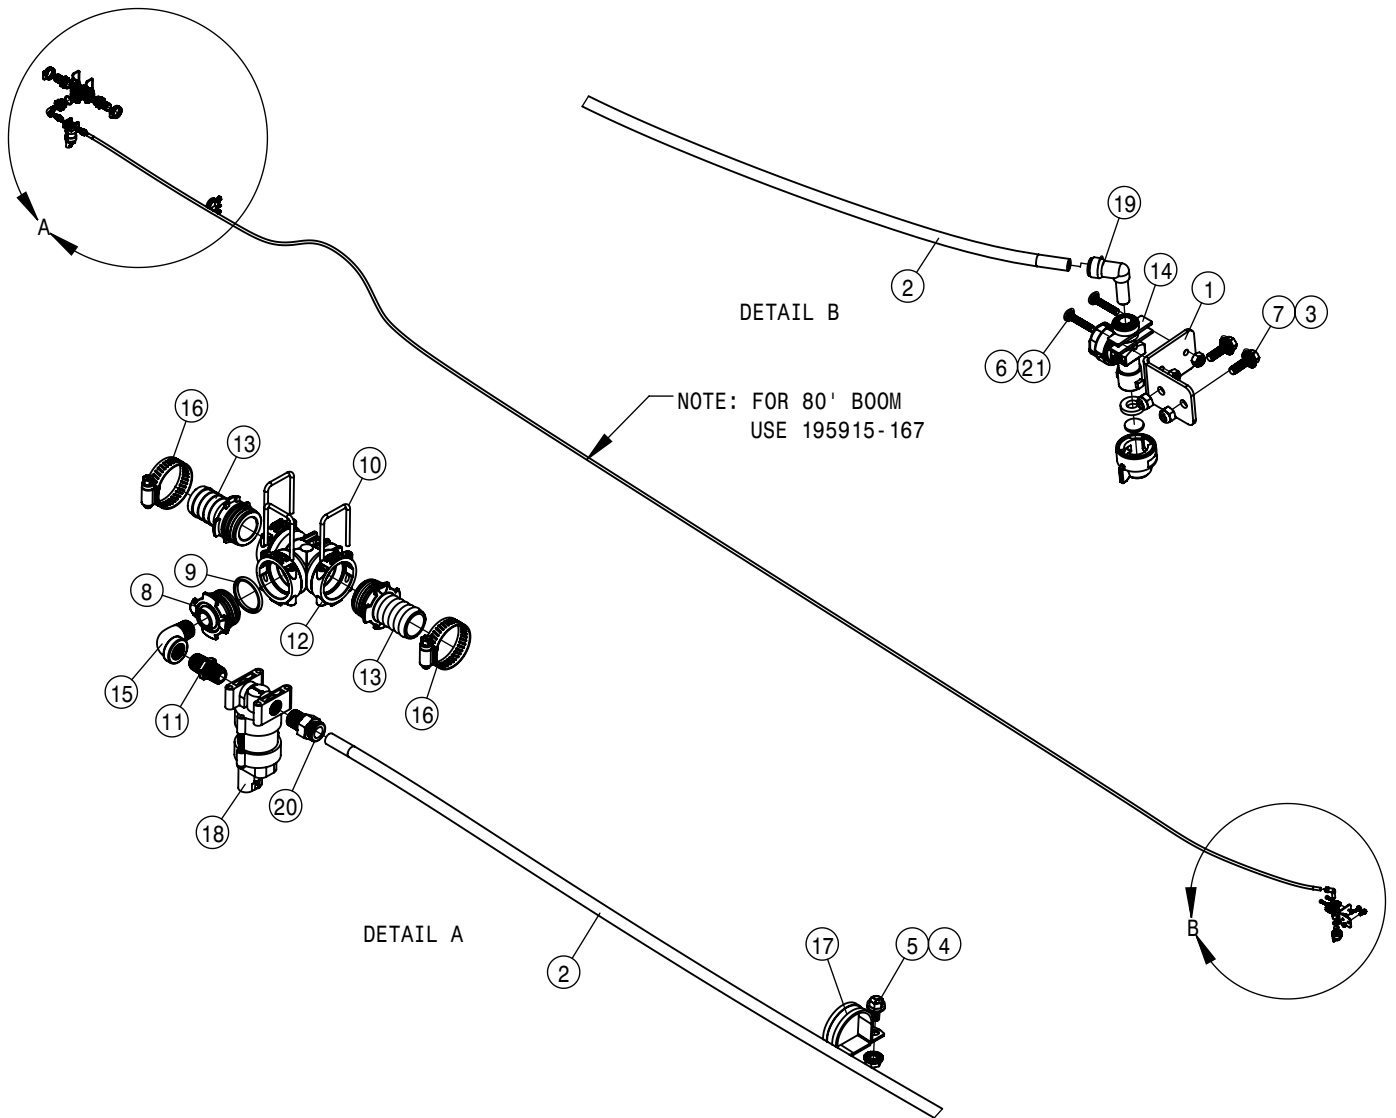

LEFT FENCE ROW ASSEMBLY 80/90				
DET	QTY	P/N	DESCRIPTION	
1	1	167438	FENCE ROW BRACKET DTS	
2	1	195915-226	3/80D AIR BRAKE TUBING J844-B	
3	2	470089N	1/4UNC HEX NYLOC NUT, 316 SS	
4	1	470121	1/4-20UNC HEX FLG NUT SER MC GR5	
5	1	470122	1/4UNC X 1/2 HHSFB GR5 MC	
6	2	473012	10-32 HEX NUT, NYLOC GR5	
7	2	473834	1/4UNC X 3/4 SER FLG BOLT SS	
8	1	500306	T3 MALE TO 1/4" NPT	
9	3	500309	O-RING, -120 EPDM	
10	3	500311	FORK D3 DIST 29	
11	1	500314	PIPE NIPPLE 1/4NPT POLY	
12	1	500324	T3 FEMALE TEE	
13	2	500325	T3 TO 25MM HB	
14	1	500334	NOZZLE-3/80D PUSH TO CONNECT	
15	1	505116	SS PIPE ST EL 90DEG .25NPT	
16	2	520090	HOSECLAMP NO 16 STAINLESS	
17	1	520100	CUSH HOSE CLAMP,#24, 1 1/2D X 1/2W	
18	1	696235	1/4" ELECT SOLU SOLE VLV, 2203	
19	1	711066	3/8 NYL PUSH IN ELBOW 90 DEG	
20	1	711068	3/8 TUBE-1/4 MNPT PRESS ON, BRASS	
21	2	903894	10-32 X 1 PHIL RDHD MACH SCR