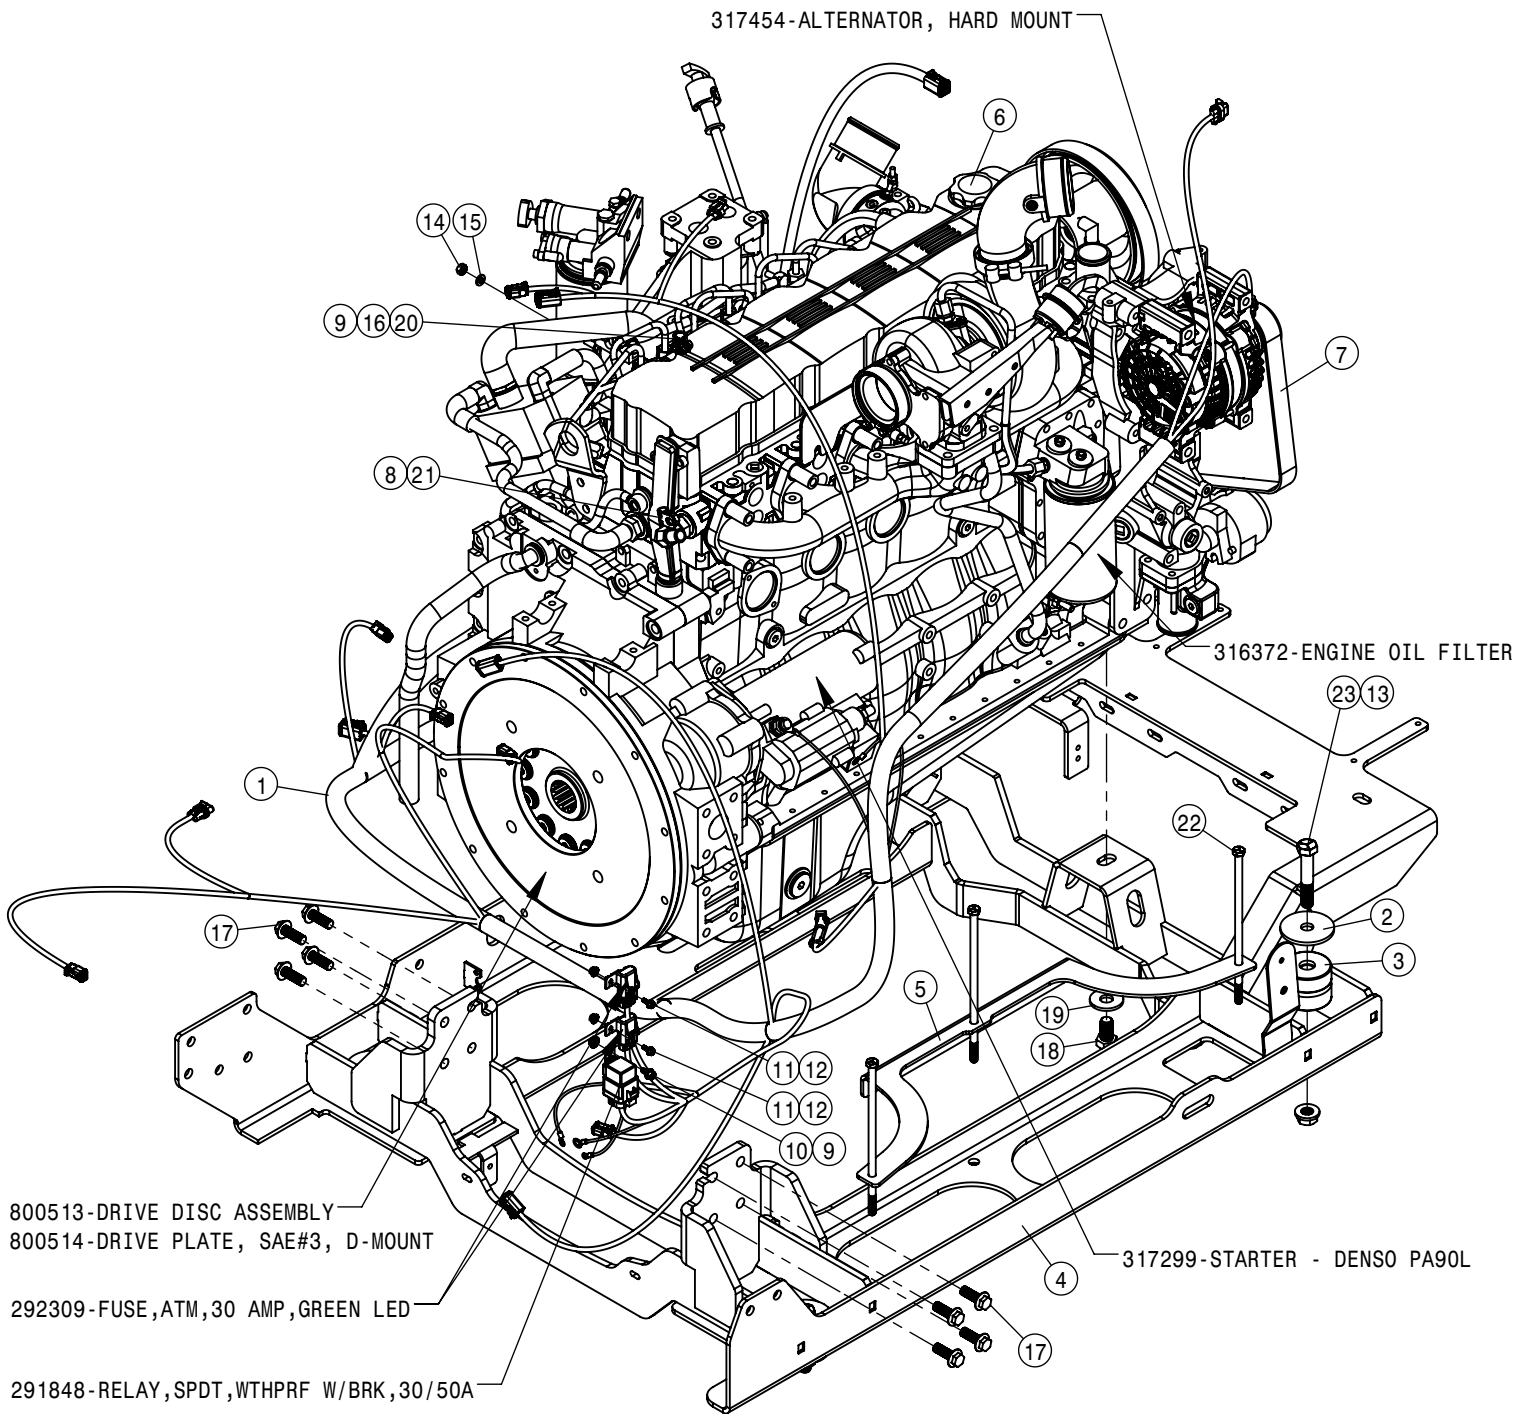

800513-DRIVE DISC ASSEMBLY
800514-DRIVE PLATE, SAE#3, D-MOUNT

292309-FUSE, ATM, 30 AMP, GREEN LED

291848-RELAY, SPDT, WTHPRF W/BRK, 30/50A

TIER-3 215 HP ENGINE ASSEMBLY (EXPORT ONLY)			
DET	QTY	P/N	DESCRIPTION
1	1	294272	HARNESS T3 ENGINE
2	4	311095	SNUBBING WASHER FOR 311093/094
3	4	311104	RUBBER MT, 1330LB LOAD 60272-5
4	1	317052	DTS ENGINE FRAME WLD 2017
5	1	317530	BATTERY CLAMP
6	1	317701	ENGINE-215hp 6.7L T3,FR91597
7	1	317709	2395mm MULTI-RIBBED BELT
8	1	470087	3/8-16UNC HEX FLG NUT SER MC GR5
9	2	470121	1/4-20UNC HEX FLG NUT SER MC GR5
10	1	470122	1/4UNC X 1/2 HHSFB GR5 MC
11	2	470215	10-32UNF X 1/2 HHSFB GR5 MC
12	2	470510	#10-24UNC HEX FLG NUT SER MC GR5

TIER-3 215 HP ENGINE ASSEMBLY (EXPORT ONLY)			
DET	QTY	P/N	DESCRIPTION
13	4	470682	5/8UNC HEX FLG CNTR LOCK NUT
14	1	473778	8MM-1.25 HEX NUT
15	1	473804	8MM LOCK WASHER
16	1	473834	1/4UNC X 3/4 HHSFB SS
17	8	473855N	12MM-1.75 X 35MM SM FLG BOLT YZ
18	1	473881	M16-2.0 x 30MM HEX BOLT
19	1	483037N	5/8 REGULAR FLAT WASHER YZ
20	1	520118	CUSH CLAMP, #8 1/2D X 1/2W
21	1	520167	CUSH CLAMP, #6 3/8D X 3/4W
22	3	900150	3/8UNC X 9 1/2 HHCS GR5 MC
23	4	900340	5/8UNC X 3 1/2 HHCS GR5 MC