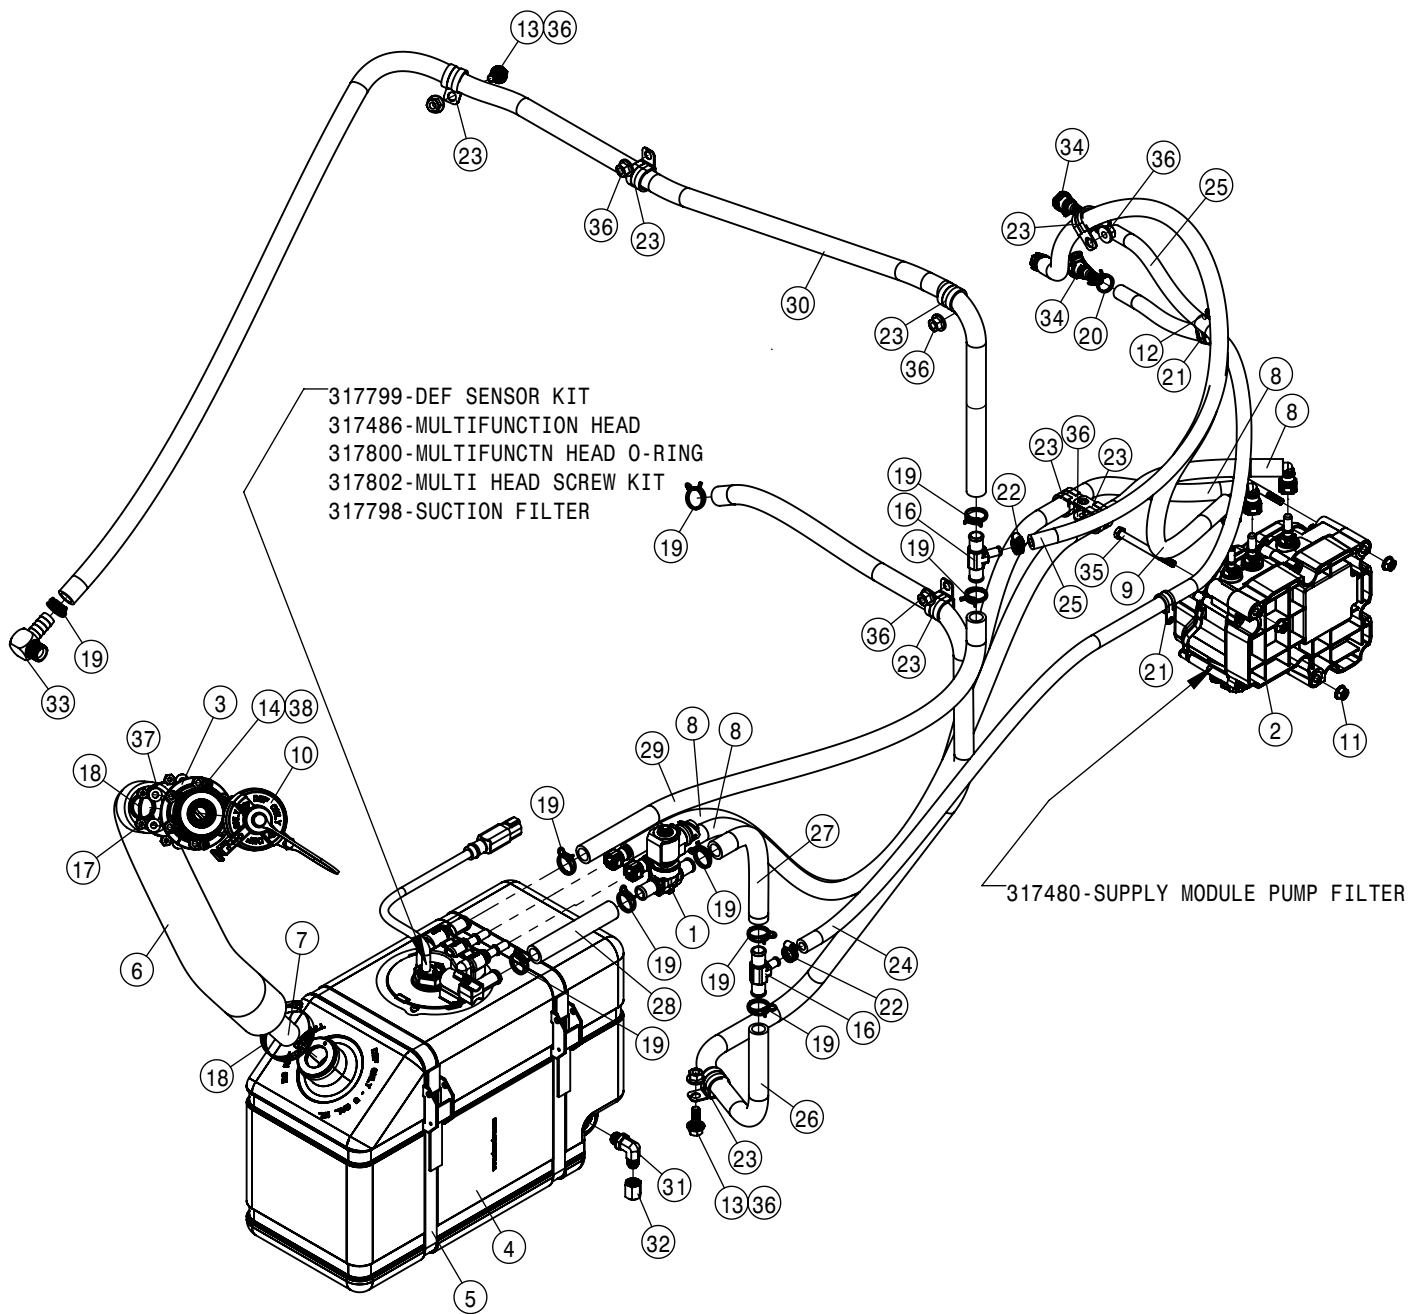

TIER-4F DEF TANK ASSEMBLY			
DET	QTY	P/N	DESCRIPTION
1	1	317359	COOLANT VALVE STS '14
2	1	317479	DEF SUPPLY MODULE PUMP
3	1	317541	BOLT ON CAP ADAPTER ASMY
4	1	317542	TANK ASSY, DEF 5 GALLON
5	2	317552	DEF TIE DOWN STRAP-DTS
6	1	317553	DEF REFILL VENT HOSE-DTS
7	1	317554	DEF REMOTE REFILL HOSE-DTS
8	2	317675	DEF SUCTION/RETURN HOSE ASSY
9	1	317676	PRESSURE HOSE ASSY, DTS
10	1	317702	CAP ASMY-DEF LOCKING
11	3	470113	5/16UNC SERR FLG LOCK NUT
12	1	470121	1/4 UNC SERR FLG LOCK NUT
13	2	470460	3/8UNC X 1 HHSFB GR5 MC
14	6	472348	1/4UNC X 1 ALHD BUTTON CAP SCR
NS	4	490522	DEF FLUID 1 GAL
16	2	500285	3/8 x 5/8 x 5/8 MOLDED TEE
17	1	520010	CRIMP CLAMP
18	2	520068	HOSE CLAMP NO 32 STAINLESS
19	10	520081	HOSE CLAMP NO 14 DBL WIRE

TIER-4F DEF TANK ASSEMBLY			
DET	QTY	P/N	DESCRIPTION
20	2	520083	HOSE CLAMP NO 11.5 DBL WIRE
21	2	520104	CUSH HOSE CLMP,#12, 3/4D x 1/2W
22	2	520120	HOSE CLAMP NO 4 STAINLESS
23	8	520121	CUSH CLAMP,#16 1IN X 3/4W
24	1	602016	HOSE, 3/8 X 53.00 HEATER
25	1	602017	HOSE, 3/8 X 26.00 HEATER
26	1	602018	HOSE, 5/8 X 58.00 HEATER
27	1	602019	HOSE, 5/8 X 8.00 HEATER
28	1	602020	HOSE, 5/8 X 5.13 HEATER
29	1	602021	HOSE, 5/8 X 26.00 HEATER
30	1	602022	HOSE, 5/8 X 80.00 HEATER
31	1	618119	9/16MJIC-90-9/16MOR LBO
32	1	618531	9/16FJIC CAP NUT
33	1	618573	5/8 HOSE BARB-90-1/2MNPT
34	2	618880	3/8 J2044 QUICK CONNECT
35	3	900539	5/16UNC X 3 1/2 HHCS GR5 MC
36	7	910106	3/8-16UNC CTRLK FLG NUT MC GR5
37	6	910112	SAE FLAT WASHER 1/4 SS
38	6	910118	1/4-20UNC NYLOCK NUT SS