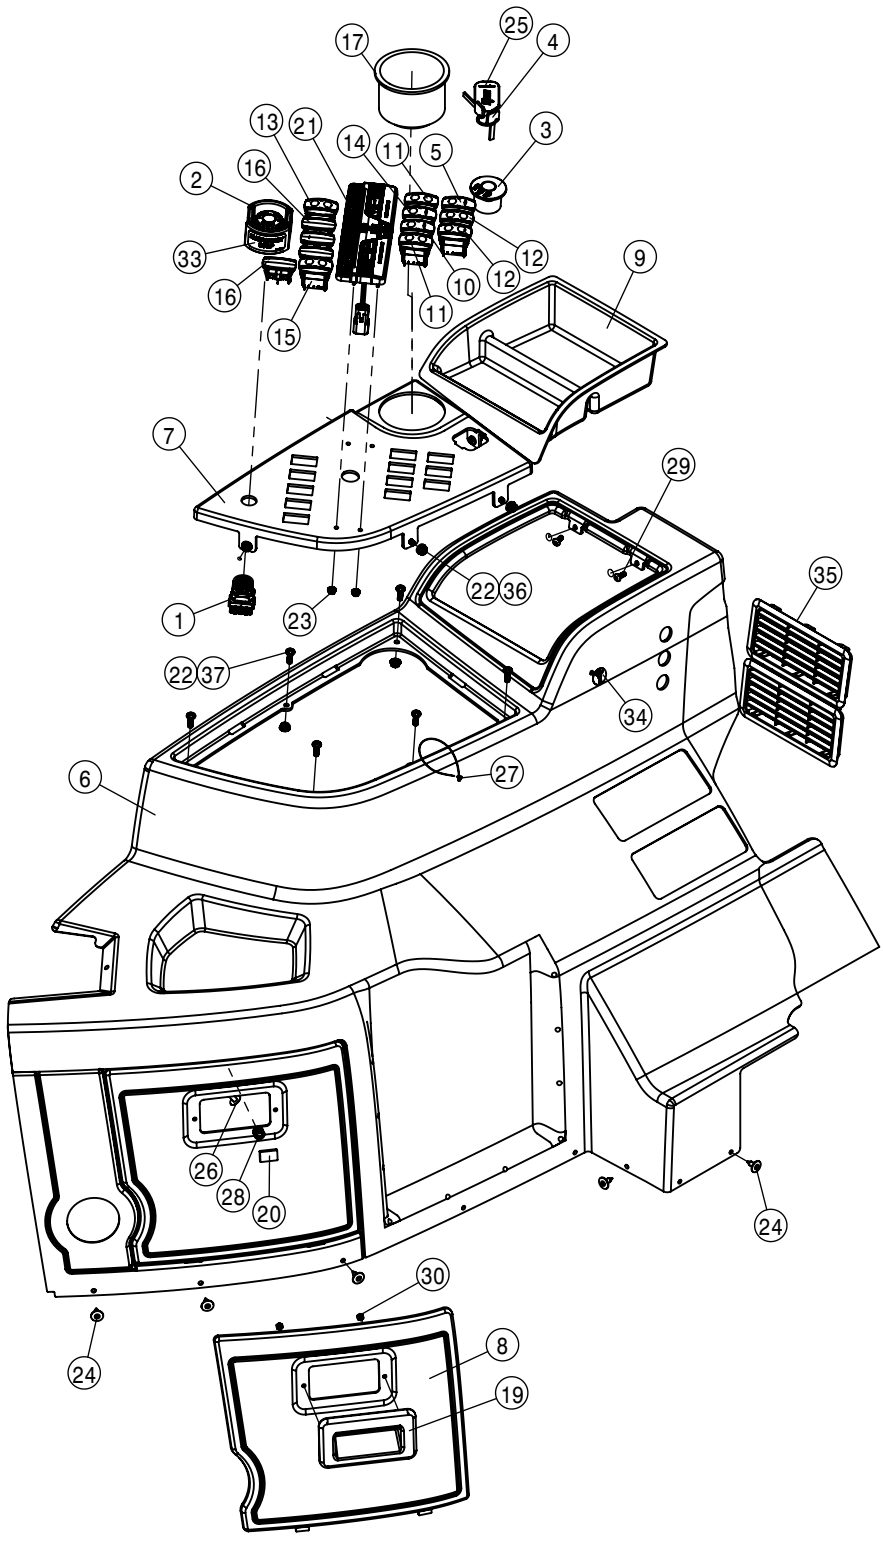

STANDARD CONSOLE ASSEMBLY			
DET	QTY	P/N	DESCRIPTION
1	1	290081	E-STOP SWITCH,LED MUSHROOM
2	1	290089	E-STOP SHROUD, STS '11
3	1	291916	IGNITION SWITCH
4	2	291917	IGNITION KEY FOR 291916
5	1	292274	SWITCH - TRACTION CONTROL
6	1	343873	CONSOLE BODY, X8 DTS
7	1	343912	CONSOLE SWITCH PANEL, NO MRR
8	1	344306	CONSOLE DOOR
9	1	344307	CONSOLE TRAY
10	1	344312	SWITCH - SOLUTION PUMP
11	2	344313	SWITCH - MAIN TANK
12	2	344314	SWITCH - BOOM FOLD
13	1	344315	SWITCH - RINSE
14	1	344316	SWITCH - AGITATION
15	1	344317	SWITCH - FOAMER
16	4	344461	HOLE PLUG - CONTURA V
17	1	344462	CUP HOLDER - LARGE
NS	4	344464	POWER OUTLET 12V
19	1	344465	DOOR HANDLE
20	1	344514	PLATE - CONSOLE DOOR
21	1	344556	SECTION KEYPAD STS' 15
22	12	470121	1/4-20UNC HEX FLG NUT SER MC GR5
23	4	470463	#8-32UNC HEX FLG NUT SER MC GR5
24	5	470466	1/4 X 3/4 PLTC LCK RIVET
25	1	470544	HAGIE KEY CHAIN
26	1	470545	PUSH TREE FASTENER 1/4 X 1
27	1	470609	8" BEAD CHAIN
28	1	470676	MORTISE MOUNT-PULL MAG CATCH
29	2	472344	1/4-20 UNC X 5/8 BHCS GR5 MC
30	2	473870	M5 HEX NUT
NS	1	493626	STS QUICK START GUIDE
NS	1	493673	STS TOOL INSTRUCTION SHEET
33	1	650278	DECAL, E-STOP, STS '11
34	1	650467	DECAL - AUX 2
35	2	657549	2412, 4"X8" Louver Grill
36	6	903708	1/4UNC X1/2PHIL PANHD MACH SCR
37	6	903711	1/4UNC X3/4PHIL PANHD MACH SCR