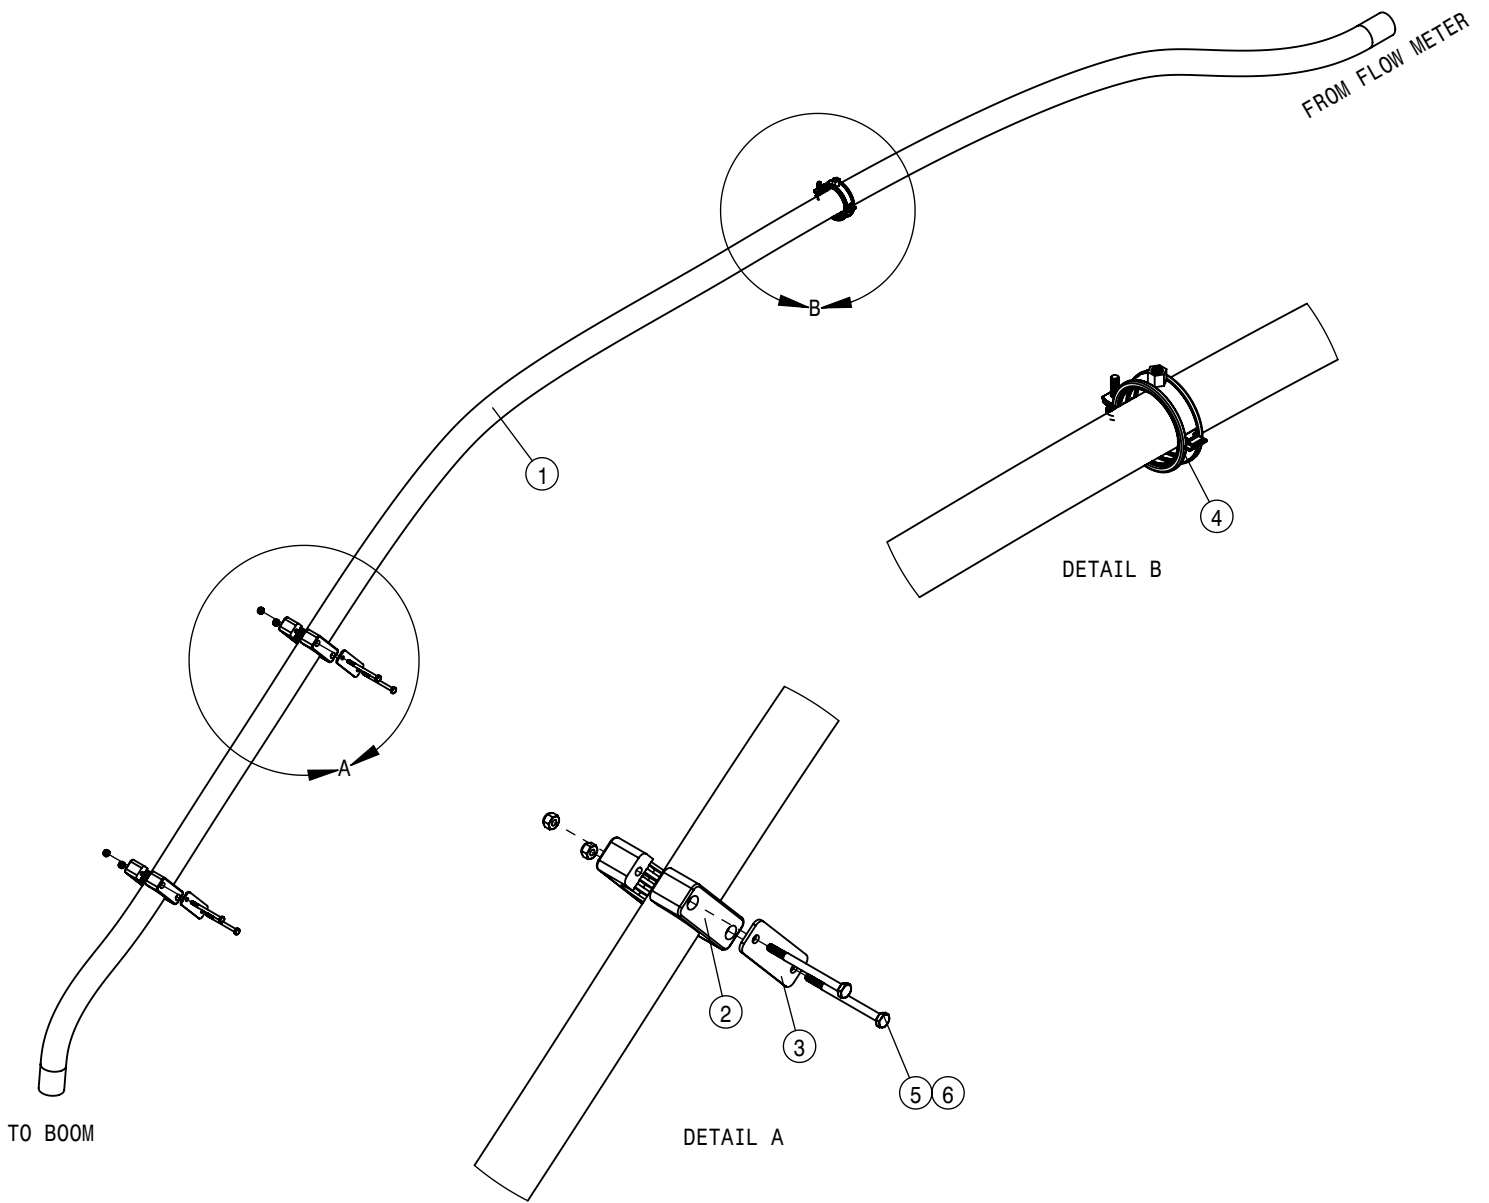

MAIN SOLUTION HOSE ASSEMBLY			
DET	QTY	P/N	DESCRIPTION
1	1	197127-153	HOSE 1 1/2" SUCTION, 2F-1W EPDM
2	2	470718	CLAMP BODY FOR 2" OD
3	2	470719	COVER PLATE FOR 470718
4	1	520170	VIBRATION-DAMPING CLAMP HANGER
5	4	900468	1/4UNC X 3 1/4 HHCS SS
6	4	910118	1/4-20UNC NYLOCK NUT SS