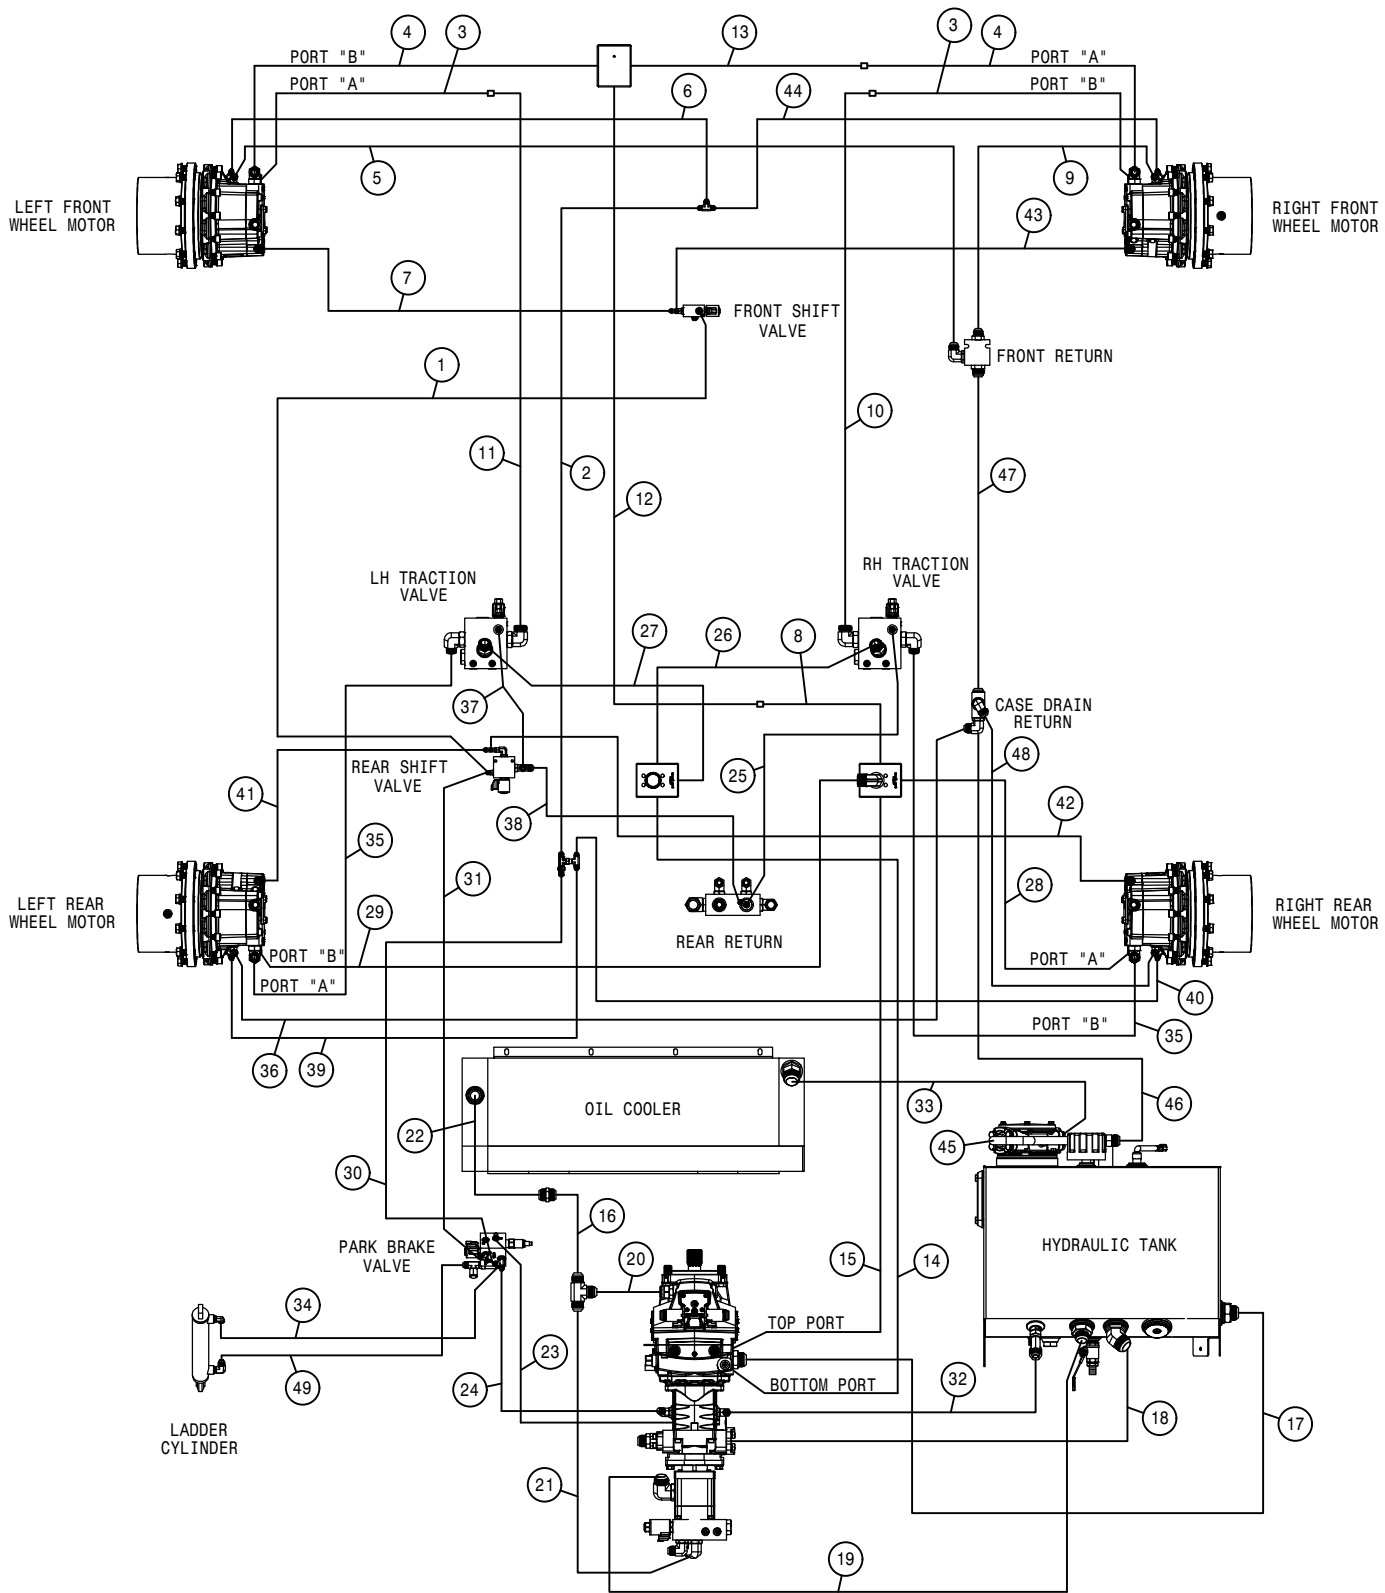

DTS10 HYDRAULIC DIAGRAM 2016-17
REFERENCE DRAWING NO. 499343s1_RevB

DET.	QTY	PART NO.	DESCRIPTION	DET.	QTY	PART NO.	DESCRIPTION
1	1	606154	FRT SFT LINE 0.25"OD X 0.049"W	26	1	617261	16-797TC-16FFOX-20C62F-28 H/A
2	1	606155	FRT BRK LNE 0.375"OD X 0.049"W	27	1	617262	16-797TC-16C62FX90-160FFOX-25H
3	2	606157	12-797TC-16C62FX-12FFOX90-147H	28	1	617265	12-797TC-16C62F-12FFOX-168 H/A
4	2	606158	12-797TC-16C62FX-12FFOX-150H/A	29	1	617268	12-797TC-16FFOX-12FFOX90-178 H
5	1	606162	12-451TC-08FJX-12FJX-194 H/A	30	1	617269	06-451TC-06FJX-06FJX-52 H/A
6	1	606163	06-451TC-06FJX-06FJX90-173 H/A	31	1	617270	04-451TC-04FJX-04FJX90-62 H/A
7	1	607131	04-451TC-04FJX-04FJX-186 H/A	32	1	617272	08-451TC-12FJX-08FJX90-25 H/A
8	1	617263	16-797TC-20C62F-20C62FX45-21H/	33	1	617273	24-811-24FJX-24FJX-99 H/A
9	1	614768	12-451TC-08FJX-12FJX-176 H/A	34	1	617274	06-451TC-06FJX-06FJX90-64 H/A
10	1	614772	HYD TUBE RF DRIVE 1"OD X.12"W	35	2	617276	12-797TC-12FFOX-12FFOX-163 H/A
11	1	614773	HYD TUBE LF DRIVE 1"OD X.12"W	36	1	617277	12-451TC-12FJX-08FJX-186 H/A
12	1	614774	HYD TUBE B DRIVE 1.5"ODX.12"W	37	1	617278	06-451TC-06FJX90-08FJX-13 H/A
13	1	614776	HYD TUBE B FRT 1.00"OD X.120"W	38	1	617279	06-451TC-06FJX-08FJX90-23 H/A
14	1	615114	HYD DRIVE TUBE A SIDE 1.5X.12W	39	1	617280	06-451TC-06FJX-06FJX90-146 H/A
15	1	615115	HYD DRIVE TUBE B SIDE 1.5X.12W	40	1	617281	06-451TC-06FJX-06FJX90-195 H/A
16	1	617240	DP CASE SOL COOLER REAR TUBE	41	1	617282	04-451TC-04FJX-04FJX90-165 H/A
17	1	617241	20-811-20FJX-20FJX45-28 H/A	42	1	617283	04-451TC-04FJX-04FJX90-199 H/A
18	1	617242	24-811-24FJX-24C61F90-20 H/A	43	1	617287	04-451TC-04FJX-04FJX90-195 H/A
19	1	617243	20-811-20FJX-20FJX-22 H/A	44	1	617288	06-451TC-06FJX-06FJX90-190 H/A
20	1	617244	16-811-16FJX45-16FJX-18 H/A	45	1	617385	HYD RET 1.00" OD X 0.065" WT
21	1	617245	16-811-16FJX-16FJX45-32 H/A	46	1	617386	16-811-16FJX-16FJX-104 H/A
22	1	617246	20-811-20FJX-20FJX90-19 H/A	47	1	617391	WMC TUBE 1.00"OD X 0.065"WT
23	1	617248	04-451TC-06FJX-04FJX-44 H/A	48	1	617401	12-451TC-12FJX-08FJX-156 H/A
24	1	617249	06-451TC-08FJX-08FJX90-36 H/A	49	1	617402	06-451TC-08FJX-08FJX90-54 H/A
25	1	617252	06-451TC-06FJX-06FJX-24 H/A