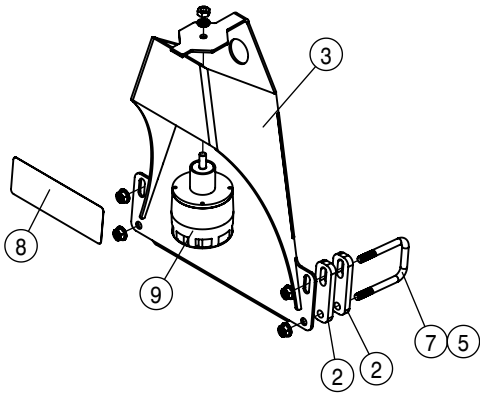

NORAC SENSOR MOUNTS			
DET	QTY	P/N	DESCRIPTION
1	1	167310	NORAC MNT WLD CTR, 120
2	8	169150	NORAC BRKT .312 SPACER
3	2	344984	NORAC SENSOR MOUNT DTS
4	2	470087	3/8-16UNC HEX FLG NUT SER MC GR5
5	8	470113	5/16UNC SERR FLG LOCK NUT
6	1	470460	3/8UNC X 1 HHSFB GR5 MC
7	4	472264	5/16UNC-1 3/4ID-2 15/16SQ U-BOLT
8	3	650210	DECAL, WARNING, UNEXPECTED MOVE
9	3	693113	SENSOR, NORAC UC5 ULTRASONIC