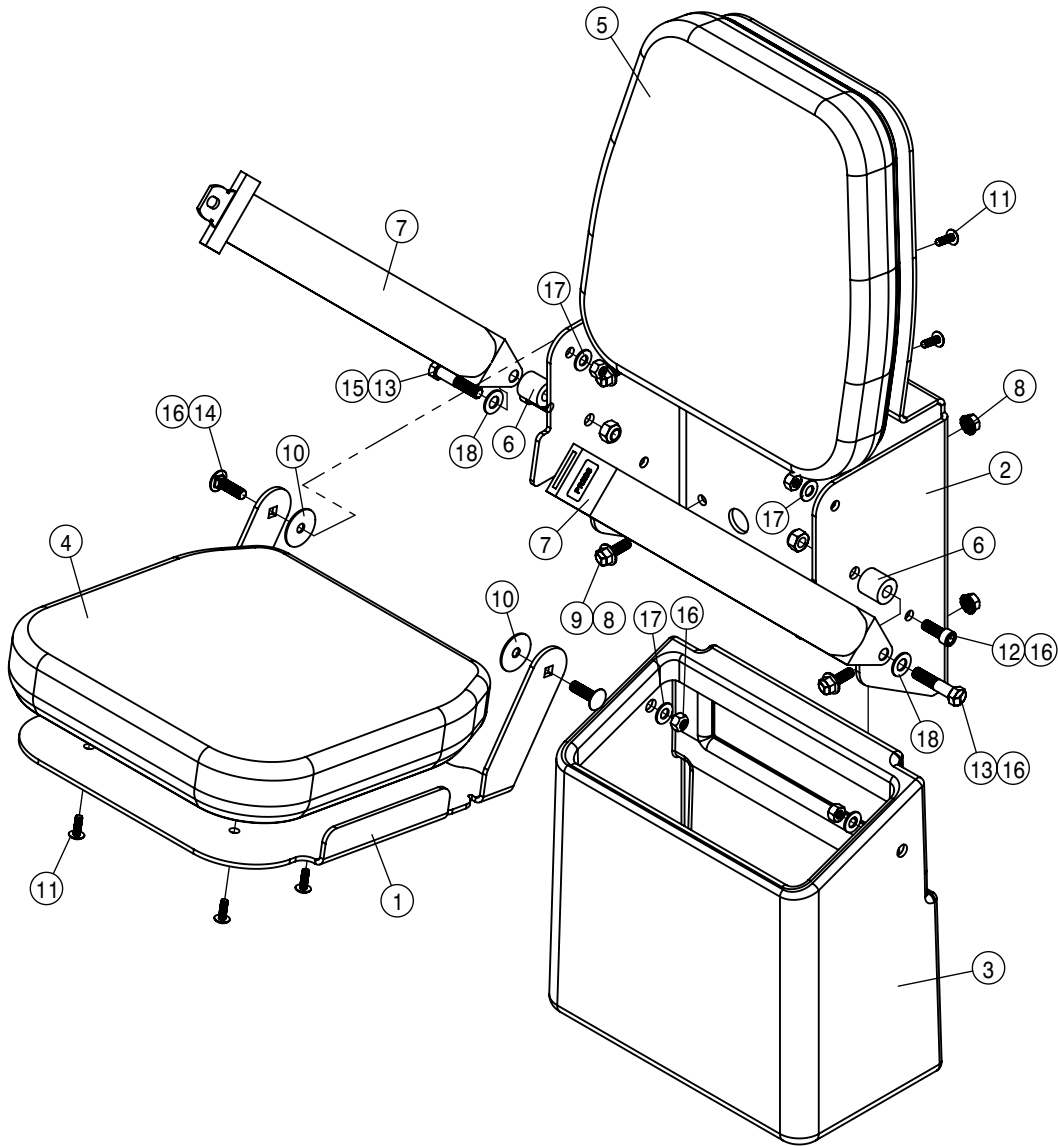

STANDARD INSTRUCTOR SEAT ASSEMBLY			
DET	QTY	P/N	DESCRIPTION
	1	343895	BRKT BASE INSTRUCTOR SEAT MOUNT
	1	343896	BRKT INSTRUCTOR SEAT MOUNT, DTS
	1	344163	BIN STORAGE INSTRUCTOR SEAT
	1	344174	CUSH BASE INST SEAT STD
	1	344175	CUSH BACK INST SEAT STD
	2	344489	INST SEAT BELT BUSHING, STS' 14
	1	344811	LAP SEAT BELT STD SEAT, DTS
	4	470087	3/8UNC HEX SERR FLANGE NUT
	4	470460	3/8UNC X 1 HHSFB GR5 MC
	2	470657	3/8 PTFE LOW-FRICT WASHER
	10	472261	1/4UNC X 3/4 TRUSS HD BOLT
	2	900172	3/8UNC X 1" SOC HD CAP SCR, ZINC
	2	900235	7/16UNF X 2 HHCS GR5 MC
	2	901130	3/8UNC X 1 1/4 CARR BOLT
	2	910030	7/16-20UNF NYLOCK NUT MC GR5
	4	914004	3/8UNC HEX STOVER NUT
	4	920002	3/8 SAE FLAT WASHER
	2	920003	7/16 SAE FLAT WASHER