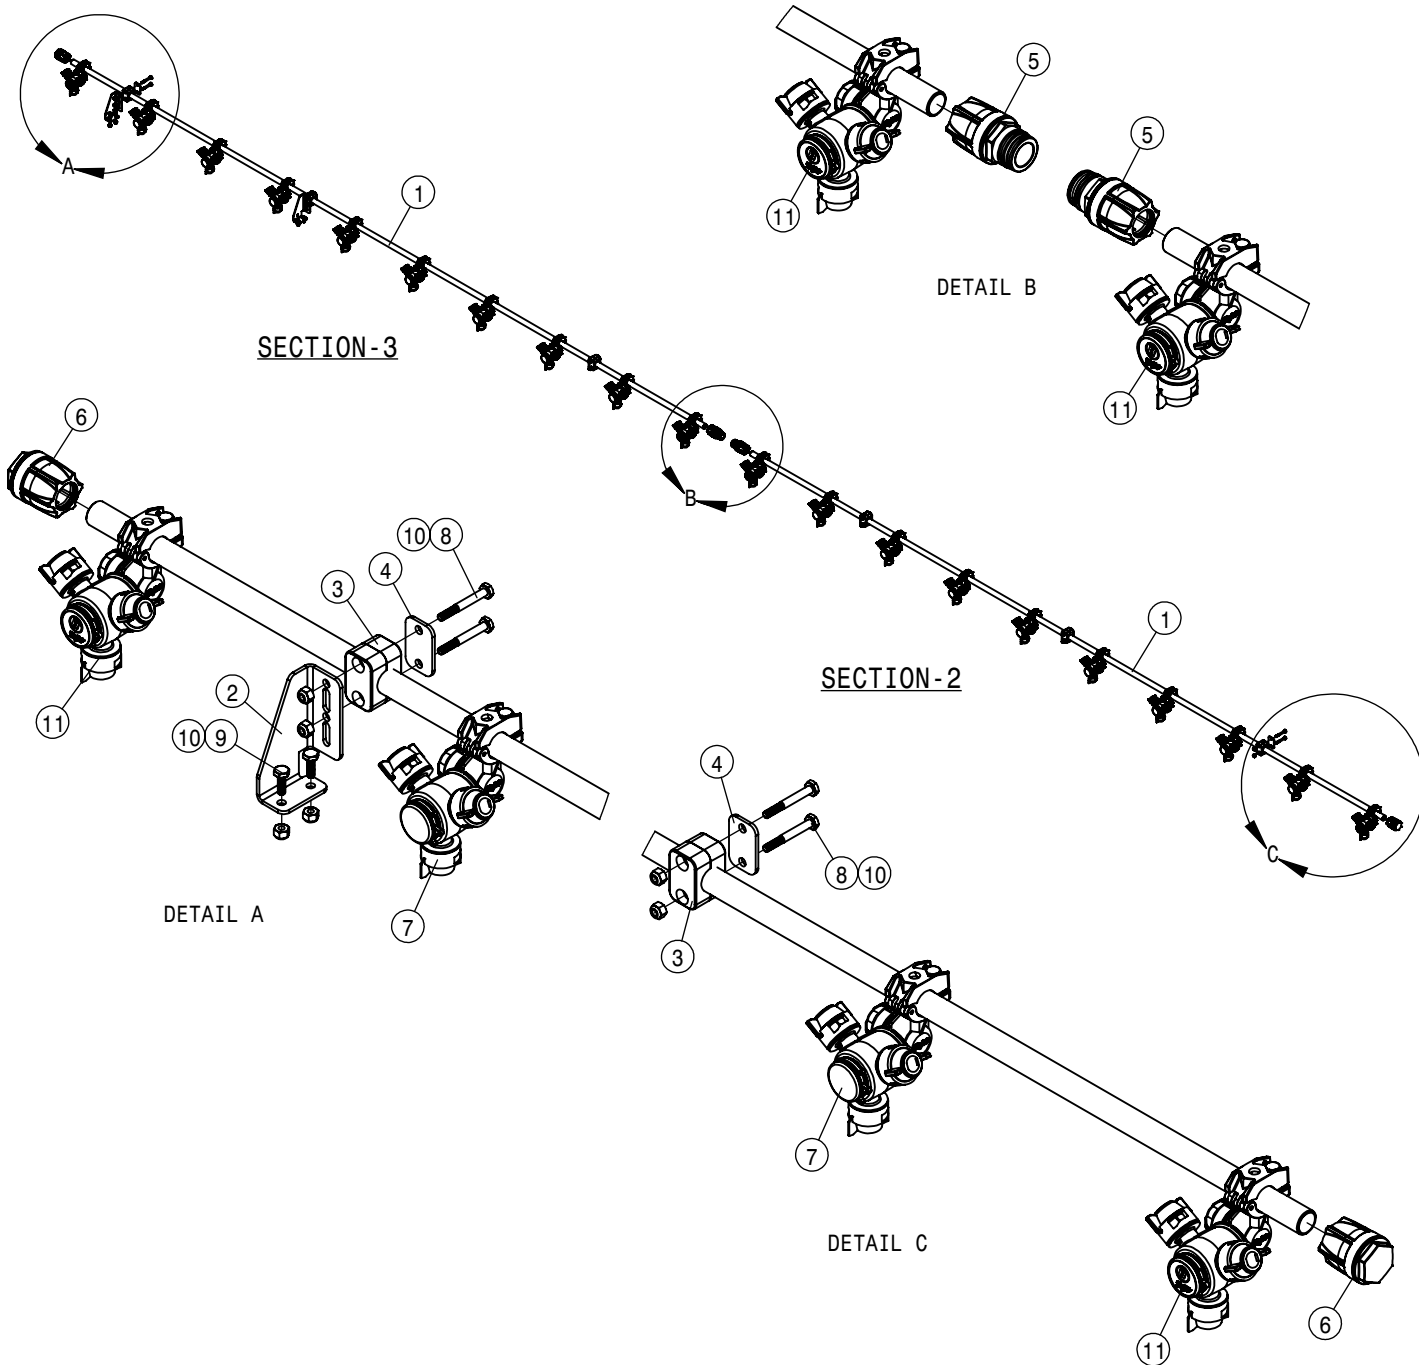

15" WET BOOM SPACING, SECTION 2-3 80/90 BOOM			
DET	QTY	P/N	DESCRIPTION
1	2	167266	TUBE-WET BM .50X139.63 15"SP
2	2	169153	INNER SOLU BRKT, DTS' 16
3	6	470358	TUBE CLAMP BODY, .840 (1/2 PIPE)
4	6	470752	SS COVER PLATE FOR 470358
5	2	500331	T3 - 1/2" PIPE BOOM END
6	2	500332	1/2" PIPE BOOM END
7	16	737961	QUICK TJET 3-TIP BODY, 1/2"
8	12	900022	1/4UNC X 2 HHCS SS
9	4	900448	1/4UNC X 3/4 HHCS SS
10	16	910118	1/4-20UNC NYLOCK NUT SS
11	4	737962	QUICK TJET 3-TIP BODY, 1/2" RS