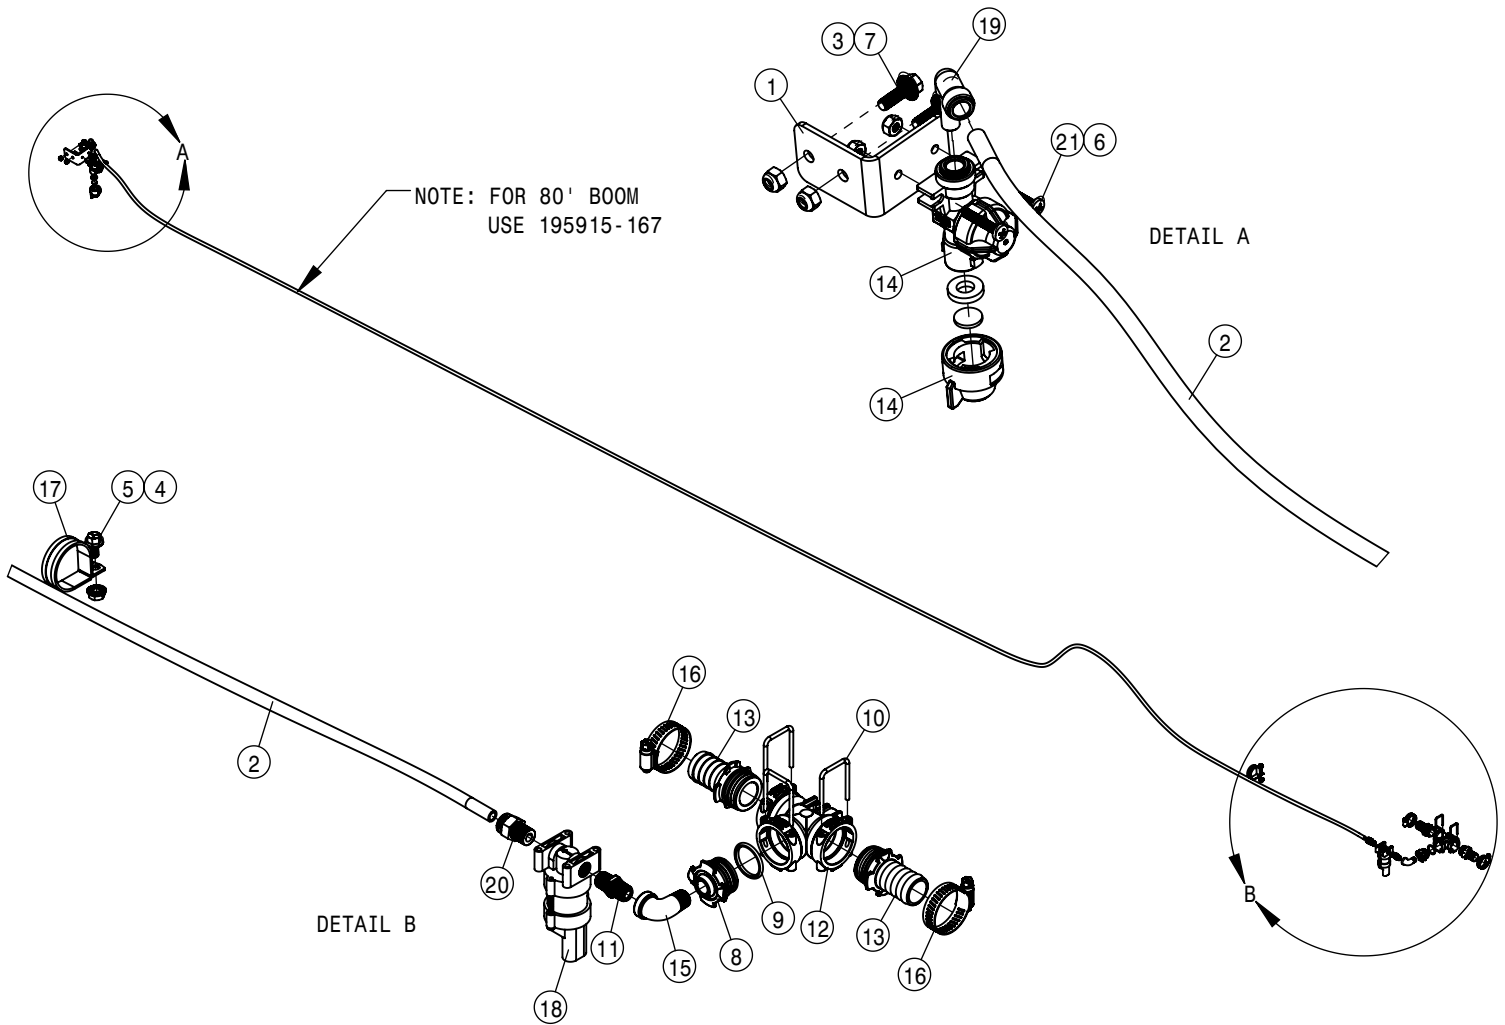

RIGHT FENCE ROW ASSEMBLY 80/90			
DET	QTY	P/N	DESCRIPTION
1	1	167438	FENCE ROW BRACKET DTS
2	1	195915-226	3/8OD AIR BRAKE TUBING J844-B
3	2	470089N	1/4UNC HEX NYLOC NUT, 316 SS
4	1	470121	1/4-20UNC HEX FLG NUT SER MC GR5
5	1	470122	1/4UNC X 1/2 HHSFB GR5 MC
6	2	473012	10-32 HEX NUT, NYLOC GR5
7	2	473834	1/4UNC X 3/4 SER FLG BOLT SS
8	1	500306	T3 MALE TO 1/4" NPT
9	3	500309	O-RING, -120 EPDM
10	3	500311	FORK D3 DIST 29
11	1	500314	PIPE NIPPLE 1/4NPT POLY
12	1	500324	T3 FEMALE TEE
13	2	500325	T3 TO 25MM HB
14	1	500334	NOZZLE-3/8OD PUSH TO CONNECT
15	1	505116	SS PIPE ST EL 90DEG .25NPT
16	2	520090	HOSECLAMP NO 16 STAINLESS
17	1	520100	CUSH HOSE CLAMP,#24, 1 1/2D X 1/2W
18	1	696235	1/4" ELECT SOLU SOLE VLV, 2203
19	1	711066	3/8 NYL PUSH IN ELBOW 90 DEG
20	1	711068	3/8 TUBE-1/4 MNPT PRESS ON, BRASS
21	2	903894	10-32 X 1 PHIL RDHD MACH SCR