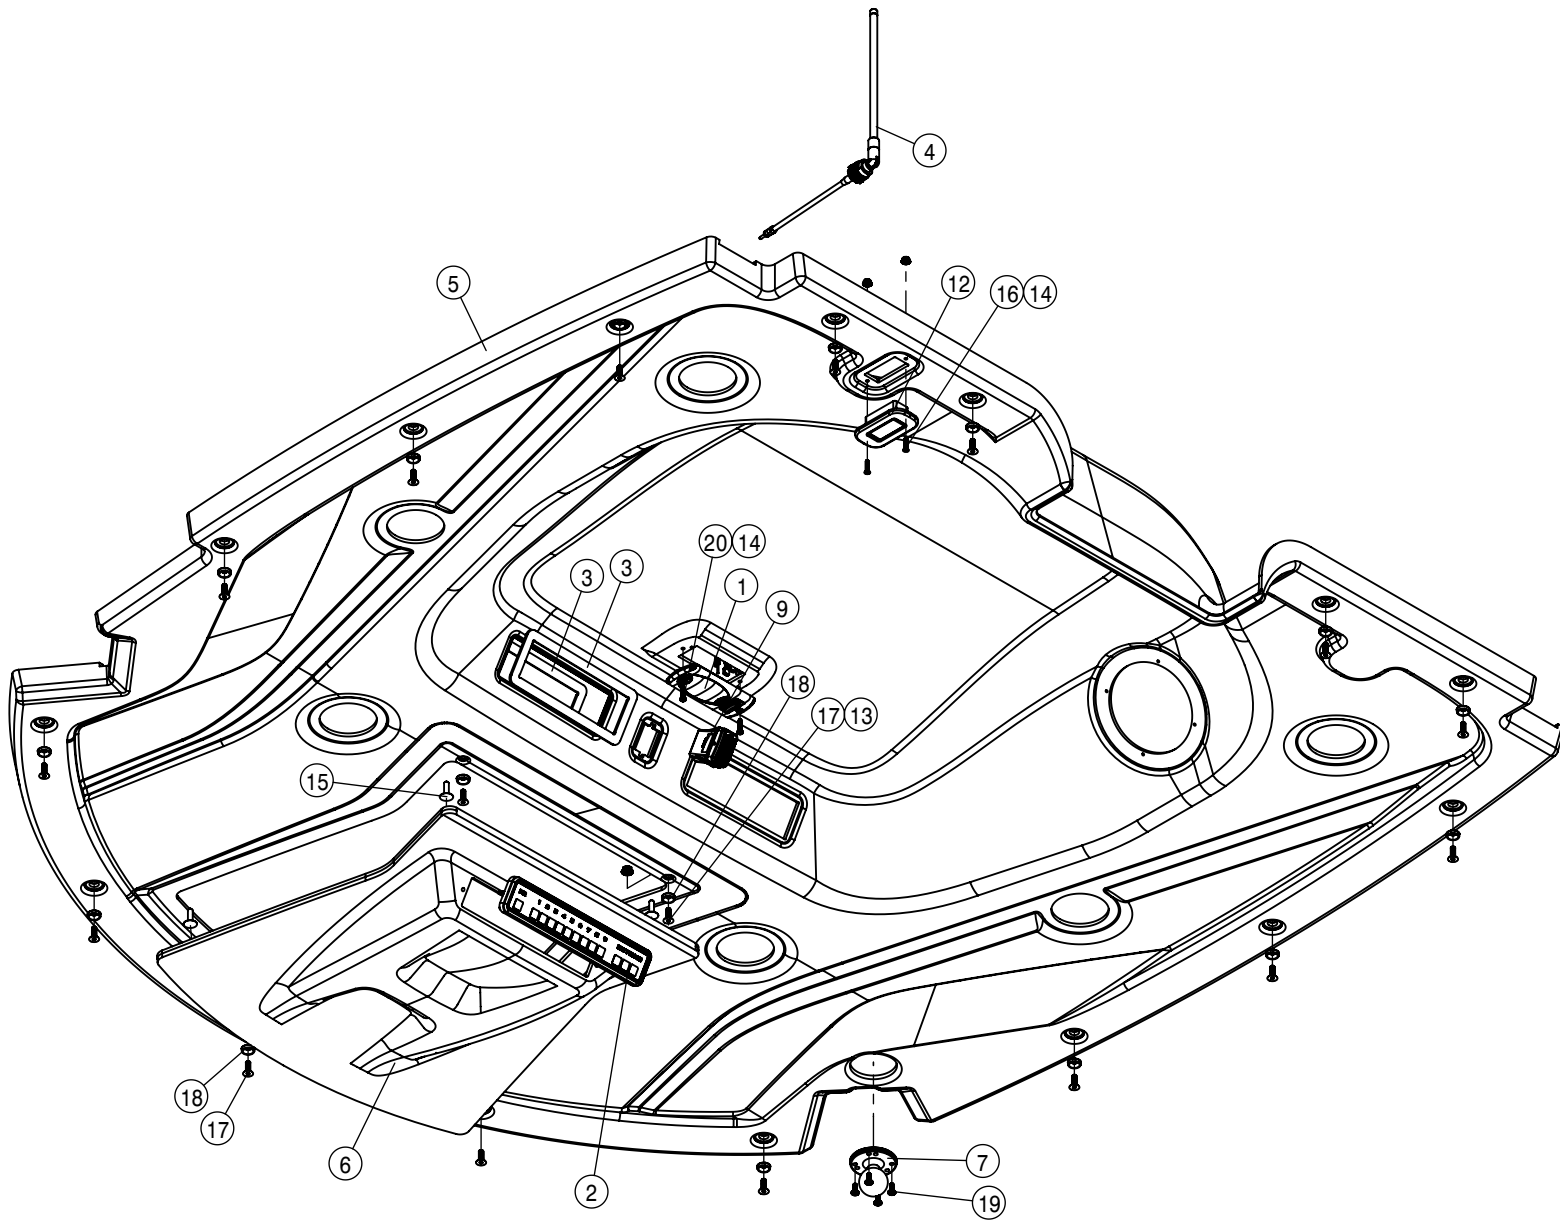

PREMIUM HEADLINER ASSEMBLY			
DET	QTY	P/N	DESCRIPTION
	1	292620	DOMELIGHT
	2	292678	LIGHT BAR - SECTION INDICATOR
	2	343331	RADIO BEZEL,CAB, BLK PLASIC 05
	1	344177	ANTENNA - RADIO
	1	344349	HEADLINER
	1	344350	HEADLINER ACCESS PANEL
	1	344384	1.5" RAM BALL MNT BASE 2.50"DIA
NS	1	344416	RADIO - PREMIUM
	1	344417	BLUETOOTH MIC
NS	1	344418	HARNES - BLUETOOTH MIC
NS	2	344419	SPEAKER
	1	344459	GARMENT HOOK
	2	470121	1/4-20UNC HEX FLG NUT SER MC GR5
	4	470463	#8-32UNC HEX FLG NUT SER MC GR5
	4	470545	PUSH TREE FASTENER 1/4 X 1
	2	472376	#8-32 X 3/4 FLT HD PHIL SCREW
	17	472378	1/4-20 UNC X 3/4 FHCS GR5 BZ
	17	472380	1/4 CNTR SNK WASH, NYLON
	4	903706	10-32X1/2 PHIL PAN MACH SCR
	2	903850	8-32 X 3/4 PHIL PAN MACH SCR BZ