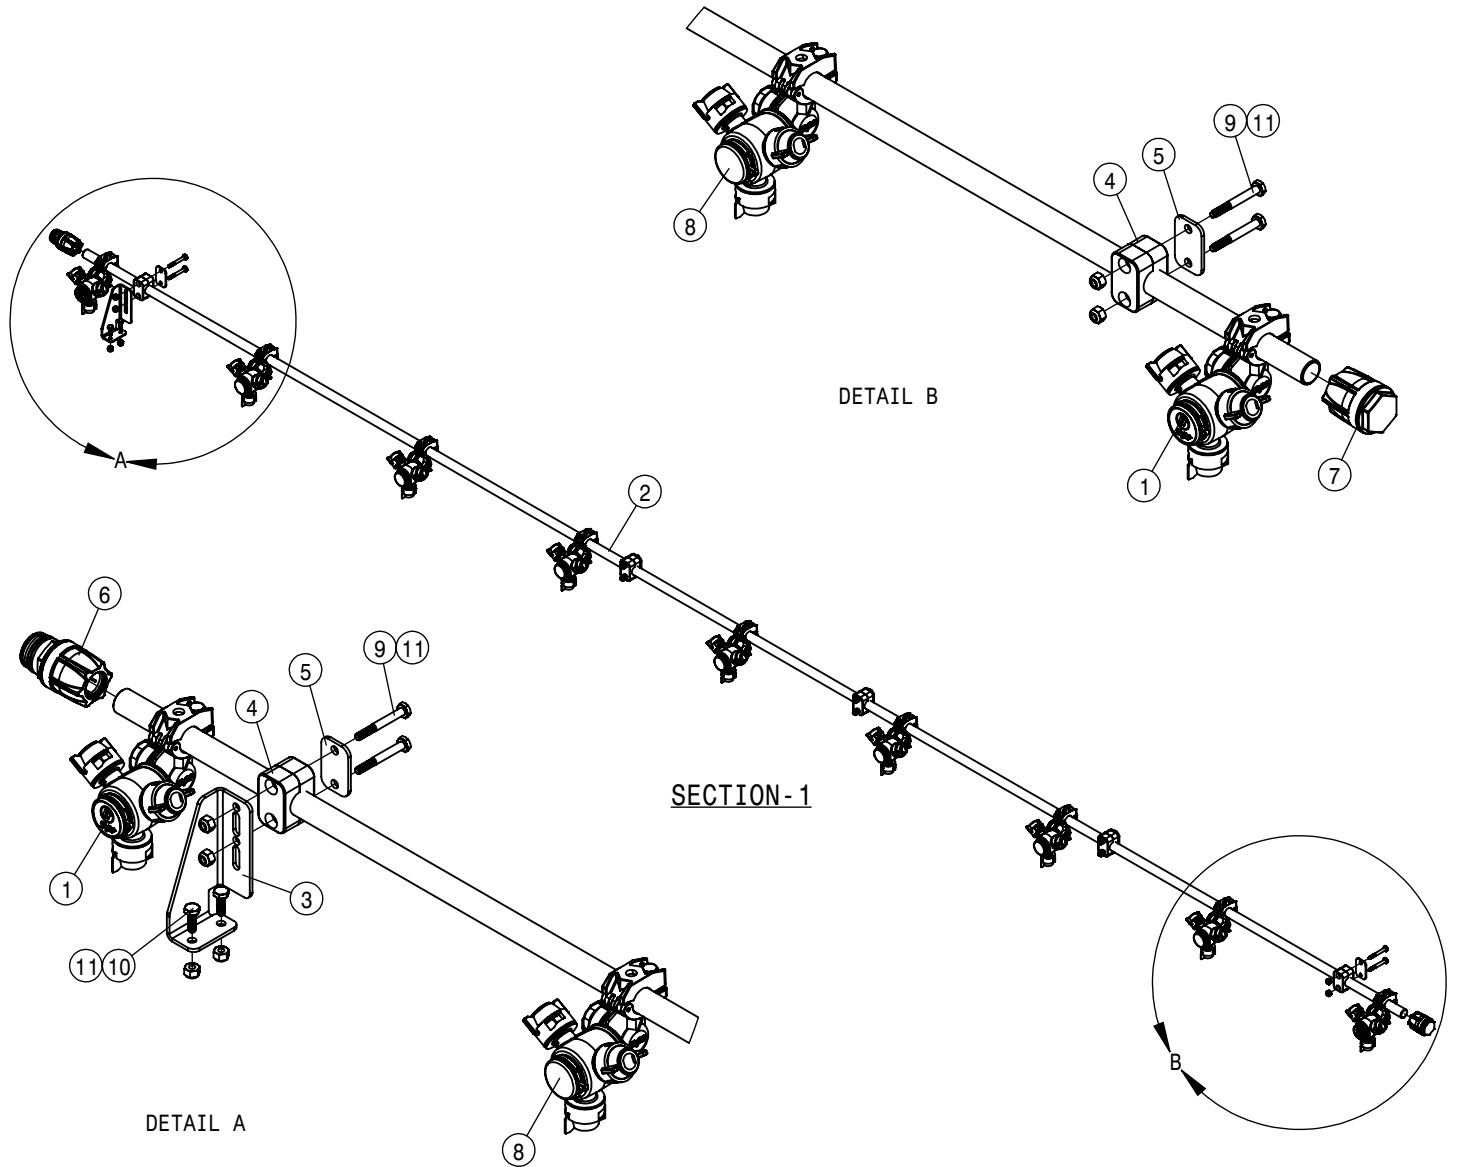

20" WET BOOM SPACING, SECTION-1 90' BOOM			
DET	QTY	P/N	DESCRIPTION
1	2	737962	QUICK TJET 3-TIP BODY, 1/2" RS
2	1	167707	TUBE-WET BM .50X165 20"SP
3	1	169154	OUTER SOLU BRKT, DTS'16
4	5	470358	TUBE CLAMP BODY, .840 (1/2 PIPE)
5	5	470752	SS COVER PLATE FOR 470358
6	1	500331	T3 - 1/2" PIPE BOOM END
7	1	500332	1/2" PIPE BOOM END
8	7	737961	QUICK TJET 3-TIP BODY, 1/2"
9	10	900022	1/4UNC X 2 HHCS SS
10	2	900448	1/4UNC X 3/4 HHCS SS
11	12	910118	1/4-20UNC NYLOCK NUT SS