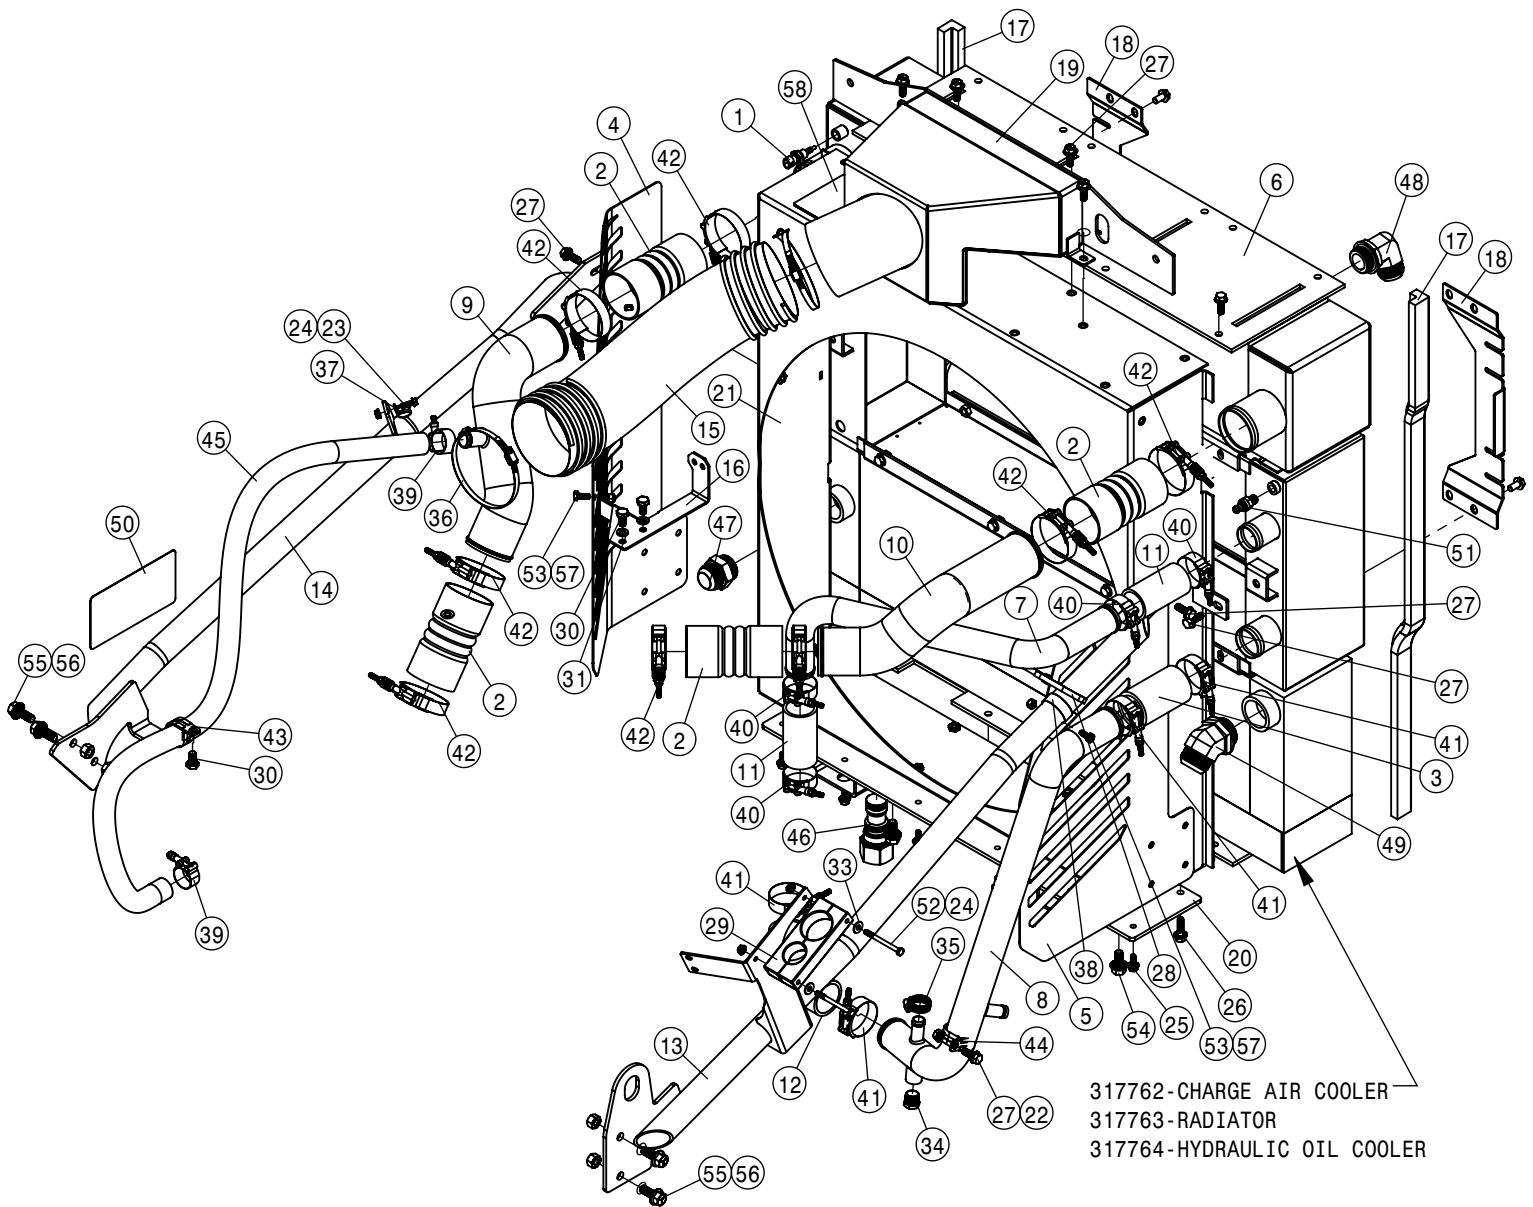

TIER-4F RADIATOR ASSEMBLY			
DET	QTY	P/N	DESCRIPTION
1	1	290098	TEMP SENDER - CAC
2	4	311579	CAC HOSE, 3"
3	1	317203	COOLANT HOSE
4	1	317503	DTS LEFT SIDE FAN GUARD
5	1	317508	DTS RIGHT SIDE FAN GUARD
6	1	317521	ASMY-RADIATOR,CAC AND HOC
7	1	317523	PIPE - COOLANT ENGINE OUTLET
8	1	317524	PIPE - COOLANT ENGINE RAD
9	1	317526	PIPE - CAC INLET COLD
10	1	317527	PIPE - CAC OUTLET HOT
11	2	317528	COOLANT HOSE 1.75 x 4"
12	1	317529	COOLANT ELBOW
13	1	317548	COOLING PKG BRACE-RT
14	1	317549	COOLING PKG BRACE-LH
15	1	317551	AIR INTAKE FLEX HOSE-DTS
16	1	317703	FAN CLUTCH/SHIELD BRACKET
17	2	317716	ISOLATOR-FOAM (COOLING PACK) DTS
18	2	317718	BRACKET-AC CONDENSER MTG, DTS
19	1	317721	AIR INTAKE WLD, DTS

TIER-4F RADIATOR ASSEMBLY			
DET	QTY	P/N	DESCRIPTION
20	1	317751	BASE WLD-FAN SHROUD
21	1	318321	FAN SHROUD W/DECAL
22	1	470087	3/8UNC HEX SERR FLANGE NUT
23	1	470118	1/4 UNC X 3/4 SER FLG BOLT
24	3	470121	1/4 UNC SERR FLG LOCK NUT
25	6	470233	5/16UNC X 3/4 HHSFB GR5 MC
26	4	470329	3/8UNC X 1 1/4 HHSFB GR5 MC
27	11	470460	3/8 X 1" SERR FLG BOLT
28	1	470555	CABLE TIE, 1/2 X 15" BLACK NYLON
29	1	470731	TUBE CLAMP BODY,1.50, 2.05 OD
30	3	473793	10MM-1.50 X 20MM HEX BOLT GR8
31	2	473798	10MM LOCK WASHER
32	1	473799	10MM FLAT WASHER
33	2	483038	1/4 REGULAR FLAT WASHER
34	1	505231	PIPE PLUG .50NPT HEX HD BRS
35	1	520055	HOSE CLAMP NO 12 STAINLESS
36	2	520089	BRIDGE CLAMP 5" DIA
37	1	520104	CUSH HOSE CLMP,#12, 3/4D X 1/2W
38	1	520123	CUSH CLAMP,#32 1 3/4D X 5/8W

TIER-4F RADIATOR ASSEMBLY			
DET	QTY	P/N	DESCRIPTION
39	2	520138	1.38/1.56 T-BOLT HOSE CLAMP
40	4	520139	1.93/2.18 T-BOLT HOSE CLAMP SS
41	4	520140	2.18/2.50 T-BOLT HOSE CLAMP SS
42	8	520146	3.06/3.38 T-BOLT HOSE CLAMP SS
43	1	520160	CUSH CLAMP,#24 1 1/2D-3/4W LOOP
44	1	520161	CUSH CLAMP,#32 2"D-3/4W LOOP
45	1	602029	HOSE, 1" X 48.00, DTS AIR
46	1	606674	VALVE, LOGIC
47	1	618472	1 5/8MJIC-1 5/8MOR ADPTR
48	1	618477	1 5/8MJIC-90-1 5/8MOR LBO
49	1	618745	1 7/8MJIC-45-1 7/8MOR LBO
50	1	650466	DECAL, FLUIDS FOR ALL MODELS
51	1	712100	1/4NPT X 3/8 HOSE FTG,PUSHLOCK
52	2	900010	1/4UNC X 3" HEX BOLT
53	2	900064	5/16UNC X 3/4 HHCS GR5 MC
54	2	900516	1/2UNC X 1 HHSFB GR5 MC
55	4	900517	1/2UNC X 1 1/4 HHSFB GR5 MC
56	4	910008	1/2-13UNC HEX NUT MC GR5
57	2	910132	5/16-18UNC NYLOCK NUT SS
58	1	T188283	LABEL, WARNING,FAN GUARD,ENG