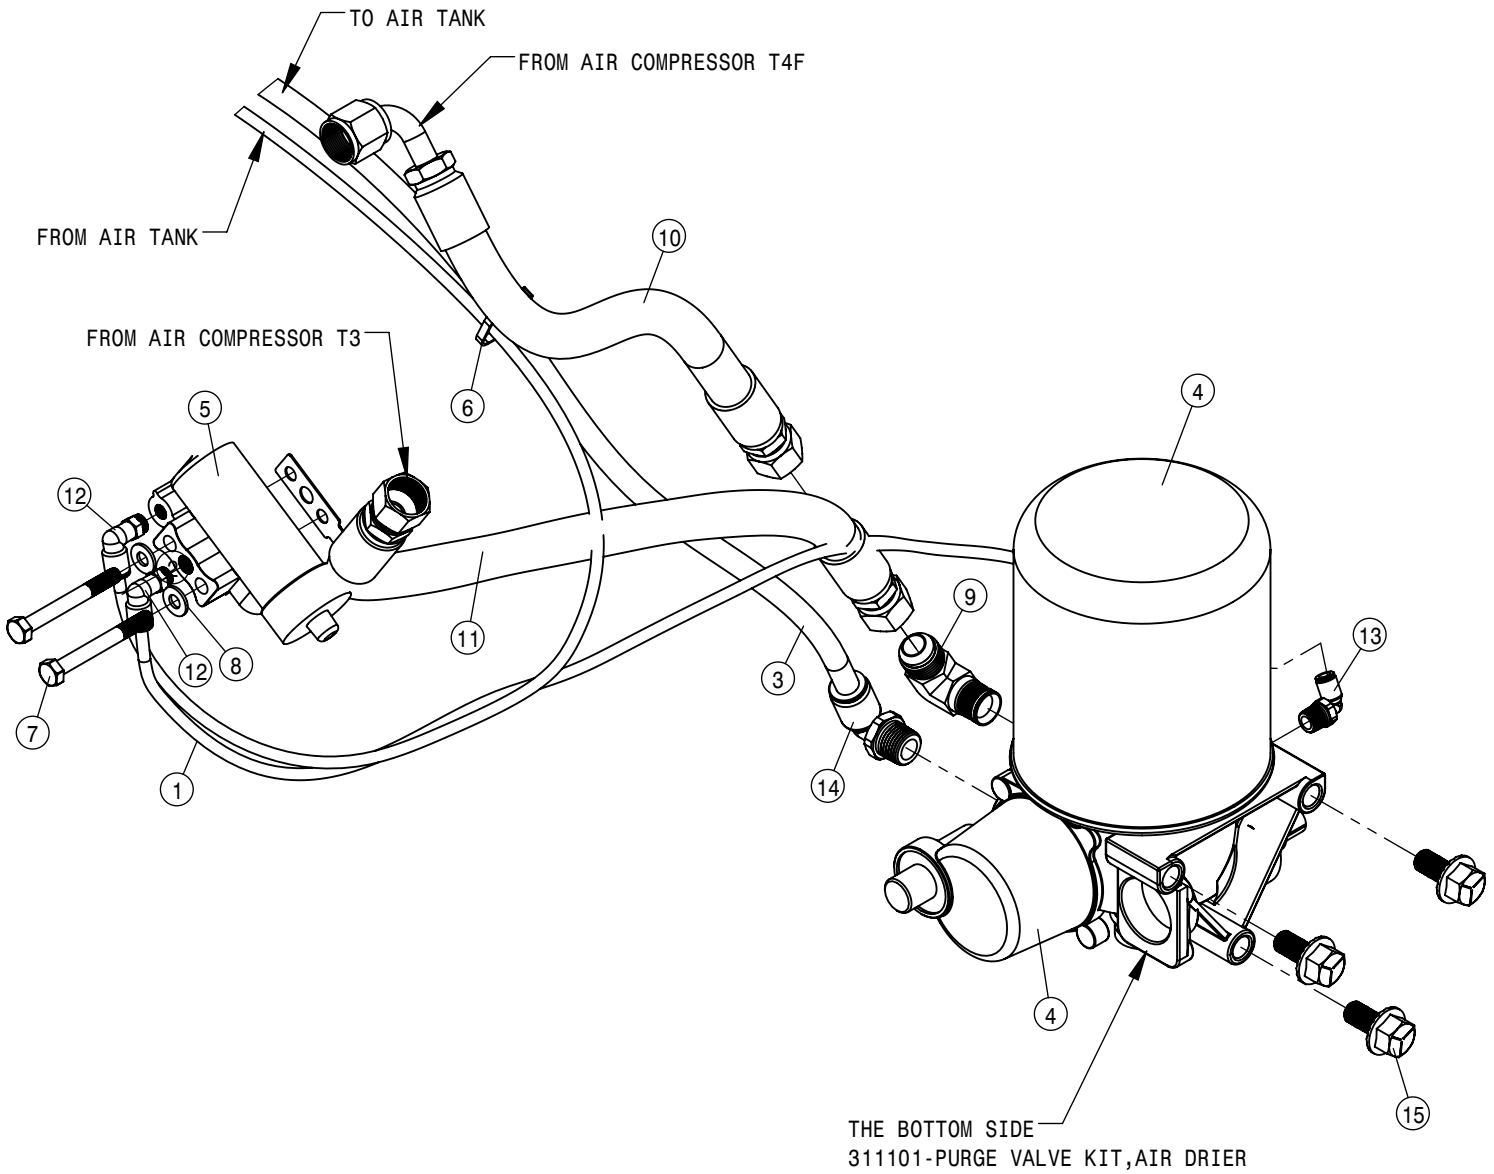

AIR DRIER AND GOVERNOR ASSEMBLY			
DET	QTY	P/N	DESCRIPTION
1	1	195906-033	1/40D AIR BRAKE TUBING J844-A
2	1	195906-101	1/40D AIR BRAKE TUBING J844-A
3	1	195914-071	1/20D AIR BRAKE TUBING J844-B
4	1	311084	AIR DRYER, SYSTEM SAVER 1200
5	1	316277	AIR COMPRESSOR GOVERNOR KIT
6	1	470154	CABLE TIE, 11.00" BLK NYLON
7	2	473822	8MM-1.25 X 70MM HEX BOLT GR8
8	2	473849	8MM FLAT WASHER
9	1	611124	7/8MJIC-90-1/2MNPT LBO
10	1	617048	10-451TC-10FJX-10FJX90-24 H/A
11	1	617228	10-451TC-10FJX-10FJX-23 H/A
12	2	711039	1/8MNPT-90-1/4 NYL TUBE LBO
13	1	711040	1/4MNPT-90-1/4 NYL TUBE LBO
14	1	711042	1/2MNPT-1/2 NYL TUBE LBO
15	3	900516	1/2UNC X 1 HHSFB GR5 MC