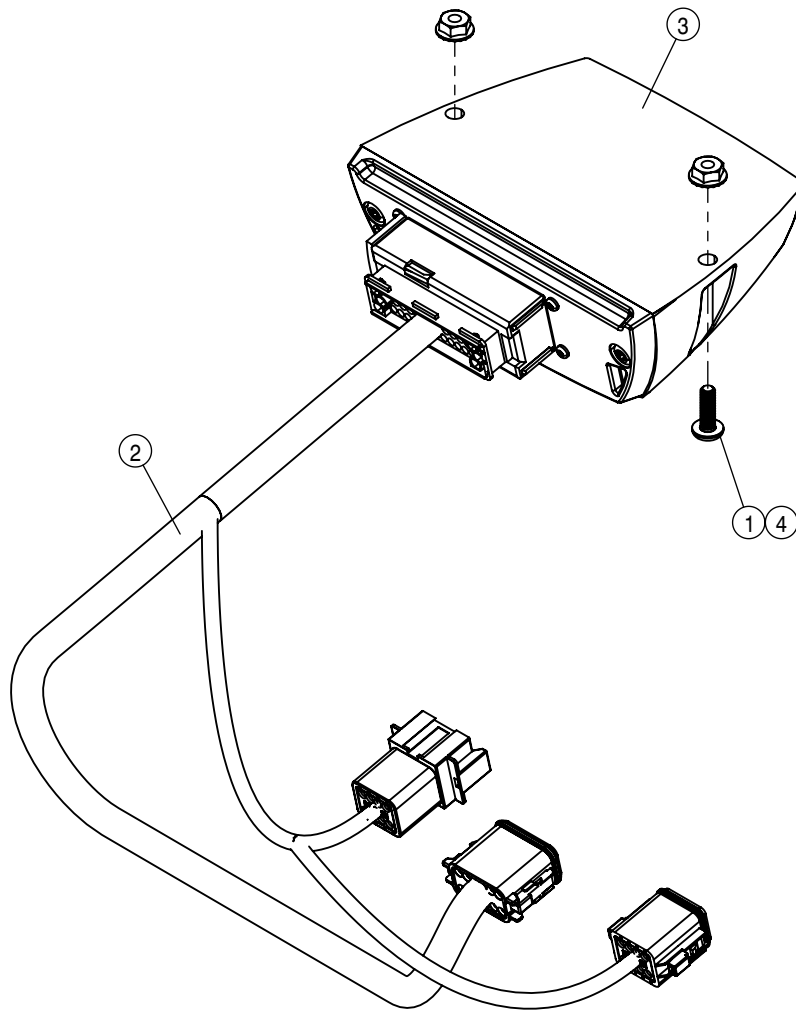

STAND ALONE FOAMER HARNESS			
DET	QTY	P/N	DESCRIPTION
1	2	903711	1/4-20 UNC X 3/4 PHMS PH BZ
2	1	294086	DTS STAND ALONE FOAMER HARNESS
3	1	292086	IQAN-XA2 MODULE->611
4	2	470121	1/4-20UNC HEX FLG NUT SER MC GR5