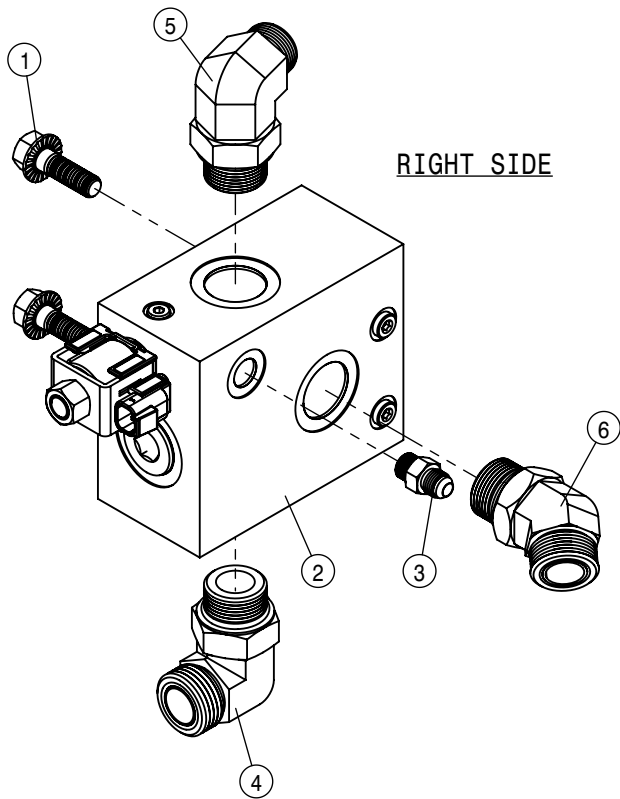

REAR TRACTION CONTROL ASSEMBLY			
DET	QTY	P/N	DESCRIPTION
1	4	470431	1/2UNC X 1 1/2 HHSFB GR5 MC
2	2	607130	TRACTION FLOW DIVIDER VALVE
3	2	618126	9/16MJIC-9/16MOR ADPTR
4	2	618701	1 5/16MOR-90-1 7/16MFOR LBO
5	2	618975	1 5/16MOR-90- 1 3/16 MORFS LBO
6	2	618976	1 5/16MOR-45-1 7/16MFOR