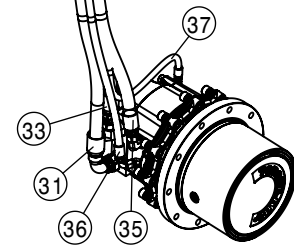

FRONT HYDRAULIC HOSEING SYSTEM			
DET	QTY	P/N	DESCRIPTION
1	1	359675	LH HOSE CLAMP PLT
2	1	359681	RH HOSE CLAMP PLT
3	1	362386	HOSE CLAMP BRACKET
4	2	362482	1" X 2" CAM BUCKLE STRAP
5	8	470087	3/8UNC HEX SERR FLANGE NUT
6	13	470087N	3/8UNC HEX SERR FLG NUT YZ
7	8	470121	1/4 UNC SERR FLG LOCK NUT
8	3	470122	1/4 UNC X 1/2 SERR FLG BOLT
9	2	470325	7/16 UNC SERR FLG HEX NUT
10	3	470407	1/4UNC X 1 1/4 SERR FLG BOLT
11	1	470409	3/8UNC X 3/4" SERR FLG BOLT
12	4	470693	CLAMP ASSY W/ 1" RUBBER INS
13	1	470696	CLAMP ASSY W/ 1 1/2" RUB INS
14	1	470697	TUBE CLAMP BODY 1"-1.5" OD
15	1	470698	TUBE CLAMP BODY, 1" -1/2" OD
16	2	470700	LEG HOSE CLAMP
17	2	470702	HOSE CLAMP, 8-HOLE DTS
18	1	470747	HOSE CLAMP BODY, 5 HOLE
NS	2	470751	SLEEVE, DTS
20	2	470887	Cylinder Saddle Clamp
21	3	470888	TWIN #4 CLAMP
22	4	473784	12MM LOCK WASHER
23	4	473785	10MM-1.50 X 60MM HEX BOLT
24	4	473798	10MM LOCK WASHER
25	4	474005	12MM-1.75X60MM SOC HD CAP SCR
26	2	520101	CUSH HOSE CLAMP,#16, 1"D X 1/2W
27	1	520118	CUSH CLAMP,#8 1/2D X 1/2W
28	1	520171	CUSH CLAMP, #6,3/8D X 3/4W
29	1	606154	FRT SFT LINE 0.25"OD X 0.049"W
30	1	606155	FRT BRK LNE 0.375"OD X 0.049"W
31	1	606157	12-797TC-16C62FX-12FFOX90-147
32	1	606157	12-797TC-16C62FX-12FFOX90-147
33	1	606158	12-797TC-16C62FX-12FFOX-150 H/A

FRONT HYDRAULIC HOSEING SYSTEM			
DET	QTY	P/N	DESCRIPTION
34	1	606158	12-797TC-16C62FX-12FFOX-150 H/A
35	1	606162	12-451TC-08FJX-12FJX-194 H/A
36	1	606163	06-451TC-06FJX-06FJX90-173 H/A
37	1	607131	04-451TC-04FJX-04FJX-186 H/A
38	1	607133	HYD DRIVE RETURN CODE 62 BLOCK
39	1	614768	12-451TC-08FJX-12FJX-176 H/A
40	1	614772	HYD TUBE RF DRIVE 1"ODX.12"WT
41	1	614773	HYD TUBE LF DRIVE 1"ODX.12"WT
42	1	614774	HYD TUBE B DRIVE 1.5"ODX.134"WT
43	1	614776	HYD TUBE B FRT 1.00" OD X .120" W
44	1	617226	10-451TC-10FJX-10FJX90-63 H/A
45	1	617227	10-451TC-12FJX-10FJX90-14 H/A
46	1	617228	10-451TC-10FJX-10FJX-23 H/A
47	1	617229	HYD AUX TUBE 0.75" OD X .065WT
48	1	617231	12-451TC-12FJX-12FJX90-25 H/A
49	1	617232	04-451TC-06FJX-04FJX90-39 H/A
50	1	617233	04-451TC-06FJX-04FJX90-20 H/A
51	1	617234	04-451TC-06FJX-04FJX-63 H/A
52	1	617235	04-451TC-06FJX-04FJX-43 H/A
53	1	617236	04-451TC-06FJX-06FJX90-15 H/A
54	1	617237	AUX RETURN 1"OD X 0.065"WT
55	1	617238	OPT AUX TUBE 0.5"OD X .049"WT
56	1	617239	16-811-16FJX-16FJX-17 HA
57	1	617250	08-451TC-08FJX-10FJX-35 H/A
58	1	617287	04-451TC-04FJX-04FJX90-195 H/A
59	1	617288	06-451TC-06FJX-06FJX90-190 H/A
60	1	617289	06-451TC-08FJX-08FJX90-111 H/A
61	1	617290	06-451TC-08FJX-08FJX-110 H/A
62	1	617291	06-451TC-06FJX-06FJX-200 H/A
63	1	617391	WMC TUBE 1.00"OD X 0.065"WT
64	1	618019	9/16MJIC UNION TEE
65	1	618314	3/4MJIC UNION
66	1	618333	7/8FJIC SW RUN TEE-7/8MJIC