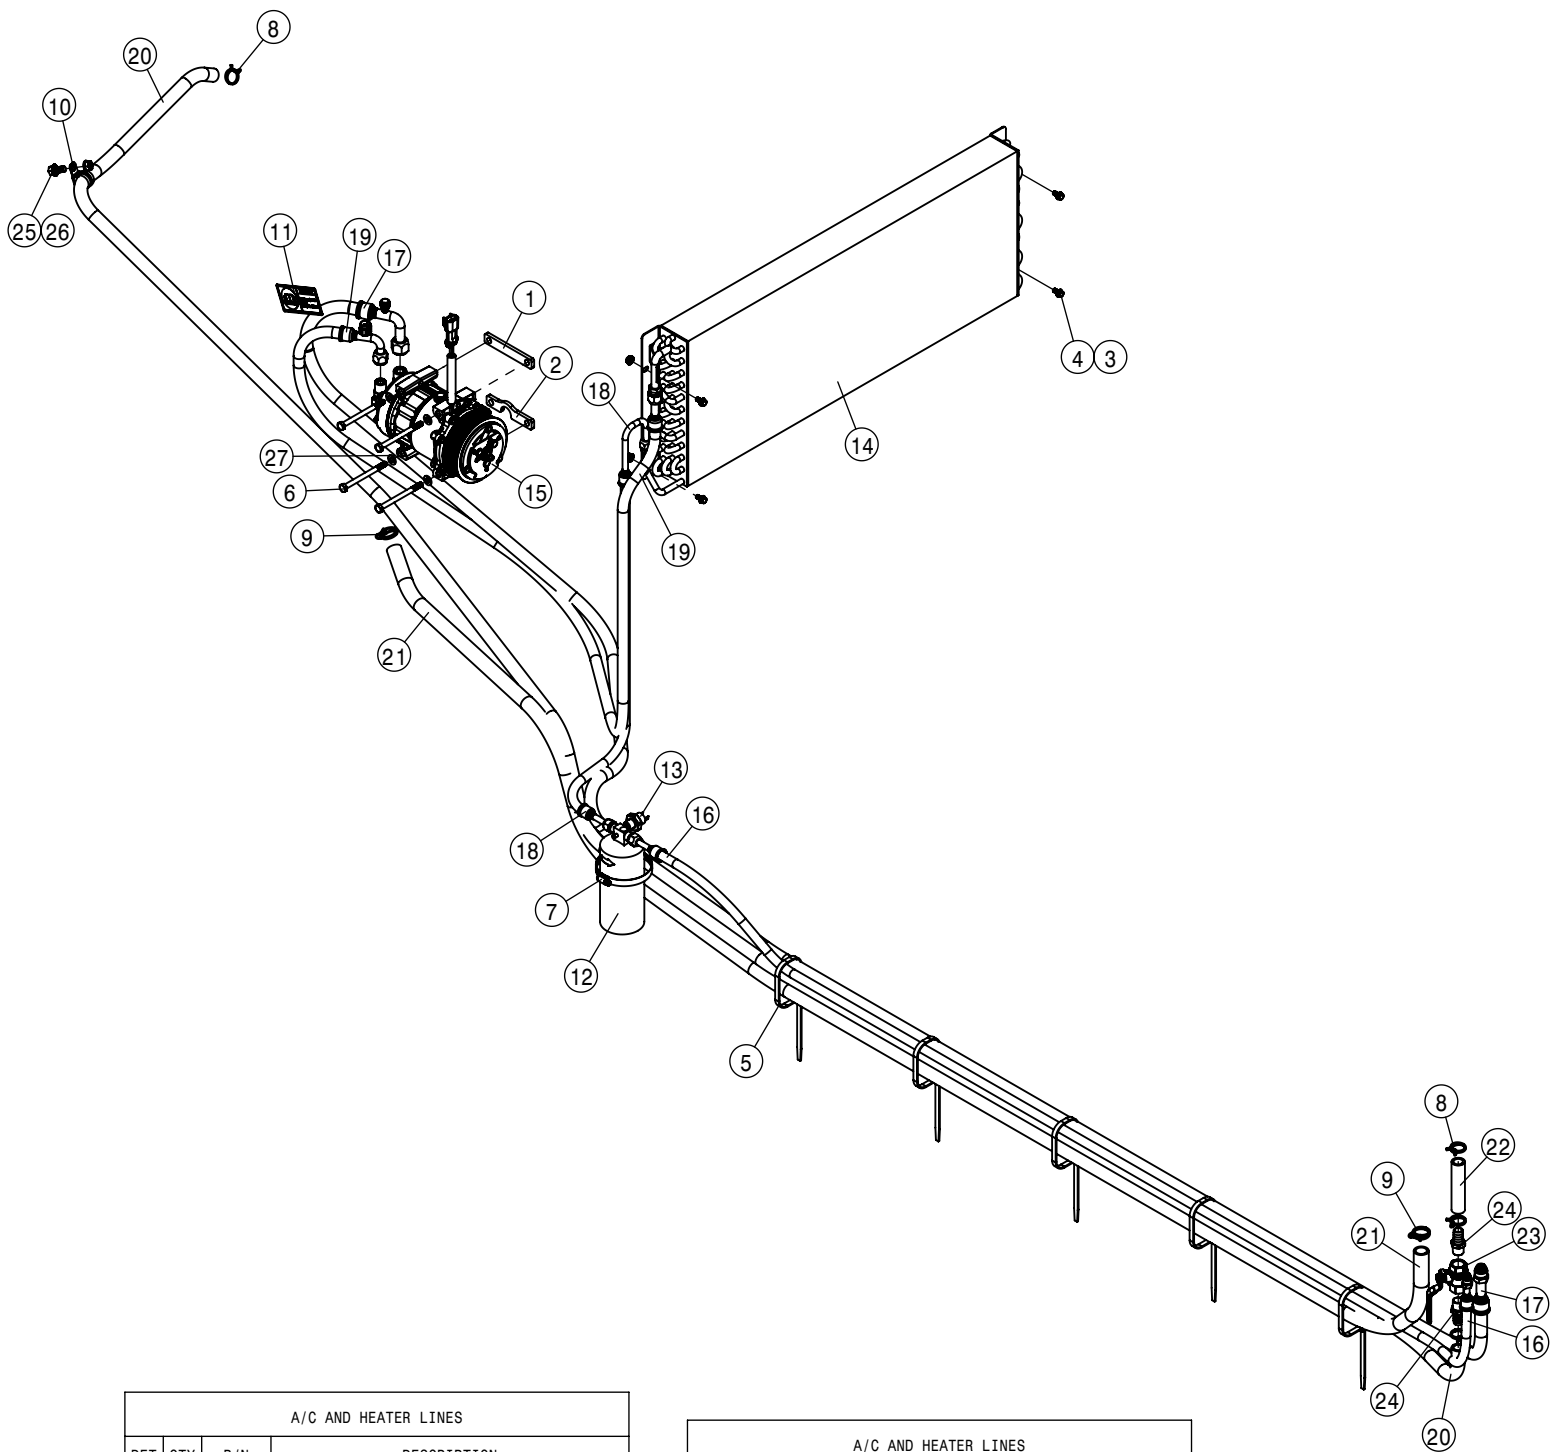

A/C AND HEATER LINES			
DET	QTY	P/N	DESCRIPTION
1	1	317673	SPACER-A/C COMPRESSOR (TOP)
2	1	317674	SPACER-A/C COMPRESSOR (BOTTOM)
3	4	470121N	1/4 UNC SERR FLG LOCK NUT SS
4	4	470122N	1/4 UNC X 1/2 SERR FLG BOLT SS
5	5	470555	CABLE TIE, 1/2 X 15" BLACK NYLON
6	4	473868	8MM-1.25 X 100MM HEX BOLT
7	1	520052	HOSE CLAMP NO 52 STAINLESS
8	4	520081	HOSE CLAMP NO 14 DBL WIRE
9	2	520082	HOSE CLAMP NO 16 DBL WIRE
10	1	520121	CUSH CLAMP,#16 1IN X 3/4W
11	1	650435	DECAL,NOTICE R134A,3.50LB
12	1	657421	A/C RECEIVER/DRIER
13	1	657422	A/C BINARY SWITCH
14	1	657457	COIL, COND 12 X 31.6

A/C AND HEATER LINES			
DET	QTY	P/N	DESCRIPTION
15	1	657534	A/C COMPRESSOR
16	1	657612	A/C HOSE, 06-06F-06M-92
17	1	657613	A/C HOSE, 10-10F90SP-10M-152
18	1	657614	A/C HOSE, 06-06F180-06F-36
19	1	657615	A/C HOSE, 08-08F90SP-08F-80
20	1	657616	HOSE, 5/8 X 170.00 HEATER
21	1	657617	HOSE, 3/4 X 119.00 HEATER
22	1	657619	HOSE, 5/8 X 4.00 HEATER
23	1	696011	1/2 NPT FEMALE BALL VALVE
24	2	716007	1/2 x 5/8 HOSE BARB
25	1	900128N	3/8UNC X 3/4 SER FLANGE BOLT
26	1	910004N	3/8UNC FLANGE CNTR LOCK NUT
27	4	920001	5/16 SAE FLAT WASHER