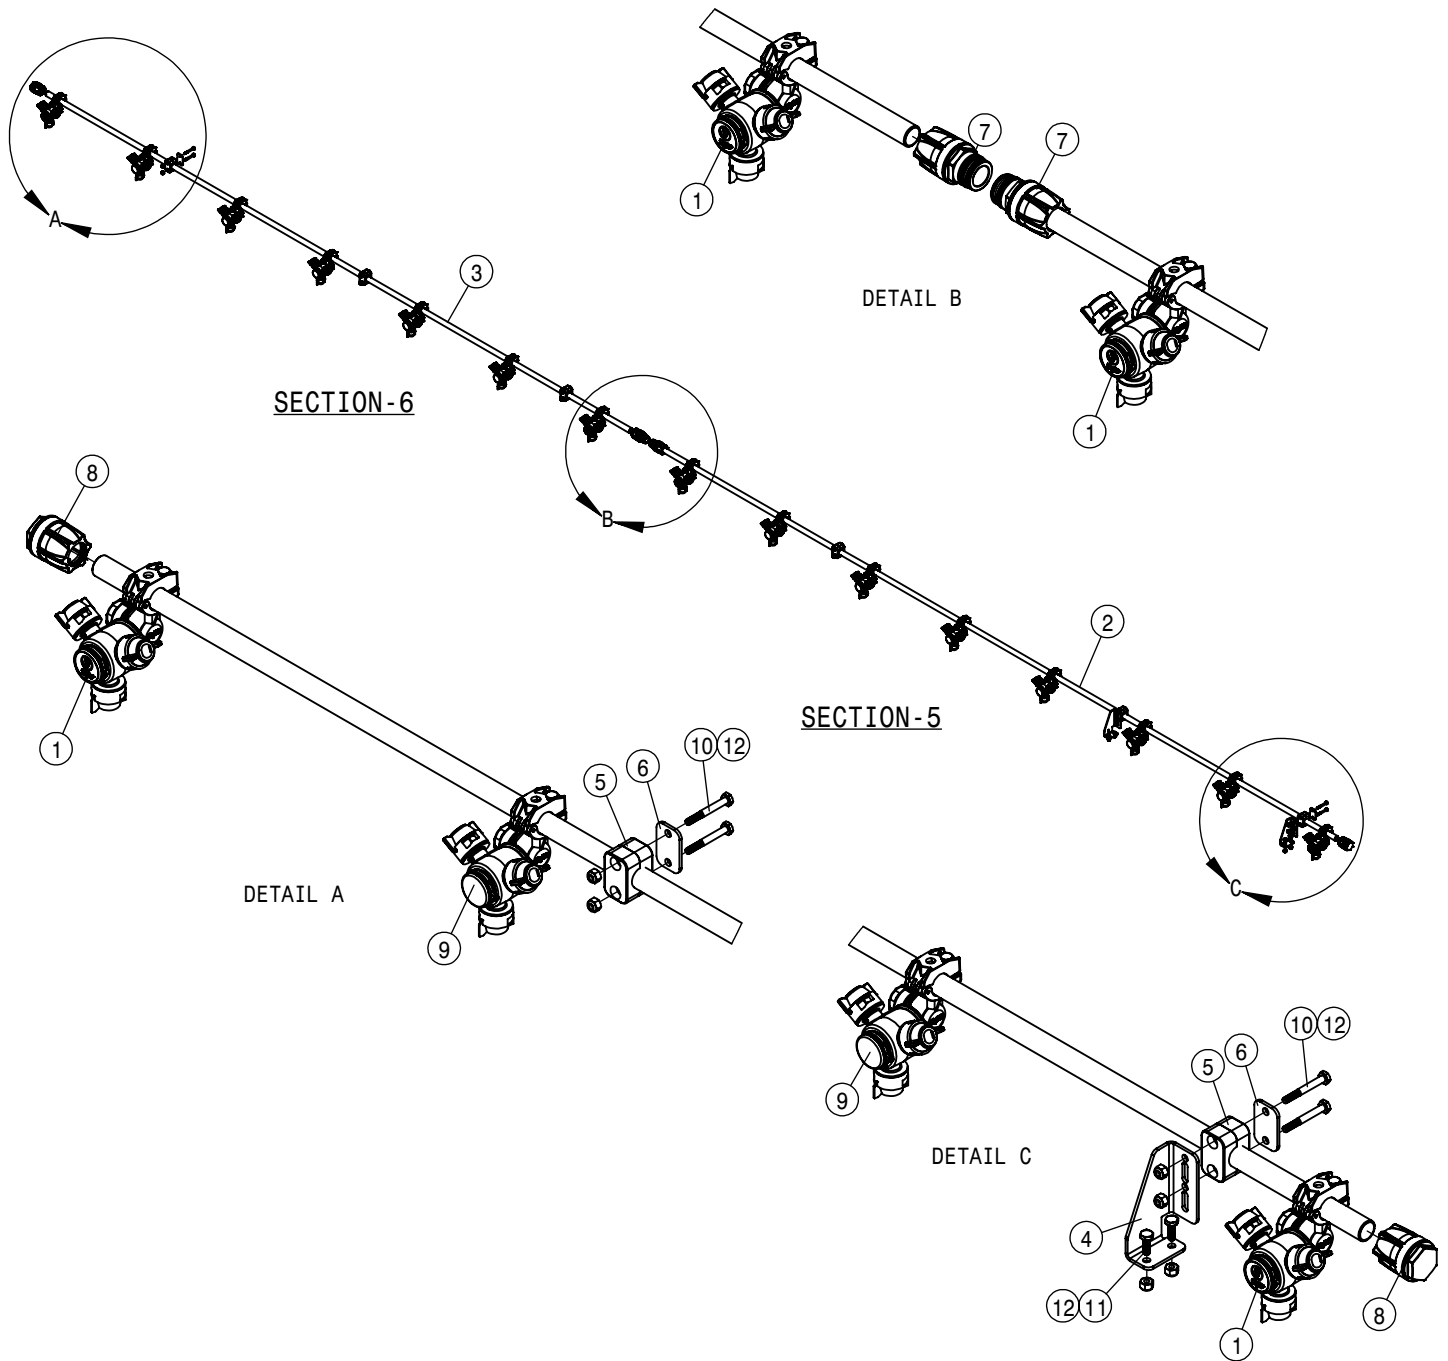

20° WET BOOM SPACING, SECTION 5-6 80/90 BOOM			
DET	QTY	P/N	DESCRIPTION
1	4	737962	QUICK TJET 3-TIP BODY, 1/2" RS
2	1	167706	TUBE-WET BM .50X149 20°SP
3	1	167801	TUBE-WET BM .50X129 20°SP
4	2	169153	INNER SOLU BRKT, DTS' 16
5	6	470358	TUBE CLAMP BODY, .840 (1/2 PIPE)
6	6	470752	SS COVER PLATE FOR 470358
7	2	500331	T3 - 1/2" PIPE BOOM END
8	2	500332	1/2" PIPE BOOM END
9	11	737961	QUICK TJET 3-TIP BODY, 1/2"
10	12	900022	1/4UNC X 2 HHCS SS
11	4	900448	1/4UNC X 3/4 HHCS SS
12	16	910118	1/4-20UNC NYLOCK NUT SS