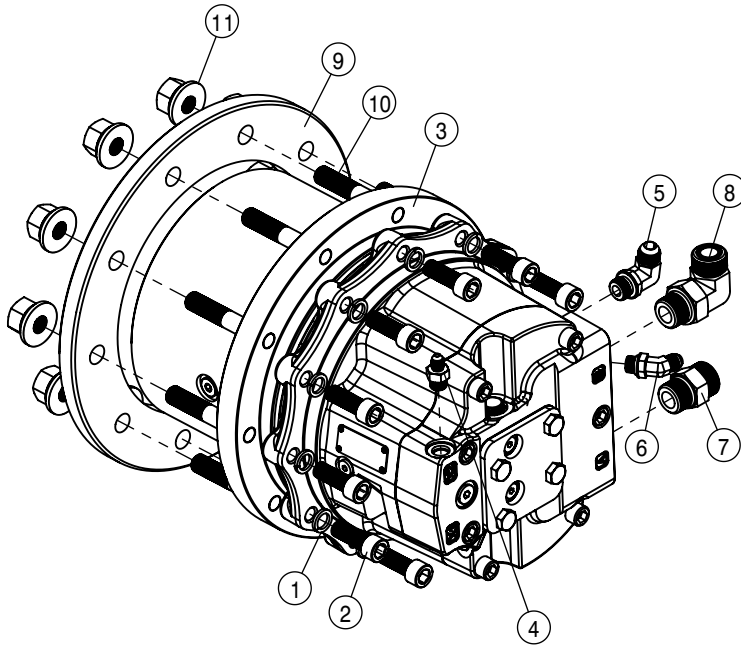

RIGHT

LEFT

REAR WHEEL MOTOR ASSEMBLY			
DET	QTY	P/N	DESCRIPTION
1	24	470892	14MM LOCK WASHER
2	24	470891	14MM-2.00X40MM SOC HD CAP SCR
3	2	606064	WHEEL DRIVE, 53CC, 21:1
4	2	618468	7/16MJIC-9/16MOR ADPTR
5	2	618241	3/4MJIC-90-3/4MOR LBO
6	2	618425	9/16MJIC-45-9/16MOR LBO
7	2	618859	1 1/16MOR-1 3/16MORFS ADPTR
8	2	618977	1 1/16MOR- 90-1 3/16MORFS LBO
9	2	360585	SPACER - DTS
10	20	470687	16MM-2.00 TO 5/8-18 3IN STUD
11	20	470688	5/8-18 SWIVEL FLANGE NUT