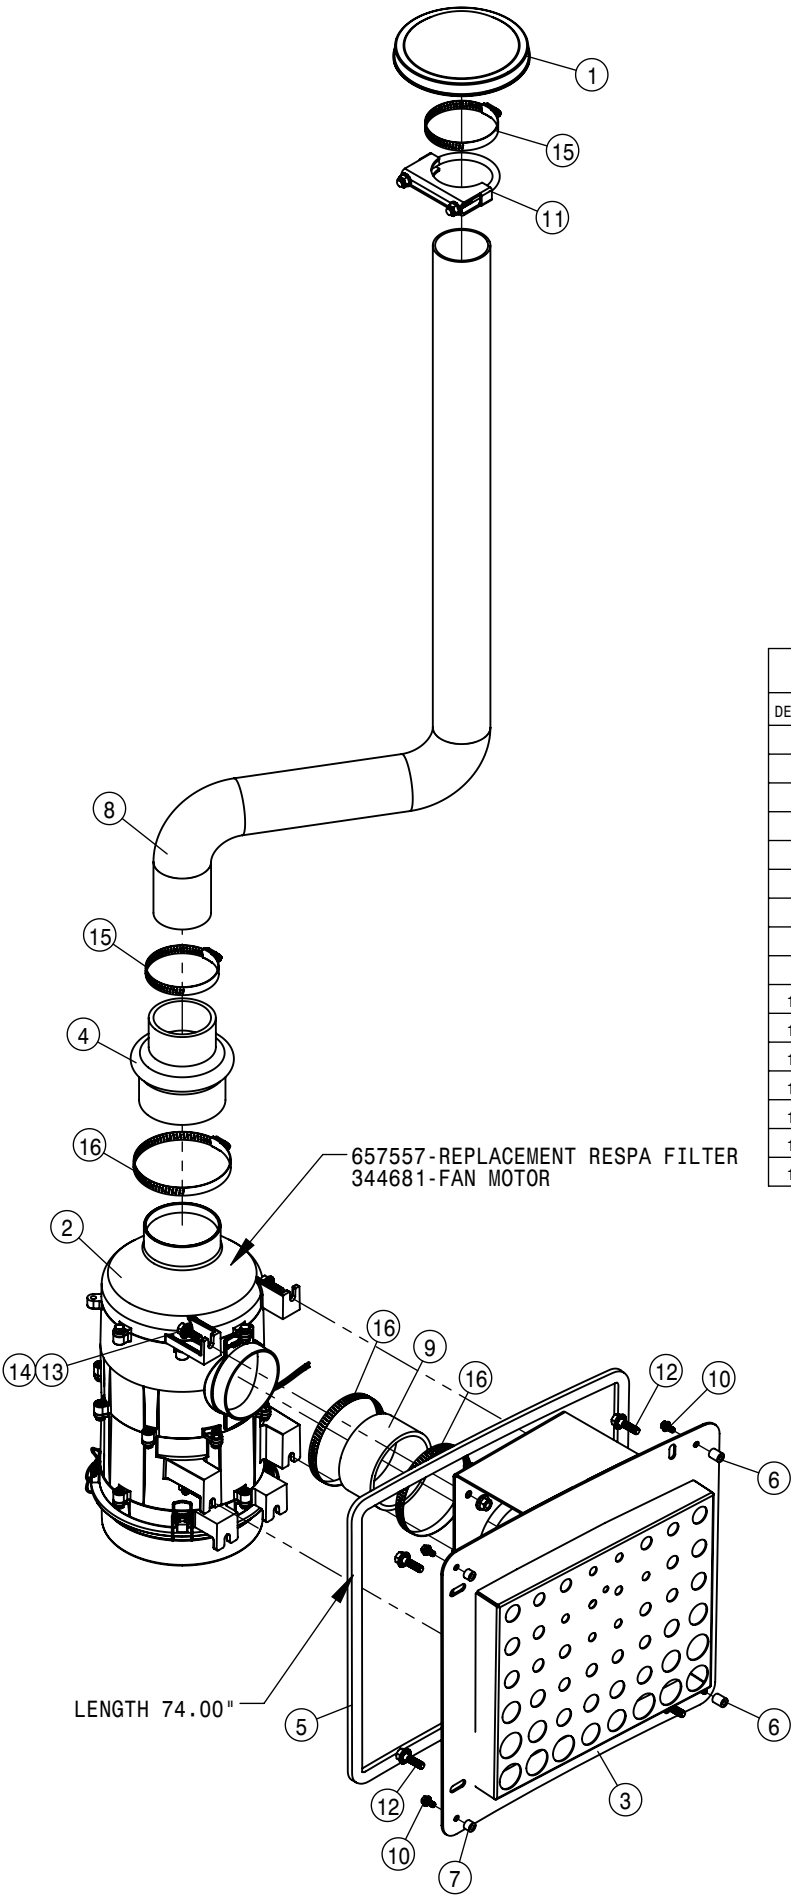

BULK TRIM SEAL
193070-SEAL, .63 X .63 D-SECT EDPM

AIR INTAKE ASSEMBLY			
DET	QTY	P/N	DESCRIPTION
1	1	311534	RAIN CAP, 3" INLET, POLY
2	1	343863	HVAC FILTRATION UNIT, DTS
3	1	343903	TALL CROP MT WLD, DTS
4	1	343909	AIR INTAKE COUPLING, DTS
5	1	344480	SEAL - RESPA PANEL
6	2	344557	STAND OFF 5/8" LG, STS' 14
7	2	344558	STAND OFF 3/8" LG, STS' 14
8	1	344667	TALL CROP INTAKE TUBE, STS' 16
9	1	344669	TC HVAC DUCT, STS' 15
10	4	470122	1/4 UNC X 1/2 SERR FLG BOLT
11	1	470160	MUFFLER CLAMP 3.00 IN
12	4	470329	3/8UNC X 1 1/4 HHSFB GR5 MC
13	4	470460	3/8UNC X 1 HHSFB GR5 MC
14	4	472043	3/8-16UNC CTRLK FLG NUT MC GR8
15	2	520052	HOSE CLAMP NO 52 STAINLESS
16	3	520072	HOSE CLAMP NO 72 STAINLESS