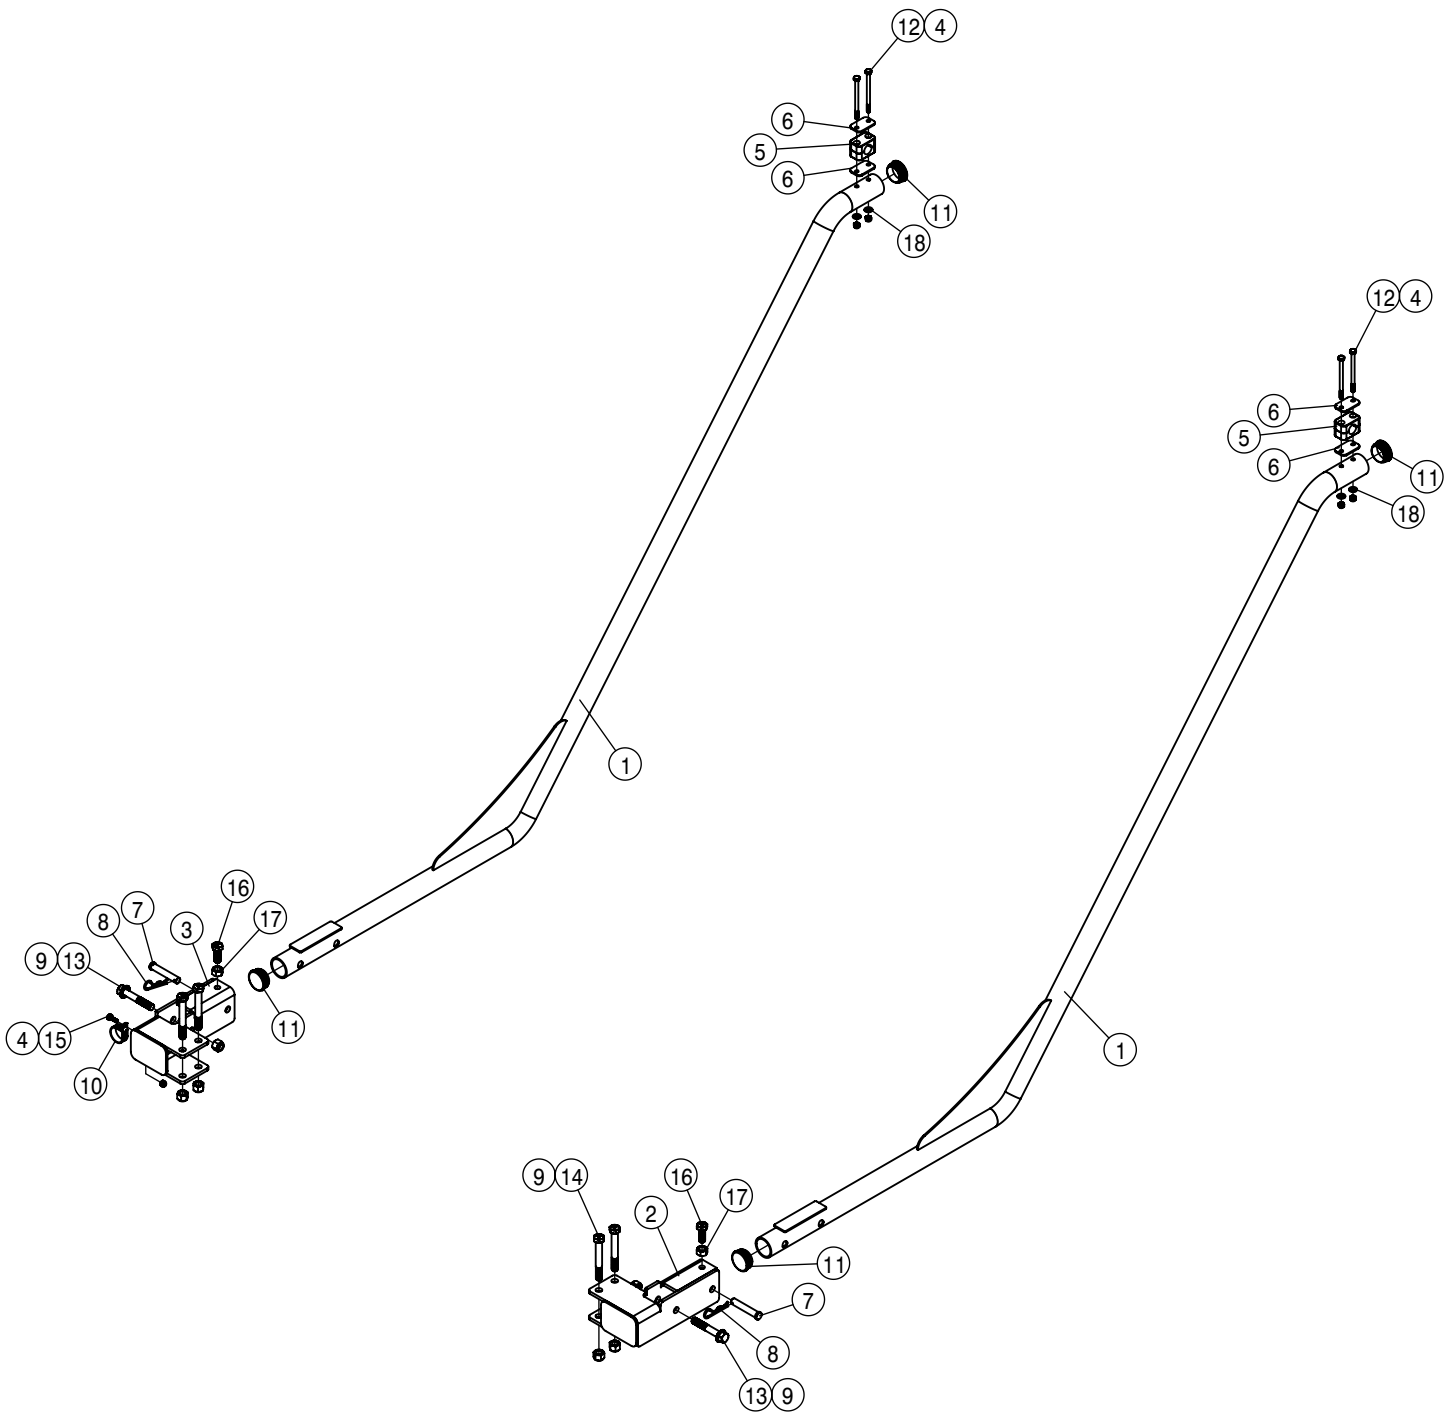

REAR BOOM MOUNTING ASSEMBLY			
DET	QTY	P/N	DESCRIPTION
1	2	165089	REAR BOOM WLD, DTS
2	1	362579	LH REAR BOOM BRKT WLT, DTS
3	1	362618	RH SIDE REAR BOOM BRKT WLD, DTS
4	5	470089N	1/4UNC HEX NYLOC NUT, 316 SS
5	2	470358	TUBE CLAMP BODY, .840 (1/2 PIPE)
6	4	470359	COVER PLATE FOR 470358
7	2	470749	1/2 X 2 1/2 CLEVIS PIN
8	2	470753	HAIR PIN, 1/8 DIA X 2 5/8 LG SS
9	6	473007	1/2-13UNC NYLOCK NUT MC GR5
10	1	520102	CUSH HOSE CLAMP, #20, 1 1/4D X 1 1/2W
11	4	629772	CAPPLUGS PLUG, 1 3/4" RD, BLACK POLY
12	4	900013N	1/4UNC X 3 3/4 HEX BOLT SS
13	2	900270N	1/2UNC X 3" SER FLANGE BOLT
14	4	900273	1/2UNC X 3 3/4 HHCS GR5 MC
15	1	900448	1/4UNC X 3/4 HHCS SS
16	2	900522	1/2UNF X 1 1/4 HHCS GR5 MC
17	2	910009	1/2-20UNF HEX NUT MC GR5
18	4	920000N	1/4 SAE FLAT WASHER SS