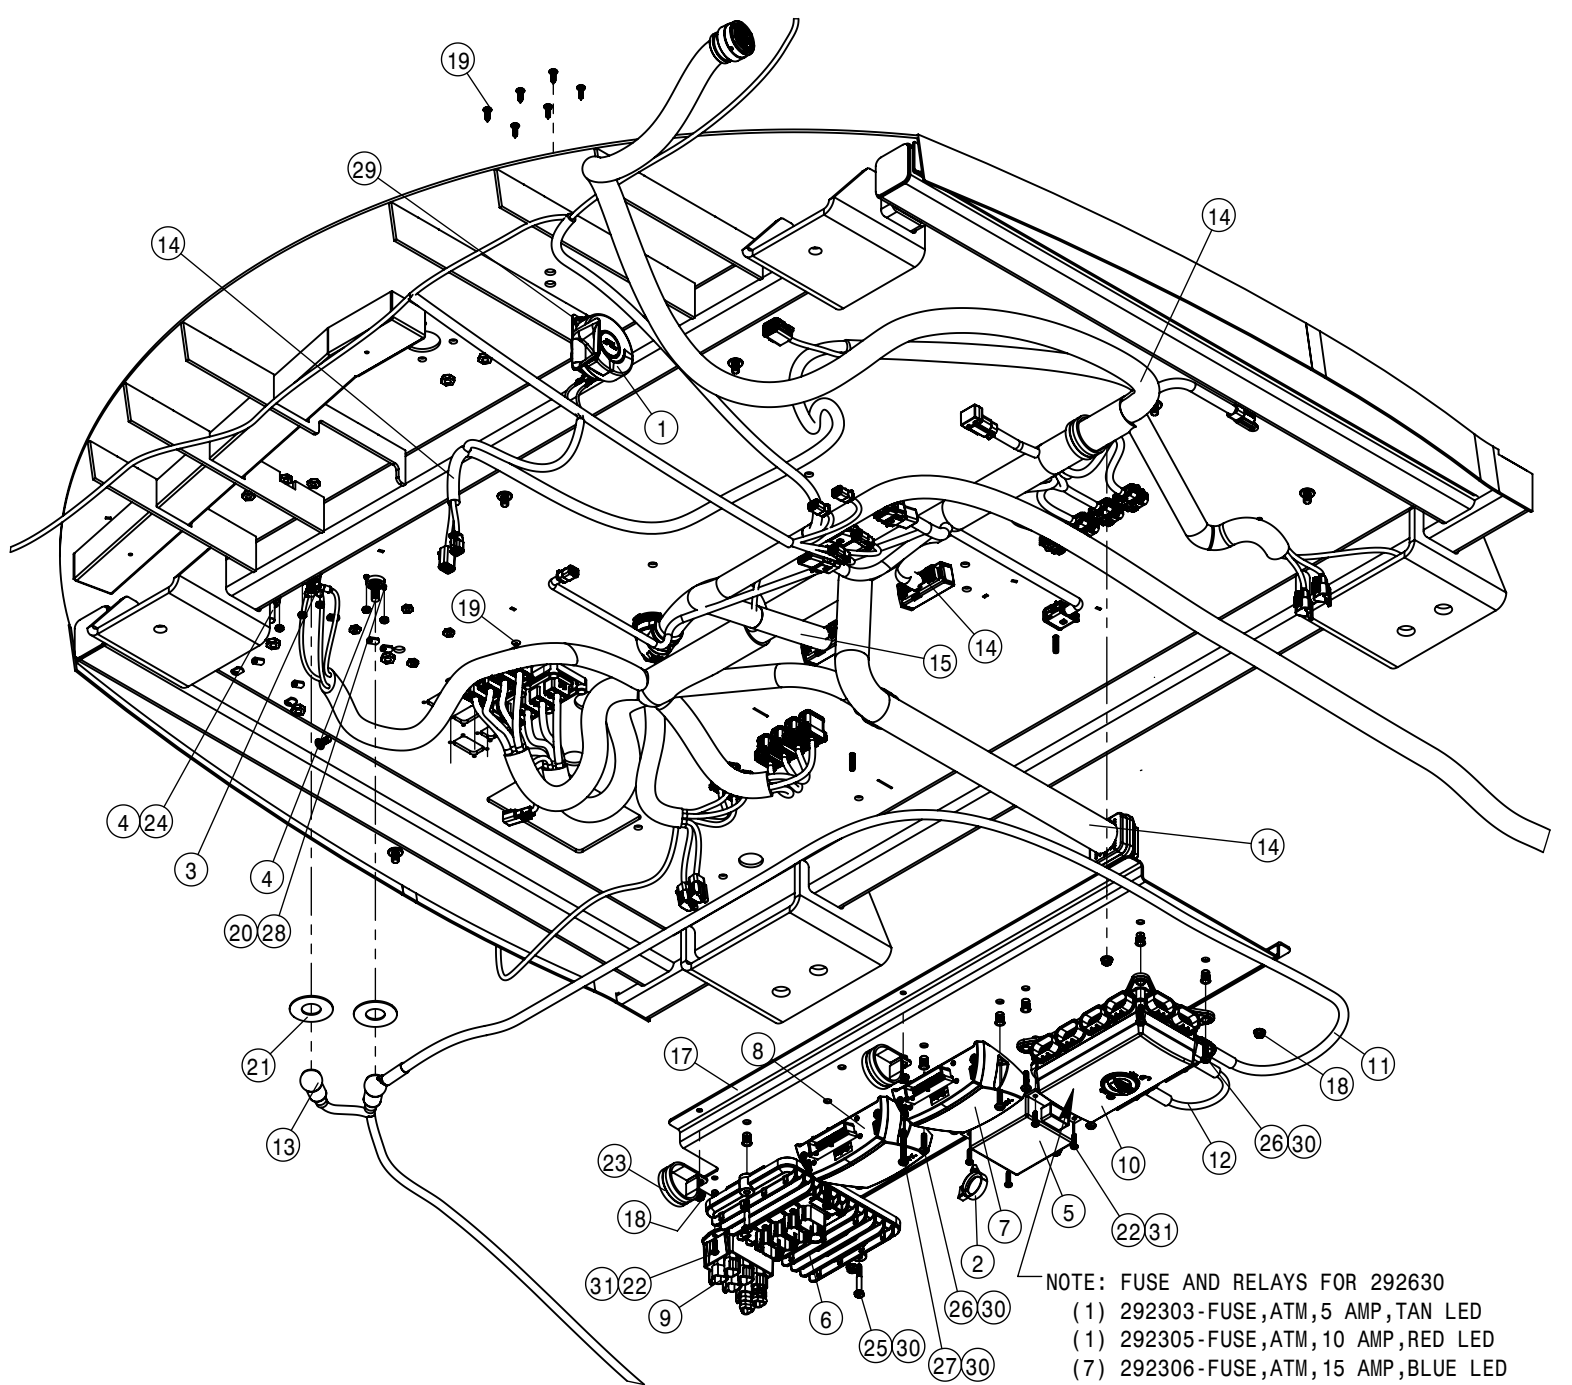

CAB ELECTRICAL-BOTTOM ASSEMBLY			
DET	QTY	P/N	DESCRIPTION
1	1	290062	HORN
2	1	291010	ROSEBUD CLIP FOR 1.00 CONDUIT
3	1	291749	TERM BLOCK,BLACK,3/8-16 THRU
4	2	291750	TERM BLOCK,RED,3/8-16 THRU
5	1	291910	FLASHER, SOLID STATE, 12V
6	1	292009	IQAN-MC3 CONTROLLER
7	1	292017	IQAN-XS2 MODULE
8	1	292086	IQAN-XA2 MODULE->611
9	1	292406	J1939 JUNCTION MODULE
10	1	292630	DVEC - EXTERIOR
11	1	292645	CABLE - SSDVEC POWER CABLE
12	1	292650	CABLE - SSDVEC JUMPER
13	1	292691	CAB PWR,GND CABLE ASY
14	1	294266	HARNESS - MAIN CAB EXT STS
15	1	294267	DTS OPTION HARNESS
NS	1	294324	W Washer Extension Harness

CAB ELECTRICAL-BOTTOM ASSEMBLY			
DET	QTY	P/N	DESCRIPTION
17	1	344541	BRKT-CAB ELEC MODULE MOUT
18	8	470121	1/4 UNC SERR FLG LOCK NUT
19	12	470465	#12 X 3/4 PHIL PAN SHT MTL SCR
20	6	470542	10-32 KEP NUT
21	2	470677	NYLON WASHER 1"ID, 2-1/4"OD, .075"W
22	6	472235	#10-32 UNF X 3/4 PHMS PH ZN
23	3	520161	CUSH CLAMP,#32 2"D-3/4W LOOP
24	1	629736	CAPPLUGS CAP,.312 X 1.00 VINYL
25	2	900006	1/4UNC X 1 3/4 HHCS GR5 MC
26	6	903701	1/4-20 UNC X 1 PHMS PH ZN
27	2	903703	1/4-20 UNC X 2 PHMS PH ZN
28	6	903706	10-32X1/2 PHIL PAN MACH SCR
29	1	910119	5/16-18UNC HEX FLG NUT SER SS
30	8	910127	1/4-20 NUTSERT .027-1.65 STL
31	6	910130	10-32 NUTSERT .020-.130 STL