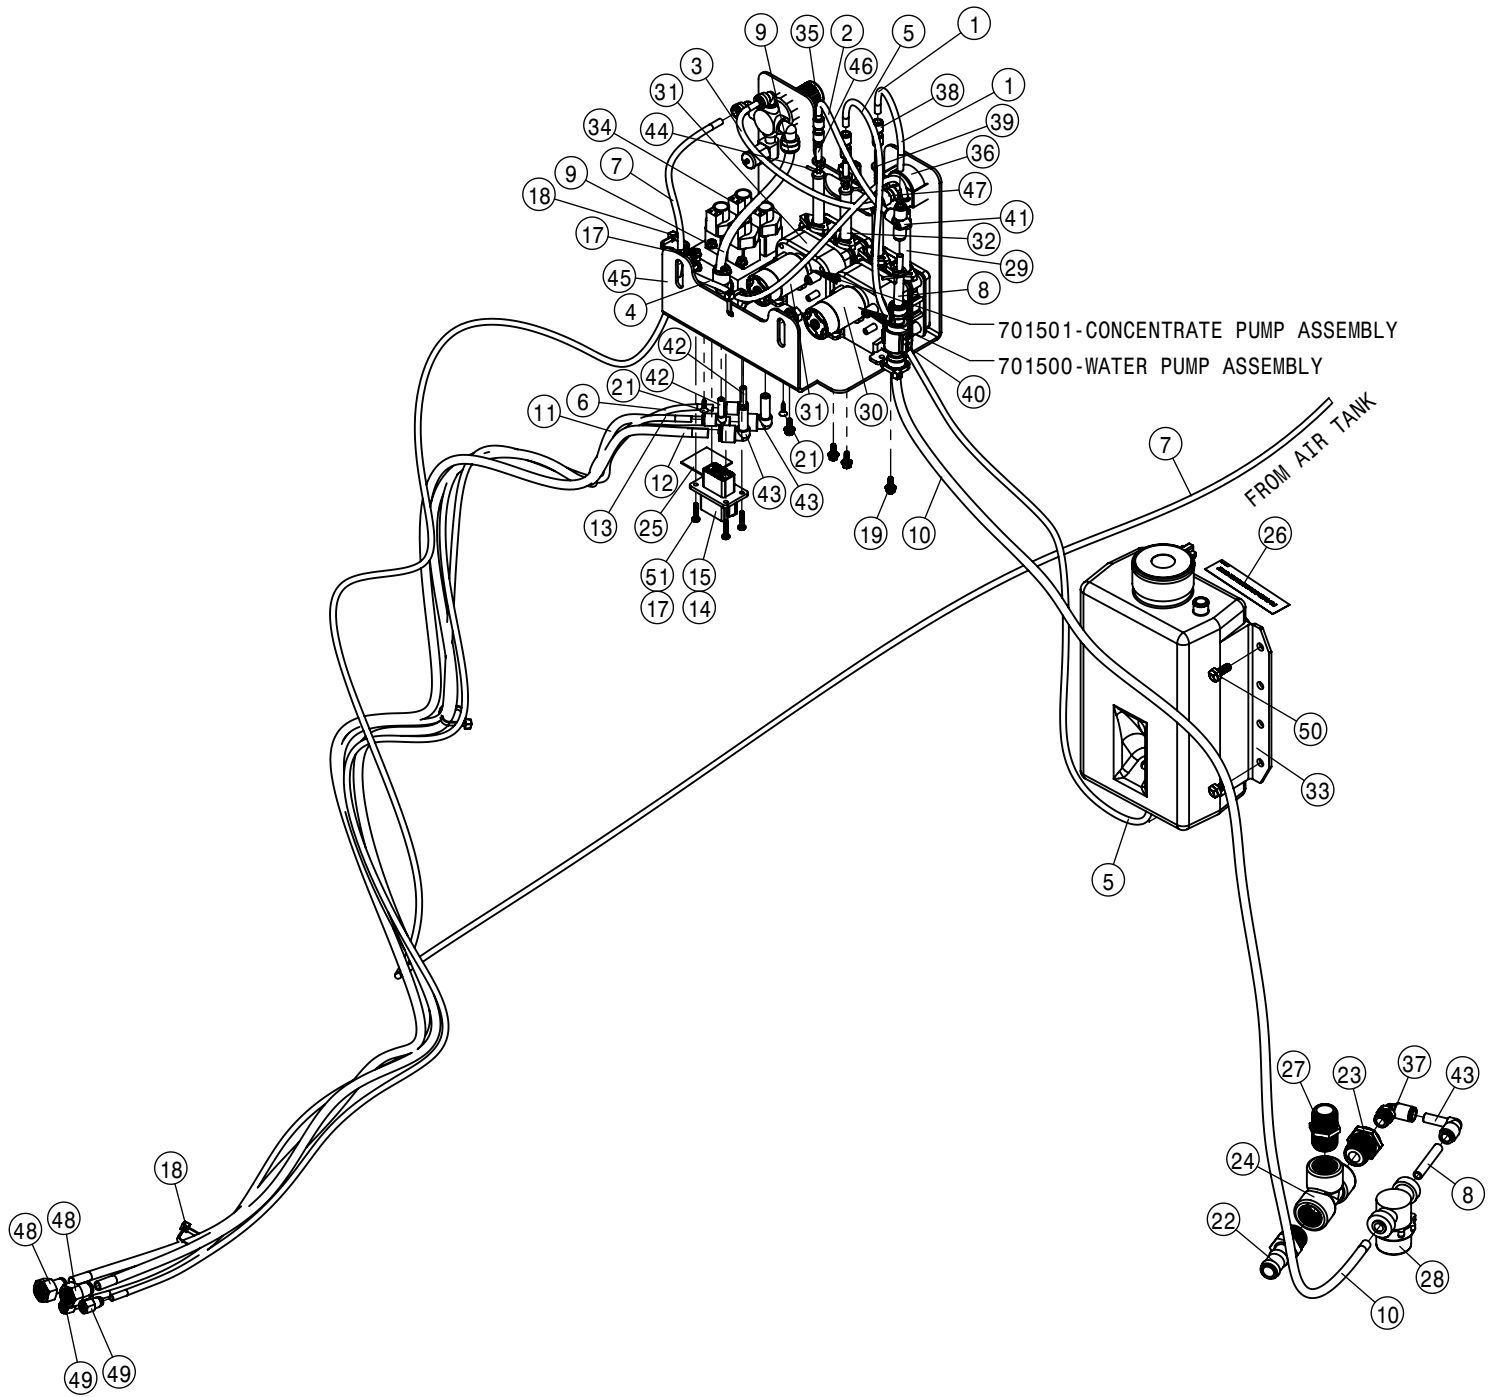

FOAMER ASSEMBLY			
DET	QTY	P/N	DESCRIPTION
1	1	195906-006	1/40D AIR BRAKE TUBING J844-A
2	1	195906-008	1/40D AIR BRAKE TUBING J844-A
3	1	195906-011	1/40D AIR BRAKE TUBING J844-A
4	1	195906-016	1/40D AIR BRAKE TUBING J844-A
5	1	195906-043	1/40D AIR BRAKE TUBING J844-A
6	1	195906-075	1/40D AIR BRAKE TUBING J844-A
7	1	195906-210	1/40D AIR BRAKE TUBING J844-A
8	2	195915-002	3/80D AIR BRAKE TUBING J844-B
9	1	195915-019	3/80D AIR BRAKE TUBING J844-B
10	1	195915-062	3/80D AIR BRAKE TUBING J844-B
11	1	195915-076	3/80D AIR BRAKE TUBING J844-B
12	1	195957-075	3/80D AIR BRAKE HOSE-A YELLOW
13	1	195963-076	1/40D NYLON TUBING, YELLOW
14	1	292105	DEUTSCH, WEDGELOCK, W12P
15	1	292181	DEUTSCH, RECP, DT 12P, FLG MT, A
NS	1	294079	HARNNESS, DTS FOAMER EXTENSION
17	2	470087	3/8-16UNC HEX FLG NUT SER MC GR5

FOAMER ASSEMBLY			
DET	QTY	P/N	DESCRIPTION
18	7	470154	CABLE TIE, 11.00" BLK NYLON
19	4	470215	10-32 X 1/2 SERR FLG HEX BOLT
20	4	470463	8-32 SERR FLANGE NUT
21	2	473907	#10X5/8 OHPHIL 8 SHT MTL SCR
22	1	500022	3/4NPT-3/4HOSE BARB, POLY
23	1	500343	3/8"-3/4" NPT REDU BUSH, POLY
24	1	505218	3/4 NPT PIPE TEE, POLY
25	1	651013	DECAL, RIGHT LEFT, LIQUID, AIR
26	1	651014	FOAMER CONCENTRATE ONLY, DECAL
27	1	690098	3/4NPT CLOSE NIPPLE, POLY
28	1	690251	3/8" PTC STRAINER 80 MESH
29	1	701280	0.25" ID PUMP TUBE
30	1	701282	WATER PUMP GEAR MOTOR
31	1	701284	CONCENTRATE PUMP GEAR MOTOR
32	1	701297	1/8" ID PUMP TUBE
33	1	701499	1GA RESERVOIR
34	1	701502	MANIFOLD BLOCK VLV ASSY, STS'16

FOAMER ASSEMBLY			
DET	QTY	P/N	DESCRIPTION
35	1	701503	AIR REGULATOR ASSY
36	1	701504	30 PSI AIR PRESSURE GAUGE
37	1	711041	3/8MNPT-3/8 NYL TUBE LBO
38	4	711054	1/4 NYL TUBE UNION, STRAIGHT
39	3	711086	1/4 OD PLUG IN STEM W/ BARB, POLY
40	1	711087	3/8" JG DB CHK VLV, POLY
41	1	711088	1/4 PUSH CONNECT UNION TEE, POLY
42	2	711089	1/4 OD PLUG IN ELBOW, POLY
43	4	711090	3/8 OD PLUG IN ELBOW, POLY
44	5	711091	3/8 OD HOSE CLAMP, STEEL YZ
45	1	711093	FOAMER BRKT, DTS
46	2	711095	1/4 OD X 1/8 HOSE BARB STEM, POLY
47	1	711096	1/4"OD PUSH CONNECT X 1/8 NPT
48	2	711112	3/80D X 3/8NPT FEM CONNECT BRS
49	2	711113	1/40D X 1/8NPT FEM CONNECT BRS
50	4	900064	5/16UNC X 3/4 HHCS GR5 MC
51	4	903850	8-32 X 3/4 PHIL PAN MACH SCR BZ