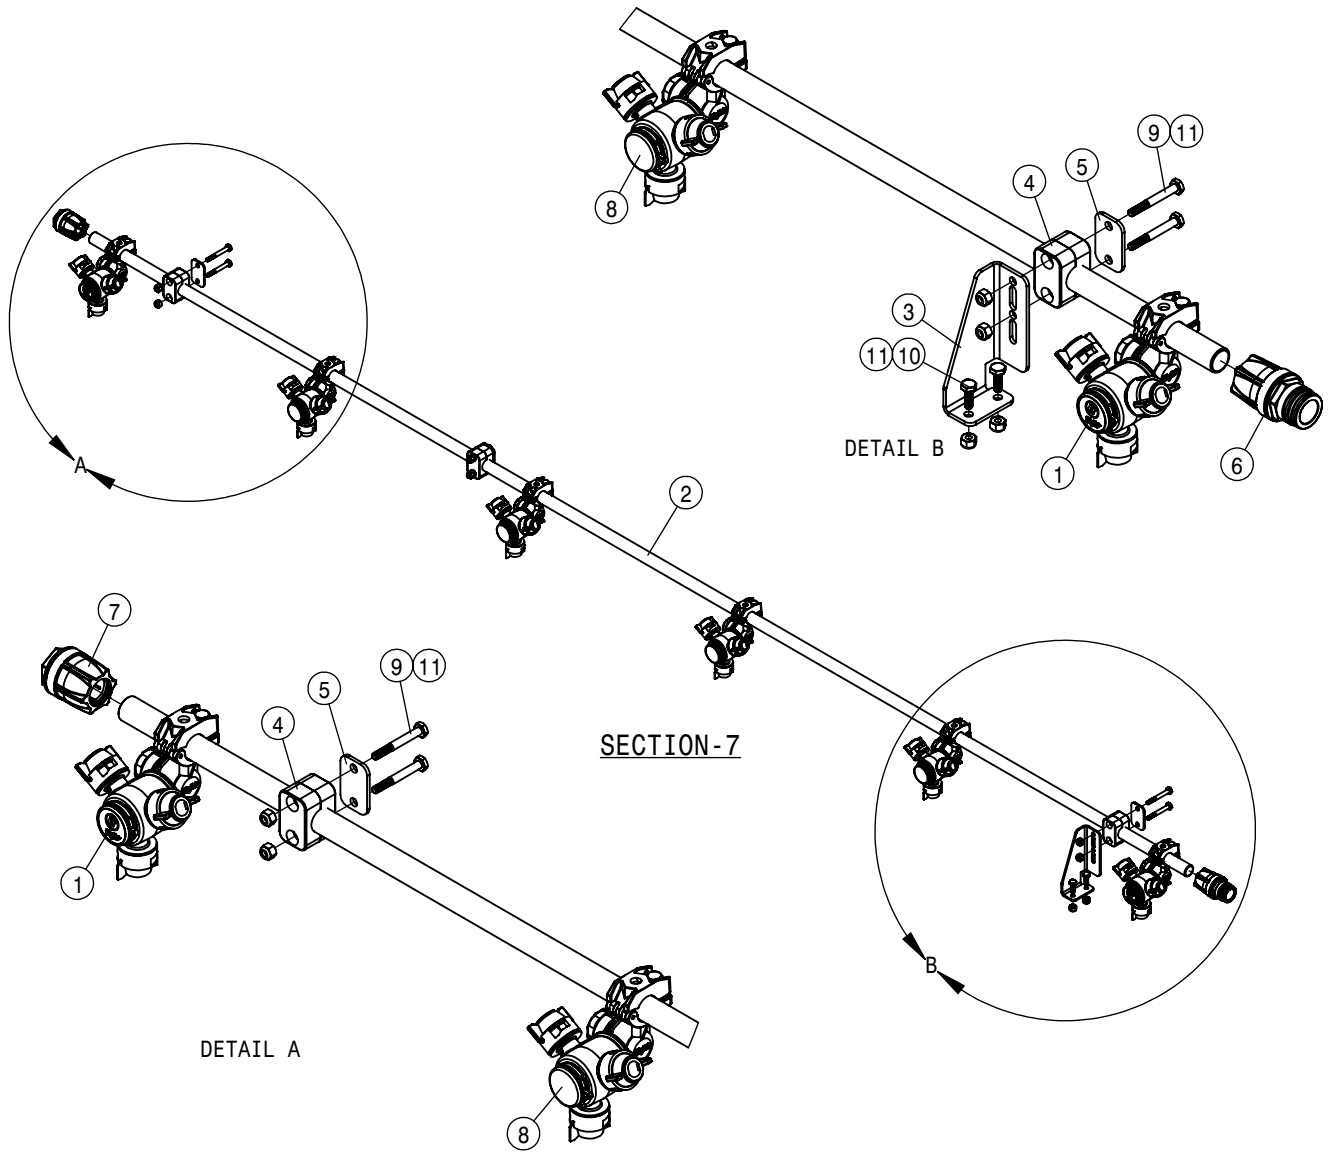

20" WET BOOM SPACING, SECTION-7 80' BOOM			
DET	QTY	P/N	DESCRIPTION
1	2	737962	QUICK TJET 3-TIP BODY, 1/2" RS
2	1	167803	TUBE-WET BM .50X105 20"SP
3	1	169154	OUTER SOLU BRKT, DTS'16
4	3	470358	TUBE CLAMP BODY, .840 (1/2 PIPE)
5	3	470752	SS COVER PLATE FOR 470358
6	1	500331	T3 - 1/2" PIPE BOOM END
7	1	500332	1/2" PIPE BOOM END
8	4	737961	QUICK TJET 3-TIP BODY, 1/2"
9	6	900022	1/4UNC X 2 HHCS SS
10	2	900448	1/4UNC X 3/4 HHCS SS
11	8	910118	1/4-20UNC NYLOCK NUT SS