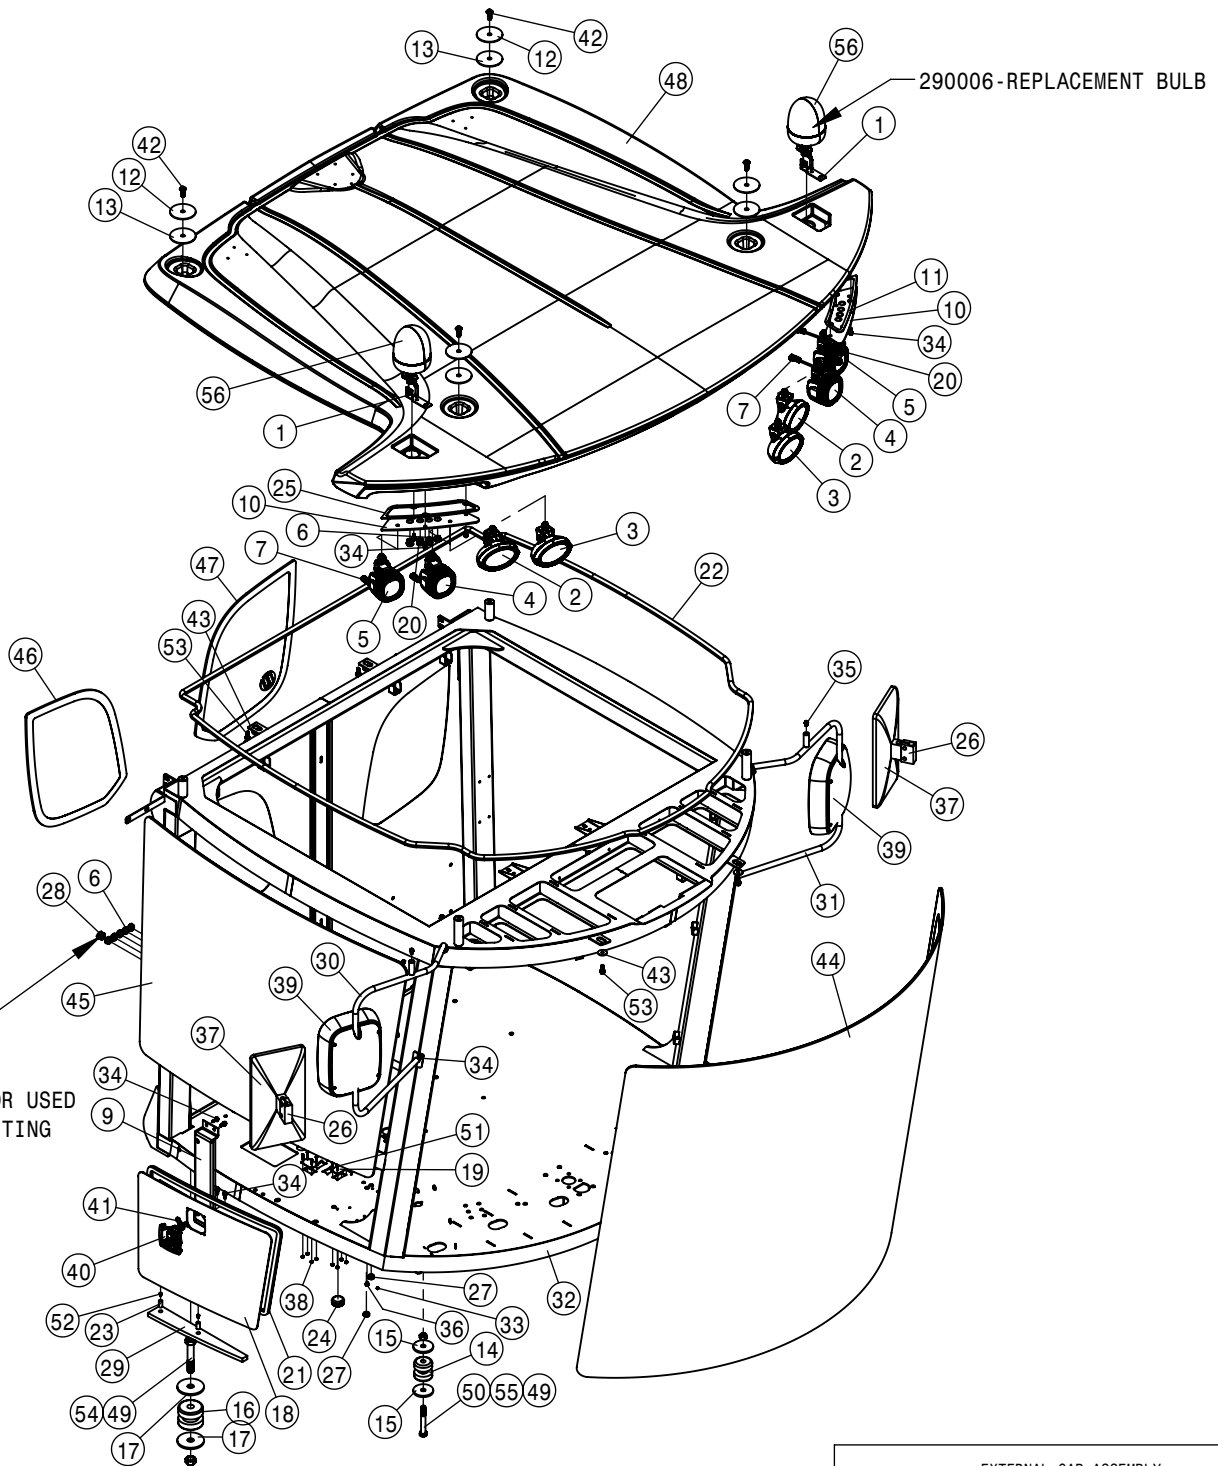

NOTE:
WIRE PROTECTOR USED
FOR WIRES EXITING
THE CAB.

EXTERNAL CAB ASSEMBLY			
DET	QTY	P/N	DESCRIPTION
1	2	290060	BEACON TILT SURFACE MT,QK CHG
2	2	292614	WORKLIGHT - HALOGEN CLOSE RANGE
3	2	292615	Worklight - Oval 100 Long Range
4	2	292618	WORKLIGHT-TYRI LED FLOOD
5	2	292619	WORKLIGHT-TYRI LED TRAP
6	7	292634	HOLE PLUG
7	4	294299	TYRI JUMPER HARNESS
NS	1	294324	HARNESS, WINDSHIELD WASHER EXT
9	1	344299	ACCESS PANEL SEALING SURFACE WLDT
10	2	344357	ROOF LIGHT MNT PLT, STSCAB' 14
11	1	344358	ROOF LIGHT MNT PLT GASKET, STSCAB' 14
12	4	344359	ROOF RETAINER WASHER, STSCAB' 14
13	4	344360	ROOF RETAINER WASHER SEAL, STSCAB' 14
14	2	344393	ISO MOUNT
15	4	344394	ISO MT WASHER FRNT, STS' 14
16	2	344395	ISO MOUNT
17	4	344396	ISO MT WASHER REAR, STS' 14
18	1	344452	FRT ACCESS PNL WLDT, STS' 14

EXTERNAL CAB ASSEMBLY			
DET	QTY	P/N	DESCRIPTION
19	2	344477	PLATE - 12 PIN COVER
20	10	344478	BUSHING - STRAIN RELIEF
21	1	344479	SEAL - ACCESS PANEL
22	1	344481	SEAL - CAB ROOF STS
23	2	344497	THREADED NYLN SPCR, STS' 14
24	1	344509	HOLE PLUG - 24 SERIES
25	1	344513	ROOF LIGHT MT PLT RH GASKET, STS' 14
26	2	344515	STD MIR BRKT, STS' 14
27	2	344554	HOSE GROMMET, STS' 14
28	1	344572	BUSHING - ANTENNA STRAIGHT
29	1	344579	ACCESS PANEL SEAL LWR, STS' 14
30	1	344631	MIRROR BRKT WLDT RH, STS' 15
31	1	344635	MIRROR BRKT WLDT LH, STS' 15
32	1	344824	CAB WLDT, STS 17 W/DECALS
33	7	470053	1/4-20X1/4 AL HD SET SCR CUP
34	16	470118	1/4UNC X 3/4 HHSFB GR5 MC
35	2	470122	1/4 UNC X 1/2 SERR FLG BOLT
36	3	470143	3/8UNC X 1/2 SKT HD SET SCR

EXTERNAL CAB ASSEMBLY			
DET	QTY	P/N	DESCRIPTION
37	2	470348	MIRROR STS 10 & 12
38	8	470467	#6-32UNC KEP NUT MC GR5
39	2	470648	POWER MIRROR
40	1	470660	LATCH ASSY, STS' 14
41	1	470661	CAM LATCH, STS' 14
42	4	474001	1/2-13 UNC X 1 1/4 BHCS SS PATCH
43	4	483024	FENDER WASHER 5/16 MC
44	1	658100	WINDOW - FRT 2014 STS
45	1	658101	WINDOW - RH SIDE 2014 STS CAB
46	1	658103	WINDOW - REAR RH 2014 STS CAB
47	1	658104	WINDOW - REAR LH 2014 STS CAB
48	1	658139	CAB ROOF, STS/DTS '17
49	2	900481	7/8UNC X 5 HHCS GR8 MC
50	2	900847	5/8UNC X 4 1/2 HHCS GR8 MC
51	8	903814	#6-32 UNC X 3/4 PHMS PH BZ
52	2	903884	#10-32 UNF X 3/8 PHMS PH BZ
53	4	910126	5/16UNC X 1 HHSFB SS
54	2	914014	7/8-9UNC STOVER NUT MC GR8
55	2	914810	5/8-11UNC STOVER NUT MC GR8
56	2	AZ101891	IDENT LAMP ROTATING BEACON