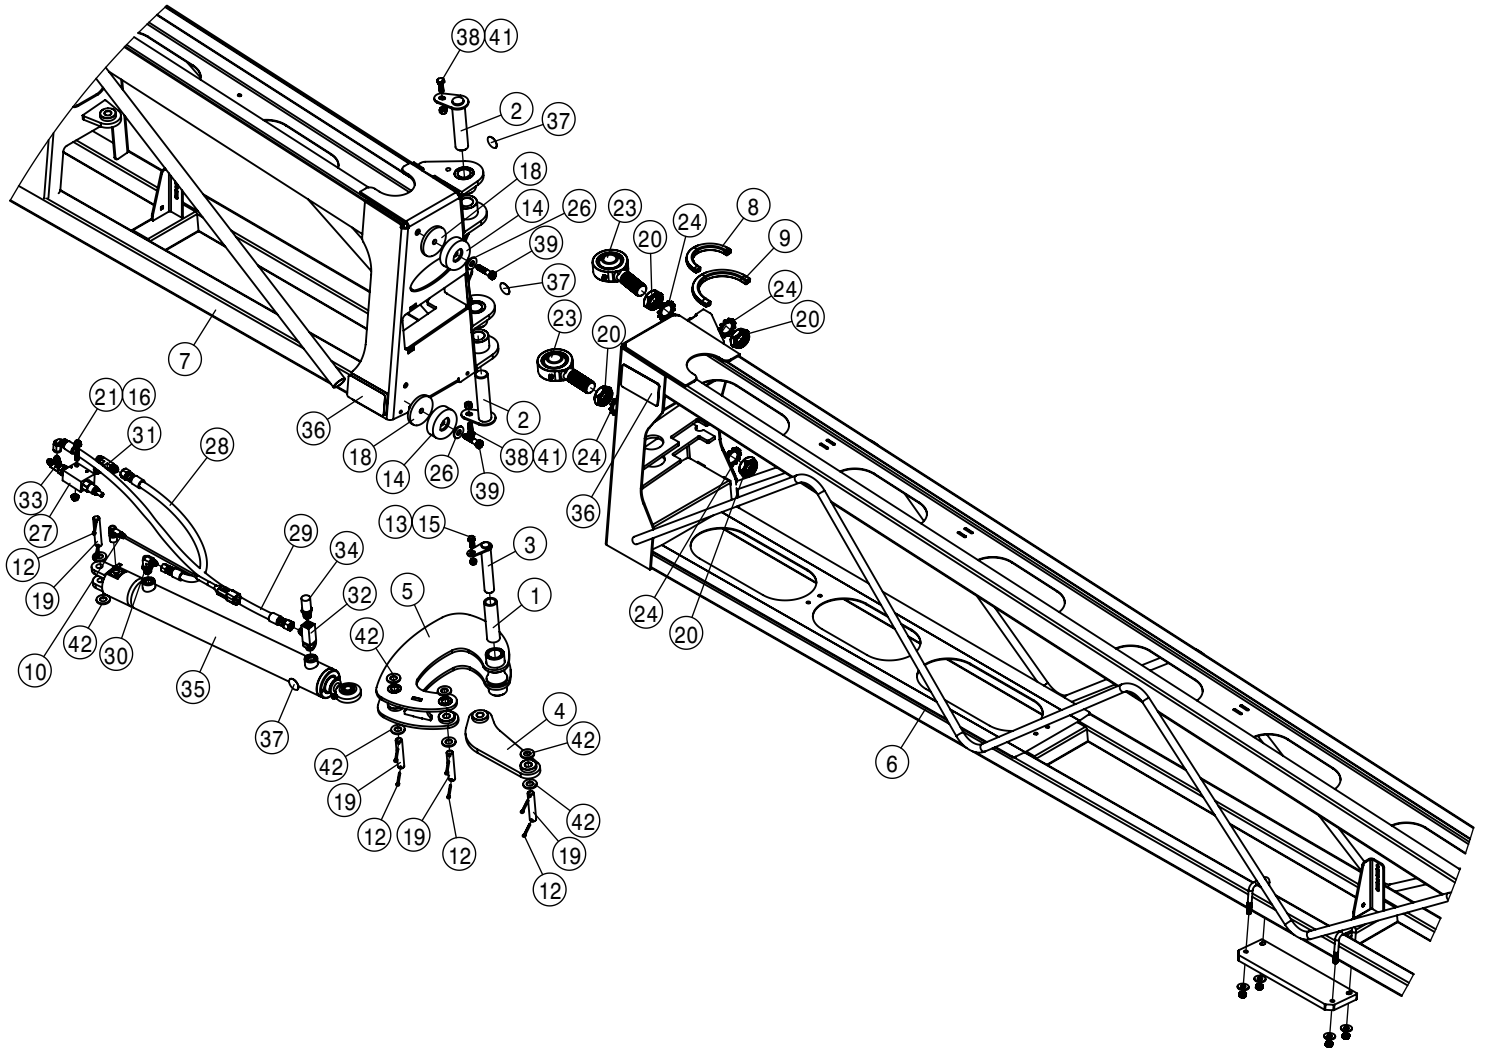

LEFT BOOM HINGE ASSEMBLY			
DET	QTY	P/N	DESCRIPTION
1	1	121122	FOLD BUSHING, SECT 1 A10
2	2	166086	60 FT FOLD PIN WLD A10
3	1	167578	FOLD PIN WLD, SECT 1 A10
4	1	167663	FOLD LINK WLD A10
5	1	167666	FOLD LINK WLD, A10
6	1	167850	LH BM, SECT-2 80'DTS W/DECAL
7	1	167854	LH BM SECT-1 DTS W/DECAL
8	1	193016	QUICKEDGE TRIM .060 TO .170
9	1	193016	QUICKEDGE TRIM .060 TO .170
10	1	291994	SENSOR HARNESS FOR AWS
NS	1	294279	DTS WING HARNESS
12	8	390984	1/8 X 1 1/4 COTTER PIN
13	1	470089	1/4UNC HEX NYL-LOC NUT
14	2	470098	RUBBER BUMPER 2.500 OD X .375 ID
15	1	470118	1/4 UNC X 3/4 SER FLG BOLT
16	1	470121	1/4 UNC SERR FLG LOCK NUT
17	1	470716	BM CRADLE BUMPER,DTS
18	2	470757	SPACER .395 X 2.500 X .250
19	4	472220	CLEVIS PIN HL 0.5 DIA X 2.250
20	4	472328	1"-12 HEX JAM NUT
21	1	473837	1/4UNC X 1 1/2 FLANGE BOLT SS

LEFT BOOM HINGE ASSEMBLY			
DET	QTY	P/N	DESCRIPTION
22	2	473986	5/16UNC-1 9/16ID-2 3/8 U-BOLT SS
23	2	474004	ROD END,1.00 BORE,1-12 RH MALE
24	4	483018	1" EXTERNAL TOOTH LOCK WASHER
25	4	483040	5/16 REGULAR FLAT WASHER
26	2	483043	USS FLAT WASHER 3/8 MC
27	1	607549	KICK-DOWN RELIEF, 4000PSI
28	1	617307	04-451TC-06FJX-04FJX-16 H/A
29	1	617308	04-451TC-06FJX-04FJX90-26 H/A
30	1	618499	7/16MJIC-90-9/16MOR LBO
31	1	618629	9/16MOR BRANCH TEE-9/16MJIC
32	1	618782	9/16MOR-9/16FOR-9/16MJIC BRNCH
33	1	618847	9/16MOR RUN TEE - 7/16MJIC
34	1	619023	9/16 MOR DIAGNOSTIC FITTING
35	1	621667	HYD CYL, 2.00 X 15.25 X 1.25
36	2	650204	DECAL, WARNING, CRUSH HAZARD FP
37	3	650205	DECAL, GREASE WEEKLY
38	2	900065	5/16UNC X 1" HEX BOLT
39	2	900858	3/8UNC X 1 1/2 HHCS GR8 MC
40	4	910002	5/16UNC HEX NUT
41	2	914002	5/16UNC HEX STOVER NUT
42	8	920004	SAE FLAT WASHER 1/2 MC