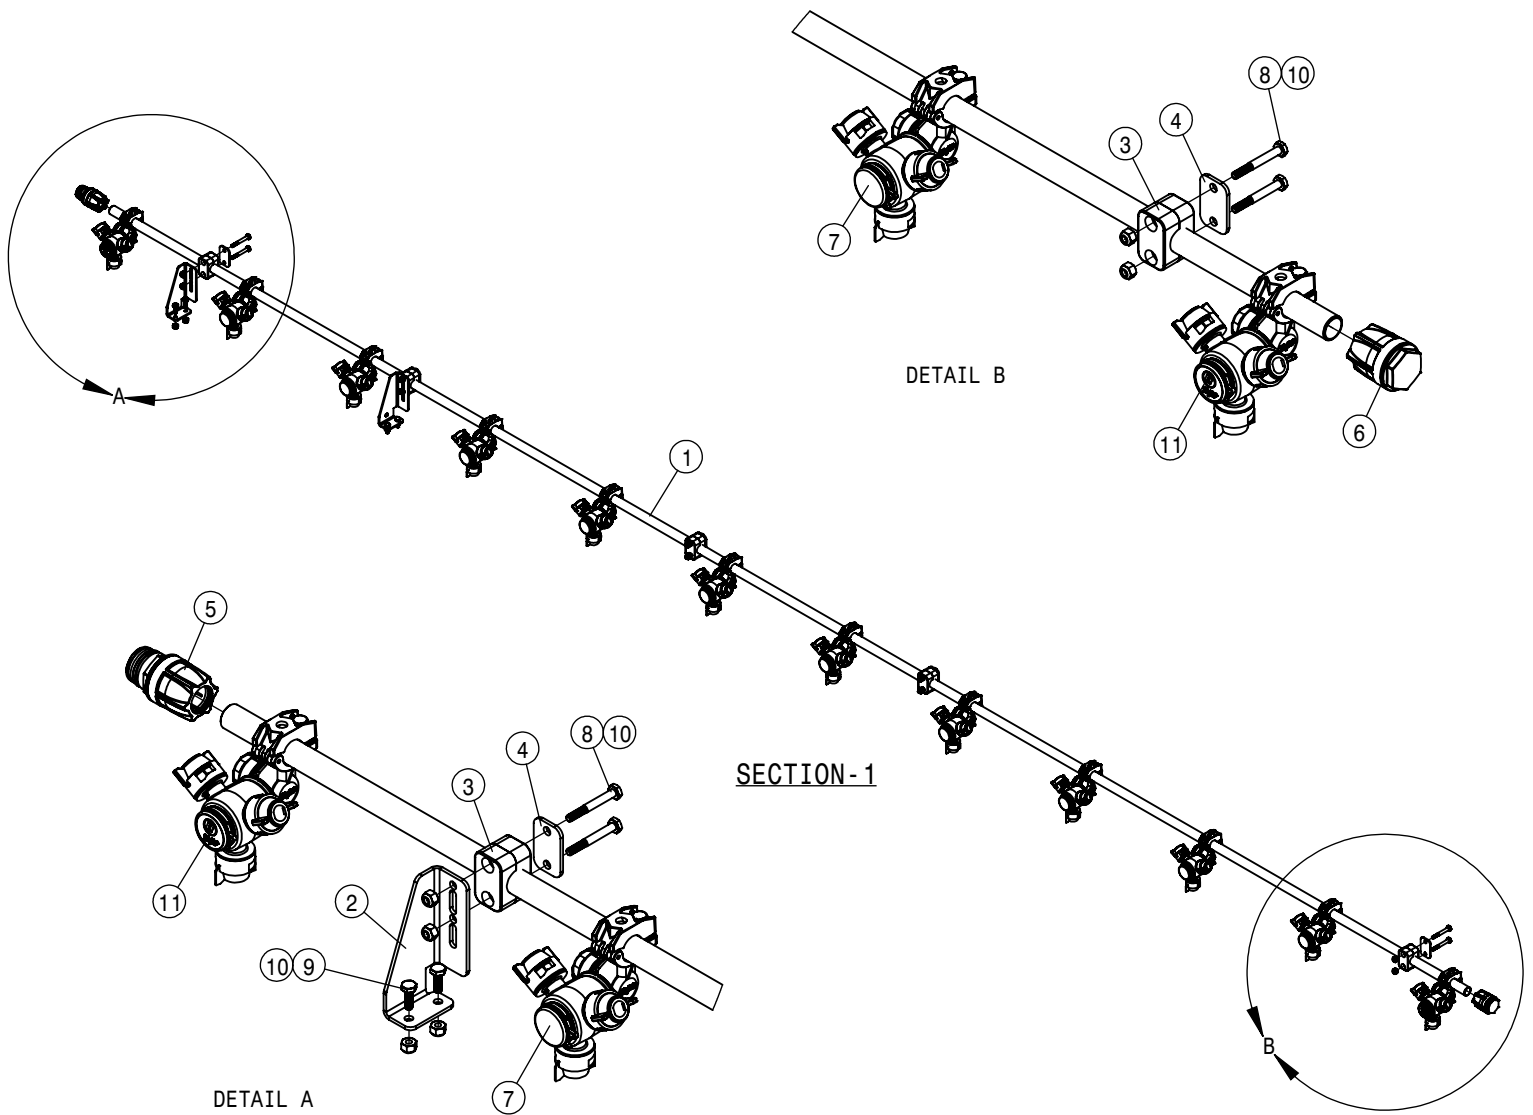

15" WET BOOM SPACING, SECTION-1 90' BOOM			
DET	QTY	P/N	DESCRIPTION
1	1	167267	TUBE-WET BM .50X169.63 15"SP
2	2	169154	OUTER SOLU BRKT, DTS'16
3	5	470358	TUBE CLAMP BODY, .840 (1/2 PIPE)
4	5	470752	SS COVER PLATE FOR 470358
5	1	500331	T3 - 1/2" PIPE BOOM END
6	1	500332	1/2" PIPE BOOM END
7	10	737961	QUICK TJET 3-TIP BODY, 1/2"
8	10	900022	1/4UNC X 2 HHCS SS
9	4	900448	1/4UNC X 3/4 HHCS SS
10	14	910118	1/4-20UNC NYLOCK NUT SS
11	2	737962	QUICK TJET 3-TIP BODY, 1/2" RS