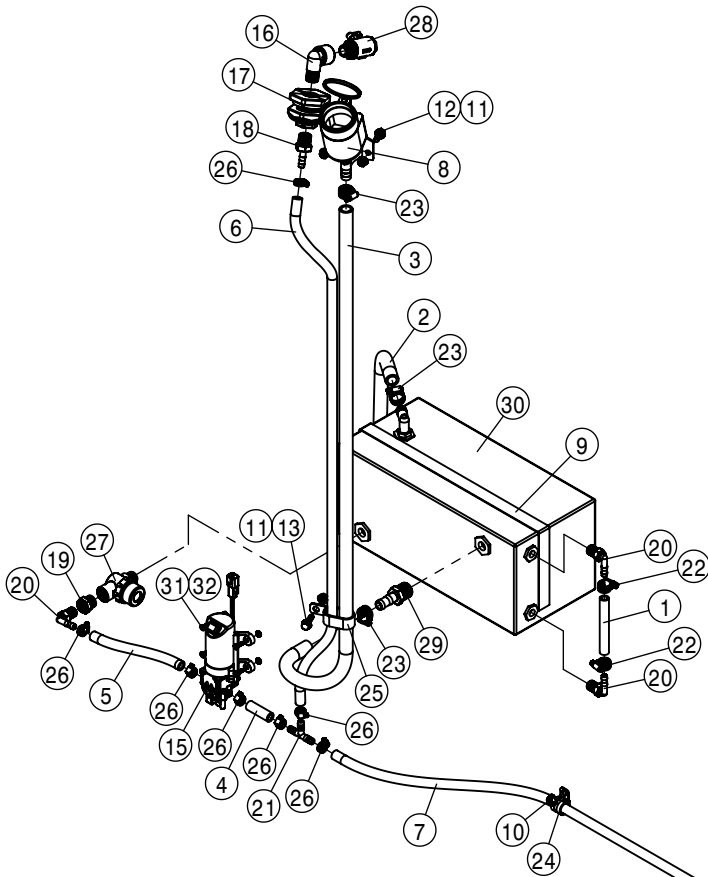

HANDWASH ASSEMBLY			
DET	QTY	P/N	DESCRIPTION
1	1	195907-005	HOSE 3/8 ID 1/8W CLEAR VINYL
2	1	195909-010	HOSE 5/8 HEATER 1-FBR BR 20R3
3	1	195909-048	HOSE 5/8 HEATER 1-FBR BR 20R3
4	1	195923-002	HOSE 3/8 1FBR BR BLK RLA
5	1	195923-008	HOSE 3/8 1FBR BR BLK RLA
6	1	195923-048	HOSE 3/8 1FBR BR BLK RLA
7	1	195923-124	HOSE 3/8 1FBR BR BLK RLA
8	1	343972	REMOTE FILL
9	1	362539	HOOK AND LOOP D-RING STRAP
10	4	470087	3/8UNC HEX SERR FLANGE NUT
11	3	470113	5/16UNC SERR FLG LOCK NUT
12	2	470233	5/16UNC X 3/4 SERR FLG HEX BOLT
13	1	470234	5/16UNC X 1" SERR FLG HEX BOLT
14	2	470409	3/8UNC X 3/4" SERR FLG BOLT
15	1	470596	DIAPHRAM PUMP W/DEUTSCH CONNEC
16	2	500044	1/2NPT-90 ST EL, POLY
17	2	500131	1/2"NPT TANK FLANGE POLY
18	2	500137	1/2" MALE THD x 3/8" HOSE SHANK
19	1	500286	1/2"-3/8"NPT REDU BUSH, POLY
20	3	500287	3/8NPT-90-3/8 HOSE BARB, POLY
21	1	500338	3/8" HOSE BARB TEE
22	2	520069	HOSE CLAMP NO 6 STAINLESS
23	3	520070	HOSE CLAMP NO 8 STAINLESS
24	4	520115	CUSH CLAMP,#12 0.75"D-3/4W LOOP
25	1	520116	CUSH HOSE CLAMP,#16, 1IN DBL TUBE
26	8	520120	HOSE CLAMP NO 4 STAINLESS
27	1	690207	IN-LINE STRAINER, 1/2 FNPT, HYPRO
28	2	696195	1/2FNPT-1/2MNPT MICRO BALL VLV
29	1	713332	5/8 HOSE BARB X 3/4 NPT POLY
30	1	763922	FRESH WATER TANK, DTS
31	4	903710	10-32 X 5/8 PHIL PANHD MACH SCR
32	4	910027	10-32 HEX NUT