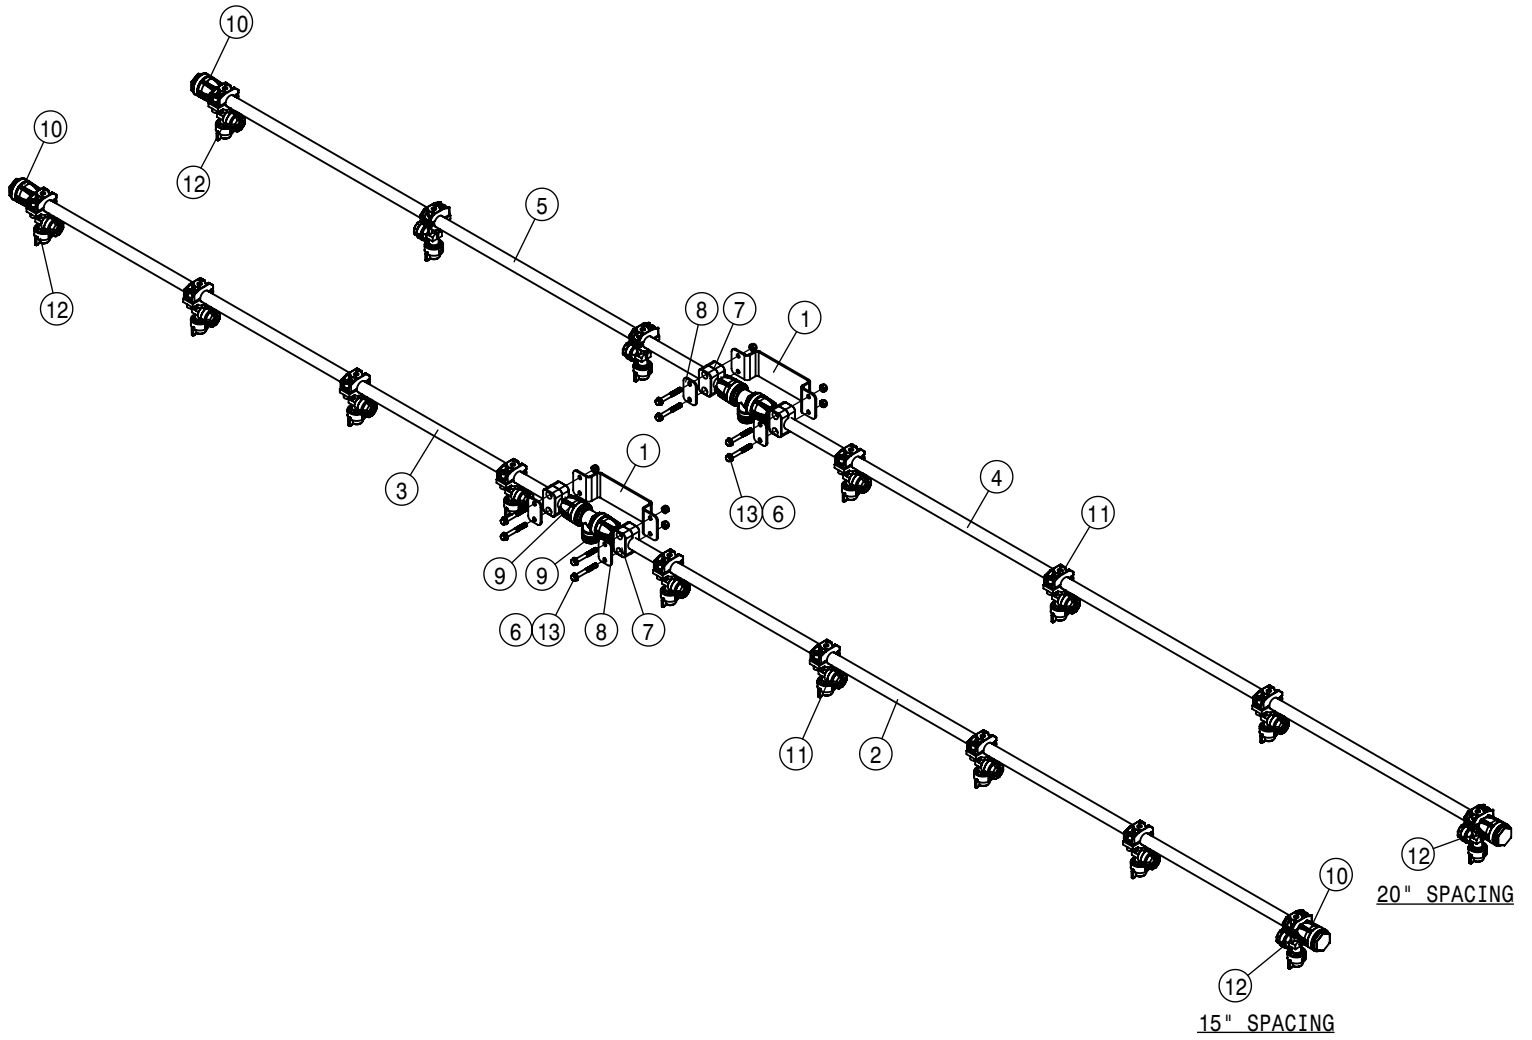

REAR BOOM NOZZLE SPACING			
DET	QTY	P/N	DESCRIPTION
1	2	165088	REAR BM SOL SUPP BRK
2	1	167264	TUBE-WET BM .50X69.08 15"SP
3	1	167265	TUBE-WET BM .50X54.08 15" SP
4	1	167466	TUBE-WET BM .5X71.58 20"SP
5	1	167467	TUBE-WET BM .5X51.58 20"SP
6	8	470089N	1/4UNC HEX NYLOC NUT, 316 SS
7	4	470358	TUBE CLAMP BODY, .840 (1/2 PIPE)
8	4	470359	COVER PLATE FOR 470358
9	2	500330	T3 - TEE 1/2" PIPE BOOM END
10	4	500332	1/2" PIPE BOOM END
11	12	737970	QUICK TJET SINGLE BODY, 1/2"
12	4	737971	QUICK TJET SINGLE BODY 1/2" RS
13	8	900007N	1/4 UNC X 2 SER FLG BOLT SS