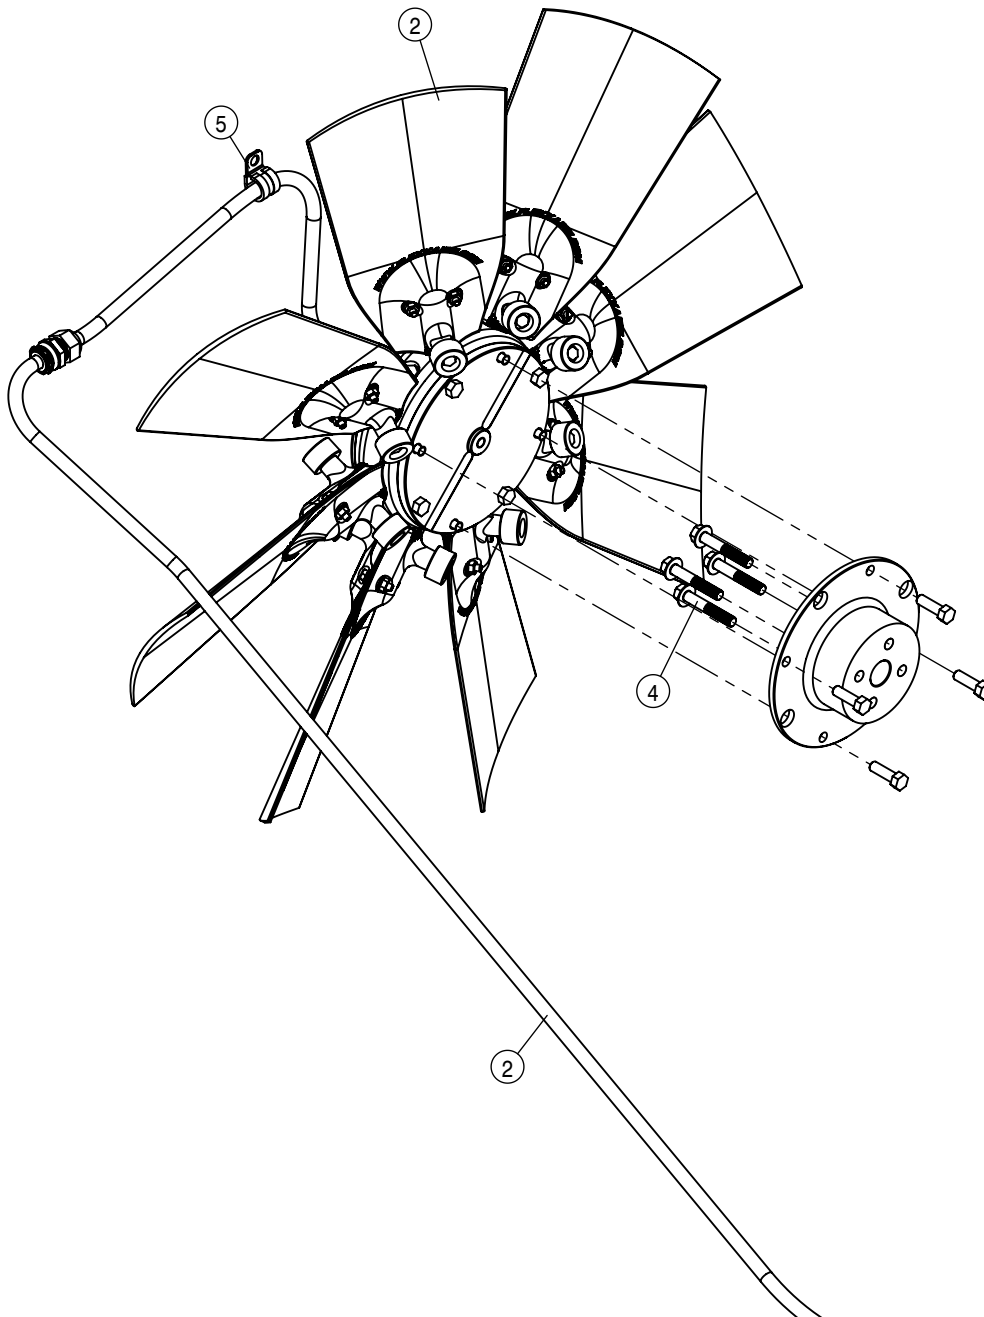

REVERSING FAN ASSEMBLY			
DET	QTY	P/N	DESCRIPTION
NS	1	294323	VARIABLE PITCH FAN HARNESS
2	1	317546	VAR-PITCH REVERSING FAN-DTS
3	2	470113	5/16UNC SERR FLG LOCK NUT
4	4	473760	10MM-1.50 X 60MM FLG HEX BOLT
5	1	520115	CUSH CLAMP,#12 0.75"D-3/4W LOOP
6	1	611125	3/4MJIC-3/4MOR ADPTR
7	1	615923	VALVE ASSY, PRR
8	1	617352	04-451TC-04FJX-04FJX90-18 H/A
9	1	617353	06-451TC-08FJX-08FJX-16 H/A
10	1	618467	7/16MJIC-7/16MOR ADPTR
11	1	618468	7/16MJIC-9/16MOR ADPTR
12	2	900503	5/16UNC X 2 1/4 HHCS SS