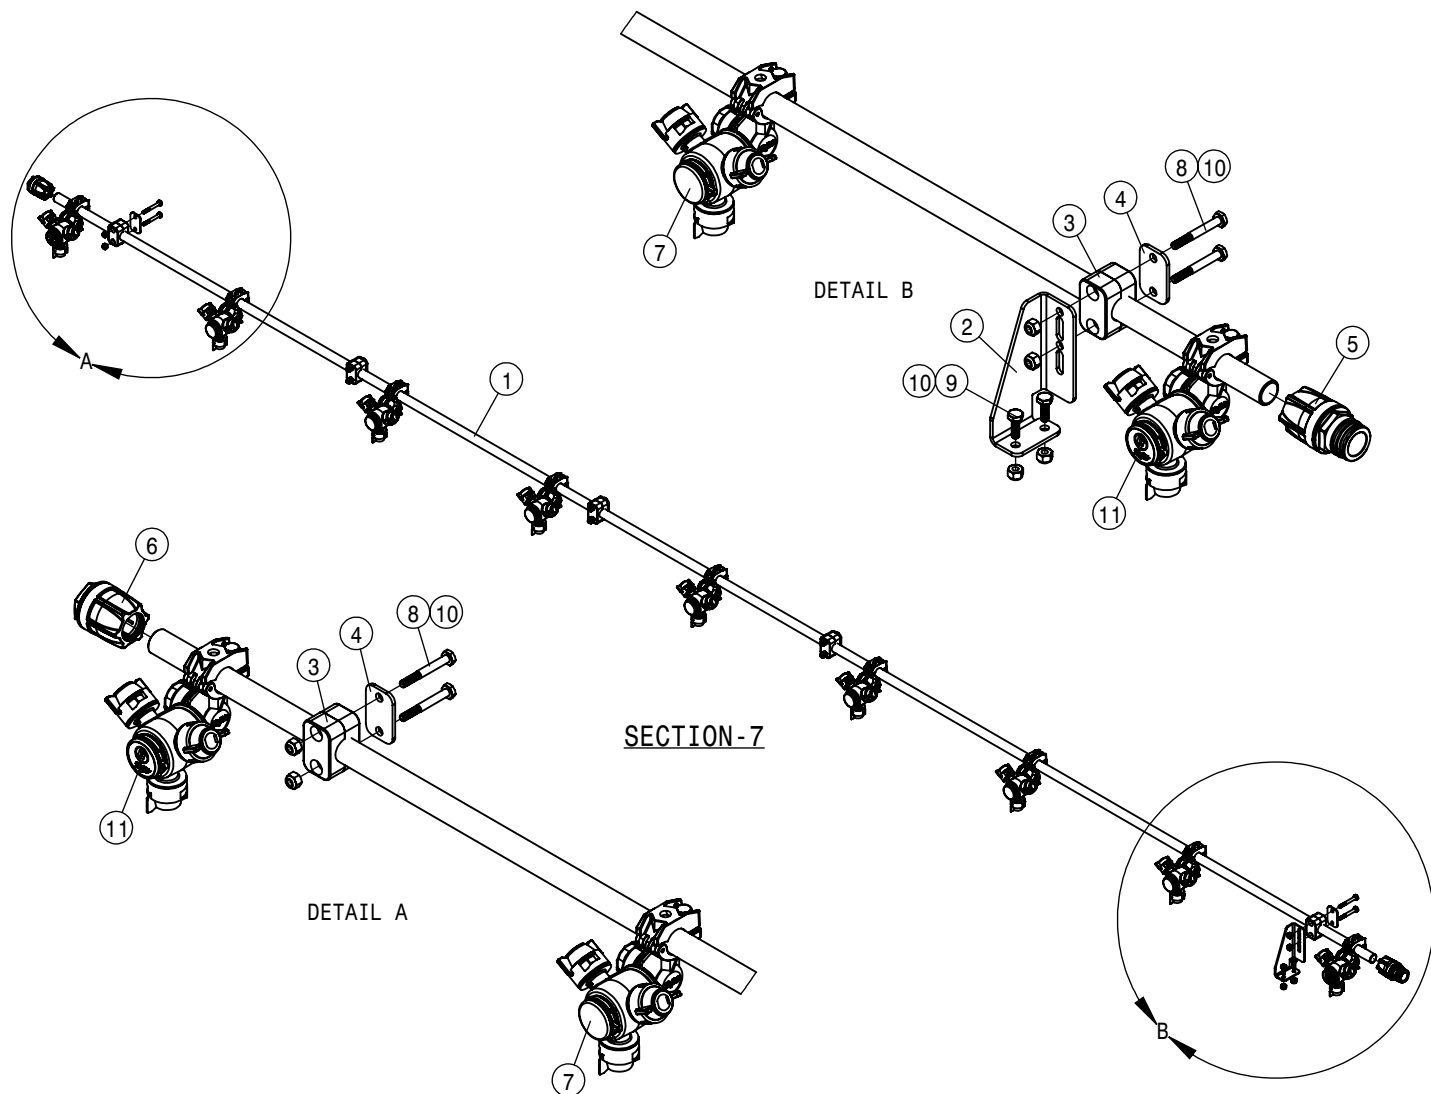

20" WET BOOM SPACING, SECTION-7 90' BOOM			
DET	QTY	P/N	DESCRIPTION
1	1	167707	TUBE-WET BM .50X165 20"SP
2	1	169154	OUTER SOLU BRKT, DTS'16
3	5	470358	TUBE CLAMP BODY, .840 (1/2 PIPE)
4	5	470752	SS COVER PLATE FOR 470358
5	1	500331	T3 - 1/2" PIPE BOOM END
6	1	500332	1/2" PIPE BOOM END
7	7	737961	QUICK TJET 3-TIP BODY, 1/2"
8	10	900022	1/4UNC X 2 HHCS SS
9	2	900448	1/4UNC X 3/4 HHCS SS
10	12	910118	1/4-20UNC NYLOCK NUT SS
11	2	737962	QUICK TJET 3-TIP BODY, 1/2" RS