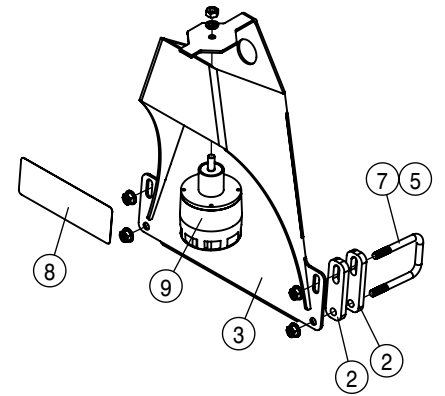

NORAC SENSOR MOUNTS			
DET	QTY	P/N	DESCRIPTION
1	1	167310	NORAC MNT WLD CTR, 120
2	8	169150	NORAC BRKT .312 SPACER
3	2	344984	NORAC SENSOR MOUNT DTS
4	2	470087	3/8-16UNC HEX FLG NUT SER MC GR5
5	8	470113	5/16UNC SERR FLG LOCK NUT
6	1	470460	3/8UNC X 1 HHSFB GR5 MC
7	4	472264	5/16UNC-1 3/4ID-2 15/16SQ U-BOLT
8	3	650210	DECAL, WARNING, UNEXPECTED MOVE
9	3	693113	SENSOR, NORAC UC5 ULTRASONIC