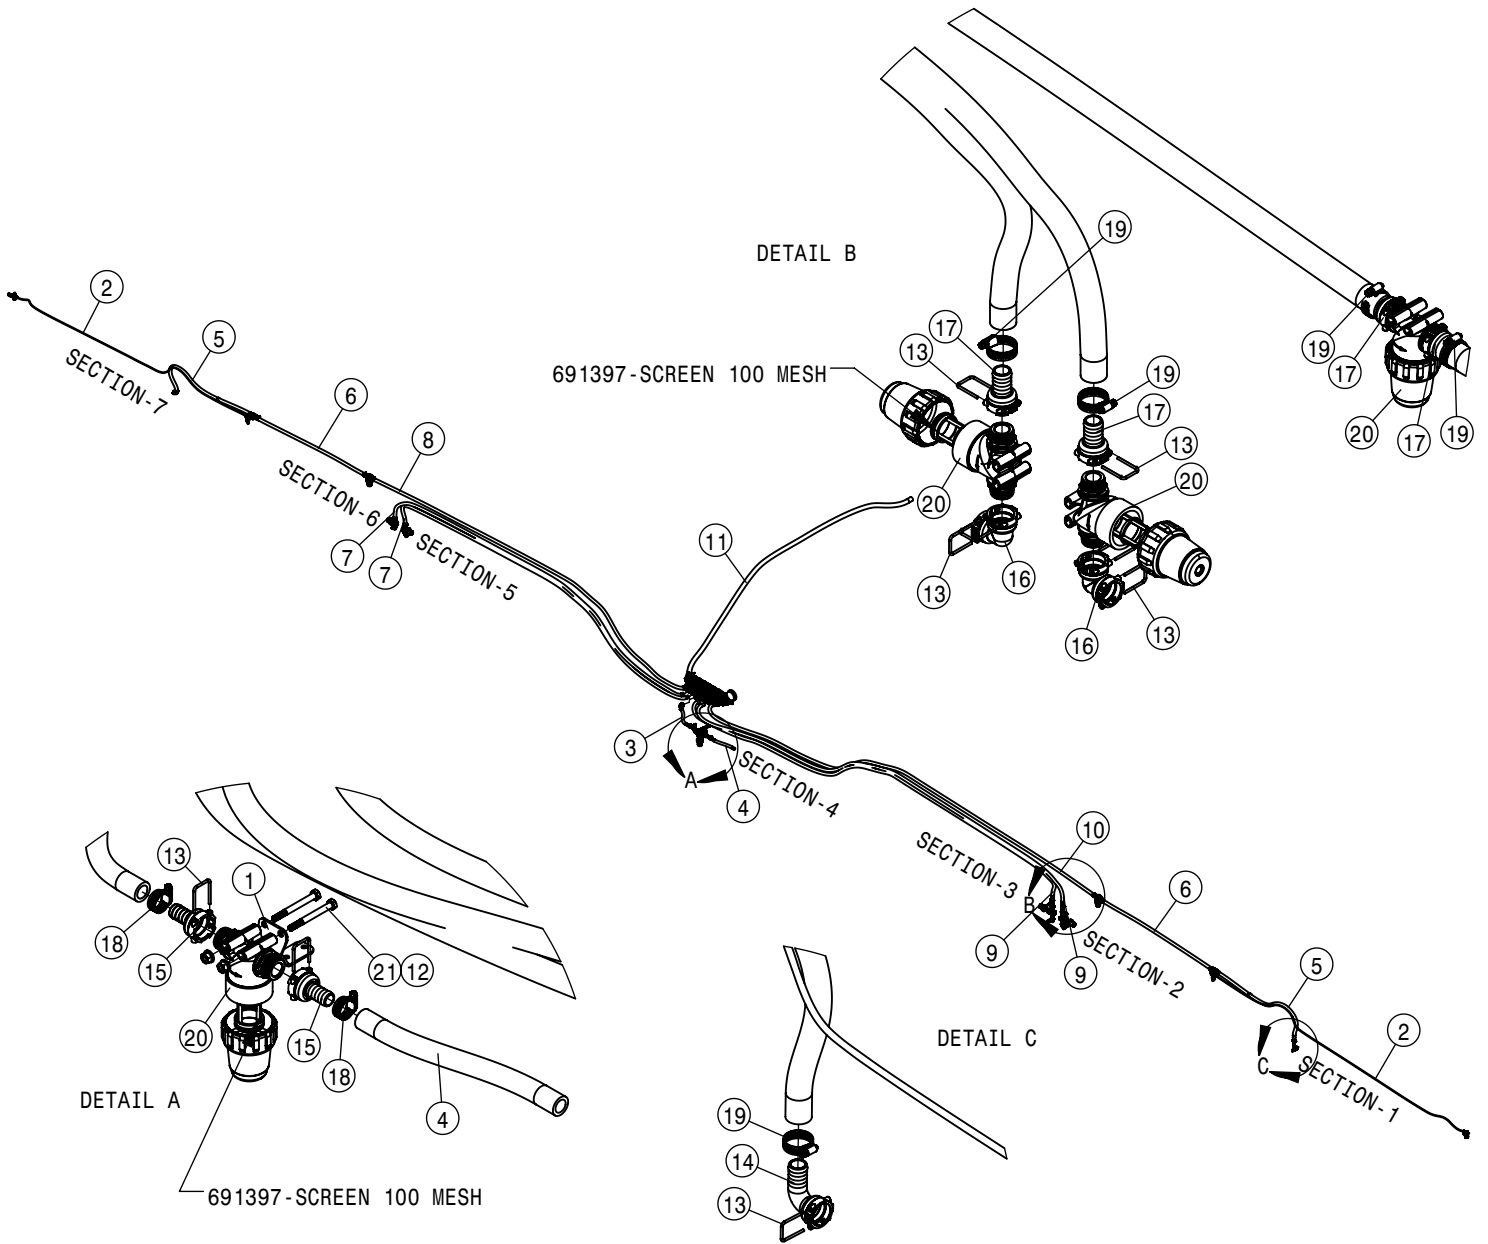

15" 80FT SOLUTION HOISING (WITH STRAINER)			
DET	QTY	P/N	DESCRIPTION
1	1	167647	DTS STRAINER BRKT 16"
2	2	195915-167	3/80D AIR BRAKE TUBING J844-B
3	1	197112-012	HOSE 3/4 1-FBR BR BLK EPDM
4	1	197112-013	HOSE 3/4 1-FBR BR BLK EPDM
5	2	197116-070	HOSE 1IN 1-FBR BR BLK EPDM
6	2	197116-073	HOSE 1IN 1-FBR BR BLK EPDM
7	2	197116-215	HOSE 1IN 1-FBR BR BLK EPDM
8	1	197116-220	HOSE 1IN 1-FBR BR BLK EPDM
9	2	197116-255	HOSE 1IN 1-FBR BR BLK EPDM
10	1	197116-259	HOSE 1IN 1-FBR BR BLK EPDM
11	1	197127-153	HOSE 1 1/2" SUCTION,2F-1W EPDM
12	2	470570	5/16-18UNC CTRLK FLG NUT MC GR5
13	20	500311	FORK D3 DIST 29
14	2	500328	T3 TO 25MM HB 90
15	2	500349	T3 FEMALE - .75 HB
16	4	500351	T3 FORK 90 DEG FTG
17	8	500352	T3 FEMALE TO 25MM HB
18	2	520080	HOSE CLAMP NO 10 STAINLESS
19	10	520090	HOSECLAMP NO 16 STAINLESS
20	7	691396	STRAINER T3 100 MESH
21	2	900072	5/16UNC X 3 HHCS GR5 MC