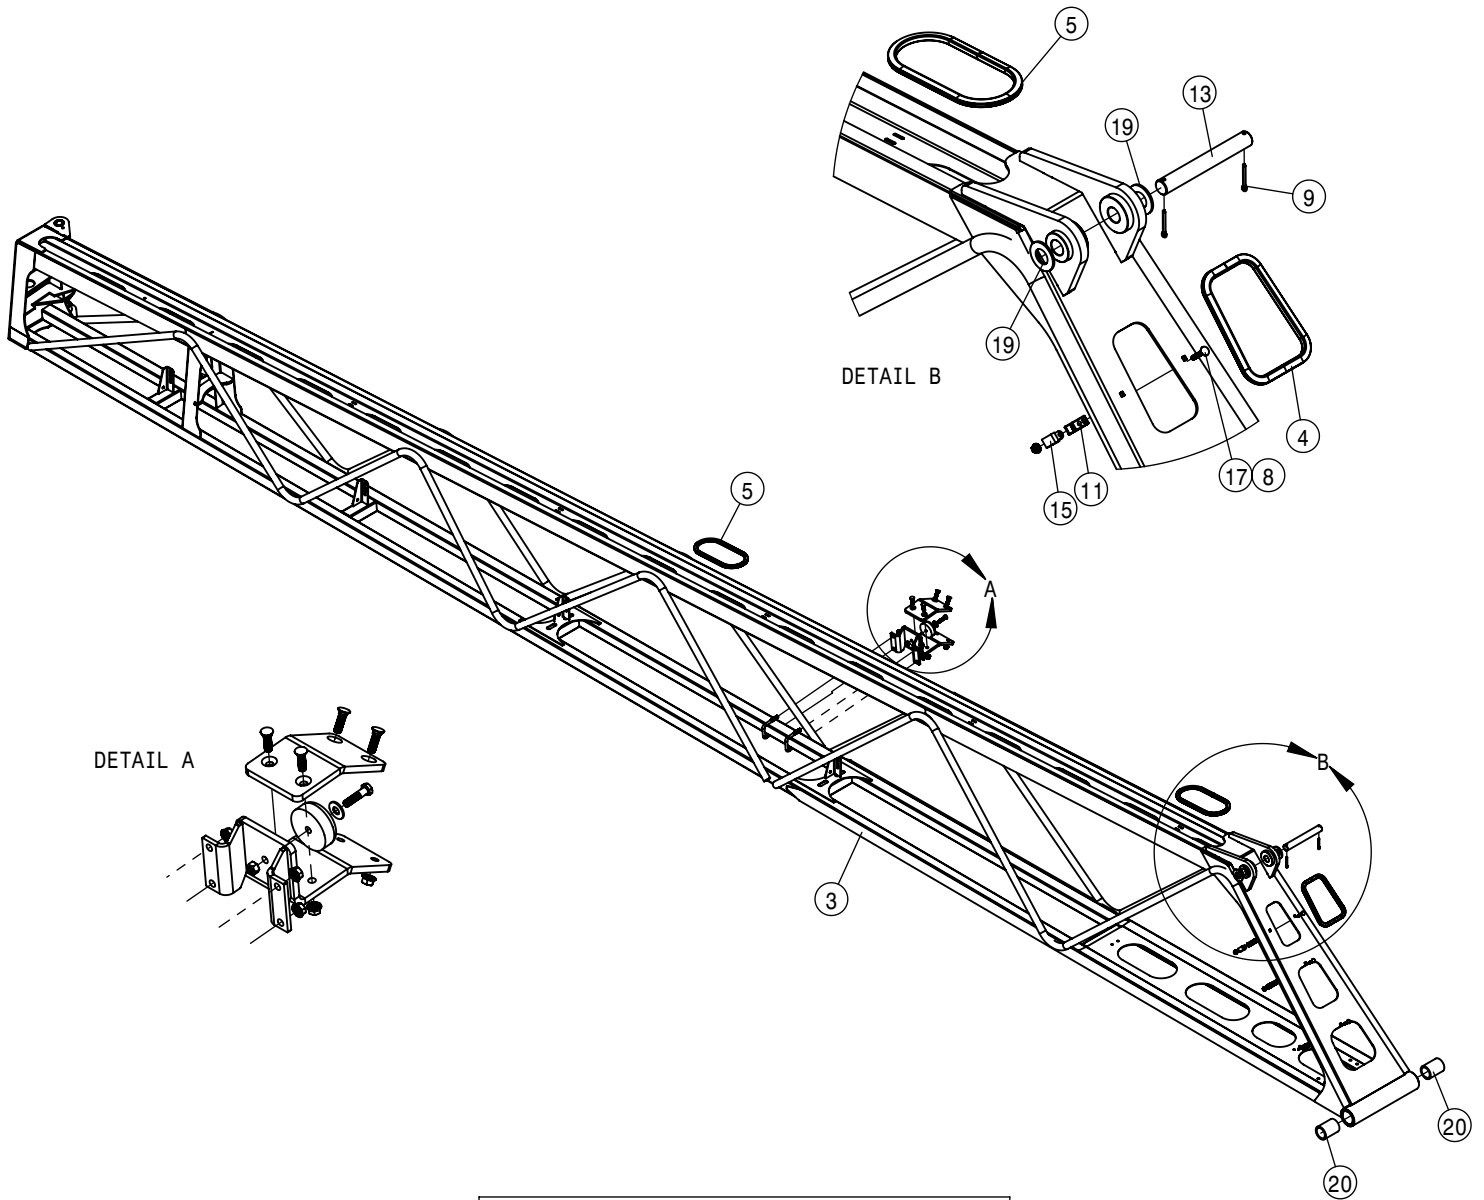

RIGHT INNER BOOM ASSEMBLY 80/90			
DET	QTY	P/N	DESCRIPTION
1	1	166092	CRADLE PAD A10
2	1	167612	FOLD CRADLE WLD, DTS
3	1	167853	RH BM SECT-1 DTS W/DECAL
4	1	193016-021	QUICKEDGE TRIM .060 TO .170
5	2	193016-023	QUICKEDGE TRIM .060 TO .170
6	8	470087	3/8UNC HEX SERR FLANGE NUT
7	1	470098	RUBBER BUMPER 2.500 OD X .375 ID
8	3	470121	1/4 UNC SERR FLG LOCK NUT
9	2	470162	3/16 X 1 1/2 COTTER PIN
10	4	470328	3/8UNC X 1 1/4 #3HD PLOW BOLT
11	3	470888	TWIN #4 CLAMP
12	2	472044	3/8UNC-2ID-3.00 U-BOLT SQ,ZINC
13	1	472221	CLEVIS PIN HL 1.0 DIA X 6.875
14	1	483043	USS FLAT WASHER 3/8 MC
15	3	520117	CUSH HOSE CLAMP,#10, 5/8D X 1/2W
16	1	900131	3/8UNC X 1 1/2 HHCS GR5 MC
17	3	901012	1/4UNC X 1 1/2 CARR BOLT
18	1	914004	3/8UNC HEX STOVER NUT
19	2	920008	1" SAE FLAT WASHER
20	2	A57375	BEARING,1.75-2.25-3.00 POLYGON