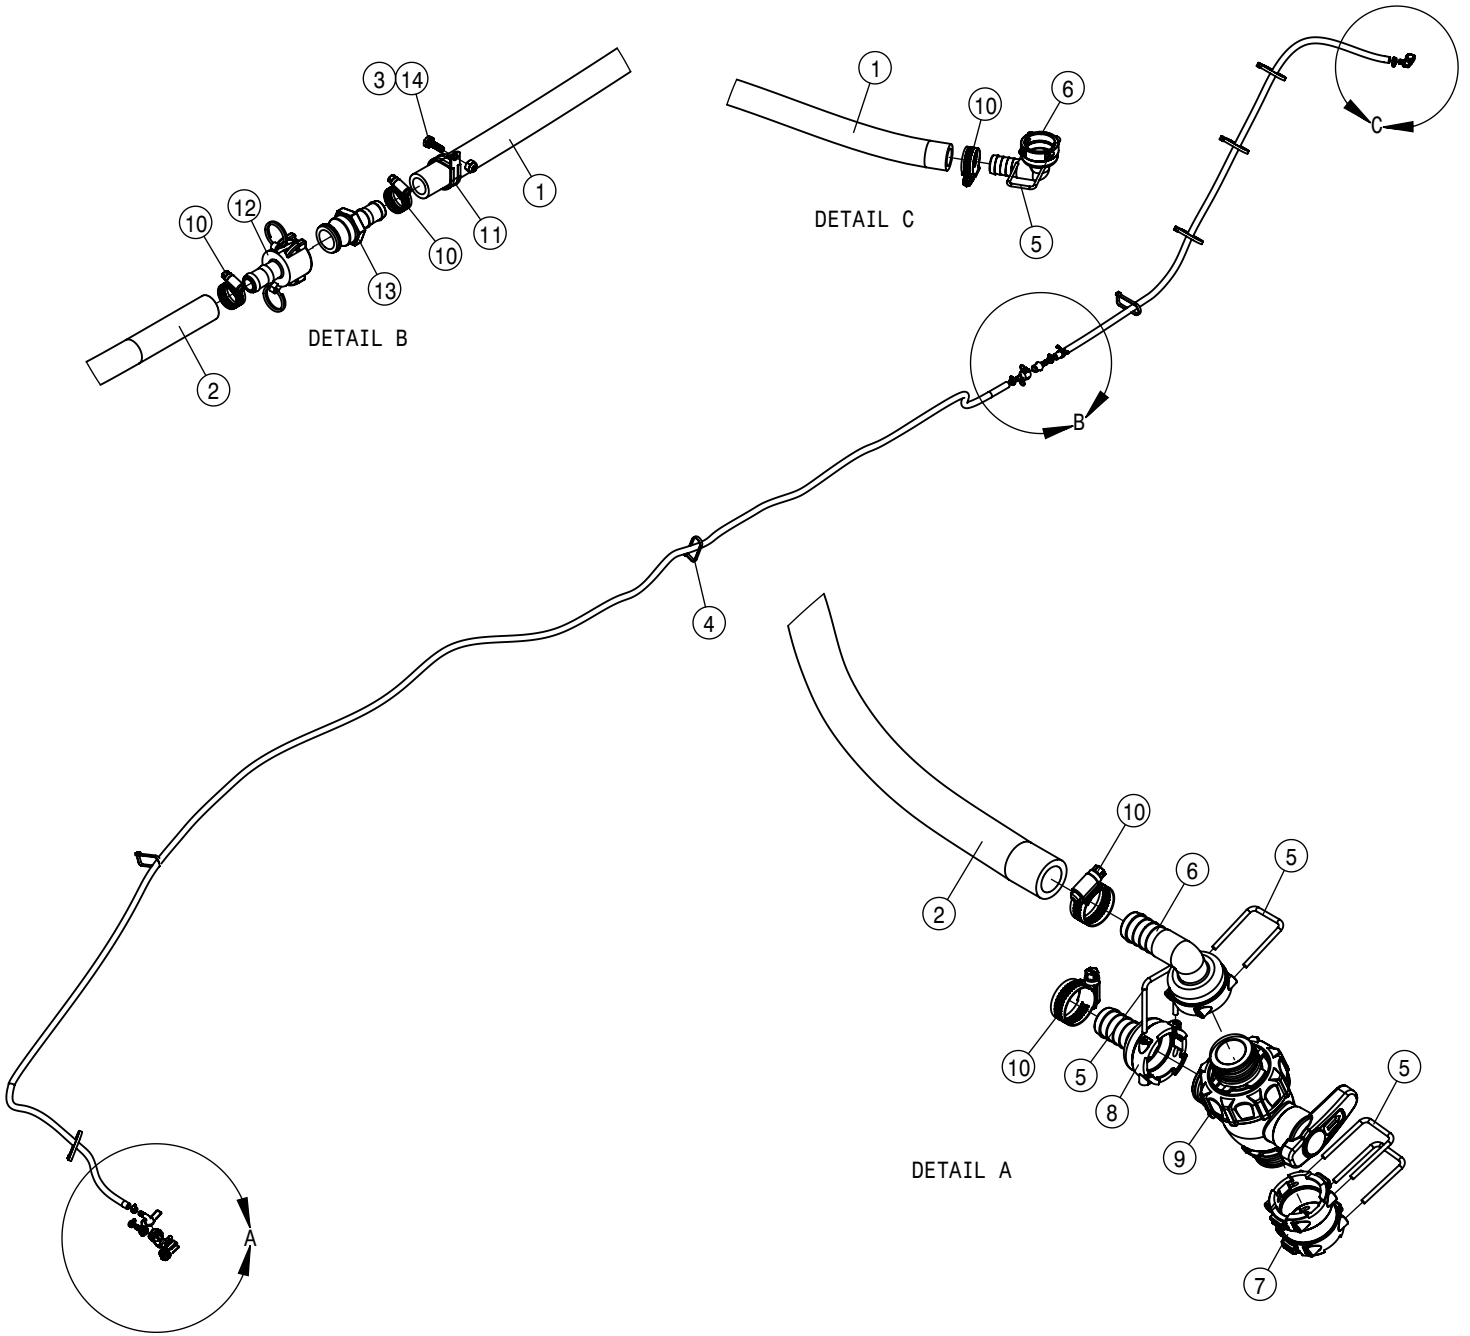

REAR BOOM SOLUTION HOISING			
DET	QTY	P/N	DESCRIPTION
1	1	197121-098	HOSE 3/4 2-FBR BR BLK EPDM
2	1	197121-325	HOSE 3/4 2-FBR BR BLK EPDM
3	1	470089N	1/4UNC HEX NYLOC NUT, 316 SS
4	7	470555	CABLE TIE, 1/2 X 15" BLACK NYL
5	5	500311	FORK D3 DIST 29
6	2	500327	T3 TO 20MM HB 90
7	1	500348	T3 FEMALE COUPLER
8	1	500349	T3 FEMALE - .75 HB
9	1	503124	3 WAY T3 CONTINUOUS FLOW VALV
10	5	520080	HOSE CLAMP NO 10 STAINLESS
11	1	520102	CUSH HOSE CLAMP,#20, 1 1/4 X 1/2W
12	1	696207	.75 HOSE BARB-FEMALE COUPLER
13	1	696208	.75 HOSE BARB-MALE COUPLER
14	1	900448	1/4UNC X 3/4 HHCS SS