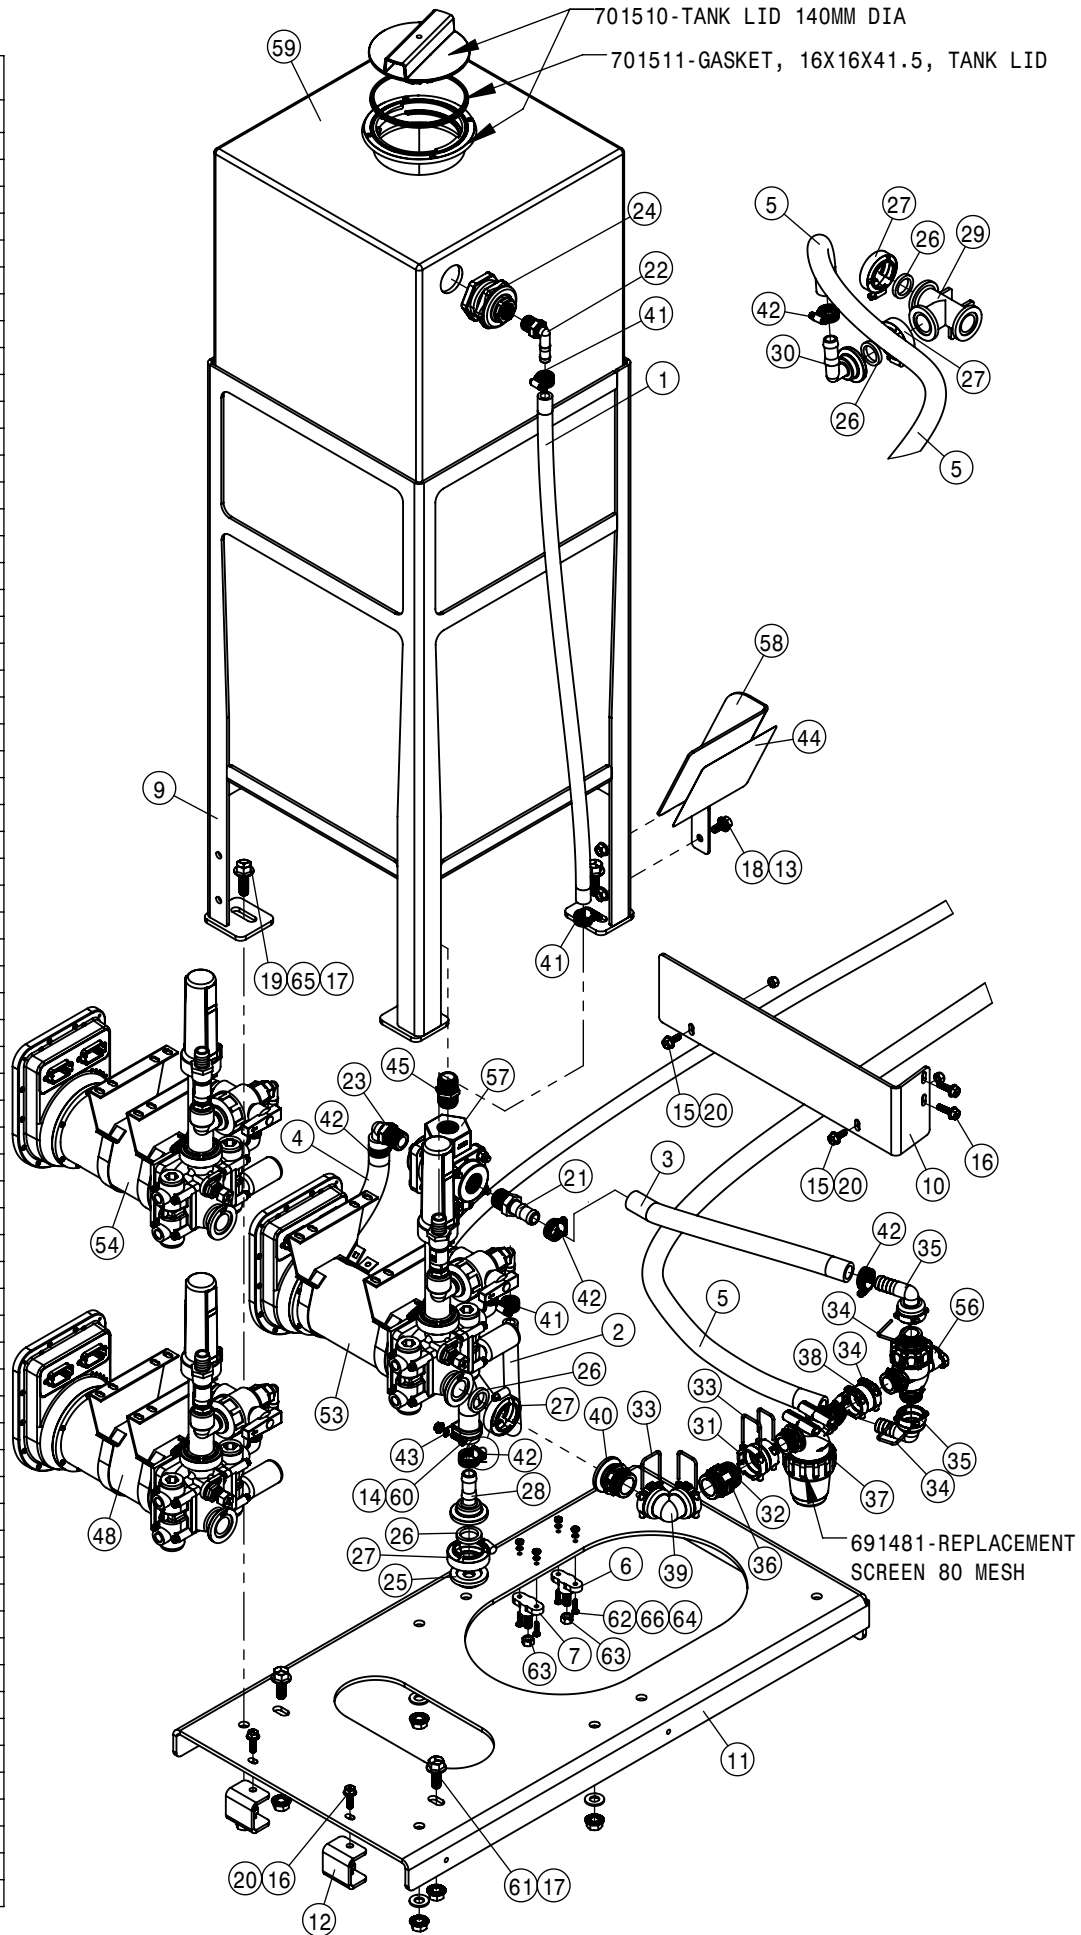

MODULAR INJECTION TANK ASSEMBLY (1-TANK)			
DET	QTY	P/N	DESCRIPTION
1	1	197008-033	HOSE 1/2 1-FBR BR BLK EPDM
2	1	197008-213	HOSE 1/2 1-FBR BR BLK EPDM
3	1	197112-014	HOSE 3/4 1-FBR BR BLK EPDM
4	1	197112-030	HOSE 3/4 1-FBR BR BLK EPDM
5	1	197112-124	HOSE 3/4 1-FBR BR BLK EPDM
6	1	291792	TERM BLOCK,BLACK,3/8-16 SINGLE
7	1	291936	TERM BLOCK,RED,3/8-16 SINGLE
NS	1	294331	DTS '16 MOD INJ BAT CBL
9	1	344805	INJECTION STAND WLD
10	1	362581	TOE KICK PLATFORM, DTS
11	1	362619	DTS MOD INJ SUP PLT
12	2	362621	AIR TANK MT BRKT
13	2	470087	3/8-16UNC HEX FLG NUT SER MC GR5
14	1	470121	1/4-20UNC HEX FLG NUT SER MC GR5
15	2	470233	5/16UNC X 3/4 HHSFB GR5 MC
16	4	470234	5/16UNC X 1 HHSFB GR5 MC
17	8	470360	1/2-13UNC HEX FLG NUT SER MC GR5
18	2	470409	3/8UNC X 3/4 HHSFB GR5 MC
19	4	470431	1/2UNC X 1 1/2 HHSFB GR5 MC
20	4	473001	5/16-18UNC NYLOCK NUT MC GR5
21	1	500022	3/4NPT-3/4HOSE BARB, POLY
22	1	500047	1/2NPT-90-1/2 HOSE BARB, POLY
23	1	500054	3/4NPT-90-3/4 HOSE BARB, POLY
24	1	500131	1/2"NPT TANK FLANGE POLY
25	1	500155	1" FLANGE CAP PLUG POLY
26	4	500157	1" FLANGE GASKET EPDM
27	4	500159	1" FLANGE CLAMP S.S.
28	1	500170	1" FLANGE-3/4" HOSE BARB POLY
29	1	500175	1" FLANGE TEE, POLY
30	1	500185	1"FLANGE-90-3/4"HOSE BARB POLY
31	1	500305	T4 - T3 FEMALE REDUCER
32	3	500308	O-RING, -216 EPDM
33	3	500310	FORK D3 DIST 34.2
34	5	500311	FORK D3 DIST 29
35	2	500327	T3 TO 20MM HB 90
36	1	500341	T4 NIPPLE
37	1	500342	STRAINER T3M 80 MESH
38	1	500348	T3 FEMALE COUPLER
39	1	500356	T4 FEMALE 90
40	1	500357	1" FLANGE - T4M ADAPTER
41	3	520070	HOSE CLAMP NO 8 STAINLESS
42	6	520080	HOSE CLAMP NO 10 STAINLESS
43	1	520102	CUSH HOSE CLAMP,#20, 1 1/4 X 1/2 W
44	1	650515	DECAL, INST MODULR CHEM INJECT
45	1	690098	3/4NPT CLOSE NIPPLE, POLY
NS	1	693367	AG LDR MULTI PRODUCT UNLOCK
NS	1	693392	RVN INJ CAN/LOGIC EXT 18'
48	1	693879	HAGIE SIDEKICK PRO HW/SW
NS	1	693955	AG LDR ISO INJ INST INSTRUCT
NS	1	693956	AG LDR CBL ISO EXTEND 16'
NS	1	693957	AG LDR CBL ISO PUMP ADAPTOR
NS	1	693981	CABLE-POWER, MULTI MODULE, 3'
53	1	693998	RVN SPRO ISO PMP, 5-200, HW/SW
54	1	694029	HAGIE SIDEKICK PRO IDC HW/SW
NS	2	694174	RAVEN CBL INJ NO AGIT
56	1	696013	3 WAY T3 INTERRUPTED FLOW VLV
57	1	696016	3/4 BTM LOAD VLV
58	1	701799	DTS INSTRUCTION DECAL MT BRKT
59	1	763741	DTS MODULAR INJ TANK W HOLES
60	1	900002	1/4UNC X 3/4 HHCS GR5 MC
61	4	900517	1/2UNC X 1 1/4 HHSFB GR5 MC
62	4	903888	10-24 X 3/4 PHIL PAN MACH SCR
63	2	910004	3/8-16UNC HEX NUT MC GR5
64	4	910026	#10-24UNC HEX NUT MC GR5
65	4	920004	SAE FLAT WASHER 1/2 MC
66	4	920510	HLOCK WASHER #10 MC