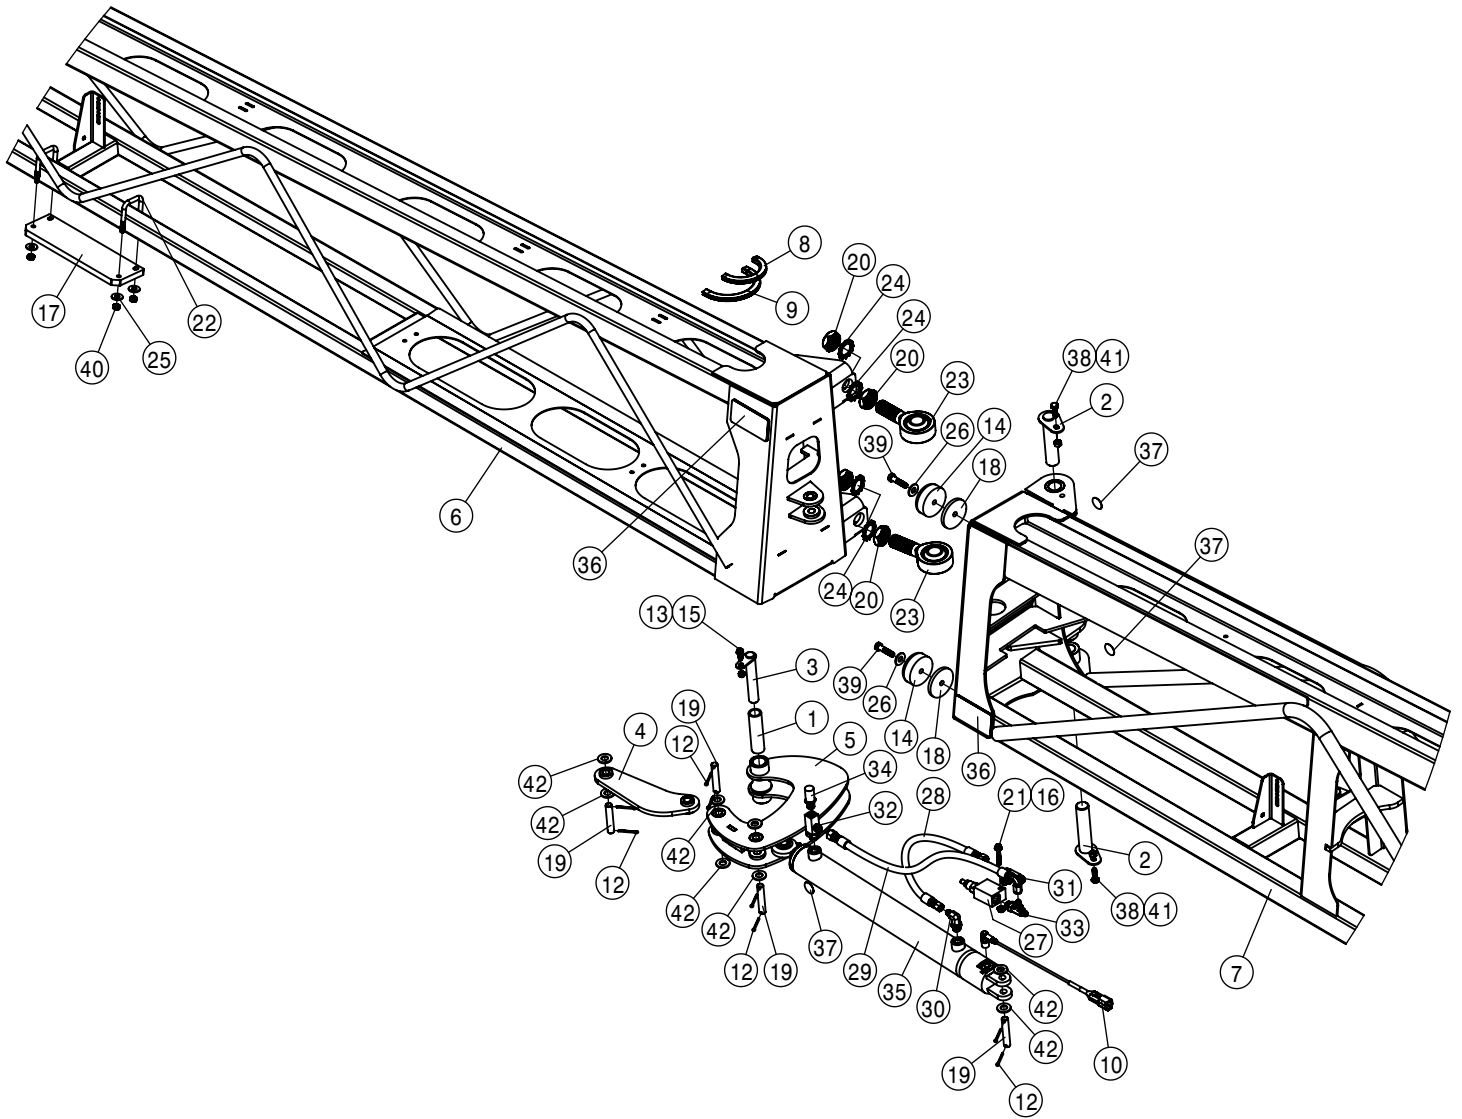

RIGHT BOOM HINGE ASSEMBLY 80/90			
DET	QTY	P/N	DESCRIPTION
1	1	121122	FOLD BUSHING, SECT 1 A10
2	2	166086	60 FT FOLD PIN WLD A10
3	1	167578	FOLD PIN WLD, SECT 1 A10
4	1	167663	FOLD LINK WLD A10
5	1	167666	FOLD LINK WLD, A10
6	1	167849	RH BM, SECT-2 80' DTS W/DECAL
7	1	167853	RH BM SECT-1 DTS W/DECAL
8	1	193016	QUICKEDGE TRIM .060 TO .170
9	1	193016	QUICKEDGE TRIM .060 TO .170
10	1	291994	SENSOR HARNESS FOR AWS
NS	1	294279	DTS WING HARNESS
12	8	390984	1/8 X 1 1/4 COTTER PIN
13	1	470089	1/4UNC HEX NYL-LOC NUT
14	2	470098	RUBBER BUMPER 2.500 OD X .375 ID
15	1	470118	1/4 UNC X 3/4 SER FLG BOLT
16	1	470121	1/4 UNC SERR FLG LOCK NUT
17	1	470716	BM CRADLE BUMPER,DTS
18	2	470757	SPACER .395 X 2.500 X .250
19	4	472220	CLEVIS PIN HL 0.5 DIA X 2.250
20	4	472328	1"-12 HEX JAM NUT
21	1	473837	1/4UNC X 1 1/2 FLANGE BOLT SS

RIGHT BOOM HINGE ASSEMBLY 80/90			
DET	QTY	P/N	DESCRIPTION
22	2	473986	5/16UNC-1 9/16ID-2 3/8 U-BOLT SS
23	2	474004	ROD END,1.00 BORE,1-12 RH MALE
24	4	483018	1" EXTERNAL TOOTH LOCK WASHER
25	4	483040	5/16 REGULAR FLAT WASHER
26	2	483043	USS FLAT WASHER 3/8 MC
27	1	607549	KICK-DOWN RELIEF, 4000PSI
28	1	617307	04-451TC-06FJX-04FJX-16 H/A
29	1	617308	04-451TC-06FJX-04FJX90-26 H/A
30	1	618499	7/16MJIC-90-9/16MOR LBO
31	1	618629	9/16MOR BRANCH TEE-9/16MJIC
32	1	618782	9/16MOR-9/16FOR-9/16MJIC BRNCH
33	1	618847	9/16MOR RUN TEE - 7/16MJIC
34	1	619023	9/16 MOR DIAGNOSTIC FITTING
35	1	621667	HYD CYL, 2.00 X 15.25 X 1.25
36	2	650204	DECAL, WARNING, CRUSH HAZARD FP
37	3	650205	DECAL, GREASE WEEKLY
38	2	900065	5/16UNC X 1" HEX BOLT
39	2	900858	3/8UNC X 1 1/2 HHCS GR8 MC
40	4	910002	5/16UNC HEX NUT
41	2	914002	5/16UNC HEX STOVER NUT
42	8	920004	SAE FLAT WASHER 1/2 MC