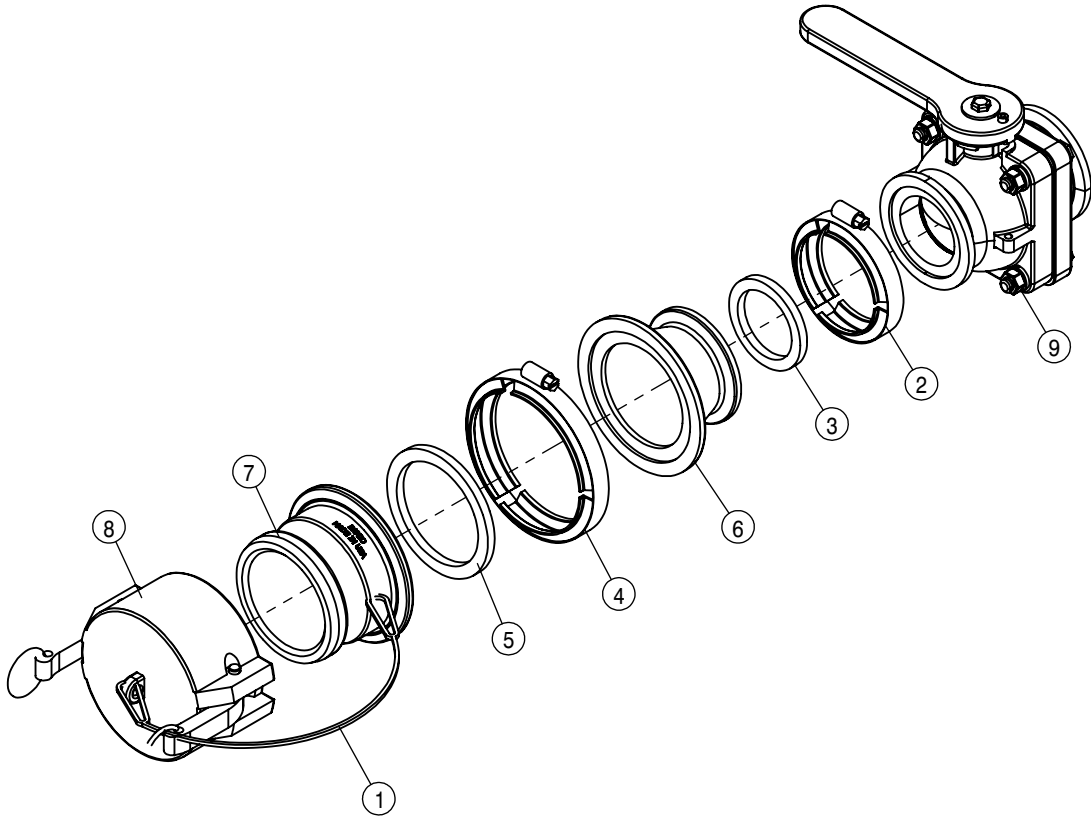

3" FILL CONNECTION ASSEMBLY			
DET	QTY	P/N	DESCRIPTION
1	1	470322	LANYARD 8" NYLON LOOP/LOOP
2	1	500194	2" FP FLANGE CLAMP S.S.
3	1	500195	2" FP FLANGE GASKET EPDM
4	1	500208	3" FLANGE CLAMP S.S.
5	1	500209	3" FLANGE GASKET EPDM
6	1	500212	3"FLANGE - 2" FP FLANGE ADTPTR
7	1	500377	3"FP FLANGE-3" MALE CPLR
8	1	696231	CAP FOR 3" MALE COUPLER POLY
9	1	696150	BALL VLV, 2"FP FLANGE STUBBY

KSF011-3" FILL CONNECTION KIT, DTS10' 16