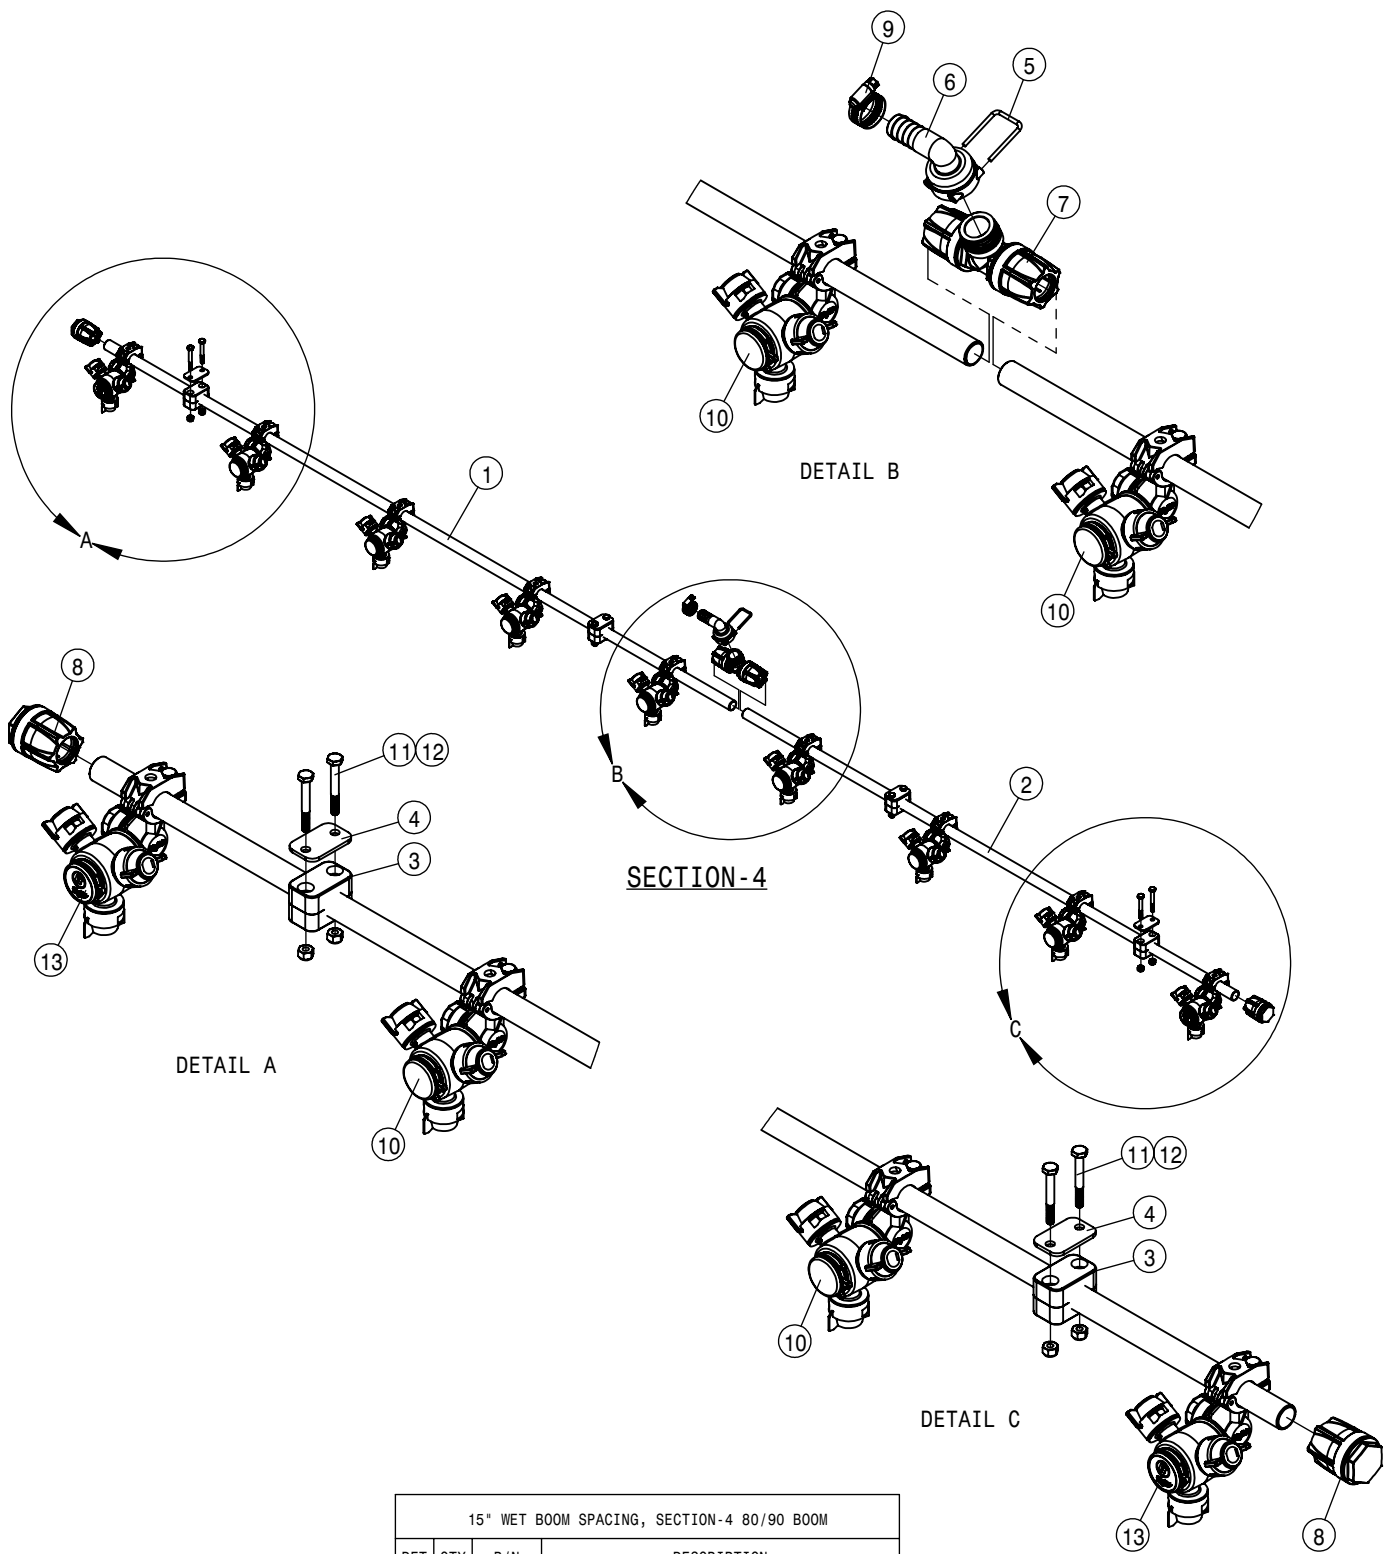

15" WET BOOM SPACING, SECTION-4 80/90 BOOM			
DET	QTY	P/N	DESCRIPTION
1	1	167264	TUBE-WET BM .50X69.08 15"SP
2	1	167265	TUBE-WET BM .50X54.08 15" SP
3	4	470358	TUBE CLAMP BODY, .840 (1/2 PIPE)
4	4	470752	SS COVER PLATE FOR 470358
5	1	500311	FORK D3 DIST 29
6	1	500327	T3 TO 20MM HB 90
7	1	500330	T3 - TEE 1/2" PIPE BOOM END
8	2	500332	1/2" PIPE BOOM END
9	1	520080	HOSE CLAMP NO 10 STAINLESS
10	7	737961	QUICK TJET 3-TIP BODY, 1/2"
11	8	900022	1/4UNC X 2 HHCS SS
12	8	910118	1/4-20UNC NYLOCK NUT SS
13	2	737962	QUICK TJET 3-TIP BODY, 1/2" RS