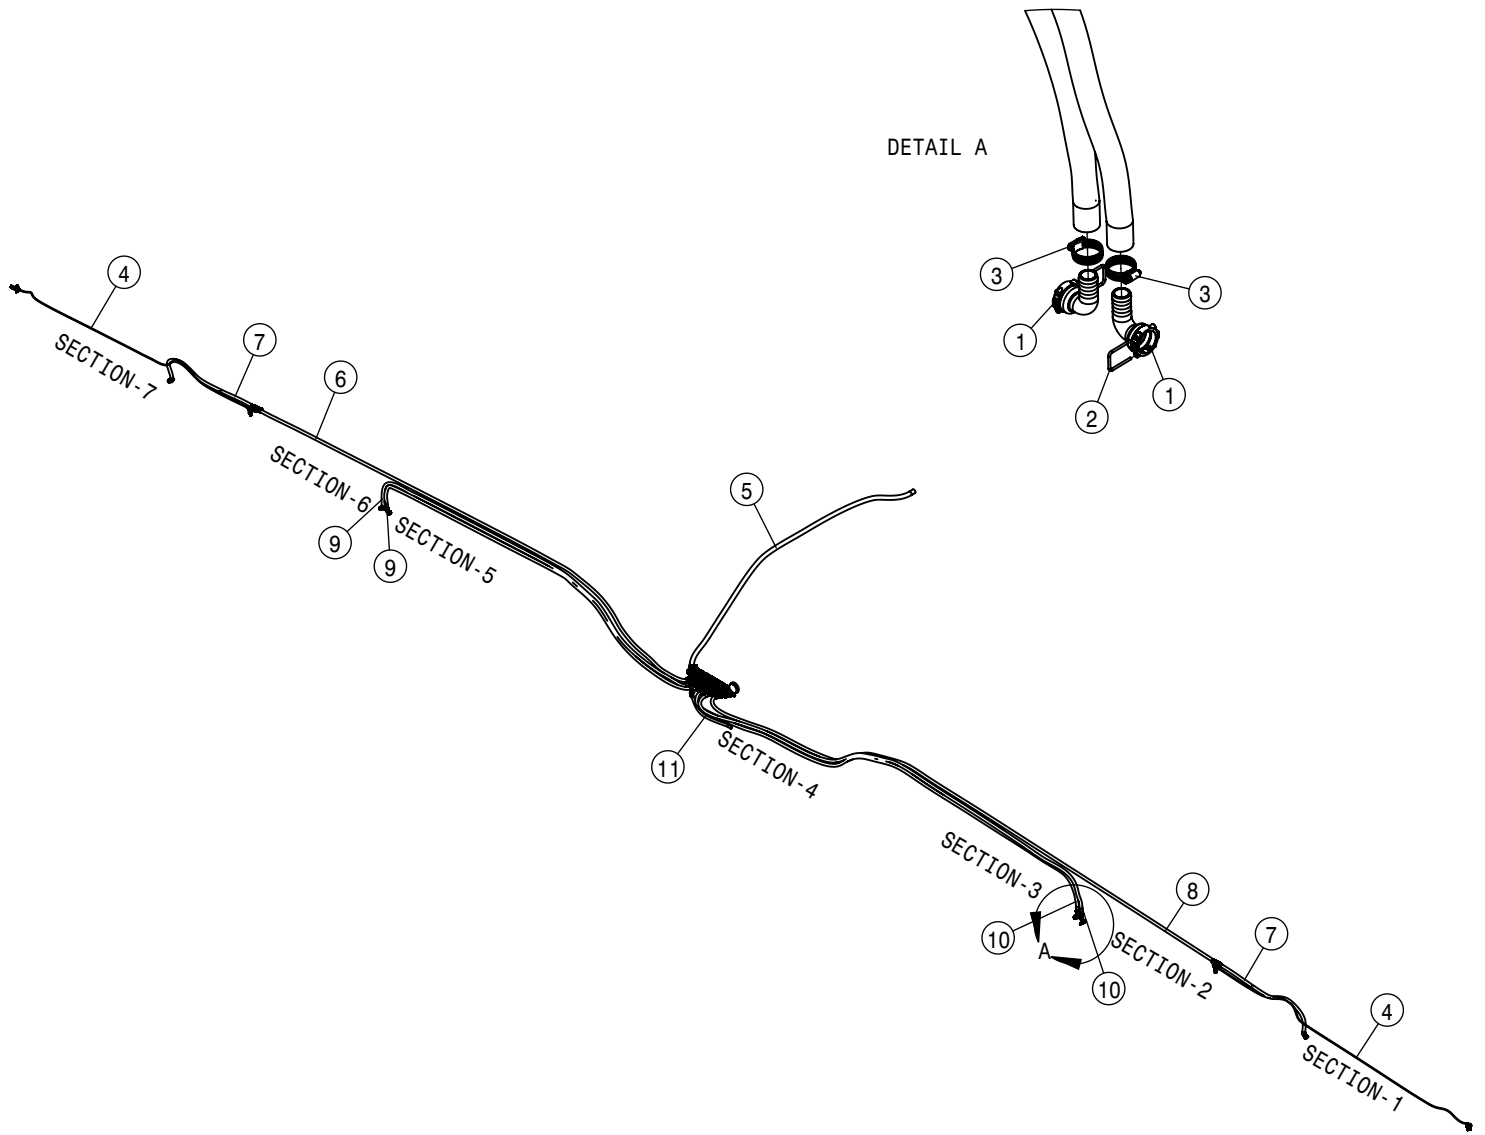

20" 80FT SOLUTION HOISING (NO STRAINERS)			
DET	QTY	P/N	DESCRIPTION
1	6	500328	T3 TO 25MM HB 90
2	6	500311	FORK D3 DIST 29
3	6	520090	HOSECLAMP NO 16 STAINLESS
4	2	195915-167	3/80D AIR BRAKE TUBING J844-B
5	1	197127-153	HOSE 1 1/2" SUCTION,2F-1W EPDM
6	1	197116-298	HOSE 1IN 1-FBR BR BLK EPDM
7	2	197116-070	HOSE 1IN 1-FBR BR BLK EPDM
8	1	197116-336	HOSE 1IN 1-FBR BR BLK EPDM
9	2	197116-230	HOSE 1IN 1-FBR BR BLK EPDM
10	2	197116-270	HOSE 1IN 1-FBR BR BLK EPDM
11	1	197112-031	HOSE 3/4 1-FBR BR BLK EPDM