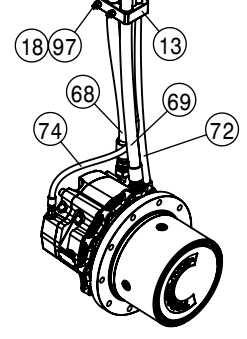

REAR HYDRAULIC HOSEING SYSTEM			
DET	QTY	P/N	DESCRIPTION
1	2	360301	LEG HOSE GUIDE LOOP BKT
2	2	362376	LEG HOSE GUIDE TUBE
3	1	362386	HOSE CLAMP BRACKET
4	8	470087	3/8-16UNC HEX FLG NUT SER MC GR5
5	2	470118	1/4 UNC X 3/4 SER FLG BOLT
6	11	470121	1/4 UNC SERR FLG LOCK NUT
7	3	470122	1/4 UNC X 1/2 SERR FLG BOLT
8	10	470409	3/8UNC X 3/4" SERR FLG BOLT
9	10	470431	1/2UNC X 1 1/2 HHSFB GR5 MC
10	1	470697	TUBE CLAMP BODY 1"-1.5" OD
11	1	470698	TUBE CLAMP BODY, 1" -1/2" OD
12	2	470699	TUBE CLAMP BODY,0.52"-0.68" OD
13	4	470700	LEG HOSE CLAMP
14	1	470712	TUBE CLAMP BODY, .41"-.78" OD
NS	2	470751	SLEEVE, DTS
16	2	470887	Cylinder Saddle Clamp
17	4	472218	4" MUFFLER CLAMP 3/8UNC GRAY
18	22	473010	3/8-16UNC NYLOCK NUT SS
19	1	520101	CUSH HOSE CLAMP,#16, 1"D X 1/2W
20	3	520102	CUSH HOSE CLAMP,#20, 1 1/4D X 1/2W
21	1	520104	CUSH HOSE CLMP,#12, 3/4D X 1/2W
22	1	520116	CUSH HOSE CLAMP,#16, 1IN DBL TUBE
23	5	520121	CUSH CLAMP,#16 1IN X 3/4W
24	1	520160	CUSH CLAMP,#24 1 1/2D-3/4WLOOP
25	3	520171	CUSH CLAMP, #6,3/8D X 3/4W
26	1	606155	FRT BRK LNE 0.375"OD X 0.049"W
27	1	614772	HYD TUBE RF DRIVE 1"ODX.12"WT
28	1	614773	HYD TUBE LF DRIVE 1"ODX.12"WT
29	1	614774	HYD TUBE B DRIVE 1.5"ODX.134"WT
30	1	614775	SOL PUMP TUBE .75"ODX.095"WT
31	1	615114	HYD DRIVE TUBE A SIDE 1.5X.134W
32	1	615115	HYD DRIVE TUBE B SIDE 1.5X.134W
33	1	615116	HYD AUX TUBE 1" OD X .12" WT
34	1	617229	HYD AUX TUBE 0.75" OD X .065WT
35	1	617230	12-451TC-16FJX-12FJX-22 HA
36	1	617237	AUX RETURN 1"OD X 0.065"WT
37	1	617238	OPT AUX TUBE 0.5"OD X .049"WT
38	1	617240	DP CASE, SOL COOLER REAR TUBE
39	1	617241	20-811-20FJX-20FJX45-28 H/A
40	1	617242	24-811-24FJX-24C61F90-20