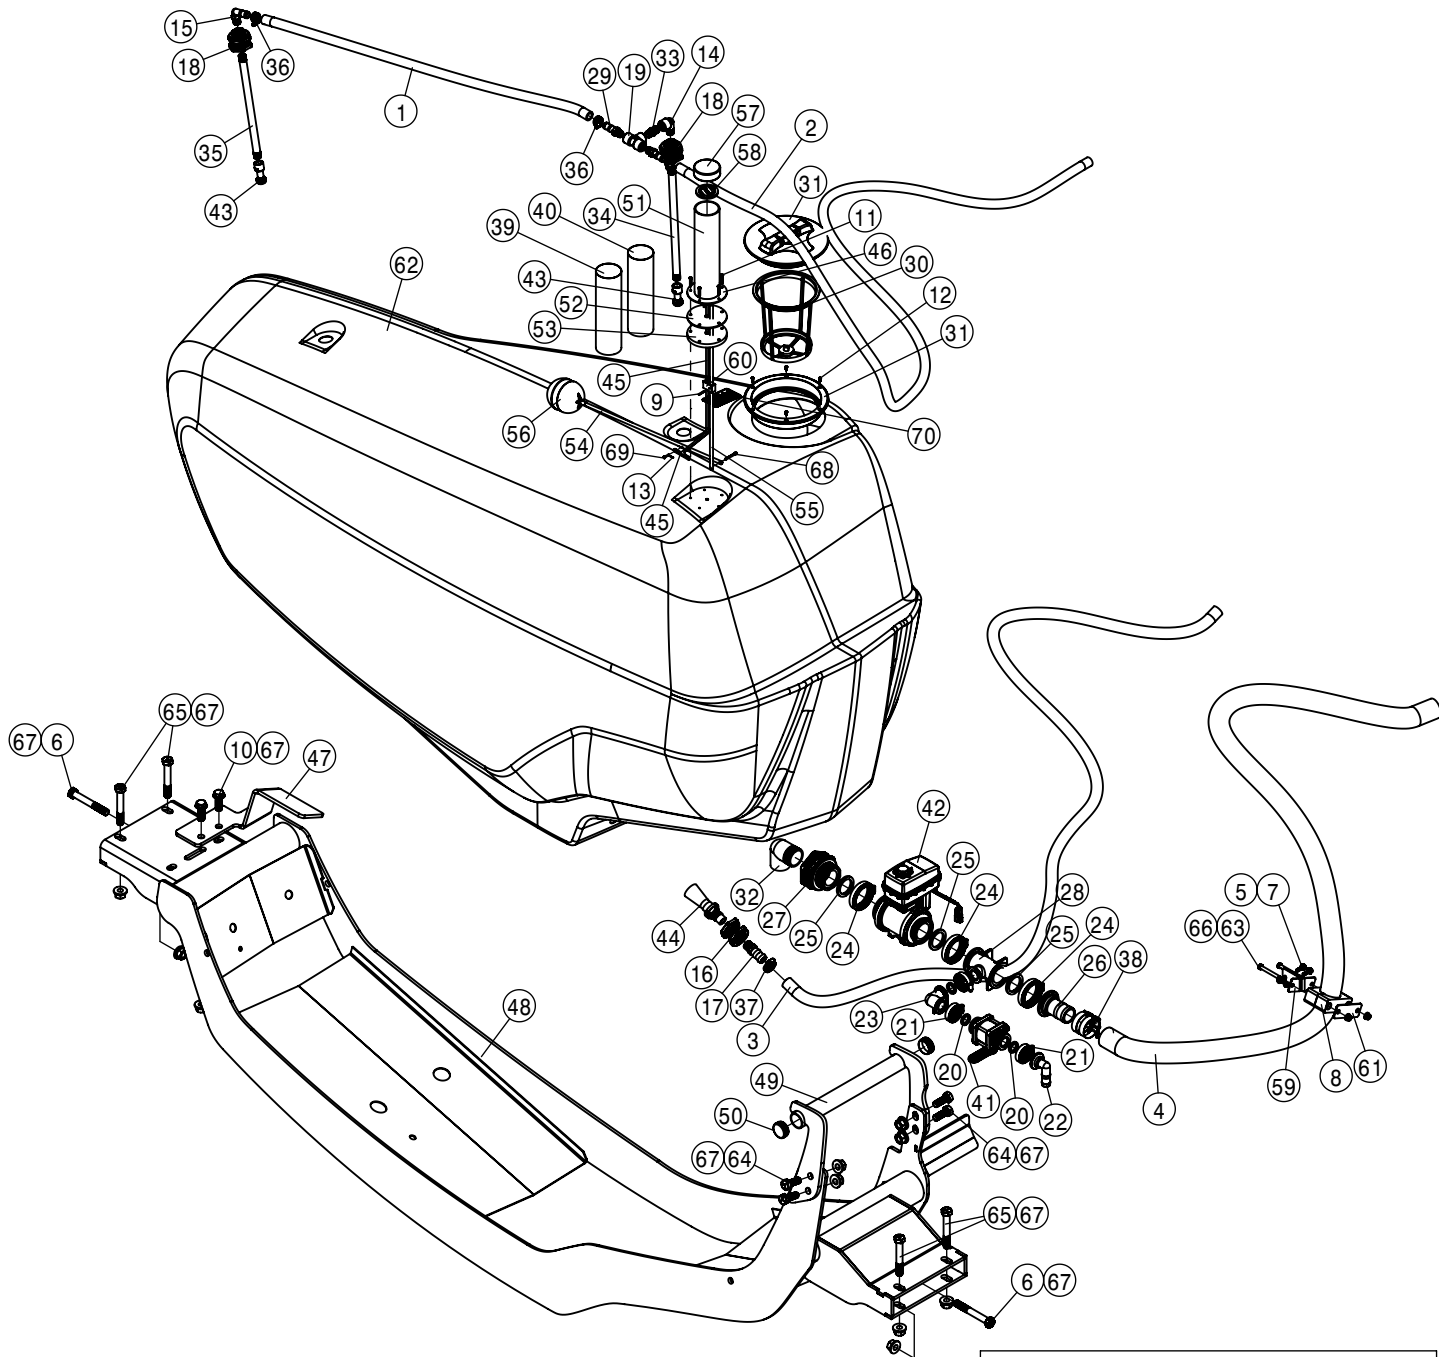

LEFT SOLUTION TANK ASSEMBLY			
DET	QTY	P/N	DESCRIPTION
1	1	197112-050	HOSE 3/4 1-FBR BR BLK EPDM
2	1	197112-124	HOSE 3/4 1-FBR BR BLK EPDM
3	1	197116-124	HOSE 1IN 1-FBR BR BLK EPDM
4	1	197133-115	HOSE 2" SUCTION, 2F-1W EPDM
5	2	470113	5/16UNC SERR FLG LOCK NUT
6	2	470131	3/4UNC X 5 1/2 HEX BOLT GR8
7	2	470234	5/16UNC X 1" SERR FLG HEX BOLT
8	1	470717	CLAMP BODY 2.5 OD
9	1	472341	ROLL PIN, 1/8 X 7/8 SS
10	2	472367	3/4UNC X 2" SM FLG BOLT GR8 YZ
11	5	474014	#8 X 1 1/4 PAN HD SCR SS SQ DR
12	6	474021	#6 X 1/2 PAN HD SHT MTL SCR SS
13	1	475017	COTTER PIN 3/64 X 1/2 SS
14	1	500044	1/2NPT-90 ST EL, POLY
15	1	500072	1/2 NPT-90- 3/4 HOSE BARB, POLY
16	1	500110	3/4NPT BLKHD TANK FITTING POLY
17	1	500123	3/4NPT-1"HOSE BARB, POLY
18	2	500131	1/2"NPT TANK FLANGE POLY
19	1	500143	1/2 NPT PIPE TEE, POLY
20	3	500157	1" FLANGE GASKET EPDM
21	3	500159	1" FLANGE CLAMP S.S.
22	1	500173	1"FLANGE-90-1"HOSE BARB POLY
23	1	500174	1" FLANGE-90-1" FLANGE LBOPOLY

LEFT SOLUTION TANK ASSEMBLY			
DET	QTY	P/N	DESCRIPTION
24	3	500194	2" FP FLANGE CLAMP S.S.
25	3	500195	2" FP FLANGE GASKET EPDM
26	1	500196	2"FP FLANGE-2"HOSE BARB POLY
27	1	500271	2"FP BULKHEAD 2" NPT
28	1	500272	2" FP FLANGE TEE X 1" FLANGE TEE
29	2	500319	1/2NPT-3/4 HOSE BARB POLY
30	1	500321	STRAINER BASKET 18 MESH
31	1	500322	TANK LID, 210MM DIA
32	1	500371	SIPHON TUBE 2"NPT, POLY 3.57LG
33	1	503101	1/2NPT CLOSE NIPPLE, POLY
34	1	507032	SS PIPE NIPPE, .50NPT-16.00
35	1	507033	SS PIPE NIPPE, .50NPT-14.00
36	3	520080	HOSE CLAMP NO 10 STAINLESS
37	1	520090	HOSECLAMP NO 16 STAINLESS
38	2	520141	2.31/2.62 T-BOLT HOSE CLAMP SS
39	1	650494	DTS DECAL GALLONS
40	1	650495	DTS DECAL LITERS
41	1	696147	BALL VLV, 1" FLANGE
42	1	696258	KZCO, 1 1/2" VALVE
43	2	737953	NOZZLE, PROCLEAN TANKWASH
44	1	737955	JET AGITAION NOZZLE HYPRO
45	1	763648	LEVEL INDICATION WLD
46	1	763649	LEVEL INDICATOR ATTACH WLD

LEFT SOLUTION TANK ASSEMBLY			
DET	QTY	P/N	DESCRIPTION
47	1	763875	LH SOLU TANK CLAMP PLT, DTS
48	1	763882	LH SOLU TANK CRDL WLD, DTS
49	1	763884	LH SOLU TANK CRDL CLAMP, DTS
50	2	763885	1.75" ID TUBE END CAP
51	1	763893	SIGHT GAUGE LEVEL TUBE
52	1	763895	DTS SIGHT GAUGE GASKET
53	1	763896	DTS SIGHT GAUGE BASE
54	1	763897	SIGHT GAUGE FLOAT ROD
55	1	763898	DTS SIGHT GAUGE PIVOT
56	1	763901	FLOAT POLY, 3.9" X 5.75"
57	1	763902	CAP 3" ID X 1" BLACK VINYL
58	1	763903	TANK LEVEL INDICATOR
59	2	763920	DTS SUCTION HOSE MNT LH
60	1	763923	GUIDE BLOCK
61	1	763924	COVER PLATE FOR 470717
62	1	763955	LH SOLU TANK DTS W/DECAL
63	2	900140	3/8UNC X 4 HHCS GR5 MC
64	4	900403	3/4UNC X 2 HHCS GR5 MC
65	4	900412	3/4UNC X 5 HHCS GR5 MC
66	2	910106	3/8-16UNC CTRLK FLG NUT MC GR5
67	12	910111	3/4-10UNC CTRLK FLG NUT MC GR5
68	1	910123	COTTER PIN 3/16 X 1 1/2 SS
69	1	910136	CLEVIS PIN, 1/8DIA X .75
70	1	N203265	DECAL CAUTION