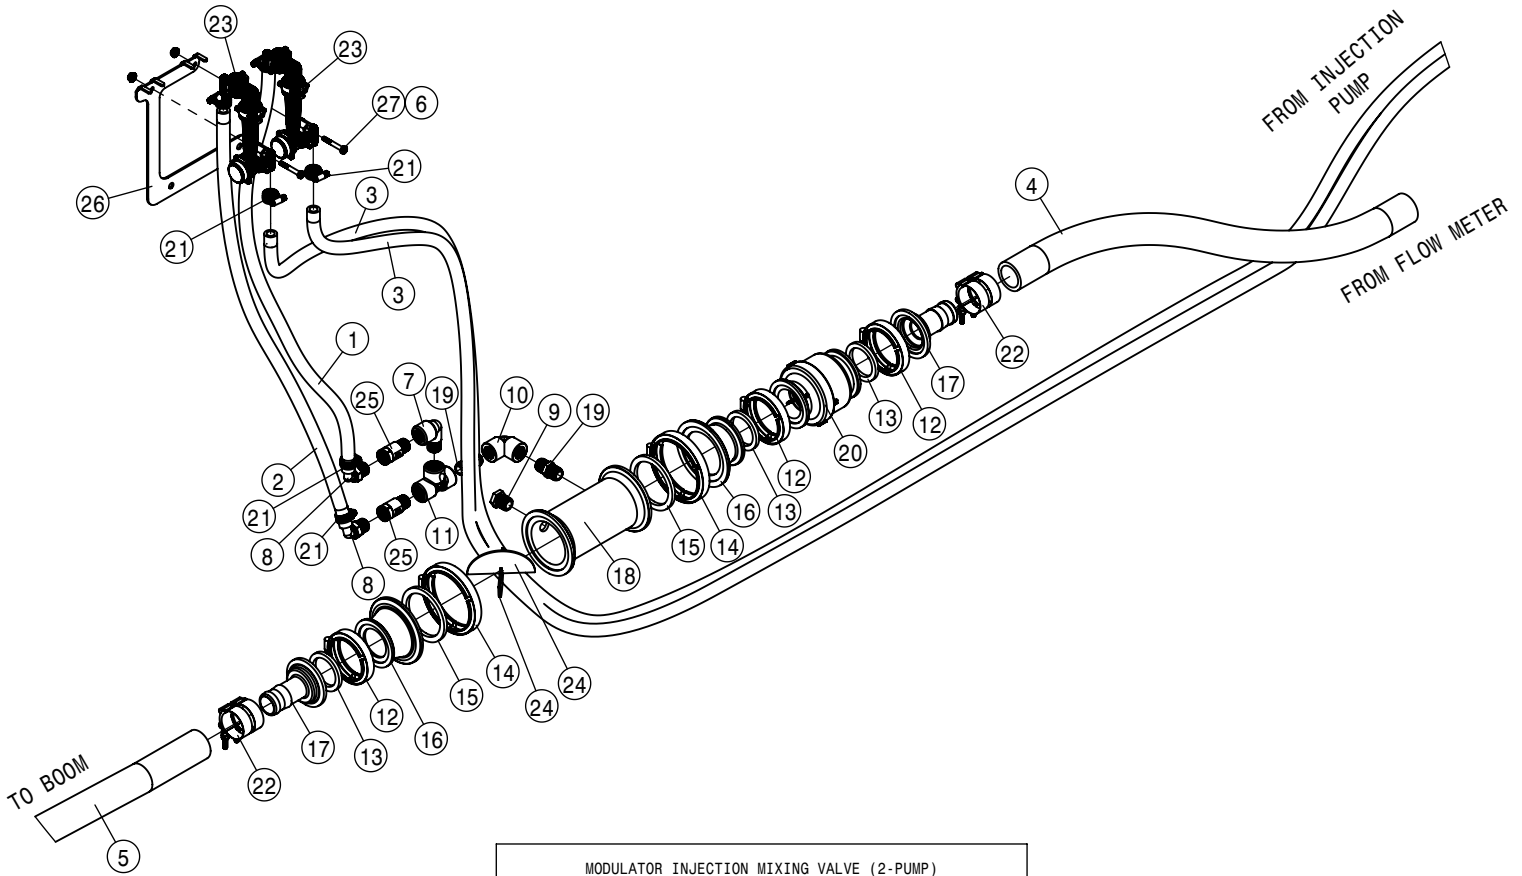

MODULATOR INJECTION MIXING VALVE (2-PUMP)			
DET	QTY	P/N	DESCRIPTION
	1	197008-032	HOSE 1/2 1-FBR BR BLK EPDM
	1	197008-034	HOSE 1/2 1-FBR BR BLK EPDM
	2	197008-213	HOSE 1/2 1-FBR BR BLK EPDM
	1	197127-028	HOSE 1 1/2" SUCTION,2F-1W EPDM
	1	197127-110	HOSE 1 1/2" SUCTION,2F-1W EPDM
	2	470121	1/4-20UNC HEX FLG NUT SER MC GR5
	1	500044	1/2NPT-90 ST EL, POLY
	2	500047	1/2NPT-90-1/2 HOSE BARB, POLY
	1	500062	1/2"NPT PLUG, POLY
	1	500078	1/2NPT-90 EL, POLY
	1	500143	1/2 NPT PIPE TEE, POLY
	3	500194	2" FP FLANGE CLAMP S.S.
	3	500195	2" FP FLANGE GASKET EPDM
	2	500208	3" FLANGE CLAMP S.S.
	2	500209	3" FLANGE GASKET EPDM
	2	500212	3"FLANGE - 2" FP FLANGE ADTPTR
	2	500230	2" FP FLANGE PLUG-1 1/2" HOSE BARB
	1	500345	FLANGE COUPLER 3 X 7, 1/2 NPT
	2	503101	1/2NPT CLOSE NIPPLE, POLY
	1	503105	2" FP CHECK VALVE, LOW RESTRICTION
	6	520070	HOSE CLAMP NO 8 STAINLESS
	4	520133	1.81/2.06 T-BOLT HOSE CLAMP SS
	2	701384	FLOW VIEW MANIFOLD
	2	701492	MIXER FIN
	2	701619	CHECK VALVE-RAVEN 333-0011-102
	1	701794	WILGER FLOW VIEW BRKT
	2	900006	1/4UNC X 1 3/4 HHCS GR5 MC