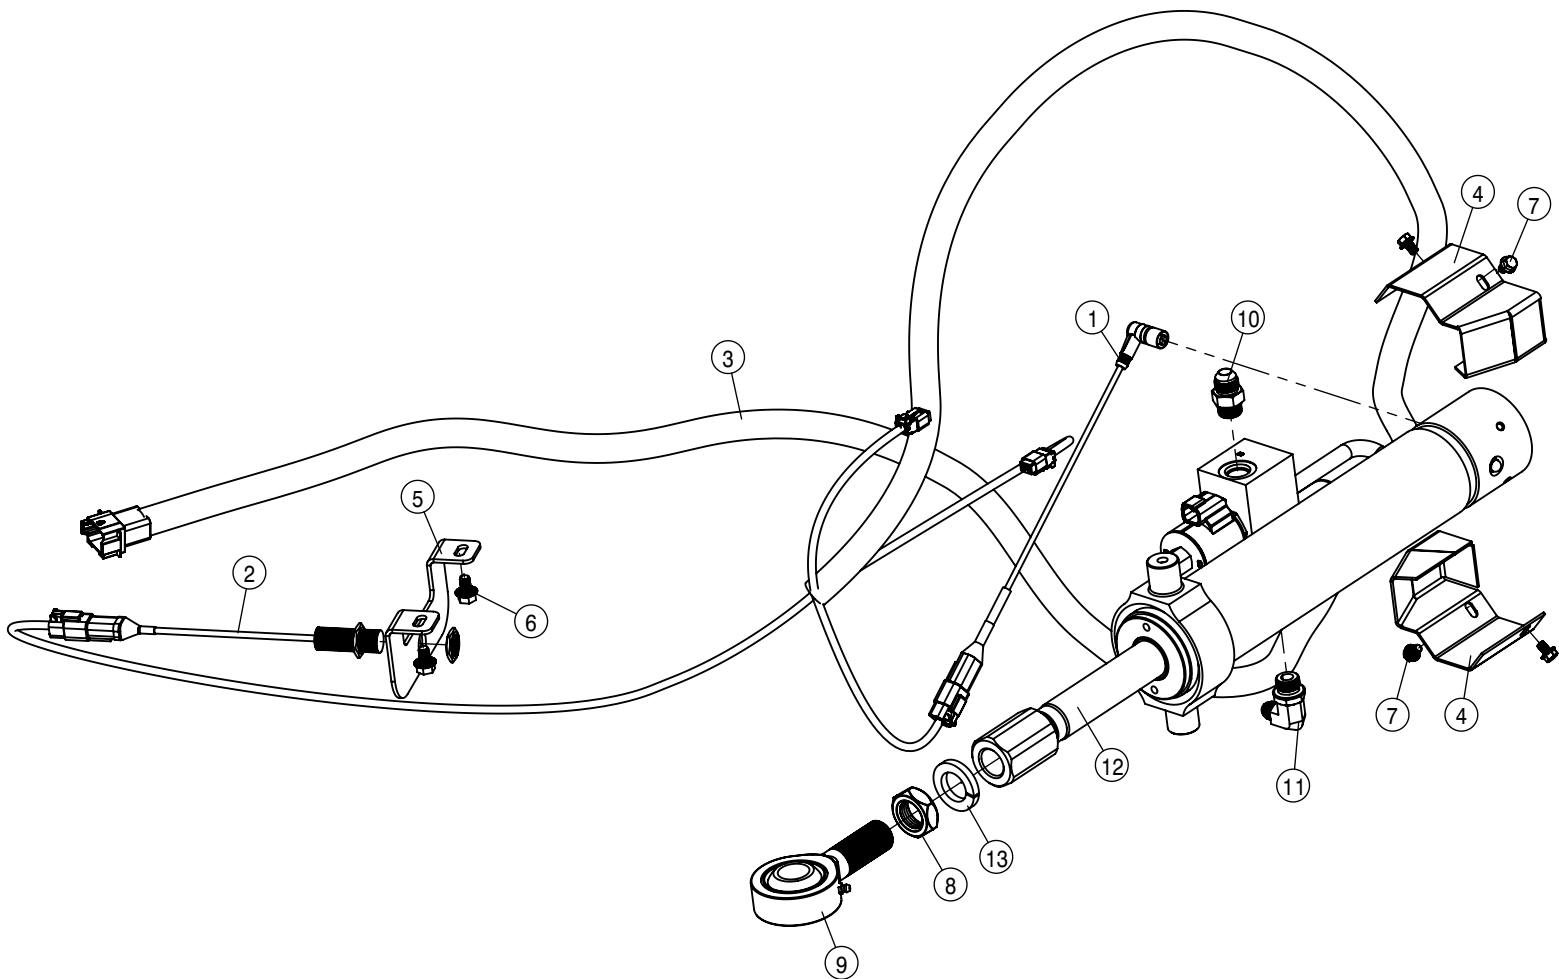

LEFT REAR STEERING CYLINDER ASSEMBLY			
DET	QTY	P/N	DESCRIPTION
1	1	291994	SENSOR HARNESS FOR AWS
2	1	292926	INDUCTIVE PROX SENSOR, 18MM
3	1	294269	REAR LEG AWS HARNESS
4	2	359645	STRG CYL SENSOR GUARD
5	1	360153	SENSOR BRKT, DTS AWS
6	2	470232	5/16UNC X 1/2 SERR FLG HEX BOLT
7	4	470883	1/4UNC X 3/8 SERR FLG BOLT SS
8	1	472328	1" -12 HEX JAM NUT
9	1	474004	ROD END, 1.00 BORE, 1-12 RH MALE
10	1	611125	3/4MJIC-3/4MOR ADPTR
11	1	618115	9/16MJIC-90-3/4MOR LBO
12	1	621653	HYD CYL, 2.50 X 8.81 X 1.25
13	1	920508	1" LOCK WASHER