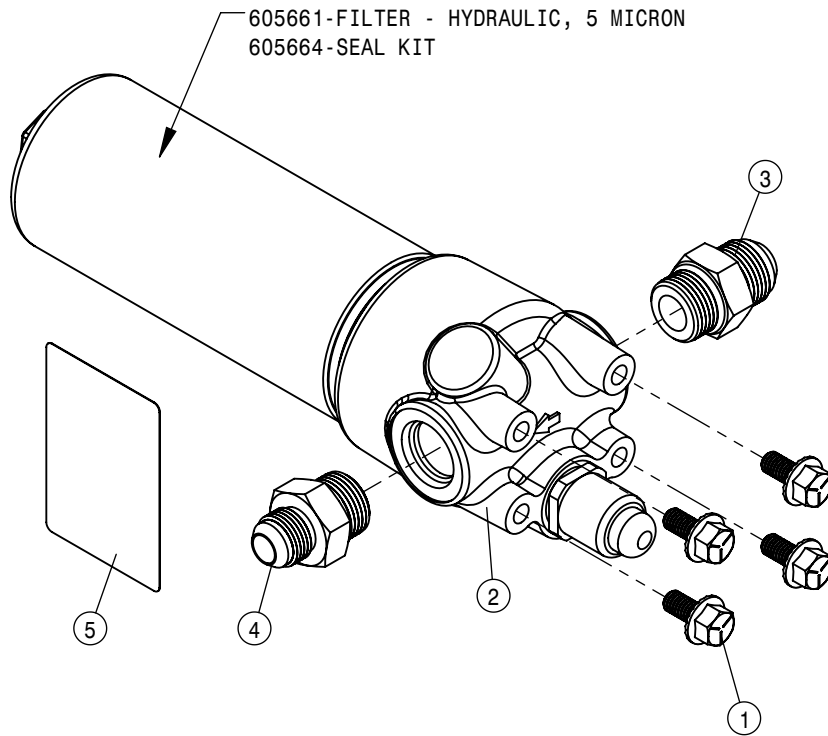

STEERING MOTOR INLINE FILTER			
DET	QTY	P/N	DESCRIPTION
1	4	470409	3/8UNC X 3/4 HHSFB GR5 MC
2	1	605660	HYD FILTER 5M SAE12
3	1	611127	1 1/16MJIC-1 1/16MOR ADPTR
4	1	618309	7/8MJIC-1 1/16MOR ADPTR
5	1	650339	DECAL, WARNING, HYD. OIL INJ