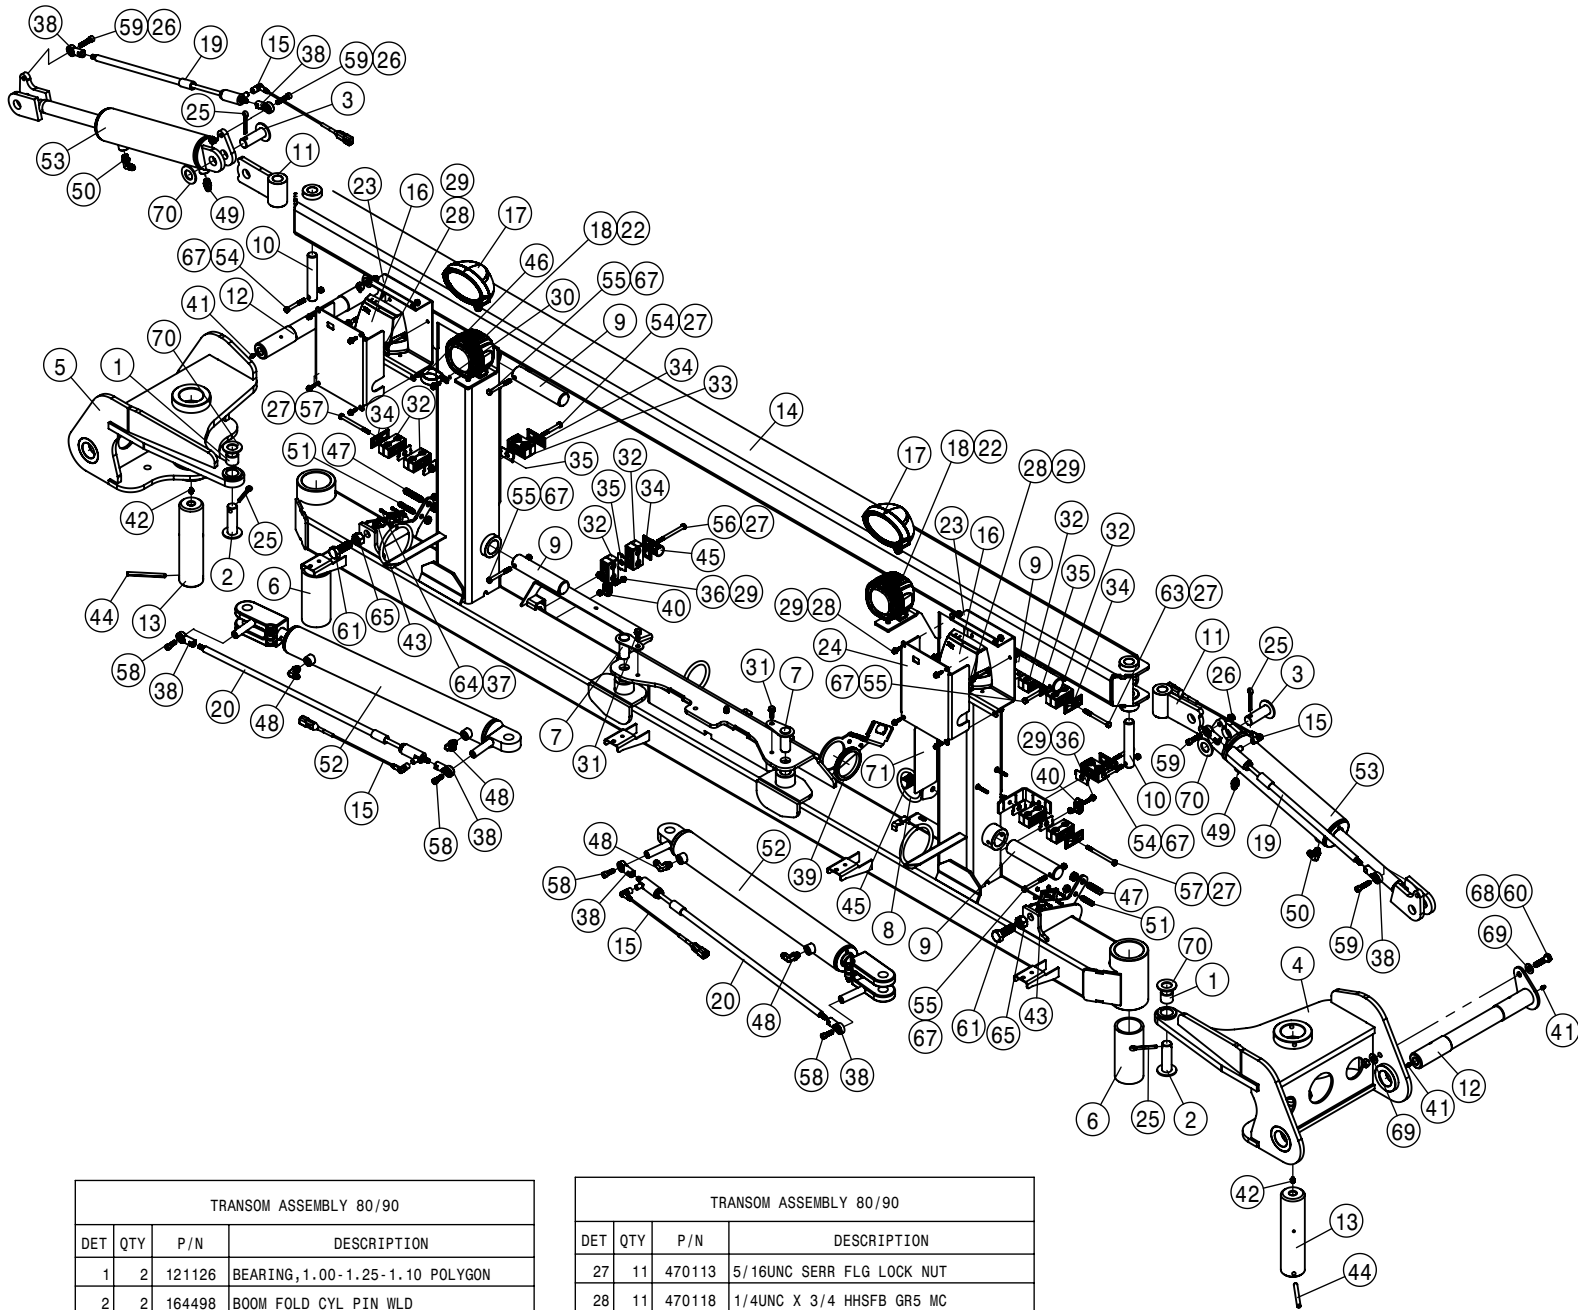

TRANSOM ASSEMBLY 80/90			
DET	QTY	P/N	DESCRIPTION
1	2	121126	BEARING,1.00-1.25-1.10 POLYGON
2	2	164498	BOOM FOLD CYL PIN WLD
3	2	164500	LEVEL CYL PIN WLD, SHAFT END
4	1	166039	LH TRANSOM PIVOT WLD
5	1	166045	RH TRANSOM PIVOT WLD
6	2	166048	FOLD BLOCK BEARING
7	2	166127	TRANSOM PIN WLD 1", A10
8	1	166983	HOSE SUPPORT RING WLD
9	4	167482	LIFT ARM PIN, DTS
10	2	167483	TRANSOM SWIVEL PIN, DTS
11	2	167495	LVL CYL PVT WLD, DTS
12	2	167719	LEVEL PIN WLD DTS
13	2	167720	PIN, 2.50 OD, 9.96 LG, DRILLED
14	1	167855	TRANSOM DTS W/DECAL
15	4	291994	SENSOR HARNESS FOR AWS
16	2	292086	IQAN-XA2 MODULE->611
17	2	292614	WORK LIGHT, HALOGEN FLOOD '14
18	2	292618	WORKLIGHT-TYRI LED FLOOD
19	2	292706	LINEAR POSITION SENSOR, 300MM
20	2	292707	LINER POSITION SENSOR, 550 MM
NS	1	294278	MAIN BOOM HARNESS
22	2	294299	TYRI JUMPER HARNESS
23	2	362079	DTS MODULE GUARD
24	2	362180	DTS MODULE GUARD TOP PLT
25	4	470012	5/16 X 2 COTTER PIN
26	4	470087N	3/8UNC HEX SERR FLG NUT YZ

TRANSOM ASSEMBLY 80/90			
DET	QTY	P/N	DESCRIPTION
27	11	470113	5/16UNC SERR FLG LOCK NUT
28	11	470118	1/4UNC X 3/4 HHSFB GR5 MC
29	13	470121	1/4 UNC SERR FLG LOCK NUT
30	2	470233	5/16UNC X 3/4 HHSFB GR5 MC
31	2	470234	5/16UNC X 1" SERR FLG HEX BOLT
32	10	470274	TUBE CLAMP BODY, .750-.750
33	4	470275	TUBE CLAMP BODY, 1.00-1.000
34	9	470276	CLAMP COVER PLATE,SNGL, 2.55LG
35	14	470281	STACK BOLT SAFETY LOCK PLATE
36	2	470407	1/4UNC X 1 1/4 SERR FLG BOLT
37	8	470467	6-32 KEP NUT
38	8	470628	BALL END,9.9MM BORE X 10MM THD
39	1	470691	GROMMET,3.000ID .125GW 3.25GD
40	2	470888	TWIN #4 CLAMP
41	4	471005	GREASE ZERK, 1/4-28 X 1/2
42	2	471021	GREASE ZERK 1/8 NPT STRAIGHT
43	2	472334	3/4UNC HEX JAM NUT
44	2	473964	ROLL PIN, 3/8 X 4
45	2	520121	CUSH CLAMP,#16 1IN X 3/4W
46	2	520123	CUSH CLAMP,#32 1 3/4D X 5/8W
47	2	618009	9/16MJIC-90-BLKHD UNION LBO
48	4	618119	9/16MJIC-90-9/16MOR LBO
49	2	618126	9/16MJIC-9/16MOR ADPTR
50	2	618739	9/16MJIC-90-9/16MOR .065 CHK
51	2	618889	7/16MJIC-90-BLKHD UNION LBO
52	2	621665	HYD CYL, 2.50 X 19.75 X 1.38

TRANSOM ASSEMBLY 80/90			
DET	QTY	P/N	DESCRIPTION
53	2	621666	HYD CYL, 3.00" X 11.00" X 1.38"
54	6	900070	5/16UNC X 2 1/2 BOLT
55	4	900072	5/16UNC X 3" HEX BOLT
56	1	900075	5/16UNC X 3 3/4 HHCS GR5 MC
57	3	900076	5/16UNC X 4 HHCS GR5 MC
58	4	900172	3/8UNC X 1" SOC HD CAP SCR,ZINC
59	4	900174	3/8UNC X 1 1/2" SOC HD CAP SCR
60	2	900266	1/2UNC X 1 3/4 HHCS GR5 MC
61	2	900403	3/4UNC X 2" HEX BOLT
62	1	900491	5/16UNC X 1 1/2 HHSFB SS
63	1	900539	5/16UNC X 3 1/2 HEX BOLT
64	8	903814	6-32 X 3/4 PHIL PANHD MACH SCR BZ
65	2	910012	3/4UNC HEX NUT
66	1	910042	3/8-16UNC HEX FLG NUT SM MC GR8
67	8	914002	5/16UNC HEX STOVER NUT
68	2	914008	1/2-13UNC STOVER NUT MC GR5
69	4	920004	SAE FLAT WASHER 1/2 MC
70	4	920008	1" SAE FLAT WASHER
71	1	HXE28534	LABEL, HYDRAULIC ENGLISH