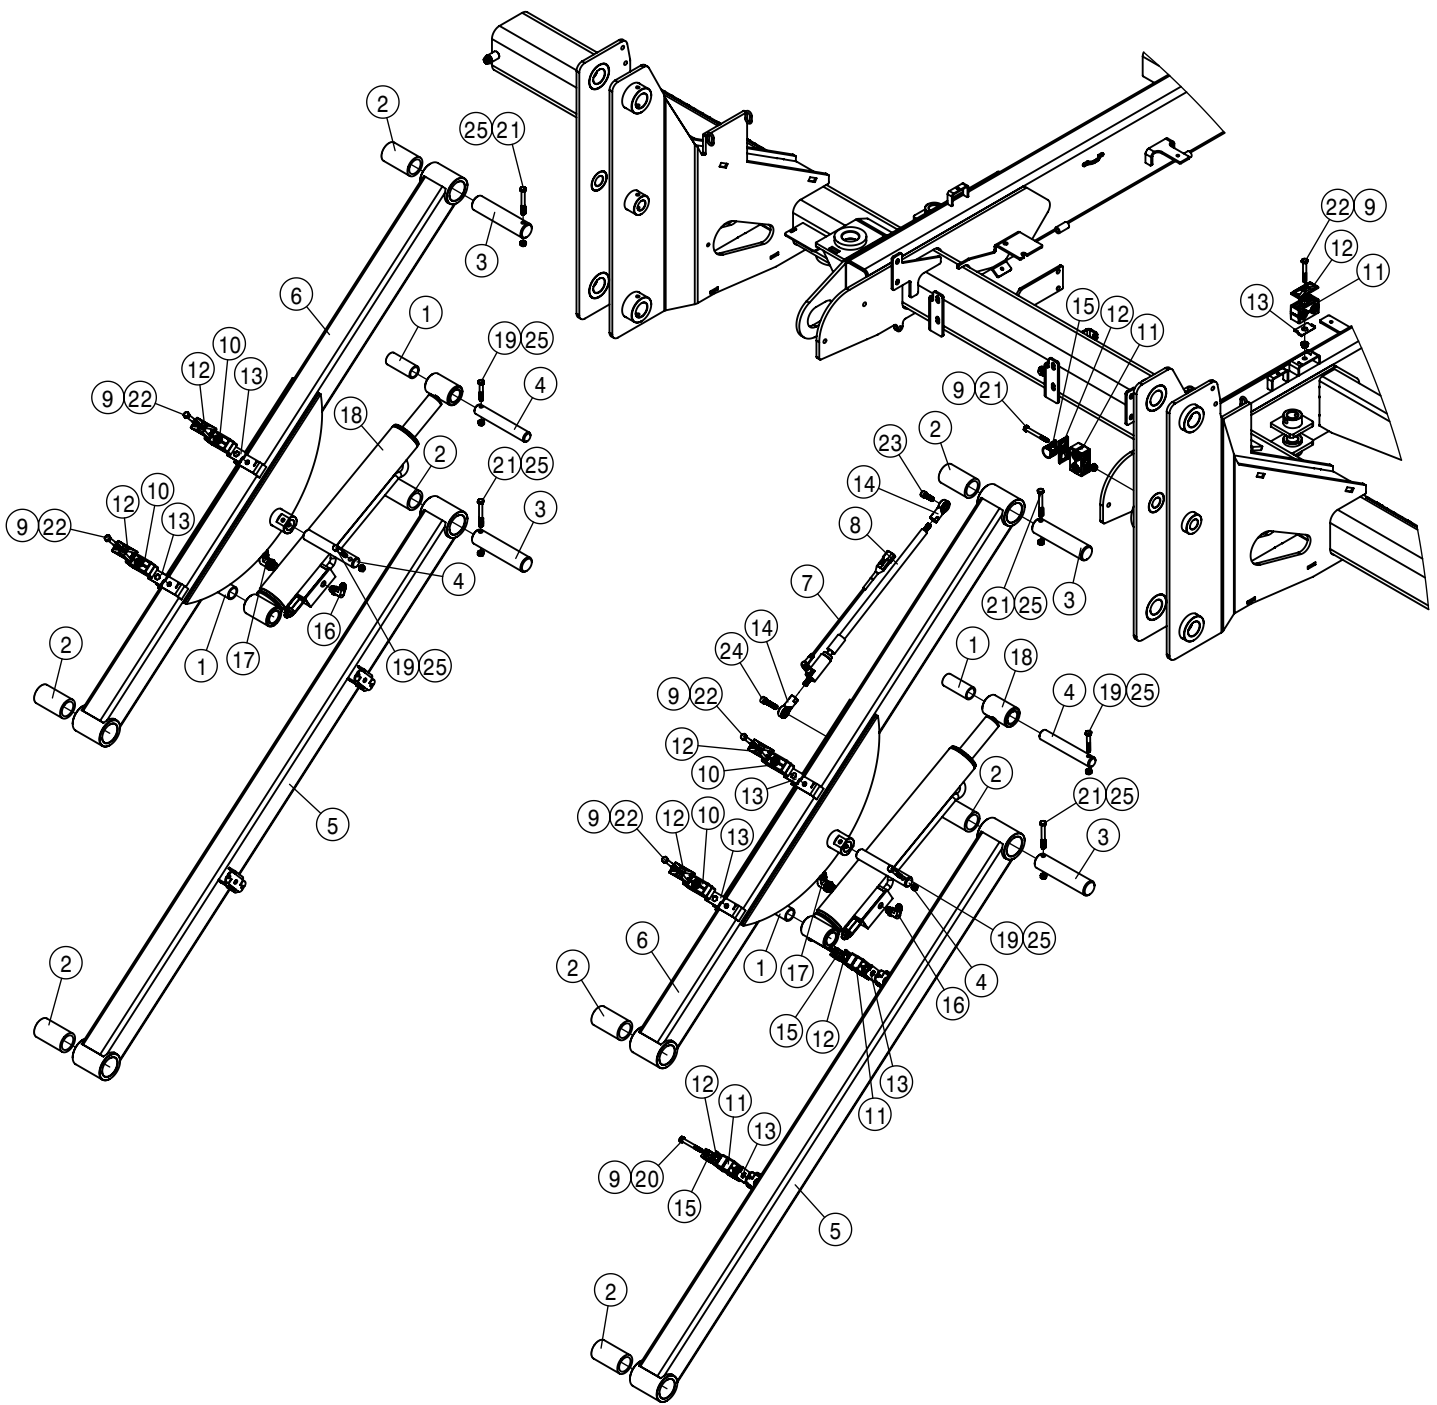

LIFTARM ASSEMBLY 80/90			
DET	QTY	P/N	DESCRIPTION
1	4	121109	LIFT CYL BRG, 3.13 POLYGON
2	8	166053	LIFT ARM BEARING
3	4	166118	LIFT ARM PINS, DTS
4	4	166121	LIFT ARM PIN MID, A10
5	2	167489	LWR LIFT ARM WLD, DTS
6	2	167490	UPR LIFT ARM WLD, DTS
7	1	291994	SENSOR HARNESS FOR AWS
8	1	292706	LINEAR POSITION SENSOR, 300MM
9	8	470113	5/16UNC SERR FLG LOCK NUT
10	4	470274	TUBE CLAMP BODY, .750-.750
11	4	470275	TUBE CLAMP BODY, 1.00-1.000
12	8	470276	CLAMP COVER PLATE, SNGL, 2.55LG
13	7	470281	STACK BOLT SAFETY LOCK PLATE

LIFTARM ASSEMBLY 80/90			
DET	QTY	P/N	DESCRIPTION
14	2	470628	BALL END, 9.9MM BORE X 10MM THD
15	3	520121	CUSH CLAMP, #16 1IN X 3/4W
16	2	618119	9/16MJIC-90-9/16MOR LBO
17	2	618241	3/4MJIC-90-3/4MOR LBO
18	2	621633	2.50 X 16.00 X 1.50 LIFT CYL
19	4	900069	5/16UNC X 2" HEX BOLT
20	2	900070	5/16UNC X 2 1/2 HHCS GR5 MC
21	5	900071	5/16UNC X 2 3/4 HEX BOLT
22	5	900086	5/16UNC X 2 1/4 HEX BOLT
23	1	900172	3/8UNC X 1" SOC HD CAP SCR, ZINC
24	1	900174	3/8UNC x 1 1/2" SOC HD CAP SCR
25	8	914002	5/16UNC HEX STOVER NUT