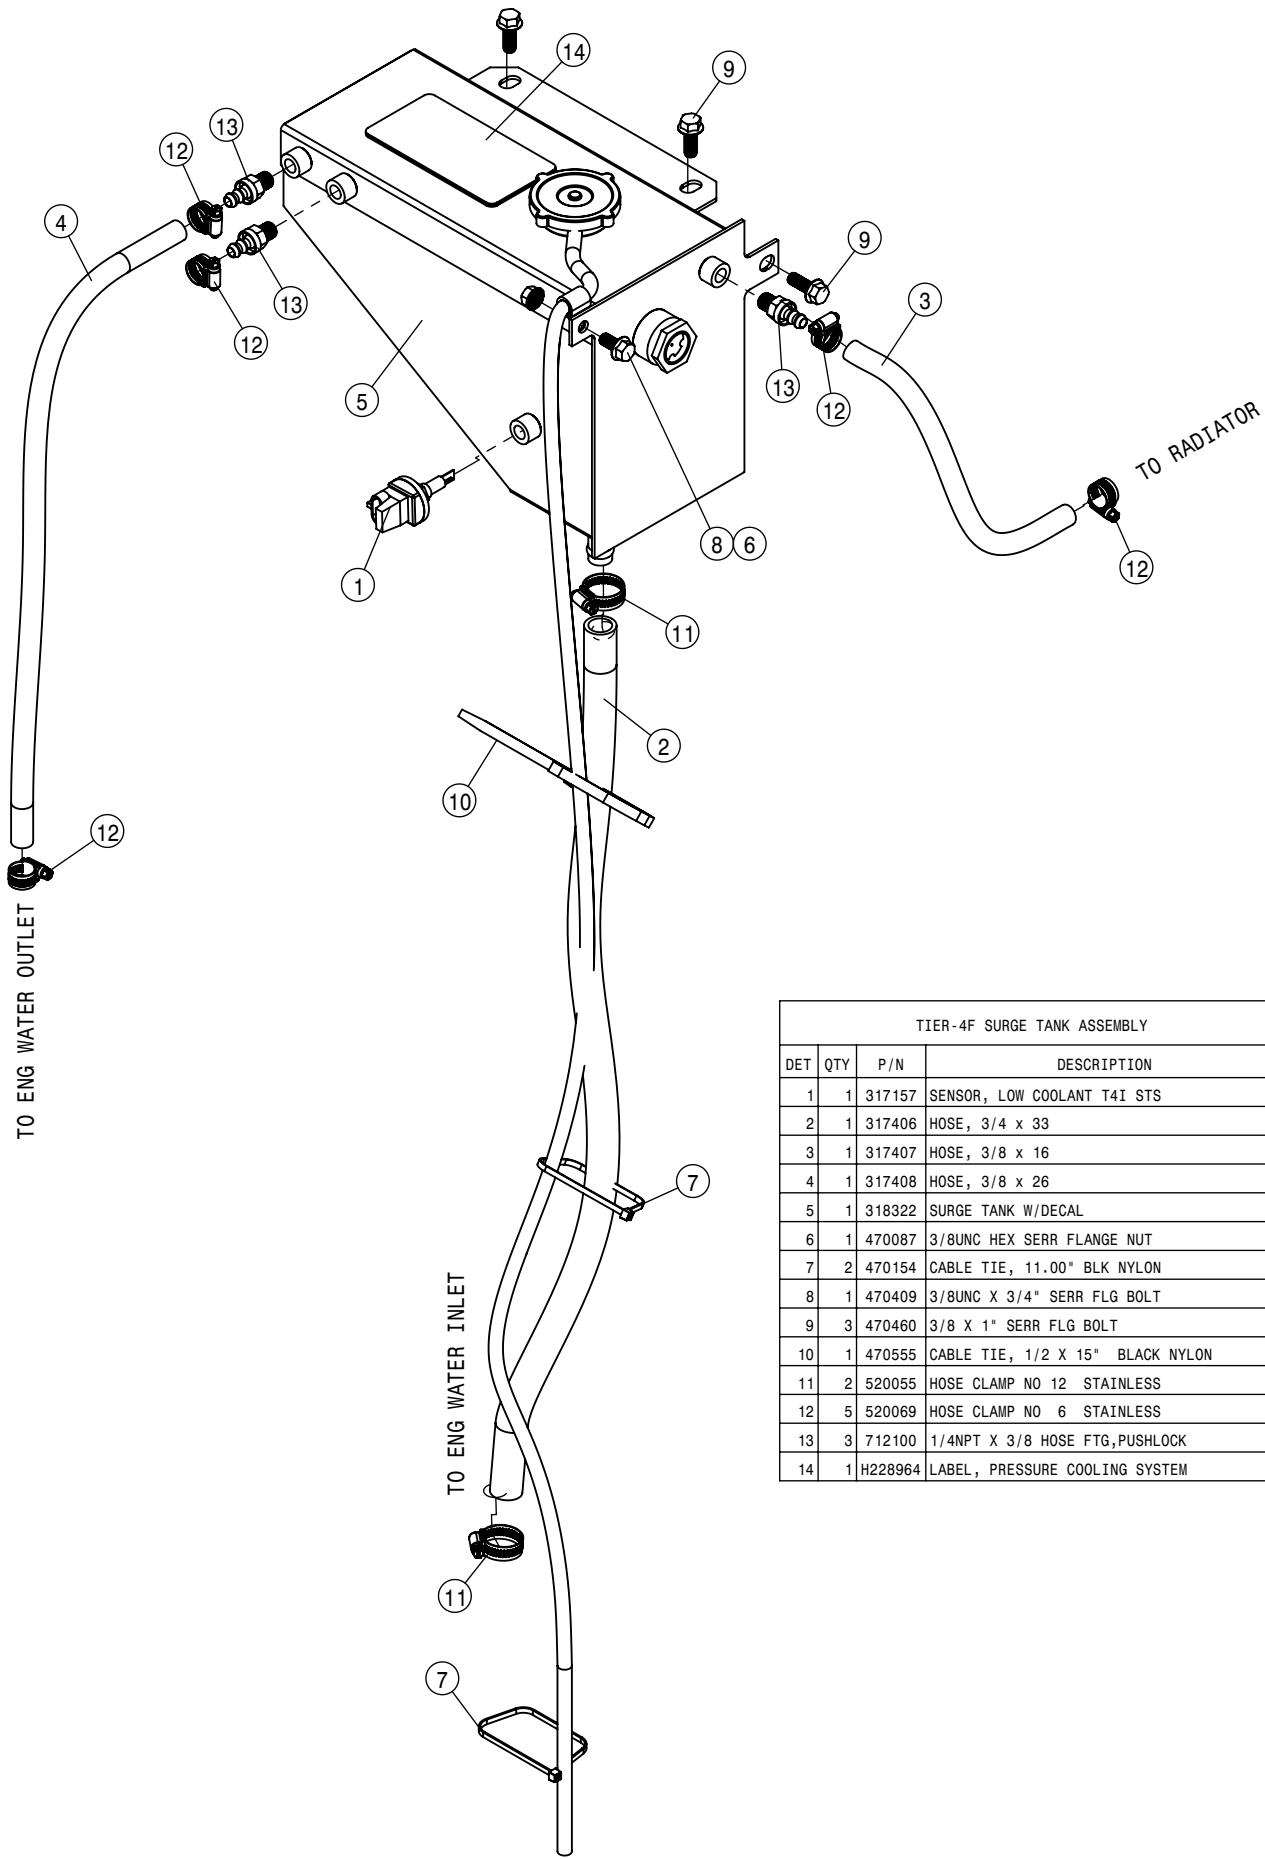

TIER-4F SURGE TANK ASSEMBLY			
DET	QTY	P/N	DESCRIPTION
1	1	317157	SENSOR, LOW COOLANT T4I STS
2	1	317406	HOSE, 3/4 x 33
3	1	317407	HOSE, 3/8 x 16
4	1	317408	HOSE, 3/8 x 26
5	1	318322	SURGE TANK W/DECAL
6	1	470087	3/8UNC HEX SERR FLANGE NUT
7	2	470154	CABLE TIE, 11.00" BLK NYLON
8	1	470409	3/8UNC X 3/4" SERR FLG BOLT
9	3	470460	3/8 X 1" SERR FLG BOLT
10	1	470555	CABLE TIE, 1/2 X 15" BLACK NYLON
11	2	520055	HOSE CLAMP NO 12 STAINLESS
12	5	520069	HOSE CLAMP NO 6 STAINLESS
13	3	712100	1/4NPT X 3/8 HOSE FTG,PUSHLOCK
14	1	H228964	LABEL, PRESSURE COOLING SYSTEM