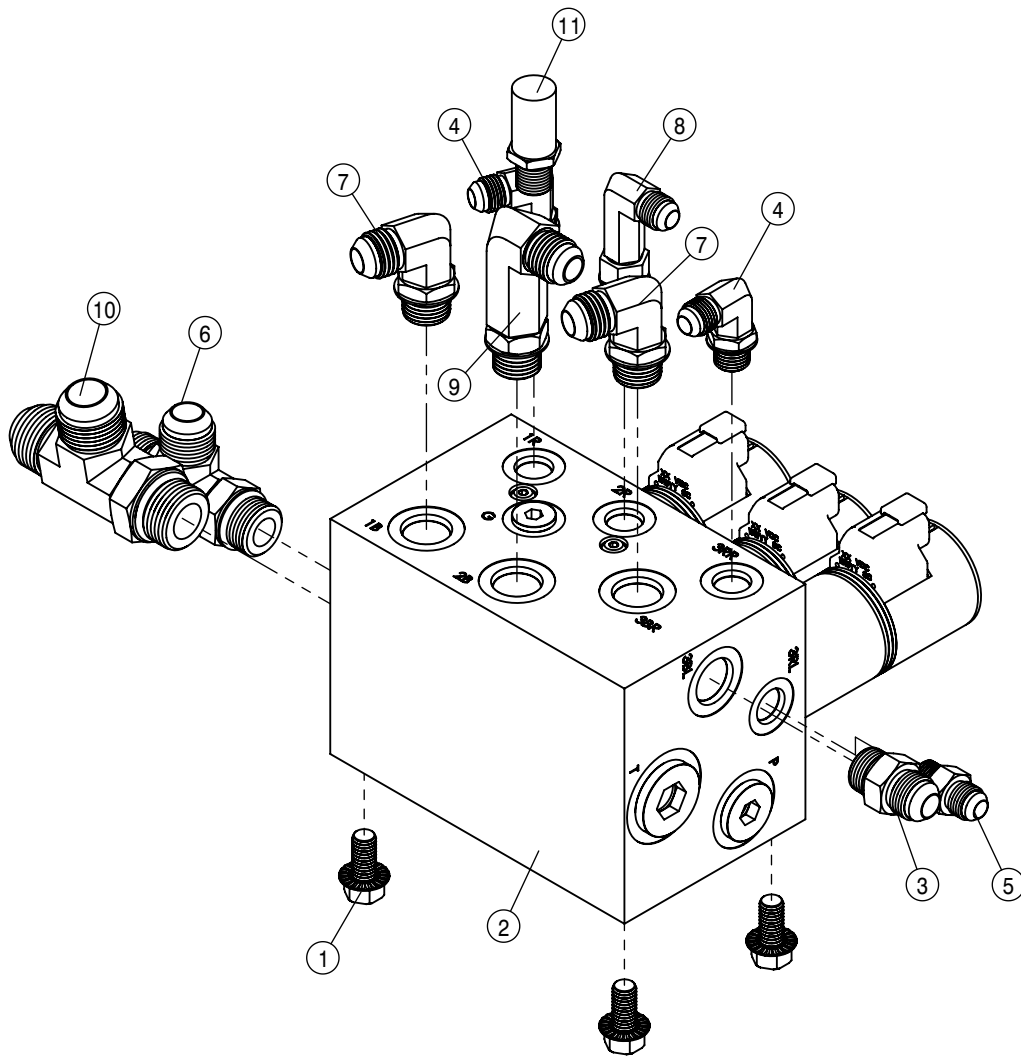

LIFT AND LEVEL ASSEMBLY 80/90			
DET	QTY	P/N	DESCRIPTION
1	4	470409	3/8UNC X 3/4" SERR FLG BOLT
2	1	606469	VALVE, LIFT/LEVEL 3-SECTION
3	1	611125	3/4MJIC-3/4MOR ADPTR
4	2	618119	9/16MJIC-90-9/16MOR LBO
5	1	618126	9/16MJIC-9/16MOR ADPTR
6	1	618130	7/8MOR RUN TEE-7/8MJIC
7	2	618241	3/4MJIC-90-3/4MOR LBO
8	1	618440	9/16MJIC-90-9/16MOR EX LG LBO
9	1	618443	3/4MJIC-90-3/4MOR EX LG LBO
10	1	618914	1 1/16MOR RUN TEE-1 1/16MJIC
11	1	619023	9/16 MOR DIAGNOSTIC FITTING