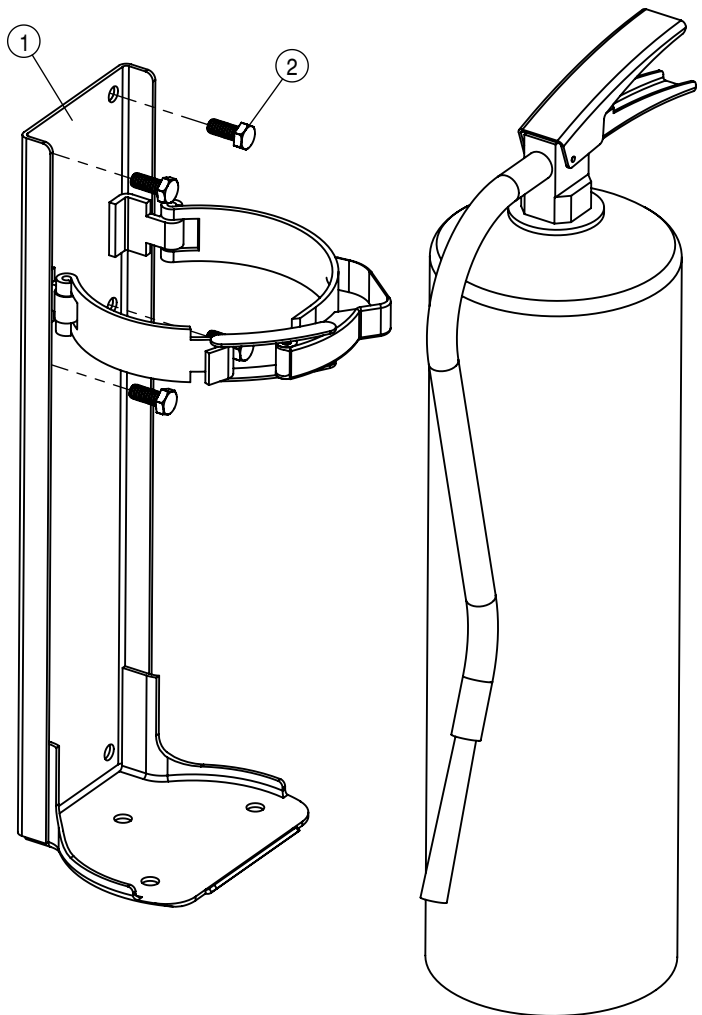

FIRE EXTINGUISHER ASSEMBLY			
DET	QTY	P/N	DESCRIPTION
1	1	490508	FIRE EXTINGUISHER 10LB ABC
2	4	900064	5/16UNC X 3/4" HEX BOLT