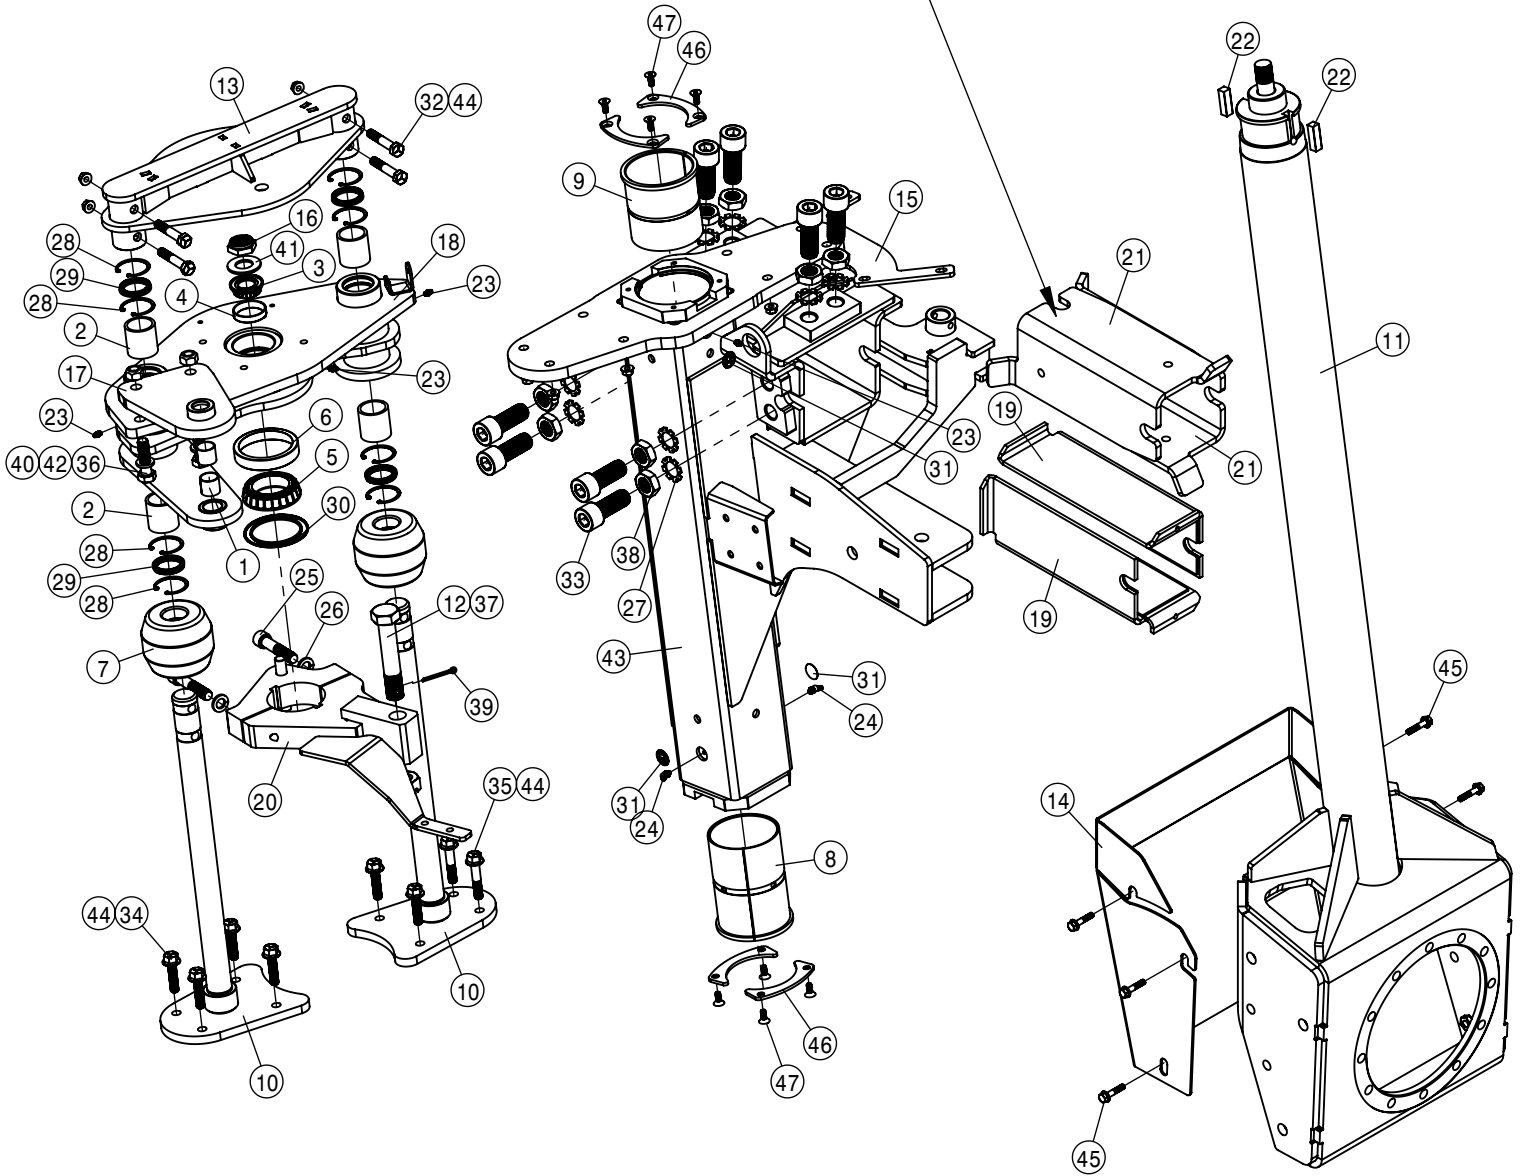

NOTE: USED WITHOUT TREAD ADJUST

RIGHT REAR LEG ASSEMBLY			
DET	QTY	P/N	DESCRIPTION
1	2	121029	JOURNAL BRG, 1.00 ID x 1.00 LG
2	4	121113	TOWER SLEEVE BRG (POLYGON) 05
3	1	125050	BRG CONE, 1.00 ID W/FACE SEAL
4	1	125051	BRG CUP FOR 125050
5	1	125059	BRG CONE, 2.25 ID
6	1	125060	BEARING CUP FOR 125059
7	2	311058	RUBBER SPRING
8	1	358564	FRT LEG LWR NYL SLEEVE 280 89
9	1	358565	FRT LEG UPR NYL SLEEVE 280 89
10	2	359491	NITRO TOWER WLD
11	1	359514	LF/RR INNER LEG WLD
12	1	359534	STRG CYL BOLT
13	1	359536	AIR BAG TOWER TOP MT WLD
14	1	360198	CROP SHIELD
15	1	360297	REAR LEG HYD ROUTING PLATE
16	1	360561	1-14 UNS THIN HEX NUT LCK

RIGHT REAR LEG ASSEMBLY			
DET	QTY	P/N	DESCRIPTION
17	1	360586	UPPER TRUNION MT WLD RH REAR
18	1	360590	RH AIR BAG LWR PLT WLD
19	2	360602	TREAD ADJUST WEAR PLT
20	1	360613	STRG ARM CLAMP WLD RH
21	2	360810	LEG ATTACHMENT REINF PLT LH
22	2	470447	KEY .50 SQ X 1.69 LONG
23	4	471005	GREASE ZERK, 1/4-28 X 1/2
24	2	471023	GREASE ZERK 1/4-28 X 45
25	2	472337	5/8UNC X 3" SOC HD CAP SCR
26	2	473841	16MM LOCK WASHER
27	8	483018	EXT TOOTH LOCK WASHER 1 MC
28	8	629537	187RRHOZ SNAP RING
29	4	629620	SEAL, 1.500 ROD DIA
30	1	629626	SEAL, 3.875 DIA, FOR 125059
31	3	650206	DECAL, GREASE DAILY
32	4	900269	1/2UNC X 2 3/4 HHCS GR5 MC

RIGHT REAR LEG ASSEMBLY			
DET	QTY	P/N	DESCRIPTION
33	8	900395	1"UNC X 2 1/2 SOCKET CAP SCR
34	6	900519	1/2UNC X 2 HHSFB GR5 MC FT
35	2	900520	1/2UNC X 2 1/2 HHSFB GR5 MC
36	2	900857	5/8UNC X 2 1/4 HEX BOLT GR8
37	1	910020	1-8UNC HEX SLTTD NUT MC GR5
38	8	910101	1" UNC HEX JAM NUT
39	1	910120	3/16 X 1 3/4 COTTER PIN SS
40	2	914010	5/8-11UNC STOVER NUT MC GR5
41	1	920008	SAE FLAT WASHER 1 MC
42	2	920505	HLOCK WASHER 5/8 MC
43	1	360068	LH FRT OTR LEG WLD
44	12	910042	3/8-16UNC HEX FLG NUT SM MC GR8
45	6	900491	5/16UNC X 1 1/2 HHSFB SS
46	4	360110	BRG KPR, LEG
47	8	903728	1/4-20 UNC X 3/4 FHCS GR5 BZ