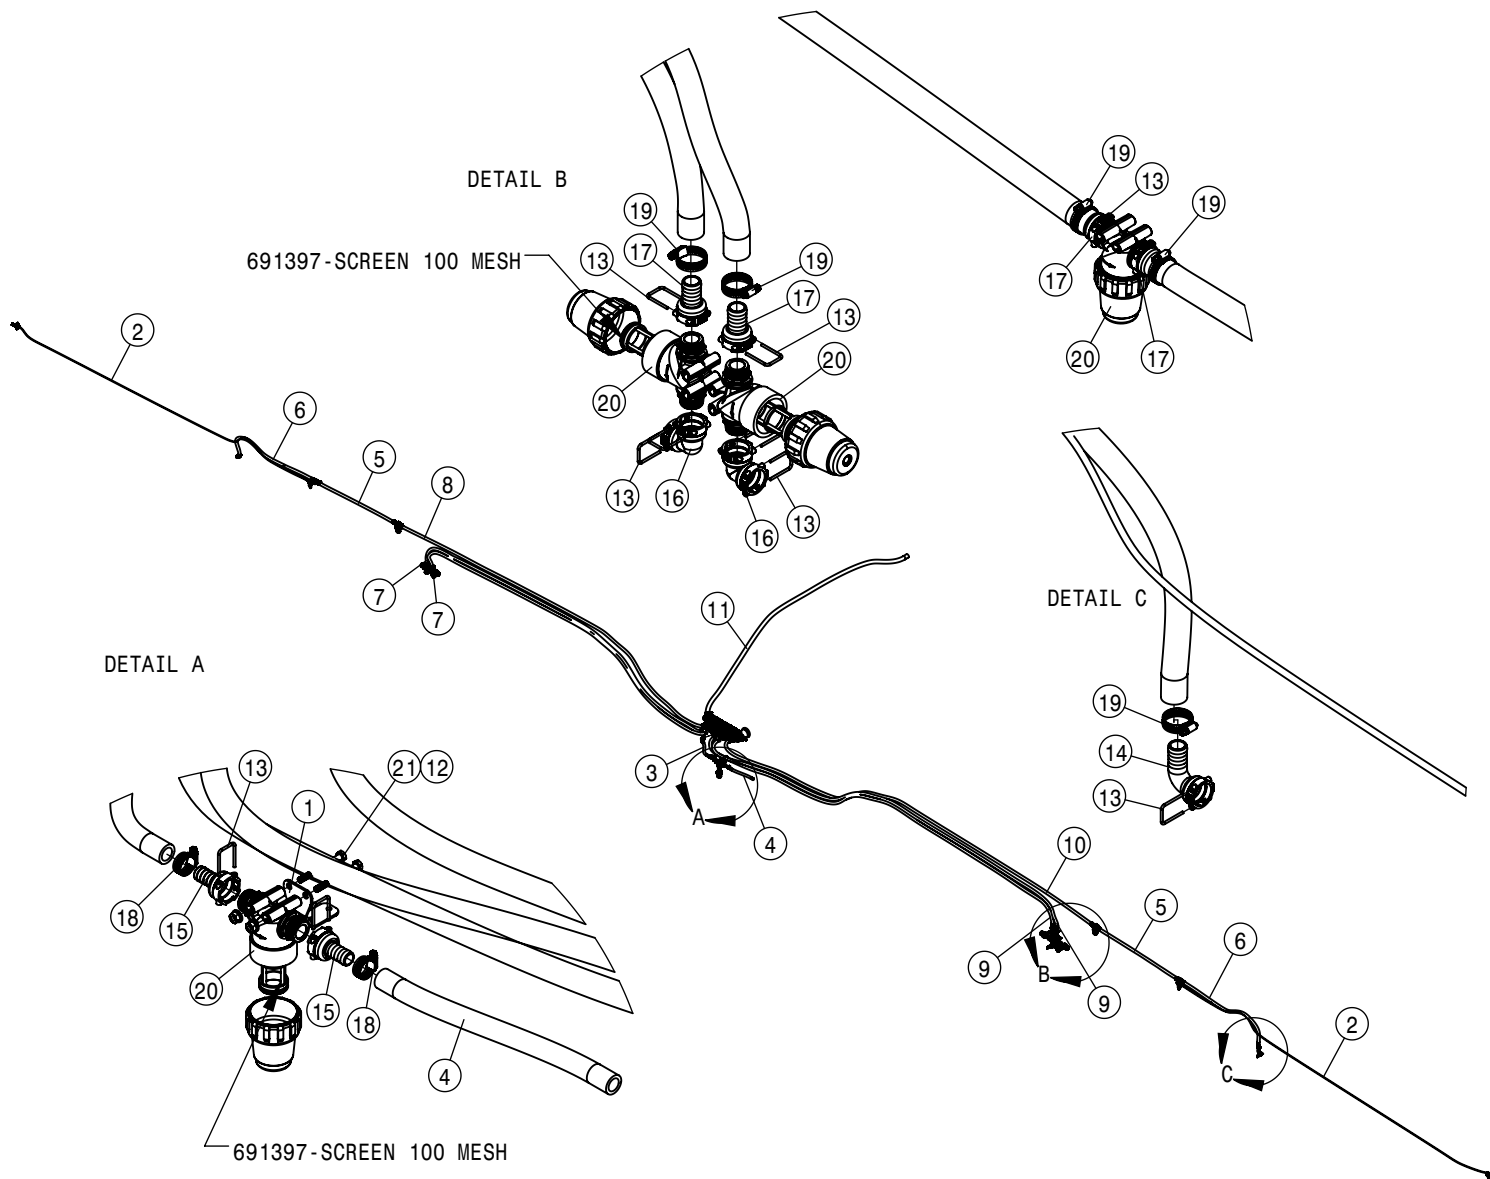

20" 90FT SOLUTION HOISING (WITH STRAINER)			
DET	QTY	P/N	DESCRIPTION
1	1	167647	DTS STRAINER BRKT 16'
2	2	195915-226	3/80D AIR BRAKE TUBING J844-B
3	1	197112-012	HOSE 3/4 1-FBR BR BLK EPDM
4	1	197112-015	HOSE 3/4 1-FBR BR BLK EPDM
5	2	197116-058	HOSE 1IN 1-FBR BR BLK EPDM
6	2	197116-070	HOSE 1IN 1-FBR BR BLK EPDM
7	2	197116-227	HOSE 1IN 1-FBR BR BLK EPDM
8	1	197116-236	HOSE 1IN 1-FBR BR BLK EPDM
9	2	197116-266	HOSE 1IN 1-FBR BR BLK EPDM
10	1	197116-274	HOSE 1IN 1-FBR BR BLK EPDM
11	1	197127-153	HOSE 1 1/2" SUCTION,2F-1W EPDM
12	2	470570	5/16-18UNC CTRLK FLG NUT MC GR5
13	20	500311	FORK D3 DIST 29
14	2	500328	T3 TO 25MM HB 90
15	2	500349	T3 FEMALE - .75 HB
16	4	500351	T3 FORK 90 DEG FTG
17	8	500352	T3 FEMALE TO 25MM HB
18	2	520080	HOSE CLAMP NO 10 STAINLESS
19	10	520090	HOSECLAMP NO 16 STAINLESS
20	7	691396	STRAINER T3 100 MESH
21	2	900072	5/16UNC X 3 HHCS GR5 MC