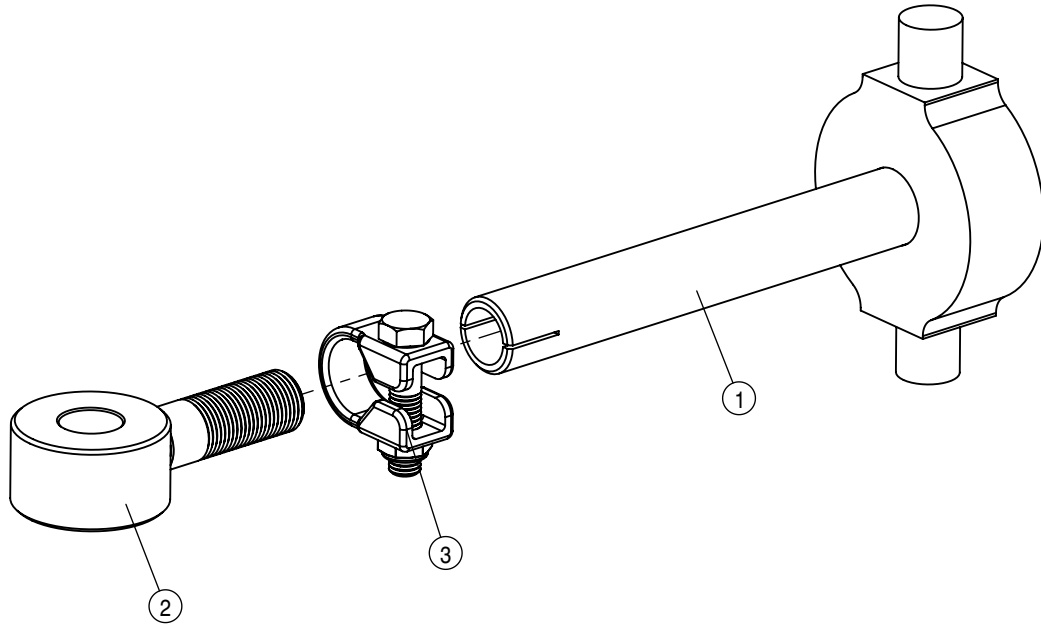

REAR STANDARD TIE ROD ASSEMBLY			
DET	QTY	P/N	DESCRIPTION
1	1	359086	REAR TIE ROD SHAFT WLD
2	1	359089	TIE ROD STUD WLD
3	1	749322	STEERING TUBE CLAMP & BOLT ASSY