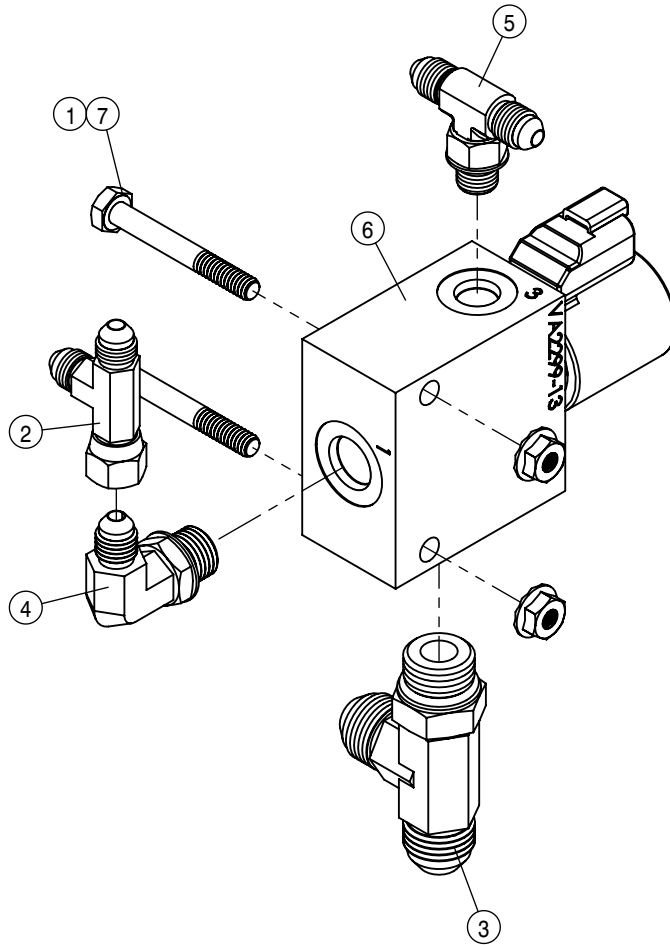

REAR SHIFT VALVE ASSEMBLY			
DET	QTY	P/N	DESCRIPTION
1	2	470121	1/4 UNC SERR FLG LOCK NUT
2	1	618485	7/16FJIC SW RUN TEE-7/16MJIC
3	1	618494	3/4MOR RUN TEE-3/4MJIC
4	1	618499	7/16MJIC-90-9/16MOR LBO
5	1	618965	7/16MOR BRANCH TEE - 7/16MJIC
6	1	701625	ASSY, BRAKE/LADDER VALVE
7	2	900007	1/4UNC X 2" HEX BOLT