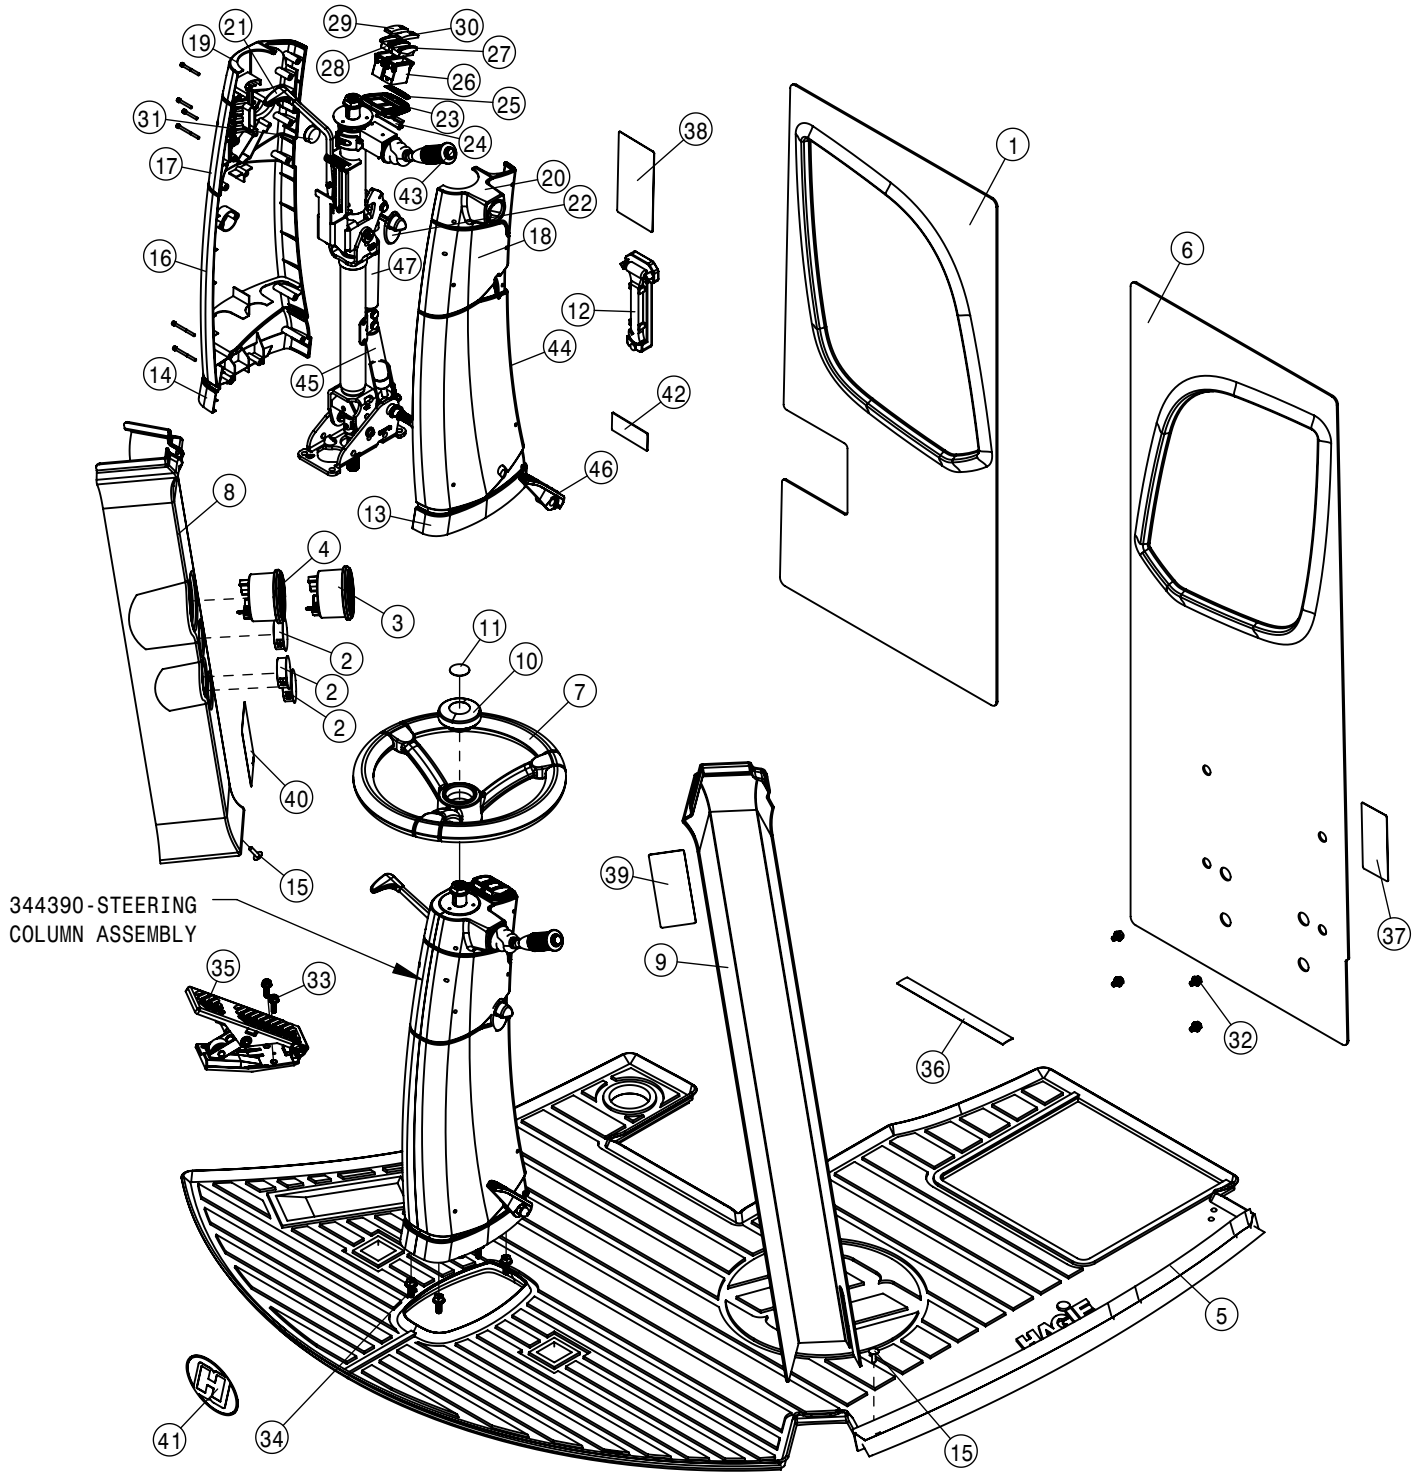

STANDARD CAB INTERIOR ASSEMBLY			
DET	QTY	P/N	DESCRIPTION
1	1	343866	RH REAR WALL LINER, DTS
2	3	343875	BLANK GAGE HOLE COVER, DTS
3	1	343889	STD CAB TIER IV GAGE, DTS
4	1	343902	STD CAB TIER III GAUGE, DTS
5	1	343916	FLOORMAT - MOLDED STD CAB, DTS
6	1	344348	LH REAR WALL LINER
7	1	344391	STEERING WHEEL - DELUXE
8	1	344397	RH A POST COVER
9	1	344398	LH A POST COVER
10	1	344574	CTR CAP STEERING WHEEL - DELUXE
11	1	344575	DECAL - STEERING WHEEL CENTER
12	1	344646	WINDOW BREAKING TOOL, STS' 15
13	1	344686	LH SIDE-LWR COVER, STRG COLUMN
14	1	344687	RH SIDE-LWR COVER, STRG COLUMN
15	2	470545	PUSH TREE FASTENER 1/4 X 1
16	1	344689	RH SIDE-MID COVER, STRG COLUMN

STANDARD CAB INTERIOR ASSEMBLY			
DET	QTY	P/N	DESCRIPTION
17	1	344690	RH SIDE-UPR COVER, STRG COLUMN
18	1	344692	LH SIDE-UPR COVER, STRG COLUMN
19	1	344693	RH SIDE-TOP COVER, STRG COLUMN
20	1	344694	LH SIDE-TOP COVER, STRG COLUMN
21	1	344695	UPR HANDLE RAL, STRG COLUMN
22	1	344696	LH UPR HANDLE RAL, STRG COLUMN
23	1	344697	SWITCH HOUSING, STRG COLUMN
24	1	344698	LIGHT 4LED 12V, STRG COLUMN
25	1	344699	INDICATOR PAD, STRG COLUMN
26	2	344700	SWITCH BASE, STRG COLUMN
27	1	344701	SWITCH ON/OFF SERIES 533
28	1	344702	SWITCH ON/OFF SERIES 533
29	1	344703	BLUE COVER, LIGHTS, 1-LED
30	1	344704	RED COVER, HAZARD SERIES 533
31	1	344734	RH CAP, STRG COLUMN
32	4	470232	5/16UNC X 1/2 HHSFB GR5 MC

STANDARD CAB INTERIOR ASSEMBLY			
DET	QTY	P/N	DESCRIPTION
33	2	470234	5/16UNC X 1 HHSFB GR5 MC
34	4	470460	3/8UNC X 1 HHSFB GR5 MC
35	1	470649	PEDAL - DECEL
36	1	490645	VHB TAPE 5952, BLACK
37	1	650164	DECAL, NO PASSNGR/NOT NEAR LEAK
38	1	650176	DECAL, CAUTION, CAB CHEM EXPOSUR
39	1	650474	DECAL, PWR LINE/BM FOLD
40	1	650479	JOYSTICK DECAL, STS' 15
41	1	651008	DECAL - H-DOT FRONT GLASS 5.00"
42	1	651009	ROPS DECAL, STS' 14
43	1	344691	LH SWITCH, WIPER/LIGHTS, STRG
44	1	344688	LH SIDE-MID COVER, STRG COLUMN
45	1	344708	GAS SPRING 500N, STRG COLUMN
46	1	344705	LEFT PEDAL, STRG COLUMN
47	1	344707	GAS SPRING 400N, STRG COLUMN