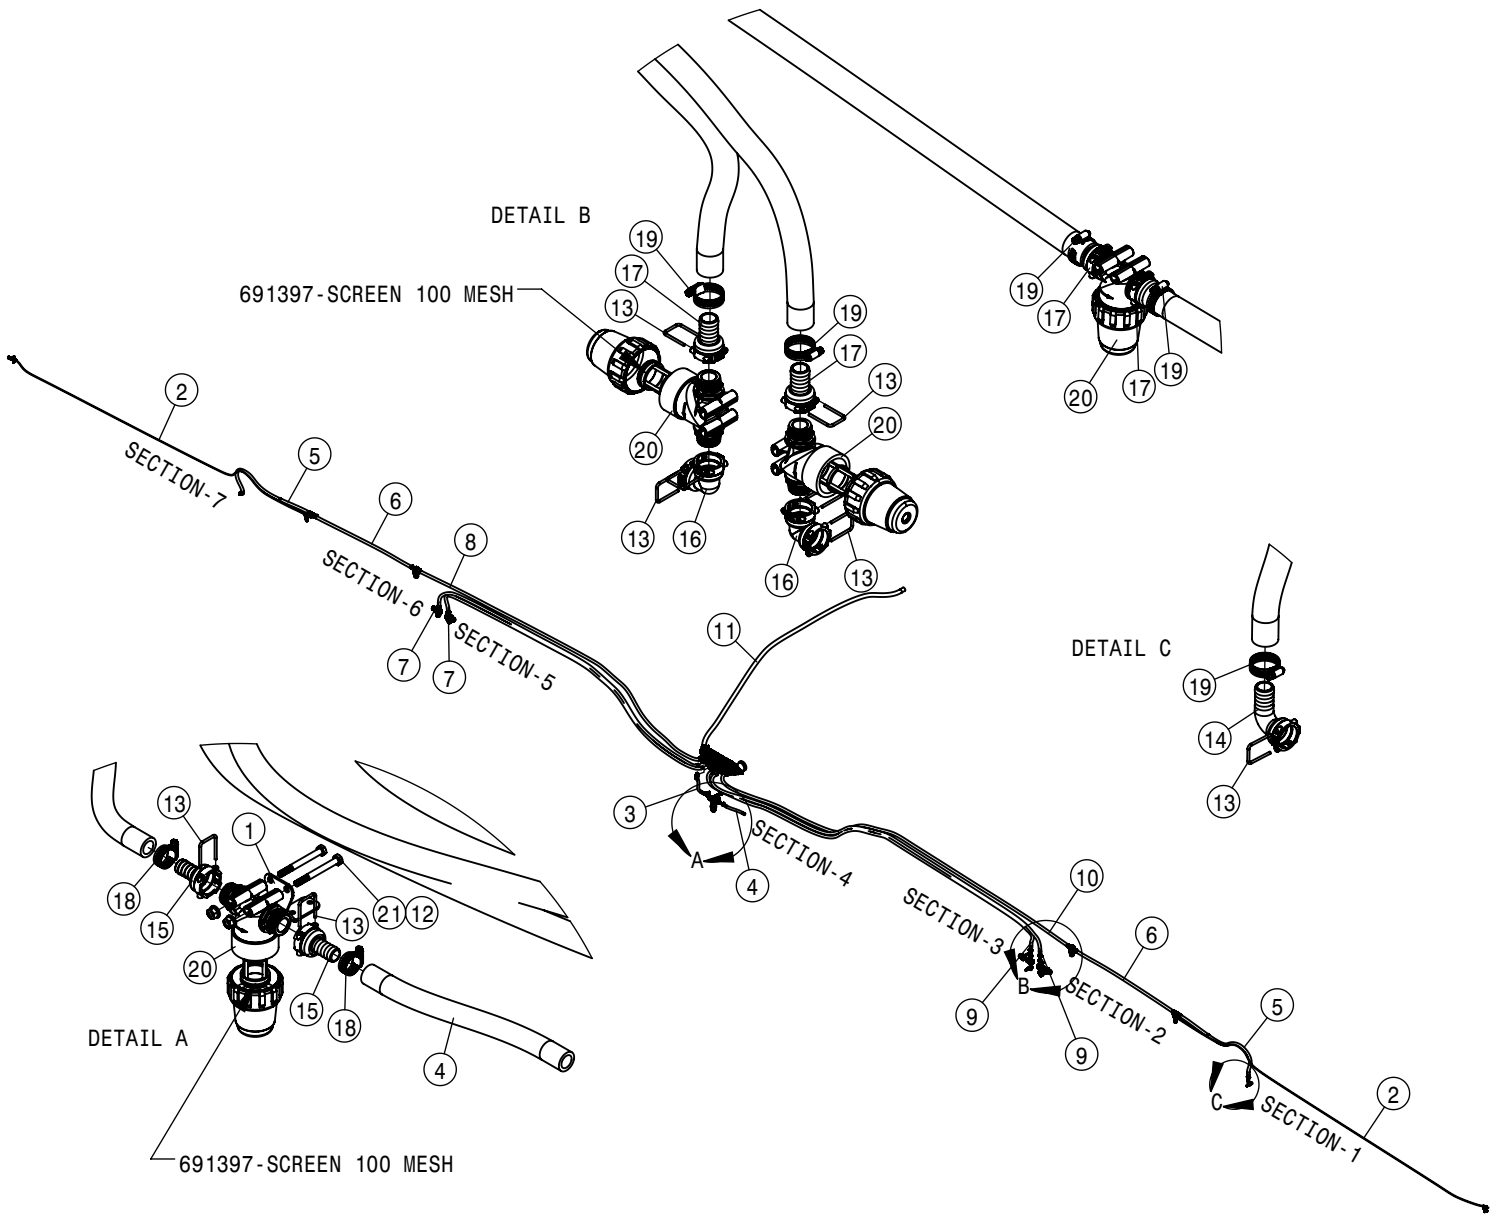

15" 90FT SOLUTION HOSEING (WITH STRAINERS)			
DET	QTY	P/N	DESCRIPTION
1	1	167647	DTS STRAINER BRKT 16"
2	2	195915-226	3/80D AIR BRAKE TUBING J844-B
3	1	197112-012	HOSE 3/4 1-FBR BR BLK EPDM
4	1	197112-013	HOSE 3/4 1-FBR BR BLK EPDM
5	2	197116-070	HOSE 1IN 1-FBR BR BLK EPDM
6	2	197116-073	HOSE 1IN 1-FBR BR BLK EPDM
7	2	197116-215	HOSE 1IN 1-FBR BR BLK EPDM
8	1	197116-220	HOSE 1IN 1-FBR BR BLK EPDM
9	2	197116-255	HOSE 1IN 1-FBR BR BLK EPDM
10	1	197116-259	HOSE 1IN 1-FBR BR BLK EPDM
11	1	197127-153	HOSE 1 1/2" SUCTION,2F-1W EPDM
12	2	470570	5/16-18UNC CTRLK FLG NUT MC GR5
13	20	500311	FORK D3 DIST 29
14	2	500328	T3 TO 25MM HB 90
15	2	500349	T3 FEMALE - .75 HB
16	4	500351	T3 FORK 90 DEG FTG
17	8	500352	T3 FEMALE TO 25MM HB
18	2	520080	HOSE CLAMP NO 10 STAINLESS
19	10	520090	HOSECLAMP NO 16 STAINLESS
20	7	691396	STRAINER T3 100 MESH
21	2	900072	5/16UNC X 3 HHCS GR5 MC