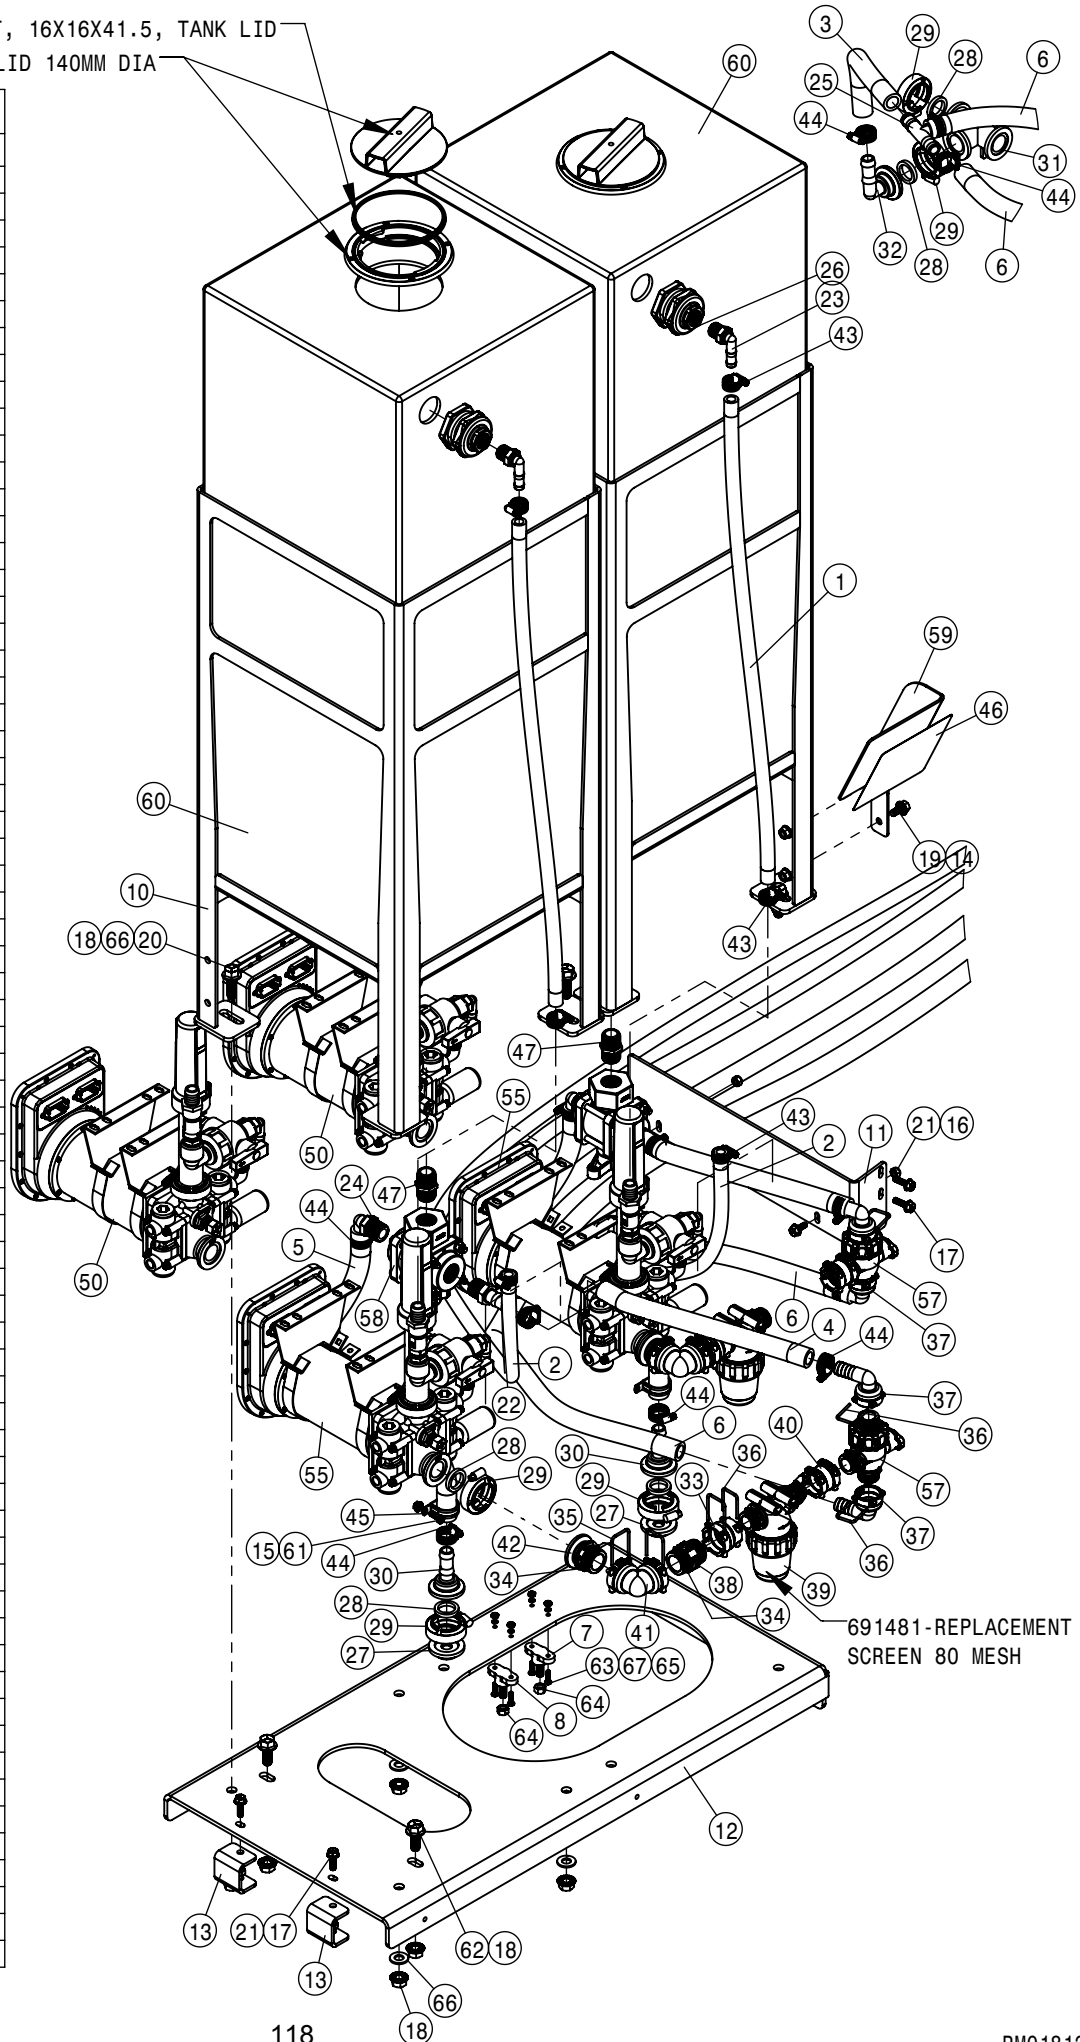

MODULAR INJECTION TANK ASSEMBLY (2-TANKS)			
DET	QTY	P/N	DESCRIPTION
1	2	197008-033	HOSE 1/2 1-FBR BR BLK EPDM
2	2	197008-213	HOSE 1/2 1-FBR BR BLK EPDM
3	1	197112-011	HOSE 3/4 1-FBR BR BLK EPDM
4	2	197112-014	HOSE 3/4 1-FBR BR BLK EPDM
5	2	197112-030	HOSE 3/4 1-FBR BR BLK EPDM
6	2	197112-124	HOSE 3/4 1-FBR BR BLK EPDM
7	1	291792	TERM BLOCK, BLACK, 3/8-16 SINGLE
8	1	291936	TERM BLOCK, RED, 3/8-16 SINGLE
NS	1	294331	DTS '16 MOD INJ BAT CBL
10	2	344805	INJECTION STAND WLD
11	1	362581	TOE KICK PLATFORM, DTS
12	1	362619	DTS MOD INJ SUP PLT
13	2	362621	AIR TANK MT BRKT
14	2	470087	3/8-16UNC HEX FLG NUT SER MC GR5
15	1	470121	1/4-20UNC HEX FLG NUT SER MC GR5
16	2	470233	5/16UNC X 3/4 HHSFB GR5 MC
17	4	470234	5/16UNC X 1 HHSFB GR5 MC
18	12	470360	1/2-13UNC HEX FLG NUT SER MC GR5
19	2	470409	3/8UNC X 3/4 HHSFB GR5 MC
20	8	470431	1/2UNC X 1 1/2 HHSFB GR5 MC
21	4	473001	5/16-18UNC NYLOCK NUT MC GR5
22	2	500022	3/4NPT-3/4HOSE BARB, POLY
23	2	500047	1/2NPT-90-1/2 HOSE BARB, POLY
24	2	500054	3/4NPT-90-3/4 HOSE BARB, POLY
25	1	500073	3/4 HOSE BARB TEE, POLY
26	2	500131	1/2"NPT TANK FLANGE POLY
27	2	500155	1" FLNGE CAP PLUG POLY
28	5	500157	1" FLANGE GASKET EPDM
29	5	500159	1" FLANGE CLAMP S.S.
30	2	500170	1" FLANGE-3/4" HOSE BARB POLY
31	1	500175	1" FLANGE TEE, POLY
32	1	500185	1"FLANGE-90-3/4"HOSE BARB POLY
33	2	500305	T4 - T3 FEMALE REDUCER
34	6	500308	O-RING, -216 EPDM
35	6	500310	FORK D3 DIST 34.2
36	10	500311	FORK D3 DIST 29
37	4	500327	T3 TO 20MM HB 90
38	2	500341	T4 NIPPLE
39	2	500342	STRAINER T3M 80 MESH
40	2	500348	T3 FEMALE COUPLER
41	2	500356	T4 FEMALE 90
42	2	500357	1" FLANGE - T4M ADAPTER
43	6	520070	HOSE CLAMP NO 8 STAINLESS
44	13	520080	HOSE CLAMP NO 10 STAINLESS
45	2	520102	CUSH HOSE CLAMP, #20, 1 1/4D X 1/2W
46	1	650515	DECAL, INST MODULAR CHEM INJECT
47	2	690098	3/4NPT CLOSE NIPPLE, POLY
NS	1	693367	AG LDR MULTI PRODUCT UNLOCK
NS	1	693392	RVN INJ CAN/LOGIC EXT 18'
50	2	693879	HAGIE SIDEKICK PRO HW/SW
NS	1	693955	AG LDR ISO INJ INST INSTRUCT
NS	1	693956	AG LDR CBL ISO EXTEND 16'
NS	1	693957	AG LDR CBL ISO PUMP ADAPTOR
NS	1	693981	CABLE-POWER, MULTI MODULE, 3'
55	2	693998	RVN SPRO ISO PMP, 5-200, HW/SW
NS	1	694174	RAVEN CBL INJ NO AGIT
57	2	696013	3 WAY T3 INTERRUPTED FLOW VLV
58	2	696016	3/4 BTM LOAD VLV
59	1	701799	DTS INSTRUCTION DECAL MT BRKT
60	2	763741	DTS MODULAR INJ TANK W HOLES
61	1	900002	1/4UNC X 3/4 HHCS GR5 MC
62	4	900517	1/2UNC X 1 1/4 HHSFB GR5 MC
63	4	903888	10-24 X 3/4 PHIL PAN MACH SCR
64	2	910004	3/8-16UNC HEX NUT MC GR5
65	4	910026	#10-24UNC HEX NUT MC GR5
66	8	920004	SAE FLAT WASHER 1/2 MC
67	4	920510	HLOCK WASHER #10 MC