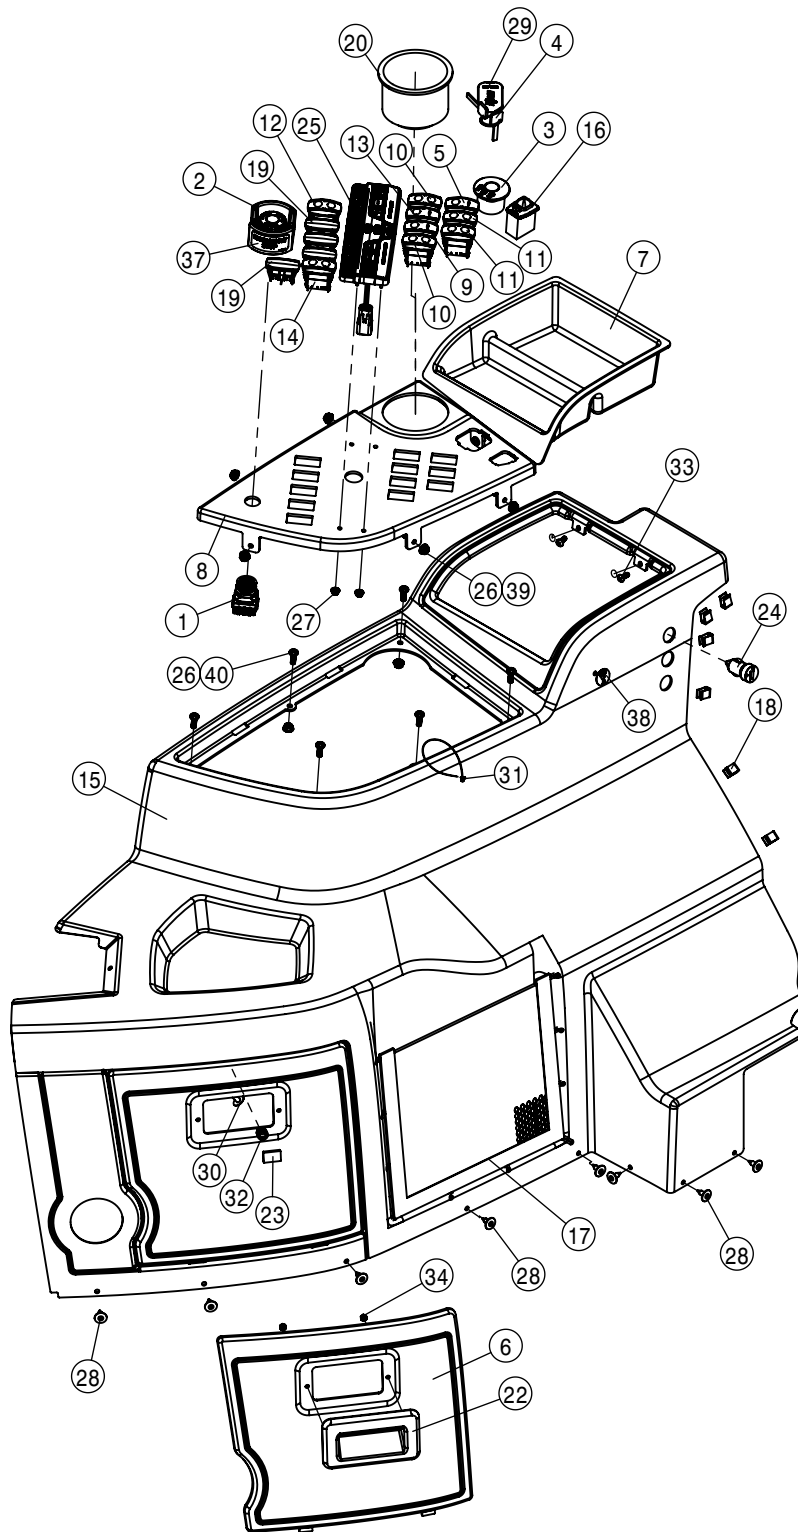

PREMIUM CONSOLE ASSEMBLY			
DET	QTY	P/N	DESCRIPTION
1	1	290081	E-STOP SWITCH,LED MUSHROOM
2	1	290089	E-STOP SHROUD, STS '11
3	1	291916	IGNITION SWITCH
4	2	291917	IGNITION KEY FOR 291916
5	1	292274	SWITCH - TRACTION CONTROL
6	1	344306	CONSOLE DOOR
7	1	344307	CONSOLE TRAY
8	1	344309	CONSOLE SWITCH PANEL
9	1	344312	SWITCH - SOLUTION PUMP
10	2	344313	SWITCH - MAIN TANK
11	2	344314	SWITCH - BOOM FOLD
12	1	344315	SWITCH - RINSE
13	1	344316	SWITCH - AGITATION
14	1	344317	SWITCH - FOAMER
15	1	344407	CONSOLE BODY
16	1	344409	SWITCH - POWER MIRROR
17	1	344410	CARGO NET - SIDE CONSOLE
18	6	344413	"U" CLIP
19	4	344461	HOLE PLUG - CONTURA V
20	1	344462	CUP HOLDER - LARGE
21	4	344464	POWER OUTLET 12V
22	1	344465	DOOR HANDLE
23	1	344514	PLATE - CONSOLE DOOR
24	1	344555	USB CHARGING ADAPTER - DC
25	1	344556	SECTION KEYPAD STS'15
26	12	470121	1/4-20UNC HEX FLG NUT SER MC GR5
27	4	470463	#8-32UNC HEX FLG NUT SER MC GR5
28	8	470466	1/4 X 3/4 PLTC LCK RIVET
29	1	470544	HAGIE KEY CHAIN
30	1	470545	PUSH TREE FASTENER 1/4 X 1
31	1	470609	8" BEAD CHAIN
32	1	470676	MORTISE MOUNT-PULL MAG CATCH
33	2	472344	1/4-20 UNC X 5/8 BHCS GR5 MC
34	2	473870	M5 HEX NUT
NS	1	493626	STS QUICK START GUIDE
NS	1	493673	STS TOOL INSTRUCTION SHEET
37	1	650278	DECAL, E-STOP, STS '11
38	1	650467	DECAL - AUX 2
39	6	903708	1/4UNC X1/2PHIL PANHD MACH SCR
40	6	903711	1/4UNC X3/4PHIL PANHD MACH SCR