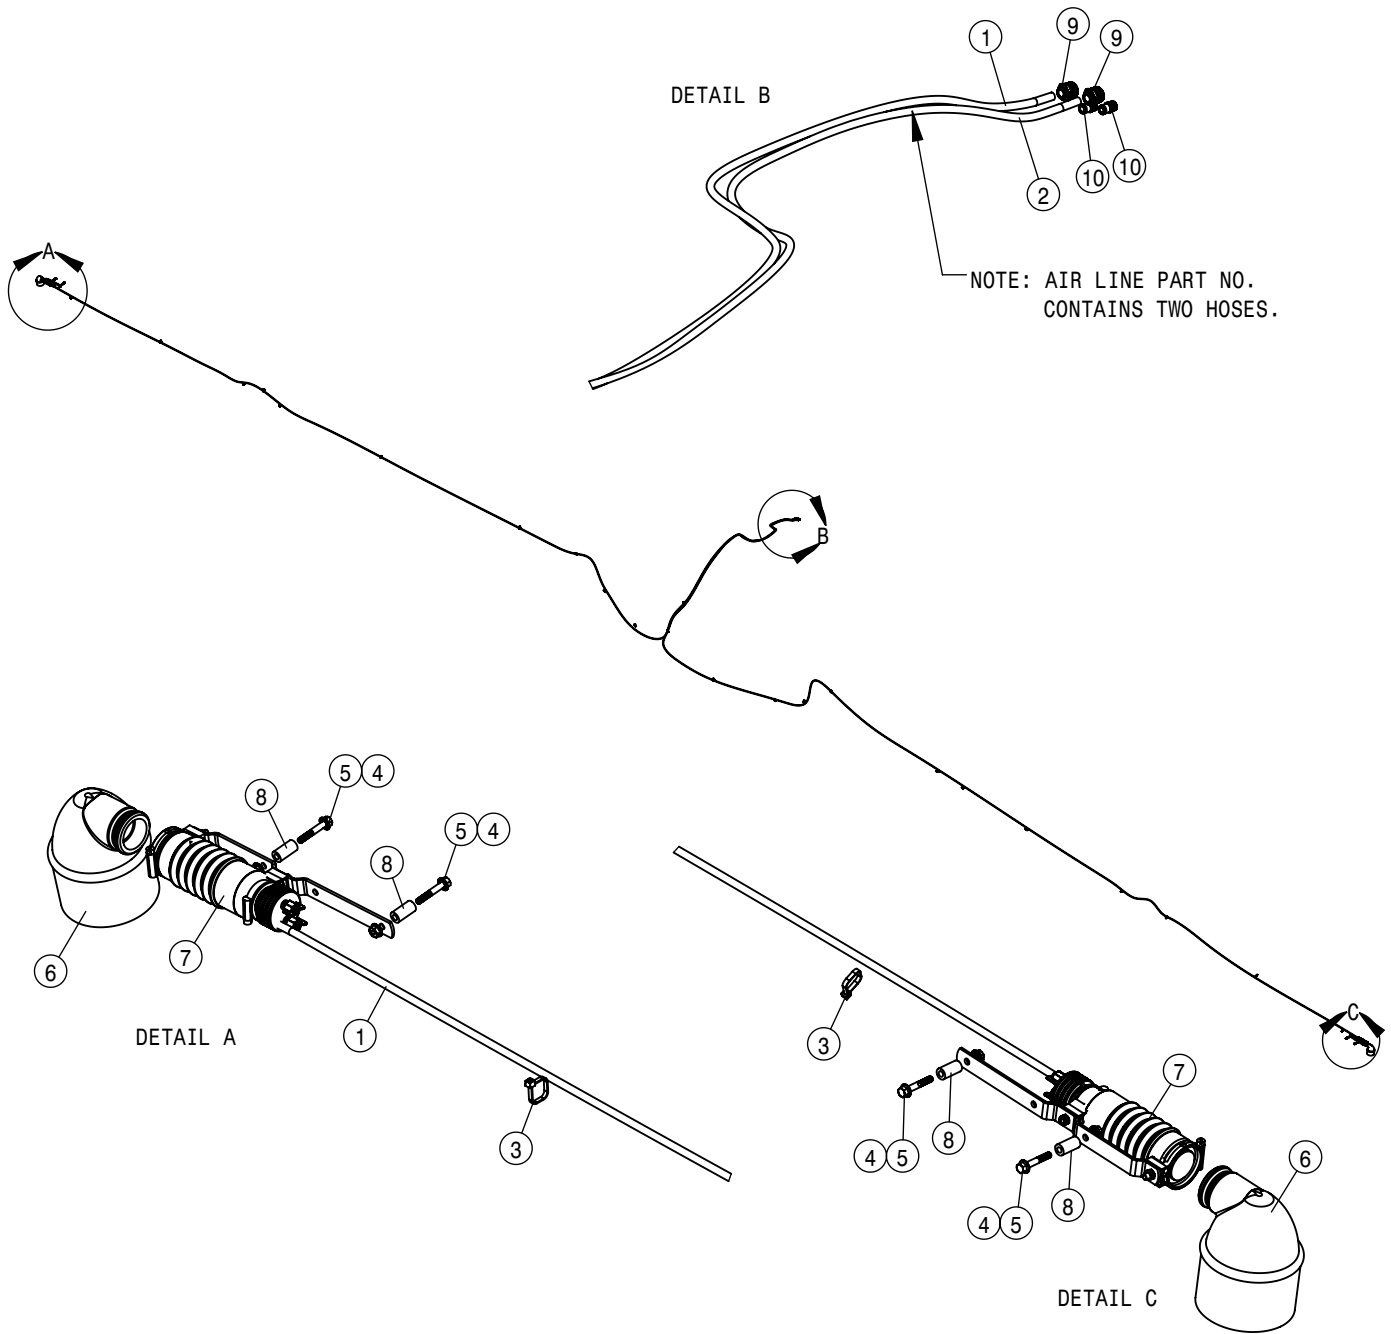

BOOM FOAMER LINES			
DET	QTY	P/N	DESCRIPTION
1	1	195958-660	AIR LIQUID TUBING 6-8mm
2	1	195958-729	AIR LIQUID TUBING 6-8mm
3	23	470154	CABLE TIE, 11.00" BLK NYLON
4	4	473832	1/4-20UNC HEX FLG NUT SER SS
5	4	473837	1/4UNC X 1 1/2 HHSFB SS
6	2	701317	FOAM NOZZLE BELL
7	2	701327	FOAM NOZZLE SUB ASSEMBLY
8	4	711108	NYLON SPACER 1/2 X 1"
9	2	711114	8MM OD X 3/8 NPT MALE CONNECTOR, BRS
10	2	711115	6MM OD X 1/8NPT MALE CONNECTOR, BRS