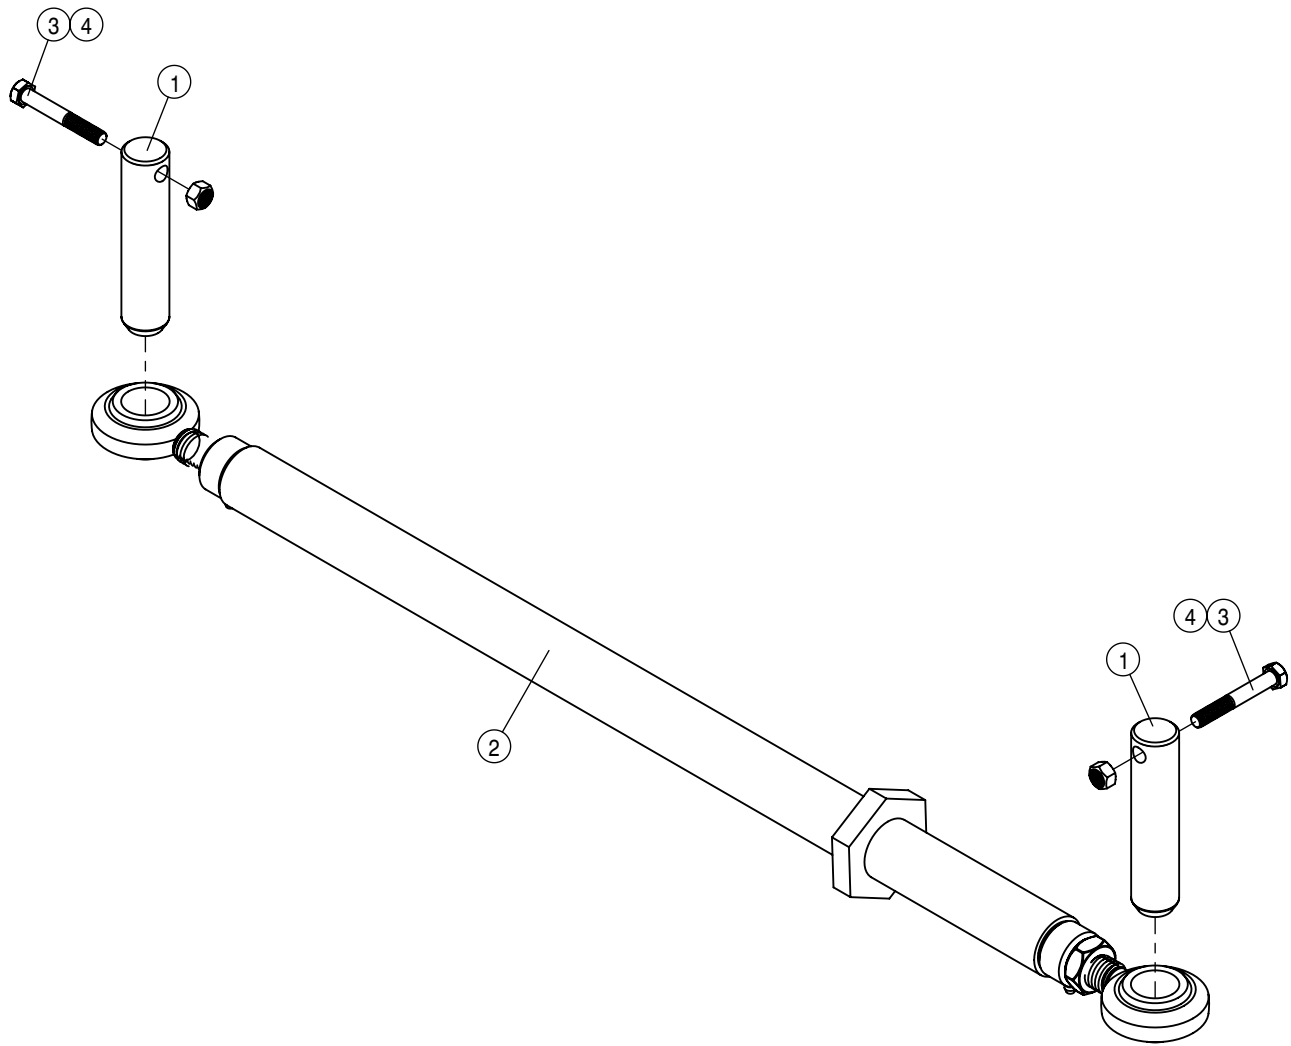

REAR STANDARD TIE ROD ASSEMBLY			
DET	QTY	P/N	DESCRIPTION
1	1	359086	REAR TIE ROD SHAFT WLD
2	1	359089	TIE ROD STUD WLD
3	1	749322	STEERING TUBE CLAMP & BOLT ASSY

SUPPORT WITHOUT ALL WHEEL STEER VALVE			
DET	QTY	P/N	DESCRIPTION
1	2	470087N	3/8UNC HEX SERR FLG NUT YZ
2	1	470690	POLY CLAMP, DTS HYD AUX OPT
3	1	618457	3/4MJIG PLUG
4	2	900133N	3/8UNC X 2" SERR FLANGE BOLT