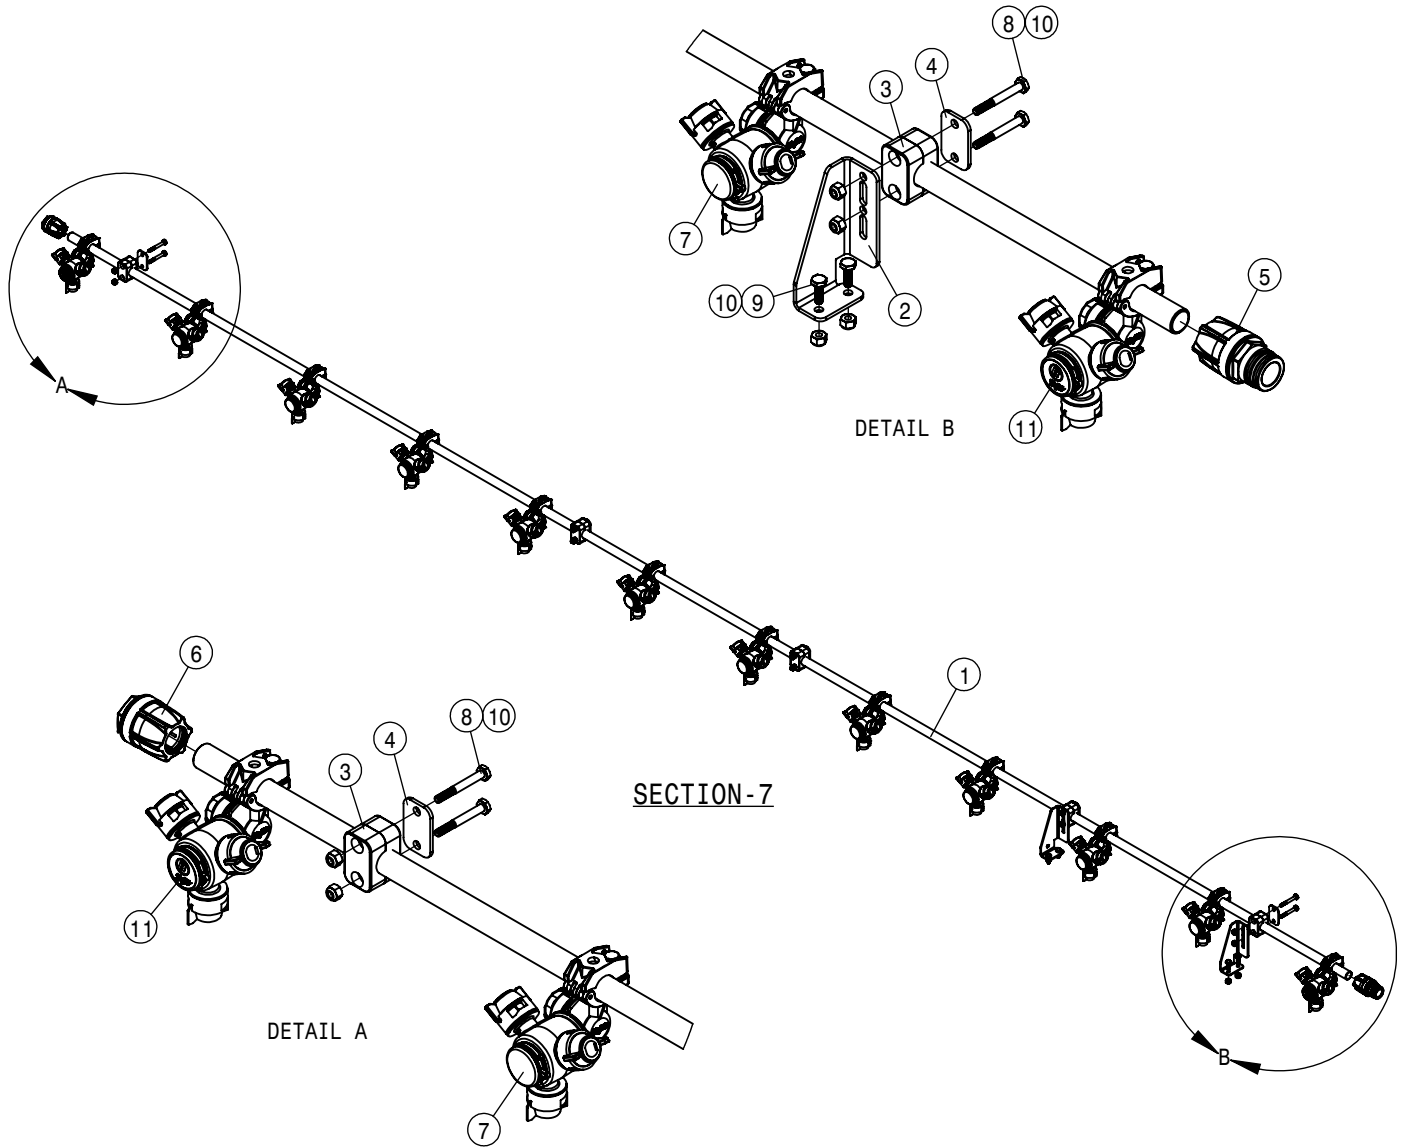

15" WET BOOM SPACING, SECTION-7 90' BOOM			
DET	QTY	P/N	DESCRIPTION
1	1	167267	TUBE-WET BM .50X169.63 15"SP
2	2	169154	OUTER SOLU BRKT, DTS'16
3	5	470358	TUBE CLAMP BODY, .840 (1/2 PIPE)
4	5	470752	SS COVER PLATE FOR 470358
5	1	500331	T3 - 1/2" PIPE BOOM END
6	1	500332	1/2" PIPE BOOM END
7	10	737961	QUICK TJET 3-TIP BODY, 1/2"
8	10	900022	1/4UNC X 2 HHCS SS
9	4	900448	1/4UNC X 3/4 HHCS SS
10	14	910118	1/4-20UNC NYLOCK NUT SS
11	2	737962	QUICK TJET 3-TIP BODY, 1/2" RS