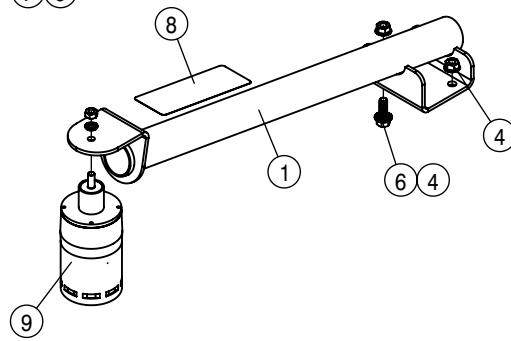

NORAC SENSOR MOUNTS			
DET	QTY	P/N	DESCRIPTION
1	1	167310	NORAC MNT WLD CTR, 120
2	8	169150	NORAC BRKT .312 SPACER
3	2	344984	NORAC SENSOR MOUNT DTS
4	2	470087	3/8-16UNC HEX FLG NUT SER MC GR5
5	8	470113	5/16UNC SERR FLG LOCK NUT
6	1	470460	3/8UNC X 1 HHSFB GR5 MC
7	4	472264	5/16UNC-1 3/4ID-2 15/16SQ U-BOLT
8	3	650210	DECAL, WARNING, UNEXPECTED MOVE
9	3	693113	SENSOR, NORAC UC5 ULTRASONIC