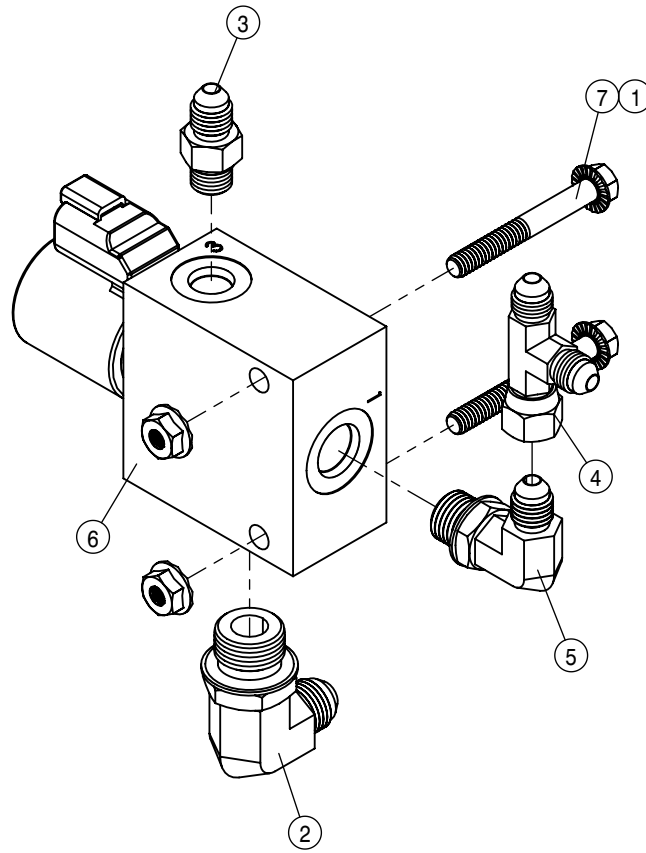

FRONT SHIFT VALVE ASSEMBLY			
DET	QTY	P/N	DESCRIPTION
1	2	470121	1/4 UNC SERR FLG LOCK NUT
2	1	618115	9/16MJIC-90-3/4MOR LBO
3	1	618467	7/16MJIC-7/16MOR ADPTR
4	1	618485	7/16FJIC SW RUN TEE-7/16MJIC
5	1	618499	7/16MJIC-90-9/16MOR LBO
6	1	701625	ASSY, BRAKE/LADDER VALVE
7	2	900007N	1/4 UNC X 2 SER FLG BOLT SS