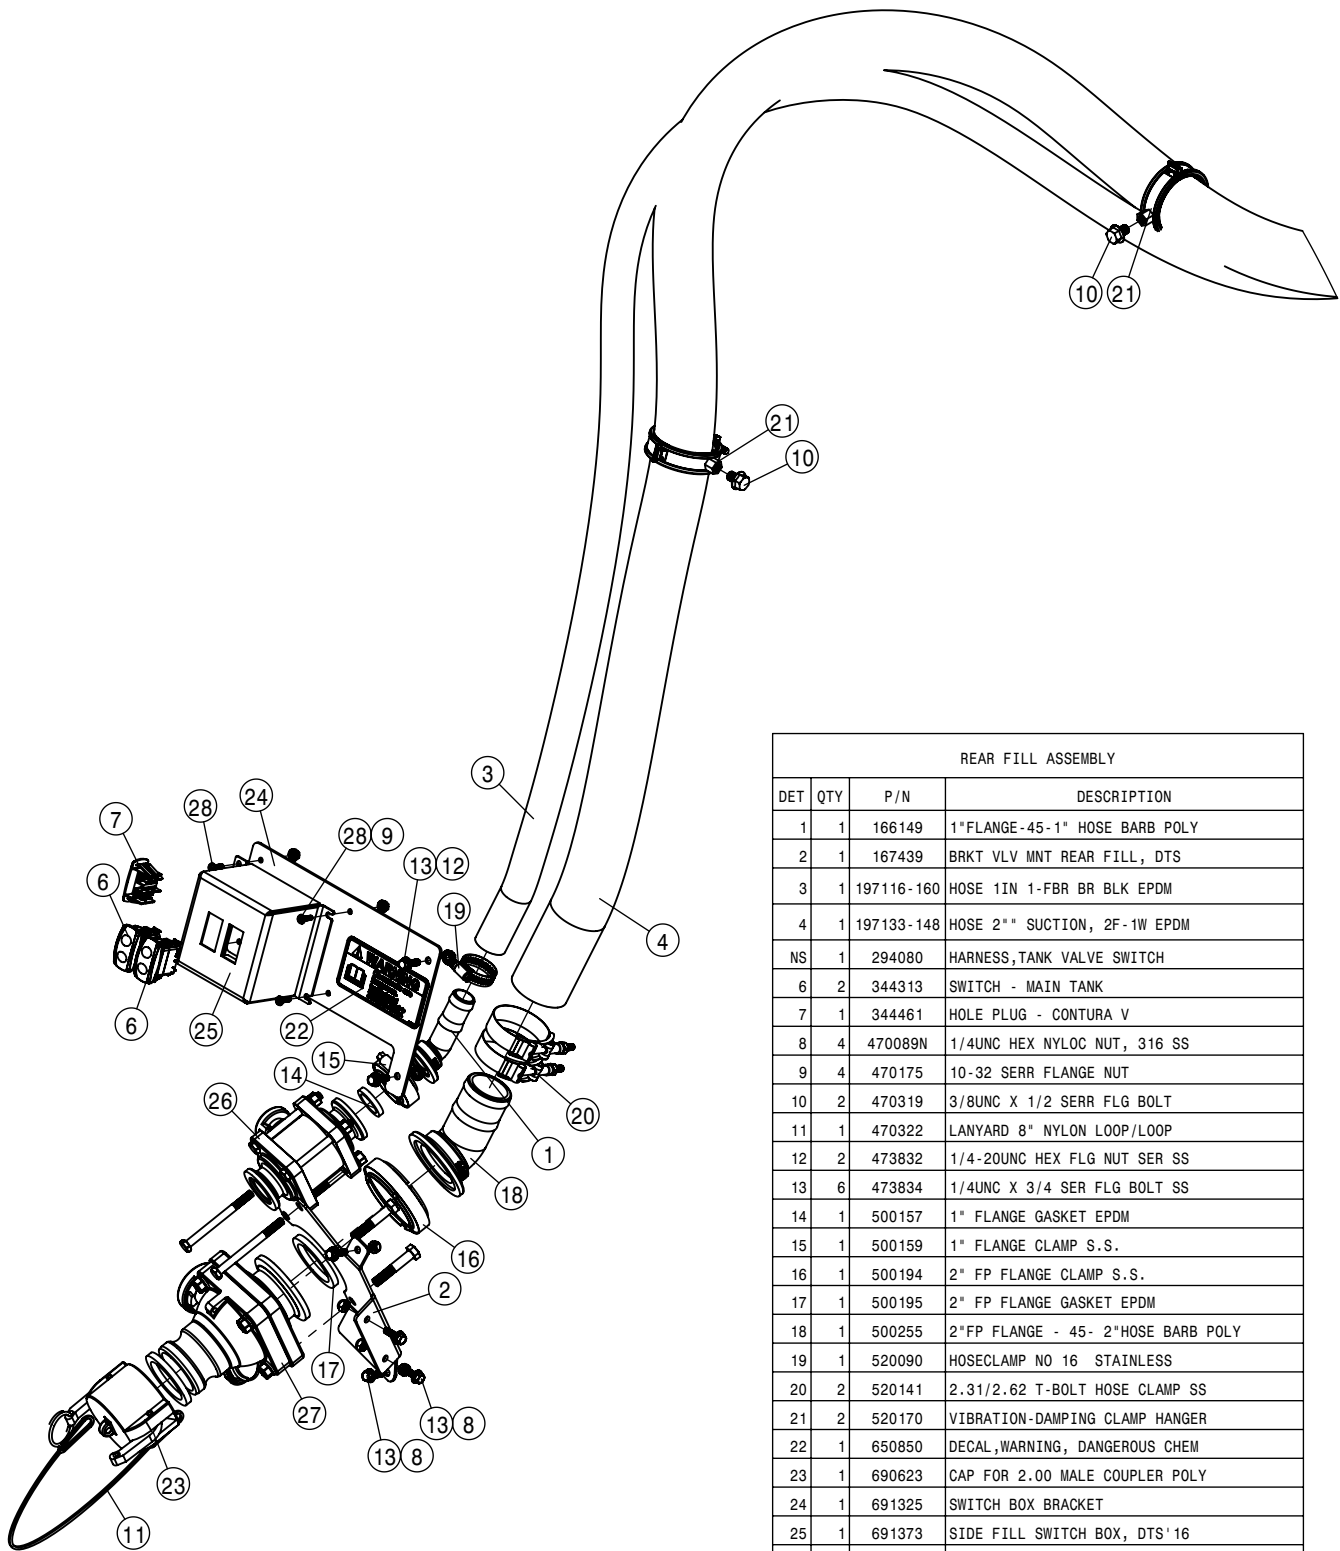

REAR FILL ASSEMBLY			
DET	QTY	P/N	DESCRIPTION
1	1	166149	1"FLANGE-45-1" HOSE BARB POLY
2	1	167439	BRKT VLV MNT REAR FILL, DTS
3	1	197116-160	HOSE 1IN 1-FBR BR BLK EPDM
4	1	197133-148	HOSE 2" SUCTIION, 2F-1W EPDM
NS	1	294080	HARNES, TANK VALVE SWITCH
6	2	344313	SWITCH - MAIN TANK
7	1	344461	HOLE PLUG - CONTURA V
8	4	470089N	1/4UNC HEX NYLOC NUT, 316 SS
9	4	470175	10-32 SERR FLANGE NUT
10	2	470319	3/8UNC X 1/2 SERR FLG BOLT
11	1	470322	LANYARD 8" NYLON LOOP/LOOP
12	2	473832	1/4-20UNC HEX FLG NUT SER SS
13	6	473834	1/4UNC X 3/4 SER FLG BOLT SS
14	1	500157	1" FLANGE GASKET EPDM
15	1	500159	1" FLANGE CLAMP S.S.
16	1	500194	2" FP FLANGE CLAMP S.S.
17	1	500195	2" FP FLANGE GASKET EPDM
18	1	500255	2"FP FLANGE - 45- 2"HOSE BARB POLY
19	1	520090	HOSECLAMP NO 16 STAINLESS
20	2	520141	2.31/2.62 T-BOLT HOSE CLAMP SS
21	2	520170	VIBRATION-DAMPING CLAMP HANGER
22	1	650850	DECAL, WARNING, DANGEROUS CHEM
23	1	690623	CAP FOR 2.00 MALE COUPLER POLY
24	1	691325	SWITCH BOX BRACKET
25	1	691373	SIDE FILL SWITCH BOX, DTS' 16
26	1	696147	BALL VLV, 1" FLANGE
27	1	696151	2"FP STUBBY VLV-2"MALE CPLR
28	4	903710	#10-32 UNF X 5/8 PHMS PH BZ