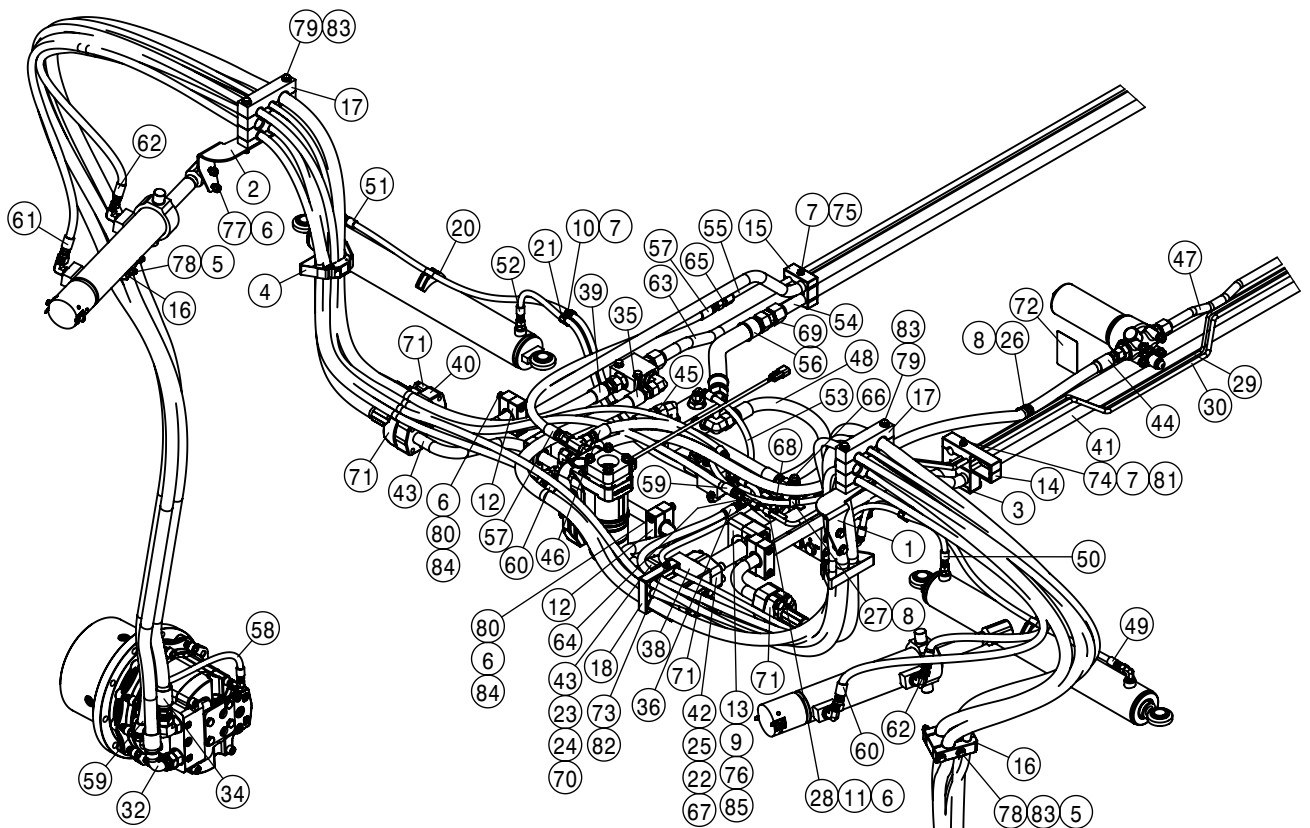

FRONT HYDRAULIC HOSEING SYSTEM			
DET	QTY	P/N	DESCRIPTION
1	1	359675	LH HOSE CLAMP PLT
2	1	359681	RH HOSE CLAMP PLT
3	1	362386	HOSE CLAMP BRACKET
4	2	362482	1" X 2" CAM BUCKLE STRAP
5	8	470087	3/8UNC HEX SERR FLANGE NUT
6	13	470087N	3/8UNC HEX SERR FLG NUT YZ
7	8	470121	1/4 UNC SERR FLG LOCK NUT
8	3	470122	1/4 UNC X 1/2 SERR FLG BOLT
9	2	470325	7/16 UNC SERR FLG HEX NUT
10	3	470407	1/4UNC X 1 1/4 SERR FLG BOLT
11	1	470409	3/8UNC X 3/4" SERR FLG BOLT
12	4	470693	CLAMP ASSY W/ 1" RUBBER INS
13	1	470696	CLAMP ASSY W/ 1 1/2" RUB INS
14	1	470697	TUBE CLAMP BODY 1"-1.5" OD
15	1	470698	TUBE CLAMP BODY, 1" -1/2" OD
16	2	470700	LEG HOSE CLAMP
17	2	470702	HOSE CLAMP, 8-HOLE DTS
18	1	470747	HOSE CLAMP BODY, 5 HOLE
NS	2	470751	SLEEVE, DTS
20	2	470887	Cylinder Saddle Clamp
21	3	470888	TWIN #4 CLAMP
22	4	473784	12MM LOCK WASHER
23	4	473785	10MM-1.50 X 60MM HEX BOLT
24	4	473798	10MM LOCK WASHER
25	4	474005	12MM-1.75X60MM SOC HD CAP SCR
26	2	520101	CUSH HOSE CLAMP,#16, 1"D X 1/2W
27	1	520118	CUSH CLAMP,#8 1/2D X 1/2W
28	1	520171	CUSH CLAMP, #6,3/8D X 3/4W
29	1	606154	FRT SFT LINE 0.25"OD X 0.049"W
30	1	606155	FRT BRK LNE 0.375"OD X 0.049"W
31	1	606157	12-797TC-16C62FX-12FFOX90-147
32	1	606157	12-797TC-16C62FX-12FFOX90-147
33	1	606158	12-797TC-16C62FX-12FFOX-150 H/A

FRONT HYDRAULIC HOSEING SYSTEM			
DET	QTY	P/N	DESCRIPTION
34	1	606158	12-797TC-16C62FX-12FFOX-150 H/A
35	1	606162	12-451TC-08FJX-12FJX-194 H/A
36	1	606163	06-451TC-06FJX-06FJX90-173 H/A
37	1	607131	04-451TC-04FJX-04FJX-186 H/A
38	1	607133	HYD DRIVE RETURN CODE 62 BLOCK
39	1	614768	12-451TC-08FJX-12FJX-176 H/A
40	1	614772	HYD TUBE RF DRIVE 1"ODX.12"WT
41	1	614773	HYD TUBE LF DRIVE 1"ODX.12"WT
42	1	614774	HYD TUBE B DRIVE 1.5"ODX.134"WT
43	1	614776	HYD TUBE B FRT 1.00" OD X .120" W
44	1	617226	10-451TC-10FJX-10FJX90-63 H/A
45	1	617227	10-451TC-12FJX-10FJX90-14 H/A
46	1	617228	10-451TC-10FJX-10FJX-23 H/A
47	1	617229	HYD AUX TUBE 0.75" OD X .065WT
48	1	617231	12-451TC-12FJX-12FJX90-25 H/A
49	1	617232	04-451TC-06FJX-04FJX90-39 H/A
50	1	617233	04-451TC-06FJX-04FJX90-20 H/A
51	1	617234	04-451TC-06FJX-04FJX-63 H/A
52	1	617235	04-451TC-06FJX-04FJX-43 H/A
53	1	617236	04-451TC-06FJX-06FJX90-15 H/A
54	1	617237	AUX RETURN 1"OD X 0.065"WT
55	1	617238	OPT AUX TUBE 0.5"OD X .049"WT
56	1	617239	16-811-16FJX-16FJX-17 HA
57	1	617250	08-451TC-08FJX-10FJX-35 H/A
58	1	617287	04-451TC-04FJX-04FJX90-195 H/A
59	1	617288	06-451TC-06FJX-06FJX90-190 H/A
60	1	617289	06-451TC-08FJX-08FJX90-111 H/A
61	1	617290	06-451TC-08FJX-08FJX-110 H/A
62	1	617291	06-451TC-06FJX-06FJX-200 H/A
63	1	617391	WMC TUBE 1.00"OD X 0.065"WT
64	1	618019	9/16MJIC UNION TEE
65	1	618314	3/4MJIC UNION
66	1	618333	7/8FJIC SW RUN TEE-7/8MJIC