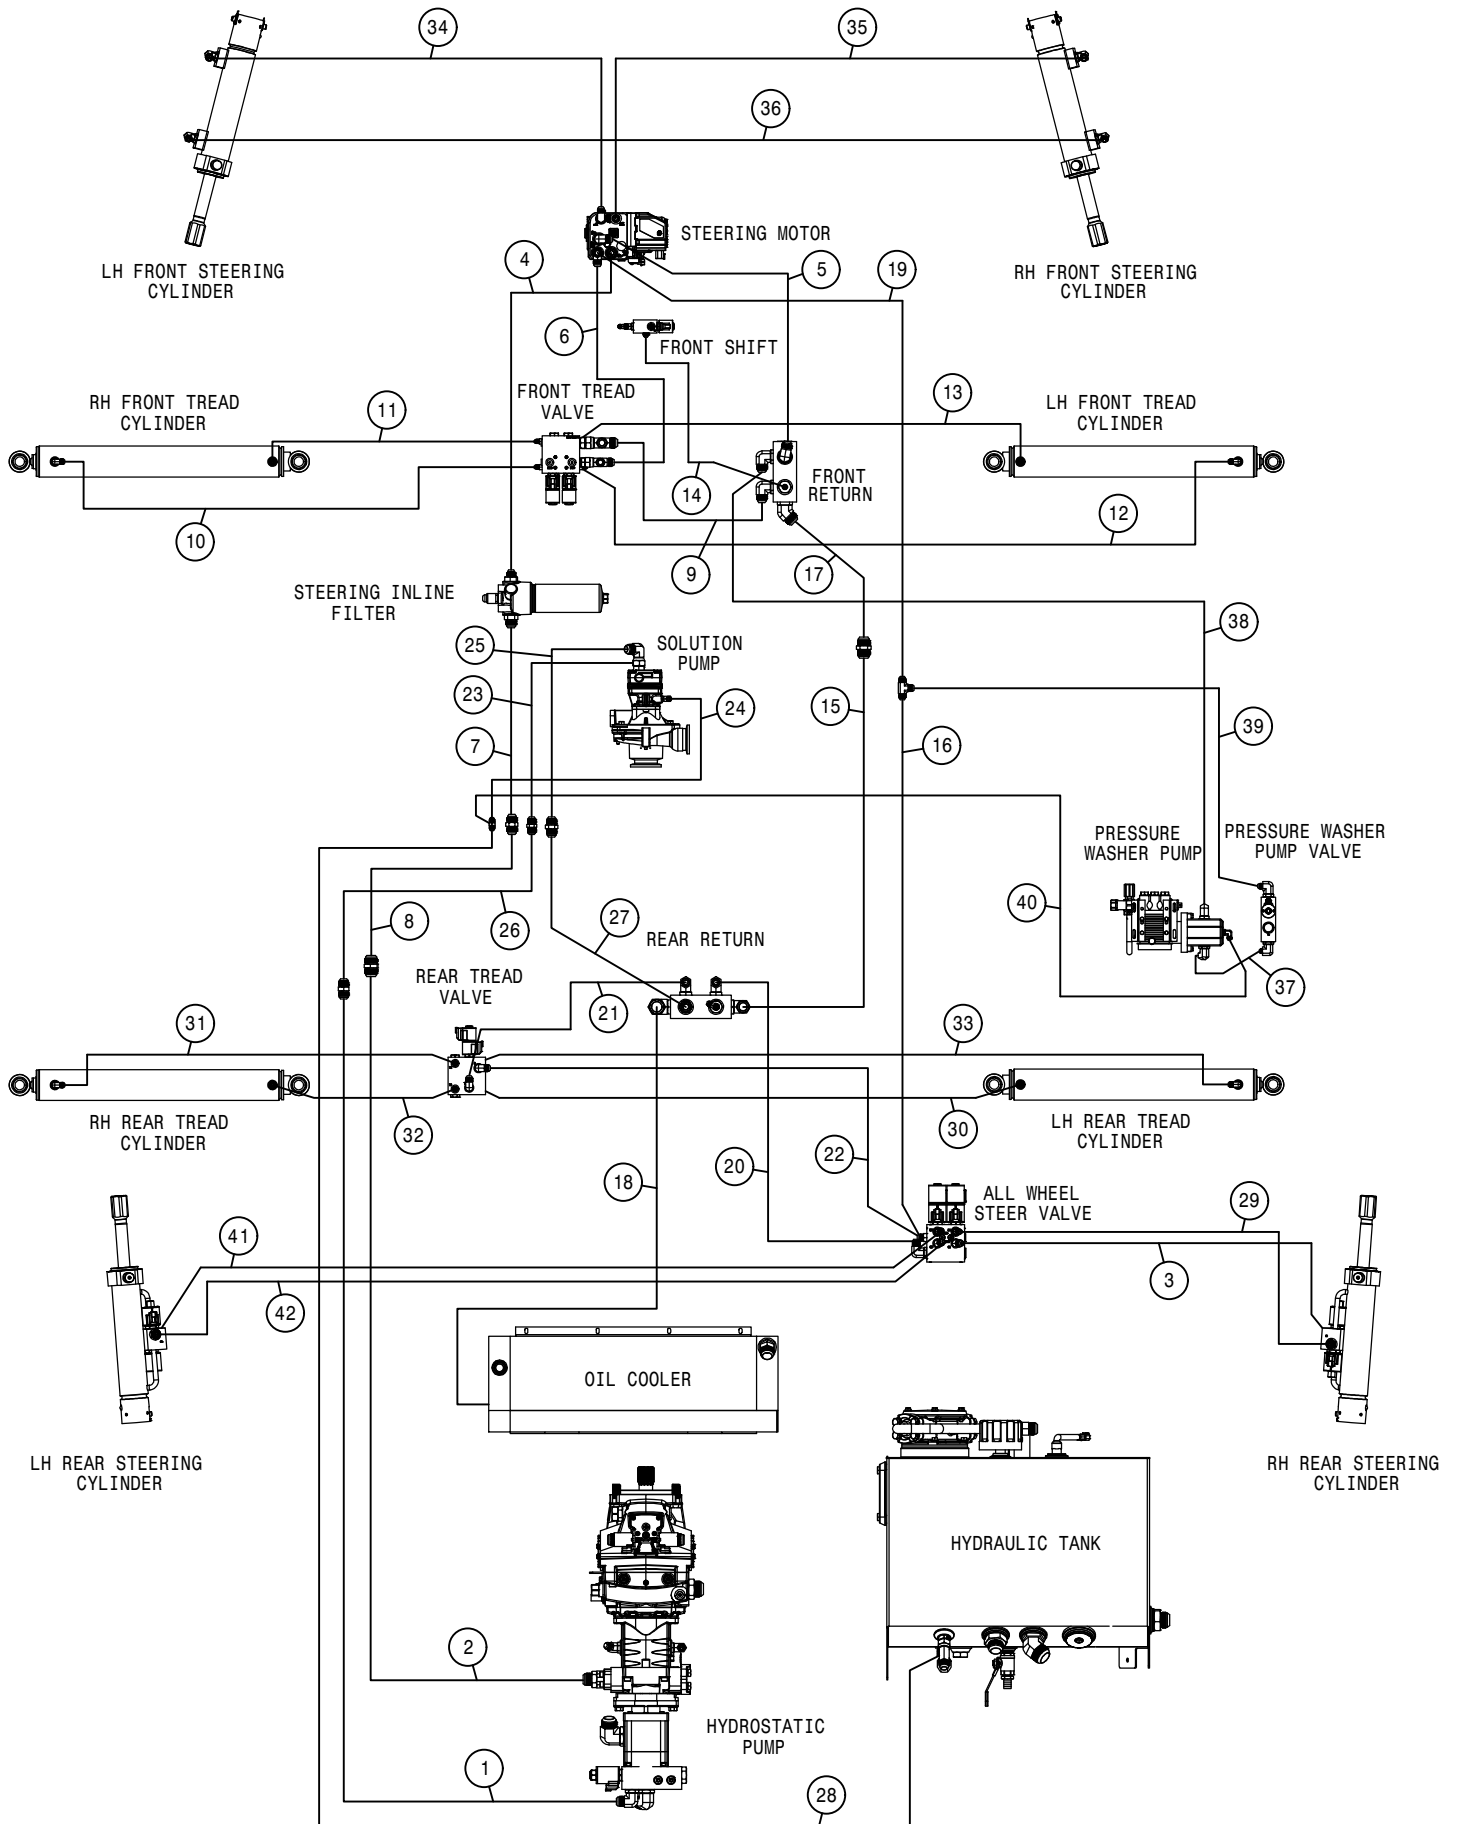

DTS10 HYDRAULIC DIAGRAM 2016-17
REFERENCE DRAWING NO. 499343s2_RevB

DET.	QTY	PART NO.	DESCRIPTION	DET.	QTY	PART NO.	DESCRIPTION
1	1	614775	SOL PUMP TUBE, .75"OD X .95"WT	22	1	617254	08-451TC-08FJX-08FJX90-21 H/A
2	1	615116	HYD DRIVE TUBE 1" OD X .12 WT	23	1	617255	SOL PRESS LN .625"OD X .049"
3	1	617197	06-451TC-08FJX-06FJX90-136 H/A	24	1	617256	SOL CD LN, .375OD X .049"W
4	1	617226	10-451TC-10FJX-10FJX90-63 H/A	25	1	617257	SOL TANK .75"OD X .049"W
5	1	617227	10-451TC-12FJX-10FJX90-14 H/A	26	1	617258	10-451TC-10FJX-12FJX-25 H/A
6	1	617228	10-451TC-10FJX-10FJX-23 H/A	27	1	617259	12-451TC-12FJX-12FJX-23 H/A
7	1	617229	HYD AUX TUBE 0.75" OD X .065WT	28	1	617260	SOL CD LINE ENG F .375OD X.049
8	1	617230	12-451TC-16FJX-12FJX-22 H/A	29	1	617266	06-451TC-06FJX-08FJX-131 H/A
9	1	617231	12-451TC-12FJX-12FJX90-25 H/A	30	1	617267	04-451TC-04FJX-06FJX-55 H/A
10	1	617232	04-451TC-06FJX-04FJX90-39 H/A	31	1	617284	04-451TC-04FJX-06FJX-41 H/A
11	1	617233	04-451TC-06FJX-04FJX90-20 H/A	32	1	617285	04-451TC-04FJX-06FJX-19 H/A
12	1	617234	04-451TC-06FJX-04FJX-63 H/A	33	1	617286	04-451TC-04FJX-06FJX-74 H/A
13	1	617235	04-451TC-06FJX-04FJX-43 H/A	34	1	617289	06-451TC-08FJX-08FJX90-111 H/A
14	1	617236	04-451TC-06FJX-06FJX90-15 H/A	35	1	617290	06-451TC-08FJX-08FJX-110 H/A
15	1	617237	AUX RETURN 1"OD X 0.065"WT	36	1	617291	06-451TC-06FJX-06FJX-200 H/A
16	1	617238	OPT AUX TUBE 0.5"OD X .049"WT	37	1	617452	06-451TC-06FJX-06FJX45-29 H/A
17	1	617239	16-811-16FJX-16FJX-17 H/A	38	1	617453	10-451TC-10FJX-12FJX-79 H/A
18	1	617247	20-811-20FJX-20FJX-27 H/A	39	1	617454	08-451TC-08FJX-08FJX90-74 H/A
19	1	617250	08-451TC-08FJX-10FJX-35 H/A	40	1	617455	06-451TC-06FJX-06FJX90-99 H/A
20	1	617251	10-451TC-10FJX-10FJX-19 H/A	41	1	618945	06-451TC-06FJX-06FJX90-165 H/A
21	1	617253	08-451TC-10FJX-08FJX-26 H/A	42	1	619024	06-451TC-08FJX-08FJX-160 H/A