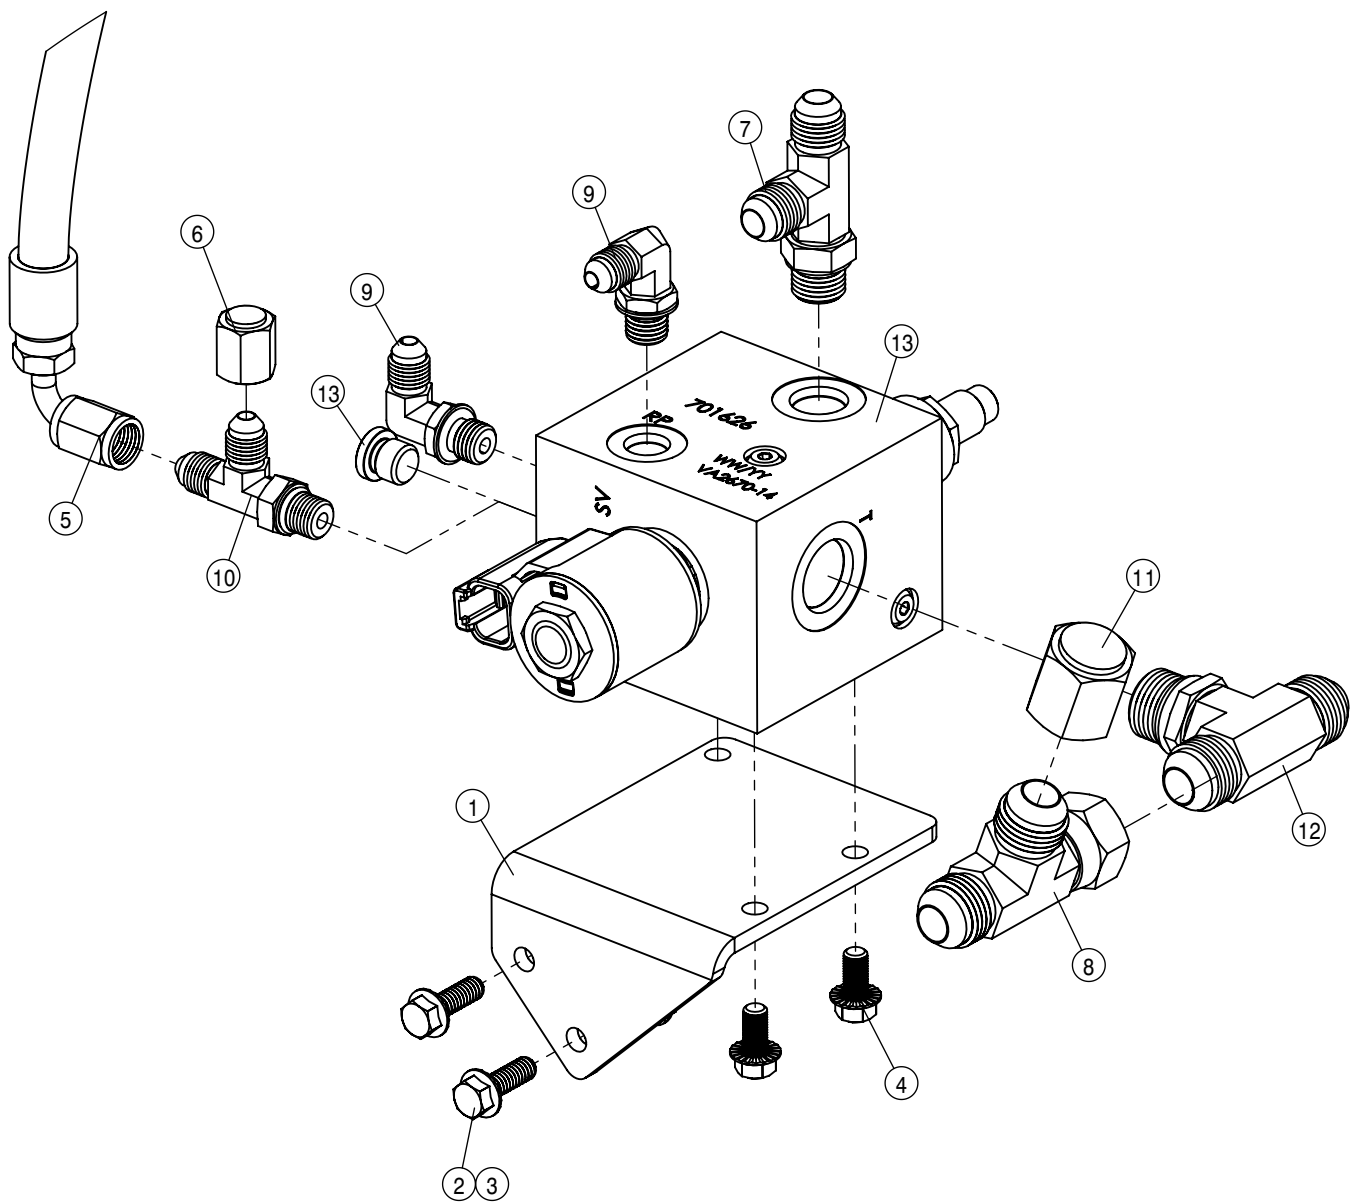

BRAKE VALVE ASSEMBLY			
DET	QTY	P/N	DESCRIPTION
1	1	317753	PRESS RED/REL BRKT
2	2	470118	1/4 UNC X 3/4 SER FLG BOLT
3	2	470121	1/4 UNC SERR FLG LOCK NUT
4	3	470122	1/4 UNC X 1/2 SERR FLG BOLT
5	1	617506	04-451TC-06FJX-04FJX90-40 H/A
6	1	618363	7/16FJIC CAP NUT
7	1	618444	9/16MOR RUN TEE-9/16MJIC
8	1	618451	3/4FJIC SW RUN TEE-3/4MJIC
9	2	618473	7/16MJIC-90-7/16MOR LBO
10	1	618509	7/16MOR RUN TEE-7/16MJIC
11	1	618532	3/4FJIC CAP NUT
12	1	618978	3/4MOR BRANCH TEE-3/4MJIC
13	1	701626	ASSY, PARK BRAKE CNTRL-REDUC/RELIEVE