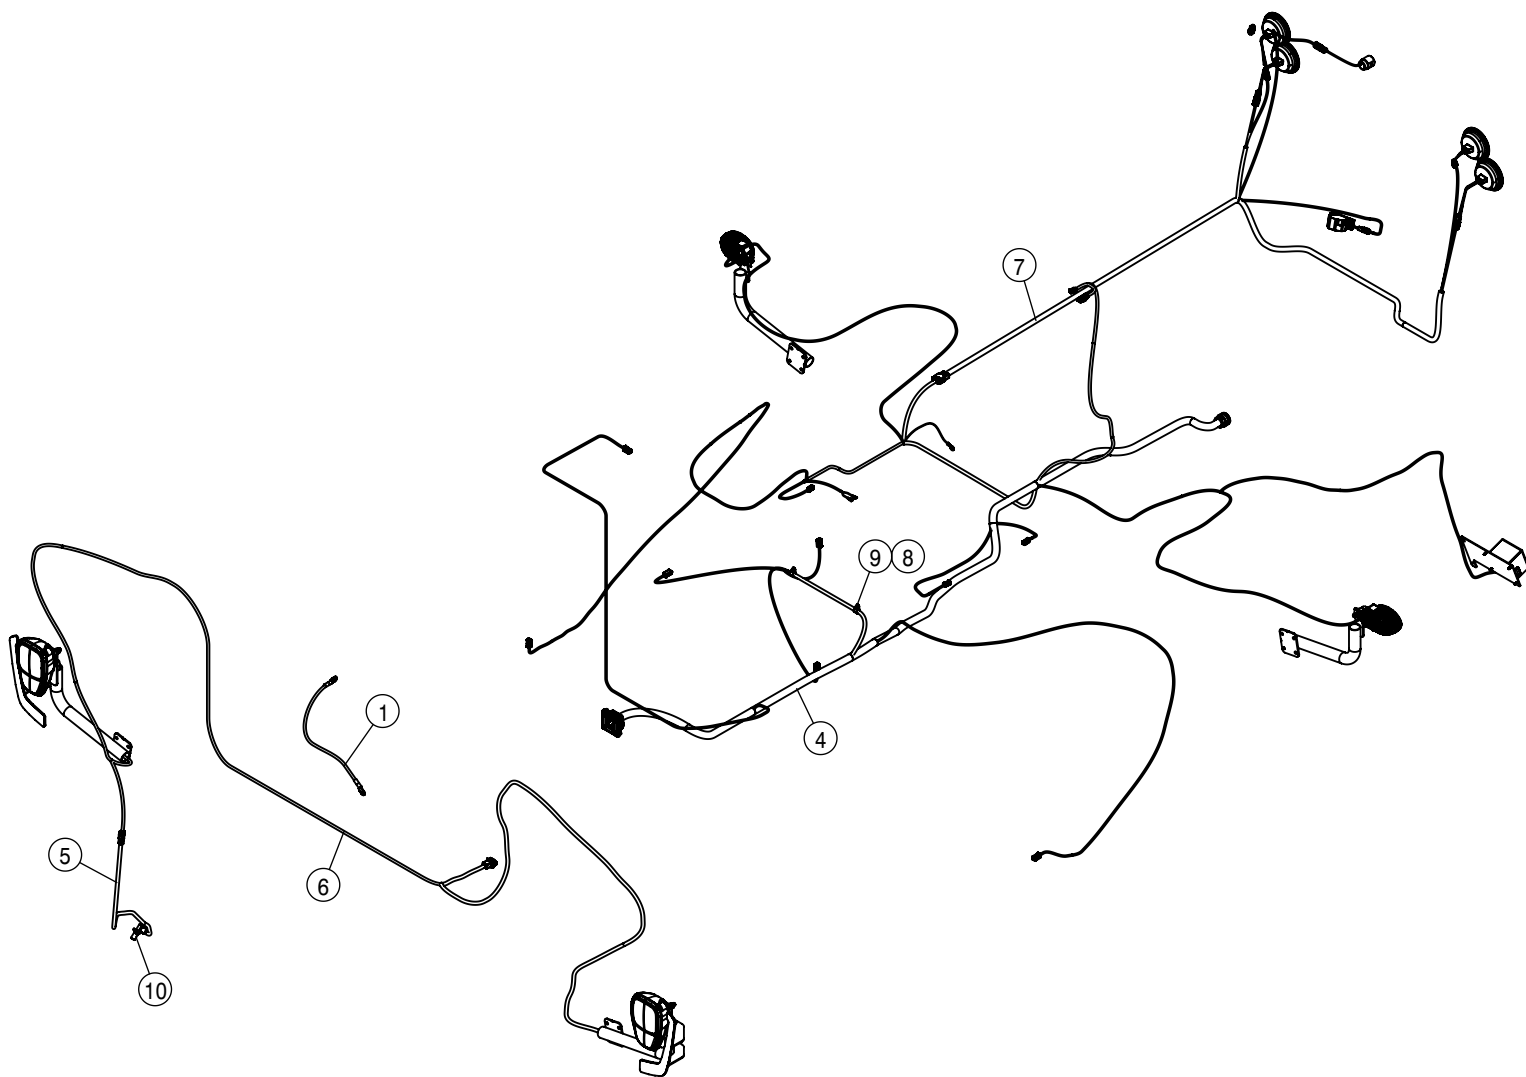

CHASSIS ELECTRICAL HARNESS			
DET	QTY	P/N	DESCRIPTION
1	1	292666	BATT CABLE, BLK 20*4GA 3/8-3/8
NS	1	294030	HARNESS, DTS PRCN INTERFACE
NS	1	294080	HARNESS, TANK VALVE SWITCH
4	1	294268	HARNESS CHASSIS
5	1	294270	HARNESS WHEEL MOTOR
6	1	294271	HARNESS FRT LIGHT, WHL MTR SPD
7	1	294274	HARNESS HOOD
8	2	470121	1/4 UNC SERR FLG LOCK NUT
9	2	520118	CUSH CLAMP, #8 1/2D X 1/2W
10	1	606537	SPEED SENSOR, DANFOSS H1