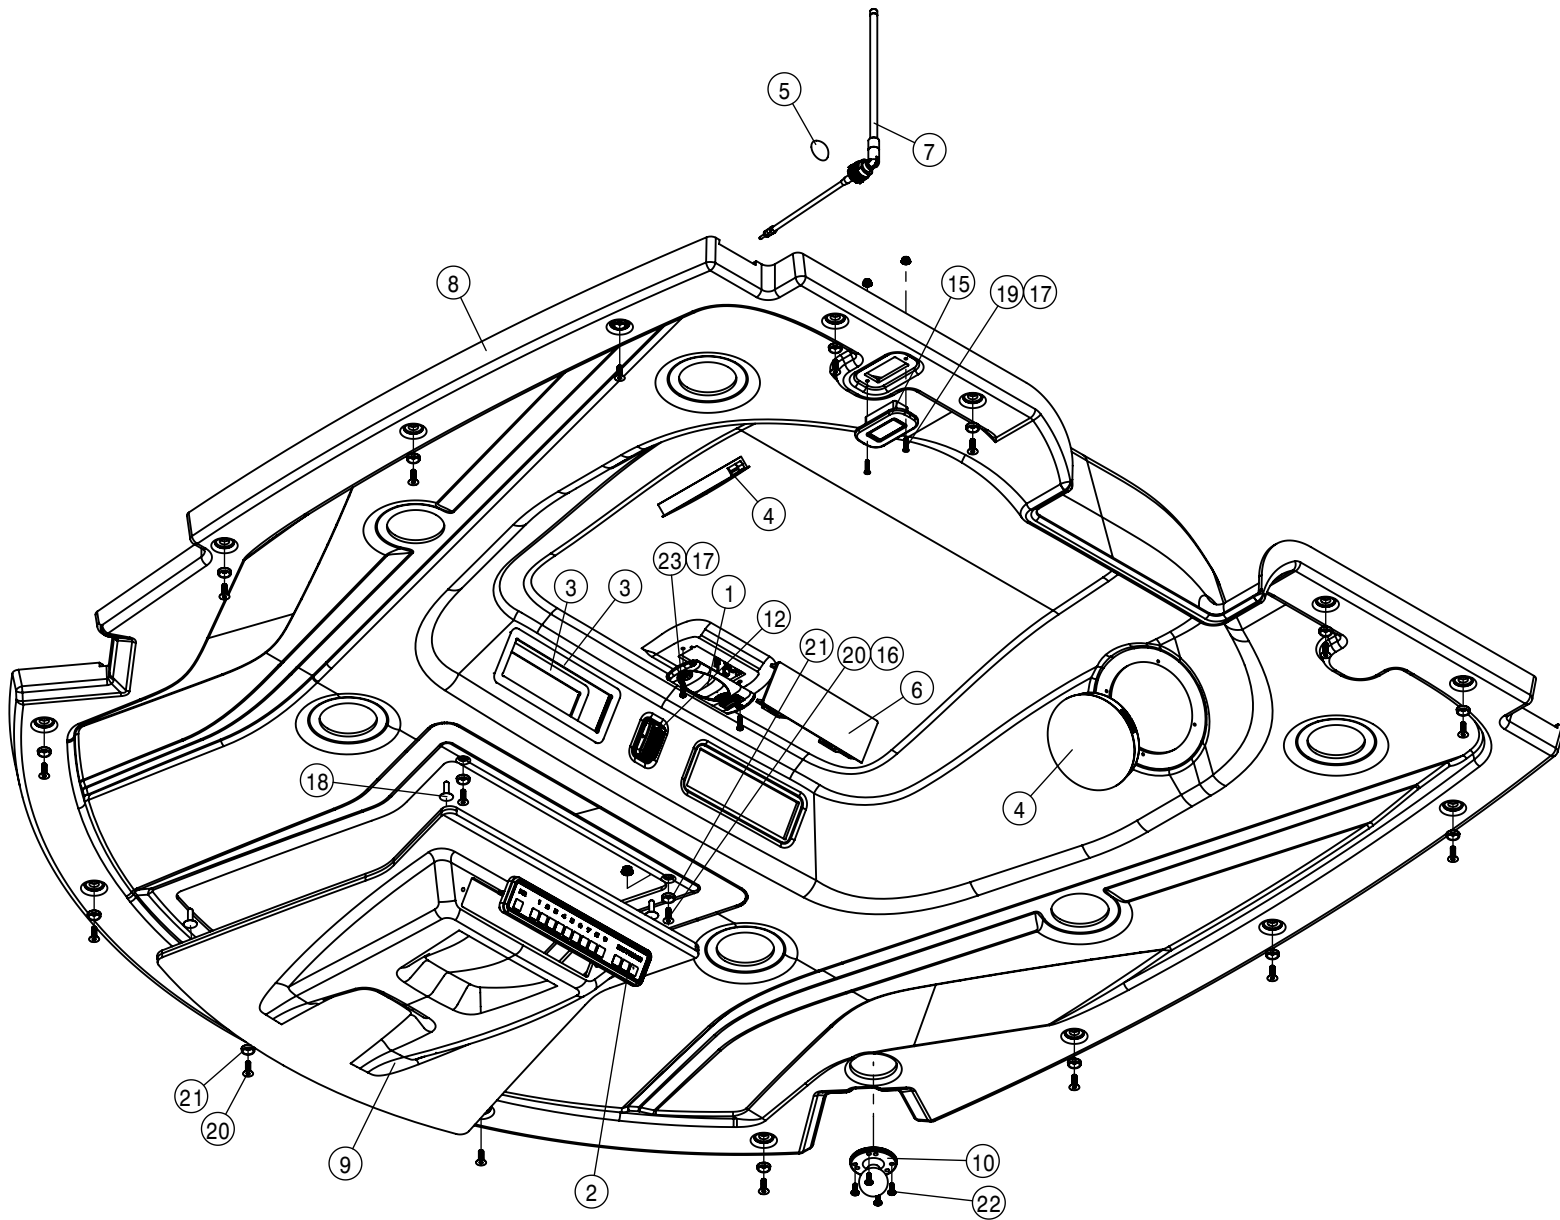

STANDARD HEADLINER ASSEMBLY			
DET	QTY	P/N	DESCRIPTION
1	1	292620	DOMELIGHT
2	1	292678	LIGHT BAR - SECTION INDICATOR
3	2	343331	RADIO BEZEL,CAB, BLK PLASIC 05
4	2	343893	SPEAKER COVER, DTS 10
5	1	343899	ANTENNA HOLE PLUG, DTS
6	1	343900	RADIO COVER STD CAB, DTS
7	1	344177	ANTENNA - RADIO
8	1	344349	HEADLINER
9	1	344350	HEADLINER ACCESS PANEL
10	1	344384	1.5" RAM BALL MNT BASE 2.50"DIA
NS	1	344416	RADIO - PREMIUM
12	1	344417	BLUETOOTH MIC
NS	1	344418	HARNESS - BLUETOOTH MIC
NS	2	344419	SPEAKER
15	1	344459	GARMENT HOOK
16	2	470121	1/4-20UNC HEX FLG NUT SER MC GR5
17	4	470463	#8-32UNC HEX FLG NUT SER MC GR5
18	4	470545	PUSH TREE FASTENER 1/4 X 1
19	2	472376	#8-32 X 3/4 FLT HD PHIL SCREW
20	17	472378	1/4-20 UNC X 3/4 FHSCS GR5 BZ
21	17	472380	1/4 CNTR SNK WASH, NYLON
22	4	903706	10-32X1/2 PHIL PAN MACH SCR
23	2	903850	8-32 X 3/4 PHIL PAN MACH SCR BZ