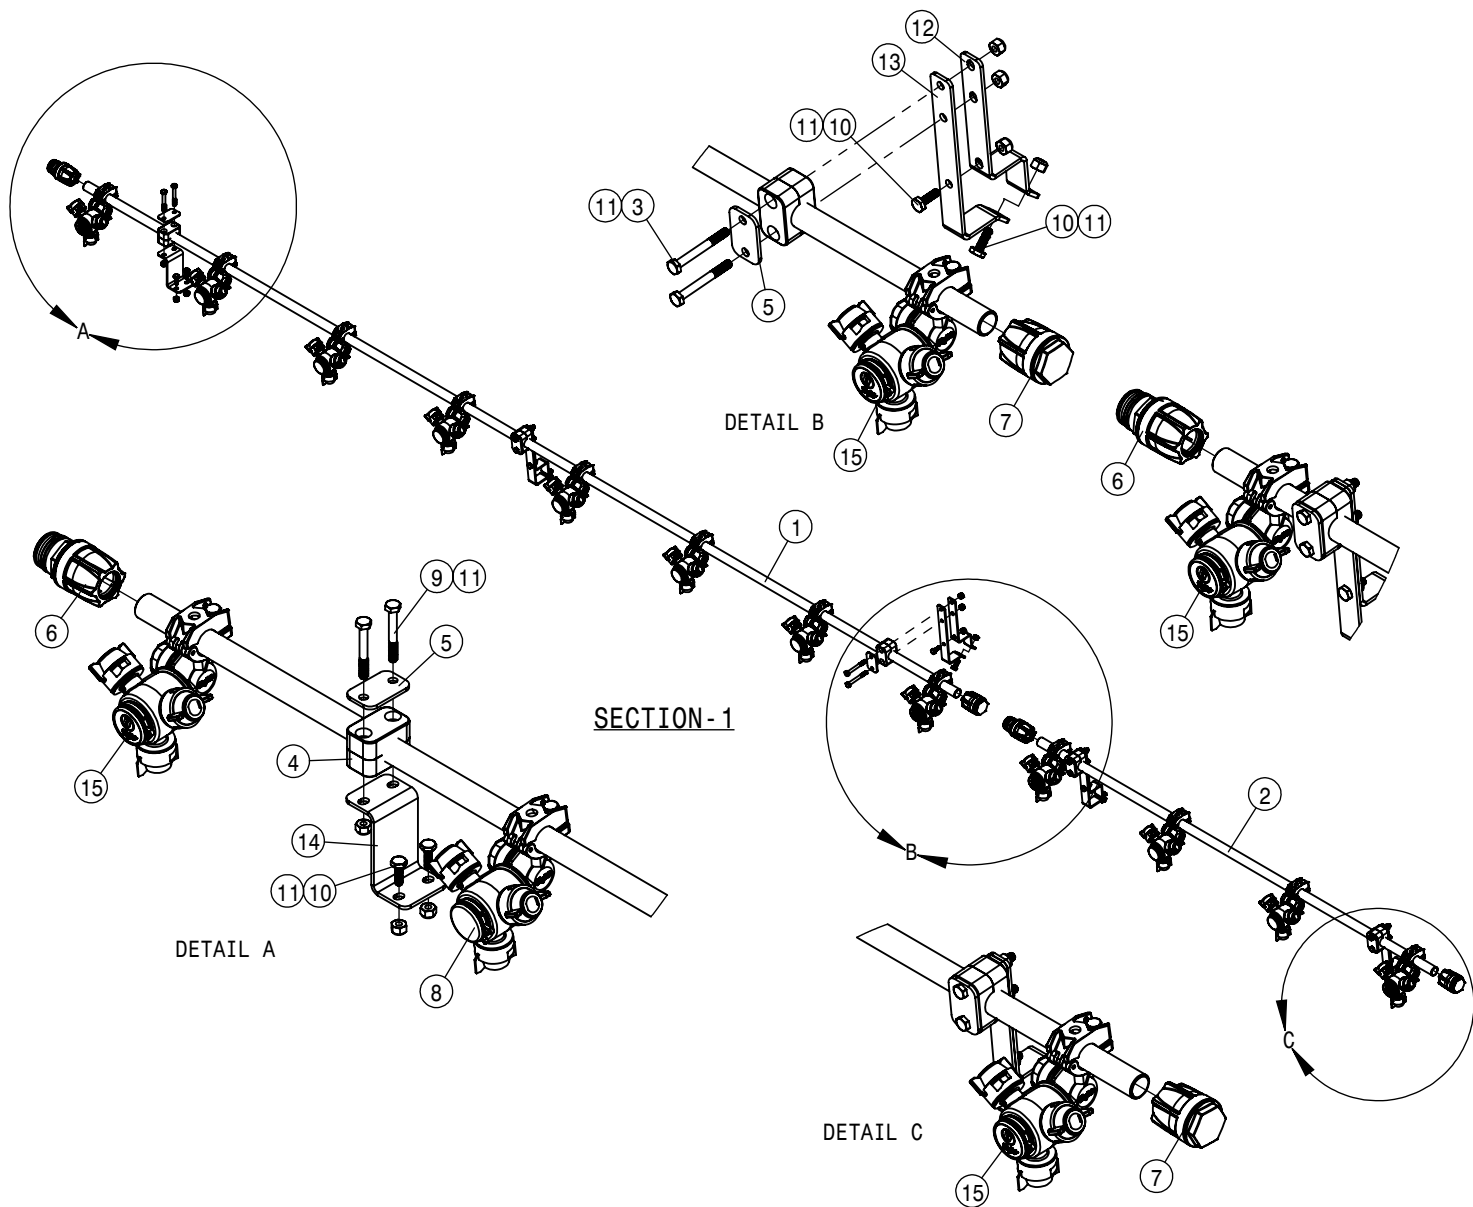

15" WET BOOM SPACING, SECTION-1 90',80' ELECT				
DET	QTY	P/N	DESCRIPTION	
1	1	167802	TUBE-WET BM .50X109.63 15"SP	
2	1	167805	TUBE-WET BM .50X49.63 15"SP	
3	8	470091	1/4UNC X 2 1/4 HEX BOLT SS	
4	5	470358	TUBE CLAMP BODY, .840 (1/2 PIPE)	
5	5	470752	SS COVER PLATE FOR 470358	
6	2	500331	T3 - 1/2" PIPE BOOM END	
7	2	500332	1/2" PIPE BOOM END	
8	8	737961	QUICK TJET 3-TIP BODY, 1/2"	
9	2	900022	1/4UNC X 2 HEX BOLT SS	
10	10	900448	1/4UNC X 3/4 HHCS SS	
11	20	910118	1/4-20UNC NYLOCK NUT SS	
12	4	167429	BOOM MT, .50 PIPE 1.5" SQ UPPR	
13	4	167430	BOOM MT, .50 PIPE 1.5" SQ LWR	
14	1	167434	WET BOOM MT 1/2" PIPE X 2.98	
15	4	737962	QUICK TJET 3-TIP BODY, 1/2" RS