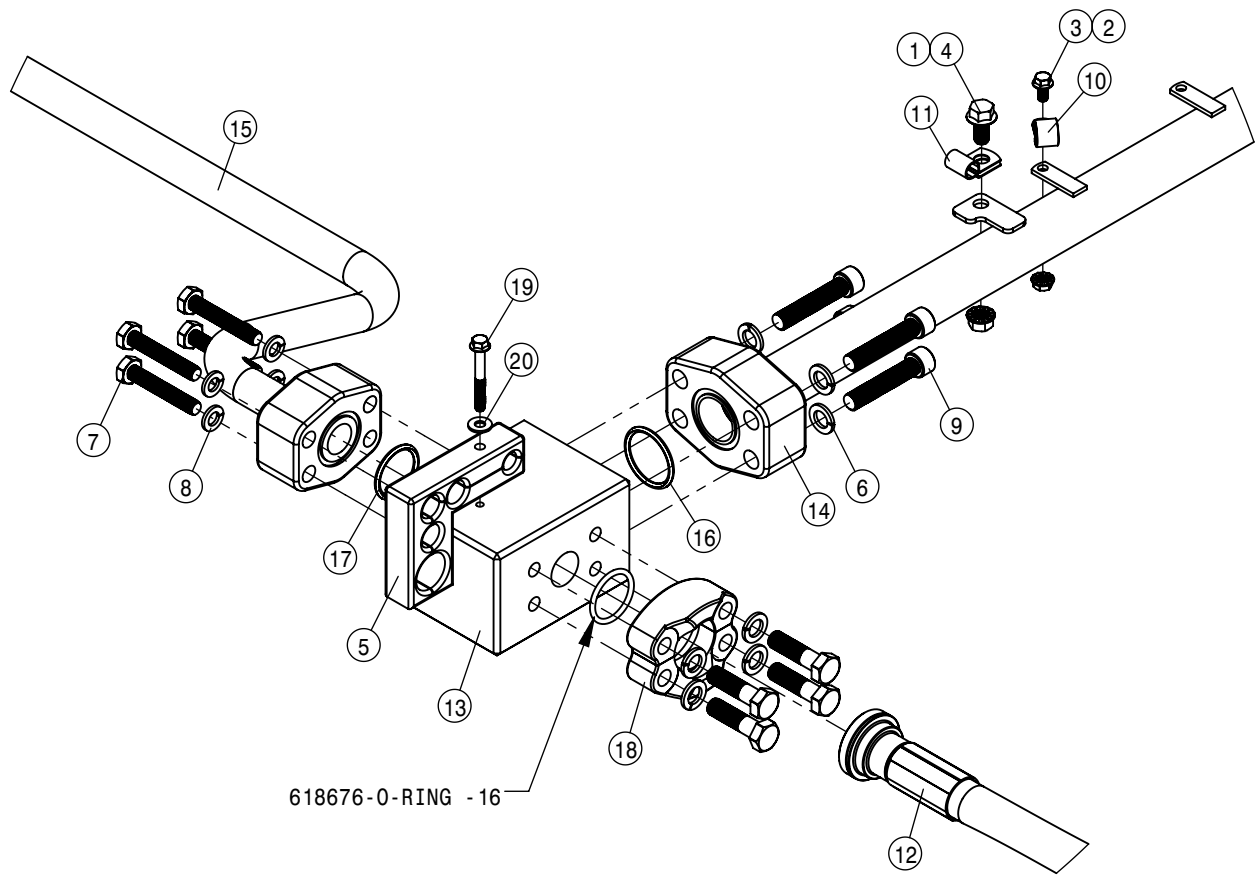

618676-O-RING -16

FRONT DRIVE SYSTEM MANIFOLD ASSEMBLY			
DET	QTY	P/N	DESCRIPTION
1	1	470087N	3/8UNC HEX SERR FLG NUT YZ
2	1	470121	1/4 UNC SERR FLG LOCK NUT
3	1	470122	1/4 UNC X 1/2 SERR FLG BOLT
4	1	470409	3/8UNC X 3/4" SERR FLG BOLT
5	1	470747	HOSE CLAMP BODY, 5 HOLE
6	4	473784	12MM LOCK WASHER
7	4	473785	10MM-1.50 X 60MM HEX BOLT
8	4	473798	10MM LOCK WASHER
9	4	474005	12MM-1.75X60MM SOC HD CAP SCR
10	1	520118	CUSH CLAMP, #8 1/2D X 1/2W
11	1	520171	CUSH CLAMP, #6, 3/8D X 3/4W
12	1	606158	12-797TC-16C62FX-12FFOX-150 H/A
13	1	607133	HYD DRIVE RETURN CODE 62 BLOCK
14	1	614774	HYD TUBE B DRIVE 1.5"ODX.134"WT
15	1	614776	HYD TUBE B FRT 1.00" OD X .120" W
16	1	618465	O-RING FOR 1 1/4" FLANGE -20
17	1	618676	O-RING FOR 1" FLANGE -16
18	1	618933	M12 SPLIT FLANGE KIT #62 (-16)
19	1	900007N	1/4 UNC X 2 SER FLG BOLT SS
20	1	920000N	1/4 SAE FLAT WASHER SS