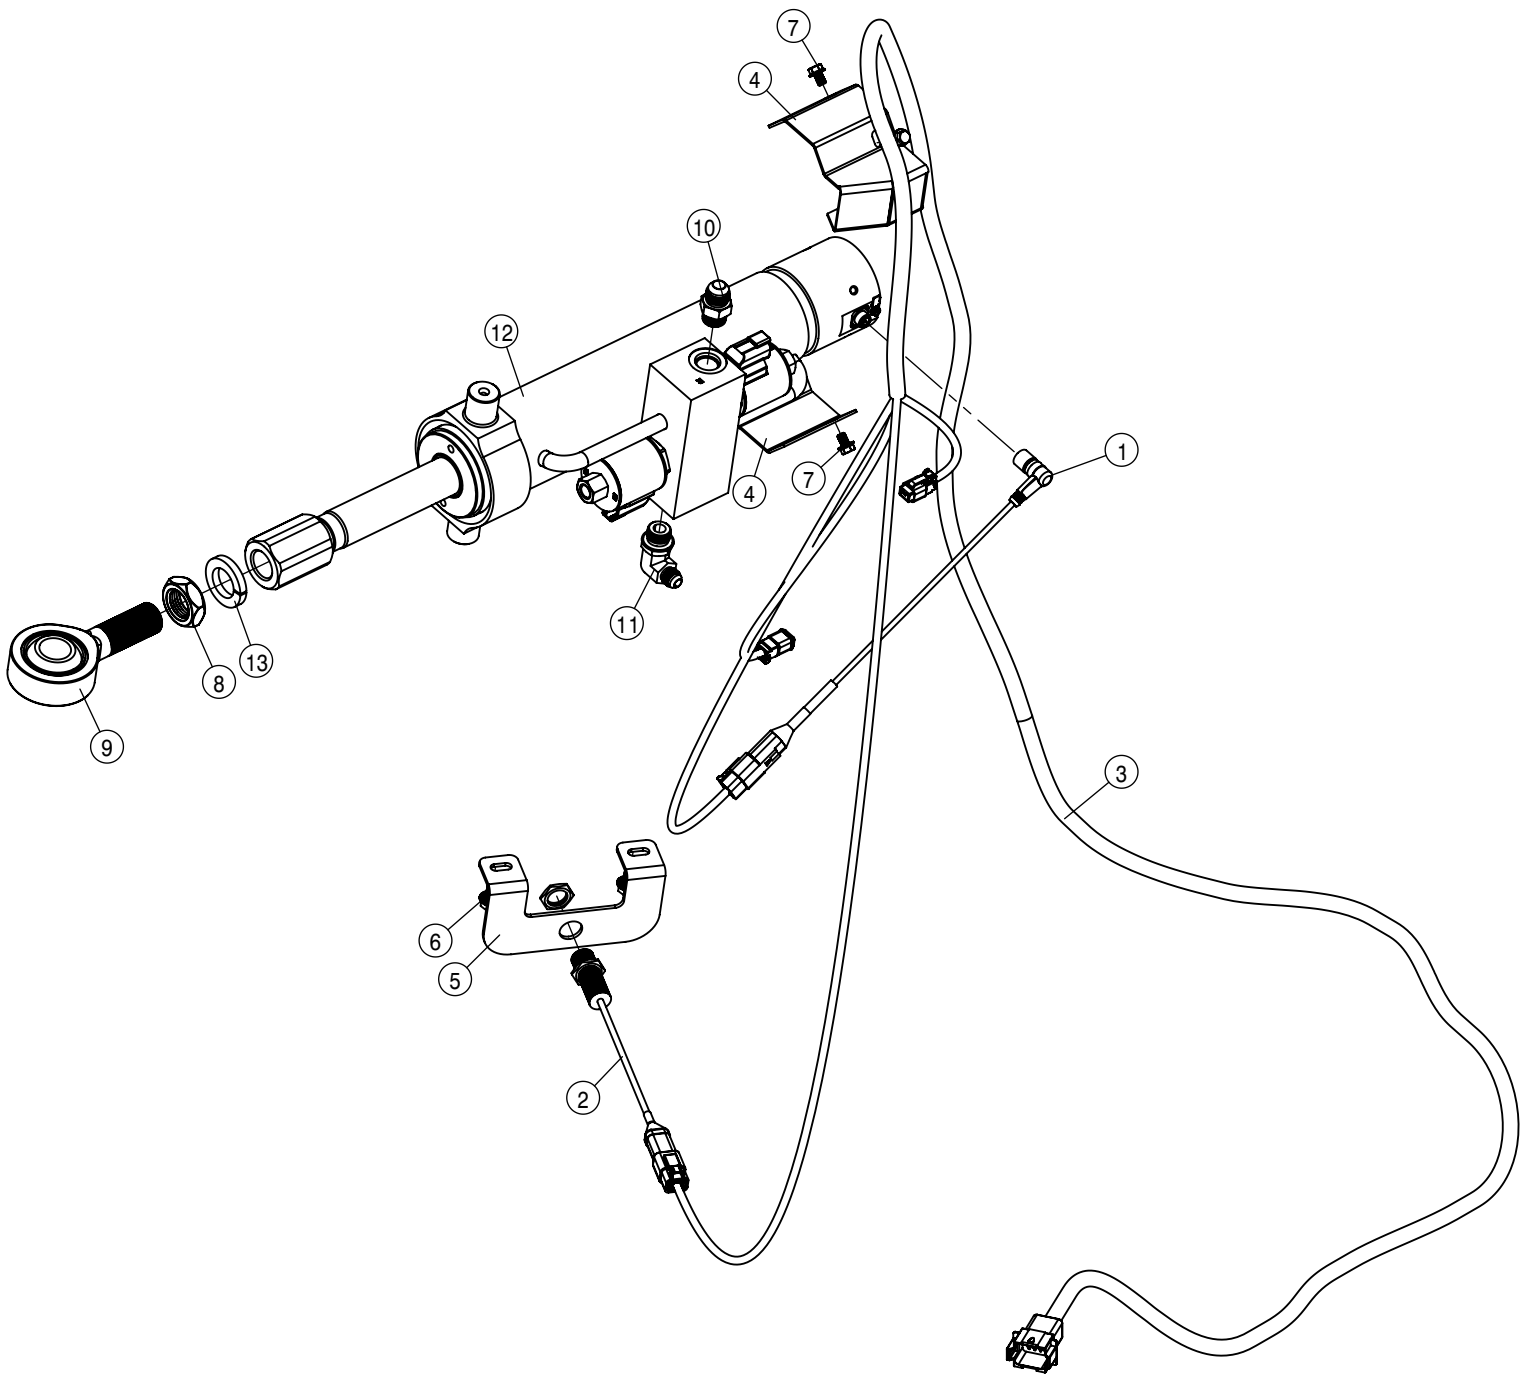

RIGHT REAR STEERING CYLINDER ASSEMBLY			
DET	QTY	P/N	DESCRIPTION
1	1	291994	SENSOR HARNESS FOR AWS
2	1	292926	INDUCTIVE PROX SENSOR, 18MM
3	1	294269	REAR LEG AWS HARNESS
4	2	359645	STRG CYL SENSOR GUARD
5	1	360153	SENSOR BRKT, DTS AWS
6	2	470232	5/16UNC X 1/2 SERR FLG HEX BOLT
7	4	470883	1/4UNC X 3/8 SERR FLG BOLT SS
8	1	472328	1" - 12 HEX JAM NUT
9	1	474004	ROD END, 1.00 BORE, 1-12 RH MALE
10	1	611125	3/4MJIC-3/4MOR ADPTR
11	1	618115	9/16MJIC-90-3/4MOR LBO
12	1	621653	HYD CYL, 2.50 X 8.81 X 1.25
13	1	920508	1" LOCK WASHER