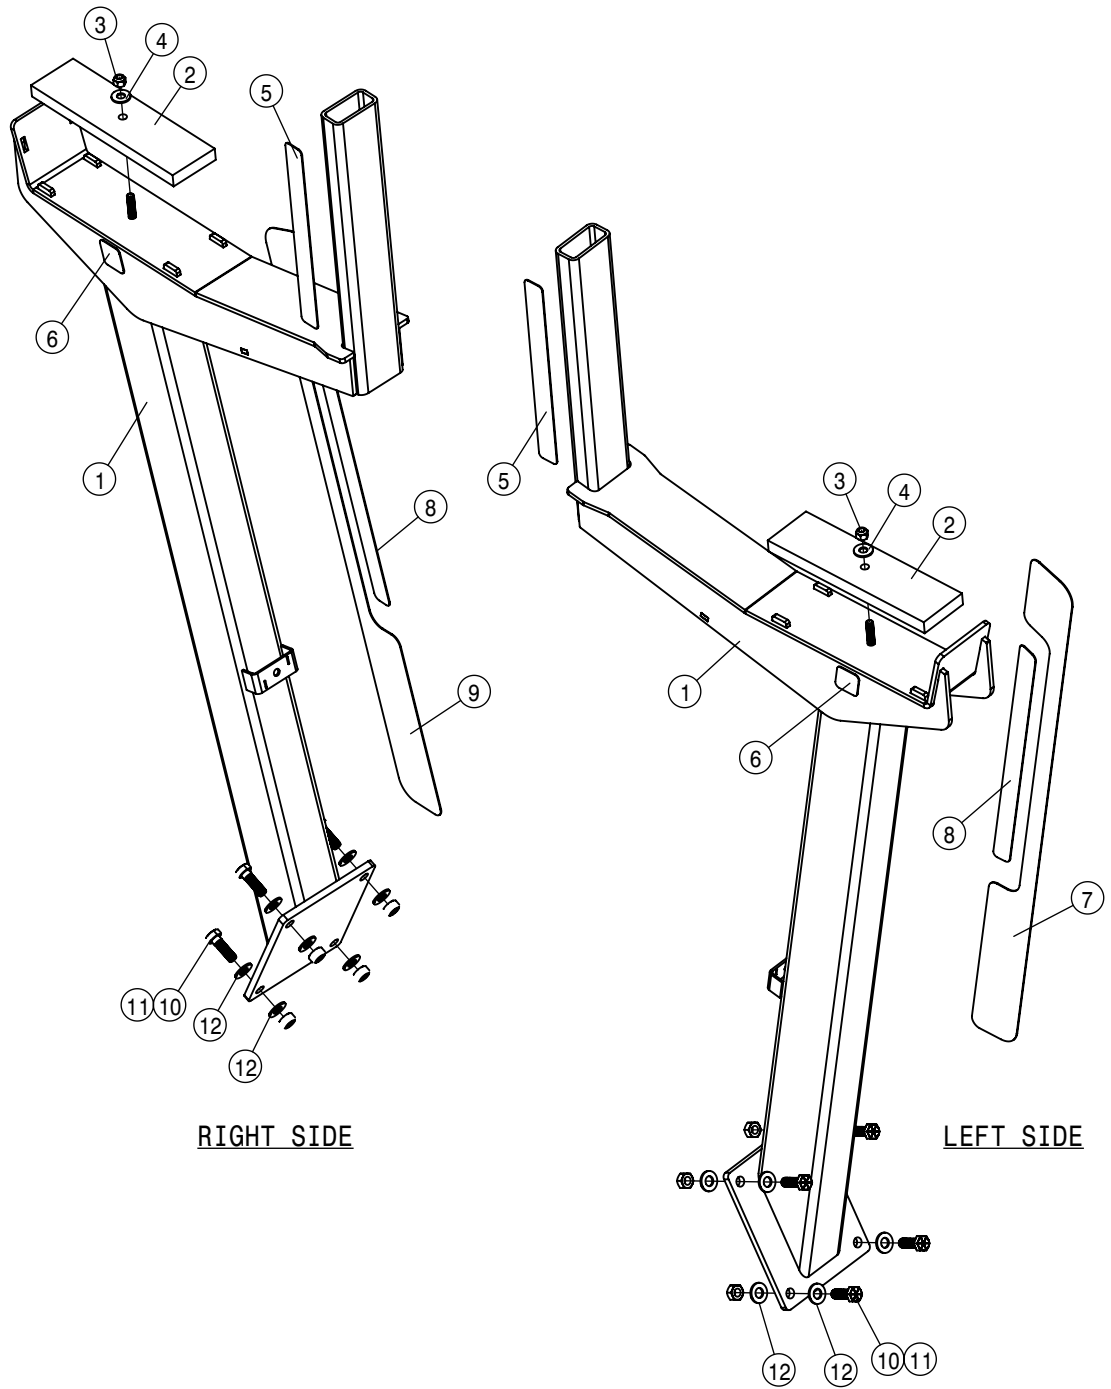

BOOM CRADLE ASSEMBLY			
DET	QTY	P/N	DESCRIPTION
1	2	167274	DTS BOOM CRADLE WLD, 2017
2	2	167275	CRADLE BUMPER, DTS, RIGID
3	2	473010	3/8-16UNC NYLOCK NUT SS
4	2	483043	USS FLAT WASHER 3/8 MC
5	2	650508	BOOM CRADLE REFLECTOR, DTS
6	2	650509	BOOM CRADLE DECAL, DTS
7	1	650510	LH REAR REFLECTOR, DTS
8	2	650511	REAR BOOM CRADLE REFLECTIVE DECAL, DTS
9	1	650512	RH REAR REFLECTOR, DTS
10	8	900804	1/2UNC X 1 1/2 HHCS GR8 MC
11	8	914808	1/2-13UNC STOVER NUT MC GR8
12	16	920004	SAE FLAT WASHER 1/2 MC