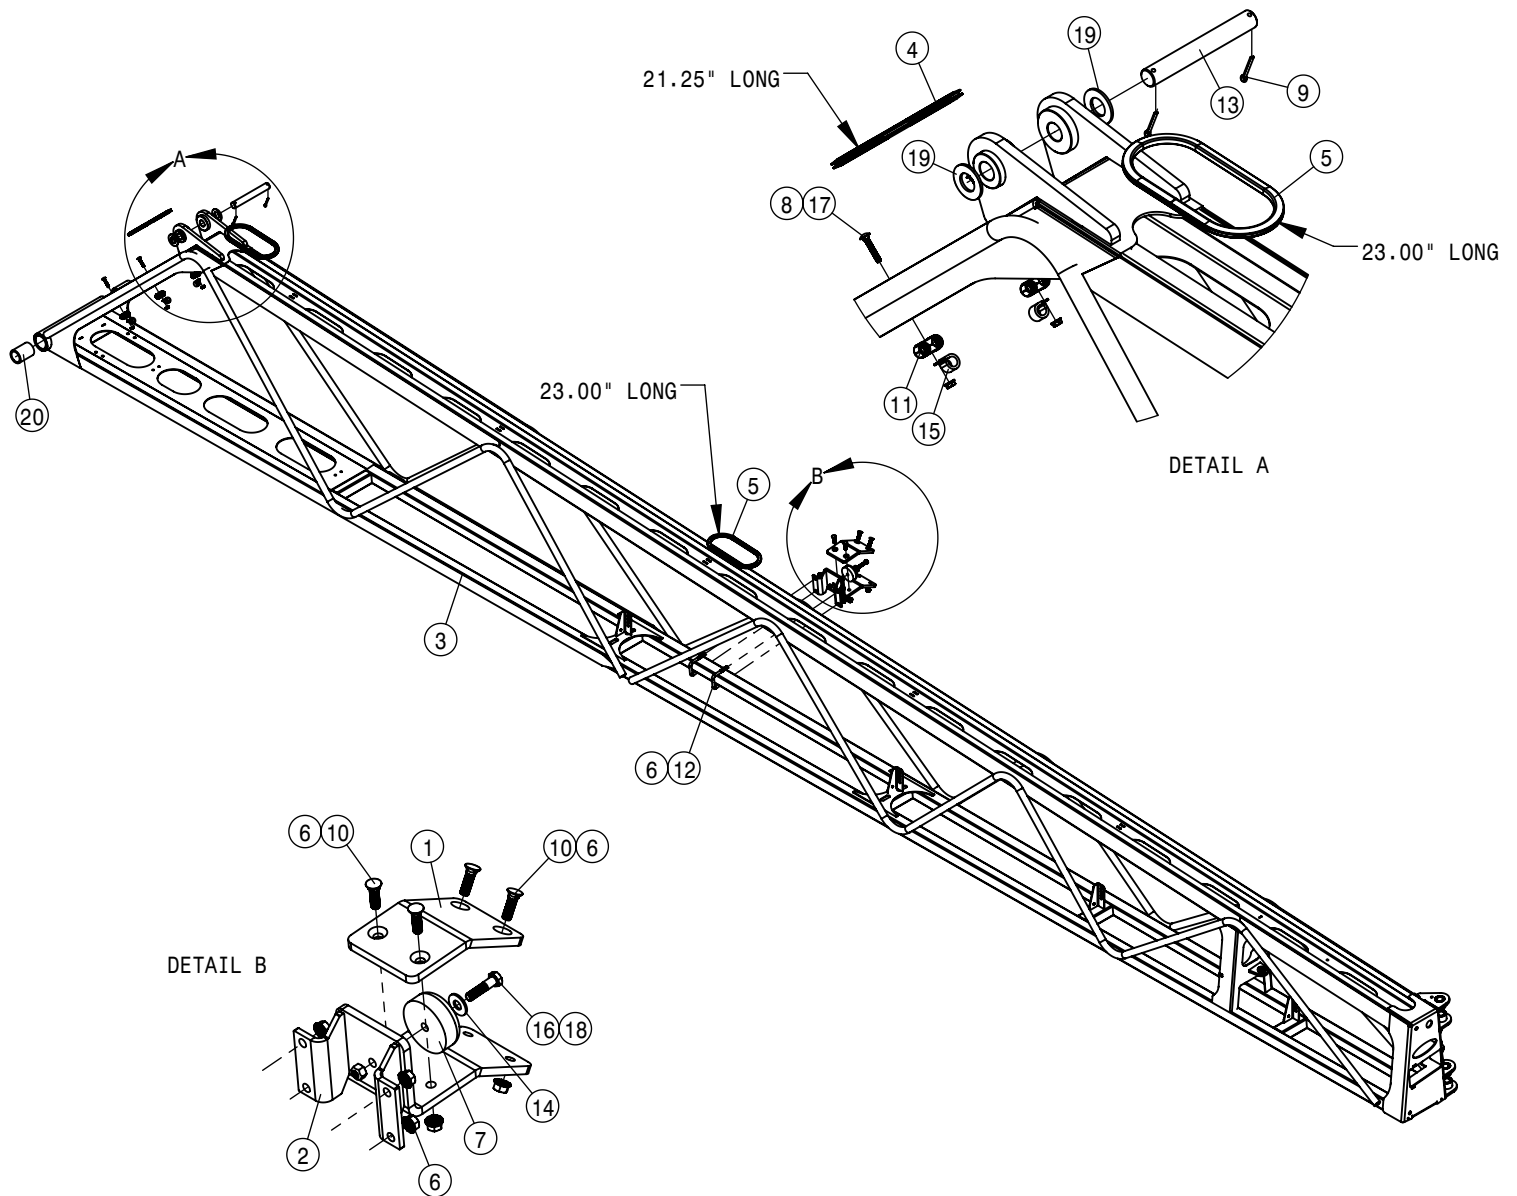

LEFT INNER BOOM ASSEMBLY 80/90			
DET	QTY	P/N	DESCRIPTION
1	1	166092	CRADLE PAD A10
2	1	167612	FOLD CRADLE WLD, DTS
3	1	167675	BOOM WLD LH, SECT 1 A10
4	1	193016	QUICKEDGE TRIM .060 TO .170
5	2	193016-023	QUICKEDGE TRIM .060 TO .170
6	8	470087	3/8UNC HEX SERR FLANGE NUT
7	1	470098	RUBBER BUMPER 2.500 OD X .375 ID
8	3	470121	1/4 UNC SERR FLG LOCK NUT
9	2	470162	3/16 X 1 1/2 COTTER PIN
10	4	470328	3/8UNC X 1 1/4 #3HD PLOW BOLT
11	3	470888	TWIN #4 CLAMP
12	2	472044	3/8UNC-2ID-3.00 U-BOLT SQ,ZINC
13	1	472221	CLEVIS PIN HL 1.0 DIA X 6.875
14	1	483043	USS FLAT WASHER 3/8 MC
15	3	520117	CUSH HOSE CLAMP,#10, 5/8D X 1/2W
16	1	900131	3/8UNC X 1 1/2 HHCS GR5 MC
17	3	901012	1/4UNC X 1 1/2 CARR BOLT
18	1	914004	3/8UNC HEX STOVER NUT
19	2	920008	1" SAE FLAT WASHER
20	2	A57375	BEARING,1.75-2.25-3.00 POLYGON