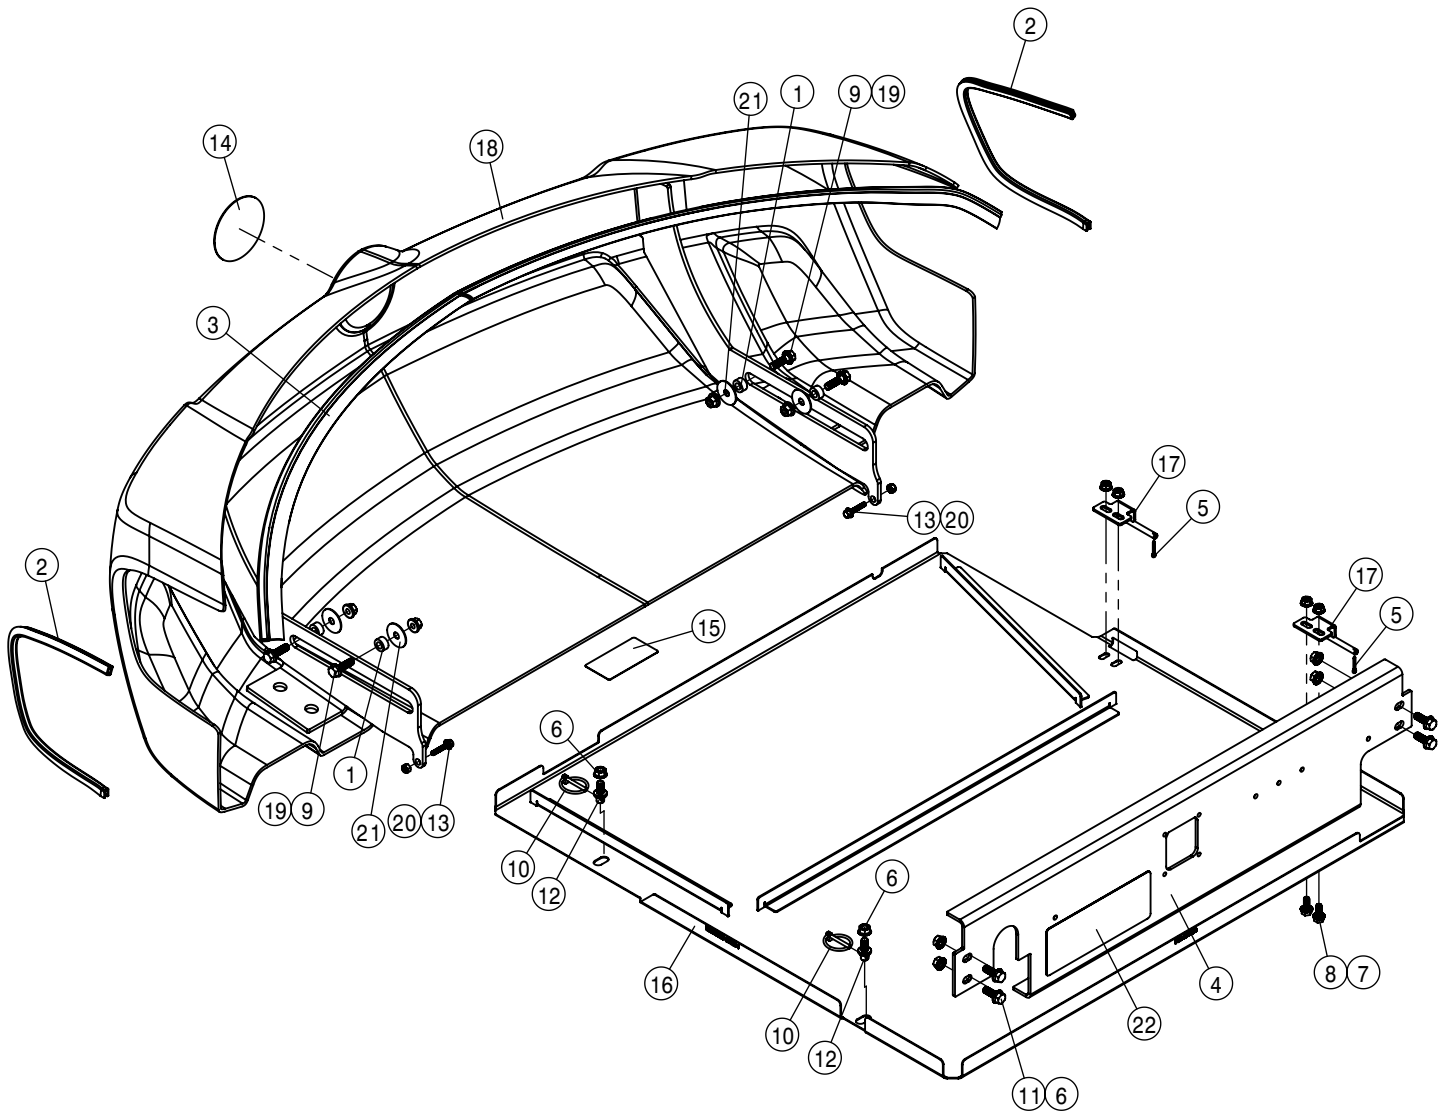

FRONT AND BELLY SHIELD ASSEMBLY			
DET	QTY	P/N	DESCRIPTION
1	4	314998	SPACER, .75 OD, .38 ID
2	2	318105	193077 X 20.63 INCHES
3	1	318106	193078 X 70.00 INCHES
4	1	362799	FRT BULKHD DTS W/DECAL
5	2	470075	1/8 X 3/4 COTTER PIN
6	6	470087	3/8-16UNC HEX FLG NUT SER MC GR5
7	4	470113	5/16UNC SERR FLG LOCK NUT
8	4	470233	5/16UNC X 3/4 SERR FLG HEX BOLT
9	4	470329	3/8UNC X 1 1/4 SERR FLG HEX BOLT
10	2	470335	LINCHPIN, 3/16 X 1 1/4 GRIP
11	4	470460	3/8 X 1" SERR FLG BOLT
12	2	470520	HANGER PIN, 3/8UNC x .437Dx .500L
13	2	473836	1/4UNC X 1 1/4 HHSFB SS FT
14	1	650491	DECAL, H-DOT, 4.00"
15	1	650504	DECAL, READ OPERATORS MANUAL
16	1	660694	FRONT BELLY SHIELD WLD DTS' 16
17	2	660705	HINGE- BELLY PAN WELD DTS' 16
18	1	660926	CAB GUARD DTS W/DECAL, TRIM
19	4	910106	3/8-16UNC CTRLK FLG NUT MC GR5
20	2	910118	1/4-20UNC NYLOCK NUT SS
21	4	920025	WASHER, 1.50D, .406 ID
22	1	HXE28534	LABEL, HYDRAULIC ENGLISH