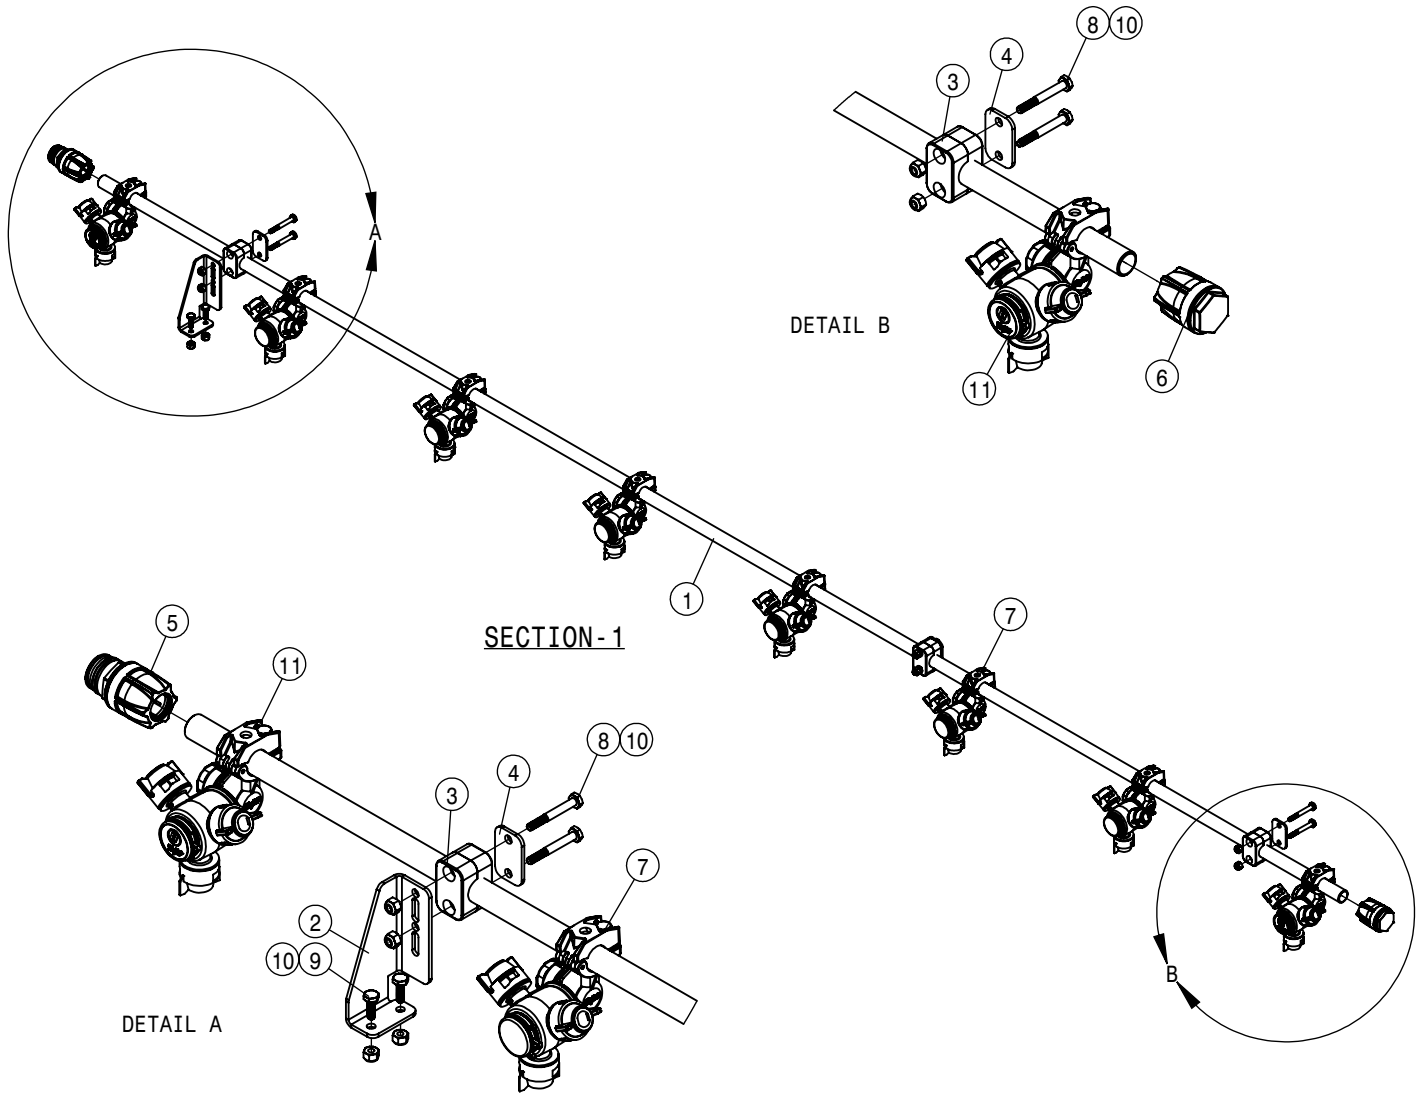

15" WET BOOM SPACING, SECTION-1 80" BOOM			
DET	QTY	P/N	DESCRIPTION
1	1	167802	TUBE-WET BM .50X109.63 15"SP
2	1	169154	OUTER SOLU BRKT, DTS' 16
3	3	470358	TUBE CLAMP BODY, .840 (1/2 PIPE)
4	3	470752	SS COVER PLATE FOR 470358
5	1	500331	T3 - 1/2" PIPE BOOM END
6	1	500332	1/2" PIPE BOOM END
7	6	737961	QUICK TJET 3-TIP BODY, 1/2"
8	6	900022	1/4UNC X 2 HHCS SS
9	2	900448	1/4UNC X 3/4 HHCS SS
10	8	910118	1/4-20UNC NYLOCK NUT SS
11	2	737962	QUICK TJET 3-TIP BODY, 1/2" RS