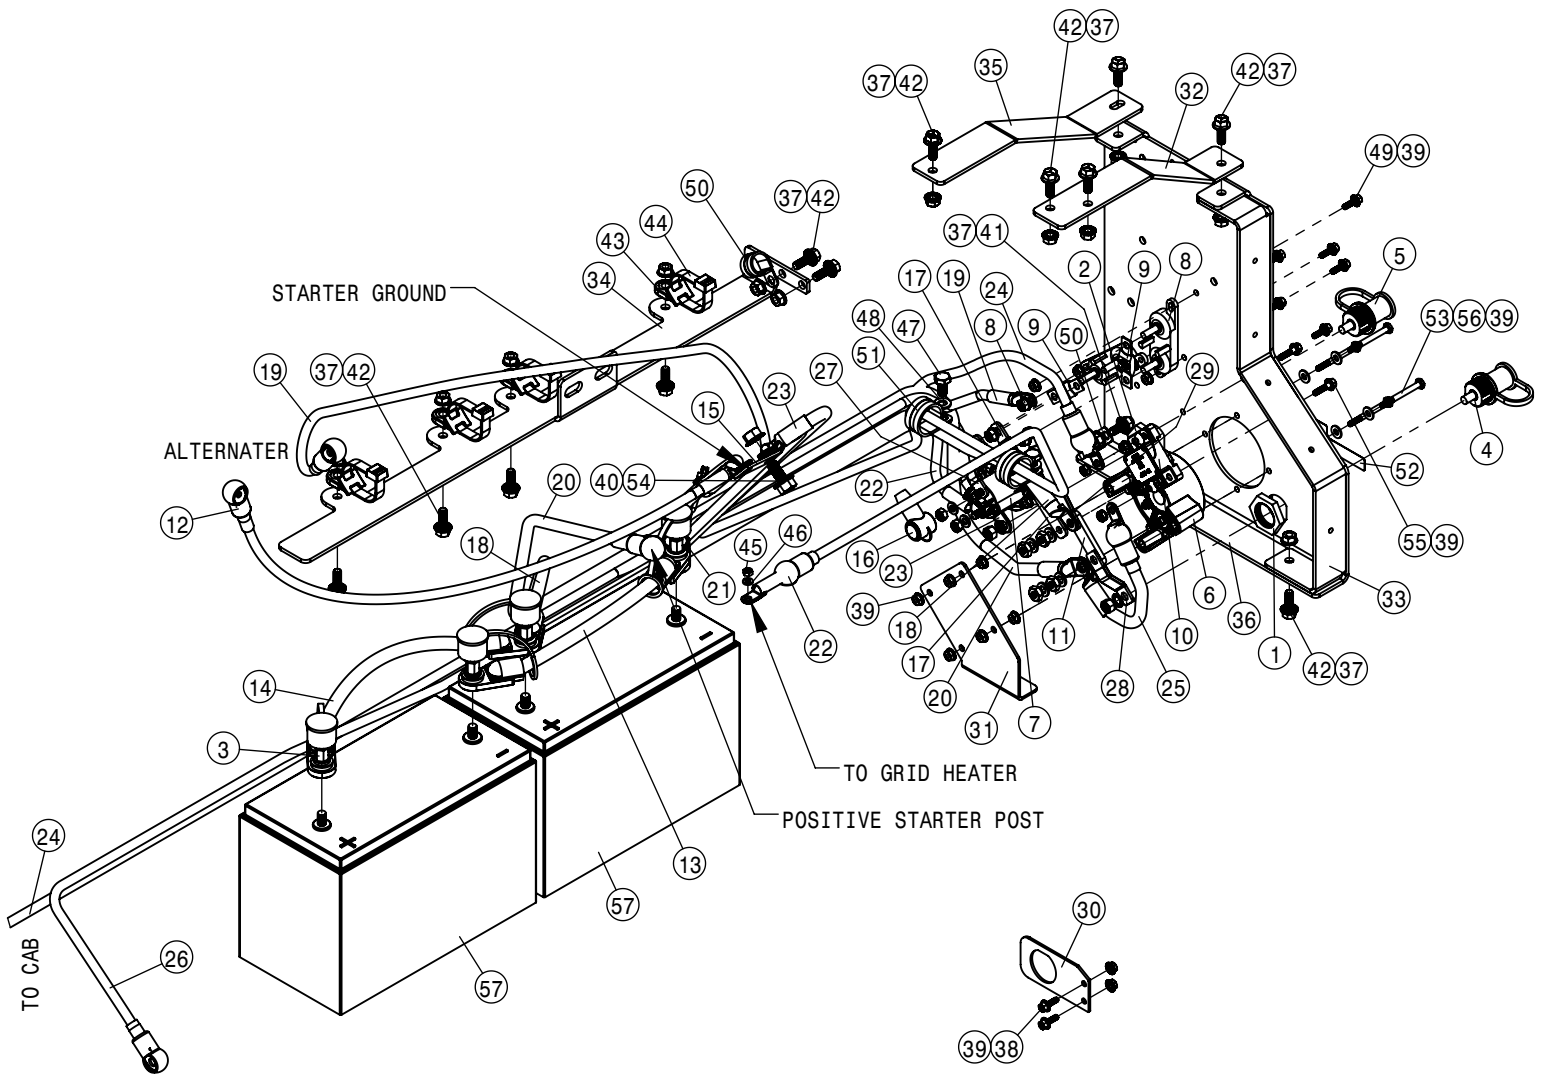

TO FRAME GROUND

BATTERY AND CABLE ASSEMBLY			
DET	QTY	P/N	DESCRIPTION
1	1	291014	PLASTIC SEALING NUT, RED
2	1	291015	PLASTIC SEALING NUT, BLK
3	4	291205	BATTERY NUT, 3/8-16 SS CLSD CAP
4	1	291680	POSITIVE JUMPER STUD, RED
5	1	291681	NEGATIVE JUMPER STUD, BLACK
6	1	291957	BATTERY SWITCH, DUAL CIRCUIT
7	1	292505	MCR
8	2	292578	HIGH AMP FUSE HOLDER W/COVER
9	2	292641	FUSE, 250 AMP 32 VOLT DC
10	1	292642	CIRCUIT BREAKER, 150 AMP BUSS
11	1	292652	BUSBAR, MASTER DISC. JUMPER
12	1	292657	BATT CABLE, BLK 35*2GA 1/2-1/4
13	1	292659	BATT CABLE, BLK 16*2/0 3/8-3/8
14	1	292660	BATT CABLE, RED 18*2/0 3/8-3/8
15	1	292671	BUSBAR, GND EXT
16	1	292677	RUBBER BOOT (RED) 2 TO 2/0 GAUGE
17	1	292679	BUSBAR, MD TO GRID, SHRINK
18	1	292685	BATT CABLE, RED 50*2/0 3/8-3/8
19	1	292686	BATT CABLE, RED 84*1/0 5/16-5/1
20	1	292687	BATT CABLE, RED 60*2/0 1/2-3/8
21	1	292688	BATT CABLE, BLK 18*2/0 3/8-1/2
22	1	292689	BATT CABLE, RED 87*2GA 1/4-5/16
23	1	292690	BATT CABLE, BLK 48*2/0 1/2-3/8
24	1	292691	CAB PWR, GND CABLE ASY
25	1	292692	BATT CABLE, RED 18*1/0 1/2-1/4
26	1	292693	BATT CABLE, BLK 70*2GA 3/8-1/2
27	1	292754	BUSBAR, MCR TO FUSE, W/SHRINK
28	1	292755	BUSBAR, POST TO MD, W/SHRINK
29	1	292756	BUSBAR, MD TO ALT, W/SHRINK

BATTERY AND CABLE ASSEMBLY			
DET	QTY	P/N	DESCRIPTION
30	1	317054	DEUTSCH RECP HOLDER BRACKET
31	1	317672	MST DISC. COVER - DTS
32	1	317683	MST DISC PLATE TOP BRKT
33	1	317684	MST DISC PLT GUSS
34	1	317685	BATTERY CABLE TRAY
35	1	317759	DISCONNECT PLATE SUPPORT
36	1	318167	MASTER DISCONN PLT DTS W/DECAL
37	14	470087	3/8-16UNC HEX FLG NUT SER MC GR5
38	2	470118	1/4UNC X 3/4 HHSFB GR5 MC
39	18	470121	1/4-20UNC HEX FLG NUT SER MC GR5
40	1	470360	1/2-13UNC HEX FLG NUT SER MC GR5
41	1	470409	3/8UNC X 3/4 HHSFB GR5 MC
42	13	470460	3/8UNC X 1 HHSFB GR5 MC
43	4	470516	CABLE TIE MT, 3/8 MT HOLE, NYL
44	4	470556	.50 X 19" CABLE TIE - UV BLACK
45	1	473767	6MM-1.00 HEX NUT
46	1	473768	6MM LOCK WASHER
47	2	473793	10MM-1.50 X 20MM HEX BOLT GR8
48	2	473799	10MM FLAT WASHER
49	6	473834	1/4UNC X 3/4 HHSFB SS
50	2	520121	CUSH CLAMP, #16 1IN X 3/4W
51	2	520160	CUSH CLAMP, #24 1 1/2D-3/4WLOOP
52	1	650518	MAIN ELECTRICAL DISCON DECAL
53	4	900008	1/4UNC X 2 1/2 HHCS GR5 MC
54	1	900516	1/2UNC X 1 HHSFB GR5 MC
55	2	910124	1/4UNC X 1 HHSFB SS
56	4	920000	SAE FLAT WASHER 1/4 MC
57	2	TY24546A	BATTERY 12 V