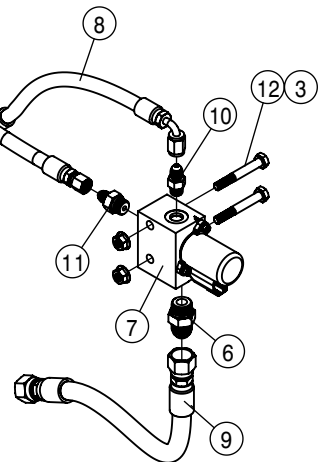

REVERSING FAN ASSEMBLY			
DET	QTY	P/N	DESCRIPTION
NS	1	294323	VARIABLE PITCH FAN HARNESS
2	1	317546	VAR-PITCH REVERSING FAN-DTS
3	2	470113	5/16UNC SERR FLG LOCK NUT
4	4	473760	10MM-1.50 X 60MM FLG HEX BOLT
5	1	520115	CUSH CLAMP,#12 0.75"D-3/4W LOOP
6	1	611125	3/4MJIC-3/4MOR ADPTR
7	1	615923	VALVE ASSY, PRR
8	1	617352	04-451TC-04FJX-04FJX90-18 H/A
9	1	617353	06-451TC-08FJX-08FJX-16 H/A
10	1	618467	7/16MJIC-7/16MOR ADPTR
11	1	618468	7/16MJIC-9/16MOR ADPTR
12	2	900503	5/16UNC X 2 1/4 HHCS SS