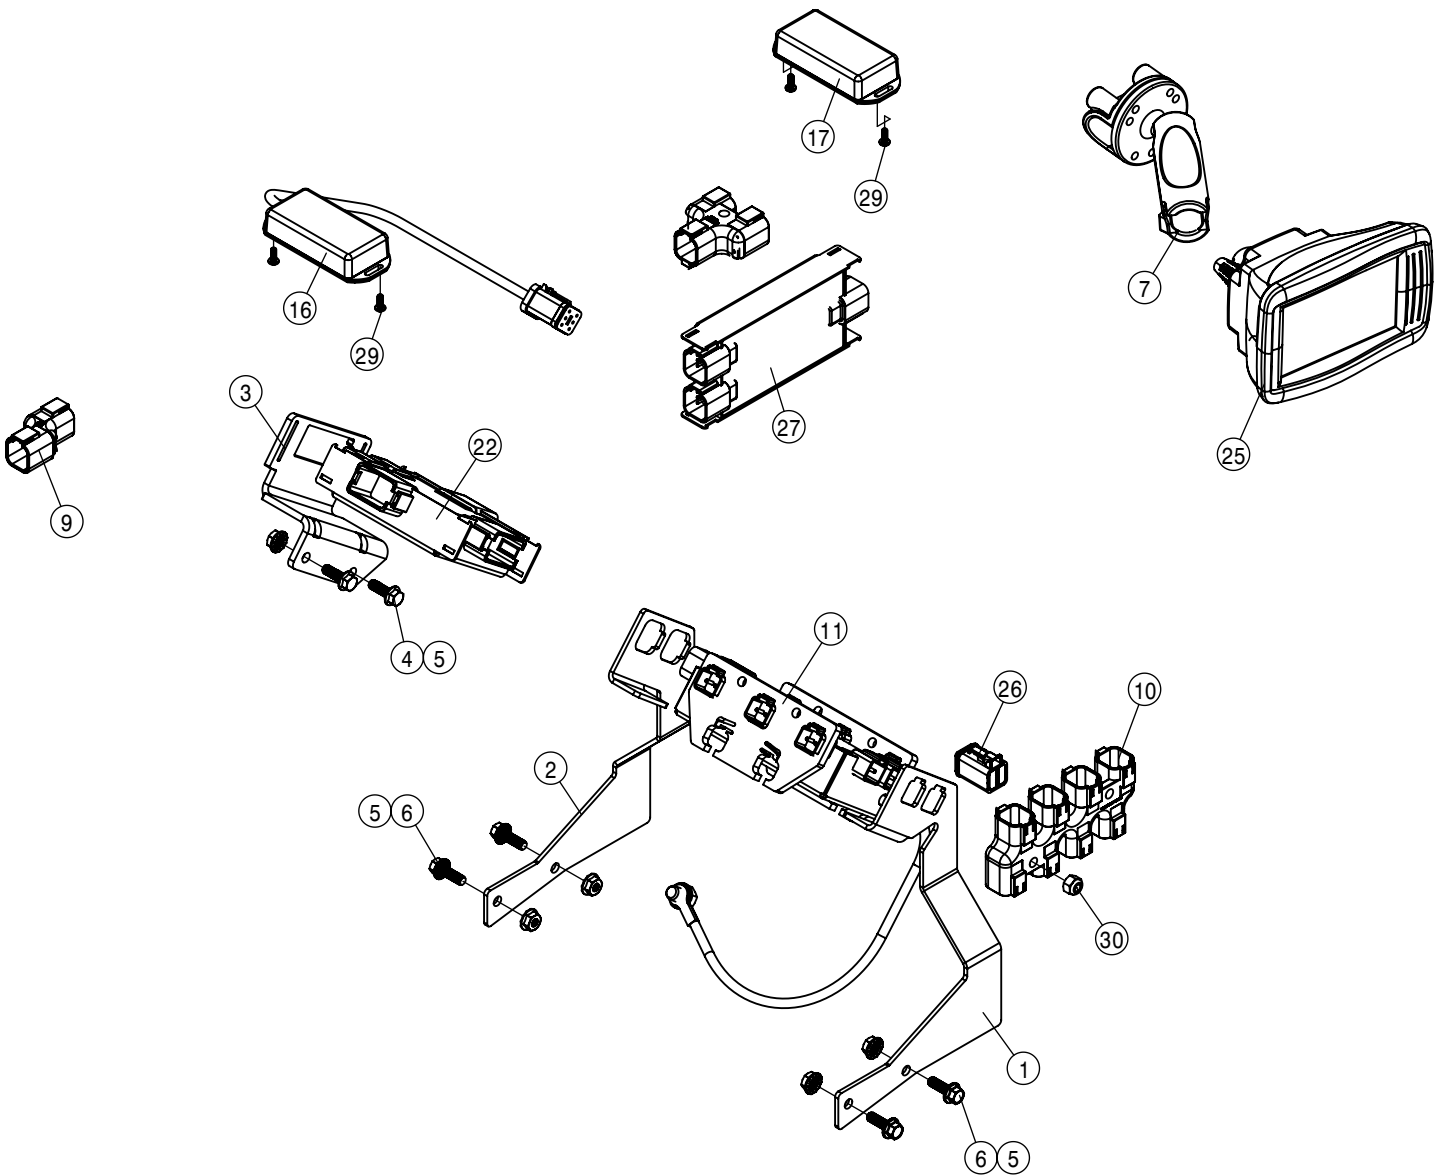

NORAC ELECTRICAL ASSEMBLY			
DET	QTY	P/N	DESCRIPTION
1	1	167556	NORAC MODULE BRKT LFT
2	1	362535	NORAC MODULE BRKT LFT
3	1	362536	NORAC INPUT MOD BRKT DTS
4	2	470118	1/4 UNC X 3/4 SER FLG BOLT
5	6	470121	1/4 UNC SERR FLG LOCK NUT
6	4	473834	1/4UNC X 3/4 SER FLG BOLT SS
7	1	693071	ADPTR KIT, RAM233 RAIL MT, NORAC
NS	1	693078	NORAC CABLE, UC5 NETWORK, 90"
9	2	693128	NORAC UC5 NETWORK 2-WAY CPLR
10	1	693131	NORAC UC5 NETWORK CPLR, 8-WAY
11	1	693133	NORAC MODULE, UC5 VALVE
NS	1	693142	NORAC CABLE, STS IN-CAB CANBUS
NS	2	693146	NORAC UC5 2-WAY CPLR W/TRMNTOR
NS	3	693147	NORAC UC5 NETWORK CPLR, 3-WAY
NS	1	693161	NORAC CABLE, UC5 NETWORK, 5M
16	1	693165	NORAC UC5 ROLL SENSOR

NORAC ELECTRICAL ASSEMBLY			
DET	QTY	P/N	DESCRIPTION
17	1	693165	NORAC UC5 ROLL SENSOR
NS	4	693741	CABLE UC5 NETWORK 14 AWG 1M
NS	1	693746	CABLE, BATT, 4-PIN DT FUSED-5A
NS	1	693749	UC5 CABLE, VALVE
NS	1	693750	UC5 INTERFACE CABLE
22	1	693751	UC5 INPUT PASS THRU MODULE
NS	2	693757	UC5 NETWORK CABLE, 14 AWG .5M
NS	3	693758	UC5 NETWORK CABLE, 14 AWG 3M
25	1	693777	PULSE DISPLAY
26	5	693800	UC5 NETWORK 6PIN PLUG
27	1	693877	UC5 HW/SW
NS	2	693964	CABLE UC5 NETWORK 14 AWG 10M
29	4	903808	6-32 X 3/8 PHIL PANHD MACH SCR
30	1	910118	1/4-20UNC NYLOCK NUT SS