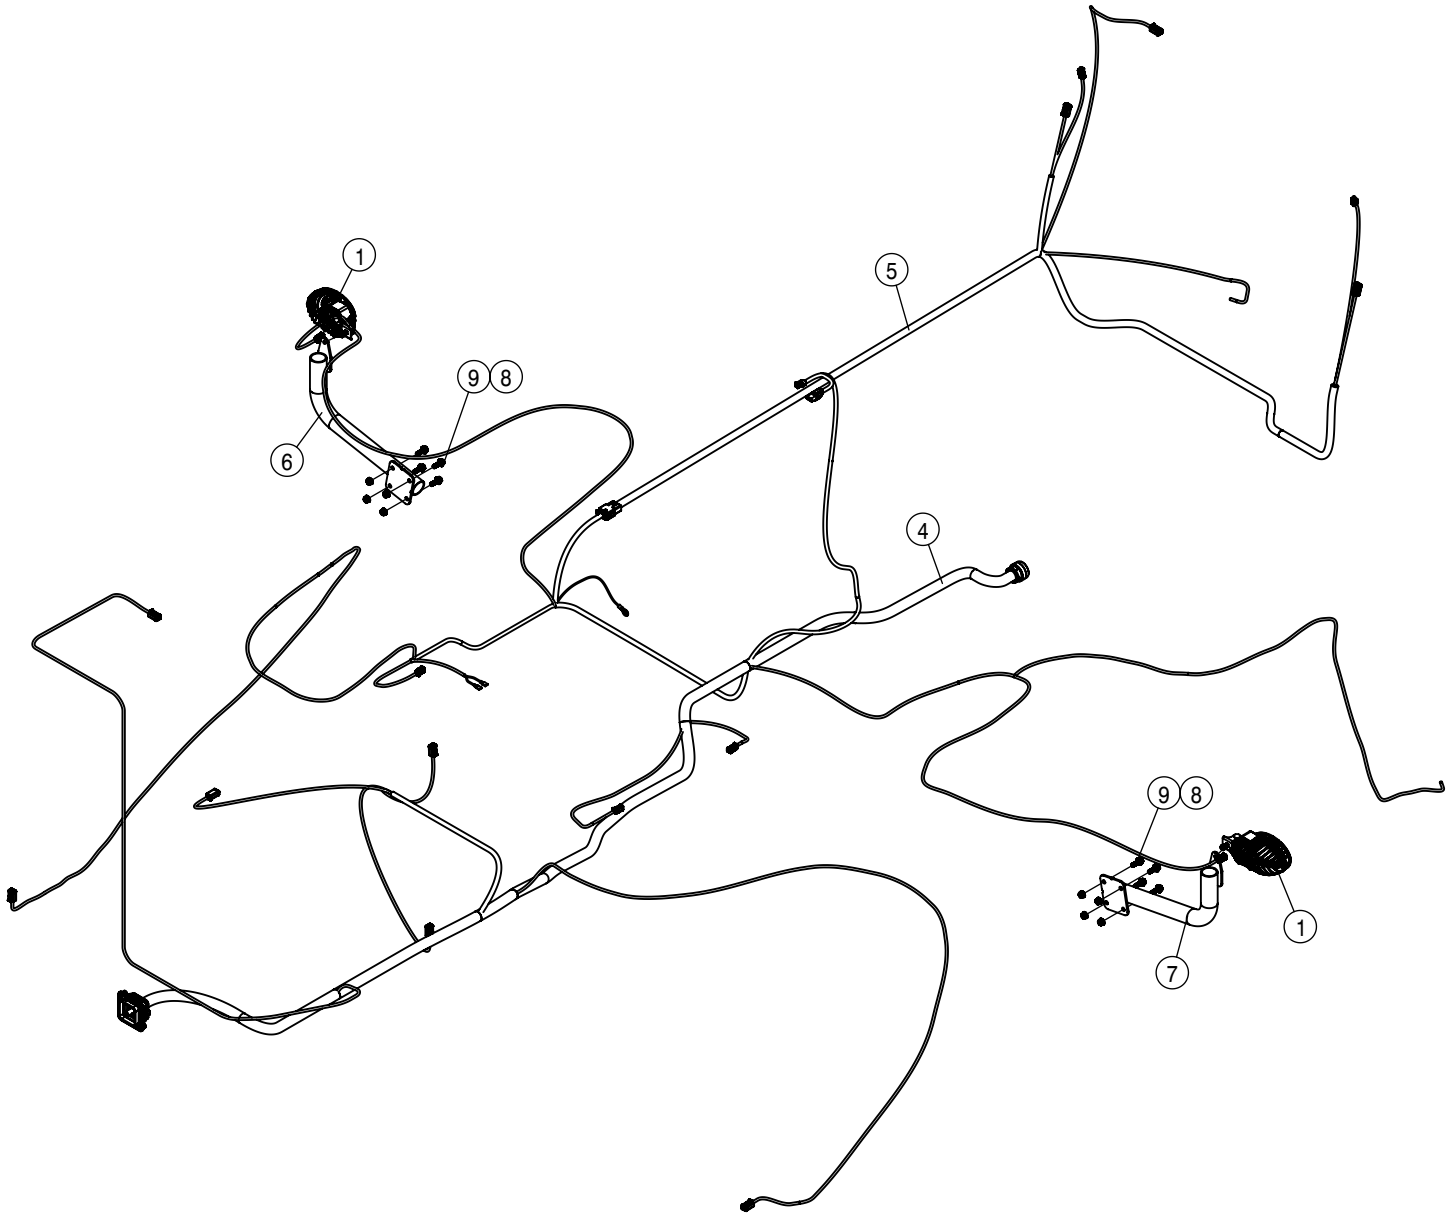

FLASHER LIGHT ASSEMBLY			
DET	QTY	P/N	DESCRIPTION
1	2	292917	LED LIGHT, AMBER
NS	1	294030	HARNESS,DTS PRCN INTERFACE
NS	1	294080	HARNESS,TANK VALVE SWITCH
4	1	294268	HARNESS CHASSIS
5	1	294274	HARNESS HOOD
6	1	360227	RH AMBER FLASHER BRKT
7	1	360228	LH AMBER FLASHER BRKT
8	8	470087	3/8UNC HEX SERR FLANGE NUT
9	8	470460	3/8 X 1" SERR FLG BOLT