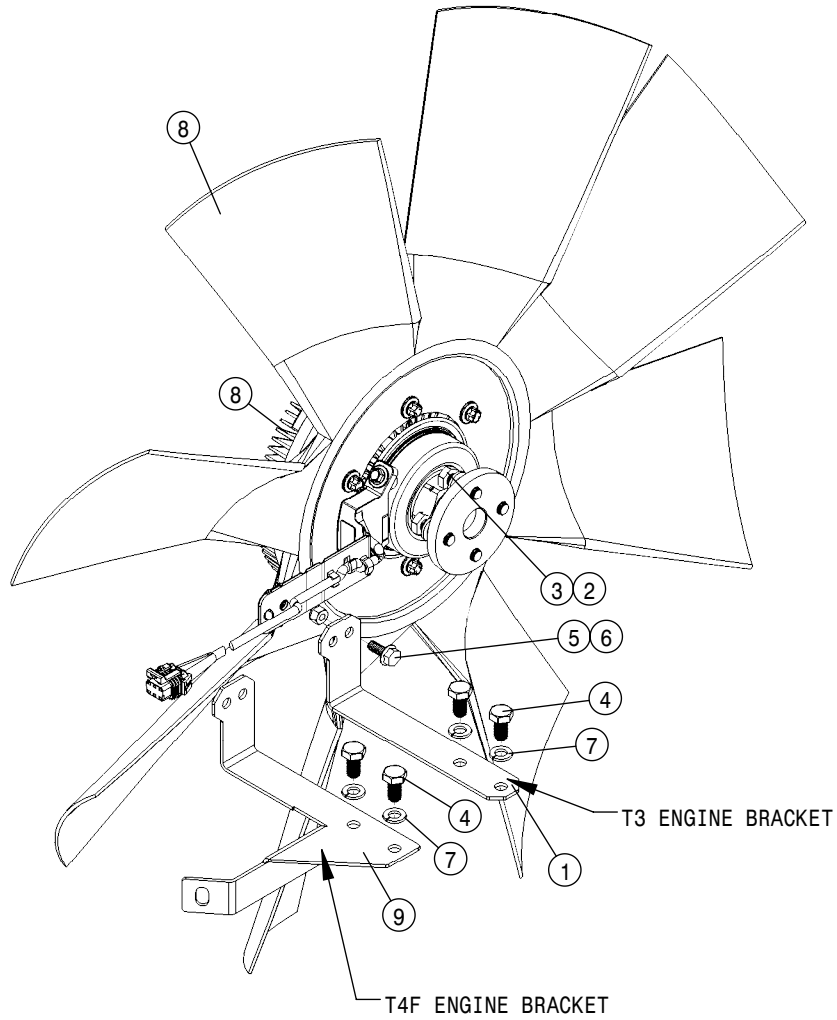

STANDARD FAN ASSEMBLY			
DET	QTY	P/N	DESCRIPTION
1	1	317545	FAN CLUTCH BRACKET
2	4	473799	10MM FLAT WASHER
3	4	473792	10MM-1.50 X 30MM HEX BOLT GR8
4	4	473793	10MM-1.50 X 20MM HEX BOLT GR8
5	1	470233	5/16UNC X 3/4 SERR FLG HEX BOLT
6	1	910132	5/16-18UNC NYLOCK NUT SS
7	4	473798	10MM LOCK WASHER
8	1	317509	CLUTCH, NON REVERSING FAN ASSY
9	1	317703	FAN CLUTCH/SHIELD BRACKET