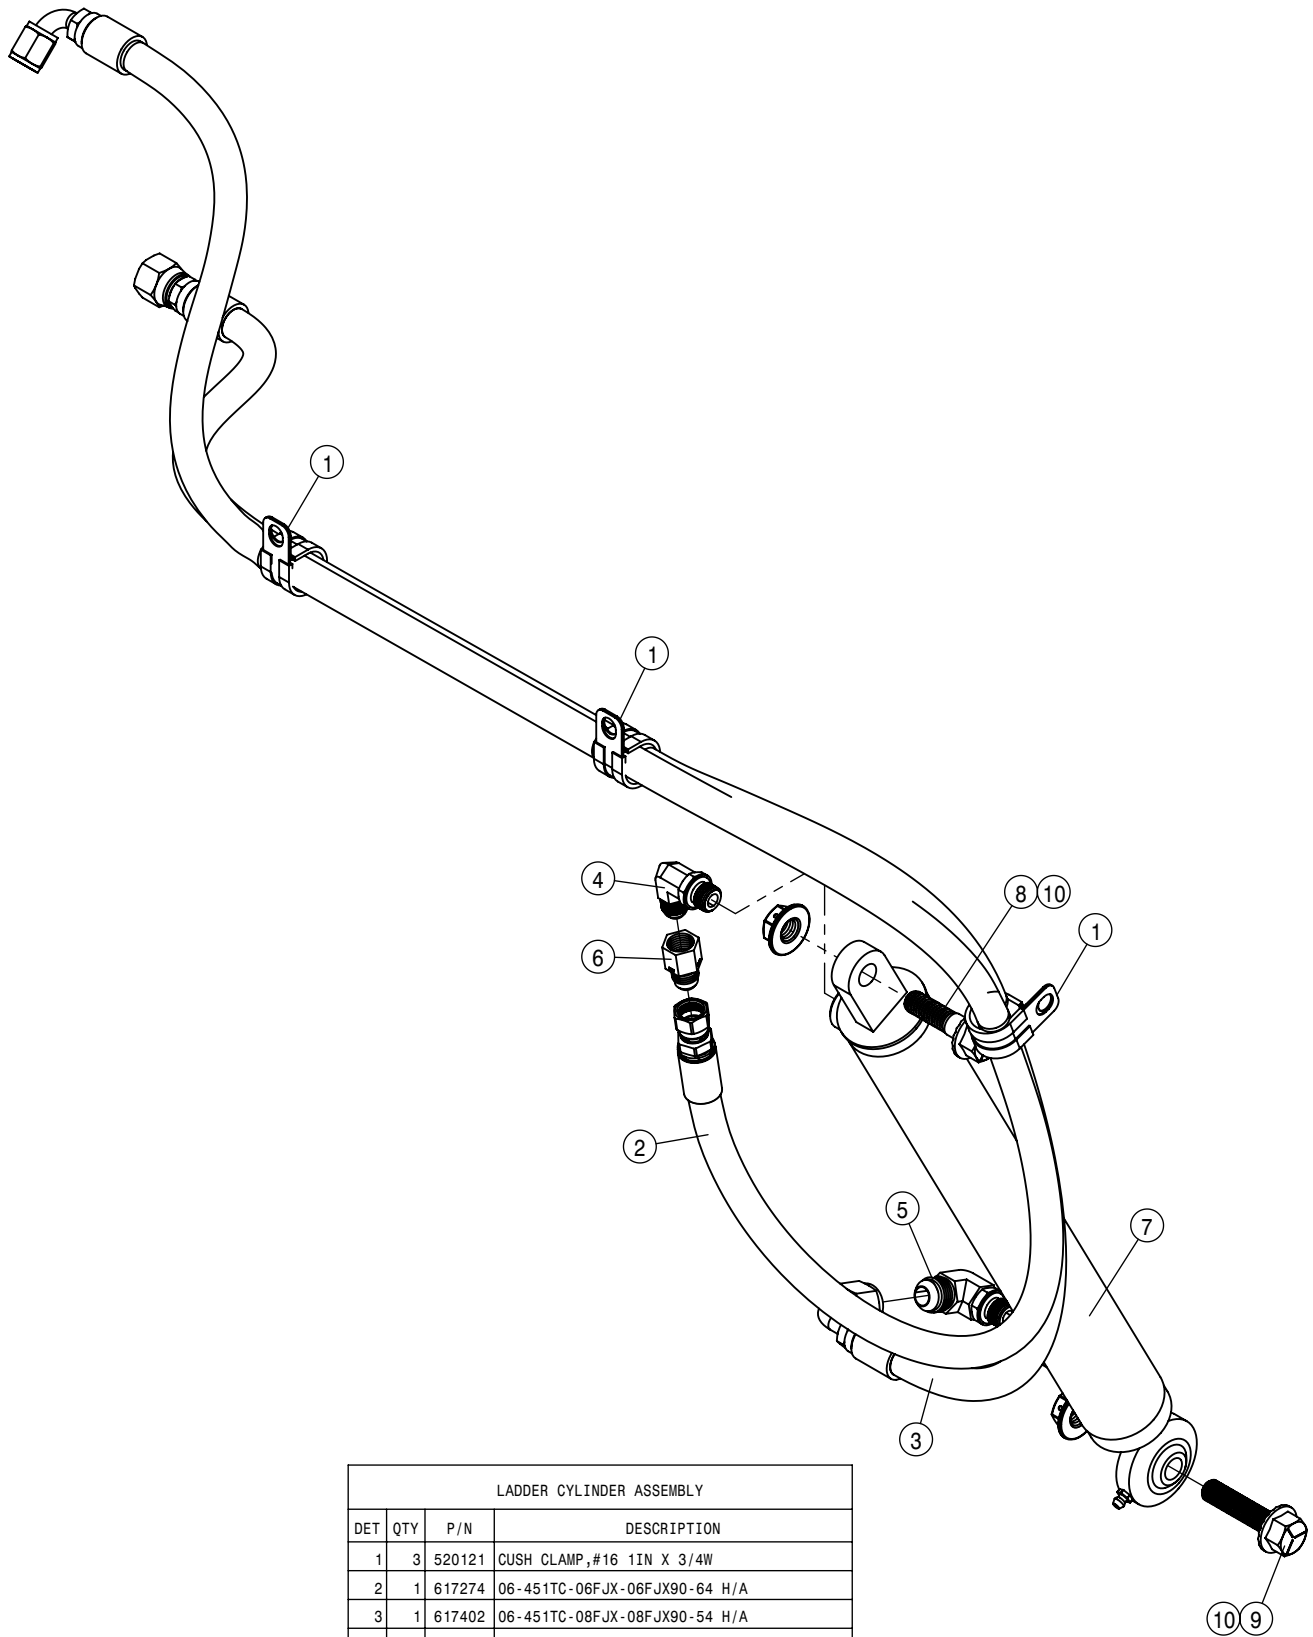

LADDER CYLINDER ASSEMBLY			
DET	QTY	P/N	DESCRIPTION
1	3	520121	CUSH CLAMP,#16 1IN X 3/4W
2	1	617274	06-451TC-06FJX-06FJX90-64 H/A
3	1	617402	06-451TC-08FJX-08FJX90-54 H/A
4	1	618119	9/16MJIC-90-9/16MOR LBO
5	1	618249	3/4MJIC-90-9/16MOR LBO
6	1	618733	9/16JIC .042 ORIFICE ADPTR
7	1	621554	HYD CYL, 1.50" X 12.25" X 0.75"
8	1	900518	1/2UNC X 1 3/4 HHSFB GR5 MC
9	1	900519	1/2UNC X 2 HHSFB GR5 MC FT
10	2	914015	1/2UNC HEX CENTER-LOCK NUT