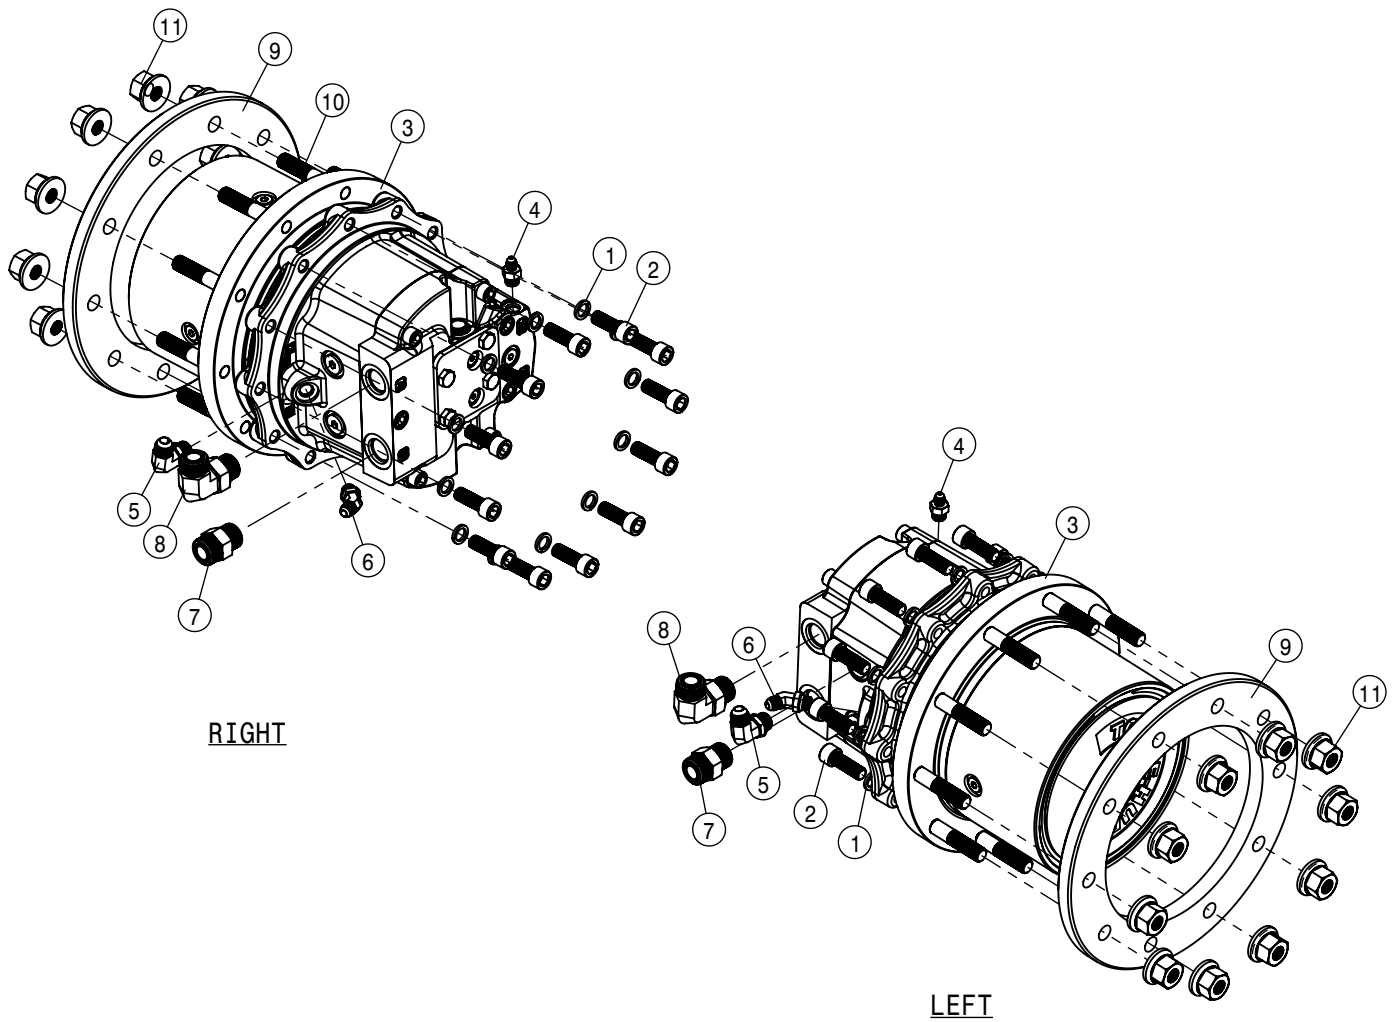

FRONT WHEEL MOTOR ASSEMBLY			
DET	QTY	P/N	DESCRIPTION
1	24	470892	14MM LOCK WASHER
2	24	470891	14MM-2.00X40MM SOC HD CAP SCR
3	2	606064	WHEEL DRIVE, 53CC, 21:1
4	2	618468	7/16MJIC-9/16MOR ADPTR
5	2	618241	3/4MJIC-90-3/4MOR LBO
6	2	618425	9/16MJIC-45-9/16MOR LBO
7	2	618859	1 1/16MOR-1 3/16MORFS ADPTR
8	2	618977	1 1/16MOR- 90-1 3/16MORFS LBO
9	2	360585	SPACER - DTS
10	20	470687	16MM-2.00 TO 5/8-18 3IN STUD
11	20	470688	5/8-18 SWIVEL FLANGE NUT