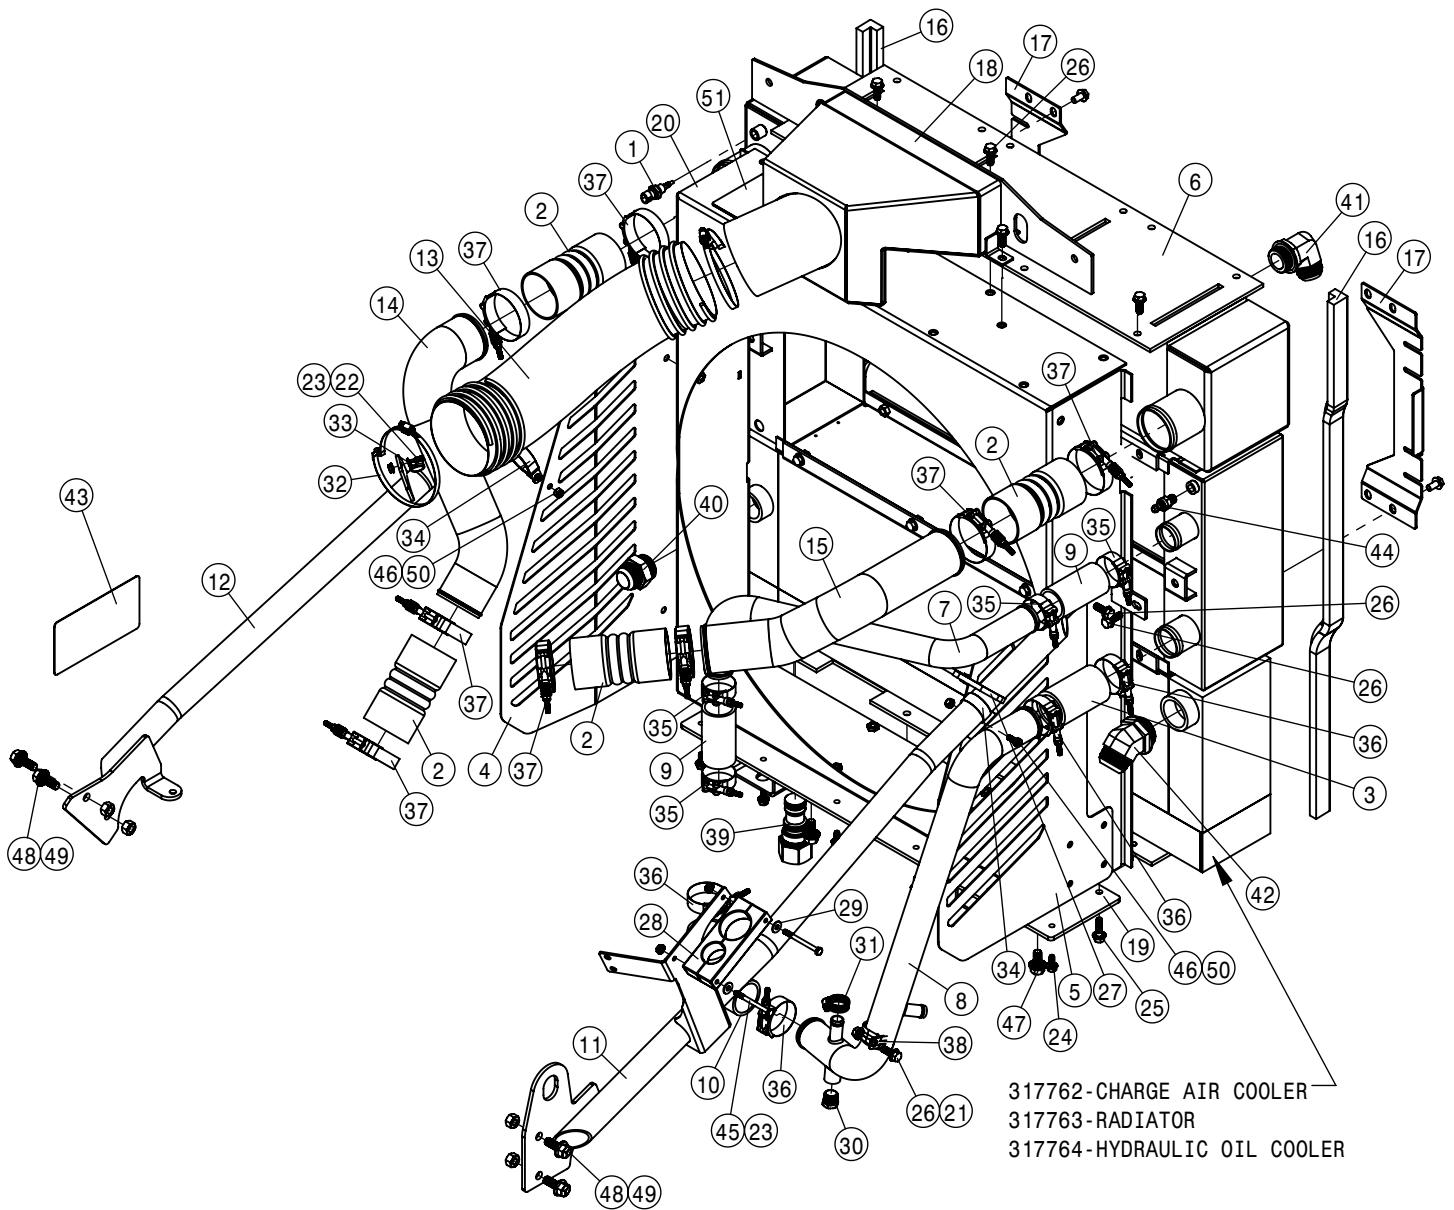

317762-CHARGE AIR COOLER
317763-RADIATOR
317764-HYDRAULIC OIL COOLER

TIER-3 RADIATOR ASSEMBLY (EXPORT ONLY)			
DET	QTY	P/N	DESCRIPTION
1	1	290098	TEMP SENDER - CAC
2	4	311579	CAC HOSE, 3"
3	1	317203	COOLANT HOSE
4	1	317504	DTS LEFT SIDE FAN GUARD
5	1	317508	DTS RIGHT SIDE FAN GUARD
6	1	317521	ASMY-RADIATOR,CAC AND HOC
7	1	317523	PIPE - COOLANT ENGINE OUTLET
8	1	317524	PIPE - COOLANT ENGINE RAD
9	2	317528	COOLANT HOSE 1.75 x 4"
10	1	317529	COOLANT ELBOW
11	1	317548	COOLING PKG BRACE-RT
12	1	317549	COOLING PKG BRACE-LH
13	1	317551	AIR INTAKE FLEX HOSE-DTS
14	1	317706	PIPE - CAC INLET COLD
15	1	317707	PIPE - CAC OUTLET HOT
16	2	317716	ISOLATOR-FOAM (COOLING PACK) DTS

TIER-3 RADIATOR ASSEMBLY (EXPORT ONLY)			
DET	QTY	P/N	DESCRIPTION
17	2	317718	BRACKET-AC CONDENSOR MTG, DTS
18	1	317721	AIR INTAKE WLD, DTS
19	1	317751	BASE WLD-FAN SHROUD
20	1	318321	FAN SHROUD W/DECAL
21	1	470087	3/8UNC HEX SERR FLANGE NUT
22	1	470118	1/4 UNC X 3/4 SER FLG BOLT
23	3	470121	1/4 UNC SERR FLG LOCK NUT
24	6	470233	5/16UNC X 3/4 HHSFB GR5 MC
25	4	470329	3/8UNC X 1 1/4 HHSFB GR5 MC
26	11	470460	3/8 X 1" SERR FLG BOLT
27	1	470555	CABLE TIE, 1/2 X 15" BLACK NYLON
28	1	470731	TUBE CLAMP BODY,1.50, 2.05 OD
29	2	483038	1/4 REGULAR FLAT WASHER
30	1	505231	PIPE PLUG .50NPT HEX HD BRS
31	1	520055	HOSE CLAMP NO 12 STAINLESS
32	2	520089	BRIDGE CLAMP 5" DIA

TIER-3 RADIATOR ASSEMBLY (EXPORT ONLY)			
DET	QTY	P/N	DESCRIPTION
33	1	520104	CUSH HOSE CLMP,#12, 3/4D x 1/2W
34	2	520123	CUSH CLAMP,#32 1 3/4D X 5/8W
35	4	520139	1.93/2.18 T-BOLT HOSE CLAMP SS
36	4	520140	2.18/2.50 T-BOLT HOSE CLAMP SS
37	8	520146	3.06/3.38 T-BOLT HOSE CLAMP SS
38	1	520161	CUSH CLAMP,#32 2"D-3/4W LOOP
39	1	606674	VALVE, LOGIC
40	1	618472	1 5/8MJIC-1 5/8MOR ADPTR
41	1	618477	1 5/8MJIC-90-1 5/8MOR LBO
42	1	618745	1 7/8MJIC-45-1 7/8MOR LBO
43	1	650466	DECAL, FLUIDS FOR ALL MODELS
44	1	712100	1/4NPT X 3/8 HOSE FTG,PUSHLOCK
45	2	900010	1/4UNC X 3" HEX BOLT
46	2	900064	5/16UNC X 3/4 HHCS GR5 MC
47	2	900516	1/2UNC X 1 HHSFB GR5 MC
48	4	900517	1/2UNC X 1 1/4 HHSFB GR5 MC
49	4	910008	1/2-13UNC HEX NUT MC GR5
50	2	910132	5/16-18UNC NYLOCK NUT SS
51	1	T188283	LABEL, WARNING,FAN GUARD,ENG