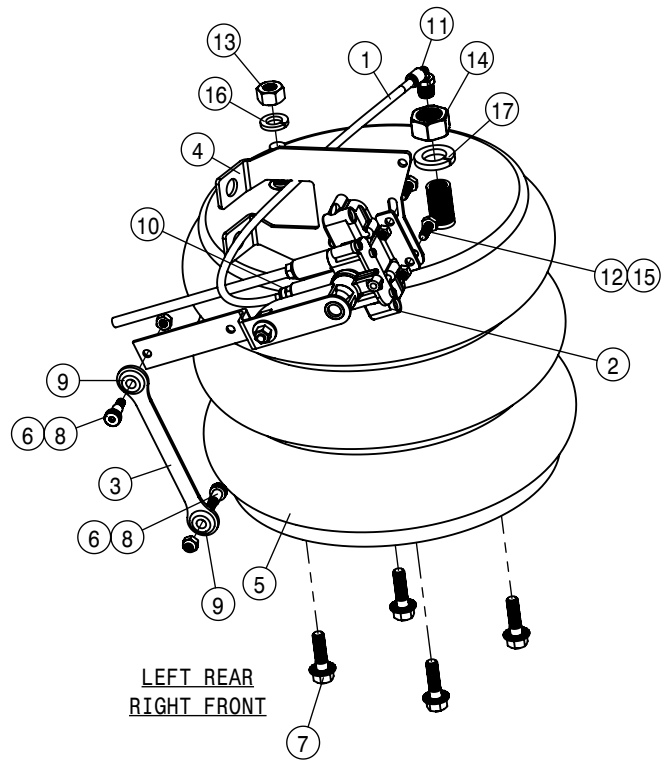

AIR BAG ASSEMBLY			
DET	QTY	P/N	DESCRIPTION
1	2	195906-013	1/40D AIR BRAKE TUBING J844-A
2	2	358832	AIRIDE SPRING CTRL VALVE 98
3	2	360175	LINK-AIR VALVE, FRONT MOUNT
4	2	360176	DTS AIRRIDE VALVE BRACKET
5	2	360180	AIR RIDE SPRING
6	4	470089N	1/4UNC HEX NYLOC NUT, 316 SS
7	8	470329	3/8UNC X 1 1/4 HHSFB GR5 MC
8	4	470607	1/4UNC-5/16 X .50 SHLDR SCR SS
9	4	470608	GROMMET-.31 ID X .56 PD X .19 PG
10	4	711036	1/8MNPT-1/4 NYL TUBE FTG
11	2	711040	1/4MNPT-90-1/4 NYL TUBE LBO
12	4	900002	1/4UNC x 3/4 HEX BOLT
13	2	910008N	1/2UNC HEX NUT
14	2	910013N	3/4UNF HEX NUT
15	4	914000	1/4UNC HEX STOVER NUT
16	2	920504	1/2 LOCK WASHER
17	2	920506N	3/4 LOCK WASHER YZ