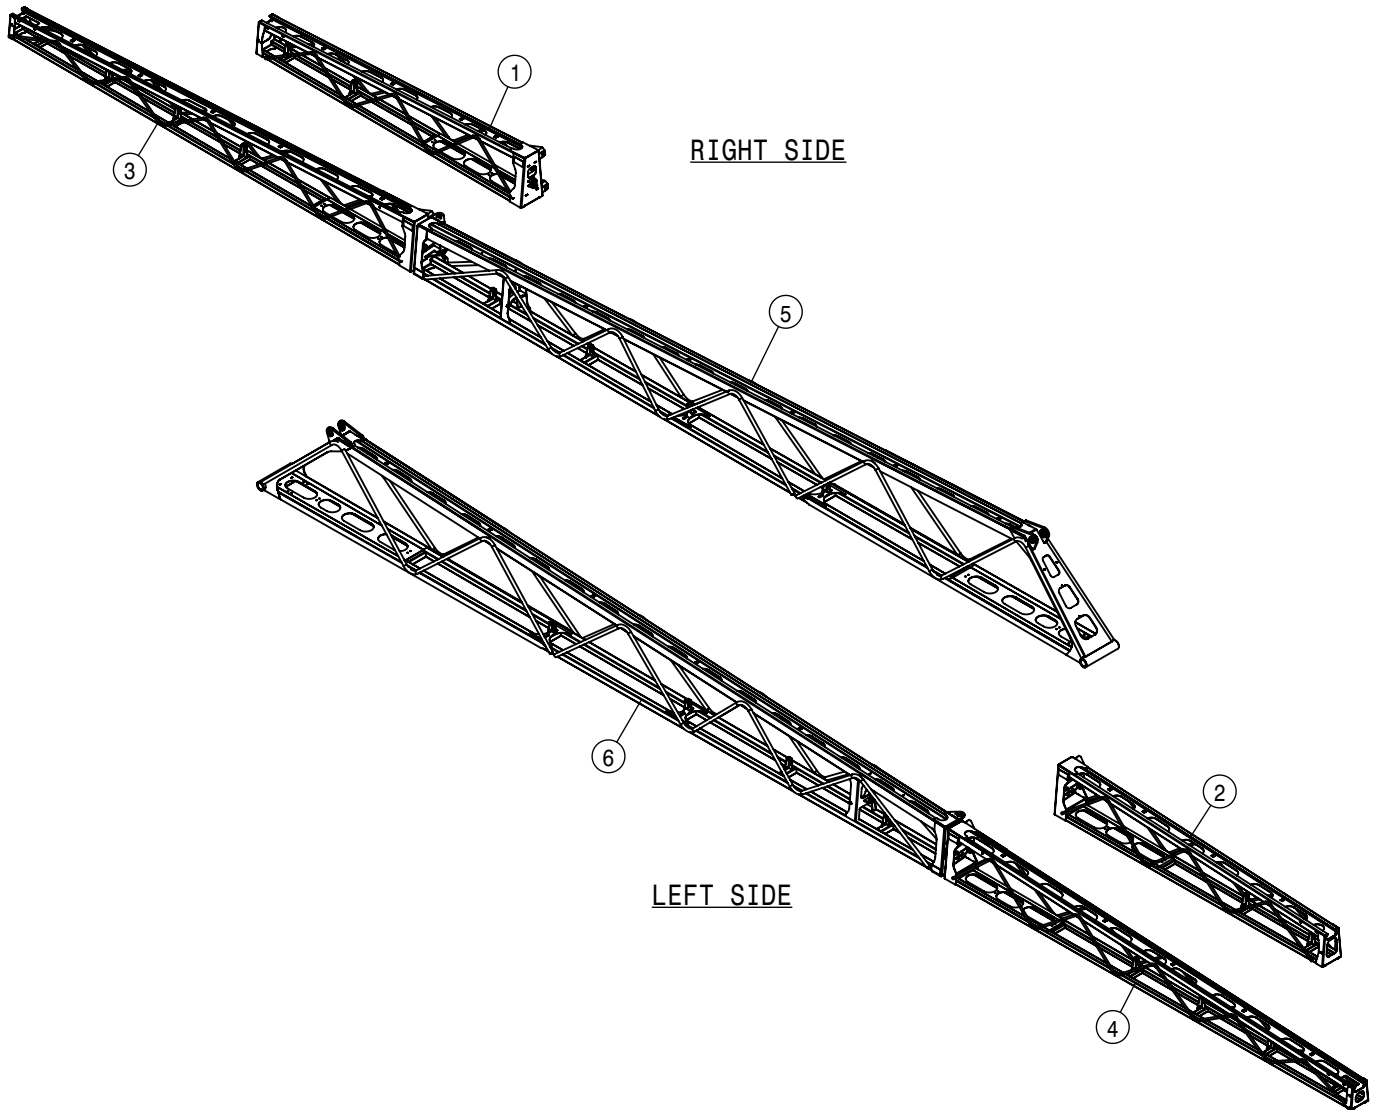

RIGHT SIDE

LEFT SIDE

BOOM ASSEMBLY 80/90			
DET	QTY	P/N	DESCRIPTION
1	1	167849	RH BM, SECT-2 80' DTS W/DECAL
2	1	167850	LH BM, SECT-2 80' DTS W/DECAL
3	1	167851	RH BM SECT-2 90' DTS W/DECAL
4	1	167852	LH BM SECT-2 90' DTS W/DECAL
5	1	167853	RH BM SECT-1 DTS W/DECAL
6	1	167854	LH BM SECT-1 DTS W/DECAL