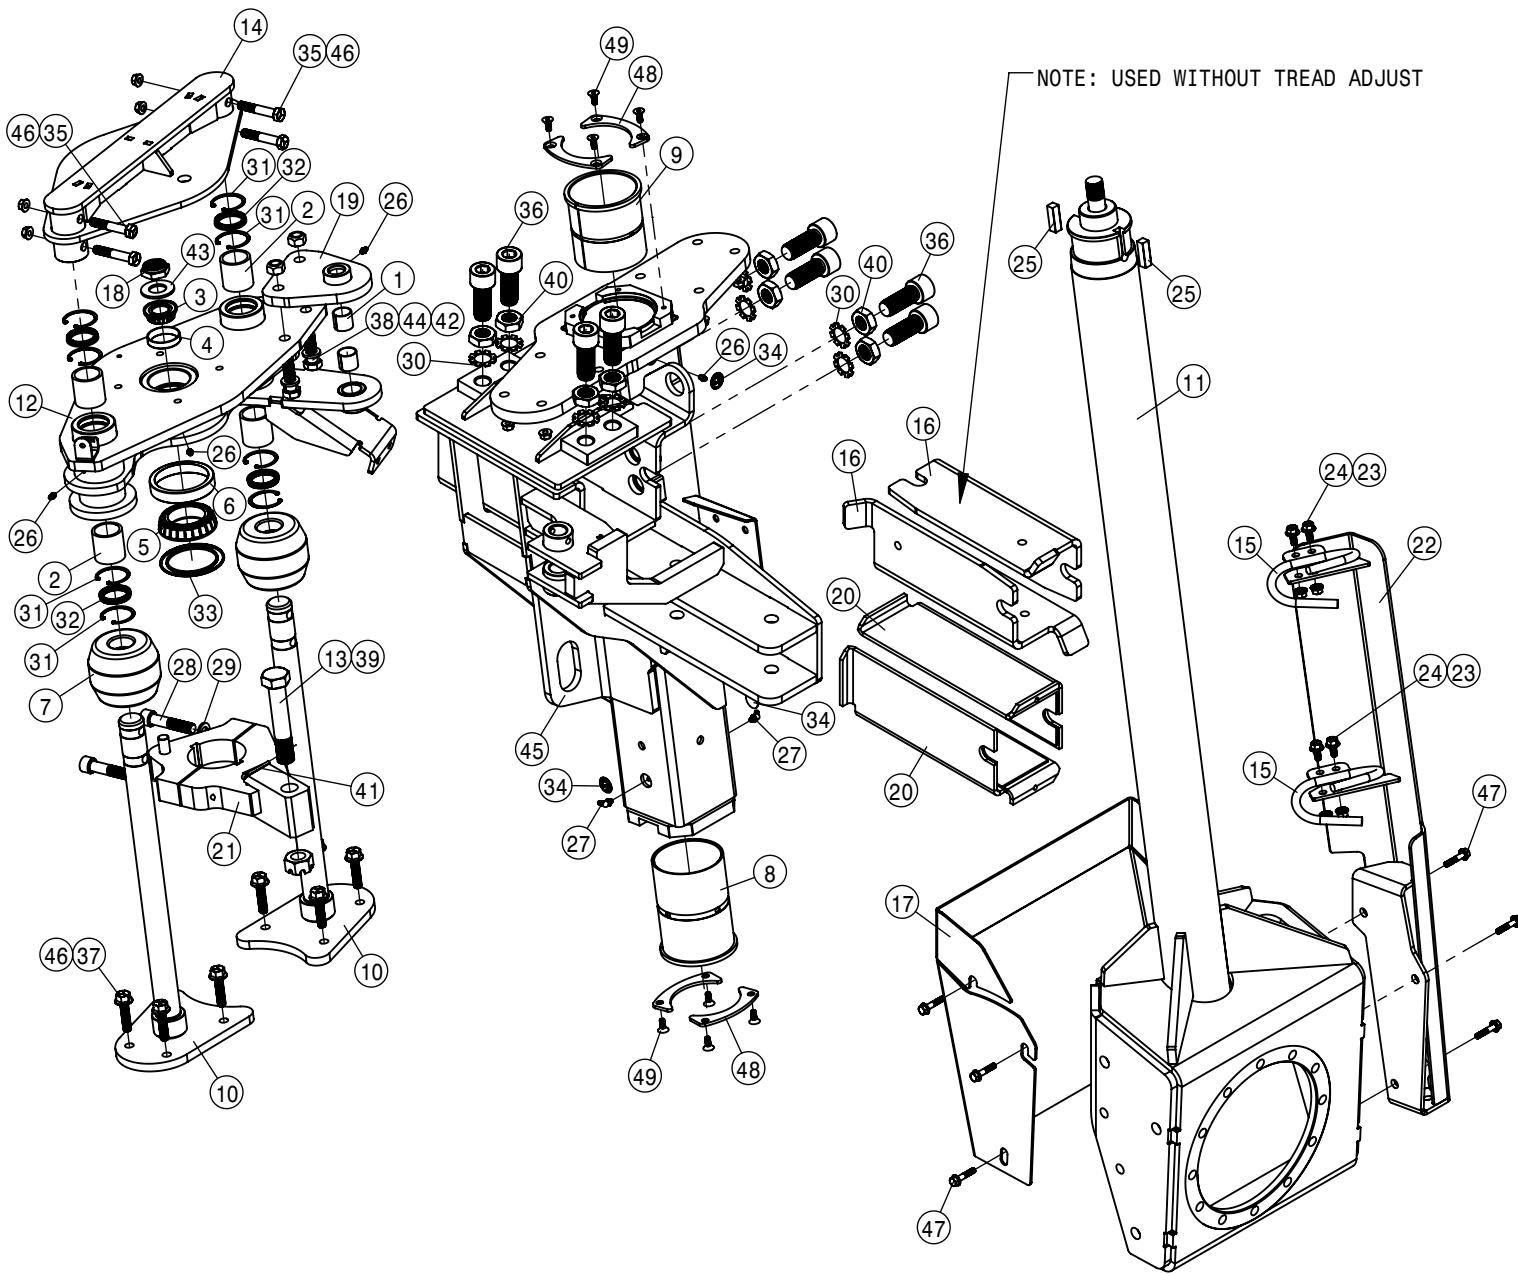

RIGHT FRONT LEG ASSEMBLY			
DET	QTY	P/N	DESCRIPTION
1	2	121029	JOURNAL BRG, 1.00 ID x 1.00 LG
2	4	121113	TOWER SLEEVE BRG (POLYGON) 05
3	1	125050	BRG CONE, 1.00 ID W/FACE SEAL
4	1	125051	BRG CUP FOR 125050
5	1	125059	BRG CONE, 2.25 ID
6	1	125060	BEARING CUP FOR 125059
7	2	311058	RUBBER SPRING
8	1	358564	FRT LEG LWR NYL SLEEVE 280 89
9	1	358565	FRT LEG UPR NYL SLEEVE 280 89
10	2	359491	NITRO TOWER WLD
11	1	359513	RF/LR INNER LEG WLD
12	1	359524	LH AIR BAG LWR PLT WLD
13	1	359534	STRG CYL BOLT
14	1	359536	AIR BAG TOWER TOP MT WLD
15	2	359672	LWR HOSE GUIDE- WLD
16	2	360187	LEG ATTACHMENT REINF PLT RH
17	1	360198	CROP SHIELD

RIGHT FRONT LEG ASSEMBLY			
DET	QTY	P/N	DESCRIPTION
18	1	360561	1-14 UNS THIN HEX NUT LCK
19	1	360584	UPPER TRUNION MT WLD FRONT RH
20	2	360602	TREAD ADJUST WEAR PLT
21	1	360603	STRG ARM CLAMP WLD
22	1	362423	LWR LEG HOSE GUIDE WLD RH
23	4	470087	3/8-16UNC HEX FLG NUT SER MC GR5
24	4	470409	3/8UNC X 3/4 HHSFB GR5 MC
25	2	470447	KEY .50 SQ X 1.69 LONG
26	4	471005	GREASE ZERK, 1/4-28 X 1/2
27	2	471023	GREASE ZERK 1/4-28 X 45
28	2	472337	5/8UNC X 3" SOC HD CAP SCR
29	2	473841	16MM LOCK WASHER
30	8	483018	EXT TOOTH LOCK WASHER 1 MC
31	8	629537	187RRH00Z SNAP RING
32	4	629620	SEAL, 1.500 ROD DIA
33	1	629626	SEAL, 3.875 DIA, FOR 125059
34	3	650206	DECAL, GREASE DAILY

RIGHT FRONT LEG ASSEMBLY			
DET	QTY	P/N	DESCRIPTION
35	4	900269	1/2UNC X 2 3/4 HHCS GR5 MC
36	8	900395	1"UNC X 2 1/2 SOCKET CAP SCR
37	8	900519	1/2UNC X 2 HHSFB GR5 MC FT
38	2	900857	5/8UNC X 2 1/4 HEX BOLT GR8
39	1	910020	1-8UNC HEX SLTDD NUT MC GR5
40	8	910101	1" UNC HEX JAM NUT
41	1	910120	3/16 X 1 3/4 COTTER PIN SS
42	2	914010	5/8-11UNC STOVER NUT MC GR5
43	1	920008	SAE FLAT WASHER 1 MC
44	2	920505	HLOCK WASHER 5/8 MC
45	1	360067	RH FRT OTR LEG WLD
46	12	910042	3/8-16UNC HEX FLG NUT SM MC GR8
47	6	900491	5/16UNC X 1 1/2 HHSFB SS
48	4	360110	BRG KPR, LEG
49	8	903728	1/4-20 UNC X 3/4 FHSCS GR5 BZ