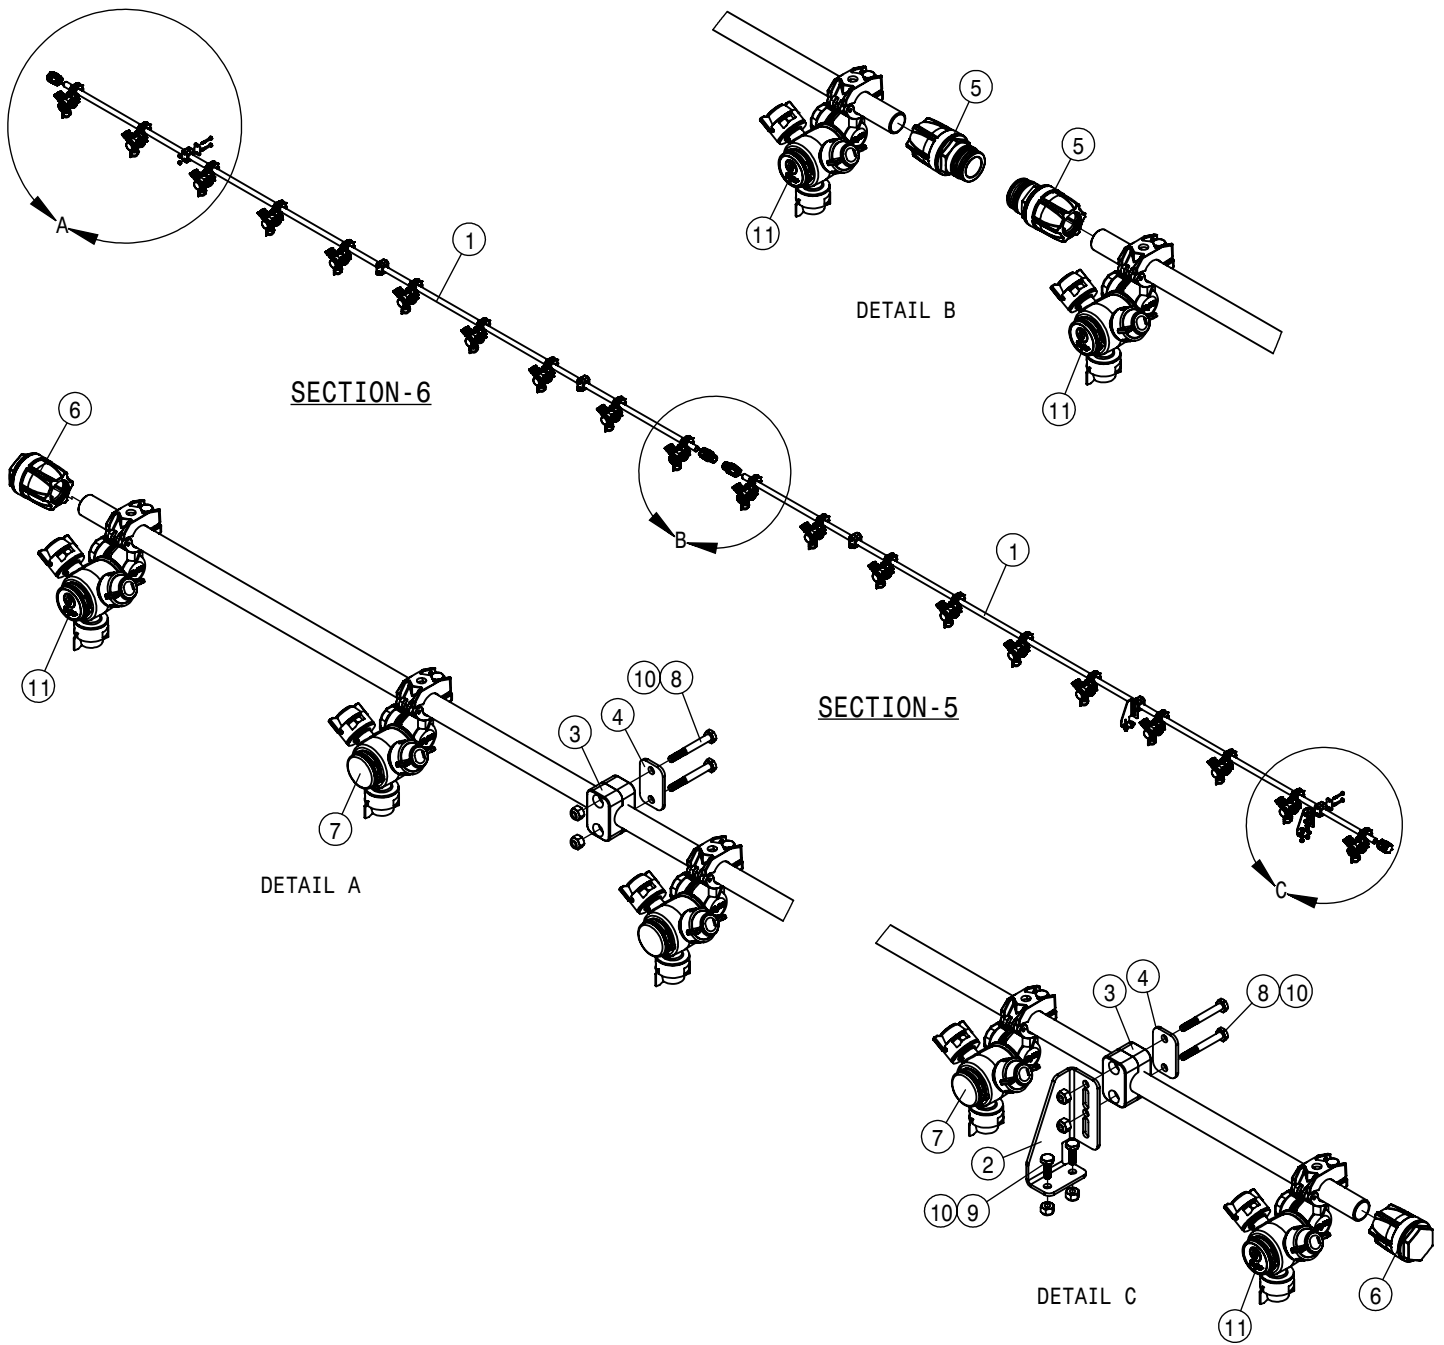

15" WET BOOM SPACING, SECTION 5-6 80/90 BOOM			
DET	QTY	P/N	DESCRIPTION
1	2	167266	TUBE-WET BM .50X139.63 15"SP
2	2	169153	INNER SOLU BRKT, DTS' 16
3	6	470358	TUBE CLAMP BODY, .840 (1/2 PIPE)
4	6	470752	SS COVER PLATE FOR 470358
5	2	500331	T3 - 1/2" PIPE BOOM END
6	2	500332	1/2" PIPE BOOM END
7	16	737961	QUICK TJET 3-TIP BODY, 1/2"
8	12	900022	1/4UNC X 2 HHCS SS
9	4	900448	1/4UNC X 3/4 HHCS SS
10	16	910118	1/4-20UNC NYLOCK NUT SS
11	4	737962	QUICK TJET 3-TIP BODY, 1/2" RS