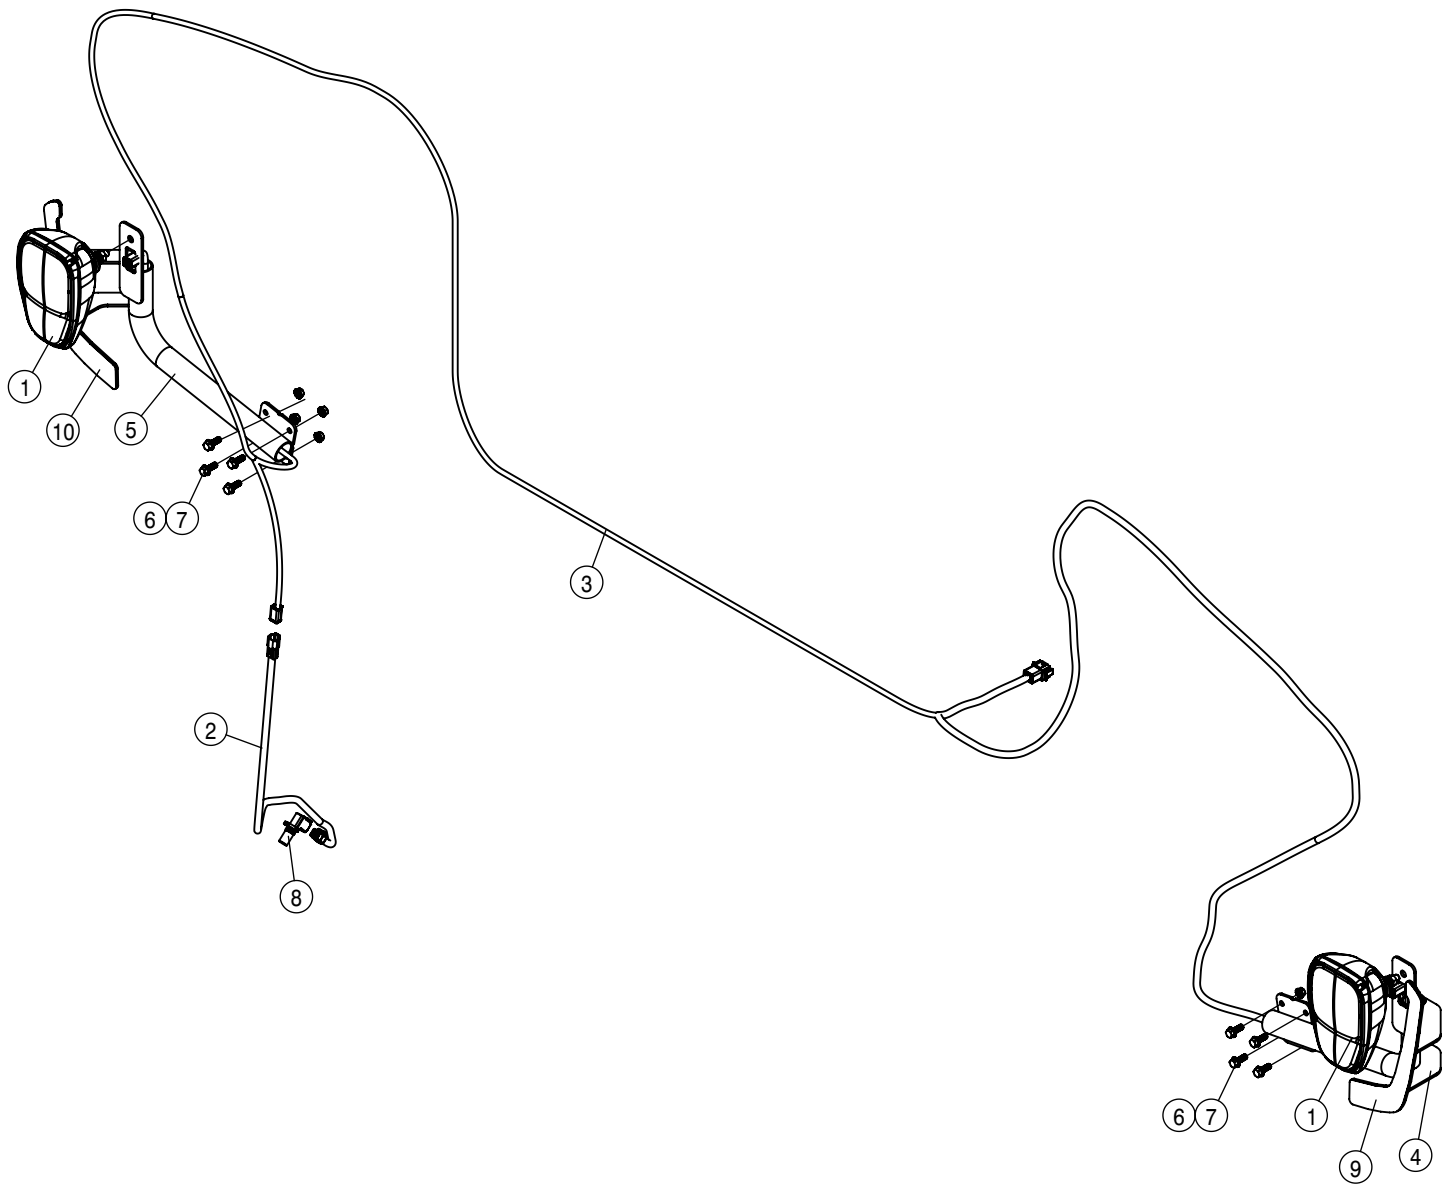

FRONT HEADLIGHT ASSEMBLY			
DET	QTY	P/N	DESCRIPTION
1	2	292556	HEAD/FLASHER LIGHT
2	1	294270	HARNESS WHEEL MOTOR
3	1	294271	HARNESS FRT LIGHT, WHL MTR SPD
4	1	360225	LH HEADLIGHT BRKT
5	1	360226	RH HEADLIGHT BRKT
6	8	470087	3/8UNC HEX SERR FLANGE NUT
7	8	470460	3/8 X 1" SERR FLG BOLT
8	1	606537	SPEED SENSOR, DANFOSS H1
9	1	650513	LH FRONT REFLECTOR, DTS
10	1	650514	RH FRONT REFLECTOR, DTS