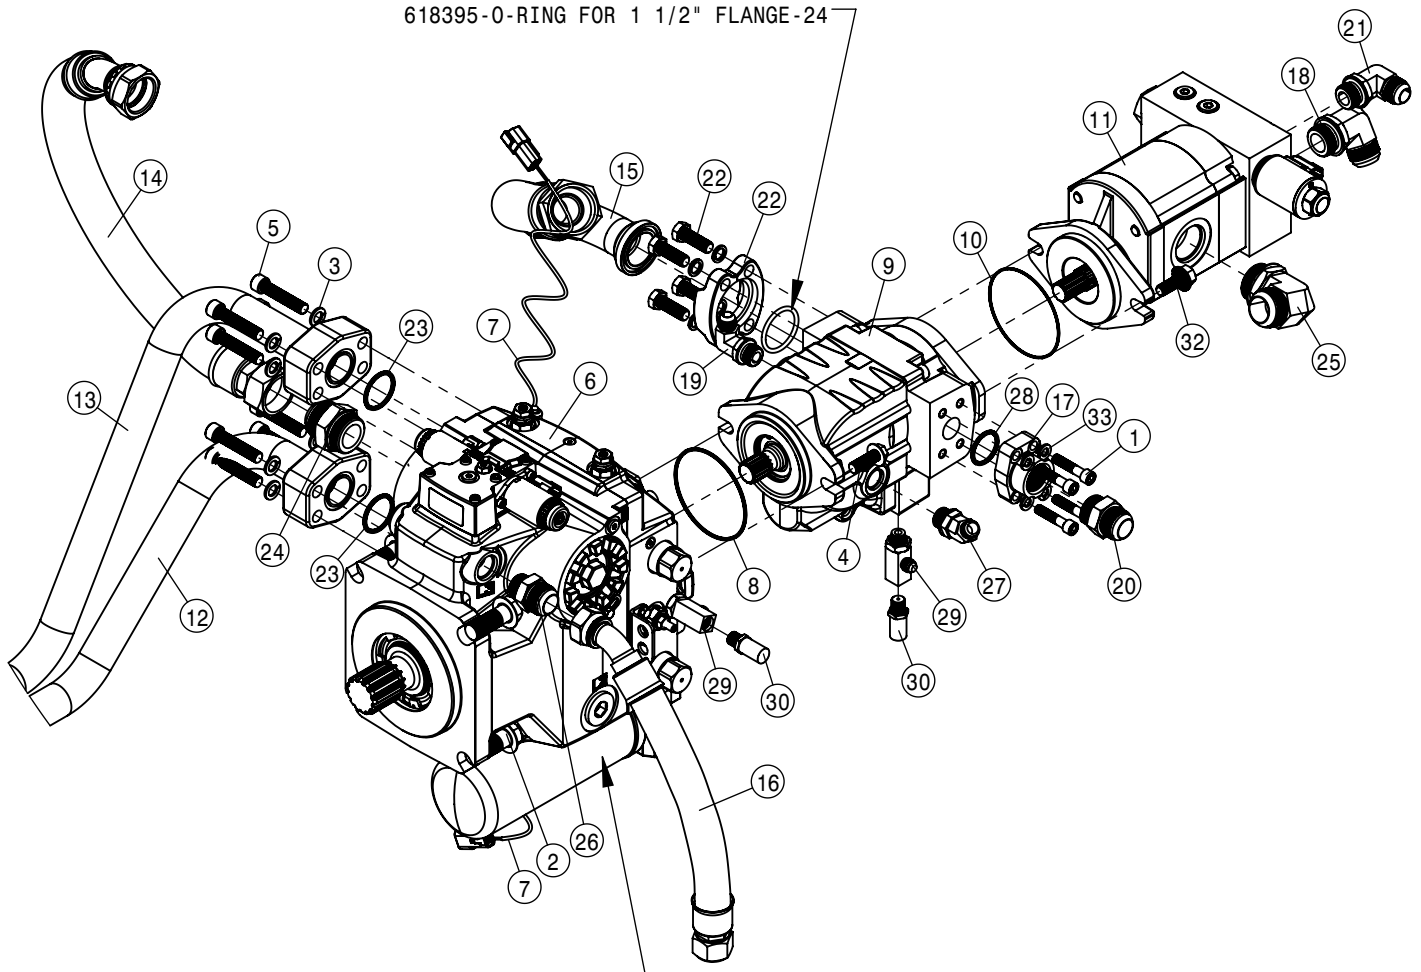

618395-O-RING FOR 1 1/2" FLANGE-24

605657-HYD FILTER-DRIVE PUMP
317377-ORING, 1.239ID.070CS 70DURO NBR
317378-ORING, 1.299ID.103CS 70DURO NBR

HYDROSTATIC PUMP ASSEMBLY			
DET	QTY	P/N	DESCRIPTION
1	4	472243	3/8UNC X 1 3/4 AL HD CAP SCR
2	4	472367	3/4UNC X 2" SM FLG BOLT GR8 YZ
3	8	473784	12MM LOCK WASHER
4	2	473855	12MM-1.75 X 35MM SM FLG BOLT
5	8	474005	12MM-1.75X60MM SOC HD CAP SCR
6	1	606070	H1 PUMP 165CC D/BB MT
7	2	606196	PRESSURE TRANSDUCER, 9000 PSI
8	1	606357	O-RING, B-MT, 3.737ID X .103CS
9	1	606523	PUMP-38CC BB/B MNT
10	1	606870	O-RING FOR 606865 SUND B-MT
11	1	607129	30CC PUMP W/PROP FLOW CNTRL
12	1	615114	HYD DRIVE TUBE A SIDE 1.5X.134W
13	1	615115	HYD DRIVE TUBE B SIDE 1.5X.134W
14	1	617241	20-811-20FJX-20FJX45-28 H/A
15	1	617242	24-811-24FJX-24C61F90-20
16	1	617244	16-811-16FJX45-16FJX-18 H/A
17	1	618176	1" 4 BOLT FLANGE X 1 5/16 OR

HYDROSTATIC PUMP ASSEMBLY			
DET	QTY	P/N	DESCRIPTION
18	1	618178	1 5/16MJIC-90-1 5/16MOR LBO
19	1	618183	3/4MJIC-90-7/8MOR LBO
20	1	618186	1 5/16MJIC-1 5/16MOR ADPTR
21	1	618248	1 1/16MJIC-90-1 1/16MOR LBO
22	1	618299	1.50 SPLIT FLANGE KIT #61
23	2	618465	O-RING FOR 1 1/4" FLANGE -20
24	1	618472	1 5/8MJIC-1 5/8MOR ADPTR
25	1	618477	1 5/8MJIC-90-1 5/8MOR LBO
26	1	618558	1 5/16MJIC-1 1/16MOR ADPTR
27	1	618602	3/4MJIC-45-7/8MOR LBO
28	1	618676	O-RING FOR 1" FLANGE -16
29	2	618782	9/16MOR-9/16FOR-9/16MJIC BRNCH
30	2	619023	9/16 MOR DIAGNOSTIC FITTING
NS	1	651006	DECAL FOR 605657
32	2	900517	1/2UNC X 1 1/4 HHSFB GR5 MC
33	4	920502	3/8 LOCK WASHER