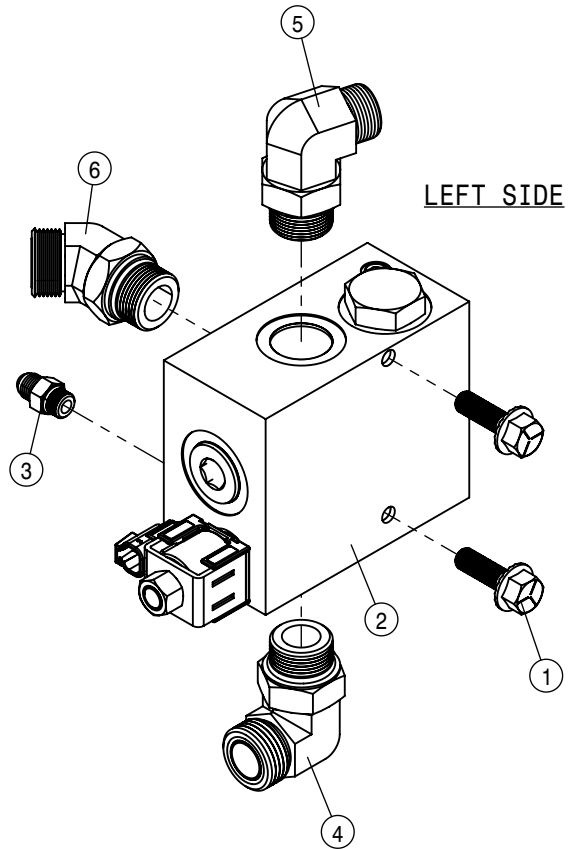

REAR TRACTION CONTROL ASSEMBLY			
DET	QTY	P/N	DESCRIPTION
1	4	470431	1/2UNC X 1 1/2 HHSFB GR5 MC
2	2	607130	TRACTION FLOW DIVIDER VALVE
3	2	618126	9/16MJIC-9/16MOR ADPTR
4	2	618701	1 5/16MOR-90-1 7/16MFOR LBO
5	2	618975	1 5/16MOR-90- 1 3/16 MORFS LBO
6	2	618976	1 5/16MOR-45-1 7/16MFOR