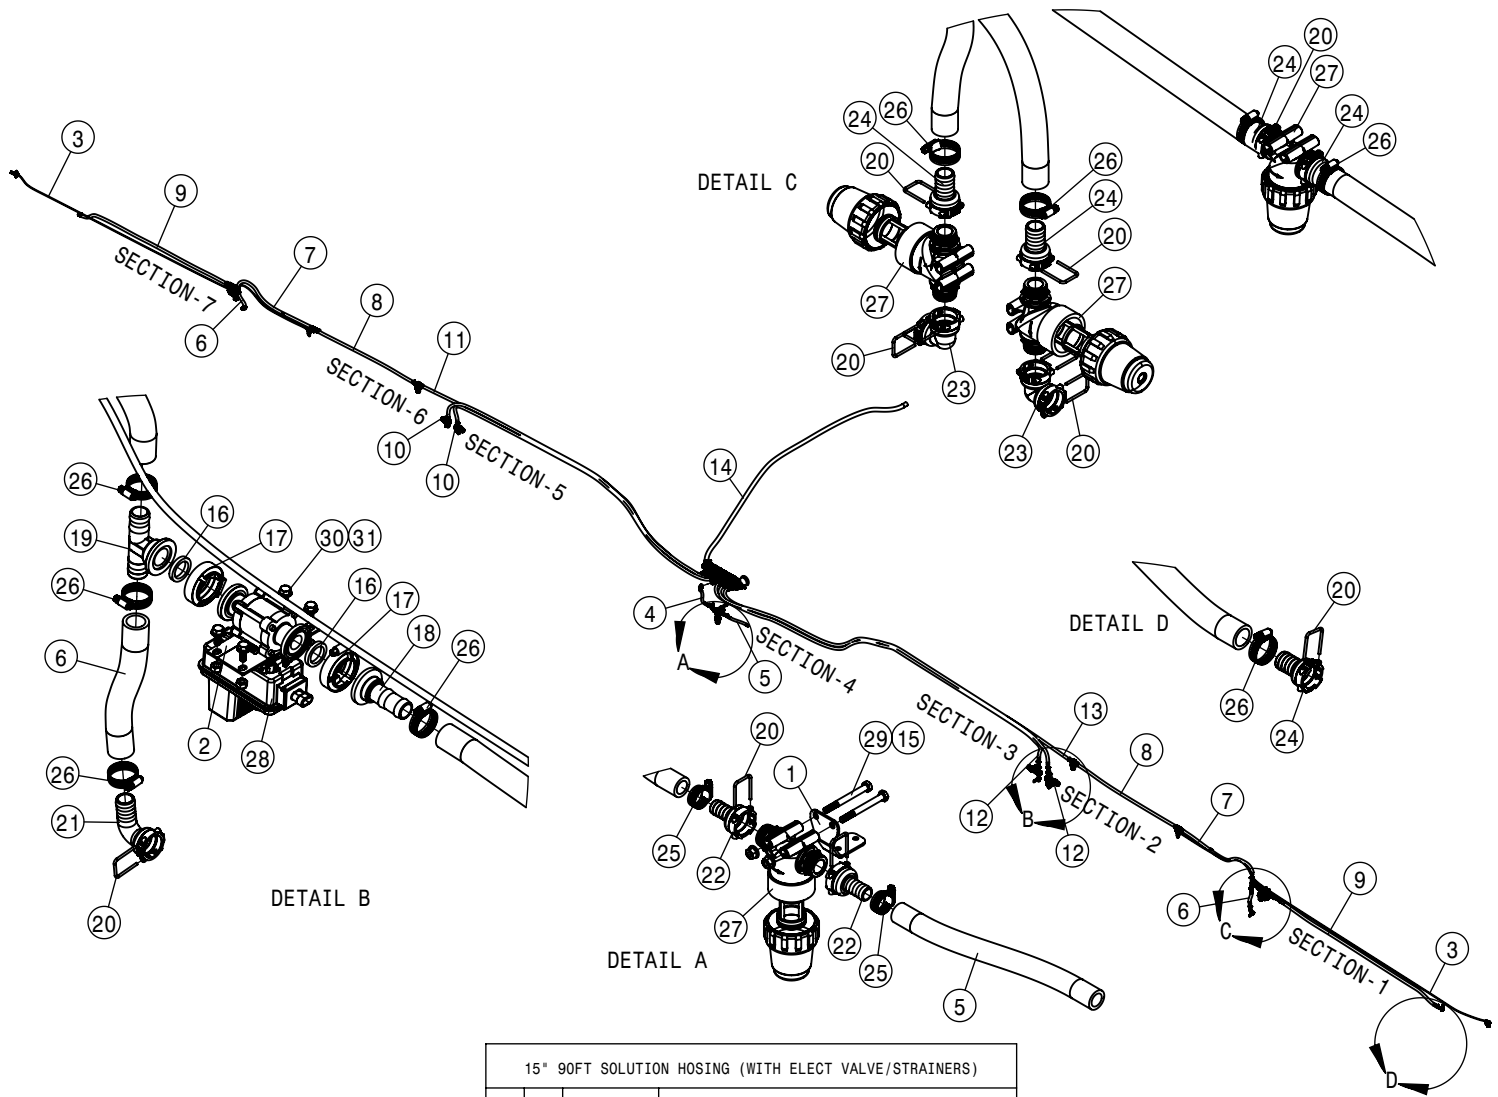

15" 90FT SOLUTION HOISING (WITH ELECT VALVE/STRAINERS)			
DET	QTY	P/N	DESCRIPTION
1	1	167647	DTS STRAINER BRKT 16'
2	4	167723	DTS SCT 2 VLV BRKT 16'
3	2	195915-226	3/80D AIR BRAKE TUBING J844-B
4	1	197112-012	HOSE 3/4 1-FBR BR BLK EPDM
5	1	197112-013	HOSE 3/4 1-FBR BR BLK EPDM
6	2	197116-011	HOSE 1IN 1-FBR BR BLK EPDM
7	2	197116-059	HOSE 1IN 1-FBR BR BLK EPDM
8	2	197116-073	HOSE 1IN 1-FBR BR BLK EPDM
9	2	197116-113	HOSE 1IN 1-FBR BR BLK EPDM
10	2	197116-215	HOSE 1IN 1-FBR BR BLK EPDM
11	1	197116-220	HOSE 1IN 1-FBR BR BLK EPDM
12	2	197116-255	HOSE 1IN 1-FBR BR BLK EPDM
13	1	197116-259	HOSE 1IN 1-FBR BR BLK EPDM
14	1	197127-153	HOSE 1 1/2" SUCTION,2F-1W EPDM
15	2	470570	5/16-18UNC CTRLK FLG NUT MC GR5
16	4	500157	1" FLANGE GASKET EPDM
17	4	500159	1" FLANGE CLAMP S.S.
18	2	500171	1" FLANGE-1" HOSE BARB POLY
19	2	500268	1" FLANGE HOSE BARB TEE
20	22	500311	FORK D3 DIST 29
21	2	500328	T3 TO 25MM HB 90
22	2	500349	T3 FEMALE - .75 HB
23	4	500351	T3 FORK 90 DEG FTG
24	10	500352	T3 FEMALE TO 25MM HB
25	2	520080	HOSE CLAMP NO 10 STAINLESS
26	18	520090	HOSECLAMP NO 16 STAINLESS
27	7	691396	STRAINER T3 100 MESH
28	2	696196	3/4" ELEC BALL VALVE SS 1" FLG
29	2	900072	5/16UNC X 3 HHCS GR5 MC
30	8	900486	5/16UNC X 3/4 HHSFB SS
31	8	910132	5/16-18UNC NYLOCK NUT SS