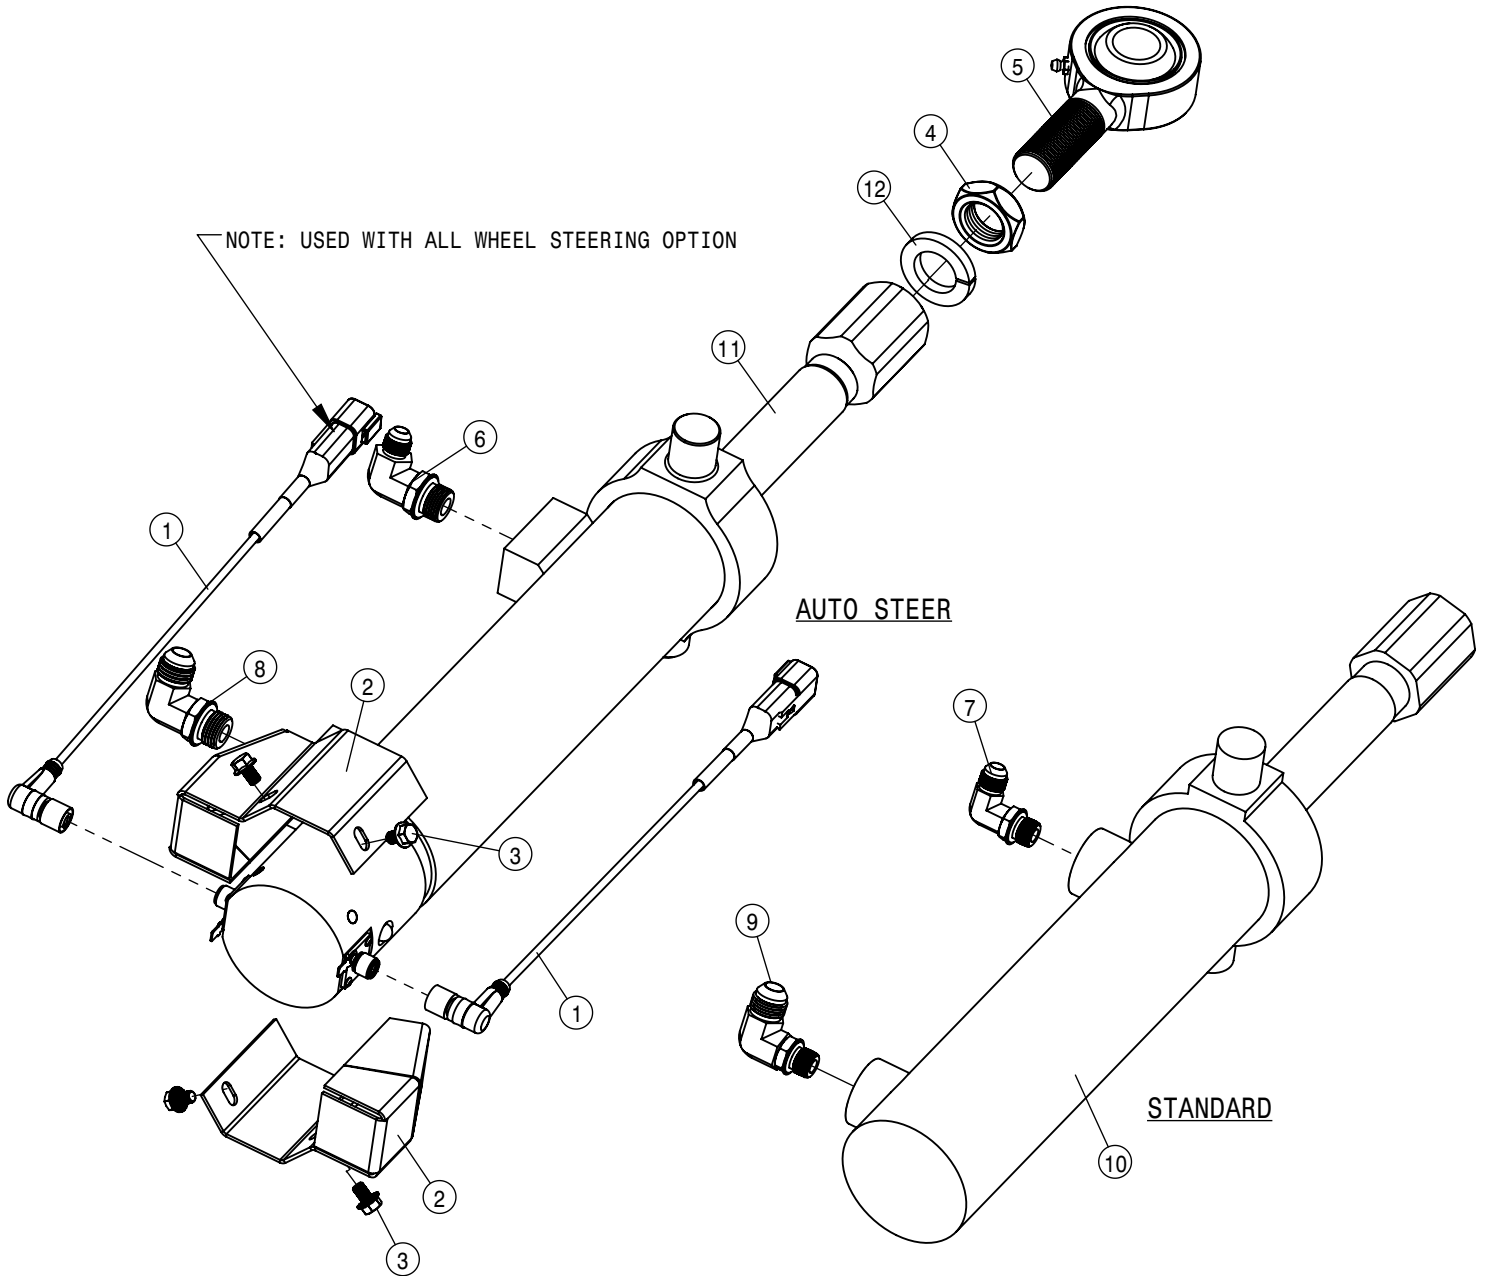

RIGHT FRONT STEERING CYLINDER ASSEMBLY			
DET	QTY	P/N	DESCRIPTION
1	2	291994	SENSOR HARNESS FOR AWS
2	2	359645	STRG CYL SENSOR GUARD
3	4	470883	1/4UNC X 3/8 SERR FLG BOLT SS
4	1	472328	1" -12 HEX JAM NUT
5	1	474004	ROD END, 1.00 BORE, 1-12 RH MALE
6	1	618115	9/16MJIC-90-3/4MOR LBO
7	1	618119	9/16MJIC-90-9/16MOR LBO
8	1	618241	3/4MJIC-90-3/4MOR LBO
9	1	618249	3/4MJIC-90-9/16MOR LBO
10	1	621550	2.50 x 8.81 x 1.25 STEERING CYL
11	1	621654	HYD CYL, 2.50 X 8.81 PHASE/SENS
12	1	920508	1" LOCK WASHER