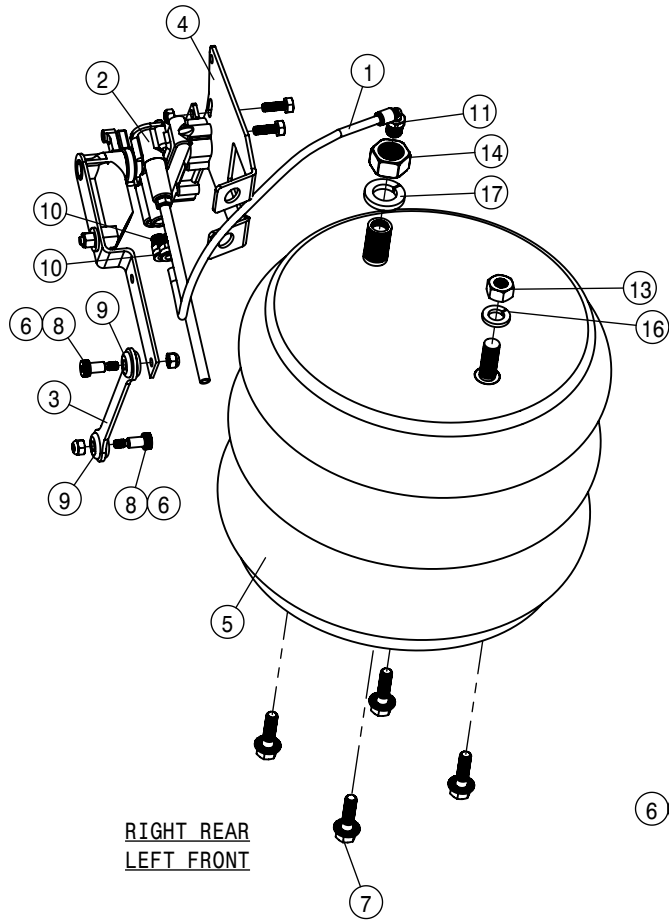

AIR BAG ASSEMBLY			
DET	QTY	P/N	DESCRIPTION
1	2	195906-013	1/40D AIR BRAKE TUBING J844-A
2	2	358832	AIRIDE SPRING CTRL VALVE 98
3	2	360175	LINK-AIR VALVE, FRONT MOUNT
4	2	360176	DTS AIRRIDE VALVE BRACKET
5	2	360180	AIR RIDE SPRING
6	4	470089N	1/4UNC HEX NYLOC NUT, 316 SS
7	8	470329	3/8UNC X 1 1/4 HHSFB GR5 MC
8	4	470607	1/4UNC-5/16 X .50 SHLDR SCR SS
9	4	470608	GROMMET-.31 ID X .56 PD X .19 PG
10	4	711036	1/8MNPT-1/4 NYL TUBE FTG
11	2	711040	1/4MNPT-90-1/4 NYL TUBE LBO
12	4	900002	1/4UNC x 3/4 HEX BOLT
13	2	910008N	1/2UNC HEX NUT
14	2	910013N	3/4UNF HEX NUT
15	4	914000	1/4UNC HEX STOVER NUT
16	2	920504	1/2 LOCK WASHER
17	2	920506N	3/4 LOCK WASHER YZ