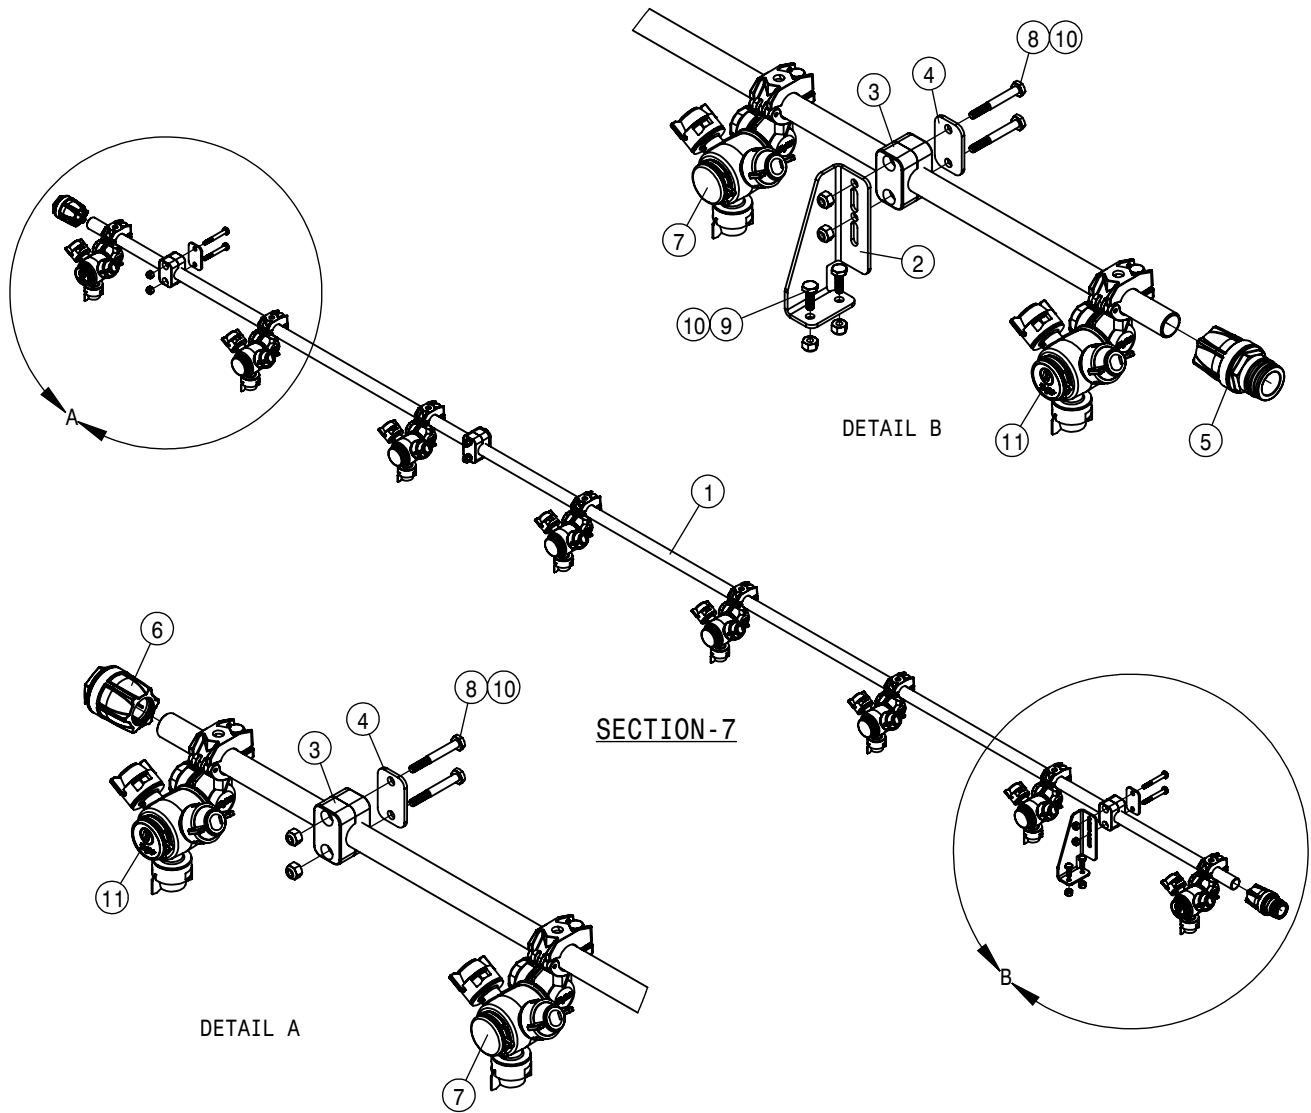

15" WET BOOM SPACING, SECTION-7 80' BOOM			
DET	QTY	P/N	DESCRIPTION
1	1	167802	TUBE-WET BM .50X109.63 15"SP
2	1	169154	OUTER SOLU BRKT, DTS'16
3	3	470358	TUBE CLAMP BODY, .840 (1/2 PIPE)
4	3	470752	SS COVER PLATE FOR 470358
5	1	500331	T3 - 1/2" PIPE BOOM END
6	1	500332	1/2" PIPE BOOM END
7	6	737961	QUICK TJET 3-TIP BODY, 1/2"
8	6	900022	1/4UNC X 2 HHCS SS
9	2	900448	1/4UNC X 3/4 HHCS SS
10	8	910118	1/4-20UNC NYLOCK NUT SS
11	2	737962	QUICK TJET 3-TIP BODY, 1/2" RS